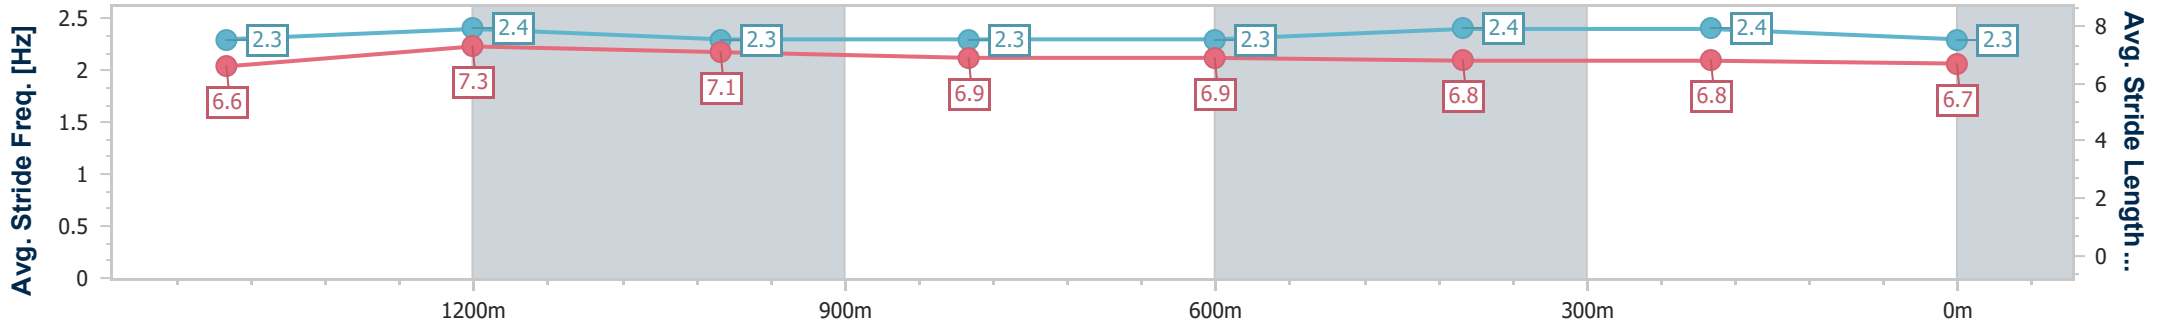

Toowoomba QLD Professional
Race 3: PRYDE'S EASIFEED BENCHMARK 70 Handicap - 1625m

08 June 2024 - 17:16

Track Rating: Good 4, Weather: Fine, Rail Position: True

Section	Overall	1400m	1200m	1000m	800m	600m	400m	200m
Section Times	1:40.66 [8] (0:15.93)	1:24.73 [10] (0:11.48)	1:13.25 [9] (0:11.82)	1:01.43 [9] (0:12.59)	0:48.84 [9] (0:12.60)	0:36.24 [8] (0:12.32)	0:23.92 [8] (0:11.95)	0:11.97 [8] (0:11.97)
Average Speed [km/h]	50.9	63.0	61.0	57.5	57.6	58.9	60.4	60.1
Top Speed [km/h]	64.0	63.9	63.1	59.6	58.5	59.7	61.2	60.7
Avg. Dist. to Rail [m]	3.0	1.0	3.4	3.3	1.7	1.0	0.7	2.4
Avg. Stride Freq. [Hz]	2.1	2.3	2.2	2.1	2.1	2.2	2.2	2.2
Avg. Stride Length [m]	6.7	7.7	7.7	7.5	7.5	7.6	7.5	7.5

- [] Ranking at each section and finish
- .-.- No data available at this section
- NA No data available

Horse/Jockey Name	Van Gogh
Final Rank	9
Fastest Section Time (Section)	0:11.28 (1400m)
Top Speed [km/h] (Section)	67.7 (Overall)
Race State	Finished

Toowoomba QLD Professional
Race 3: PRYDE'S EASIFEED BENCHMARK 70 Handicap - 1625m

08 June 2024 - 17:16

Track Rating: Good 4, Weather: Fine, Rail Position: True

Section	Overall	1400m	1200m	1000m	800m	600m	400m	200m
Section Times	1:41.20 [9] (0:14.84)	1:26.36 [2] (0:11.28)	1:15.08 [1] (0:12.08)	1:03.00 [1] (0:12.71)	0:50.29 [1] (0:12.63)	0:37.66 [1] (0:12.27)	0:25.39 [2] (0:12.40)	0:12.99 [7] (0:12.99)
Average Speed [km/h]	55.0	63.2	59.6	57.1	57.0	58.9	58.0	55.3
Top Speed [km/h]	67.7	67.5	61.0	57.7	58.4	59.4	58.8	57.4
Avg. Dist. to Rail [m]	5.6	1.2	0.5	0.9	1.1	0.6	0.4	0.7
Avg. Stride Freq. [Hz]	2.3	2.4	2.3	2.3	2.3	2.4	2.4	2.3
Avg. Stride Length [m]	6.6	7.3	7.1	6.9	6.9	6.8	6.8	6.7