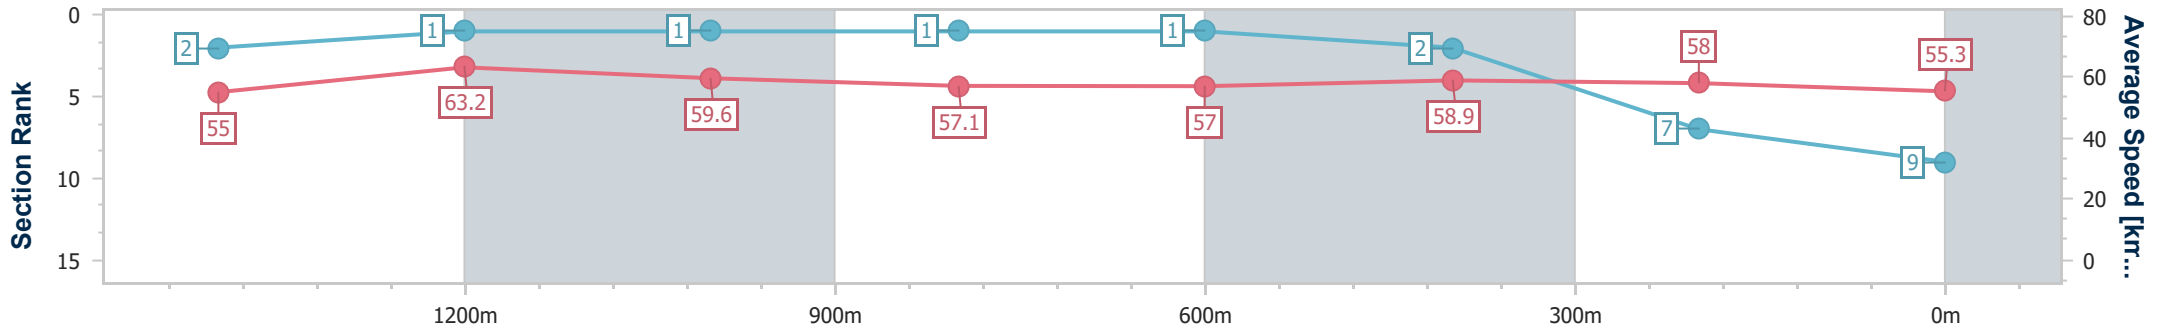

- [] Ranking at each section and finish
- .-.- No data available at this section
- NA No data available

Horse/Jockey Name	Van Gogh
Final Rank	9
Fastest Section Time (Section)	0:11.28 (1400m)
Top Speed [km/h] (Section)	67.7 (Overall)
Race State	Finished

Toowoomba QLD Professional
Race 3: PRYDE'S EASIFEED BENCHMARK 70 Handicap - 1625m

08 June 2024 - 17:16

Track Rating: Good 4, Weather: Fine, Rail Position: True

Section	Overall	1400m	1200m	1000m	800m	600m	400m	200m
Section Times	1:41.20 [9] (0:14.84)	1:26.36 [2] (0:11.28)	1:15.08 [1] (0:12.08)	1:03.00 [1] (0:12.71)	0:50.29 [1] (0:12.63)	0:37.66 [1] (0:12.27)	0:25.39 [2] (0:12.40)	0:12.99 [7] (0:12.99)
Average Speed [km/h]	55.0	63.2	59.6	57.1	57.0	58.9	58.0	55.3
Top Speed [km/h]	67.7	67.5	61.0	57.7	58.4	59.4	58.8	57.4
Avg. Dist. to Rail [m]	5.6	1.2	0.5	0.9	1.1	0.6	0.4	0.7
Avg. Stride Freq. [Hz]	2.3	2.4	2.3	2.3	2.3	2.4	2.4	2.3
Avg. Stride Length [m]	6.6	7.3	7.1	6.9	6.9	6.8	6.8	6.7