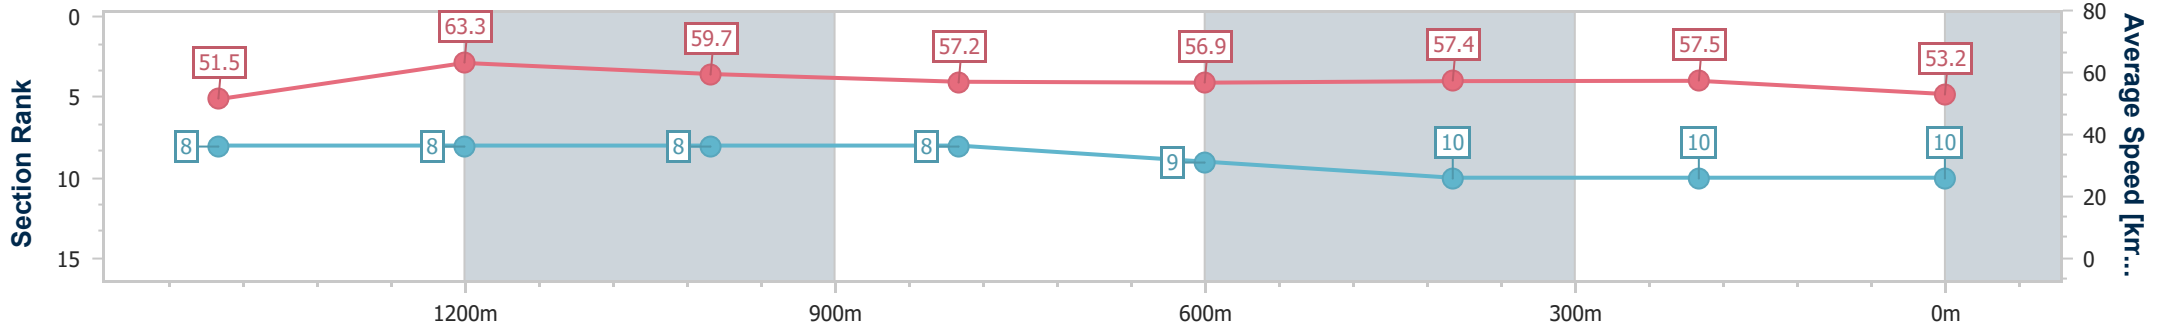

Toowoomba QLD Professional
Race 3: PRYDE'S EASIFEED BENCHMARK 70 Handicap - 1625m

08 June 2024 - 17:16

Track Rating: Good 4, Weather: Fine, Rail Position: True

Section	Overall	1400m	1200m	1000m	800m	600m	400m	200m
Section Times	1:41.20 [9] (0:14.84)	1:26.36 [2] (0:11.28)	1:15.08 [1] (0:12.08)	1:03.00 [1] (0:12.71)	0:50.29 [1] (0:12.63)	0:37.66 [1] (0:12.27)	0:25.39 [2] (0:12.40)	0:12.99 [7] (0:12.99)
Average Speed [km/h]	55.0	63.2	59.6	57.1	57.0	58.9	58.0	55.3
Top Speed [km/h]	67.7	67.5	61.0	57.7	58.4	59.4	58.8	57.4
Avg. Dist. to Rail [m]	5.6	1.2	0.5	0.9	1.1	0.6	0.4	0.7
Avg. Stride Freq. [Hz]	2.3	2.4	2.3	2.3	2.3	2.4	2.4	2.3
Avg. Stride Length [m]	6.6	7.3	7.1	6.9	6.9	6.8	6.8	6.7

- [] Ranking at each section and finish
- .-.- No data available at this section
- NA No data available

Horse/Jockey Name	Flying Rothe
Final Rank	10
Fastest Section Time (Section)	0:11.32 (1400m)
Top Speed [km/h] (Section)	65.6 (Overall)
Race State	Finished

Toowoomba QLD Professional
Race 3: PRYDE'S EASIFEED BENCHMARK 70 Handicap - 1625m

08 June 2024 - 17:16

Track Rating: Good 4, Weather: Fine, Rail Position: True

Section	Overall	1400m	1200m	1000m	800m	600m	400m	200m
Section Times	1:43.00 [10] (0:15.68)	1:27.32 [8] (0:11.32)	1:16.00 [8] (0:12.10)	1:03.90 [8] (0:12.67)	0:51.23 [8] (0:12.72)	0:38.51 [9] (0:12.47)	0:26.04 [10] (0:12.50)	0:13.54 [10] (0:13.54)
Average Speed [km/h]	51.5	63.3	59.7	57.2	56.9	57.4	57.5	53.2
Top Speed [km/h]	65.6	65.6	61.0	59.1	58.5	57.8	58.2	56.7
Avg. Dist. to Rail [m]	3.7	1.2	2.0	1.1	1.0	0.6	0.6	1.0
Avg. Stride Freq. [Hz]	2.1	2.3	2.3	2.2	2.2	2.3	2.3	2.2
Avg. Stride Length [m]	6.8	7.5	7.3	7.1	7.0	6.9	6.8	6.7