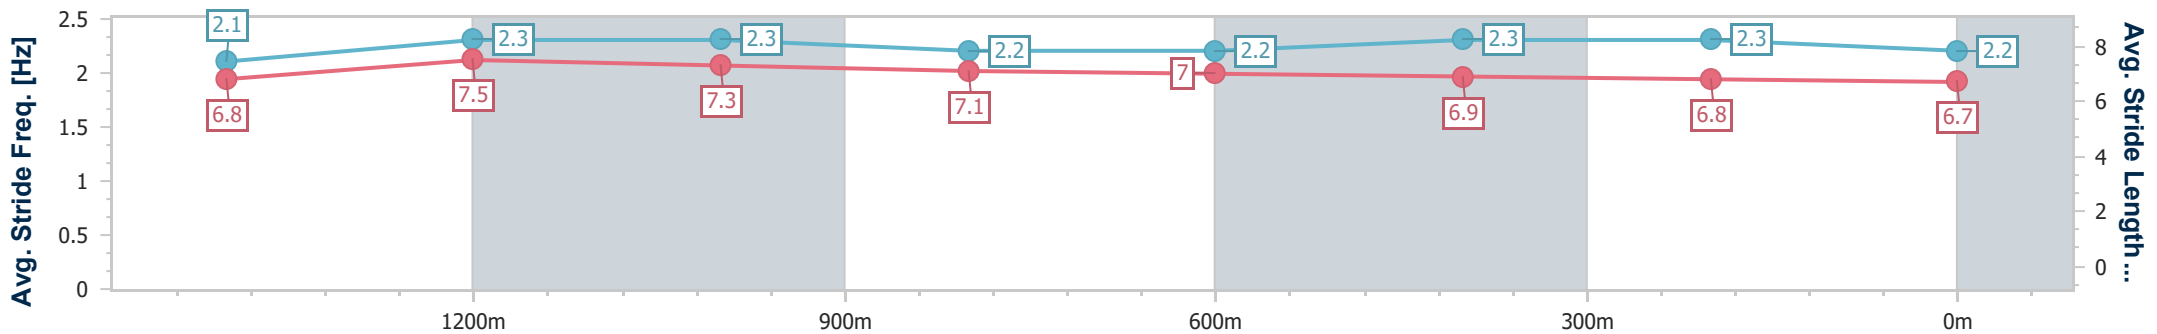

Toowoomba QLD Professional
Race 3: PRYDE'S EASIFEED BENCHMARK 70 Handicap - 1625m

08 June 2024 - 17:16

Track Rating: Good 4, Weather: Fine, Rail Position: True

Section	Overall	1400m	1200m	1000m	800m	600m	400m	200m
Section Times	1:41.20 [9] (0:14.84)	1:26.36 [2] (0:11.28)	1:15.08 [1] (0:12.08)	1:03.00 [1] (0:12.71)	0:50.29 [1] (0:12.63)	0:37.66 [1] (0:12.27)	0:25.39 [2] (0:12.40)	0:12.99 [7] (0:12.99)
Average Speed [km/h]	55.0	63.2	59.6	57.1	57.0	58.9	58.0	55.3
Top Speed [km/h]	67.7	67.5	61.0	57.7	58.4	59.4	58.8	57.4
Avg. Dist. to Rail [m]	5.6	1.2	0.5	0.9	1.1	0.6	0.4	0.7
Avg. Stride Freq. [Hz]	2.3	2.4	2.3	2.3	2.3	2.4	2.4	2.3
Avg. Stride Length [m]	6.6	7.3	7.1	6.9	6.9	6.8	6.8	6.7

- [] Ranking at each section and finish
- .-.- No data available at this section
- NA No data available

Horse/Jockey Name	Flying Rothe
Final Rank	10
Fastest Section Time (Section)	0:11.32 (1400m)
Top Speed [km/h] (Section)	65.6 (Overall)
Race State	Finished

Toowoomba QLD Professional
Race 3: PRYDE'S EASIFEED BENCHMARK 70 Handicap - 1625m

08 June 2024 - 17:16

Track Rating: Good 4, Weather: Fine, Rail Position: True

Section	Overall	1400m	1200m	1000m	800m	600m	400m	200m
Section Times	1:43.00 [10] (0:15.68)	1:27.32 [8] (0:11.32)	1:16.00 [8] (0:12.10)	1:03.90 [8] (0:12.67)	0:51.23 [8] (0:12.72)	0:38.51 [9] (0:12.47)	0:26.04 [10] (0:12.50)	0:13.54 [10] (0:13.54)
Average Speed [km/h]	51.5	63.3	59.7	57.2	56.9	57.4	57.5	53.2
Top Speed [km/h]	65.6	65.6	61.0	59.1	58.5	57.8	58.2	56.7
Avg. Dist. to Rail [m]	3.7	1.2	2.0	1.1	1.0	0.6	0.6	1.0
Avg. Stride Freq. [Hz]	2.1	2.3	2.3	2.2	2.2	2.3	2.3	2.2
Avg. Stride Length [m]	6.8	7.5	7.3	7.1	7.0	6.9	6.8	6.7