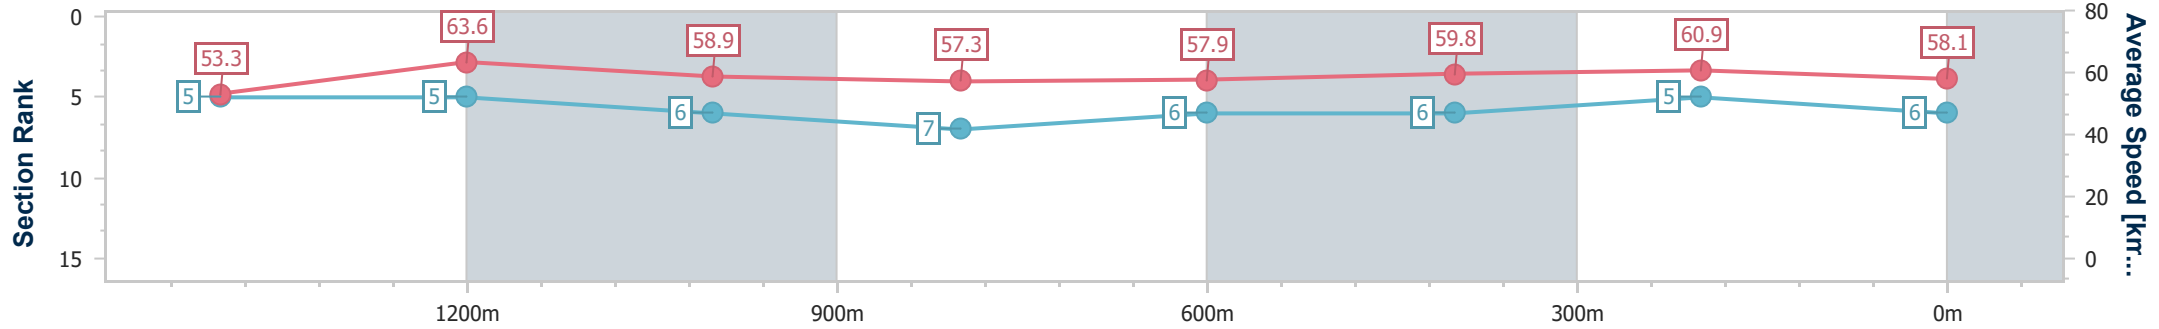

Horse/Jockey Name	Sheppey
Final Rank	6
Fastest Section Time (Section)	0:11.35 (1400m)
Top Speed [km/h] (Section)	66.1 (1400m)
Race State	Finished

Toowoomba QLD Professional
Race 3: PRYDE'S EASIFEED BENCHMARK 70 Handicap - 1625m

08 June 2024 - 17:16

Track Rating: Good 4, Weather: Fine, Rail Position: True

Section	Overall	1400m	1200m	1000m	800m	600m	400m	200m
Section Times	1:40.56 [6] (0:15.21)	1:25.35 [5] (0:11.35)	1:14.00 [5] (0:12.27)	1:01.73 [6] (0:12.68)	0:49.05 [7] (0:12.54)	0:36.51 [6] (0:12.17)	0:24.34 [6] (0:11.95)	0:12.39 [5] (0:12.39)
Average Speed [km/h]	53.3	63.6	58.9	57.3	57.9	59.8	60.9	58.1
Top Speed [km/h]	66.0	66.1	60.5	58.3	58.7	61.5	62.3	60.2
Avg. Dist. to Rail [m]	2.3	0.9	3.2	3.0	2.4	2.3	3.6	6.6
Avg. Stride Freq. [Hz]	2.3	2.3	2.3	2.2	2.2	2.3	2.4	2.3
Avg. Stride Length [m]	6.6	7.5	7.3	7.1	7.2	7.2	7.2	7.0

- [ ] Ranking at each section and finish
- -.-.- No data available at this section
- NA No data available