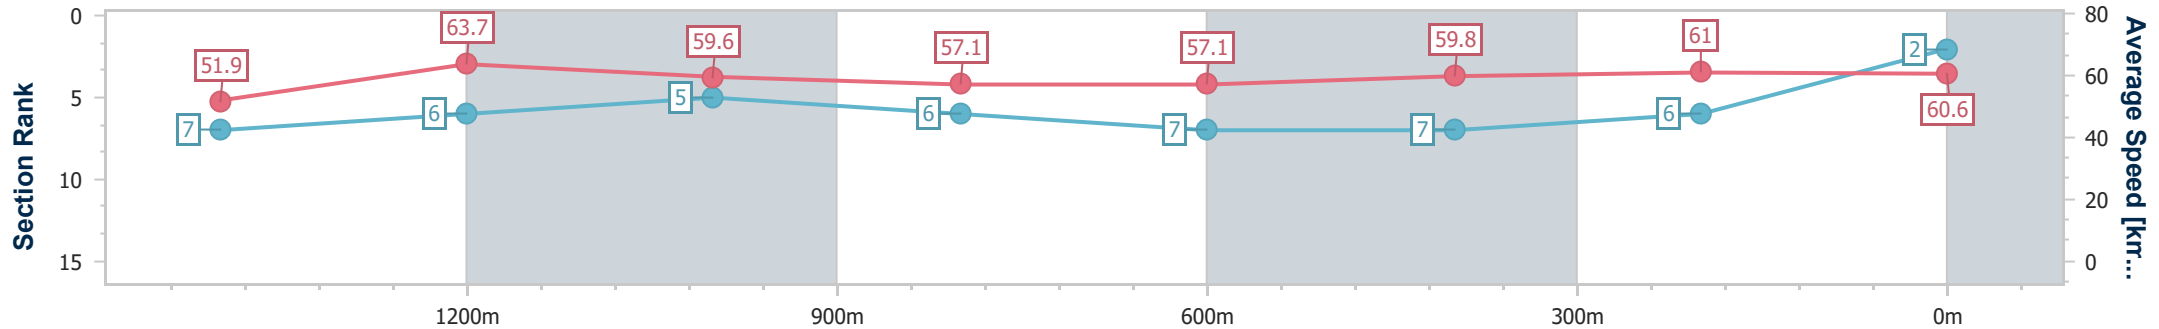

Horse/Jockey Name	Top Boy
Final Rank	2
Fastest Section Time (Section)	0:11.17 (1400m)
Top Speed [km/h] (Section)	67.2 (Overall)
Race State	Finished

Toowoomba QLD Professional
Race 3: PRYDE'S EASIFEED BENCHMARK 70 Handicap - 1625m

08 June 2024 - 17:16

Track Rating: Good 4, Weather: Fine, Rail Position: True

Section	Overall	1400m	1200m	1000m	800m	600m	400m	200m					
Section Times	1:40.08 [2] (0:15.47)	1:24.61 [7] (0:11.17)	1:13.44 [6] (0:12.09)	1:01.35 [5] (0:12.67)	0:48.68 [6] (0:12.71)	0:35.97 [7] (0:12.17)	0:23.80 [7] (0:11.92)	0:11.88 [6] (0:11.88)					
Average Speed [km/h]	51.9	63.7	59.6	57.1	57.1	59.8	61.0	60.6					
Top Speed [km/h]	67.2	67.0	61.4	58.6	58.3	61.1	62.0	61.6					
Avg. Dist. to Rail [m]	3.9	2.8	2.0	1.6	2.6	1.9	3.0	2.2					
Avg. Stride Freq. [Hz]	2.2	2.3	2.2	2.2	2.2	2.2	2.2	2.2					
Avg. Stride Length [m]	6.7	7.8	7.5	7.3	7.3	7.5	7.6	7.5					

- [ ] Ranking at each section and finish
- -.-.- No data available at this section
- NA No data available