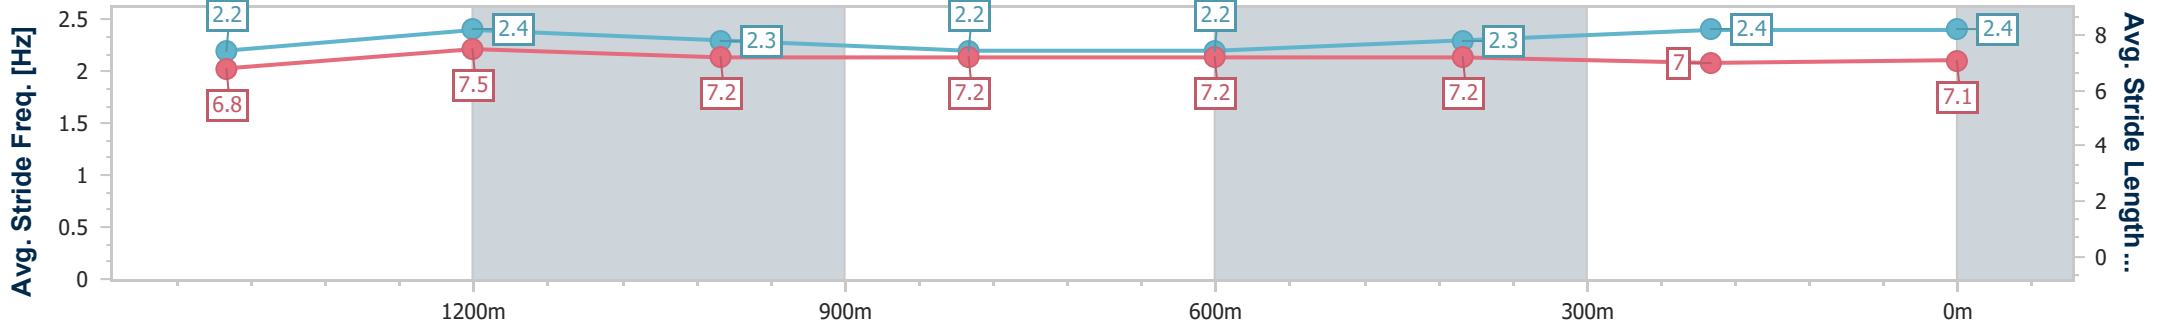

Horse/Jockey Name	Ausbred Bluebird
Final Rank	1
Fastest Section Time (Section)	0:11.44 (1400m)
Top Speed [km/h] (Section)	68.2 (Overall)
Race State	Finished

Toowoomba QLD Professional
Race 3: PRYDE'S EASIFEED BENCHMARK 70 Handicap - 1625m

08 June 2024 - 17:16

Track Rating: Good 4, Weather: Fine, Rail Position: True

Section	Overall	1400m	1200m	1000m	800m	600m	400m	200m
Section Times	1:39.93 [1] (0:14.88)	1:25.05 [3] (0:11.44)	1:13.61 [3] (0:12.18)	1:01.43 [3] (0:12.63)	0:48.80 [3] (0:12.66)	0:36.14 [4] (0:12.23)	0:23.91 [3] (0:11.98)	0:11.93 [2] (0:11.93)
Average Speed [km/h]	55.0	63.7	59.5	57.3	57.8	59.5	60.7	60.4
Top Speed [km/h]	68.2	67.9	60.3	58.4	58.8	61.3	61.4	61.3
Avg. Dist. to Rail [m]	8.1	2.4	3.4	2.6	3.6	2.4	2.5	4.6
Avg. Stride Freq. [Hz]	2.2	2.4	2.3	2.2	2.2	2.3	2.4	2.4
Avg. Stride Length [m]	6.8	7.5	7.2	7.2	7.2	7.2	7.0	7.1

- [ ] Ranking at each section and finish
- -.-.- No data available at this section
- NA No data available