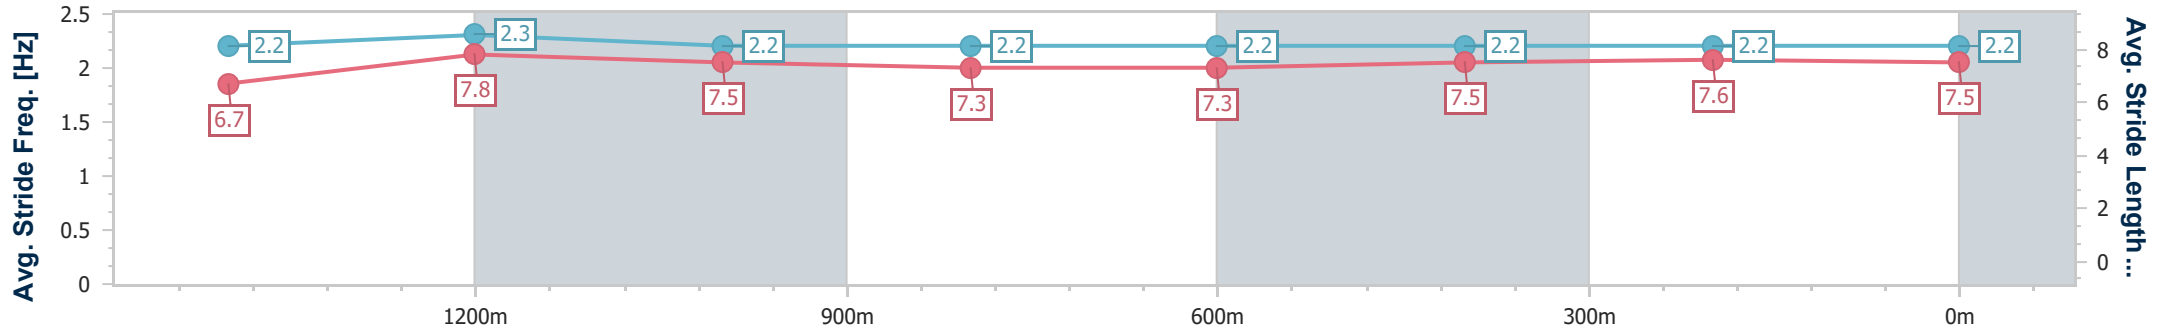

Horse/Jockey Name	Top Boy
Final Rank	2
Fastest Section Time (Section)	0:11.17 (1400m)
Top Speed [km/h] (Section)	67.2 (Overall)
Race State	Finished

Toowoomba QLD Professional
Race 3: PRYDE'S EASIFEED BENCHMARK 70 Handicap - 1625m

08 June 2024 - 17:16

Track Rating: Good 4, Weather: Fine, Rail Position: True

Section	Overall	1400m	1200m	1000m	800m	600m	400m	200m					
Section Times	1:40.08 [2] (0:15.47)	1:24.61 [7] (0:11.17)	1:13.44 [6] (0:12.09)	1:01.35 [5] (0:12.67)	0:48.68 [6] (0:12.71)	0:35.97 [7] (0:12.17)	0:23.80 [7] (0:11.92)	0:11.88 [6] (0:11.88)					
Average Speed [km/h]	51.9	63.7	59.6	57.1	57.1	59.8	61.0	60.6					
Top Speed [km/h]	67.2	67.0	61.4	58.6	58.3	61.1	62.0	61.6					
Avg. Dist. to Rail [m]	3.9	2.8	2.0	1.6	2.6	1.9	3.0	2.2					
Avg. Stride Freq. [Hz]	2.2	2.3	2.2	2.2	2.2	2.2	2.2	2.2					
Avg. Stride Length [m]	6.7	7.8	7.5	7.3	7.3	7.5	7.6	7.5					

- [ ] Ranking at each section and finish
- -.-.- No data available at this section
- NA No data available