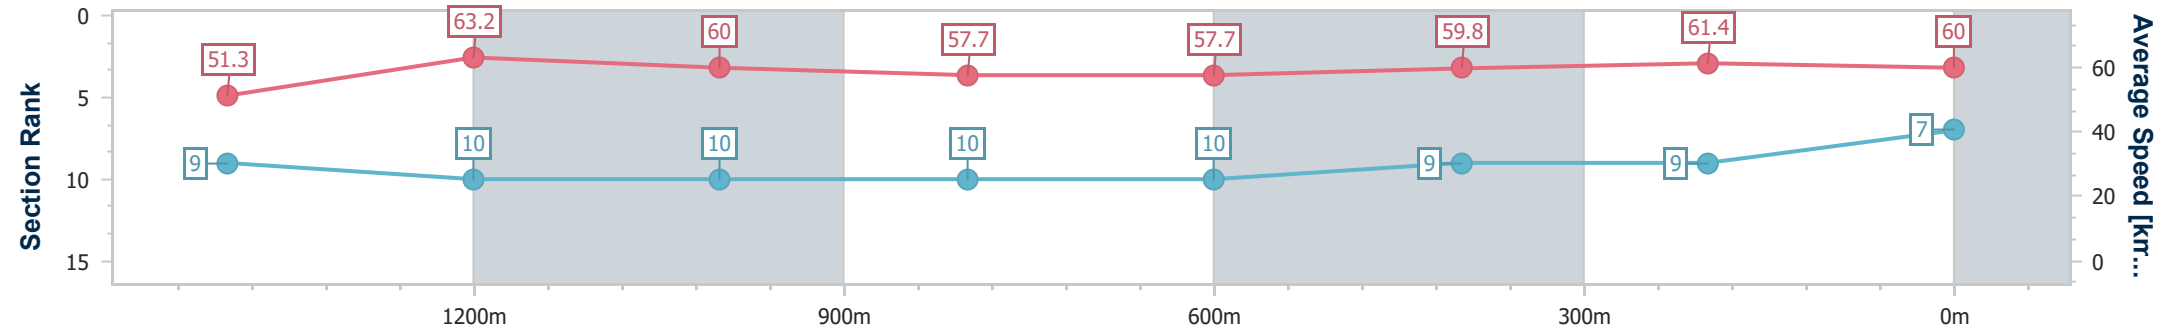

Horse/Jockey Name	Capitan De Seda
Final Rank	7
Fastest Section Time (Section)	0:11.58 (1400m)
Top Speed [km/h] (Section)	64.5 (1400m)
Race State	Finished

Toowoomba QLD Professional
Race 3: PRYDE'S EASIFEED BENCHMARK 70 Handicap - 1625m

08 June 2024 - 17:16

Track Rating: Good 4, Weather: Fine, Rail Position: True

Section	Overall	1400m	1200m	1000m	800m	600m	400m	200m					
Section Times	1:40.65 [7] (0:15.88)	1:24.77 [9] (0:11.58)	1:13.19 [10] (0:12.06)	1:01.13 [10] (0:12.58)	0:48.55 [10] (0:12.58)	0:35.97 [10] (0:12.20)	0:23.77 [9] (0:11.81)	0:11.96 [9] (0:11.96)					
Average Speed [km/h]	51.3	63.2	60.0	57.7	57.7	59.8	61.4	60.0					
Top Speed [km/h]	63.3	64.5	64.5	58.8	59.0	61.5	62.9	61.1					
Avg. Dist. to Rail [m]	5.7	2.8	5.0	2.2	2.4	2.5	3.3	8.2					
Avg. Stride Freq. [Hz]	2.0	2.2	2.2	2.1	2.1	2.2	2.2	2.2					
Avg. Stride Length [m]	6.9	7.8	7.6	7.5	7.6	7.6	7.7	7.5					

- [ ] Ranking at each section and finish
- -.-.- No data available at this section
- NA No data available