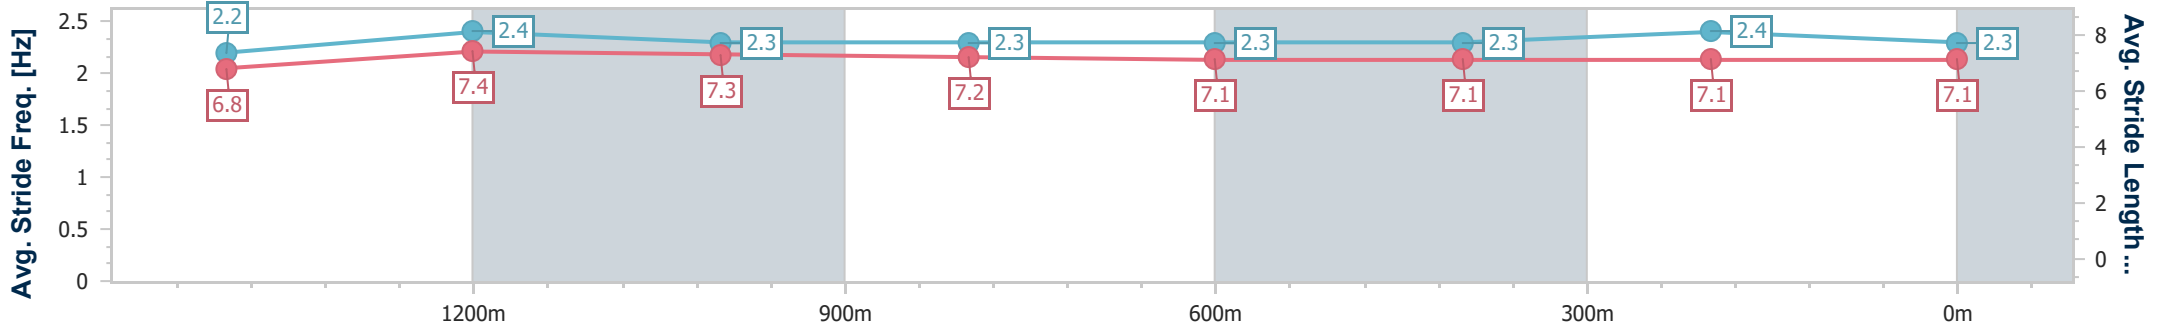

Horse/Jockey Name	Ruby's Lad
Final Rank	3
Fastest Section Time (Section)	0:11.40 (1400m)
Top Speed [km/h] (Section)	66.0 (1400m)
Race State	Finished

Toowoomba QLD Professional
Race 3: PRYDE'S EASIFEED BENCHMARK 70 Handicap - 1625m

08 June 2024 - 17:16

Track Rating: Good 4, Weather: Fine, Rail Position: True

Section	Overall	1400m	1200m	1000m	800m	600m	400m	200m
Section Times	1:40.12 [3] (0:15.35)	1:24.77 [6] (0:11.40)	1:13.37 [7] (0:12.09)	1:01.28 [7] (0:12.40)	0:48.88 [5] (0:12.53)	0:36.35 [3] (0:12.33)	0:24.02 [5] (0:11.97)	0:12.05 [3] (0:12.05)
Average Speed [km/h]	53.1	63.9	60.0	58.8	58.5	59.6	61.0	59.7
Top Speed [km/h]	65.2	66.0	61.6	59.3	59.9	61.4	62.3	61.1
Avg. Dist. to Rail [m]	4.7	2.9	5.1	3.3	5.2	3.6	4.6	7.5
Avg. Stride Freq. [Hz]	2.2	2.4	2.3	2.3	2.3	2.3	2.4	2.3
Avg. Stride Length [m]	6.8	7.4	7.3	7.2	7.1	7.1	7.1	7.1

- [ ] Ranking at each section and finish
- -.-.- No data available at this section
- NA No data available