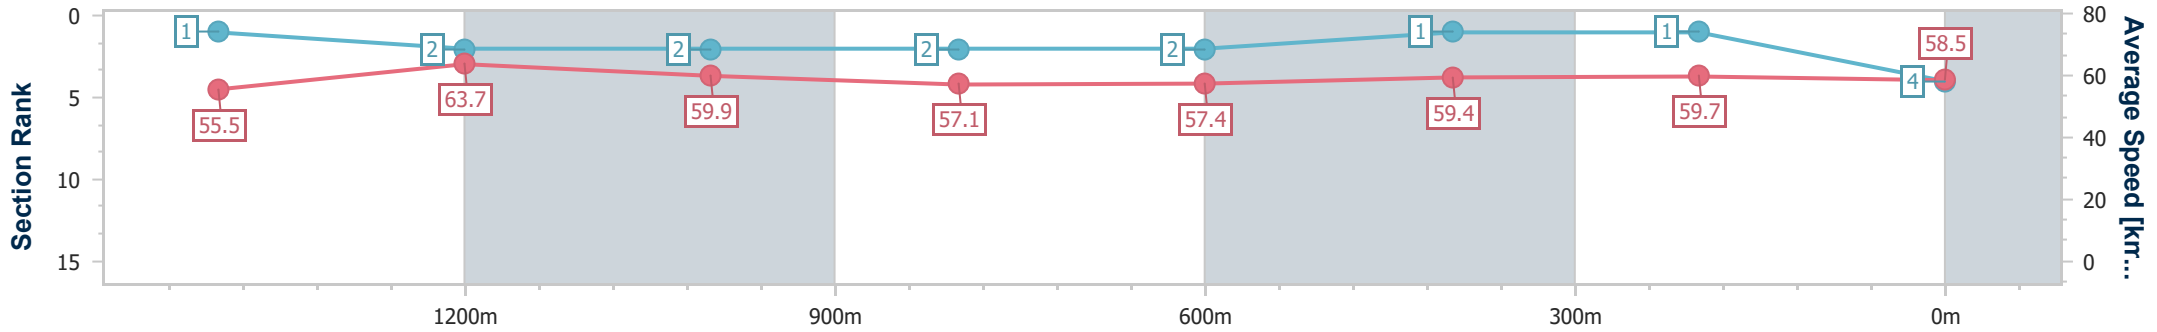

Horse/Jockey Name	Anyway You Want It
Final Rank	4
Fastest Section Time (Section)	0:11.38 (1400m)
Top Speed [km/h] (Section)	67.2 (Overall)
Race State	Finished

Toowoomba QLD Professional
Race 3: PRYDE'S EASIFEED BENCHMARK 70 Handicap - 1625m

08 June 2024 - 17:16

Track Rating: Good 4, Weather: Fine, Rail Position: True

Section	Overall	1400m	1200m	1000m	800m	600m	400m	200m
Section Times	1:40.18 [4] (0:14.78)	1:25.40 [1] (0:11.38)	1:14.02 [2] (0:12.11)	1:01.91 [2] (0:12.69)	0:49.22 [2] (0:12.61)	0:36.61 [2] (0:12.20)	0:24.41 [1] (0:12.12)	0:12.29 [1] (0:12.29)
Average Speed [km/h]	55.5	63.7	59.9	57.1	57.4	59.4	59.7	58.5
Top Speed [km/h]	67.2	66.9	61.1	58.1	58.6	60.4	60.3	59.5
Avg. Dist. to Rail [m]	7.7	2.1	3.1	2.5	1.9	1.3	1.3	3.8
Avg. Stride Freq. [Hz]	2.1	2.2	2.1	2.1	2.1	2.2	2.2	2.1
Avg. Stride Length [m]	7.2	8.0	7.8	7.6	7.6	7.7	7.6	7.6

- [ ] Ranking at each section and finish
- -.-.- No data available at this section
- NA No data available