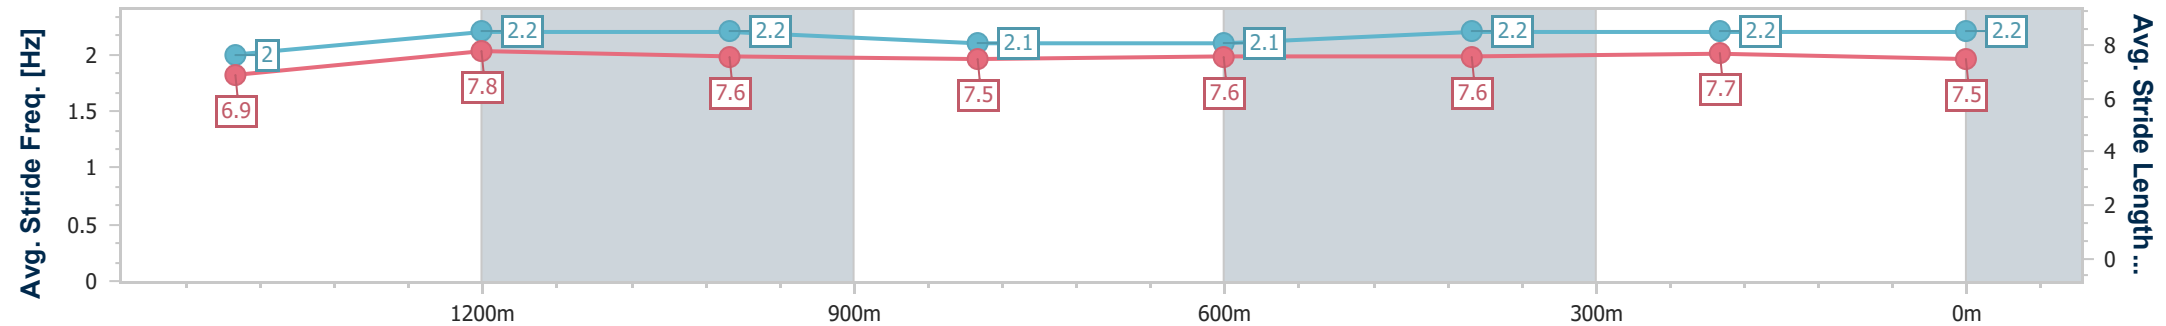

Toowoomba QLD Professional
Race 3: PRYDE'S EASIFEED BENCHMARK 70 Handicap - 1625m

08 June 2024 - 17:16

Track Rating: Good 4, Weather: Fine, Rail Position: True

Section	Overall	1400m	1200m	1000m	800m	600m	400m	200m
Section Times	1:40.56 [6] (0:15.21)	1:25.35 [5] (0:11.35)	1:14.00 [5] (0:12.27)	1:01.73 [6] (0:12.68)	0:49.05 [7] (0:12.54)	0:36.51 [6] (0:12.17)	0:24.34 [6] (0:11.95)	0:12.39 [5] (0:12.39)
Average Speed [km/h]	53.3	63.6	58.9	57.3	57.9	59.8	60.9	58.1
Top Speed [km/h]	66.0	66.1	60.5	58.3	58.7	61.5	62.3	60.2
Avg. Dist. to Rail [m]	2.3	0.9	3.2	3.0	2.4	2.3	3.6	6.6
Avg. Stride Freq. [Hz]	2.3	2.3	2.3	2.2	2.2	2.3	2.4	2.3
Avg. Stride Length [m]	6.6	7.5	7.3	7.1	7.2	7.2	7.2	7.0

- [] Ranking at each section and finish
- .-.- No data available at this section
- NA No data available

Horse/Jockey Name	Capitan De Seda
Final Rank	7
Fastest Section Time (Section)	0:11.58 (1400m)
Top Speed [km/h] (Section)	64.5 (1400m)
Race State	Finished

Toowoomba QLD Professional
Race 3: PRYDE'S EASIFEED BENCHMARK 70 Handicap - 1625m

08 June 2024 - 17:16

Track Rating: Good 4, Weather: Fine, Rail Position: True

Section	Overall	1400m	1200m	1000m	800m	600m	400m	200m					
Section Times	1:40.65 [7] (0:15.88)	1:24.77 [9] (0:11.58)	1:13.19 [10] (0:12.06)	1:01.13 [10] (0:12.58)	0:48.55 [10] (0:12.58)	0:35.97 [10] (0:12.20)	0:23.77 [9] (0:11.81)	0:11.96 [9] (0:11.96)					
Average Speed [km/h]	51.3	63.2	60.0	57.7	57.7	59.8	61.4	60.0					
Top Speed [km/h]	63.3	64.5	64.5	58.8	59.0	61.5	62.9	61.1					
Avg. Dist. to Rail [m]	5.7	2.8	5.0	2.2	2.4	2.5	3.3	8.2					
Avg. Stride Freq. [Hz]	2.0	2.2	2.2	2.1	2.1	2.2	2.2	2.2					
Avg. Stride Length [m]	6.9	7.8	7.6	7.5	7.6	7.6	7.7	7.5					