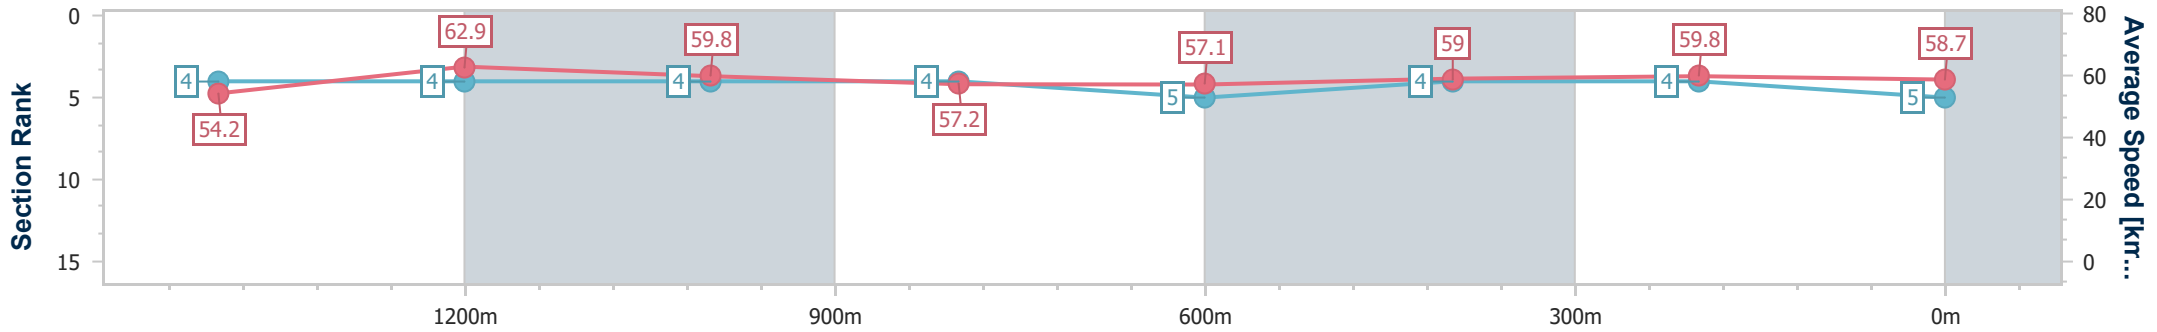

Horse/Jockey Name	Menari Magic
Final Rank	5
Fastest Section Time (Section)	0:11.47 (1400m)
Top Speed [km/h] (Section)	67.0 (Overall)
Race State	Finished

Toowoomba QLD Professional
Race 3: PRYDE'S EASIFEED BENCHMARK 70 Handicap - 1625m

08 June 2024 - 17:16

Track Rating: Good 4, Weather: Fine, Rail Position: True

Section	Overall	1400m	1200m	1000m	800m	600m	400m	200m
Section Times	1:40.43 [5] (0:14.99)	1:25.44 [4] (0:11.47)	1:13.97 [4] (0:12.06)	1:01.91 [4] (0:12.65)	0:49.26 [4] (0:12.67)	0:36.59 [5] (0:12.24)	0:24.35 [4] (0:12.08)	0:12.27 [4] (0:12.27)
Average Speed [km/h]	54.2	62.9	59.8	57.2	57.1	59.0	59.8	58.7
Top Speed [km/h]	67.0	66.6	60.9	58.4	57.9	59.8	60.7	59.7
Avg. Dist. to Rail [m]	3.6	1.1	2.6	2.1	1.5	0.4	0.7	1.1
Avg. Stride Freq. [Hz]	2.2	2.3	2.2	2.2	2.2	2.3	2.3	2.3
Avg. Stride Length [m]	7.0	7.7	7.4	7.3	7.3	7.2	7.2	7.2

- [ ] Ranking at each section and finish
- -.-.- No data available at this section
- NA No data available