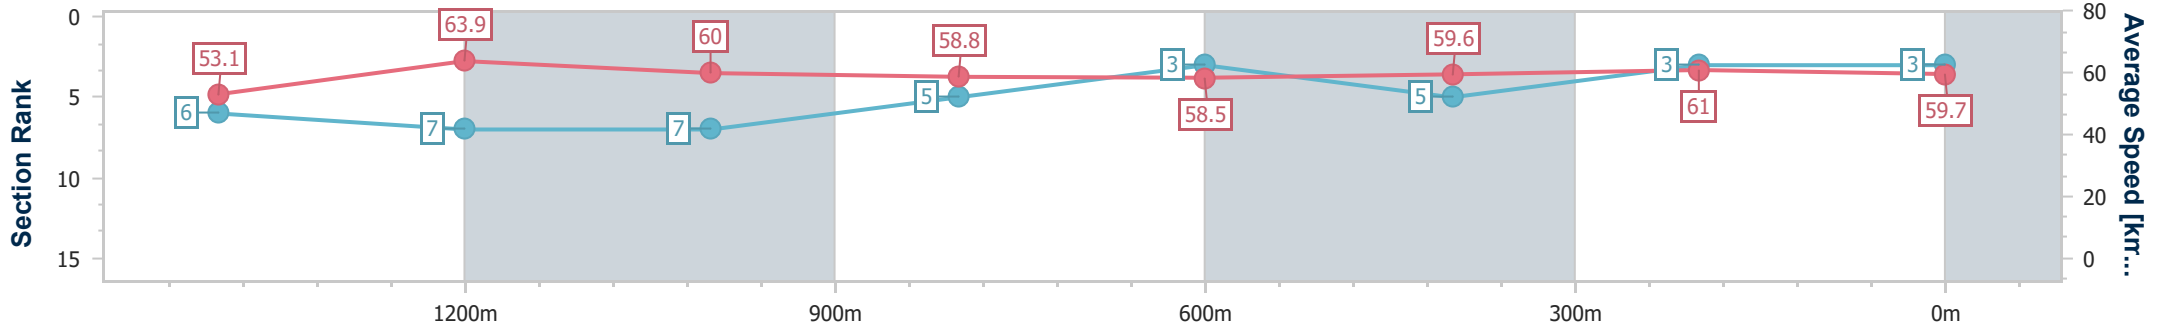

Horse/Jockey Name	Ruby's Lad
Final Rank	3
Fastest Section Time (Section)	0:11.40 (1400m)
Top Speed [km/h] (Section)	66.0 (1400m)
Race State	Finished

Toowoomba QLD Professional
Race 3: PRYDE'S EASIFEED BENCHMARK 70 Handicap - 1625m

08 June 2024 - 17:16

Track Rating: Good 4, Weather: Fine, Rail Position: True

Section	Overall	1400m	1200m	1000m	800m	600m	400m	200m
Section Times	1:40.12 [3] (0:15.35)	1:24.77 [6] (0:11.40)	1:13.37 [7] (0:12.09)	1:01.28 [7] (0:12.40)	0:48.88 [5] (0:12.53)	0:36.35 [3] (0:12.33)	0:24.02 [5] (0:11.97)	0:12.05 [3] (0:12.05)
Average Speed [km/h]	53.1	63.9	60.0	58.8	58.5	59.6	61.0	59.7
Top Speed [km/h]	65.2	66.0	61.6	59.3	59.9	61.4	62.3	61.1
Avg. Dist. to Rail [m]	4.7	2.9	5.1	3.3	5.2	3.6	4.6	7.5
Avg. Stride Freq. [Hz]	2.2	2.4	2.3	2.3	2.3	2.3	2.4	2.3
Avg. Stride Length [m]	6.8	7.4	7.3	7.2	7.1	7.1	7.1	7.1

- [ ] Ranking at each section and finish
- -.-.- No data available at this section
- NA No data available