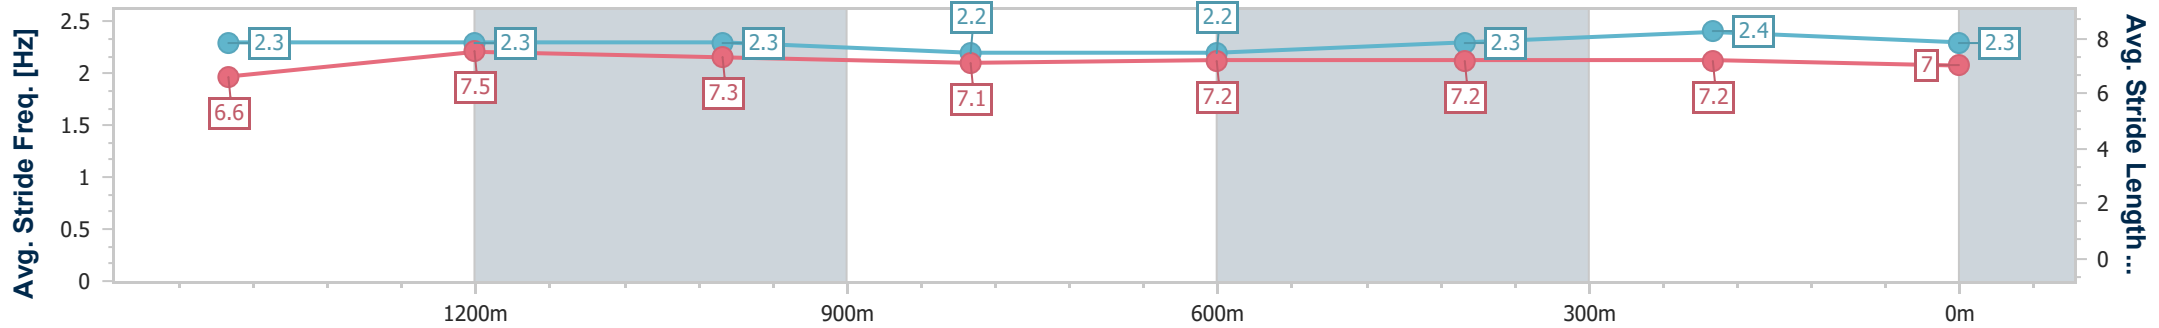

- [] Ranking at each section and finish
- .-.- No data available at this section
- NA No data available

Horse/Jockey Name	Sheppey
Final Rank	6
Fastest Section Time (Section)	0:11.35 (1400m)
Top Speed [km/h] (Section)	66.1 (1400m)
Race State	Finished

Toowoomba QLD Professional
Race 3: PRYDE'S EASIFEED BENCHMARK 70 Handicap - 1625m

08 June 2024 - 17:16

Track Rating: Good 4, Weather: Fine, Rail Position: True

Section	Overall	1400m	1200m	1000m	800m	600m	400m	200m
Section Times	1:40.56 [6] (0:15.21)	1:25.35 [5] (0:11.35)	1:14.00 [5] (0:12.27)	1:01.73 [6] (0:12.68)	0:49.05 [7] (0:12.54)	0:36.51 [6] (0:12.17)	0:24.34 [6] (0:11.95)	0:12.39 [5] (0:12.39)
Average Speed [km/h]	53.3	63.6	58.9	57.3	57.9	59.8	60.9	58.1
Top Speed [km/h]	66.0	66.1	60.5	58.3	58.7	61.5	62.3	60.2
Avg. Dist. to Rail [m]	2.3	0.9	3.2	3.0	2.4	2.3	3.6	6.6
Avg. Stride Freq. [Hz]	2.3	2.3	2.3	2.2	2.2	2.3	2.4	2.3
Avg. Stride Length [m]	6.6	7.5	7.3	7.1	7.2	7.2	7.2	7.0