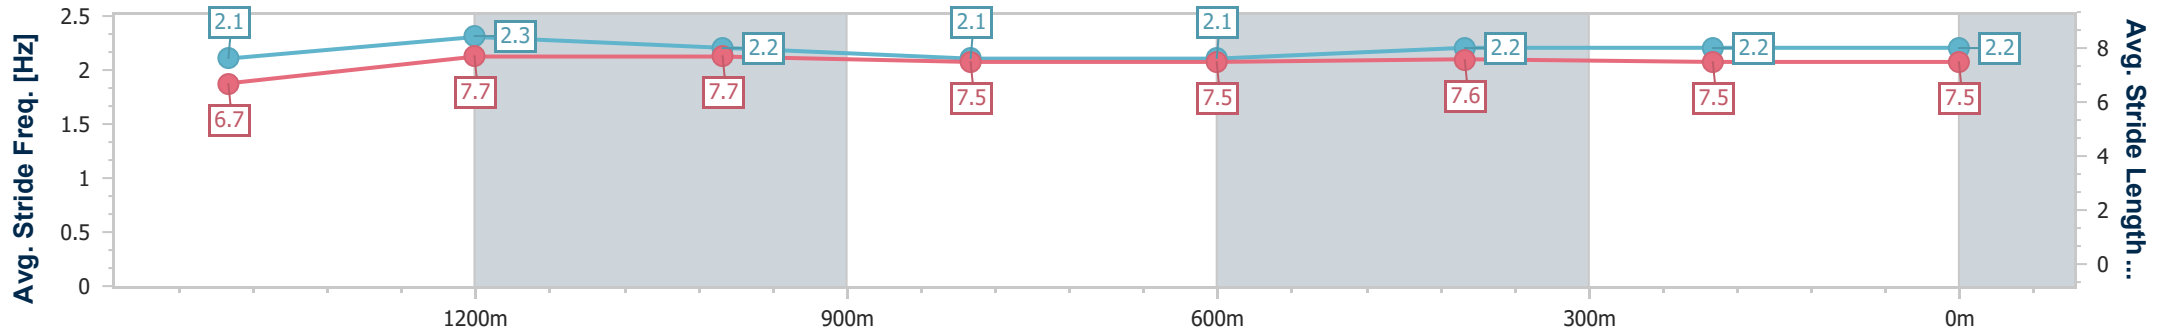

Toowoomba QLD Professional
Race 3: PRYDE'S EASIFEED BENCHMARK 70 Handicap - 1625m

08 June 2024 - 17:16

Track Rating: Good 4, Weather: Fine, Rail Position: True

Section	Overall	1400m	1200m	1000m	800m	600m	400m	200m					
Section Times	1:40.65 [7] (0:15.88)	1:24.77 [9] (0:11.58)	1:13.19 [10] (0:12.06)	1:01.13 [10] (0:12.58)	0:48.55 [10] (0:12.58)	0:35.97 [10] (0:12.20)	0:23.77 [9] (0:11.81)	0:11.96 [9] (0:11.96)					
Average Speed [km/h]	51.3	63.2	60.0	57.7	57.7	59.8	61.4	60.0					
Top Speed [km/h]	63.3	64.5	64.5	58.8	59.0	61.5	62.9	61.1					
Avg. Dist. to Rail [m]	5.7	2.8	5.0	2.2	2.4	2.5	3.3	8.2					
Avg. Stride Freq. [Hz]	2.0	2.2	2.2	2.1	2.1	2.2	2.2	2.2					
Avg. Stride Length [m]	6.9	7.8	7.6	7.5	7.6	7.6	7.7	7.5					

- [] Ranking at each section and finish
- .-.- No data available at this section
- NA No data available

Horse/Jockey Name	Semaphore Girl
Final Rank	8
Fastest Section Time (Section)	0:11.48 (1400m)
Top Speed [km/h] (Section)	64.0 (Overall)
Race State	Finished

Toowoomba QLD Professional
Race 3: PRYDE'S EASIFEED BENCHMARK 70 Handicap - 1625m

08 June 2024 - 17:16

Track Rating: Good 4, Weather: Fine, Rail Position: True

Section	Overall	1400m	1200m	1000m	800m	600m	400m	200m
Section Times	1:40.66 [8] (0:15.93)	1:24.73 [10] (0:11.48)	1:13.25 [9] (0:11.82)	1:01.43 [9] (0:12.59)	0:48.84 [9] (0:12.60)	0:36.24 [8] (0:12.32)	0:23.92 [8] (0:11.95)	0:11.97 [8] (0:11.97)
Average Speed [km/h]	50.9	63.0	61.0	57.5	57.6	58.9	60.4	60.1
Top Speed [km/h]	64.0	63.9	63.1	59.6	58.5	59.7	61.2	60.7
Avg. Dist. to Rail [m]	3.0	1.0	3.4	3.3	1.7	1.0	0.7	2.4
Avg. Stride Freq. [Hz]	2.1	2.3	2.2	2.1	2.1	2.2	2.2	2.2
Avg. Stride Length [m]	6.7	7.7	7.7	7.5	7.5	7.6	7.5	7.5