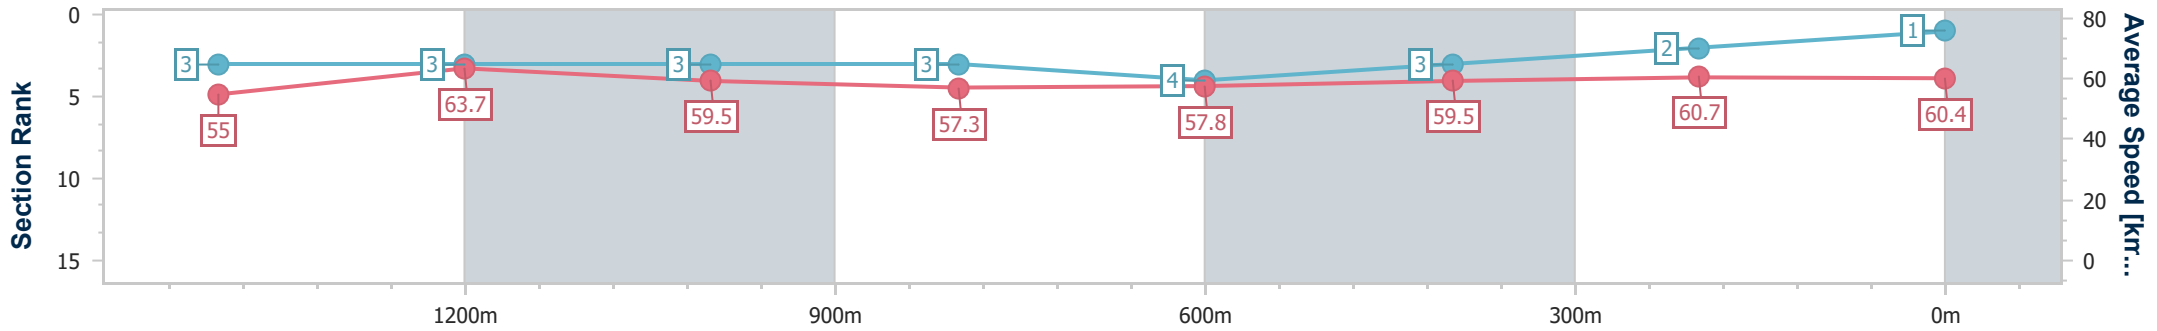

Horse/Jockey Name	Ausbred Bluebird
Final Rank	1
Fastest Section Time (Section)	0:11.44 (1400m)
Top Speed [km/h] (Section)	68.2 (Overall)
Race State	Finished

Toowoomba QLD Professional
Race 3: PRYDE'S EASIFEED BENCHMARK 70 Handicap - 1625m

08 June 2024 - 17:16

Track Rating: Good 4, Weather: Fine, Rail Position: True

Section	Overall	1400m	1200m	1000m	800m	600m	400m	200m
Section Times	1:39.93 [1] (0:14.88)	1:25.05 [3] (0:11.44)	1:13.61 [3] (0:12.18)	1:01.43 [3] (0:12.63)	0:48.80 [3] (0:12.66)	0:36.14 [4] (0:12.23)	0:23.91 [3] (0:11.98)	0:11.93 [2] (0:11.93)
Average Speed [km/h]	55.0	63.7	59.5	57.3	57.8	59.5	60.7	60.4
Top Speed [km/h]	68.2	67.9	60.3	58.4	58.8	61.3	61.4	61.3
Avg. Dist. to Rail [m]	8.1	2.4	3.4	2.6	3.6	2.4	2.5	4.6
Avg. Stride Freq. [Hz]	2.2	2.4	2.3	2.2	2.2	2.3	2.4	2.4
Avg. Stride Length [m]	6.8	7.5	7.2	7.2	7.2	7.2	7.0	7.1

- [ ] Ranking at each section and finish
- -.-.- No data available at this section
- NA No data available