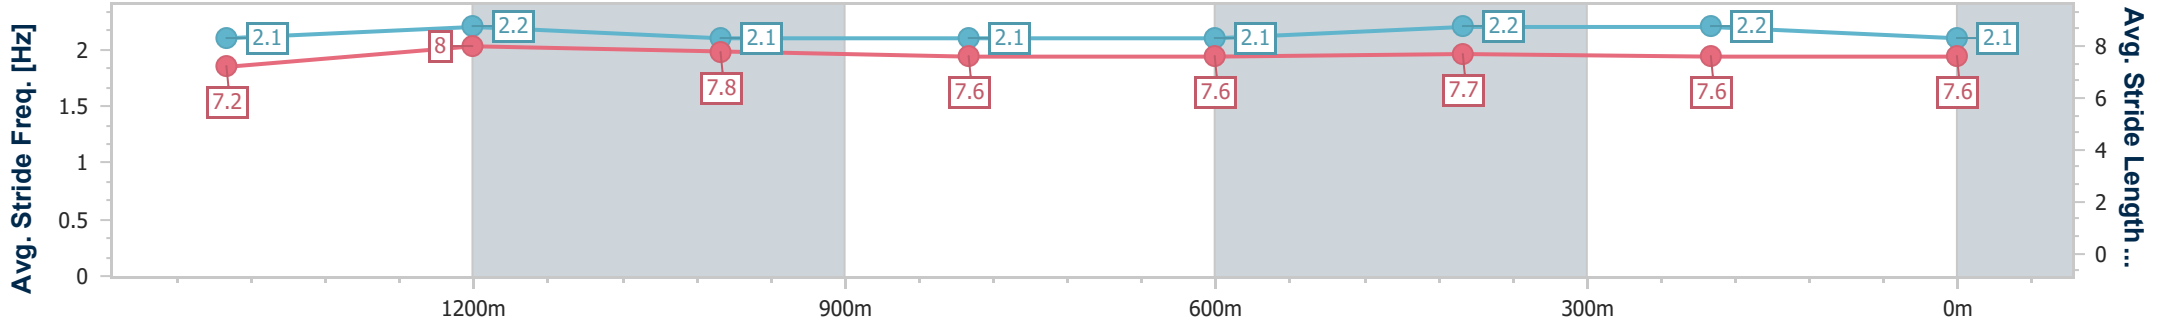

Horse/Jockey Name	Anyway You Want It
Final Rank	4
Fastest Section Time (Section)	0:11.38 (1400m)
Top Speed [km/h] (Section)	67.2 (Overall)
Race State	Finished

Toowoomba QLD Professional
Race 3: PRYDE'S EASIFEED BENCHMARK 70 Handicap - 1625m

08 June 2024 - 17:16

Track Rating: Good 4, Weather: Fine, Rail Position: True

Section	Overall	1400m	1200m	1000m	800m	600m	400m	200m
Section Times	1:40.18 [4] (0:14.78)	1:25.40 [1] (0:11.38)	1:14.02 [2] (0:12.11)	1:01.91 [2] (0:12.69)	0:49.22 [2] (0:12.61)	0:36.61 [2] (0:12.20)	0:24.41 [1] (0:12.12)	0:12.29 [1] (0:12.29)
Average Speed [km/h]	55.5	63.7	59.9	57.1	57.4	59.4	59.7	58.5
Top Speed [km/h]	67.2	66.9	61.1	58.1	58.6	60.4	60.3	59.5
Avg. Dist. to Rail [m]	7.7	2.1	3.1	2.5	1.9	1.3	1.3	3.8
Avg. Stride Freq. [Hz]	2.1	2.2	2.1	2.1	2.1	2.2	2.2	2.1
Avg. Stride Length [m]	7.2	8.0	7.8	7.6	7.6	7.7	7.6	7.6

- [ ] Ranking at each section and finish
- -.-.- No data available at this section
- NA No data available