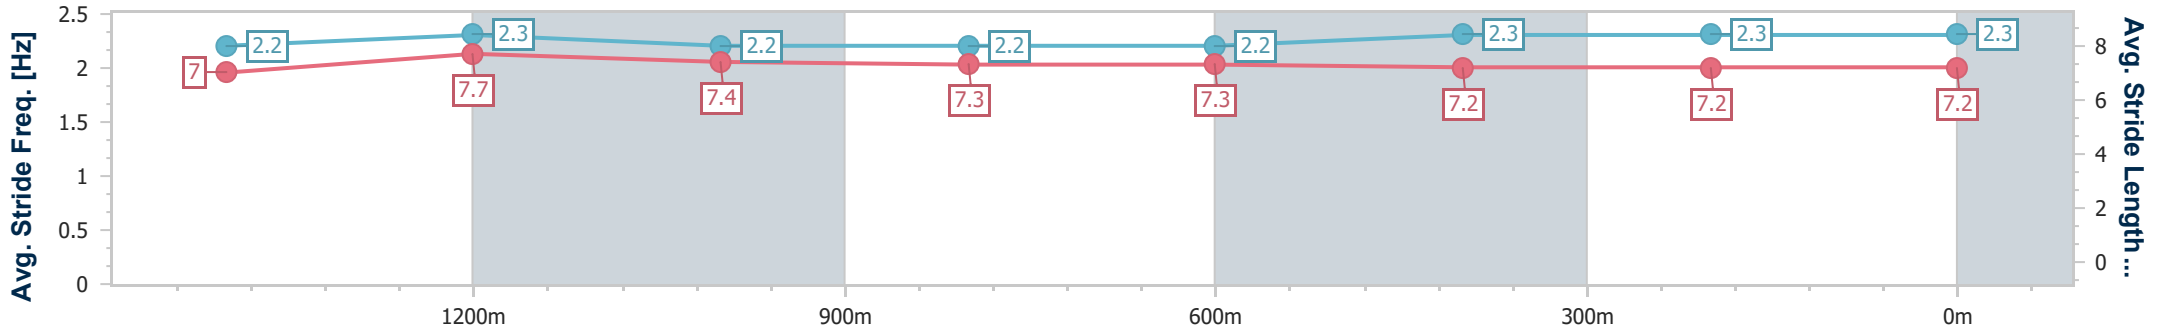

Horse/Jockey Name	Menari Magic
Final Rank	5
Fastest Section Time (Section)	0:11.47 (1400m)
Top Speed [km/h] (Section)	67.0 (Overall)
Race State	Finished

Toowoomba QLD Professional
Race 3: PRYDE'S EASIFEED BENCHMARK 70 Handicap - 1625m

08 June 2024 - 17:16

Track Rating: Good 4, Weather: Fine, Rail Position: True

Section	Overall	1400m	1200m	1000m	800m	600m	400m	200m
Section Times	1:40.43 [5] (0:14.99)	1:25.44 [4] (0:11.47)	1:13.97 [4] (0:12.06)	1:01.91 [4] (0:12.65)	0:49.26 [4] (0:12.67)	0:36.59 [5] (0:12.24)	0:24.35 [4] (0:12.08)	0:12.27 [4] (0:12.27)
Average Speed [km/h]	54.2	62.9	59.8	57.2	57.1	59.0	59.8	58.7
Top Speed [km/h]	67.0	66.6	60.9	58.4	57.9	59.8	60.7	59.7
Avg. Dist. to Rail [m]	3.6	1.1	2.6	2.1	1.5	0.4	0.7	1.1
Avg. Stride Freq. [Hz]	2.2	2.3	2.2	2.2	2.2	2.3	2.3	2.3
Avg. Stride Length [m]	7.0	7.7	7.4	7.3	7.3	7.2	7.2	7.2

- [ ] Ranking at each section and finish
- -.-.- No data available at this section
- NA No data available