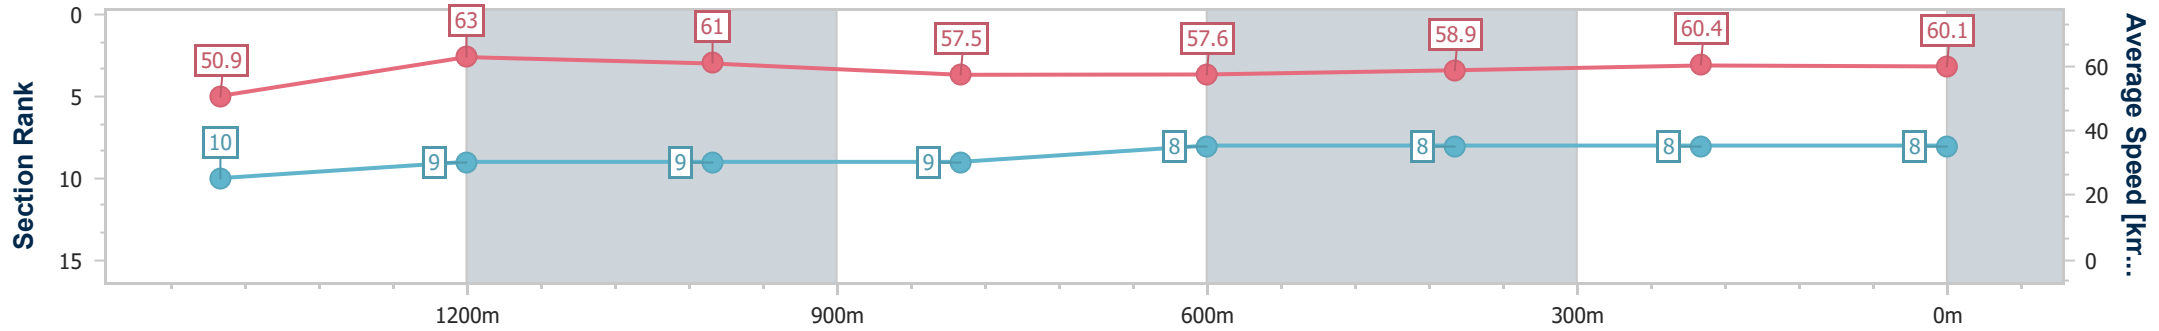

Horse/Jockey Name	Semaphore Girl
Final Rank	8
Fastest Section Time (Section)	0:11.48 (1400m)
Top Speed [km/h] (Section)	64.0 (Overall)
Race State	Finished

Toowoomba QLD Professional
Race 3: PRYDE'S EASIFEED BENCHMARK 70 Handicap - 1625m

08 June 2024 - 17:16

Track Rating: Good 4, Weather: Fine, Rail Position: True

Section	Overall	1400m	1200m	1000m	800m	600m	400m	200m
Section Times	1:40.66 [8] (0:15.93)	1:24.73 [10] (0:11.48)	1:13.25 [9] (0:11.82)	1:01.43 [9] (0:12.59)	0:48.84 [9] (0:12.60)	0:36.24 [8] (0:12.32)	0:23.92 [8] (0:11.95)	0:11.97 [8] (0:11.97)
Average Speed [km/h]	50.9	63.0	61.0	57.5	57.6	58.9	60.4	60.1
Top Speed [km/h]	64.0	63.9	63.1	59.6	58.5	59.7	61.2	60.7
Avg. Dist. to Rail [m]	3.0	1.0	3.4	3.3	1.7	1.0	0.7	2.4
Avg. Stride Freq. [Hz]	2.1	2.3	2.2	2.1	2.1	2.2	2.2	2.2
Avg. Stride Length [m]	6.7	7.7	7.7	7.5	7.5	7.6	7.5	7.5

- [ ] Ranking at each section and finish
- -.-.- No data available at this section
- NA No data available