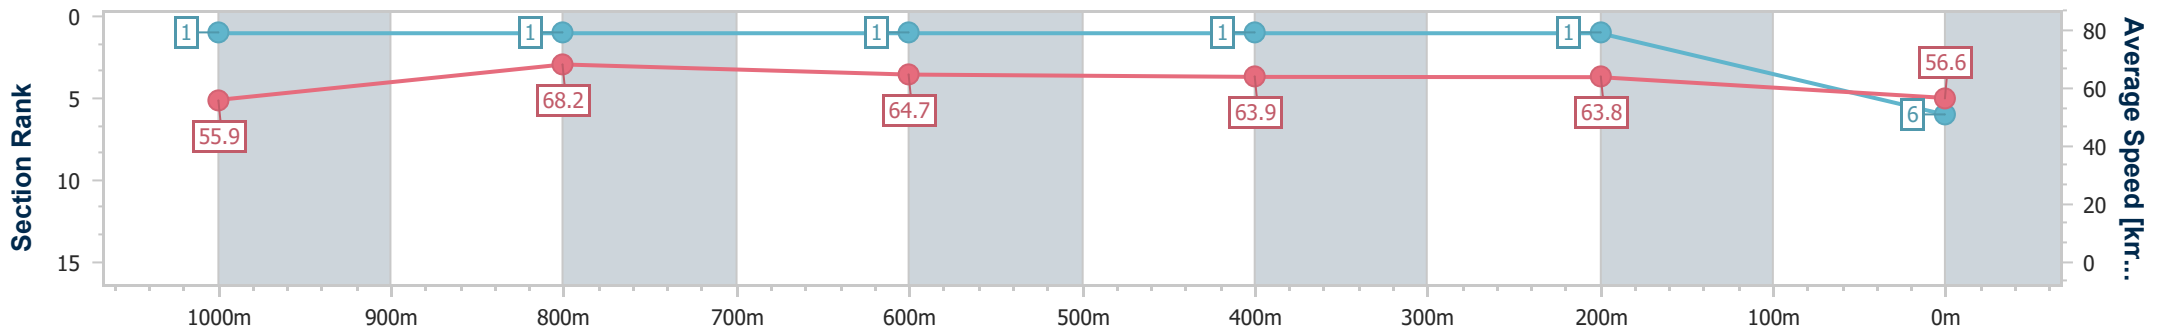

Eagle Farm QLD Professional
Race 9: THE STAR MORETON CUP - 1200m

08 June 2024 - 16:33

Track Rating: Good 4, Weather: Fine, Rail Position: +2.5m Entire

BRISBANE RACING CLUB

Section	Overall	1000m	800m	600m	400m	200m
Section Times	1:10.28 [6] (0:12.91)	0:57.37 [1] (0:10.70)	0:46.67 [1] (0:11.23)	0:35.44 [1] (0:11.43)	0:24.01 [1] (0:11.27)	0:12.74 [1] (0:12.74)
Average Speed [km/h]	55.9	68.2	64.7	63.9	63.8	56.6
Top Speed [km/h]	71.3	69.5	67.0	64.6	66.2	60.5
Avg. Dist. to Rail [m]	9.9	2.4	2.4	2.4	5.0	5.3
Avg. Stride Freq. [Hz]	2.3	2.3	2.3	2.3	2.4	2.3
Avg. Stride Length [m]	6.7	8.1	7.9	7.7	7.5	6.8