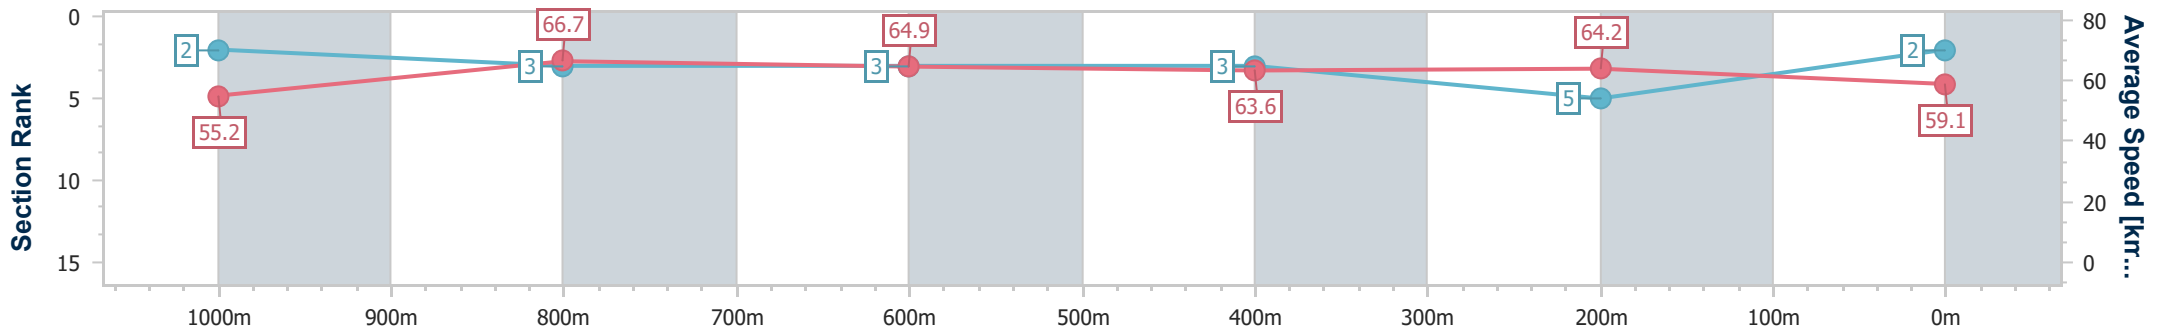

Eagle Farm QLD Professional

Race 9: THE STAR MORETON CUP - 1200m

08 June 2024 - 16:33

Track Rating: Good 4, Weather: Fine, Rail Position: +2.5m Entire

BRISBANE RACING CLUB

Section	Overall	1000m	800m	600m	400m	200m
Section Times	1:10.02 [2] (0:13.08)	0:56.94 [2] (0:10.95)	0:45.99 [3] (0:11.20)	0:34.79 [3] (0:11.39)	0:23.40 [3] (0:11.24)	0:12.16 [5] (0:12.16)
Average Speed [km/h]	55.2	66.7	64.9	63.6	64.2	59.1
Top Speed [km/h]	69.1	68.0	66.1	64.9	65.8	62.4
Avg. Dist. to Rail [m]	5.5	2.6	1.8	2.1	6.5	6.5
Avg. Stride Freq. [Hz]	2.3	2.4	2.3	2.3	2.4	2.3
Avg. Stride Length [m]	6.6	7.7	7.8	7.6	7.4	7.0