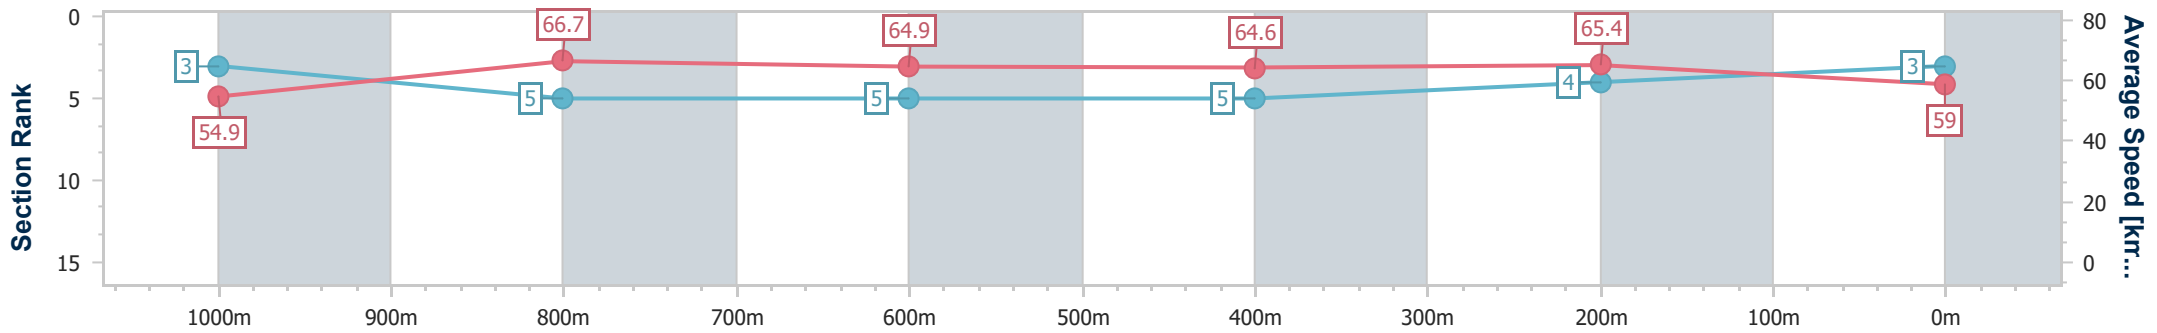

Horse/Jockey Name	Jigsaw
Final Rank	3
Fastest Section Time (Section)	0:11.01 (1000m)
Top Speed [km/h] (Section)	68.6 (Overall)
Race State	Finished

Eagle Farm QLD Professional
Race 9: THE STAR MORETON CUP - 1200m
08 June 2024 - 16:33
Track Rating: Good 4, Weather: Fine, Rail Position: +2.5m Entire

BRISBANE
RACING CLUB

Section	Overall	1000m	800m	600m	400m	200m
Section Times	1:10.04 [3] (0:13.15)	0:56.89 [3] (0:11.01)	0:45.88 [5] (0:11.33)	0:34.55 [5] (0:11.32)	0:23.23 [5] (0:11.03)	0:12.20 [4] (0:12.20)
Average Speed [km/h]	54.9	66.7	64.9	64.6	65.4	59.0
Top Speed [km/h]	68.6	68.0	66.1	66.3	66.9	62.2
Avg. Dist. to Rail [m]	7.9	3.9	4.2	3.8	8.9	7.7
Avg. Stride Freq. [Hz]	2.4	2.5	2.4	2.4	2.5	2.4
Avg. Stride Length [m]	6.2	7.5	7.4	7.4	7.3	6.8

- [ ] Ranking at each section and finish
- -.-.- No data available at this section
- NA No data available