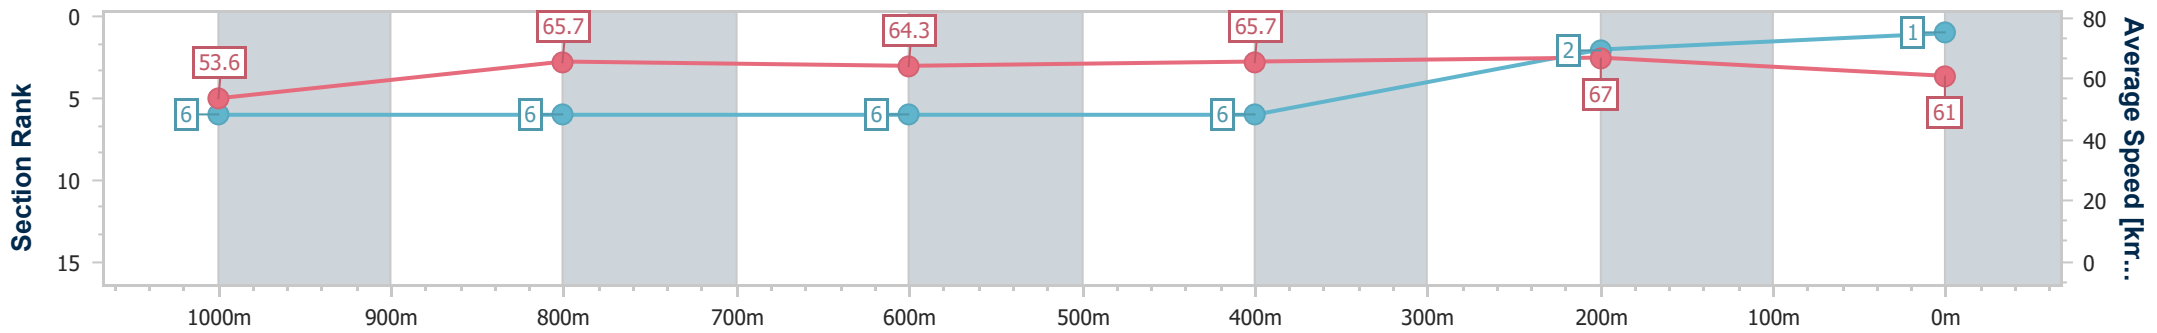

BRISBANE
 RACING CLUB

Section	Overall	1000m	800m	600m	400m	200m
Section Times	1:09.40 [1] (0:13.41)	0:55.99 [6] (0:11.06)	0:44.93 [6] (0:11.26)	0:33.67 [6] (0:11.11)	0:22.56 [6] (0:10.73)	0:11.83 [2] (0:11.83)
Average Speed [km/h]	53.6	65.7	64.3	65.7	67.0	61.0
Top Speed [km/h]	66.8	66.4	65.2	67.7	68.2	65.1
Avg. Dist. to Rail [m]	1.2	1.9	1.4	2.3	5.8	4.7
Avg. Stride Freq. [Hz]	2.2	2.2	2.2	2.2	2.3	2.2
Avg. Stride Length [m]	6.9	8.2	8.2	8.1	7.9	7.7