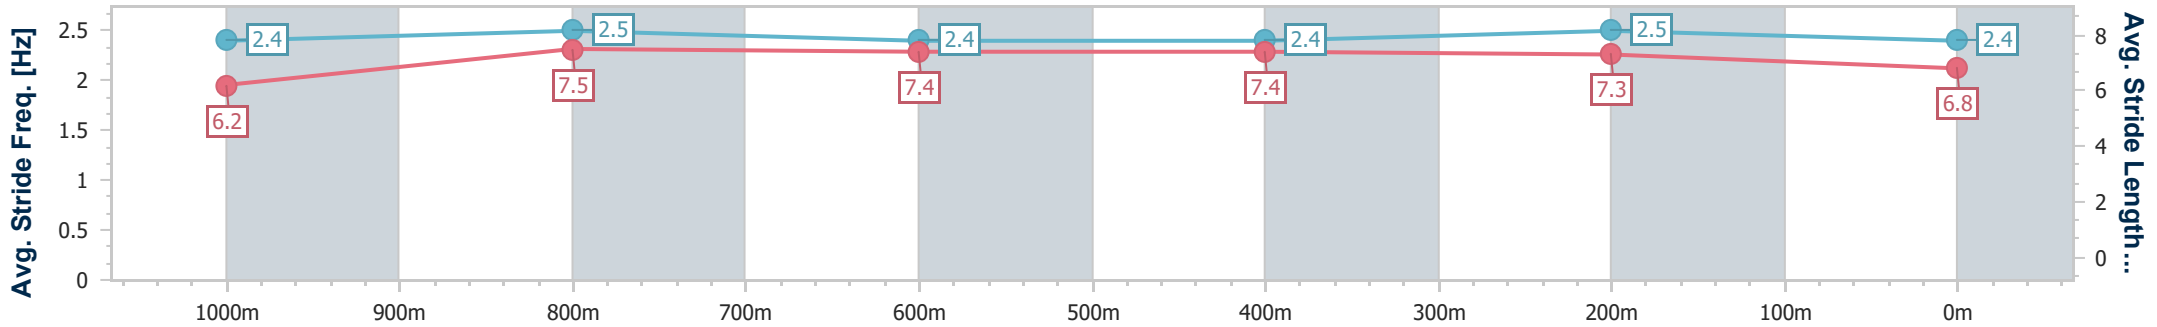

Horse/Jockey Name	Jigsaw
Final Rank	3
Fastest Section Time (Section)	0:11.01 (1000m)
Top Speed [km/h] (Section)	68.6 (Overall)
Race State	Finished

Eagle Farm QLD Professional
Race 9: THE STAR MORETON CUP - 1200m
08 June 2024 - 16:33
Track Rating: Good 4, Weather: Fine, Rail Position: +2.5m Entire

BRISBANE
RACING CLUB

Section	Overall	1000m	800m	600m	400m	200m
Section Times	1:10.04 [3] (0:13.15)	0:56.89 [3] (0:11.01)	0:45.88 [5] (0:11.33)	0:34.55 [5] (0:11.32)	0:23.23 [5] (0:11.03)	0:12.20 [4] (0:12.20)
Average Speed [km/h]	54.9	66.7	64.9	64.6	65.4	59.0
Top Speed [km/h]	68.6	68.0	66.1	66.3	66.9	62.2
Avg. Dist. to Rail [m]	7.9	3.9	4.2	3.8	8.9	7.7
Avg. Stride Freq. [Hz]	2.4	2.5	2.4	2.4	2.5	2.4
Avg. Stride Length [m]	6.2	7.5	7.4	7.4	7.3	6.8

- [ ] Ranking at each section and finish
- -.-.- No data available at this section
- NA No data available