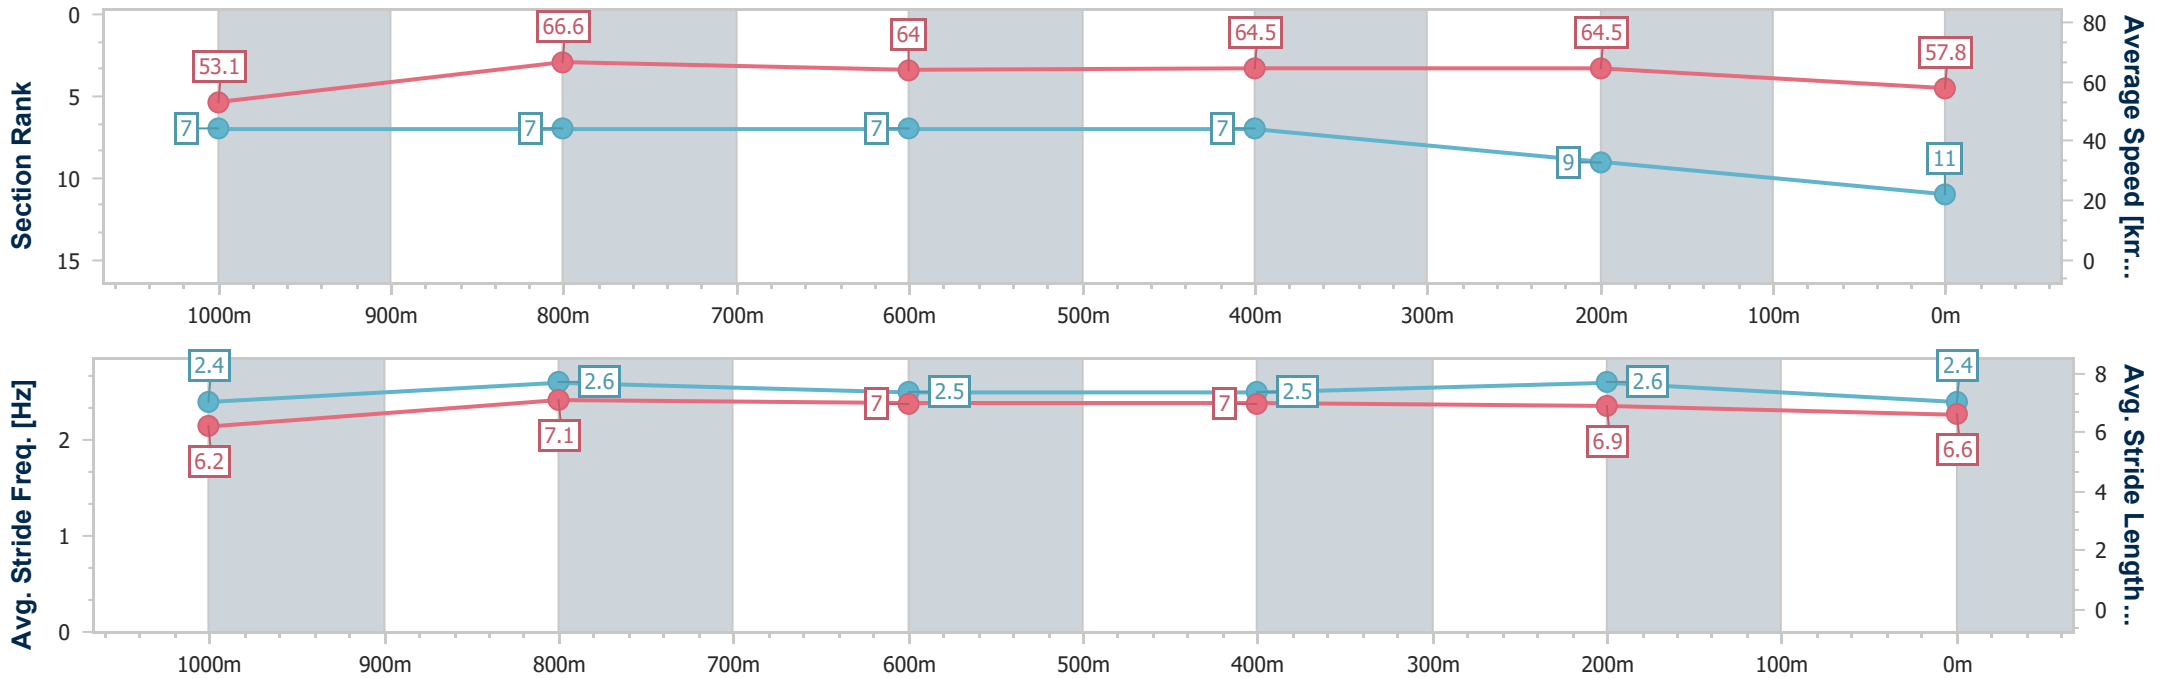

- [] Ranking at each section and finish
- .-.- No data available at this section
- NA No data available

Horse/Jockey Name	The Big Goodbye
Final Rank	11
Fastest Section Time (Section)	0:10.96 (1000m)
Top Speed [km/h] (Section)	69.6 (Overall)
Race State	Finished

Eagle Farm QLD Professional

Race 9: THE STAR MORETON CUP - 1200m

08 June 2024 - 16:33

Track Rating: Good 4, Weather: Fine, Rail Position: +2.5m Entire

BRISBANE RACING CLUB

Section	Overall	1000m	800m	600m	400m	200m
Section Times	1:10.57 [11] (0:13.57)	0:57.00 [7] (0:10.96)	0:46.04 [7] (0:11.31)	0:34.73 [7] (0:11.08)	0:23.65 [7] (0:11.17)	0:12.48 [9] (0:12.48)
Average Speed [km/h]	53.1	66.6	64.0	64.5	64.5	57.8
Top Speed [km/h]	69.6	68.1	65.2	65.7	65.6	62.4
Avg. Dist. to Rail [m]	1.9	2.6	1.4	1.4	1.9	2.2
Avg. Stride Freq. [Hz]	2.4	2.6	2.5	2.5	2.6	2.4
Avg. Stride Length [m]	6.2	7.1	7.0	7.0	6.9	6.6

- [] Ranking at each section and finish
- .-.- No data available at this section
- NA No data available

Horse/Jockey Name	What You Need
Final Rank	12
Fastest Section Time (Section)	0:10.93 (1000m)
Top Speed [km/h] (Section)	68.2 (400m)
Race State	Finished