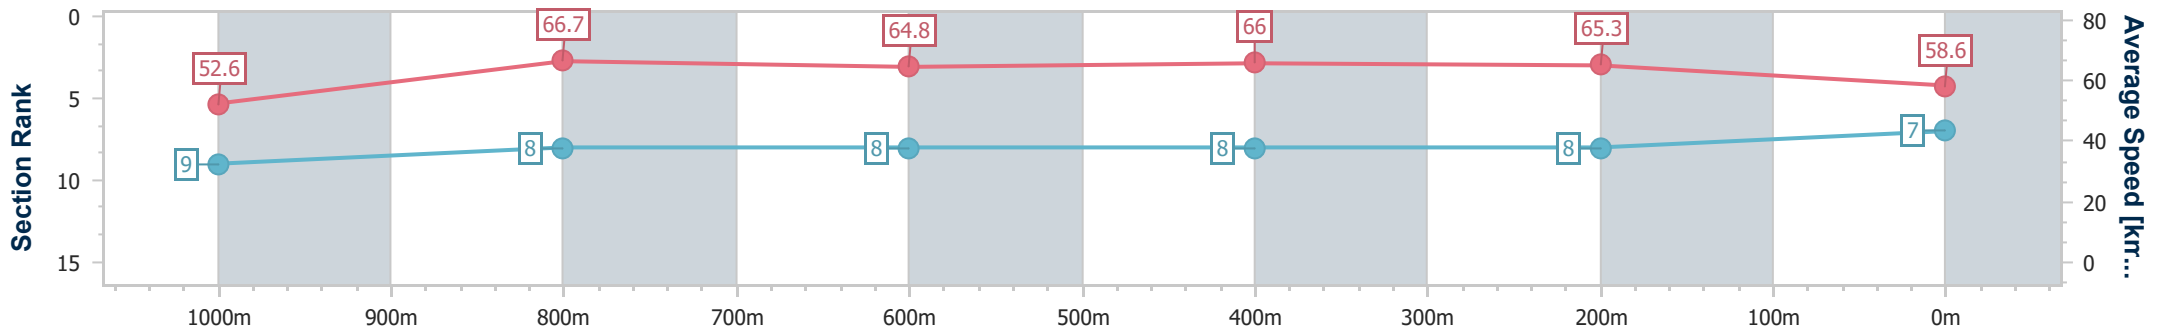

- [] Ranking at each section and finish
- .-.- No data available at this section
- NA No data available

Horse/Jockey Name	Nettuno
Final Rank	7
Fastest Section Time (Section)	0:10.91 (1000m)
Top Speed [km/h] (Section)	68.9 (1000m)
Race State	Finished

Eagle Farm QLD Professional
 Race 9: THE STAR MORETON CUP - 1200m
 08 June 2024 - 16:33
 Track Rating: Good 4, Weather: Fine, Rail Position: +2.5m Entire

BRISBANE
 RACING CLUB

Section	Overall	1000m	800m	600m	400m	200m
Section Times	1:10.34 [7] (0:13.74)	0:56.60 [9] (0:10.91)	0:45.69 [8] (0:11.26)	0:34.43 [8] (0:11.11)	0:23.32 [8] (0:11.02)	0:12.30 [8] (0:12.30)
Average Speed [km/h]	52.6	66.7	64.8	66.0	65.3	58.6
Top Speed [km/h]	67.5	68.9	65.3	67.6	67.5	61.6
Avg. Dist. to Rail [m]	4.4	2.0	2.5	3.8	9.9	9.4
Avg. Stride Freq. [Hz]	2.3	2.4	2.2	2.4	2.4	2.3
Avg. Stride Length [m]	6.4	7.7	8.1	7.8	7.4	7.1