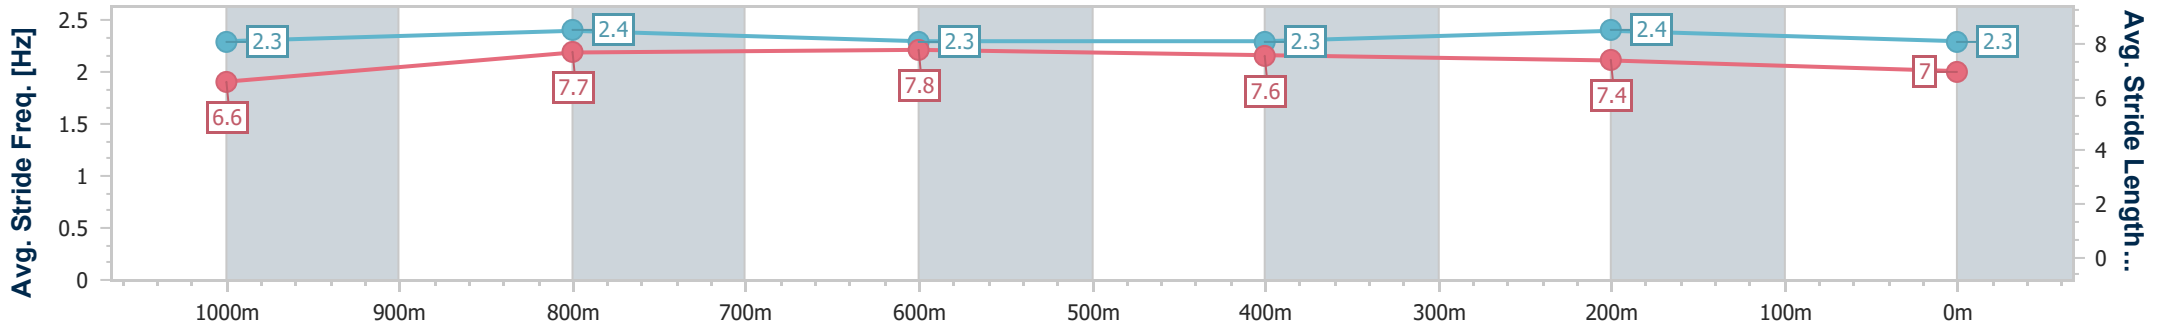

Eagle Farm QLD Professional

Race 9: THE STAR MORETON CUP - 1200m

08 June 2024 - 16:33

Track Rating: Good 4, Weather: Fine, Rail Position: +2.5m Entire

BRISBANE RACING CLUB

Section	Overall	1000m	800m	600m	400m	200m
Section Times	1:10.02 [2] (0:13.08)	0:56.94 [2] (0:10.95)	0:45.99 [3] (0:11.20)	0:34.79 [3] (0:11.39)	0:23.40 [3] (0:11.24)	0:12.16 [5] (0:12.16)
Average Speed [km/h]	55.2	66.7	64.9	63.6	64.2	59.1
Top Speed [km/h]	69.1	68.0	66.1	64.9	65.8	62.4
Avg. Dist. to Rail [m]	5.5	2.6	1.8	2.1	6.5	6.5
Avg. Stride Freq. [Hz]	2.3	2.4	2.3	2.3	2.4	2.3
Avg. Stride Length [m]	6.6	7.7	7.8	7.6	7.4	7.0