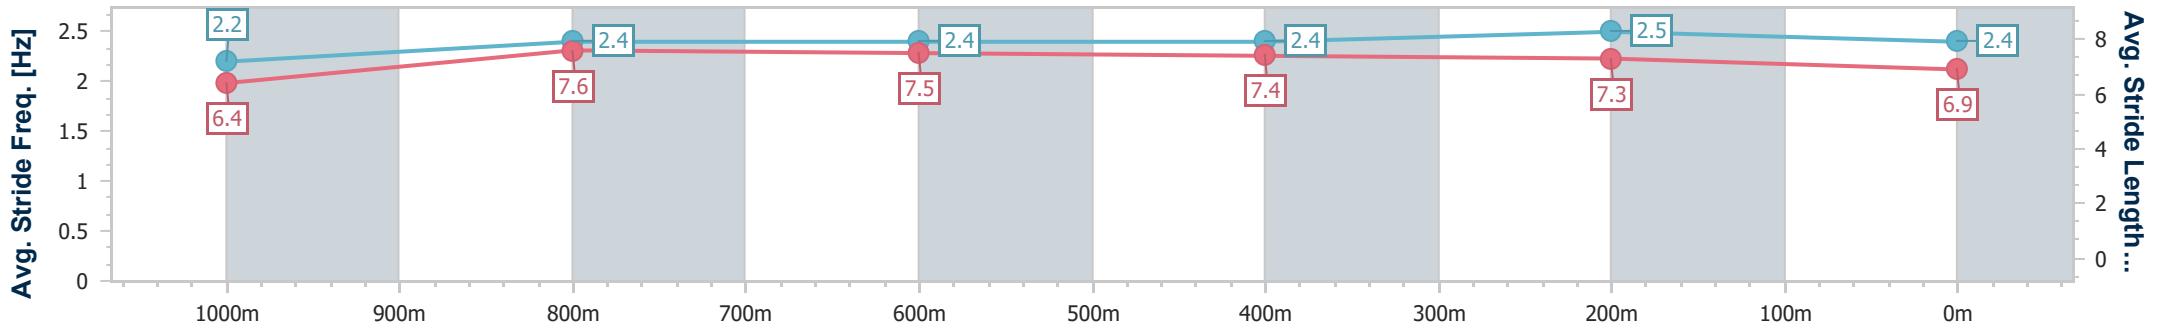

Eagle Farm QLD Professional
 Race 9: THE STAR MORETON CUP - 1200m
 08 June 2024 - 16:33
 Track Rating: Good 4, Weather: Fine, Rail Position: +2.5m Entire

BRISBANE
RACING CLUB

Section	Overall	1000m	800m	600m	400m	200m
Section Times	1:10.40 [8] (0:13.87)	0:56.53 [10] (0:10.95)	0:45.58 [10] (0:11.41)	0:34.17 [10] (0:10.98)	0:23.19 [10] (0:10.97)	0:12.22 [10] (0:12.22)
Average Speed [km/h]	52.0	67.2	63.9	66.5	65.9	58.8
Top Speed [km/h]	68.3	69.2	64.9	69.4	68.9	62.6
Avg. Dist. to Rail [m]	5.1	3.9	3.0	3.4	9.8	10.3
Avg. Stride Freq. [Hz]	2.2	2.4	2.3	2.4	2.1	2.4
Avg. Stride Length [m]	6.4	7.8	7.7	7.6	8.7	6.8

- [] Ranking at each section and finish
- .-.- No data available at this section
- NA No data available

Horse/Jockey Name	Rocketing By
Final Rank	9
Fastest Section Time (Section)	0:10.97 (400m)
Top Speed [km/h] (Section)	67.6 (1000m)
Race State	Finished

Eagle Farm QLD Professional
 Race 9: THE STAR MORETON CUP - 1200m
 08 June 2024 - 16:33
 Track Rating: Good 4, Weather: Fine, Rail Position: +2.5m Entire

BRISBANE
RACING CLUB

Section	Overall	1000m	800m	600m	400m	200m
Section Times	1:10.42 [9] (0:13.88)	0:56.54 [11] (0:11.11)	0:45.43 [12] (0:11.30)	0:34.13 [12] (0:11.04)	0:23.09 [11] (0:10.97)	0:12.12 [11] (0:12.12)
Average Speed [km/h]	52.1	65.7	64.2	65.1	65.5	59.4
Top Speed [km/h]	66.9	67.6	65.2	66.3	67.2	62.9
Avg. Dist. to Rail [m]	3.6	3.3	1.2	1.5	8.8	10.3
Avg. Stride Freq. [Hz]	2.2	2.4	2.4	2.4	2.5	2.4
Avg. Stride Length [m]	6.4	7.6	7.5	7.4	7.3	6.9