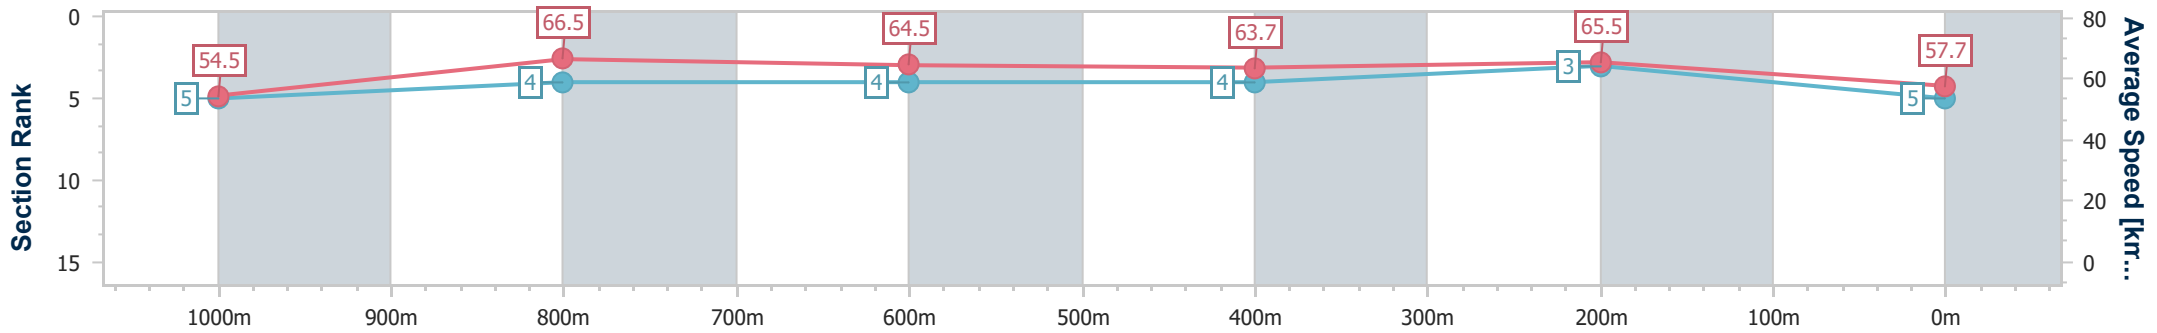

Eagle Farm QLD Professional
Race 9: THE STAR MORETON CUP - 1200m

08 June 2024 - 16:33

Track Rating: Good 4, Weather: Fine, Rail Position: +2.5m Entire

BRISBANE
RACING CLUB

Section	Overall	1000m	800m	600m	400m	200m
Section Times	1:10.21 [5] (0:13.25)	0:56.96 [5] (0:10.91)	0:46.05 [4] (0:11.25)	0:34.80 [4] (0:11.34)	0:23.46 [4] (0:11.02)	0:12.44 [3] (0:12.44)
Average Speed [km/h]	54.5	66.5	64.5	63.7	65.5	57.7
Top Speed [km/h]	67.9	67.3	65.7	64.9	66.6	61.7
Avg. Dist. to Rail [m]	0.9	1.5	1.6	1.6	4.1	2.4
Avg. Stride Freq. [Hz]	2.3	2.4	2.4	2.4	2.4	2.4
Avg. Stride Length [m]	6.5	7.6	7.5	7.5	7.4	6.8