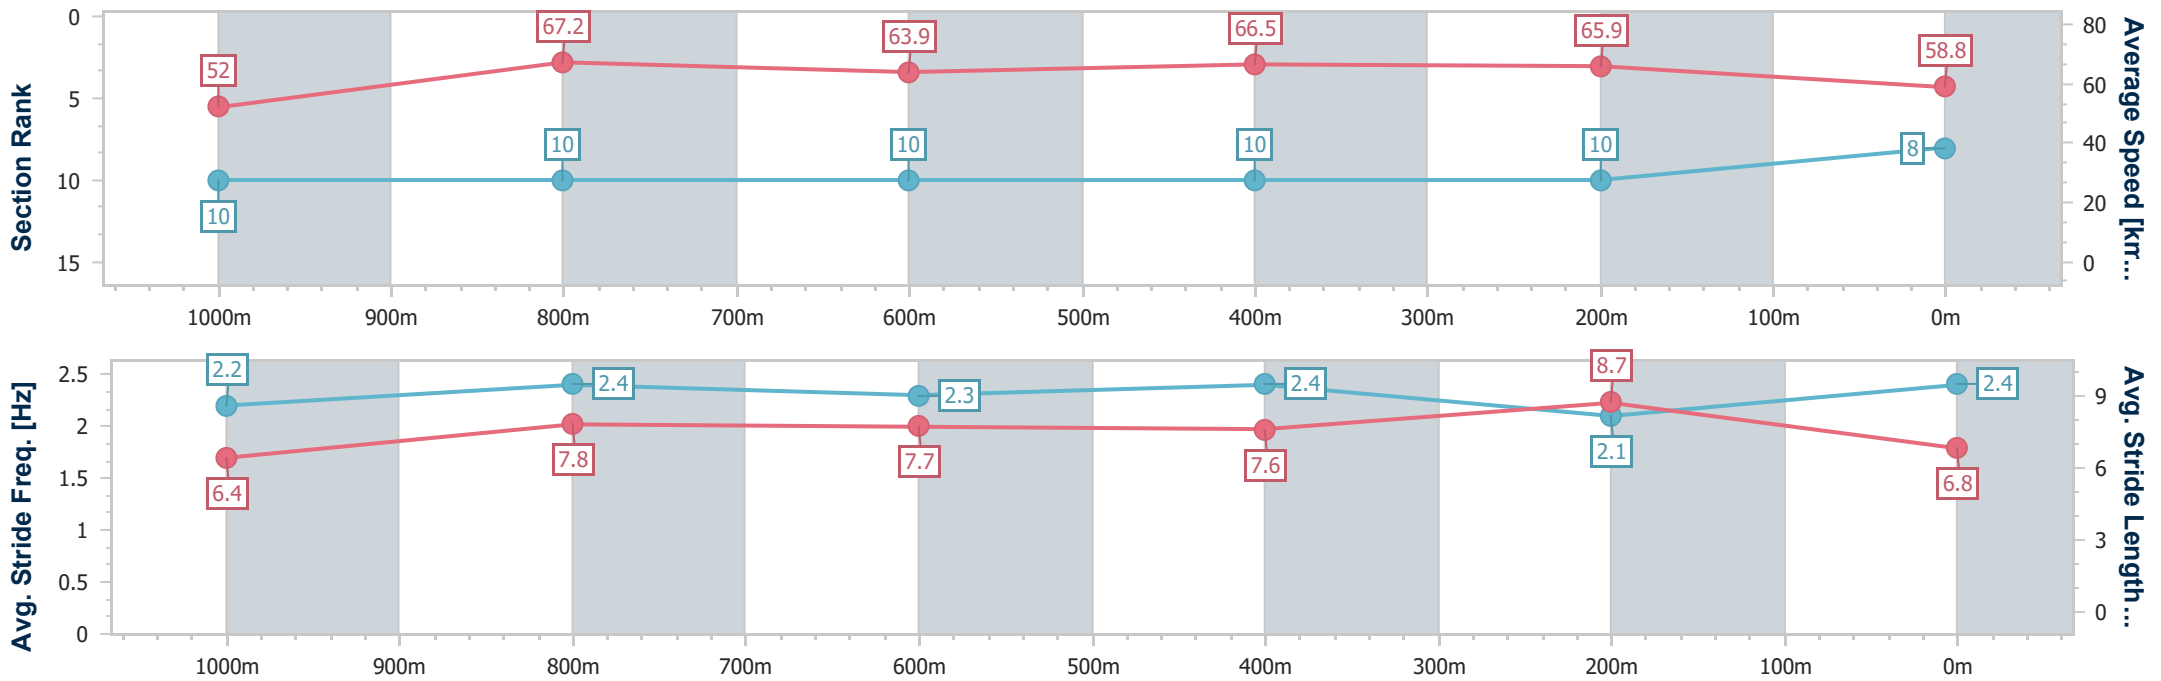

Eagle Farm QLD Professional
 Race 9: THE STAR MORETON CUP - 1200m
 08 June 2024 - 16:33
 Track Rating: Good 4, Weather: Fine, Rail Position: +2.5m Entire

BRISBANE
 RACING CLUB

Section	Overall	1000m	800m	600m	400m	200m
Section Times	1:10.34 [7] (0:13.74)	0:56.60 [9] (0:10.91)	0:45.69 [8] (0:11.26)	0:34.43 [8] (0:11.11)	0:23.32 [8] (0:11.02)	0:12.30 [8] (0:12.30)
Average Speed [km/h]	52.6	66.7	64.8	66.0	65.3	58.6
Top Speed [km/h]	67.5	68.9	65.3	67.6	67.5	61.6
Avg. Dist. to Rail [m]	4.4	2.0	2.5	3.8	9.9	9.4
Avg. Stride Freq. [Hz]	2.3	2.4	2.2	2.4	2.4	2.3
Avg. Stride Length [m]	6.4	7.7	8.1	7.8	7.4	7.1

- [] Ranking at each section and finish
- .-.- No data available at this section
- NA No data available

Horse/Jockey Name	Opal Ridge
Final Rank	8
Fastest Section Time (Section)	0:10.95 (1000m)
Top Speed [km/h] (Section)	69.4 (600m)
Race State	Finished

Eagle Farm QLD Professional
 Race 9: THE STAR MORETON CUP - 1200m
 08 June 2024 - 16:33
 Track Rating: Good 4, Weather: Fine, Rail Position: +2.5m Entire

BRISBANE
RACING CLUB

Section	Overall	1000m	800m	600m	400m	200m
Section Times	1:10.40 [8] (0:13.87)	0:56.53 [10] (0:10.95)	0:45.58 [10] (0:11.41)	0:34.17 [10] (0:10.98)	0:23.19 [10] (0:10.97)	0:12.22 [10] (0:12.22)
Average Speed [km/h]	52.0	67.2	63.9	66.5	65.9	58.8
Top Speed [km/h]	68.3	69.2	64.9	69.4	68.9	62.6
Avg. Dist. to Rail [m]	5.1	3.9	3.0	3.4	9.8	10.3
Avg. Stride Freq. [Hz]	2.2	2.4	2.3	2.4	2.1	2.4
Avg. Stride Length [m]	6.4	7.8	7.7	7.6	8.7	6.8