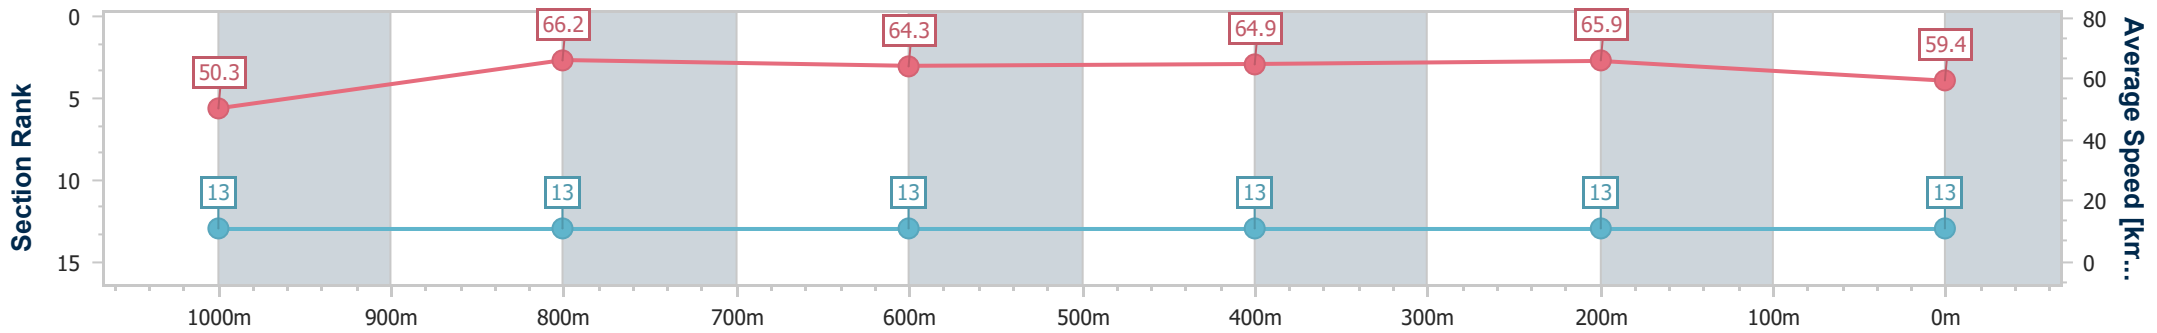

Eagle Farm QLD Professional
 Race 9: THE STAR MORETON CUP - 1200m
 08 June 2024 - 16:33
 Track Rating: Good 4, Weather: Fine, Rail Position: +2.5m Entire

BRISBANE
 RACING CLUB

Section	Overall	1000m	800m	600m	400m	200m
Section Times	1:10.60 [12] (0:14.06)	0:56.54 [12] (0:10.93)	0:45.61 [11] (0:11.29)	0:34.32 [11] (0:11.08)	0:23.24 [12] (0:10.95)	0:12.29 [12] (0:12.29)
Average Speed [km/h]	51.3	67.0	64.7	66.1	65.8	58.7
Top Speed [km/h]	67.2	67.9	66.3	67.4	68.2	62.5
Avg. Dist. to Rail [m]	6.3	3.6	2.7	4.1	11.4	10.6
Avg. Stride Freq. [Hz]	2.2	2.4	2.3	2.2	2.4	2.4
Avg. Stride Length [m]	6.4	7.8	7.7	8.4	7.7	6.8

- [] Ranking at each section and finish
- .-.- No data available at this section
- NA No data available

Horse/Jockey Name	Lekvarte
Final Rank	13
Fastest Section Time (Section)	0:10.91 (400m)
Top Speed [km/h] (Section)	68.1 (1000m)
Race State	Finished

Eagle Farm QLD Professional
 Race 9: THE STAR MORETON CUP - 1200m
 08 June 2024 - 16:33
 Track Rating: Good 4, Weather: Fine, Rail Position: +2.5m Entire

BRISBANE
 RACING CLUB

Section	Overall	1000m	800m	600m	400m	200m
Section Times	1:10.62 [13] (0:14.39)	0:56.23 [13] (0:10.94)	0:45.29 [13] (0:11.18)	0:34.11 [13] (0:11.06)	0:23.05 [13] (0:10.91)	0:12.14 [13] (0:12.14)
Average Speed [km/h]	50.3	66.2	64.3	64.9	65.9	59.4
Top Speed [km/h]	65.8	68.1	67.2	67.0	67.7	62.1
Avg. Dist. to Rail [m]	5.1	1.5	0.8	0.9	1.5	0.6
Avg. Stride Freq. [Hz]	2.3	2.5	2.5	2.5	2.6	2.5
Avg. Stride Length [m]	6.2	7.3	7.2	7.2	7.1	6.7