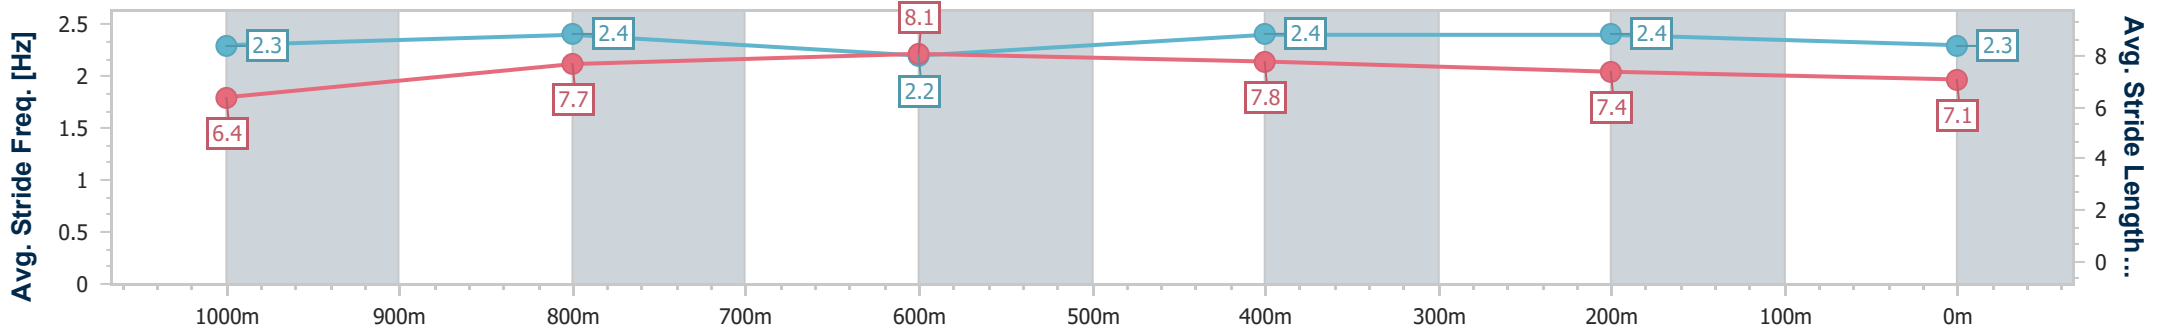

- [] Ranking at each section and finish
- .-.- No data available at this section
- NA No data available

Horse/Jockey Name	Nettuno
Final Rank	7
Fastest Section Time (Section)	0:10.91 (1000m)
Top Speed [km/h] (Section)	68.9 (1000m)
Race State	Finished

Eagle Farm QLD Professional
 Race 9: THE STAR MORETON CUP - 1200m
 08 June 2024 - 16:33
 Track Rating: Good 4, Weather: Fine, Rail Position: +2.5m Entire

BRISBANE
 RACING CLUB

Section	Overall	1000m	800m	600m	400m	200m
Section Times	1:10.34 [7] (0:13.74)	0:56.60 [9] (0:10.91)	0:45.69 [8] (0:11.26)	0:34.43 [8] (0:11.11)	0:23.32 [8] (0:11.02)	0:12.30 [8] (0:12.30)
Average Speed [km/h]	52.6	66.7	64.8	66.0	65.3	58.6
Top Speed [km/h]	67.5	68.9	65.3	67.6	67.5	61.6
Avg. Dist. to Rail [m]	4.4	2.0	2.5	3.8	9.9	9.4
Avg. Stride Freq. [Hz]	2.3	2.4	2.2	2.4	2.4	2.3
Avg. Stride Length [m]	6.4	7.7	8.1	7.8	7.4	7.1