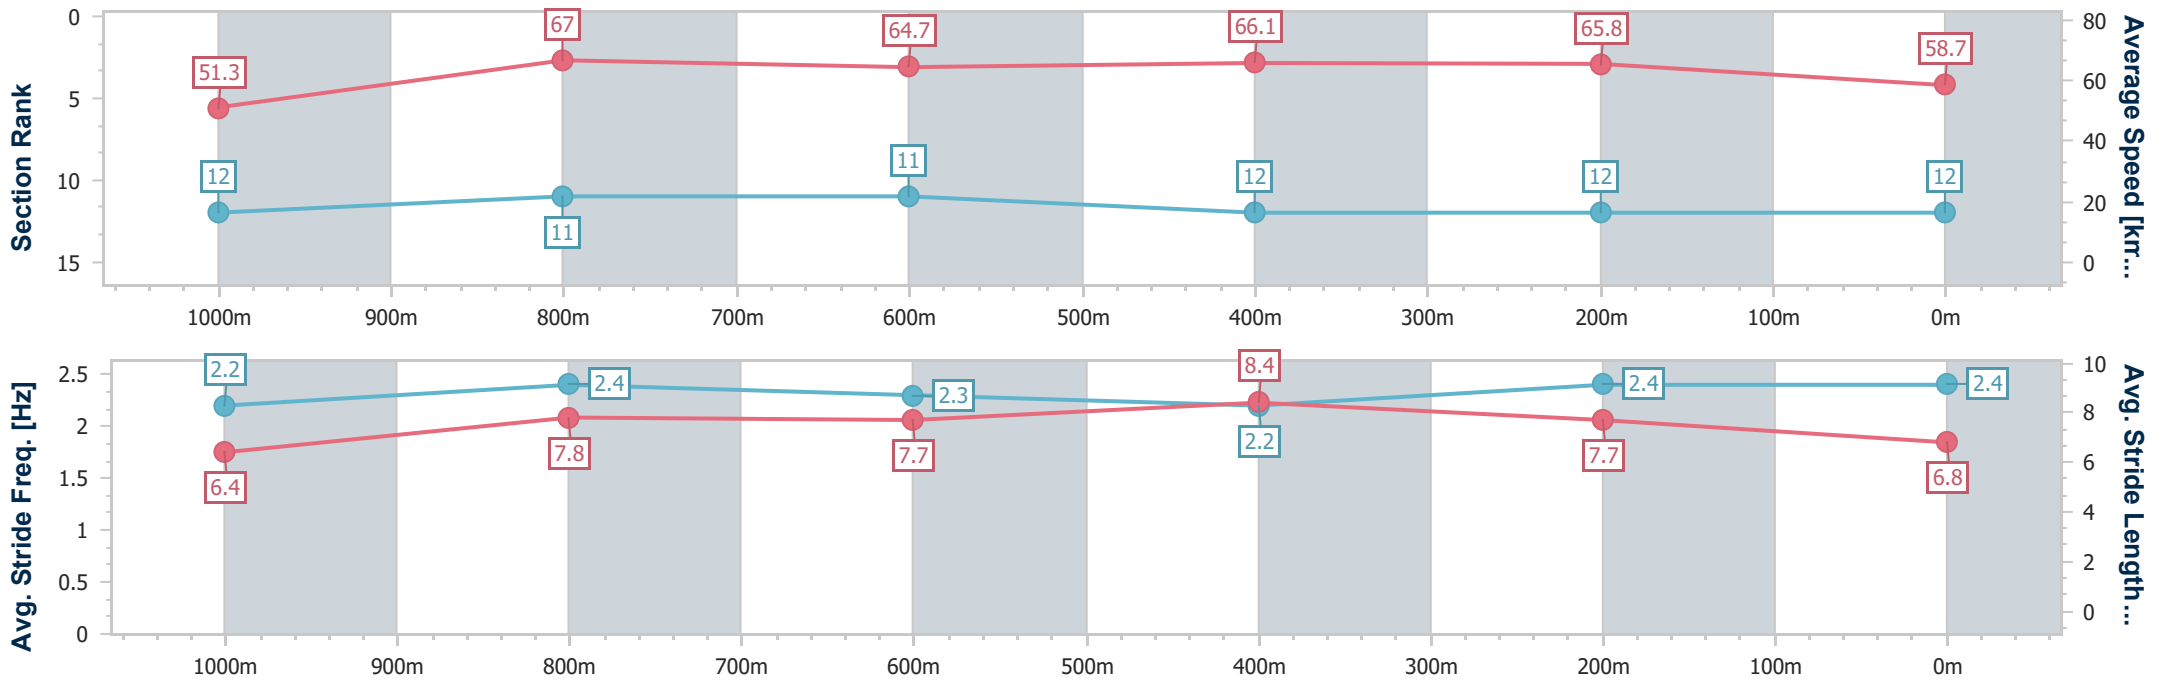

Eagle Farm QLD Professional

Race 9: THE STAR MORETON CUP - 1200m

08 June 2024 - 16:33

Track Rating: Good 4, Weather: Fine, Rail Position: +2.5m Entire

BRISBANE RACING CLUB

Section	Overall	1000m	800m	600m	400m	200m
Section Times	1:10.57 [11] (0:13.57)	0:57.00 [7] (0:10.96)	0:46.04 [7] (0:11.31)	0:34.73 [7] (0:11.08)	0:23.65 [7] (0:11.17)	0:12.48 [9] (0:12.48)
Average Speed [km/h]	53.1	66.6	64.0	64.5	64.5	57.8
Top Speed [km/h]	69.6	68.1	65.2	65.7	65.6	62.4
Avg. Dist. to Rail [m]	1.9	2.6	1.4	1.4	1.9	2.2
Avg. Stride Freq. [Hz]	2.4	2.6	2.5	2.5	2.6	2.4
Avg. Stride Length [m]	6.2	7.1	7.0	7.0	6.9	6.6

- [] Ranking at each section and finish
- .-.- No data available at this section
- NA No data available

Horse/Jockey Name	What You Need
Final Rank	12
Fastest Section Time (Section)	0:10.93 (1000m)
Top Speed [km/h] (Section)	68.2 (400m)
Race State	Finished

Eagle Farm QLD Professional
 Race 9: THE STAR MORETON CUP - 1200m
 08 June 2024 - 16:33
 Track Rating: Good 4, Weather: Fine, Rail Position: +2.5m Entire

BRISBANE
 RACING CLUB

Section	Overall	1000m	800m	600m	400m	200m
Section Times	1:10.60 [12] (0:14.06)	0:56.54 [12] (0:10.93)	0:45.61 [11] (0:11.29)	0:34.32 [11] (0:11.08)	0:23.24 [12] (0:10.95)	0:12.29 [12] (0:12.29)
Average Speed [km/h]	51.3	67.0	64.7	66.1	65.8	58.7
Top Speed [km/h]	67.2	67.9	66.3	67.4	68.2	62.5
Avg. Dist. to Rail [m]	6.3	3.6	2.7	4.1	11.4	10.6
Avg. Stride Freq. [Hz]	2.2	2.4	2.3	2.2	2.4	2.4
Avg. Stride Length [m]	6.4	7.8	7.7	8.4	7.7	6.8