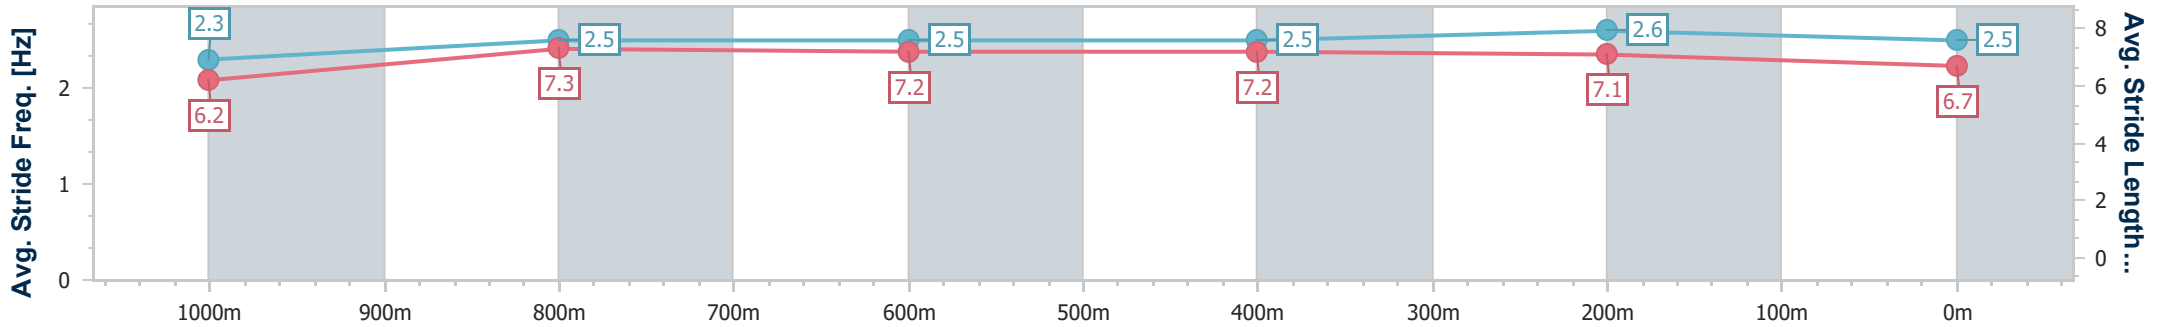

Eagle Farm QLD Professional
 Race 9: THE STAR MORETON CUP - 1200m
 08 June 2024 - 16:33
 Track Rating: Good 4, Weather: Fine, Rail Position: +2.5m Entire

BRISBANE
 RACING CLUB

Section	Overall	1000m	800m	600m	400m	200m
Section Times	1:10.60 [12] (0:14.06)	0:56.54 [12] (0:10.93)	0:45.61 [11] (0:11.29)	0:34.32 [11] (0:11.08)	0:23.24 [12] (0:10.95)	0:12.29 [12] (0:12.29)
Average Speed [km/h]	51.3	67.0	64.7	66.1	65.8	58.7
Top Speed [km/h]	67.2	67.9	66.3	67.4	68.2	62.5
Avg. Dist. to Rail [m]	6.3	3.6	2.7	4.1	11.4	10.6
Avg. Stride Freq. [Hz]	2.2	2.4	2.3	2.2	2.4	2.4
Avg. Stride Length [m]	6.4	7.8	7.7	8.4	7.7	6.8

- [] Ranking at each section and finish
- .-.- No data available at this section
- NA No data available

Horse/Jockey Name	Lekvarte
Final Rank	13
Fastest Section Time (Section)	0:10.91 (400m)
Top Speed [km/h] (Section)	68.1 (1000m)
Race State	Finished

Eagle Farm QLD Professional
 Race 9: THE STAR MORETON CUP - 1200m
 08 June 2024 - 16:33
 Track Rating: Good 4, Weather: Fine, Rail Position: +2.5m Entire

BRISBANE
 RACING CLUB

Section	Overall	1000m	800m	600m	400m	200m
Section Times	1:10.62 [13] (0:14.39)	0:56.23 [13] (0:10.94)	0:45.29 [13] (0:11.18)	0:34.11 [13] (0:11.06)	0:23.05 [13] (0:10.91)	0:12.14 [13] (0:12.14)
Average Speed [km/h]	50.3	66.2	64.3	64.9	65.9	59.4
Top Speed [km/h]	65.8	68.1	67.2	67.0	67.7	62.1
Avg. Dist. to Rail [m]	5.1	1.5	0.8	0.9	1.5	0.6
Avg. Stride Freq. [Hz]	2.3	2.5	2.5	2.5	2.6	2.5
Avg. Stride Length [m]	6.2	7.3	7.2	7.2	7.1	6.7