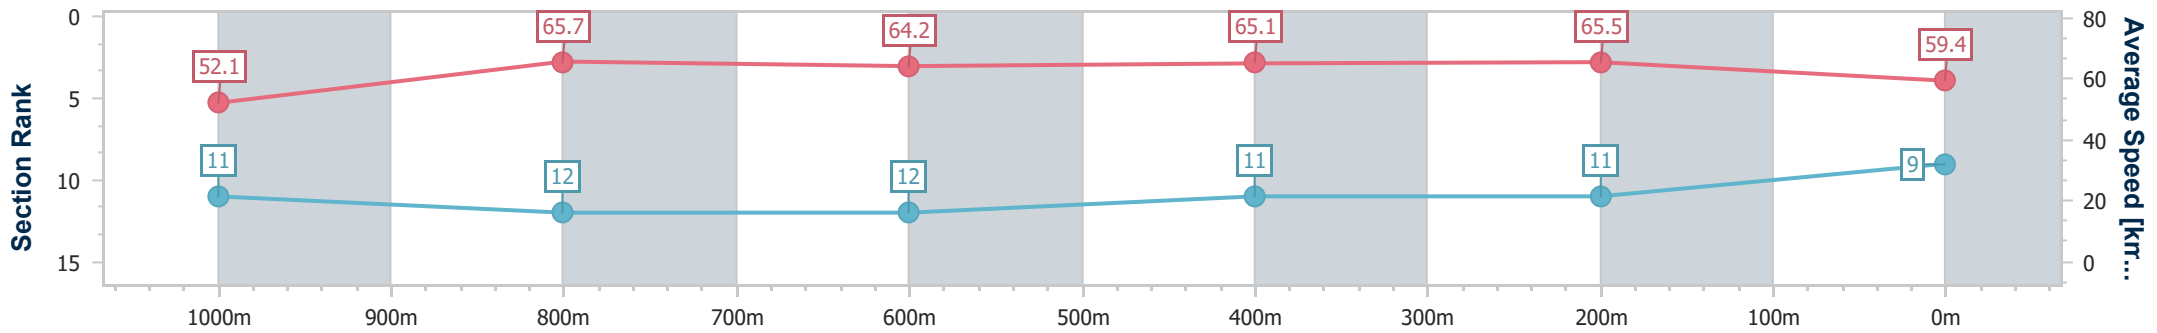

- [] Ranking at each section and finish
- .-.- No data available at this section
- NA No data available

Horse/Jockey Name	Rocketing By
Final Rank	9
Fastest Section Time (Section)	0:10.97 (400m)
Top Speed [km/h] (Section)	67.6 (1000m)
Race State	Finished

Eagle Farm QLD Professional
 Race 9: THE STAR MORETON CUP - 1200m
 08 June 2024 - 16:33
 Track Rating: Good 4, Weather: Fine, Rail Position: +2.5m Entire

BRISBANE
RACING CLUB

Section	Overall	1000m	800m	600m	400m	200m
Section Times	1:10.42 [9] (0:13.88)	0:56.54 [11] (0:11.11)	0:45.43 [12] (0:11.30)	0:34.13 [12] (0:11.04)	0:23.09 [11] (0:10.97)	0:12.12 [11] (0:12.12)
Average Speed [km/h]	52.1	65.7	64.2	65.1	65.5	59.4
Top Speed [km/h]	66.9	67.6	65.2	66.3	67.2	62.9
Avg. Dist. to Rail [m]	3.6	3.3	1.2	1.5	8.8	10.3
Avg. Stride Freq. [Hz]	2.2	2.4	2.4	2.4	2.5	2.4
Avg. Stride Length [m]	6.4	7.6	7.5	7.4	7.3	6.9