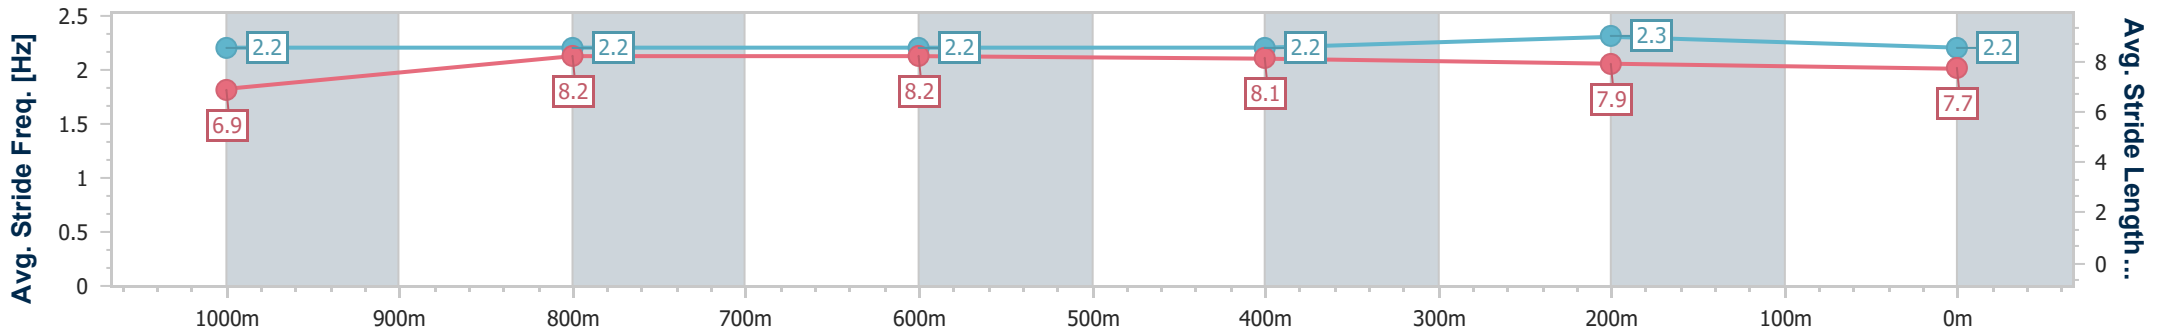

BRISBANE
 RACING CLUB

Section	Overall	1000m	800m	600m	400m	200m
Section Times	1:09.40 [1] (0:13.41)	0:55.99 [6] (0:11.06)	0:44.93 [6] (0:11.26)	0:33.67 [6] (0:11.11)	0:22.56 [6] (0:10.73)	0:11.83 [2] (0:11.83)
Average Speed [km/h]	53.6	65.7	64.3	65.7	67.0	61.0
Top Speed [km/h]	66.8	66.4	65.2	67.7	68.2	65.1
Avg. Dist. to Rail [m]	1.2	1.9	1.4	2.3	5.8	4.7
Avg. Stride Freq. [Hz]	2.2	2.2	2.2	2.2	2.3	2.2
Avg. Stride Length [m]	6.9	8.2	8.2	8.1	7.9	7.7