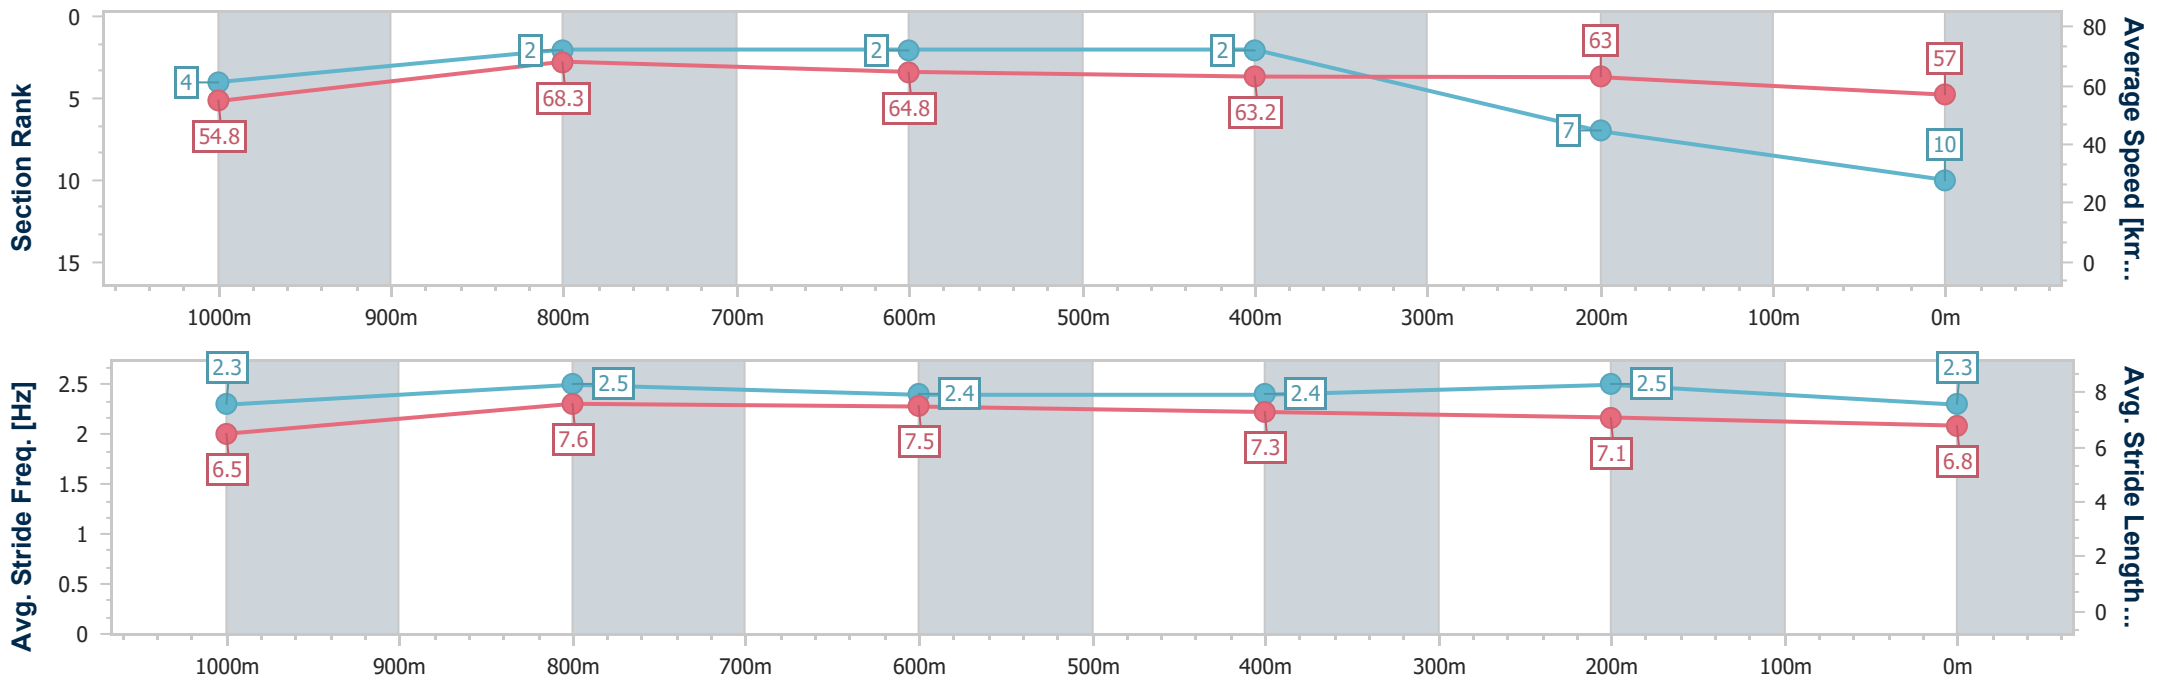

Eagle Farm QLD Professional
 Race 9: THE STAR MORETON CUP - 1200m
 08 June 2024 - 16:33
 Track Rating: Good 4, Weather: Fine, Rail Position: +2.5m Entire

BRISBANE
RACING CLUB

Section	Overall	1000m	800m	600m	400m	200m
Section Times	1:10.42 [9] (0:13.88)	0:56.54 [11] (0:11.11)	0:45.43 [12] (0:11.30)	0:34.13 [12] (0:11.04)	0:23.09 [11] (0:10.97)	0:12.12 [11] (0:12.12)
Average Speed [km/h]	52.1	65.7	64.2	65.1	65.5	59.4
Top Speed [km/h]	66.9	67.6	65.2	66.3	67.2	62.9
Avg. Dist. to Rail [m]	3.6	3.3	1.2	1.5	8.8	10.3
Avg. Stride Freq. [Hz]	2.2	2.4	2.4	2.4	2.5	2.4
Avg. Stride Length [m]	6.4	7.6	7.5	7.4	7.3	6.9

- [] Ranking at each section and finish
- .-.-.- No data available at this section
- NA No data available

Horse/Jockey Name	At Witz End
Final Rank	10
Fastest Section Time (Section)	0:10.65 (1000m)
Top Speed [km/h] (Section)	70.7 (1000m)
Race State	Finished

Eagle Farm QLD Professional
 Race 9: THE STAR MORETON CUP - 1200m
 08 June 2024 - 16:33
 Track Rating: Good 4, Weather: Fine, Rail Position: +2.5m Entire

BRISBANE
RACING CLUB

Section	Overall	1000m	800m	600m	400m	200m
Section Times	1:10.54 [10] (0:13.19)	0:57.35 [4] (0:10.65)	0:46.70 [2] (0:11.16)	0:35.54 [2] (0:11.46)	0:24.08 [2] (0:11.44)	0:12.64 [7] (0:12.64)
Average Speed [km/h]	54.8	68.3	64.8	63.2	63.0	57.0
Top Speed [km/h]	70.5	70.7	66.6	64.1	64.2	60.4
Avg. Dist. to Rail [m]	8.7	1.8	0.9	1.8	5.6	6.1
Avg. Stride Freq. [Hz]	2.3	2.5	2.4	2.4	2.5	2.3
Avg. Stride Length [m]	6.5	7.6	7.5	7.3	7.1	6.8