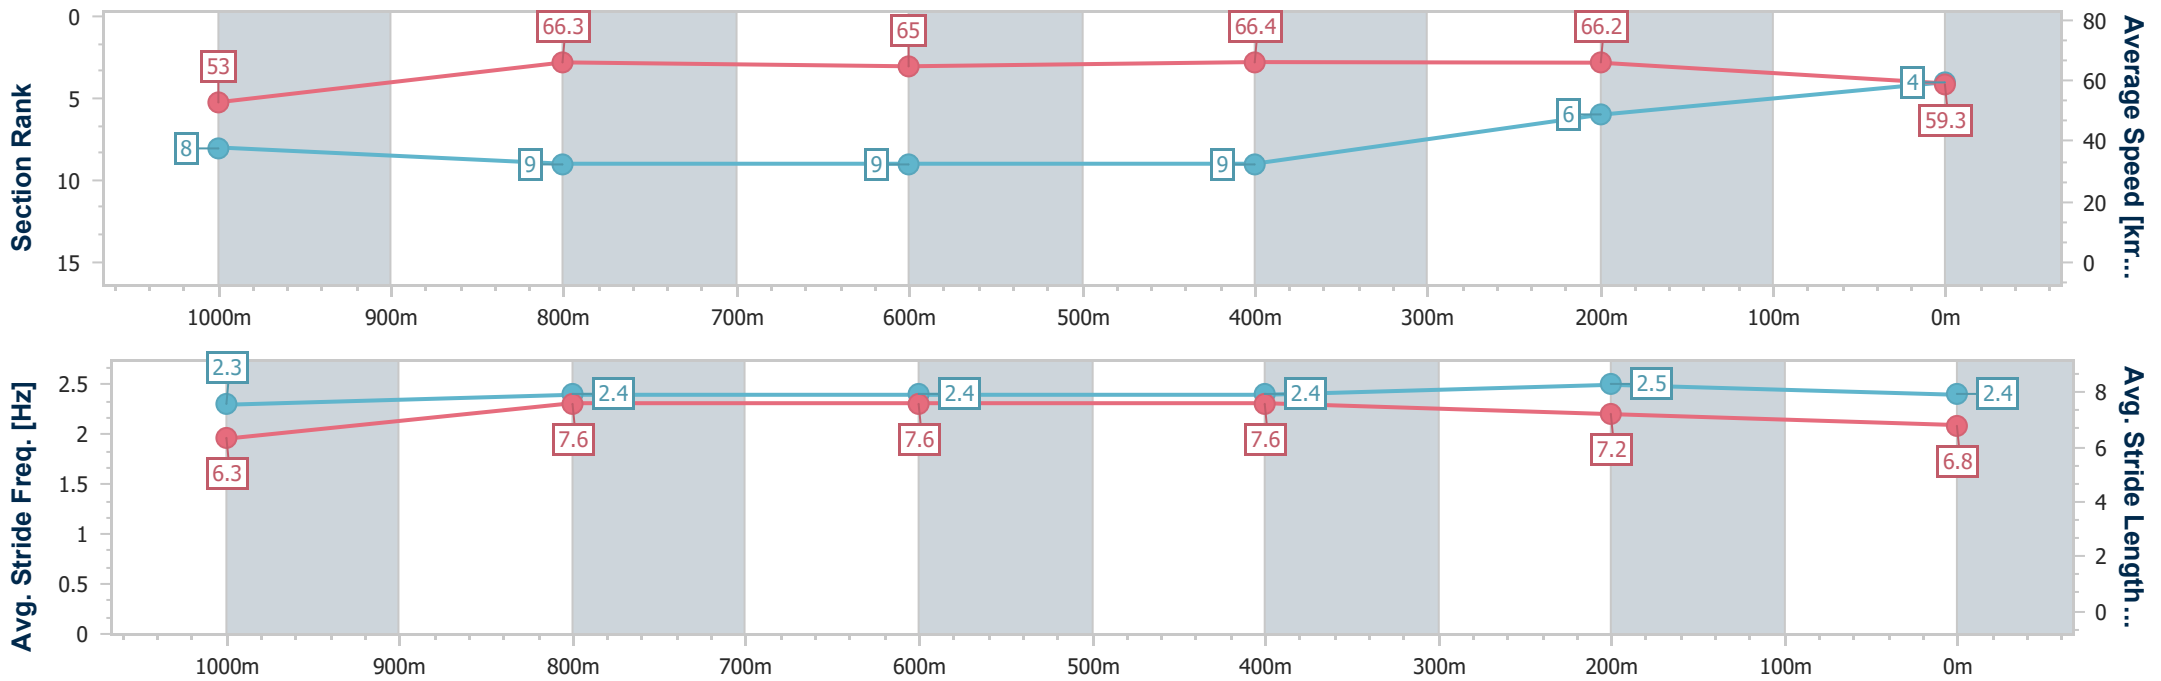

- [] Ranking at each section and finish
- .-.- No data available at this section
- NA No data available

Horse/Jockey Name	All That Pizzazz
Final Rank	4
Fastest Section Time (Section)	0:10.86 (400m)
Top Speed [km/h] (Section)	68.9 (600m)
Race State	Finished

Eagle Farm QLD Professional
 Race 9: THE STAR MORETON CUP - 1200m
 08 June 2024 - 16:33
 Track Rating: Good 4, Weather: Fine, Rail Position: +2.5m Entire

BRISBANE
 RACING CLUB

Section	Overall	1000m	800m	600m	400m	200m
Section Times	1:10.05 [4] (0:13.65)	0:56.40 [8] (0:11.03)	0:45.37 [9] (0:11.30)	0:34.07 [9] (0:11.05)	0:23.02 [9] (0:10.86)	0:12.16 [6] (0:12.16)
Average Speed [km/h]	53.0	66.3	65.0	66.4	66.2	59.3
Top Speed [km/h]	68.3	68.5	66.0	68.9	68.6	63.9
Avg. Dist. to Rail [m]	2.8	3.6	4.5	3.8	10.3	9.0
Avg. Stride Freq. [Hz]	2.3	2.4	2.4	2.4	2.5	2.4
Avg. Stride Length [m]	6.3	7.6	7.6	7.6	7.2	6.8