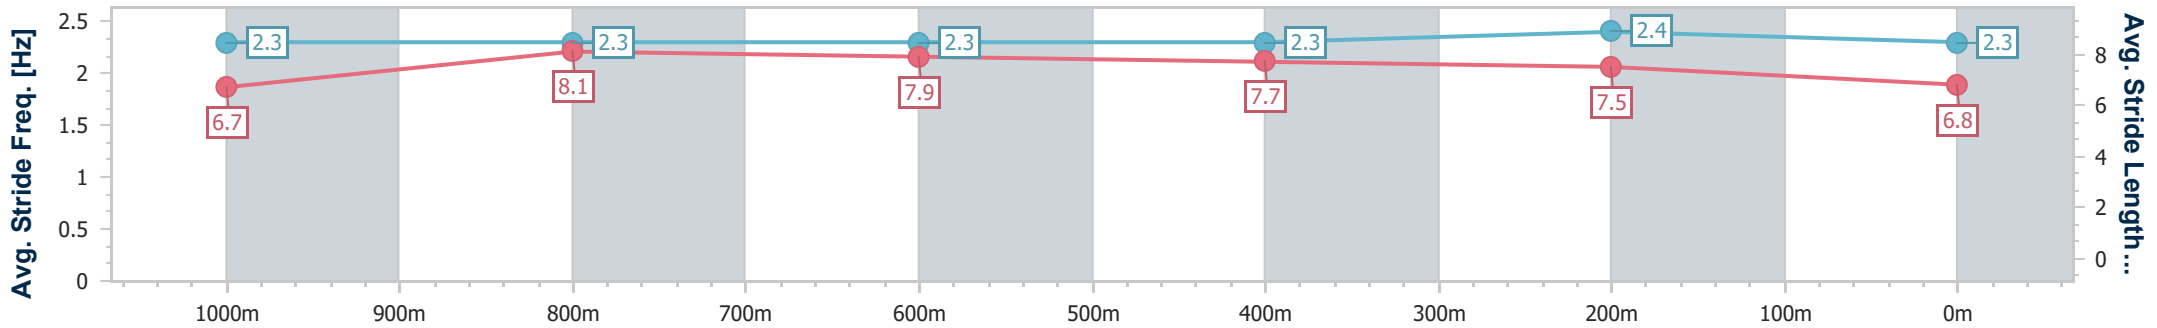

Eagle Farm QLD Professional
Race 9: THE STAR MORETON CUP - 1200m

08 June 2024 - 16:33

Track Rating: Good 4, Weather: Fine, Rail Position: +2.5m Entire

BRISBANE RACING CLUB

Section	Overall	1000m	800m	600m	400m	200m
Section Times	1:10.28 [6] (0:12.91)	0:57.37 [1] (0:10.70)	0:46.67 [1] (0:11.23)	0:35.44 [1] (0:11.43)	0:24.01 [1] (0:11.27)	0:12.74 [1] (0:12.74)
Average Speed [km/h]	55.9	68.2	64.7	63.9	63.8	56.6
Top Speed [km/h]	71.3	69.5	67.0	64.6	66.2	60.5
Avg. Dist. to Rail [m]	9.9	2.4	2.4	2.4	5.0	5.3
Avg. Stride Freq. [Hz]	2.3	2.3	2.3	2.3	2.4	2.3
Avg. Stride Length [m]	6.7	8.1	7.9	7.7	7.5	6.8