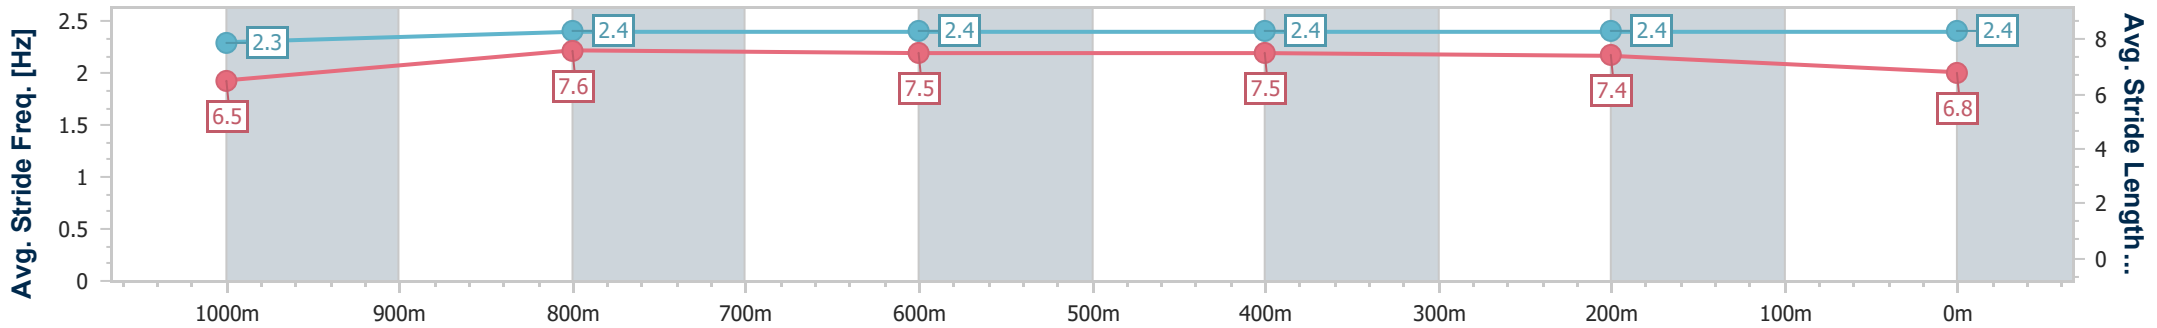

Eagle Farm QLD Professional
Race 9: THE STAR MORETON CUP - 1200m

08 June 2024 - 16:33

Track Rating: Good 4, Weather: Fine, Rail Position: +2.5m Entire

BRISBANE
RACING CLUB

Section	Overall	1000m	800m	600m	400m	200m
Section Times	1:10.21 [5] (0:13.25)	0:56.96 [5] (0:10.91)	0:46.05 [4] (0:11.25)	0:34.80 [4] (0:11.34)	0:23.46 [4] (0:11.02)	0:12.44 [3] (0:12.44)
Average Speed [km/h]	54.5	66.5	64.5	63.7	65.5	57.7
Top Speed [km/h]	67.9	67.3	65.7	64.9	66.6	61.7
Avg. Dist. to Rail [m]	0.9	1.5	1.6	1.6	4.1	2.4
Avg. Stride Freq. [Hz]	2.3	2.4	2.4	2.4	2.4	2.4
Avg. Stride Length [m]	6.5	7.6	7.5	7.5	7.4	6.8