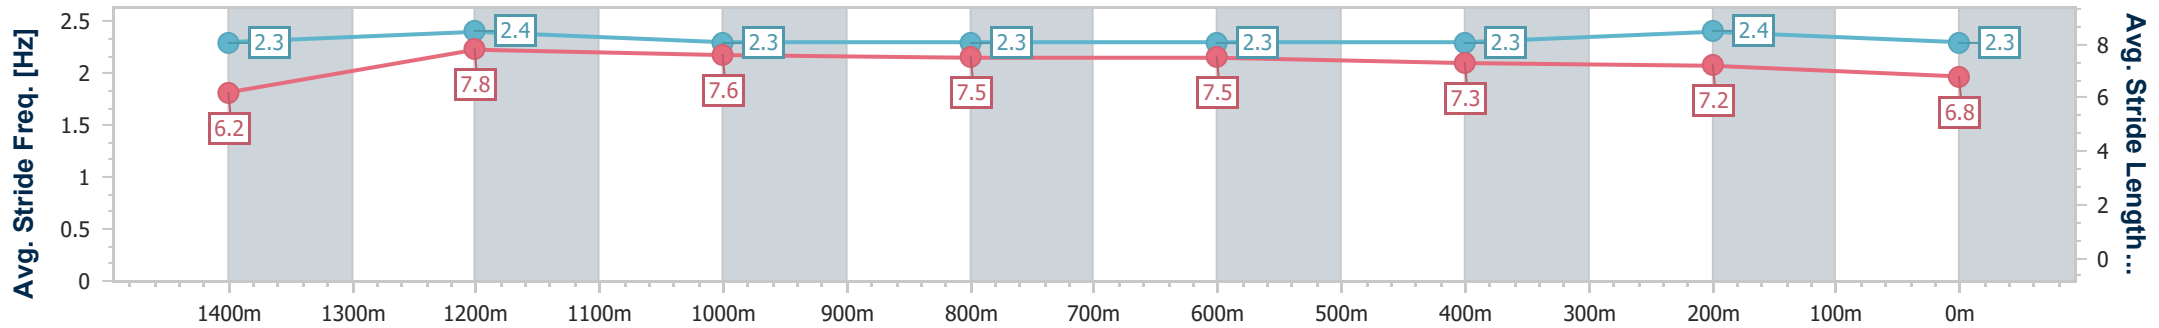

Eagle Farm QLD Professional

Race 7: MAGIC MILLIONS NATIONAL CLASSIC - 1600m

08 June 2024 - 15:14

Track Rating: Good 4, Weather: Fine, Rail Position: +2.5m Entire

BRISBANE RACING CLUB

Section	Overall	1400m	1200m	1000m	800m	600m	400m	200m
Section Times	1:35.75 [4] (0:13.88)	1:21.87 [8] (0:10.89)	1:10.98 [6] (0:11.36)	0:59.62 [5] (0:11.80)	0:47.82 [5] (0:11.84)	0:35.98 [5] (0:11.66)	0:24.32 [5] (0:11.64)	0:12.68 [4] (0:12.68)
Average Speed [km/h]	52.0	66.3	63.5	61.4	61.3	62.2	61.9	56.7
Top Speed [km/h]	65.0	66.6	64.3	62.1	62.2	63.7	63.9	58.9
Avg. Dist. to Rail [m]	4.4	1.6	1.9	2.0	1.3	1.3	4.5	4.6
Avg. Stride Freq. [Hz]	2.3	2.4	2.3	2.3	2.3	2.3	2.4	2.3
Avg. Stride Length [m]	6.2	7.8	7.6	7.5	7.5	7.3	7.2	6.8