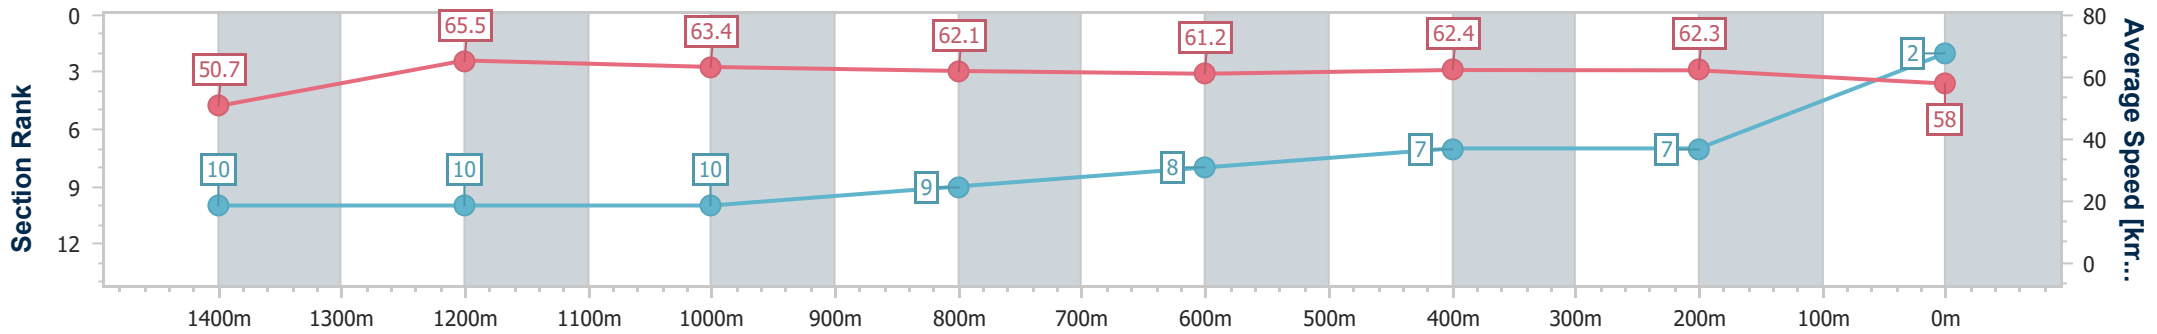

Eagle Farm QLD Professional

Race 7: MAGIC MILLIONS NATIONAL CLASSIC - 1600m

08 June 2024 - 15:14

Track Rating: Good 4, Weather: Fine, Rail Position: +2.5m Entire

BRISBANE RACING CLUB

Section	Overall	1400m	1200m	1000m	800m	600m	400m	200m
Section Times	1:35.69 [2] (0:14.26)	1:21.43 [10] (0:11.00)	1:10.43 [10] (0:11.37)	0:59.06 [10] (0:11.70)	0:47.36 [9] (0:11.73)	0:35.63 [8] (0:11.67)	0:23.96 [7] (0:11.55)	0:12.41 [7] (0:12.41)
Average Speed [km/h]	50.7	65.5	63.4	62.1	61.2	62.4	62.3	58.0
Top Speed [km/h]	64.5	66.6	64.8	62.5	62.6	64.0	63.9	60.8
Avg. Dist. to Rail [m]	7.0	2.2	2.6	1.3	0.3	2.5	9.7	12.6
Avg. Stride Freq. [Hz]	2.2	2.3	2.3	2.3	2.3	2.3	2.4	2.4
Avg. Stride Length [m]	6.4	7.7	7.6	7.6	7.5	7.4	7.2	6.8