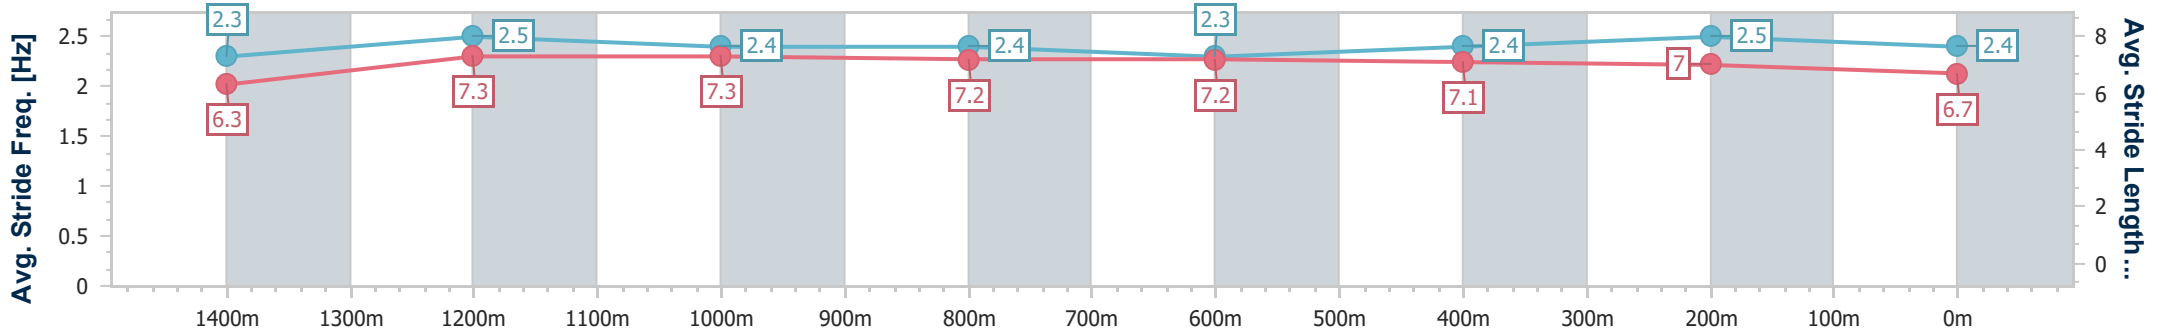

Eagle Farm QLD Professional

Race 7: MAGIC MILLIONS NATIONAL CLASSIC - 1600m

08 June 2024 - 15:14

Track Rating: Good 4, Weather: Fine, Rail Position: +2.5m Entire

BRISBANE RACING CLUB

Section	Overall	1400m	1200m	1000m	800m	600m	400m	200m
Section Times	1:35.73 [3] (0:13.84)	1:21.89 [7] (0:10.98)	1:10.91 [7] (0:11.31)	0:59.60 [6] (0:11.89)	0:47.71 [6] (0:11.86)	0:35.85 [6] (0:11.66)	0:24.19 [6] (0:11.58)	0:12.61 [5] (0:12.61)
Average Speed [km/h]	52.1	66.0	63.8	61.8	61.4	62.3	62.3	57.0
Top Speed [km/h]	68.1	68.0	66.3	63.8	62.6	63.7	64.2	59.5
Avg. Dist. to Rail [m]	10.2	5.2	4.7	4.3	2.5	1.9	7.8	9.5
Avg. Stride Freq. [Hz]	2.3	2.5	2.4	2.4	2.3	2.4	2.5	2.4
Avg. Stride Length [m]	6.3	7.3	7.3	7.2	7.2	7.1	7.0	6.7