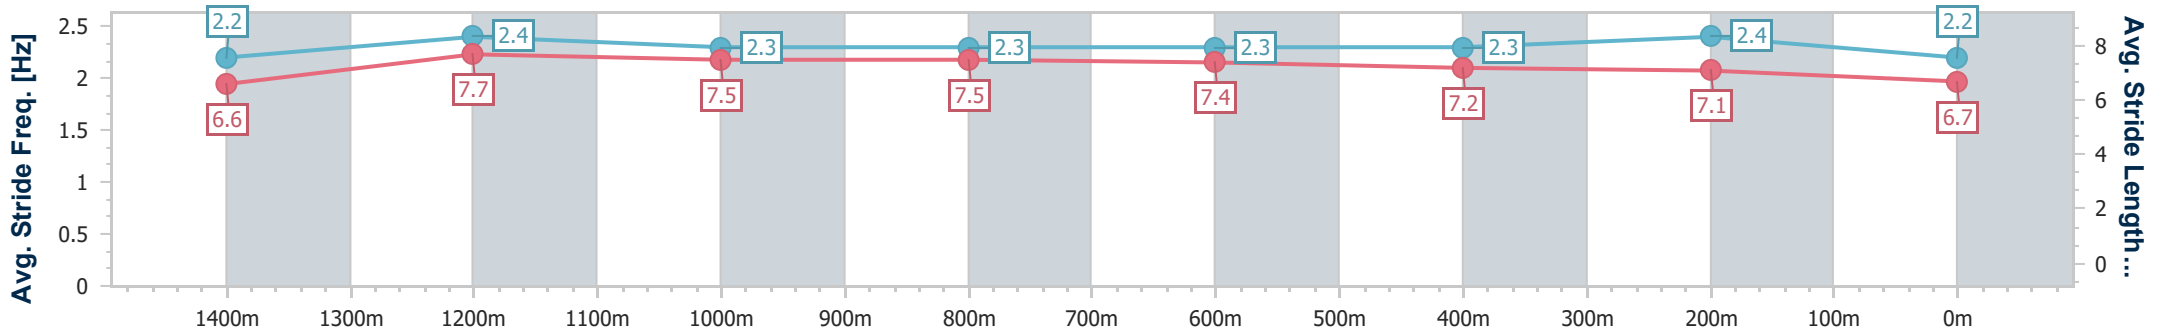

- [] Ranking at each section and finish
- .-.- No data available at this section
- NA No data available

Horse/Jockey Name	Queenmaker
Final Rank	11
Fastest Section Time (Section)	0:10.89 (1400m)
Top Speed [km/h] (Section)	67.6 (1400m)
Race State	Finished

Eagle Farm QLD Professional

Race 7: MAGIC MILLIONS NATIONAL CLASSIC - 1600m

08 June 2024 - 15:14

Track Rating: Good 4, Weather: Fine, Rail Position: +2.5m Entire

BRISBANE RACING CLUB

Section	Overall	1400m	1200m	1000m	800m	600m	400m	200m
Section Times	1:37.29 [11] (0:13.70)	1:23.59 [4] (0:10.89)	1:12.70 [5] (0:11.61)	1:01.09 [7] (0:11.91)	0:49.18 [7] (0:11.84)	0:37.34 [7] (0:11.84)	0:25.50 [9] (0:12.08)	0:13.42 [11] (0:13.42)
Average Speed [km/h]	52.7	66.1	62.3	61.4	60.9	61.1	59.4	53.6
Top Speed [km/h]	67.1	67.6	64.5	61.9	62.0	61.7	61.5	57.3
Avg. Dist. to Rail [m]	6.4	2.5	3.3	2.9	0.9	0.6	4.8	6.1
Avg. Stride Freq. [Hz]	2.2	2.4	2.3	2.3	2.3	2.3	2.4	2.2
Avg. Stride Length [m]	6.6	7.7	7.5	7.5	7.4	7.2	7.1	6.7

- [] Ranking at each section and finish
- .-.- No data available at this section
- NA No data available