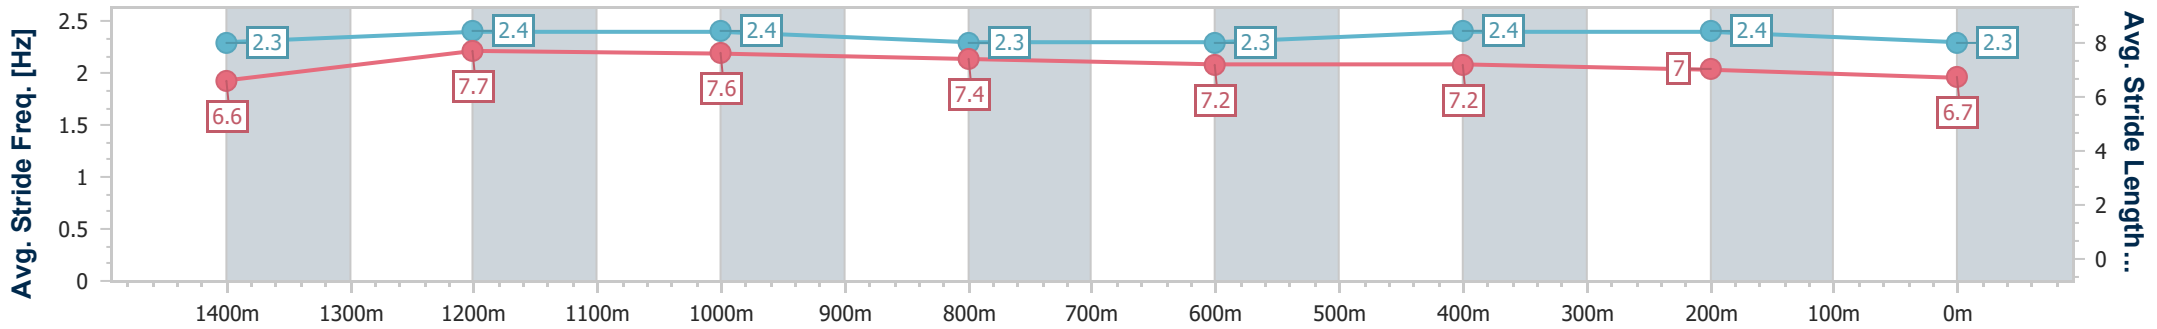

- [] Ranking at each section and finish
- .-.- No data available at this section
- NA No data available

Horse/Jockey Name	Miraval Rose
Final Rank	9
Fastest Section Time (Section)	0:10.76 (1400m)
Top Speed [km/h] (Section)	68.0 (1400m)
Race State	Finished

Eagle Farm QLD Professional

Race 7: MAGIC MILLIONS NATIONAL CLASSIC - 1600m

08 June 2024 - 15:14

Track Rating: Good 4, Weather: Fine, Rail Position: +2.5m Entire

BRISBANE RACING CLUB

Section	Overall	1400m	1200m	1000m	800m	600m	400m	200m
Section Times	1:35.99 [9] (0:13.62)	1:22.37 [1] (0:10.76)	1:11.61 [1] (0:11.15)	1:00.46 [2] (0:11.89)	0:48.57 [2] (0:11.99)	0:36.58 [2] (0:11.62)	0:24.96 [1] (0:11.83)	0:13.13 [1] (0:13.13)
Average Speed [km/h]	53.2	67.3	64.5	61.6	60.5	62.5	60.7	55.0
Top Speed [km/h]	66.7	68.0	66.3	62.1	60.9	62.9	62.5	57.7
Avg. Dist. to Rail [m]	12.8	6.9	4.4	2.9	2.1	1.9	6.6	7.9
Avg. Stride Freq. [Hz]	2.3	2.4	2.4	2.3	2.3	2.4	2.4	2.3
Avg. Stride Length [m]	6.6	7.7	7.6	7.4	7.2	7.2	7.0	6.7

- [] Ranking at each section and finish
- .-.- No data available at this section
- NA No data available

Horse/Jockey Name	Arts Object
Final Rank	10
Fastest Section Time (Section)	0:10.84 (1400m)
Top Speed [km/h] (Section)	67.0 (1400m)
Race State	Finished