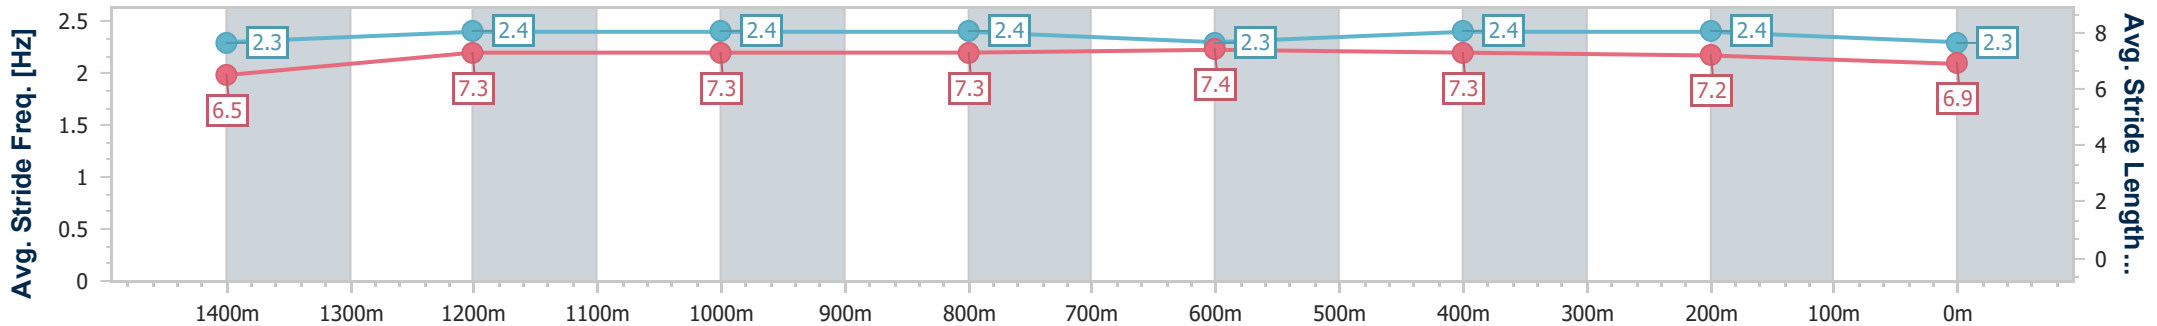

Eagle Farm QLD Professional

Race 7: MAGIC MILLIONS NATIONAL CLASSIC - 1600m

08 June 2024 - 15:14

Track Rating: Good 4, Weather: Fine, Rail Position: +2.5m Entire

BRISBANE RACING CLUB

Section	Overall	1400m	1200m	1000m	800m	600m	400m	200m
Section Times	1:35.77 [5] (0:13.81)	1:21.96 [6] (0:11.21)	1:10.75 [9] (0:11.43)	0:59.32 [9] (0:11.94)	0:47.38 [10] (0:11.85)	0:35.53 [10] (0:11.63)	0:23.90 [10] (0:11.53)	0:12.37 [9] (0:12.37)
Average Speed [km/h]	52.6	64.3	63.2	61.7	61.5	63.0	62.5	58.1
Top Speed [km/h]	67.6	67.5	64.9	62.8	62.8	64.1	64.4	61.1
Avg. Dist. to Rail [m]	11.1	6.4	5.7	4.8	2.1	3.6	9.9	12.7
Avg. Stride Freq. [Hz]	2.3	2.4	2.4	2.4	2.3	2.4	2.4	2.3
Avg. Stride Length [m]	6.5	7.3	7.3	7.3	7.4	7.3	7.2	6.9