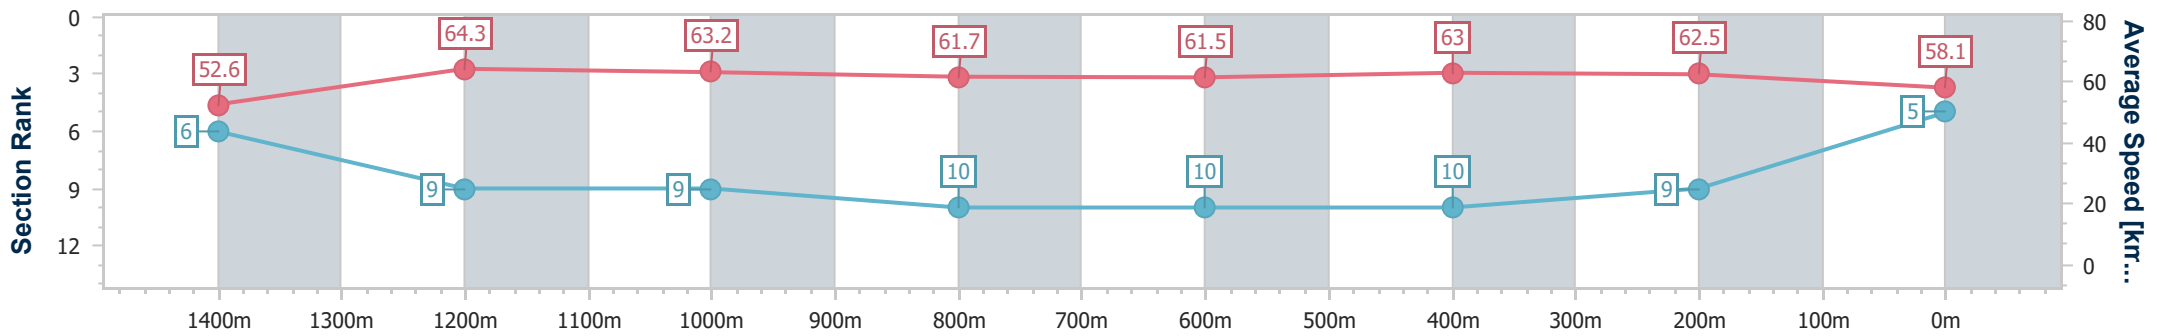

Eagle Farm QLD Professional

Race 7: MAGIC MILLIONS NATIONAL CLASSIC - 1600m

08 June 2024 - 15:14

Track Rating: Good 4, Weather: Fine, Rail Position: +2.5m Entire

BRISBANE RACING CLUB

Section	Overall	1400m	1200m	1000m	800m	600m	400m	200m
Section Times	1:35.77 [5] (0:13.81)	1:21.96 [6] (0:11.21)	1:10.75 [9] (0:11.43)	0:59.32 [9] (0:11.94)	0:47.38 [10] (0:11.85)	0:35.53 [10] (0:11.63)	0:23.90 [10] (0:11.53)	0:12.37 [9] (0:12.37)
Average Speed [km/h]	52.6	64.3	63.2	61.7	61.5	63.0	62.5	58.1
Top Speed [km/h]	67.6	67.5	64.9	62.8	62.8	64.1	64.4	61.1
Avg. Dist. to Rail [m]	11.1	6.4	5.7	4.8	2.1	3.6	9.9	12.7
Avg. Stride Freq. [Hz]	2.3	2.4	2.4	2.4	2.3	2.4	2.4	2.3
Avg. Stride Length [m]	6.5	7.3	7.3	7.3	7.4	7.3	7.2	6.9