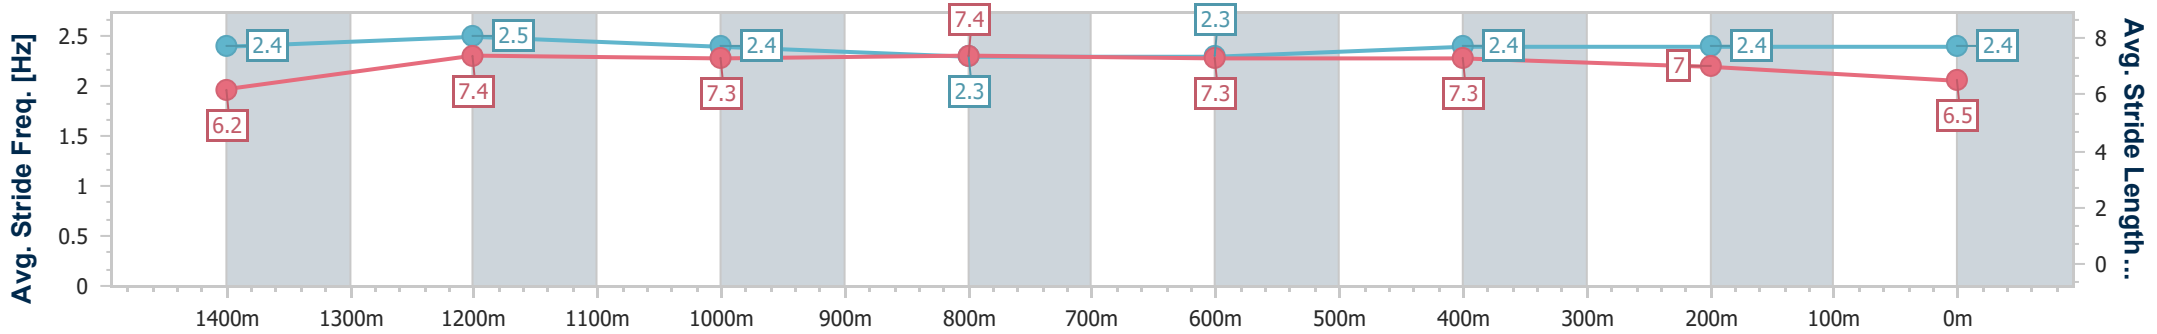

Eagle Farm QLD Professional

Race 7: MAGIC MILLIONS NATIONAL CLASSIC - 1600m

08 June 2024 - 15:14

Track Rating: Good 4, Weather: Fine, Rail Position: +2.5m Entire

BRISBANE RACING CLUB

Section	Overall	1400m	1200m	1000m	800m	600m	400m	200m
Section Times	1:35.90 [8] (0:13.66)	1:22.24 [2] (0:10.80)	1:11.44 [3] (0:11.48)	0:59.96 [4] (0:11.83)	0:48.13 [4] (0:11.93)	0:36.20 [4] (0:11.59)	0:24.61 [3] (0:11.69)	0:12.92 [3] (0:12.92)
Average Speed [km/h]	52.9	66.9	62.8	61.6	61.0	62.4	61.6	55.7
Top Speed [km/h]	68.7	68.9	64.6	62.5	62.3	63.7	63.5	58.7
Avg. Dist. to Rail [m]	8.5	3.5	3.4	3.0	1.4	1.6	7.1	9.1
Avg. Stride Freq. [Hz]	2.4	2.5	2.4	2.3	2.3	2.4	2.4	2.4
Avg. Stride Length [m]	6.2	7.4	7.3	7.4	7.3	7.3	7.0	6.5

- [] Ranking at each section and finish
- .-.- No data available at this section
- NA No data available

Horse/Jockey Name	Miraval Rose
Final Rank	9
Fastest Section Time (Section)	0:10.76 (1400m)
Top Speed [km/h] (Section)	68.0 (1400m)
Race State	Finished