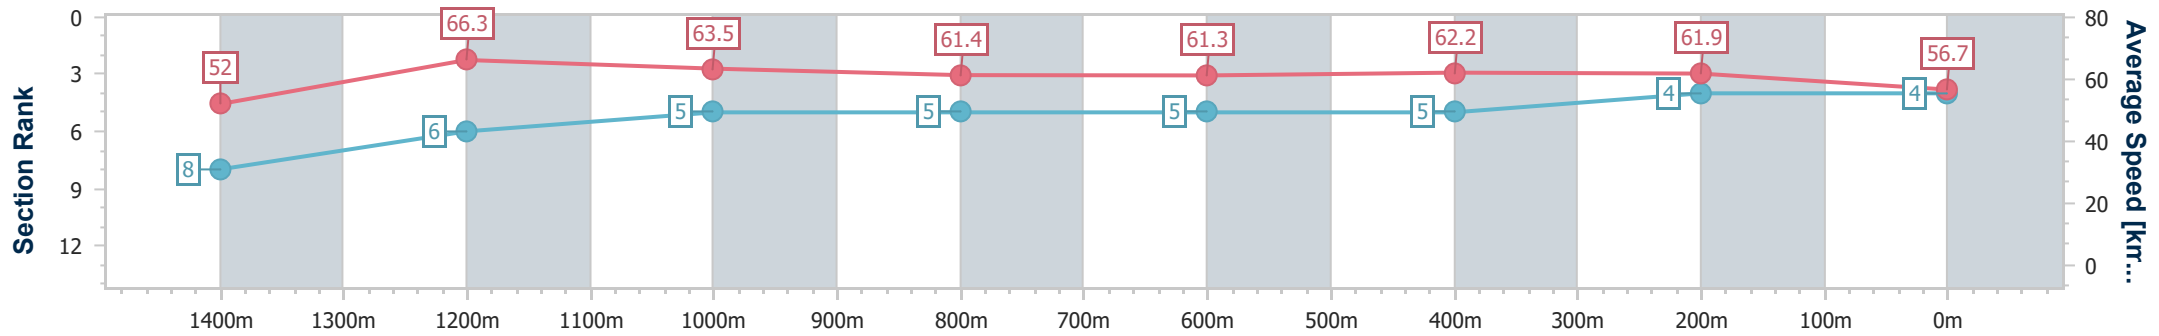

Eagle Farm QLD Professional

Race 7: MAGIC MILLIONS NATIONAL CLASSIC - 1600m

08 June 2024 - 15:14

Track Rating: Good 4, Weather: Fine, Rail Position: +2.5m Entire

BRISBANE RACING CLUB

Section	Overall	1400m	1200m	1000m	800m	600m	400m	200m
Section Times	1:35.75 [4] (0:13.88)	1:21.87 [8] (0:10.89)	1:10.98 [6] (0:11.36)	0:59.62 [5] (0:11.80)	0:47.82 [5] (0:11.84)	0:35.98 [5] (0:11.66)	0:24.32 [5] (0:11.64)	0:12.68 [4] (0:12.68)
Average Speed [km/h]	52.0	66.3	63.5	61.4	61.3	62.2	61.9	56.7
Top Speed [km/h]	65.0	66.6	64.3	62.1	62.2	63.7	63.9	58.9
Avg. Dist. to Rail [m]	4.4	1.6	1.9	2.0	1.3	1.3	4.5	4.6
Avg. Stride Freq. [Hz]	2.3	2.4	2.3	2.3	2.3	2.3	2.4	2.3
Avg. Stride Length [m]	6.2	7.8	7.6	7.5	7.5	7.3	7.2	6.8