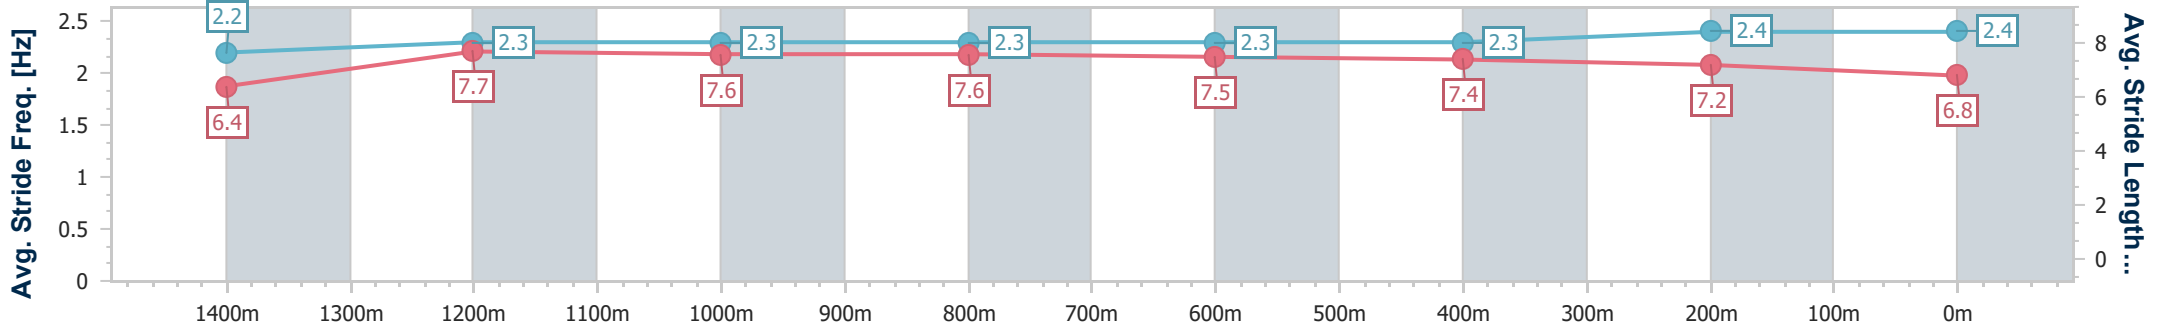

Eagle Farm QLD Professional

Race 7: MAGIC MILLIONS NATIONAL CLASSIC - 1600m

08 June 2024 - 15:14

Track Rating: Good 4, Weather: Fine, Rail Position: +2.5m Entire

BRISBANE RACING CLUB

Section	Overall	1400m	1200m	1000m	800m	600m	400m	200m
Section Times	1:35.69 [2] (0:14.26)	1:21.43 [10] (0:11.00)	1:10.43 [10] (0:11.37)	0:59.06 [10] (0:11.70)	0:47.36 [9] (0:11.73)	0:35.63 [8] (0:11.67)	0:23.96 [7] (0:11.55)	0:12.41 [7] (0:12.41)
Average Speed [km/h]	50.7	65.5	63.4	62.1	61.2	62.4	62.3	58.0
Top Speed [km/h]	64.5	66.6	64.8	62.5	62.6	64.0	63.9	60.8
Avg. Dist. to Rail [m]	7.0	2.2	2.6	1.3	0.3	2.5	9.7	12.6
Avg. Stride Freq. [Hz]	2.2	2.3	2.3	2.3	2.3	2.3	2.4	2.4
Avg. Stride Length [m]	6.4	7.7	7.6	7.6	7.5	7.4	7.2	6.8