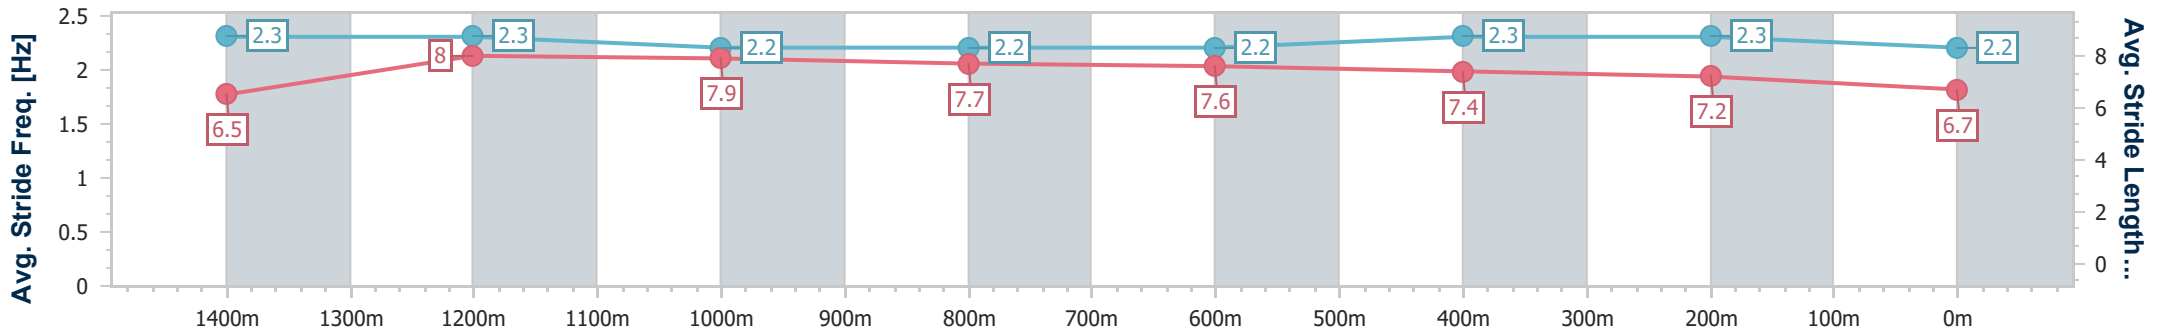

- [] Ranking at each section and finish
- .-.- No data available at this section
- NA No data available

Horse/Jockey Name	Arts Object
Final Rank	10
Fastest Section Time (Section)	0:10.84 (1400m)
Top Speed [km/h] (Section)	67.0 (1400m)
Race State	Finished

Eagle Farm QLD Professional

Race 7: MAGIC MILLIONS NATIONAL CLASSIC - 1600m

08 June 2024 - 15:14

Track Rating: Good 4, Weather: Fine, Rail Position: +2.5m Entire

BRISBANE RACING CLUB

Section	Overall	1400m	1200m	1000m	800m	600m	400m	200m
Section Times	1:36.75 [10] (0:13.69)	1:23.06 [3] (0:10.84)	1:12.22 [4] (0:11.30)	1:00.92 [3] (0:11.81)	0:49.11 [3] (0:11.91)	0:37.20 [3] (0:11.76)	0:25.44 [4] (0:12.00)	0:13.44 [8] (0:13.44)
Average Speed [km/h]	52.6	66.7	63.9	61.4	60.8	61.6	60.0	53.6
Top Speed [km/h]	67.0	67.0	64.8	62.3	61.7	62.1	62.1	57.0
Avg. Dist. to Rail [m]	5.3	1.3	2.3	2.2	0.8	1.3	6.5	5.6
Avg. Stride Freq. [Hz]	2.3	2.3	2.2	2.2	2.2	2.3	2.3	2.2
Avg. Stride Length [m]	6.5	8.0	7.9	7.7	7.6	7.4	7.2	6.7

- [] Ranking at each section and finish
- .-.- No data available at this section
- NA No data available

Horse/Jockey Name	Queenmaker
Final Rank	11
Fastest Section Time (Section)	0:10.89 (1400m)
Top Speed [km/h] (Section)	67.6 (1400m)
Race State	Finished