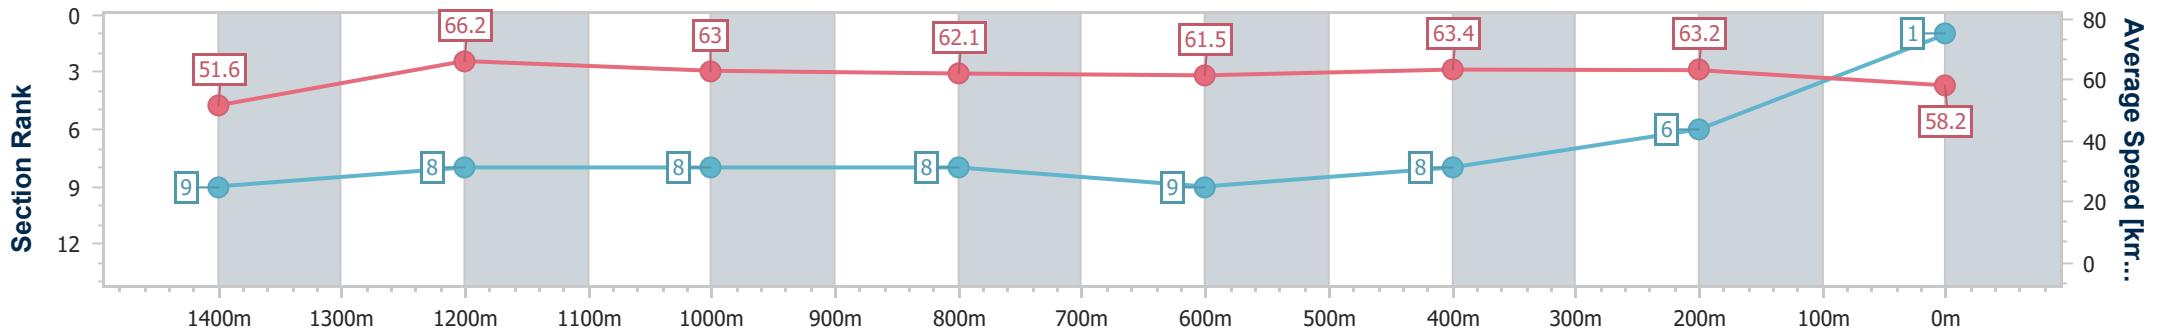

Eagle Farm QLD Professional

Race 7: MAGIC MILLIONS NATIONAL CLASSIC - 1600m

08 June 2024 - 15:14

Track Rating: Good 4, Weather: Fine, Rail Position: +2.5m Entire

BRISBANE RACING CLUB

Section	Overall	1400m	1200m	1000m	800m	600m	400m	200m
Section Times	1:35.51 [1] (0:14.02)	1:21.49 [9] (0:10.92)	1:10.57 [8] (0:11.45)	0:59.12 [8] (0:11.89)	0:47.23 [8] (0:11.91)	0:35.32 [9] (0:11.59)	0:23.73 [8] (0:11.37)	0:12.36 [6] (0:12.36)
Average Speed [km/h]	51.6	66.2	63.0	62.1	61.5	63.4	63.2	58.2
Top Speed [km/h]	66.3	67.6	64.8	62.5	62.5	64.8	64.6	61.3
Avg. Dist. to Rail [m]	8.4	3.4	4.2	4.8	3.8	4.4	11.8	13.8
Avg. Stride Freq. [Hz]	2.2	2.3	2.2	2.2	2.2	2.3	2.4	2.3
Avg. Stride Length [m]	6.5	7.9	7.8	7.8	7.8	7.7	7.4	7.0