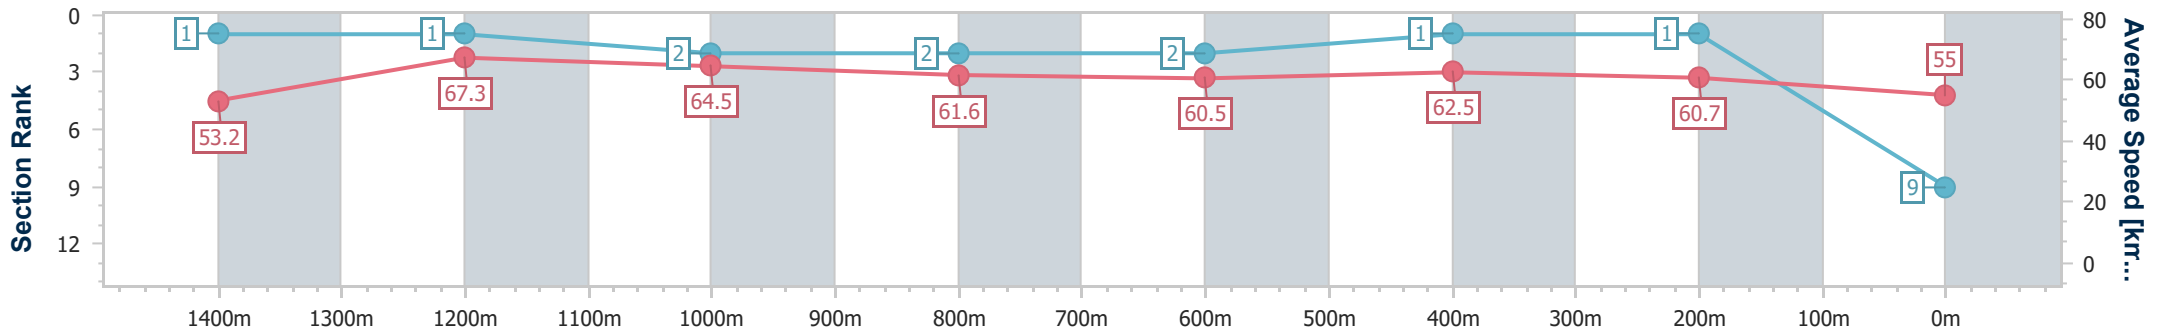

Eagle Farm QLD Professional

Race 7: MAGIC MILLIONS NATIONAL CLASSIC - 1600m

08 June 2024 - 15:14

Track Rating: Good 4, Weather: Fine, Rail Position: +2.5m Entire

BRISBANE RACING CLUB

Section	Overall	1400m	1200m	1000m	800m	600m	400m	200m
Section Times	1:35.99 [9] (0:13.62)	1:22.37 [1] (0:10.76)	1:11.61 [1] (0:11.15)	1:00.46 [2] (0:11.89)	0:48.57 [2] (0:11.99)	0:36.58 [2] (0:11.62)	0:24.96 [1] (0:11.83)	0:13.13 [1] (0:13.13)
Average Speed [km/h]	53.2	67.3	64.5	61.6	60.5	62.5	60.7	55.0
Top Speed [km/h]	66.7	68.0	66.3	62.1	60.9	62.9	62.5	57.7
Avg. Dist. to Rail [m]	12.8	6.9	4.4	2.9	2.1	1.9	6.6	7.9
Avg. Stride Freq. [Hz]	2.3	2.4	2.4	2.3	2.3	2.4	2.4	2.3
Avg. Stride Length [m]	6.6	7.7	7.6	7.4	7.2	7.2	7.0	6.7

- [] Ranking at each section and finish
- .-.- No data available at this section
- NA No data available

Horse/Jockey Name	Arts Object
Final Rank	10
Fastest Section Time (Section)	0:10.84 (1400m)
Top Speed [km/h] (Section)	67.0 (1400m)
Race State	Finished