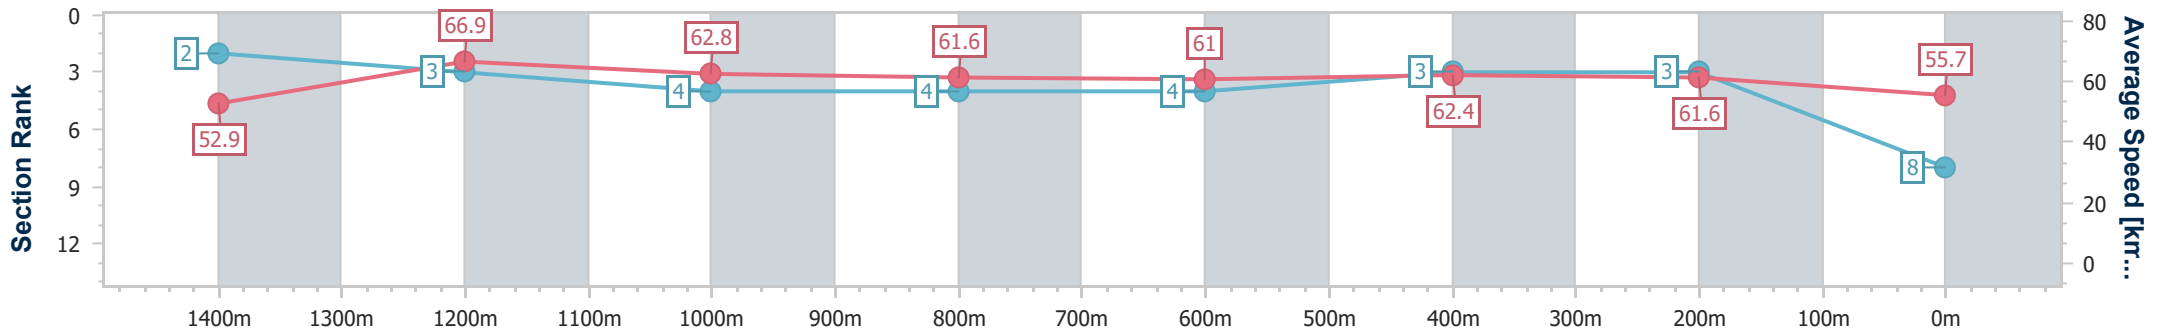

Eagle Farm QLD Professional

Race 7: MAGIC MILLIONS NATIONAL CLASSIC - 1600m

08 June 2024 - 15:14

Track Rating: Good 4, Weather: Fine, Rail Position: +2.5m Entire

BRISBANE RACING CLUB

Section	Overall	1400m	1200m	1000m	800m	600m	400m	200m
Section Times	1:35.90 [8] (0:13.66)	1:22.24 [2] (0:10.80)	1:11.44 [3] (0:11.48)	0:59.96 [4] (0:11.83)	0:48.13 [4] (0:11.93)	0:36.20 [4] (0:11.59)	0:24.61 [3] (0:11.69)	0:12.92 [3] (0:12.92)
Average Speed [km/h]	52.9	66.9	62.8	61.6	61.0	62.4	61.6	55.7
Top Speed [km/h]	68.7	68.9	64.6	62.5	62.3	63.7	63.5	58.7
Avg. Dist. to Rail [m]	8.5	3.5	3.4	3.0	1.4	1.6	7.1	9.1
Avg. Stride Freq. [Hz]	2.4	2.5	2.4	2.3	2.3	2.4	2.4	2.4
Avg. Stride Length [m]	6.2	7.4	7.3	7.4	7.3	7.3	7.0	6.5

- [] Ranking at each section and finish
- .-.- No data available at this section
- NA No data available

Horse/Jockey Name	Miraval Rose
Final Rank	9
Fastest Section Time (Section)	0:10.76 (1400m)
Top Speed [km/h] (Section)	68.0 (1400m)
Race State	Finished