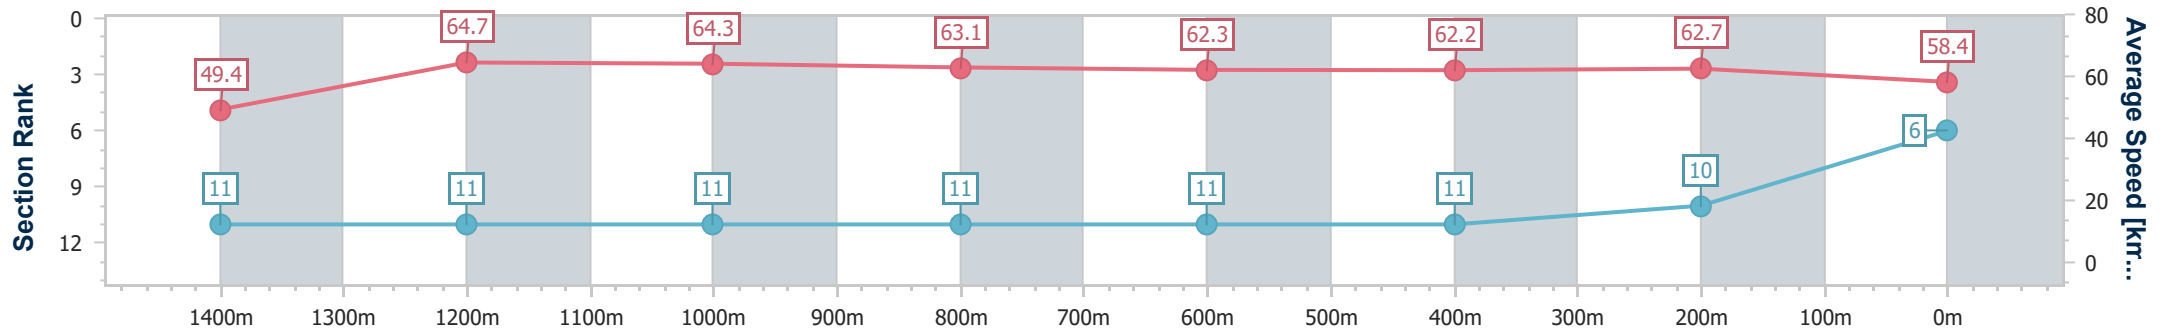

Eagle Farm QLD Professional

Race 7: MAGIC MILLIONS NATIONAL CLASSIC - 1600m

08 June 2024 - 15:14

Track Rating: Good 4, Weather: Fine, Rail Position: +2.5m Entire

BRISBANE RACING CLUB

Section	Overall	1400m	1200m	1000m	800m	600m	400m	200m
Section Times	1:35.78 [6] (0:14.63)	1:21.15 [11] (0:11.17)	1:09.98 [11] (0:11.25)	0:58.73 [11] (0:11.71)	0:47.02 [11] (0:11.59)	0:35.43 [11] (0:11.59)	0:23.84 [11] (0:11.50)	0:12.34 [10] (0:12.34)
Average Speed [km/h]	49.4	64.7	64.3	63.1	62.3	62.2	62.7	58.4
Top Speed [km/h]	64.6	65.5	65.6	63.4	63.5	63.7	64.0	60.5
Avg. Dist. to Rail [m]	9.6	4.7	6.4	4.5	1.6	0.8	2.8	1.2
Avg. Stride Freq. [Hz]	2.2	2.3	2.3	2.2	2.2	2.3	2.3	2.3
Avg. Stride Length [m]	6.3	7.9	7.8	7.8	7.7	7.5	7.4	7.2

- [] Ranking at each section and finish
- .-.- No data available at this section
- NA No data available

Horse/Jockey Name	Zoe's Promise
Final Rank	7
Fastest Section Time (Section)	0:10.70 (1400m)
Top Speed [km/h] (Section)	68.9 (1400m)
Race State	Finished