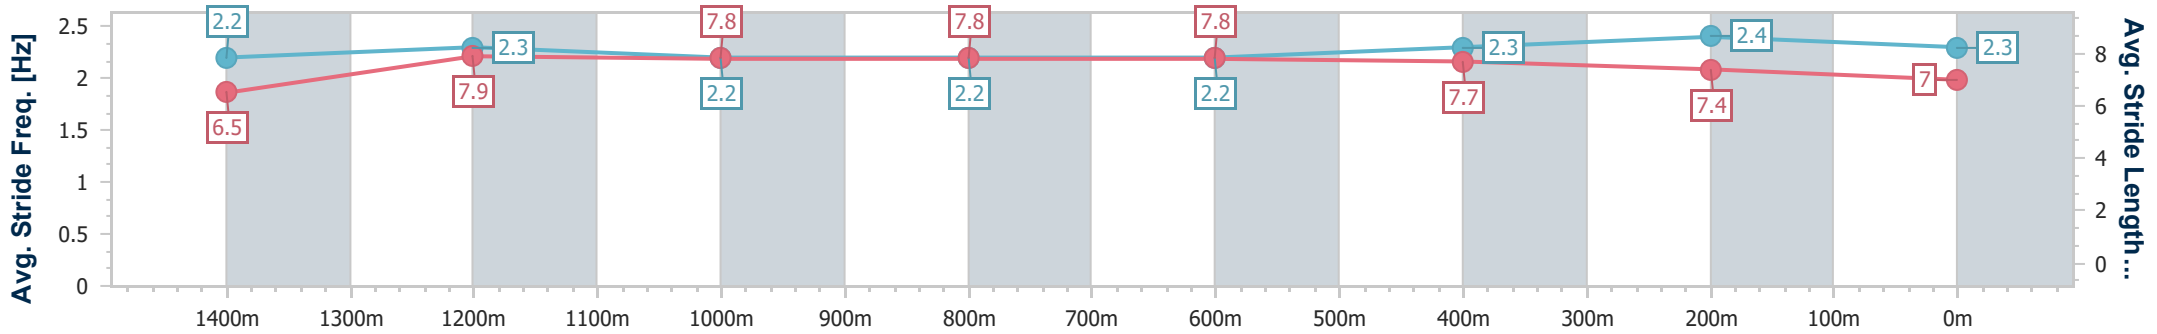

Eagle Farm QLD Professional

Race 7: MAGIC MILLIONS NATIONAL CLASSIC - 1600m

08 June 2024 - 15:14

Track Rating: Good 4, Weather: Fine, Rail Position: +2.5m Entire

BRISBANE RACING CLUB

Section	Overall	1400m	1200m	1000m	800m	600m	400m	200m
Section Times	1:35.51 [1] (0:14.02)	1:21.49 [9] (0:10.92)	1:10.57 [8] (0:11.45)	0:59.12 [8] (0:11.89)	0:47.23 [8] (0:11.91)	0:35.32 [9] (0:11.59)	0:23.73 [8] (0:11.37)	0:12.36 [6] (0:12.36)
Average Speed [km/h]	51.6	66.2	63.0	62.1	61.5	63.4	63.2	58.2
Top Speed [km/h]	66.3	67.6	64.8	62.5	62.5	64.8	64.6	61.3
Avg. Dist. to Rail [m]	8.4	3.4	4.2	4.8	3.8	4.4	11.8	13.8
Avg. Stride Freq. [Hz]	2.2	2.3	2.2	2.2	2.2	2.3	2.4	2.3
Avg. Stride Length [m]	6.5	7.9	7.8	7.8	7.8	7.7	7.4	7.0