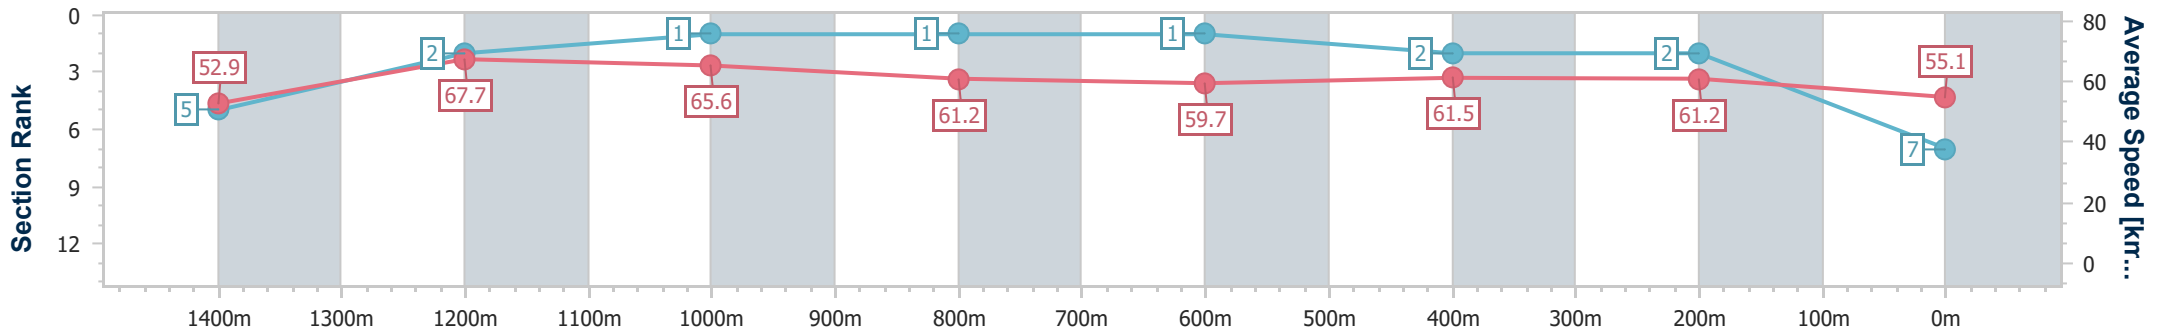

Eagle Farm QLD Professional

Race 7: MAGIC MILLIONS NATIONAL CLASSIC - 1600m

08 June 2024 - 15:14

Track Rating: Good 4, Weather: Fine, Rail Position: +2.5m Entire

BRISBANE RACING CLUB

Section	Overall	1400m	1200m	1000m	800m	600m	400m	200m
Section Times	1:35.89 [7] (0:13.71)	1:22.18 [5] (0:10.70)	1:11.48 [2] (0:10.97)	1:00.51 [1] (0:11.80)	0:48.71 [1] (0:12.11)	0:36.60 [1] (0:11.78)	0:24.82 [2] (0:11.79)	0:13.03 [2] (0:13.03)
Average Speed [km/h]	52.9	67.7	65.6	61.2	59.7	61.5	61.2	55.1
Top Speed [km/h]	67.9	68.9	67.1	63.1	61.7	62.8	63.3	58.5
Avg. Dist. to Rail [m]	12.2	7.3	3.3	1.3	0.4	1.7	6.1	6.9
Avg. Stride Freq. [Hz]	2.3	2.4	2.3	2.3	2.3	2.4	2.4	2.3
Avg. Stride Length [m]	6.4	7.6	7.8	7.4	7.2	7.3	7.2	6.7