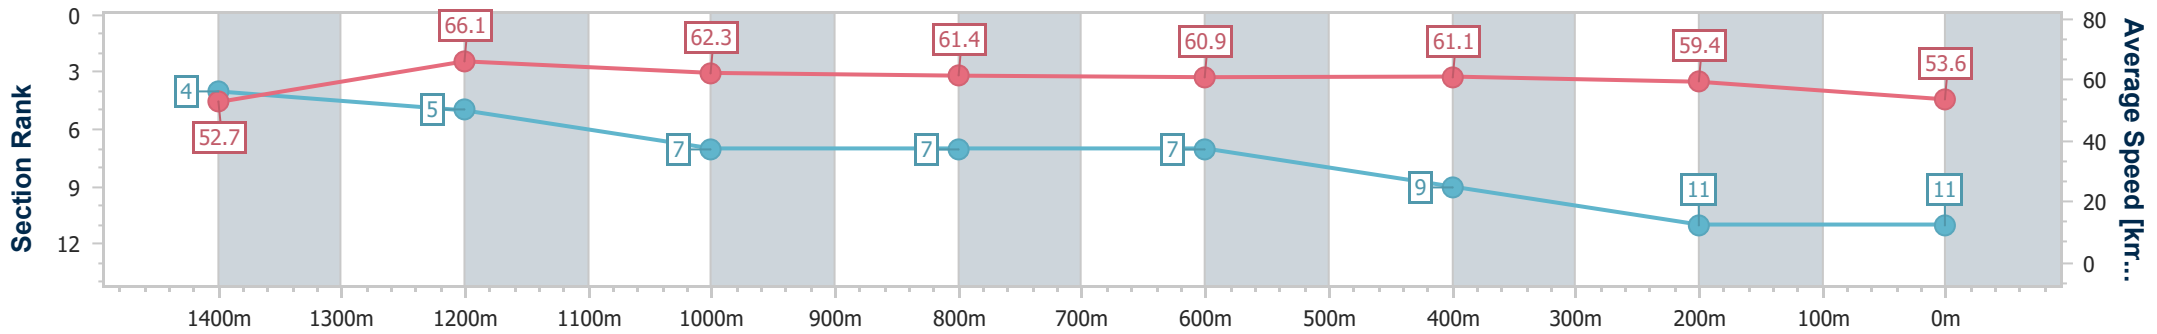

- [] Ranking at each section and finish
- .-.- No data available at this section
- NA No data available

Horse/Jockey Name	Queenmaker
Final Rank	11
Fastest Section Time (Section)	0:10.89 (1400m)
Top Speed [km/h] (Section)	67.6 (1400m)
Race State	Finished

Eagle Farm QLD Professional

Race 7: MAGIC MILLIONS NATIONAL CLASSIC - 1600m

08 June 2024 - 15:14

Track Rating: Good 4, Weather: Fine, Rail Position: +2.5m Entire

BRISBANE RACING CLUB

Section	Overall	1400m	1200m	1000m	800m	600m	400m	200m
Section Times	1:37.29 [11] (0:13.70)	1:23.59 [4] (0:10.89)	1:12.70 [5] (0:11.61)	1:01.09 [7] (0:11.91)	0:49.18 [7] (0:11.84)	0:37.34 [7] (0:11.84)	0:25.50 [9] (0:12.08)	0:13.42 [11] (0:13.42)
Average Speed [km/h]	52.7	66.1	62.3	61.4	60.9	61.1	59.4	53.6
Top Speed [km/h]	67.1	67.6	64.5	61.9	62.0	61.7	61.5	57.3
Avg. Dist. to Rail [m]	6.4	2.5	3.3	2.9	0.9	0.6	4.8	6.1
Avg. Stride Freq. [Hz]	2.2	2.4	2.3	2.3	2.3	2.3	2.4	2.2
Avg. Stride Length [m]	6.6	7.7	7.5	7.5	7.4	7.2	7.1	6.7

- [] Ranking at each section and finish
- .-.- No data available at this section
- NA No data available