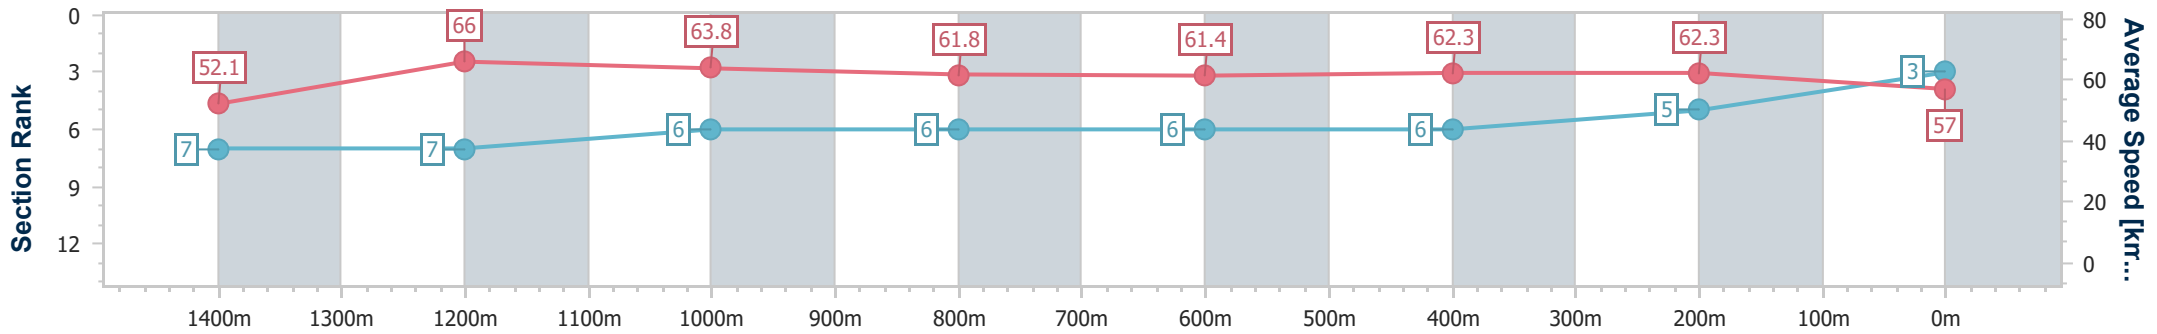

Eagle Farm QLD Professional

Race 7: MAGIC MILLIONS NATIONAL CLASSIC - 1600m

08 June 2024 - 15:14

Track Rating: Good 4, Weather: Fine, Rail Position: +2.5m Entire

BRISBANE RACING CLUB

Section	Overall	1400m	1200m	1000m	800m	600m	400m	200m
Section Times	1:35.73 [3] (0:13.84)	1:21.89 [7] (0:10.98)	1:10.91 [7] (0:11.31)	0:59.60 [6] (0:11.89)	0:47.71 [6] (0:11.86)	0:35.85 [6] (0:11.66)	0:24.19 [6] (0:11.58)	0:12.61 [5] (0:12.61)
Average Speed [km/h]	52.1	66.0	63.8	61.8	61.4	62.3	62.3	57.0
Top Speed [km/h]	68.1	68.0	66.3	63.8	62.6	63.7	64.2	59.5
Avg. Dist. to Rail [m]	10.2	5.2	4.7	4.3	2.5	1.9	7.8	9.5
Avg. Stride Freq. [Hz]	2.3	2.5	2.4	2.4	2.3	2.4	2.5	2.4
Avg. Stride Length [m]	6.3	7.3	7.3	7.2	7.2	7.1	7.0	6.7