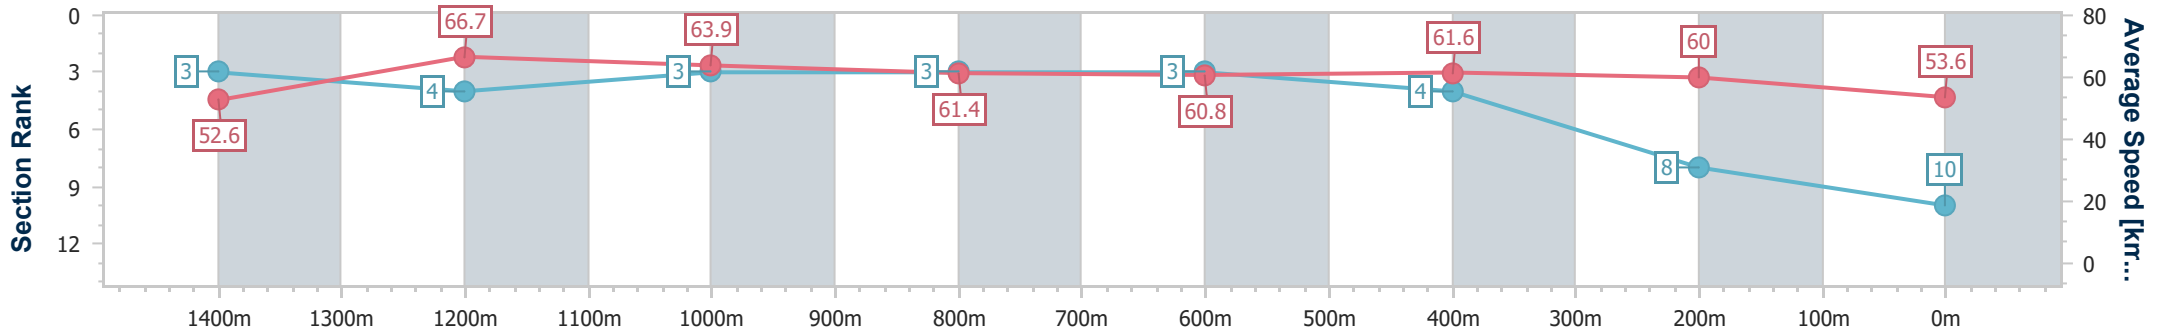

- [] Ranking at each section and finish
- .-.- No data available at this section
- NA No data available

Horse/Jockey Name	Arts Object
Final Rank	10
Fastest Section Time (Section)	0:10.84 (1400m)
Top Speed [km/h] (Section)	67.0 (1400m)
Race State	Finished

Eagle Farm QLD Professional

Race 7: MAGIC MILLIONS NATIONAL CLASSIC - 1600m

08 June 2024 - 15:14

Track Rating: Good 4, Weather: Fine, Rail Position: +2.5m Entire

BRISBANE RACING CLUB

Section	Overall	1400m	1200m	1000m	800m	600m	400m	200m
Section Times	1:36.75 [10] (0:13.69)	1:23.06 [3] (0:10.84)	1:12.22 [4] (0:11.30)	1:00.92 [3] (0:11.81)	0:49.11 [3] (0:11.91)	0:37.20 [3] (0:11.76)	0:25.44 [4] (0:12.00)	0:13.44 [8] (0:13.44)
Average Speed [km/h]	52.6	66.7	63.9	61.4	60.8	61.6	60.0	53.6
Top Speed [km/h]	67.0	67.0	64.8	62.3	61.7	62.1	62.1	57.0
Avg. Dist. to Rail [m]	5.3	1.3	2.3	2.2	0.8	1.3	6.5	5.6
Avg. Stride Freq. [Hz]	2.3	2.3	2.2	2.2	2.2	2.3	2.3	2.2
Avg. Stride Length [m]	6.5	8.0	7.9	7.7	7.6	7.4	7.2	6.7

- [] Ranking at each section and finish
- .-.- No data available at this section
- NA No data available

Horse/Jockey Name	Queenmaker
Final Rank	11
Fastest Section Time (Section)	0:10.89 (1400m)
Top Speed [km/h] (Section)	67.6 (1400m)
Race State	Finished