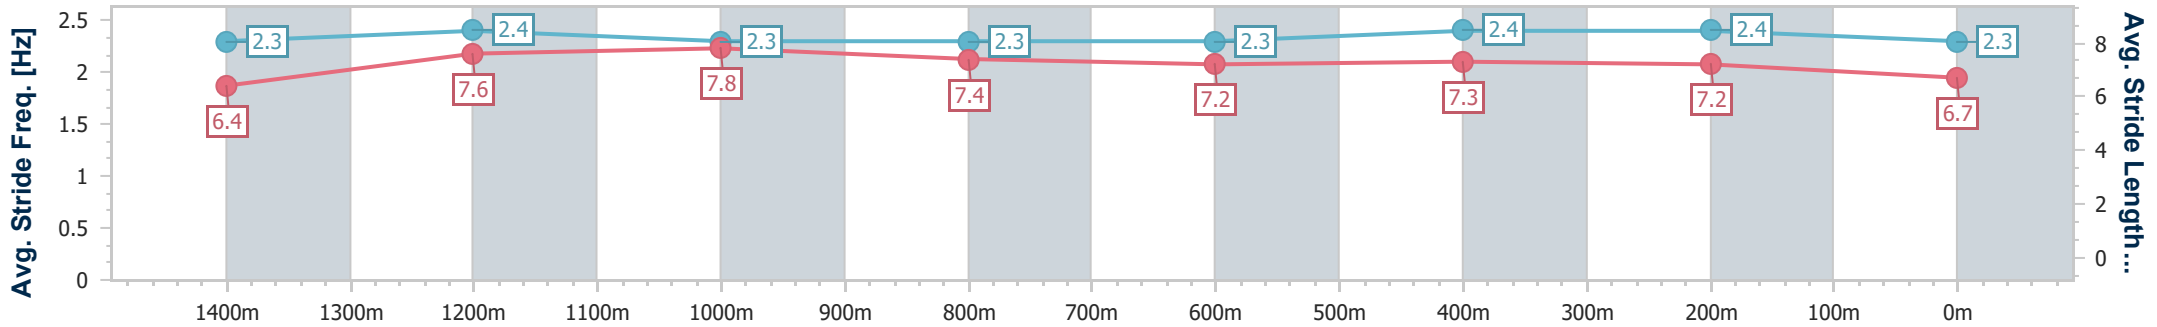

Eagle Farm QLD Professional

Race 7: MAGIC MILLIONS NATIONAL CLASSIC - 1600m

08 June 2024 - 15:14

Track Rating: Good 4, Weather: Fine, Rail Position: +2.5m Entire

BRISBANE RACING CLUB

Section	Overall	1400m	1200m	1000m	800m	600m	400m	200m
Section Times	1:35.89 [7] (0:13.71)	1:22.18 [5] (0:10.70)	1:11.48 [2] (0:10.97)	1:00.51 [1] (0:11.80)	0:48.71 [1] (0:12.11)	0:36.60 [1] (0:11.78)	0:24.82 [2] (0:11.79)	0:13.03 [2] (0:13.03)
Average Speed [km/h]	52.9	67.7	65.6	61.2	59.7	61.5	61.2	55.1
Top Speed [km/h]	67.9	68.9	67.1	63.1	61.7	62.8	63.3	58.5
Avg. Dist. to Rail [m]	12.2	7.3	3.3	1.3	0.4	1.7	6.1	6.9
Avg. Stride Freq. [Hz]	2.3	2.4	2.3	2.3	2.3	2.4	2.4	2.3
Avg. Stride Length [m]	6.4	7.6	7.8	7.4	7.2	7.3	7.2	6.7