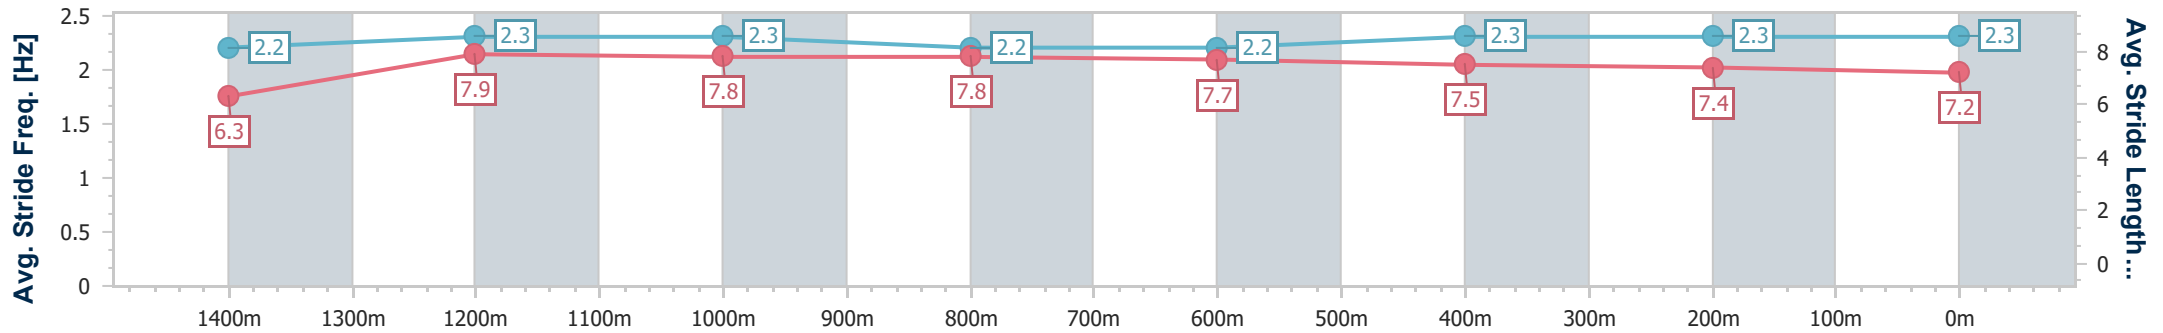

Eagle Farm QLD Professional

Race 7: MAGIC MILLIONS NATIONAL CLASSIC - 1600m

08 June 2024 - 15:14

Track Rating: Good 4, Weather: Fine, Rail Position: +2.5m Entire

BRISBANE RACING CLUB

Section	Overall	1400m	1200m	1000m	800m	600m	400m	200m
Section Times	1:35.78 [6] (0:14.63)	1:21.15 [11] (0:11.17)	1:09.98 [11] (0:11.25)	0:58.73 [11] (0:11.71)	0:47.02 [11] (0:11.59)	0:35.43 [11] (0:11.59)	0:23.84 [11] (0:11.50)	0:12.34 [10] (0:12.34)
Average Speed [km/h]	49.4	64.7	64.3	63.1	62.3	62.2	62.7	58.4
Top Speed [km/h]	64.6	65.5	65.6	63.4	63.5	63.7	64.0	60.5
Avg. Dist. to Rail [m]	9.6	4.7	6.4	4.5	1.6	0.8	2.8	1.2
Avg. Stride Freq. [Hz]	2.2	2.3	2.3	2.2	2.2	2.3	2.3	2.3
Avg. Stride Length [m]	6.3	7.9	7.8	7.8	7.7	7.5	7.4	7.2

- [] Ranking at each section and finish
- .-.- No data available at this section
- NA No data available

Horse/Jockey Name	Zoe's Promise
Final Rank	7
Fastest Section Time (Section)	0:10.70 (1400m)
Top Speed [km/h] (Section)	68.9 (1400m)
Race State	Finished