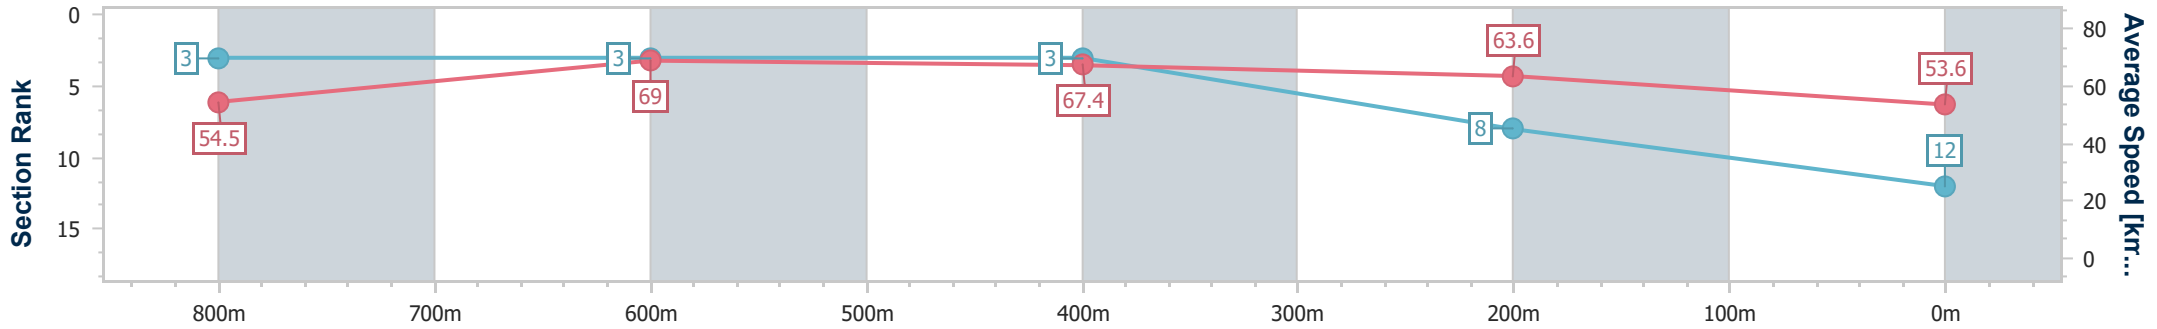

- [] Ranking at each section and finish
- .-.- No data available at this section
- NA No data available

Horse/Jockey Name	Flaming Conquest
Final Rank	12
Fastest Section Time (Section)	0:10.42 (800m)
Top Speed [km/h] (Section)	72.0 (Overall)
Race State	Finished

Eagle Farm QLD Professional

Race 4: LADBROKES LIGHTNING HANDICAP - 1000m

08 June 2024 - 13:29

Track Rating: Good 4, Weather: Fine, Rail Position: +2.5m Entire

BRISBANE RACING CLUB

Section	Overall	800m	600m	400m	200m
Section Times	0:59.14 [12] (0:13.28)	0:45.86 [3] (0:10.42)	0:35.44 [3] (0:10.71)	0:24.73 [3] (0:11.31)	0:13.42 [8] (0:13.42)
Average Speed [km/h]	54.5	69.0	67.4	63.6	53.6
Top Speed [km/h]	72.0	71.0	68.3	66.2	58.7
Avg. Dist. to Rail [m]	1.5	0.5	1.7	6.1	4.2
Avg. Stride Freq. [Hz]	2.4	2.6	2.6	2.6	2.3
Avg. Stride Length [m]	6.1	7.3	7.3	6.9	6.4

- [] Ranking at each section and finish
- .-.- No data available at this section
- NA No data available