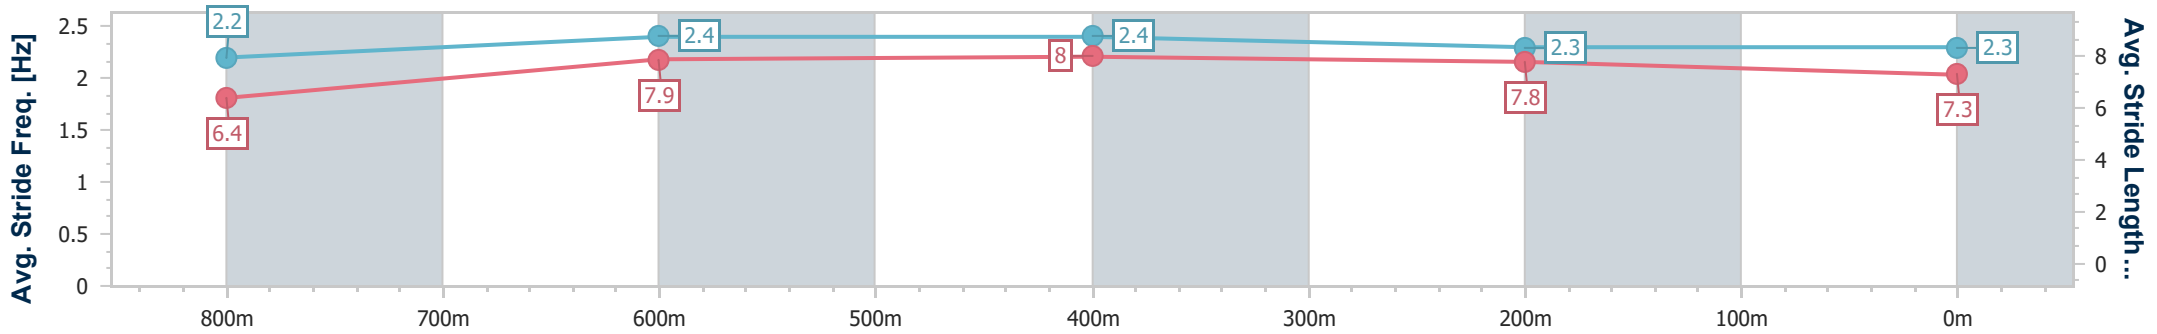

Eagle Farm QLD Professional

Race 4: LADBROKES LIGHTNING HANDICAP - 1000m

08 June 2024 - 13:29

Track Rating: Good 4, Weather: Fine, Rail Position: +2.5m Entire

BRISBANE RACING CLUB

Section	Overall	800m	600m	400m	200m
Section Times	0:57.63 [4] (0:13.86)	0:43.77 [10] (0:10.25)	0:33.52 [8] (0:10.57)	0:22.95 [7] (0:10.92)	0:12.03 [6] (0:12.03)
Average Speed [km/h]	51.8	70.7	69.1	65.8	60.1
Top Speed [km/h]	69.7	71.5	70.5	68.3	62.6
Avg. Dist. to Rail [m]	1.2	1.2	2.6	5.1	5.9
Avg. Stride Freq. [Hz]	2.2	2.4	2.4	2.3	2.3
Avg. Stride Length [m]	6.4	7.9	8.0	7.8	7.3

- [] Ranking at each section and finish
- .-.- No data available at this section
- NA No data available

Horse/Jockey Name	Shooting For Gold
Final Rank	6
Fastest Section Time (Section)	0:10.31 (800m)
Top Speed [km/h] (Section)	71.1 (600m)
Race State	Finished