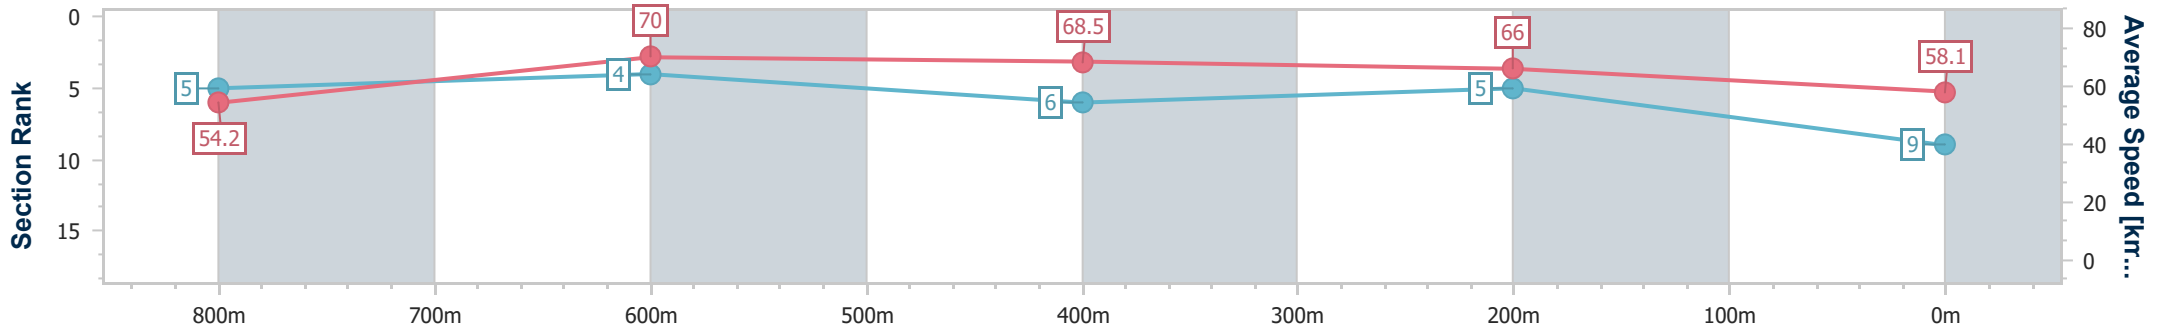

Eagle Farm QLD Professional

Race 4: LADBROKES LIGHTNING HANDICAP - 1000m

08 June 2024 - 13:29

Track Rating: Good 4, Weather: Fine, Rail Position: +2.5m Entire

BRISBANE RACING CLUB

Section	Overall	800m	600m	400m	200m
Section Times	0:57.89 [9] (0:13.44)	0:44.45 [5] (0:10.43)	0:34.02 [4] (0:10.72)	0:23.30 [6] (0:10.88)	0:12.42 [5] (0:12.42)
Average Speed [km/h]	54.2	70.0	68.5	66.0	58.1
Top Speed [km/h]	69.5	70.8	71.0	69.0	62.7
Avg. Dist. to Rail [m]	2.9	3.0	4.1	6.4	4.3
Avg. Stride Freq. [Hz]	2.3	2.5	2.5	2.6	2.4
Avg. Stride Length [m]	6.5	7.7	7.5	7.0	6.6

- [] Ranking at each section and finish
- .-.- No data available at this section
- NA No data available

Horse/Jockey Name	Le Melody
Final Rank	10
Fastest Section Time (Section)	0:10.47 (800m)
Top Speed [km/h] (Section)	69.9 (800m)
Race State	Finished