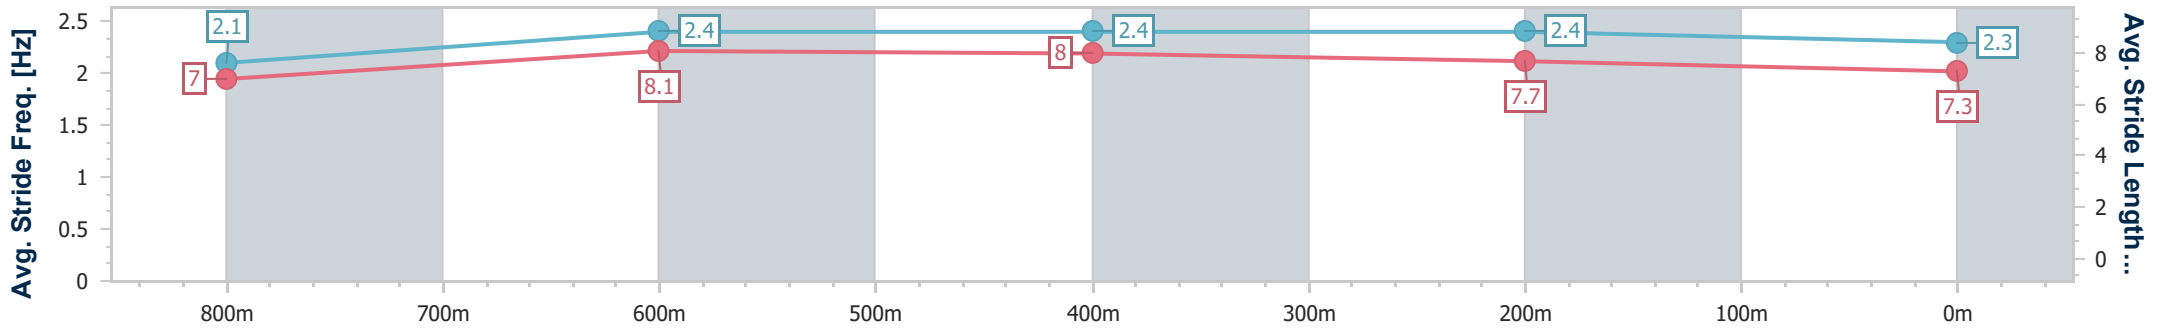

Eagle Farm QLD Professional

Race 4: LADBROKES LIGHTNING HANDICAP - 1000m

08 June 2024 - 13:29

Track Rating: Good 4, Weather: Fine, Rail Position: +2.5m Entire

BRISBANE RACING CLUB

Section	Overall	800m	600m	400m	200m
Section Times	0:57.60 [2] (0:13.39)	0:44.21 [4] (0:10.50)	0:33.71 [5] (0:10.66)	0:23.05 [5] (0:10.81)	0:12.24 [2] (0:12.24)
Average Speed [km/h]	54.4	69.5	68.7	66.5	58.9
Top Speed [km/h]	69.8	70.8	68.8	68.0	63.4
Avg. Dist. to Rail [m]	3.7	3.3	3.1	5.9	5.2
Avg. Stride Freq. [Hz]	2.1	2.4	2.4	2.4	2.3
Avg. Stride Length [m]	7.0	8.1	8.0	7.7	7.3