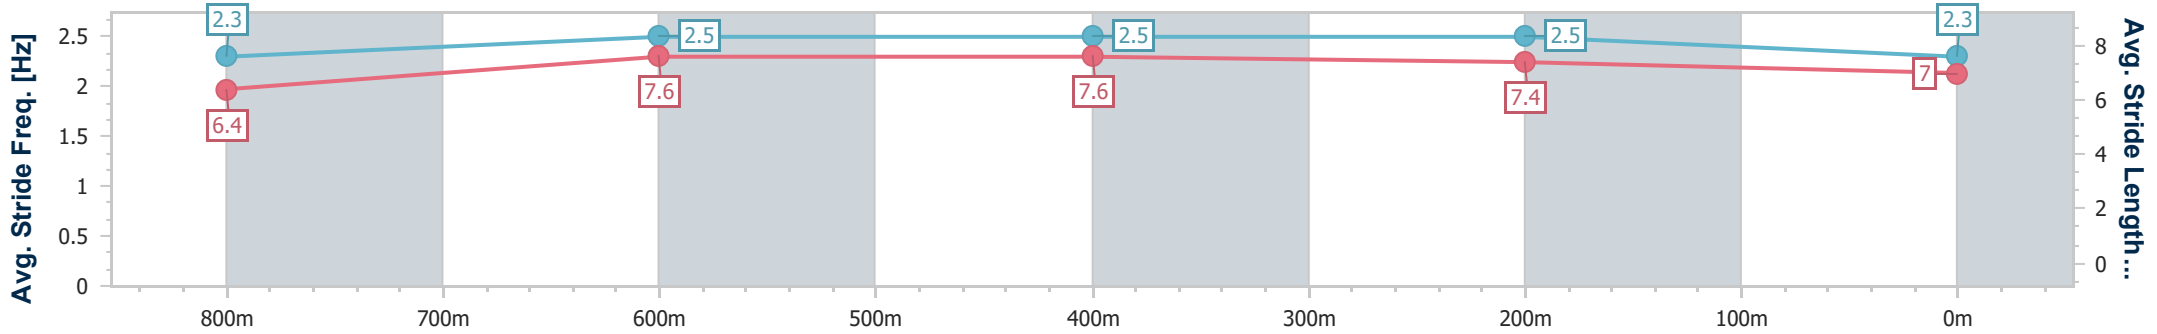

- [] Ranking at each section and finish
- .-.- No data available at this section
- NA No data available

Horse/Jockey Name	Le Melody
Final Rank	10
Fastest Section Time (Section)	0:10.47 (800m)
Top Speed [km/h] (Section)	69.9 (800m)
Race State	Finished

Eagle Farm QLD Professional

Race 4: LADBROKES LIGHTNING HANDICAP - 1000m

08 June 2024 - 13:29

Track Rating: Good 4, Weather: Fine, Rail Position: +2.5m Entire

BRISBANE RACING CLUB

Section	Overall	800m	600m	400m	200m
Section Times	0:58.13 [10] (0:13.75)	0:44.38 [8] (0:10.47)	0:33.91 [10] (0:10.51)	0:23.40 [8] (0:10.95)	0:12.45 [7] (0:12.45)
Average Speed [km/h]	52.7	69.5	68.6	65.8	57.8
Top Speed [km/h]	69.9	69.9	69.4	67.3	62.0
Avg. Dist. to Rail [m]	1.8	2.2	0.9	2.5	4.1
Avg. Stride Freq. [Hz]	2.3	2.5	2.5	2.5	2.3
Avg. Stride Length [m]	6.4	7.6	7.6	7.4	7.0

- [] Ranking at each section and finish
- .-.- No data available at this section
- NA No data available

Horse/Jockey Name	Hardware Lane
Final Rank	11
Fastest Section Time (Section)	0:10.36 (800m)
Top Speed [km/h] (Section)	71.3 (800m)
Race State	Finished