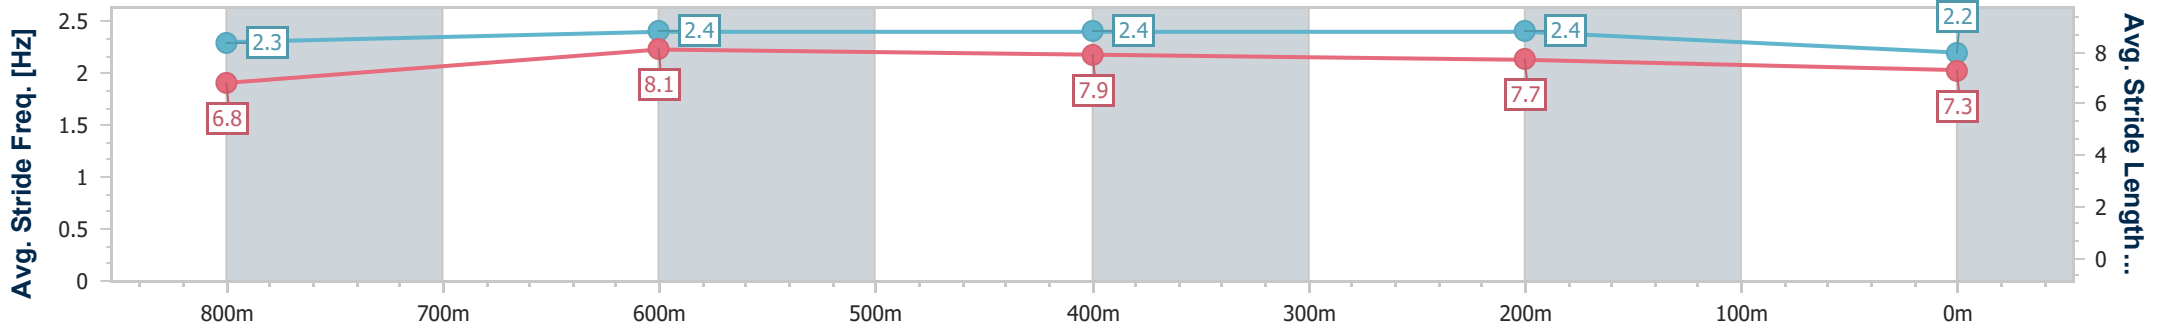

Eagle Farm QLD Professional

Race 4: LADBROKES LIGHTNING HANDICAP - 1000m

08 June 2024 - 13:29

Track Rating: Good 4, Weather: Fine, Rail Position: +2.5m Entire

BRISBANE RACING CLUB

Section	Overall	800m	600m	400m	200m
Section Times	0:57.63 [3] (0:13.07)	0:44.56 [1] (0:10.46)	0:34.10 [1] (0:10.79)	0:23.31 [1] (0:11.08)	0:12.23 [3] (0:12.23)
Average Speed [km/h]	55.1	69.2	66.9	65.1	58.7
Top Speed [km/h]	69.0	69.6	68.7	66.7	62.6
Avg. Dist. to Rail [m]	1.9	1.1	0.9	2.9	2.1
Avg. Stride Freq. [Hz]	2.3	2.4	2.4	2.4	2.2
Avg. Stride Length [m]	6.8	8.1	7.9	7.7	7.3