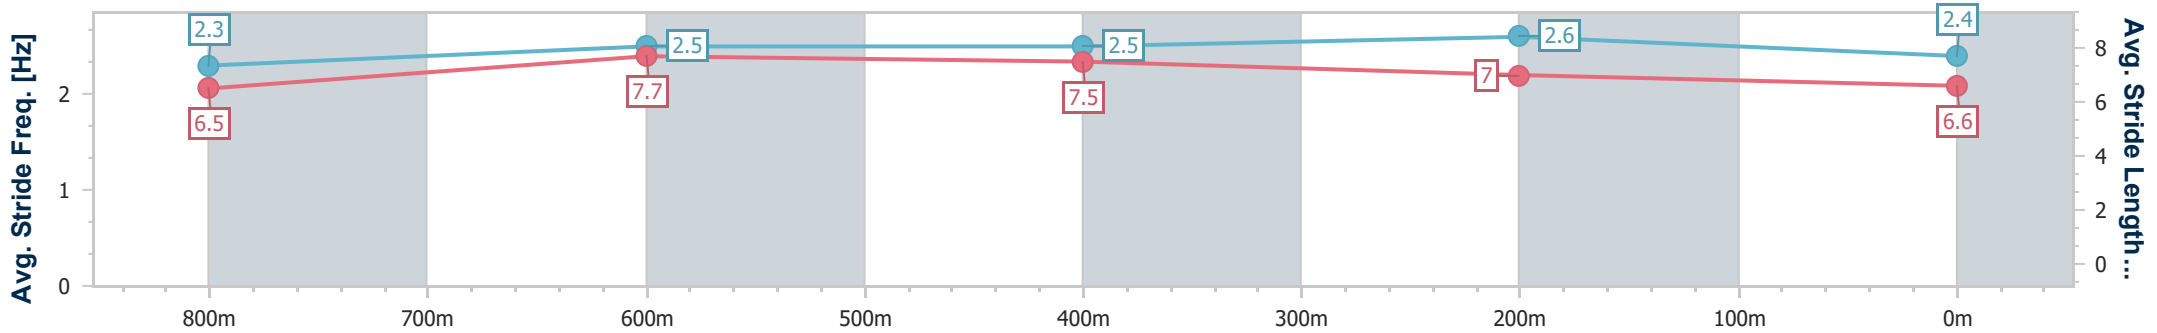

Eagle Farm QLD Professional

Race 4: LADBROKES LIGHTNING HANDICAP - 1000m

08 June 2024 - 13:29

Track Rating: Good 4, Weather: Fine, Rail Position: +2.5m Entire

BRISBANE RACING CLUB

Section	Overall	800m	600m	400m	200m
Section Times	0:57.89 [9] (0:13.44)	0:44.45 [5] (0:10.43)	0:34.02 [4] (0:10.72)	0:23.30 [6] (0:10.88)	0:12.42 [5] (0:12.42)
Average Speed [km/h]	54.2	70.0	68.5	66.0	58.1
Top Speed [km/h]	69.5	70.8	71.0	69.0	62.7
Avg. Dist. to Rail [m]	2.9	3.0	4.1	6.4	4.3
Avg. Stride Freq. [Hz]	2.3	2.5	2.5	2.6	2.4
Avg. Stride Length [m]	6.5	7.7	7.5	7.0	6.6

- [] Ranking at each section and finish
- .-.- No data available at this section
- NA No data available

Horse/Jockey Name	Le Melody
Final Rank	10
Fastest Section Time (Section)	0:10.47 (800m)
Top Speed [km/h] (Section)	69.9 (800m)
Race State	Finished