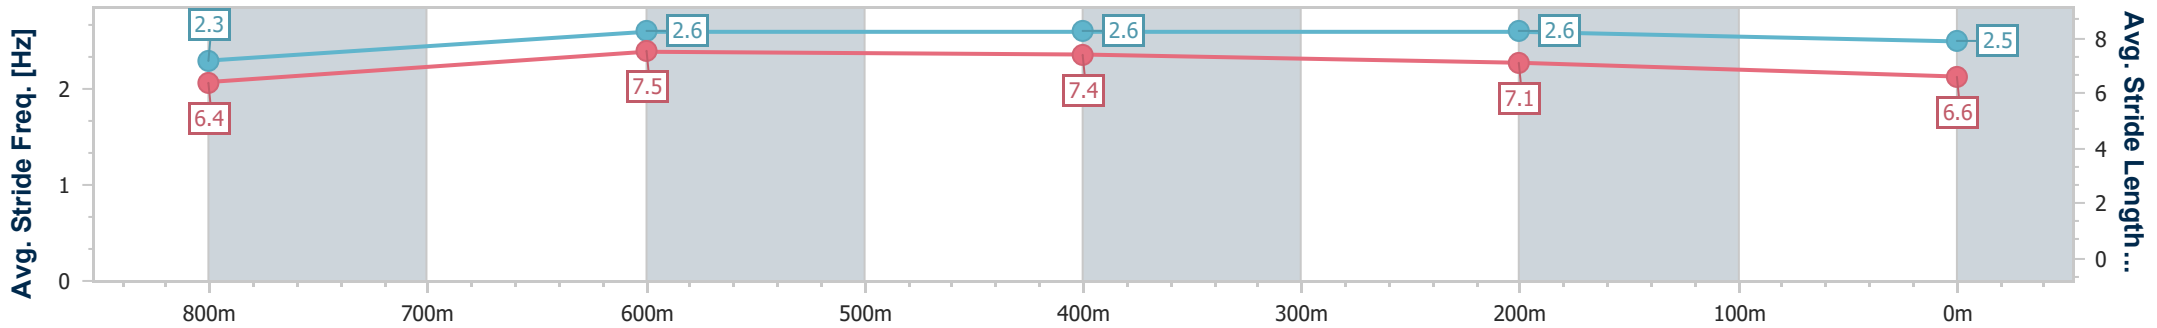

Eagle Farm QLD Professional

Race 4: LADBROKES LIGHTNING HANDICAP - 1000m

08 June 2024 - 13:29

Track Rating: Good 4, Weather: Fine, Rail Position: +2.5m Entire

BRISBANE RACING CLUB

Section	Overall	800m	600m	400m	200m
Section Times	0:57.80 [6] (0:14.15)	0:43.65 [12] (0:10.31)	0:33.34 [11] (0:10.44)	0:22.90 [10] (0:10.83)	0:12.07 [9]
Average Speed [km/h]	51.4	70.1	70.2	66.3	59.6
Top Speed [km/h]	69.1	71.0	71.1	68.7	62.7
Avg. Dist. to Rail [m]	5.4	1.5	3.1	7.7	7.2
Avg. Stride Freq. [Hz]	2.3	2.6	2.6	2.6	2.5
Avg. Stride Length [m]	6.4	7.5	7.4	7.1	6.6