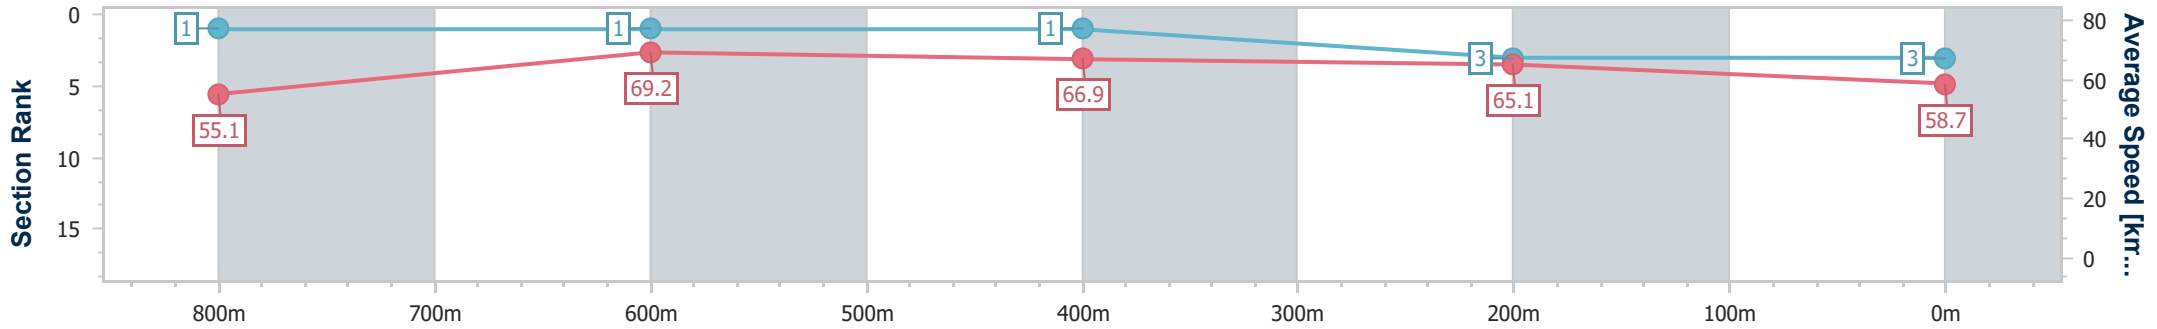

Eagle Farm QLD Professional

Race 4: LADBROKES LIGHTNING HANDICAP - 1000m

08 June 2024 - 13:29

Track Rating: Good 4, Weather: Fine, Rail Position: +2.5m Entire

BRISBANE RACING CLUB

Section	Overall	800m	600m	400m	200m
Section Times	0:57.63 [3] (0:13.07)	0:44.56 [1] (0:10.46)	0:34.10 [1] (0:10.79)	0:23.31 [1] (0:11.08)	0:12.23 [3] (0:12.23)
Average Speed [km/h]	55.1	69.2	66.9	65.1	58.7
Top Speed [km/h]	69.0	69.6	68.7	66.7	62.6
Avg. Dist. to Rail [m]	1.9	1.1	0.9	2.9	2.1
Avg. Stride Freq. [Hz]	2.3	2.4	2.4	2.4	2.2
Avg. Stride Length [m]	6.8	8.1	7.9	7.7	7.3