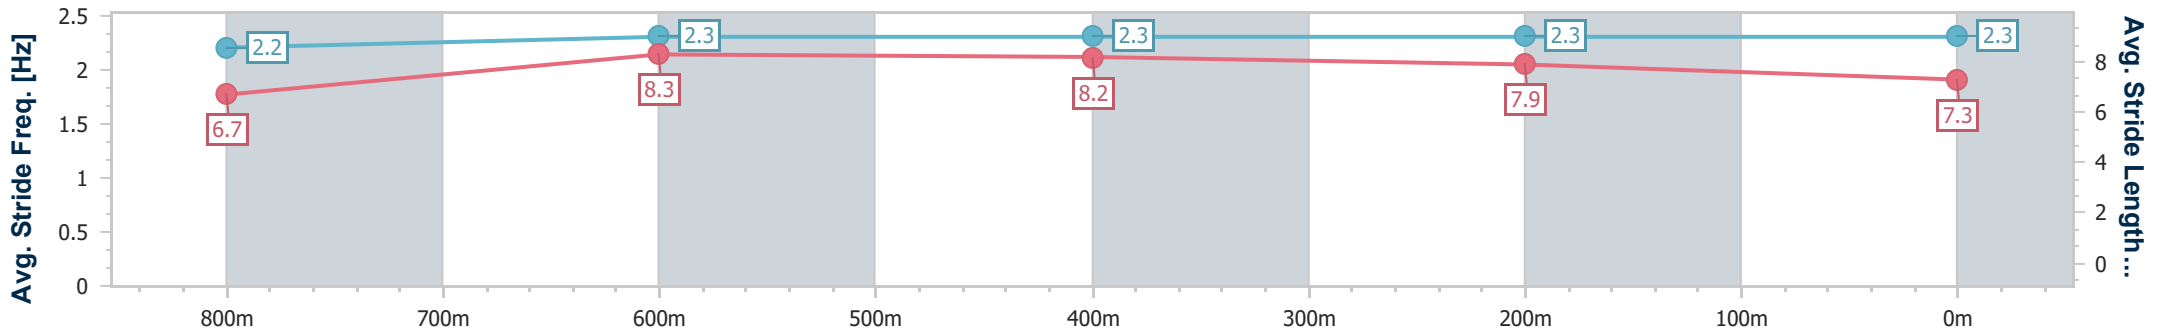

Eagle Farm QLD Professional

Race 4: LADBROKES LIGHTNING HANDICAP - 1000m

08 June 2024 - 13:29

Track Rating: Good 4, Weather: Fine, Rail Position: +2.5m Entire

BRISBANE RACING CLUB

Section	Overall	800m	600m	400m	200m
Section Times	0:57.81 [7] (0:13.99)	0:43.82 [11] (0:10.52)	0:33.30 [12] (0:10.60)	0:22.70 [12] (0:10.84)	0:11.86 [11] (0:11.86)
Average Speed [km/h]	52.1	69.6	68.7	66.4	60.7
Top Speed [km/h]	67.7	70.3	69.8	68.5	64.8
Avg. Dist. to Rail [m]	6.4	3.7	2.8	7.1	8.2
Avg. Stride Freq. [Hz]	2.2	2.3	2.3	2.3	2.3
Avg. Stride Length [m]	6.7	8.3	8.2	7.9	7.3