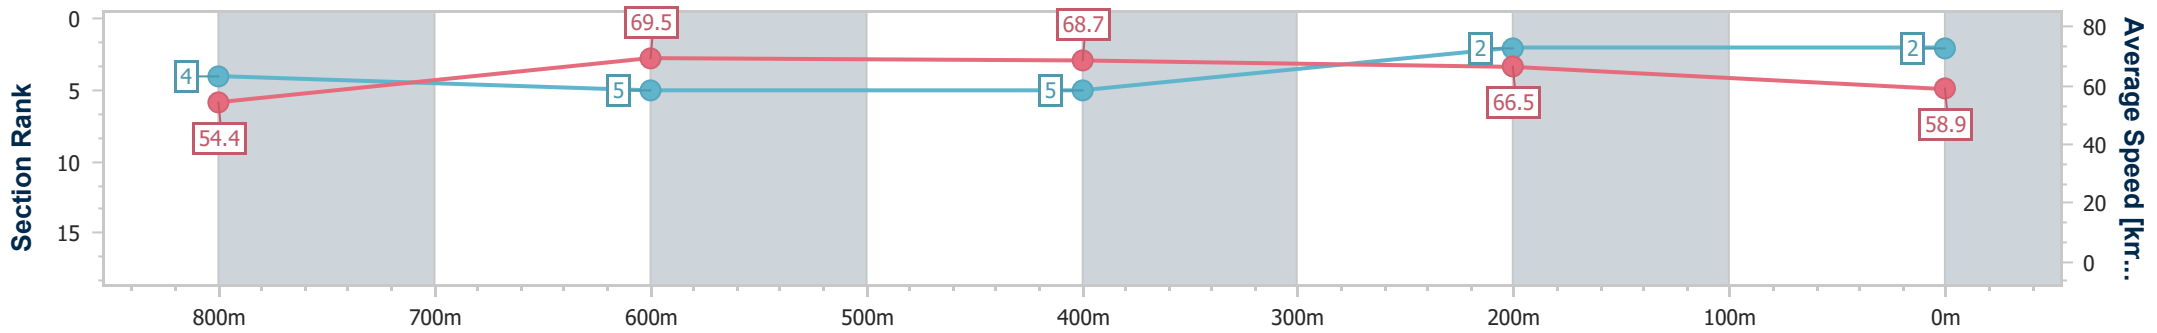

Eagle Farm QLD Professional

Race 4: LADBROKES LIGHTNING HANDICAP - 1000m

08 June 2024 - 13:29

Track Rating: Good 4, Weather: Fine, Rail Position: +2.5m Entire

BRISBANE RACING CLUB

Section	Overall	800m	600m	400m	200m
Section Times	0:57.60 [2] (0:13.39)	0:44.21 [4] (0:10.50)	0:33.71 [5] (0:10.66)	0:23.05 [5] (0:10.81)	0:12.24 [2] (0:12.24)
Average Speed [km/h]	54.4	69.5	68.7	66.5	58.9
Top Speed [km/h]	69.8	70.8	68.8	68.0	63.4
Avg. Dist. to Rail [m]	3.7	3.3	3.1	5.9	5.2
Avg. Stride Freq. [Hz]	2.1	2.4	2.4	2.4	2.3
Avg. Stride Length [m]	7.0	8.1	8.0	7.7	7.3