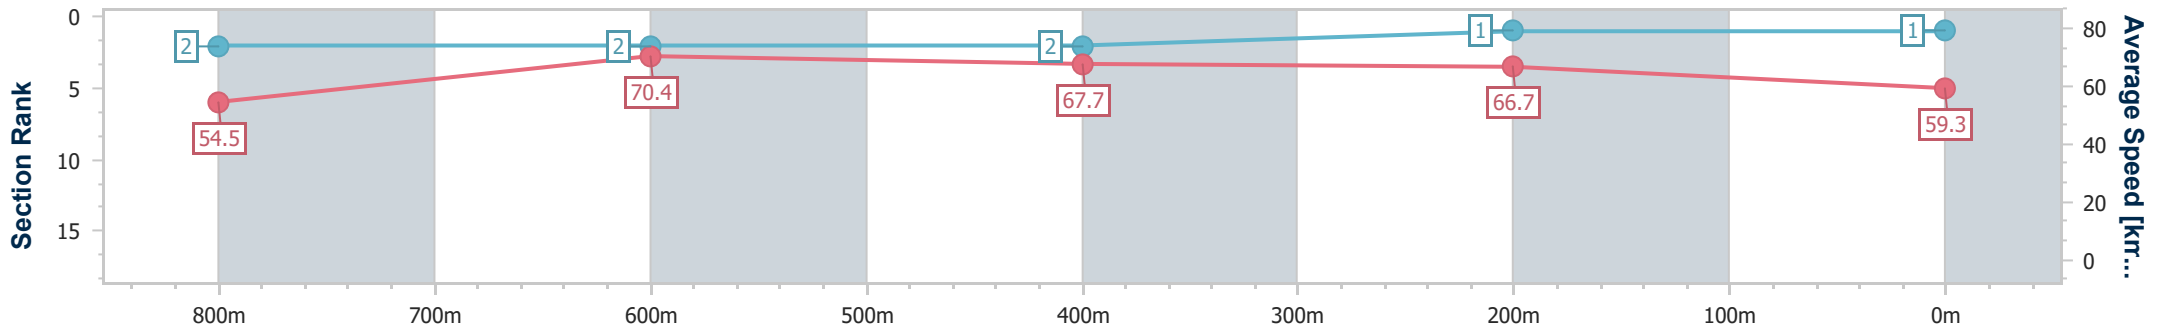

Eagle Farm QLD Professional

Race 4: LADBROKES LIGHTNING HANDICAP - 1000m

08 June 2024 - 13:29

Track Rating: Good 4, Weather: Fine, Rail Position: +2.5m Entire

BRISBANE RACING CLUB

Section	Overall	800m	600m	400m	200m
Section Times	0:57.27 [1] (0:13.26)	0:44.01 [2] (0:10.36)	0:33.65 [2] (0:10.73)	0:22.92 [2] (0:10.82)	0:12.10 [1] (0:12.10)
Average Speed [km/h]	54.5	70.4	67.7	66.7	59.3
Top Speed [km/h]	70.2	71.3	69.2	68.0	64.4
Avg. Dist. to Rail [m]	2.1	1.9	2.7	3.5	3.4
Avg. Stride Freq. [Hz]	2.3	2.6	2.6	2.5	2.4
Avg. Stride Length [m]	6.5	7.6	7.4	7.2	6.8