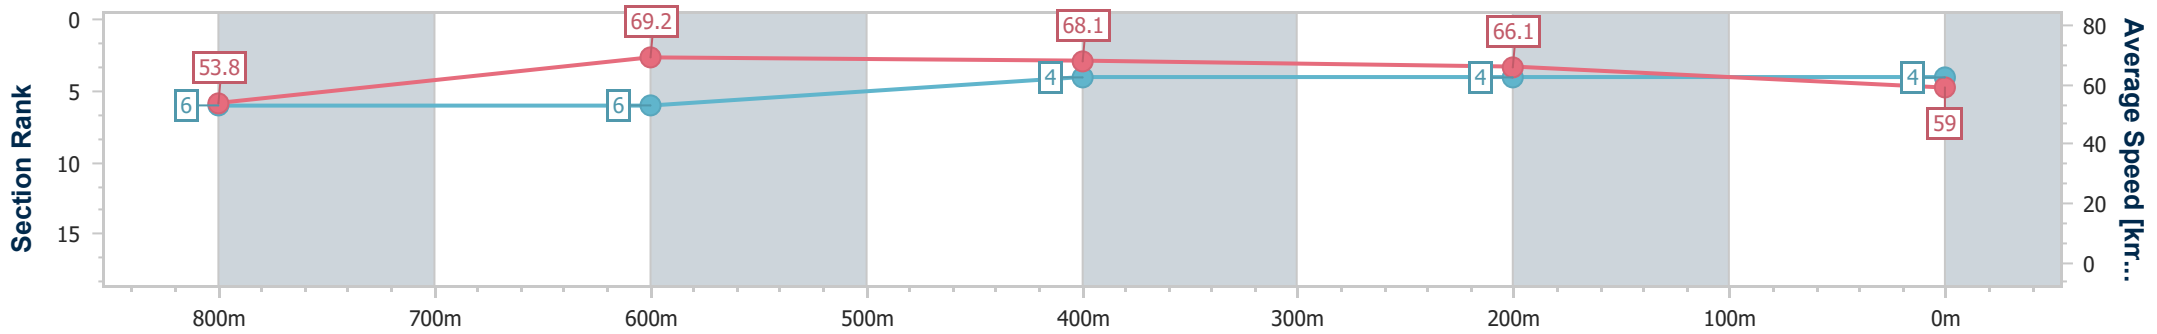

Eagle Farm QLD Professional

Race 4: LADBROKES LIGHTNING HANDICAP - 1000m

08 June 2024 - 13:29

Track Rating: Good 4, Weather: Fine, Rail Position: +2.5m Entire

BRISBANE RACING CLUB

Section	Overall	800m	600m	400m	200m
Section Times	0:57.63 [4] (0:13.47)	0:44.16 [6] (0:10.49)	0:33.67 [6] (0:10.57)	0:23.10 [4] (0:10.89)	0:12.21 [4] (0:12.21)
Average Speed [km/h]	53.8	69.2	68.1	66.1	59.0
Top Speed [km/h]	68.5	69.2	69.4	68.1	63.1
Avg. Dist. to Rail [m]	2.3	1.8	1.1	4.2	3.5
Avg. Stride Freq. [Hz]	2.3	2.5	2.4	2.4	2.3
Avg. Stride Length [m]	6.4	7.7	7.7	7.6	7.2