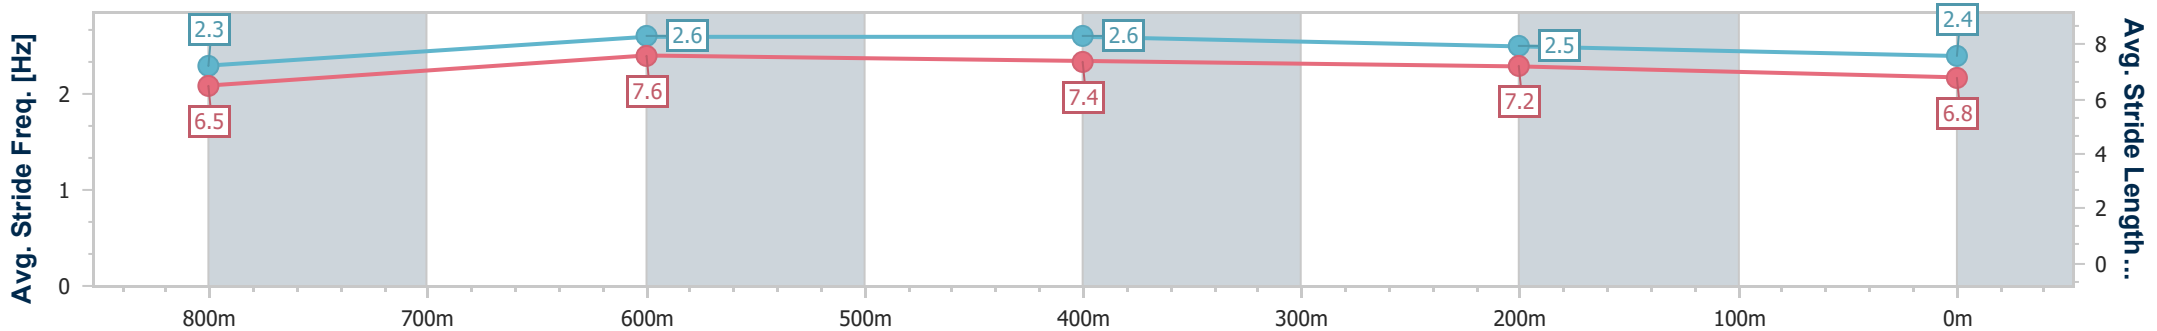

Eagle Farm QLD Professional

Race 4: LADBROKES LIGHTNING HANDICAP - 1000m

08 June 2024 - 13:29

Track Rating: Good 4, Weather: Fine, Rail Position: +2.5m Entire

BRISBANE RACING CLUB

Section	Overall	800m	600m	400m	200m
Section Times	0:57.27 [1] (0:13.26)	0:44.01 [2] (0:10.36)	0:33.65 [2] (0:10.73)	0:22.92 [2] (0:10.82)	0:12.10 [1] (0:12.10)
Average Speed [km/h]	54.5	70.4	67.7	66.7	59.3
Top Speed [km/h]	70.2	71.3	69.2	68.0	64.4
Avg. Dist. to Rail [m]	2.1	1.9	2.7	3.5	3.4
Avg. Stride Freq. [Hz]	2.3	2.6	2.6	2.5	2.4
Avg. Stride Length [m]	6.5	7.6	7.4	7.2	6.8