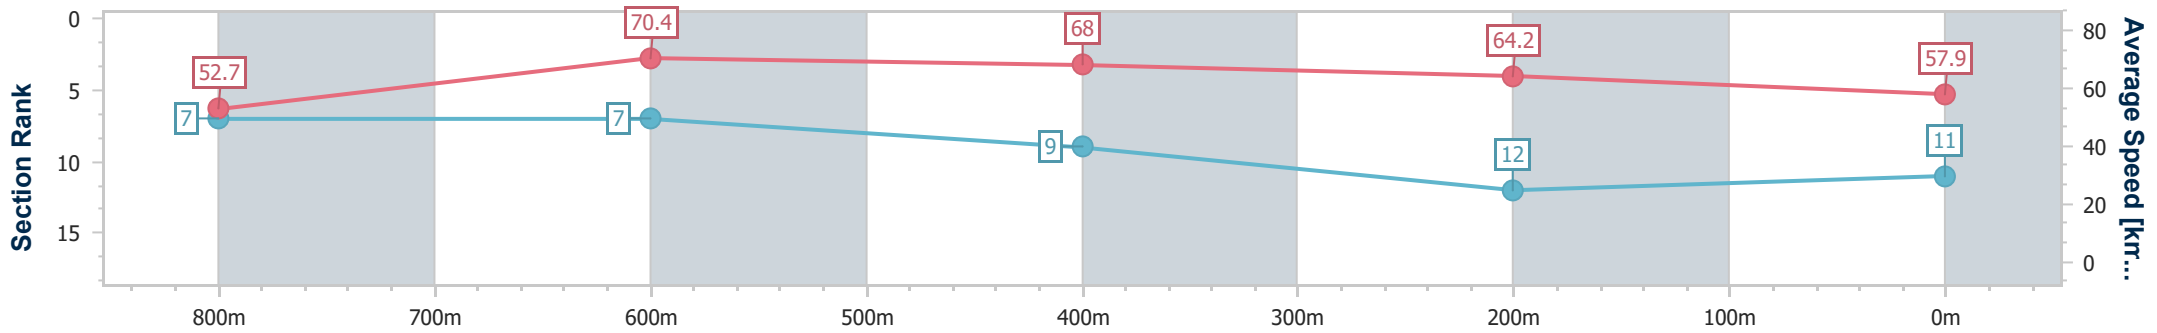

- [] Ranking at each section and finish
- .-.- No data available at this section
- NA No data available

Horse/Jockey Name	Hardware Lane
Final Rank	11
Fastest Section Time (Section)	0:10.36 (800m)
Top Speed [km/h] (Section)	71.3 (800m)
Race State	Finished

Eagle Farm QLD Professional

Race 4: LADBROKES LIGHTNING HANDICAP - 1000m

08 June 2024 - 13:29

Track Rating: Good 4, Weather: Fine, Rail Position: +2.5m Entire

BRISBANE RACING CLUB

Section	Overall	800m	600m	400m	200m
Section Times	0:58.54 [11] (0:13.73)	0:44.81 [7] (0:10.36)	0:34.45 [7] (0:10.80)	0:23.65 [9] (0:11.23)	0:12.42 [12] (0:12.42)
Average Speed [km/h]	52.7	70.4	68.0	64.2	57.9
Top Speed [km/h]	69.6	71.3	68.4	67.0	61.7
Avg. Dist. to Rail [m]	4.2	2.7	4.0	8.9	7.9
Avg. Stride Freq. [Hz]	2.3	2.6	2.5	2.5	2.4
Avg. Stride Length [m]	6.4	7.6	7.5	7.2	6.8

- [] Ranking at each section and finish
- .-.- No data available at this section
- NA No data available

Horse/Jockey Name	Flaming Conquest
Final Rank	12
Fastest Section Time (Section)	0:10.42 (800m)
Top Speed [km/h] (Section)	72.0 (Overall)
Race State	Finished