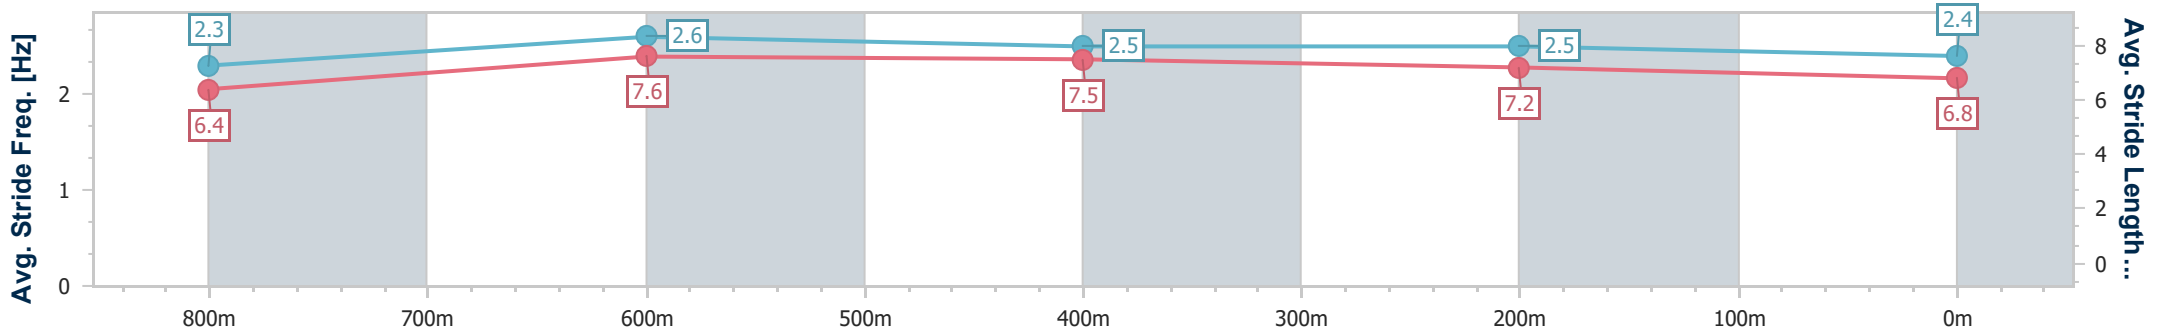

- [] Ranking at each section and finish
- .-.- No data available at this section
- NA No data available

Horse/Jockey Name	Hardware Lane
Final Rank	11
Fastest Section Time (Section)	0:10.36 (800m)
Top Speed [km/h] (Section)	71.3 (800m)
Race State	Finished

Eagle Farm QLD Professional

Race 4: LADBROKES LIGHTNING HANDICAP - 1000m

08 June 2024 - 13:29

Track Rating: Good 4, Weather: Fine, Rail Position: +2.5m Entire

BRISBANE RACING CLUB

Section	Overall	800m	600m	400m	200m
Section Times	0:58.54 [11] (0:13.73)	0:44.81 [7] (0:10.36)	0:34.45 [7] (0:10.80)	0:23.65 [9] (0:11.23)	0:12.42 [12] (0:12.42)
Average Speed [km/h]	52.7	70.4	68.0	64.2	57.9
Top Speed [km/h]	69.6	71.3	68.4	67.0	61.7
Avg. Dist. to Rail [m]	4.2	2.7	4.0	8.9	7.9
Avg. Stride Freq. [Hz]	2.3	2.6	2.5	2.5	2.4
Avg. Stride Length [m]	6.4	7.6	7.5	7.2	6.8