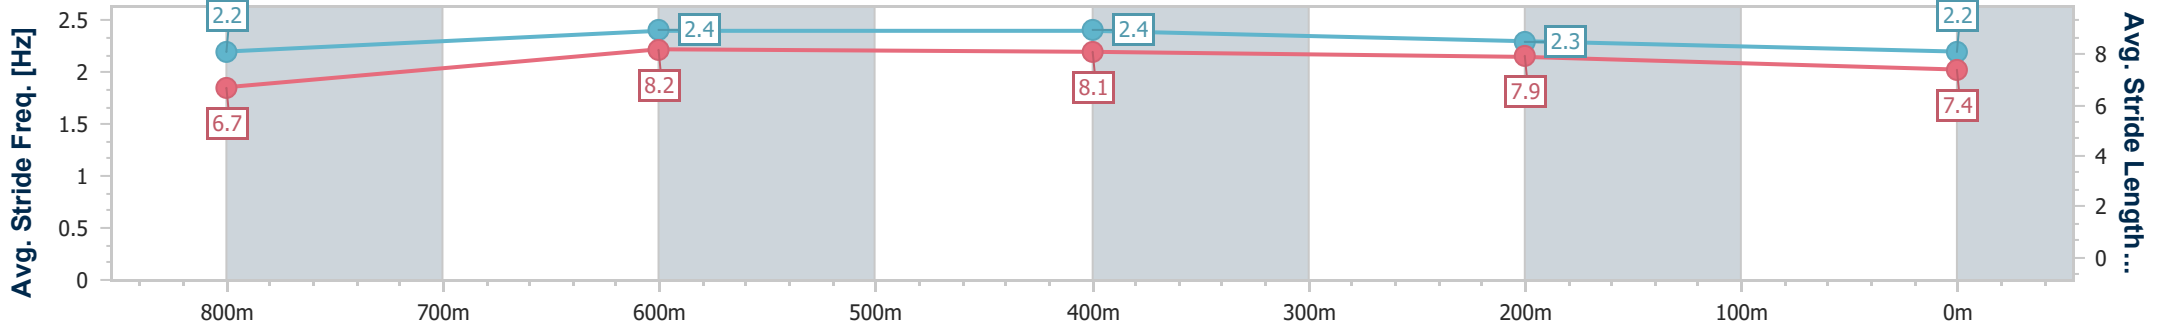

Eagle Farm QLD Professional

Race 4: LADBROKES LIGHTNING HANDICAP - 1000m

08 June 2024 - 13:29

Track Rating: Good 4, Weather: Fine, Rail Position: +2.5m Entire

BRISBANE RACING CLUB

Section	Overall	800m	600m	400m	200m
Section Times	0:57.81 [8] (0:13.84)	0:43.97 [9] (0:10.38)	0:33.59 [9] (0:10.68)	0:22.91 [10] (0:10.83)	0:12.08 [10] (0:12.08)
Average Speed [km/h]	52.2	69.7	68.4	66.3	59.7
Top Speed [km/h]	68.3	70.1	69.2	68.4	63.5
Avg. Dist. to Rail [m]	3.7	1.0	2.3	7.7	7.8
Avg. Stride Freq. [Hz]	2.2	2.4	2.4	2.3	2.2
Avg. Stride Length [m]	6.7	8.2	8.1	7.9	7.4

- [] Ranking at each section and finish
- .-.- No data available at this section
- NA No data available

Horse/Jockey Name	Xtravagant Star
Final Rank	9
Fastest Section Time (Section)	0:10.43 (800m)
Top Speed [km/h] (Section)	71.0 (600m)
Race State	Finished