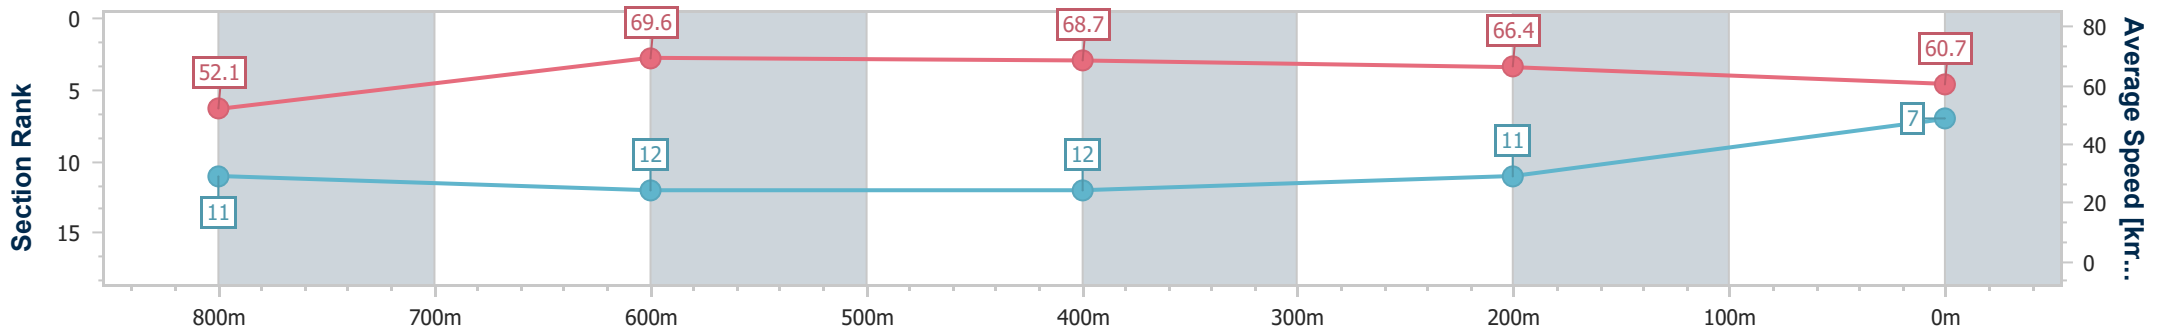

Eagle Farm QLD Professional

Race 4: LADBROKES LIGHTNING HANDICAP - 1000m

08 June 2024 - 13:29

Track Rating: Good 4, Weather: Fine, Rail Position: +2.5m Entire

BRISBANE RACING CLUB

Section	Overall	800m	600m	400m	200m
Section Times	0:57.81 [7] (0:13.99)	0:43.82 [11] (0:10.52)	0:33.30 [12] (0:10.60)	0:22.70 [12] (0:10.84)	0:11.86 [11] (0:11.86)
Average Speed [km/h]	52.1	69.6	68.7	66.4	60.7
Top Speed [km/h]	67.7	70.3	69.8	68.5	64.8
Avg. Dist. to Rail [m]	6.4	3.7	2.8	7.1	8.2
Avg. Stride Freq. [Hz]	2.2	2.3	2.3	2.3	2.3
Avg. Stride Length [m]	6.7	8.3	8.2	7.9	7.3