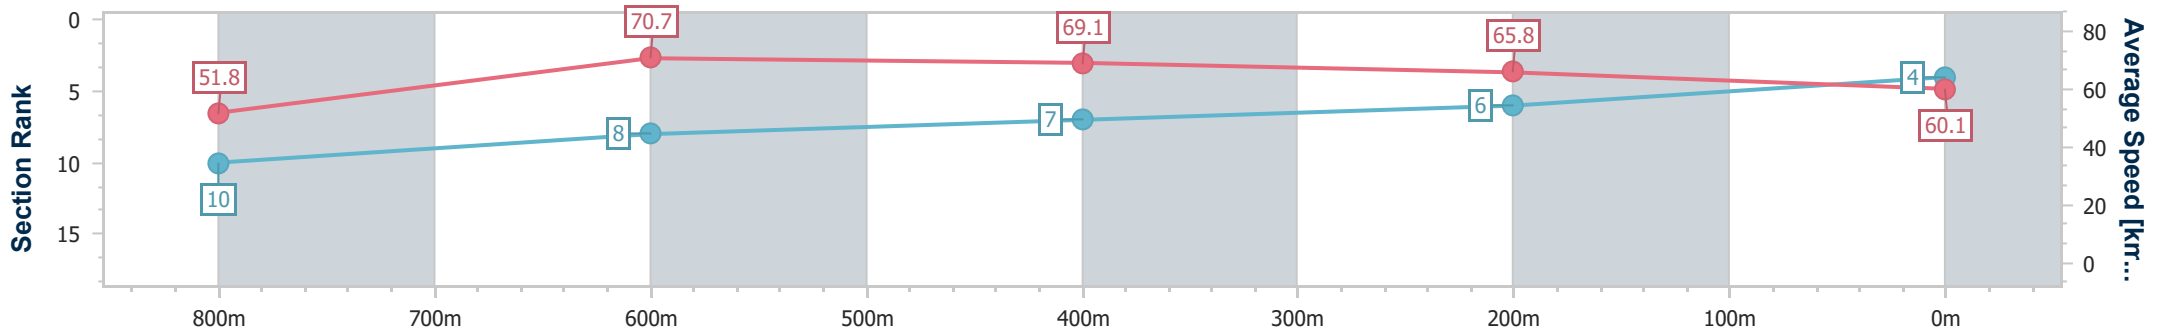

Eagle Farm QLD Professional

Race 4: LADBROKES LIGHTNING HANDICAP - 1000m

08 June 2024 - 13:29

Track Rating: Good 4, Weather: Fine, Rail Position: +2.5m Entire

BRISBANE RACING CLUB

Section	Overall	800m	600m	400m	200m
Section Times	0:57.63 [4] (0:13.86)	0:43.77 [10] (0:10.25)	0:33.52 [8] (0:10.57)	0:22.95 [7] (0:10.92)	0:12.03 [6] (0:12.03)
Average Speed [km/h]	51.8	70.7	69.1	65.8	60.1
Top Speed [km/h]	69.7	71.5	70.5	68.3	62.6
Avg. Dist. to Rail [m]	1.2	1.2	2.6	5.1	5.9
Avg. Stride Freq. [Hz]	2.2	2.4	2.4	2.3	2.3
Avg. Stride Length [m]	6.4	7.9	8.0	7.8	7.3

- [] Ranking at each section and finish
- .-.- No data available at this section
- NA No data available

Horse/Jockey Name	Shooting For Gold
Final Rank	6
Fastest Section Time (Section)	0:10.31 (800m)
Top Speed [km/h] (Section)	71.1 (600m)
Race State	Finished