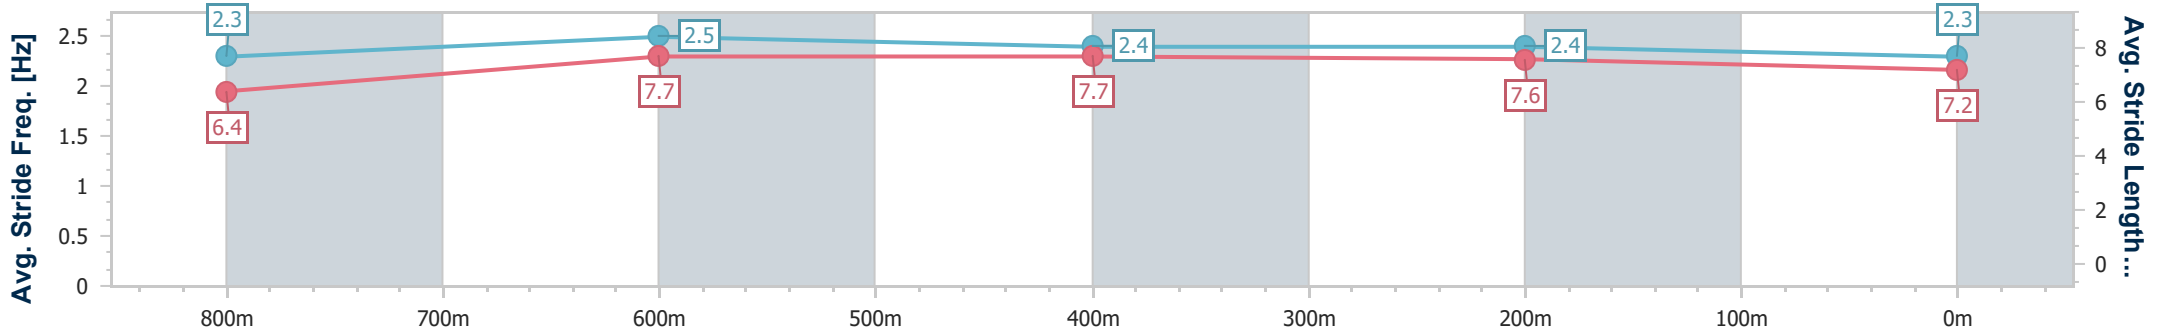

Eagle Farm QLD Professional

Race 4: LADBROKES LIGHTNING HANDICAP - 1000m

08 June 2024 - 13:29

Track Rating: Good 4, Weather: Fine, Rail Position: +2.5m Entire

BRISBANE RACING CLUB

Section	Overall	800m	600m	400m	200m
Section Times	0:57.63 [4] (0:13.47)	0:44.16 [6] (0:10.49)	0:33.67 [6] (0:10.57)	0:23.10 [4] (0:10.89)	0:12.21 [4] (0:12.21)
Average Speed [km/h]	53.8	69.2	68.1	66.1	59.0
Top Speed [km/h]	68.5	69.2	69.4	68.1	63.1
Avg. Dist. to Rail [m]	2.3	1.8	1.1	4.2	3.5
Avg. Stride Freq. [Hz]	2.3	2.5	2.4	2.4	2.3
Avg. Stride Length [m]	6.4	7.7	7.7	7.6	7.2