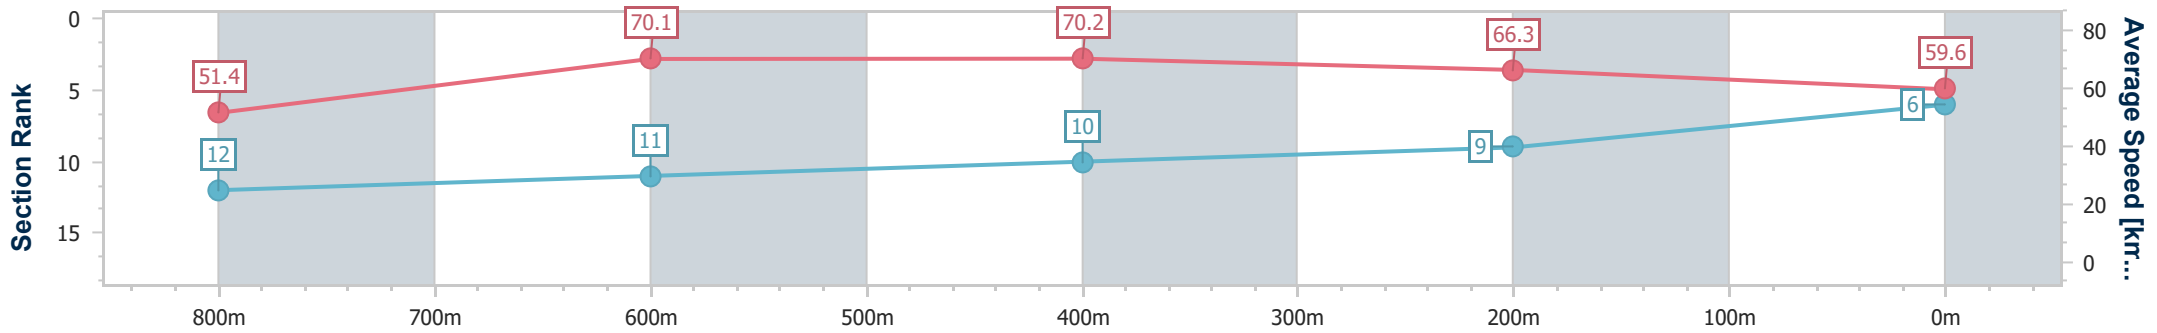

Eagle Farm QLD Professional

Race 4: LADBROKES LIGHTNING HANDICAP - 1000m

08 June 2024 - 13:29

Track Rating: Good 4, Weather: Fine, Rail Position: +2.5m Entire

BRISBANE RACING CLUB

Section	Overall	800m	600m	400m	200m
Section Times	0:57.80 [6] (0:14.15)	0:43.65 [12] (0:10.31)	0:33.34 [11] (0:10.44)	0:22.90 [10] (0:10.83)	0:12.07 [9]
Average Speed [km/h]	51.4	70.1	70.2	66.3	59.6
Top Speed [km/h]	69.1	71.0	71.1	68.7	62.7
Avg. Dist. to Rail [m]	5.4	1.5	3.1	7.7	7.2
Avg. Stride Freq. [Hz]	2.3	2.6	2.6	2.6	2.5
Avg. Stride Length [m]	6.4	7.5	7.4	7.1	6.6