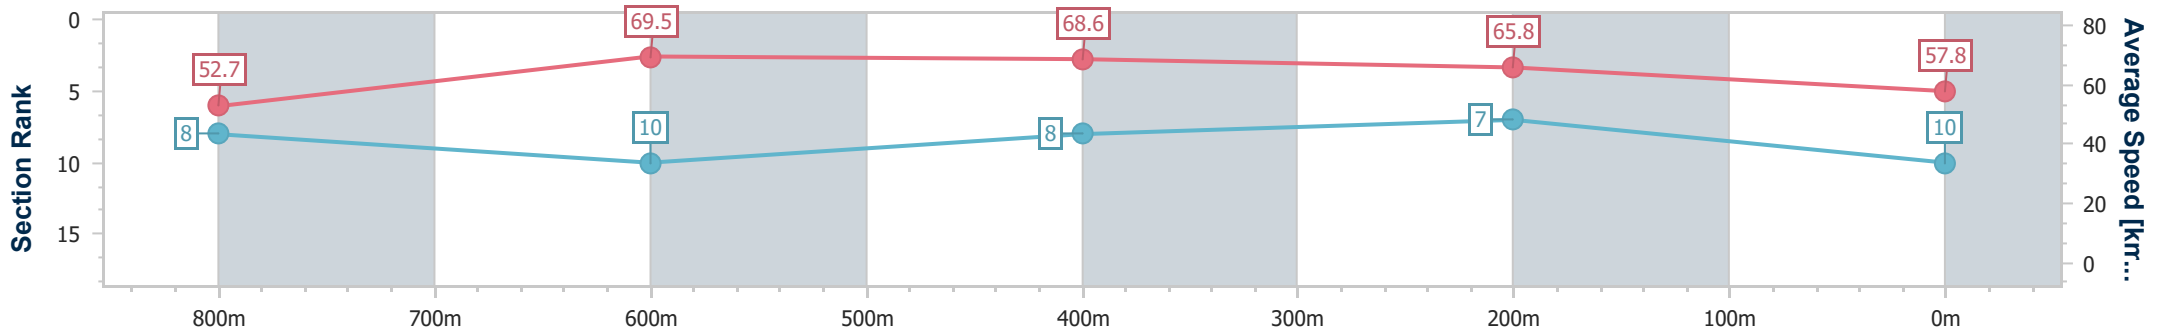

- [] Ranking at each section and finish
- .-.- No data available at this section
- NA No data available

Horse/Jockey Name	Le Melody
Final Rank	10
Fastest Section Time (Section)	0:10.47 (800m)
Top Speed [km/h] (Section)	69.9 (800m)
Race State	Finished

Eagle Farm QLD Professional

Race 4: LADBROKES LIGHTNING HANDICAP - 1000m

08 June 2024 - 13:29

Track Rating: Good 4, Weather: Fine, Rail Position: +2.5m Entire

BRISBANE RACING CLUB

Section	Overall	800m	600m	400m	200m
Section Times	0:58.13 [10] (0:13.75)	0:44.38 [8] (0:10.47)	0:33.91 [10] (0:10.51)	0:23.40 [8] (0:10.95)	0:12.45 [7] (0:12.45)
Average Speed [km/h]	52.7	69.5	68.6	65.8	57.8
Top Speed [km/h]	69.9	69.9	69.4	67.3	62.0
Avg. Dist. to Rail [m]	1.8	2.2	0.9	2.5	4.1
Avg. Stride Freq. [Hz]	2.3	2.5	2.5	2.5	2.3
Avg. Stride Length [m]	6.4	7.6	7.6	7.4	7.0

- [] Ranking at each section and finish
- .-.- No data available at this section
- NA No data available

Horse/Jockey Name	Hardware Lane
Final Rank	11
Fastest Section Time (Section)	0:10.36 (800m)
Top Speed [km/h] (Section)	71.3 (800m)
Race State	Finished