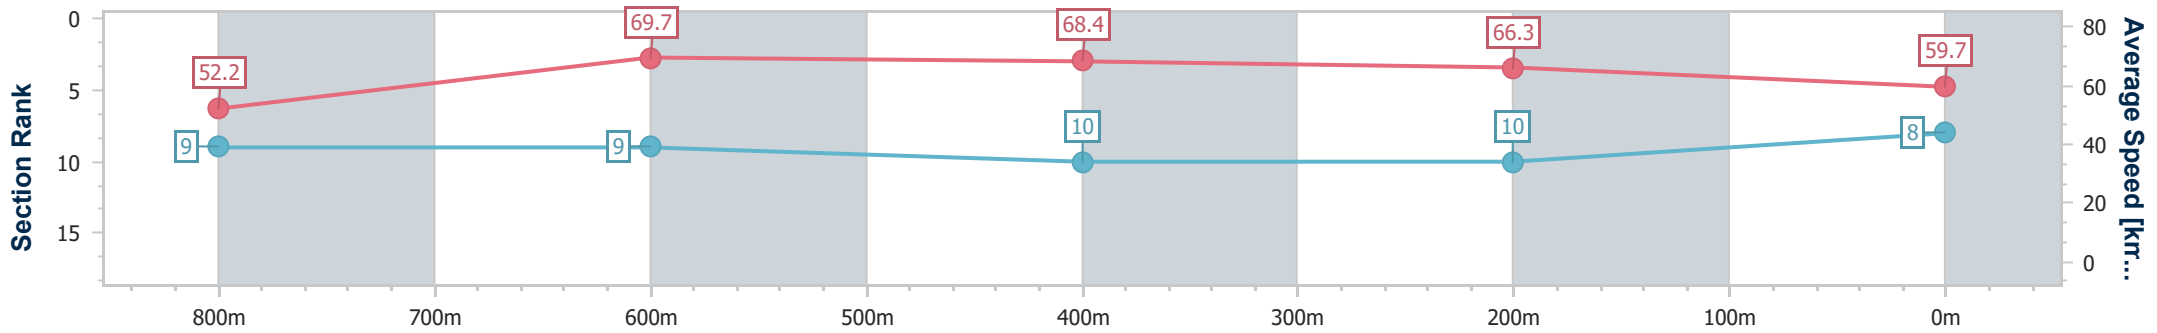

Eagle Farm QLD Professional

Race 4: LADBROKES LIGHTNING HANDICAP - 1000m

08 June 2024 - 13:29

Track Rating: Good 4, Weather: Fine, Rail Position: +2.5m Entire

BRISBANE RACING CLUB

Section	Overall	800m	600m	400m	200m
Section Times	0:57.81 [8] (0:13.84)	0:43.97 [9] (0:10.38)	0:33.59 [9] (0:10.68)	0:22.91 [10] (0:10.83)	0:12.08 [10] (0:12.08)
Average Speed [km/h]	52.2	69.7	68.4	66.3	59.7
Top Speed [km/h]	68.3	70.1	69.2	68.4	63.5
Avg. Dist. to Rail [m]	3.7	1.0	2.3	7.7	7.8
Avg. Stride Freq. [Hz]	2.2	2.4	2.4	2.3	2.2
Avg. Stride Length [m]	6.7	8.2	8.1	7.9	7.4