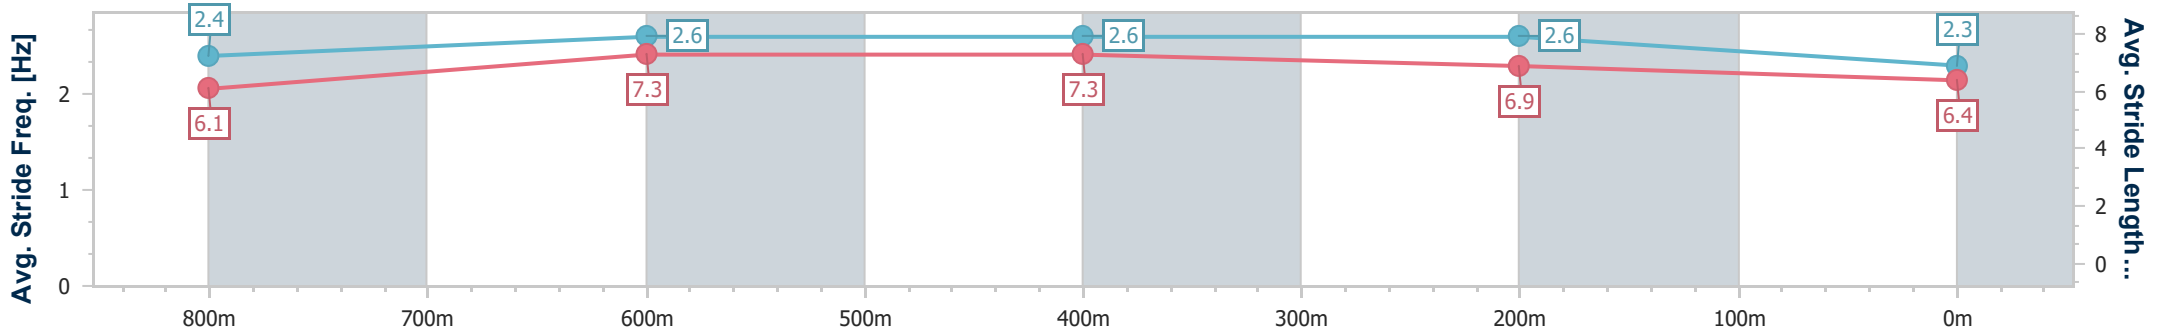

Eagle Farm QLD Professional

Race 4: LADBROKES LIGHTNING HANDICAP - 1000m

08 June 2024 - 13:29

Track Rating: Good 4, Weather: Fine, Rail Position: +2.5m Entire

BRISBANE RACING CLUB

Section	Overall	800m	600m	400m	200m
Section Times	0:59.14 [12] (0:13.28)	0:45.86 [3] (0:10.42)	0:35.44 [3] (0:10.71)	0:24.73 [3] (0:11.31)	0:13.42 [8] (0:13.42)
Average Speed [km/h]	54.5	69.0	67.4	63.6	53.6
Top Speed [km/h]	72.0	71.0	68.3	66.2	58.7
Avg. Dist. to Rail [m]	1.5	0.5	1.7	6.1	4.2
Avg. Stride Freq. [Hz]	2.4	2.6	2.6	2.6	2.3
Avg. Stride Length [m]	6.1	7.3	7.3	6.9	6.4

- [] Ranking at each section and finish
- .-.- No data available at this section
- NA No data available