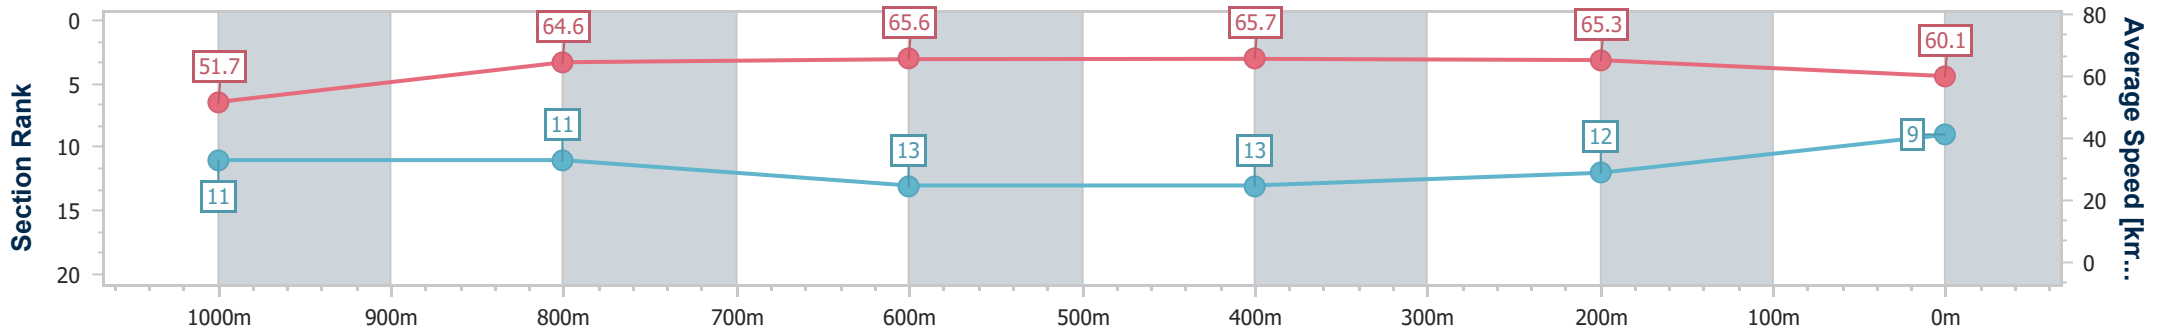

Eagle Farm QLD Professional

Race 2: U&U RECRUITMENT Class 6 Handicap - 1200m

08 June 2024 - 12:19

Track Rating: Good 4, Weather: Fine, Rail Position: +2.5m Entire

BRISBANE RACING CLUB

Section	Overall	1000m	800m	600m	400m	200m
Section Times	1:10.57 [9] (0:13.98)	0:56.59 [11] (0:11.29)	0:45.30 [11] (0:11.12)	0:34.18 [13] (0:11.14)	0:23.04 [13] (0:11.02)	0:12.02 [12] (0:12.02)
Average Speed [km/h]	51.7	64.6	65.6	65.7	65.3	60.1
Top Speed [km/h]	65.4	66.1	67.2	66.8	66.6	63.2
Avg. Dist. to Rail [m]	7.0	3.0	3.2	2.9	6.0	10.2
Avg. Stride Freq. [Hz]	2.2	2.3	2.3	2.3	2.4	2.3
Avg. Stride Length [m]	6.5	7.7	7.9	7.8	7.6	7.2

- [] Ranking at each section and finish
- .-.- No data available at this section
- NA No data available

Horse/Jockey Name	My Snow Queen
Final Rank	10
Fastest Section Time (Section)	0:10.95 (1000m)
Top Speed [km/h] (Section)	68.3 (1000m)
Race State	Finished