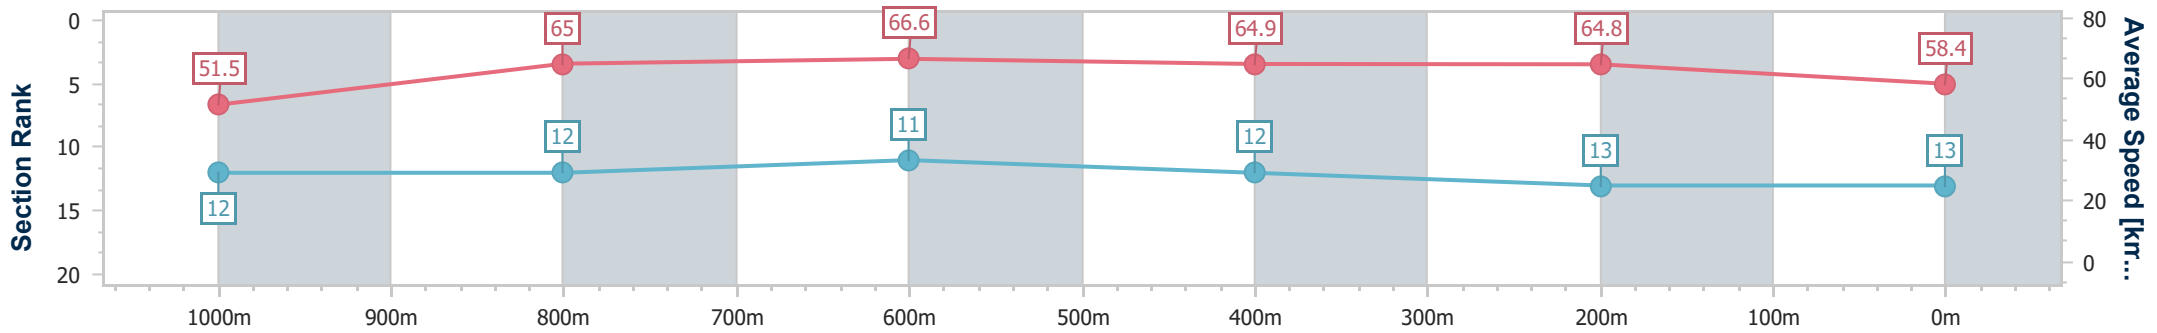

- [] Ranking at each section and finish
- .-.- No data available at this section
- NA No data available

Horse/Jockey Name	April In Augusta
Final Rank	13
Fastest Section Time (Section)	0:10.92 (800m)
Top Speed [km/h] (Section)	68.0 (800m)
Race State	Finished

Eagle Farm QLD Professional

Race 2: U&U RECRUITMENT Class 6 Handicap - 1200m

08 June 2024 - 12:19

Track Rating: Good 4, Weather: Fine, Rail Position: +2.5m Entire

BRISBANE RACING CLUB

Section	Overall	1000m	800m	600m	400m	200m
Section Times	1:10.93 [13] (0:14.01)	0:56.92 [12] (0:11.34)	0:45.58 [12] (0:10.92)	0:34.66 [11] (0:11.24)	0:23.42 [12] (0:11.08)	0:12.34 [13] (0:12.34)
Average Speed [km/h]	51.5	65.0	66.6	64.9	64.8	58.4
Top Speed [km/h]	66.5	66.7	68.0	67.1	67.3	62.9
Avg. Dist. to Rail [m]	7.7	4.6	2.5	2.2	9.2	12.0
Avg. Stride Freq. [Hz]	2.3	2.4	2.4	2.5	2.5	2.4
Avg. Stride Length [m]	6.2	7.4	7.6	7.3	7.2	6.7

- [] Ranking at each section and finish
- .-.- No data available at this section
- NA No data available