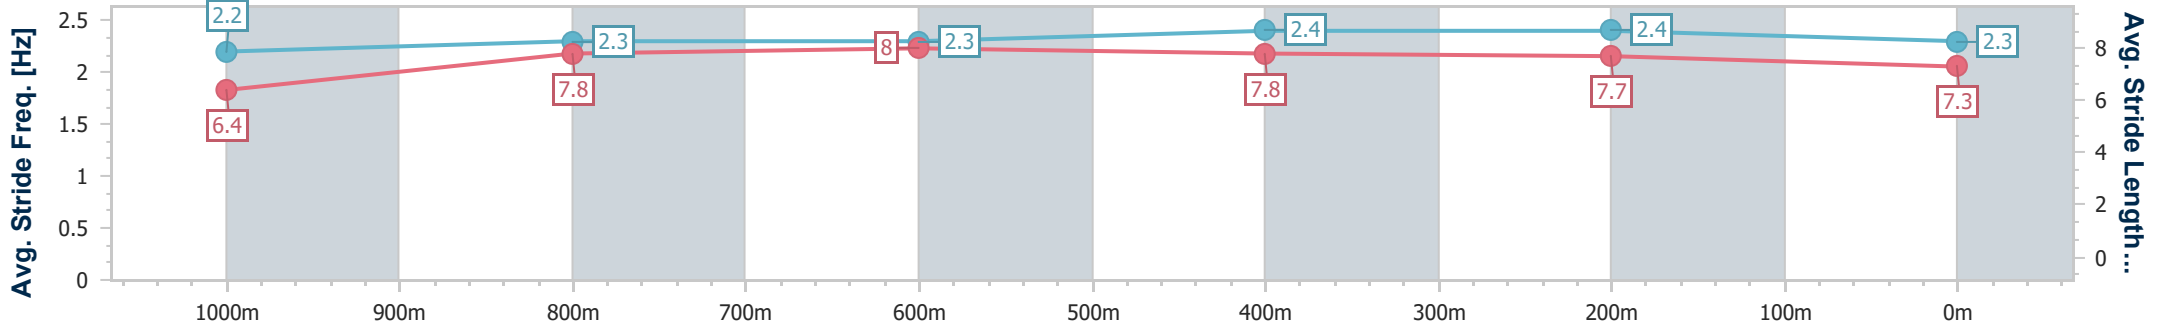

Eagle Farm QLD Professional

Race 2: U&U RECRUITMENT Class 6 Handicap - 1200m

08 June 2024 - 12:19

Track Rating: Good 4, Weather: Fine, Rail Position: +2.5m Entire

BRISBANE RACING CLUB

Section	Overall	1000m	800m	600m	400m	200m
Section Times	1:09.97 [2] (0:14.19)	0:55.78 [13] (0:11.25)	0:44.53 [13] (0:10.93)	0:33.60 [12] (0:10.89)	0:22.71 [10] (0:10.86)	0:11.85 [7] (0:11.85)
Average Speed [km/h]	50.9	65.0	66.3	67.0	66.3	60.7
Top Speed [km/h]	65.6	66.6	67.1	68.1	68.2	65.3
Avg. Dist. to Rail [m]	9.3	2.8	1.3	2.4	3.9	4.1
Avg. Stride Freq. [Hz]	2.2	2.3	2.3	2.4	2.4	2.3
Avg. Stride Length [m]	6.4	7.8	8.0	7.8	7.7	7.3