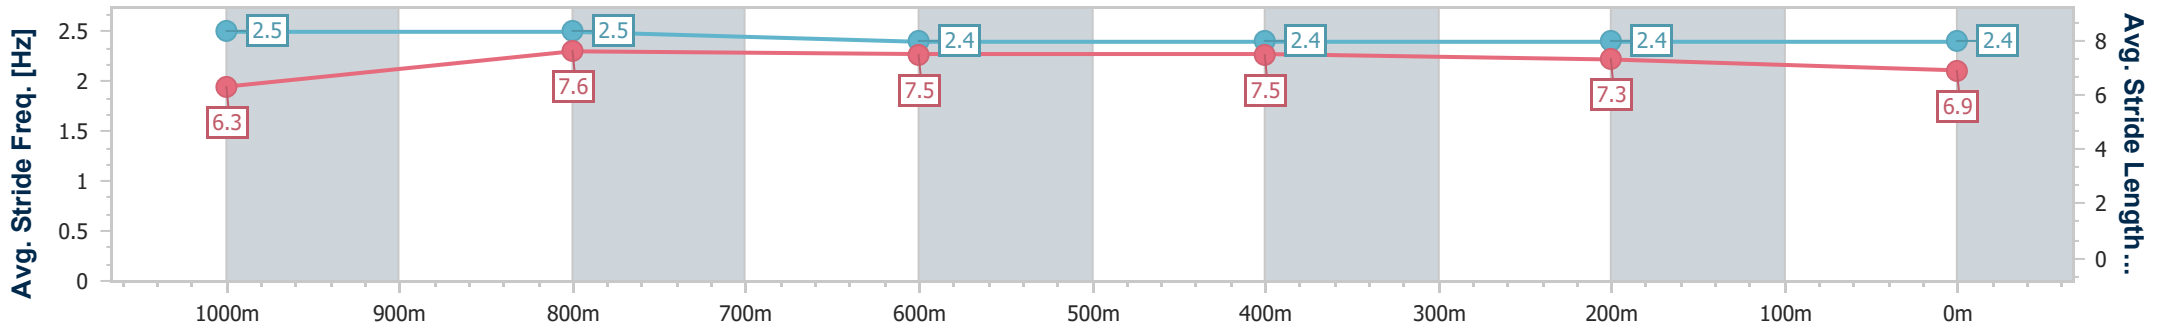

Eagle Farm QLD Professional

Race 2: U&U RECRUITMENT Class 6 Handicap - 1200m

08 June 2024 - 12:19

Track Rating: Good 4, Weather: Fine, Rail Position: +2.5m Entire

BRISBANE RACING CLUB

Section	Overall	1000m	800m	600m	400m	200m
Section Times	1:09.84 [1] (0:13.02)	0:56.82 [1] (0:10.76)	0:46.06 [2] (0:11.29)	0:34.77 [2] (0:11.25)	0:23.52 [2] (0:11.21)	0:12.31 [1] (0:12.31)
Average Speed [km/h]	55.5	67.8	65.1	64.9	64.2	58.4
Top Speed [km/h]	71.2	71.2	67.5	67.2	66.8	62.7
Avg. Dist. to Rail [m]	4.8	2.9	4.4	2.7	5.2	4.9
Avg. Stride Freq. [Hz]	2.5	2.5	2.4	2.4	2.4	2.4
Avg. Stride Length [m]	6.3	7.6	7.5	7.5	7.3	6.9