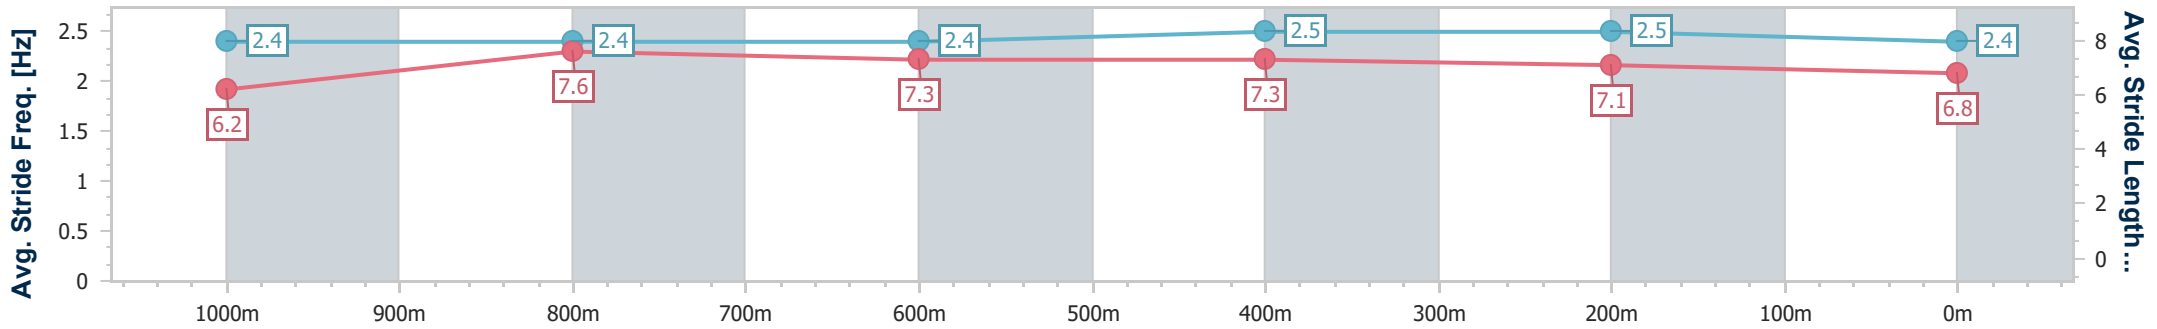

Eagle Farm QLD Professional

Race 2: U&U RECRUITMENT Class 6 Handicap - 1200m

08 June 2024 - 12:19

Track Rating: Good 4, Weather: Fine, Rail Position: +2.5m Entire

BRISBANE RACING CLUB

Section	Overall	1000m	800m	600m	400m	200m
Section Times	1:10.51 [8] (0:13.52)	0:56.99 [6] (0:10.85)	0:46.14 [6] (0:11.20)	0:34.94 [6] (0:11.33)	0:23.61 [6] (0:11.30)	0:12.31 [8] (0:12.31)
Average Speed [km/h]	53.4	67.0	64.8	64.0	63.8	58.7
Top Speed [km/h]	66.7	68.4	66.8	65.4	65.5	61.4
Avg. Dist. to Rail [m]	1.9	1.8	2.2	2.0	7.2	6.1
Avg. Stride Freq. [Hz]	2.4	2.4	2.4	2.5	2.5	2.4
Avg. Stride Length [m]	6.2	7.6	7.3	7.3	7.1	6.8