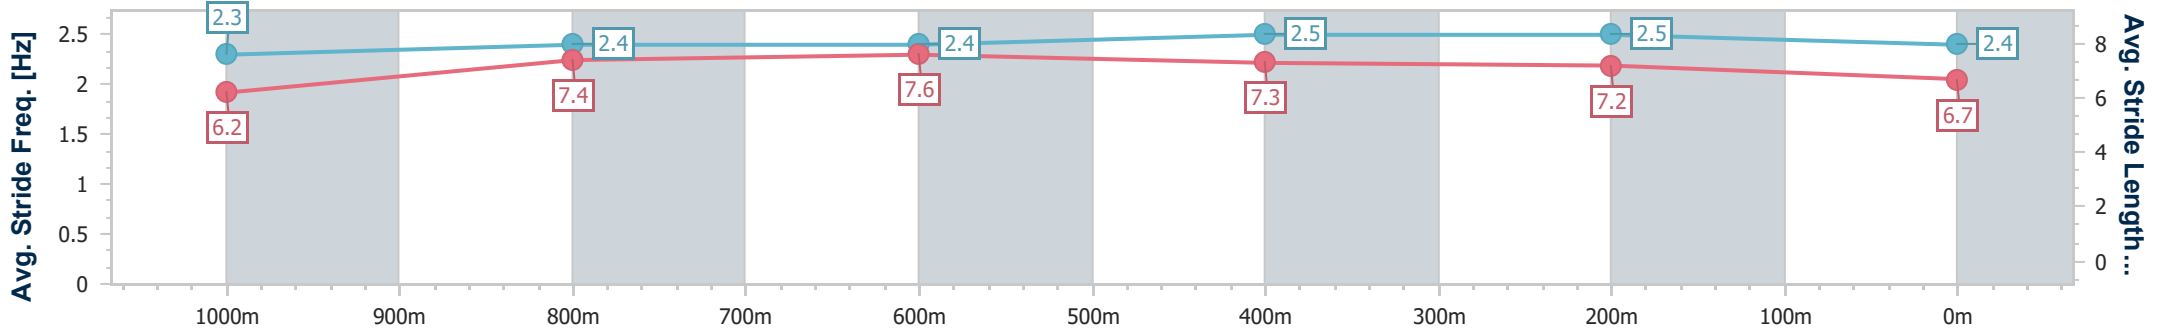

- [] Ranking at each section and finish
- .-.- No data available at this section
- NA No data available

Horse/Jockey Name	April In Augusta
Final Rank	13
Fastest Section Time (Section)	0:10.92 (800m)
Top Speed [km/h] (Section)	68.0 (800m)
Race State	Finished

Eagle Farm QLD Professional

Race 2: U&U RECRUITMENT Class 6 Handicap - 1200m

08 June 2024 - 12:19

Track Rating: Good 4, Weather: Fine, Rail Position: +2.5m Entire

BRISBANE RACING CLUB

Section	Overall	1000m	800m	600m	400m	200m
Section Times	1:10.93 [13] (0:14.01)	0:56.92 [12] (0:11.34)	0:45.58 [12] (0:10.92)	0:34.66 [11] (0:11.24)	0:23.42 [12] (0:11.08)	0:12.34 [13] (0:12.34)
Average Speed [km/h]	51.5	65.0	66.6	64.9	64.8	58.4
Top Speed [km/h]	66.5	66.7	68.0	67.1	67.3	62.9
Avg. Dist. to Rail [m]	7.7	4.6	2.5	2.2	9.2	12.0
Avg. Stride Freq. [Hz]	2.3	2.4	2.4	2.5	2.5	2.4
Avg. Stride Length [m]	6.2	7.4	7.6	7.3	7.2	6.7

- [] Ranking at each section and finish
- .-.- No data available at this section
- NA No data available