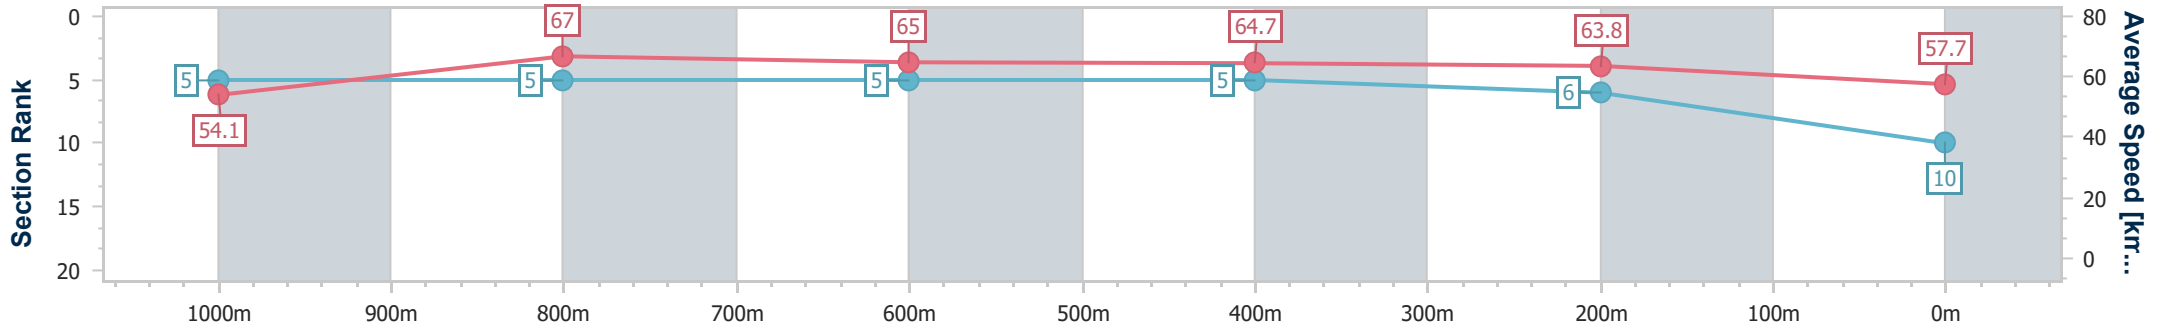

- [] Ranking at each section and finish
- .-.- No data available at this section
- NA No data available

Horse/Jockey Name	My Snow Queen
Final Rank	10
Fastest Section Time (Section)	0:10.95 (1000m)
Top Speed [km/h] (Section)	68.3 (1000m)
Race State	Finished

Eagle Farm QLD Professional

Race 2: U&U RECRUITMENT Class 6 Handicap - 1200m

08 June 2024 - 12:19

Track Rating: Good 4, Weather: Fine, Rail Position: +2.5m Entire

BRISBANE RACING CLUB

Section	Overall	1000m	800m	600m	400m	200m
Section Times	1:10.61 [10] (0:13.34)	0:57.27 [5] (0:10.95)	0:46.32 [5] (0:11.21)	0:35.11 [5] (0:11.32)	0:23.79 [5] (0:11.29)	0:12.50 [6] (0:12.50)
Average Speed [km/h]	54.1	67.0	65.0	64.7	63.8	57.7
Top Speed [km/h]	67.9	68.3	67.6	66.5	65.7	61.3
Avg. Dist. to Rail [m]	6.8	3.4	3.0	3.9	9.7	10.3
Avg. Stride Freq. [Hz]	2.4	2.5	2.4	2.4	2.4	2.4
Avg. Stride Length [m]	6.1	7.5	7.5	7.4	7.3	6.8

- [] Ranking at each section and finish
- .-.- No data available at this section
- NA No data available

Horse/Jockey Name	Tick Tock Queen
Final Rank	11
Fastest Section Time (Section)	0:10.99 (1000m)
Top Speed [km/h] (Section)	68.3 (1000m)
Race State	Finished