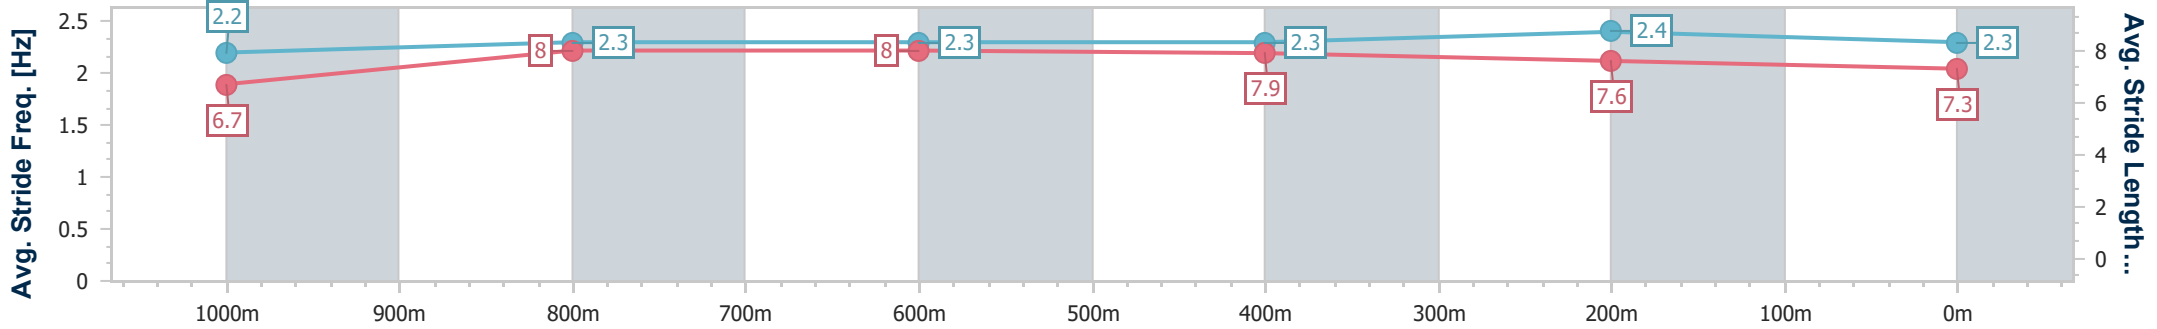

Eagle Farm QLD Professional

Race 2: U&U RECRUITMENT Class 6 Handicap - 1200m

08 June 2024 - 12:19

Track Rating: Good 4, Weather: Fine, Rail Position: +2.5m Entire

BRISBANE RACING CLUB

Section	Overall	1000m	800m	600m	400m	200m
Section Times	1:10.35 [6] (0:13.87)	0:56.48 [9] (0:11.04)	0:45.44 [9] (0:11.08)	0:34.36 [9] (0:11.24)	0:23.12 [9] (0:11.04)	0:12.08 [9] (0:12.08)
Average Speed [km/h]	52.0	66.4	66.3	65.6	65.3	59.7
Top Speed [km/h]	64.6	67.9	67.6	68.2	67.1	63.2
Avg. Dist. to Rail [m]	8.2	3.2	4.4	5.3	9.0	8.5
Avg. Stride Freq. [Hz]	2.2	2.3	2.3	2.3	2.4	2.3
Avg. Stride Length [m]	6.7	8.0	8.0	7.9	7.6	7.3