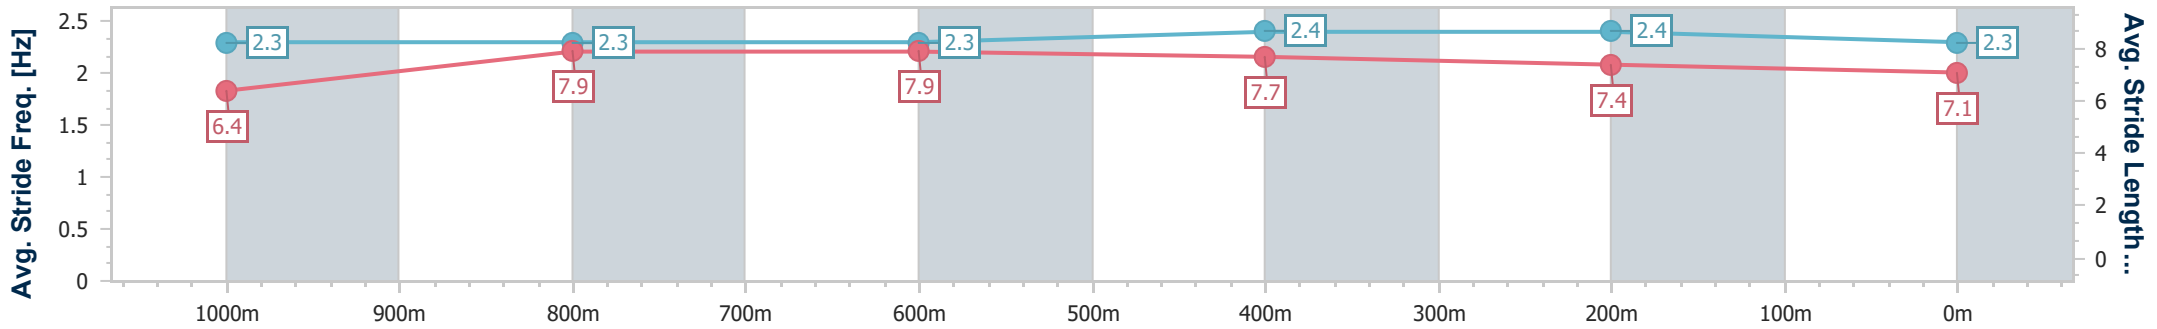

- [] Ranking at each section and finish
- .-.- No data available at this section
- NA No data available

Horse/Jockey Name	Tick Tock Queen
Final Rank	11
Fastest Section Time (Section)	0:10.99 (1000m)
Top Speed [km/h] (Section)	68.3 (1000m)
Race State	Finished

Eagle Farm QLD Professional

Race 2: U&U RECRUITMENT Class 6 Handicap - 1200m

08 June 2024 - 12:19

Track Rating: Good 4, Weather: Fine, Rail Position: +2.5m Entire

BRISBANE RACING CLUB

Section	Overall	1000m	800m	600m	400m	200m
Section Times	1:10.79 [11] (0:13.64)	0:57.15 [8] (0:10.99)	0:46.16 [8] (0:11.06)	0:35.10 [7] (0:11.34)	0:23.76 [8] (0:11.34)	0:12.42 [10] (0:12.42)
Average Speed [km/h]	52.9	66.4	66.0	64.9	63.3	58.2
Top Speed [km/h]	66.2	68.3	67.7	65.9	65.3	61.2
Avg. Dist. to Rail [m]	5.6	3.0	2.8	4.1	8.3	7.0
Avg. Stride Freq. [Hz]	2.3	2.3	2.3	2.4	2.4	2.3
Avg. Stride Length [m]	6.4	7.9	7.9	7.7	7.4	7.1