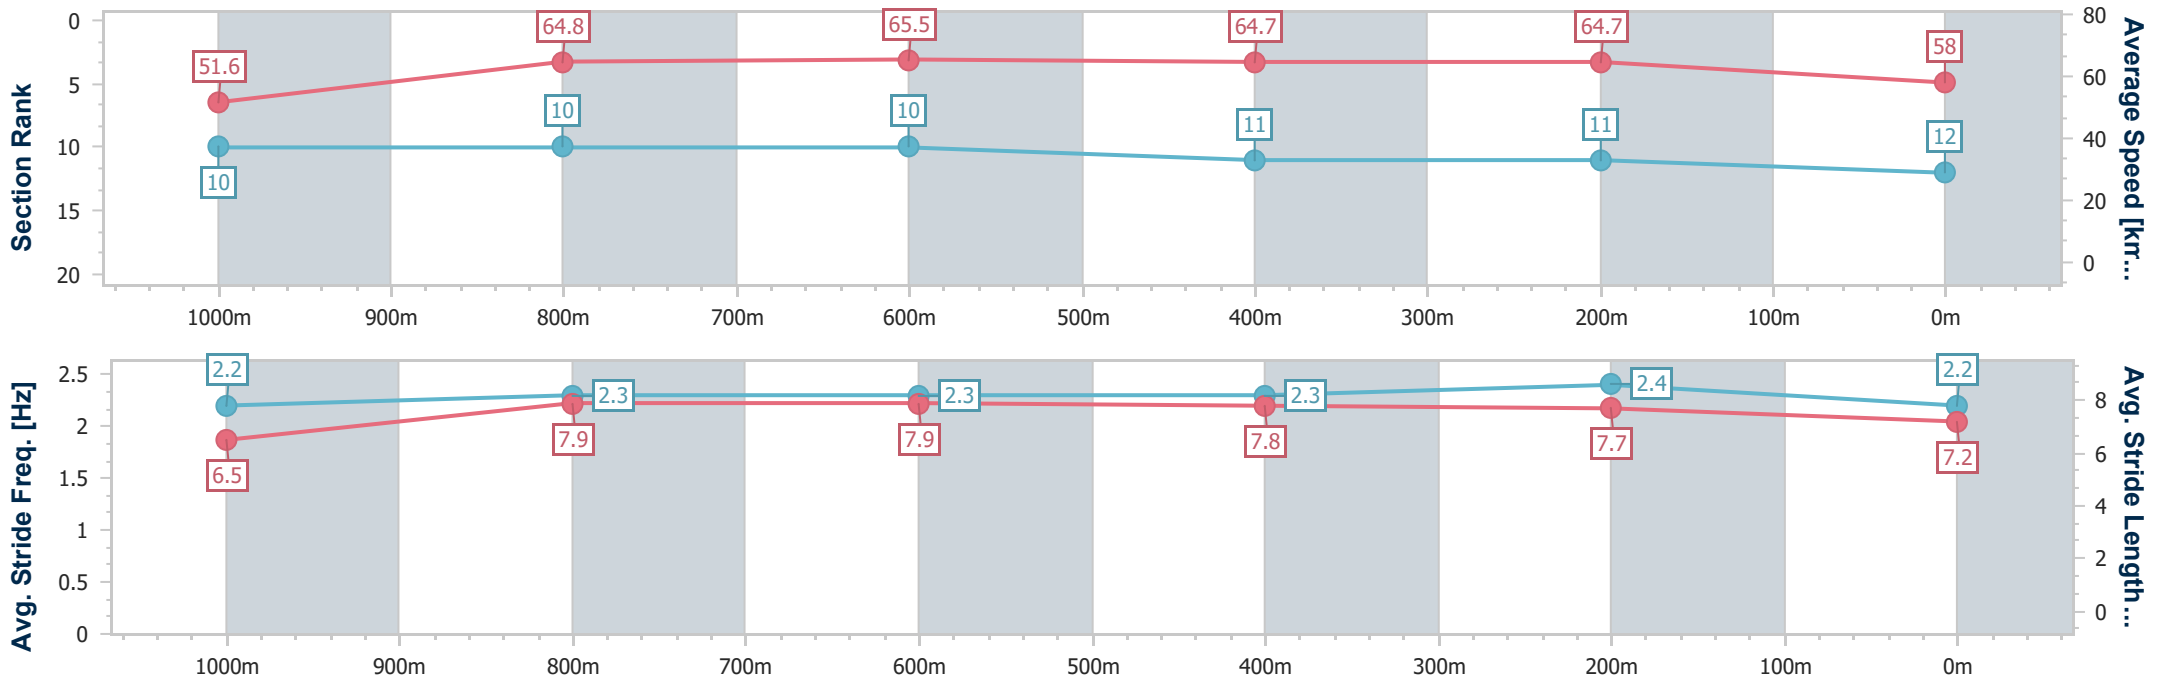

- [] Ranking at each section and finish
- .-.- No data available at this section
- NA No data available

Horse/Jockey Name	Safework
Final Rank	12
Fastest Section Time (Section)	0:11.08 (800m)
Top Speed [km/h] (Section)	67.1 (400m)
Race State	Finished

Eagle Farm QLD Professional

Race 2: U&U RECRUITMENT Class 6 Handicap - 1200m

08 June 2024 - 12:19

Track Rating: Good 4, Weather: Fine, Rail Position: +2.5m Entire

BRISBANE RACING CLUB

Section	Overall	1000m	800m	600m	400m	200m
Section Times	1:10.92 [12] (0:13.95)	0:56.97 [10] (0:11.16)	0:45.81 [10] (0:11.08)	0:34.73 [10] (0:11.21)	0:23.52 [11] (0:11.14)	0:12.38 [11] (0:12.38)
Average Speed [km/h]	51.6	64.8	65.5	64.7	64.7	58.0
Top Speed [km/h]	65.4	66.5	66.5	65.8	67.1	61.4
Avg. Dist. to Rail [m]	3.2	0.8	1.5	1.7	3.7	4.4
Avg. Stride Freq. [Hz]	2.2	2.3	2.3	2.3	2.4	2.2
Avg. Stride Length [m]	6.5	7.9	7.9	7.8	7.7	7.2

- [] Ranking at each section and finish
- .-.- No data available at this section
- NA No data available

Horse/Jockey Name	April In Augusta
Final Rank	13
Fastest Section Time (Section)	0:10.92 (800m)
Top Speed [km/h] (Section)	68.0 (800m)
Race State	Finished