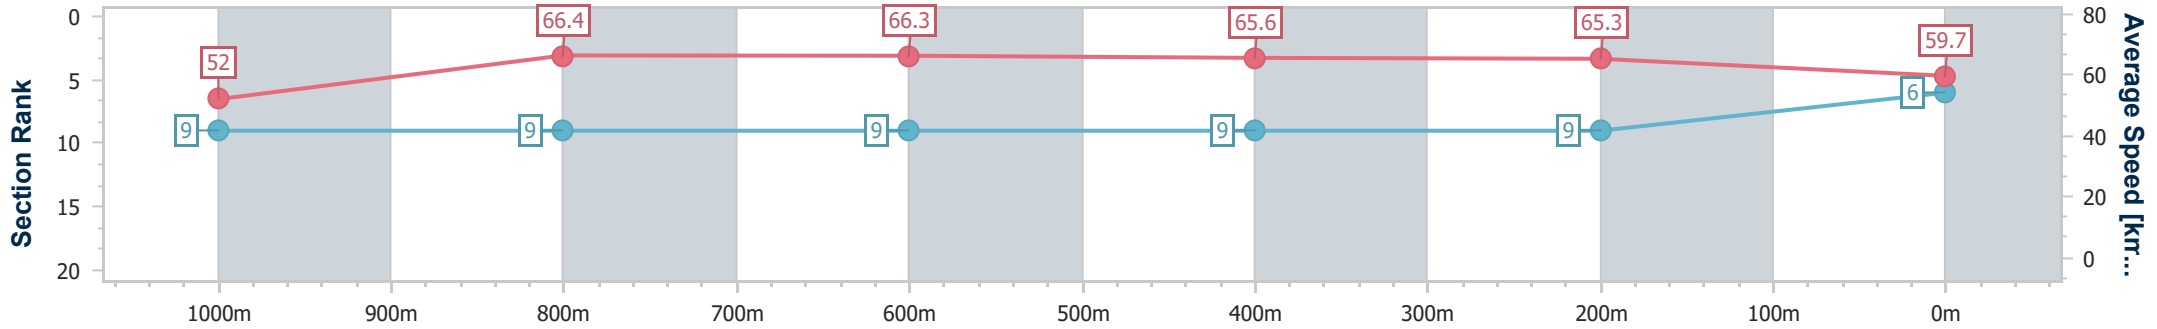

Eagle Farm QLD Professional

Race 2: U&U RECRUITMENT Class 6 Handicap - 1200m

08 June 2024 - 12:19

Track Rating: Good 4, Weather: Fine, Rail Position: +2.5m Entire

BRISBANE RACING CLUB

Section	Overall	1000m	800m	600m	400m	200m
Section Times	1:10.35 [6] (0:13.87)	0:56.48 [9] (0:11.04)	0:45.44 [9] (0:11.08)	0:34.36 [9] (0:11.24)	0:23.12 [9] (0:11.04)	0:12.08 [9] (0:12.08)
Average Speed [km/h]	52.0	66.4	66.3	65.6	65.3	59.7
Top Speed [km/h]	64.6	67.9	67.6	68.2	67.1	63.2
Avg. Dist. to Rail [m]	8.2	3.2	4.4	5.3	9.0	8.5
Avg. Stride Freq. [Hz]	2.2	2.3	2.3	2.3	2.4	2.3
Avg. Stride Length [m]	6.7	8.0	8.0	7.9	7.6	7.3