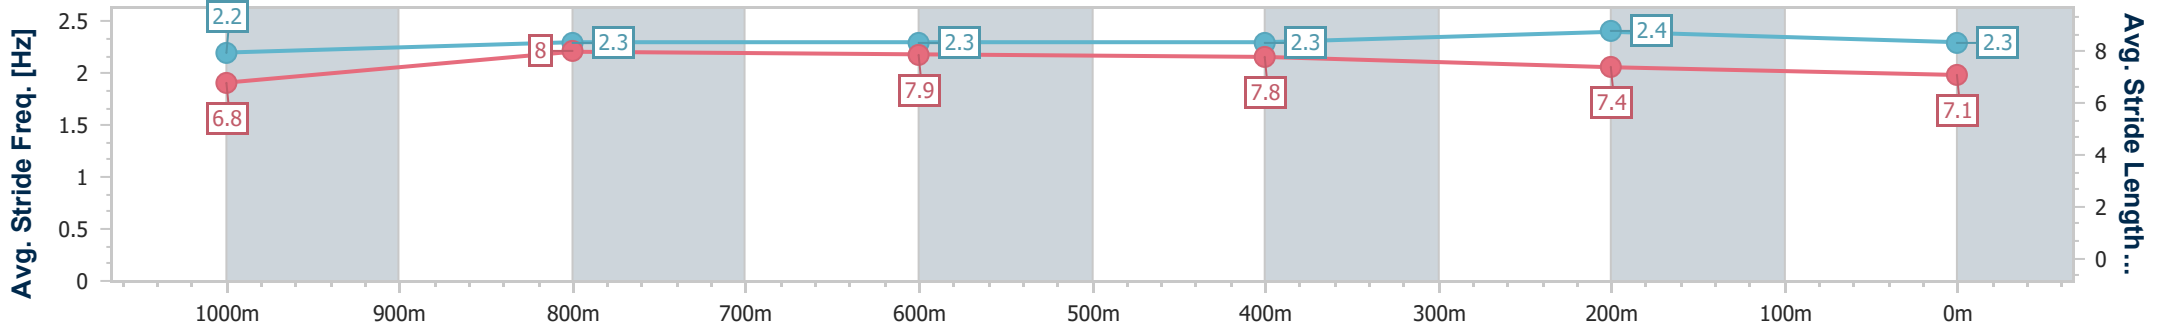

Eagle Farm QLD Professional

Race 2: U&U RECRUITMENT Class 6 Handicap - 1200m

08 June 2024 - 12:19

Track Rating: Good 4, Weather: Fine, Rail Position: +2.5m Entire

BRISBANE RACING CLUB

Section	Overall	1000m	800m	600m	400m	200m
Section Times	1:10.16 [4] (0:13.09)	0:57.07 [2] (0:10.62)	0:46.45 [1] (0:11.24)	0:35.21 [1] (0:11.23)	0:23.98 [1] (0:11.39)	0:12.59 [2] (0:12.59)
Average Speed [km/h]	55.0	68.1	64.5	64.4	63.3	57.3
Top Speed [km/h]	69.9	69.9	67.3	65.6	66.2	60.8
Avg. Dist. to Rail [m]	2.9	1.0	2.0	1.1	3.9	5.1
Avg. Stride Freq. [Hz]	2.2	2.3	2.3	2.3	2.4	2.3
Avg. Stride Length [m]	6.8	8.0	7.9	7.8	7.4	7.1