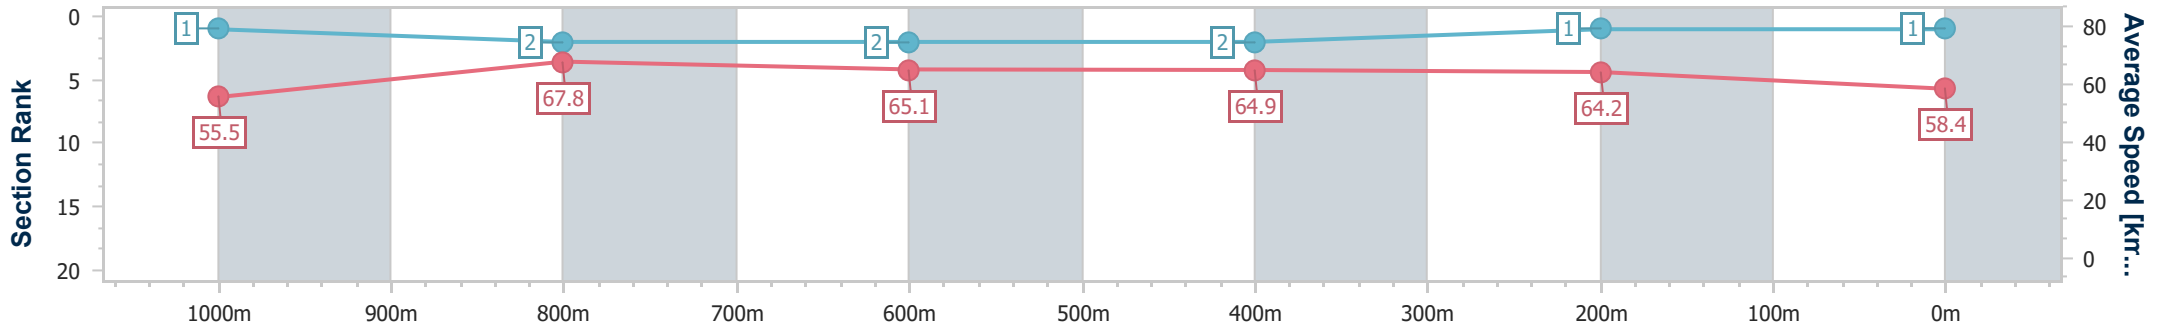

Eagle Farm QLD Professional

Race 2: U&U RECRUITMENT Class 6 Handicap - 1200m

08 June 2024 - 12:19

Track Rating: Good 4, Weather: Fine, Rail Position: +2.5m Entire

BRISBANE RACING CLUB

Section	Overall	1000m	800m	600m	400m	200m
Section Times	1:09.84 [1] (0:13.02)	0:56.82 [1] (0:10.76)	0:46.06 [2] (0:11.29)	0:34.77 [2] (0:11.25)	0:23.52 [2] (0:11.21)	0:12.31 [1] (0:12.31)
Average Speed [km/h]	55.5	67.8	65.1	64.9	64.2	58.4
Top Speed [km/h]	71.2	71.2	67.5	67.2	66.8	62.7
Avg. Dist. to Rail [m]	4.8	2.9	4.4	2.7	5.2	4.9
Avg. Stride Freq. [Hz]	2.5	2.5	2.4	2.4	2.4	2.4
Avg. Stride Length [m]	6.3	7.6	7.5	7.5	7.3	6.9