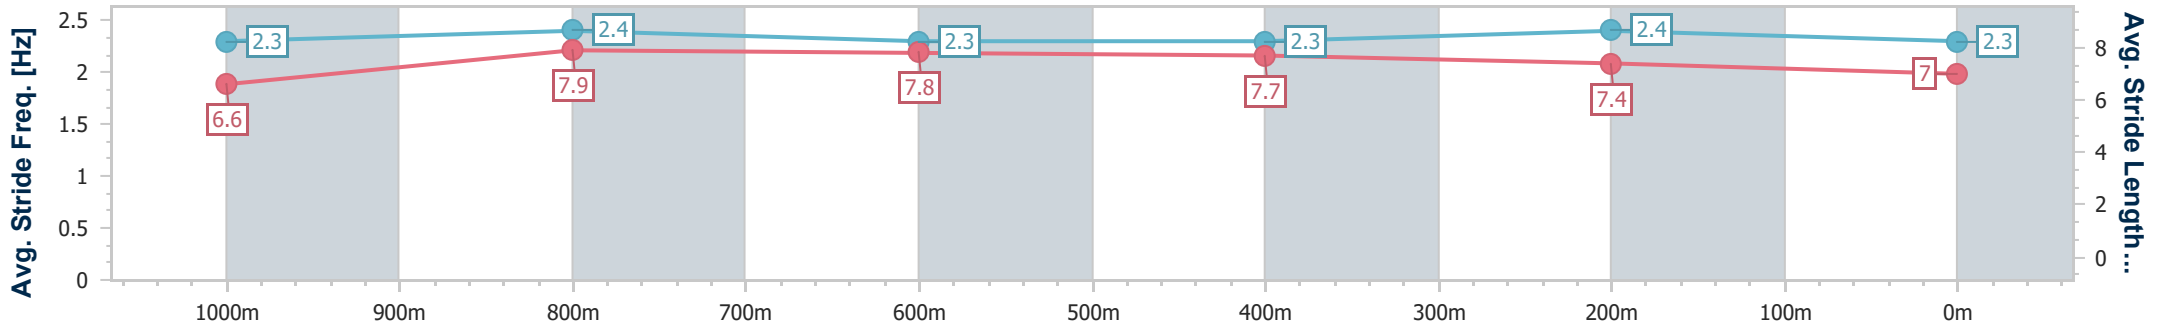

Eagle Farm QLD Professional

Race 2: U&U RECRUITMENT Class 6 Handicap - 1200m

08 June 2024 - 12:19

Track Rating: Good 4, Weather: Fine, Rail Position: +2.5m Entire

BRISBANE RACING CLUB

Section	Overall	1000m	800m	600m	400m	200m
Section Times	1:10.40 [7] (0:13.26)	0:57.14 [4] (0:10.72)	0:46.42 [3] (0:11.29)	0:35.13 [3] (0:11.33)	0:23.80 [3] (0:11.32)	0:12.48 [4] (0:12.48)
Average Speed [km/h]	54.3	67.6	64.7	64.2	63.5	57.8
Top Speed [km/h]	68.5	68.4	67.5	67.0	66.3	60.8
Avg. Dist. to Rail [m]	0.7	1.3	2.9	2.1	4.3	4.0
Avg. Stride Freq. [Hz]	2.3	2.4	2.3	2.3	2.4	2.3
Avg. Stride Length [m]	6.6	7.9	7.8	7.7	7.4	7.0