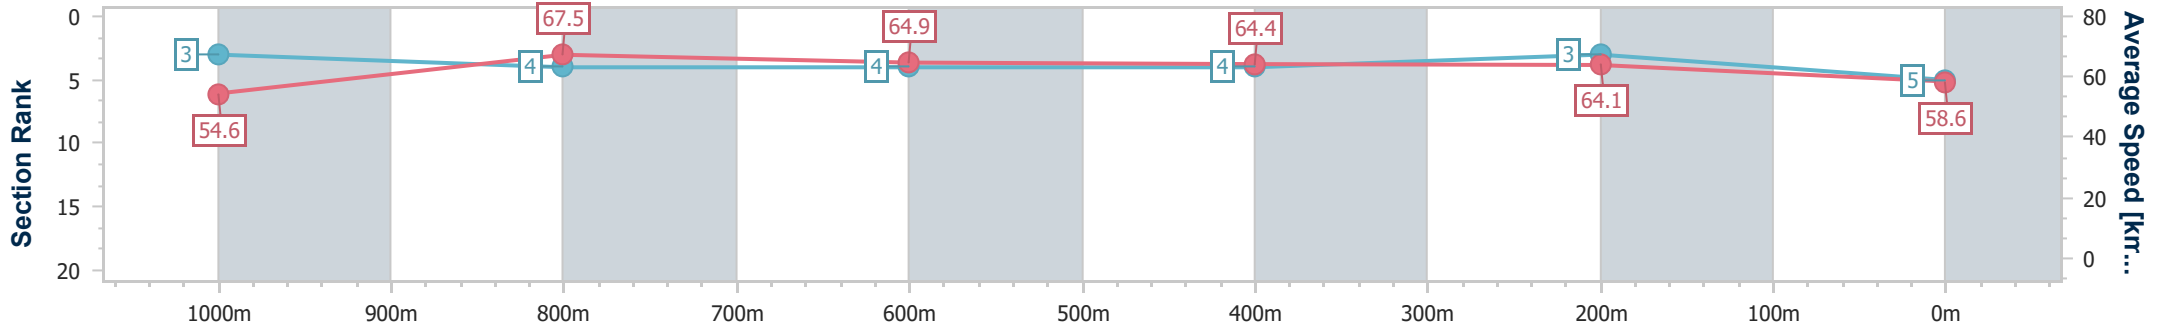

Eagle Farm QLD Professional

Race 2: U&U RECRUITMENT Class 6 Handicap - 1200m

08 June 2024 - 12:19

Track Rating: Good 4, Weather: Fine, Rail Position: +2.5m Entire

BRISBANE RACING CLUB

Section	Overall	1000m	800m	600m	400m	200m
Section Times	1:10.18 [5] (0:13.21)	0:56.97 [3] (0:10.89)	0:46.08 [4] (0:11.27)	0:34.81 [4] (0:11.29)	0:23.52 [4] (0:11.24)	0:12.28 [3] (0:12.28)
Average Speed [km/h]	54.6	67.5	64.9	64.4	64.1	58.6
Top Speed [km/h]	68.8	68.8	66.9	66.0	65.0	61.6
Avg. Dist. to Rail [m]	3.9	3.5	3.6	2.6	7.3	6.4
Avg. Stride Freq. [Hz]	2.4	2.4	2.3	2.4	2.5	2.4
Avg. Stride Length [m]	6.3	7.9	7.8	7.6	7.3	6.8