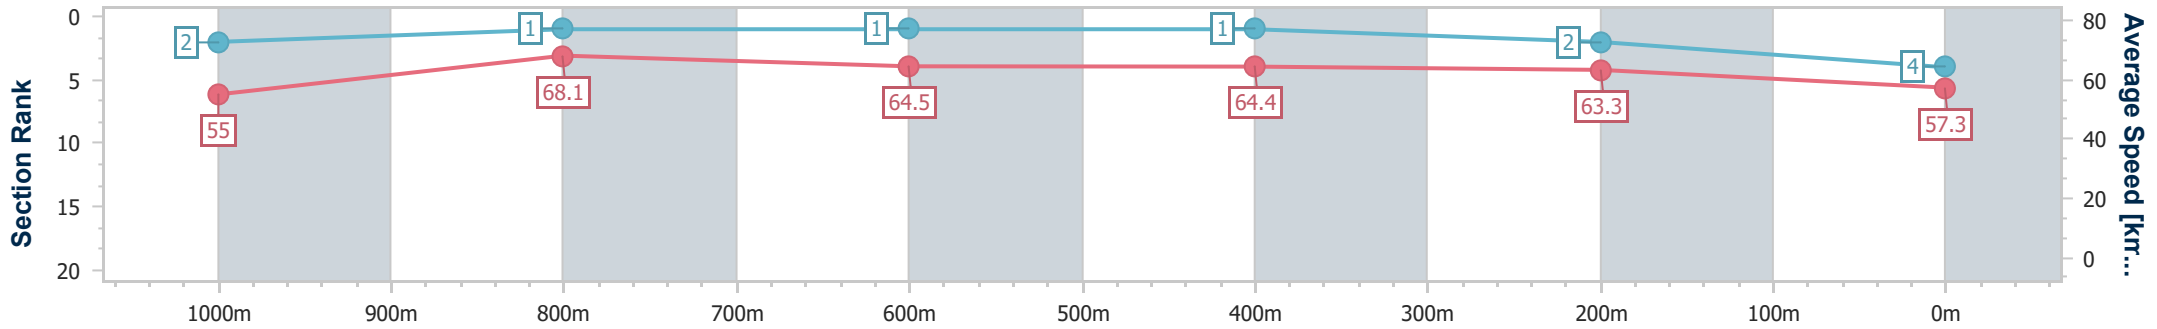

Eagle Farm QLD Professional

Race 2: U&U RECRUITMENT Class 6 Handicap - 1200m

08 June 2024 - 12:19

Track Rating: Good 4, Weather: Fine, Rail Position: +2.5m Entire

BRISBANE RACING CLUB

Section	Overall	1000m	800m	600m	400m	200m
Section Times	1:10.16 [4] (0:13.09)	0:57.07 [2] (0:10.62)	0:46.45 [1] (0:11.24)	0:35.21 [1] (0:11.23)	0:23.98 [1] (0:11.39)	0:12.59 [2] (0:12.59)
Average Speed [km/h]	55.0	68.1	64.5	64.4	63.3	57.3
Top Speed [km/h]	69.9	69.9	67.3	65.6	66.2	60.8
Avg. Dist. to Rail [m]	2.9	1.0	2.0	1.1	3.9	5.1
Avg. Stride Freq. [Hz]	2.2	2.3	2.3	2.3	2.4	2.3
Avg. Stride Length [m]	6.8	8.0	7.9	7.8	7.4	7.1