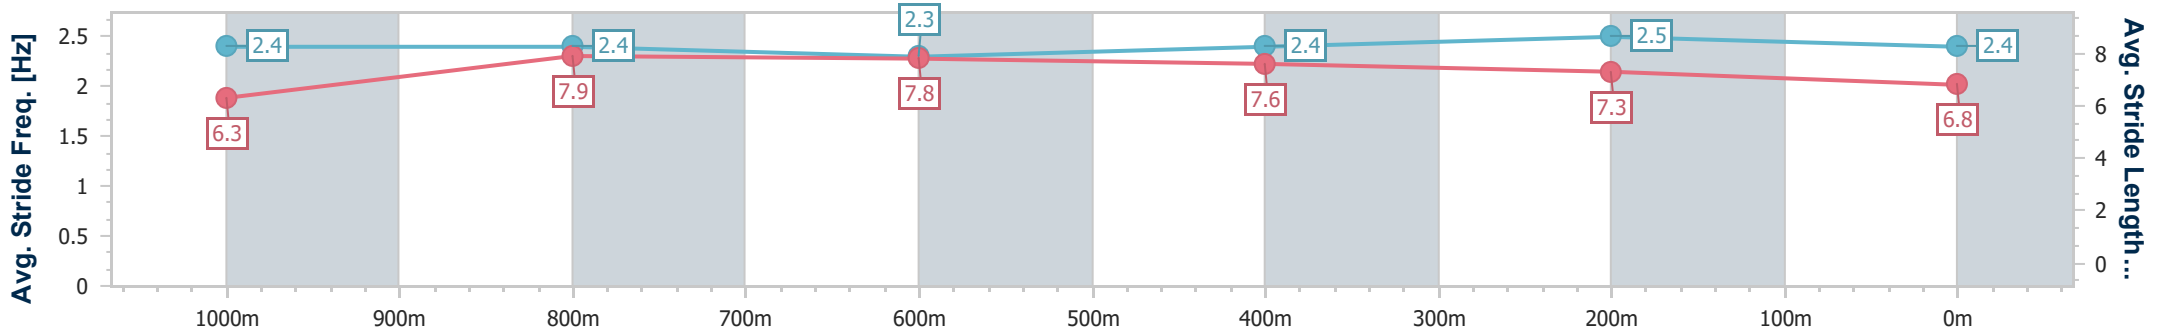

Eagle Farm QLD Professional

Race 2: U&U RECRUITMENT Class 6 Handicap - 1200m

08 June 2024 - 12:19

Track Rating: Good 4, Weather: Fine, Rail Position: +2.5m Entire

BRISBANE RACING CLUB

Section	Overall	1000m	800m	600m	400m	200m
Section Times	1:10.18 [5] (0:13.21)	0:56.97 [3] (0:10.89)	0:46.08 [4] (0:11.27)	0:34.81 [4] (0:11.29)	0:23.52 [4] (0:11.24)	0:12.28 [3] (0:12.28)
Average Speed [km/h]	54.6	67.5	64.9	64.4	64.1	58.6
Top Speed [km/h]	68.8	68.8	66.9	66.0	65.0	61.6
Avg. Dist. to Rail [m]	3.9	3.5	3.6	2.6	7.3	6.4
Avg. Stride Freq. [Hz]	2.4	2.4	2.3	2.4	2.5	2.4
Avg. Stride Length [m]	6.3	7.9	7.8	7.6	7.3	6.8