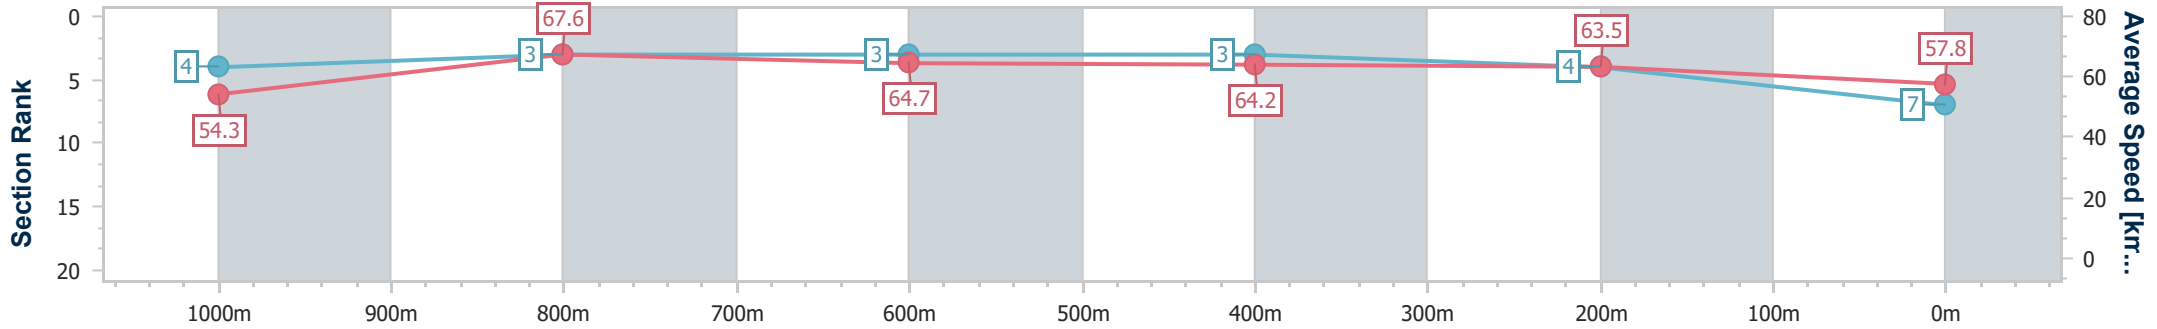

Eagle Farm QLD Professional

Race 2: U&U RECRUITMENT Class 6 Handicap - 1200m

08 June 2024 - 12:19

Track Rating: Good 4, Weather: Fine, Rail Position: +2.5m Entire

BRISBANE RACING CLUB

Section	Overall	1000m	800m	600m	400m	200m
Section Times	1:10.40 [7] (0:13.26)	0:57.14 [4] (0:10.72)	0:46.42 [3] (0:11.29)	0:35.13 [3] (0:11.33)	0:23.80 [3] (0:11.32)	0:12.48 [4] (0:12.48)
Average Speed [km/h]	54.3	67.6	64.7	64.2	63.5	57.8
Top Speed [km/h]	68.5	68.4	67.5	67.0	66.3	60.8
Avg. Dist. to Rail [m]	0.7	1.3	2.9	2.1	4.3	4.0
Avg. Stride Freq. [Hz]	2.3	2.4	2.3	2.3	2.4	2.3
Avg. Stride Length [m]	6.6	7.9	7.8	7.7	7.4	7.0