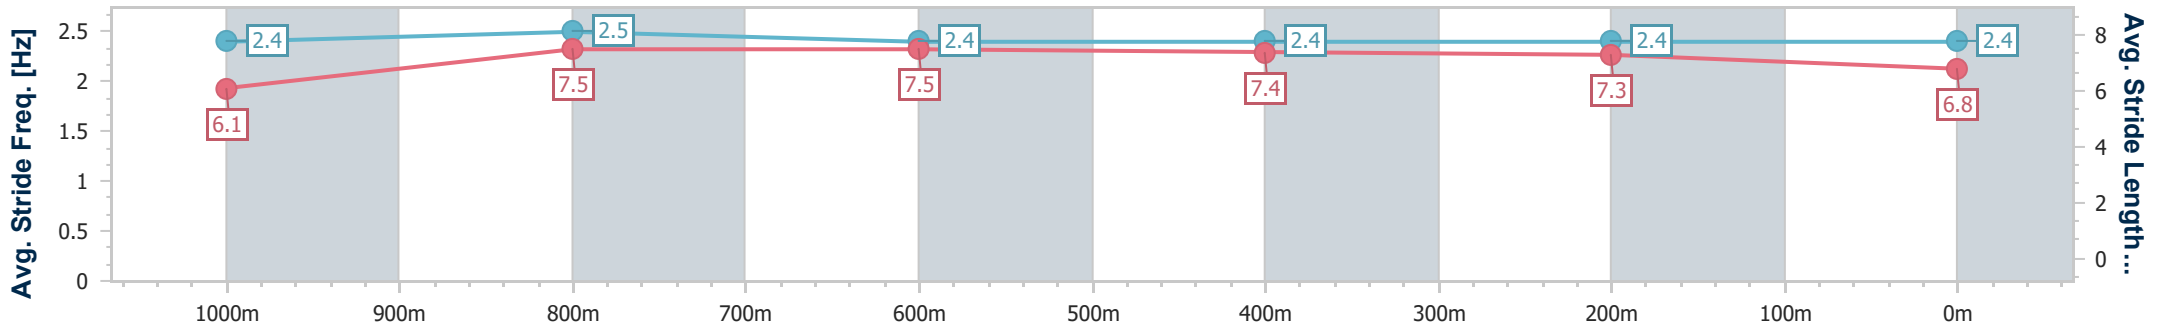

- [] Ranking at each section and finish
- .-.- No data available at this section
- NA No data available

Horse/Jockey Name	My Snow Queen
Final Rank	10
Fastest Section Time (Section)	0:10.95 (1000m)
Top Speed [km/h] (Section)	68.3 (1000m)
Race State	Finished

Eagle Farm QLD Professional

Race 2: U&U RECRUITMENT Class 6 Handicap - 1200m

08 June 2024 - 12:19

Track Rating: Good 4, Weather: Fine, Rail Position: +2.5m Entire

BRISBANE RACING CLUB

Section	Overall	1000m	800m	600m	400m	200m
Section Times	1:10.61 [10] (0:13.34)	0:57.27 [5] (0:10.95)	0:46.32 [5] (0:11.21)	0:35.11 [5] (0:11.32)	0:23.79 [5] (0:11.29)	0:12.50 [6] (0:12.50)
Average Speed [km/h]	54.1	67.0	65.0	64.7	63.8	57.7
Top Speed [km/h]	67.9	68.3	67.6	66.5	65.7	61.3
Avg. Dist. to Rail [m]	6.8	3.4	3.0	3.9	9.7	10.3
Avg. Stride Freq. [Hz]	2.4	2.5	2.4	2.4	2.4	2.4
Avg. Stride Length [m]	6.1	7.5	7.5	7.4	7.3	6.8

- [] Ranking at each section and finish
- .-.- No data available at this section
- NA No data available

Horse/Jockey Name	Tick Tock Queen
Final Rank	11
Fastest Section Time (Section)	0:10.99 (1000m)
Top Speed [km/h] (Section)	68.3 (1000m)
Race State	Finished