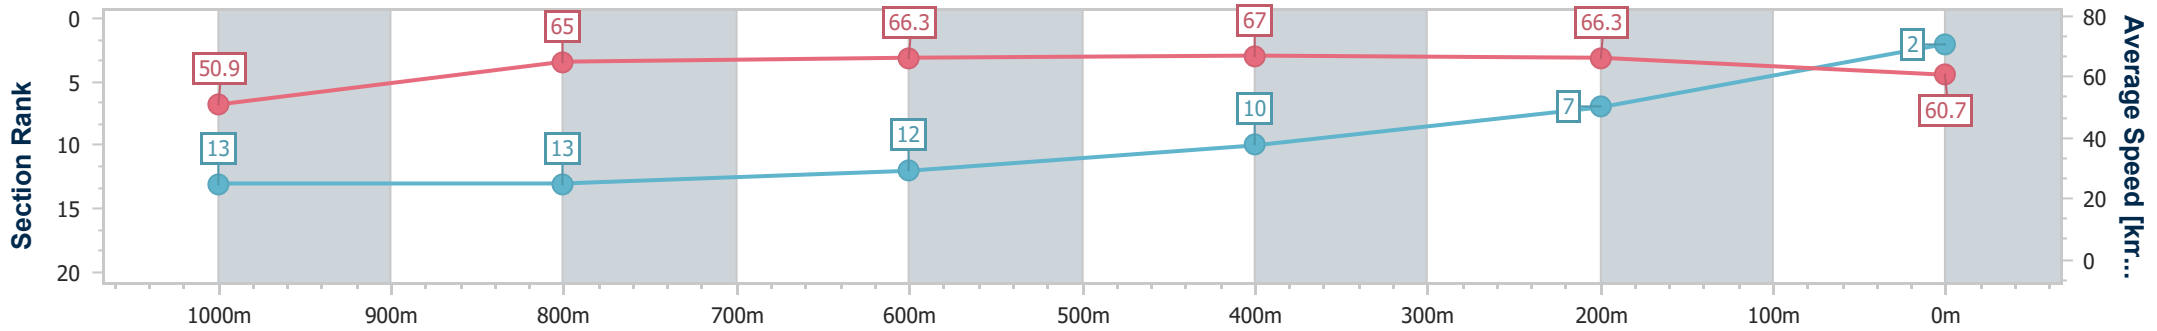

Eagle Farm QLD Professional

Race 2: U&U RECRUITMENT Class 6 Handicap - 1200m

08 June 2024 - 12:19

Track Rating: Good 4, Weather: Fine, Rail Position: +2.5m Entire

BRISBANE RACING CLUB

Section	Overall	1000m	800m	600m	400m	200m
Section Times	1:09.97 [2] (0:14.19)	0:55.78 [13] (0:11.25)	0:44.53 [13] (0:10.93)	0:33.60 [12] (0:10.89)	0:22.71 [10] (0:10.86)	0:11.85 [7] (0:11.85)
Average Speed [km/h]	50.9	65.0	66.3	67.0	66.3	60.7
Top Speed [km/h]	65.6	66.6	67.1	68.1	68.2	65.3
Avg. Dist. to Rail [m]	9.3	2.8	1.3	2.4	3.9	4.1
Avg. Stride Freq. [Hz]	2.2	2.3	2.3	2.4	2.4	2.3
Avg. Stride Length [m]	6.4	7.8	8.0	7.8	7.7	7.3