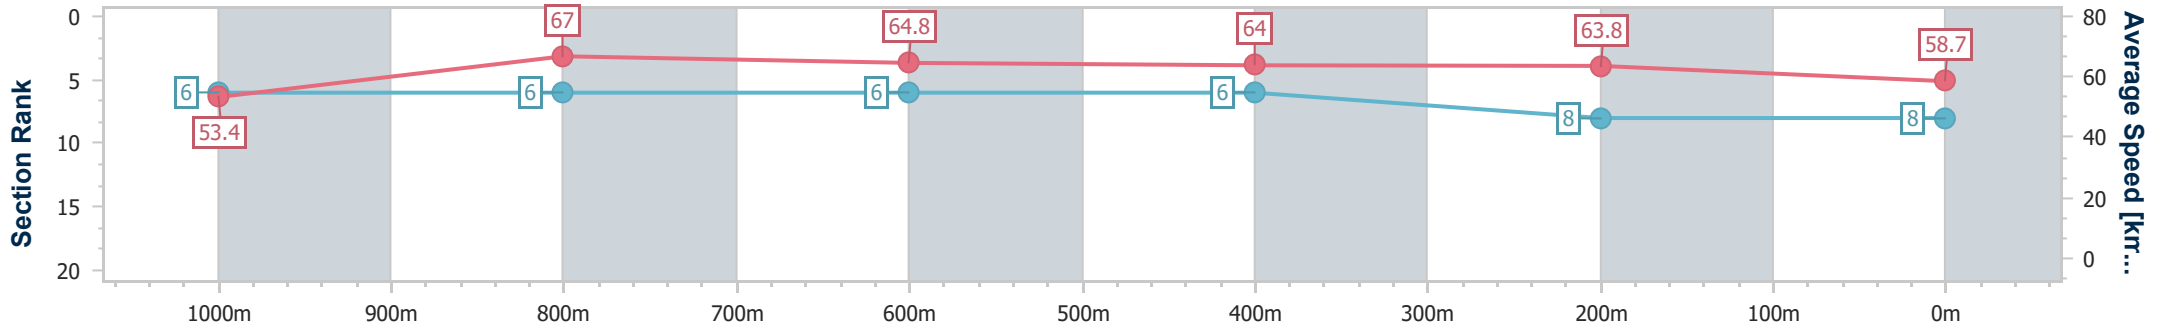

Eagle Farm QLD Professional

Race 2: U&U RECRUITMENT Class 6 Handicap - 1200m

08 June 2024 - 12:19

Track Rating: Good 4, Weather: Fine, Rail Position: +2.5m Entire

BRISBANE RACING CLUB

Section	Overall	1000m	800m	600m	400m	200m
Section Times	1:10.51 [8] (0:13.52)	0:56.99 [6] (0:10.85)	0:46.14 [6] (0:11.20)	0:34.94 [6] (0:11.33)	0:23.61 [6] (0:11.30)	0:12.31 [8] (0:12.31)
Average Speed [km/h]	53.4	67.0	64.8	64.0	63.8	58.7
Top Speed [km/h]	66.7	68.4	66.8	65.4	65.5	61.4
Avg. Dist. to Rail [m]	1.9	1.8	2.2	2.0	7.2	6.1
Avg. Stride Freq. [Hz]	2.4	2.4	2.4	2.5	2.5	2.4
Avg. Stride Length [m]	6.2	7.6	7.3	7.3	7.1	6.8