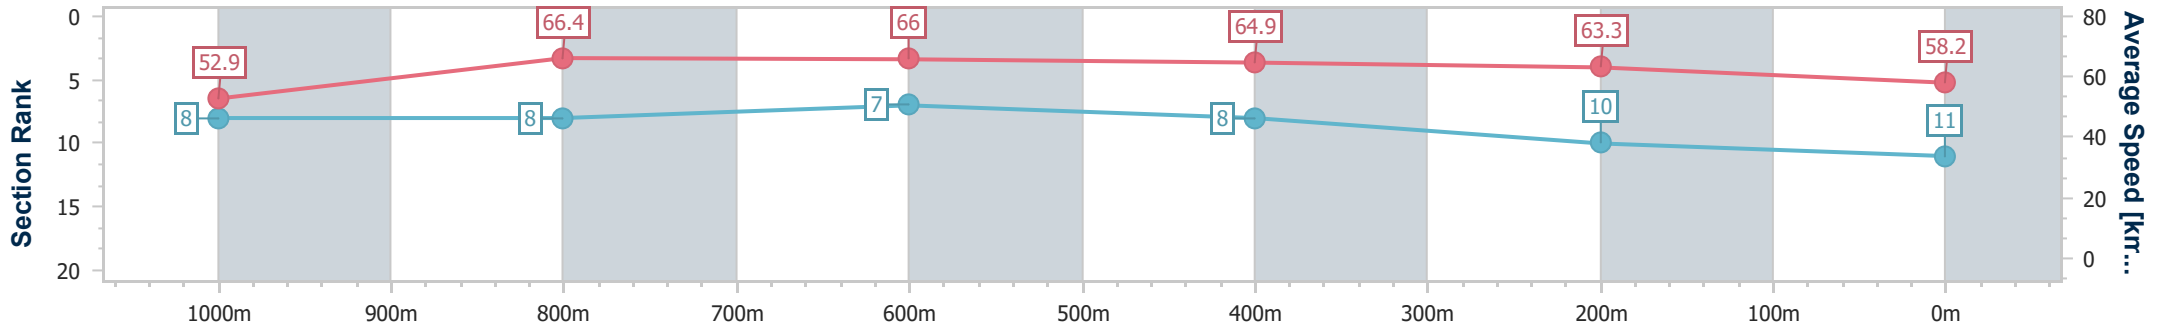

- [] Ranking at each section and finish
- .-.- No data available at this section
- NA No data available

Horse/Jockey Name	Tick Tock Queen
Final Rank	11
Fastest Section Time (Section)	0:10.99 (1000m)
Top Speed [km/h] (Section)	68.3 (1000m)
Race State	Finished

Eagle Farm QLD Professional

Race 2: U&U RECRUITMENT Class 6 Handicap - 1200m

08 June 2024 - 12:19

Track Rating: Good 4, Weather: Fine, Rail Position: +2.5m Entire

BRISBANE RACING CLUB

Section	Overall	1000m	800m	600m	400m	200m
Section Times	1:10.79 [11] (0:13.64)	0:57.15 [8] (0:10.99)	0:46.16 [8] (0:11.06)	0:35.10 [7] (0:11.34)	0:23.76 [8] (0:11.34)	0:12.42 [10] (0:12.42)
Average Speed [km/h]	52.9	66.4	66.0	64.9	63.3	58.2
Top Speed [km/h]	66.2	68.3	67.7	65.9	65.3	61.2
Avg. Dist. to Rail [m]	5.6	3.0	2.8	4.1	8.3	7.0
Avg. Stride Freq. [Hz]	2.3	2.3	2.3	2.4	2.4	2.3
Avg. Stride Length [m]	6.4	7.9	7.9	7.7	7.4	7.1

- [] Ranking at each section and finish
- .-.- No data available at this section
- NA No data available

Horse/Jockey Name	Safework
Final Rank	12
Fastest Section Time (Section)	0:11.08 (800m)
Top Speed [km/h] (Section)	67.1 (400m)
Race State	Finished