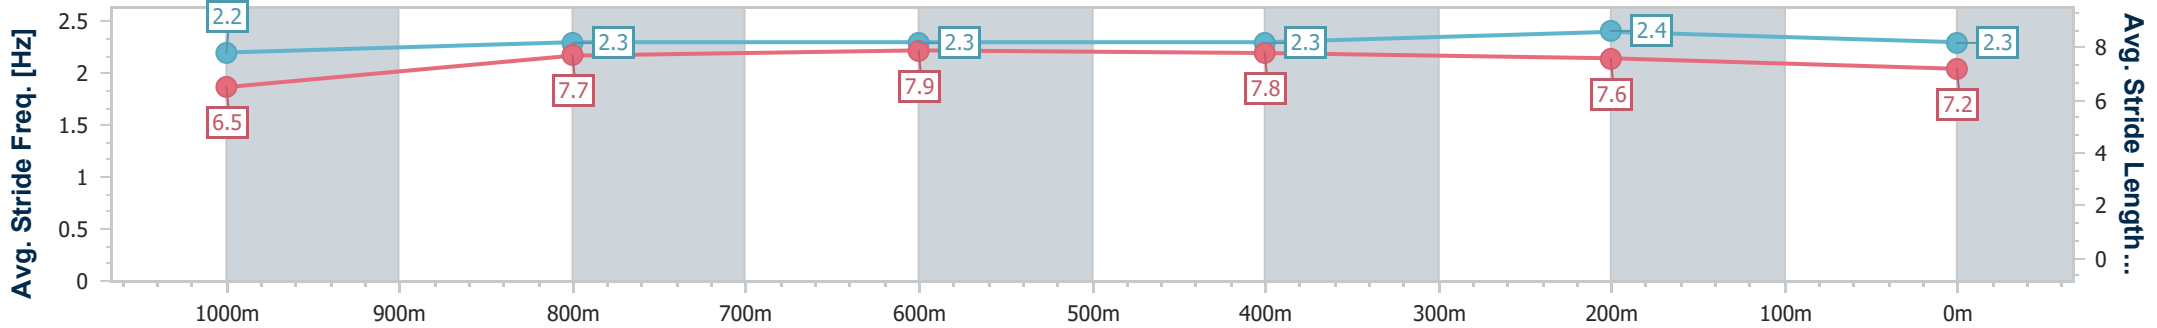

Eagle Farm QLD Professional

Race 2: U&U RECRUITMENT Class 6 Handicap - 1200m

08 June 2024 - 12:19

Track Rating: Good 4, Weather: Fine, Rail Position: +2.5m Entire

BRISBANE RACING CLUB

Section	Overall	1000m	800m	600m	400m	200m
Section Times	1:10.57 [9] (0:13.98)	0:56.59 [11] (0:11.29)	0:45.30 [11] (0:11.12)	0:34.18 [13] (0:11.14)	0:23.04 [13] (0:11.02)	0:12.02 [12] (0:12.02)
Average Speed [km/h]	51.7	64.6	65.6	65.7	65.3	60.1
Top Speed [km/h]	65.4	66.1	67.2	66.8	66.6	63.2
Avg. Dist. to Rail [m]	7.0	3.0	3.2	2.9	6.0	10.2
Avg. Stride Freq. [Hz]	2.2	2.3	2.3	2.3	2.4	2.3
Avg. Stride Length [m]	6.5	7.7	7.9	7.8	7.6	7.2

- [] Ranking at each section and finish
- .-.- No data available at this section
- NA No data available

Horse/Jockey Name	My Snow Queen
Final Rank	10
Fastest Section Time (Section)	0:10.95 (1000m)
Top Speed [km/h] (Section)	68.3 (1000m)
Race State	Finished