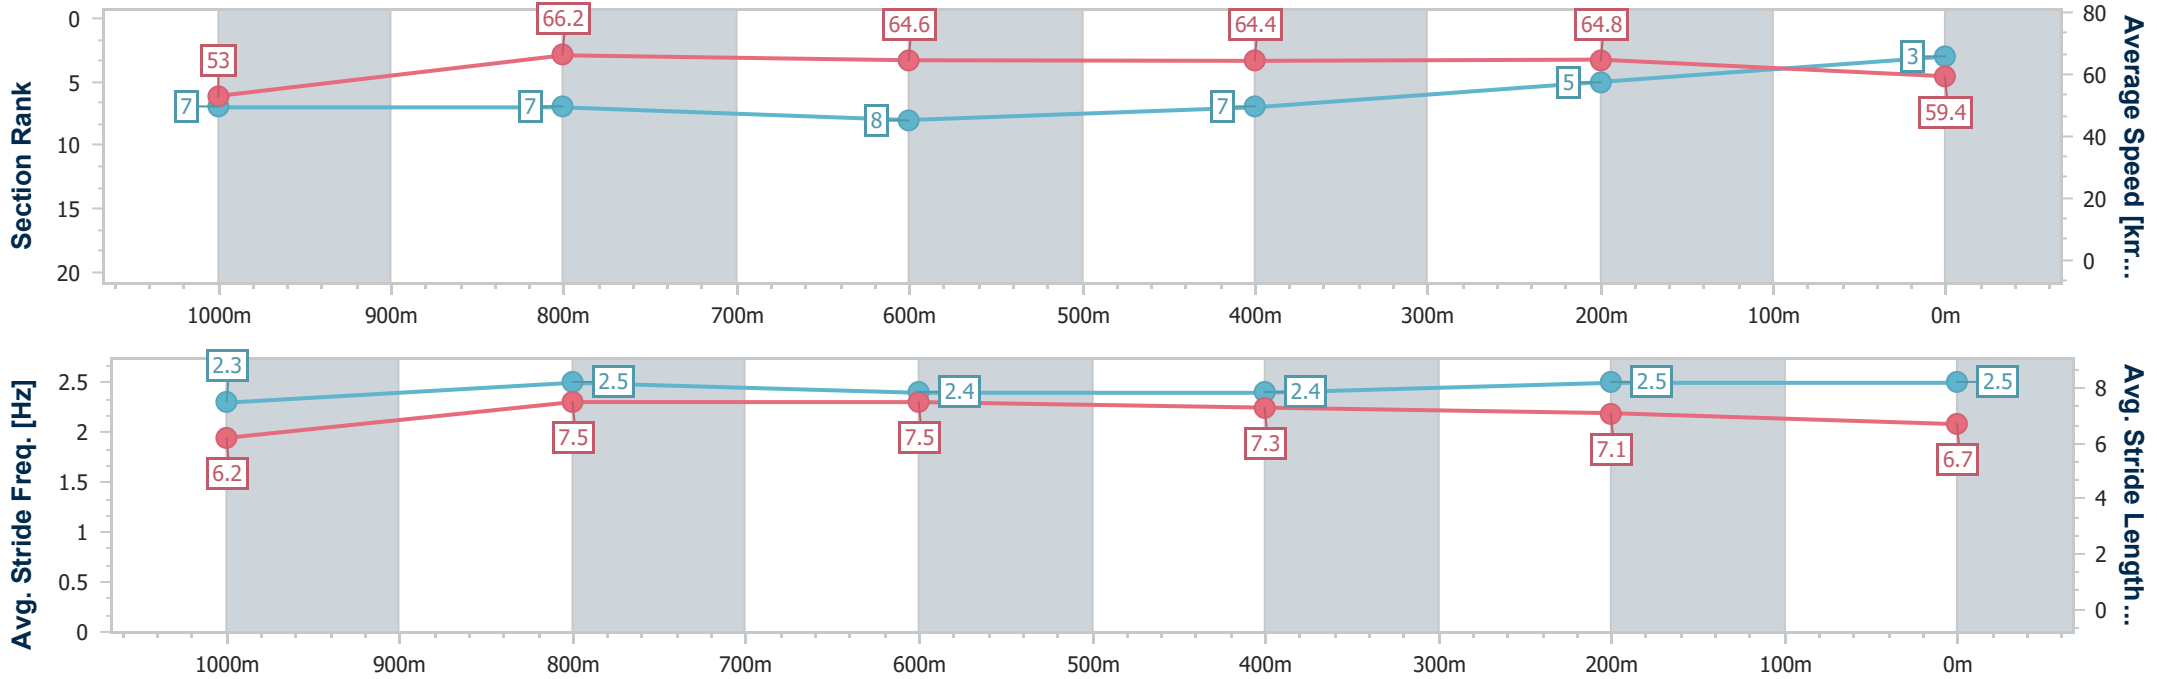

Eagle Farm QLD Professional

Race 2: U&U RECRUITMENT Class 6 Handicap - 1200m

08 June 2024 - 12:19

Track Rating: Good 4, Weather: Fine, Rail Position: +2.5m Entire

BRISBANE RACING CLUB

Section	Overall	1000m	800m	600m	400m	200m
Section Times	1:10.15 [3] (0:13.62)	0:56.53 [7] (0:10.96)	0:45.57 [7] (0:11.18)	0:34.39 [8] (0:11.18)	0:23.21 [7] (0:11.13)	0:12.08 [5] (0:12.08)
Average Speed [km/h]	53.0	66.2	64.6	64.4	64.8	59.4
Top Speed [km/h]	67.2	67.1	66.3	66.8	67.1	62.9
Avg. Dist. to Rail [m]	4.9	1.3	0.3	0.8	4.8	7.3
Avg. Stride Freq. [Hz]	2.3	2.5	2.4	2.4	2.5	2.5
Avg. Stride Length [m]	6.2	7.5	7.5	7.3	7.1	6.7