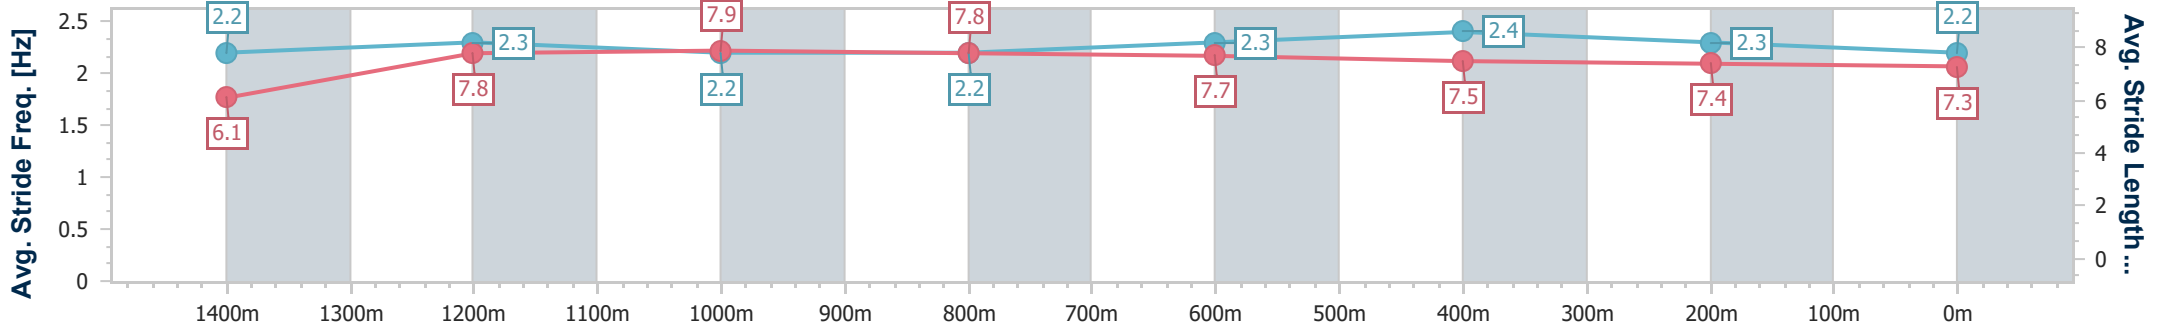

Track Rating: Synthetic, Weather: Fine, Rail Position: True

Section	Overall	1400m	1200m	1000m	800m	600m	400m	200m
Section Times	1:31.78 [1] (0:10.02)	1:21.76 [1] (0:11.52)	1:10.24 [1] (0:11.46)	0:58.78 [1] (0:11.76)	0:47.02 [1] (0:11.51)	0:35.51 [1] (0:11.46)	0:24.05 [1] (0:11.74)	0:12.31 [1] (0:12.31)
Average Speed [km/h]	50.3	64.6	62.8	61.1	62.4	63.6	61.6	58.8
Top Speed [km/h]	65.5	65.7	63.8	62.1	64.5	65.6	62.4	60.6
Avg. Dist. to Rail [m]	10.0	3.7	0.5	0.3	0.5	2.2	1.0	1.2
Avg. Stride Freq. [Hz]	2.2	2.3	2.2	2.2	2.3	2.4	2.3	2.2
Avg. Stride Length [m]	6.1	7.8	7.9	7.8	7.7	7.5	7.4	7.3