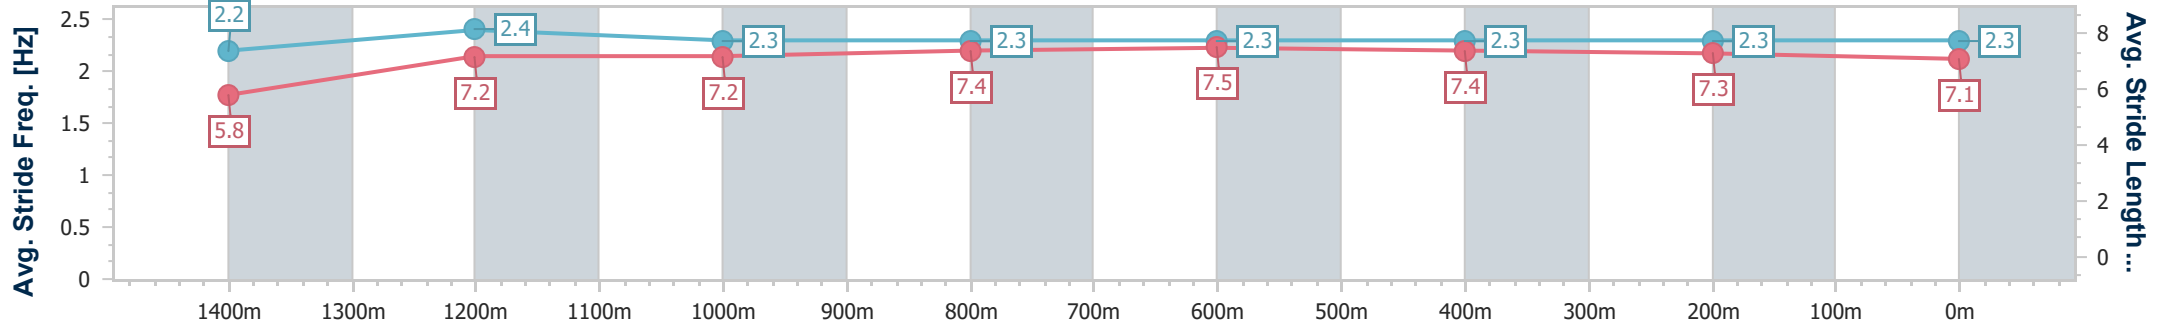

- [] Ranking at each section and finish
- .-.- No data available at this section
- NA No data available

Horse/Jockey Name	Polished
Final Rank	12
Fastest Section Time (Section)	0:10.53 (Overall)
Top Speed [km/h] (Section)	63.7 (600m)
Race State	Finished

Aquis Park Gold Coast Poly QLD Professional
 Race 7: CORDNER SUPER ADVISORY BENCHMARK 58
 Handicap - 1540m
 08 June 2024 - 14:54

Track Rating: Synthetic, Weather: Fine, Rail Position: True

Section	Overall	1400m	1200m	1000m	800m	600m	400m	200m
Section Times	1:33.60 [12] (0:10.53)	1:23.07 [8] (0:11.56)	1:11.51 [7] (0:11.89)	0:59.62 [8] (0:11.75)	0:47.87 [7] (0:11.68)	0:36.19 [7] (0:11.92)	0:24.27 [9] (0:11.83)	0:12.44 [11] (0:12.44)
Average Speed [km/h]	48.0	62.3	60.6	61.5	62.3	61.7	61.6	58.1
Top Speed [km/h]	62.1	63.4	61.5	62.6	63.3	63.7	62.9	59.6
Avg. Dist. to Rail [m]	5.6	0.5	0.6	1.0	2.3	3.9	4.6	3.8
Avg. Stride Freq. [Hz]	2.2	2.4	2.3	2.3	2.3	2.3	2.3	2.3
Avg. Stride Length [m]	5.8	7.2	7.2	7.4	7.5	7.4	7.3	7.1

- [] Ranking at each section and finish
- .-.- No data available at this section
- NA No data available