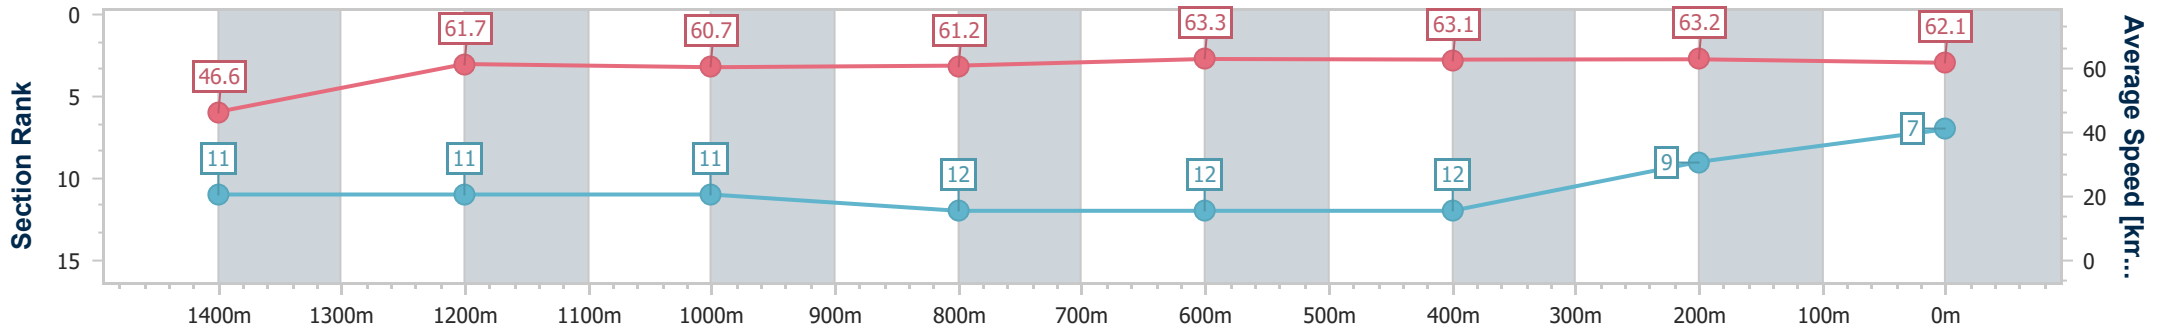

Horse/Jockey Name	Tea Leaves
Final Rank	7
Fastest Section Time (Section)	0:10.82 (Overall)
Top Speed [km/h] (Section)	64.7 (800m)
Race State	Finished

Aquis Park Gold Coast Poly QLD Professional
Race 7: CORDNER SUPER ADVISORY BENCHMARK 58
Handicap - 1540m
08 June 2024 - 14:54

Track Rating: Synthetic, Weather: Fine, Rail Position: True

Section	Overall	1400m	1200m	1000m	800m	600m	400m	200m
Section Times	1:32.63 [7] (0:10.82)	1:21.81 [11] (0:11.82)	1:09.99 [11] (0:11.89)	0:58.10 [11] (0:11.83)	0:46.27 [12] (0:11.47)	0:34.80 [12] (0:11.65)	0:23.15 [12] (0:11.51)	0:11.64 [9] (0:11.64)
Average Speed [km/h]	46.6	61.7	60.7	61.2	63.3	63.1	63.2	62.1
Top Speed [km/h]	61.4	63.4	61.3	62.3	64.7	63.5	64.3	63.5
Avg. Dist. to Rail [m]	5.9	2.2	2.6	2.3	1.7	3.6	6.4	8.5
Avg. Stride Freq. [Hz]	2.1	2.3	2.2	2.2	2.2	2.2	2.3	2.3
Avg. Stride Length [m]	6.0	7.6	7.8	7.8	7.9	7.8	7.7	7.6

- [ ] Ranking at each section and finish
- -.-.- No data available at this section
- NA No data available