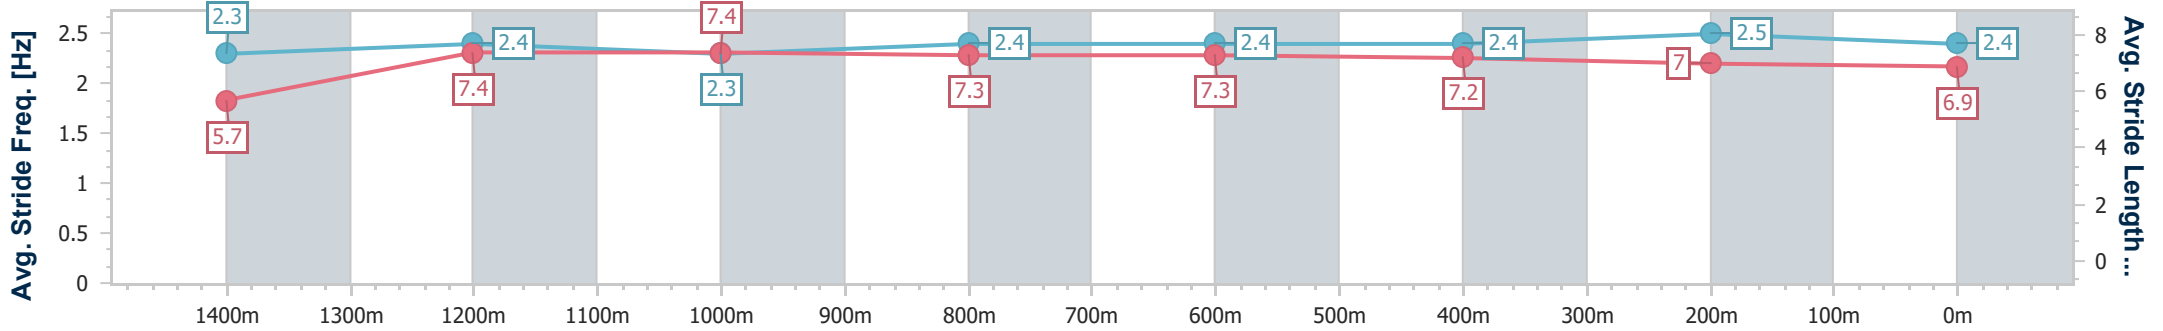

Horse/Jockey Name	Champagnes On Me
Final Rank	6
Fastest Section Time (Section)	0:10.23 (Overall)
Top Speed [km/h] (Section)	65.4 (1400m)
Race State	Finished

Aquis Park Gold Coast Poly QLD Professional
Race 7: CORDNER SUPER ADVISORY BENCHMARK 58
Handicap - 1540m
08 June 2024 - 14:54

Track Rating: Synthetic, Weather: Fine, Rail Position: True

Section	Overall	1400m	1200m	1000m	800m	600m	400m	200m
Section Times	1:32.53 [6] (0:10.23)	1:22.30 [4] (0:11.61)	1:10.69 [4] (0:11.64)	0:59.05 [4] (0:11.77)	0:47.28 [3] (0:11.65)	0:35.63 [3] (0:11.62)	0:24.01 [3] (0:11.72)	0:12.29 [3] (0:12.29)
Average Speed [km/h]	49.3	63.6	62.0	61.5	62.6	62.6	62.1	58.8
Top Speed [km/h]	62.9	65.4	63.3	62.3	64.3	64.3	63.3	61.8
Avg. Dist. to Rail [m]	8.2	3.2	2.5	2.2	2.2	2.7	3.3	5.0
Avg. Stride Freq. [Hz]	2.3	2.4	2.3	2.4	2.4	2.4	2.5	2.4
Avg. Stride Length [m]	5.7	7.4	7.4	7.3	7.3	7.2	7.0	6.9

- [ ] Ranking at each section and finish
- -.-.- No data available at this section
- NA No data available