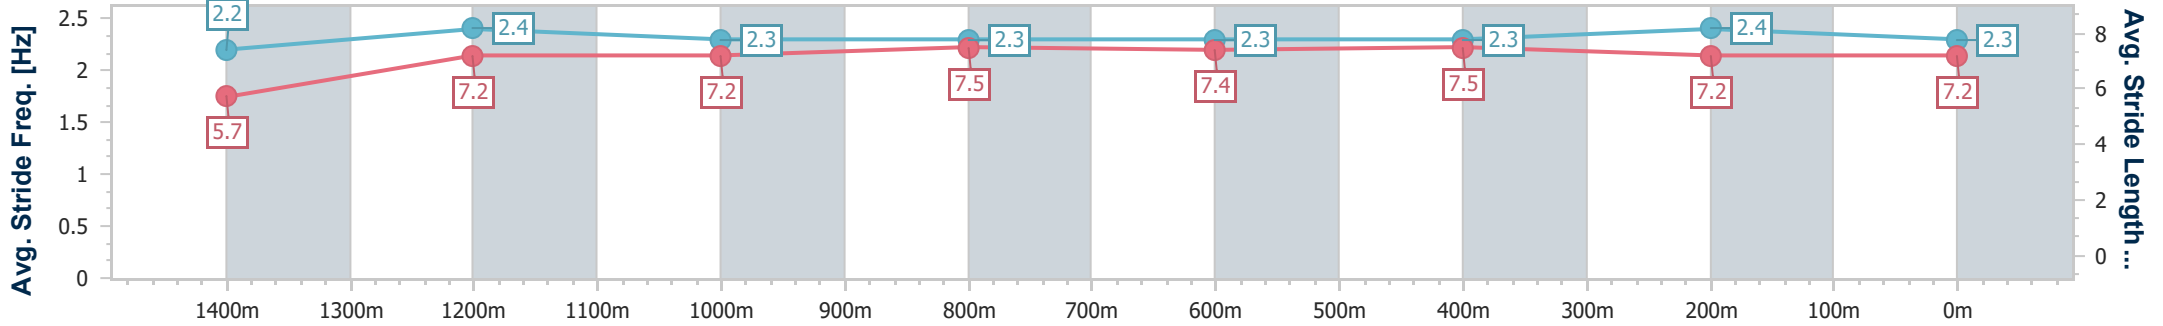

Horse/Jockey Name	Better Strings
Final Rank	10
Fastest Section Time (Section)	0:10.75 (Overall)
Top Speed [km/h] (Section)	64.0 (1400m)
Race State	Finished

Aquis Park Gold Coast Poly QLD Professional
Race 7: CORDNER SUPER ADVISORY BENCHMARK 58
Handicap - 1540m
08 June 2024 - 14:54

Track Rating: Synthetic, Weather: Fine, Rail Position: True

Section	Overall	1400m	1200m	1000m	800m	600m	400m	200m
Section Times	1:33.29 [10] (0:10.75)	1:22.54 [10] (0:11.64)	1:10.90 [9] (0:11.86)	0:59.04 [9] (0:11.77)	0:47.27 [9] (0:11.60)	0:35.67 [9] (0:11.82)	0:23.85 [11] (0:11.82)	0:12.03 [12] (0:12.03)
Average Speed [km/h]	46.9	62.1	60.5	61.3	62.6	61.7	61.2	60.3
Top Speed [km/h]	62.5	64.0	62.0	62.4	63.7	62.6	62.3	61.6
Avg. Dist. to Rail [m]	3.1	0.6	0.2	0.3	1.3	2.3	2.8	3.0
Avg. Stride Freq. [Hz]	2.2	2.4	2.3	2.3	2.3	2.3	2.4	2.3
Avg. Stride Length [m]	5.7	7.2	7.2	7.5	7.4	7.5	7.2	7.2

- [ ] Ranking at each section and finish
- -.-.- No data available at this section
- NA No data available