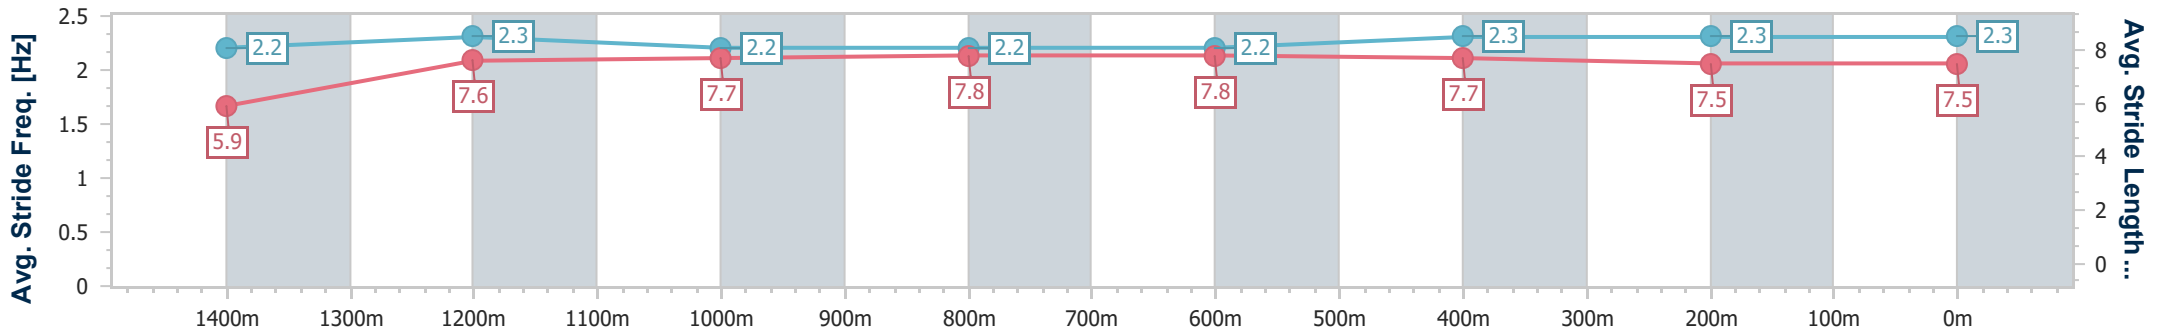

Horse/Jockey Name	Sarsen
Final Rank	3
Fastest Section Time (Section)	0:10.26 (Overall)
Top Speed [km/h] (Section)	64.5 (1400m)
Race State	Finished

Aquis Park Gold Coast Poly QLD Professional
Race 7: CORDNER SUPER ADVISORY BENCHMARK 58
Handicap - 1540m
08 June 2024 - 14:54

Track Rating: Synthetic, Weather: Fine, Rail Position: True

Section	Overall	1400m	1200m	1000m	800m	600m	400m	200m
Section Times	1:32.09 [3] (0:10.26)	1:21.83 [5] (0:11.70)	1:10.13 [5] (0:11.81)	0:58.32 [6] (0:11.83)	0:46.49 [5] (0:11.65)	0:34.84 [5] (0:11.58)	0:23.26 [5] (0:11.62)	0:11.64 [5] (0:11.64)
Average Speed [km/h]	49.1	62.5	61.1	61.0	62.4	62.9	62.5	62.1
Top Speed [km/h]	64.5	64.5	61.8	61.7	63.5	63.7	63.4	63.5
Avg. Dist. to Rail [m]	4.9	1.9	2.5	1.8	1.5	2.3	5.4	5.7
Avg. Stride Freq. [Hz]	2.2	2.3	2.2	2.2	2.2	2.3	2.3	2.3
Avg. Stride Length [m]	5.9	7.6	7.7	7.8	7.8	7.7	7.5	7.5

- [ ] Ranking at each section and finish
- -.-.- No data available at this section
- NA No data available