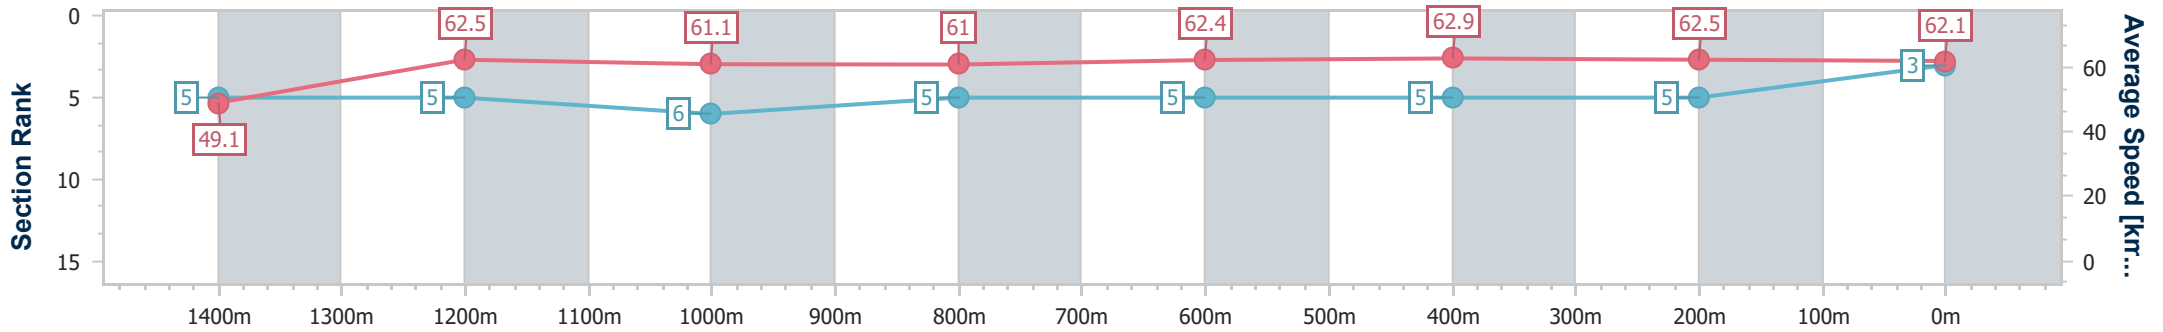

Horse/Jockey Name	Sarsen
Final Rank	3
Fastest Section Time (Section)	0:10.26 (Overall)
Top Speed [km/h] (Section)	64.5 (1400m)
Race State	Finished

Aquis Park Gold Coast Poly QLD Professional
Race 7: CORDNER SUPER ADVISORY BENCHMARK 58
Handicap - 1540m
08 June 2024 - 14:54

Track Rating: Synthetic, Weather: Fine, Rail Position: True

Section	Overall	1400m	1200m	1000m	800m	600m	400m	200m
Section Times	1:32.09 [3] (0:10.26)	1:21.83 [5] (0:11.70)	1:10.13 [5] (0:11.81)	0:58.32 [6] (0:11.83)	0:46.49 [5] (0:11.65)	0:34.84 [5] (0:11.58)	0:23.26 [5] (0:11.62)	0:11.64 [5] (0:11.64)
Average Speed [km/h]	49.1	62.5	61.1	61.0	62.4	62.9	62.5	62.1
Top Speed [km/h]	64.5	64.5	61.8	61.7	63.5	63.7	63.4	63.5
Avg. Dist. to Rail [m]	4.9	1.9	2.5	1.8	1.5	2.3	5.4	5.7
Avg. Stride Freq. [Hz]	2.2	2.3	2.2	2.2	2.2	2.3	2.3	2.3
Avg. Stride Length [m]	5.9	7.6	7.7	7.8	7.8	7.7	7.5	7.5

- [ ] Ranking at each section and finish
- -.-.- No data available at this section
- NA No data available