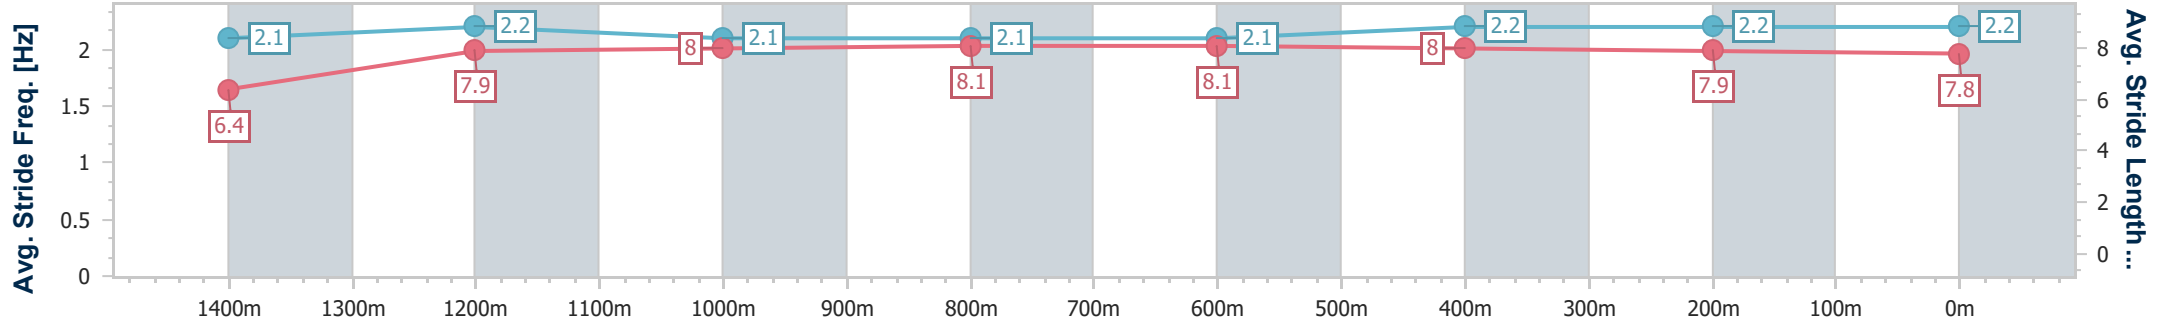

Horse/Jockey Name	Hulkamania
Final Rank	2
Fastest Section Time (Section)	0:10.20 (Overall)
Top Speed [km/h] (Section)	65.2 (1400m)
Race State	Finished

Aquis Park Gold Coast Poly QLD Professional
Race 7: CORDNER SUPER ADVISORY BENCHMARK 58
Handicap - 1540m
08 June 2024 - 14:54

Track Rating: Synthetic, Weather: Fine, Rail Position: True

Section	Overall	1400m	1200m	1000m	800m	600m	400m	200m
Section Times	1:32.02 [2] (0:10.20)	1:21.82 [3] (0:11.50)	1:10.32 [2] (0:11.77)	0:58.55 [3] (0:11.85)	0:46.70 [4] (0:11.73)	0:34.97 [4] (0:11.70)	0:23.27 [4] (0:11.53)	0:11.74 [4] (0:11.74)
Average Speed [km/h]	49.4	63.5	61.2	60.7	61.7	61.6	62.8	61.8
Top Speed [km/h]	64.3	65.2	61.9	61.6	62.2	62.6	64.3	62.5
Avg. Dist. to Rail [m]	7.0	1.5	1.2	0.8	0.5	1.0	2.5	3.6
Avg. Stride Freq. [Hz]	2.1	2.2	2.1	2.1	2.1	2.2	2.2	2.2
Avg. Stride Length [m]	6.4	7.9	8.0	8.1	8.1	8.0	7.9	7.8

- [ ] Ranking at each section and finish
- -.-.- No data available at this section
- NA No data available