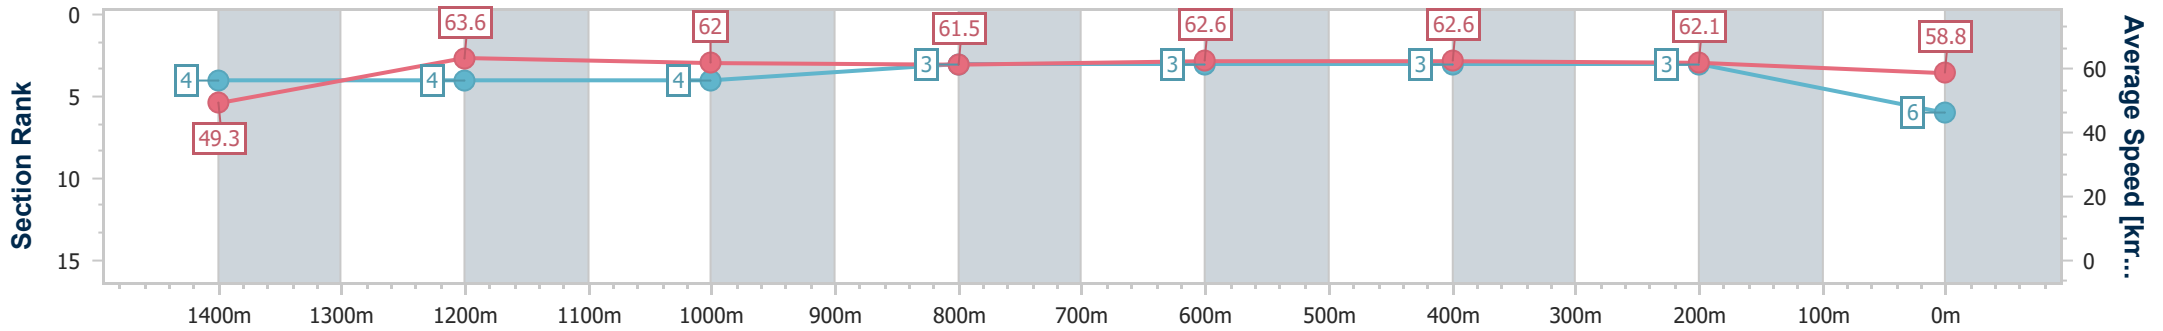

Horse/Jockey Name	Champagnes On Me
Final Rank	6
Fastest Section Time (Section)	0:10.23 (Overall)
Top Speed [km/h] (Section)	65.4 (1400m)
Race State	Finished

Aquis Park Gold Coast Poly QLD Professional
Race 7: CORDNER SUPER ADVISORY BENCHMARK 58
Handicap - 1540m
08 June 2024 - 14:54

Track Rating: Synthetic, Weather: Fine, Rail Position: True

Section	Overall	1400m	1200m	1000m	800m	600m	400m	200m
Section Times	1:32.53 [6] (0:10.23)	1:22.30 [4] (0:11.61)	1:10.69 [4] (0:11.64)	0:59.05 [4] (0:11.77)	0:47.28 [3] (0:11.65)	0:35.63 [3] (0:11.62)	0:24.01 [3] (0:11.72)	0:12.29 [3] (0:12.29)
Average Speed [km/h]	49.3	63.6	62.0	61.5	62.6	62.6	62.1	58.8
Top Speed [km/h]	62.9	65.4	63.3	62.3	64.3	64.3	63.3	61.8
Avg. Dist. to Rail [m]	8.2	3.2	2.5	2.2	2.2	2.7	3.3	5.0
Avg. Stride Freq. [Hz]	2.3	2.4	2.3	2.4	2.4	2.4	2.5	2.4
Avg. Stride Length [m]	5.7	7.4	7.4	7.3	7.3	7.2	7.0	6.9

- [ ] Ranking at each section and finish
- -.-.- No data available at this section
- NA No data available