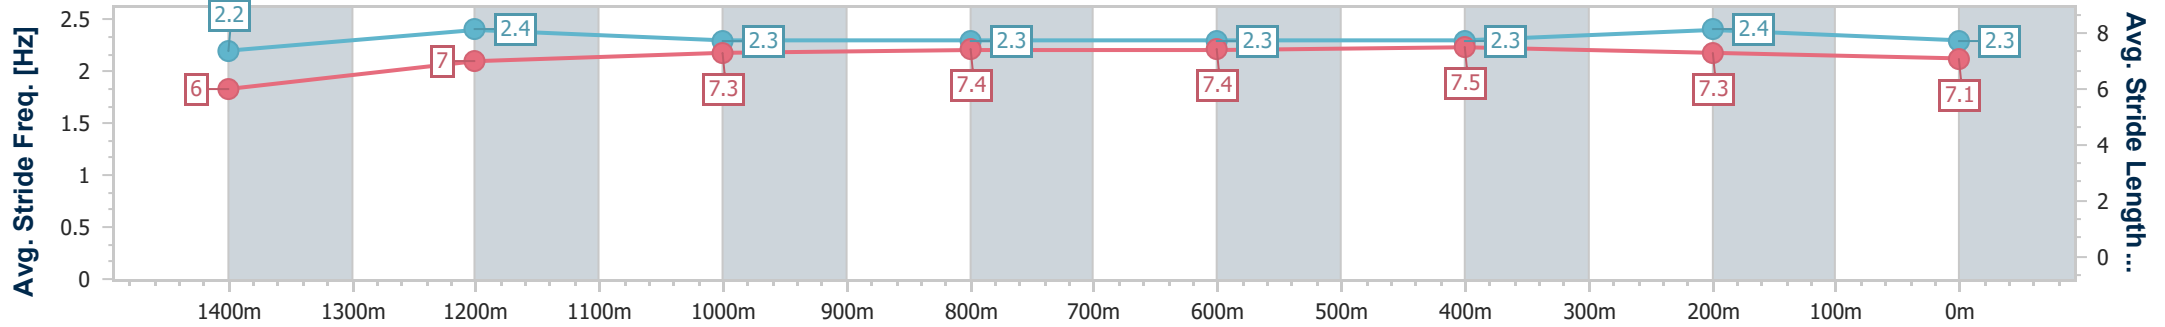

Horse/Jockey Name	Elle Magic
Final Rank	5
Fastest Section Time (Section)	0:10.38 (Overall)
Top Speed [km/h] (Section)	64.5 (800m)
Race State	Finished

Aquis Park Gold Coast Poly QLD Professional
Race 7: CORDNER SUPER ADVISORY BENCHMARK 58
Handicap - 1540m
08 June 2024 - 14:54

Track Rating: Synthetic, Weather: Fine, Rail Position: True

Section	Overall	1400m	1200m	1000m	800m	600m	400m	200m
Section Times	1:32.48 [5] (0:10.38)	1:22.10 [7] (0:11.80)	1:10.30 [8] (0:11.79)	0:58.51 [7] (0:11.86)	0:46.65 [8] (0:11.59)	0:35.06 [8] (0:11.58)	0:23.48 [6] (0:11.56)	0:11.92 [6] (0:11.92)
Average Speed [km/h]	48.7	61.2	61.0	60.7	62.0	62.9	62.7	60.2
Top Speed [km/h]	63.5	62.5	62.1	61.0	64.5	63.8	63.5	62.0
Avg. Dist. to Rail [m]	1.6	0.2	0.6	0.3	0.5	1.3	5.1	7.9
Avg. Stride Freq. [Hz]	2.2	2.4	2.3	2.3	2.3	2.3	2.4	2.3
Avg. Stride Length [m]	6.0	7.0	7.3	7.4	7.4	7.5	7.3	7.1

- [ ] Ranking at each section and finish
- -.-.- No data available at this section
- NA No data available