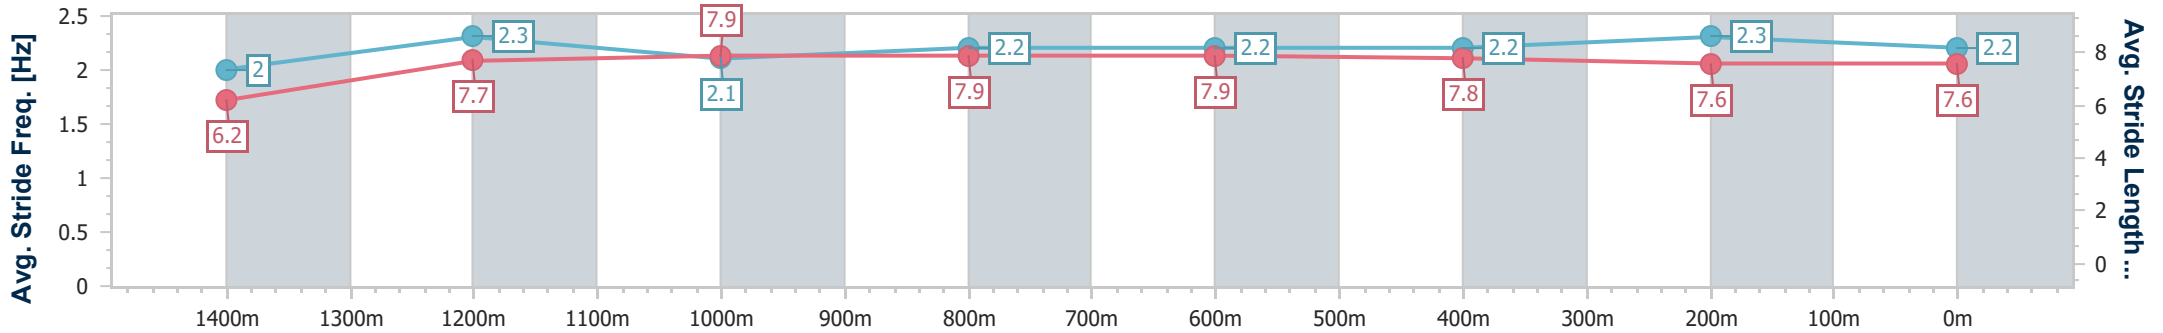

Horse/Jockey Name	Vana Star
Final Rank	11
Fastest Section Time (Section)	0:10.72 (Overall)
Top Speed [km/h] (Section)	63.7 (1400m)
Race State	Finished

Aquis Park Gold Coast Poly QLD Professional
Race 7: CORDNER SUPER ADVISORY BENCHMARK 58
Handicap - 1540m
08 June 2024 - 14:54

Track Rating: Synthetic, Weather: Fine, Rail Position: True

Section	Overall	1400m	1200m	1000m	800m	600m	400m	200m
Section Times	1:33.37 [11] (0:10.72)	1:22.65 [9] (0:11.74)	1:10.91 [10] (0:11.86)	0:59.05 [10] (0:11.80)	0:47.25 [10] (0:11.50)	0:35.75 [10] (0:11.79)	0:23.96 [10] (0:11.75)	0:12.21 [10] (0:12.21)
Average Speed [km/h]	47.2	62.1	60.8	61.5	62.9	62.1	61.7	59.4
Top Speed [km/h]	61.8	63.7	61.8	62.1	63.7	63.5	62.6	60.7
Avg. Dist. to Rail [m]	8.7	2.0	2.0	2.0	1.6	2.7	4.4	4.8
Avg. Stride Freq. [Hz]	2.0	2.3	2.1	2.2	2.2	2.2	2.3	2.2
Avg. Stride Length [m]	6.2	7.7	7.9	7.9	7.9	7.8	7.6	7.6

- [ ] Ranking at each section and finish
- -.-.- No data available at this section
- NA No data available