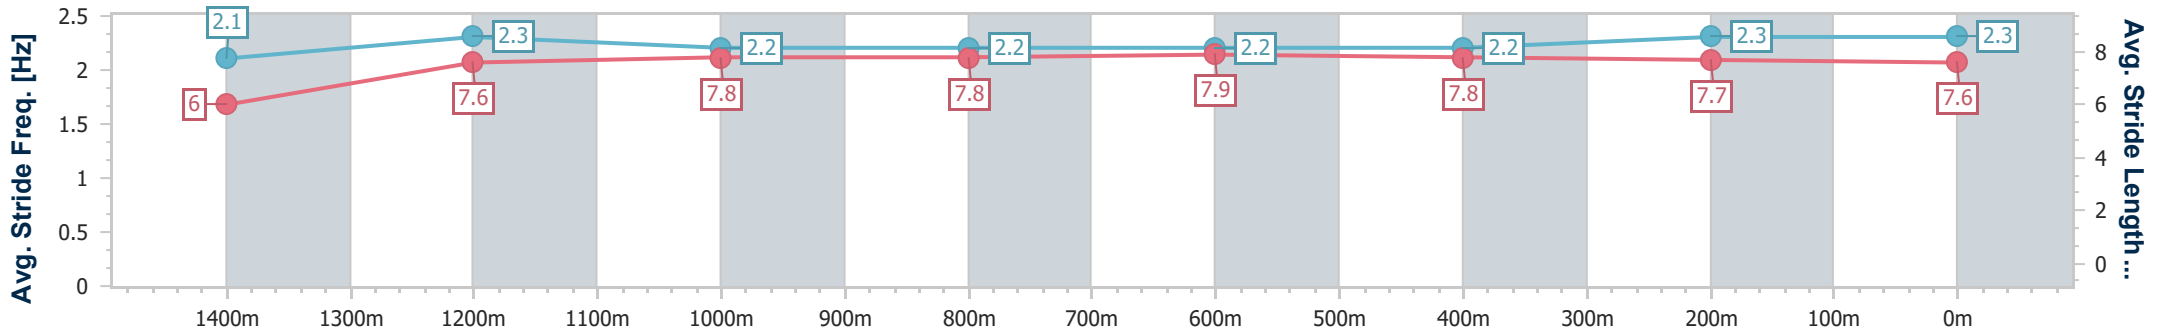

Horse/Jockey Name	Tea Leaves
Final Rank	7
Fastest Section Time (Section)	0:10.82 (Overall)
Top Speed [km/h] (Section)	64.7 (800m)
Race State	Finished

Aquis Park Gold Coast Poly QLD Professional
Race 7: CORDNER SUPER ADVISORY BENCHMARK 58
Handicap - 1540m
08 June 2024 - 14:54

Track Rating: Synthetic, Weather: Fine, Rail Position: True

Section	Overall	1400m	1200m	1000m	800m	600m	400m	200m
Section Times	1:32.63 [7] (0:10.82)	1:21.81 [11] (0:11.82)	1:09.99 [11] (0:11.89)	0:58.10 [11] (0:11.83)	0:46.27 [12] (0:11.47)	0:34.80 [12] (0:11.65)	0:23.15 [12] (0:11.51)	0:11.64 [9] (0:11.64)
Average Speed [km/h]	46.6	61.7	60.7	61.2	63.3	63.1	63.2	62.1
Top Speed [km/h]	61.4	63.4	61.3	62.3	64.7	63.5	64.3	63.5
Avg. Dist. to Rail [m]	5.9	2.2	2.6	2.3	1.7	3.6	6.4	8.5
Avg. Stride Freq. [Hz]	2.1	2.3	2.2	2.2	2.2	2.2	2.3	2.3
Avg. Stride Length [m]	6.0	7.6	7.8	7.8	7.9	7.8	7.7	7.6

- [ ] Ranking at each section and finish
- -.-.- No data available at this section
- NA No data available