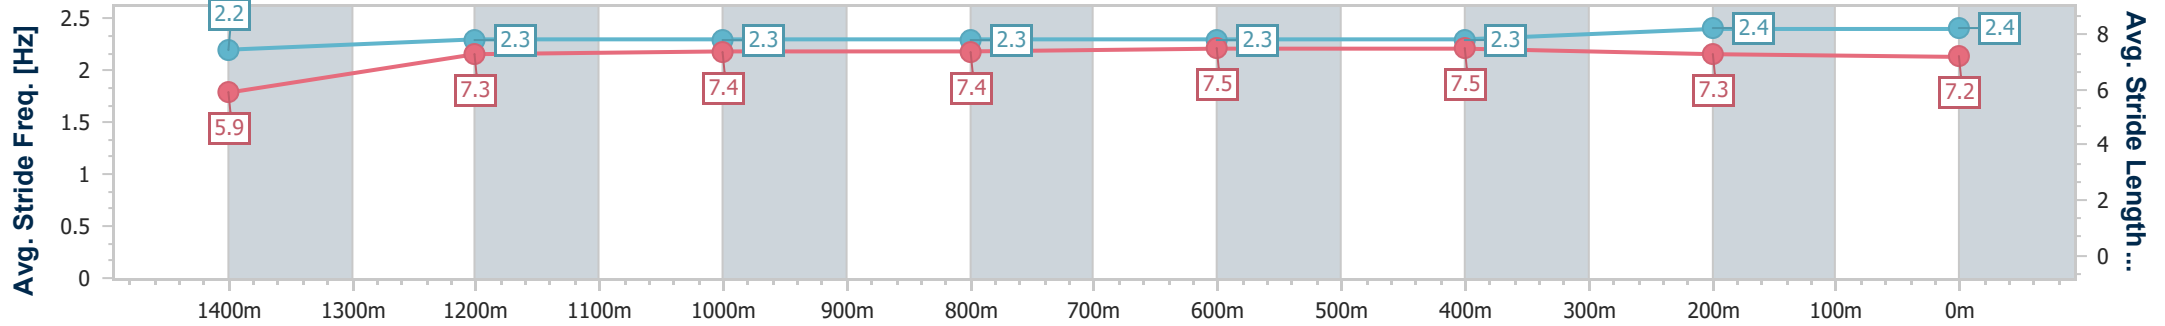

Horse/Jockey Name	The Seeker
Final Rank	8
Fastest Section Time (Section)	0:10.88 (Overall)
Top Speed [km/h] (Section)	65.2 (800m)
Race State	Finished

Aquis Park Gold Coast Poly QLD Professional
Race 7: CORDNER SUPER ADVISORY BENCHMARK 58
Handicap - 1540m
08 June 2024 - 14:54

Track Rating: Synthetic, Weather: Fine, Rail Position: True

Section	Overall	1400m	1200m	1000m	800m	600m	400m	200m
Section Times	1:32.64 [8] (0:10.88)	1:21.76 [12] (0:11.87)	1:09.89 [12] (0:11.82)	0:58.07 [12] (0:11.72)	0:46.35 [11] (0:11.39)	0:34.96 [11] (0:11.64)	0:23.32 [8] (0:11.55)	0:11.77 [8] (0:11.77)
Average Speed [km/h]	46.4	60.9	60.8	61.4	63.5	62.0	62.7	61.8
Top Speed [km/h]	62.6	62.5	61.7	62.2	65.2	63.4	64.1	63.1
Avg. Dist. to Rail [m]	2.5	0.9	0.2	0.2	0.5	1.1	2.8	3.4
Avg. Stride Freq. [Hz]	2.2	2.3	2.3	2.3	2.3	2.3	2.4	2.4
Avg. Stride Length [m]	5.9	7.3	7.4	7.4	7.5	7.5	7.3	7.2

- [ ] Ranking at each section and finish
- -.-.- No data available at this section
- NA No data available