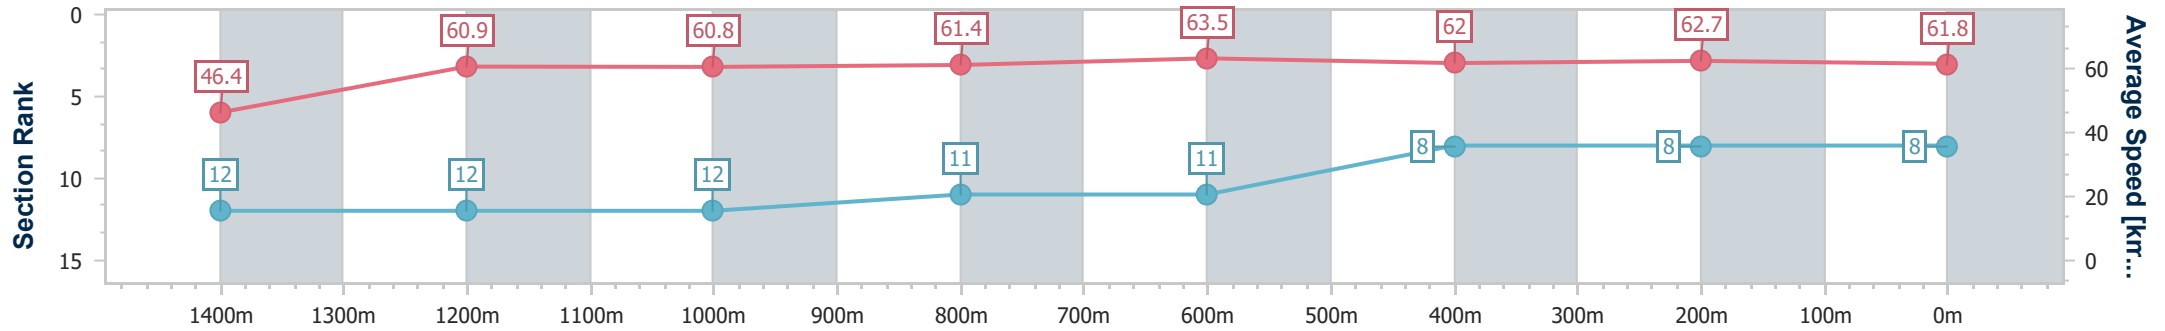

Horse/Jockey Name	The Seeker
Final Rank	8
Fastest Section Time (Section)	0:10.88 (Overall)
Top Speed [km/h] (Section)	65.2 (800m)
Race State	Finished

Aquis Park Gold Coast Poly QLD Professional
Race 7: CORDNER SUPER ADVISORY BENCHMARK 58
Handicap - 1540m
08 June 2024 - 14:54

Track Rating: Synthetic, Weather: Fine, Rail Position: True

Section	Overall	1400m	1200m	1000m	800m	600m	400m	200m
Section Times	1:32.64 [8] (0:10.88)	1:21.76 [12] (0:11.87)	1:09.89 [12] (0:11.82)	0:58.07 [12] (0:11.72)	0:46.35 [11] (0:11.39)	0:34.96 [11] (0:11.64)	0:23.32 [8] (0:11.55)	0:11.77 [8] (0:11.77)
Average Speed [km/h]	46.4	60.9	60.8	61.4	63.5	62.0	62.7	61.8
Top Speed [km/h]	62.6	62.5	61.7	62.2	65.2	63.4	64.1	63.1
Avg. Dist. to Rail [m]	2.5	0.9	0.2	0.2	0.5	1.1	2.8	3.4
Avg. Stride Freq. [Hz]	2.2	2.3	2.3	2.3	2.3	2.3	2.4	2.4
Avg. Stride Length [m]	5.9	7.3	7.4	7.4	7.5	7.5	7.3	7.2

- [ ] Ranking at each section and finish
- -.-.- No data available at this section
- NA No data available