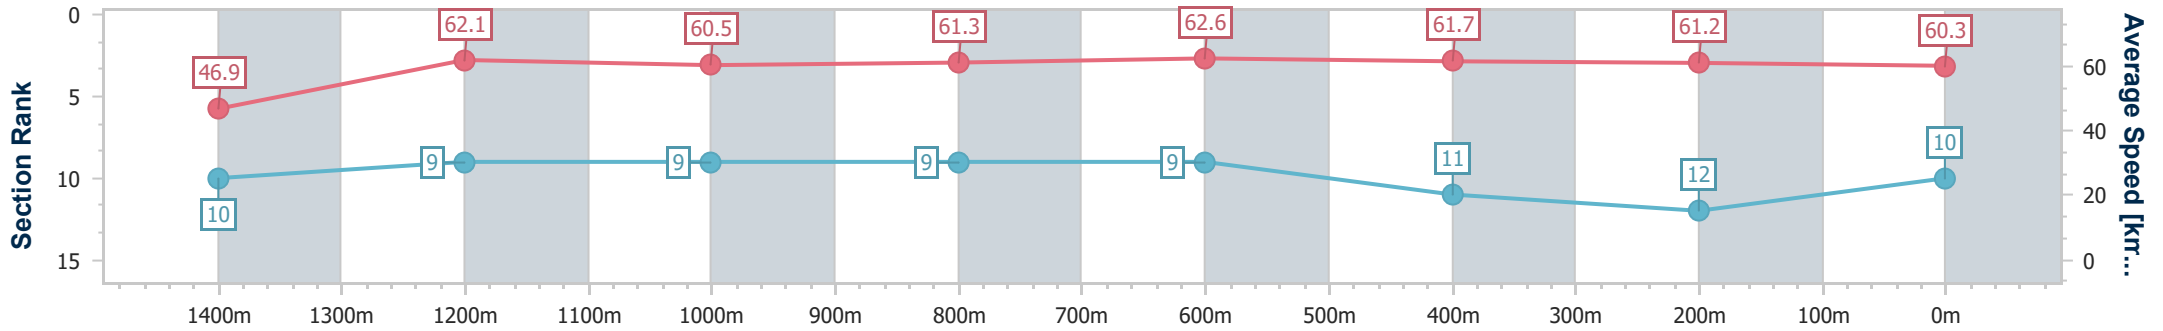

Horse/Jockey Name	Better Strings
Final Rank	10
Fastest Section Time (Section)	0:10.75 (Overall)
Top Speed [km/h] (Section)	64.0 (1400m)
Race State	Finished

Aquis Park Gold Coast Poly QLD Professional
Race 7: CORDNER SUPER ADVISORY BENCHMARK 58
Handicap - 1540m
08 June 2024 - 14:54

Track Rating: Synthetic, Weather: Fine, Rail Position: True

Section	Overall	1400m	1200m	1000m	800m	600m	400m	200m
Section Times	1:33.29 [10] (0:10.75)	1:22.54 [10] (0:11.64)	1:10.90 [9] (0:11.86)	0:59.04 [9] (0:11.77)	0:47.27 [9] (0:11.60)	0:35.67 [9] (0:11.82)	0:23.85 [11] (0:11.82)	0:12.03 [12] (0:12.03)
Average Speed [km/h]	46.9	62.1	60.5	61.3	62.6	61.7	61.2	60.3
Top Speed [km/h]	62.5	64.0	62.0	62.4	63.7	62.6	62.3	61.6
Avg. Dist. to Rail [m]	3.1	0.6	0.2	0.3	1.3	2.3	2.8	3.0
Avg. Stride Freq. [Hz]	2.2	2.4	2.3	2.3	2.3	2.3	2.4	2.3
Avg. Stride Length [m]	5.7	7.2	7.2	7.5	7.4	7.5	7.2	7.2

- [ ] Ranking at each section and finish
- -.-.- No data available at this section
- NA No data available