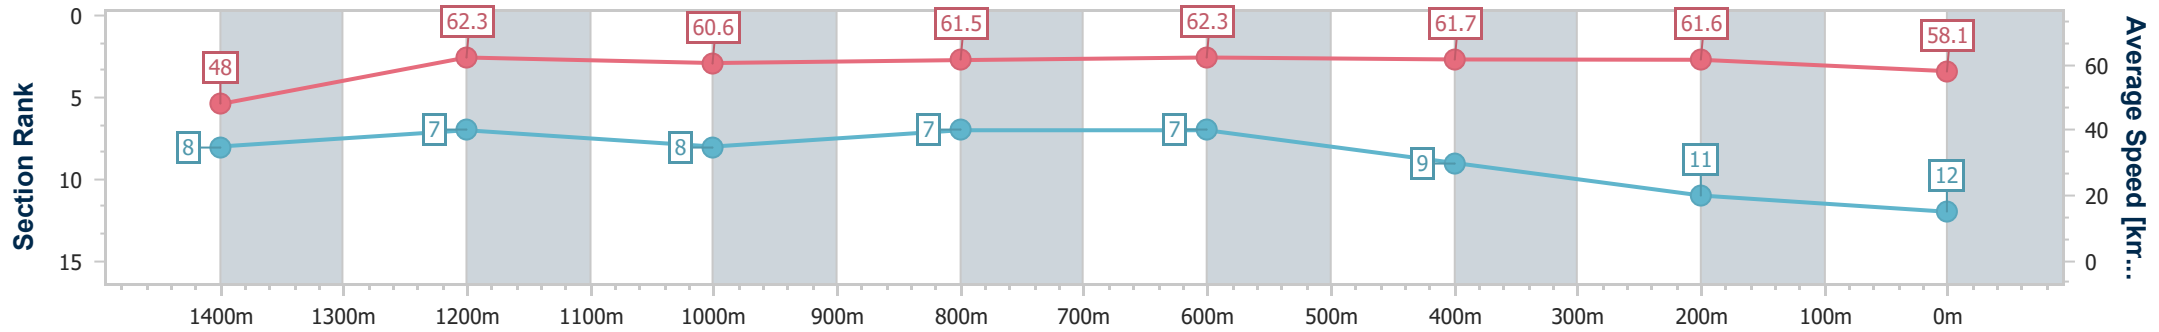

Horse/Jockey Name	Polished
Final Rank	12
Fastest Section Time (Section)	0:10.53 (Overall)
Top Speed [km/h] (Section)	63.7 (600m)
Race State	Finished

Aquis Park Gold Coast Poly QLD Professional
Race 7: CORDNER SUPER ADVISORY BENCHMARK 58
Handicap - 1540m
08 June 2024 - 14:54

Track Rating: Synthetic, Weather: Fine, Rail Position: True

Section	Overall	1400m	1200m	1000m	800m	600m	400m	200m
Section Times	1:33.60 [12] (0:10.53)	1:23.07 [8] (0:11.56)	1:11.51 [7] (0:11.89)	0:59.62 [8] (0:11.75)	0:47.87 [7] (0:11.68)	0:36.19 [7] (0:11.92)	0:24.27 [9] (0:11.83)	0:12.44 [11] (0:12.44)
Average Speed [km/h]	48.0	62.3	60.6	61.5	62.3	61.7	61.6	58.1
Top Speed [km/h]	62.1	63.4	61.5	62.6	63.3	63.7	62.9	59.6
Avg. Dist. to Rail [m]	5.6	0.5	0.6	1.0	2.3	3.9	4.6	3.8
Avg. Stride Freq. [Hz]	2.2	2.4	2.3	2.3	2.3	2.3	2.3	2.3
Avg. Stride Length [m]	5.8	7.2	7.2	7.4	7.5	7.4	7.3	7.1

- [ ] Ranking at each section and finish
- -.-.- No data available at this section
- NA No data available