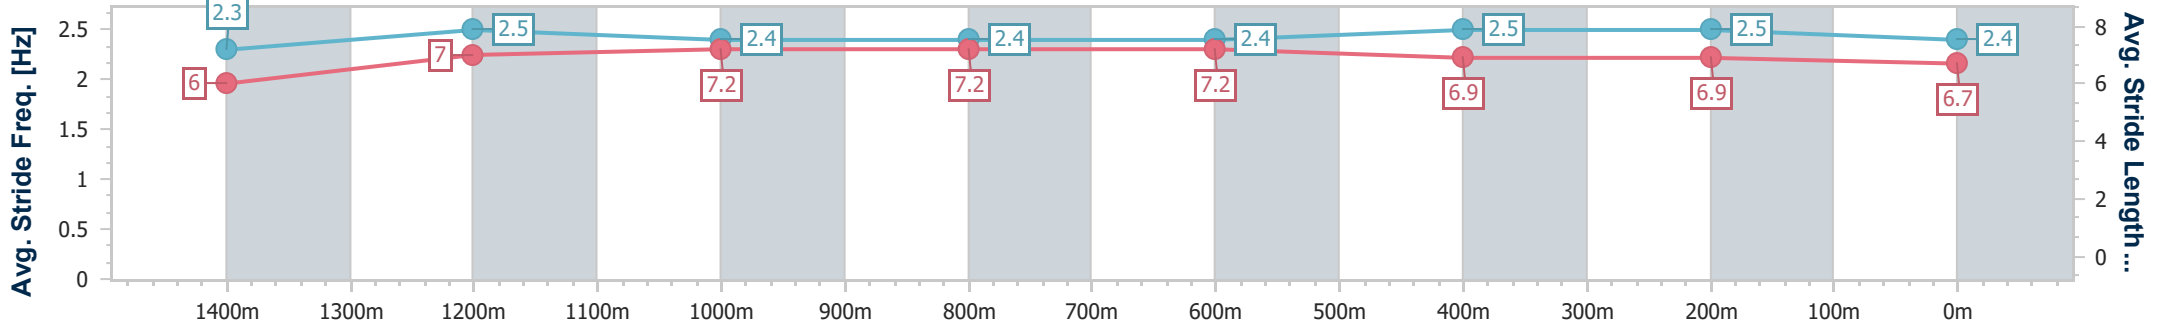

Horse/Jockey Name	Hot Bananas
Final Rank	4
Fastest Section Time (Section)	0:10.16 (Overall)
Top Speed [km/h] (Section)	64.2 (1400m)
Race State	Finished

Aquis Park Gold Coast Poly QLD Professional
Race 7: CORDNER SUPER ADVISORY BENCHMARK 58
Handicap - 1540m
08 June 2024 - 14:54

Track Rating: Synthetic, Weather: Fine, Rail Position: True

Section	Overall	1400m	1200m	1000m	800m	600m	400m	200m
Section Times	1:32.37 [4] (0:10.16)	1:22.21 [2] (0:11.55)	1:10.66 [3] (0:11.57)	0:59.09 [2] (0:11.80)	0:47.29 [2] (0:11.62)	0:35.67 [2] (0:11.72)	0:23.95 [2] (0:11.64)	0:12.31 [2] (0:12.31)
Average Speed [km/h]	49.7	63.1	62.1	61.3	62.2	62.0	62.1	58.9
Top Speed [km/h]	64.0	64.2	63.3	61.8	63.5	63.3	62.8	60.7
Avg. Dist. to Rail [m]	4.9	1.4	1.7	1.7	1.0	1.8	2.2	3.9
Avg. Stride Freq. [Hz]	2.3	2.5	2.4	2.4	2.4	2.5	2.5	2.4
Avg. Stride Length [m]	6.0	7.0	7.2	7.2	7.2	6.9	6.9	6.7

- [ ] Ranking at each section and finish
- -.-.- No data available at this section
- NA No data available