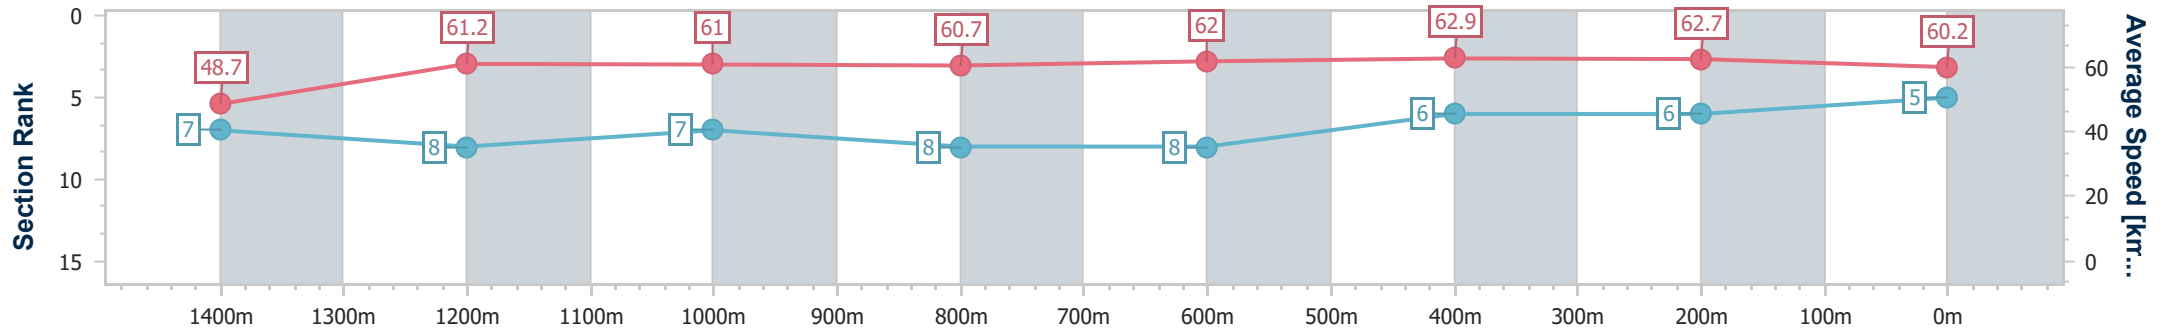

Horse/Jockey Name	Elle Magic
Final Rank	5
Fastest Section Time (Section)	0:10.38 (Overall)
Top Speed [km/h] (Section)	64.5 (800m)
Race State	Finished

Aquis Park Gold Coast Poly QLD Professional
Race 7: CORDNER SUPER ADVISORY BENCHMARK 58
Handicap - 1540m
08 June 2024 - 14:54

Track Rating: Synthetic, Weather: Fine, Rail Position: True

Section	Overall	1400m	1200m	1000m	800m	600m	400m	200m
Section Times	1:32.48 [5] (0:10.38)	1:22.10 [7] (0:11.80)	1:10.30 [8] (0:11.79)	0:58.51 [7] (0:11.86)	0:46.65 [8] (0:11.59)	0:35.06 [8] (0:11.58)	0:23.48 [6] (0:11.56)	0:11.92 [6] (0:11.92)
Average Speed [km/h]	48.7	61.2	61.0	60.7	62.0	62.9	62.7	60.2
Top Speed [km/h]	63.5	62.5	62.1	61.0	64.5	63.8	63.5	62.0
Avg. Dist. to Rail [m]	1.6	0.2	0.6	0.3	0.5	1.3	5.1	7.9
Avg. Stride Freq. [Hz]	2.2	2.4	2.3	2.3	2.3	2.3	2.4	2.3
Avg. Stride Length [m]	6.0	7.0	7.3	7.4	7.4	7.5	7.3	7.1

- [ ] Ranking at each section and finish
- -.-.- No data available at this section
- NA No data available