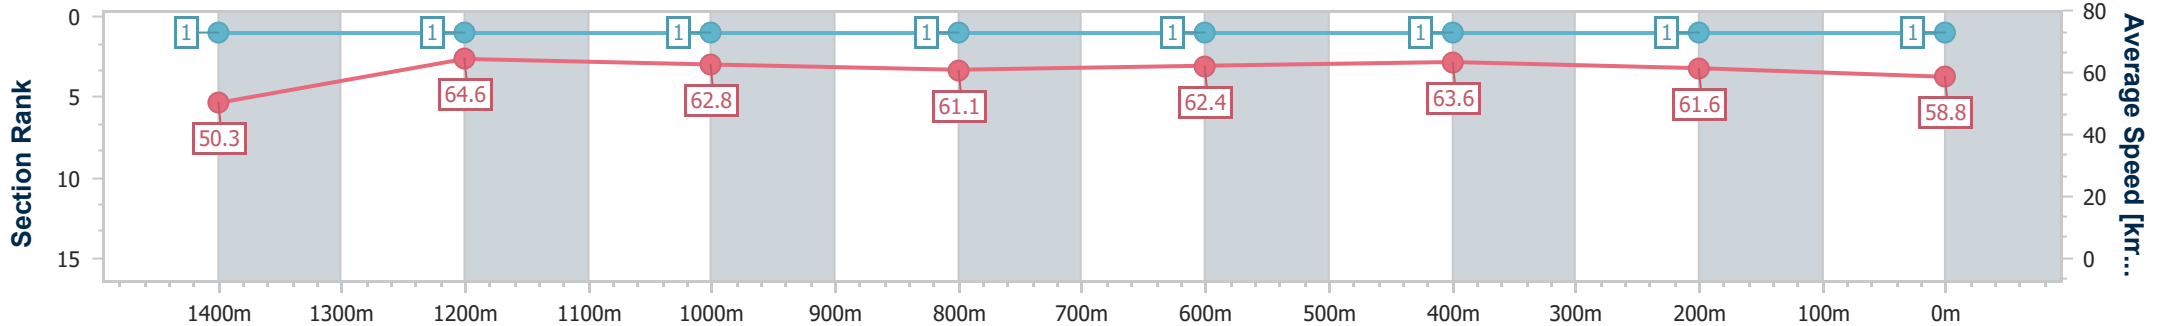

Track Rating: Synthetic, Weather: Fine, Rail Position: True

Section	Overall	1400m	1200m	1000m	800m	600m	400m	200m
Section Times	1:31.78 [1] (0:10.02)	1:21.76 [1] (0:11.52)	1:10.24 [1] (0:11.46)	0:58.78 [1] (0:11.76)	0:47.02 [1] (0:11.51)	0:35.51 [1] (0:11.46)	0:24.05 [1] (0:11.74)	0:12.31 [1] (0:12.31)
Average Speed [km/h]	50.3	64.6	62.8	61.1	62.4	63.6	61.6	58.8
Top Speed [km/h]	65.5	65.7	63.8	62.1	64.5	65.6	62.4	60.6
Avg. Dist. to Rail [m]	10.0	3.7	0.5	0.3	0.5	2.2	1.0	1.2
Avg. Stride Freq. [Hz]	2.2	2.3	2.2	2.2	2.3	2.4	2.3	2.2
Avg. Stride Length [m]	6.1	7.8	7.9	7.8	7.7	7.5	7.4	7.3