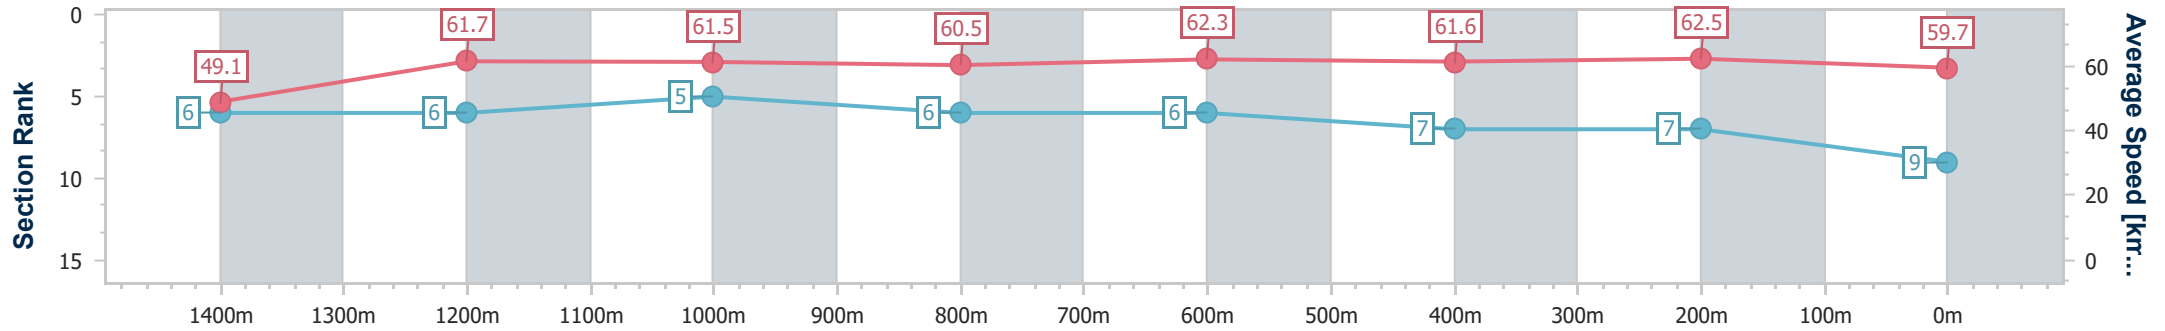

Horse/Jockey Name	Drake Passage
Final Rank	9
Fastest Section Time (Section)	0:10.27 (Overall)
Top Speed [km/h] (Section)	64.1 (600m)
Race State	Finished

Aquis Park Gold Coast Poly QLD Professional
Race 7: CORDNER SUPER ADVISORY BENCHMARK 58
Handicap - 1540m
08 June 2024 - 14:54

Track Rating: Synthetic, Weather: Fine, Rail Position: True

Section	Overall	1400m	1200m	1000m	800m	600m	400m	200m
Section Times	1:32.72 [9] (0:10.27)	1:22.45 [6] (0:11.73)	1:10.72 [6] (0:11.71)	0:59.01 [5] (0:11.93)	0:47.08 [6] (0:11.68)	0:35.40 [6] (0:11.73)	0:23.67 [7] (0:11.55)	0:12.12 [7] (0:12.12)
Average Speed [km/h]	49.1	61.7	61.5	60.5	62.3	61.6	62.5	59.7
Top Speed [km/h]	63.7	63.6	62.3	61.1	63.3	64.1	63.7	61.8
Avg. Dist. to Rail [m]	3.8	0.9	1.3	0.9	1.5	1.4	1.2	0.7
Avg. Stride Freq. [Hz]	2.3	2.4	2.3	2.3	2.3	2.3	2.4	2.3
Avg. Stride Length [m]	5.8	7.2	7.3	7.3	7.5	7.4	7.2	7.1

- [ ] Ranking at each section and finish
- -.-.- No data available at this section
- NA No data available