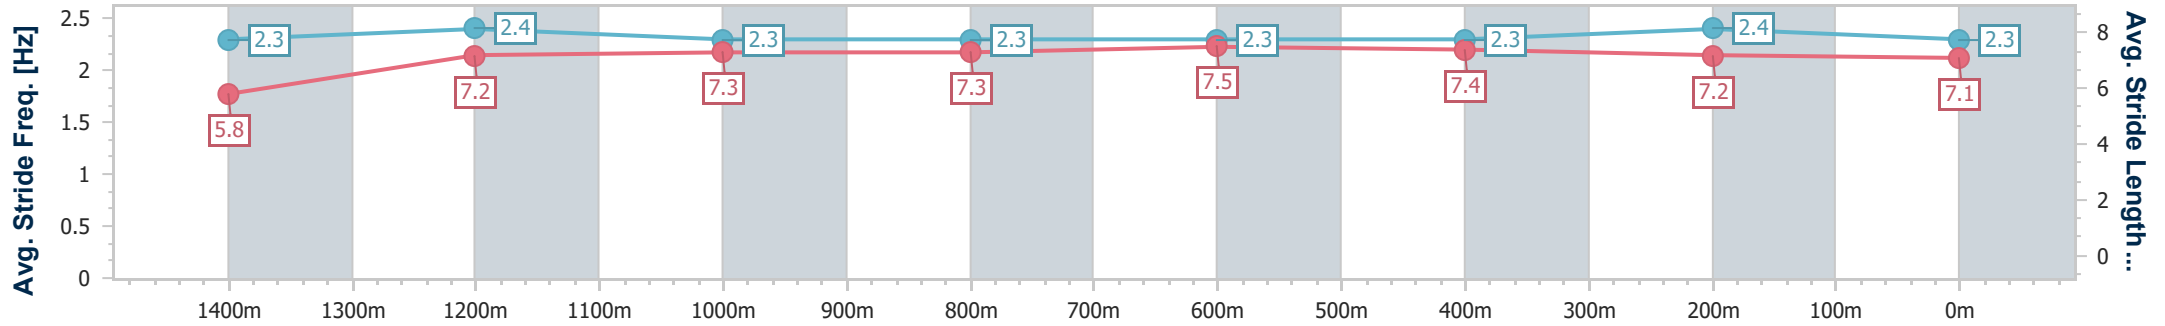

Horse/Jockey Name	Drake Passage
Final Rank	9
Fastest Section Time (Section)	0:10.27 (Overall)
Top Speed [km/h] (Section)	64.1 (600m)
Race State	Finished

Aquis Park Gold Coast Poly QLD Professional
Race 7: CORDNER SUPER ADVISORY BENCHMARK 58
Handicap - 1540m
08 June 2024 - 14:54

Track Rating: Synthetic, Weather: Fine, Rail Position: True

Section	Overall	1400m	1200m	1000m	800m	600m	400m	200m
Section Times	1:32.72 [9] (0:10.27)	1:22.45 [6] (0:11.73)	1:10.72 [6] (0:11.71)	0:59.01 [5] (0:11.93)	0:47.08 [6] (0:11.68)	0:35.40 [6] (0:11.73)	0:23.67 [7] (0:11.55)	0:12.12 [7] (0:12.12)
Average Speed [km/h]	49.1	61.7	61.5	60.5	62.3	61.6	62.5	59.7
Top Speed [km/h]	63.7	63.6	62.3	61.1	63.3	64.1	63.7	61.8
Avg. Dist. to Rail [m]	3.8	0.9	1.3	0.9	1.5	1.4	1.2	0.7
Avg. Stride Freq. [Hz]	2.3	2.4	2.3	2.3	2.3	2.3	2.4	2.3
Avg. Stride Length [m]	5.8	7.2	7.3	7.3	7.5	7.4	7.2	7.1

- [ ] Ranking at each section and finish
- -.-.- No data available at this section
- NA No data available