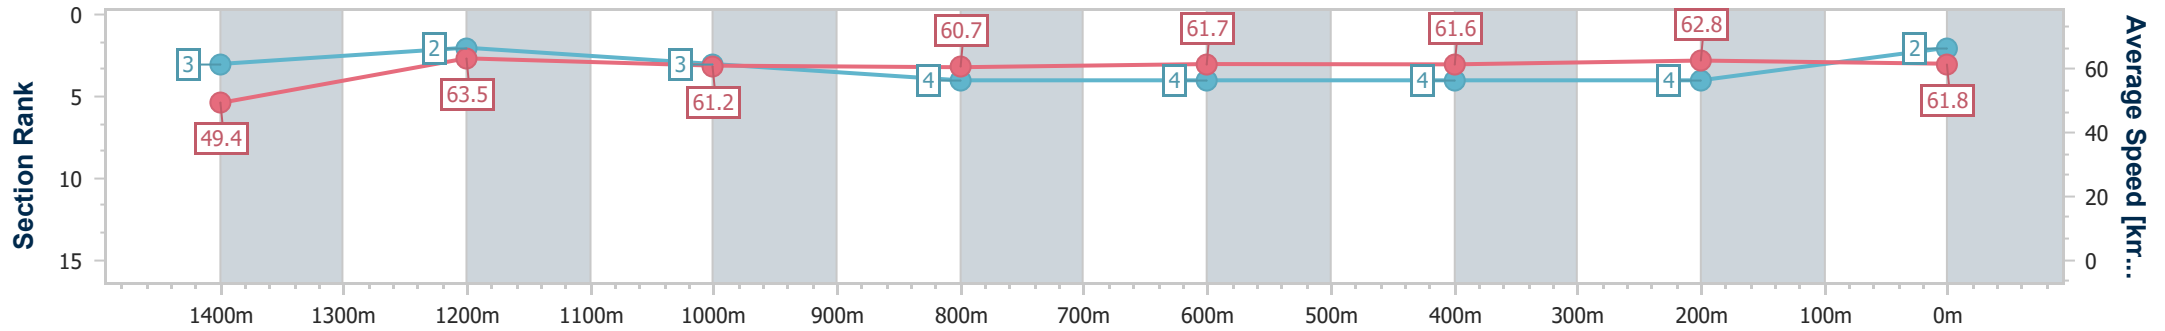

Horse/Jockey Name	Hulkamania
Final Rank	2
Fastest Section Time (Section)	0:10.20 (Overall)
Top Speed [km/h] (Section)	65.2 (1400m)
Race State	Finished

Aquis Park Gold Coast Poly QLD Professional
Race 7: CORDNER SUPER ADVISORY BENCHMARK 58
Handicap - 1540m
08 June 2024 - 14:54

Track Rating: Synthetic, Weather: Fine, Rail Position: True

Section	Overall	1400m	1200m	1000m	800m	600m	400m	200m
Section Times	1:32.02 [2] (0:10.20)	1:21.82 [3] (0:11.50)	1:10.32 [2] (0:11.77)	0:58.55 [3] (0:11.85)	0:46.70 [4] (0:11.73)	0:34.97 [4] (0:11.70)	0:23.27 [4] (0:11.53)	0:11.74 [4] (0:11.74)
Average Speed [km/h]	49.4	63.5	61.2	60.7	61.7	61.6	62.8	61.8
Top Speed [km/h]	64.3	65.2	61.9	61.6	62.2	62.6	64.3	62.5
Avg. Dist. to Rail [m]	7.0	1.5	1.2	0.8	0.5	1.0	2.5	3.6
Avg. Stride Freq. [Hz]	2.1	2.2	2.1	2.1	2.1	2.2	2.2	2.2
Avg. Stride Length [m]	6.4	7.9	8.0	8.1	8.1	8.0	7.9	7.8

- [ ] Ranking at each section and finish
- -.-.- No data available at this section
- NA No data available