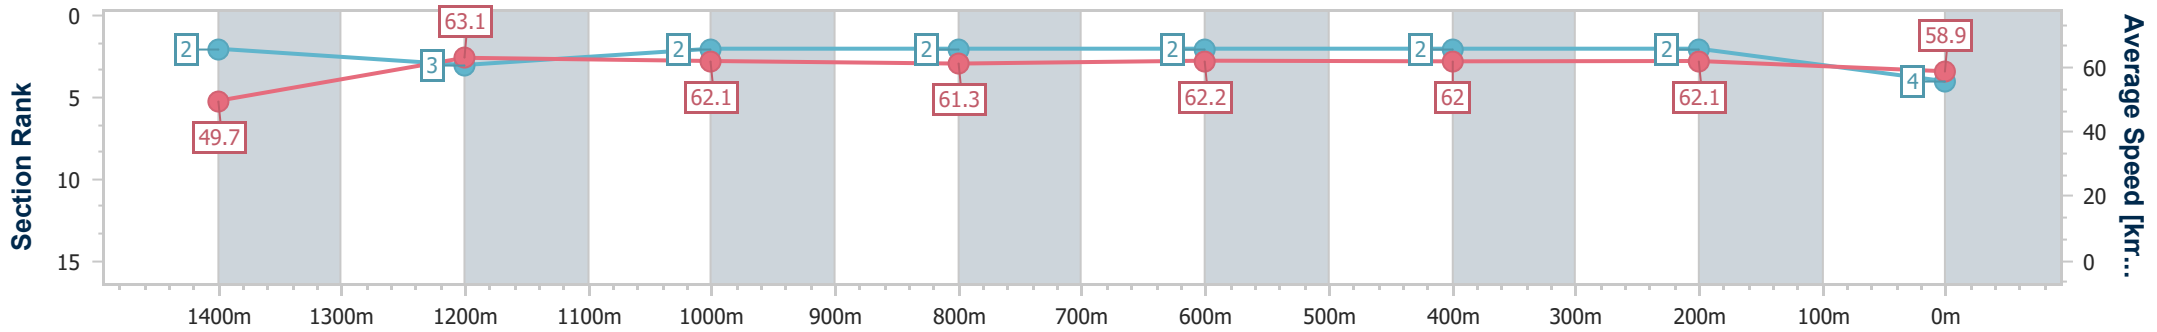

Horse/Jockey Name	Hot Bananas
Final Rank	4
Fastest Section Time (Section)	0:10.16 (Overall)
Top Speed [km/h] (Section)	64.2 (1400m)
Race State	Finished

Aquis Park Gold Coast Poly QLD Professional
Race 7: CORDNER SUPER ADVISORY BENCHMARK 58
Handicap - 1540m
08 June 2024 - 14:54

Track Rating: Synthetic, Weather: Fine, Rail Position: True

Section	Overall	1400m	1200m	1000m	800m	600m	400m	200m
Section Times	1:32.37 [4] (0:10.16)	1:22.21 [2] (0:11.55)	1:10.66 [3] (0:11.57)	0:59.09 [2] (0:11.80)	0:47.29 [2] (0:11.62)	0:35.67 [2] (0:11.72)	0:23.95 [2] (0:11.64)	0:12.31 [2] (0:12.31)
Average Speed [km/h]	49.7	63.1	62.1	61.3	62.2	62.0	62.1	58.9
Top Speed [km/h]	64.0	64.2	63.3	61.8	63.5	63.3	62.8	60.7
Avg. Dist. to Rail [m]	4.9	1.4	1.7	1.7	1.0	1.8	2.2	3.9
Avg. Stride Freq. [Hz]	2.3	2.5	2.4	2.4	2.4	2.5	2.5	2.4
Avg. Stride Length [m]	6.0	7.0	7.2	7.2	7.2	6.9	6.9	6.7

- [ ] Ranking at each section and finish
- -.-.- No data available at this section
- NA No data available