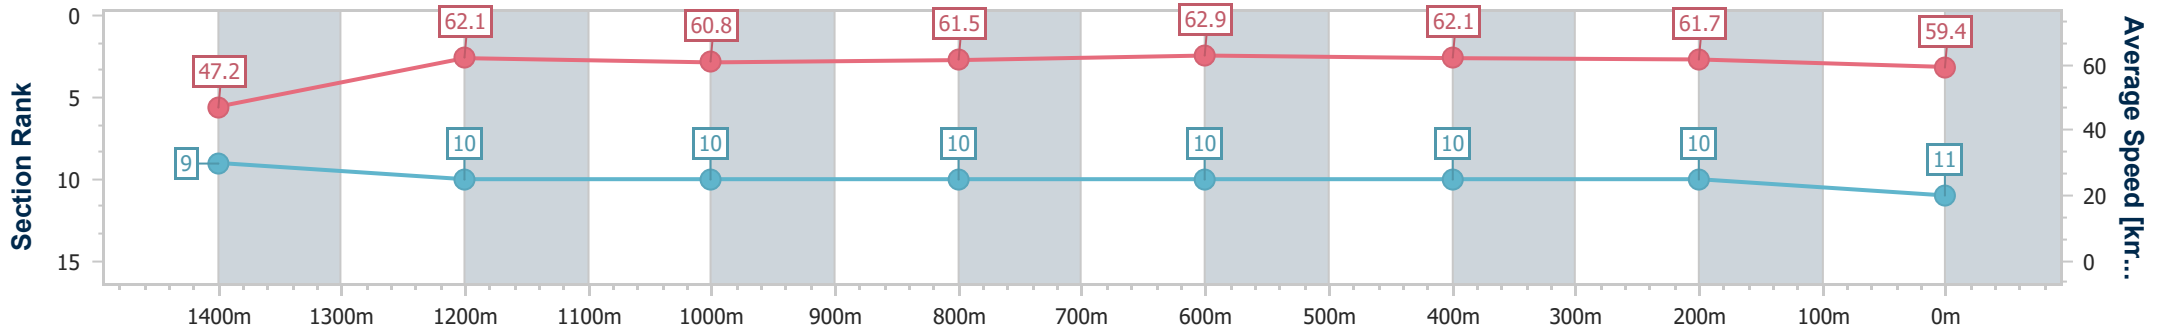

Horse/Jockey Name	Vana Star
Final Rank	11
Fastest Section Time (Section)	0:10.72 (Overall)
Top Speed [km/h] (Section)	63.7 (1400m)
Race State	Finished

Aquis Park Gold Coast Poly QLD Professional
Race 7: CORDNER SUPER ADVISORY BENCHMARK 58
Handicap - 1540m
08 June 2024 - 14:54

Track Rating: Synthetic, Weather: Fine, Rail Position: True

Section	Overall	1400m	1200m	1000m	800m	600m	400m	200m
Section Times	1:33.37 [11] (0:10.72)	1:22.65 [9] (0:11.74)	1:10.91 [10] (0:11.86)	0:59.05 [10] (0:11.80)	0:47.25 [10] (0:11.50)	0:35.75 [10] (0:11.79)	0:23.96 [10] (0:11.75)	0:12.21 [10] (0:12.21)
Average Speed [km/h]	47.2	62.1	60.8	61.5	62.9	62.1	61.7	59.4
Top Speed [km/h]	61.8	63.7	61.8	62.1	63.7	63.5	62.6	60.7
Avg. Dist. to Rail [m]	8.7	2.0	2.0	2.0	1.6	2.7	4.4	4.8
Avg. Stride Freq. [Hz]	2.0	2.3	2.1	2.2	2.2	2.2	2.3	2.2
Avg. Stride Length [m]	6.2	7.7	7.9	7.9	7.9	7.8	7.6	7.6

- [ ] Ranking at each section and finish
- -.-.- No data available at this section
- NA No data available