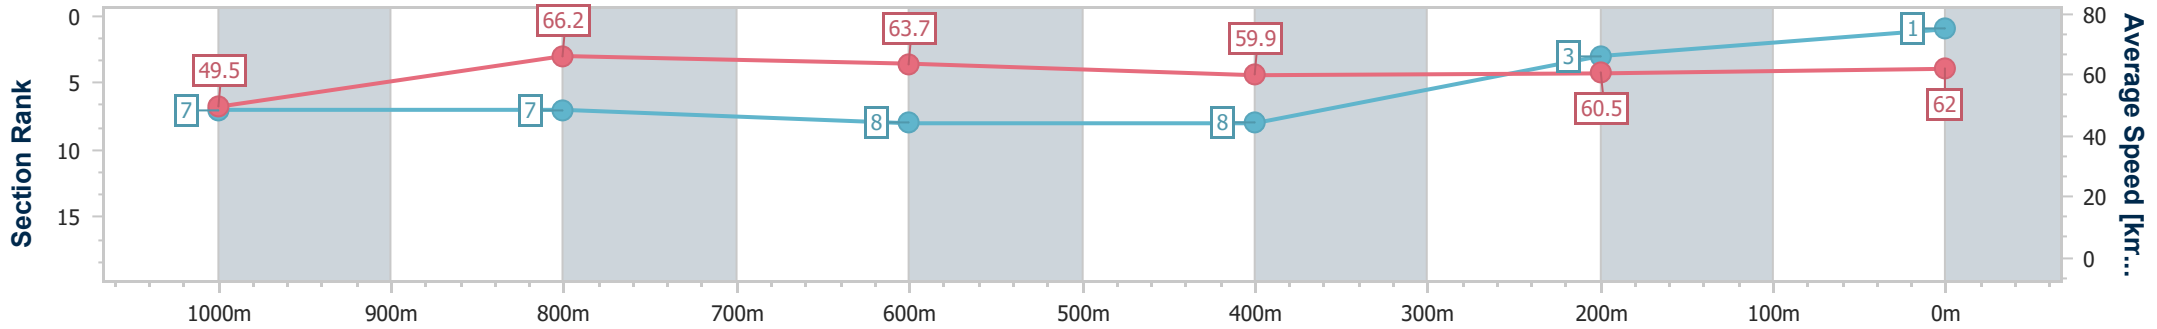

Ipswich QLD Professional

Race 7: RIVER 94.9FM RATINGS BAND 0 - 62 Handicap - 1200m

07 June 2024 - 15:30

Track Rating: Soft 5, Weather: Fine, Rail Position: +10.5m Entire

Section	Overall	1000m	800m	600m	400m	200m
Section Times	1:12.02 [1] (0:14.56)	0:57.46 [7] (0:10.87)	0:46.59 [7] (0:11.25)	0:35.34 [8] (0:11.93)	0:23.41 [8] (0:11.77)	0:11.64 [3] (0:11.64)
Average Speed [km/h]	49.5	66.2	63.7	59.9	60.5	62.0
Top Speed [km/h]	64.9	67.9	66.1	61.8	63.2	63.5
Avg. Dist. to Rail [m]	2.5	0.8	1.4	2.4	2.7	2.2
Avg. Stride Freq. [Hz]	2.2	2.4	2.3	2.3	2.3	2.3
Avg. Stride Length [m]	6.3	7.8	7.7	7.4	7.3	7.3