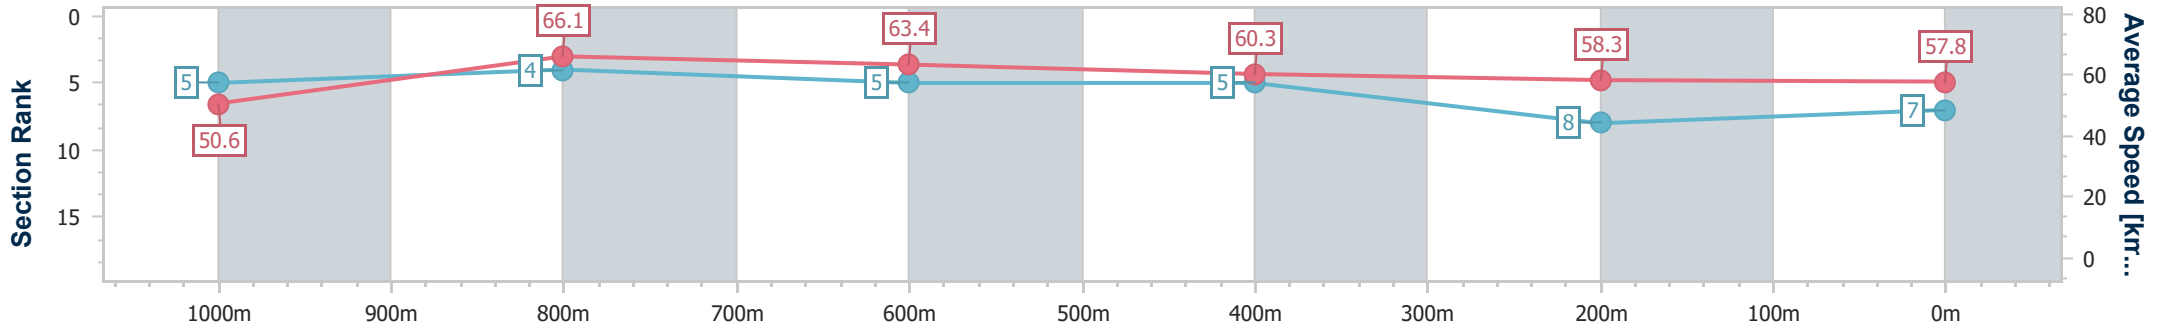

Ipswich QLD Professional

Race 7: RIVER 94.9FM RATINGS BAND 0 - 62 Handicap - 1200m

07 June 2024 - 15:30

Track Rating: Soft 5, Weather: Fine, Rail Position: +10.5m Entire

Section	Overall	1000m	800m	600m	400m	200m
Section Times	1:13.10 [7] (0:14.24)	0:58.86 [5] (0:10.89)	0:47.97 [4] (0:11.34)	0:36.63 [5] (0:11.87)	0:24.76 [5] (0:12.28)	0:12.48 [8] (0:12.48)
Average Speed [km/h]	50.6	66.1	63.4	60.3	58.3	57.8
Top Speed [km/h]	65.3	67.3	65.8	61.8	61.2	61.0
Avg. Dist. to Rail [m]	1.5	0.5	0.6	1.2	1.1	0.5
Avg. Stride Freq. [Hz]	2.2	2.3	2.3	2.2	2.2	2.1
Avg. Stride Length [m]	6.5	8.0	7.8	7.7	7.4	7.5

- [] Ranking at each section and finish
- .-.- No data available at this section
- NA No data available

Horse/Jockey Name	Almighty Rising
Final Rank	8
Fastest Section Time (Section)	0:10.93 (1000m)
Top Speed [km/h] (Section)	66.9 (1000m)
Race State	Finished