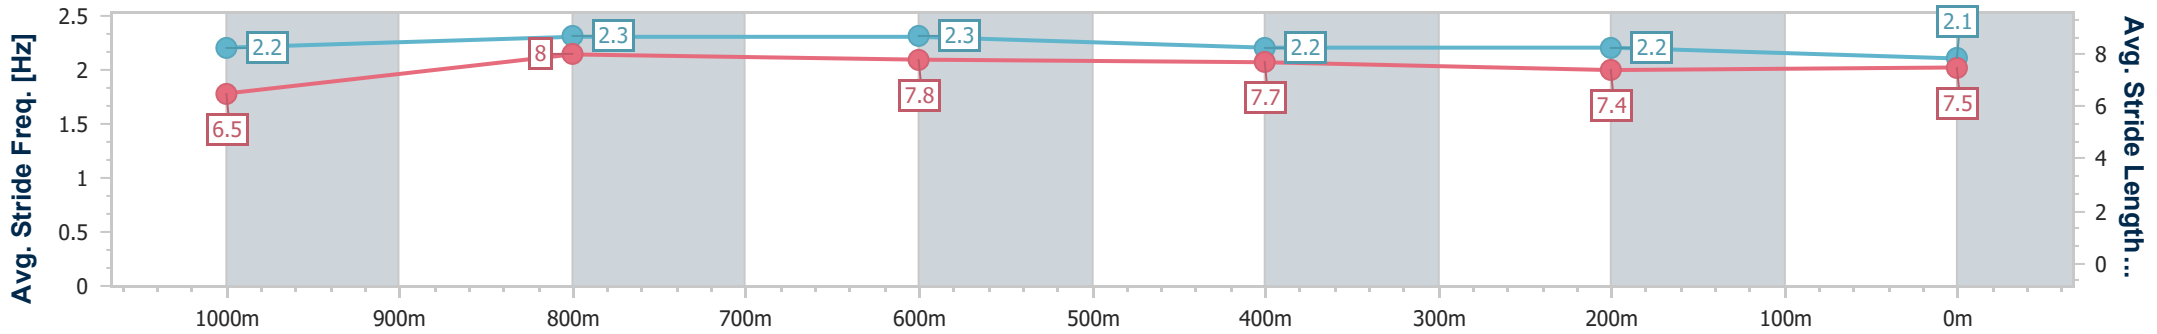

Ipswich QLD Professional

Race 7: RIVER 94.9FM RATINGS BAND 0 - 62 Handicap - 1200m

07 June 2024 - 15:30

Track Rating: Soft 5, Weather: Fine, Rail Position: +10.5m Entire

Section	Overall	1000m	800m	600m	400m	200m
Section Times	1:13.10 [7] (0:14.24)	0:58.86 [5] (0:10.89)	0:47.97 [4] (0:11.34)	0:36.63 [5] (0:11.87)	0:24.76 [5] (0:12.28)	0:12.48 [8] (0:12.48)
Average Speed [km/h]	50.6	66.1	63.4	60.3	58.3	57.8
Top Speed [km/h]	65.3	67.3	65.8	61.8	61.2	61.0
Avg. Dist. to Rail [m]	1.5	0.5	0.6	1.2	1.1	0.5
Avg. Stride Freq. [Hz]	2.2	2.3	2.3	2.2	2.2	2.1
Avg. Stride Length [m]	6.5	8.0	7.8	7.7	7.4	7.5

- [] Ranking at each section and finish
- .-.- No data available at this section
- NA No data available

Horse/Jockey Name	Almighty Rising
Final Rank	8
Fastest Section Time (Section)	0:10.93 (1000m)
Top Speed [km/h] (Section)	66.9 (1000m)
Race State	Finished