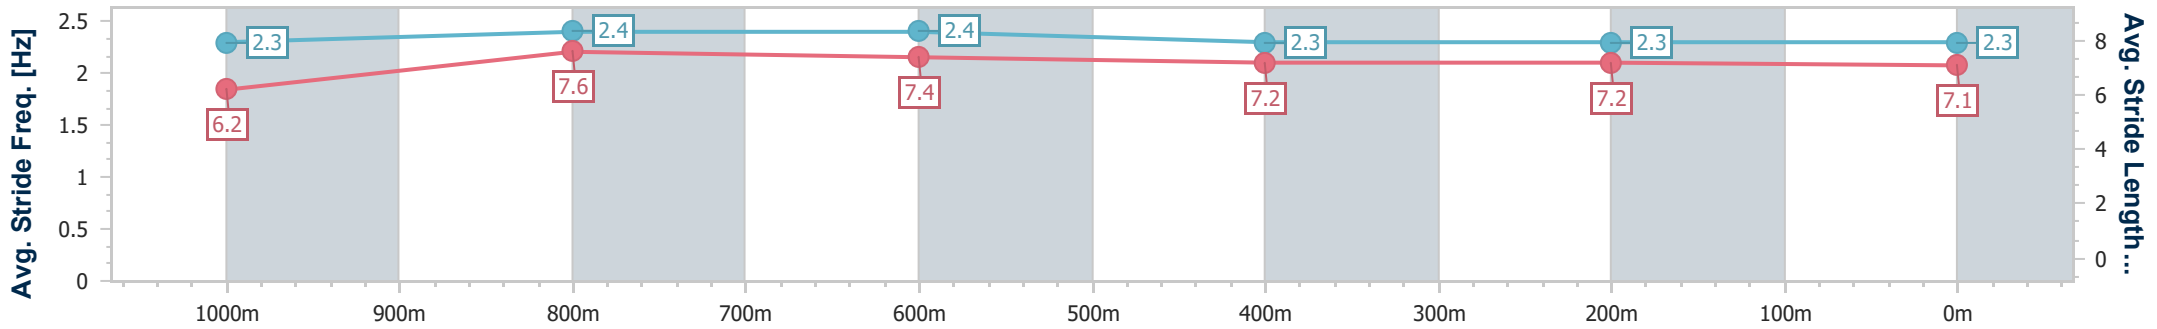

Ipswich QLD Professional

Race 7: RIVER 94.9FM RATINGS BAND 0 - 62 Handicap - 1200m

07 June 2024 - 15:30

Track Rating: Soft 5, Weather: Fine, Rail Position: +10.5m Entire

Section	Overall	1000m	800m	600m	400m	200m
Section Times	1:12.74 [4] (0:14.34)	0:58.40 [6] (0:10.91)	0:47.49 [6] (0:11.25)	0:36.24 [6] (0:11.93)	0:24.31 [7] (0:12.06)	0:12.25 [4] (0:12.25)
Average Speed [km/h]	50.0	66.1	63.4	59.5	59.4	58.8
Top Speed [km/h]	66.4	67.0	65.7	61.5	61.5	60.5
Avg. Dist. to Rail [m]	1.5	1.2	2.0	2.7	1.4	0.5
Avg. Stride Freq. [Hz]	2.3	2.4	2.4	2.3	2.3	2.3
Avg. Stride Length [m]	6.2	7.6	7.4	7.2	7.2	7.1