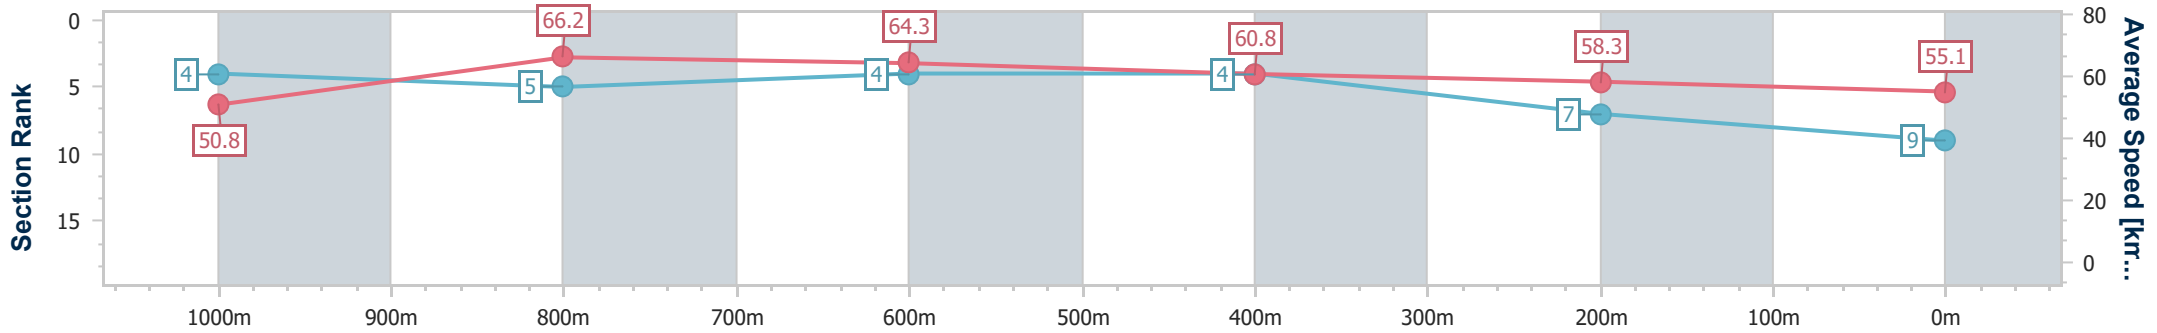

Ipswich QLD Professional

Race 7: RIVER 94.9FM RATINGS BAND 0 - 62 Handicap - 1200m

07 June 2024 - 15:30

Track Rating: Soft 5, Weather: Fine, Rail Position: +10.5m Entire

Section	Overall	1000m	800m	600m	400m	200m
Section Times	1:13.70 [9] (0:14.19)	0:59.51 [4] (0:10.95)	0:48.56 [5] (0:11.23)	0:37.33 [4] (0:11.90)	0:25.43 [4] (0:12.33)	0:13.10 [7] (0:13.10)
Average Speed [km/h]	50.8	66.2	64.3	60.8	58.3	55.1
Top Speed [km/h]	65.7	66.7	65.7	62.8	60.2	58.2
Avg. Dist. to Rail [m]	7.9	3.2	0.8	0.7	1.2	1.8
Avg. Stride Freq. [Hz]	2.3	2.5	2.4	2.4	2.4	2.3
Avg. Stride Length [m]	6.1	7.5	7.3	7.0	6.7	6.7

- [] Ranking at each section and finish
- .-.- No data available at this section
- NA No data available

Horse/Jockey Name	Ever So Clever
Final Rank	10
Fastest Section Time (Section)	0:10.73 (1000m)
Top Speed [km/h] (Section)	67.8 (1000m)
Race State	Finished