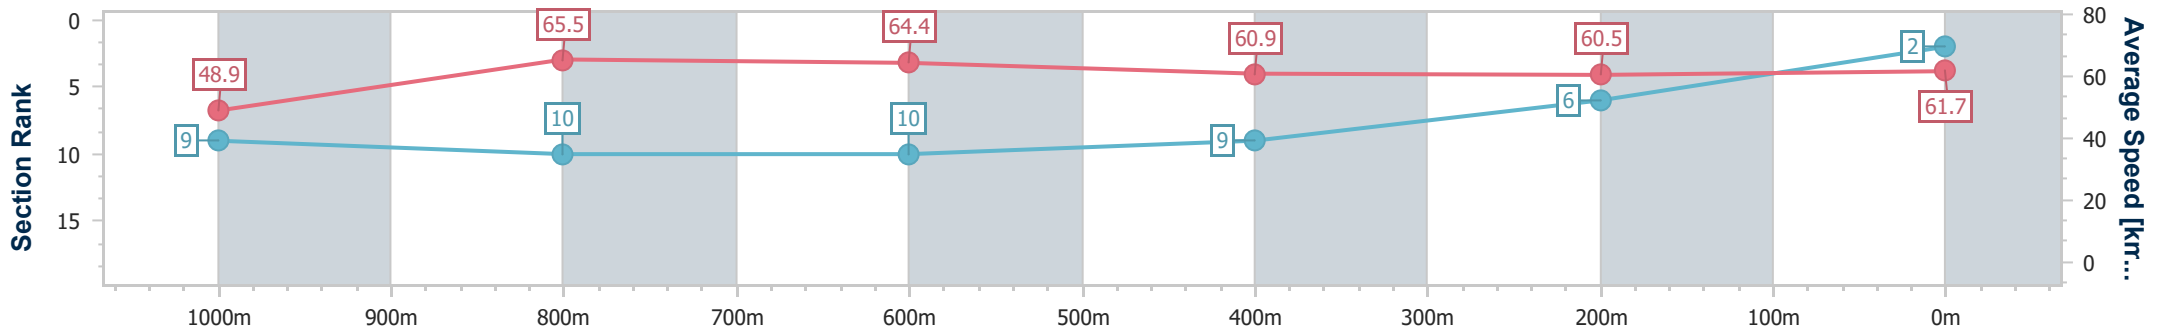

Ipswich QLD Professional

Race 7: RIVER 94.9FM RATINGS BAND 0 - 62 Handicap - 1200m

07 June 2024 - 15:30

Track Rating: Soft 5, Weather: Fine, Rail Position: +10.5m Entire

Section	Overall	1000m	800m	600m	400m	200m
Section Times	1:12.22 [2] (0:14.74)	0:57.48 [9] (0:11.01)	0:46.47 [10] (0:11.14)	0:35.33 [10] (0:11.75)	0:23.58 [9] (0:11.88)	0:11.70 [6]
Average Speed [km/h]	48.9	65.5	64.4	60.9	60.5	61.7
Top Speed [km/h]	64.6	66.6	66.2	63.1	62.3	62.8
Avg. Dist. to Rail [m]	7.0	0.9	0.8	1.3	1.6	1.9
Avg. Stride Freq. [Hz]	2.3	2.3	2.3	2.3	2.3	2.3
Avg. Stride Length [m]	6.1	7.8	7.7	7.4	7.3	7.3