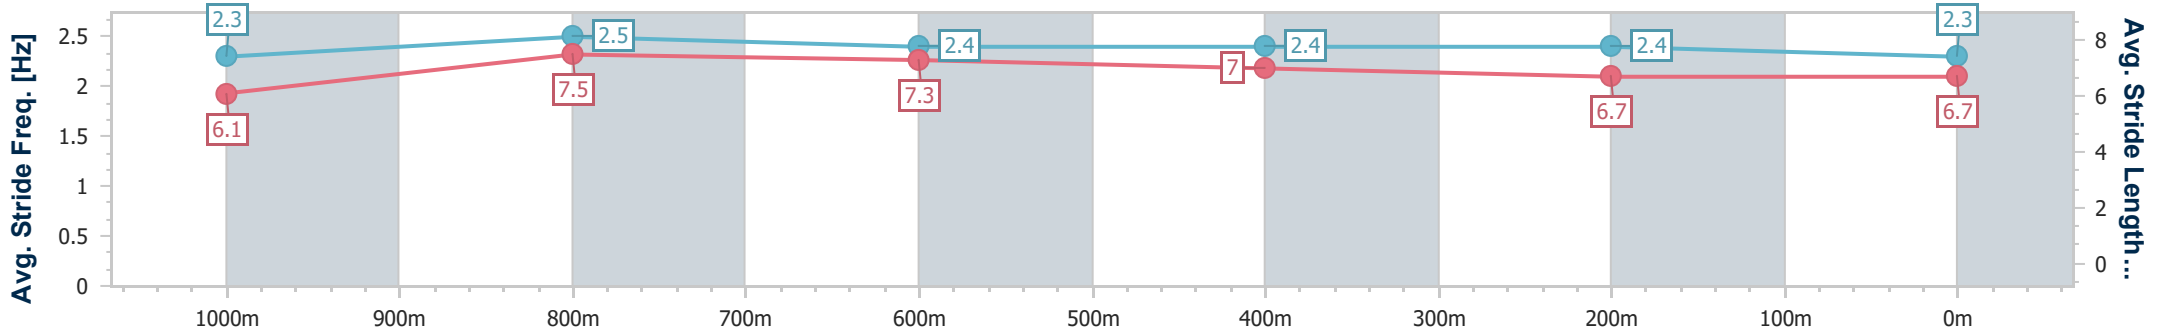

Ipswich QLD Professional

Race 7: RIVER 94.9FM RATINGS BAND 0 - 62 Handicap - 1200m

07 June 2024 - 15:30

Track Rating: Soft 5, Weather: Fine, Rail Position: +10.5m Entire

Section	Overall	1000m	800m	600m	400m	200m
Section Times	1:13.70 [9] (0:14.19)	0:59.51 [4] (0:10.95)	0:48.56 [5] (0:11.23)	0:37.33 [4] (0:11.90)	0:25.43 [4] (0:12.33)	0:13.10 [7] (0:13.10)
Average Speed [km/h]	50.8	66.2	64.3	60.8	58.3	55.1
Top Speed [km/h]	65.7	66.7	65.7	62.8	60.2	58.2
Avg. Dist. to Rail [m]	7.9	3.2	0.8	0.7	1.2	1.8
Avg. Stride Freq. [Hz]	2.3	2.5	2.4	2.4	2.4	2.3
Avg. Stride Length [m]	6.1	7.5	7.3	7.0	6.7	6.7

- [] Ranking at each section and finish
- .-.- No data available at this section
- NA No data available

Horse/Jockey Name	Ever So Clever
Final Rank	10
Fastest Section Time (Section)	0:10.73 (1000m)
Top Speed [km/h] (Section)	67.8 (1000m)
Race State	Finished