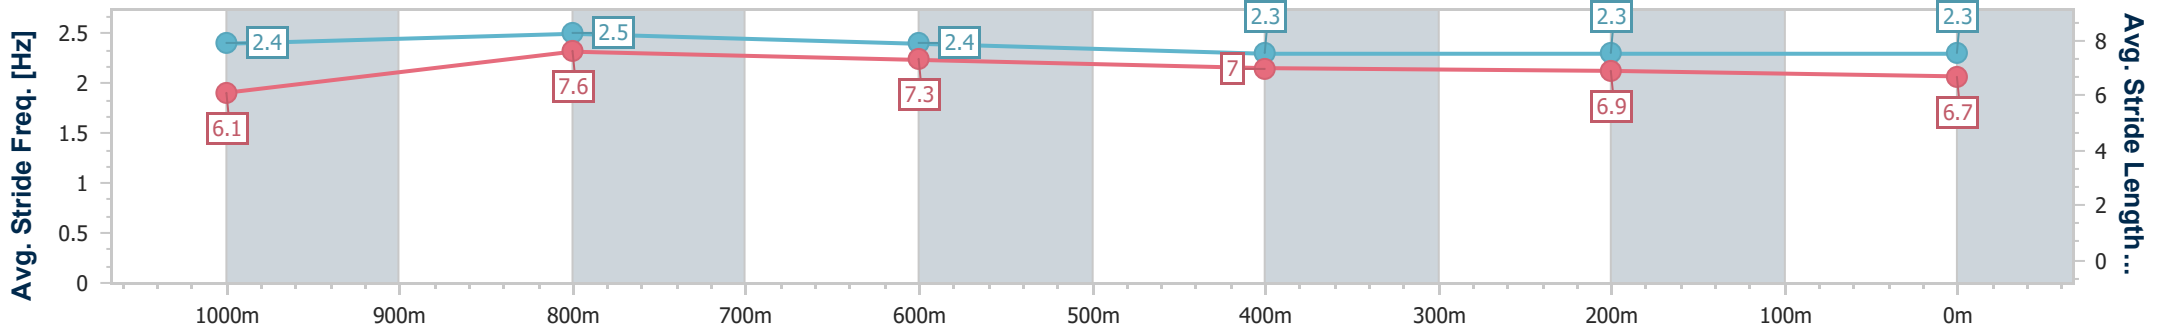

- [] Ranking at each section and finish
- .-.- No data available at this section
- NA No data available

Horse/Jockey Name	Ever So Clever
Final Rank	10
Fastest Section Time (Section)	0:10.73 (1000m)
Top Speed [km/h] (Section)	67.8 (1000m)
Race State	Finished

Ipswich QLD Professional

Race 7: RIVER 94.9FM RATINGS BAND 0 - 62 Handicap - 1200m

07 June 2024 - 15:30

Track Rating: Soft 5, Weather: Fine, Rail Position: +10.5m Entire

Section	Overall	1000m	800m	600m	400m	200m
Section Times	1:13.79 [10] (0:14.17)	0:59.62 [3] (0:10.73)	0:48.89 [3] (0:11.37)	0:37.52 [3] (0:11.92)	0:25.60 [3] (0:12.50)	0:13.10 [10] (0:13.10)
Average Speed [km/h]	50.8	67.2	63.1	59.9	57.6	55.0
Top Speed [km/h]	67.0	67.8	66.1	62.3	58.3	56.8
Avg. Dist. to Rail [m]	4.9	0.5	1.2	1.2	0.9	0.7
Avg. Stride Freq. [Hz]	2.4	2.5	2.4	2.3	2.3	2.3
Avg. Stride Length [m]	6.1	7.6	7.3	7.0	6.9	6.7

- [] Ranking at each section and finish
- .-.- No data available at this section
- NA No data available