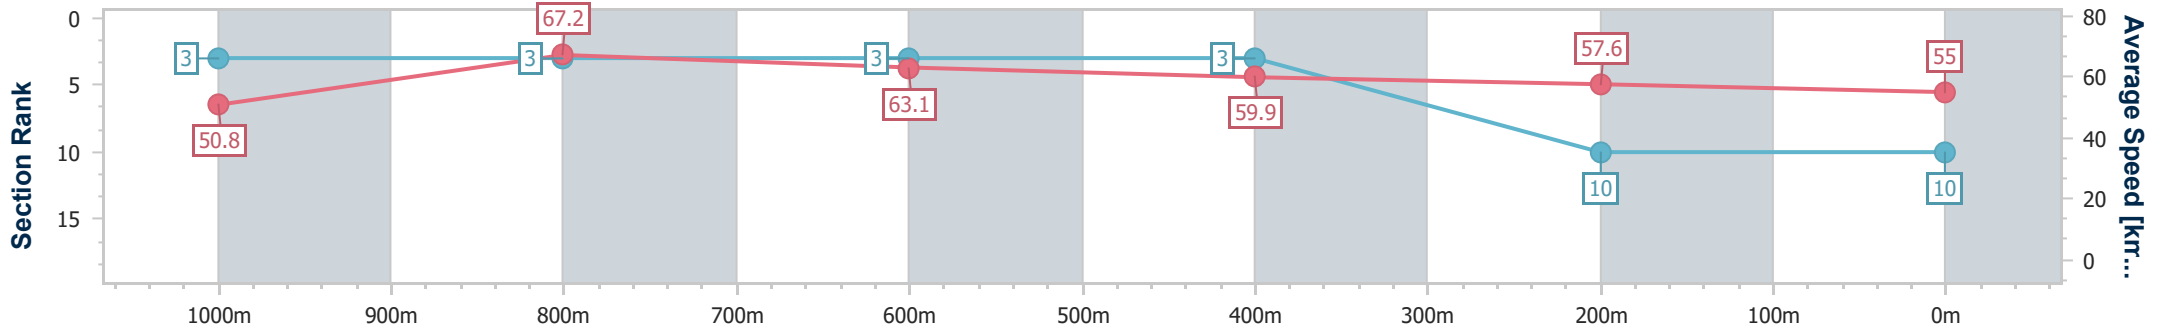

- [] Ranking at each section and finish
- .-.- No data available at this section
- NA No data available

Horse/Jockey Name	Ever So Clever
Final Rank	10
Fastest Section Time (Section)	0:10.73 (1000m)
Top Speed [km/h] (Section)	67.8 (1000m)
Race State	Finished

Ipswich QLD Professional

Race 7: RIVER 94.9FM RATINGS BAND 0 - 62 Handicap - 1200m

07 June 2024 - 15:30

Track Rating: Soft 5, Weather: Fine, Rail Position: +10.5m Entire

Section	Overall	1000m	800m	600m	400m	200m
Section Times	1:13.79 [10] (0:14.17)	0:59.62 [3] (0:10.73)	0:48.89 [3] (0:11.37)	0:37.52 [3] (0:11.92)	0:25.60 [3] (0:12.50)	0:13.10 [10] (0:13.10)
Average Speed [km/h]	50.8	67.2	63.1	59.9	57.6	55.0
Top Speed [km/h]	67.0	67.8	66.1	62.3	58.3	56.8
Avg. Dist. to Rail [m]	4.9	0.5	1.2	1.2	0.9	0.7
Avg. Stride Freq. [Hz]	2.4	2.5	2.4	2.3	2.3	2.3
Avg. Stride Length [m]	6.1	7.6	7.3	7.0	6.9	6.7

- [] Ranking at each section and finish
- .-.- No data available at this section
- NA No data available