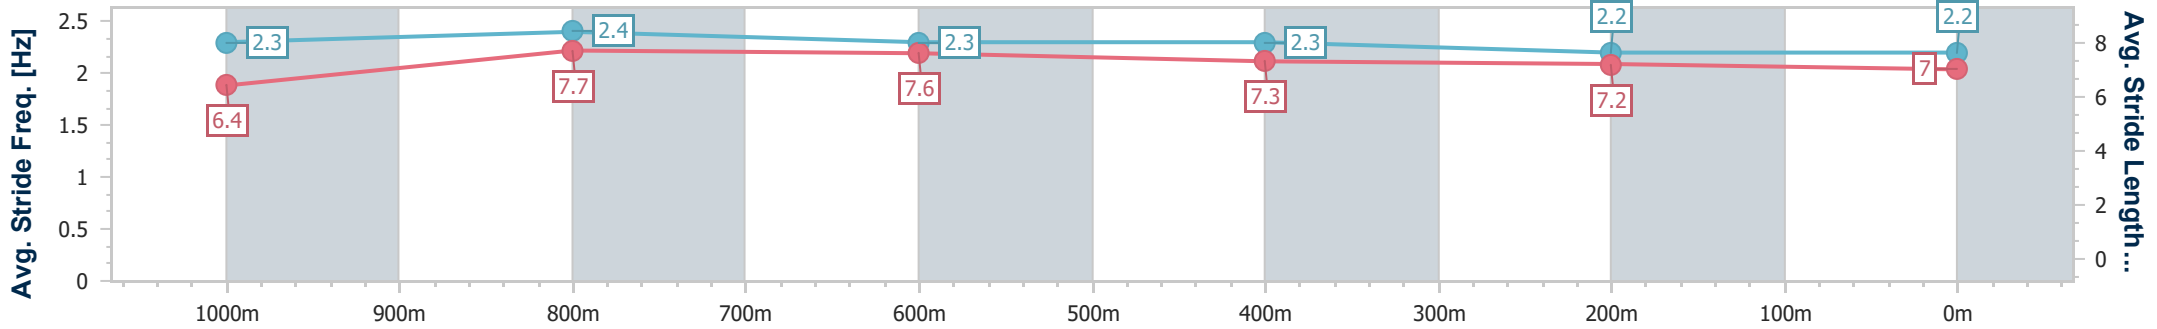

Ipswich QLD Professional

Race 7: RIVER 94.9FM RATINGS BAND 0 - 62 Handicap - 1200m

07 June 2024 - 15:30

Track Rating: Soft 5, Weather: Fine, Rail Position: +10.5m Entire

Section	Overall	1000m	800m	600m	400m	200m
Section Times	1:12.96 [6] (0:14.03)	0:58.93 [1] (0:10.71)	0:48.22 [1] (0:11.28)	0:36.94 [2] (0:12.05)	0:24.89 [2] (0:12.27)	0:12.62 [2]
Average Speed [km/h]	51.4	66.7	63.3	59.5	58.2	57.0
Top Speed [km/h]	66.7	67.4	65.7	60.4	58.6	58.4
Avg. Dist. to Rail [m]	2.4	1.0	2.0	1.5	1.5	1.5
Avg. Stride Freq. [Hz]	2.3	2.4	2.3	2.3	2.2	2.2
Avg. Stride Length [m]	6.4	7.7	7.6	7.3	7.2	7.0