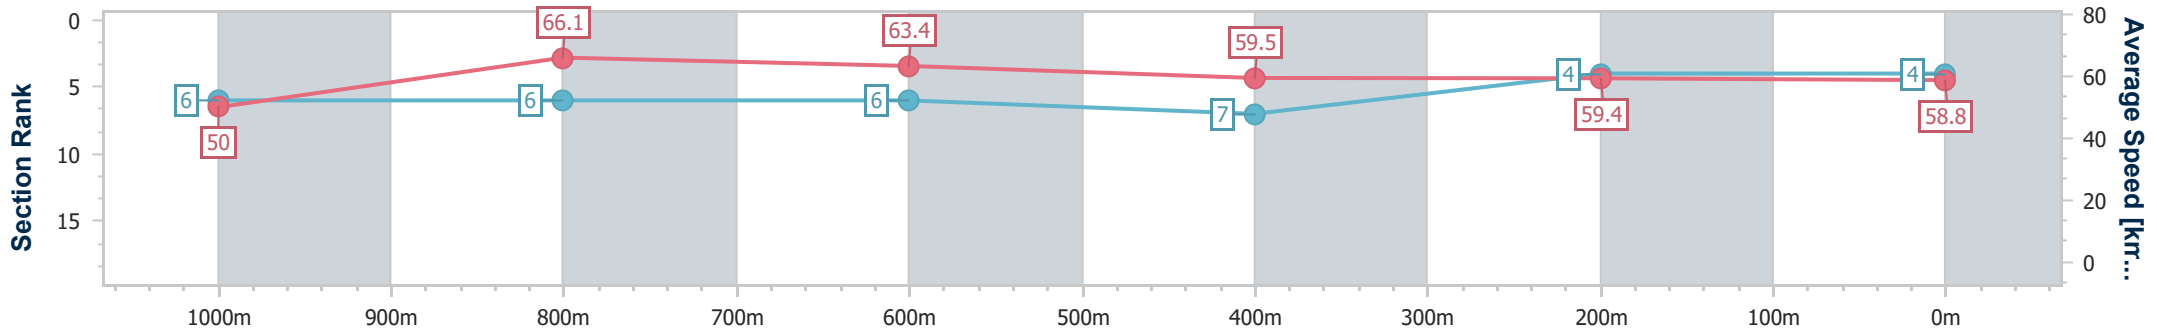

Ipswich QLD Professional

Race 7: RIVER 94.9FM RATINGS BAND 0 - 62 Handicap - 1200m

07 June 2024 - 15:30

Track Rating: Soft 5, Weather: Fine, Rail Position: +10.5m Entire

Section	Overall	1000m	800m	600m	400m	200m
Section Times	1:12.74 [4] (0:14.34)	0:58.40 [6] (0:10.91)	0:47.49 [6] (0:11.25)	0:36.24 [6] (0:11.93)	0:24.31 [7] (0:12.06)	0:12.25 [4] (0:12.25)
Average Speed [km/h]	50.0	66.1	63.4	59.5	59.4	58.8
Top Speed [km/h]	66.4	67.0	65.7	61.5	61.5	60.5
Avg. Dist. to Rail [m]	1.5	1.2	2.0	2.7	1.4	0.5
Avg. Stride Freq. [Hz]	2.3	2.4	2.4	2.3	2.3	2.3
Avg. Stride Length [m]	6.2	7.6	7.4	7.2	7.2	7.1