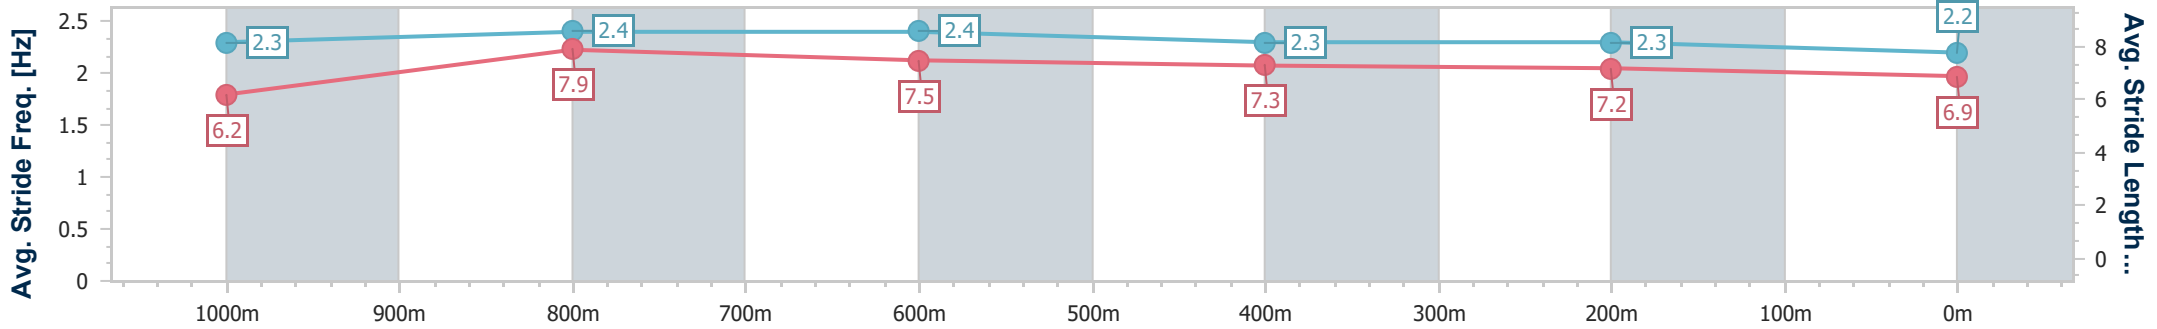

Ipswich QLD Professional

Race 7: RIVER 94.9FM RATINGS BAND 0 - 62 Handicap - 1200m

07 June 2024 - 15:30

Track Rating: Soft 5, Weather: Fine, Rail Position: +10.5m Entire

Section	Overall	1000m	800m	600m	400m	200m
Section Times	1:12.88 [5] (0:14.15)	0:58.73 [2] (0:10.64)	0:48.09 [2] (0:11.18)	0:36.91 [1] (0:11.91)	0:25.00 [1] (0:12.14)	0:12.86 [1] (0:12.86)
Average Speed [km/h]	51.0	68.0	64.4	60.0	58.8	55.9
Top Speed [km/h]	67.7	68.6	66.4	62.4	59.4	57.7
Avg. Dist. to Rail [m]	5.4	1.6	0.6	1.3	1.9	0.9
Avg. Stride Freq. [Hz]	2.3	2.4	2.4	2.3	2.3	2.2
Avg. Stride Length [m]	6.2	7.9	7.5	7.3	7.2	6.9