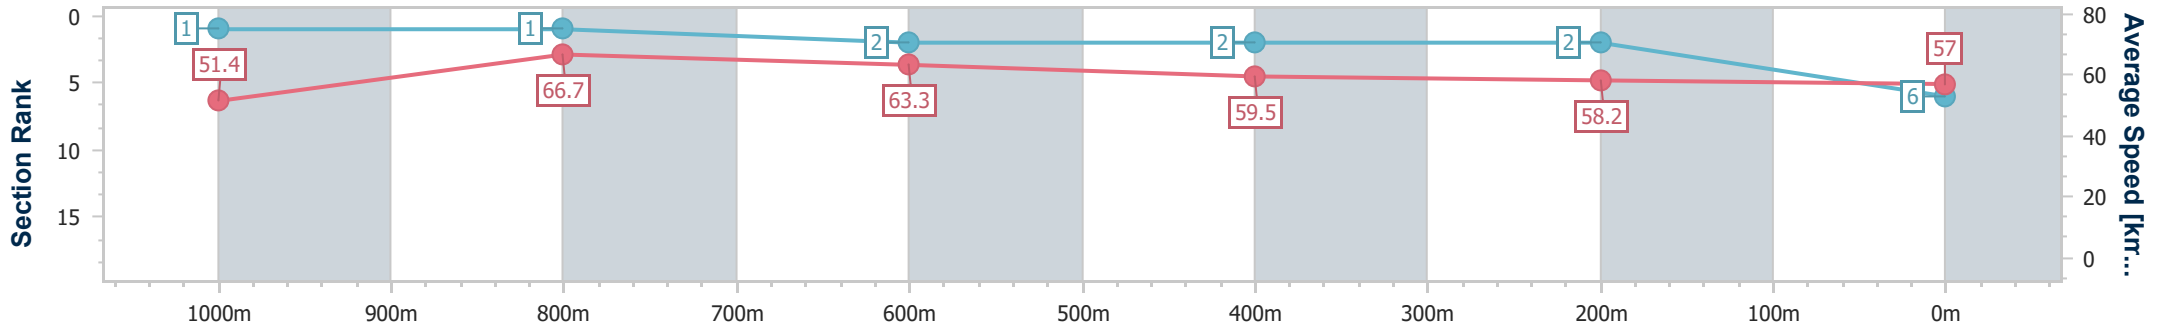

Ipswich QLD Professional

Race 7: RIVER 94.9FM RATINGS BAND 0 - 62 Handicap - 1200m

07 June 2024 - 15:30

Track Rating: Soft 5, Weather: Fine, Rail Position: +10.5m Entire

Section	Overall	1000m	800m	600m	400m	200m
Section Times	1:12.96 [6] (0:14.03)	0:58.93 [1] (0:10.71)	0:48.22 [1] (0:11.28)	0:36.94 [2] (0:12.05)	0:24.89 [2] (0:12.27)	0:12.62 [2]
Average Speed [km/h]	51.4	66.7	63.3	59.5	58.2	57.0
Top Speed [km/h]	66.7	67.4	65.7	60.4	58.6	58.4
Avg. Dist. to Rail [m]	2.4	1.0	2.0	1.5	1.5	1.5
Avg. Stride Freq. [Hz]	2.3	2.4	2.3	2.3	2.2	2.2
Avg. Stride Length [m]	6.4	7.7	7.6	7.3	7.2	7.0