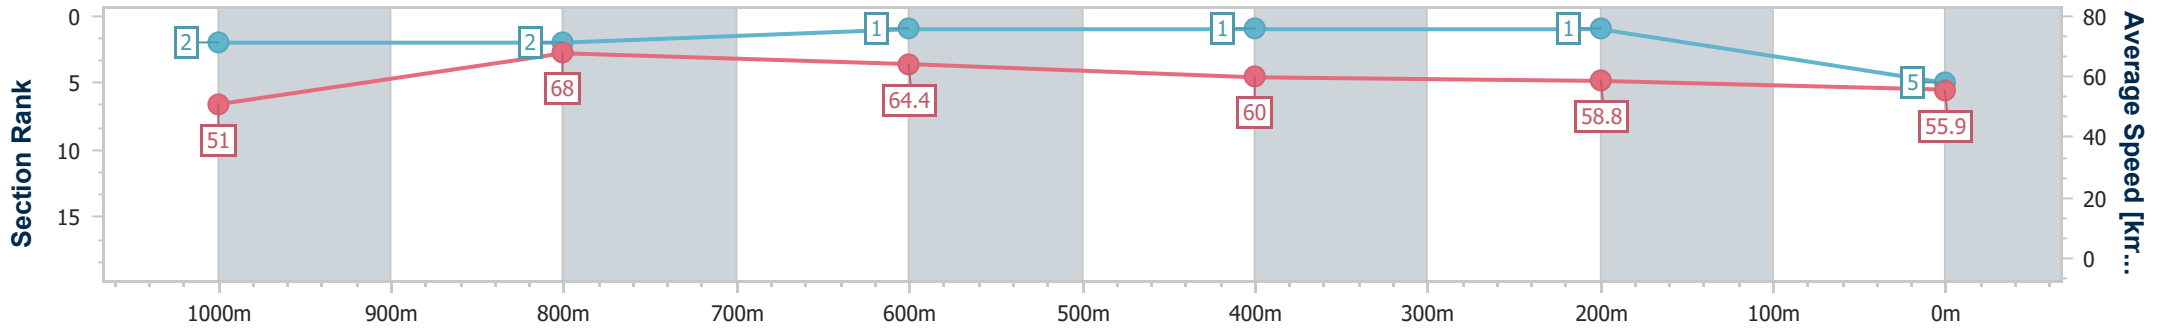

Ipswich QLD Professional

Race 7: RIVER 94.9FM RATINGS BAND 0 - 62 Handicap - 1200m

07 June 2024 - 15:30

Track Rating: Soft 5, Weather: Fine, Rail Position: +10.5m Entire

Section	Overall	1000m	800m	600m	400m	200m
Section Times	1:12.88 [5] (0:14.15)	0:58.73 [2] (0:10.64)	0:48.09 [2] (0:11.18)	0:36.91 [1] (0:11.91)	0:25.00 [1] (0:12.14)	0:12.86 [1] (0:12.86)
Average Speed [km/h]	51.0	68.0	64.4	60.0	58.8	55.9
Top Speed [km/h]	67.7	68.6	66.4	62.4	59.4	57.7
Avg. Dist. to Rail [m]	5.4	1.6	0.6	1.3	1.9	0.9
Avg. Stride Freq. [Hz]	2.3	2.4	2.4	2.3	2.3	2.2
Avg. Stride Length [m]	6.2	7.9	7.5	7.3	7.2	6.9