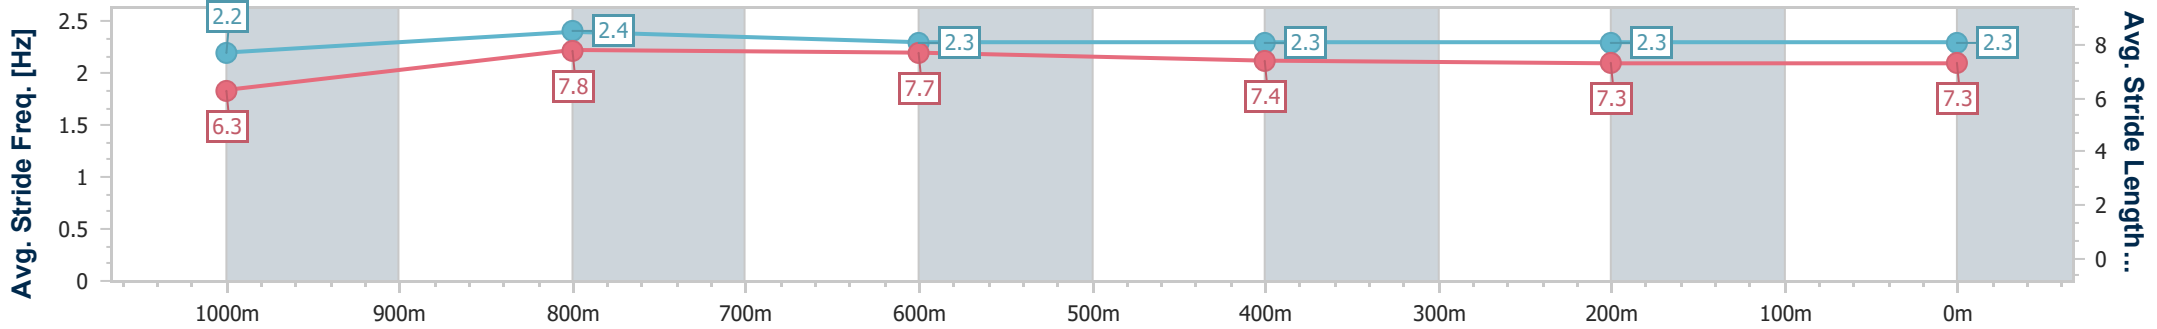

Ipswich QLD Professional

Race 7: RIVER 94.9FM RATINGS BAND 0 - 62 Handicap - 1200m

07 June 2024 - 15:30

Track Rating: Soft 5, Weather: Fine, Rail Position: +10.5m Entire

Section	Overall	1000m	800m	600m	400m	200m
Section Times	1:12.02 [1] (0:14.56)	0:57.46 [7] (0:10.87)	0:46.59 [7] (0:11.25)	0:35.34 [8] (0:11.93)	0:23.41 [8] (0:11.77)	0:11.64 [3] (0:11.64)
Average Speed [km/h]	49.5	66.2	63.7	59.9	60.5	62.0
Top Speed [km/h]	64.9	67.9	66.1	61.8	63.2	63.5
Avg. Dist. to Rail [m]	2.5	0.8	1.4	2.4	2.7	2.2
Avg. Stride Freq. [Hz]	2.2	2.4	2.3	2.3	2.3	2.3
Avg. Stride Length [m]	6.3	7.8	7.7	7.4	7.3	7.3