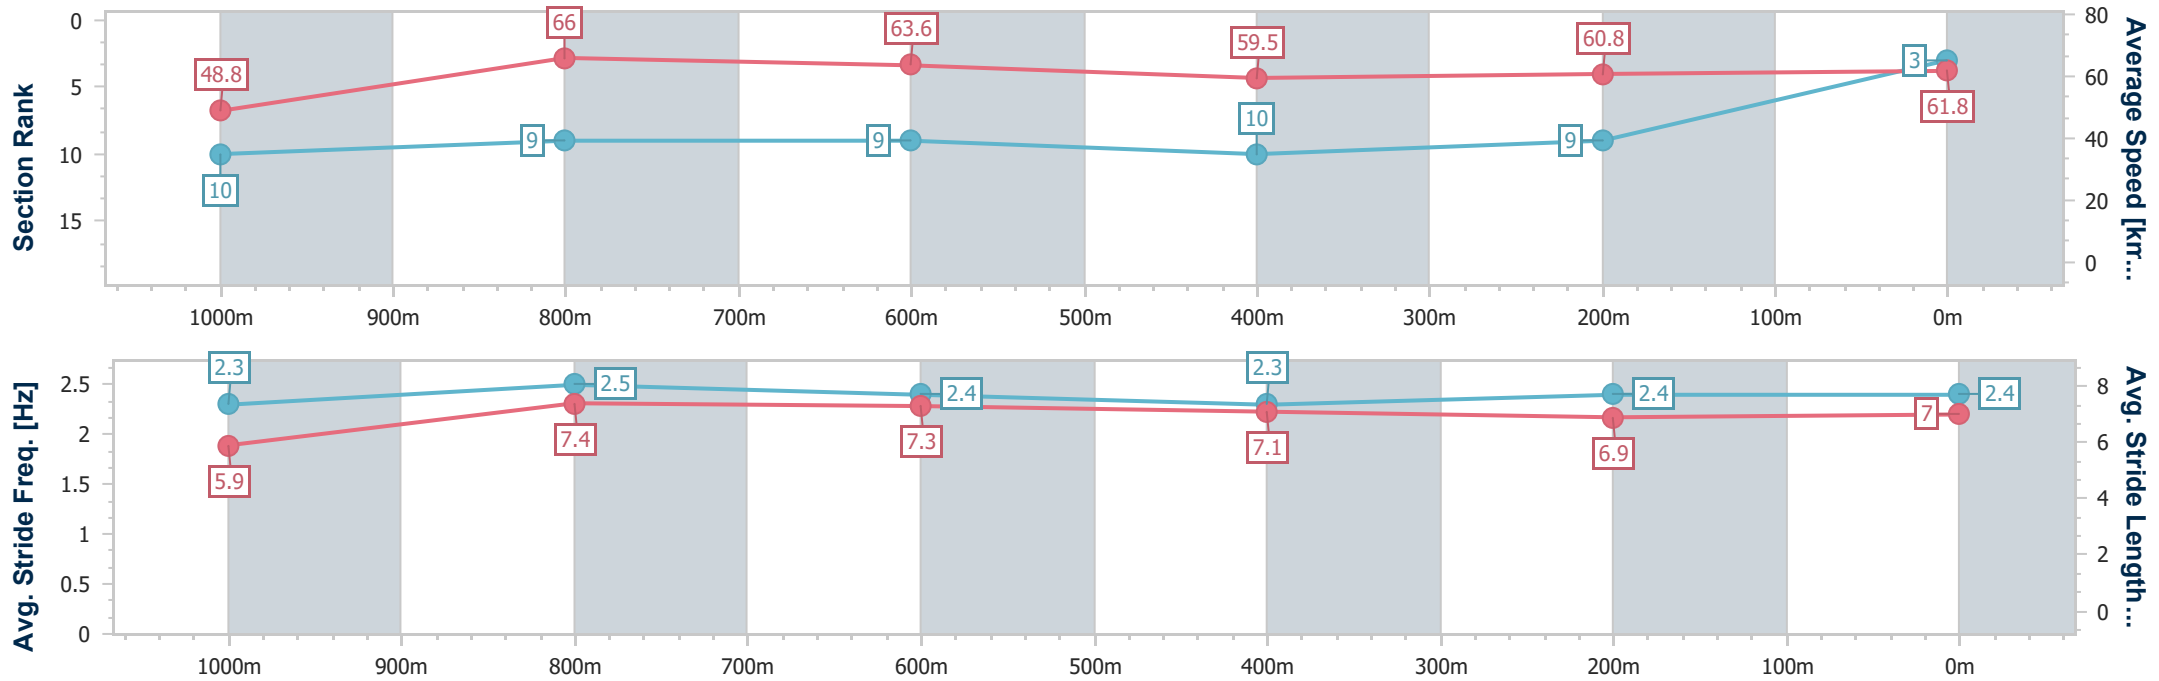

Ipswich QLD Professional

Race 7: RIVER 94.9FM RATINGS BAND 0 - 62 Handicap - 1200m

07 June 2024 - 15:30

Track Rating: Soft 5, Weather: Fine, Rail Position: +10.5m Entire

Section	Overall	1000m	800m	600m	400m	200m
Section Times	1:12.27 [3] (0:14.77)	0:57.50 [10] (0:10.87)	0:46.63 [9] (0:11.25)	0:35.38 [9] (0:11.95)	0:23.43 [10] (0:11.79)	0:11.64 [9] (0:11.64)
Average Speed [km/h]	48.8	66.0	63.6	59.5	60.8	61.8
Top Speed [km/h]	65.6	67.1	66.1	61.8	65.0	66.3
Avg. Dist. to Rail [m]	5.6	1.0	2.1	2.5	1.1	0.5
Avg. Stride Freq. [Hz]	2.3	2.5	2.4	2.3	2.4	2.4
Avg. Stride Length [m]	5.9	7.4	7.3	7.1	6.9	7.0