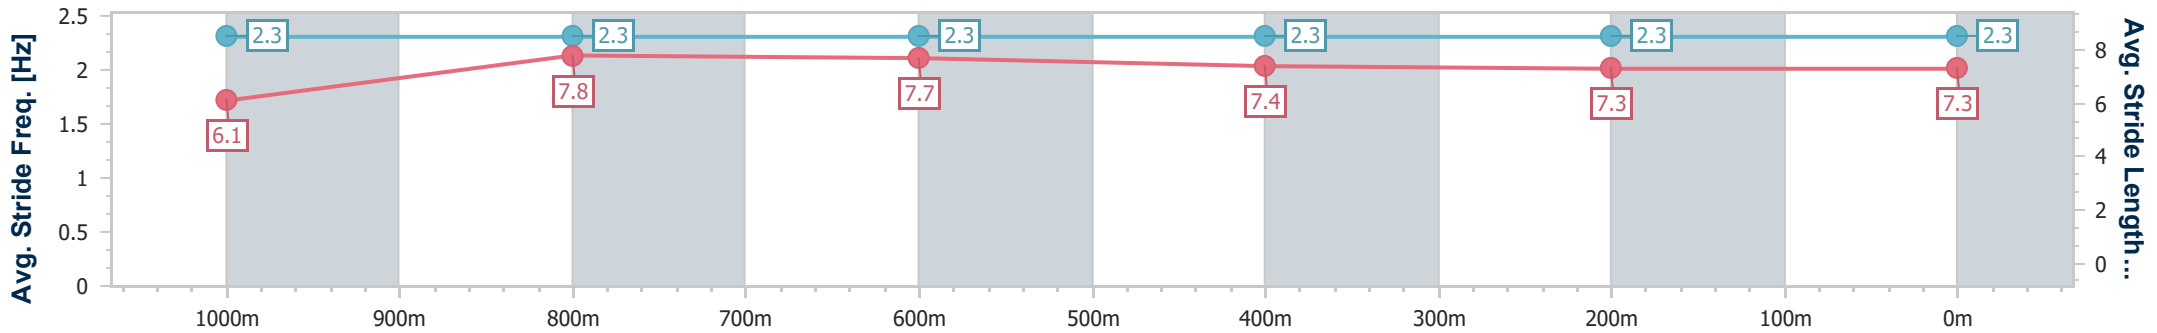

Ipswich QLD Professional

Race 7: RIVER 94.9FM RATINGS BAND 0 - 62 Handicap - 1200m

07 June 2024 - 15:30

Track Rating: Soft 5, Weather: Fine, Rail Position: +10.5m Entire

Section	Overall	1000m	800m	600m	400m	200m
Section Times	1:12.22 [2] (0:14.74)	0:57.48 [9] (0:11.01)	0:46.47 [10] (0:11.14)	0:35.33 [10] (0:11.75)	0:23.58 [9] (0:11.88)	0:11.70 [6]
Average Speed [km/h]	48.9	65.5	64.4	60.9	60.5	61.7
Top Speed [km/h]	64.6	66.6	66.2	63.1	62.3	62.8
Avg. Dist. to Rail [m]	7.0	0.9	0.8	1.3	1.6	1.9
Avg. Stride Freq. [Hz]	2.3	2.3	2.3	2.3	2.3	2.3
Avg. Stride Length [m]	6.1	7.8	7.7	7.4	7.3	7.3