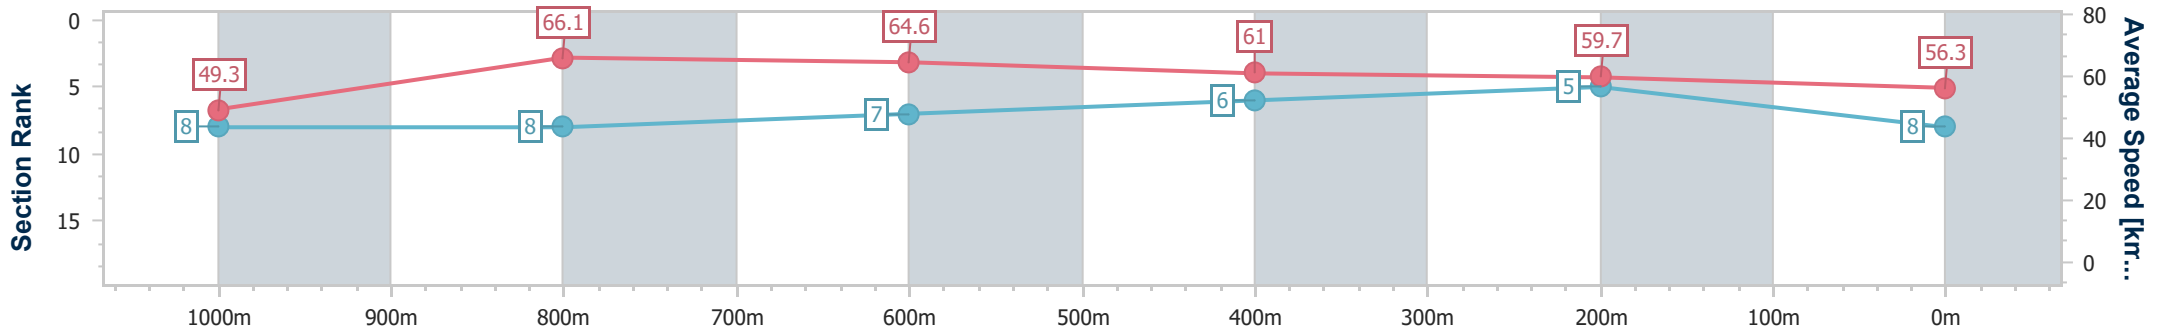

- [] Ranking at each section and finish
- .-.- No data available at this section
- NA No data available

Horse/Jockey Name	Almighty Rising
Final Rank	8
Fastest Section Time (Section)	0:10.93 (1000m)
Top Speed [km/h] (Section)	66.9 (1000m)
Race State	Finished

Ipswich QLD Professional

Race 7: RIVER 94.9FM RATINGS BAND 0 - 62 Handicap - 1200m

07 June 2024 - 15:30

Track Rating: Soft 5, Weather: Fine, Rail Position: +10.5m Entire

Section	Overall	1000m	800m	600m	400m	200m
Section Times	1:13.28 [8] (0:14.61)	0:58.67 [8] (0:10.93)	0:47.74 [8] (0:11.09)	0:36.65 [7] (0:11.76)	0:24.89 [6] (0:12.10)	0:12.79 [5] (0:12.79)
Average Speed [km/h]	49.3	66.1	64.6	61.0	59.7	56.3
Top Speed [km/h]	66.9	66.9	66.2	62.3	61.2	59.9
Avg. Dist. to Rail [m]	4.2	1.5	1.2	0.9	1.5	2.6
Avg. Stride Freq. [Hz]	2.3	2.5	2.4	2.4	2.4	2.3
Avg. Stride Length [m]	5.9	7.4	7.4	7.1	6.8	6.8