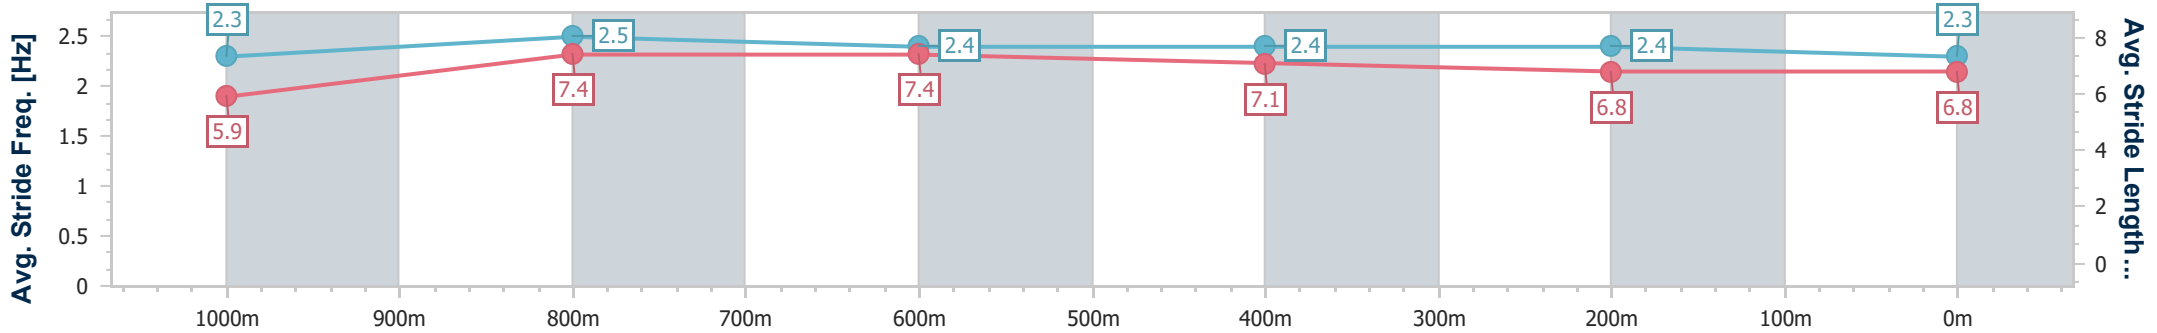

- [] Ranking at each section and finish
- .-.- No data available at this section
- NA No data available

Horse/Jockey Name	Almighty Rising
Final Rank	8
Fastest Section Time (Section)	0:10.93 (1000m)
Top Speed [km/h] (Section)	66.9 (1000m)
Race State	Finished

Ipswich QLD Professional

Race 7: RIVER 94.9FM RATINGS BAND 0 - 62 Handicap - 1200m

07 June 2024 - 15:30

Track Rating: Soft 5, Weather: Fine, Rail Position: +10.5m Entire

Section	Overall	1000m	800m	600m	400m	200m
Section Times	1:13.28 [8] (0:14.61)	0:58.67 [8] (0:10.93)	0:47.74 [8] (0:11.09)	0:36.65 [7] (0:11.76)	0:24.89 [6] (0:12.10)	0:12.79 [5] (0:12.79)
Average Speed [km/h]	49.3	66.1	64.6	61.0	59.7	56.3
Top Speed [km/h]	66.9	66.9	66.2	62.3	61.2	59.9
Avg. Dist. to Rail [m]	4.2	1.5	1.2	0.9	1.5	2.6
Avg. Stride Freq. [Hz]	2.3	2.5	2.4	2.4	2.4	2.3
Avg. Stride Length [m]	5.9	7.4	7.4	7.1	6.8	6.8