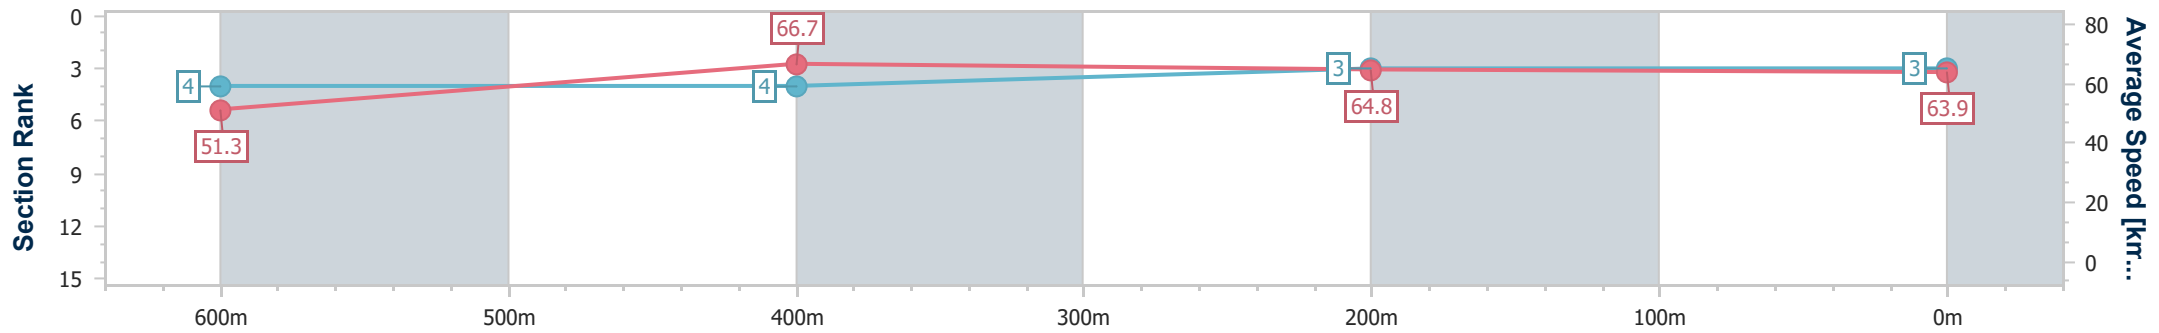

Ipswich QLD Professional

Race 3: TAB QTIS Two-Year-Old Maiden Plate - 800m

07 June 2024 - 13:08

Track Rating: Soft 5, Weather: Fine, Rail Position: +10.5m Entire

Section	Overall	600m	400m	200m
Section Times	0:47.12 [3] (0:14.01)	0:33.11 [4] (0:10.78)	0:22.33 [4] (0:10.99)	0:11.34 [3] (0:11.34)
Average Speed [km/h]	51.3	66.7	64.8	63.9
Top Speed [km/h]	69.1	67.7	65.8	65.0
Avg. Dist. to Rail [m]	0.9	1.4	1.5	0.7
Avg. Stride Freq. [Hz]	2.5	2.6	2.5	2.5
Avg. Stride Length [m]	5.8	7.1	7.1	7.0