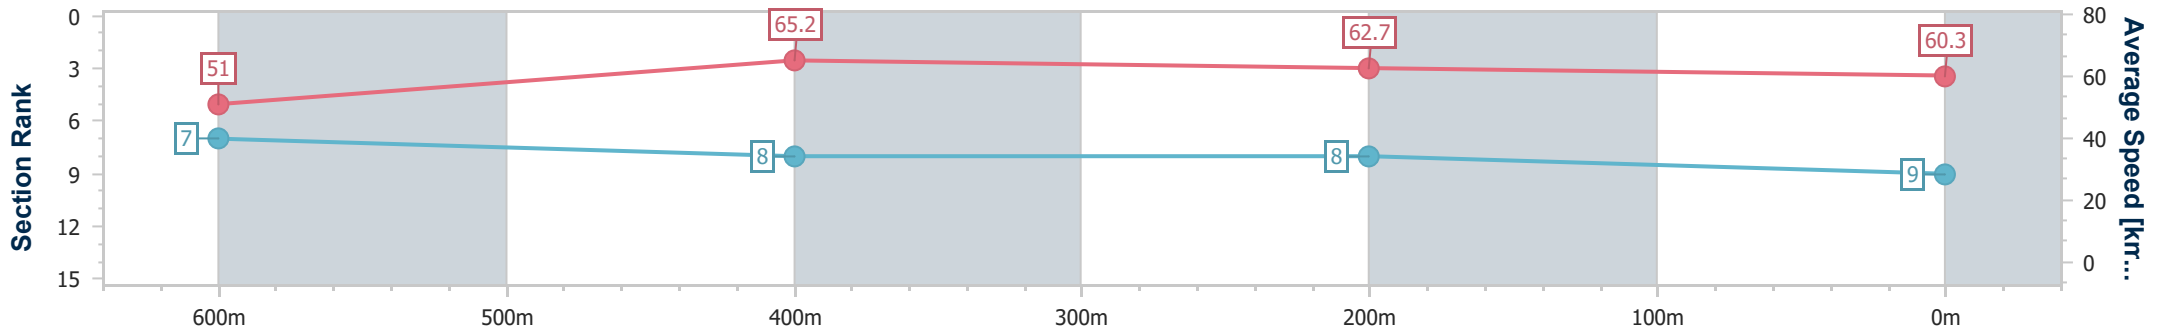

- [] Ranking at each section and finish
- .-.- No data available at this section
- NA No data available

Horse/Jockey Name	Seabee
Final Rank	9
Fastest Section Time (Section)	0:11.02 (600m)
Top Speed [km/h] (Section)	66.7 (600m)
Race State	Finished

Ipswich QLD Professional

Race 3: TAB QTIS Two-Year-Old Maiden Plate - 800m

07 June 2024 - 13:08

Track Rating: Soft 5, Weather: Fine, Rail Position: +10.5m Entire

Section	Overall	600m	400m	200m
Section Times	0:48.49 [9] (0:14.13)	0:34.36 [7] (0:11.02)	0:23.34 [8] (0:11.39)	0:11.95 [8] (0:11.95)
Average Speed [km/h]	51.0	65.2	62.7	60.3
Top Speed [km/h]	66.2	66.7	63.4	62.0
Avg. Dist. to Rail [m]	3.0	0.8	0.8	0.8
Avg. Stride Freq. [Hz]	2.3	2.4	2.4	2.3
Avg. Stride Length [m]	6.1	7.4	7.3	7.3

- [] Ranking at each section and finish
- .-.- No data available at this section
- NA No data available

Horse/Jockey Name	Angeni
Final Rank	10
Fastest Section Time (Section)	0:11.06 (600m)
Top Speed [km/h] (Section)	67.6 (600m)
Race State	Finished