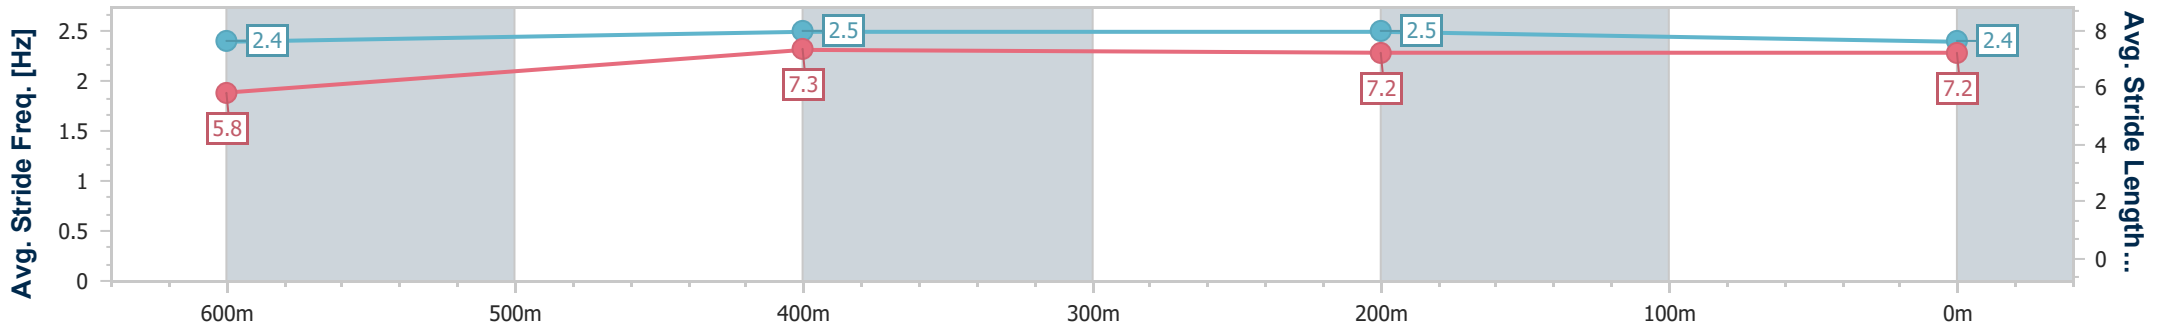

Ipswich QLD Professional

Race 3: TAB QTIS Two-Year-Old Maiden Plate - 800m

07 June 2024 - 13:08

Track Rating: Soft 5, Weather: Fine, Rail Position: +10.5m Entire

Section	Overall	600m	400m	200m
Section Times	0:47.71 [5] (0:14.35)	0:33.36 [8] (0:10.79)	0:22.57 [7] (0:11.20)	0:11.37 [7] (0:11.37)
Average Speed [km/h]	50.4	66.7	64.6	63.9
Top Speed [km/h]	67.3	70.0	66.5	66.1
Avg. Dist. to Rail [m]	3.5	1.3	2.0	2.9
Avg. Stride Freq. [Hz]	2.4	2.5	2.5	2.4
Avg. Stride Length [m]	5.8	7.3	7.2	7.2

- [] Ranking at each section and finish
- .-.- No data available at this section
- NA No data available

Horse/Jockey Name	Queen Of Sorts
Final Rank	6
Fastest Section Time (Section)	0:10.93 (600m)
Top Speed [km/h] (Section)	68.5 (600m)
Race State	Finished