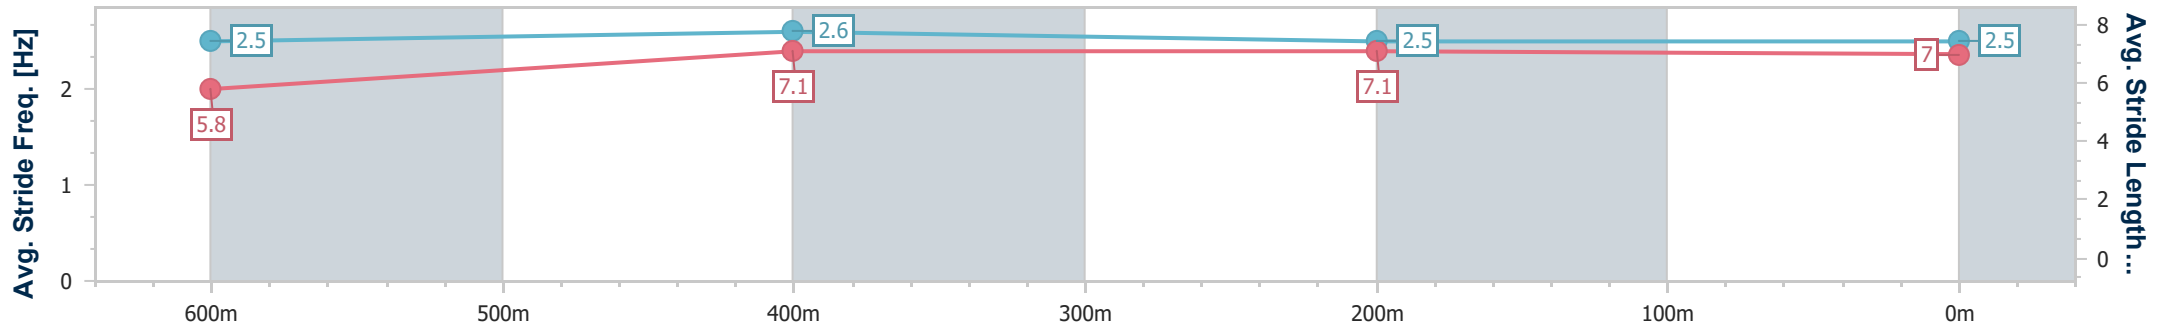

Ipswich QLD Professional

Race 3: TAB QTIS Two-Year-Old Maiden Plate - 800m

07 June 2024 - 13:08

Track Rating: Soft 5, Weather: Fine, Rail Position: +10.5m Entire

Section	Overall	600m	400m	200m
Section Times	0:47.12 [3] (0:14.01)	0:33.11 [4] (0:10.78)	0:22.33 [4] (0:10.99)	0:11.34 [3] (0:11.34)
Average Speed [km/h]	51.3	66.7	64.8	63.9
Top Speed [km/h]	69.1	67.7	65.8	65.0
Avg. Dist. to Rail [m]	0.9	1.4	1.5	0.7
Avg. Stride Freq. [Hz]	2.5	2.6	2.5	2.5
Avg. Stride Length [m]	5.8	7.1	7.1	7.0