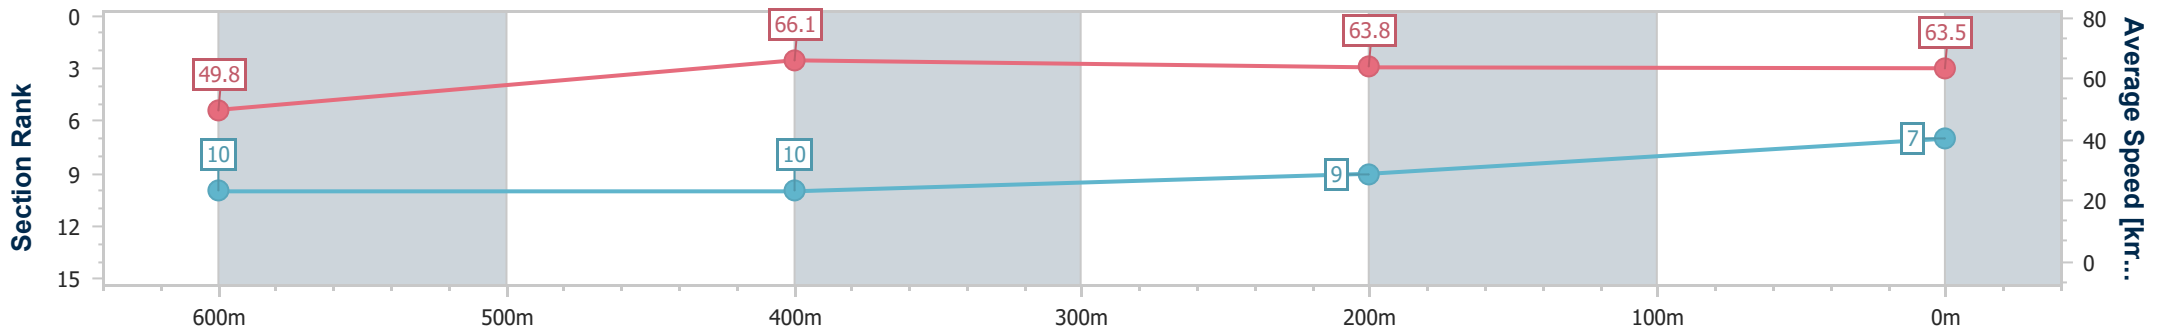

Ipswich QLD Professional

Race 3: TAB QTIS Two-Year-Old Maiden Plate - 800m

07 June 2024 - 13:08

Track Rating: Soft 5, Weather: Fine, Rail Position: +10.5m Entire

Section	Overall	600m	400m	200m
Section Times	0:48.02 [7] (0:14.46)	0:33.56 [10] (0:10.93)	0:22.63 [10] (0:11.23)	0:11.40 [9] (0:11.40)
Average Speed [km/h]	49.8	66.1	63.8	63.5
Top Speed [km/h]	67.4	67.6	65.5	65.5
Avg. Dist. to Rail [m]	4.6	0.5	1.4	1.7
Avg. Stride Freq. [Hz]	2.3	2.3	2.3	2.3
Avg. Stride Length [m]	6.2	7.8	7.8	7.8

- [] Ranking at each section and finish
- .-.- No data available at this section
- NA No data available

Horse/Jockey Name	Sidled
Final Rank	8
Fastest Section Time (Section)	0:10.80 (600m)
Top Speed [km/h] (Section)	68.0 (600m)
Race State	Finished