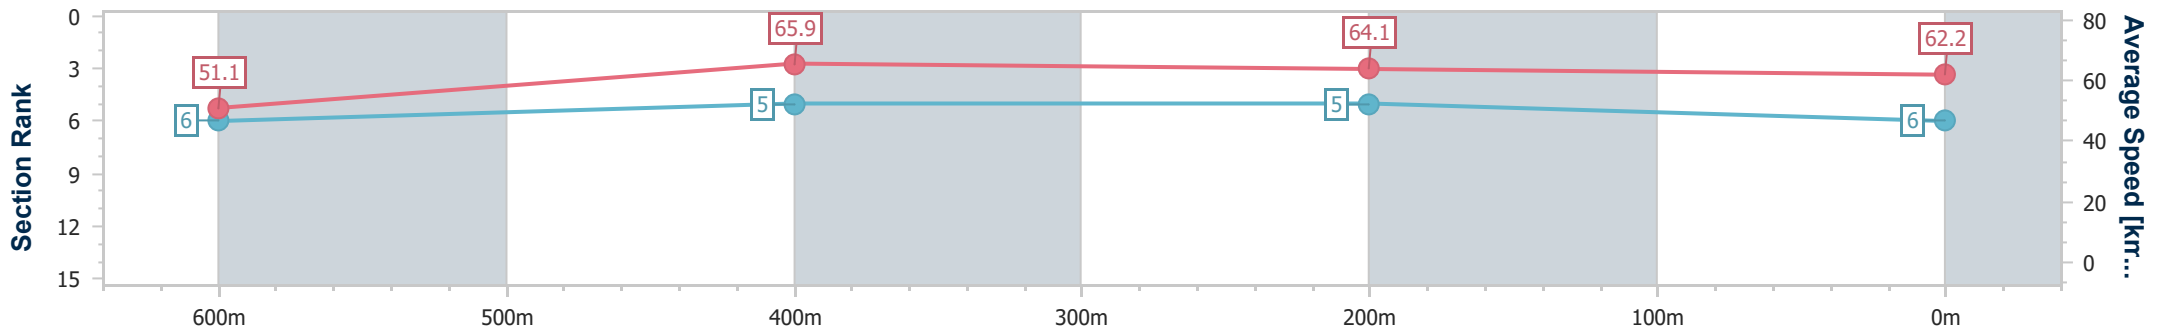

Ipswich QLD Professional

Race 3: TAB QTIS Two-Year-Old Maiden Plate - 800m

07 June 2024 - 13:08

Track Rating: Soft 5, Weather: Fine, Rail Position: +10.5m Entire

Section	Overall	600m	400m	200m
Section Times	0:47.88 [6] (0:14.10)	0:33.78 [6] (0:10.93)	0:22.85 [5] (0:11.21)	0:11.64 [5] (0:11.64)
Average Speed [km/h]	51.1	65.9	64.1	62.2
Top Speed [km/h]	68.4	68.5	65.5	64.0
Avg. Dist. to Rail [m]	1.9	0.2	0.4	1.1
Avg. Stride Freq. [Hz]	2.4	2.5	2.5	2.4
Avg. Stride Length [m]	6.0	7.3	7.3	7.1