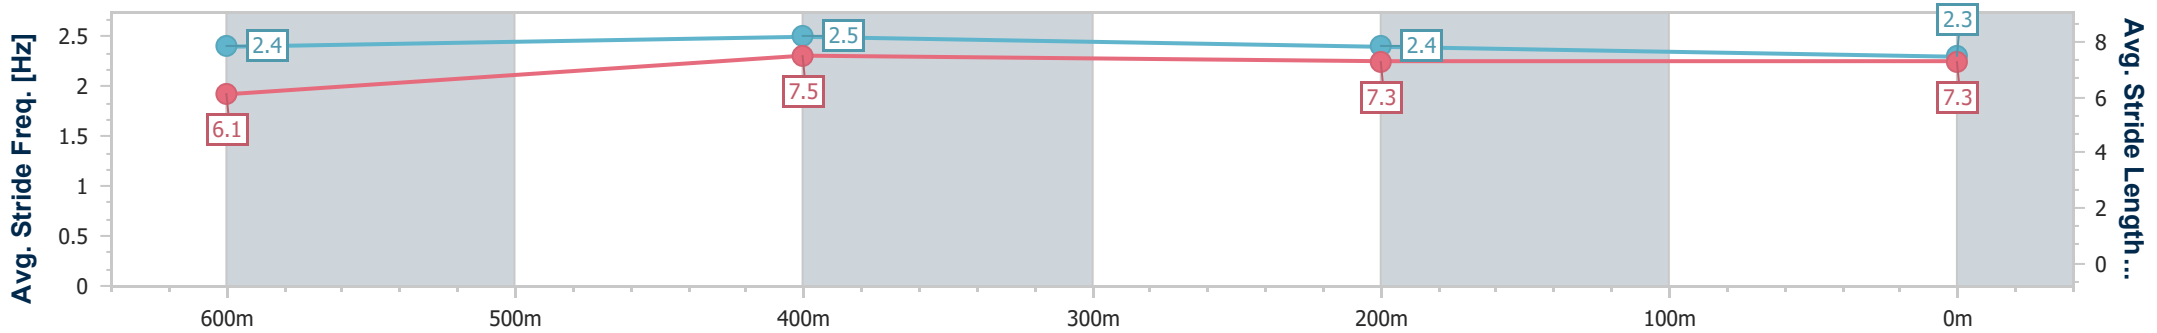

- [] Ranking at each section and finish
- .-.- No data available at this section
- NA No data available

Horse/Jockey Name	Sidled
Final Rank	8
Fastest Section Time (Section)	0:10.80 (600m)
Top Speed [km/h] (Section)	68.0 (600m)
Race State	Finished

Ipswich QLD Professional

Race 3: TAB QTIS Two-Year-Old Maiden Plate - 800m

07 June 2024 - 13:08

Track Rating: Soft 5, Weather: Fine, Rail Position: +10.5m Entire

Section	Overall	600m	400m	200m
Section Times	0:48.12 [8] (0:13.86)	0:34.26 [2] (0:10.80)	0:23.46 [3] (0:11.34)	0:12.12 [4] (0:12.12)
Average Speed [km/h]	51.9	66.6	63.2	59.4
Top Speed [km/h]	67.7	68.0	65.1	61.4
Avg. Dist. to Rail [m]	4.1	0.8	1.2	0.8
Avg. Stride Freq. [Hz]	2.4	2.5	2.4	2.3
Avg. Stride Length [m]	6.1	7.5	7.3	7.3

- [] Ranking at each section and finish
- .-.- No data available at this section
- NA No data available

Horse/Jockey Name	Seabee
Final Rank	9
Fastest Section Time (Section)	0:11.02 (600m)
Top Speed [km/h] (Section)	66.7 (600m)
Race State	Finished