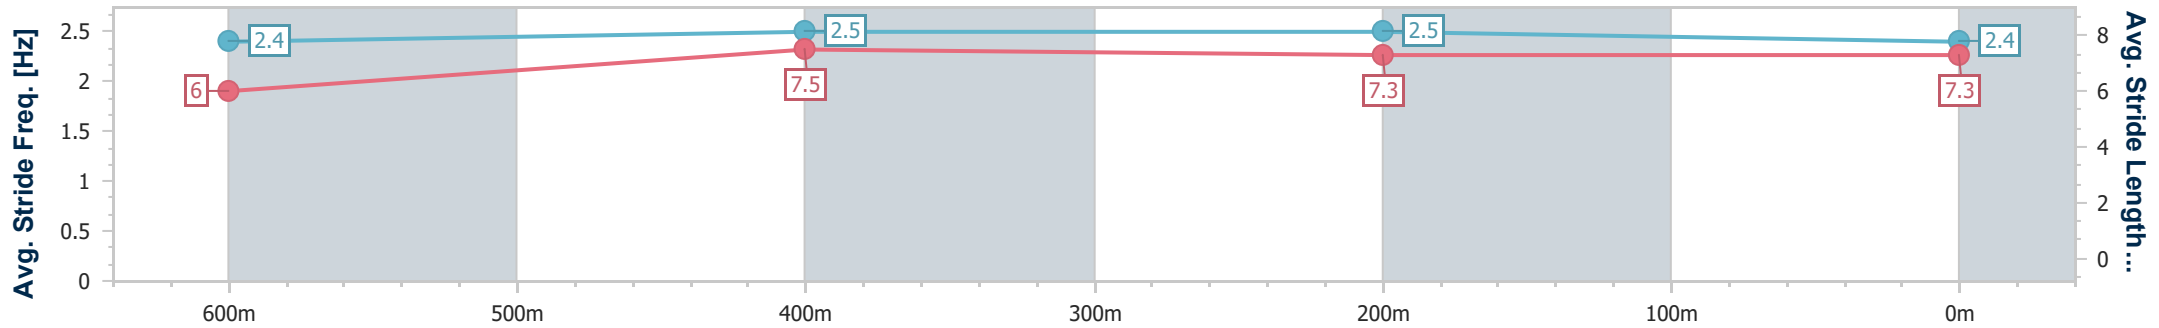

Ipswich QLD Professional

Race 3: TAB QTIS Two-Year-Old Maiden Plate - 800m

07 June 2024 - 13:08

Track Rating: Soft 5, Weather: Fine, Rail Position: +10.5m Entire

Section	Overall	600m	400m	200m
Section Times	0:46.84 [2] (0:14.06)	0:32.78 [5] (0:10.55)	0:22.23 [2] (0:10.92)	0:11.31 [2] (0:11.31)
Average Speed [km/h]	51.2	67.4	64.6	63.7
Top Speed [km/h]	68.3	68.8	65.4	65.2
Avg. Dist. to Rail [m]	1.6	3.7	4.2	3.0
Avg. Stride Freq. [Hz]	2.4	2.5	2.5	2.4
Avg. Stride Length [m]	6.0	7.5	7.3	7.3