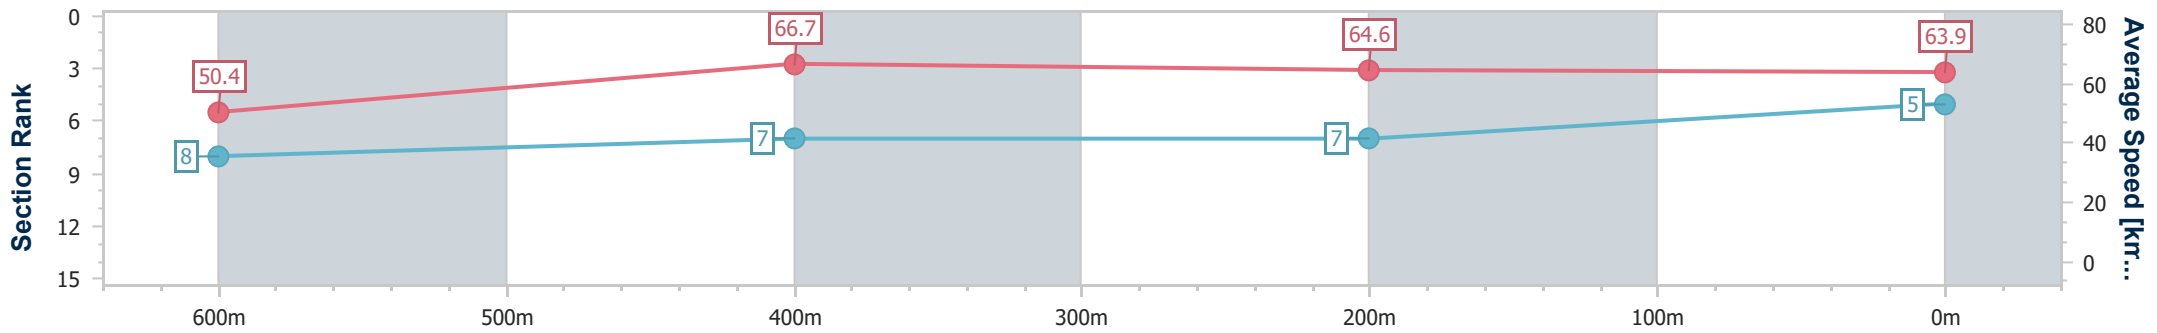

- [] Ranking at each section and finish
- .-.- No data available at this section
- NA No data available

Horse/Jockey Name	Queen Of Sorts
Final Rank	6
Fastest Section Time (Section)	0:10.93 (600m)
Top Speed [km/h] (Section)	68.5 (600m)
Race State	Finished