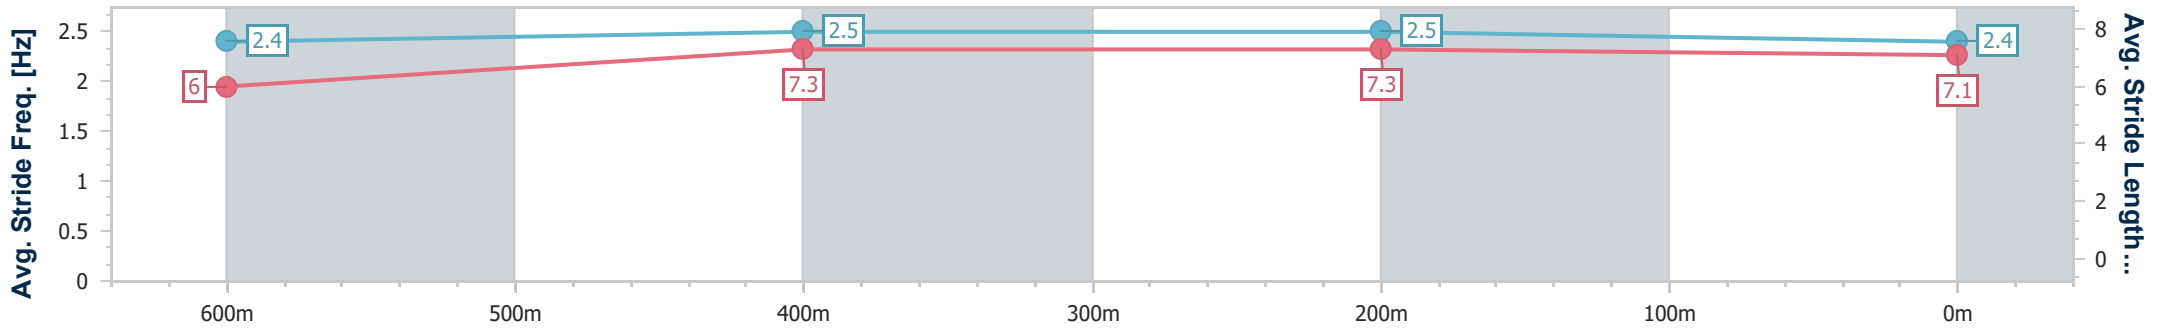

Ipswich QLD Professional

Race 3: TAB QTIS Two-Year-Old Maiden Plate - 800m

07 June 2024 - 13:08

Track Rating: Soft 5, Weather: Fine, Rail Position: +10.5m Entire

Section	Overall	600m	400m	200m
Section Times	0:47.88 [6] (0:14.10)	0:33.78 [6] (0:10.93)	0:22.85 [5] (0:11.21)	0:11.64 [5] (0:11.64)
Average Speed [km/h]	51.1	65.9	64.1	62.2
Top Speed [km/h]	68.4	68.5	65.5	64.0
Avg. Dist. to Rail [m]	1.9	0.2	0.4	1.1
Avg. Stride Freq. [Hz]	2.4	2.5	2.5	2.4
Avg. Stride Length [m]	6.0	7.3	7.3	7.1