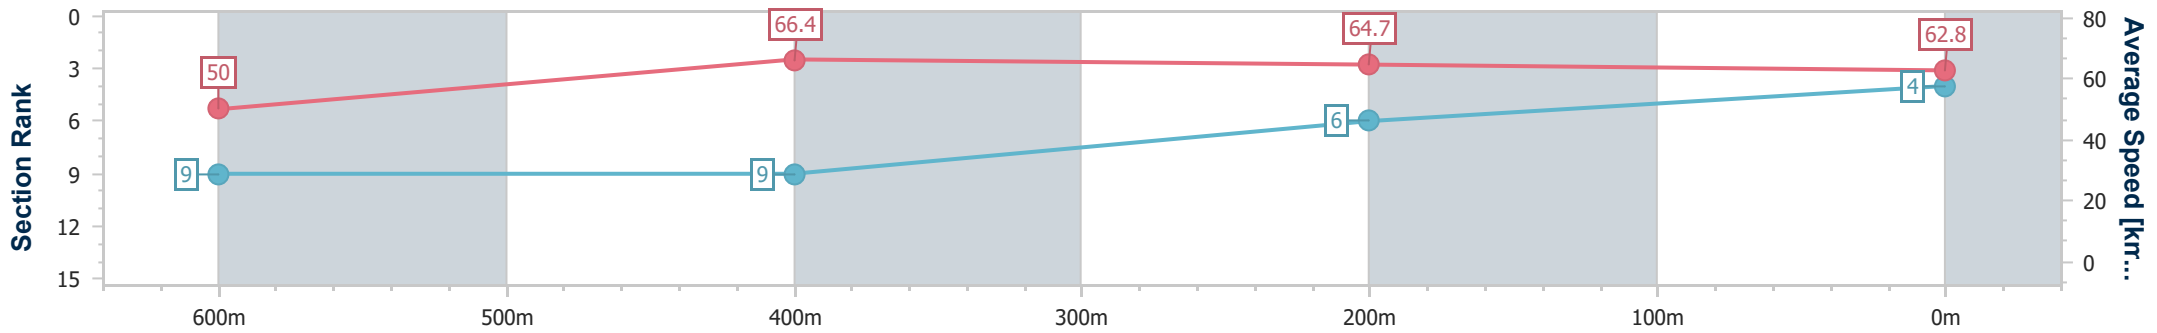

Ipswich QLD Professional

Race 3: TAB QTIS Two-Year-Old Maiden Plate - 800m

07 June 2024 - 13:08

Track Rating: Soft 5, Weather: Fine, Rail Position: +10.5m Entire

Section	Overall	600m	400m	200m
Section Times	0:47.69 [4] (0:14.40)	0:33.29 [9] (0:10.78)	0:22.51 [9] (0:11.07)	0:11.44 [6] (0:11.44)
Average Speed [km/h]	50.0	66.4	64.7	62.8
Top Speed [km/h]	67.2	67.7	65.1	63.4
Avg. Dist. to Rail [m]	2.0	1.3	1.6	1.4
Avg. Stride Freq. [Hz]	2.4	2.4	2.4	2.3
Avg. Stride Length [m]	5.8	7.5	7.5	7.5