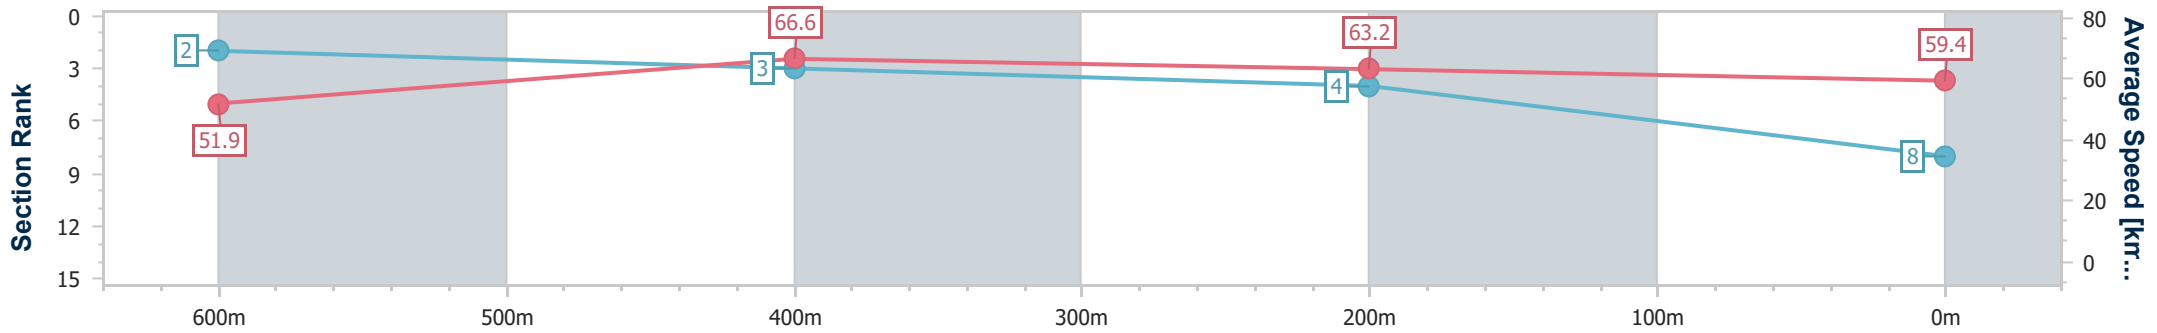

Ipswich QLD Professional

Race 3: TAB QTIS Two-Year-Old Maiden Plate - 800m

07 June 2024 - 13:08

Track Rating: Soft 5, Weather: Fine, Rail Position: +10.5m Entire

Section	Overall	600m	400m	200m
Section Times	0:48.12 [8] (0:13.86)	0:34.26 [2] (0:10.80)	0:23.46 [3] (0:11.34)	0:12.12 [4] (0:12.12)
Average Speed [km/h]	51.9	66.6	63.2	59.4
Top Speed [km/h]	67.7	68.0	65.1	61.4
Avg. Dist. to Rail [m]	4.1	0.8	1.2	0.8
Avg. Stride Freq. [Hz]	2.4	2.5	2.4	2.3
Avg. Stride Length [m]	6.1	7.5	7.3	7.3

- [] Ranking at each section and finish
- .-.- No data available at this section
- NA No data available

Horse/Jockey Name	Seabee
Final Rank	9
Fastest Section Time (Section)	0:11.02 (600m)
Top Speed [km/h] (Section)	66.7 (600m)
Race State	Finished