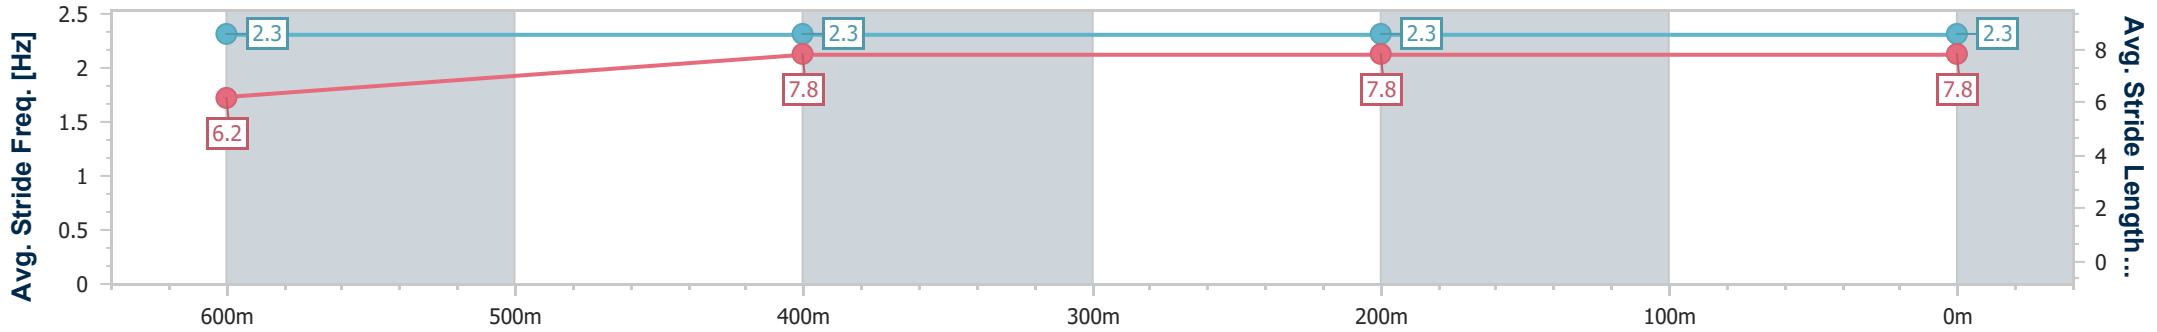

Ipswich QLD Professional

Race 3: TAB QTIS Two-Year-Old Maiden Plate - 800m

07 June 2024 - 13:08

Track Rating: Soft 5, Weather: Fine, Rail Position: +10.5m Entire

Section	Overall	600m	400m	200m
Section Times	0:48.02 [7] (0:14.46)	0:33.56 [10] (0:10.93)	0:22.63 [10] (0:11.23)	0:11.40 [9] (0:11.40)
Average Speed [km/h]	49.8	66.1	63.8	63.5
Top Speed [km/h]	67.4	67.6	65.5	65.5
Avg. Dist. to Rail [m]	4.6	0.5	1.4	1.7
Avg. Stride Freq. [Hz]	2.3	2.3	2.3	2.3
Avg. Stride Length [m]	6.2	7.8	7.8	7.8

- [] Ranking at each section and finish
- .-.- No data available at this section
- NA No data available

Horse/Jockey Name	Sidled
Final Rank	8
Fastest Section Time (Section)	0:10.80 (600m)
Top Speed [km/h] (Section)	68.0 (600m)
Race State	Finished