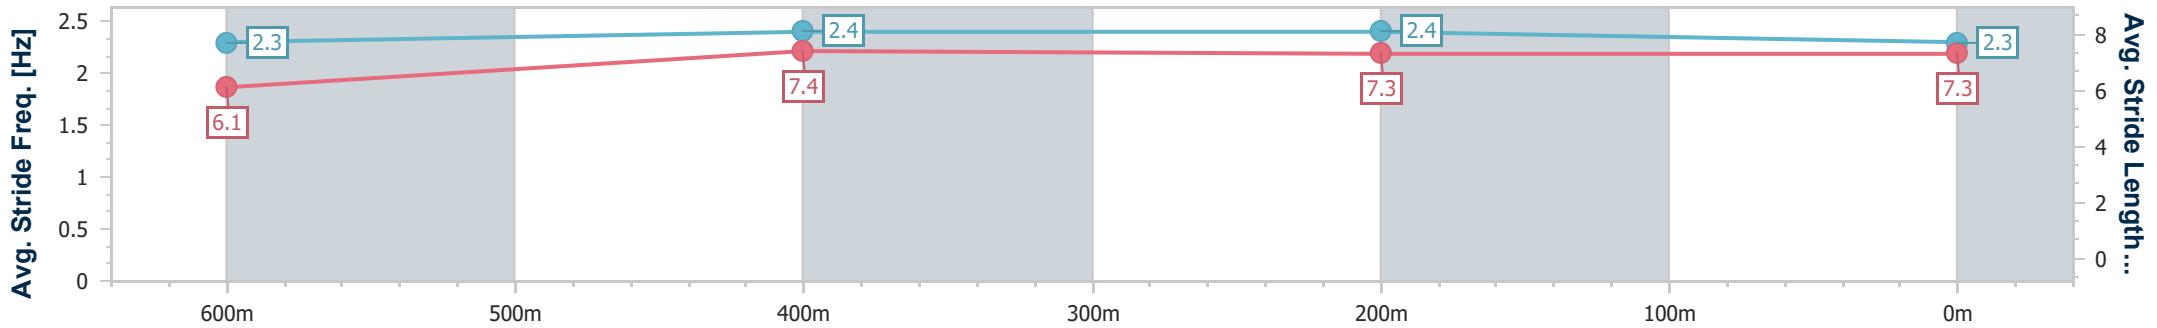

- [] Ranking at each section and finish
- .-.- No data available at this section
- NA No data available

Horse/Jockey Name	Seabee
Final Rank	9
Fastest Section Time (Section)	0:11.02 (600m)
Top Speed [km/h] (Section)	66.7 (600m)
Race State	Finished

Ipswich QLD Professional

Race 3: TAB QTIS Two-Year-Old Maiden Plate - 800m

07 June 2024 - 13:08

Track Rating: Soft 5, Weather: Fine, Rail Position: +10.5m Entire

Section	Overall	600m	400m	200m
Section Times	0:48.49 [9] (0:14.13)	0:34.36 [7] (0:11.02)	0:23.34 [8] (0:11.39)	0:11.95 [8] (0:11.95)
Average Speed [km/h]	51.0	65.2	62.7	60.3
Top Speed [km/h]	66.2	66.7	63.4	62.0
Avg. Dist. to Rail [m]	3.0	0.8	0.8	0.8
Avg. Stride Freq. [Hz]	2.3	2.4	2.4	2.3
Avg. Stride Length [m]	6.1	7.4	7.3	7.3

- [] Ranking at each section and finish
- .-.- No data available at this section
- NA No data available

Horse/Jockey Name	Angeni
Final Rank	10
Fastest Section Time (Section)	0:11.06 (600m)
Top Speed [km/h] (Section)	67.6 (600m)
Race State	Finished