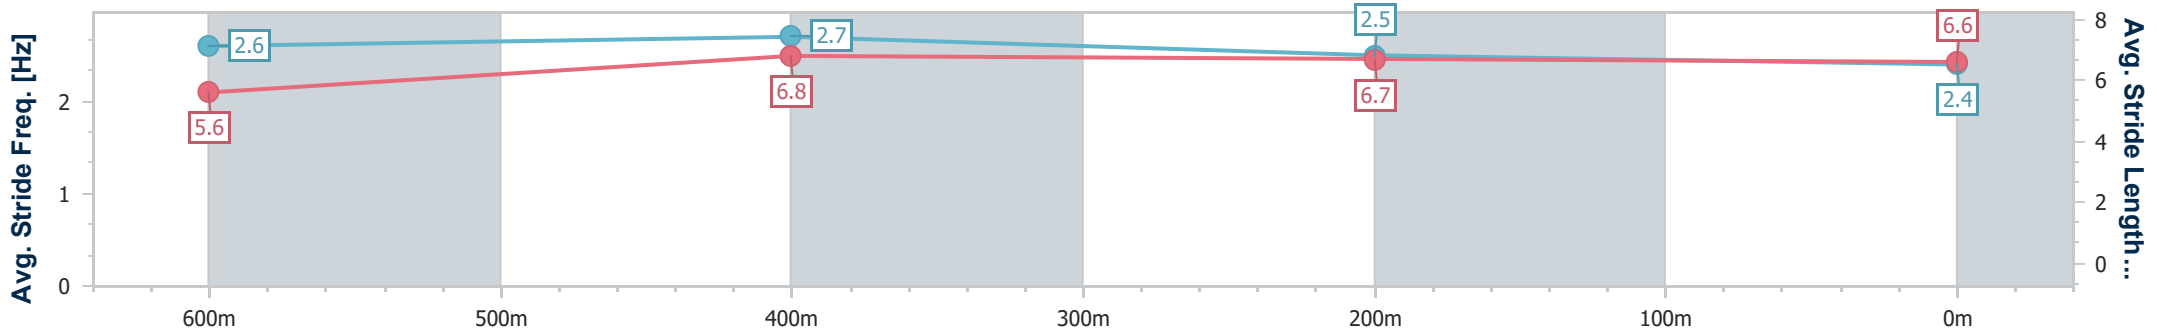

- [] Ranking at each section and finish
- .-.- No data available at this section
- NA No data available

Horse/Jockey Name	Angeni
Final Rank	10
Fastest Section Time (Section)	0:11.06 (600m)
Top Speed [km/h] (Section)	67.6 (600m)
Race State	Finished

Ipswich QLD Professional

Race 3: TAB QTIS Two-Year-Old Maiden Plate - 800m

07 June 2024 - 13:08

Track Rating: Soft 5, Weather: Fine, Rail Position: +10.5m Entire

Section	Overall	600m	400m	200m
Section Times	0:49.53 [10] (0:13.99)	0:35.54 [3] (0:11.06)	0:24.48 [6] (0:11.78)	0:12.70 [10] (0:12.70)
Average Speed [km/h]	51.6	65.5	61.4	56.8
Top Speed [km/h]	67.2	67.6	63.3	59.7
Avg. Dist. to Rail [m]	7.8	2.9	1.2	2.2
Avg. Stride Freq. [Hz]	2.6	2.7	2.5	2.4
Avg. Stride Length [m]	5.6	6.8	6.7	6.6

- [] Ranking at each section and finish
- .-.- No data available at this section
- NA No data available