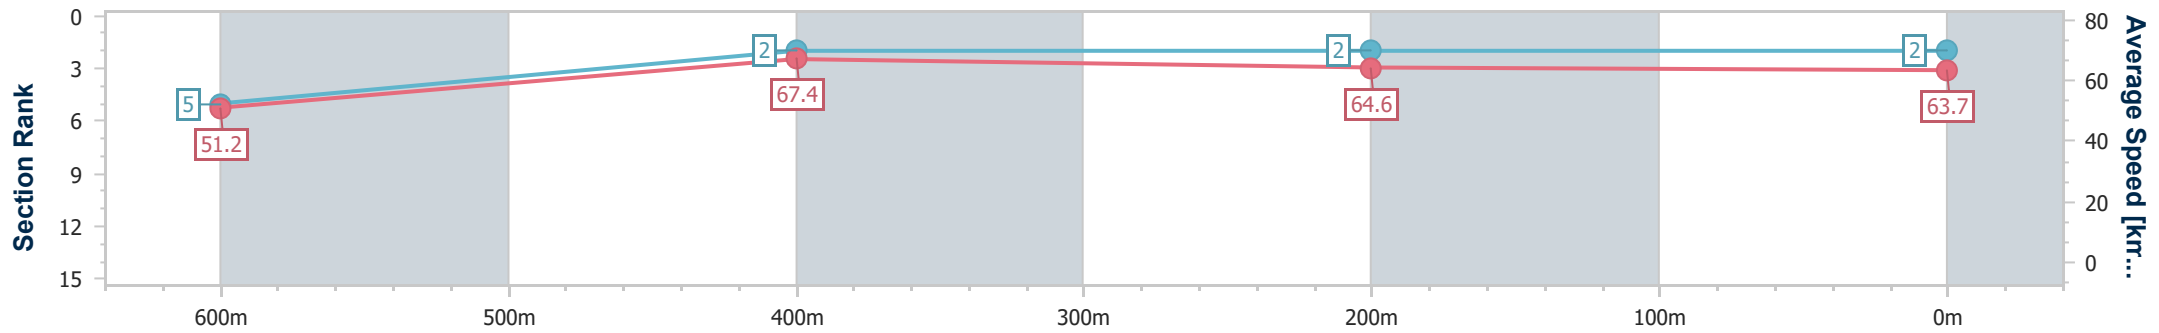

Ipswich QLD Professional

Race 3: TAB QTIS Two-Year-Old Maiden Plate - 800m

07 June 2024 - 13:08

Track Rating: Soft 5, Weather: Fine, Rail Position: +10.5m Entire

Section	Overall	600m	400m	200m
Section Times	0:46.84 [2] (0:14.06)	0:32.78 [5] (0:10.55)	0:22.23 [2] (0:10.92)	0:11.31 [2] (0:11.31)
Average Speed [km/h]	51.2	67.4	64.6	63.7
Top Speed [km/h]	68.3	68.8	65.4	65.2
Avg. Dist. to Rail [m]	1.6	3.7	4.2	3.0
Avg. Stride Freq. [Hz]	2.4	2.5	2.5	2.4
Avg. Stride Length [m]	6.0	7.5	7.3	7.3