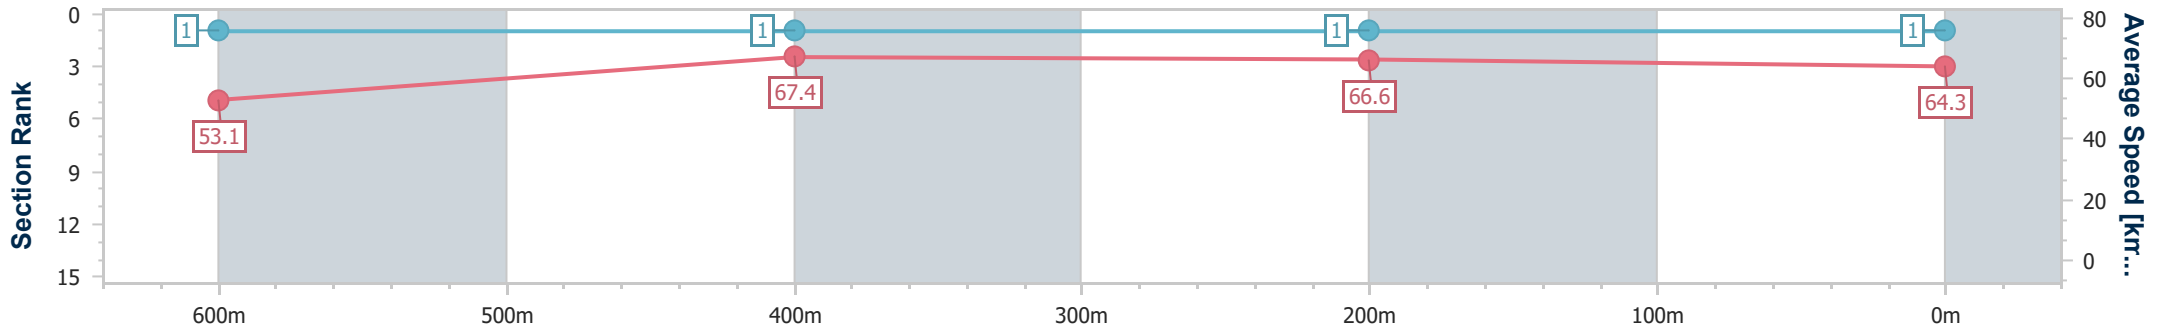

Ipswich QLD Professional

Race 3: TAB QTIS Two-Year-Old Maiden Plate - 800m

07 June 2024 - 13:08

Track Rating: Soft 5, Weather: Fine, Rail Position: +10.5m Entire

Section	Overall	600m	400m	200m
Section Times	0:46.13 [1] (0:13.64)	0:32.49 [1] (0:10.60)	0:21.89 [1] (0:10.71)	0:11.18 [1] (0:11.18)
Average Speed [km/h]	53.1	67.4	66.6	64.3
Top Speed [km/h]	69.0	69.1	67.3	66.5
Avg. Dist. to Rail [m]	4.0	2.2	2.3	2.5
Avg. Stride Freq. [Hz]	2.5	2.5	2.5	2.4
Avg. Stride Length [m]	5.9	7.5	7.4	7.3