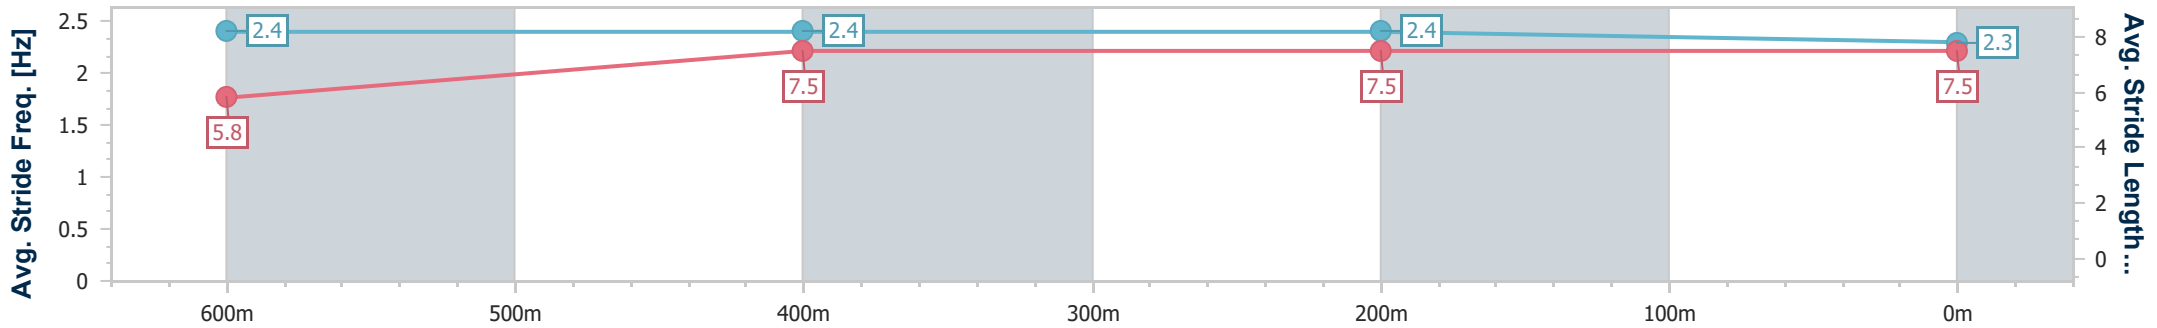

Ipswich QLD Professional

Race 3: TAB QTIS Two-Year-Old Maiden Plate - 800m

07 June 2024 - 13:08

Track Rating: Soft 5, Weather: Fine, Rail Position: +10.5m Entire

Section	Overall	600m	400m	200m
Section Times	0:47.69 [4] (0:14.40)	0:33.29 [9] (0:10.78)	0:22.51 [9] (0:11.07)	0:11.44 [6] (0:11.44)
Average Speed [km/h]	50.0	66.4	64.7	62.8
Top Speed [km/h]	67.2	67.7	65.1	63.4
Avg. Dist. to Rail [m]	2.0	1.3	1.6	1.4
Avg. Stride Freq. [Hz]	2.4	2.4	2.4	2.3
Avg. Stride Length [m]	5.8	7.5	7.5	7.5