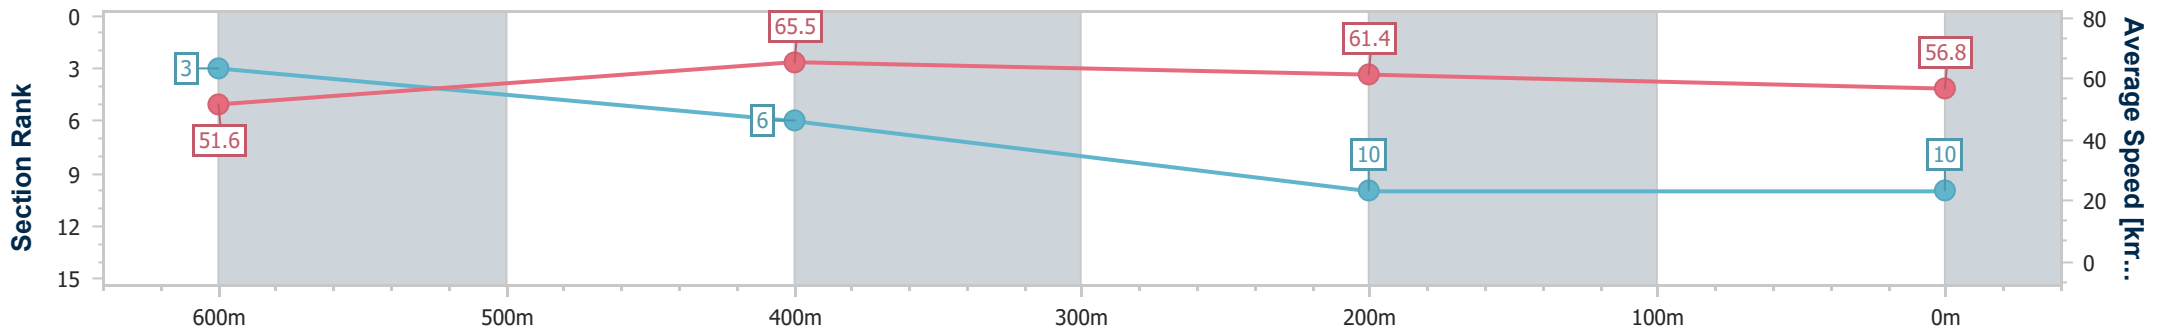

- [] Ranking at each section and finish
- .-.- No data available at this section
- NA No data available

Horse/Jockey Name	Angeni
Final Rank	10
Fastest Section Time (Section)	0:11.06 (600m)
Top Speed [km/h] (Section)	67.6 (600m)
Race State	Finished

Ipswich QLD Professional

Race 3: TAB QTIS Two-Year-Old Maiden Plate - 800m

07 June 2024 - 13:08

Track Rating: Soft 5, Weather: Fine, Rail Position: +10.5m Entire

Section	Overall	600m	400m	200m
Section Times	0:49.53 [10] (0:13.99)	0:35.54 [3] (0:11.06)	0:24.48 [6] (0:11.78)	0:12.70 [10] (0:12.70)
Average Speed [km/h]	51.6	65.5	61.4	56.8
Top Speed [km/h]	67.2	67.6	63.3	59.7
Avg. Dist. to Rail [m]	7.8	2.9	1.2	2.2
Avg. Stride Freq. [Hz]	2.6	2.7	2.5	2.4
Avg. Stride Length [m]	5.6	6.8	6.7	6.6

- [] Ranking at each section and finish
- .-.- No data available at this section
- NA No data available