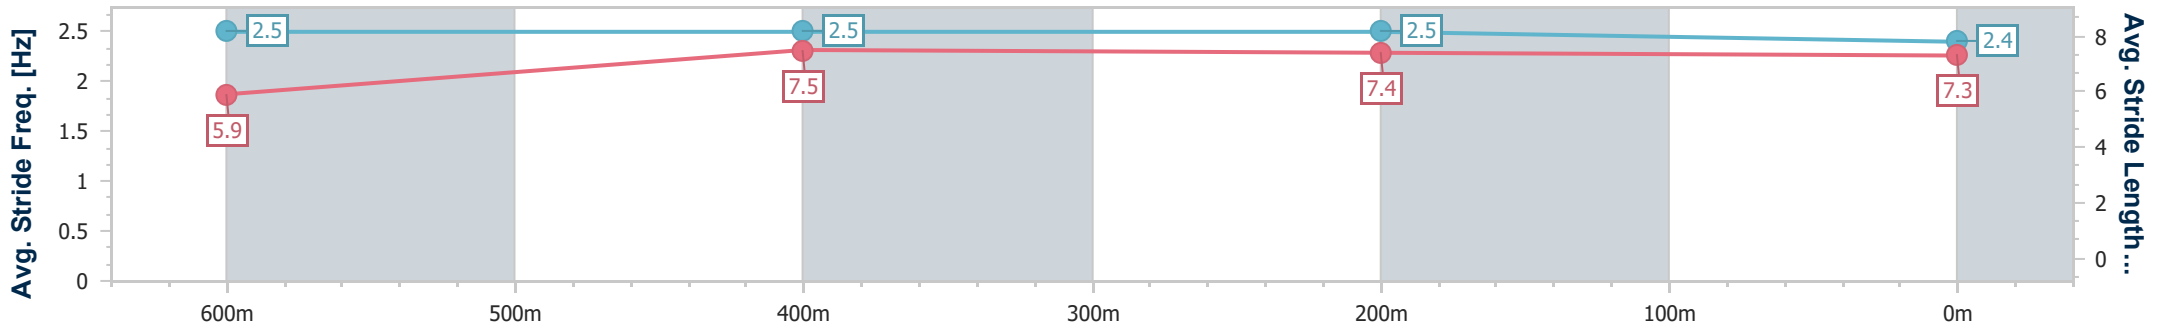

Ipswich QLD Professional

Race 3: TAB QTIS Two-Year-Old Maiden Plate - 800m

07 June 2024 - 13:08

Track Rating: Soft 5, Weather: Fine, Rail Position: +10.5m Entire

Section	Overall	600m	400m	200m
Section Times	0:46.13 [1] (0:13.64)	0:32.49 [1] (0:10.60)	0:21.89 [1] (0:10.71)	0:11.18 [1] (0:11.18)
Average Speed [km/h]	53.1	67.4	66.6	64.3
Top Speed [km/h]	69.0	69.1	67.3	66.5
Avg. Dist. to Rail [m]	4.0	2.2	2.3	2.5
Avg. Stride Freq. [Hz]	2.5	2.5	2.5	2.4
Avg. Stride Length [m]	5.9	7.5	7.4	7.3