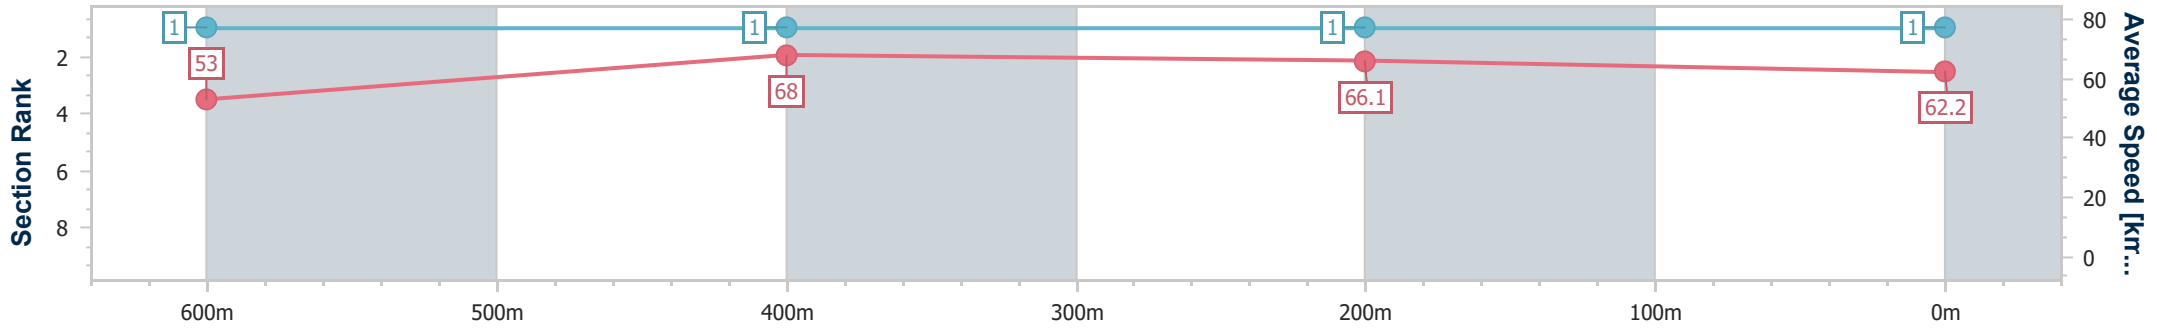

Ipswich QLD Professional

Race 2: PUT IT ON BLACK Maiden Handicap - 800m

07 June 2024 - 12:32

Track Rating: Soft 5, Weather: Fine, Rail Position: +10.5m Entire

Section	Overall	600m	400m	200m
Section Times	0:46.56 [1] (0:13.58)	0:32.98 [1] (0:10.58)	0:22.40 [1] (0:10.84)	0:11.56 [1] (0:11.56)
Average Speed [km/h]	53.0	68.0	66.1	62.2
Top Speed [km/h]	70.0	70.0	66.8	65.2
Avg. Dist. to Rail [m]	4.0	1.5	1.9	2.1
Avg. Stride Freq. [Hz]	2.5	2.5	2.5	2.4
Avg. Stride Length [m]	6.8	7.5	7.4	7.2