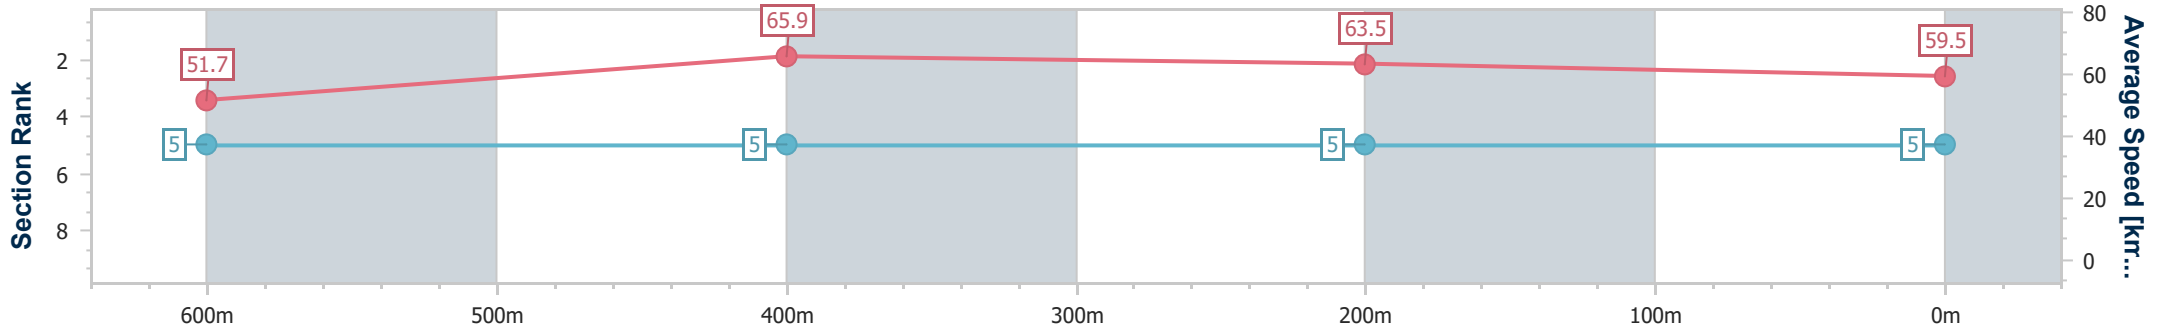

Ipswich QLD Professional

Race 2: PUT IT ON BLACK Maiden Handicap - 800m

07 June 2024 - 12:32

Track Rating: Soft 5, Weather: Fine, Rail Position: +10.5m Entire

Section	Overall	600m	400m	200m
Section Times	0:48.15 [5] (0:13.99)	0:34.16 [5] (0:10.80)	0:23.36 [5] (0:11.20)	0:12.16 [5] (0:12.16)
Average Speed [km/h]	51.7	65.9	63.5	59.5
Top Speed [km/h]	66.3	66.5	65.3	61.8
Avg. Dist. to Rail [m]	1.3	2.5	2.6	2.0
Avg. Stride Freq. [Hz]	2.5	2.7	2.6	2.4
Avg. Stride Length [m]	6.6	6.9	6.8	6.7

- [] Ranking at each section and finish
- .-.- No data available at this section
- NA No data available

Horse/Jockey Name	Arnie's Army
Final Rank	6
Fastest Section Time (Section)	0:10.80 (600m)
Top Speed [km/h] (Section)	68.2 (600m)
Race State	Finished