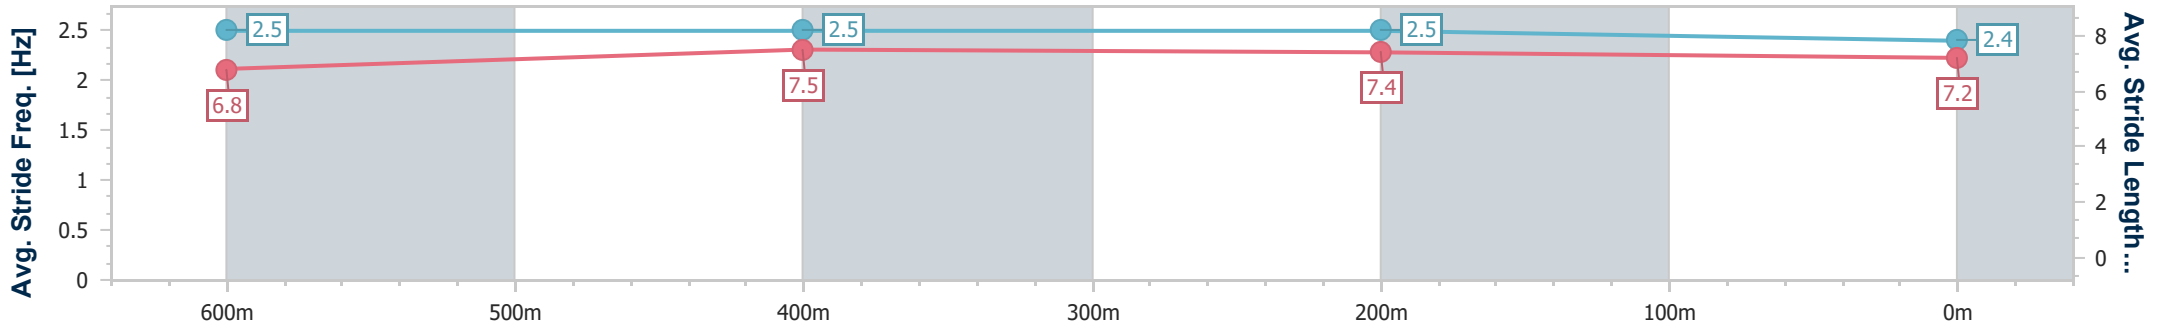

Ipswich QLD Professional

Race 2: PUT IT ON BLACK Maiden Handicap - 800m

07 June 2024 - 12:32

Track Rating: Soft 5, Weather: Fine, Rail Position: +10.5m Entire

Section	Overall	600m	400m	200m
Section Times	0:46.56 [1] (0:13.58)	0:32.98 [1] (0:10.58)	0:22.40 [1] (0:10.84)	0:11.56 [1] (0:11.56)
Average Speed [km/h]	53.0	68.0	66.1	62.2
Top Speed [km/h]	70.0	70.0	66.8	65.2
Avg. Dist. to Rail [m]	4.0	1.5	1.9	2.1
Avg. Stride Freq. [Hz]	2.5	2.5	2.5	2.4
Avg. Stride Length [m]	6.8	7.5	7.4	7.2