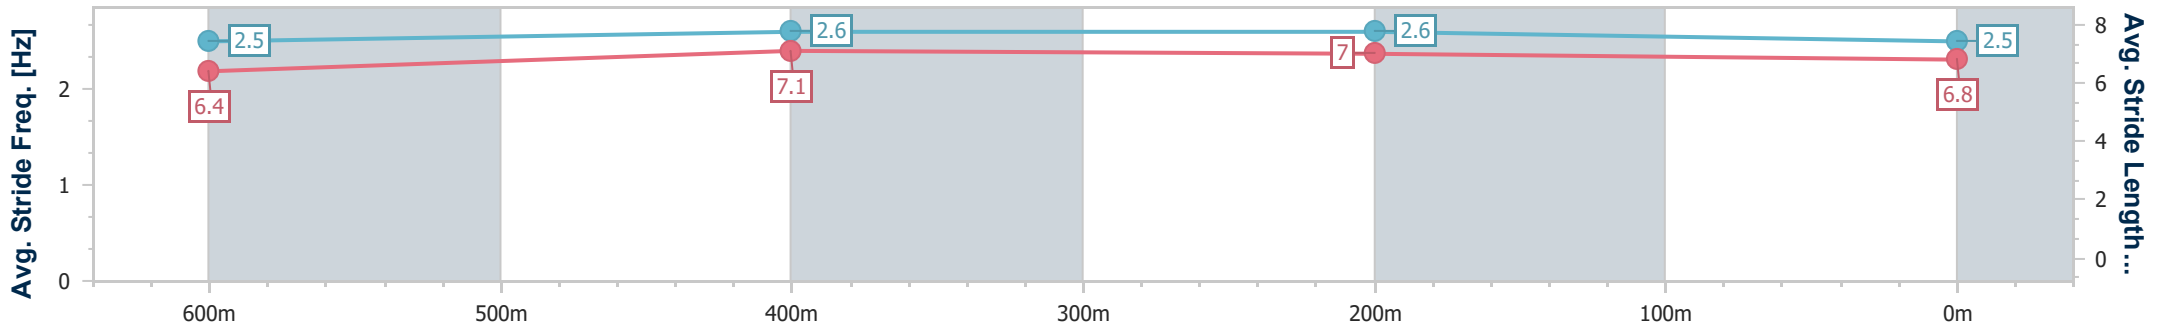

Ipswich QLD Professional

Race 2: PUT IT ON BLACK Maiden Handicap - 800m

07 June 2024 - 12:32

Track Rating: Soft 5, Weather: Fine, Rail Position: +10.5m Entire

Section	Overall	600m	400m	200m
Section Times	0:47.71 [4] (0:14.42)	0:33.29 [6] (0:10.61)	0:22.68 [6] (0:11.10)	0:11.58 [6] (0:11.58)
Average Speed [km/h]	50.0	67.2	64.4	62.3
Top Speed [km/h]	68.3	68.2	65.4	64.0
Avg. Dist. to Rail [m]	0.3	1.8	1.7	0.7
Avg. Stride Freq. [Hz]	2.5	2.6	2.6	2.5
Avg. Stride Length [m]	6.4	7.1	7.0	6.8