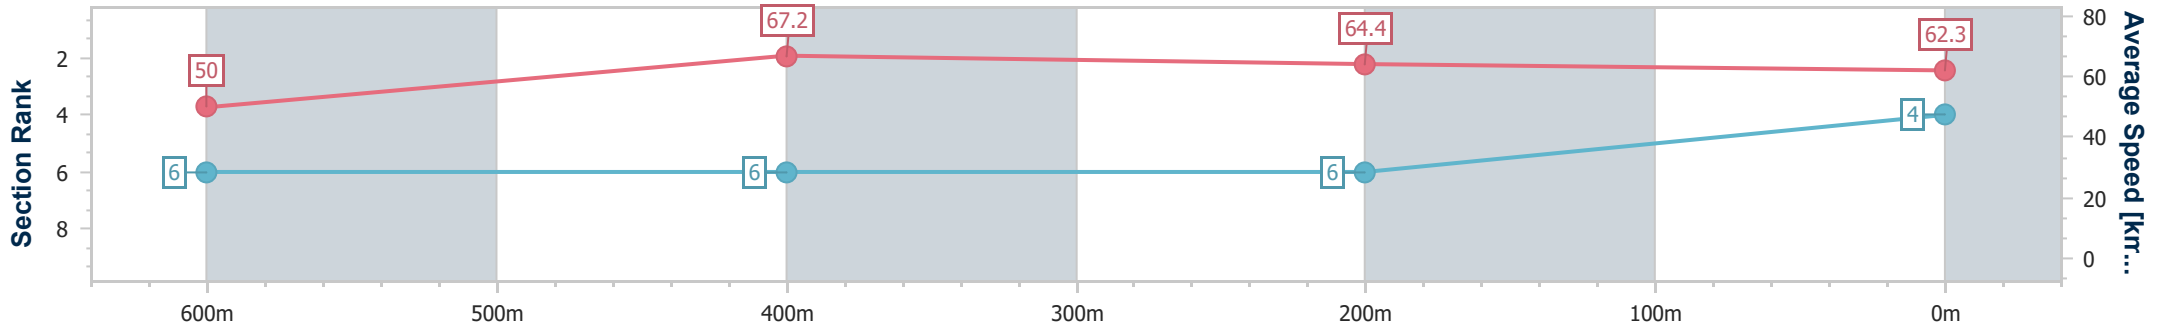

Ipswich QLD Professional

Race 2: PUT IT ON BLACK Maiden Handicap - 800m

07 June 2024 - 12:32

Track Rating: Soft 5, Weather: Fine, Rail Position: +10.5m Entire

Section	Overall	600m	400m	200m
Section Times	0:47.71 [4] (0:14.42)	0:33.29 [6] (0:10.61)	0:22.68 [6] (0:11.10)	0:11.58 [6] (0:11.58)
Average Speed [km/h]	50.0	67.2	64.4	62.3
Top Speed [km/h]	68.3	68.2	65.4	64.0
Avg. Dist. to Rail [m]	0.3	1.8	1.7	0.7
Avg. Stride Freq. [Hz]	2.5	2.6	2.6	2.5
Avg. Stride Length [m]	6.4	7.1	7.0	6.8

- [] Ranking at each section and finish
- .-.- No data available at this section
- NA No data available

Horse/Jockey Name	Literacy
Final Rank	5
Fastest Section Time (Section)	0:10.80 (600m)
Top Speed [km/h] (Section)	66.5 (600m)
Race State	Finished