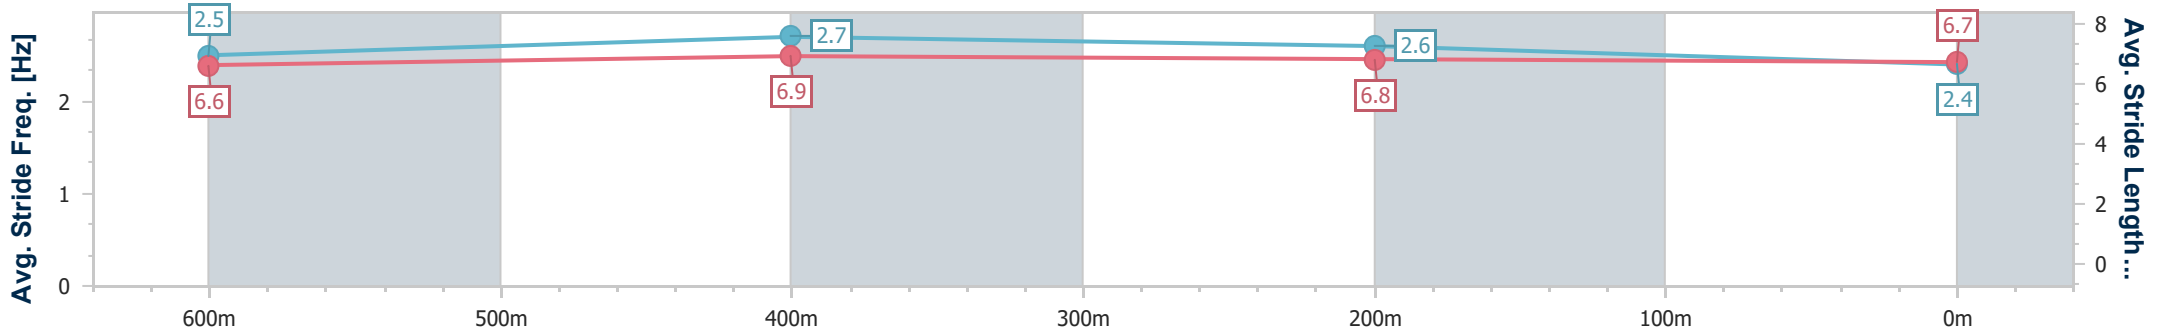

Ipswich QLD Professional

Race 2: PUT IT ON BLACK Maiden Handicap - 800m

07 June 2024 - 12:32

Track Rating: Soft 5, Weather: Fine, Rail Position: +10.5m Entire

Section	Overall	600m	400m	200m
Section Times	0:48.15 [5] (0:13.99)	0:34.16 [5] (0:10.80)	0:23.36 [5] (0:11.20)	0:12.16 [5] (0:12.16)
Average Speed [km/h]	51.7	65.9	63.5	59.5
Top Speed [km/h]	66.3	66.5	65.3	61.8
Avg. Dist. to Rail [m]	1.3	2.5	2.6	2.0
Avg. Stride Freq. [Hz]	2.5	2.7	2.6	2.4
Avg. Stride Length [m]	6.6	6.9	6.8	6.7

- [] Ranking at each section and finish
- .-.- No data available at this section
- NA No data available

Horse/Jockey Name	Arnie's Army
Final Rank	6
Fastest Section Time (Section)	0:10.80 (600m)
Top Speed [km/h] (Section)	68.2 (600m)
Race State	Finished