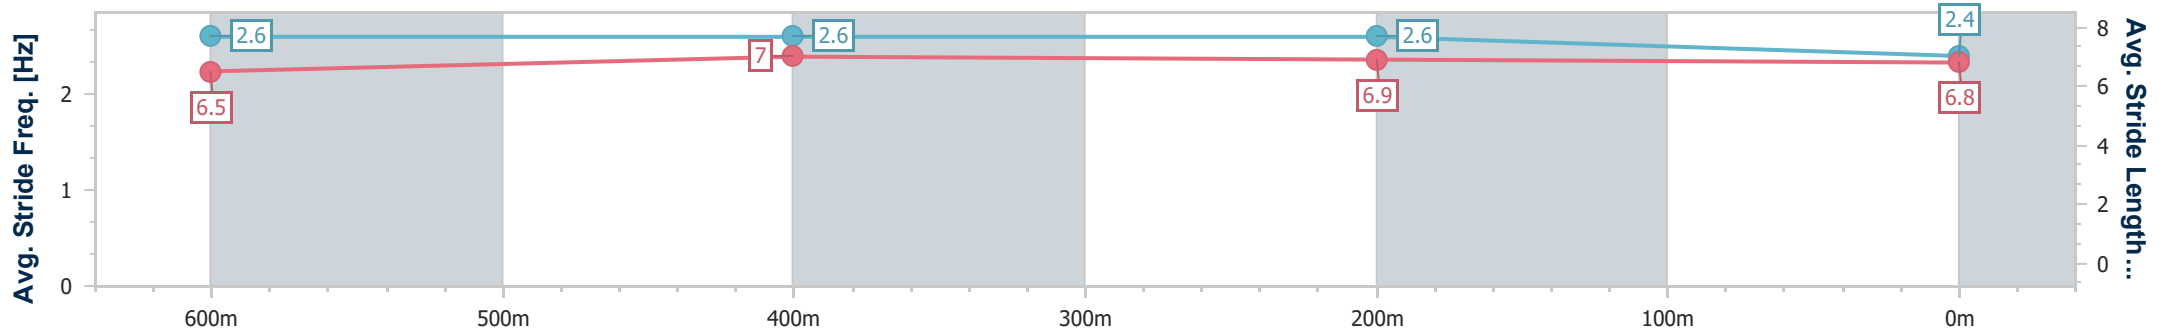

- [] Ranking at each section and finish
- .-.- No data available at this section
- NA No data available

Horse/Jockey Name	Arnie's Army
Final Rank	6
Fastest Section Time (Section)	0:10.80 (600m)
Top Speed [km/h] (Section)	68.2 (600m)
Race State	Finished

Ipswich QLD Professional

Race 2: PUT IT ON BLACK Maiden Handicap - 800m

07 June 2024 - 12:32

Track Rating: Soft 5, Weather: Fine, Rail Position: +10.5m Entire

Section	Overall	600m	400m	200m
Section Times	0:48.20 [6] (0:13.97)	0:34.23 [4] (0:10.80)	0:23.43 [4] (0:11.22)	0:12.21 [4] (0:12.21)
Average Speed [km/h]	51.6	66.5	63.8	59.2
Top Speed [km/h]	66.6	68.2	65.0	62.5
Avg. Dist. to Rail [m]	5.6	1.4	1.2	1.7
Avg. Stride Freq. [Hz]	2.6	2.6	2.6	2.4
Avg. Stride Length [m]	6.5	7.0	6.9	6.8

- [] Ranking at each section and finish
- .-.- No data available at this section
- NA No data available