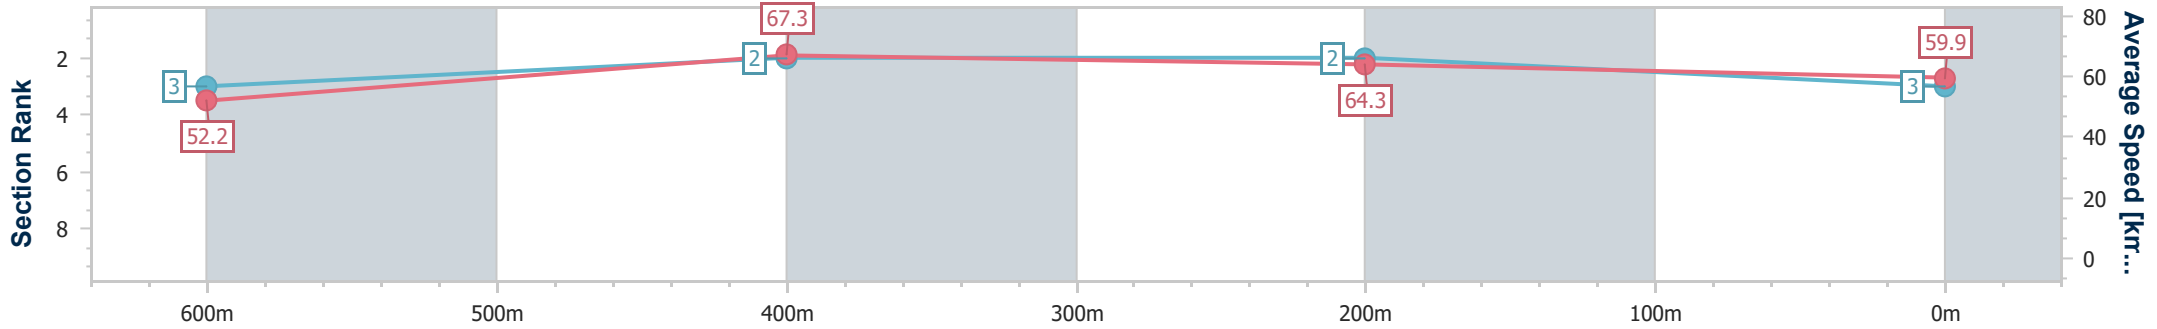

Ipswich QLD Professional

Race 2: PUT IT ON BLACK Maiden Handicap - 800m

07 June 2024 - 12:32

Track Rating: Soft 5, Weather: Fine, Rail Position: +10.5m Entire

Section	Overall	600m	400m	200m
Section Times	0:47.55 [3] (0:13.79)	0:33.76 [3] (0:10.65)	0:23.11 [2] (0:11.07)	0:12.04 [2] (0:12.04)
Average Speed [km/h]	52.2	67.3	64.3	59.9
Top Speed [km/h]	68.3	68.4	66.0	63.1
Avg. Dist. to Rail [m]	3.0	1.7	2.4	1.3
Avg. Stride Freq. [Hz]	2.7	2.7	2.7	2.5
Avg. Stride Length [m]	6.2	6.8	6.6	6.5