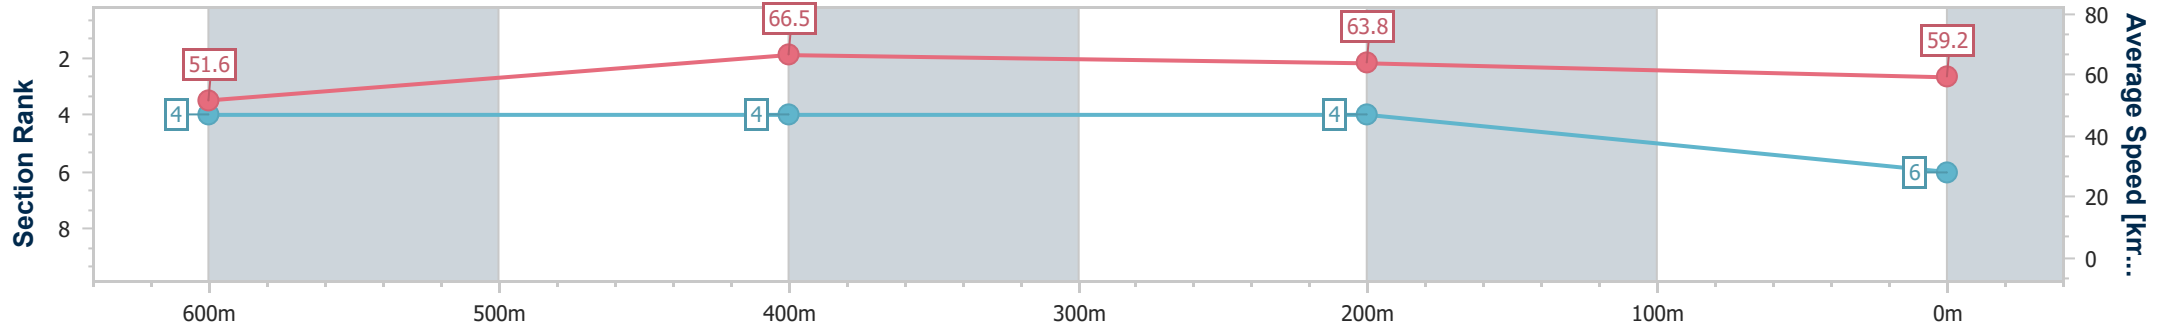

- [] Ranking at each section and finish
- .-.- No data available at this section
- NA No data available

Horse/Jockey Name	Arnie's Army
Final Rank	6
Fastest Section Time (Section)	0:10.80 (600m)
Top Speed [km/h] (Section)	68.2 (600m)
Race State	Finished

Ipswich QLD Professional

Race 2: PUT IT ON BLACK Maiden Handicap - 800m

07 June 2024 - 12:32

Track Rating: Soft 5, Weather: Fine, Rail Position: +10.5m Entire

Section	Overall	600m	400m	200m
Section Times	0:48.20 [6] (0:13.97)	0:34.23 [4] (0:10.80)	0:23.43 [4] (0:11.22)	0:12.21 [4] (0:12.21)
Average Speed [km/h]	51.6	66.5	63.8	59.2
Top Speed [km/h]	66.6	68.2	65.0	62.5
Avg. Dist. to Rail [m]	5.6	1.4	1.2	1.7
Avg. Stride Freq. [Hz]	2.6	2.6	2.6	2.4
Avg. Stride Length [m]	6.5	7.0	6.9	6.8

- [] Ranking at each section and finish
- .-.- No data available at this section
- NA No data available