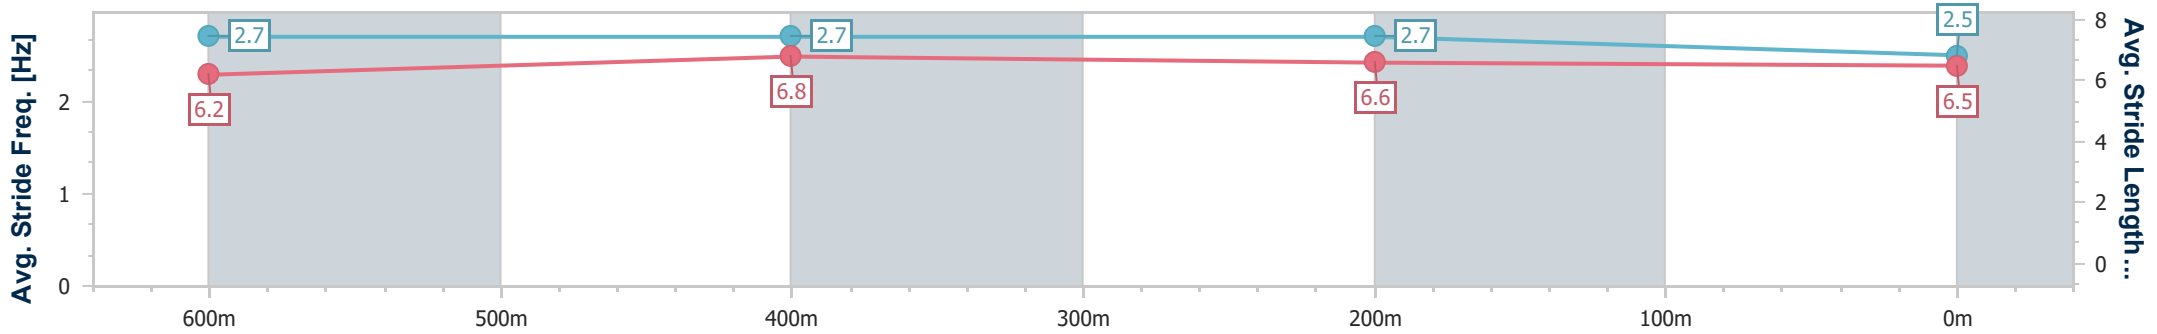

- [] Ranking at each section and finish
- .-.- No data available at this section
- NA No data available

Horse/Jockey Name	Look It's Lucy
Final Rank	3
Fastest Section Time (Section)	0:10.65 (600m)
Top Speed [km/h] (Section)	68.4 (600m)
Race State	Finished

Ipswich QLD Professional

Race 2: PUT IT ON BLACK Maiden Handicap - 800m

07 June 2024 - 12:32

Track Rating: Soft 5, Weather: Fine, Rail Position: +10.5m Entire

Section	Overall	600m	400m	200m
Section Times	0:47.55 [3] (0:13.79)	0:33.76 [3] (0:10.65)	0:23.11 [2] (0:11.07)	0:12.04 [2] (0:12.04)
Average Speed [km/h]	52.2	67.3	64.3	59.9
Top Speed [km/h]	68.3	68.4	66.0	63.1
Avg. Dist. to Rail [m]	3.0	1.7	2.4	1.3
Avg. Stride Freq. [Hz]	2.7	2.7	2.7	2.5
Avg. Stride Length [m]	6.2	6.8	6.6	6.5