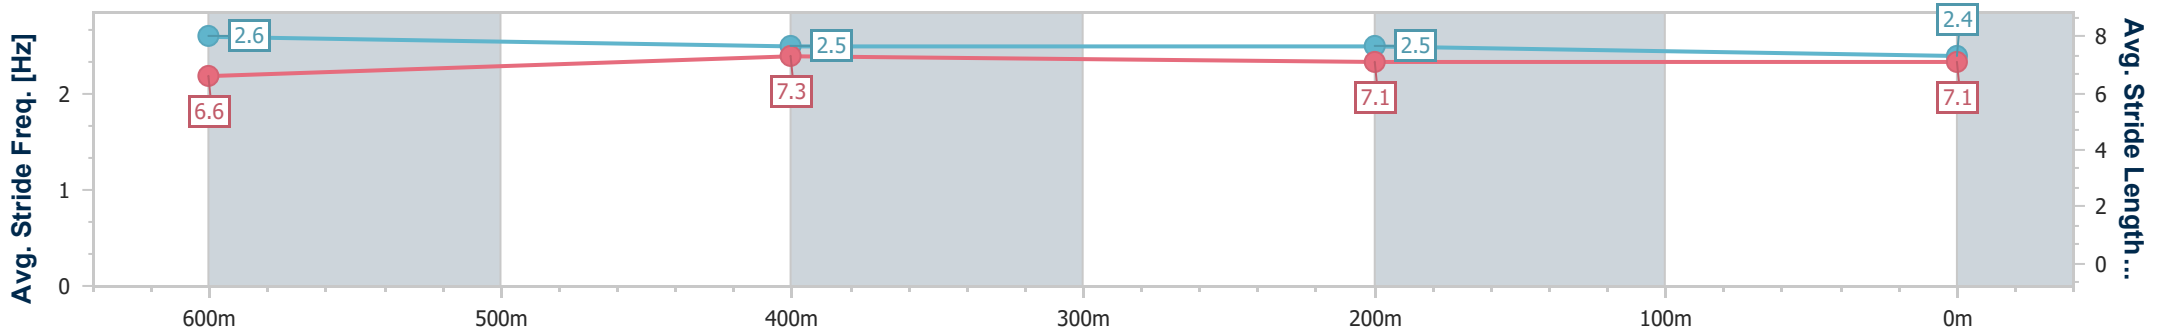

Ipswich QLD Professional

Race 2: PUT IT ON BLACK Maiden Handicap - 800m

07 June 2024 - 12:32

Track Rating: Soft 5, Weather: Fine, Rail Position: +10.5m Entire

Section	Overall	600m	400m	200m
Section Times	0:47.45 [2] (0:13.75)	0:33.70 [2] (0:10.83)	0:22.87 [3] (0:11.18)	0:11.69 [3] (0:11.69)
Average Speed [km/h]	52.4	65.9	63.8	61.8
Top Speed [km/h]	66.9	66.9	64.4	63.2
Avg. Dist. to Rail [m]	0.6	1.6	2.0	1.9
Avg. Stride Freq. [Hz]	2.6	2.5	2.5	2.4
Avg. Stride Length [m]	6.6	7.3	7.1	7.1

- [] Ranking at each section and finish
- .-.- No data available at this section
- NA No data available

Horse/Jockey Name	Look It's Lucy
Final Rank	3
Fastest Section Time (Section)	0:10.65 (600m)
Top Speed [km/h] (Section)	68.4 (600m)
Race State	Finished