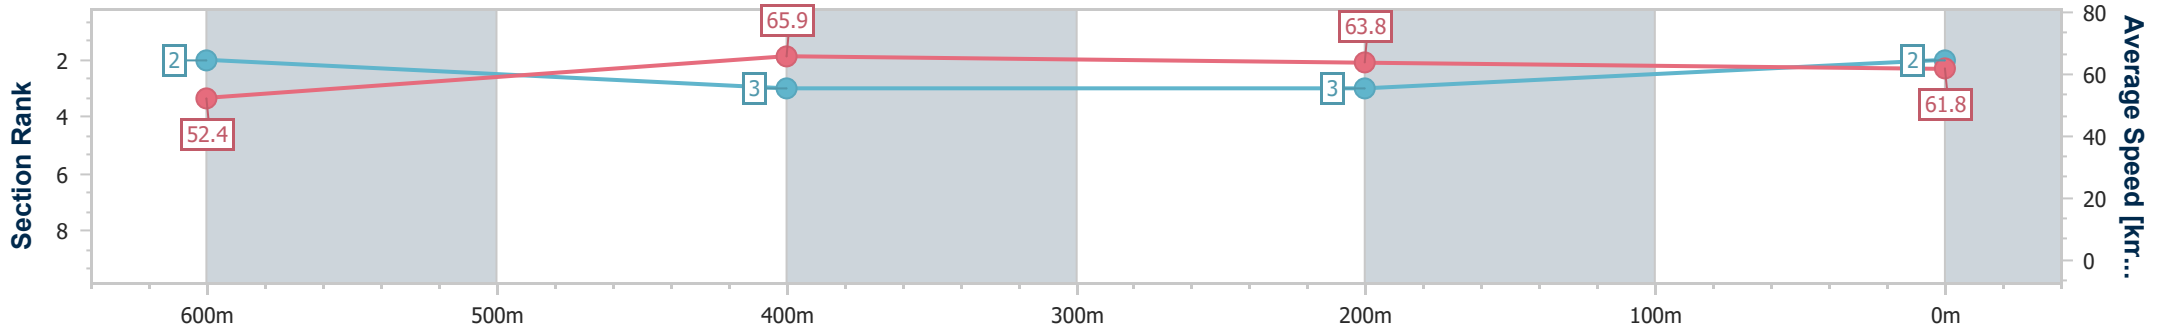

Ipswich QLD Professional

Race 2: PUT IT ON BLACK Maiden Handicap - 800m

07 June 2024 - 12:32

Track Rating: Soft 5, Weather: Fine, Rail Position: +10.5m Entire

Section	Overall	600m	400m	200m
Section Times	0:47.45 [2] (0:13.75)	0:33.70 [2] (0:10.83)	0:22.87 [3] (0:11.18)	0:11.69 [3] (0:11.69)
Average Speed [km/h]	52.4	65.9	63.8	61.8
Top Speed [km/h]	66.9	66.9	64.4	63.2
Avg. Dist. to Rail [m]	0.6	1.6	2.0	1.9
Avg. Stride Freq. [Hz]	2.6	2.5	2.5	2.4
Avg. Stride Length [m]	6.6	7.3	7.1	7.1

- [] Ranking at each section and finish
- .-.- No data available at this section
- NA No data available

Horse/Jockey Name	Look It's Lucy
Final Rank	3
Fastest Section Time (Section)	0:10.65 (600m)
Top Speed [km/h] (Section)	68.4 (600m)
Race State	Finished