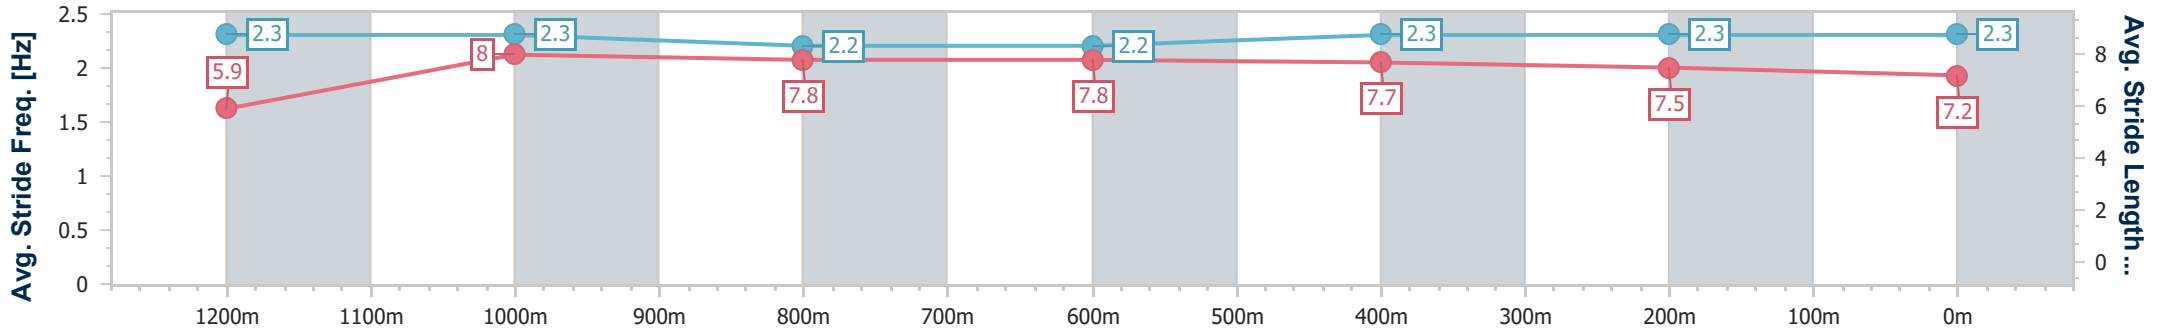

**Doomben QLD Professional**  
**Race 8: BECOME A BRC MEMBER BENCHMARK 68 Handicap - 1350m**

05 June 2024 - 16:35

BRISBANE  
RACING CLUB

Track Rating: Good 4, Weather: Fine, Rail Position: +7m Entire

Section	Overall	1200m	1000m	800m	600m	400m	200m
Section Times	1:20.31 [7] (0:11.02)	1:09.29 [4] (0:10.88)	0:58.41 [5] (0:11.56)	0:46.85 [4] (0:11.64)	0:35.21 [4] (0:11.38)	0:23.83 [3] (0:11.52)	0:12.31 [5] (0:12.31)
Average Speed [km/h]	49.0	66.4	62.5	62.0	63.3	62.8	58.4
Top Speed [km/h]	66.4	66.7	65.5	63.7	64.0	63.9	61.4
Avg. Dist. to Rail [m]	2.9	1.7	2.0	0.7	0.5	1.6	1.9
Avg. Stride Freq. [Hz]	2.3	2.3	2.2	2.2	2.3	2.3	2.3
Avg. Stride Length [m]	5.9	8.0	7.8	7.8	7.7	7.5	7.2

- [ ] Ranking at each section and finish
- .-.- No data available at this section
- NA No data available

Horse/Jockey Name	Smokin' Toff
Final Rank	8
Fastest Section Time (Section)	0:10.69 (1200m)
Top Speed [km/h] (Section)	68.4 (1200m)
Race State	Finished