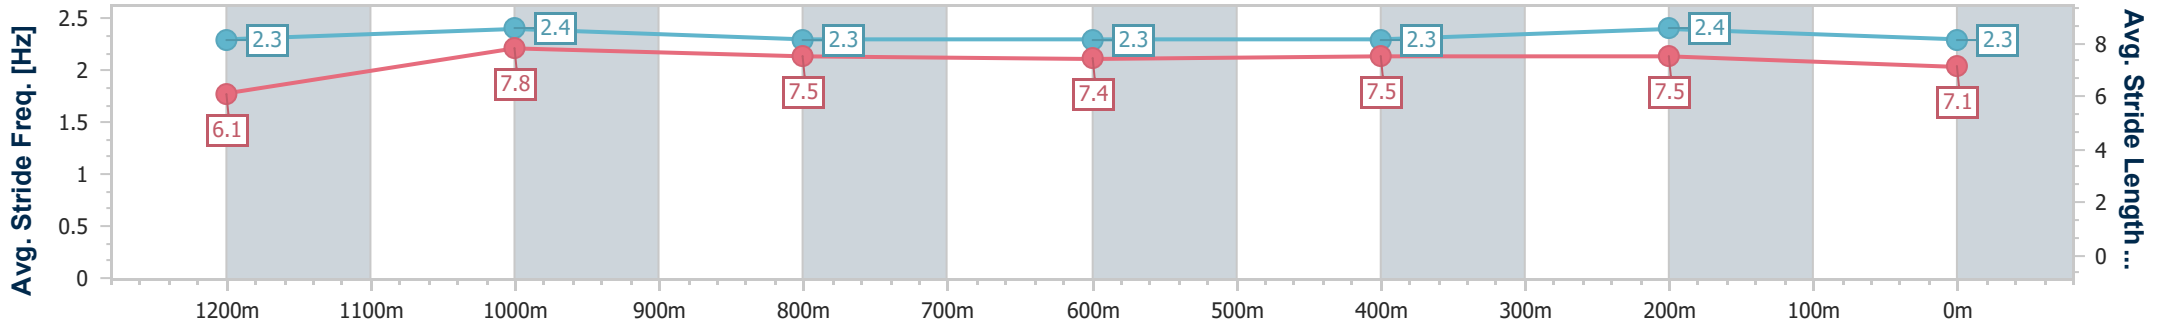

05 June 2024 - 16:35

BRISBANE RACING CLUB

Track Rating: Good 4, Weather: Fine, Rail Position: +7m Entire

Section	Overall	1200m	1000m	800m	600m	400m	200m
Section Times	1:19.69 [1] (0:10.65)	1:09.04 [1] (0:10.76)	0:58.28 [1] (0:11.46)	0:46.82 [1] (0:11.83)	0:34.99 [1] (0:11.45)	0:23.54 [1] (0:11.33)	0:12.21 [1] (0:12.21)
Average Speed [km/h]	50.6	66.9	63.0	61.1	63.2	63.7	58.8
Top Speed [km/h]	68.0	69.8	65.5	63.1	64.1	64.2	63.0
Avg. Dist. to Rail [m]	4.7	0.6	0.3	1.4	0.8	0.5	1.7
Avg. Stride Freq. [Hz]	2.3	2.4	2.3	2.3	2.3	2.4	2.3
Avg. Stride Length [m]	6.1	7.8	7.5	7.4	7.5	7.5	7.1