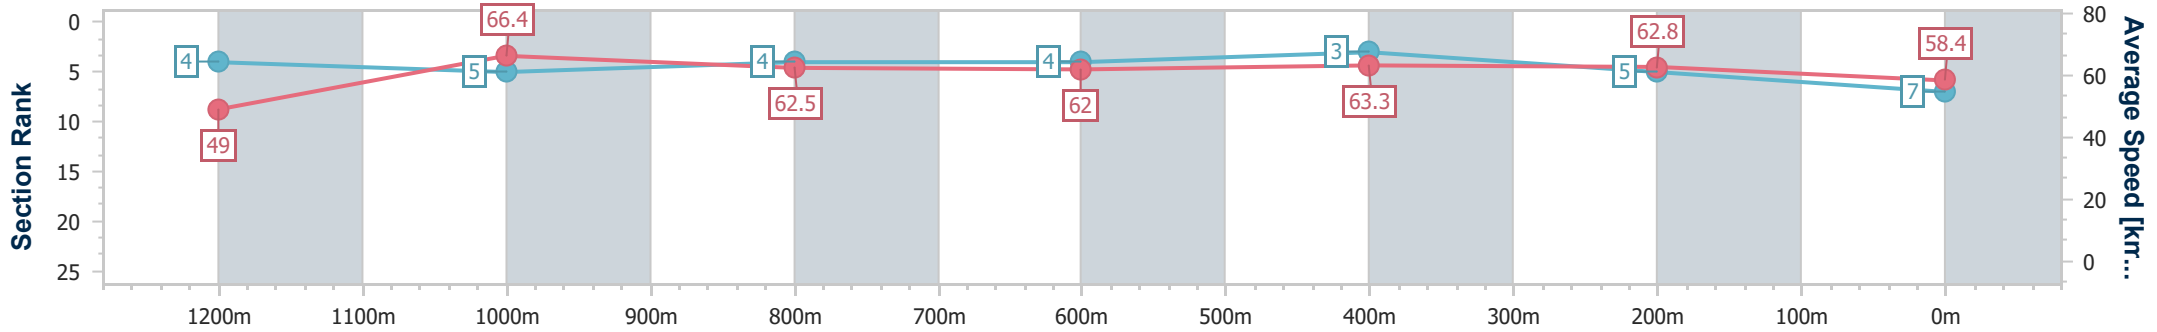

**Doomben QLD Professional**  
**Race 8: BECOME A BRC MEMBER BENCHMARK 68 Handicap - 1350m**

05 June 2024 - 16:35

BRISBANE  
RACING CLUB

Track Rating: Good 4, Weather: Fine, Rail Position: +7m Entire

Section	Overall	1200m	1000m	800m	600m	400m	200m
Section Times	1:20.31 [7] (0:11.02)	1:09.29 [4] (0:10.88)	0:58.41 [5] (0:11.56)	0:46.85 [4] (0:11.64)	0:35.21 [4] (0:11.38)	0:23.83 [3] (0:11.52)	0:12.31 [5] (0:12.31)
Average Speed [km/h]	49.0	66.4	62.5	62.0	63.3	62.8	58.4
Top Speed [km/h]	66.4	66.7	65.5	63.7	64.0	63.9	61.4
Avg. Dist. to Rail [m]	2.9	1.7	2.0	0.7	0.5	1.6	1.9
Avg. Stride Freq. [Hz]	2.3	2.3	2.2	2.2	2.3	2.3	2.3
Avg. Stride Length [m]	5.9	8.0	7.8	7.8	7.7	7.5	7.2

- [ ] Ranking at each section and finish
- .-.- No data available at this section
- NA No data available

Horse/Jockey Name	Smokin' Toff
Final Rank	8
Fastest Section Time (Section)	0:10.69 (1200m)
Top Speed [km/h] (Section)	68.4 (1200m)
Race State	Finished