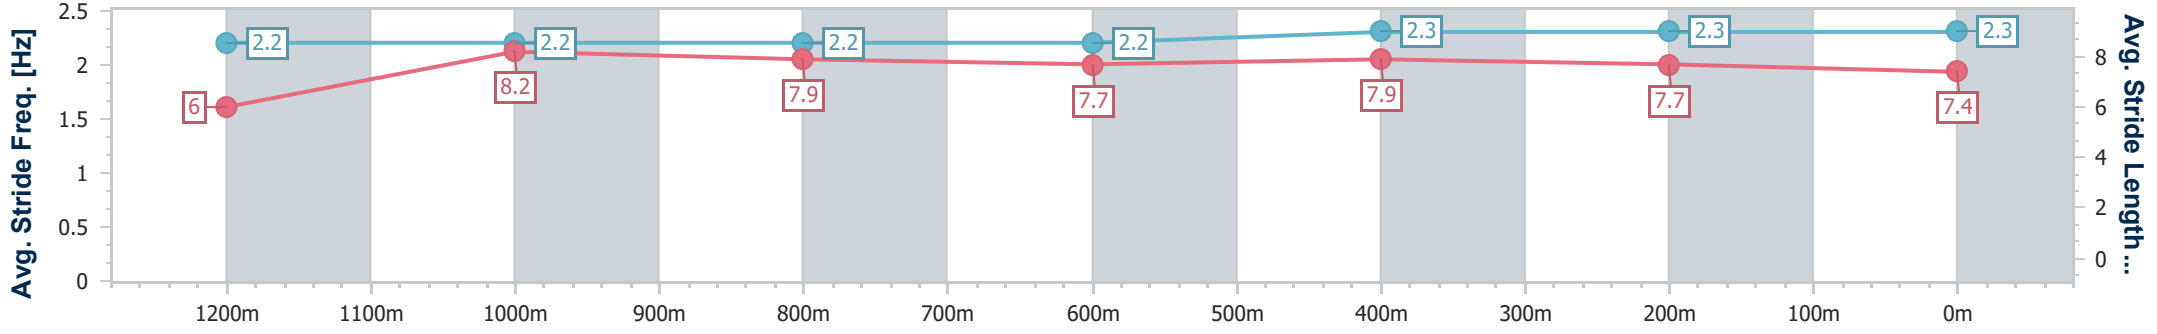

**Doomben QLD Professional**  
**Race 8: BECOME A BRC MEMBER BENCHMARK 68 Handicap - 1350m**

05 June 2024 - 16:35

BRISBANE RACING CLUB

Track Rating: Good 4, Weather: Fine, Rail Position: +7m Entire

Section	Overall	1200m	1000m	800m	600m	400m	200m
Section Times	1:19.70 [2] (0:11.07)	1:08.63 [5] (0:10.80)	0:57.83 [4] (0:11.62)	0:46.21 [5] (0:11.85)	0:34.36 [7] (0:11.31)	0:23.05 [5] (0:11.31)	0:11.74 [4] (0:11.74)
Average Speed [km/h]	49.0	66.5	62.1	61.0	63.5	63.4	61.3
Top Speed [km/h]	66.8	67.8	64.7	62.4	64.6	64.2	64.2
Avg. Dist. to Rail [m]	0.6	0.3	0.8	0.6	0.8	0.6	0.3
Avg. Stride Freq. [Hz]	2.2	2.2	2.2	2.2	2.3	2.3	2.3
Avg. Stride Length [m]	6.0	8.2	7.9	7.7	7.9	7.7	7.4