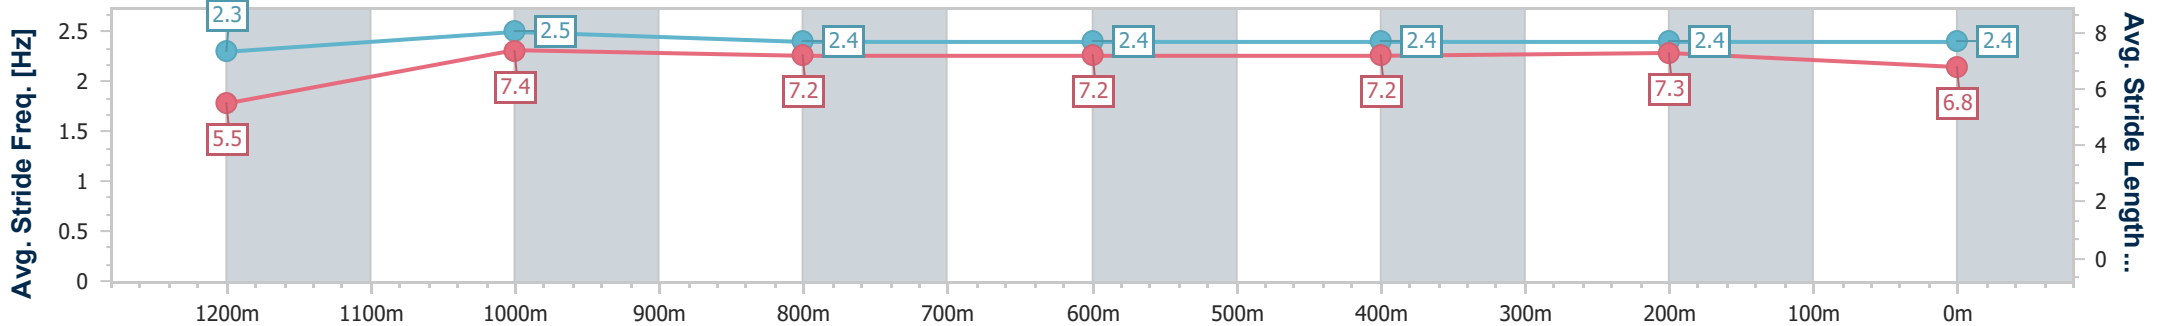

- [ ] Ranking at each section and finish
- .-.- No data available at this section
- NA No data available

Horse/Jockey Name	Smokin' Toff
Final Rank	8
Fastest Section Time (Section)	0:10.69 (1200m)
Top Speed [km/h] (Section)	68.4 (1200m)
Race State	Finished

**Doomben QLD Professional**  
**Race 8: BECOME A BRC MEMBER BENCHMARK 68 Handicap - 1350m**

05 June 2024 - 16:35

BRISBANE RACING CLUB

Track Rating: Good 4, Weather: Fine, Rail Position: +7m Entire

Section	Overall	1200m	1000m	800m	600m	400m	200m
Section Times	1:20.65 [8] (0:11.64)	1:09.01 [8] (0:10.69)	0:58.32 [8] (0:11.51)	0:46.81 [8] (0:11.70)	0:35.11 [8] (0:11.36)	0:23.75 [9] (0:11.32)	0:12.43 [8] (0:12.43)
Average Speed [km/h]	46.5	67.3	62.5	62.2	63.4	63.8	57.9
Top Speed [km/h]	63.9	68.4	68.2	63.1	64.4	64.5	61.5
Avg. Dist. to Rail [m]	6.5	0.6	0.6	1.7	0.7	0.8	1.0
Avg. Stride Freq. [Hz]	2.3	2.5	2.4	2.4	2.4	2.4	2.4
Avg. Stride Length [m]	5.5	7.4	7.2	7.2	7.2	7.3	6.8

- [ ] Ranking at each section and finish
- .-.- No data available at this section
- NA No data available

Horse/Jockey Name	Collay's Spirit
Final Rank	9
Fastest Section Time (Section)	0:10.73 (1200m)
Top Speed [km/h] (Section)	68.4 (1200m)
Race State	Finished