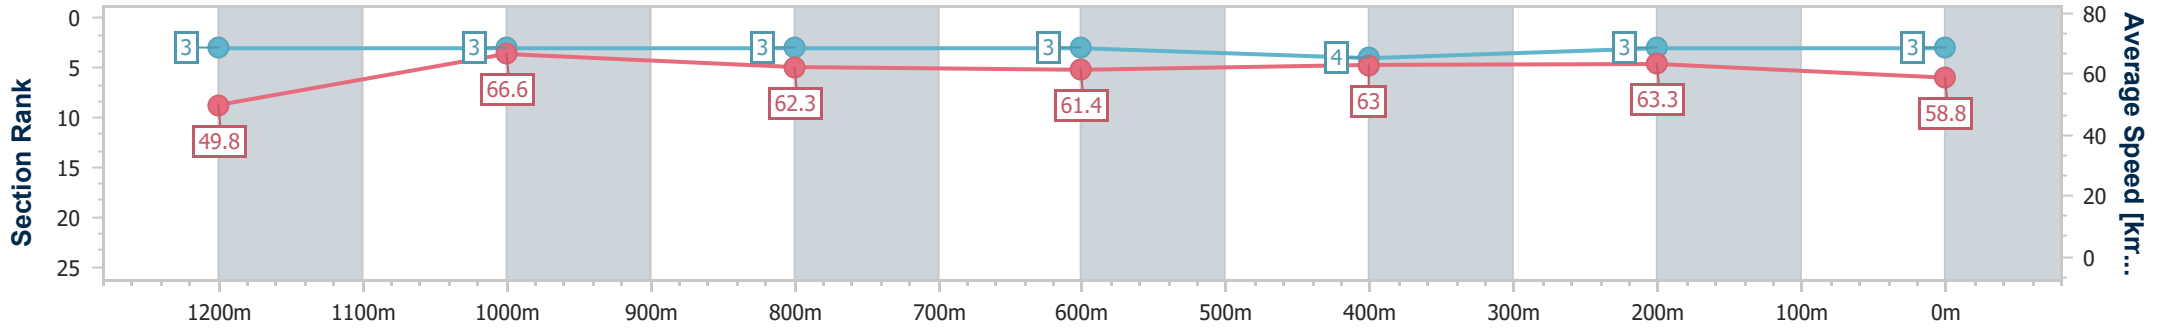

**Doomben QLD Professional**  
**Race 8: BECOME A BRC MEMBER BENCHMARK 68 Handicap - 1350m**

05 June 2024 - 16:35

BRISBANE RACING CLUB

Track Rating: Good 4, Weather: Fine, Rail Position: +7m Entire

Section	Overall	1200m	1000m	800m	600m	400m	200m
Section Times	1:20.08 [3] (0:10.89)	1:09.19 [3] (0:10.81)	0:58.38 [3] (0:11.58)	0:46.80 [3] (0:11.76)	0:35.04 [3] (0:11.45)	0:23.59 [4] (0:11.35)	0:12.24 [3] (0:12.24)
Average Speed [km/h]	49.8	66.6	62.3	61.4	63.0	63.3	58.8
Top Speed [km/h]	68.1	68.2	65.6	63.1	64.3	64.6	62.9
Avg. Dist. to Rail [m]	2.7	0.8	1.4	0.9	0.5	1.4	2.1
Avg. Stride Freq. [Hz]	2.1	2.3	2.2	2.2	2.2	2.3	2.2
Avg. Stride Length [m]	6.4	8.1	7.9	7.8	7.8	7.8	7.4