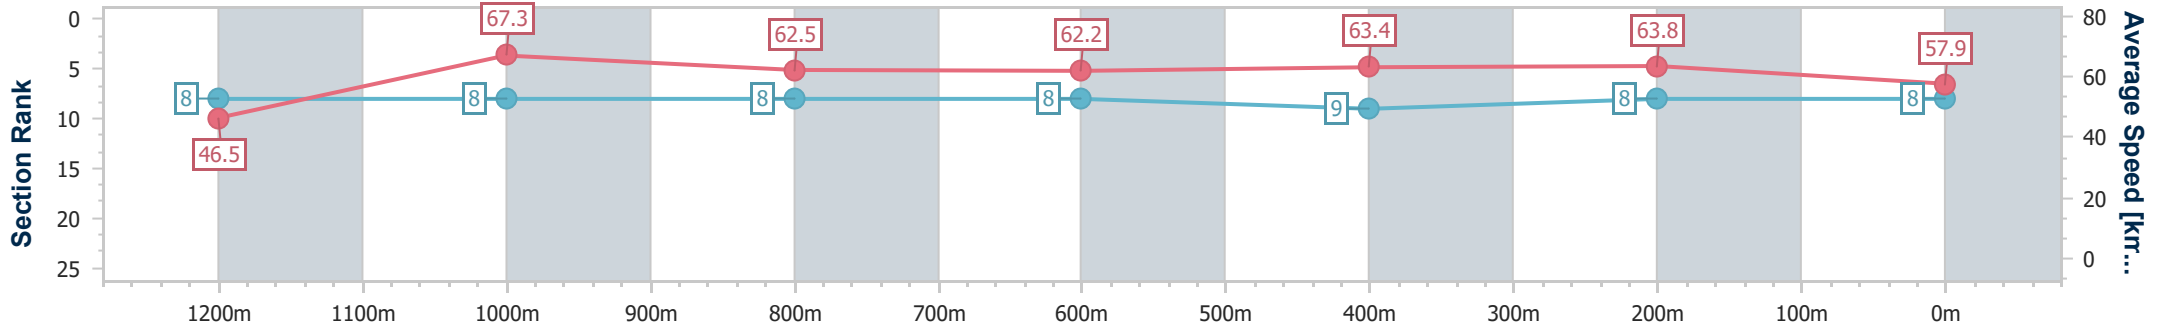

- [ ] Ranking at each section and finish
- .-.- No data available at this section
- NA No data available

Horse/Jockey Name	Smokin' Toff
Final Rank	8
Fastest Section Time (Section)	0:10.69 (1200m)
Top Speed [km/h] (Section)	68.4 (1200m)
Race State	Finished

**Doomben QLD Professional**  
**Race 8: BECOME A BRC MEMBER BENCHMARK 68 Handicap - 1350m**

05 June 2024 - 16:35

BRISBANE RACING CLUB

Track Rating: Good 4, Weather: Fine, Rail Position: +7m Entire

Section	Overall	1200m	1000m	800m	600m	400m	200m
Section Times	1:20.65 [8] (0:11.64)	1:09.01 [8] (0:10.69)	0:58.32 [8] (0:11.51)	0:46.81 [8] (0:11.70)	0:35.11 [8] (0:11.36)	0:23.75 [9] (0:11.32)	0:12.43 [8] (0:12.43)
Average Speed [km/h]	46.5	67.3	62.5	62.2	63.4	63.8	57.9
Top Speed [km/h]	63.9	68.4	68.2	63.1	64.4	64.5	61.5
Avg. Dist. to Rail [m]	6.5	0.6	0.6	1.7	0.7	0.8	1.0
Avg. Stride Freq. [Hz]	2.3	2.5	2.4	2.4	2.4	2.4	2.4
Avg. Stride Length [m]	5.5	7.4	7.2	7.2	7.2	7.3	6.8

- [ ] Ranking at each section and finish
- .-.- No data available at this section
- NA No data available

Horse/Jockey Name	Collay's Spirit
Final Rank	9
Fastest Section Time (Section)	0:10.73 (1200m)
Top Speed [km/h] (Section)	68.4 (1200m)
Race State	Finished