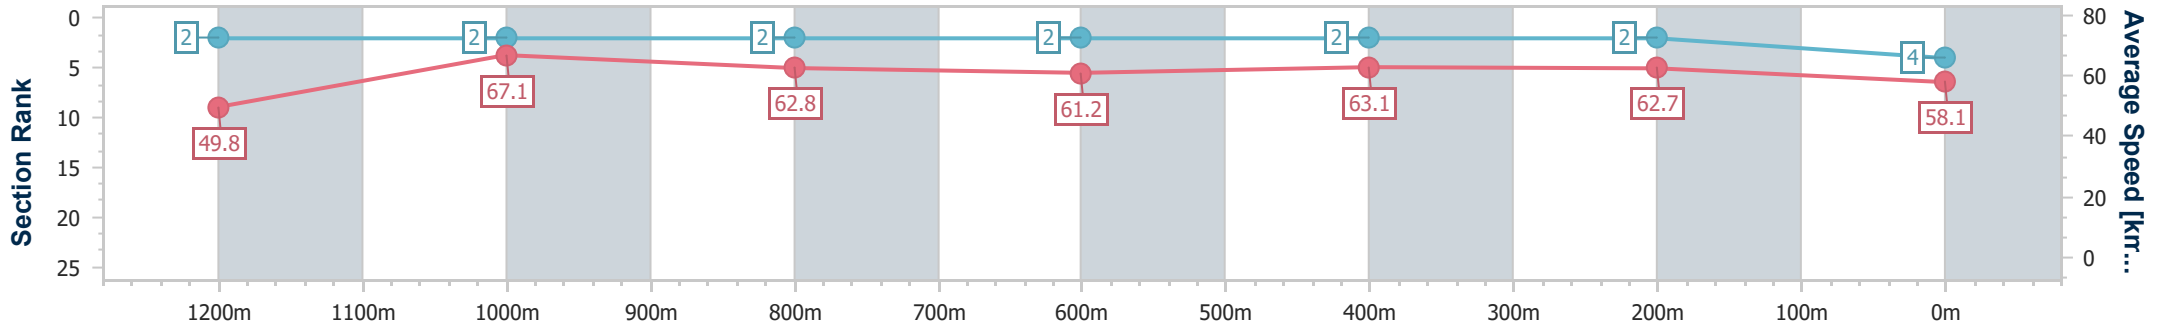

**Doomben QLD Professional**  
**Race 8: BECOME A BRC MEMBER BENCHMARK 68 Handicap - 1350m**

05 June 2024 - 16:35

BRISBANE  
RACING CLUB

Track Rating: Good 4, Weather: Fine, Rail Position: +7m Entire

Section	Overall	1200m	1000m	800m	600m	400m	200m
Section Times	1:20.19 [4] (0:10.83)	1:09.36 [2] (0:10.74)	0:58.62 [2] (0:11.51)	0:47.11 [2] (0:11.78)	0:35.33 [2] (0:11.43)	0:23.90 [2] (0:11.48)	0:12.42 [2] (0:12.42)
Average Speed [km/h]	49.8	67.1	62.8	61.2	63.1	62.7	58.1
Top Speed [km/h]	67.3	68.8	65.2	63.7	64.5	63.8	61.2
Avg. Dist. to Rail [m]	6.3	1.1	0.6	0.8	0.7	0.4	0.4
Avg. Stride Freq. [Hz]	2.3	2.4	2.3	2.3	2.3	2.4	2.3
Avg. Stride Length [m]	6.0	7.8	7.7	7.5	7.5	7.4	7.1

- [ ] Ranking at each section and finish
- .-.- No data available at this section
- NA No data available

Horse/Jockey Name	Iron Grace
Final Rank	5
Fastest Section Time (Section)	0:10.72 (1200m)
Top Speed [km/h] (Section)	68.5 (1200m)
Race State	Finished