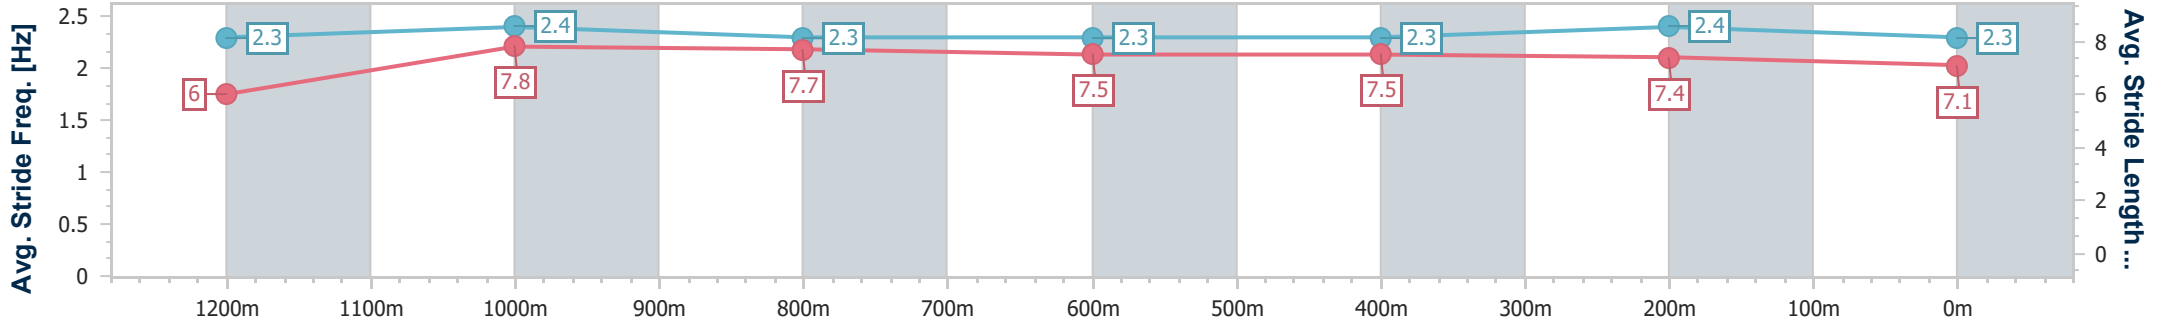

**Doomben QLD Professional**  
**Race 8: BECOME A BRC MEMBER BENCHMARK 68 Handicap - 1350m**

05 June 2024 - 16:35

BRISBANE  
RACING CLUB

Track Rating: Good 4, Weather: Fine, Rail Position: +7m Entire

Section	Overall	1200m	1000m	800m	600m	400m	200m
Section Times	1:20.19 [4] (0:10.83)	1:09.36 [2] (0:10.74)	0:58.62 [2] (0:11.51)	0:47.11 [2] (0:11.78)	0:35.33 [2] (0:11.43)	0:23.90 [2] (0:11.48)	0:12.42 [2] (0:12.42)
Average Speed [km/h]	49.8	67.1	62.8	61.2	63.1	62.7	58.1
Top Speed [km/h]	67.3	68.8	65.2	63.7	64.5	63.8	61.2
Avg. Dist. to Rail [m]	6.3	1.1	0.6	0.8	0.7	0.4	0.4
Avg. Stride Freq. [Hz]	2.3	2.4	2.3	2.3	2.3	2.4	2.3
Avg. Stride Length [m]	6.0	7.8	7.7	7.5	7.5	7.4	7.1

- [ ] Ranking at each section and finish
- .-.- No data available at this section
- NA No data available

Horse/Jockey Name	Iron Grace
Final Rank	5
Fastest Section Time (Section)	0:10.72 (1200m)
Top Speed [km/h] (Section)	68.5 (1200m)
Race State	Finished