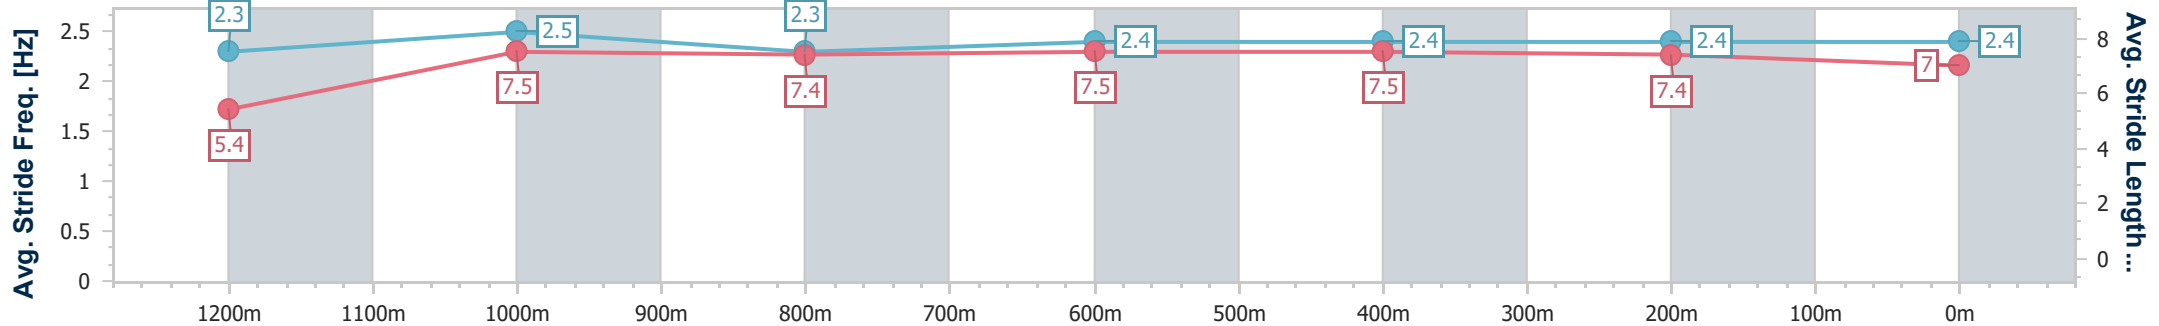

- [ ] Ranking at each section and finish
- .-.- No data available at this section
- NA No data available

Horse/Jockey Name	Iron Grace
Final Rank	5
Fastest Section Time (Section)	0:10.72 (1200m)
Top Speed [km/h] (Section)	68.5 (1200m)
Race State	Finished

Doomben QLD Professional  
Race 8: BECOME A BRC MEMBER BENCHMARK 68 Handicap - 1350m

05 June 2024 - 16:35

Track Rating: Good 4, Weather: Fine, Rail Position: +7m Entire

BRISBANE RACING CLUB

Section	Overall	1200m	1000m	800m	600m	400m	200m
Section Times	1:20.28 [5] (0:11.74)	1:08.54 [9] (0:10.72)	0:57.82 [9] (0:11.66)	0:46.16 [9] (0:11.42)	0:34.74 [8] (0:11.35)	0:23.39 [8] (0:11.39)	0:12.00 [9] (0:12.00)
Average Speed [km/h]	46.0	67.2	61.9	63.6	63.9	63.3	60.2
Top Speed [km/h]	63.6	68.5	66.8	64.8	64.7	64.2	62.7
Avg. Dist. to Rail [m]	6.6	1.5	1.8	1.0	1.1	4.2	5.6
Avg. Stride Freq. [Hz]	2.3	2.5	2.3	2.4	2.4	2.4	2.4
Avg. Stride Length [m]	5.4	7.5	7.4	7.5	7.5	7.4	7.0

- [ ] Ranking at each section and finish
- .-.- No data available at this section
- NA No data available

Horse/Jockey Name	I Am Good At This
Final Rank	6
Fastest Section Time (Section)	0:10.81 (1200m)
Top Speed [km/h] (Section)	67.7 (1200m)
Race State	Finished