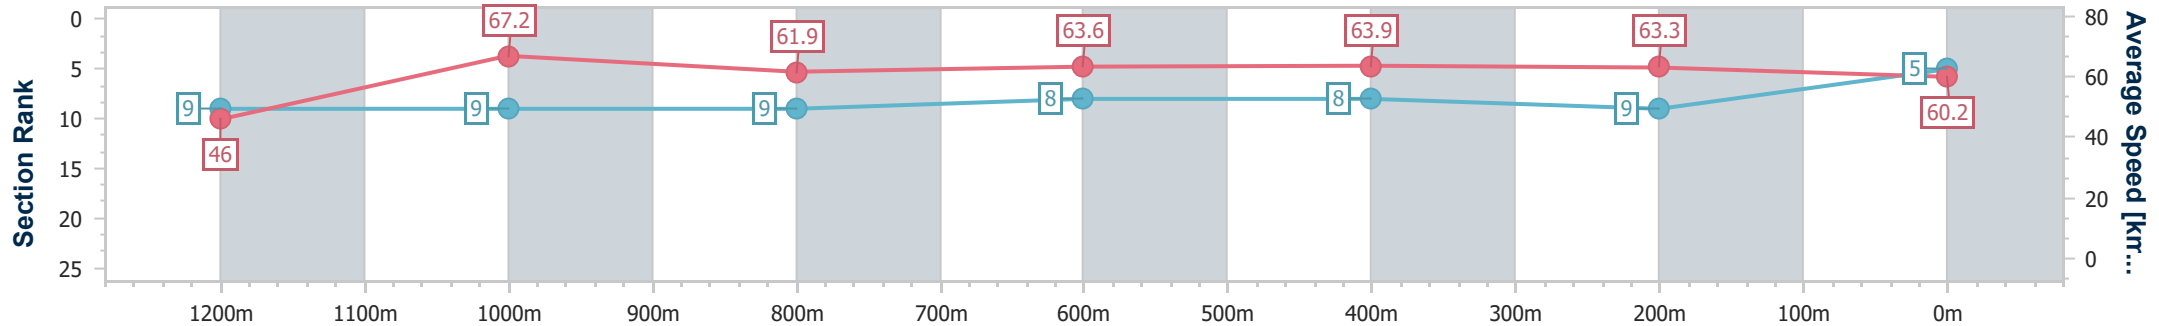

- [ ] Ranking at each section and finish
- .-.- No data available at this section
- NA No data available

Horse/Jockey Name	Iron Grace
Final Rank	5
Fastest Section Time (Section)	0:10.72 (1200m)
Top Speed [km/h] (Section)	68.5 (1200m)
Race State	Finished

Doomben QLD Professional  
Race 8: BECOME A BRC MEMBER BENCHMARK 68 Handicap - 1350m

05 June 2024 - 16:35

Track Rating: Good 4, Weather: Fine, Rail Position: +7m Entire

BRISBANE RACING CLUB

Section	Overall	1200m	1000m	800m	600m	400m	200m
Section Times	1:20.28 [5] (0:11.74)	1:08.54 [9] (0:10.72)	0:57.82 [9] (0:11.66)	0:46.16 [9] (0:11.42)	0:34.74 [8] (0:11.35)	0:23.39 [8] (0:11.39)	0:12.00 [9] (0:12.00)
Average Speed [km/h]	46.0	67.2	61.9	63.6	63.9	63.3	60.2
Top Speed [km/h]	63.6	68.5	66.8	64.8	64.7	64.2	62.7
Avg. Dist. to Rail [m]	6.6	1.5	1.8	1.0	1.1	4.2	5.6
Avg. Stride Freq. [Hz]	2.3	2.5	2.3	2.4	2.4	2.4	2.4
Avg. Stride Length [m]	5.4	7.5	7.4	7.5	7.5	7.4	7.0

- [ ] Ranking at each section and finish
- .-.- No data available at this section
- NA No data available

Horse/Jockey Name	I Am Good At This
Final Rank	6
Fastest Section Time (Section)	0:10.81 (1200m)
Top Speed [km/h] (Section)	67.7 (1200m)
Race State	Finished