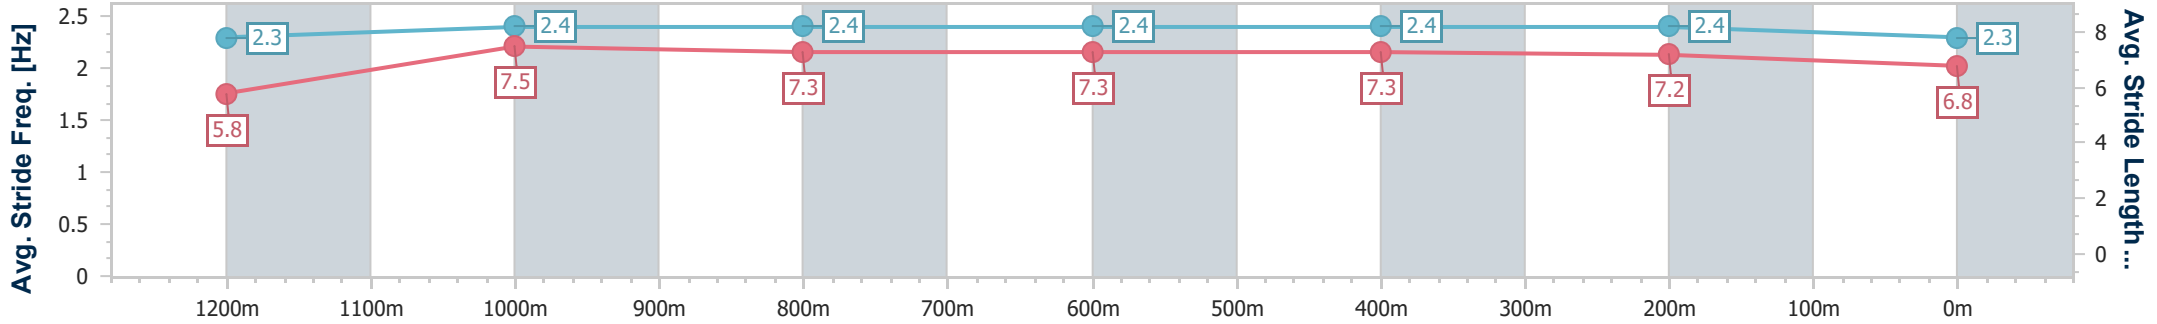

**Doomben QLD Professional**  
**Race 8: BECOME A BRC MEMBER BENCHMARK 68 Handicap - 1350m**

05 June 2024 - 16:35

BRISBANE RACING CLUB

Track Rating: Good 4, Weather: Fine, Rail Position: +7m Entire

Section	Overall	1200m	1000m	800m	600m	400m	200m
Section Times	1:20.99 [9] (0:11.39)	1:09.60 [7] (0:10.73)	0:58.87 [6] (0:11.71)	0:47.16 [7] (0:11.43)	0:35.73 [5] (0:11.43)	0:24.30 [6] (0:11.52)	0:12.78 [7] (0:12.78)
Average Speed [km/h]	47.4	67.0	61.8	63.5	63.6	62.4	56.4
Top Speed [km/h]	64.9	68.4	65.6	64.3	64.1	63.3	60.7
Avg. Dist. to Rail [m]	5.4	1.8	2.0	2.0	1.0	2.3	3.9
Avg. Stride Freq. [Hz]	2.3	2.4	2.4	2.4	2.4	2.4	2.3
Avg. Stride Length [m]	5.8	7.5	7.3	7.3	7.3	7.2	6.8

- [ ] Ranking at each section and finish
- .-.- No data available at this section
- NA No data available