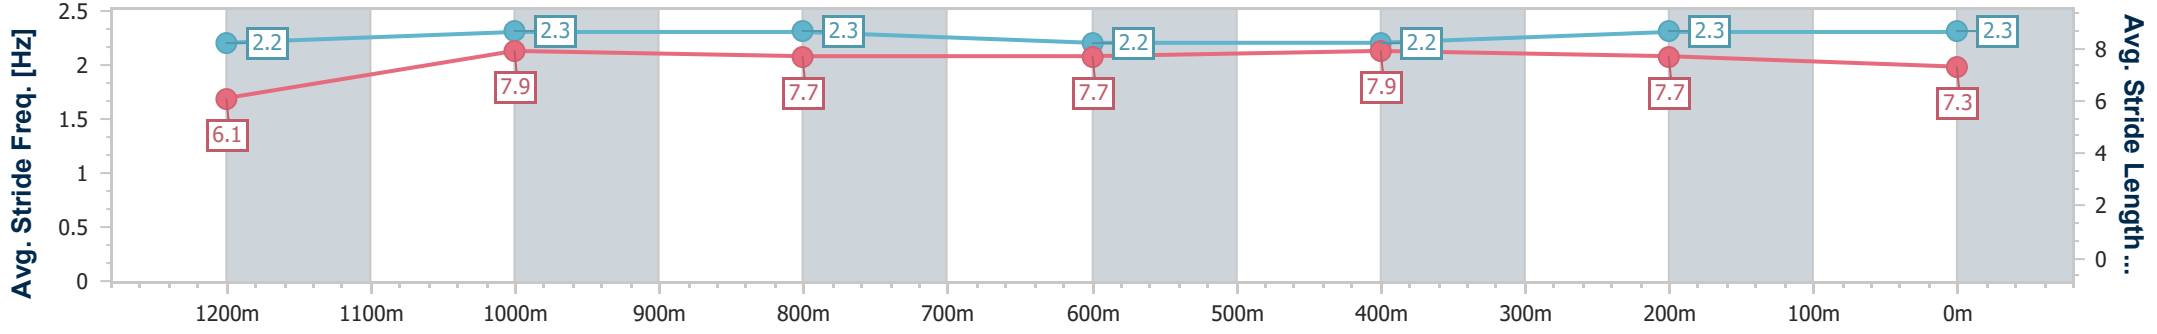

- [ ] Ranking at each section and finish
- .-.- No data available at this section
- NA No data available

Horse/Jockey Name	I Am Good At This
Final Rank	6
Fastest Section Time (Section)	0:10.81 (1200m)
Top Speed [km/h] (Section)	67.7 (1200m)
Race State	Finished

**Doomben QLD Professional**  
**Race 8: BECOME A BRC MEMBER BENCHMARK 68 Handicap - 1350m**

05 June 2024 - 16:35

BRISBANE RACING CLUB

Track Rating: Good 4, Weather: Fine, Rail Position: +7m Entire

Section	Overall	1200m	1000m	800m	600m	400m	200m
Section Times	1:20.29 [6] (0:11.33)	1:08.96 [6] (0:10.81)	0:58.15 [7] (0:11.53)	0:46.62 [6] (0:11.65)	0:34.97 [6] (0:11.40)	0:23.57 [7] (0:11.39)	0:12.18 [6] (0:12.18)
Average Speed [km/h]	47.8	66.6	62.7	62.1	63.3	63.1	59.1
Top Speed [km/h]	65.3	67.7	65.4	63.4	63.7	64.3	61.7
Avg. Dist. to Rail [m]	4.1	1.4	2.0	0.9	0.2	1.9	3.1
Avg. Stride Freq. [Hz]	2.2	2.3	2.3	2.2	2.2	2.3	2.3
Avg. Stride Length [m]	6.1	7.9	7.7	7.7	7.9	7.7	7.3