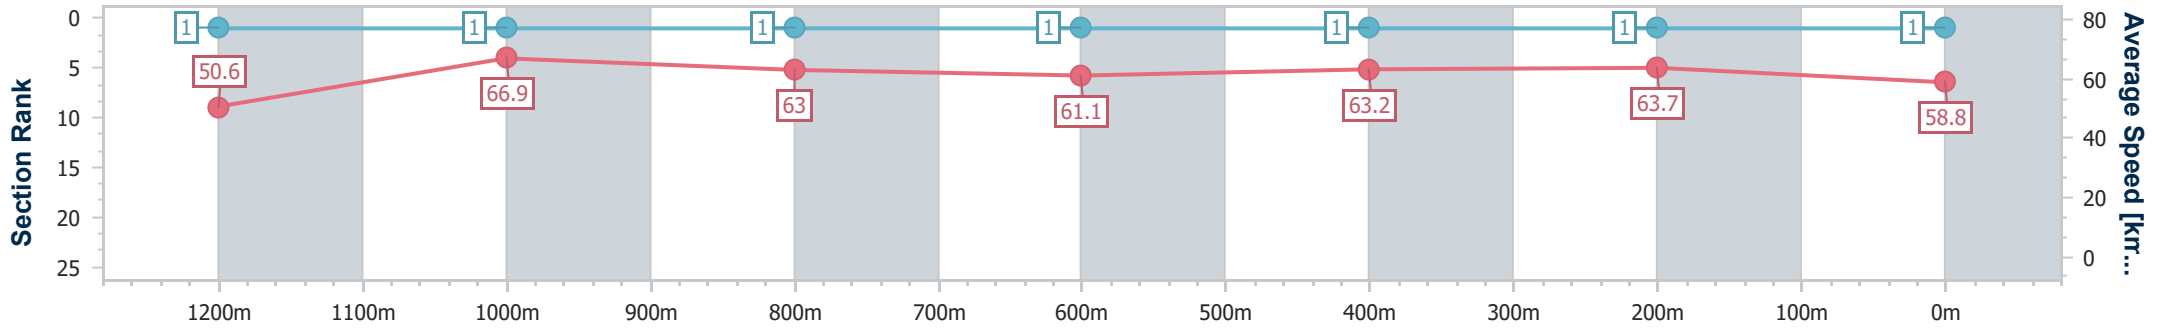

05 June 2024 - 16:35

BRISBANE RACING CLUB

Track Rating: Good 4, Weather: Fine, Rail Position: +7m Entire

Section	Overall	1200m	1000m	800m	600m	400m	200m
Section Times	1:19.69 [1] (0:10.65)	1:09.04 [1] (0:10.76)	0:58.28 [1] (0:11.46)	0:46.82 [1] (0:11.83)	0:34.99 [1] (0:11.45)	0:23.54 [1] (0:11.33)	0:12.21 [1] (0:12.21)
Average Speed [km/h]	50.6	66.9	63.0	61.1	63.2	63.7	58.8
Top Speed [km/h]	68.0	69.8	65.5	63.1	64.1	64.2	63.0
Avg. Dist. to Rail [m]	4.7	0.6	0.3	1.4	0.8	0.5	1.7
Avg. Stride Freq. [Hz]	2.3	2.4	2.3	2.3	2.3	2.4	2.3
Avg. Stride Length [m]	6.1	7.8	7.5	7.4	7.5	7.5	7.1