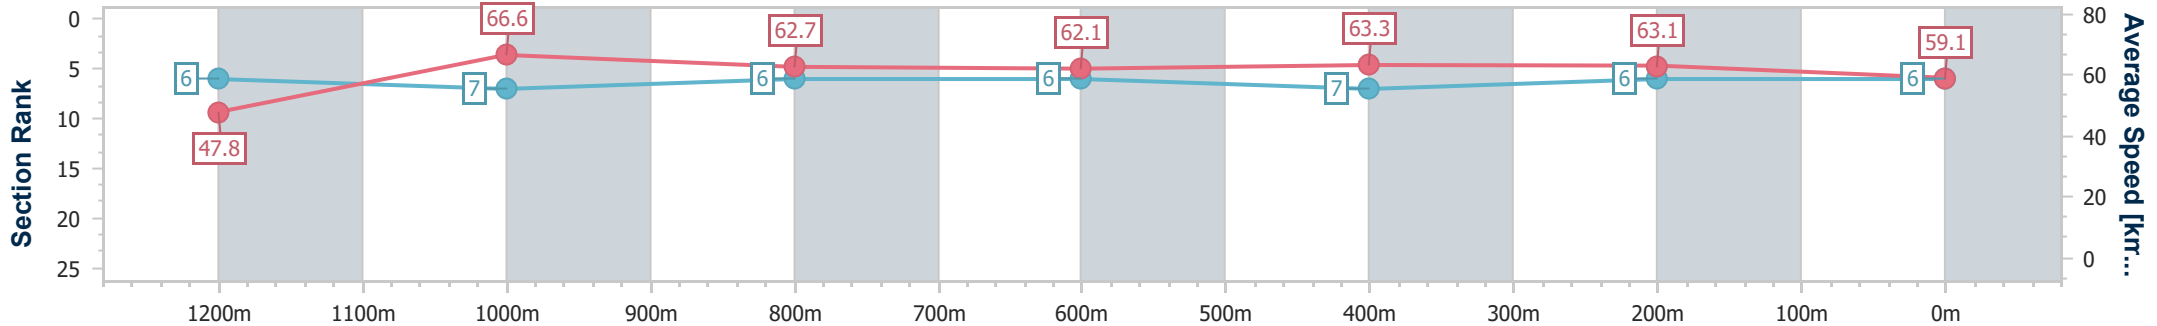

**Doomben QLD Professional**  
**Race 8: BECOME A BRC MEMBER BENCHMARK 68 Handicap - 1350m**

05 June 2024 - 16:35

BRISBANE RACING CLUB

Track Rating: Good 4, Weather: Fine, Rail Position: +7m Entire

Section	Overall	1200m	1000m	800m	600m	400m	200m
Section Times	1:20.29 [6] (0:11.33)	1:08.96 [6] (0:10.81)	0:58.15 [7] (0:11.53)	0:46.62 [6] (0:11.65)	0:34.97 [6] (0:11.40)	0:23.57 [7] (0:11.39)	0:12.18 [6] (0:12.18)
Average Speed [km/h]	47.8	66.6	62.7	62.1	63.3	63.1	59.1
Top Speed [km/h]	65.3	67.7	65.4	63.4	63.7	64.3	61.7
Avg. Dist. to Rail [m]	4.1	1.4	2.0	0.9	0.2	1.9	3.1
Avg. Stride Freq. [Hz]	2.2	2.3	2.3	2.2	2.2	2.3	2.3
Avg. Stride Length [m]	6.1	7.9	7.7	7.7	7.9	7.7	7.3