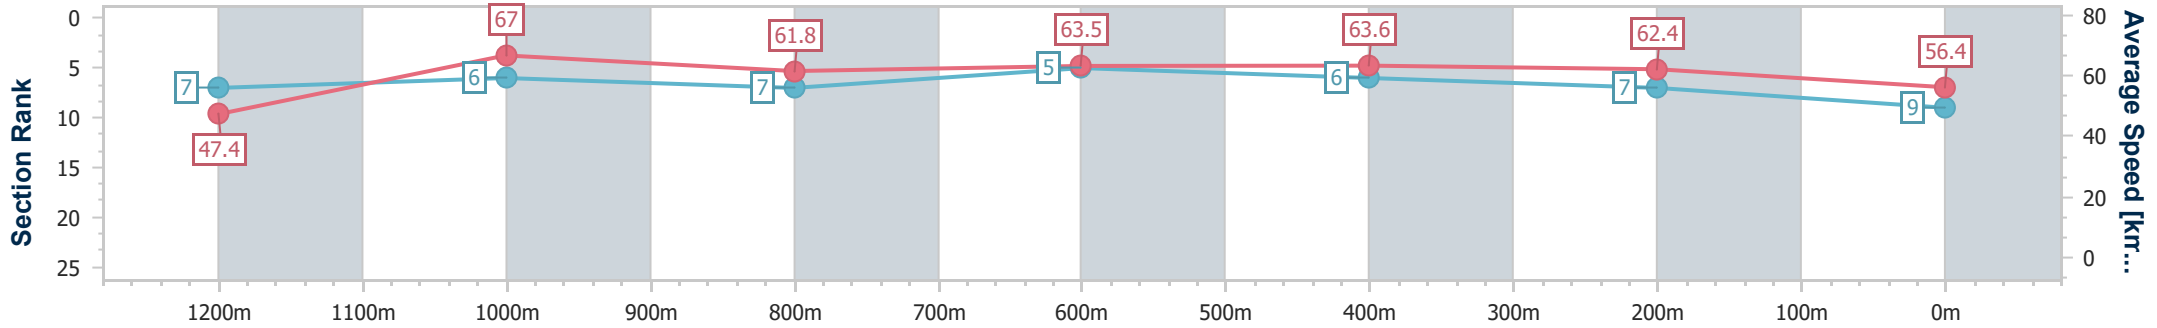

**Doomben QLD Professional**  
**Race 8: BECOME A BRC MEMBER BENCHMARK 68 Handicap - 1350m**

05 June 2024 - 16:35

BRISBANE RACING CLUB

Track Rating: Good 4, Weather: Fine, Rail Position: +7m Entire

Section	Overall	1200m	1000m	800m	600m	400m	200m
Section Times	1:20.99 [9] (0:11.39)	1:09.60 [7] (0:10.73)	0:58.87 [6] (0:11.71)	0:47.16 [7] (0:11.43)	0:35.73 [5] (0:11.43)	0:24.30 [6] (0:11.52)	0:12.78 [7] (0:12.78)
Average Speed [km/h]	47.4	67.0	61.8	63.5	63.6	62.4	56.4
Top Speed [km/h]	64.9	68.4	65.6	64.3	64.1	63.3	60.7
Avg. Dist. to Rail [m]	5.4	1.8	2.0	2.0	1.0	2.3	3.9
Avg. Stride Freq. [Hz]	2.3	2.4	2.4	2.4	2.4	2.4	2.3
Avg. Stride Length [m]	5.8	7.5	7.3	7.3	7.3	7.2	6.8

- [ ] Ranking at each section and finish
- .-.- No data available at this section
- NA No data available