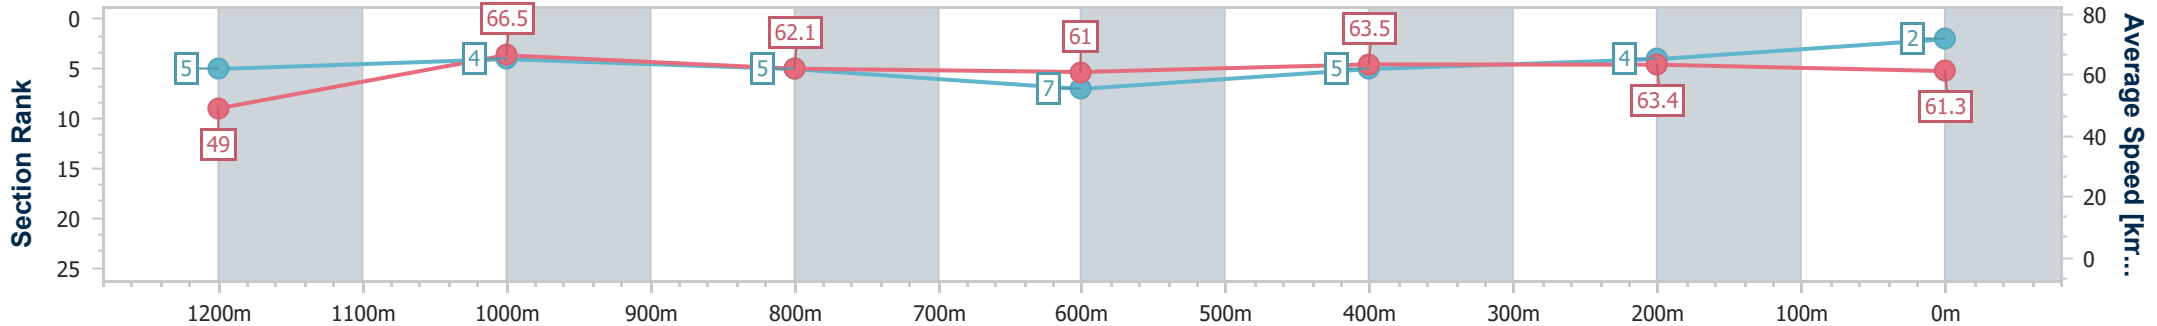

**Doomben QLD Professional**  
**Race 8: BECOME A BRC MEMBER BENCHMARK 68 Handicap - 1350m**

05 June 2024 - 16:35

BRISBANE RACING CLUB

Track Rating: Good 4, Weather: Fine, Rail Position: +7m Entire

Section	Overall	1200m	1000m	800m	600m	400m	200m
Section Times	1:19.70 [2] (0:11.07)	1:08.63 [5] (0:10.80)	0:57.83 [4] (0:11.62)	0:46.21 [5] (0:11.85)	0:34.36 [7] (0:11.31)	0:23.05 [5] (0:11.31)	0:11.74 [4] (0:11.74)
Average Speed [km/h]	49.0	66.5	62.1	61.0	63.5	63.4	61.3
Top Speed [km/h]	66.8	67.8	64.7	62.4	64.6	64.2	64.2
Avg. Dist. to Rail [m]	0.6	0.3	0.8	0.6	0.8	0.6	0.3
Avg. Stride Freq. [Hz]	2.2	2.2	2.2	2.2	2.3	2.3	2.3
Avg. Stride Length [m]	6.0	8.2	7.9	7.7	7.9	7.7	7.4