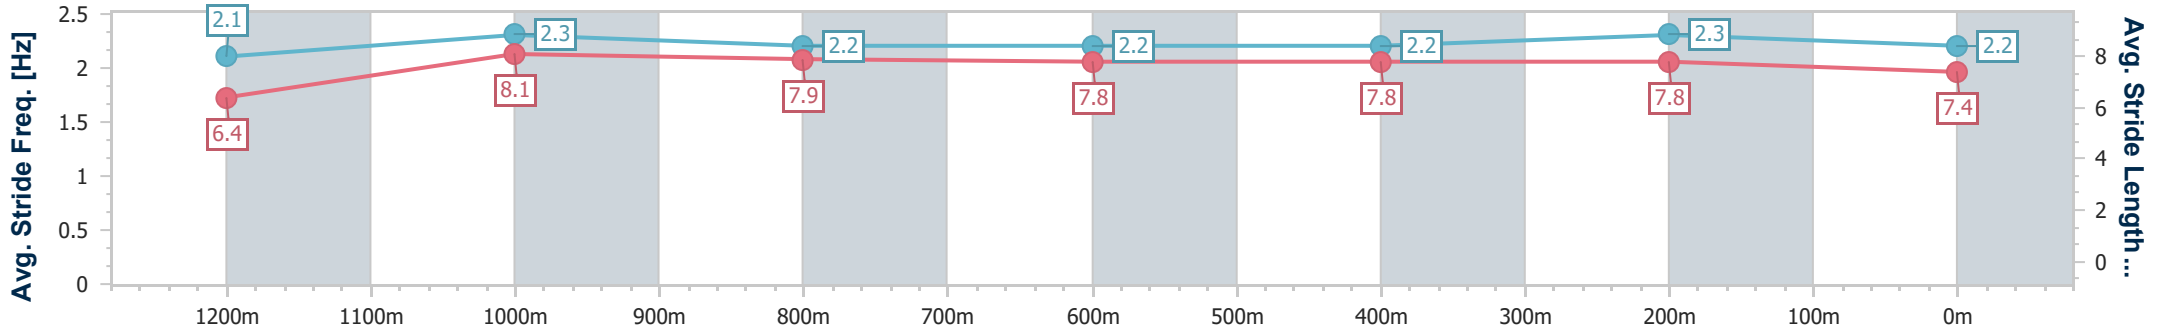

**Doomben QLD Professional**  
**Race 8: BECOME A BRC MEMBER BENCHMARK 68 Handicap - 1350m**

05 June 2024 - 16:35

BRISBANE RACING CLUB

Track Rating: Good 4, Weather: Fine, Rail Position: +7m Entire

Section	Overall	1200m	1000m	800m	600m	400m	200m
Section Times	1:20.08 [3] (0:10.89)	1:09.19 [3] (0:10.81)	0:58.38 [3] (0:11.58)	0:46.80 [3] (0:11.76)	0:35.04 [3] (0:11.45)	0:23.59 [4] (0:11.35)	0:12.24 [3] (0:12.24)
Average Speed [km/h]	49.8	66.6	62.3	61.4	63.0	63.3	58.8
Top Speed [km/h]	68.1	68.2	65.6	63.1	64.3	64.6	62.9
Avg. Dist. to Rail [m]	2.7	0.8	1.4	0.9	0.5	1.4	2.1
Avg. Stride Freq. [Hz]	2.1	2.3	2.2	2.2	2.2	2.3	2.2
Avg. Stride Length [m]	6.4	8.1	7.9	7.8	7.8	7.8	7.4