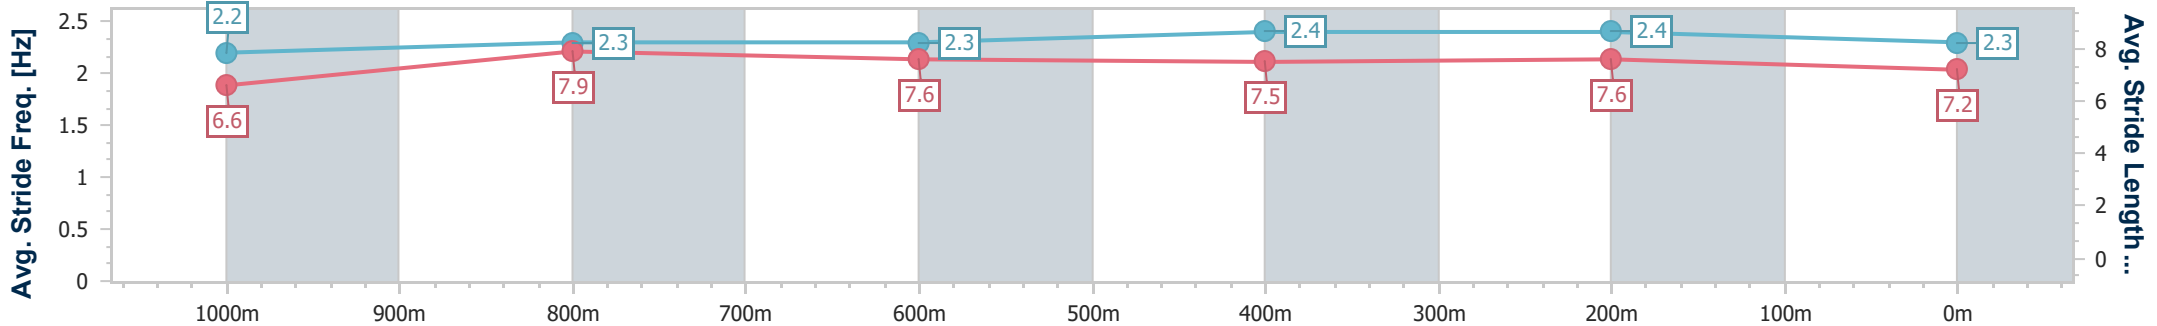

BRISBANE
RACING CLUB

Section	Overall	1000m	800m	600m	400m	200m
Section Times	1:10.04 [6] (0:13.51)	0:56.53 [5] (0:10.82)	0:45.71 [5] (0:11.33)	0:34.38 [5] (0:11.38)	0:23.00 [5] (0:11.04)	0:11.96 [5] (0:11.96)
Average Speed [km/h]	53.4	66.2	63.2	64.3	65.6	60.0
Top Speed [km/h]	67.0	68.2	64.5	65.5	68.0	64.1
Avg. Dist. to Rail [m]	1.5	1.0	1.0	2.6	1.2	0.4
Avg. Stride Freq. [Hz]	2.2	2.3	2.3	2.4	2.4	2.3
Avg. Stride Length [m]	6.6	7.9	7.6	7.5	7.6	7.2