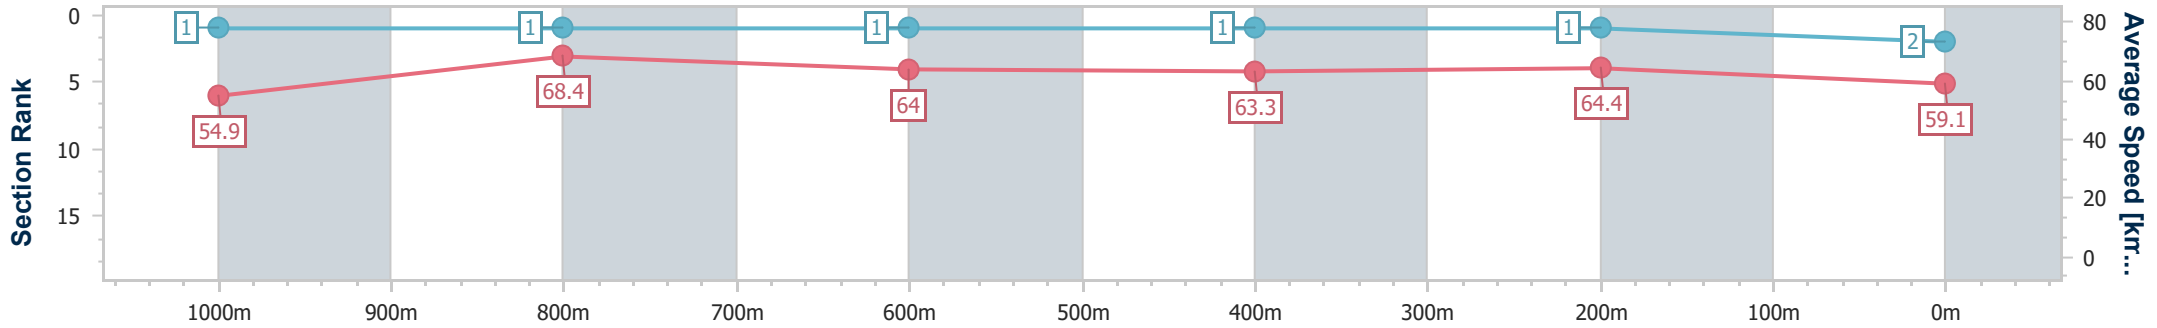

BRISBANE
RACING CLUB

Section	Overall	1000m	800m	600m	400m	200m
Section Times	1:09.78 [2] (0:13.12)	0:56.66 [1] (0:10.49)	0:46.17 [1] (0:11.34)	0:34.83 [1] (0:11.50)	0:23.33 [1] (0:11.15)	0:12.18 [1] (0:12.18)
Average Speed [km/h]	54.9	68.4	64.0	63.3	64.4	59.1
Top Speed [km/h]	70.7	70.5	65.7	63.9	66.8	63.5
Avg. Dist. to Rail [m]	4.6	1.1	1.8	1.8	1.2	0.4
Avg. Stride Freq. [Hz]	2.4	2.5	2.4	2.4	2.4	2.3
Avg. Stride Length [m]	6.4	7.7	7.4	7.3	7.4	7.0