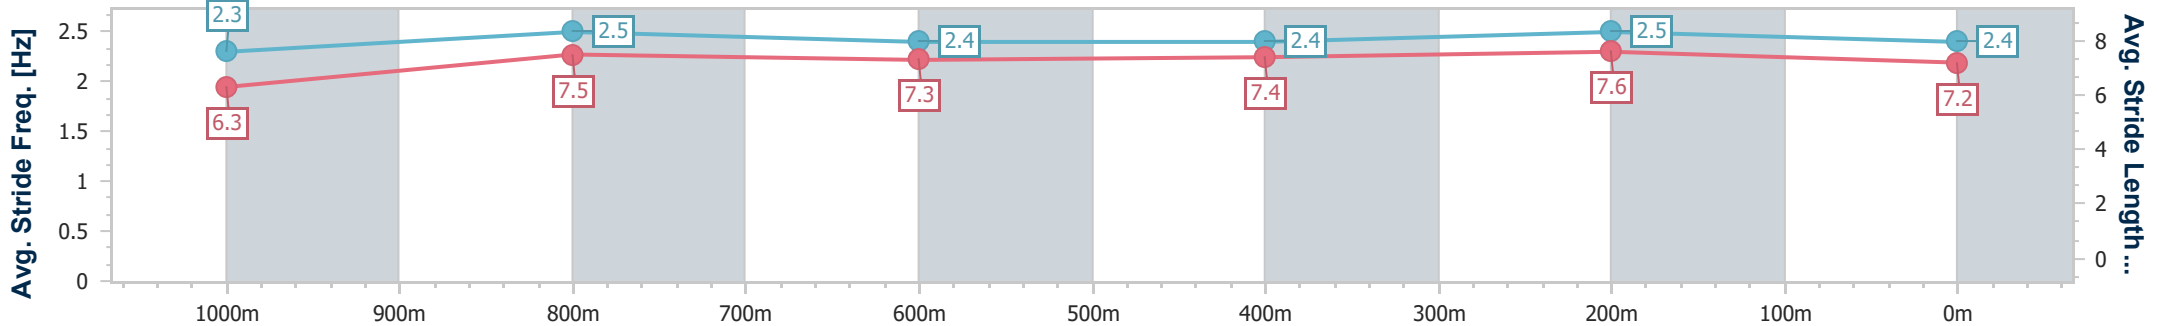

BRISBANE
RACING CLUB

Section	Overall	1000m	800m	600m	400m	200m
Section Times	1:09.88 [3] (0:13.89)	0:55.99 [8] (0:10.95)	0:45.04 [8] (0:11.28)	0:33.76 [7] (0:11.43)	0:22.33 [8] (0:10.73)	0:11.60 [6]
Average Speed [km/h]	51.9	65.9	64.8	64.0	67.3	62.0
Top Speed [km/h]	66.9	67.2	67.6	64.9	68.4	66.3
Avg. Dist. to Rail [m]	2.6	1.0	3.4	2.8	1.2	1.5
Avg. Stride Freq. [Hz]	2.3	2.5	2.4	2.4	2.5	2.4
Avg. Stride Length [m]	6.3	7.5	7.3	7.4	7.6	7.2