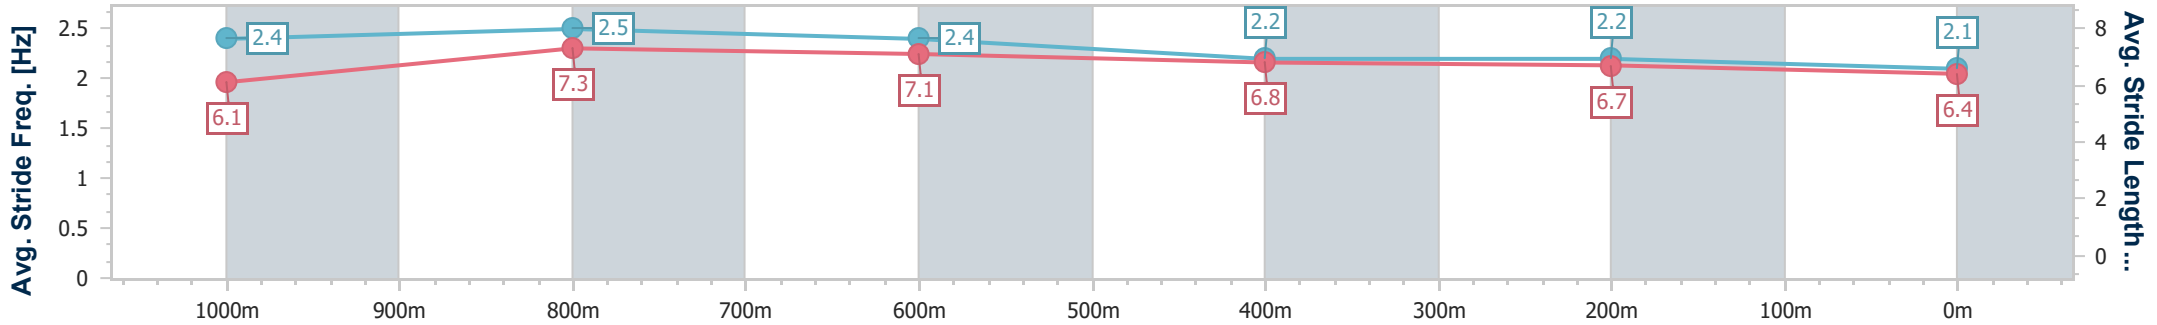

Doomben QLD Professional
Race 7: WORLD POOL ON 15 JUNE Colts, Geldings & Entires
 Class 3 Plate (4YO only QTIS bonuses applicable) - 1200m

05 June 2024 - 16:04

Track Rating: Good 4, Weather: Fine, Rail Position: +7m Entire

BRISBANE
RACING CLUB

Section	Overall	1000m	800m	600m	400m	200m
Section Times	1:18.41 [9] (0:13.84)	1:04.57 [7] (0:10.87)	0:53.70 [7] (0:12.13)	0:41.57 [9] (0:13.33)	0:28.24 [9] (0:13.43)	0:14.81 [9] (0:14.81)
Average Speed [km/h]	52.1	66.4	60.8	54.4	53.1	48.7
Top Speed [km/h]	67.2	67.8	64.0	58.0	54.8	51.7
Avg. Dist. to Rail [m]	1.3	0.6	4.8	2.3	3.2	1.9
Avg. Stride Freq. [Hz]	2.4	2.5	2.4	2.2	2.2	2.1
Avg. Stride Length [m]	6.1	7.3	7.1	6.8	6.7	6.4

- [] Ranking at each section and finish
- .-.- No data available at this section
- NA No data available