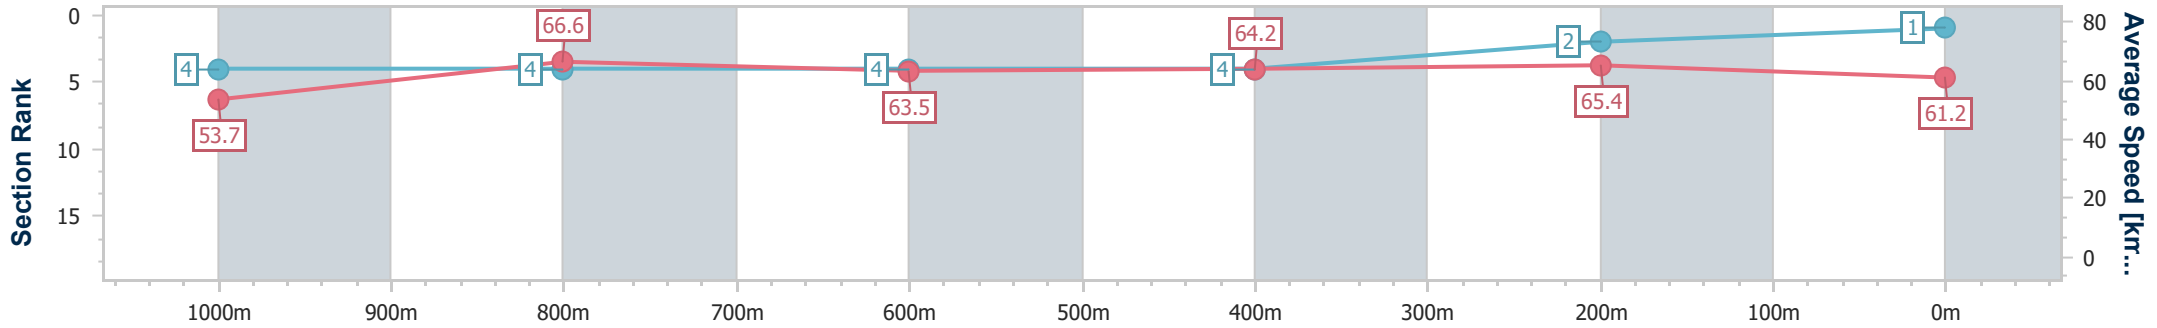

BRISBANE
RACING CLUB

Section	Overall	1000m	800m	600m	400m	200m
Section Times	1:09.52 [1] (0:13.39)	0:56.13 [4] (0:10.84)	0:45.29 [4] (0:11.34)	0:33.95 [4] (0:11.17)	0:22.78 [4] (0:11.02)	0:11.76 [2] (0:11.76)
Average Speed [km/h]	53.7	66.6	63.5	64.2	65.4	61.2
Top Speed [km/h]	70.2	69.6	63.9	65.9	66.9	65.6
Avg. Dist. to Rail [m]	5.2	0.9	0.6	0.6	0.9	0.5
Avg. Stride Freq. [Hz]	2.3	2.4	2.3	2.3	2.4	2.3
Avg. Stride Length [m]	6.4	7.8	7.7	7.6	7.6	7.3