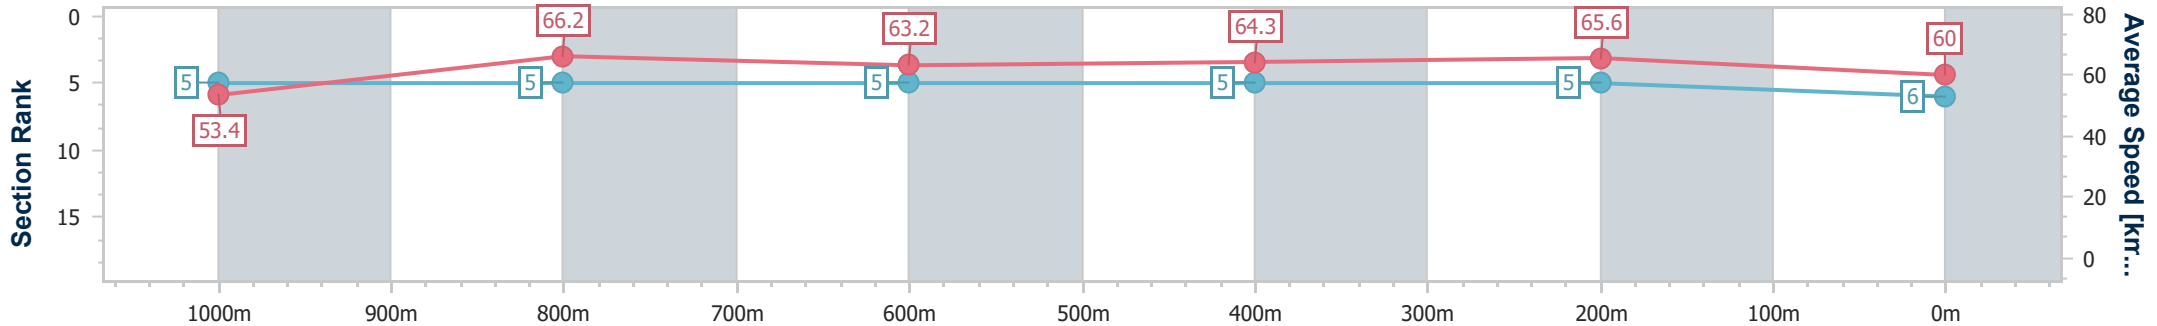

BRISBANE
RACING CLUB

Section	Overall	1000m	800m	600m	400m	200m
Section Times	1:10.04 [6] (0:13.51)	0:56.53 [5] (0:10.82)	0:45.71 [5] (0:11.33)	0:34.38 [5] (0:11.38)	0:23.00 [5] (0:11.04)	0:11.96 [5] (0:11.96)
Average Speed [km/h]	53.4	66.2	63.2	64.3	65.6	60.0
Top Speed [km/h]	67.0	68.2	64.5	65.5	68.0	64.1
Avg. Dist. to Rail [m]	1.5	1.0	1.0	2.6	1.2	0.4
Avg. Stride Freq. [Hz]	2.2	2.3	2.3	2.4	2.4	2.3
Avg. Stride Length [m]	6.6	7.9	7.6	7.5	7.6	7.2