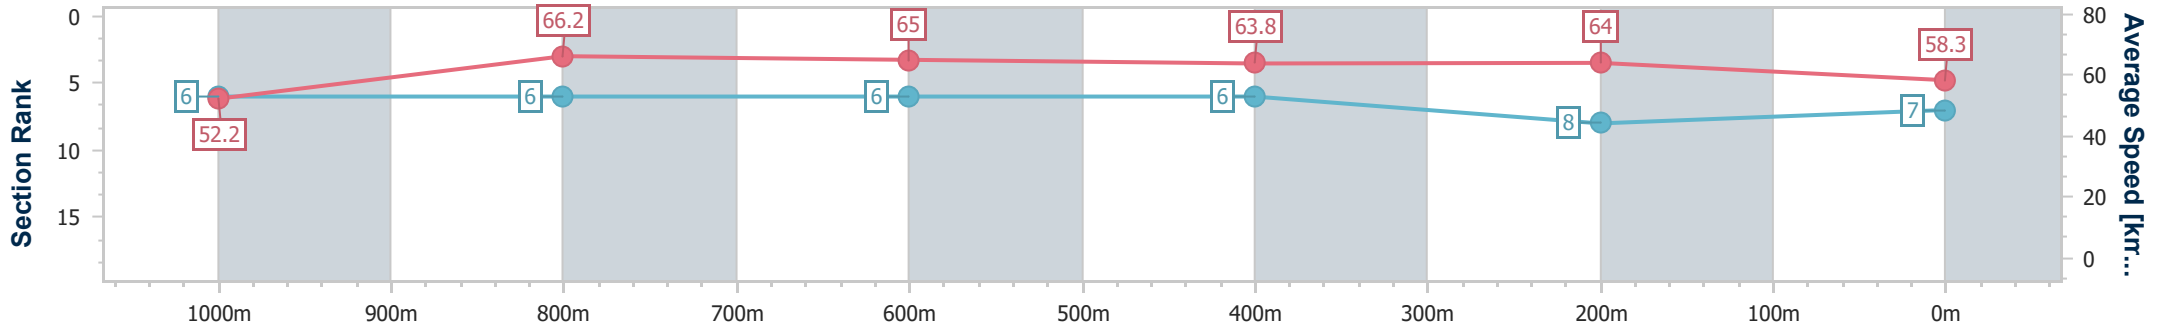

BRISBANE
RACING CLUB

Section	Overall	1000m	800m	600m	400m	200m
Section Times	1:10.81 [7] (0:13.80)	0:57.01 [6] (0:10.87)	0:46.14 [6] (0:11.20)	0:34.94 [6] (0:11.34)	0:23.60 [6] (0:11.28)	0:12.32 [8] (0:12.32)
Average Speed [km/h]	52.2	66.2	65.0	63.8	64.0	58.3
Top Speed [km/h]	67.6	67.6	66.8	65.6	65.0	62.7
Avg. Dist. to Rail [m]	0.4	0.2	1.9	1.3	1.3	1.8
Avg. Stride Freq. [Hz]	2.3	2.4	2.3	2.4	2.3	2.2
Avg. Stride Length [m]	6.3	7.8	7.7	7.5	7.6	7.3