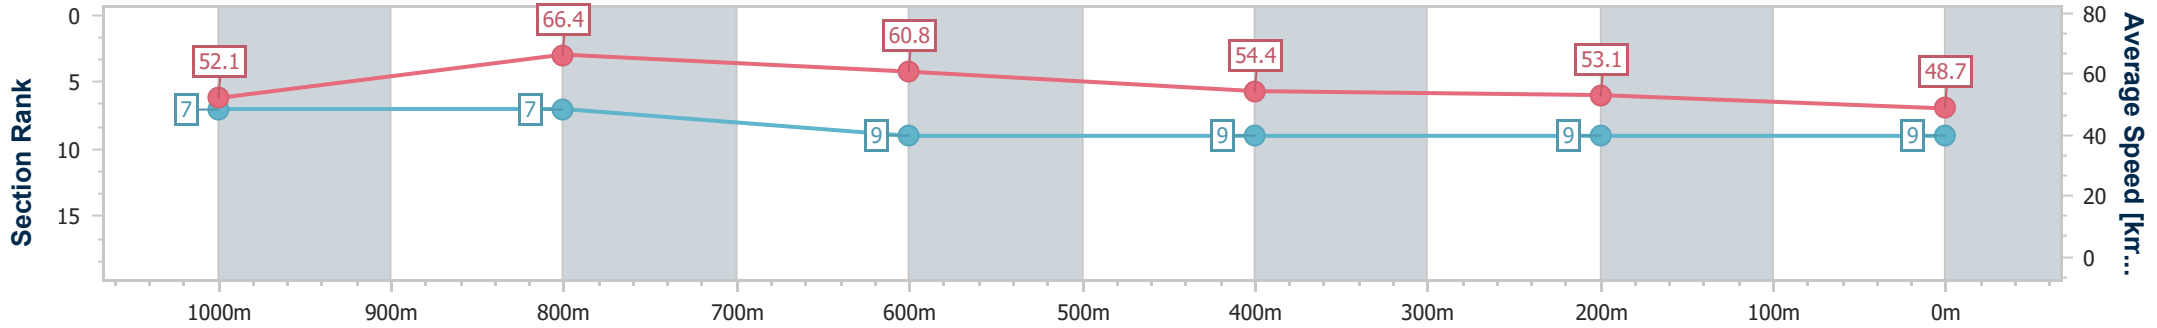

BRISBANE
RACING CLUB

Section	Overall	1000m	800m	600m	400m	200m
Section Times	1:18.41 [9] (0:13.84)	1:04.57 [7] (0:10.87)	0:53.70 [7] (0:12.13)	0:41.57 [9] (0:13.33)	0:28.24 [9] (0:13.43)	0:14.81 [9] (0:14.81)
Average Speed [km/h]	52.1	66.4	60.8	54.4	53.1	48.7
Top Speed [km/h]	67.2	67.8	64.0	58.0	54.8	51.7
Avg. Dist. to Rail [m]	1.3	0.6	4.8	2.3	3.2	1.9
Avg. Stride Freq. [Hz]	2.4	2.5	2.4	2.2	2.2	2.1
Avg. Stride Length [m]	6.1	7.3	7.1	6.8	6.7	6.4