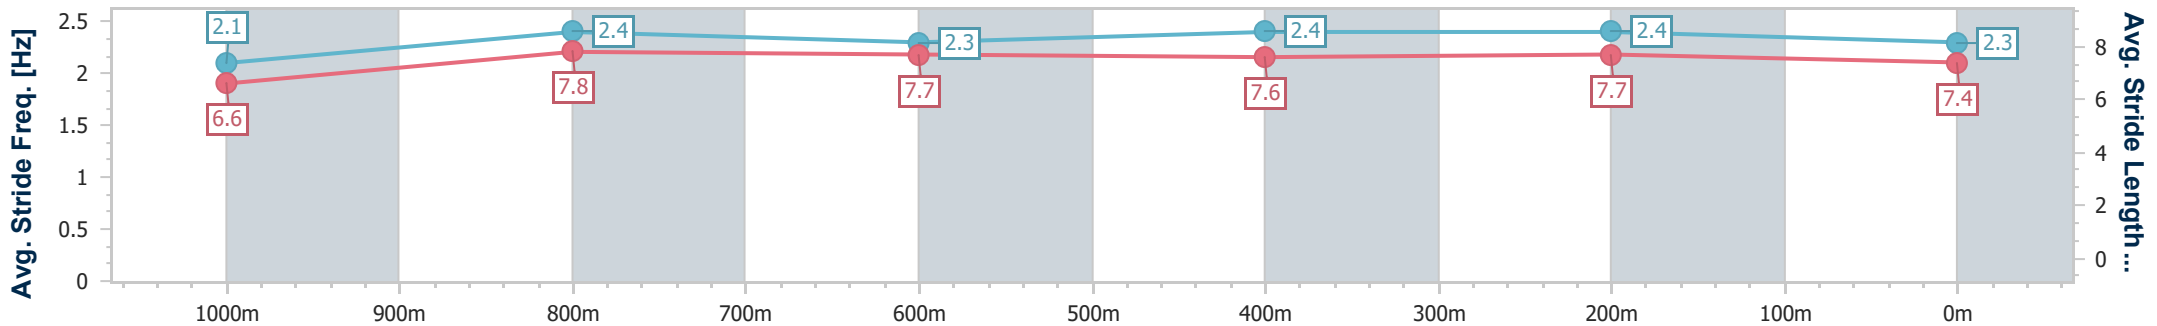

Section	Overall	1000m	800m	600m	400m	200m
Section Times	1:10.02 [5] (0:14.13)	0:55.89 [9] (0:10.86)	0:45.03 [9] (0:11.17)	0:33.86 [8] (0:11.28)	0:22.58 [7] (0:10.93)	0:11.65 [7] (0:11.65)
Average Speed [km/h]	50.9	66.4	64.2	63.7	65.6	61.8
Top Speed [km/h]	68.0	68.0	66.4	65.5	67.1	64.7
Avg. Dist. to Rail [m]	3.2	0.7	0.7	0.9	1.7	0.5
Avg. Stride Freq. [Hz]	2.1	2.4	2.3	2.4	2.4	2.3
Avg. Stride Length [m]	6.6	7.8	7.7	7.6	7.7	7.4