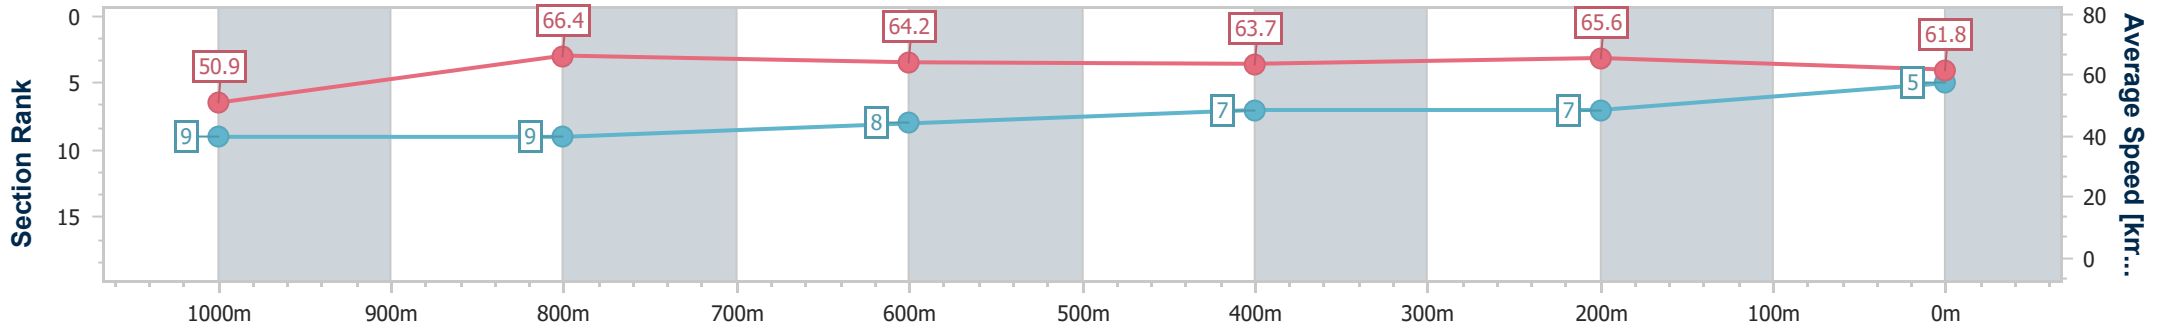

Section	Overall	1000m	800m	600m	400m	200m
Section Times	1:10.02 [5] (0:14.13)	0:55.89 [9] (0:10.86)	0:45.03 [9] (0:11.17)	0:33.86 [8] (0:11.28)	0:22.58 [7] (0:10.93)	0:11.65 [7] (0:11.65)
Average Speed [km/h]	50.9	66.4	64.2	63.7	65.6	61.8
Top Speed [km/h]	68.0	68.0	66.4	65.5	67.1	64.7
Avg. Dist. to Rail [m]	3.2	0.7	0.7	0.9	1.7	0.5
Avg. Stride Freq. [Hz]	2.1	2.4	2.3	2.4	2.4	2.3
Avg. Stride Length [m]	6.6	7.8	7.7	7.6	7.7	7.4