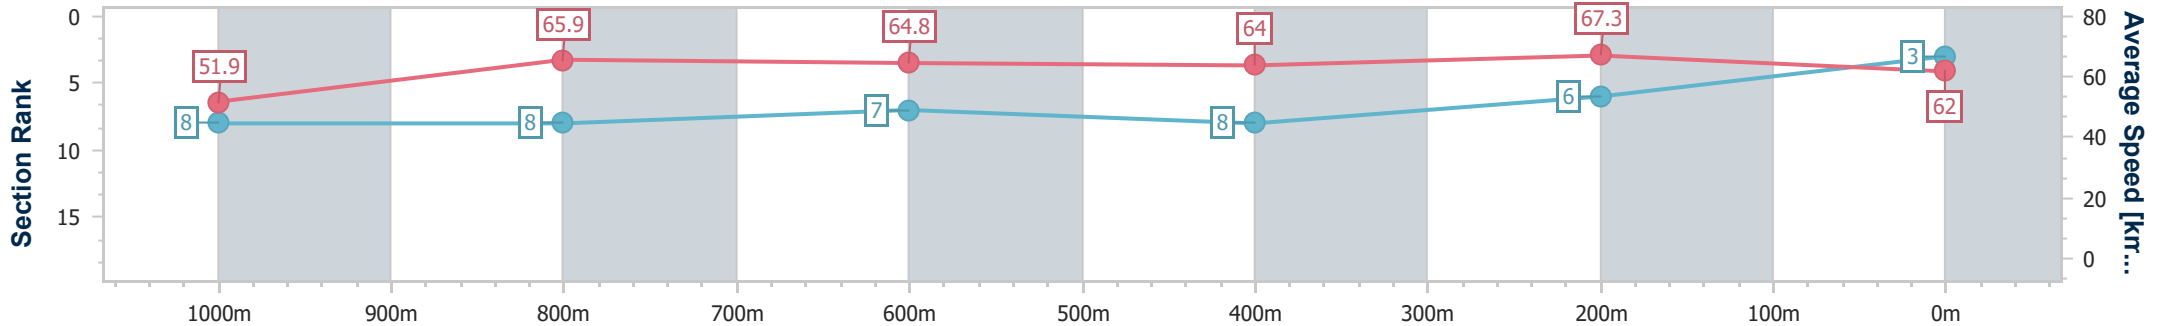

BRISBANE
RACING CLUB

Section	Overall	1000m	800m	600m	400m	200m
Section Times	1:09.88 [3] (0:13.89)	0:55.99 [8] (0:10.95)	0:45.04 [8] (0:11.28)	0:33.76 [7] (0:11.43)	0:22.33 [8] (0:10.73)	0:11.60 [6]
Average Speed [km/h]	51.9	65.9	64.8	64.0	67.3	62.0
Top Speed [km/h]	66.9	67.2	67.6	64.9	68.4	66.3
Avg. Dist. to Rail [m]	2.6	1.0	3.4	2.8	1.2	1.5
Avg. Stride Freq. [Hz]	2.3	2.5	2.4	2.4	2.5	2.4
Avg. Stride Length [m]	6.3	7.5	7.3	7.4	7.6	7.2