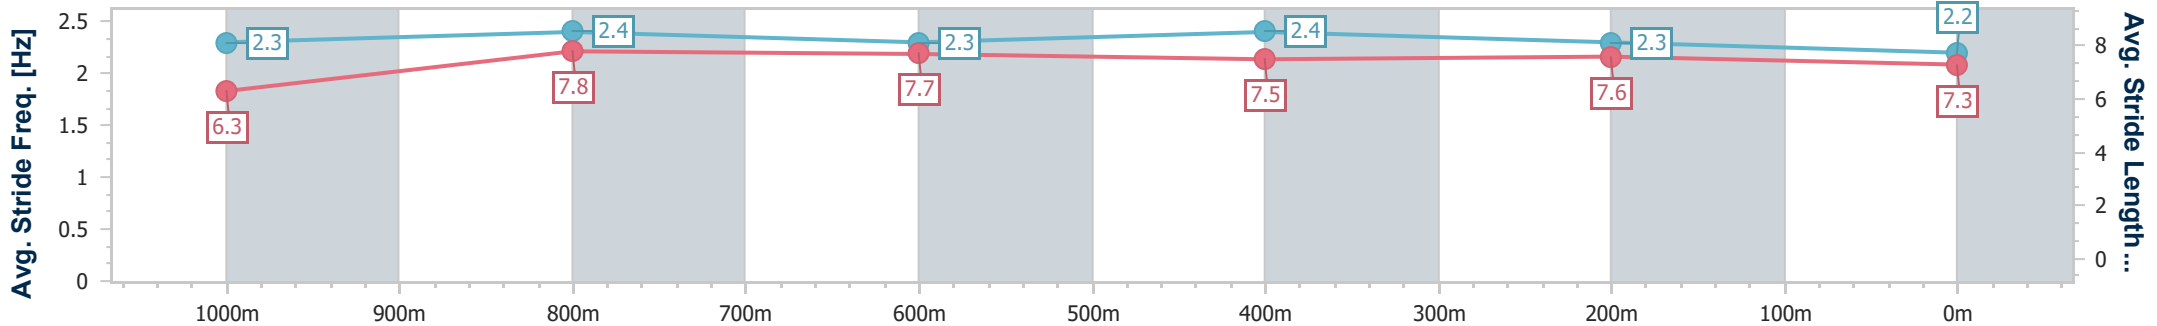

BRISBANE
RACING CLUB

Section	Overall	1000m	800m	600m	400m	200m
Section Times	1:10.81 [7] (0:13.80)	0:57.01 [6] (0:10.87)	0:46.14 [6] (0:11.20)	0:34.94 [6] (0:11.34)	0:23.60 [6] (0:11.28)	0:12.32 [8] (0:12.32)
Average Speed [km/h]	52.2	66.2	65.0	63.8	64.0	58.3
Top Speed [km/h]	67.6	67.6	66.8	65.6	65.0	62.7
Avg. Dist. to Rail [m]	0.4	0.2	1.9	1.3	1.3	1.8
Avg. Stride Freq. [Hz]	2.3	2.4	2.3	2.4	2.3	2.2
Avg. Stride Length [m]	6.3	7.8	7.7	7.5	7.6	7.3