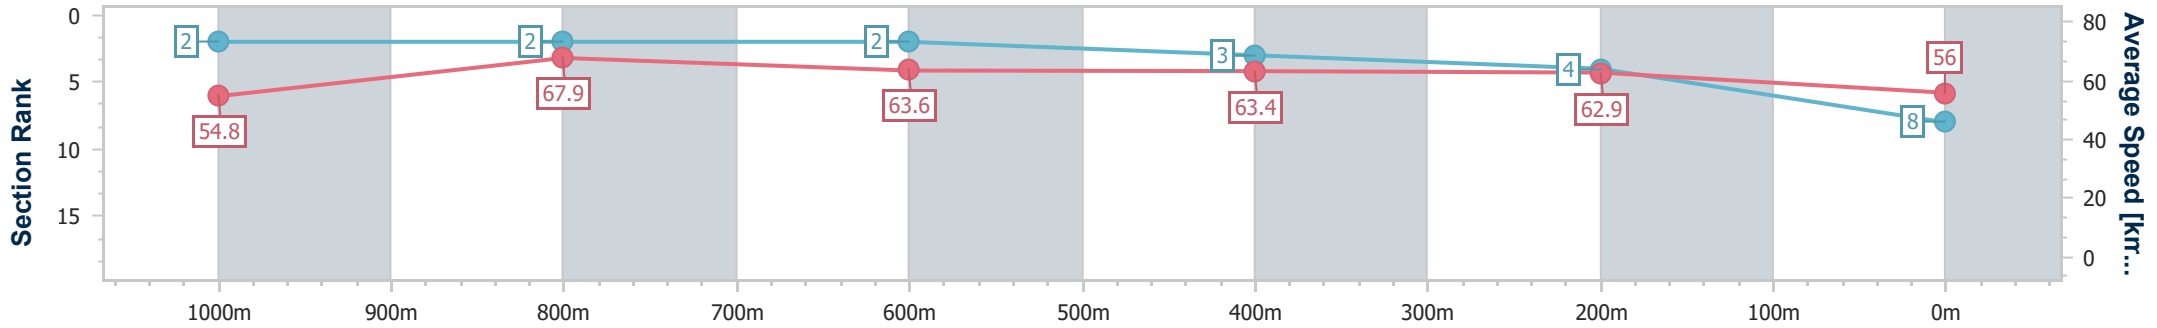

BRISBANE
RACING CLUB

Section	Overall	1000m	800m	600m	400m	200m
Section Times	1:10.89 [8] (0:13.17)	0:57.72 [2] (0:10.64)	0:47.08 [2] (0:11.44)	0:35.64 [2] (0:11.39)	0:24.25 [3] (0:11.43)	0:12.82 [4] (0:12.82)
Average Speed [km/h]	54.8	67.9	63.6	63.4	62.9	56.0
Top Speed [km/h]	70.1	69.9	65.0	64.8	64.7	61.0
Avg. Dist. to Rail [m]	6.2	1.2	2.5	1.3	1.4	1.2
Avg. Stride Freq. [Hz]	2.4	2.4	2.3	2.4	2.4	2.3
Avg. Stride Length [m]	6.3	7.7	7.5	7.5	7.3	6.9