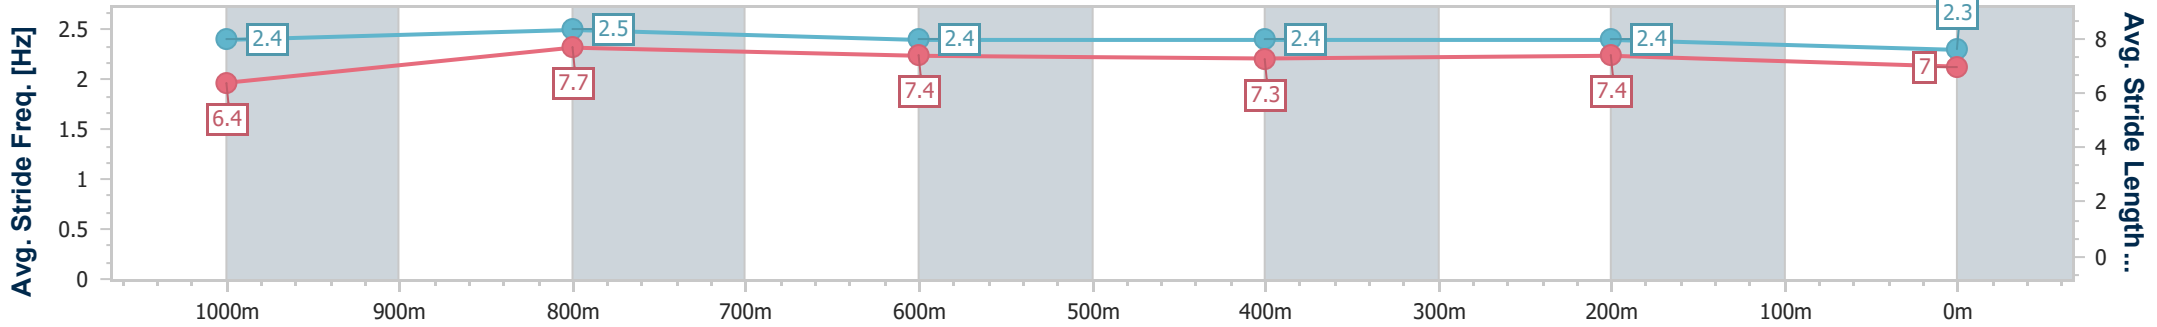

BRISBANE
RACING CLUB

Section	Overall	1000m	800m	600m	400m	200m
Section Times	1:09.78 [2] (0:13.12)	0:56.66 [1] (0:10.49)	0:46.17 [1] (0:11.34)	0:34.83 [1] (0:11.50)	0:23.33 [1] (0:11.15)	0:12.18 [1] (0:12.18)
Average Speed [km/h]	54.9	68.4	64.0	63.3	64.4	59.1
Top Speed [km/h]	70.7	70.5	65.7	63.9	66.8	63.5
Avg. Dist. to Rail [m]	4.6	1.1	1.8	1.8	1.2	0.4
Avg. Stride Freq. [Hz]	2.4	2.5	2.4	2.4	2.4	2.3
Avg. Stride Length [m]	6.4	7.7	7.4	7.3	7.4	7.0