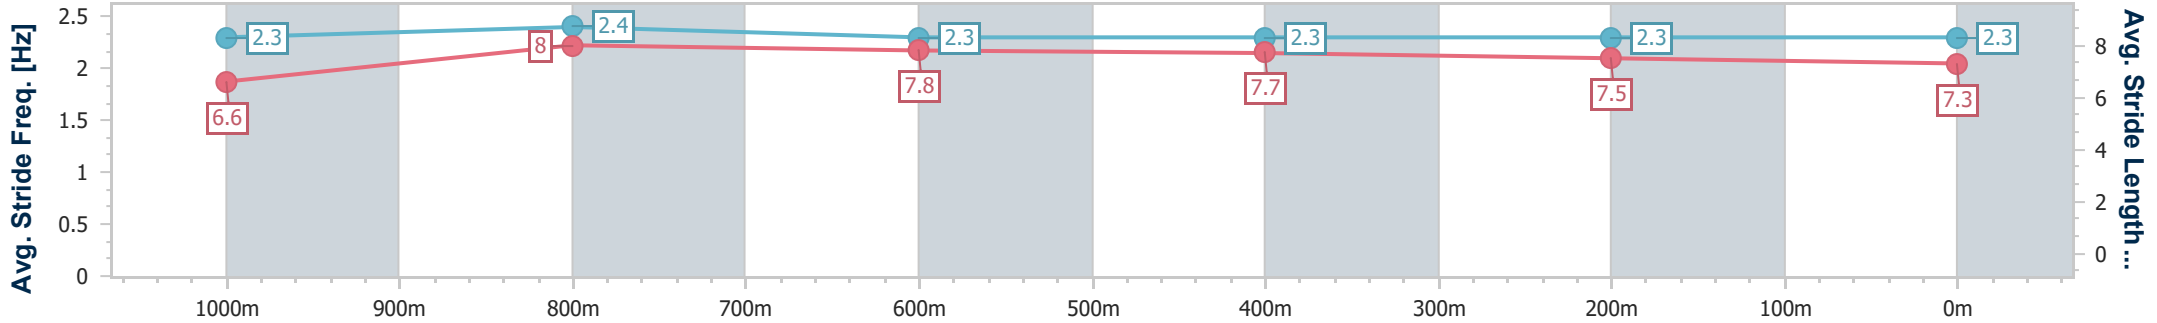

Horse/Jockey Name	Surfers Royale
Final Rank	4
Fastest Section Time (Section)	0:10.66 (1000m)
Top Speed [km/h] (Section)	69.9 (Overall)
Race State	Finished

Doomben QLD Professional
Race 7: WORLD POOL ON 15 JUNE Colts, Geldings & Entires
Class 3 Plate (4YO only QTIS bonuses applicable) - 1200m
05 June 2024 - 16:04
Track Rating: Good 4, Weather: Fine, Rail Position: +7m Entire

BRISBANE
RACING CLUB

Section	Overall	1000m	800m	600m	400m	200m
Section Times	1:10.02 [4] (0:13.23)	0:56.79 [3] (0:10.66)	0:46.13 [3] (0:11.40)	0:34.73 [3] (0:11.35)	0:23.38 [2] (0:11.33)	0:12.05 [3] (0:12.05)
Average Speed [km/h]	54.4	67.4	63.2	63.2	63.2	59.9
Top Speed [km/h]	69.9	69.4	64.5	63.6	65.1	62.9
Avg. Dist. to Rail [m]	1.3	0.7	0.7	0.9	1.8	1.1
Avg. Stride Freq. [Hz]	2.3	2.4	2.3	2.3	2.3	2.3
Avg. Stride Length [m]	6.6	8.0	7.8	7.7	7.5	7.3

- [ ] Ranking at each section and finish
- -.-.- No data available at this section
- NA No data available