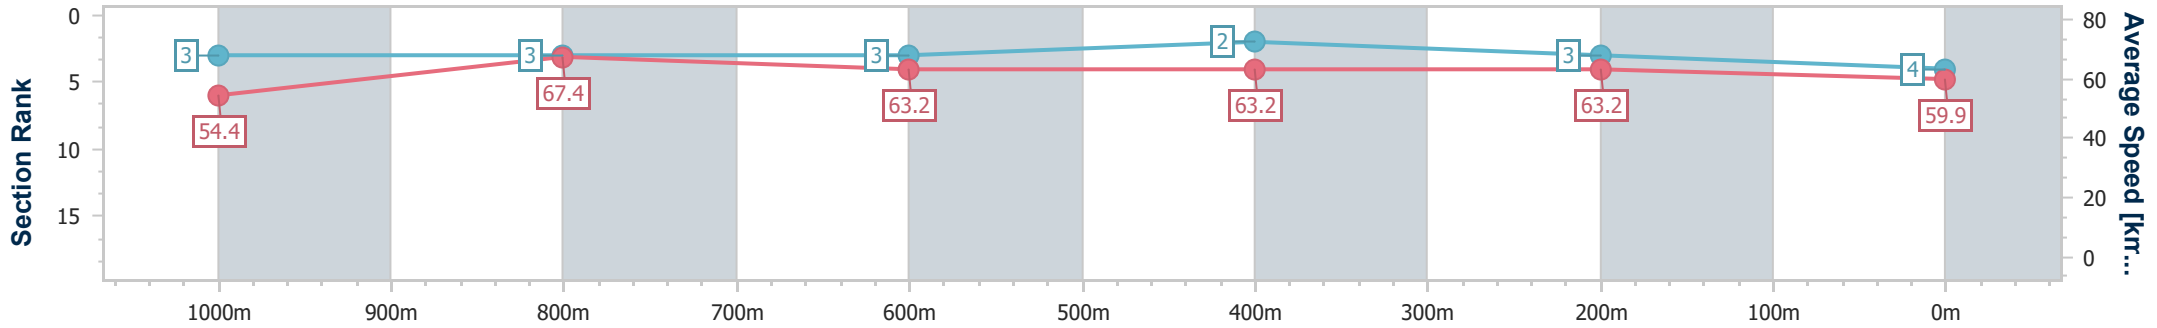

Horse/Jockey Name	Surfers Royale
Final Rank	4
Fastest Section Time (Section)	0:10.66 (1000m)
Top Speed [km/h] (Section)	69.9 (Overall)
Race State	Finished

Doomben QLD Professional
Race 7: WORLD POOL ON 15 JUNE Colts, Geldings & Entires
Class 3 Plate (4YO only QTIS bonuses applicable) - 1200m
05 June 2024 - 16:04
Track Rating: Good 4, Weather: Fine, Rail Position: +7m Entire

BRISBANE
RACING CLUB

Section	Overall	1000m	800m	600m	400m	200m
Section Times	1:10.02 [4] (0:13.23)	0:56.79 [3] (0:10.66)	0:46.13 [3] (0:11.40)	0:34.73 [3] (0:11.35)	0:23.38 [2] (0:11.33)	0:12.05 [3] (0:12.05)
Average Speed [km/h]	54.4	67.4	63.2	63.2	63.2	59.9
Top Speed [km/h]	69.9	69.4	64.5	63.6	65.1	62.9
Avg. Dist. to Rail [m]	1.3	0.7	0.7	0.9	1.8	1.1
Avg. Stride Freq. [Hz]	2.3	2.4	2.3	2.3	2.3	2.3
Avg. Stride Length [m]	6.6	8.0	7.8	7.7	7.5	7.3

- [ ] Ranking at each section and finish
- -.-.- No data available at this section
- NA No data available