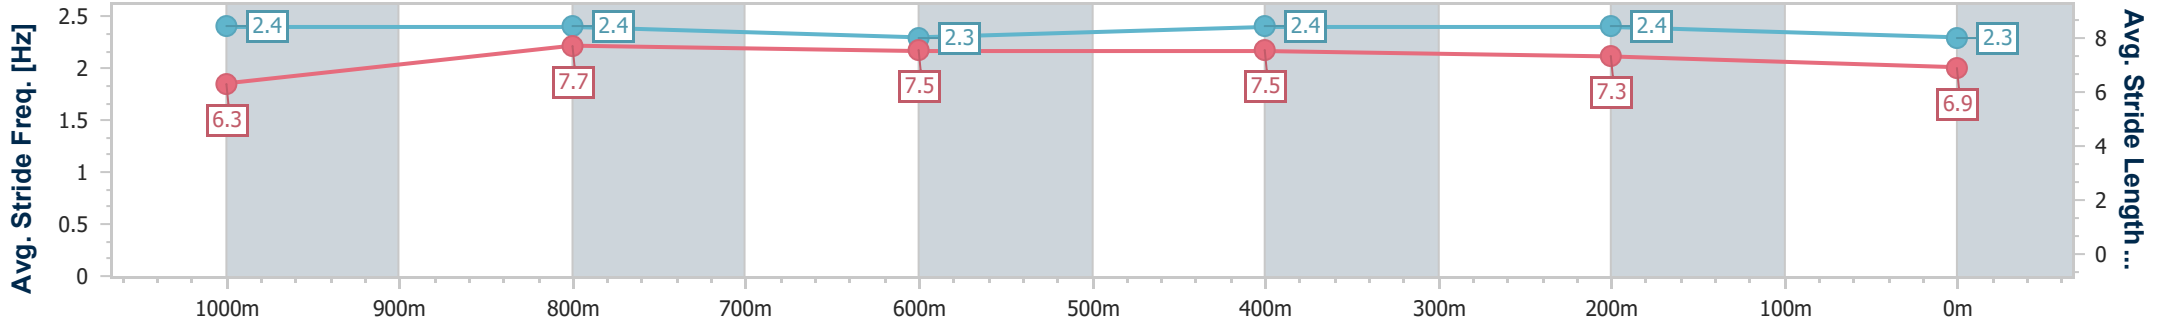

BRISBANE
RACING CLUB

Section	Overall	1000m	800m	600m	400m	200m
Section Times	1:10.89 [8] (0:13.17)	0:57.72 [2] (0:10.64)	0:47.08 [2] (0:11.44)	0:35.64 [2] (0:11.39)	0:24.25 [3] (0:11.43)	0:12.82 [4] (0:12.82)
Average Speed [km/h]	54.8	67.9	63.6	63.4	62.9	56.0
Top Speed [km/h]	70.1	69.9	65.0	64.8	64.7	61.0
Avg. Dist. to Rail [m]	6.2	1.2	2.5	1.3	1.4	1.2
Avg. Stride Freq. [Hz]	2.4	2.4	2.3	2.4	2.4	2.3
Avg. Stride Length [m]	6.3	7.7	7.5	7.5	7.3	6.9