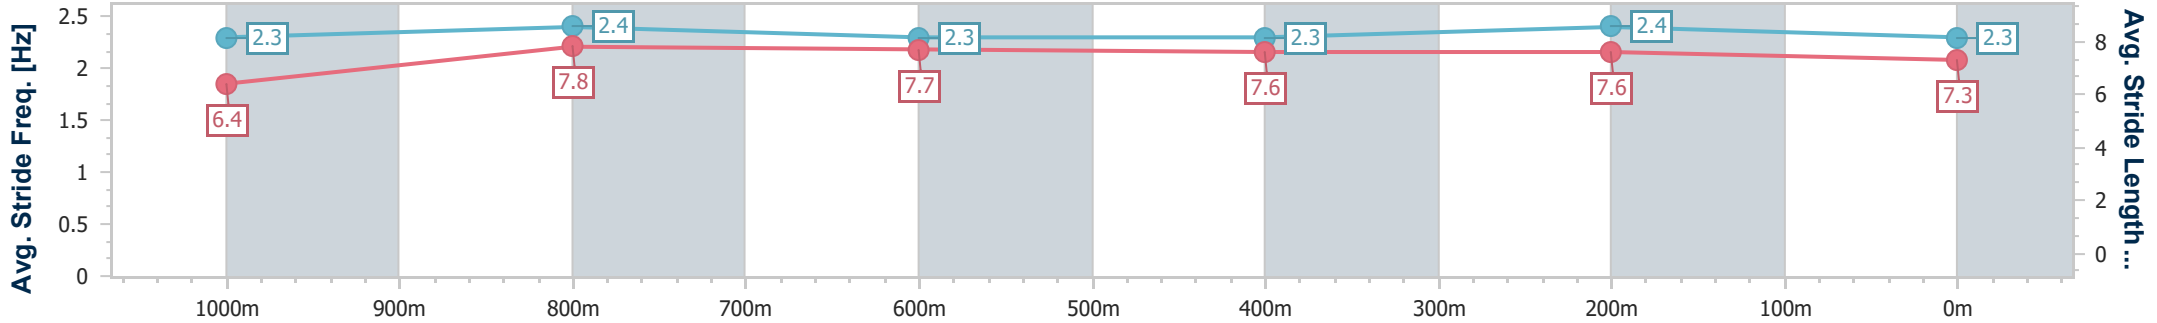

BRISBANE
RACING CLUB

Section	Overall	1000m	800m	600m	400m	200m
Section Times	1:09.52 [1] (0:13.39)	0:56.13 [4] (0:10.84)	0:45.29 [4] (0:11.34)	0:33.95 [4] (0:11.17)	0:22.78 [4] (0:11.02)	0:11.76 [2] (0:11.76)
Average Speed [km/h]	53.7	66.6	63.5	64.2	65.4	61.2
Top Speed [km/h]	70.2	69.6	63.9	65.9	66.9	65.6
Avg. Dist. to Rail [m]	5.2	0.9	0.6	0.6	0.9	0.5
Avg. Stride Freq. [Hz]	2.3	2.4	2.3	2.3	2.4	2.3
Avg. Stride Length [m]	6.4	7.8	7.7	7.6	7.6	7.3