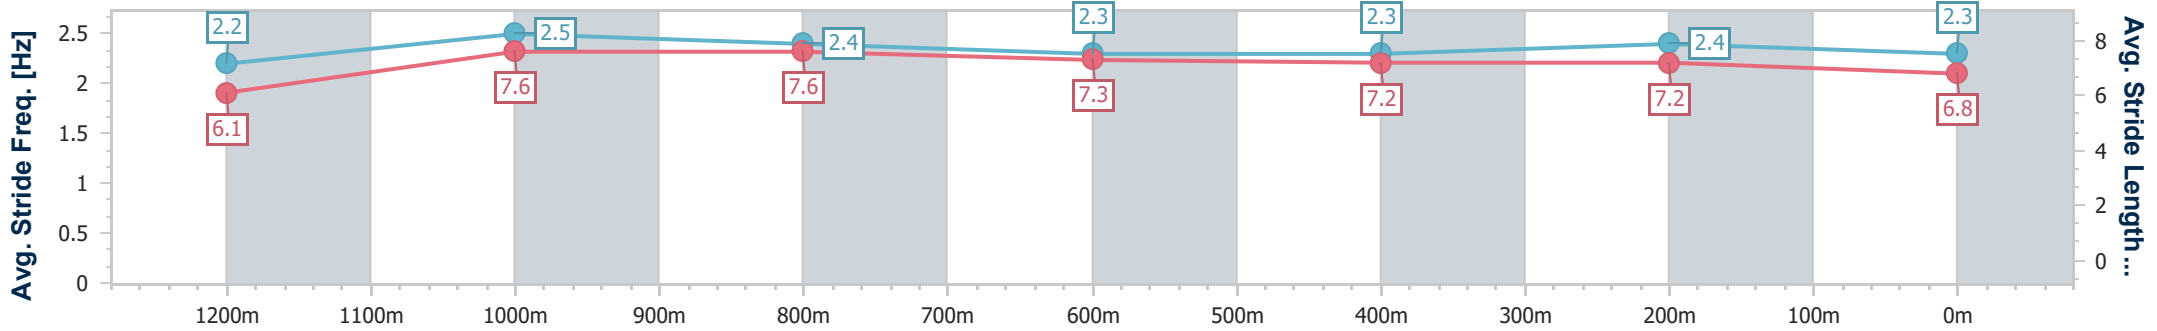

Horse/Jockey Name	Anotherlovelyday
Final Rank	10
Fastest Section Time (Section)	0:10.73 (1200m)
Top Speed [km/h] (Section)	68.6 (1200m)
Race State	Finished

Doomben QLD Professional
Race 1: STRADBROKE SEASON BOOK NOW Fillies and Mares
Maiden Plate - 1350m
05 June 2024 - 12:34
Track Rating: Soft 5, Weather: Fine, Rail Position: +7m Entire

BRISBANE
RACING CLUB

Section	Overall	1200m	1000m	800m	600m	400m	200m
Section Times	1:21.91 [10] (0:10.90)	1:11.01 [1] (0:10.73)	1:00.28 [1] (0:11.29)	0:48.99 [1] (0:12.01)	0:36.98 [2] (0:12.16)	0:24.82 [2] (0:11.77)	0:13.05 [3] (0:13.05)
Average Speed [km/h]	49.6	67.1	64.0	59.6	58.6	60.9	55.1
Top Speed [km/h]	66.7	68.6	66.4	60.9	59.9	62.2	59.2
Avg. Dist. to Rail [m]	9.0	3.9	1.3	0.8	1.9	2.8	2.6
Avg. Stride Freq. [Hz]	2.2	2.5	2.4	2.3	2.3	2.4	2.3
Avg. Stride Length [m]	6.1	7.6	7.6	7.3	7.2	7.2	6.8

- [ ] Ranking at each section and finish
- -.-.- No data available at this section
- NA No data available