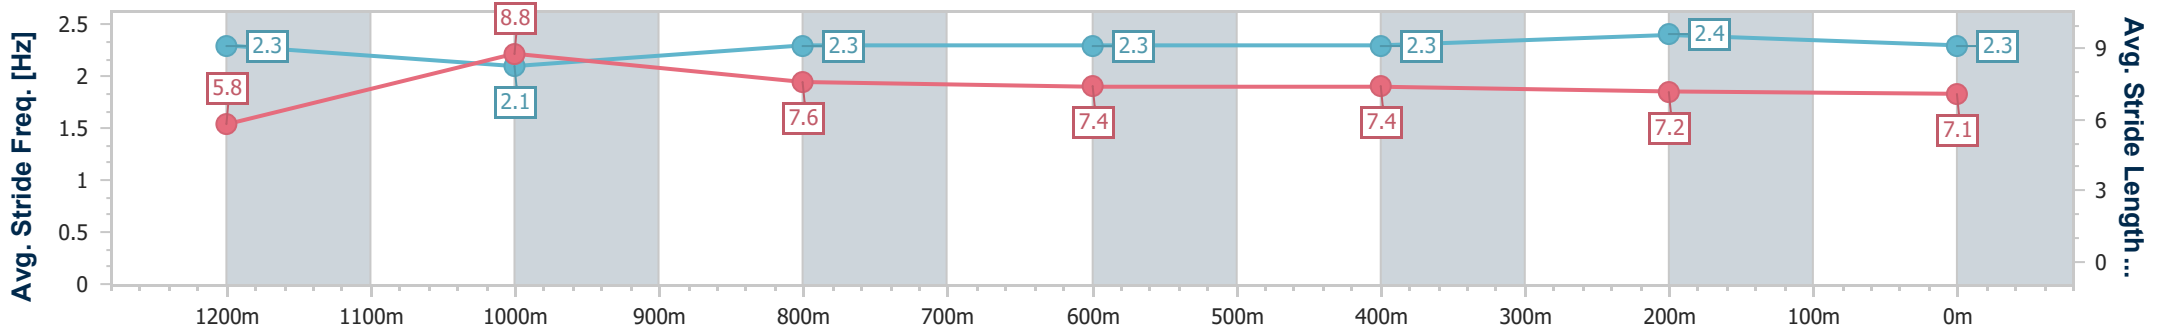

Horse/Jockey Name	Princess Kaguya
Final Rank	4
Fastest Section Time (Section)	0:10.87 (1200m)
Top Speed [km/h] (Section)	68.0 (1200m)
Race State	Finished

Doomben QLD Professional
Race 1: STRADBROKE SEASON BOOK NOW Fillies and Mares
Maiden Plate - 1350m
05 June 2024 - 12:34
Track Rating: Soft 5, Weather: Fine, Rail Position: +7m Entire

BRISBANE
RACING CLUB

Section	Overall	1200m	1000m	800m	600m	400m	200m
Section Times	1:20.85 [4] (0:11.14)	1:09.71 [4] (0:10.87)	0:58.84 [5] (0:11.50)	0:47.34 [5] (0:11.95)	0:35.39 [6] (0:11.93)	0:23.46 [6] (0:11.47)	0:11.99 [3] (0:11.99)
Average Speed [km/h]	48.6	66.1	63.1	60.9	60.2	62.8	60.0
Top Speed [km/h]	67.6	68.0	65.7	62.6	62.0	65.8	63.7
Avg. Dist. to Rail [m]	0.9	1.6	1.9	1.4	0.6	1.5	0.9
Avg. Stride Freq. [Hz]	2.3	2.1	2.3	2.3	2.3	2.4	2.3
Avg. Stride Length [m]	5.8	8.8	7.6	7.4	7.4	7.2	7.1

- [ ] Ranking at each section and finish
- -.-.- No data available at this section
- NA No data available