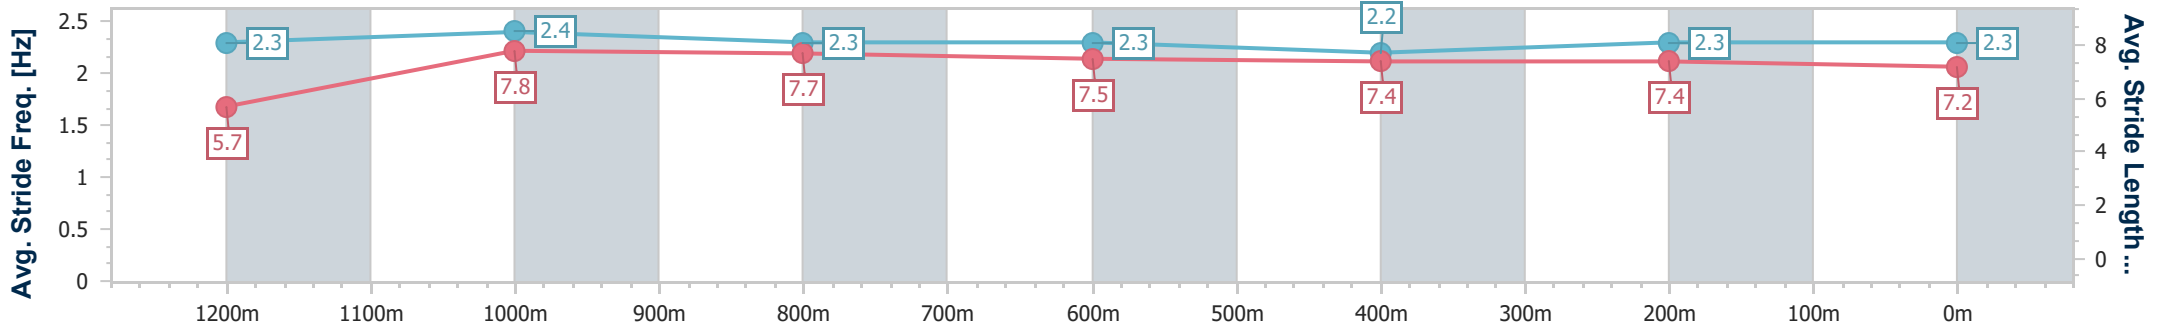

Horse/Jockey Name	Go Girl Go
Final Rank	7
Fastest Section Time (Section)	0:10.79 (1200m)
Top Speed [km/h] (Section)	68.1 (1200m)
Race State	Finished

Doomben QLD Professional
Race 1: STRADBROKE SEASON BOOK NOW Fillies and Mares
Maiden Plate - 1350m
05 June 2024 - 12:34
Track Rating: Soft 5, Weather: Fine, Rail Position: +7m Entire

BRISBANE
RACING CLUB

Section	Overall	1200m	1000m	800m	600m	400m	200m
Section Times	1:21.40 [7] (0:11.19)	1:10.21 [5] (0:10.79)	0:59.42 [4] (0:11.42)	0:48.00 [4] (0:11.82)	0:36.18 [4] (0:12.06)	0:24.12 [4] (0:11.71)	0:12.41 [7] (0:12.41)
Average Speed [km/h]	48.3	66.8	63.0	61.1	59.5	61.5	57.9
Top Speed [km/h]	67.1	68.1	65.9	61.8	60.3	63.0	60.8
Avg. Dist. to Rail [m]	3.1	2.0	0.4	0.2	0.4	0.9	0.8
Avg. Stride Freq. [Hz]	2.3	2.4	2.3	2.3	2.2	2.3	2.3
Avg. Stride Length [m]	5.7	7.8	7.7	7.5	7.4	7.4	7.2

- [ ] Ranking at each section and finish
- -.-.- No data available at this section
- NA No data available