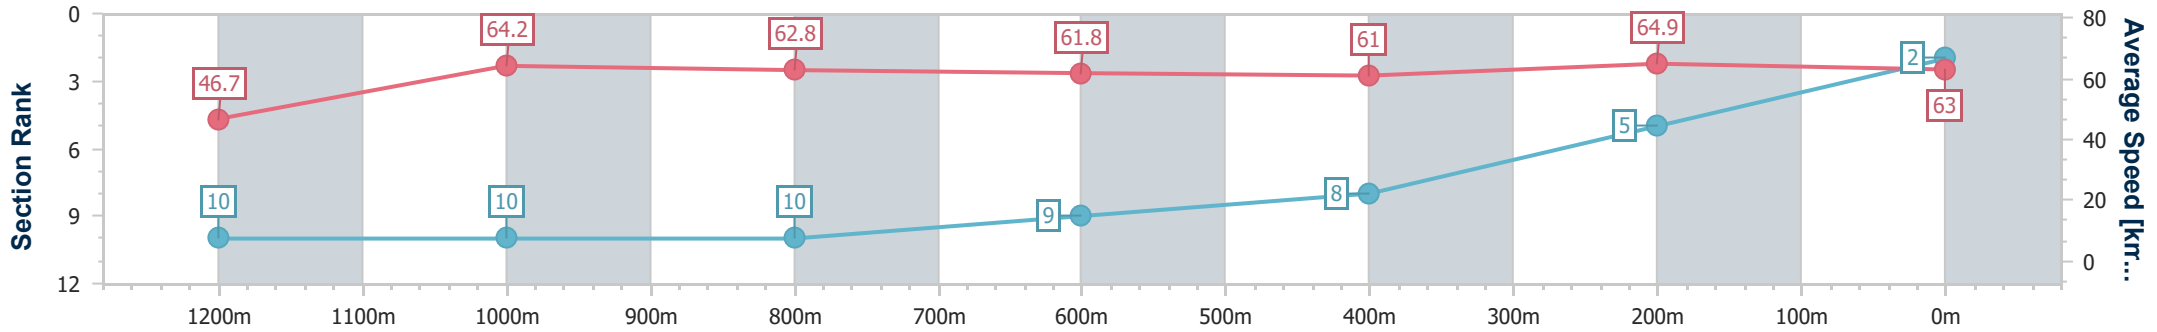

Horse/Jockey Name	Trapedo
Final Rank	2
Fastest Section Time (Section)	0:11.14 (400m)
Top Speed [km/h] (Section)	67.0 (400m)
Race State	Finished

Doomben QLD Professional
Race 1: STRADBROKE SEASON BOOK NOW Fillies and Mares
Maiden Plate - 1350m
05 June 2024 - 12:34
Track Rating: Soft 5, Weather: Fine, Rail Position: +7m Entire

BRISBANE
RACING CLUB

Section	Overall	1200m	1000m	800m	600m	400m	200m
Section Times	1:20.33 [2] (0:11.57)	1:08.76 [10] (0:11.19)	0:57.57 [10] (0:11.47)	0:46.10 [10] (0:11.67)	0:34.43 [9] (0:11.88)	0:22.55 [8] (0:11.14)	0:11.41 [5] (0:11.41)
Average Speed [km/h]	46.7	64.2	62.8	61.8	61.0	64.9	63.0
Top Speed [km/h]	66.4	66.4	65.9	62.7	61.6	67.0	65.0
Avg. Dist. to Rail [m]	5.8	1.8	0.8	0.6	0.7	3.2	4.2
Avg. Stride Freq. [Hz]	2.2	2.4	2.3	2.3	2.3	2.4	2.4
Avg. Stride Length [m]	5.8	7.5	7.6	7.4	7.5	7.6	7.2

- [ ] Ranking at each section and finish
- -.-.- No data available at this section
- NA No data available