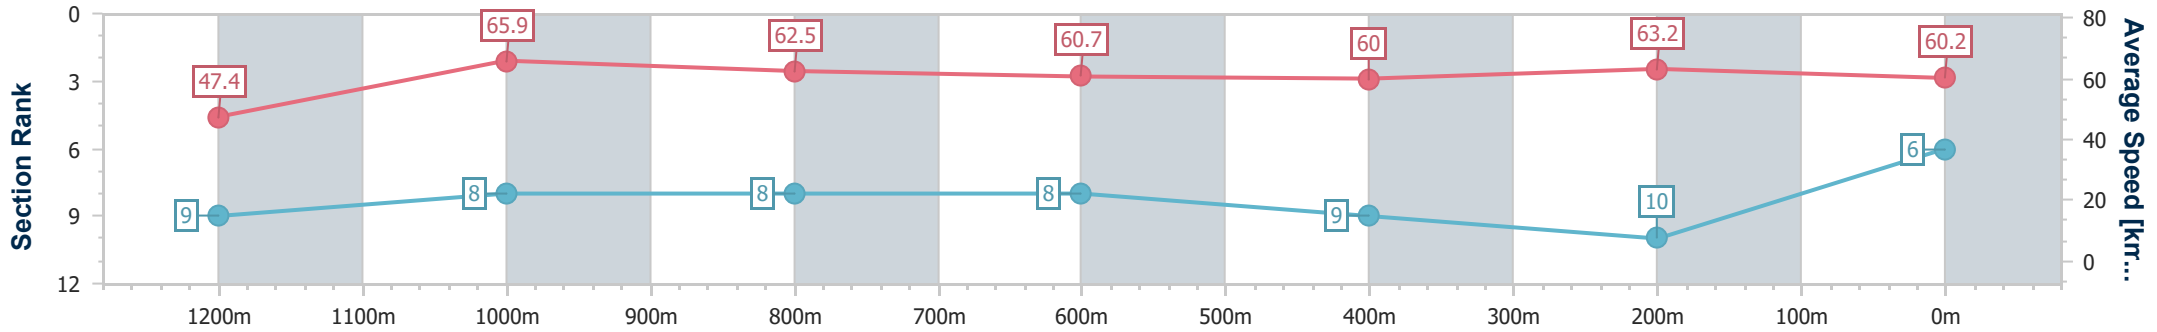

Horse/Jockey Name	Pintura Rosa
Final Rank	6
Fastest Section Time (Section)	0:10.92 (1200m)
Top Speed [km/h] (Section)	66.6 (1200m)
Race State	Finished

Doomben QLD Professional
Race 1: STRADBROKE SEASON BOOK NOW Fillies and Mares
Maiden Plate - 1350m
05 June 2024 - 12:34
Track Rating: Soft 5, Weather: Fine, Rail Position: +7m Entire

BRISBANE
RACING CLUB

Section	Overall	1200m	1000m	800m	600m	400m	200m
Section Times	1:21.11 [6] (0:11.43)	1:09.68 [9] (0:10.92)	0:58.76 [8] (0:11.53)	0:47.23 [8] (0:11.88)	0:35.35 [8] (0:12.02)	0:23.33 [9] (0:11.39)	0:11.94 [10] (0:11.94)
Average Speed [km/h]	47.4	65.9	62.5	60.7	60.0	63.2	60.2
Top Speed [km/h]	65.2	66.6	65.7	61.8	62.3	64.3	62.9
Avg. Dist. to Rail [m]	3.7	0.5	0.3	0.6	0.4	0.9	1.0
Avg. Stride Freq. [Hz]	2.4	2.5	2.4	2.4	2.4	2.4	2.4
Avg. Stride Length [m]	5.6	7.3	7.2	7.1	7.1	7.4	6.9

- [ ] Ranking at each section and finish
- -.-.- No data available at this section
- NA No data available