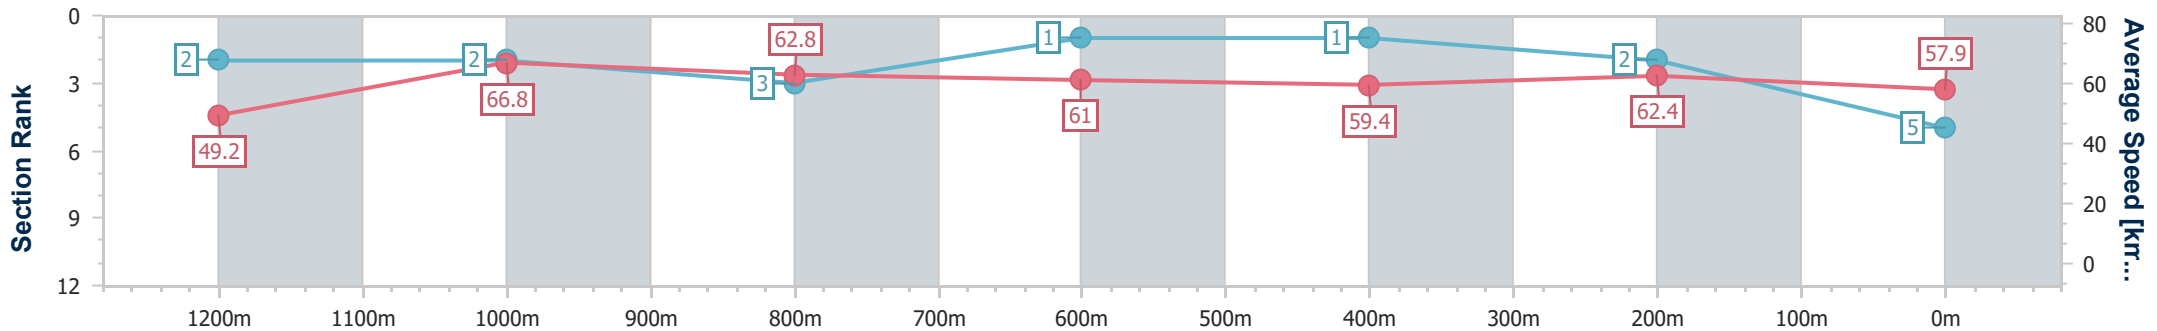

Horse/Jockey Name	Hi Jules
Final Rank	5
Fastest Section Time (Section)	0:10.73 (1200m)
Top Speed [km/h] (Section)	67.8 (1200m)
Race State	Finished

Doomben QLD Professional
Race 1: STRADBROKE SEASON BOOK NOW Fillies and Mares
Maiden Plate - 1350m
05 June 2024 - 12:34
Track Rating: Soft 5, Weather: Fine, Rail Position: +7m Entire

BRISBANE
RACING CLUB

Section	Overall	1200m	1000m	800m	600m	400m	200m
Section Times	1:20.99 [5] (0:11.00)	1:09.99 [2] (0:10.73)	0:59.26 [2] (0:11.39)	0:47.87 [3] (0:11.78)	0:36.09 [1] (0:12.10)	0:23.99 [1] (0:11.55)	0:12.44 [2] (0:12.44)
Average Speed [km/h]	49.2	66.8	62.8	61.0	59.4	62.4	57.9
Top Speed [km/h]	65.1	67.8	65.0	61.9	60.8	64.8	61.4
Avg. Dist. to Rail [m]	6.1	0.8	2.3	0.6	0.4	0.5	1.3
Avg. Stride Freq. [Hz]	2.3	2.4	2.3	2.2	2.2	2.4	2.3
Avg. Stride Length [m]	5.9	7.8	7.7	7.7	7.5	7.4	7.0

- [ ] Ranking at each section and finish
- -.-.-.- No data available at this section
- NA No data available