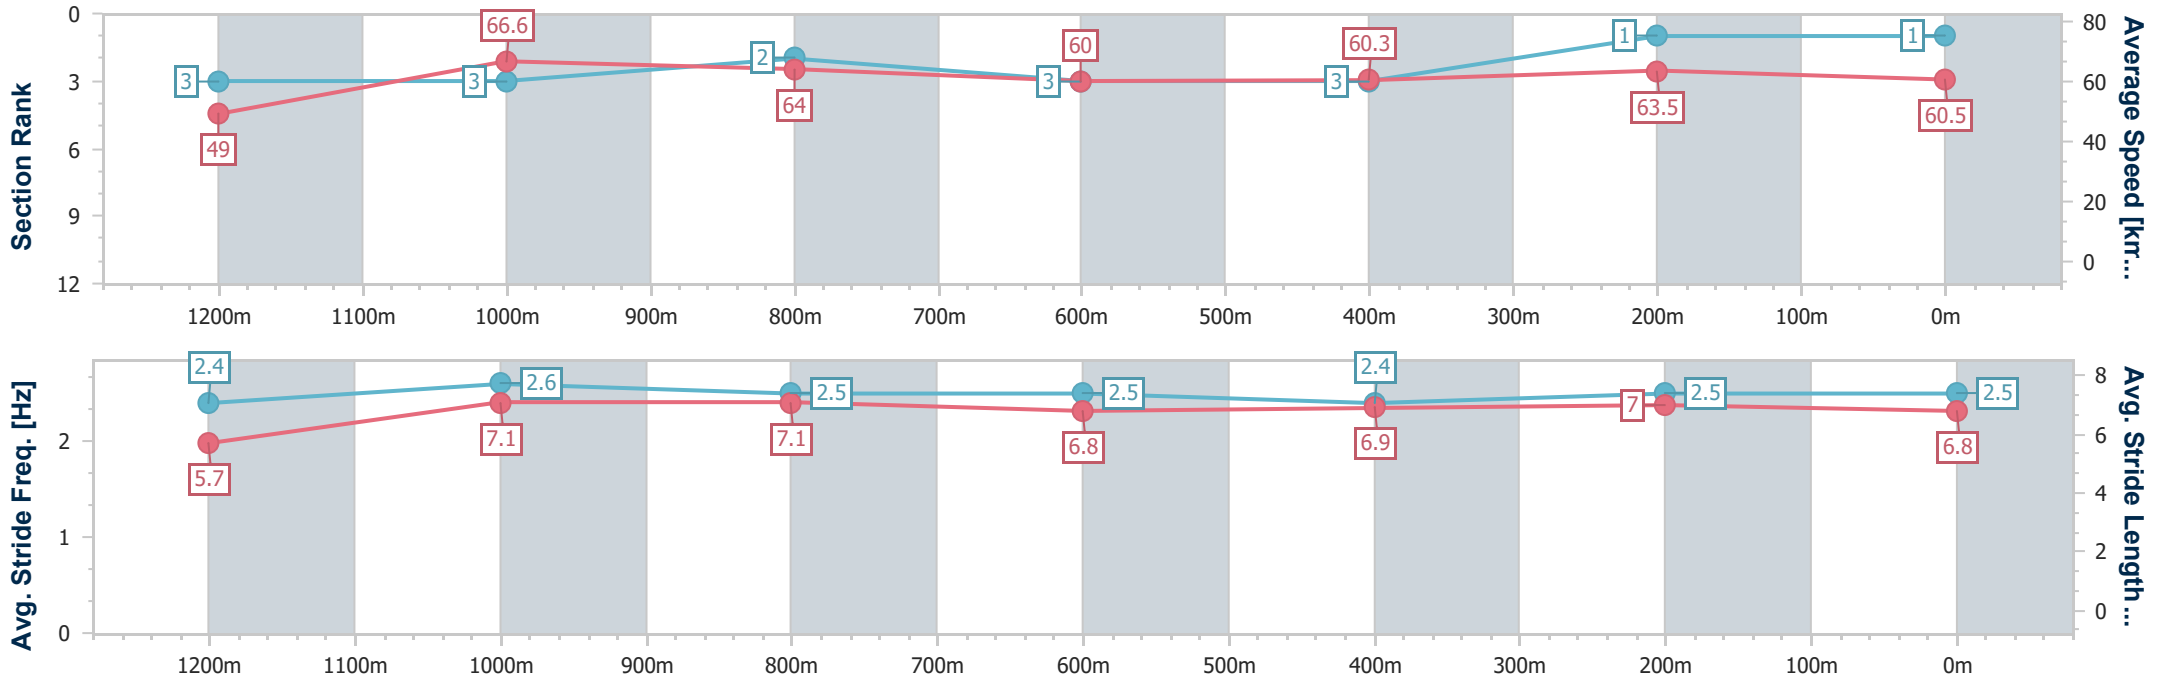

Scratched: Glowlight (#3)

[ ] Ranking at each section and finish  
 -:-:- No data available at this section  
 NA No data available

SCN Saddle cloth number  
 DNF Did not finish  
 DNT Did not track

Horse/Jockey Name	Moonfleet
Final Rank	1
Fastest Section Time (Section)	0:10.78 (1200m)
Top Speed [km/h] (Section)	68.0 (1200m)
Race State	Finished

**BRISBANE**  
**RACING CLUB**

Section	Overall	1200m	1000m	800m	600m	400m	200m
Section Times	1:20.32 [1] (0:11.01)	1:09.31 [3] (0:10.78)	0:58.53 [3] (0:11.32)	0:47.21 [2] (0:12.02)	0:35.19 [3] (0:11.98)	0:23.21 [3] (0:11.34)	0:11.87 [1] (0:11.87)
Average Speed [km/h]	49.0	66.6	64.0	60.0	60.3	63.5	60.5
Top Speed [km/h]	66.2	68.0	66.1	62.7	61.9	64.5	63.3
Avg. Dist. to Rail [m]	9.8	3.0	0.9	0.8	0.4	0.6	1.0
Avg. Stride Freq. [Hz]	2.4	2.6	2.5	2.5	2.4	2.5	2.5
Avg. Stride Length [m]	5.7	7.1	7.1	6.8	6.9	7.0	6.8