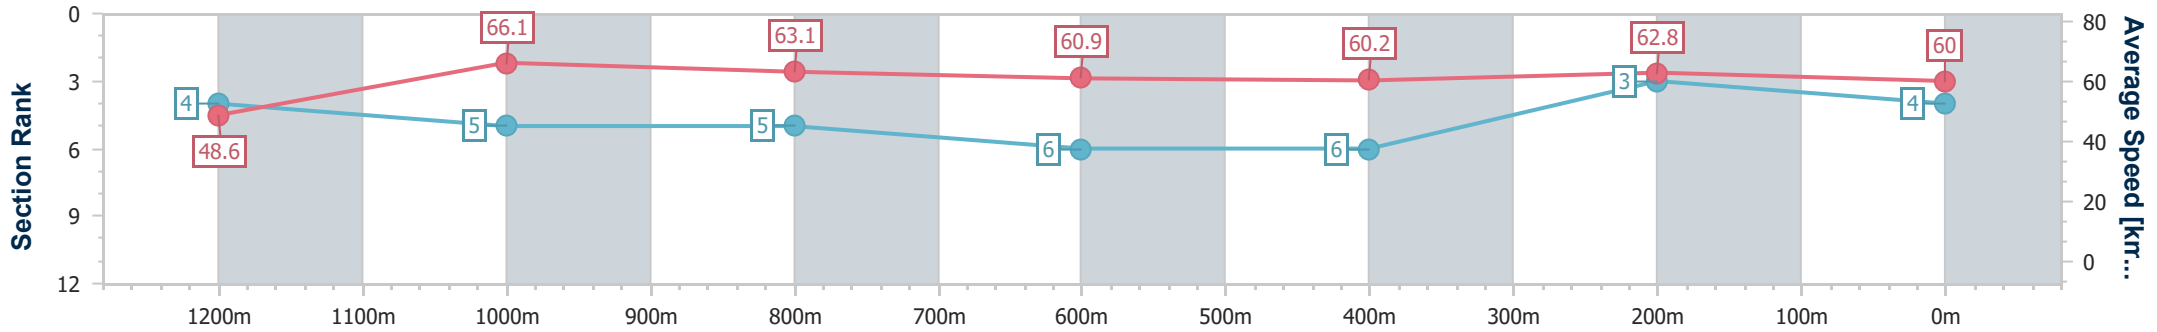

Horse/Jockey Name	Princess Kaguya
Final Rank	4
Fastest Section Time (Section)	0:10.87 (1200m)
Top Speed [km/h] (Section)	68.0 (1200m)
Race State	Finished

Doomben QLD Professional
Race 1: STRADBROKE SEASON BOOK NOW Fillies and Mares
Maiden Plate - 1350m
05 June 2024 - 12:34
Track Rating: Soft 5, Weather: Fine, Rail Position: +7m Entire

BRISBANE
RACING CLUB

Section	Overall	1200m	1000m	800m	600m	400m	200m
Section Times	1:20.85 [4] (0:11.14)	1:09.71 [4] (0:10.87)	0:58.84 [5] (0:11.50)	0:47.34 [5] (0:11.95)	0:35.39 [6] (0:11.93)	0:23.46 [6] (0:11.47)	0:11.99 [3] (0:11.99)
Average Speed [km/h]	48.6	66.1	63.1	60.9	60.2	62.8	60.0
Top Speed [km/h]	67.6	68.0	65.7	62.6	62.0	65.8	63.7
Avg. Dist. to Rail [m]	0.9	1.6	1.9	1.4	0.6	1.5	0.9
Avg. Stride Freq. [Hz]	2.3	2.1	2.3	2.3	2.3	2.4	2.3
Avg. Stride Length [m]	5.8	8.8	7.6	7.4	7.4	7.2	7.1

- [ ] Ranking at each section and finish
- -.-.- No data available at this section
- NA No data available