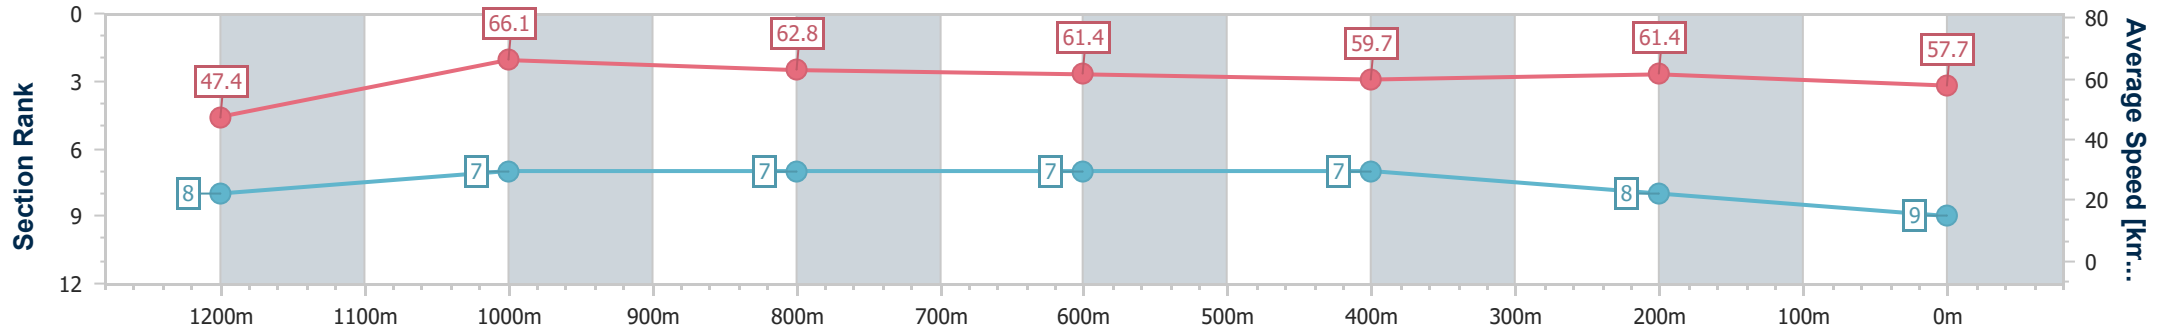

Horse/Jockey Name	Flamingo Beach
Final Rank	9
Fastest Section Time (Section)	0:10.91 (1200m)
Top Speed [km/h] (Section)	66.6 (1200m)
Race State	Finished

Doomben QLD Professional
Race 1: STRADBROKE SEASON BOOK NOW Fillies and Mares
Maiden Plate - 1350m
05 June 2024 - 12:34
Track Rating: Soft 5, Weather: Fine, Rail Position: +7m Entire

BRISBANE
RACING CLUB

Section	Overall	1200m	1000m	800m	600m	400m	200m
Section Times	1:21.68 [9] (0:11.40)	1:10.28 [8] (0:10.91)	0:59.37 [7] (0:11.46)	0:47.91 [7] (0:11.71)	0:36.20 [7] (0:11.95)	0:24.25 [7] (0:11.71)	0:12.54 [8] (0:12.54)
Average Speed [km/h]	47.4	66.1	62.8	61.4	59.7	61.4	57.7
Top Speed [km/h]	66.2	66.6	66.1	61.8	61.2	62.2	60.4
Avg. Dist. to Rail [m]	1.8	1.3	1.1	0.8	1.1	1.1	4.6
Avg. Stride Freq. [Hz]	2.3	2.4	2.3	2.2	2.2	2.2	2.2
Avg. Stride Length [m]	5.8	7.8	7.8	7.7	7.6	7.6	7.4

- [ ] Ranking at each section and finish
- -.-.- No data available at this section
- NA No data available