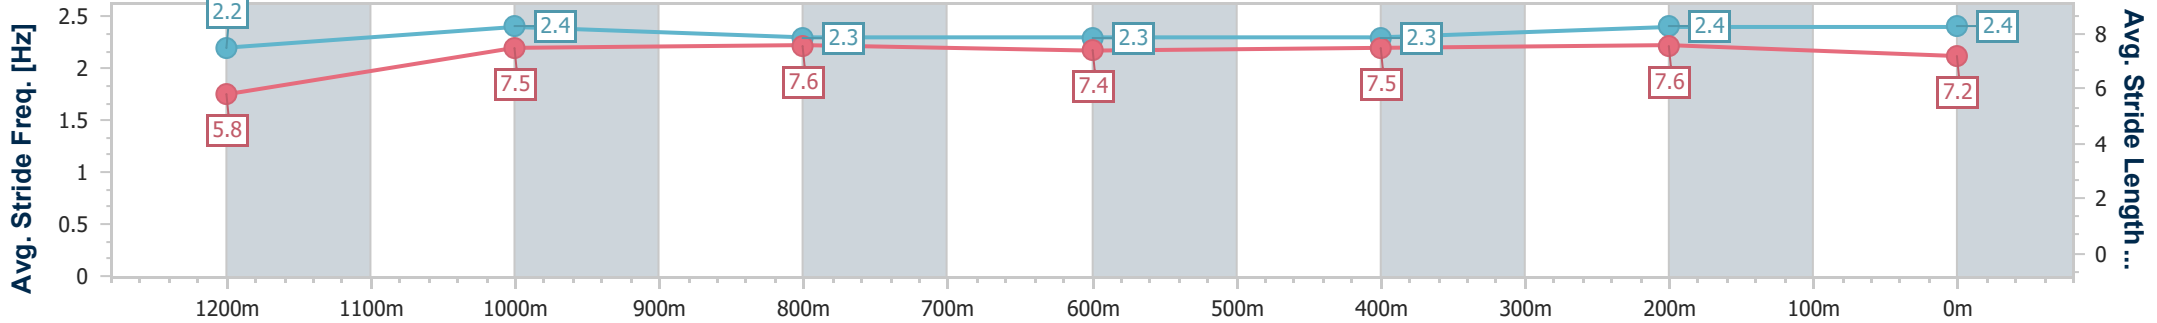

Horse/Jockey Name	Trapedo
Final Rank	2
Fastest Section Time (Section)	0:11.14 (400m)
Top Speed [km/h] (Section)	67.0 (400m)
Race State	Finished

Doomben QLD Professional
Race 1: STRADBROKE SEASON BOOK NOW Fillies and Mares
Maiden Plate - 1350m
05 June 2024 - 12:34
Track Rating: Soft 5, Weather: Fine, Rail Position: +7m Entire

BRISBANE
RACING CLUB

Section	Overall	1200m	1000m	800m	600m	400m	200m
Section Times	1:20.33 [2] (0:11.57)	1:08.76 [10] (0:11.19)	0:57.57 [10] (0:11.47)	0:46.10 [10] (0:11.67)	0:34.43 [9] (0:11.88)	0:22.55 [8] (0:11.14)	0:11.41 [5] (0:11.41)
Average Speed [km/h]	46.7	64.2	62.8	61.8	61.0	64.9	63.0
Top Speed [km/h]	66.4	66.4	65.9	62.7	61.6	67.0	65.0
Avg. Dist. to Rail [m]	5.8	1.8	0.8	0.6	0.7	3.2	4.2
Avg. Stride Freq. [Hz]	2.2	2.4	2.3	2.3	2.3	2.4	2.4
Avg. Stride Length [m]	5.8	7.5	7.6	7.4	7.5	7.6	7.2

- [ ] Ranking at each section and finish
- -.-.- No data available at this section
- NA No data available