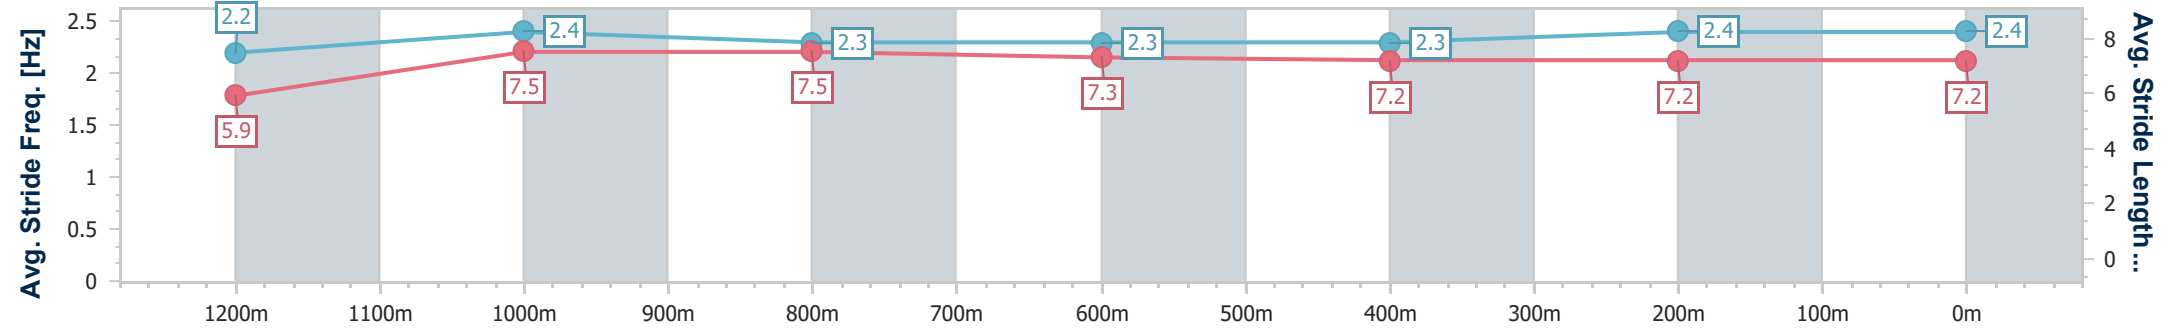

Horse/Jockey Name	Autumnation
Final Rank	3
Fastest Section Time (Section)	0:11.20 (400m)
Top Speed [km/h] (Section)	67.3 (400m)
Race State	Finished

Doomben QLD Professional
Race 1: STRADBROKE SEASON BOOK NOW Fillies and Mares
Maiden Plate - 1350m
05 June 2024 - 12:34
Track Rating: Soft 5, Weather: Fine, Rail Position: +7m Entire

BRISBANE
RACING CLUB

Section	Overall	1200m	1000m	800m	600m	400m	200m
Section Times	1:20.60 [3] (0:11.40)	1:09.20 [7] (0:11.25)	0:57.95 [9] (0:11.53)	0:46.42 [9] (0:11.79)	0:34.63 [10] (0:11.98)	0:22.65 [10] (0:11.20)	0:11.45 [9] (0:11.45)
Average Speed [km/h]	47.6	64.0	62.5	61.0	60.1	64.4	62.7
Top Speed [km/h]	62.1	65.4	66.1	62.2	61.5	67.3	67.1
Avg. Dist. to Rail [m]	6.1	1.9	0.8	0.2	0.2	1.9	3.9
Avg. Stride Freq. [Hz]	2.2	2.4	2.3	2.3	2.3	2.4	2.4
Avg. Stride Length [m]	5.9	7.5	7.5	7.3	7.2	7.2	7.2

- [ ] Ranking at each section and finish
- -.-.- No data available at this section
- NA No data available