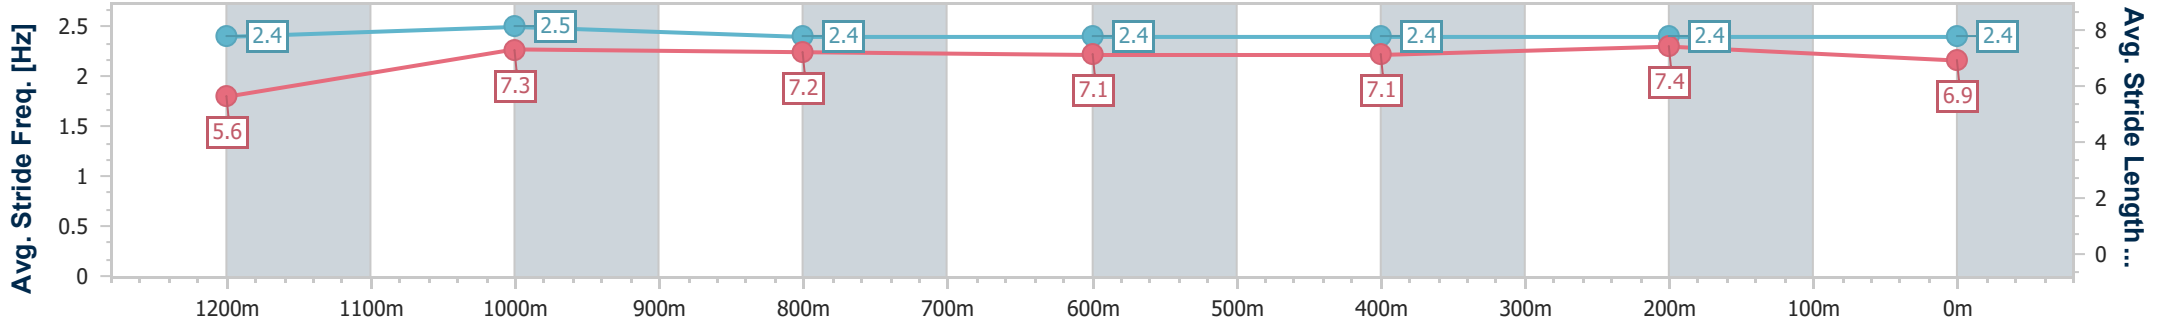

Horse/Jockey Name	Pintura Rosa
Final Rank	6
Fastest Section Time (Section)	0:10.92 (1200m)
Top Speed [km/h] (Section)	66.6 (1200m)
Race State	Finished

Doomben QLD Professional
Race 1: STRADBROKE SEASON BOOK NOW Fillies and Mares
Maiden Plate - 1350m
05 June 2024 - 12:34
Track Rating: Soft 5, Weather: Fine, Rail Position: +7m Entire

BRISBANE
RACING CLUB

Section	Overall	1200m	1000m	800m	600m	400m	200m
Section Times	1:21.11 [6] (0:11.43)	1:09.68 [9] (0:10.92)	0:58.76 [8] (0:11.53)	0:47.23 [8] (0:11.88)	0:35.35 [8] (0:12.02)	0:23.33 [9] (0:11.39)	0:11.94 [10] (0:11.94)
Average Speed [km/h]	47.4	65.9	62.5	60.7	60.0	63.2	60.2
Top Speed [km/h]	65.2	66.6	65.7	61.8	62.3	64.3	62.9
Avg. Dist. to Rail [m]	3.7	0.5	0.3	0.6	0.4	0.9	1.0
Avg. Stride Freq. [Hz]	2.4	2.5	2.4	2.4	2.4	2.4	2.4
Avg. Stride Length [m]	5.6	7.3	7.2	7.1	7.1	7.4	6.9

- [ ] Ranking at each section and finish
- -.-.- No data available at this section
- NA No data available