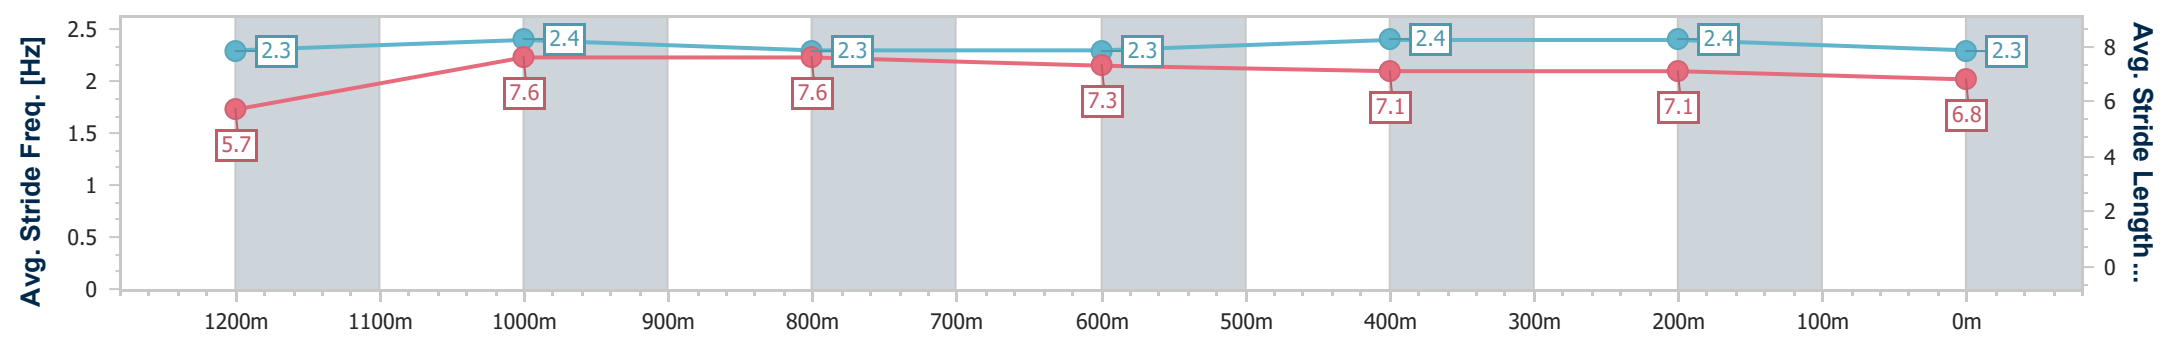

Horse/Jockey Name	Kellisa
Final Rank	8
Fastest Section Time (Section)	0:10.86 (1200m)
Top Speed [km/h] (Section)	67.6 (1200m)
Race State	Finished

Doomben QLD Professional
Race 1: STRADBROKE SEASON BOOK NOW Fillies and Mares
Maiden Plate - 1350m
05 June 2024 - 12:34
Track Rating: Soft 5, Weather: Fine, Rail Position: +7m Entire

BRISBANE
RACING CLUB

Section	Overall	1200m	1000m	800m	600m	400m	200m
Section Times	1:21.55 [8] (0:11.22)	1:10.33 [6] (0:10.86)	0:59.47 [6] (0:11.47)	0:48.00 [6] (0:11.81)	0:36.19 [5] (0:11.97)	0:24.22 [5] (0:11.66)	0:12.56 [6] (0:12.56)
Average Speed [km/h]	48.3	66.1	63.2	61.0	60.6	61.8	57.1
Top Speed [km/h]	66.1	67.6	66.2	62.5	62.0	63.8	60.3
Avg. Dist. to Rail [m]	4.7	2.8	1.6	0.5	1.0	1.2	3.6
Avg. Stride Freq. [Hz]	2.3	2.4	2.3	2.3	2.4	2.4	2.3
Avg. Stride Length [m]	5.7	7.6	7.6	7.3	7.1	7.1	6.8

- [ ] Ranking at each section and finish
- -.-.- No data available at this section
- NA No data available