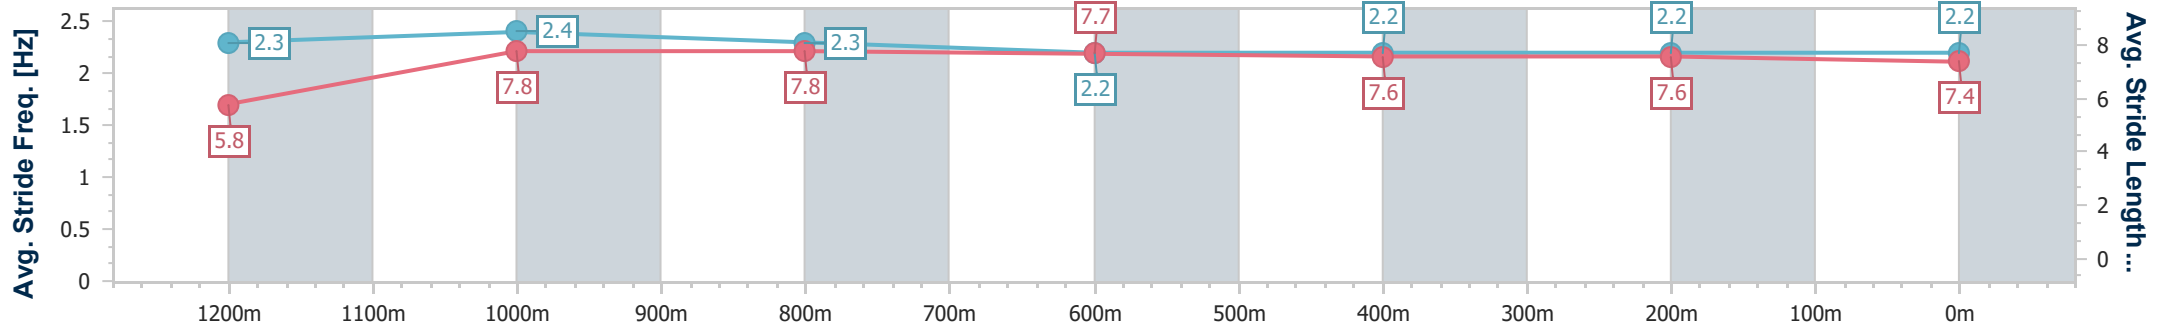

Horse/Jockey Name	Flamingo Beach
Final Rank	9
Fastest Section Time (Section)	0:10.91 (1200m)
Top Speed [km/h] (Section)	66.6 (1200m)
Race State	Finished

Doomben QLD Professional
Race 1: STRADBROKE SEASON BOOK NOW Fillies and Mares
Maiden Plate - 1350m
05 June 2024 - 12:34
Track Rating: Soft 5, Weather: Fine, Rail Position: +7m Entire

BRISBANE
RACING CLUB

Section	Overall	1200m	1000m	800m	600m	400m	200m
Section Times	1:21.68 [9] (0:11.40)	1:10.28 [8] (0:10.91)	0:59.37 [7] (0:11.46)	0:47.91 [7] (0:11.71)	0:36.20 [7] (0:11.95)	0:24.25 [7] (0:11.71)	0:12.54 [8] (0:12.54)
Average Speed [km/h]	47.4	66.1	62.8	61.4	59.7	61.4	57.7
Top Speed [km/h]	66.2	66.6	66.1	61.8	61.2	62.2	60.4
Avg. Dist. to Rail [m]	1.8	1.3	1.1	0.8	1.1	1.1	4.6
Avg. Stride Freq. [Hz]	2.3	2.4	2.3	2.2	2.2	2.2	2.2
Avg. Stride Length [m]	5.8	7.8	7.8	7.7	7.6	7.6	7.4

- [ ] Ranking at each section and finish
- -.-.- No data available at this section
- NA No data available