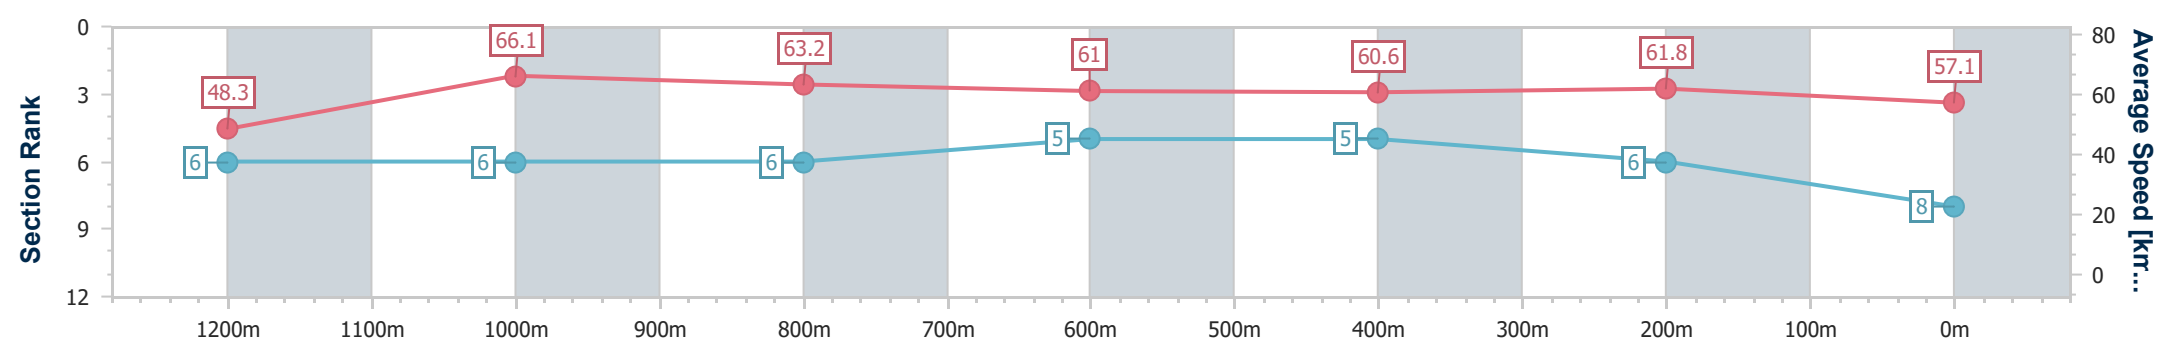

Horse/Jockey Name	Kellisa
Final Rank	8
Fastest Section Time (Section)	0:10.86 (1200m)
Top Speed [km/h] (Section)	67.6 (1200m)
Race State	Finished

Doomben QLD Professional
Race 1: STRADBROKE SEASON BOOK NOW Fillies and Mares
Maiden Plate - 1350m
05 June 2024 - 12:34
Track Rating: Soft 5, Weather: Fine, Rail Position: +7m Entire

BRISBANE
RACING CLUB

Section	Overall	1200m	1000m	800m	600m	400m	200m
Section Times	1:21.55 [8] (0:11.22)	1:10.33 [6] (0:10.86)	0:59.47 [6] (0:11.47)	0:48.00 [6] (0:11.81)	0:36.19 [5] (0:11.97)	0:24.22 [5] (0:11.66)	0:12.56 [6] (0:12.56)
Average Speed [km/h]	48.3	66.1	63.2	61.0	60.6	61.8	57.1
Top Speed [km/h]	66.1	67.6	66.2	62.5	62.0	63.8	60.3
Avg. Dist. to Rail [m]	4.7	2.8	1.6	0.5	1.0	1.2	3.6
Avg. Stride Freq. [Hz]	2.3	2.4	2.3	2.3	2.4	2.4	2.3
Avg. Stride Length [m]	5.7	7.6	7.6	7.3	7.1	7.1	6.8

- [ ] Ranking at each section and finish
- -.-.- No data available at this section
- NA No data available