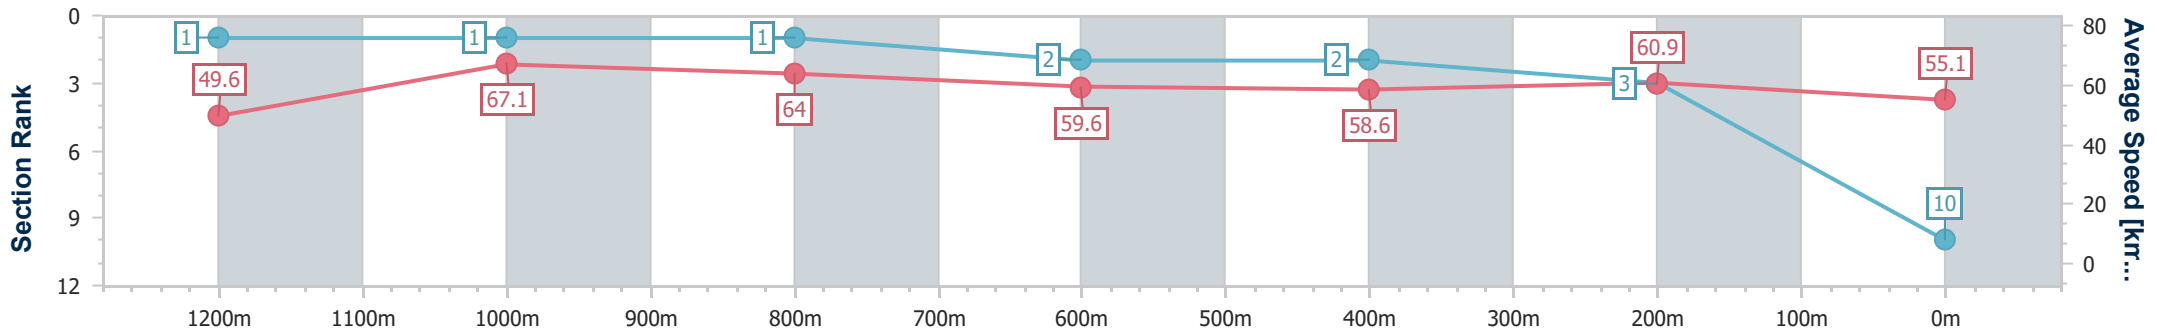

Horse/Jockey Name	Anotherlovelyday
Final Rank	10
Fastest Section Time (Section)	0:10.73 (1200m)
Top Speed [km/h] (Section)	68.6 (1200m)
Race State	Finished

Doomben QLD Professional
Race 1: STRADBROKE SEASON BOOK NOW Fillies and Mares
Maiden Plate - 1350m
05 June 2024 - 12:34
Track Rating: Soft 5, Weather: Fine, Rail Position: +7m Entire

BRISBANE
RACING CLUB

Section	Overall	1200m	1000m	800m	600m	400m	200m
Section Times	1:21.91 [10] (0:10.90)	1:11.01 [1] (0:10.73)	1:00.28 [1] (0:11.29)	0:48.99 [1] (0:12.01)	0:36.98 [2] (0:12.16)	0:24.82 [2] (0:11.77)	0:13.05 [3] (0:13.05)
Average Speed [km/h]	49.6	67.1	64.0	59.6	58.6	60.9	55.1
Top Speed [km/h]	66.7	68.6	66.4	60.9	59.9	62.2	59.2
Avg. Dist. to Rail [m]	9.0	3.9	1.3	0.8	1.9	2.8	2.6
Avg. Stride Freq. [Hz]	2.2	2.5	2.4	2.3	2.3	2.4	2.3
Avg. Stride Length [m]	6.1	7.6	7.6	7.3	7.2	7.2	6.8

- [ ] Ranking at each section and finish
- -.-.- No data available at this section
- NA No data available