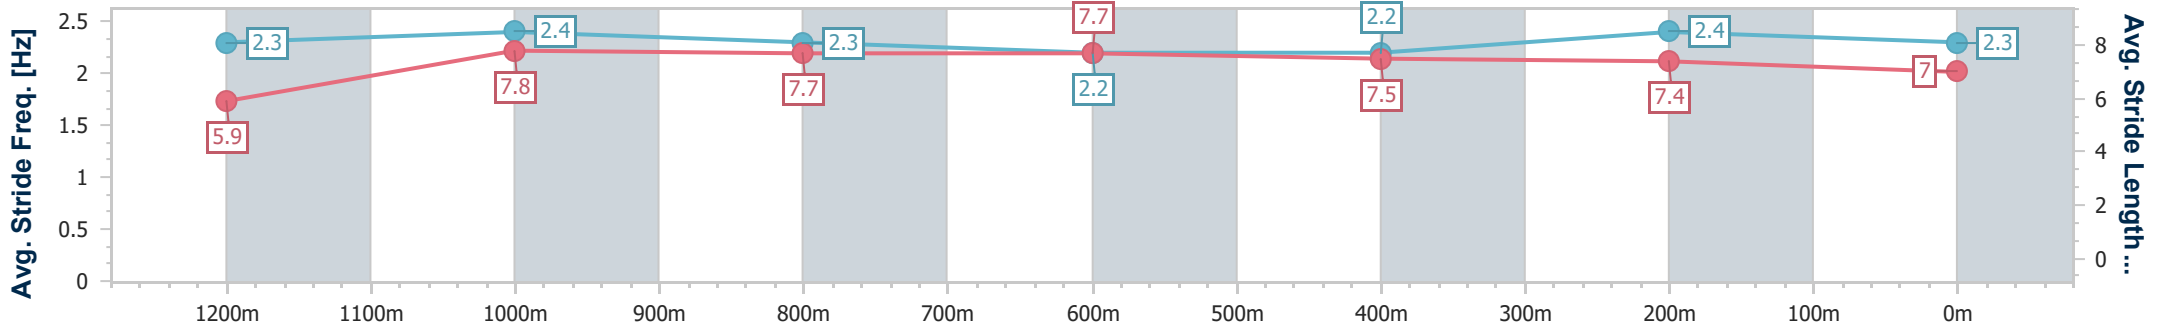

Horse/Jockey Name	Hi Jules
Final Rank	5
Fastest Section Time (Section)	0:10.73 (1200m)
Top Speed [km/h] (Section)	67.8 (1200m)
Race State	Finished

Doomben QLD Professional
Race 1: STRADBROKE SEASON BOOK NOW Fillies and Mares
Maiden Plate - 1350m
05 June 2024 - 12:34
Track Rating: Soft 5, Weather: Fine, Rail Position: +7m Entire

BRISBANE
RACING CLUB

Section	Overall	1200m	1000m	800m	600m	400m	200m
Section Times	1:20.99 [5] (0:11.00)	1:09.99 [2] (0:10.73)	0:59.26 [2] (0:11.39)	0:47.87 [3] (0:11.78)	0:36.09 [1] (0:12.10)	0:23.99 [1] (0:11.55)	0:12.44 [2] (0:12.44)
Average Speed [km/h]	49.2	66.8	62.8	61.0	59.4	62.4	57.9
Top Speed [km/h]	65.1	67.8	65.0	61.9	60.8	64.8	61.4
Avg. Dist. to Rail [m]	6.1	0.8	2.3	0.6	0.4	0.5	1.3
Avg. Stride Freq. [Hz]	2.3	2.4	2.3	2.2	2.2	2.4	2.3
Avg. Stride Length [m]	5.9	7.8	7.7	7.7	7.5	7.4	7.0

- [ ] Ranking at each section and finish
- -.-.-.- No data available at this section
- NA No data available