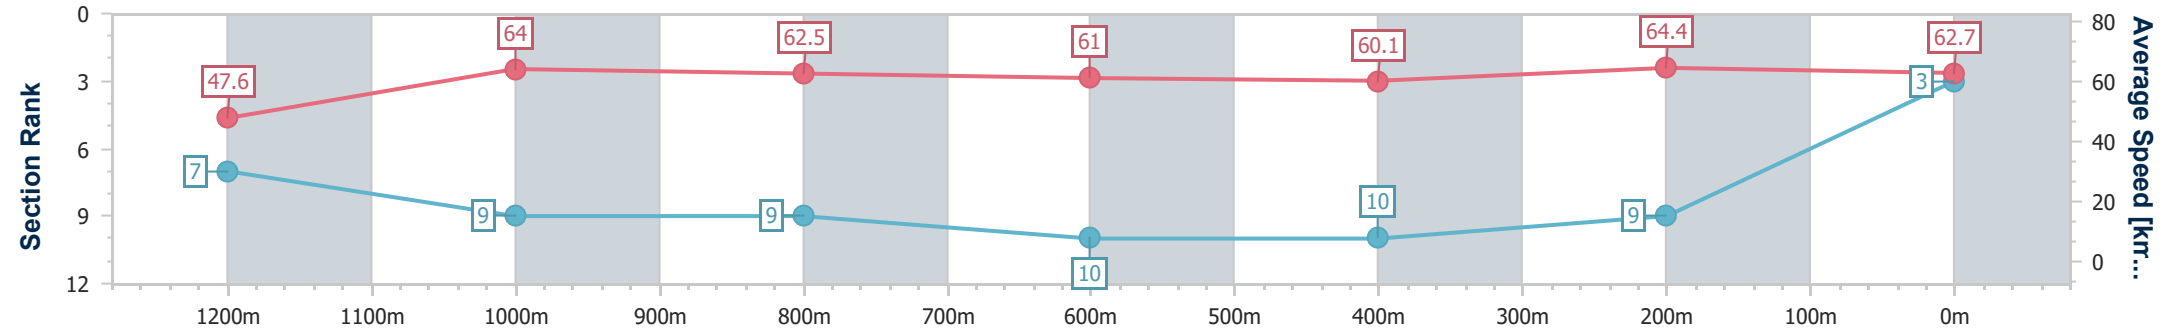

Horse/Jockey Name	Autumnation
Final Rank	3
Fastest Section Time (Section)	0:11.20 (400m)
Top Speed [km/h] (Section)	67.3 (400m)
Race State	Finished

Doomben QLD Professional
Race 1: STRADBROKE SEASON BOOK NOW Fillies and Mares
Maiden Plate - 1350m
05 June 2024 - 12:34
Track Rating: Soft 5, Weather: Fine, Rail Position: +7m Entire

BRISBANE
RACING CLUB

Section	Overall	1200m	1000m	800m	600m	400m	200m
Section Times	1:20.60 [3] (0:11.40)	1:09.20 [7] (0:11.25)	0:57.95 [9] (0:11.53)	0:46.42 [9] (0:11.79)	0:34.63 [10] (0:11.98)	0:22.65 [10] (0:11.20)	0:11.45 [9] (0:11.45)
Average Speed [km/h]	47.6	64.0	62.5	61.0	60.1	64.4	62.7
Top Speed [km/h]	62.1	65.4	66.1	62.2	61.5	67.3	67.1
Avg. Dist. to Rail [m]	6.1	1.9	0.8	0.2	0.2	1.9	3.9
Avg. Stride Freq. [Hz]	2.2	2.4	2.3	2.3	2.3	2.4	2.4
Avg. Stride Length [m]	5.9	7.5	7.5	7.3	7.2	7.2	7.2

- [ ] Ranking at each section and finish
- -.-.- No data available at this section
- NA No data available