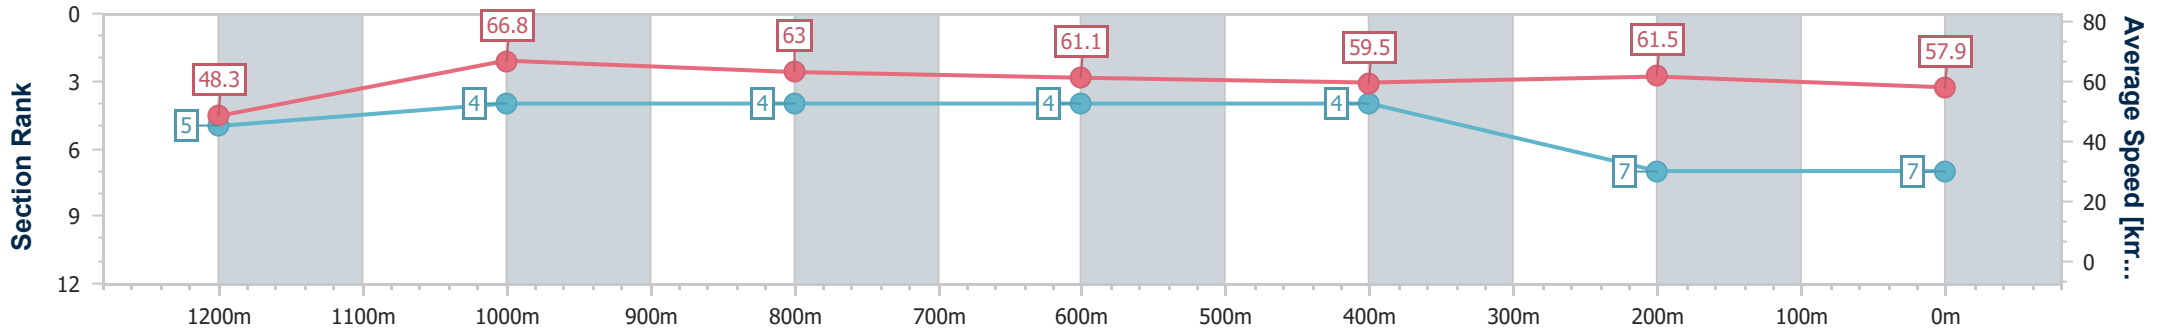

Horse/Jockey Name	Go Girl Go
Final Rank	7
Fastest Section Time (Section)	0:10.79 (1200m)
Top Speed [km/h] (Section)	68.1 (1200m)
Race State	Finished

Doomben QLD Professional
Race 1: STRADBROKE SEASON BOOK NOW Fillies and Mares
Maiden Plate - 1350m
05 June 2024 - 12:34
Track Rating: Soft 5, Weather: Fine, Rail Position: +7m Entire

BRISBANE
RACING CLUB

Section	Overall	1200m	1000m	800m	600m	400m	200m
Section Times	1:21.40 [7] (0:11.19)	1:10.21 [5] (0:10.79)	0:59.42 [4] (0:11.42)	0:48.00 [4] (0:11.82)	0:36.18 [4] (0:12.06)	0:24.12 [4] (0:11.71)	0:12.41 [7] (0:12.41)
Average Speed [km/h]	48.3	66.8	63.0	61.1	59.5	61.5	57.9
Top Speed [km/h]	67.1	68.1	65.9	61.8	60.3	63.0	60.8
Avg. Dist. to Rail [m]	3.1	2.0	0.4	0.2	0.4	0.9	0.8
Avg. Stride Freq. [Hz]	2.3	2.4	2.3	2.3	2.2	2.3	2.3
Avg. Stride Length [m]	5.7	7.8	7.7	7.5	7.4	7.4	7.2

- [ ] Ranking at each section and finish
- -.-.- No data available at this section
- NA No data available