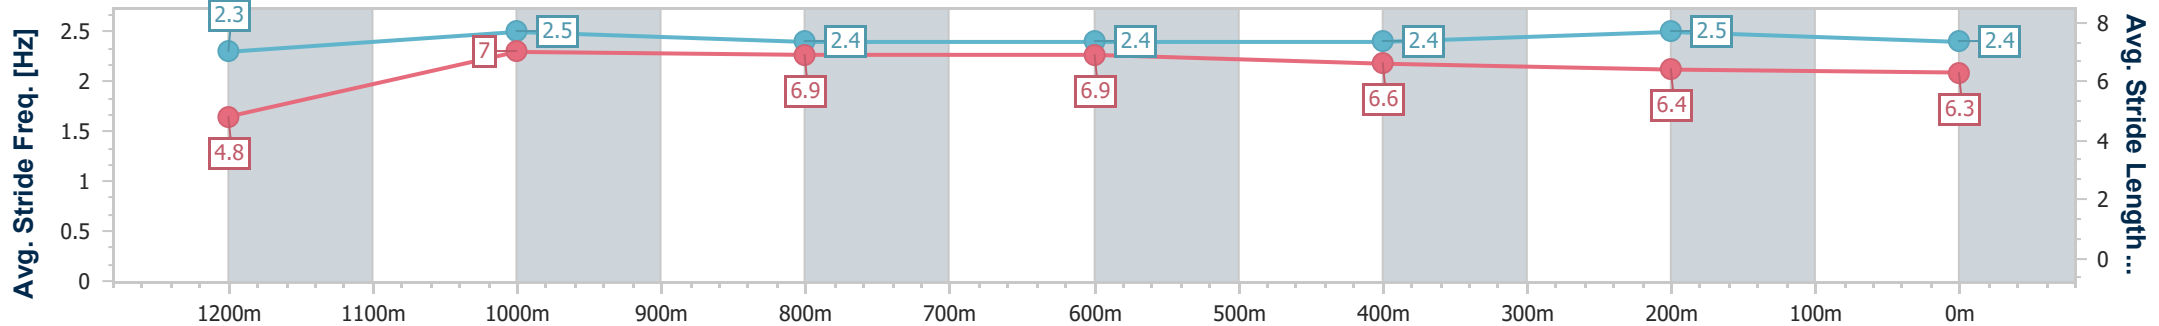

Horse/Jockey Name	Doona
Final Rank	3
Fastest Section Time (Section)	0:09.12 (Overall)
Top Speed [km/h] (Section)	64.2 (1200m)
Race State	Finished

Toowoomba QLD Professional
Race 2: TTC MEMBER DAVID ROBINSON Class 1 Handicap - 1300m

01 June 2024 - 17:15

Track Rating: Soft 6, Weather: Showers, Rail Position: +5m Entire

Section	Overall	1200m	1000m	800m	600m	400m	200m
Section Times	1:22.64 [3] (0:09.12)	1:13.52 [7] (0:11.49)	1:02.03 [7] (0:11.78)	0:50.25 [6] (0:11.73)	0:38.52 [5] (0:12.55)	0:25.97 [5] (0:12.80)	0:13.17 [3] (0:13.17)
Average Speed [km/h]	39.4	62.6	60.9	60.8	57.0	56.6	54.7
Top Speed [km/h]	59.8	64.2	61.8	61.9	59.9	57.6	56.1
Avg. Dist. to Rail [m]	2.4	0.3	1.0	2.6	1.2	2.0	2.2
Avg. Stride Freq. [Hz]	2.3	2.5	2.4	2.4	2.4	2.5	2.4
Avg. Stride Length [m]	4.8	7.0	6.9	6.9	6.6	6.4	6.3

- [ ] Ranking at each section and finish
- -.-.- No data available at this section
- NA No data available