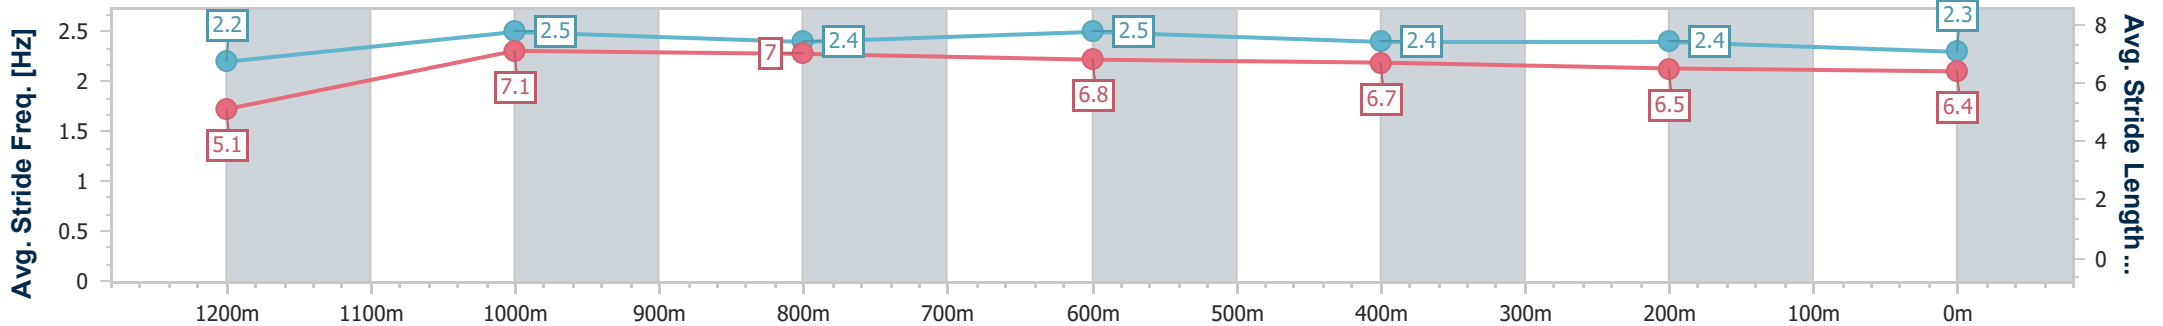

Horse/Jockey Name	Final Selection
Final Rank	5
Fastest Section Time (Section)	0:09.45 (Overall)
Top Speed [km/h] (Section)	64.8 (1200m)
Race State	Finished

Toowoomba QLD Professional
Race 2: TTC MEMBER DAVID ROBINSON Class 1 Handicap - 1300m

01 June 2024 - 17:15

Track Rating: Soft 6, Weather: Showers, Rail Position: +5m Entire

Section	Overall	1200m	1000m	800m	600m	400m	200m
Section Times	1:23.04 [5] (0:09.45)	1:13.59 [8] (0:11.41)	1:02.18 [8] (0:11.81)	0:50.37 [8] (0:11.86)	0:38.51 [8] (0:12.40)	0:26.11 [7] (0:12.67)	0:13.44 [5] (0:13.44)
Average Speed [km/h]	38.4	63.0	60.9	60.7	57.7	56.6	53.7
Top Speed [km/h]	60.7	64.8	61.8	61.8	61.7	57.4	55.4
Avg. Dist. to Rail [m]	3.5	0.8	0.8	1.0	1.0	0.4	1.4
Avg. Stride Freq. [Hz]	2.2	2.5	2.4	2.5	2.4	2.4	2.3
Avg. Stride Length [m]	5.1	7.1	7.0	6.8	6.7	6.5	6.4

- [ ] Ranking at each section and finish
- -.-.- No data available at this section
- NA No data available