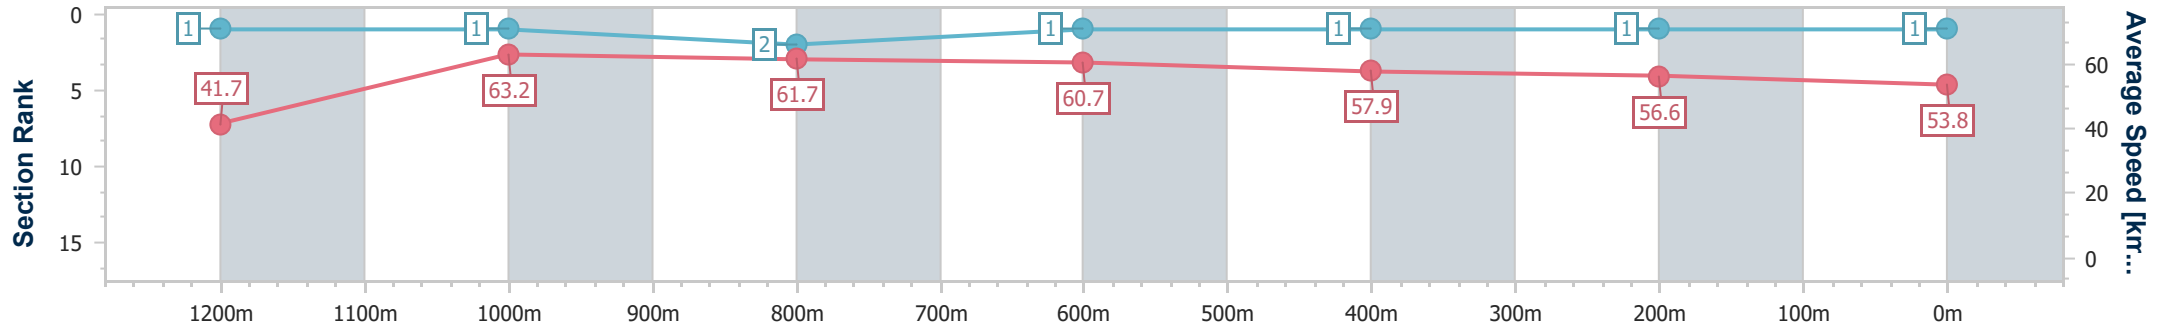

Horse/Jockey Name	Suisse Scandal
Final Rank	1
Fastest Section Time (Section)	0:08.60 (Overall)
Top Speed [km/h] (Section)	64.0 (1200m)
Race State	Finished

Toowoomba QLD Professional
Race 2: TTC MEMBER DAVID ROBINSON Class 1 Handicap - 1300m

01 June 2024 - 17:15

Track Rating: Soft 6, Weather: Showers, Rail Position: +5m Entire

Section	Overall	1200m	1000m	800m	600m	400m	200m
Section Times	1:22.03 [1] (0:08.60)	1:13.43 [1] (0:11.44)	1:01.99 [1] (0:11.75)	0:50.24 [2] (0:11.87)	0:38.37 [1] (0:12.31)	0:26.06 [1] (0:12.69)	0:13.37 [1] (0:13.37)
Average Speed [km/h]	41.7	63.2	61.7	60.7	57.9	56.6	53.8
Top Speed [km/h]	63.9	64.0	62.3	61.4	59.8	57.5	54.8
Avg. Dist. to Rail [m]	8.7	3.4	2.3	0.7	1.4	0.9	0.3
Avg. Stride Freq. [Hz]	2.4	2.3	2.3	2.3	2.3	2.3	2.2
Avg. Stride Length [m]	5.0	7.6	7.4	7.3	7.1	6.9	6.9

- [ ] Ranking at each section and finish
- -.-.- No data available at this section
- NA No data available