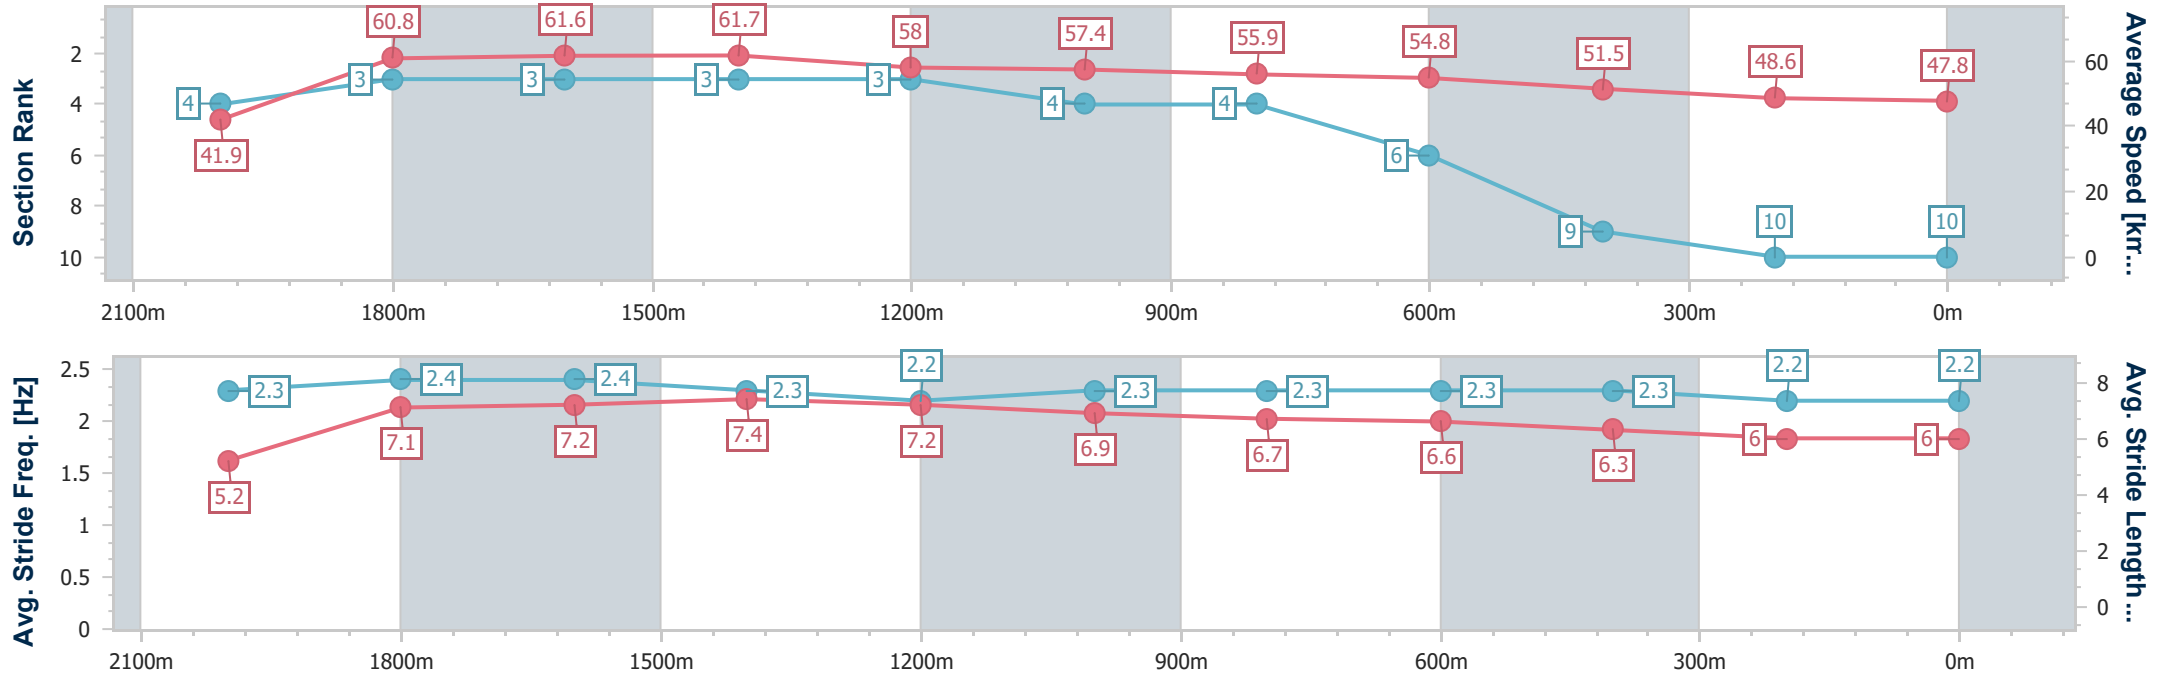

Horse/Jockey Name	Bump'n'run
Final Rank	10
Fastest Section Time (Section)	0:11.70 (1800m)
Top Speed [km/h] (Section)	63.1 (1800m)
Race State	Finished

Toowoomba QLD Professional
Race 3: MOORE TRAILERS WINTER PROVINCIAL STAYERS -
HEAT - BENCHMARK 70 Handicap - 2150m

01 June 2024 - 17:47

Track Rating: Soft 7, Weather: Showers, Rail Position: +5m Entire

Section	Overall	2000m	1800m	1600m	1400m	1200m	1000m	800m	600m	400m	200m
Section Times	2:23.66 [10] (0:12.89)	2:10.77 [4] (0:11.87)	1:58.90 [3] (0:11.70)	1:47.20 [3] (0:11.75)	1:35.45 [3] (0:12.59)	1:22.86 [3] (0:12.59)	1:10.27 [4] (0:13.04)	0:57.23 [4] (0:13.20)	0:44.03 [6] (0:14.14)	0:29.89 [9] (0:14.83)	0:15.06 [10] (0:15.06)
Average Speed [km/h]	41.9	60.8	61.6	61.7	58.0	57.4	55.9	54.8	51.5	48.6	47.8
Top Speed [km/h]	60.1	62.0	63.1	62.9	60.8	58.4	57.4	55.5	53.3	50.5	48.8
Avg. Dist. to Rail [m]	3.9	0.5	1.0	2.2	2.7	3.7	3.0	2.2	2.1	1.3	2.8
Avg. Stride Freq. [Hz]	2.3	2.4	2.4	2.3	2.2	2.3	2.3	2.3	2.3	2.2	2.2
Avg. Stride Length [m]	5.2	7.1	7.2	7.4	7.2	6.9	6.7	6.6	6.3	6.0	6.0

- [ ] Ranking at each section and finish
- -.-.- No data available at this section
- NA No data available