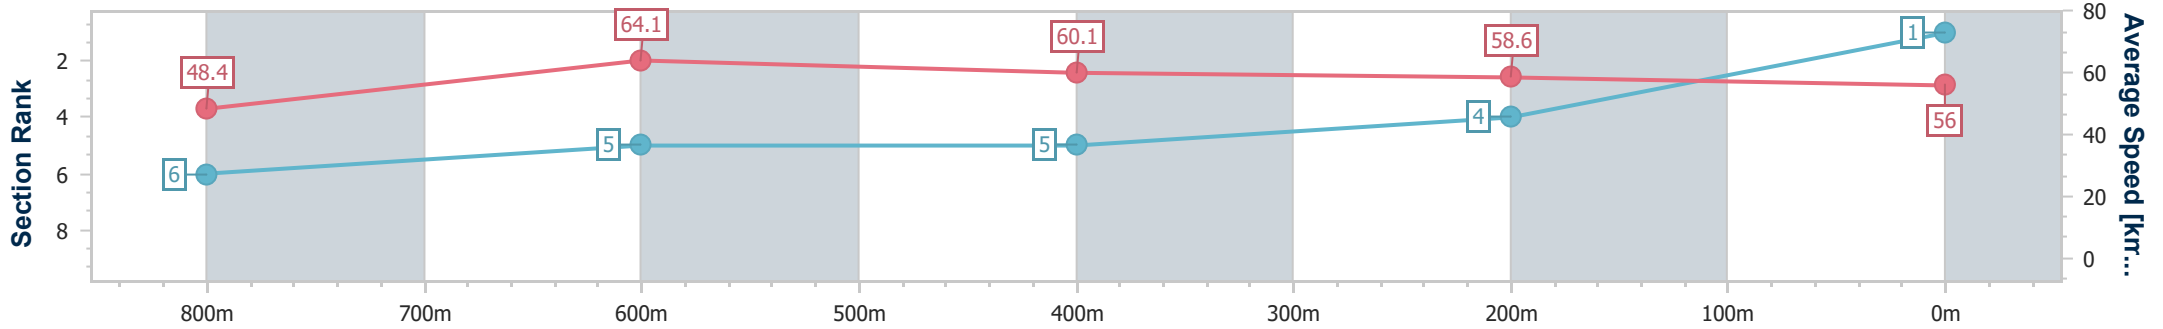

01 June 2024 - 16:40

Track Rating: Soft 6, Weather: Showers, Rail Position: +5m Entire

Section	Overall	800m	600m	400m	200m
Section Times	1:03.27 [1] (0:14.89)	0:48.38 [6] (0:11.24)	0:37.14 [5] (0:11.98)	0:25.16 [5] (0:12.32)	0:12.84 [4] (0:12.84)
Average Speed [km/h]	48.4	64.1	60.1	58.6	56.0
Top Speed [km/h]	65.9	65.8	63.3	59.8	56.7
Avg. Dist. to Rail [m]	3.9	0.4	0.5	0.4	0.4
Avg. Stride Freq. [Hz]	2.4	2.5	2.4	2.4	2.4
Avg. Stride Length [m]	5.6	6.9	6.9	6.7	6.6