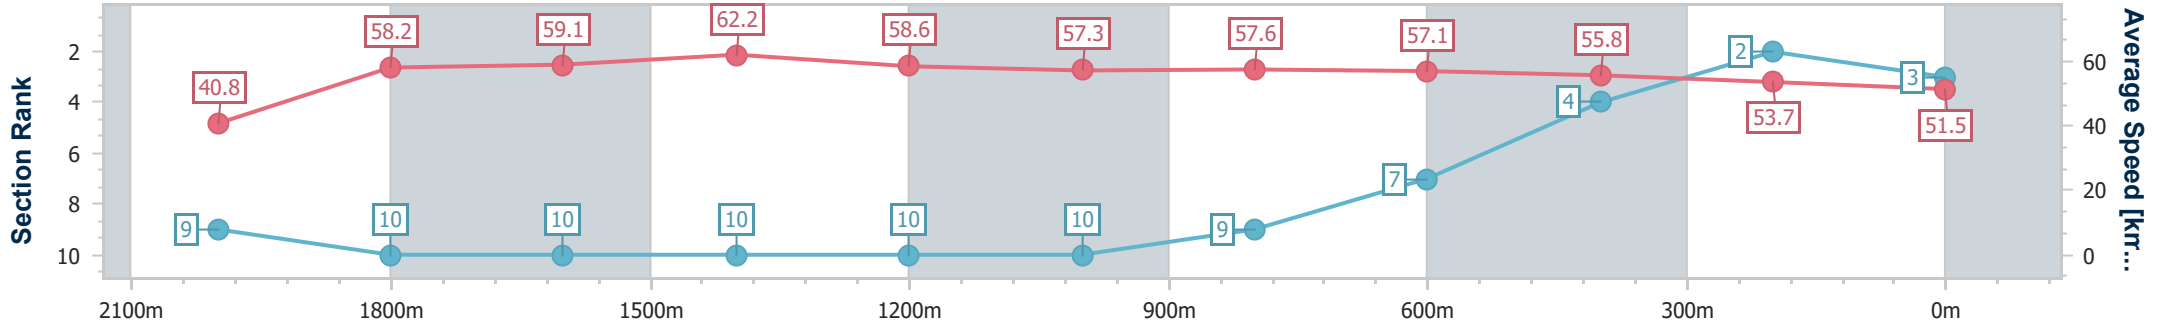

Horse/Jockey Name	Fast Lady
Final Rank	3
Fastest Section Time (Section)	0:11.58 (1600m)
Top Speed [km/h] (Section)	63.9 (1600m)
Race State	Finished

Toowoomba QLD Professional
Race 3: MOORE TRAILERS WINTER PROVINCIAL STAYERS -
HEAT - BENCHMARK 70 Handicap - 2150m

01 June 2024 - 17:47

Track Rating: Soft 7, Weather: Showers, Rail Position: +5m Entire

Section	Overall	2000m	1800m	1600m	1400m	1200m	1000m	800m	600m	400m	200m
Section Times	2:20.61 [3] (0:13.23)	2:07.38 [9] (0:12.37)	1:55.01 [10] (0:12.07)	1:42.94 [10] (0:11.58)	1:31.36 [10] (0:12.51)	1:18.85 [10] (0:12.60)	1:06.25 [10] (0:12.66)	0:53.59 [9] (0:12.75)	0:40.84 [7] (0:13.27)	0:27.57 [4] (0:13.57)	0:14.00 [2] (0:14.00)
Average Speed [km/h]	40.8	58.2	59.1	62.2	58.6	57.3	57.6	57.1	55.8	53.7	51.5
Top Speed [km/h]	58.4	59.0	60.5	63.9	63.1	59.5	59.0	58.1	57.9	54.5	53.7
Avg. Dist. to Rail [m]	5.6	1.2	2.0	1.2	3.2	3.5	2.9	4.4	5.1	3.5	1.7
Avg. Stride Freq. [Hz]	2.2	2.3	2.3	2.3	2.3	2.3	2.3	2.3	2.3	2.3	2.3
Avg. Stride Length [m]	5.3	7.0	7.3	7.5	7.2	7.0	7.0	6.8	6.6	6.5	6.3

- [ ] Ranking at each section and finish
- -.-.- No data available at this section
- NA No data available