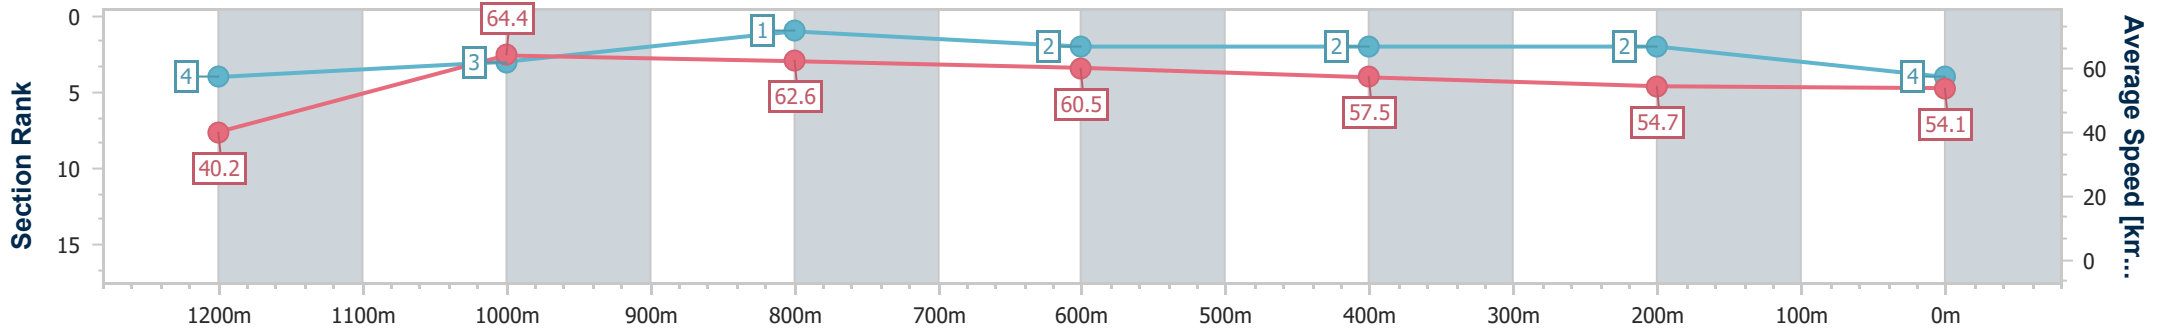

Horse/Jockey Name	Rubaahy
Final Rank	4
Fastest Section Time (Section)	0:08.92 (Overall)
Top Speed [km/h] (Section)	65.3 (1000m)
Race State	Finished

Toowoomba QLD Professional
Race 2: TTC MEMBER DAVID ROBINSON Class 1 Handicap - 1300m

01 June 2024 - 17:15

Track Rating: Soft 6, Weather: Showers, Rail Position: +5m Entire

Section	Overall	1200m	1000m	800m	600m	400m	200m
Section Times	1:22.65 [4] (0:08.92)	1:13.73 [4] (0:11.24)	1:02.49 [3] (0:11.61)	0:50.88 [1] (0:11.93)	0:38.95 [2] (0:12.50)	0:26.45 [2] (0:13.11)	0:13.34 [2] (0:13.34)
Average Speed [km/h]	40.2	64.4	62.6	60.5	57.5	54.7	54.1
Top Speed [km/h]	62.5	65.1	65.3	62.1	59.9	56.8	54.3
Avg. Dist. to Rail [m]	7.6	4.1	2.8	0.7	0.6	0.6	0.2
Avg. Stride Freq. [Hz]	2.2	2.4	2.5	2.4	2.4	2.3	2.3
Avg. Stride Length [m]	5.4	7.3	7.1	6.9	6.7	6.5	6.5

- [ ] Ranking at each section and finish
- -.-.- No data available at this section
- NA No data available