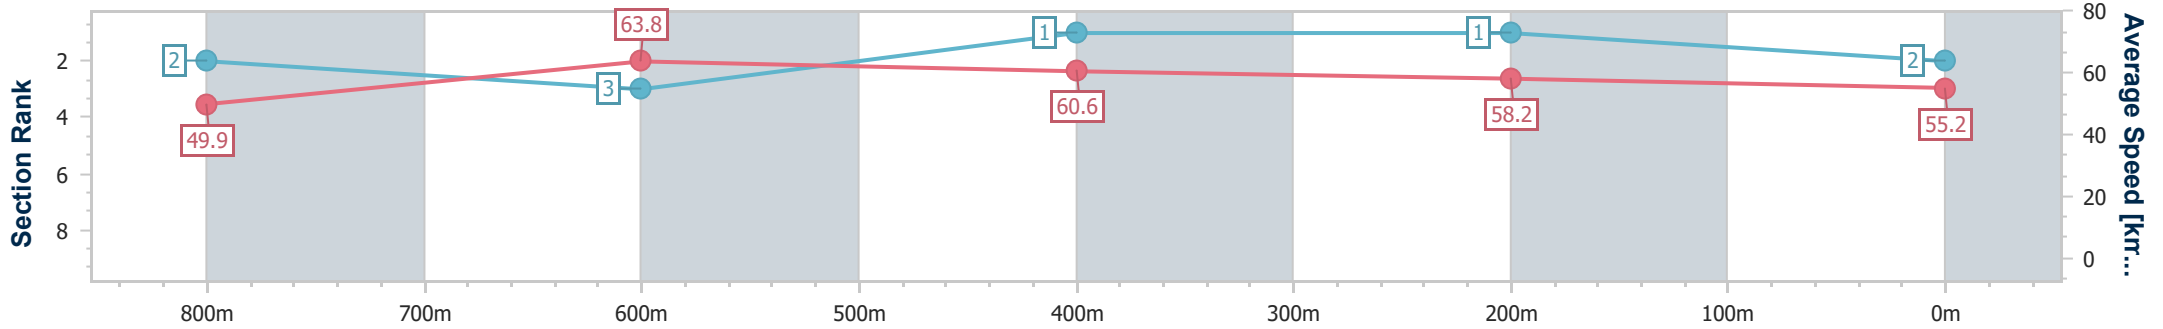

Horse/Jockey Name	Roconono
Final Rank	2
Fastest Section Time (Section)	0:11.33 (800m)
Top Speed [km/h] (Section)	66.0 (Overall)
Race State	Finished

Toowoomba QLD Professional
Race 1: 1EQUINE - FOR THE EQUINE ATHLETE Class 3
Handicap - 1000m

01 June 2024 - 16:40

Track Rating: Soft 6, Weather: Showers, Rail Position: +5m Entire

Section	Overall	800m	600m	400m	200m
Section Times	1:03.33 [2] (0:14.53)	0:48.80 [2] (0:11.33)	0:37.47 [3] (0:12.00)	0:25.47 [1] (0:12.42)	0:13.05 [1] (0:13.05)
Average Speed [km/h]	49.9	63.8	60.6	58.2	55.2
Top Speed [km/h]	66.0	64.7	63.6	59.7	56.6
Avg. Dist. to Rail [m]	4.1	1.6	2.0	1.3	1.3
Avg. Stride Freq. [Hz]	2.3	2.5	2.5	2.4	2.3
Avg. Stride Length [m]	5.9	7.1	6.8	6.7	6.6

- [ ] Ranking at each section and finish
- -.-.- No data available at this section
- NA No data available