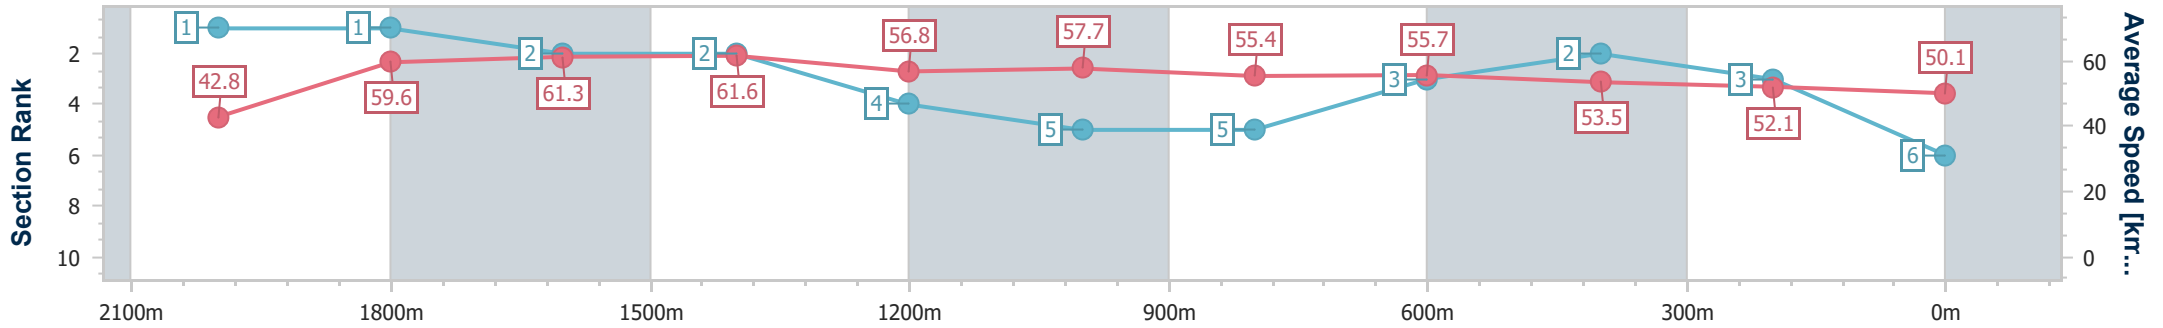

Horse/Jockey Name	Hadouken
Final Rank	6
Fastest Section Time (Section)	0:11.73 (1800m)
Top Speed [km/h] (Section)	62.8 (1600m)
Race State	Finished

Toowoomba QLD Professional
Race 3: MOORE TRAILERS WINTER PROVINCIAL STAYERS -
HEAT - BENCHMARK 70 Handicap - 2150m

01 June 2024 - 17:47

Track Rating: Soft 7, Weather: Showers, Rail Position: +5m Entire

Section	Overall	2000m	1800m	1600m	1400m	1200m	1000m	800m	600m	400m	200m
Section Times	2:21.12 [6] (0:12.60)	2:08.52 [1] (0:12.02)	1:56.50 [1] (0:11.73)	1:44.77 [2] (0:11.74)	1:33.03 [2] (0:12.82)	1:20.21 [4] (0:12.49)	1:07.72 [5] (0:13.07)	0:54.65 [5] (0:12.98)	0:41.67 [3] (0:13.53)	0:28.14 [2] (0:13.80)	0:14.34 [3] (0:14.34)
Average Speed [km/h]	42.8	59.6	61.3	61.6	56.8	57.7	55.4	55.7	53.5	52.1	50.1
Top Speed [km/h]	61.3	60.4	62.8	62.8	59.3	59.1	57.5	56.5	55.0	53.3	51.9
Avg. Dist. to Rail [m]	3.6	0.7	1.0	1.6	1.7	2.4	2.3	1.3	1.1	0.4	0.7
Avg. Stride Freq. [Hz]	2.2	2.3	2.3	2.3	2.2	2.2	2.2	2.3	2.3	2.3	2.3
Avg. Stride Length [m]	5.5	7.1	7.3	7.5	7.3	7.2	7.0	6.9	6.5	6.4	6.1

- [ ] Ranking at each section and finish
- -.-.- No data available at this section
- NA No data available