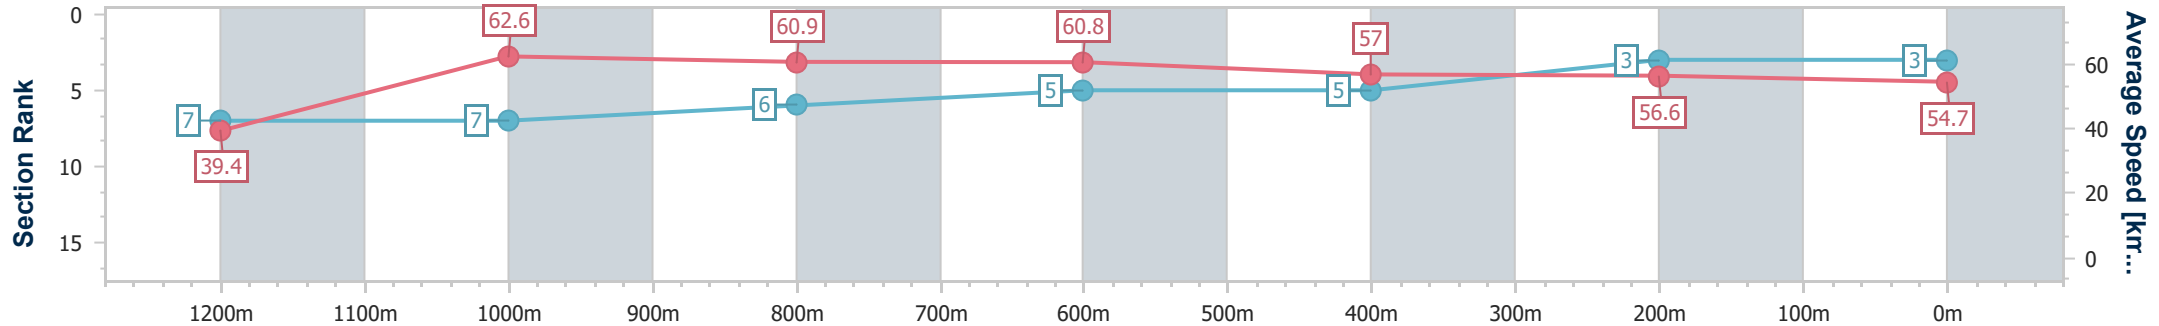

Horse/Jockey Name	Doona
Final Rank	3
Fastest Section Time (Section)	0:09.12 (Overall)
Top Speed [km/h] (Section)	64.2 (1200m)
Race State	Finished

Toowoomba QLD Professional
Race 2: TTC MEMBER DAVID ROBINSON Class 1 Handicap - 1300m

01 June 2024 - 17:15

Track Rating: Soft 6, Weather: Showers, Rail Position: +5m Entire

Section	Overall	1200m	1000m	800m	600m	400m	200m
Section Times	1:22.64 [3] (0:09.12)	1:13.52 [7] (0:11.49)	1:02.03 [7] (0:11.78)	0:50.25 [6] (0:11.73)	0:38.52 [5] (0:12.55)	0:25.97 [5] (0:12.80)	0:13.17 [3] (0:13.17)
Average Speed [km/h]	39.4	62.6	60.9	60.8	57.0	56.6	54.7
Top Speed [km/h]	59.8	64.2	61.8	61.9	59.9	57.6	56.1
Avg. Dist. to Rail [m]	2.4	0.3	1.0	2.6	1.2	2.0	2.2
Avg. Stride Freq. [Hz]	2.3	2.5	2.4	2.4	2.4	2.5	2.4
Avg. Stride Length [m]	4.8	7.0	6.9	6.9	6.6	6.4	6.3

- [ ] Ranking at each section and finish
- -.-.- No data available at this section
- NA No data available