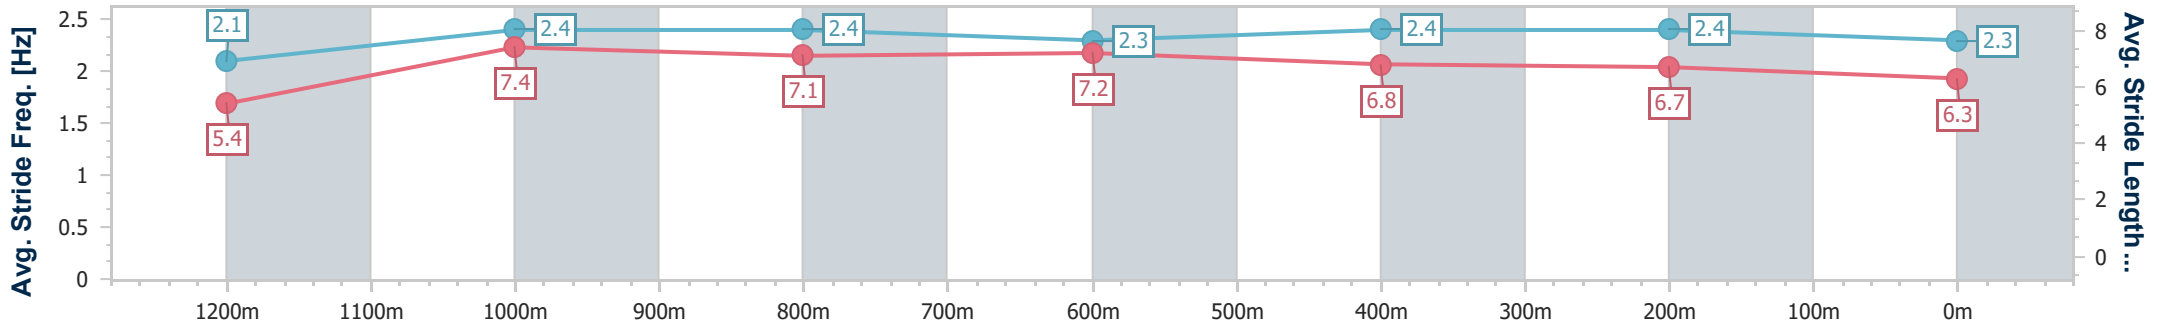

Horse/Jockey Name	Above The World
Final Rank	6
Fastest Section Time (Section)	0:08.94 (Overall)
Top Speed [km/h] (Section)	63.2 (1200m)
Race State	Finished

Toowoomba QLD Professional
Race 2: TTC MEMBER DAVID ROBINSON Class 1 Handicap - 1300m

01 June 2024 - 17:15

Track Rating: Soft 6, Weather: Showers, Rail Position: +5m Entire

Section	Overall	1200m	1000m	800m	600m	400m	200m
Section Times	1:23.50 [6] (0:08.94)	1:14.56 [5] (0:11.50)	1:03.06 [6] (0:12.05)	0:51.01 [7] (0:11.97)	0:39.04 [7] (0:12.43)	0:26.61 [6] (0:12.85)	0:13.76 [6] (0:13.76)
Average Speed [km/h]	40.4	62.7	60.7	60.6	58.8	56.8	52.1
Top Speed [km/h]	61.6	63.2	62.0	62.1	60.2	58.3	54.6
Avg. Dist. to Rail [m]	5.6	3.8	3.6	2.5	3.0	4.0	2.1
Avg. Stride Freq. [Hz]	2.1	2.4	2.4	2.3	2.4	2.4	2.3
Avg. Stride Length [m]	5.4	7.4	7.1	7.2	6.8	6.7	6.3

- [ ] Ranking at each section and finish
- -.-.- No data available at this section
- NA No data available