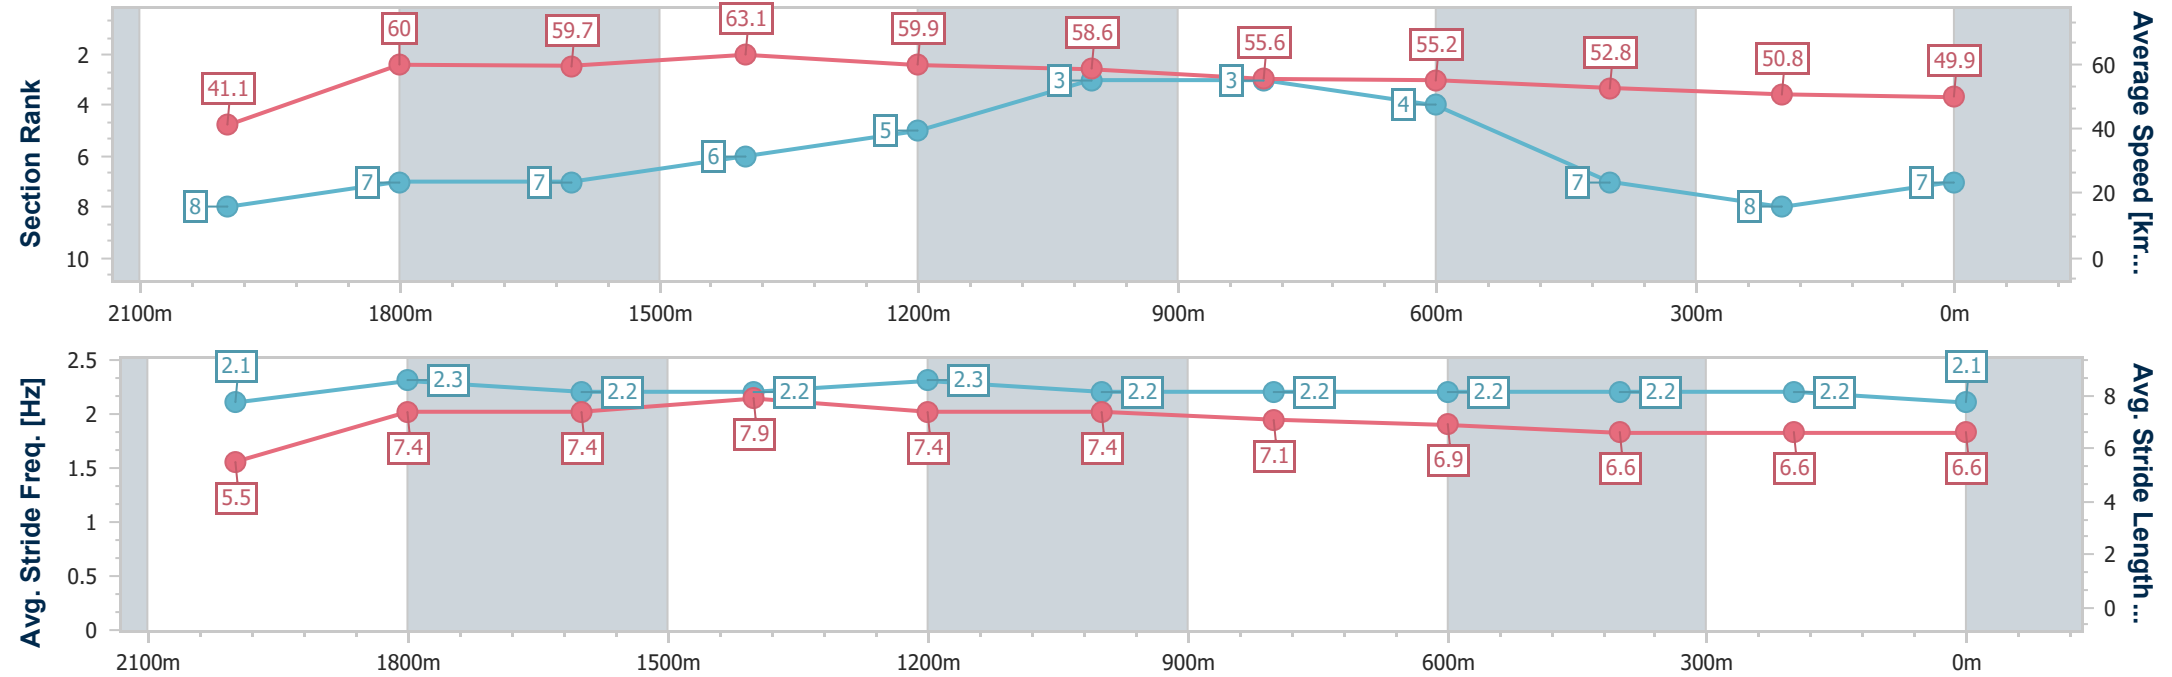

Horse/Jockey Name	Royal George
Final Rank	7
Fastest Section Time (Section)	0:11.53 (1600m)
Top Speed [km/h] (Section)	64.3 (1600m)
Race State	Finished

Toowoomba QLD Professional
Race 3: MOORE TRAILERS WINTER PROVINCIAL STAYERS -
HEAT - BENCHMARK 70 Handicap - 2150m

01 June 2024 - 17:47

Track Rating: Soft 7, Weather: Showers, Rail Position: +5m Entire

Section	Overall	2000m	1800m	1600m	1400m	1200m	1000m	800m	600m	400m	200m
Section Times	2:22.01 [7] (0:13.09)	2:08.92 [8] (0:11.99)	1:56.93 [7] (0:12.05)	1:44.88 [7] (0:11.53)	1:33.35 [6] (0:12.32)	1:21.03 [5] (0:12.34)	1:08.69 [3] (0:13.07)	0:55.62 [3] (0:13.15)	0:42.47 [4] (0:13.80)	0:28.67 [7] (0:14.28)	0:14.39 [8] (0:14.39)
Average Speed [km/h]	41.1	60.0	59.7	63.1	59.9	58.6	55.6	55.2	52.8	50.8	49.9
Top Speed [km/h]	60.5	60.7	61.9	64.3	62.5	60.6	56.7	56.2	54.9	51.6	50.8
Avg. Dist. to Rail [m]	4.0	0.2	0.7	3.1	4.8	4.5	3.3	2.5	2.4	2.0	2.1
Avg. Stride Freq. [Hz]	2.1	2.3	2.2	2.2	2.3	2.2	2.2	2.2	2.2	2.2	2.1
Avg. Stride Length [m]	5.5	7.4	7.4	7.9	7.4	7.4	7.1	6.9	6.6	6.6	6.6

- [ ] Ranking at each section and finish
- -.-.- No data available at this section
- NA No data available