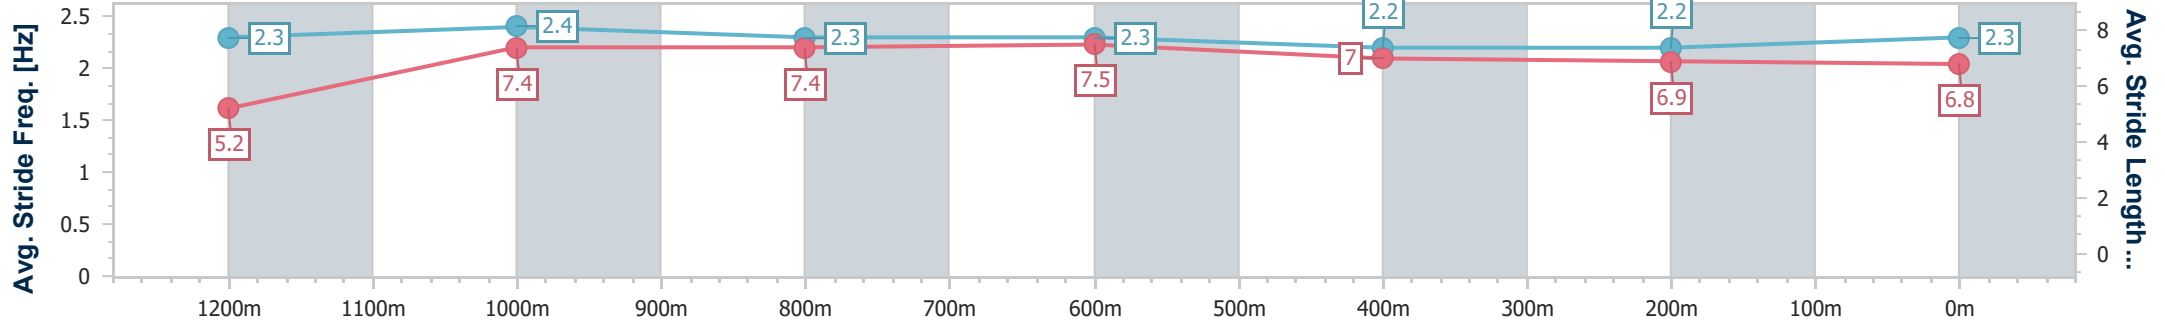

Horse/Jockey Name	New Maher
Final Rank	2
Fastest Section Time (Section)	0:08.82 (Overall)
Top Speed [km/h] (Section)	64.4 (1200m)
Race State	Finished

Toowoomba QLD Professional
Race 2: TTC MEMBER DAVID ROBINSON Class 1 Handicap - 1300m

01 June 2024 - 17:15

Track Rating: Soft 6, Weather: Showers, Rail Position: +5m Entire

Section	Overall	1200m	1000m	800m	600m	400m	200m
Section Times	1:22.34 [2] (0:08.82)	1:13.52 [3] (0:11.41)	1:02.11 [4] (0:11.79)	0:50.32 [3] (0:11.81)	0:38.51 [3] (0:12.65)	0:25.86 [3] (0:13.08)	0:12.78 [4] (0:12.78)
Average Speed [km/h]	40.6	63.3	61.3	60.9	56.7	55.3	56.2
Top Speed [km/h]	61.1	64.4	62.3	61.3	60.3	56.4	57.1
Avg. Dist. to Rail [m]	5.3	2.3	1.6	0.9	0.5	1.2	2.9
Avg. Stride Freq. [Hz]	2.3	2.4	2.3	2.3	2.2	2.2	2.3
Avg. Stride Length [m]	5.2	7.4	7.4	7.5	7.0	6.9	6.8

- [ ] Ranking at each section and finish
- -.-.- No data available at this section
- NA No data available