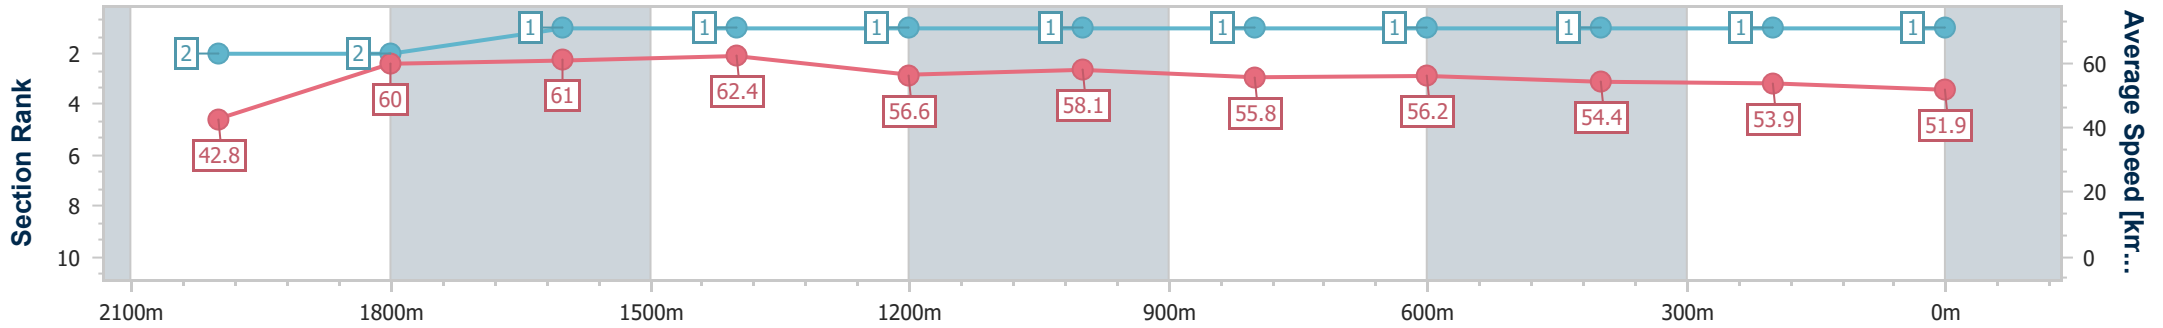

Horse/Jockey Name	The Right Way
Final Rank	1
Fastest Section Time (Section)	0:11.57 (1600m)
Top Speed [km/h] (Section)	64.1 (1800m)
Race State	Finished

Toowoomba QLD Professional
 Race 3: MOORE TRAILERS WINTER PROVINCIAL STAYERS -
 HEAT - BENCHMARK 70 Handicap - 2150m

01 June 2024 - 17:47

Track Rating: Soft 7, Weather: Showers, Rail Position: +5m Entire

Section	Overall	2000m	1800m	1600m	1400m	1200m	1000m	800m	600m	400m	200m
Section Times	2:19.13 [1] (0:12.61)	2:06.52 [2] (0:12.01)	1:54.51 [2] (0:11.58)	1:42.93 [1] (0:11.57)	1:31.36 [1] (0:12.84)	1:18.52 [1] (0:12.35)	1:06.17 [1] (0:12.98)	0:53.19 [1] (0:12.83)	0:40.36 [1] (0:13.20)	0:27.16 [1] (0:13.30)	0:13.86 [1] (0:13.86)
Average Speed [km/h]	42.8	60.0	61.0	62.4	56.6	58.1	55.8	56.2	54.4	53.9	51.9
Top Speed [km/h]	60.3	60.4	64.1	63.5	59.0	59.6	57.5	56.5	55.9	55.1	53.0
Avg. Dist. to Rail [m]	5.9	3.5	3.3	0.8	1.4	2.0	1.4	0.2	0.3	0.8	0.8
Avg. Stride Freq. [Hz]	2.2	2.2	2.2	2.1	2.1	2.1	2.1	2.2	2.2	2.2	2.1
Avg. Stride Length [m]	5.6	7.6	7.8	8.1	7.6	7.6	7.4	7.2	6.9	7.0	6.9