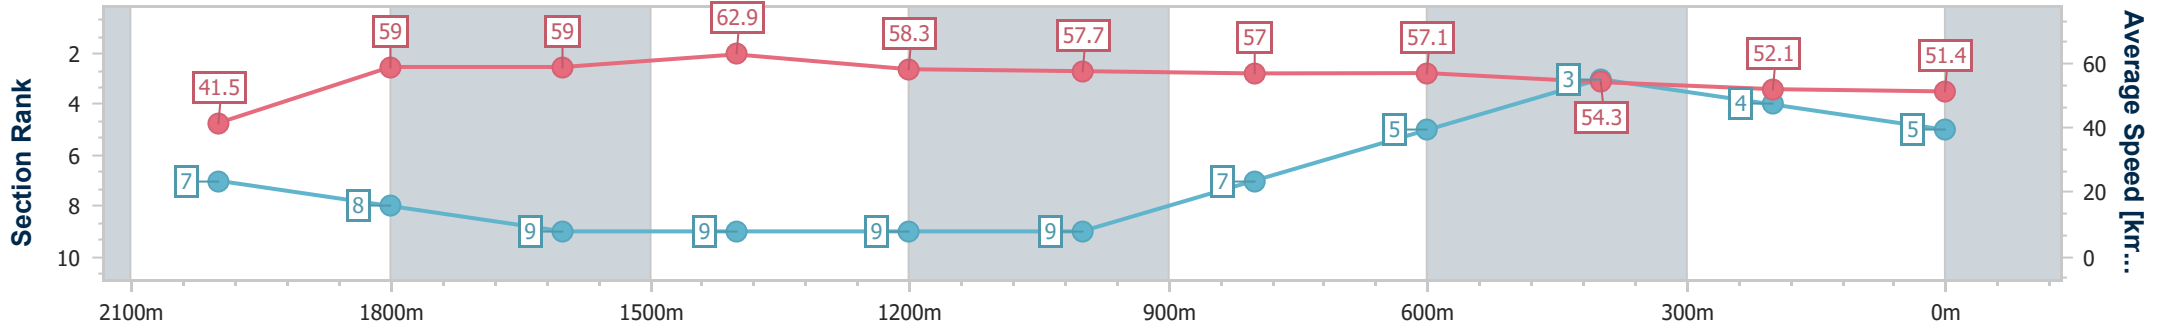

Horse/Jockey Name	Giddy Gan's Joy
Final Rank	5
Fastest Section Time (Section)	0:11.52 (1600m)
Top Speed [km/h] (Section)	64.4 (1600m)
Race State	Finished

Toowoomba QLD Professional
Race 3: MOORE TRAILERS WINTER PROVINCIAL STAYERS -
HEAT - BENCHMARK 70 Handicap - 2150m

01 June 2024 - 17:47

Track Rating: Soft 7, Weather: Showers, Rail Position: +5m Entire

Section	Overall	2000m	1800m	1600m	1400m	1200m	1000m	800m	600m	400m	200m
Section Times	2:20.91 [5] (0:13.03)	2:07.88 [7] (0:12.20)	1:55.68 [8] (0:12.25)	1:43.43 [9] (0:11.52)	1:31.91 [9] (0:12.54)	1:19.37 [9] (0:12.53)	1:06.84 [9] (0:12.79)	0:54.05 [7] (0:12.72)	0:41.33 [5] (0:13.45)	0:27.88 [3] (0:13.85)	0:14.03 [4] (0:14.03)
Average Speed [km/h]	41.5	59.0	59.0	62.9	58.3	57.7	57.0	57.1	54.3	52.1	51.4
Top Speed [km/h]	59.5	59.8	61.5	64.4	61.4	58.7	58.3	58.2	56.3	53.0	51.4
Avg. Dist. to Rail [m]	5.5	1.7	0.7	1.7	3.1	3.8	3.3	3.3	2.8	0.7	1.3
Avg. Stride Freq. [Hz]	2.1	2.2	2.1	2.1	2.1	2.1	2.2	2.2	2.2	2.1	2.1
Avg. Stride Length [m]	5.7	7.6	7.8	8.2	7.7	7.5	7.3	7.2	7.0	6.7	6.8

- [ ] Ranking at each section and finish
- -.-.- No data available at this section
- NA No data available