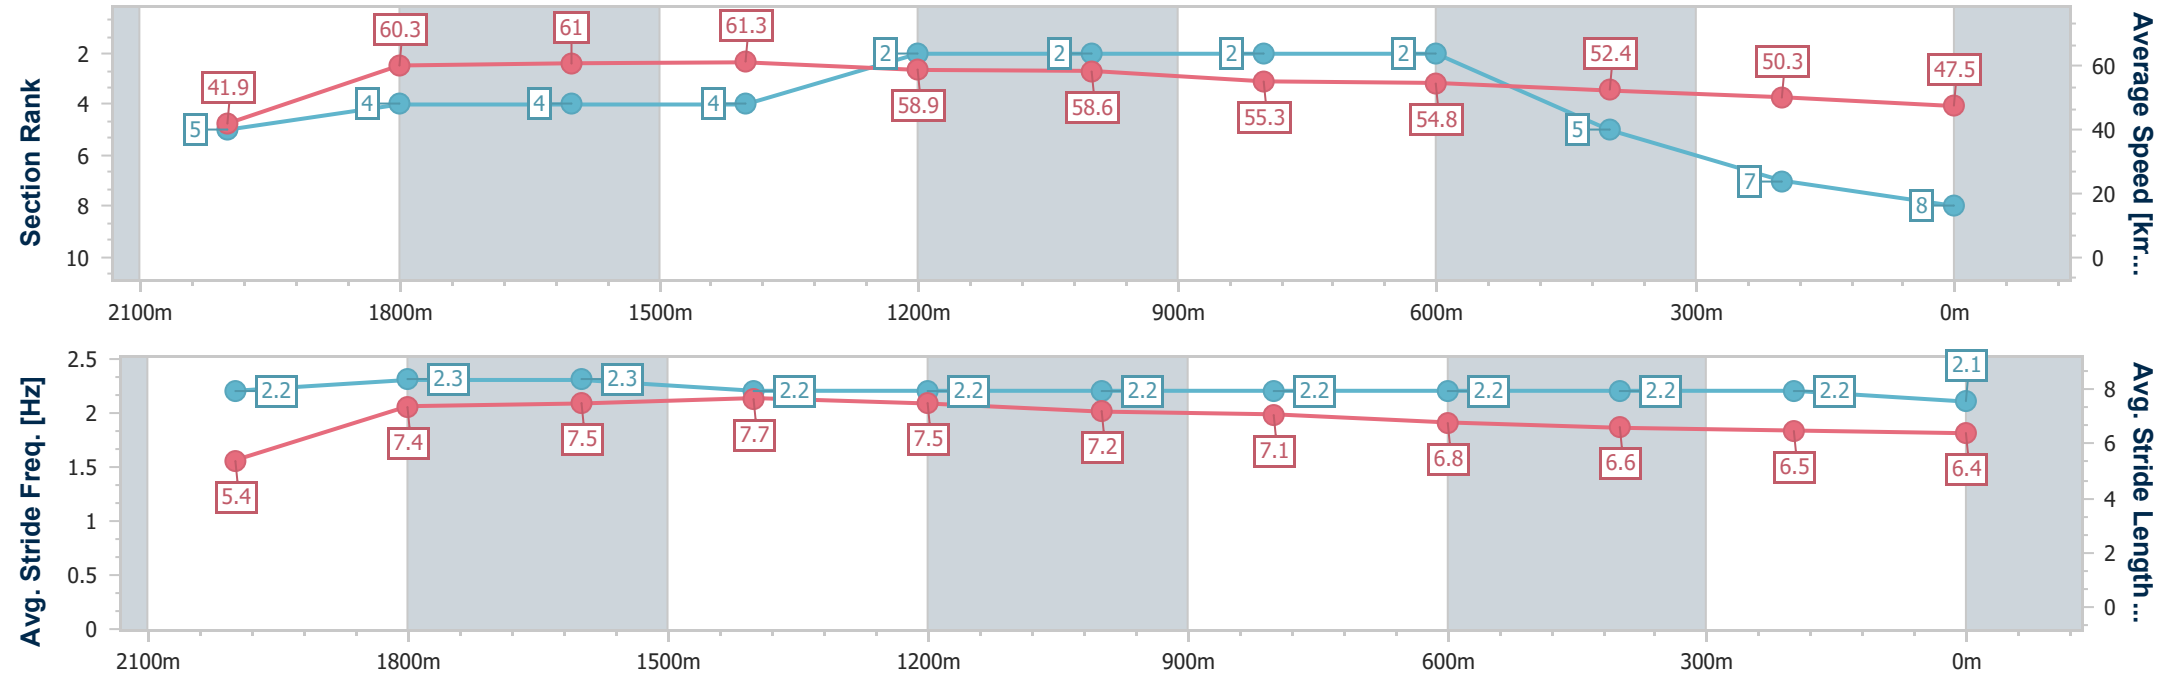

Horse/Jockey Name	Gripping
Final Rank	8
Fastest Section Time (Section)	0:11.73 (1600m)
Top Speed [km/h] (Section)	64.7 (1800m)
Race State	Finished

Toowoomba QLD Professional
Race 3: MOORE TRAILERS WINTER PROVINCIAL STAYERS -
HEAT - BENCHMARK 70 Handicap - 2150m

01 June 2024 - 17:47

Track Rating: Soft 7, Weather: Showers, Rail Position: +5m Entire

Section	Overall	2000m	1800m	1600m	1400m	1200m	1000m	800m	600m	400m	200m
Section Times	2:22.74 [8] (0:12.89)	2:09.85 [5] (0:11.98)	1:57.87 [4] (0:11.96)	1:45.91 [4] (0:11.73)	1:34.18 [4] (0:12.20)	1:21.98 [2] (0:12.36)	1:09.62 [2] (0:12.93)	0:56.69 [2] (0:13.28)	0:43.41 [2] (0:13.86)	0:29.55 [5] (0:14.38)	0:15.17 [7] (0:15.17)
Average Speed [km/h]	41.9	60.3	61.0	61.3	58.9	58.6	55.3	54.8	52.4	50.3	47.5
Top Speed [km/h]	61.6	61.3	64.7	64.6	61.6	61.2	57.6	56.7	55.1	53.6	49.1
Avg. Dist. to Rail [m]	8.1	3.2	2.5	1.2	1.7	2.1	2.8	2.0	1.9	1.2	0.6
Avg. Stride Freq. [Hz]	2.2	2.3	2.3	2.2	2.2	2.2	2.2	2.2	2.2	2.2	2.1
Avg. Stride Length [m]	5.4	7.4	7.5	7.7	7.5	7.2	7.1	6.8	6.6	6.5	6.4

- [ ] Ranking at each section and finish
- -.-.- No data available at this section
- NA No data available