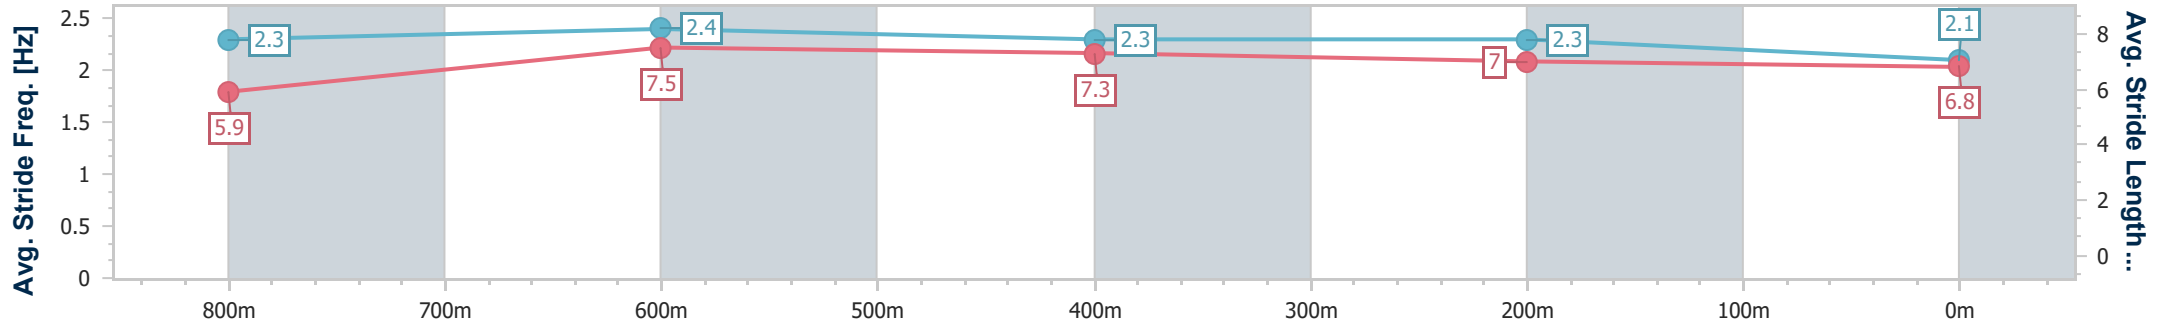

Horse/Jockey Name	Mensa Maestro
Final Rank	8
Fastest Section Time (Section)	0:11.31 (800m)
Top Speed [km/h] (Section)	65.8 (800m)
Race State	Finished

Toowoomba QLD Professional
Race 1: 1EQUINE - FOR THE EQUINE ATHLETE Class 3
Handicap - 1000m

01 June 2024 - 16:40

Track Rating: Soft 6, Weather: Showers, Rail Position: +5m Entire

Section	Overall	800m	600m	400m	200m
Section Times	1:04.93 [8] (0:15.17)	0:49.76 [8] (0:11.31)	0:38.45 [8] (0:12.07)	0:26.38 [8] (0:12.64)	0:13.74 [8] (0:13.74)
Average Speed [km/h]	48.3	64.2	60.2	57.1	52.2
Top Speed [km/h]	65.0	65.8	62.5	58.2	55.7
Avg. Dist. to Rail [m]	9.1	2.2	1.5	0.8	1.8
Avg. Stride Freq. [Hz]	2.3	2.4	2.3	2.3	2.1
Avg. Stride Length [m]	5.9	7.5	7.3	7.0	6.8

- [ ] Ranking at each section and finish
- -.-.- No data available at this section
- NA No data available