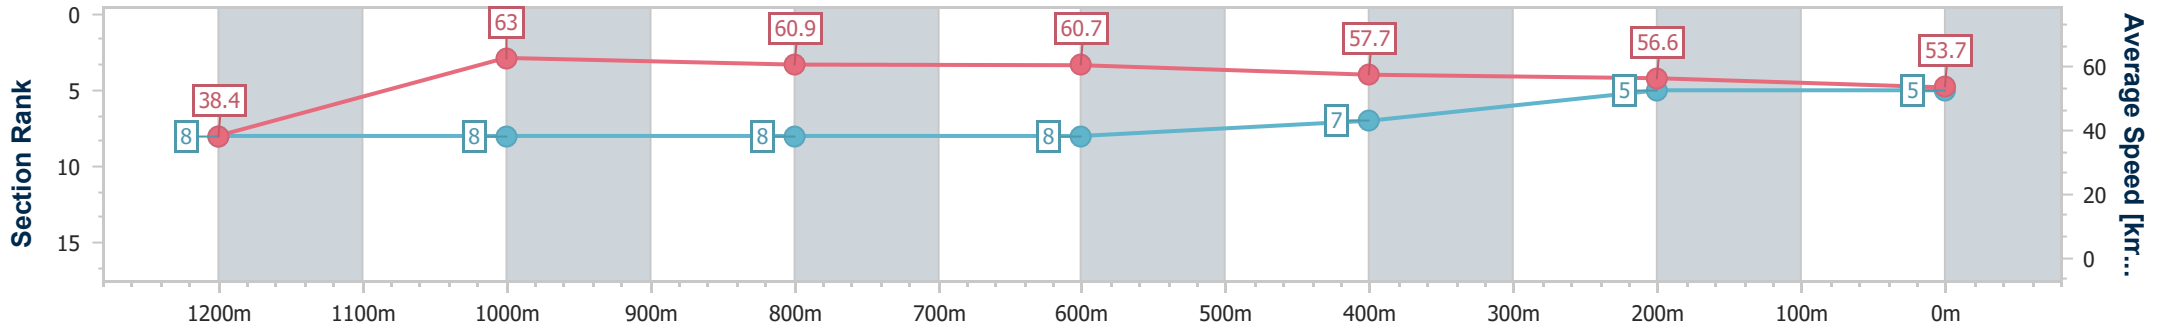

Horse/Jockey Name	Final Selection
Final Rank	5
Fastest Section Time (Section)	0:09.45 (Overall)
Top Speed [km/h] (Section)	64.8 (1200m)
Race State	Finished

Toowoomba QLD Professional
Race 2: TTC MEMBER DAVID ROBINSON Class 1 Handicap - 1300m

01 June 2024 - 17:15

Track Rating: Soft 6, Weather: Showers, Rail Position: +5m Entire

Section	Overall	1200m	1000m	800m	600m	400m	200m
Section Times	1:23.04 [5] (0:09.45)	1:13.59 [8] (0:11.41)	1:02.18 [8] (0:11.81)	0:50.37 [8] (0:11.86)	0:38.51 [8] (0:12.40)	0:26.11 [7] (0:12.67)	0:13.44 [5] (0:13.44)
Average Speed [km/h]	38.4	63.0	60.9	60.7	57.7	56.6	53.7
Top Speed [km/h]	60.7	64.8	61.8	61.8	61.7	57.4	55.4
Avg. Dist. to Rail [m]	3.5	0.8	0.8	1.0	1.0	0.4	1.4
Avg. Stride Freq. [Hz]	2.2	2.5	2.4	2.5	2.4	2.4	2.3
Avg. Stride Length [m]	5.1	7.1	7.0	6.8	6.7	6.5	6.4

- [ ] Ranking at each section and finish
- -.-.- No data available at this section
- NA No data available