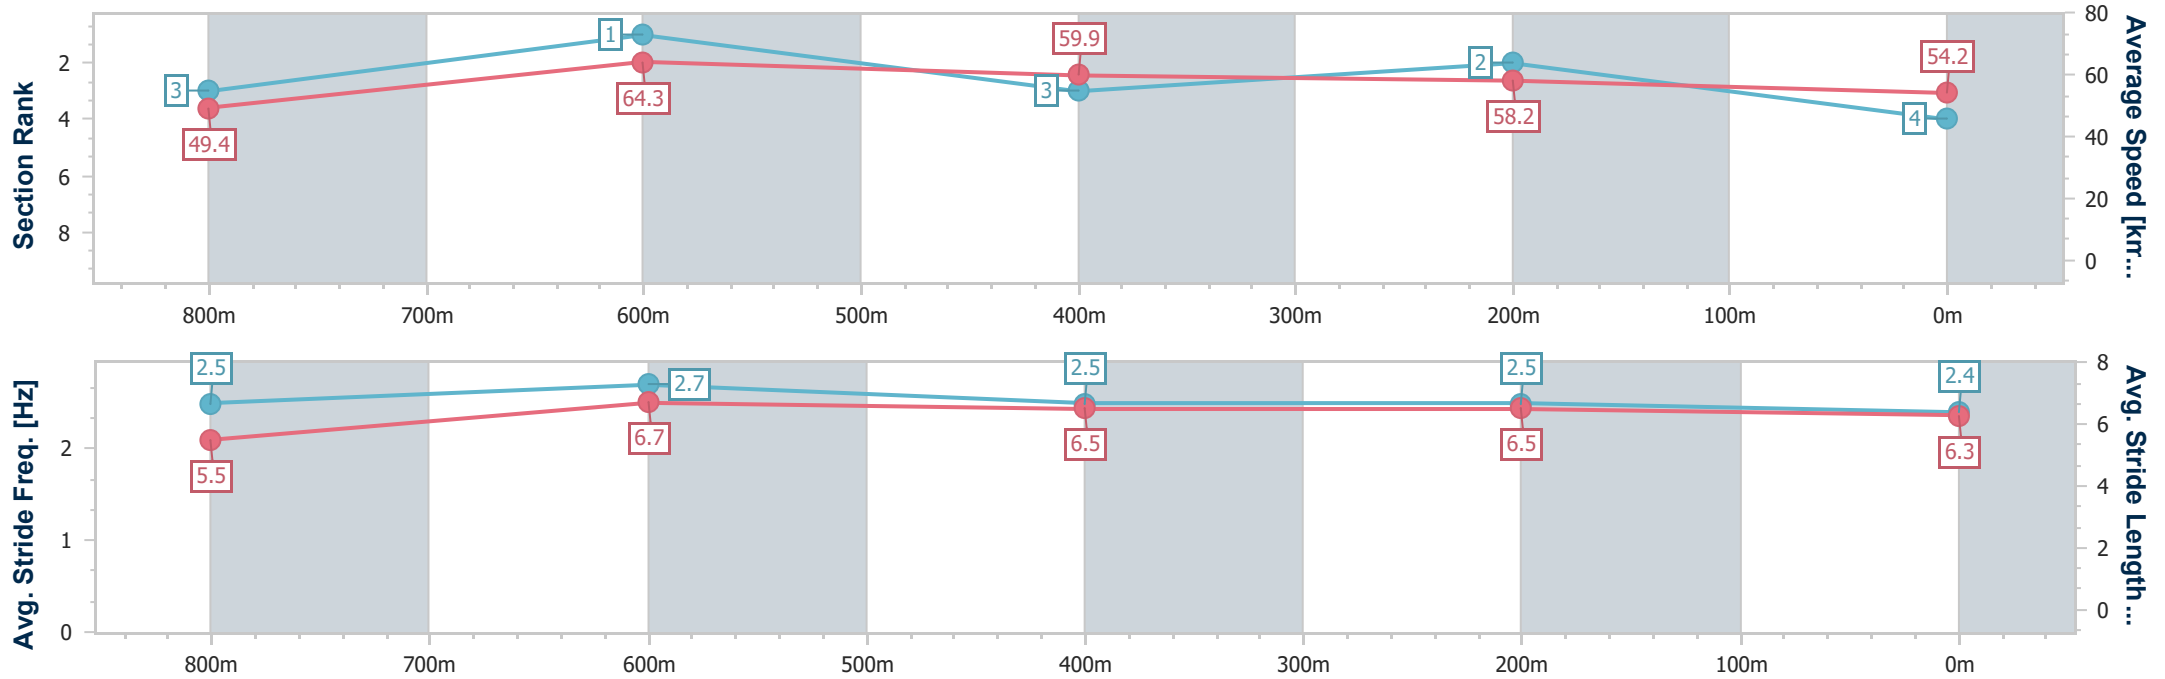

Horse/Jockey Name	Tisani Emperor
Final Rank	4
Fastest Section Time (Section)	0:11.23 (800m)
Top Speed [km/h] (Section)	66.1 (Overall)
Race State	Finished

Toowoomba QLD Professional
Race 1: 1EQUINE - FOR THE EQUINE ATHLETE Class 3
Handicap - 1000m

01 June 2024 - 16:40

Track Rating: Soft 6, Weather: Showers, Rail Position: +5m Entire

Section	Overall	800m	600m	400m	200m
Section Times	1:03.64 [4] (0:14.60)	0:49.04 [3] (0:11.23)	0:37.81 [1] (0:12.12)	0:25.69 [3] (0:12.36)	0:13.33 [2] (0:13.33)
Average Speed [km/h]	49.4	64.3	59.9	58.2	54.2
Top Speed [km/h]	66.1	66.0	62.5	59.5	57.3
Avg. Dist. to Rail [m]	3.5	1.0	2.0	0.3	0.6
Avg. Stride Freq. [Hz]	2.5	2.7	2.5	2.5	2.4
Avg. Stride Length [m]	5.5	6.7	6.5	6.5	6.3

- [ ] Ranking at each section and finish
- -.-.- No data available at this section
- NA No data available