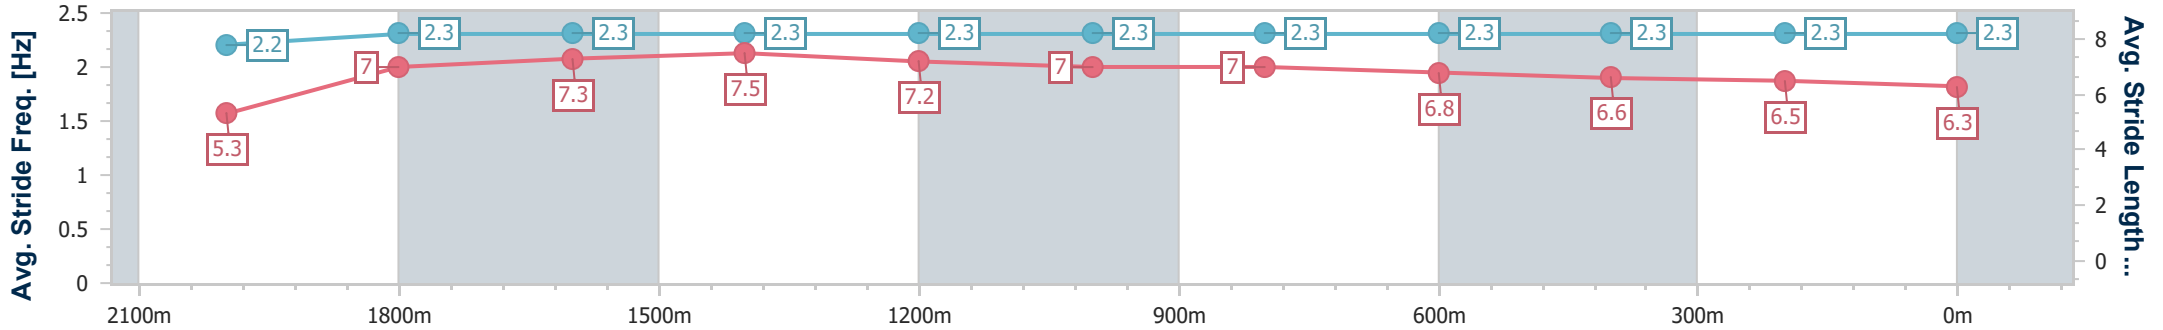

Horse/Jockey Name	Fast Lady
Final Rank	3
Fastest Section Time (Section)	0:11.58 (1600m)
Top Speed [km/h] (Section)	63.9 (1600m)
Race State	Finished

Toowoomba QLD Professional
Race 3: MOORE TRAILERS WINTER PROVINCIAL STAYERS -
HEAT - BENCHMARK 70 Handicap - 2150m

01 June 2024 - 17:47

Track Rating: Soft 7, Weather: Showers, Rail Position: +5m Entire

Section	Overall	2000m	1800m	1600m	1400m	1200m	1000m	800m	600m	400m	200m
Section Times	2:20.61 [3] (0:13.23)	2:07.38 [9] (0:12.37)	1:55.01 [10] (0:12.07)	1:42.94 [10] (0:11.58)	1:31.36 [10] (0:12.51)	1:18.85 [10] (0:12.60)	1:06.25 [10] (0:12.66)	0:53.59 [9] (0:12.75)	0:40.84 [7] (0:13.27)	0:27.57 [4] (0:13.57)	0:14.00 [2] (0:14.00)
Average Speed [km/h]	40.8	58.2	59.1	62.2	58.6	57.3	57.6	57.1	55.8	53.7	51.5
Top Speed [km/h]	58.4	59.0	60.5	63.9	63.1	59.5	59.0	58.1	57.9	54.5	53.7
Avg. Dist. to Rail [m]	5.6	1.2	2.0	1.2	3.2	3.5	2.9	4.4	5.1	3.5	1.7
Avg. Stride Freq. [Hz]	2.2	2.3	2.3	2.3	2.3	2.3	2.3	2.3	2.3	2.3	2.3
Avg. Stride Length [m]	5.3	7.0	7.3	7.5	7.2	7.0	7.0	6.8	6.6	6.5	6.3

- [ ] Ranking at each section and finish
- -.-.- No data available at this section
- NA No data available