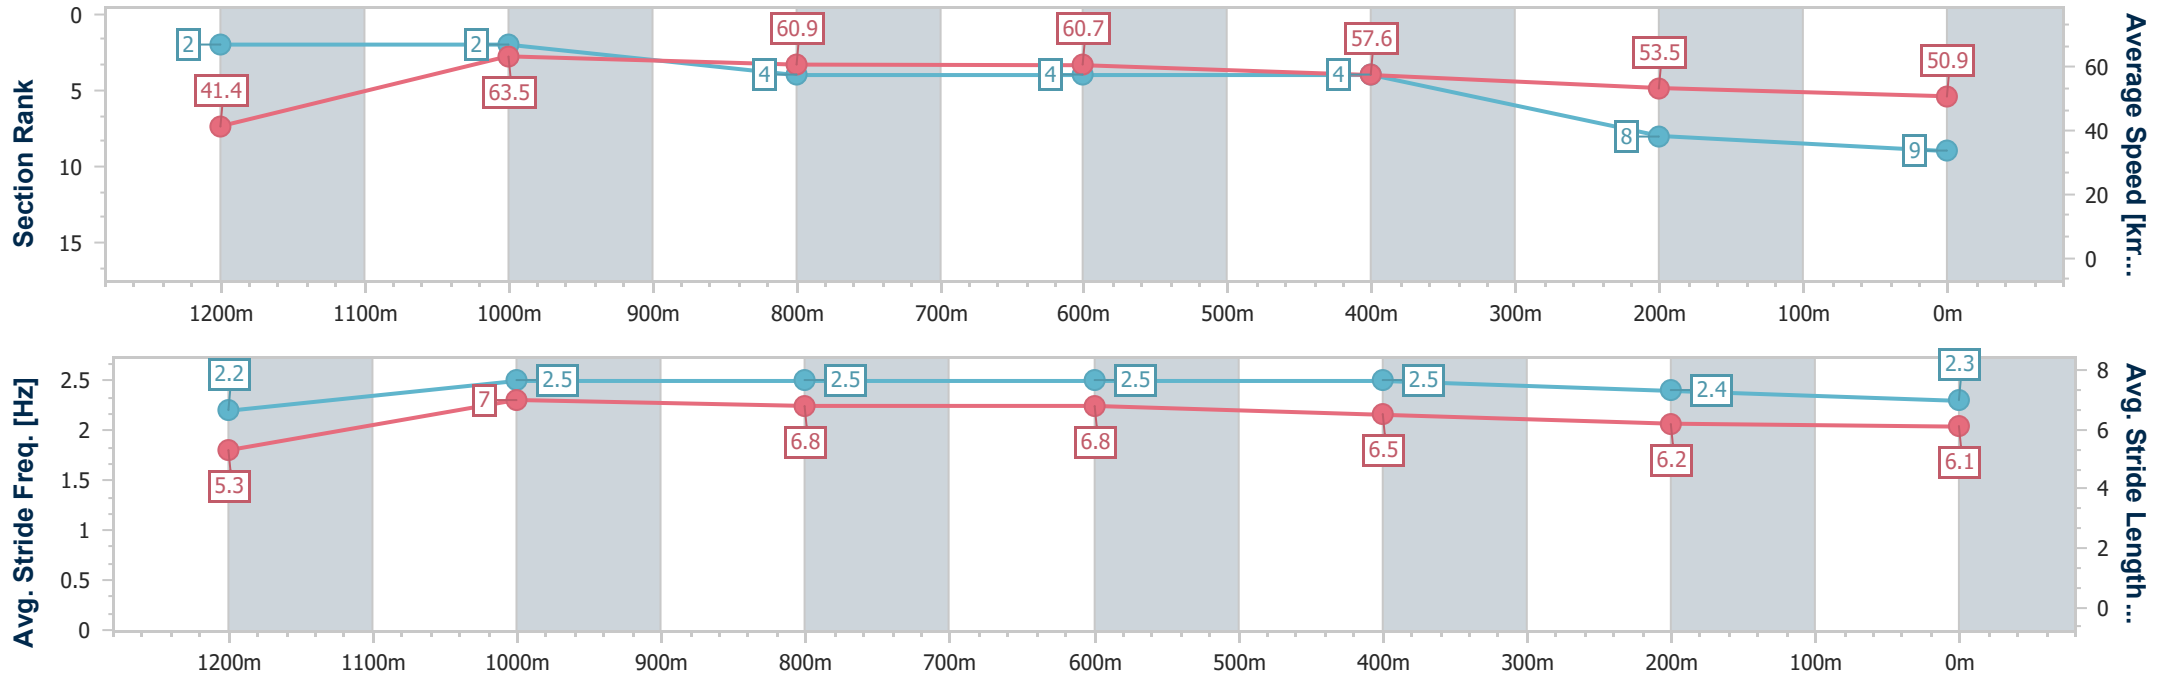

Horse/Jockey Name	Maple Magic
Final Rank	9
Fastest Section Time (Section)	0:08.70 (Overall)
Top Speed [km/h] (Section)	64.9 (1200m)
Race State	Finished

Toowoomba QLD Professional
Race 2: TTC MEMBER DAVID ROBINSON Class 1 Handicap - 1300m

01 June 2024 - 17:15

Track Rating: Soft 6, Weather: Showers, Rail Position: +5m Entire

Section	Overall	1200m	1000m	800m	600m	400m	200m
Section Times	1:24.25 [9] (0:08.70)	1:15.55 [2] (0:11.37)	1:04.18 [2] (0:11.96)	0:52.22 [4] (0:11.91)	0:40.31 [4] (0:12.66)	0:27.65 [4] (0:13.48)	0:14.17 [8] (0:14.17)
Average Speed [km/h]	41.4	63.5	60.9	60.7	57.6	53.5	50.9
Top Speed [km/h]	60.9	64.9	62.2	62.4	60.1	55.8	53.4
Avg. Dist. to Rail [m]	5.9	2.8	3.0	2.0	2.0	1.0	1.0
Avg. Stride Freq. [Hz]	2.2	2.5	2.5	2.5	2.5	2.4	2.3
Avg. Stride Length [m]	5.3	7.0	6.8	6.8	6.5	6.2	6.1

- [ ] Ranking at each section and finish
- -.-.- No data available at this section
- NA No data available