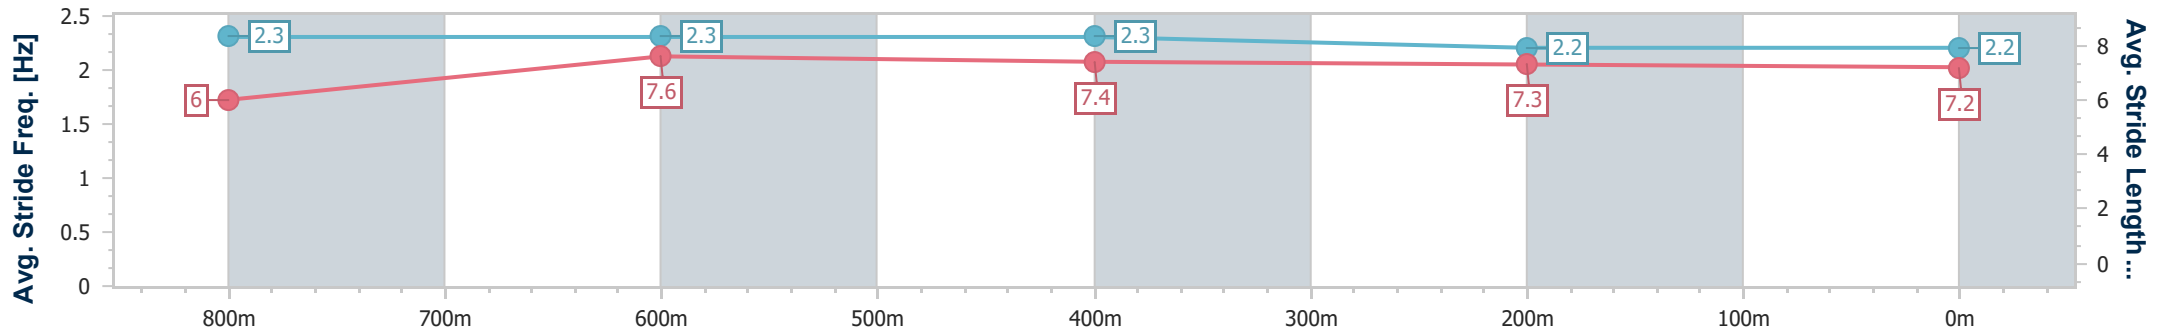

Horse/Jockey Name	Master Maurice
Final Rank	3
Fastest Section Time (Section)	0:11.36 (800m)
Top Speed [km/h] (Section)	66.4 (Overall)
Race State	Finished

Toowoomba QLD Professional
Race 1: 1EQUINE - FOR THE EQUINE ATHLETE Class 3
Handicap - 1000m

01 June 2024 - 16:40

Track Rating: Soft 6, Weather: Showers, Rail Position: +5m Entire

Section	Overall	800m	600m	400m	200m
Section Times	1:03.38 [3] (0:14.83)	0:48.55 [5] (0:11.36)	0:37.19 [6] (0:12.03)	0:25.16 [6] (0:12.37)	0:12.79 [6] (0:12.79)
Average Speed [km/h]	49.0	63.8	60.4	58.9	56.2
Top Speed [km/h]	66.4	64.9	62.7	60.0	58.5
Avg. Dist. to Rail [m]	5.4	1.7	2.1	2.1	0.9
Avg. Stride Freq. [Hz]	2.3	2.3	2.3	2.2	2.2
Avg. Stride Length [m]	6.0	7.6	7.4	7.3	7.2

- [ ] Ranking at each section and finish
- -.-.- No data available at this section
- NA No data available