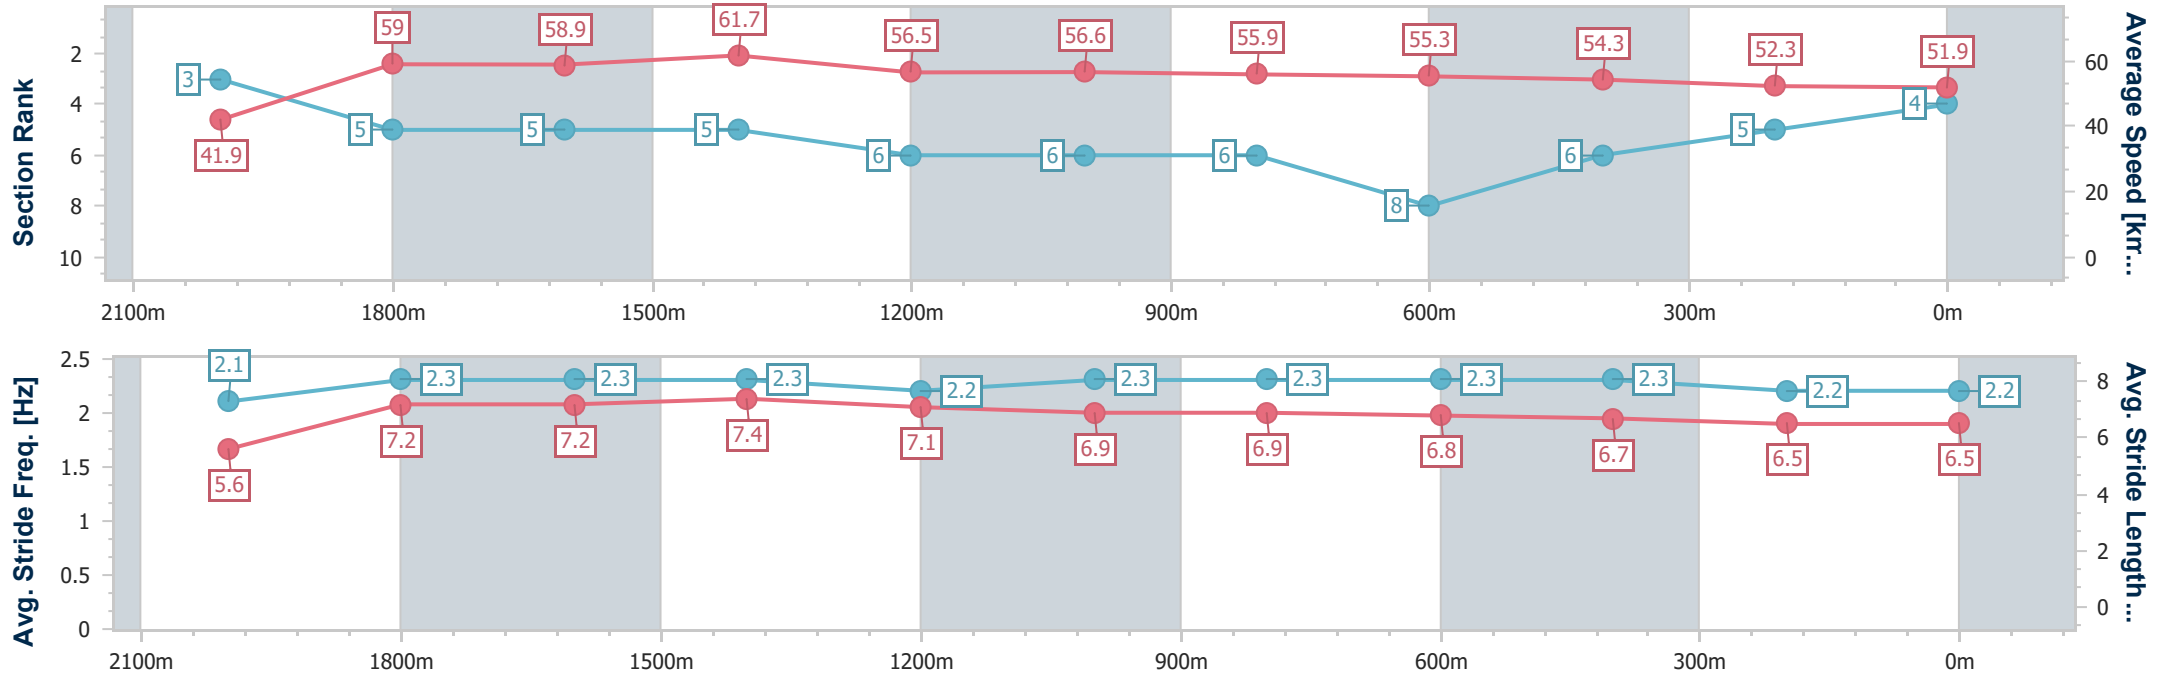

Horse/Jockey Name	Tropic Sands
Final Rank	4
Fastest Section Time (Section)	0:11.60 (1600m)
Top Speed [km/h] (Section)	63.4 (1600m)
Race State	Finished

Toowoomba QLD Professional
Race 3: MOORE TRAILERS WINTER PROVINCIAL STAYERS -
HEAT - BENCHMARK 70 Handicap - 2150m

01 June 2024 - 17:47

Track Rating: Soft 7, Weather: Showers, Rail Position: +5m Entire

Section	Overall	2000m	1800m	1600m	1400m	1200m	1000m	800m	600m	400m	200m
Section Times	2:20.87 [4] (0:12.84)	2:08.03 [3] (0:12.21)	1:55.82 [5] (0:11.97)	1:43.85 [5] (0:11.60)	1:32.25 [5] (0:12.55)	1:19.70 [6] (0:12.70)	1:07.00 [6] (0:12.90)	0:54.10 [6] (0:13.06)	0:41.04 [8] (0:13.42)	0:27.62 [6] (0:13.72)	0:13.90 [5] (0:13.90)
Average Speed [km/h]	41.9	59.0	58.9	61.7	56.5	56.6	55.9	55.3	54.3	52.3	51.9
Top Speed [km/h]	59.2	59.6	59.8	63.4	59.5	58.2	57.0	56.8	55.5	54.0	53.0
Avg. Dist. to Rail [m]	3.3	2.6	3.8	1.9	2.7	0.9	0.5	1.9	1.9	0.5	0.5
Avg. Stride Freq. [Hz]	2.1	2.3	2.3	2.3	2.2	2.3	2.3	2.3	2.3	2.2	2.2
Avg. Stride Length [m]	5.6	7.2	7.2	7.4	7.1	6.9	6.9	6.8	6.7	6.5	6.5

- [ ] Ranking at each section and finish
- -.-.- No data available at this section
- NA No data available