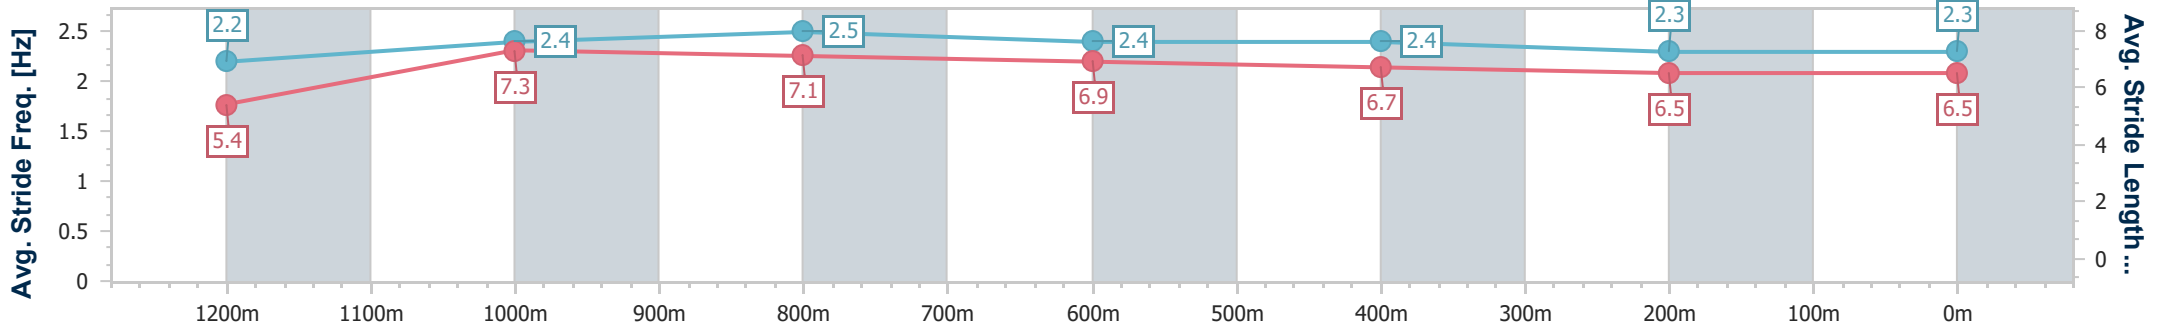

Horse/Jockey Name	Rubaahy
Final Rank	4
Fastest Section Time (Section)	0:08.92 (Overall)
Top Speed [km/h] (Section)	65.3 (1000m)
Race State	Finished

Toowoomba QLD Professional
Race 2: TTC MEMBER DAVID ROBINSON Class 1 Handicap - 1300m

01 June 2024 - 17:15

Track Rating: Soft 6, Weather: Showers, Rail Position: +5m Entire

Section	Overall	1200m	1000m	800m	600m	400m	200m
Section Times	1:22.65 [4] (0:08.92)	1:13.73 [4] (0:11.24)	1:02.49 [3] (0:11.61)	0:50.88 [1] (0:11.93)	0:38.95 [2] (0:12.50)	0:26.45 [2] (0:13.11)	0:13.34 [2] (0:13.34)
Average Speed [km/h]	40.2	64.4	62.6	60.5	57.5	54.7	54.1
Top Speed [km/h]	62.5	65.1	65.3	62.1	59.9	56.8	54.3
Avg. Dist. to Rail [m]	7.6	4.1	2.8	0.7	0.6	0.6	0.2
Avg. Stride Freq. [Hz]	2.2	2.4	2.5	2.4	2.4	2.3	2.3
Avg. Stride Length [m]	5.4	7.3	7.1	6.9	6.7	6.5	6.5

- [ ] Ranking at each section and finish
- -.-.- No data available at this section
- NA No data available