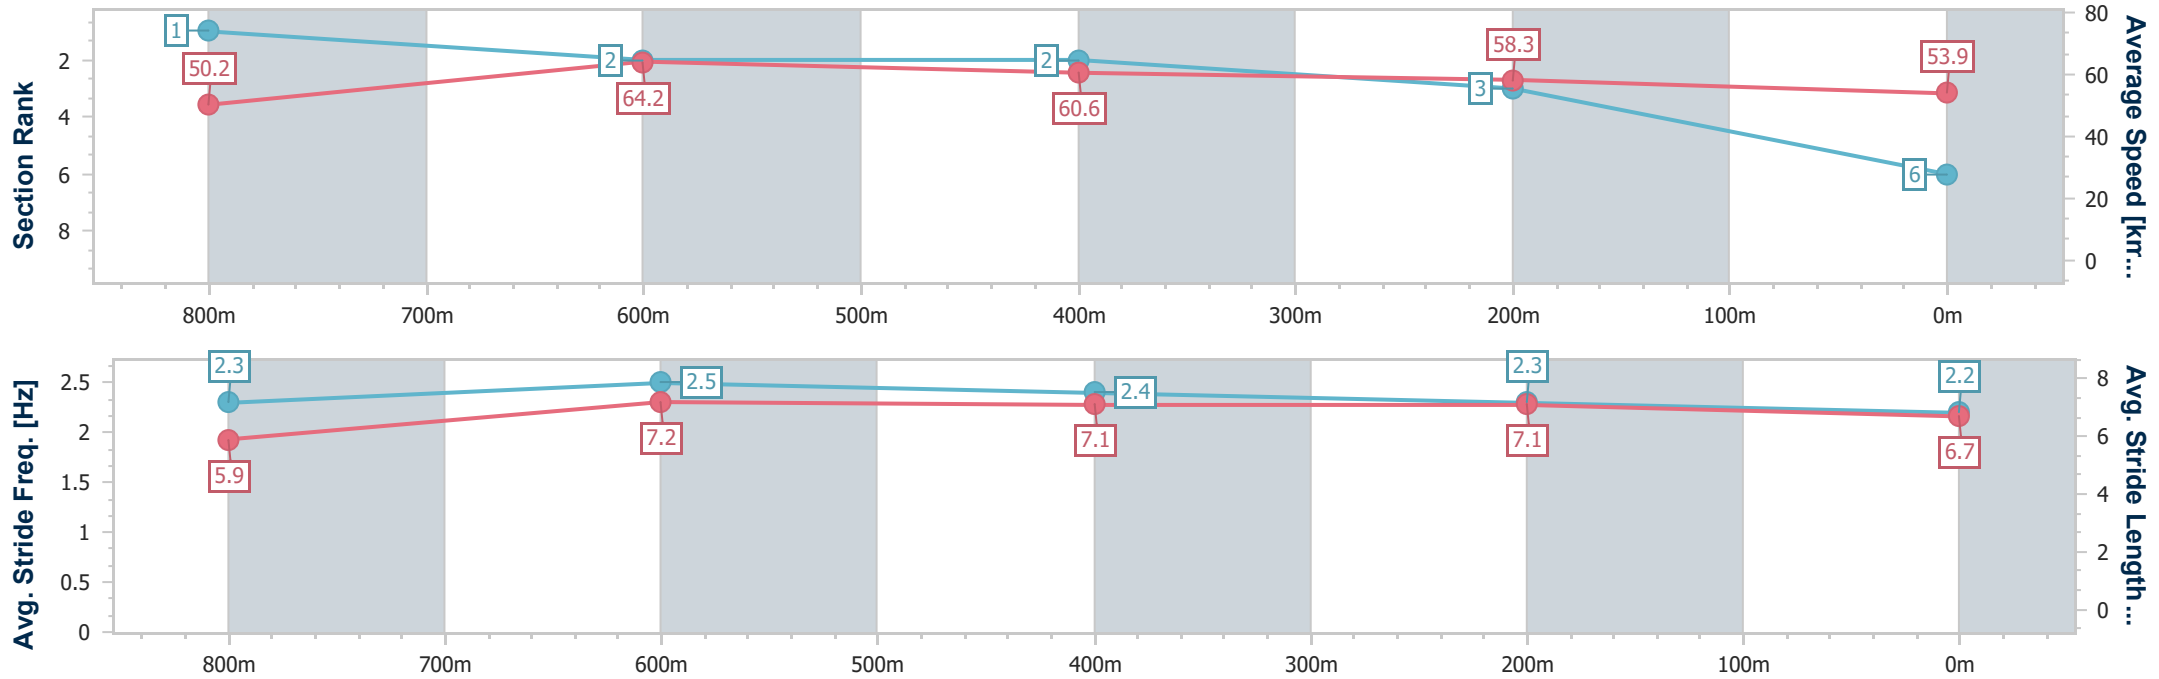

Horse/Jockey Name	Buckaltius
Final Rank	6
Fastest Section Time (Section)	0:11.32 (800m)
Top Speed [km/h] (Section)	66.8 (800m)
Race State	Finished

Toowoomba QLD Professional
Race 1: 1EQUINE - FOR THE EQUINE ATHLETE Class 3
Handicap - 1000m
01 June 2024 - 16:40

Track Rating: Soft 6, Weather: Showers, Rail Position: +5m Entire

Section	Overall	800m	600m	400m	200m
Section Times	1:03.72 [6] (0:14.53)	0:49.19 [1] (0:11.32)	0:37.87 [2] (0:12.05)	0:25.82 [2] (0:12.46)	0:13.36 [3] (0:13.36)
Average Speed [km/h]	50.2	64.2	60.6	58.3	53.9
Top Speed [km/h]	65.5	66.8	62.8	59.5	56.0
Avg. Dist. to Rail [m]	5.6	3.4	2.5	1.7	1.1
Avg. Stride Freq. [Hz]	2.3	2.5	2.4	2.3	2.2
Avg. Stride Length [m]	5.9	7.2	7.1	7.1	6.7

- [ ] Ranking at each section and finish
- -.-.- No data available at this section
- NA No data available