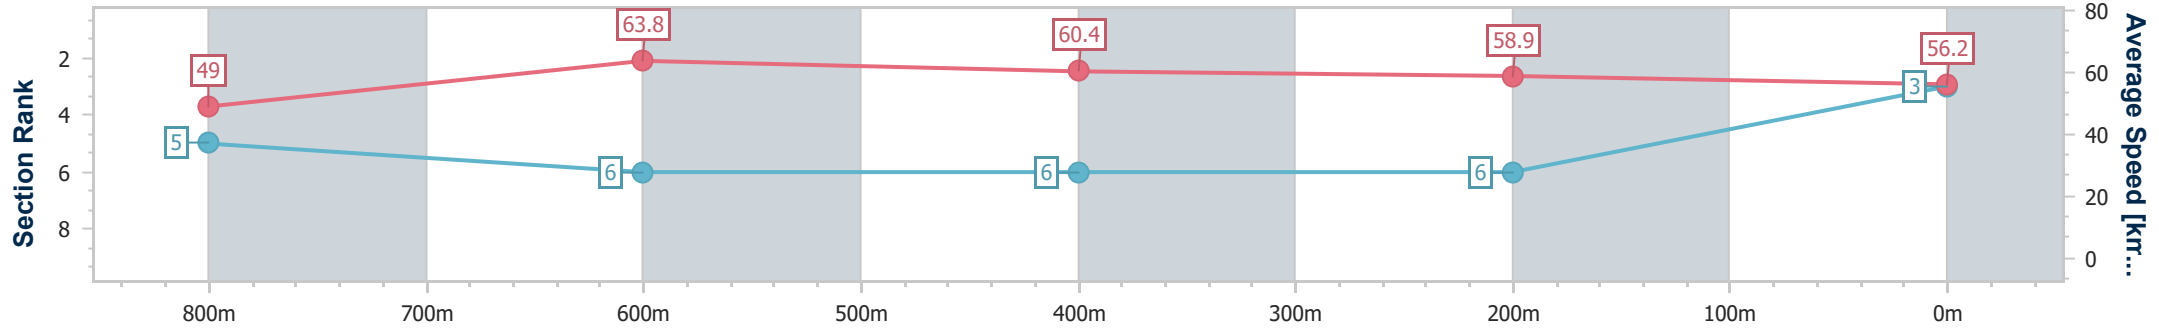

Horse/Jockey Name	Master Maurice
Final Rank	3
Fastest Section Time (Section)	0:11.36 (800m)
Top Speed [km/h] (Section)	66.4 (Overall)
Race State	Finished

Toowoomba QLD Professional
Race 1: 1EQUINE - FOR THE EQUINE ATHLETE Class 3
Handicap - 1000m

01 June 2024 - 16:40

Track Rating: Soft 6, Weather: Showers, Rail Position: +5m Entire

Section	Overall	800m	600m	400m	200m
Section Times	1:03.38 [3] (0:14.83)	0:48.55 [5] (0:11.36)	0:37.19 [6] (0:12.03)	0:25.16 [6] (0:12.37)	0:12.79 [6] (0:12.79)
Average Speed [km/h]	49.0	63.8	60.4	58.9	56.2
Top Speed [km/h]	66.4	64.9	62.7	60.0	58.5
Avg. Dist. to Rail [m]	5.4	1.7	2.1	2.1	0.9
Avg. Stride Freq. [Hz]	2.3	2.3	2.3	2.2	2.2
Avg. Stride Length [m]	6.0	7.6	7.4	7.3	7.2

- [ ] Ranking at each section and finish
- -.-.- No data available at this section
- NA No data available