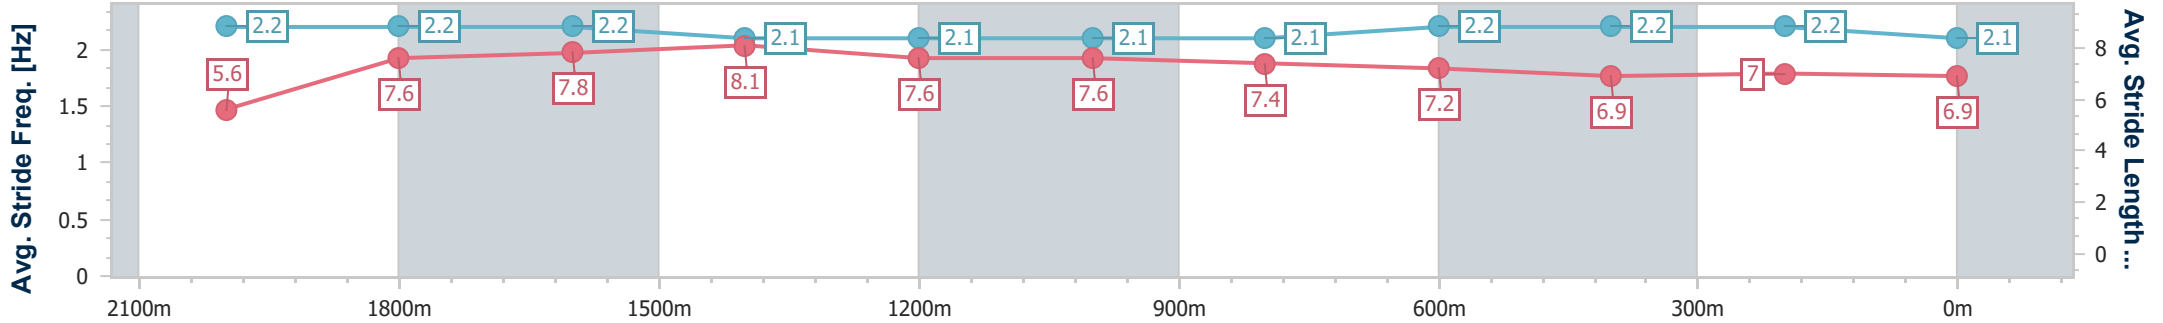

Horse/Jockey Name	The Right Way
Final Rank	1
Fastest Section Time (Section)	0:11.57 (1600m)
Top Speed [km/h] (Section)	64.1 (1800m)
Race State	Finished

Toowoomba QLD Professional
 Race 3: MOORE TRAILERS WINTER PROVINCIAL STAYERS -
 HEAT - BENCHMARK 70 Handicap - 2150m

01 June 2024 - 17:47

Track Rating: Soft 7, Weather: Showers, Rail Position: +5m Entire

Section	Overall	2000m	1800m	1600m	1400m	1200m	1000m	800m	600m	400m	200m
Section Times	2:19.13 [1] (0:12.61)	2:06.52 [2] (0:12.01)	1:54.51 [2] (0:11.58)	1:42.93 [1] (0:11.57)	1:31.36 [1] (0:12.84)	1:18.52 [1] (0:12.35)	1:06.17 [1] (0:12.98)	0:53.19 [1] (0:12.83)	0:40.36 [1] (0:13.20)	0:27.16 [1] (0:13.30)	0:13.86 [1] (0:13.86)
Average Speed [km/h]	42.8	60.0	61.0	62.4	56.6	58.1	55.8	56.2	54.4	53.9	51.9
Top Speed [km/h]	60.3	60.4	64.1	63.5	59.0	59.6	57.5	56.5	55.9	55.1	53.0
Avg. Dist. to Rail [m]	5.9	3.5	3.3	0.8	1.4	2.0	1.4	0.2	0.3	0.8	0.8
Avg. Stride Freq. [Hz]	2.2	2.2	2.2	2.1	2.1	2.1	2.1	2.2	2.2	2.2	2.1
Avg. Stride Length [m]	5.6	7.6	7.8	8.1	7.6	7.6	7.4	7.2	6.9	7.0	6.9