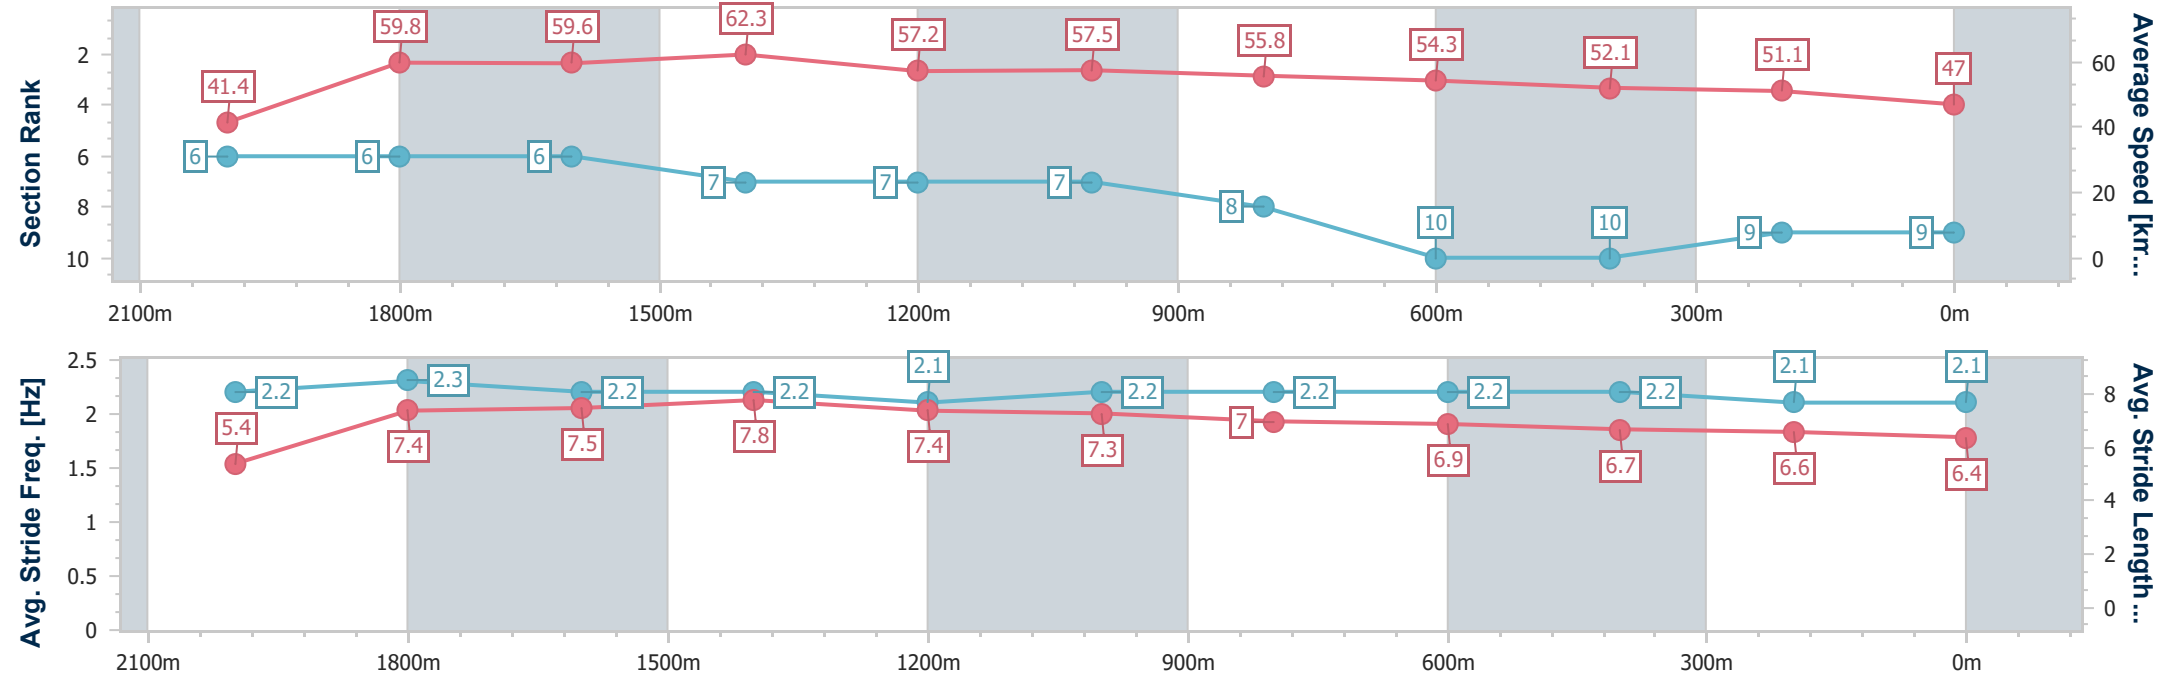

Horse/Jockey Name	Two Smokin Barrels
Final Rank	9
Fastest Section Time (Section)	0:11.57 (1600m)
Top Speed [km/h] (Section)	63.3 (1600m)
Race State	Finished

Toowoomba QLD Professional
Race 3: MOORE TRAILERS WINTER PROVINCIAL STAYERS -
HEAT - BENCHMARK 70 Handicap - 2150m

01 June 2024 - 17:47

Track Rating: Soft 7, Weather: Showers, Rail Position: +5m Entire

Section	Overall	2000m	1800m	1600m	1400m	1200m	1000m	800m	600m	400m	200m
Section Times	2:23.59 [9] (0:13.01)	2:10.58 [6] (0:12.06)	1:58.52 [6] (0:12.05)	1:46.47 [6] (0:11.57)	1:34.90 [7] (0:12.71)	1:22.19 [7] (0:12.52)	1:09.67 [7] (0:13.00)	0:56.67 [8] (0:13.41)	0:43.26 [10] (0:13.90)	0:29.36 [10] (0:14.08)	0:15.28 [9] (0:15.28)
Average Speed [km/h]	41.4	59.8	59.6	62.3	57.2	57.5	55.8	54.3	52.1	51.1	47.0
Top Speed [km/h]	60.0	61.3	63.0	63.3	61.6	58.7	56.7	55.6	54.7	51.8	49.6
Avg. Dist. to Rail [m]	4.0	0.5	0.6	1.4	1.9	2.4	1.8	2.2	1.8	0.9	1.7
Avg. Stride Freq. [Hz]	2.2	2.3	2.2	2.2	2.1	2.2	2.2	2.2	2.2	2.1	2.1
Avg. Stride Length [m]	5.4	7.4	7.5	7.8	7.4	7.3	7.0	6.9	6.7	6.6	6.4

- [ ] Ranking at each section and finish
- -.-.- No data available at this section
- NA No data available