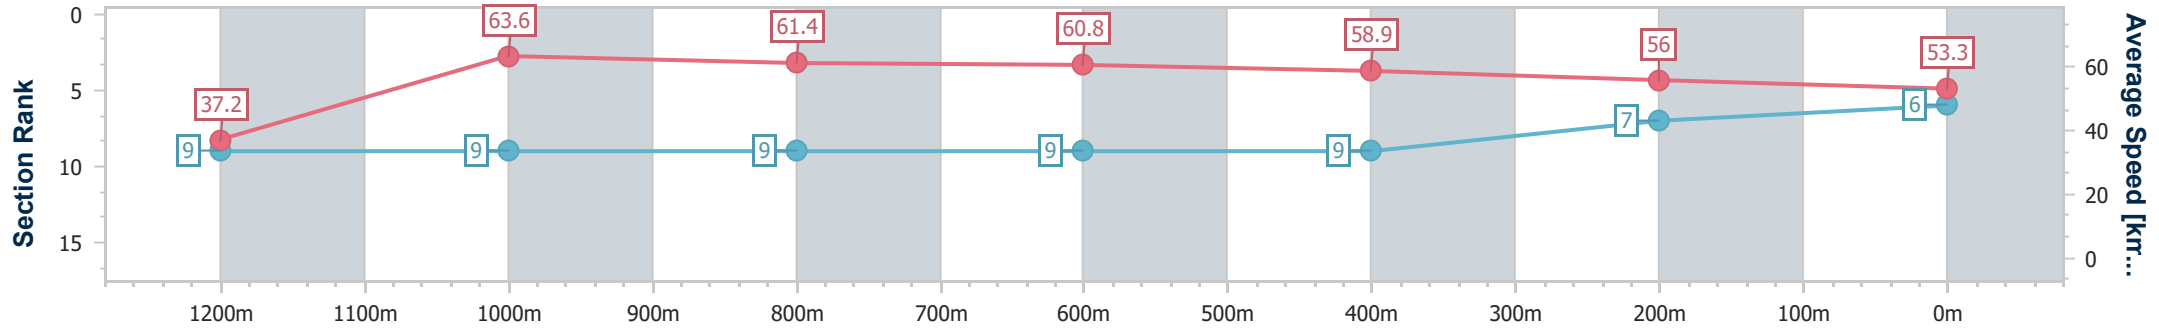

Horse/Jockey Name	Wind Rush Farm
Final Rank	6
Fastest Section Time (Section)	0:09.65 (Overall)
Top Speed [km/h] (Section)	65.1 (1200m)
Race State	Finished

Toowoomba QLD Professional
Race 2: TTC MEMBER DAVID ROBINSON Class 1 Handicap - 1300m

01 June 2024 - 17:15

Track Rating: Soft 6, Weather: Showers, Rail Position: +5m Entire

Section	Overall	1200m	1000m	800m	600m	400m	200m
Section Times	1:23.50 [6] (0:09.65)	1:13.85 [9] (0:11.35)	1:02.50 [9] (0:11.82)	0:50.68 [9] (0:11.85)	0:38.83 [9] (0:12.35)	0:26.48 [9] (0:13.02)	0:13.46 [7] (0:13.46)
Average Speed [km/h]	37.2	63.6	61.4	60.8	58.9	56.0	53.3
Top Speed [km/h]	58.7	65.1	63.5	61.6	62.0	56.6	55.3
Avg. Dist. to Rail [m]	8.2	3.3	2.4	0.5	2.5	3.2	4.5
Avg. Stride Freq. [Hz]	2.2	2.4	2.4	2.4	2.4	2.4	2.3
Avg. Stride Length [m]	4.9	7.4	7.1	7.2	6.8	6.6	6.5

- [ ] Ranking at each section and finish
- -.-.- No data available at this section
- NA No data available