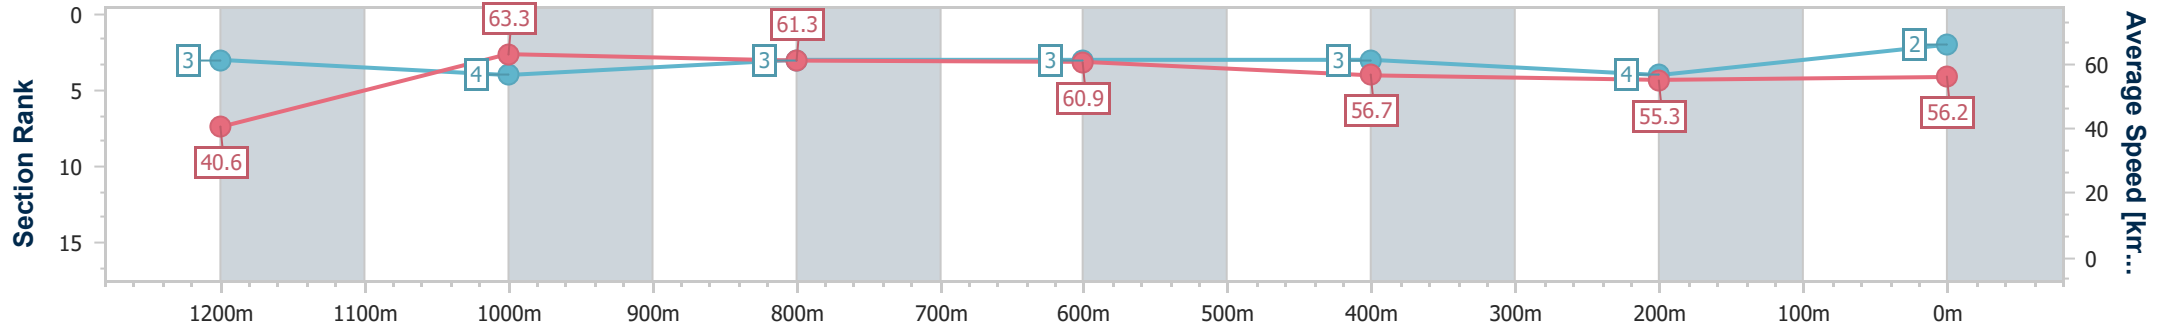

Horse/Jockey Name	New Maher
Final Rank	2
Fastest Section Time (Section)	0:08.82 (Overall)
Top Speed [km/h] (Section)	64.4 (1200m)
Race State	Finished

Toowoomba QLD Professional
Race 2: TTC MEMBER DAVID ROBINSON Class 1 Handicap - 1300m

01 June 2024 - 17:15

Track Rating: Soft 6, Weather: Showers, Rail Position: +5m Entire

Section	Overall	1200m	1000m	800m	600m	400m	200m
Section Times	1:22.34 [2] (0:08.82)	1:13.52 [3] (0:11.41)	1:02.11 [4] (0:11.79)	0:50.32 [3] (0:11.81)	0:38.51 [3] (0:12.65)	0:25.86 [3] (0:13.08)	0:12.78 [4] (0:12.78)
Average Speed [km/h]	40.6	63.3	61.3	60.9	56.7	55.3	56.2
Top Speed [km/h]	61.1	64.4	62.3	61.3	60.3	56.4	57.1
Avg. Dist. to Rail [m]	5.3	2.3	1.6	0.9	0.5	1.2	2.9
Avg. Stride Freq. [Hz]	2.3	2.4	2.3	2.3	2.2	2.2	2.3
Avg. Stride Length [m]	5.2	7.4	7.4	7.5	7.0	6.9	6.8

- [ ] Ranking at each section and finish
- -.-.- No data available at this section
- NA No data available