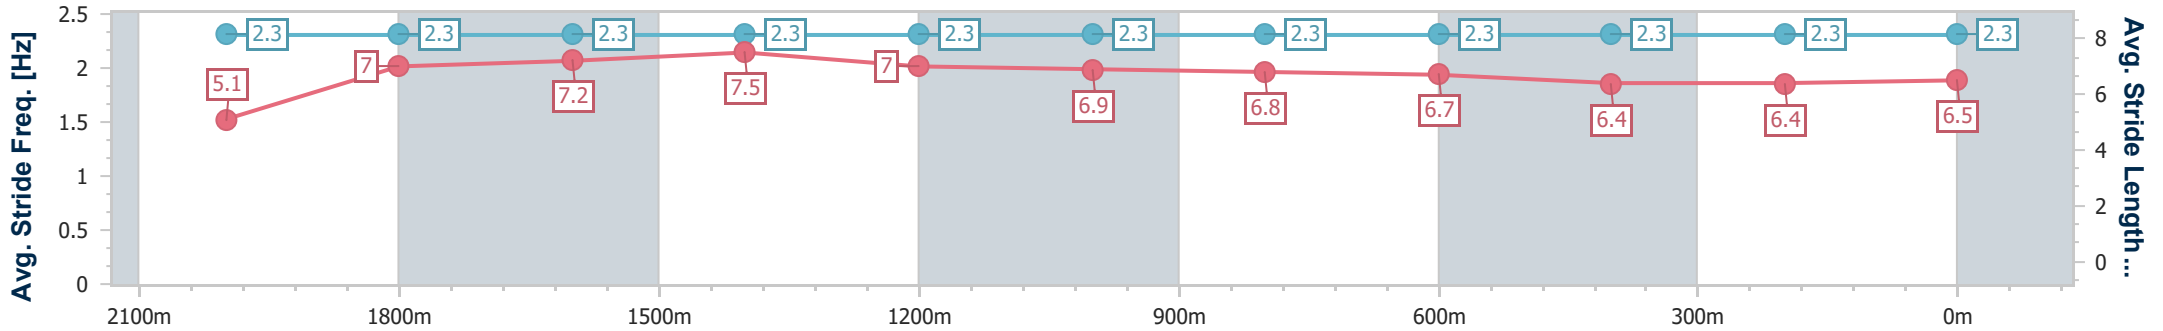

Horse/Jockey Name	Sea Treasures
Final Rank	2
Fastest Section Time (Section)	0:11.58 (1600m)
Top Speed [km/h] (Section)	63.6 (1600m)
Race State	Finished

Toowoomba QLD Professional
Race 3: MOORE TRAILERS WINTER PROVINCIAL STAYERS -
HEAT - BENCHMARK 70 Handicap - 2150m

01 June 2024 - 17:47

Track Rating: Soft 7, Weather: Showers, Rail Position: +5m Entire

Section	Overall	2000m	1800m	1600m	1400m	1200m	1000m	800m	600m	400m	200m
Section Times	2:20.60 [2] (0:13.23)	2:07.37 [10] (0:12.20)	1:55.17 [9] (0:11.92)	1:43.25 [8] (0:11.58)	1:31.67 [8] (0:12.53)	1:19.14 [8] (0:12.60)	1:06.54 [8] (0:13.02)	0:53.52 [10] (0:12.98)	0:40.54 [9] (0:13.65)	0:26.89 [8] (0:13.55)	0:13.34 [6] (0:13.34)
Average Speed [km/h]	40.8	58.9	59.4	61.7	57.6	57.2	55.8	55.5	53.1	53.2	54.1
Top Speed [km/h]	61.2	60.1	60.8	63.6	61.9	58.2	56.4	56.8	56.4	54.3	54.7
Avg. Dist. to Rail [m]	6.5	3.5	3.9	0.7	0.7	1.7	1.8	1.1	1.6	1.3	4.1
Avg. Stride Freq. [Hz]	2.3	2.3	2.3	2.3	2.3	2.3	2.3	2.3	2.3	2.3	2.3
Avg. Stride Length [m]	5.1	7.0	7.2	7.5	7.0	6.9	6.8	6.7	6.4	6.4	6.5

- [ ] Ranking at each section and finish
- -.-.- No data available at this section
- NA No data available