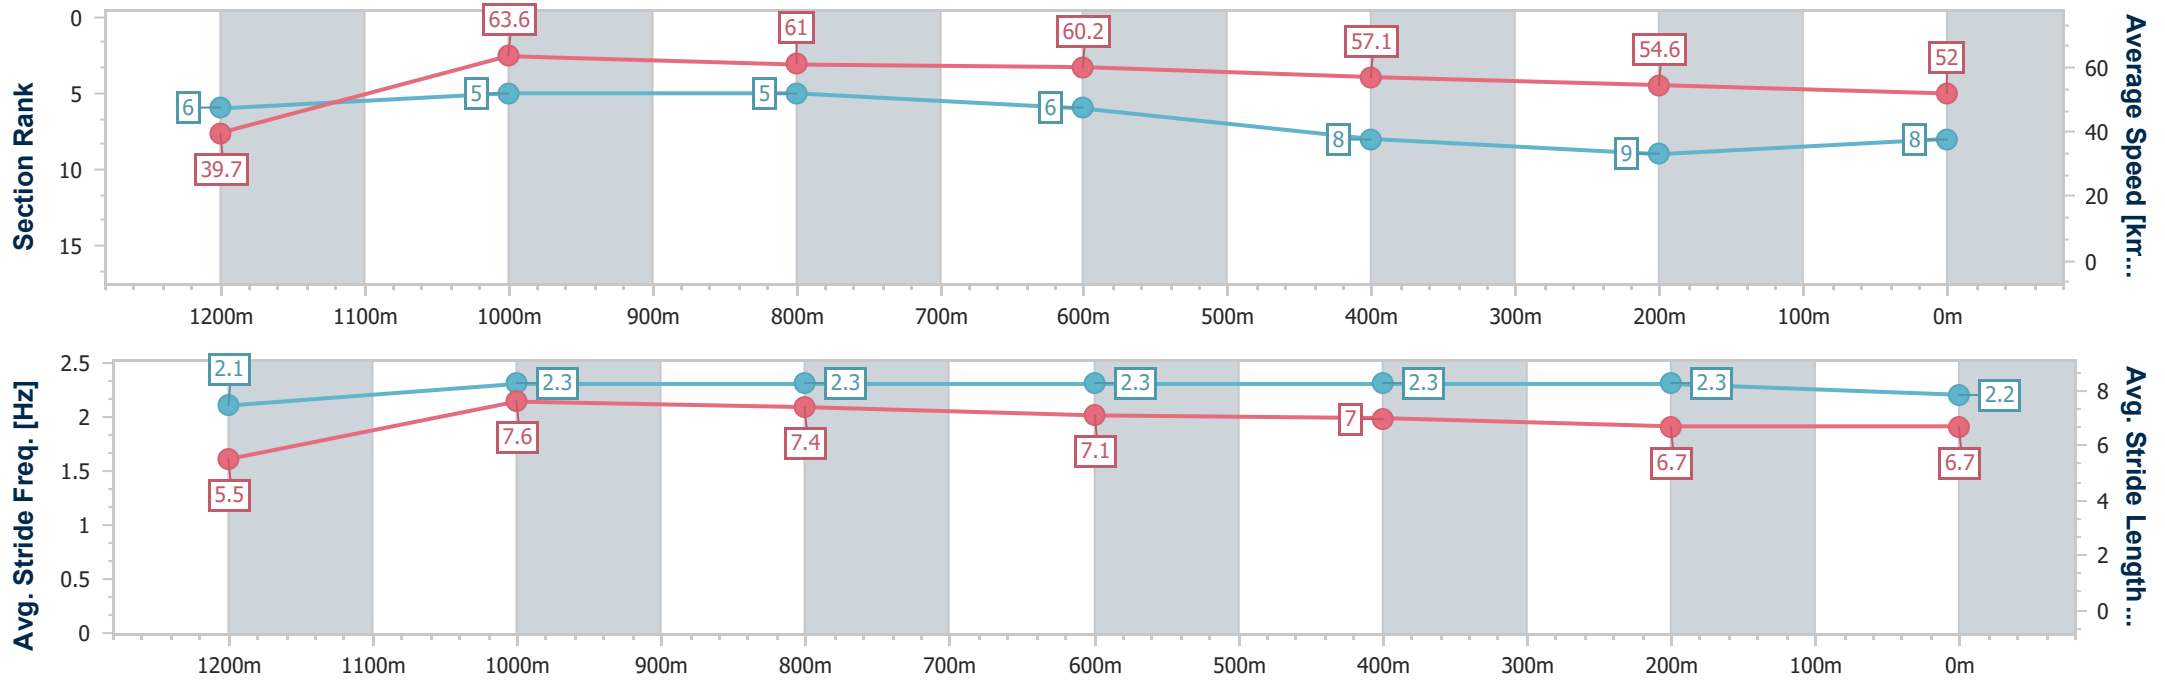

Horse/Jockey Name	No Better Time
Final Rank	8
Fastest Section Time (Section)	0:09.03 (Overall)
Top Speed [km/h] (Section)	64.4 (1200m)
Race State	Finished

Toowoomba QLD Professional
Race 2: TTC MEMBER DAVID ROBINSON Class 1 Handicap - 1300m

01 June 2024 - 17:15

Track Rating: Soft 6, Weather: Showers, Rail Position: +5m Entire

Section	Overall	1200m	1000m	800m	600m	400m	200m
Section Times	1:24.00 [8] (0:09.03)	1:14.97 [6] (0:11.36)	1:03.61 [5] (0:11.93)	0:51.68 [5] (0:12.01)	0:39.67 [6] (0:12.67)	0:27.00 [8] (0:13.17)	0:13.83 [9] (0:13.83)
Average Speed [km/h]	39.7	63.6	61.0	60.2	57.1	54.6	52.0
Top Speed [km/h]	61.4	64.4	62.7	61.1	59.1	55.4	54.0
Avg. Dist. to Rail [m]	4.2	3.4	2.9	1.7	0.8	0.4	0.8
Avg. Stride Freq. [Hz]	2.1	2.3	2.3	2.3	2.3	2.3	2.2
Avg. Stride Length [m]	5.5	7.6	7.4	7.1	7.0	6.7	6.7

- [ ] Ranking at each section and finish
- -.-.- No data available at this section
- NA No data available