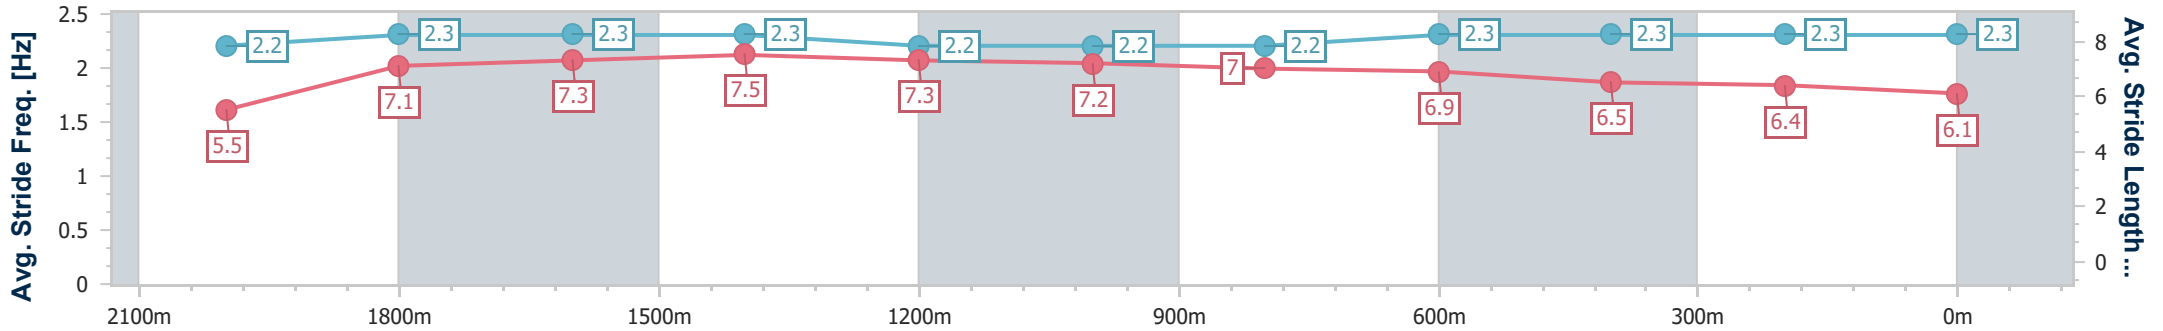

Horse/Jockey Name	Hadouken
Final Rank	6
Fastest Section Time (Section)	0:11.73 (1800m)
Top Speed [km/h] (Section)	62.8 (1600m)
Race State	Finished

Toowoomba QLD Professional
Race 3: MOORE TRAILERS WINTER PROVINCIAL STAYERS -
HEAT - BENCHMARK 70 Handicap - 2150m

01 June 2024 - 17:47

Track Rating: Soft 7, Weather: Showers, Rail Position: +5m Entire

Section	Overall	2000m	1800m	1600m	1400m	1200m	1000m	800m	600m	400m	200m
Section Times	2:21.12 [6] (0:12.60)	2:08.52 [1] (0:12.02)	1:56.50 [1] (0:11.73)	1:44.77 [2] (0:11.74)	1:33.03 [2] (0:12.82)	1:20.21 [4] (0:12.49)	1:07.72 [5] (0:13.07)	0:54.65 [5] (0:12.98)	0:41.67 [3] (0:13.53)	0:28.14 [2] (0:13.80)	0:14.34 [3] (0:14.34)
Average Speed [km/h]	42.8	59.6	61.3	61.6	56.8	57.7	55.4	55.7	53.5	52.1	50.1
Top Speed [km/h]	61.3	60.4	62.8	62.8	59.3	59.1	57.5	56.5	55.0	53.3	51.9
Avg. Dist. to Rail [m]	3.6	0.7	1.0	1.6	1.7	2.4	2.3	1.3	1.1	0.4	0.7
Avg. Stride Freq. [Hz]	2.2	2.3	2.3	2.3	2.2	2.2	2.2	2.3	2.3	2.3	2.3
Avg. Stride Length [m]	5.5	7.1	7.3	7.5	7.3	7.2	7.0	6.9	6.5	6.4	6.1

- [ ] Ranking at each section and finish
- -.-.- No data available at this section
- NA No data available