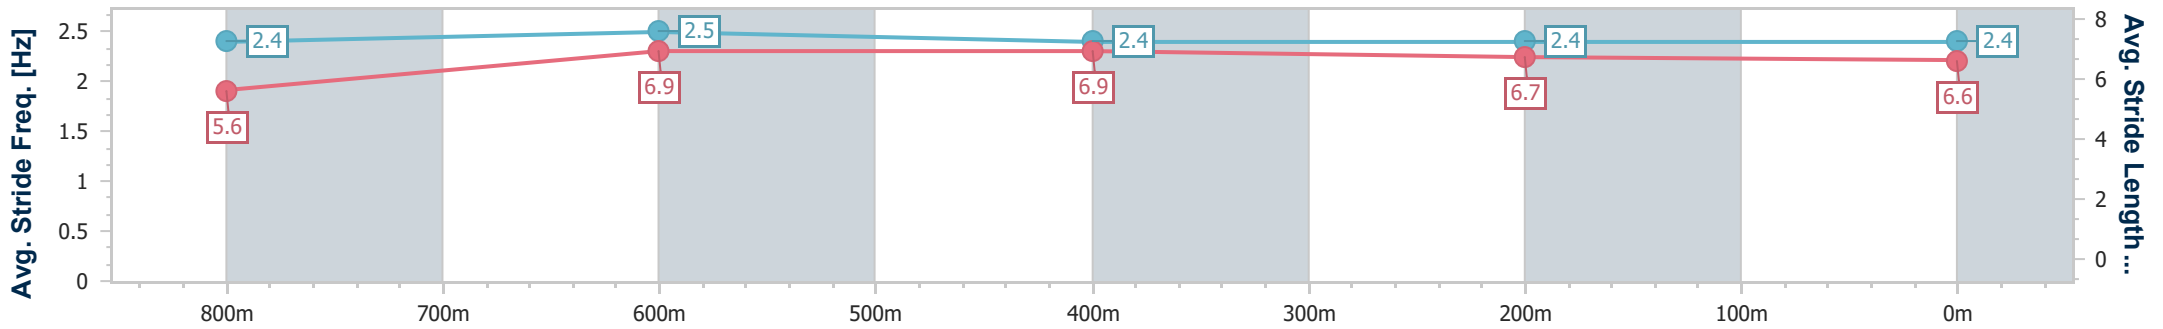

01 June 2024 - 16:40

Track Rating: Soft 6, Weather: Showers, Rail Position: +5m Entire

Section	Overall	800m	600m	400m	200m
Section Times	1:03.27 [1] (0:14.89)	0:48.38 [6] (0:11.24)	0:37.14 [5] (0:11.98)	0:25.16 [5] (0:12.32)	0:12.84 [4] (0:12.84)
Average Speed [km/h]	48.4	64.1	60.1	58.6	56.0
Top Speed [km/h]	65.9	65.8	63.3	59.8	56.7
Avg. Dist. to Rail [m]	3.9	0.4	0.5	0.4	0.4
Avg. Stride Freq. [Hz]	2.4	2.5	2.4	2.4	2.4
Avg. Stride Length [m]	5.6	6.9	6.9	6.7	6.6