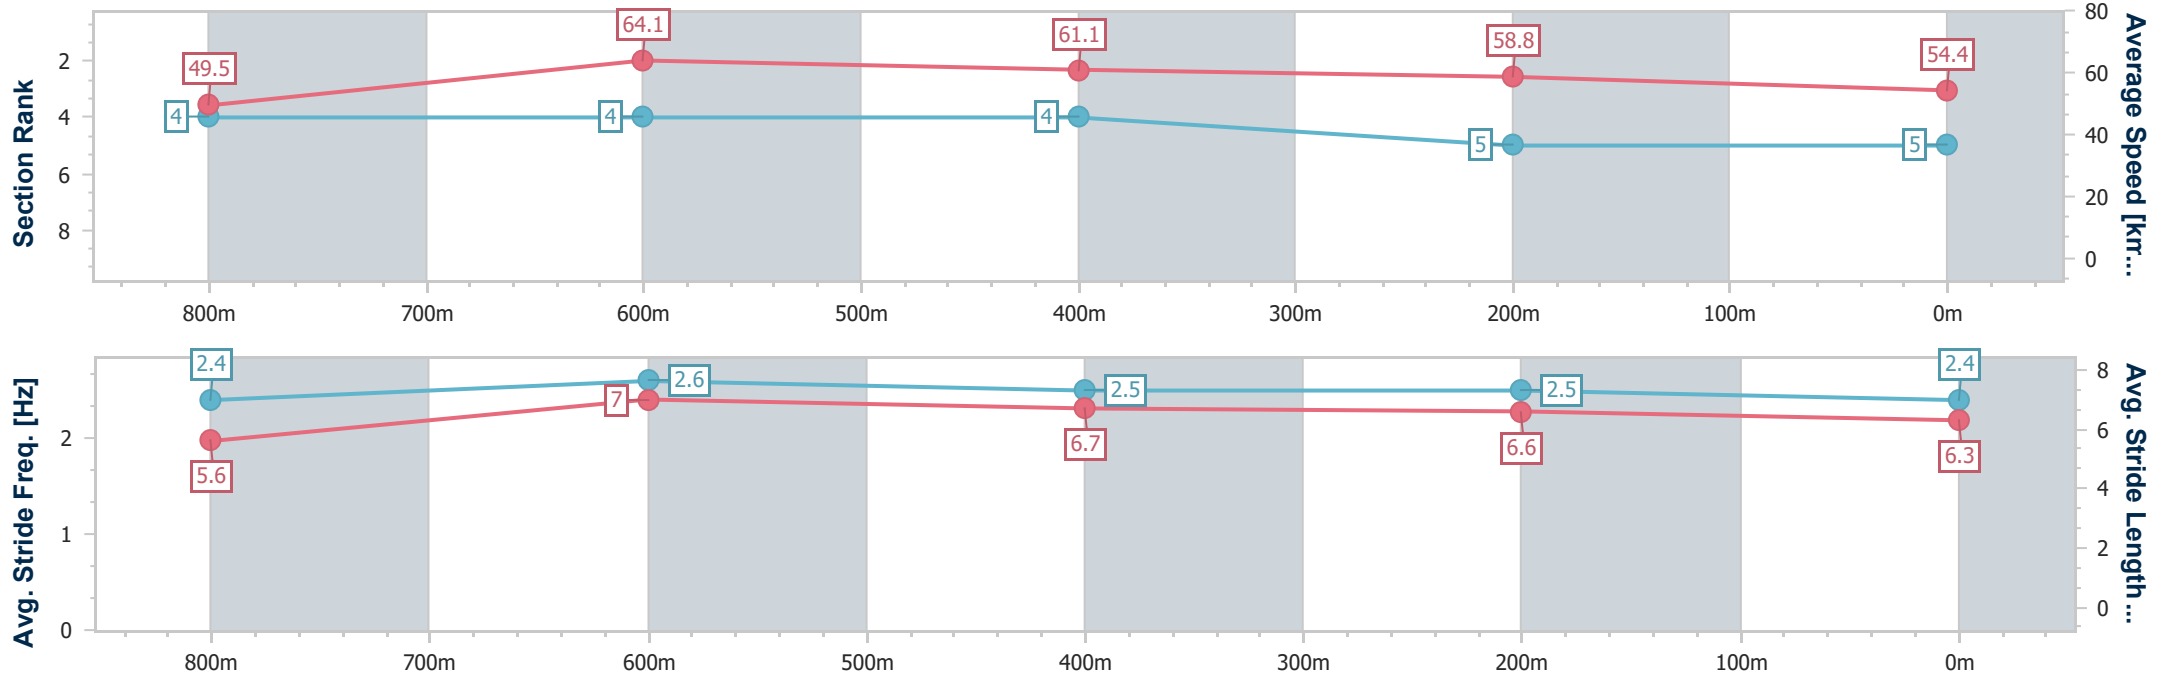

Horse/Jockey Name	Jimmy's Dream
Final Rank	5
Fastest Section Time (Section)	0:11.39 (800m)
Top Speed [km/h] (Section)	65.6 (800m)
Race State	Finished

Toowoomba QLD Professional
Race 1: 1EQUINE - FOR THE EQUINE ATHLETE Class 3
Handicap - 1000m
01 June 2024 - 16:40

Track Rating: Soft 6, Weather: Showers, Rail Position: +5m Entire

Section	Overall	800m	600m	400m	200m
Section Times	1:03.72 [5] (0:14.69)	0:49.03 [4] (0:11.39)	0:37.64 [4] (0:12.02)	0:25.62 [4] (0:12.37)	0:13.25 [5] (0:13.25)
Average Speed [km/h]	49.5	64.1	61.1	58.8	54.4
Top Speed [km/h]	65.3	65.6	63.2	60.9	58.2
Avg. Dist. to Rail [m]	6.2	3.8	3.6	3.9	3.9
Avg. Stride Freq. [Hz]	2.4	2.6	2.5	2.5	2.4
Avg. Stride Length [m]	5.6	7.0	6.7	6.6	6.3

- [ ] Ranking at each section and finish
- -.-.- No data available at this section
- NA No data available