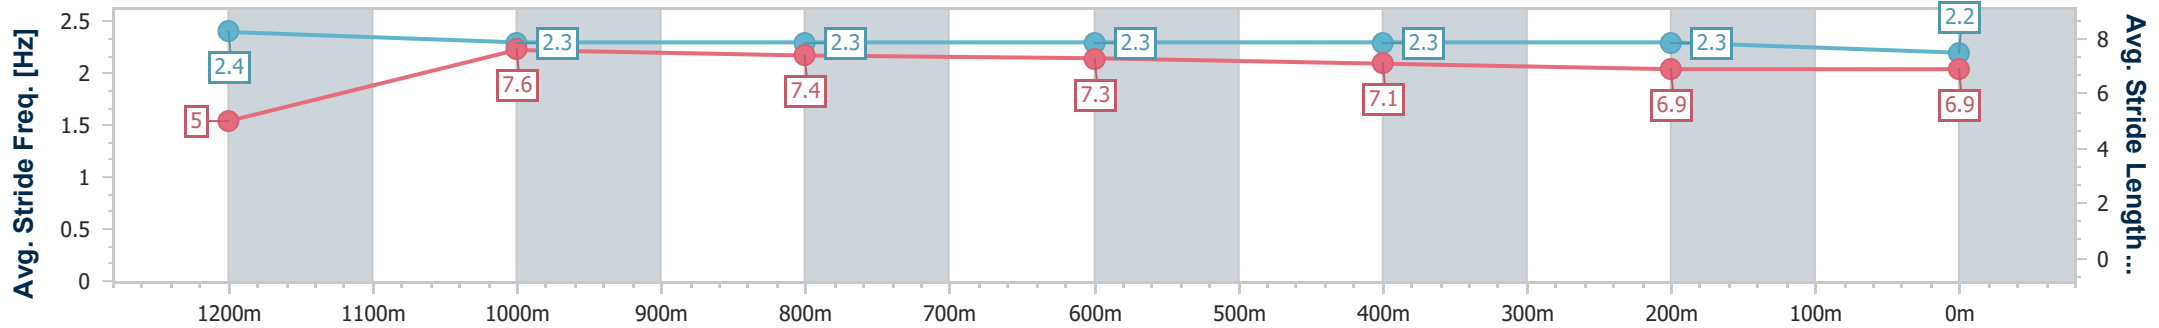

Horse/Jockey Name	Suisse Scandal
Final Rank	1
Fastest Section Time (Section)	0:08.60 (Overall)
Top Speed [km/h] (Section)	64.0 (1200m)
Race State	Finished

Toowoomba QLD Professional
Race 2: TTC MEMBER DAVID ROBINSON Class 1 Handicap - 1300m

01 June 2024 - 17:15

Track Rating: Soft 6, Weather: Showers, Rail Position: +5m Entire

Section	Overall	1200m	1000m	800m	600m	400m	200m
Section Times	1:22.03 [1] (0:08.60)	1:13.43 [1] (0:11.44)	1:01.99 [1] (0:11.75)	0:50.24 [2] (0:11.87)	0:38.37 [1] (0:12.31)	0:26.06 [1] (0:12.69)	0:13.37 [1] (0:13.37)
Average Speed [km/h]	41.7	63.2	61.7	60.7	57.9	56.6	53.8
Top Speed [km/h]	63.9	64.0	62.3	61.4	59.8	57.5	54.8
Avg. Dist. to Rail [m]	8.7	3.4	2.3	0.7	1.4	0.9	0.3
Avg. Stride Freq. [Hz]	2.4	2.3	2.3	2.3	2.3	2.3	2.2
Avg. Stride Length [m]	5.0	7.6	7.4	7.3	7.1	6.9	6.9

- [ ] Ranking at each section and finish
- -.-.- No data available at this section
- NA No data available