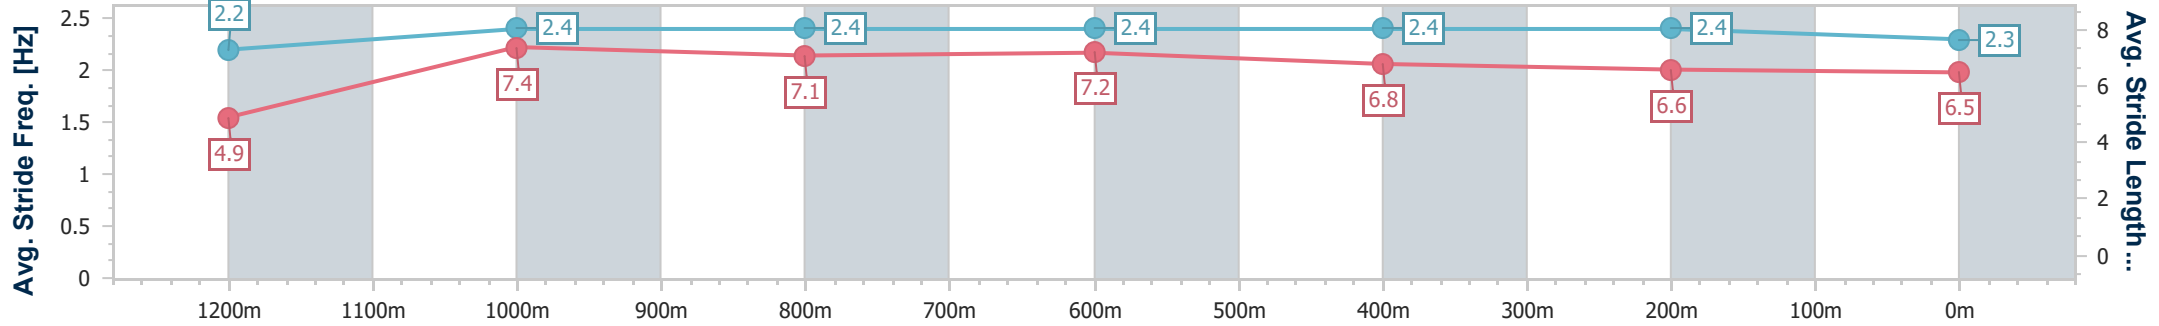

Horse/Jockey Name	Wind Rush Farm
Final Rank	6
Fastest Section Time (Section)	0:09.65 (Overall)
Top Speed [km/h] (Section)	65.1 (1200m)
Race State	Finished

Toowoomba QLD Professional
Race 2: TTC MEMBER DAVID ROBINSON Class 1 Handicap - 1300m

01 June 2024 - 17:15

Track Rating: Soft 6, Weather: Showers, Rail Position: +5m Entire

Section	Overall	1200m	1000m	800m	600m	400m	200m
Section Times	1:23.50 [6] (0:09.65)	1:13.85 [9] (0:11.35)	1:02.50 [9] (0:11.82)	0:50.68 [9] (0:11.85)	0:38.83 [9] (0:12.35)	0:26.48 [9] (0:13.02)	0:13.46 [7] (0:13.46)
Average Speed [km/h]	37.2	63.6	61.4	60.8	58.9	56.0	53.3
Top Speed [km/h]	58.7	65.1	63.5	61.6	62.0	56.6	55.3
Avg. Dist. to Rail [m]	8.2	3.3	2.4	0.5	2.5	3.2	4.5
Avg. Stride Freq. [Hz]	2.2	2.4	2.4	2.4	2.4	2.4	2.3
Avg. Stride Length [m]	4.9	7.4	7.1	7.2	6.8	6.6	6.5

- [ ] Ranking at each section and finish
- -.-.- No data available at this section
- NA No data available