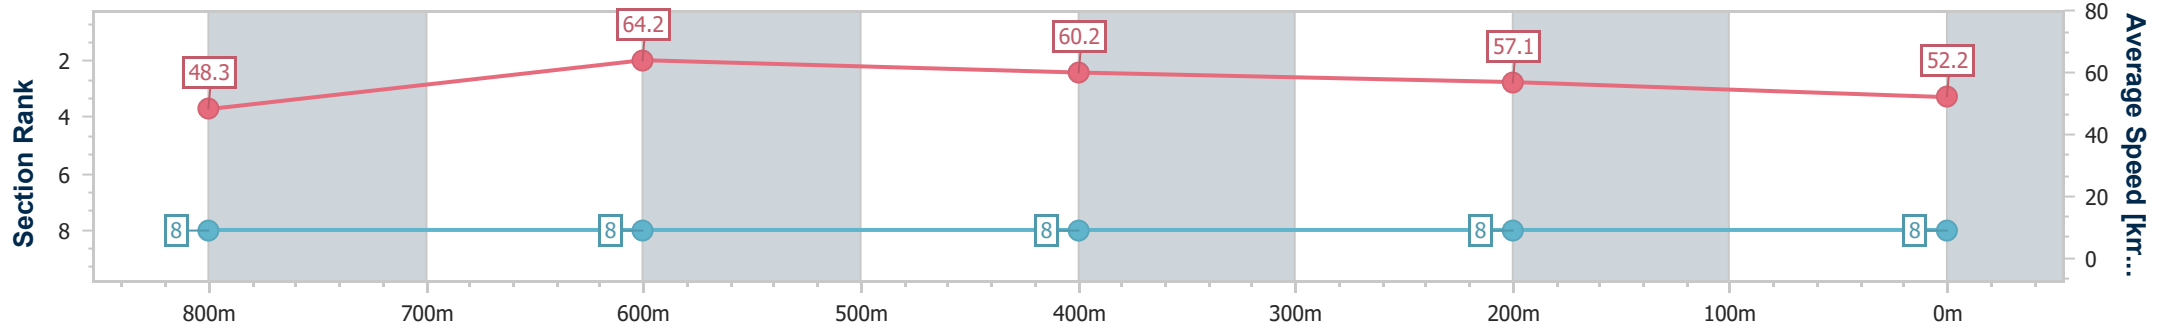

Horse/Jockey Name	Mensa Maestro
Final Rank	8
Fastest Section Time (Section)	0:11.31 (800m)
Top Speed [km/h] (Section)	65.8 (800m)
Race State	Finished

Toowoomba QLD Professional
Race 1: 1EQUINE - FOR THE EQUINE ATHLETE Class 3
Handicap - 1000m

01 June 2024 - 16:40

Track Rating: Soft 6, Weather: Showers, Rail Position: +5m Entire

Section	Overall	800m	600m	400m	200m
Section Times	1:04.93 [8] (0:15.17)	0:49.76 [8] (0:11.31)	0:38.45 [8] (0:12.07)	0:26.38 [8] (0:12.64)	0:13.74 [8] (0:13.74)
Average Speed [km/h]	48.3	64.2	60.2	57.1	52.2
Top Speed [km/h]	65.0	65.8	62.5	58.2	55.7
Avg. Dist. to Rail [m]	9.1	2.2	1.5	0.8	1.8
Avg. Stride Freq. [Hz]	2.3	2.4	2.3	2.3	2.1
Avg. Stride Length [m]	5.9	7.5	7.3	7.0	6.8

- [ ] Ranking at each section and finish
- -.-.- No data available at this section
- NA No data available