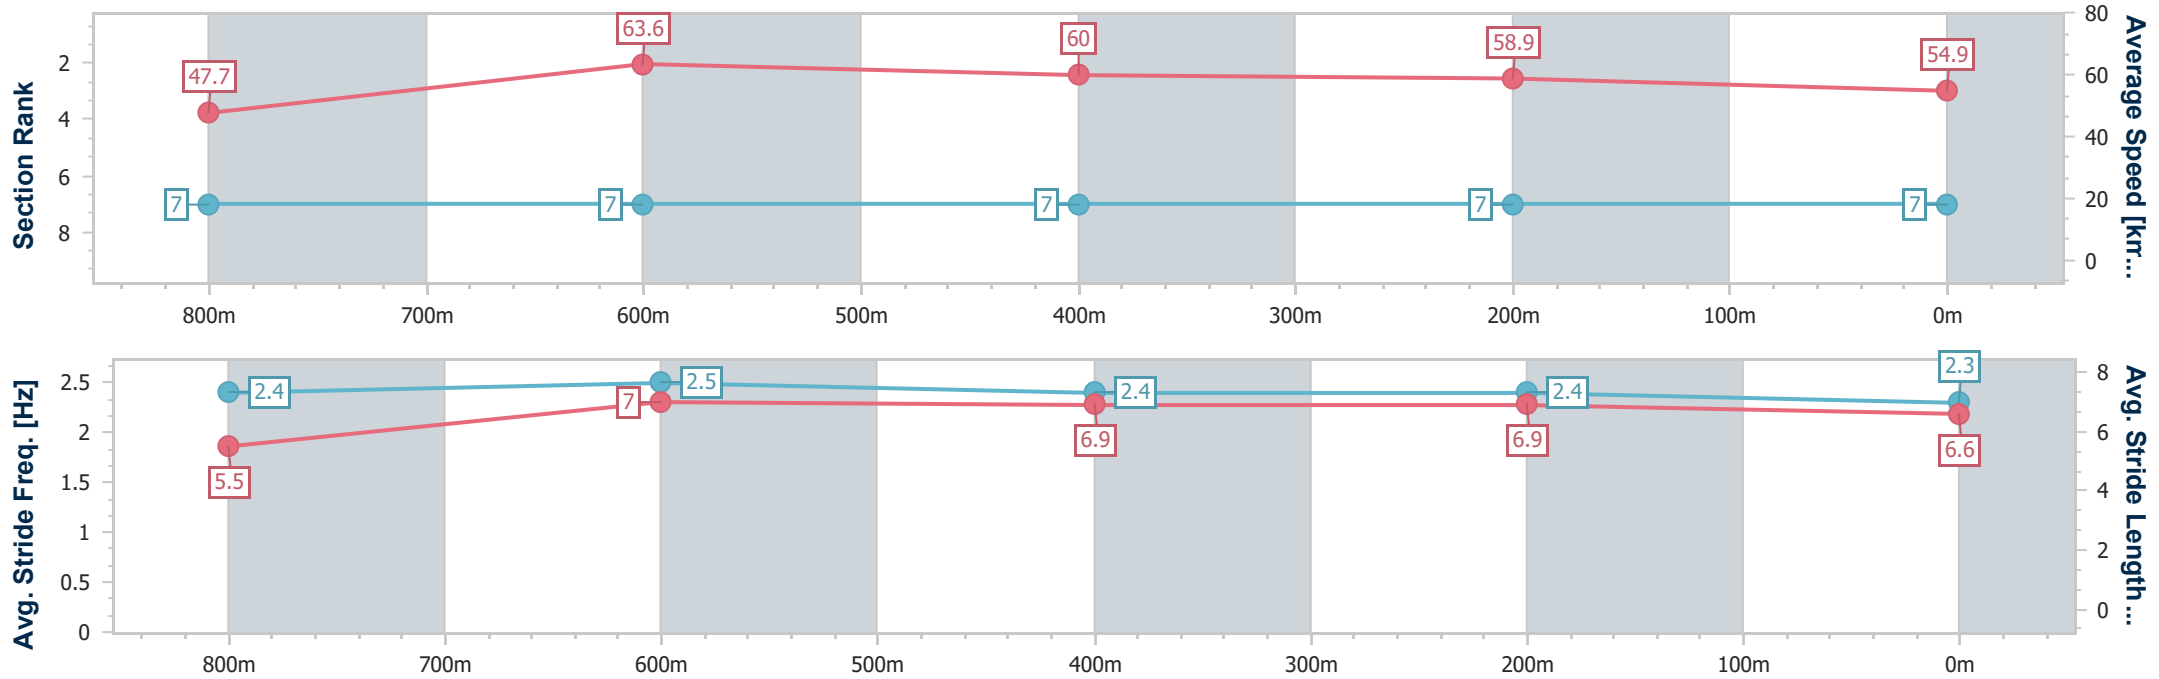

Horse/Jockey Name	Coburg
Final Rank	7
Fastest Section Time (Section)	0:11.29 (800m)
Top Speed [km/h] (Section)	65.6 (800m)
Race State	Finished

Toowoomba QLD Professional
Race 1: 1EQUINE - FOR THE EQUINE ATHLETE Class 3
Handicap - 1000m
01 June 2024 - 16:40

Track Rating: Soft 6, Weather: Showers, Rail Position: +5m Entire

Section	Overall	800m	600m	400m	200m
Section Times	1:03.74 [7] (0:15.14)	0:48.60 [7] (0:11.29)	0:37.31 [7] (0:12.01)	0:25.30 [7] (0:12.22)	0:13.08 [7] (0:13.08)
Average Speed [km/h]	47.7	63.6	60.0	58.9	54.9
Top Speed [km/h]	64.4	65.6	62.2	60.5	58.2
Avg. Dist. to Rail [m]	5.1	1.2	0.5	0.6	1.3
Avg. Stride Freq. [Hz]	2.4	2.5	2.4	2.4	2.3
Avg. Stride Length [m]	5.5	7.0	6.9	6.9	6.6

- [ ] Ranking at each section and finish
- -.-.- No data available at this section
- NA No data available