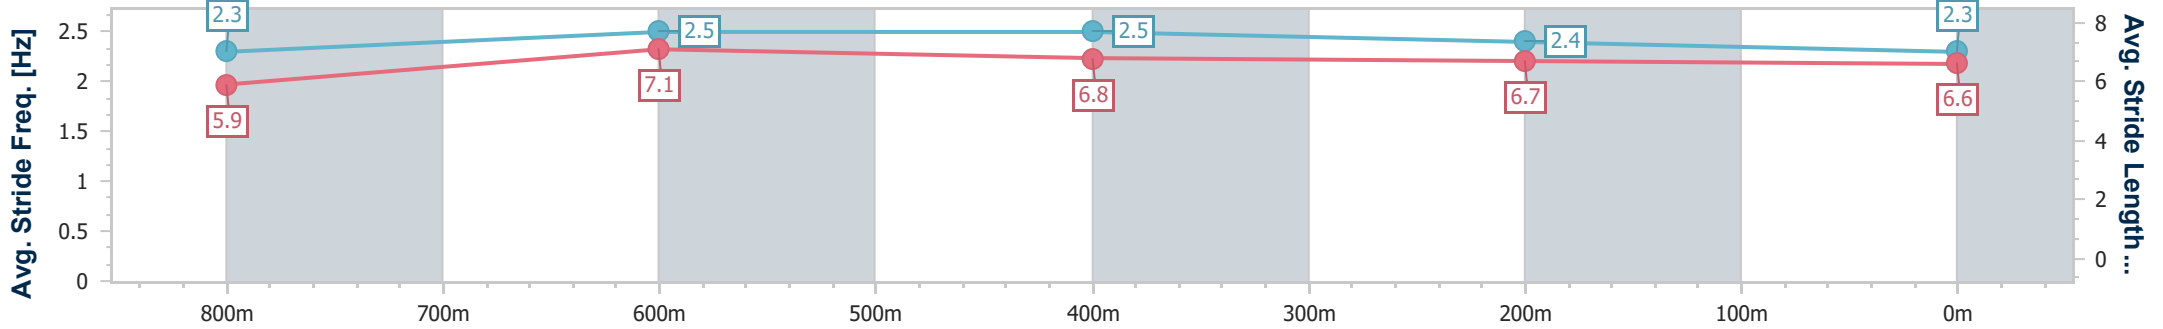

Horse/Jockey Name	Roconono
Final Rank	2
Fastest Section Time (Section)	0:11.33 (800m)
Top Speed [km/h] (Section)	66.0 (Overall)
Race State	Finished

Toowoomba QLD Professional
Race 1: 1EQUINE - FOR THE EQUINE ATHLETE Class 3
Handicap - 1000m

01 June 2024 - 16:40

Track Rating: Soft 6, Weather: Showers, Rail Position: +5m Entire

Section	Overall	800m	600m	400m	200m
Section Times	1:03.33 [2] (0:14.53)	0:48.80 [2] (0:11.33)	0:37.47 [3] (0:12.00)	0:25.47 [1] (0:12.42)	0:13.05 [1] (0:13.05)
Average Speed [km/h]	49.9	63.8	60.6	58.2	55.2
Top Speed [km/h]	66.0	64.7	63.6	59.7	56.6
Avg. Dist. to Rail [m]	4.1	1.6	2.0	1.3	1.3
Avg. Stride Freq. [Hz]	2.3	2.5	2.5	2.4	2.3
Avg. Stride Length [m]	5.9	7.1	6.8	6.7	6.6

- [ ] Ranking at each section and finish
- -.-.- No data available at this section
- NA No data available