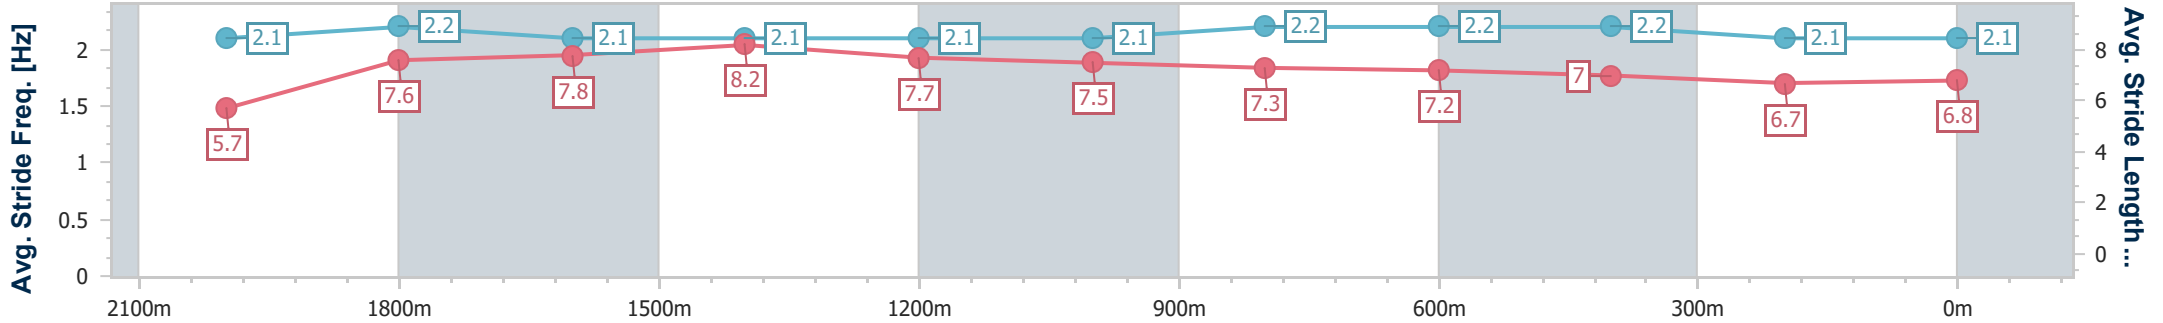

Horse/Jockey Name	Giddy Gan's Joy
Final Rank	5
Fastest Section Time (Section)	0:11.52 (1600m)
Top Speed [km/h] (Section)	64.4 (1600m)
Race State	Finished

Toowoomba QLD Professional
Race 3: MOORE TRAILERS WINTER PROVINCIAL STAYERS -
HEAT - BENCHMARK 70 Handicap - 2150m

01 June 2024 - 17:47

Track Rating: Soft 7, Weather: Showers, Rail Position: +5m Entire

Section	Overall	2000m	1800m	1600m	1400m	1200m	1000m	800m	600m	400m	200m
Section Times	2:20.91 [5] (0:13.03)	2:07.88 [7] (0:12.20)	1:55.68 [8] (0:12.25)	1:43.43 [9] (0:11.52)	1:31.91 [9] (0:12.54)	1:19.37 [9] (0:12.53)	1:06.84 [9] (0:12.79)	0:54.05 [7] (0:12.72)	0:41.33 [5] (0:13.45)	0:27.88 [3] (0:13.85)	0:14.03 [4] (0:14.03)
Average Speed [km/h]	41.5	59.0	59.0	62.9	58.3	57.7	57.0	57.1	54.3	52.1	51.4
Top Speed [km/h]	59.5	59.8	61.5	64.4	61.4	58.7	58.3	58.2	56.3	53.0	51.4
Avg. Dist. to Rail [m]	5.5	1.7	0.7	1.7	3.1	3.8	3.3	3.3	2.8	0.7	1.3
Avg. Stride Freq. [Hz]	2.1	2.2	2.1	2.1	2.1	2.1	2.2	2.2	2.2	2.1	2.1
Avg. Stride Length [m]	5.7	7.6	7.8	8.2	7.7	7.5	7.3	7.2	7.0	6.7	6.8

- [ ] Ranking at each section and finish
- -.-.- No data available at this section
- NA No data available