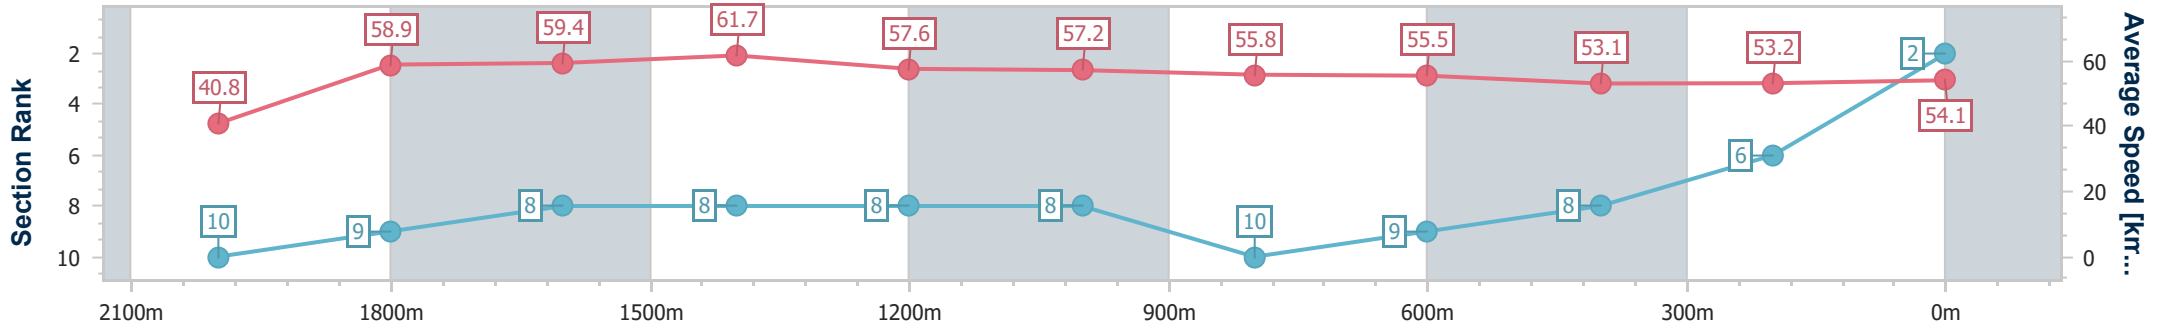

Horse/Jockey Name	Sea Treasures
Final Rank	2
Fastest Section Time (Section)	0:11.58 (1600m)
Top Speed [km/h] (Section)	63.6 (1600m)
Race State	Finished

Toowoomba QLD Professional
Race 3: MOORE TRAILERS WINTER PROVINCIAL STAYERS -
HEAT - BENCHMARK 70 Handicap - 2150m

01 June 2024 - 17:47

Track Rating: Soft 7, Weather: Showers, Rail Position: +5m Entire

Section	Overall	2000m	1800m	1600m	1400m	1200m	1000m	800m	600m	400m	200m
Section Times	2:20.60 [2] (0:13.23)	2:07.37 [10] (0:12.20)	1:55.17 [9] (0:11.92)	1:43.25 [8] (0:11.58)	1:31.67 [8] (0:12.53)	1:19.14 [8] (0:12.60)	1:06.54 [8] (0:13.02)	0:53.52 [10] (0:12.98)	0:40.54 [9] (0:13.65)	0:26.89 [8] (0:13.55)	0:13.34 [6] (0:13.34)
Average Speed [km/h]	40.8	58.9	59.4	61.7	57.6	57.2	55.8	55.5	53.1	53.2	54.1
Top Speed [km/h]	61.2	60.1	60.8	63.6	61.9	58.2	56.4	56.8	56.4	54.3	54.7
Avg. Dist. to Rail [m]	6.5	3.5	3.9	0.7	0.7	1.7	1.8	1.1	1.6	1.3	4.1
Avg. Stride Freq. [Hz]	2.3	2.3	2.3	2.3	2.3	2.3	2.3	2.3	2.3	2.3	2.3
Avg. Stride Length [m]	5.1	7.0	7.2	7.5	7.0	6.9	6.8	6.7	6.4	6.4	6.5

- [ ] Ranking at each section and finish
- -.-.- No data available at this section
- NA No data available