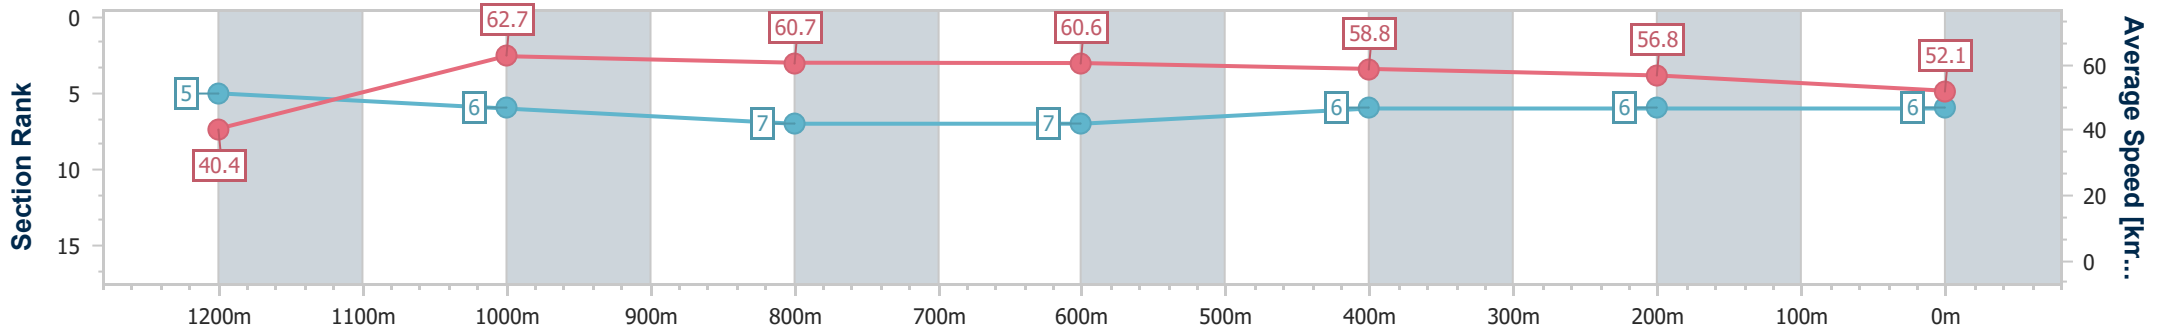

Horse/Jockey Name	Above The World
Final Rank	6
Fastest Section Time (Section)	0:08.94 (Overall)
Top Speed [km/h] (Section)	63.2 (1200m)
Race State	Finished

Toowoomba QLD Professional
Race 2: TTC MEMBER DAVID ROBINSON Class 1 Handicap - 1300m

01 June 2024 - 17:15

Track Rating: Soft 6, Weather: Showers, Rail Position: +5m Entire

Section	Overall	1200m	1000m	800m	600m	400m	200m
Section Times	1:23.50 [6] (0:08.94)	1:14.56 [5] (0:11.50)	1:03.06 [6] (0:12.05)	0:51.01 [7] (0:11.97)	0:39.04 [7] (0:12.43)	0:26.61 [6] (0:12.85)	0:13.76 [6] (0:13.76)
Average Speed [km/h]	40.4	62.7	60.7	60.6	58.8	56.8	52.1
Top Speed [km/h]	61.6	63.2	62.0	62.1	60.2	58.3	54.6
Avg. Dist. to Rail [m]	5.6	3.8	3.6	2.5	3.0	4.0	2.1
Avg. Stride Freq. [Hz]	2.1	2.4	2.4	2.3	2.4	2.4	2.3
Avg. Stride Length [m]	5.4	7.4	7.1	7.2	6.8	6.7	6.3

- [ ] Ranking at each section and finish
- -.-.- No data available at this section
- NA No data available