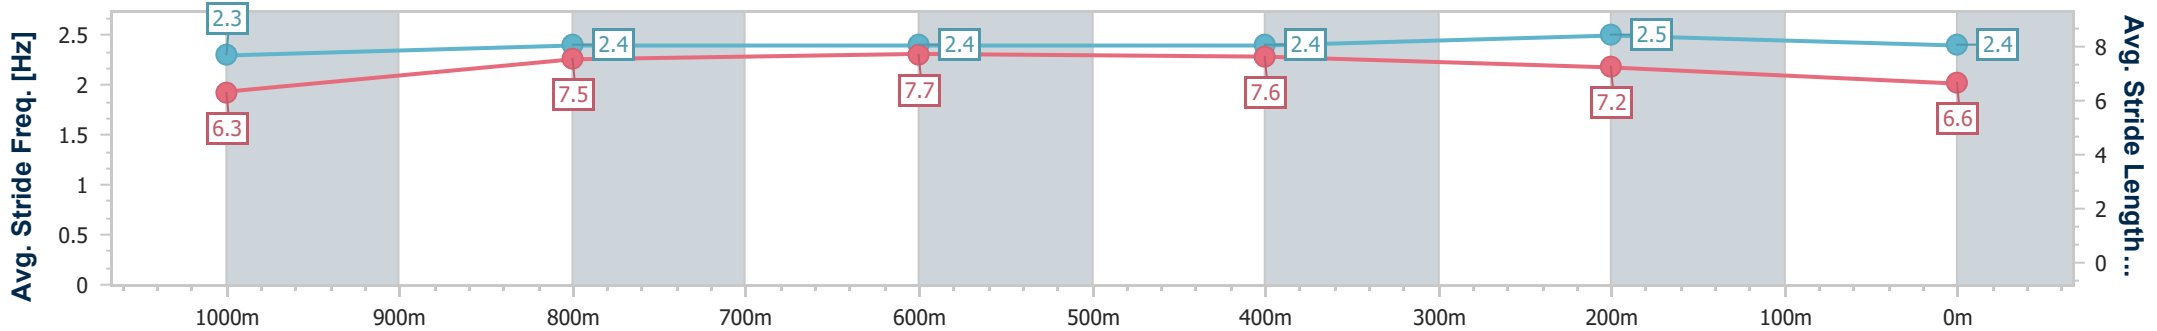

Horse/Jockey Name	Aureus Angel
Final Rank	13
Fastest Section Time (Section)	0:11.26 (400m)
Top Speed [km/h] (Section)	66.3 (600m)
Race State	Finished

Eagle Farm QLD Professional
Race 9: MAGIC MILLIONS HELEN COUGHLAN STAKES - 1200m
01 June 2024 - 16:30
Track Rating: Soft 6, Weather: Overcast, Rail Position: True Entire Course

BRISBANE RACING CLUB

Section	Overall	1000m	800m	600m	400m	200m
Section Times	1:12.36 [13] (0:13.98)	0:58.38 [15] (0:11.75)	0:46.63 [16] (0:11.30)	0:35.33 [16] (0:11.46)	0:23.87 [14] (0:11.26)	0:12.61 [14] (0:12.61)
Average Speed [km/h]	51.5	63.8	65.1	64.7	64.0	57.3
Top Speed [km/h]	63.3	65.2	66.1	66.3	66.0	61.4
Avg. Dist. to Rail [m]	14.7	7.0	5.1	5.9	15.6	19.7
Avg. Stride Freq. [Hz]	2.3	2.4	2.4	2.4	2.5	2.4
Avg. Stride Length [m]	6.3	7.5	7.7	7.6	7.2	6.6

- [ ] Ranking at each section and finish
- -.-.- No data available at this section
- NA No data available