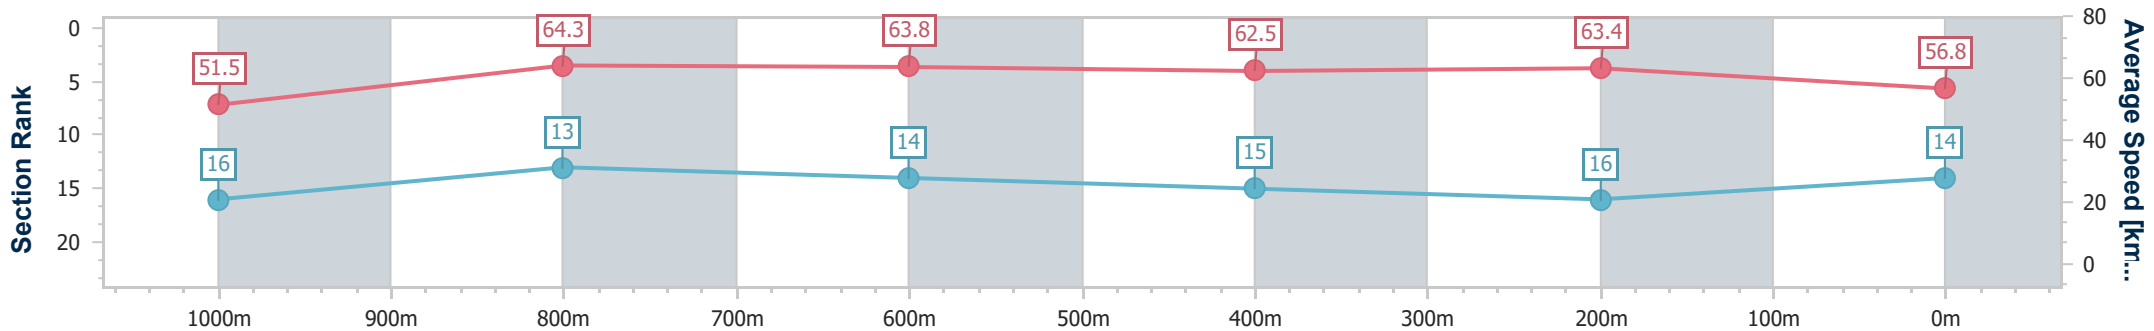

Horse/Jockey Name	Lady Of Luxury
Final Rank	14
Fastest Section Time (Section)	0:11.39 (800m)
Top Speed [km/h] (Section)	65.6 (1000m)
Race State	Finished

Eagle Farm QLD Professional
Race 9: MAGIC MILLIONS HELEN COUGHLAN STAKES - 1200m
01 June 2024 - 16:30
Track Rating: Soft 6, Weather: Overcast, Rail Position: True Entire Course

BRISBANE RACING CLUB

Section	Overall	1000m	800m	600m	400m	200m
Section Times	1:12.55 [14] (0:13.99)	0:58.56 [16] (0:11.41)	0:47.15 [13] (0:11.39)	0:35.76 [14] (0:11.71)	0:24.05 [15] (0:11.41)	0:12.64 [16] (0:12.64)
Average Speed [km/h]	51.5	64.3	63.8	62.5	63.4	56.8
Top Speed [km/h]	64.4	65.6	65.6	64.1	64.4	60.7
Avg. Dist. to Rail [m]	1.4	3.0	2.9	3.4	8.5	10.7
Avg. Stride Freq. [Hz]	2.2	2.3	2.3	2.3	2.4	2.3
Avg. Stride Length [m]	6.5	7.7	7.6	7.5	7.3	6.9

- [ ] Ranking at each section and finish
- -.-.- No data available at this section
- NA No data available