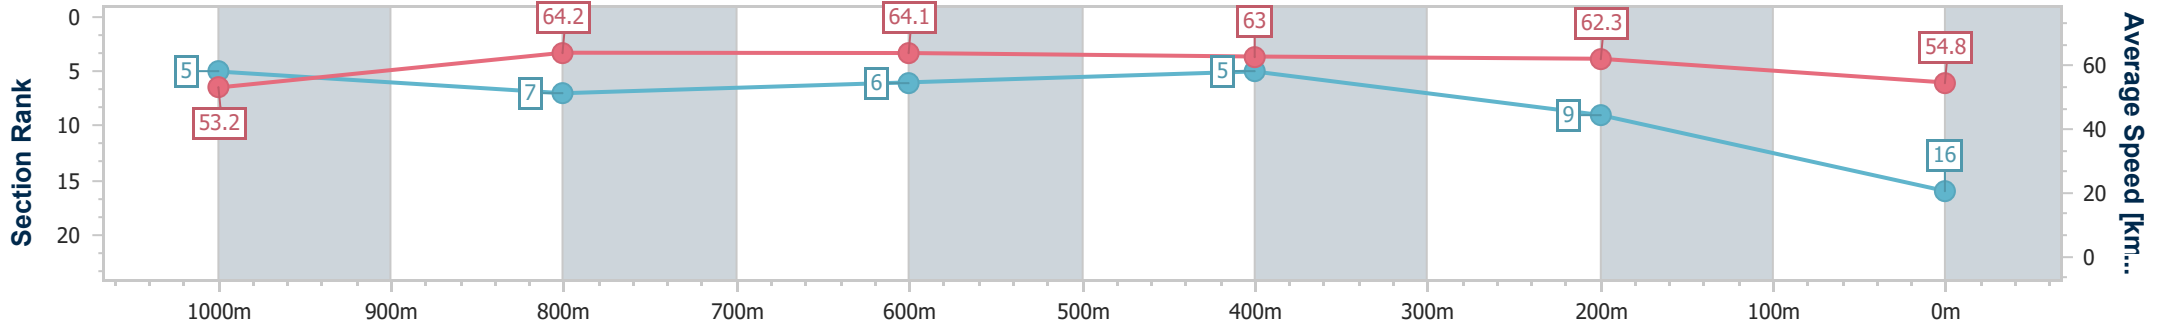

Eagle Farm QLD Professional  
Race 9: MAGIC MILLIONS HELEN COUGHLAN STAKES - 1200m

01 June 2024 - 16:30

Track Rating: Soft 6, Weather: Overcast, Rail Position: True Entire Course

BRISBANE RACING CLUB

Section	Overall	1000m	800m	600m	400m	200m
Section Times	1:12.62 [16] (0:13.49)	0:59.13 [5] (0:11.50)	0:47.63 [7] (0:11.37)	0:36.26 [6] (0:11.58)	0:24.68 [5] (0:11.56)	0:13.12 [9] (0:13.12)
Average Speed [km/h]	53.2	64.2	64.1	63.0	62.3	54.8
Top Speed [km/h]	65.5	65.2	65.4	64.4	64.0	58.6
Avg. Dist. to Rail [m]	4.5	4.3	2.5	3.0	7.1	9.1
Avg. Stride Freq. [Hz]	2.2	2.2	2.2	2.2	2.3	2.1
Avg. Stride Length [m]	6.7	8.0	8.2	7.9	7.6	7.1