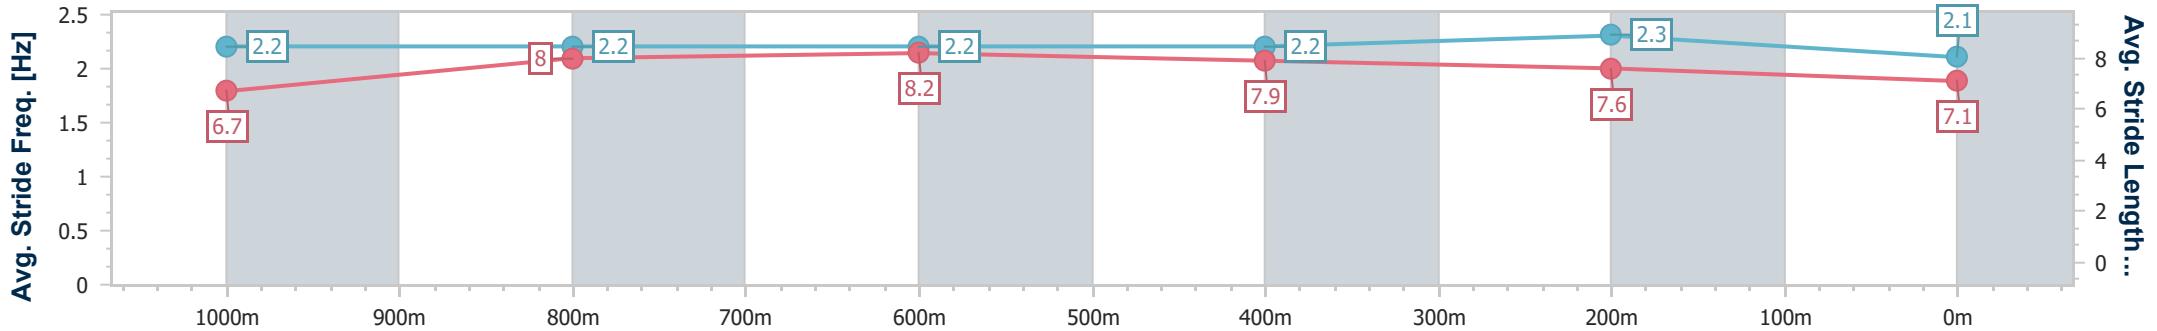

Eagle Farm QLD Professional  
Race 9: MAGIC MILLIONS HELEN COUGHLAN STAKES - 1200m

01 June 2024 - 16:30

Track Rating: Soft 6, Weather: Overcast, Rail Position: True Entire Course

BRISBANE RACING CLUB

Section	Overall	1000m	800m	600m	400m	200m
Section Times	1:12.62 [16] (0:13.49)	0:59.13 [5] (0:11.50)	0:47.63 [7] (0:11.37)	0:36.26 [6] (0:11.58)	0:24.68 [5] (0:11.56)	0:13.12 [9] (0:13.12)
Average Speed [km/h]	53.2	64.2	64.1	63.0	62.3	54.8
Top Speed [km/h]	65.5	65.2	65.4	64.4	64.0	58.6
Avg. Dist. to Rail [m]	4.5	4.3	2.5	3.0	7.1	9.1
Avg. Stride Freq. [Hz]	2.2	2.2	2.2	2.2	2.3	2.1
Avg. Stride Length [m]	6.7	8.0	8.2	7.9	7.6	7.1