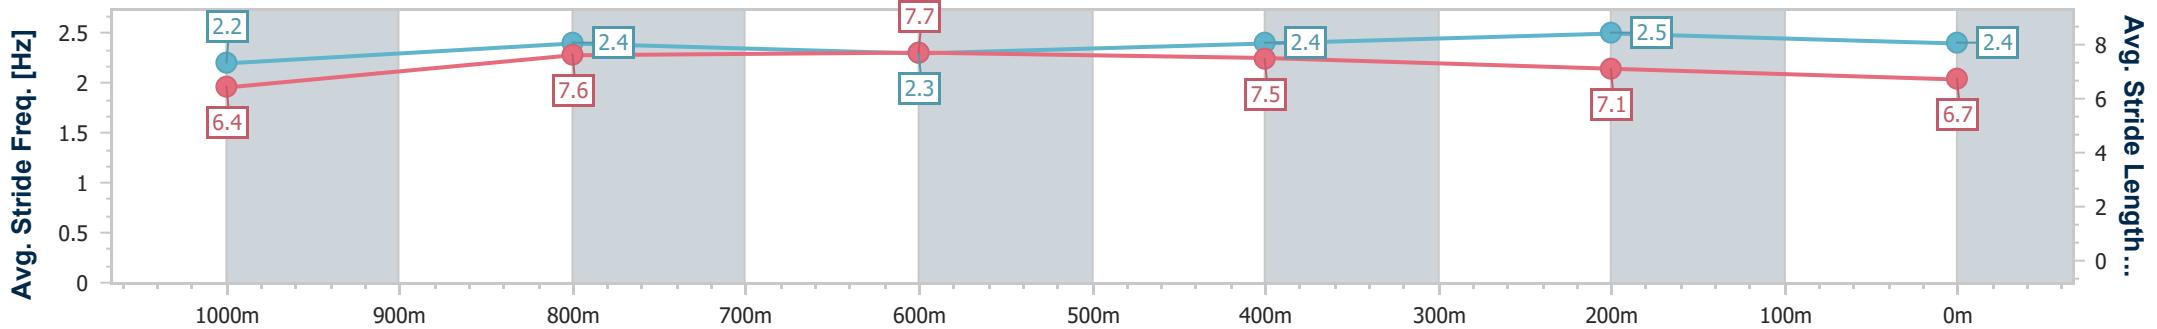

Eagle Farm QLD Professional  
Race 9: MAGIC MILLIONS HELEN COUGHLAN STAKES - 1200m

01 June 2024 - 16:30

Track Rating: Soft 6, Weather: Overcast, Rail Position: True Entire Course

BRISBANE RACING CLUB

Section	Overall	1000m	800m	600m	400m	200m
Section Times	1:12.16 [11] (0:13.96)	0:58.20 [14] (0:11.44)	0:46.76 [13] (0:11.37)	0:35.39 [13] (0:11.59)	0:23.80 [12] (0:11.20)	0:12.60 [11] (0:12.60)
Average Speed [km/h]	51.6	64.8	65.0	64.2	64.3	57.1
Top Speed [km/h]	65.8	67.0	67.1	65.3	66.1	60.5
Avg. Dist. to Rail [m]	7.0	5.9	5.6	6.6	14.5	16.3
Avg. Stride Freq. [Hz]	2.2	2.4	2.3	2.4	2.5	2.4
Avg. Stride Length [m]	6.4	7.6	7.7	7.5	7.1	6.7

- [ ] Ranking at each section and finish
- .-.- No data available at this section
- NA No data available

Horse/Jockey Name	Hip Hip Hurrah
Final Rank	12
Fastest Section Time (Section)	0:11.08 (400m)
Top Speed [km/h] (Section)	66.6 (400m)
Race State	Finished