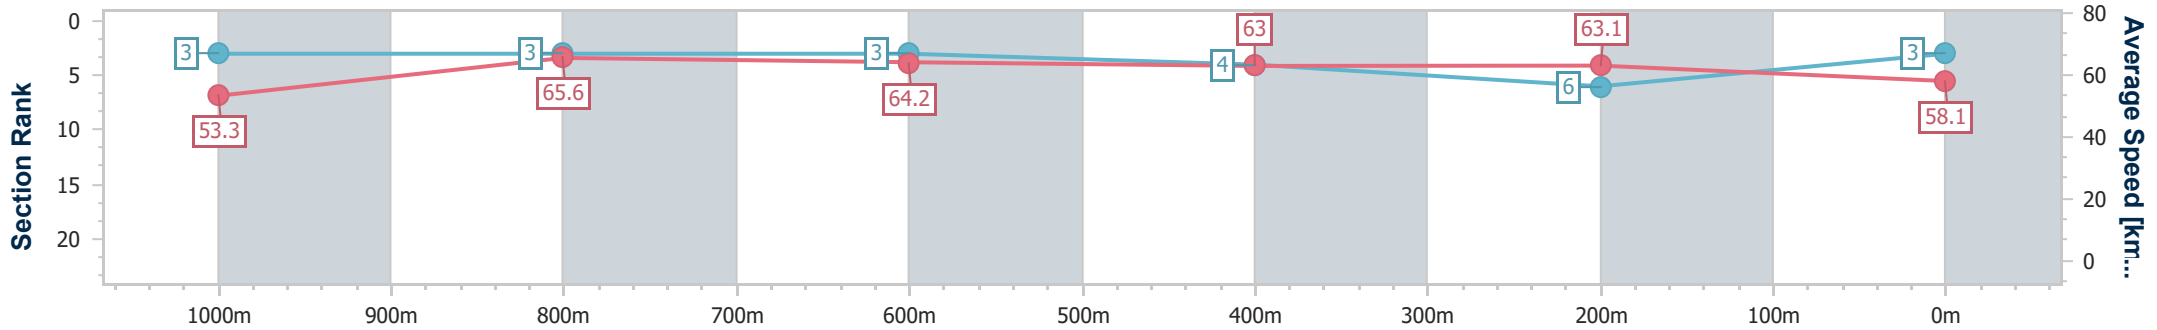

Eagle Farm QLD Professional  
Race 9: MAGIC MILLIONS HELEN COUGHLAN STAKES - 1200m

01 June 2024 - 16:30

Track Rating: Soft 6, Weather: Overcast, Rail Position: True Entire Course

BRISBANE RACING CLUB

Section	Overall	1000m	800m	600m	400m	200m
Section Times	1:11.73 [3] (0:13.47)	0:58.26 [3] (0:11.24)	0:47.02 [3] (0:11.42)	0:35.60 [3] (0:11.79)	0:23.81 [4] (0:11.46)	0:12.35 [6] (0:12.35)
Average Speed [km/h]	53.3	65.6	64.2	63.0	63.1	58.1
Top Speed [km/h]	66.9	67.0	65.9	64.5	64.2	61.0
Avg. Dist. to Rail [m]	7.7	4.5	4.0	6.4	13.2	14.0
Avg. Stride Freq. [Hz]	2.4	2.4	2.4	2.4	2.5	2.4
Avg. Stride Length [m]	6.3	7.6	7.4	7.2	7.0	6.7