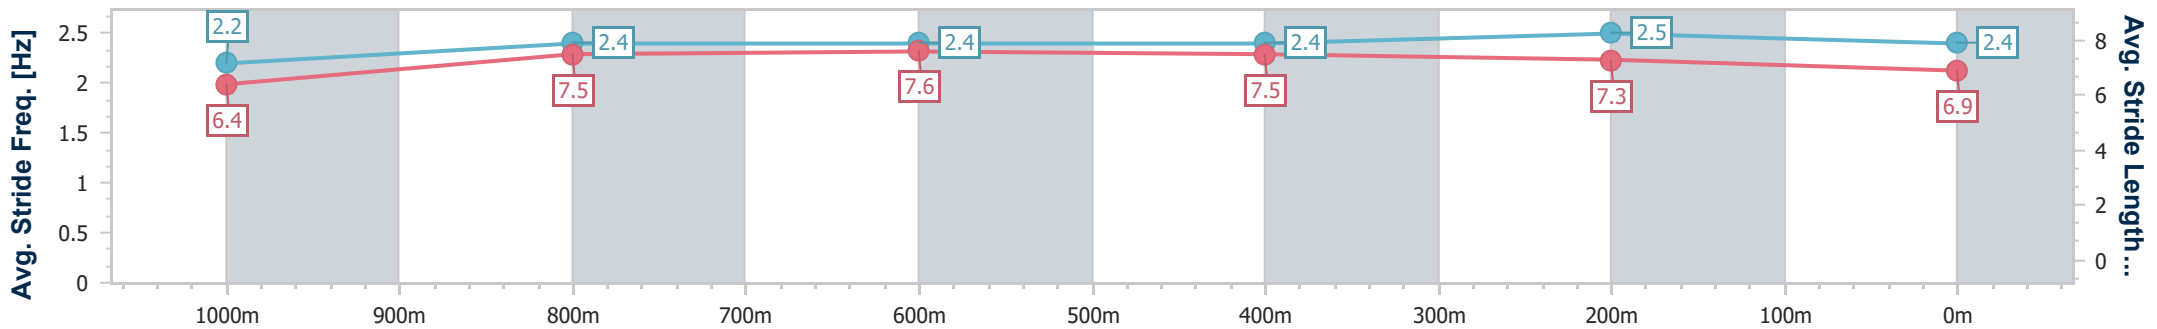

Eagle Farm QLD Professional  
Race 9: MAGIC MILLIONS HELEN COUGHLAN STAKES - 1200m

01 June 2024 - 16:30

Track Rating: Soft 6, Weather: Overcast, Rail Position: True Entire Course

BRISBANE RACING CLUB

Section	Overall	1000m	800m	600m	400m	200m
Section Times	1:12.06 [9] (0:14.10)	0:57.96 [17] (0:11.72)	0:46.24 [17] (0:11.42)	0:34.82 [17] (0:11.57)	0:23.25 [17] (0:10.96)	0:12.29 [15] (0:12.29)
Average Speed [km/h]	51.0	63.4	64.2	63.9	65.6	58.7
Top Speed [km/h]	64.3	65.5	65.6	66.3	67.0	63.2
Avg. Dist. to Rail [m]	9.5	5.6	4.3	5.0	10.5	10.8
Avg. Stride Freq. [Hz]	2.2	2.4	2.4	2.4	2.5	2.4
Avg. Stride Length [m]	6.4	7.5	7.6	7.5	7.3	6.9