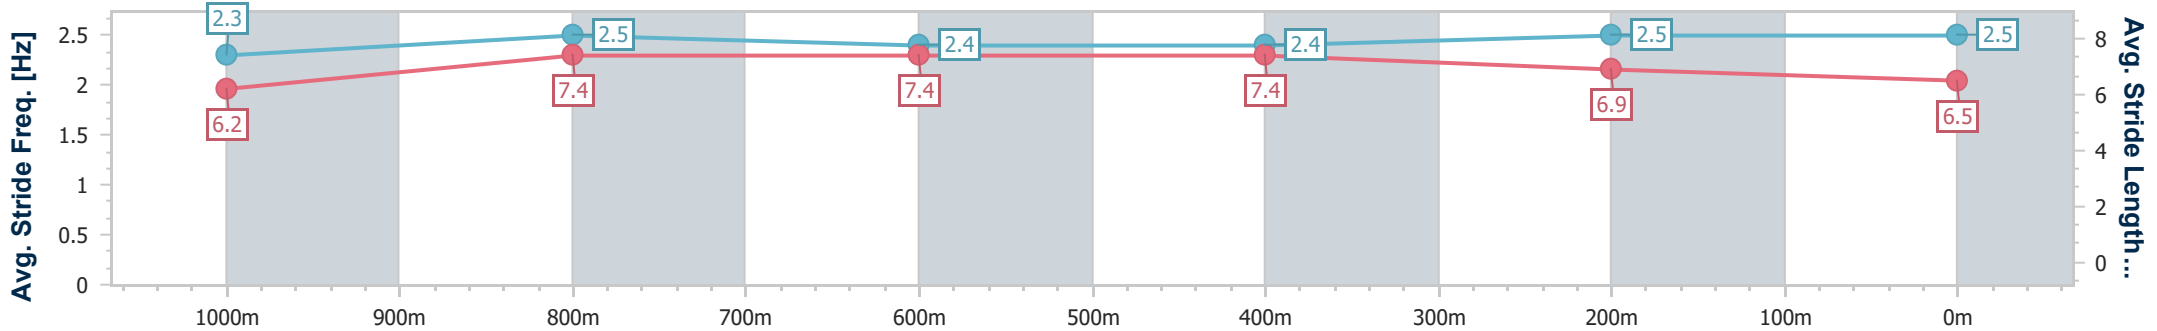

Eagle Farm QLD Professional  
Race 9: MAGIC MILLIONS HELEN COUGHLAN STAKES - 1200m

01 June 2024 - 16:30

Track Rating: Soft 6, Weather: Overcast, Rail Position: True Entire Course

BRISBANE RACING CLUB

Section	Overall	1000m	800m	600m	400m	200m
Section Times	1:11.85 [5] (0:13.53)	0:58.32 [6] (0:11.40)	0:46.92 [6] (0:11.41)	0:35.51 [5] (0:11.63)	0:23.88 [6] (0:11.37)	0:12.51 [3] (0:12.51)
Average Speed [km/h]	53.0	65.4	64.9	64.0	63.2	57.6
Top Speed [km/h]	65.5	66.8	66.0	65.3	64.4	61.1
Avg. Dist. to Rail [m]	9.3	6.4	5.9	6.2	13.4	14.6
Avg. Stride Freq. [Hz]	2.3	2.5	2.4	2.4	2.5	2.5
Avg. Stride Length [m]	6.2	7.4	7.4	7.4	6.9	6.5