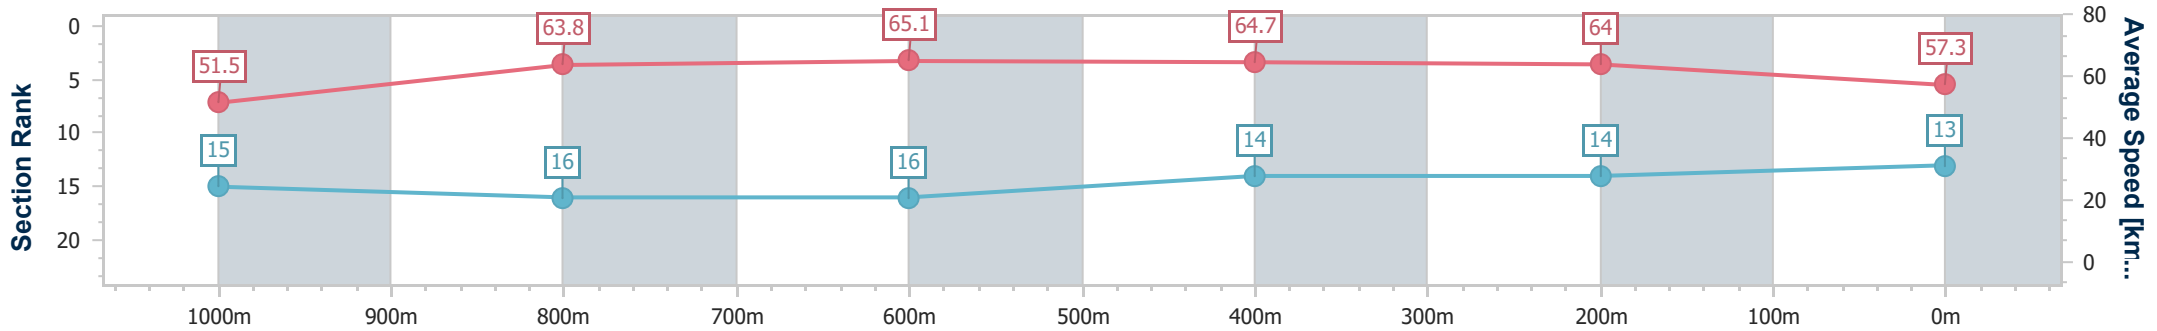

Horse/Jockey Name	Aureus Angel
Final Rank	13
Fastest Section Time (Section)	0:11.26 (400m)
Top Speed [km/h] (Section)	66.3 (600m)
Race State	Finished

Eagle Farm QLD Professional
Race 9: MAGIC MILLIONS HELEN COUGHLAN STAKES - 1200m
01 June 2024 - 16:30
Track Rating: Soft 6, Weather: Overcast, Rail Position: True Entire Course

BRISBANE RACING CLUB

Section	Overall	1000m	800m	600m	400m	200m
Section Times	1:12.36 [13] (0:13.98)	0:58.38 [15] (0:11.75)	0:46.63 [16] (0:11.30)	0:35.33 [16] (0:11.46)	0:23.87 [14] (0:11.26)	0:12.61 [14] (0:12.61)
Average Speed [km/h]	51.5	63.8	65.1	64.7	64.0	57.3
Top Speed [km/h]	63.3	65.2	66.1	66.3	66.0	61.4
Avg. Dist. to Rail [m]	14.7	7.0	5.1	5.9	15.6	19.7
Avg. Stride Freq. [Hz]	2.3	2.4	2.4	2.4	2.5	2.4
Avg. Stride Length [m]	6.3	7.5	7.7	7.6	7.2	6.6

- [ ] Ranking at each section and finish
- -.-.- No data available at this section
- NA No data available