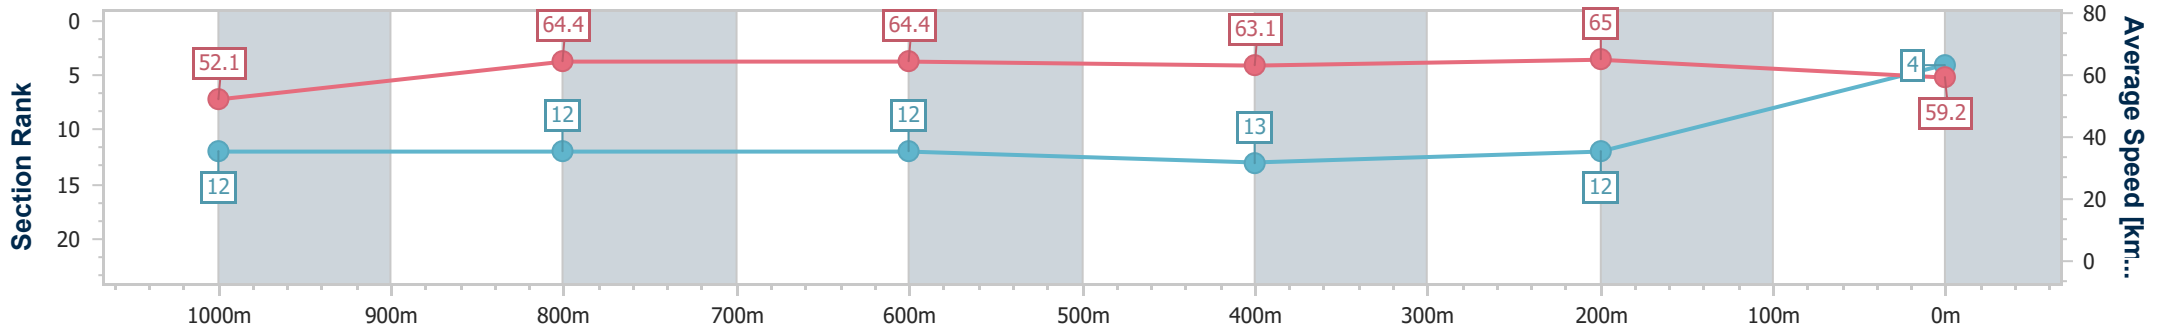

Eagle Farm QLD Professional  
Race 9: MAGIC MILLIONS HELEN COUGHLAN STAKES - 1200m

01 June 2024 - 16:30

Track Rating: Soft 6, Weather: Overcast, Rail Position: True Entire Course

BRISBANE RACING CLUB

Section	Overall	1000m	800m	600m	400m	200m
Section Times	1:11.76 [4] (0:13.83)	0:57.93 [12] (0:11.50)	0:46.43 [12] (0:11.41)	0:35.02 [12] (0:11.74)	0:23.28 [13] (0:11.12)	0:12.16 [12] (0:12.16)
Average Speed [km/h]	52.1	64.4	64.4	63.1	65.0	59.2
Top Speed [km/h]	65.8	65.5	65.4	64.8	67.0	62.9
Avg. Dist. to Rail [m]	5.1	5.5	4.8	5.7	13.4	16.6
Avg. Stride Freq. [Hz]	2.3	2.4	2.4	2.4	2.5	2.4
Avg. Stride Length [m]	6.2	7.4	7.4	7.3	7.2	6.8