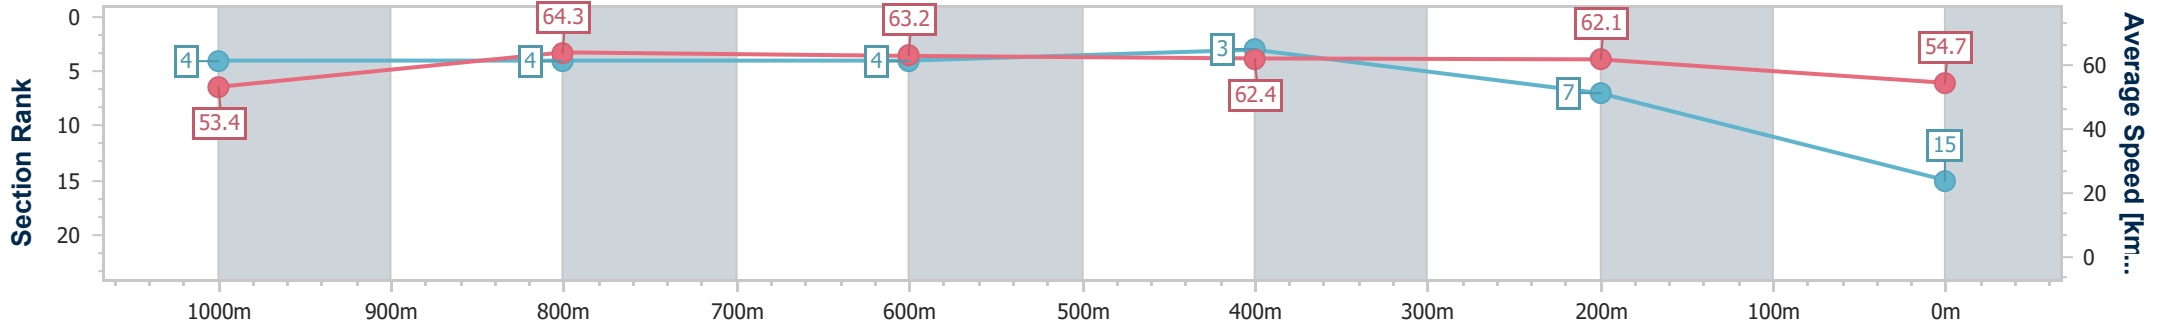

Eagle Farm QLD Professional  
Race 9: MAGIC MILLIONS HELEN COUGHLAN STAKES - 1200m

01 June 2024 - 16:30

Track Rating: Soft 6, Weather: Overcast, Rail Position: True Entire Course

BRISBANE RACING CLUB

Section	Overall	1000m	800m	600m	400m	200m
Section Times	1:12.58 [15] (0:13.49)	0:59.09 [4] (0:11.40)	0:47.69 [4] (0:11.40)	0:36.29 [4] (0:11.53)	0:24.76 [3] (0:11.59)	0:13.17 [7] (0:13.17)
Average Speed [km/h]	53.4	64.3	63.2	62.4	62.1	54.7
Top Speed [km/h]	65.5	65.2	64.5	63.8	64.1	60.3
Avg. Dist. to Rail [m]	2.6	2.9	0.5	1.0	3.9	6.0
Avg. Stride Freq. [Hz]	2.3	2.3	2.3	2.0	2.0	2.1
Avg. Stride Length [m]	6.6	7.7	7.6	8.4	8.4	7.1

- [ ] Ranking at each section and finish
- .-.- No data available at this section
- NA No data available

Horse/Jockey Name	Maid To Fit
Final Rank	16
Fastest Section Time (Section)	0:11.37 (800m)
Top Speed [km/h] (Section)	65.5 (Overall)
Race State	Finished