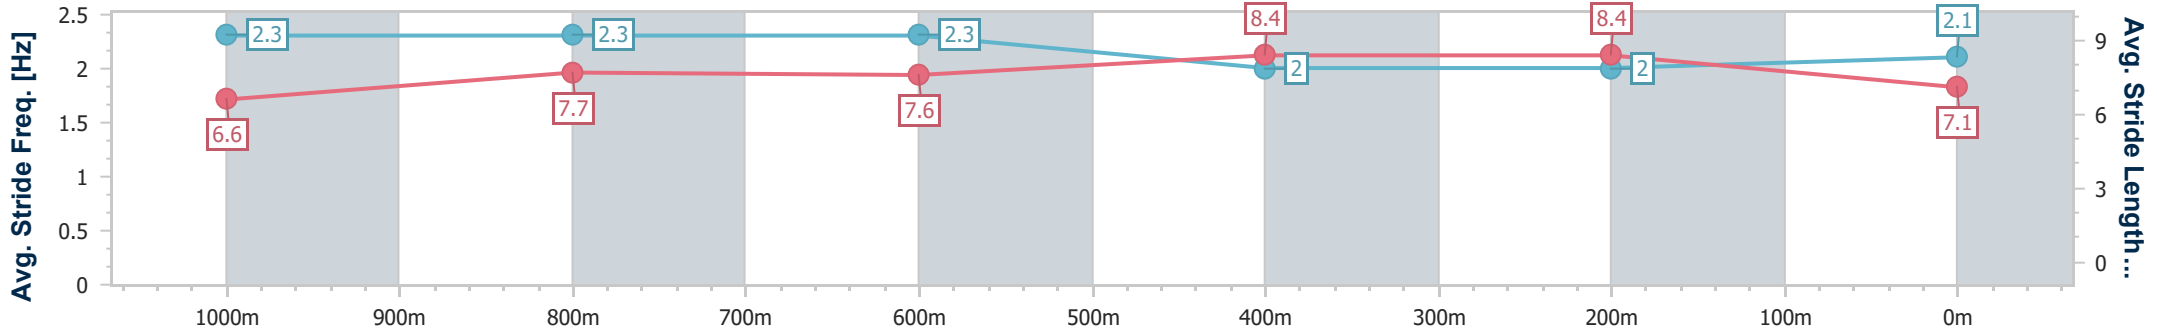

Eagle Farm QLD Professional  
Race 9: MAGIC MILLIONS HELEN COUGHLAN STAKES - 1200m

01 June 2024 - 16:30

Track Rating: Soft 6, Weather: Overcast, Rail Position: True Entire Course

BRISBANE RACING CLUB

Section	Overall	1000m	800m	600m	400m	200m
Section Times	1:12.58 [15] (0:13.49)	0:59.09 [4] (0:11.40)	0:47.69 [4] (0:11.40)	0:36.29 [4] (0:11.53)	0:24.76 [3] (0:11.59)	0:13.17 [7] (0:13.17)
Average Speed [km/h]	53.4	64.3	63.2	62.4	62.1	54.7
Top Speed [km/h]	65.5	65.2	64.5	63.8	64.1	60.3
Avg. Dist. to Rail [m]	2.6	2.9	0.5	1.0	3.9	6.0
Avg. Stride Freq. [Hz]	2.3	2.3	2.3	2.0	2.0	2.1
Avg. Stride Length [m]	6.6	7.7	7.6	8.4	8.4	7.1

- [ ] Ranking at each section and finish
- .-.- No data available at this section
- NA No data available

Horse/Jockey Name	Maid To Fit
Final Rank	16
Fastest Section Time (Section)	0:11.37 (800m)
Top Speed [km/h] (Section)	65.5 (Overall)
Race State	Finished