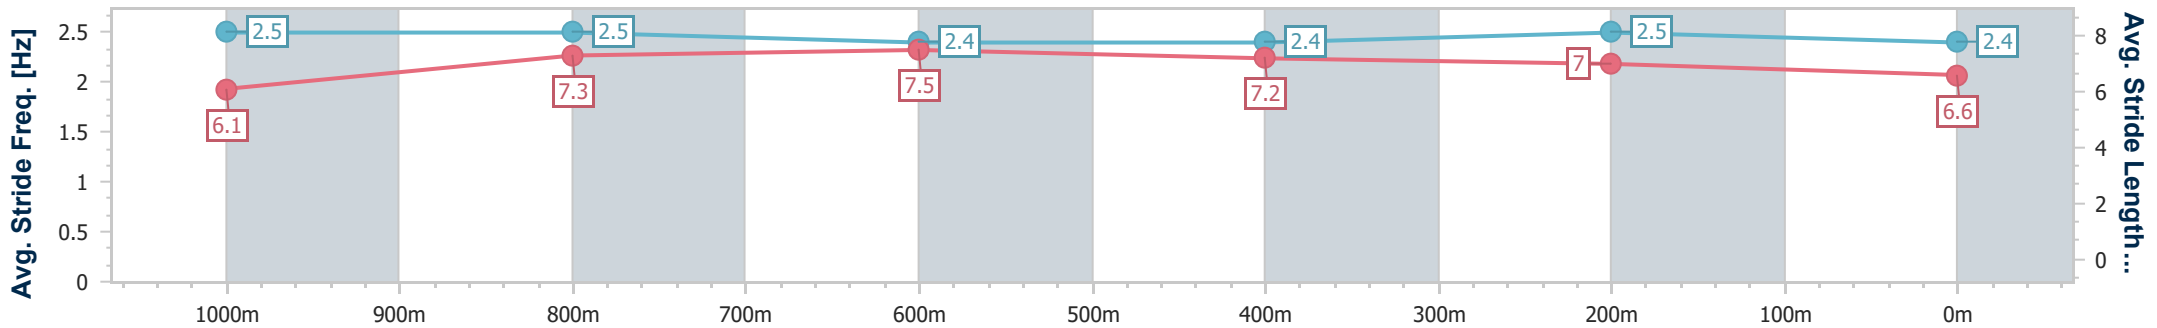

Eagle Farm QLD Professional  
Race 9: MAGIC MILLIONS HELEN COUGHLAN STAKES - 1200m

01 June 2024 - 16:30

Track Rating: Soft 6, Weather: Overcast, Rail Position: True Entire Course

BRISBANE RACING CLUB

Section	Overall	1000m	800m	600m	400m	200m
Section Times	1:11.55 [2] (0:13.17)	0:58.38 [1] (0:11.40)	0:46.98 [2] (0:11.20)	0:35.78 [1] (0:11.68)	0:24.10 [1] (0:11.37)	0:12.73 [2] (0:12.73)
Average Speed [km/h]	54.6	64.8	64.8	62.9	63.4	56.4
Top Speed [km/h]	67.2	66.3	65.9	64.4	64.6	60.9
Avg. Dist. to Rail [m]	10.2	3.9	2.3	4.4	9.0	11.6
Avg. Stride Freq. [Hz]	2.5	2.5	2.4	2.4	2.5	2.4
Avg. Stride Length [m]	6.1	7.3	7.5	7.2	7.0	6.6