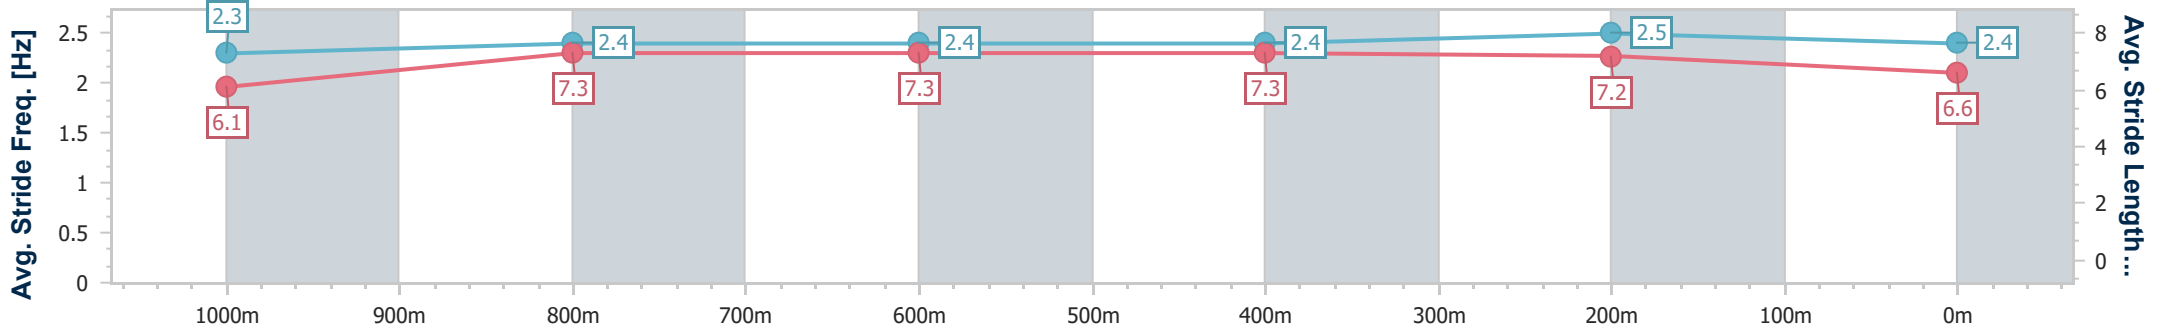

Horse/Jockey Name	Hip Hip Hurrah
Final Rank	12
Fastest Section Time (Section)	0:11.08 (400m)
Top Speed [km/h] (Section)	66.6 (400m)
Race State	Finished

Eagle Farm QLD Professional
Race 9: MAGIC MILLIONS HELEN COUGHLAN STAKES - 1200m
01 June 2024 - 16:30
Track Rating: Soft 6, Weather: Overcast, Rail Position: True Entire Course

BRISBANE RACING CLUB

Section	Overall	1000m	800m	600m	400m	200m
Section Times	1:12.18 [12] (0:13.95)	0:58.23 [13] (0:11.59)	0:46.64 [15] (0:11.39)	0:35.25 [15] (0:11.60)	0:23.65 [16] (0:11.08)	0:12.57 [13] (0:12.57)
Average Speed [km/h]	51.6	63.9	64.4	63.8	65.1	57.2
Top Speed [km/h]	63.9	65.6	65.7	65.5	66.6	61.6
Avg. Dist. to Rail [m]	7.1	5.2	3.9	5.6	14.2	17.9
Avg. Stride Freq. [Hz]	2.3	2.4	2.4	2.4	2.5	2.4
Avg. Stride Length [m]	6.1	7.3	7.3	7.3	7.2	6.6

- [ ] Ranking at each section and finish
- -.-.- No data available at this section
- NA No data available