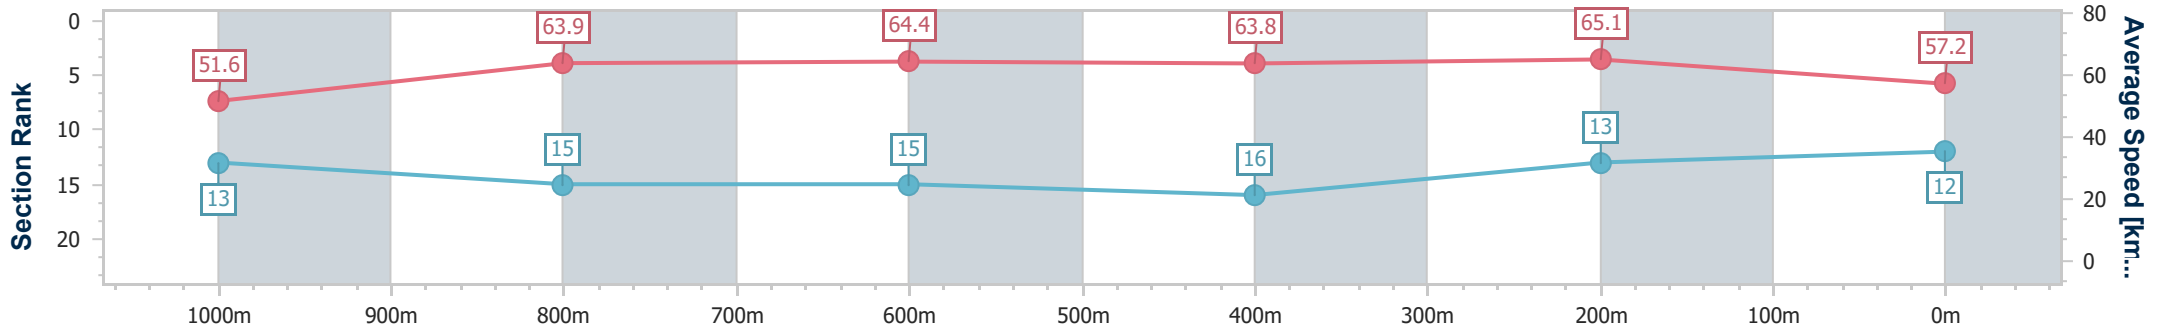

Horse/Jockey Name	Hip Hip Hurrah
Final Rank	12
Fastest Section Time (Section)	0:11.08 (400m)
Top Speed [km/h] (Section)	66.6 (400m)
Race State	Finished

Eagle Farm QLD Professional
Race 9: MAGIC MILLIONS HELEN COUGHLAN STAKES - 1200m
01 June 2024 - 16:30
Track Rating: Soft 6, Weather: Overcast, Rail Position: True Entire Course

BRISBANE RACING CLUB

Section	Overall	1000m	800m	600m	400m	200m
Section Times	1:12.18 [12] (0:13.95)	0:58.23 [13] (0:11.59)	0:46.64 [15] (0:11.39)	0:35.25 [15] (0:11.60)	0:23.65 [16] (0:11.08)	0:12.57 [13] (0:12.57)
Average Speed [km/h]	51.6	63.9	64.4	63.8	65.1	57.2
Top Speed [km/h]	63.9	65.6	65.7	65.5	66.6	61.6
Avg. Dist. to Rail [m]	7.1	5.2	3.9	5.6	14.2	17.9
Avg. Stride Freq. [Hz]	2.3	2.4	2.4	2.4	2.5	2.4
Avg. Stride Length [m]	6.1	7.3	7.3	7.3	7.2	6.6

- [ ] Ranking at each section and finish
- -.-.- No data available at this section
- NA No data available