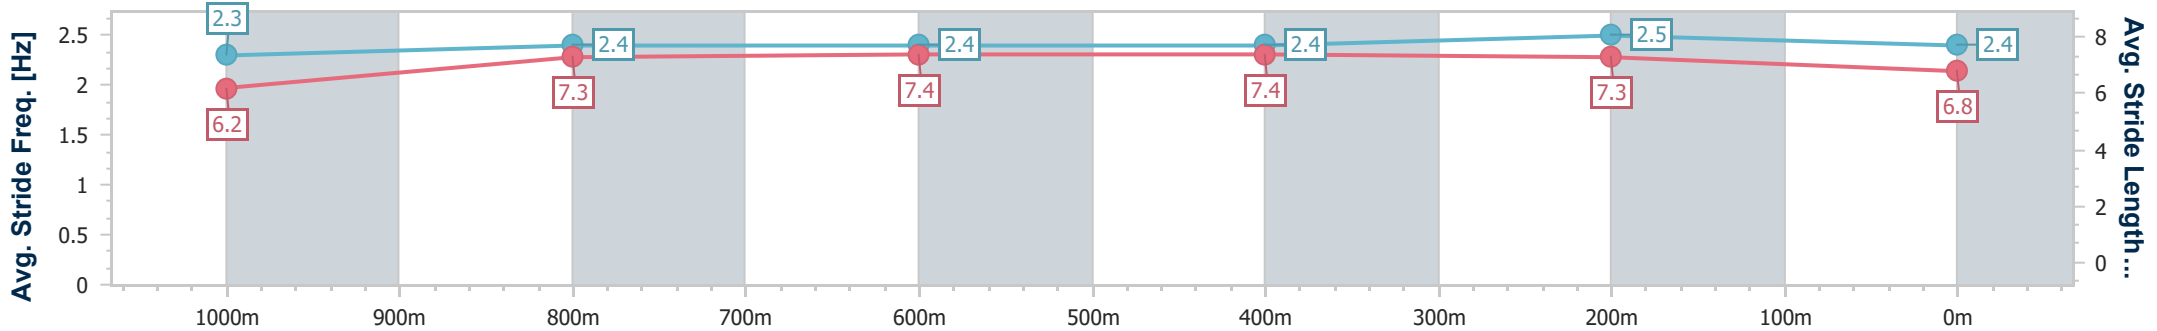

Eagle Farm QLD Professional  
Race 9: MAGIC MILLIONS HELEN COUGHLAN STAKES - 1200m

01 June 2024 - 16:30

Track Rating: Soft 6, Weather: Overcast, Rail Position: True Entire Course

BRISBANE RACING CLUB

Section	Overall	1000m	800m	600m	400m	200m
Section Times	1:12.03 [8] (0:13.77)	0:58.26 [11] (0:11.46)	0:46.80 [11] (0:11.38)	0:35.42 [11] (0:11.60)	0:23.82 [11] (0:11.24)	0:12.58 [8] (0:12.58)
Average Speed [km/h]	52.3	64.2	63.9	62.9	64.1	57.3
Top Speed [km/h]	66.0	65.8	65.9	65.6	65.7	60.7
Avg. Dist. to Rail [m]	3.9	3.9	2.3	2.7	6.8	8.6
Avg. Stride Freq. [Hz]	2.3	2.4	2.4	2.4	2.5	2.4
Avg. Stride Length [m]	6.2	7.3	7.4	7.4	7.3	6.8