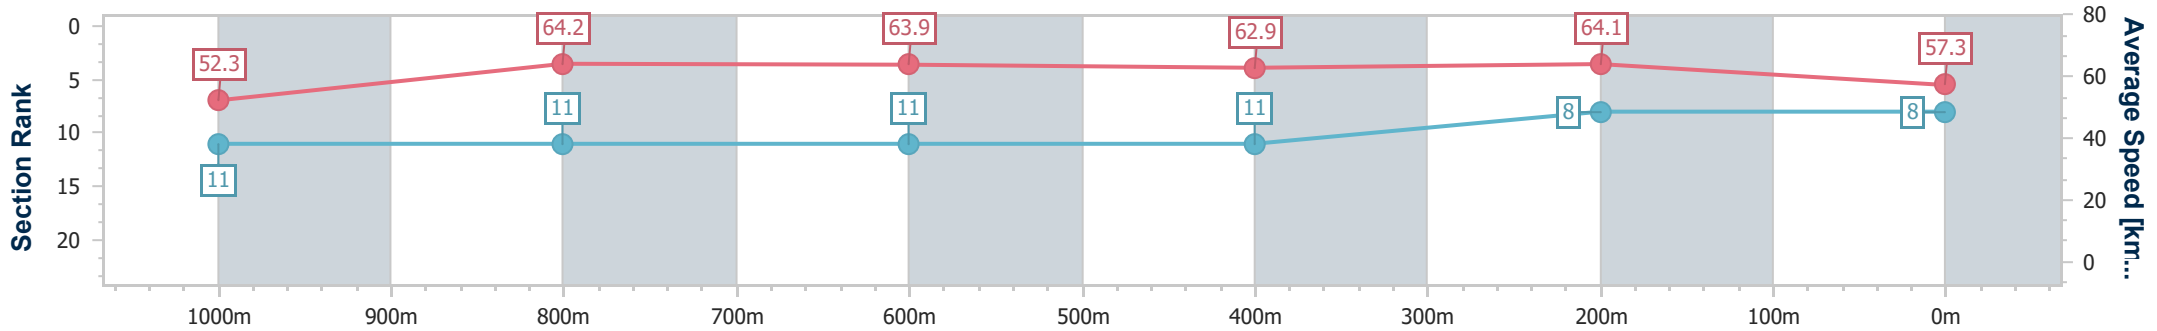

Eagle Farm QLD Professional  
Race 9: MAGIC MILLIONS HELEN COUGHLAN STAKES - 1200m

01 June 2024 - 16:30

Track Rating: Soft 6, Weather: Overcast, Rail Position: True Entire Course

BRISBANE RACING CLUB

Section	Overall	1000m	800m	600m	400m	200m
Section Times	1:12.03 [8] (0:13.77)	0:58.26 [11] (0:11.46)	0:46.80 [11] (0:11.38)	0:35.42 [11] (0:11.60)	0:23.82 [11] (0:11.24)	0:12.58 [8] (0:12.58)
Average Speed [km/h]	52.3	64.2	63.9	62.9	64.1	57.3
Top Speed [km/h]	66.0	65.8	65.9	65.6	65.7	60.7
Avg. Dist. to Rail [m]	3.9	3.9	2.3	2.7	6.8	8.6
Avg. Stride Freq. [Hz]	2.3	2.4	2.4	2.4	2.5	2.4
Avg. Stride Length [m]	6.2	7.3	7.4	7.4	7.3	6.8