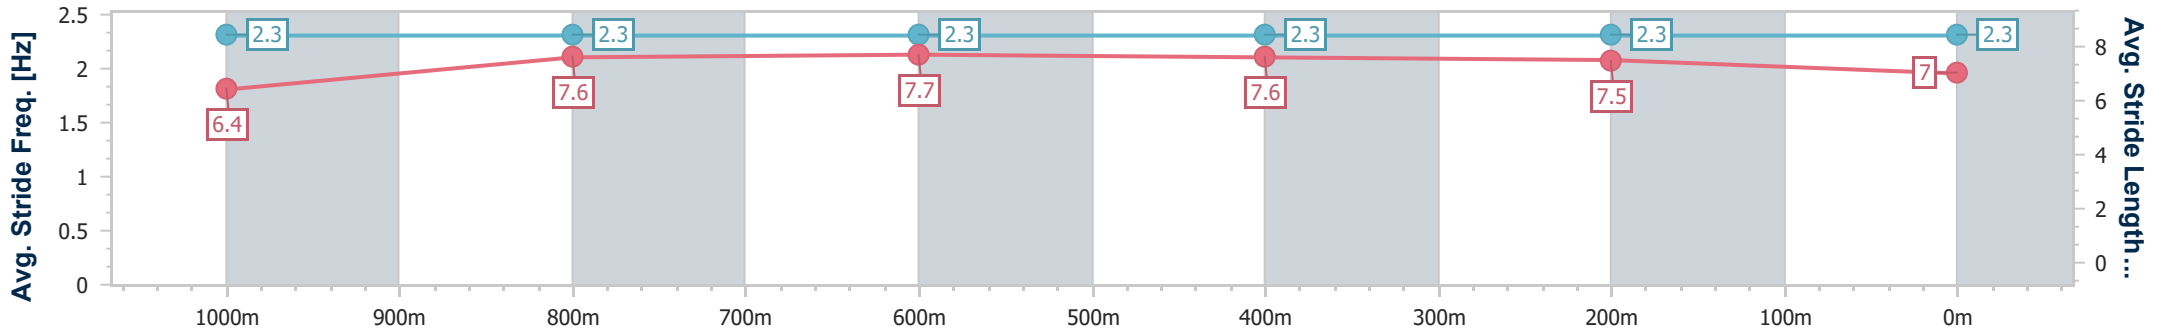

Horse/Jockey Name	Enterprise Pomme
Final Rank	10
Fastest Section Time (Section)	0:11.37 (800m)
Top Speed [km/h] (Section)	65.5 (800m)
Race State	Finished

Eagle Farm QLD Professional
Race 9: MAGIC MILLIONS HELEN COUGHLAN STAKES - 1200m
01 June 2024 - 16:30
Track Rating: Soft 6, Weather: Overcast, Rail Position: True Entire Course

BRISBANE RACING CLUB

Section	Overall	1000m	800m	600m	400m	200m
Section Times	1:12.08 [10] (0:13.59)	0:58.49 [8] (0:11.52)	0:46.97 [9] (0:11.37)	0:35.60 [9] (0:11.59)	0:24.01 [7] (0:11.44)	0:12.57 [10] (0:12.57)
Average Speed [km/h]	53.1	64.2	64.3	63.4	63.0	57.2
Top Speed [km/h]	65.5	65.4	65.5	64.9	64.9	60.3
Avg. Dist. to Rail [m]	5.5	4.8	3.7	4.4	10.7	12.7
Avg. Stride Freq. [Hz]	2.3	2.3	2.3	2.3	2.3	2.3
Avg. Stride Length [m]	6.4	7.6	7.7	7.6	7.5	7.0

- [ ] Ranking at each section and finish
- -.-.- No data available at this section
- NA No data available