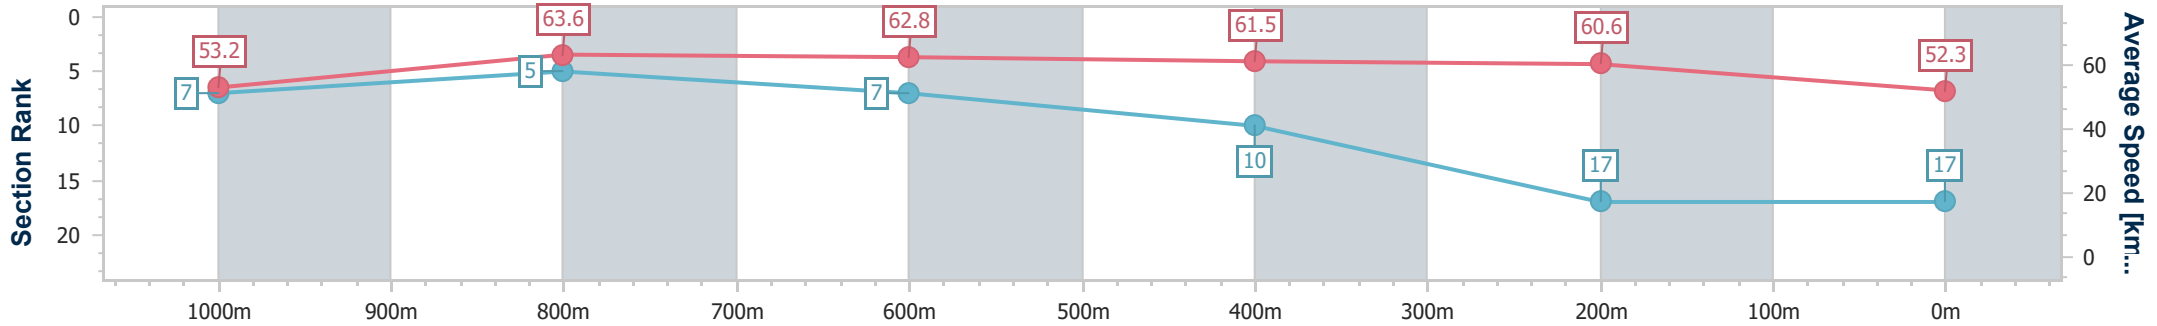

Horse/Jockey Name	Facile
Final Rank	17
Fastest Section Time (Section)	0:11.38 (1000m)
Top Speed [km/h] (Section)	65.0 (1000m)
Race State	Finished

Eagle Farm QLD Professional
Race 9: MAGIC MILLIONS HELEN COUGHLAN STAKES - 1200m
01 June 2024 - 16:30
Track Rating: Soft 6, Weather: Overcast, Rail Position: True Entire Course

BRISBANE RACING CLUB

Section	Overall	1000m	800m	600m	400m	200m
Section Times	1:13.76 [17] (0:13.55)	1:00.21 [7] (0:11.38)	0:48.83 [5] (0:11.48)	0:37.35 [7] (0:11.74)	0:25.61 [10] (0:11.86)	0:13.75 [17] (0:13.75)
Average Speed [km/h]	53.2	63.6	62.8	61.5	60.6	52.3
Top Speed [km/h]	64.9	65.0	63.4	63.3	63.0	57.8
Avg. Dist. to Rail [m]	1.1	0.8	0.3	0.9	4.2	5.7
Avg. Stride Freq. [Hz]	2.3	2.4	2.4	2.4	2.4	2.2
Avg. Stride Length [m]	6.4	7.4	7.4	7.2	7.1	6.6

- [ ] Ranking at each section and finish
- -.-.- No data available at this section
- NA No data available