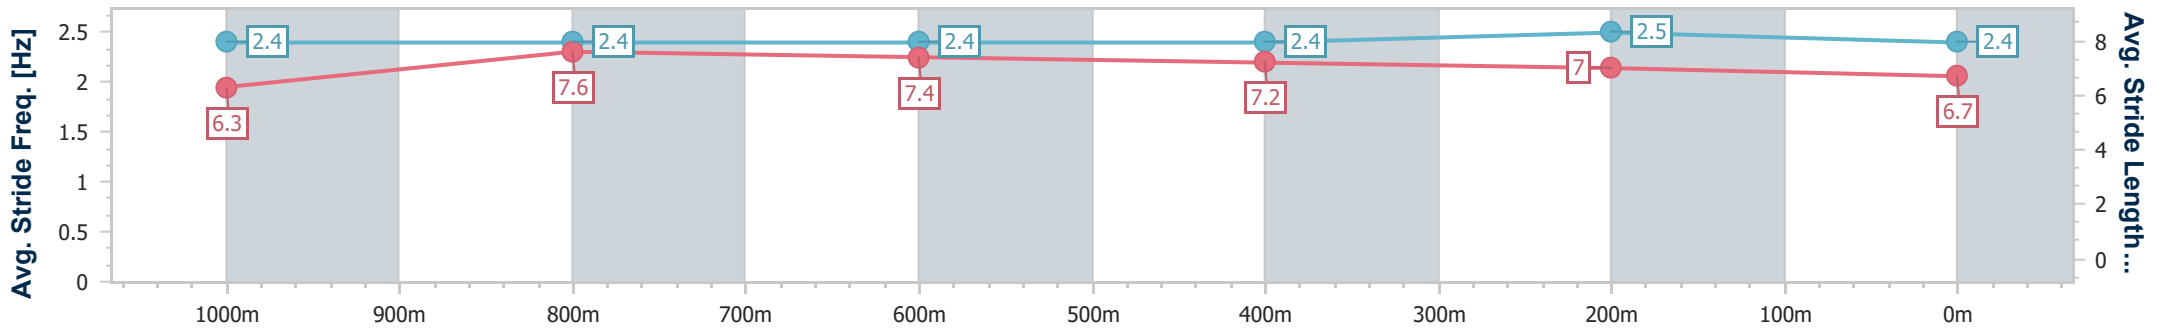

Eagle Farm QLD Professional  
Race 9: MAGIC MILLIONS HELEN COUGHLAN STAKES - 1200m

01 June 2024 - 16:30

Track Rating: Soft 6, Weather: Overcast, Rail Position: True Entire Course

BRISBANE RACING CLUB

Section	Overall	1000m	800m	600m	400m	200m
Section Times	1:11.73 [3] (0:13.47)	0:58.26 [3] (0:11.24)	0:47.02 [3] (0:11.42)	0:35.60 [3] (0:11.79)	0:23.81 [4] (0:11.46)	0:12.35 [6] (0:12.35)
Average Speed [km/h]	53.3	65.6	64.2	63.0	63.1	58.1
Top Speed [km/h]	66.9	67.0	65.9	64.5	64.2	61.0
Avg. Dist. to Rail [m]	7.7	4.5	4.0	6.4	13.2	14.0
Avg. Stride Freq. [Hz]	2.4	2.4	2.4	2.4	2.5	2.4
Avg. Stride Length [m]	6.3	7.6	7.4	7.2	7.0	6.7