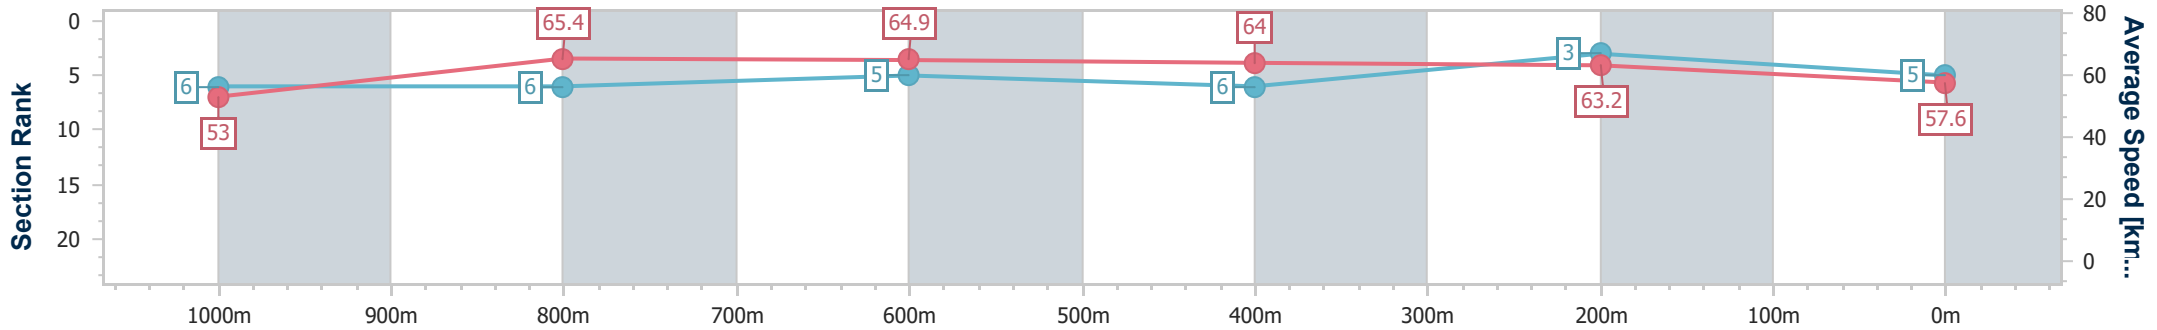

Eagle Farm QLD Professional  
Race 9: MAGIC MILLIONS HELEN COUGHLAN STAKES - 1200m

01 June 2024 - 16:30

Track Rating: Soft 6, Weather: Overcast, Rail Position: True Entire Course

BRISBANE RACING CLUB

Section	Overall	1000m	800m	600m	400m	200m
Section Times	1:11.85 [5] (0:13.53)	0:58.32 [6] (0:11.40)	0:46.92 [6] (0:11.41)	0:35.51 [5] (0:11.63)	0:23.88 [6] (0:11.37)	0:12.51 [3] (0:12.51)
Average Speed [km/h]	53.0	65.4	64.9	64.0	63.2	57.6
Top Speed [km/h]	65.5	66.8	66.0	65.3	64.4	61.1
Avg. Dist. to Rail [m]	9.3	6.4	5.9	6.2	13.4	14.6
Avg. Stride Freq. [Hz]	2.3	2.5	2.4	2.4	2.5	2.5
Avg. Stride Length [m]	6.2	7.4	7.4	7.4	6.9	6.5