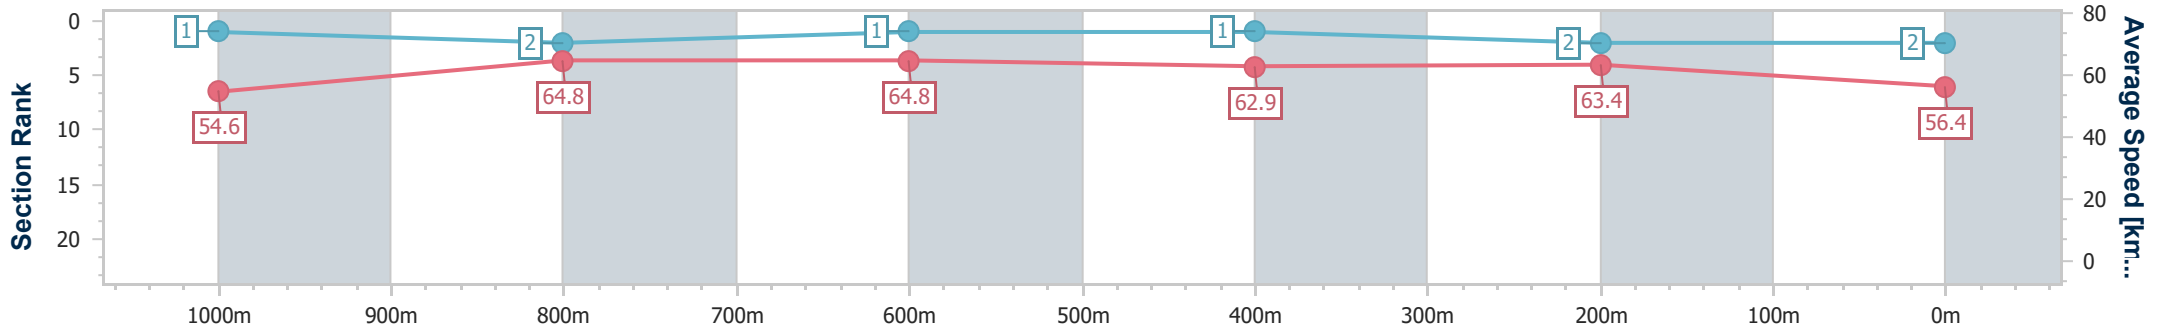

Eagle Farm QLD Professional  
Race 9: MAGIC MILLIONS HELEN COUGHLAN STAKES - 1200m

01 June 2024 - 16:30

Track Rating: Soft 6, Weather: Overcast, Rail Position: True Entire Course

BRISBANE RACING CLUB

Section	Overall	1000m	800m	600m	400m	200m
Section Times	1:11.55 [2] (0:13.17)	0:58.38 [1] (0:11.40)	0:46.98 [2] (0:11.20)	0:35.78 [1] (0:11.68)	0:24.10 [1] (0:11.37)	0:12.73 [2] (0:12.73)
Average Speed [km/h]	54.6	64.8	64.8	62.9	63.4	56.4
Top Speed [km/h]	67.2	66.3	65.9	64.4	64.6	60.9
Avg. Dist. to Rail [m]	10.2	3.9	2.3	4.4	9.0	11.6
Avg. Stride Freq. [Hz]	2.5	2.5	2.4	2.4	2.5	2.4
Avg. Stride Length [m]	6.1	7.3	7.5	7.2	7.0	6.6