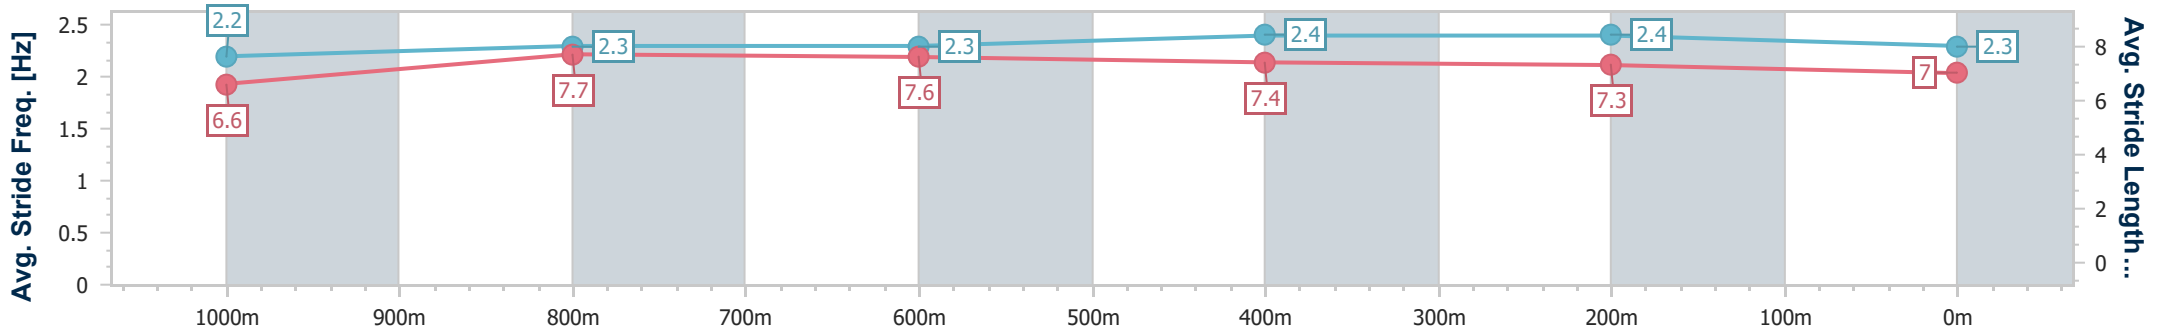

Eagle Farm QLD Professional  
Race 9: MAGIC MILLIONS HELEN COUGHLAN STAKES - 1200m

01 June 2024 - 16:30

Track Rating: Soft 6, Weather: Overcast, Rail Position: True Entire Course

BRISBANE RACING CLUB

Section	Overall	1000m	800m	600m	400m	200m
Section Times	1:11.89 [6] (0:13.69)	0:58.20 [9] (0:11.36)	0:46.84 [8] (0:11.38)	0:35.46 [8] (0:11.66)	0:23.80 [9] (0:11.26)	0:12.54 [4] (0:12.54)
Average Speed [km/h]	52.7	64.8	63.8	62.9	63.9	57.5
Top Speed [km/h]	65.8	65.8	65.3	65.0	65.1	62.1
Avg. Dist. to Rail [m]	2.6	3.7	3.0	3.5	9.2	11.0
Avg. Stride Freq. [Hz]	2.2	2.3	2.3	2.4	2.4	2.3
Avg. Stride Length [m]	6.6	7.7	7.6	7.4	7.3	7.0