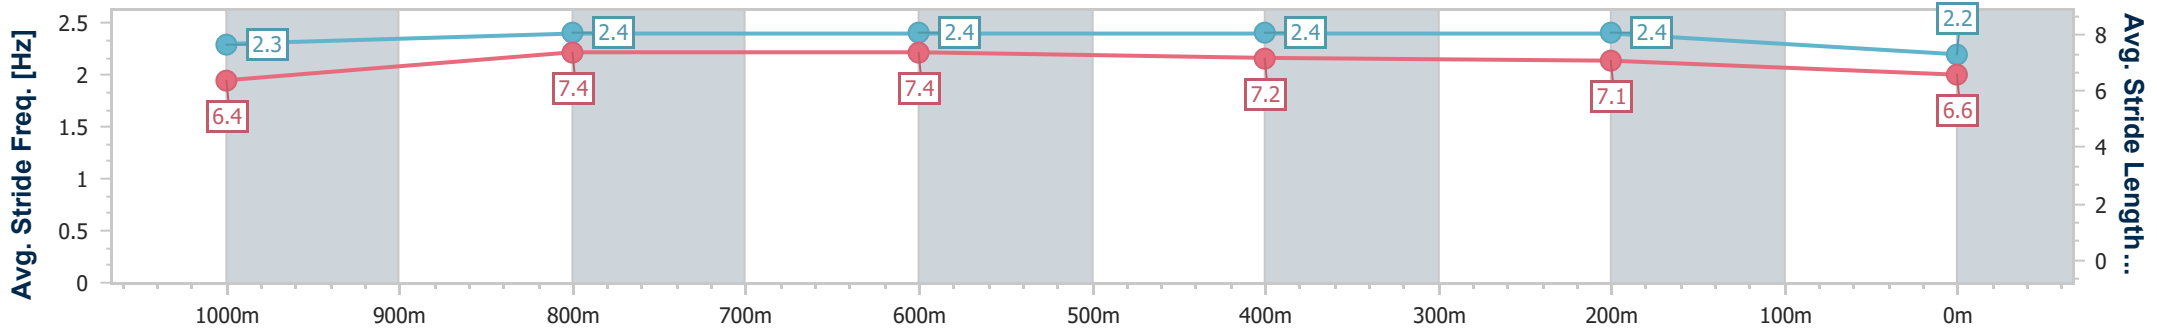

Horse/Jockey Name	Facile
Final Rank	17
Fastest Section Time (Section)	0:11.38 (1000m)
Top Speed [km/h] (Section)	65.0 (1000m)
Race State	Finished

Eagle Farm QLD Professional
Race 9: MAGIC MILLIONS HELEN COUGHLAN STAKES - 1200m
01 June 2024 - 16:30
Track Rating: Soft 6, Weather: Overcast, Rail Position: True Entire Course

BRISBANE RACING CLUB

Section	Overall	1000m	800m	600m	400m	200m
Section Times	1:13.76 [17] (0:13.55)	1:00.21 [7] (0:11.38)	0:48.83 [5] (0:11.48)	0:37.35 [7] (0:11.74)	0:25.61 [10] (0:11.86)	0:13.75 [17] (0:13.75)
Average Speed [km/h]	53.2	63.6	62.8	61.5	60.6	52.3
Top Speed [km/h]	64.9	65.0	63.4	63.3	63.0	57.8
Avg. Dist. to Rail [m]	1.1	0.8	0.3	0.9	4.2	5.7
Avg. Stride Freq. [Hz]	2.3	2.4	2.4	2.4	2.4	2.2
Avg. Stride Length [m]	6.4	7.4	7.4	7.2	7.1	6.6

- [ ] Ranking at each section and finish
- -.-.- No data available at this section
- NA No data available