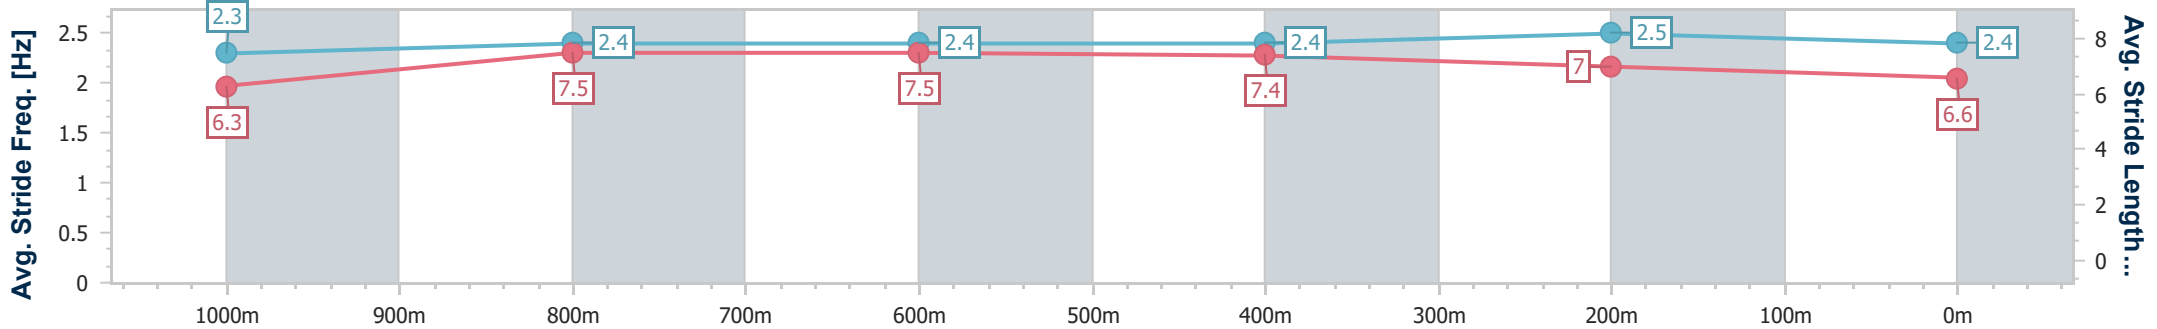

Eagle Farm QLD Professional  
Race 9: MAGIC MILLIONS HELEN COUGHLAN STAKES - 1200m

01 June 2024 - 16:30

Track Rating: Soft 6, Weather: Overcast, Rail Position: True Entire Course

BRISBANE RACING CLUB

Section	Overall	1000m	800m	600m	400m	200m
Section Times	1:12.01 [7] (0:13.71)	0:58.30 [10] (0:11.45)	0:46.85 [10] (0:11.36)	0:35.49 [10] (0:11.56)	0:23.93 [8] (0:11.28)	0:12.65 [5] (0:12.65)
Average Speed [km/h]	52.6	64.6	64.5	63.8	63.9	56.9
Top Speed [km/h]	65.2	66.9	65.3	64.8	65.7	61.3
Avg. Dist. to Rail [m]	7.5	5.6	3.8	4.7	13.2	14.3
Avg. Stride Freq. [Hz]	2.3	2.4	2.4	2.4	2.5	2.4
Avg. Stride Length [m]	6.3	7.5	7.5	7.4	7.0	6.6