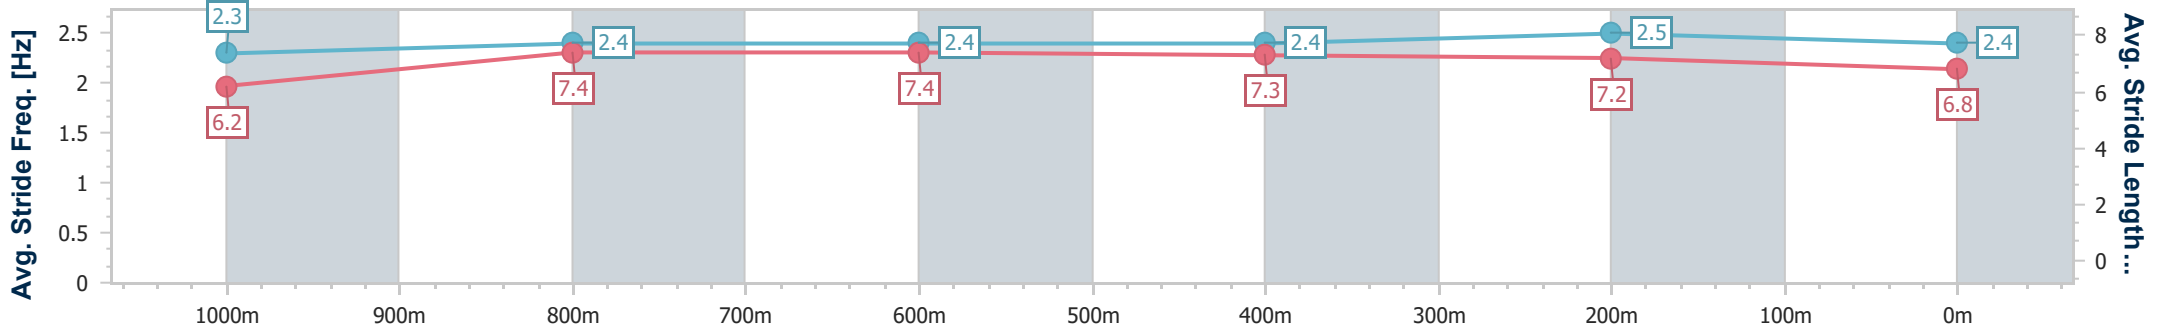

Eagle Farm QLD Professional  
Race 9: MAGIC MILLIONS HELEN COUGHLAN STAKES - 1200m

01 June 2024 - 16:30

Track Rating: Soft 6, Weather: Overcast, Rail Position: True Entire Course

BRISBANE RACING CLUB

Section	Overall	1000m	800m	600m	400m	200m
Section Times	1:11.76 [4] (0:13.83)	0:57.93 [12] (0:11.50)	0:46.43 [12] (0:11.41)	0:35.02 [12] (0:11.74)	0:23.28 [13] (0:11.12)	0:12.16 [12] (0:12.16)
Average Speed [km/h]	52.1	64.4	64.4	63.1	65.0	59.2
Top Speed [km/h]	65.8	65.5	65.4	64.8	67.0	62.9
Avg. Dist. to Rail [m]	5.1	5.5	4.8	5.7	13.4	16.6
Avg. Stride Freq. [Hz]	2.3	2.4	2.4	2.4	2.5	2.4
Avg. Stride Length [m]	6.2	7.4	7.4	7.3	7.2	6.8