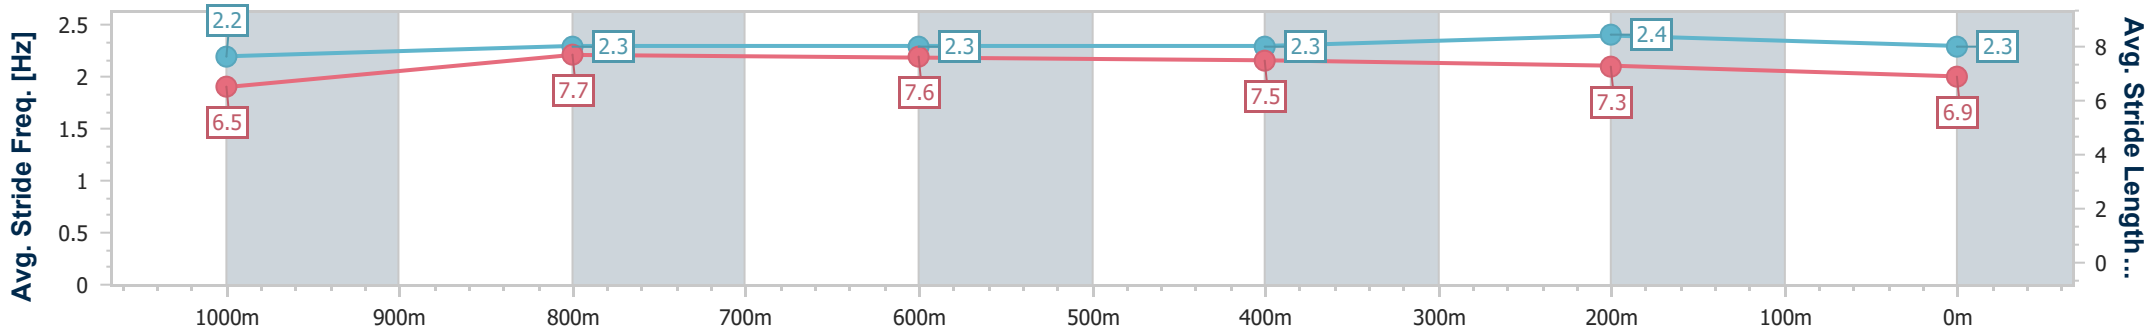

Horse/Jockey Name	Lady Of Luxury
Final Rank	14
Fastest Section Time (Section)	0:11.39 (800m)
Top Speed [km/h] (Section)	65.6 (1000m)
Race State	Finished

Eagle Farm QLD Professional
Race 9: MAGIC MILLIONS HELEN COUGHLAN STAKES - 1200m
01 June 2024 - 16:30
Track Rating: Soft 6, Weather: Overcast, Rail Position: True Entire Course

BRISBANE RACING CLUB

Section	Overall	1000m	800m	600m	400m	200m
Section Times	1:12.55 [14] (0:13.99)	0:58.56 [16] (0:11.41)	0:47.15 [13] (0:11.39)	0:35.76 [14] (0:11.71)	0:24.05 [15] (0:11.41)	0:12.64 [16] (0:12.64)
Average Speed [km/h]	51.5	64.3	63.8	62.5	63.4	56.8
Top Speed [km/h]	64.4	65.6	65.6	64.1	64.4	60.7
Avg. Dist. to Rail [m]	1.4	3.0	2.9	3.4	8.5	10.7
Avg. Stride Freq. [Hz]	2.2	2.3	2.3	2.3	2.4	2.3
Avg. Stride Length [m]	6.5	7.7	7.6	7.5	7.3	6.9

- [ ] Ranking at each section and finish
- -.-.- No data available at this section
- NA No data available