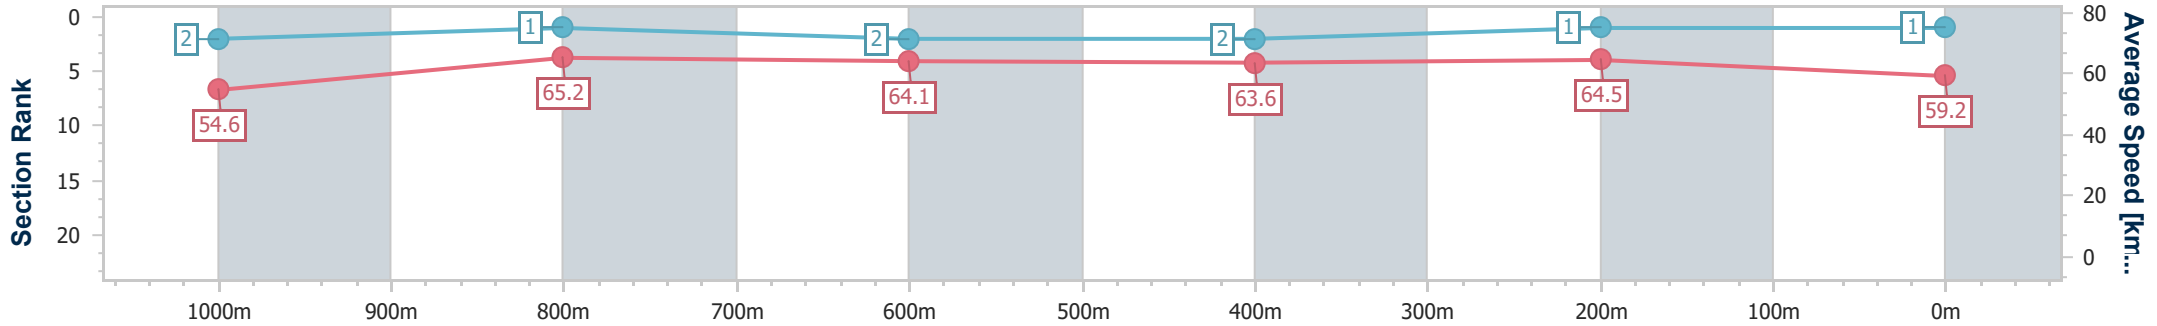

Eagle Farm QLD Professional  
Race 9: MAGIC MILLIONS HELEN COUGHLAN STAKES - 1200m

01 June 2024 - 16:30

Track Rating: Soft 6, Weather: Overcast, Rail Position: True Entire Course

BRISBANE RACING CLUB

Section	Overall	1000m	800m	600m	400m	200m
Section Times	1:10.96 [1] (0:13.19)	0:57.77 [2] (0:11.31)	0:46.46 [1] (0:11.47)	0:34.99 [2] (0:11.67)	0:23.32 [2] (0:11.13)	0:12.19 [1] (0:12.19)
Average Speed [km/h]	54.6	65.2	64.1	63.6	64.5	59.2
Top Speed [km/h]	67.9	66.0	66.3	65.5	65.9	63.2
Avg. Dist. to Rail [m]	11.2	4.4	4.8	5.6	9.4	11.6
Avg. Stride Freq. [Hz]	2.3	2.3	2.3	2.4	2.4	2.3
Avg. Stride Length [m]	6.6	7.7	7.6	7.5	7.4	7.0