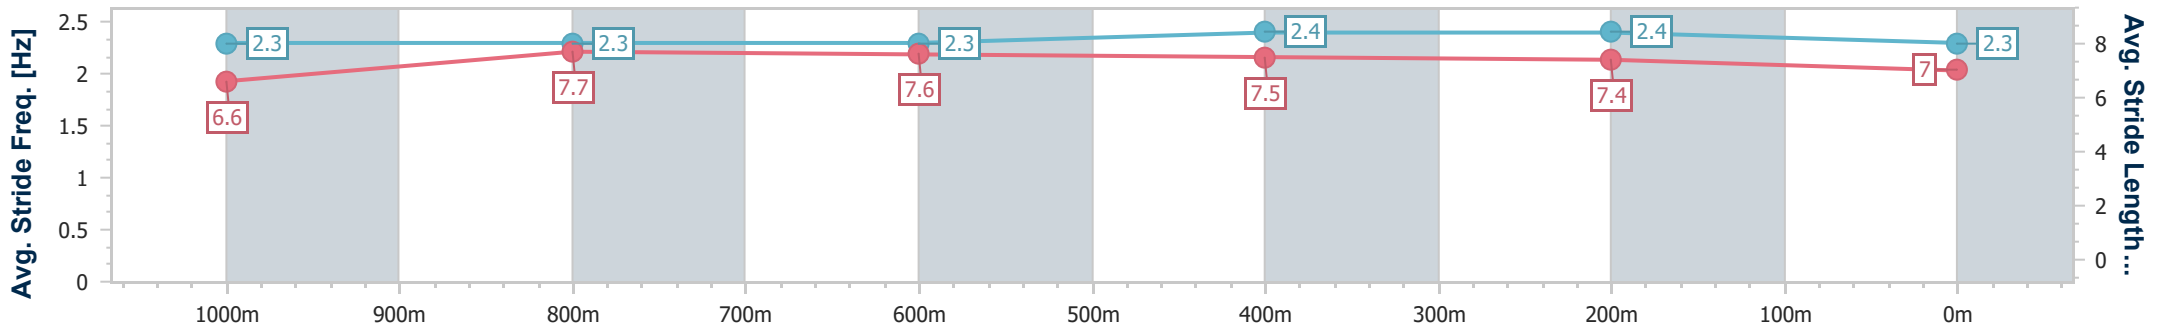

Eagle Farm QLD Professional  
Race 9: MAGIC MILLIONS HELEN COUGHLAN STAKES - 1200m

01 June 2024 - 16:30

Track Rating: Soft 6, Weather: Overcast, Rail Position: True Entire Course

BRISBANE RACING CLUB

Section	Overall	1000m	800m	600m	400m	200m
Section Times	1:10.96 [1] (0:13.19)	0:57.77 [2] (0:11.31)	0:46.46 [1] (0:11.47)	0:34.99 [2] (0:11.67)	0:23.32 [2] (0:11.13)	0:12.19 [1] (0:12.19)
Average Speed [km/h]	54.6	65.2	64.1	63.6	64.5	59.2
Top Speed [km/h]	67.9	66.0	66.3	65.5	65.9	63.2
Avg. Dist. to Rail [m]	11.2	4.4	4.8	5.6	9.4	11.6
Avg. Stride Freq. [Hz]	2.3	2.3	2.3	2.4	2.4	2.3
Avg. Stride Length [m]	6.6	7.7	7.6	7.5	7.4	7.0