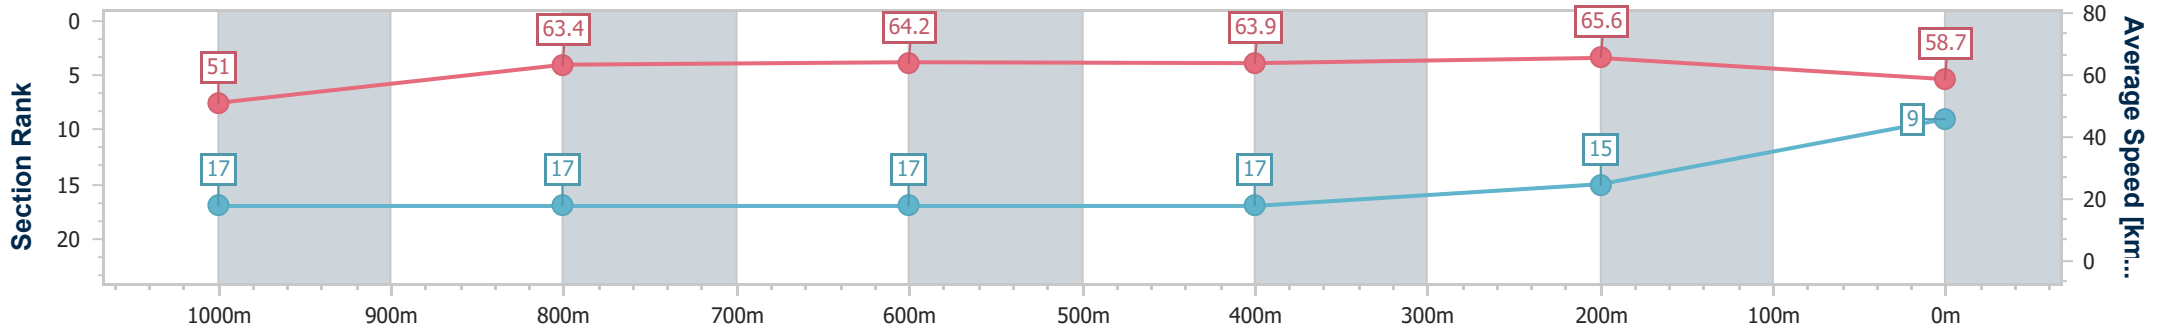

Eagle Farm QLD Professional  
Race 9: MAGIC MILLIONS HELEN COUGHLAN STAKES - 1200m

01 June 2024 - 16:30

Track Rating: Soft 6, Weather: Overcast, Rail Position: True Entire Course

BRISBANE RACING CLUB

Section	Overall	1000m	800m	600m	400m	200m
Section Times	1:12.06 [9] (0:14.10)	0:57.96 [17] (0:11.72)	0:46.24 [17] (0:11.42)	0:34.82 [17] (0:11.57)	0:23.25 [17] (0:10.96)	0:12.29 [15] (0:12.29)
Average Speed [km/h]	51.0	63.4	64.2	63.9	65.6	58.7
Top Speed [km/h]	64.3	65.5	65.6	66.3	67.0	63.2
Avg. Dist. to Rail [m]	9.5	5.6	4.3	5.0	10.5	10.8
Avg. Stride Freq. [Hz]	2.2	2.4	2.4	2.4	2.5	2.4
Avg. Stride Length [m]	6.4	7.5	7.6	7.5	7.3	6.9