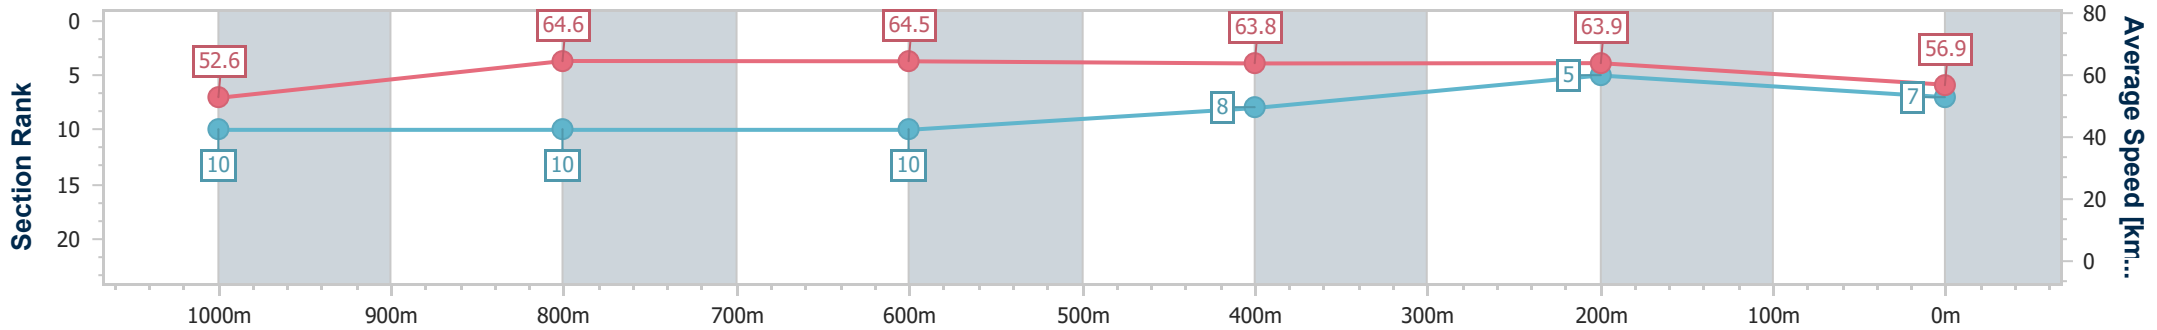

Eagle Farm QLD Professional  
Race 9: MAGIC MILLIONS HELEN COUGHLAN STAKES - 1200m

01 June 2024 - 16:30

Track Rating: Soft 6, Weather: Overcast, Rail Position: True Entire Course

BRISBANE RACING CLUB

Section	Overall	1000m	800m	600m	400m	200m
Section Times	1:12.01 [7] (0:13.71)	0:58.30 [10] (0:11.45)	0:46.85 [10] (0:11.36)	0:35.49 [10] (0:11.56)	0:23.93 [8] (0:11.28)	0:12.65 [5] (0:12.65)
Average Speed [km/h]	52.6	64.6	64.5	63.8	63.9	56.9
Top Speed [km/h]	65.2	66.9	65.3	64.8	65.7	61.3
Avg. Dist. to Rail [m]	7.5	5.6	3.8	4.7	13.2	14.3
Avg. Stride Freq. [Hz]	2.3	2.4	2.4	2.4	2.5	2.4
Avg. Stride Length [m]	6.3	7.5	7.5	7.4	7.0	6.6