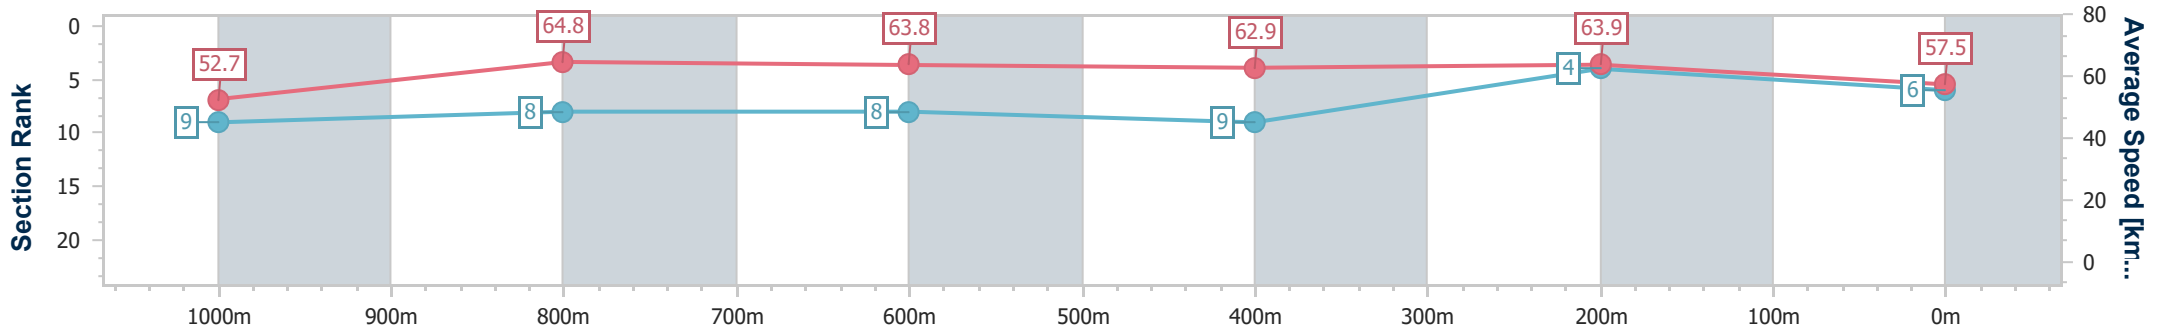

Eagle Farm QLD Professional  
Race 9: MAGIC MILLIONS HELEN COUGHLAN STAKES - 1200m

01 June 2024 - 16:30

Track Rating: Soft 6, Weather: Overcast, Rail Position: True Entire Course

BRISBANE RACING CLUB

Section	Overall	1000m	800m	600m	400m	200m
Section Times	1:11.89 [6] (0:13.69)	0:58.20 [9] (0:11.36)	0:46.84 [8] (0:11.38)	0:35.46 [8] (0:11.66)	0:23.80 [9] (0:11.26)	0:12.54 [4] (0:12.54)
Average Speed [km/h]	52.7	64.8	63.8	62.9	63.9	57.5
Top Speed [km/h]	65.8	65.8	65.3	65.0	65.1	62.1
Avg. Dist. to Rail [m]	2.6	3.7	3.0	3.5	9.2	11.0
Avg. Stride Freq. [Hz]	2.2	2.3	2.3	2.4	2.4	2.3
Avg. Stride Length [m]	6.6	7.7	7.6	7.4	7.3	7.0