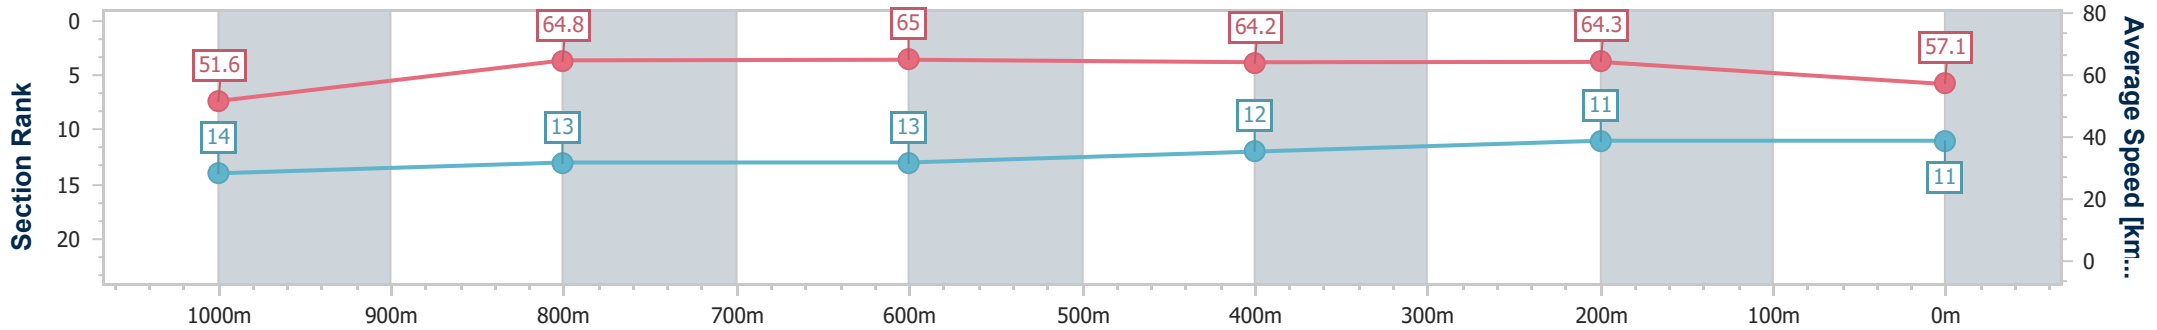

Eagle Farm QLD Professional  
Race 9: MAGIC MILLIONS HELEN COUGHLAN STAKES - 1200m

01 June 2024 - 16:30

Track Rating: Soft 6, Weather: Overcast, Rail Position: True Entire Course

BRISBANE RACING CLUB

Section	Overall	1000m	800m	600m	400m	200m
Section Times	1:12.16 [11] (0:13.96)	0:58.20 [14] (0:11.44)	0:46.76 [13] (0:11.37)	0:35.39 [13] (0:11.59)	0:23.80 [12] (0:11.20)	0:12.60 [11] (0:12.60)
Average Speed [km/h]	51.6	64.8	65.0	64.2	64.3	57.1
Top Speed [km/h]	65.8	67.0	67.1	65.3	66.1	60.5
Avg. Dist. to Rail [m]	7.0	5.9	5.6	6.6	14.5	16.3
Avg. Stride Freq. [Hz]	2.2	2.4	2.3	2.4	2.5	2.4
Avg. Stride Length [m]	6.4	7.6	7.7	7.5	7.1	6.7

- [ ] Ranking at each section and finish
- .-.- No data available at this section
- NA No data available

Horse/Jockey Name	Hip Hip Hurrah
Final Rank	12
Fastest Section Time (Section)	0:11.08 (400m)
Top Speed [km/h] (Section)	66.6 (400m)
Race State	Finished