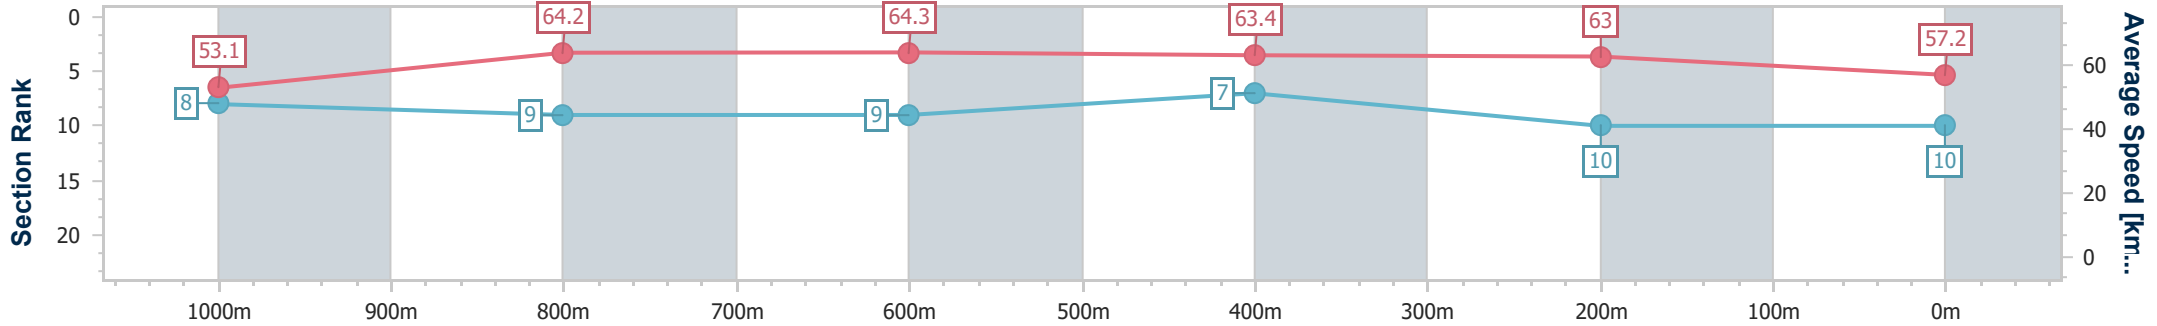

Horse/Jockey Name	Enterprise Pomme
Final Rank	10
Fastest Section Time (Section)	0:11.37 (800m)
Top Speed [km/h] (Section)	65.5 (800m)
Race State	Finished

Eagle Farm QLD Professional
Race 9: MAGIC MILLIONS HELEN COUGHLAN STAKES - 1200m
01 June 2024 - 16:30
Track Rating: Soft 6, Weather: Overcast, Rail Position: True Entire Course

BRISBANE RACING CLUB

Section	Overall	1000m	800m	600m	400m	200m
Section Times	1:12.08 [10] (0:13.59)	0:58.49 [8] (0:11.52)	0:46.97 [9] (0:11.37)	0:35.60 [9] (0:11.59)	0:24.01 [7] (0:11.44)	0:12.57 [10] (0:12.57)
Average Speed [km/h]	53.1	64.2	64.3	63.4	63.0	57.2
Top Speed [km/h]	65.5	65.4	65.5	64.9	64.9	60.3
Avg. Dist. to Rail [m]	5.5	4.8	3.7	4.4	10.7	12.7
Avg. Stride Freq. [Hz]	2.3	2.3	2.3	2.3	2.3	2.3
Avg. Stride Length [m]	6.4	7.6	7.7	7.6	7.5	7.0

- [ ] Ranking at each section and finish
- -.-.- No data available at this section
- NA No data available