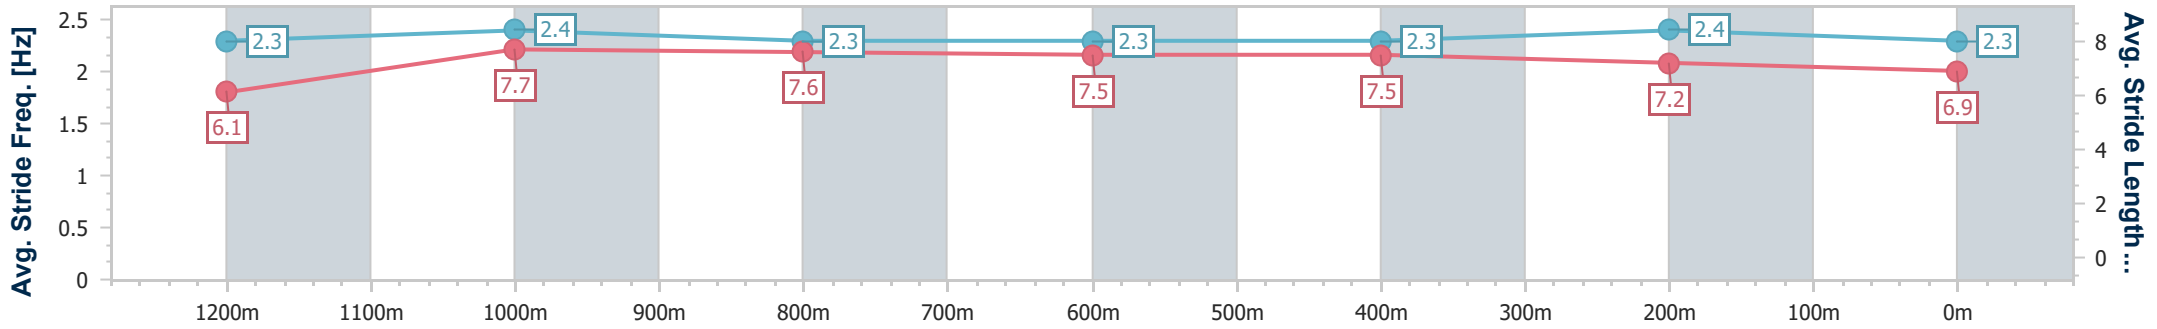

Eagle Farm QLD Professional

Race 5: AQUIS STALLIONS SIRES' PRODUCE STAKES - 1400m

01 June 2024 - 14:06

BRISBANE RACING CLUB

Track Rating: Soft 6, Weather: Overcast, Rail Position: True Entire Course

Section	Overall	1200m	1000m	800m	600m	400m	200m
Section Times	1:25.53 [2] (0:14.43)	1:11.10 [16] (0:10.93)	1:00.17 [14] (0:11.90)	0:48.27 [14] (0:11.97)	0:36.30 [13] (0:12.00)	0:24.30 [12] (0:11.69)	0:12.61 [6] (0:12.61)
Average Speed [km/h]	50.3	66.2	62.3	61.3	61.8	61.6	57.1
Top Speed [km/h]	64.6	66.8	64.7	63.5	63.5	62.6	60.5
Avg. Dist. to Rail [m]	12.7	4.8	5.6	4.6	5.8	11.2	9.9
Avg. Stride Freq. [Hz]	2.3	2.4	2.3	2.3	2.3	2.4	2.3
Avg. Stride Length [m]	6.1	7.7	7.6	7.5	7.5	7.2	6.9