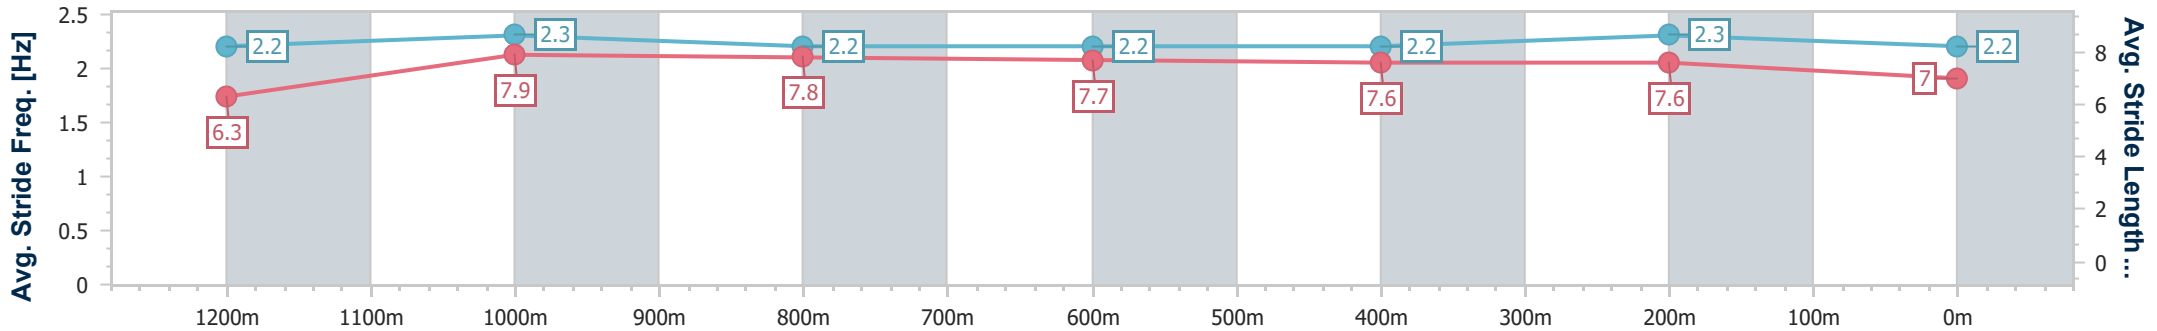

Eagle Farm QLD Professional

Race 5: AQUIS STALLIONS SIRES' PRODUCE STAKES - 1400m

01 June 2024 - 14:06

BRISBANE RACING CLUB

Track Rating: Soft 6, Weather: Overcast, Rail Position: True Entire Course

Section	Overall	1200m	1000m	800m	600m	400m	200m
Section Times	1:25.86 [5] (0:14.30)	1:11.56 [15] (0:11.19)	1:00.37 [15] (0:11.91)	0:48.46 [15] (0:12.08)	0:36.38 [16] (0:11.88)	0:24.50 [14] (0:11.65)	0:12.85 [9] (0:12.85)
Average Speed [km/h]	50.7	64.4	61.5	60.4	60.9	61.9	56.1
Top Speed [km/h]	64.4	65.0	63.7	61.4	62.0	63.5	59.7
Avg. Dist. to Rail [m]	9.7	3.8	3.2	2.7	1.2	5.7	6.3
Avg. Stride Freq. [Hz]	2.2	2.3	2.2	2.2	2.2	2.3	2.2
Avg. Stride Length [m]	6.3	7.9	7.8	7.7	7.6	7.6	7.0

- [] Ranking at each section and finish
- .-.- No data available at this section
- NA No data available

Horse/Jockey Name	Barbaric Lad
Final Rank	6
Fastest Section Time (Section)	0:11.19 (1200m)
Top Speed [km/h] (Section)	65.8 (1200m)
Race State	Finished