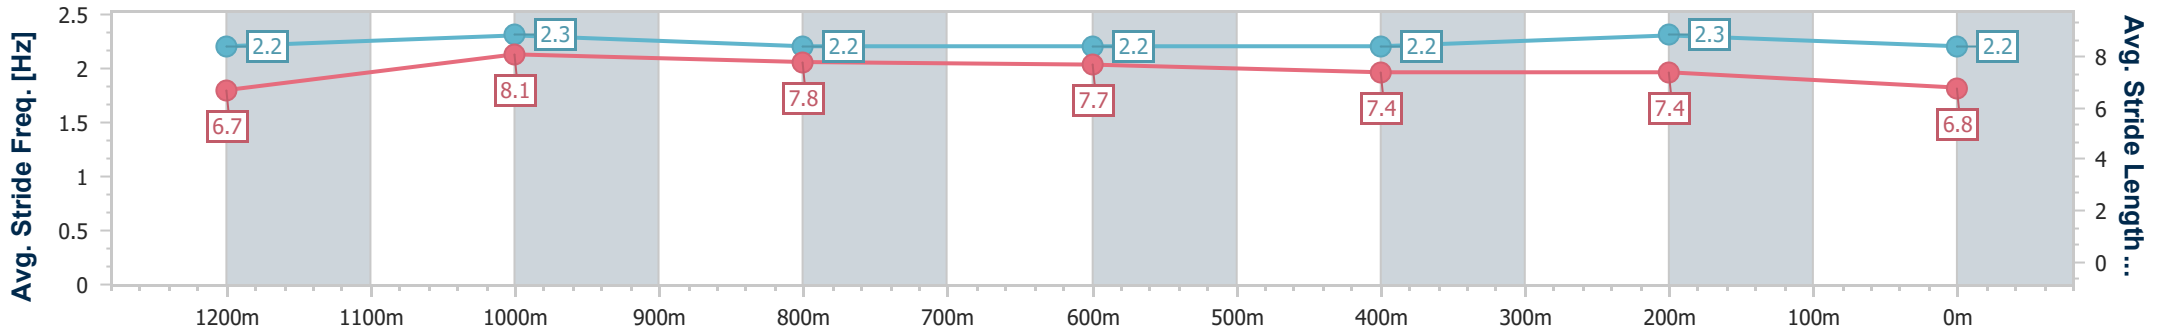

Eagle Farm QLD Professional

Race 5: AQUIS STALLIONS SIRES' PRODUCE STAKES - 1400m

01 June 2024 - 14:06

BRISBANE RACING CLUB

Track Rating: Soft 6, Weather: Overcast, Rail Position: True Entire Course

Section	Overall	1200m	1000m	800m	600m	400m	200m
Section Times	1:26.23 [8] (0:13.28)	1:12.95 [3] (0:10.84)	1:02.11 [2] (0:11.89)	0:50.22 [2] (0:12.16)	0:38.06 [2] (0:12.46)	0:25.60 [2] (0:11.96)	0:13.64 [1] (0:13.64)
Average Speed [km/h]	54.6	66.6	61.2	59.9	58.3	60.2	52.8
Top Speed [km/h]	70.8	70.0	63.0	60.5	60.3	61.3	57.3
Avg. Dist. to Rail [m]	12.0	3.5	2.6	1.6	2.0	4.7	3.9
Avg. Stride Freq. [Hz]	2.2	2.3	2.2	2.2	2.2	2.3	2.2
Avg. Stride Length [m]	6.7	8.1	7.8	7.7	7.4	7.4	6.8