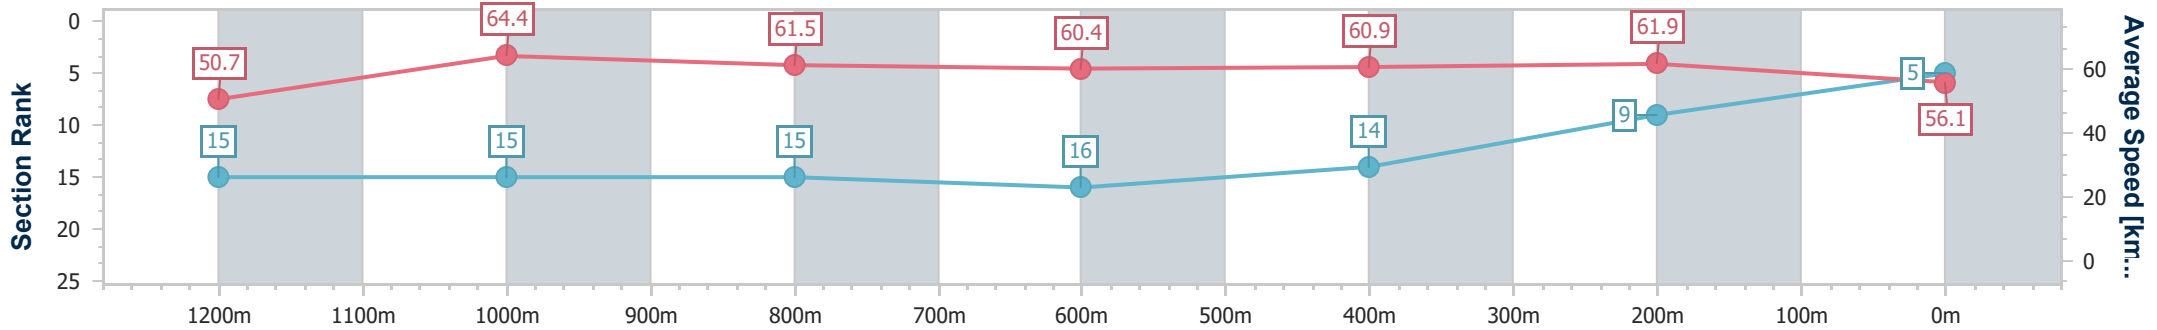

Eagle Farm QLD Professional

Race 5: AQUIS STALLIONS SIRES' PRODUCE STAKES - 1400m

01 June 2024 - 14:06

BRISBANE RACING CLUB

Track Rating: Soft 6, Weather: Overcast, Rail Position: True Entire Course

Section	Overall	1200m	1000m	800m	600m	400m	200m
Section Times	1:25.86 [5] (0:14.30)	1:11.56 [15] (0:11.19)	1:00.37 [15] (0:11.91)	0:48.46 [15] (0:12.08)	0:36.38 [16] (0:11.88)	0:24.50 [14] (0:11.65)	0:12.85 [9] (0:12.85)
Average Speed [km/h]	50.7	64.4	61.5	60.4	60.9	61.9	56.1
Top Speed [km/h]	64.4	65.0	63.7	61.4	62.0	63.5	59.7
Avg. Dist. to Rail [m]	9.7	3.8	3.2	2.7	1.2	5.7	6.3
Avg. Stride Freq. [Hz]	2.2	2.3	2.2	2.2	2.2	2.3	2.2
Avg. Stride Length [m]	6.3	7.9	7.8	7.7	7.6	7.6	7.0