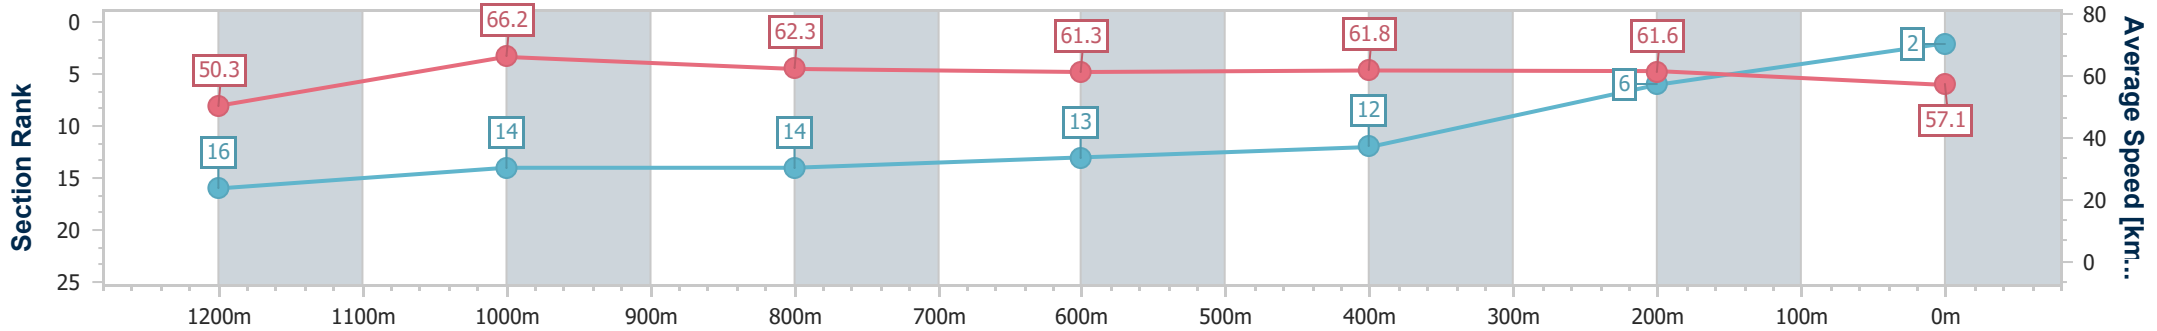

Eagle Farm QLD Professional

Race 5: AQUIS STALLIONS SIRES' PRODUCE STAKES - 1400m

01 June 2024 - 14:06

BRISBANE RACING CLUB

Track Rating: Soft 6, Weather: Overcast, Rail Position: True Entire Course

Section	Overall	1200m	1000m	800m	600m	400m	200m
Section Times	1:25.53 [2] (0:14.43)	1:11.10 [16] (0:10.93)	1:00.17 [14] (0:11.90)	0:48.27 [14] (0:11.97)	0:36.30 [13] (0:12.00)	0:24.30 [12] (0:11.69)	0:12.61 [6] (0:12.61)
Average Speed [km/h]	50.3	66.2	62.3	61.3	61.8	61.6	57.1
Top Speed [km/h]	64.6	66.8	64.7	63.5	63.5	62.6	60.5
Avg. Dist. to Rail [m]	12.7	4.8	5.6	4.6	5.8	11.2	9.9
Avg. Stride Freq. [Hz]	2.3	2.4	2.3	2.3	2.3	2.4	2.3
Avg. Stride Length [m]	6.1	7.7	7.6	7.5	7.5	7.2	6.9