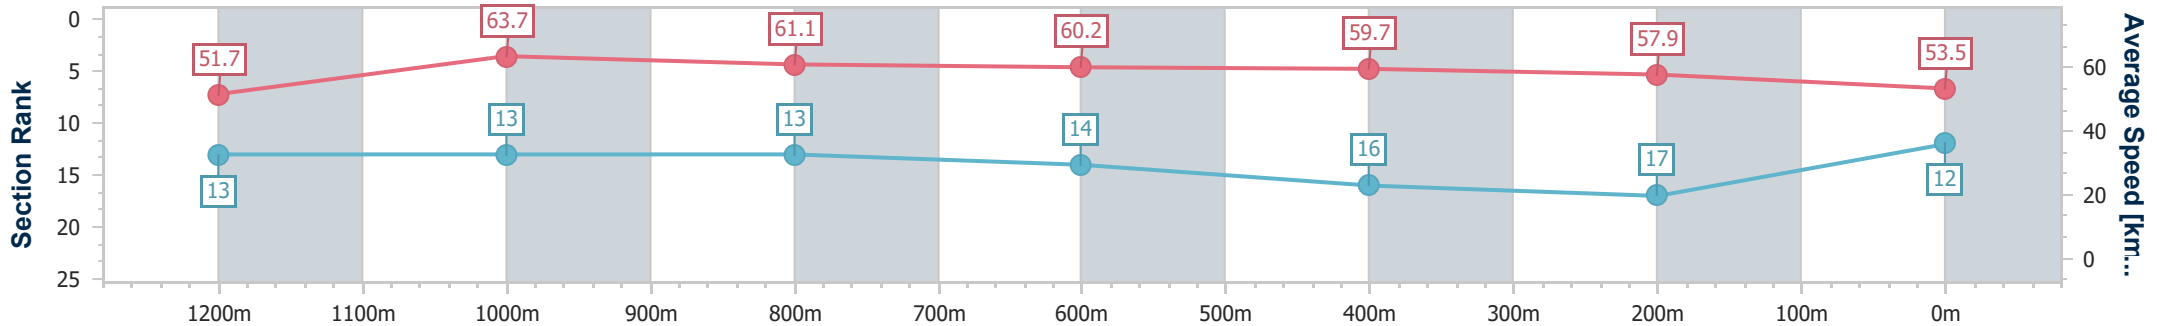

Eagle Farm QLD Professional

Race 5: AQUIS STALLIONS SIRES' PRODUCE STAKES - 1400m

01 June 2024 - 14:06

BRISBANE RACING CLUB

Track Rating: Soft 6, Weather: Overcast, Rail Position: True Entire Course

Section	Overall	1200m	1000m	800m	600m	400m	200m
Section Times	1:27.27 [12] (0:13.99)	1:13.28 [13] (0:11.27)	1:02.01 [13] (0:11.97)	0:50.04 [13] (0:12.11)	0:37.93 [14] (0:12.06)	0:25.87 [16] (0:12.42)	0:13.45 [17] (0:13.45)
Average Speed [km/h]	51.7	63.7	61.1	60.2	59.7	57.9	53.5
Top Speed [km/h]	65.4	64.9	62.7	60.9	60.7	59.8	56.0
Avg. Dist. to Rail [m]	6.0	2.9	3.1	1.9	0.6	2.8	4.2
Avg. Stride Freq. [Hz]	2.2	2.3	2.2	2.2	2.2	2.2	2.1
Avg. Stride Length [m]	6.6	7.9	7.7	7.6	7.5	7.4	7.1