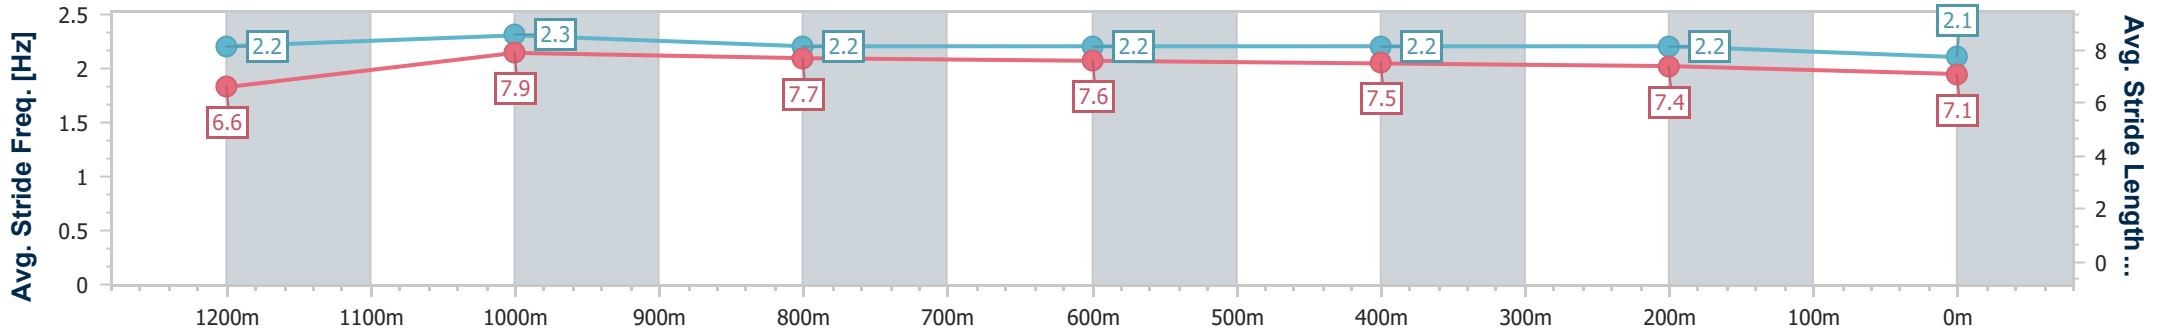

Eagle Farm QLD Professional

Race 5: AQUIS STALLIONS SIRES' PRODUCE STAKES - 1400m

01 June 2024 - 14:06

BRISBANE RACING CLUB

Track Rating: Soft 6, Weather: Overcast, Rail Position: True Entire Course

Section	Overall	1200m	1000m	800m	600m	400m	200m
Section Times	1:27.27 [12] (0:13.99)	1:13.28 [13] (0:11.27)	1:02.01 [13] (0:11.97)	0:50.04 [13] (0:12.11)	0:37.93 [14] (0:12.06)	0:25.87 [16] (0:12.42)	0:13.45 [17] (0:13.45)
Average Speed [km/h]	51.7	63.7	61.1	60.2	59.7	57.9	53.5
Top Speed [km/h]	65.4	64.9	62.7	60.9	60.7	59.8	56.0
Avg. Dist. to Rail [m]	6.0	2.9	3.1	1.9	0.6	2.8	4.2
Avg. Stride Freq. [Hz]	2.2	2.3	2.2	2.2	2.2	2.2	2.1
Avg. Stride Length [m]	6.6	7.9	7.7	7.6	7.5	7.4	7.1