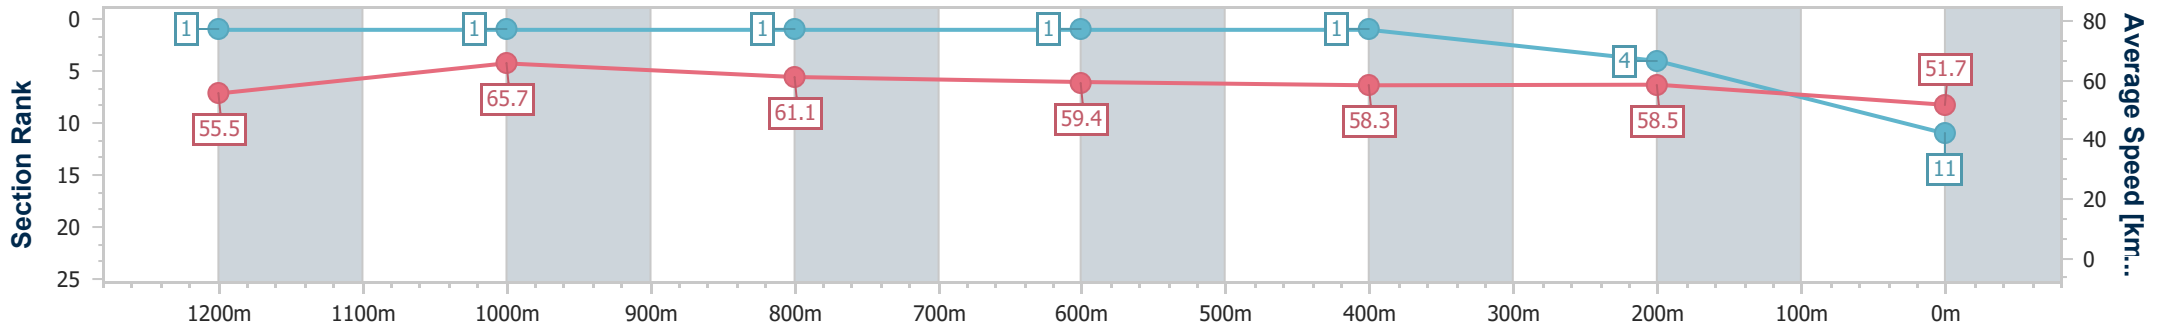

Eagle Farm QLD Professional

Race 5: AQUIS STALLIONS SIRES' PRODUCE STAKES - 1400m

01 June 2024 - 14:06

BRISBANE RACING CLUB

Track Rating: Soft 6, Weather: Overcast, Rail Position: True Entire Course

Section	Overall	1200m	1000m	800m	600m	400m	200m
Section Times	1:26.72 [11] (0:13.06)	1:13.66 [1] (0:10.96)	1:02.70 [1] (0:11.89)	0:50.81 [1] (0:12.19)	0:38.62 [1] (0:12.40)	0:26.22 [1] (0:12.30)	0:13.92 [4] (0:13.92)
Average Speed [km/h]	55.5	65.7	61.1	59.4	58.3	58.5	51.7
Top Speed [km/h]	69.9	69.5	62.4	60.5	60.0	60.3	55.5
Avg. Dist. to Rail [m]	12.7	2.4	1.7	1.2	0.9	4.2	3.6
Avg. Stride Freq. [Hz]	2.3	2.3	2.2	2.2	2.2	2.3	2.2
Avg. Stride Length [m]	6.6	7.8	7.7	7.5	7.3	7.2	6.7