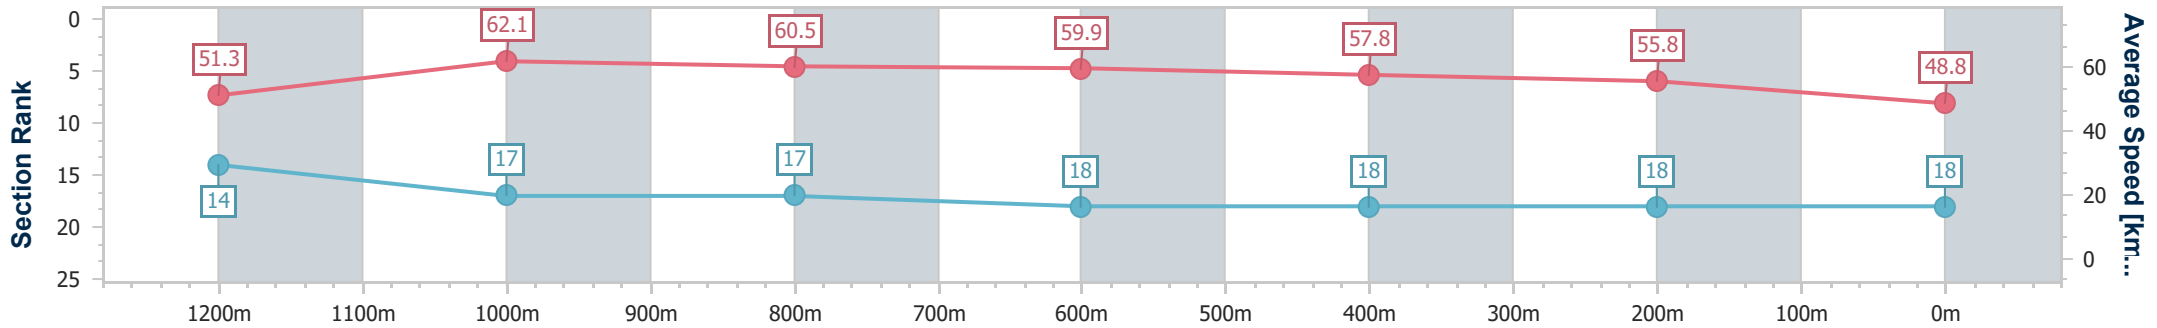

Eagle Farm QLD Professional

Race 5: AQUIS STALLIONS SIRES' PRODUCE STAKES - 1400m

01 June 2024 - 14:06

BRISBANE RACING CLUB

Track Rating: Soft 6, Weather: Overcast, Rail Position: True Entire Course

Section	Overall	1200m	1000m	800m	600m	400m	200m
Section Times	1:30.08 [18] (0:14.05)	1:16.03 [14] (0:11.58)	1:04.45 [17] (0:12.05)	0:52.40 [17] (0:12.09)	0:40.31 [18] (0:12.66)	0:27.65 [18] (0:12.89)	0:14.76 [18] (0:14.76)
Average Speed [km/h]	51.3	62.1	60.5	59.9	57.8	55.8	48.8
Top Speed [km/h]	65.2	64.7	61.9	61.1	58.6	57.6	53.3
Avg. Dist. to Rail [m]	4.6	2.2	2.2	1.1	3.3	9.8	10.4
Avg. Stride Freq. [Hz]	2.3	2.4	2.3	2.3	2.3	2.2	2.1
Avg. Stride Length [m]	6.1	7.2	7.3	7.2	7.1	7.0	6.4

- [] Ranking at each section and finish
- .-.- No data available at this section
- NA No data available