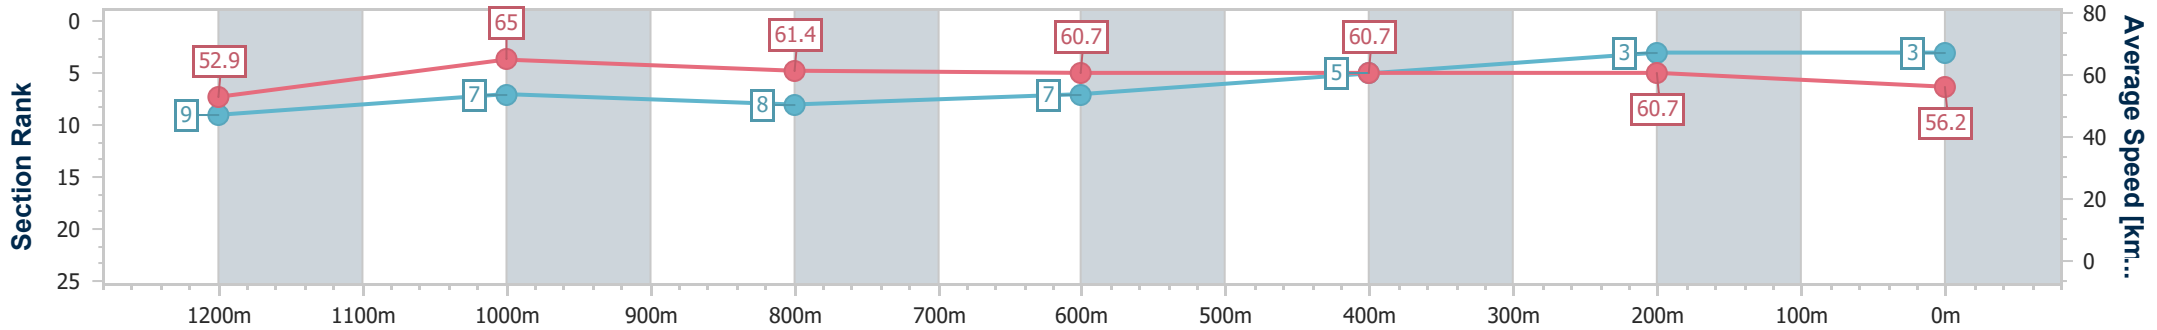

Eagle Farm QLD Professional

Race 5: AQUIS STALLIONS SIRES' PRODUCE STAKES - 1400m

01 June 2024 - 14:06

Track Rating: Soft 6, Weather: Overcast, Rail Position: True Entire Course

BRISBANE RACING CLUB

Section	Overall	1200m	1000m	800m	600m	400m	200m
Section Times	1:25.57 [3] (0:13.70)	1:11.87 [9] (0:11.10)	1:00.77 [7] (0:11.93)	0:48.84 [8] (0:12.07)	0:36.77 [7] (0:12.10)	0:24.67 [5] (0:11.86)	0:12.81 [3] (0:12.81)
Average Speed [km/h]	52.9	65.0	61.4	60.7	60.7	60.7	56.2
Top Speed [km/h]	66.0	66.7	62.7	62.5	61.3	62.0	58.5
Avg. Dist. to Rail [m]	5.9	3.9	3.7	4.1	3.4	7.6	6.2
Avg. Stride Freq. [Hz]	2.4	2.5	2.4	2.4	2.5	2.5	2.4
Avg. Stride Length [m]	6.0	7.2	7.0	7.0	6.9	6.8	6.5