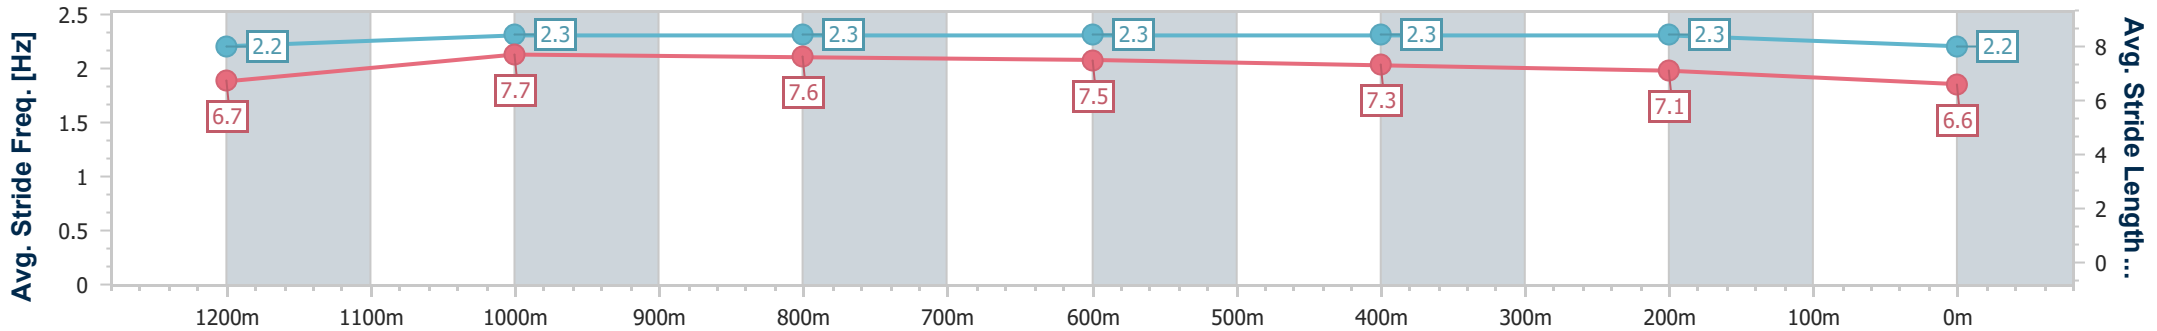

Eagle Farm QLD Professional

Race 5: AQUIS STALLIONS SIRES' PRODUCE STAKES - 1400m

01 June 2024 - 14:06

BRISBANE RACING CLUB

Track Rating: Soft 6, Weather: Overcast, Rail Position: True Entire Course

Section	Overall	1200m	1000m	800m	600m	400m	200m
Section Times	1:27.29 [13] (0:13.56)	1:13.73 [6] (0:11.14)	1:02.59 [6] (0:11.84)	0:50.75 [6] (0:12.14)	0:38.61 [6] (0:12.43)	0:26.18 [7] (0:12.18)	0:14.00 [12] (0:14.00)
Average Speed [km/h]	53.4	64.7	61.8	60.5	59.4	59.2	51.3
Top Speed [km/h]	66.6	67.4	63.6	61.3	61.1	61.3	56.2
Avg. Dist. to Rail [m]	7.1	2.5	3.0	5.2	4.5	8.3	7.7
Avg. Stride Freq. [Hz]	2.2	2.3	2.3	2.3	2.3	2.3	2.2
Avg. Stride Length [m]	6.7	7.7	7.6	7.5	7.3	7.1	6.6

- [] Ranking at each section and finish
- .-.- No data available at this section
- NA No data available

Horse/Jockey Name	Brutal Bowler
Final Rank	14
Fastest Section Time (Section)	0:11.32 (1200m)
Top Speed [km/h] (Section)	66.8 (Overall)
Race State	Finished