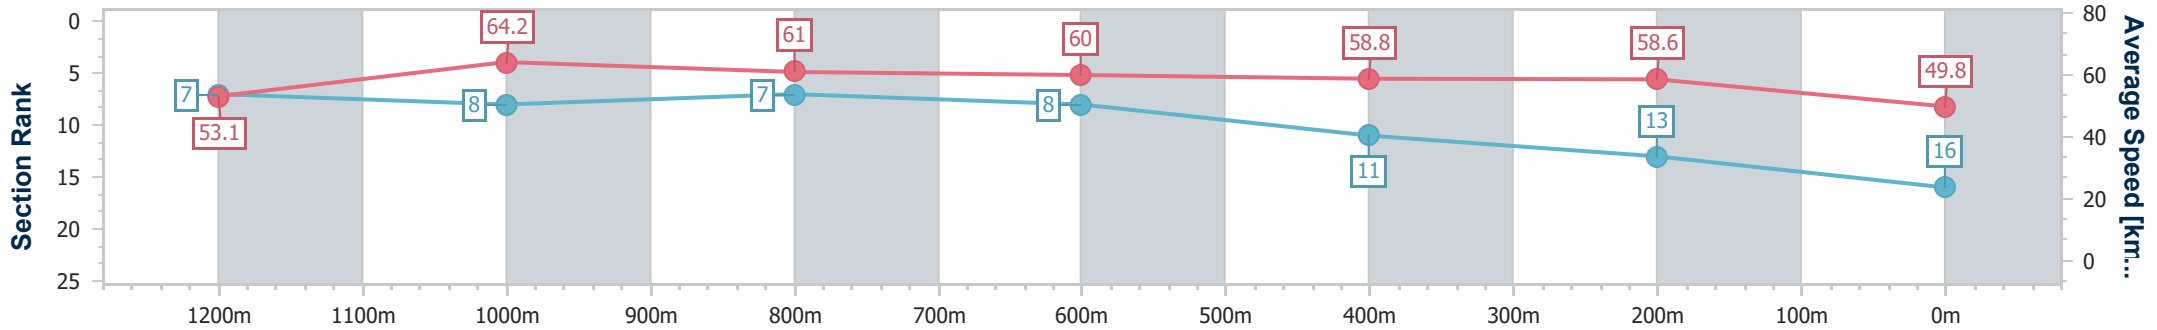

- [] Ranking at each section and finish
- .-.- No data available at this section
- NA No data available

Horse/Jockey Name	Provance
Final Rank	16
Fastest Section Time (Section)	0:11.24 (1200m)
Top Speed [km/h] (Section)	66.7 (1200m)
Race State	Finished

Eagle Farm QLD Professional

Race 5: AQUIS STALLIONS SIRES' PRODUCE STAKES - 1400m

01 June 2024 - 14:06

Track Rating: Soft 6, Weather: Overcast, Rail Position: True Entire Course

BRISBANE RACING CLUB

Section	Overall	1200m	1000m	800m	600m	400m	200m
Section Times	1:27.98 [16] (0:13.56)	1:14.42 [7] (0:11.24)	1:03.18 [8] (0:11.89)	0:51.29 [7] (0:12.14)	0:39.15 [8] (0:12.40)	0:26.75 [11] (0:12.29)	0:14.46 [13] (0:14.46)
Average Speed [km/h]	53.1	64.2	61.0	60.0	58.8	58.6	49.8
Top Speed [km/h]	66.5	66.7	62.1	60.4	59.8	60.3	54.8
Avg. Dist. to Rail [m]	2.7	1.7	1.9	2.2	2.5	4.9	6.4
Avg. Stride Freq. [Hz]	2.4	2.3	2.3	2.3	2.3	2.3	2.1
Avg. Stride Length [m]	6.1	7.6	7.5	7.3	7.1	7.1	6.5