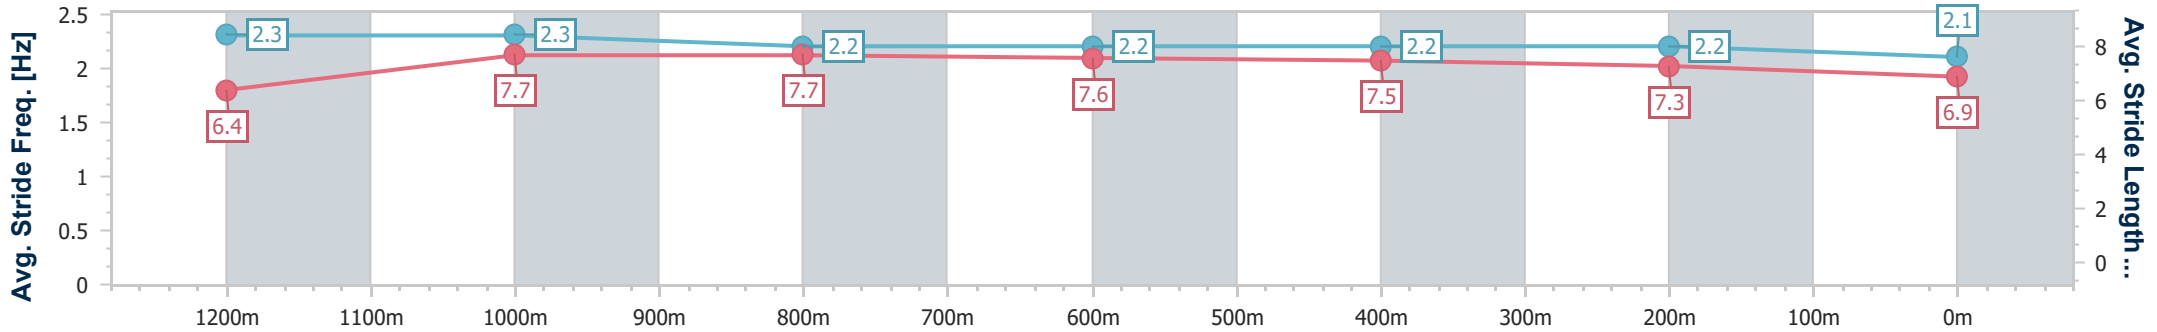

- [] Ranking at each section and finish
- .-.- No data available at this section
- NA No data available

Horse/Jockey Name	Brutal Bowler
Final Rank	14
Fastest Section Time (Section)	0:11.32 (1200m)
Top Speed [km/h] (Section)	66.8 (Overall)
Race State	Finished

Eagle Farm QLD Professional

Race 5: AQUIS STALLIONS SIRES' PRODUCE STAKES - 1400m

01 June 2024 - 14:06

BRISBANE RACING CLUB

Track Rating: Soft 6, Weather: Overcast, Rail Position: True Entire Course

Section	Overall	1200m	1000m	800m	600m	400m	200m
Section Times	1:27.33 [14] (0:13.70)	1:13.63 [8] (0:11.32)	1:02.31 [10] (0:11.90)	0:50.41 [10] (0:12.11)	0:38.30 [11] (0:12.33)	0:25.97 [13] (0:12.33)	0:13.64 [16] (0:13.64)
Average Speed [km/h]	52.8	63.5	61.5	60.0	58.6	58.3	52.9
Top Speed [km/h]	66.8	65.9	62.4	61.0	59.6	59.6	56.0
Avg. Dist. to Rail [m]	3.6	2.6	2.5	2.3	0.8	5.2	7.4
Avg. Stride Freq. [Hz]	2.3	2.3	2.2	2.2	2.2	2.2	2.1
Avg. Stride Length [m]	6.4	7.7	7.7	7.6	7.5	7.3	6.9

- [] Ranking at each section and finish
- .-.- No data available at this section
- NA No data available

Horse/Jockey Name	Territory Ash
Final Rank	15
Fastest Section Time (Section)	0:11.08 (1200m)
Top Speed [km/h] (Section)	68.3 (Overall)
Race State	Finished