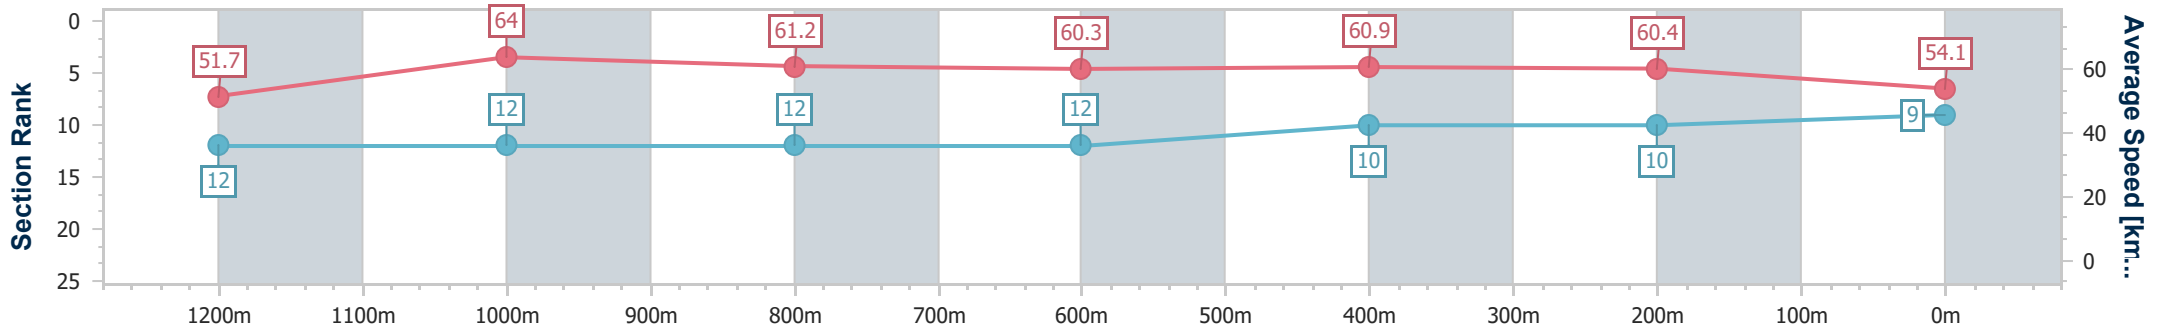

Eagle Farm QLD Professional

Race 5: AQUIS STALLIONS SIRES' PRODUCE STAKES - 1400m

01 June 2024 - 14:06

Track Rating: Soft 6, Weather: Overcast, Rail Position: True Entire Course

BRISBANE RACING CLUB

Section	Overall	1200m	1000m	800m	600m	400m	200m
Section Times	1:26.41 [9] (0:13.98)	1:12.43 [12] (0:11.26)	1:01.17 [12] (0:11.92)	0:49.25 [12] (0:12.07)	0:37.18 [12] (0:11.97)	0:25.21 [10] (0:11.88)	0:13.33 [10] (0:13.33)
Average Speed [km/h]	51.7	64.0	61.2	60.3	60.9	60.4	54.1
Top Speed [km/h]	64.8	64.8	61.8	61.3	62.1	62.4	58.0
Avg. Dist. to Rail [m]	7.7	3.1	2.5	2.4	2.4	7.9	7.3
Avg. Stride Freq. [Hz]	2.1	2.2	2.2	2.2	2.2	2.2	2.1
Avg. Stride Length [m]	6.8	7.9	7.8	7.7	7.7	7.5	7.1

- [] Ranking at each section and finish
- .-.- No data available at this section
- NA No data available

Horse/Jockey Name	Can't Recall One
Final Rank	10
Fastest Section Time (Section)	0:11.17 (1200m)
Top Speed [km/h] (Section)	65.7 (1200m)
Race State	Finished