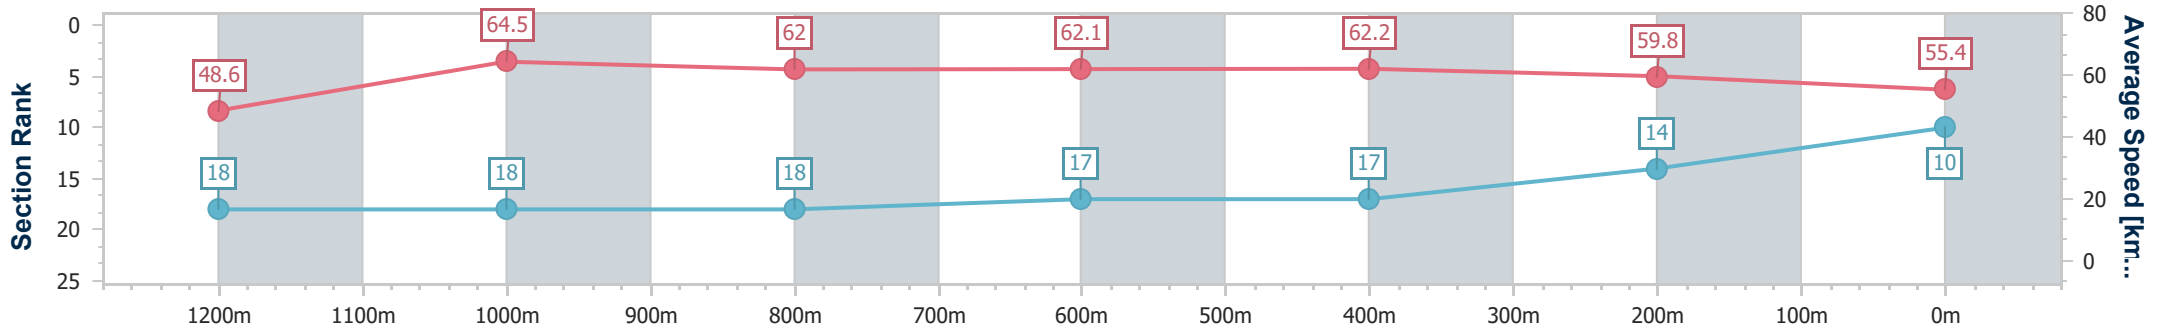

Eagle Farm QLD Professional

Race 5: AQUIS STALLIONS SIRES' PRODUCE STAKES - 1400m

01 June 2024 - 14:06

BRISBANE RACING CLUB

Track Rating: Soft 6, Weather: Overcast, Rail Position: True Entire Course

Section	Overall	1200m	1000m	800m	600m	400m	200m
Section Times	1:26.64 [10] (0:14.91)	1:11.73 [18] (0:11.17)	1:00.56 [18] (0:11.81)	0:48.75 [18] (0:11.79)	0:36.96 [17] (0:11.90)	0:25.06 [17] (0:12.05)	0:13.01 [14] (0:13.01)
Average Speed [km/h]	48.6	64.5	62.0	62.1	62.2	59.8	55.4
Top Speed [km/h]	62.0	65.7	64.1	63.7	63.6	62.9	58.1
Avg. Dist. to Rail [m]	8.8	4.1	3.6	3.3	5.7	12.4	10.1
Avg. Stride Freq. [Hz]	2.2	2.4	2.3	2.3	2.4	2.4	2.3
Avg. Stride Length [m]	6.1	7.6	7.4	7.4	7.4	7.1	6.7