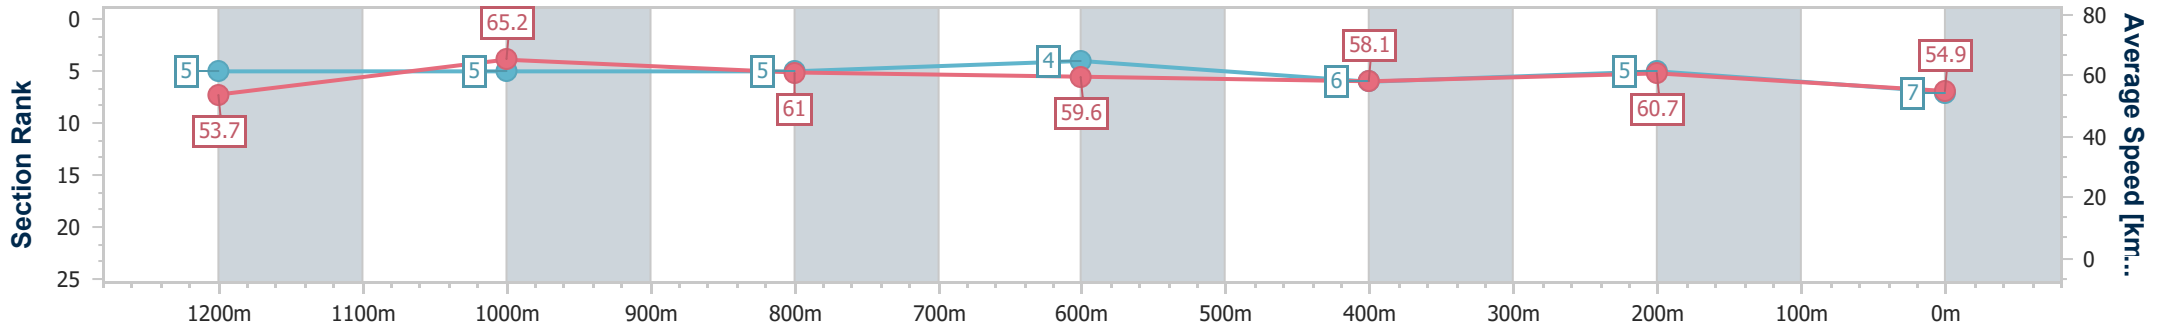

Eagle Farm QLD Professional

Race 5: AQUIS STALLIONS SIRES' PRODUCE STAKES - 1400m

01 June 2024 - 14:06

BRISBANE RACING CLUB

Track Rating: Soft 6, Weather: Overcast, Rail Position: True Entire Course

Section	Overall	1200m	1000m	800m	600m	400m	200m
Section Times	1:26.00 [7] (0:13.42)	1:12.58 [5] (0:11.08)	1:01.50 [5] (0:11.91)	0:49.59 [5] (0:12.14)	0:37.45 [4] (0:12.43)	0:25.02 [6] (0:11.88)	0:13.14 [5] (0:13.14)
Average Speed [km/h]	53.7	65.2	61.0	59.6	58.1	60.7	54.9
Top Speed [km/h]	67.6	67.2	62.5	60.6	59.7	61.9	59.6
Avg. Dist. to Rail [m]	4.0	2.4	1.9	1.2	1.3	6.0	2.7
Avg. Stride Freq. [Hz]	2.2	2.3	2.2	2.2	2.3	2.3	2.2
Avg. Stride Length [m]	6.8	7.8	7.5	7.4	7.1	7.3	6.8