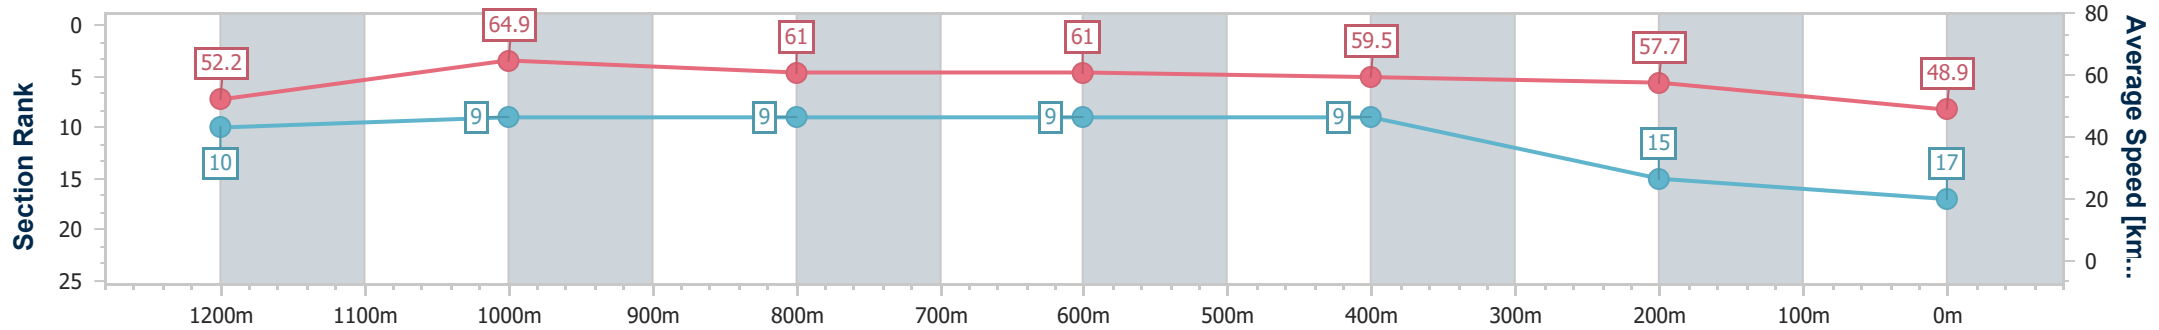

Eagle Farm QLD Professional

Race 5: AQUIS STALLIONS SIRES' PRODUCE STAKES - 1400m

01 June 2024 - 14:06

BRISBANE RACING CLUB

Track Rating: Soft 6, Weather: Overcast, Rail Position: True Entire Course

Section	Overall	1200m	1000m	800m	600m	400m	200m
Section Times	1:28.34 [17] (0:13.83)	1:14.51 [10] (0:11.11)	1:03.40 [9] (0:11.97)	0:51.43 [9] (0:12.00)	0:39.43 [9] (0:12.26)	0:27.17 [9] (0:12.46)	0:14.71 [15] (0:14.71)
Average Speed [km/h]	52.2	64.9	61.0	61.0	59.5	57.7	48.9
Top Speed [km/h]	64.6	66.1	62.1	62.1	61.8	60.8	54.4
Avg. Dist. to Rail [m]	2.1	2.8	3.5	3.0	2.4	4.0	3.7
Avg. Stride Freq. [Hz]	2.2	2.3	2.2	2.2	2.3	2.3	2.1
Avg. Stride Length [m]	6.4	7.9	7.7	7.5	7.2	7.1	6.4