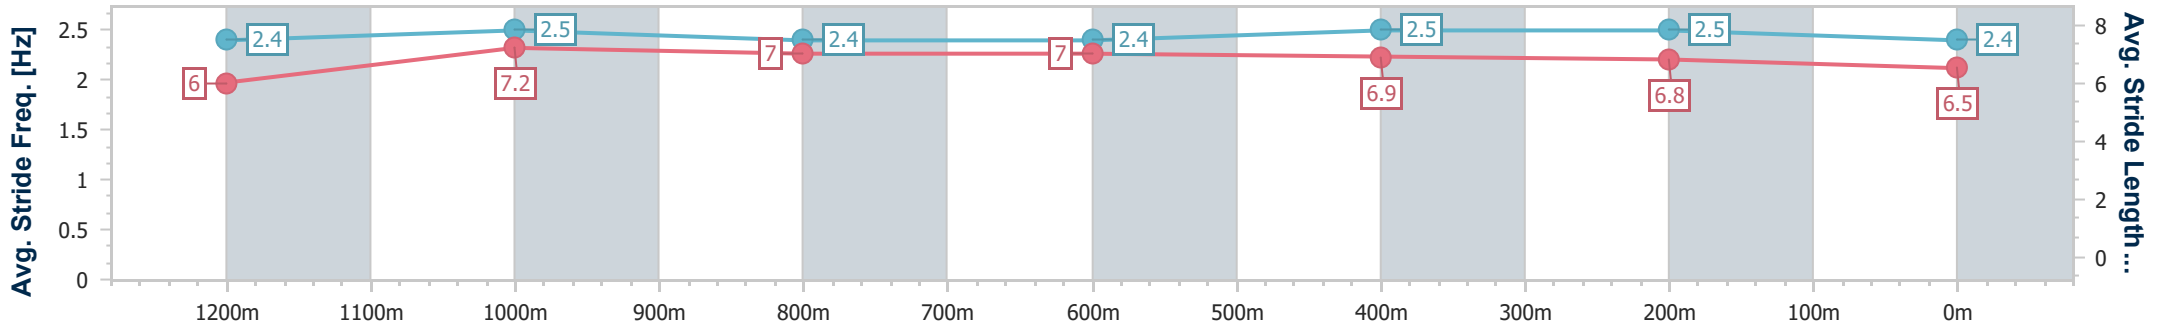

Eagle Farm QLD Professional

Race 5: AQUIS STALLIONS SIRES' PRODUCE STAKES - 1400m

01 June 2024 - 14:06

Track Rating: Soft 6, Weather: Overcast, Rail Position: True Entire Course

BRISBANE RACING CLUB

Section	Overall	1200m	1000m	800m	600m	400m	200m
Section Times	1:25.57 [3] (0:13.70)	1:11.87 [9] (0:11.10)	1:00.77 [7] (0:11.93)	0:48.84 [8] (0:12.07)	0:36.77 [7] (0:12.10)	0:24.67 [5] (0:11.86)	0:12.81 [3] (0:12.81)
Average Speed [km/h]	52.9	65.0	61.4	60.7	60.7	60.7	56.2
Top Speed [km/h]	66.0	66.7	62.7	62.5	61.3	62.0	58.5
Avg. Dist. to Rail [m]	5.9	3.9	3.7	4.1	3.4	7.6	6.2
Avg. Stride Freq. [Hz]	2.4	2.5	2.4	2.4	2.5	2.5	2.4
Avg. Stride Length [m]	6.0	7.2	7.0	7.0	6.9	6.8	6.5