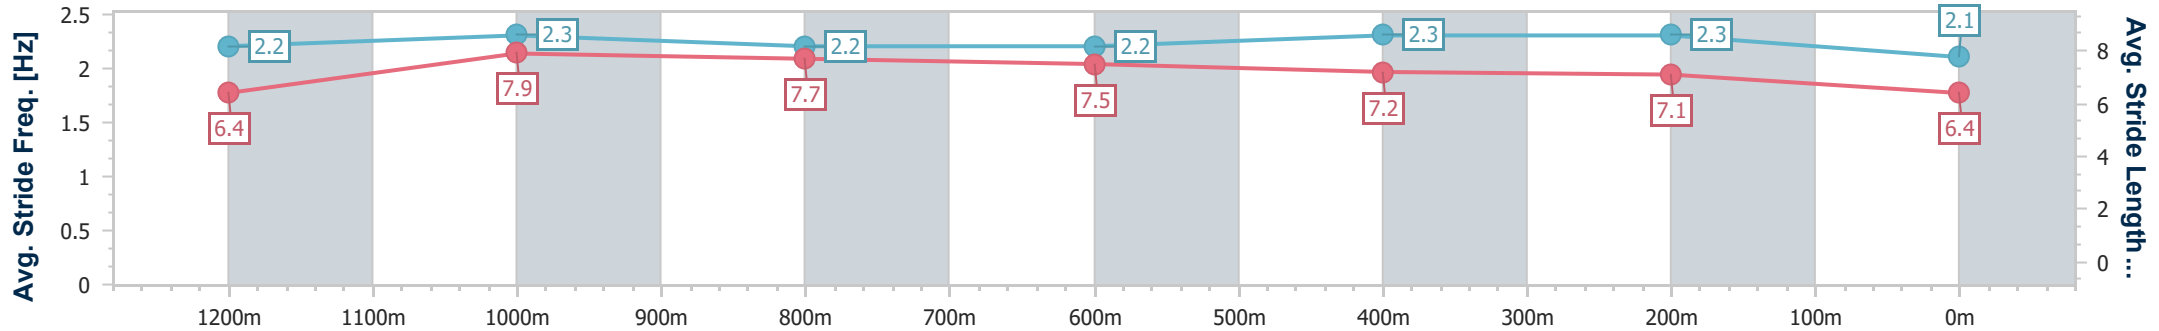

Eagle Farm QLD Professional

Race 5: AQUIS STALLIONS SIRES' PRODUCE STAKES - 1400m

01 June 2024 - 14:06

BRISBANE RACING CLUB

Track Rating: Soft 6, Weather: Overcast, Rail Position: True Entire Course

Section	Overall	1200m	1000m	800m	600m	400m	200m
Section Times	1:28.34 [17] (0:13.83)	1:14.51 [10] (0:11.11)	1:03.40 [9] (0:11.97)	0:51.43 [9] (0:12.00)	0:39.43 [9] (0:12.26)	0:27.17 [9] (0:12.46)	0:14.71 [15] (0:14.71)
Average Speed [km/h]	52.2	64.9	61.0	61.0	59.5	57.7	48.9
Top Speed [km/h]	64.6	66.1	62.1	62.1	61.8	60.8	54.4
Avg. Dist. to Rail [m]	2.1	2.8	3.5	3.0	2.4	4.0	3.7
Avg. Stride Freq. [Hz]	2.2	2.3	2.2	2.2	2.3	2.3	2.1
Avg. Stride Length [m]	6.4	7.9	7.7	7.5	7.2	7.1	6.4

- [] Ranking at each section and finish
- .-.- No data available at this section
- NA No data available

Horse/Jockey Name	Beau Dazzler
Final Rank	18
Fastest Section Time (Section)	0:11.58 (1200m)
Top Speed [km/h] (Section)	65.2 (Overall)
Race State	Finished