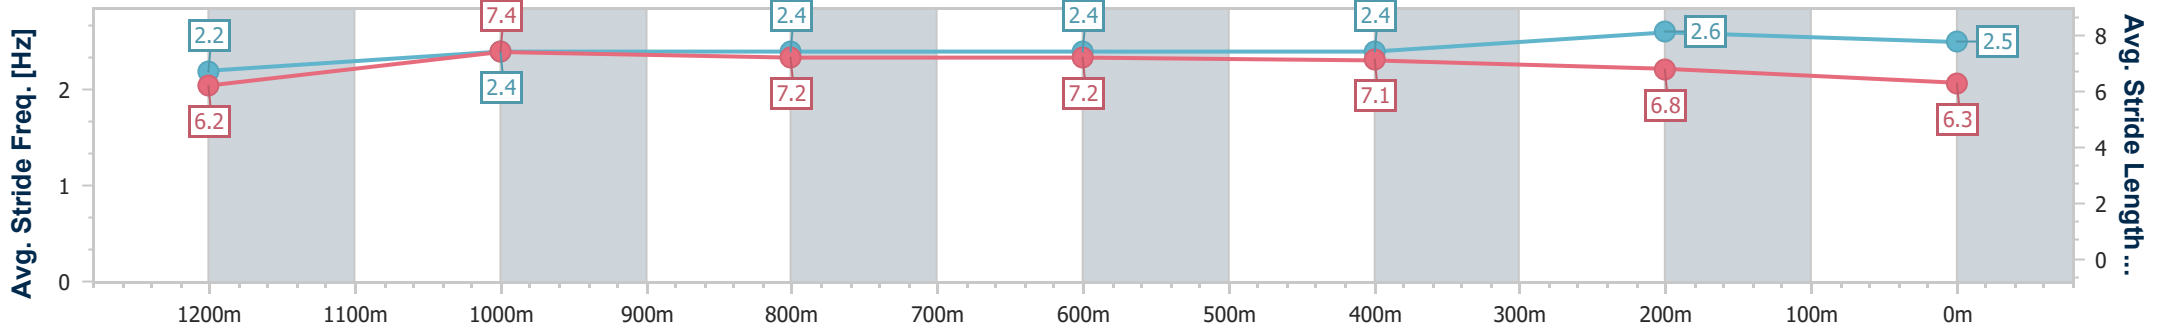

Eagle Farm QLD Professional

Race 5: AQUIS STALLIONS SIRES' PRODUCE STAKES - 1400m

01 June 2024 - 14:06

BRISBANE RACING CLUB

Track Rating: Soft 6, Weather: Overcast, Rail Position: True Entire Course

Section	Overall	1200m	1000m	800m	600m	400m	200m
Section Times	1:25.37 [1] (0:14.52)	1:10.85 [17] (0:11.05)	0:59.80 [16] (0:12.03)	0:47.77 [16] (0:11.76)	0:36.01 [15] (0:12.03)	0:23.98 [15] (0:11.56)	0:12.42 [7] (0:12.42)
Average Speed [km/h]	49.9	65.2	61.1	62.0	61.1	62.3	57.9
Top Speed [km/h]	65.0	67.5	63.6	62.9	62.4	63.2	61.4
Avg. Dist. to Rail [m]	11.9	2.8	3.4	3.1	3.9	11.4	10.5
Avg. Stride Freq. [Hz]	2.2	2.4	2.4	2.4	2.4	2.6	2.5
Avg. Stride Length [m]	6.2	7.4	7.2	7.2	7.1	6.8	6.3