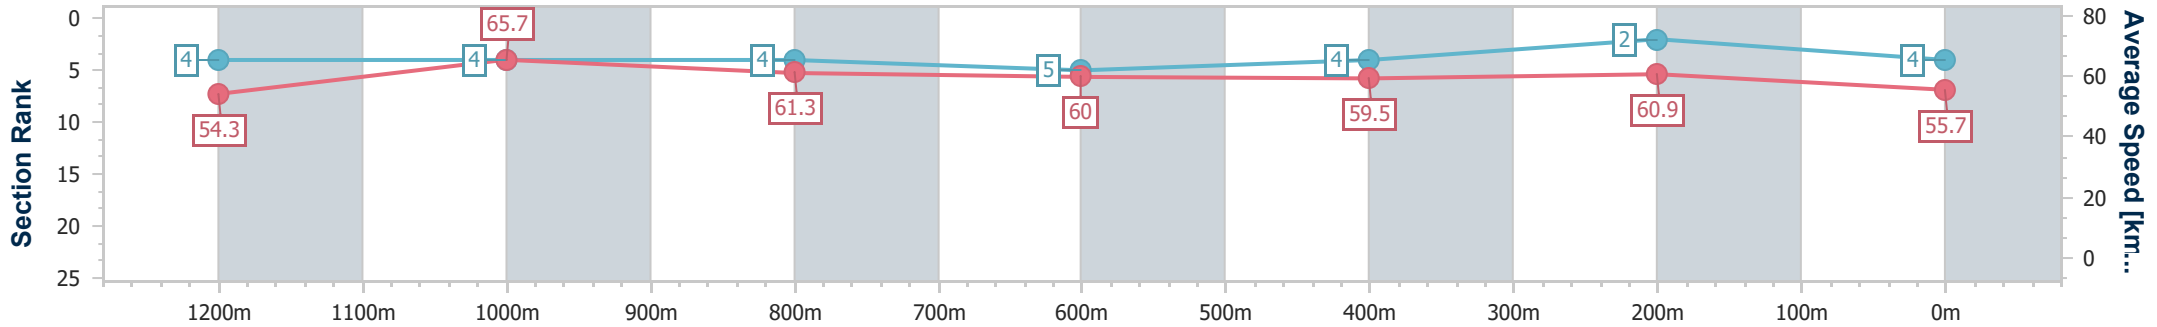

Eagle Farm QLD Professional

Race 5: AQUIS STALLIONS SIRES' PRODUCE STAKES - 1400m

01 June 2024 - 14:06

BRISBANE RACING CLUB

Track Rating: Soft 6, Weather: Overcast, Rail Position: True Entire Course

Section	Overall	1200m	1000m	800m	600m	400m	200m
Section Times	1:25.60 [4] (0:13.32)	1:12.28 [4] (0:10.99)	1:01.29 [4] (0:12.09)	0:49.20 [4] (0:12.20)	0:37.00 [5] (0:12.24)	0:24.76 [4] (0:11.84)	0:12.92 [2] (0:12.92)
Average Speed [km/h]	54.3	65.7	61.3	60.0	59.5	60.9	55.7
Top Speed [km/h]	69.1	68.5	63.9	61.4	60.1	62.2	59.0
Avg. Dist. to Rail [m]	10.2	4.4	5.4	4.1	2.3	6.2	4.1
Avg. Stride Freq. [Hz]	2.4	2.3	2.2	2.2	2.3	2.4	2.3
Avg. Stride Length [m]	6.4	7.8	7.6	7.4	7.3	7.1	6.8