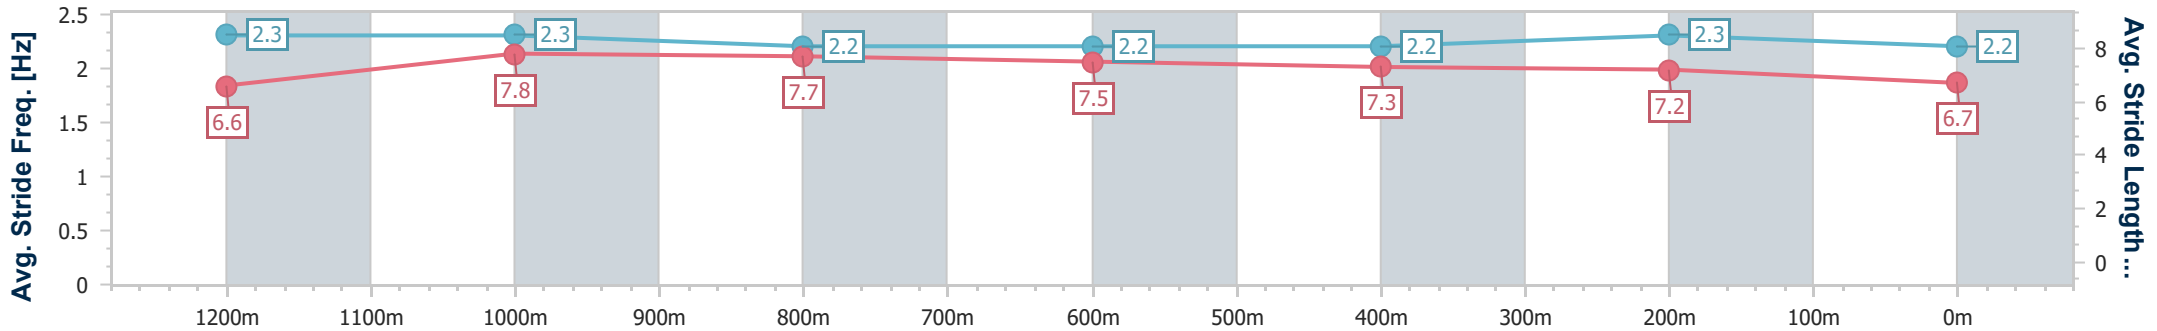

Eagle Farm QLD Professional

Race 5: AQUIS STALLIONS SIRES' PRODUCE STAKES - 1400m

01 June 2024 - 14:06

BRISBANE RACING CLUB

Track Rating: Soft 6, Weather: Overcast, Rail Position: True Entire Course

Section	Overall	1200m	1000m	800m	600m	400m	200m
Section Times	1:26.72 [11] (0:13.06)	1:13.66 [1] (0:10.96)	1:02.70 [1] (0:11.89)	0:50.81 [1] (0:12.19)	0:38.62 [1] (0:12.40)	0:26.22 [1] (0:12.30)	0:13.92 [4] (0:13.92)
Average Speed [km/h]	55.5	65.7	61.1	59.4	58.3	58.5	51.7
Top Speed [km/h]	69.9	69.5	62.4	60.5	60.0	60.3	55.5
Avg. Dist. to Rail [m]	12.7	2.4	1.7	1.2	0.9	4.2	3.6
Avg. Stride Freq. [Hz]	2.3	2.3	2.2	2.2	2.2	2.3	2.2
Avg. Stride Length [m]	6.6	7.8	7.7	7.5	7.3	7.2	6.7