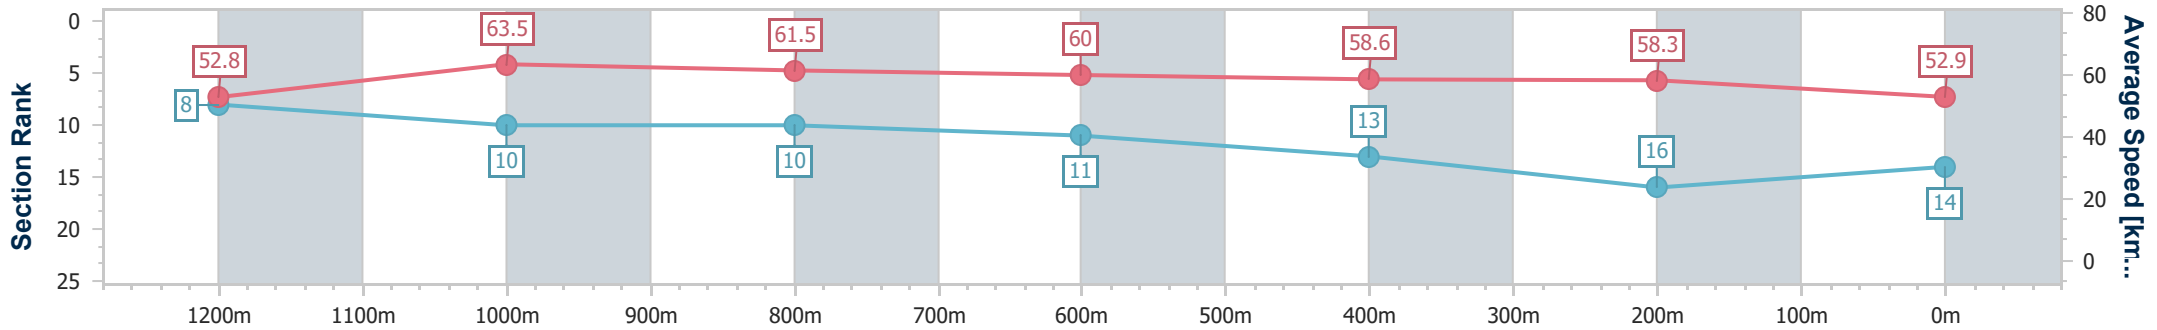

Eagle Farm QLD Professional

Race 5: AQUIS STALLIONS SIRES' PRODUCE STAKES - 1400m

01 June 2024 - 14:06

BRISBANE RACING CLUB

Track Rating: Soft 6, Weather: Overcast, Rail Position: True Entire Course

Section	Overall	1200m	1000m	800m	600m	400m	200m
Section Times	1:27.33 [14] (0:13.70)	1:13.63 [8] (0:11.32)	1:02.31 [10] (0:11.90)	0:50.41 [10] (0:12.11)	0:38.30 [11] (0:12.33)	0:25.97 [13] (0:12.33)	0:13.64 [16] (0:13.64)
Average Speed [km/h]	52.8	63.5	61.5	60.0	58.6	58.3	52.9
Top Speed [km/h]	66.8	65.9	62.4	61.0	59.6	59.6	56.0
Avg. Dist. to Rail [m]	3.6	2.6	2.5	2.3	0.8	5.2	7.4
Avg. Stride Freq. [Hz]	2.3	2.3	2.2	2.2	2.2	2.2	2.1
Avg. Stride Length [m]	6.4	7.7	7.7	7.6	7.5	7.3	6.9