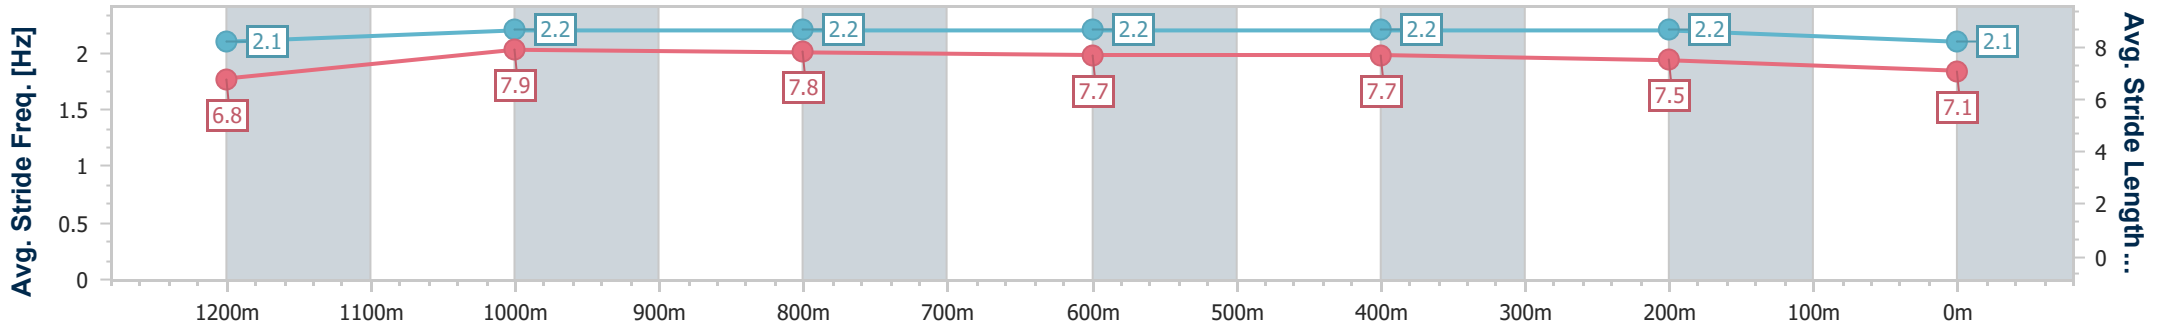

Eagle Farm QLD Professional

Race 5: AQUIS STALLIONS SIRES' PRODUCE STAKES - 1400m

01 June 2024 - 14:06

Track Rating: Soft 6, Weather: Overcast, Rail Position: True Entire Course

BRISBANE RACING CLUB

Section	Overall	1200m	1000m	800m	600m	400m	200m
Section Times	1:26.41 [9] (0:13.98)	1:12.43 [12] (0:11.26)	1:01.17 [12] (0:11.92)	0:49.25 [12] (0:12.07)	0:37.18 [12] (0:11.97)	0:25.21 [10] (0:11.88)	0:13.33 [10] (0:13.33)
Average Speed [km/h]	51.7	64.0	61.2	60.3	60.9	60.4	54.1
Top Speed [km/h]	64.8	64.8	61.8	61.3	62.1	62.4	58.0
Avg. Dist. to Rail [m]	7.7	3.1	2.5	2.4	2.4	7.9	7.3
Avg. Stride Freq. [Hz]	2.1	2.2	2.2	2.2	2.2	2.2	2.1
Avg. Stride Length [m]	6.8	7.9	7.8	7.7	7.7	7.5	7.1

- [] Ranking at each section and finish
- .-.- No data available at this section
- NA No data available

Horse/Jockey Name	Can't Recall One
Final Rank	10
Fastest Section Time (Section)	0:11.17 (1200m)
Top Speed [km/h] (Section)	65.7 (1200m)
Race State	Finished