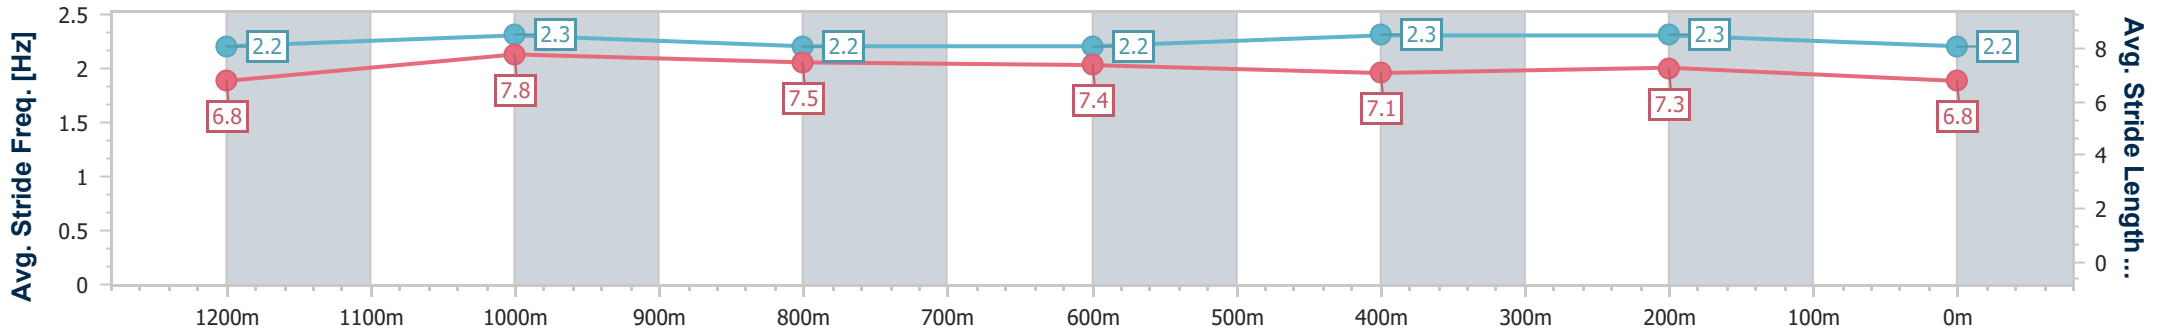

Eagle Farm QLD Professional

Race 5: AQUIS STALLIONS SIRES' PRODUCE STAKES - 1400m

01 June 2024 - 14:06

BRISBANE RACING CLUB

Track Rating: Soft 6, Weather: Overcast, Rail Position: True Entire Course

Section	Overall	1200m	1000m	800m	600m	400m	200m
Section Times	1:26.00 [7] (0:13.42)	1:12.58 [5] (0:11.08)	1:01.50 [5] (0:11.91)	0:49.59 [5] (0:12.14)	0:37.45 [4] (0:12.43)	0:25.02 [6] (0:11.88)	0:13.14 [5] (0:13.14)
Average Speed [km/h]	53.7	65.2	61.0	59.6	58.1	60.7	54.9
Top Speed [km/h]	67.6	67.2	62.5	60.6	59.7	61.9	59.6
Avg. Dist. to Rail [m]	4.0	2.4	1.9	1.2	1.3	6.0	2.7
Avg. Stride Freq. [Hz]	2.2	2.3	2.2	2.2	2.3	2.3	2.2
Avg. Stride Length [m]	6.8	7.8	7.5	7.4	7.1	7.3	6.8