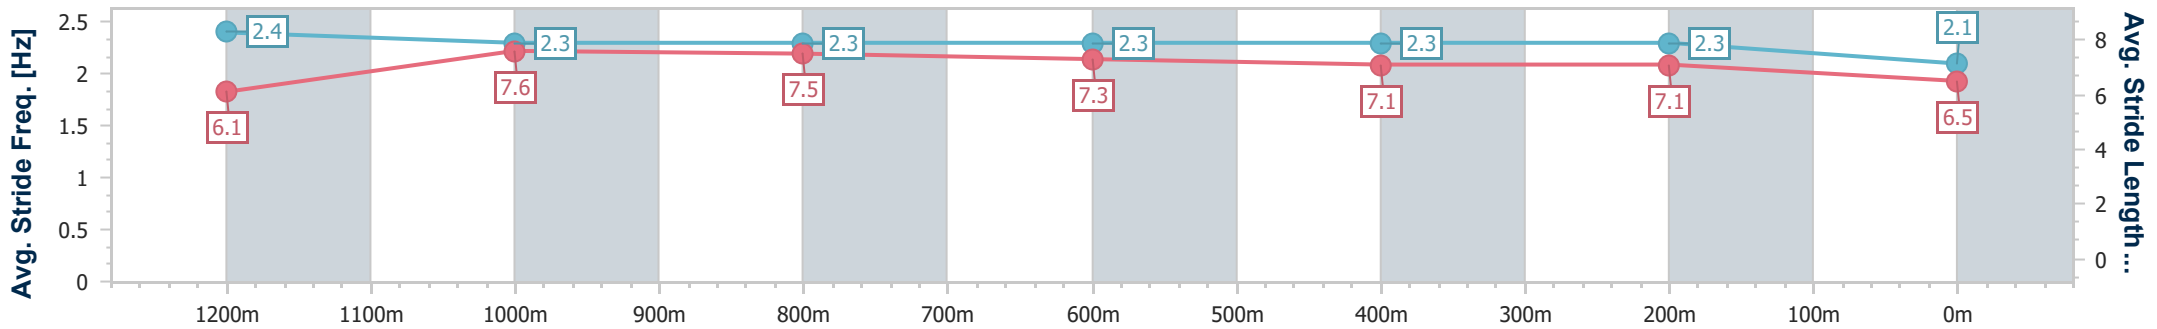

- [] Ranking at each section and finish
- .-.- No data available at this section
- NA No data available

Horse/Jockey Name	Provance
Final Rank	16
Fastest Section Time (Section)	0:11.24 (1200m)
Top Speed [km/h] (Section)	66.7 (1200m)
Race State	Finished

Eagle Farm QLD Professional

Race 5: AQUIS STALLIONS SIRES' PRODUCE STAKES - 1400m

01 June 2024 - 14:06

Track Rating: Soft 6, Weather: Overcast, Rail Position: True Entire Course

BRISBANE RACING CLUB

Section	Overall	1200m	1000m	800m	600m	400m	200m
Section Times	1:27.98 [16] (0:13.56)	1:14.42 [7] (0:11.24)	1:03.18 [8] (0:11.89)	0:51.29 [7] (0:12.14)	0:39.15 [8] (0:12.40)	0:26.75 [11] (0:12.29)	0:14.46 [13] (0:14.46)
Average Speed [km/h]	53.1	64.2	61.0	60.0	58.8	58.6	49.8
Top Speed [km/h]	66.5	66.7	62.1	60.4	59.8	60.3	54.8
Avg. Dist. to Rail [m]	2.7	1.7	1.9	2.2	2.5	4.9	6.4
Avg. Stride Freq. [Hz]	2.4	2.3	2.3	2.3	2.3	2.3	2.1
Avg. Stride Length [m]	6.1	7.6	7.5	7.3	7.1	7.1	6.5