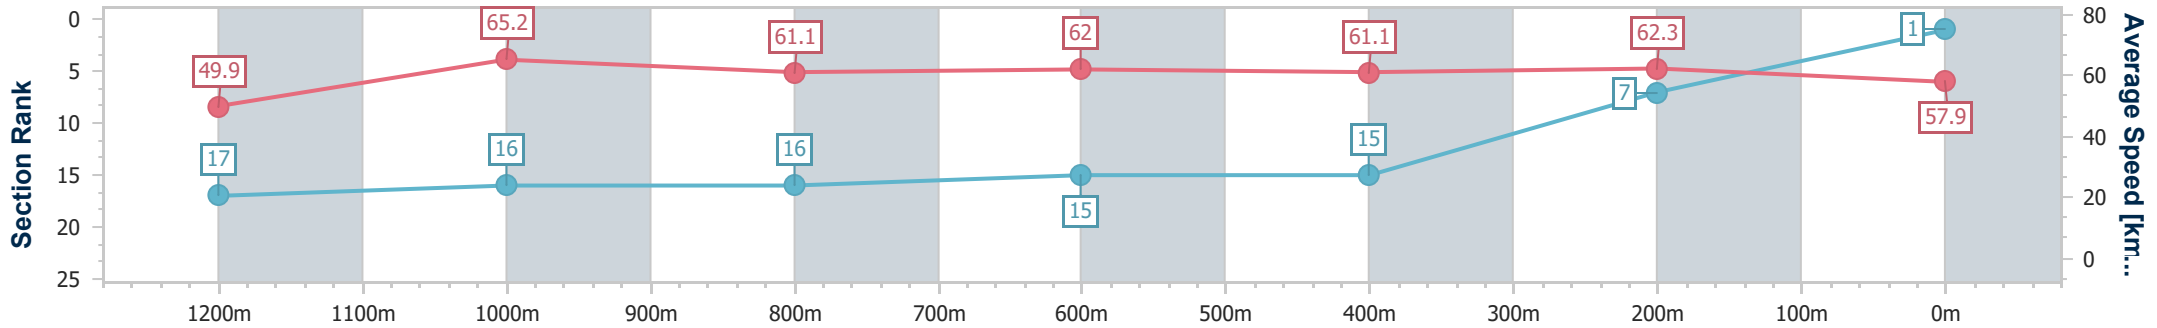

Eagle Farm QLD Professional

Race 5: AQUIS STALLIONS SIRES' PRODUCE STAKES - 1400m

01 June 2024 - 14:06

BRISBANE RACING CLUB

Track Rating: Soft 6, Weather: Overcast, Rail Position: True Entire Course

Section	Overall	1200m	1000m	800m	600m	400m	200m
Section Times	1:25.37 [1] (0:14.52)	1:10.85 [17] (0:11.05)	0:59.80 [16] (0:12.03)	0:47.77 [16] (0:11.76)	0:36.01 [15] (0:12.03)	0:23.98 [15] (0:11.56)	0:12.42 [7] (0:12.42)
Average Speed [km/h]	49.9	65.2	61.1	62.0	61.1	62.3	57.9
Top Speed [km/h]	65.0	67.5	63.6	62.9	62.4	63.2	61.4
Avg. Dist. to Rail [m]	11.9	2.8	3.4	3.1	3.9	11.4	10.5
Avg. Stride Freq. [Hz]	2.2	2.4	2.4	2.4	2.4	2.6	2.5
Avg. Stride Length [m]	6.2	7.4	7.2	7.2	7.1	6.8	6.3