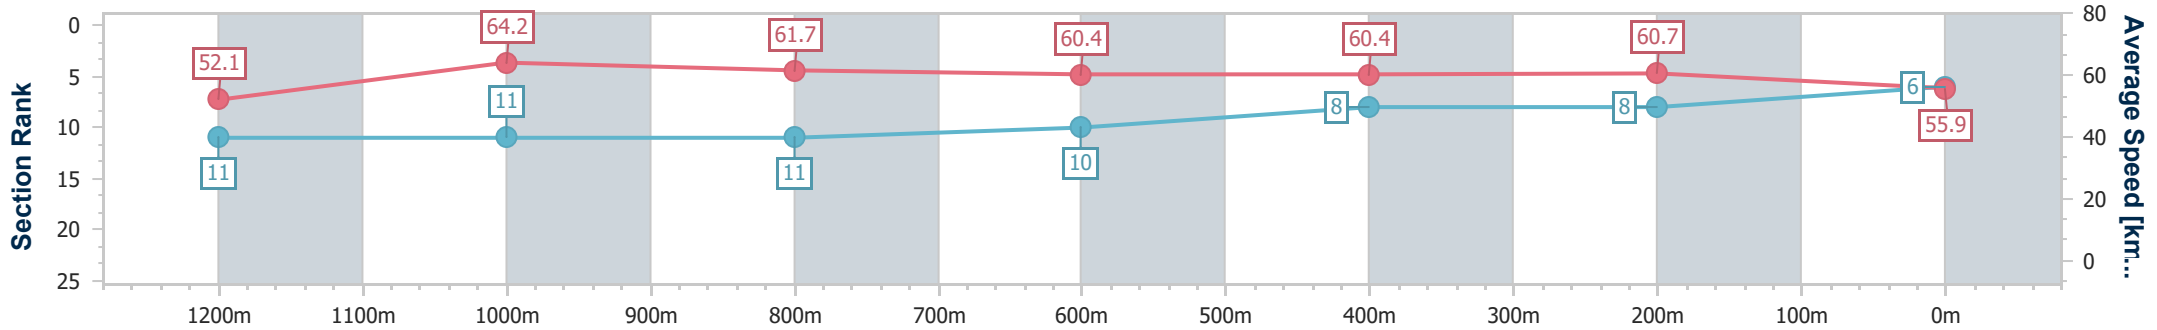

Eagle Farm QLD Professional

Race 5: AQUIS STALLIONS SIRES' PRODUCE STAKES - 1400m

01 June 2024 - 14:06

BRISBANE RACING CLUB

Track Rating: Soft 6, Weather: Overcast, Rail Position: True Entire Course

Section	Overall	1200m	1000m	800m	600m	400m	200m
Section Times	1:25.88 [6] (0:13.89)	1:11.99 [11] (0:11.19)	1:00.80 [11] (0:11.88)	0:48.92 [11] (0:12.05)	0:36.87 [10] (0:12.11)	0:24.76 [8] (0:11.86)	0:12.90 [8] (0:12.90)
Average Speed [km/h]	52.1	64.2	61.7	60.4	60.4	60.7	55.9
Top Speed [km/h]	64.9	65.8	62.9	61.8	62.0	62.0	59.5
Avg. Dist. to Rail [m]	8.5	3.4	3.1	2.5	3.1	8.5	7.2
Avg. Stride Freq. [Hz]	2.3	2.4	2.4	2.3	2.4	2.4	2.3
Avg. Stride Length [m]	6.2	7.4	7.3	7.2	7.1	7.0	6.7