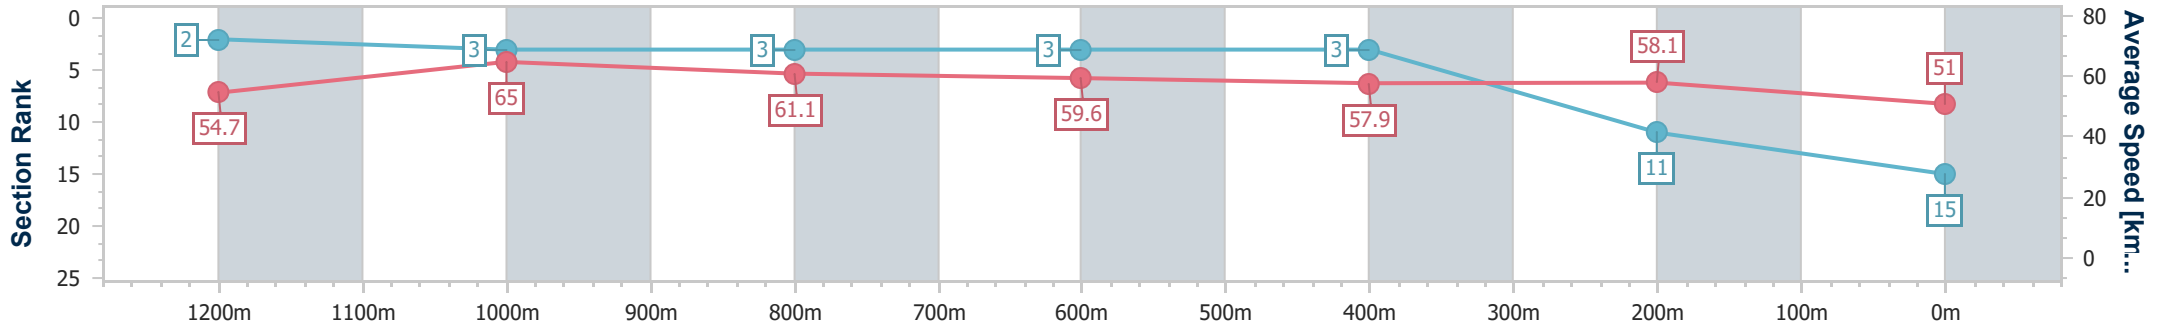

Eagle Farm QLD Professional

Race 5: AQUIS STALLIONS SIRES' PRODUCE STAKES - 1400m

01 June 2024 - 14:06

BRISBANE RACING CLUB

Track Rating: Soft 6, Weather: Overcast, Rail Position: True Entire Course

Section	Overall	1200m	1000m	800m	600m	400m	200m
Section Times	1:27.36 [15] (0:13.19)	1:14.17 [2] (0:11.08)	1:03.09 [3] (0:11.90)	0:51.19 [3] (0:12.19)	0:39.00 [3] (0:12.48)	0:26.52 [3] (0:12.40)	0:14.12 [11] (0:14.12)
Average Speed [km/h]	54.7	65.0	61.1	59.6	57.9	58.1	51.0
Top Speed [km/h]	68.3	67.6	62.8	60.4	58.4	60.2	55.3
Avg. Dist. to Rail [m]	5.0	1.8	2.3	1.8	0.7	3.2	4.5
Avg. Stride Freq. [Hz]	2.3	2.3	2.3	2.2	2.3	2.3	2.2
Avg. Stride Length [m]	6.7	7.8	7.5	7.4	7.1	7.0	6.5

- [] Ranking at each section and finish
- .-.- No data available at this section
- NA No data available

Horse/Jockey Name	Provance
Final Rank	16
Fastest Section Time (Section)	0:11.24 (1200m)
Top Speed [km/h] (Section)	66.7 (1200m)
Race State	Finished