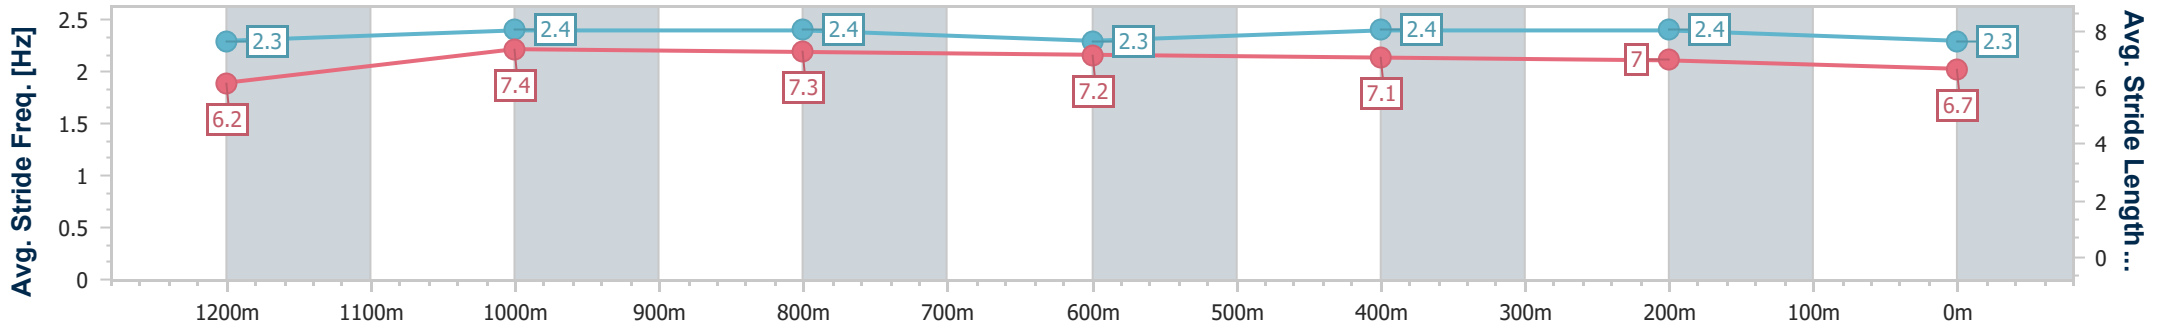

Eagle Farm QLD Professional

Race 5: AQUIS STALLIONS SIRES' PRODUCE STAKES - 1400m

01 June 2024 - 14:06

BRISBANE RACING CLUB

Track Rating: Soft 6, Weather: Overcast, Rail Position: True Entire Course

Section	Overall	1200m	1000m	800m	600m	400m	200m
Section Times	1:25.88 [6] (0:13.89)	1:11.99 [11] (0:11.19)	1:00.80 [11] (0:11.88)	0:48.92 [11] (0:12.05)	0:36.87 [10] (0:12.11)	0:24.76 [8] (0:11.86)	0:12.90 [8] (0:12.90)
Average Speed [km/h]	52.1	64.2	61.7	60.4	60.4	60.7	55.9
Top Speed [km/h]	64.9	65.8	62.9	61.8	62.0	62.0	59.5
Avg. Dist. to Rail [m]	8.5	3.4	3.1	2.5	3.1	8.5	7.2
Avg. Stride Freq. [Hz]	2.3	2.4	2.4	2.3	2.4	2.4	2.3
Avg. Stride Length [m]	6.2	7.4	7.3	7.2	7.1	7.0	6.7