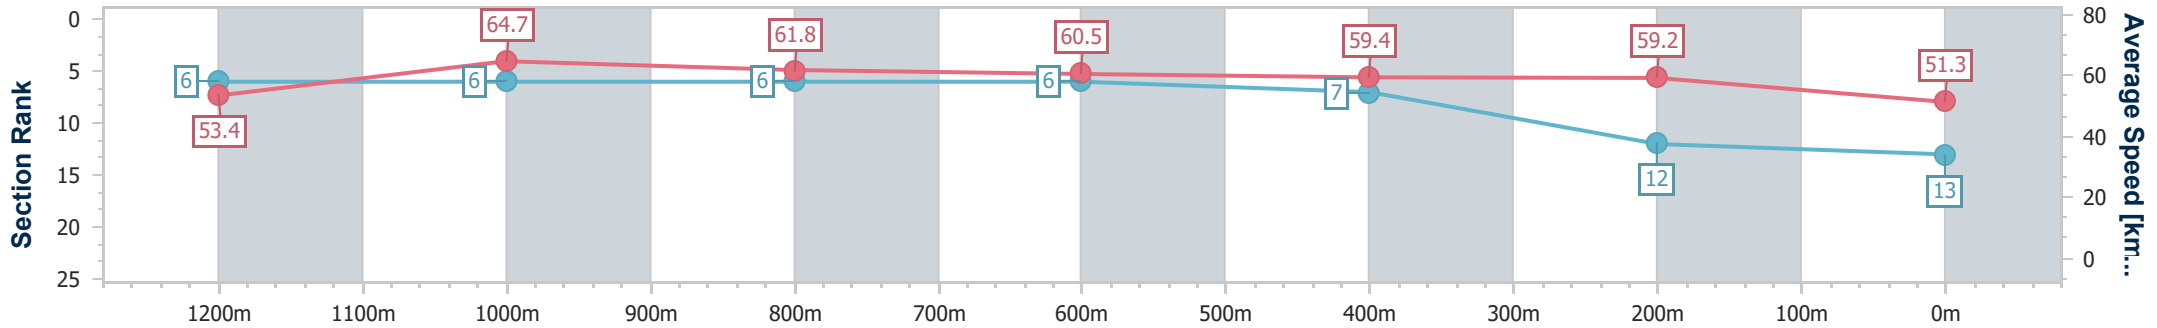

Eagle Farm QLD Professional

Race 5: AQUIS STALLIONS SIRES' PRODUCE STAKES - 1400m

01 June 2024 - 14:06

BRISBANE RACING CLUB

Track Rating: Soft 6, Weather: Overcast, Rail Position: True Entire Course

Section	Overall	1200m	1000m	800m	600m	400m	200m
Section Times	1:27.29 [13] (0:13.56)	1:13.73 [6] (0:11.14)	1:02.59 [6] (0:11.84)	0:50.75 [6] (0:12.14)	0:38.61 [6] (0:12.43)	0:26.18 [7] (0:12.18)	0:14.00 [12] (0:14.00)
Average Speed [km/h]	53.4	64.7	61.8	60.5	59.4	59.2	51.3
Top Speed [km/h]	66.6	67.4	63.6	61.3	61.1	61.3	56.2
Avg. Dist. to Rail [m]	7.1	2.5	3.0	5.2	4.5	8.3	7.7
Avg. Stride Freq. [Hz]	2.2	2.3	2.3	2.3	2.3	2.3	2.2
Avg. Stride Length [m]	6.7	7.7	7.6	7.5	7.3	7.1	6.6