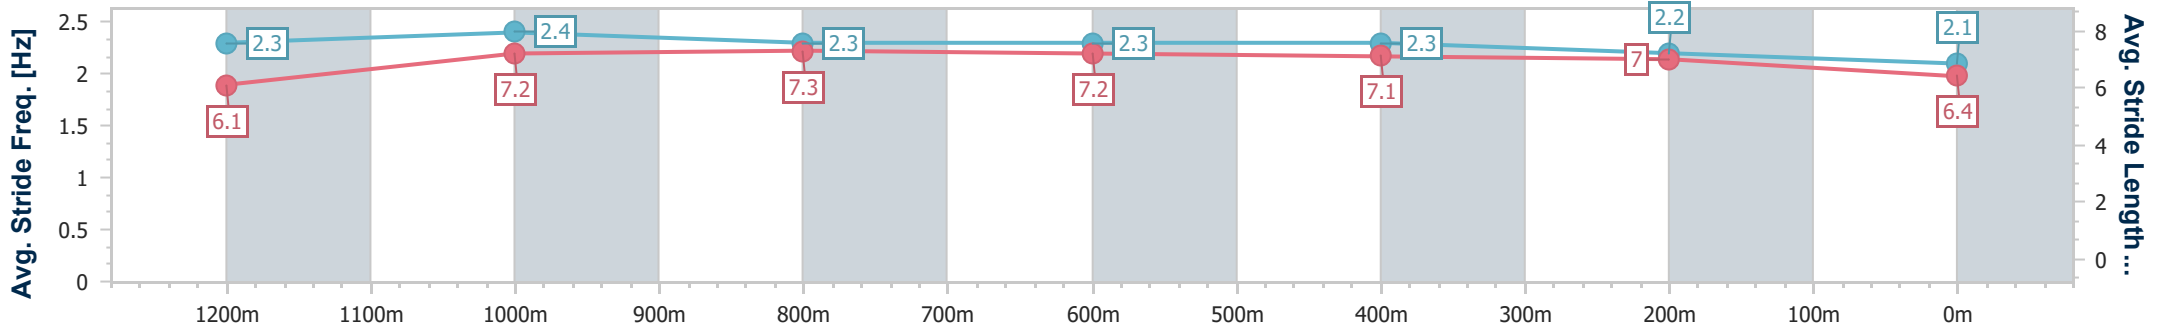

Eagle Farm QLD Professional

Race 5: AQUIS STALLIONS SIRES' PRODUCE STAKES - 1400m

01 June 2024 - 14:06

BRISBANE RACING CLUB

Track Rating: Soft 6, Weather: Overcast, Rail Position: True Entire Course

Section	Overall	1200m	1000m	800m	600m	400m	200m
Section Times	1:30.08 [18] (0:14.05)	1:16.03 [14] (0:11.58)	1:04.45 [17] (0:12.05)	0:52.40 [17] (0:12.09)	0:40.31 [18] (0:12.66)	0:27.65 [18] (0:12.89)	0:14.76 [18] (0:14.76)
Average Speed [km/h]	51.3	62.1	60.5	59.9	57.8	55.8	48.8
Top Speed [km/h]	65.2	64.7	61.9	61.1	58.6	57.6	53.3
Avg. Dist. to Rail [m]	4.6	2.2	2.2	1.1	3.3	9.8	10.4
Avg. Stride Freq. [Hz]	2.3	2.4	2.3	2.3	2.3	2.2	2.1
Avg. Stride Length [m]	6.1	7.2	7.3	7.2	7.1	7.0	6.4

- [] Ranking at each section and finish
- .-.- No data available at this section
- NA No data available