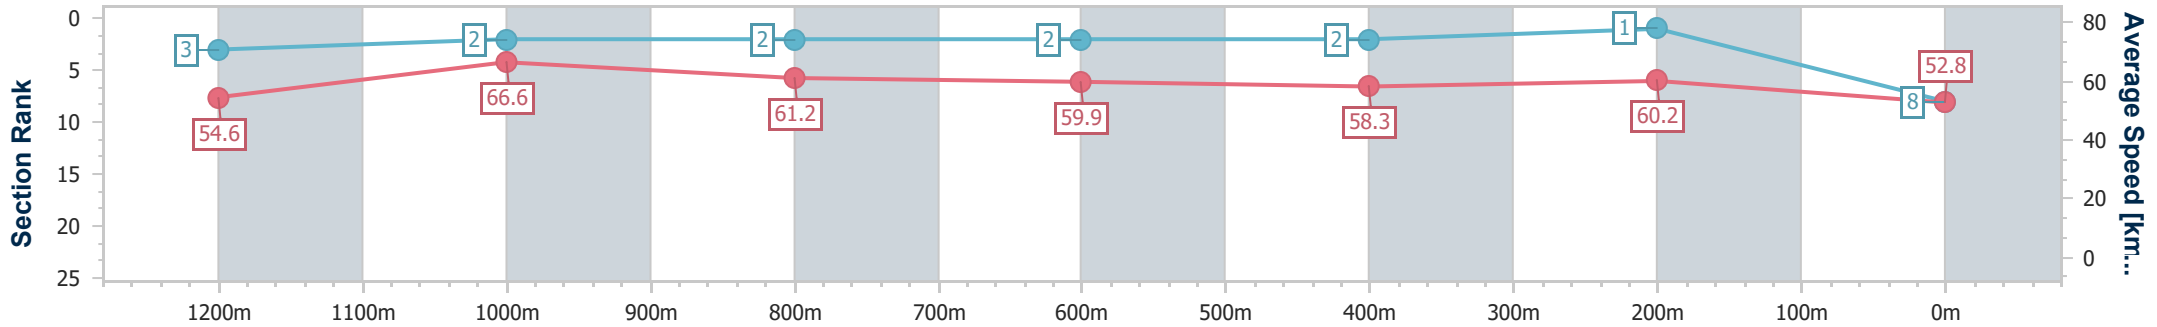

Eagle Farm QLD Professional

Race 5: AQUIS STALLIONS SIRES' PRODUCE STAKES - 1400m

01 June 2024 - 14:06

BRISBANE RACING CLUB

Track Rating: Soft 6, Weather: Overcast, Rail Position: True Entire Course

Section	Overall	1200m	1000m	800m	600m	400m	200m
Section Times	1:26.23 [8] (0:13.28)	1:12.95 [3] (0:10.84)	1:02.11 [2] (0:11.89)	0:50.22 [2] (0:12.16)	0:38.06 [2] (0:12.46)	0:25.60 [2] (0:11.96)	0:13.64 [1] (0:13.64)
Average Speed [km/h]	54.6	66.6	61.2	59.9	58.3	60.2	52.8
Top Speed [km/h]	70.8	70.0	63.0	60.5	60.3	61.3	57.3
Avg. Dist. to Rail [m]	12.0	3.5	2.6	1.6	2.0	4.7	3.9
Avg. Stride Freq. [Hz]	2.2	2.3	2.2	2.2	2.2	2.3	2.2
Avg. Stride Length [m]	6.7	8.1	7.8	7.7	7.4	7.4	6.8