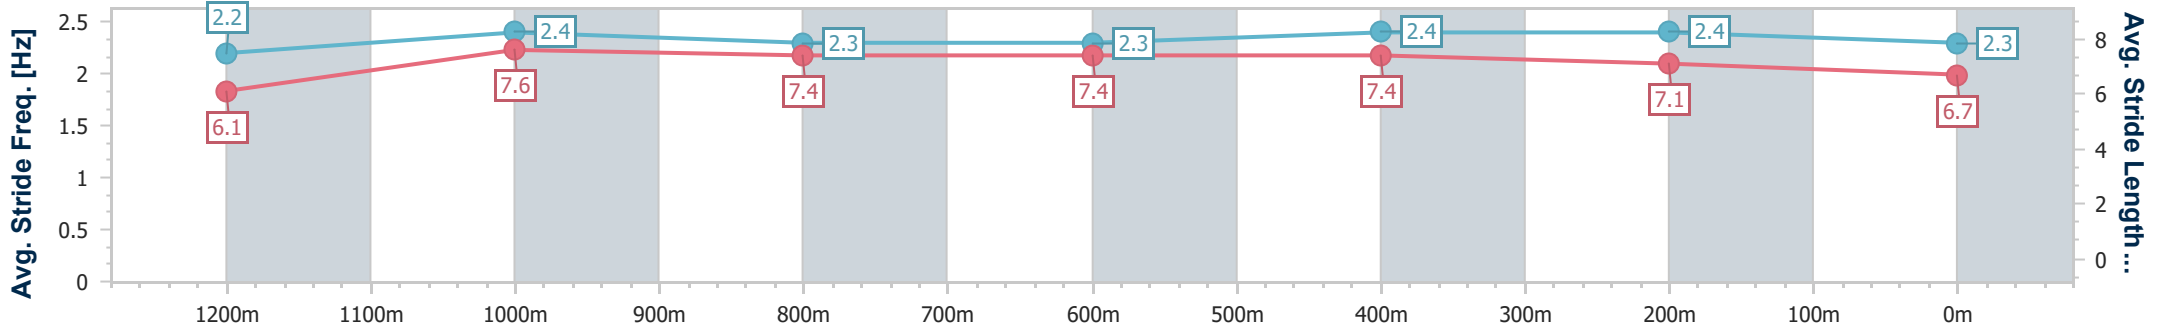

Eagle Farm QLD Professional

Race 5: AQUIS STALLIONS SIRES' PRODUCE STAKES - 1400m

01 June 2024 - 14:06

BRISBANE RACING CLUB

Track Rating: Soft 6, Weather: Overcast, Rail Position: True Entire Course

Section	Overall	1200m	1000m	800m	600m	400m	200m
Section Times	1:26.64 [10] (0:14.91)	1:11.73 [18] (0:11.17)	1:00.56 [18] (0:11.81)	0:48.75 [18] (0:11.79)	0:36.96 [17] (0:11.90)	0:25.06 [17] (0:12.05)	0:13.01 [14] (0:13.01)
Average Speed [km/h]	48.6	64.5	62.0	62.1	62.2	59.8	55.4
Top Speed [km/h]	62.0	65.7	64.1	63.7	63.6	62.9	58.1
Avg. Dist. to Rail [m]	8.8	4.1	3.6	3.3	5.7	12.4	10.1
Avg. Stride Freq. [Hz]	2.2	2.4	2.3	2.3	2.4	2.4	2.3
Avg. Stride Length [m]	6.1	7.6	7.4	7.4	7.4	7.1	6.7