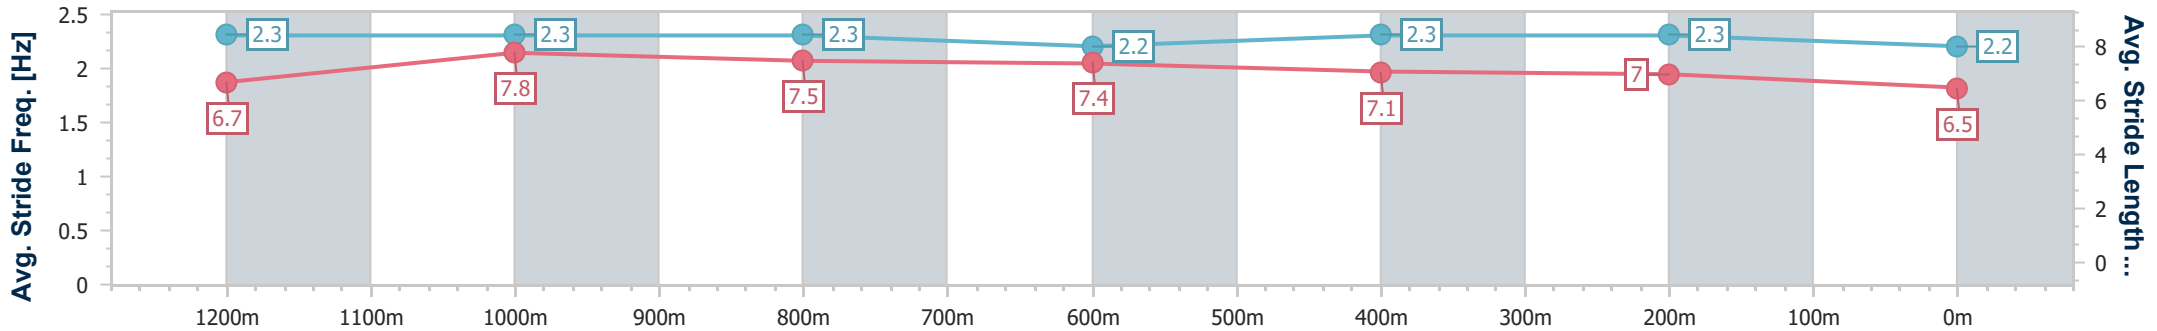

- [] Ranking at each section and finish
- .-.- No data available at this section
- NA No data available

Horse/Jockey Name	Territory Ash
Final Rank	15
Fastest Section Time (Section)	0:11.08 (1200m)
Top Speed [km/h] (Section)	68.3 (Overall)
Race State	Finished

Eagle Farm QLD Professional

Race 5: AQUIS STALLIONS SIRES' PRODUCE STAKES - 1400m

01 June 2024 - 14:06

BRISBANE RACING CLUB

Track Rating: Soft 6, Weather: Overcast, Rail Position: True Entire Course

Section	Overall	1200m	1000m	800m	600m	400m	200m
Section Times	1:27.36 [15] (0:13.19)	1:14.17 [2] (0:11.08)	1:03.09 [3] (0:11.90)	0:51.19 [3] (0:12.19)	0:39.00 [3] (0:12.48)	0:26.52 [3] (0:12.40)	0:14.12 [11] (0:14.12)
Average Speed [km/h]	54.7	65.0	61.1	59.6	57.9	58.1	51.0
Top Speed [km/h]	68.3	67.6	62.8	60.4	58.4	60.2	55.3
Avg. Dist. to Rail [m]	5.0	1.8	2.3	1.8	0.7	3.2	4.5
Avg. Stride Freq. [Hz]	2.3	2.3	2.3	2.2	2.3	2.3	2.2
Avg. Stride Length [m]	6.7	7.8	7.5	7.4	7.1	7.0	6.5

- [] Ranking at each section and finish
- .-.- No data available at this section
- NA No data available

Horse/Jockey Name	Provance
Final Rank	16
Fastest Section Time (Section)	0:11.24 (1200m)
Top Speed [km/h] (Section)	66.7 (1200m)
Race State	Finished