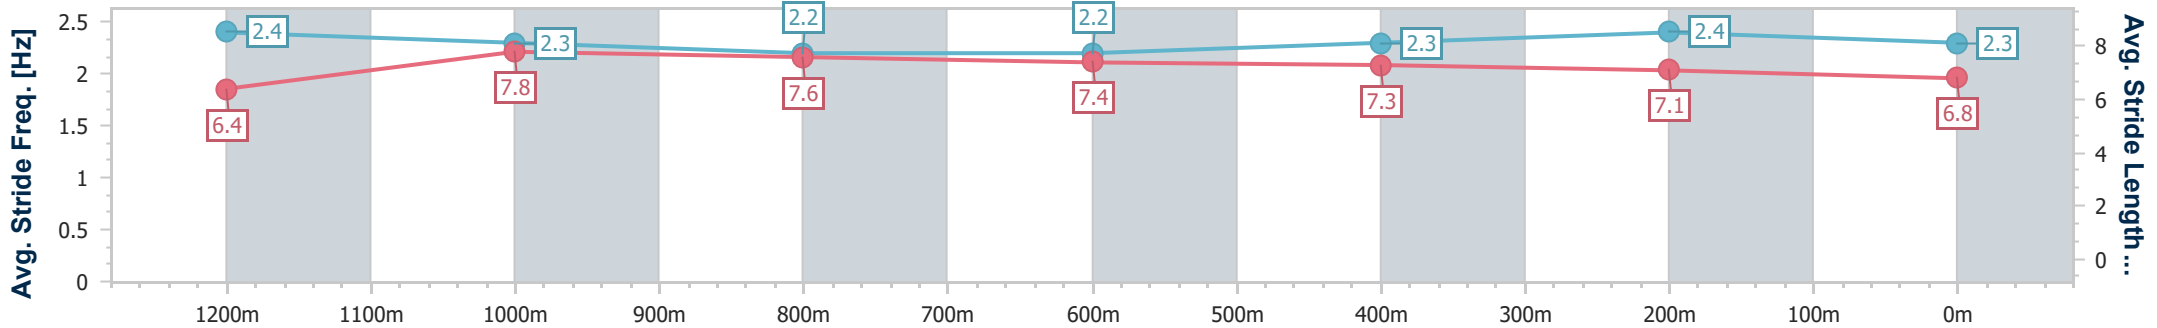

Eagle Farm QLD Professional

Race 5: AQUIS STALLIONS SIRES' PRODUCE STAKES - 1400m

01 June 2024 - 14:06

BRISBANE RACING CLUB

Track Rating: Soft 6, Weather: Overcast, Rail Position: True Entire Course

Section	Overall	1200m	1000m	800m	600m	400m	200m
Section Times	1:25.60 [4] (0:13.32)	1:12.28 [4] (0:10.99)	1:01.29 [4] (0:12.09)	0:49.20 [4] (0:12.20)	0:37.00 [5] (0:12.24)	0:24.76 [4] (0:11.84)	0:12.92 [2] (0:12.92)
Average Speed [km/h]	54.3	65.7	61.3	60.0	59.5	60.9	55.7
Top Speed [km/h]	69.1	68.5	63.9	61.4	60.1	62.2	59.0
Avg. Dist. to Rail [m]	10.2	4.4	5.4	4.1	2.3	6.2	4.1
Avg. Stride Freq. [Hz]	2.4	2.3	2.2	2.2	2.3	2.4	2.3
Avg. Stride Length [m]	6.4	7.8	7.6	7.4	7.3	7.1	6.8