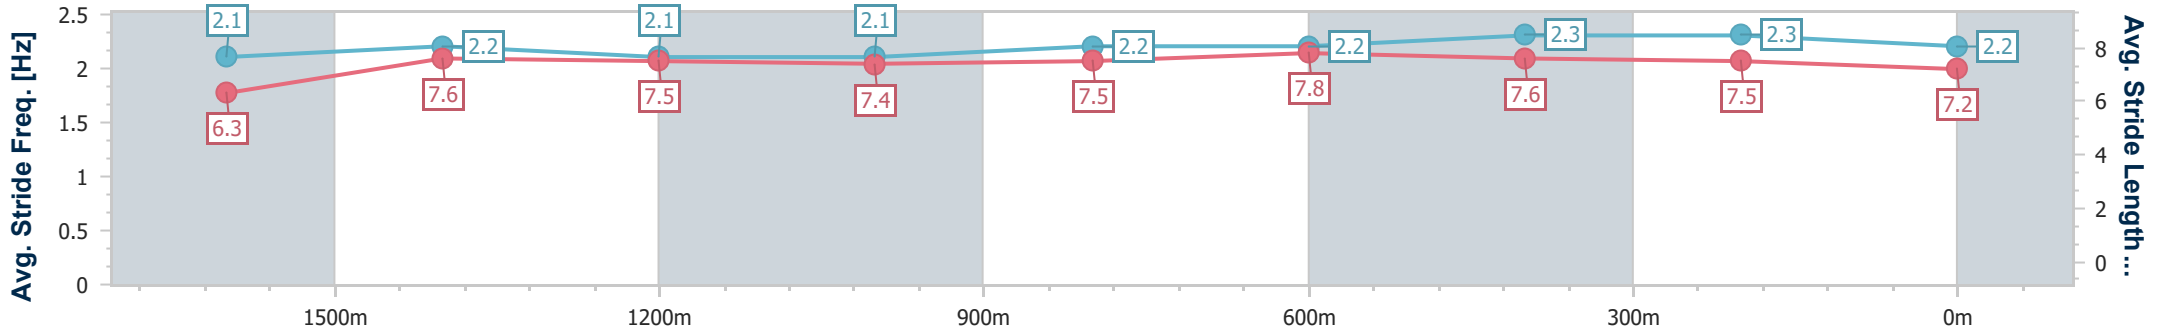

Eagle Farm QLD Professional

Race 4: SKY RACING LORD MAYOR'S CUP - 1800m

01 June 2024 - 13:30

Track Rating: Soft 6, Weather: Overcast, Rail Position: True Entire Course

BRISBANE RACING CLUB

Section	Overall	1600m	1400m	1200m	1000m	800m	600m	400m	200m
Section Times	1:52.86 [8] (0:14.66)	1:38.20 [9] (0:12.16)	1:26.04 [9] (0:12.43)	1:13.61 [9] (0:12.72)	1:00.89 [9] (0:12.60)	0:48.29 [9] (0:11.85)	0:36.44 [7] (0:11.79)	0:24.65 [7] (0:11.78)	0:12.87 [9] (0:12.87)
Average Speed [km/h]	49.7	59.6	57.9	56.8	58.1	61.7	62.2	61.0	56.5
Top Speed [km/h]	61.6	61.0	59.6	57.2	60.3	63.1	63.3	62.3	59.1
Avg. Dist. to Rail [m]	4.1	2.2	2.3	2.8	2.9	3.1	4.0	7.0	8.1
Avg. Stride Freq. [Hz]	2.1	2.2	2.1	2.1	2.1	2.2	2.3	2.2	2.1
Avg. Stride Length [m]	6.5	7.6	7.5	7.5	7.6	7.7	7.7	7.6	7.3

- [] Ranking at each section and finish
- .-.- No data available at this section
- NA No data available

Horse/Jockey Name	Adelaide River
Final Rank	9
Fastest Section Time (Section)	0:11.66 (600m)
Top Speed [km/h] (Section)	63.6 (400m)
Race State	Finished

Eagle Farm QLD Professional
 Race 4: SKY RACING LORD MAYOR'S CUP - 1800m
 01 June 2024 - 13:30
 Track Rating: Soft 6, Weather: Overcast, Rail Position: True Entire Course

BRISBANE
 RACING CLUB

Section	Overall	1600m	1400m	1200m	1000m	800m	600m	400m	200m
Section Times	1:52.90 [9] (0:14.88)	1:38.02 [10] (0:12.22)	1:25.80 [11] (0:12.49)	1:13.31 [11] (0:12.77)	1:00.54 [12] (0:12.56)	0:47.98 [12] (0:11.84)	0:36.14 [11] (0:11.66)	0:24.48 [11] (0:11.73)	0:12.75 [10] (0:12.75)
Average Speed [km/h]	49.5	59.4	57.8	56.6	58.1	61.7	62.6	61.3	56.9
Top Speed [km/h]	62.8	62.9	59.1	57.7	60.3	62.5	63.5	63.6	58.7
Avg. Dist. to Rail [m]	7.0	2.9	3.1	3.8	3.0	2.7	3.1	7.8	9.4
Avg. Stride Freq. [Hz]	2.1	2.2	2.1	2.1	2.2	2.2	2.3	2.3	2.2
Avg. Stride Length [m]	6.3	7.6	7.5	7.4	7.5	7.8	7.6	7.5	7.2