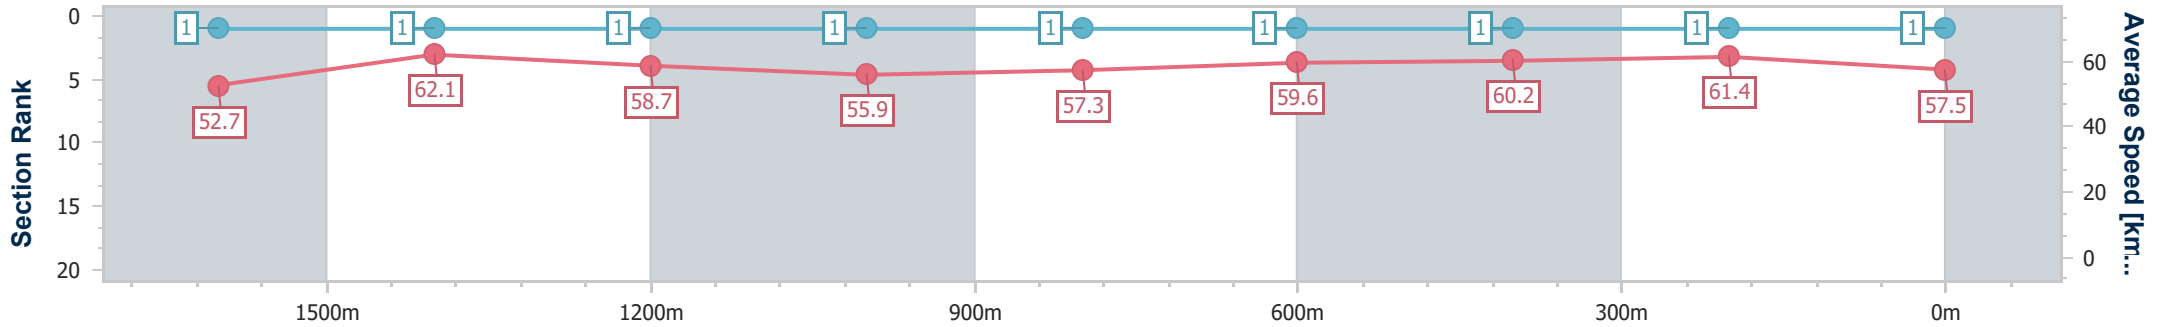

BRISBANE RACING CLUB

Section	Overall	1600m	1400m	1200m	1000m	800m	600m	400m	200m
Section Times	1:51.92 [1] (0:13.82)	1:38.10 [1] (0:11.64)	1:26.46 [1] (0:12.27)	1:14.19 [1] (0:12.90)	1:01.29 [1] (0:12.67)	0:48.62 [1] (0:12.27)	0:36.35 [1] (0:12.04)	0:24.31 [1] (0:11.70)	0:12.61 [1] (0:12.61)
Average Speed [km/h]	52.7	62.1	58.7	55.9	57.3	59.6	60.2	61.4	57.5
Top Speed [km/h]	62.7	63.0	61.6	56.8	58.9	60.2	61.9	62.4	60.2
Avg. Dist. to Rail [m]	4.4	0.9	1.6	2.5	1.9	2.7	1.1	2.8	3.1
Avg. Stride Freq. [Hz]	2.3	2.3	2.3	2.2	2.2	2.3	2.3	2.3	2.3
Avg. Stride Length [m]	6.3	7.4	7.2	7.0	7.1	7.2	7.2	7.3	7.0