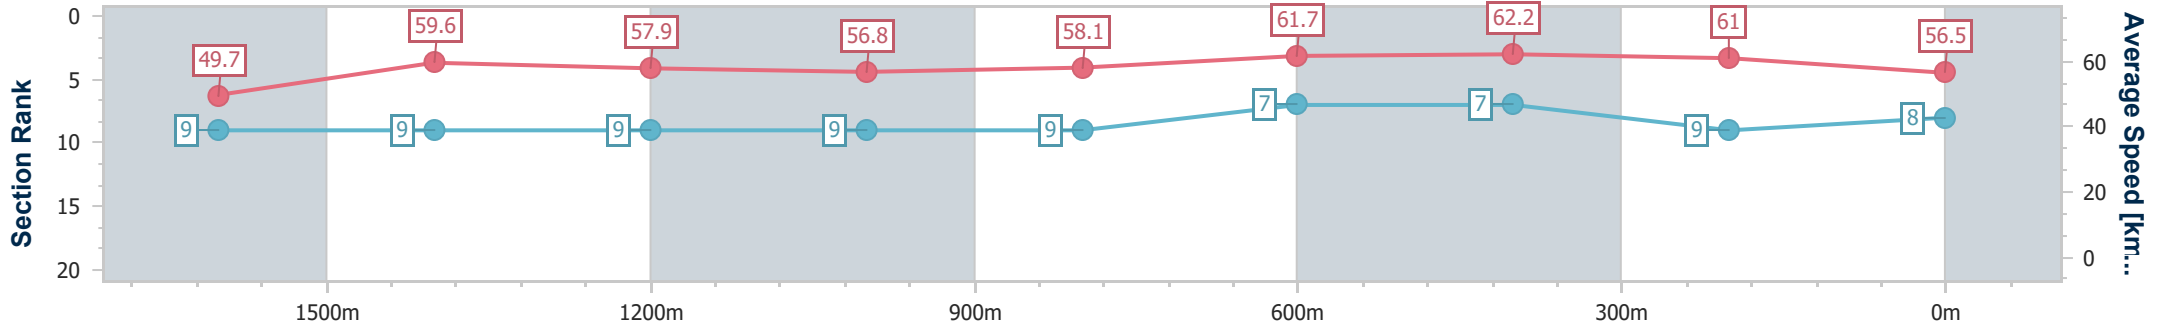

Eagle Farm QLD Professional

Race 4: SKY RACING LORD MAYOR'S CUP - 1800m

01 June 2024 - 13:30

Track Rating: Soft 6, Weather: Overcast, Rail Position: True Entire Course

BRISBANE RACING CLUB

Section	Overall	1600m	1400m	1200m	1000m	800m	600m	400m	200m
Section Times	1:52.86 [8] (0:14.66)	1:38.20 [9] (0:12.16)	1:26.04 [9] (0:12.43)	1:13.61 [9] (0:12.72)	1:00.89 [9] (0:12.60)	0:48.29 [9] (0:11.85)	0:36.44 [7] (0:11.79)	0:24.65 [7] (0:11.78)	0:12.87 [9] (0:12.87)
Average Speed [km/h]	49.7	59.6	57.9	56.8	58.1	61.7	62.2	61.0	56.5
Top Speed [km/h]	61.6	61.0	59.6	57.2	60.3	63.1	63.3	62.3	59.1
Avg. Dist. to Rail [m]	4.1	2.2	2.3	2.8	2.9	3.1	4.0	7.0	8.1
Avg. Stride Freq. [Hz]	2.1	2.2	2.1	2.1	2.1	2.2	2.3	2.2	2.1
Avg. Stride Length [m]	6.5	7.6	7.5	7.5	7.6	7.7	7.7	7.6	7.3