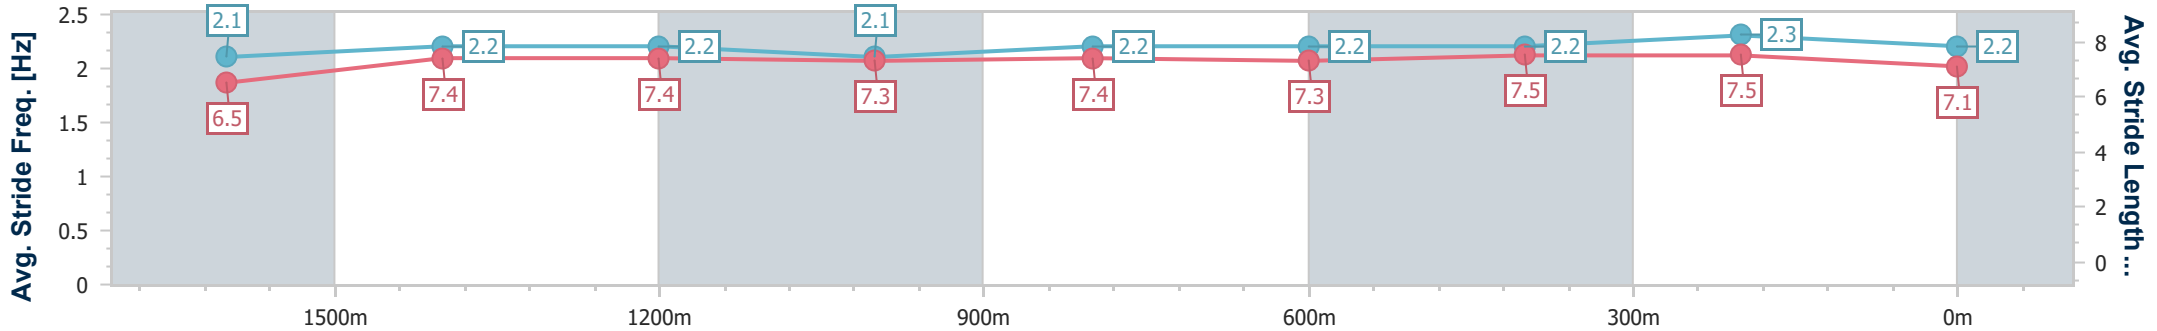

- [] Ranking at each section and finish
- .-.- No data available at this section
- NA No data available

Horse/Jockey Name	Lion's Roar
Final Rank	7
Fastest Section Time (Section)	0:11.71 (400m)
Top Speed [km/h] (Section)	62.4 (600m)
Race State	Finished

Eagle Farm QLD Professional
 Race 4: SKY RACING LORD MAYOR'S CUP - 1800m
 01 June 2024 - 13:30
 Track Rating: Soft 6, Weather: Overcast, Rail Position: True Entire Course

BRISBANE RACING CLUB

Section	Overall	1600m	1400m	1200m	1000m	800m	600m	400m	200m
Section Times	1:52.68 [7] (0:14.30)	1:38.38 [6] (0:12.05)	1:26.33 [5] (0:12.29)	1:14.04 [5] (0:12.69)	1:01.35 [5] (0:12.59)	0:48.76 [5] (0:12.27)	0:36.49 [6] (0:12.02)	0:24.47 [8] (0:11.71)	0:12.76 [8] (0:12.76)
Average Speed [km/h]	50.3	59.9	58.5	56.7	57.1	59.0	60.3	61.4	56.6
Top Speed [km/h]	60.3	60.5	60.1	57.4	58.5	59.8	62.4	62.3	60.3
Avg. Dist. to Rail [m]	1.4	0.5	0.2	0.5	0.4	1.2	1.2	4.9	5.4
Avg. Stride Freq. [Hz]	2.1	2.2	2.2	2.1	2.2	2.2	2.2	2.3	2.2
Avg. Stride Length [m]	6.5	7.4	7.4	7.3	7.4	7.3	7.5	7.5	7.1