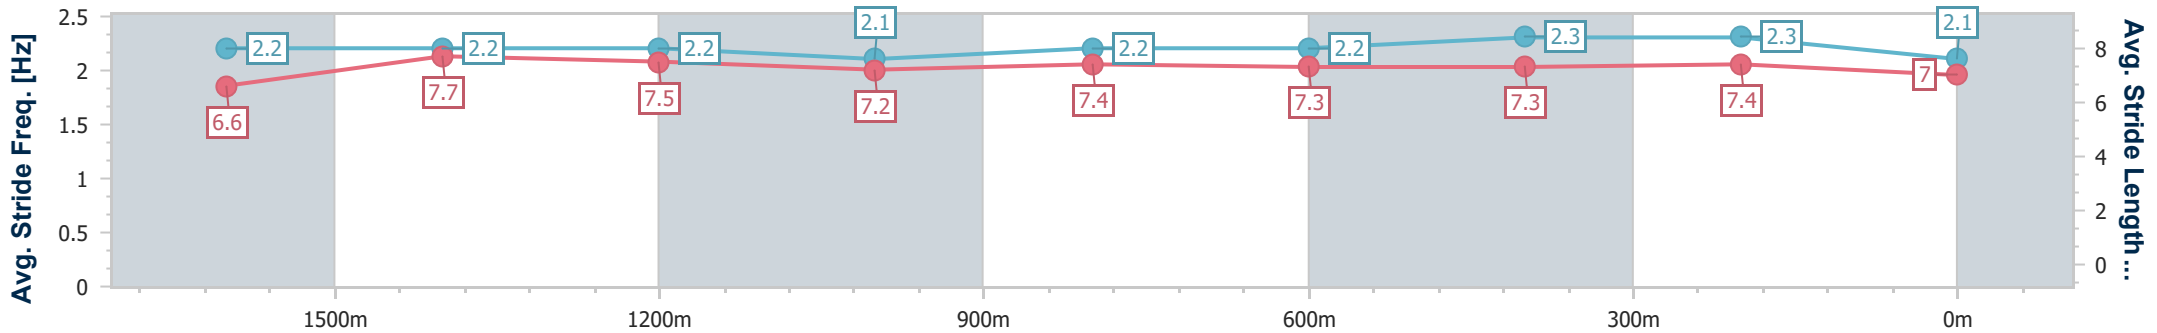

Eagle Farm QLD Professional
 Race 4: SKY RACING LORD MAYOR'S CUP - 1800m
 01 June 2024 - 13:30
 Track Rating: Soft 6, Weather: Overcast, Rail Position: True Entire Course

BRISBANE
 RACING CLUB

Section	Overall	1600m	1400m	1200m	1000m	800m	600m	400m	200m
Section Times	1:52.90 [9] (0:14.88)	1:38.02 [10] (0:12.22)	1:25.80 [11] (0:12.49)	1:13.31 [11] (0:12.77)	1:00.54 [12] (0:12.56)	0:47.98 [12] (0:11.84)	0:36.14 [11] (0:11.66)	0:24.48 [11] (0:11.73)	0:12.75 [10] (0:12.75)
Average Speed [km/h]	49.5	59.4	57.8	56.6	58.1	61.7	62.6	61.3	56.9
Top Speed [km/h]	62.8	62.9	59.1	57.7	60.3	62.5	63.5	63.6	58.7
Avg. Dist. to Rail [m]	7.0	2.9	3.1	3.8	3.0	2.7	3.1	7.8	9.4
Avg. Stride Freq. [Hz]	2.1	2.2	2.1	2.1	2.2	2.2	2.3	2.3	2.2
Avg. Stride Length [m]	6.3	7.6	7.5	7.4	7.5	7.8	7.6	7.5	7.2

- [] Ranking at each section and finish
- .-.- No data available at this section
- NA No data available

Horse/Jockey Name	Zoumon
Final Rank	10
Fastest Section Time (Section)	0:11.71 (1600m)
Top Speed [km/h] (Section)	64.4 (Overall)
Race State	Finished

Eagle Farm QLD Professional
 Race 4: SKY RACING LORD MAYOR'S CUP - 1800m
 01 June 2024 - 13:30
 Track Rating: Soft 6, Weather: Overcast, Rail Position: True Entire Course

BRISBANE RACING CLUB

Section	Overall	1600m	1400m	1200m	1000m	800m	600m	400m	200m
Section Times	1:53.13 [10] (0:13.86)	1:39.27 [2] (0:11.71)	1:27.56 [2] (0:12.39)	1:15.17 [2] (0:12.86)	1:02.31 [2] (0:12.61)	0:49.70 [2] (0:12.37)	0:37.33 [2] (0:12.03)	0:25.30 [3] (0:12.01)	0:13.29 [7] (0:13.29)
Average Speed [km/h]	52.8	62.3	58.4	55.9	57.6	58.6	60.3	59.9	54.4
Top Speed [km/h]	64.4	64.3	59.8	56.6	59.2	59.3	61.2	61.1	57.2
Avg. Dist. to Rail [m]	6.7	4.0	3.3	3.4	1.4	0.9	1.6	4.6	4.0
Avg. Stride Freq. [Hz]	2.2	2.2	2.2	2.1	2.2	2.2	2.3	2.3	2.1
Avg. Stride Length [m]	6.6	7.7	7.5	7.2	7.4	7.3	7.3	7.4	7.0