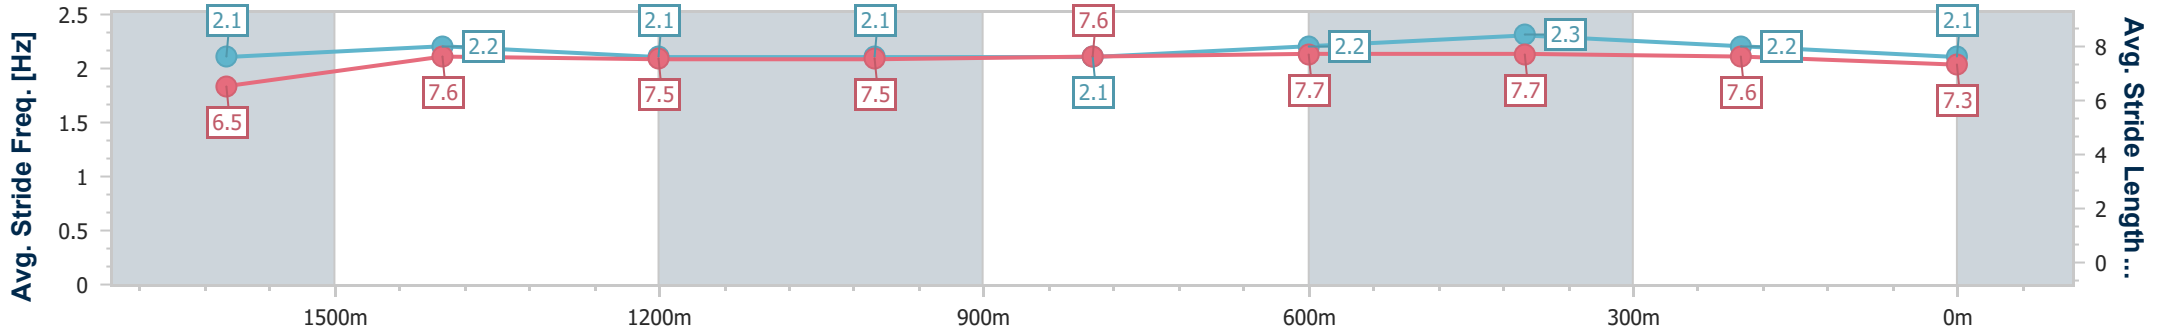

Eagle Farm QLD Professional

Race 4: SKY RACING LORD MAYOR'S CUP - 1800m

01 June 2024 - 13:30

Track Rating: Soft 6, Weather: Overcast, Rail Position: True Entire Course

BRISBANE RACING CLUB

Section	Overall	1600m	1400m	1200m	1000m	800m	600m	400m	200m
Section Times	1:52.86 [8] (0:14.66)	1:38.20 [9] (0:12.16)	1:26.04 [9] (0:12.43)	1:13.61 [9] (0:12.72)	1:00.89 [9] (0:12.60)	0:48.29 [9] (0:11.85)	0:36.44 [7] (0:11.79)	0:24.65 [7] (0:11.78)	0:12.87 [9] (0:12.87)
Average Speed [km/h]	49.7	59.6	57.9	56.8	58.1	61.7	62.2	61.0	56.5
Top Speed [km/h]	61.6	61.0	59.6	57.2	60.3	63.1	63.3	62.3	59.1
Avg. Dist. to Rail [m]	4.1	2.2	2.3	2.8	2.9	3.1	4.0	7.0	8.1
Avg. Stride Freq. [Hz]	2.1	2.2	2.1	2.1	2.1	2.2	2.3	2.2	2.1
Avg. Stride Length [m]	6.5	7.6	7.5	7.5	7.6	7.7	7.7	7.6	7.3

- [] Ranking at each section and finish
- .-.- No data available at this section
- NA No data available

Horse/Jockey Name	Adelaide River
Final Rank	9
Fastest Section Time (Section)	0:11.66 (600m)
Top Speed [km/h] (Section)	63.6 (400m)
Race State	Finished