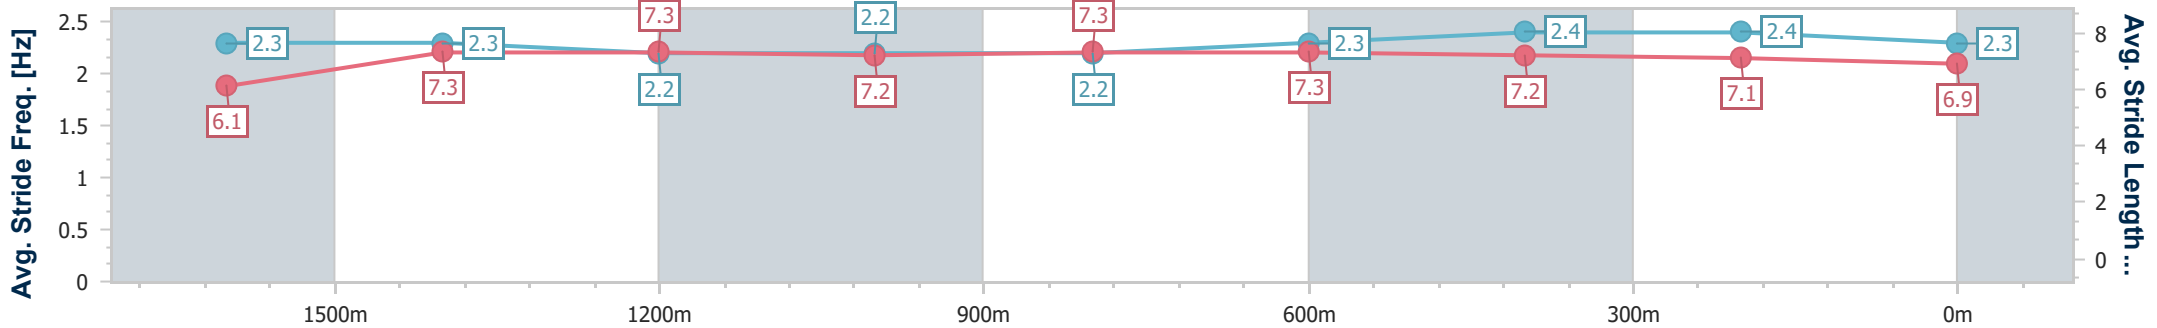

Eagle Farm QLD Professional

Race 4: SKY RACING LORD MAYOR'S CUP - 1800m

01 June 2024 - 13:30

Track Rating: Soft 6, Weather: Overcast, Rail Position: True Entire Course

BRISBANE RACING CLUB

Section	Overall	1600m	1400m	1200m	1000m	800m	600m	400m	200m
Section Times	1:52.28 [4] (0:14.14)	1:38.14 [4] (0:11.92)	1:26.22 [4] (0:12.34)	1:13.88 [4] (0:12.68)	1:01.20 [4] (0:12.51)	0:48.69 [3] (0:12.26)	0:36.43 [3] (0:11.80)	0:24.63 [2] (0:11.82)	0:12.81 [2] (0:12.81)
Average Speed [km/h]	51.3	60.7	58.5	56.7	58.3	59.7	62.2	60.8	56.4
Top Speed [km/h]	63.8	61.8	60.1	57.2	59.9	63.7	64.0	62.5	58.1
Avg. Dist. to Rail [m]	4.7	0.8	1.8	2.4	2.2	3.5	4.0	6.8	8.9
Avg. Stride Freq. [Hz]	2.3	2.3	2.2	2.2	2.2	2.3	2.4	2.4	2.3
Avg. Stride Length [m]	6.1	7.3	7.3	7.2	7.3	7.3	7.2	7.1	6.9

- [] Ranking at each section and finish
- .-.- No data available at this section
- NA No data available

Horse/Jockey Name	Luncies
Final Rank	5
Fastest Section Time (Section)	0:11.73 (400m)
Top Speed [km/h] (Section)	62.7 (400m)
Race State	Finished