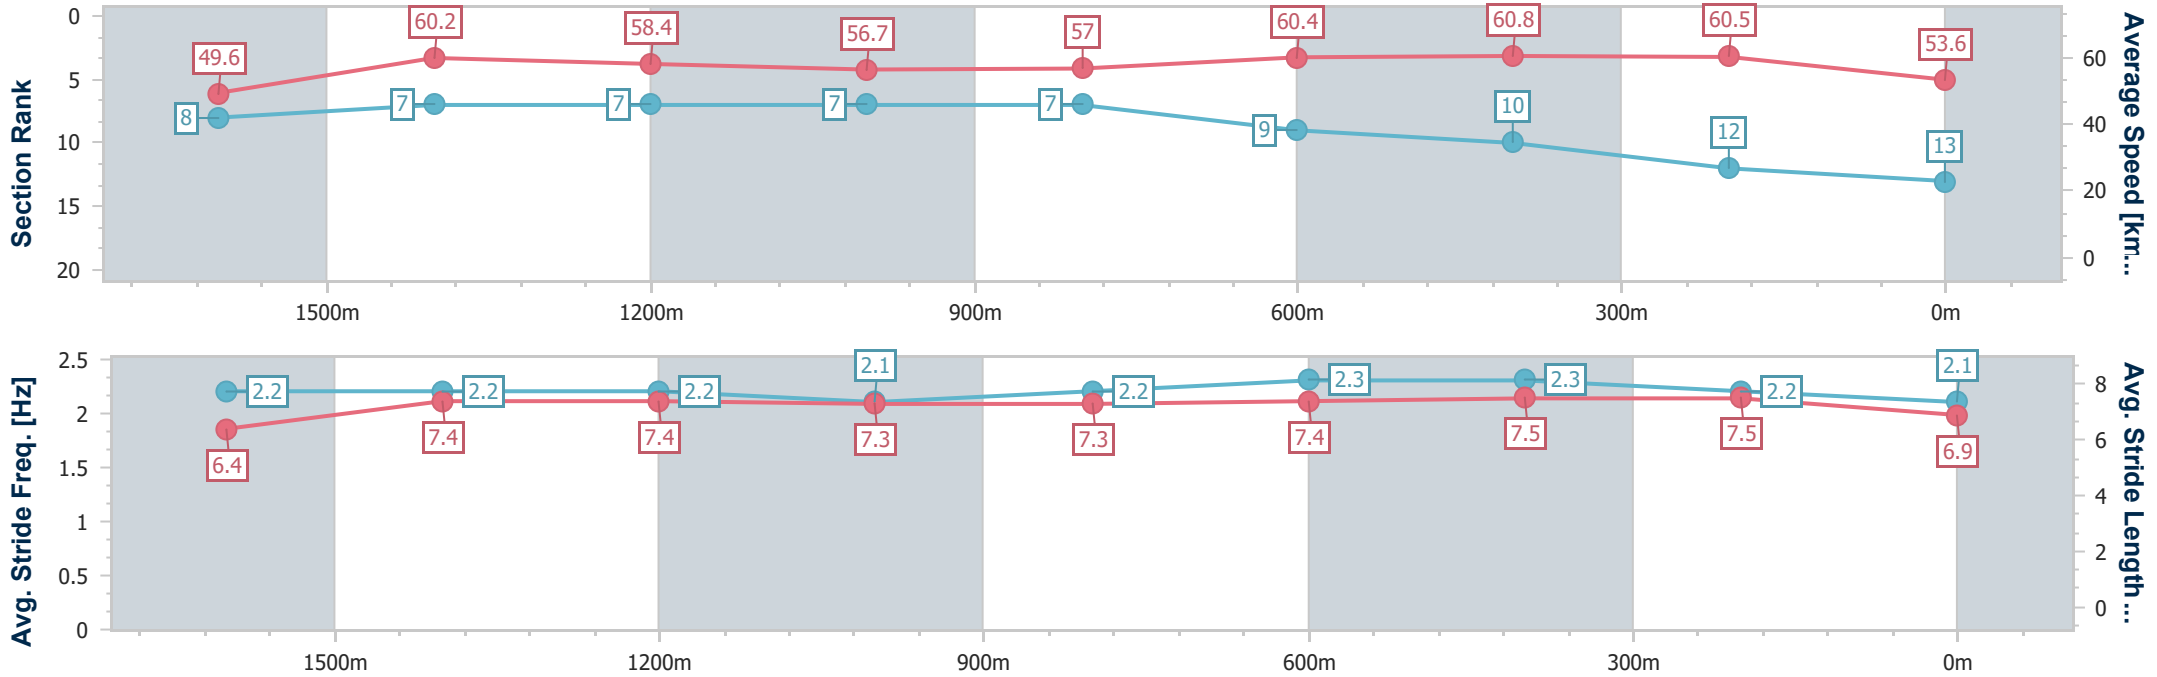

- [] Ranking at each section and finish
- .-.- No data available at this section
- NA No data available

Horse/Jockey Name	Desert Icon
Final Rank	13
Fastest Section Time (Section)	0:11.86 (600m)
Top Speed [km/h] (Section)	61.9 (600m)
Race State	Finished

Eagle Farm QLD Professional

Race 4: SKY RACING LORD MAYOR'S CUP - 1800m

01 June 2024 - 13:30

Track Rating: Soft 6, Weather: Overcast, Rail Position: True Entire Course

BRISBANE RACING CLUB

Section	Overall	1600m	1400m	1200m	1000m	800m	600m	400m	200m
Section Times	1:53.73 [13] (0:14.52)	1:39.21 [8] (0:12.06)	1:27.15 [7] (0:12.31)	1:14.84 [7] (0:12.72)	1:02.12 [7] (0:12.70)	0:49.42 [7] (0:12.14)	0:37.28 [9] (0:11.86)	0:25.42 [10] (0:11.93)	0:13.49 [12] (0:13.49)
Average Speed [km/h]	49.6	60.2	58.4	56.7	57.0	60.4	60.8	60.5	53.6
Top Speed [km/h]	61.3	61.2	59.9	57.3	60.3	61.4	61.9	61.5	57.8
Avg. Dist. to Rail [m]	2.0	1.7	1.8	1.1	1.6	3.0	0.9	1.6	1.8
Avg. Stride Freq. [Hz]	2.2	2.2	2.2	2.1	2.2	2.3	2.3	2.2	2.1
Avg. Stride Length [m]	6.4	7.4	7.4	7.3	7.3	7.4	7.5	7.5	6.9

- [] Ranking at each section and finish
- .-.- No data available at this section
- NA No data available

Horse/Jockey Name	Cleveland
Final Rank	14
Fastest Section Time (Section)	0:11.87 (600m)
Top Speed [km/h] (Section)	63.8 (600m)
Race State	Finished