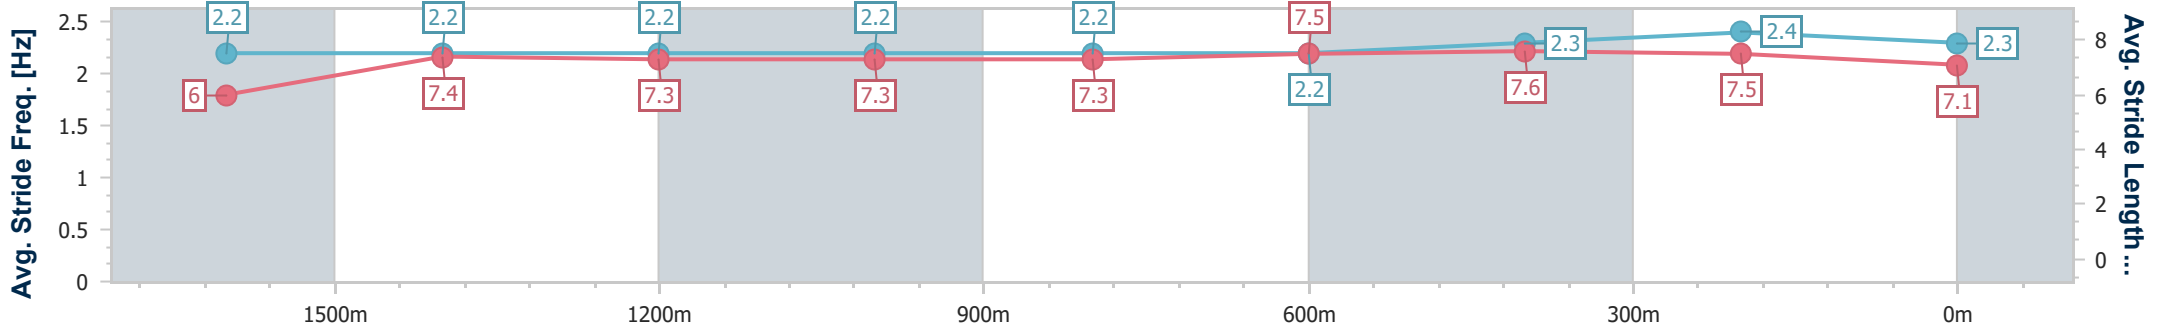

Eagle Farm QLD Professional

Race 4: SKY RACING LORD MAYOR'S CUP - 1800m

01 June 2024 - 13:30

Track Rating: Soft 6, Weather: Overcast, Rail Position: True Entire Course

BRISBANE RACING CLUB

Section	Overall	1600m	1400m	1200m	1000m	800m	600m	400m	200m
Section Times	1:52.25 [3] (0:15.08)	1:37.17 [12] (0:12.23)	1:24.94 [13] (0:12.36)	1:12.58 [12] (0:12.65)	0:59.93 [11] (0:12.55)	0:47.38 [11] (0:11.92)	0:35.46 [12] (0:11.64)	0:23.82 [12] (0:11.28)	0:12.54 [6] (0:12.54)
Average Speed [km/h]	48.4	59.3	58.1	57.1	57.5	60.9	63.3	64.0	57.9
Top Speed [km/h]	60.7	60.7	59.1	58.4	59.0	62.6	63.8	65.3	60.8
Avg. Dist. to Rail [m]	6.4	2.1	1.0	0.9	0.5	1.9	5.1	8.1	10.3
Avg. Stride Freq. [Hz]	2.2	2.2	2.2	2.2	2.2	2.2	2.3	2.4	2.3
Avg. Stride Length [m]	6.0	7.4	7.3	7.3	7.3	7.5	7.6	7.5	7.1