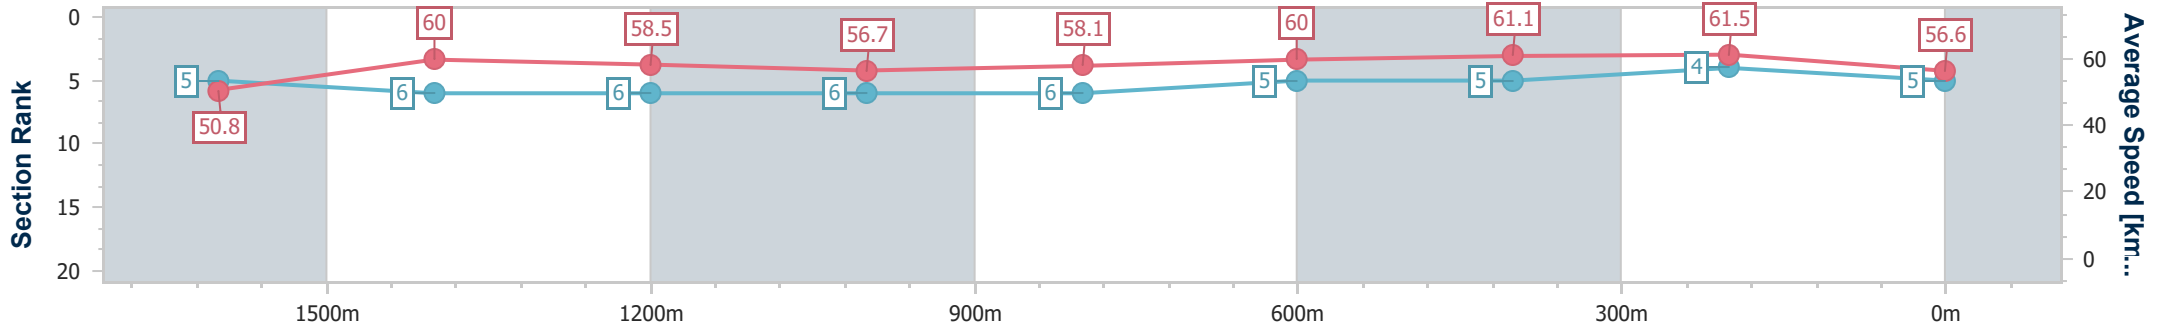

- [] Ranking at each section and finish
- .-.- No data available at this section
- NA No data available

Horse/Jockey Name	Luncies
Final Rank	5
Fastest Section Time (Section)	0:11.73 (400m)
Top Speed [km/h] (Section)	62.7 (400m)
Race State	Finished

Eagle Farm QLD Professional
 Race 4: SKY RACING LORD MAYOR'S CUP - 1800m
 01 June 2024 - 13:30
 Track Rating: Soft 6, Weather: Overcast, Rail Position: True Entire Course

BRISBANE RACING CLUB

Section	Overall	1600m	1400m	1200m	1000m	800m	600m	400m	200m
Section Times	1:52.49 [5] (0:14.24)	1:38.25 [5] (0:12.13)	1:26.12 [6] (0:12.37)	1:13.75 [6] (0:12.70)	1:01.05 [6] (0:12.48)	0:48.57 [6] (0:12.10)	0:36.47 [5] (0:11.93)	0:24.54 [5] (0:11.73)	0:12.81 [4] (0:12.81)
Average Speed [km/h]	50.8	60.0	58.5	56.7	58.1	60.0	61.1	61.5	56.6
Top Speed [km/h]	61.8	60.9	60.2	57.5	60.7	61.9	62.3	62.7	58.8
Avg. Dist. to Rail [m]	3.1	2.8	3.3	3.0	1.2	2.0	3.4	7.9	8.0
Avg. Stride Freq. [Hz]	2.3	2.3	2.2	2.2	2.2	2.3	2.4	2.4	2.3
Avg. Stride Length [m]	6.1	7.2	7.3	7.1	7.2	7.3	7.1	7.2	6.9