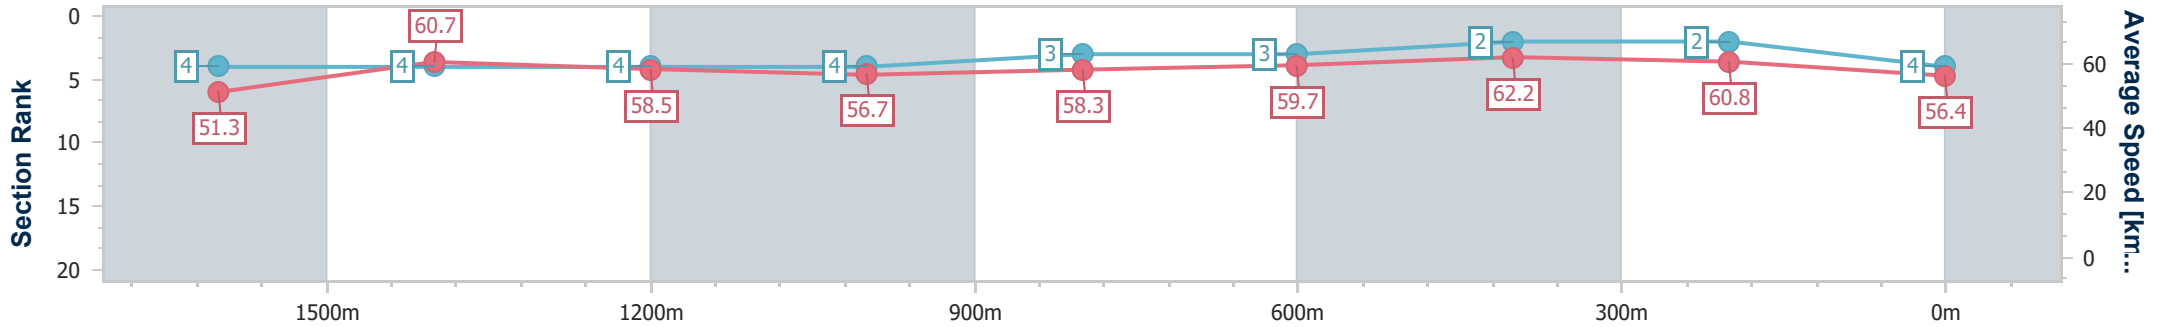

Eagle Farm QLD Professional

Race 4: SKY RACING LORD MAYOR'S CUP - 1800m

01 June 2024 - 13:30

Track Rating: Soft 6, Weather: Overcast, Rail Position: True Entire Course

BRISBANE RACING CLUB

Section	Overall	1600m	1400m	1200m	1000m	800m	600m	400m	200m
Section Times	1:52.28 [4] (0:14.14)	1:38.14 [4] (0:11.92)	1:26.22 [4] (0:12.34)	1:13.88 [4] (0:12.68)	1:01.20 [4] (0:12.51)	0:48.69 [3] (0:12.26)	0:36.43 [3] (0:11.80)	0:24.63 [2] (0:11.82)	0:12.81 [2] (0:12.81)
Average Speed [km/h]	51.3	60.7	58.5	56.7	58.3	59.7	62.2	60.8	56.4
Top Speed [km/h]	63.8	61.8	60.1	57.2	59.9	63.7	64.0	62.5	58.1
Avg. Dist. to Rail [m]	4.7	0.8	1.8	2.4	2.2	3.5	4.0	6.8	8.9
Avg. Stride Freq. [Hz]	2.3	2.3	2.2	2.2	2.2	2.3	2.4	2.4	2.3
Avg. Stride Length [m]	6.1	7.3	7.3	7.2	7.3	7.3	7.2	7.1	6.9