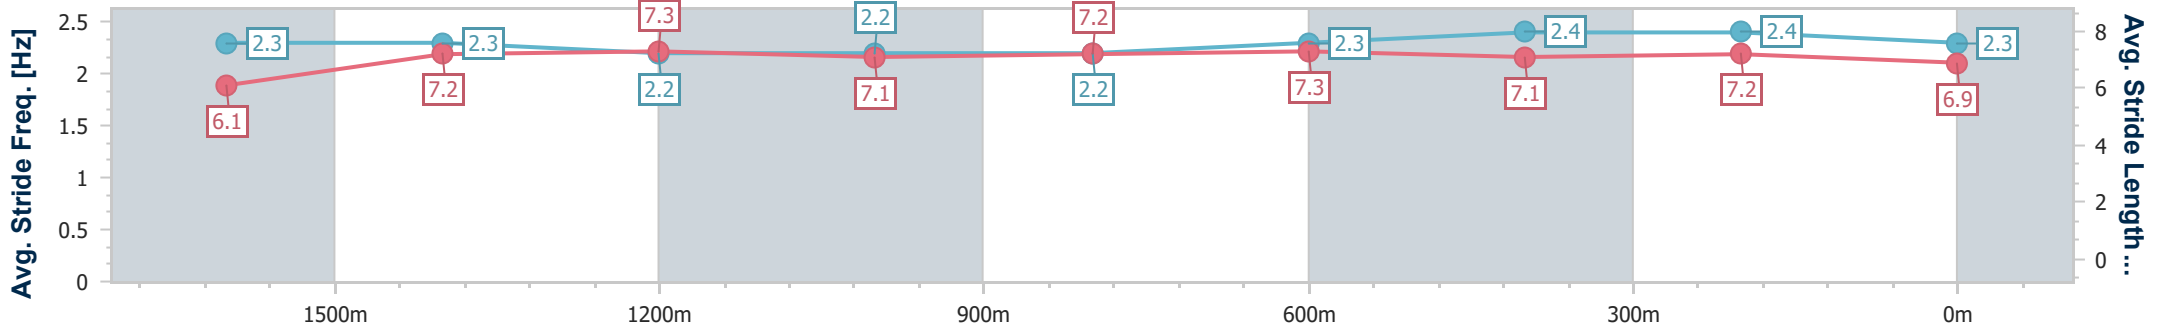

- [] Ranking at each section and finish
- .-.- No data available at this section
- NA No data available

Horse/Jockey Name	Luncies
Final Rank	5
Fastest Section Time (Section)	0:11.73 (400m)
Top Speed [km/h] (Section)	62.7 (400m)
Race State	Finished

Eagle Farm QLD Professional
 Race 4: SKY RACING LORD MAYOR'S CUP - 1800m
 01 June 2024 - 13:30
 Track Rating: Soft 6, Weather: Overcast, Rail Position: True Entire Course

BRISBANE RACING CLUB

Section	Overall	1600m	1400m	1200m	1000m	800m	600m	400m	200m
Section Times	1:52.49 [5] (0:14.24)	1:38.25 [5] (0:12.13)	1:26.12 [6] (0:12.37)	1:13.75 [6] (0:12.70)	1:01.05 [6] (0:12.48)	0:48.57 [6] (0:12.10)	0:36.47 [5] (0:11.93)	0:24.54 [5] (0:11.73)	0:12.81 [4] (0:12.81)
Average Speed [km/h]	50.8	60.0	58.5	56.7	58.1	60.0	61.1	61.5	56.6
Top Speed [km/h]	61.8	60.9	60.2	57.5	60.7	61.9	62.3	62.7	58.8
Avg. Dist. to Rail [m]	3.1	2.8	3.3	3.0	1.2	2.0	3.4	7.9	8.0
Avg. Stride Freq. [Hz]	2.3	2.3	2.2	2.2	2.2	2.3	2.4	2.4	2.3
Avg. Stride Length [m]	6.1	7.2	7.3	7.1	7.2	7.3	7.1	7.2	6.9