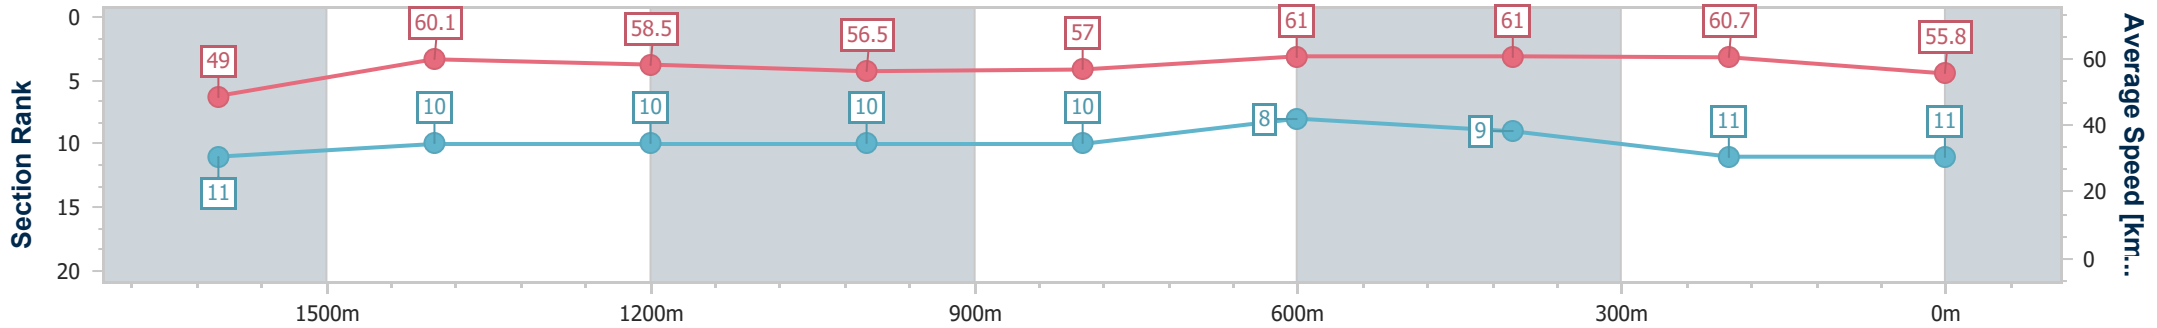

- [] Ranking at each section and finish
- .-.- No data available at this section
- NA No data available

Horse/Jockey Name	Eaglemont
Final Rank	11
Fastest Section Time (Section)	0:11.83 (600m)
Top Speed [km/h] (Section)	62.2 (600m)
Race State	Finished

Eagle Farm QLD Professional
 Race 4: SKY RACING LORD MAYOR'S CUP - 1800m
 01 June 2024 - 13:30
 Track Rating: Soft 6, Weather: Overcast, Rail Position: True Entire Course

BRISBANE RACING CLUB

Section	Overall	1600m	1400m	1200m	1000m	800m	600m	400m	200m
Section Times	1:53.15 [11] (0:14.88)	1:38.27 [11] (0:12.10)	1:26.17 [10] (0:12.29)	1:13.88 [10] (0:12.73)	1:01.15 [10] (0:12.60)	0:48.55 [10] (0:11.84)	0:36.71 [8] (0:11.83)	0:24.88 [9] (0:11.88)	0:13.00 [11] (0:13.00)
Average Speed [km/h]	49.0	60.1	58.5	56.5	57.0	61.0	61.0	60.7	55.8
Top Speed [km/h]	60.4	60.8	60.0	57.4	58.6	62.1	62.2	62.0	58.1
Avg. Dist. to Rail [m]	4.2	1.9	0.8	0.5	0.6	0.6	1.2	4.2	6.5
Avg. Stride Freq. [Hz]	2.1	2.3	2.2	2.1	2.2	2.3	2.3	2.3	2.3
Avg. Stride Length [m]	6.3	7.3	7.3	7.4	7.2	7.4	7.3	7.3	6.8