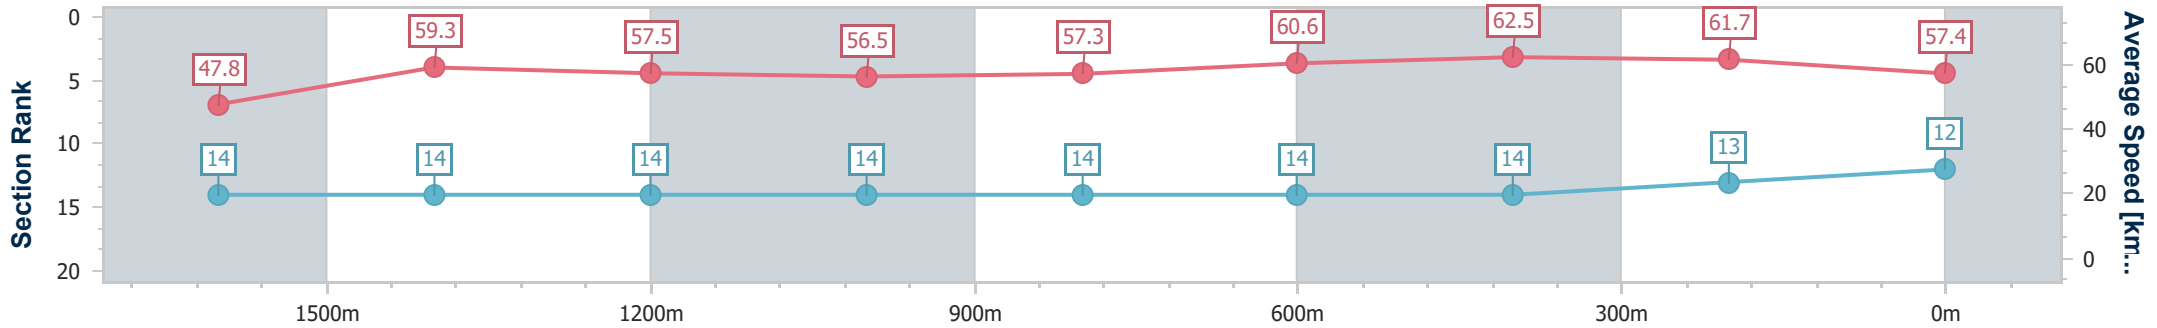

Eagle Farm QLD Professional
 Race 4: SKY RACING LORD MAYOR'S CUP - 1800m
 01 June 2024 - 13:30
 Track Rating: Soft 6, Weather: Overcast, Rail Position: True Entire Course

BRISBANE RACING CLUB

Section	Overall	1600m	1400m	1200m	1000m	800m	600m	400m	200m
Section Times	1:53.15 [11] (0:14.88)	1:38.27 [11] (0:12.10)	1:26.17 [10] (0:12.29)	1:13.88 [10] (0:12.73)	1:01.15 [10] (0:12.60)	0:48.55 [10] (0:11.84)	0:36.71 [8] (0:11.83)	0:24.88 [9] (0:11.88)	0:13.00 [11] (0:13.00)
Average Speed [km/h]	49.0	60.1	58.5	56.5	57.0	61.0	61.0	60.7	55.8
Top Speed [km/h]	60.4	60.8	60.0	57.4	58.6	62.1	62.2	62.0	58.1
Avg. Dist. to Rail [m]	4.2	1.9	0.8	0.5	0.6	0.6	1.2	4.2	6.5
Avg. Stride Freq. [Hz]	2.1	2.3	2.2	2.1	2.2	2.3	2.3	2.3	2.3
Avg. Stride Length [m]	6.3	7.3	7.3	7.4	7.2	7.4	7.3	7.3	6.8

- [] Ranking at each section and finish
- .-.- No data available at this section
- NA No data available

Horse/Jockey Name	Jimi Hendrix
Final Rank	12
Fastest Section Time (Section)	0:11.65 (600m)
Top Speed [km/h] (Section)	64.4 (600m)
Race State	Finished

Eagle Farm QLD Professional
 Race 4: SKY RACING LORD MAYOR'S CUP - 1800m
 01 June 2024 - 13:30
 Track Rating: Soft 6, Weather: Overcast, Rail Position: True Entire Course

BRISBANE RACING CLUB

Section	Overall	1600m	1400m	1200m	1000m	800m	600m	400m	200m
Section Times	1:53.25 [12] (0:15.29)	1:37.96 [14] (0:12.18)	1:25.78 [14] (0:12.51)	1:13.27 [14] (0:12.76)	1:00.51 [14] (0:12.61)	0:47.90 [14] (0:11.94)	0:35.96 [14] (0:11.65)	0:24.31 [14] (0:11.66)	0:12.65 [13] (0:12.65)
Average Speed [km/h]	47.8	59.3	57.5	56.5	57.3	60.6	62.5	61.7	57.4
Top Speed [km/h]	59.9	60.2	58.9	57.7	58.8	62.4	64.4	64.1	60.0
Avg. Dist. to Rail [m]	6.0	0.6	1.3	2.0	1.1	1.0	2.2	3.5	5.7
Avg. Stride Freq. [Hz]	2.1	2.2	2.2	2.1	2.2	2.3	2.3	2.3	2.2
Avg. Stride Length [m]	6.2	7.5	7.4	7.4	7.4	7.5	7.4	7.6	7.1