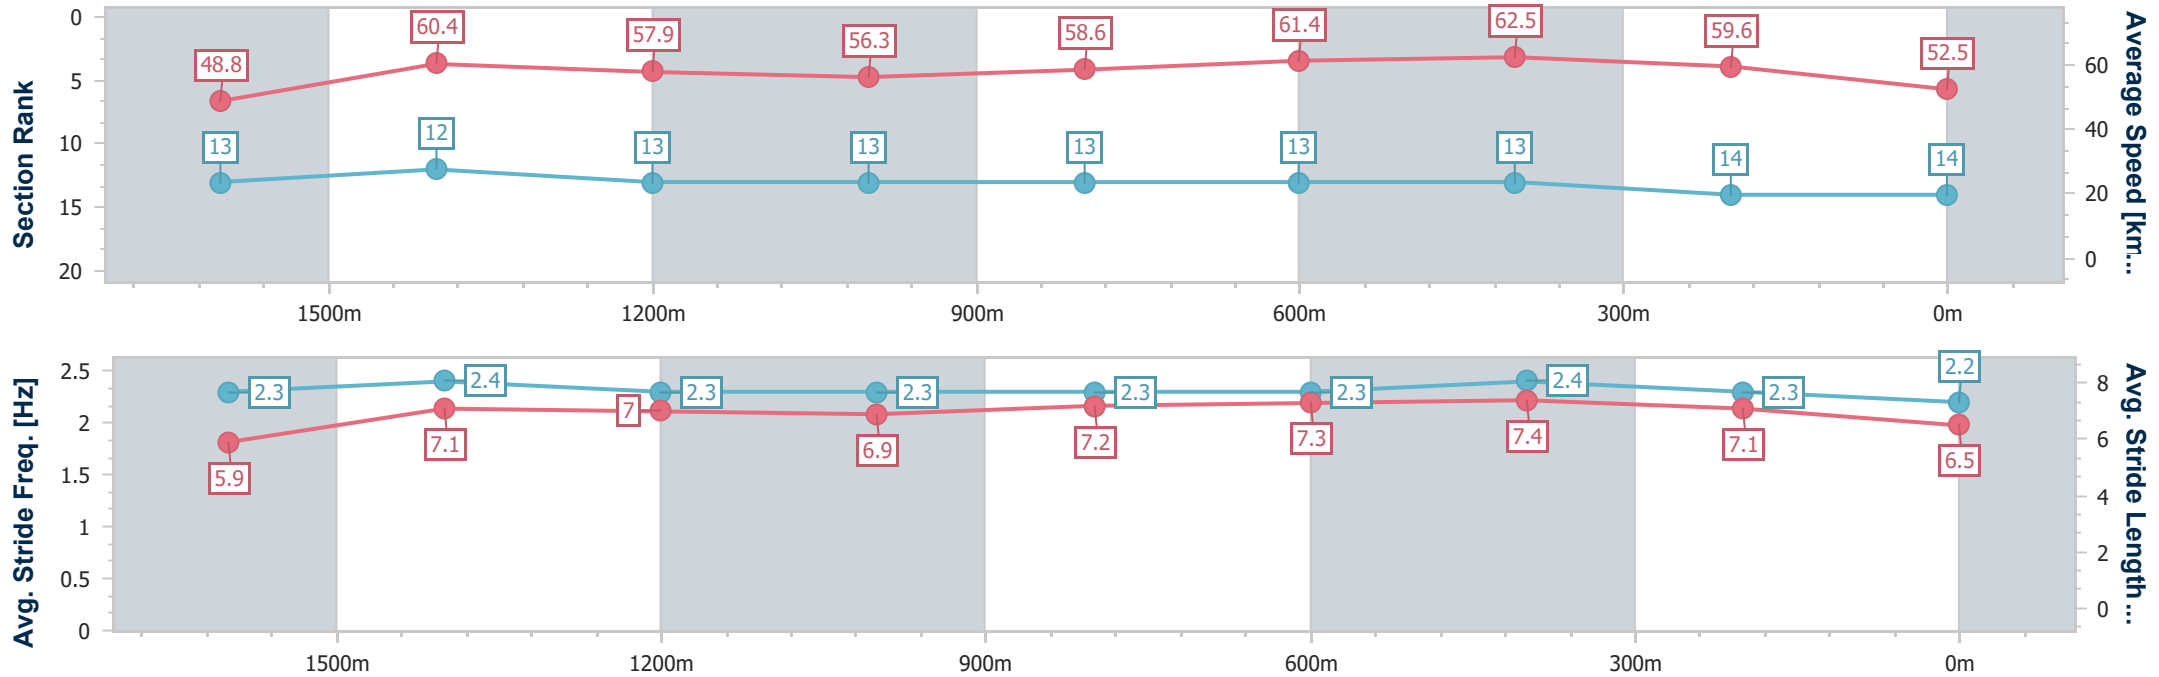

- [] Ranking at each section and finish
- .-.- No data available at this section
- NA No data available

Horse/Jockey Name	Cleveland
Final Rank	14
Fastest Section Time (Section)	0:11.87 (600m)
Top Speed [km/h] (Section)	63.8 (600m)
Race State	Finished

Eagle Farm QLD Professional

Race 4: SKY RACING LORD MAYOR'S CUP - 1800m

01 June 2024 - 13:30

Track Rating: Soft 6, Weather: Overcast, Rail Position: True Entire Course

BRISBANE RACING CLUB

Section	Overall	1600m	1400m	1200m	1000m	800m	600m	400m	200m
Section Times	1:54.73 [14] (0:15.15)	1:39.58 [13] (0:12.16)	1:27.42 [12] (0:12.47)	1:14.95 [13] (0:12.82)	1:02.13 [13] (0:12.49)	0:49.64 [13] (0:11.97)	0:37.67 [13] (0:11.87)	0:25.80 [13] (0:12.07)	0:13.73 [14] (0:13.73)
Average Speed [km/h]	48.8	60.4	57.9	56.3	58.6	61.4	62.5	59.6	52.5
Top Speed [km/h]	61.1	62.0	59.8	57.6	60.4	62.3	63.8	62.6	57.9
Avg. Dist. to Rail [m]	9.4	4.5	4.2	3.8	3.1	4.6	5.9	7.6	7.2
Avg. Stride Freq. [Hz]	2.3	2.4	2.3	2.3	2.3	2.3	2.4	2.3	2.2
Avg. Stride Length [m]	5.9	7.1	7.0	6.9	7.2	7.3	7.4	7.1	6.5

- [] Ranking at each section and finish
- .-.- No data available at this section
- NA No data available