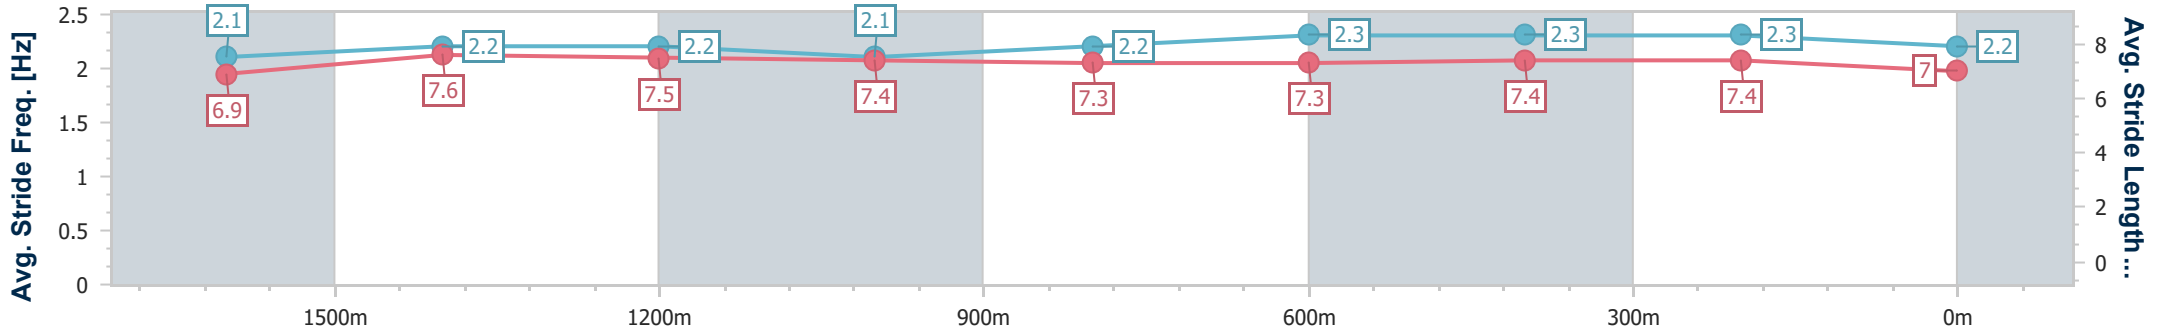

- [] Ranking at each section and finish
- .-.- No data available at this section
- NA No data available

Horse/Jockey Name	Magnaspin
Final Rank	6
Fastest Section Time (Section)	0:11.86 (400m)
Top Speed [km/h] (Section)	64.7 (Overall)
Race State	Finished

Eagle Farm QLD Professional
 Race 4: SKY RACING LORD MAYOR'S CUP - 1800m
 01 June 2024 - 13:30
 Track Rating: Soft 6, Weather: Overcast, Rail Position: True Entire Course

BRISBANE RACING CLUB

Section	Overall	1600m	1400m	1200m	1000m	800m	600m	400m	200m
Section Times	1:52.57 [6] (0:13.88)	1:38.69 [3] (0:11.90)	1:26.79 [3] (0:12.45)	1:14.34 [3] (0:12.77)	1:01.57 [3] (0:12.69)	0:48.88 [4] (0:12.16)	0:36.72 [4] (0:11.99)	0:24.73 [4] (0:11.86)	0:12.87 [5] (0:12.87)
Average Speed [km/h]	53.5	61.5	58.0	56.6	57.3	59.7	60.3	60.7	56.1
Top Speed [km/h]	64.7	64.6	59.9	57.0	60.4	60.4	61.8	62.0	58.3
Avg. Dist. to Rail [m]	10.1	4.4	2.4	2.6	1.8	1.7	0.7	2.9	3.3
Avg. Stride Freq. [Hz]	2.1	2.2	2.2	2.1	2.2	2.3	2.3	2.3	2.2
Avg. Stride Length [m]	6.9	7.6	7.5	7.4	7.3	7.3	7.4	7.4	7.0