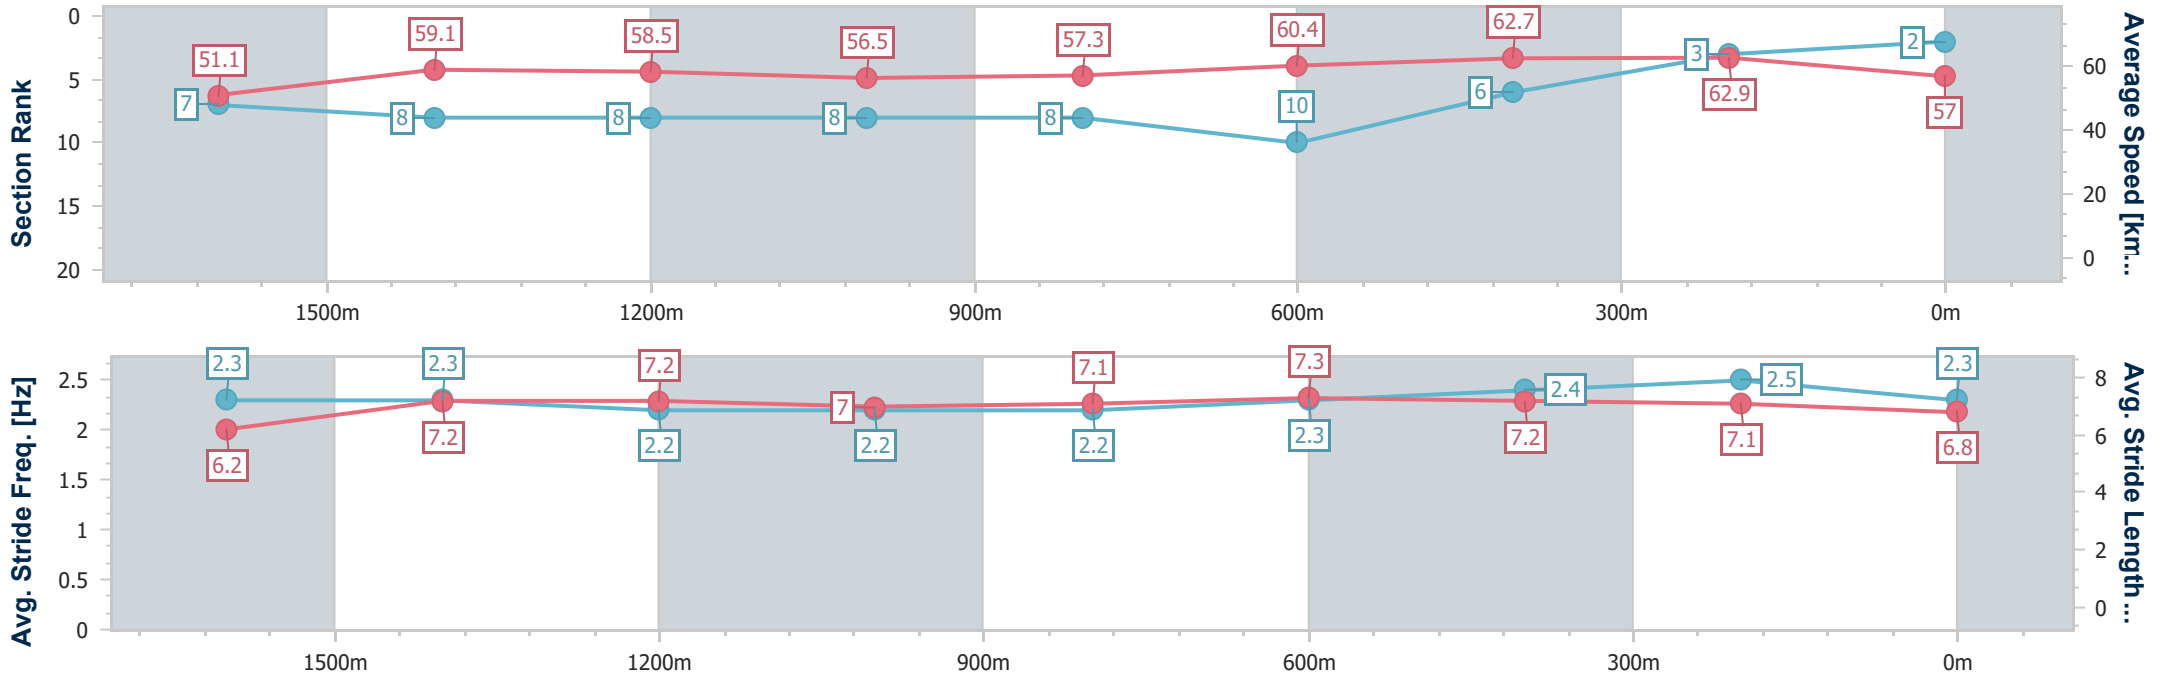

BRISBANE RACING CLUB

Section	Overall	1600m	1400m	1200m	1000m	800m	600m	400m	200m
Section Times	1:51.92 [1] (0:13.82)	1:38.10 [1] (0:11.64)	1:26.46 [1] (0:12.27)	1:14.19 [1] (0:12.90)	1:01.29 [1] (0:12.67)	0:48.62 [1] (0:12.27)	0:36.35 [1] (0:12.04)	0:24.31 [1] (0:11.70)	0:12.61 [1] (0:12.61)
Average Speed [km/h]	52.7	62.1	58.7	55.9	57.3	59.6	60.2	61.4	57.5
Top Speed [km/h]	62.7	63.0	61.6	56.8	58.9	60.2	61.9	62.4	60.2
Avg. Dist. to Rail [m]	4.4	0.9	1.6	2.5	1.9	2.7	1.1	2.8	3.1
Avg. Stride Freq. [Hz]	2.3	2.3	2.3	2.2	2.2	2.3	2.3	2.3	2.3
Avg. Stride Length [m]	6.3	7.4	7.2	7.0	7.1	7.2	7.2	7.3	7.0

- [] Ranking at each section and finish
- .-.- No data available at this section
- NA No data available

Horse/Jockey Name	Converge
Final Rank	2
Fastest Section Time (Section)	0:11.47 (400m)
Top Speed [km/h] (Section)	64.7 (400m)
Race State	Finished

Eagle Farm QLD Professional
 Race 4: SKY RACING LORD MAYOR'S CUP - 1800m
 01 June 2024 - 13:30
 Track Rating: Soft 6, Weather: Overcast, Rail Position: True Entire Course

BRISBANE RACING CLUB

Section	Overall	1600m	1400m	1200m	1000m	800m	600m	400m	200m
Section Times	1:52.16 [2] (0:14.41)	1:37.75 [7] (0:12.28)	1:25.47 [8] (0:12.36)	1:13.11 [8] (0:12.73)	1:00.38 [8] (0:12.67)	0:47.71 [8] (0:12.03)	0:35.68 [10] (0:11.55)	0:24.13 [6] (0:11.47)	0:12.66 [3] (0:12.66)
Average Speed [km/h]	51.1	59.1	58.5	56.5	57.3	60.4	62.7	62.9	57.0
Top Speed [km/h]	62.9	60.7	60.1	58.0	61.0	62.7	63.7	64.7	60.6
Avg. Dist. to Rail [m]	7.4	2.9	2.2	2.4	1.8	1.7	1.1	4.9	7.8
Avg. Stride Freq. [Hz]	2.3	2.3	2.2	2.2	2.2	2.3	2.4	2.5	2.3
Avg. Stride Length [m]	6.2	7.2	7.2	7.0	7.1	7.3	7.2	7.1	6.8