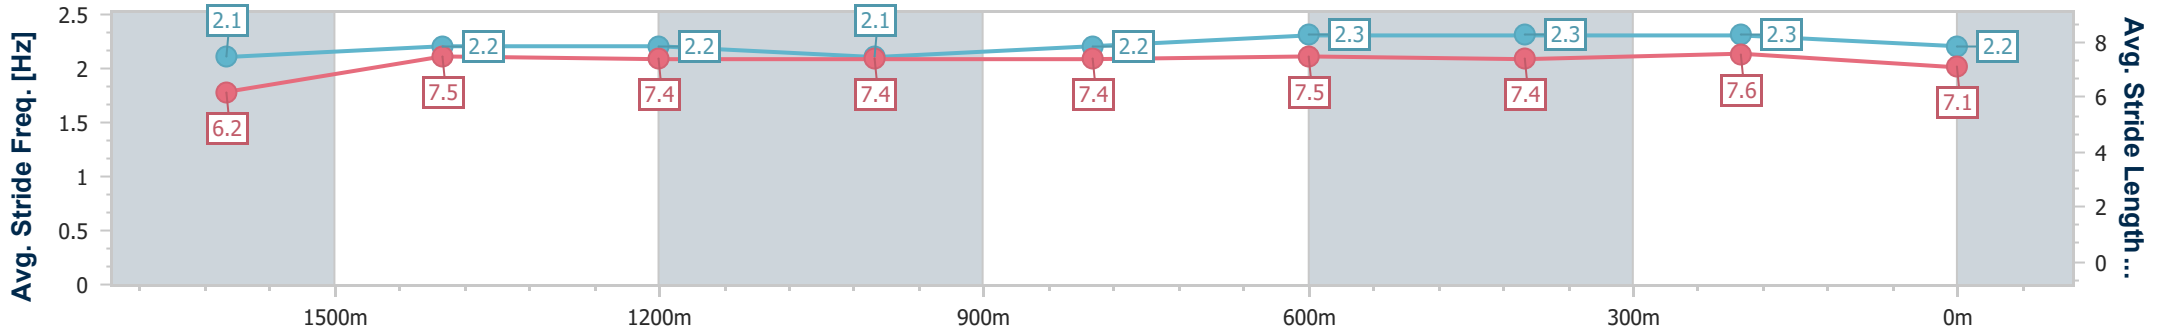

Eagle Farm QLD Professional
 Race 4: SKY RACING LORD MAYOR'S CUP - 1800m
 01 June 2024 - 13:30
 Track Rating: Soft 6, Weather: Overcast, Rail Position: True Entire Course

BRISBANE RACING CLUB

Section	Overall	1600m	1400m	1200m	1000m	800m	600m	400m	200m
Section Times	1:53.15 [11] (0:14.88)	1:38.27 [11] (0:12.10)	1:26.17 [10] (0:12.29)	1:13.88 [10] (0:12.73)	1:01.15 [10] (0:12.60)	0:48.55 [10] (0:11.84)	0:36.71 [8] (0:11.83)	0:24.88 [9] (0:11.88)	0:13.00 [11] (0:13.00)
Average Speed [km/h]	49.0	60.1	58.5	56.5	57.0	61.0	61.0	60.7	55.8
Top Speed [km/h]	60.4	60.8	60.0	57.4	58.6	62.1	62.2	62.0	58.1
Avg. Dist. to Rail [m]	4.2	1.9	0.8	0.5	0.6	0.6	1.2	4.2	6.5
Avg. Stride Freq. [Hz]	2.1	2.3	2.2	2.1	2.2	2.3	2.3	2.3	2.3
Avg. Stride Length [m]	6.3	7.3	7.3	7.4	7.2	7.4	7.3	7.3	6.8

- [] Ranking at each section and finish
- .-.- No data available at this section
- NA No data available

Horse/Jockey Name	Jimi Hendrix
Final Rank	12
Fastest Section Time (Section)	0:11.65 (600m)
Top Speed [km/h] (Section)	64.4 (600m)
Race State	Finished

Eagle Farm QLD Professional
 Race 4: SKY RACING LORD MAYOR'S CUP - 1800m
 01 June 2024 - 13:30
 Track Rating: Soft 6, Weather: Overcast, Rail Position: True Entire Course

BRISBANE RACING CLUB

Section	Overall	1600m	1400m	1200m	1000m	800m	600m	400m	200m
Section Times	1:53.25 [12] (0:15.29)	1:37.96 [14] (0:12.18)	1:25.78 [14] (0:12.51)	1:13.27 [14] (0:12.76)	1:00.51 [14] (0:12.61)	0:47.90 [14] (0:11.94)	0:35.96 [14] (0:11.65)	0:24.31 [14] (0:11.66)	0:12.65 [13] (0:12.65)
Average Speed [km/h]	47.8	59.3	57.5	56.5	57.3	60.6	62.5	61.7	57.4
Top Speed [km/h]	59.9	60.2	58.9	57.7	58.8	62.4	64.4	64.1	60.0
Avg. Dist. to Rail [m]	6.0	0.6	1.3	2.0	1.1	1.0	2.2	3.5	5.7
Avg. Stride Freq. [Hz]	2.1	2.2	2.2	2.1	2.2	2.3	2.3	2.3	2.2
Avg. Stride Length [m]	6.2	7.5	7.4	7.4	7.4	7.5	7.4	7.6	7.1