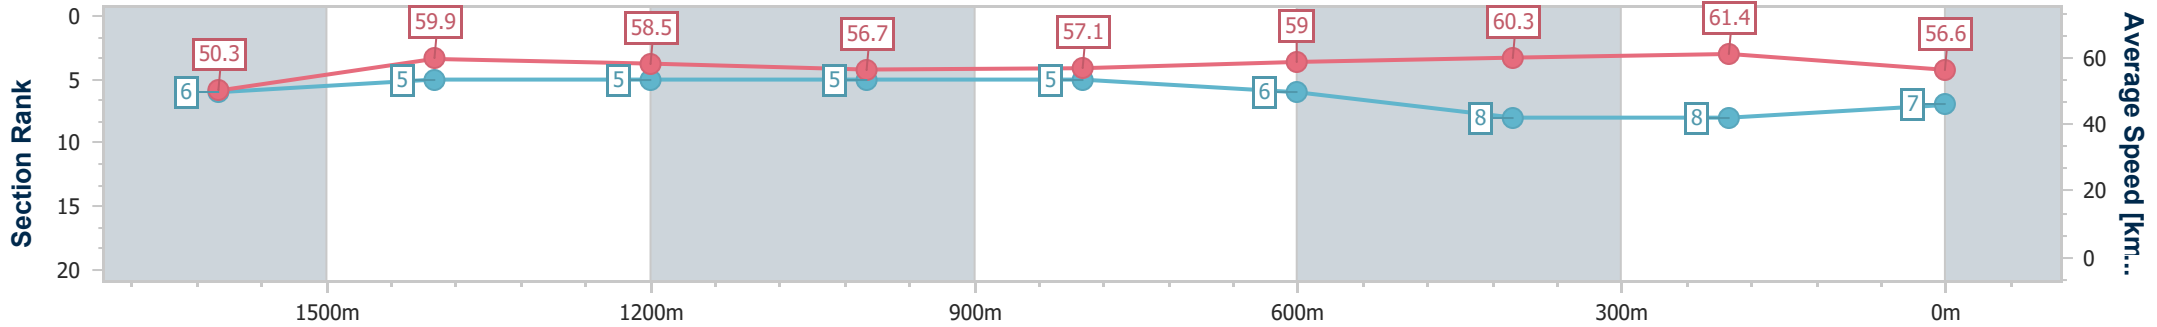

- [] Ranking at each section and finish
- .-.- No data available at this section
- NA No data available

Horse/Jockey Name	Lion's Roar
Final Rank	7
Fastest Section Time (Section)	0:11.71 (400m)
Top Speed [km/h] (Section)	62.4 (600m)
Race State	Finished

Eagle Farm QLD Professional
 Race 4: SKY RACING LORD MAYOR'S CUP - 1800m
 01 June 2024 - 13:30
 Track Rating: Soft 6, Weather: Overcast, Rail Position: True Entire Course

BRISBANE RACING CLUB

Section	Overall	1600m	1400m	1200m	1000m	800m	600m	400m	200m
Section Times	1:52.68 [7] (0:14.30)	1:38.38 [6] (0:12.05)	1:26.33 [5] (0:12.29)	1:14.04 [5] (0:12.69)	1:01.35 [5] (0:12.59)	0:48.76 [5] (0:12.27)	0:36.49 [6] (0:12.02)	0:24.47 [8] (0:11.71)	0:12.76 [8] (0:12.76)
Average Speed [km/h]	50.3	59.9	58.5	56.7	57.1	59.0	60.3	61.4	56.6
Top Speed [km/h]	60.3	60.5	60.1	57.4	58.5	59.8	62.4	62.3	60.3
Avg. Dist. to Rail [m]	1.4	0.5	0.2	0.5	0.4	1.2	1.2	4.9	5.4
Avg. Stride Freq. [Hz]	2.1	2.2	2.2	2.1	2.2	2.2	2.2	2.3	2.2
Avg. Stride Length [m]	6.5	7.4	7.4	7.3	7.4	7.3	7.5	7.5	7.1