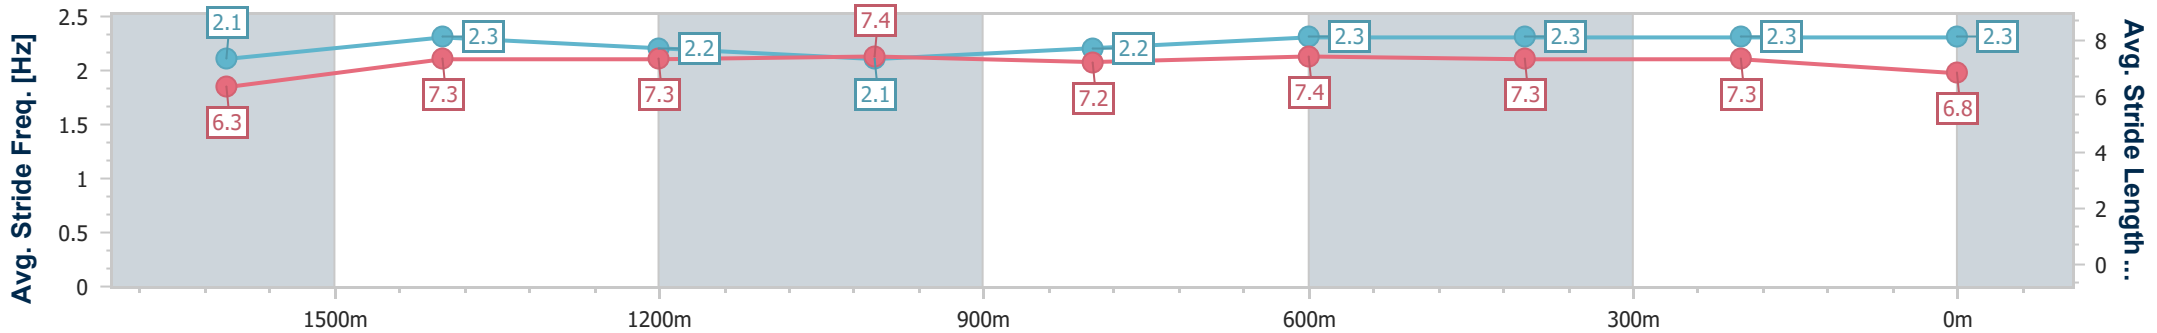

Eagle Farm QLD Professional
 Race 4: SKY RACING LORD MAYOR'S CUP - 1800m
 01 June 2024 - 13:30
 Track Rating: Soft 6, Weather: Overcast, Rail Position: True Entire Course

BRISBANE RACING CLUB

Section	Overall	1600m	1400m	1200m	1000m	800m	600m	400m	200m
Section Times	1:53.13 [10] (0:13.86)	1:39.27 [2] (0:11.71)	1:27.56 [2] (0:12.39)	1:15.17 [2] (0:12.86)	1:02.31 [2] (0:12.61)	0:49.70 [2] (0:12.37)	0:37.33 [2] (0:12.03)	0:25.30 [3] (0:12.01)	0:13.29 [7] (0:13.29)
Average Speed [km/h]	52.8	62.3	58.4	55.9	57.6	58.6	60.3	59.9	54.4
Top Speed [km/h]	64.4	64.3	59.8	56.6	59.2	59.3	61.2	61.1	57.2
Avg. Dist. to Rail [m]	6.7	4.0	3.3	3.4	1.4	0.9	1.6	4.6	4.0
Avg. Stride Freq. [Hz]	2.2	2.2	2.2	2.1	2.2	2.2	2.3	2.3	2.1
Avg. Stride Length [m]	6.6	7.7	7.5	7.2	7.4	7.3	7.3	7.4	7.0

- [] Ranking at each section and finish
- .-.- No data available at this section
- NA No data available

Horse/Jockey Name	Eaglemont
Final Rank	11
Fastest Section Time (Section)	0:11.83 (600m)
Top Speed [km/h] (Section)	62.2 (600m)
Race State	Finished

Eagle Farm QLD Professional
 Race 4: SKY RACING LORD MAYOR'S CUP - 1800m
 01 June 2024 - 13:30
 Track Rating: Soft 6, Weather: Overcast, Rail Position: True Entire Course

BRISBANE RACING CLUB

Section	Overall	1600m	1400m	1200m	1000m	800m	600m	400m	200m
Section Times	1:53.15 [11] (0:14.88)	1:38.27 [11] (0:12.10)	1:26.17 [10] (0:12.29)	1:13.88 [10] (0:12.73)	1:01.15 [10] (0:12.60)	0:48.55 [10] (0:11.84)	0:36.71 [8] (0:11.83)	0:24.88 [9] (0:11.88)	0:13.00 [11] (0:13.00)
Average Speed [km/h]	49.0	60.1	58.5	56.5	57.0	61.0	61.0	60.7	55.8
Top Speed [km/h]	60.4	60.8	60.0	57.4	58.6	62.1	62.2	62.0	58.1
Avg. Dist. to Rail [m]	4.2	1.9	0.8	0.5	0.6	0.6	1.2	4.2	6.5
Avg. Stride Freq. [Hz]	2.1	2.3	2.2	2.1	2.2	2.3	2.3	2.3	2.3
Avg. Stride Length [m]	6.3	7.3	7.3	7.4	7.2	7.4	7.3	7.3	6.8