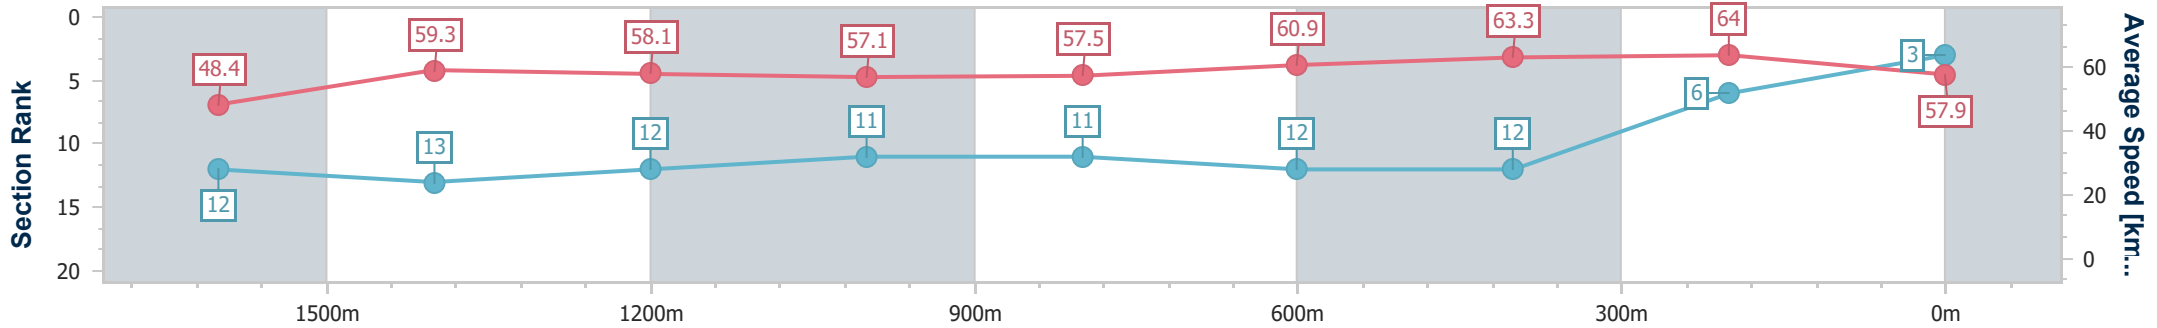

Eagle Farm QLD Professional

Race 4: SKY RACING LORD MAYOR'S CUP - 1800m

01 June 2024 - 13:30

Track Rating: Soft 6, Weather: Overcast, Rail Position: True Entire Course

BRISBANE RACING CLUB

Section	Overall	1600m	1400m	1200m	1000m	800m	600m	400m	200m
Section Times	1:52.25 [3] (0:15.08)	1:37.17 [12] (0:12.23)	1:24.94 [13] (0:12.36)	1:12.58 [12] (0:12.65)	0:59.93 [11] (0:12.55)	0:47.38 [11] (0:11.92)	0:35.46 [12] (0:11.64)	0:23.82 [12] (0:11.28)	0:12.54 [6] (0:12.54)
Average Speed [km/h]	48.4	59.3	58.1	57.1	57.5	60.9	63.3	64.0	57.9
Top Speed [km/h]	60.7	60.7	59.1	58.4	59.0	62.6	63.8	65.3	60.8
Avg. Dist. to Rail [m]	6.4	2.1	1.0	0.9	0.5	1.9	5.1	8.1	10.3
Avg. Stride Freq. [Hz]	2.2	2.2	2.2	2.2	2.2	2.2	2.3	2.4	2.3
Avg. Stride Length [m]	6.0	7.4	7.3	7.3	7.3	7.5	7.6	7.5	7.1