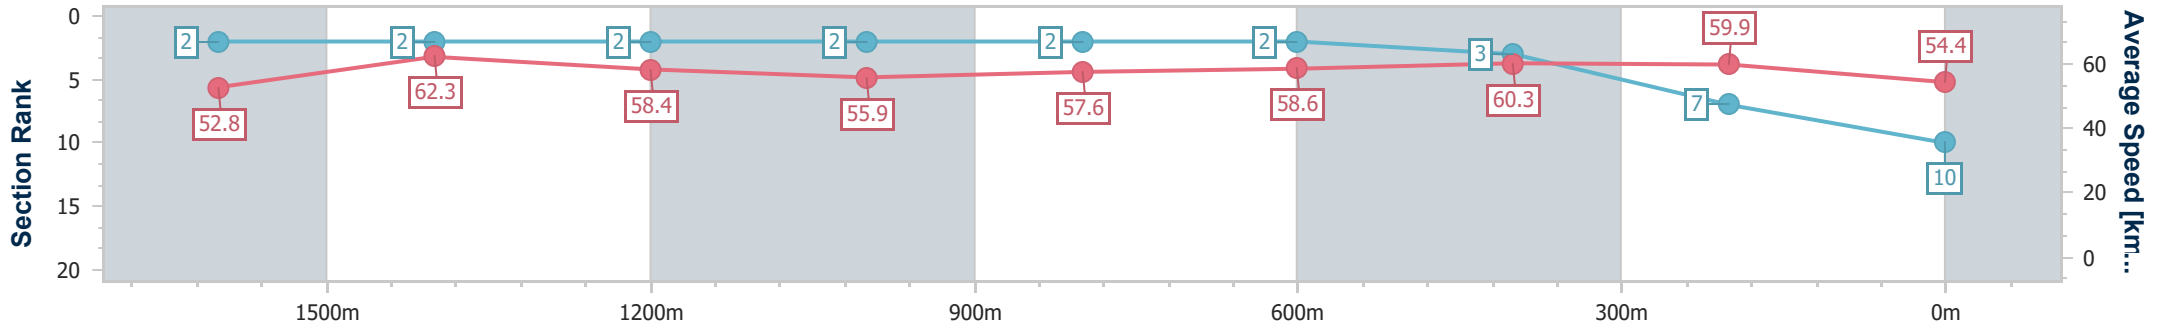

Eagle Farm QLD Professional
 Race 4: SKY RACING LORD MAYOR'S CUP - 1800m
 01 June 2024 - 13:30
 Track Rating: Soft 6, Weather: Overcast, Rail Position: True Entire Course

BRISBANE
 RACING CLUB

Section	Overall	1600m	1400m	1200m	1000m	800m	600m	400m	200m
Section Times	1:52.90 [9] (0:14.88)	1:38.02 [10] (0:12.22)	1:25.80 [11] (0:12.49)	1:13.31 [11] (0:12.77)	1:00.54 [12] (0:12.56)	0:47.98 [12] (0:11.84)	0:36.14 [11] (0:11.66)	0:24.48 [11] (0:11.73)	0:12.75 [10] (0:12.75)
Average Speed [km/h]	49.5	59.4	57.8	56.6	58.1	61.7	62.6	61.3	56.9
Top Speed [km/h]	62.8	62.9	59.1	57.7	60.3	62.5	63.5	63.6	58.7
Avg. Dist. to Rail [m]	7.0	2.9	3.1	3.8	3.0	2.7	3.1	7.8	9.4
Avg. Stride Freq. [Hz]	2.1	2.2	2.1	2.1	2.2	2.2	2.3	2.3	2.2
Avg. Stride Length [m]	6.3	7.6	7.5	7.4	7.5	7.8	7.6	7.5	7.2

- [] Ranking at each section and finish
- .-.- No data available at this section
- NA No data available

Horse/Jockey Name	Zoumon
Final Rank	10
Fastest Section Time (Section)	0:11.71 (1600m)
Top Speed [km/h] (Section)	64.4 (Overall)
Race State	Finished

Eagle Farm QLD Professional
 Race 4: SKY RACING LORD MAYOR'S CUP - 1800m
 01 June 2024 - 13:30
 Track Rating: Soft 6, Weather: Overcast, Rail Position: True Entire Course

BRISBANE RACING CLUB

Section	Overall	1600m	1400m	1200m	1000m	800m	600m	400m	200m
Section Times	1:53.13 [10] (0:13.86)	1:39.27 [2] (0:11.71)	1:27.56 [2] (0:12.39)	1:15.17 [2] (0:12.86)	1:02.31 [2] (0:12.61)	0:49.70 [2] (0:12.37)	0:37.33 [2] (0:12.03)	0:25.30 [3] (0:12.01)	0:13.29 [7] (0:13.29)
Average Speed [km/h]	52.8	62.3	58.4	55.9	57.6	58.6	60.3	59.9	54.4
Top Speed [km/h]	64.4	64.3	59.8	56.6	59.2	59.3	61.2	61.1	57.2
Avg. Dist. to Rail [m]	6.7	4.0	3.3	3.4	1.4	0.9	1.6	4.6	4.0
Avg. Stride Freq. [Hz]	2.2	2.2	2.2	2.1	2.2	2.2	2.3	2.3	2.1
Avg. Stride Length [m]	6.6	7.7	7.5	7.2	7.4	7.3	7.3	7.4	7.0