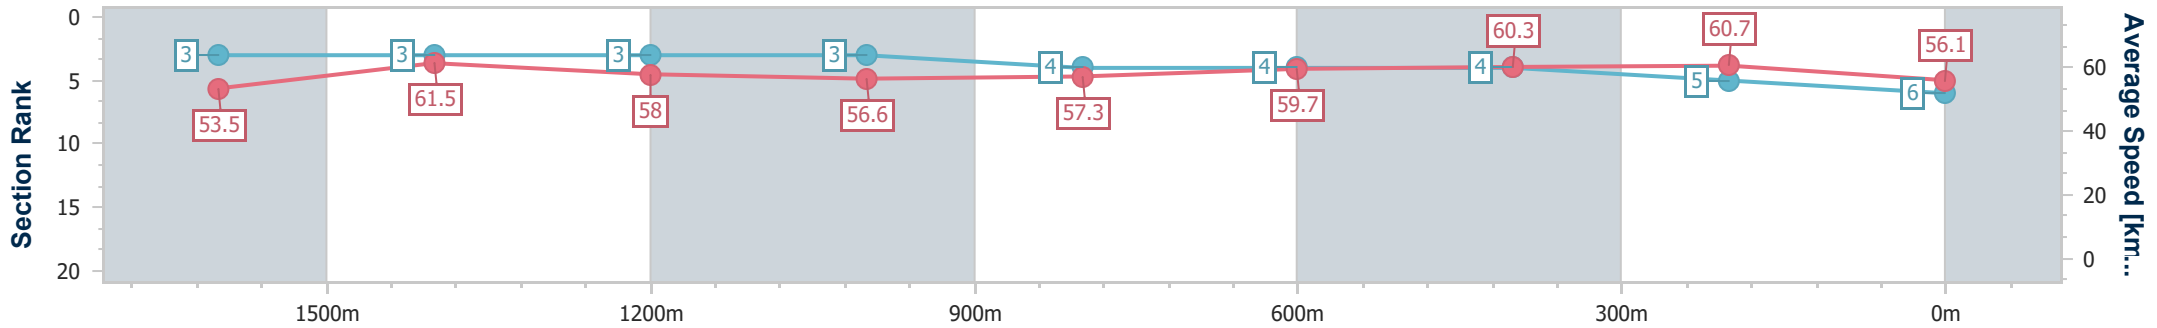

- [] Ranking at each section and finish
- .-.- No data available at this section
- NA No data available

Horse/Jockey Name	Magnaspin
Final Rank	6
Fastest Section Time (Section)	0:11.86 (400m)
Top Speed [km/h] (Section)	64.7 (Overall)
Race State	Finished

Eagle Farm QLD Professional
 Race 4: SKY RACING LORD MAYOR'S CUP - 1800m
 01 June 2024 - 13:30
 Track Rating: Soft 6, Weather: Overcast, Rail Position: True Entire Course

BRISBANE RACING CLUB

Section	Overall	1600m	1400m	1200m	1000m	800m	600m	400m	200m
Section Times	1:52.57 [6] (0:13.88)	1:38.69 [3] (0:11.90)	1:26.79 [3] (0:12.45)	1:14.34 [3] (0:12.77)	1:01.57 [3] (0:12.69)	0:48.88 [4] (0:12.16)	0:36.72 [4] (0:11.99)	0:24.73 [4] (0:11.86)	0:12.87 [5] (0:12.87)
Average Speed [km/h]	53.5	61.5	58.0	56.6	57.3	59.7	60.3	60.7	56.1
Top Speed [km/h]	64.7	64.6	59.9	57.0	60.4	60.4	61.8	62.0	58.3
Avg. Dist. to Rail [m]	10.1	4.4	2.4	2.6	1.8	1.7	0.7	2.9	3.3
Avg. Stride Freq. [Hz]	2.1	2.2	2.2	2.1	2.2	2.3	2.3	2.3	2.2
Avg. Stride Length [m]	6.9	7.6	7.5	7.4	7.3	7.3	7.4	7.4	7.0