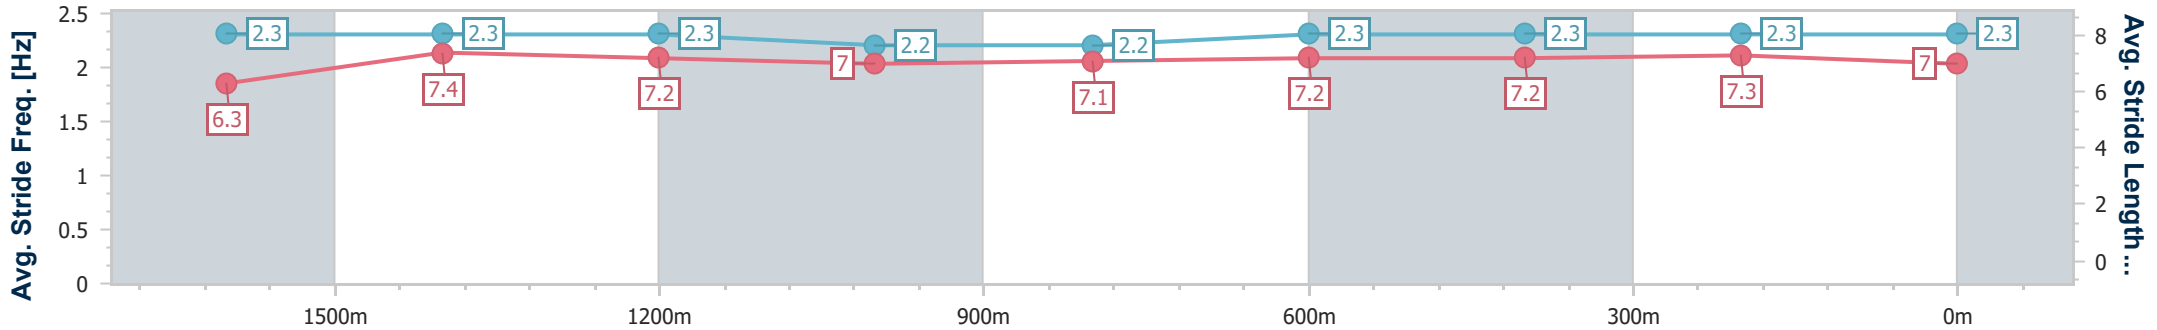

BRISBANE RACING CLUB

Section	Overall	1600m	1400m	1200m	1000m	800m	600m	400m	200m
Section Times	1:51.92 [1] (0:13.82)	1:38.10 [1] (0:11.64)	1:26.46 [1] (0:12.27)	1:14.19 [1] (0:12.90)	1:01.29 [1] (0:12.67)	0:48.62 [1] (0:12.27)	0:36.35 [1] (0:12.04)	0:24.31 [1] (0:11.70)	0:12.61 [1] (0:12.61)
Average Speed [km/h]	52.7	62.1	58.7	55.9	57.3	59.6	60.2	61.4	57.5
Top Speed [km/h]	62.7	63.0	61.6	56.8	58.9	60.2	61.9	62.4	60.2
Avg. Dist. to Rail [m]	4.4	0.9	1.6	2.5	1.9	2.7	1.1	2.8	3.1
Avg. Stride Freq. [Hz]	2.3	2.3	2.3	2.2	2.2	2.3	2.3	2.3	2.3
Avg. Stride Length [m]	6.3	7.4	7.2	7.0	7.1	7.2	7.2	7.3	7.0