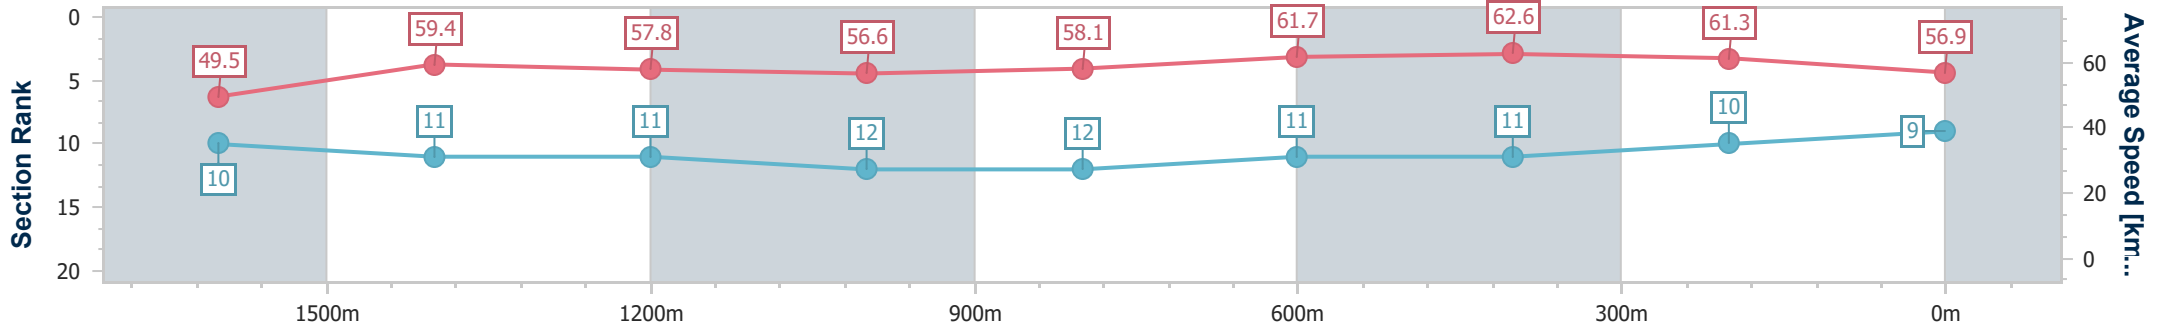

Eagle Farm QLD Professional

Race 4: SKY RACING LORD MAYOR'S CUP - 1800m

01 June 2024 - 13:30

Track Rating: Soft 6, Weather: Overcast, Rail Position: True Entire Course

BRISBANE RACING CLUB

Section	Overall	1600m	1400m	1200m	1000m	800m	600m	400m	200m
Section Times	1:52.86 [8] (0:14.66)	1:38.20 [9] (0:12.16)	1:26.04 [9] (0:12.43)	1:13.61 [9] (0:12.72)	1:00.89 [9] (0:12.60)	0:48.29 [9] (0:11.85)	0:36.44 [7] (0:11.79)	0:24.65 [7] (0:11.78)	0:12.87 [9] (0:12.87)
Average Speed [km/h]	49.7	59.6	57.9	56.8	58.1	61.7	62.2	61.0	56.5
Top Speed [km/h]	61.6	61.0	59.6	57.2	60.3	63.1	63.3	62.3	59.1
Avg. Dist. to Rail [m]	4.1	2.2	2.3	2.8	2.9	3.1	4.0	7.0	8.1
Avg. Stride Freq. [Hz]	2.1	2.2	2.1	2.1	2.1	2.2	2.3	2.2	2.1
Avg. Stride Length [m]	6.5	7.6	7.5	7.5	7.6	7.7	7.7	7.6	7.3

- [] Ranking at each section and finish
- .-.- No data available at this section
- NA No data available

Horse/Jockey Name	Adelaide River
Final Rank	9
Fastest Section Time (Section)	0:11.66 (600m)
Top Speed [km/h] (Section)	63.6 (400m)
Race State	Finished

Eagle Farm QLD Professional
 Race 4: SKY RACING LORD MAYOR'S CUP - 1800m
 01 June 2024 - 13:30
 Track Rating: Soft 6, Weather: Overcast, Rail Position: True Entire Course

BRISBANE
 RACING CLUB

Section	Overall	1600m	1400m	1200m	1000m	800m	600m	400m	200m
Section Times	1:52.90 [9] (0:14.88)	1:38.02 [10] (0:12.22)	1:25.80 [11] (0:12.49)	1:13.31 [11] (0:12.77)	1:00.54 [12] (0:12.56)	0:47.98 [12] (0:11.84)	0:36.14 [11] (0:11.66)	0:24.48 [11] (0:11.73)	0:12.75 [10] (0:12.75)
Average Speed [km/h]	49.5	59.4	57.8	56.6	58.1	61.7	62.6	61.3	56.9
Top Speed [km/h]	62.8	62.9	59.1	57.7	60.3	62.5	63.5	63.6	58.7
Avg. Dist. to Rail [m]	7.0	2.9	3.1	3.8	3.0	2.7	3.1	7.8	9.4
Avg. Stride Freq. [Hz]	2.1	2.2	2.1	2.1	2.2	2.2	2.3	2.3	2.2
Avg. Stride Length [m]	6.3	7.6	7.5	7.4	7.5	7.8	7.6	7.5	7.2