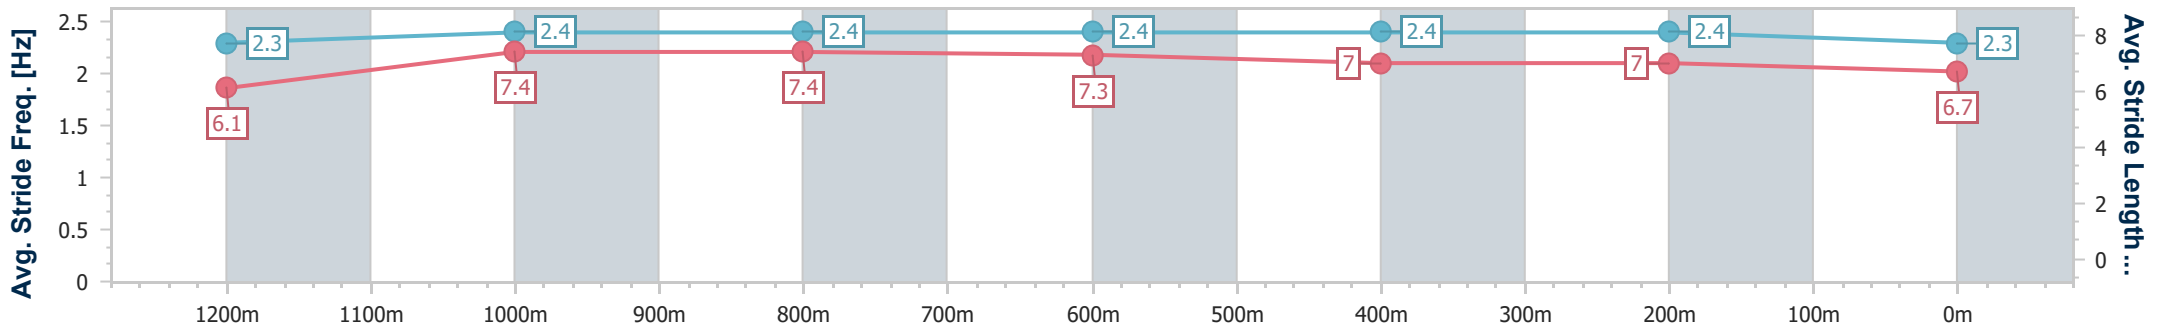

Eagle Farm QLD Professional

Race 2: HKJC BENCHMARK 78 Handicap - 1400m

01 June 2024 - 12:20

Track Rating: Soft 6, Weather: Overcast, Rail Position: True Entire Course

BRISBANE RACING CLUB

Section	Overall	1200m	1000m	800m	600m	400m	200m
Section Times	1:25.98 [12] (0:14.31)	1:11.67 [9] (0:11.43)	1:00.24 [8] (0:11.67)	0:48.57 [8] (0:11.77)	0:36.80 [6] (0:12.04)	0:24.76 [10] (0:11.86)	0:12.90 [12] (0:12.90)
Average Speed [km/h]	50.4	63.3	63.0	62.5	61.4	60.7	55.8
Top Speed [km/h]	63.6	64.4	63.7	63.7	62.8	62.8	59.3
Avg. Dist. to Rail [m]	9.2	5.3	4.2	4.9	5.1	10.9	11.7
Avg. Stride Freq. [Hz]	2.3	2.4	2.4	2.4	2.4	2.4	2.3
Avg. Stride Length [m]	6.1	7.4	7.4	7.3	7.0	7.0	6.7