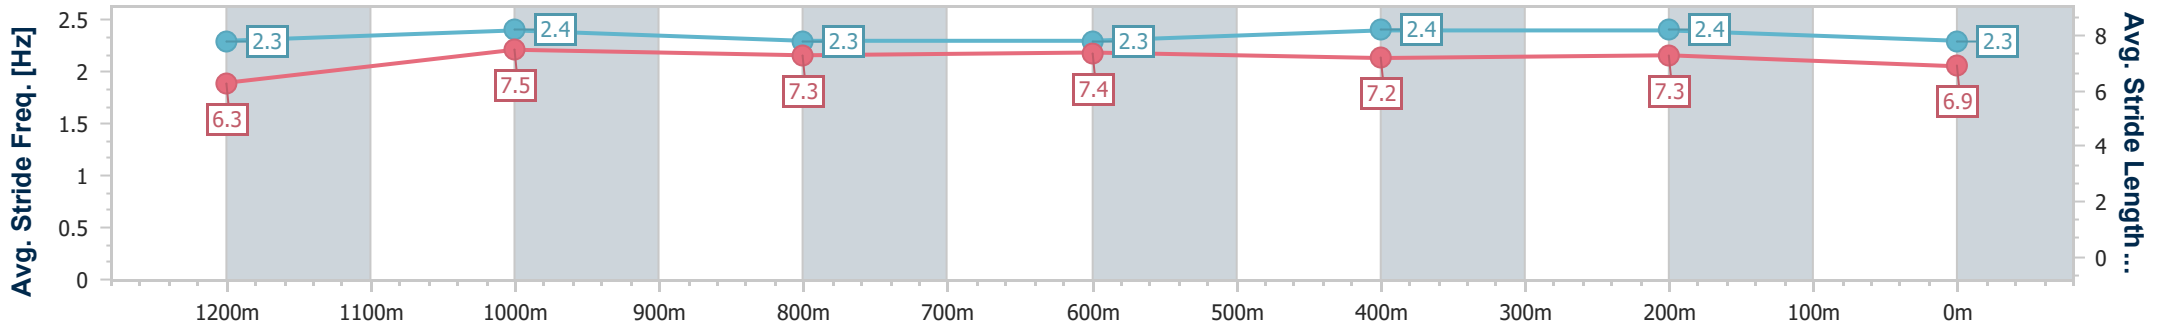

Eagle Farm QLD Professional

Race 2: HKJC BENCHMARK 78 Handicap - 1400m

01 June 2024 - 12:20

Track Rating: Soft 6, Weather: Overcast, Rail Position: True Entire Course

BRISBANE RACING CLUB

Section	Overall	1200m	1000m	800m	600m	400m	200m
Section Times	1:25.18 [5] (0:13.60)	1:11.58 [1] (0:11.31)	1:00.27 [1] (0:11.72)	0:48.55 [1] (0:11.98)	0:36.57 [1] (0:12.08)	0:24.49 [2] (0:11.65)	0:12.84 [3] (0:12.84)
Average Speed [km/h]	53.1	63.7	61.8	60.9	61.1	61.8	56.0
Top Speed [km/h]	64.8	65.0	63.1	62.2	62.0	62.5	60.2
Avg. Dist. to Rail [m]	3.5	1.5	1.3	3.2	4.4	7.5	7.9
Avg. Stride Freq. [Hz]	2.3	2.4	2.3	2.3	2.4	2.4	2.3
Avg. Stride Length [m]	6.3	7.5	7.3	7.4	7.2	7.3	6.9