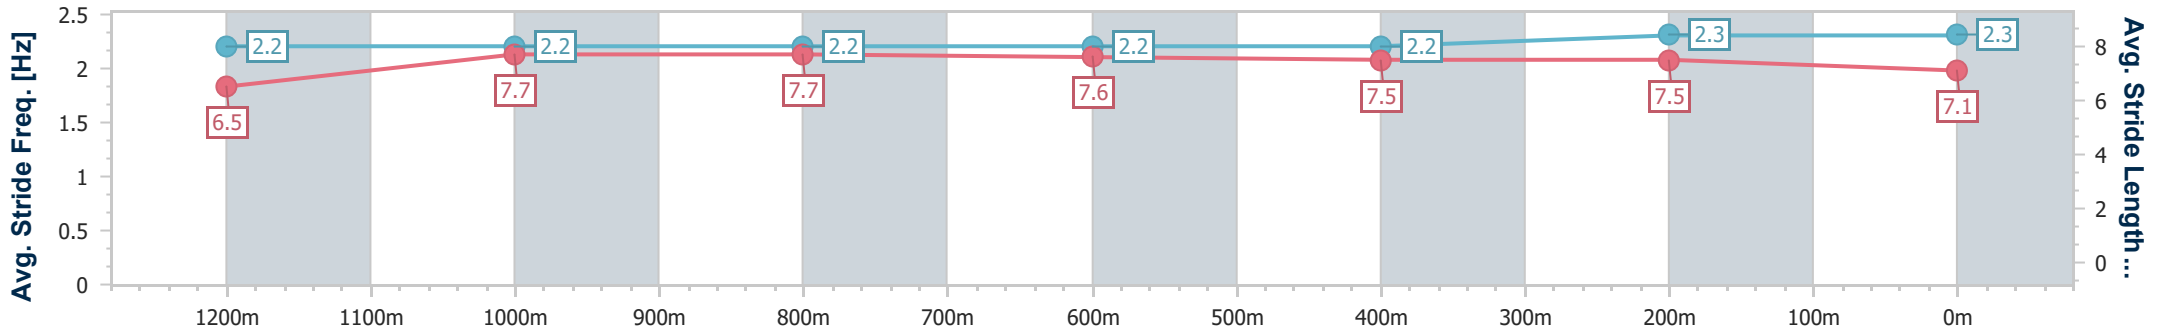

Eagle Farm QLD Professional

Race 2: HKJC BENCHMARK 78 Handicap - 1400m

01 June 2024 - 12:20

Track Rating: Soft 6, Weather: Overcast, Rail Position: True Entire Course

BRISBANE RACING CLUB

Section	Overall	1200m	1000m	800m	600m	400m	200m
Section Times	1:24.77 [2] (0:13.81)	1:10.96 [3] (0:11.46)	0:59.50 [3] (0:11.76)	0:47.74 [3] (0:11.87)	0:35.87 [3] (0:11.91)	0:23.96 [3] (0:11.50)	0:12.46 [2] (0:12.46)
Average Speed [km/h]	52.3	62.6	61.8	60.9	60.8	62.6	57.8
Top Speed [km/h]	63.6	63.6	62.3	61.8	62.4	63.4	60.9
Avg. Dist. to Rail [m]	2.7	2.2	1.7	1.0	1.1	4.2	5.6
Avg. Stride Freq. [Hz]	2.2	2.2	2.2	2.2	2.2	2.3	2.3
Avg. Stride Length [m]	6.5	7.7	7.7	7.6	7.5	7.5	7.1