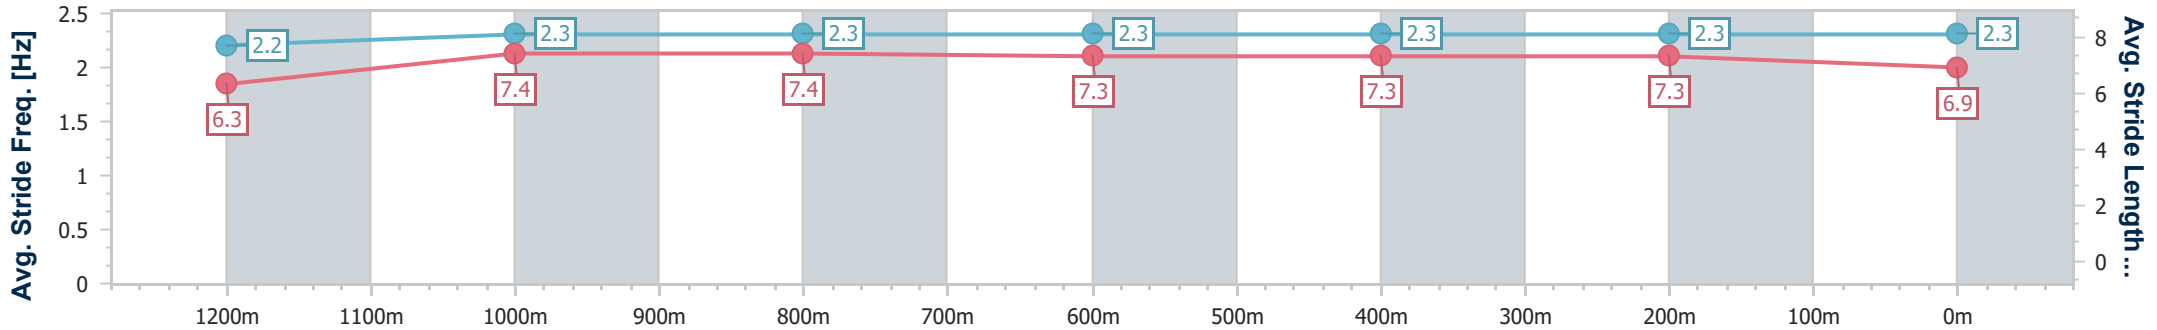

Eagle Farm QLD Professional

Race 2: HKJC BENCHMARK 78 Handicap - 1400m

01 June 2024 - 12:20

Track Rating: Soft 6, Weather: Overcast, Rail Position: True Entire Course

BRISBANE RACING CLUB

Section	Overall	1200m	1000m	800m	600m	400m	200m
Section Times	1:25.69 [10] (0:14.18)	1:11.51 [8] (0:11.61)	0:59.90 [9] (0:11.76)	0:48.14 [11] (0:11.79)	0:36.35 [9] (0:11.87)	0:24.48 [9] (0:11.74)	0:12.74 [11] (0:12.74)
Average Speed [km/h]	50.7	62.1	61.6	61.6	61.0	61.4	56.5
Top Speed [km/h]	62.9	63.0	63.0	62.8	62.0	63.0	59.2
Avg. Dist. to Rail [m]	1.7	1.7	1.4	1.6	1.5	6.0	7.2
Avg. Stride Freq. [Hz]	2.2	2.3	2.3	2.3	2.3	2.3	2.3
Avg. Stride Length [m]	6.3	7.4	7.4	7.3	7.3	7.3	6.9

- [] Ranking at each section and finish
- .-.- No data available at this section
- NA No data available

Horse/Jockey Name	Starzam
Final Rank	11
Fastest Section Time (Section)	0:11.52 (1200m)
Top Speed [km/h] (Section)	65.4 (600m)
Race State	Finished