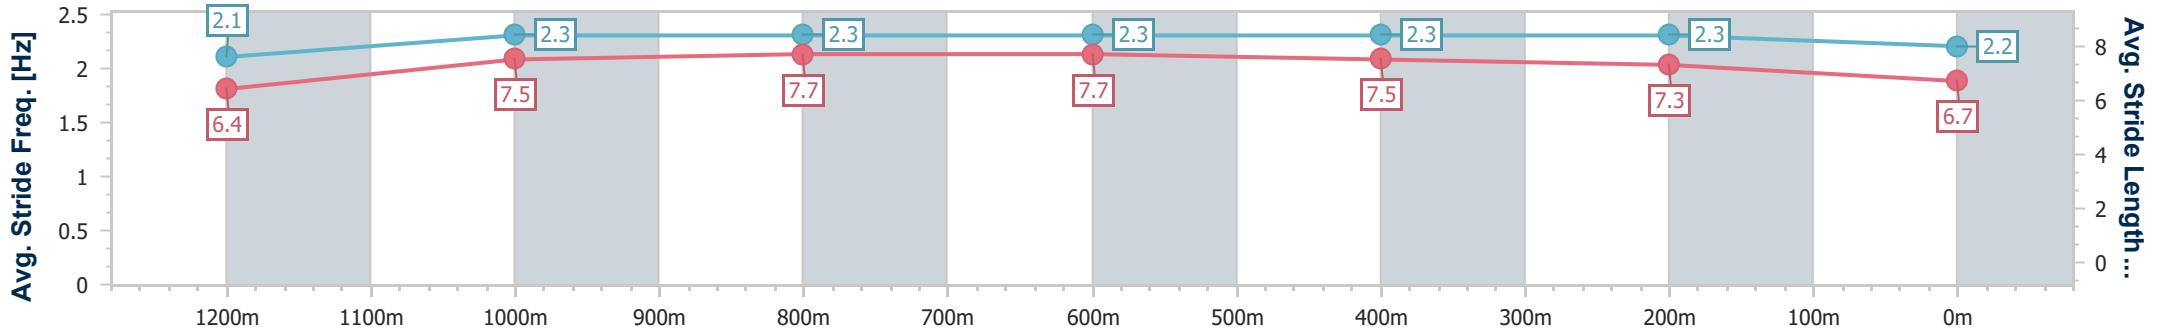

Eagle Farm QLD Professional

Race 2: HKJC BENCHMARK 78 Handicap - 1400m

01 June 2024 - 12:20

Track Rating: Soft 6, Weather: Overcast, Rail Position: True Entire Course

BRISBANE RACING CLUB

Section	Overall	1200m	1000m	800m	600m	400m	200m
Section Times	1:27.32 [15] (0:14.59)	1:12.73 [14] (0:11.77)	1:00.96 [15] (0:11.75)	0:49.21 [15] (0:11.70)	0:37.51 [14] (0:11.88)	0:25.63 [14] (0:11.79)	0:13.84 [15] (0:13.84)
Average Speed [km/h]	49.6	61.2	62.3	62.8	61.7	60.8	52.1
Top Speed [km/h]	62.1	62.1	62.9	63.3	62.1	62.5	57.8
Avg. Dist. to Rail [m]	8.9	3.9	3.8	3.5	3.4	7.8	7.6
Avg. Stride Freq. [Hz]	2.1	2.3	2.3	2.3	2.3	2.3	2.2
Avg. Stride Length [m]	6.4	7.5	7.7	7.7	7.5	7.3	6.7

- [] Ranking at each section and finish
- .-.- No data available at this section
- NA No data available