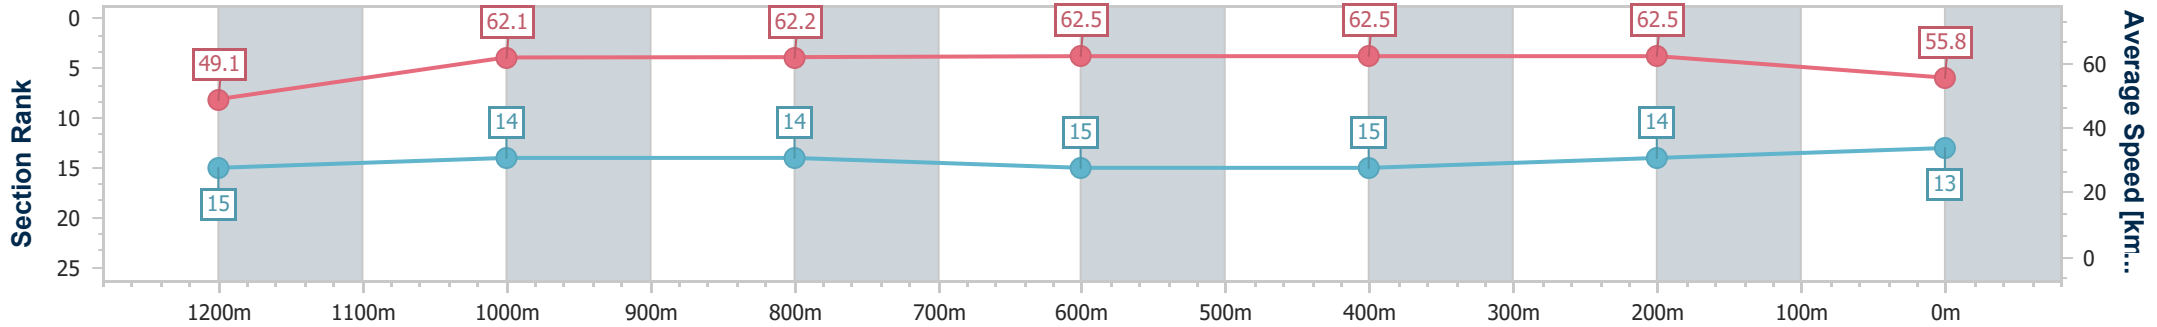

Eagle Farm QLD Professional

Race 2: HKJC BENCHMARK 78 Handicap - 1400m

01 June 2024 - 12:20

Track Rating: Soft 6, Weather: Overcast, Rail Position: True Entire Course

BRISBANE RACING CLUB

Section	Overall	1200m	1000m	800m	600m	400m	200m
Section Times	1:26.31 [13] (0:14.72)	1:11.59 [15] (0:11.61)	0:59.98 [14] (0:11.64)	0:48.34 [14] (0:11.87)	0:36.47 [15] (0:12.00)	0:24.47 [15] (0:11.57)	0:12.90 [14] (0:12.90)
Average Speed [km/h]	49.1	62.1	62.2	62.5	62.5	62.5	55.8
Top Speed [km/h]	63.6	62.9	64.2	63.7	63.3	64.6	60.0
Avg. Dist. to Rail [m]	6.6	1.0	1.8	6.1	8.3	13.3	12.0
Avg. Stride Freq. [Hz]	2.1	2.4	2.4	2.4	2.4	2.4	2.3
Avg. Stride Length [m]	6.3	7.4	7.3	7.3	7.3	7.1	6.7

- [] Ranking at each section and finish
- .-.- No data available at this section
- NA No data available

Horse/Jockey Name	Party For One
Final Rank	14
Fastest Section Time (Section)	0:11.53 (1200m)
Top Speed [km/h] (Section)	63.7 (1200m)
Race State	Finished