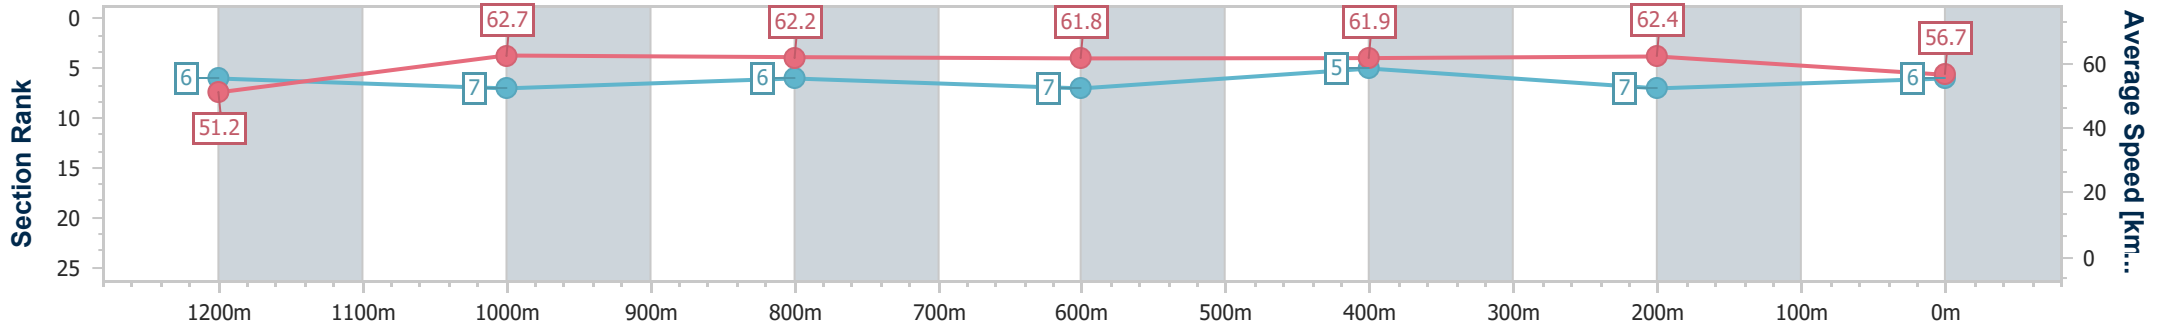

Eagle Farm QLD Professional

Race 2: HKJC BENCHMARK 78 Handicap - 1400m

01 June 2024 - 12:20

Track Rating: Soft 6, Weather: Overcast, Rail Position: True Entire Course

BRISBANE RACING CLUB

Section	Overall	1200m	1000m	800m	600m	400m	200m
Section Times	1:25.23 [6] (0:14.08)	1:11.15 [6] (0:11.54)	0:59.61 [7] (0:11.69)	0:47.92 [6] (0:11.88)	0:36.04 [7] (0:11.81)	0:24.23 [5] (0:11.55)	0:12.68 [7] (0:12.68)
Average Speed [km/h]	51.2	62.7	62.2	61.8	61.9	62.4	56.7
Top Speed [km/h]	63.2	63.0	62.9	62.6	64.1	64.0	60.0
Avg. Dist. to Rail [m]	5.1	2.7	2.8	3.4	3.4	7.2	8.3
Avg. Stride Freq. [Hz]	2.2	2.2	2.2	2.2	2.3	2.3	2.3
Avg. Stride Length [m]	6.6	7.7	7.7	7.7	7.5	7.4	7.0

- [] Ranking at each section and finish
- .-.- No data available at this section
- NA No data available

Horse/Jockey Name	Warby
Final Rank	7
Fastest Section Time (Section)	0:11.42 (400m)
Top Speed [km/h] (Section)	64.7 (400m)
Race State	Finished