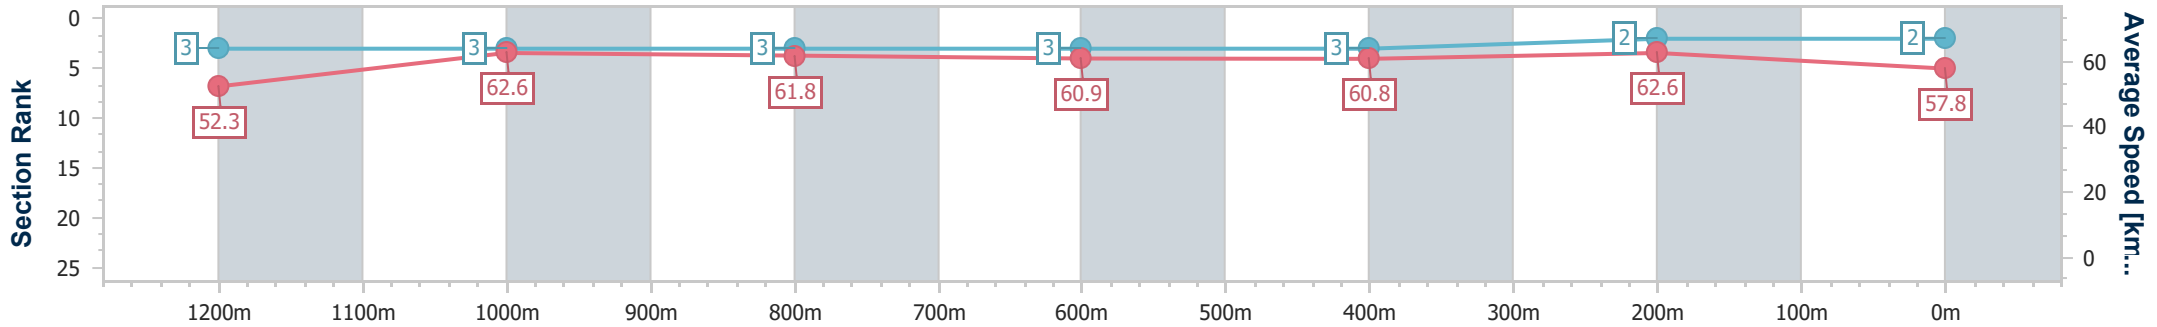

Eagle Farm QLD Professional

Race 2: HKJC BENCHMARK 78 Handicap - 1400m

01 June 2024 - 12:20

Track Rating: Soft 6, Weather: Overcast, Rail Position: True Entire Course

BRISBANE RACING CLUB

Section	Overall	1200m	1000m	800m	600m	400m	200m
Section Times	1:24.77 [2] (0:13.81)	1:10.96 [3] (0:11.46)	0:59.50 [3] (0:11.76)	0:47.74 [3] (0:11.87)	0:35.87 [3] (0:11.91)	0:23.96 [3] (0:11.50)	0:12.46 [2] (0:12.46)
Average Speed [km/h]	52.3	62.6	61.8	60.9	60.8	62.6	57.8
Top Speed [km/h]	63.6	63.6	62.3	61.8	62.4	63.4	60.9
Avg. Dist. to Rail [m]	2.7	2.2	1.7	1.0	1.1	4.2	5.6
Avg. Stride Freq. [Hz]	2.2	2.2	2.2	2.2	2.2	2.3	2.3
Avg. Stride Length [m]	6.5	7.7	7.7	7.6	7.5	7.5	7.1