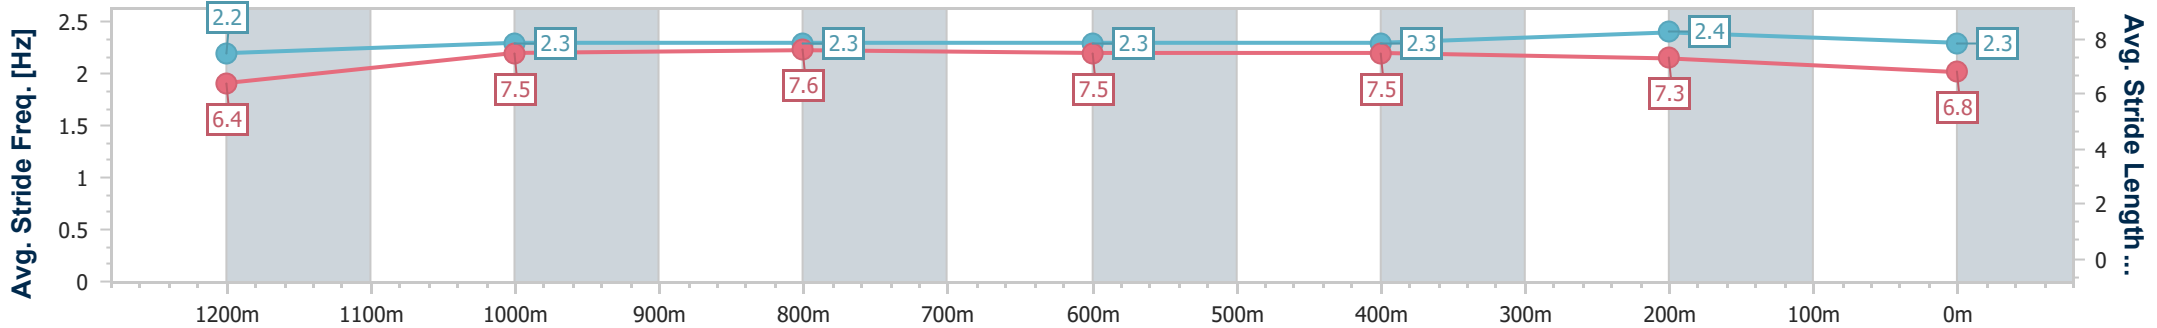

Eagle Farm QLD Professional

Race 2: HKJC BENCHMARK 78 Handicap - 1400m

01 June 2024 - 12:20

Track Rating: Soft 6, Weather: Overcast, Rail Position: True Entire Course

BRISBANE RACING CLUB

Section	Overall	1200m	1000m	800m	600m	400m	200m
Section Times	1:25.36 [8] (0:13.91)	1:11.45 [4] (0:11.42)	1:00.03 [4] (0:11.73)	0:48.30 [4] (0:11.87)	0:36.43 [4] (0:11.96)	0:24.47 [4] (0:11.59)	0:12.88 [5] (0:12.88)
Average Speed [km/h]	52.0	63.1	62.1	61.8	61.8	62.1	55.8
Top Speed [km/h]	64.2	63.6	62.8	62.2	62.5	63.3	59.6
Avg. Dist. to Rail [m]	4.1	2.2	2.7	3.9	5.2	10.0	8.9
Avg. Stride Freq. [Hz]	2.2	2.3	2.3	2.3	2.3	2.4	2.3
Avg. Stride Length [m]	6.4	7.5	7.6	7.5	7.5	7.3	6.8