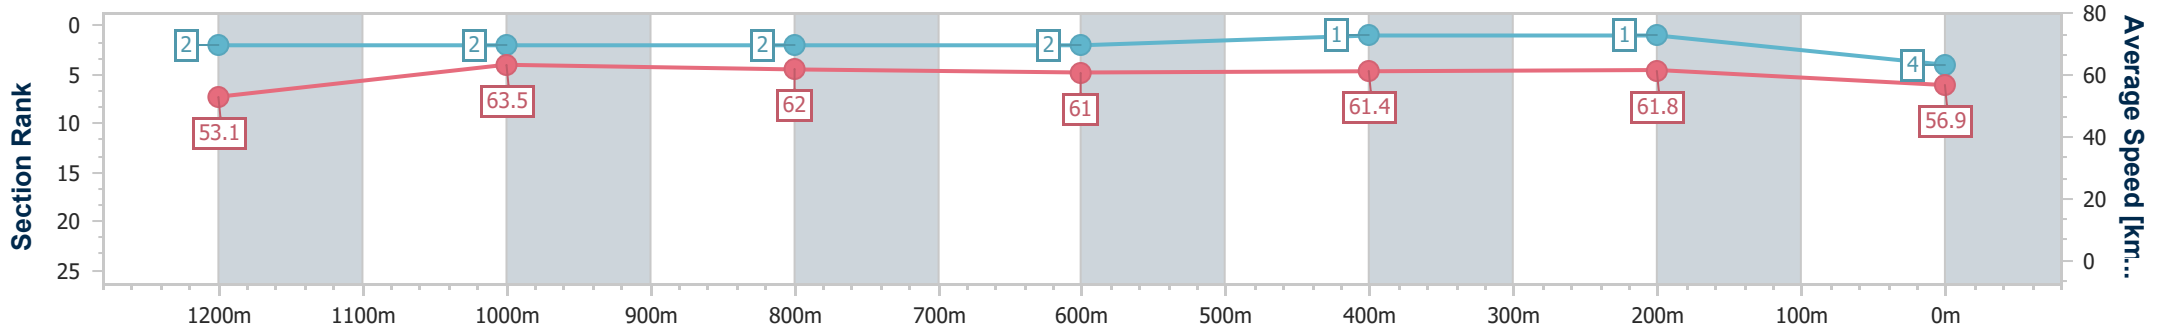

Eagle Farm QLD Professional

Race 2: HKJC BENCHMARK 78 Handicap - 1400m

01 June 2024 - 12:20

Track Rating: Soft 6, Weather: Overcast, Rail Position: True Entire Course

BRISBANE RACING CLUB

Section	Overall	1200m	1000m	800m	600m	400m	200m
Section Times	1:24.93 [4] (0:13.66)	1:11.27 [2] (0:11.33)	0:59.94 [2] (0:11.79)	0:48.15 [2] (0:11.97)	0:36.18 [2] (0:11.93)	0:24.25 [1] (0:11.62)	0:12.63 [1] (0:12.63)
Average Speed [km/h]	53.1	63.5	62.0	61.0	61.4	61.8	56.9
Top Speed [km/h]	65.8	66.0	63.0	62.2	62.8	63.0	60.7
Avg. Dist. to Rail [m]	10.4	3.2	3.1	3.2	2.9	6.8	7.9
Avg. Stride Freq. [Hz]	2.4	2.4	2.4	2.4	2.4	2.4	2.4
Avg. Stride Length [m]	6.2	7.3	7.3	7.2	7.2	7.1	6.8