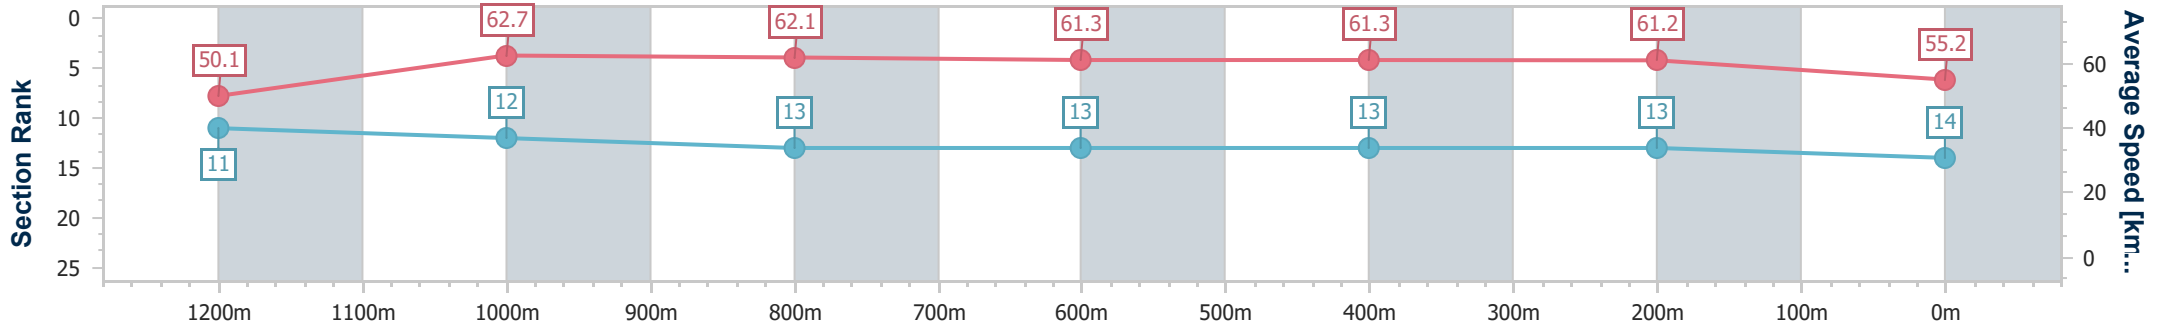

- [] Ranking at each section and finish
- .-.- No data available at this section
- NA No data available

Horse/Jockey Name	Party For One
Final Rank	14
Fastest Section Time (Section)	0:11.53 (1200m)
Top Speed [km/h] (Section)	63.7 (1200m)
Race State	Finished

Eagle Farm QLD Professional

Race 2: HKJC BENCHMARK 78 Handicap - 1400m

01 June 2024 - 12:20

Track Rating: Soft 6, Weather: Overcast, Rail Position: True Entire Course

BRISBANE RACING CLUB

Section	Overall	1200m	1000m	800m	600m	400m	200m
Section Times	1:26.32 [14] (0:14.37)	1:11.95 [11] (0:11.53)	1:00.42 [12] (0:11.83)	0:48.59 [13] (0:11.88)	0:36.71 [13] (0:11.88)	0:24.83 [13] (0:11.76)	0:13.07 [13] (0:13.07)
Average Speed [km/h]	50.1	62.7	62.1	61.3	61.3	61.2	55.2
Top Speed [km/h]	62.5	63.7	62.6	62.9	62.3	62.6	59.3
Avg. Dist. to Rail [m]	5.5	3.8	3.9	3.2	2.1	5.9	6.8
Avg. Stride Freq. [Hz]	2.1	2.4	2.3	2.3	2.4	2.4	2.3
Avg. Stride Length [m]	6.6	7.4	7.4	7.3	7.0	7.1	6.7