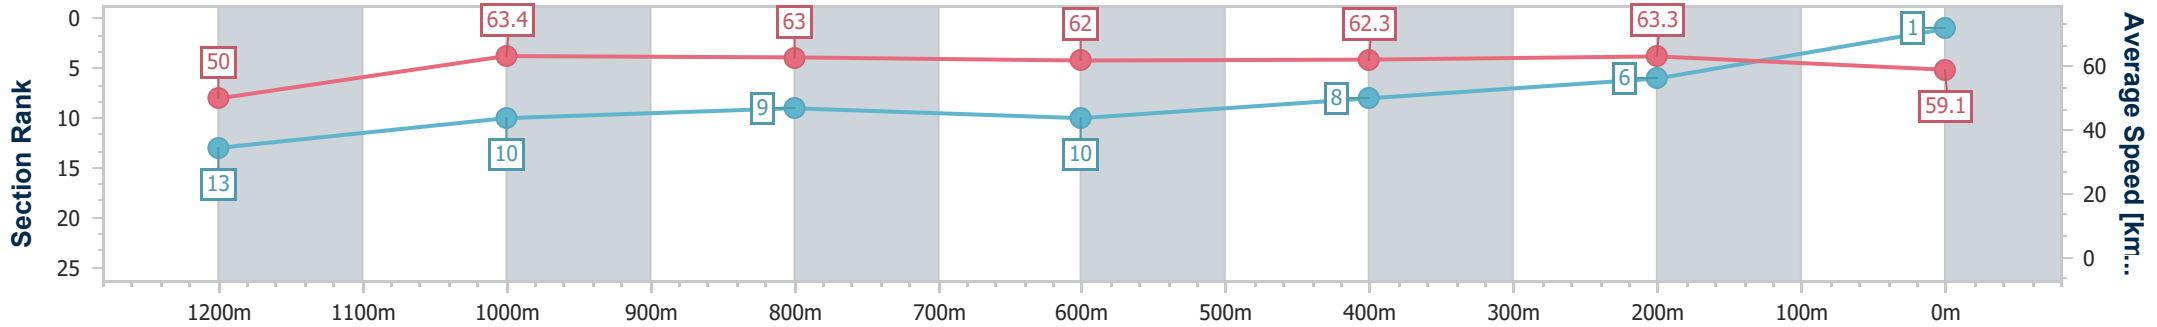

Eagle Farm QLD Professional

Race 2: HKJC BENCHMARK 78 Handicap - 1400m

01 June 2024 - 12:20

Track Rating: Soft 6, Weather: Overcast, Rail Position: True Entire Course

BRISBANE RACING CLUB

Section	Overall	1200m	1000m	800m	600m	400m	200m
Section Times	1:24.69 [1] (0:14.43)	1:10.26 [13] (0:11.38)	0:58.88 [10] (0:11.69)	0:47.19 [9] (0:11.84)	0:35.35 [10] (0:11.82)	0:23.53 [8] (0:11.38)	0:12.15 [6] (0:12.15)
Average Speed [km/h]	50.0	63.4	63.0	62.0	62.3	63.3	59.1
Top Speed [km/h]	62.2	64.4	64.6	63.2	64.4	64.7	61.8
Avg. Dist. to Rail [m]	6.3	4.9	4.3	3.8	5.0	11.7	10.6
Avg. Stride Freq. [Hz]	2.2	2.4	2.3	2.3	2.3	2.4	2.4
Avg. Stride Length [m]	6.2	7.4	7.5	7.5	7.4	7.2	6.9