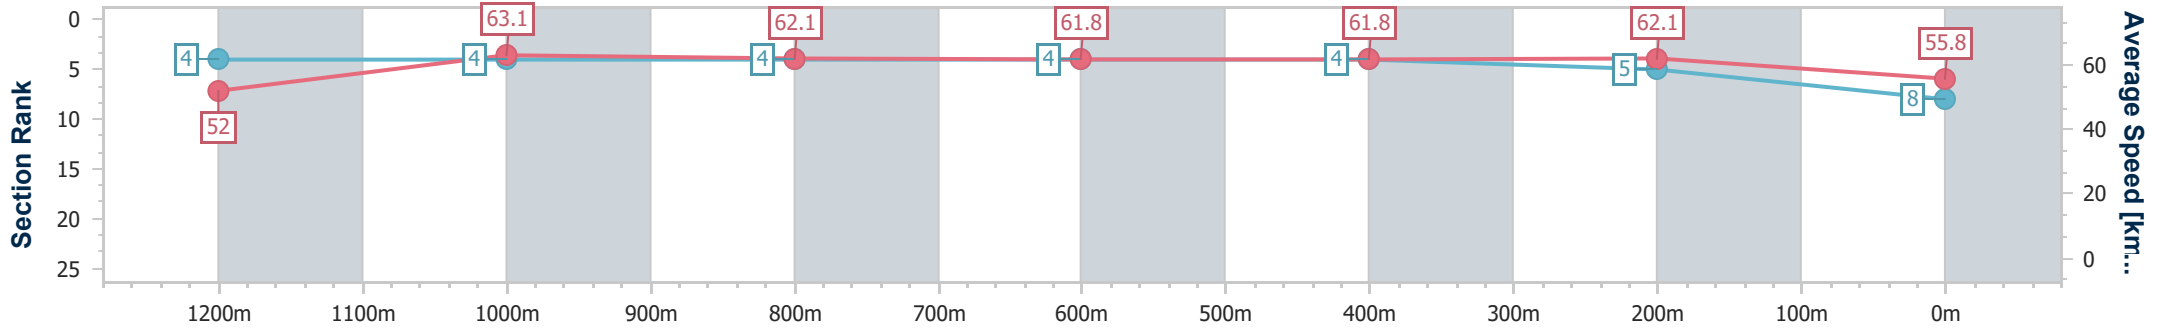

Eagle Farm QLD Professional

Race 2: HKJC BENCHMARK 78 Handicap - 1400m

01 June 2024 - 12:20

Track Rating: Soft 6, Weather: Overcast, Rail Position: True Entire Course

BRISBANE RACING CLUB

Section	Overall	1200m	1000m	800m	600m	400m	200m
Section Times	1:25.36 [8] (0:13.91)	1:11.45 [4] (0:11.42)	1:00.03 [4] (0:11.73)	0:48.30 [4] (0:11.87)	0:36.43 [4] (0:11.96)	0:24.47 [4] (0:11.59)	0:12.88 [5] (0:12.88)
Average Speed [km/h]	52.0	63.1	62.1	61.8	61.8	62.1	55.8
Top Speed [km/h]	64.2	63.6	62.8	62.2	62.5	63.3	59.6
Avg. Dist. to Rail [m]	4.1	2.2	2.7	3.9	5.2	10.0	8.9
Avg. Stride Freq. [Hz]	2.2	2.3	2.3	2.3	2.3	2.4	2.3
Avg. Stride Length [m]	6.4	7.5	7.6	7.5	7.5	7.3	6.8