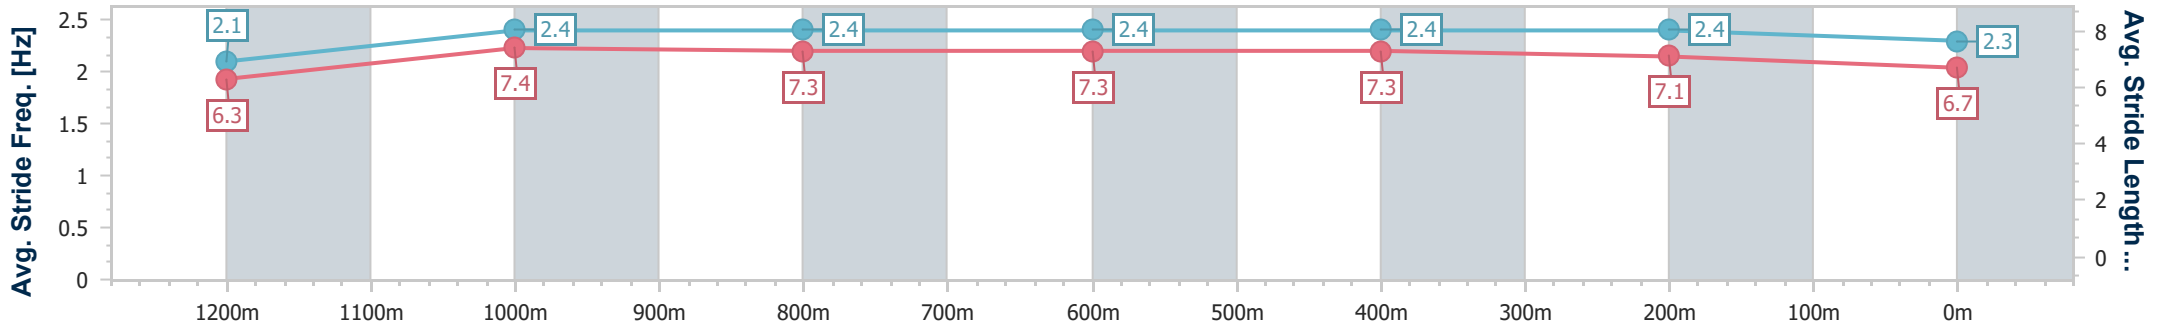

Eagle Farm QLD Professional

Race 2: HKJC BENCHMARK 78 Handicap - 1400m

01 June 2024 - 12:20

Track Rating: Soft 6, Weather: Overcast, Rail Position: True Entire Course

BRISBANE RACING CLUB

Section	Overall	1200m	1000m	800m	600m	400m	200m
Section Times	1:26.31 [13] (0:14.72)	1:11.59 [15] (0:11.61)	0:59.98 [14] (0:11.64)	0:48.34 [14] (0:11.87)	0:36.47 [15] (0:12.00)	0:24.47 [15] (0:11.57)	0:12.90 [14] (0:12.90)
Average Speed [km/h]	49.1	62.1	62.2	62.5	62.5	62.5	55.8
Top Speed [km/h]	63.6	62.9	64.2	63.7	63.3	64.6	60.0
Avg. Dist. to Rail [m]	6.6	1.0	1.8	6.1	8.3	13.3	12.0
Avg. Stride Freq. [Hz]	2.1	2.4	2.4	2.4	2.4	2.4	2.3
Avg. Stride Length [m]	6.3	7.4	7.3	7.3	7.3	7.1	6.7

- [] Ranking at each section and finish
- .-.- No data available at this section
- NA No data available

Horse/Jockey Name	Party For One
Final Rank	14
Fastest Section Time (Section)	0:11.53 (1200m)
Top Speed [km/h] (Section)	63.7 (1200m)
Race State	Finished