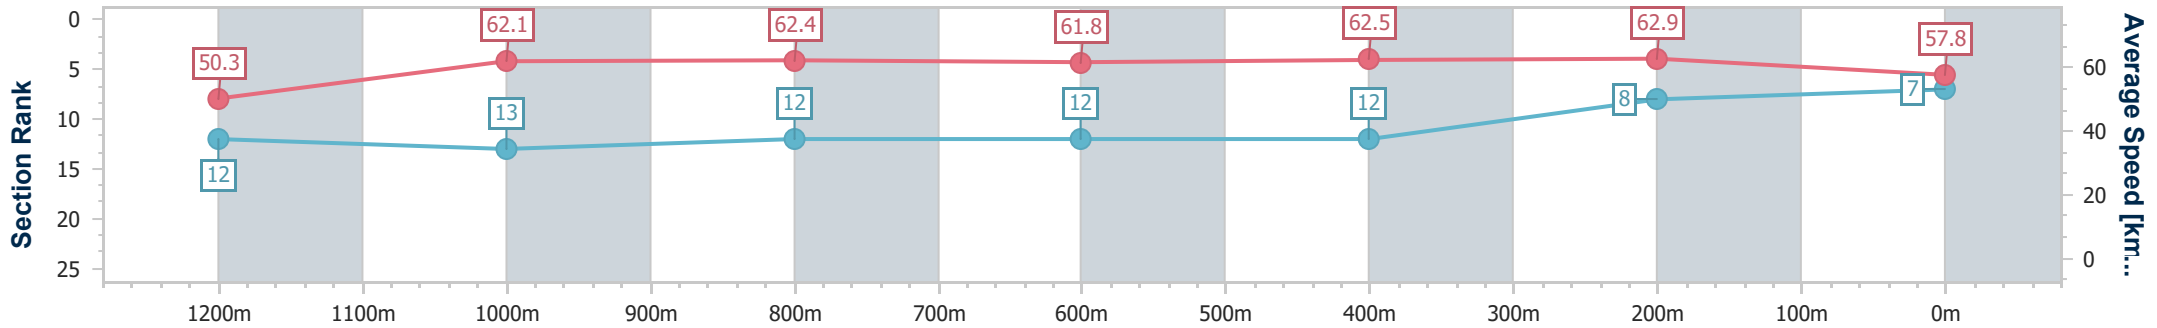

Eagle Farm QLD Professional

Race 2: HKJC BENCHMARK 78 Handicap - 1400m

01 June 2024 - 12:20

Track Rating: Soft 6, Weather: Overcast, Rail Position: True Entire Course

BRISBANE RACING CLUB

Section	Overall	1200m	1000m	800m	600m	400m	200m
Section Times	1:25.28 [7] (0:14.40)	1:10.88 [12] (0:11.60)	0:59.28 [13] (0:11.72)	0:47.56 [12] (0:11.85)	0:35.71 [12] (0:11.83)	0:23.88 [12] (0:11.42)	0:12.46 [8] (0:12.46)
Average Speed [km/h]	50.3	62.1	62.4	61.8	62.5	62.9	57.8
Top Speed [km/h]	62.8	63.0	63.6	63.0	64.5	64.7	61.7
Avg. Dist. to Rail [m]	8.1	4.8	3.3	3.4	5.0	12.0	11.2
Avg. Stride Freq. [Hz]	2.2	2.3	2.3	2.3	2.3	2.4	2.3
Avg. Stride Length [m]	6.4	7.5	7.5	7.4	7.4	7.2	6.9