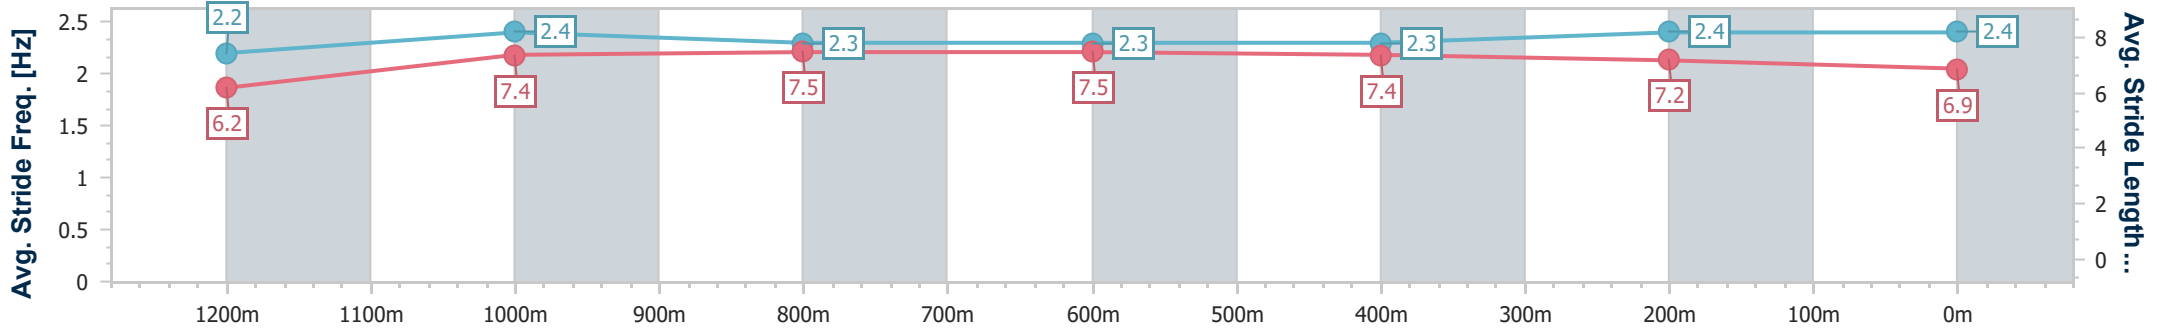

Eagle Farm QLD Professional

Race 2: HKJC BENCHMARK 78 Handicap - 1400m

01 June 2024 - 12:20

Track Rating: Soft 6, Weather: Overcast, Rail Position: True Entire Course

BRISBANE RACING CLUB

Section	Overall	1200m	1000m	800m	600m	400m	200m
Section Times	1:24.69 [1] (0:14.43)	1:10.26 [13] (0:11.38)	0:58.88 [10] (0:11.69)	0:47.19 [9] (0:11.84)	0:35.35 [10] (0:11.82)	0:23.53 [8] (0:11.38)	0:12.15 [6] (0:12.15)
Average Speed [km/h]	50.0	63.4	63.0	62.0	62.3	63.3	59.1
Top Speed [km/h]	62.2	64.4	64.6	63.2	64.4	64.7	61.8
Avg. Dist. to Rail [m]	6.3	4.9	4.3	3.8	5.0	11.7	10.6
Avg. Stride Freq. [Hz]	2.2	2.4	2.3	2.3	2.3	2.4	2.4
Avg. Stride Length [m]	6.2	7.4	7.5	7.5	7.4	7.2	6.9