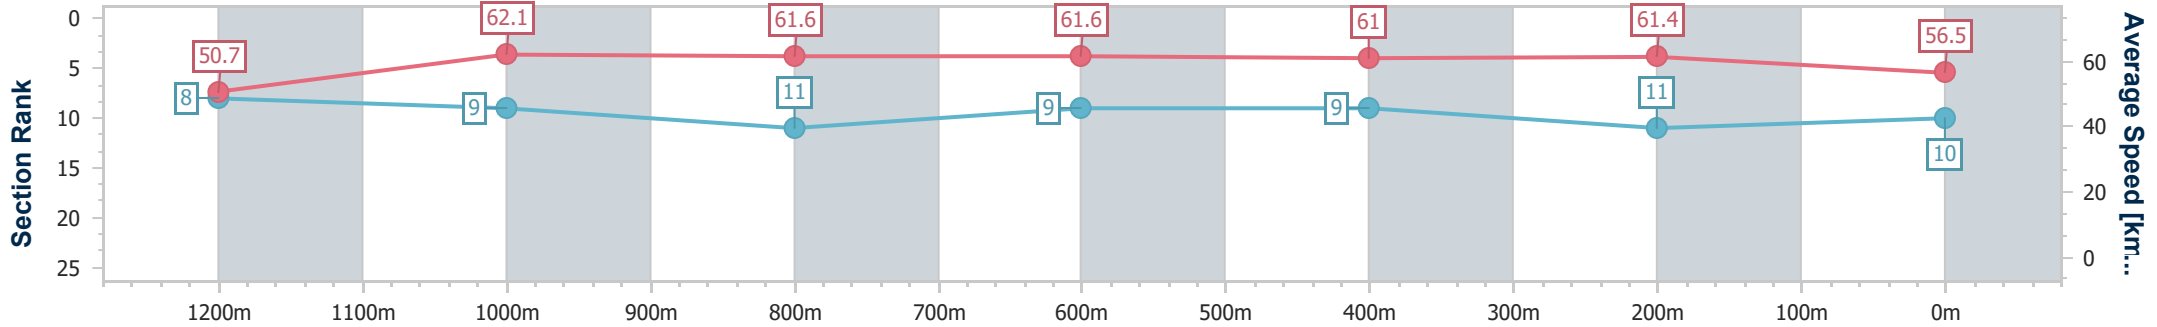

Eagle Farm QLD Professional

Race 2: HKJC BENCHMARK 78 Handicap - 1400m

01 June 2024 - 12:20

Track Rating: Soft 6, Weather: Overcast, Rail Position: True Entire Course

BRISBANE RACING CLUB

Section	Overall	1200m	1000m	800m	600m	400m	200m
Section Times	1:25.69 [10] (0:14.18)	1:11.51 [8] (0:11.61)	0:59.90 [9] (0:11.76)	0:48.14 [11] (0:11.79)	0:36.35 [9] (0:11.87)	0:24.48 [9] (0:11.74)	0:12.74 [11] (0:12.74)
Average Speed [km/h]	50.7	62.1	61.6	61.6	61.0	61.4	56.5
Top Speed [km/h]	62.9	63.0	63.0	62.8	62.0	63.0	59.2
Avg. Dist. to Rail [m]	1.7	1.7	1.4	1.6	1.5	6.0	7.2
Avg. Stride Freq. [Hz]	2.2	2.3	2.3	2.3	2.3	2.3	2.3
Avg. Stride Length [m]	6.3	7.4	7.4	7.3	7.3	7.3	6.9

- [] Ranking at each section and finish
- .-.- No data available at this section
- NA No data available

Horse/Jockey Name	Starzam
Final Rank	11
Fastest Section Time (Section)	0:11.52 (1200m)
Top Speed [km/h] (Section)	65.4 (600m)
Race State	Finished