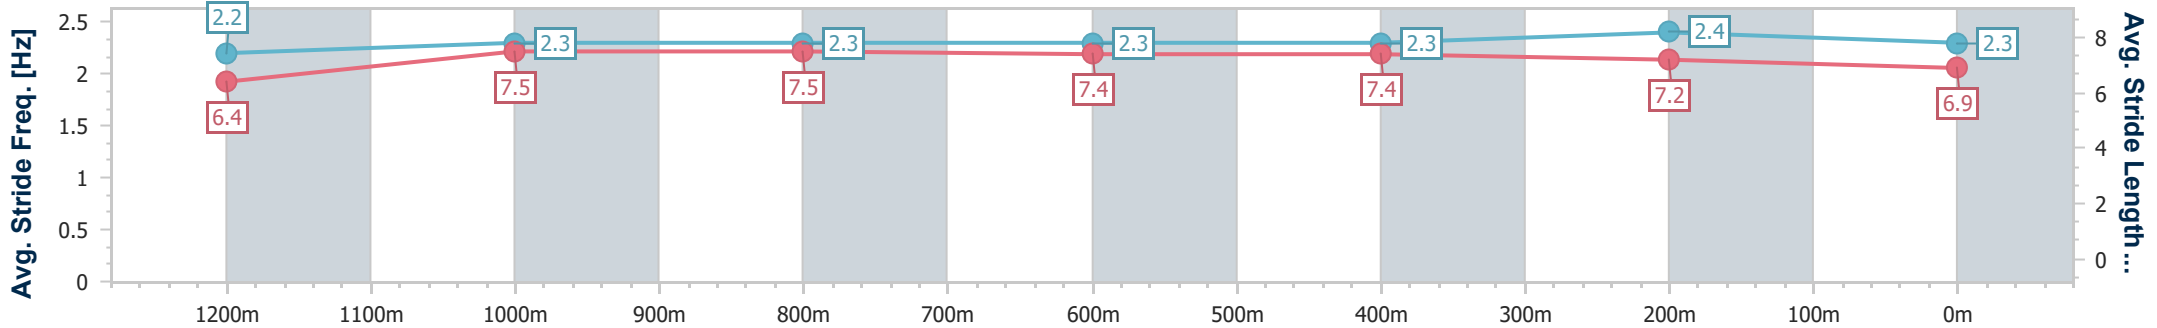

Eagle Farm QLD Professional

Race 2: HKJC BENCHMARK 78 Handicap - 1400m

01 June 2024 - 12:20

Track Rating: Soft 6, Weather: Overcast, Rail Position: True Entire Course

BRISBANE RACING CLUB

Section	Overall	1200m	1000m	800m	600m	400m	200m
Section Times	1:25.28 [7] (0:14.40)	1:10.88 [12] (0:11.60)	0:59.28 [13] (0:11.72)	0:47.56 [12] (0:11.85)	0:35.71 [12] (0:11.83)	0:23.88 [12] (0:11.42)	0:12.46 [8] (0:12.46)
Average Speed [km/h]	50.3	62.1	62.4	61.8	62.5	62.9	57.8
Top Speed [km/h]	62.8	63.0	63.6	63.0	64.5	64.7	61.7
Avg. Dist. to Rail [m]	8.1	4.8	3.3	3.4	5.0	12.0	11.2
Avg. Stride Freq. [Hz]	2.2	2.3	2.3	2.3	2.3	2.4	2.3
Avg. Stride Length [m]	6.4	7.5	7.5	7.4	7.4	7.2	6.9