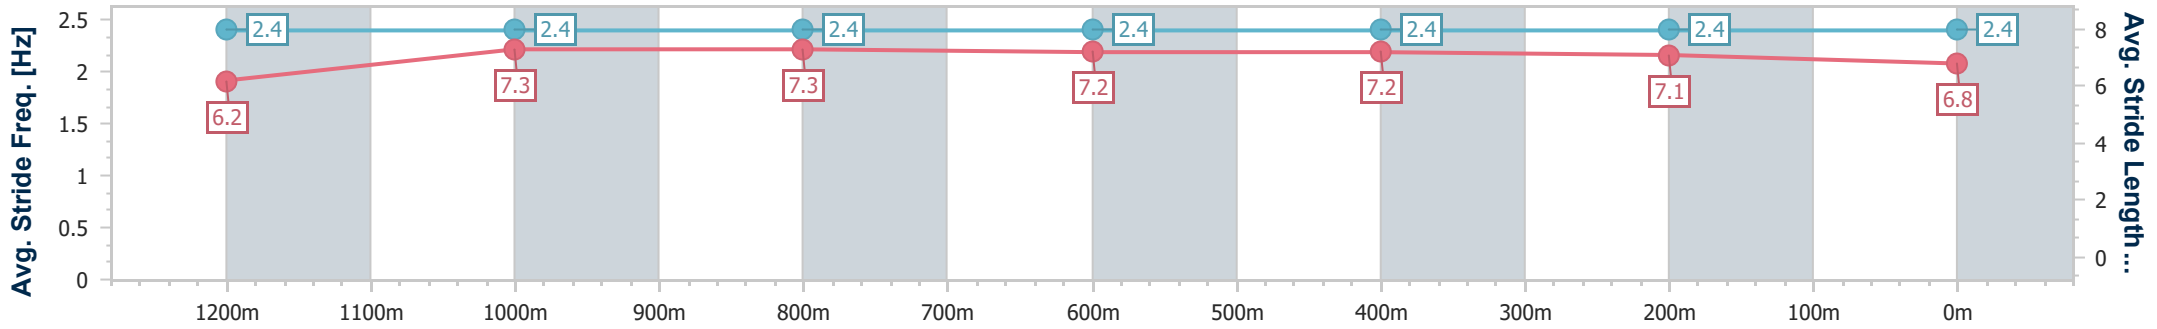

Eagle Farm QLD Professional

Race 2: HKJC BENCHMARK 78 Handicap - 1400m

01 June 2024 - 12:20

Track Rating: Soft 6, Weather: Overcast, Rail Position: True Entire Course

BRISBANE RACING CLUB

Section	Overall	1200m	1000m	800m	600m	400m	200m
Section Times	1:24.93 [4] (0:13.66)	1:11.27 [2] (0:11.33)	0:59.94 [2] (0:11.79)	0:48.15 [2] (0:11.97)	0:36.18 [2] (0:11.93)	0:24.25 [1] (0:11.62)	0:12.63 [1] (0:12.63)
Average Speed [km/h]	53.1	63.5	62.0	61.0	61.4	61.8	56.9
Top Speed [km/h]	65.8	66.0	63.0	62.2	62.8	63.0	60.7
Avg. Dist. to Rail [m]	10.4	3.2	3.1	3.2	2.9	6.8	7.9
Avg. Stride Freq. [Hz]	2.4	2.4	2.4	2.4	2.4	2.4	2.4
Avg. Stride Length [m]	6.2	7.3	7.3	7.2	7.2	7.1	6.8