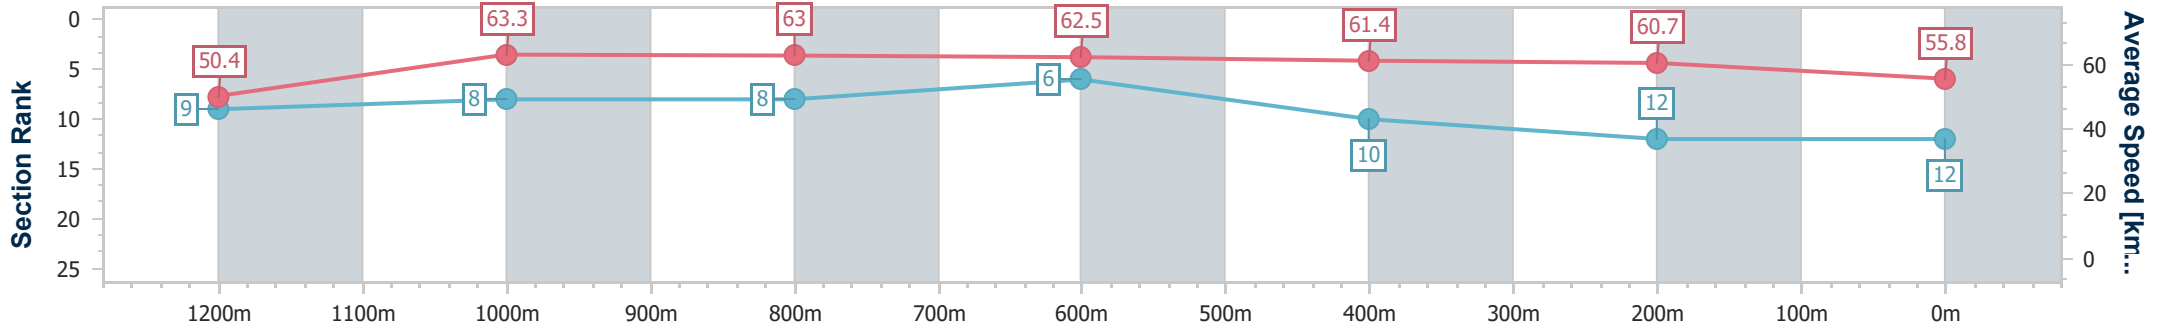

Eagle Farm QLD Professional

Race 2: HKJC BENCHMARK 78 Handicap - 1400m

01 June 2024 - 12:20

Track Rating: Soft 6, Weather: Overcast, Rail Position: True Entire Course

BRISBANE RACING CLUB

Section	Overall	1200m	1000m	800m	600m	400m	200m
Section Times	1:25.98 [12] (0:14.31)	1:11.67 [9] (0:11.43)	1:00.24 [8] (0:11.67)	0:48.57 [8] (0:11.77)	0:36.80 [6] (0:12.04)	0:24.76 [10] (0:11.86)	0:12.90 [12] (0:12.90)
Average Speed [km/h]	50.4	63.3	63.0	62.5	61.4	60.7	55.8
Top Speed [km/h]	63.6	64.4	63.7	63.7	62.8	62.8	59.3
Avg. Dist. to Rail [m]	9.2	5.3	4.2	4.9	5.1	10.9	11.7
Avg. Stride Freq. [Hz]	2.3	2.4	2.4	2.4	2.4	2.4	2.3
Avg. Stride Length [m]	6.1	7.4	7.4	7.3	7.0	7.0	6.7