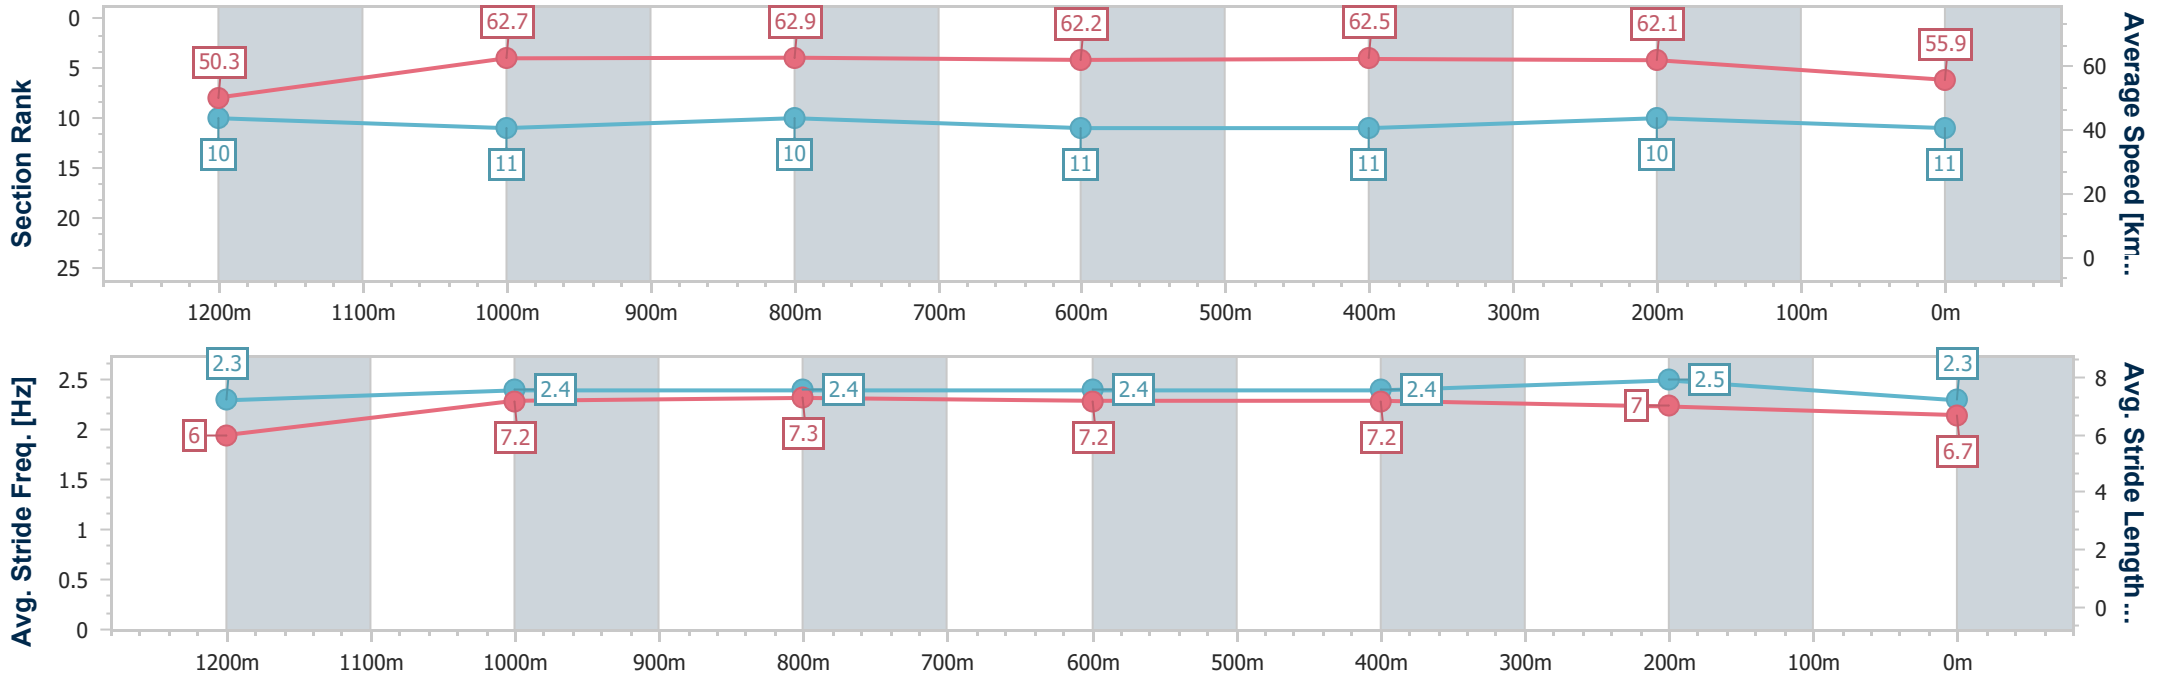

- [] Ranking at each section and finish
- .-.- No data available at this section
- NA No data available

Horse/Jockey Name	Starzam
Final Rank	11
Fastest Section Time (Section)	0:11.52 (1200m)
Top Speed [km/h] (Section)	65.4 (600m)
Race State	Finished

Eagle Farm QLD Professional

Race 2: HKJC BENCHMARK 78 Handicap - 1400m

01 June 2024 - 12:20

Track Rating: Soft 6, Weather: Overcast, Rail Position: True Entire Course

BRISBANE RACING CLUB

Section	Overall	1200m	1000m	800m	600m	400m	200m
Section Times	1:25.76 [11] (0:14.33)	1:11.43 [10] (0:11.52)	0:59.91 [11] (0:11.66)	0:48.25 [10] (0:11.92)	0:36.33 [11] (0:11.87)	0:24.46 [11] (0:11.57)	0:12.89 [10] (0:12.89)
Average Speed [km/h]	50.3	62.7	62.9	62.2	62.5	62.1	55.9
Top Speed [km/h]	62.9	63.9	64.7	64.4	65.4	63.9	59.9
Avg. Dist. to Rail [m]	3.4	2.1	4.0	5.4	6.3	11.2	12.1
Avg. Stride Freq. [Hz]	2.3	2.4	2.4	2.4	2.4	2.5	2.3
Avg. Stride Length [m]	6.0	7.2	7.3	7.2	7.2	7.0	6.7