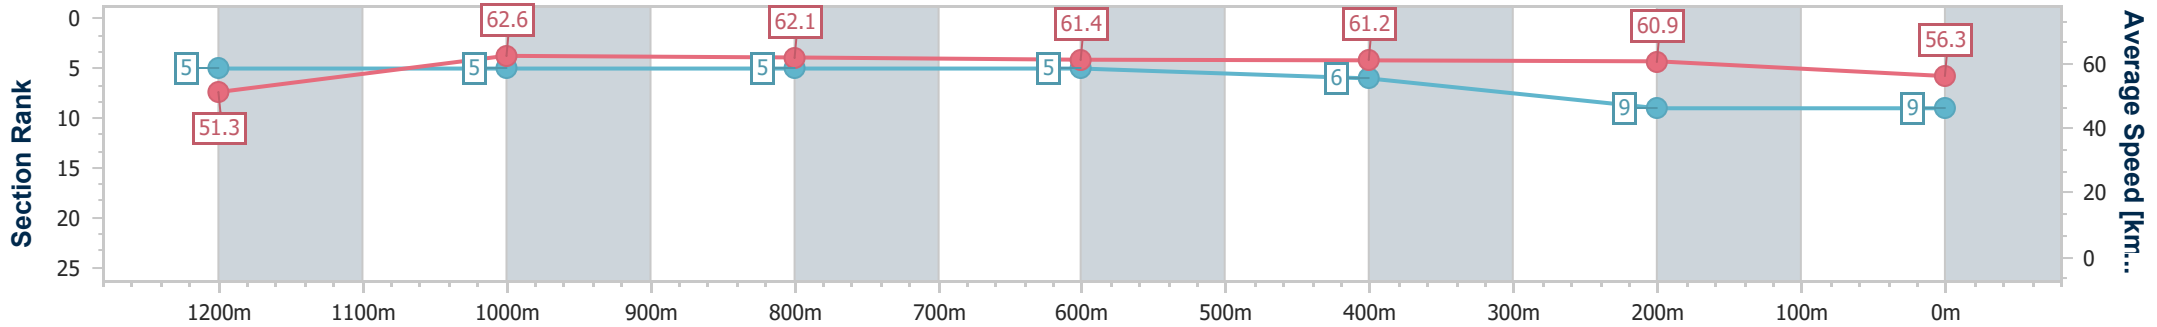

Eagle Farm QLD Professional

Race 2: HKJC BENCHMARK 78 Handicap - 1400m

01 June 2024 - 12:20

Track Rating: Soft 6, Weather: Overcast, Rail Position: True Entire Course

BRISBANE RACING CLUB

Section	Overall	1200m	1000m	800m	600m	400m	200m
Section Times	1:25.68 [9] (0:14.04)	1:11.64 [5] (0:11.54)	1:00.10 [5] (0:11.67)	0:48.43 [5] (0:11.84)	0:36.59 [5] (0:11.96)	0:24.63 [6] (0:11.81)	0:12.82 [9] (0:12.82)
Average Speed [km/h]	51.3	62.6	62.1	61.4	61.2	60.9	56.3
Top Speed [km/h]	63.6	64.0	63.0	62.8	62.6	62.4	59.2
Avg. Dist. to Rail [m]	2.6	2.3	1.5	2.5	3.0	5.8	7.8
Avg. Stride Freq. [Hz]	2.3	2.5	2.4	2.4	2.5	2.4	2.4
Avg. Stride Length [m]	6.3	7.1	7.1	7.1	6.9	6.9	6.6