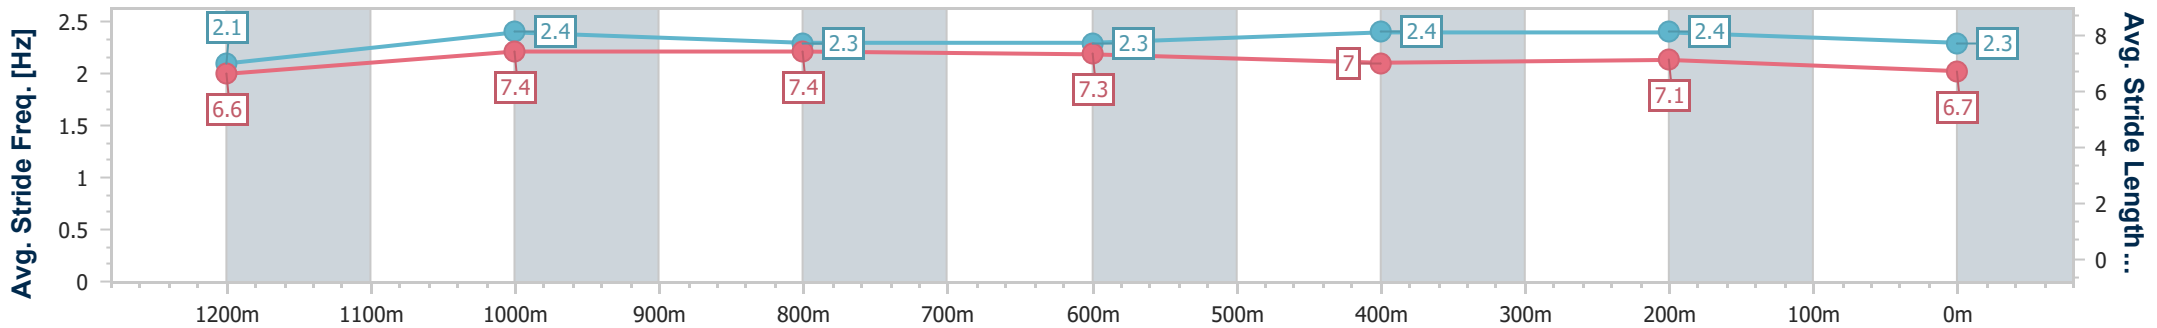

- [] Ranking at each section and finish
- .-.- No data available at this section
- NA No data available

Horse/Jockey Name	Party For One
Final Rank	14
Fastest Section Time (Section)	0:11.53 (1200m)
Top Speed [km/h] (Section)	63.7 (1200m)
Race State	Finished

Eagle Farm QLD Professional

Race 2: HKJC BENCHMARK 78 Handicap - 1400m

01 June 2024 - 12:20

Track Rating: Soft 6, Weather: Overcast, Rail Position: True Entire Course

BRISBANE RACING CLUB

Section	Overall	1200m	1000m	800m	600m	400m	200m
Section Times	1:26.32 [14] (0:14.37)	1:11.95 [11] (0:11.53)	1:00.42 [12] (0:11.83)	0:48.59 [13] (0:11.88)	0:36.71 [13] (0:11.88)	0:24.83 [13] (0:11.76)	0:13.07 [13] (0:13.07)
Average Speed [km/h]	50.1	62.7	62.1	61.3	61.3	61.2	55.2
Top Speed [km/h]	62.5	63.7	62.6	62.9	62.3	62.6	59.3
Avg. Dist. to Rail [m]	5.5	3.8	3.9	3.2	2.1	5.9	6.8
Avg. Stride Freq. [Hz]	2.1	2.4	2.3	2.3	2.4	2.4	2.3
Avg. Stride Length [m]	6.6	7.4	7.4	7.3	7.0	7.1	6.7