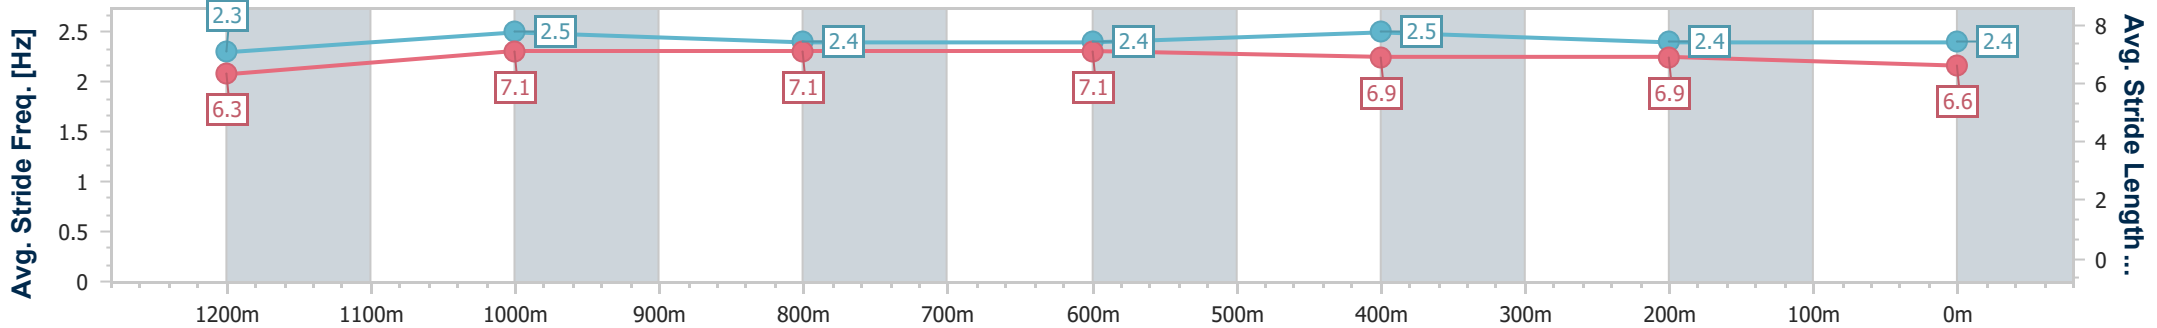

Eagle Farm QLD Professional

Race 2: HKJC BENCHMARK 78 Handicap - 1400m

01 June 2024 - 12:20

Track Rating: Soft 6, Weather: Overcast, Rail Position: True Entire Course

BRISBANE RACING CLUB

Section	Overall	1200m	1000m	800m	600m	400m	200m
Section Times	1:25.68 [9] (0:14.04)	1:11.64 [5] (0:11.54)	1:00.10 [5] (0:11.67)	0:48.43 [5] (0:11.84)	0:36.59 [5] (0:11.96)	0:24.63 [6] (0:11.81)	0:12.82 [9] (0:12.82)
Average Speed [km/h]	51.3	62.6	62.1	61.4	61.2	60.9	56.3
Top Speed [km/h]	63.6	64.0	63.0	62.8	62.6	62.4	59.2
Avg. Dist. to Rail [m]	2.6	2.3	1.5	2.5	3.0	5.8	7.8
Avg. Stride Freq. [Hz]	2.3	2.5	2.4	2.4	2.5	2.4	2.4
Avg. Stride Length [m]	6.3	7.1	7.1	7.1	6.9	6.9	6.6