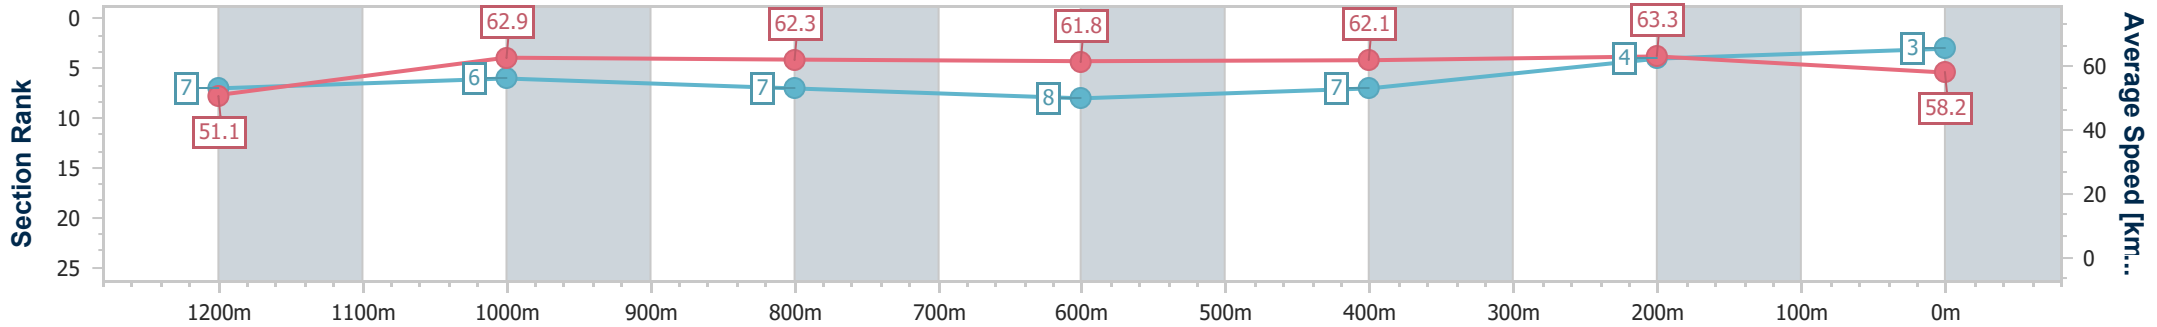

Eagle Farm QLD Professional

Race 2: HKJC BENCHMARK 78 Handicap - 1400m

01 June 2024 - 12:20

Track Rating: Soft 6, Weather: Overcast, Rail Position: True Entire Course

BRISBANE RACING CLUB

Section	Overall	1200m	1000m	800m	600m	400m	200m
Section Times	1:24.83 [3] (0:14.13)	1:10.70 [7] (0:11.46)	0:59.24 [6] (0:11.76)	0:47.48 [7] (0:11.88)	0:35.60 [8] (0:11.85)	0:23.75 [7] (0:11.36)	0:12.39 [4] (0:12.39)
Average Speed [km/h]	51.1	62.9	62.3	61.8	62.1	63.3	58.2
Top Speed [km/h]	63.3	64.7	64.2	63.1	63.5	63.9	61.5
Avg. Dist. to Rail [m]	6.0	3.6	3.3	4.4	4.1	9.7	9.4
Avg. Stride Freq. [Hz]	2.3	2.4	2.4	2.4	2.4	2.4	2.4
Avg. Stride Length [m]	6.2	7.4	7.3	7.2	7.3	7.2	6.7