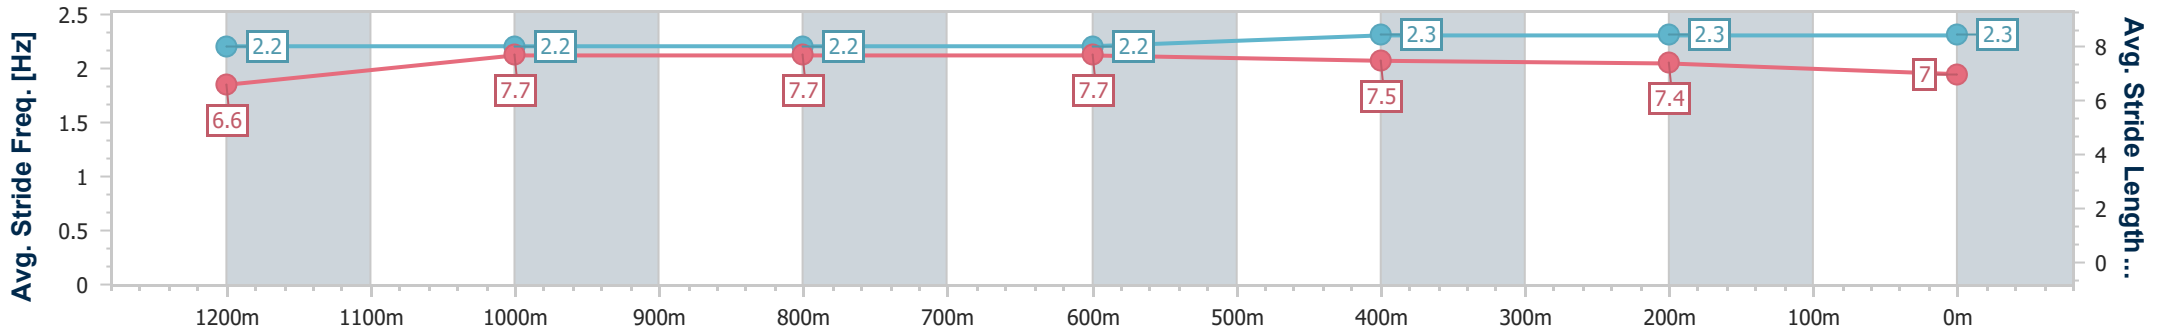

Eagle Farm QLD Professional

Race 2: HKJC BENCHMARK 78 Handicap - 1400m

01 June 2024 - 12:20

Track Rating: Soft 6, Weather: Overcast, Rail Position: True Entire Course

BRISBANE RACING CLUB

Section	Overall	1200m	1000m	800m	600m	400m	200m
Section Times	1:25.23 [6] (0:14.08)	1:11.15 [6] (0:11.54)	0:59.61 [7] (0:11.69)	0:47.92 [6] (0:11.88)	0:36.04 [7] (0:11.81)	0:24.23 [5] (0:11.55)	0:12.68 [7] (0:12.68)
Average Speed [km/h]	51.2	62.7	62.2	61.8	61.9	62.4	56.7
Top Speed [km/h]	63.2	63.0	62.9	62.6	64.1	64.0	60.0
Avg. Dist. to Rail [m]	5.1	2.7	2.8	3.4	3.4	7.2	8.3
Avg. Stride Freq. [Hz]	2.2	2.2	2.2	2.2	2.3	2.3	2.3
Avg. Stride Length [m]	6.6	7.7	7.7	7.7	7.5	7.4	7.0

- [] Ranking at each section and finish
- .-.- No data available at this section
- NA No data available

Horse/Jockey Name	Warby
Final Rank	7
Fastest Section Time (Section)	0:11.42 (400m)
Top Speed [km/h] (Section)	64.7 (400m)
Race State	Finished