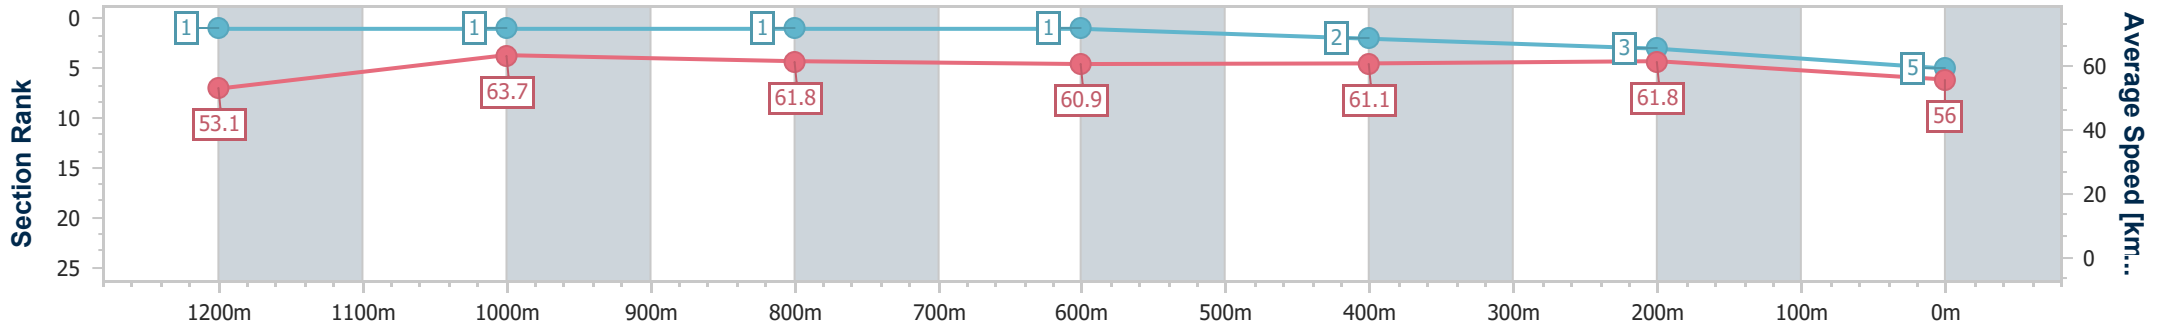

Eagle Farm QLD Professional

Race 2: HKJC BENCHMARK 78 Handicap - 1400m

01 June 2024 - 12:20

Track Rating: Soft 6, Weather: Overcast, Rail Position: True Entire Course

BRISBANE RACING CLUB

Section	Overall	1200m	1000m	800m	600m	400m	200m
Section Times	1:25.18 [5] (0:13.60)	1:11.58 [1] (0:11.31)	1:00.27 [1] (0:11.72)	0:48.55 [1] (0:11.98)	0:36.57 [1] (0:12.08)	0:24.49 [2] (0:11.65)	0:12.84 [3] (0:12.84)
Average Speed [km/h]	53.1	63.7	61.8	60.9	61.1	61.8	56.0
Top Speed [km/h]	64.8	65.0	63.1	62.2	62.0	62.5	60.2
Avg. Dist. to Rail [m]	3.5	1.5	1.3	3.2	4.4	7.5	7.9
Avg. Stride Freq. [Hz]	2.3	2.4	2.3	2.3	2.4	2.4	2.3
Avg. Stride Length [m]	6.3	7.5	7.3	7.4	7.2	7.3	6.9