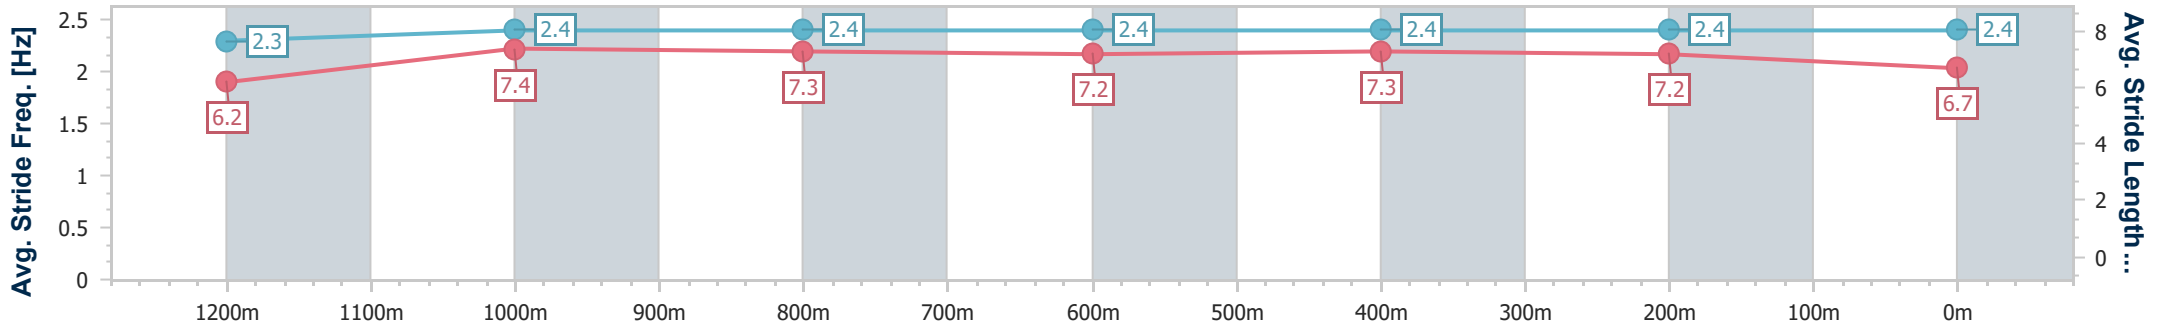

Eagle Farm QLD Professional

Race 2: HKJC BENCHMARK 78 Handicap - 1400m

01 June 2024 - 12:20

Track Rating: Soft 6, Weather: Overcast, Rail Position: True Entire Course

BRISBANE RACING CLUB

Section	Overall	1200m	1000m	800m	600m	400m	200m
Section Times	1:24.83 [3] (0:14.13)	1:10.70 [7] (0:11.46)	0:59.24 [6] (0:11.76)	0:47.48 [7] (0:11.88)	0:35.60 [8] (0:11.85)	0:23.75 [7] (0:11.36)	0:12.39 [4] (0:12.39)
Average Speed [km/h]	51.1	62.9	62.3	61.8	62.1	63.3	58.2
Top Speed [km/h]	63.3	64.7	64.2	63.1	63.5	63.9	61.5
Avg. Dist. to Rail [m]	6.0	3.6	3.3	4.4	4.1	9.7	9.4
Avg. Stride Freq. [Hz]	2.3	2.4	2.4	2.4	2.4	2.4	2.4
Avg. Stride Length [m]	6.2	7.4	7.3	7.2	7.3	7.2	6.7