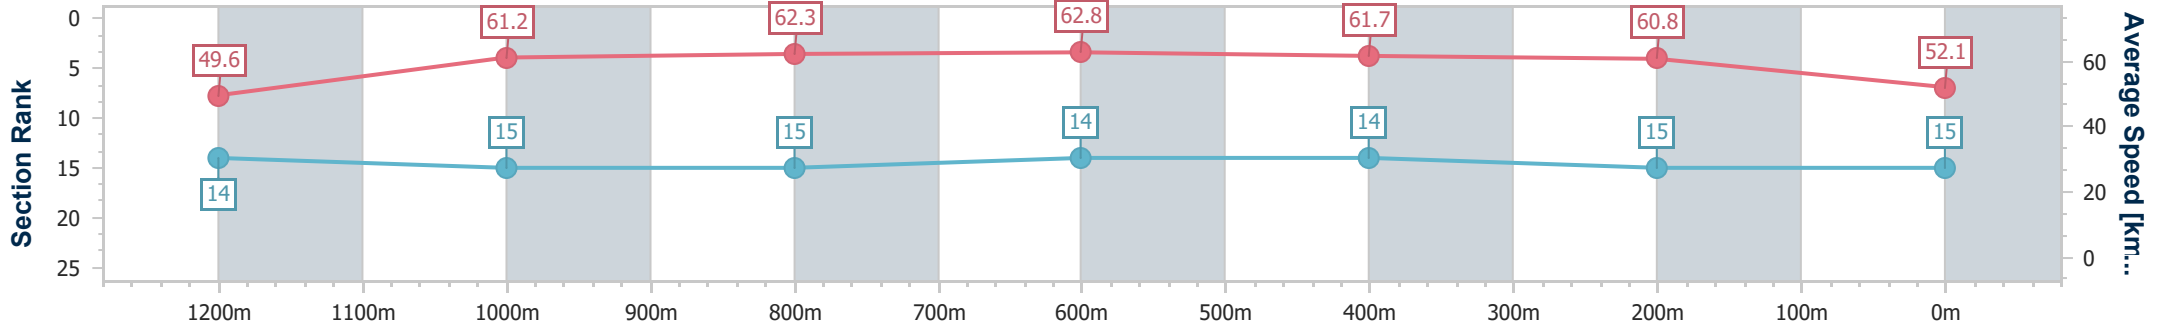

Eagle Farm QLD Professional

Race 2: HKJC BENCHMARK 78 Handicap - 1400m

01 June 2024 - 12:20

Track Rating: Soft 6, Weather: Overcast, Rail Position: True Entire Course

BRISBANE RACING CLUB

Section	Overall	1200m	1000m	800m	600m	400m	200m
Section Times	1:27.32 [15] (0:14.59)	1:12.73 [14] (0:11.77)	1:00.96 [15] (0:11.75)	0:49.21 [15] (0:11.70)	0:37.51 [14] (0:11.88)	0:25.63 [14] (0:11.79)	0:13.84 [15] (0:13.84)
Average Speed [km/h]	49.6	61.2	62.3	62.8	61.7	60.8	52.1
Top Speed [km/h]	62.1	62.1	62.9	63.3	62.1	62.5	57.8
Avg. Dist. to Rail [m]	8.9	3.9	3.8	3.5	3.4	7.8	7.6
Avg. Stride Freq. [Hz]	2.1	2.3	2.3	2.3	2.3	2.3	2.2
Avg. Stride Length [m]	6.4	7.5	7.7	7.7	7.5	7.3	6.7

- [] Ranking at each section and finish
- .-.- No data available at this section
- NA No data available