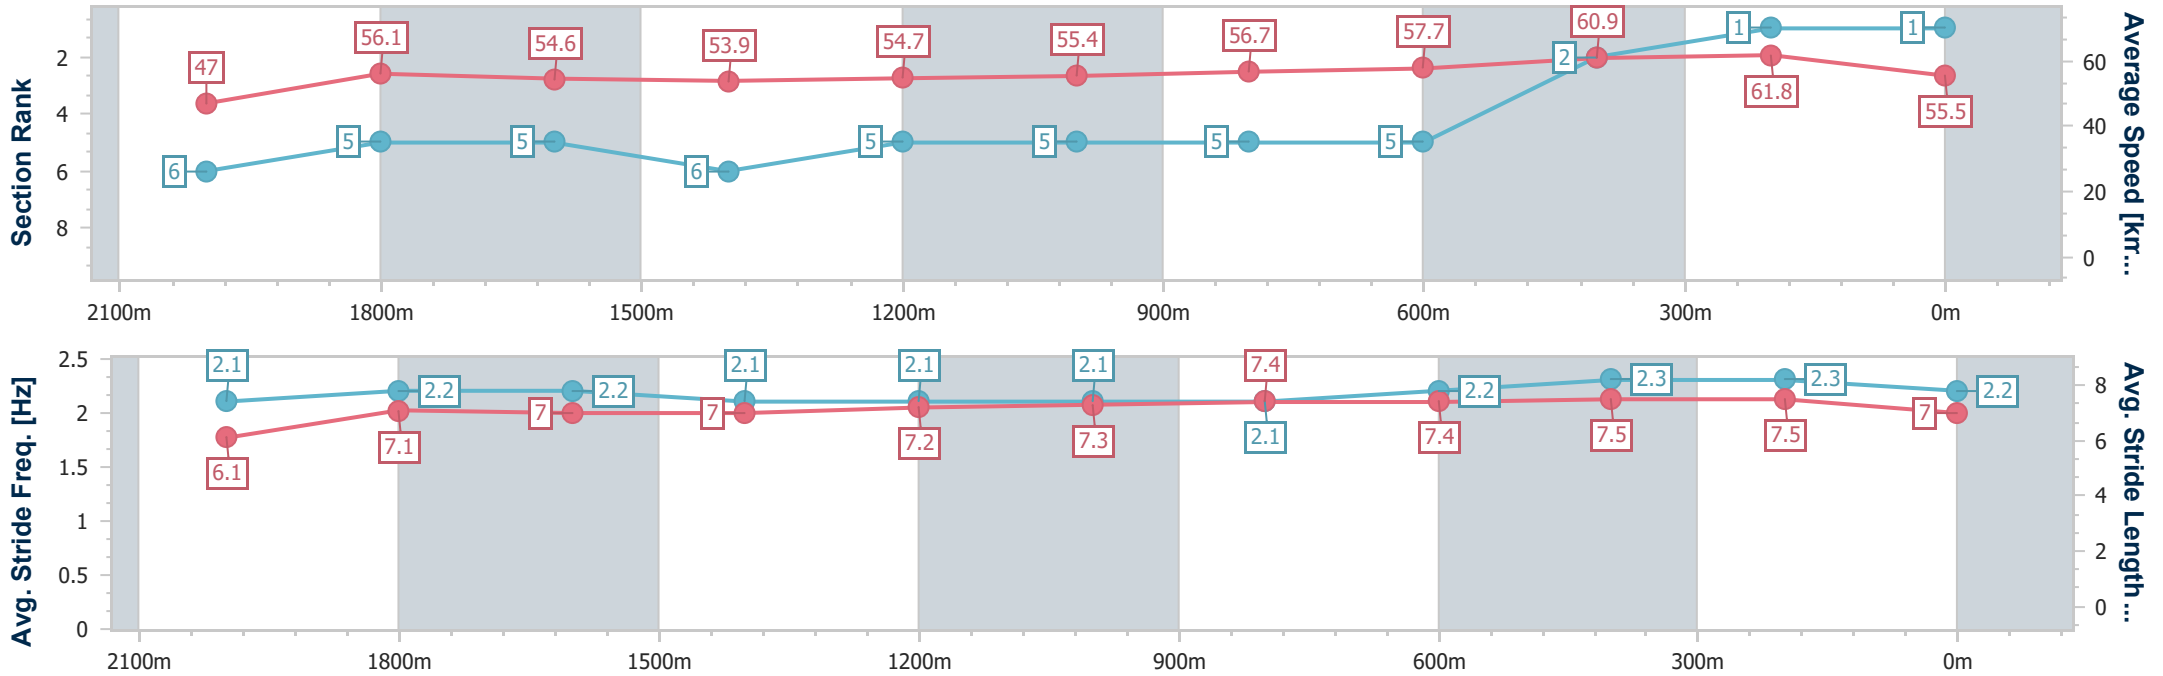

Track Rating: Heavy 8, Weather: Fine, Rail Position: +3m Entire

Section	Overall	2000m	1800m	1600m	1400m	1200m	1000m	800m	600m	400m	200m
Section Times	2:22.89 [1] (0:15.34)	2:07.55 [6] (0:12.84)	1:54.71 [5] (0:13.26)	1:41.45 [5] (0:13.40)	1:28.05 [6] (0:13.11)	1:14.94 [5] (0:12.98)	1:01.96 [5] (0:12.68)	0:49.28 [5] (0:12.62)	0:36.66 [5] (0:12.02)	0:24.64 [2] (0:11.65)	0:12.99 [1] (0:12.99)
Average Speed [km/h]	47.0	56.1	54.6	53.9	54.7	55.4	56.7	57.7	60.9	61.8	55.5
Top Speed [km/h]	61.6	61.5	55.3	54.8	56.3	56.7	57.5	59.3	62.6	62.8	58.8
Avg. Dist. to Rail [m]	2.3	0.7	0.4	1.0	1.0	0.5	0.8	1.7	3.1	3.6	3.7
Avg. Stride Freq. [Hz]	2.1	2.2	2.2	2.1	2.1	2.1	2.1	2.2	2.3	2.3	2.2
Avg. Stride Length [m]	6.1	7.1	7.0	7.0	7.2	7.3	7.4	7.4	7.5	7.5	7.0