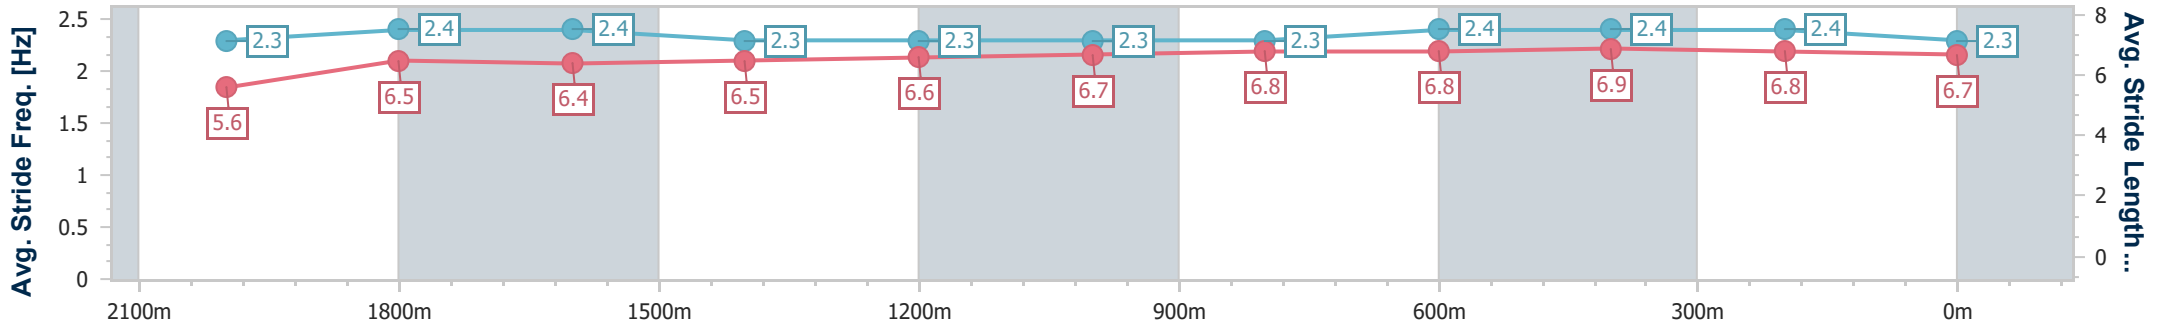

- [] Ranking at each section and finish
- .-.- No data available at this section
- NA No data available

Horse/Jockey Name	Willnotquit
Final Rank	4
Fastest Section Time (Section)	0:12.04 (400m)
Top Speed [km/h] (Section)	61.6 (400m)
Race State	Finished

Sunshine Coast QLD Professional
 Race 1: Sunshine Coast Flooring Xtra BENCHMARK 58
 Handicap - 2200m
 31 May 2024 - 14:11

Track Rating: Heavy 8, Weather: Fine, Rail Position: +3m Entire

Section	Overall	2000m	1800m	1600m	1400m	1200m	1000m	800m	600m	400m	200m
Section Times	2:23.81 [4] (0:15.34)	2:08.47 [5] (0:12.85)	1:55.62 [6] (0:13.26)	1:42.36 [6] (0:13.38)	1:28.98 [5] (0:13.21)	1:15.77 [6] (0:13.03)	1:02.74 [6] (0:12.73)	0:50.01 [6] (0:12.60)	0:37.41 [6] (0:12.18)	0:25.23 [7] (0:12.04)	0:13.19 [5] (0:13.19)
Average Speed [km/h]	46.8	56.2	54.5	54.2	54.7	55.5	56.9	58.4	60.1	59.9	54.6
Top Speed [km/h]	59.7	59.5	56.4	55.5	56.1	56.7	58.2	59.6	61.5	61.6	57.2
Avg. Dist. to Rail [m]	4.8	0.7	1.1	2.9	1.7	1.6	1.4	3.5	3.4	6.3	4.0
Avg. Stride Freq. [Hz]	2.3	2.4	2.4	2.3	2.3	2.3	2.3	2.4	2.4	2.4	2.3
Avg. Stride Length [m]	5.6	6.5	6.4	6.5	6.6	6.7	6.8	6.8	6.9	6.8	6.7