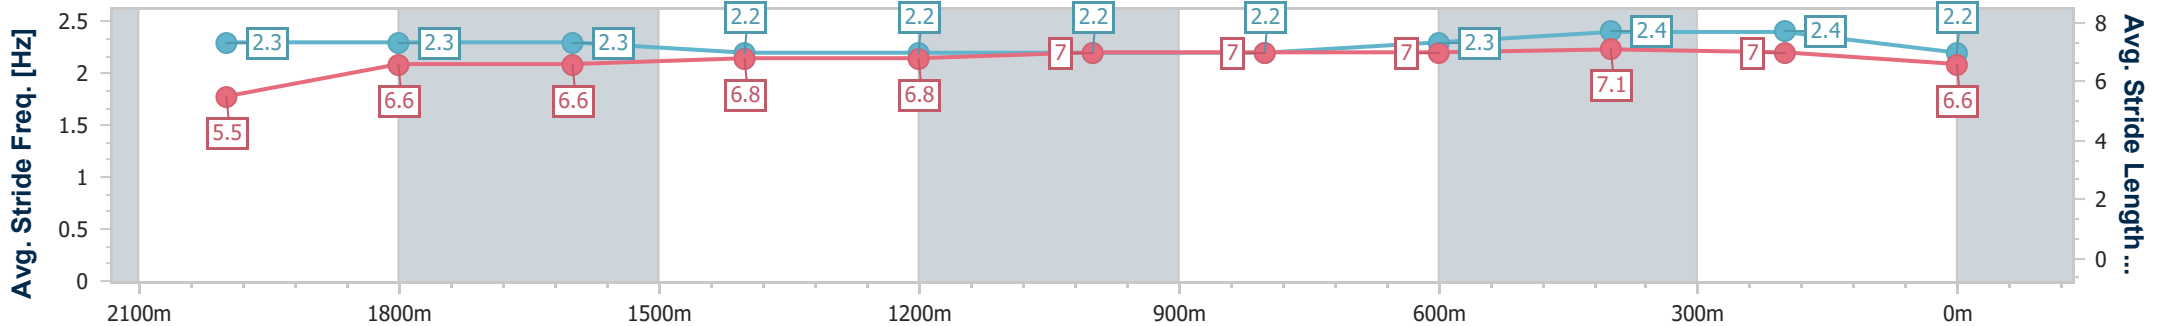

Sunshine Coast QLD Professional
 Race 1: Sunshine Coast Flooring Xtra BENCHMARK 58
 Handicap - 2200m
 31 May 2024 - 14:11

Track Rating: Heavy 8, Weather: Fine, Rail Position: +3m Entire

Section	Overall	2000m	1800m	1600m	1400m	1200m	1000m	800m	600m	400m	200m
Section Times	2:24.01 [6] (0:15.75)	2:08.26 [8] (0:12.72)	1:55.54 [8] (0:13.32)	1:42.22 [8] (0:13.40)	1:28.82 [8] (0:13.13)	1:15.69 [8] (0:13.03)	1:02.66 [8] (0:12.70)	0:49.96 [8] (0:12.53)	0:37.43 [8] (0:12.08)	0:25.35 [8] (0:12.25)	0:13.10 [8] (0:13.10)
Average Speed [km/h]	45.7	56.4	54.0	53.9	55.3	55.5	57.0	58.7	60.8	58.6	55.1
Top Speed [km/h]	60.2	60.2	55.0	54.8	56.3	56.7	58.3	60.7	61.6	60.3	57.2
Avg. Dist. to Rail [m]	2.5	1.0	0.8	2.1	3.0	3.5	3.2	3.3	3.4	6.6	4.9
Avg. Stride Freq. [Hz]	2.1	2.2	2.1	2.1	2.1	2.1	2.2	2.2	2.3	2.3	2.2
Avg. Stride Length [m]	5.9	7.2	7.0	7.2	7.2	7.3	7.3	7.3	7.3	7.2	7.0

- [] Ranking at each section and finish
- .-.- No data available at this section
- NA No data available

Horse/Jockey Name	Vantastic
Final Rank	7
Fastest Section Time (Section)	0:11.97 (600m)
Top Speed [km/h] (Section)	61.6 (Overall)
Race State	Finished

Sunshine Coast QLD Professional
 Race 1: Sunshine Coast Flooring Xtra BENCHMARK 58
 Handicap - 2200m
 31 May 2024 - 14:11

Track Rating: Heavy 8, Weather: Fine, Rail Position: +3m Entire

Section	Overall	2000m	1800m	1600m	1400m	1200m	1000m	800m	600m	400m	200m
Section Times	2:24.46 [7] (0:15.65)	2:08.81 [7] (0:12.79)	1:56.02 [7] (0:13.14)	1:42.88 [7] (0:13.35)	1:29.53 [7] (0:13.22)	1:16.31 [7] (0:13.05)	1:03.26 [7] (0:12.83)	0:50.43 [7] (0:12.54)	0:37.89 [7] (0:11.97)	0:25.92 [6] (0:12.15)	0:13.77 [6] (0:13.77)
Average Speed [km/h]	46.0	55.8	54.4	54.1	54.6	55.4	56.2	58.0	60.9	59.2	52.3
Top Speed [km/h]	61.6	59.9	56.8	54.9	56.6	56.8	57.5	60.0	61.4	61.4	56.5
Avg. Dist. to Rail [m]	2.7	1.9	1.4	1.5	1.6	1.8	2.2	1.4	1.7	2.1	1.9
Avg. Stride Freq. [Hz]	2.3	2.3	2.3	2.2	2.2	2.2	2.2	2.3	2.4	2.4	2.2
Avg. Stride Length [m]	5.5	6.6	6.6	6.8	6.8	7.0	7.0	7.0	7.1	7.0	6.6