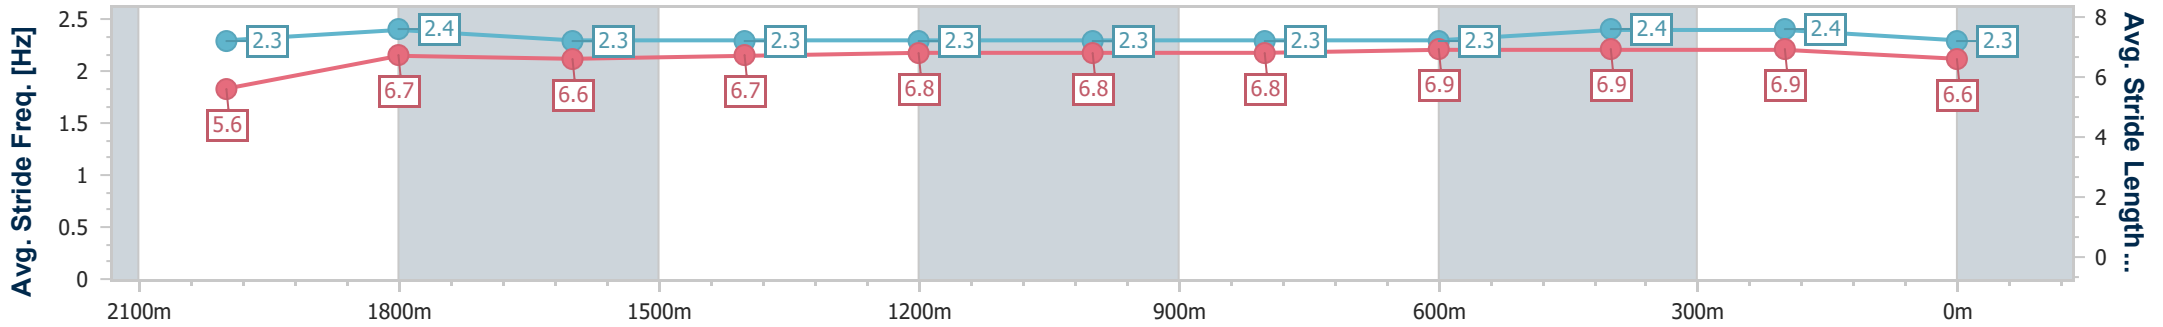

Horse/Jockey Name	Gold Merchant
Final Rank	2
Fastest Section Time (Section)	0:12.01 (400m)
Top Speed [km/h] (Section)	61.5 (600m)
Race State	Finished

Sunshine Coast QLD Professional
Race 1: Sunshine Coast Flooring Xtra BENCHMARK 58
Handicap - 2200m
31 May 2024 - 14:11

Track Rating: Heavy 8, Weather: Fine, Rail Position: +3m Entire

Section	Overall	2000m	1800m	1600m	1400m	1200m	1000m	800m	600m	400m	200m
Section Times	2:23.55 [2] (0:15.26)	2:08.29 [4] (0:12.70)	1:55.59 [4] (0:13.31)	1:42.28 [4] (0:13.41)	1:28.87 [4] (0:13.12)	1:15.75 [4] (0:12.92)	1:02.83 [4] (0:12.78)	0:50.05 [4] (0:12.59)	0:37.46 [4] (0:12.21)	0:25.25 [4] (0:12.01)	0:13.24 [2] (0:13.24)
Average Speed [km/h]	47.2	56.9	54.3	54.2	54.8	55.9	56.5	58.1	60.5	59.9	54.4
Top Speed [km/h]	59.2	59.0	55.4	55.0	56.2	56.7	57.9	59.1	61.5	61.3	58.0
Avg. Dist. to Rail [m]	2.7	1.2	0.7	1.9	0.9	1.4	1.9	2.8	4.6	8.2	7.5
Avg. Stride Freq. [Hz]	2.3	2.4	2.3	2.3	2.3	2.3	2.3	2.3	2.4	2.4	2.3
Avg. Stride Length [m]	5.6	6.7	6.6	6.7	6.8	6.8	6.8	6.9	6.9	6.9	6.6

- [ ] Ranking at each section and finish
- -.-.- No data available at this section
- NA No data available