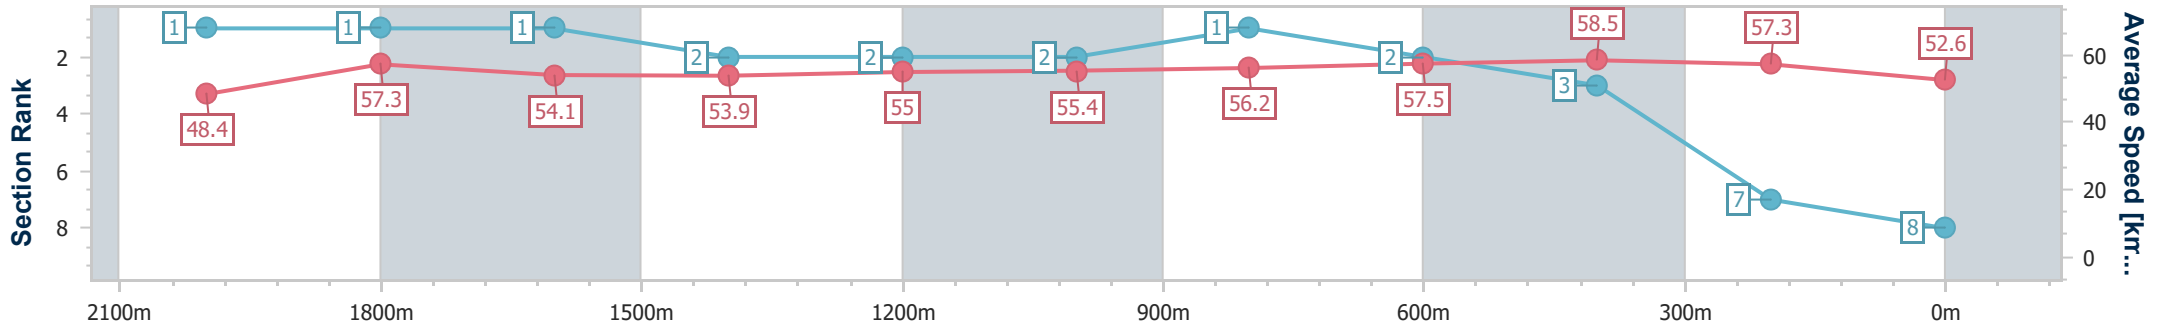

Sunshine Coast QLD Professional
 Race 1: Sunshine Coast Flooring Xtra BENCHMARK 58
 Handicap - 2200m
 31 May 2024 - 14:11

Track Rating: Heavy 8, Weather: Fine, Rail Position: +3m Entire

Section	Overall	2000m	1800m	1600m	1400m	1200m	1000m	800m	600m	400m	200m
Section Times	2:24.46 [7] (0:15.65)	2:08.81 [7] (0:12.79)	1:56.02 [7] (0:13.14)	1:42.88 [7] (0:13.35)	1:29.53 [7] (0:13.22)	1:16.31 [7] (0:13.05)	1:03.26 [7] (0:12.83)	0:50.43 [7] (0:12.54)	0:37.89 [7] (0:11.97)	0:25.92 [6] (0:12.15)	0:13.77 [6] (0:13.77)
Average Speed [km/h]	46.0	55.8	54.4	54.1	54.6	55.4	56.2	58.0	60.9	59.2	52.3
Top Speed [km/h]	61.6	59.9	56.8	54.9	56.6	56.8	57.5	60.0	61.4	61.4	56.5
Avg. Dist. to Rail [m]	2.7	1.9	1.4	1.5	1.6	1.8	2.2	1.4	1.7	2.1	1.9
Avg. Stride Freq. [Hz]	2.3	2.3	2.3	2.2	2.2	2.2	2.2	2.3	2.4	2.4	2.2
Avg. Stride Length [m]	5.5	6.6	6.6	6.8	6.8	7.0	7.0	7.0	7.1	7.0	6.6

- [] Ranking at each section and finish
- .-.- No data available at this section
- NA No data available

Horse/Jockey Name	Au Revoir
Final Rank	8
Fastest Section Time (Section)	0:12.43 (600m)
Top Speed [km/h] (Section)	61.3 (Overall)
Race State	Finished

Sunshine Coast QLD Professional
 Race 1: Sunshine Coast Flooring Xtra BENCHMARK 58
 Handicap - 2200m
 31 May 2024 - 14:11

Track Rating: Heavy 8, Weather: Fine, Rail Position: +3m Entire

Section	Overall	2000m	1800m	1600m	1400m	1200m	1000m	800m	600m	400m	200m
Section Times	2:24.55 [8] (0:14.86)	2:09.69 [1] (0:12.48)	1:57.21 [1] (0:13.37)	1:43.84 [1] (0:13.50)	1:30.34 [2] (0:13.15)	1:17.19 [2] (0:13.03)	1:04.16 [2] (0:12.81)	0:51.35 [1] (0:12.65)	0:38.70 [2] (0:12.43)	0:26.27 [3] (0:12.56)	0:13.71 [7] (0:13.71)
Average Speed [km/h]	48.4	57.3	54.1	53.9	55.0	55.4	56.2	57.5	58.5	57.3	52.6
Top Speed [km/h]	61.3	59.0	56.0	55.3	55.8	57.1	57.2	58.7	59.4	59.3	55.8
Avg. Dist. to Rail [m]	3.9	1.8	1.1	3.0	1.7	1.0	1.2	1.8	1.7	4.0	5.5
Avg. Stride Freq. [Hz]	2.4	2.3	2.3	2.2	2.3	2.3	2.2	2.3	2.3	2.3	2.3
Avg. Stride Length [m]	5.7	6.9	6.7	6.7	6.7	6.8	6.9	7.1	7.0	6.8	6.5