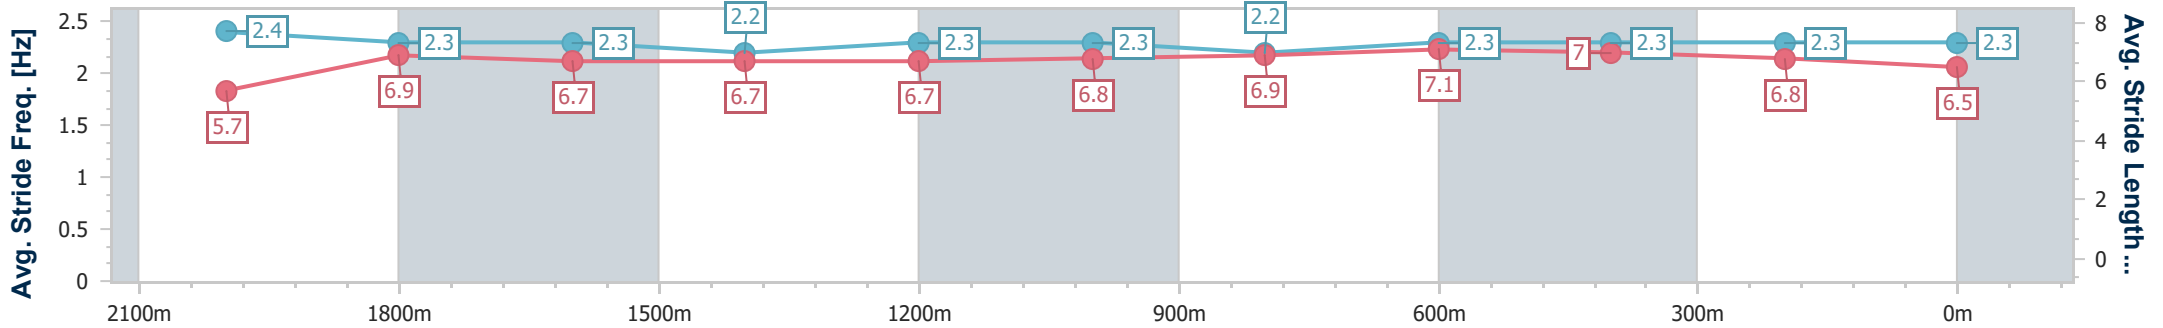

Sunshine Coast QLD Professional
 Race 1: Sunshine Coast Flooring Xtra BENCHMARK 58
 Handicap - 2200m
 31 May 2024 - 14:11

Track Rating: Heavy 8, Weather: Fine, Rail Position: +3m Entire

Section	Overall	2000m	1800m	1600m	1400m	1200m	1000m	800m	600m	400m	200m
Section Times	2:24.46 [7] (0:15.65)	2:08.81 [7] (0:12.79)	1:56.02 [7] (0:13.14)	1:42.88 [7] (0:13.35)	1:29.53 [7] (0:13.22)	1:16.31 [7] (0:13.05)	1:03.26 [7] (0:12.83)	0:50.43 [7] (0:12.54)	0:37.89 [7] (0:11.97)	0:25.92 [6] (0:12.15)	0:13.77 [6] (0:13.77)
Average Speed [km/h]	46.0	55.8	54.4	54.1	54.6	55.4	56.2	58.0	60.9	59.2	52.3
Top Speed [km/h]	61.6	59.9	56.8	54.9	56.6	56.8	57.5	60.0	61.4	61.4	56.5
Avg. Dist. to Rail [m]	2.7	1.9	1.4	1.5	1.6	1.8	2.2	1.4	1.7	2.1	1.9
Avg. Stride Freq. [Hz]	2.3	2.3	2.3	2.2	2.2	2.2	2.2	2.3	2.4	2.4	2.2
Avg. Stride Length [m]	5.5	6.6	6.6	6.8	6.8	7.0	7.0	7.0	7.1	7.0	6.6

- [] Ranking at each section and finish
- .-.- No data available at this section
- NA No data available

Horse/Jockey Name	Au Revoir
Final Rank	8
Fastest Section Time (Section)	0:12.43 (600m)
Top Speed [km/h] (Section)	61.3 (Overall)
Race State	Finished

Sunshine Coast QLD Professional
 Race 1: Sunshine Coast Flooring Xtra BENCHMARK 58
 Handicap - 2200m
 31 May 2024 - 14:11

Track Rating: Heavy 8, Weather: Fine, Rail Position: +3m Entire

Section	Overall	2000m	1800m	1600m	1400m	1200m	1000m	800m	600m	400m	200m
Section Times	2:24.55 [8] (0:14.86)	2:09.69 [1] (0:12.48)	1:57.21 [1] (0:13.37)	1:43.84 [1] (0:13.50)	1:30.34 [2] (0:13.15)	1:17.19 [2] (0:13.03)	1:04.16 [2] (0:12.81)	0:51.35 [1] (0:12.65)	0:38.70 [2] (0:12.43)	0:26.27 [3] (0:12.56)	0:13.71 [7] (0:13.71)
Average Speed [km/h]	48.4	57.3	54.1	53.9	55.0	55.4	56.2	57.5	58.5	57.3	52.6
Top Speed [km/h]	61.3	59.0	56.0	55.3	55.8	57.1	57.2	58.7	59.4	59.3	55.8
Avg. Dist. to Rail [m]	3.9	1.8	1.1	3.0	1.7	1.0	1.2	1.8	1.7	4.0	5.5
Avg. Stride Freq. [Hz]	2.4	2.3	2.3	2.2	2.3	2.3	2.2	2.3	2.3	2.3	2.3
Avg. Stride Length [m]	5.7	6.9	6.7	6.7	6.7	6.8	6.9	7.1	7.0	6.8	6.5