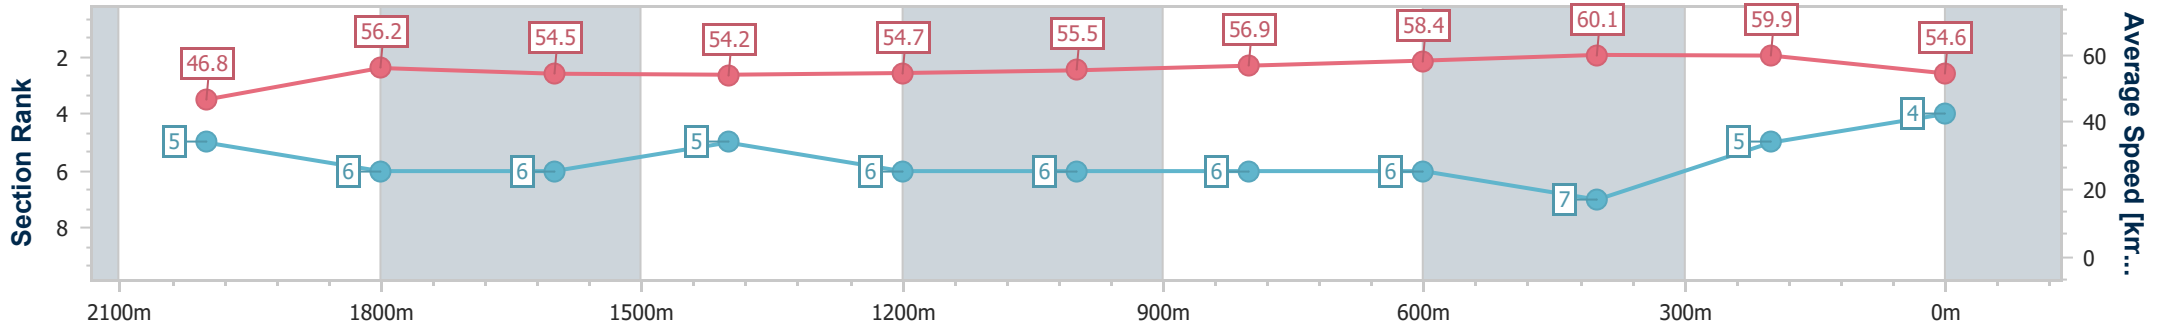

Horse/Jockey Name	Willnotquit
Final Rank	4
Fastest Section Time (Section)	0:12.04 (400m)
Top Speed [km/h] (Section)	61.6 (400m)
Race State	Finished

Sunshine Coast QLD Professional
Race 1: Sunshine Coast Flooring Xtra BENCHMARK 58
Handicap - 2200m
31 May 2024 - 14:11

Track Rating: Heavy 8, Weather: Fine, Rail Position: +3m Entire

Section	Overall	2000m	1800m	1600m	1400m	1200m	1000m	800m	600m	400m	200m
Section Times	2:23.81 [4] (0:15.34)	2:08.47 [5] (0:12.85)	1:55.62 [6] (0:13.26)	1:42.36 [6] (0:13.38)	1:28.98 [5] (0:13.21)	1:15.77 [6] (0:13.03)	1:02.74 [6] (0:12.73)	0:50.01 [6] (0:12.60)	0:37.41 [6] (0:12.18)	0:25.23 [7] (0:12.04)	0:13.19 [5] (0:13.19)
Average Speed [km/h]	46.8	56.2	54.5	54.2	54.7	55.5	56.9	58.4	60.1	59.9	54.6
Top Speed [km/h]	59.7	59.5	56.4	55.5	56.1	56.7	58.2	59.6	61.5	61.6	57.2
Avg. Dist. to Rail [m]	4.8	0.7	1.1	2.9	1.7	1.6	1.4	3.5	3.4	6.3	4.0
Avg. Stride Freq. [Hz]	2.3	2.4	2.4	2.3	2.3	2.3	2.3	2.4	2.4	2.4	2.3
Avg. Stride Length [m]	5.6	6.5	6.4	6.5	6.6	6.7	6.8	6.8	6.9	6.8	6.7

- [ ] Ranking at each section and finish
- -.-.- No data available at this section
- NA No data available