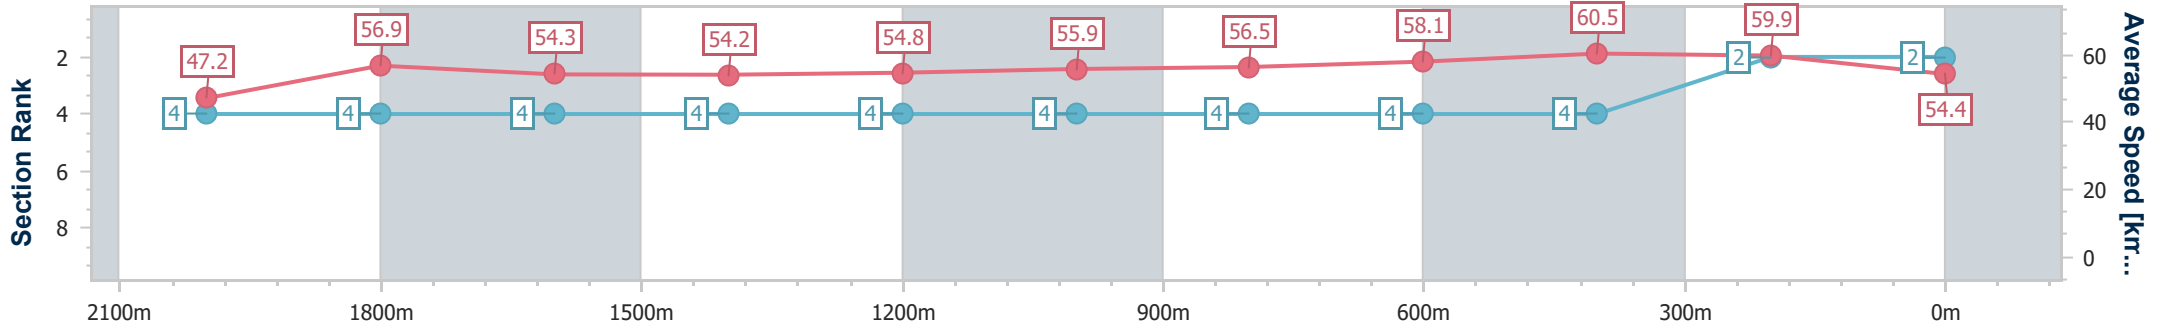

Horse/Jockey Name	Gold Merchant
Final Rank	2
Fastest Section Time (Section)	0:12.01 (400m)
Top Speed [km/h] (Section)	61.5 (600m)
Race State	Finished

Sunshine Coast QLD Professional
Race 1: Sunshine Coast Flooring Xtra BENCHMARK 58
Handicap - 2200m
31 May 2024 - 14:11

Track Rating: Heavy 8, Weather: Fine, Rail Position: +3m Entire

Section	Overall	2000m	1800m	1600m	1400m	1200m	1000m	800m	600m	400m	200m
Section Times	2:23.55 [2] (0:15.26)	2:08.29 [4] (0:12.70)	1:55.59 [4] (0:13.31)	1:42.28 [4] (0:13.41)	1:28.87 [4] (0:13.12)	1:15.75 [4] (0:12.92)	1:02.83 [4] (0:12.78)	0:50.05 [4] (0:12.59)	0:37.46 [4] (0:12.21)	0:25.25 [4] (0:12.01)	0:13.24 [2] (0:13.24)
Average Speed [km/h]	47.2	56.9	54.3	54.2	54.8	55.9	56.5	58.1	60.5	59.9	54.4
Top Speed [km/h]	59.2	59.0	55.4	55.0	56.2	56.7	57.9	59.1	61.5	61.3	58.0
Avg. Dist. to Rail [m]	2.7	1.2	0.7	1.9	0.9	1.4	1.9	2.8	4.6	8.2	7.5
Avg. Stride Freq. [Hz]	2.3	2.4	2.3	2.3	2.3	2.3	2.3	2.3	2.4	2.4	2.3
Avg. Stride Length [m]	5.6	6.7	6.6	6.7	6.8	6.8	6.8	6.9	6.9	6.9	6.6

- [ ] Ranking at each section and finish
- -.-.- No data available at this section
- NA No data available