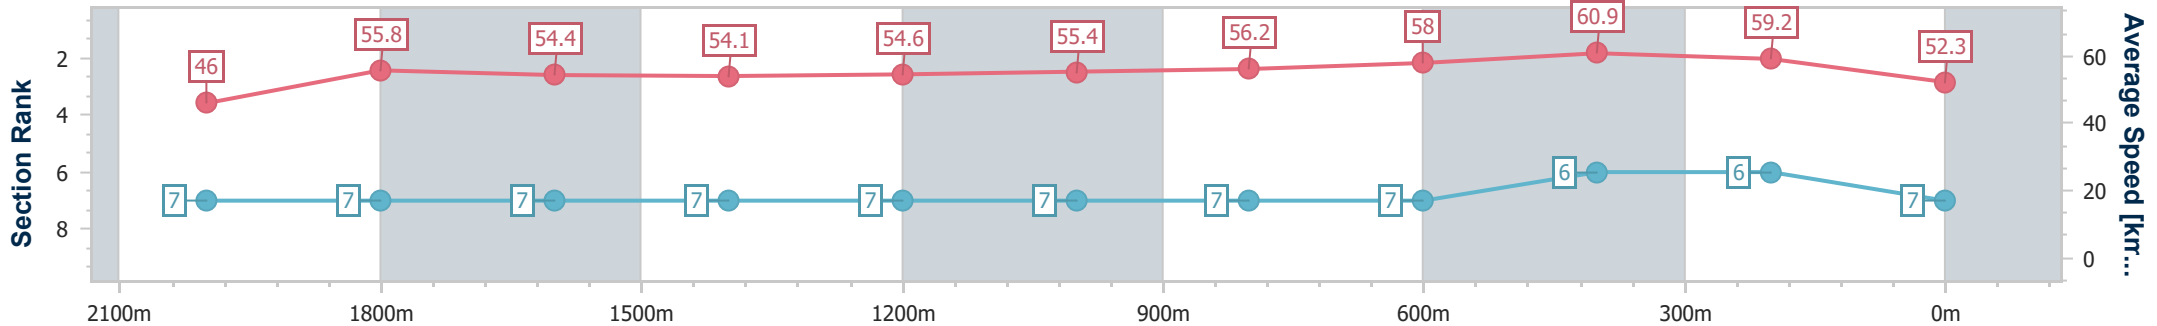

Sunshine Coast QLD Professional
 Race 1: Sunshine Coast Flooring Xtra BENCHMARK 58
 Handicap - 2200m
 31 May 2024 - 14:11

Track Rating: Heavy 8, Weather: Fine, Rail Position: +3m Entire

Section	Overall	2000m	1800m	1600m	1400m	1200m	1000m	800m	600m	400m	200m
Section Times	2:24.01 [6] (0:15.75)	2:08.26 [8] (0:12.72)	1:55.54 [8] (0:13.32)	1:42.22 [8] (0:13.40)	1:28.82 [8] (0:13.13)	1:15.69 [8] (0:13.03)	1:02.66 [8] (0:12.70)	0:49.96 [8] (0:12.53)	0:37.43 [8] (0:12.08)	0:25.35 [8] (0:12.25)	0:13.10 [8] (0:13.10)
Average Speed [km/h]	45.7	56.4	54.0	53.9	55.3	55.5	57.0	58.7	60.8	58.6	55.1
Top Speed [km/h]	60.2	60.2	55.0	54.8	56.3	56.7	58.3	60.7	61.6	60.3	57.2
Avg. Dist. to Rail [m]	2.5	1.0	0.8	2.1	3.0	3.5	3.2	3.3	3.4	6.6	4.9
Avg. Stride Freq. [Hz]	2.1	2.2	2.1	2.1	2.1	2.1	2.2	2.2	2.3	2.3	2.2
Avg. Stride Length [m]	5.9	7.2	7.0	7.2	7.2	7.3	7.3	7.3	7.3	7.2	7.0

- [] Ranking at each section and finish
- .-.- No data available at this section
- NA No data available

Horse/Jockey Name	Vantastic
Final Rank	7
Fastest Section Time (Section)	0:11.97 (600m)
Top Speed [km/h] (Section)	61.6 (Overall)
Race State	Finished

Sunshine Coast QLD Professional
 Race 1: Sunshine Coast Flooring Xtra BENCHMARK 58
 Handicap - 2200m
 31 May 2024 - 14:11

Track Rating: Heavy 8, Weather: Fine, Rail Position: +3m Entire

Section	Overall	2000m	1800m	1600m	1400m	1200m	1000m	800m	600m	400m	200m
Section Times	2:24.46 [7] (0:15.65)	2:08.81 [7] (0:12.79)	1:56.02 [7] (0:13.14)	1:42.88 [7] (0:13.35)	1:29.53 [7] (0:13.22)	1:16.31 [7] (0:13.05)	1:03.26 [7] (0:12.83)	0:50.43 [7] (0:12.54)	0:37.89 [7] (0:11.97)	0:25.92 [6] (0:12.15)	0:13.77 [6] (0:13.77)
Average Speed [km/h]	46.0	55.8	54.4	54.1	54.6	55.4	56.2	58.0	60.9	59.2	52.3
Top Speed [km/h]	61.6	59.9	56.8	54.9	56.6	56.8	57.5	60.0	61.4	61.4	56.5
Avg. Dist. to Rail [m]	2.7	1.9	1.4	1.5	1.6	1.8	2.2	1.4	1.7	2.1	1.9
Avg. Stride Freq. [Hz]	2.3	2.3	2.3	2.2	2.2	2.2	2.2	2.3	2.4	2.4	2.2
Avg. Stride Length [m]	5.5	6.6	6.6	6.8	6.8	7.0	7.0	7.0	7.1	7.0	6.6