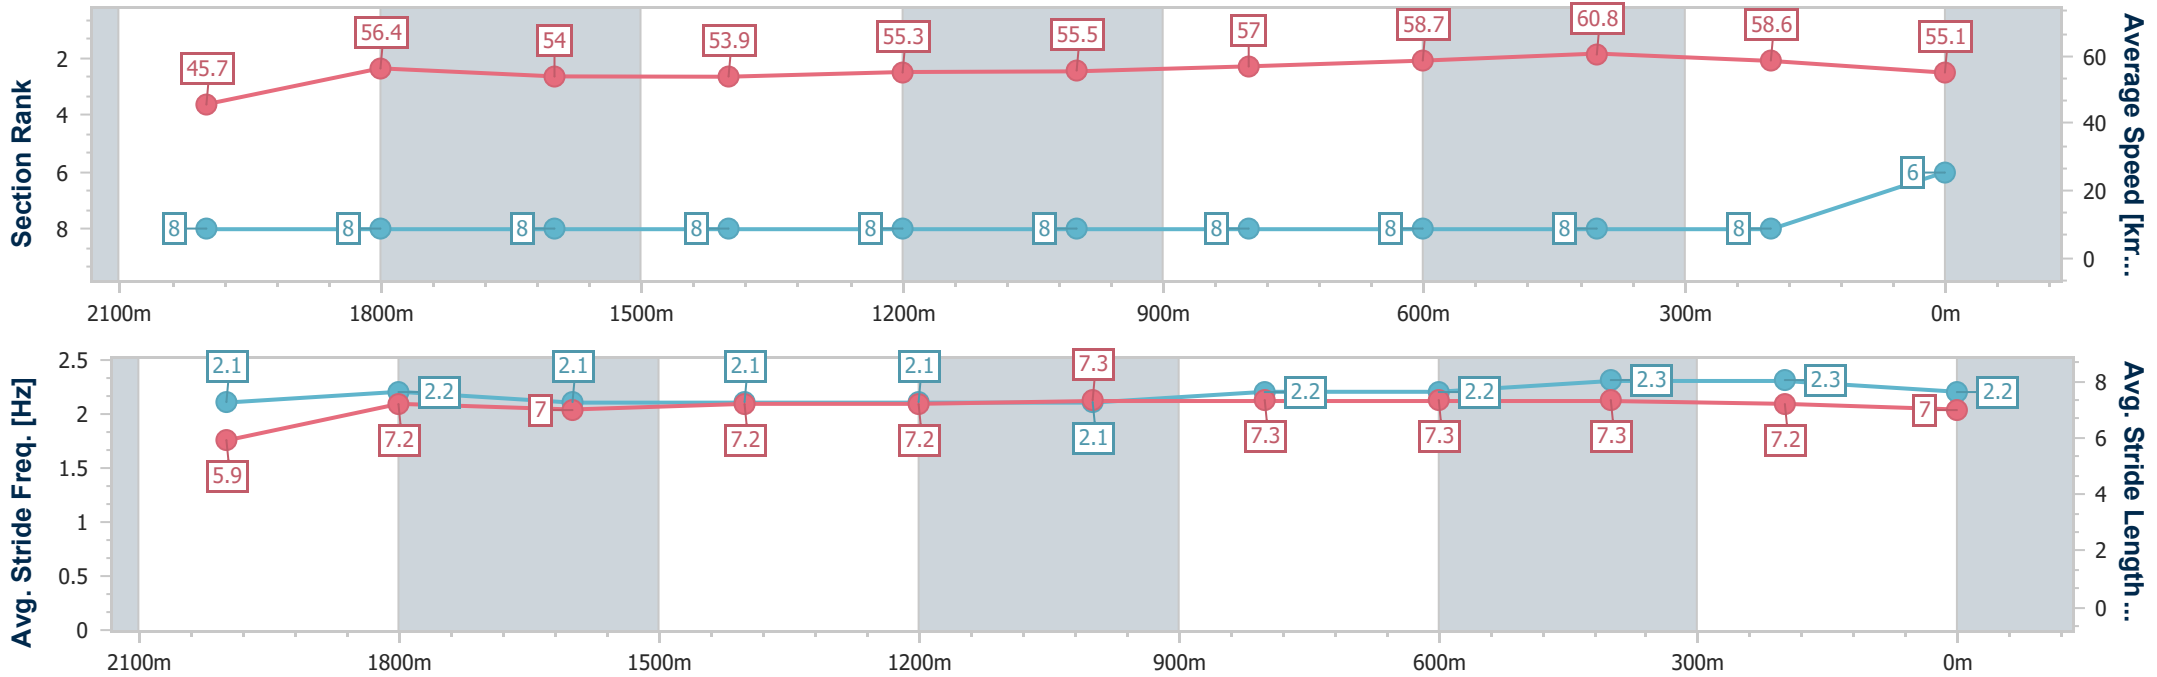

Sunshine Coast QLD Professional
 Race 1: Sunshine Coast Flooring Xtra BENCHMARK 58
 Handicap - 2200m
 31 May 2024 - 14:11

Track Rating: Heavy 8, Weather: Fine, Rail Position: +3m Entire

Section	Overall	2000m	1800m	1600m	1400m	1200m	1000m	800m	600m	400m	200m
Section Times	2:23.98 [5] (0:15.10)	2:08.88 [3] (0:12.49)	1:56.39 [2] (0:13.13)	1:43.26 [2] (0:13.28)	1:29.98 [1] (0:13.33)	1:16.65 [1] (0:12.98)	1:03.67 [1] (0:12.89)	0:50.78 [2] (0:12.63)	0:38.15 [1] (0:12.32)	0:25.83 [1] (0:12.38)	0:13.45 [3] (0:13.45)
Average Speed [km/h]	47.6	57.2	54.3	54.6	54.7	55.5	56.3	58.1	59.5	58.1	53.5
Top Speed [km/h]	59.4	59.0	56.0	56.2	55.3	56.9	56.9	60.4	60.1	59.6	57.3
Avg. Dist. to Rail [m]	2.1	1.7	1.8	2.8	3.4	4.5	3.3	3.2	3.0	4.8	1.9
Avg. Stride Freq. [Hz]	2.2	2.2	2.2	2.1	2.1	2.2	2.2	2.2	2.2	2.3	2.2
Avg. Stride Length [m]	6.0	7.2	7.0	7.0	7.1	7.1	7.2	7.3	7.3	7.1	6.9

- [] Ranking at each section and finish
- .-.- No data available at this section
- NA No data available

Horse/Jockey Name	Tuki Twelve
Final Rank	6
Fastest Section Time (Section)	0:12.08 (600m)
Top Speed [km/h] (Section)	61.6 (600m)
Race State	Finished

Sunshine Coast QLD Professional
 Race 1: Sunshine Coast Flooring Xtra BENCHMARK 58
 Handicap - 2200m
 31 May 2024 - 14:11

Track Rating: Heavy 8, Weather: Fine, Rail Position: +3m Entire

Section	Overall	2000m	1800m	1600m	1400m	1200m	1000m	800m	600m	400m	200m
Section Times	2:24.01 [6] (0:15.75)	2:08.26 [8] (0:12.72)	1:55.54 [8] (0:13.32)	1:42.22 [8] (0:13.40)	1:28.82 [8] (0:13.13)	1:15.69 [8] (0:13.03)	1:02.66 [8] (0:12.70)	0:49.96 [8] (0:12.53)	0:37.43 [8] (0:12.08)	0:25.35 [8] (0:12.25)	0:13.10 [8] (0:13.10)
Average Speed [km/h]	45.7	56.4	54.0	53.9	55.3	55.5	57.0	58.7	60.8	58.6	55.1
Top Speed [km/h]	60.2	60.2	55.0	54.8	56.3	56.7	58.3	60.7	61.6	60.3	57.2
Avg. Dist. to Rail [m]	2.5	1.0	0.8	2.1	3.0	3.5	3.2	3.3	3.4	6.6	4.9
Avg. Stride Freq. [Hz]	2.1	2.2	2.1	2.1	2.1	2.1	2.2	2.2	2.3	2.3	2.2
Avg. Stride Length [m]	5.9	7.2	7.0	7.2	7.2	7.3	7.3	7.3	7.3	7.2	7.0