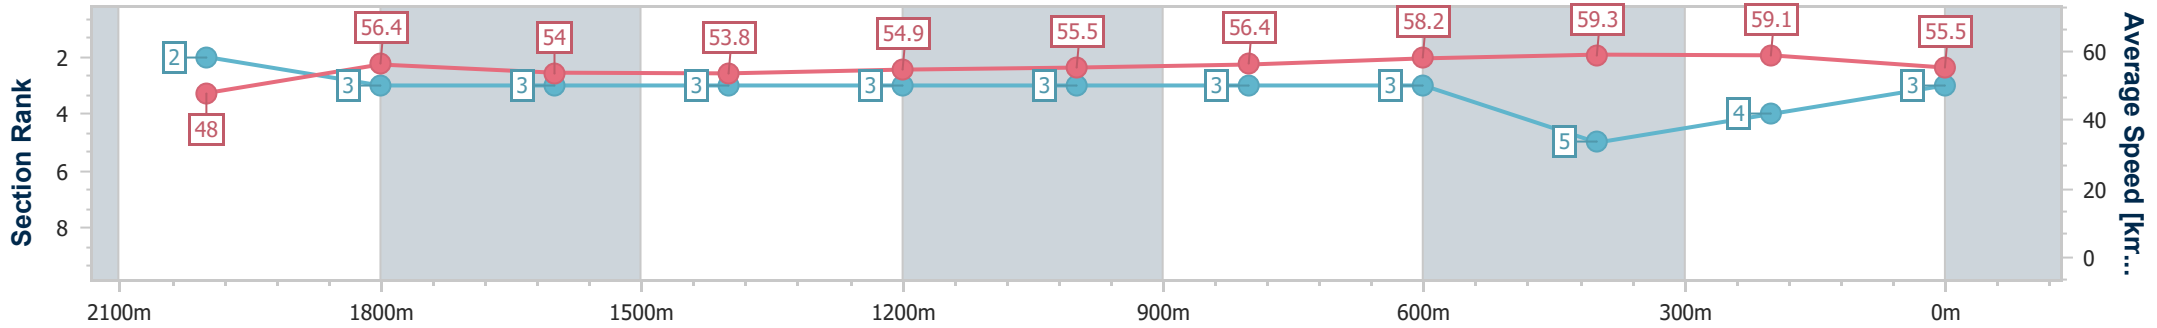

Sunshine Coast QLD Professional
 Race 1: Sunshine Coast Flooring Xtra BENCHMARK 58
 Handicap - 2200m
 31 May 2024 - 14:11

Track Rating: Heavy 8, Weather: Fine, Rail Position: +3m Entire

Section	Overall	2000m	1800m	1600m	1400m	1200m	1000m	800m	600m	400m	200m
Section Times	2:23.61 [3] (0:14.99)	2:08.62 [2] (0:12.67)	1:55.95 [3] (0:13.29)	1:42.66 [3] (0:13.45)	1:29.21 [3] (0:13.16)	1:16.05 [3] (0:13.02)	1:03.03 [3] (0:12.85)	0:50.18 [3] (0:12.64)	0:37.54 [3] (0:12.40)	0:25.14 [5] (0:12.14)	0:13.00 [4]
Average Speed [km/h]	48.0	56.4	54.0	53.8	54.9	55.5	56.4	58.2	59.3	59.1	55.5
Top Speed [km/h]	59.4	59.0	54.9	54.6	55.6	55.9	57.1	59.2	60.7	60.2	58.2
Avg. Dist. to Rail [m]	1.1	1.3	0.8	2.1	1.8	1.9	1.9	3.4	3.7	3.0	1.8
Avg. Stride Freq. [Hz]	2.2	2.1	2.1	2.1	2.1	2.1	2.1	2.2	2.2	2.2	2.1
Avg. Stride Length [m]	6.2	7.3	7.1	7.2	7.4	7.4	7.5	7.5	7.4	7.5	7.2