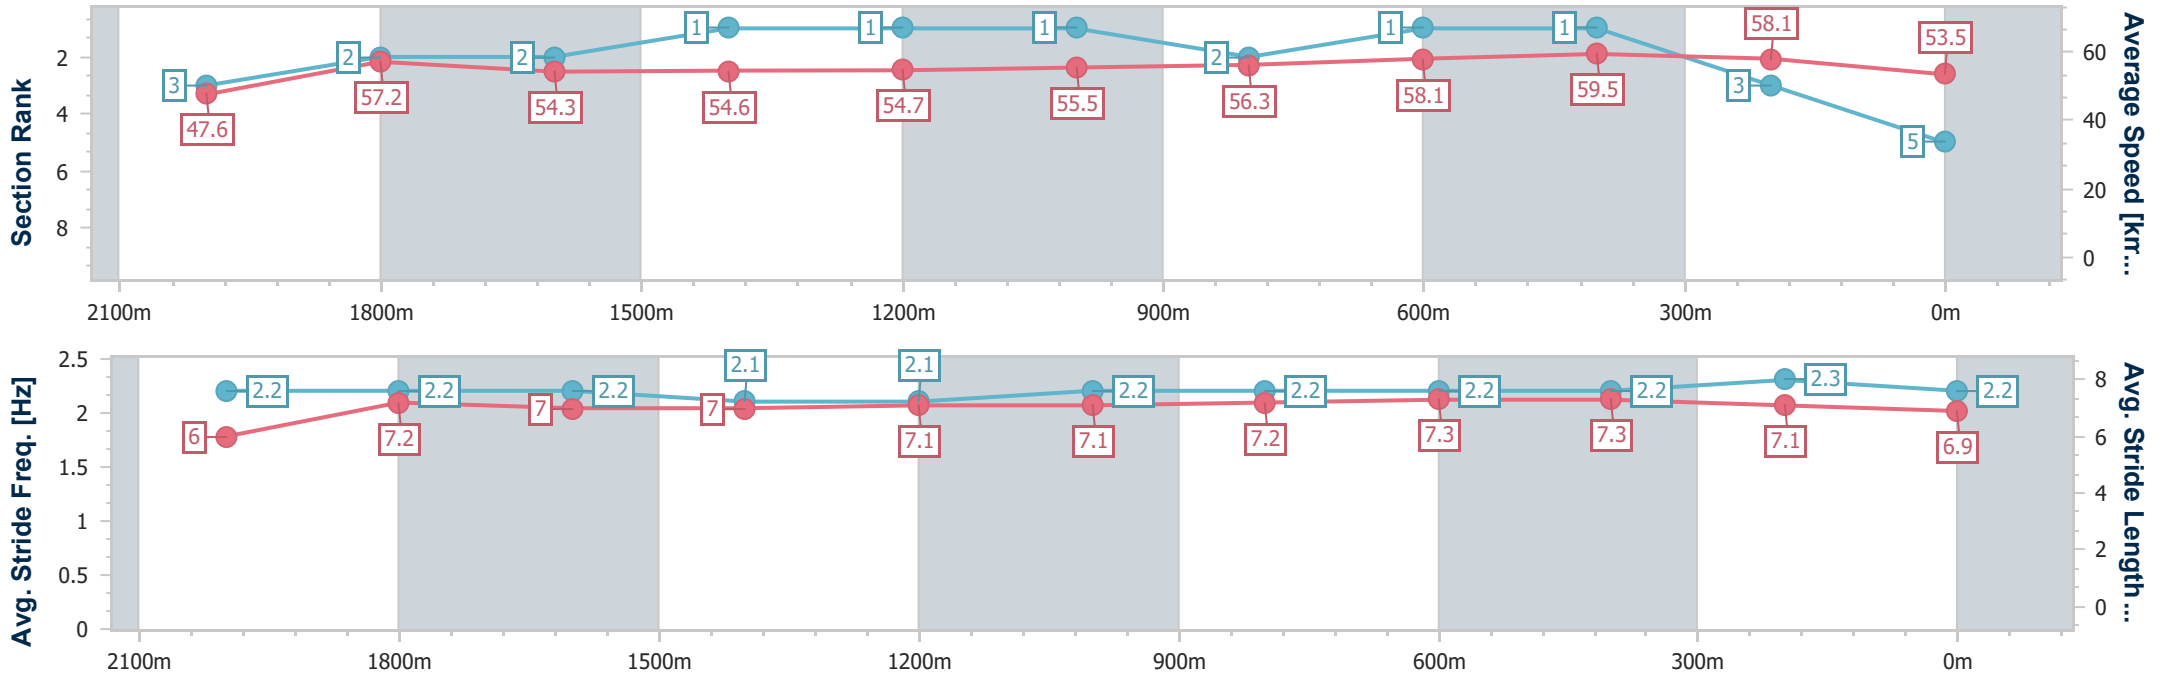

- [] Ranking at each section and finish
- .-.- No data available at this section
- NA No data available

Horse/Jockey Name	Iridessa
Final Rank	5
Fastest Section Time (Section)	0:12.32 (600m)
Top Speed [km/h] (Section)	60.4 (800m)
Race State	Finished

Sunshine Coast QLD Professional
 Race 1: Sunshine Coast Flooring Xtra BENCHMARK 58
 Handicap - 2200m
 31 May 2024 - 14:11

Track Rating: Heavy 8, Weather: Fine, Rail Position: +3m Entire

Section	Overall	2000m	1800m	1600m	1400m	1200m	1000m	800m	600m	400m	200m
Section Times	2:23.98 [5] (0:15.10)	2:08.88 [3] (0:12.49)	1:56.39 [2] (0:13.13)	1:43.26 [2] (0:13.28)	1:29.98 [1] (0:13.33)	1:16.65 [1] (0:12.98)	1:03.67 [1] (0:12.89)	0:50.78 [2] (0:12.63)	0:38.15 [1] (0:12.32)	0:25.83 [1] (0:12.38)	0:13.45 [3] (0:13.45)
Average Speed [km/h]	47.6	57.2	54.3	54.6	54.7	55.5	56.3	58.1	59.5	58.1	53.5
Top Speed [km/h]	59.4	59.0	56.0	56.2	55.3	56.9	56.9	60.4	60.1	59.6	57.3
Avg. Dist. to Rail [m]	2.1	1.7	1.8	2.8	3.4	4.5	3.3	3.2	3.0	4.8	1.9
Avg. Stride Freq. [Hz]	2.2	2.2	2.2	2.1	2.1	2.2	2.2	2.2	2.2	2.3	2.2
Avg. Stride Length [m]	6.0	7.2	7.0	7.0	7.1	7.1	7.2	7.3	7.3	7.1	6.9