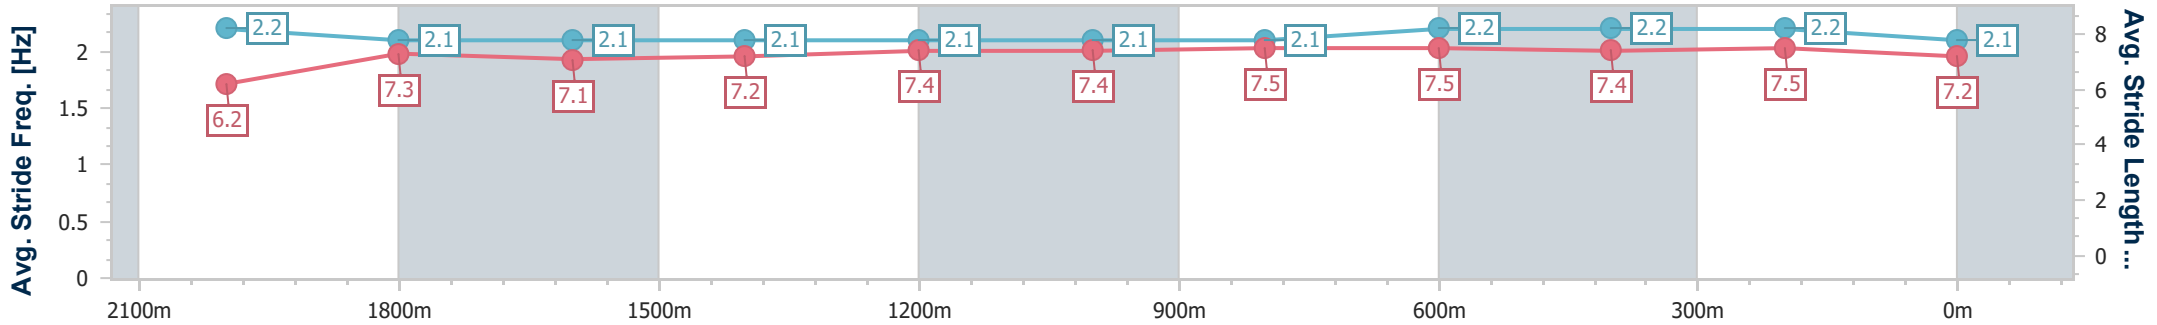

Sunshine Coast QLD Professional
 Race 1: Sunshine Coast Flooring Xtra BENCHMARK 58
 Handicap - 2200m
 31 May 2024 - 14:11

Track Rating: Heavy 8, Weather: Fine, Rail Position: +3m Entire

Section	Overall	2000m	1800m	1600m	1400m	1200m	1000m	800m	600m	400m	200m
Section Times	2:23.61 [3] (0:14.99)	2:08.62 [2] (0:12.67)	1:55.95 [3] (0:13.29)	1:42.66 [3] (0:13.45)	1:29.21 [3] (0:13.16)	1:16.05 [3] (0:13.02)	1:03.03 [3] (0:12.85)	0:50.18 [3] (0:12.64)	0:37.54 [3] (0:12.40)	0:25.14 [5] (0:12.14)	0:13.00 [4]
Average Speed [km/h]	48.0	56.4	54.0	53.8	54.9	55.5	56.4	58.2	59.3	59.1	55.5
Top Speed [km/h]	59.4	59.0	54.9	54.6	55.6	55.9	57.1	59.2	60.7	60.2	58.2
Avg. Dist. to Rail [m]	1.1	1.3	0.8	2.1	1.8	1.9	1.9	3.4	3.7	3.0	1.8
Avg. Stride Freq. [Hz]	2.2	2.1	2.1	2.1	2.1	2.1	2.1	2.2	2.2	2.2	2.1
Avg. Stride Length [m]	6.2	7.3	7.1	7.2	7.4	7.4	7.5	7.5	7.4	7.5	7.2