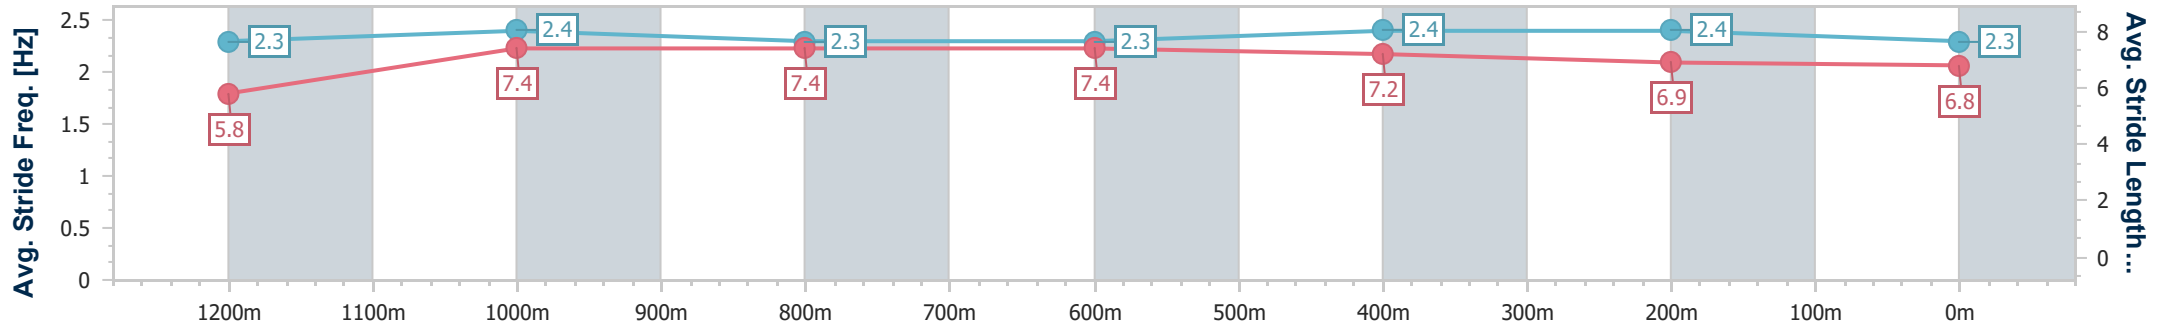

Ipswich QLD Professional

Race 8: IMPERIAL RACING BENCHMARK 62 Handicap - 1350m

30 May 2024 - 16:08

Track Rating: Soft 6, Weather: Fine, Rail Position: +9m Entire

Section	Overall	1200m	1000m	800m	600m	400m	200m
Section Times	1:23.30 [9] (0:11.40)	1:11.90 [5] (0:11.32)	1:00.58 [5] (0:11.85)	0:48.73 [6] (0:11.97)	0:36.76 [7] (0:11.82)	0:24.94 [5] (0:12.18)	0:12.76 [5] (0:12.76)
Average Speed [km/h]	47.3	63.6	60.9	60.1	60.8	59.6	56.4
Top Speed [km/h]	62.8	65.4	63.5	61.3	62.2	61.1	58.6
Avg. Dist. to Rail [m]	2.9	0.6	0.4	0.3	0.2	2.9	4.3
Avg. Stride Freq. [Hz]	2.3	2.4	2.3	2.3	2.4	2.4	2.3
Avg. Stride Length [m]	5.8	7.4	7.4	7.4	7.2	6.9	6.8