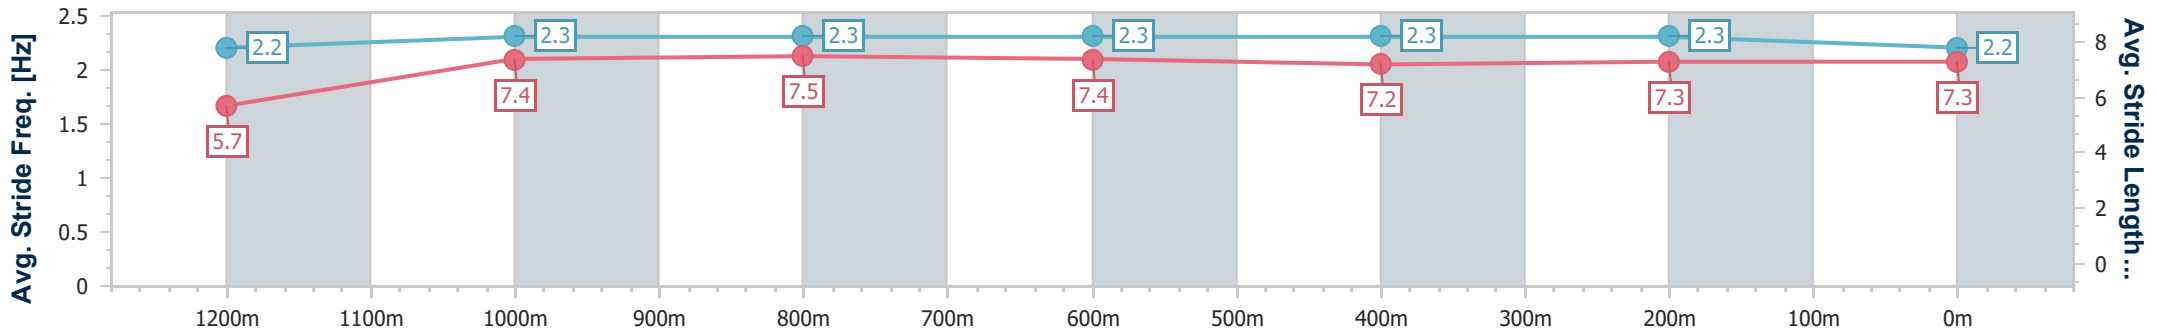

Ipswich QLD Professional
 Race 8: IMPERIAL RACING BENCHMARK 62 Handicap - 1350m
 30 May 2024 - 16:08
 Track Rating: Soft 6, Weather: Fine, Rail Position: +9m Entire

Section	Overall	1200m	1000m	800m	600m	400m	200m
Section Times	1:23.01 [7] (0:11.88)	1:11.13 [10] (0:11.52)	0:59.61 [10] (0:11.75)	0:47.86 [10] (0:11.82)	0:36.04 [11] (0:11.89)	0:24.15 [11] (0:11.92)	0:12.23 [10] (0:12.23)
Average Speed [km/h]	45.5	62.6	61.4	61.1	60.5	60.5	58.8
Top Speed [km/h]	61.2	63.7	63.1	62.1	62.0	61.0	60.0
Avg. Dist. to Rail [m]	6.2	1.3	0.6	0.9	0.9	0.4	0.7
Avg. Stride Freq. [Hz]	2.2	2.3	2.3	2.3	2.3	2.3	2.2
Avg. Stride Length [m]	5.7	7.4	7.5	7.4	7.2	7.3	7.3