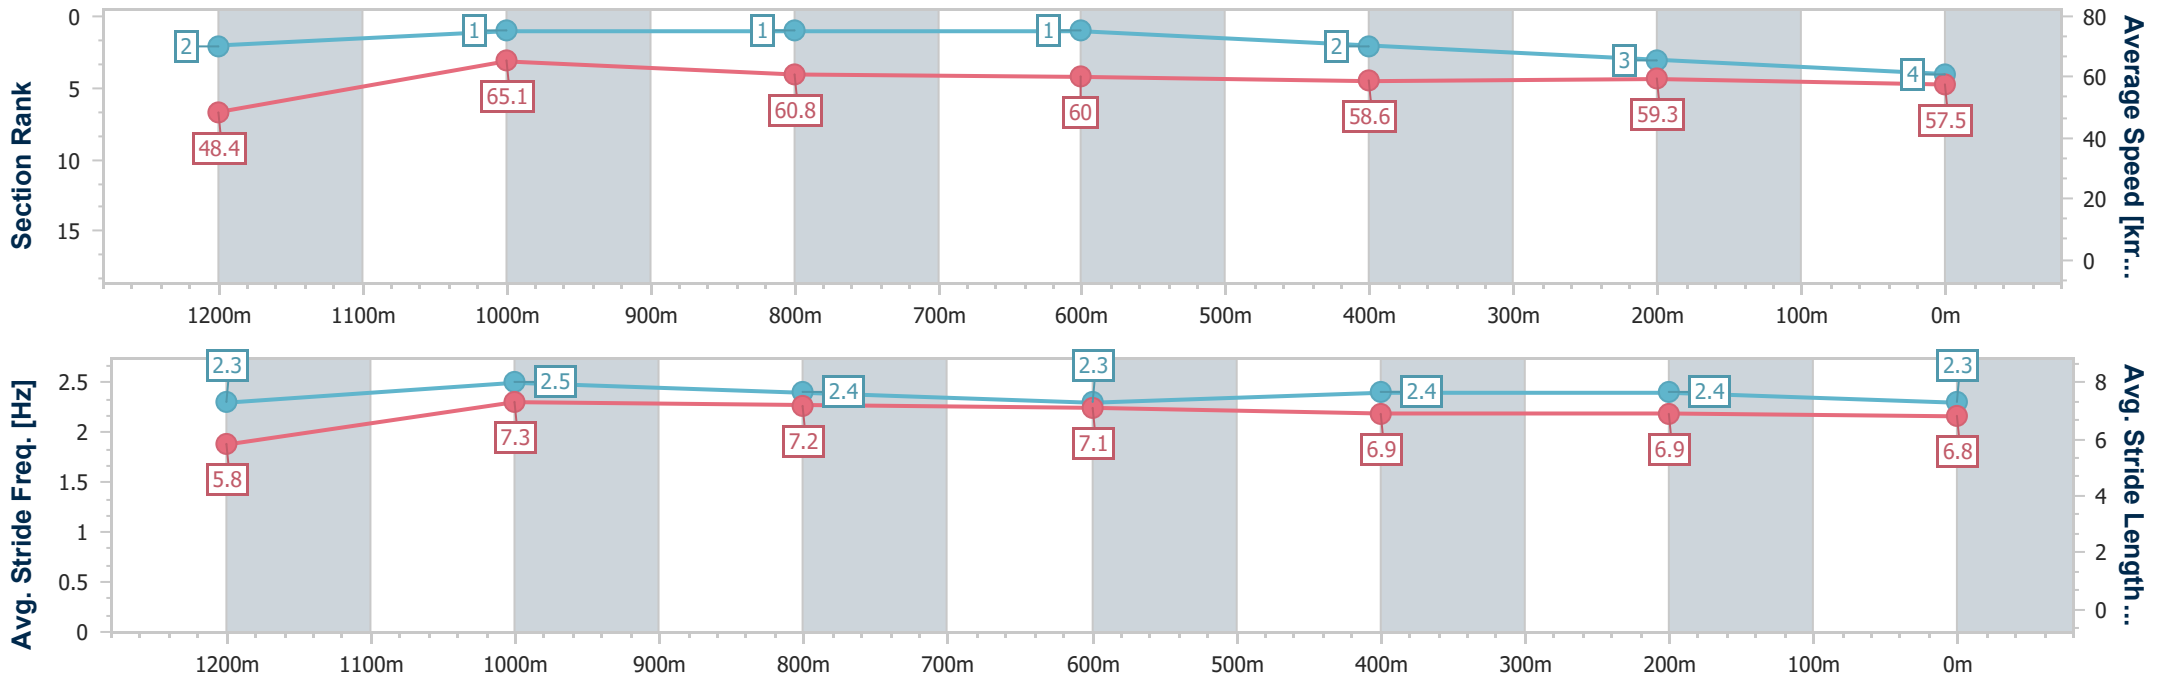

Ipswich QLD Professional

Race 8: IMPERIAL RACING BENCHMARK 62 Handicap - 1350m

30 May 2024 - 16:08

Track Rating: Soft 6, Weather: Fine, Rail Position: +9m Entire

Section	Overall	1200m	1000m	800m	600m	400m	200m
Section Times	1:22.68 [4] (0:11.15)	1:11.53 [2] (0:11.02)	1:00.51 [1] (0:11.80)	0:48.71 [1] (0:11.89)	0:36.82 [1] (0:12.22)	0:24.60 [2] (0:12.11)	0:12.49 [3] (0:12.49)
Average Speed [km/h]	48.4	65.1	60.8	60.0	58.6	59.3	57.5
Top Speed [km/h]	66.6	67.3	62.0	61.4	60.5	59.8	59.4
Avg. Dist. to Rail [m]	1.3	0.8	1.9	1.5	1.2	1.4	0.8
Avg. Stride Freq. [Hz]	2.3	2.5	2.4	2.3	2.4	2.4	2.3
Avg. Stride Length [m]	5.8	7.3	7.2	7.1	6.9	6.9	6.8

- [] Ranking at each section and finish
- .-.- No data available at this section
- NA No data available

Horse/Jockey Name	Better Yet
Final Rank	5
Fastest Section Time (Section)	0:11.50 (1200m)
Top Speed [km/h] (Section)	63.4 (1200m)
Race State	Finished