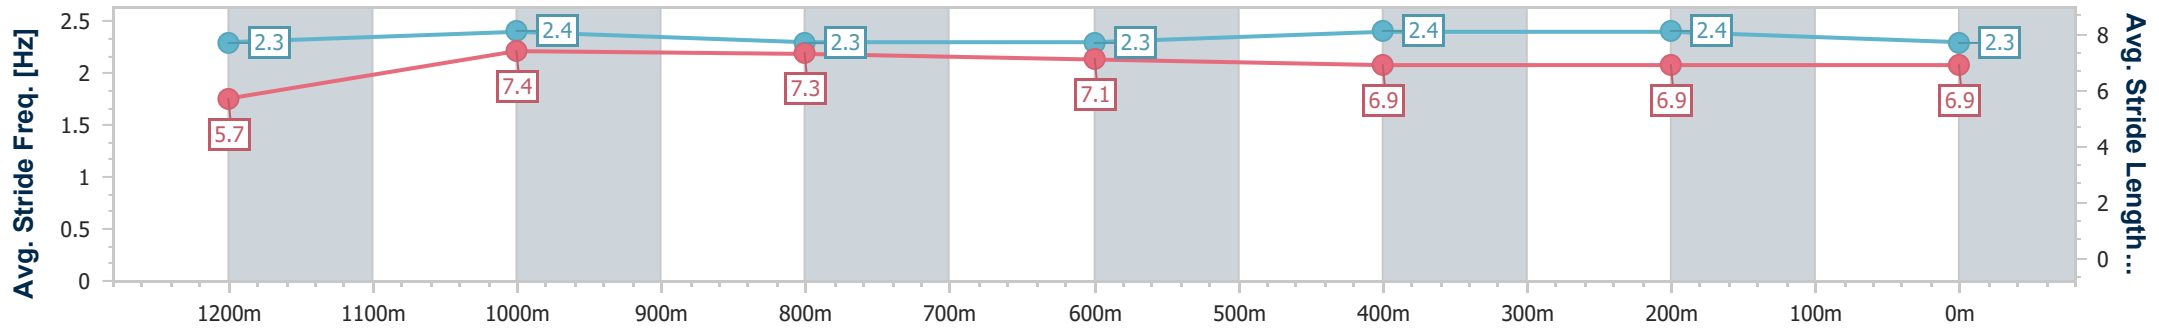

- [] Ranking at each section and finish
- .-.- No data available at this section
- NA No data available

Horse/Jockey Name	Enunciation
Final Rank	8
Fastest Section Time (Section)	0:11.23 (1200m)
Top Speed [km/h] (Section)	65.2 (1200m)
Race State	Finished

Ipswich QLD Professional

Race 8: IMPERIAL RACING BENCHMARK 62 Handicap - 1350m

30 May 2024 - 16:08

Track Rating: Soft 6, Weather: Fine, Rail Position: +9m Entire

Section	Overall	1200m	1000m	800m	600m	400m	200m
Section Times	1:23.19 [8] (0:11.64)	1:11.55 [8] (0:11.23)	1:00.32 [6] (0:11.69)	0:48.63 [5] (0:11.89)	0:36.74 [5] (0:11.94)	0:24.80 [6] (0:12.19)	0:12.61 [7] (0:12.61)
Average Speed [km/h]	46.5	63.9	61.5	60.4	60.1	59.3	57.1
Top Speed [km/h]	64.1	65.2	64.1	61.1	61.3	60.0	59.4
Avg. Dist. to Rail [m]	1.8	0.5	1.2	1.3	0.4	1.4	2.3
Avg. Stride Freq. [Hz]	2.3	2.4	2.3	2.3	2.4	2.4	2.3
Avg. Stride Length [m]	5.7	7.4	7.3	7.1	6.9	6.9	6.9