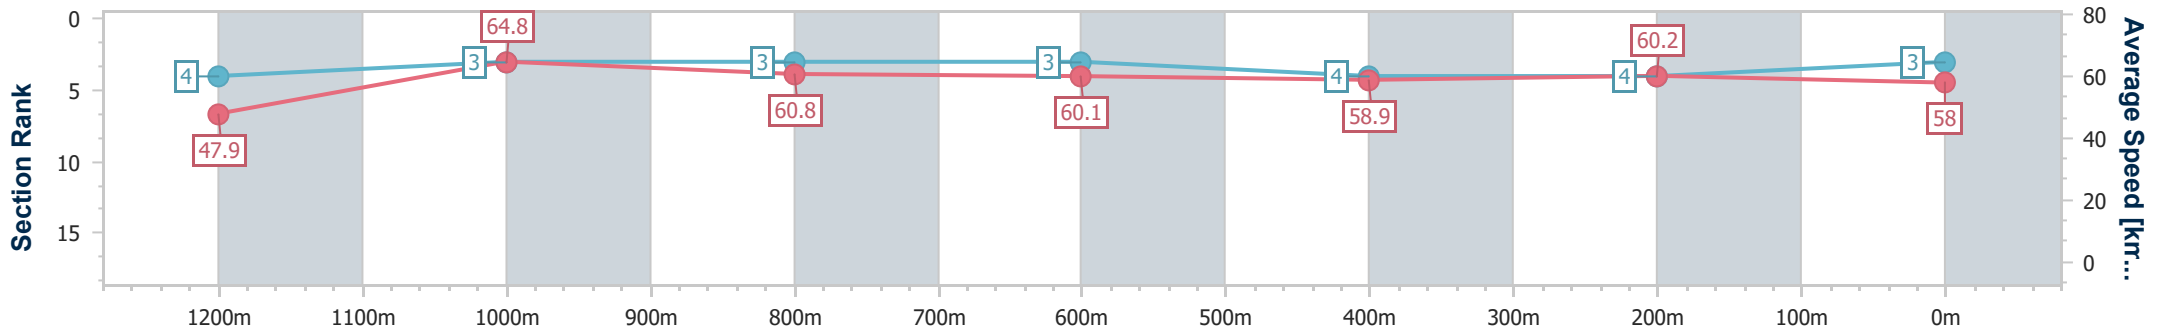

Horse/Jockey Name	A Certain Maybe
Final Rank	3
Fastest Section Time (Section)	0:11.08 (1200m)
Top Speed [km/h] (Section)	66.9 (1200m)
Race State	Finished

Ipswich QLD Professional
Race 8: IMPERIAL RACING BENCHMARK 62 Handicap - 1350m
30 May 2024 - 16:08
Track Rating: Soft 6, Weather: Fine, Rail Position: +9m Entire

Section	Overall	1200m	1000m	800m	600m	400m	200m
Section Times	1:22.65 [3] (0:11.33)	1:11.32 [4] (0:11.08)	1:00.24 [3] (0:11.82)	0:48.42 [3] (0:11.95)	0:36.47 [3] (0:12.11)	0:24.36 [4] (0:11.95)	0:12.41 [4] (0:12.41)
Average Speed [km/h]	47.9	64.8	60.8	60.1	58.9	60.2	58.0
Top Speed [km/h]	64.2	66.9	63.1	60.8	60.9	60.6	59.9
Avg. Dist. to Rail [m]	2.5	1.0	0.5	1.3	1.7	1.3	2.2
Avg. Stride Freq. [Hz]	2.4	2.4	2.3	2.3	2.3	2.4	2.3
Avg. Stride Length [m]	5.6	7.4	7.3	7.3	7.1	7.1	7.0

- [ ] Ranking at each section and finish
- -.-.- No data available at this section
- NA No data available