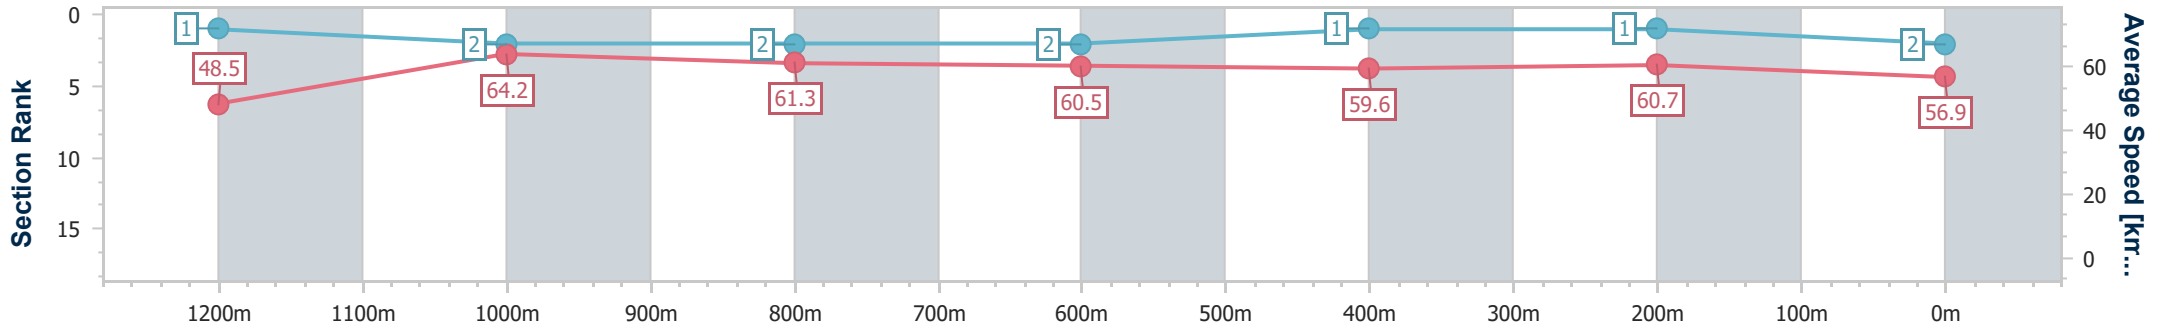

Ipswich QLD Professional

Race 8: IMPERIAL RACING BENCHMARK 62 Handicap - 1350m

30 May 2024 - 16:08

Track Rating: Soft 6, Weather: Fine, Rail Position: +9m Entire

Section	Overall	1200m	1000m	800m	600m	400m	200m
Section Times	1:22.54 [2] (0:11.12)	1:11.42 [1] (0:11.24)	1:00.18 [2] (0:11.75)	0:48.43 [2] (0:11.90)	0:36.53 [2] (0:12.04)	0:24.49 [1] (0:11.84)	0:12.65 [1] (0:12.65)
Average Speed [km/h]	48.5	64.2	61.3	60.5	59.6	60.7	56.9
Top Speed [km/h]	64.1	65.2	62.6	61.1	60.6	61.8	60.0
Avg. Dist. to Rail [m]	2.6	1.0	0.4	0.3	0.6	0.5	0.7
Avg. Stride Freq. [Hz]	2.3	2.3	2.3	2.3	2.3	2.3	2.2
Avg. Stride Length [m]	5.9	7.6	7.4	7.3	7.2	7.3	7.0