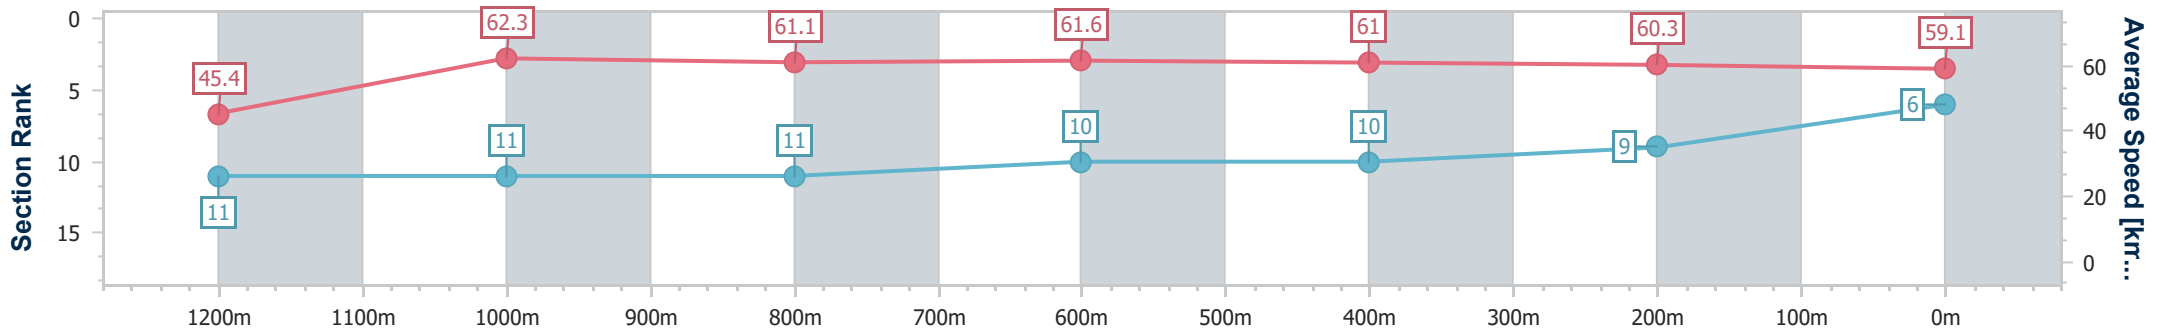

Ipswich QLD Professional

Race 8: IMPERIAL RACING BENCHMARK 62 Handicap - 1350m

30 May 2024 - 16:08

Track Rating: Soft 6, Weather: Fine, Rail Position: +9m Entire

Section	Overall	1200m	1000m	800m	600m	400m	200m
Section Times	1:22.96 [6] (0:11.94)	1:11.02 [11] (0:11.52)	0:59.50 [11] (0:11.74)	0:47.76 [11] (0:11.66)	0:36.10 [10] (0:11.85)	0:24.25 [10] (0:12.06)	0:12.19 [9] (0:12.19)
Average Speed [km/h]	45.4	62.3	61.1	61.6	61.0	60.3	59.1
Top Speed [km/h]	61.4	63.1	63.2	62.6	62.4	61.1	61.0
Avg. Dist. to Rail [m]	4.3	0.6	0.6	0.6	0.8	3.2	4.4
Avg. Stride Freq. [Hz]	2.2	2.3	2.3	2.3	2.3	2.3	2.3
Avg. Stride Length [m]	5.9	7.5	7.5	7.6	7.4	7.3	7.2