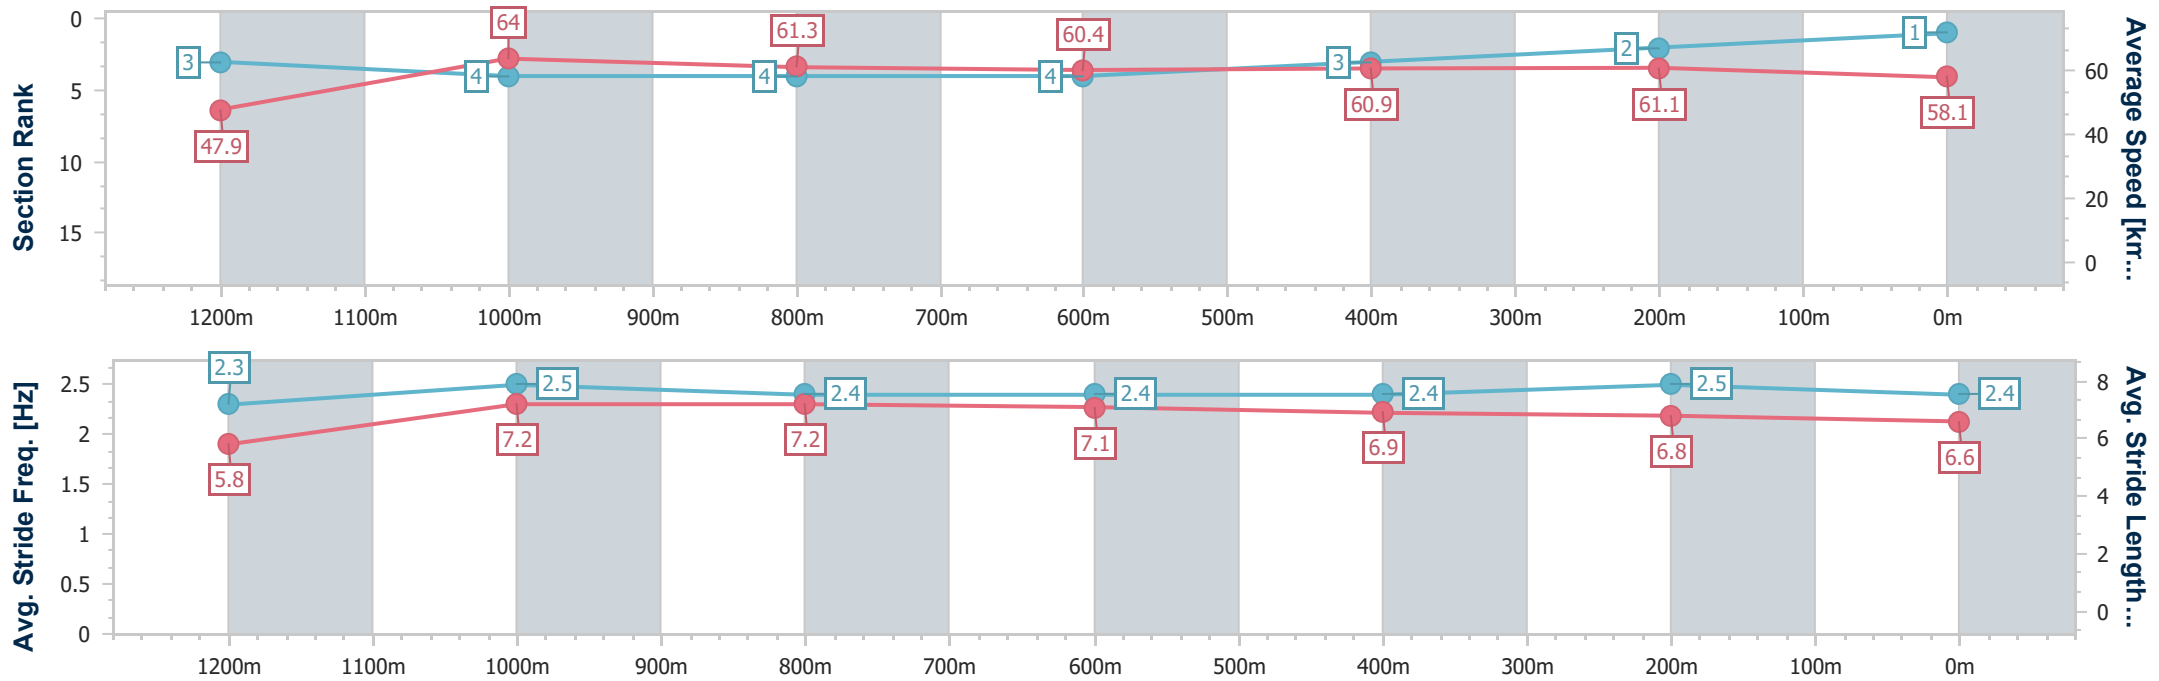

Horse/Jockey Name	Casrock
Final Rank	1
Fastest Section Time (Section)	0:11.24 (1200m)
Top Speed [km/h] (Section)	65.0 (1200m)
Race State	Finished

Ipswich QLD Professional
Race 8: IMPERIAL RACING BENCHMARK 62 Handicap - 1350m

30 May 2024 - 16:08

Track Rating: Soft 6, Weather: Fine, Rail Position: +9m Entire

Section	Overall	1200m	1000m	800m	600m	400m	200m
Section Times	1:22.32 [1] (0:11.25)	1:11.07 [3] (0:11.24)	0:59.83 [4] (0:11.77)	0:48.06 [4] (0:11.92)	0:36.14 [4] (0:11.90)	0:24.24 [3] (0:11.85)	0:12.39 [2] (0:12.39)
Average Speed [km/h]	47.9	64.0	61.3	60.4	60.9	61.1	58.1
Top Speed [km/h]	62.8	65.0	62.8	61.3	62.7	61.7	60.4
Avg. Dist. to Rail [m]	1.2	0.6	0.3	0.4	1.5	1.6	2.4
Avg. Stride Freq. [Hz]	2.3	2.5	2.4	2.4	2.4	2.5	2.4
Avg. Stride Length [m]	5.8	7.2	7.2	7.1	6.9	6.8	6.6

- [ ] Ranking at each section and finish
- -.-.- No data available at this section
- NA No data available