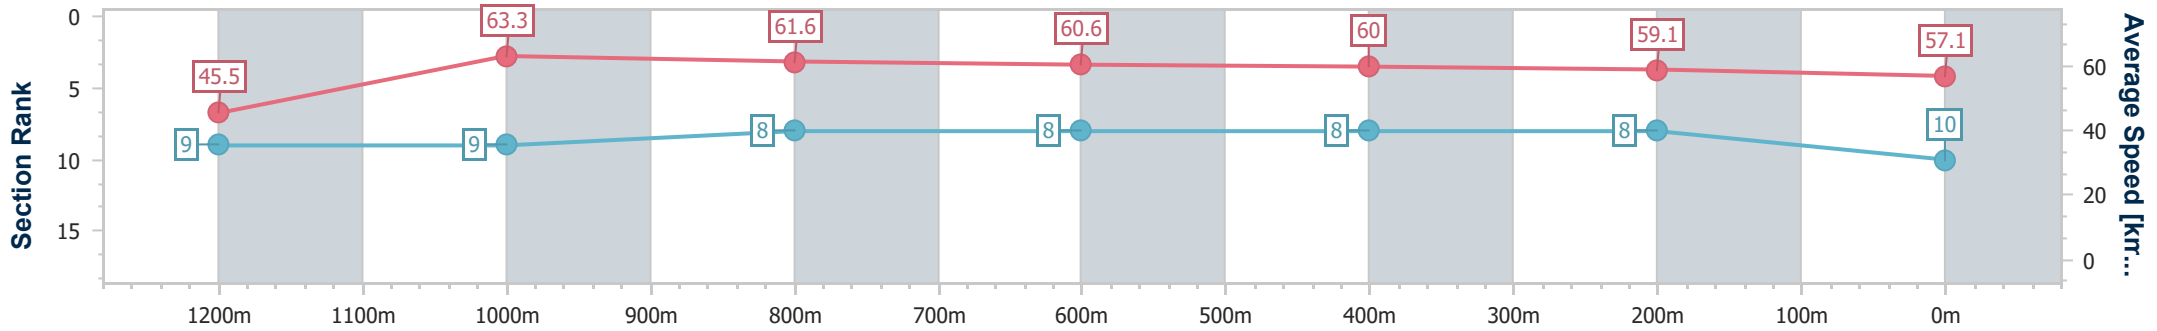

- [] Ranking at each section and finish
- .-.- No data available at this section
- NA No data available

Horse/Jockey Name	Divine Courage
Final Rank	10
Fastest Section Time (Section)	0:11.39 (1200m)
Top Speed [km/h] (Section)	64.4 (1000m)
Race State	Finished

Ipswich QLD Professional
 Race 8: IMPERIAL RACING BENCHMARK 62 Handicap - 1350m
 30 May 2024 - 16:08
 Track Rating: Soft 6, Weather: Fine, Rail Position: +9m Entire

Section	Overall	1200m	1000m	800m	600m	400m	200m
Section Times	1:23.34 [10] (0:11.86)	1:11.48 [9] (0:11.39)	1:00.09 [9] (0:11.62)	0:48.47 [8] (0:11.80)	0:36.67 [8] (0:11.90)	0:24.77 [8] (0:12.14)	0:12.63 [8] (0:12.63)
Average Speed [km/h]	45.5	63.3	61.6	60.6	60.0	59.1	57.1
Top Speed [km/h]	61.0	64.4	64.4	61.0	61.5	59.6	59.2
Avg. Dist. to Rail [m]	1.2	0.7	1.7	2.0	1.3	0.8	1.1
Avg. Stride Freq. [Hz]	2.1	2.3	2.2	2.2	2.3	2.3	2.2
Avg. Stride Length [m]	6.0	7.8	7.7	7.6	7.3	7.2	7.1