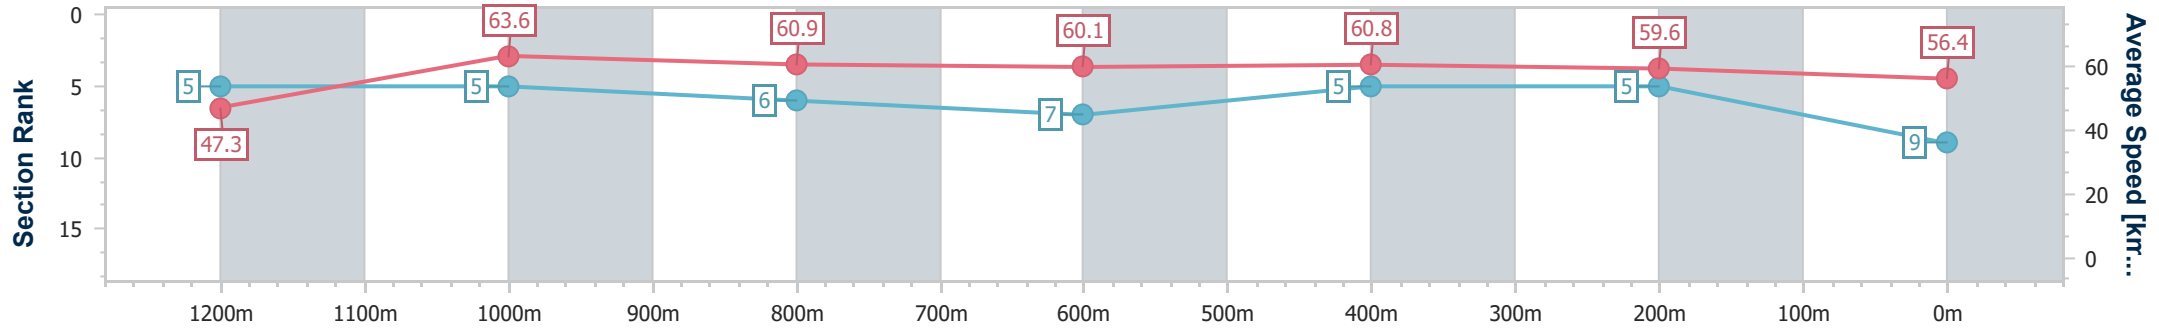

Ipswich QLD Professional

Race 8: IMPERIAL RACING BENCHMARK 62 Handicap - 1350m

30 May 2024 - 16:08

Track Rating: Soft 6, Weather: Fine, Rail Position: +9m Entire

Section	Overall	1200m	1000m	800m	600m	400m	200m
Section Times	1:23.30 [9] (0:11.40)	1:11.90 [5] (0:11.32)	1:00.58 [5] (0:11.85)	0:48.73 [6] (0:11.97)	0:36.76 [7] (0:11.82)	0:24.94 [5] (0:12.18)	0:12.76 [5] (0:12.76)
Average Speed [km/h]	47.3	63.6	60.9	60.1	60.8	59.6	56.4
Top Speed [km/h]	62.8	65.4	63.5	61.3	62.2	61.1	58.6
Avg. Dist. to Rail [m]	2.9	0.6	0.4	0.3	0.2	2.9	4.3
Avg. Stride Freq. [Hz]	2.3	2.4	2.3	2.3	2.4	2.4	2.3
Avg. Stride Length [m]	5.8	7.4	7.4	7.4	7.2	6.9	6.8

- [] Ranking at each section and finish
- .-.- No data available at this section
- NA No data available

Horse/Jockey Name	Divine Courage
Final Rank	10
Fastest Section Time (Section)	0:11.39 (1200m)
Top Speed [km/h] (Section)	64.4 (1000m)
Race State	Finished