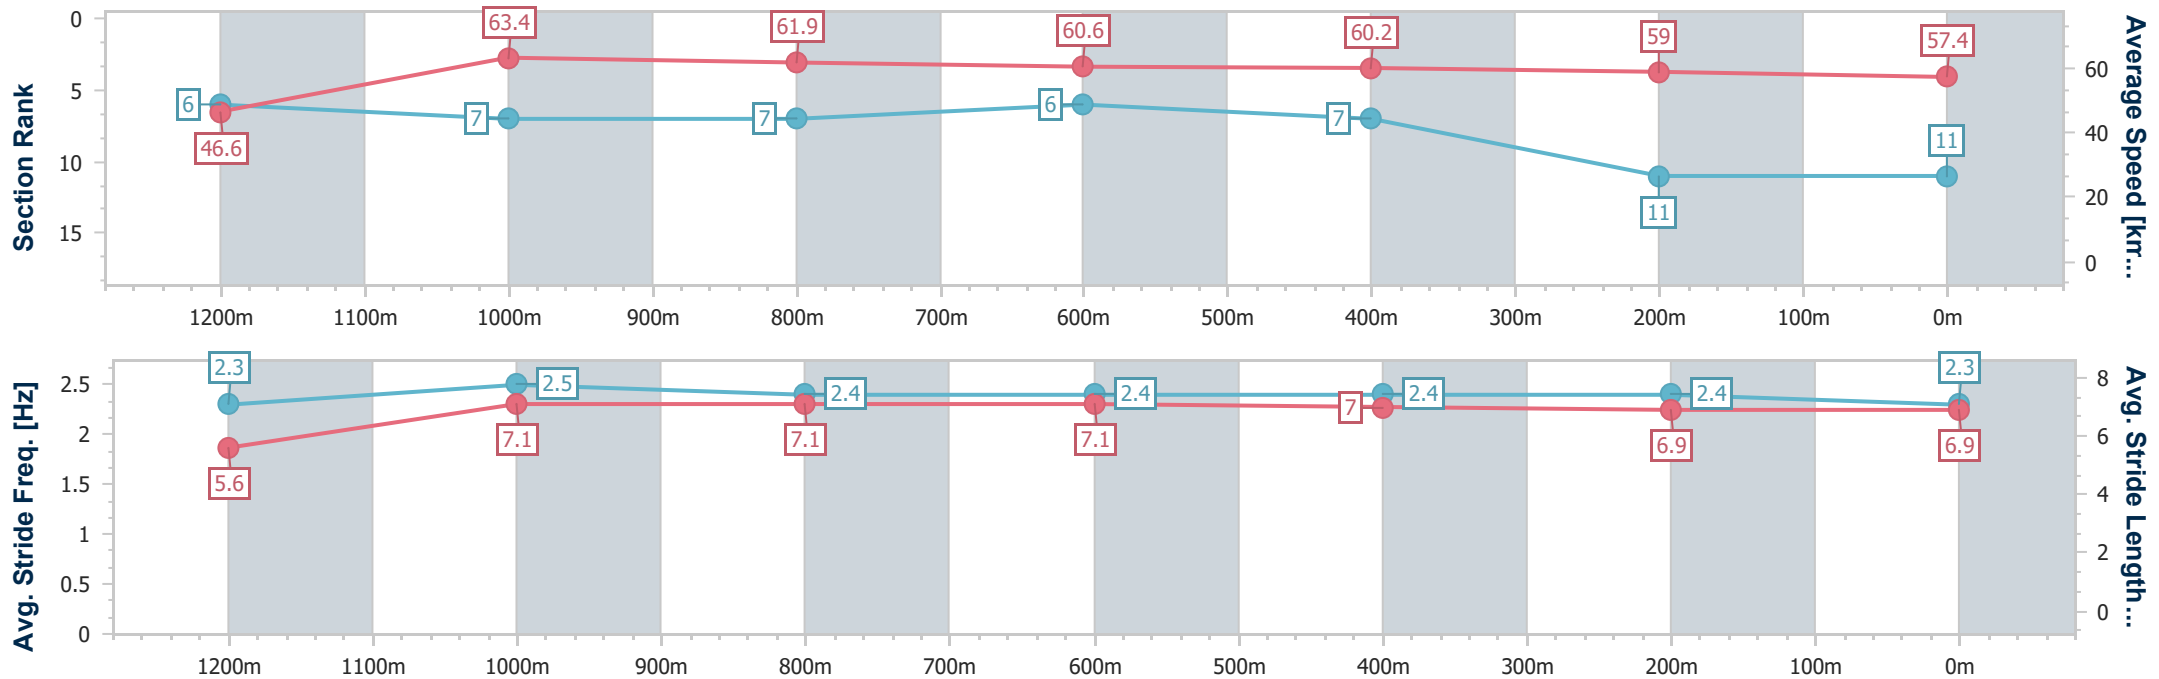

- [] Ranking at each section and finish
- .-.- No data available at this section
- NA No data available

Horse/Jockey Name	Marcada
Final Rank	11
Fastest Section Time (Section)	0:11.38 (1200m)
Top Speed [km/h] (Section)	64.4 (1200m)
Race State	Finished

Ipswich QLD Professional

Race 8: IMPERIAL RACING BENCHMARK 62 Handicap - 1350m

30 May 2024 - 16:08

Track Rating: Soft 6, Weather: Fine, Rail Position: +9m Entire

Section	Overall	1200m	1000m	800m	600m	400m	200m
Section Times	1:23.37 [11] (0:11.58)	1:11.79 [6] (0:11.38)	1:00.41 [7] (0:11.65)	0:48.76 [7] (0:11.90)	0:36.86 [6] (0:12.01)	0:24.85 [7] (0:12.33)	0:12.52 [11] (0:12.52)
Average Speed [km/h]	46.6	63.4	61.9	60.6	60.2	59.0	57.4
Top Speed [km/h]	62.9	64.4	64.3	61.8	61.7	59.7	59.1
Avg. Dist. to Rail [m]	4.8	0.7	0.7	0.6	1.2	2.5	3.9
Avg. Stride Freq. [Hz]	2.3	2.5	2.4	2.4	2.4	2.4	2.3
Avg. Stride Length [m]	5.6	7.1	7.1	7.1	7.0	6.9	6.9

- [] Ranking at each section and finish
- .-.- No data available at this section
- NA No data available