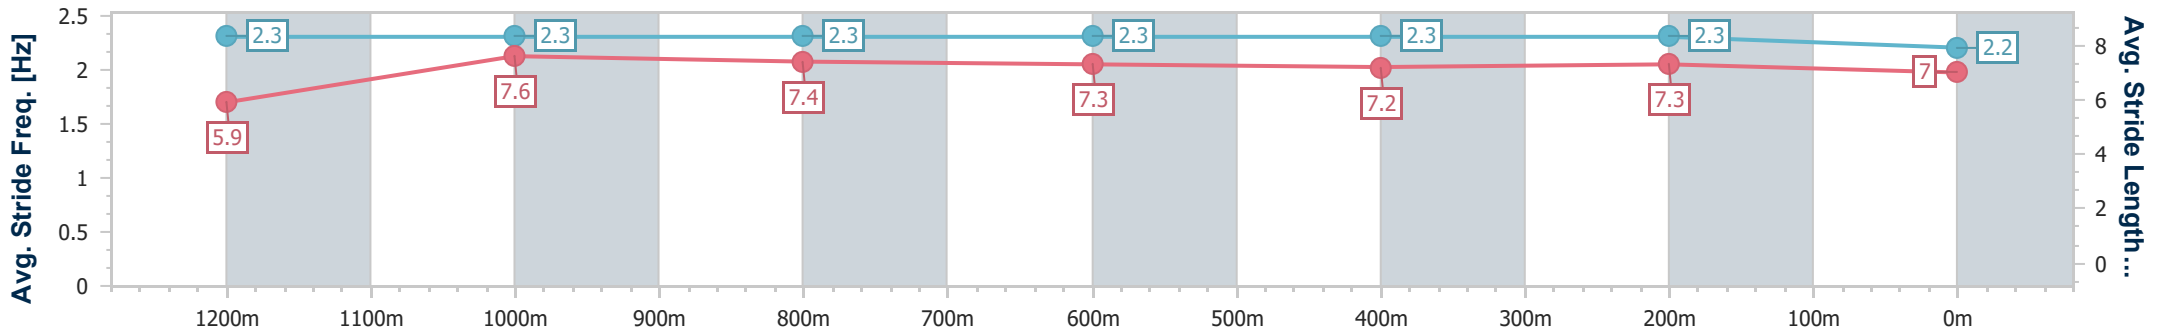

Ipswich QLD Professional

Race 8: IMPERIAL RACING BENCHMARK 62 Handicap - 1350m

30 May 2024 - 16:08

Track Rating: Soft 6, Weather: Fine, Rail Position: +9m Entire

Section	Overall	1200m	1000m	800m	600m	400m	200m
Section Times	1:22.54 [2] (0:11.12)	1:11.42 [1] (0:11.24)	1:00.18 [2] (0:11.75)	0:48.43 [2] (0:11.90)	0:36.53 [2] (0:12.04)	0:24.49 [1] (0:11.84)	0:12.65 [1] (0:12.65)
Average Speed [km/h]	48.5	64.2	61.3	60.5	59.6	60.7	56.9
Top Speed [km/h]	64.1	65.2	62.6	61.1	60.6	61.8	60.0
Avg. Dist. to Rail [m]	2.6	1.0	0.4	0.3	0.6	0.5	0.7
Avg. Stride Freq. [Hz]	2.3	2.3	2.3	2.3	2.3	2.3	2.2
Avg. Stride Length [m]	5.9	7.6	7.4	7.3	7.2	7.3	7.0