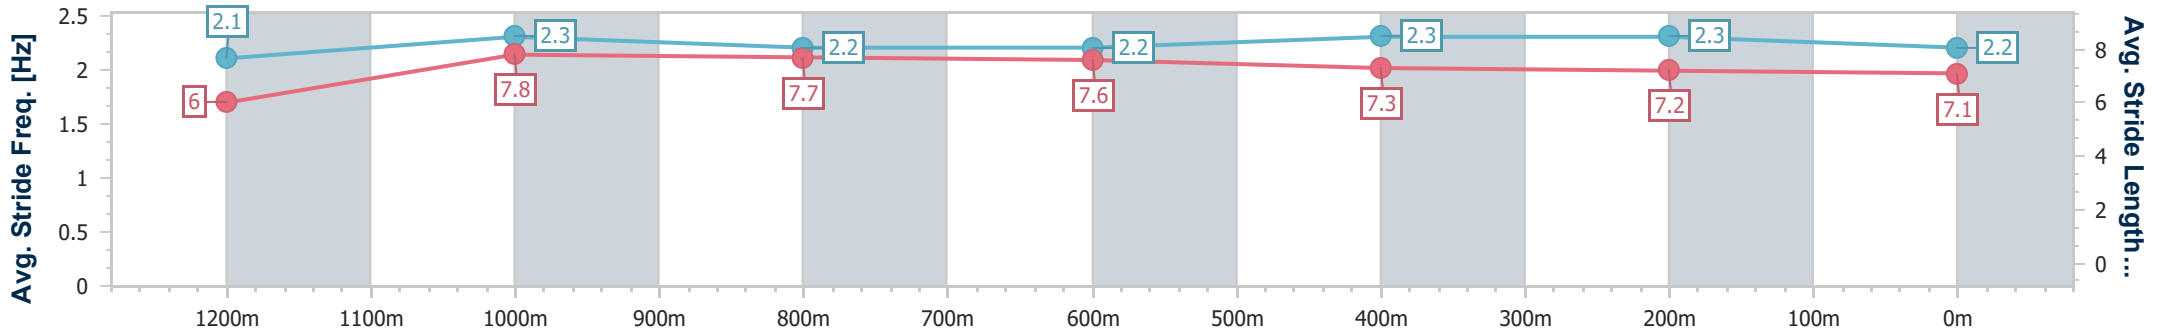

Ipswich QLD Professional

Race 8: IMPERIAL RACING BENCHMARK 62 Handicap - 1350m

30 May 2024 - 16:08

Track Rating: Soft 6, Weather: Fine, Rail Position: +9m Entire

Section	Overall	1200m	1000m	800m	600m	400m	200m
Section Times	1:23.30 [9] (0:11.40)	1:11.90 [5] (0:11.32)	1:00.58 [5] (0:11.85)	0:48.73 [6] (0:11.97)	0:36.76 [7] (0:11.82)	0:24.94 [5] (0:12.18)	0:12.76 [5] (0:12.76)
Average Speed [km/h]	47.3	63.6	60.9	60.1	60.8	59.6	56.4
Top Speed [km/h]	62.8	65.4	63.5	61.3	62.2	61.1	58.6
Avg. Dist. to Rail [m]	2.9	0.6	0.4	0.3	0.2	2.9	4.3
Avg. Stride Freq. [Hz]	2.3	2.4	2.3	2.3	2.4	2.4	2.3
Avg. Stride Length [m]	5.8	7.4	7.4	7.4	7.2	6.9	6.8

- [] Ranking at each section and finish
- .-.- No data available at this section
- NA No data available

Horse/Jockey Name	Divine Courage
Final Rank	10
Fastest Section Time (Section)	0:11.39 (1200m)
Top Speed [km/h] (Section)	64.4 (1000m)
Race State	Finished

Ipswich QLD Professional
 Race 8: IMPERIAL RACING BENCHMARK 62 Handicap - 1350m
 30 May 2024 - 16:08
 Track Rating: Soft 6, Weather: Fine, Rail Position: +9m Entire

Section	Overall	1200m	1000m	800m	600m	400m	200m
Section Times	1:23.34 [10] (0:11.86)	1:11.48 [9] (0:11.39)	1:00.09 [9] (0:11.62)	0:48.47 [8] (0:11.80)	0:36.67 [8] (0:11.90)	0:24.77 [8] (0:12.14)	0:12.63 [8] (0:12.63)
Average Speed [km/h]	45.5	63.3	61.6	60.6	60.0	59.1	57.1
Top Speed [km/h]	61.0	64.4	64.4	61.0	61.5	59.6	59.2
Avg. Dist. to Rail [m]	1.2	0.7	1.7	2.0	1.3	0.8	1.1
Avg. Stride Freq. [Hz]	2.1	2.3	2.2	2.2	2.3	2.3	2.2
Avg. Stride Length [m]	6.0	7.8	7.7	7.6	7.3	7.2	7.1