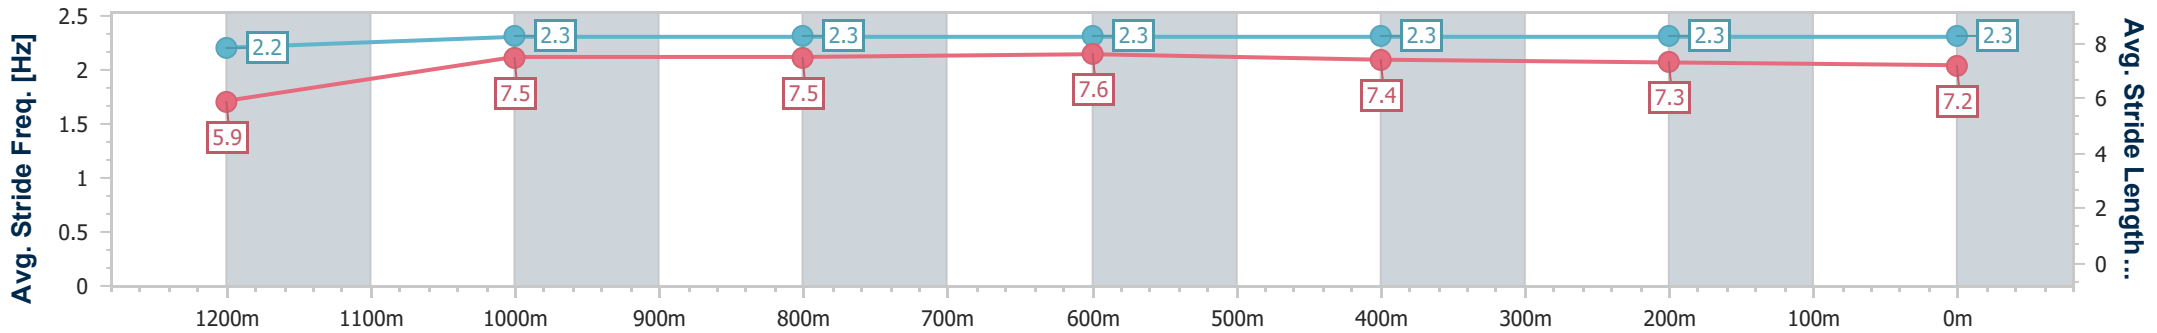

- [] Ranking at each section and finish
- .-.- No data available at this section
- NA No data available

Horse/Jockey Name	The Maxinator
Final Rank	6
Fastest Section Time (Section)	0:11.52 (1200m)
Top Speed [km/h] (Section)	63.2 (1000m)
Race State	Finished

Ipswich QLD Professional

Race 8: IMPERIAL RACING BENCHMARK 62 Handicap - 1350m

30 May 2024 - 16:08

Track Rating: Soft 6, Weather: Fine, Rail Position: +9m Entire

Section	Overall	1200m	1000m	800m	600m	400m	200m
Section Times	1:22.96 [6] (0:11.94)	1:11.02 [11] (0:11.52)	0:59.50 [11] (0:11.74)	0:47.76 [11] (0:11.66)	0:36.10 [10] (0:11.85)	0:24.25 [10] (0:12.06)	0:12.19 [9] (0:12.19)
Average Speed [km/h]	45.4	62.3	61.1	61.6	61.0	60.3	59.1
Top Speed [km/h]	61.4	63.1	63.2	62.6	62.4	61.1	61.0
Avg. Dist. to Rail [m]	4.3	0.6	0.6	0.6	0.8	3.2	4.4
Avg. Stride Freq. [Hz]	2.2	2.3	2.3	2.3	2.3	2.3	2.3
Avg. Stride Length [m]	5.9	7.5	7.5	7.6	7.4	7.3	7.2