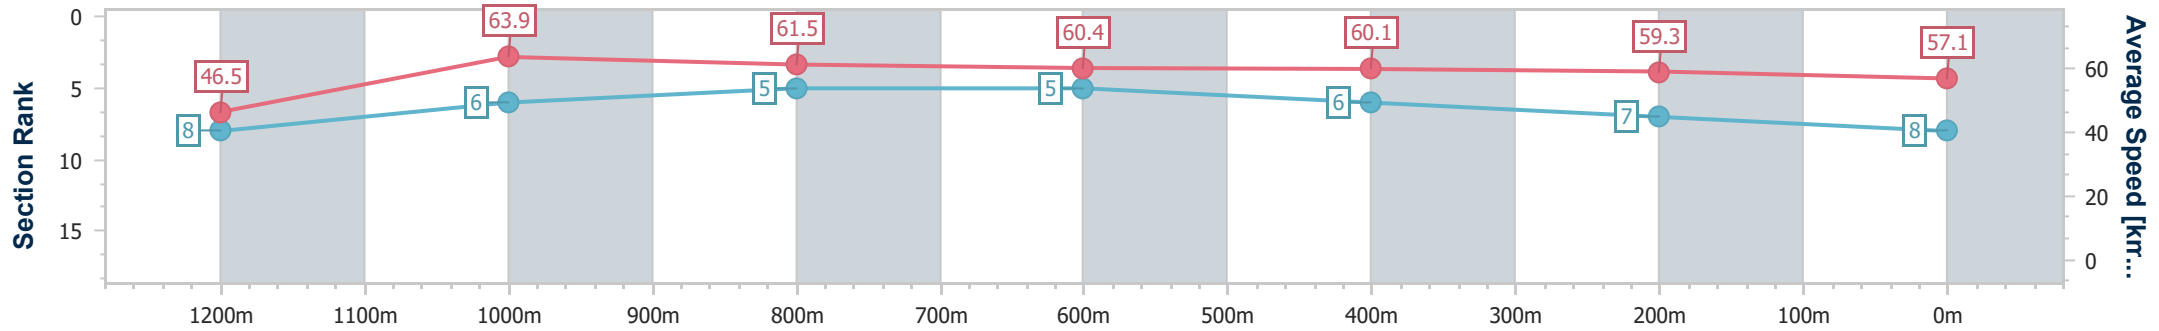

Ipswich QLD Professional

Race 8: IMPERIAL RACING BENCHMARK 62 Handicap - 1350m

30 May 2024 - 16:08

Track Rating: Soft 6, Weather: Fine, Rail Position: +9m Entire

Section	Overall	1200m	1000m	800m	600m	400m	200m
Section Times	1:23.19 [8] (0:11.64)	1:11.55 [8] (0:11.23)	1:00.32 [6] (0:11.69)	0:48.63 [5] (0:11.89)	0:36.74 [5] (0:11.94)	0:24.80 [6] (0:12.19)	0:12.61 [7] (0:12.61)
Average Speed [km/h]	46.5	63.9	61.5	60.4	60.1	59.3	57.1
Top Speed [km/h]	64.1	65.2	64.1	61.1	61.3	60.0	59.4
Avg. Dist. to Rail [m]	1.8	0.5	1.2	1.3	0.4	1.4	2.3
Avg. Stride Freq. [Hz]	2.3	2.4	2.3	2.3	2.4	2.4	2.3
Avg. Stride Length [m]	5.7	7.4	7.3	7.1	6.9	6.9	6.9