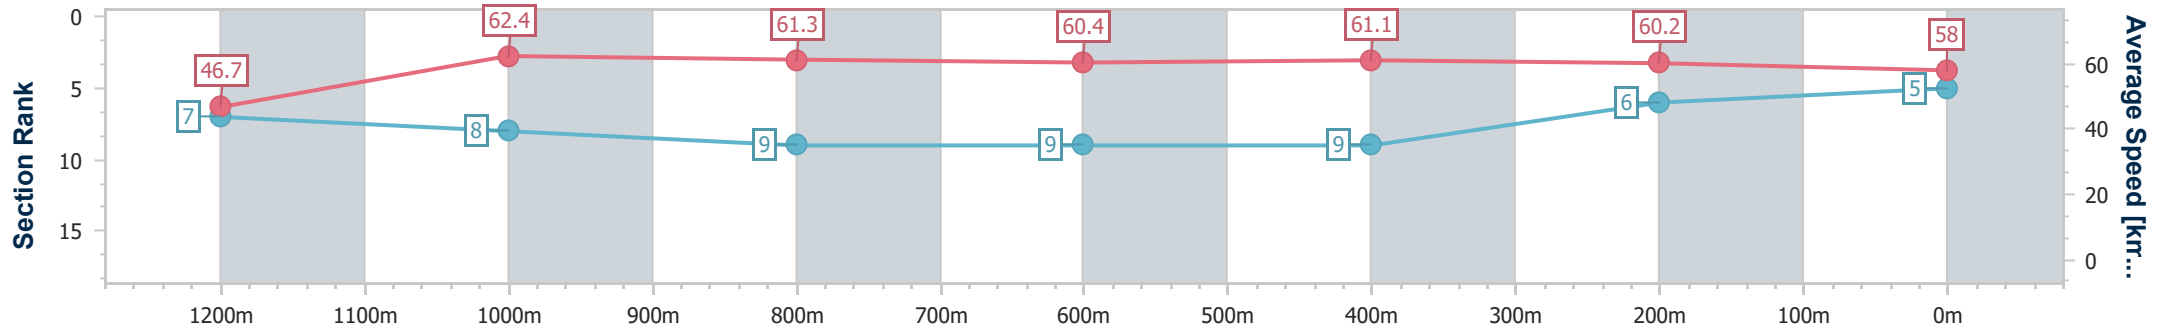

Ipswich QLD Professional

Race 8: IMPERIAL RACING BENCHMARK 62 Handicap - 1350m

30 May 2024 - 16:08

Track Rating: Soft 6, Weather: Fine, Rail Position: +9m Entire

Section	Overall	1200m	1000m	800m	600m	400m	200m
Section Times	1:22.95 [5] (0:11.62)	1:11.33 [7] (0:11.50)	0:59.83 [8] (0:11.78)	0:48.05 [9] (0:11.89)	0:36.16 [9] (0:11.79)	0:24.37 [9] (0:11.98)	0:12.39 [6] (0:12.39)
Average Speed [km/h]	46.7	62.4	61.3	60.4	61.1	60.2	58.0
Top Speed [km/h]	61.3	63.4	62.9	61.4	61.8	61.1	61.2
Avg. Dist. to Rail [m]	3.8	0.5	0.4	0.2	0.3	0.4	0.4
Avg. Stride Freq. [Hz]	2.3	2.3	2.3	2.3	2.3	2.3	2.3
Avg. Stride Length [m]	5.7	7.4	7.5	7.4	7.4	7.2	7.1