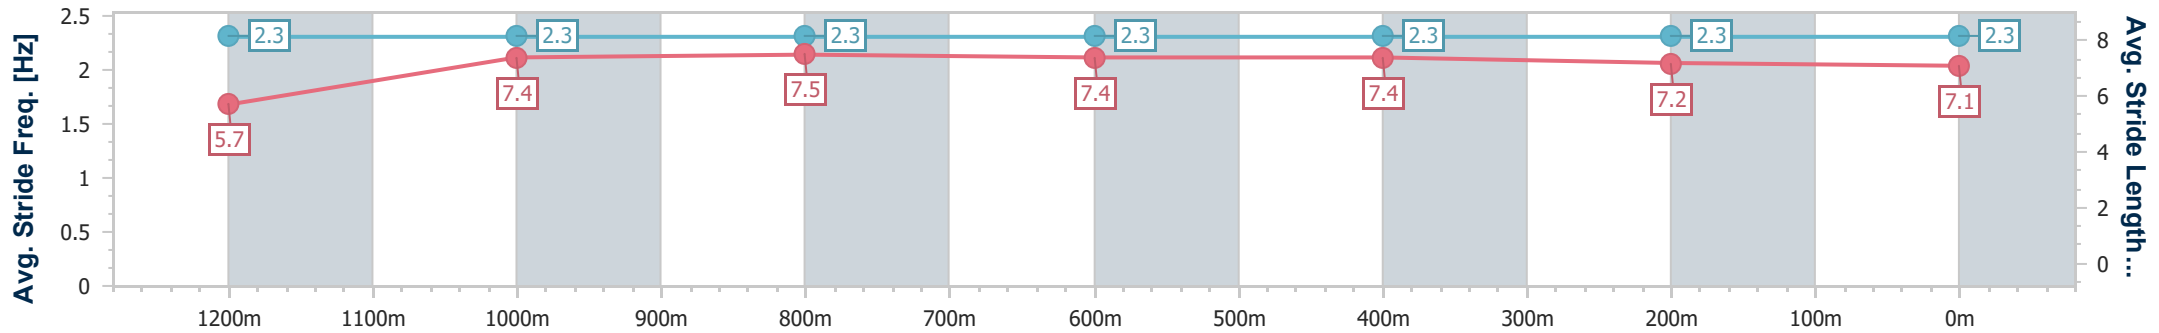

- [] Ranking at each section and finish
- .-.- No data available at this section
- NA No data available

Horse/Jockey Name	Better Yet
Final Rank	5
Fastest Section Time (Section)	0:11.50 (1200m)
Top Speed [km/h] (Section)	63.4 (1200m)
Race State	Finished

Ipswich QLD Professional

Race 8: IMPERIAL RACING BENCHMARK 62 Handicap - 1350m

30 May 2024 - 16:08

Track Rating: Soft 6, Weather: Fine, Rail Position: +9m Entire

Section	Overall	1200m	1000m	800m	600m	400m	200m
Section Times	1:22.95 [5] (0:11.62)	1:11.33 [7] (0:11.50)	0:59.83 [8] (0:11.78)	0:48.05 [9] (0:11.89)	0:36.16 [9] (0:11.79)	0:24.37 [9] (0:11.98)	0:12.39 [6] (0:12.39)
Average Speed [km/h]	46.7	62.4	61.3	60.4	61.1	60.2	58.0
Top Speed [km/h]	61.3	63.4	62.9	61.4	61.8	61.1	61.2
Avg. Dist. to Rail [m]	3.8	0.5	0.4	0.2	0.3	0.4	0.4
Avg. Stride Freq. [Hz]	2.3	2.3	2.3	2.3	2.3	2.3	2.3
Avg. Stride Length [m]	5.7	7.4	7.5	7.4	7.4	7.2	7.1

- [] Ranking at each section and finish
- .-.- No data available at this section
- NA No data available

Horse/Jockey Name	The Maxinator
Final Rank	6
Fastest Section Time (Section)	0:11.52 (1200m)
Top Speed [km/h] (Section)	63.2 (1000m)
Race State	Finished