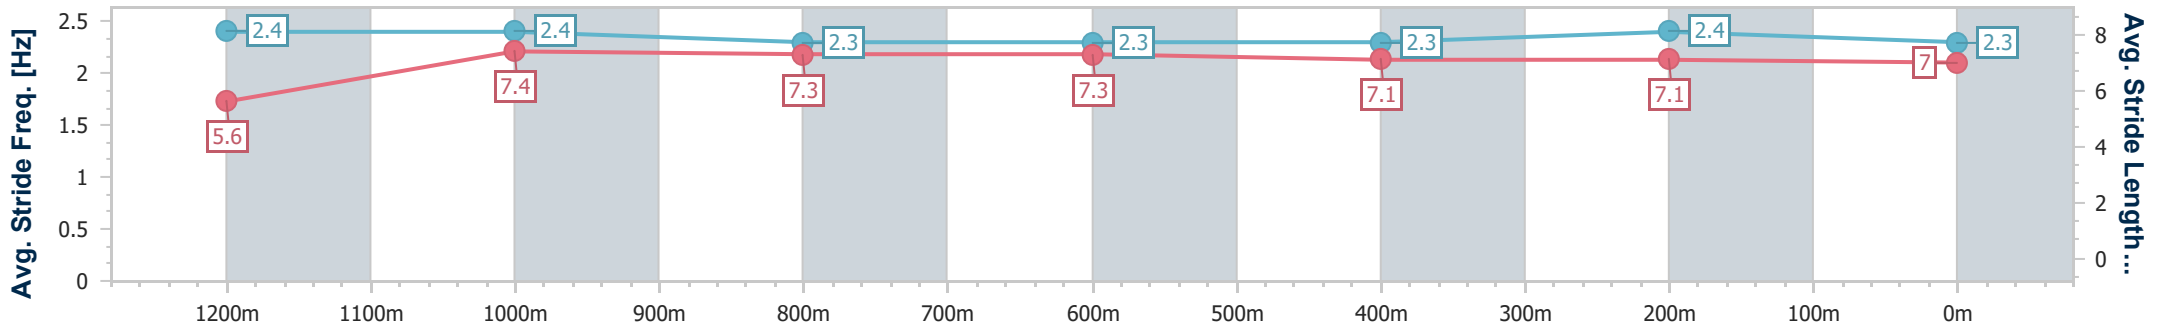

Horse/Jockey Name	A Certain Maybe
Final Rank	3
Fastest Section Time (Section)	0:11.08 (1200m)
Top Speed [km/h] (Section)	66.9 (1200m)
Race State	Finished

Ipswich QLD Professional
Race 8: IMPERIAL RACING BENCHMARK 62 Handicap - 1350m
30 May 2024 - 16:08
Track Rating: Soft 6, Weather: Fine, Rail Position: +9m Entire

Section	Overall	1200m	1000m	800m	600m	400m	200m
Section Times	1:22.65 [3] (0:11.33)	1:11.32 [4] (0:11.08)	1:00.24 [3] (0:11.82)	0:48.42 [3] (0:11.95)	0:36.47 [3] (0:12.11)	0:24.36 [4] (0:11.95)	0:12.41 [4] (0:12.41)
Average Speed [km/h]	47.9	64.8	60.8	60.1	58.9	60.2	58.0
Top Speed [km/h]	64.2	66.9	63.1	60.8	60.9	60.6	59.9
Avg. Dist. to Rail [m]	2.5	1.0	0.5	1.3	1.7	1.3	2.2
Avg. Stride Freq. [Hz]	2.4	2.4	2.3	2.3	2.3	2.4	2.3
Avg. Stride Length [m]	5.6	7.4	7.3	7.3	7.1	7.1	7.0

- [ ] Ranking at each section and finish
- -.-.- No data available at this section
- NA No data available