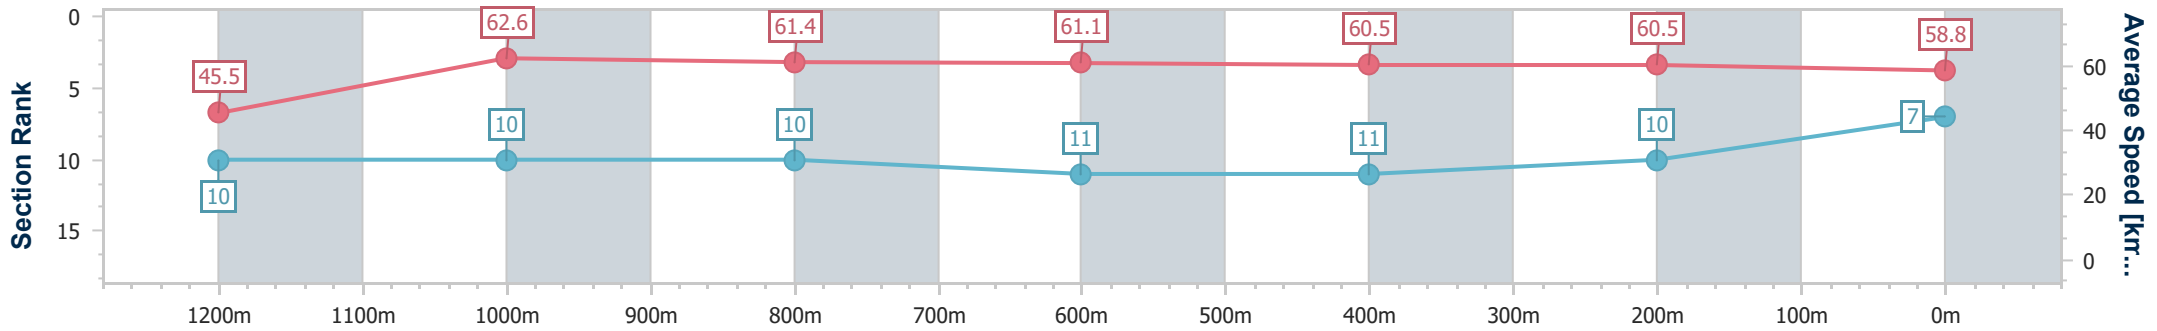

Horse/Jockey Name	Don Quixote
Final Rank	7
Fastest Section Time (Section)	0:11.52 (1200m)
Top Speed [km/h] (Section)	63.7 (1200m)
Race State	Finished

Ipswich QLD Professional
Race 8: IMPERIAL RACING BENCHMARK 62 Handicap - 1350m
30 May 2024 - 16:08
Track Rating: Soft 6, Weather: Fine, Rail Position: +9m Entire

Section	Overall	1200m	1000m	800m	600m	400m	200m
Section Times	1:23.01 [7] (0:11.88)	1:11.13 [10] (0:11.52)	0:59.61 [10] (0:11.75)	0:47.86 [10] (0:11.82)	0:36.04 [11] (0:11.89)	0:24.15 [11] (0:11.92)	0:12.23 [10] (0:12.23)
Average Speed [km/h]	45.5	62.6	61.4	61.1	60.5	60.5	58.8
Top Speed [km/h]	61.2	63.7	63.1	62.1	62.0	61.0	60.0
Avg. Dist. to Rail [m]	6.2	1.3	0.6	0.9	0.9	0.4	0.7
Avg. Stride Freq. [Hz]	2.2	2.3	2.3	2.3	2.3	2.3	2.2
Avg. Stride Length [m]	5.7	7.4	7.5	7.4	7.2	7.3	7.3

- [ ] Ranking at each section and finish
- -.-.- No data available at this section
- NA No data available