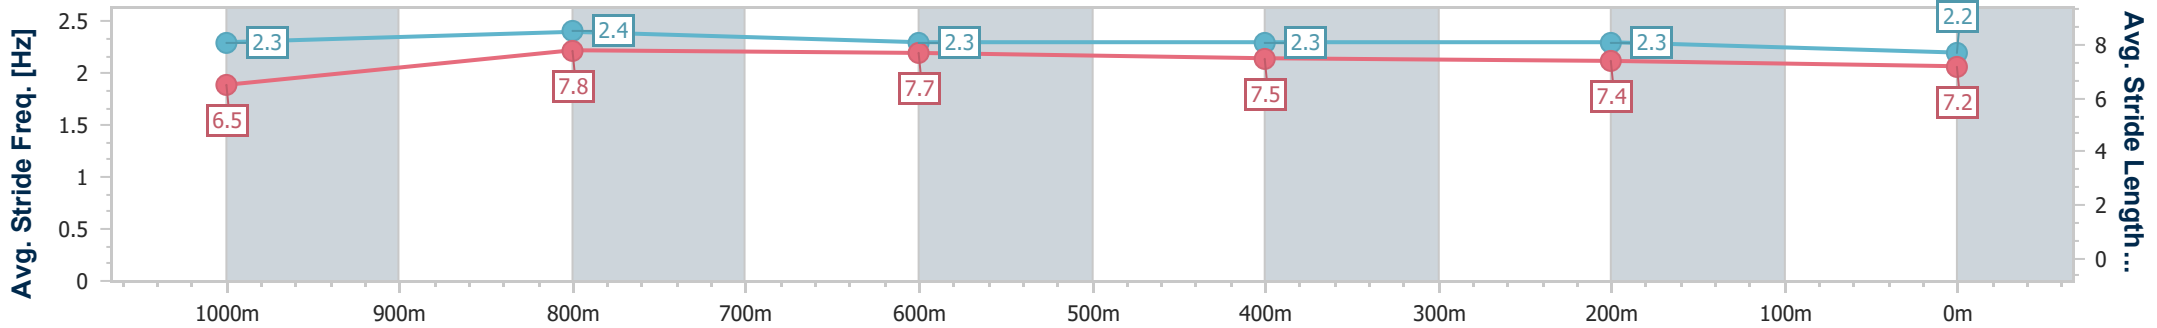

Horse/Jockey Name	Gold Academy
Final Rank	6
Fastest Section Time (Section)	0:10.77 (1000m)
Top Speed [km/h] (Section)	69.7 (Overall)
Race State	Finished

Doomben QLD Professional
Race 3: CASCADE Maiden Handicap - 1200m
29 May 2024 - 13:20
Track Rating: Soft 5, Weather: Fine, Rail Position: +5m Entire

BRISBANE
RACING CLUB

Section	Overall	1000m	800m	600m	400m	200m
Section Times	1:11.20 [6] (0:13.25)	0:57.95 [2] (0:10.77)	0:47.18 [3] (0:11.50)	0:35.68 [4] (0:11.81)	0:23.87 [4] (0:11.54)	0:12.33 [5] (0:12.33)
Average Speed [km/h]	54.6	66.7	63.1	60.9	62.5	58.4
Top Speed [km/h]	69.7	69.6	64.1	62.1	63.5	61.9
Avg. Dist. to Rail [m]	5.7	1.5	0.7	0.4	1.5	2.2
Avg. Stride Freq. [Hz]	2.3	2.4	2.3	2.3	2.3	2.2
Avg. Stride Length [m]	6.5	7.8	7.7	7.5	7.4	7.2

- [ ] Ranking at each section and finish
- -.-.- No data available at this section
- NA No data available