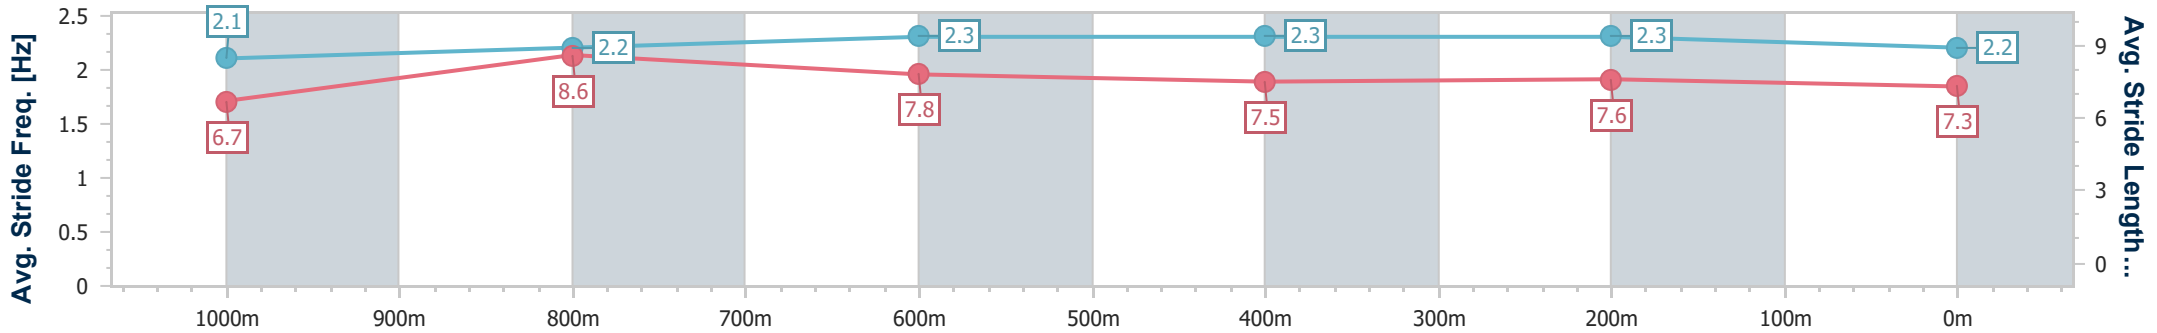

Horse/Jockey Name	Assemble
Final Rank	7
Fastest Section Time (Section)	0:10.68 (1000m)
Top Speed [km/h] (Section)	68.9 (1000m)
Race State	Finished

Doomben QLD Professional
Race 3: CASCADE Maiden Handicap - 1200m
29 May 2024 - 13:20
Track Rating: Soft 5, Weather: Fine, Rail Position: +5m Entire

BRISBANE
RACING CLUB

Section	Overall	1000m	800m	600m	400m	200m
Section Times	1:11.36 [7] (0:14.07)	0:57.29 [11] (0:10.68)	0:46.61 [10] (0:11.13)	0:35.48 [10] (0:11.72)	0:23.76 [7] (0:11.48)	0:12.28 [6] (0:12.28)
Average Speed [km/h]	51.1	67.7	65.3	61.6	62.9	58.4
Top Speed [km/h]	67.1	68.9	66.3	63.5	64.2	61.1
Avg. Dist. to Rail [m]	2.6	1.5	1.8	0.5	1.9	3.0
Avg. Stride Freq. [Hz]	2.1	2.2	2.3	2.3	2.3	2.2
Avg. Stride Length [m]	6.7	8.6	7.8	7.5	7.6	7.3

- [ ] Ranking at each section and finish
- -.-.- No data available at this section
- NA No data available