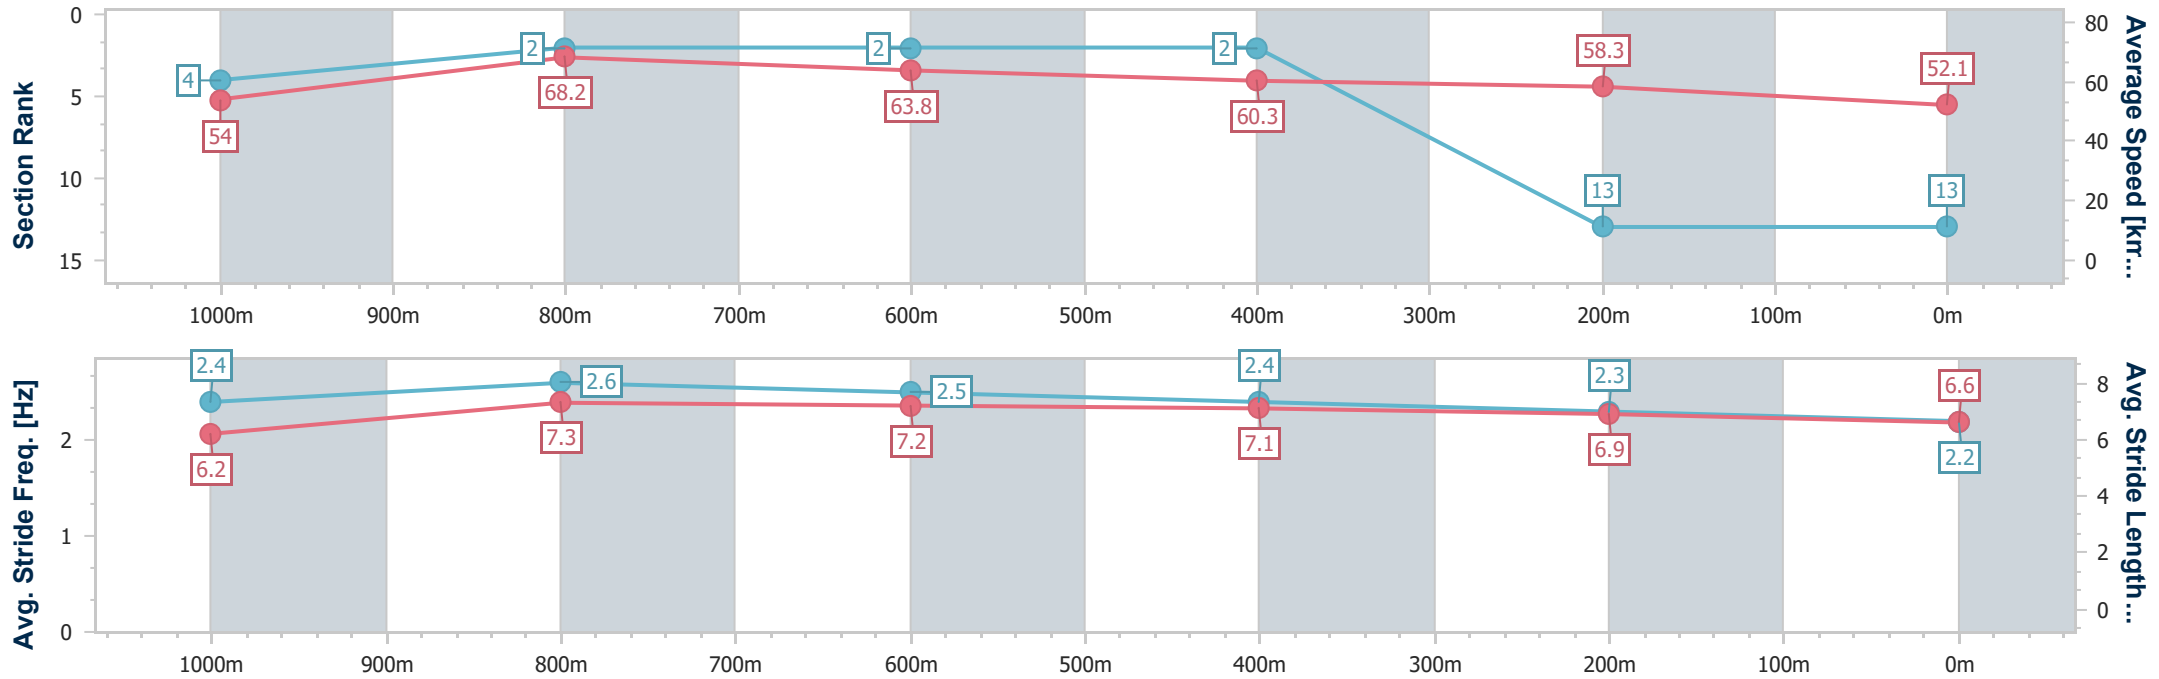

- [] Ranking at each section and finish
- .-.- No data available at this section
- NA No data available

Horse/Jockey Name	Spruce
Final Rank	13
Fastest Section Time (Section)	0:10.61 (1000m)
Top Speed [km/h] (Section)	69.8 (1000m)
Race State	Finished

- [] Ranking at each section and finish
- .-.- No data available at this section
- NA No data available