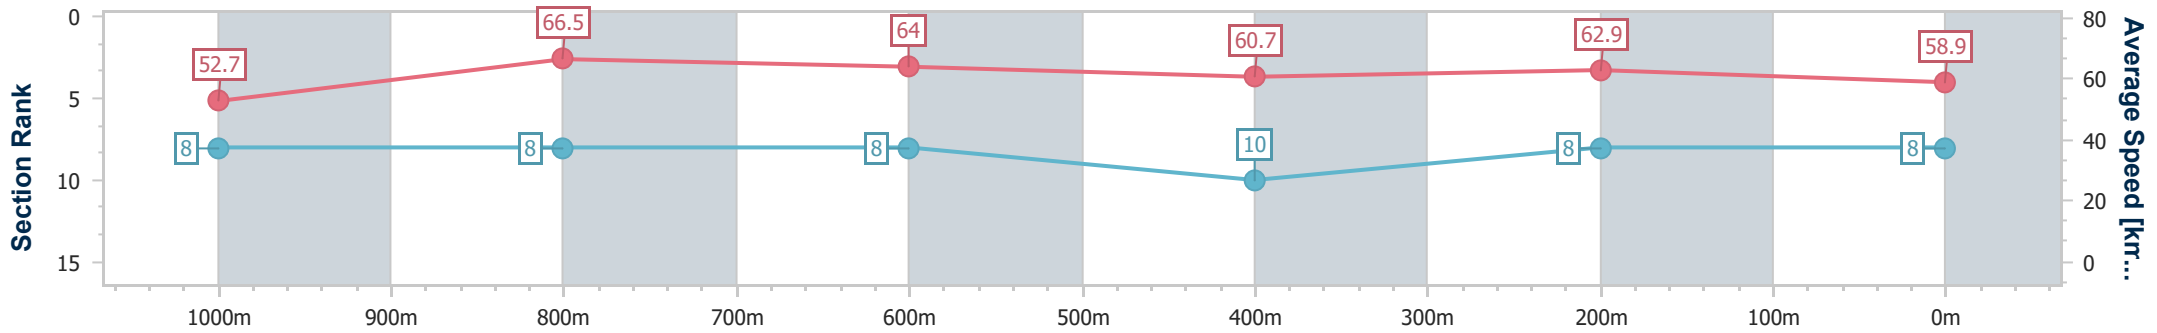

Horse/Jockey Name	Bit Of Grunt
Final Rank	8
Fastest Section Time (Section)	0:10.82 (1000m)
Top Speed [km/h] (Section)	67.9 (1000m)
Race State	Finished

Doomben QLD Professional
Race 3: CASCADE Maiden Handicap - 1200m
29 May 2024 - 13:20
Track Rating: Soft 5, Weather: Fine, Rail Position: +5m Entire

BRISBANE
RACING CLUB

Section	Overall	1000m	800m	600m	400m	200m
Section Times	1:11.42 [8] (0:13.69)	0:57.73 [8] (0:10.82)	0:46.91 [8] (0:11.30)	0:35.61 [8] (0:11.95)	0:23.66 [10] (0:11.46)	0:12.20 [8]
Average Speed [km/h]	52.7	66.5	64.0	60.7	62.9	58.9
Top Speed [km/h]	66.5	67.9	66.0	63.2	63.8	62.0
Avg. Dist. to Rail [m]	6.1	0.5	1.1	1.0	0.5	0.8
Avg. Stride Freq. [Hz]	2.3	2.4	2.4	2.3	2.4	2.3
Avg. Stride Length [m]	6.3	7.7	7.5	7.3	7.3	7.0

- [ ] Ranking at each section and finish
- -.-.- No data available at this section
- NA No data available