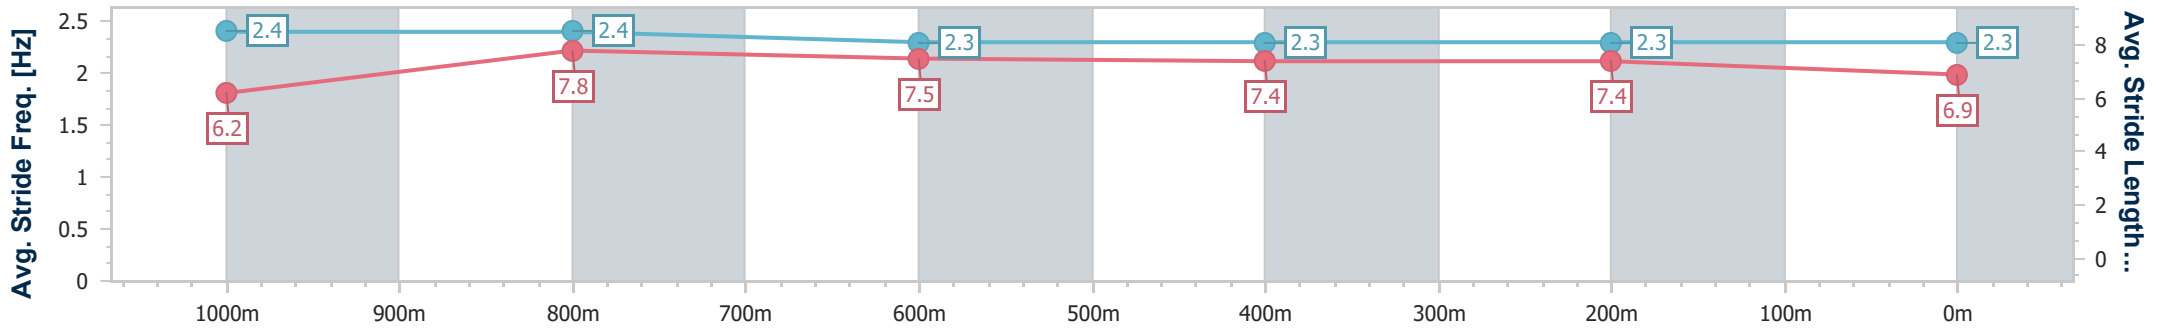

Horse/Jockey Name	Board Member
Final Rank	9
Fastest Section Time (Section)	0:10.79 (1000m)
Top Speed [km/h] (Section)	69.7 (Overall)
Race State	Finished

Doomben QLD Professional
Race 3: CASCADE Maiden Handicap - 1200m
29 May 2024 - 13:20
Track Rating: Soft 5, Weather: Fine, Rail Position: +5m Entire

BRISBANE
RACING CLUB

Section	Overall	1000m	800m	600m	400m	200m
Section Times	1:11.43 [9] (0:13.32)	0:58.11 [3] (0:10.79)	0:47.32 [4] (0:11.40)	0:35.92 [3] (0:11.74)	0:24.18 [3] (0:11.45)	0:12.73 [3] (0:12.73)
Average Speed [km/h]	54.1	66.9	63.3	60.7	62.4	56.7
Top Speed [km/h]	69.7	68.6	64.6	62.2	63.8	61.2
Avg. Dist. to Rail [m]	2.5	1.8	0.5	1.6	2.4	0.6
Avg. Stride Freq. [Hz]	2.4	2.4	2.3	2.3	2.3	2.3
Avg. Stride Length [m]	6.2	7.8	7.5	7.4	7.4	6.9

- [ ] Ranking at each section and finish
- -.-.- No data available at this section
- NA No data available