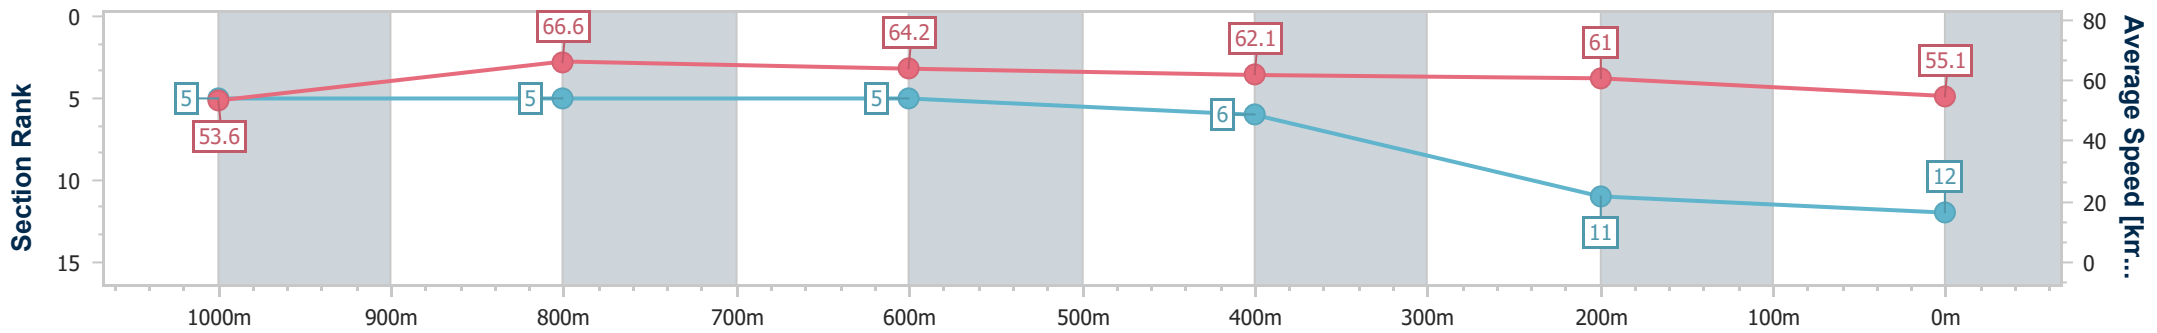

Horse/Jockey Name	Careful Missile
Final Rank	12
Fastest Section Time (Section)	0:10.86 (1000m)
Top Speed [km/h] (Section)	68.5 (1000m)
Race State	Finished

Doomben QLD Professional
Race 3: CASCADE Maiden Handicap - 1200m
29 May 2024 - 13:20
Track Rating: Soft 5, Weather: Fine, Rail Position: +5m Entire

BRISBANE
RACING CLUB

Section	Overall	1000m	800m	600m	400m	200m
Section Times	1:12.40 [12] (0:13.44)	0:58.96 [5] (0:10.86)	0:48.10 [5] (0:11.38)	0:36.72 [5] (0:11.81)	0:24.91 [6] (0:11.86)	0:13.05 [11] (0:13.05)
Average Speed [km/h]	53.6	66.6	64.2	62.1	61.0	55.1
Top Speed [km/h]	66.6	68.5	65.2	63.9	62.1	59.1
Avg. Dist. to Rail [m]	4.8	3.3	2.8	2.9	3.0	1.8
Avg. Stride Freq. [Hz]	2.3	2.4	2.4	2.3	2.3	2.3
Avg. Stride Length [m]	6.4	7.7	7.5	7.4	7.2	6.8

- [ ] Ranking at each section and finish
- -.-.- No data available at this section
- NA No data available