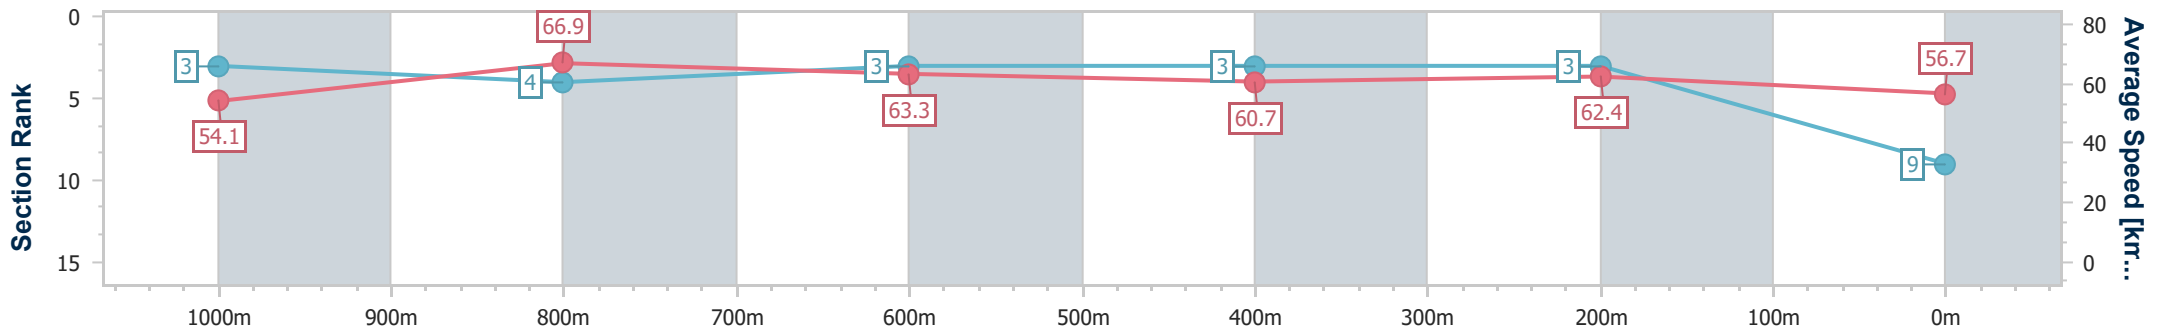

Horse/Jockey Name	Board Member
Final Rank	9
Fastest Section Time (Section)	0:10.79 (1000m)
Top Speed [km/h] (Section)	69.7 (Overall)
Race State	Finished

Doomben QLD Professional
Race 3: CASCADE Maiden Handicap - 1200m
29 May 2024 - 13:20
Track Rating: Soft 5, Weather: Fine, Rail Position: +5m Entire

BRISBANE
RACING CLUB

Section	Overall	1000m	800m	600m	400m	200m
Section Times	1:11.43 [9] (0:13.32)	0:58.11 [3] (0:10.79)	0:47.32 [4] (0:11.40)	0:35.92 [3] (0:11.74)	0:24.18 [3] (0:11.45)	0:12.73 [3] (0:12.73)
Average Speed [km/h]	54.1	66.9	63.3	60.7	62.4	56.7
Top Speed [km/h]	69.7	68.6	64.6	62.2	63.8	61.2
Avg. Dist. to Rail [m]	2.5	1.8	0.5	1.6	2.4	0.6
Avg. Stride Freq. [Hz]	2.4	2.4	2.3	2.3	2.3	2.3
Avg. Stride Length [m]	6.2	7.8	7.5	7.4	7.4	6.9

- [ ] Ranking at each section and finish
- -.-.- No data available at this section
- NA No data available