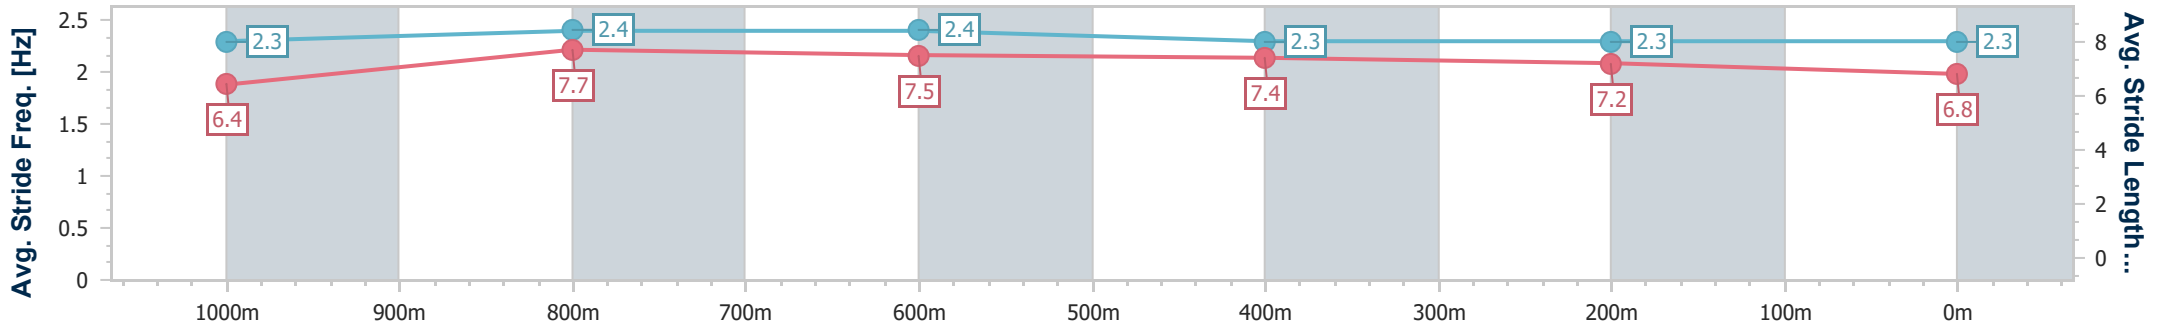

Horse/Jockey Name	Careful Missile
Final Rank	12
Fastest Section Time (Section)	0:10.86 (1000m)
Top Speed [km/h] (Section)	68.5 (1000m)
Race State	Finished

Doomben QLD Professional
Race 3: CASCADE Maiden Handicap - 1200m
29 May 2024 - 13:20
Track Rating: Soft 5, Weather: Fine, Rail Position: +5m Entire

BRISBANE
RACING CLUB

Section	Overall	1000m	800m	600m	400m	200m
Section Times	1:12.40 [12] (0:13.44)	0:58.96 [5] (0:10.86)	0:48.10 [5] (0:11.38)	0:36.72 [5] (0:11.81)	0:24.91 [6] (0:11.86)	0:13.05 [11] (0:13.05)
Average Speed [km/h]	53.6	66.6	64.2	62.1	61.0	55.1
Top Speed [km/h]	66.6	68.5	65.2	63.9	62.1	59.1
Avg. Dist. to Rail [m]	4.8	3.3	2.8	2.9	3.0	1.8
Avg. Stride Freq. [Hz]	2.3	2.4	2.4	2.3	2.3	2.3
Avg. Stride Length [m]	6.4	7.7	7.5	7.4	7.2	6.8

- [ ] Ranking at each section and finish
- -.-.- No data available at this section
- NA No data available