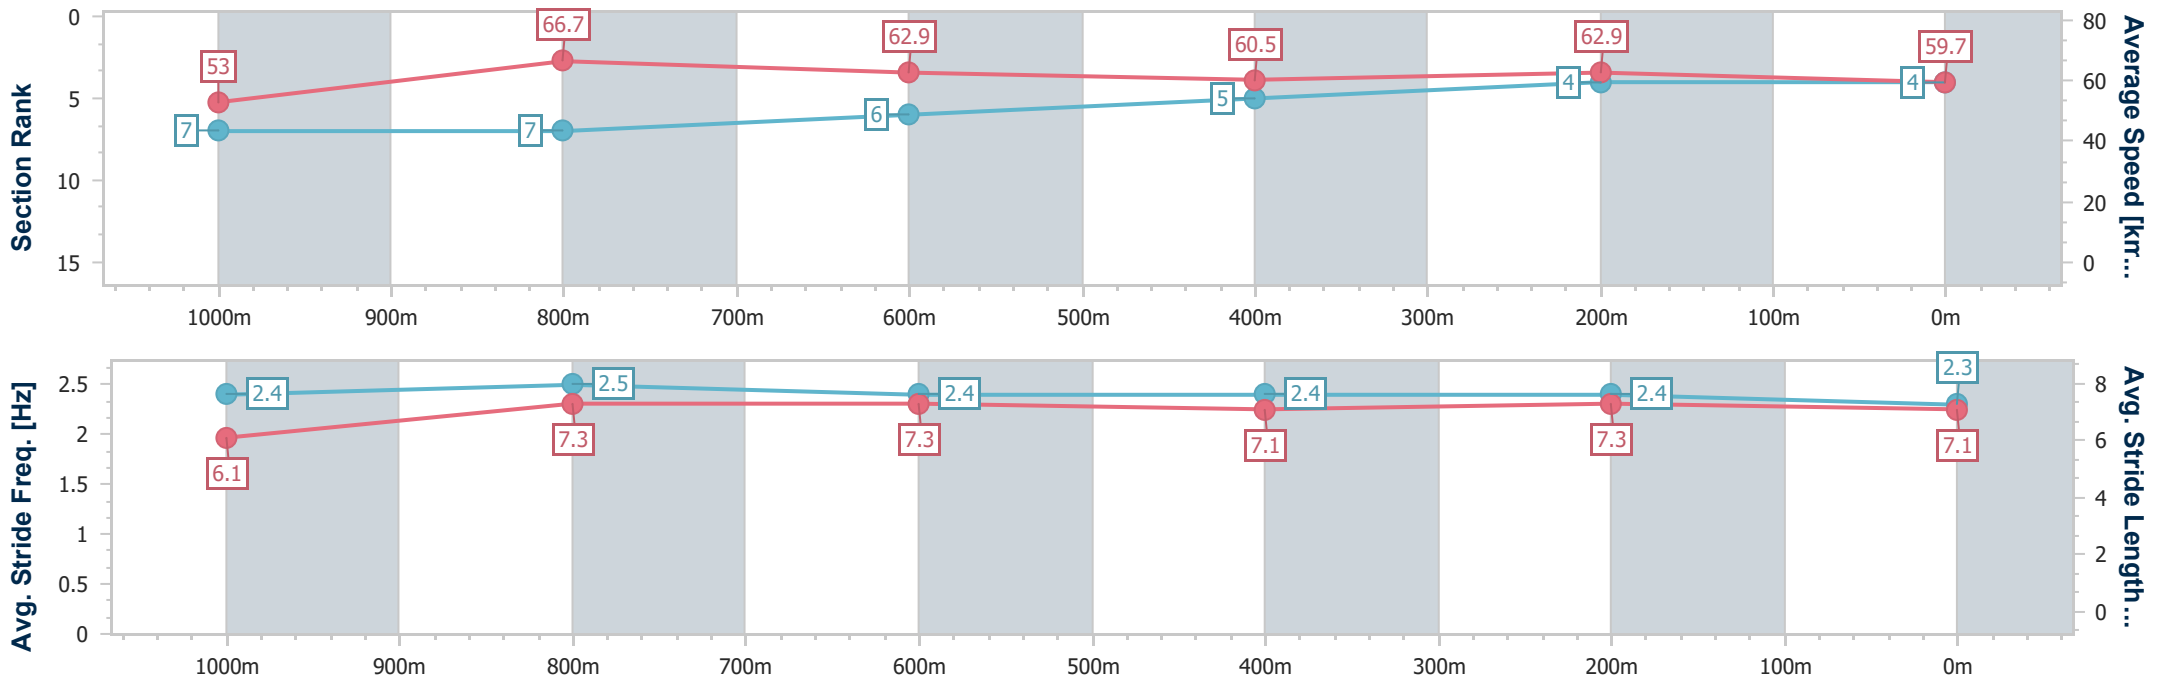

Horse/Jockey Name	San Jose Boy
Final Rank	4
Fastest Section Time (Section)	0:10.76 (1000m)
Top Speed [km/h] (Section)	68.9 (Overall)
Race State	Finished

Doomben QLD Professional
Race 3: CASCADE Maiden Handicap - 1200m
29 May 2024 - 13:20
Track Rating: Soft 5, Weather: Fine, Rail Position: +5m Entire

BRISBANE
RACING CLUB

Section	Overall	1000m	800m	600m	400m	200m
Section Times	1:10.88 [4] (0:13.61)	0:57.27 [7] (0:10.76)	0:46.51 [7] (0:11.38)	0:35.13 [6] (0:11.70)	0:23.43 [5] (0:11.38)	0:12.05 [4] (0:12.05)
Average Speed [km/h]	53.0	66.7	62.9	60.5	62.9	59.7
Top Speed [km/h]	68.9	68.9	64.3	63.3	63.9	62.0
Avg. Dist. to Rail [m]	2.2	0.3	1.6	2.8	1.7	1.6
Avg. Stride Freq. [Hz]	2.4	2.5	2.4	2.4	2.4	2.3
Avg. Stride Length [m]	6.1	7.3	7.3	7.1	7.3	7.1

- [ ] Ranking at each section and finish
- -.-.- No data available at this section
- NA No data available