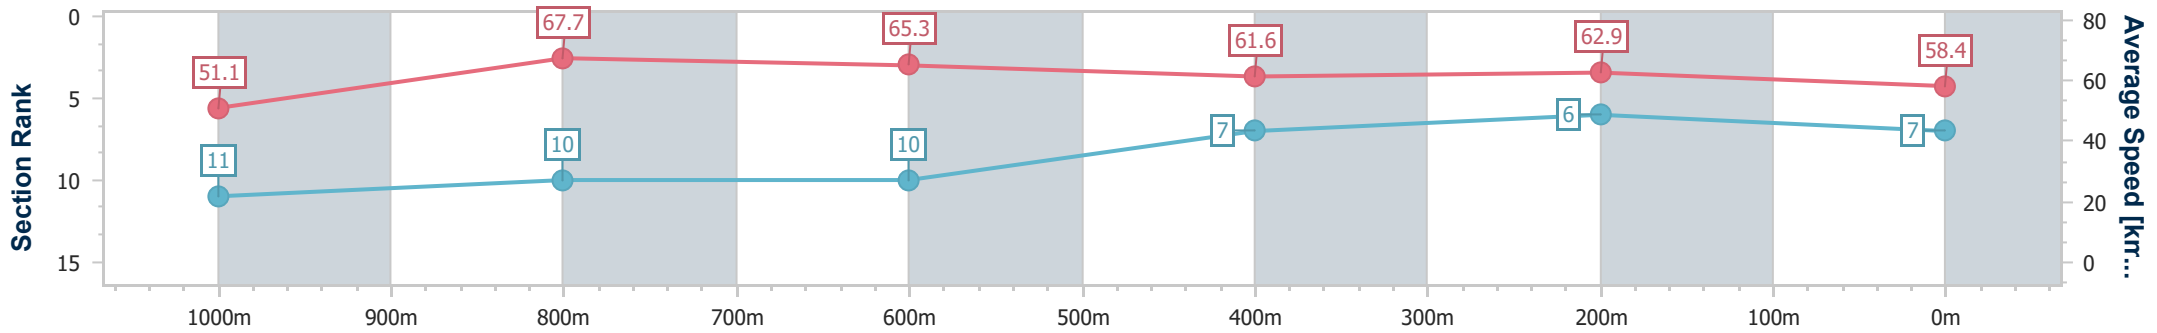

Horse/Jockey Name	Assemble
Final Rank	7
Fastest Section Time (Section)	0:10.68 (1000m)
Top Speed [km/h] (Section)	68.9 (1000m)
Race State	Finished

Doomben QLD Professional
Race 3: CASCADE Maiden Handicap - 1200m
29 May 2024 - 13:20
Track Rating: Soft 5, Weather: Fine, Rail Position: +5m Entire

BRISBANE
RACING CLUB

Section	Overall	1000m	800m	600m	400m	200m
Section Times	1:11.36 [7] (0:14.07)	0:57.29 [11] (0:10.68)	0:46.61 [10] (0:11.13)	0:35.48 [10] (0:11.72)	0:23.76 [7] (0:11.48)	0:12.28 [6] (0:12.28)
Average Speed [km/h]	51.1	67.7	65.3	61.6	62.9	58.4
Top Speed [km/h]	67.1	68.9	66.3	63.5	64.2	61.1
Avg. Dist. to Rail [m]	2.6	1.5	1.8	0.5	1.9	3.0
Avg. Stride Freq. [Hz]	2.1	2.2	2.3	2.3	2.3	2.2
Avg. Stride Length [m]	6.7	8.6	7.8	7.5	7.6	7.3

- [ ] Ranking at each section and finish
- -.-.- No data available at this section
- NA No data available