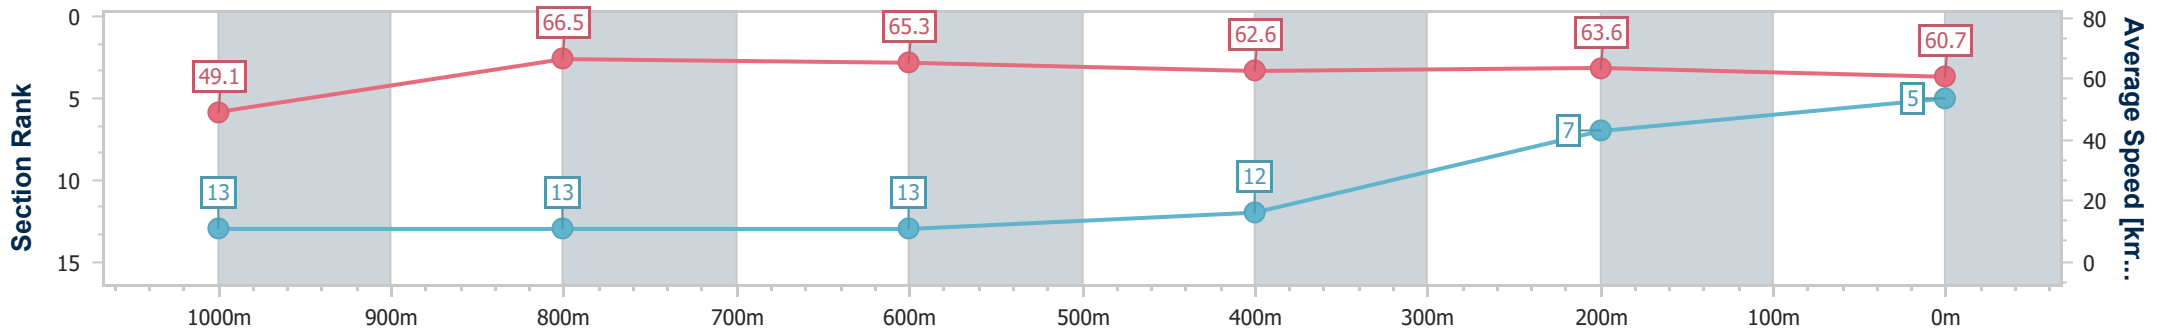

Horse/Jockey Name	Stealing Souls
Final Rank	5
Fastest Section Time (Section)	0:10.81 (1000m)
Top Speed [km/h] (Section)	67.9 (1000m)
Race State	Finished

Doomben QLD Professional
Race 3: CASCADE Maiden Handicap - 1200m
29 May 2024 - 13:20
Track Rating: Soft 5, Weather: Fine, Rail Position: +5m Entire

BRISBANE
RACING CLUB

Section	Overall	1000m	800m	600m	400m	200m
Section Times	1:11.03 [5] (0:14.71)	0:56.32 [13] (0:10.81)	0:45.51 [13] (0:10.96)	0:34.55 [13] (0:11.45)	0:23.10 [12] (0:11.25)	0:11.85 [7] (0:11.85)
Average Speed [km/h]	49.1	66.5	65.3	62.6	63.6	60.7
Top Speed [km/h]	65.2	67.9	66.2	64.2	65.2	63.6
Avg. Dist. to Rail [m]	8.1	0.7	1.1	1.0	3.2	4.4
Avg. Stride Freq. [Hz]	2.2	2.3	2.3	2.3	2.3	2.3
Avg. Stride Length [m]	6.2	7.9	7.9	7.7	7.6	7.4

- [ ] Ranking at each section and finish
- -.-.- No data available at this section
- NA No data available