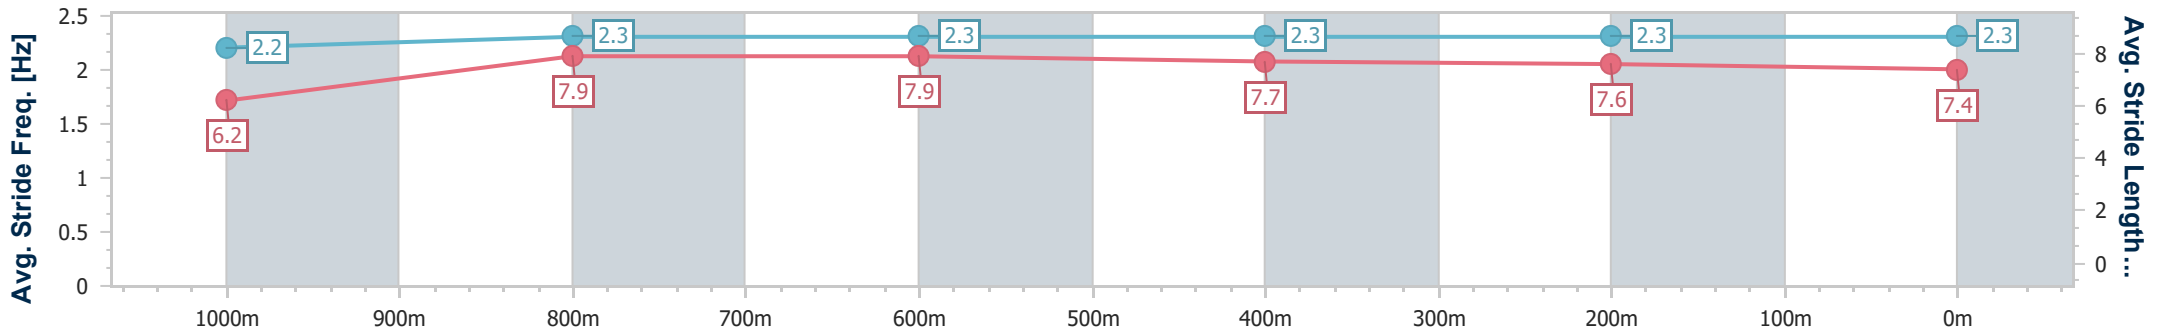

Horse/Jockey Name	Stealing Souls
Final Rank	5
Fastest Section Time (Section)	0:10.81 (1000m)
Top Speed [km/h] (Section)	67.9 (1000m)
Race State	Finished

Doomben QLD Professional
Race 3: CASCADE Maiden Handicap - 1200m
29 May 2024 - 13:20
Track Rating: Soft 5, Weather: Fine, Rail Position: +5m Entire

BRISBANE
RACING CLUB

Section	Overall	1000m	800m	600m	400m	200m
Section Times	1:11.03 [5] (0:14.71)	0:56.32 [13] (0:10.81)	0:45.51 [13] (0:10.96)	0:34.55 [13] (0:11.45)	0:23.10 [12] (0:11.25)	0:11.85 [7] (0:11.85)
Average Speed [km/h]	49.1	66.5	65.3	62.6	63.6	60.7
Top Speed [km/h]	65.2	67.9	66.2	64.2	65.2	63.6
Avg. Dist. to Rail [m]	8.1	0.7	1.1	1.0	3.2	4.4
Avg. Stride Freq. [Hz]	2.2	2.3	2.3	2.3	2.3	2.3
Avg. Stride Length [m]	6.2	7.9	7.9	7.7	7.6	7.4

- [ ] Ranking at each section and finish
- -.-.- No data available at this section
- NA No data available