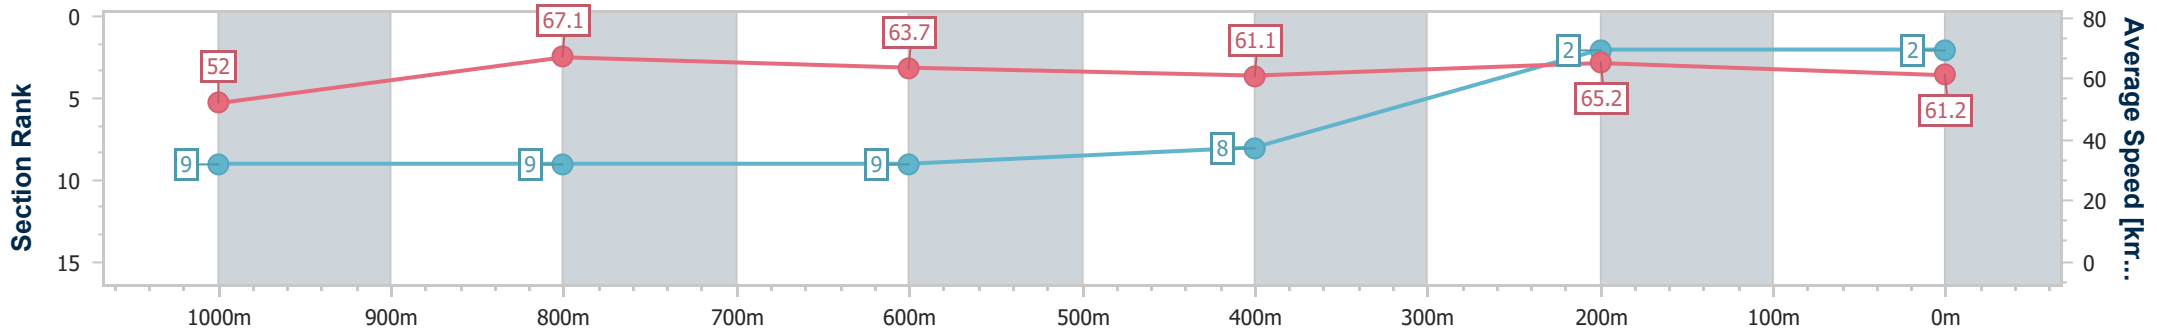

Horse/Jockey Name	Mystic Mac
Final Rank	2
Fastest Section Time (Section)	0:10.70 (1000m)
Top Speed [km/h] (Section)	67.9 (1000m)
Race State	Finished

Doomben QLD Professional
Race 3: CASCADE Maiden Handicap - 1200m
29 May 2024 - 13:20
Track Rating: Soft 5, Weather: Fine, Rail Position: +5m Entire

BRISBANE
RACING CLUB

Section	Overall	1000m	800m	600m	400m	200m
Section Times	1:10.45 [2] (0:13.86)	0:56.59 [9] (0:10.70)	0:45.89 [9] (0:11.30)	0:34.59 [9] (0:11.79)	0:22.80 [8] (0:11.03)	0:11.77 [2] (0:11.77)
Average Speed [km/h]	52.0	67.1	63.7	61.1	65.2	61.2
Top Speed [km/h]	67.9	67.9	65.2	63.7	67.1	64.0
Avg. Dist. to Rail [m]	4.6	0.4	0.3	0.5	2.1	2.0
Avg. Stride Freq. [Hz]	2.3	2.4	2.3	2.3	2.4	2.3
Avg. Stride Length [m]	6.3	7.8	7.6	7.5	7.4	7.4

- [ ] Ranking at each section and finish
- -.-.- No data available at this section
- NA No data available