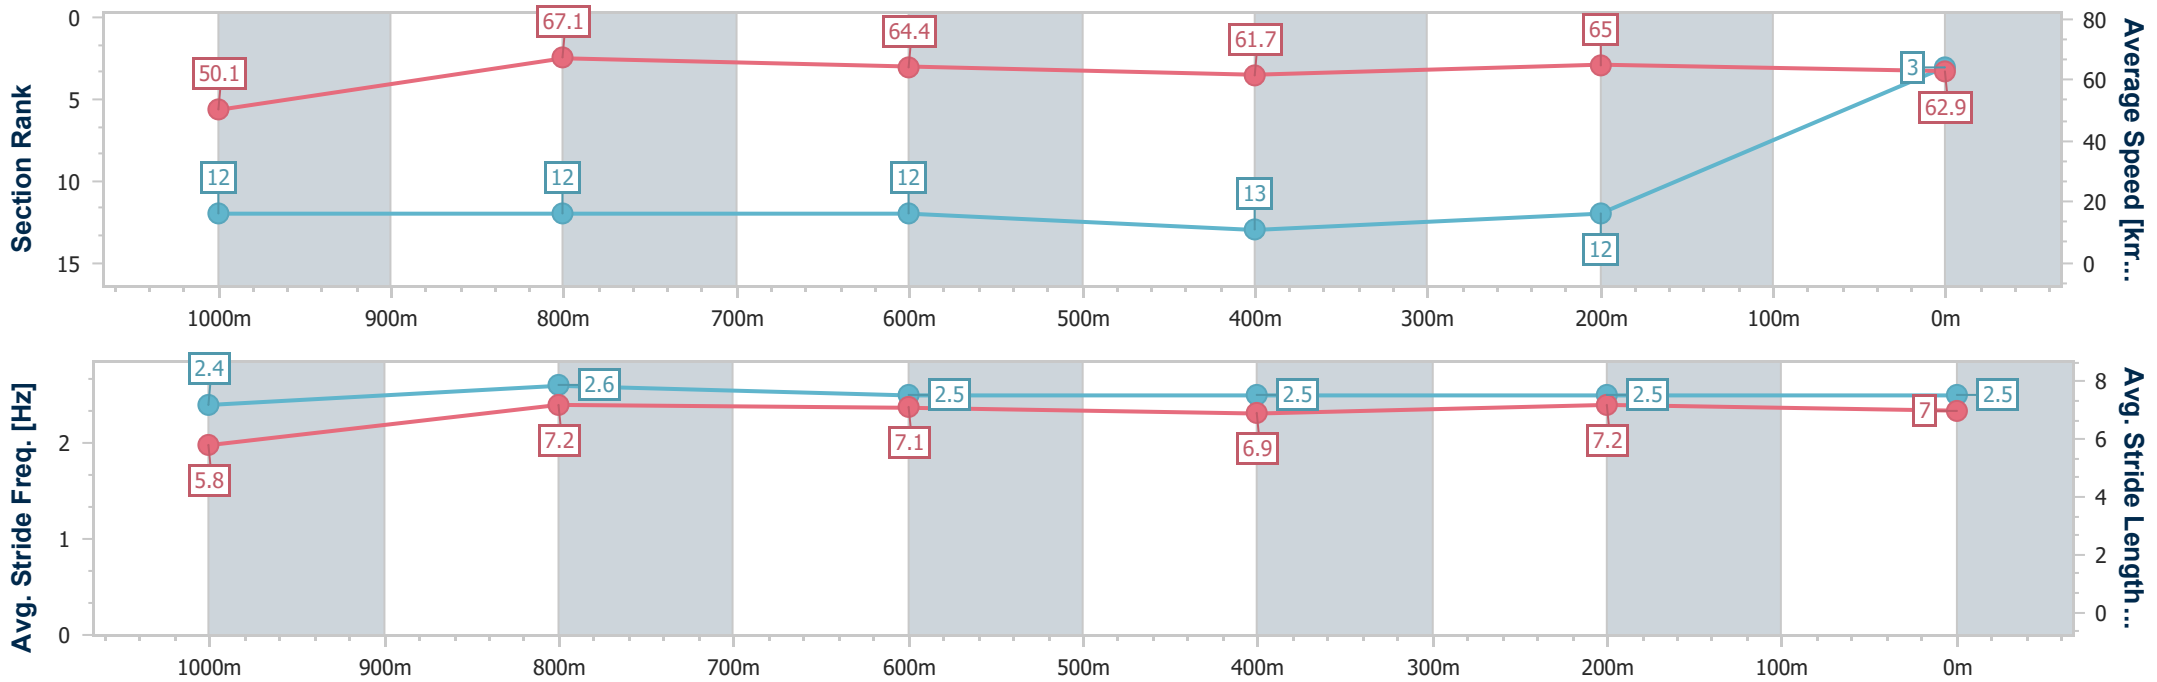

Horse/Jockey Name	Strapperoo
Final Rank	3
Fastest Section Time (Section)	0:10.74 (1000m)
Top Speed [km/h] (Section)	68.2 (1000m)
Race State	Finished

Doomben QLD Professional
Race 3: CASCADE Maiden Handicap - 1200m
29 May 2024 - 13:20
Track Rating: Soft 5, Weather: Fine, Rail Position: +5m Entire

BRISBANE
RACING CLUB

Section	Overall	1000m	800m	600m	400m	200m
Section Times	1:10.82 [3] (0:14.42)	0:56.40 [12] (0:10.74)	0:45.66 [12] (0:11.24)	0:34.42 [12] (0:11.85)	0:22.57 [13] (0:11.13)	0:11.44 [12] (0:11.44)
Average Speed [km/h]	50.1	67.1	64.4	61.7	65.0	62.9
Top Speed [km/h]	67.2	68.2	66.5	63.8	66.3	64.3
Avg. Dist. to Rail [m]	6.2	0.7	0.9	2.5	3.5	5.6
Avg. Stride Freq. [Hz]	2.4	2.6	2.5	2.5	2.5	2.5
Avg. Stride Length [m]	5.8	7.2	7.1	6.9	7.2	7.0

- [ ] Ranking at each section and finish
- -.-.- No data available at this section
- NA No data available