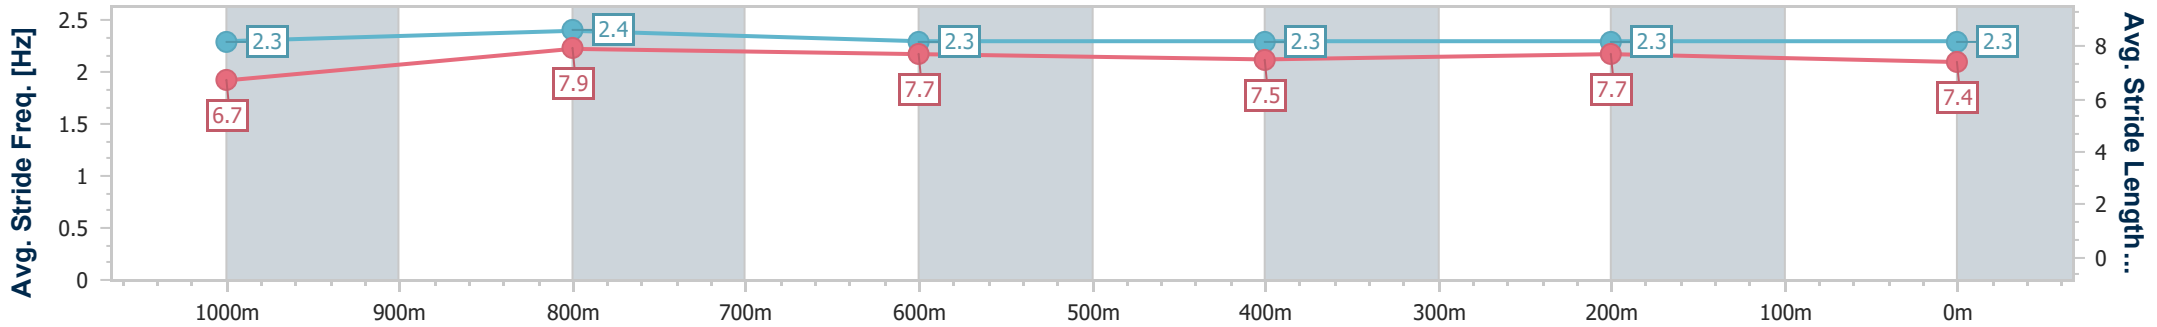

BRISBANE
RACING CLUB

Section	Overall	1000m	800m	600m	400m	200m
Section Times	1:09.91 [1] (0:13.23)	0:56.68 [1] (0:10.66)	0:46.02 [1] (0:11.31)	0:34.71 [1] (0:11.82)	0:22.89 [1] (0:11.15)	0:11.74 [1] (0:11.74)
Average Speed [km/h]	54.5	67.4	63.1	60.7	64.4	61.3
Top Speed [km/h]	70.2	70.1	64.4	62.0	66.5	63.7
Avg. Dist. to Rail [m]	0.5	0.5	1.5	1.1	0.5	1.0
Avg. Stride Freq. [Hz]	2.3	2.4	2.3	2.3	2.3	2.3
Avg. Stride Length [m]	6.7	7.9	7.7	7.5	7.7	7.4