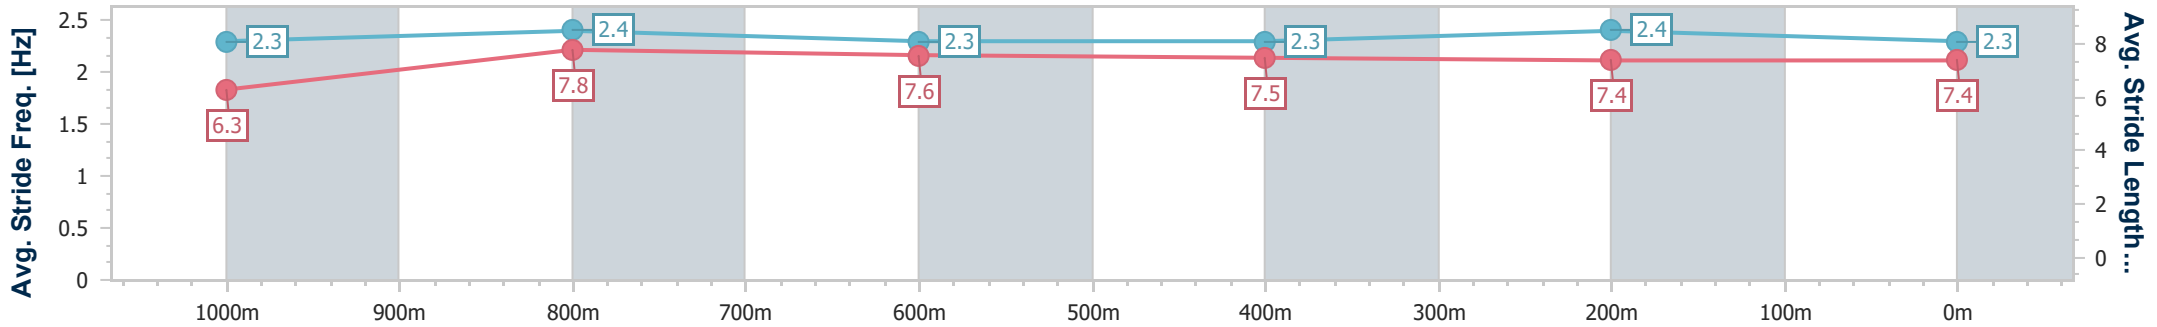

Horse/Jockey Name	Mystic Mac
Final Rank	2
Fastest Section Time (Section)	0:10.70 (1000m)
Top Speed [km/h] (Section)	67.9 (1000m)
Race State	Finished

Doomben QLD Professional
Race 3: CASCADE Maiden Handicap - 1200m
29 May 2024 - 13:20
Track Rating: Soft 5, Weather: Fine, Rail Position: +5m Entire

BRISBANE
RACING CLUB

Section	Overall	1000m	800m	600m	400m	200m
Section Times	1:10.45 [2] (0:13.86)	0:56.59 [9] (0:10.70)	0:45.89 [9] (0:11.30)	0:34.59 [9] (0:11.79)	0:22.80 [8] (0:11.03)	0:11.77 [2] (0:11.77)
Average Speed [km/h]	52.0	67.1	63.7	61.1	65.2	61.2
Top Speed [km/h]	67.9	67.9	65.2	63.7	67.1	64.0
Avg. Dist. to Rail [m]	4.6	0.4	0.3	0.5	2.1	2.0
Avg. Stride Freq. [Hz]	2.3	2.4	2.3	2.3	2.4	2.3
Avg. Stride Length [m]	6.3	7.8	7.6	7.5	7.4	7.4

- [ ] Ranking at each section and finish
- -.-.- No data available at this section
- NA No data available