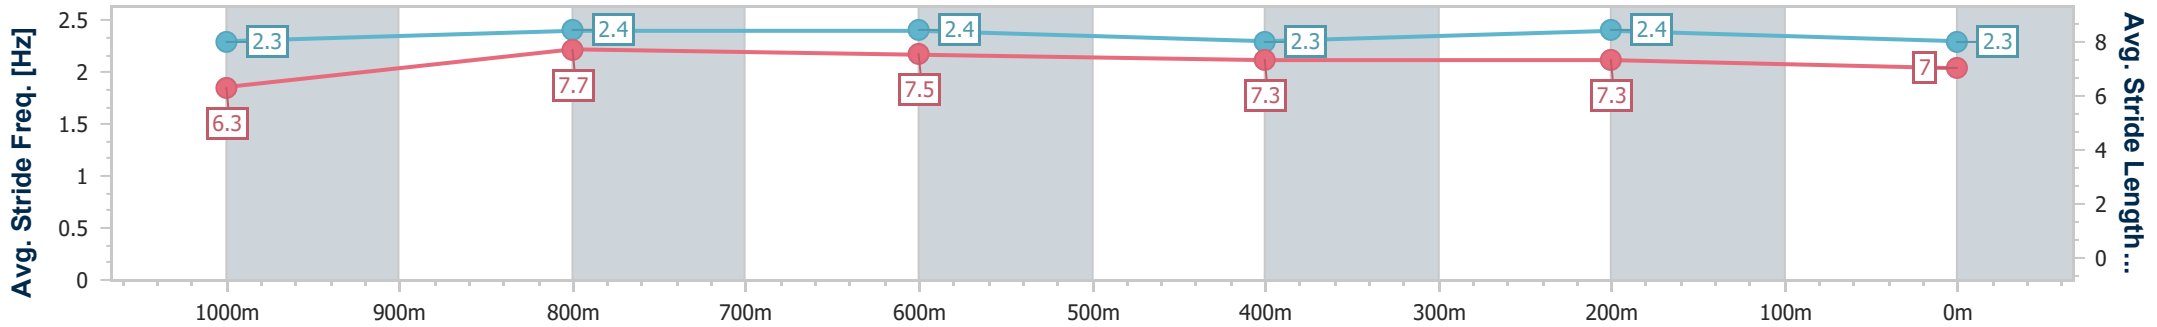

Horse/Jockey Name	Bit Of Grunt
Final Rank	8
Fastest Section Time (Section)	0:10.82 (1000m)
Top Speed [km/h] (Section)	67.9 (1000m)
Race State	Finished

Doomben QLD Professional
Race 3: CASCADE Maiden Handicap - 1200m
29 May 2024 - 13:20
Track Rating: Soft 5, Weather: Fine, Rail Position: +5m Entire

BRISBANE
RACING CLUB

Section	Overall	1000m	800m	600m	400m	200m
Section Times	1:11.42 [8] (0:13.69)	0:57.73 [8] (0:10.82)	0:46.91 [8] (0:11.30)	0:35.61 [8] (0:11.95)	0:23.66 [10] (0:11.46)	0:12.20 [8]
Average Speed [km/h]	52.7	66.5	64.0	60.7	62.9	58.9
Top Speed [km/h]	66.5	67.9	66.0	63.2	63.8	62.0
Avg. Dist. to Rail [m]	6.1	0.5	1.1	1.0	0.5	0.8
Avg. Stride Freq. [Hz]	2.3	2.4	2.4	2.3	2.4	2.3
Avg. Stride Length [m]	6.3	7.7	7.5	7.3	7.3	7.0

- [ ] Ranking at each section and finish
- -.-.- No data available at this section
- NA No data available