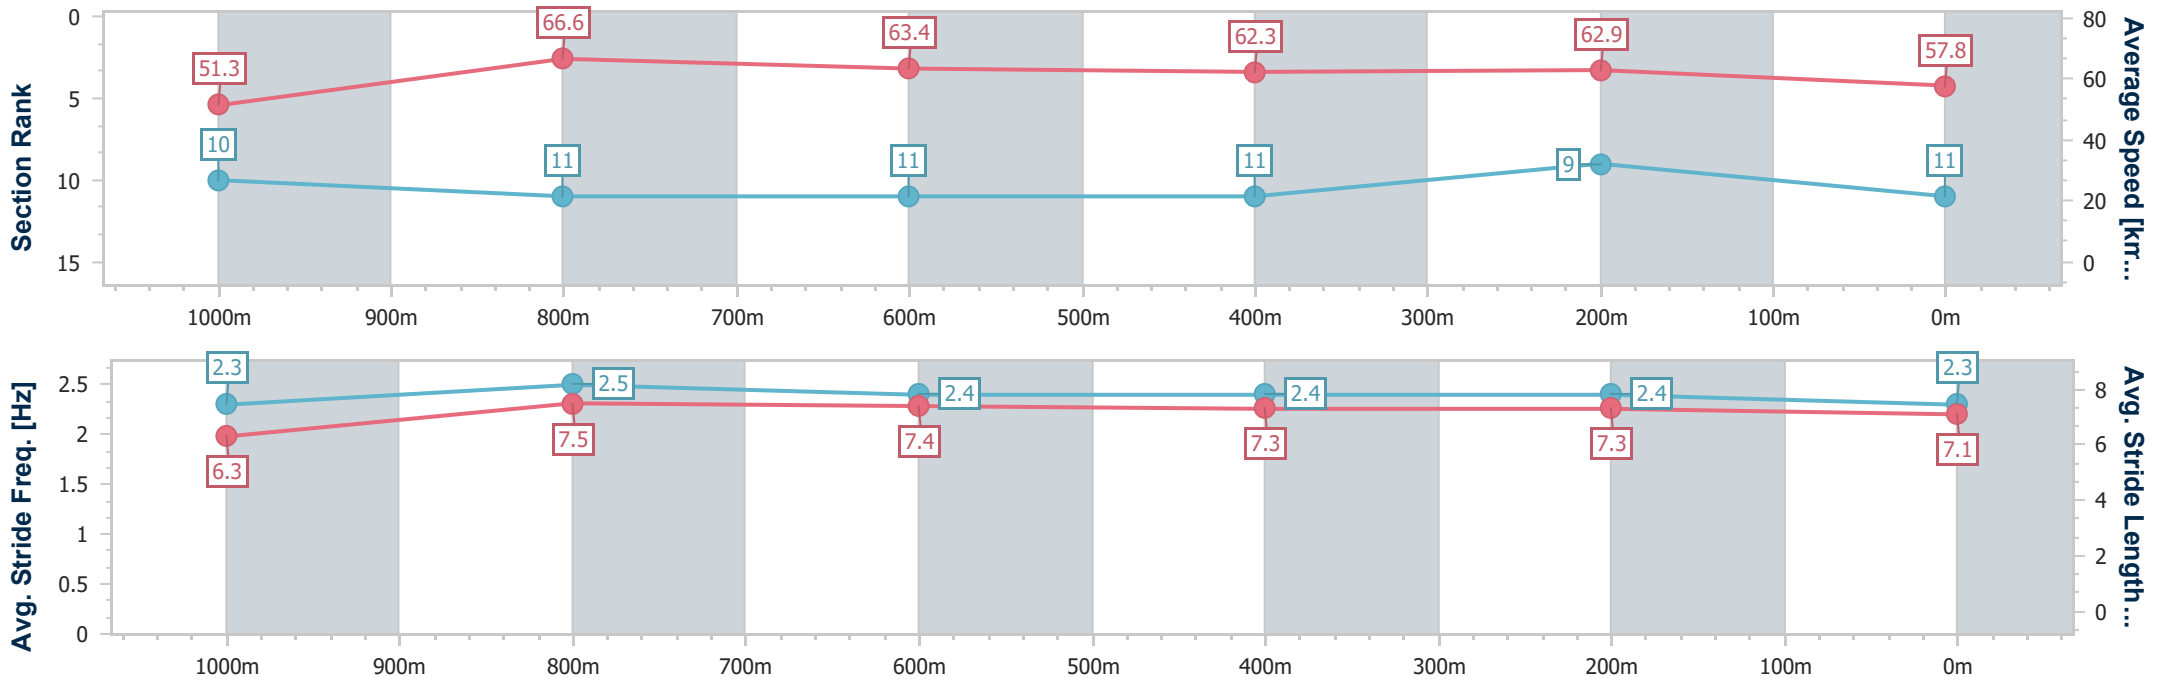

Horse/Jockey Name	First To Mars
Final Rank	11
Fastest Section Time (Section)	0:10.81 (1000m)
Top Speed [km/h] (Section)	67.7 (1000m)
Race State	Finished

Doomben QLD Professional
Race 3: CASCADE Maiden Handicap - 1200m
29 May 2024 - 13:20
Track Rating: Soft 5, Weather: Fine, Rail Position: +5m Entire

BRISBANE
RACING CLUB

Section	Overall	1000m	800m	600m	400m	200m
Section Times	1:11.72 [11] (0:14.06)	0:57.66 [10] (0:10.81)	0:46.85 [11] (0:11.34)	0:35.51 [11] (0:11.58)	0:23.93 [11] (0:11.46)	0:12.47 [9] (0:12.47)
Average Speed [km/h]	51.3	66.6	63.4	62.3	62.9	57.8
Top Speed [km/h]	67.4	67.7	65.5	63.8	63.9	61.4
Avg. Dist. to Rail [m]	1.5	0.8	0.5	0.3	3.4	7.4
Avg. Stride Freq. [Hz]	2.3	2.5	2.4	2.4	2.4	2.3
Avg. Stride Length [m]	6.3	7.5	7.4	7.3	7.3	7.1

- [ ] Ranking at each section and finish
- -.-.- No data available at this section
- NA No data available