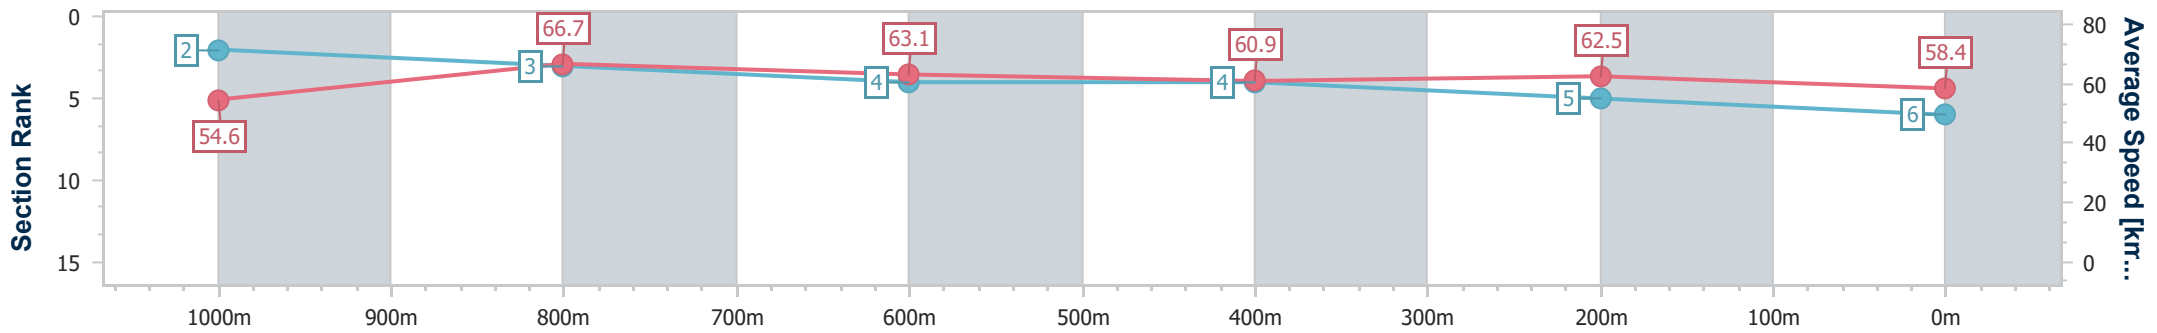

Horse/Jockey Name	Gold Academy
Final Rank	6
Fastest Section Time (Section)	0:10.77 (1000m)
Top Speed [km/h] (Section)	69.7 (Overall)
Race State	Finished

Doomben QLD Professional
Race 3: CASCADE Maiden Handicap - 1200m
29 May 2024 - 13:20
Track Rating: Soft 5, Weather: Fine, Rail Position: +5m Entire

BRISBANE
RACING CLUB

Section	Overall	1000m	800m	600m	400m	200m
Section Times	1:11.20 [6] (0:13.25)	0:57.95 [2] (0:10.77)	0:47.18 [3] (0:11.50)	0:35.68 [4] (0:11.81)	0:23.87 [4] (0:11.54)	0:12.33 [5] (0:12.33)
Average Speed [km/h]	54.6	66.7	63.1	60.9	62.5	58.4
Top Speed [km/h]	69.7	69.6	64.1	62.1	63.5	61.9
Avg. Dist. to Rail [m]	5.7	1.5	0.7	0.4	1.5	2.2
Avg. Stride Freq. [Hz]	2.3	2.4	2.3	2.3	2.3	2.2
Avg. Stride Length [m]	6.5	7.8	7.7	7.5	7.4	7.2

- [ ] Ranking at each section and finish
- -.-.- No data available at this section
- NA No data available