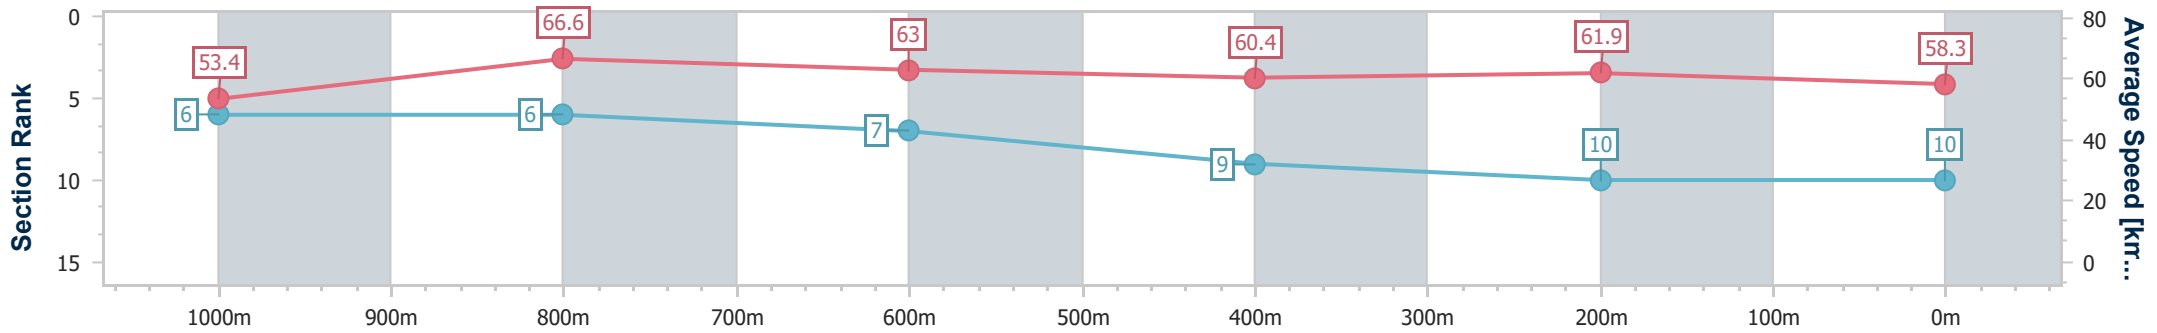

Horse/Jockey Name	Pride Of Passion
Final Rank	10
Fastest Section Time (Section)	0:10.86 (1000m)
Top Speed [km/h] (Section)	67.9 (1000m)
Race State	Finished

Doomben QLD Professional
Race 3: CASCADE Maiden Handicap - 1200m
29 May 2024 - 13:20
Track Rating: Soft 5, Weather: Fine, Rail Position: +5m Entire

BRISBANE
RACING CLUB

Section	Overall	1000m	800m	600m	400m	200m
Section Times	1:11.64 [10] (0:13.51)	0:58.13 [6] (0:10.86)	0:47.27 [6] (0:11.43)	0:35.84 [7] (0:11.86)	0:23.98 [9] (0:11.61)	0:12.37 [10] (0:12.37)
Average Speed [km/h]	53.4	66.6	63.0	60.4	61.9	58.3
Top Speed [km/h]	67.5	67.9	65.1	61.9	62.8	61.3
Avg. Dist. to Rail [m]	4.1	2.0	0.7	0.7	1.2	1.3
Avg. Stride Freq. [Hz]	2.4	2.4	2.3	2.3	2.3	2.2
Avg. Stride Length [m]	6.2	7.6	7.6	7.5	7.4	7.3

- [ ] Ranking at each section and finish
- -.-.- No data available at this section
- NA No data available