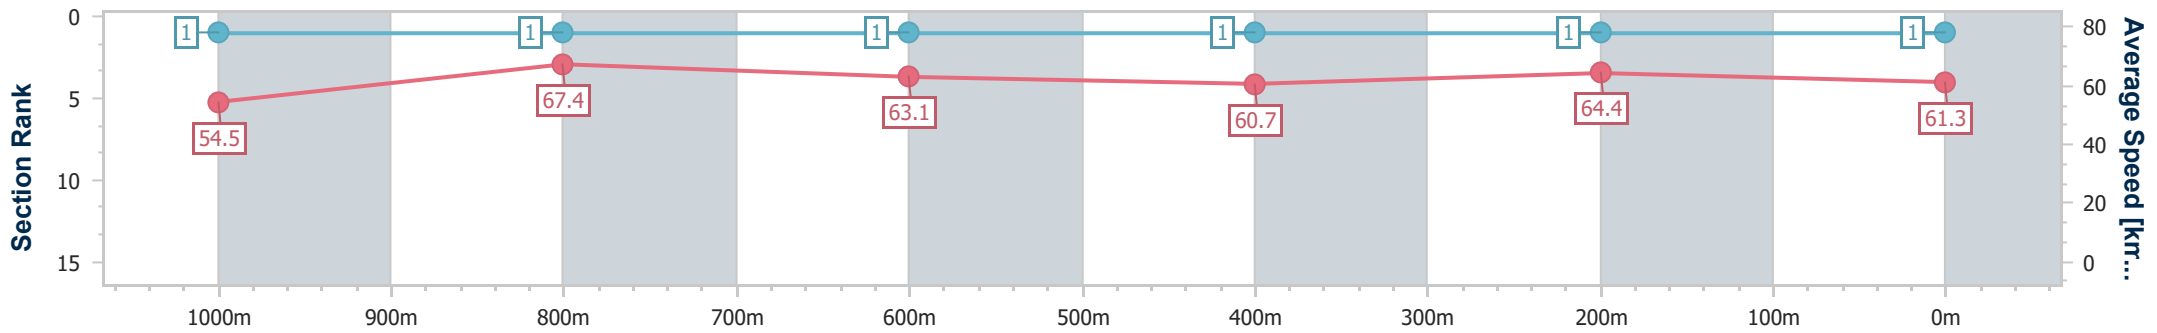

BRISBANE
RACING CLUB

Section	Overall	1000m	800m	600m	400m	200m
Section Times	1:09.91 [1] (0:13.23)	0:56.68 [1] (0:10.66)	0:46.02 [1] (0:11.31)	0:34.71 [1] (0:11.82)	0:22.89 [1] (0:11.15)	0:11.74 [1] (0:11.74)
Average Speed [km/h]	54.5	67.4	63.1	60.7	64.4	61.3
Top Speed [km/h]	70.2	70.1	64.4	62.0	66.5	63.7
Avg. Dist. to Rail [m]	0.5	0.5	1.5	1.1	0.5	1.0
Avg. Stride Freq. [Hz]	2.3	2.4	2.3	2.3	2.3	2.3
Avg. Stride Length [m]	6.7	7.9	7.7	7.5	7.7	7.4