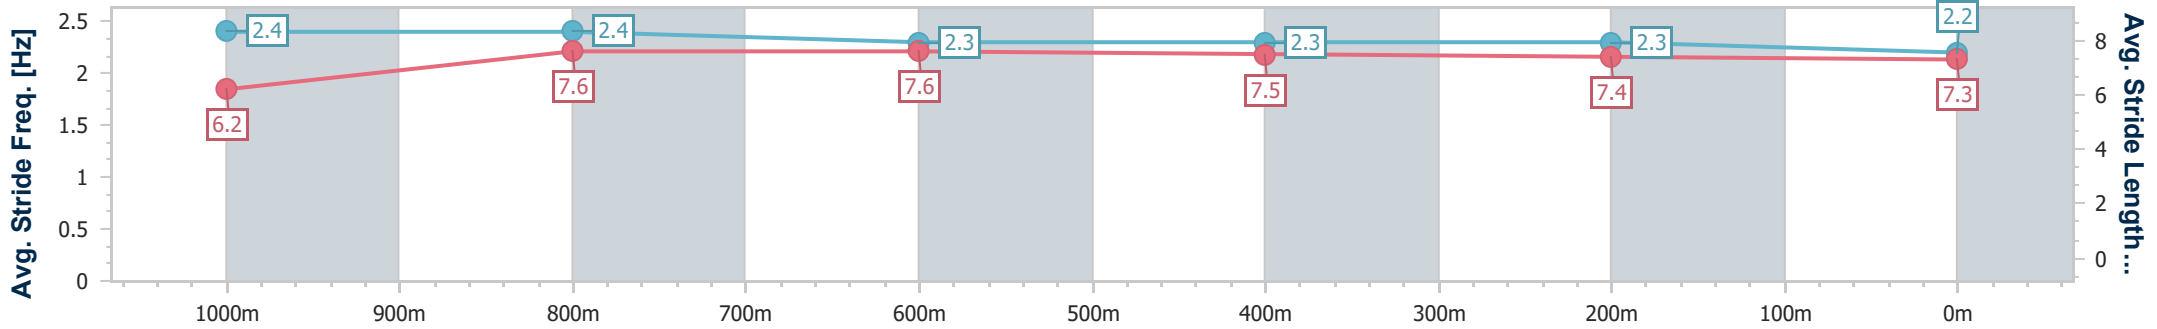

Horse/Jockey Name	Pride Of Passion
Final Rank	10
Fastest Section Time (Section)	0:10.86 (1000m)
Top Speed [km/h] (Section)	67.9 (1000m)
Race State	Finished

Doomben QLD Professional
Race 3: CASCADE Maiden Handicap - 1200m
29 May 2024 - 13:20
Track Rating: Soft 5, Weather: Fine, Rail Position: +5m Entire

BRISBANE
RACING CLUB

Section	Overall	1000m	800m	600m	400m	200m
Section Times	1:11.64 [10] (0:13.51)	0:58.13 [6] (0:10.86)	0:47.27 [6] (0:11.43)	0:35.84 [7] (0:11.86)	0:23.98 [9] (0:11.61)	0:12.37 [10] (0:12.37)
Average Speed [km/h]	53.4	66.6	63.0	60.4	61.9	58.3
Top Speed [km/h]	67.5	67.9	65.1	61.9	62.8	61.3
Avg. Dist. to Rail [m]	4.1	2.0	0.7	0.7	1.2	1.3
Avg. Stride Freq. [Hz]	2.4	2.4	2.3	2.3	2.3	2.2
Avg. Stride Length [m]	6.2	7.6	7.6	7.5	7.4	7.3

- [ ] Ranking at each section and finish
- -.-.- No data available at this section
- NA No data available