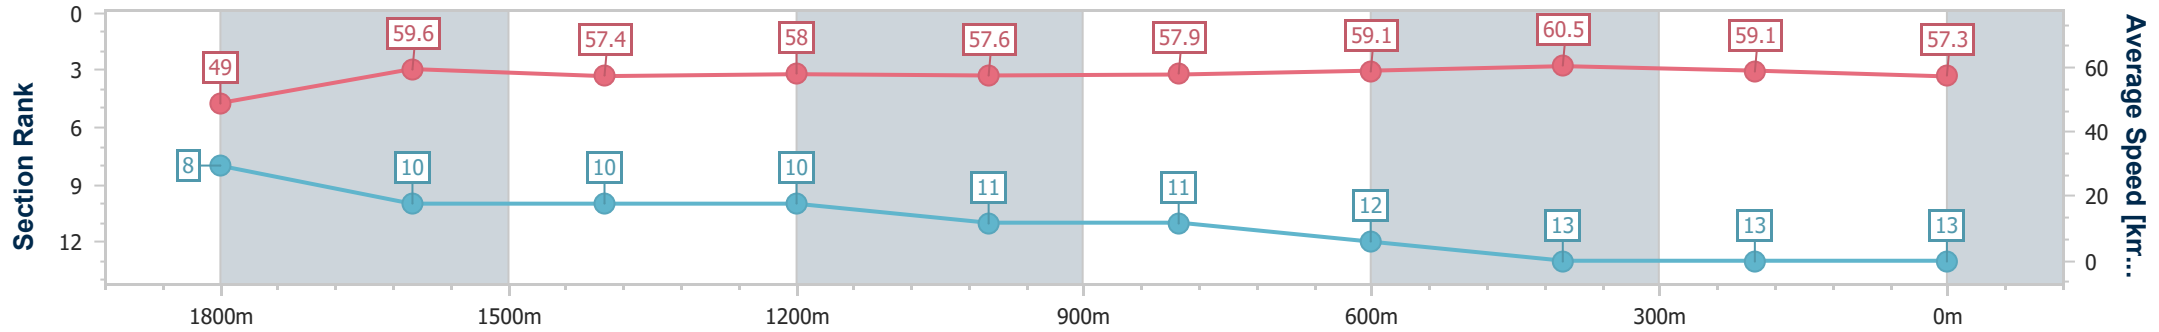

- [] Ranking at each section and finish
- .-.- No data available at this section
- NA No data available

Horse/Jockey Name	Americola
Final Rank	13
Fastest Section Time (Section)	0:11.89 (600m)
Top Speed [km/h] (Section)	63.7 (Overall)
Race State	Finished

Doomben QLD Professional
Race 1: STRADBROKE SEASON BOOK NOW Maiden Plate - 2030m

BRISBANE RACING CLUB

29 May 2024 - 12:14

Track Rating: Soft 5, Weather: Fine, Rail Position: +5m Entire

Section	Overall	1800m	1600m	1400m	1200m	1000m	800m	600m	400m	200m
Section Times	2:07.92 [13] (0:16.91)	1:51.01 [8] (0:11.99)	1:39.02 [10] (0:12.50)	1:26.52 [10] (0:12.51)	1:14.01 [10] (0:12.52)	1:01.49 [11] (0:12.50)	0:48.99 [11] (0:12.32)	0:36.67 [12] (0:11.89)	0:24.78 [13] (0:12.19)	0:12.59 [13] (0:12.59)
Average Speed [km/h]	49.0	59.6	57.4	58.0	57.6	57.9	59.1	60.5	59.1	57.3
Top Speed [km/h]	63.7	61.5	58.3	59.6	58.6	59.3	60.4	60.9	59.7	59.6
Avg. Dist. to Rail [m]	3.0	1.3	0.6	1.1	2.2	2.6	2.0	0.4	2.6	4.3
Avg. Stride Freq. [Hz]	2.2	2.2	2.1	2.1	2.1	2.1	2.2	2.2	2.2	2.2
Avg. Stride Length [m]	6.3	7.5	7.5	7.5	7.6	7.6	7.6	7.6	7.6	7.4

- [] Ranking at each section and finish
- .-.- No data available at this section
- NA No data available