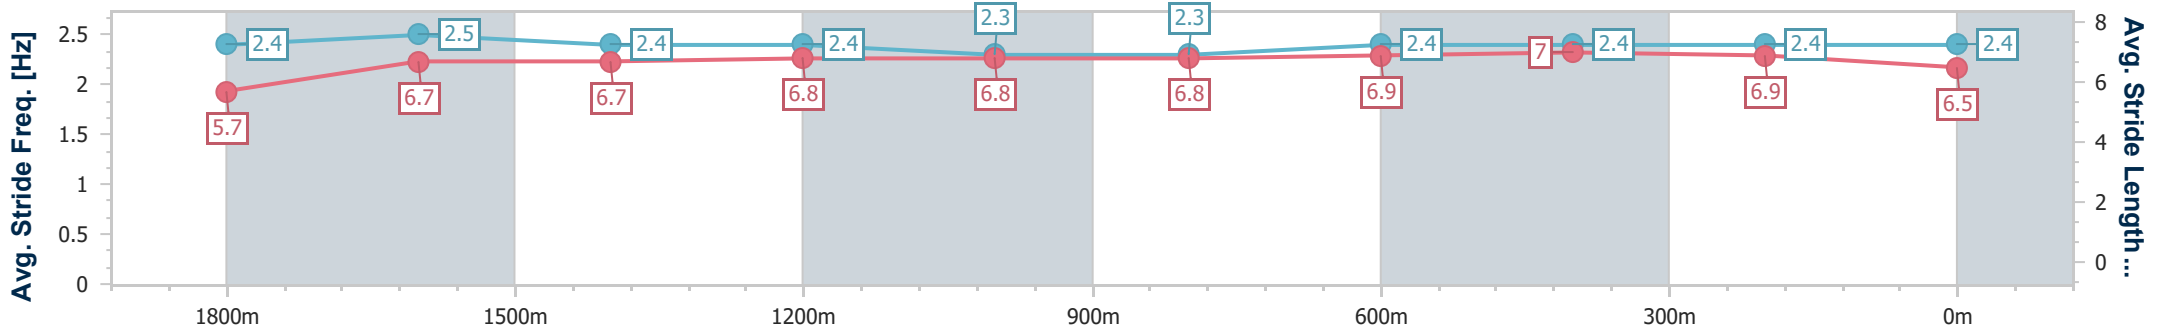

Doomben QLD Professional
Race 1: STRADBROKE SEASON BOOK NOW Maiden Plate - 2030m

BRISBANE RACING CLUB

29 May 2024 - 12:14

Track Rating: Soft 5, Weather: Fine, Rail Position: +5m Entire

Section	Overall	1800m	1600m	1400m	1200m	1000m	800m	600m	400m	200m
Section Times	2:07.19 [9] (0:16.81)	1:50.38 [7] (0:11.70)	1:38.68 [5] (0:12.35)	1:26.33 [6] (0:12.48)	1:13.85 [6] (0:12.45)	1:01.40 [6] (0:12.49)	0:48.91 [6] (0:12.16)	0:36.75 [6] (0:11.76)	0:24.99 [5] (0:11.96)	0:13.03 [5] (0:13.03)
Average Speed [km/h]	49.3	59.9	57.6	57.9	57.9	57.6	59.5	60.9	59.8	55.3
Top Speed [km/h]	63.6	62.9	58.7	58.2	58.8	59.1	61.6	62.0	61.4	58.1
Avg. Dist. to Rail [m]	2.5	4.7	2.0	0.5	0.8	1.2	0.9	1.0	2.7	2.6
Avg. Stride Freq. [Hz]	2.4	2.5	2.4	2.4	2.3	2.3	2.4	2.4	2.4	2.4
Avg. Stride Length [m]	5.7	6.7	6.7	6.8	6.8	6.8	6.9	7.0	6.9	6.5