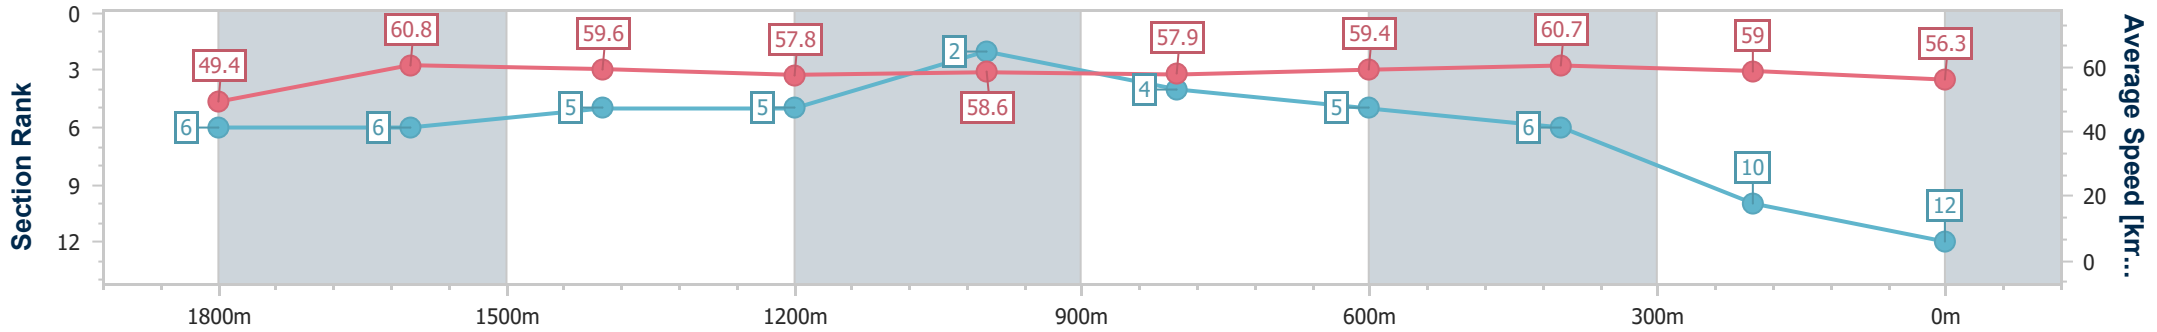

- [] Ranking at each section and finish
- .-.- No data available at this section
- NA No data available

Horse/Jockey Name	Crimson Beauty
Final Rank	12
Fastest Section Time (Section)	0:11.84 (1800m)
Top Speed [km/h] (Section)	63.7 (1800m)
Race State	Finished

Doomben QLD Professional
Race 1: STRADBROKE SEASON BOOK NOW Maiden Plate - 2030m

BRISBANE
RACING CLUB

29 May 2024 - 12:14

Track Rating: Soft 5, Weather: Fine, Rail Position: +5m Entire

Section	Overall	1800m	1600m	1400m	1200m	1000m	800m	600m	400m	200m
Section Times	2:07.43 [12] (0:16.79)	1:50.64 [6] (0:11.84)	1:38.80 [6] (0:12.08)	1:26.72 [5] (0:12.54)	1:14.18 [5] (0:12.28)	1:01.90 [2] (0:12.56)	0:49.34 [4] (0:12.26)	0:37.08 [5] (0:12.05)	0:25.03 [6] (0:12.22)	0:12.81 [10] (0:12.81)
Average Speed [km/h]	49.4	60.8	59.6	57.8	58.6	57.9	59.4	60.7	59.0	56.3
Top Speed [km/h]	63.7	63.7	60.6	58.9	59.2	58.7	62.6	62.8	60.0	59.1
Avg. Dist. to Rail [m]	6.9	0.5	0.5	1.3	3.0	3.1	3.0	2.3	2.3	2.3
Avg. Stride Freq. [Hz]	2.2	2.2	2.2	2.2	2.2	2.1	2.2	2.2	2.2	2.2
Avg. Stride Length [m]	6.3	7.5	7.5	7.4	7.6	7.5	7.5	7.5	7.4	7.3

- [] Ranking at each section and finish
- .-.- No data available at this section
- NA No data available

Horse/Jockey Name	Americola
Final Rank	13
Fastest Section Time (Section)	0:11.89 (600m)
Top Speed [km/h] (Section)	63.7 (Overall)
Race State	Finished