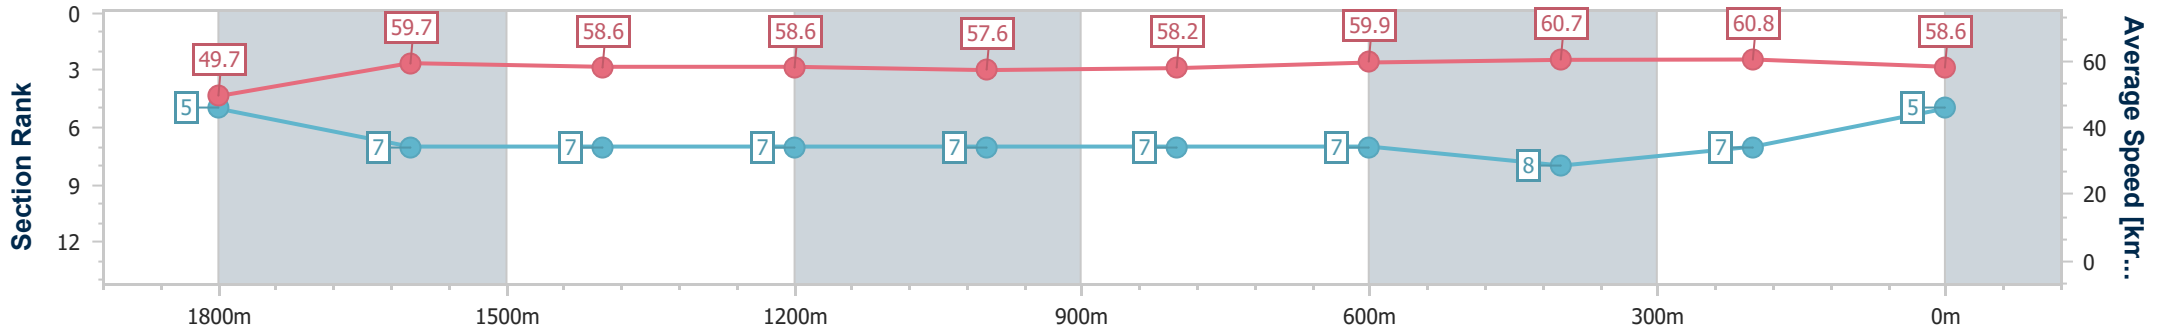

Doomben QLD Professional
Race 1: STRADBROKE SEASON BOOK NOW Maiden Plate - 2030m

BRISBANE
 RACING CLUB

29 May 2024 - 12:14

Track Rating: Soft 5, Weather: Fine, Rail Position: +5m Entire

Section	Overall	1800m	1600m	1400m	1200m	1000m	800m	600m	400m	200m
Section Times	2:06.64 [5] (0:16.70)	1:49.94 [5] (0:11.95)	1:37.99 [7] (0:12.31)	1:25.68 [7] (0:12.44)	1:13.24 [7] (0:12.52)	1:00.72 [7] (0:12.40)	0:48.32 [7] (0:12.16)	0:36.16 [7] (0:12.01)	0:24.15 [8] (0:11.88)	0:12.27 [7] (0:12.27)
Average Speed [km/h]	49.7	59.7	58.6	58.6	57.6	58.2	59.9	60.7	60.8	58.6
Top Speed [km/h]	61.9	62.3	59.5	59.7	58.7	59.7	61.6	61.5	62.4	60.4
Avg. Dist. to Rail [m]	5.7	0.9	0.5	1.8	2.1	1.9	2.3	1.8	2.0	2.5
Avg. Stride Freq. [Hz]	2.3	2.3	2.2	2.2	2.2	2.2	2.2	2.2	2.3	2.3
Avg. Stride Length [m]	6.1	7.2	7.2	7.3	7.3	7.4	7.5	7.6	7.5	7.2

- [] Ranking at each section and finish
- .-.- No data available at this section
- NA No data available

Horse/Jockey Name	Salamancas
Final Rank	6
Fastest Section Time (Section)	0:11.86 (1800m)
Top Speed [km/h] (Section)	64.0 (Overall)
Race State	Finished