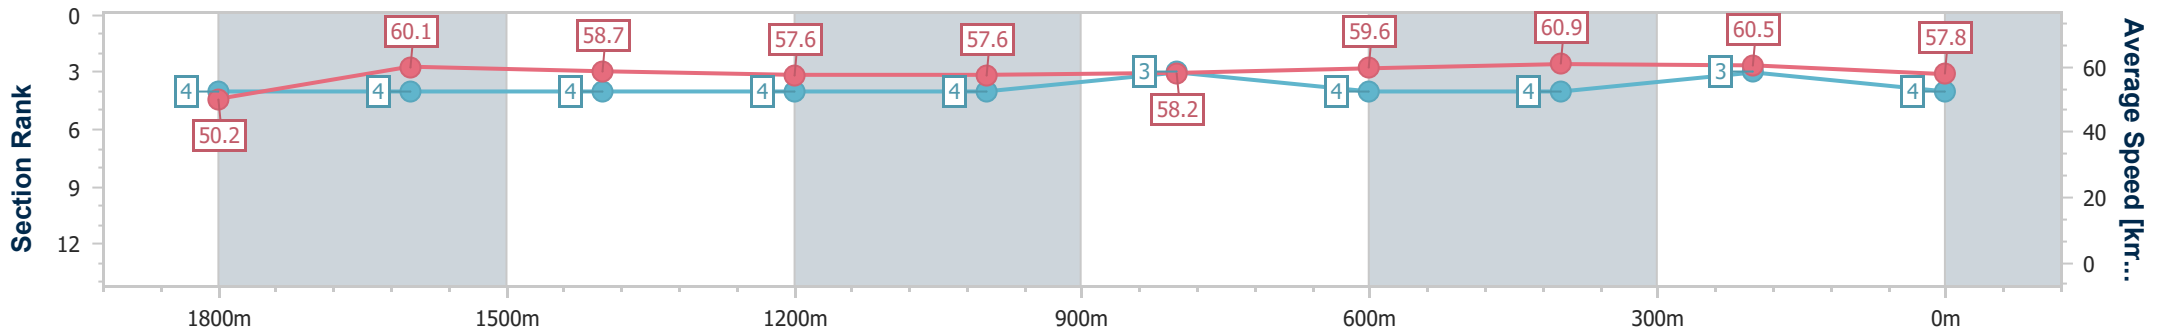

Horse/Jockey Name	Backlit Beauty
Final Rank	4
Fastest Section Time (Section)	0:11.88 (600m)
Top Speed [km/h] (Section)	63.2 (Overall)
Race State	Finished

Doomben QLD Professional
Race 1: STRADBROKE SEASON BOOK NOW Maiden Plate - 2030m
29 May 2024 - 12:14
Track Rating: Soft 5, Weather: Fine, Rail Position: +5m Entire

BRISBANE
RACING CLUB

Section	Overall	1800m	1600m	1400m	1200m	1000m	800m	600m	400m	200m
Section Times	2:06.51 [4] (0:16.49)	1:50.02 [4] (0:11.90)	1:38.12 [4] (0:12.22)	1:25.90 [4] (0:12.53)	1:13.37 [4] (0:12.51)	1:00.86 [4] (0:12.43)	0:48.43 [3] (0:12.17)	0:36.26 [4] (0:11.88)	0:24.38 [4] (0:11.93)	0:12.45 [3] (0:12.45)
Average Speed [km/h]	50.2	60.1	58.7	57.6	57.6	58.2	59.6	60.9	60.5	57.8
Top Speed [km/h]	63.2	62.9	59.2	58.3	58.5	59.3	62.2	62.3	61.2	59.0
Avg. Dist. to Rail [m]	3.4	1.4	0.8	0.6	1.6	1.9	1.5	1.0	0.4	0.7
Avg. Stride Freq. [Hz]	2.2	2.2	2.2	2.1	2.1	2.1	2.2	2.2	2.2	2.2
Avg. Stride Length [m]	6.3	7.5	7.5	7.4	7.5	7.6	7.6	7.7	7.6	7.3

- [ ] Ranking at each section and finish
- -.-.- No data available at this section
- NA No data available