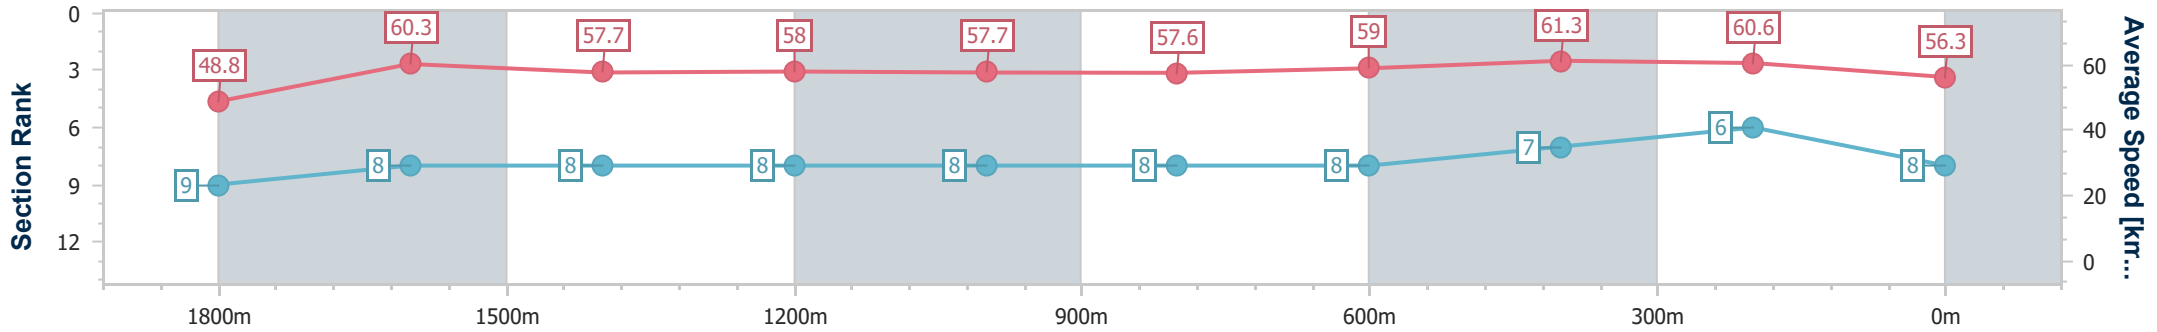

Doomben QLD Professional
Race 1: STRADBROKE SEASON BOOK NOW Maiden Plate - 2030m

BRISBANE RACING CLUB

29 May 2024 - 12:14

Track Rating: Soft 5, Weather: Fine, Rail Position: +5m Entire

Section	Overall	1800m	1600m	1400m	1200m	1000m	800m	600m	400m	200m
Section Times	2:07.10 [8] (0:17.01)	1:50.09 [9] (0:11.76)	1:38.33 [8] (0:12.37)	1:25.96 [8] (0:12.41)	1:13.55 [8] (0:12.47)	1:01.08 [8] (0:12.54)	0:48.54 [8] (0:12.20)	0:36.34 [8] (0:11.68)	0:24.66 [7] (0:11.84)	0:12.82 [6] (0:12.82)
Average Speed [km/h]	48.8	60.3	57.7	58.0	57.7	57.6	59.0	61.3	60.6	56.3
Top Speed [km/h]	63.2	62.4	58.4	58.6	59.0	58.7	60.8	62.2	61.2	60.6
Avg. Dist. to Rail [m]	2.2	2.6	1.6	0.3	0.5	0.7	0.3	0.8	1.2	1.1
Avg. Stride Freq. [Hz]	2.1	2.2	2.1	2.1	2.1	2.1	2.1	2.2	2.2	2.1
Avg. Stride Length [m]	6.4	7.6	7.5	7.5	7.6	7.6	7.6	7.7	7.5	7.3