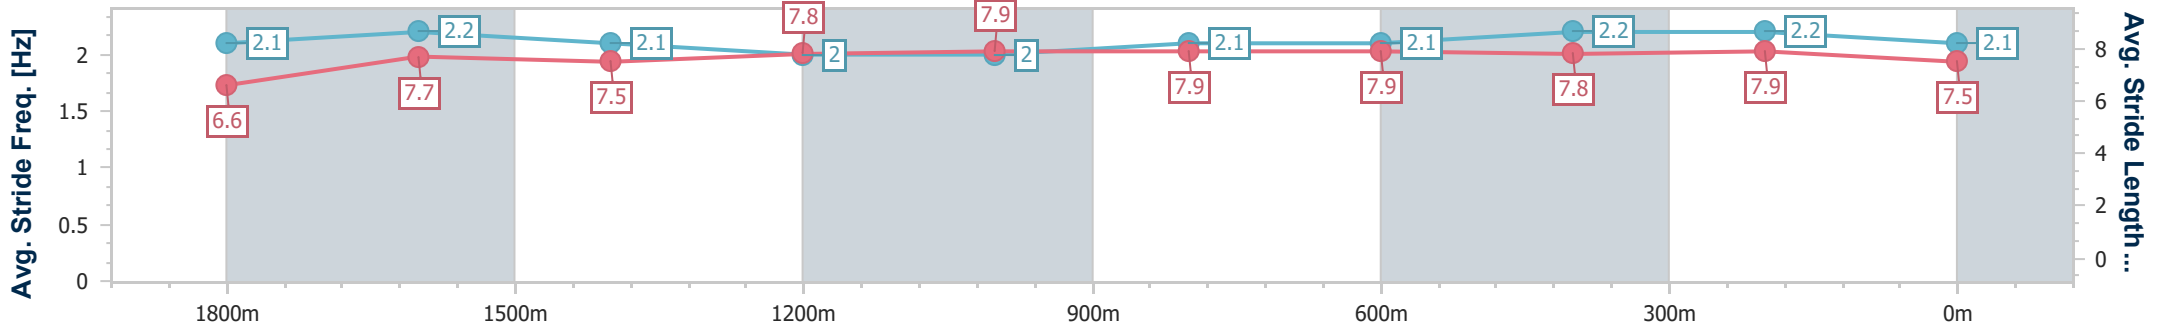

Doomben QLD Professional
Race 1: STRADBROKE SEASON BOOK NOW Maiden Plate - 2030m

BRISBANE
RACING CLUB

29 May 2024 - 12:14

Track Rating: Soft 5, Weather: Fine, Rail Position: +5m Entire

Section	Overall	1800m	1600m	1400m	1200m	1000m	800m	600m	400m	200m
Section Times	2:06.40 [1] (0:16.34)	1:50.06 [2] (0:11.79)	1:38.27 [2] (0:12.37)	1:25.90 [2] (0:12.52)	1:13.38 [2] (0:12.64)	1:00.74 [5] (0:12.43)	0:48.31 [5] (0:12.14)	0:36.17 [3] (0:11.88)	0:24.29 [3] (0:11.81)	0:12.48 [2] (0:12.48)
Average Speed [km/h]	50.6	60.5	58.0	57.5	57.1	58.3	59.7	61.1	60.9	57.7
Top Speed [km/h]	66.0	63.8	59.1	59.1	58.5	59.1	62.5	62.4	61.9	60.9
Avg. Dist. to Rail [m]	2.1	1.8	0.6	0.4	1.3	1.7	1.9	1.2	0.5	0.5
Avg. Stride Freq. [Hz]	2.1	2.2	2.1	2.0	2.0	2.1	2.1	2.2	2.2	2.1
Avg. Stride Length [m]	6.6	7.7	7.5	7.8	7.9	7.9	7.9	7.8	7.9	7.5