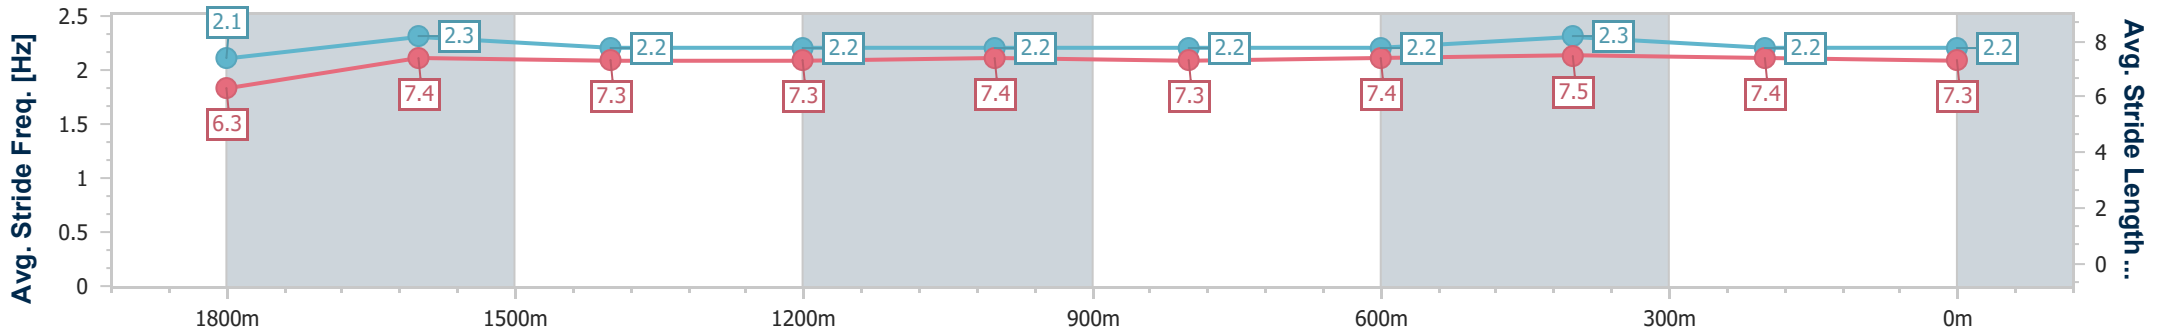

Doomben QLD Professional
Race 1: STRADBROKE SEASON BOOK NOW Maiden Plate - 2030m

BRISBANE
 RACING CLUB

29 May 2024 - 12:14

Track Rating: Soft 5, Weather: Fine, Rail Position: +5m Entire

Section	Overall	1800m	1600m	1400m	1200m	1000m	800m	600m	400m	200m
Section Times	2:07.26 [10] (0:17.36)	1:49.90 [12] (0:11.79)	1:38.11 [12] (0:12.42)	1:25.69 [11] (0:12.40)	1:13.29 [11] (0:12.38)	1:00.91 [10] (0:12.47)	0:48.44 [10] (0:12.22)	0:36.22 [10] (0:11.67)	0:24.55 [10] (0:11.91)	0:12.64 [11] (0:12.64)
Average Speed [km/h]	47.9	60.3	58.0	58.3	58.2	57.9	59.3	61.8	60.5	56.9
Top Speed [km/h]	63.9	63.5	58.4	59.3	59.0	58.8	61.7	62.7	61.5	59.1
Avg. Dist. to Rail [m]	4.9	1.7	0.3	0.9	1.5	0.6	1.2	0.3	2.3	3.4
Avg. Stride Freq. [Hz]	2.2	2.3	2.2	2.2	2.2	2.2	2.2	2.3	2.3	2.2
Avg. Stride Length [m]	6.1	7.2	7.3	7.2	7.4	7.3	7.4	7.4	7.3	7.1

- [] Ranking at each section and finish
- .-.- No data available at this section
- NA No data available

Horse/Jockey Name	Linda's Magic
Final Rank	11
Fastest Section Time (Section)	0:11.66 (600m)
Top Speed [km/h] (Section)	63.0 (1800m)
Race State	Finished

Doomben QLD Professional
Race 1: STRADBROKE SEASON BOOK NOW Maiden Plate - 2030m
 29 May 2024 - 12:14
 Track Rating: Soft 5, Weather: Fine, Rail Position: +5m Entire

BRISBANE
RACING CLUB

Section	Overall	1800m	1600m	1400m	1200m	1000m	800m	600m	400m	200m
Section Times	2:07.27 [11] (0:17.71)	1:49.56 [13] (0:11.76)	1:37.80 [13] (0:12.45)	1:25.35 [13] (0:12.32)	1:13.03 [13] (0:12.41)	1:00.62 [12] (0:12.40)	0:48.22 [12] (0:12.20)	0:36.02 [11] (0:11.66)	0:24.36 [12] (0:12.09)	0:12.27 [12] (0:12.27)
Average Speed [km/h]	46.9	60.4	57.6	58.2	58.1	58.2	59.4	61.4	59.5	58.5
Top Speed [km/h]	62.6	63.0	58.2	58.9	59.0	60.9	61.0	62.0	60.4	59.4
Avg. Dist. to Rail [m]	4.5	1.8	1.5	0.5	0.8	1.3	0.9	0.8	1.8	2.9
Avg. Stride Freq. [Hz]	2.1	2.3	2.2	2.2	2.2	2.2	2.2	2.3	2.2	2.2
Avg. Stride Length [m]	6.3	7.4	7.3	7.3	7.4	7.3	7.4	7.5	7.4	7.3