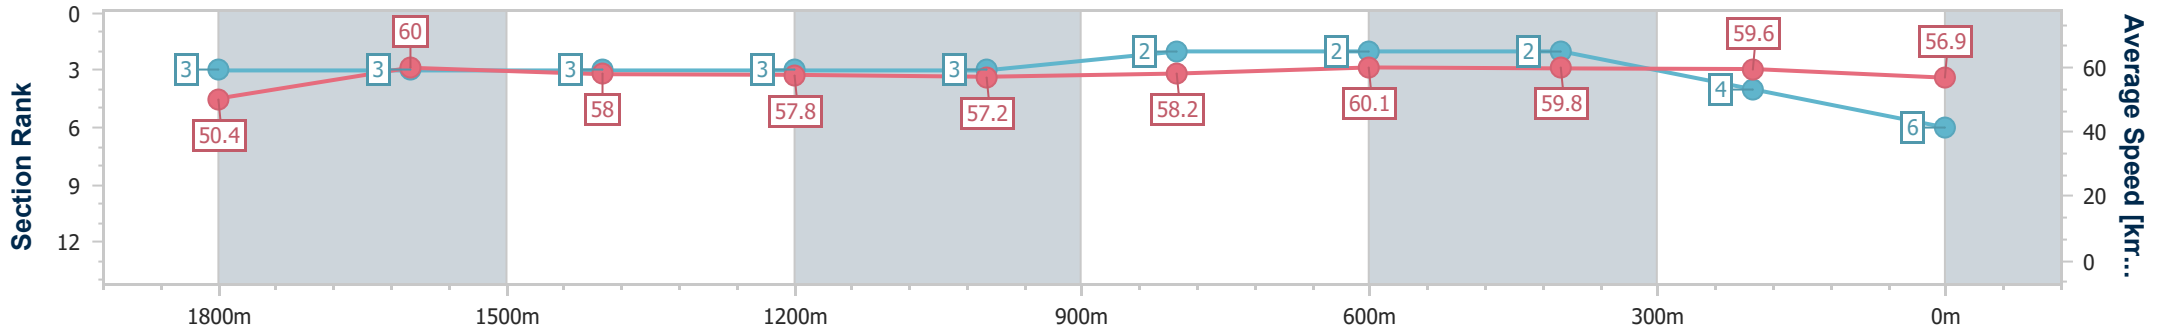

Horse/Jockey Name	Salamancas
Final Rank	6
Fastest Section Time (Section)	0:11.86 (1800m)
Top Speed [km/h] (Section)	64.0 (Overall)
Race State	Finished

Doomben QLD Professional
Race 1: STRADBROKE SEASON BOOK NOW Maiden Plate - 2030m
29 May 2024 - 12:12
Track Rating: Soft 5, Weather: Fine, Rail Position: +5m Entire

BRISBANE
RACING CLUB

Section	Overall	1800m	1600m	1400m	1200m	1000m	800m	600m	400m	200m
Section Times	2:06.75 [6] (0:16.39)	1:50.36 [3] (0:11.86)	1:38.50 [3] (0:12.34)	1:26.16 [3] (0:12.45)	1:13.71 [3] (0:12.57)	1:01.14 [3] (0:12.44)	0:48.70 [2] (0:11.97)	0:36.73 [2] (0:11.98)	0:24.75 [2] (0:12.07)	0:12.68 [4] (0:12.68)
Average Speed [km/h]	50.4	60.0	58.0	57.8	57.2	58.2	60.1	59.8	59.6	56.9
Top Speed [km/h]	64.0	63.6	58.9	58.4	58.4	58.7	62.2	60.8	59.9	58.7
Avg. Dist. to Rail [m]	1.2	2.3	1.1	0.3	0.6	0.9	0.3	0.8	1.0	0.6
Avg. Stride Freq. [Hz]	2.3	2.3	2.3	2.2	2.2	2.2	2.3	2.3	2.3	2.3
Avg. Stride Length [m]	6.0	7.1	7.1	7.2	7.2	7.2	7.2	7.3	7.3	7.0

- [ ] Ranking at each section and finish
- -.-.- No data available at this section
- NA No data available