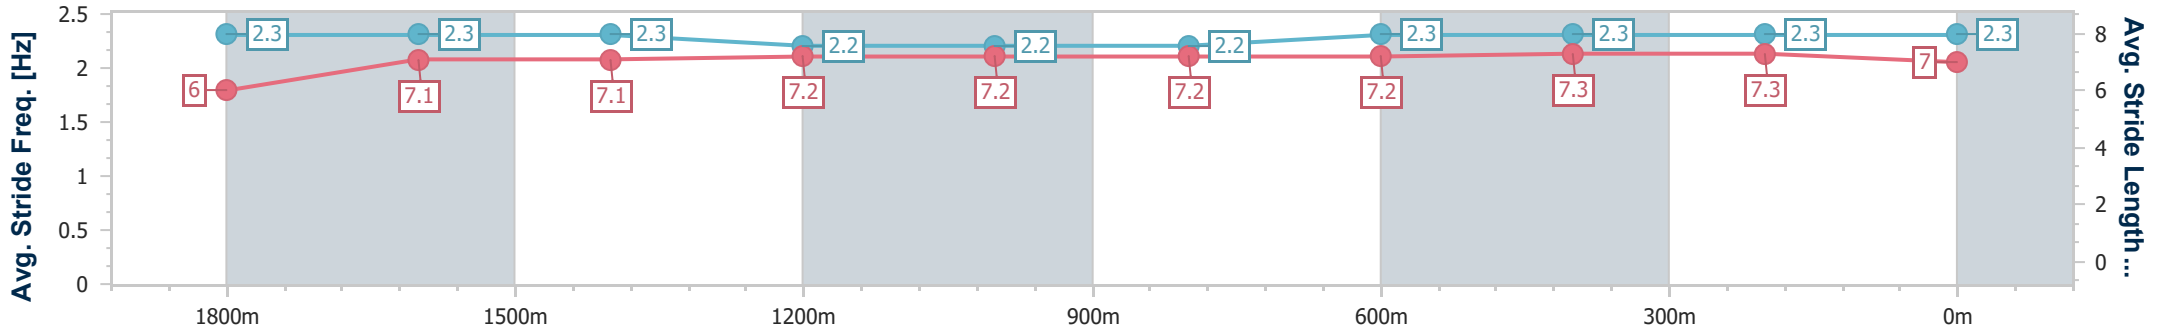

Horse/Jockey Name	Salamancas
Final Rank	6
Fastest Section Time (Section)	0:11.86 (1800m)
Top Speed [km/h] (Section)	64.0 (Overall)
Race State	Finished

Doomben QLD Professional
Race 1: STRADBROKE SEASON BOOK NOW Maiden Plate - 2030m
29 May 2024 - 12:12
Track Rating: Soft 5, Weather: Fine, Rail Position: +5m Entire

BRISBANE
RACING CLUB

Section	Overall	1800m	1600m	1400m	1200m	1000m	800m	600m	400m	200m
Section Times	2:06.75 [6] (0:16.39)	1:50.36 [3] (0:11.86)	1:38.50 [3] (0:12.34)	1:26.16 [3] (0:12.45)	1:13.71 [3] (0:12.57)	1:01.14 [3] (0:12.44)	0:48.70 [2] (0:11.97)	0:36.73 [2] (0:11.98)	0:24.75 [2] (0:12.07)	0:12.68 [4] (0:12.68)
Average Speed [km/h]	50.4	60.0	58.0	57.8	57.2	58.2	60.1	59.8	59.6	56.9
Top Speed [km/h]	64.0	63.6	58.9	58.4	58.4	58.7	62.2	60.8	59.9	58.7
Avg. Dist. to Rail [m]	1.2	2.3	1.1	0.3	0.6	0.9	0.3	0.8	1.0	0.6
Avg. Stride Freq. [Hz]	2.3	2.3	2.3	2.2	2.2	2.2	2.3	2.3	2.3	2.3
Avg. Stride Length [m]	6.0	7.1	7.1	7.2	7.2	7.2	7.2	7.3	7.3	7.0

- [ ] Ranking at each section and finish
- -.-.- No data available at this section
- NA No data available