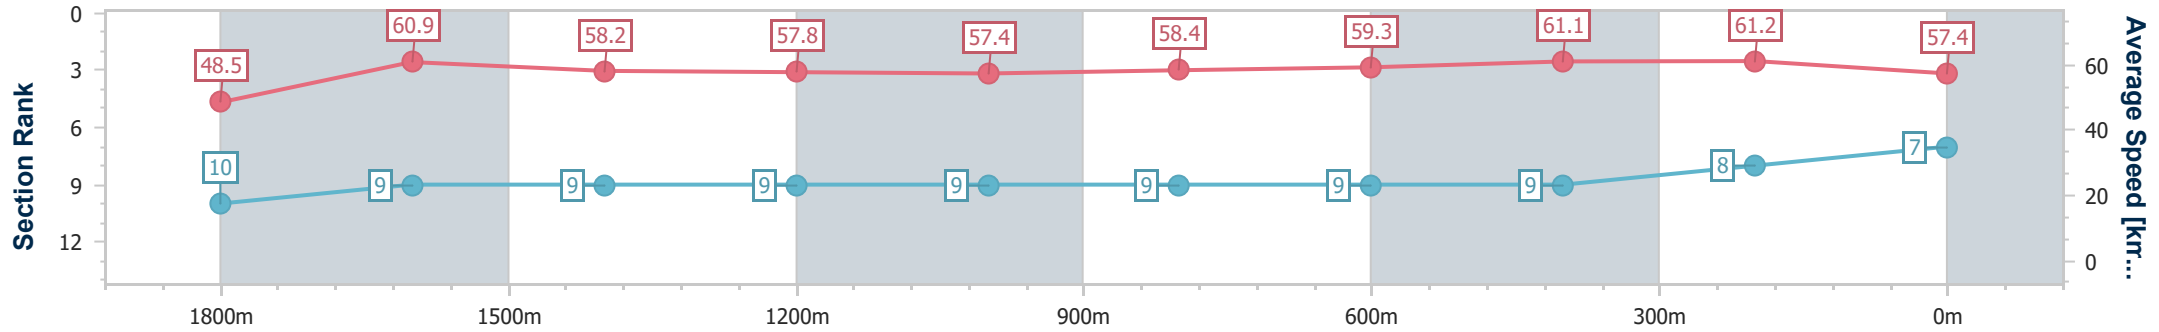

Doomben QLD Professional
Race 1: STRADBROKE SEASON BOOK NOW Maiden Plate - 2030m

BRISBANE
RACING CLUB

29 May 2024 - 12:14

Track Rating: Soft 5, Weather: Fine, Rail Position: +5m Entire

Section	Overall	1800m	1600m	1400m	1200m	1000m	800m	600m	400m	200m
Section Times	2:06.93 [7] (0:17.06)	1:49.87 [10] (0:11.80)	1:38.07 [9] (0:12.32)	1:25.75 [9] (0:12.49)	1:13.26 [9] (0:12.57)	1:00.69 [9] (0:12.41)	0:48.28 [9] (0:12.24)	0:36.04 [9] (0:11.73)	0:24.31 [9] (0:11.77)	0:12.54 [8] (0:12.54)
Average Speed [km/h]	48.5	60.9	58.2	57.8	57.4	58.4	59.3	61.1	61.2	57.4
Top Speed [km/h]	63.1	63.1	59.8	59.7	58.5	59.8	62.5	62.9	62.3	61.1
Avg. Dist. to Rail [m]	3.1	0.8	0.6	0.5	1.5	1.8	1.3	0.4	0.7	1.4
Avg. Stride Freq. [Hz]	2.2	2.3	2.2	2.2	2.2	2.2	2.3	2.3	2.3	2.3
Avg. Stride Length [m]	6.1	7.3	7.3	7.2	7.2	7.3	7.3	7.4	7.3	7.1