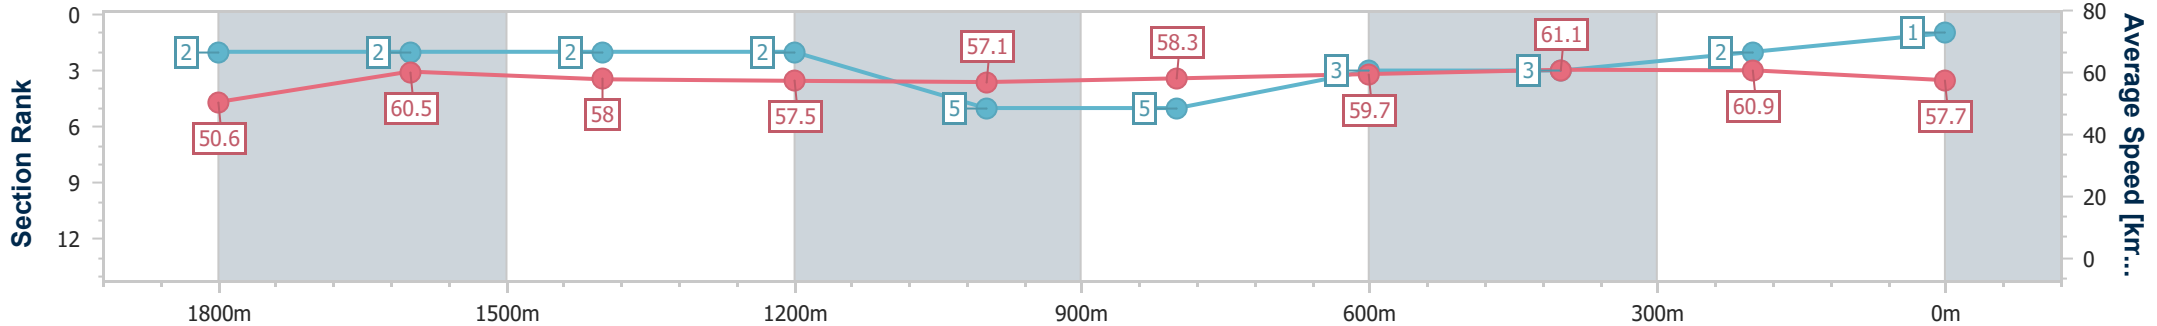

Doomben QLD Professional
Race 1: STRADBROKE SEASON BOOK NOW Maiden Plate - 2030m

BRISBANE
RACING CLUB

29 May 2024 - 12:14

Track Rating: Soft 5, Weather: Fine, Rail Position: +5m Entire

Section	Overall	1800m	1600m	1400m	1200m	1000m	800m	600m	400m	200m
Section Times	2:06.40 [1] (0:16.34)	1:50.06 [2] (0:11.79)	1:38.27 [2] (0:12.37)	1:25.90 [2] (0:12.52)	1:13.38 [2] (0:12.64)	1:00.74 [5] (0:12.43)	0:48.31 [5] (0:12.14)	0:36.17 [3] (0:11.88)	0:24.29 [3] (0:11.81)	0:12.48 [2] (0:12.48)
Average Speed [km/h]	50.6	60.5	58.0	57.5	57.1	58.3	59.7	61.1	60.9	57.7
Top Speed [km/h]	66.0	63.8	59.1	59.1	58.5	59.1	62.5	62.4	61.9	60.9
Avg. Dist. to Rail [m]	2.1	1.8	0.6	0.4	1.3	1.7	1.9	1.2	0.5	0.5
Avg. Stride Freq. [Hz]	2.1	2.2	2.1	2.0	2.0	2.1	2.1	2.2	2.2	2.1
Avg. Stride Length [m]	6.6	7.7	7.5	7.8	7.9	7.9	7.9	7.8	7.9	7.5