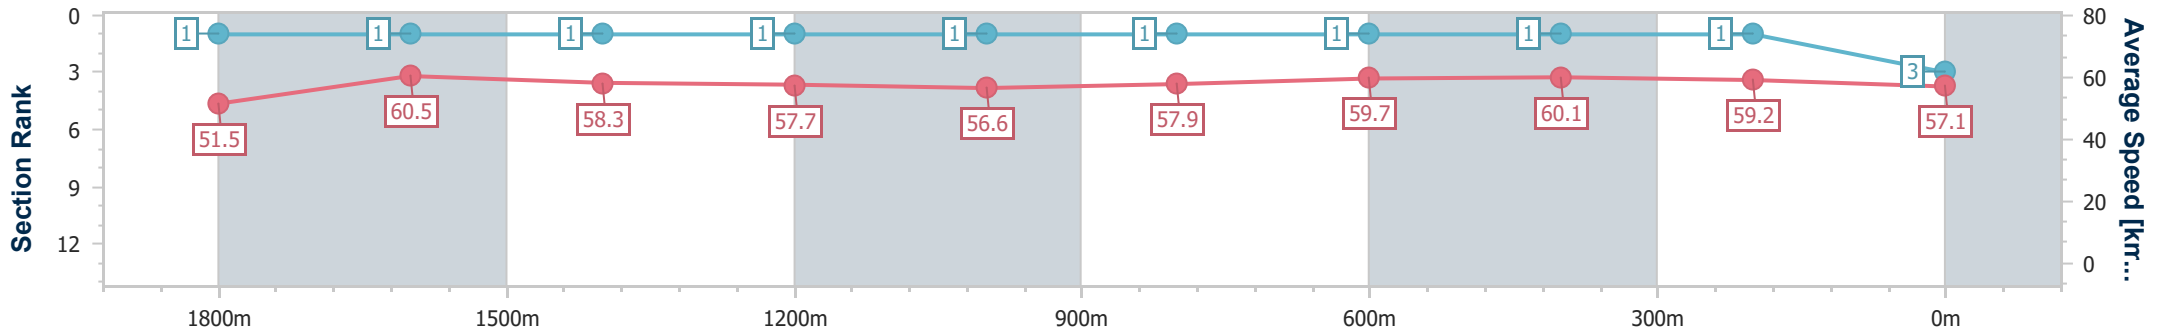

Doomben QLD Professional
Race 1: STRADBROKE SEASON BOOK NOW Maiden Plate - 2030m

BRISBANE RACING CLUB

29 May 2024 - 12:14

Track Rating: Soft 5, Weather: Fine, Rail Position: +5m Entire

Section	Overall	1800m	1600m	1400m	1200m	1000m	800m	600m	400m	200m
Section Times	2:06.47 [3] (0:16.07)	1:50.40 [1] (0:11.76)	1:38.64 [1] (0:12.27)	1:26.37 [1] (0:12.48)	1:13.89 [1] (0:12.72)	1:01.17 [1] (0:12.42)	0:48.75 [1] (0:12.13)	0:36.62 [1] (0:11.89)	0:24.73 [1] (0:12.13)	0:12.60 [1] (0:12.60)
Average Speed [km/h]	51.5	60.5	58.3	57.7	56.6	57.9	59.7	60.1	59.2	57.1
Top Speed [km/h]	66.6	64.4	59.5	58.3	57.7	59.5	60.4	60.7	60.0	58.7
Avg. Dist. to Rail [m]	1.6	2.0	1.5	0.3	0.7	1.2	0.5	1.0	1.5	1.3
Avg. Stride Freq. [Hz]	2.2	2.1	2.0	2.0	2.0	2.0	2.1	2.1	2.1	2.1
Avg. Stride Length [m]	6.6	8.0	7.9	7.6	7.9	7.9	7.9	7.9	7.9	7.7