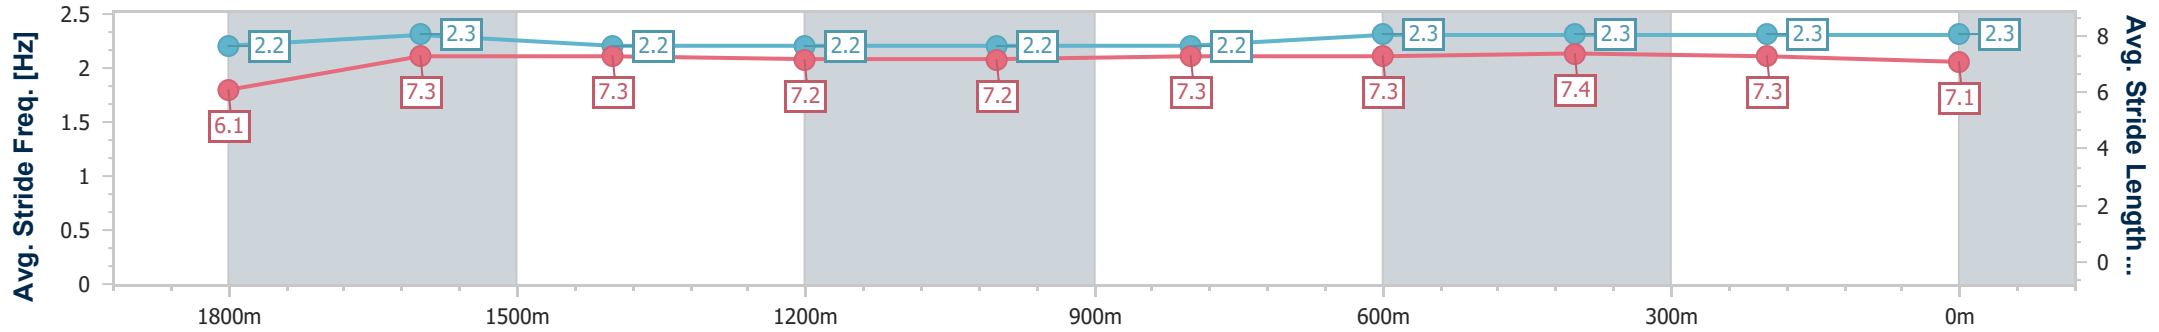

Doomben QLD Professional
Race 1: STRADBROKE SEASON BOOK NOW Maiden Plate - 2030m

BRISBANE
RACING CLUB

29 May 2024 - 12:14

Track Rating: Soft 5, Weather: Fine, Rail Position: +5m Entire

Section	Overall	1800m	1600m	1400m	1200m	1000m	800m	600m	400m	200m
Section Times	2:06.93 [7] (0:17.06)	1:49.87 [10] (0:11.80)	1:38.07 [9] (0:12.32)	1:25.75 [9] (0:12.49)	1:13.26 [9] (0:12.57)	1:00.69 [9] (0:12.41)	0:48.28 [9] (0:12.24)	0:36.04 [9] (0:11.73)	0:24.31 [9] (0:11.77)	0:12.54 [8] (0:12.54)
Average Speed [km/h]	48.5	60.9	58.2	57.8	57.4	58.4	59.3	61.1	61.2	57.4
Top Speed [km/h]	63.1	63.1	59.8	59.7	58.5	59.8	62.5	62.9	62.3	61.1
Avg. Dist. to Rail [m]	3.1	0.8	0.6	0.5	1.5	1.8	1.3	0.4	0.7	1.4
Avg. Stride Freq. [Hz]	2.2	2.3	2.2	2.2	2.2	2.2	2.3	2.3	2.3	2.3
Avg. Stride Length [m]	6.1	7.3	7.3	7.2	7.2	7.3	7.3	7.4	7.3	7.1