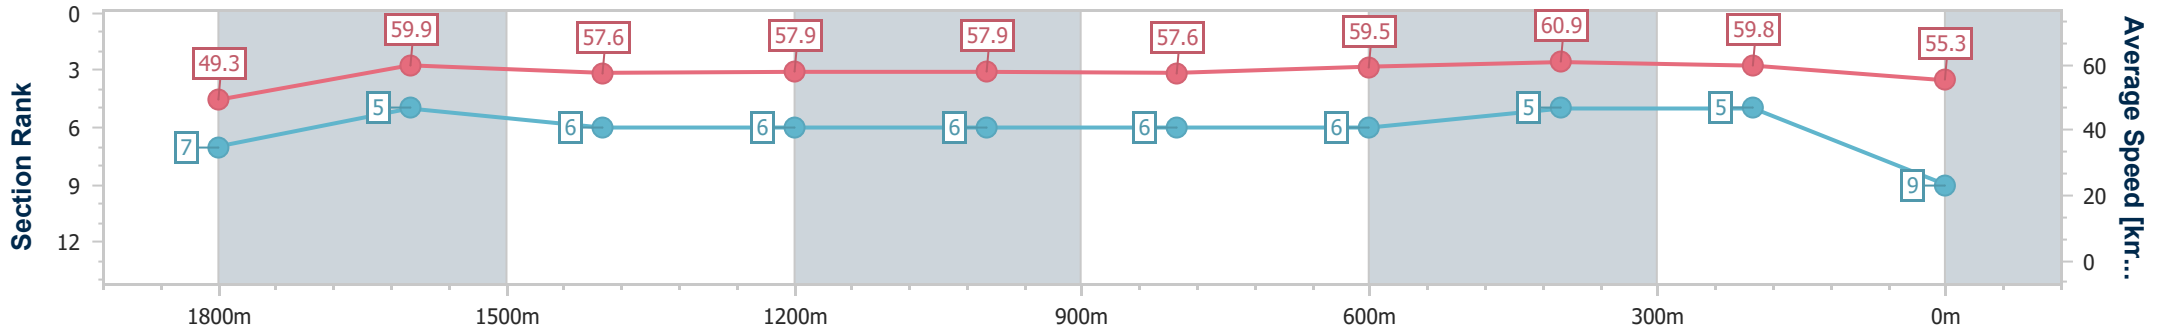

Doomben QLD Professional
Race 1: STRADBROKE SEASON BOOK NOW Maiden Plate - 2030m

BRISBANE RACING CLUB

29 May 2024 - 12:14

Track Rating: Soft 5, Weather: Fine, Rail Position: +5m Entire

Section	Overall	1800m	1600m	1400m	1200m	1000m	800m	600m	400m	200m
Section Times	2:07.19 [9] (0:16.81)	1:50.38 [7] (0:11.70)	1:38.68 [5] (0:12.35)	1:26.33 [6] (0:12.48)	1:13.85 [6] (0:12.45)	1:01.40 [6] (0:12.49)	0:48.91 [6] (0:12.16)	0:36.75 [6] (0:11.76)	0:24.99 [5] (0:11.96)	0:13.03 [5] (0:13.03)
Average Speed [km/h]	49.3	59.9	57.6	57.9	57.9	57.6	59.5	60.9	59.8	55.3
Top Speed [km/h]	63.6	62.9	58.7	58.2	58.8	59.1	61.6	62.0	61.4	58.1
Avg. Dist. to Rail [m]	2.5	4.7	2.0	0.5	0.8	1.2	0.9	1.0	2.7	2.6
Avg. Stride Freq. [Hz]	2.4	2.5	2.4	2.4	2.3	2.3	2.4	2.4	2.4	2.4
Avg. Stride Length [m]	5.7	6.7	6.7	6.8	6.8	6.8	6.9	7.0	6.9	6.5