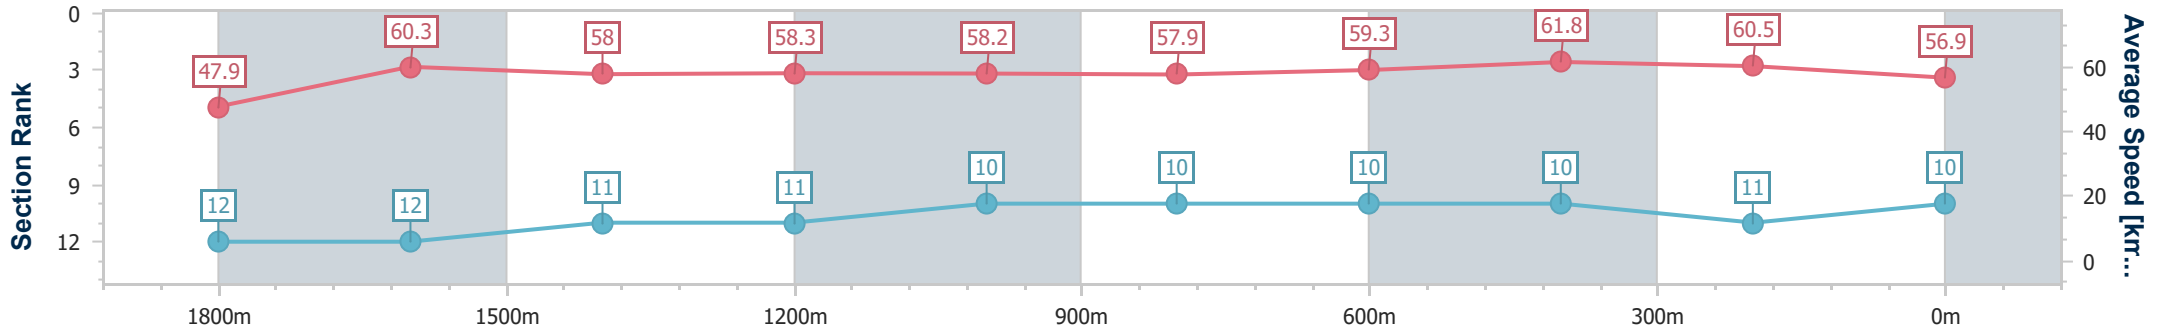

Doomben QLD Professional
Race 1: STRADBROKE SEASON BOOK NOW Maiden Plate - 2030m

BRISBANE
 RACING CLUB

29 May 2024 - 12:14

Track Rating: Soft 5, Weather: Fine, Rail Position: +5m Entire

Section	Overall	1800m	1600m	1400m	1200m	1000m	800m	600m	400m	200m
Section Times	2:07.26 [10] (0:17.36)	1:49.90 [12] (0:11.79)	1:38.11 [12] (0:12.42)	1:25.69 [11] (0:12.40)	1:13.29 [11] (0:12.38)	1:00.91 [10] (0:12.47)	0:48.44 [10] (0:12.22)	0:36.22 [10] (0:11.67)	0:24.55 [10] (0:11.91)	0:12.64 [11] (0:12.64)
Average Speed [km/h]	47.9	60.3	58.0	58.3	58.2	57.9	59.3	61.8	60.5	56.9
Top Speed [km/h]	63.9	63.5	58.4	59.3	59.0	58.8	61.7	62.7	61.5	59.1
Avg. Dist. to Rail [m]	4.9	1.7	0.3	0.9	1.5	0.6	1.2	0.3	2.3	3.4
Avg. Stride Freq. [Hz]	2.2	2.3	2.2	2.2	2.2	2.2	2.2	2.3	2.3	2.2
Avg. Stride Length [m]	6.1	7.2	7.3	7.2	7.4	7.3	7.4	7.4	7.3	7.1

- [] Ranking at each section and finish
- .-.- No data available at this section
- NA No data available

Horse/Jockey Name	Linda's Magic
Final Rank	11
Fastest Section Time (Section)	0:11.66 (600m)
Top Speed [km/h] (Section)	63.0 (1800m)
Race State	Finished