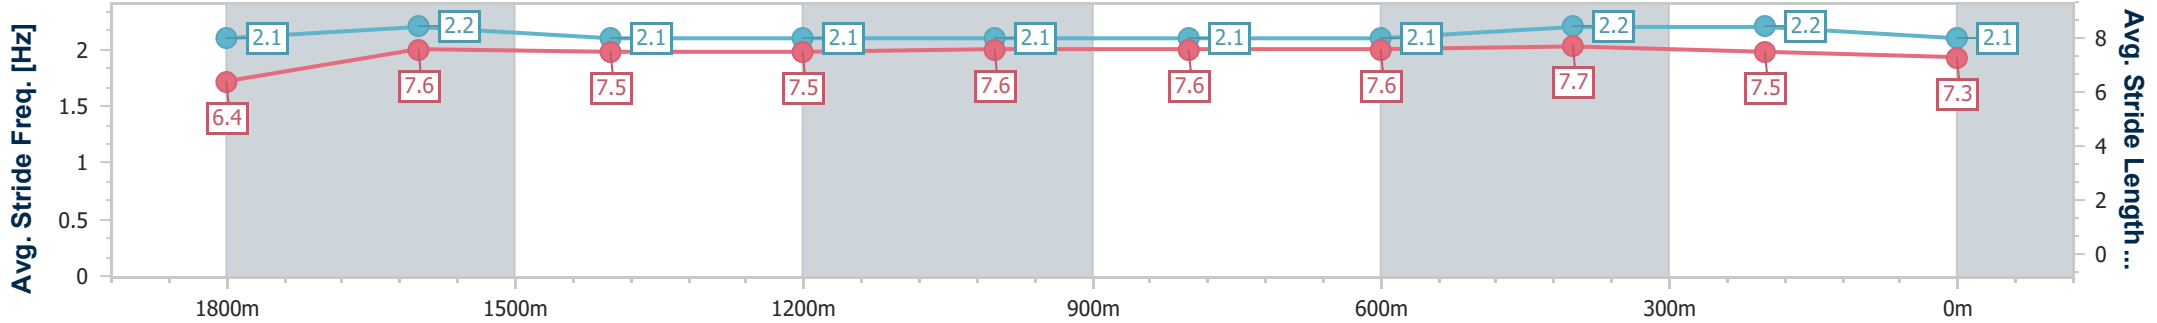

Doomben QLD Professional
Race 1: STRADBROKE SEASON BOOK NOW Maiden Plate - 2030m

BRISBANE RACING CLUB

29 May 2024 - 12:14

Track Rating: Soft 5, Weather: Fine, Rail Position: +5m Entire

Section	Overall	1800m	1600m	1400m	1200m	1000m	800m	600m	400m	200m
Section Times	2:07.10 [8] (0:17.01)	1:50.09 [9] (0:11.76)	1:38.33 [8] (0:12.37)	1:25.96 [8] (0:12.41)	1:13.55 [8] (0:12.47)	1:01.08 [8] (0:12.54)	0:48.54 [8] (0:12.20)	0:36.34 [8] (0:11.68)	0:24.66 [7] (0:11.84)	0:12.82 [6] (0:12.82)
Average Speed [km/h]	48.8	60.3	57.7	58.0	57.7	57.6	59.0	61.3	60.6	56.3
Top Speed [km/h]	63.2	62.4	58.4	58.6	59.0	58.7	60.8	62.2	61.2	60.6
Avg. Dist. to Rail [m]	2.2	2.6	1.6	0.3	0.5	0.7	0.3	0.8	1.2	1.1
Avg. Stride Freq. [Hz]	2.1	2.2	2.1	2.1	2.1	2.1	2.1	2.2	2.2	2.1
Avg. Stride Length [m]	6.4	7.6	7.5	7.5	7.6	7.6	7.6	7.7	7.5	7.3