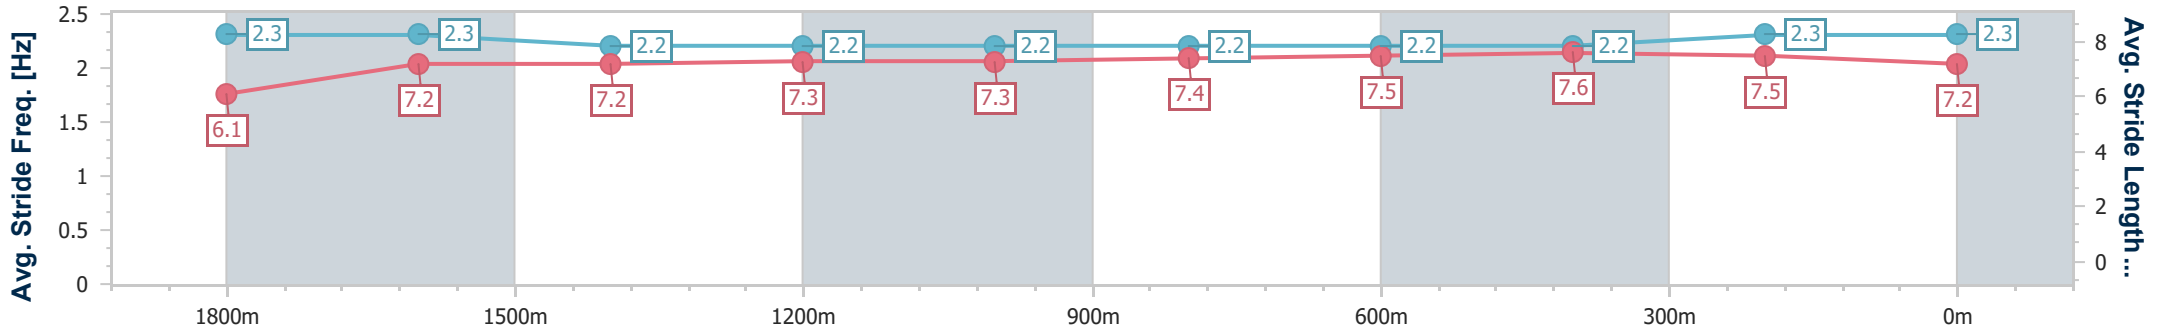

Doomben QLD Professional
Race 1: STRADBROKE SEASON BOOK NOW Maiden Plate - 2030m

BRISBANE
 RACING CLUB

29 May 2024 - 12:14

Track Rating: Soft 5, Weather: Fine, Rail Position: +5m Entire

Section	Overall	1800m	1600m	1400m	1200m	1000m	800m	600m	400m	200m
Section Times	2:06.64 [5] (0:16.70)	1:49.94 [5] (0:11.95)	1:37.99 [7] (0:12.31)	1:25.68 [7] (0:12.44)	1:13.24 [7] (0:12.52)	1:00.72 [7] (0:12.40)	0:48.32 [7] (0:12.16)	0:36.16 [7] (0:12.01)	0:24.15 [8] (0:11.88)	0:12.27 [7] (0:12.27)
Average Speed [km/h]	49.7	59.7	58.6	58.6	57.6	58.2	59.9	60.7	60.8	58.6
Top Speed [km/h]	61.9	62.3	59.5	59.7	58.7	59.7	61.6	61.5	62.4	60.4
Avg. Dist. to Rail [m]	5.7	0.9	0.5	1.8	2.1	1.9	2.3	1.8	2.0	2.5
Avg. Stride Freq. [Hz]	2.3	2.3	2.2	2.2	2.2	2.2	2.2	2.2	2.3	2.3
Avg. Stride Length [m]	6.1	7.2	7.2	7.3	7.3	7.4	7.5	7.6	7.5	7.2