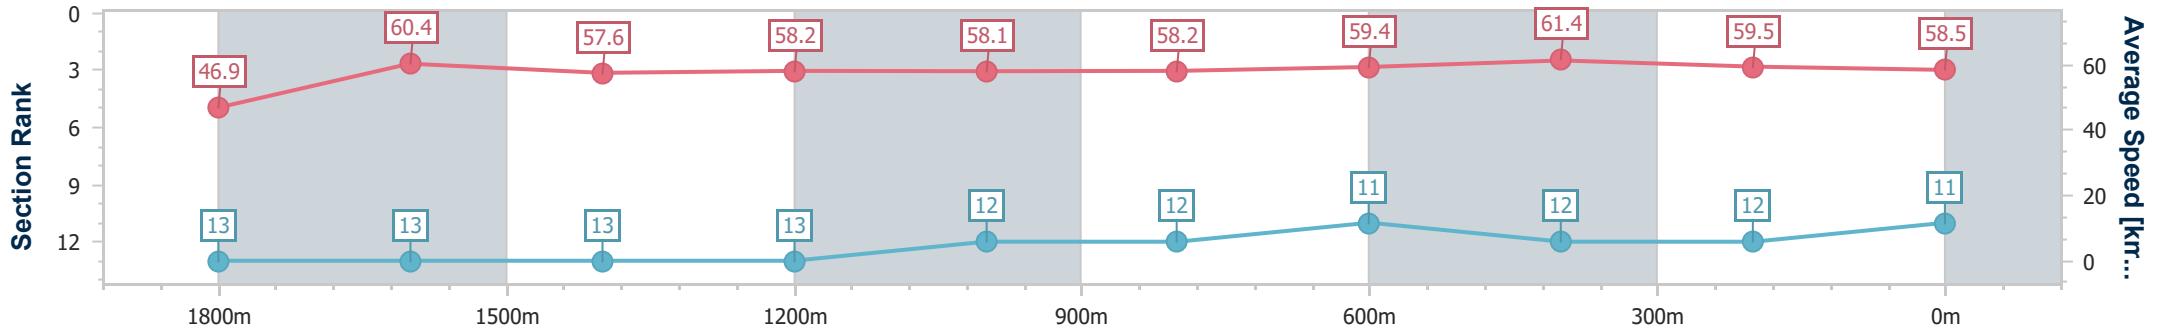

Horse/Jockey Name	Linda's Magic
Final Rank	11
Fastest Section Time (Section)	0:11.66 (600m)
Top Speed [km/h] (Section)	63.0 (1800m)
Race State	Finished

Doomben QLD Professional
Race 1: STRADBROKE SEASON BOOK NOW Maiden Plate - 2030m
29 May 2024 - 12:14
Track Rating: Soft 5, Weather: Fine, Rail Position: +5m Entire

BRISBANE
RACING CLUB

Section	Overall	1800m	1600m	1400m	1200m	1000m	800m	600m	400m	200m
Section Times	2:07.27 [11] (0:17.71)	1:49.56 [13] (0:11.76)	1:37.80 [13] (0:12.45)	1:25.35 [13] (0:12.32)	1:13.03 [13] (0:12.41)	1:00.62 [12] (0:12.40)	0:48.22 [12] (0:12.20)	0:36.02 [11] (0:11.66)	0:24.36 [12] (0:12.09)	0:12.27 [12] (0:12.27)
Average Speed [km/h]	46.9	60.4	57.6	58.2	58.1	58.2	59.4	61.4	59.5	58.5
Top Speed [km/h]	62.6	63.0	58.2	58.9	59.0	60.9	61.0	62.0	60.4	59.4
Avg. Dist. to Rail [m]	4.5	1.8	1.5	0.5	0.8	1.3	0.9	0.8	1.8	2.9
Avg. Stride Freq. [Hz]	2.1	2.3	2.2	2.2	2.2	2.2	2.2	2.3	2.2	2.2
Avg. Stride Length [m]	6.3	7.4	7.3	7.3	7.4	7.3	7.4	7.5	7.4	7.3

- [ ] Ranking at each section and finish
- -.-.- No data available at this section
- NA No data available