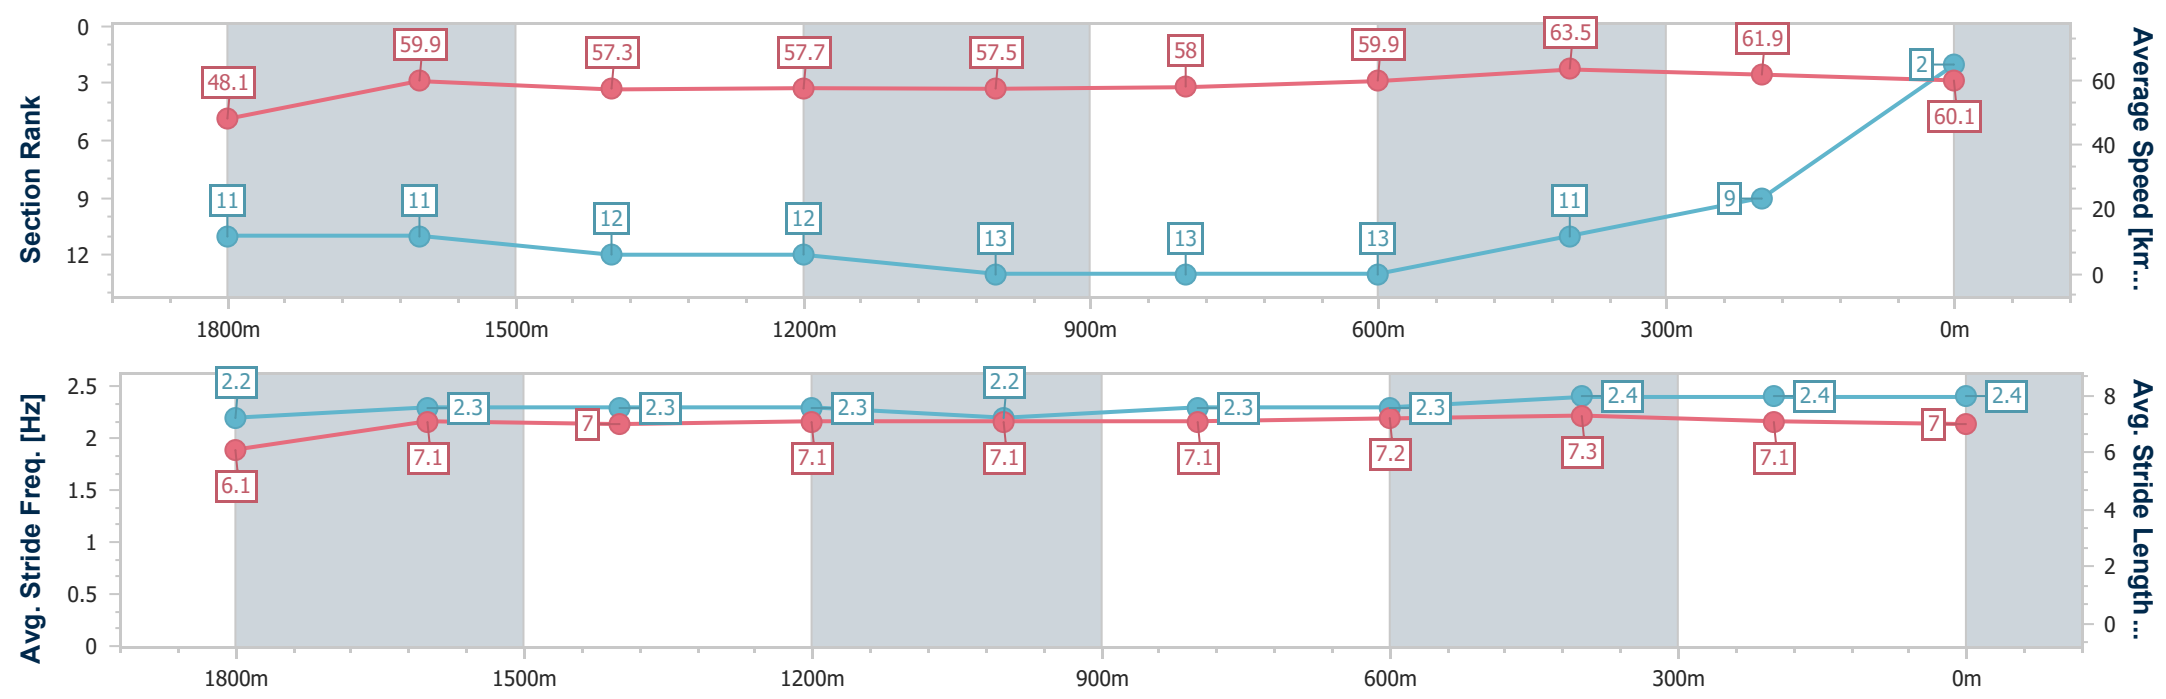

Horse/Jockey Name	Luisana
Final Rank	2
Fastest Section Time (Section)	0:11.39 (600m)
Top Speed [km/h] (Section)	64.4 (600m)
Race State	Finished

Doomben QLD Professional
Race 1: STRADBROKE SEASON BOOK NOW Maiden Plate - 2030m
29 May 2024 - 12:14
Track Rating: Soft 5, Weather: Fine, Rail Position: +5m Entire

BRISBANE
RACING CLUB

Section	Overall	1800m	1600m	1400m	1200m	1000m	800m	600m	400m	200m
Section Times	2:06.42 [2] (0:17.24)	1:49.18 [11] (0:11.90)	1:37.28 [11] (0:12.51)	1:24.77 [12] (0:12.54)	1:12.23 [12] (0:12.56)	0:59.67 [13] (0:12.45)	0:47.22 [13] (0:12.12)	0:35.10 [13] (0:11.39)	0:23.71 [11] (0:11.70)	0:12.01 [9] (0:12.01)
Average Speed [km/h]	48.1	59.9	57.3	57.7	57.5	58.0	59.9	63.5	61.9	60.1
Top Speed [km/h]	63.8	62.4	58.4	59.5	59.1	60.5	63.6	64.4	62.7	61.7
Avg. Dist. to Rail [m]	3.5	1.9	0.9	0.9	1.5	1.7	1.5	1.2	3.9	3.9
Avg. Stride Freq. [Hz]	2.2	2.3	2.3	2.3	2.2	2.3	2.3	2.4	2.4	2.4
Avg. Stride Length [m]	6.1	7.1	7.0	7.1	7.1	7.1	7.2	7.3	7.1	7.0

- [ ] Ranking at each section and finish
- -.-.- No data available at this section
- NA No data available