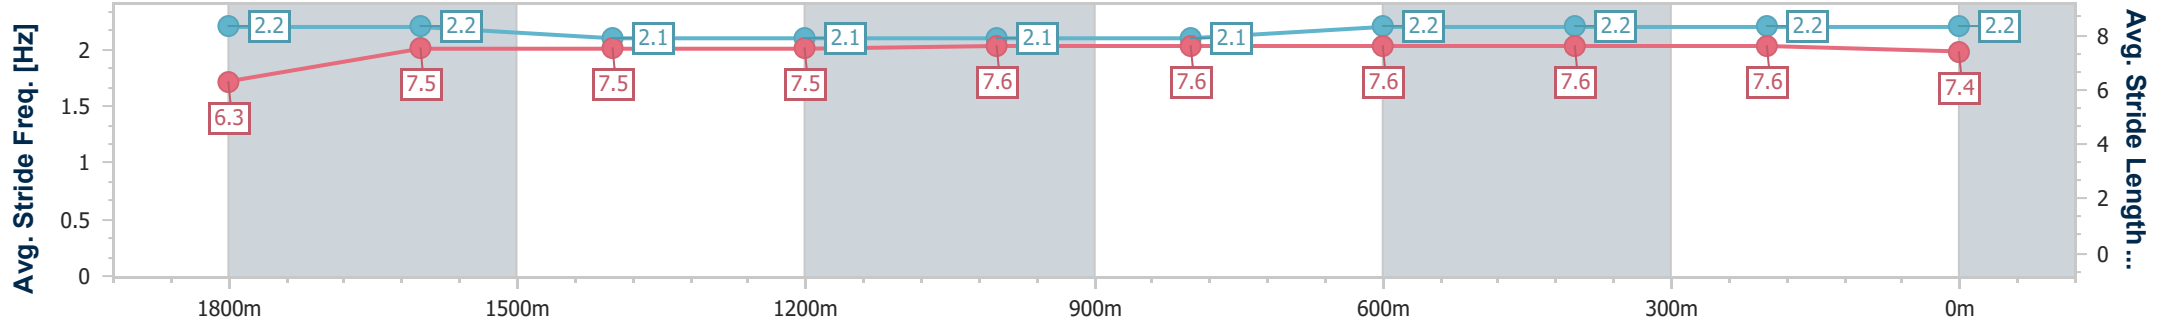

- [] Ranking at each section and finish
- .-.- No data available at this section
- NA No data available

Horse/Jockey Name	Americola
Final Rank	13
Fastest Section Time (Section)	0:11.89 (600m)
Top Speed [km/h] (Section)	63.7 (Overall)
Race State	Finished

Doomben QLD Professional
Race 1: STRADBROKE SEASON BOOK NOW Maiden Plate - 2030m

BRISBANE RACING CLUB

29 May 2024 - 12:14

Track Rating: Soft 5, Weather: Fine, Rail Position: +5m Entire

Section	Overall	1800m	1600m	1400m	1200m	1000m	800m	600m	400m	200m
Section Times	2:07.92 [13] (0:16.91)	1:51.01 [8] (0:11.99)	1:39.02 [10] (0:12.50)	1:26.52 [10] (0:12.51)	1:14.01 [10] (0:12.52)	1:01.49 [11] (0:12.50)	0:48.99 [11] (0:12.32)	0:36.67 [12] (0:11.89)	0:24.78 [13] (0:12.19)	0:12.59 [13] (0:12.59)
Average Speed [km/h]	49.0	59.6	57.4	58.0	57.6	57.9	59.1	60.5	59.1	57.3
Top Speed [km/h]	63.7	61.5	58.3	59.6	58.6	59.3	60.4	60.9	59.7	59.6
Avg. Dist. to Rail [m]	3.0	1.3	0.6	1.1	2.2	2.6	2.0	0.4	2.6	4.3
Avg. Stride Freq. [Hz]	2.2	2.2	2.1	2.1	2.1	2.1	2.2	2.2	2.2	2.2
Avg. Stride Length [m]	6.3	7.5	7.5	7.5	7.6	7.6	7.6	7.6	7.6	7.4

- [] Ranking at each section and finish
- .-.- No data available at this section
- NA No data available