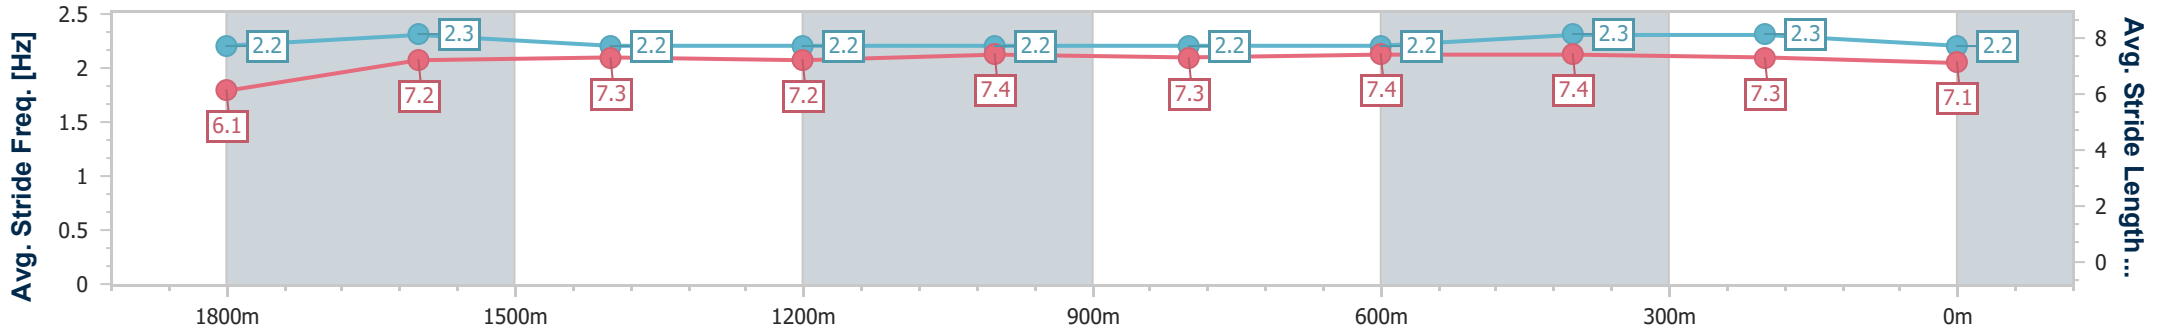

Doomben QLD Professional
Race 1: STRADBROKE SEASON BOOK NOW Maiden Plate - 2030m

BRISBANE
 RACING CLUB

29 May 2024 - 12:14

Track Rating: Soft 5, Weather: Fine, Rail Position: +5m Entire

Section	Overall	1800m	1600m	1400m	1200m	1000m	800m	600m	400m	200m
Section Times	2:07.26 [10] (0:17.36)	1:49.90 [12] (0:11.79)	1:38.11 [12] (0:12.42)	1:25.69 [11] (0:12.40)	1:13.29 [11] (0:12.38)	1:00.91 [10] (0:12.47)	0:48.44 [10] (0:12.22)	0:36.22 [10] (0:11.67)	0:24.55 [10] (0:11.91)	0:12.64 [11] (0:12.64)
Average Speed [km/h]	47.9	60.3	58.0	58.3	58.2	57.9	59.3	61.8	60.5	56.9
Top Speed [km/h]	63.9	63.5	58.4	59.3	59.0	58.8	61.7	62.7	61.5	59.1
Avg. Dist. to Rail [m]	4.9	1.7	0.3	0.9	1.5	0.6	1.2	0.3	2.3	3.4
Avg. Stride Freq. [Hz]	2.2	2.3	2.2	2.2	2.2	2.2	2.2	2.3	2.3	2.2
Avg. Stride Length [m]	6.1	7.2	7.3	7.2	7.4	7.3	7.4	7.4	7.3	7.1

- [] Ranking at each section and finish
- .-.- No data available at this section
- NA No data available

Horse/Jockey Name	Linda's Magic
Final Rank	11
Fastest Section Time (Section)	0:11.66 (600m)
Top Speed [km/h] (Section)	63.0 (1800m)
Race State	Finished