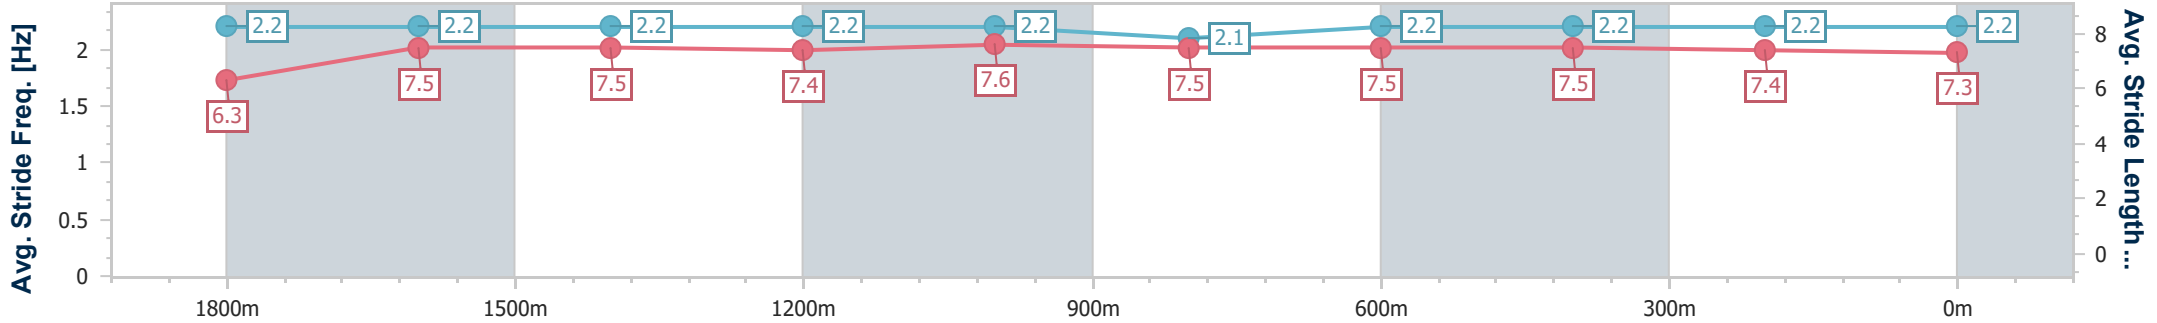

- [] Ranking at each section and finish
- .-.- No data available at this section
- NA No data available

Horse/Jockey Name	Crimson Beauty
Final Rank	12
Fastest Section Time (Section)	0:11.84 (1800m)
Top Speed [km/h] (Section)	63.7 (1800m)
Race State	Finished

Doomben QLD Professional
Race 1: STRADBROKE SEASON BOOK NOW Maiden Plate - 2030m

BRISBANE
RACING CLUB

29 May 2024 - 12:14

Track Rating: Soft 5, Weather: Fine, Rail Position: +5m Entire

Section	Overall	1800m	1600m	1400m	1200m	1000m	800m	600m	400m	200m
Section Times	2:07.43 [12] (0:16.79)	1:50.64 [6] (0:11.84)	1:38.80 [6] (0:12.08)	1:26.72 [5] (0:12.54)	1:14.18 [5] (0:12.28)	1:01.90 [2] (0:12.56)	0:49.34 [4] (0:12.26)	0:37.08 [5] (0:12.05)	0:25.03 [6] (0:12.22)	0:12.81 [10] (0:12.81)
Average Speed [km/h]	49.4	60.8	59.6	57.8	58.6	57.9	59.4	60.7	59.0	56.3
Top Speed [km/h]	63.7	63.7	60.6	58.9	59.2	58.7	62.6	62.8	60.0	59.1
Avg. Dist. to Rail [m]	6.9	0.5	0.5	1.3	3.0	3.1	3.0	2.3	2.3	2.3
Avg. Stride Freq. [Hz]	2.2	2.2	2.2	2.2	2.2	2.1	2.2	2.2	2.2	2.2
Avg. Stride Length [m]	6.3	7.5	7.5	7.4	7.6	7.5	7.5	7.5	7.4	7.3

- [] Ranking at each section and finish
- .-.- No data available at this section
- NA No data available

Horse/Jockey Name	Americola
Final Rank	13
Fastest Section Time (Section)	0:11.89 (600m)
Top Speed [km/h] (Section)	63.7 (Overall)
Race State	Finished