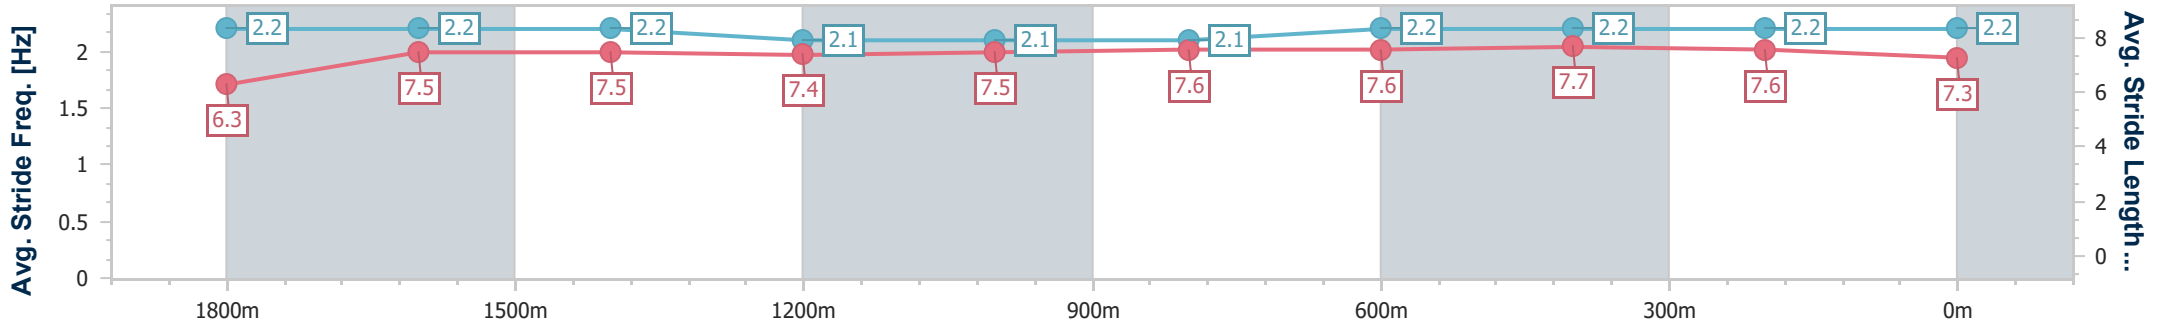

Horse/Jockey Name	Backlit Beauty
Final Rank	4
Fastest Section Time (Section)	0:11.88 (600m)
Top Speed [km/h] (Section)	63.2 (Overall)
Race State	Finished

Doomben QLD Professional
Race 1: STRADBROKE SEASON BOOK NOW Maiden Plate - 2030m
29 May 2024 - 12:14
Track Rating: Soft 5, Weather: Fine, Rail Position: +5m Entire

BRISBANE
RACING CLUB

Section	Overall	1800m	1600m	1400m	1200m	1000m	800m	600m	400m	200m
Section Times	2:06.51 [4] (0:16.49)	1:50.02 [4] (0:11.90)	1:38.12 [4] (0:12.22)	1:25.90 [4] (0:12.53)	1:13.37 [4] (0:12.51)	1:00.86 [4] (0:12.43)	0:48.43 [3] (0:12.17)	0:36.26 [4] (0:11.88)	0:24.38 [4] (0:11.93)	0:12.45 [3] (0:12.45)
Average Speed [km/h]	50.2	60.1	58.7	57.6	57.6	58.2	59.6	60.9	60.5	57.8
Top Speed [km/h]	63.2	62.9	59.2	58.3	58.5	59.3	62.2	62.3	61.2	59.0
Avg. Dist. to Rail [m]	3.4	1.4	0.8	0.6	1.6	1.9	1.5	1.0	0.4	0.7
Avg. Stride Freq. [Hz]	2.2	2.2	2.2	2.1	2.1	2.1	2.2	2.2	2.2	2.2
Avg. Stride Length [m]	6.3	7.5	7.5	7.4	7.5	7.6	7.6	7.7	7.6	7.3

- [ ] Ranking at each section and finish
- -.-.- No data available at this section
- NA No data available