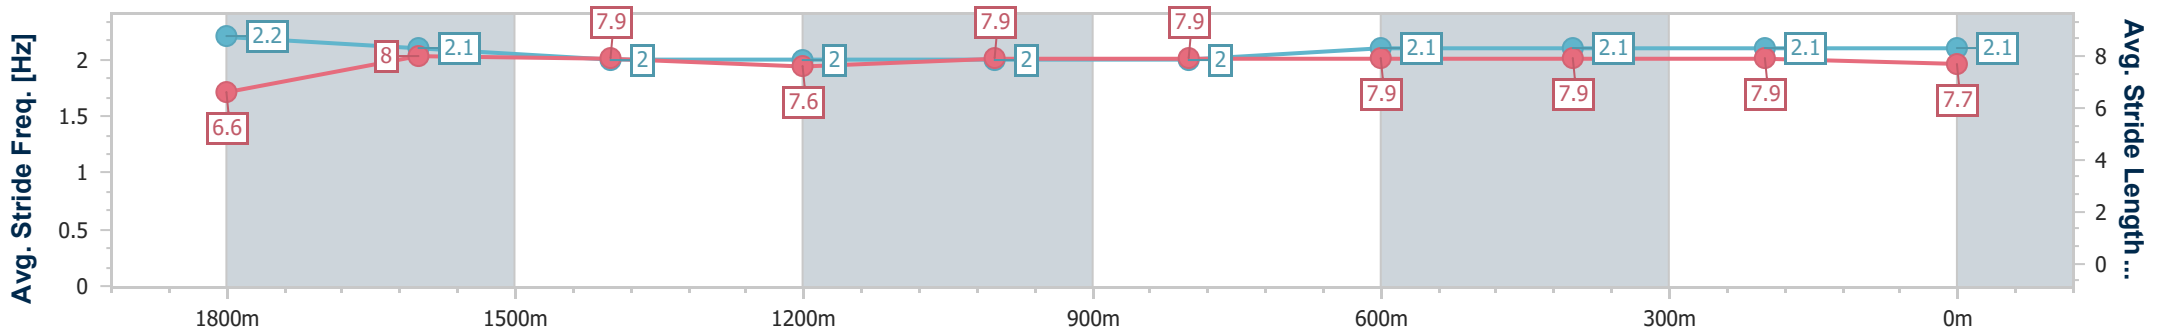

Doomben QLD Professional
Race 1: STRADBROKE SEASON BOOK NOW Maiden Plate - 2030m

BRISBANE RACING CLUB

29 May 2024 - 12:14

Track Rating: Soft 5, Weather: Fine, Rail Position: +5m Entire

Section	Overall	1800m	1600m	1400m	1200m	1000m	800m	600m	400m	200m
Section Times	2:06.47 [3] (0:16.07)	1:50.40 [1] (0:11.76)	1:38.64 [1] (0:12.27)	1:26.37 [1] (0:12.48)	1:13.89 [1] (0:12.72)	1:01.17 [1] (0:12.42)	0:48.75 [1] (0:12.13)	0:36.62 [1] (0:11.89)	0:24.73 [1] (0:12.13)	0:12.60 [1] (0:12.60)
Average Speed [km/h]	51.5	60.5	58.3	57.7	56.6	57.9	59.7	60.1	59.2	57.1
Top Speed [km/h]	66.6	64.4	59.5	58.3	57.7	59.5	60.4	60.7	60.0	58.7
Avg. Dist. to Rail [m]	1.6	2.0	1.5	0.3	0.7	1.2	0.5	1.0	1.5	1.3
Avg. Stride Freq. [Hz]	2.2	2.1	2.0	2.0	2.0	2.0	2.1	2.1	2.1	2.1
Avg. Stride Length [m]	6.6	8.0	7.9	7.6	7.9	7.9	7.9	7.9	7.9	7.7

- [] Ranking at each section and finish
- .-.- No data available at this section
- NA No data available

Horse/Jockey Name	Backlit Beauty
Final Rank	4
Fastest Section Time (Section)	0:11.88 (600m)
Top Speed [km/h] (Section)	63.2 (Overall)
Race State	Finished