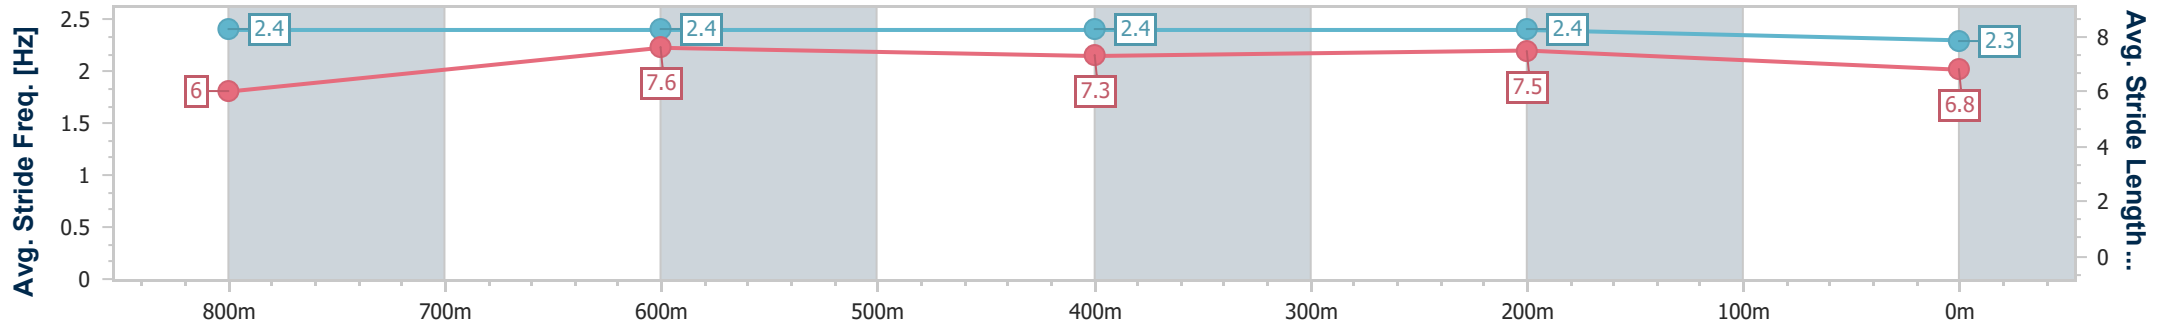

Horse/Jockey Name	Deputize
Final Rank	5
Fastest Section Time (Section)	0:10.66 (800m)
Top Speed [km/h] (Section)	68.8 (800m)
Race State	Finished

Sunshine Coast QLD Professional
Race 2: PFD FOODSERVICES QTIS Two-Year-Old Colts and Geldings Maiden Plate - 1000m

26 May 2024 - 13:25

Track Rating: Soft 6, Weather: Fine, Rail Position: +12m

Section	Overall	800m	600m	400m	200m
Section Times	1:00.32 [5] (0:13.90)	0:46.42 [7] (0:10.66)	0:35.76 [5] (0:11.70)	0:24.06 [8] (0:11.41)	0:12.65 [8] (0:12.65)
Average Speed [km/h]	52.0	67.7	62.6	63.3	56.8
Top Speed [km/h]	65.5	68.8	64.0	65.0	61.9
Avg. Dist. to Rail [m]	3.4	1.3	3.6	2.0	2.8
Avg. Stride Freq. [Hz]	2.4	2.4	2.4	2.4	2.3
Avg. Stride Length [m]	6.0	7.6	7.3	7.5	6.8

- [ ] Ranking at each section and finish
- -.-.- No data available at this section
- NA No data available