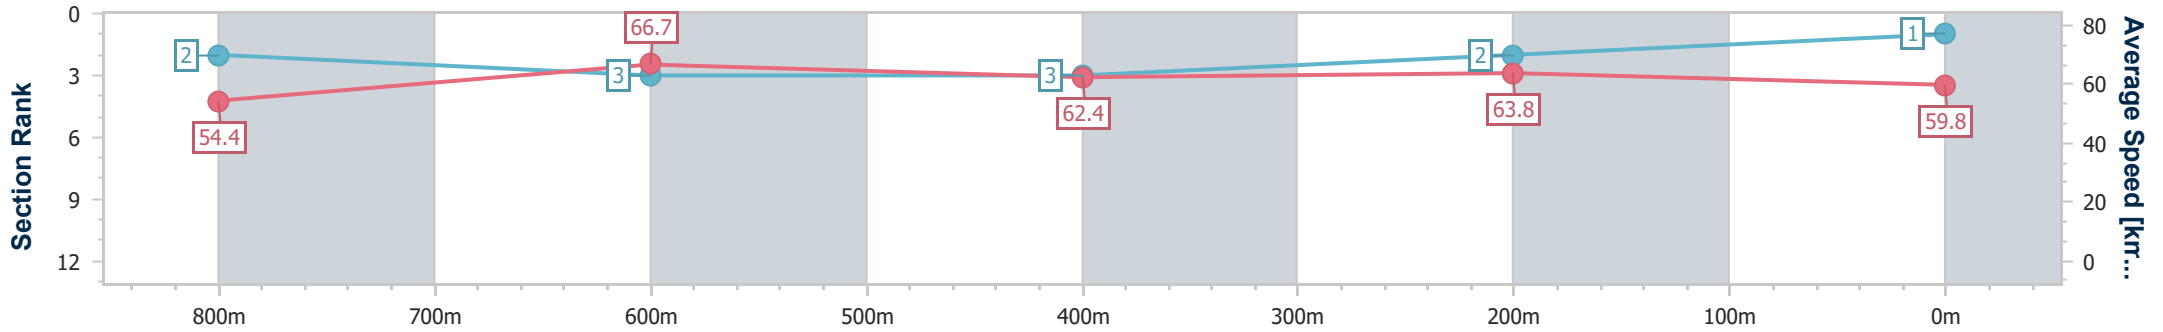

26 May 2024 - 13:25

Track Rating: Soft 6, Weather: Fine, Rail Position: +12m

Section	Overall	800m	600m	400m	200m
Section Times	0:59.18 [1] (0:13.23)	0:45.95 [2] (0:10.95)	0:35.00 [3] (0:11.68)	0:23.32 [3] (0:11.28)	0:12.04 [2] (0:12.04)
Average Speed [km/h]	54.4	66.7	62.4	63.8	59.8
Top Speed [km/h]	68.1	69.3	63.0	66.3	63.8
Avg. Dist. to Rail [m]	6.1	3.4	2.0	0.5	0.2
Avg. Stride Freq. [Hz]	2.3	2.4	2.2	2.3	2.3
Avg. Stride Length [m]	6.5	7.7	7.7	7.8	7.3