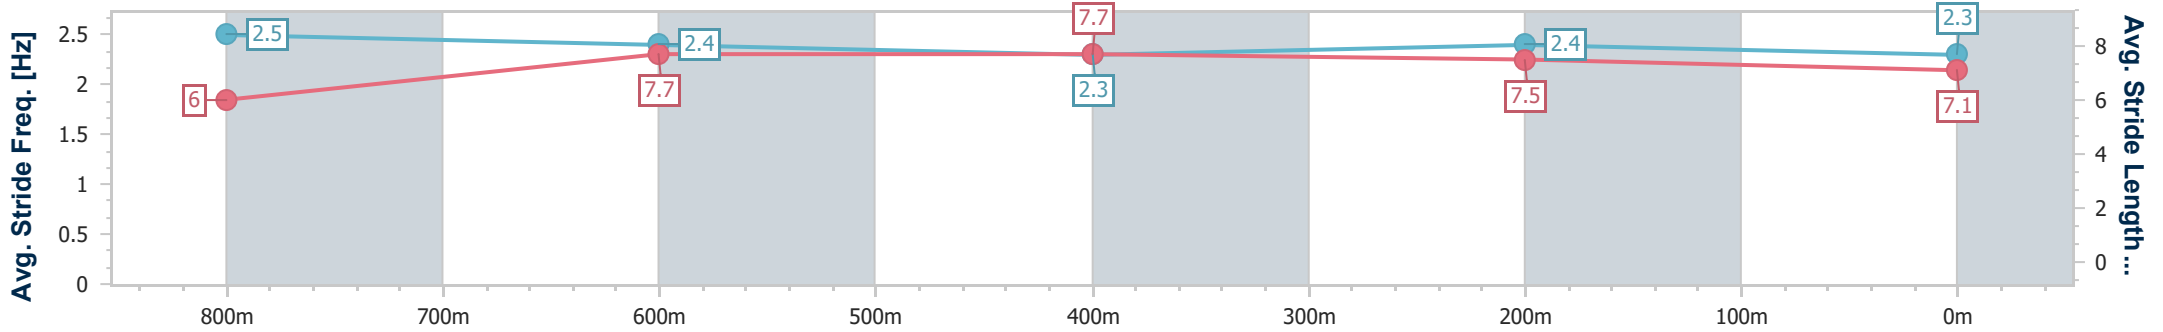

Horse/Jockey Name	Andersen
Final Rank	3
Fastest Section Time (Section)	0:11.11 (800m)
Top Speed [km/h] (Section)	69.6 (Overall)
Race State	Finished

Sunshine Coast QLD Professional
Race 2: PFD FOODSERVICES QTIS Two-Year-Old Colts and Geldings Maiden Plate - 1000m

26 May 2024 - 13:25

Track Rating: Soft 6, Weather: Fine, Rail Position: +12m

Section	Overall	800m	600m	400m	200m
Section Times	0:59.78 [3] (0:13.33)	0:46.45 [3] (0:11.11)	0:35.34 [4] (0:11.58)	0:23.76 [4] (0:11.27)	0:12.49 [3] (0:12.49)
Average Speed [km/h]	53.9	66.1	63.9	63.9	57.4
Top Speed [km/h]	69.6	68.0	65.5	64.8	63.3
Avg. Dist. to Rail [m]	6.8	4.5	4.6	4.5	3.7
Avg. Stride Freq. [Hz]	2.5	2.4	2.3	2.4	2.3
Avg. Stride Length [m]	6.0	7.7	7.7	7.5	7.1

- [ ] Ranking at each section and finish
- -.-.- No data available at this section
- NA No data available