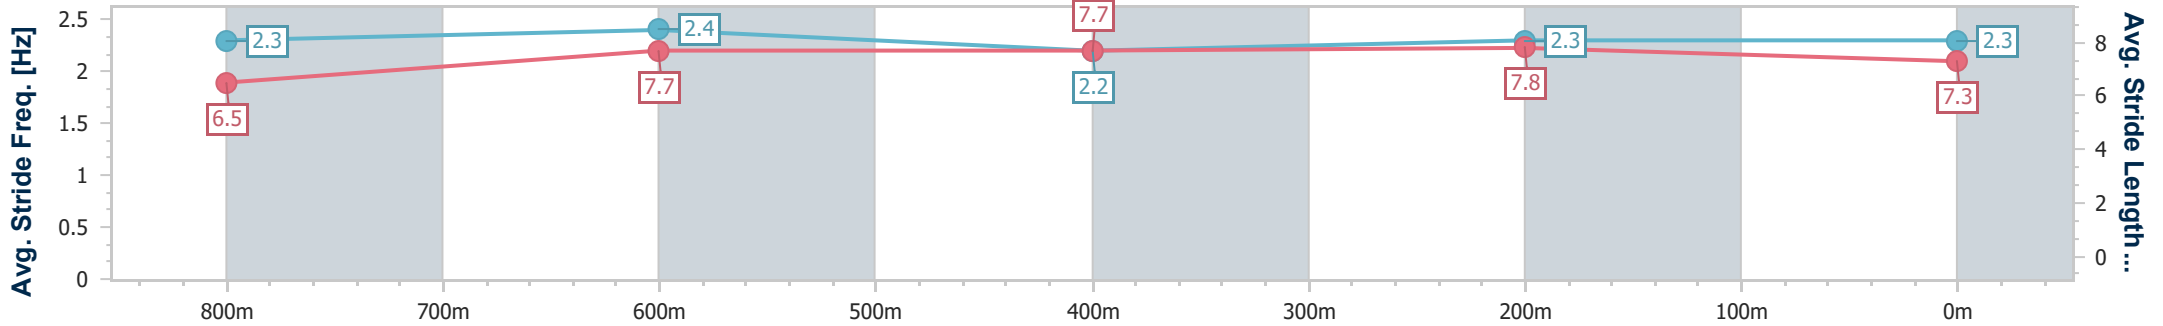

26 May 2024 - 13:25

Track Rating: Soft 6, Weather: Fine, Rail Position: +12m

Section	Overall	800m	600m	400m	200m
Section Times	0:59.18 [1] (0:13.23)	0:45.95 [2] (0:10.95)	0:35.00 [3] (0:11.68)	0:23.32 [3] (0:11.28)	0:12.04 [2] (0:12.04)
Average Speed [km/h]	54.4	66.7	62.4	63.8	59.8
Top Speed [km/h]	68.1	69.3	63.0	66.3	63.8
Avg. Dist. to Rail [m]	6.1	3.4	2.0	0.5	0.2
Avg. Stride Freq. [Hz]	2.3	2.4	2.2	2.3	2.3
Avg. Stride Length [m]	6.5	7.7	7.7	7.8	7.3