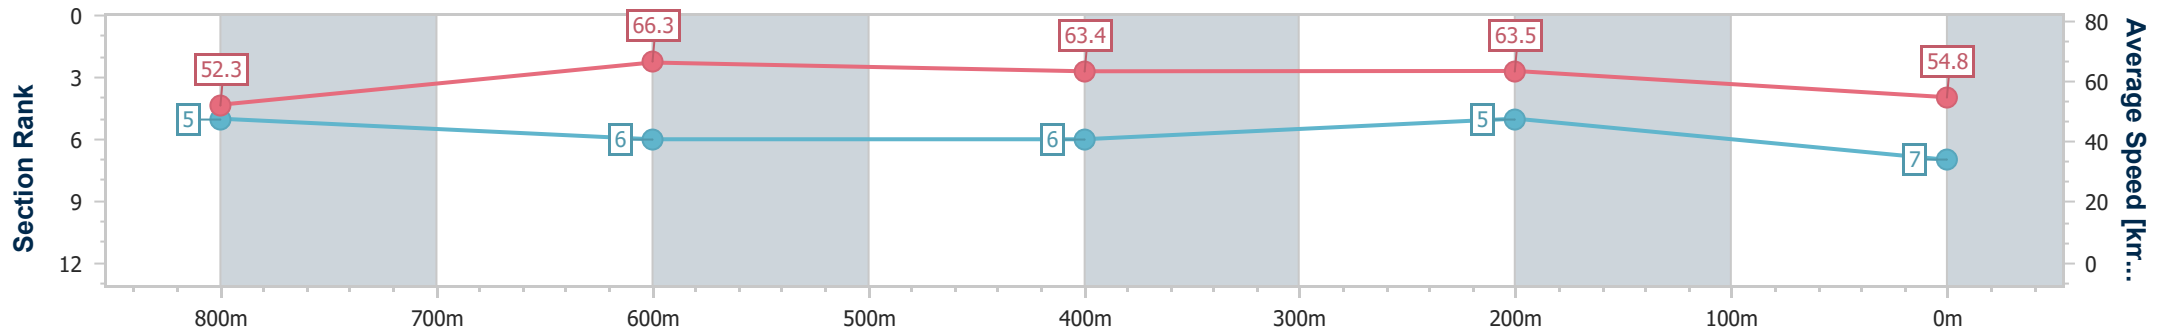

Horse/Jockey Name	Sidled
Final Rank	7
Fastest Section Time (Section)	0:10.90 (800m)
Top Speed [km/h] (Section)	67.8 (800m)
Race State	Finished

Sunshine Coast QLD Professional
Race 2: PFD FOODSERVICES QTIS Two-Year-Old Colts and Geldings Maiden Plate - 1000m

26 May 2024 - 13:25

Track Rating: Soft 6, Weather: Fine, Rail Position: +12m

Section	Overall	800m	600m	400m	200m
Section Times	1:00.57 [7] (0:13.71)	0:46.86 [5] (0:10.90)	0:35.96 [6] (0:11.52)	0:24.44 [6] (0:11.34)	0:13.10 [5] (0:13.10)
Average Speed [km/h]	52.3	66.3	63.4	63.5	54.8
Top Speed [km/h]	66.8	67.8	64.8	64.7	60.8
Avg. Dist. to Rail [m]	2.2	1.0	2.0	2.7	3.5
Avg. Stride Freq. [Hz]	2.3	2.4	2.3	2.4	2.2
Avg. Stride Length [m]	6.3	7.7	7.5	7.5	6.8

- [ ] Ranking at each section and finish
- -.-.- No data available at this section
- NA No data available