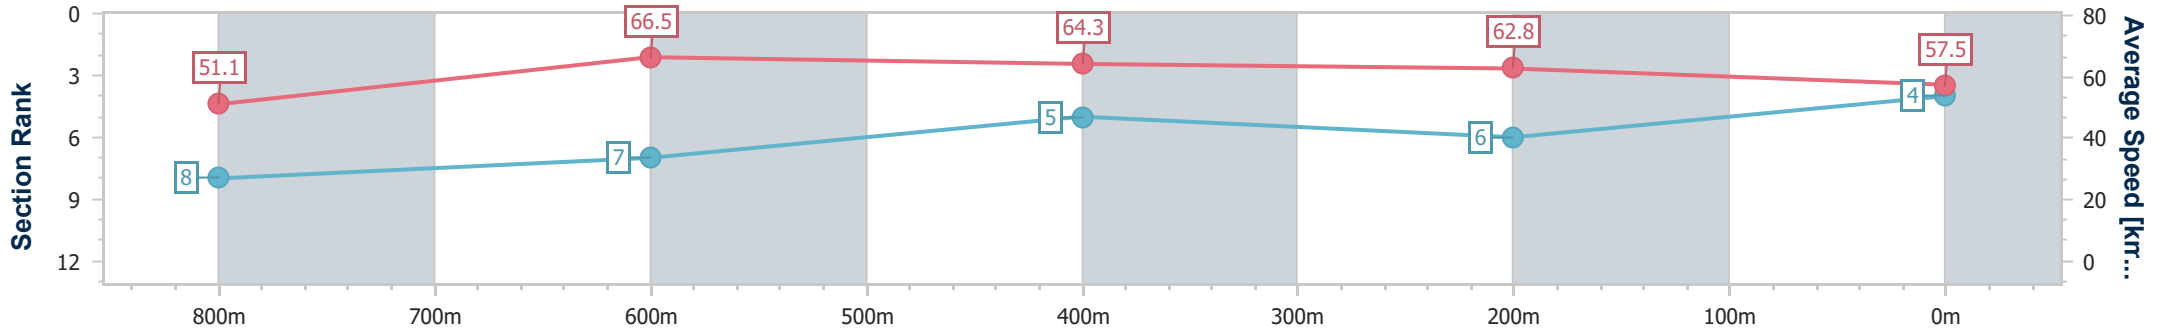

Horse/Jockey Name	Mythbusta
Final Rank	4
Fastest Section Time (Section)	0:10.80 (800m)
Top Speed [km/h] (Section)	67.2 (800m)
Race State	Finished

Sunshine Coast QLD Professional
Race 2: PFD FOODSERVICES QTIS Two-Year-Old Colts and Geldings Maiden Plate - 1000m

26 May 2024 - 13:25

Track Rating: Soft 6, Weather: Fine, Rail Position: +12m

Section	Overall	800m	600m	400m	200m
Section Times	1:00.02 [4] (0:14.12)	0:45.90 [8] (0:10.80)	0:35.10 [7] (0:11.11)	0:23.99 [5] (0:11.45)	0:12.54 [6] (0:12.54)
Average Speed [km/h]	51.1	66.5	64.3	62.8	57.5
Top Speed [km/h]	66.8	67.2	66.1	63.5	61.8
Avg. Dist. to Rail [m]	2.7	1.4	1.1	0.2	1.0
Avg. Stride Freq. [Hz]	2.2	2.4	2.4	2.3	2.3
Avg. Stride Length [m]	6.3	7.6	7.5	7.5	7.0

- [ ] Ranking at each section and finish
- -.-.- No data available at this section
- NA No data available