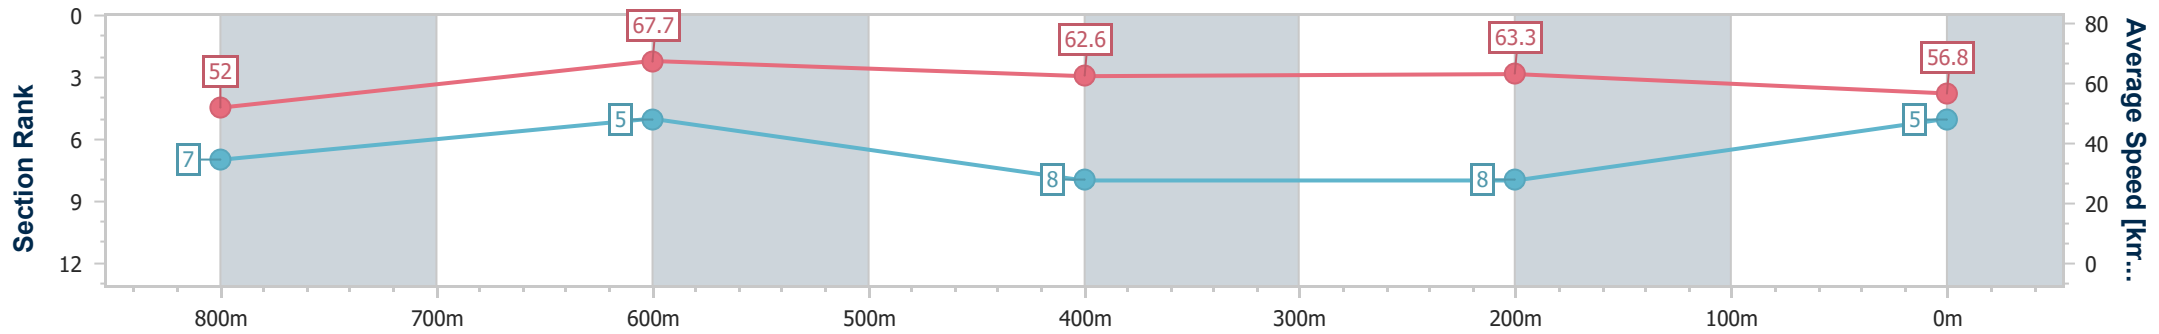

Horse/Jockey Name	Deputize
Final Rank	5
Fastest Section Time (Section)	0:10.66 (800m)
Top Speed [km/h] (Section)	68.8 (800m)
Race State	Finished

Sunshine Coast QLD Professional
Race 2: PFD FOODSERVICES QTIS Two-Year-Old Colts and Geldings Maiden Plate - 1000m

26 May 2024 - 13:25

Track Rating: Soft 6, Weather: Fine, Rail Position: +12m

Section	Overall	800m	600m	400m	200m
Section Times	1:00.32 [5] (0:13.90)	0:46.42 [7] (0:10.66)	0:35.76 [5] (0:11.70)	0:24.06 [8] (0:11.41)	0:12.65 [8] (0:12.65)
Average Speed [km/h]	52.0	67.7	62.6	63.3	56.8
Top Speed [km/h]	65.5	68.8	64.0	65.0	61.9
Avg. Dist. to Rail [m]	3.4	1.3	3.6	2.0	2.8
Avg. Stride Freq. [Hz]	2.4	2.4	2.4	2.4	2.3
Avg. Stride Length [m]	6.0	7.6	7.3	7.5	6.8

- [ ] Ranking at each section and finish
- -.-.- No data available at this section
- NA No data available