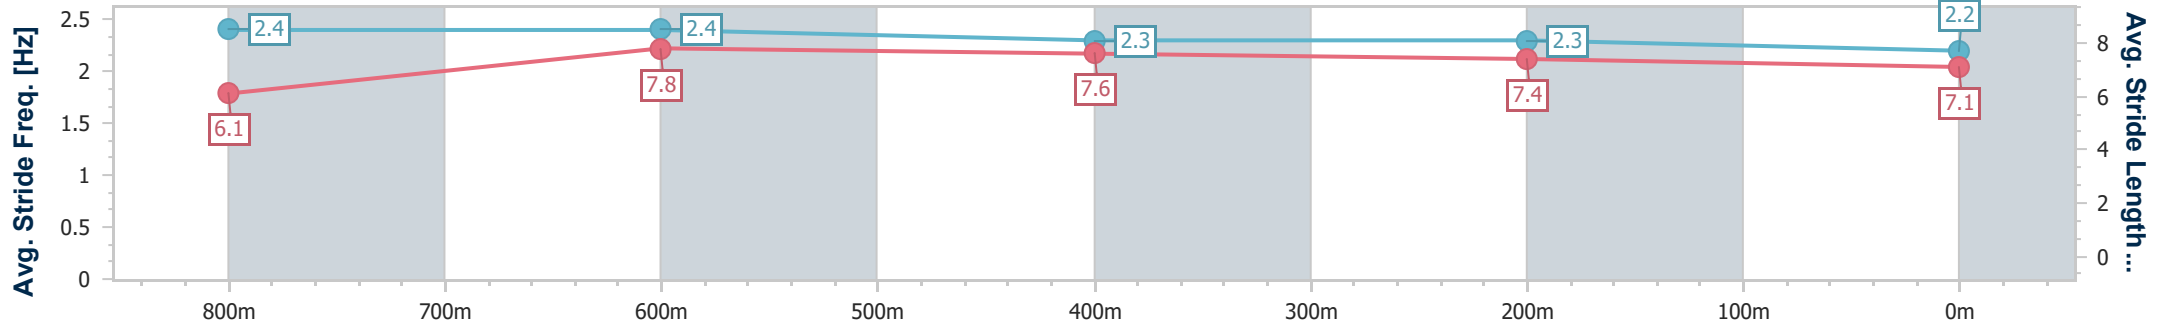

Horse/Jockey Name	Concession
Final Rank	6
Fastest Section Time (Section)	0:10.78 (800m)
Top Speed [km/h] (Section)	69.2 (Overall)
Race State	Finished

Sunshine Coast QLD Professional
Race 2: PFD FOODSERVICES QTIS Two-Year-Old Colts and Geldings Maiden Plate - 1000m

26 May 2024 - 13:25

Track Rating: Soft 6, Weather: Fine, Rail Position: +12m

Section	Overall	800m	600m	400m	200m
Section Times	1:00.33 [6] (0:13.37)	0:46.96 [4] (0:10.78)	0:36.18 [2] (0:11.60)	0:24.58 [1] (0:11.58)	0:13.00 [4] (0:13.00)
Average Speed [km/h]	54.0	67.4	62.7	62.3	55.4
Top Speed [km/h]	69.2	68.9	64.9	63.3	60.4
Avg. Dist. to Rail [m]	7.0	3.0	1.7	1.6	2.1
Avg. Stride Freq. [Hz]	2.4	2.4	2.3	2.3	2.2
Avg. Stride Length [m]	6.1	7.8	7.6	7.4	7.1

- [ ] Ranking at each section and finish
- -.-.- No data available at this section
- NA No data available