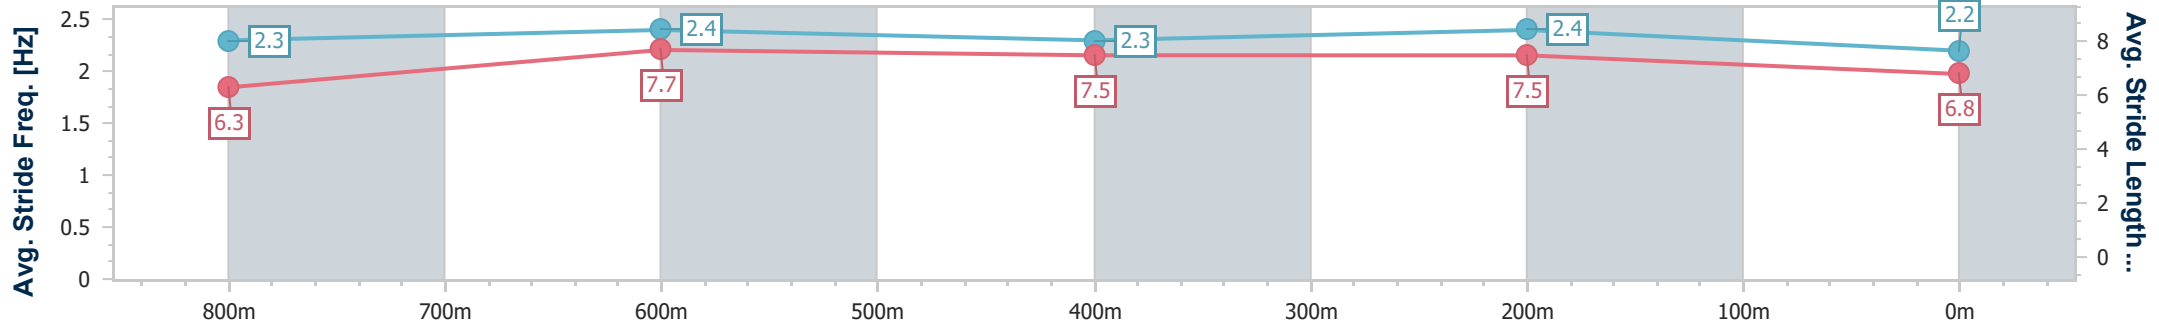

Horse/Jockey Name	Sidled
Final Rank	7
Fastest Section Time (Section)	0:10.90 (800m)
Top Speed [km/h] (Section)	67.8 (800m)
Race State	Finished

Sunshine Coast QLD Professional
Race 2: PFD FOODSERVICES QTIS Two-Year-Old Colts and Geldings Maiden Plate - 1000m

26 May 2024 - 13:25

Track Rating: Soft 6, Weather: Fine, Rail Position: +12m

Section	Overall	800m	600m	400m	200m
Section Times	1:00.57 [7] (0:13.71)	0:46.86 [5] (0:10.90)	0:35.96 [6] (0:11.52)	0:24.44 [6] (0:11.34)	0:13.10 [5] (0:13.10)
Average Speed [km/h]	52.3	66.3	63.4	63.5	54.8
Top Speed [km/h]	66.8	67.8	64.8	64.7	60.8
Avg. Dist. to Rail [m]	2.2	1.0	2.0	2.7	3.5
Avg. Stride Freq. [Hz]	2.3	2.4	2.3	2.4	2.2
Avg. Stride Length [m]	6.3	7.7	7.5	7.5	6.8

- [ ] Ranking at each section and finish
- -.-.- No data available at this section
- NA No data available