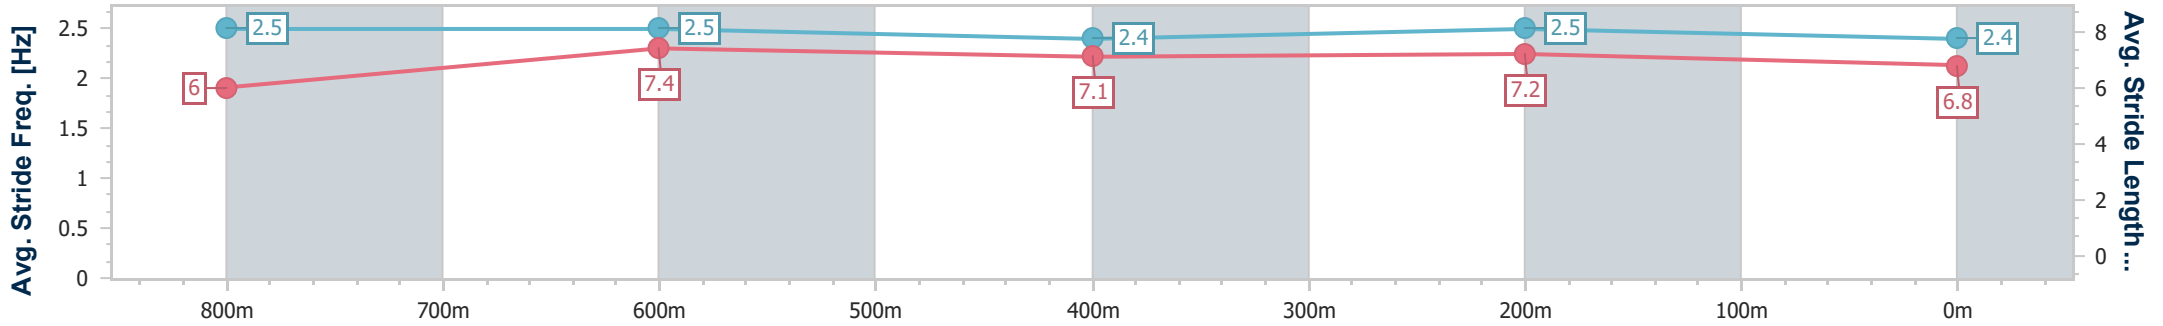

Horse/Jockey Name	Hell March
Final Rank	2
Fastest Section Time (Section)	0:10.98 (800m)
Top Speed [km/h] (Section)	68.8 (800m)
Race State	Finished

Sunshine Coast QLD Professional
Race 2: PFD FOODSERVICES QTIS Two-Year-Old Colts and Geldings Maiden Plate - 1000m

26 May 2024 - 13:25

Track Rating: Soft 6, Weather: Fine, Rail Position: +12m

Section	Overall	800m	600m	400m	200m
Section Times	0:59.49 [2] (0:13.12)	0:46.37 [1] (0:10.98)	0:35.39 [1] (0:11.70)	0:23.69 [2] (0:11.23)	0:12.46 [1] (0:12.46)
Average Speed [km/h]	55.1	66.0	61.4	64.2	57.7
Top Speed [km/h]	66.2	68.8	63.4	64.9	63.1
Avg. Dist. to Rail [m]	8.8	2.1	0.3	0.2	0.4
Avg. Stride Freq. [Hz]	2.5	2.5	2.4	2.5	2.4
Avg. Stride Length [m]	6.0	7.4	7.1	7.2	6.8

- [ ] Ranking at each section and finish
- -.-.- No data available at this section
- NA No data available