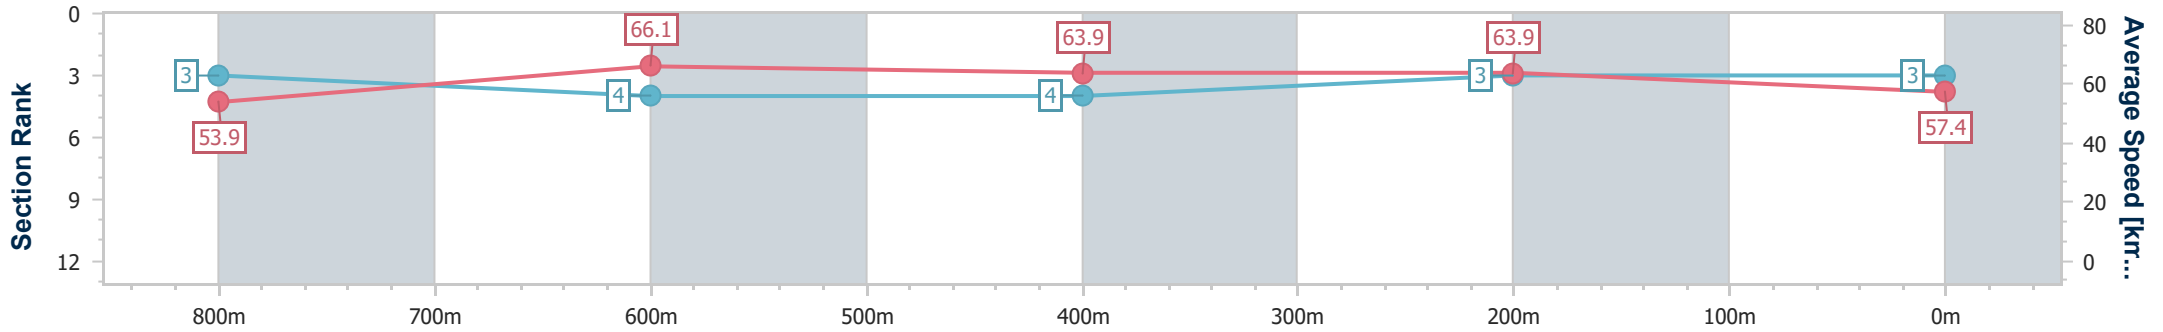

Horse/Jockey Name	Andersen
Final Rank	3
Fastest Section Time (Section)	0:11.11 (800m)
Top Speed [km/h] (Section)	69.6 (Overall)
Race State	Finished

Sunshine Coast QLD Professional
Race 2: PFD FOODSERVICES QTIS Two-Year-Old Colts and Geldings Maiden Plate - 1000m

26 May 2024 - 13:25

Track Rating: Soft 6, Weather: Fine, Rail Position: +12m

Section	Overall	800m	600m	400m	200m
Section Times	0:59.78 [3] (0:13.33)	0:46.45 [3] (0:11.11)	0:35.34 [4] (0:11.58)	0:23.76 [4] (0:11.27)	0:12.49 [3] (0:12.49)
Average Speed [km/h]	53.9	66.1	63.9	63.9	57.4
Top Speed [km/h]	69.6	68.0	65.5	64.8	63.3
Avg. Dist. to Rail [m]	6.8	4.5	4.6	4.5	3.7
Avg. Stride Freq. [Hz]	2.5	2.4	2.3	2.4	2.3
Avg. Stride Length [m]	6.0	7.7	7.7	7.5	7.1

- [ ] Ranking at each section and finish
- -.-.- No data available at this section
- NA No data available