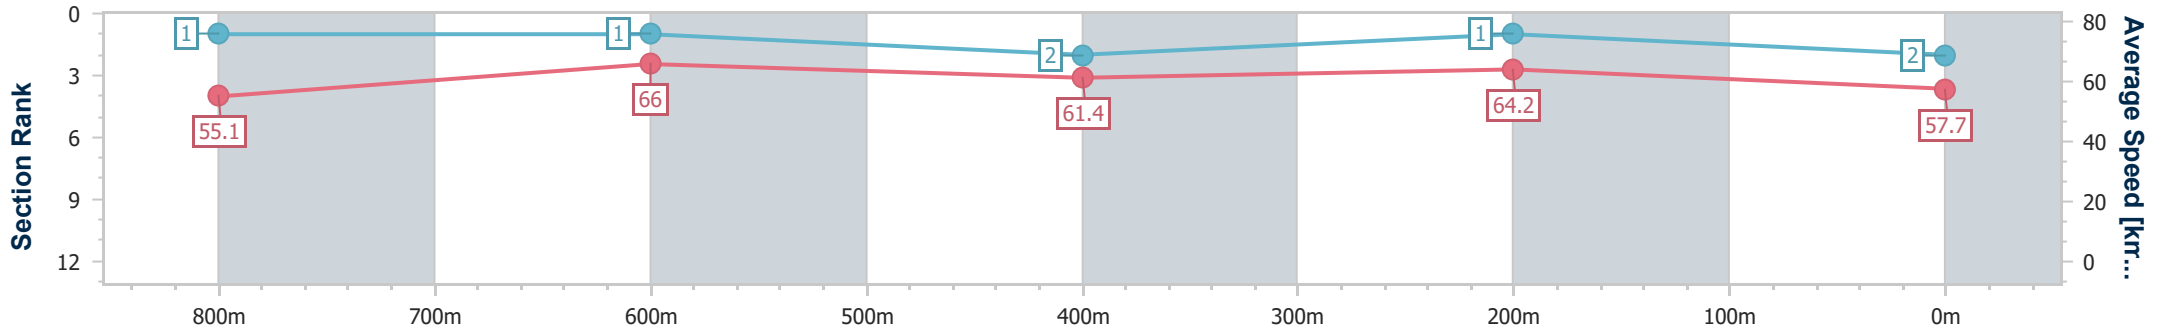

Horse/Jockey Name	Hell March
Final Rank	2
Fastest Section Time (Section)	0:10.98 (800m)
Top Speed [km/h] (Section)	68.8 (800m)
Race State	Finished

Sunshine Coast QLD Professional
Race 2: PFD FOODSERVICES QTIS Two-Year-Old Colts and Geldings Maiden Plate - 1000m

26 May 2024 - 13:25

Track Rating: Soft 6, Weather: Fine, Rail Position: +12m

Section	Overall	800m	600m	400m	200m
Section Times	0:59.49 [2] (0:13.12)	0:46.37 [1] (0:10.98)	0:35.39 [1] (0:11.70)	0:23.69 [2] (0:11.23)	0:12.46 [1] (0:12.46)
Average Speed [km/h]	55.1	66.0	61.4	64.2	57.7
Top Speed [km/h]	66.2	68.8	63.4	64.9	63.1
Avg. Dist. to Rail [m]	8.8	2.1	0.3	0.2	0.4
Avg. Stride Freq. [Hz]	2.5	2.5	2.4	2.5	2.4
Avg. Stride Length [m]	6.0	7.4	7.1	7.2	6.8

- [ ] Ranking at each section and finish
- -.-.- No data available at this section
- NA No data available