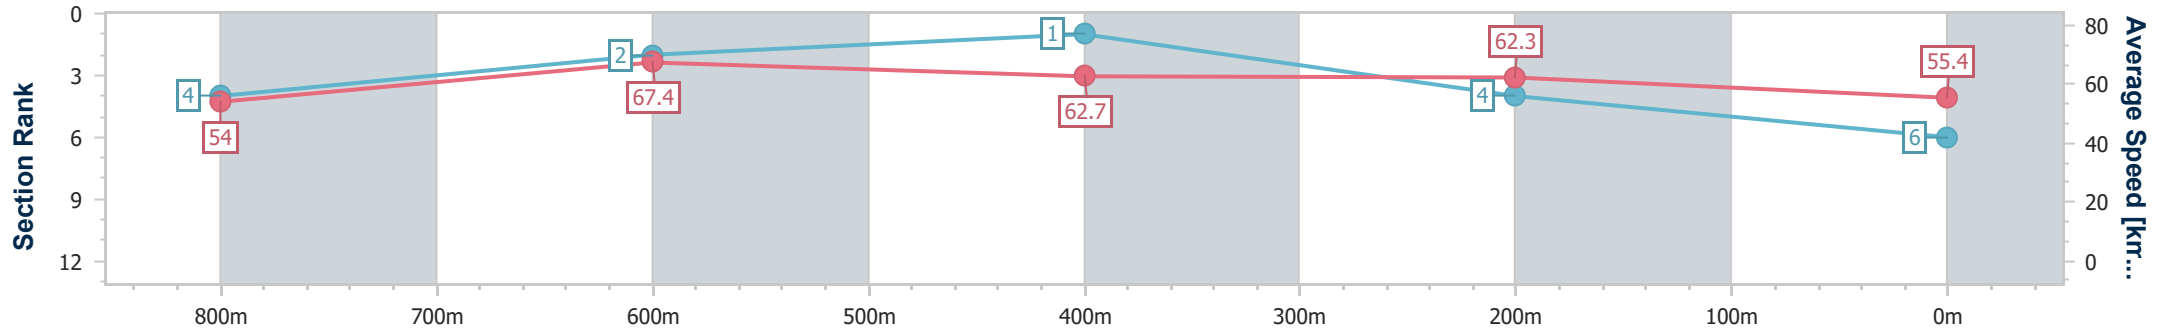

Horse/Jockey Name	Concession
Final Rank	6
Fastest Section Time (Section)	0:10.78 (800m)
Top Speed [km/h] (Section)	69.2 (Overall)
Race State	Finished

Sunshine Coast QLD Professional
Race 2: PFD FOODSERVICES QTIS Two-Year-Old Colts and Geldings Maiden Plate - 1000m

26 May 2024 - 13:25

Track Rating: Soft 6, Weather: Fine, Rail Position: +12m

Section	Overall	800m	600m	400m	200m
Section Times	1:00.33 [6] (0:13.37)	0:46.96 [4] (0:10.78)	0:36.18 [2] (0:11.60)	0:24.58 [1] (0:11.58)	0:13.00 [4] (0:13.00)
Average Speed [km/h]	54.0	67.4	62.7	62.3	55.4
Top Speed [km/h]	69.2	68.9	64.9	63.3	60.4
Avg. Dist. to Rail [m]	7.0	3.0	1.7	1.6	2.1
Avg. Stride Freq. [Hz]	2.4	2.4	2.3	2.3	2.2
Avg. Stride Length [m]	6.1	7.8	7.6	7.4	7.1

- [ ] Ranking at each section and finish
- -.-.- No data available at this section
- NA No data available