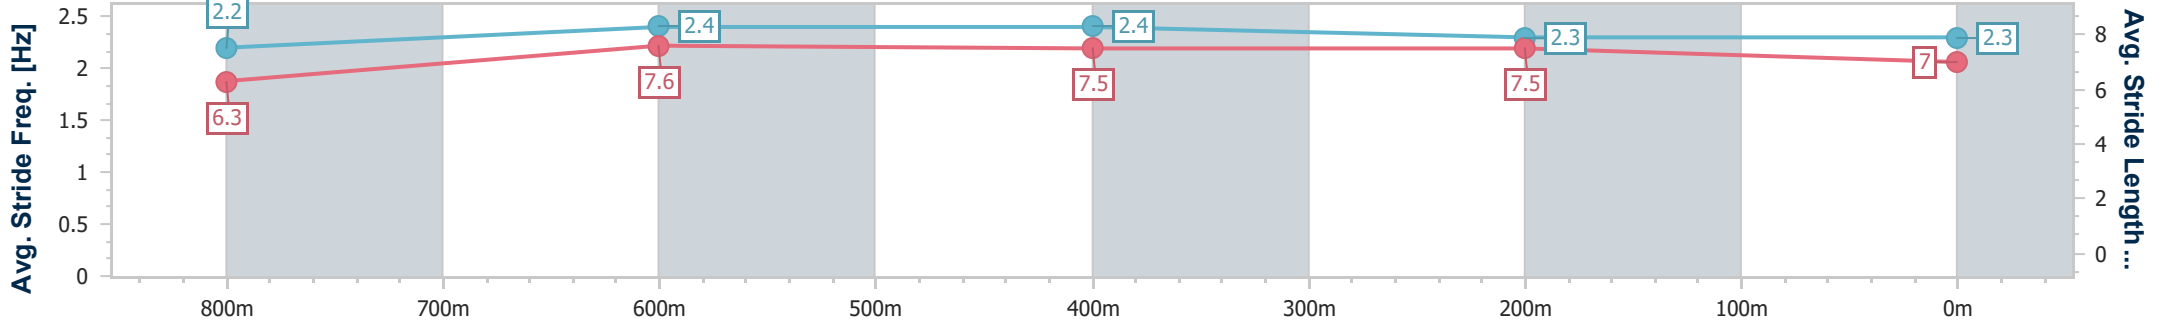

Horse/Jockey Name	Mythbusta
Final Rank	4
Fastest Section Time (Section)	0:10.80 (800m)
Top Speed [km/h] (Section)	67.2 (800m)
Race State	Finished

Sunshine Coast QLD Professional
Race 2: PFD FOODSERVICES QTIS Two-Year-Old Colts and Geldings Maiden Plate - 1000m

26 May 2024 - 13:25

Track Rating: Soft 6, Weather: Fine, Rail Position: +12m

Section	Overall	800m	600m	400m	200m
Section Times	1:00.02 [4] (0:14.12)	0:45.90 [8] (0:10.80)	0:35.10 [7] (0:11.11)	0:23.99 [5] (0:11.45)	0:12.54 [6] (0:12.54)
Average Speed [km/h]	51.1	66.5	64.3	62.8	57.5
Top Speed [km/h]	66.8	67.2	66.1	63.5	61.8
Avg. Dist. to Rail [m]	2.7	1.4	1.1	0.2	1.0
Avg. Stride Freq. [Hz]	2.2	2.4	2.4	2.3	2.3
Avg. Stride Length [m]	6.3	7.6	7.5	7.5	7.0

- [ ] Ranking at each section and finish
- -.-.- No data available at this section
- NA No data available