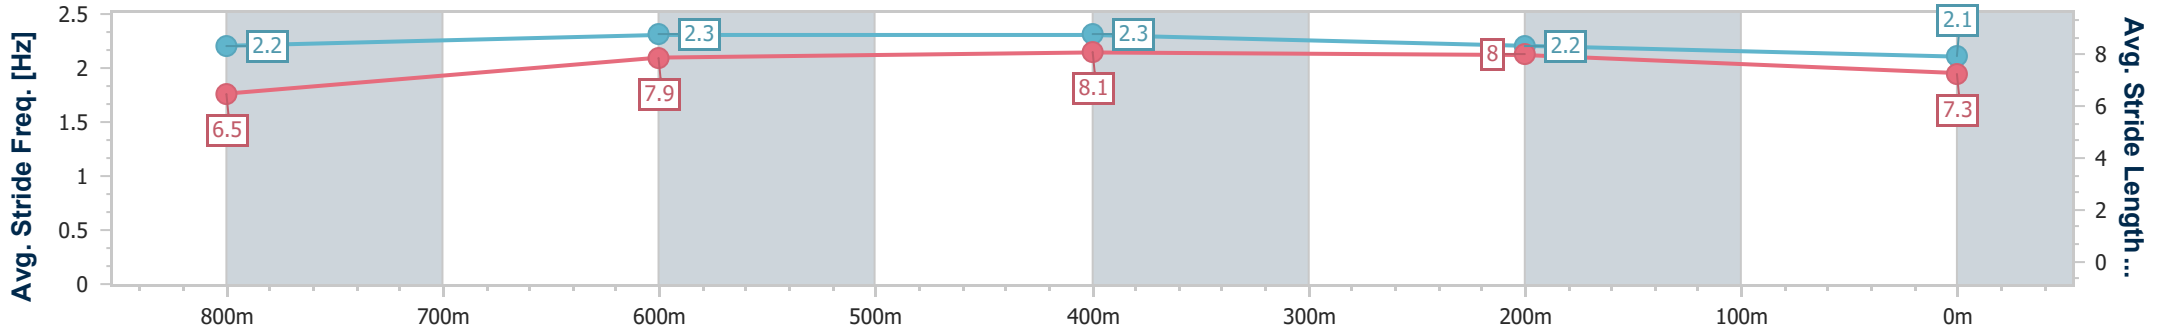

- [ ] Ranking at each section and finish
- .-.- No data available at this section
- NA No data available

Horse/Jockey Name	Lower The Boom
Final Rank	8
Fastest Section Time (Section)	0:11.20 (800m)
Top Speed [km/h] (Section)	66.9 (600m)
Race State	Finished

- [ ] Ranking at each section and finish
- .-.- No data available at this section
- NA No data available