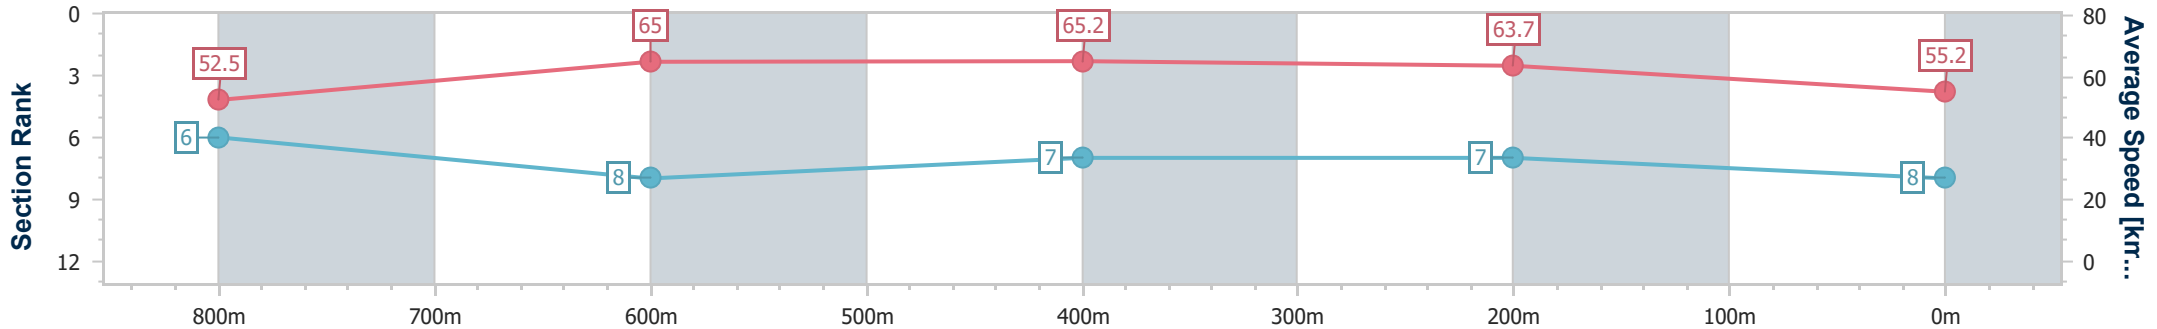

Horse/Jockey Name	Lower The Boom
Final Rank	8
Fastest Section Time (Section)	0:11.20 (800m)
Top Speed [km/h] (Section)	66.9 (600m)
Race State	Finished

Sunshine Coast QLD Professional
Race 2: PFD FOODSERVICES QTIS Two-Year-Old Colts and Geldings Maiden Plate - 1000m

26 May 2024 - 13:25

Track Rating: Soft 6, Weather: Fine, Rail Position: +12m

Section	Overall	800m	600m	400m	200m
Section Times	1:00.57 [8] (0:13.76)	0:46.81 [6] (0:11.20)	0:35.61 [8] (0:11.23)	0:24.38 [7] (0:11.33)	0:13.05 [7] (0:13.05)
Average Speed [km/h]	52.5	65.0	65.2	63.7	55.2
Top Speed [km/h]	66.4	66.5	66.9	64.9	60.1
Avg. Dist. to Rail [m]	4.2	3.3	2.8	1.7	1.5
Avg. Stride Freq. [Hz]	2.2	2.3	2.3	2.2	2.1
Avg. Stride Length [m]	6.5	7.9	8.1	8.0	7.3

- [ ] Ranking at each section and finish
- -.-.- No data available at this section
- NA No data available