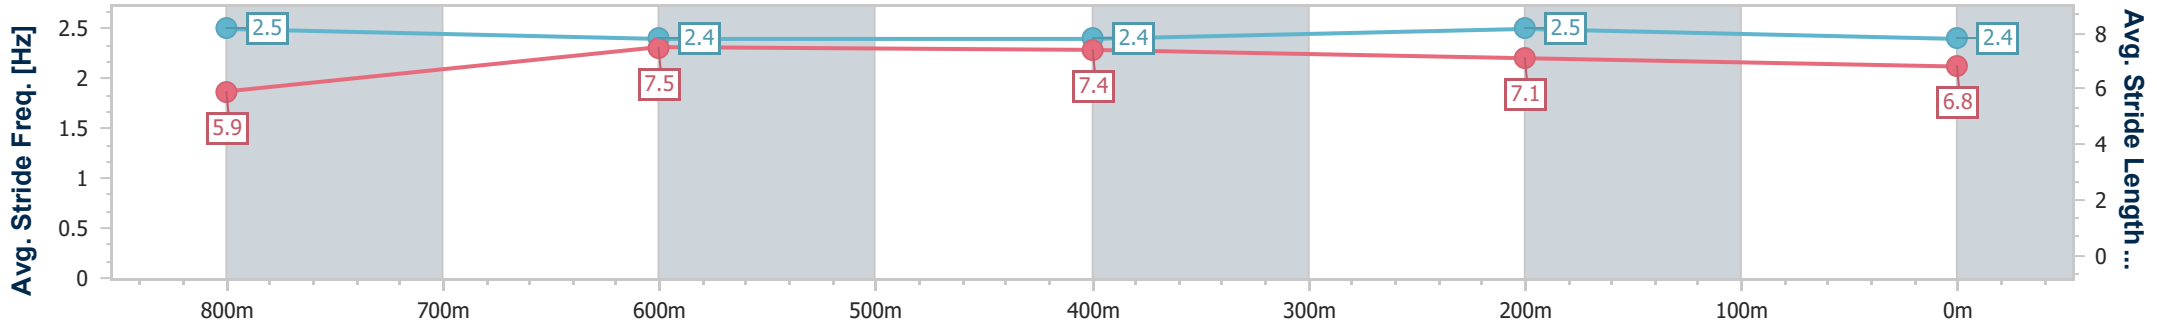

Horse/Jockey Name	Spirited
Final Rank	5
Fastest Section Time (Section)	0:11.06 (800m)
Top Speed [km/h] (Section)	66.9 (800m)
Race State	Finished

Sunshine Coast QLD Professional
Race 1: LANDBOROUGH PUB QTIS Two-Year-Old Fillies
Maiden Plate - 1000m

26 May 2024 - 12:51

Track Rating: Soft 6, Weather: Fine, Rail Position: +12m

Section	Overall	800m	600m	400m	200m
Section Times	1:00.25 [5] (0:13.86)	0:46.39 [6] (0:11.06)	0:35.33 [4] (0:11.50)	0:23.83 [4] (0:11.38)	0:12.45 [4] (0:12.45)
Average Speed [km/h]	52.0	65.2	62.5	63.1	57.9
Top Speed [km/h]	66.7	66.9	63.7	63.8	62.7
Avg. Dist. to Rail [m]	4.7	1.2	0.5	1.3	1.8
Avg. Stride Freq. [Hz]	2.5	2.4	2.4	2.5	2.4
Avg. Stride Length [m]	5.9	7.5	7.4	7.1	6.8

- [ ] Ranking at each section and finish
- -.-.- No data available at this section
- NA No data available