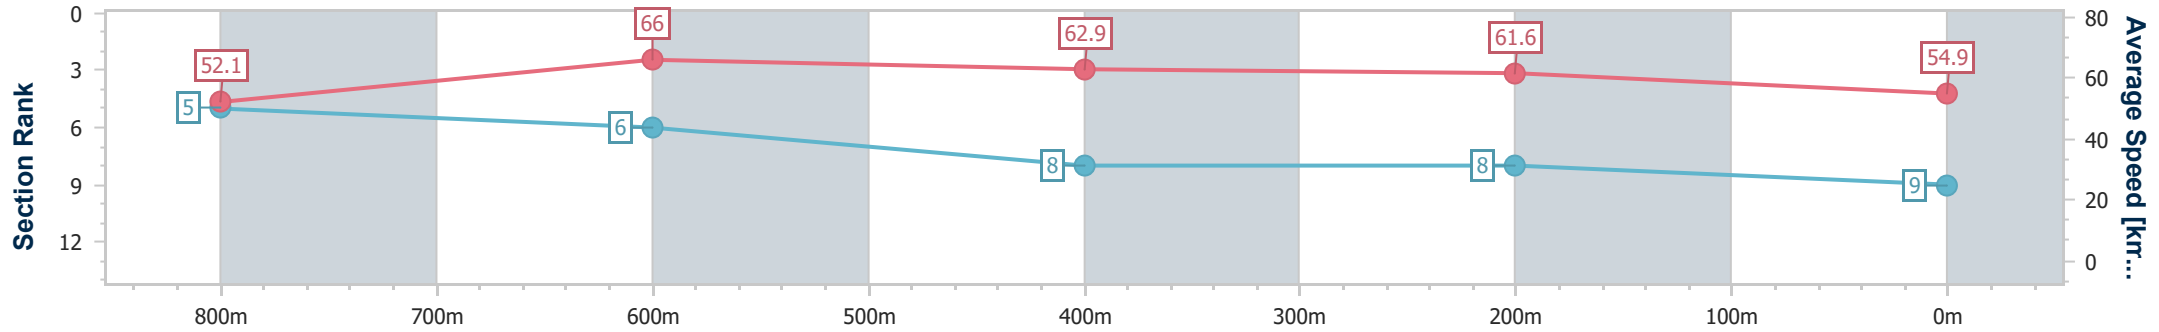

Horse/Jockey Name	Gagnante Enchere
Final Rank	9
Fastest Section Time (Section)	0:11.12 (800m)
Top Speed [km/h] (Section)	68.0 (Overall)
Race State	Finished

Sunshine Coast QLD Professional
Race 1: LANDBOROUGH PUB QTIS Two-Year-Old Fillies
Maiden Plate - 1000m

26 May 2024 - 12:51

Track Rating: Soft 6, Weather: Fine, Rail Position: +12m

Section	Overall	800m	600m	400m	200m
Section Times	1:01.48 [9] (0:13.83)	0:47.65 [5] (0:11.12)	0:36.53 [6] (0:11.72)	0:24.81 [8] (0:11.69)	0:13.12 [8] (0:13.12)
Average Speed [km/h]	52.1	66.0	62.9	61.6	54.9
Top Speed [km/h]	68.0	67.9	64.1	64.3	59.5
Avg. Dist. to Rail [m]	8.1	4.2	4.5	5.0	2.8
Avg. Stride Freq. [Hz]	2.4	2.5	2.4	2.4	2.3
Avg. Stride Length [m]	6.0	7.4	7.2	7.2	6.7

- [ ] Ranking at each section and finish
- -.-.- No data available at this section
- NA No data available