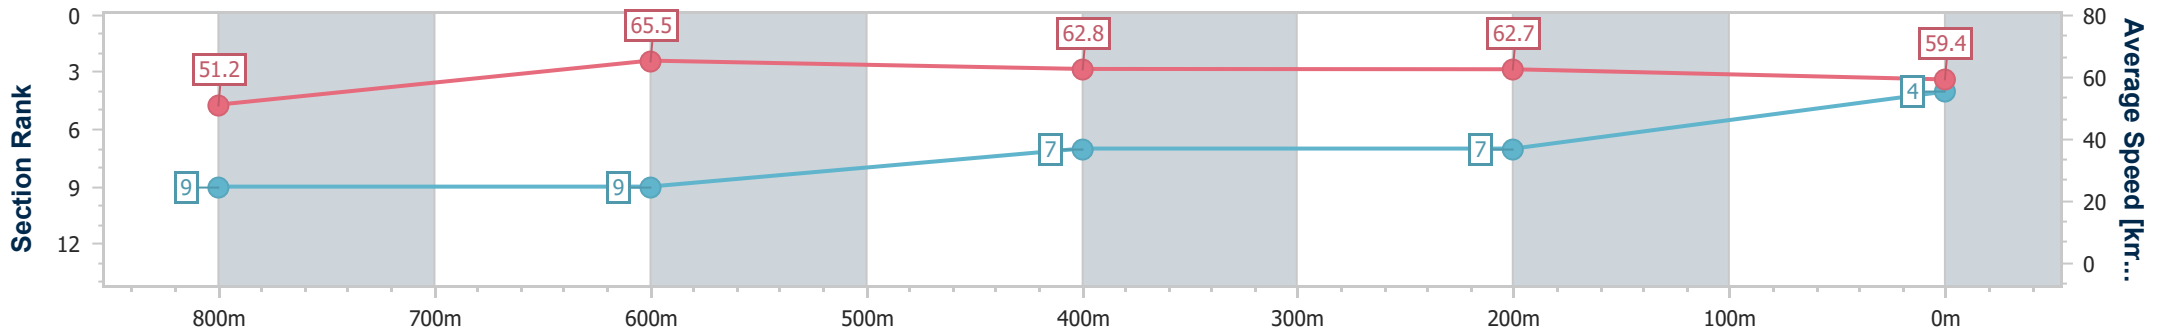

Horse/Jockey Name	Hey Chardonnay
Final Rank	4
Fastest Section Time (Section)	0:11.05 (800m)
Top Speed [km/h] (Section)	66.8 (800m)
Race State	Finished

Sunshine Coast QLD Professional
Race 1: LANDBOROUGH PUB QTIS Two-Year-Old Fillies
Maiden Plate - 1000m

26 May 2024 - 12:51

Track Rating: Soft 6, Weather: Fine, Rail Position: +12m

Section	Overall	800m	600m	400m	200m
Section Times	1:00.21 [4] (0:14.11)	0:46.10 [9] (0:11.05)	0:35.05 [9] (0:11.44)	0:23.61 [7] (0:11.49)	0:12.12 [7] (0:12.12)
Average Speed [km/h]	51.2	65.5	62.8	62.7	59.4
Top Speed [km/h]	66.6	66.8	64.0	63.6	62.3
Avg. Dist. to Rail [m]	8.0	2.1	0.4	0.6	0.6
Avg. Stride Freq. [Hz]	2.3	2.5	2.4	2.4	2.4
Avg. Stride Length [m]	6.1	7.4	7.3	7.3	6.9

- [ ] Ranking at each section and finish
- -.-.- No data available at this section
- NA No data available