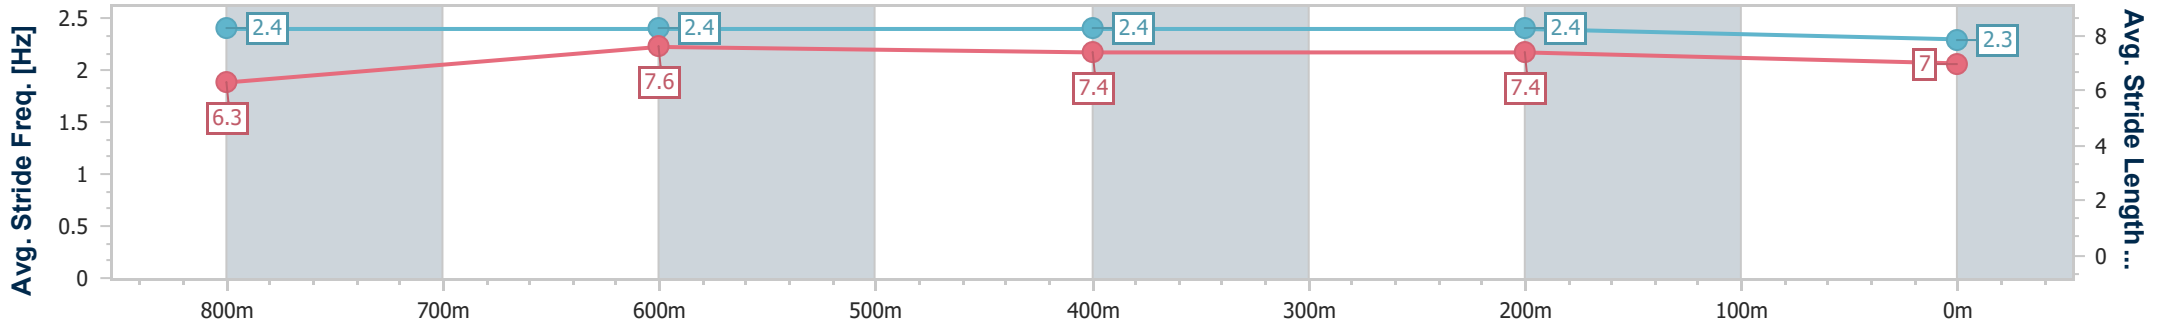

26 May 2024 - 12:51

Track Rating: Soft 6, Weather: Fine, Rail Position: +12m

Section	Overall	800m	600m	400m	200m
Section Times	0:59.20 [1] (0:13.43)	0:45.77 [1] (0:10.98)	0:34.79 [1] (0:11.51)	0:23.28 [1] (0:11.22)	0:12.06 [1] (0:12.06)
Average Speed [km/h]	53.5	65.7	62.8	64.4	59.6
Top Speed [km/h]	66.1	66.5	65.4	65.0	63.6
Avg. Dist. to Rail [m]	2.6	0.6	0.9	1.0	1.6
Avg. Stride Freq. [Hz]	2.4	2.4	2.4	2.4	2.3
Avg. Stride Length [m]	6.3	7.6	7.4	7.4	7.0