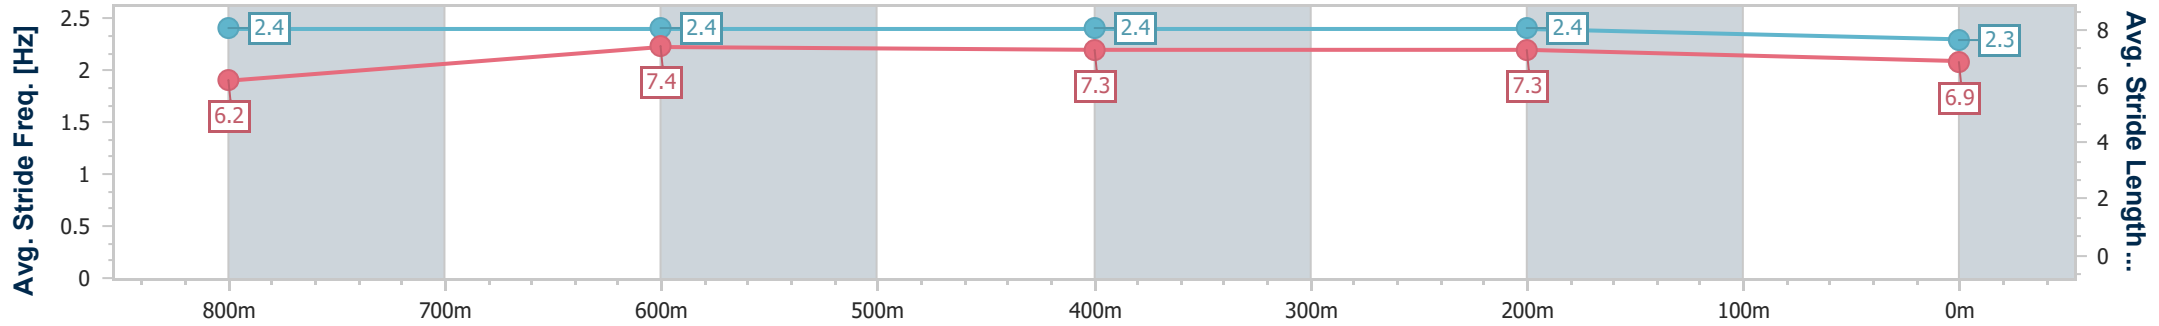

Horse/Jockey Name	Resolute Lady
Final Rank	6
Fastest Section Time (Section)	0:11.25 (800m)
Top Speed [km/h] (Section)	65.8 (Overall)
Race State	Finished

Sunshine Coast QLD Professional
Race 1: LANDBOROUGH PUB QTIS Two-Year-Old Fillies
Maiden Plate - 1000m

26 May 2024 - 12:51

Track Rating: Soft 6, Weather: Fine, Rail Position: +12m

Section	Overall	800m	600m	400m	200m
Section Times	1:00.30 [6] (0:13.68)	0:46.62 [2] (0:11.25)	0:35.37 [5] (0:11.54)	0:23.83 [6] (0:11.37)	0:12.46 [5] (0:12.46)
Average Speed [km/h]	52.8	64.6	62.9	63.5	57.7
Top Speed [km/h]	65.8	65.7	64.7	64.6	61.8
Avg. Dist. to Rail [m]	6.8	3.0	1.4	3.4	2.7
Avg. Stride Freq. [Hz]	2.4	2.4	2.4	2.4	2.3
Avg. Stride Length [m]	6.2	7.4	7.3	7.3	6.9

- [ ] Ranking at each section and finish
- -.-.- No data available at this section
- NA No data available