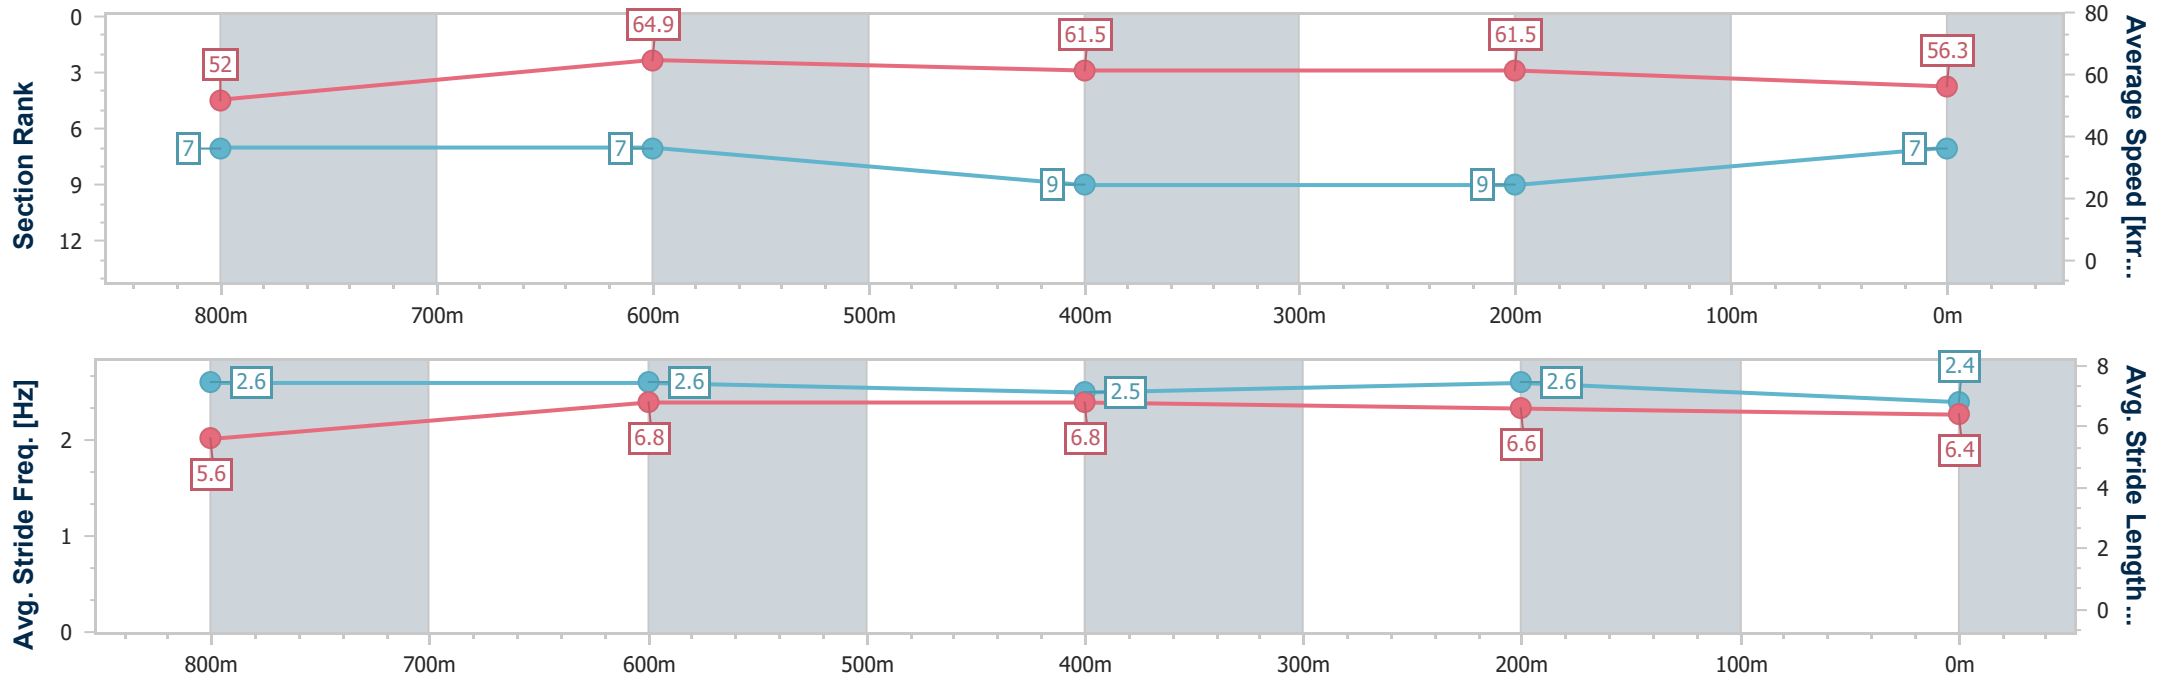

Horse/Jockey Name	Rivelly
Final Rank	7
Fastest Section Time (Section)	0:11.16 (800m)
Top Speed [km/h] (Section)	65.8 (Overall)
Race State	Finished

Sunshine Coast QLD Professional
Race 1: LANDBOROUGH PUB QTIS Two-Year-Old Fillies
Maiden Plate - 1000m

26 May 2024 - 12:51

Track Rating: Soft 6, Weather: Fine, Rail Position: +12m

Section	Overall	800m	600m	400m	200m
Section Times	1:01.33 [7] (0:13.88)	0:47.45 [7] (0:11.16)	0:36.29 [7] (0:11.78)	0:24.51 [9] (0:11.71)	0:12.80 [9] (0:12.80)
Average Speed [km/h]	52.0	64.9	61.5	61.5	56.3
Top Speed [km/h]	65.8	65.8	64.9	62.9	60.2
Avg. Dist. to Rail [m]	5.6	1.6	1.3	0.4	0.4
Avg. Stride Freq. [Hz]	2.6	2.6	2.5	2.6	2.4
Avg. Stride Length [m]	5.6	6.8	6.8	6.6	6.4

- [ ] Ranking at each section and finish
- -.-.- No data available at this section
- NA No data available