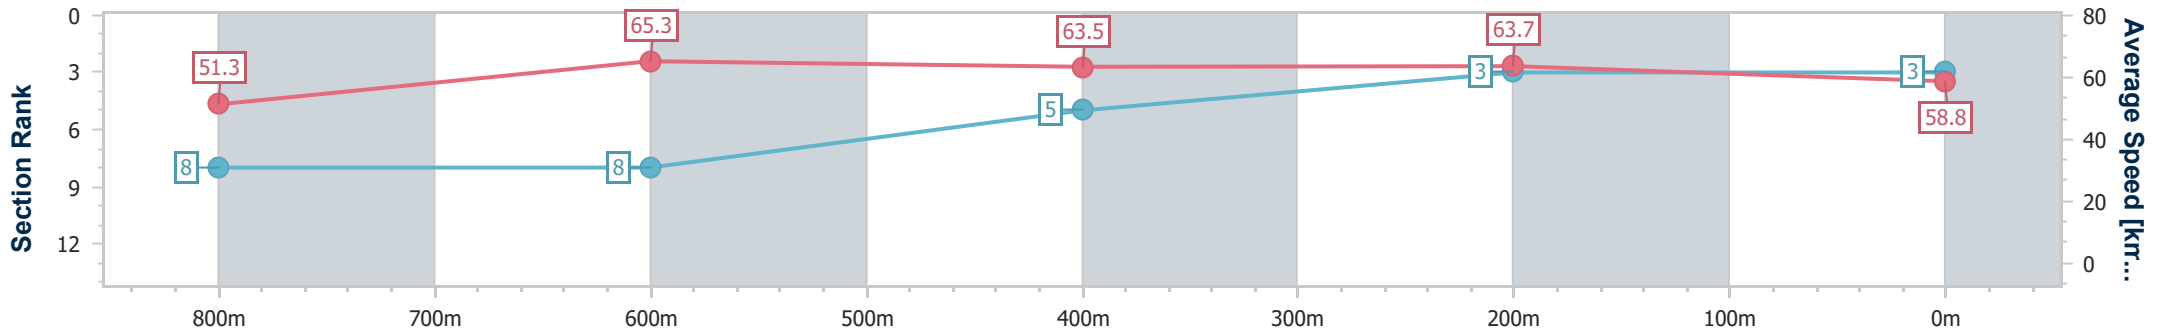

Sunshine Coast QLD Professional  
 Race 1: LANDBOROUGH PUB QTIS Two-Year-Old Fillies  
 Maiden Plate - 1000m

26 May 2024 - 12:51

Track Rating: Soft 6, Weather: Fine, Rail Position: +12m

Section	Overall	800m	600m	400m	200m
Section Times	0:59.96 [3] (0:14.05)	0:45.91 [8] (0:11.05)	0:34.86 [8] (0:11.33)	0:23.53 [5] (0:11.33)	0:12.20 [3] (0:12.20)
Average Speed [km/h]	51.3	65.3	63.5	63.7	58.8
Top Speed [km/h]	66.5	66.9	64.3	65.7	62.3
Avg. Dist. to Rail [m]	1.7	1.2	0.3	0.4	0.5
Avg. Stride Freq. [Hz]	2.3	2.4	2.4	2.4	2.4
Avg. Stride Length [m]	6.1	7.4	7.4	7.2	6.9