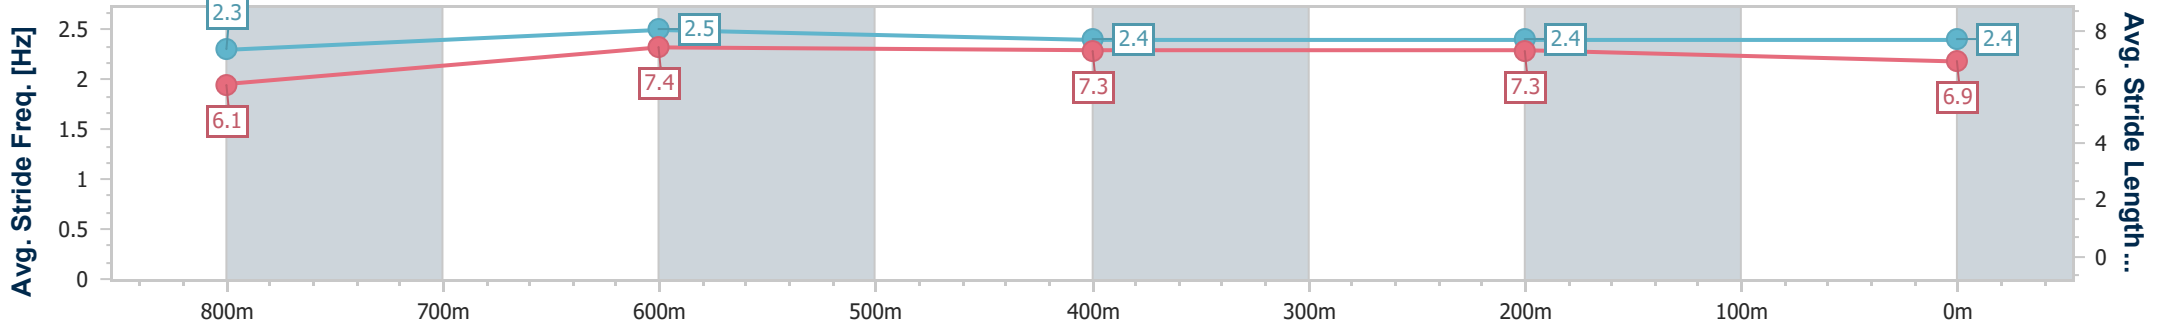

Horse/Jockey Name	Hey Chardonnay
Final Rank	4
Fastest Section Time (Section)	0:11.05 (800m)
Top Speed [km/h] (Section)	66.8 (800m)
Race State	Finished

Sunshine Coast QLD Professional
Race 1: LANDBOROUGH PUB QTIS Two-Year-Old Fillies
Maiden Plate - 1000m

26 May 2024 - 12:51

Track Rating: Soft 6, Weather: Fine, Rail Position: +12m

Section	Overall	800m	600m	400m	200m
Section Times	1:00.21 [4] (0:14.11)	0:46.10 [9] (0:11.05)	0:35.05 [9] (0:11.44)	0:23.61 [7] (0:11.49)	0:12.12 [7] (0:12.12)
Average Speed [km/h]	51.2	65.5	62.8	62.7	59.4
Top Speed [km/h]	66.6	66.8	64.0	63.6	62.3
Avg. Dist. to Rail [m]	8.0	2.1	0.4	0.6	0.6
Avg. Stride Freq. [Hz]	2.3	2.5	2.4	2.4	2.4
Avg. Stride Length [m]	6.1	7.4	7.3	7.3	6.9

- [ ] Ranking at each section and finish
- -.-.- No data available at this section
- NA No data available