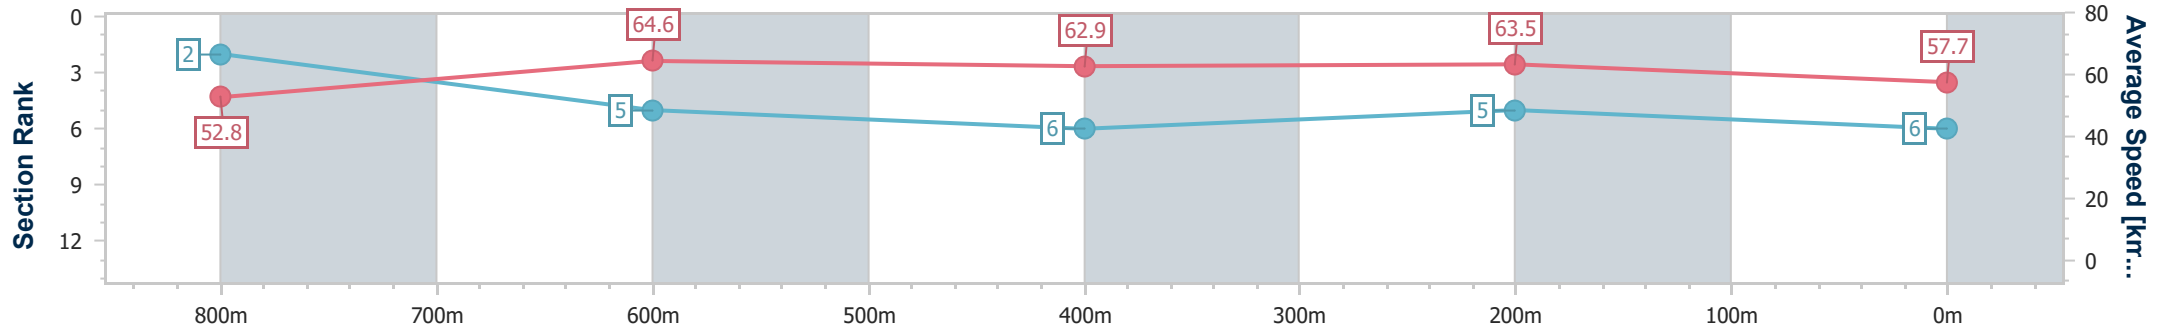

Horse/Jockey Name	Resolute Lady
Final Rank	6
Fastest Section Time (Section)	0:11.25 (800m)
Top Speed [km/h] (Section)	65.8 (Overall)
Race State	Finished

Sunshine Coast QLD Professional
Race 1: LANDBOROUGH PUB QTIS Two-Year-Old Fillies
Maiden Plate - 1000m

26 May 2024 - 12:51

Track Rating: Soft 6, Weather: Fine, Rail Position: +12m

Section	Overall	800m	600m	400m	200m
Section Times	1:00.30 [6] (0:13.68)	0:46.62 [2] (0:11.25)	0:35.37 [5] (0:11.54)	0:23.83 [6] (0:11.37)	0:12.46 [5] (0:12.46)
Average Speed [km/h]	52.8	64.6	62.9	63.5	57.7
Top Speed [km/h]	65.8	65.7	64.7	64.6	61.8
Avg. Dist. to Rail [m]	6.8	3.0	1.4	3.4	2.7
Avg. Stride Freq. [Hz]	2.4	2.4	2.4	2.4	2.3
Avg. Stride Length [m]	6.2	7.4	7.3	7.3	6.9

- [ ] Ranking at each section and finish
- -.-.- No data available at this section
- NA No data available