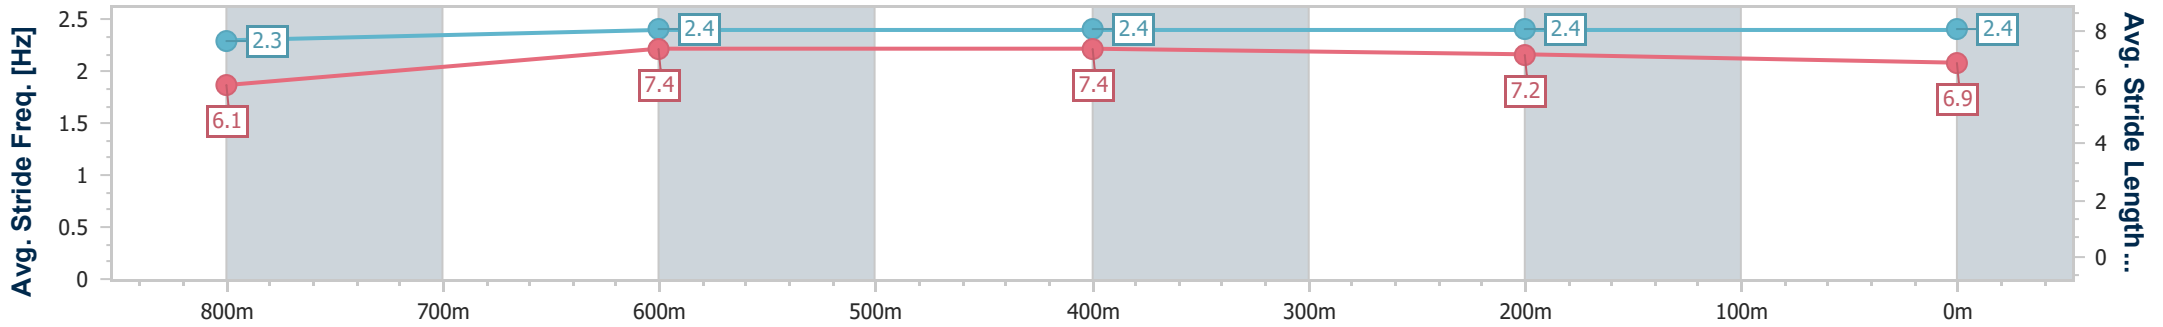

Horse/Jockey Name	Miss Palladium
Final Rank	3
Fastest Section Time (Section)	0:11.05 (800m)
Top Speed [km/h] (Section)	66.9 (800m)
Race State	Finished

Sunshine Coast QLD Professional
Race 1: LANDBOROUGH PUB QTIS Two-Year-Old Fillies
Maiden Plate - 1000m

26 May 2024 - 12:51

Track Rating: Soft 6, Weather: Fine, Rail Position: +12m

Section	Overall	800m	600m	400m	200m
Section Times	0:59.96 [3] (0:14.05)	0:45.91 [8] (0:11.05)	0:34.86 [8] (0:11.33)	0:23.53 [5] (0:11.33)	0:12.20 [3] (0:12.20)
Average Speed [km/h]	51.3	65.3	63.5	63.7	58.8
Top Speed [km/h]	66.5	66.9	64.3	65.7	62.3
Avg. Dist. to Rail [m]	1.7	1.2	0.3	0.4	0.5
Avg. Stride Freq. [Hz]	2.3	2.4	2.4	2.4	2.4
Avg. Stride Length [m]	6.1	7.4	7.4	7.2	6.9

- [ ] Ranking at each section and finish
- -.-.- No data available at this section
- NA No data available