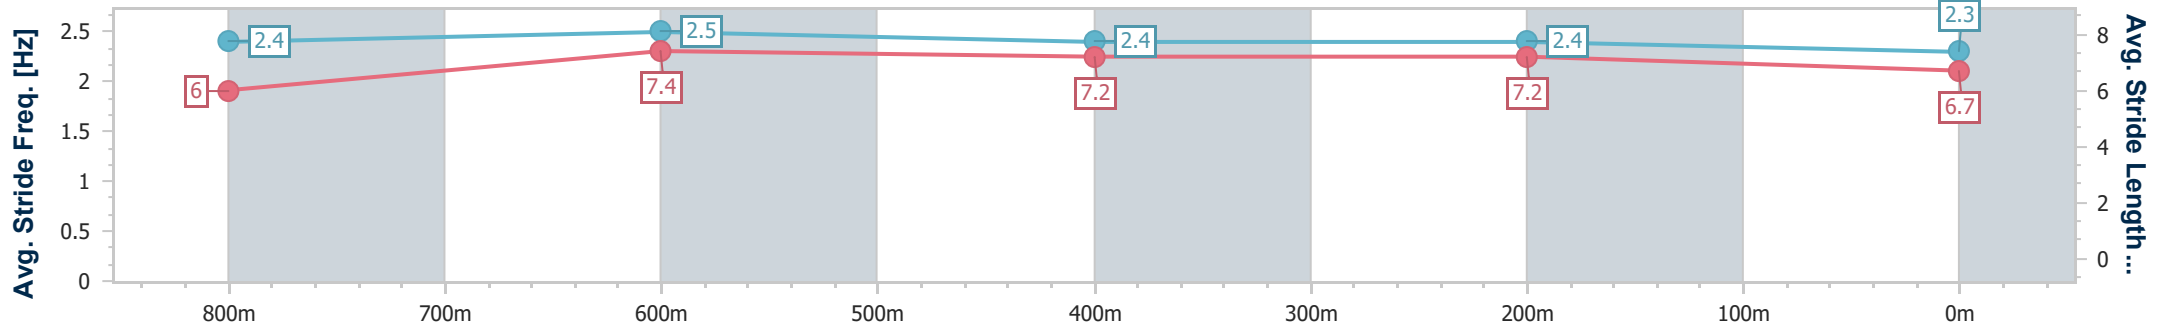

- [ ] Ranking at each section and finish
- .-.- No data available at this section
- NA No data available

Horse/Jockey Name	Gagnante Enchere
Final Rank	9
Fastest Section Time (Section)	0:11.12 (800m)
Top Speed [km/h] (Section)	68.0 (Overall)
Race State	Finished

Sunshine Coast QLD Professional  
Race 1: LANDBOROUGH PUB QTIS Two-Year-Old Fillies  
Maiden Plate - 1000m

26 May 2024 - 12:51

Track Rating: Soft 6, Weather: Fine, Rail Position: +12m

Section	Overall	800m	600m	400m	200m
Section Times	1:01.48 [9] (0:13.83)	0:47.65 [5] (0:11.12)	0:36.53 [6] (0:11.72)	0:24.81 [8] (0:11.69)	0:13.12 [8] (0:13.12)
Average Speed [km/h]	52.1	66.0	62.9	61.6	54.9
Top Speed [km/h]	68.0	67.9	64.1	64.3	59.5
Avg. Dist. to Rail [m]	8.1	4.2	4.5	5.0	2.8
Avg. Stride Freq. [Hz]	2.4	2.5	2.4	2.4	2.3
Avg. Stride Length [m]	6.0	7.4	7.2	7.2	6.7

- [ ] Ranking at each section and finish
- .-.- No data available at this section
- NA No data available