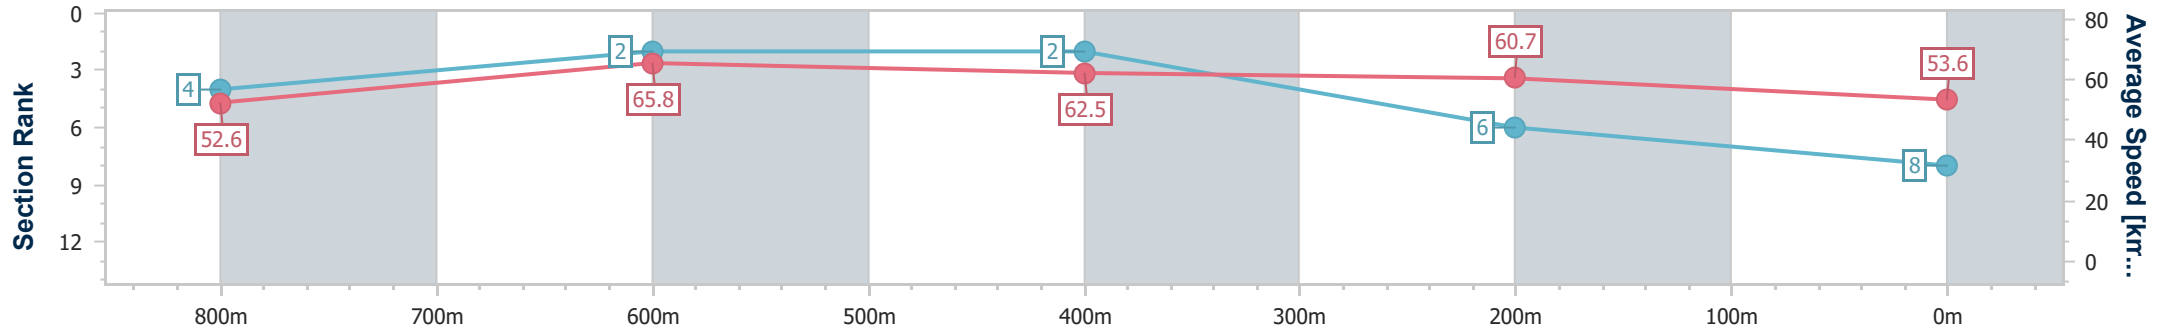

Horse/Jockey Name	Castelvetrano
Final Rank	8
Fastest Section Time (Section)	0:10.97 (800m)
Top Speed [km/h] (Section)	69.1 (Overall)
Race State	Finished

Sunshine Coast QLD Professional
Race 1: LANDBOROUGH PUB QTIS Two-Year-Old Fillies
Maiden Plate - 1000m

26 May 2024 - 12:51

Track Rating: Soft 6, Weather: Fine, Rail Position: +12m

Section	Overall	800m	600m	400m	200m
Section Times	1:01.43 [8] (0:13.69)	0:47.74 [4] (0:10.97)	0:36.77 [2] (0:11.49)	0:25.28 [2] (0:11.86)	0:13.42 [6] (0:13.42)
Average Speed [km/h]	52.6	65.8	62.5	60.7	53.6
Top Speed [km/h]	69.1	68.0	63.8	63.1	58.5
Avg. Dist. to Rail [m]	2.8	0.8	0.3	1.2	1.4
Avg. Stride Freq. [Hz]	2.5	2.5	2.5	2.4	2.2
Avg. Stride Length [m]	5.8	7.3	7.0	7.1	6.7

- [ ] Ranking at each section and finish
- -.-.- No data available at this section
- NA No data available