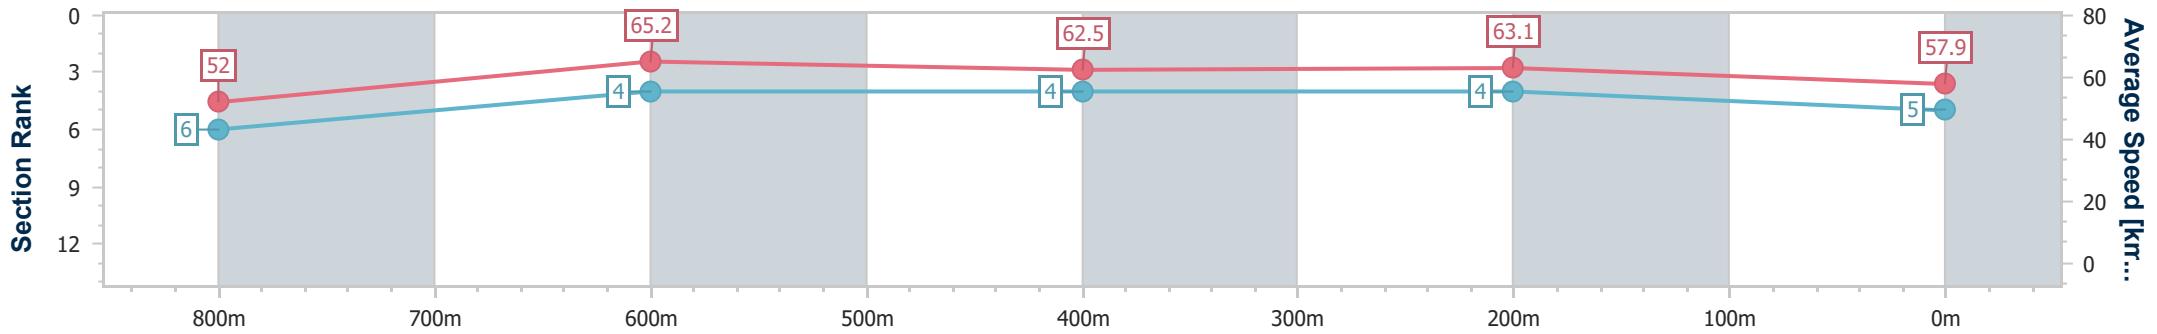

Horse/Jockey Name	Spirited
Final Rank	5
Fastest Section Time (Section)	0:11.06 (800m)
Top Speed [km/h] (Section)	66.9 (800m)
Race State	Finished

Sunshine Coast QLD Professional
Race 1: LANDBOROUGH PUB QTIS Two-Year-Old Fillies
Maiden Plate - 1000m

26 May 2024 - 12:51

Track Rating: Soft 6, Weather: Fine, Rail Position: +12m

Section	Overall	800m	600m	400m	200m
Section Times	1:00.25 [5] (0:13.86)	0:46.39 [6] (0:11.06)	0:35.33 [4] (0:11.50)	0:23.83 [4] (0:11.38)	0:12.45 [4] (0:12.45)
Average Speed [km/h]	52.0	65.2	62.5	63.1	57.9
Top Speed [km/h]	66.7	66.9	63.7	63.8	62.7
Avg. Dist. to Rail [m]	4.7	1.2	0.5	1.3	1.8
Avg. Stride Freq. [Hz]	2.5	2.4	2.4	2.5	2.4
Avg. Stride Length [m]	5.9	7.5	7.4	7.1	6.8

- [ ] Ranking at each section and finish
- -.-.- No data available at this section
- NA No data available