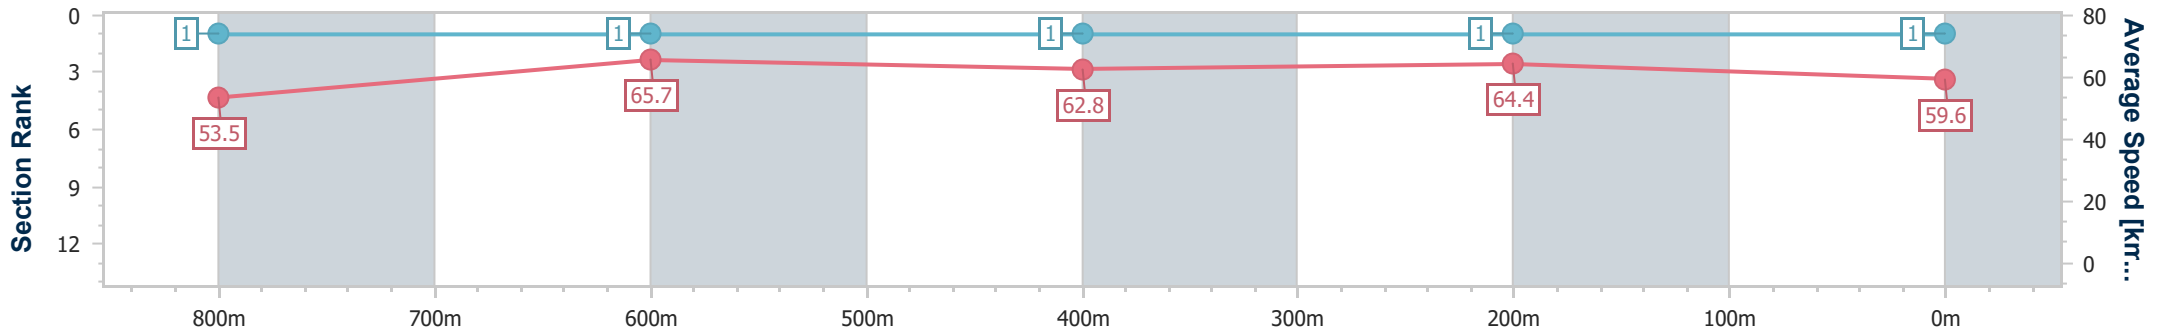

26 May 2024 - 12:51

Track Rating: Soft 6, Weather: Fine, Rail Position: +12m

Section	Overall	800m	600m	400m	200m
Section Times	0:59.20 [1] (0:13.43)	0:45.77 [1] (0:10.98)	0:34.79 [1] (0:11.51)	0:23.28 [1] (0:11.22)	0:12.06 [1] (0:12.06)
Average Speed [km/h]	53.5	65.7	62.8	64.4	59.6
Top Speed [km/h]	66.1	66.5	65.4	65.0	63.6
Avg. Dist. to Rail [m]	2.6	0.6	0.9	1.0	1.6
Avg. Stride Freq. [Hz]	2.4	2.4	2.4	2.4	2.3
Avg. Stride Length [m]	6.3	7.6	7.4	7.4	7.0