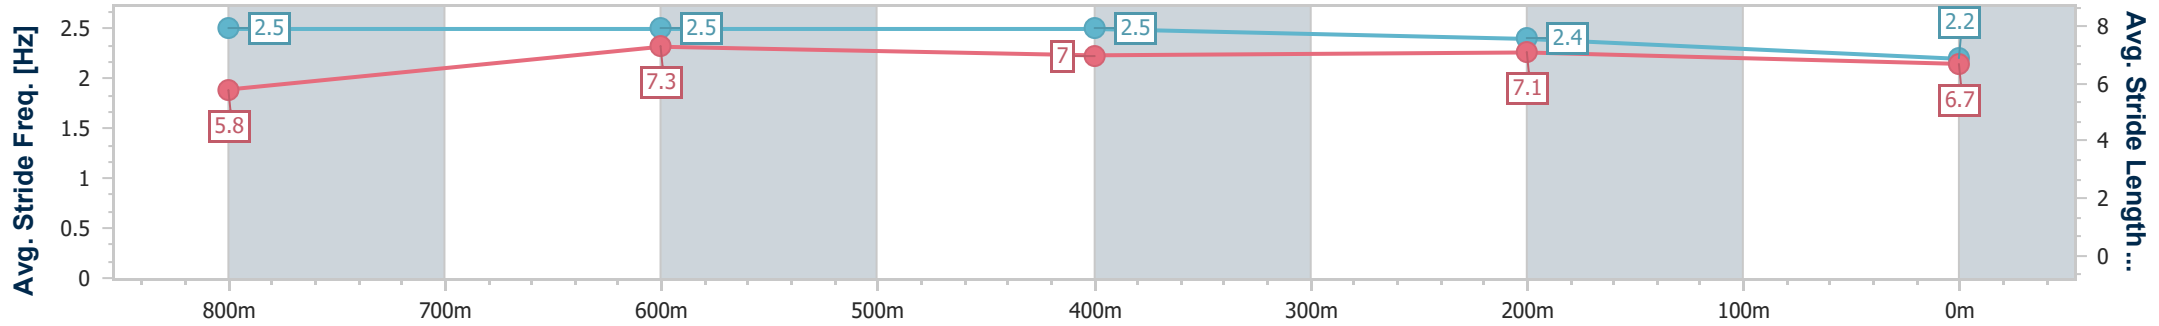

Horse/Jockey Name	Castelvetrano
Final Rank	8
Fastest Section Time (Section)	0:10.97 (800m)
Top Speed [km/h] (Section)	69.1 (Overall)
Race State	Finished

Sunshine Coast QLD Professional
Race 1: LANDBOROUGH PUB QTIS Two-Year-Old Fillies
Maiden Plate - 1000m

26 May 2024 - 12:51

Track Rating: Soft 6, Weather: Fine, Rail Position: +12m

Section	Overall	800m	600m	400m	200m
Section Times	1:01.43 [8] (0:13.69)	0:47.74 [4] (0:10.97)	0:36.77 [2] (0:11.49)	0:25.28 [2] (0:11.86)	0:13.42 [6] (0:13.42)
Average Speed [km/h]	52.6	65.8	62.5	60.7	53.6
Top Speed [km/h]	69.1	68.0	63.8	63.1	58.5
Avg. Dist. to Rail [m]	2.8	0.8	0.3	1.2	1.4
Avg. Stride Freq. [Hz]	2.5	2.5	2.5	2.4	2.2
Avg. Stride Length [m]	5.8	7.3	7.0	7.1	6.7

- [ ] Ranking at each section and finish
- -.-.- No data available at this section
- NA No data available