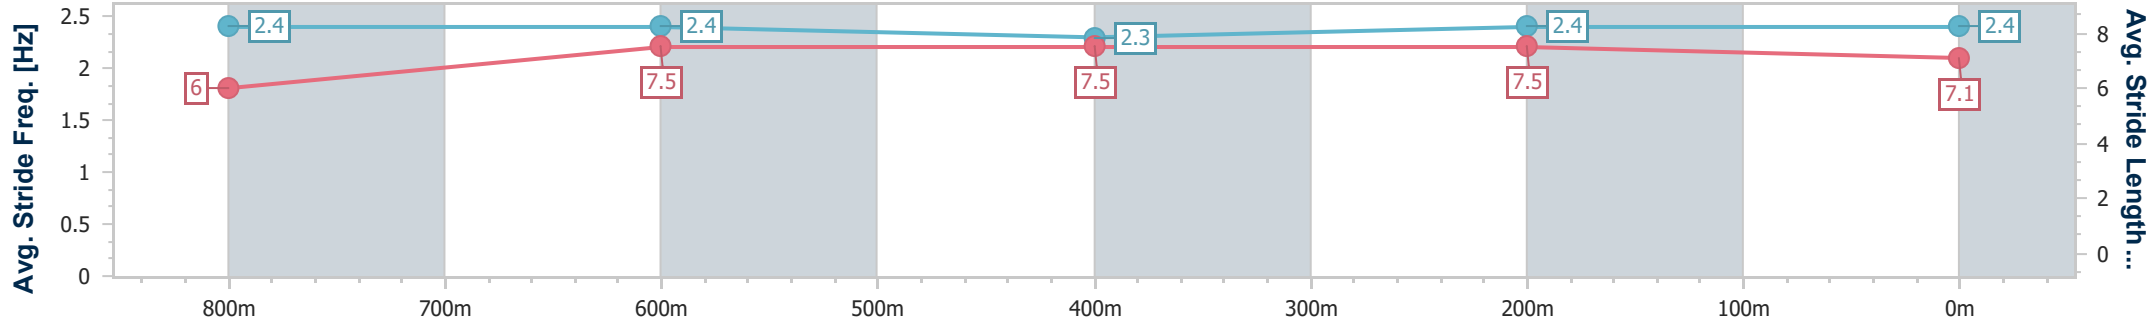

Horse/Jockey Name	Tessatori
Final Rank	2
Fastest Section Time (Section)	0:11.15 (800m)
Top Speed [km/h] (Section)	66.4 (Overall)
Race State	Finished

Sunshine Coast QLD Professional
Race 1: LANDSBOROUGH PUB QTIS Two-Year-Old Fillies
Maiden Plate - 1000m

26 May 2024 - 12:51

Track Rating: Soft 6, Weather: Fine, Rail Position: +12m

Section	Overall	800m	600m	400m	200m
Section Times	0:59.30 [2] (0:13.68)	0:45.62 [3] (0:11.15)	0:34.47 [3] (0:11.44)	0:23.03 [3] (0:11.18)	0:11.85 [2] (0:11.85)
Average Speed [km/h]	52.5	64.7	62.8	64.3	60.8
Top Speed [km/h]	66.4	66.3	64.8	65.7	63.9
Avg. Dist. to Rail [m]	2.6	1.1	0.5	0.9	0.9
Avg. Stride Freq. [Hz]	2.4	2.4	2.3	2.4	2.4
Avg. Stride Length [m]	6.0	7.5	7.5	7.5	7.1

- [ ] Ranking at each section and finish
- -.-.- No data available at this section
- NA No data available