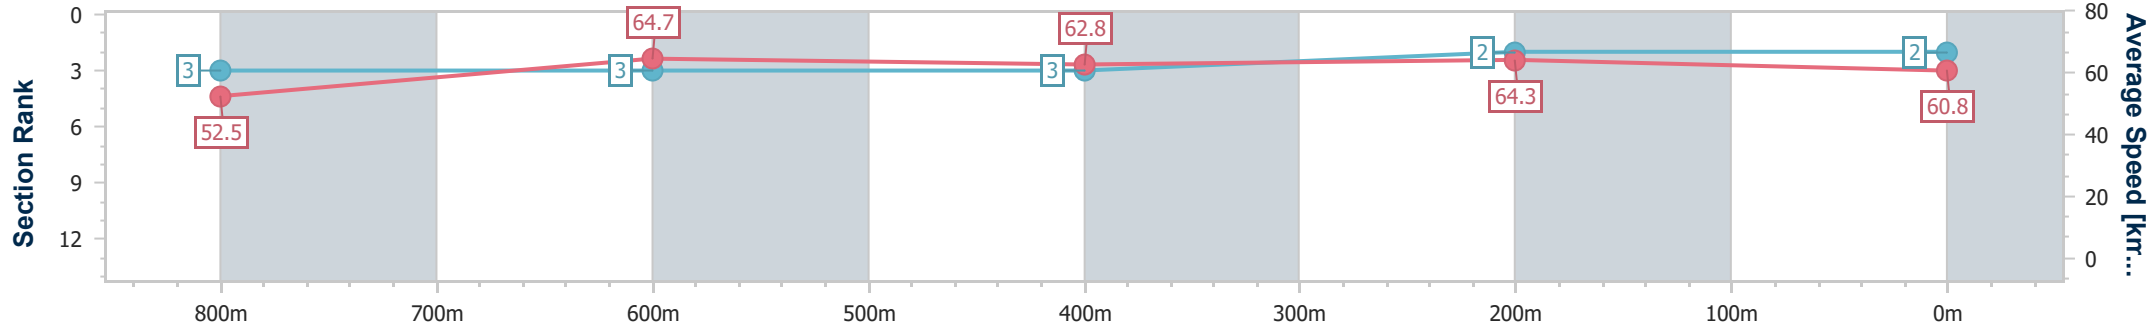

Horse/Jockey Name	Tessatori
Final Rank	2
Fastest Section Time (Section)	0:11.15 (800m)
Top Speed [km/h] (Section)	66.4 (Overall)
Race State	Finished

Sunshine Coast QLD Professional
Race 1: LANDSBOROUGH PUB QTIS Two-Year-Old Fillies
Maiden Plate - 1000m

26 May 2024 - 12:51

Track Rating: Soft 6, Weather: Fine, Rail Position: +12m

Section	Overall	800m	600m	400m	200m
Section Times	0:59.30 [2] (0:13.68)	0:45.62 [3] (0:11.15)	0:34.47 [3] (0:11.44)	0:23.03 [3] (0:11.18)	0:11.85 [2] (0:11.85)
Average Speed [km/h]	52.5	64.7	62.8	64.3	60.8
Top Speed [km/h]	66.4	66.3	64.8	65.7	63.9
Avg. Dist. to Rail [m]	2.6	1.1	0.5	0.9	0.9
Avg. Stride Freq. [Hz]	2.4	2.4	2.3	2.4	2.4
Avg. Stride Length [m]	6.0	7.5	7.5	7.5	7.1

- [ ] Ranking at each section and finish
- -.-.- No data available at this section
- NA No data available