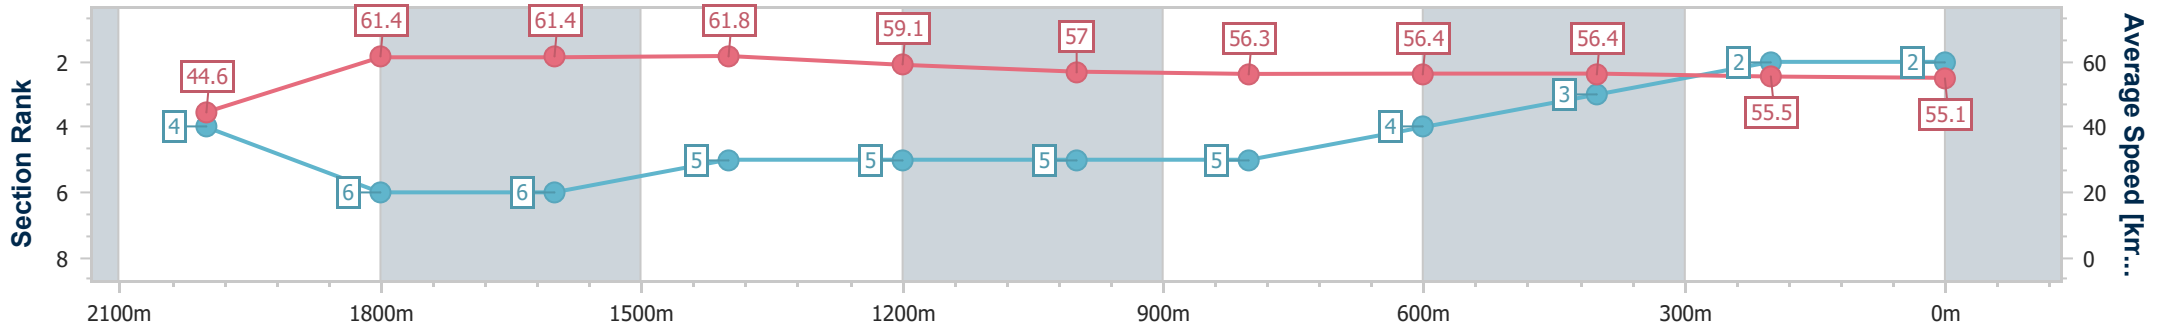

Horse/Jockey Name	Fionte
Final Rank	2
Fastest Section Time (Section)	0:11.58 (1600m)
Top Speed [km/h] (Section)	63.3 (1800m)
Race State	Finished

Toowoomba QLD Professional
Race 7: SHANNON SIGN COMPANY Maiden Handicap - 2150m
25 May 2024 - 20:30
Track Rating: Soft 5, Weather: Overcast, Rail Position: +3m Entire

Section	Overall	2000m	1800m	1600m	1400m	1200m	1000m	800m	600m	400m	200m
Section Times	2:16.81 [2] (0:12.09)	2:04.72 [4] (0:11.73)	1:52.99 [6] (0:11.69)	1:41.30 [6] (0:11.58)	1:29.72 [5] (0:12.20)	1:17.52 [5] (0:12.65)	1:04.87 [5] (0:12.94)	0:51.93 [5] (0:12.93)	0:39.00 [4] (0:12.87)	0:26.13 [3] (0:13.04)	0:13.09 [2] (0:13.09)
Average Speed [km/h]	44.6	61.4	61.4	61.8	59.1	57.0	56.3	56.4	56.4	55.5	55.1
Top Speed [km/h]	61.8	62.2	63.3	62.9	61.1	58.0	57.4	57.8	58.2	56.9	55.5
Avg. Dist. to Rail [m]	1.7	0.8	0.8	0.8	0.7	1.5	2.8	3.0	2.2	0.9	0.5
Avg. Stride Freq. [Hz]	2.3	2.4	2.3	2.3	2.3	2.2	2.3	2.3	2.4	2.4	2.3
Avg. Stride Length [m]	5.5	7.2	7.4	7.5	7.3	7.1	6.9	6.9	6.7	6.6	6.5

- [ ] Ranking at each section and finish
- -.-.- No data available at this section
- NA No data available