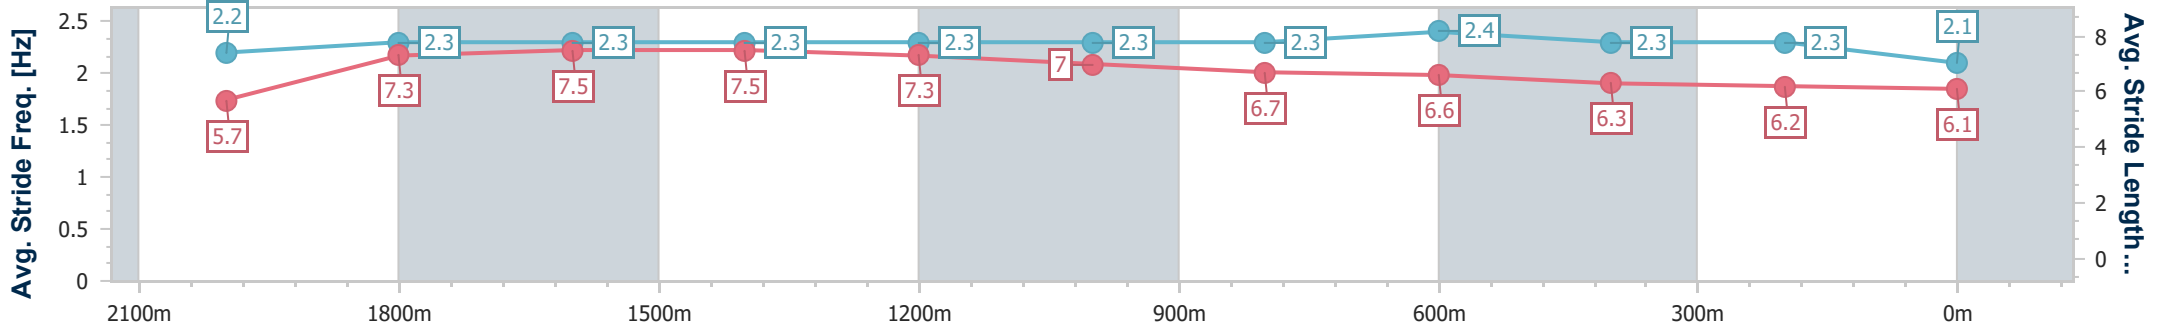

- [] Ranking at each section and finish
- .-.- No data available at this section
- NA No data available

Horse/Jockey Name	Mah Dragon
Final Rank	8
Fastest Section Time (Section)	0:11.56 (1600m)
Top Speed [km/h] (Section)	64.1 (1600m)
Race State	Finished

Toowoomba QLD Professional
 Race 7: SHANNON SIGN COMPANY Maiden Handicap - 2150m
 25 May 2024 - 20:30
 Track Rating: Soft 5, Weather: Overcast, Rail Position: +3m Entire

Section	Overall	2000m	1800m	1600m	1400m	1200m	1000m	800m	600m	400m	200m
Section Times	2:20.66 [8] (0:11.93)	2:08.73 [3] (0:11.75)	1:56.98 [4] (0:11.60)	1:45.38 [3] (0:11.56)	1:33.82 [3] (0:12.06)	1:21.76 [2] (0:12.59)	1:09.17 [2] (0:12.97)	0:56.20 [2] (0:13.03)	0:43.17 [2] (0:13.63)	0:29.54 [4] (0:14.28)	0:15.26 [7] (0:15.26)
Average Speed [km/h]	45.3	61.3	62.0	62.0	60.0	57.3	56.0	55.8	53.0	50.5	47.1
Top Speed [km/h]	61.3	62.7	63.8	64.1	61.6	58.9	56.3	56.0	55.2	51.1	48.5
Avg. Dist. to Rail [m]	2.9	1.3	0.8	0.5	0.9	1.9	2.7	2.4	1.0	0.2	0.8
Avg. Stride Freq. [Hz]	2.2	2.3	2.3	2.3	2.3	2.3	2.3	2.4	2.3	2.3	2.1
Avg. Stride Length [m]	5.7	7.3	7.5	7.5	7.3	7.0	6.7	6.6	6.3	6.2	6.1

- [] Ranking at each section and finish
- .-.- No data available at this section
- NA No data available