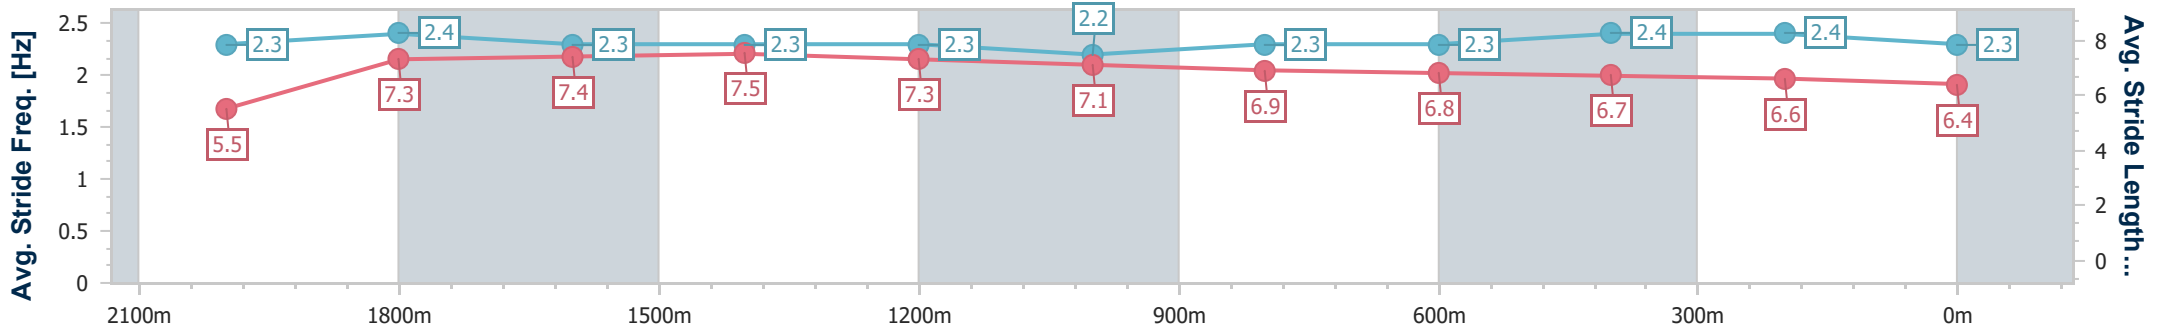

Section	Overall	2000m	1800m	1600m	1400m	1200m	1000m	800m	600m	400m	200m
Section Times	2:16.72 [1] (0:12.20)	2:04.52 [6] (0:11.48)	1:53.04 [3] (0:11.70)	1:41.34 [4] (0:11.58)	1:29.76 [4] (0:12.16)	1:17.60 [4] (0:12.64)	1:04.96 [4] (0:12.91)	0:52.05 [3] (0:12.89)	0:39.16 [3] (0:12.78)	0:26.38 [2] (0:13.01)	0:13.37 [1] (0:13.37)
Average Speed [km/h]	44.2	62.9	61.7	62.3	60.2	57.1	56.4	56.2	57.1	55.4	53.8
Top Speed [km/h]	63.4	63.8	63.0	64.1	61.7	58.6	57.4	58.2	58.2	56.1	54.9
Avg. Dist. to Rail [m]	5.3	2.3	0.6	1.4	2.6	2.8	3.3	2.9	2.4	0.7	0.4
Avg. Stride Freq. [Hz]	2.3	2.4	2.3	2.3	2.3	2.2	2.3	2.3	2.4	2.4	2.3
Avg. Stride Length [m]	5.5	7.3	7.4	7.5	7.3	7.1	6.9	6.8	6.7	6.6	6.4