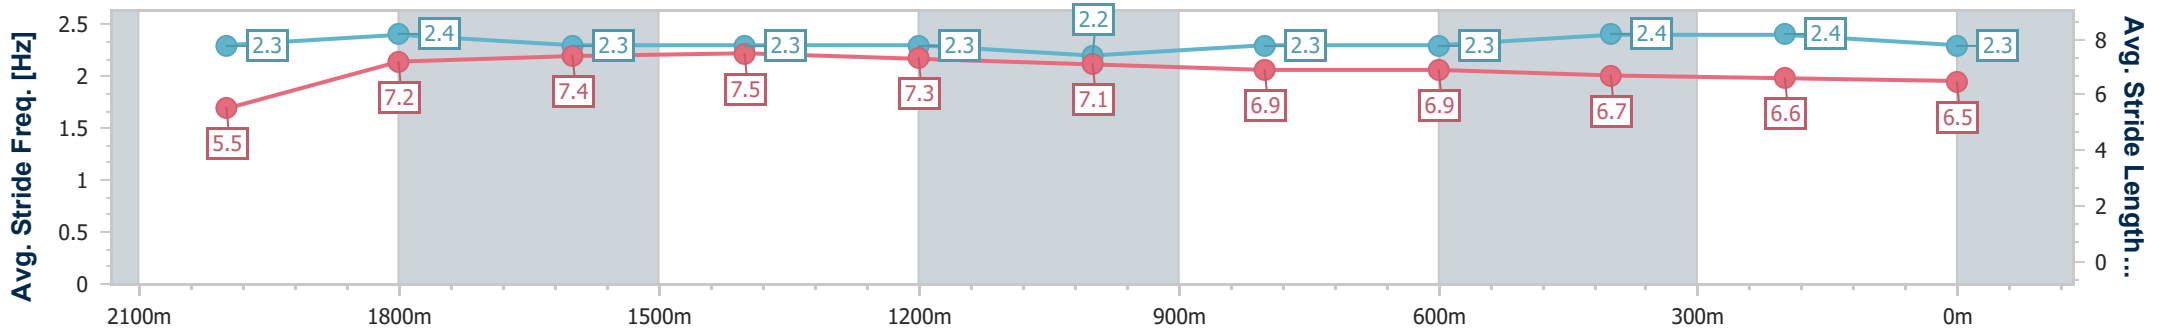

Horse/Jockey Name	Fionte
Final Rank	2
Fastest Section Time (Section)	0:11.58 (1600m)
Top Speed [km/h] (Section)	63.3 (1800m)
Race State	Finished

Toowoomba QLD Professional
Race 7: SHANNON SIGN COMPANY Maiden Handicap - 2150m
25 May 2024 - 20:30
Track Rating: Soft 5, Weather: Overcast, Rail Position: +3m Entire

Section	Overall	2000m	1800m	1600m	1400m	1200m	1000m	800m	600m	400m	200m
Section Times	2:16.81 [2] (0:12.09)	2:04.72 [4] (0:11.73)	1:52.99 [6] (0:11.69)	1:41.30 [6] (0:11.58)	1:29.72 [5] (0:12.20)	1:17.52 [5] (0:12.65)	1:04.87 [5] (0:12.94)	0:51.93 [5] (0:12.93)	0:39.00 [4] (0:12.87)	0:26.13 [3] (0:13.04)	0:13.09 [2] (0:13.09)
Average Speed [km/h]	44.6	61.4	61.4	61.8	59.1	57.0	56.3	56.4	56.4	55.5	55.1
Top Speed [km/h]	61.8	62.2	63.3	62.9	61.1	58.0	57.4	57.8	58.2	56.9	55.5
Avg. Dist. to Rail [m]	1.7	0.8	0.8	0.8	0.7	1.5	2.8	3.0	2.2	0.9	0.5
Avg. Stride Freq. [Hz]	2.3	2.4	2.3	2.3	2.3	2.2	2.3	2.3	2.4	2.4	2.3
Avg. Stride Length [m]	5.5	7.2	7.4	7.5	7.3	7.1	6.9	6.9	6.7	6.6	6.5

- [ ] Ranking at each section and finish
- -.-.- No data available at this section
- NA No data available