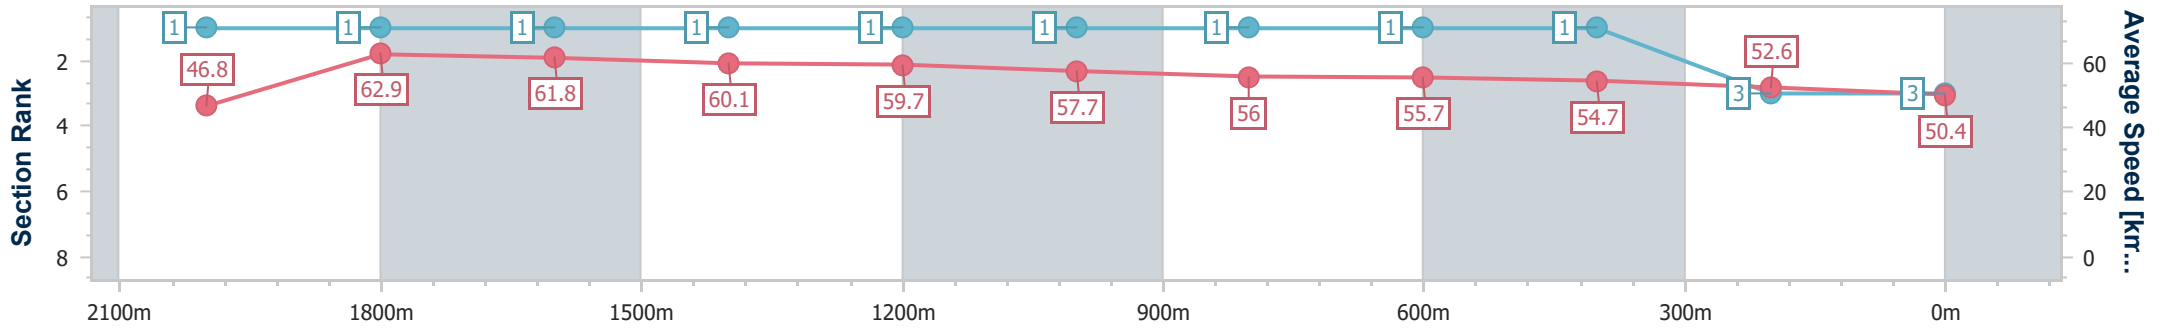

Toowoomba QLD Professional
 Race 7: SHANNON SIGN COMPANY Maiden Handicap - 2150m
 25 May 2024 - 20:30
 Track Rating: Soft 5, Weather: Overcast, Rail Position: +3m Entire

Section	Overall	2000m	1800m	1600m	1400m	1200m	1000m	800m	600m	400m	200m
Section Times	2:18.23 [3] (0:11.53)	2:06.70 [1] (0:11.47)	1:55.23 [1] (0:11.56)	1:43.67 [1] (0:12.02)	1:31.65 [1] (0:12.09)	1:19.56 [1] (0:12.50)	1:07.06 [1] (0:12.91)	0:54.15 [1] (0:13.02)	0:41.13 [1] (0:13.16)	0:27.97 [1] (0:13.73)	0:14.24 [3] (0:14.24)
Average Speed [km/h]	46.8	62.9	61.8	60.1	59.7	57.7	56.0	55.7	54.7	52.6	50.4
Top Speed [km/h]	64.1	64.5	62.8	62.0	60.5	59.0	56.9	56.4	56.7	53.4	51.8
Avg. Dist. to Rail [m]	5.2	0.4	1.0	0.6	0.6	1.0	1.7	1.2	0.7	0.2	0.4
Avg. Stride Freq. [Hz]	2.2	2.3	2.3	2.2	2.2	2.2	2.2	2.2	2.3	2.2	2.2
Avg. Stride Length [m]	5.9	7.5	7.5	7.5	7.4	7.2	6.9	6.9	6.7	6.6	6.3