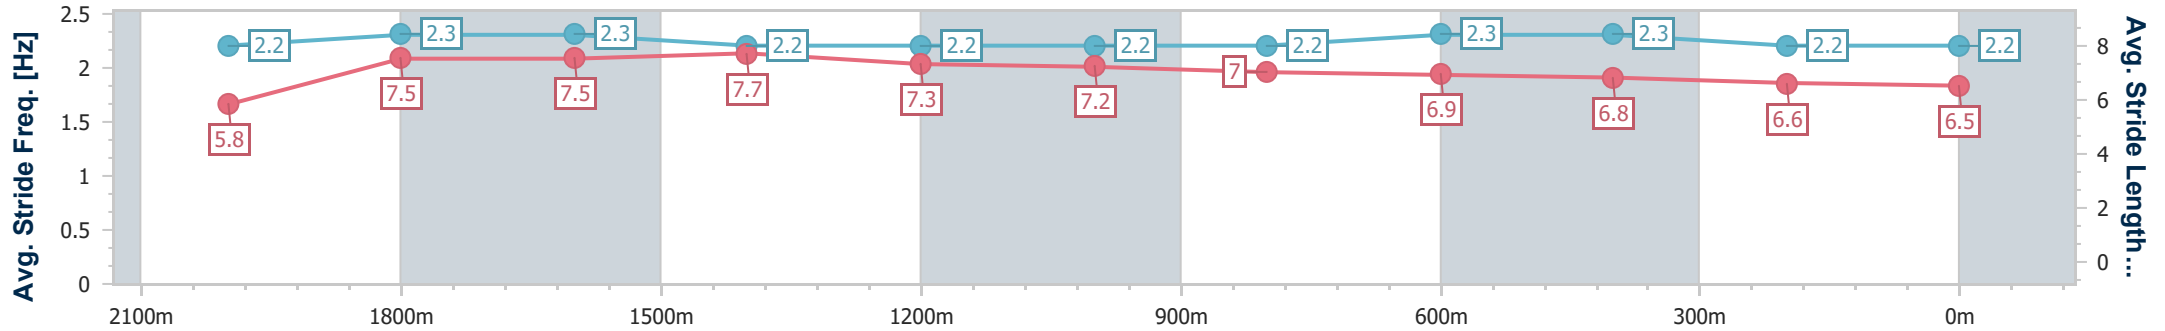

Toowoomba QLD Professional
 Race 7: SHANNON SIGN COMPANY Maiden Handicap - 2150m
 25 May 2024 - 20:30
 Track Rating: Soft 5, Weather: Overcast, Rail Position: +3m Entire

Section	Overall	2000m	1800m	1600m	1400m	1200m	1000m	800m	600m	400m	200m
Section Times	2:18.82 [5] (0:12.44)	2:06.38 [8] (0:11.75)	1:54.63 [8] (0:11.77)	1:42.86 [8] (0:11.52)	1:31.34 [8] (0:12.16)	1:19.18 [7] (0:12.68)	1:06.50 [7] (0:13.02)	0:53.48 [7] (0:12.60)	0:40.88 [5] (0:13.27)	0:27.61 [5] (0:13.74)	0:13.87 [5] (0:13.87)
Average Speed [km/h]	43.4	61.3	60.8	62.2	60.1	56.8	55.8	57.7	55.4	52.7	52.1
Top Speed [km/h]	60.6	62.6	62.3	62.9	61.9	59.6	57.7	59.4	58.3	53.9	52.4
Avg. Dist. to Rail [m]	3.7	1.0	1.2	0.9	2.1	2.3	2.8	3.1	3.5	2.7	5.6
Avg. Stride Freq. [Hz]	2.2	2.4	2.3	2.3	2.3	2.3	2.3	2.4	2.4	2.3	2.3
Avg. Stride Length [m]	5.5	7.2	7.2	7.4	7.3	6.9	6.8	6.7	6.4	6.3	6.3

- [] Ranking at each section and finish
- .-.- No data available at this section
- NA No data available

Horse/Jockey Name	The Hindustan
Final Rank	6
Fastest Section Time (Section)	0:11.59 (2000m)
Top Speed [km/h] (Section)	62.8 (2000m)
Race State	Finished

Toowoomba QLD Professional
 Race 7: SHANNON SIGN COMPANY Maiden Handicap - 2150m
 25 May 2024 - 20:30
 Track Rating: Soft 5, Weather: Overcast, Rail Position: +3m Entire

Section	Overall	2000m	1800m	1600m	1400m	1200m	1000m	800m	600m	400m	200m
Section Times	2:19.51 [6] (0:12.09)	2:07.42 [5] (0:11.59)	1:55.83 [4] (0:11.78)	1:44.05 [5] (0:11.66)	1:32.39 [6] (0:12.39)	1:20.00 [6] (0:12.65)	1:07.35 [6] (0:12.97)	0:54.38 [6] (0:13.03)	0:41.35 [8] (0:13.32)	0:28.03 [7] (0:13.92)	0:14.11 [6] (0:14.11)
Average Speed [km/h]	44.6	62.3	60.6	61.4	58.3	56.9	55.9	55.5	54.8	51.9	51.0
Top Speed [km/h]	61.4	62.8	62.4	62.5	61.1	57.7	56.7	56.8	56.7	52.9	52.1
Avg. Dist. to Rail [m]	1.9	0.8	1.0	1.0	0.3	0.8	1.8	2.0	2.0	1.6	3.6
Avg. Stride Freq. [Hz]	2.2	2.3	2.3	2.2	2.2	2.2	2.2	2.3	2.3	2.2	2.2
Avg. Stride Length [m]	5.8	7.5	7.5	7.7	7.3	7.2	7.0	6.9	6.8	6.6	6.5