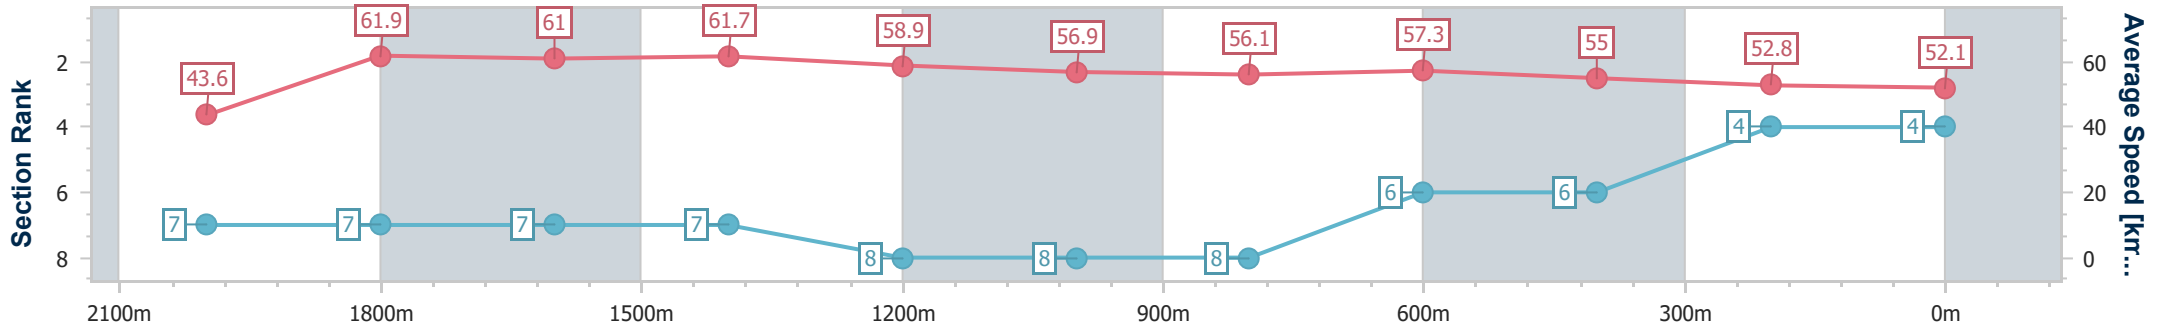

Horse/Jockey Name	Cassie's Girl
Final Rank	4
Fastest Section Time (Section)	0:11.60 (2000m)
Top Speed [km/h] (Section)	63.2 (2000m)
Race State	Finished

Toowoomba QLD Professional
Race 7: SHANNON SIGN COMPANY Maiden Handicap - 2150m
25 May 2024 - 20:30
Track Rating: Soft 5, Weather: Overcast, Rail Position: +3m Entire

Section	Overall	2000m	1800m	1600m	1400m	1200m	1000m	800m	600m	400m	200m
Section Times	2:18.69 [4] (0:12.39)	2:06.30 [7] (0:11.60)	1:54.70 [7] (0:11.73)	1:42.97 [7] (0:11.64)	1:31.33 [7] (0:12.30)	1:19.03 [8] (0:12.72)	1:06.31 [8] (0:12.97)	0:53.34 [8] (0:12.64)	0:40.70 [6] (0:13.24)	0:27.46 [6] (0:13.67)	0:13.79 [4] (0:13.79)
Average Speed [km/h]	43.6	61.9	61.0	61.7	58.9	56.9	56.1	57.3	55.0	52.8	52.1
Top Speed [km/h]	60.5	63.2	62.3	62.1	60.8	58.5	57.3	58.3	57.9	53.8	52.6
Avg. Dist. to Rail [m]	0.9	0.2	1.7	0.7	1.8	2.3	2.9	2.8	2.0	1.4	2.8
Avg. Stride Freq. [Hz]	2.2	2.4	2.3	2.3	2.3	2.3	2.3	2.4	2.4	2.3	2.3
Avg. Stride Length [m]	5.7	7.2	7.3	7.4	7.2	6.9	6.7	6.7	6.5	6.4	6.4

- [ ] Ranking at each section and finish
- -.-.- No data available at this section
- NA No data available