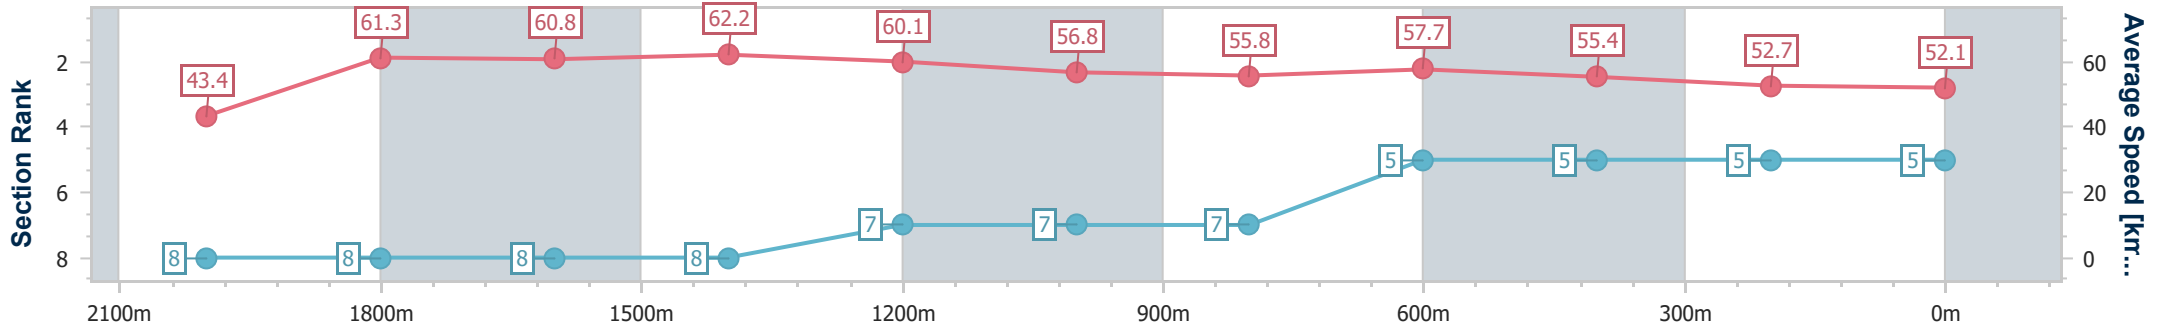

- [] Ranking at each section and finish
- .-.- No data available at this section
- NA No data available

Horse/Jockey Name	Majestic Angel
Final Rank	5
Fastest Section Time (Section)	0:11.52 (1600m)
Top Speed [km/h] (Section)	62.9 (1600m)
Race State	Finished

Toowoomba QLD Professional
 Race 7: SHANNON SIGN COMPANY Maiden Handicap - 2150m
 25 May 2024 - 20:30
 Track Rating: Soft 5, Weather: Overcast, Rail Position: +3m Entire

Section	Overall	2000m	1800m	1600m	1400m	1200m	1000m	800m	600m	400m	200m
Section Times	2:18.82 [5] (0:12.44)	2:06.38 [8] (0:11.75)	1:54.63 [8] (0:11.77)	1:42.86 [8] (0:11.52)	1:31.34 [8] (0:12.16)	1:19.18 [7] (0:12.68)	1:06.50 [7] (0:13.02)	0:53.48 [7] (0:12.60)	0:40.88 [5] (0:13.27)	0:27.61 [5] (0:13.74)	0:13.87 [5] (0:13.87)
Average Speed [km/h]	43.4	61.3	60.8	62.2	60.1	56.8	55.8	57.7	55.4	52.7	52.1
Top Speed [km/h]	60.6	62.6	62.3	62.9	61.9	59.6	57.7	59.4	58.3	53.9	52.4
Avg. Dist. to Rail [m]	3.7	1.0	1.2	0.9	2.1	2.3	2.8	3.1	3.5	2.7	5.6
Avg. Stride Freq. [Hz]	2.2	2.4	2.3	2.3	2.3	2.3	2.3	2.4	2.4	2.3	2.3
Avg. Stride Length [m]	5.5	7.2	7.2	7.4	7.3	6.9	6.8	6.7	6.4	6.3	6.3