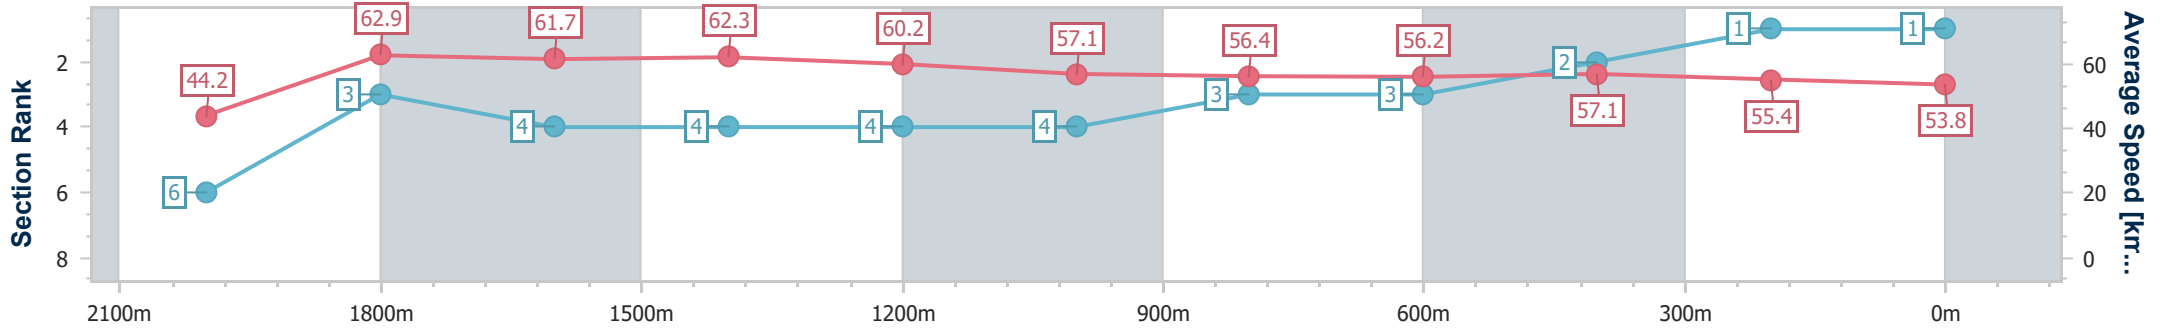

Section	Overall	2000m	1800m	1600m	1400m	1200m	1000m	800m	600m	400m	200m
Section Times	2:16.72 [1] (0:12.20)	2:04.52 [6] (0:11.48)	1:53.04 [3] (0:11.70)	1:41.34 [4] (0:11.58)	1:29.76 [4] (0:12.16)	1:17.60 [4] (0:12.64)	1:04.96 [4] (0:12.91)	0:52.05 [3] (0:12.89)	0:39.16 [3] (0:12.78)	0:26.38 [2] (0:13.01)	0:13.37 [1] (0:13.37)
Average Speed [km/h]	44.2	62.9	61.7	62.3	60.2	57.1	56.4	56.2	57.1	55.4	53.8
Top Speed [km/h]	63.4	63.8	63.0	64.1	61.7	58.6	57.4	58.2	58.2	56.1	54.9
Avg. Dist. to Rail [m]	5.3	2.3	0.6	1.4	2.6	2.8	3.3	2.9	2.4	0.7	0.4
Avg. Stride Freq. [Hz]	2.3	2.4	2.3	2.3	2.3	2.2	2.3	2.3	2.4	2.4	2.3
Avg. Stride Length [m]	5.5	7.3	7.4	7.5	7.3	7.1	6.9	6.8	6.7	6.6	6.4