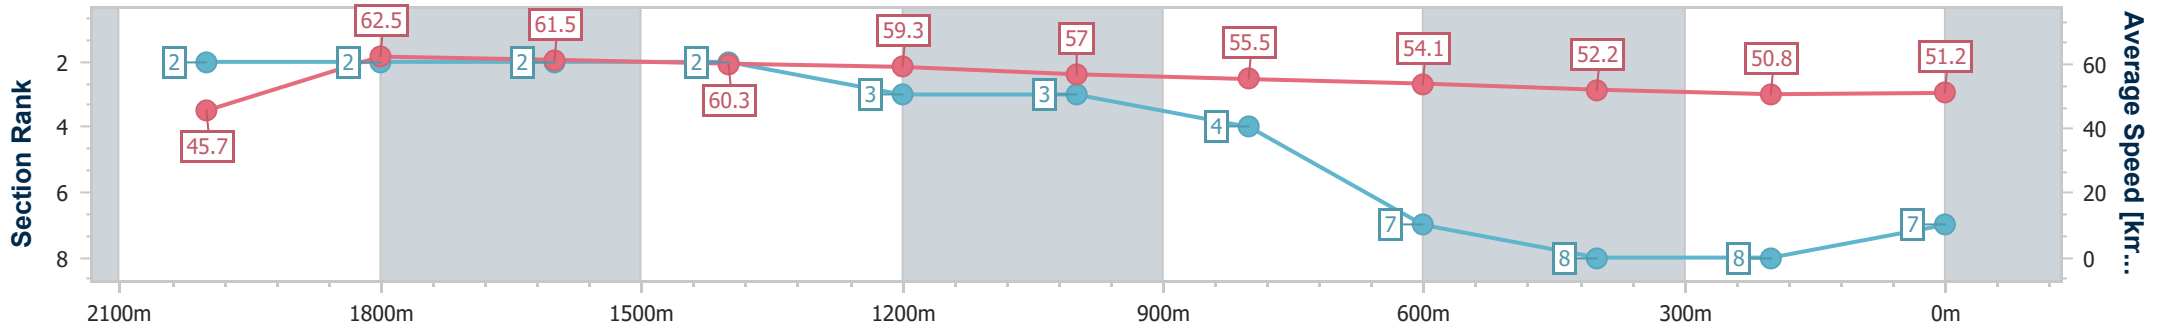

- [] Ranking at each section and finish
- .-.- No data available at this section
- NA No data available

Horse/Jockey Name	Fireball Fury
Final Rank	7
Fastest Section Time (Section)	0:11.54 (1800m)
Top Speed [km/h] (Section)	64.0 (Overall)
Race State	Finished

Toowoomba QLD Professional
 Race 7: SHANNON SIGN COMPANY Maiden Handicap - 2150m
 25 May 2024 - 20:30
 Track Rating: Soft 5, Weather: Overcast, Rail Position: +3m Entire

Section	Overall	2000m	1800m	1600m	1400m	1200m	1000m	800m	600m	400m	200m
Section Times	2:20.23 [7] (0:11.81)	2:08.42 [2] (0:11.57)	1:56.85 [2] (0:11.54)	1:45.31 [2] (0:11.89)	1:33.42 [2] (0:12.23)	1:21.19 [3] (0:12.63)	1:08.56 [3] (0:13.09)	0:55.47 [4] (0:13.34)	0:42.13 [7] (0:13.85)	0:28.28 [8] (0:14.20)	0:14.08 [8]
Average Speed [km/h]	45.7	62.5	61.5	60.3	59.3	57.0	55.5	54.1	52.2	50.8	51.2
Top Speed [km/h]	64.0	64.0	62.6	61.9	60.3	58.6	56.1	55.0	53.9	52.0	51.9
Avg. Dist. to Rail [m]	6.2	1.2	1.8	1.1	0.9	1.6	2.2	1.2	0.6	1.2	3.8
Avg. Stride Freq. [Hz]	2.3	2.3	2.2	2.1	2.1	2.2	2.2	2.2	2.2	2.1	2.1
Avg. Stride Length [m]	5.6	7.6	7.9	8.0	7.7	7.3	7.0	6.9	6.7	6.7	6.8