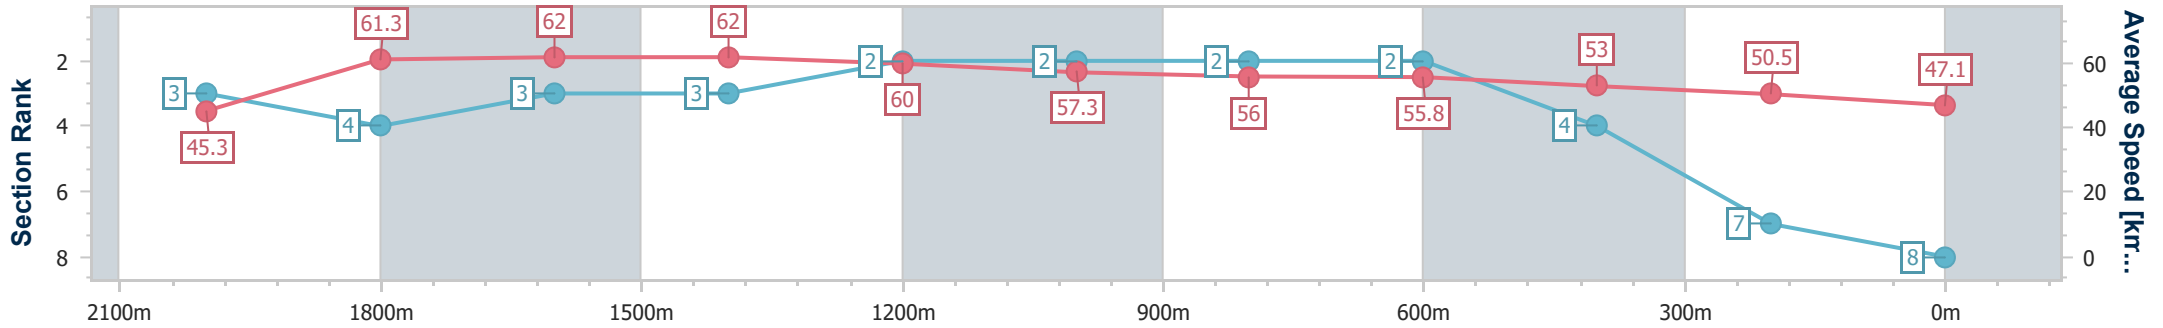

Toowoomba QLD Professional
 Race 7: SHANNON SIGN COMPANY Maiden Handicap - 2150m
 25 May 2024 - 20:30
 Track Rating: Soft 5, Weather: Overcast, Rail Position: +3m Entire

Section	Overall	2000m	1800m	1600m	1400m	1200m	1000m	800m	600m	400m	200m
Section Times	2:20.23 [7] (0:11.81)	2:08.42 [2] (0:11.57)	1:56.85 [2] (0:11.54)	1:45.31 [2] (0:11.89)	1:33.42 [2] (0:12.23)	1:21.19 [3] (0:12.63)	1:08.56 [3] (0:13.09)	0:55.47 [4] (0:13.34)	0:42.13 [7] (0:13.85)	0:28.28 [8] (0:14.20)	0:14.08 [8]
Average Speed [km/h]	45.7	62.5	61.5	60.3	59.3	57.0	55.5	54.1	52.2	50.8	51.2
Top Speed [km/h]	64.0	64.0	62.6	61.9	60.3	58.6	56.1	55.0	53.9	52.0	51.9
Avg. Dist. to Rail [m]	6.2	1.2	1.8	1.1	0.9	1.6	2.2	1.2	0.6	1.2	3.8
Avg. Stride Freq. [Hz]	2.3	2.3	2.2	2.1	2.1	2.2	2.2	2.2	2.2	2.1	2.1
Avg. Stride Length [m]	5.6	7.6	7.9	8.0	7.7	7.3	7.0	6.9	6.7	6.7	6.8

- [] Ranking at each section and finish
- .-.- No data available at this section
- NA No data available

Horse/Jockey Name	Mah Dragon
Final Rank	8
Fastest Section Time (Section)	0:11.56 (1600m)
Top Speed [km/h] (Section)	64.1 (1600m)
Race State	Finished

Toowoomba QLD Professional
 Race 7: SHANNON SIGN COMPANY Maiden Handicap - 2150m
 25 May 2024 - 20:30
 Track Rating: Soft 5, Weather: Overcast, Rail Position: +3m Entire

Section	Overall	2000m	1800m	1600m	1400m	1200m	1000m	800m	600m	400m	200m
Section Times	2:20.66 [8] (0:11.93)	2:08.73 [3] (0:11.75)	1:56.98 [4] (0:11.60)	1:45.38 [3] (0:11.56)	1:33.82 [3] (0:12.06)	1:21.76 [2] (0:12.59)	1:09.17 [2] (0:12.97)	0:56.20 [2] (0:13.03)	0:43.17 [2] (0:13.63)	0:29.54 [4] (0:14.28)	0:15.26 [7] (0:15.26)
Average Speed [km/h]	45.3	61.3	62.0	62.0	60.0	57.3	56.0	55.8	53.0	50.5	47.1
Top Speed [km/h]	61.3	62.7	63.8	64.1	61.6	58.9	56.3	56.0	55.2	51.1	48.5
Avg. Dist. to Rail [m]	2.9	1.3	0.8	0.5	0.9	1.9	2.7	2.4	1.0	0.2	0.8
Avg. Stride Freq. [Hz]	2.2	2.3	2.3	2.3	2.3	2.3	2.3	2.4	2.3	2.3	2.1
Avg. Stride Length [m]	5.7	7.3	7.5	7.5	7.3	7.0	6.7	6.6	6.3	6.2	6.1