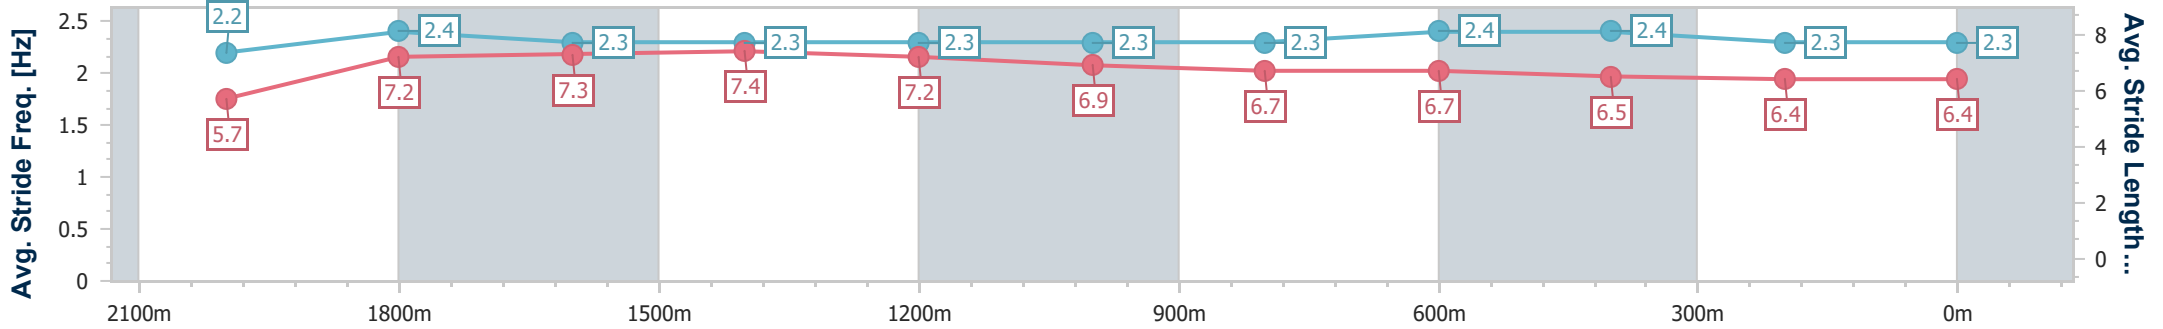

Horse/Jockey Name	Cassie's Girl
Final Rank	4
Fastest Section Time (Section)	0:11.60 (2000m)
Top Speed [km/h] (Section)	63.2 (2000m)
Race State	Finished

Toowoomba QLD Professional
Race 7: SHANNON SIGN COMPANY Maiden Handicap - 2150m
25 May 2024 - 20:30
Track Rating: Soft 5, Weather: Overcast, Rail Position: +3m Entire

Section	Overall	2000m	1800m	1600m	1400m	1200m	1000m	800m	600m	400m	200m
Section Times	2:18.69 [4] (0:12.39)	2:06.30 [7] (0:11.60)	1:54.70 [7] (0:11.73)	1:42.97 [7] (0:11.64)	1:31.33 [7] (0:12.30)	1:19.03 [8] (0:12.72)	1:06.31 [8] (0:12.97)	0:53.34 [8] (0:12.64)	0:40.70 [6] (0:13.24)	0:27.46 [6] (0:13.67)	0:13.79 [4] (0:13.79)
Average Speed [km/h]	43.6	61.9	61.0	61.7	58.9	56.9	56.1	57.3	55.0	52.8	52.1
Top Speed [km/h]	60.5	63.2	62.3	62.1	60.8	58.5	57.3	58.3	57.9	53.8	52.6
Avg. Dist. to Rail [m]	0.9	0.2	1.7	0.7	1.8	2.3	2.9	2.8	2.0	1.4	2.8
Avg. Stride Freq. [Hz]	2.2	2.4	2.3	2.3	2.3	2.3	2.3	2.4	2.4	2.3	2.3
Avg. Stride Length [m]	5.7	7.2	7.3	7.4	7.2	6.9	6.7	6.7	6.5	6.4	6.4

- [ ] Ranking at each section and finish
- -.-.- No data available at this section
- NA No data available