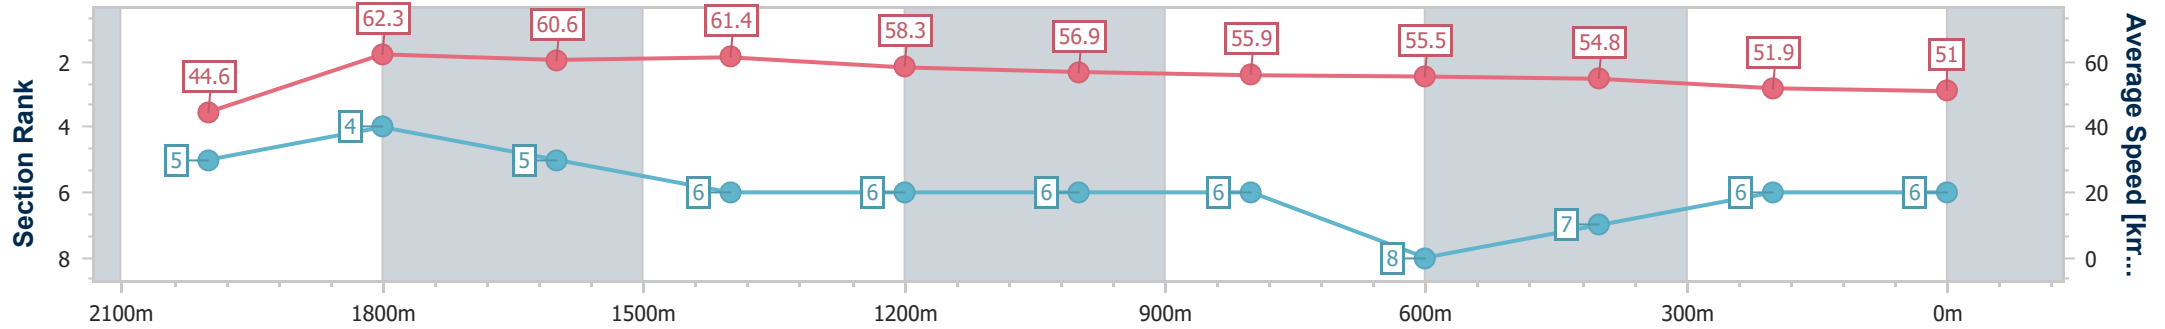

Horse/Jockey Name	The Hindustan
Final Rank	6
Fastest Section Time (Section)	0:11.59 (2000m)
Top Speed [km/h] (Section)	62.8 (2000m)
Race State	Finished

Toowoomba QLD Professional
Race 7: SHANNON SIGN COMPANY Maiden Handicap - 2150m
25 May 2024 - 20:30
Track Rating: Soft 5, Weather: Overcast, Rail Position: +3m Entire

Section	Overall	2000m	1800m	1600m	1400m	1200m	1000m	800m	600m	400m	200m
Section Times	2:19.51 [6] (0:12.09)	2:07.42 [5] (0:11.59)	1:55.83 [4] (0:11.78)	1:44.05 [5] (0:11.66)	1:32.39 [6] (0:12.39)	1:20.00 [6] (0:12.65)	1:07.35 [6] (0:12.97)	0:54.38 [6] (0:13.03)	0:41.35 [8] (0:13.32)	0:28.03 [7] (0:13.92)	0:14.11 [6] (0:14.11)
Average Speed [km/h]	44.6	62.3	60.6	61.4	58.3	56.9	55.9	55.5	54.8	51.9	51.0
Top Speed [km/h]	61.4	62.8	62.4	62.5	61.1	57.7	56.7	56.8	56.7	52.9	52.1
Avg. Dist. to Rail [m]	1.9	0.8	1.0	1.0	0.3	0.8	1.8	2.0	2.0	1.6	3.6
Avg. Stride Freq. [Hz]	2.2	2.3	2.3	2.2	2.2	2.2	2.2	2.3	2.3	2.2	2.2
Avg. Stride Length [m]	5.8	7.5	7.5	7.7	7.3	7.2	7.0	6.9	6.8	6.6	6.5

- [ ] Ranking at each section and finish
- -.-.- No data available at this section
- NA No data available