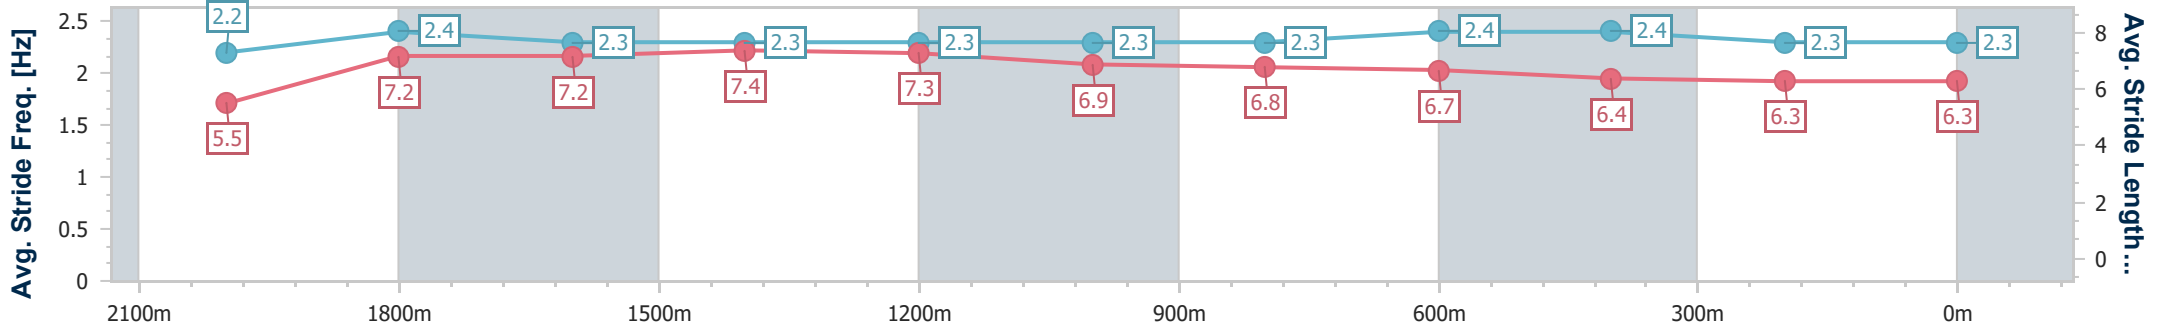

- [] Ranking at each section and finish
- .-.- No data available at this section
- NA No data available

Horse/Jockey Name	Majestic Angel
Final Rank	5
Fastest Section Time (Section)	0:11.52 (1600m)
Top Speed [km/h] (Section)	62.9 (1600m)
Race State	Finished

Toowoomba QLD Professional
 Race 7: SHANNON SIGN COMPANY Maiden Handicap - 2150m
 25 May 2024 - 20:30
 Track Rating: Soft 5, Weather: Overcast, Rail Position: +3m Entire

Section	Overall	2000m	1800m	1600m	1400m	1200m	1000m	800m	600m	400m	200m
Section Times	2:18.82 [5] (0:12.44)	2:06.38 [8] (0:11.75)	1:54.63 [8] (0:11.77)	1:42.86 [8] (0:11.52)	1:31.34 [8] (0:12.16)	1:19.18 [7] (0:12.68)	1:06.50 [7] (0:13.02)	0:53.48 [7] (0:12.60)	0:40.88 [5] (0:13.27)	0:27.61 [5] (0:13.74)	0:13.87 [5] (0:13.87)
Average Speed [km/h]	43.4	61.3	60.8	62.2	60.1	56.8	55.8	57.7	55.4	52.7	52.1
Top Speed [km/h]	60.6	62.6	62.3	62.9	61.9	59.6	57.7	59.4	58.3	53.9	52.4
Avg. Dist. to Rail [m]	3.7	1.0	1.2	0.9	2.1	2.3	2.8	3.1	3.5	2.7	5.6
Avg. Stride Freq. [Hz]	2.2	2.4	2.3	2.3	2.3	2.3	2.3	2.4	2.4	2.3	2.3
Avg. Stride Length [m]	5.5	7.2	7.2	7.4	7.3	6.9	6.8	6.7	6.4	6.3	6.3