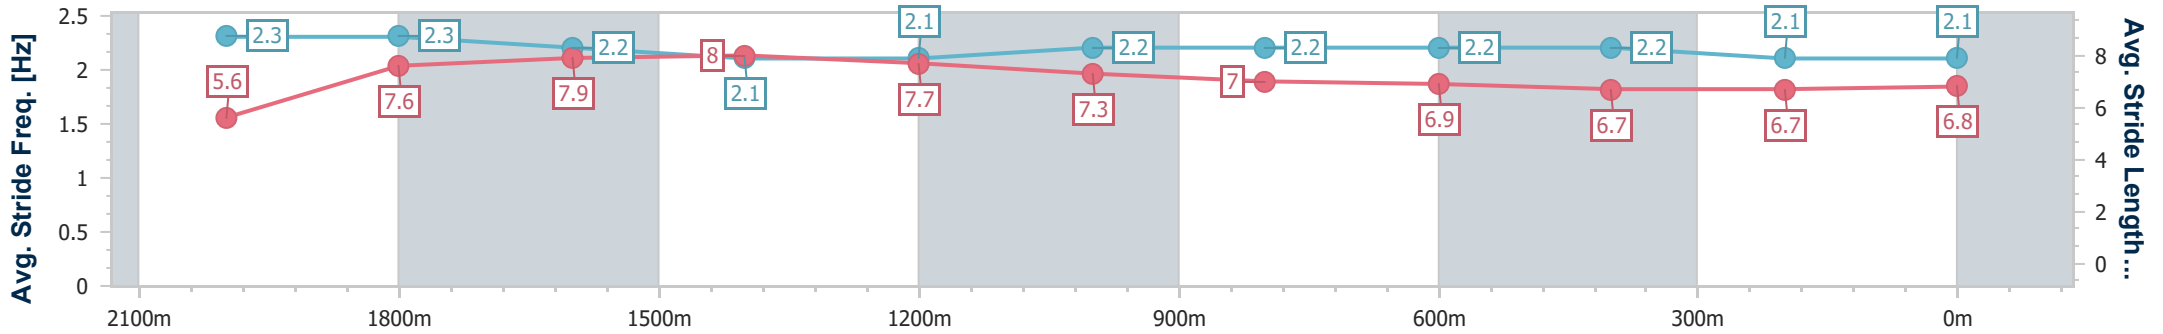

Toowoomba QLD Professional
 Race 7: SHANNON SIGN COMPANY Maiden Handicap - 2150m
 25 May 2024 - 20:30
 Track Rating: Soft 5, Weather: Overcast, Rail Position: +3m Entire

Section	Overall	2000m	1800m	1600m	1400m	1200m	1000m	800m	600m	400m	200m
Section Times	2:19.51 [6] (0:12.09)	2:07.42 [5] (0:11.59)	1:55.83 [4] (0:11.78)	1:44.05 [5] (0:11.66)	1:32.39 [6] (0:12.39)	1:20.00 [6] (0:12.65)	1:07.35 [6] (0:12.97)	0:54.38 [6] (0:13.03)	0:41.35 [8] (0:13.32)	0:28.03 [7] (0:13.92)	0:14.11 [6] (0:14.11)
Average Speed [km/h]	44.6	62.3	60.6	61.4	58.3	56.9	55.9	55.5	54.8	51.9	51.0
Top Speed [km/h]	61.4	62.8	62.4	62.5	61.1	57.7	56.7	56.8	56.7	52.9	52.1
Avg. Dist. to Rail [m]	1.9	0.8	1.0	1.0	0.3	0.8	1.8	2.0	2.0	1.6	3.6
Avg. Stride Freq. [Hz]	2.2	2.3	2.3	2.2	2.2	2.2	2.2	2.3	2.3	2.2	2.2
Avg. Stride Length [m]	5.8	7.5	7.5	7.7	7.3	7.2	7.0	6.9	6.8	6.6	6.5

- [] Ranking at each section and finish
- .-.- No data available at this section
- NA No data available

Horse/Jockey Name	Fireball Fury
Final Rank	7
Fastest Section Time (Section)	0:11.54 (1800m)
Top Speed [km/h] (Section)	64.0 (Overall)
Race State	Finished

Toowoomba QLD Professional
 Race 7: SHANNON SIGN COMPANY Maiden Handicap - 2150m
 25 May 2024 - 20:30
 Track Rating: Soft 5, Weather: Overcast, Rail Position: +3m Entire

Section	Overall	2000m	1800m	1600m	1400m	1200m	1000m	800m	600m	400m	200m
Section Times	2:20.23 [7] (0:11.81)	2:08.42 [2] (0:11.57)	1:56.85 [2] (0:11.54)	1:45.31 [2] (0:11.89)	1:33.42 [2] (0:12.23)	1:21.19 [3] (0:12.63)	1:08.56 [3] (0:13.09)	0:55.47 [4] (0:13.34)	0:42.13 [7] (0:13.85)	0:28.28 [8] (0:14.20)	0:14.08 [8]
Average Speed [km/h]	45.7	62.5	61.5	60.3	59.3	57.0	55.5	54.1	52.2	50.8	51.2
Top Speed [km/h]	64.0	64.0	62.6	61.9	60.3	58.6	56.1	55.0	53.9	52.0	51.9
Avg. Dist. to Rail [m]	6.2	1.2	1.8	1.1	0.9	1.6	2.2	1.2	0.6	1.2	3.8
Avg. Stride Freq. [Hz]	2.3	2.3	2.2	2.1	2.1	2.2	2.2	2.2	2.2	2.1	2.1
Avg. Stride Length [m]	5.6	7.6	7.9	8.0	7.7	7.3	7.0	6.9	6.7	6.7	6.8