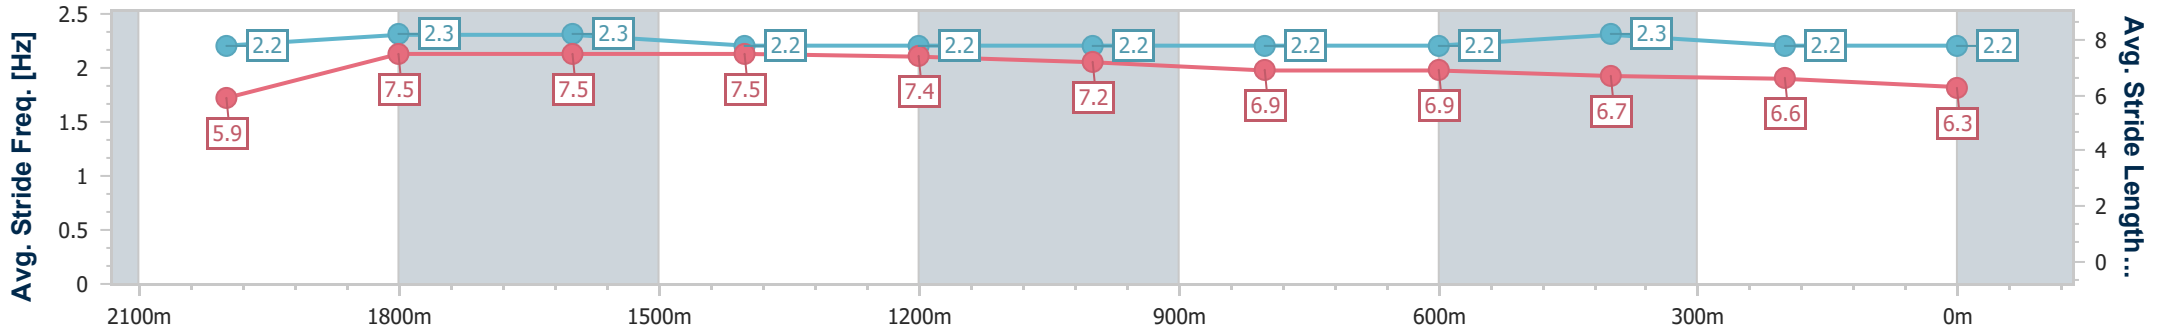

- [] Ranking at each section and finish
- .-.- No data available at this section
- NA No data available

Horse/Jockey Name	Pariah On Fire
Final Rank	3
Fastest Section Time (Section)	0:11.47 (2000m)
Top Speed [km/h] (Section)	64.5 (2000m)
Race State	Finished

Toowoomba QLD Professional
 Race 7: SHANNON SIGN COMPANY Maiden Handicap - 2150m
 25 May 2024 - 20:30
 Track Rating: Soft 5, Weather: Overcast, Rail Position: +3m Entire

Section	Overall	2000m	1800m	1600m	1400m	1200m	1000m	800m	600m	400m	200m
Section Times	2:18.23 [3] (0:11.53)	2:06.70 [1] (0:11.47)	1:55.23 [1] (0:11.56)	1:43.67 [1] (0:12.02)	1:31.65 [1] (0:12.09)	1:19.56 [1] (0:12.50)	1:07.06 [1] (0:12.91)	0:54.15 [1] (0:13.02)	0:41.13 [1] (0:13.16)	0:27.97 [1] (0:13.73)	0:14.24 [3] (0:14.24)
Average Speed [km/h]	46.8	62.9	61.8	60.1	59.7	57.7	56.0	55.7	54.7	52.6	50.4
Top Speed [km/h]	64.1	64.5	62.8	62.0	60.5	59.0	56.9	56.4	56.7	53.4	51.8
Avg. Dist. to Rail [m]	5.2	0.4	1.0	0.6	0.6	1.0	1.7	1.2	0.7	0.2	0.4
Avg. Stride Freq. [Hz]	2.2	2.3	2.3	2.2	2.2	2.2	2.2	2.2	2.3	2.2	2.2
Avg. Stride Length [m]	5.9	7.5	7.5	7.5	7.4	7.2	6.9	6.9	6.7	6.6	6.3