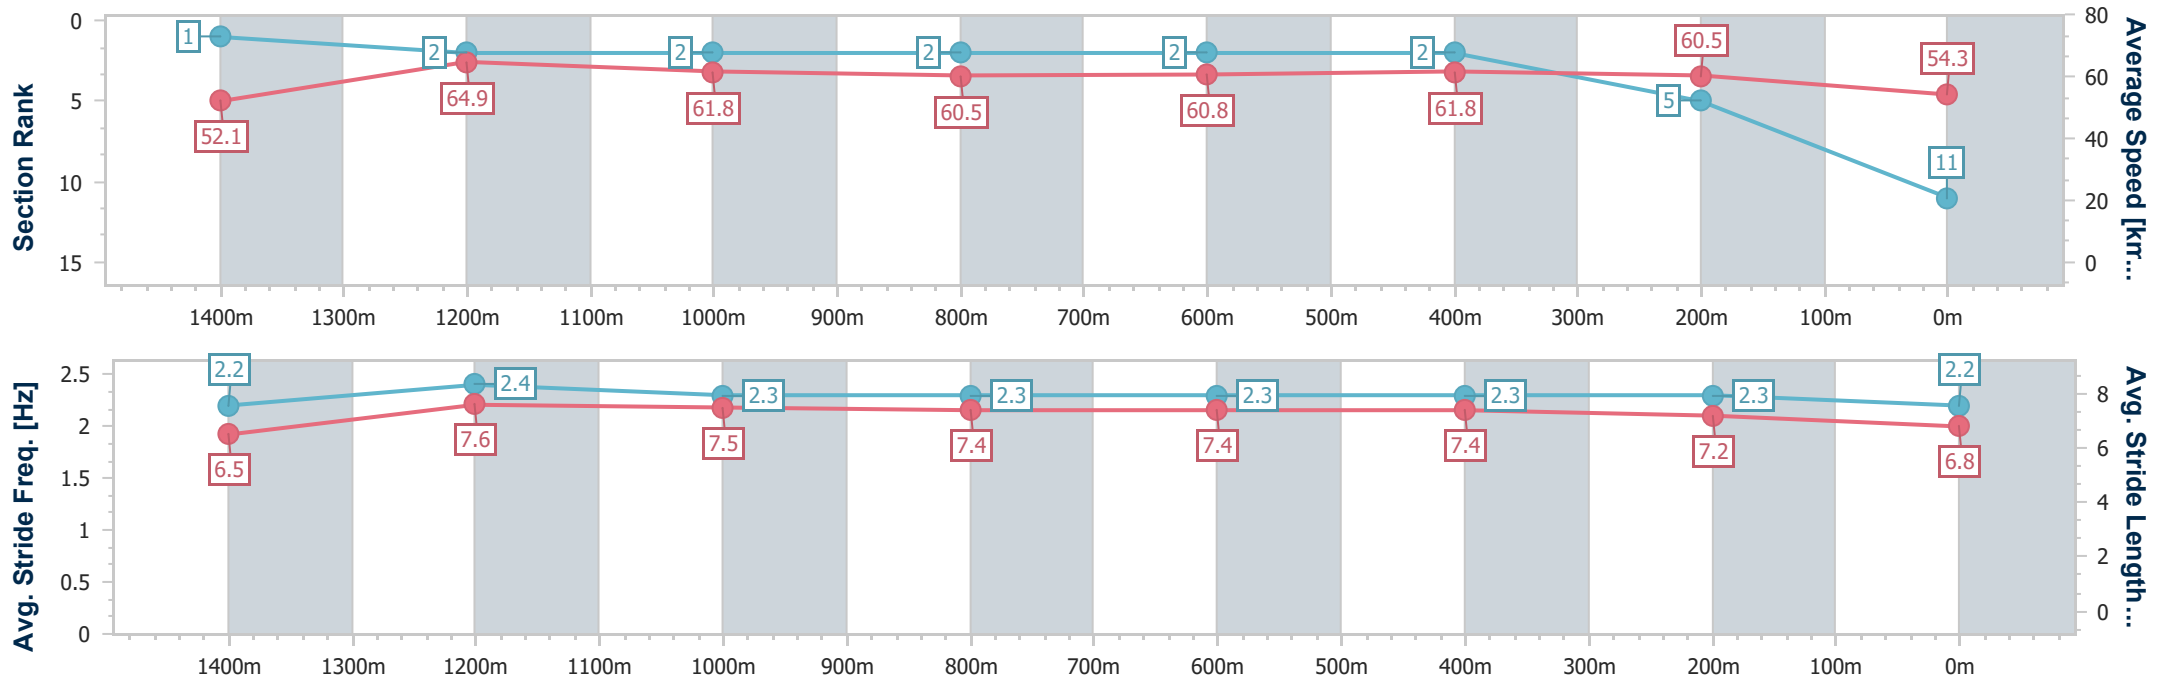

Doomben QLD Professional

Race 7: DRINKWISE MILE - 1600m

25 May 2024 - 14:39

Track Rating: Soft 6, Weather: Overcast, Rail Position: +2m Entire

BRISBANE RACING CLUB

Section	Overall	1400m	1200m	1000m	800m	600m	400m	200m
Section Times	1:38.11 [11] (0:13.85)	1:24.26 [1] (0:11.42)	1:12.84 [2] (0:11.65)	1:01.19 [2] (0:12.06)	0:49.13 [2] (0:12.06)	0:37.07 [2] (0:11.83)	0:25.24 [2] (0:11.96)	0:13.28 [5] (0:13.28)
Average Speed [km/h]	52.1	64.9	61.8	60.5	60.8	61.8	60.5	54.3
Top Speed [km/h]	66.4	66.3	62.8	61.6	62.1	62.5	63.0	58.2
Avg. Dist. to Rail [m]	6.2	4.2	5.4	5.1	3.7	2.7	3.5	4.8
Avg. Stride Freq. [Hz]	2.2	2.4	2.3	2.3	2.3	2.3	2.3	2.2
Avg. Stride Length [m]	6.5	7.6	7.5	7.4	7.4	7.4	7.2	6.8

- [] Ranking at each section and finish
- .-.- No data available at this section
- NA No data available