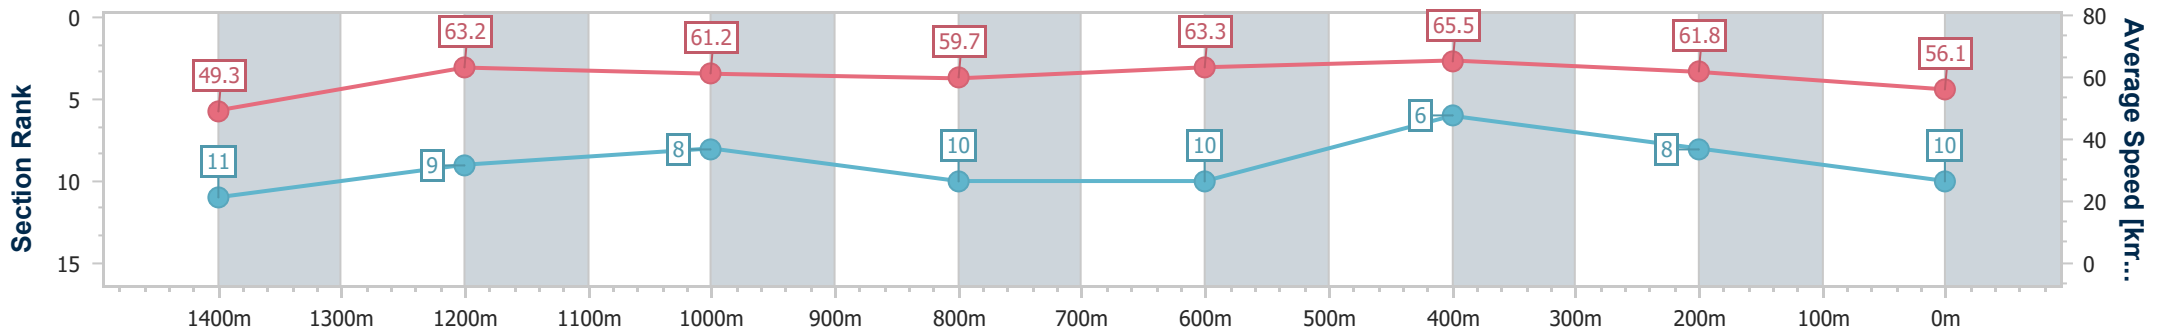

Doomben QLD Professional

Race 7: DRINKWISE MILE - 1600m

25 May 2024 - 14:39

Track Rating: Soft 6, Weather: Overcast, Rail Position: +2m Entire

BRISBANE RACING CLUB

Section	Overall	1400m	1200m	1000m	800m	600m	400m	200m
Section Times	1:37.76 [10] (0:14.61)	1:23.15 [11] (0:11.52)	1:11.63 [9] (0:11.76)	0:59.87 [8] (0:12.26)	0:47.61 [10] (0:11.76)	0:35.85 [10] (0:11.32)	0:24.53 [6] (0:11.72)	0:12.81 [8] (0:12.81)
Average Speed [km/h]	49.3	63.2	61.2	59.7	63.3	65.5	61.8	56.1
Top Speed [km/h]	64.7	65.0	63.2	61.8	66.8	66.6	64.4	60.0
Avg. Dist. to Rail [m]	2.4	2.3	7.2	6.7	6.4	4.6	3.2	3.1
Avg. Stride Freq. [Hz]	2.2	2.3	2.3	2.2	2.3	2.3	2.3	2.2
Avg. Stride Length [m]	6.1	7.5	7.5	7.4	7.5	7.7	7.3	6.9