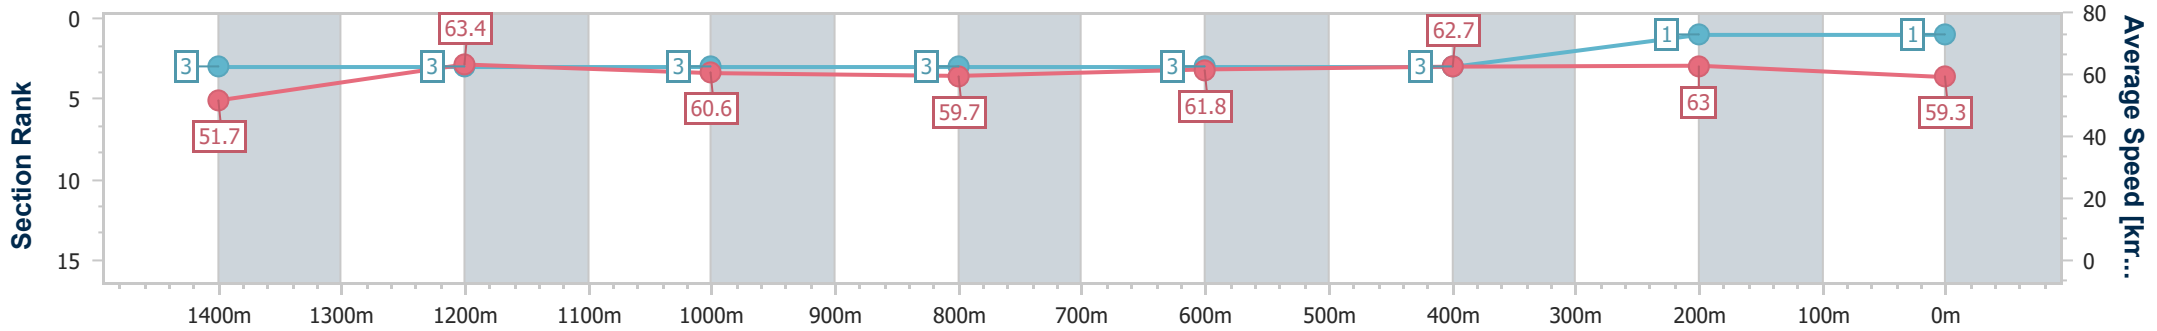

Doomben QLD Professional

Race 7: DRINKWISE MILE - 1600m

25 May 2024 - 14:39

Track Rating: Soft 6, Weather: Overcast, Rail Position: +2m Entire

BRISBANE RACING CLUB

Section	Overall	1400m	1200m	1000m	800m	600m	400m	200m
Section Times	1:36.67 [1] (0:13.91)	1:22.76 [3] (0:11.46)	1:11.30 [3] (0:11.90)	0:59.40 [3] (0:12.12)	0:47.28 [3] (0:11.85)	0:35.43 [3] (0:11.78)	0:23.65 [3] (0:11.51)	0:12.14 [1] (0:12.14)
Average Speed [km/h]	51.7	63.4	60.6	59.7	61.8	62.7	63.0	59.3
Top Speed [km/h]	65.1	65.7	61.8	61.0	63.7	63.9	64.0	61.4
Avg. Dist. to Rail [m]	0.8	1.6	3.4	3.1	2.4	5.0	5.6	6.1
Avg. Stride Freq. [Hz]	2.4	2.5	2.4	2.3	2.4	2.4	2.5	2.4
Avg. Stride Length [m]	6.0	7.2	7.1	7.1	7.2	7.2	7.1	6.9