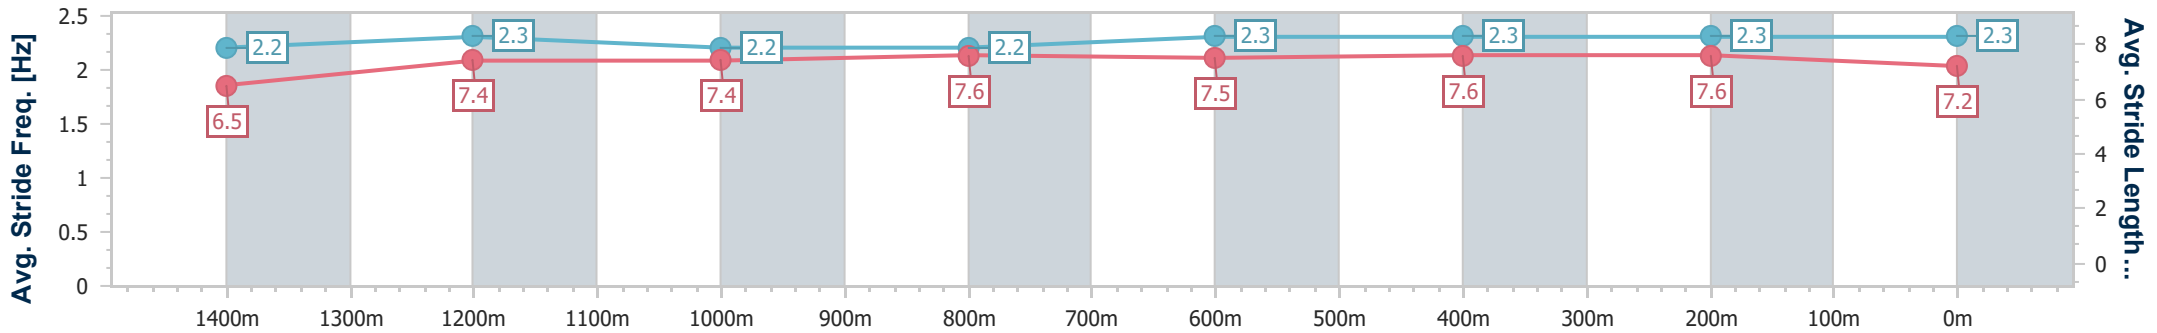

Doomben QLD Professional

Race 7: DRINKWISE MILE - 1600m

25 May 2024 - 14:39

Track Rating: Soft 6, Weather: Overcast, Rail Position: +2m Entire

BRISBANE RACING CLUB

Section	Overall	1400m	1200m	1000m	800m	600m	400m	200m
Section Times	1:36.89 [3] (0:13.99)	1:22.90 [4] (0:11.61)	1:11.29 [4] (0:11.99)	0:59.30 [5] (0:12.09)	0:47.21 [4] (0:11.71)	0:35.50 [4] (0:11.77)	0:23.73 [5] (0:11.64)	0:12.09 [4] (0:12.09)
Average Speed [km/h]	51.5	61.6	60.3	59.6	61.4	61.8	62.1	59.5
Top Speed [km/h]	64.6	64.5	60.4	60.7	62.6	62.9	63.0	62.6
Avg. Dist. to Rail [m]	1.2	0.7	0.7	0.8	0.5	1.5	4.7	8.0
Avg. Stride Freq. [Hz]	2.2	2.3	2.2	2.2	2.3	2.3	2.3	2.3
Avg. Stride Length [m]	6.5	7.4	7.4	7.6	7.5	7.6	7.6	7.2