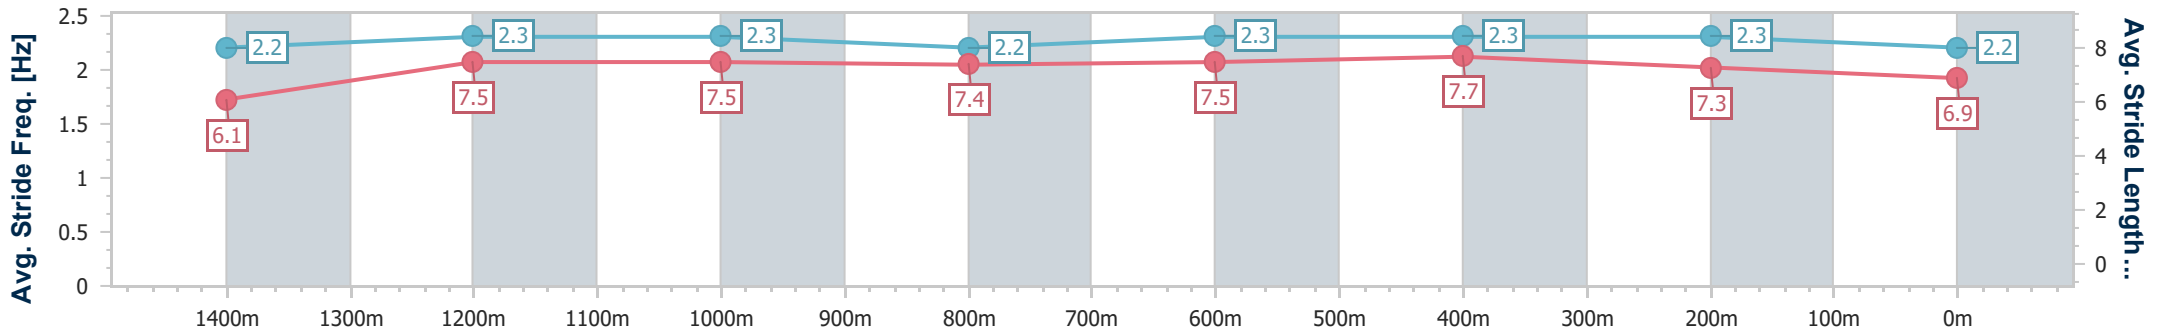

Doomben QLD Professional

Race 7: DRINKWISE MILE - 1600m

25 May 2024 - 14:39

Track Rating: Soft 6, Weather: Overcast, Rail Position: +2m Entire

BRISBANE RACING CLUB

Section	Overall	1400m	1200m	1000m	800m	600m	400m	200m
Section Times	1:37.76 [10] (0:14.61)	1:23.15 [11] (0:11.52)	1:11.63 [9] (0:11.76)	0:59.87 [8] (0:12.26)	0:47.61 [10] (0:11.76)	0:35.85 [10] (0:11.32)	0:24.53 [6] (0:11.72)	0:12.81 [8] (0:12.81)
Average Speed [km/h]	49.3	63.2	61.2	59.7	63.3	65.5	61.8	56.1
Top Speed [km/h]	64.7	65.0	63.2	61.8	66.8	66.6	64.4	60.0
Avg. Dist. to Rail [m]	2.4	2.3	7.2	6.7	6.4	4.6	3.2	3.1
Avg. Stride Freq. [Hz]	2.2	2.3	2.3	2.2	2.3	2.3	2.3	2.2
Avg. Stride Length [m]	6.1	7.5	7.5	7.4	7.5	7.7	7.3	6.9