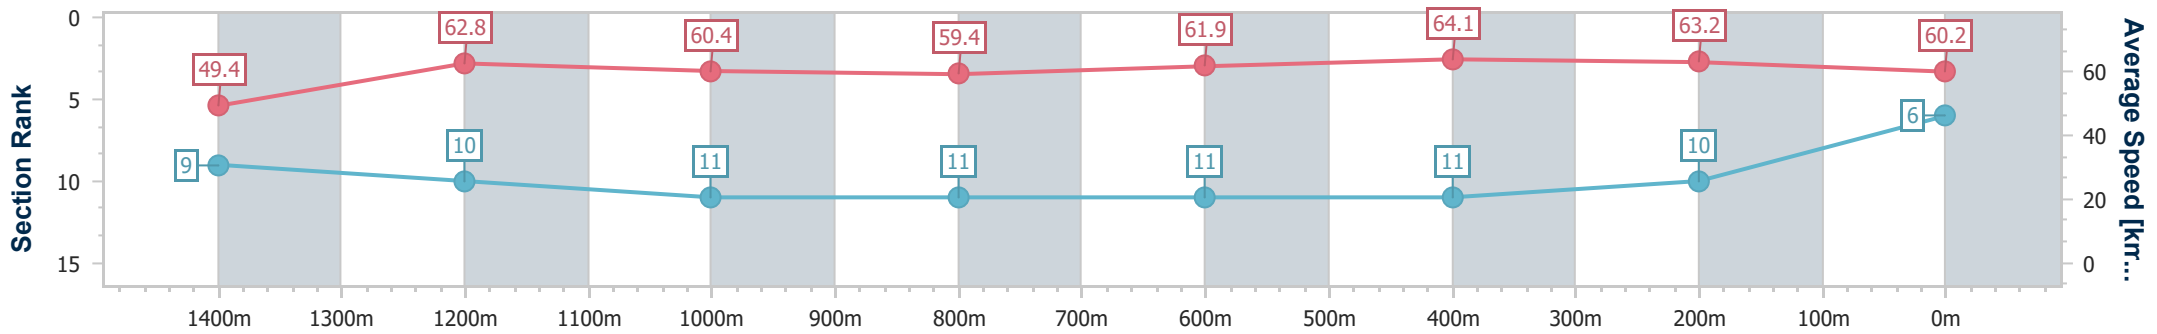

Horse/Jockey Name	Thalassophile
Final Rank	6
Fastest Section Time (Section)	0:11.47 (600m)
Top Speed [km/h] (Section)	64.6 (600m)
Race State	Finished

Doomben QLD Professional
Race 7: DRINKWISE MILE - 1600m
25 May 2024 - 14:39
Track Rating: Soft 6, Weather: Overcast, Rail Position: +2m Entire

BRISBANE
RACING CLUB

Section	Overall	1400m	1200m	1000m	800m	600m	400m	200m
Section Times	1:36.97 [6] (0:14.60)	1:22.37 [9] (0:11.53)	1:10.84 [10] (0:11.94)	0:58.90 [11] (0:12.21)	0:46.69 [11] (0:11.80)	0:34.89 [11] (0:11.47)	0:23.42 [11] (0:11.48)	0:11.94 [10] (0:11.94)
Average Speed [km/h]	49.4	62.8	60.4	59.4	61.9	64.1	63.2	60.2
Top Speed [km/h]	63.5	63.8	61.4	60.4	64.6	64.6	64.3	63.1
Avg. Dist. to Rail [m]	3.7	1.1	2.5	2.4	3.0	3.6	4.5	4.5
Avg. Stride Freq. [Hz]	2.2	2.3	2.2	2.2	2.2	2.3	2.3	2.1
Avg. Stride Length [m]	6.3	7.7	7.7	7.6	7.7	7.9	7.6	8.0

- [ ] Ranking at each section and finish
- -.-.- No data available at this section
- NA No data available