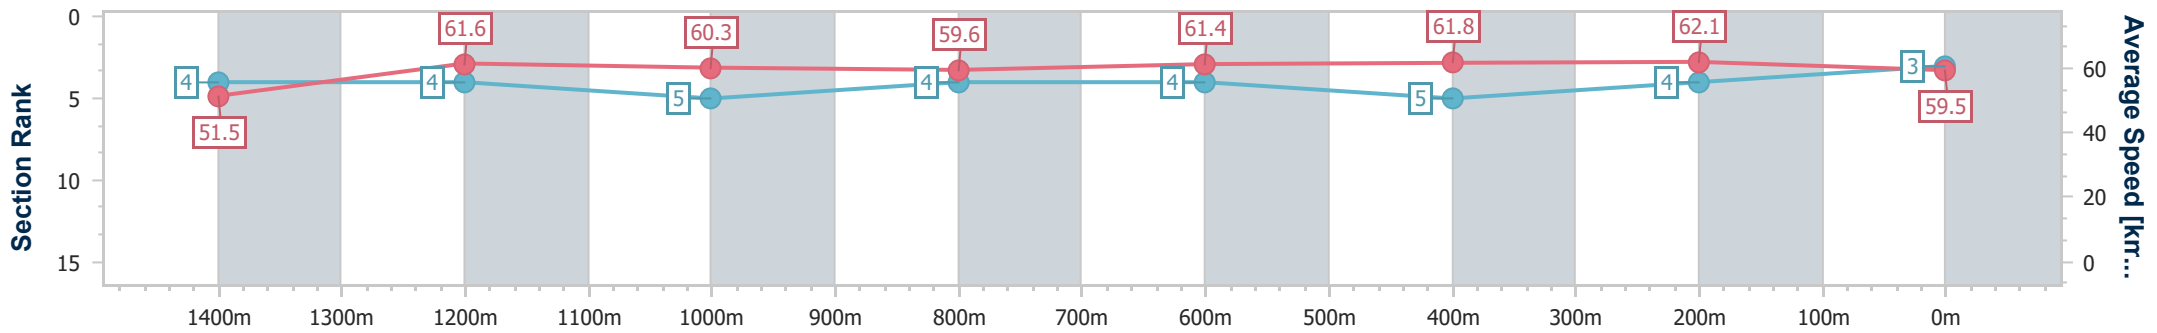

Doomben QLD Professional

Race 7: DRINKWISE MILE - 1600m

25 May 2024 - 14:39

Track Rating: Soft 6, Weather: Overcast, Rail Position: +2m Entire

BRISBANE RACING CLUB

Section	Overall	1400m	1200m	1000m	800m	600m	400m	200m
Section Times	1:36.89 [3] (0:13.99)	1:22.90 [4] (0:11.61)	1:11.29 [4] (0:11.99)	0:59.30 [5] (0:12.09)	0:47.21 [4] (0:11.71)	0:35.50 [4] (0:11.77)	0:23.73 [5] (0:11.64)	0:12.09 [4] (0:12.09)
Average Speed [km/h]	51.5	61.6	60.3	59.6	61.4	61.8	62.1	59.5
Top Speed [km/h]	64.6	64.5	60.4	60.7	62.6	62.9	63.0	62.6
Avg. Dist. to Rail [m]	1.2	0.7	0.7	0.8	0.5	1.5	4.7	8.0
Avg. Stride Freq. [Hz]	2.2	2.3	2.2	2.2	2.3	2.3	2.3	2.3
Avg. Stride Length [m]	6.5	7.4	7.4	7.6	7.5	7.6	7.6	7.2