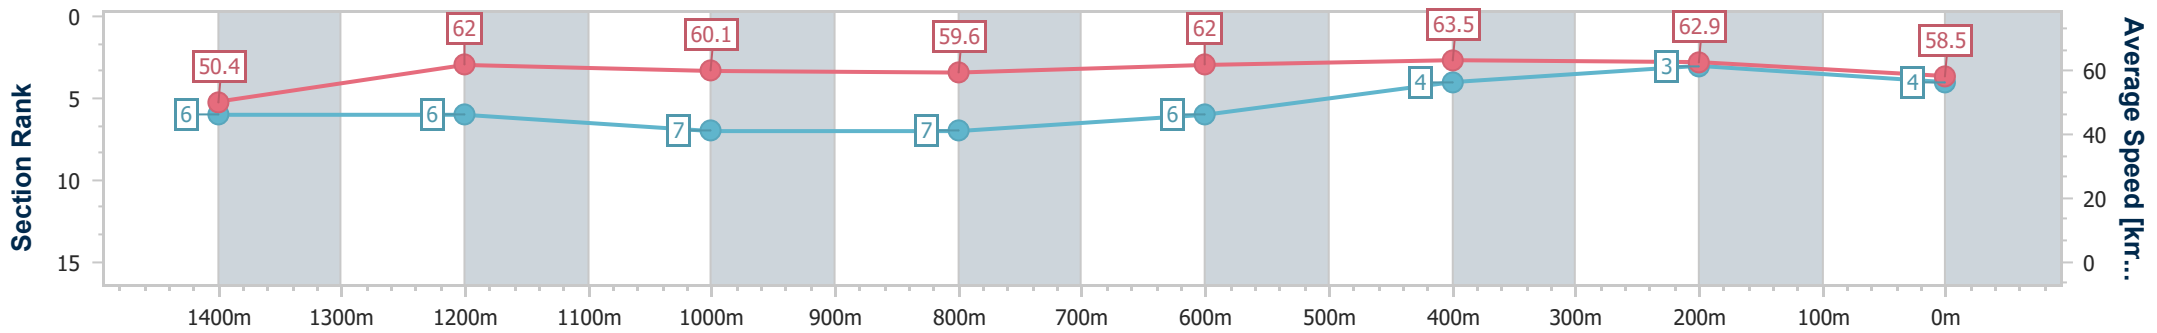

Doomben QLD Professional

Race 7: DRINKWISE MILE - 1600m

25 May 2024 - 14:39

Track Rating: Soft 6, Weather: Overcast, Rail Position: +2m Entire

BRISBANE RACING CLUB

Section	Overall	1400m	1200m	1000m	800m	600m	400m	200m
Section Times	1:36.94 [4] (0:14.24)	1:22.70 [6] (0:11.61)	1:11.09 [6] (0:11.98)	0:59.11 [7] (0:12.08)	0:47.03 [7] (0:11.68)	0:35.35 [6] (0:11.54)	0:23.81 [4] (0:11.50)	0:12.31 [3] (0:12.31)
Average Speed [km/h]	50.4	62.0	60.1	59.6	62.0	63.5	62.9	58.5
Top Speed [km/h]	63.9	64.6	60.4	60.3	64.1	64.3	65.4	61.1
Avg. Dist. to Rail [m]	2.1	0.2	0.3	0.2	1.0	2.9	3.5	3.8
Avg. Stride Freq. [Hz]	2.2	2.3	2.3	2.2	2.3	2.4	2.4	2.3
Avg. Stride Length [m]	6.4	7.4	7.4	7.4	7.5	7.4	7.4	7.0