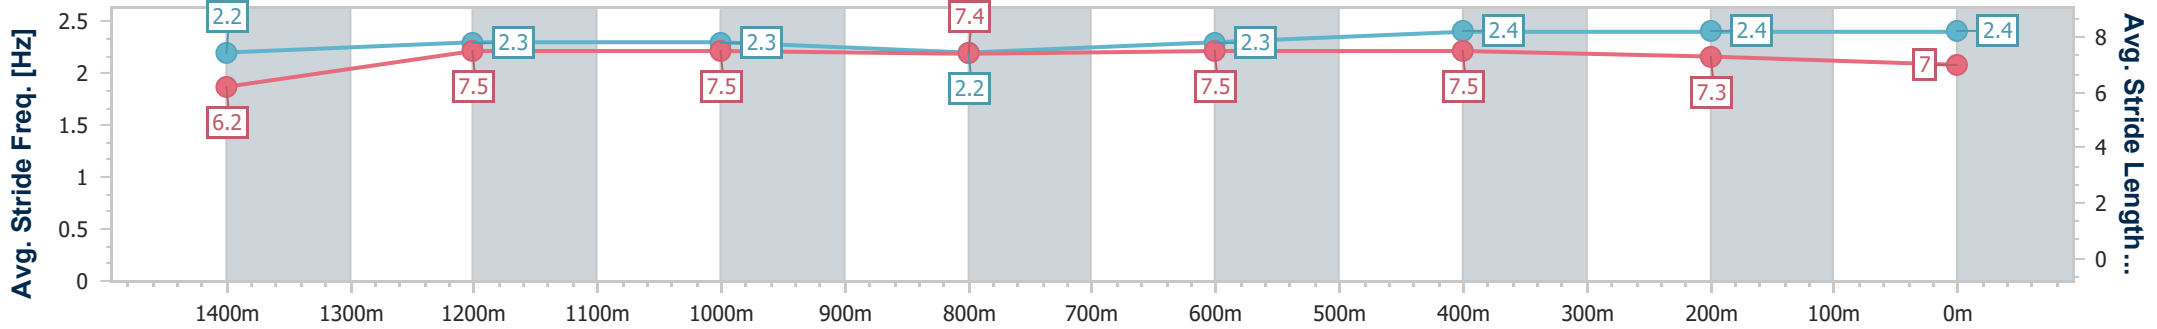

Doomben QLD Professional

Race 7: DRINKWISE MILE - 1600m

25 May 2024 - 14:39

Track Rating: Soft 6, Weather: Overcast, Rail Position: +2m Entire

BRISBANE RACING CLUB

Section	Overall	1400m	1200m	1000m	800m	600m	400m	200m
Section Times	1:36.97 [5] (0:14.61)	1:22.36 [10] (0:11.64)	1:10.72 [11] (0:11.73)	0:58.99 [10] (0:12.06)	0:46.93 [8] (0:11.85)	0:35.08 [9] (0:11.63)	0:23.45 [10] (0:11.42)	0:12.03 [7] (0:12.03)
Average Speed [km/h]	49.4	62.7	61.6	60.1	61.9	63.8	63.6	59.9
Top Speed [km/h]	63.1	63.9	62.6	60.9	63.3	64.2	66.1	61.5
Avg. Dist. to Rail [m]	6.9	2.6	3.7	3.4	3.5	5.0	7.4	11.3
Avg. Stride Freq. [Hz]	2.2	2.3	2.3	2.2	2.3	2.4	2.4	2.4
Avg. Stride Length [m]	6.2	7.5	7.5	7.4	7.5	7.5	7.3	7.0