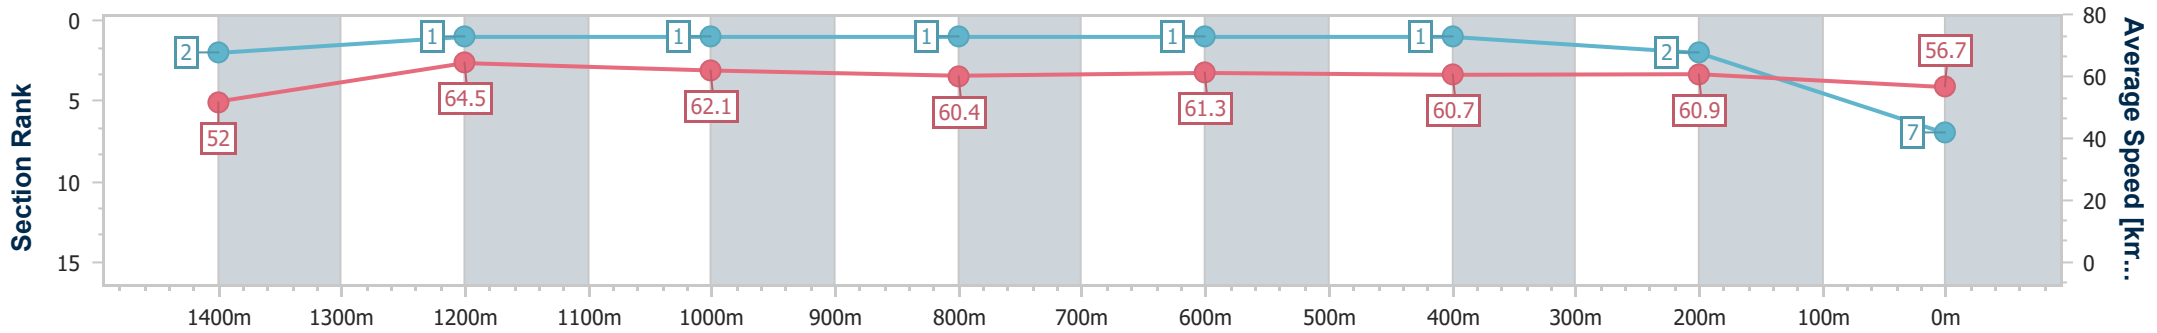

Horse/Jockey Name	Zoe's Promise
Final Rank	7
Fastest Section Time (Section)	0:11.26 (1400m)
Top Speed [km/h] (Section)	66.2 (1400m)
Race State	Finished

Doomben QLD Professional
Race 7: DRINKWISE MILE - 1600m
25 May 2024 - 14:39
Track Rating: Soft 6, Weather: Overcast, Rail Position: +2m Entire

BRISBANE
RACING CLUB

Section	Overall	1400m	1200m	1000m	800m	600m	400m	200m
Section Times	1:37.23 [7] (0:13.88)	1:23.35 [2] (0:11.26)	1:12.09 [1] (0:11.63)	1:00.46 [1] (0:11.95)	0:48.51 [1] (0:11.89)	0:36.62 [1] (0:12.06)	0:24.56 [1] (0:11.86)	0:12.70 [2] (0:12.70)
Average Speed [km/h]	52.0	64.5	62.1	60.4	61.3	60.7	60.9	56.7
Top Speed [km/h]	65.3	66.2	63.4	61.5	62.1	61.8	62.3	60.1
Avg. Dist. to Rail [m]	3.4	1.7	2.3	1.6	2.6	2.9	3.9	4.8
Avg. Stride Freq. [Hz]	2.2	2.4	2.3	2.3	2.3	2.3	2.3	2.3
Avg. Stride Length [m]	6.4	7.5	7.6	7.4	7.3	7.3	7.2	6.9

- [ ] Ranking at each section and finish
- -.-.-.- No data available at this section
- NA No data available