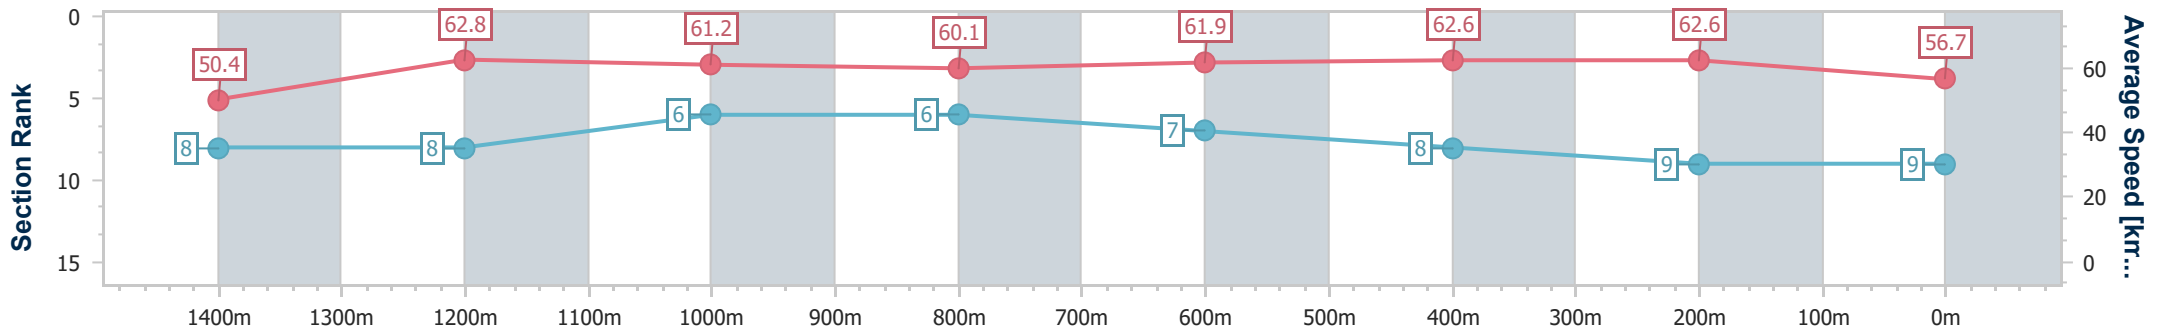

Doomben QLD Professional

Race 7: DRINKWISE MILE - 1600m

25 May 2024 - 14:39

Track Rating: Soft 6, Weather: Overcast, Rail Position: +2m Entire

BRISBANE RACING CLUB

Section	Overall	1400m	1200m	1000m	800m	600m	400m	200m
Section Times	1:37.72 [9] (0:14.31)	1:23.41 [8] (0:11.72)	1:11.69 [8] (0:11.74)	0:59.95 [6] (0:12.04)	0:47.91 [6] (0:11.82)	0:36.09 [7] (0:11.73)	0:24.36 [8] (0:11.67)	0:12.69 [9] (0:12.69)
Average Speed [km/h]	50.4	62.8	61.2	60.1	61.9	62.6	62.6	56.7
Top Speed [km/h]	63.0	63.7	62.5	60.7	63.5	63.9	64.1	60.9
Avg. Dist. to Rail [m]	5.2	2.9	3.6	2.6	2.6	4.3	7.9	10.1
Avg. Stride Freq. [Hz]	2.2	2.3	2.2	2.2	2.3	2.3	2.4	2.3
Avg. Stride Length [m]	6.3	7.7	7.6	7.5	7.5	7.6	7.4	6.8