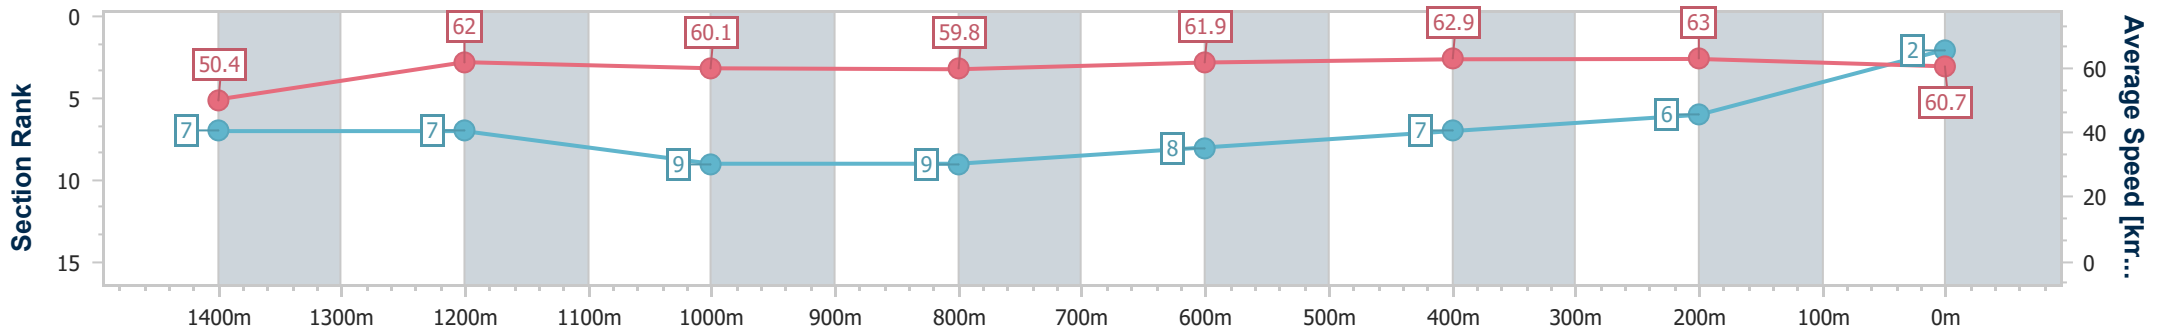

Doomben QLD Professional

Race 7: DRINKWISE MILE - 1600m

25 May 2024 - 14:39

Track Rating: Soft 6, Weather: Overcast, Rail Position: +2m Entire

BRISBANE RACING CLUB

Section	Overall	1400m	1200m	1000m	800m	600m	400m	200m
Section Times	1:36.70 [2] (0:14.27)	1:22.43 [7] (0:11.69)	1:10.74 [7] (0:12.00)	0:58.74 [9] (0:12.11)	0:46.63 [9] (0:11.76)	0:34.87 [8] (0:11.51)	0:23.36 [7] (0:11.49)	0:11.87 [6] (0:11.87)
Average Speed [km/h]	50.4	62.0	60.1	59.8	61.9	62.9	63.0	60.7
Top Speed [km/h]	64.4	64.5	61.5	61.0	63.9	64.1	64.3	62.4
Avg. Dist. to Rail [m]	3.0	1.3	3.0	2.5	2.0	1.5	4.0	7.6
Avg. Stride Freq. [Hz]	2.1	2.4	2.3	2.3	2.3	2.4	2.4	2.3
Avg. Stride Length [m]	6.6	7.3	7.2	7.2	7.3	7.4	7.3	7.5