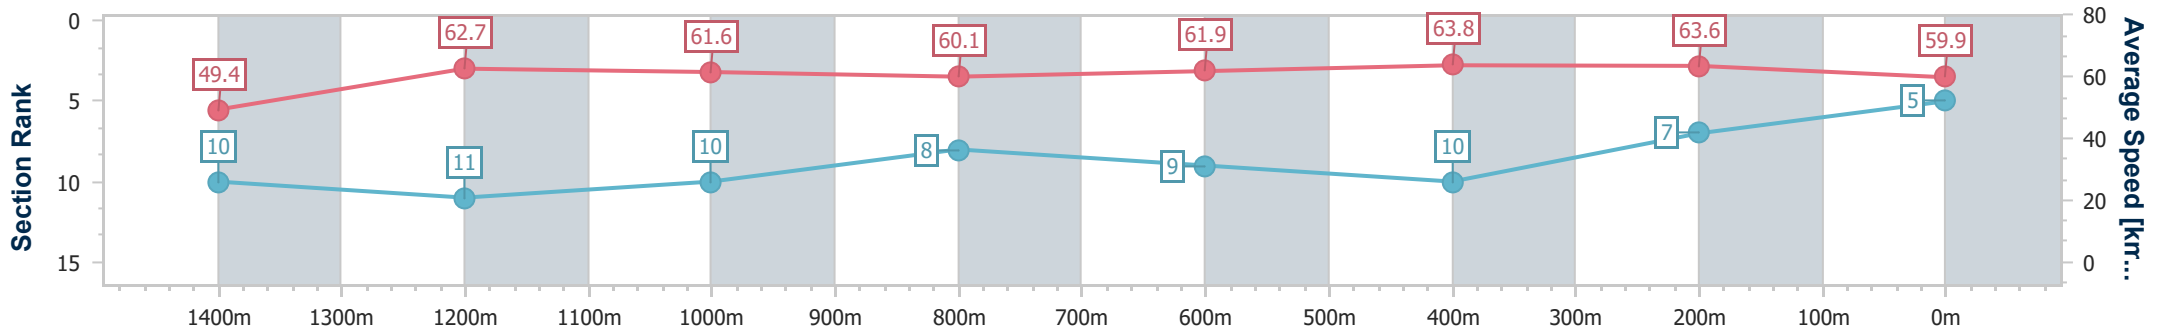

Doomben QLD Professional

Race 7: DRINKWISE MILE - 1600m

25 May 2024 - 14:39

Track Rating: Soft 6, Weather: Overcast, Rail Position: +2m Entire

BRISBANE RACING CLUB

Section	Overall	1400m	1200m	1000m	800m	600m	400m	200m
Section Times	1:36.97 [5] (0:14.61)	1:22.36 [10] (0:11.64)	1:10.72 [11] (0:11.73)	0:58.99 [10] (0:12.06)	0:46.93 [8] (0:11.85)	0:35.08 [9] (0:11.63)	0:23.45 [10] (0:11.42)	0:12.03 [7] (0:12.03)
Average Speed [km/h]	49.4	62.7	61.6	60.1	61.9	63.8	63.6	59.9
Top Speed [km/h]	63.1	63.9	62.6	60.9	63.3	64.2	66.1	61.5
Avg. Dist. to Rail [m]	6.9	2.6	3.7	3.4	3.5	5.0	7.4	11.3
Avg. Stride Freq. [Hz]	2.2	2.3	2.3	2.2	2.3	2.4	2.4	2.4
Avg. Stride Length [m]	6.2	7.5	7.5	7.4	7.5	7.5	7.3	7.0