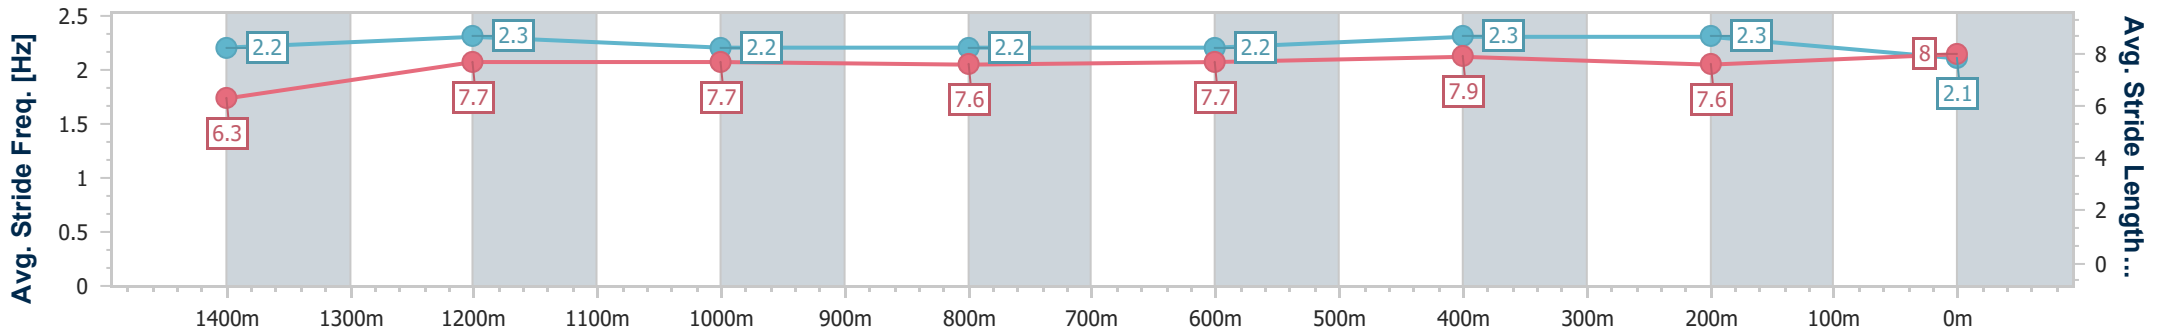

Horse/Jockey Name	Thalassophile
Final Rank	6
Fastest Section Time (Section)	0:11.47 (600m)
Top Speed [km/h] (Section)	64.6 (600m)
Race State	Finished

Doomben QLD Professional
Race 7: DRINKWISE MILE - 1600m
25 May 2024 - 14:39
Track Rating: Soft 6, Weather: Overcast, Rail Position: +2m Entire

BRISBANE
RACING CLUB

Section	Overall	1400m	1200m	1000m	800m	600m	400m	200m
Section Times	1:36.97 [6] (0:14.60)	1:22.37 [9] (0:11.53)	1:10.84 [10] (0:11.94)	0:58.90 [11] (0:12.21)	0:46.69 [11] (0:11.80)	0:34.89 [11] (0:11.47)	0:23.42 [11] (0:11.48)	0:11.94 [10] (0:11.94)
Average Speed [km/h]	49.4	62.8	60.4	59.4	61.9	64.1	63.2	60.2
Top Speed [km/h]	63.5	63.8	61.4	60.4	64.6	64.6	64.3	63.1
Avg. Dist. to Rail [m]	3.7	1.1	2.5	2.4	3.0	3.6	4.5	4.5
Avg. Stride Freq. [Hz]	2.2	2.3	2.2	2.2	2.2	2.3	2.3	2.1
Avg. Stride Length [m]	6.3	7.7	7.7	7.6	7.7	7.9	7.6	8.0

- [ ] Ranking at each section and finish
- -.-.- No data available at this section
- NA No data available