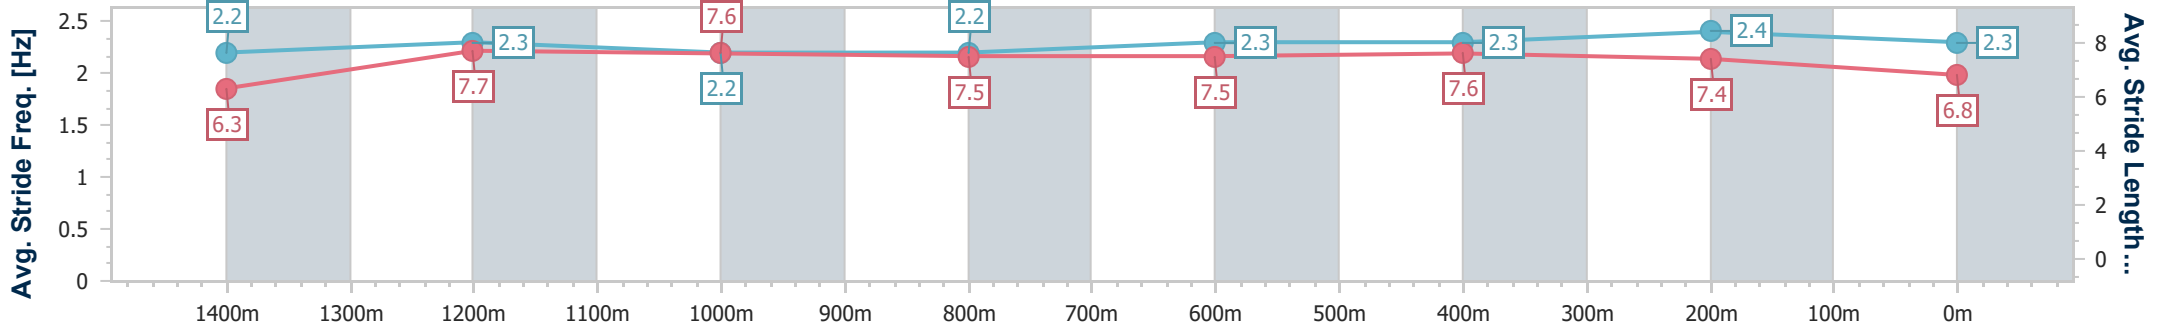

Doomben QLD Professional

Race 7: DRINKWISE MILE - 1600m

25 May 2024 - 14:39

Track Rating: Soft 6, Weather: Overcast, Rail Position: +2m Entire

BRISBANE RACING CLUB

Section	Overall	1400m	1200m	1000m	800m	600m	400m	200m
Section Times	1:37.72 [9] (0:14.31)	1:23.41 [8] (0:11.72)	1:11.69 [8] (0:11.74)	0:59.95 [6] (0:12.04)	0:47.91 [6] (0:11.82)	0:36.09 [7] (0:11.73)	0:24.36 [8] (0:11.67)	0:12.69 [9] (0:12.69)
Average Speed [km/h]	50.4	62.8	61.2	60.1	61.9	62.6	62.6	56.7
Top Speed [km/h]	63.0	63.7	62.5	60.7	63.5	63.9	64.1	60.9
Avg. Dist. to Rail [m]	5.2	2.9	3.6	2.6	2.6	4.3	7.9	10.1
Avg. Stride Freq. [Hz]	2.2	2.3	2.2	2.2	2.3	2.3	2.4	2.3
Avg. Stride Length [m]	6.3	7.7	7.6	7.5	7.5	7.6	7.4	6.8