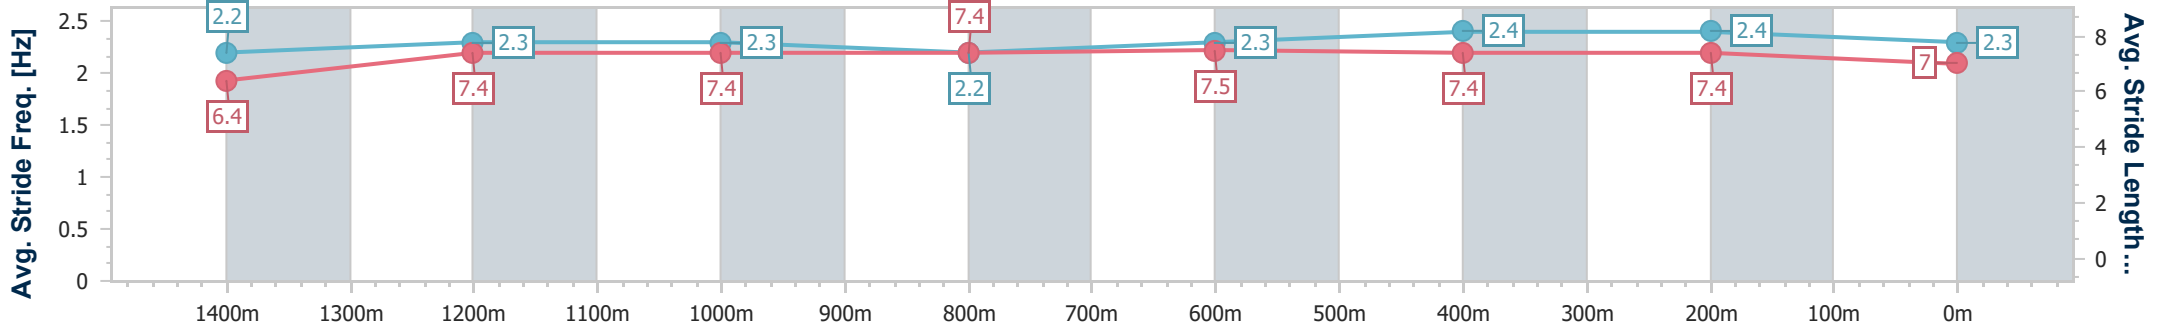

Doomben QLD Professional

Race 7: DRINKWISE MILE - 1600m

25 May 2024 - 14:39

Track Rating: Soft 6, Weather: Overcast, Rail Position: +2m Entire

BRISBANE RACING CLUB

Section	Overall	1400m	1200m	1000m	800m	600m	400m	200m
Section Times	1:36.94 [4] (0:14.24)	1:22.70 [6] (0:11.61)	1:11.09 [6] (0:11.98)	0:59.11 [7] (0:12.08)	0:47.03 [7] (0:11.68)	0:35.35 [6] (0:11.54)	0:23.81 [4] (0:11.50)	0:12.31 [3] (0:12.31)
Average Speed [km/h]	50.4	62.0	60.1	59.6	62.0	63.5	62.9	58.5
Top Speed [km/h]	63.9	64.6	60.4	60.3	64.1	64.3	65.4	61.1
Avg. Dist. to Rail [m]	2.1	0.2	0.3	0.2	1.0	2.9	3.5	3.8
Avg. Stride Freq. [Hz]	2.2	2.3	2.3	2.2	2.3	2.4	2.4	2.3
Avg. Stride Length [m]	6.4	7.4	7.4	7.4	7.5	7.4	7.4	7.0