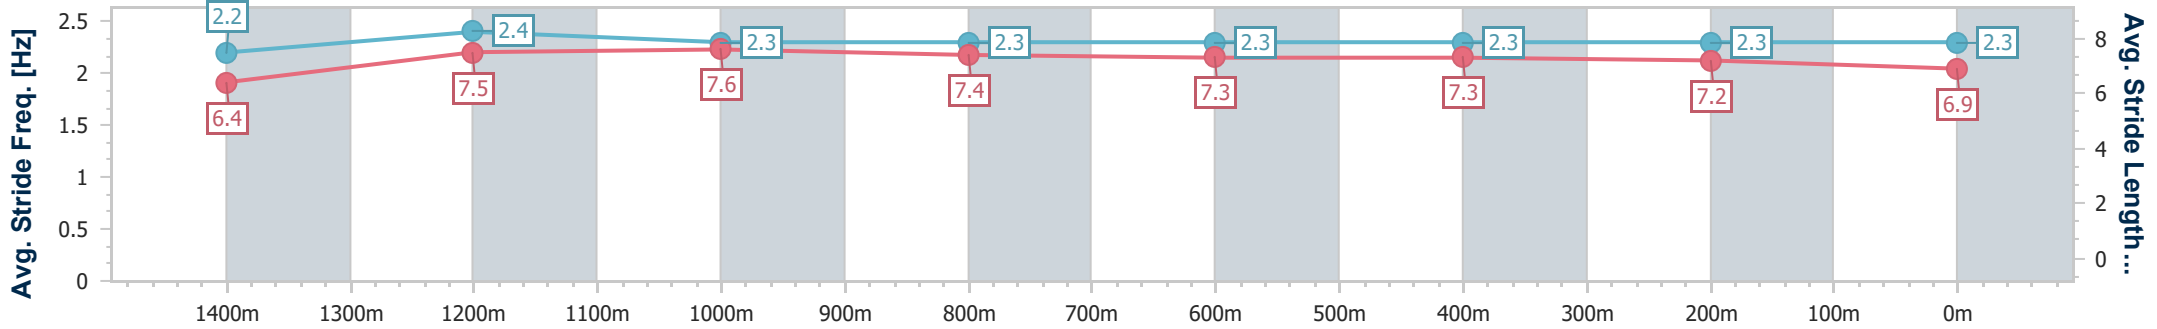

Horse/Jockey Name	Zoe's Promise
Final Rank	7
Fastest Section Time (Section)	0:11.26 (1400m)
Top Speed [km/h] (Section)	66.2 (1400m)
Race State	Finished

Doomben QLD Professional
Race 7: DRINKWISE MILE - 1600m
25 May 2024 - 14:39
Track Rating: Soft 6, Weather: Overcast, Rail Position: +2m Entire

BRISBANE
RACING CLUB

Section	Overall	1400m	1200m	1000m	800m	600m	400m	200m
Section Times	1:37.23 [7] (0:13.88)	1:23.35 [2] (0:11.26)	1:12.09 [1] (0:11.63)	1:00.46 [1] (0:11.95)	0:48.51 [1] (0:11.89)	0:36.62 [1] (0:12.06)	0:24.56 [1] (0:11.86)	0:12.70 [2] (0:12.70)
Average Speed [km/h]	52.0	64.5	62.1	60.4	61.3	60.7	60.9	56.7
Top Speed [km/h]	65.3	66.2	63.4	61.5	62.1	61.8	62.3	60.1
Avg. Dist. to Rail [m]	3.4	1.7	2.3	1.6	2.6	2.9	3.9	4.8
Avg. Stride Freq. [Hz]	2.2	2.4	2.3	2.3	2.3	2.3	2.3	2.3
Avg. Stride Length [m]	6.4	7.5	7.6	7.4	7.3	7.3	7.2	6.9

- [ ] Ranking at each section and finish
- -.-.-.- No data available at this section
- NA No data available