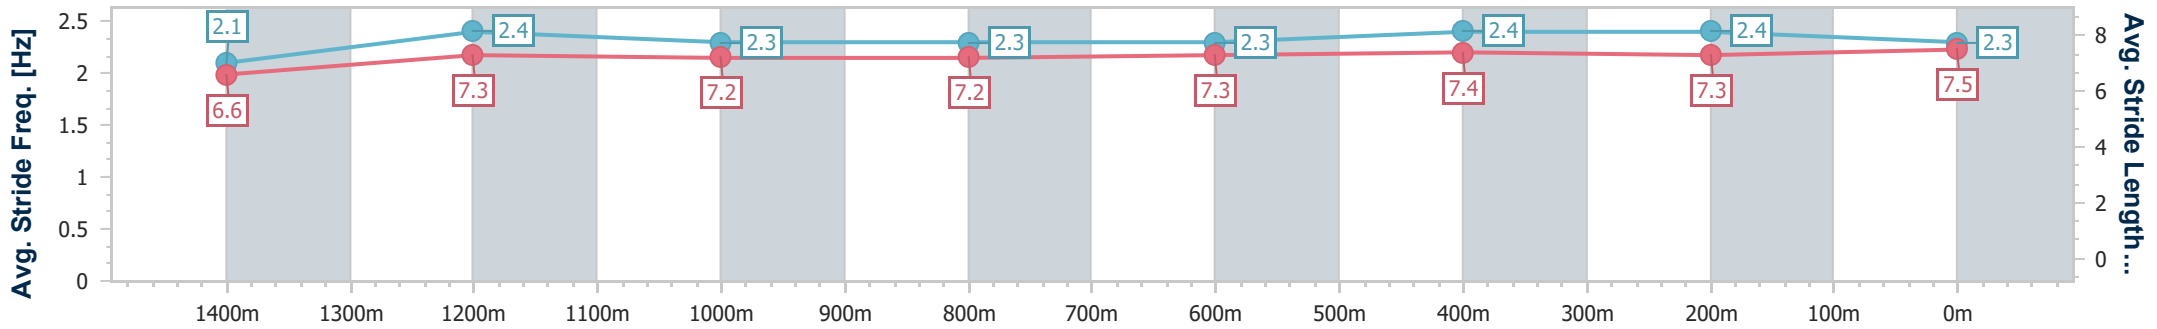

Doomben QLD Professional

Race 7: DRINKWISE MILE - 1600m

25 May 2024 - 14:39

Track Rating: Soft 6, Weather: Overcast, Rail Position: +2m Entire

BRISBANE RACING CLUB

Section	Overall	1400m	1200m	1000m	800m	600m	400m	200m
Section Times	1:36.70 [2] (0:14.27)	1:22.43 [7] (0:11.69)	1:10.74 [7] (0:12.00)	0:58.74 [9] (0:12.11)	0:46.63 [9] (0:11.76)	0:34.87 [8] (0:11.51)	0:23.36 [7] (0:11.49)	0:11.87 [6] (0:11.87)
Average Speed [km/h]	50.4	62.0	60.1	59.8	61.9	62.9	63.0	60.7
Top Speed [km/h]	64.4	64.5	61.5	61.0	63.9	64.1	64.3	62.4
Avg. Dist. to Rail [m]	3.0	1.3	3.0	2.5	2.0	1.5	4.0	7.6
Avg. Stride Freq. [Hz]	2.1	2.4	2.3	2.3	2.3	2.4	2.4	2.3
Avg. Stride Length [m]	6.6	7.3	7.2	7.2	7.3	7.4	7.3	7.5