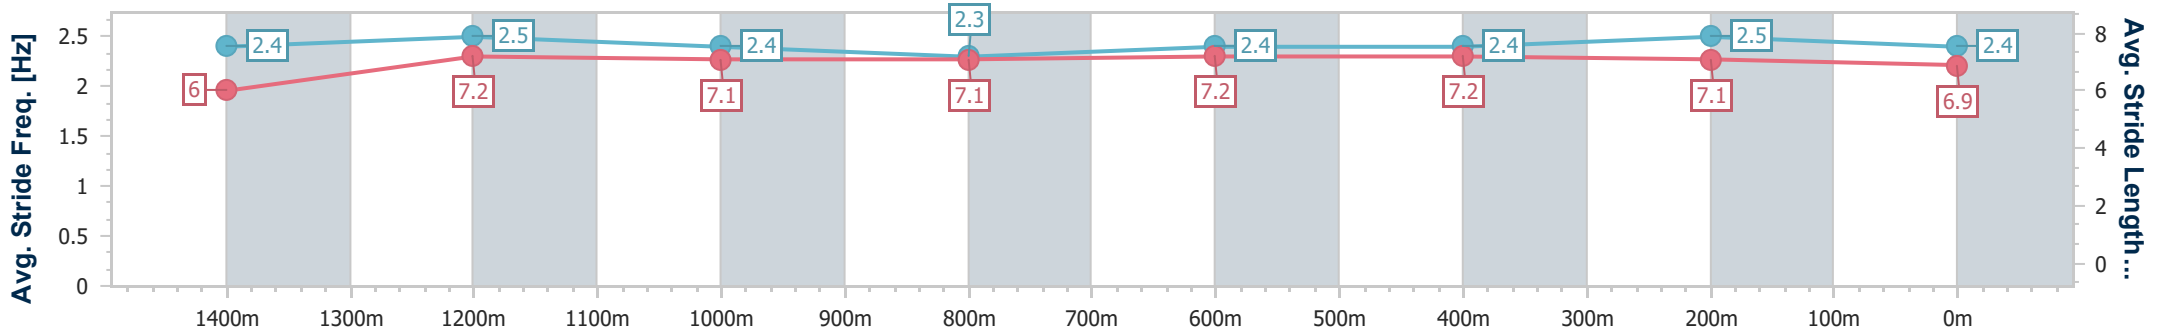

Doomben QLD Professional

Race 7: DRINKWISE MILE - 1600m

25 May 2024 - 14:39

Track Rating: Soft 6, Weather: Overcast, Rail Position: +2m Entire

BRISBANE RACING CLUB

Section	Overall	1400m	1200m	1000m	800m	600m	400m	200m
Section Times	1:36.67 [1] (0:13.91)	1:22.76 [3] (0:11.46)	1:11.30 [3] (0:11.90)	0:59.40 [3] (0:12.12)	0:47.28 [3] (0:11.85)	0:35.43 [3] (0:11.78)	0:23.65 [3] (0:11.51)	0:12.14 [1] (0:12.14)
Average Speed [km/h]	51.7	63.4	60.6	59.7	61.8	62.7	63.0	59.3
Top Speed [km/h]	65.1	65.7	61.8	61.0	63.7	63.9	64.0	61.4
Avg. Dist. to Rail [m]	0.8	1.6	3.4	3.1	2.4	5.0	5.6	6.1
Avg. Stride Freq. [Hz]	2.4	2.5	2.4	2.3	2.4	2.4	2.5	2.4
Avg. Stride Length [m]	6.0	7.2	7.1	7.1	7.2	7.2	7.1	6.9