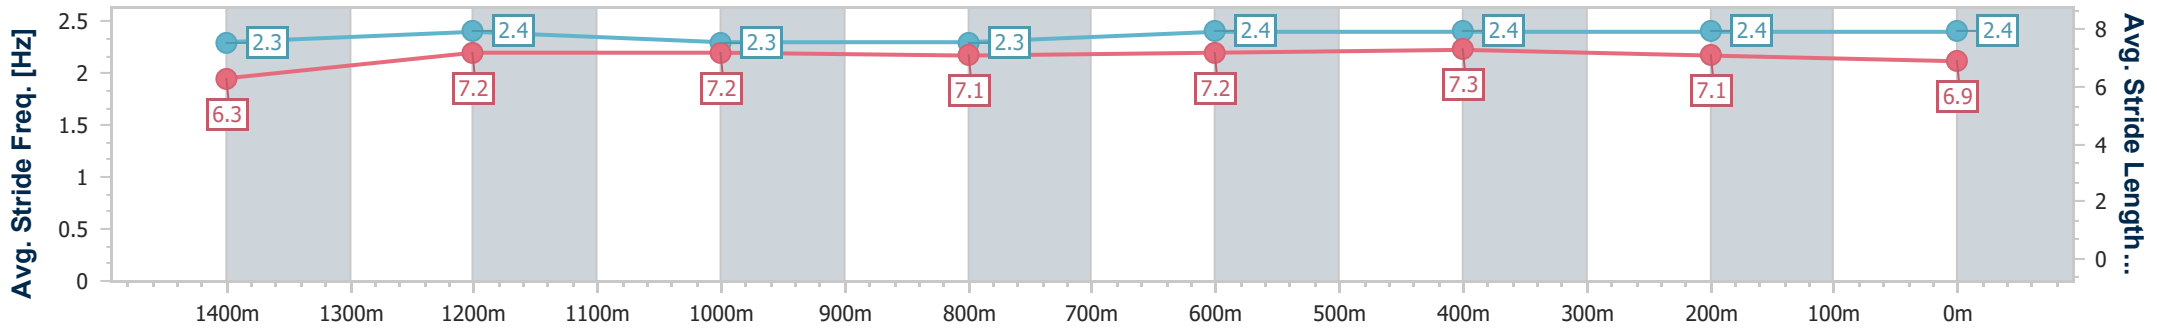

Doomben QLD Professional

Race 7: DRINKWISE MILE - 1600m

25 May 2024 - 14:39

Track Rating: Soft 6, Weather: Overcast, Rail Position: +2m Entire

BRISBANE RACING CLUB

Section	Overall	1400m	1200m	1000m	800m	600m	400m	200m
Section Times	1:37.40 [8] (0:14.02)	1:23.38 [5] (0:11.64)	1:11.74 [5] (0:11.85)	0:59.89 [4] (0:12.23)	0:47.66 [5] (0:11.78)	0:35.88 [5] (0:11.84)	0:24.04 [8] (0:11.74)	0:12.30 [11] (0:12.30)
Average Speed [km/h]	51.3	62.6	60.9	59.2	62.3	62.0	62.1	58.7
Top Speed [km/h]	64.2	64.0	61.9	61.7	63.2	63.6	62.9	60.1
Avg. Dist. to Rail [m]	0.5	1.9	4.0	3.2	3.2	4.1	6.9	9.2
Avg. Stride Freq. [Hz]	2.3	2.4	2.3	2.3	2.4	2.4	2.4	2.4
Avg. Stride Length [m]	6.3	7.2	7.2	7.1	7.2	7.3	7.1	6.9