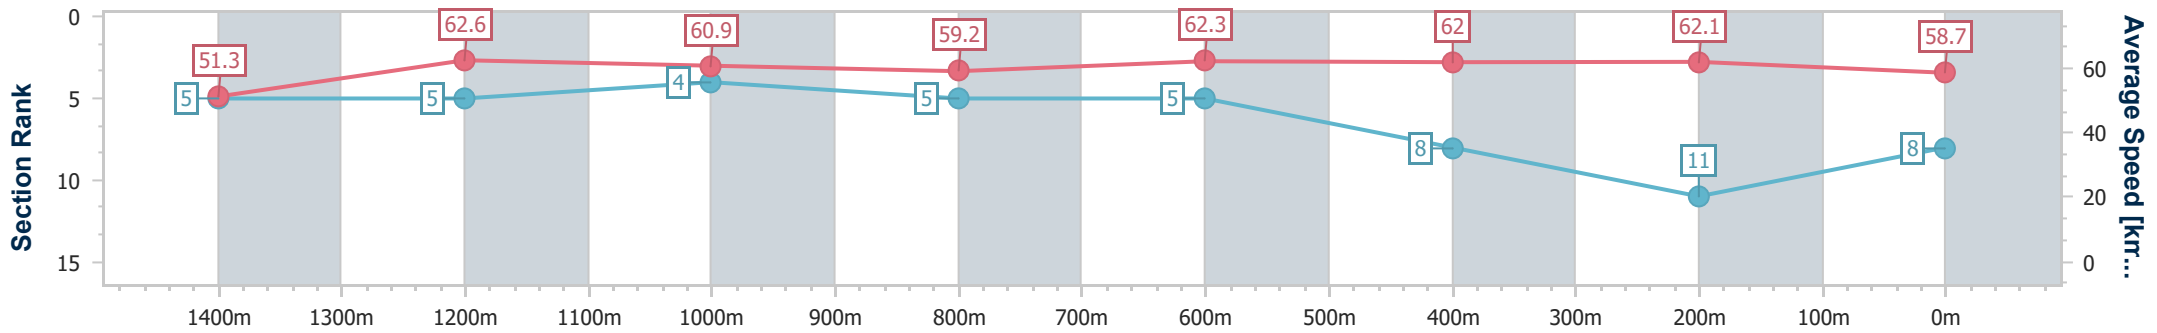

Doomben QLD Professional

Race 7: DRINKWISE MILE - 1600m

25 May 2024 - 14:39

Track Rating: Soft 6, Weather: Overcast, Rail Position: +2m Entire

BRISBANE RACING CLUB

Section	Overall	1400m	1200m	1000m	800m	600m	400m	200m
Section Times	1:37.40 [8] (0:14.02)	1:23.38 [5] (0:11.64)	1:11.74 [5] (0:11.85)	0:59.89 [4] (0:12.23)	0:47.66 [5] (0:11.78)	0:35.88 [5] (0:11.84)	0:24.04 [8] (0:11.74)	0:12.30 [11] (0:12.30)
Average Speed [km/h]	51.3	62.6	60.9	59.2	62.3	62.0	62.1	58.7
Top Speed [km/h]	64.2	64.0	61.9	61.7	63.2	63.6	62.9	60.1
Avg. Dist. to Rail [m]	0.5	1.9	4.0	3.2	3.2	4.1	6.9	9.2
Avg. Stride Freq. [Hz]	2.3	2.4	2.3	2.3	2.4	2.4	2.4	2.4
Avg. Stride Length [m]	6.3	7.2	7.2	7.1	7.2	7.3	7.1	6.9