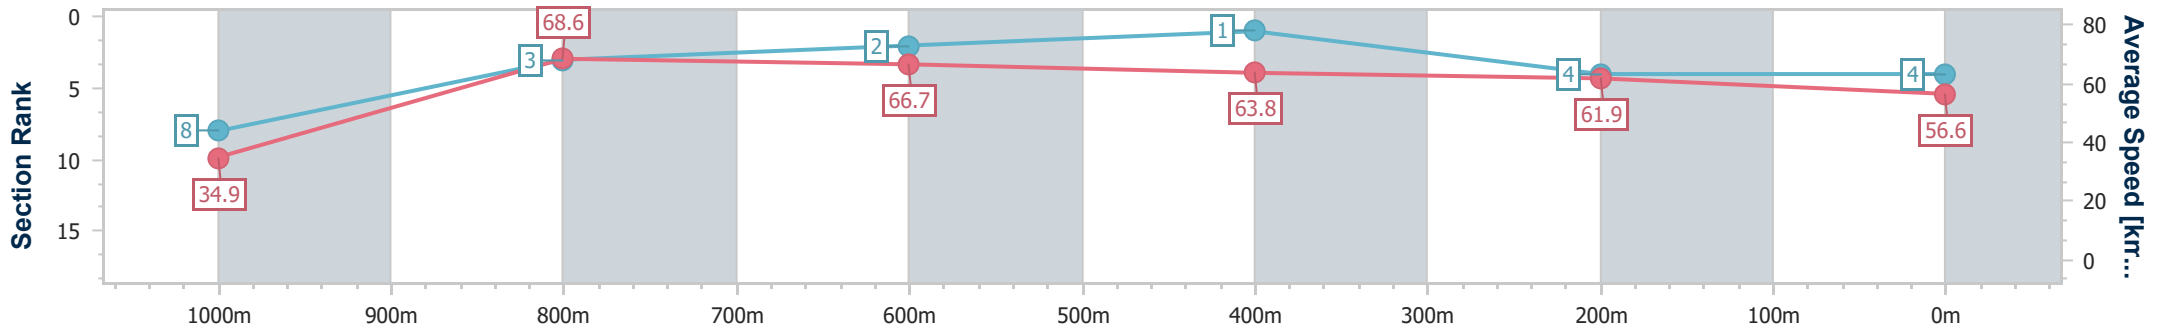

Horse/Jockey Name	Spywire
Final Rank	4
Fastest Section Time (Section)	0:05.11 (Overall)
Top Speed [km/h] (Section)	70.6 (1000m)
Race State	Finished

Doomben QLD Professional
Race 5: MAGIC MILLIONS NATIONAL 2YO CLASSIC - 1050m
25 May 2024 - 13:33
Track Rating: Soft 6, Weather: Overcast, Rail Position: +2m Entire

BRISBANE
RACING CLUB

Section	Overall	1000m	800m	600m	400m	200m
Section Times	1:02.16 [4] (0:05.11)	0:57.05 [8] (0:10.56)	0:46.49 [3] (0:10.83)	0:35.66 [2] (0:11.32)	0:24.34 [1] (0:11.62)	0:12.72 [4] (0:12.72)
Average Speed [km/h]	34.9	68.6	66.7	63.8	61.9	56.6
Top Speed [km/h]	58.7	70.6	69.1	66.0	64.5	60.1
Avg. Dist. to Rail [m]	2.6	1.4	1.1	0.6	2.3	1.9
Avg. Stride Freq. [Hz]	2.0	2.6	2.5	2.4	2.4	2.2
Avg. Stride Length [m]	4.7	7.4	7.4	7.4	7.3	7.0

- [ ] Ranking at each section and finish
- -.-.- No data available at this section
- NA No data available