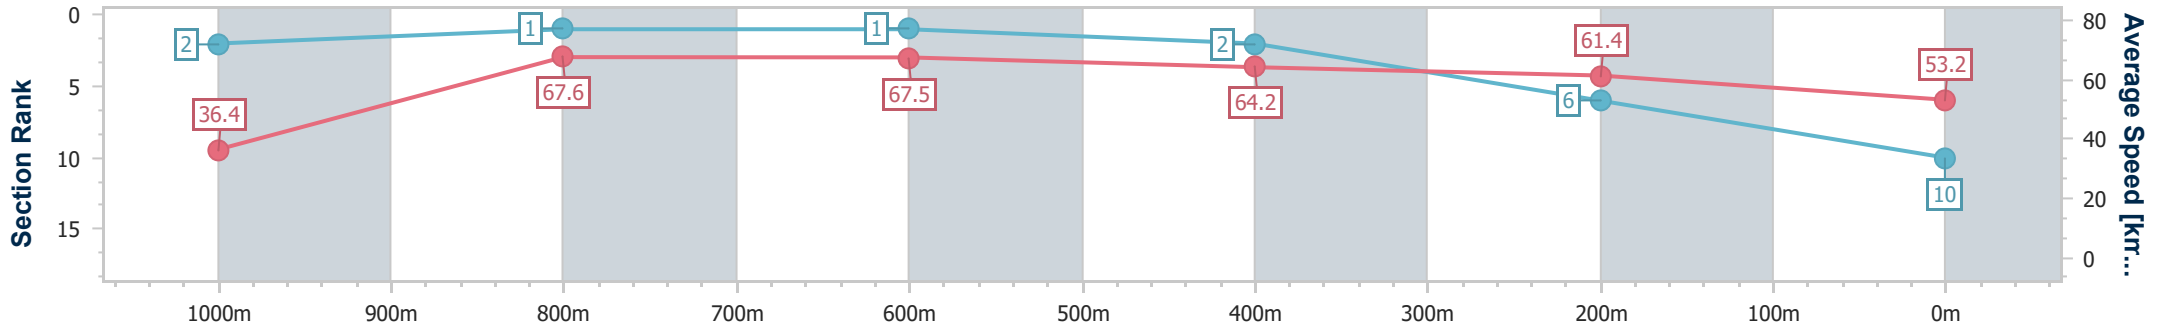

Horse/Jockey Name	Gin A Tonic
Final Rank	10
Fastest Section Time (Section)	0:04.96 (Overall)
Top Speed [km/h] (Section)	69.4 (1000m)
Race State	Finished

Doomben QLD Professional
Race 5: MAGIC MILLIONS NATIONAL 2YO CLASSIC - 1050m
25 May 2024 - 13:33
Track Rating: Soft 6, Weather: Overcast, Rail Position: +2m Entire

BRISBANE
RACING CLUB

Section	Overall	1000m	800m	600m	400m	200m
Section Times	1:03.10 [10] (0:04.96)	0:58.14 [2] (0:10.64)	0:47.50 [1] (0:10.83)	0:36.67 [1] (0:11.40)	0:25.27 [2] (0:11.79)	0:13.48 [6] (0:13.48)
Average Speed [km/h]	36.4	67.6	67.5	64.2	61.4	53.2
Top Speed [km/h]	58.7	69.4	69.2	66.6	62.7	58.0
Avg. Dist. to Rail [m]	1.6	0.6	3.3	2.8	2.9	4.6
Avg. Stride Freq. [Hz]	2.2	2.6	2.5	2.4	2.3	2.1
Avg. Stride Length [m]	4.5	7.3	7.6	7.6	7.3	7.0

- [ ] Ranking at each section and finish
- -.-.- No data available at this section
- NA No data available