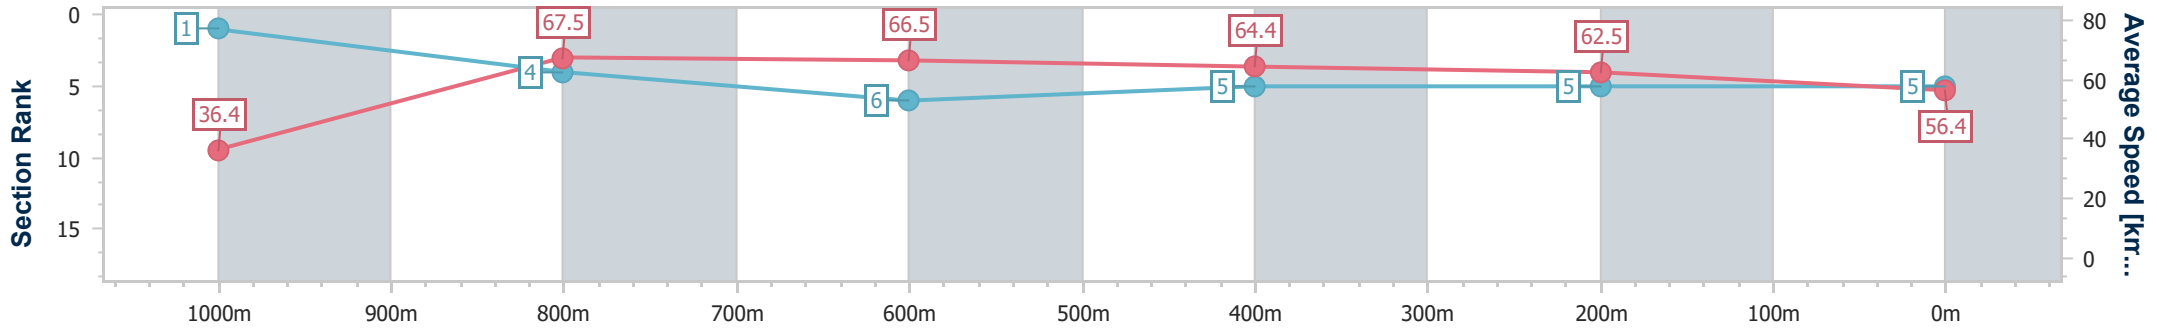

Horse/Jockey Name	Astapor
Final Rank	5
Fastest Section Time (Section)	0:04.94 (Overall)
Top Speed [km/h] (Section)	69.6 (1000m)
Race State	Finished

Doomben QLD Professional
Race 5: MAGIC MILLIONS NATIONAL 2YO CLASSIC - 1050m
25 May 2024 - 13:33
Track Rating: Soft 6, Weather: Overcast, Rail Position: +2m Entire

BRISBANE
RACING CLUB

Section	Overall	1000m	800m	600m	400m	200m
Section Times	1:02.36 [5] (0:04.94)	0:57.42 [1] (0:10.78)	0:46.64 [4] (0:11.11)	0:35.53 [6] (0:11.24)	0:24.29 [5] (0:11.51)	0:12.78 [5] (0:12.78)
Average Speed [km/h]	36.4	67.5	66.5	64.4	62.5	56.4
Top Speed [km/h]	58.1	69.6	68.6	66.8	64.2	60.8
Avg. Dist. to Rail [m]	4.7	3.5	5.0	1.4	2.3	3.6
Avg. Stride Freq. [Hz]	2.3	2.6	2.4	2.3	2.3	2.2
Avg. Stride Length [m]	4.4	7.3	7.6	7.6	7.5	7.1

- [ ] Ranking at each section and finish
- -.-.- No data available at this section
- NA No data available