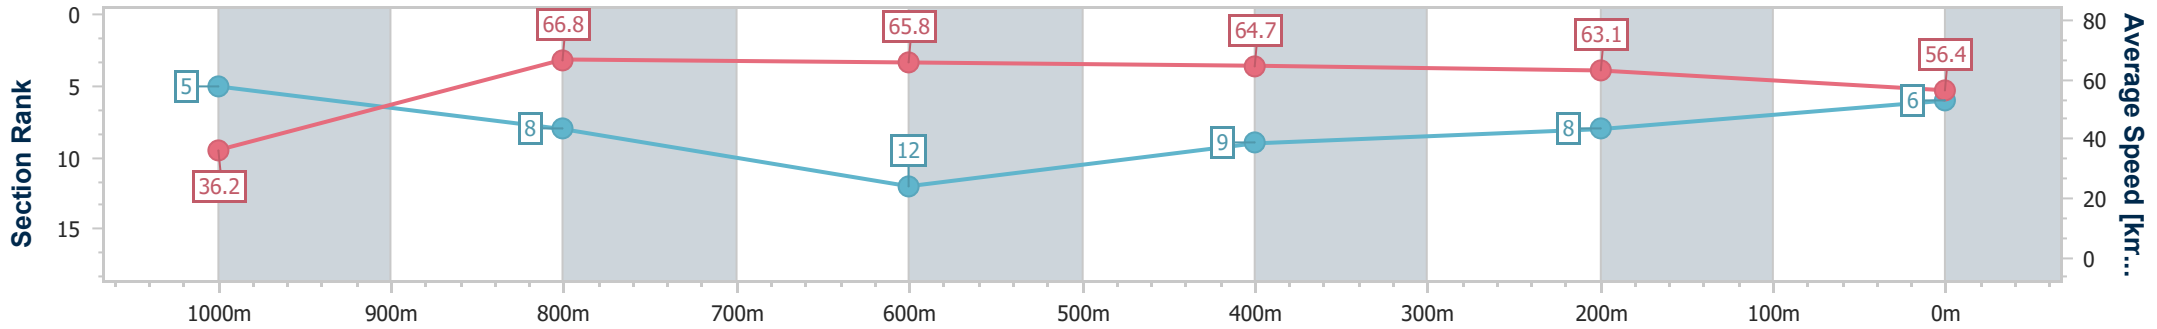

Horse/Jockey Name	Lead Me On
Final Rank	6
Fastest Section Time (Section)	0:05.05 (Overall)
Top Speed [km/h] (Section)	69.6 (1000m)
Race State	Finished

Doomben QLD Professional
Race 5: MAGIC MILLIONS NATIONAL 2YO CLASSIC - 1050m
25 May 2024 - 13:33
Track Rating: Soft 6, Weather: Overcast, Rail Position: +2m Entire

BRISBANE
RACING CLUB

Section	Overall	1000m	800m	600m	400m	200m
Section Times	1:02.52 [6] (0:05.05)	0:57.47 [5] (0:10.89)	0:46.58 [8] (0:11.16)	0:35.42 [12] (0:11.22)	0:24.20 [9] (0:11.42)	0:12.78 [8] (0:12.78)
Average Speed [km/h]	36.2	66.8	65.8	64.7	63.1	56.4
Top Speed [km/h]	56.7	69.6	66.8	66.6	64.3	61.3
Avg. Dist. to Rail [m]	10.2	5.9	3.6	1.3	3.8	6.7
Avg. Stride Freq. [Hz]	2.2	2.5	2.5	2.4	2.3	2.3
Avg. Stride Length [m]	4.5	7.3	7.3	7.4	7.5	6.8

- [ ] Ranking at each section and finish
- -.-.- No data available at this section
- NA No data available