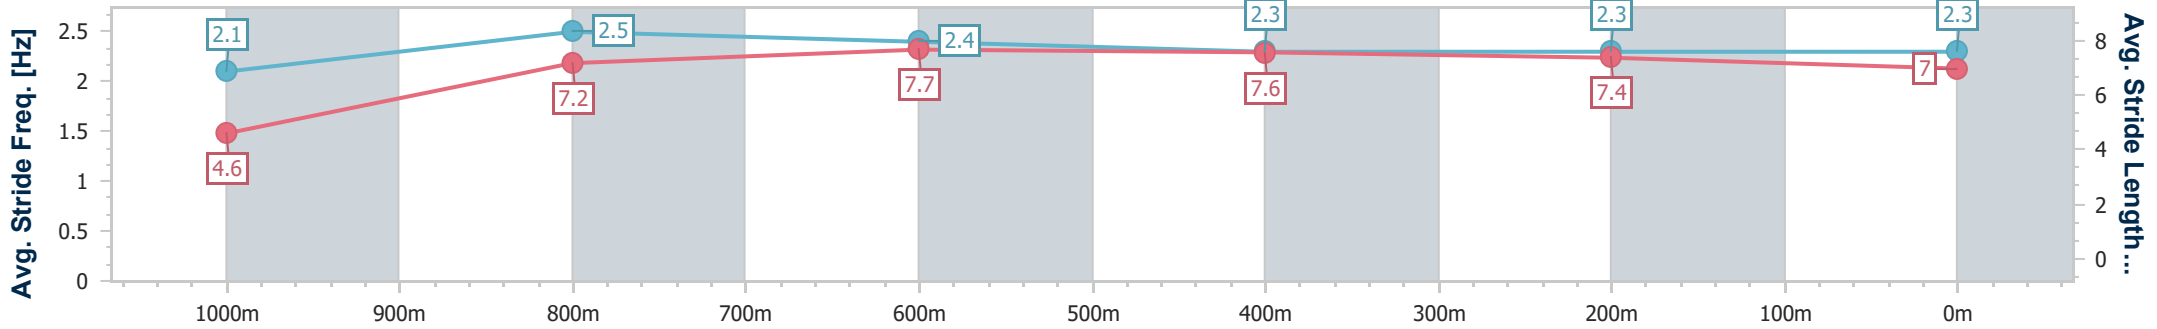

Horse/Jockey Name	Devine Force
Final Rank	8
Fastest Section Time (Section)	0:05.06 (Overall)
Top Speed [km/h] (Section)	68.9 (1000m)
Race State	Finished

Doomben QLD Professional
Race 5: MAGIC MILLIONS NATIONAL 2YO CLASSIC - 1050m
25 May 2024 - 13:33
Track Rating: Soft 6, Weather: Overcast, Rail Position: +2m Entire

BRISBANE
RACING CLUB

Section	Overall	1000m	800m	600m	400m	200m
Section Times	1:02.63 [8] (0:05.06)	0:57.57 [6] (0:10.95)	0:46.62 [10] (0:11.05)	0:35.57 [10] (0:11.32)	0:24.25 [10] (0:11.60)	0:12.65 [10] (0:12.65)
Average Speed [km/h]	36.1	66.1	66.1	63.5	61.9	57.1
Top Speed [km/h]	58.5	68.9	67.3	65.4	62.6	60.2
Avg. Dist. to Rail [m]	5.3	3.7	2.2	0.8	0.6	0.6
Avg. Stride Freq. [Hz]	2.1	2.5	2.4	2.3	2.3	2.3
Avg. Stride Length [m]	4.6	7.2	7.7	7.6	7.4	7.0

- [ ] Ranking at each section and finish
- -:-:- No data available at this section
- NA No data available