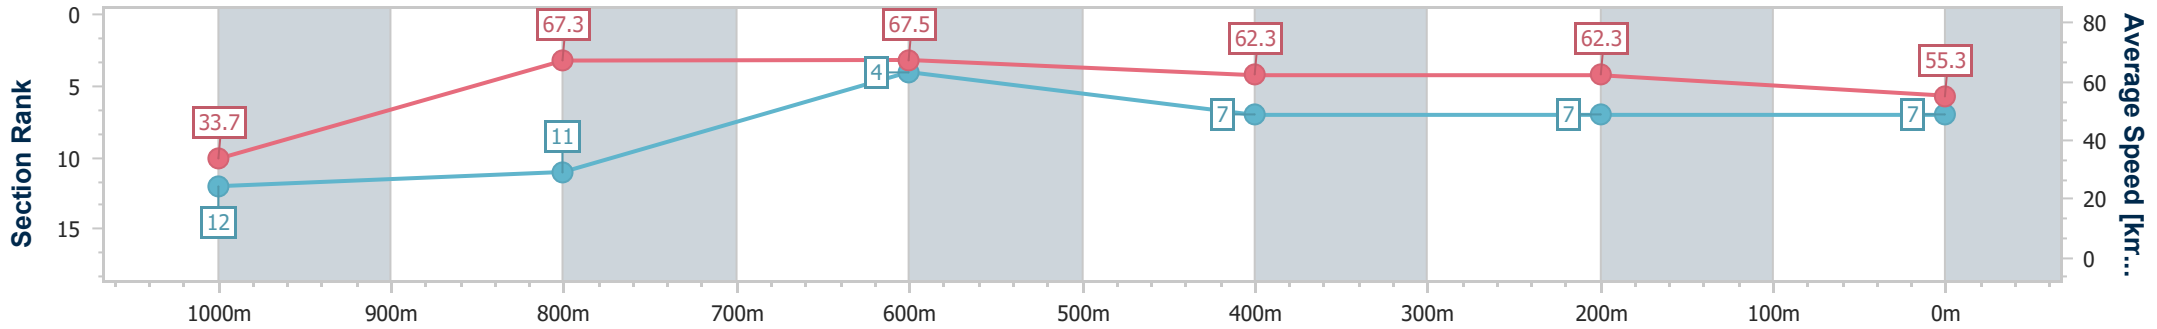

Horse/Jockey Name	Eneeza
Final Rank	7
Fastest Section Time (Section)	0:05.37 (Overall)
Top Speed [km/h] (Section)	70.3 (1000m)
Race State	Finished

Doomben QLD Professional
Race 5: MAGIC MILLIONS NATIONAL 2YO CLASSIC - 1050m
25 May 2024 - 13:33
Track Rating: Soft 6, Weather: Overcast, Rail Position: +2m Entire

BRISBANE
RACING CLUB

Section	Overall	1000m	800m	600m	400m	200m
Section Times	1:02.63 [7] (0:05.37)	0:57.26 [12] (0:10.69)	0:46.57 [11] (0:10.61)	0:35.96 [4] (0:11.46)	0:24.50 [7] (0:11.50)	0:13.00 [7] (0:13.00)
Average Speed [km/h]	33.7	67.3	67.5	62.3	62.3	55.3
Top Speed [km/h]	57.5	70.3	69.8	65.4	63.8	59.9
Avg. Dist. to Rail [m]	3.0	0.9	1.1	0.9	1.8	0.5
Avg. Stride Freq. [Hz]	2.0	2.6	2.6	2.5	2.5	2.3
Avg. Stride Length [m]	4.7	7.2	7.1	7.0	7.0	6.6

- [ ] Ranking at each section and finish
- -.-.- No data available at this section
- NA No data available