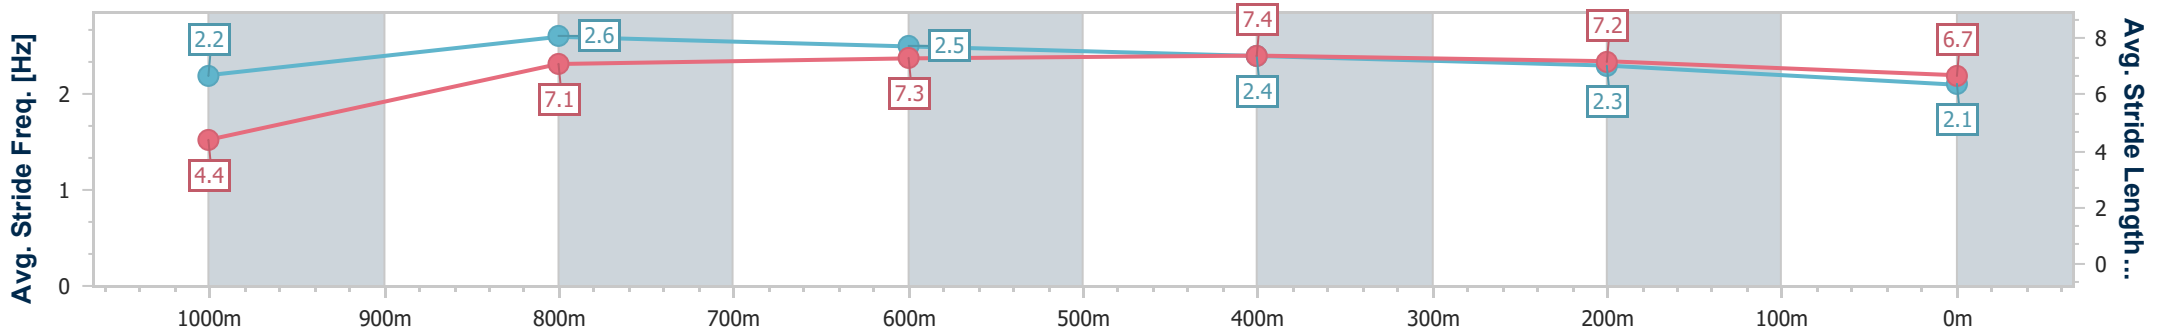

Horse/Jockey Name	The Hamo
Final Rank	12
Fastest Section Time (Section)	0:05.12 (Overall)
Top Speed [km/h] (Section)	70.8 (1000m)
Race State	Finished

Doomben QLD Professional
Race 5: MAGIC MILLIONS NATIONAL 2YO CLASSIC - 1050m
25 May 2024 - 13:33
Track Rating: Soft 6, Weather: Overcast, Rail Position: +2m Entire

BRISBANE
RACING CLUB

Section	Overall	1000m	800m	600m	400m	200m
Section Times	1:04.59 [12] (0:05.12)	0:59.47 [10] (0:10.76)	0:48.71 [7] (0:11.16)	0:37.55 [9] (0:11.53)	0:26.02 [12] (0:12.00)	0:14.02 [12] (0:14.02)
Average Speed [km/h]	35.1	67.9	66.6	64.0	60.3	51.3
Top Speed [km/h]	58.1	70.8	70.1	66.1	61.8	57.0
Avg. Dist. to Rail [m]	12.3	8.0	5.7	4.1	4.3	6.0
Avg. Stride Freq. [Hz]	2.2	2.6	2.5	2.4	2.3	2.1
Avg. Stride Length [m]	4.4	7.1	7.3	7.4	7.2	6.7

- [ ] Ranking at each section and finish
- -.-.- No data available at this section
- NA No data available