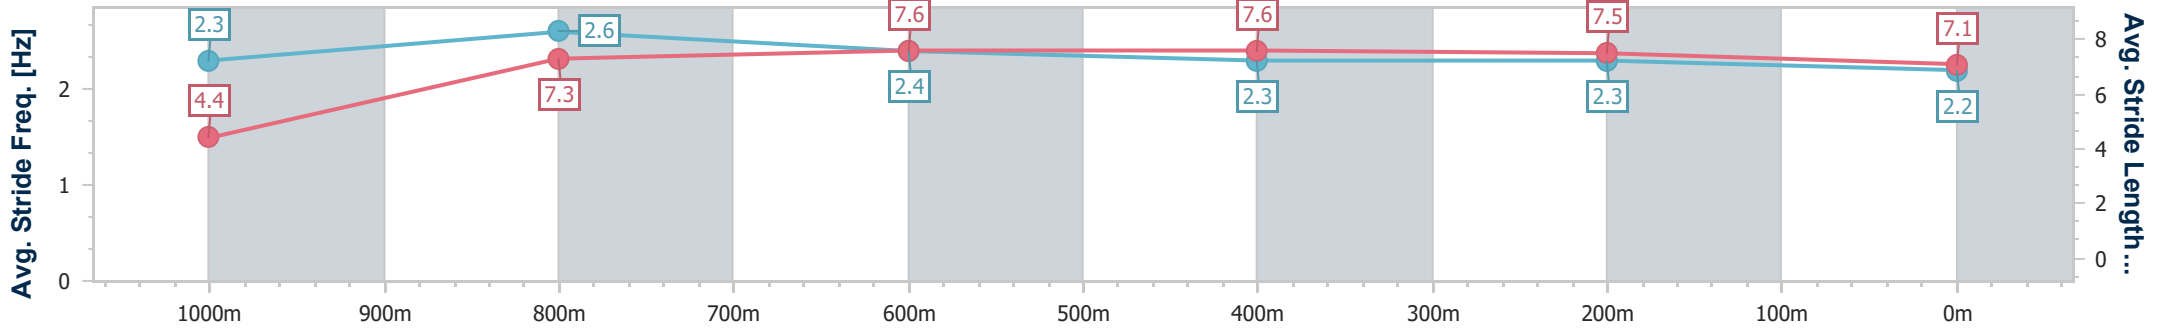

Horse/Jockey Name	Astapor
Final Rank	5
Fastest Section Time (Section)	0:04.94 (Overall)
Top Speed [km/h] (Section)	69.6 (1000m)
Race State	Finished

Doomben QLD Professional
Race 5: MAGIC MILLIONS NATIONAL 2YO CLASSIC - 1050m
25 May 2024 - 13:33
Track Rating: Soft 6, Weather: Overcast, Rail Position: +2m Entire

BRISBANE
RACING CLUB

Section	Overall	1000m	800m	600m	400m	200m
Section Times	1:02.36 [5] (0:04.94)	0:57.42 [1] (0:10.78)	0:46.64 [4] (0:11.11)	0:35.53 [6] (0:11.24)	0:24.29 [5] (0:11.51)	0:12.78 [5] (0:12.78)
Average Speed [km/h]	36.4	67.5	66.5	64.4	62.5	56.4
Top Speed [km/h]	58.1	69.6	68.6	66.8	64.2	60.8
Avg. Dist. to Rail [m]	4.7	3.5	5.0	1.4	2.3	3.6
Avg. Stride Freq. [Hz]	2.3	2.6	2.4	2.3	2.3	2.2
Avg. Stride Length [m]	4.4	7.3	7.6	7.6	7.5	7.1

- [ ] Ranking at each section and finish
- -.-.- No data available at this section
- NA No data available