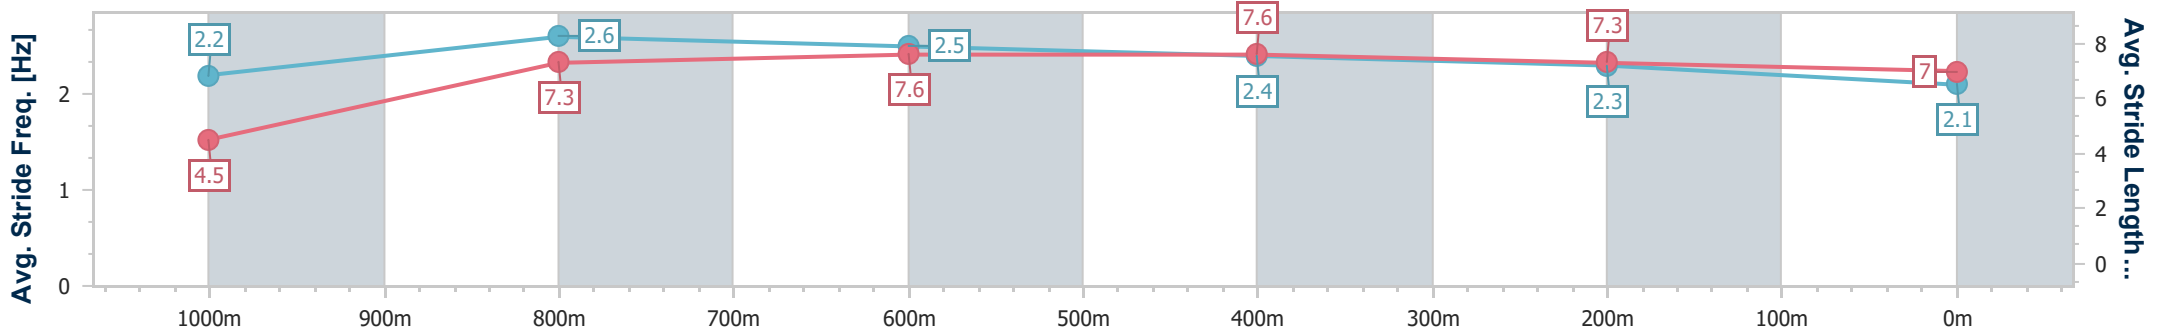

Horse/Jockey Name	Gin A Tonic
Final Rank	10
Fastest Section Time (Section)	0:04.96 (Overall)
Top Speed [km/h] (Section)	69.4 (1000m)
Race State	Finished

Doomben QLD Professional
Race 5: MAGIC MILLIONS NATIONAL 2YO CLASSIC - 1050m
25 May 2024 - 13:33
Track Rating: Soft 6, Weather: Overcast, Rail Position: +2m Entire

BRISBANE
RACING CLUB

Section	Overall	1000m	800m	600m	400m	200m
Section Times	1:03.10 [10] (0:04.96)	0:58.14 [2] (0:10.64)	0:47.50 [1] (0:10.83)	0:36.67 [1] (0:11.40)	0:25.27 [2] (0:11.79)	0:13.48 [6] (0:13.48)
Average Speed [km/h]	36.4	67.6	67.5	64.2	61.4	53.2
Top Speed [km/h]	58.7	69.4	69.2	66.6	62.7	58.0
Avg. Dist. to Rail [m]	1.6	0.6	3.3	2.8	2.9	4.6
Avg. Stride Freq. [Hz]	2.2	2.6	2.5	2.4	2.3	2.1
Avg. Stride Length [m]	4.5	7.3	7.6	7.6	7.3	7.0

- [ ] Ranking at each section and finish
- -.-.- No data available at this section
- NA No data available