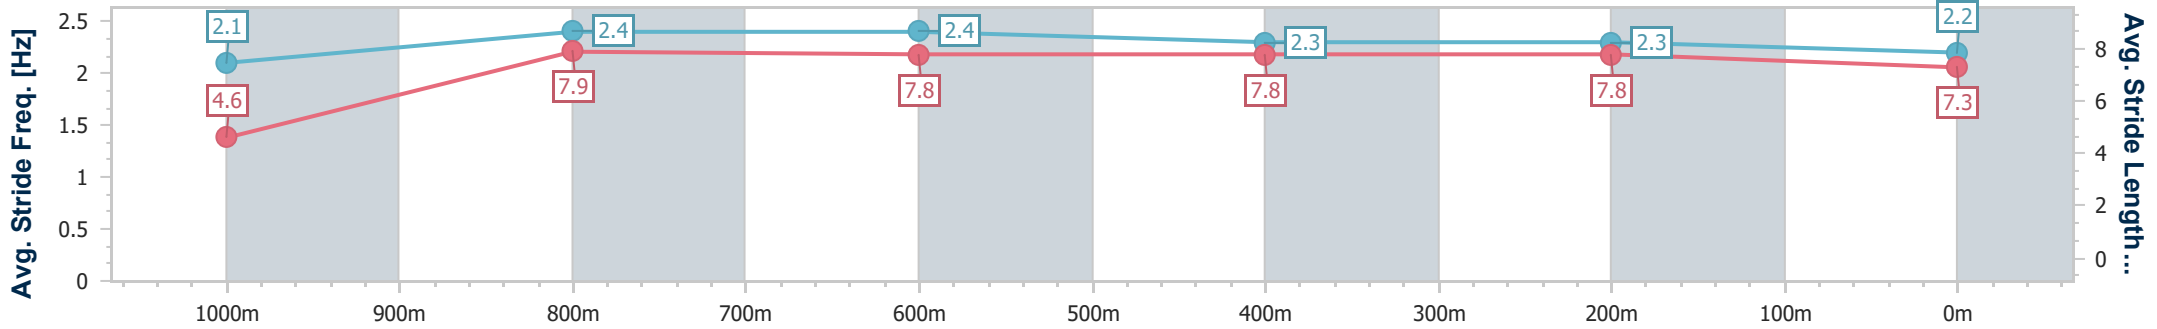

Horse/Jockey Name	Embassy
Final Rank	3
Fastest Section Time (Section)	0:05.04 (Overall)
Top Speed [km/h] (Section)	71.3 (1000m)
Race State	Finished

Doomben QLD Professional
Race 5: MAGIC MILLIONS NATIONAL 2YO CLASSIC - 1050m
25 May 2024 - 13:33
Track Rating: Soft 6, Weather: Overcast, Rail Position: +2m Entire

BRISBANE
RACING CLUB

Section	Overall	1000m	800m	600m	400m	200m
Section Times	1:01.86 [3] (0:05.04)	0:56.82 [4] (0:10.62)	0:46.20 [2] (0:10.96)	0:35.24 [3] (0:11.34)	0:23.90 [3] (0:11.34)	0:12.56 [1] (0:12.56)
Average Speed [km/h]	35.8	68.6	67.0	63.6	63.6	57.2
Top Speed [km/h]	59.0	71.3	69.0	65.1	64.9	61.4
Avg. Dist. to Rail [m]	7.5	5.1	3.2	1.0	2.2	1.9
Avg. Stride Freq. [Hz]	2.1	2.4	2.4	2.3	2.3	2.2
Avg. Stride Length [m]	4.6	7.9	7.8	7.8	7.8	7.3

- [ ] Ranking at each section and finish
- -.-.- No data available at this section
- NA No data available