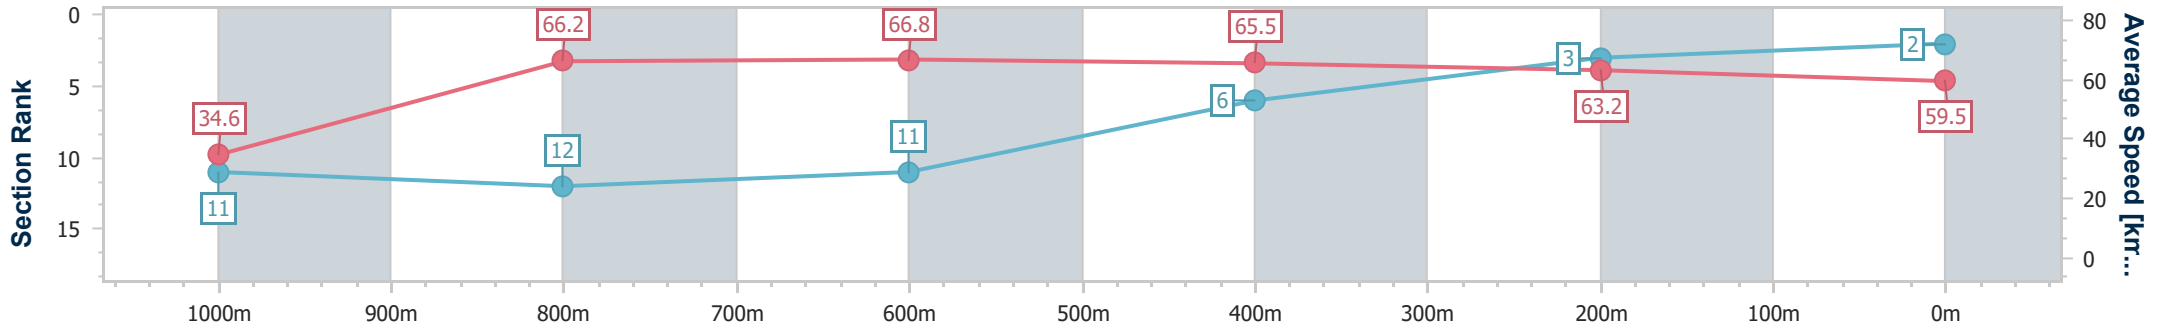

Horse/Jockey Name	King Of Roseau
Final Rank	2
Fastest Section Time (Section)	0:05.24 (Overall)
Top Speed [km/h] (Section)	69.3 (800m)
Race State	Finished

Doomben QLD Professional
Race 5: MAGIC MILLIONS NATIONAL 2YO CLASSIC - 1050m
25 May 2024 - 13:33
Track Rating: Soft 6, Weather: Overcast, Rail Position: +2m Entire

BRISBANE
RACING CLUB

Section	Overall	1000m	800m	600m	400m	200m
Section Times	1:01.53 [2] (0:05.24)	0:56.29 [11] (0:10.94)	0:45.35 [12] (0:10.92)	0:34.43 [11] (0:10.98)	0:23.45 [6] (0:11.33)	0:12.12 [3] (0:12.12)
Average Speed [km/h]	34.6	66.2	66.8	65.5	63.2	59.5
Top Speed [km/h]	58.5	69.2	69.3	66.3	65.3	62.6
Avg. Dist. to Rail [m]	8.4	4.4	2.4	1.0	0.7	0.8
Avg. Stride Freq. [Hz]	2.1	2.5	2.4	2.4	2.4	2.3
Avg. Stride Length [m]	4.5	7.3	7.7	7.7	7.4	7.0

- [ ] Ranking at each section and finish
- -.-.- No data available at this section
- NA No data available