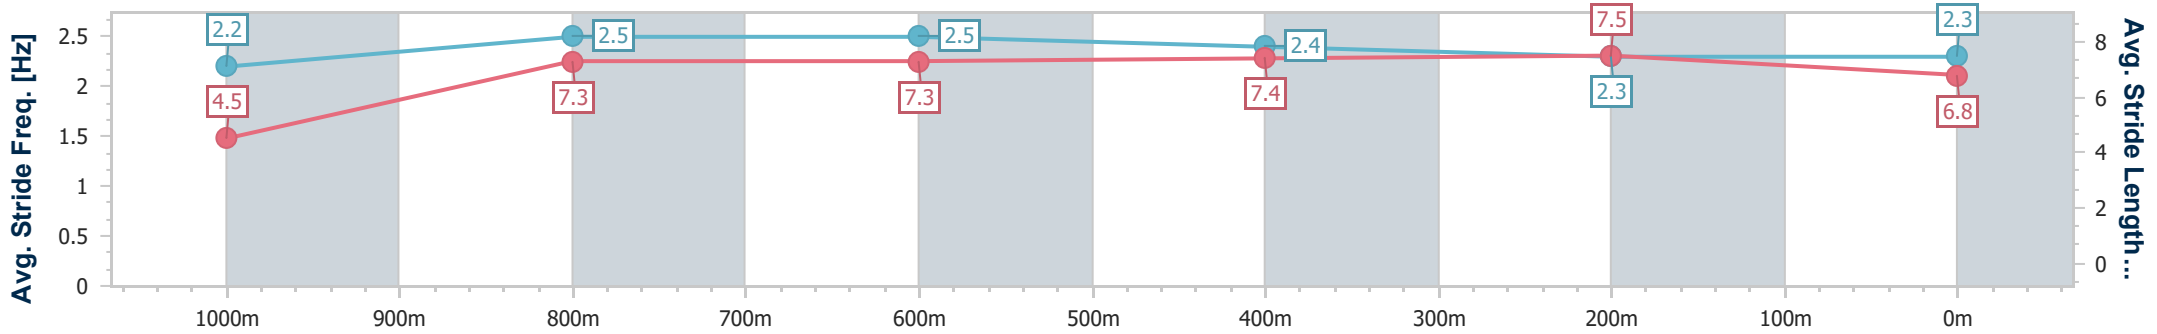

Horse/Jockey Name	Lead Me On
Final Rank	6
Fastest Section Time (Section)	0:05.05 (Overall)
Top Speed [km/h] (Section)	69.6 (1000m)
Race State	Finished

Doomben QLD Professional
Race 5: MAGIC MILLIONS NATIONAL 2YO CLASSIC - 1050m
25 May 2024 - 13:33
Track Rating: Soft 6, Weather: Overcast, Rail Position: +2m Entire

BRISBANE
RACING CLUB

Section	Overall	1000m	800m	600m	400m	200m
Section Times	1:02.52 [6] (0:05.05)	0:57.47 [5] (0:10.89)	0:46.58 [8] (0:11.16)	0:35.42 [12] (0:11.22)	0:24.20 [9] (0:11.42)	0:12.78 [8] (0:12.78)
Average Speed [km/h]	36.2	66.8	65.8	64.7	63.1	56.4
Top Speed [km/h]	56.7	69.6	66.8	66.6	64.3	61.3
Avg. Dist. to Rail [m]	10.2	5.9	3.6	1.3	3.8	6.7
Avg. Stride Freq. [Hz]	2.2	2.5	2.5	2.4	2.3	2.3
Avg. Stride Length [m]	4.5	7.3	7.3	7.4	7.5	6.8

- [ ] Ranking at each section and finish
- -.-.- No data available at this section
- NA No data available