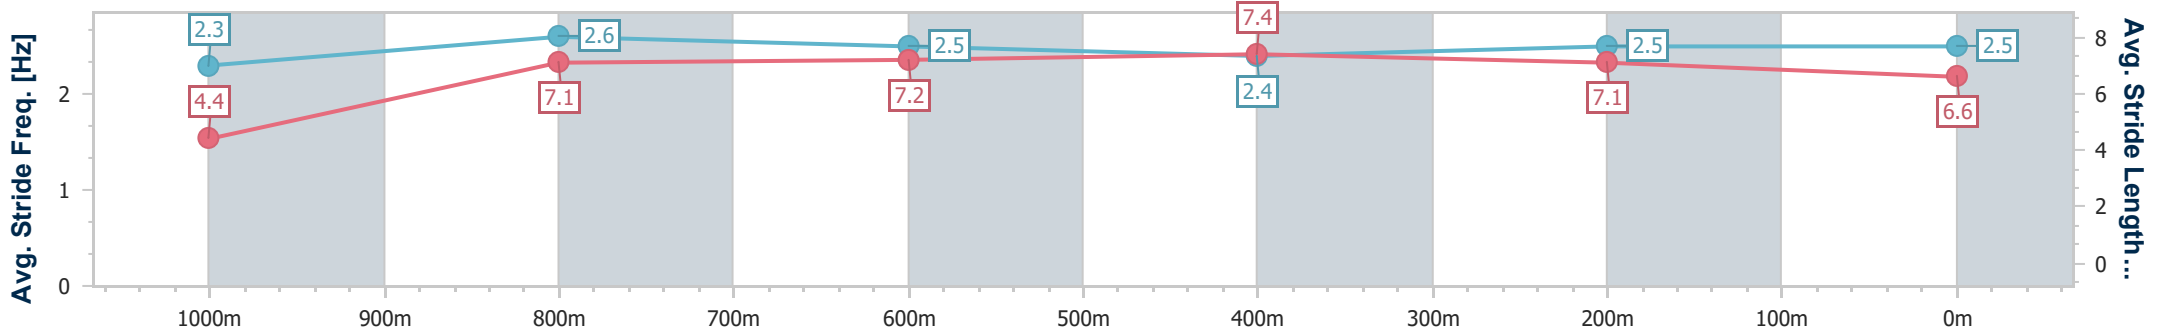

Horse/Jockey Name	Arabian Summer
Final Rank	1
Fastest Section Time (Section)	0:05.04 (Overall)
Top Speed [km/h] (Section)	69.5 (1000m)
Race State	Finished

Doomben QLD Professional
Race 5: MAGIC MILLIONS NATIONAL 2YO CLASSIC - 1050m
25 May 2024 - 13:33
Track Rating: Soft 6, Weather: Overcast, Rail Position: +2m Entire

BRISBANE
RACING CLUB

Section	Overall	1000m	800m	600m	400m	200m
Section Times	1:01.49 [1] (0:05.04)	0:56.45 [3] (0:10.77)	0:45.68 [5] (0:11.13)	0:34.55 [7] (0:11.21)	0:23.34 [8] (0:11.20)	0:12.14 [2] (0:12.14)
Average Speed [km/h]	35.9	67.1	66.1	64.9	64.5	59.3
Top Speed [km/h]	58.9	69.5	67.2	67.2	66.1	64.9
Avg. Dist. to Rail [m]	5.7	3.5	3.5	2.1	3.5	3.3
Avg. Stride Freq. [Hz]	2.3	2.6	2.5	2.4	2.5	2.5
Avg. Stride Length [m]	4.4	7.1	7.2	7.4	7.1	6.6

- [ ] Ranking at each section and finish
- -.-.- No data available at this section
- NA No data available