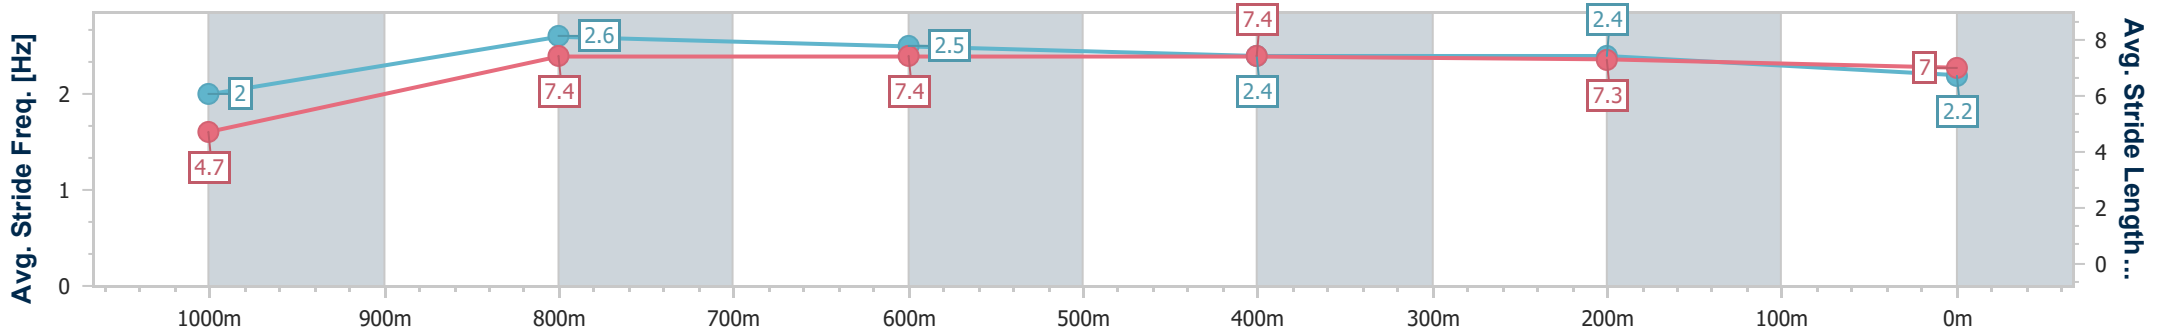

Horse/Jockey Name	Spywire
Final Rank	4
Fastest Section Time (Section)	0:05.11 (Overall)
Top Speed [km/h] (Section)	70.6 (1000m)
Race State	Finished

Doomben QLD Professional
Race 5: MAGIC MILLIONS NATIONAL 2YO CLASSIC - 1050m
25 May 2024 - 13:33
Track Rating: Soft 6, Weather: Overcast, Rail Position: +2m Entire

BRISBANE
RACING CLUB

Section	Overall	1000m	800m	600m	400m	200m
Section Times	1:02.16 [4] (0:05.11)	0:57.05 [8] (0:10.56)	0:46.49 [3] (0:10.83)	0:35.66 [2] (0:11.32)	0:24.34 [1] (0:11.62)	0:12.72 [4] (0:12.72)
Average Speed [km/h]	34.9	68.6	66.7	63.8	61.9	56.6
Top Speed [km/h]	58.7	70.6	69.1	66.0	64.5	60.1
Avg. Dist. to Rail [m]	2.6	1.4	1.1	0.6	2.3	1.9
Avg. Stride Freq. [Hz]	2.0	2.6	2.5	2.4	2.4	2.2
Avg. Stride Length [m]	4.7	7.4	7.4	7.4	7.3	7.0

- [ ] Ranking at each section and finish
- -.-.- No data available at this section
- NA No data available