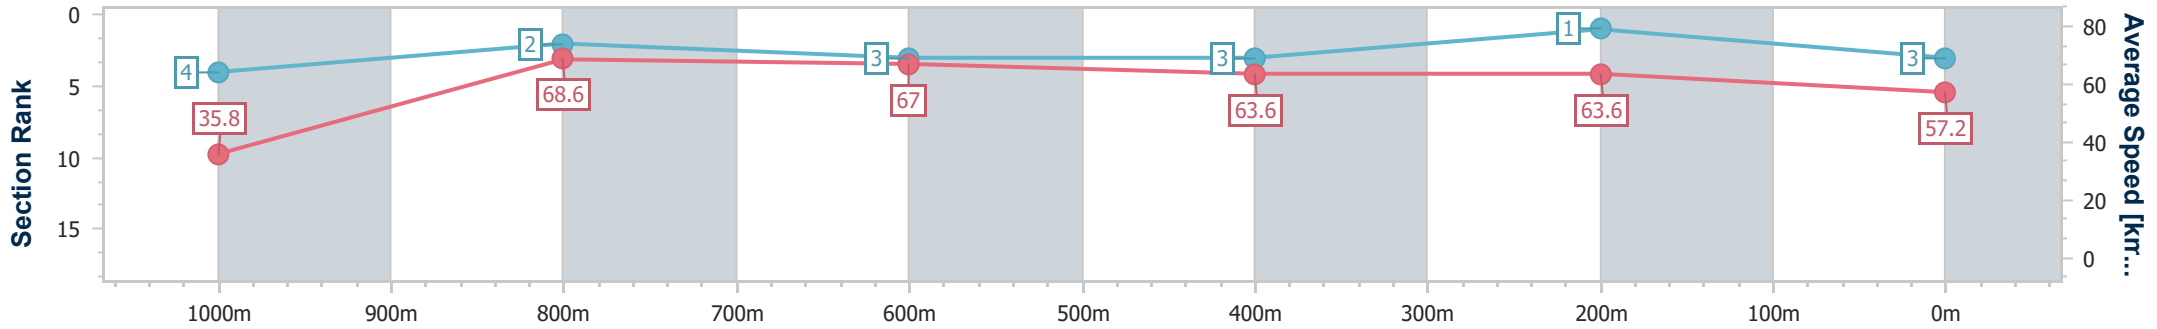

Horse/Jockey Name	Embassy
Final Rank	3
Fastest Section Time (Section)	0:05.04 (Overall)
Top Speed [km/h] (Section)	71.3 (1000m)
Race State	Finished

Doomben QLD Professional
Race 5: MAGIC MILLIONS NATIONAL 2YO CLASSIC - 1050m
25 May 2024 - 13:33
Track Rating: Soft 6, Weather: Overcast, Rail Position: +2m Entire

BRISBANE
RACING CLUB

Section	Overall	1000m	800m	600m	400m	200m
Section Times	1:01.86 [3] (0:05.04)	0:56.82 [4] (0:10.62)	0:46.20 [2] (0:10.96)	0:35.24 [3] (0:11.34)	0:23.90 [3] (0:11.34)	0:12.56 [1] (0:12.56)
Average Speed [km/h]	35.8	68.6	67.0	63.6	63.6	57.2
Top Speed [km/h]	59.0	71.3	69.0	65.1	64.9	61.4
Avg. Dist. to Rail [m]	7.5	5.1	3.2	1.0	2.2	1.9
Avg. Stride Freq. [Hz]	2.1	2.4	2.4	2.3	2.3	2.2
Avg. Stride Length [m]	4.6	7.9	7.8	7.8	7.8	7.3

- [ ] Ranking at each section and finish
- -.-.- No data available at this section
- NA No data available