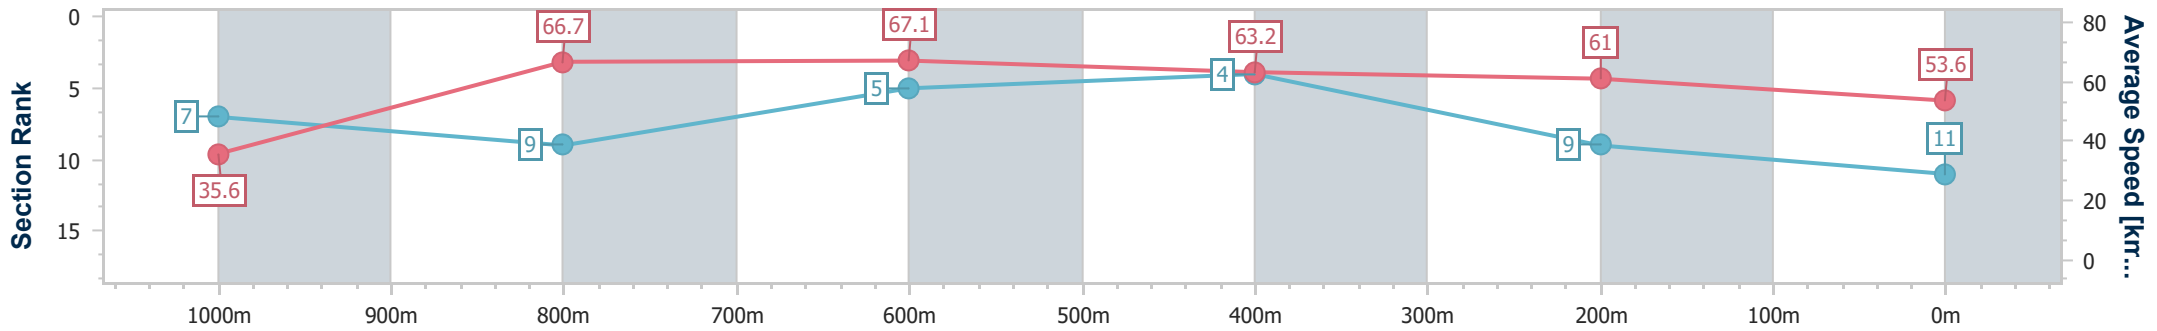

Horse/Jockey Name	Fields Amour
Final Rank	11
Fastest Section Time (Section)	0:05.09 (Overall)
Top Speed [km/h] (Section)	69.9 (1000m)
Race State	Finished

Doomben QLD Professional
Race 5: MAGIC MILLIONS NATIONAL 2YO CLASSIC - 1050m
25 May 2024 - 13:33
Track Rating: Soft 6, Weather: Overcast, Rail Position: +2m Entire

BRISBANE
RACING CLUB

Section	Overall	1000m	800m	600m	400m	200m
Section Times	1:03.21 [11] (0:05.09)	0:58.12 [7] (0:10.87)	0:47.25 [9] (0:10.80)	0:36.45 [5] (0:11.28)	0:25.17 [4] (0:11.74)	0:13.43 [9]
Average Speed [km/h]	35.6	66.7	67.1	63.2	61.0	53.6
Top Speed [km/h]	56.4	69.9	69.7	66.6	62.8	58.7
Avg. Dist. to Rail [m]	7.0	3.3	1.0	1.5	1.6	4.1
Avg. Stride Freq. [Hz]	2.0	2.6	2.6	2.5	2.5	2.4
Avg. Stride Length [m]	4.8	7.0	7.0	7.0	6.8	6.3

- [ ] Ranking at each section and finish
- -.-.- No data available at this section
- NA No data available