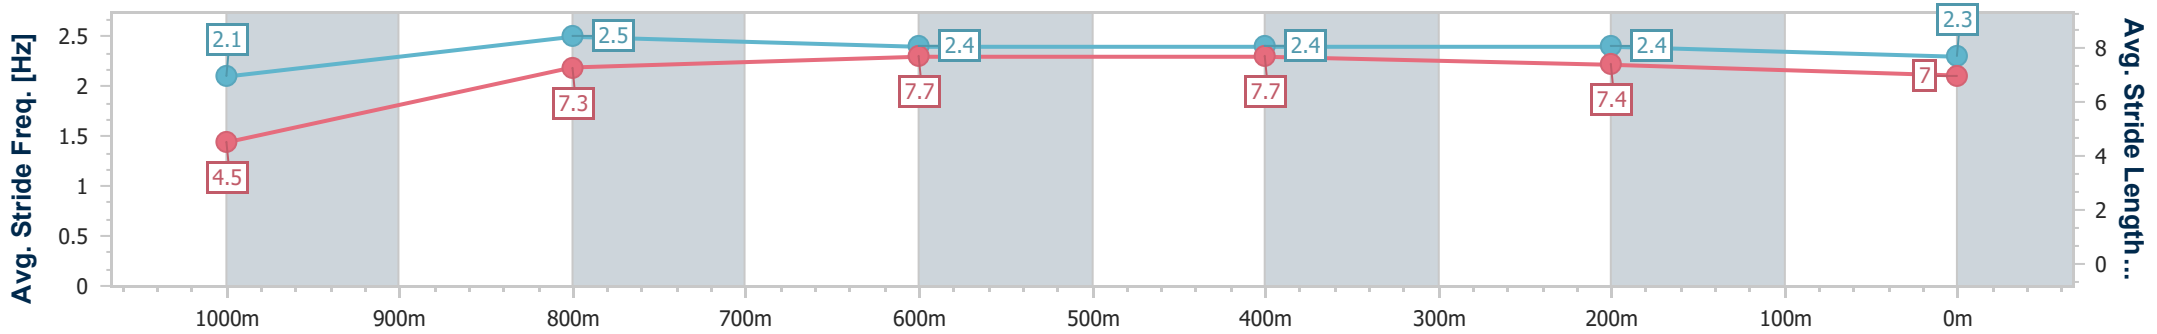

Horse/Jockey Name	King Of Roseau
Final Rank	2
Fastest Section Time (Section)	0:05.24 (Overall)
Top Speed [km/h] (Section)	69.3 (800m)
Race State	Finished

Doomben QLD Professional
Race 5: MAGIC MILLIONS NATIONAL 2YO CLASSIC - 1050m
25 May 2024 - 13:33
Track Rating: Soft 6, Weather: Overcast, Rail Position: +2m Entire

BRISBANE
RACING CLUB

Section	Overall	1000m	800m	600m	400m	200m
Section Times	1:01.53 [2] (0:05.24)	0:56.29 [11] (0:10.94)	0:45.35 [12] (0:10.92)	0:34.43 [11] (0:10.98)	0:23.45 [6] (0:11.33)	0:12.12 [3] (0:12.12)
Average Speed [km/h]	34.6	66.2	66.8	65.5	63.2	59.5
Top Speed [km/h]	58.5	69.2	69.3	66.3	65.3	62.6
Avg. Dist. to Rail [m]	8.4	4.4	2.4	1.0	0.7	0.8
Avg. Stride Freq. [Hz]	2.1	2.5	2.4	2.4	2.4	2.3
Avg. Stride Length [m]	4.5	7.3	7.7	7.7	7.4	7.0

- [ ] Ranking at each section and finish
- -.-.- No data available at this section
- NA No data available