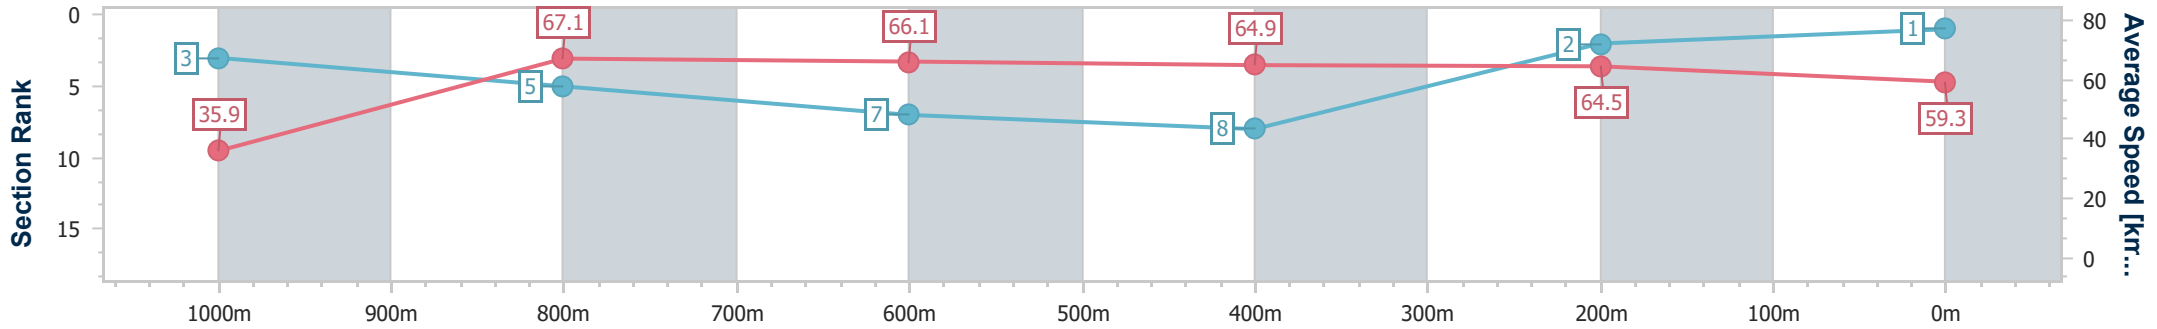

Horse/Jockey Name	Arabian Summer
Final Rank	1
Fastest Section Time (Section)	0:05.04 (Overall)
Top Speed [km/h] (Section)	69.5 (1000m)
Race State	Finished

Doomben QLD Professional
Race 5: MAGIC MILLIONS NATIONAL 2YO CLASSIC - 1050m
25 May 2024 - 13:33
Track Rating: Soft 6, Weather: Overcast, Rail Position: +2m Entire

BRISBANE
RACING CLUB

Section	Overall	1000m	800m	600m	400m	200m
Section Times	1:01.49 [1] (0:05.04)	0:56.45 [3] (0:10.77)	0:45.68 [5] (0:11.13)	0:34.55 [7] (0:11.21)	0:23.34 [8] (0:11.20)	0:12.14 [2] (0:12.14)
Average Speed [km/h]	35.9	67.1	66.1	64.9	64.5	59.3
Top Speed [km/h]	58.9	69.5	67.2	67.2	66.1	64.9
Avg. Dist. to Rail [m]	5.7	3.5	3.5	2.1	3.5	3.3
Avg. Stride Freq. [Hz]	2.3	2.6	2.5	2.4	2.5	2.5
Avg. Stride Length [m]	4.4	7.1	7.2	7.4	7.1	6.6

- [ ] Ranking at each section and finish
- -.-.- No data available at this section
- NA No data available