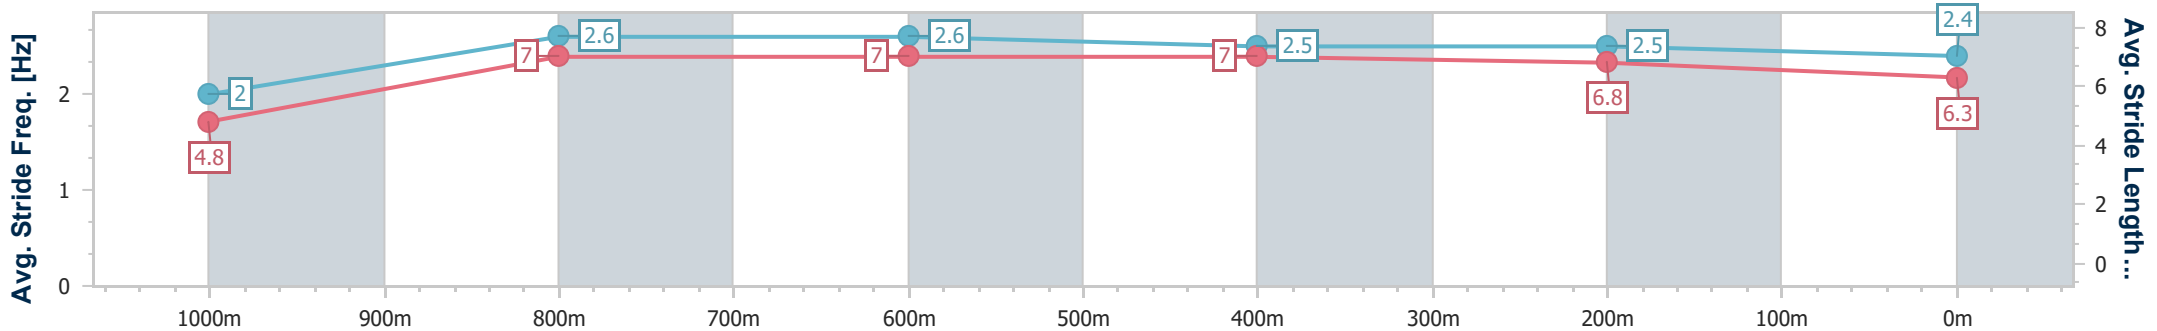

Horse/Jockey Name	Fields Amour
Final Rank	11
Fastest Section Time (Section)	0:05.09 (Overall)
Top Speed [km/h] (Section)	69.9 (1000m)
Race State	Finished

Doomben QLD Professional
Race 5: MAGIC MILLIONS NATIONAL 2YO CLASSIC - 1050m
25 May 2024 - 13:33
Track Rating: Soft 6, Weather: Overcast, Rail Position: +2m Entire

BRISBANE
RACING CLUB

Section	Overall	1000m	800m	600m	400m	200m
Section Times	1:03.21 [11] (0:05.09)	0:58.12 [7] (0:10.87)	0:47.25 [9] (0:10.80)	0:36.45 [5] (0:11.28)	0:25.17 [4] (0:11.74)	0:13.43 [9]
Average Speed [km/h]	35.6	66.7	67.1	63.2	61.0	53.6
Top Speed [km/h]	56.4	69.9	69.7	66.6	62.8	58.7
Avg. Dist. to Rail [m]	7.0	3.3	1.0	1.5	1.6	4.1
Avg. Stride Freq. [Hz]	2.0	2.6	2.6	2.5	2.5	2.4
Avg. Stride Length [m]	4.8	7.0	7.0	7.0	6.8	6.3

- [ ] Ranking at each section and finish
- -.-.- No data available at this section
- NA No data available