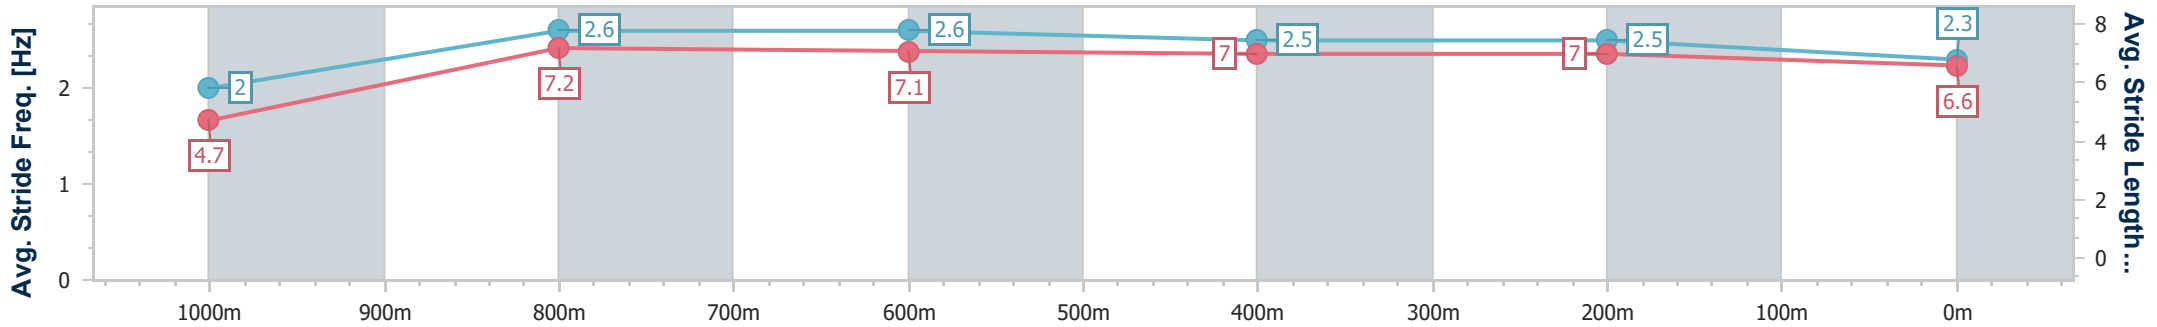

Horse/Jockey Name	Eneeza
Final Rank	7
Fastest Section Time (Section)	0:05.37 (Overall)
Top Speed [km/h] (Section)	70.3 (1000m)
Race State	Finished

Doomben QLD Professional
Race 5: MAGIC MILLIONS NATIONAL 2YO CLASSIC - 1050m
25 May 2024 - 13:33
Track Rating: Soft 6, Weather: Overcast, Rail Position: +2m Entire

BRISBANE
RACING CLUB

Section	Overall	1000m	800m	600m	400m	200m
Section Times	1:02.63 [7] (0:05.37)	0:57.26 [12] (0:10.69)	0:46.57 [11] (0:10.61)	0:35.96 [4] (0:11.46)	0:24.50 [7] (0:11.50)	0:13.00 [7] (0:13.00)
Average Speed [km/h]	33.7	67.3	67.5	62.3	62.3	55.3
Top Speed [km/h]	57.5	70.3	69.8	65.4	63.8	59.9
Avg. Dist. to Rail [m]	3.0	0.9	1.1	0.9	1.8	0.5
Avg. Stride Freq. [Hz]	2.0	2.6	2.6	2.5	2.5	2.3
Avg. Stride Length [m]	4.7	7.2	7.1	7.0	7.0	6.6

- [ ] Ranking at each section and finish
- -.-.- No data available at this section
- NA No data available