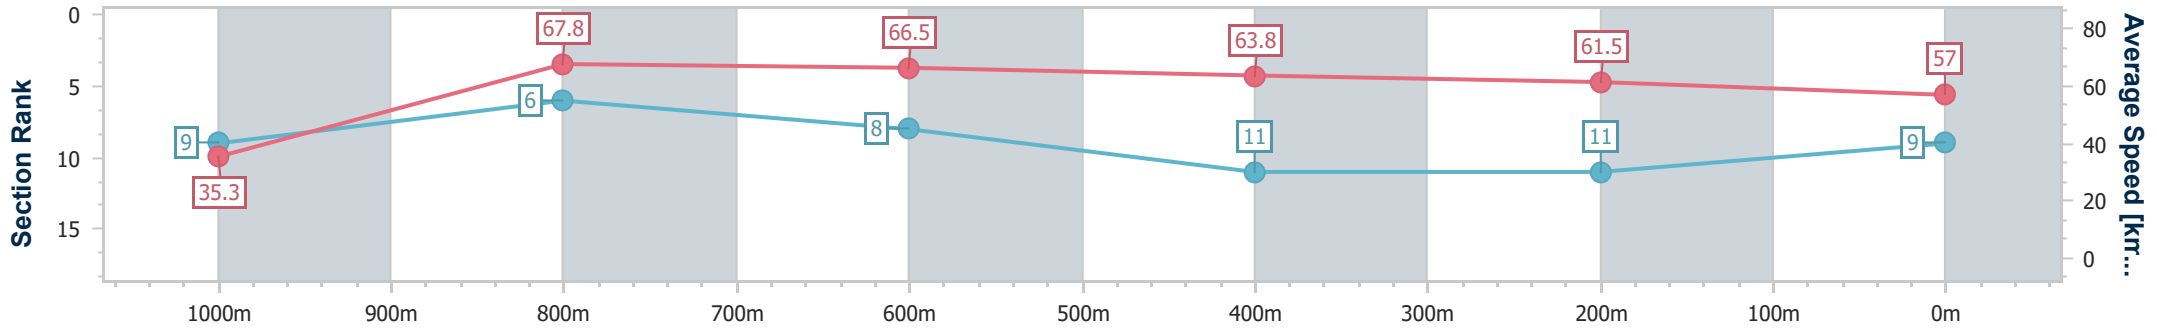

Horse/Jockey Name	Silva 'N' Suave
Final Rank	9
Fastest Section Time (Section)	0:05.11 (Overall)
Top Speed [km/h] (Section)	71.9 (1000m)
Race State	Finished

Doomben QLD Professional
Race 5: MAGIC MILLIONS NATIONAL 2YO CLASSIC - 1050m
25 May 2024 - 13:33
Track Rating: Soft 6, Weather: Overcast, Rail Position: +2m Entire

BRISBANE
RACING CLUB

Section	Overall	1000m	800m	600m	400m	200m
Section Times	1:02.80 [9] (0:05.11)	0:57.69 [9] (0:10.71)	0:46.98 [6] (0:11.14)	0:35.84 [8] (0:11.49)	0:24.35 [11] (0:11.74)	0:12.61 [11] (0:12.61)
Average Speed [km/h]	35.3	67.8	66.5	63.8	61.5	57.0
Top Speed [km/h]	58.1	71.9	71.3	68.1	62.5	59.5
Avg. Dist. to Rail [m]	11.0	6.6	4.3	3.6	3.4	5.3
Avg. Stride Freq. [Hz]	2.2	2.5	2.4	2.4	2.3	2.2
Avg. Stride Length [m]	4.4	7.5	7.5	7.5	7.5	7.1

- [ ] Ranking at each section and finish
- -.-.- No data available at this section
- NA No data available