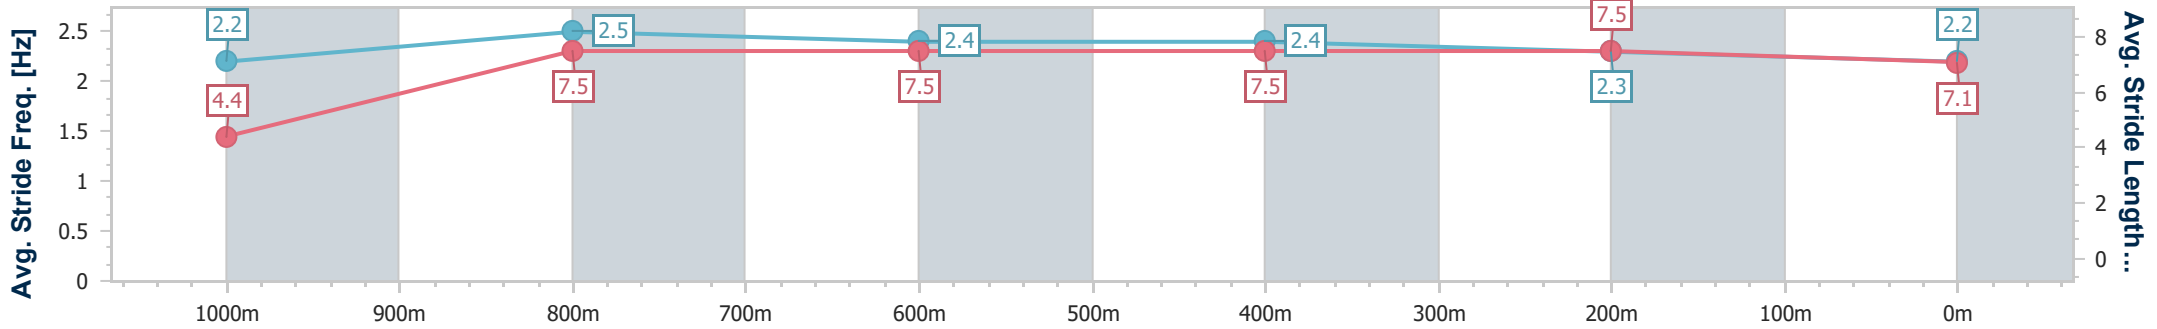

Horse/Jockey Name	Silva 'N' Suave
Final Rank	9
Fastest Section Time (Section)	0:05.11 (Overall)
Top Speed [km/h] (Section)	71.9 (1000m)
Race State	Finished

Doomben QLD Professional
Race 5: MAGIC MILLIONS NATIONAL 2YO CLASSIC - 1050m
25 May 2024 - 13:33
Track Rating: Soft 6, Weather: Overcast, Rail Position: +2m Entire

BRISBANE
RACING CLUB

Section	Overall	1000m	800m	600m	400m	200m
Section Times	1:02.80 [9] (0:05.11)	0:57.69 [9] (0:10.71)	0:46.98 [6] (0:11.14)	0:35.84 [8] (0:11.49)	0:24.35 [11] (0:11.74)	0:12.61 [11] (0:12.61)
Average Speed [km/h]	35.3	67.8	66.5	63.8	61.5	57.0
Top Speed [km/h]	58.1	71.9	71.3	68.1	62.5	59.5
Avg. Dist. to Rail [m]	11.0	6.6	4.3	3.6	3.4	5.3
Avg. Stride Freq. [Hz]	2.2	2.5	2.4	2.4	2.3	2.2
Avg. Stride Length [m]	4.4	7.5	7.5	7.5	7.5	7.1

- [ ] Ranking at each section and finish
- -.-.- No data available at this section
- NA No data available