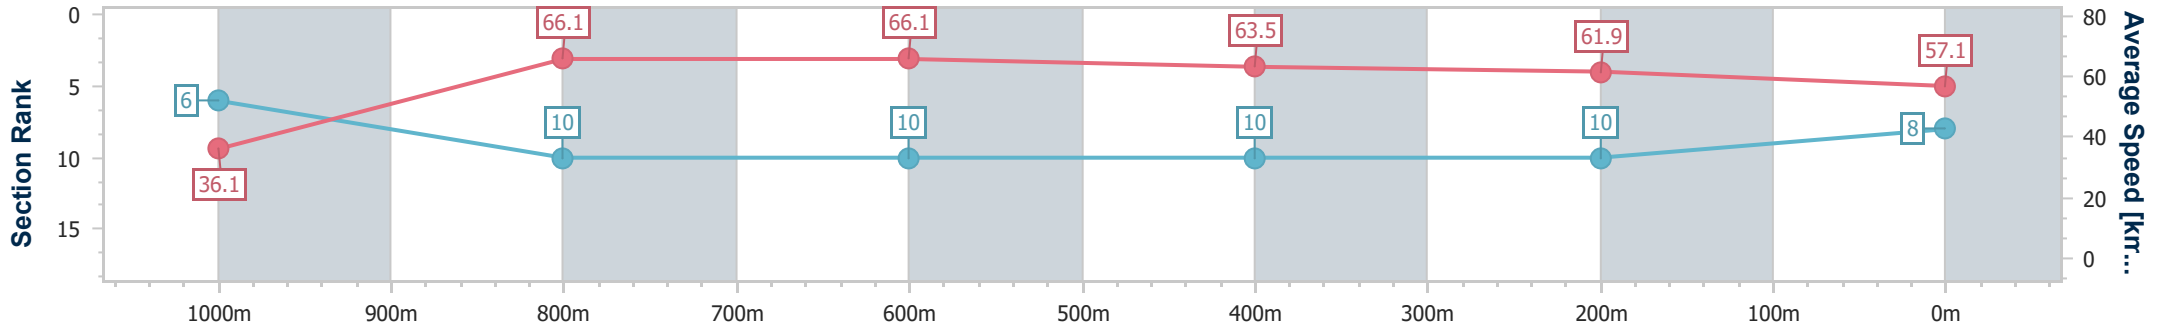

Horse/Jockey Name	Devine Force
Final Rank	8
Fastest Section Time (Section)	0:05.06 (Overall)
Top Speed [km/h] (Section)	68.9 (1000m)
Race State	Finished

Doomben QLD Professional
Race 5: MAGIC MILLIONS NATIONAL 2YO CLASSIC - 1050m
25 May 2024 - 13:33
Track Rating: Soft 6, Weather: Overcast, Rail Position: +2m Entire

BRISBANE
RACING CLUB

Section	Overall	1000m	800m	600m	400m	200m
Section Times	1:02.63 [8] (0:05.06)	0:57.57 [6] (0:10.95)	0:46.62 [10] (0:11.05)	0:35.57 [10] (0:11.32)	0:24.25 [10] (0:11.60)	0:12.65 [10] (0:12.65)
Average Speed [km/h]	36.1	66.1	66.1	63.5	61.9	57.1
Top Speed [km/h]	58.5	68.9	67.3	65.4	62.6	60.2
Avg. Dist. to Rail [m]	5.3	3.7	2.2	0.8	0.6	0.6
Avg. Stride Freq. [Hz]	2.1	2.5	2.4	2.3	2.3	2.3
Avg. Stride Length [m]	4.6	7.2	7.7	7.6	7.4	7.0

- [ ] Ranking at each section and finish
- -:-:- No data available at this section
- NA No data available