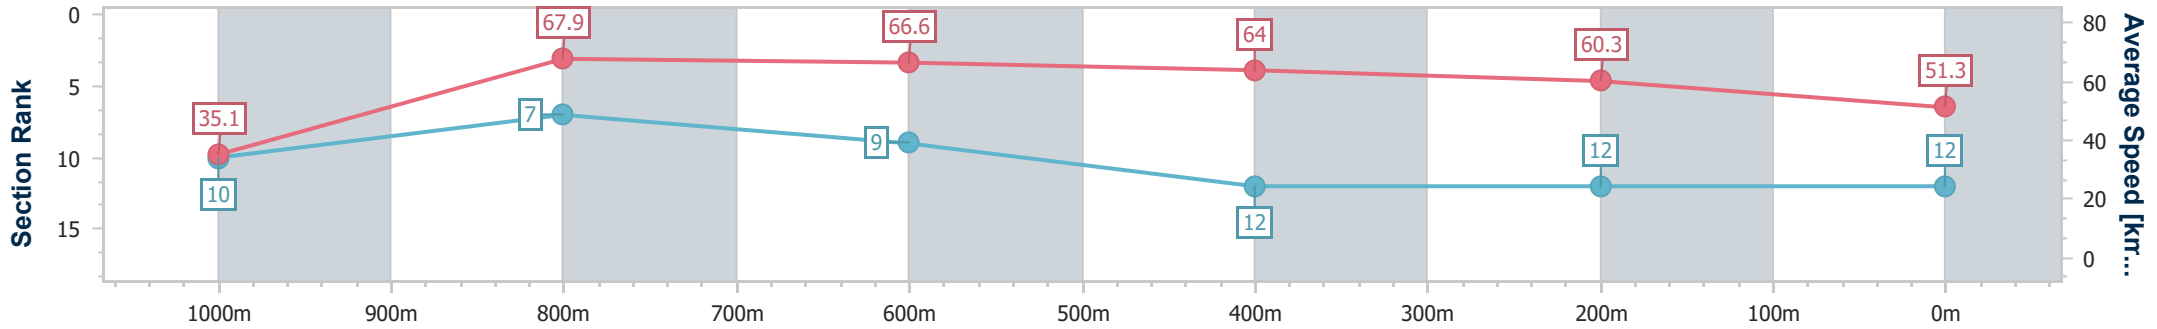

Horse/Jockey Name	The Hamo
Final Rank	12
Fastest Section Time (Section)	0:05.12 (Overall)
Top Speed [km/h] (Section)	70.8 (1000m)
Race State	Finished

Doomben QLD Professional
Race 5: MAGIC MILLIONS NATIONAL 2YO CLASSIC - 1050m
25 May 2024 - 13:33
Track Rating: Soft 6, Weather: Overcast, Rail Position: +2m Entire

BRISBANE
RACING CLUB

Section	Overall	1000m	800m	600m	400m	200m
Section Times	1:04.59 [12] (0:05.12)	0:59.47 [10] (0:10.76)	0:48.71 [7] (0:11.16)	0:37.55 [9] (0:11.53)	0:26.02 [12] (0:12.00)	0:14.02 [12] (0:14.02)
Average Speed [km/h]	35.1	67.9	66.6	64.0	60.3	51.3
Top Speed [km/h]	58.1	70.8	70.1	66.1	61.8	57.0
Avg. Dist. to Rail [m]	12.3	8.0	5.7	4.1	4.3	6.0
Avg. Stride Freq. [Hz]	2.2	2.6	2.5	2.4	2.3	2.1
Avg. Stride Length [m]	4.4	7.1	7.3	7.4	7.2	6.7

- [ ] Ranking at each section and finish
- -.-.- No data available at this section
- NA No data available