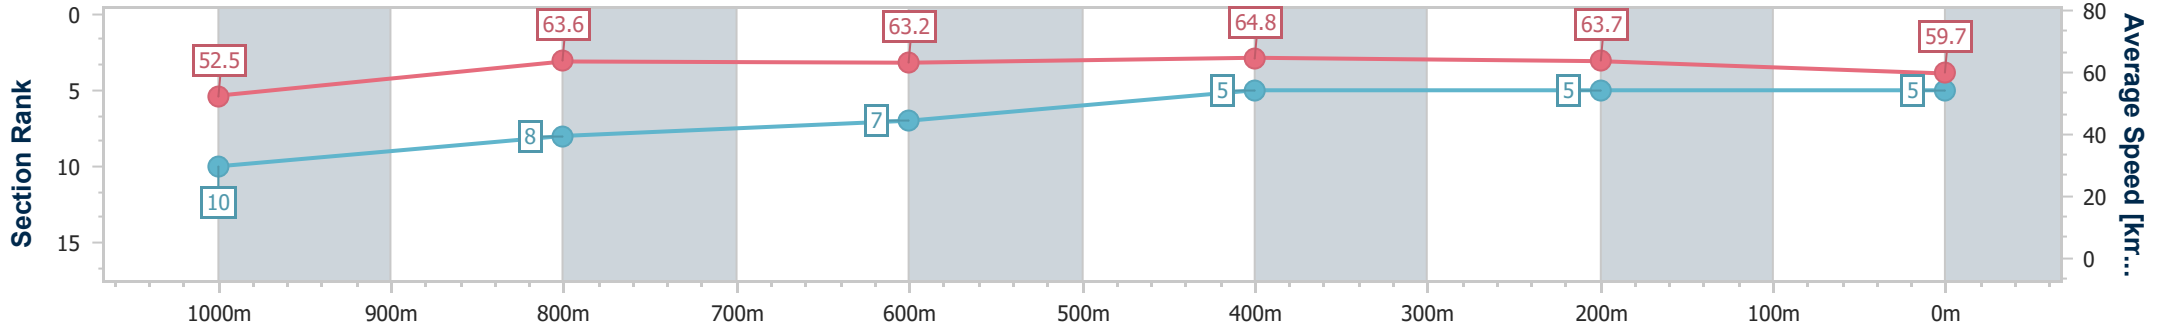

Horse/Jockey Name	Doom Diva
Final Rank	5
Fastest Section Time (Section)	0:11.11 (600m)
Top Speed [km/h] (Section)	66.6 (600m)
Race State	Finished

Rockhampton QLD Professional
Race 8: Rocky Cup 13 July Tickets On Sale Now BENCHMARK
55 Handicap - 1200m

23 May 2024 - 16:51

Track Rating: Soft 5, Weather: Fine, Rail Position: +6.5m Entire

Section	Overall	1000m	800m	600m	400m	200m
Section Times	1:10.96 [5] (0:13.70)	0:57.26 [10] (0:11.28)	0:45.98 [8] (0:11.51)	0:34.47 [7] (0:11.11)	0:23.36 [5] (0:11.30)	0:12.06 [5] (0:12.06)
Average Speed [km/h]	52.5	63.6	63.2	64.8	63.7	59.7
Top Speed [km/h]	66.4	65.9	64.1	66.6	65.8	62.4
Avg. Dist. to Rail [m]	1.1	0.9	1.2	1.9	1.9	2.1
Avg. Stride Freq. [Hz]	2.2	2.3	2.3	2.4	2.4	2.3
Avg. Stride Length [m]	6.1	7.6	7.5	7.6	7.5	7.2

- [ ] Ranking at each section and finish
- -.-.- No data available at this section
- NA No data available