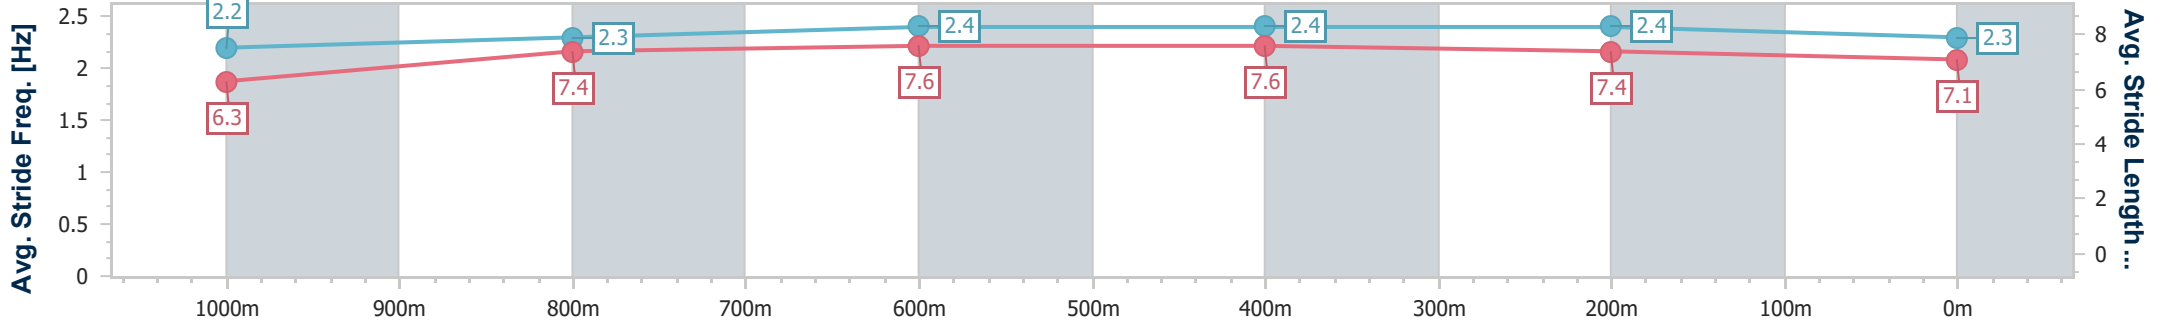

Horse/Jockey Name	Takeru
Final Rank	8
Fastest Section Time (Section)	0:11.03 (600m)
Top Speed [km/h] (Section)	66.2 (600m)
Race State	Finished

Rockhampton QLD Professional
Race 8: Rocky Cup 13 July Tickets On Sale Now BENCHMARK
55 Handicap - 1200m

23 May 2024 - 16:51

Track Rating: Soft 5, Weather: Fine, Rail Position: +6.5m Entire

Section	Overall	1000m	800m	600m	400m	200m
Section Times	1:11.33 [8] (0:13.48)	0:57.85 [7] (0:11.60)	0:46.25 [9] (0:11.54)	0:34.71 [9] (0:11.03)	0:23.68 [8] (0:11.28)	0:12.40 [7] (0:12.40)
Average Speed [km/h]	53.6	62.9	64.2	65.5	63.8	58.1
Top Speed [km/h]	63.3	64.5	65.4	66.2	66.1	61.9
Avg. Dist. to Rail [m]	7.1	2.3	3.8	7.8	8.1	8.4
Avg. Stride Freq. [Hz]	2.2	2.3	2.4	2.4	2.4	2.3
Avg. Stride Length [m]	6.3	7.4	7.6	7.6	7.4	7.1

- [ ] Ranking at each section and finish
- -.-.- No data available at this section
- NA No data available