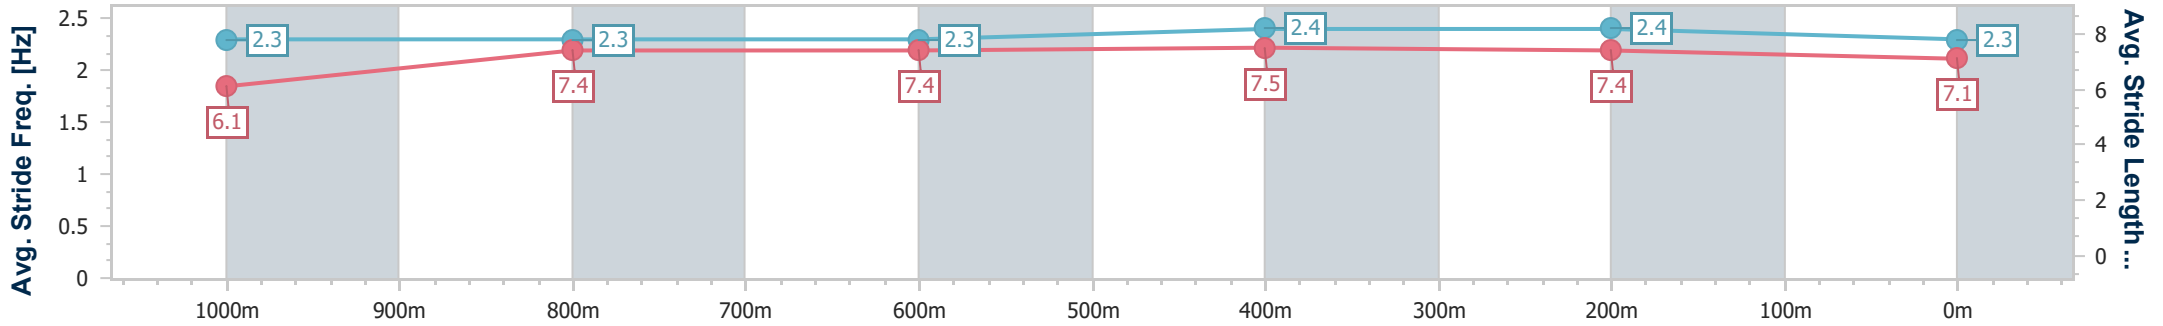

Horse/Jockey Name	The Hairdresser
Final Rank	7
Fastest Section Time (Section)	0:11.32 (600m)
Top Speed [km/h] (Section)	65.6 (600m)
Race State	Finished

Rockhampton QLD Professional
Race 8: Rocky Cup 13 July Tickets On Sale Now BENCHMARK
55 Handicap - 1200m

23 May 2024 - 16:51

Track Rating: Soft 5, Weather: Fine, Rail Position: +6.5m Entire

Section	Overall	1000m	800m	600m	400m	200m
Section Times	1:11.28 [7] (0:13.20)	0:58.08 [3] (0:11.58)	0:46.50 [5] (0:11.41)	0:35.09 [3] (0:11.32)	0:23.77 [4] (0:11.40)	0:12.37 [6] (0:12.37)
Average Speed [km/h]	54.6	62.7	63.5	63.8	63.1	58.3
Top Speed [km/h]	64.6	64.4	65.3	65.6	65.0	61.5
Avg. Dist. to Rail [m]	4.6	1.1	1.2	4.4	5.8	6.5
Avg. Stride Freq. [Hz]	2.3	2.3	2.3	2.4	2.4	2.3
Avg. Stride Length [m]	6.1	7.4	7.4	7.5	7.4	7.1

- [ ] Ranking at each section and finish
- -.-.- No data available at this section
- NA No data available