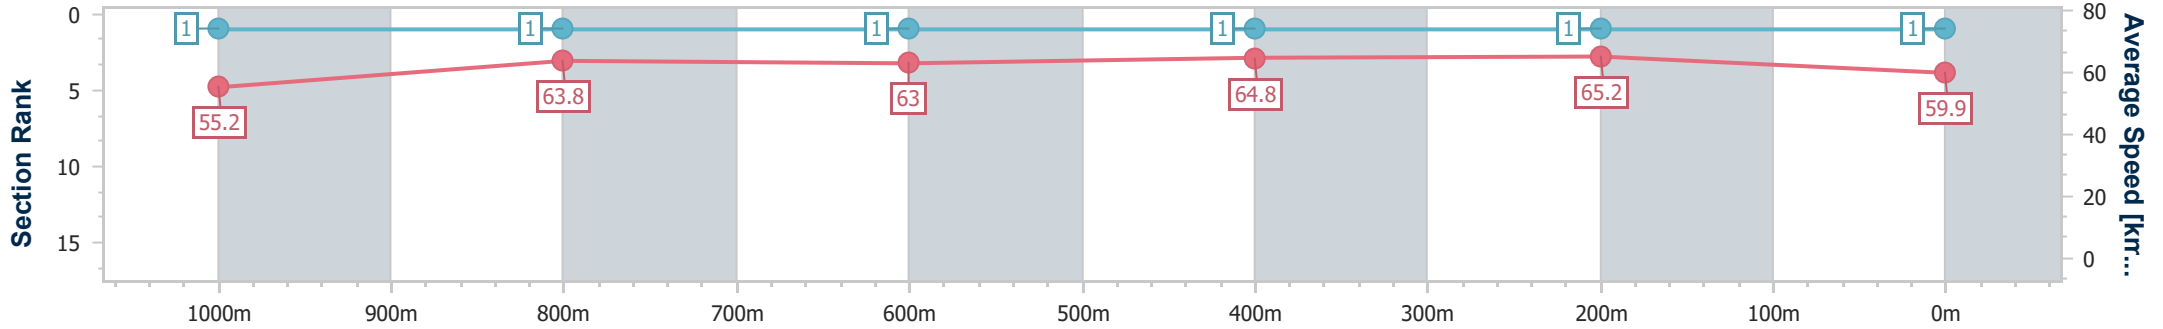

Horse/Jockey Name	Jungle Beat
Final Rank	1
Fastest Section Time (Section)	0:11.05 (400m)
Top Speed [km/h] (Section)	66.6 (600m)
Race State	Finished

Rockhampton QLD Professional
Race 8: Rocky Cup 13 July Tickets On Sale Now BENCHMARK
55 Handicap - 1200m

23 May 2024 - 16:51

Track Rating: Soft 5, Weather: Fine, Rail Position: +6.5m Entire

Section	Overall	1000m	800m	600m	400m	200m
Section Times	1:09.92 [1] (0:13.05)	0:56.87 [1] (0:11.16)	0:45.71 [1] (0:11.52)	0:34.19 [1] (0:11.11)	0:23.08 [1] (0:11.05)	0:12.03 [1] (0:12.03)
Average Speed [km/h]	55.2	63.8	63.0	64.8	65.2	59.9
Top Speed [km/h]	64.2	64.6	64.4	66.6	66.5	63.2
Avg. Dist. to Rail [m]	1.6	1.7	1.1	3.3	3.3	3.4
Avg. Stride Freq. [Hz]	2.3	2.3	2.3	2.3	2.3	2.2
Avg. Stride Length [m]	6.3	7.7	7.7	7.8	7.8	7.7

- [ ] Ranking at each section and finish
- -.-.- No data available at this section
- NA No data available