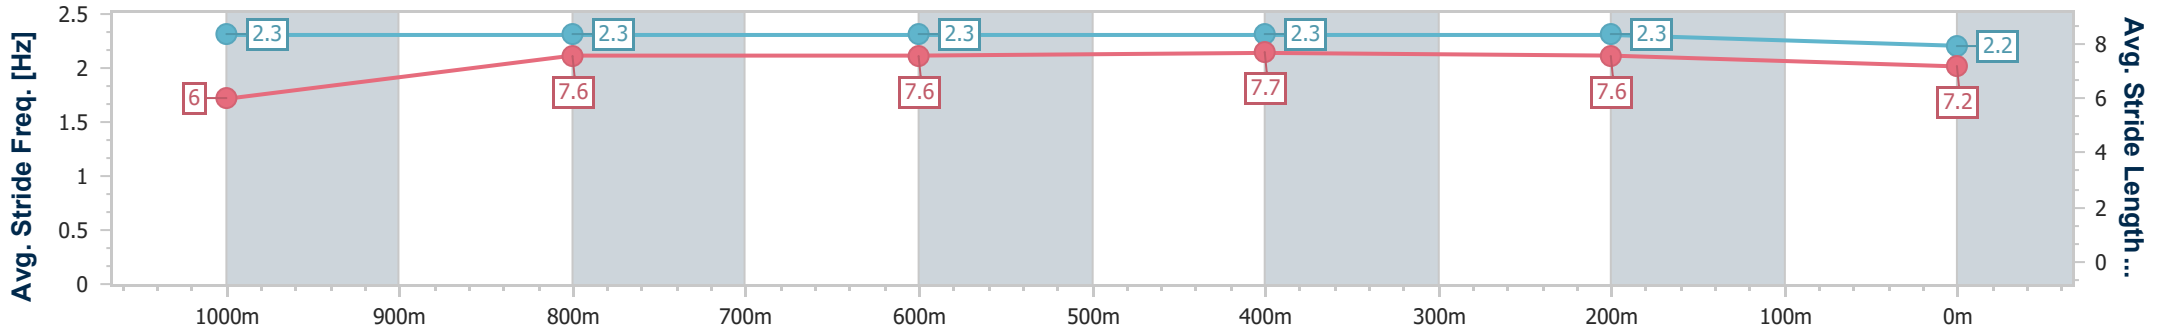

Rockhampton QLD Professional  
 Race 8: Rocky Cup 13 July Tickets On Sale Now BENCHMARK  
 55 Handicap - 1200m

23 May 2024 - 16:51

Track Rating: Soft 5, Weather: Fine, Rail Position: +6.5m Entire

Section	Overall	1000m	800m	600m	400m	200m
Section Times	1:11.78 [11] (0:13.79)	0:57.99 [12] (0:11.61)	0:46.38 [12] (0:11.47)	0:34.91 [12] (0:11.13)	0:23.78 [12] (0:11.43)	0:12.35 [11] (0:12.35)
Average Speed [km/h]	52.3	61.8	62.6	64.7	63.1	58.3
Top Speed [km/h]	63.8	64.0	63.7	64.9	64.9	61.3
Avg. Dist. to Rail [m]	0.5	0.6	0.6	1.6	3.7	5.5
Avg. Stride Freq. [Hz]	2.2	2.3	2.3	2.3	2.3	2.2
Avg. Stride Length [m]	6.1	7.6	7.5	7.6	7.6	7.3

- [ ] Ranking at each section and finish
- .-.- No data available at this section
- NA No data available

Horse/Jockey Name	Imagine That
Final Rank	12
Fastest Section Time (Section)	0:11.20 (600m)
Top Speed [km/h] (Section)	65.0 (600m)
Race State	Finished

Rockhampton QLD Professional  
 Race 8: Rocky Cup 13 July Tickets On Sale Now BENCHMARK  
 55 Handicap - 1200m

23 May 2024 - 16:51

Track Rating: Soft 5, Weather: Fine, Rail Position: +6.5m Entire

Section	Overall	1000m	800m	600m	400m	200m
Section Times	1:11.98 [12] (0:13.32)	0:58.66 [5] (0:11.53)	0:47.13 [6] (0:11.57)	0:35.56 [6] (0:11.20)	0:24.36 [7] (0:11.63)	0:12.73 [10] (0:12.73)
Average Speed [km/h]	54.3	63.3	63.6	64.3	62.0	56.5
Top Speed [km/h]	64.1	64.2	64.3	65.0	63.9	59.4
Avg. Dist. to Rail [m]	6.8	2.4	2.7	5.3	6.9	8.6
Avg. Stride Freq. [Hz]	2.3	2.3	2.3	2.3	2.3	2.2
Avg. Stride Length [m]	6.0	7.6	7.6	7.7	7.6	7.2