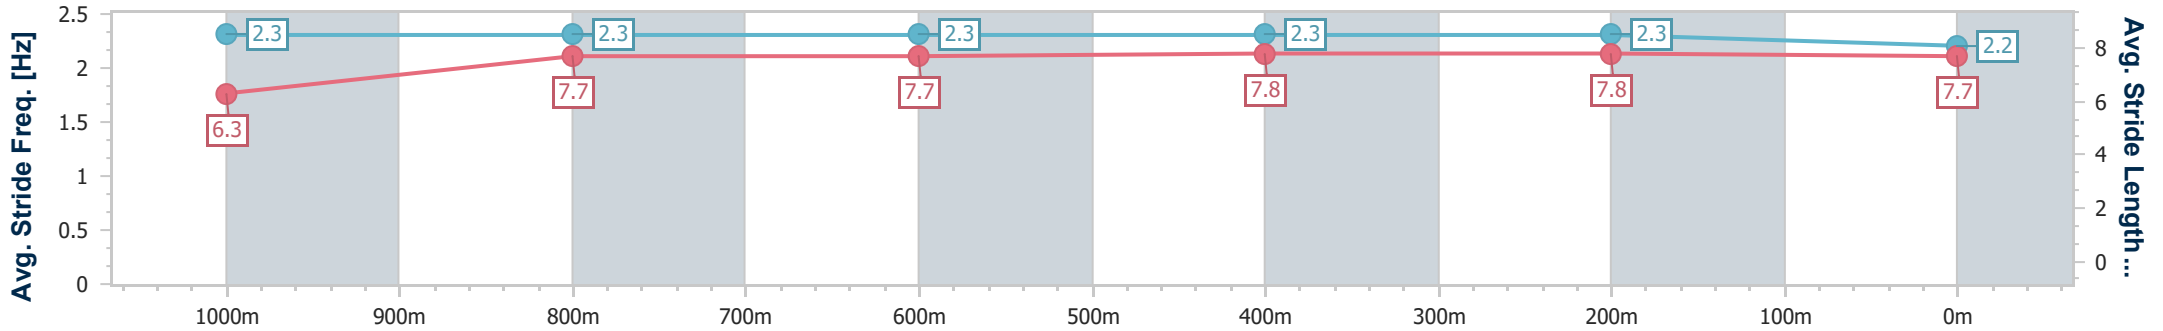

Horse/Jockey Name	Jungle Beat
Final Rank	1
Fastest Section Time (Section)	0:11.05 (400m)
Top Speed [km/h] (Section)	66.6 (600m)
Race State	Finished

Rockhampton QLD Professional
Race 8: Rocky Cup 13 July Tickets On Sale Now BENCHMARK
55 Handicap - 1200m

23 May 2024 - 16:51

Track Rating: Soft 5, Weather: Fine, Rail Position: +6.5m Entire

Section	Overall	1000m	800m	600m	400m	200m
Section Times	1:09.92 [1] (0:13.05)	0:56.87 [1] (0:11.16)	0:45.71 [1] (0:11.52)	0:34.19 [1] (0:11.11)	0:23.08 [1] (0:11.05)	0:12.03 [1] (0:12.03)
Average Speed [km/h]	55.2	63.8	63.0	64.8	65.2	59.9
Top Speed [km/h]	64.2	64.6	64.4	66.6	66.5	63.2
Avg. Dist. to Rail [m]	1.6	1.7	1.1	3.3	3.3	3.4
Avg. Stride Freq. [Hz]	2.3	2.3	2.3	2.3	2.3	2.2
Avg. Stride Length [m]	6.3	7.7	7.7	7.8	7.8	7.7

- [ ] Ranking at each section and finish
- -.-.- No data available at this section
- NA No data available