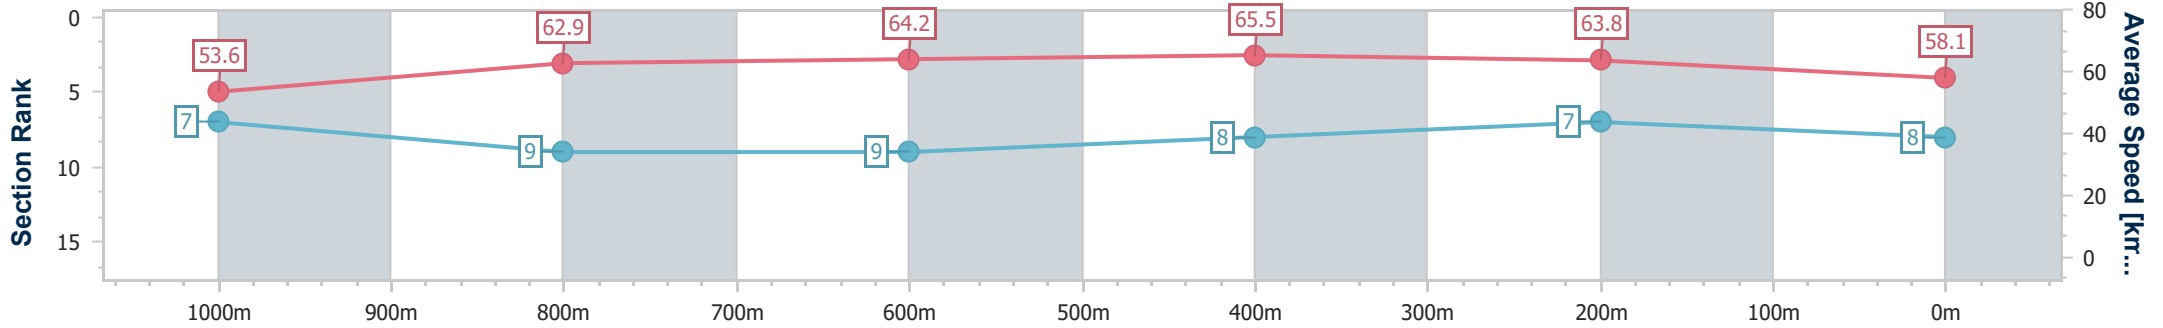

Horse/Jockey Name	Takeru
Final Rank	8
Fastest Section Time (Section)	0:11.03 (600m)
Top Speed [km/h] (Section)	66.2 (600m)
Race State	Finished

Rockhampton QLD Professional
Race 8: Rocky Cup 13 July Tickets On Sale Now BENCHMARK
55 Handicap - 1200m

23 May 2024 - 16:51

Track Rating: Soft 5, Weather: Fine, Rail Position: +6.5m Entire

Section	Overall	1000m	800m	600m	400m	200m
Section Times	1:11.33 [8] (0:13.48)	0:57.85 [7] (0:11.60)	0:46.25 [9] (0:11.54)	0:34.71 [9] (0:11.03)	0:23.68 [8] (0:11.28)	0:12.40 [7] (0:12.40)
Average Speed [km/h]	53.6	62.9	64.2	65.5	63.8	58.1
Top Speed [km/h]	63.3	64.5	65.4	66.2	66.1	61.9
Avg. Dist. to Rail [m]	7.1	2.3	3.8	7.8	8.1	8.4
Avg. Stride Freq. [Hz]	2.2	2.3	2.4	2.4	2.4	2.3
Avg. Stride Length [m]	6.3	7.4	7.6	7.6	7.4	7.1

- [ ] Ranking at each section and finish
- -.-.- No data available at this section
- NA No data available