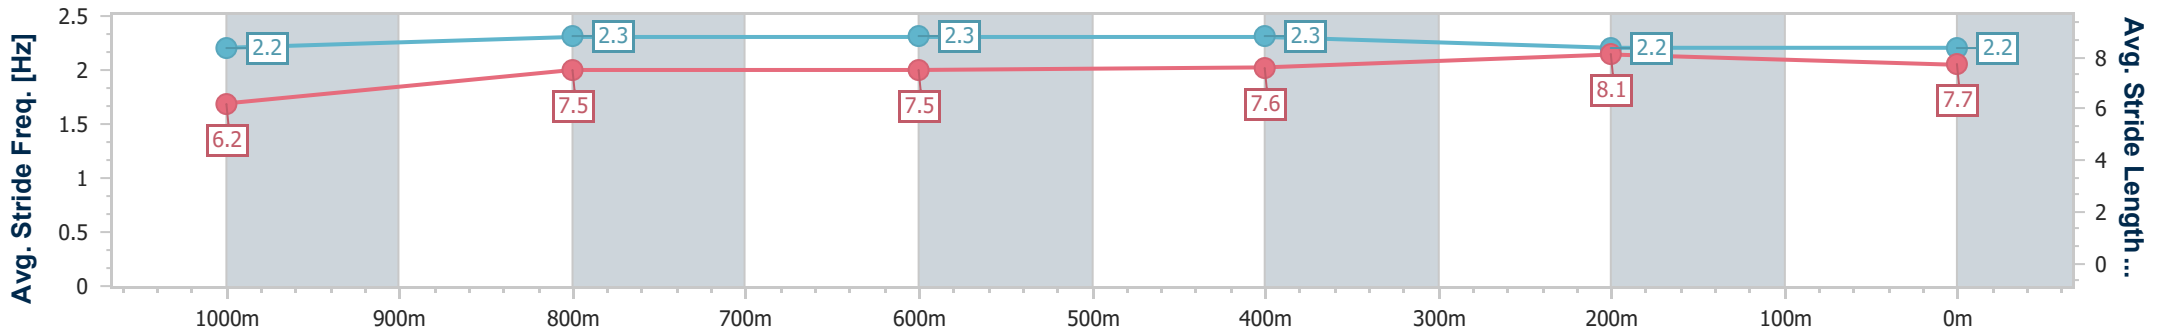

Horse/Jockey Name	Obliquity
Final Rank	3
Fastest Section Time (Section)	0:11.10 (600m)
Top Speed [km/h] (Section)	66.0 (600m)
Race State	Finished

Rockhampton QLD Professional
Race 8: Rocky Cup 13 July Tickets On Sale Now BENCHMARK
55 Handicap - 1200m

23 May 2024 - 16:51

Track Rating: Soft 5, Weather: Fine, Rail Position: +6.5m Entire

Section	Overall	1000m	800m	600m	400m	200m
Section Times	1:10.78 [3] (0:13.50)	0:57.28 [8] (0:11.48)	0:45.80 [7] (0:11.58)	0:34.22 [8] (0:11.10)	0:23.12 [9] (0:11.18)	0:11.94 [4] (0:11.94)
Average Speed [km/h]	53.5	62.9	62.8	64.8	64.5	60.3
Top Speed [km/h]	62.2	64.5	63.5	66.0	66.0	63.1
Avg. Dist. to Rail [m]	1.3	0.8	1.3	3.5	4.2	4.9
Avg. Stride Freq. [Hz]	2.2	2.3	2.3	2.3	2.2	2.2
Avg. Stride Length [m]	6.2	7.5	7.5	7.6	8.1	7.7

- [ ] Ranking at each section and finish
- -.-.- No data available at this section
- NA No data available