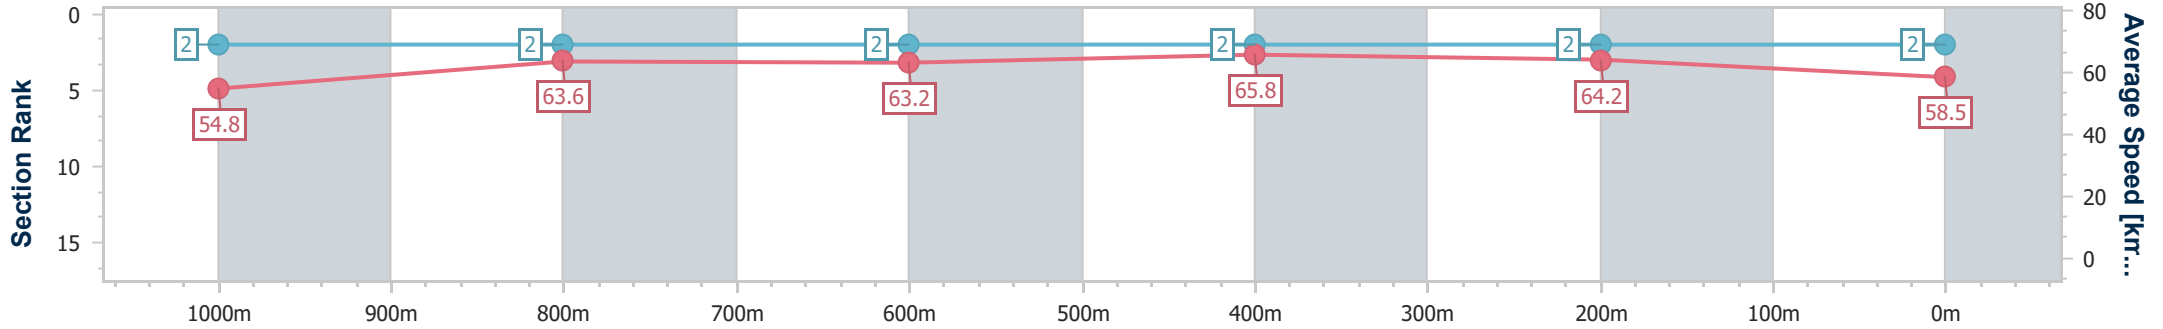

Horse/Jockey Name	Palatial Prince
Final Rank	2
Fastest Section Time (Section)	0:10.96 (600m)
Top Speed [km/h] (Section)	66.9 (600m)
Race State	Finished

Rockhampton QLD Professional
Race 8: Rocky Cup 13 July Tickets On Sale Now BENCHMARK
55 Handicap - 1200m

23 May 2024 - 16:51

Track Rating: Soft 5, Weather: Fine, Rail Position: +6.5m Entire

Section	Overall	1000m	800m	600m	400m	200m
Section Times	1:10.47 [2] (0:13.15)	0:57.32 [2] (0:11.29)	0:46.03 [2] (0:11.55)	0:34.48 [2] (0:10.96)	0:23.52 [2] (0:11.22)	0:12.30 [2] (0:12.30)
Average Speed [km/h]	54.8	63.6	63.2	65.8	64.2	58.5
Top Speed [km/h]	64.2	64.5	63.4	66.9	66.2	61.5
Avg. Dist. to Rail [m]	2.6	0.4	1.7	4.5	7.3	7.5
Avg. Stride Freq. [Hz]	2.4	2.3	2.3	2.3	2.3	2.2
Avg. Stride Length [m]	6.0	7.6	7.6	7.8	7.7	7.3

- [ ] Ranking at each section and finish
- -.-.- No data available at this section
- NA No data available