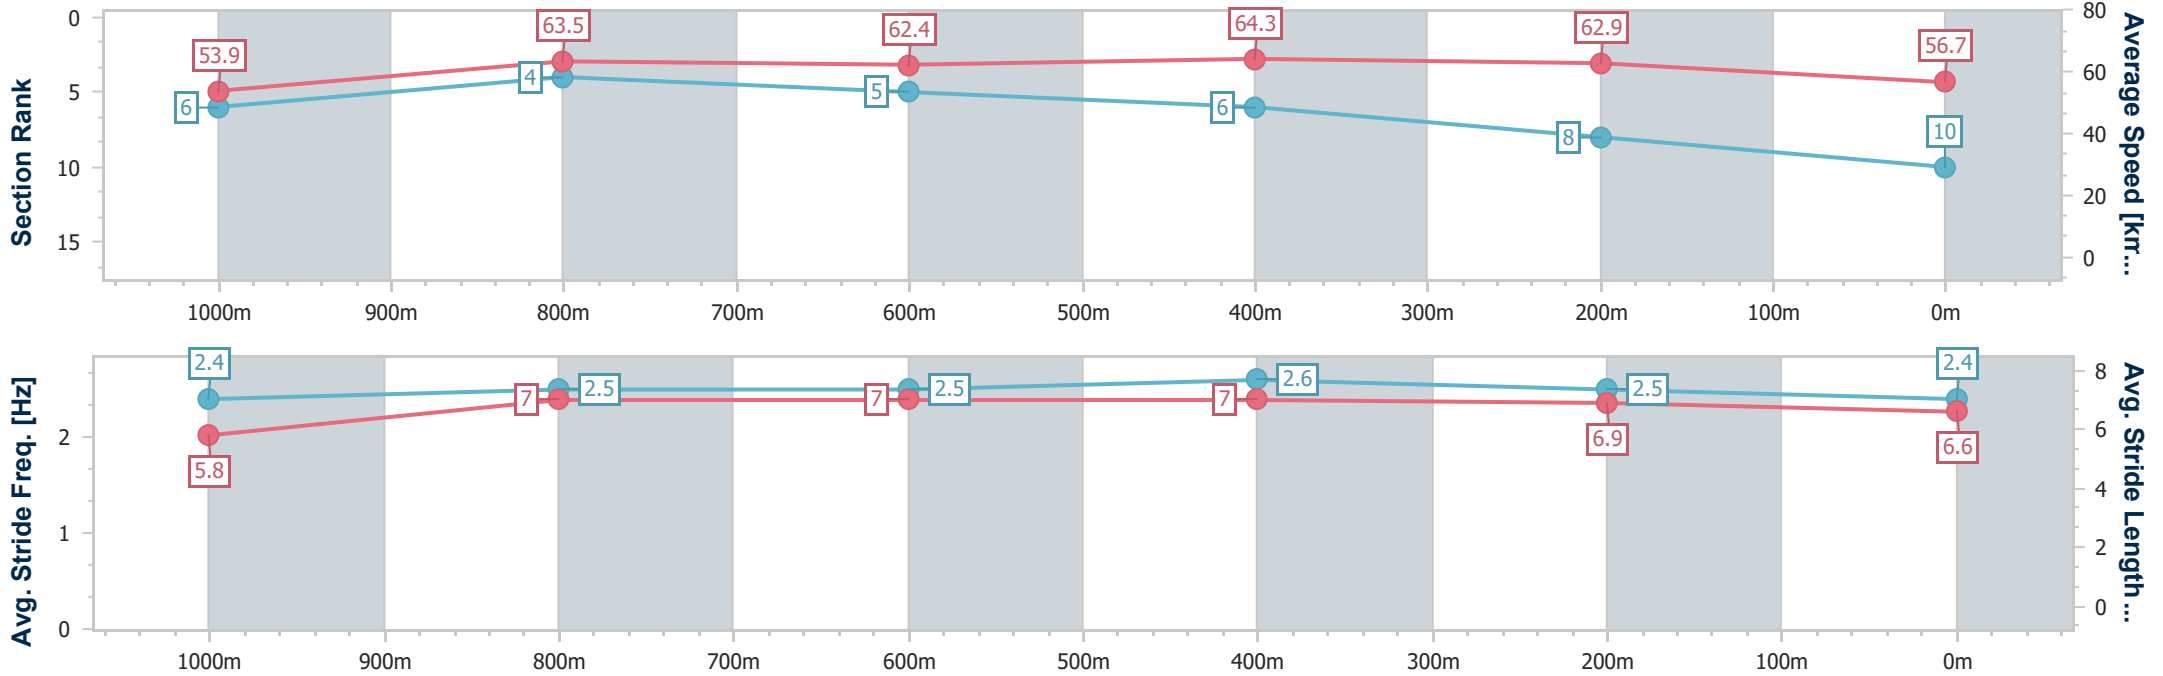

Rockhampton QLD Professional  
 Race 8: Rocky Cup 13 July Tickets On Sale Now BENCHMARK  
 55 Handicap - 1200m

23 May 2024 - 16:51

Track Rating: Soft 5, Weather: Fine, Rail Position: +6.5m Entire

Section	Overall	1000m	800m	600m	400m	200m
Section Times	1:11.61 [9] (0:13.70)	0:57.91 [10] (0:11.62)	0:46.29 [11] (0:11.52)	0:34.77 [10] (0:11.07)	0:23.70 [11] (0:11.61)	0:12.09 [12] (0:12.09)
Average Speed [km/h]	52.6	62.6	64.2	65.2	62.1	59.6
Top Speed [km/h]	62.3	62.9	64.6	65.5	63.7	62.3
Avg. Dist. to Rail [m]	4.5	1.7	3.4	7.8	9.7	11.1
Avg. Stride Freq. [Hz]	2.3	2.5	2.5	2.5	2.5	2.4
Avg. Stride Length [m]	6.0	7.1	7.1	7.2	6.9	6.8

- [ ] Ranking at each section and finish
- .-.- No data available at this section
- NA No data available

Horse/Jockey Name	Lord Vader
Final Rank	10
Fastest Section Time (Section)	0:11.23 (600m)
Top Speed [km/h] (Section)	65.8 (600m)
Race State	Finished

Rockhampton QLD Professional  
 Race 8: Rocky Cup 13 July Tickets On Sale Now BENCHMARK  
 55 Handicap - 1200m

23 May 2024 - 16:51

Track Rating: Soft 5, Weather: Fine, Rail Position: +6.5m Entire

Section	Overall	1000m	800m	600m	400m	200m
Section Times	1:11.75 [10] (0:13.38)	0:58.37 [6] (0:11.37)	0:47.00 [4] (0:11.64)	0:35.36 [5] (0:11.23)	0:24.13 [6] (0:11.43)	0:12.70 [8] (0:12.70)
Average Speed [km/h]	53.9	63.5	62.4	64.3	62.9	56.7
Top Speed [km/h]	63.8	64.3	63.2	65.8	64.7	59.8
Avg. Dist. to Rail [m]	0.5	0.6	1.2	4.0	4.6	3.0
Avg. Stride Freq. [Hz]	2.4	2.5	2.5	2.6	2.5	2.4
Avg. Stride Length [m]	5.8	7.0	7.0	7.0	6.9	6.6