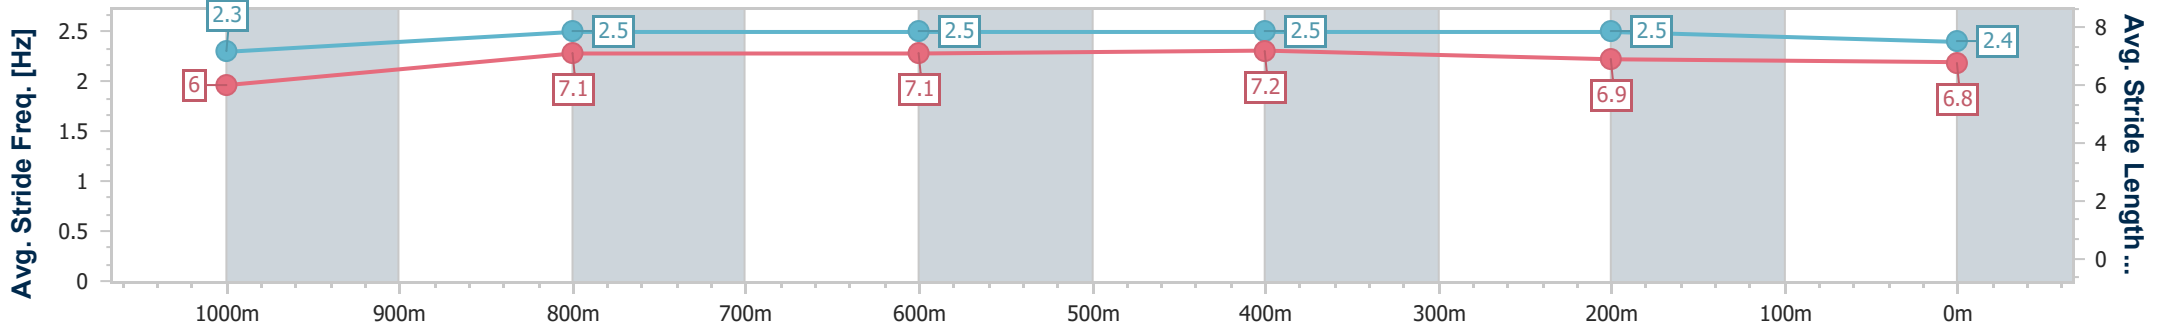

- [ ] Ranking at each section and finish
- .-.- No data available at this section
- NA No data available

Horse/Jockey Name	Tom Rocks
Final Rank	9
Fastest Section Time (Section)	0:11.07 (600m)
Top Speed [km/h] (Section)	65.5 (600m)
Race State	Finished

Rockhampton QLD Professional  
 Race 8: Rocky Cup 13 July Tickets On Sale Now BENCHMARK  
 55 Handicap - 1200m

23 May 2024 - 16:51

Track Rating: Soft 5, Weather: Fine, Rail Position: +6.5m Entire

Section	Overall	1000m	800m	600m	400m	200m
Section Times	1:11.61 [9] (0:13.70)	0:57.91 [10] (0:11.62)	0:46.29 [11] (0:11.52)	0:34.77 [10] (0:11.07)	0:23.70 [11] (0:11.61)	0:12.09 [12] (0:12.09)
Average Speed [km/h]	52.6	62.6	64.2	65.2	62.1	59.6
Top Speed [km/h]	62.3	62.9	64.6	65.5	63.7	62.3
Avg. Dist. to Rail [m]	4.5	1.7	3.4	7.8	9.7	11.1
Avg. Stride Freq. [Hz]	2.3	2.5	2.5	2.5	2.5	2.4
Avg. Stride Length [m]	6.0	7.1	7.1	7.2	6.9	6.8