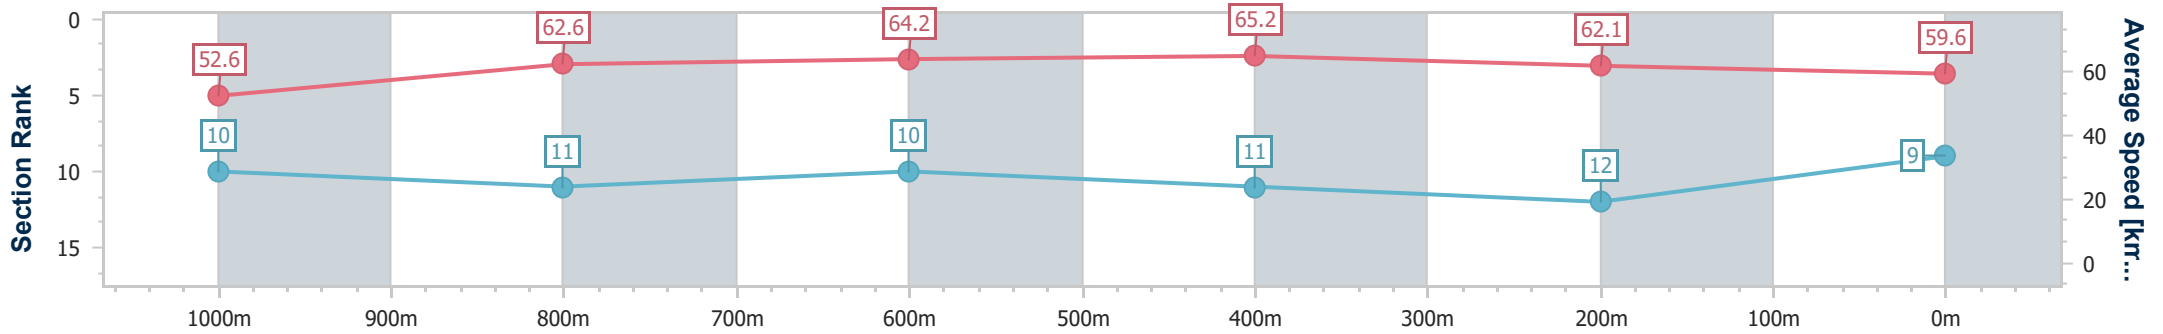

- [ ] Ranking at each section and finish
- .-.- No data available at this section
- NA No data available

Horse/Jockey Name	Tom Rocks
Final Rank	9
Fastest Section Time (Section)	0:11.07 (600m)
Top Speed [km/h] (Section)	65.5 (600m)
Race State	Finished

Rockhampton QLD Professional  
 Race 8: Rocky Cup 13 July Tickets On Sale Now BENCHMARK  
 55 Handicap - 1200m

23 May 2024 - 16:51

Track Rating: Soft 5, Weather: Fine, Rail Position: +6.5m Entire

Section	Overall	1000m	800m	600m	400m	200m
Section Times	1:11.61 [9] (0:13.70)	0:57.91 [10] (0:11.62)	0:46.29 [11] (0:11.52)	0:34.77 [10] (0:11.07)	0:23.70 [11] (0:11.61)	0:12.09 [12] (0:12.09)
Average Speed [km/h]	52.6	62.6	64.2	65.2	62.1	59.6
Top Speed [km/h]	62.3	62.9	64.6	65.5	63.7	62.3
Avg. Dist. to Rail [m]	4.5	1.7	3.4	7.8	9.7	11.1
Avg. Stride Freq. [Hz]	2.3	2.5	2.5	2.5	2.5	2.4
Avg. Stride Length [m]	6.0	7.1	7.1	7.2	6.9	6.8