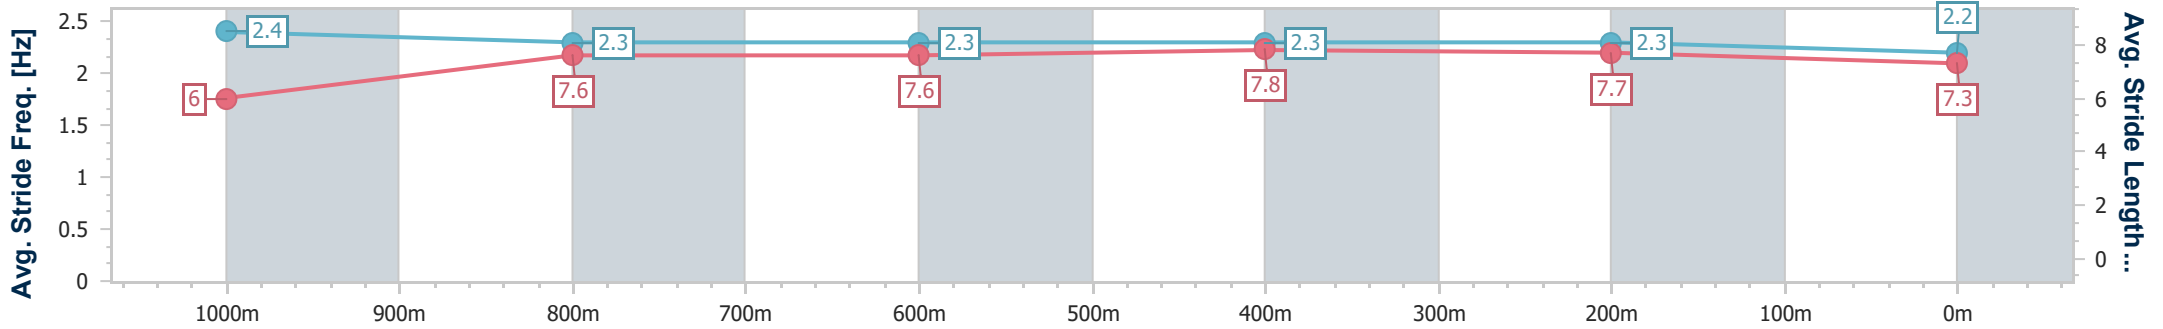

Horse/Jockey Name	Palatial Prince
Final Rank	2
Fastest Section Time (Section)	0:10.96 (600m)
Top Speed [km/h] (Section)	66.9 (600m)
Race State	Finished

Rockhampton QLD Professional
Race 8: Rocky Cup 13 July Tickets On Sale Now BENCHMARK
55 Handicap - 1200m

23 May 2024 - 16:51

Track Rating: Soft 5, Weather: Fine, Rail Position: +6.5m Entire

Section	Overall	1000m	800m	600m	400m	200m
Section Times	1:10.47 [2] (0:13.15)	0:57.32 [2] (0:11.29)	0:46.03 [2] (0:11.55)	0:34.48 [2] (0:10.96)	0:23.52 [2] (0:11.22)	0:12.30 [2] (0:12.30)
Average Speed [km/h]	54.8	63.6	63.2	65.8	64.2	58.5
Top Speed [km/h]	64.2	64.5	63.4	66.9	66.2	61.5
Avg. Dist. to Rail [m]	2.6	0.4	1.7	4.5	7.3	7.5
Avg. Stride Freq. [Hz]	2.4	2.3	2.3	2.3	2.3	2.2
Avg. Stride Length [m]	6.0	7.6	7.6	7.8	7.7	7.3

- [ ] Ranking at each section and finish
- -.-.- No data available at this section
- NA No data available