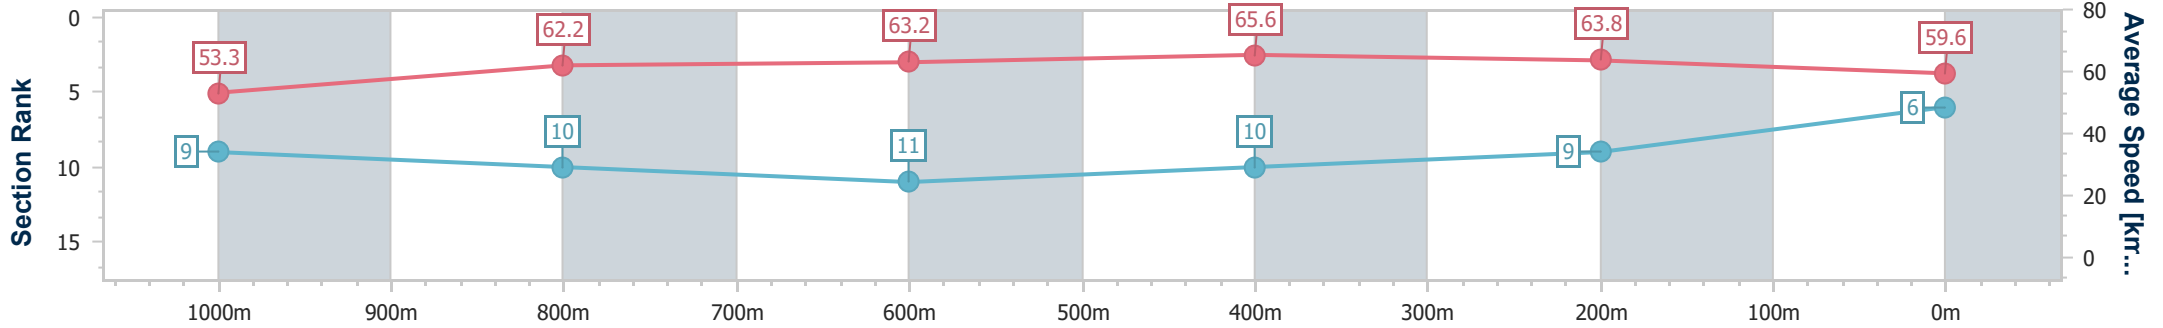

Horse/Jockey Name	Luvin' Our Grace
Final Rank	6
Fastest Section Time (Section)	0:11.01 (600m)
Top Speed [km/h] (Section)	66.2 (600m)
Race State	Finished

Rockhampton QLD Professional
Race 8: Rocky Cup 13 July Tickets On Sale Now BENCHMARK
55 Handicap - 1200m

23 May 2024 - 16:51

Track Rating: Soft 5, Weather: Fine, Rail Position: +6.5m Entire

Section	Overall	1000m	800m	600m	400m	200m
Section Times	1:11.23 [6] (0:13.55)	0:57.68 [9] (0:11.66)	0:46.02 [10] (0:11.64)	0:34.38 [11] (0:11.01)	0:23.37 [10] (0:11.29)	0:12.08 [9] (0:12.08)
Average Speed [km/h]	53.3	62.2	63.2	65.6	63.8	59.6
Top Speed [km/h]	62.9	63.4	63.7	66.2	65.2	62.3
Avg. Dist. to Rail [m]	4.5	1.5	2.9	6.5	8.4	10.0
Avg. Stride Freq. [Hz]	2.3	2.3	2.4	2.4	2.4	2.3
Avg. Stride Length [m]	6.1	7.4	7.4	7.4	7.3	7.2

- [ ] Ranking at each section and finish
- -.-.- No data available at this section
- NA No data available