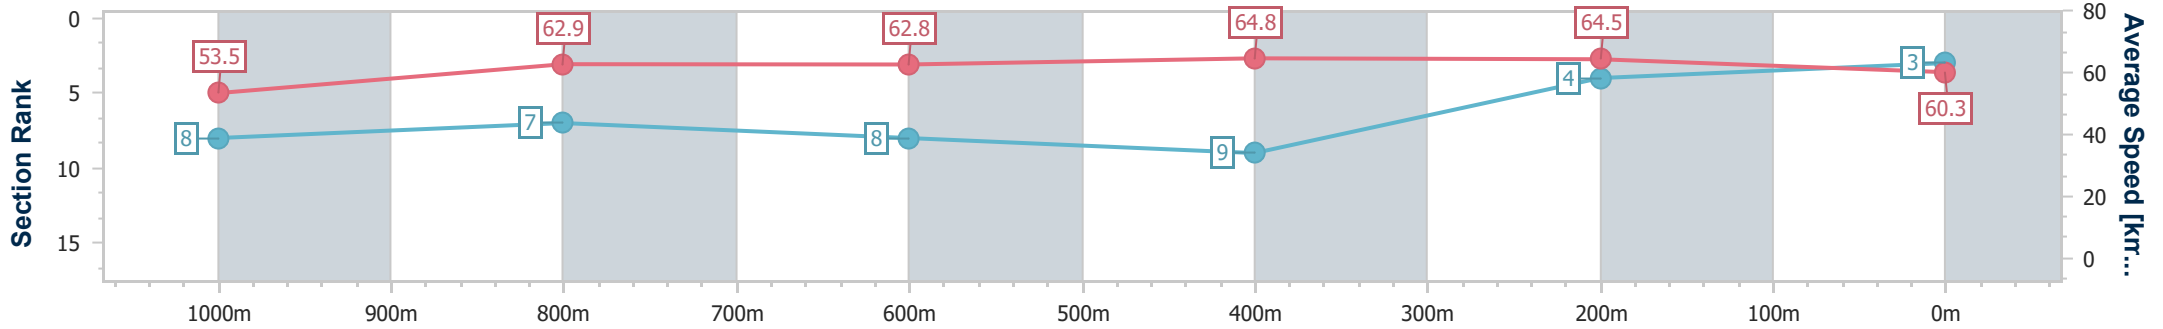

Horse/Jockey Name	Obliquity
Final Rank	3
Fastest Section Time (Section)	0:11.10 (600m)
Top Speed [km/h] (Section)	66.0 (600m)
Race State	Finished

Rockhampton QLD Professional
Race 8: Rocky Cup 13 July Tickets On Sale Now BENCHMARK
55 Handicap - 1200m

23 May 2024 - 16:51

Track Rating: Soft 5, Weather: Fine, Rail Position: +6.5m Entire

Section	Overall	1000m	800m	600m	400m	200m
Section Times	1:10.78 [3] (0:13.50)	0:57.28 [8] (0:11.48)	0:45.80 [7] (0:11.58)	0:34.22 [8] (0:11.10)	0:23.12 [9] (0:11.18)	0:11.94 [4] (0:11.94)
Average Speed [km/h]	53.5	62.9	62.8	64.8	64.5	60.3
Top Speed [km/h]	62.2	64.5	63.5	66.0	66.0	63.1
Avg. Dist. to Rail [m]	1.3	0.8	1.3	3.5	4.2	4.9
Avg. Stride Freq. [Hz]	2.2	2.3	2.3	2.3	2.2	2.2
Avg. Stride Length [m]	6.2	7.5	7.5	7.6	8.1	7.7

- [ ] Ranking at each section and finish
- -.-.- No data available at this section
- NA No data available