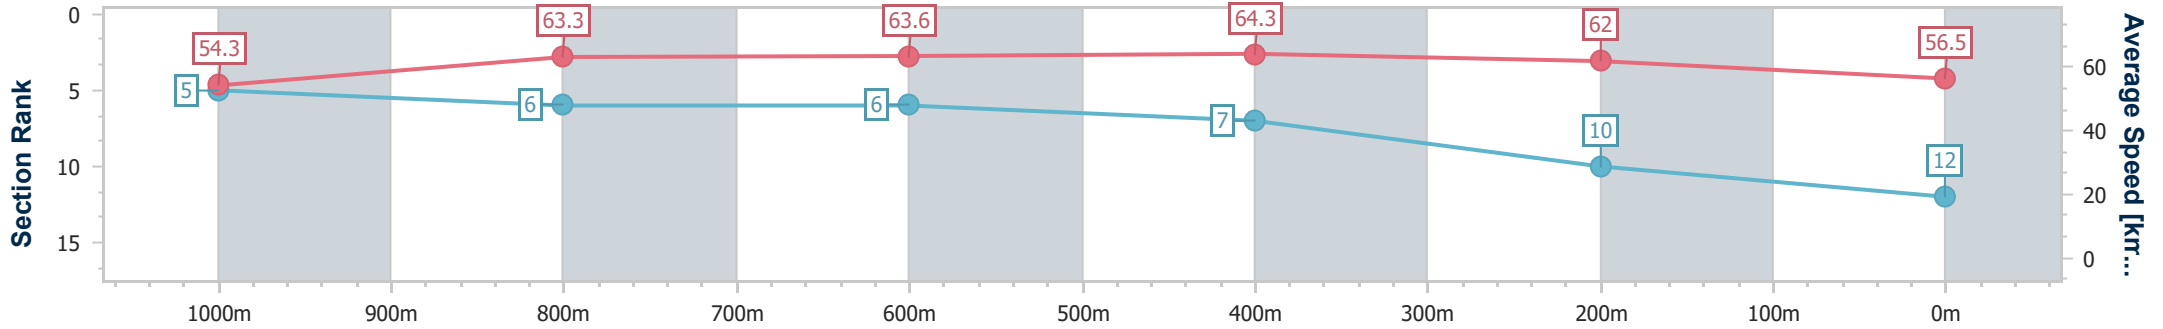

Rockhampton QLD Professional  
 Race 8: Rocky Cup 13 July Tickets On Sale Now BENCHMARK  
 55 Handicap - 1200m

23 May 2024 - 16:51

Track Rating: Soft 5, Weather: Fine, Rail Position: +6.5m Entire

Section	Overall	1000m	800m	600m	400m	200m
Section Times	1:11.78 [11] (0:13.79)	0:57.99 [12] (0:11.61)	0:46.38 [12] (0:11.47)	0:34.91 [12] (0:11.13)	0:23.78 [12] (0:11.43)	0:12.35 [11] (0:12.35)
Average Speed [km/h]	52.3	61.8	62.6	64.7	63.1	58.3
Top Speed [km/h]	63.8	64.0	63.7	64.9	64.9	61.3
Avg. Dist. to Rail [m]	0.5	0.6	0.6	1.6	3.7	5.5
Avg. Stride Freq. [Hz]	2.2	2.3	2.3	2.3	2.3	2.2
Avg. Stride Length [m]	6.1	7.6	7.5	7.6	7.6	7.3

- [ ] Ranking at each section and finish
- .-.- No data available at this section
- NA No data available

Horse/Jockey Name	Imagine That
Final Rank	12
Fastest Section Time (Section)	0:11.20 (600m)
Top Speed [km/h] (Section)	65.0 (600m)
Race State	Finished

Rockhampton QLD Professional  
 Race 8: Rocky Cup 13 July Tickets On Sale Now BENCHMARK  
 55 Handicap - 1200m

23 May 2024 - 16:51

Track Rating: Soft 5, Weather: Fine, Rail Position: +6.5m Entire

Section	Overall	1000m	800m	600m	400m	200m
Section Times	1:11.98 [12] (0:13.32)	0:58.66 [5] (0:11.53)	0:47.13 [6] (0:11.57)	0:35.56 [6] (0:11.20)	0:24.36 [7] (0:11.63)	0:12.73 [10] (0:12.73)
Average Speed [km/h]	54.3	63.3	63.6	64.3	62.0	56.5
Top Speed [km/h]	64.1	64.2	64.3	65.0	63.9	59.4
Avg. Dist. to Rail [m]	6.8	2.4	2.7	5.3	6.9	8.6
Avg. Stride Freq. [Hz]	2.3	2.3	2.3	2.3	2.3	2.2
Avg. Stride Length [m]	6.0	7.6	7.6	7.7	7.6	7.2