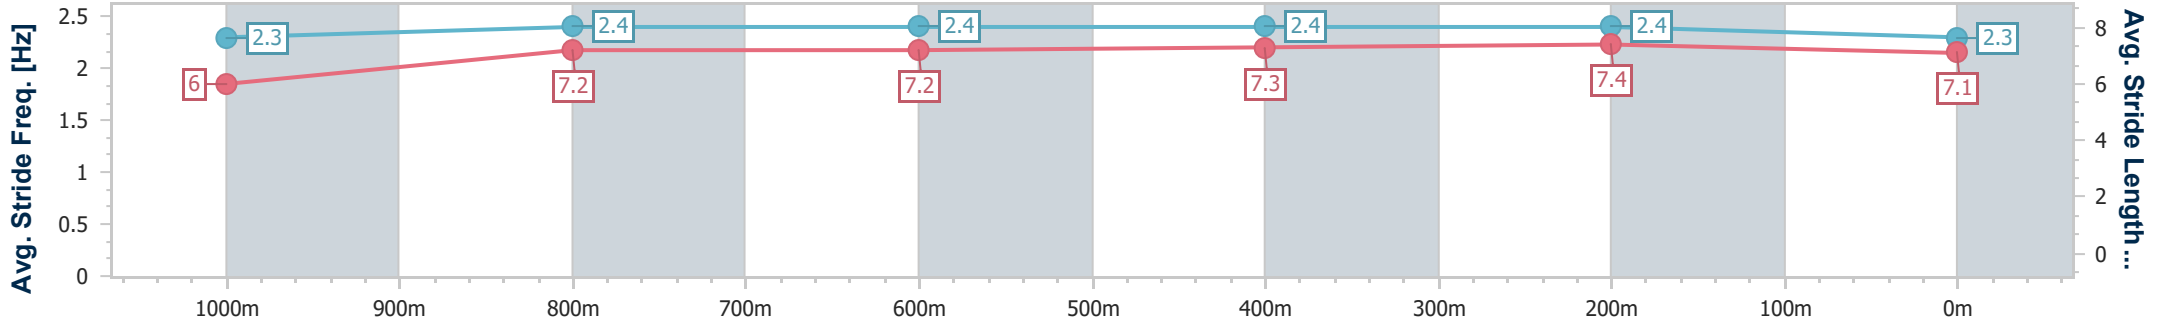

Horse/Jockey Name	Masonry Man
Final Rank	4
Fastest Section Time (Section)	0:11.23 (600m)
Top Speed [km/h] (Section)	65.5 (600m)
Race State	Finished

Rockhampton QLD Professional
Race 8: Rocky Cup 13 July Tickets On Sale Now BENCHMARK
55 Handicap - 1200m

23 May 2024 - 16:51

Track Rating: Soft 5, Weather: Fine, Rail Position: +6.5m Entire

Section	Overall	1000m	800m	600m	400m	200m
Section Times	1:10.80 [4] (0:13.31)	0:57.49 [4] (0:11.34)	0:46.15 [3] (0:11.56)	0:34.59 [4] (0:11.23)	0:23.36 [3] (0:11.24)	0:12.12 [3] (0:12.12)
Average Speed [km/h]	54.0	63.1	62.6	64.2	64.0	59.5
Top Speed [km/h]	65.3	65.1	64.1	65.5	65.1	61.9
Avg. Dist. to Rail [m]	1.7	1.1	0.8	2.0	0.9	1.3
Avg. Stride Freq. [Hz]	2.3	2.4	2.4	2.4	2.4	2.3
Avg. Stride Length [m]	6.0	7.2	7.2	7.3	7.4	7.1

- [ ] Ranking at each section and finish
- -.-.- No data available at this section
- NA No data available