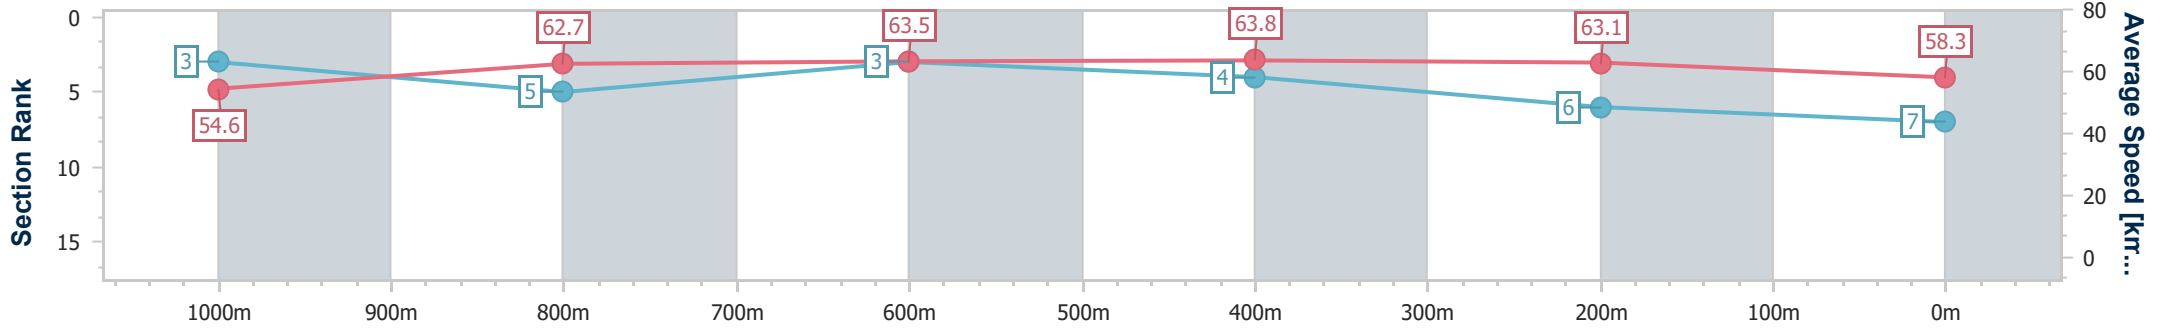

Horse/Jockey Name	The Hairdresser
Final Rank	7
Fastest Section Time (Section)	0:11.32 (600m)
Top Speed [km/h] (Section)	65.6 (600m)
Race State	Finished

Rockhampton QLD Professional
Race 8: Rocky Cup 13 July Tickets On Sale Now BENCHMARK
55 Handicap - 1200m

23 May 2024 - 16:51

Track Rating: Soft 5, Weather: Fine, Rail Position: +6.5m Entire

Section	Overall	1000m	800m	600m	400m	200m
Section Times	1:11.28 [7] (0:13.20)	0:58.08 [3] (0:11.58)	0:46.50 [5] (0:11.41)	0:35.09 [3] (0:11.32)	0:23.77 [4] (0:11.40)	0:12.37 [6] (0:12.37)
Average Speed [km/h]	54.6	62.7	63.5	63.8	63.1	58.3
Top Speed [km/h]	64.6	64.4	65.3	65.6	65.0	61.5
Avg. Dist. to Rail [m]	4.6	1.1	1.2	4.4	5.8	6.5
Avg. Stride Freq. [Hz]	2.3	2.3	2.3	2.4	2.4	2.3
Avg. Stride Length [m]	6.1	7.4	7.4	7.5	7.4	7.1

- [ ] Ranking at each section and finish
- -.-.- No data available at this section
- NA No data available