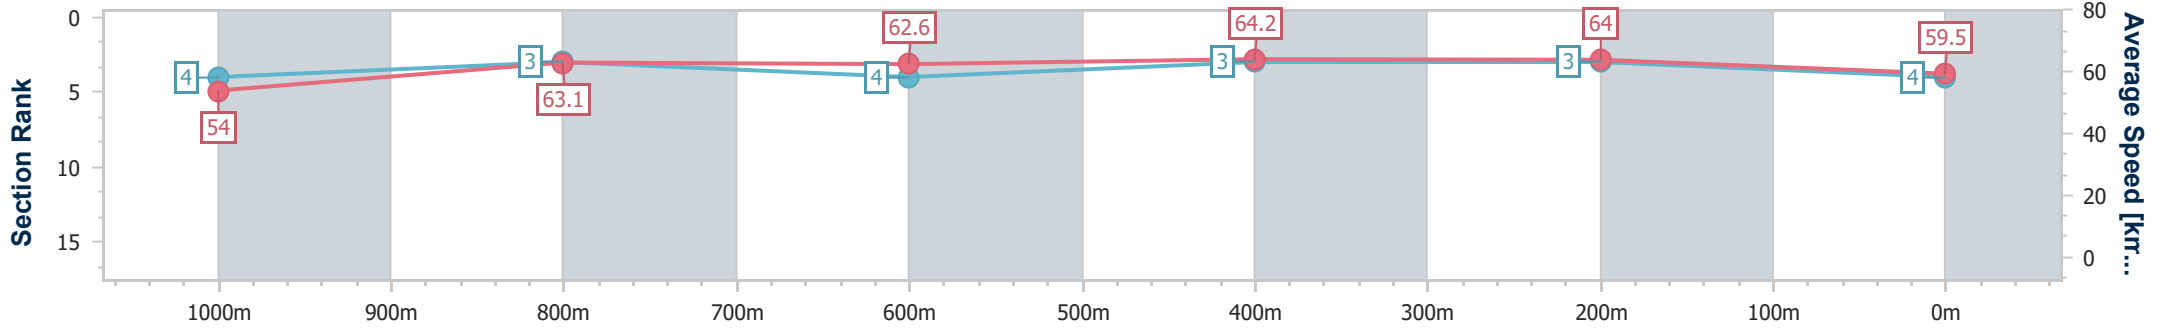

Horse/Jockey Name	Masonry Man
Final Rank	4
Fastest Section Time (Section)	0:11.23 (600m)
Top Speed [km/h] (Section)	65.5 (600m)
Race State	Finished

Rockhampton QLD Professional
Race 8: Rocky Cup 13 July Tickets On Sale Now BENCHMARK
55 Handicap - 1200m

23 May 2024 - 16:51

Track Rating: Soft 5, Weather: Fine, Rail Position: +6.5m Entire

Section	Overall	1000m	800m	600m	400m	200m
Section Times	1:10.80 [4] (0:13.31)	0:57.49 [4] (0:11.34)	0:46.15 [3] (0:11.56)	0:34.59 [4] (0:11.23)	0:23.36 [3] (0:11.24)	0:12.12 [3] (0:12.12)
Average Speed [km/h]	54.0	63.1	62.6	64.2	64.0	59.5
Top Speed [km/h]	65.3	65.1	64.1	65.5	65.1	61.9
Avg. Dist. to Rail [m]	1.7	1.1	0.8	2.0	0.9	1.3
Avg. Stride Freq. [Hz]	2.3	2.4	2.4	2.4	2.4	2.3
Avg. Stride Length [m]	6.0	7.2	7.2	7.3	7.4	7.1

- [ ] Ranking at each section and finish
- -.-.- No data available at this section
- NA No data available