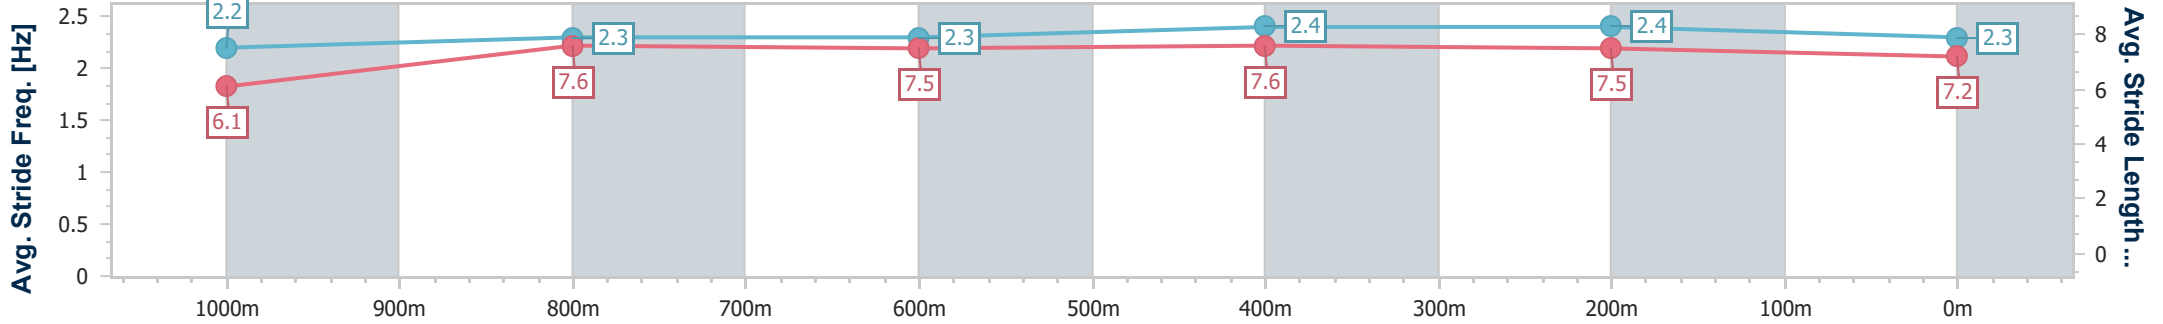

Horse/Jockey Name	Doom Diva
Final Rank	5
Fastest Section Time (Section)	0:11.11 (600m)
Top Speed [km/h] (Section)	66.6 (600m)
Race State	Finished

Rockhampton QLD Professional
Race 8: Rocky Cup 13 July Tickets On Sale Now BENCHMARK
55 Handicap - 1200m

23 May 2024 - 16:51

Track Rating: Soft 5, Weather: Fine, Rail Position: +6.5m Entire

Section	Overall	1000m	800m	600m	400m	200m
Section Times	1:10.96 [5] (0:13.70)	0:57.26 [10] (0:11.28)	0:45.98 [8] (0:11.51)	0:34.47 [7] (0:11.11)	0:23.36 [5] (0:11.30)	0:12.06 [5] (0:12.06)
Average Speed [km/h]	52.5	63.6	63.2	64.8	63.7	59.7
Top Speed [km/h]	66.4	65.9	64.1	66.6	65.8	62.4
Avg. Dist. to Rail [m]	1.1	0.9	1.2	1.9	1.9	2.1
Avg. Stride Freq. [Hz]	2.2	2.3	2.3	2.4	2.4	2.3
Avg. Stride Length [m]	6.1	7.6	7.5	7.6	7.5	7.2

- [ ] Ranking at each section and finish
- -.-.- No data available at this section
- NA No data available