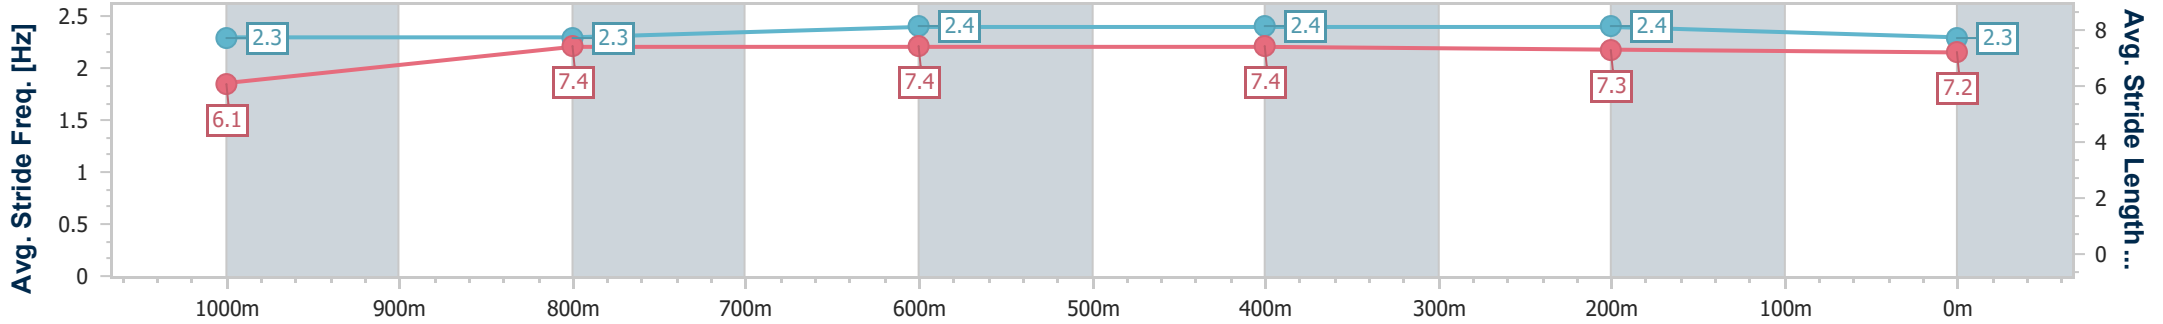

Horse/Jockey Name	Luvin' Our Grace
Final Rank	6
Fastest Section Time (Section)	0:11.01 (600m)
Top Speed [km/h] (Section)	66.2 (600m)
Race State	Finished

Rockhampton QLD Professional
Race 8: Rocky Cup 13 July Tickets On Sale Now BENCHMARK
55 Handicap - 1200m

23 May 2024 - 16:51

Track Rating: Soft 5, Weather: Fine, Rail Position: +6.5m Entire

Section	Overall	1000m	800m	600m	400m	200m
Section Times	1:11.23 [6] (0:13.55)	0:57.68 [9] (0:11.66)	0:46.02 [10] (0:11.64)	0:34.38 [11] (0:11.01)	0:23.37 [10] (0:11.29)	0:12.08 [9] (0:12.08)
Average Speed [km/h]	53.3	62.2	63.2	65.6	63.8	59.6
Top Speed [km/h]	62.9	63.4	63.7	66.2	65.2	62.3
Avg. Dist. to Rail [m]	4.5	1.5	2.9	6.5	8.4	10.0
Avg. Stride Freq. [Hz]	2.3	2.3	2.4	2.4	2.4	2.3
Avg. Stride Length [m]	6.1	7.4	7.4	7.4	7.3	7.2

- [ ] Ranking at each section and finish
- -.-.- No data available at this section
- NA No data available