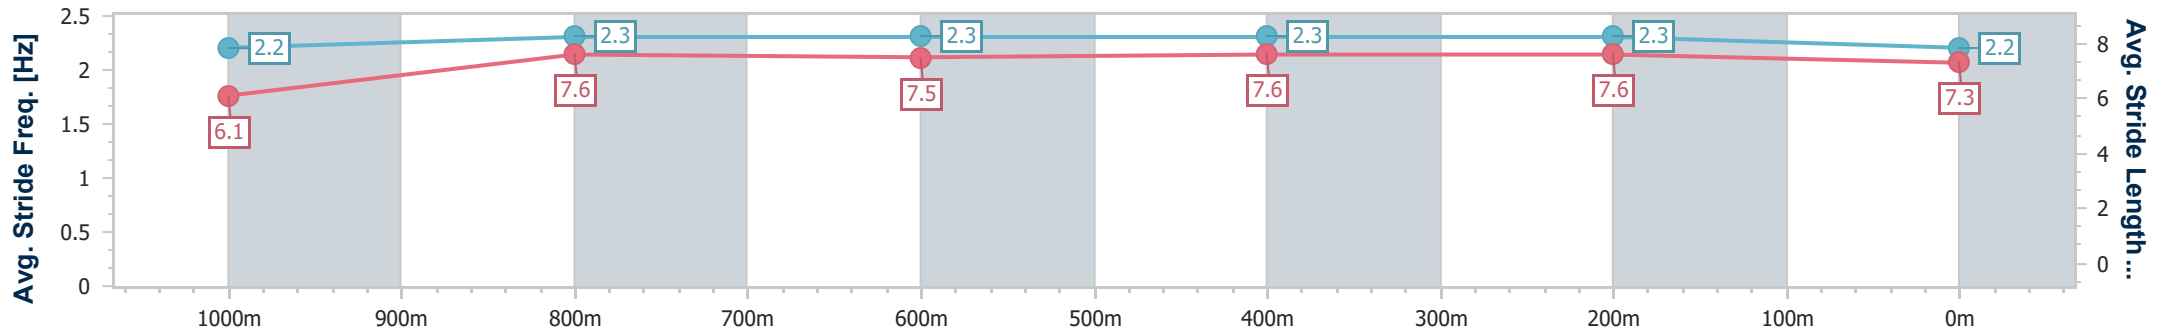

Rockhampton QLD Professional  
 Race 8: Rocky Cup 13 July Tickets On Sale Now BENCHMARK  
 55 Handicap - 1200m

23 May 2024 - 16:51

Track Rating: Soft 5, Weather: Fine, Rail Position: +6.5m Entire

Section	Overall	1000m	800m	600m	400m	200m
Section Times	1:11.75 [10] (0:13.38)	0:58.37 [6] (0:11.37)	0:47.00 [4] (0:11.64)	0:35.36 [5] (0:11.23)	0:24.13 [6] (0:11.43)	0:12.70 [8] (0:12.70)
Average Speed [km/h]	53.9	63.5	62.4	64.3	62.9	56.7
Top Speed [km/h]	63.8	64.3	63.2	65.8	64.7	59.8
Avg. Dist. to Rail [m]	0.5	0.6	1.2	4.0	4.6	3.0
Avg. Stride Freq. [Hz]	2.4	2.5	2.5	2.6	2.5	2.4
Avg. Stride Length [m]	5.8	7.0	7.0	7.0	6.9	6.6

- [ ] Ranking at each section and finish
- .-.- No data available at this section
- NA No data available

Horse/Jockey Name	Whatjeudoin'
Final Rank	11
Fastest Section Time (Section)	0:11.13 (600m)
Top Speed [km/h] (Section)	64.9 (600m)
Race State	Finished

Rockhampton QLD Professional  
 Race 8: Rocky Cup 13 July Tickets On Sale Now BENCHMARK  
 55 Handicap - 1200m

23 May 2024 - 16:51

Track Rating: Soft 5, Weather: Fine, Rail Position: +6.5m Entire

Section	Overall	1000m	800m	600m	400m	200m
Section Times	1:11.78 [11] (0:13.79)	0:57.99 [12] (0:11.61)	0:46.38 [12] (0:11.47)	0:34.91 [12] (0:11.13)	0:23.78 [12] (0:11.43)	0:12.35 [11] (0:12.35)
Average Speed [km/h]	52.3	61.8	62.6	64.7	63.1	58.3
Top Speed [km/h]	63.8	64.0	63.7	64.9	64.9	61.3
Avg. Dist. to Rail [m]	0.5	0.6	0.6	1.6	3.7	5.5
Avg. Stride Freq. [Hz]	2.2	2.3	2.3	2.3	2.3	2.2
Avg. Stride Length [m]	6.1	7.6	7.5	7.6	7.6	7.3