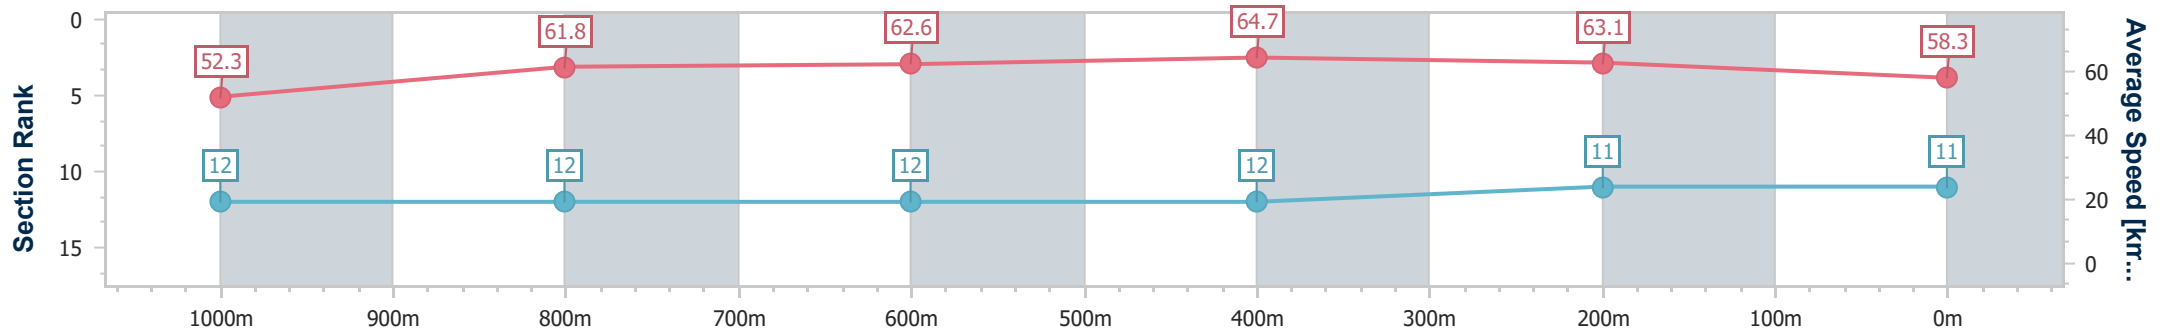

Rockhampton QLD Professional  
 Race 8: Rocky Cup 13 July Tickets On Sale Now BENCHMARK  
 55 Handicap - 1200m

23 May 2024 - 16:51

Track Rating: Soft 5, Weather: Fine, Rail Position: +6.5m Entire

Section	Overall	1000m	800m	600m	400m	200m
Section Times	1:11.75 [10] (0:13.38)	0:58.37 [6] (0:11.37)	0:47.00 [4] (0:11.64)	0:35.36 [5] (0:11.23)	0:24.13 [6] (0:11.43)	0:12.70 [8] (0:12.70)
Average Speed [km/h]	53.9	63.5	62.4	64.3	62.9	56.7
Top Speed [km/h]	63.8	64.3	63.2	65.8	64.7	59.8
Avg. Dist. to Rail [m]	0.5	0.6	1.2	4.0	4.6	3.0
Avg. Stride Freq. [Hz]	2.4	2.5	2.5	2.6	2.5	2.4
Avg. Stride Length [m]	5.8	7.0	7.0	7.0	6.9	6.6

- [ ] Ranking at each section and finish
- .-.- No data available at this section
- NA No data available

Horse/Jockey Name	Whatjeudoin'
Final Rank	11
Fastest Section Time (Section)	0:11.13 (600m)
Top Speed [km/h] (Section)	64.9 (600m)
Race State	Finished

Rockhampton QLD Professional  
 Race 8: Rocky Cup 13 July Tickets On Sale Now BENCHMARK  
 55 Handicap - 1200m

23 May 2024 - 16:51

Track Rating: Soft 5, Weather: Fine, Rail Position: +6.5m Entire

Section	Overall	1000m	800m	600m	400m	200m
Section Times	1:11.78 [11] (0:13.79)	0:57.99 [12] (0:11.61)	0:46.38 [12] (0:11.47)	0:34.91 [12] (0:11.13)	0:23.78 [12] (0:11.43)	0:12.35 [11] (0:12.35)
Average Speed [km/h]	52.3	61.8	62.6	64.7	63.1	58.3
Top Speed [km/h]	63.8	64.0	63.7	64.9	64.9	61.3
Avg. Dist. to Rail [m]	0.5	0.6	0.6	1.6	3.7	5.5
Avg. Stride Freq. [Hz]	2.2	2.3	2.3	2.3	2.3	2.2
Avg. Stride Length [m]	6.1	7.6	7.5	7.6	7.6	7.3