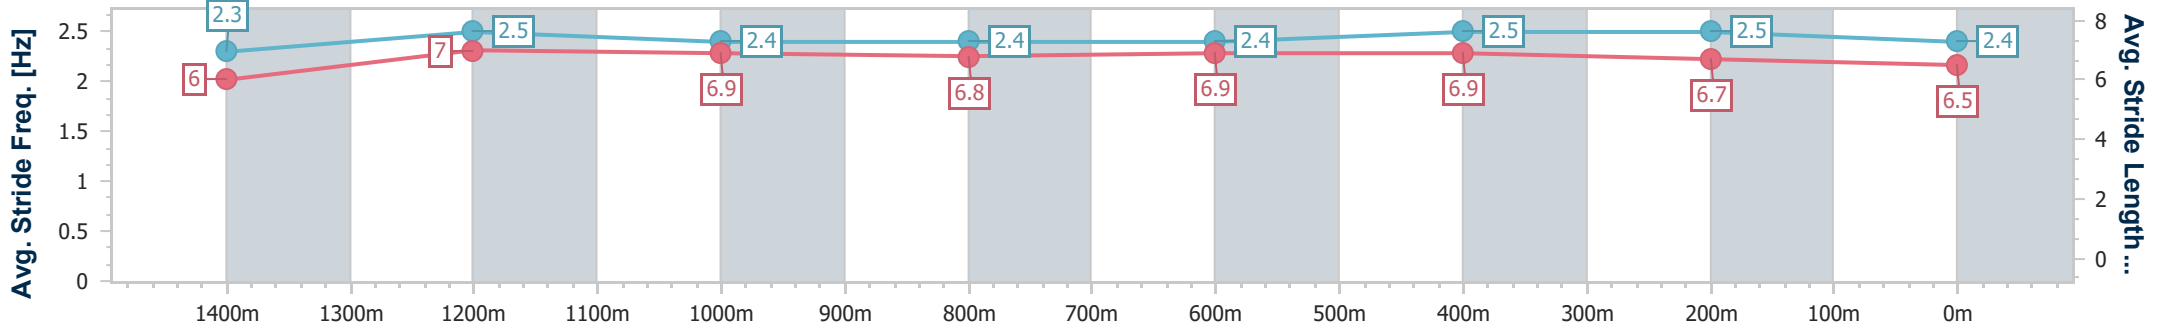

- [] Ranking at each section and finish
- .-.- No data available at this section
- NA No data available

Horse/Jockey Name	King Samuel
Final Rank	4
Fastest Section Time (Section)	0:11.42 (600m)
Top Speed [km/h] (Section)	65.6 (400m)
Race State	Finished

Rockhampton QLD Professional
Race 6: Pink Ribbon Day Saturday 15 June Class 3 Plate - 1600m

23 May 2024 - 15:35

Track Rating: Soft 5, Weather: Fine, Rail Position: +6.5m Entire

Section	Overall	1400m	1200m	1000m	800m	600m	400m	200m
Section Times	1:37.60 [4] (0:13.38)	1:24.22 [1] (0:11.64)	1:12.58 [1] (0:12.09)	1:00.49 [1] (0:12.21)	0:48.28 [1] (0:12.10)	0:36.18 [1] (0:11.42)	0:24.76 [1] (0:11.73)	0:13.03 [2] (0:13.03)
Average Speed [km/h]	53.9	61.8	59.5	59.0	60.4	63.2	61.4	55.2
Top Speed [km/h]	63.1	62.2	60.5	60.4	62.1	65.3	65.6	61.1
Avg. Dist. to Rail [m]	2.6	0.7	0.8	0.5	1.8	4.7	3.8	2.7
Avg. Stride Freq. [Hz]	2.3	2.5	2.4	2.4	2.4	2.5	2.5	2.4
Avg. Stride Length [m]	6.0	7.0	6.9	6.8	6.9	6.9	6.7	6.5