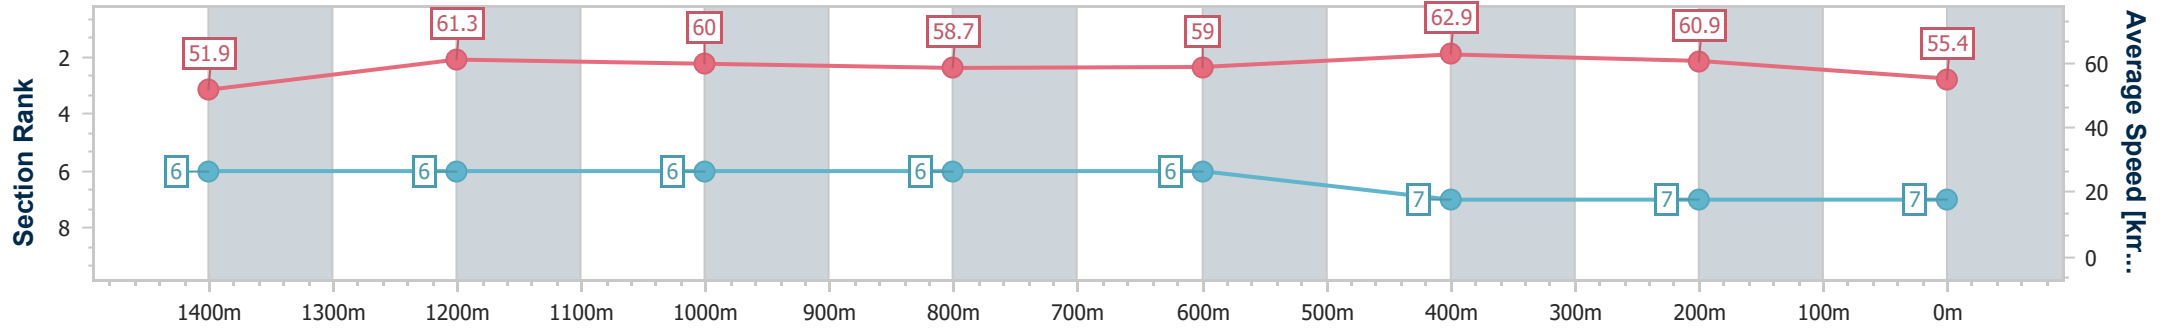

Rockhampton QLD Professional
Race 6: Pink Ribbon Day Saturday 15 June Class 3 Plate - 1600m

23 May 2024 - 15:35

Track Rating: Soft 5, Weather: Fine, Rail Position: +6.5m Entire

Section	Overall	1400m	1200m	1000m	800m	600m	400m	200m						
Section Times	1:38.41 [6] (0:13.87)	1:24.54 [5] (0:11.64)	1:12.90 [5] (0:12.04)	1:00.86 [5] (0:12.27)	0:48.59 [5] (0:12.28)	0:36.31 [5] (0:11.29)	0:25.02 [5] (0:11.61)	0:13.41 [6] (0:13.41)						
Average Speed [km/h]	51.9	61.9	59.8	58.8	59.5	63.9	62.0	53.7						
Top Speed [km/h]	63.0	62.9	60.6	60.5	62.3	65.1	64.1	59.8						
Avg. Dist. to Rail [m]	2.6	0.5	0.8	0.6	1.7	3.5	6.4	7.0						
Avg. Stride Freq. [Hz]	2.3	2.4	2.3	2.3	2.3	2.4	2.4	2.2						
Avg. Stride Length [m]	6.1	7.2	7.1	7.1	7.2	7.3	7.2	6.8						

- [] Ranking at each section and finish
- .-.- No data available at this section
- NA No data available

Horse/Jockey Name	Gogglebox
Final Rank	7
Fastest Section Time (Section)	0:11.46 (600m)
Top Speed [km/h] (Section)	64.2 (Overall)
Race State	Finished

Rockhampton QLD Professional
Race 6: Pink Ribbon Day Saturday 15 June Class 3 Plate - 1600m

23 May 2024 - 15:35

Track Rating: Soft 5, Weather: Fine, Rail Position: +6.5m Entire

Section	Overall	1400m	1200m	1000m	800m	600m	400m	200m
Section Times	1:38.56 [7] (0:13.89)	1:24.67 [6] (0:11.75)	1:12.92 [6] (0:12.00)	1:00.92 [6] (0:12.23)	0:48.69 [6] (0:12.40)	0:36.29 [6] (0:11.46)	0:24.83 [7] (0:11.85)	0:12.98 [7] (0:12.98)
Average Speed [km/h]	51.9	61.3	60.0	58.7	59.0	62.9	60.9	55.4
Top Speed [km/h]	64.2	62.6	60.9	60.4	62.1	63.6	63.4	58.3
Avg. Dist. to Rail [m]	2.1	2.2	1.6	1.2	2.1	3.3	5.2	6.7
Avg. Stride Freq. [Hz]	2.2	2.3	2.2	2.2	2.2	2.3	2.3	2.2
Avg. Stride Length [m]	6.3	7.5	7.5	7.3	7.3	7.6	7.4	7.0

- [] Ranking at each section and finish
- .-.- No data available at this section
- NA No data available