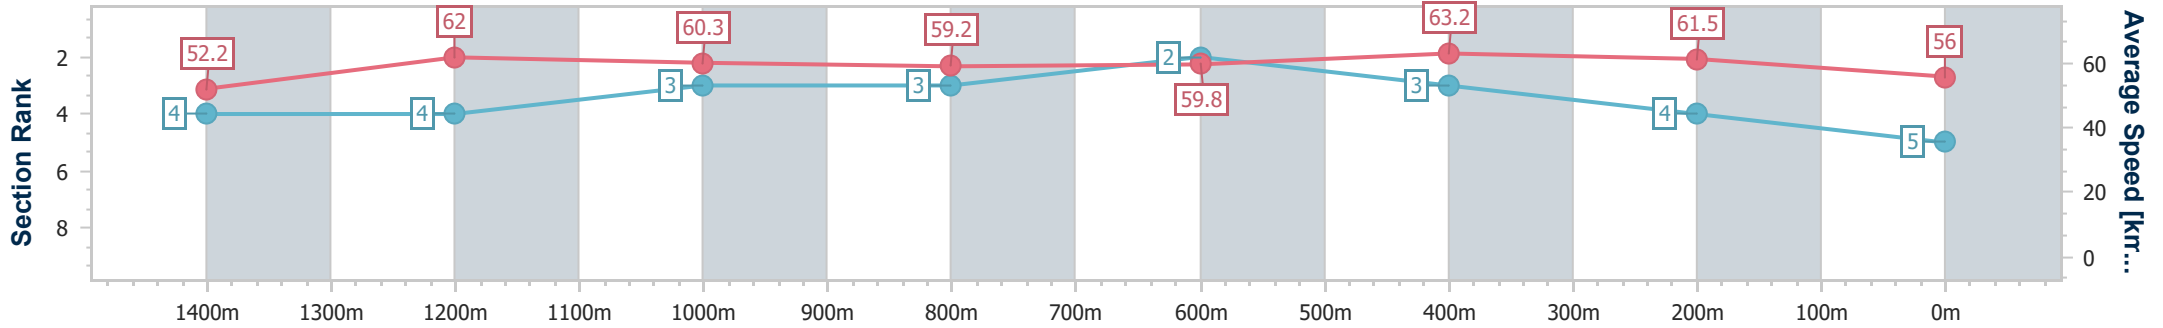

- [] Ranking at each section and finish
- .-.- No data available at this section
- NA No data available

Horse/Jockey Name	Voldemort
Final Rank	5
Fastest Section Time (Section)	0:11.39 (600m)
Top Speed [km/h] (Section)	64.5 (600m)
Race State	Finished

Rockhampton QLD Professional
Race 6: Pink Ribbon Day Saturday 15 June Class 3 Plate - 1600m

23 May 2024 - 15:35

Track Rating: Soft 5, Weather: Fine, Rail Position: +6.5m Entire

Section	Overall	1400m	1200m	1000m	800m	600m	400m	200m
Section Times	1:37.70 [5] (0:13.80)	1:23.90 [4] (0:11.62)	1:12.28 [4] (0:11.95)	1:00.33 [3] (0:12.16)	0:48.17 [3] (0:12.21)	0:35.96 [2] (0:11.39)	0:24.57 [3] (0:11.69)	0:12.88 [4] (0:12.88)
Average Speed [km/h]	52.2	62.0	60.3	59.2	59.8	63.2	61.5	56.0
Top Speed [km/h]	61.5	62.6	61.1	60.3	62.7	64.5	64.0	59.4
Avg. Dist. to Rail [m]	1.7	0.8	0.3	0.4	1.7	3.4	5.2	5.4
Avg. Stride Freq. [Hz]	2.2	2.2	2.2	2.2	2.2	2.3	2.2	2.1
Avg. Stride Length [m]	6.3	7.7	7.6	7.5	7.5	7.7	7.7	7.3