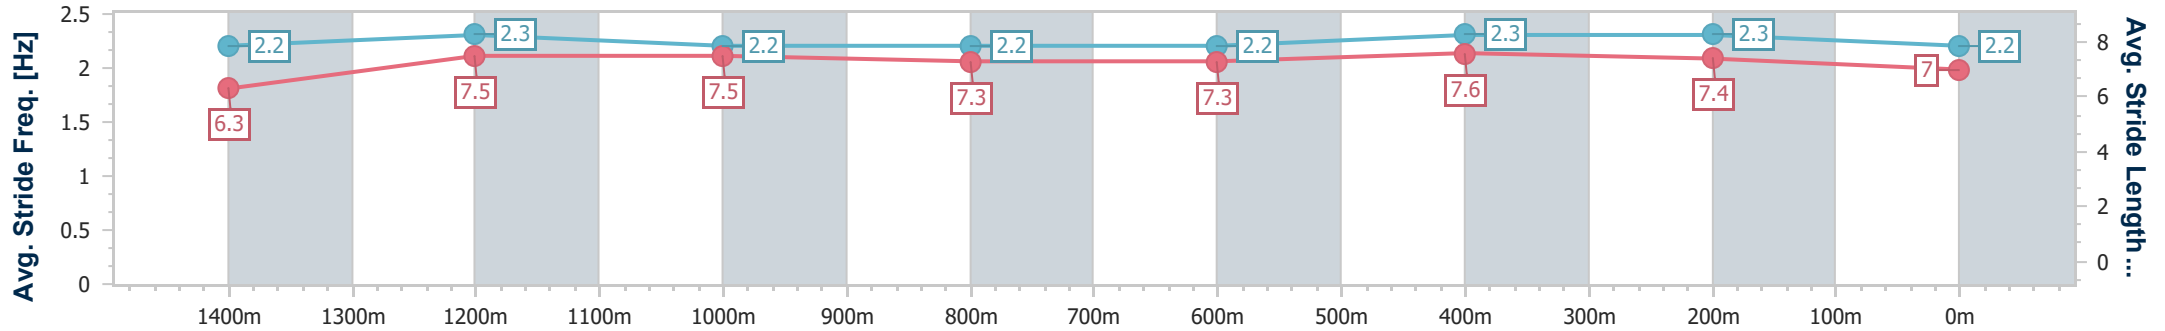

Rockhampton QLD Professional
Race 6: Pink Ribbon Day Saturday 15 June Class 3 Plate - 1600m

23 May 2024 - 15:35

Track Rating: Soft 5, Weather: Fine, Rail Position: +6.5m Entire

Section	Overall	1400m	1200m	1000m	800m	600m	400m	200m						
Section Times	1:38.41 [6] (0:13.87)	1:24.54 [5] (0:11.64)	1:12.90 [5] (0:12.04)	1:00.86 [5] (0:12.27)	0:48.59 [5] (0:12.28)	0:36.31 [5] (0:11.29)	0:25.02 [5] (0:11.61)	0:13.41 [6] (0:13.41)						
Average Speed [km/h]	51.9	61.9	59.8	58.8	59.5	63.9	62.0	53.7						
Top Speed [km/h]	63.0	62.9	60.6	60.5	62.3	65.1	64.1	59.8						
Avg. Dist. to Rail [m]	2.6	0.5	0.8	0.6	1.7	3.5	6.4	7.0						
Avg. Stride Freq. [Hz]	2.3	2.4	2.3	2.3	2.3	2.4	2.4	2.2						
Avg. Stride Length [m]	6.1	7.2	7.1	7.1	7.2	7.3	7.2	6.8						

- [] Ranking at each section and finish
- .-.- No data available at this section
- NA No data available

Horse/Jockey Name	Gogglebox
Final Rank	7
Fastest Section Time (Section)	0:11.46 (600m)
Top Speed [km/h] (Section)	64.2 (Overall)
Race State	Finished

Rockhampton QLD Professional
Race 6: Pink Ribbon Day Saturday 15 June Class 3 Plate - 1600m

23 May 2024 - 15:35

Track Rating: Soft 5, Weather: Fine, Rail Position: +6.5m Entire

Section	Overall	1400m	1200m	1000m	800m	600m	400m	200m
Section Times	1:38.56 [7] (0:13.89)	1:24.67 [6] (0:11.75)	1:12.92 [6] (0:12.00)	1:00.92 [6] (0:12.23)	0:48.69 [6] (0:12.40)	0:36.29 [6] (0:11.46)	0:24.83 [7] (0:11.85)	0:12.98 [7] (0:12.98)
Average Speed [km/h]	51.9	61.3	60.0	58.7	59.0	62.9	60.9	55.4
Top Speed [km/h]	64.2	62.6	60.9	60.4	62.1	63.6	63.4	58.3
Avg. Dist. to Rail [m]	2.1	2.2	1.6	1.2	2.1	3.3	5.2	6.7
Avg. Stride Freq. [Hz]	2.2	2.3	2.2	2.2	2.2	2.3	2.3	2.2
Avg. Stride Length [m]	6.3	7.5	7.5	7.3	7.3	7.6	7.4	7.0

- [] Ranking at each section and finish
- .-.- No data available at this section
- NA No data available