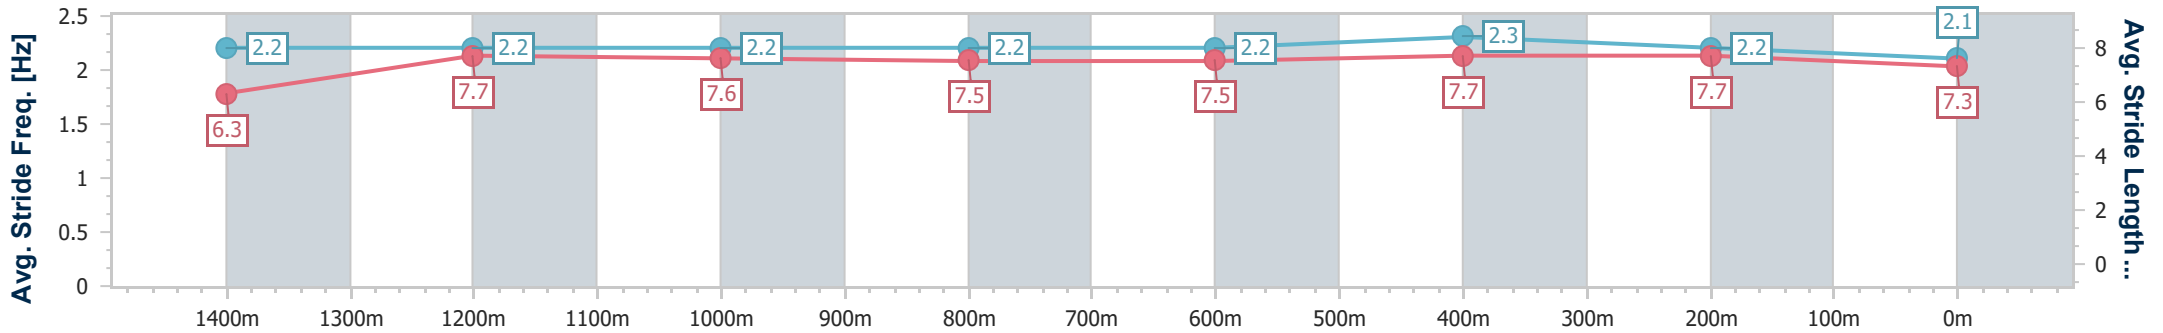

Rockhampton QLD Professional
Race 6: Pink Ribbon Day Saturday 15 June Class 3 Plate - 1600m

23 May 2024 - 15:35

Track Rating: Soft 5, Weather: Fine, Rail Position: +6.5m Entire

Section	Overall	1400m	1200m	1000m	800m	600m	400m	200m
Section Times	1:37.60 [4] (0:13.38)	1:24.22 [1] (0:11.64)	1:12.58 [1] (0:12.09)	1:00.49 [1] (0:12.21)	0:48.28 [1] (0:12.10)	0:36.18 [1] (0:11.42)	0:24.76 [1] (0:11.73)	0:13.03 [2] (0:13.03)
Average Speed [km/h]	53.9	61.8	59.5	59.0	60.4	63.2	61.4	55.2
Top Speed [km/h]	63.1	62.2	60.5	60.4	62.1	65.3	65.6	61.1
Avg. Dist. to Rail [m]	2.6	0.7	0.8	0.5	1.8	4.7	3.8	2.7
Avg. Stride Freq. [Hz]	2.3	2.5	2.4	2.4	2.4	2.5	2.5	2.4
Avg. Stride Length [m]	6.0	7.0	6.9	6.8	6.9	6.9	6.7	6.5

- [] Ranking at each section and finish
- .-.- No data available at this section
- NA No data available

Horse/Jockey Name	Voldemort
Final Rank	5
Fastest Section Time (Section)	0:11.39 (600m)
Top Speed [km/h] (Section)	64.5 (600m)
Race State	Finished

Rockhampton QLD Professional
Race 6: Pink Ribbon Day Saturday 15 June Class 3 Plate - 1600m

23 May 2024 - 15:35

Track Rating: Soft 5, Weather: Fine, Rail Position: +6.5m Entire

Section	Overall	1400m	1200m	1000m	800m	600m	400m	200m
Section Times	1:37.70 [5] (0:13.80)	1:23.90 [4] (0:11.62)	1:12.28 [4] (0:11.95)	1:00.33 [3] (0:12.16)	0:48.17 [3] (0:12.21)	0:35.96 [2] (0:11.39)	0:24.57 [3] (0:11.69)	0:12.88 [4] (0:12.88)
Average Speed [km/h]	52.2	62.0	60.3	59.2	59.8	63.2	61.5	56.0
Top Speed [km/h]	61.5	62.6	61.1	60.3	62.7	64.5	64.0	59.4
Avg. Dist. to Rail [m]	1.7	0.8	0.3	0.4	1.7	3.4	5.2	5.4
Avg. Stride Freq. [Hz]	2.2	2.2	2.2	2.2	2.2	2.3	2.2	2.1
Avg. Stride Length [m]	6.3	7.7	7.6	7.5	7.5	7.7	7.7	7.3