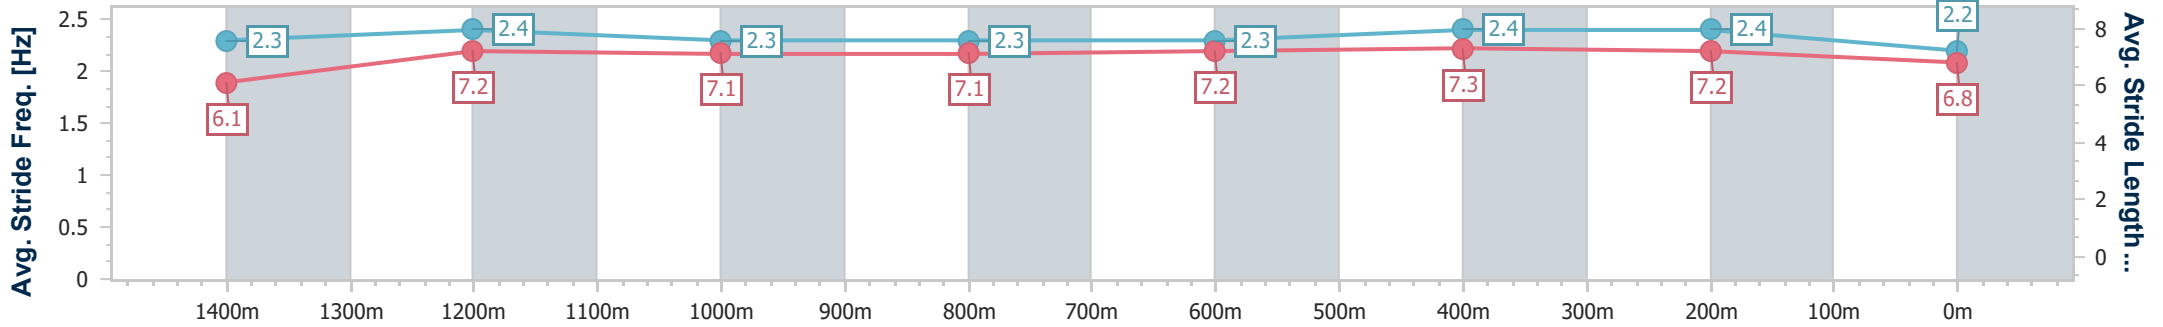

Rockhampton QLD Professional
Race 6: Pink Ribbon Day Saturday 15 June Class 3 Plate - 1600m

23 May 2024 - 15:35

Track Rating: Soft 5, Weather: Fine, Rail Position: +6.5m Entire

Section	Overall	1400m	1200m	1000m	800m	600m	400m	200m
Section Times	1:37.70 [5] (0:13.80)	1:23.90 [4] (0:11.62)	1:12.28 [4] (0:11.95)	1:00.33 [3] (0:12.16)	0:48.17 [3] (0:12.21)	0:35.96 [2] (0:11.39)	0:24.57 [3] (0:11.69)	0:12.88 [4] (0:12.88)
Average Speed [km/h]	52.2	62.0	60.3	59.2	59.8	63.2	61.5	56.0
Top Speed [km/h]	61.5	62.6	61.1	60.3	62.7	64.5	64.0	59.4
Avg. Dist. to Rail [m]	1.7	0.8	0.3	0.4	1.7	3.4	5.2	5.4
Avg. Stride Freq. [Hz]	2.2	2.2	2.2	2.2	2.2	2.3	2.2	2.1
Avg. Stride Length [m]	6.3	7.7	7.6	7.5	7.5	7.7	7.7	7.3

- [] Ranking at each section and finish
- .-.- No data available at this section
- NA No data available

Horse/Jockey Name	Tour De Field
Final Rank	6
Fastest Section Time (Section)	0:11.29 (600m)
Top Speed [km/h] (Section)	65.1 (600m)
Race State	Finished

Rockhampton QLD Professional
Race 6: Pink Ribbon Day Saturday 15 June Class 3 Plate - 1600m

23 May 2024 - 15:35

Track Rating: Soft 5, Weather: Fine, Rail Position: +6.5m Entire

Section	Overall	1400m	1200m	1000m	800m	600m	400m	200m						
Section Times	1:38.41 [6] (0:13.87)	1:24.54 [5] (0:11.64)	1:12.90 [5] (0:12.04)	1:00.86 [5] (0:12.27)	0:48.59 [5] (0:12.28)	0:36.31 [5] (0:11.29)	0:25.02 [5] (0:11.61)	0:13.41 [6] (0:13.41)						
Average Speed [km/h]	51.9	61.9	59.8	58.8	59.5	63.9	62.0	53.7						
Top Speed [km/h]	63.0	62.9	60.6	60.5	62.3	65.1	64.1	59.8						
Avg. Dist. to Rail [m]	2.6	0.5	0.8	0.6	1.7	3.5	6.4	7.0						
Avg. Stride Freq. [Hz]	2.3	2.4	2.3	2.3	2.3	2.4	2.4	2.2						
Avg. Stride Length [m]	6.1	7.2	7.1	7.1	7.2	7.3	7.2	6.8						