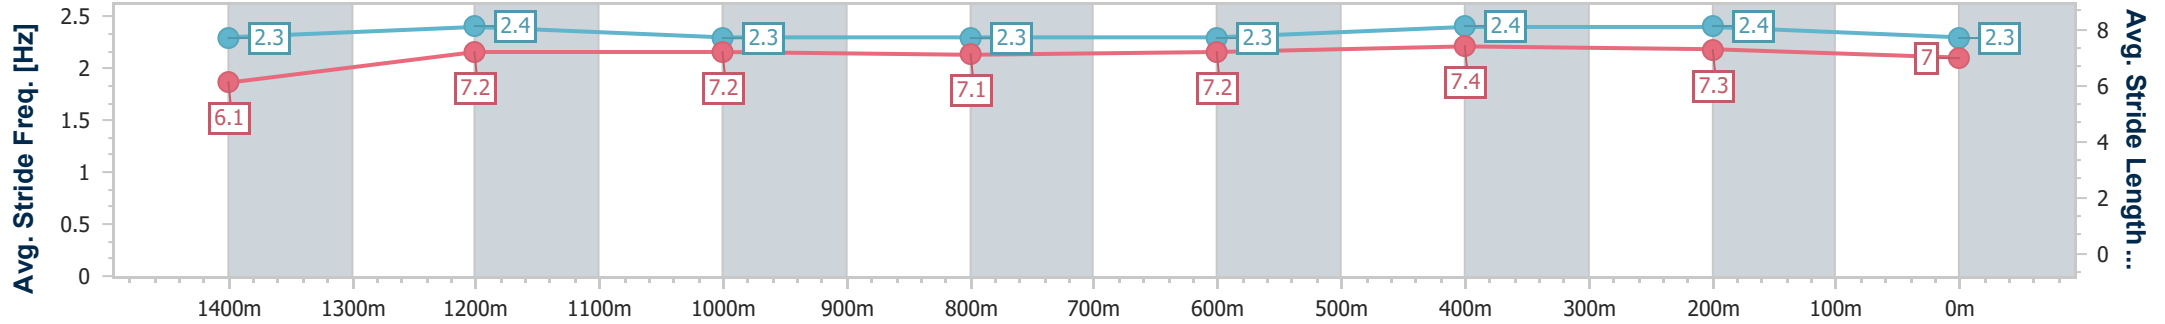

23 May 2024 - 15:35

Track Rating: Soft 5, Weather: Fine, Rail Position: +6.5m Entire

Section	Overall	1400m	1200m	1000m	800m	600m	400m	200m
Section Times	1:36.82 [1] (0:13.67)	1:23.15 [3] (0:11.72)	1:11.43 [3] (0:12.07)	0:59.36 [4] (0:12.21)	0:47.15 [4] (0:12.10)	0:35.05 [3] (0:11.14)	0:23.91 [2] (0:11.32)	0:12.59 [1] (0:12.59)
Average Speed [km/h]	52.8	61.4	59.5	58.7	60.0	64.7	63.6	57.2
Top Speed [km/h]	61.6	62.3	61.0	59.8	63.8	66.1	65.3	60.8
Avg. Dist. to Rail [m]	0.7	1.3	1.2	1.1	1.2	3.4	4.3	5.8
Avg. Stride Freq. [Hz]	2.3	2.4	2.3	2.3	2.3	2.4	2.4	2.3
Avg. Stride Length [m]	6.1	7.2	7.2	7.1	7.2	7.4	7.3	7.0