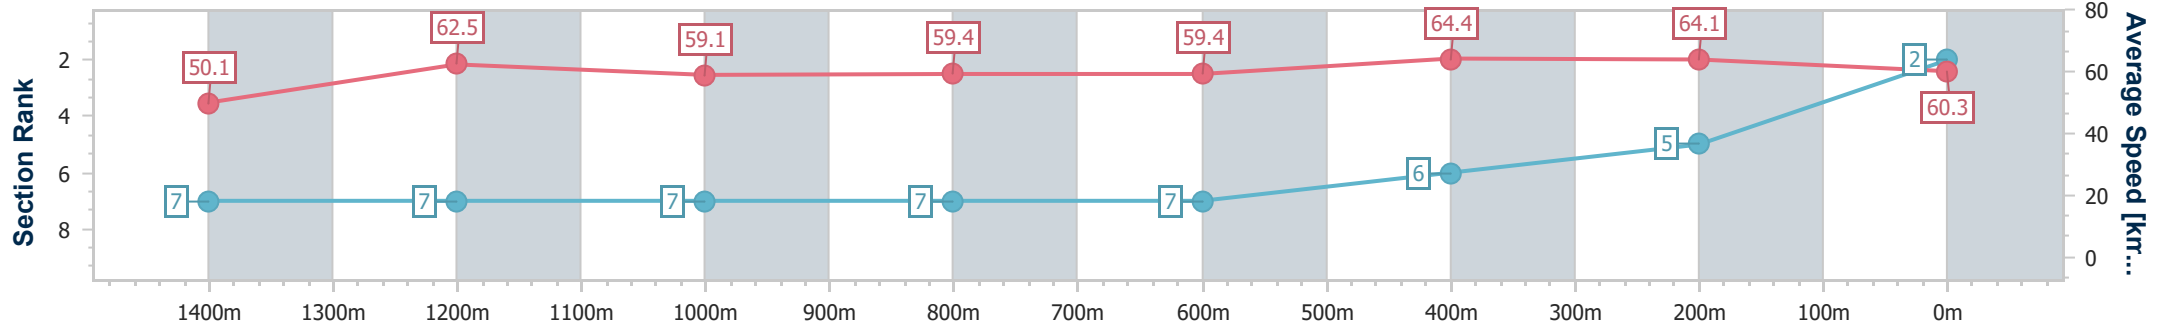

Horse/Jockey Name	The Last Saga
Final Rank	2
Fastest Section Time (Section)	0:11.20 (600m)
Top Speed [km/h] (Section)	65.6 (600m)
Race State	Finished

Rockhampton QLD Professional
Race 6: Pink Ribbon Day Saturday 15 June Class 3 Plate - 1600m

23 May 2024 - 15:35

Track Rating: Soft 5, Weather: Fine, Rail Position: +6.5m Entire

Section	Overall	1400m	1200m	1000m	800m	600m	400m	200m
Section Times	1:36.82 [2] (0:14.41)	1:22.41 [7] (0:11.53)	1:10.88 [7] (0:12.16)	0:58.72 [7] (0:12.06)	0:46.66 [7] (0:12.29)	0:34.37 [7] (0:11.20)	0:23.17 [6] (0:11.22)	0:11.95 [5] (0:11.95)
Average Speed [km/h]	50.1	62.5	59.1	59.4	59.4	64.4	64.1	60.3
Top Speed [km/h]	62.0	64.7	60.8	60.3	61.6	65.6	65.4	62.5
Avg. Dist. to Rail [m]	2.9	1.0	0.9	0.9	1.8	4.8	7.9	7.7
Avg. Stride Freq. [Hz]	2.0	2.2	2.1	2.1	2.1	2.2	2.2	2.2
Avg. Stride Length [m]	6.4	7.9	7.7	7.7	7.6	8.0	8.0	7.7

- [ ] Ranking at each section and finish
- -.-.- No data available at this section
- NA No data available