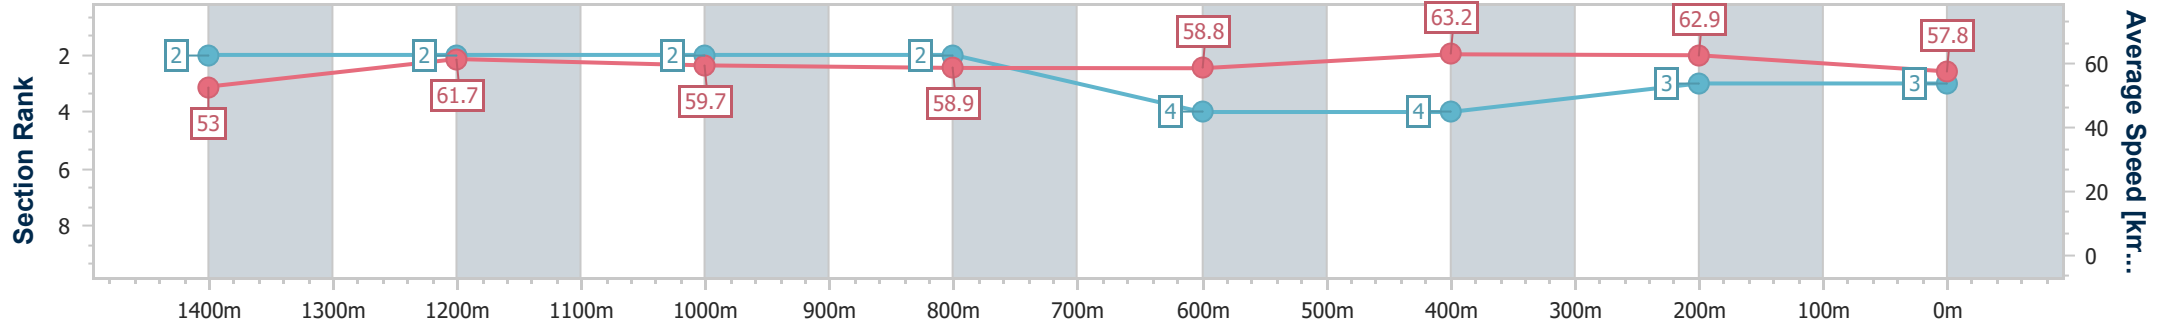

- [] Ranking at each section and finish
- .-.- No data available at this section
- NA No data available

Horse/Jockey Name	General Wolffe
Final Rank	3
Fastest Section Time (Section)	0:11.41 (600m)
Top Speed [km/h] (Section)	64.9 (600m)
Race State	Finished

Rockhampton QLD Professional
Race 6: Pink Ribbon Day Saturday 15 June Class 3 Plate - 1600m

23 May 2024 - 15:35

Track Rating: Soft 5, Weather: Fine, Rail Position: +6.5m Entire

Section	Overall	1400m	1200m	1000m	800m	600m	400m	200m
Section Times	1:37.17 [3] (0:13.60)	1:23.57 [2] (0:11.64)	1:11.93 [2] (0:12.08)	0:59.85 [2] (0:12.13)	0:47.72 [2] (0:12.42)	0:35.30 [4] (0:11.41)	0:23.89 [4] (0:11.46)	0:12.43 [3] (0:12.43)
Average Speed [km/h]	53.0	61.7	59.7	58.9	58.8	63.2	62.9	57.8
Top Speed [km/h]	62.2	62.5	61.1	60.4	61.2	64.9	64.7	61.6
Avg. Dist. to Rail [m]	0.5	0.2	0.4	1.0	1.7	3.7	3.8	3.7
Avg. Stride Freq. [Hz]	2.3	2.4	2.3	2.3	2.3	2.4	2.4	2.3
Avg. Stride Length [m]	6.1	7.2	7.2	7.1	7.1	7.3	7.2	7.0