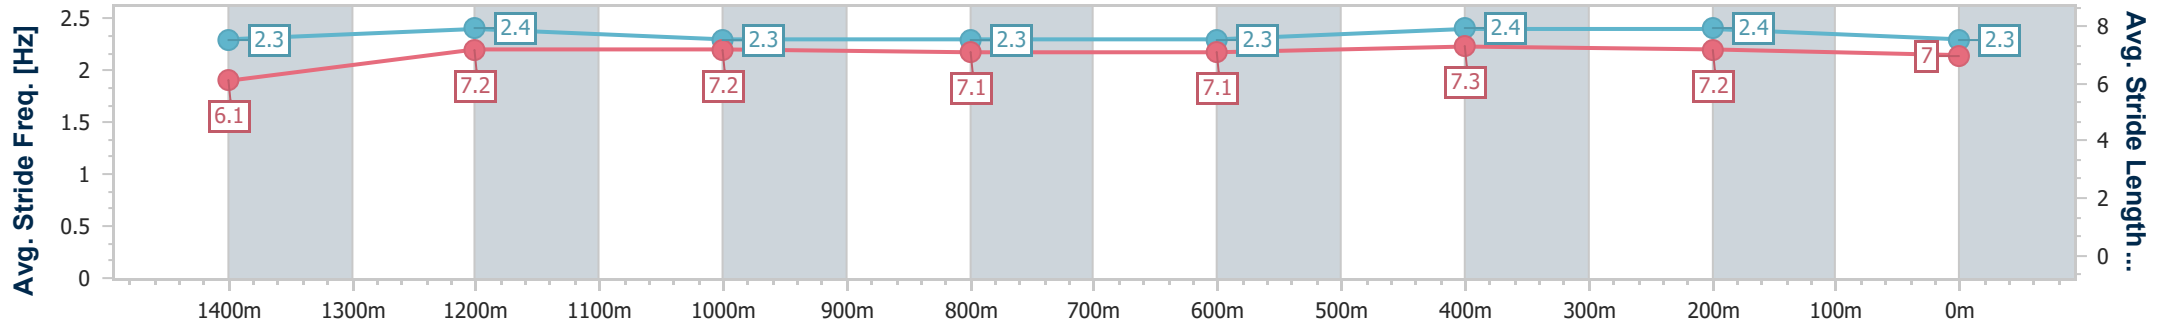

- [] Ranking at each section and finish
- .-.- No data available at this section
- NA No data available

Horse/Jockey Name	General Wolffe
Final Rank	3
Fastest Section Time (Section)	0:11.41 (600m)
Top Speed [km/h] (Section)	64.9 (600m)
Race State	Finished

Rockhampton QLD Professional
Race 6: Pink Ribbon Day Saturday 15 June Class 3 Plate - 1600m

23 May 2024 - 15:35

Track Rating: Soft 5, Weather: Fine, Rail Position: +6.5m Entire

Section	Overall	1400m	1200m	1000m	800m	600m	400m	200m
Section Times	1:37.17 [3] (0:13.60)	1:23.57 [2] (0:11.64)	1:11.93 [2] (0:12.08)	0:59.85 [2] (0:12.13)	0:47.72 [2] (0:12.42)	0:35.30 [4] (0:11.41)	0:23.89 [4] (0:11.46)	0:12.43 [3] (0:12.43)
Average Speed [km/h]	53.0	61.7	59.7	58.9	58.8	63.2	62.9	57.8
Top Speed [km/h]	62.2	62.5	61.1	60.4	61.2	64.9	64.7	61.6
Avg. Dist. to Rail [m]	0.5	0.2	0.4	1.0	1.7	3.7	3.8	3.7
Avg. Stride Freq. [Hz]	2.3	2.4	2.3	2.3	2.3	2.4	2.4	2.3
Avg. Stride Length [m]	6.1	7.2	7.2	7.1	7.1	7.3	7.2	7.0