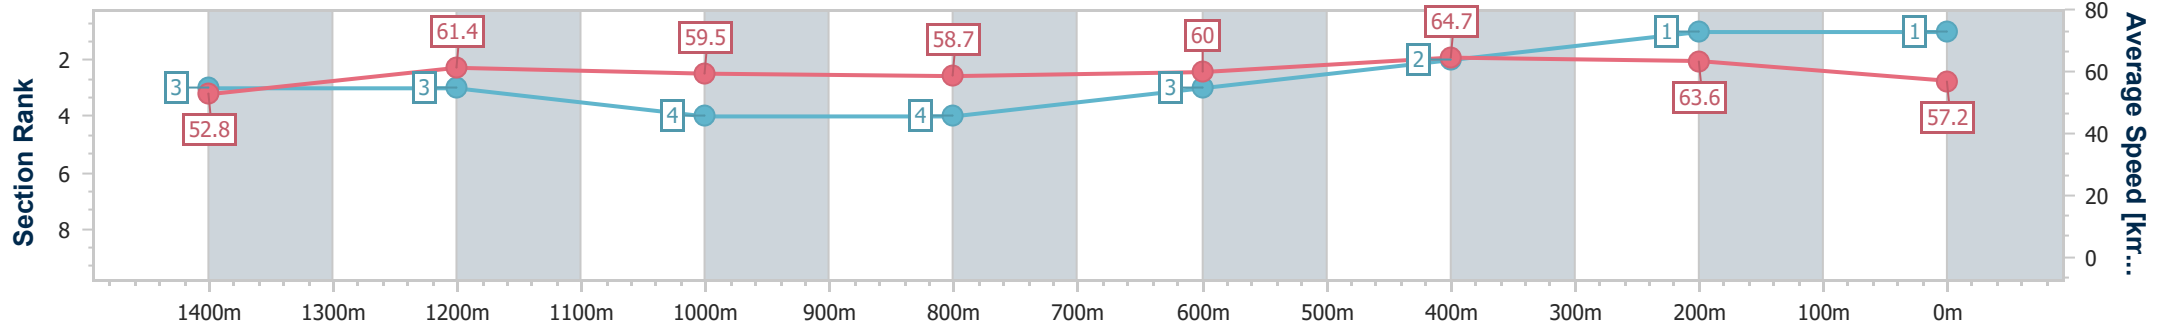

23 May 2024 - 15:35

Track Rating: Soft 5, Weather: Fine, Rail Position: +6.5m Entire

Section	Overall	1400m	1200m	1000m	800m	600m	400m	200m
Section Times	1:36.82 [1] (0:13.67)	1:23.15 [3] (0:11.72)	1:11.43 [3] (0:12.07)	0:59.36 [4] (0:12.21)	0:47.15 [4] (0:12.10)	0:35.05 [3] (0:11.14)	0:23.91 [2] (0:11.32)	0:12.59 [1] (0:12.59)
Average Speed [km/h]	52.8	61.4	59.5	58.7	60.0	64.7	63.6	57.2
Top Speed [km/h]	61.6	62.3	61.0	59.8	63.8	66.1	65.3	60.8
Avg. Dist. to Rail [m]	0.7	1.3	1.2	1.1	1.2	3.4	4.3	5.8
Avg. Stride Freq. [Hz]	2.3	2.4	2.3	2.3	2.3	2.4	2.4	2.3
Avg. Stride Length [m]	6.1	7.2	7.2	7.1	7.2	7.4	7.3	7.0