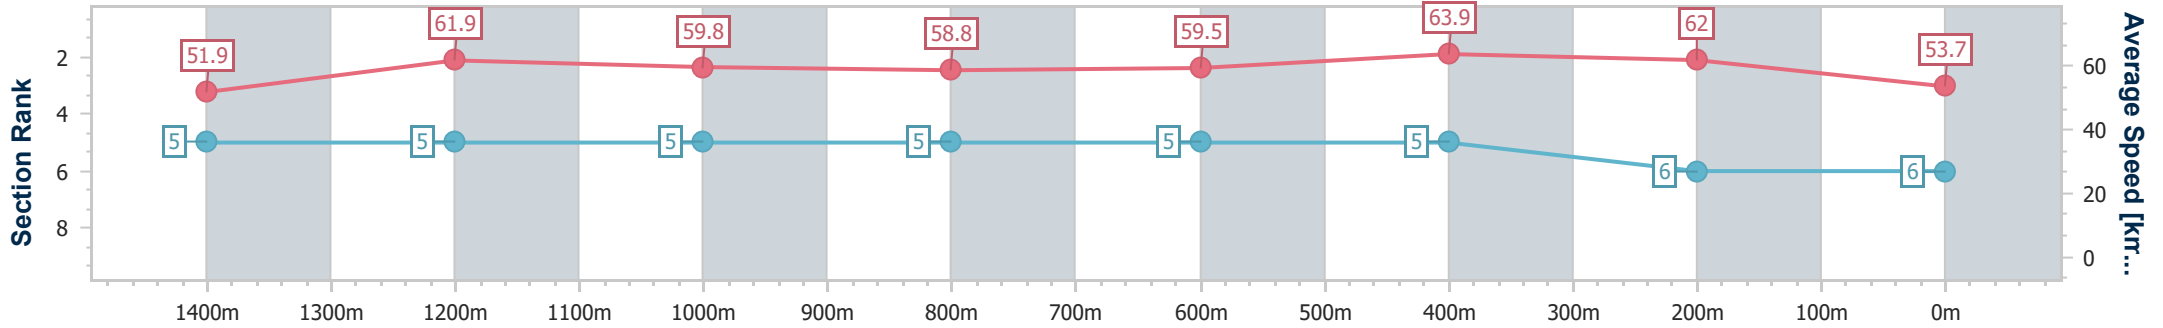

Rockhampton QLD Professional
Race 6: Pink Ribbon Day Saturday 15 June Class 3 Plate - 1600m

23 May 2024 - 15:35

Track Rating: Soft 5, Weather: Fine, Rail Position: +6.5m Entire

Section	Overall	1400m	1200m	1000m	800m	600m	400m	200m
Section Times	1:37.70 [5] (0:13.80)	1:23.90 [4] (0:11.62)	1:12.28 [4] (0:11.95)	1:00.33 [3] (0:12.16)	0:48.17 [3] (0:12.21)	0:35.96 [2] (0:11.39)	0:24.57 [3] (0:11.69)	0:12.88 [4] (0:12.88)
Average Speed [km/h]	52.2	62.0	60.3	59.2	59.8	63.2	61.5	56.0
Top Speed [km/h]	61.5	62.6	61.1	60.3	62.7	64.5	64.0	59.4
Avg. Dist. to Rail [m]	1.7	0.8	0.3	0.4	1.7	3.4	5.2	5.4
Avg. Stride Freq. [Hz]	2.2	2.2	2.2	2.2	2.2	2.3	2.2	2.1
Avg. Stride Length [m]	6.3	7.7	7.6	7.5	7.5	7.7	7.7	7.3

- [] Ranking at each section and finish
- .-.- No data available at this section
- NA No data available

Horse/Jockey Name	Tour De Field
Final Rank	6
Fastest Section Time (Section)	0:11.29 (600m)
Top Speed [km/h] (Section)	65.1 (600m)
Race State	Finished

Rockhampton QLD Professional
Race 6: Pink Ribbon Day Saturday 15 June Class 3 Plate - 1600m

23 May 2024 - 15:35

Track Rating: Soft 5, Weather: Fine, Rail Position: +6.5m Entire

Section	Overall	1400m	1200m	1000m	800m	600m	400m	200m						
Section Times	1:38.41 [6] (0:13.87)	1:24.54 [5] (0:11.64)	1:12.90 [5] (0:12.04)	1:00.86 [5] (0:12.27)	0:48.59 [5] (0:12.28)	0:36.31 [5] (0:11.29)	0:25.02 [5] (0:11.61)	0:13.41 [6] (0:13.41)						
Average Speed [km/h]	51.9	61.9	59.8	58.8	59.5	63.9	62.0	53.7						
Top Speed [km/h]	63.0	62.9	60.6	60.5	62.3	65.1	64.1	59.8						
Avg. Dist. to Rail [m]	2.6	0.5	0.8	0.6	1.7	3.5	6.4	7.0						
Avg. Stride Freq. [Hz]	2.3	2.4	2.3	2.3	2.3	2.4	2.4	2.2						
Avg. Stride Length [m]	6.1	7.2	7.1	7.1	7.2	7.3	7.2	6.8						