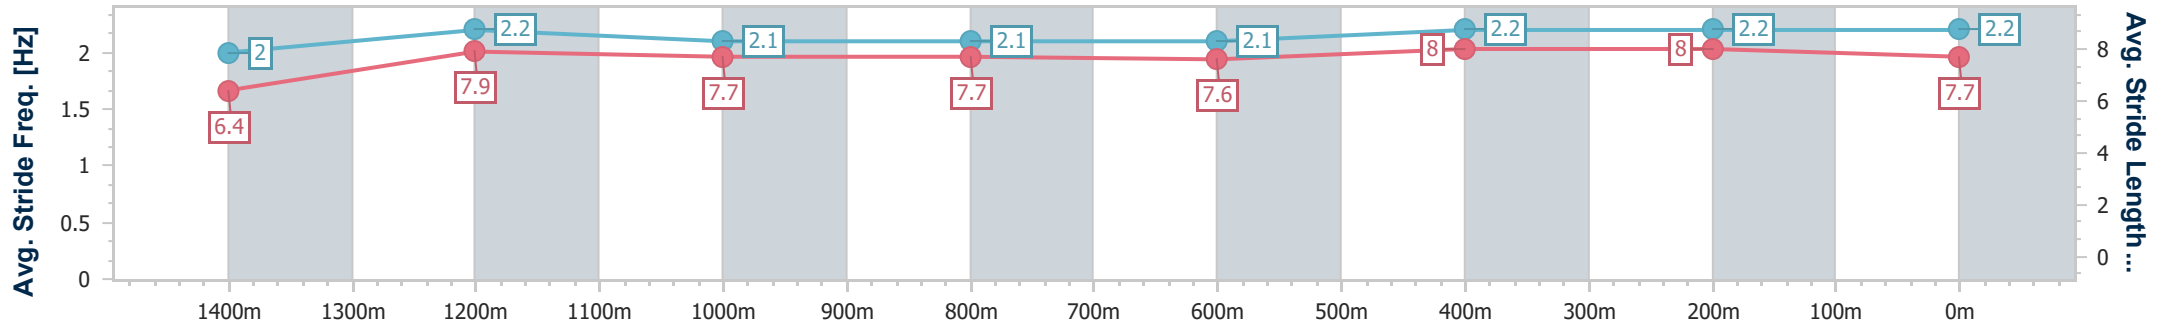

Horse/Jockey Name	The Last Saga
Final Rank	2
Fastest Section Time (Section)	0:11.20 (600m)
Top Speed [km/h] (Section)	65.6 (600m)
Race State	Finished

Rockhampton QLD Professional
Race 6: Pink Ribbon Day Saturday 15 June Class 3 Plate - 1600m

23 May 2024 - 15:35

Track Rating: Soft 5, Weather: Fine, Rail Position: +6.5m Entire

Section	Overall	1400m	1200m	1000m	800m	600m	400m	200m
Section Times	1:36.82 [2] (0:14.41)	1:22.41 [7] (0:11.53)	1:10.88 [7] (0:12.16)	0:58.72 [7] (0:12.06)	0:46.66 [7] (0:12.29)	0:34.37 [7] (0:11.20)	0:23.17 [6] (0:11.22)	0:11.95 [5] (0:11.95)
Average Speed [km/h]	50.1	62.5	59.1	59.4	59.4	64.4	64.1	60.3
Top Speed [km/h]	62.0	64.7	60.8	60.3	61.6	65.6	65.4	62.5
Avg. Dist. to Rail [m]	2.9	1.0	0.9	0.9	1.8	4.8	7.9	7.7
Avg. Stride Freq. [Hz]	2.0	2.2	2.1	2.1	2.1	2.2	2.2	2.2
Avg. Stride Length [m]	6.4	7.9	7.7	7.7	7.6	8.0	8.0	7.7

- [ ] Ranking at each section and finish
- -.-.- No data available at this section
- NA No data available