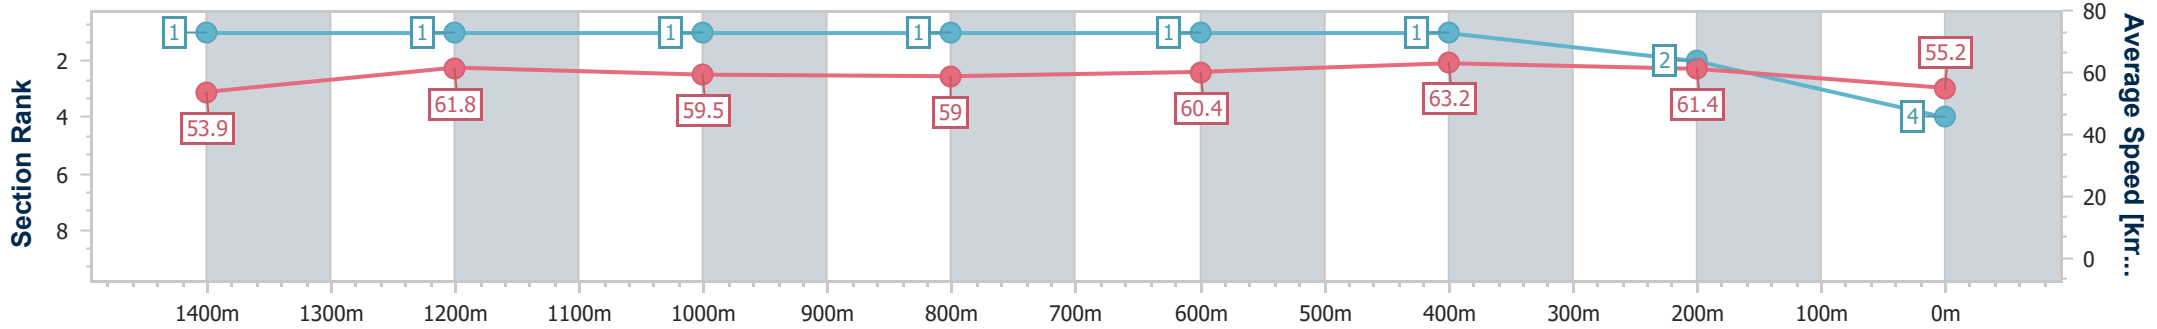

- [] Ranking at each section and finish
- .-.- No data available at this section
- NA No data available

Horse/Jockey Name	King Samuel
Final Rank	4
Fastest Section Time (Section)	0:11.42 (600m)
Top Speed [km/h] (Section)	65.6 (400m)
Race State	Finished

Rockhampton QLD Professional
Race 6: Pink Ribbon Day Saturday 15 June Class 3 Plate - 1600m

23 May 2024 - 15:35

Track Rating: Soft 5, Weather: Fine, Rail Position: +6.5m Entire

Section	Overall	1400m	1200m	1000m	800m	600m	400m	200m
Section Times	1:37.60 [4] (0:13.38)	1:24.22 [1] (0:11.64)	1:12.58 [1] (0:12.09)	1:00.49 [1] (0:12.21)	0:48.28 [1] (0:12.10)	0:36.18 [1] (0:11.42)	0:24.76 [1] (0:11.73)	0:13.03 [2] (0:13.03)
Average Speed [km/h]	53.9	61.8	59.5	59.0	60.4	63.2	61.4	55.2
Top Speed [km/h]	63.1	62.2	60.5	60.4	62.1	65.3	65.6	61.1
Avg. Dist. to Rail [m]	2.6	0.7	0.8	0.5	1.8	4.7	3.8	2.7
Avg. Stride Freq. [Hz]	2.3	2.5	2.4	2.4	2.4	2.5	2.5	2.4
Avg. Stride Length [m]	6.0	7.0	6.9	6.8	6.9	6.9	6.7	6.5