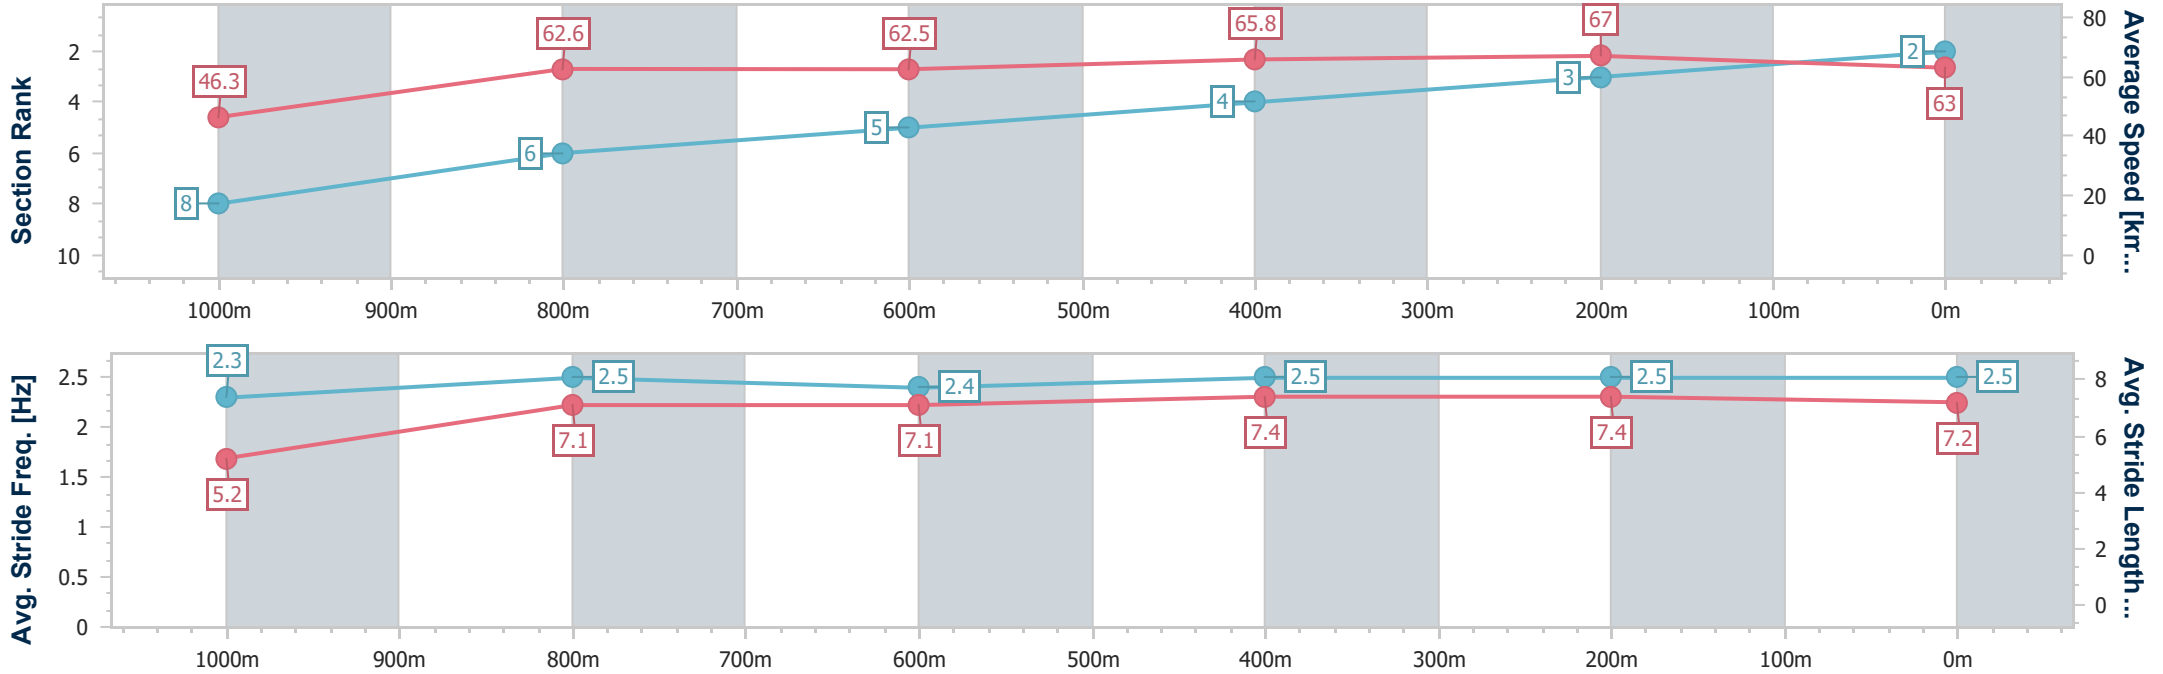

Horse/Jockey Name	Holy Crown
Final Rank	2
Fastest Section Time (Section)	0:07.77 (Overall)
Top Speed [km/h] (Section)	69.8 (600m)
Race State	Finished

Rockhampton QLD Professional
Race 5: GREAT NORTHERN Maiden Handicap - 1100m
23 May 2024 - 14:56
Track Rating: Soft 5, Weather: Fine, Rail Position: +6.5m Entire

Section	Overall	1000m	800m	600m	400m	200m
Section Times	1:04.17 [2] (0:07.77)	0:56.40 [8] (0:11.51)	0:44.89 [6] (0:11.74)	0:33.15 [5] (0:10.97)	0:22.18 [4] (0:10.75)	0:11.43 [3] (0:11.43)
Average Speed [km/h]	46.3	62.6	62.5	65.8	67.0	63.0
Top Speed [km/h]	60.7	64.7	63.6	69.8	69.7	66.0
Avg. Dist. to Rail [m]	1.8	0.4	2.4	4.3	5.5	5.9
Avg. Stride Freq. [Hz]	2.3	2.5	2.4	2.5	2.5	2.5
Avg. Stride Length [m]	5.2	7.1	7.1	7.4	7.4	7.2

- [ ] Ranking at each section and finish
- -.-.- No data available at this section
- NA No data available