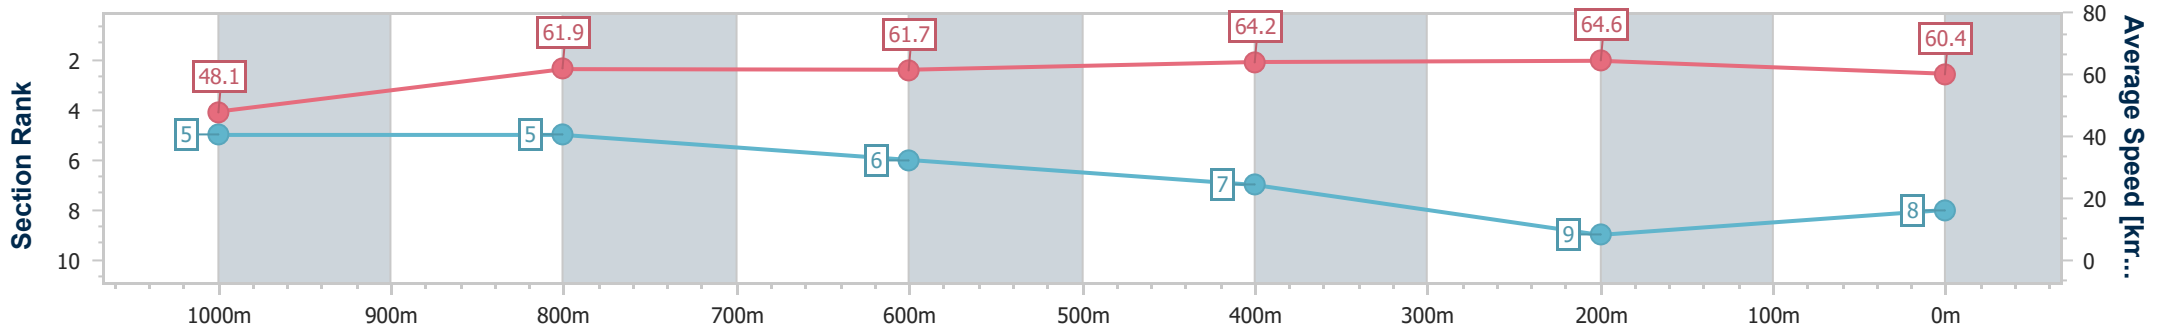

Horse/Jockey Name	King Ale
Final Rank	8
Fastest Section Time (Section)	0:07.47 (Overall)
Top Speed [km/h] (Section)	65.8 (400m)
Race State	Finished

Rockhampton QLD Professional
Race 5: GREAT NORTHERN Maiden Handicap - 1100m
23 May 2024 - 14:56
Track Rating: Soft 5, Weather: Fine, Rail Position: +6.5m Entire

Section	Overall	1000m	800m	600m	400m	200m
Section Times	1:05.36 [8] (0:07.47)	0:57.89 [5] (0:11.64)	0:46.25 [5] (0:11.94)	0:34.31 [6] (0:11.23)	0:23.08 [7] (0:11.15)	0:11.93 [9] (0:11.93)
Average Speed [km/h]	48.1	61.9	61.7	64.2	64.6	60.4
Top Speed [km/h]	63.6	63.6	62.8	65.3	65.8	63.5
Avg. Dist. to Rail [m]	1.1	0.5	2.8	3.5	5.0	5.1
Avg. Stride Freq. [Hz]	2.2	2.3	2.3	2.4	2.4	2.3
Avg. Stride Length [m]	5.5	7.3	7.4	7.6	7.5	7.2

- [ ] Ranking at each section and finish
- -.-.- No data available at this section
- NA No data available