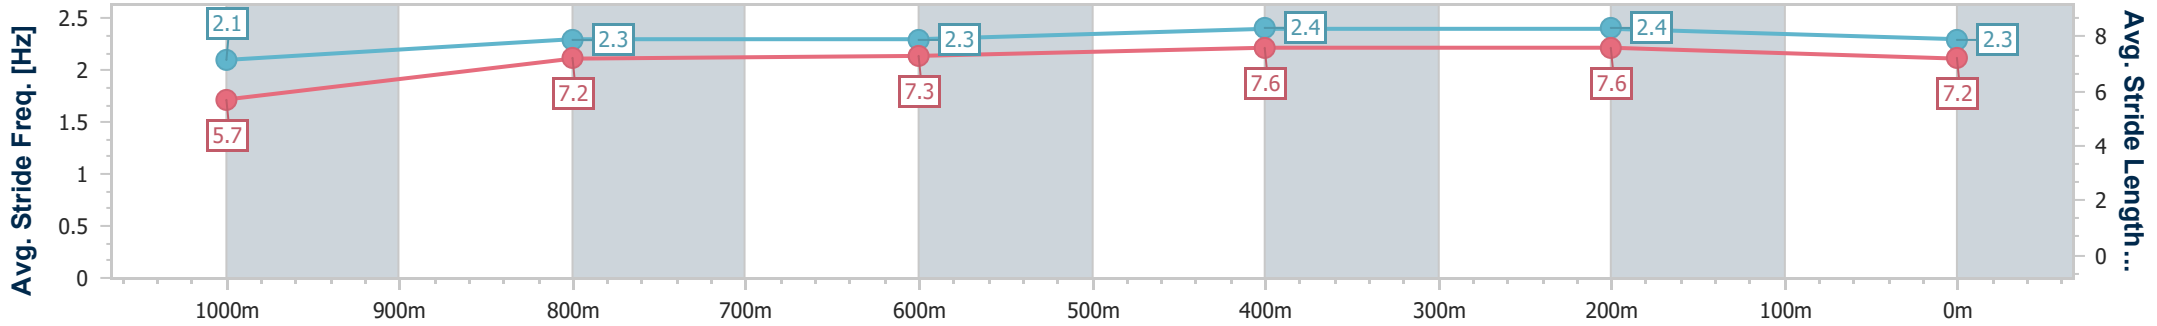

Horse/Jockey Name	Green Park
Final Rank	5
Fastest Section Time (Section)	0:07.85 (Overall)
Top Speed [km/h] (Section)	69.2 (400m)
Race State	Finished

Rockhampton QLD Professional
Race 5: GREAT NORTHERN Maiden Handicap - 1100m
23 May 2024 - 14:56
Track Rating: Soft 5, Weather: Fine, Rail Position: +6.5m Entire

Section	Overall	1000m	800m	600m	400m	200m
Section Times	1:04.86 [5] (0:07.85)	0:57.01 [9] (0:11.79)	0:45.22 [9] (0:11.81)	0:33.41 [10] (0:10.85)	0:22.56 [8] (0:10.71)	0:11.85 [5] (0:11.85)
Average Speed [km/h]	46.0	60.8	61.2	66.3	67.4	60.7
Top Speed [km/h]	59.7	63.5	62.3	69.2	69.2	64.8
Avg. Dist. to Rail [m]	6.9	1.1	0.7	2.1	2.3	2.2
Avg. Stride Freq. [Hz]	2.1	2.3	2.3	2.4	2.4	2.3
Avg. Stride Length [m]	5.7	7.2	7.3	7.6	7.6	7.2

- [ ] Ranking at each section and finish
- -.-.- No data available at this section
- NA No data available