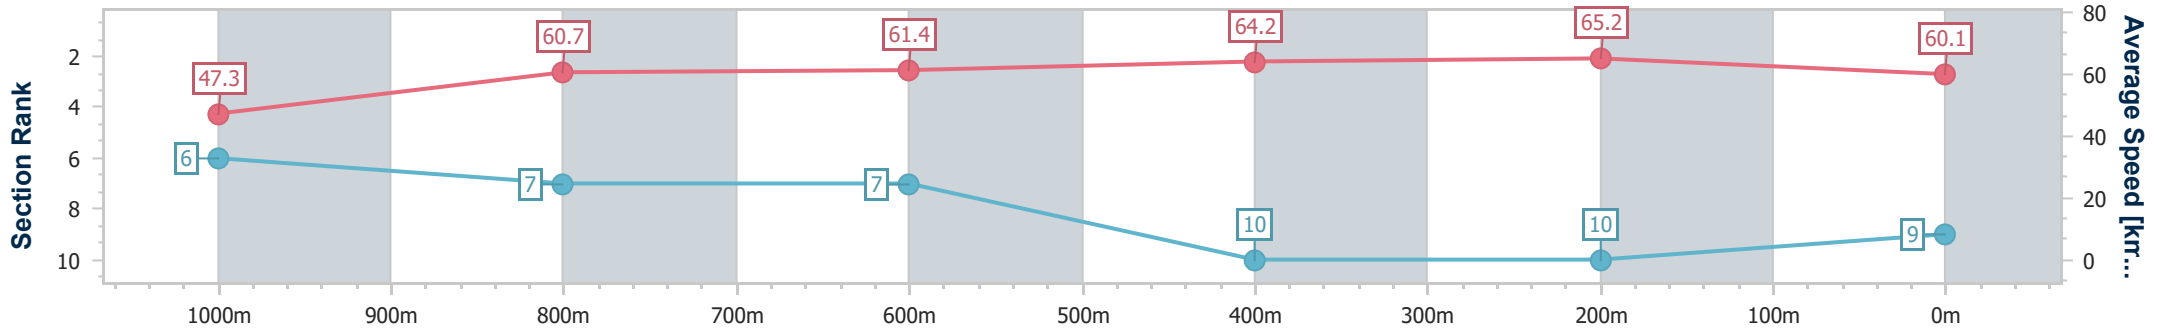

- [] Ranking at each section and finish
- .-.- No data available at this section
- NA No data available

Horse/Jockey Name	Street Needs
Final Rank	9
Fastest Section Time (Section)	0:07.62 (Overall)
Top Speed [km/h] (Section)	66.5 (400m)
Race State	Finished

Rockhampton QLD Professional
 Race 5: GREAT NORTHERN Maiden Handicap - 1100m
 23 May 2024 - 14:56
 Track Rating: Soft 5, Weather: Fine, Rail Position: +6.5m Entire

Section	Overall	1000m	800m	600m	400m	200m
Section Times	1:05.49 [9] (0:07.62)	0:57.87 [6] (0:11.81)	0:46.06 [7] (0:11.80)	0:34.26 [7] (0:11.23)	0:23.03 [10] (0:11.07)	0:11.96 [10] (0:11.96)
Average Speed [km/h]	47.3	60.7	61.4	64.2	65.2	60.1
Top Speed [km/h]	62.2	62.5	62.8	66.2	66.5	63.2
Avg. Dist. to Rail [m]	0.6	0.7	1.2	3.1	5.8	6.5
Avg. Stride Freq. [Hz]	2.3	2.5	2.5	2.6	2.6	2.5
Avg. Stride Length [m]	5.2	6.7	6.8	6.8	6.9	6.7