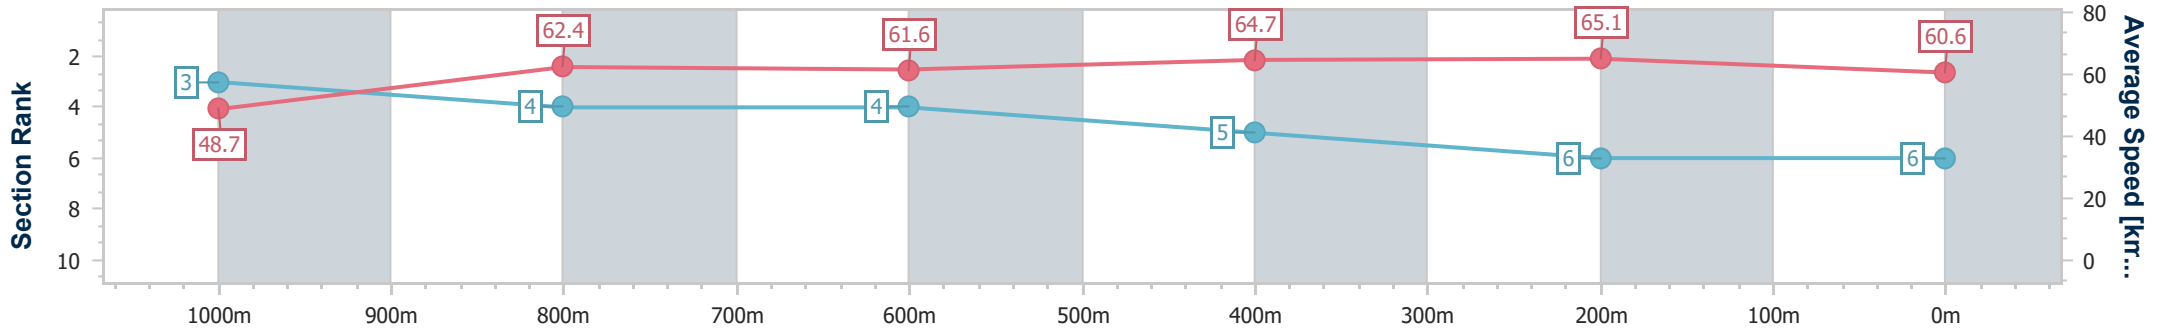

Horse/Jockey Name	The Bigbang Theory
Final Rank	6
Fastest Section Time (Section)	0:07.41 (Overall)
Top Speed [km/h] (Section)	67.1 (400m)
Race State	Finished

Rockhampton QLD Professional
Race 5: GREAT NORTHERN Maiden Handicap - 1100m
23 May 2024 - 14:56
Track Rating: Soft 5, Weather: Fine, Rail Position: +6.5m Entire

Section	Overall	1000m	800m	600m	400m	200m
Section Times	1:04.95 [6] (0:07.41)	0:57.54 [3] (0:11.64)	0:45.90 [4] (0:11.82)	0:34.08 [4] (0:11.15)	0:22.93 [5] (0:11.05)	0:11.88 [6] (0:11.88)
Average Speed [km/h]	48.7	62.4	61.6	64.7	65.1	60.6
Top Speed [km/h]	62.6	64.5	62.4	66.5	67.1	61.9
Avg. Dist. to Rail [m]	4.7	1.4	1.5	3.9	6.9	8.9
Avg. Stride Freq. [Hz]	2.2	2.4	2.4	2.4	2.4	2.3
Avg. Stride Length [m]	5.5	7.2	7.2	7.5	7.5	7.2

- [ ] Ranking at each section and finish
- -.-.- No data available at this section
- NA No data available