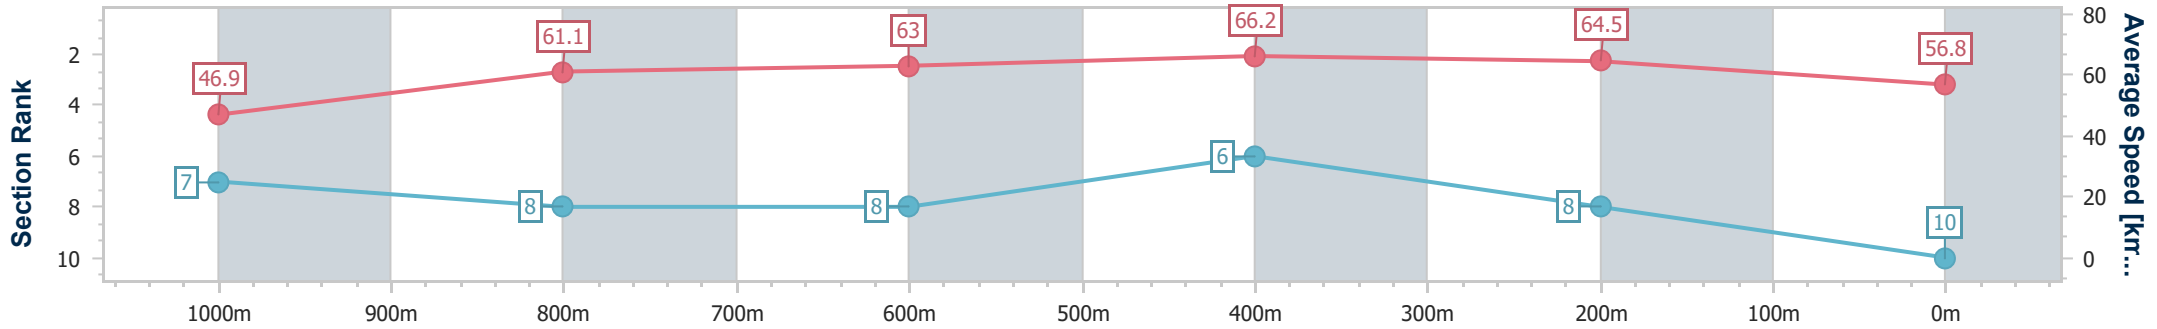

- [] Ranking at each section and finish
- .-.- No data available at this section
- NA No data available

Horse/Jockey Name	Excite Choo
Final Rank	10
Fastest Section Time (Section)	0:07.70 (Overall)
Top Speed [km/h] (Section)	67.9 (600m)
Race State	Finished

Rockhampton QLD Professional
 Race 5: GREAT NORTHERN Maiden Handicap - 1100m
 23 May 2024 - 14:56
 Track Rating: Soft 5, Weather: Fine, Rail Position: +6.5m Entire

Section	Overall	1000m	800m	600m	400m	200m
Section Times	1:06.08 [10] (0:07.70)	0:58.38 [7] (0:11.86)	0:46.52 [8] (0:11.74)	0:34.78 [8] (0:10.92)	0:23.86 [6] (0:11.15)	0:12.71 [8] (0:12.71)
Average Speed [km/h]	46.9	61.1	63.0	66.2	64.5	56.8
Top Speed [km/h]	61.1	62.6	63.9	67.9	67.8	61.3
Avg. Dist. to Rail [m]	3.0	1.5	3.6	6.5	7.4	7.1
Avg. Stride Freq. [Hz]	2.1	2.2	2.3	2.4	2.4	2.2
Avg. Stride Length [m]	5.5	7.6	7.6	7.7	7.5	7.1