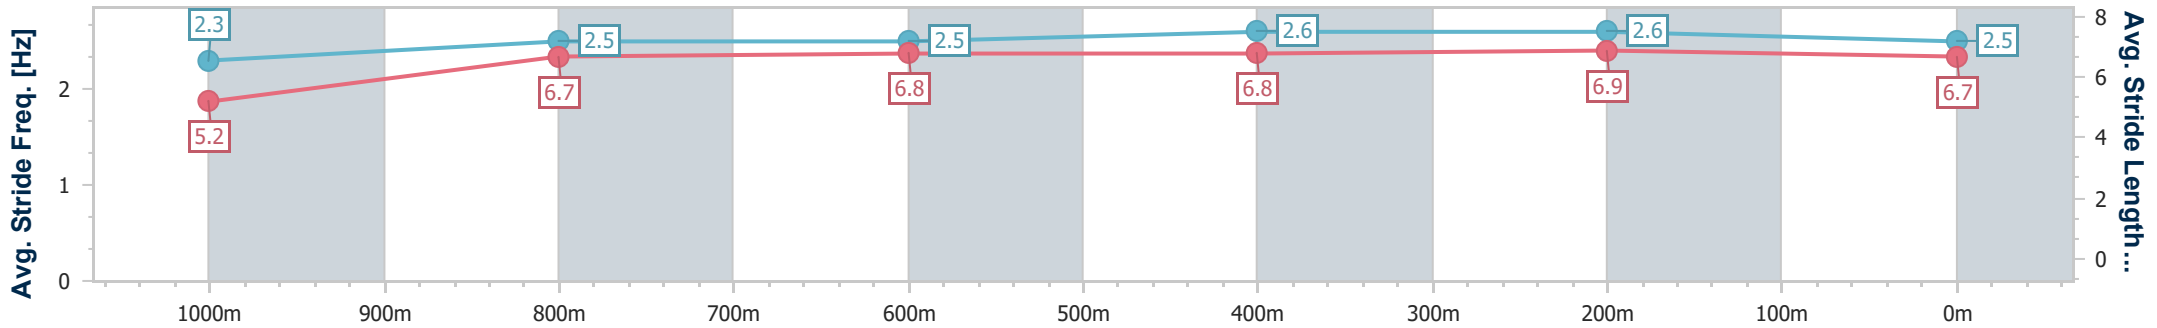

- [] Ranking at each section and finish
- .-.- No data available at this section
- NA No data available

Horse/Jockey Name	Street Needs
Final Rank	9
Fastest Section Time (Section)	0:07.62 (Overall)
Top Speed [km/h] (Section)	66.5 (400m)
Race State	Finished

Rockhampton QLD Professional
 Race 5: GREAT NORTHERN Maiden Handicap - 1100m
 23 May 2024 - 14:56
 Track Rating: Soft 5, Weather: Fine, Rail Position: +6.5m Entire

Section	Overall	1000m	800m	600m	400m	200m
Section Times	1:05.49 [9] (0:07.62)	0:57.87 [6] (0:11.81)	0:46.06 [7] (0:11.80)	0:34.26 [7] (0:11.23)	0:23.03 [10] (0:11.07)	0:11.96 [10] (0:11.96)
Average Speed [km/h]	47.3	60.7	61.4	64.2	65.2	60.1
Top Speed [km/h]	62.2	62.5	62.8	66.2	66.5	63.2
Avg. Dist. to Rail [m]	0.6	0.7	1.2	3.1	5.8	6.5
Avg. Stride Freq. [Hz]	2.3	2.5	2.5	2.6	2.6	2.5
Avg. Stride Length [m]	5.2	6.7	6.8	6.8	6.9	6.7