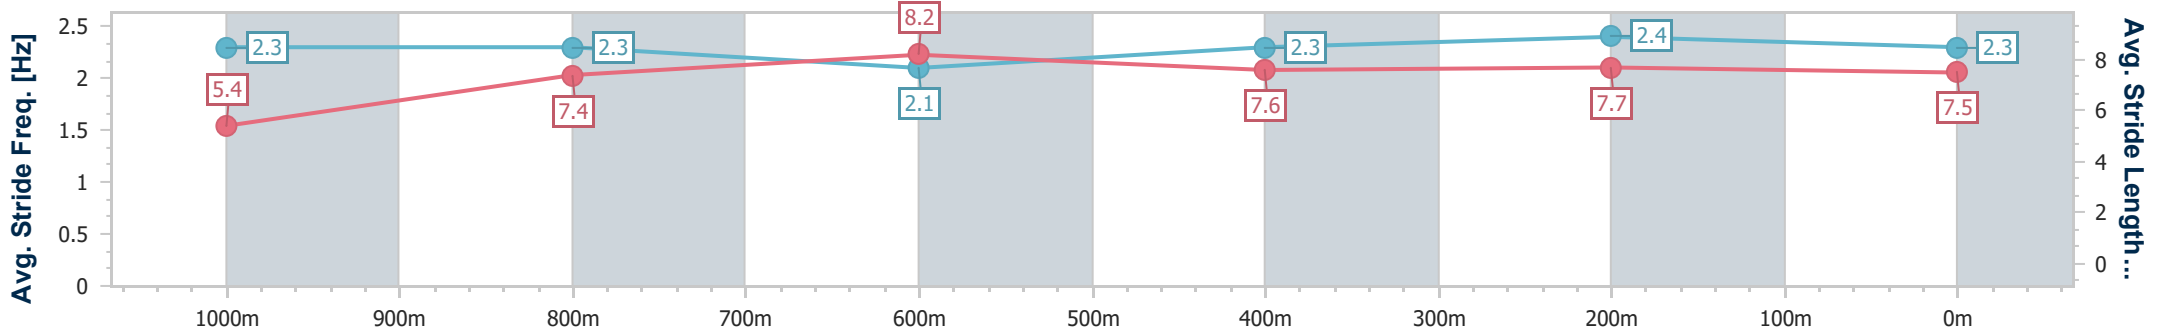

Horse/Jockey Name	Cumin Spinner
Final Rank	4
Fastest Section Time (Section)	0:07.45 (Overall)
Top Speed [km/h] (Section)	67.7 (400m)
Race State	Finished

Rockhampton QLD Professional
Race 5: GREAT NORTHERN Maiden Handicap - 1100m
23 May 2024 - 14:56
Track Rating: Soft 5, Weather: Fine, Rail Position: +6.5m Entire

Section	Overall	1000m	800m	600m	400m	200m
Section Times	1:04.42 [4] (0:07.45)	0:56.97 [4] (0:11.47)	0:45.50 [3] (0:11.81)	0:33.69 [3] (0:11.26)	0:22.43 [3] (0:10.87)	0:11.56 [4] (0:11.56)
Average Speed [km/h]	48.4	62.7	61.4	64.1	66.1	62.4
Top Speed [km/h]	63.1	64.8	62.3	67.1	67.7	64.9
Avg. Dist. to Rail [m]	3.8	0.6	1.0	2.3	4.7	6.9
Avg. Stride Freq. [Hz]	2.3	2.3	2.1	2.3	2.4	2.3
Avg. Stride Length [m]	5.4	7.4	8.2	7.6	7.7	7.5

- [ ] Ranking at each section and finish
- -.-.- No data available at this section
- NA No data available