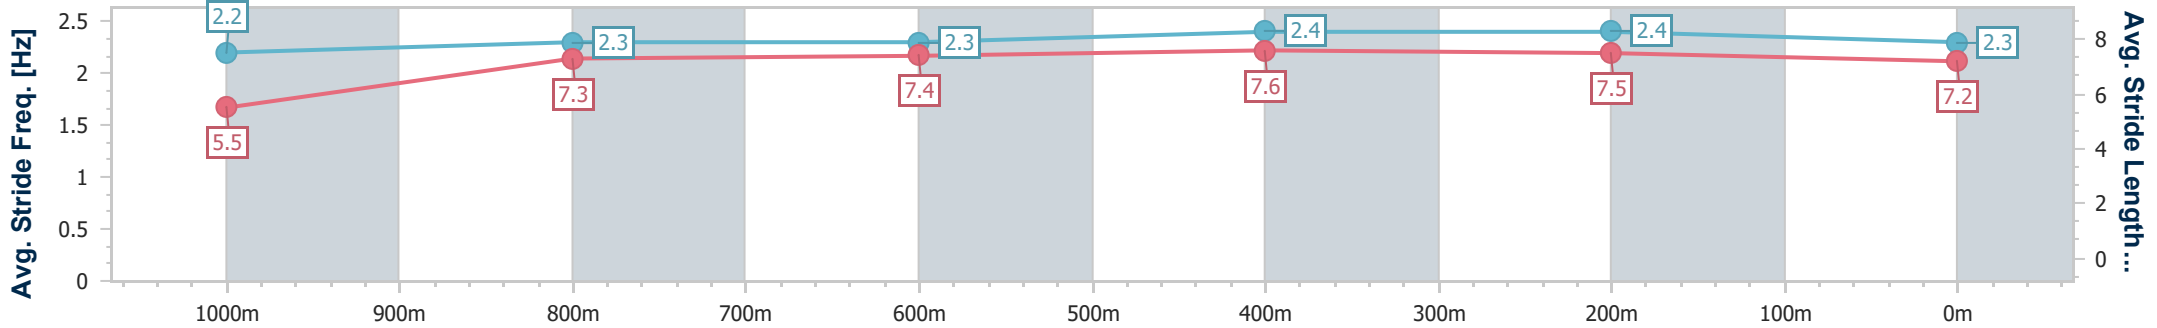

Horse/Jockey Name	King Ale
Final Rank	8
Fastest Section Time (Section)	0:07.47 (Overall)
Top Speed [km/h] (Section)	65.8 (400m)
Race State	Finished

Rockhampton QLD Professional
Race 5: GREAT NORTHERN Maiden Handicap - 1100m
23 May 2024 - 14:56
Track Rating: Soft 5, Weather: Fine, Rail Position: +6.5m Entire

Section	Overall	1000m	800m	600m	400m	200m
Section Times	1:05.36 [8] (0:07.47)	0:57.89 [5] (0:11.64)	0:46.25 [5] (0:11.94)	0:34.31 [6] (0:11.23)	0:23.08 [7] (0:11.15)	0:11.93 [9] (0:11.93)
Average Speed [km/h]	48.1	61.9	61.7	64.2	64.6	60.4
Top Speed [km/h]	63.6	63.6	62.8	65.3	65.8	63.5
Avg. Dist. to Rail [m]	1.1	0.5	2.8	3.5	5.0	5.1
Avg. Stride Freq. [Hz]	2.2	2.3	2.3	2.4	2.4	2.3
Avg. Stride Length [m]	5.5	7.3	7.4	7.6	7.5	7.2

- [ ] Ranking at each section and finish
- -.-.- No data available at this section
- NA No data available