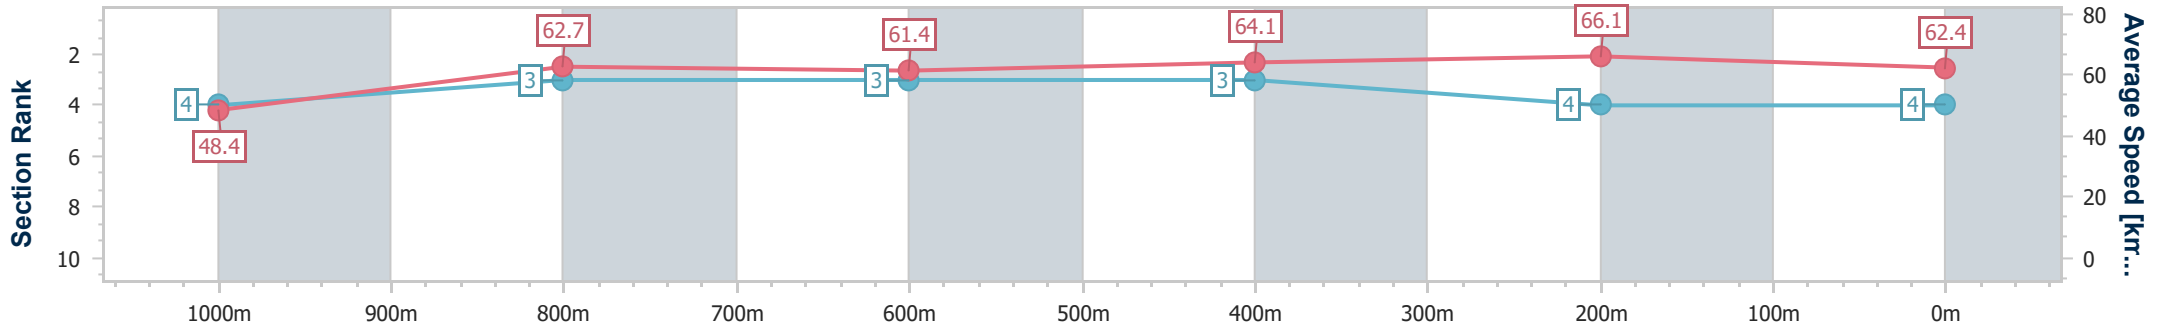

Horse/Jockey Name	Cumin Spinner
Final Rank	4
Fastest Section Time (Section)	0:07.45 (Overall)
Top Speed [km/h] (Section)	67.7 (400m)
Race State	Finished

Rockhampton QLD Professional
Race 5: GREAT NORTHERN Maiden Handicap - 1100m
23 May 2024 - 14:56
Track Rating: Soft 5, Weather: Fine, Rail Position: +6.5m Entire

Section	Overall	1000m	800m	600m	400m	200m
Section Times	1:04.42 [4] (0:07.45)	0:56.97 [4] (0:11.47)	0:45.50 [3] (0:11.81)	0:33.69 [3] (0:11.26)	0:22.43 [3] (0:10.87)	0:11.56 [4] (0:11.56)
Average Speed [km/h]	48.4	62.7	61.4	64.1	66.1	62.4
Top Speed [km/h]	63.1	64.8	62.3	67.1	67.7	64.9
Avg. Dist. to Rail [m]	3.8	0.6	1.0	2.3	4.7	6.9
Avg. Stride Freq. [Hz]	2.3	2.3	2.1	2.3	2.4	2.3
Avg. Stride Length [m]	5.4	7.4	8.2	7.6	7.7	7.5

- [ ] Ranking at each section and finish
- -.-.- No data available at this section
- NA No data available