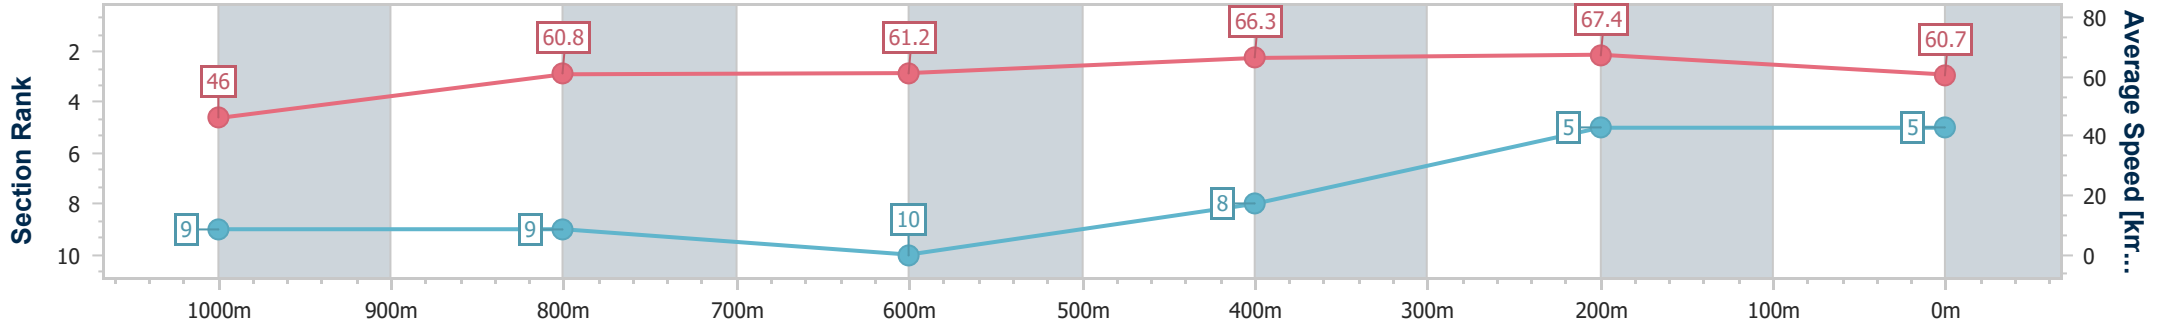

Horse/Jockey Name	Green Park
Final Rank	5
Fastest Section Time (Section)	0:07.85 (Overall)
Top Speed [km/h] (Section)	69.2 (400m)
Race State	Finished

Rockhampton QLD Professional
Race 5: GREAT NORTHERN Maiden Handicap - 1100m
23 May 2024 - 14:56
Track Rating: Soft 5, Weather: Fine, Rail Position: +6.5m Entire

Section	Overall	1000m	800m	600m	400m	200m
Section Times	1:04.86 [5] (0:07.85)	0:57.01 [9] (0:11.79)	0:45.22 [9] (0:11.81)	0:33.41 [10] (0:10.85)	0:22.56 [8] (0:10.71)	0:11.85 [5] (0:11.85)
Average Speed [km/h]	46.0	60.8	61.2	66.3	67.4	60.7
Top Speed [km/h]	59.7	63.5	62.3	69.2	69.2	64.8
Avg. Dist. to Rail [m]	6.9	1.1	0.7	2.1	2.3	2.2
Avg. Stride Freq. [Hz]	2.1	2.3	2.3	2.4	2.4	2.3
Avg. Stride Length [m]	5.7	7.2	7.3	7.6	7.6	7.2

- [ ] Ranking at each section and finish
- -.-.- No data available at this section
- NA No data available