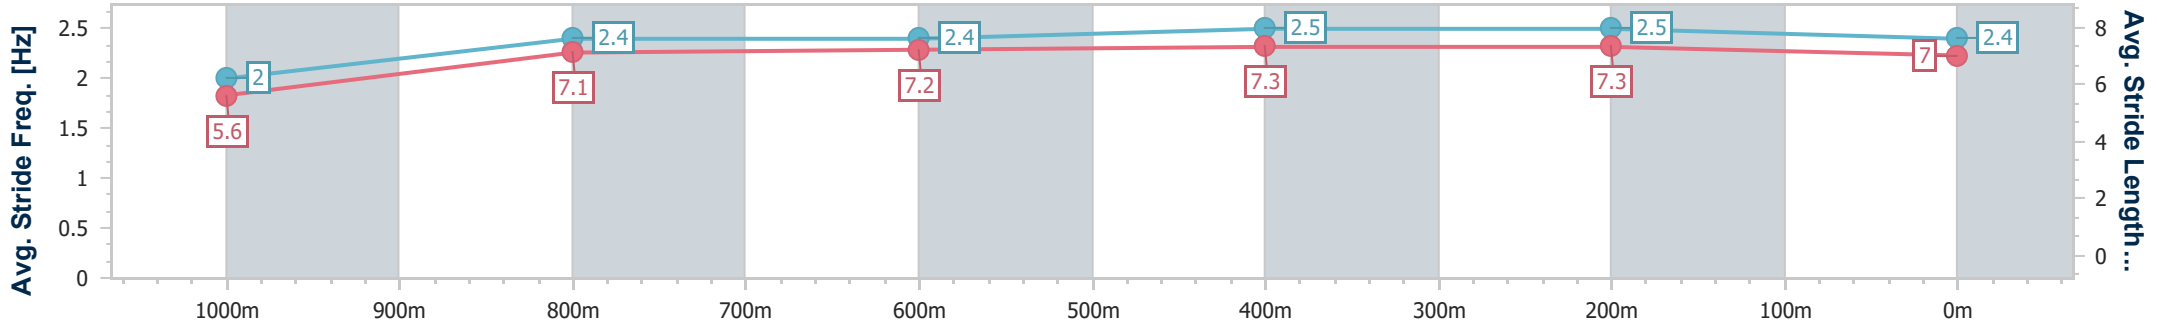

Horse/Jockey Name	Atlantic Lace
Final Rank	7
Fastest Section Time (Section)	0:08.03 (Overall)
Top Speed [km/h] (Section)	68.1 (400m)
Race State	Finished

Rockhampton QLD Professional
Race 5: GREAT NORTHERN Maiden Handicap - 1100m
23 May 2024 - 14:56
Track Rating: Soft 5, Weather: Fine, Rail Position: +6.5m Entire

Section	Overall	1000m	800m	600m	400m	200m
Section Times	1:05.25 [7] (0:08.03)	0:57.22 [10] (0:11.88)	0:45.34 [10] (0:11.53)	0:33.81 [9] (0:11.00)	0:22.81 [9] (0:10.83)	0:11.98 [7] (0:11.98)
Average Speed [km/h]	44.9	60.8	62.6	65.6	66.4	60.2
Top Speed [km/h]	59.8	63.8	64.7	67.8	68.1	64.6
Avg. Dist. to Rail [m]	5.5	0.8	0.5	4.0	9.1	10.9
Avg. Stride Freq. [Hz]	2.0	2.4	2.4	2.5	2.5	2.4
Avg. Stride Length [m]	5.6	7.1	7.2	7.3	7.3	7.0

- [ ] Ranking at each section and finish
- -.-.- No data available at this section
- NA No data available