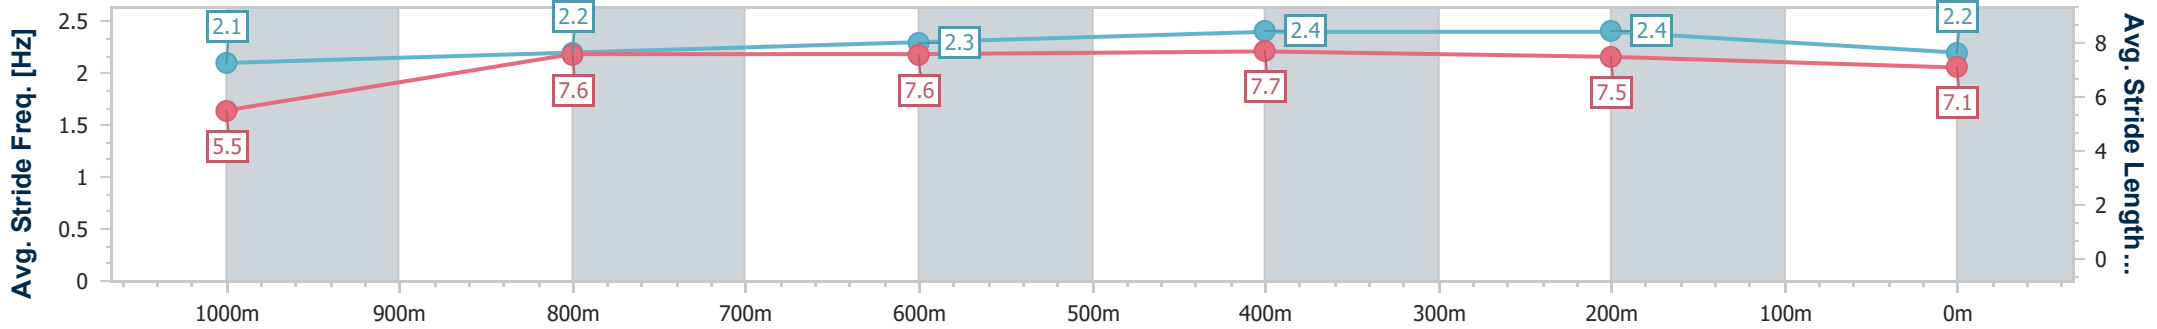

Rockhampton QLD Professional
 Race 5: GREAT NORTHERN Maiden Handicap - 1100m
 23 May 2024 - 14:56
 Track Rating: Soft 5, Weather: Fine, Rail Position: +6.5m Entire

Section	Overall	1000m	800m	600m	400m	200m
Section Times	1:05.49 [9] (0:07.62)	0:57.87 [6] (0:11.81)	0:46.06 [7] (0:11.80)	0:34.26 [7] (0:11.23)	0:23.03 [10] (0:11.07)	0:11.96 [10] (0:11.96)
Average Speed [km/h]	47.3	60.7	61.4	64.2	65.2	60.1
Top Speed [km/h]	62.2	62.5	62.8	66.2	66.5	63.2
Avg. Dist. to Rail [m]	0.6	0.7	1.2	3.1	5.8	6.5
Avg. Stride Freq. [Hz]	2.3	2.5	2.5	2.6	2.6	2.5
Avg. Stride Length [m]	5.2	6.7	6.8	6.8	6.9	6.7

- [] Ranking at each section and finish
- .-.- No data available at this section
- NA No data available

Horse/Jockey Name	Excite Choo
Final Rank	10
Fastest Section Time (Section)	0:07.70 (Overall)
Top Speed [km/h] (Section)	67.9 (600m)
Race State	Finished

Rockhampton QLD Professional
 Race 5: GREAT NORTHERN Maiden Handicap - 1100m
 23 May 2024 - 14:56
 Track Rating: Soft 5, Weather: Fine, Rail Position: +6.5m Entire

Section	Overall	1000m	800m	600m	400m	200m
Section Times	1:06.08 [10] (0:07.70)	0:58.38 [7] (0:11.86)	0:46.52 [8] (0:11.74)	0:34.78 [8] (0:10.92)	0:23.86 [6] (0:11.15)	0:12.71 [8] (0:12.71)
Average Speed [km/h]	46.9	61.1	63.0	66.2	64.5	56.8
Top Speed [km/h]	61.1	62.6	63.9	67.9	67.8	61.3
Avg. Dist. to Rail [m]	3.0	1.5	3.6	6.5	7.4	7.1
Avg. Stride Freq. [Hz]	2.1	2.2	2.3	2.4	2.4	2.2
Avg. Stride Length [m]	5.5	7.6	7.6	7.7	7.5	7.1

- [] Ranking at each section and finish
- .-.- No data available at this section
- NA No data available