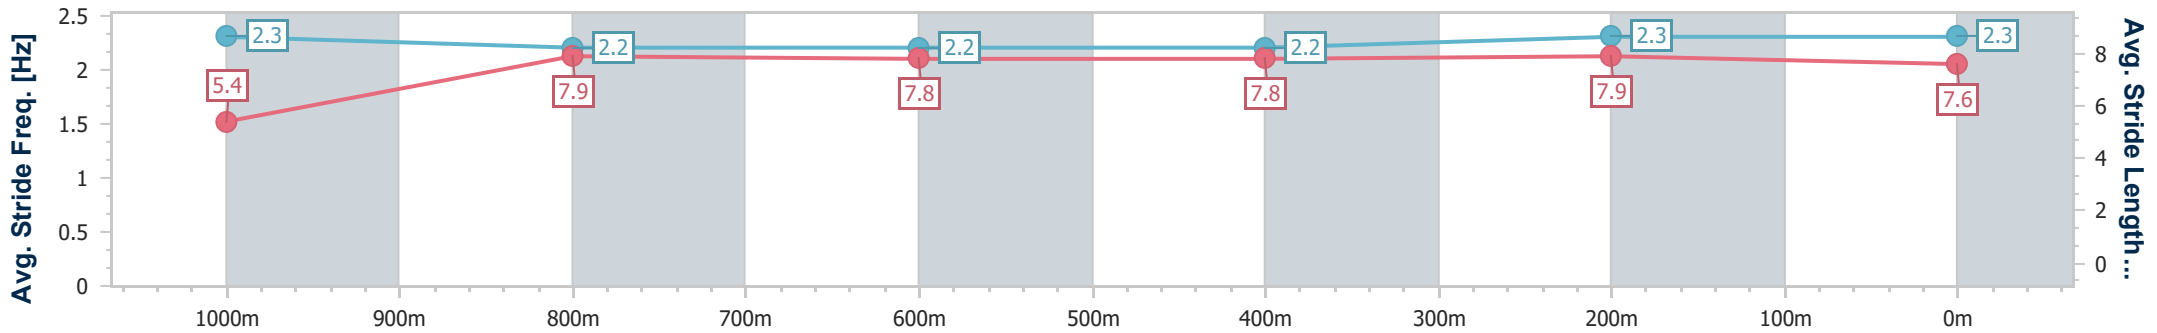

Horse/Jockey Name	Scribble
Final Rank	1
Fastest Section Time (Section)	0:07.36 (Overall)
Top Speed [km/h] (Section)	67.2 (400m)
Race State	Finished

Rockhampton QLD Professional
Race 5: GREAT NORTHERN Maiden Handicap - 1100m
23 May 2024 - 14:56
Track Rating: Soft 5, Weather: Fine, Rail Position: +6.5m Entire

Section	Overall	1000m	800m	600m	400m	200m
Section Times	1:04.11 [1] (0:07.36)	0:56.75 [2] (0:11.17)	0:45.58 [1] (0:11.88)	0:33.70 [1] (0:11.27)	0:22.43 [1] (0:10.86)	0:11.57 [1] (0:11.57)
Average Speed [km/h]	48.9	64.0	61.3	63.9	66.2	62.3
Top Speed [km/h]	63.4	65.5	61.9	66.2	67.2	65.1
Avg. Dist. to Rail [m]	0.4	1.1	1.5	2.3	2.3	2.7
Avg. Stride Freq. [Hz]	2.3	2.2	2.2	2.2	2.3	2.3
Avg. Stride Length [m]	5.4	7.9	7.8	7.8	7.9	7.6

- [ ] Ranking at each section and finish
- -.-.- No data available at this section
- NA No data available