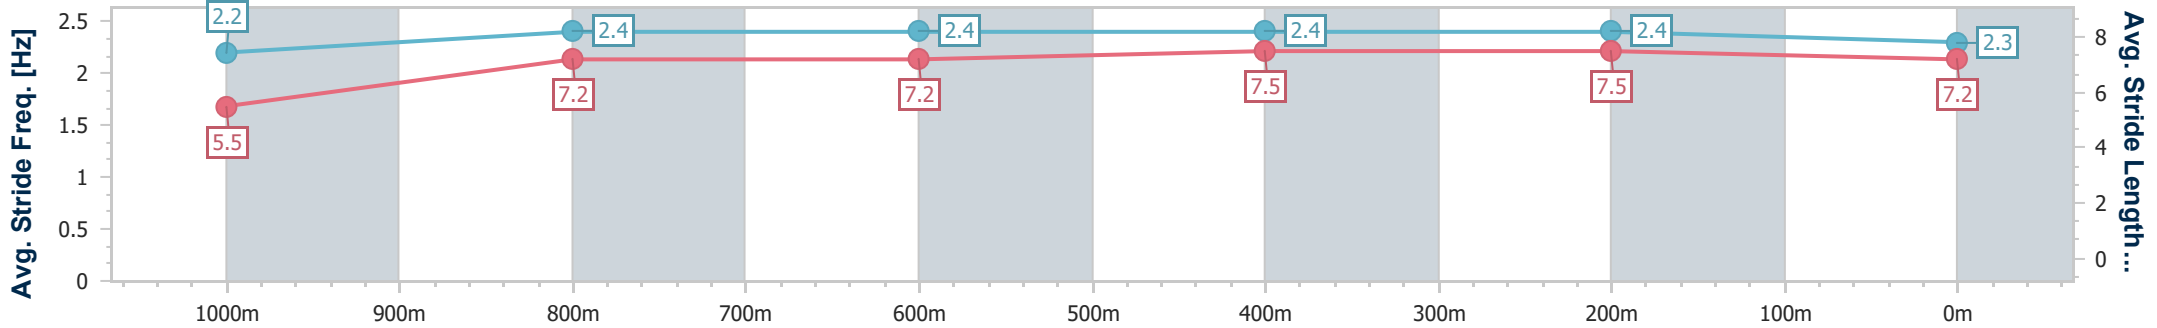

Horse/Jockey Name	The Bigbang Theory
Final Rank	6
Fastest Section Time (Section)	0:07.41 (Overall)
Top Speed [km/h] (Section)	67.1 (400m)
Race State	Finished

Rockhampton QLD Professional
Race 5: GREAT NORTHERN Maiden Handicap - 1100m
23 May 2024 - 14:56
Track Rating: Soft 5, Weather: Fine, Rail Position: +6.5m Entire

Section	Overall	1000m	800m	600m	400m	200m
Section Times	1:04.95 [6] (0:07.41)	0:57.54 [3] (0:11.64)	0:45.90 [4] (0:11.82)	0:34.08 [4] (0:11.15)	0:22.93 [5] (0:11.05)	0:11.88 [6] (0:11.88)
Average Speed [km/h]	48.7	62.4	61.6	64.7	65.1	60.6
Top Speed [km/h]	62.6	64.5	62.4	66.5	67.1	61.9
Avg. Dist. to Rail [m]	4.7	1.4	1.5	3.9	6.9	8.9
Avg. Stride Freq. [Hz]	2.2	2.4	2.4	2.4	2.4	2.3
Avg. Stride Length [m]	5.5	7.2	7.2	7.5	7.5	7.2

- [ ] Ranking at each section and finish
- -.-.- No data available at this section
- NA No data available