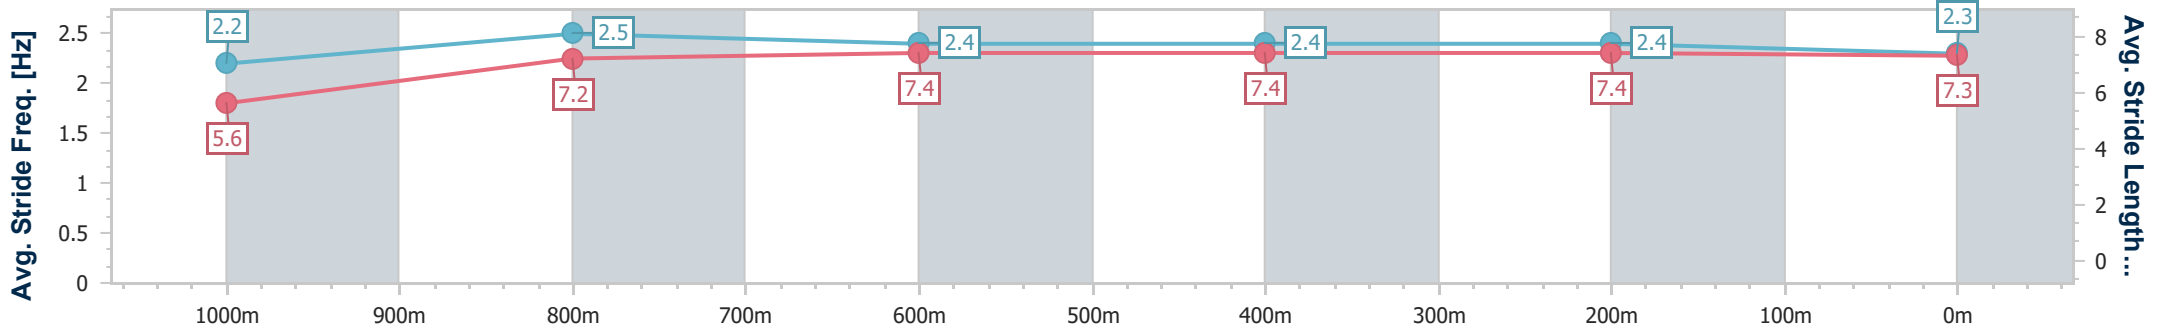

Horse/Jockey Name	The Eighth I Am
Final Rank	3
Fastest Section Time (Section)	0:07.31 (Overall)
Top Speed [km/h] (Section)	67.0 (400m)
Race State	Finished

Rockhampton QLD Professional
Race 5: GREAT NORTHERN Maiden Handicap - 1100m
23 May 2024 - 14:56
Track Rating: Soft 5, Weather: Fine, Rail Position: +6.5m Entire

Section	Overall	1000m	800m	600m	400m	200m
Section Times	1:04.36 [3] (0:07.31)	0:57.05 [1] (0:11.38)	0:45.67 [2] (0:11.82)	0:33.85 [2] (0:11.25)	0:22.60 [2] (0:10.90)	0:11.70 [2] (0:11.70)
Average Speed [km/h]	49.2	64.1	62.4	64.2	66.0	61.5
Top Speed [km/h]	62.9	65.1	62.6	65.5	67.0	64.1
Avg. Dist. to Rail [m]	5.9	2.3	3.2	5.4	6.6	7.7
Avg. Stride Freq. [Hz]	2.2	2.5	2.4	2.4	2.4	2.3
Avg. Stride Length [m]	5.6	7.2	7.4	7.4	7.4	7.3

- [ ] Ranking at each section and finish
- -.-.- No data available at this section
- NA No data available