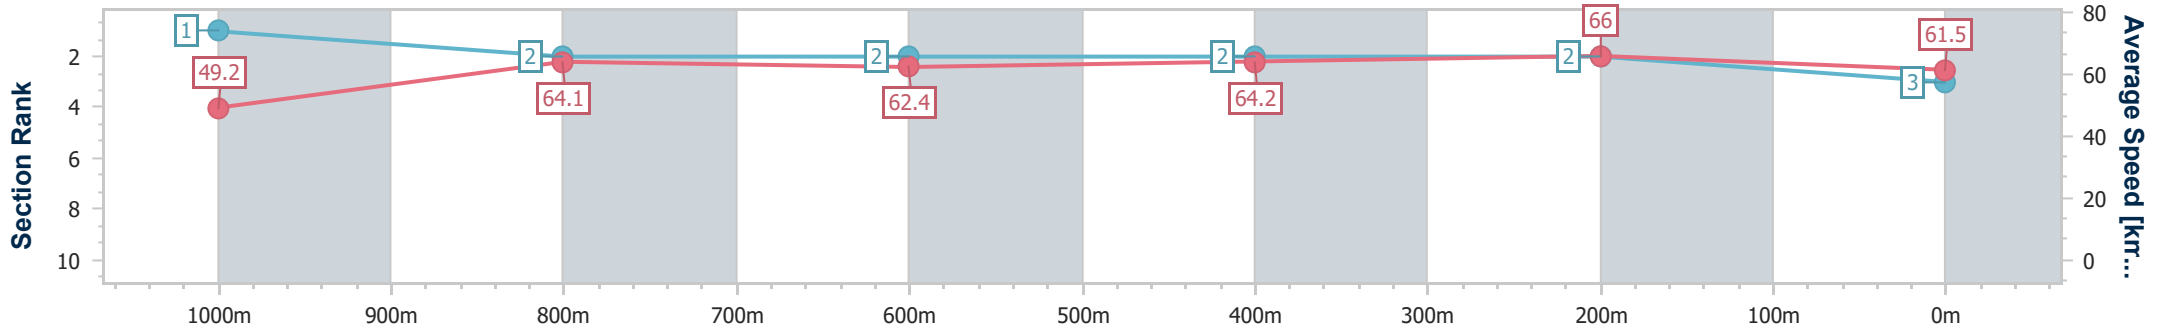

Horse/Jockey Name	The Eighth I Am
Final Rank	3
Fastest Section Time (Section)	0:07.31 (Overall)
Top Speed [km/h] (Section)	67.0 (400m)
Race State	Finished

Rockhampton QLD Professional
Race 5: GREAT NORTHERN Maiden Handicap - 1100m
23 May 2024 - 14:56
Track Rating: Soft 5, Weather: Fine, Rail Position: +6.5m Entire

Section	Overall	1000m	800m	600m	400m	200m
Section Times	1:04.36 [3] (0:07.31)	0:57.05 [1] (0:11.38)	0:45.67 [2] (0:11.82)	0:33.85 [2] (0:11.25)	0:22.60 [2] (0:10.90)	0:11.70 [2] (0:11.70)
Average Speed [km/h]	49.2	64.1	62.4	64.2	66.0	61.5
Top Speed [km/h]	62.9	65.1	62.6	65.5	67.0	64.1
Avg. Dist. to Rail [m]	5.9	2.3	3.2	5.4	6.6	7.7
Avg. Stride Freq. [Hz]	2.2	2.5	2.4	2.4	2.4	2.3
Avg. Stride Length [m]	5.6	7.2	7.4	7.4	7.4	7.3

- [ ] Ranking at each section and finish
- -.-.- No data available at this section
- NA No data available