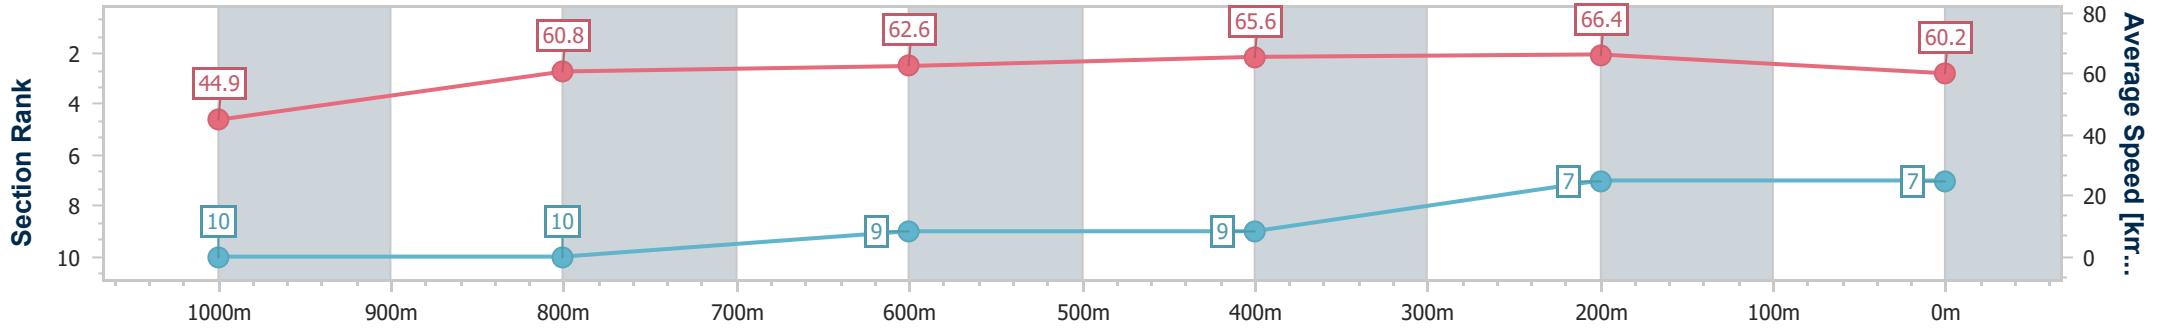

Horse/Jockey Name	Atlantic Lace
Final Rank	7
Fastest Section Time (Section)	0:08.03 (Overall)
Top Speed [km/h] (Section)	68.1 (400m)
Race State	Finished

Rockhampton QLD Professional
Race 5: GREAT NORTHERN Maiden Handicap - 1100m
23 May 2024 - 14:56
Track Rating: Soft 5, Weather: Fine, Rail Position: +6.5m Entire

Section	Overall	1000m	800m	600m	400m	200m
Section Times	1:05.25 [7] (0:08.03)	0:57.22 [10] (0:11.88)	0:45.34 [10] (0:11.53)	0:33.81 [9] (0:11.00)	0:22.81 [9] (0:10.83)	0:11.98 [7] (0:11.98)
Average Speed [km/h]	44.9	60.8	62.6	65.6	66.4	60.2
Top Speed [km/h]	59.8	63.8	64.7	67.8	68.1	64.6
Avg. Dist. to Rail [m]	5.5	0.8	0.5	4.0	9.1	10.9
Avg. Stride Freq. [Hz]	2.0	2.4	2.4	2.5	2.5	2.4
Avg. Stride Length [m]	5.6	7.1	7.2	7.3	7.3	7.0

- [ ] Ranking at each section and finish
- -.-.- No data available at this section
- NA No data available