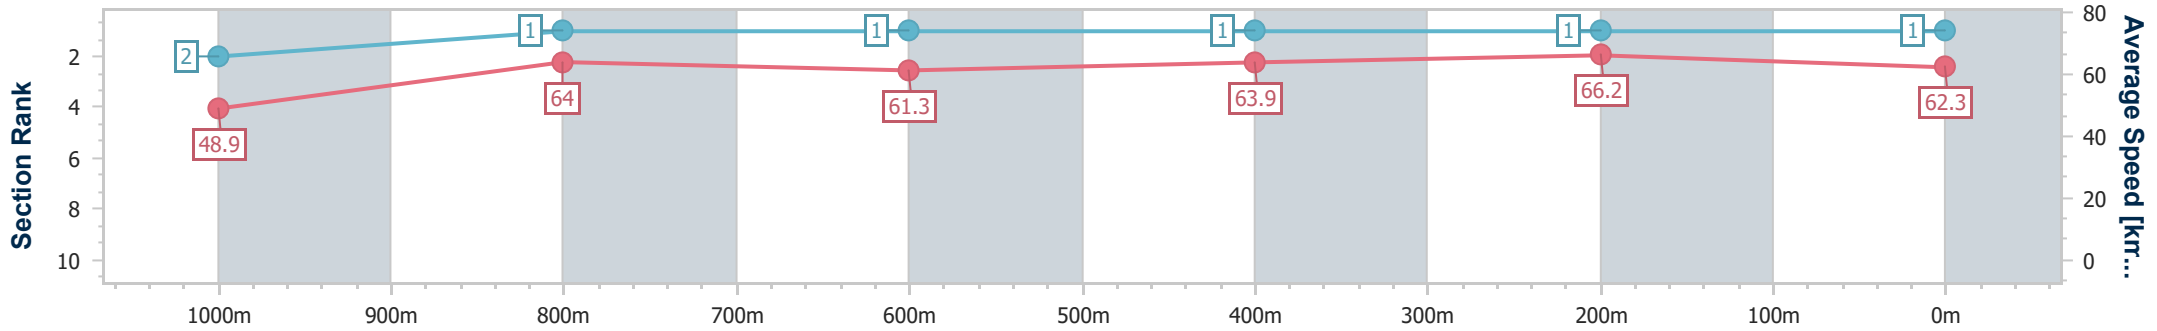

Horse/Jockey Name	Scribble
Final Rank	1
Fastest Section Time (Section)	0:07.36 (Overall)
Top Speed [km/h] (Section)	67.2 (400m)
Race State	Finished

Rockhampton QLD Professional
Race 5: GREAT NORTHERN Maiden Handicap - 1100m
23 May 2024 - 14:56
Track Rating: Soft 5, Weather: Fine, Rail Position: +6.5m Entire

Section	Overall	1000m	800m	600m	400m	200m
Section Times	1:04.11 [1] (0:07.36)	0:56.75 [2] (0:11.17)	0:45.58 [1] (0:11.88)	0:33.70 [1] (0:11.27)	0:22.43 [1] (0:10.86)	0:11.57 [1] (0:11.57)
Average Speed [km/h]	48.9	64.0	61.3	63.9	66.2	62.3
Top Speed [km/h]	63.4	65.5	61.9	66.2	67.2	65.1
Avg. Dist. to Rail [m]	0.4	1.1	1.5	2.3	2.3	2.7
Avg. Stride Freq. [Hz]	2.3	2.2	2.2	2.2	2.3	2.3
Avg. Stride Length [m]	5.4	7.9	7.8	7.8	7.9	7.6

- [ ] Ranking at each section and finish
- -.-.- No data available at this section
- NA No data available