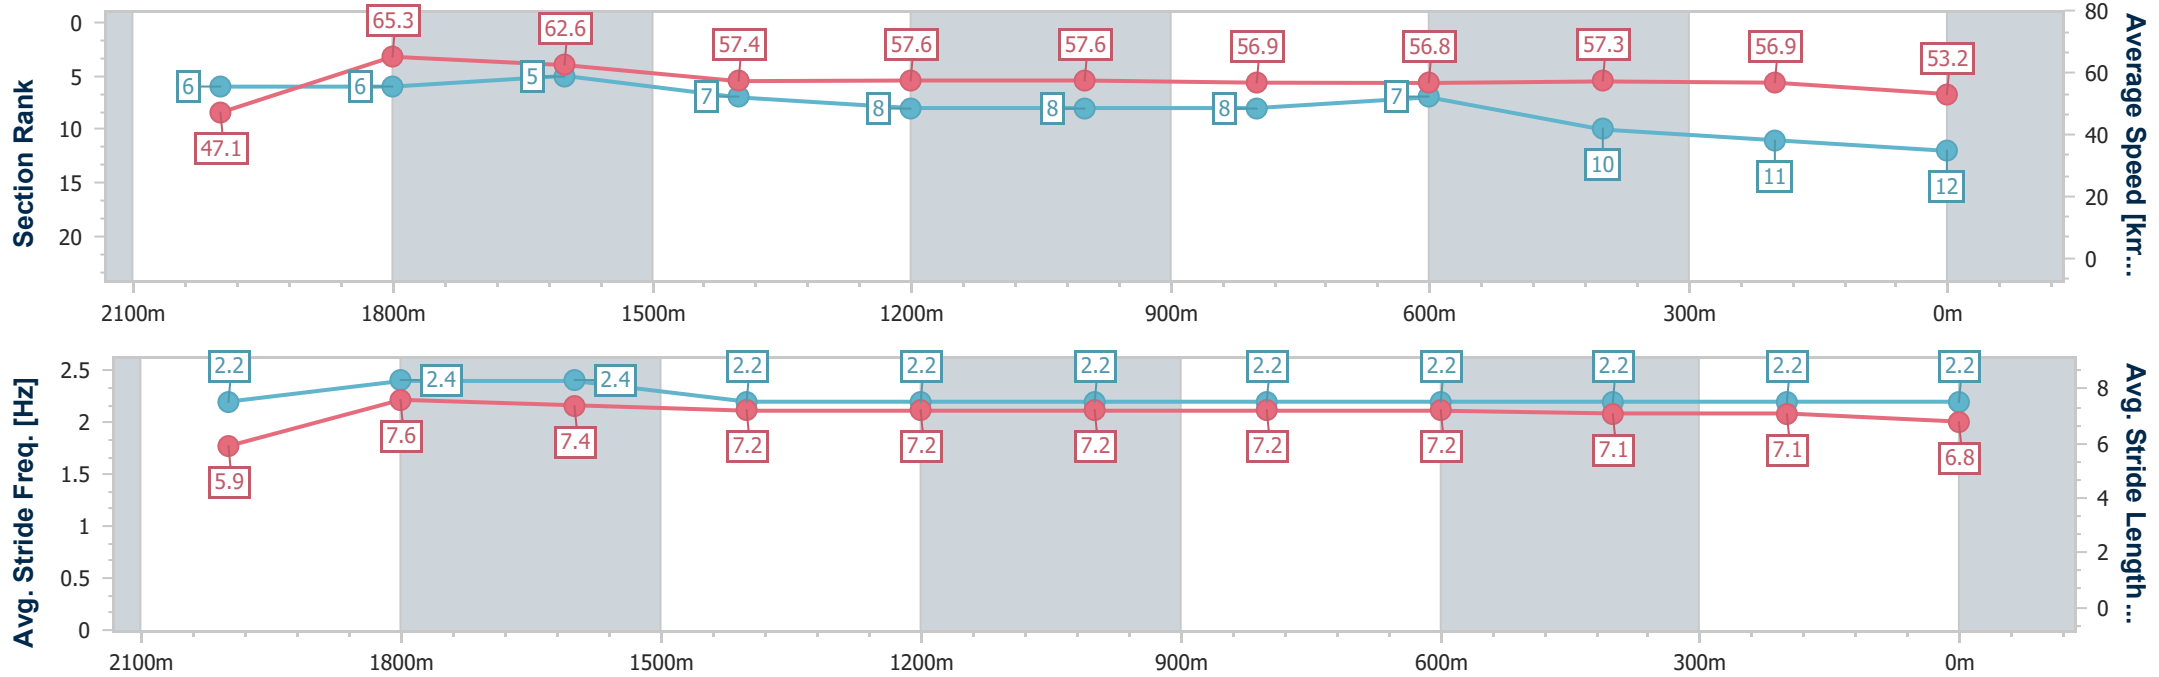

Horse/Jockey Name	No More Red
Final Rank	12
Fastest Section Time (Section)	0:11.06 (2000m)
Top Speed [km/h] (Section)	65.9 (2000m)
Race State	Finished

Ipswich QLD Professional
Race 9: TAB WINTER PROVINCIAL STAYERS - HEAT -
BENCHMARK 72 Handicap - 2180m

22 May 2024 - 16:37

Track Rating: Good 4, Weather: Fine, Rail Position: +6m Entire

Section	Overall	2000m	1800m	1600m	1400m	1200m	1000m	800m	600m	400m	200m
Section Times	2:17.96 [12] (0:13.72)	2:04.24 [6] (0:11.06)	1:53.18 [6] (0:11.41)	1:41.77 [5] (0:12.53)	1:29.24 [7] (0:12.57)	1:16.67 [8] (0:12.52)	1:04.15 [8] (0:12.72)	0:51.43 [8] (0:12.71)	0:38.72 [7] (0:12.56)	0:26.16 [10] (0:12.68)	0:13.48 [11] (0:13.48)
Average Speed [km/h]	47.1	65.3	62.6	57.4	57.6	57.6	56.9	56.8	57.3	56.9	53.2
Top Speed [km/h]	64.0	65.9	65.1	59.1	58.9	59.3	57.4	58.4	57.7	58.0	58.0
Avg. Dist. to Rail [m]	6.9	1.6	0.8	0.4	0.7	1.1	1.2	0.6	0.4	0.8	1.5
Avg. Stride Freq. [Hz]	2.2	2.4	2.4	2.2	2.2	2.2	2.2	2.2	2.2	2.2	2.2
Avg. Stride Length [m]	5.9	7.6	7.4	7.2	7.2	7.2	7.2	7.2	7.1	7.1	6.8

- [ ] Ranking at each section and finish
- -.-.- No data available at this section
- NA No data available