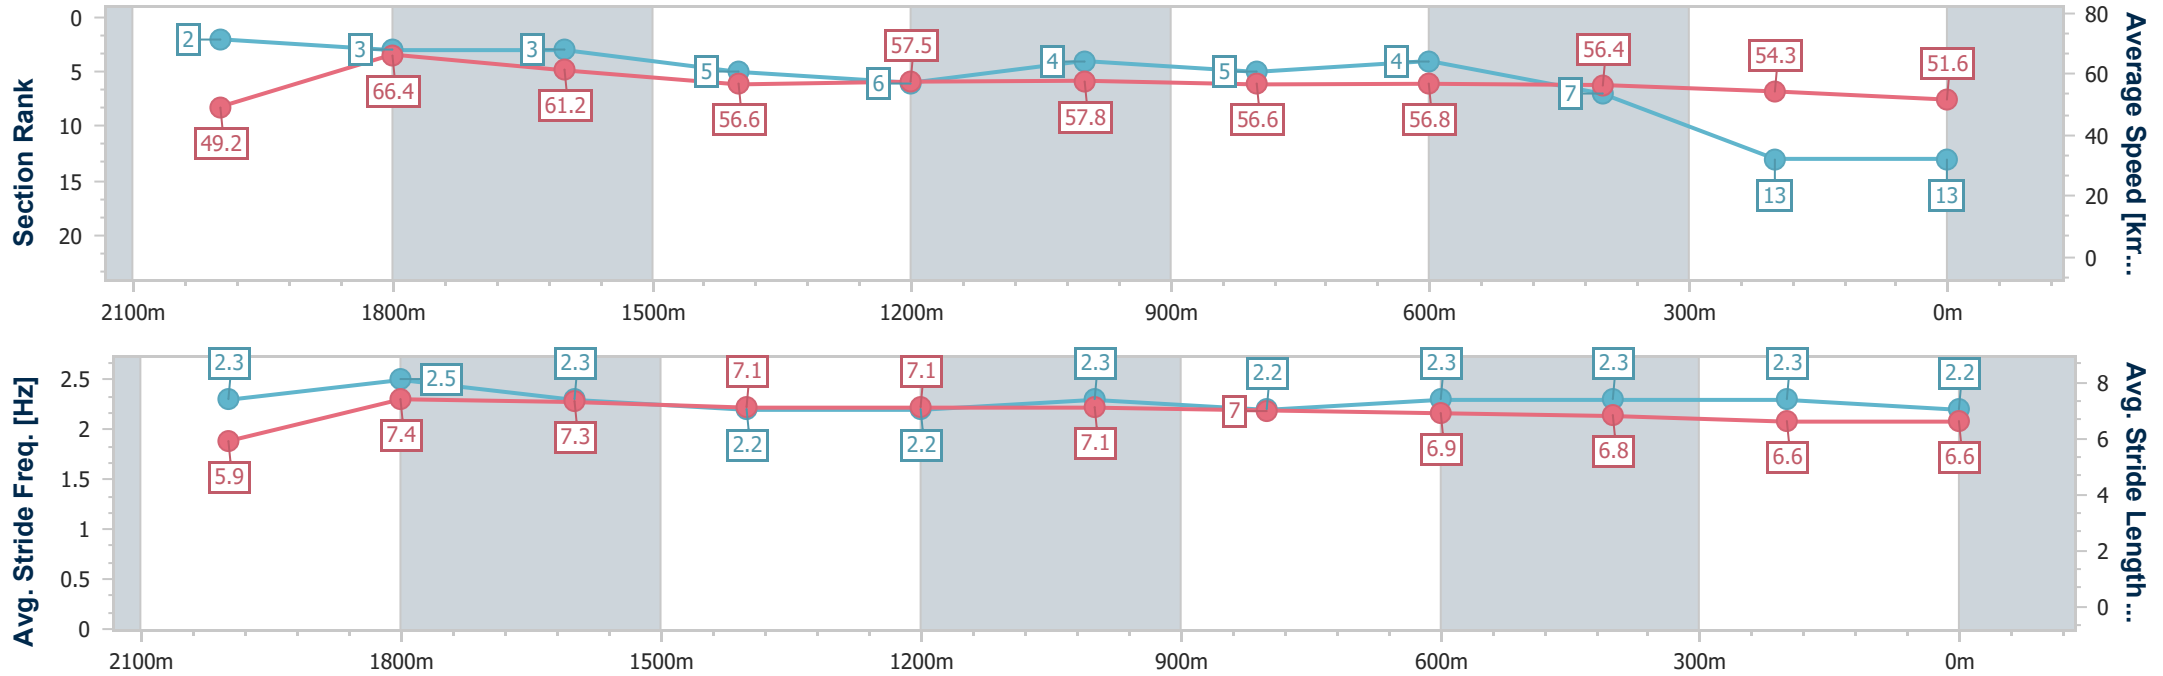

Horse/Jockey Name	Shadyvale Storm
Final Rank	13
Fastest Section Time (Section)	0:10.82 (2000m)
Top Speed [km/h] (Section)	67.4 (2000m)
Race State	Finished

Ipswich QLD Professional
Race 9: TAB WINTER PROVINCIAL STAYERS - HEAT -
BENCHMARK 72 Handicap - 2180m

22 May 2024 - 16:37

Track Rating: Good 4, Weather: Fine, Rail Position: +6m Entire

Section	Overall	2000m	1800m	1600m	1400m	1200m	1000m	800m	600m	400m	200m
Section Times	2:18.83 [13] (0:13.24)	2:05.59 [2] (0:10.82)	1:54.77 [3] (0:11.67)	1:43.10 [3] (0:12.71)	1:30.39 [5] (0:12.55)	1:17.84 [6] (0:12.50)	1:05.34 [4] (0:12.78)	0:52.56 [5] (0:12.71)	0:39.85 [4] (0:12.74)	0:27.11 [7] (0:13.16)	0:13.95 [13] (0:13.95)
Average Speed [km/h]	49.2	66.4	61.2	56.6	57.5	57.8	56.6	56.8	56.4	54.3	51.6
Top Speed [km/h]	65.9	67.4	65.7	58.1	59.9	59.9	57.4	57.6	57.0	55.1	54.0
Avg. Dist. to Rail [m]	7.3	0.7	1.3	0.5	0.6	1.1	1.2	0.7	0.7	1.1	3.1
Avg. Stride Freq. [Hz]	2.3	2.5	2.3	2.2	2.2	2.3	2.2	2.3	2.3	2.3	2.2
Avg. Stride Length [m]	5.9	7.4	7.3	7.1	7.1	7.1	7.0	6.9	6.8	6.6	6.6

- [ ] Ranking at each section and finish
- -.-.- No data available at this section
- NA No data available