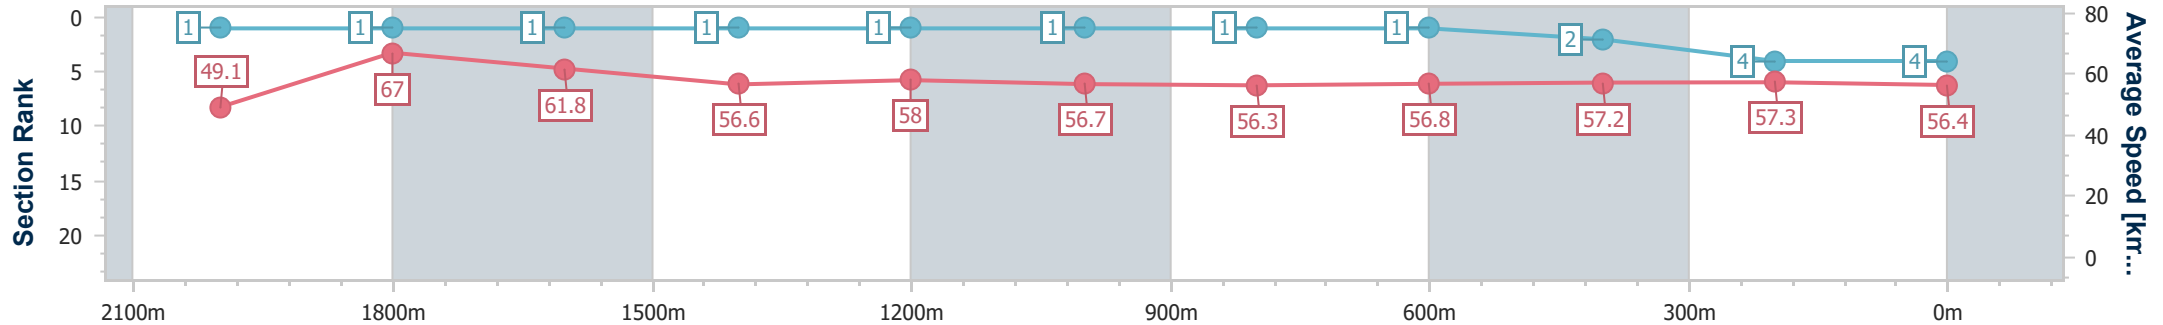

Horse/Jockey Name	Two Smokin Barrels
Final Rank	4
Fastest Section Time (Section)	0:10.75 (2000m)
Top Speed [km/h] (Section)	67.8 (2000m)
Race State	Finished

Ipswich QLD Professional
Race 9: TAB WINTER PROVINCIAL STAYERS - HEAT -
BENCHMARK 72 Handicap - 2180m

22 May 2024 - 16:37

Track Rating: Good 4, Weather: Fine, Rail Position: +6m Entire

Section	Overall	2000m	1800m	1600m	1400m	1200m	1000m	800m	600m	400m	200m
Section Times	2:16.44 [4] (0:13.22)	2:03.22 [1] (0:10.75)	1:52.47 [1] (0:11.36)	1:41.11 [1] (0:12.70)	1:28.41 [1] (0:12.37)	1:16.04 [1] (0:12.78)	1:03.26 [1] (0:12.81)	0:50.45 [1] (0:12.68)	0:37.77 [1] (0:12.52)	0:25.25 [2] (0:12.49)	0:12.76 [4] (0:12.76)
Average Speed [km/h]	49.1	67.0	61.8	56.6	58.0	56.7	56.3	56.8	57.2	57.3	56.4
Top Speed [km/h]	66.2	67.8	66.5	59.3	60.1	58.3	57.1	57.9	57.8	58.0	57.2
Avg. Dist. to Rail [m]	1.9	3.3	2.9	1.2	0.4	1.0	0.8	0.3	0.9	1.2	0.6
Avg. Stride Freq. [Hz]	2.3	2.3	2.3	2.1	2.2	2.1	2.1	2.2	2.2	2.2	2.2
Avg. Stride Length [m]	6.1	7.9	7.5	7.4	7.4	7.3	7.3	7.3	7.2	7.3	7.3

- [ ] Ranking at each section and finish
- -.-.- No data available at this section
- NA No data available