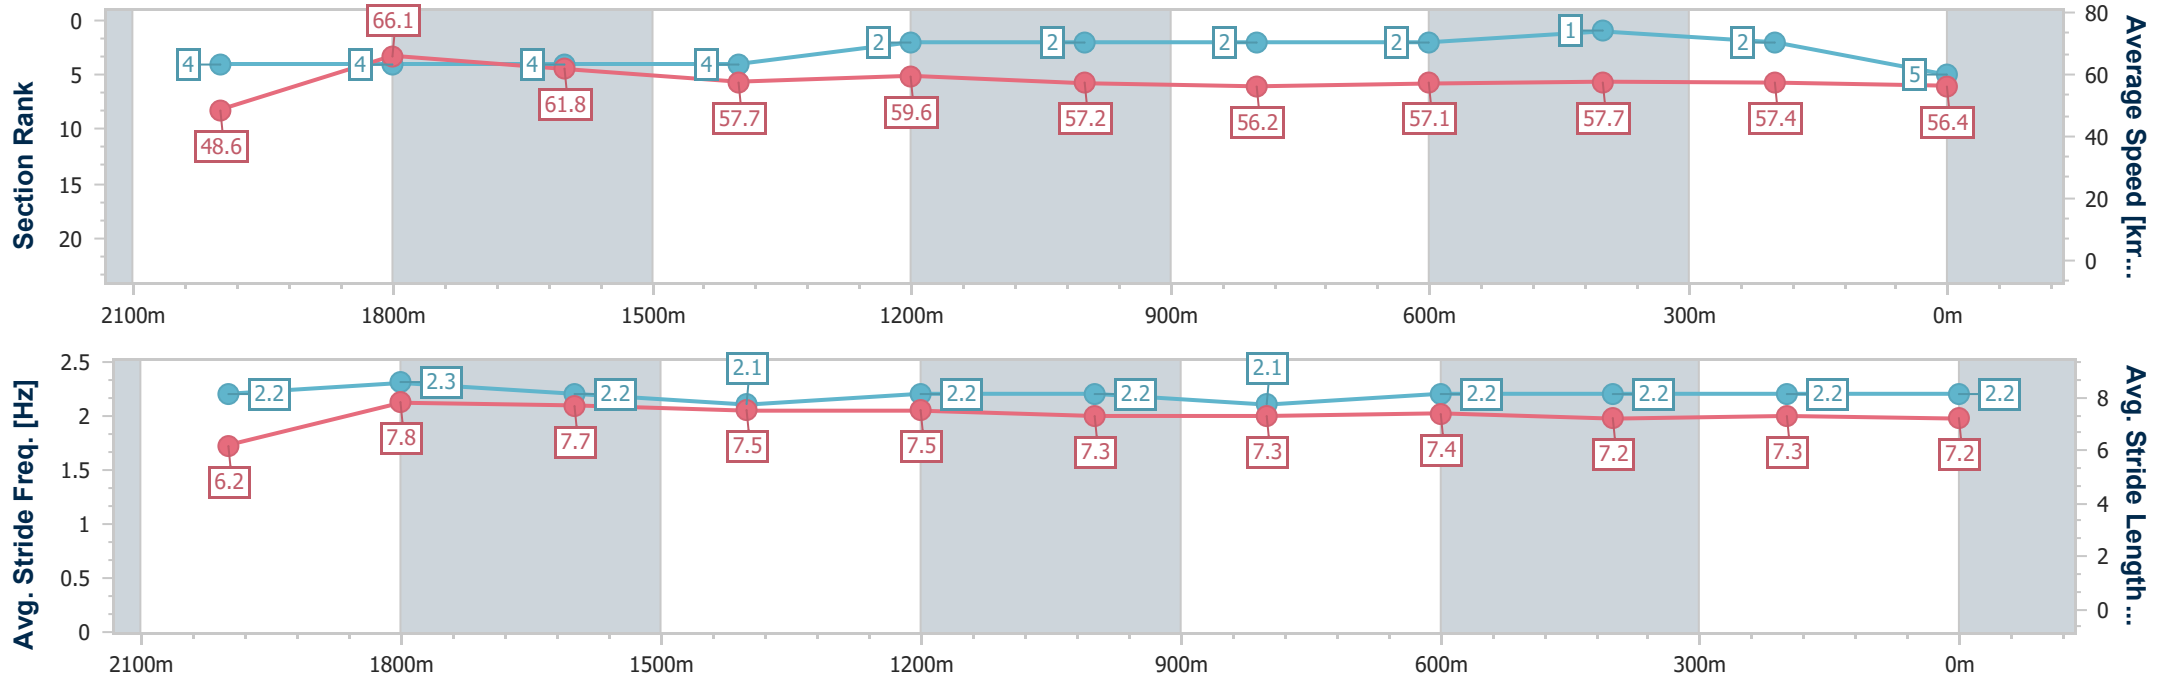

Horse/Jockey Name	Prime Impact
Final Rank	5
Fastest Section Time (Section)	0:10.87 (2000m)
Top Speed [km/h] (Section)	67.2 (2000m)
Race State	Finished

Ipswich QLD Professional
Race 9: TAB WINTER PROVINCIAL STAYERS - HEAT -
BENCHMARK 72 Handicap - 2180m

22 May 2024 - 16:37

Track Rating: Good 4, Weather: Fine, Rail Position: +6m Entire

Section	Overall	2000m	1800m	1600m	1400m	1200m	1000m	800m	600m	400m	200m
Section Times	2:16.45 [5] (0:13.39)	2:03.06 [4] (0:10.87)	1:52.19 [4] (0:11.67)	1:40.52 [4] (0:12.47)	1:28.05 [4] (0:12.10)	1:15.95 [2] (0:12.70)	1:03.25 [2] (0:12.82)	0:50.43 [2] (0:12.67)	0:37.76 [2] (0:12.43)	0:25.33 [1] (0:12.54)	0:12.79 [2] (0:12.79)
Average Speed [km/h]	48.6	66.1	61.8	57.7	59.6	57.2	56.2	57.1	57.7	57.4	56.4
Top Speed [km/h]	65.3	67.2	65.4	59.4	60.3	58.3	56.9	57.6	58.2	58.1	57.7
Avg. Dist. to Rail [m]	4.5	0.3	0.4	1.2	1.2	0.9	1.2	0.5	0.4	0.7	0.9
Avg. Stride Freq. [Hz]	2.2	2.3	2.2	2.1	2.2	2.2	2.1	2.2	2.2	2.2	2.2
Avg. Stride Length [m]	6.2	7.8	7.7	7.5	7.5	7.3	7.3	7.4	7.2	7.3	7.2

- [ ] Ranking at each section and finish
- -.-.- No data available at this section
- NA No data available