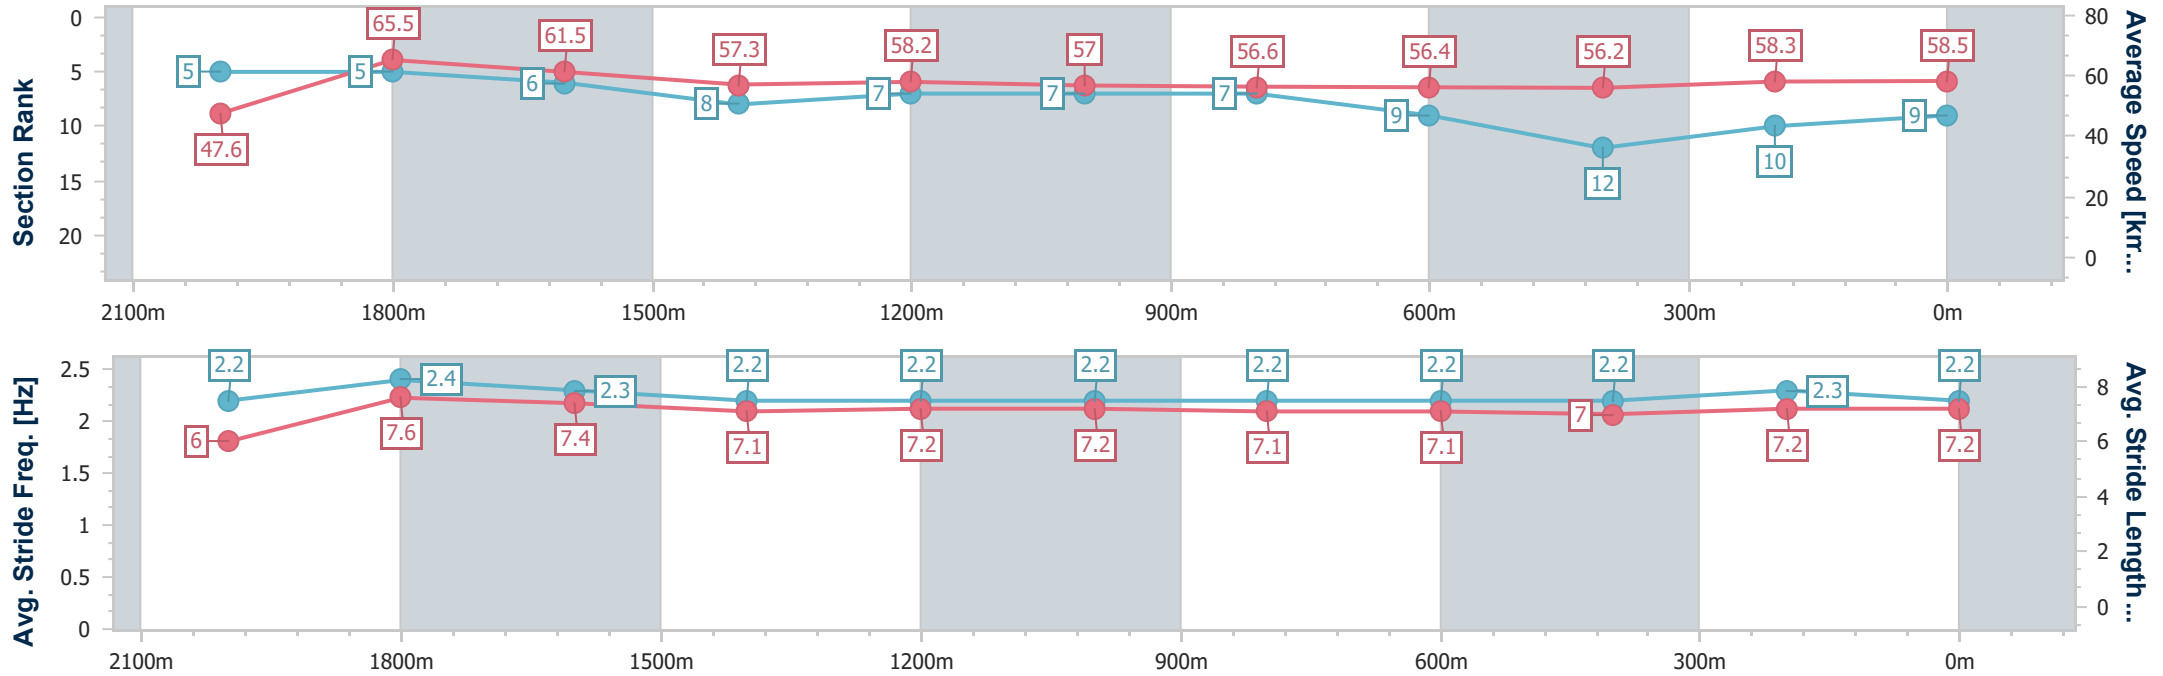

Horse/Jockey Name	Mr Dudwey
Final Rank	9
Fastest Section Time (Section)	0:11.00 (2000m)
Top Speed [km/h] (Section)	68.5 (2000m)
Race State	Finished

Ipswich QLD Professional
Race 9: TAB WINTER PROVINCIAL STAYERS - HEAT -
BENCHMARK 72 Handicap - 2180m

22 May 2024 - 16:37

Track Rating: Good 4, Weather: Fine, Rail Position: +6m Entire

Section	Overall	2000m	1800m	1600m	1400m	1200m	1000m	800m	600m	400m	200m
Section Times	2:16.75 [9] (0:13.61)	2:03.14 [5] (0:11.00)	1:52.14 [5] (0:11.62)	1:40.52 [6] (0:12.56)	1:27.96 [8] (0:12.32)	1:15.64 [7] (0:12.67)	1:02.97 [7] (0:12.71)	0:50.26 [7] (0:12.78)	0:37.48 [9] (0:12.80)	0:24.68 [12] (0:12.37)	0:12.31 [10] (0:12.31)
Average Speed [km/h]	47.6	65.5	61.5	57.3	58.2	57.0	56.6	56.4	56.2	58.3	58.5
Top Speed [km/h]	64.2	68.5	63.8	59.5	59.2	58.6	57.4	57.1	56.9	60.5	60.5
Avg. Dist. to Rail [m]	1.5	1.6	1.2	0.3	0.4	0.1	0.3	0.2	0.3	1.9	1.7
Avg. Stride Freq. [Hz]	2.2	2.4	2.3	2.2	2.2	2.2	2.2	2.2	2.2	2.3	2.2
Avg. Stride Length [m]	6.0	7.6	7.4	7.1	7.2	7.2	7.1	7.1	7.0	7.2	7.2

- [ ] Ranking at each section and finish
- -.-.- No data available at this section
- NA No data available