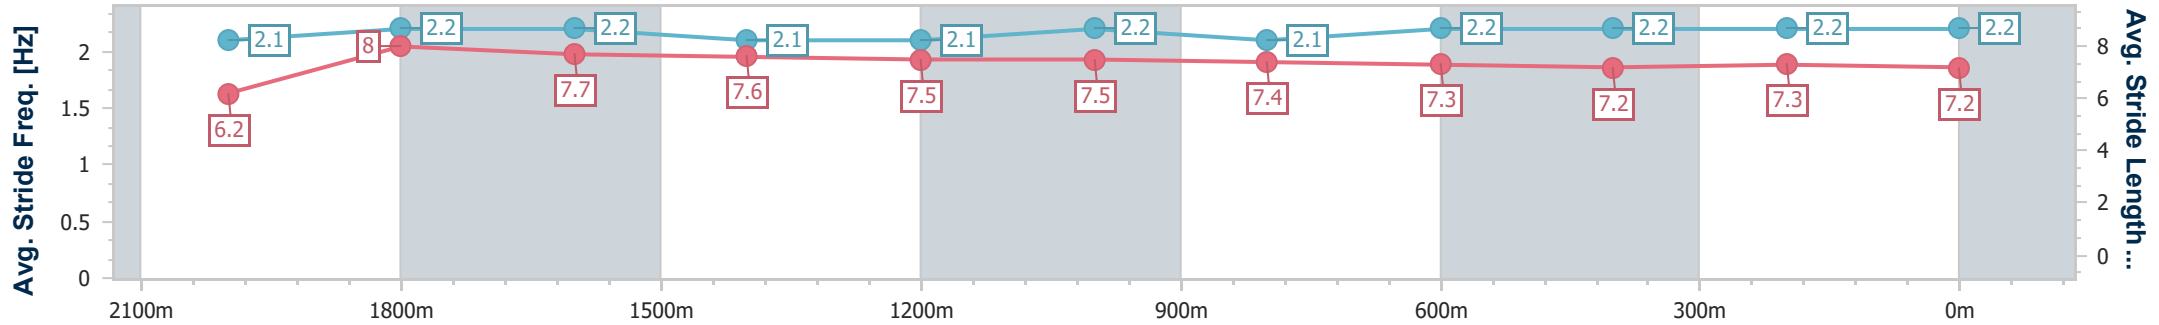

Horse/Jockey Name	Leather Jacket Lew
Final Rank	11
Fastest Section Time (Section)	0:11.38 (2000m)
Top Speed [km/h] (Section)	63.8 (2000m)
Race State	Finished

Ipswich QLD Professional
Race 9: TAB WINTER PROVINCIAL STAYERS - HEAT -
BENCHMARK 72 Handicap - 2180m

22 May 2024 - 16:37

Track Rating: Good 4, Weather: Fine, Rail Position: +6m Entire

Section	Overall	2000m	1800m	1600m	1400m	1200m	1000m	800m	600m	400m	200m
Section Times	2:16.89 [11] (0:13.92)	2:02.97 [10] (0:11.38)	1:51.59 [13] (0:11.70)	1:39.89 [13] (0:12.31)	1:27.58 [13] (0:12.69)	1:14.89 [13] (0:12.33)	1:02.56 [14] (0:12.67)	0:49.89 [13] (0:12.77)	0:37.12 [14] (0:12.52)	0:24.60 [14] (0:12.25)	0:12.35 [12] (0:12.35)
Average Speed [km/h]	46.5	63.4	60.7	58.4	56.7	58.2	56.9	56.3	57.3	59.1	58.4
Top Speed [km/h]	62.6	63.8	62.8	59.8	57.9	59.3	58.5	58.9	59.1	61.6	61.5
Avg. Dist. to Rail [m]	2.4	1.8	1.8	0.4	0.4	0.2	0.2	0.2	0.5	2.7	5.4
Avg. Stride Freq. [Hz]	2.1	2.2	2.2	2.1	2.1	2.2	2.1	2.2	2.2	2.2	2.2
Avg. Stride Length [m]	6.2	8.0	7.7	7.6	7.5	7.5	7.4	7.3	7.2	7.3	7.2

- [ ] Ranking at each section and finish
- -.-.- No data available at this section
- NA No data available