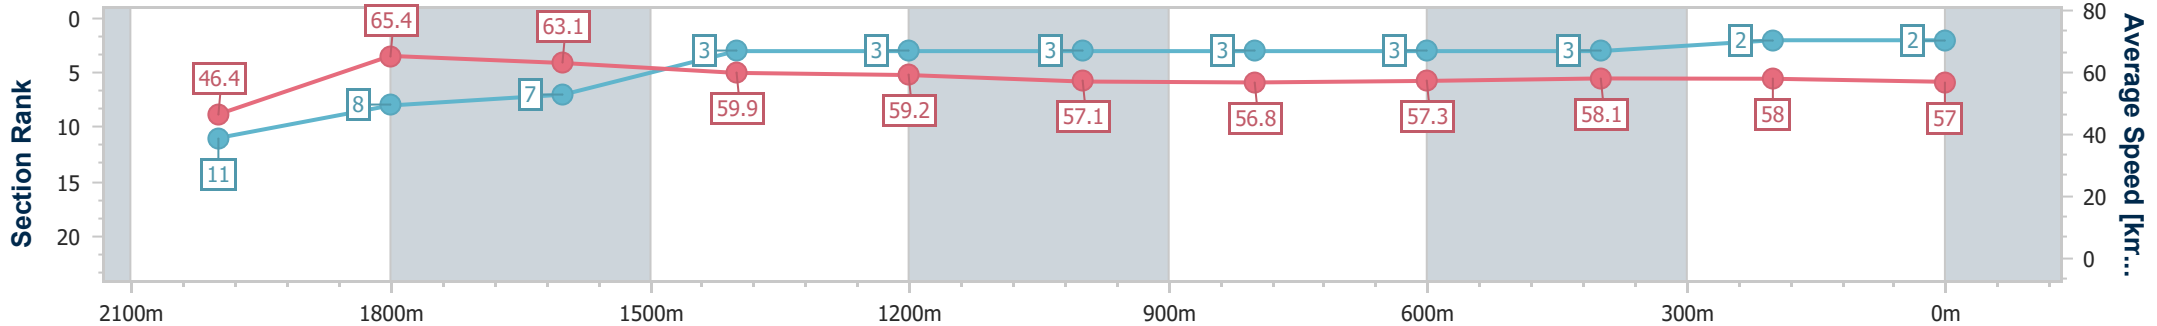

Horse/Jockey Name	Tavieslass
Final Rank	2
Fastest Section Time (Section)	0:11.00 (2000m)
Top Speed [km/h] (Section)	66.5 (2000m)
Race State	Finished

Ipswich QLD Professional
Race 9: TAB WINTER PROVINCIAL STAYERS - HEAT -
BENCHMARK 72 Handicap - 2180m

22 May 2024 - 16:37

Track Rating: Good 4, Weather: Fine, Rail Position: +6m Entire

Section	Overall	2000m	1800m	1600m	1400m	1200m	1000m	800m	600m	400m	200m
Section Times	2:16.31 [2] (0:13.95)	2:02.36 [11] (0:11.00)	1:51.36 [8] (0:11.32)	1:40.04 [7] (0:11.98)	1:28.06 [3] (0:12.29)	1:15.77 [3] (0:12.79)	1:02.98 [3] (0:12.75)	0:50.23 [3] (0:12.73)	0:37.50 [3] (0:12.44)	0:25.06 [3] (0:12.41)	0:12.65 [2] (0:12.65)
Average Speed [km/h]	46.4	65.4	63.1	59.9	59.2	57.1	56.8	57.3	58.1	58.0	57.0
Top Speed [km/h]	65.3	66.5	64.4	62.8	59.9	58.3	57.3	58.0	59.1	59.1	58.1
Avg. Dist. to Rail [m]	7.3	2.4	1.2	0.6	2.0	3.1	3.3	2.6	1.5	0.9	1.8
Avg. Stride Freq. [Hz]	2.2	2.4	2.4	2.3	2.3	2.3	2.2	2.3	2.3	2.3	2.3
Avg. Stride Length [m]	5.8	7.4	7.3	7.1	7.1	7.0	7.0	7.1	7.0	6.9	6.9

- [ ] Ranking at each section and finish
- -.-.- No data available at this section
- NA No data available