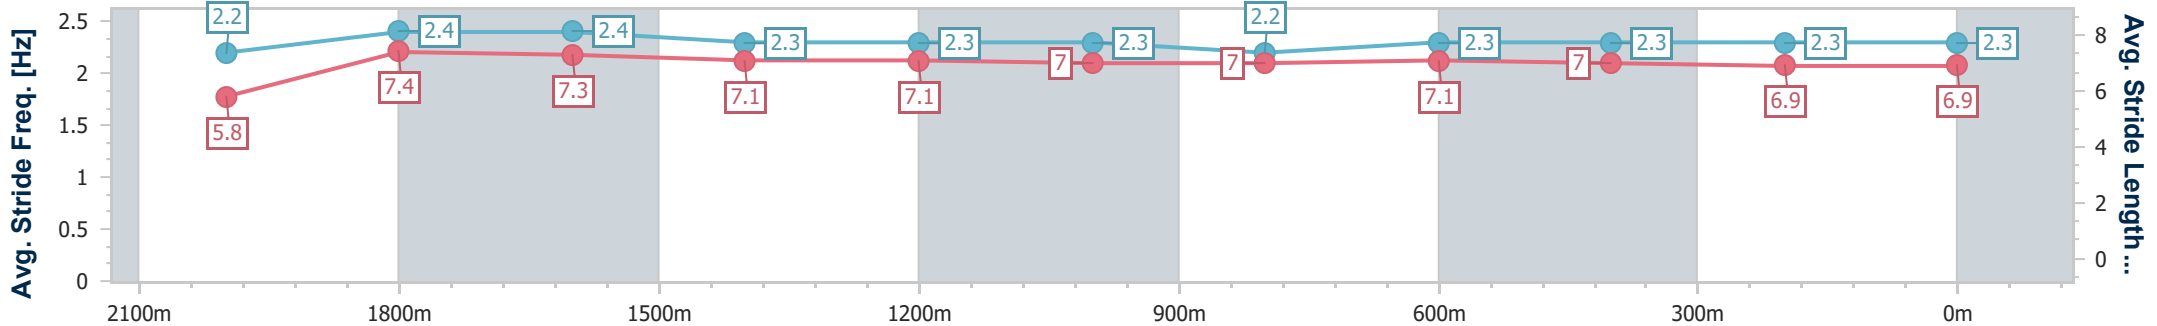

Horse/Jockey Name	Tavieslass
Final Rank	2
Fastest Section Time (Section)	0:11.00 (2000m)
Top Speed [km/h] (Section)	66.5 (2000m)
Race State	Finished

Ipswich QLD Professional
Race 9: TAB WINTER PROVINCIAL STAYERS - HEAT -
BENCHMARK 72 Handicap - 2180m

22 May 2024 - 16:37

Track Rating: Good 4, Weather: Fine, Rail Position: +6m Entire

Section	Overall	2000m	1800m	1600m	1400m	1200m	1000m	800m	600m	400m	200m
Section Times	2:16.31 [2] (0:13.95)	2:02.36 [11] (0:11.00)	1:51.36 [8] (0:11.32)	1:40.04 [7] (0:11.98)	1:28.06 [3] (0:12.29)	1:15.77 [3] (0:12.79)	1:02.98 [3] (0:12.75)	0:50.23 [3] (0:12.73)	0:37.50 [3] (0:12.44)	0:25.06 [3] (0:12.41)	0:12.65 [2] (0:12.65)
Average Speed [km/h]	46.4	65.4	63.1	59.9	59.2	57.1	56.8	57.3	58.1	58.0	57.0
Top Speed [km/h]	65.3	66.5	64.4	62.8	59.9	58.3	57.3	58.0	59.1	59.1	58.1
Avg. Dist. to Rail [m]	7.3	2.4	1.2	0.6	2.0	3.1	3.3	2.6	1.5	0.9	1.8
Avg. Stride Freq. [Hz]	2.2	2.4	2.4	2.3	2.3	2.3	2.2	2.3	2.3	2.3	2.3
Avg. Stride Length [m]	5.8	7.4	7.3	7.1	7.1	7.0	7.0	7.1	7.0	6.9	6.9

- [ ] Ranking at each section and finish
- -.-.- No data available at this section
- NA No data available