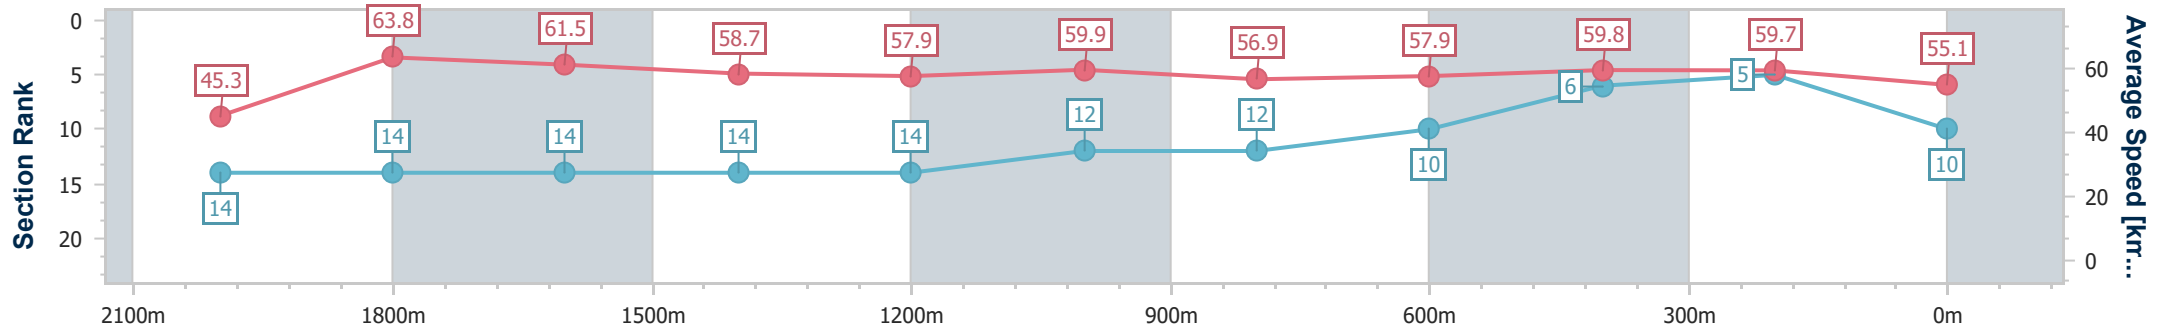

Horse/Jockey Name	Port Mourant
Final Rank	10
Fastest Section Time (Section)	0:11.24 (2000m)
Top Speed [km/h] (Section)	64.7 (2000m)
Race State	Finished

Ipswich QLD Professional
Race 9: TAB WINTER PROVINCIAL STAYERS - HEAT -
BENCHMARK 72 Handicap - 2180m

22 May 2024 - 16:37

Track Rating: Good 4, Weather: Fine, Rail Position: +6m Entire

Section	Overall	2000m	1800m	1600m	1400m	1200m	1000m	800m	600m	400m	200m
Section Times	2:16.81 [10] (0:14.33)	2:02.48 [14] (0:11.24)	1:51.24 [14] (0:11.71)	1:39.53 [14] (0:12.27)	1:27.26 [14] (0:12.51)	1:14.75 [14] (0:12.16)	1:02.59 [12] (0:12.65)	0:49.94 [12] (0:12.54)	0:37.40 [10] (0:12.18)	0:25.22 [6] (0:12.16)	0:13.06 [5] (0:13.06)
Average Speed [km/h]	45.3	63.8	61.5	58.7	57.9	59.9	56.9	57.9	59.8	59.7	55.1
Top Speed [km/h]	63.0	64.7	63.0	61.2	59.9	60.7	58.6	60.2	60.8	60.1	59.3
Avg. Dist. to Rail [m]	5.5	0.4	0.6	0.7	1.7	2.1	2.0	1.9	2.9	3.3	5.1
Avg. Stride Freq. [Hz]	2.2	2.3	2.3	2.2	2.2	2.2	2.1	2.1	2.2	2.2	2.1
Avg. Stride Length [m]	5.9	7.6	7.5	7.4	7.5	7.6	7.5	7.5	7.5	7.4	7.1

- [ ] Ranking at each section and finish
- -.-.- No data available at this section
- NA No data available