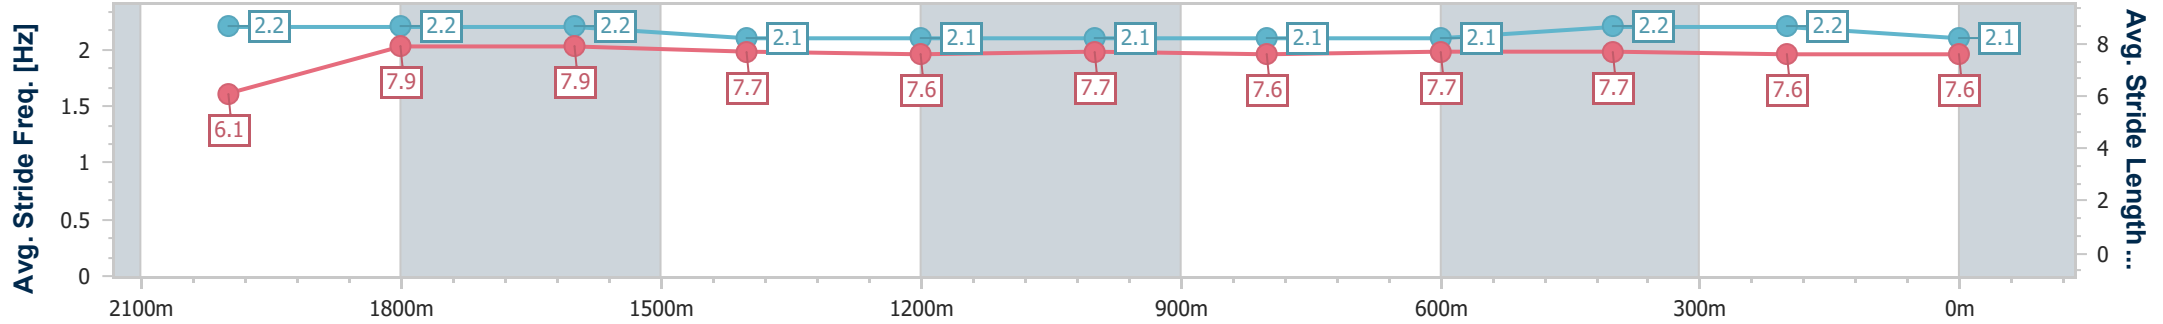

Horse/Jockey Name	Lately
Final Rank	3
Fastest Section Time (Section)	0:11.23 (2000m)
Top Speed [km/h] (Section)	65.0 (2000m)
Race State	Finished

Ipswich QLD Professional
Race 9: TAB WINTER PROVINCIAL STAYERS - HEAT -
BENCHMARK 72 Handicap - 2180m

22 May 2024 - 16:37

Track Rating: Good 4, Weather: Fine, Rail Position: +6m Entire

Section	Overall	2000m	1800m	1600m	1400m	1200m	1000m	800m	600m	400m	200m
Section Times	2:16.36 [3] (0:13.77)	2:02.59 [8] (0:11.23)	1:51.36 [10] (0:11.75)	1:39.61 [11] (0:12.55)	1:27.06 [12] (0:12.60)	1:14.46 [12] (0:12.39)	1:02.07 [13] (0:12.73)	0:49.34 [14] (0:12.62)	0:36.72 [13] (0:12.09)	0:24.63 [8] (0:12.16)	0:12.47 [7] (0:12.47)
Average Speed [km/h]	47.1	64.2	61.3	57.4	57.3	58.4	56.6	57.5	60.2	59.5	57.7
Top Speed [km/h]	62.8	65.0	63.9	60.0	59.0	59.6	58.1	60.6	60.8	60.2	59.3
Avg. Dist. to Rail [m]	3.4	0.4	0.5	0.9	0.9	1.1	1.0	1.6	2.7	2.1	3.6
Avg. Stride Freq. [Hz]	2.2	2.2	2.2	2.1	2.1	2.1	2.1	2.1	2.2	2.2	2.1
Avg. Stride Length [m]	6.1	7.9	7.9	7.7	7.6	7.7	7.6	7.7	7.7	7.6	7.6

- [ ] Ranking at each section and finish
- -.-.- No data available at this section
- NA No data available