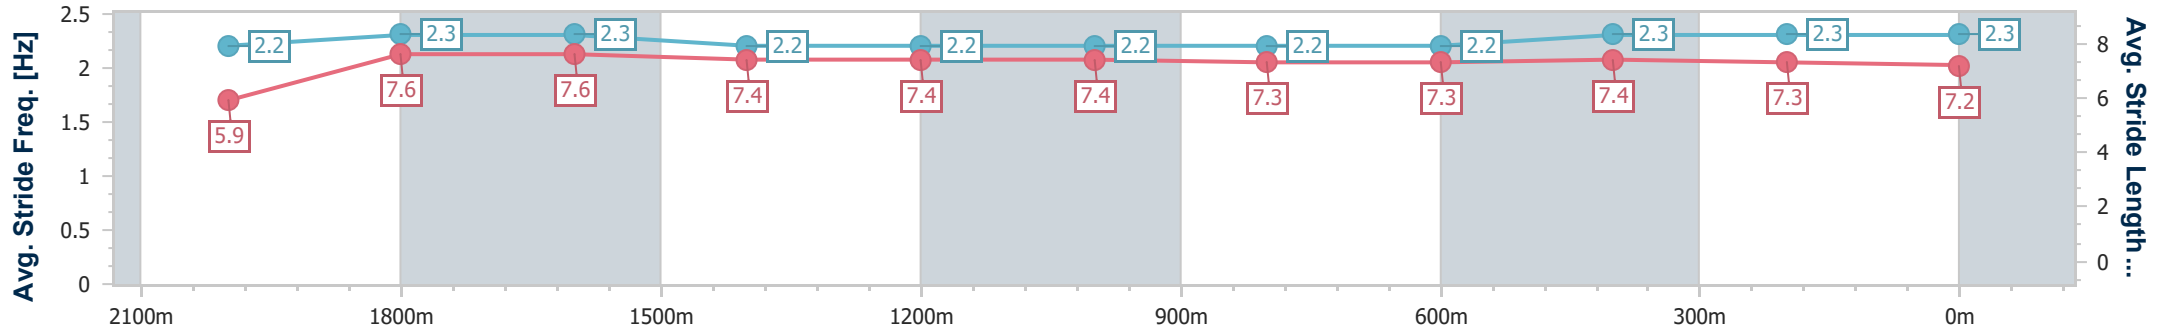

Horse/Jockey Name	Aldeenaary
Final Rank	1
Fastest Section Time (Section)	0:11.22 (2000m)
Top Speed [km/h] (Section)	65.2 (2000m)
Race State	Finished

Ipswich QLD Professional
Race 9: TAB WINTER PROVINCIAL STAYERS - HEAT -
BENCHMARK 72 Handicap - 2180m

22 May 2024 - 16:37

Track Rating: Good 4, Weather: Fine, Rail Position: +6m Entire

Section	Overall	2000m	1800m	1600m	1400m	1200m	1000m	800m	600m	400m	200m
Section Times	2:15.27 [1] (0:14.02)	2:01.25 [12] (0:11.22)	1:50.03 [12] (0:11.69)	1:38.34 [12] (0:12.37)	1:25.97 [11] (0:12.46)	1:13.51 [11] (0:12.23)	1:01.28 [9] (0:12.65)	0:48.63 [9] (0:12.62)	0:36.01 [8] (0:12.05)	0:23.96 [4] (0:11.98)	0:11.98 [1] (0:11.98)
Average Speed [km/h]	46.3	64.3	62.2	58.2	58.2	59.5	57.2	57.3	60.3	60.7	60.0
Top Speed [km/h]	63.4	65.2	64.3	61.0	59.6	60.3	58.2	59.0	61.1	61.4	60.9
Avg. Dist. to Rail [m]	9.0	1.4	1.1	2.1	1.8	2.0	2.2	1.7	2.2	3.0	2.2
Avg. Stride Freq. [Hz]	2.2	2.3	2.3	2.2	2.2	2.2	2.2	2.2	2.3	2.3	2.3
Avg. Stride Length [m]	5.9	7.6	7.6	7.4	7.4	7.4	7.3	7.3	7.4	7.3	7.2

- [ ] Ranking at each section and finish
- -.-.- No data available at this section
- NA No data available