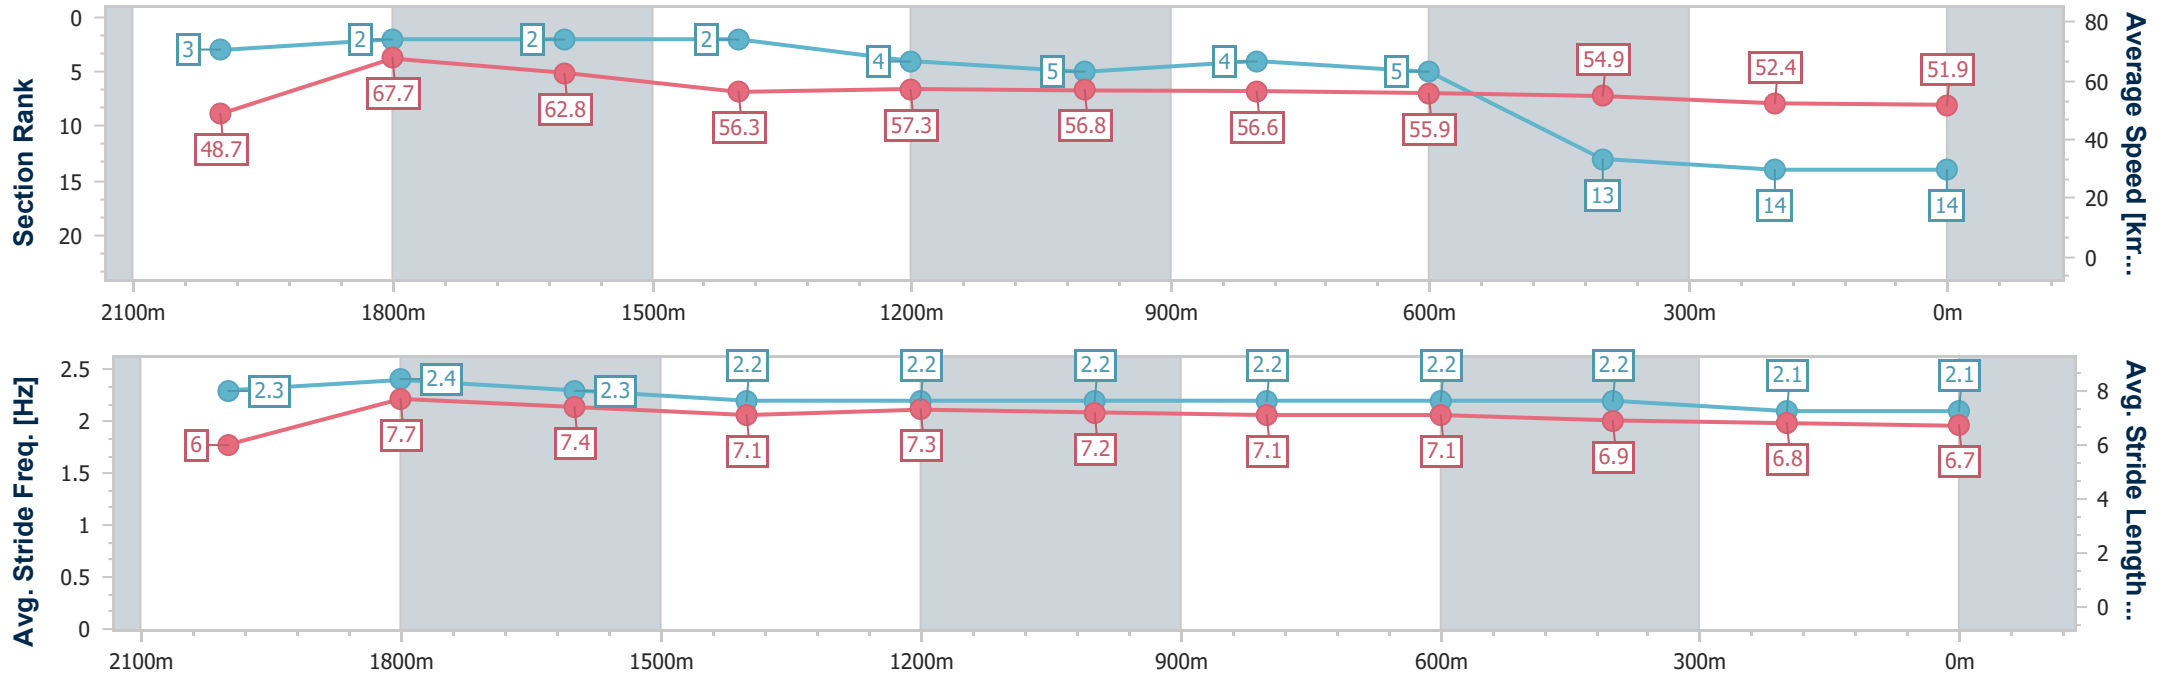

- [] Ranking at each section and finish
- .-.- No data available at this section
- NA No data available

Horse/Jockey Name	Better Not Bitter
Final Rank	14
Fastest Section Time (Section)	0:10.69 (2000m)
Top Speed [km/h] (Section)	70.4 (1800m)
Race State	Finished

- [] Ranking at each section and finish
- .-.- No data available at this section
- NA No data available