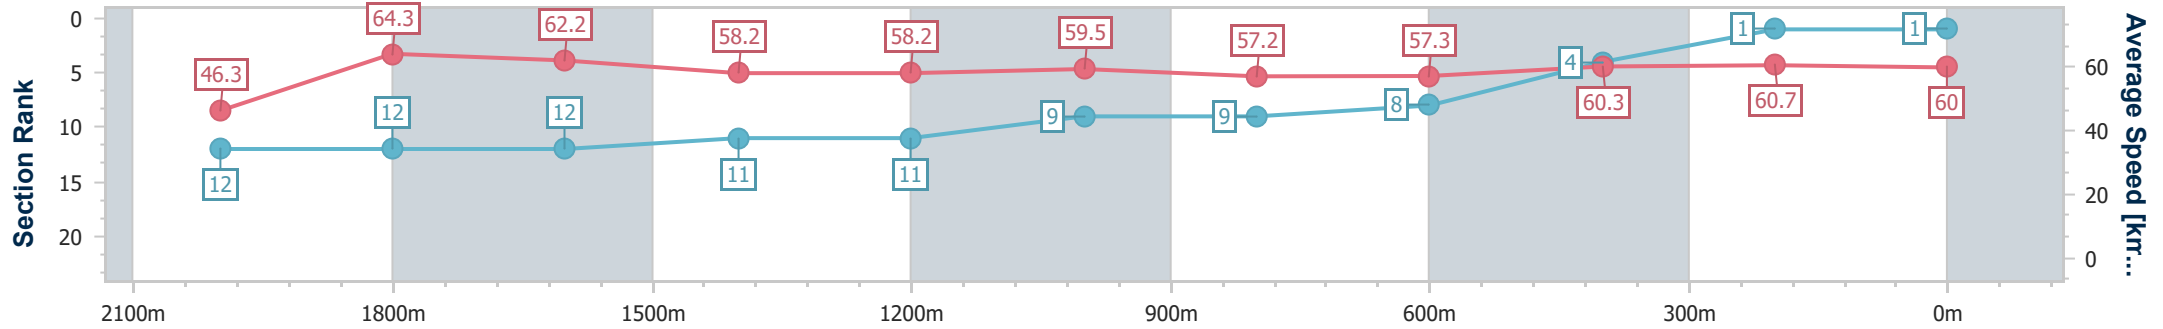

Horse/Jockey Name	Aldeenaary
Final Rank	1
Fastest Section Time (Section)	0:11.22 (2000m)
Top Speed [km/h] (Section)	65.2 (2000m)
Race State	Finished

Ipswich QLD Professional
Race 9: TAB WINTER PROVINCIAL STAYERS - HEAT -
BENCHMARK 72 Handicap - 2180m

22 May 2024 - 16:37

Track Rating: Good 4, Weather: Fine, Rail Position: +6m Entire

Section	Overall	2000m	1800m	1600m	1400m	1200m	1000m	800m	600m	400m	200m
Section Times	2:15.27 [1] (0:14.02)	2:01.25 [12] (0:11.22)	1:50.03 [12] (0:11.69)	1:38.34 [12] (0:12.37)	1:25.97 [11] (0:12.46)	1:13.51 [11] (0:12.23)	1:01.28 [9] (0:12.65)	0:48.63 [9] (0:12.62)	0:36.01 [8] (0:12.05)	0:23.96 [4] (0:11.98)	0:11.98 [1] (0:11.98)
Average Speed [km/h]	46.3	64.3	62.2	58.2	58.2	59.5	57.2	57.3	60.3	60.7	60.0
Top Speed [km/h]	63.4	65.2	64.3	61.0	59.6	60.3	58.2	59.0	61.1	61.4	60.9
Avg. Dist. to Rail [m]	9.0	1.4	1.1	2.1	1.8	2.0	2.2	1.7	2.2	3.0	2.2
Avg. Stride Freq. [Hz]	2.2	2.3	2.3	2.2	2.2	2.2	2.2	2.2	2.3	2.3	2.3
Avg. Stride Length [m]	5.9	7.6	7.6	7.4	7.4	7.4	7.3	7.3	7.4	7.3	7.2

- [ ] Ranking at each section and finish
- -.-.- No data available at this section
- NA No data available