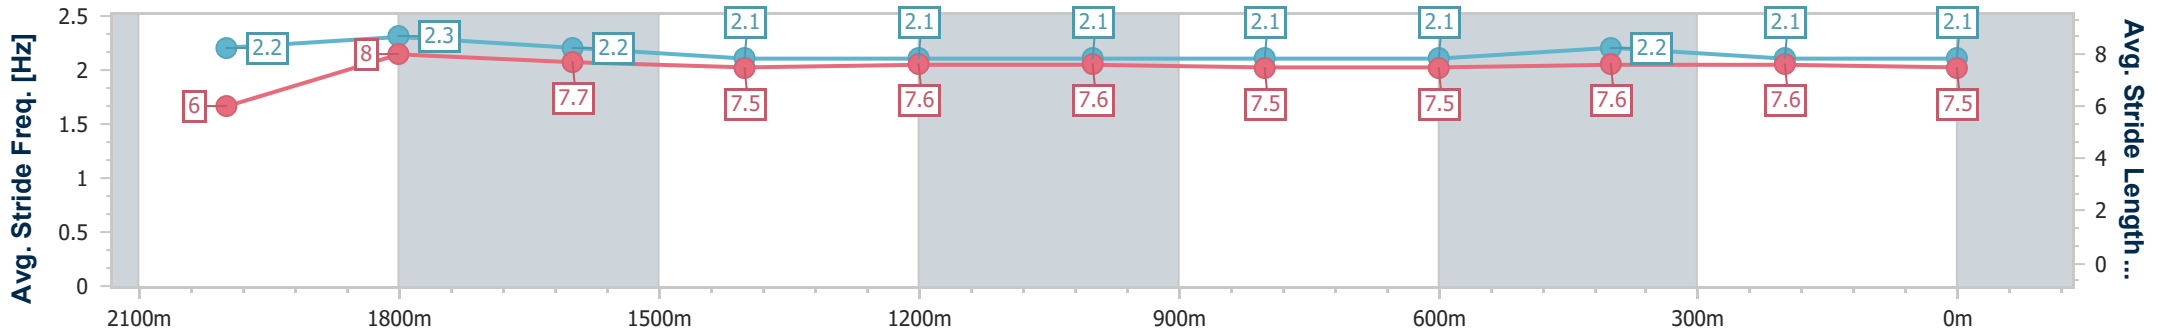

Horse/Jockey Name	Contribution
Final Rank	8
Fastest Section Time (Section)	0:11.17 (2000m)
Top Speed [km/h] (Section)	65.1 (Overall)
Race State	Finished

Ipswich QLD Professional
Race 9: TAB WINTER PROVINCIAL STAYERS - HEAT -
BENCHMARK 72 Handicap - 2180m

22 May 2024 - 16:37

Track Rating: Good 4, Weather: Fine, Rail Position: +6m Entire

Section	Overall	2000m	1800m	1600m	1400m	1200m	1000m	800m	600m	400m	200m
Section Times	2:16.65 [8] (0:13.72)	2:02.93 [7] (0:11.17)	1:51.76 [7] (0:11.52)	1:40.24 [8] (0:12.60)	1:27.64 [10] (0:12.58)	1:15.06 [10] (0:12.48)	1:02.58 [11] (0:12.69)	0:49.89 [11] (0:12.75)	0:37.14 [11] (0:12.25)	0:24.89 [9] (0:12.33)	0:12.56 [8] (0:12.56)
Average Speed [km/h]	47.1	64.6	61.2	57.2	57.5	58.0	56.9	56.9	59.3	58.5	57.4
Top Speed [km/h]	65.1	65.0	63.8	59.9	58.7	59.5	57.6	59.1	60.3	58.9	58.5
Avg. Dist. to Rail [m]	1.0	1.9	2.2	0.3	0.8	1.6	1.7	1.5	2.2	1.5	3.9
Avg. Stride Freq. [Hz]	2.2	2.3	2.2	2.1	2.1	2.1	2.1	2.1	2.2	2.1	2.1
Avg. Stride Length [m]	6.0	8.0	7.7	7.5	7.6	7.6	7.5	7.5	7.6	7.6	7.5

- [ ] Ranking at each section and finish
- -.-.- No data available at this section
- NA No data available