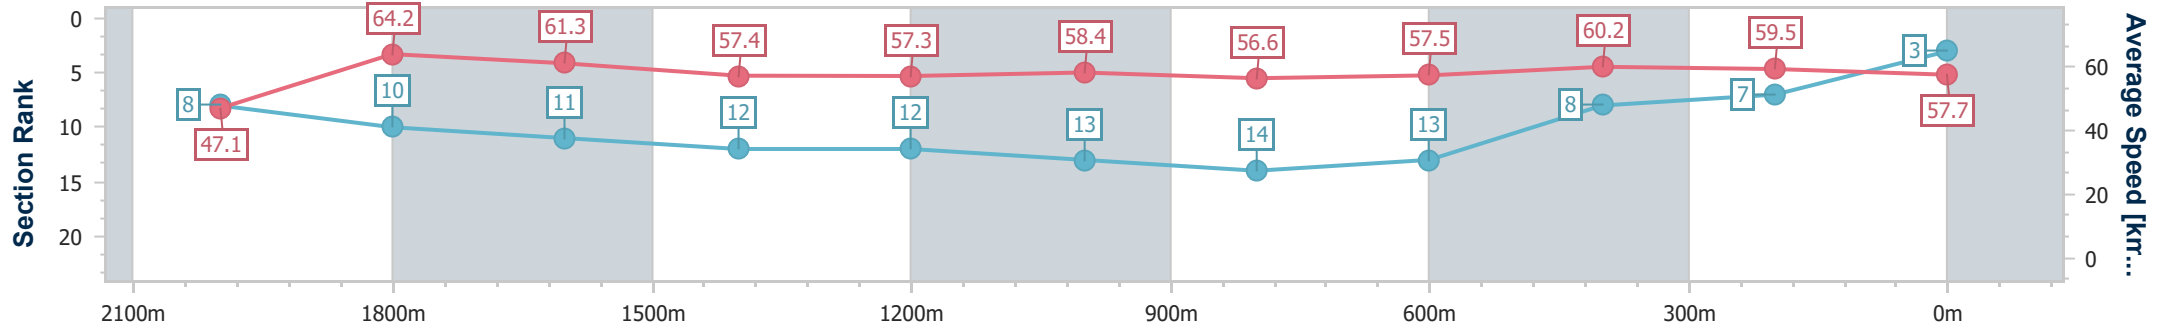

Horse/Jockey Name	Lately
Final Rank	3
Fastest Section Time (Section)	0:11.23 (2000m)
Top Speed [km/h] (Section)	65.0 (2000m)
Race State	Finished

Ipswich QLD Professional
Race 9: TAB WINTER PROVINCIAL STAYERS - HEAT -
BENCHMARK 72 Handicap - 2180m

22 May 2024 - 16:37

Track Rating: Good 4, Weather: Fine, Rail Position: +6m Entire

Section	Overall	2000m	1800m	1600m	1400m	1200m	1000m	800m	600m	400m	200m
Section Times	2:16.36 [3] (0:13.77)	2:02.59 [8] (0:11.23)	1:51.36 [10] (0:11.75)	1:39.61 [11] (0:12.55)	1:27.06 [12] (0:12.60)	1:14.46 [12] (0:12.39)	1:02.07 [13] (0:12.73)	0:49.34 [14] (0:12.62)	0:36.72 [13] (0:12.09)	0:24.63 [8] (0:12.16)	0:12.47 [7] (0:12.47)
Average Speed [km/h]	47.1	64.2	61.3	57.4	57.3	58.4	56.6	57.5	60.2	59.5	57.7
Top Speed [km/h]	62.8	65.0	63.9	60.0	59.0	59.6	58.1	60.6	60.8	60.2	59.3
Avg. Dist. to Rail [m]	3.4	0.4	0.5	0.9	0.9	1.1	1.0	1.6	2.7	2.1	3.6
Avg. Stride Freq. [Hz]	2.2	2.2	2.2	2.1	2.1	2.1	2.1	2.1	2.2	2.2	2.1
Avg. Stride Length [m]	6.1	7.9	7.9	7.7	7.6	7.7	7.6	7.7	7.7	7.6	7.6

- [ ] Ranking at each section and finish
- -.-.- No data available at this section
- NA No data available