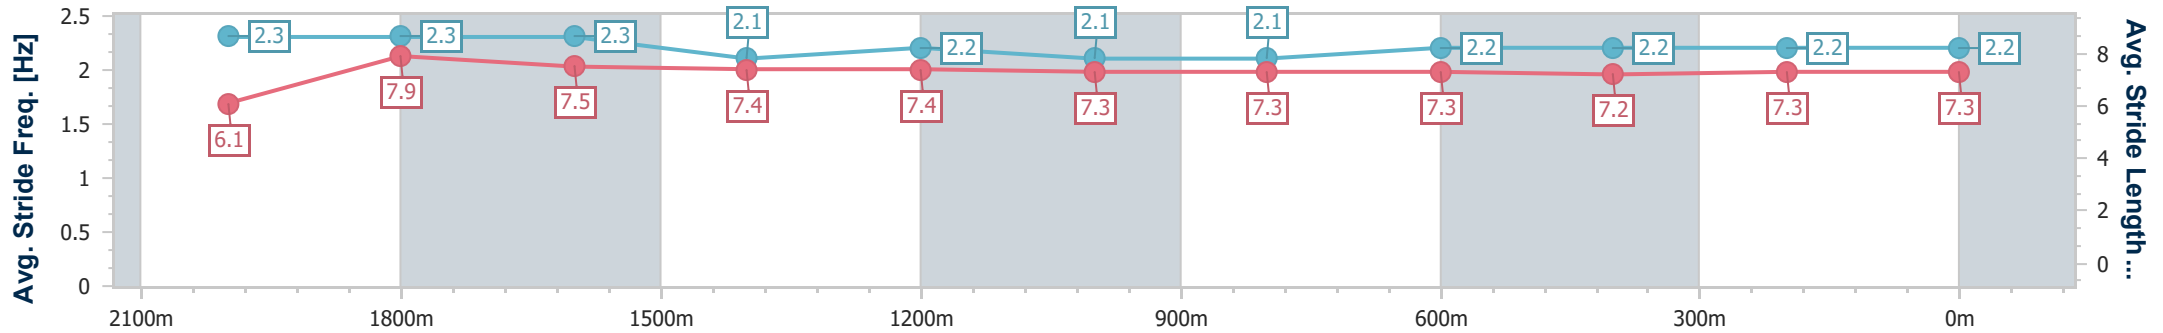

Horse/Jockey Name	Two Smokin Barrels
Final Rank	4
Fastest Section Time (Section)	0:10.75 (2000m)
Top Speed [km/h] (Section)	67.8 (2000m)
Race State	Finished

Ipswich QLD Professional
Race 9: TAB WINTER PROVINCIAL STAYERS - HEAT -
BENCHMARK 72 Handicap - 2180m

22 May 2024 - 16:37

Track Rating: Good 4, Weather: Fine, Rail Position: +6m Entire

Section	Overall	2000m	1800m	1600m	1400m	1200m	1000m	800m	600m	400m	200m
Section Times	2:16.44 [4] (0:13.22)	2:03.22 [1] (0:10.75)	1:52.47 [1] (0:11.36)	1:41.11 [1] (0:12.70)	1:28.41 [1] (0:12.37)	1:16.04 [1] (0:12.78)	1:03.26 [1] (0:12.81)	0:50.45 [1] (0:12.68)	0:37.77 [1] (0:12.52)	0:25.25 [2] (0:12.49)	0:12.76 [4] (0:12.76)
Average Speed [km/h]	49.1	67.0	61.8	56.6	58.0	56.7	56.3	56.8	57.2	57.3	56.4
Top Speed [km/h]	66.2	67.8	66.5	59.3	60.1	58.3	57.1	57.9	57.8	58.0	57.2
Avg. Dist. to Rail [m]	1.9	3.3	2.9	1.2	0.4	1.0	0.8	0.3	0.9	1.2	0.6
Avg. Stride Freq. [Hz]	2.3	2.3	2.3	2.1	2.2	2.1	2.1	2.2	2.2	2.2	2.2
Avg. Stride Length [m]	6.1	7.9	7.5	7.4	7.4	7.3	7.3	7.3	7.2	7.3	7.3

- [ ] Ranking at each section and finish
- -.-.- No data available at this section
- NA No data available