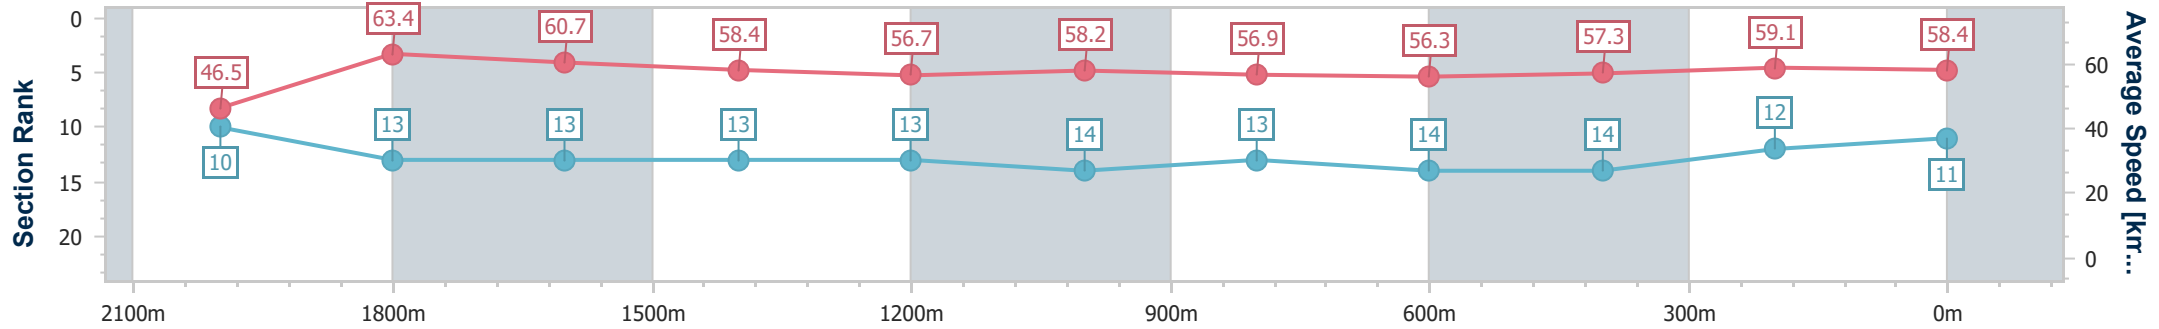

Horse/Jockey Name	Leather Jacket Lew
Final Rank	11
Fastest Section Time (Section)	0:11.38 (2000m)
Top Speed [km/h] (Section)	63.8 (2000m)
Race State	Finished

Ipswich QLD Professional
Race 9: TAB WINTER PROVINCIAL STAYERS - HEAT -
BENCHMARK 72 Handicap - 2180m

22 May 2024 - 16:37

Track Rating: Good 4, Weather: Fine, Rail Position: +6m Entire

Section	Overall	2000m	1800m	1600m	1400m	1200m	1000m	800m	600m	400m	200m
Section Times	2:16.89 [11] (0:13.92)	2:02.97 [10] (0:11.38)	1:51.59 [13] (0:11.70)	1:39.89 [13] (0:12.31)	1:27.58 [13] (0:12.69)	1:14.89 [13] (0:12.33)	1:02.56 [14] (0:12.67)	0:49.89 [13] (0:12.77)	0:37.12 [14] (0:12.52)	0:24.60 [14] (0:12.25)	0:12.35 [12] (0:12.35)
Average Speed [km/h]	46.5	63.4	60.7	58.4	56.7	58.2	56.9	56.3	57.3	59.1	58.4
Top Speed [km/h]	62.6	63.8	62.8	59.8	57.9	59.3	58.5	58.9	59.1	61.6	61.5
Avg. Dist. to Rail [m]	2.4	1.8	1.8	0.4	0.4	0.2	0.2	0.2	0.5	2.7	5.4
Avg. Stride Freq. [Hz]	2.1	2.2	2.2	2.1	2.1	2.2	2.1	2.2	2.2	2.2	2.2
Avg. Stride Length [m]	6.2	8.0	7.7	7.6	7.5	7.5	7.4	7.3	7.2	7.3	7.2

- [ ] Ranking at each section and finish
- -.-.- No data available at this section
- NA No data available