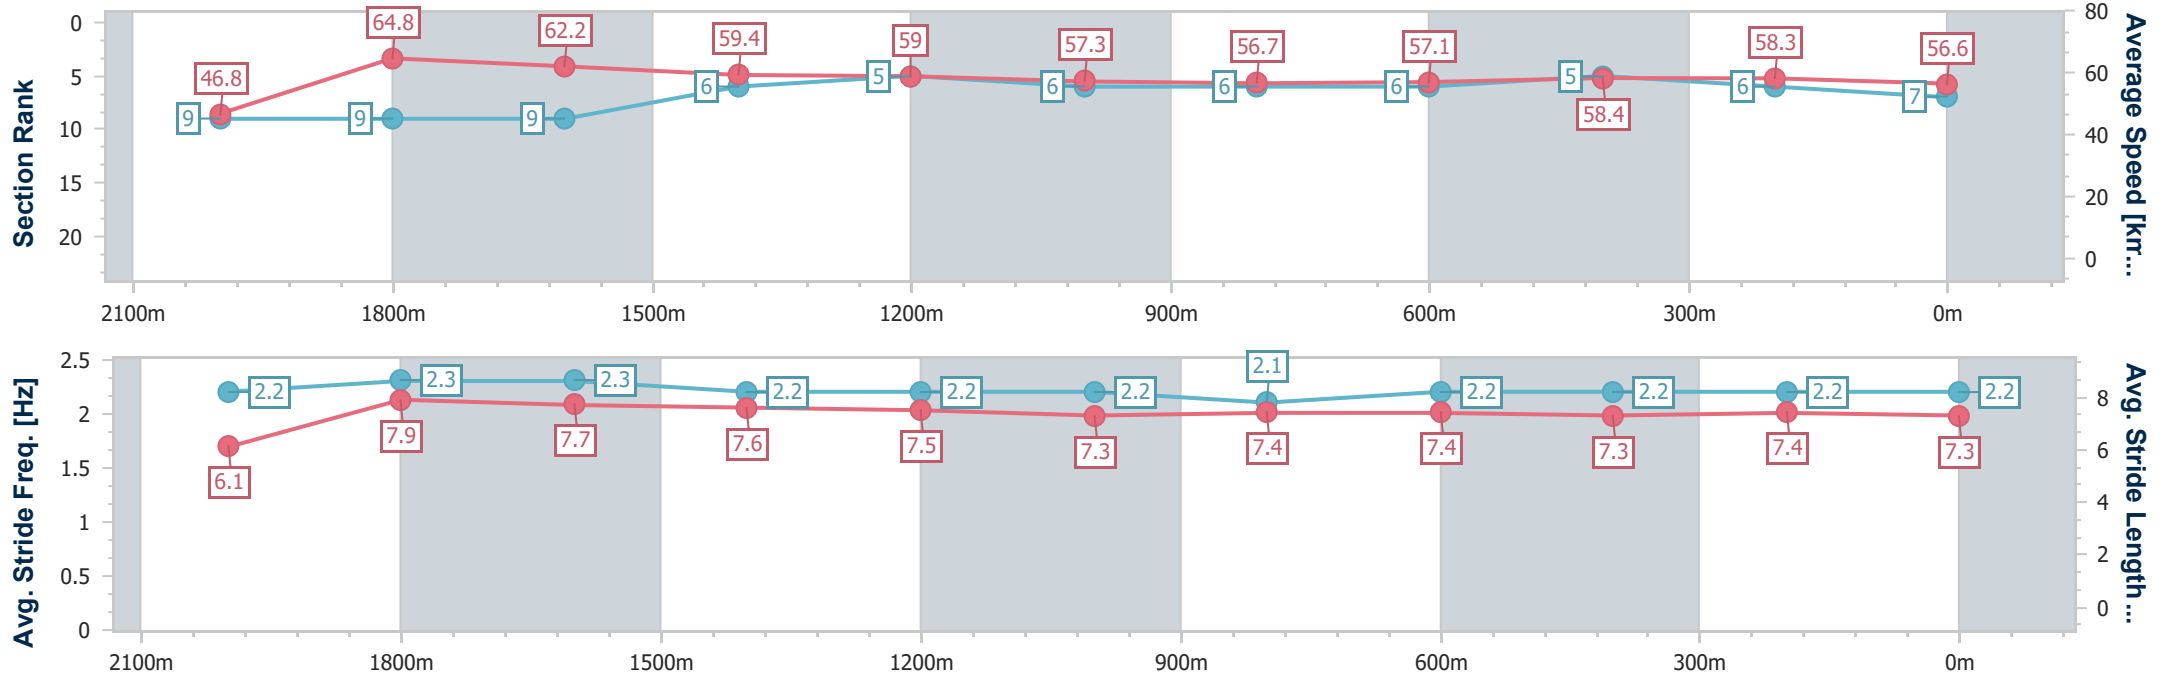

Horse/Jockey Name	Gripping
Final Rank	7
Fastest Section Time (Section)	0:11.13 (2000m)
Top Speed [km/h] (Section)	65.5 (2000m)
Race State	Finished

Ipswich QLD Professional
Race 9: TAB WINTER PROVINCIAL STAYERS - HEAT -
BENCHMARK 72 Handicap - 2180m

22 May 2024 - 16:37

Track Rating: Good 4, Weather: Fine, Rail Position: +6m Entire

Section	Overall	2000m	1800m	1600m	1400m	1200m	1000m	800m	600m	400m	200m
Section Times	2:16.56 [7] (0:13.86)	2:02.70 [9] (0:11.13)	1:51.57 [9] (0:11.50)	1:40.07 [9] (0:12.14)	1:27.93 [6] (0:12.27)	1:15.66 [5] (0:12.69)	1:02.97 [6] (0:12.79)	0:50.18 [6] (0:12.71)	0:37.47 [6] (0:12.40)	0:25.07 [5] (0:12.38)	0:12.69 [6] (0:12.69)
Average Speed [km/h]	46.8	64.8	62.2	59.4	59.0	57.3	56.7	57.1	58.4	58.3	56.6
Top Speed [km/h]	65.4	65.5	64.1	61.5	59.9	59.5	57.3	58.5	59.2	59.3	58.0
Avg. Dist. to Rail [m]	5.5	0.1	0.9	1.2	1.5	2.5	2.8	2.1	1.8	0.8	2.5
Avg. Stride Freq. [Hz]	2.2	2.3	2.3	2.2	2.2	2.2	2.1	2.2	2.2	2.2	2.2
Avg. Stride Length [m]	6.1	7.9	7.7	7.6	7.5	7.3	7.4	7.4	7.3	7.4	7.3

- [ ] Ranking at each section and finish
- -.-.- No data available at this section
- NA No data available