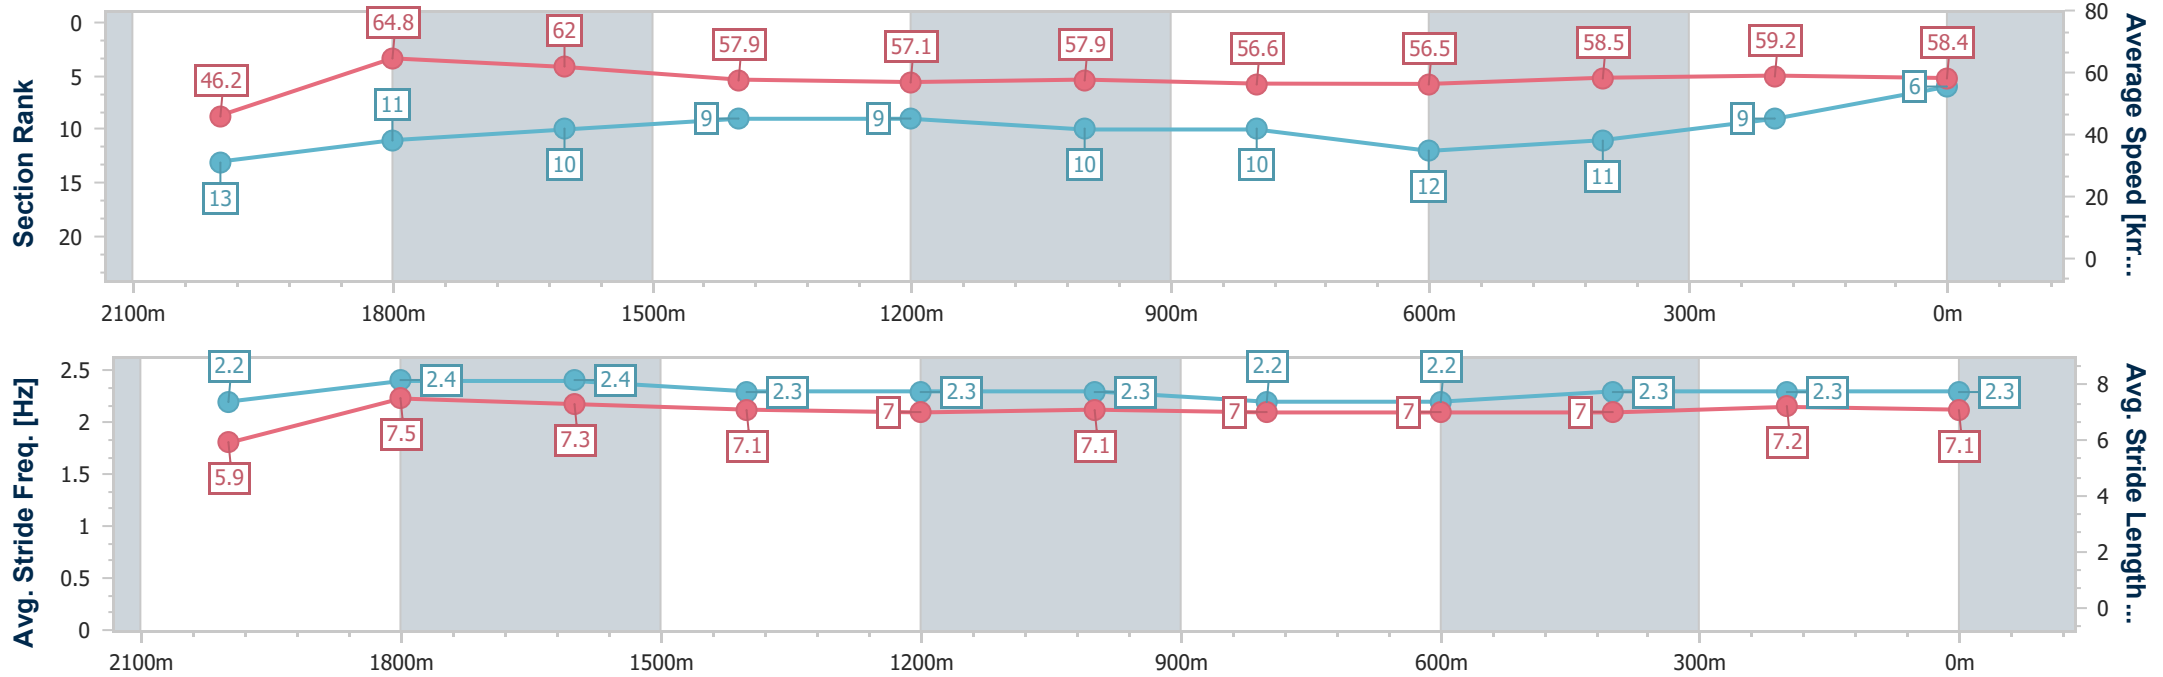

Horse/Jockey Name	Shezadandi
Final Rank	6
Fastest Section Time (Section)	0:11.10 (2000m)
Top Speed [km/h] (Section)	65.5 (2000m)
Race State	Finished

Ipswich QLD Professional
Race 9: TAB WINTER PROVINCIAL STAYERS - HEAT -
BENCHMARK 72 Handicap - 2180m

22 May 2024 - 16:37

Track Rating: Good 4, Weather: Fine, Rail Position: +6m Entire

Section	Overall	2000m	1800m	1600m	1400m	1200m	1000m	800m	600m	400m	200m
Section Times	2:16.46 [6] (0:14.09)	2:02.37 [13] (0:11.10)	1:51.27 [11] (0:11.32)	1:39.95 [10] (0:12.46)	1:27.49 [9] (0:12.55)	1:14.94 [9] (0:12.51)	1:02.43 [10] (0:12.72)	0:49.71 [10] (0:12.82)	0:36.89 [12] (0:12.36)	0:24.53 [11] (0:12.24)	0:12.29 [9] (0:12.29)
Average Speed [km/h]	46.2	64.8	62.0	57.9	57.1	57.9	56.6	56.5	58.5	59.2	58.4
Top Speed [km/h]	64.5	65.5	65.2	60.7	58.5	58.9	57.4	58.1	60.6	59.8	59.7
Avg. Dist. to Rail [m]	3.7	2.7	2.9	1.7	0.5	0.9	1.1	0.9	1.1	2.9	5.7
Avg. Stride Freq. [Hz]	2.2	2.4	2.4	2.3	2.3	2.3	2.2	2.2	2.3	2.3	2.3
Avg. Stride Length [m]	5.9	7.5	7.3	7.1	7.0	7.1	7.0	7.0	7.0	7.2	7.1

- [ ] Ranking at each section and finish
- -.-.- No data available at this section
- NA No data available