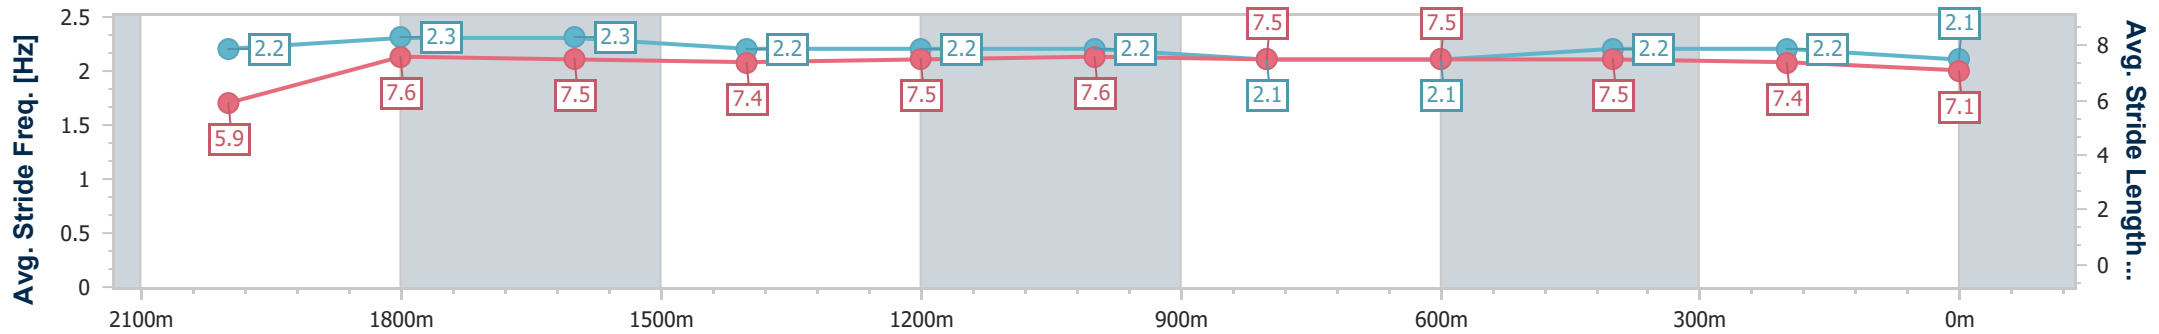

Horse/Jockey Name	Port Mourant
Final Rank	10
Fastest Section Time (Section)	0:11.24 (2000m)
Top Speed [km/h] (Section)	64.7 (2000m)
Race State	Finished

Ipswich QLD Professional
Race 9: TAB WINTER PROVINCIAL STAYERS - HEAT -
BENCHMARK 72 Handicap - 2180m

22 May 2024 - 16:37

Track Rating: Good 4, Weather: Fine, Rail Position: +6m Entire

Section	Overall	2000m	1800m	1600m	1400m	1200m	1000m	800m	600m	400m	200m
Section Times	2:16.81 [10] (0:14.33)	2:02.48 [14] (0:11.24)	1:51.24 [14] (0:11.71)	1:39.53 [14] (0:12.27)	1:27.26 [14] (0:12.51)	1:14.75 [14] (0:12.16)	1:02.59 [12] (0:12.65)	0:49.94 [12] (0:12.54)	0:37.40 [10] (0:12.18)	0:25.22 [6] (0:12.16)	0:13.06 [5] (0:13.06)
Average Speed [km/h]	45.3	63.8	61.5	58.7	57.9	59.9	56.9	57.9	59.8	59.7	55.1
Top Speed [km/h]	63.0	64.7	63.0	61.2	59.9	60.7	58.6	60.2	60.8	60.1	59.3
Avg. Dist. to Rail [m]	5.5	0.4	0.6	0.7	1.7	2.1	2.0	1.9	2.9	3.3	5.1
Avg. Stride Freq. [Hz]	2.2	2.3	2.3	2.2	2.2	2.2	2.1	2.1	2.2	2.2	2.1
Avg. Stride Length [m]	5.9	7.6	7.5	7.4	7.5	7.6	7.5	7.5	7.5	7.4	7.1

- [ ] Ranking at each section and finish
- -.-.- No data available at this section
- NA No data available