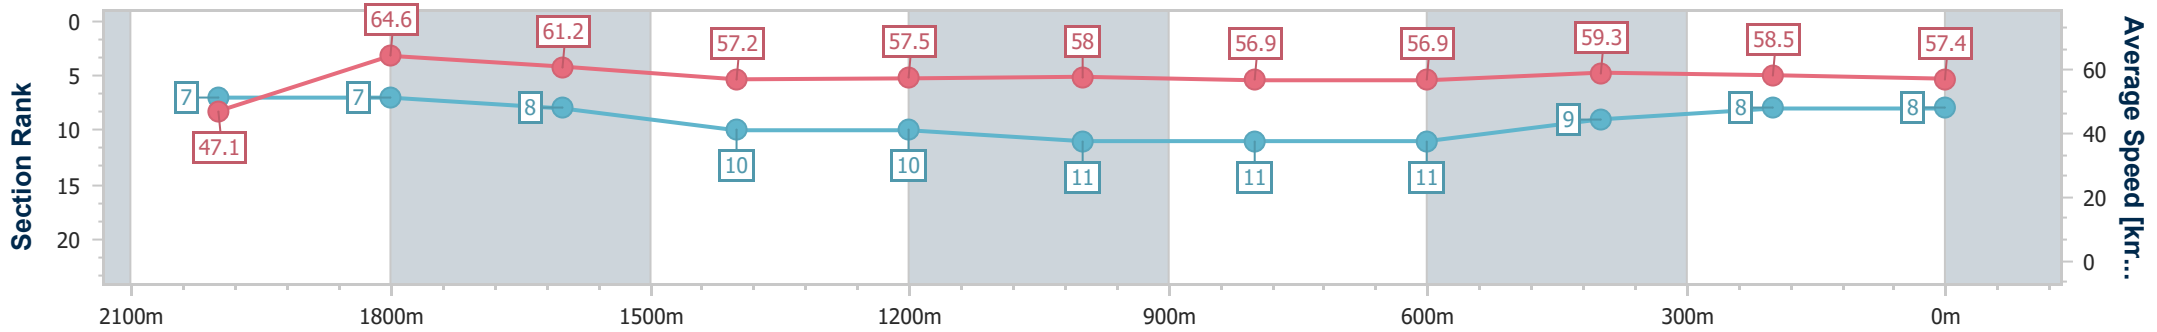

Horse/Jockey Name	Contribution
Final Rank	8
Fastest Section Time (Section)	0:11.17 (2000m)
Top Speed [km/h] (Section)	65.1 (Overall)
Race State	Finished

Ipswich QLD Professional
Race 9: TAB WINTER PROVINCIAL STAYERS - HEAT -
BENCHMARK 72 Handicap - 2180m

22 May 2024 - 16:37

Track Rating: Good 4, Weather: Fine, Rail Position: +6m Entire

Section	Overall	2000m	1800m	1600m	1400m	1200m	1000m	800m	600m	400m	200m
Section Times	2:16.65 [8] (0:13.72)	2:02.93 [7] (0:11.17)	1:51.76 [7] (0:11.52)	1:40.24 [8] (0:12.60)	1:27.64 [10] (0:12.58)	1:15.06 [10] (0:12.48)	1:02.58 [11] (0:12.69)	0:49.89 [11] (0:12.75)	0:37.14 [11] (0:12.25)	0:24.89 [9] (0:12.33)	0:12.56 [8] (0:12.56)
Average Speed [km/h]	47.1	64.6	61.2	57.2	57.5	58.0	56.9	56.9	59.3	58.5	57.4
Top Speed [km/h]	65.1	65.0	63.8	59.9	58.7	59.5	57.6	59.1	60.3	58.9	58.5
Avg. Dist. to Rail [m]	1.0	1.9	2.2	0.3	0.8	1.6	1.7	1.5	2.2	1.5	3.9
Avg. Stride Freq. [Hz]	2.2	2.3	2.2	2.1	2.1	2.1	2.1	2.1	2.2	2.1	2.1
Avg. Stride Length [m]	6.0	8.0	7.7	7.5	7.6	7.6	7.5	7.5	7.6	7.6	7.5

- [ ] Ranking at each section and finish
- -.-.- No data available at this section
- NA No data available