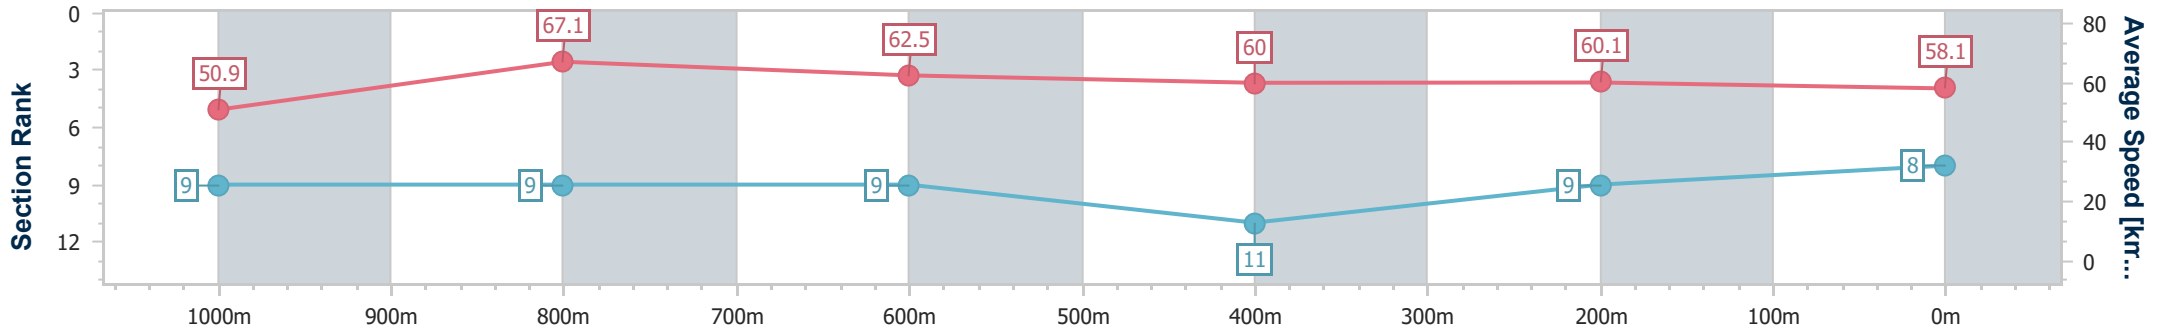

Horse/Jockey Name	Mishy
Final Rank	8
Fastest Section Time (Section)	0:10.68 (1000m)
Top Speed [km/h] (Section)	69.6 (1000m)
Race State	Finished

Ipswich QLD Professional
Race 2: SUNTORY - 196 DOUBLE PEACH QTIS Two-Year-Old
Maiden Plate - 1200m
22 May 2024 - 12:33

Track Rating: Good 4, Weather: Overcast, Rail Position: +6m Entire

Section	Overall	1000m	800m	600m	400m	200m
Section Times	1:12.58 [8] (0:14.19)	0:58.39 [9] (0:10.68)	0:47.71 [9] (0:11.45)	0:36.26 [9] (0:11.97)	0:24.29 [11] (0:11.88)	0:12.41 [9] (0:12.41)
Average Speed [km/h]	50.9	67.1	62.5	60.0	60.1	58.1
Top Speed [km/h]	68.8	69.6	65.1	61.0	60.8	60.3
Avg. Dist. to Rail [m]	4.9	0.6	1.3	1.2	0.6	0.3
Avg. Stride Freq. [Hz]	2.2	2.3	2.3	2.2	2.2	2.1
Avg. Stride Length [m]	6.4	8.0	7.8	7.6	7.5	7.5

- [ ] Ranking at each section and finish
- -.-.- No data available at this section
- NA No data available