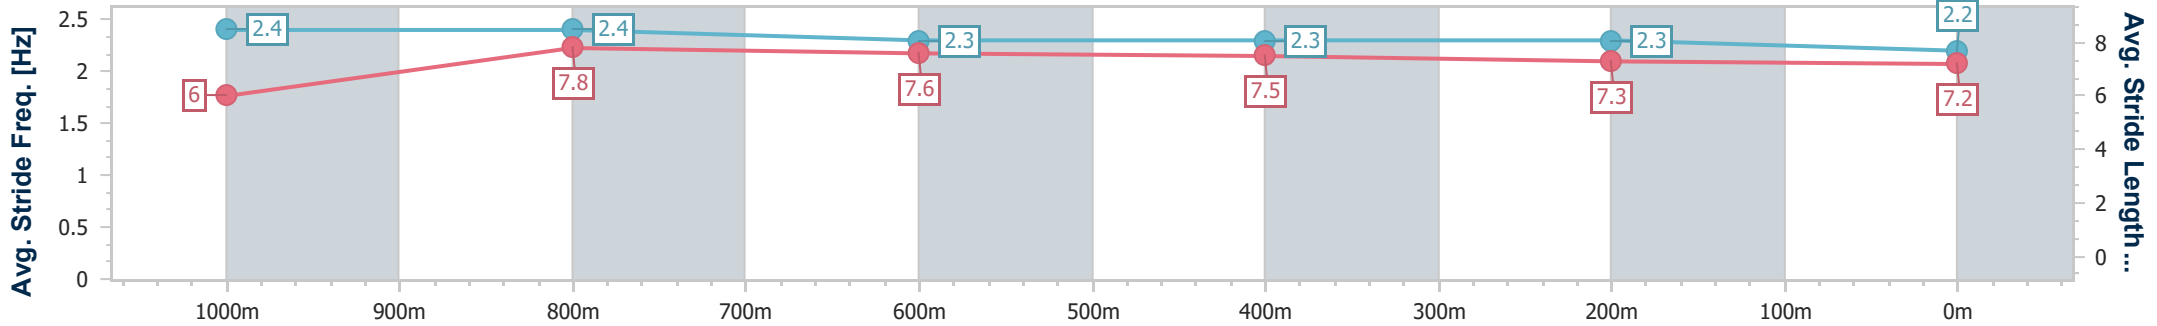

Horse/Jockey Name	Mister Tudor
Final Rank	5
Fastest Section Time (Section)	0:10.63 (1000m)
Top Speed [km/h] (Section)	69.8 (1000m)
Race State	Finished

Ipswich QLD Professional
Race 2: SUNTORY - 196 DOUBLE PEACH QTIS Two-Year-Old
Maiden Plate - 1200m
22 May 2024 - 12:33

Track Rating: Good 4, Weather: Overcast, Rail Position: +6m Entire

Section	Overall	1000m	800m	600m	400m	200m
Section Times	1:12.43 [5] (0:13.89)	0:58.54 [6] (0:10.63)	0:47.91 [5] (0:11.55)	0:36.36 [5] (0:11.89)	0:24.47 [5] (0:12.06)	0:12.41 [5] (0:12.41)
Average Speed [km/h]	51.7	67.9	62.5	60.5	59.7	58.0
Top Speed [km/h]	69.6	69.8	64.2	61.5	60.5	59.3
Avg. Dist. to Rail [m]	3.3	0.7	0.3	0.2	0.3	1.0
Avg. Stride Freq. [Hz]	2.4	2.4	2.3	2.3	2.3	2.2
Avg. Stride Length [m]	6.0	7.8	7.6	7.5	7.3	7.2

- [ ] Ranking at each section and finish
- -.-.- No data available at this section
- NA No data available