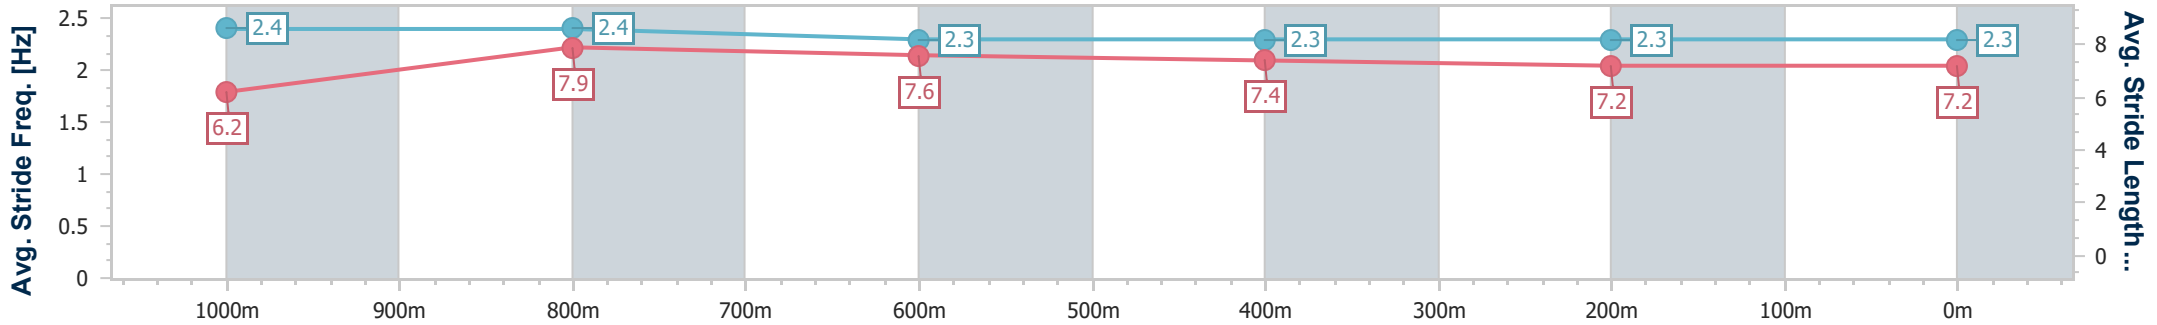

Track Rating: Good 4, Weather: Overcast, Rail Position: +6m Entire

Section	Overall	1000m	800m	600m	400m	200m
Section Times	1:12.04 [1] (0:13.86)	0:58.18 [4] (0:10.58)	0:47.60 [4] (0:11.43)	0:36.17 [3] (0:12.01)	0:24.16 [4] (0:12.00)	0:12.16 [4] (0:12.16)
Average Speed [km/h]	52.0	68.5	62.9	60.0	60.2	59.2
Top Speed [km/h]	68.8	69.2	65.7	62.0	60.9	60.4
Avg. Dist. to Rail [m]	5.7	1.6	0.4	0.6	1.0	2.0
Avg. Stride Freq. [Hz]	2.4	2.4	2.3	2.3	2.3	2.3
Avg. Stride Length [m]	6.2	7.9	7.6	7.4	7.2	7.2