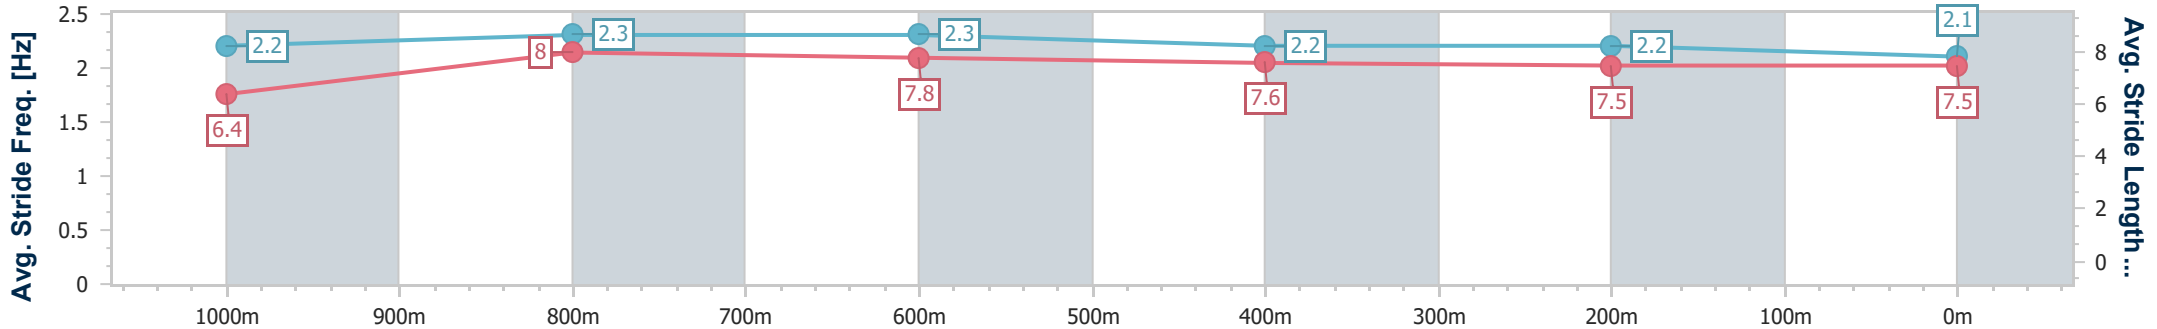

Horse/Jockey Name	Mishy
Final Rank	8
Fastest Section Time (Section)	0:10.68 (1000m)
Top Speed [km/h] (Section)	69.6 (1000m)
Race State	Finished

Ipswich QLD Professional
Race 2: SUNTORY - 196 DOUBLE PEACH QTIS Two-Year-Old
Maiden Plate - 1200m
22 May 2024 - 12:33

Track Rating: Good 4, Weather: Overcast, Rail Position: +6m Entire

Section	Overall	1000m	800m	600m	400m	200m
Section Times	1:12.58 [8] (0:14.19)	0:58.39 [9] (0:10.68)	0:47.71 [9] (0:11.45)	0:36.26 [9] (0:11.97)	0:24.29 [11] (0:11.88)	0:12.41 [9] (0:12.41)
Average Speed [km/h]	50.9	67.1	62.5	60.0	60.1	58.1
Top Speed [km/h]	68.8	69.6	65.1	61.0	60.8	60.3
Avg. Dist. to Rail [m]	4.9	0.6	1.3	1.2	0.6	0.3
Avg. Stride Freq. [Hz]	2.2	2.3	2.3	2.2	2.2	2.1
Avg. Stride Length [m]	6.4	8.0	7.8	7.6	7.5	7.5

- [ ] Ranking at each section and finish
- -.-.- No data available at this section
- NA No data available