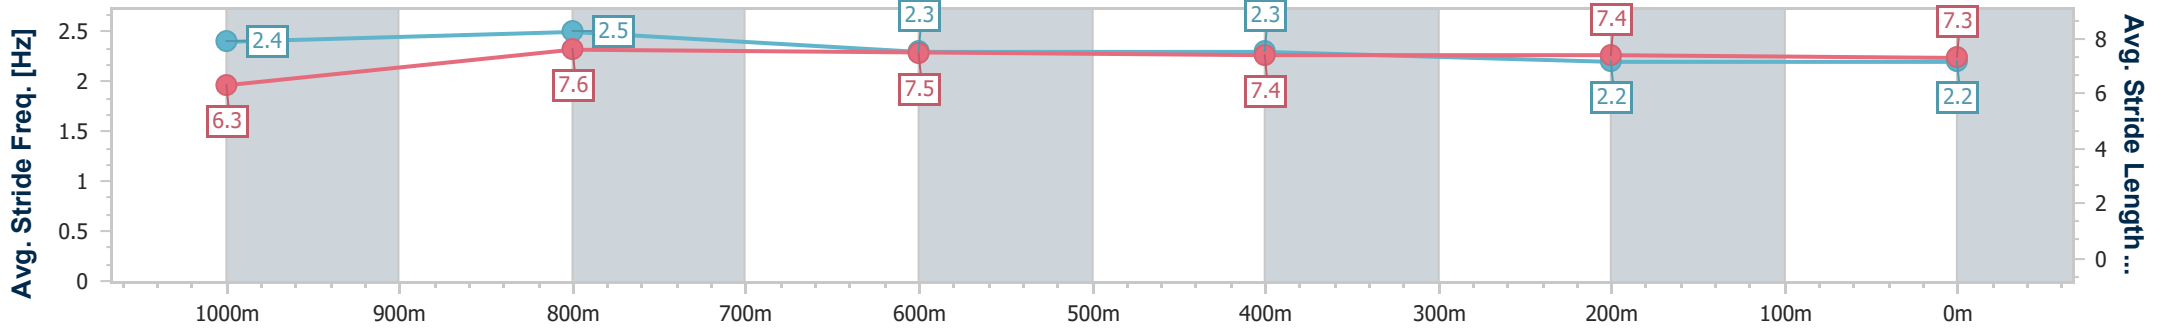

Horse/Jockey Name	Warrior Head
Final Rank	2
Fastest Section Time (Section)	0:10.62 (1000m)
Top Speed [km/h] (Section)	69.6 (Overall)
Race State	Finished

Ipswich QLD Professional
Race 2: SUNTORY - 196 DOUBLE PEACH QTIS Two-Year-Old
Maiden Plate - 1200m
22 May 2024 - 12:33

Track Rating: Good 4, Weather: Overcast, Rail Position: +6m Entire

Section	Overall	1000m	800m	600m	400m	200m
Section Times	1:12.05 [2] (0:13.58)	0:58.47 [1] (0:10.62)	0:47.85 [1] (0:11.46)	0:36.39 [1] (0:11.90)	0:24.49 [1] (0:12.08)	0:12.41 [1] (0:12.41)
Average Speed [km/h]	53.0	67.7	62.5	60.3	59.7	58.0
Top Speed [km/h]	69.6	69.5	64.4	61.5	60.8	60.8
Avg. Dist. to Rail [m]	3.5	0.5	1.3	0.9	0.7	0.9
Avg. Stride Freq. [Hz]	2.4	2.5	2.3	2.3	2.2	2.2
Avg. Stride Length [m]	6.3	7.6	7.5	7.4	7.4	7.3

- [ ] Ranking at each section and finish
- -.-.- No data available at this section
- NA No data available