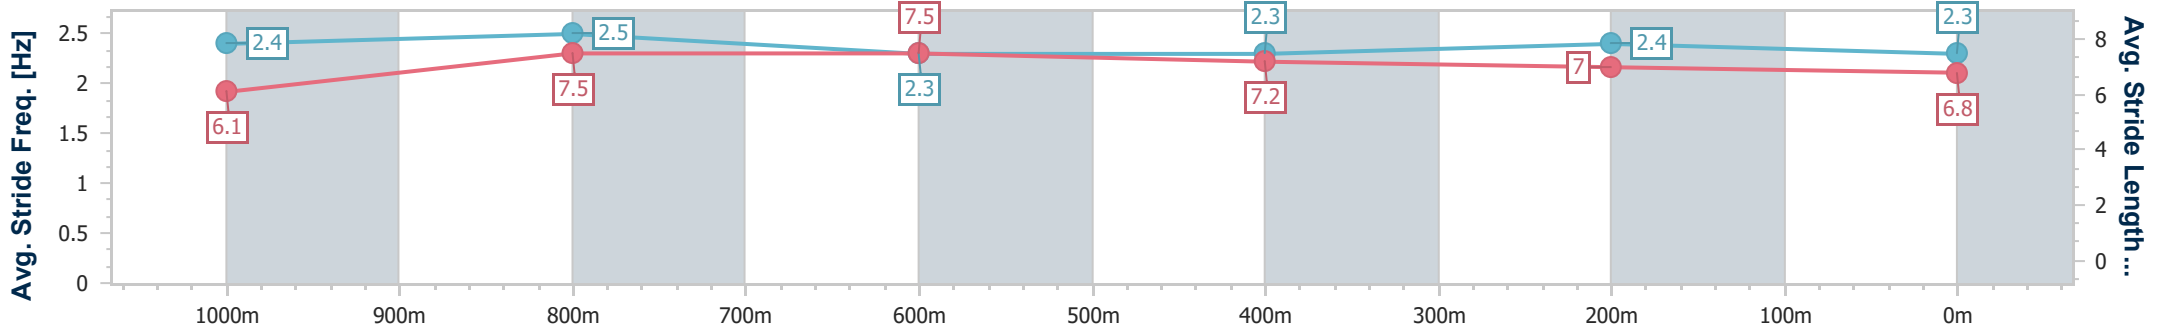

Horse/Jockey Name	Li'l Rex
Final Rank	7
Fastest Section Time (Section)	0:10.71 (1000m)
Top Speed [km/h] (Section)	68.5 (Overall)
Race State	Finished

Ipswich QLD Professional
Race 2: SUNTORY - 196 DOUBLE PEACH QTIS Two-Year-Old
Maiden Plate - 1200m
22 May 2024 - 12:33

Track Rating: Good 4, Weather: Overcast, Rail Position: +6m Entire

Section	Overall	1000m	800m	600m	400m	200m
Section Times	1:12.55 [7] (0:13.72)	0:58.83 [3] (0:10.71)	0:48.12 [3] (0:11.46)	0:36.66 [4] (0:11.87)	0:24.79 [2] (0:12.00)	0:12.79 [2] (0:12.79)
Average Speed [km/h]	52.4	67.1	62.7	60.1	59.7	56.4
Top Speed [km/h]	68.5	68.5	65.2	61.5	60.7	58.8
Avg. Dist. to Rail [m]	4.2	0.3	1.2	1.6	1.4	1.2
Avg. Stride Freq. [Hz]	2.4	2.5	2.3	2.3	2.4	2.3
Avg. Stride Length [m]	6.1	7.5	7.5	7.2	7.0	6.8

- [ ] Ranking at each section and finish
- -.-.- No data available at this section
- NA No data available