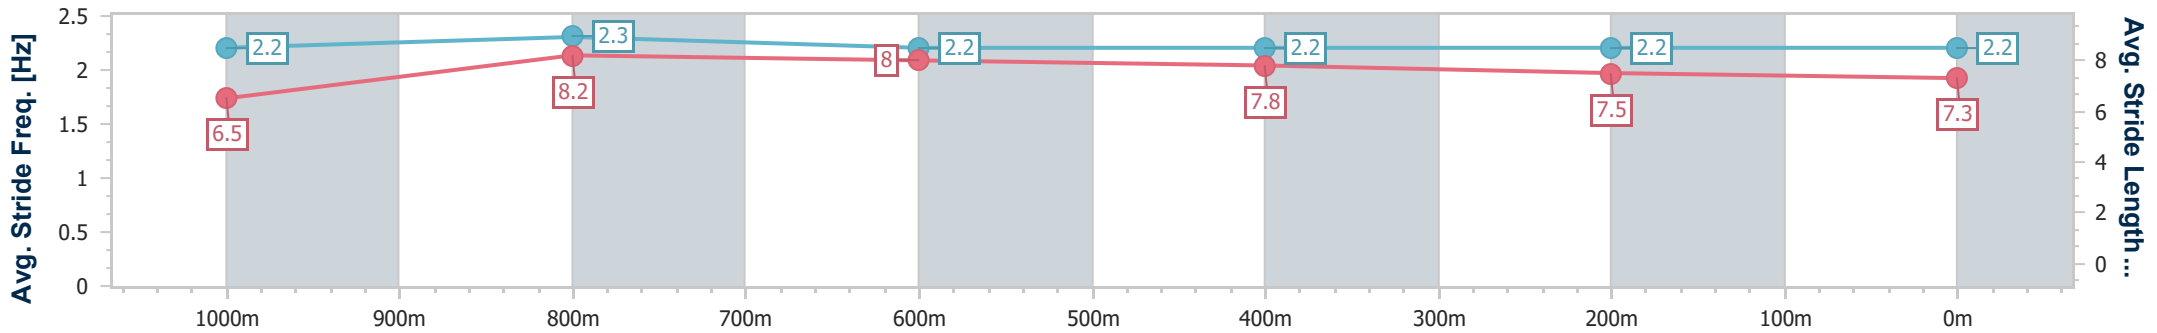

Horse/Jockey Name	Cutting Edge
Final Rank	9
Fastest Section Time (Section)	0:10.54 (1000m)
Top Speed [km/h] (Section)	69.7 (1000m)
Race State	Finished

Ipswich QLD Professional
Race 2: SUNTORY - 196 DOUBLE PEACH QTIS Two-Year-Old
Maiden Plate - 1200m
22 May 2024 - 12:33

Track Rating: Good 4, Weather: Overcast, Rail Position: +6m Entire

Section	Overall	1000m	800m	600m	400m	200m
Section Times	1:12.83 [9] (0:14.13)	0:58.70 [7] (0:10.54)	0:48.16 [7] (0:11.43)	0:36.73 [6] (0:11.93)	0:24.80 [6] (0:12.14)	0:12.66 [8] (0:12.66)
Average Speed [km/h]	50.9	68.4	63.2	60.3	59.8	56.8
Top Speed [km/h]	66.5	69.7	67.0	61.5	60.9	58.8
Avg. Dist. to Rail [m]	7.1	0.8	0.4	0.4	2.4	4.2
Avg. Stride Freq. [Hz]	2.2	2.3	2.2	2.2	2.2	2.2
Avg. Stride Length [m]	6.5	8.2	8.0	7.8	7.5	7.3

- [ ] Ranking at each section and finish
- -.-.- No data available at this section
- NA No data available