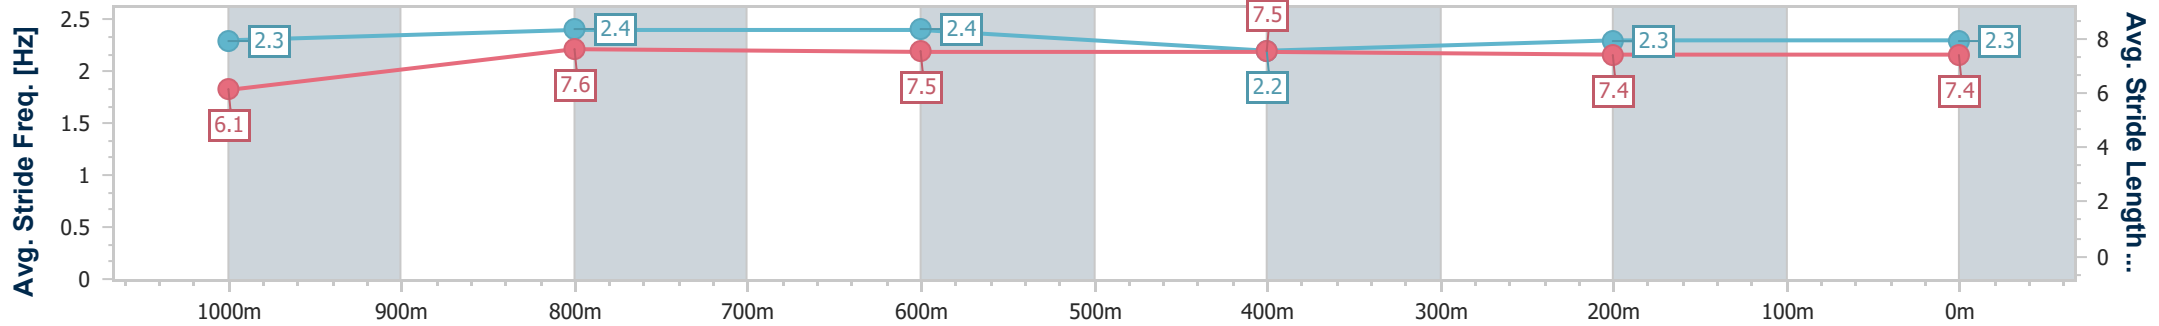

Horse/Jockey Name	La Cometa
Final Rank	3
Fastest Section Time (Section)	0:10.72 (1000m)
Top Speed [km/h] (Section)	68.1 (1000m)
Race State	Finished

Ipswich QLD Professional
Race 2: SUNTORY - 196 DOUBLE PEACH QTIS Two-Year-Old
Maiden Plate - 1200m
22 May 2024 - 12:33

Track Rating: Good 4, Weather: Overcast, Rail Position: +6m Entire

Section	Overall	1000m	800m	600m	400m	200m
Section Times	1:12.11 [3] (0:14.31)	0:57.80 [11] (0:10.72)	0:47.08 [10] (0:11.29)	0:35.79 [10] (0:11.93)	0:23.86 [9] (0:11.88)	0:11.98 [6] (0:11.98)
Average Speed [km/h]	50.5	67.0	64.1	60.6	60.9	60.2
Top Speed [km/h]	65.8	68.1	67.5	61.2	61.9	62.2
Avg. Dist. to Rail [m]	7.3	0.6	1.0	0.9	1.6	3.2
Avg. Stride Freq. [Hz]	2.3	2.4	2.4	2.2	2.3	2.3
Avg. Stride Length [m]	6.1	7.6	7.5	7.5	7.4	7.4

- [ ] Ranking at each section and finish
- -.-.- No data available at this section
- NA No data available