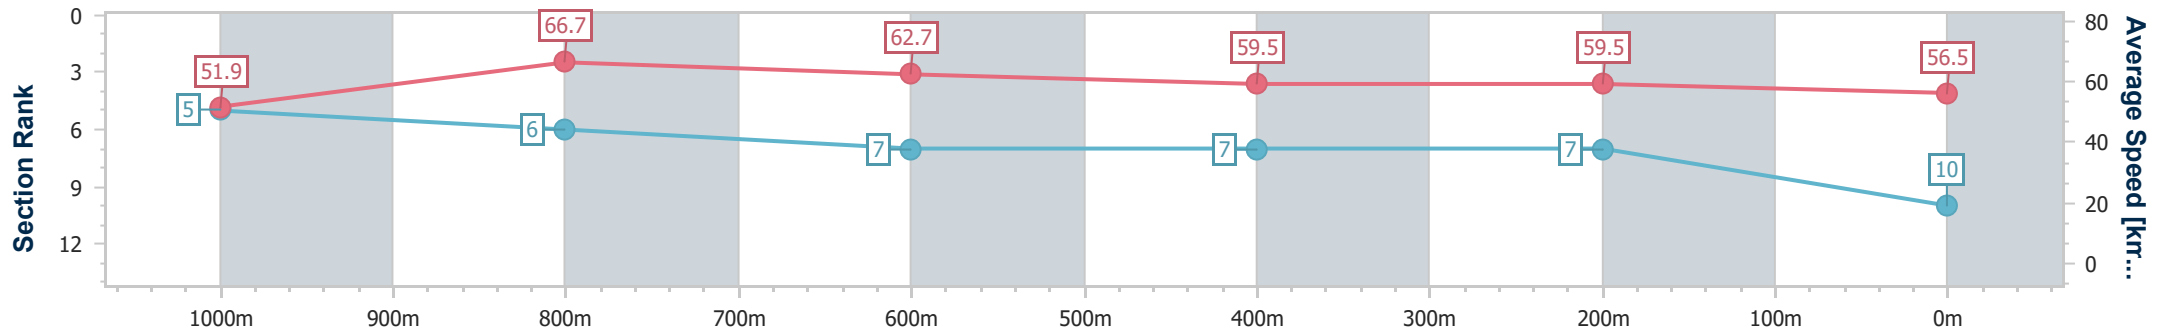

Horse/Jockey Name	Fireforce
Final Rank	10
Fastest Section Time (Section)	0:10.76 (1000m)
Top Speed [km/h] (Section)	69.0 (1000m)
Race State	Finished

Ipswich QLD Professional
Race 2: SUNTORY - 196 DOUBLE PEACH QTIS Two-Year-Old
Maiden Plate - 1200m
22 May 2024 - 12:33

Track Rating: Good 4, Weather: Overcast, Rail Position: +6m Entire

Section	Overall	1000m	800m	600m	400m	200m
Section Times	1:12.88 [10] (0:13.88)	0:59.00 [5] (0:10.76)	0:48.24 [6] (0:11.47)	0:36.77 [7] (0:11.99)	0:24.78 [7] (0:12.06)	0:12.72 [7] (0:12.72)
Average Speed [km/h]	51.9	66.7	62.7	59.5	59.5	56.5
Top Speed [km/h]	68.9	69.0	65.4	61.3	60.3	58.5
Avg. Dist. to Rail [m]	1.9	0.7	1.3	1.3	1.5	1.1
Avg. Stride Freq. [Hz]	2.4	2.5	2.4	2.3	2.3	2.2
Avg. Stride Length [m]	6.0	7.4	7.4	7.2	7.3	7.1

- [ ] Ranking at each section and finish
- -.-.- No data available at this section
- NA No data available