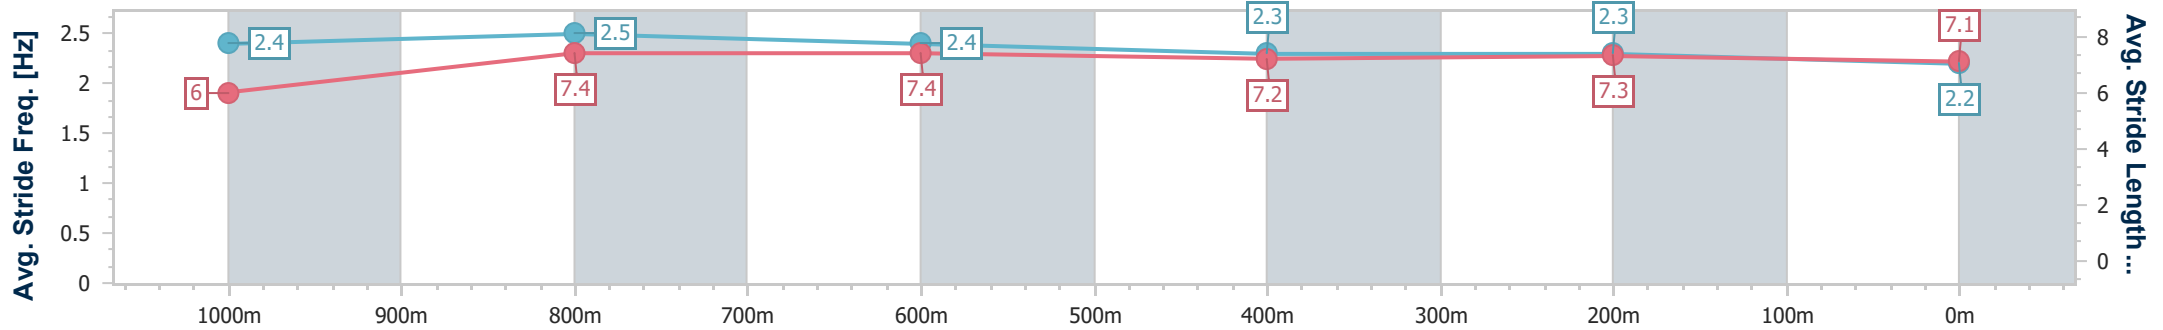

Horse/Jockey Name	Fireforce
Final Rank	10
Fastest Section Time (Section)	0:10.76 (1000m)
Top Speed [km/h] (Section)	69.0 (1000m)
Race State	Finished

Ipswich QLD Professional
Race 2: SUNTORY - 196 DOUBLE PEACH QTIS Two-Year-Old
Maiden Plate - 1200m
22 May 2024 - 12:33

Track Rating: Good 4, Weather: Overcast, Rail Position: +6m Entire

Section	Overall	1000m	800m	600m	400m	200m
Section Times	1:12.88 [10] (0:13.88)	0:59.00 [5] (0:10.76)	0:48.24 [6] (0:11.47)	0:36.77 [7] (0:11.99)	0:24.78 [7] (0:12.06)	0:12.72 [7] (0:12.72)
Average Speed [km/h]	51.9	66.7	62.7	59.5	59.5	56.5
Top Speed [km/h]	68.9	69.0	65.4	61.3	60.3	58.5
Avg. Dist. to Rail [m]	1.9	0.7	1.3	1.3	1.5	1.1
Avg. Stride Freq. [Hz]	2.4	2.5	2.4	2.3	2.3	2.2
Avg. Stride Length [m]	6.0	7.4	7.4	7.2	7.3	7.1

- [ ] Ranking at each section and finish
- -.-.- No data available at this section
- NA No data available