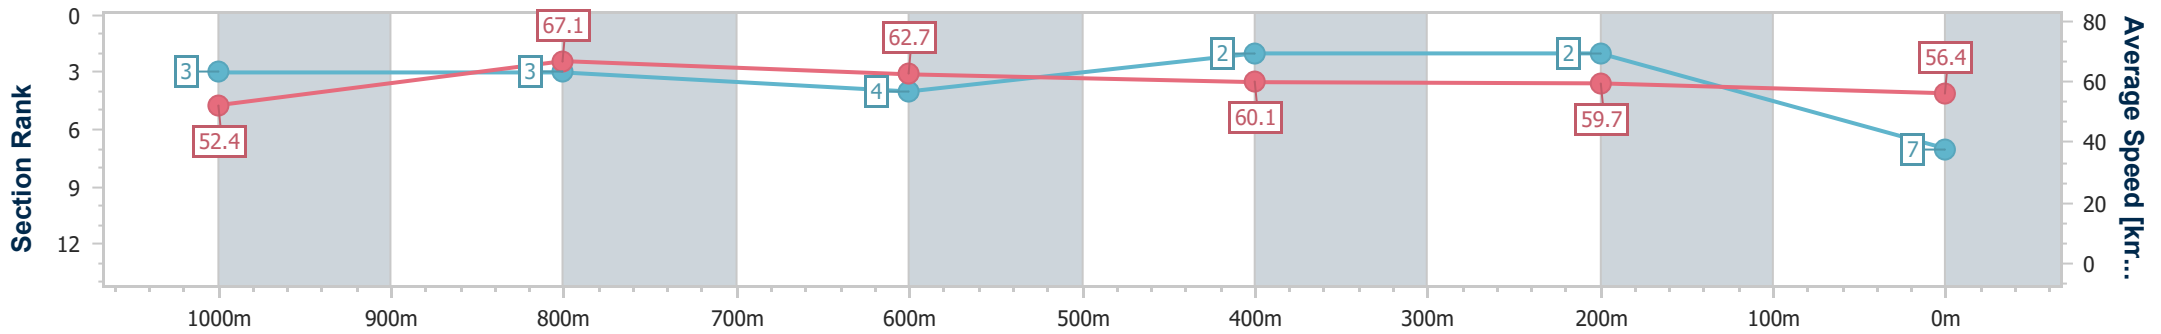

Horse/Jockey Name	Li'l Rex
Final Rank	7
Fastest Section Time (Section)	0:10.71 (1000m)
Top Speed [km/h] (Section)	68.5 (Overall)
Race State	Finished

Ipswich QLD Professional
Race 2: SUNTORY - 196 DOUBLE PEACH QTIS Two-Year-Old
Maiden Plate - 1200m
22 May 2024 - 12:33

Track Rating: Good 4, Weather: Overcast, Rail Position: +6m Entire

Section	Overall	1000m	800m	600m	400m	200m
Section Times	1:12.55 [7] (0:13.72)	0:58.83 [3] (0:10.71)	0:48.12 [3] (0:11.46)	0:36.66 [4] (0:11.87)	0:24.79 [2] (0:12.00)	0:12.79 [2] (0:12.79)
Average Speed [km/h]	52.4	67.1	62.7	60.1	59.7	56.4
Top Speed [km/h]	68.5	68.5	65.2	61.5	60.7	58.8
Avg. Dist. to Rail [m]	4.2	0.3	1.2	1.6	1.4	1.2
Avg. Stride Freq. [Hz]	2.4	2.5	2.3	2.3	2.4	2.3
Avg. Stride Length [m]	6.1	7.5	7.5	7.2	7.0	6.8

- [ ] Ranking at each section and finish
- -.-.- No data available at this section
- NA No data available