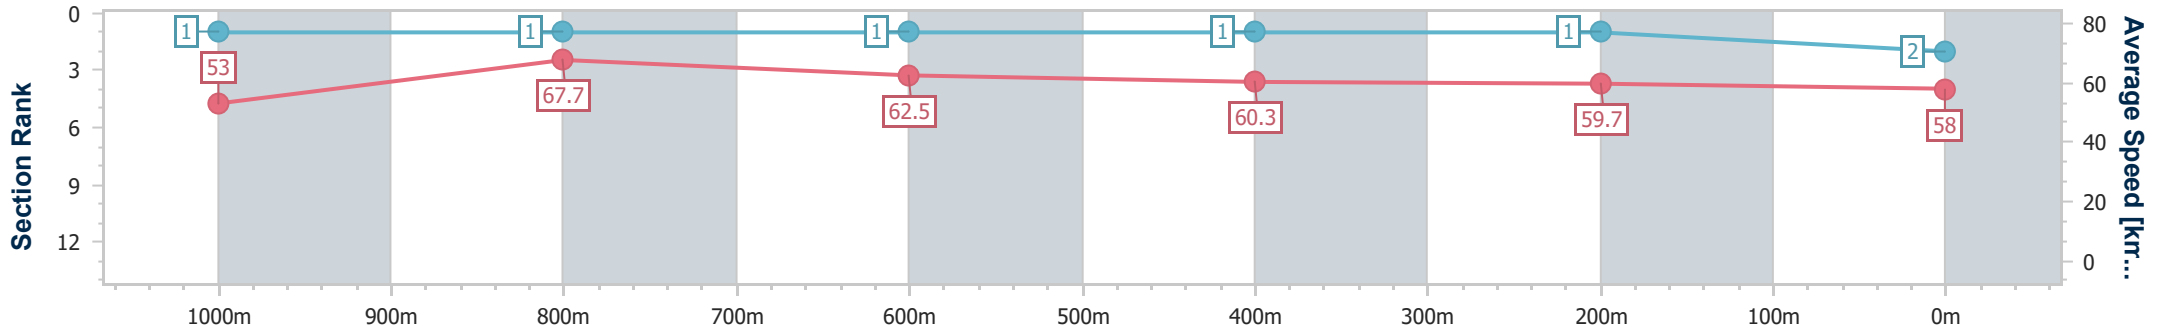

Horse/Jockey Name	Warrior Head
Final Rank	2
Fastest Section Time (Section)	0:10.62 (1000m)
Top Speed [km/h] (Section)	69.6 (Overall)
Race State	Finished

Ipswich QLD Professional
Race 2: SUNTORY - 196 DOUBLE PEACH QTIS Two-Year-Old
Maiden Plate - 1200m
22 May 2024 - 12:33

Track Rating: Good 4, Weather: Overcast, Rail Position: +6m Entire

Section	Overall	1000m	800m	600m	400m	200m
Section Times	1:12.05 [2] (0:13.58)	0:58.47 [1] (0:10.62)	0:47.85 [1] (0:11.46)	0:36.39 [1] (0:11.90)	0:24.49 [1] (0:12.08)	0:12.41 [1] (0:12.41)
Average Speed [km/h]	53.0	67.7	62.5	60.3	59.7	58.0
Top Speed [km/h]	69.6	69.5	64.4	61.5	60.8	60.8
Avg. Dist. to Rail [m]	3.5	0.5	1.3	0.9	0.7	0.9
Avg. Stride Freq. [Hz]	2.4	2.5	2.3	2.3	2.2	2.2
Avg. Stride Length [m]	6.3	7.6	7.5	7.4	7.4	7.3

- [ ] Ranking at each section and finish
- -.-.- No data available at this section
- NA No data available