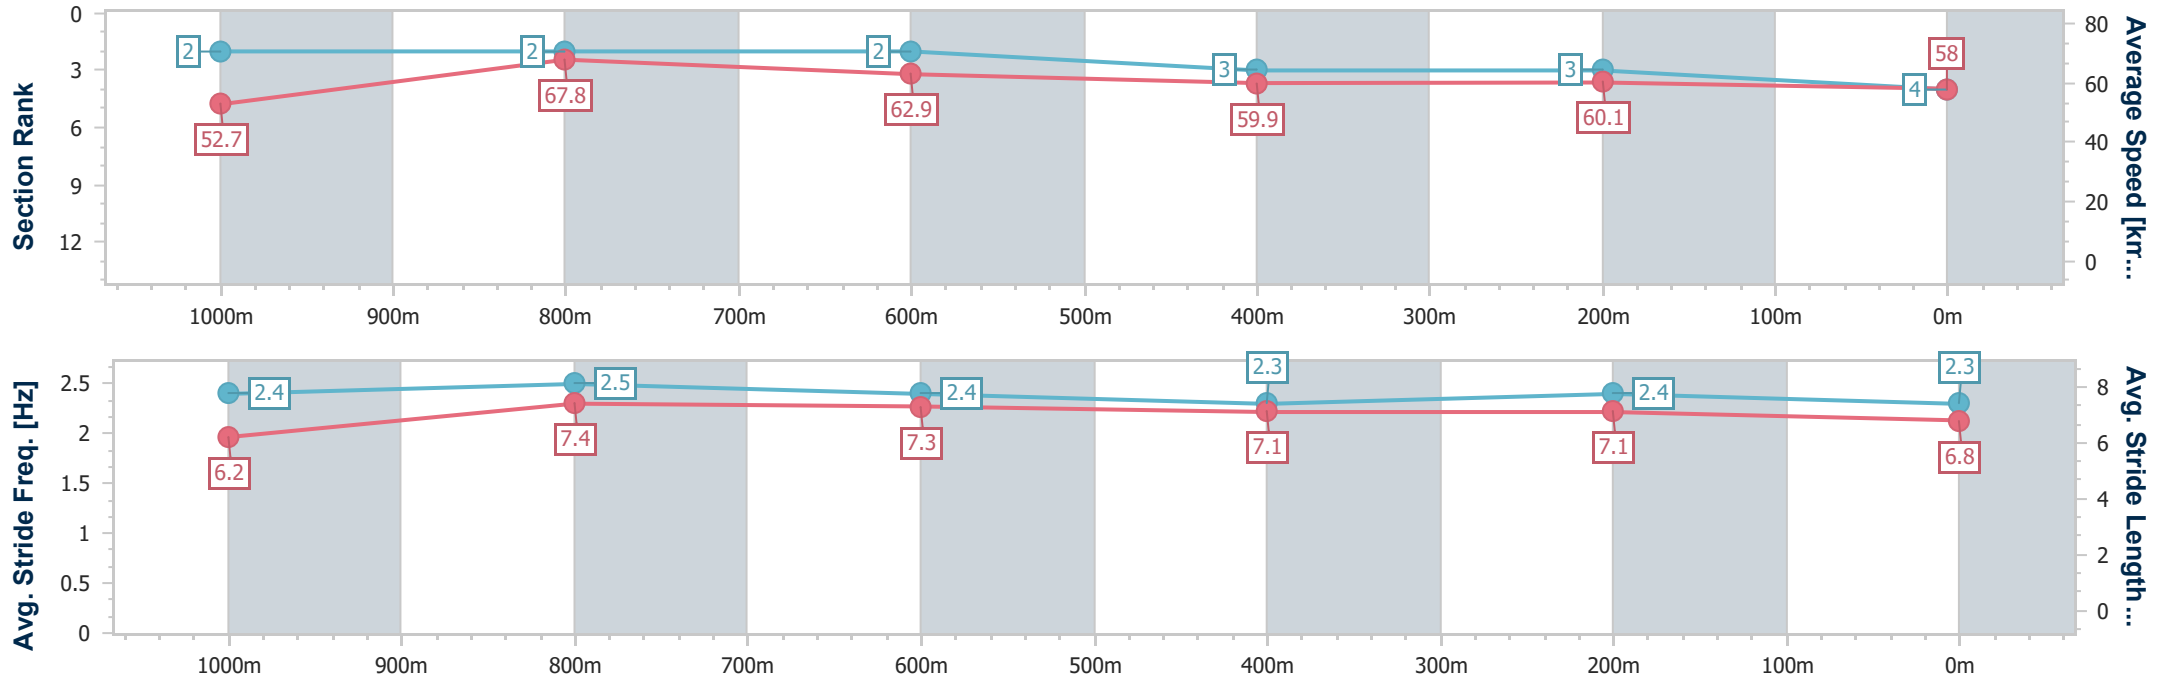

Horse/Jockey Name	Click Click Boom
Final Rank	4
Fastest Section Time (Section)	0:10.68 (1000m)
Top Speed [km/h] (Section)	69.8 (Overall)
Race State	Finished

Ipswich QLD Professional
Race 2: SUNTORY - 196 DOUBLE PEACH QTIS Two-Year-Old
Maiden Plate - 1200m
22 May 2024 - 12:33

Track Rating: Good 4, Weather: Overcast, Rail Position: +6m Entire

Section	Overall	1000m	800m	600m	400m	200m
Section Times	1:12.17 [4] (0:13.64)	0:58.53 [2] (0:10.68)	0:47.85 [2] (0:11.43)	0:36.42 [2] (0:12.02)	0:24.40 [3] (0:12.01)	0:12.39 [3] (0:12.39)
Average Speed [km/h]	52.7	67.8	62.9	59.9	60.1	58.0
Top Speed [km/h]	69.8	69.7	65.8	61.3	60.9	59.9
Avg. Dist. to Rail [m]	5.3	1.4	0.3	0.4	0.5	0.5
Avg. Stride Freq. [Hz]	2.4	2.5	2.4	2.3	2.4	2.3
Avg. Stride Length [m]	6.2	7.4	7.3	7.1	7.1	6.8

- [ ] Ranking at each section and finish
- -.-.- No data available at this section
- NA No data available