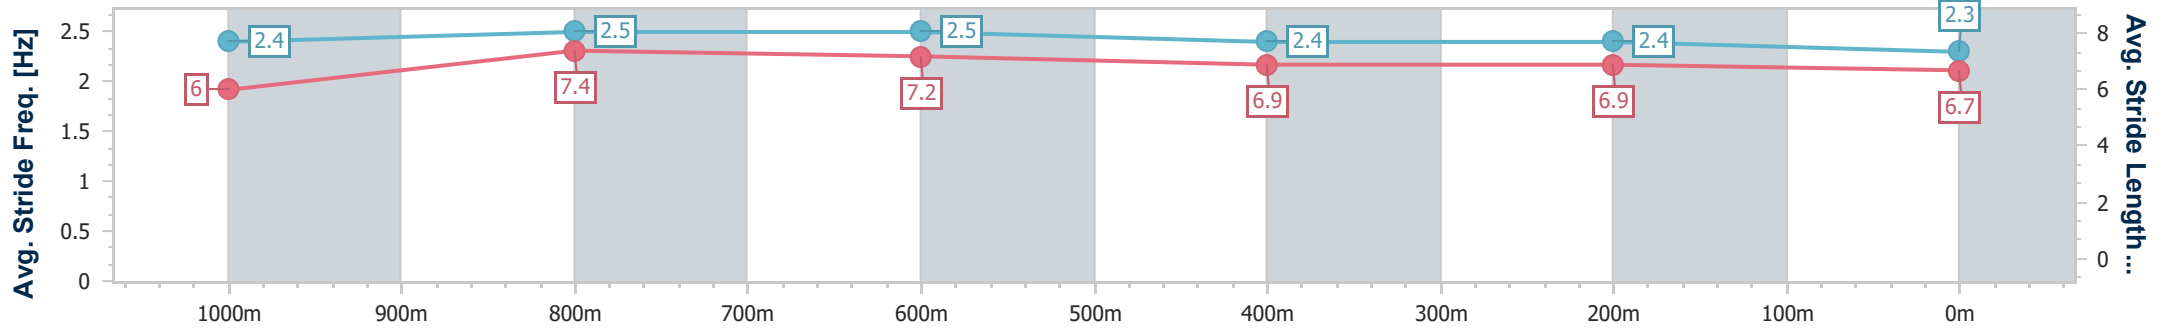

- [] Ranking at each section and finish
- .-.- No data available at this section
- NA No data available

Horse/Jockey Name	Private Showtime
Final Rank	11
Fastest Section Time (Section)	0:10.77 (1000m)
Top Speed [km/h] (Section)	68.3 (1000m)
Race State	Finished

- [] Ranking at each section and finish
- .-.- No data available at this section
- NA No data available