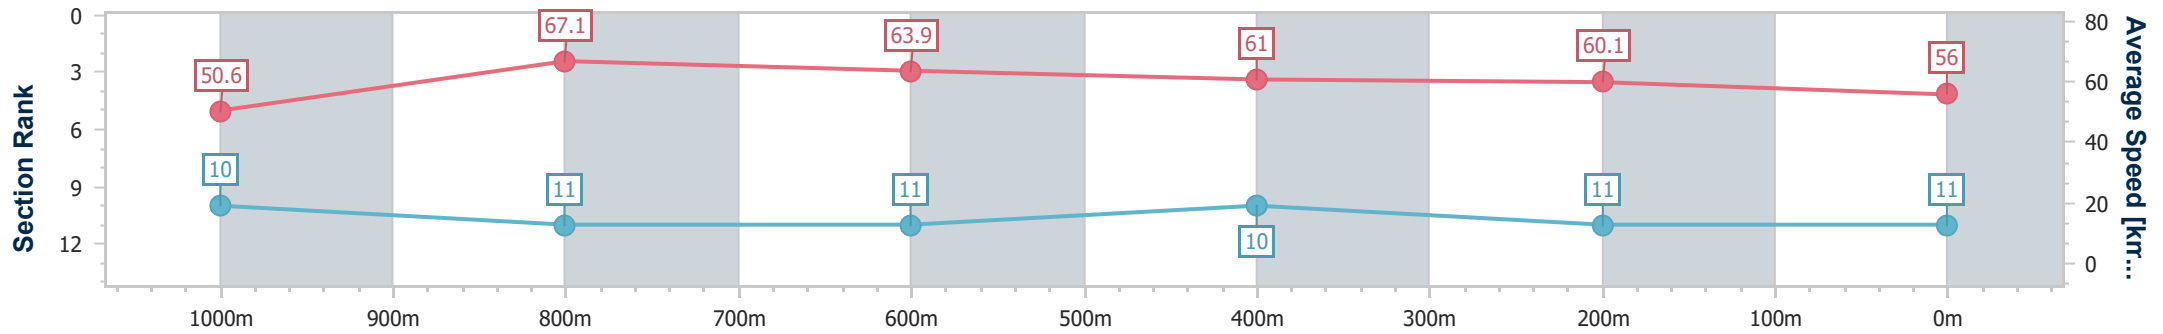

Horse/Jockey Name	Private Showtime
Final Rank	11
Fastest Section Time (Section)	0:10.77 (1000m)
Top Speed [km/h] (Section)	68.3 (1000m)
Race State	Finished

Ipswich QLD Professional
Race 2: SUNTORY - 196 DOUBLE PEACH QTIS Two-Year-Old
Maiden Plate - 1200m
22 May 2024 - 12:33

Track Rating: Good 4, Weather: Overcast, Rail Position: +6m Entire

Section	Overall	1000m	800m	600m	400m	200m
Section Times	1:13.15 [11] (0:14.26)	0:58.89 [10] (0:10.77)	0:48.12 [11] (0:11.33)	0:36.79 [11] (0:11.89)	0:24.90 [10] (0:12.09)	0:12.81 [11] (0:12.81)
Average Speed [km/h]	50.6	67.1	63.9	61.0	60.1	56.0
Top Speed [km/h]	65.6	68.3	67.1	61.5	61.6	58.6
Avg. Dist. to Rail [m]	9.7	2.0	1.6	1.5	3.3	5.1
Avg. Stride Freq. [Hz]	2.4	2.5	2.5	2.4	2.4	2.3
Avg. Stride Length [m]	6.0	7.4	7.2	6.9	6.9	6.7

- [ ] Ranking at each section and finish
- -.-.- No data available at this section
- NA No data available