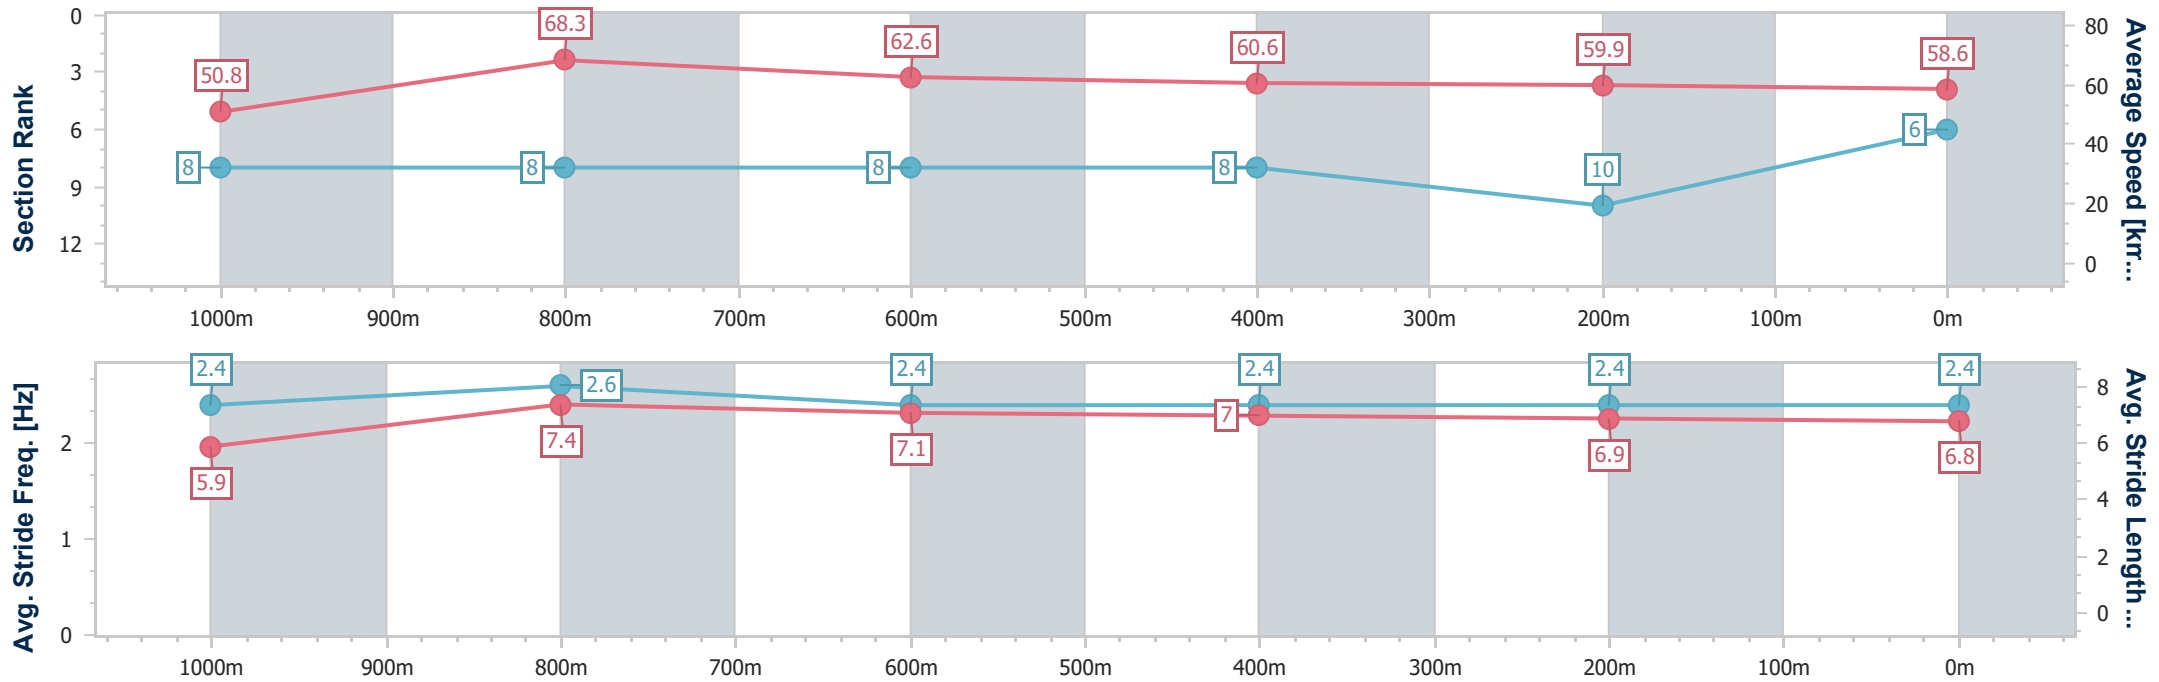

Horse/Jockey Name	Written Legacy
Final Rank	6
Fastest Section Time (Section)	0:10.57 (1000m)
Top Speed [km/h] (Section)	69.3 (1000m)
Race State	Finished

Ipswich QLD Professional
Race 2: SUNTORY - 196 DOUBLE PEACH QTIS Two-Year-Old
Maiden Plate - 1200m
22 May 2024 - 12:33

Track Rating: Good 4, Weather: Overcast, Rail Position: +6m Entire

Section	Overall	1000m	800m	600m	400m	200m
Section Times	1:12.45 [6] (0:14.18)	0:58.27 [8] (0:10.57)	0:47.70 [8] (0:11.48)	0:36.22 [8] (0:11.92)	0:24.30 [8] (0:12.03)	0:12.27 [10] (0:12.27)
Average Speed [km/h]	50.8	68.3	62.6	60.6	59.9	58.6
Top Speed [km/h]	69.3	69.3	66.4	60.9	61.2	60.7
Avg. Dist. to Rail [m]	6.5	0.2	0.2	0.3	1.0	1.9
Avg. Stride Freq. [Hz]	2.4	2.6	2.4	2.4	2.4	2.4
Avg. Stride Length [m]	5.9	7.4	7.1	7.0	6.9	6.8

- [ ] Ranking at each section and finish
- -.-.- No data available at this section
- NA No data available