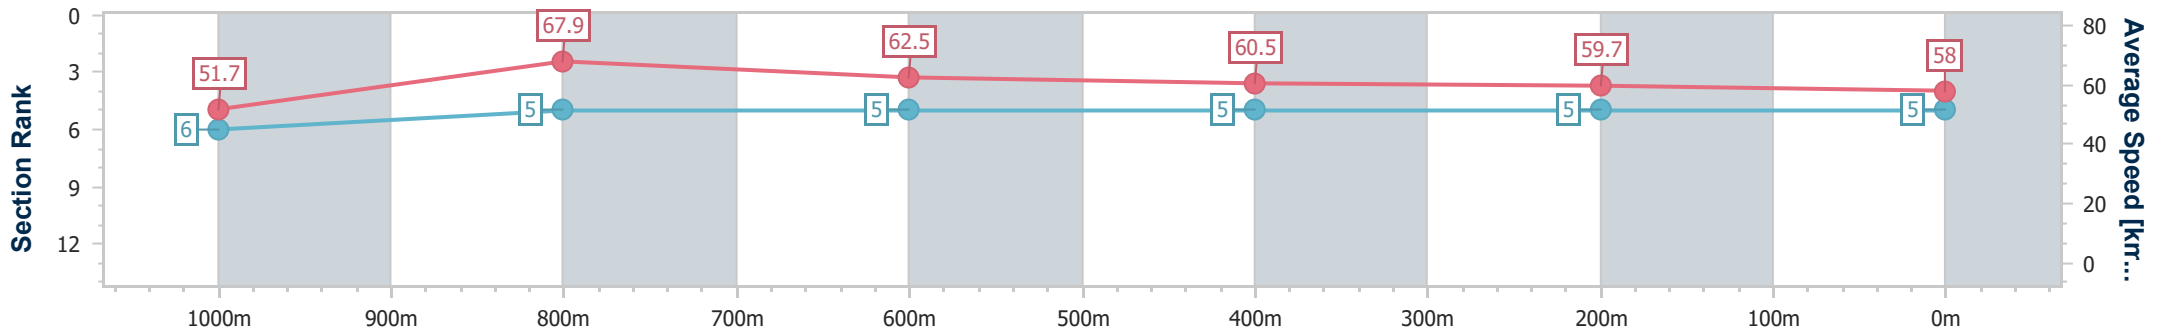

Horse/Jockey Name	Mister Tudor
Final Rank	5
Fastest Section Time (Section)	0:10.63 (1000m)
Top Speed [km/h] (Section)	69.8 (1000m)
Race State	Finished

Ipswich QLD Professional
Race 2: SUNTORY - 196 DOUBLE PEACH QTIS Two-Year-Old
Maiden Plate - 1200m
22 May 2024 - 12:33

Track Rating: Good 4, Weather: Overcast, Rail Position: +6m Entire

Section	Overall	1000m	800m	600m	400m	200m
Section Times	1:12.43 [5] (0:13.89)	0:58.54 [6] (0:10.63)	0:47.91 [5] (0:11.55)	0:36.36 [5] (0:11.89)	0:24.47 [5] (0:12.06)	0:12.41 [5] (0:12.41)
Average Speed [km/h]	51.7	67.9	62.5	60.5	59.7	58.0
Top Speed [km/h]	69.6	69.8	64.2	61.5	60.5	59.3
Avg. Dist. to Rail [m]	3.3	0.7	0.3	0.2	0.3	1.0
Avg. Stride Freq. [Hz]	2.4	2.4	2.3	2.3	2.3	2.2
Avg. Stride Length [m]	6.0	7.8	7.6	7.5	7.3	7.2

- [ ] Ranking at each section and finish
- -.-.- No data available at this section
- NA No data available