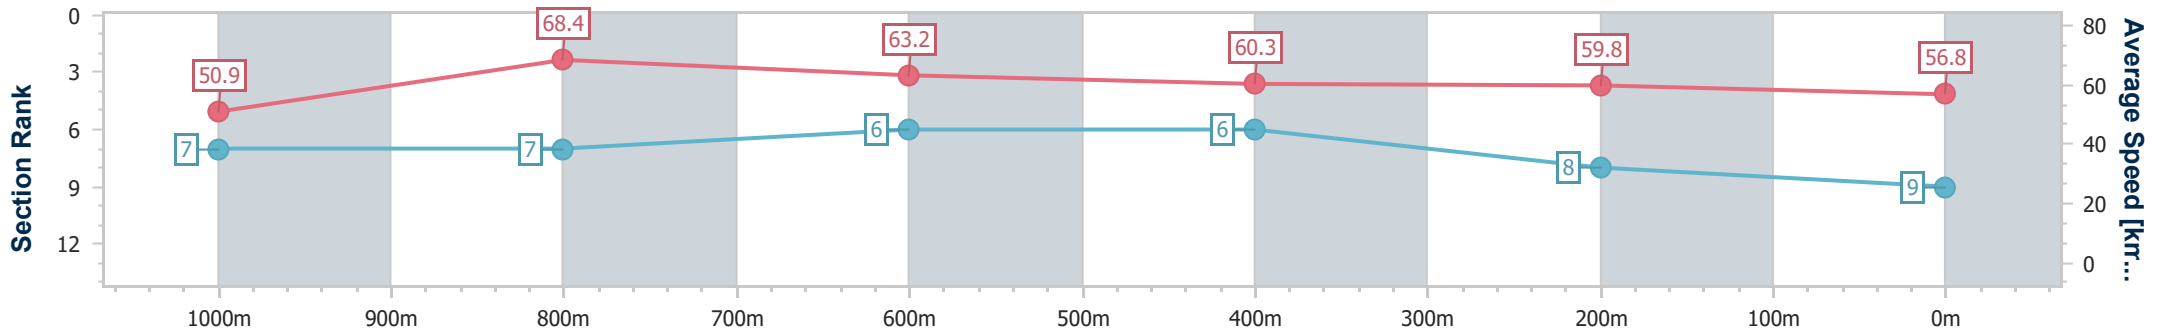

Horse/Jockey Name	Cutting Edge
Final Rank	9
Fastest Section Time (Section)	0:10.54 (1000m)
Top Speed [km/h] (Section)	69.7 (1000m)
Race State	Finished

Ipswich QLD Professional
Race 2: SUNTORY - 196 DOUBLE PEACH QTIS Two-Year-Old
Maiden Plate - 1200m
22 May 2024 - 12:33

Track Rating: Good 4, Weather: Overcast, Rail Position: +6m Entire

Section	Overall	1000m	800m	600m	400m	200m
Section Times	1:12.83 [9] (0:14.13)	0:58.70 [7] (0:10.54)	0:48.16 [7] (0:11.43)	0:36.73 [6] (0:11.93)	0:24.80 [6] (0:12.14)	0:12.66 [8] (0:12.66)
Average Speed [km/h]	50.9	68.4	63.2	60.3	59.8	56.8
Top Speed [km/h]	66.5	69.7	67.0	61.5	60.9	58.8
Avg. Dist. to Rail [m]	7.1	0.8	0.4	0.4	2.4	4.2
Avg. Stride Freq. [Hz]	2.2	2.3	2.2	2.2	2.2	2.2
Avg. Stride Length [m]	6.5	8.2	8.0	7.8	7.5	7.3

- [ ] Ranking at each section and finish
- -.-.- No data available at this section
- NA No data available