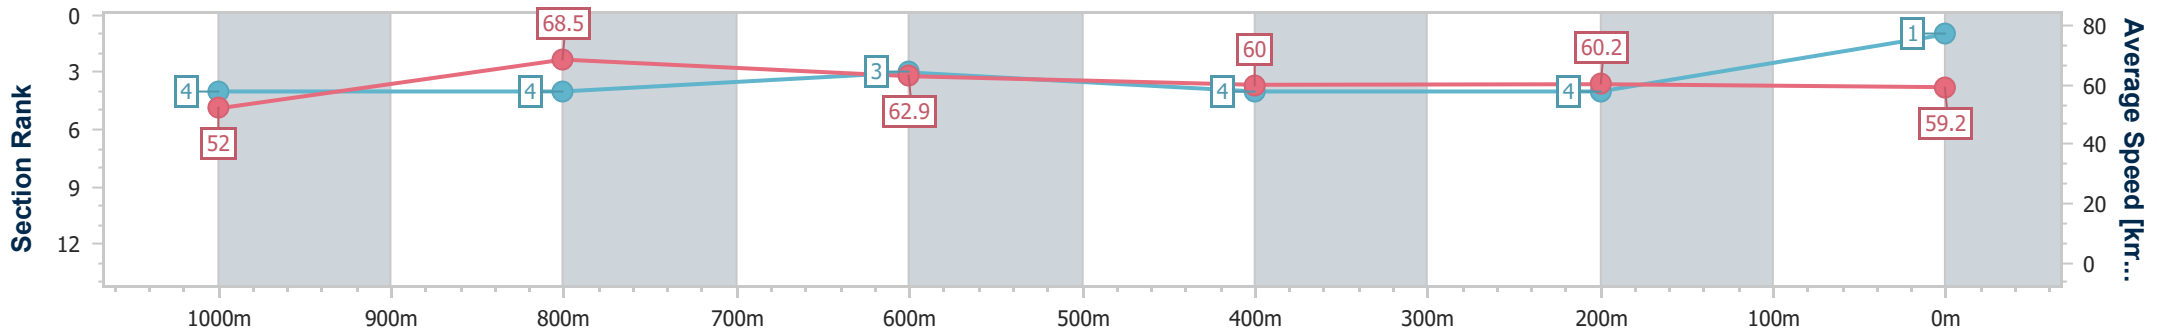

Track Rating: Good 4, Weather: Overcast, Rail Position: +6m Entire

Section	Overall	1000m	800m	600m	400m	200m
Section Times	1:12.04 [1] (0:13.86)	0:58.18 [4] (0:10.58)	0:47.60 [4] (0:11.43)	0:36.17 [3] (0:12.01)	0:24.16 [4] (0:12.00)	0:12.16 [4] (0:12.16)
Average Speed [km/h]	52.0	68.5	62.9	60.0	60.2	59.2
Top Speed [km/h]	68.8	69.2	65.7	62.0	60.9	60.4
Avg. Dist. to Rail [m]	5.7	1.6	0.4	0.6	1.0	2.0
Avg. Stride Freq. [Hz]	2.4	2.4	2.3	2.3	2.3	2.3
Avg. Stride Length [m]	6.2	7.9	7.6	7.4	7.2	7.2