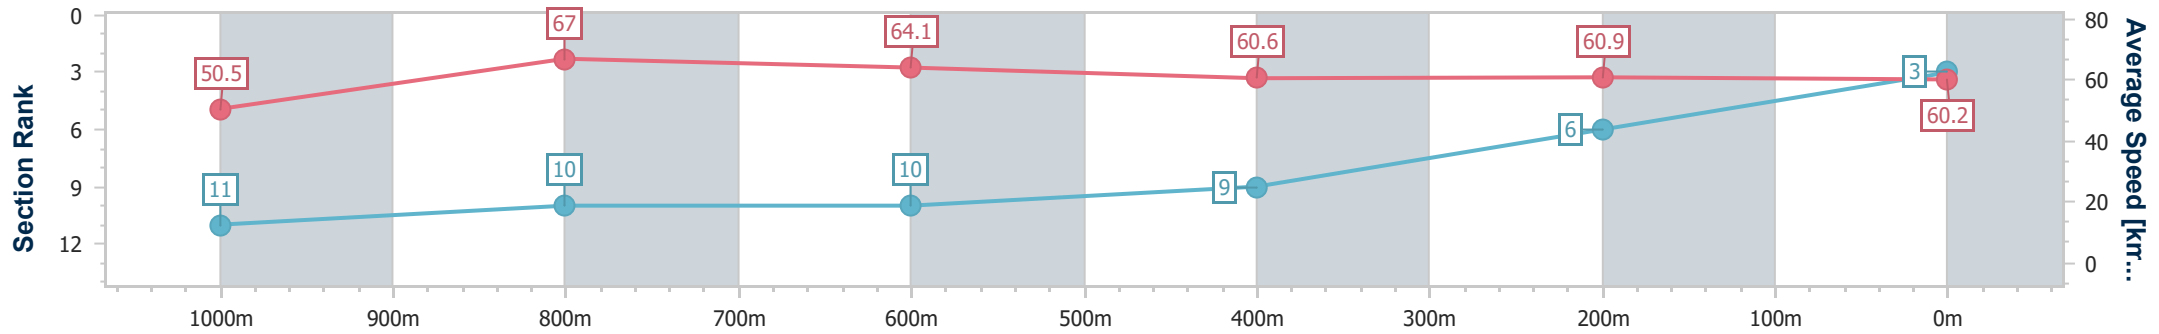

Horse/Jockey Name	La Cometa
Final Rank	3
Fastest Section Time (Section)	0:10.72 (1000m)
Top Speed [km/h] (Section)	68.1 (1000m)
Race State	Finished

Ipswich QLD Professional
Race 2: SUNTORY - 196 DOUBLE PEACH QTIS Two-Year-Old
Maiden Plate - 1200m
22 May 2024 - 12:33

Track Rating: Good 4, Weather: Overcast, Rail Position: +6m Entire

Section	Overall	1000m	800m	600m	400m	200m
Section Times	1:12.11 [3] (0:14.31)	0:57.80 [11] (0:10.72)	0:47.08 [10] (0:11.29)	0:35.79 [10] (0:11.93)	0:23.86 [9] (0:11.88)	0:11.98 [6] (0:11.98)
Average Speed [km/h]	50.5	67.0	64.1	60.6	60.9	60.2
Top Speed [km/h]	65.8	68.1	67.5	61.2	61.9	62.2
Avg. Dist. to Rail [m]	7.3	0.6	1.0	0.9	1.6	3.2
Avg. Stride Freq. [Hz]	2.3	2.4	2.4	2.2	2.3	2.3
Avg. Stride Length [m]	6.1	7.6	7.5	7.5	7.4	7.4

- [ ] Ranking at each section and finish
- -.-.- No data available at this section
- NA No data available