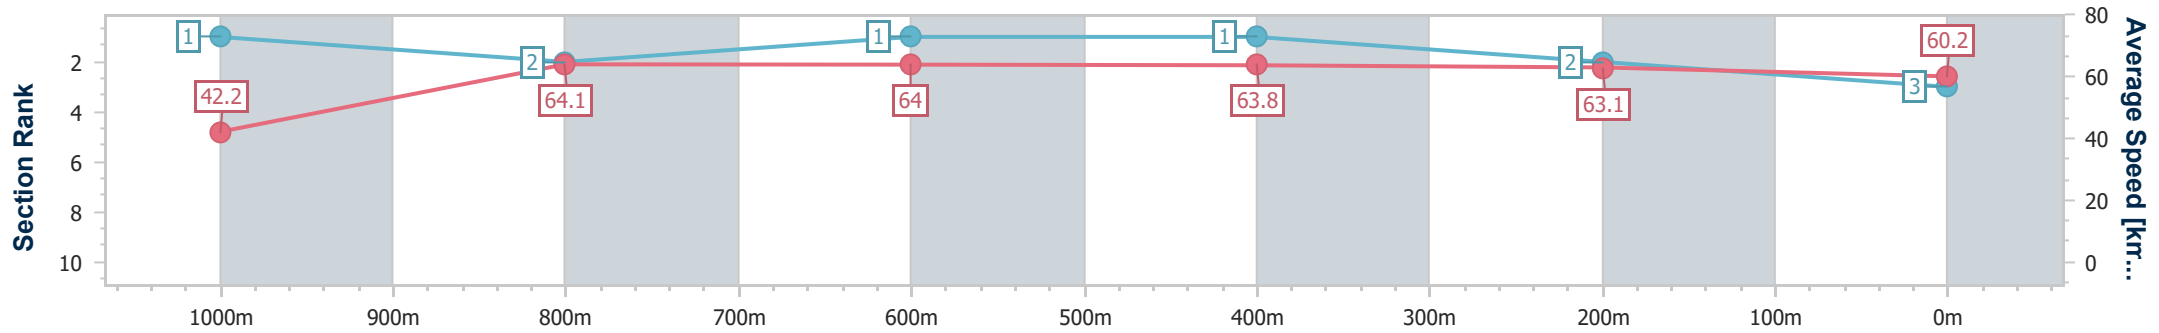

Ipswich QLD Professional

Race 1: GREAT NORTHERN Maiden Handicap - 1100m

22 May 2024 - 11:59

Track Rating: Good 4, Weather: Overcast, Rail Position: +6m Entire

Section	Overall	1000m	800m	600m	400m	200m
Section Times	1:05.64 [3] (0:08.53)	0:57.11 [1] (0:11.29)	0:45.82 [2] (0:11.22)	0:34.60 [1] (0:11.28)	0:23.32 [1] (0:11.33)	0:11.99 [2]
Average Speed [km/h]	42.2	64.1	64.0	63.8	63.1	60.2
Top Speed [km/h]	60.8	66.2	65.2	64.5	64.3	62.2
Avg. Dist. to Rail [m]	6.6	0.9	0.4	0.7	0.6	0.3
Avg. Stride Freq. [Hz]	2.2	2.4	2.4	2.4	2.5	2.4
Avg. Stride Length [m]	5.4	7.4	7.4	7.3	7.1	7.0