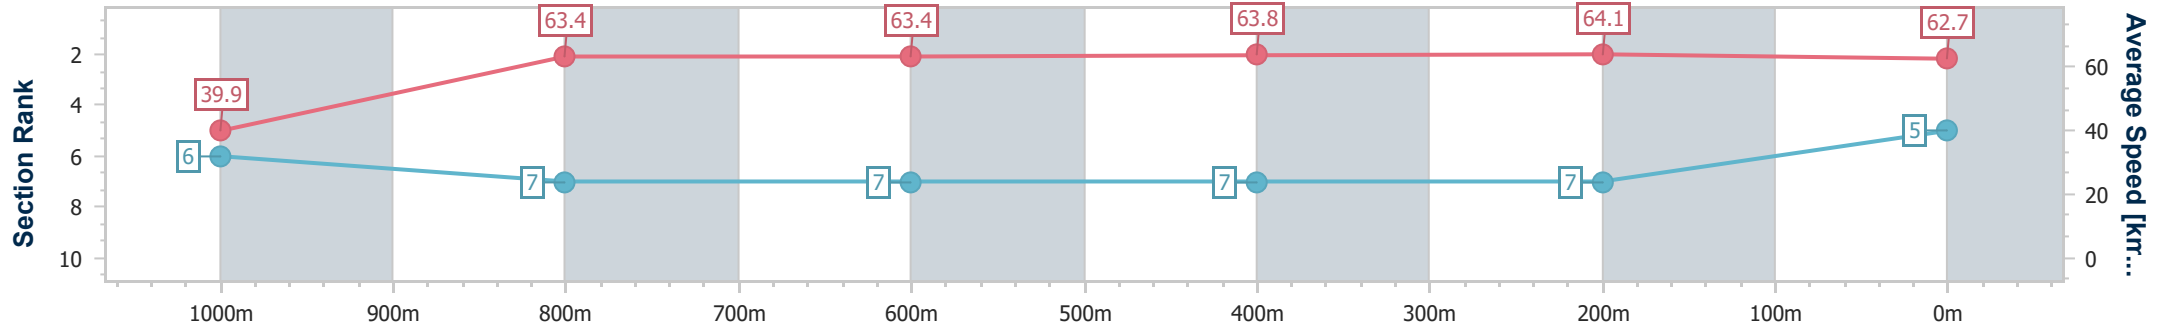

Ipswich QLD Professional

Race 1: GREAT NORTHERN Maiden Handicap - 1100m

22 May 2024 - 11:59

Track Rating: Good 4, Weather: Overcast, Rail Position: +6m Entire

Section	Overall	1000m	800m	600m	400m	200m
Section Times	1:05.89 [5] (0:09.06)	0:56.83 [6] (0:11.43)	0:45.40 [7] (0:11.35)	0:34.05 [7] (0:11.26)	0:22.79 [7] (0:11.29)	0:11.50 [7] (0:11.50)
Average Speed [km/h]	39.9	63.4	63.4	63.8	64.1	62.7
Top Speed [km/h]	62.1	65.3	63.8	64.4	64.7	64.3
Avg. Dist. to Rail [m]	4.5	2.0	0.6	0.3	2.3	4.0
Avg. Stride Freq. [Hz]	2.3	2.5	2.4	2.4	2.4	2.4
Avg. Stride Length [m]	5.0	7.1	7.3	7.4	7.4	7.4

- [] Ranking at each section and finish
- .-.- No data available at this section
- NA No data available

Horse/Jockey Name	Star Diamond
Final Rank	6
Fastest Section Time (Section)	0:08.77 (Overall)
Top Speed [km/h] (Section)	64.6 (1000m)
Race State	Finished