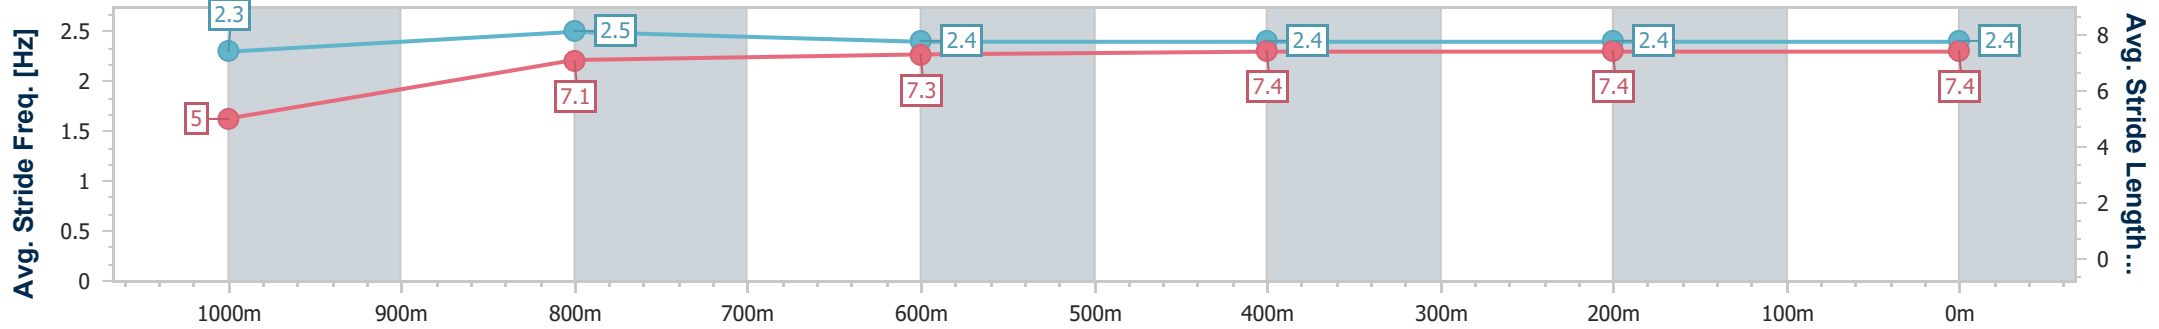

Ipswich QLD Professional

Race 1: GREAT NORTHERN Maiden Handicap - 1100m

22 May 2024 - 11:59

Track Rating: Good 4, Weather: Overcast, Rail Position: +6m Entire

Section	Overall	1000m	800m	600m	400m	200m
Section Times	1:05.89 [5] (0:09.06)	0:56.83 [6] (0:11.43)	0:45.40 [7] (0:11.35)	0:34.05 [7] (0:11.26)	0:22.79 [7] (0:11.29)	0:11.50 [7] (0:11.50)
Average Speed [km/h]	39.9	63.4	63.4	63.8	64.1	62.7
Top Speed [km/h]	62.1	65.3	63.8	64.4	64.7	64.3
Avg. Dist. to Rail [m]	4.5	2.0	0.6	0.3	2.3	4.0
Avg. Stride Freq. [Hz]	2.3	2.5	2.4	2.4	2.4	2.4
Avg. Stride Length [m]	5.0	7.1	7.3	7.4	7.4	7.4

- [] Ranking at each section and finish
- .-.- No data available at this section
- NA No data available

Horse/Jockey Name	Star Diamond
Final Rank	6
Fastest Section Time (Section)	0:08.77 (Overall)
Top Speed [km/h] (Section)	64.6 (1000m)
Race State	Finished