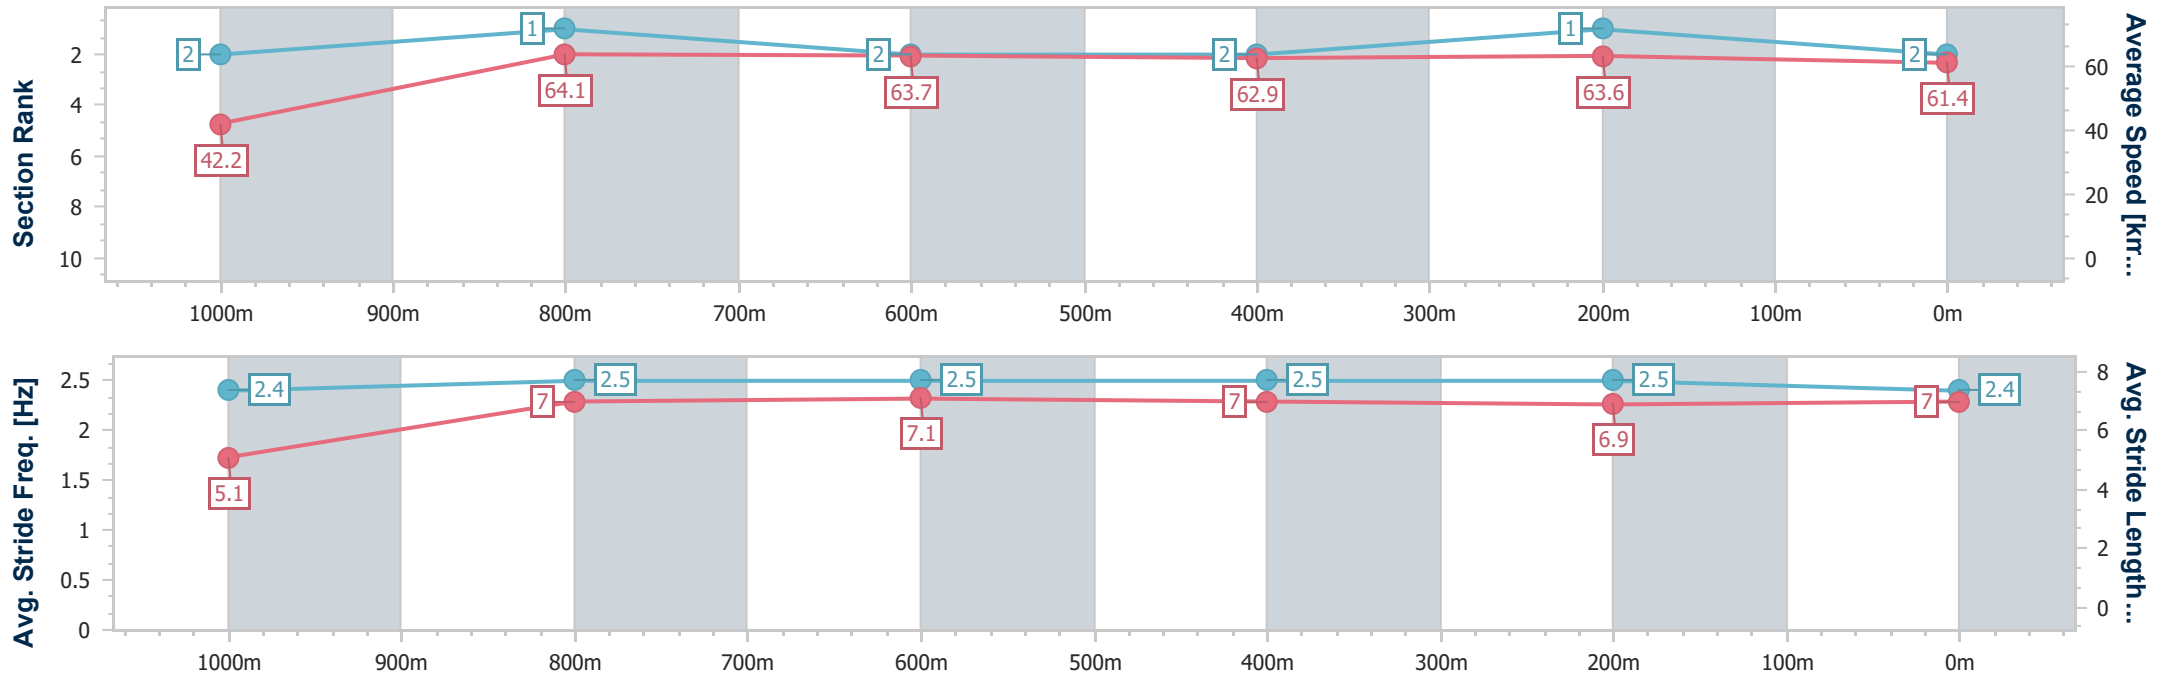

Ipswich QLD Professional

Race 1: GREAT NORTHERN Maiden Handicap - 1100m

22 May 2024 - 11:59

Track Rating: Good 4, Weather: Overcast, Rail Position: +6m Entire

Section	Overall	1000m	800m	600m	400m	200m
Section Times	1:05.39 [2] (0:08.53)	0:56.86 [2] (0:11.26)	0:45.60 [1] (0:11.25)	0:34.35 [2] (0:11.36)	0:22.99 [2] (0:11.25)	0:11.74 [1] (0:11.74)
Average Speed [km/h]	42.2	64.1	63.7	62.9	63.6	61.4
Top Speed [km/h]	61.9	64.9	64.3	63.9	64.2	63.2
Avg. Dist. to Rail [m]	5.6	0.3	0.9	1.4	1.3	0.6
Avg. Stride Freq. [Hz]	2.4	2.5	2.5	2.5	2.5	2.4
Avg. Stride Length [m]	5.1	7.0	7.1	7.0	6.9	7.0