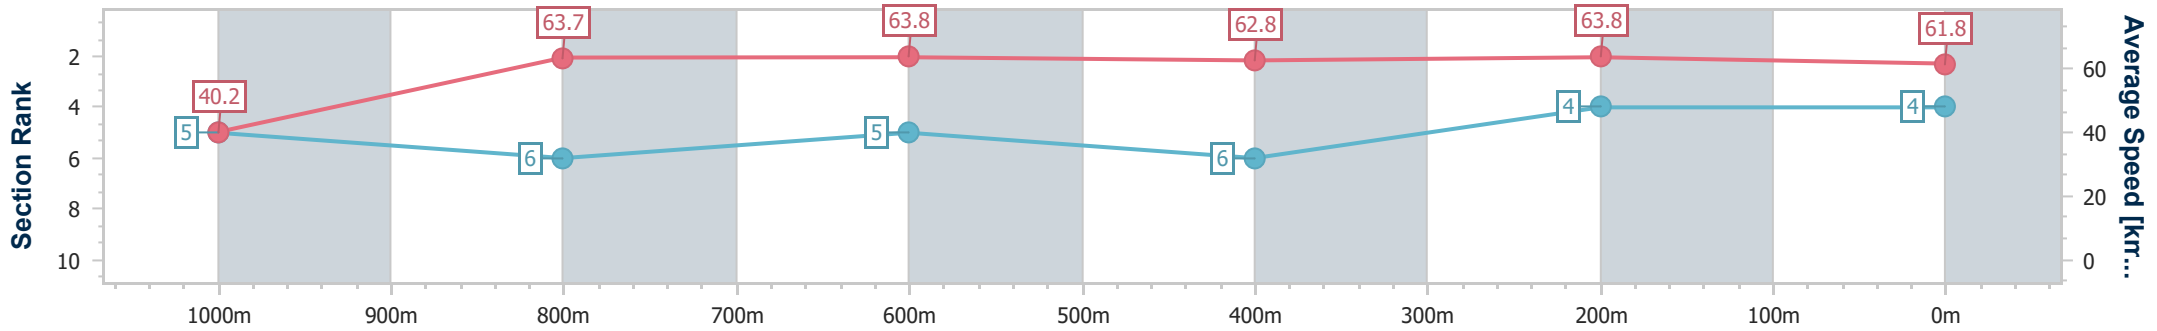

Ipswich QLD Professional

Race 1: GREAT NORTHERN Maiden Handicap - 1100m

22 May 2024 - 11:59

Track Rating: Good 4, Weather: Overcast, Rail Position: +6m Entire

Section	Overall	1000m	800m	600m	400m	200m
Section Times	1:05.85 [4] (0:08.97)	0:56.88 [5] (0:11.31)	0:45.57 [6] (0:11.26)	0:34.31 [5] (0:11.42)	0:22.89 [6] (0:11.23)	0:11.66 [4] (0:11.66)
Average Speed [km/h]	40.2	63.7	63.8	62.8	63.8	61.8
Top Speed [km/h]	63.0	65.1	65.2	63.5	65.2	65.1
Avg. Dist. to Rail [m]	2.3	0.3	0.8	1.2	0.7	1.6
Avg. Stride Freq. [Hz]	2.1	2.4	2.3	2.3	2.4	2.3
Avg. Stride Length [m]	5.3	7.5	7.7	7.5	7.5	7.4