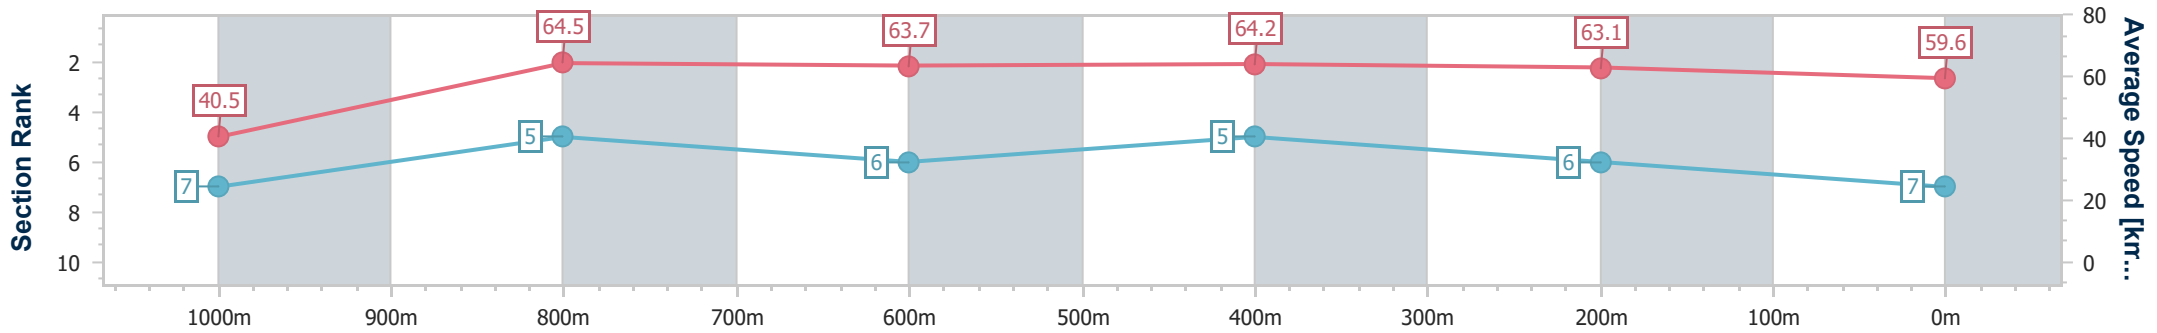

- [] Ranking at each section and finish
- .-.- No data available at this section
- NA No data available

Horse/Jockey Name	Video Vixen
Final Rank	7
Fastest Section Time (Section)	0:09.10 (Overall)
Top Speed [km/h] (Section)	65.6 (800m)
Race State	Finished

Ipswich QLD Professional

Race 1: GREAT NORTHERN Maiden Handicap - 1100m

22 May 2024 - 11:59

Track Rating: Good 4, Weather: Overcast, Rail Position: +6m Entire

Section	Overall	1000m	800m	600m	400m	200m
Section Times	1:06.29 [7] (0:09.10)	0:57.19 [7] (0:11.15)	0:46.04 [5] (0:11.33)	0:34.71 [6] (0:11.23)	0:23.48 [5] (0:11.46)	0:12.02 [6] (0:12.02)
Average Speed [km/h]	40.5	64.5	63.7	64.2	63.1	59.6
Top Speed [km/h]	40.7	65.4	65.6	65.0	65.0	63.7
Avg. Dist. to Rail [m]	3.3	1.0	0.7	0.6	1.8	2.7
Avg. Stride Freq. [Hz]	2.1	2.4	2.3	2.4	2.4	2.3
Avg. Stride Length [m]	5.3	7.6	7.6	7.6	7.3	7.2

- [] Ranking at each section and finish
- .-.- No data available at this section
- NA No data available