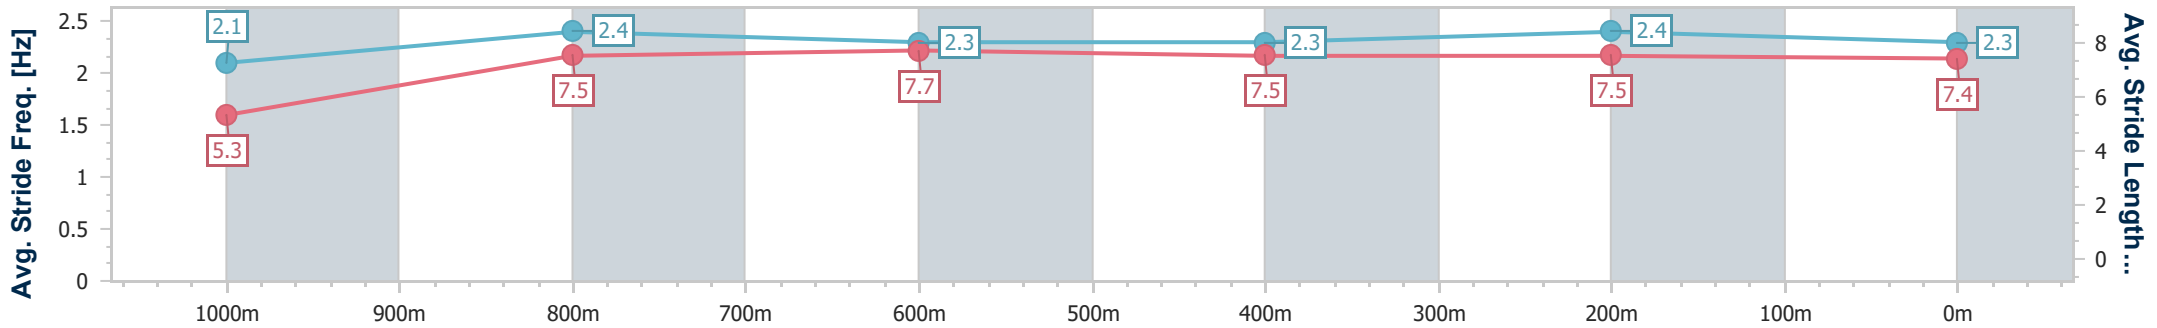

Ipswich QLD Professional

Race 1: GREAT NORTHERN Maiden Handicap - 1100m

22 May 2024 - 11:59

Track Rating: Good 4, Weather: Overcast, Rail Position: +6m Entire

Section	Overall	1000m	800m	600m	400m	200m
Section Times	1:05.85 [4] (0:08.97)	0:56.88 [5] (0:11.31)	0:45.57 [6] (0:11.26)	0:34.31 [5] (0:11.42)	0:22.89 [6] (0:11.23)	0:11.66 [4] (0:11.66)
Average Speed [km/h]	40.2	63.7	63.8	62.8	63.8	61.8
Top Speed [km/h]	63.0	65.1	65.2	63.5	65.2	65.1
Avg. Dist. to Rail [m]	2.3	0.3	0.8	1.2	0.7	1.6
Avg. Stride Freq. [Hz]	2.1	2.4	2.3	2.3	2.4	2.3
Avg. Stride Length [m]	5.3	7.5	7.7	7.5	7.5	7.4