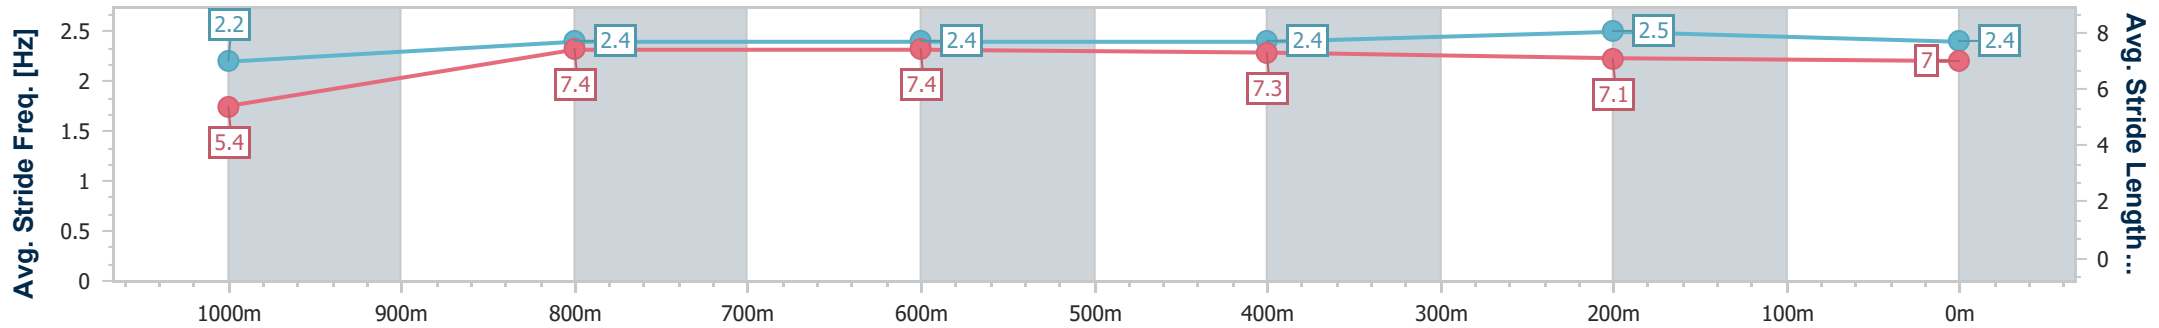

Ipswich QLD Professional

Race 1: GREAT NORTHERN Maiden Handicap - 1100m

22 May 2024 - 11:59

Track Rating: Good 4, Weather: Overcast, Rail Position: +6m Entire

Section	Overall	1000m	800m	600m	400m	200m
Section Times	1:05.64 [3] (0:08.53)	0:57.11 [1] (0:11.29)	0:45.82 [2] (0:11.22)	0:34.60 [1] (0:11.28)	0:23.32 [1] (0:11.33)	0:11.99 [2]
Average Speed [km/h]	42.2	64.1	64.0	63.8	63.1	60.2
Top Speed [km/h]	60.8	66.2	65.2	64.5	64.3	62.2
Avg. Dist. to Rail [m]	6.6	0.9	0.4	0.7	0.6	0.3
Avg. Stride Freq. [Hz]	2.2	2.4	2.4	2.4	2.5	2.4
Avg. Stride Length [m]	5.4	7.4	7.4	7.3	7.1	7.0