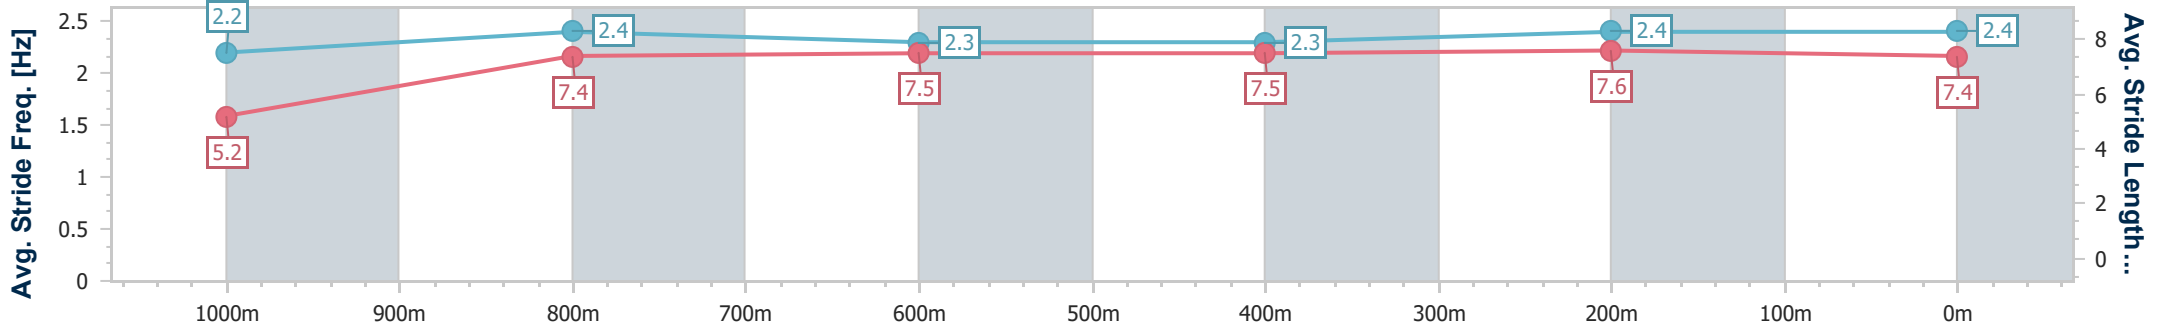

22 May 2024 - 11:59

Track Rating: Good 4, Weather: Overcast, Rail Position: +6m Entire

Section	Overall	1000m	800m	600m	400m	200m
Section Times	1:05.06 [1] (0:08.85)	0:56.21 [4] (0:11.18)	0:45.03 [3] (0:11.26)	0:33.77 [3] (0:11.46)	0:22.31 [3] (0:11.16)	0:11.15 [3] (0:11.15)
Average Speed [km/h]	40.8	64.2	63.9	62.8	64.7	64.3
Top Speed [km/h]	61.1	66.4	65.1	64.1	65.9	67.1
Avg. Dist. to Rail [m]	3.3	0.5	0.2	0.2	0.6	0.8
Avg. Stride Freq. [Hz]	2.2	2.4	2.3	2.3	2.4	2.4
Avg. Stride Length [m]	5.2	7.4	7.5	7.5	7.6	7.4