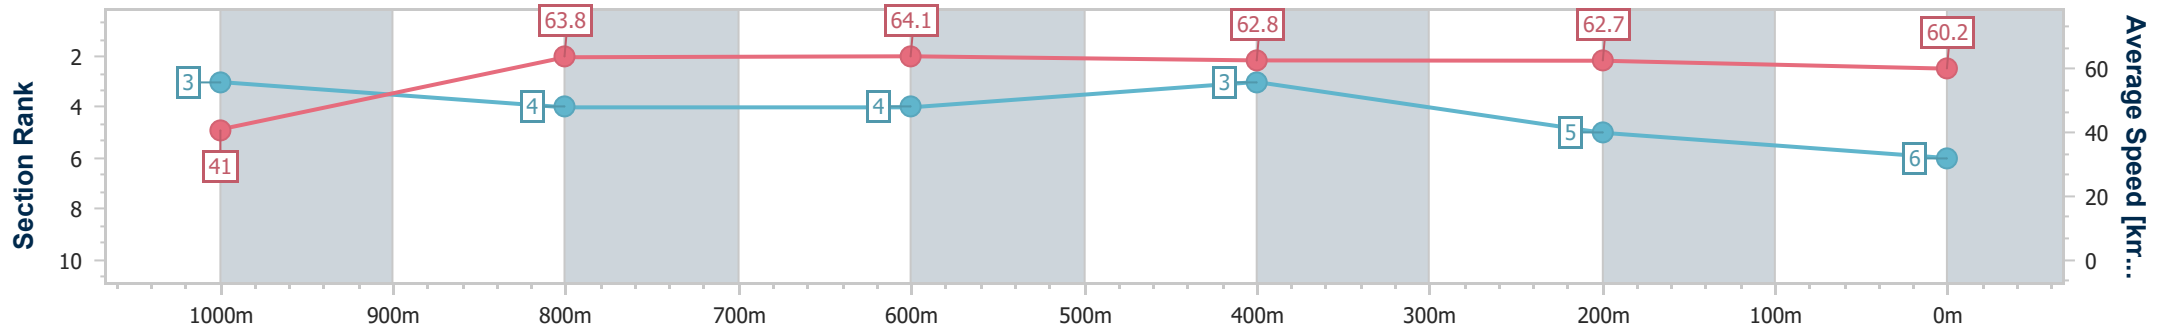

Ipswich QLD Professional

Race 1: GREAT NORTHERN Maiden Handicap - 1100m

22 May 2024 - 11:59

Track Rating: Good 4, Weather: Overcast, Rail Position: +6m Entire

Section	Overall	1000m	800m	600m	400m	200m
Section Times	1:06.23 [6] (0:08.77)	0:57.46 [3] (0:11.28)	0:46.18 [4] (0:11.25)	0:34.93 [4] (0:11.45)	0:23.48 [3] (0:11.49)	0:11.99 [5]
Average Speed [km/h]	41.0	63.8	64.1	62.8	62.7	60.2
Top Speed [km/h]	61.1	64.6	64.5	63.4	63.7	62.5
Avg. Dist. to Rail [m]	4.3	0.4	0.2	0.2	1.1	1.9
Avg. Stride Freq. [Hz]	2.2	2.4	2.4	2.4	2.4	2.3
Avg. Stride Length [m]	5.2	7.5	7.5	7.3	7.2	7.1

- [] Ranking at each section and finish
- .-.- No data available at this section
- NA No data available

Horse/Jockey Name	Video Vixen
Final Rank	7
Fastest Section Time (Section)	0:09.10 (Overall)
Top Speed [km/h] (Section)	65.6 (800m)
Race State	Finished