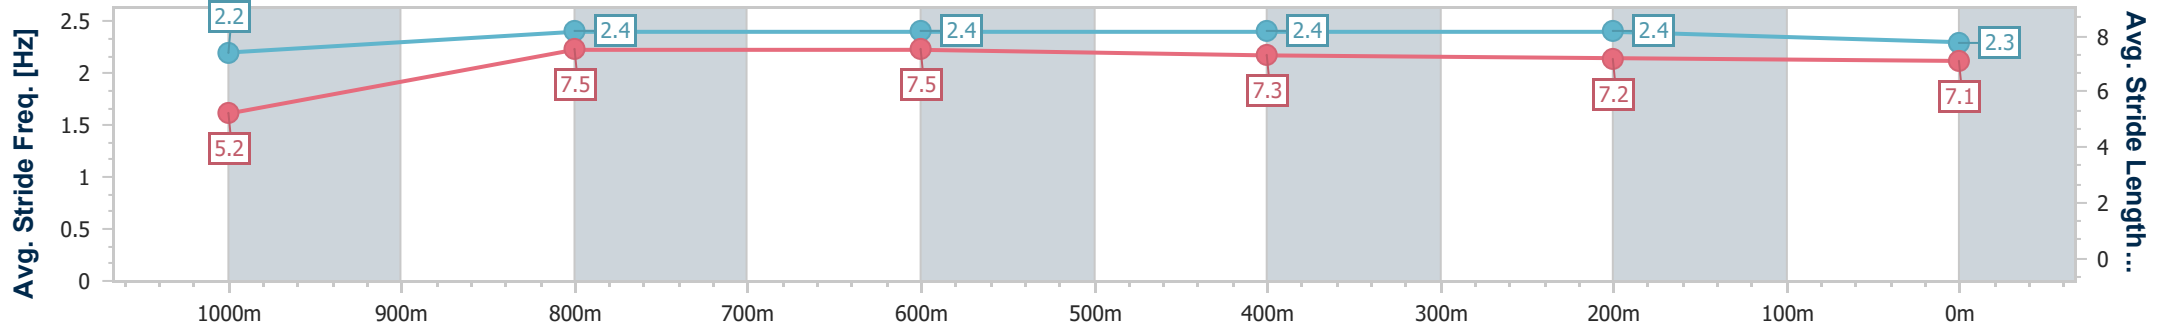

Ipswich QLD Professional

Race 1: GREAT NORTHERN Maiden Handicap - 1100m

22 May 2024 - 11:59

Track Rating: Good 4, Weather: Overcast, Rail Position: +6m Entire

Section	Overall	1000m	800m	600m	400m	200m
Section Times	1:06.23 [6] (0:08.77)	0:57.46 [3] (0:11.28)	0:46.18 [4] (0:11.25)	0:34.93 [4] (0:11.45)	0:23.48 [3] (0:11.49)	0:11.99 [5]
Average Speed [km/h]	41.0	63.8	64.1	62.8	62.7	60.2
Top Speed [km/h]	61.1	64.6	64.5	63.4	63.7	62.5
Avg. Dist. to Rail [m]	4.3	0.4	0.2	0.2	1.1	1.9
Avg. Stride Freq. [Hz]	2.2	2.4	2.4	2.4	2.4	2.3
Avg. Stride Length [m]	5.2	7.5	7.5	7.3	7.2	7.1

- [] Ranking at each section and finish
- .-.- No data available at this section
- NA No data available

Horse/Jockey Name	Video Vixen
Final Rank	7
Fastest Section Time (Section)	0:09.10 (Overall)
Top Speed [km/h] (Section)	65.6 (800m)
Race State	Finished