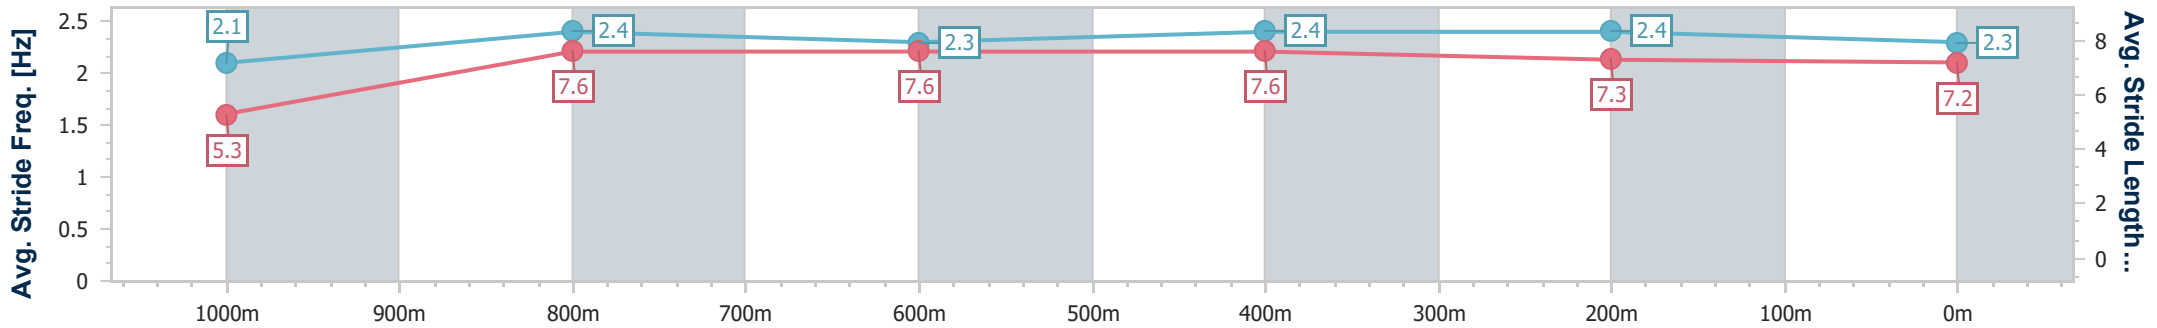

- [] Ranking at each section and finish
- .-.- No data available at this section
- NA No data available

Horse/Jockey Name	Video Vixen
Final Rank	7
Fastest Section Time (Section)	0:09.10 (Overall)
Top Speed [km/h] (Section)	65.6 (800m)
Race State	Finished

Ipswich QLD Professional

Race 1: GREAT NORTHERN Maiden Handicap - 1100m

22 May 2024 - 11:59

Track Rating: Good 4, Weather: Overcast, Rail Position: +6m Entire

Section	Overall	1000m	800m	600m	400m	200m
Section Times	1:06.29 [7] (0:09.10)	0:57.19 [7] (0:11.15)	0:46.04 [5] (0:11.33)	0:34.71 [6] (0:11.23)	0:23.48 [5] (0:11.46)	0:12.02 [6] (0:12.02)
Average Speed [km/h]	40.5	64.5	63.7	64.2	63.1	59.6
Top Speed [km/h]	40.7	65.4	65.6	65.0	65.0	63.7
Avg. Dist. to Rail [m]	3.3	1.0	0.7	0.6	1.8	2.7
Avg. Stride Freq. [Hz]	2.1	2.4	2.3	2.4	2.4	2.3
Avg. Stride Length [m]	5.3	7.6	7.6	7.6	7.3	7.2

- [] Ranking at each section and finish
- .-.- No data available at this section
- NA No data available