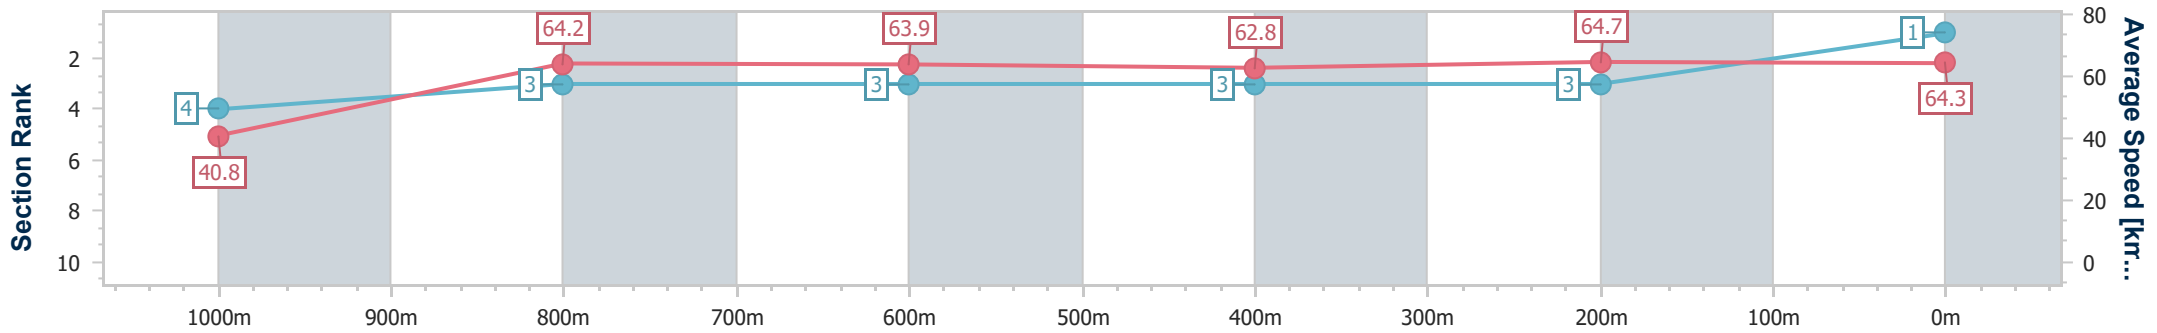

22 May 2024 - 11:59

Track Rating: Good 4, Weather: Overcast, Rail Position: +6m Entire

Section	Overall	1000m	800m	600m	400m	200m
Section Times	1:05.06 [1] (0:08.85)	0:56.21 [4] (0:11.18)	0:45.03 [3] (0:11.26)	0:33.77 [3] (0:11.46)	0:22.31 [3] (0:11.16)	0:11.15 [3] (0:11.15)
Average Speed [km/h]	40.8	64.2	63.9	62.8	64.7	64.3
Top Speed [km/h]	61.1	66.4	65.1	64.1	65.9	67.1
Avg. Dist. to Rail [m]	3.3	0.5	0.2	0.2	0.6	0.8
Avg. Stride Freq. [Hz]	2.2	2.4	2.3	2.3	2.4	2.4
Avg. Stride Length [m]	5.2	7.4	7.5	7.5	7.6	7.4