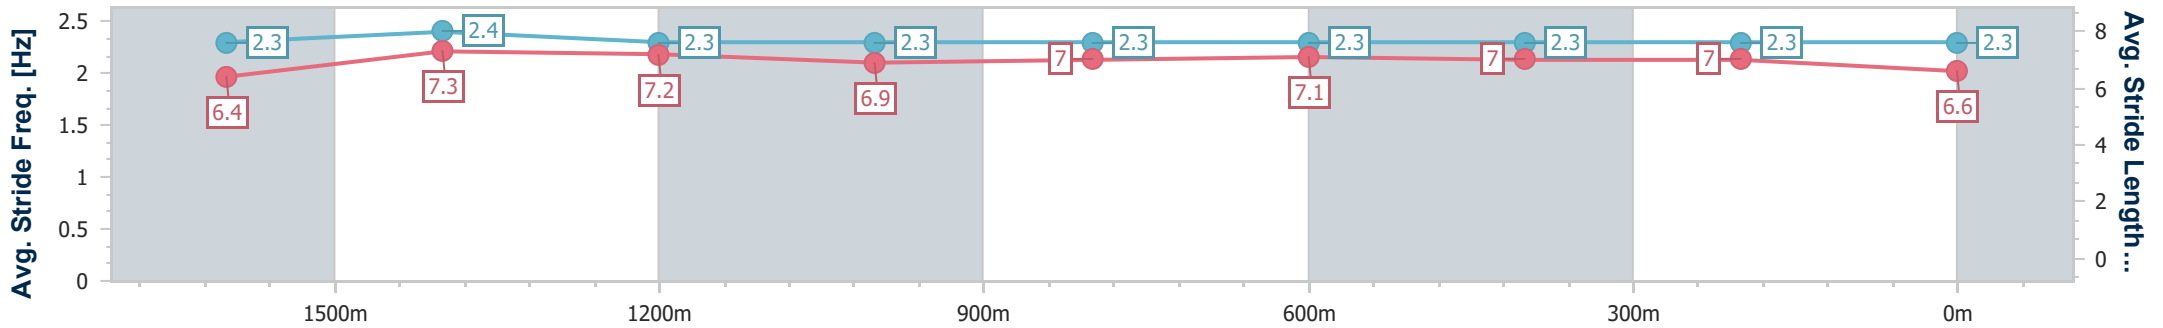

Horse/Jockey Name	Au Revoir
Final Rank	2
Fastest Section Time (Section)	0:11.32 (1600m)
Top Speed [km/h] (Section)	66.2 (1600m)
Race State	Finished

Sunshine Coast QLD Professional
Race 8: ENDED BENCHMARK 58 Handicap - 1800m
19 May 2024 - 16:52
Track Rating: Soft 7, Weather: Fine, Rail Position: True

Section	Overall	1600m	1400m	1200m	1000m	800m	600m	400m	200m
Section Times	1:53.69 [2] (0:13.83)	1:39.86 [3] (0:11.32)	1:28.54 [2] (0:12.25)	1:16.29 [2] (0:12.77)	1:03.52 [2] (0:12.85)	0:50.67 [2] (0:12.53)	0:38.14 [2] (0:12.54)	0:25.60 [2] (0:12.42)	0:13.18 [1] (0:13.18)
Average Speed [km/h]	53.0	64.1	59.0	56.6	56.5	58.2	57.8	58.1	54.5
Top Speed [km/h]	65.0	66.2	62.2	57.7	57.5	58.6	58.8	58.9	56.8
Avg. Dist. to Rail [m]	10.4	2.8	1.9	2.4	3.1	2.1	1.3	1.6	2.1
Avg. Stride Freq. [Hz]	2.3	2.4	2.3	2.3	2.3	2.3	2.3	2.3	2.3
Avg. Stride Length [m]	6.4	7.3	7.2	6.9	7.0	7.1	7.0	7.0	6.6

- [ ] Ranking at each section and finish
- -.-.- No data available at this section
- NA No data available