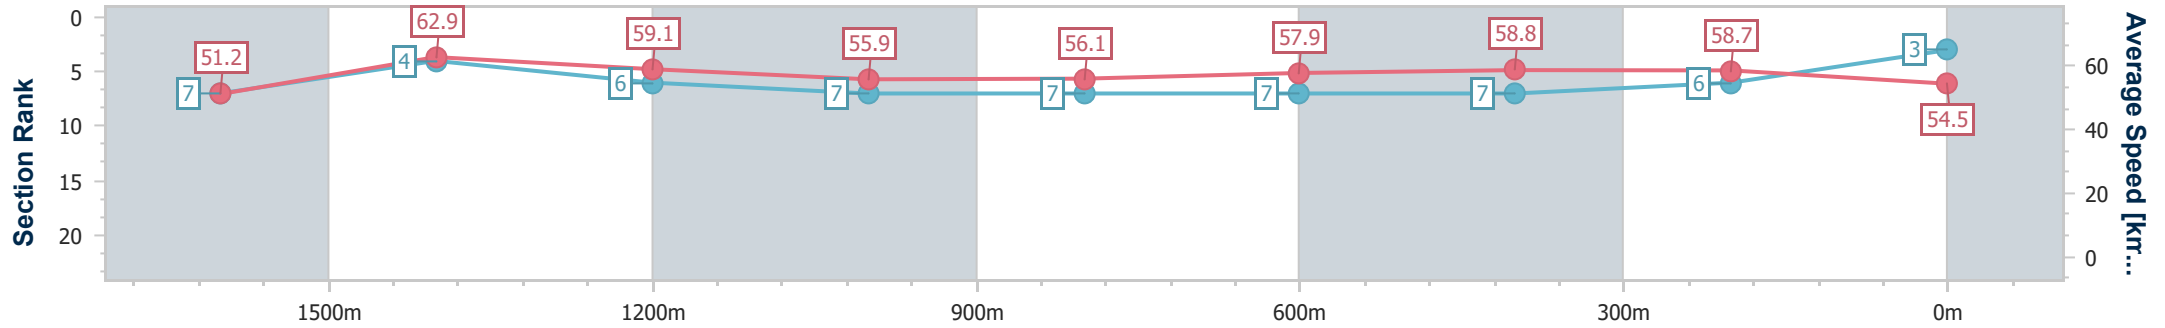

Horse/Jockey Name	Gold Merchant
Final Rank	3
Fastest Section Time (Section)	0:11.47 (1600m)
Top Speed [km/h] (Section)	64.6 (1600m)
Race State	Finished

Sunshine Coast QLD Professional
Race 8: ENDED BENCHMARK 58 Handicap - 1800m
19 May 2024 - 16:52
Track Rating: Soft 7, Weather: Fine, Rail Position: True

Section	Overall	1600m	1400m	1200m	1000m	800m	600m	400m	200m
Section Times	1:53.95 [3] (0:14.12)	1:39.83 [7] (0:11.47)	1:28.36 [4] (0:12.25)	1:16.11 [6] (0:12.90)	1:03.21 [7] (0:12.93)	0:50.28 [7] (0:12.54)	0:37.74 [7] (0:12.27)	0:25.47 [7] (0:12.28)	0:13.19 [6] (0:13.19)
Average Speed [km/h]	51.2	62.9	59.1	55.9	56.1	57.9	58.8	58.7	54.5
Top Speed [km/h]	64.3	64.6	60.9	57.1	56.5	59.3	60.2	59.5	57.7
Avg. Dist. to Rail [m]	1.0	1.5	1.8	2.2	2.2	1.6	0.4	2.0	2.1
Avg. Stride Freq. [Hz]	2.3	2.4	2.3	2.3	2.3	2.3	2.3	2.3	2.3
Avg. Stride Length [m]	6.2	7.1	7.1	6.9	6.8	7.0	7.0	7.0	6.6

- [ ] Ranking at each section and finish
- -.-.- No data available at this section
- NA No data available