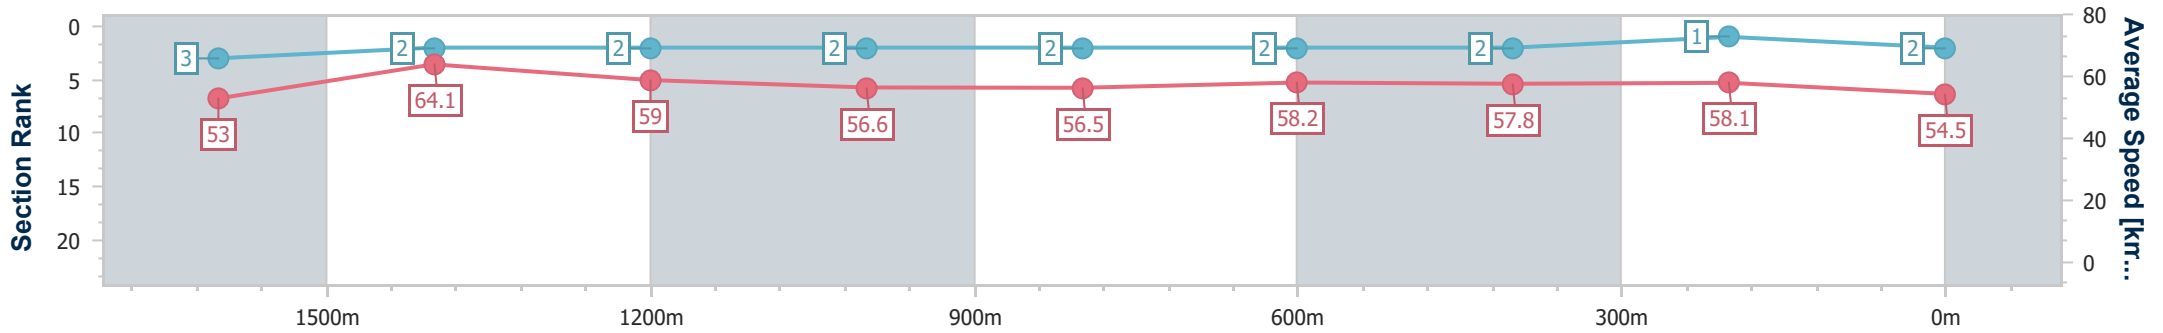

Horse/Jockey Name	Au Revoir
Final Rank	2
Fastest Section Time (Section)	0:11.32 (1600m)
Top Speed [km/h] (Section)	66.2 (1600m)
Race State	Finished

Sunshine Coast QLD Professional
Race 8: ENDED BENCHMARK 58 Handicap - 1800m
19 May 2024 - 16:52
Track Rating: Soft 7, Weather: Fine, Rail Position: True

Section	Overall	1600m	1400m	1200m	1000m	800m	600m	400m	200m
Section Times	1:53.69 [2] (0:13.83)	1:39.86 [3] (0:11.32)	1:28.54 [2] (0:12.25)	1:16.29 [2] (0:12.77)	1:03.52 [2] (0:12.85)	0:50.67 [2] (0:12.53)	0:38.14 [2] (0:12.54)	0:25.60 [2] (0:12.42)	0:13.18 [1] (0:13.18)
Average Speed [km/h]	53.0	64.1	59.0	56.6	56.5	58.2	57.8	58.1	54.5
Top Speed [km/h]	65.0	66.2	62.2	57.7	57.5	58.6	58.8	58.9	56.8
Avg. Dist. to Rail [m]	10.4	2.8	1.9	2.4	3.1	2.1	1.3	1.6	2.1
Avg. Stride Freq. [Hz]	2.3	2.4	2.3	2.3	2.3	2.3	2.3	2.3	2.3
Avg. Stride Length [m]	6.4	7.3	7.2	6.9	7.0	7.1	7.0	7.0	6.6

- [ ] Ranking at each section and finish
- -.-.- No data available at this section
- NA No data available