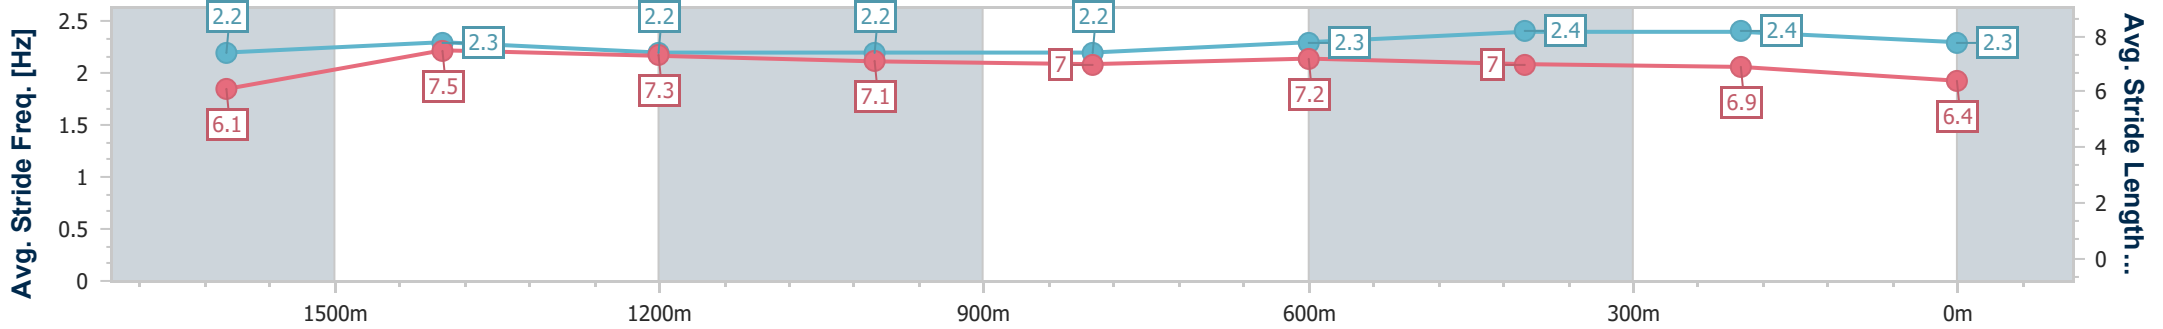

- [] Ranking at each section and finish
- .-.- No data available at this section
- NA No data available

Horse/Jockey Name	Pleadeel
Final Rank	8
Fastest Section Time (Section)	0:11.58 (1600m)
Top Speed [km/h] (Section)	64.1 (1600m)
Race State	Finished

Sunshine Coast QLD Professional
 Race 8: ENDED BENCHMARK 58 Handicap - 1800m
 19 May 2024 - 16:52
 Track Rating: Soft 7, Weather: Fine, Rail Position: True

Section	Overall	1600m	1400m	1200m	1000m	800m	600m	400m	200m			
Section Times	1:54.45 [8] (0:14.61)	1:39.84 [13] (0:11.58)	1:28.26 [12] (0:12.29)	1:15.97 [12] (0:12.83)	1:03.14 [12] (0:12.93)	0:50.21 [12] (0:12.50)	0:37.71 [12] (0:11.95)	0:25.76 [11] (0:12.15)	0:13.61 [10] (0:13.61)			
Average Speed [km/h]	49.7	62.8	59.1	56.0	56.3	58.4	61.5	59.3	52.9			
Top Speed [km/h]	62.9	64.1	61.2	58.7	58.6	60.6	62.1	61.8	56.8			
Avg. Dist. to Rail [m]	6.5	3.1	3.0	3.2	3.1	2.6	3.7	7.4	8.1			
Avg. Stride Freq. [Hz]	2.2	2.3	2.2	2.2	2.2	2.3	2.4	2.4	2.3			
Avg. Stride Length [m]	6.1	7.5	7.3	7.1	7.0	7.2	7.0	6.9	6.4			