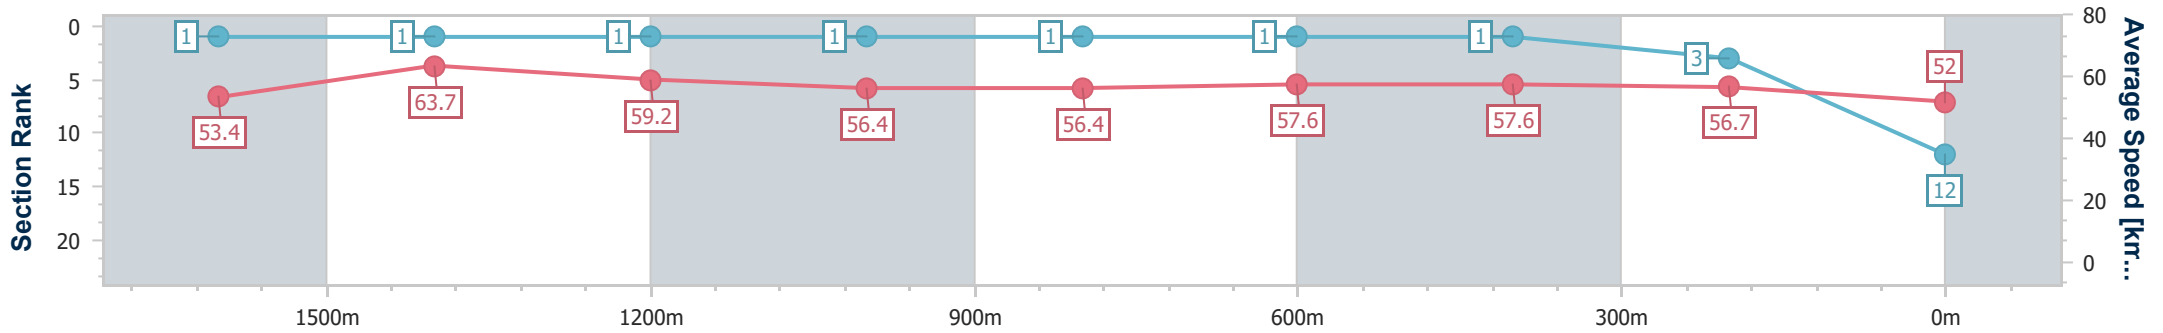

Sunshine Coast QLD Professional
 Race 8: ENDED BENCHMARK 58 Handicap - 1800m
 19 May 2024 - 16:52
 Track Rating: Soft 7, Weather: Fine, Rail Position: True

Section	Overall	1600m	1400m	1200m	1000m	800m	600m	400m	200m
Section Times	1:54.49 [12] (0:13.62)	1:40.87 [1] (0:11.33)	1:29.54 [1] (0:12.25)	1:17.29 [1] (0:12.81)	1:04.48 [1] (0:12.82)	0:51.66 [1] (0:12.60)	0:39.06 [1] (0:12.50)	0:26.56 [1] (0:12.70)	0:13.86 [3] (0:13.86)
Average Speed [km/h]	53.4	63.7	59.2	56.4	56.4	57.6	57.6	56.7	52.0
Top Speed [km/h]	66.1	65.9	61.7	57.8	57.5	58.1	57.9	57.8	54.7
Avg. Dist. to Rail [m]	5.2	2.4	2.8	2.8	2.2	1.2	0.3	0.4	0.2
Avg. Stride Freq. [Hz]	2.2	2.3	2.2	2.1	2.1	2.2	2.2	2.2	2.1
Avg. Stride Length [m]	6.6	7.8	7.5	7.4	7.2	7.3	7.3	7.2	6.8