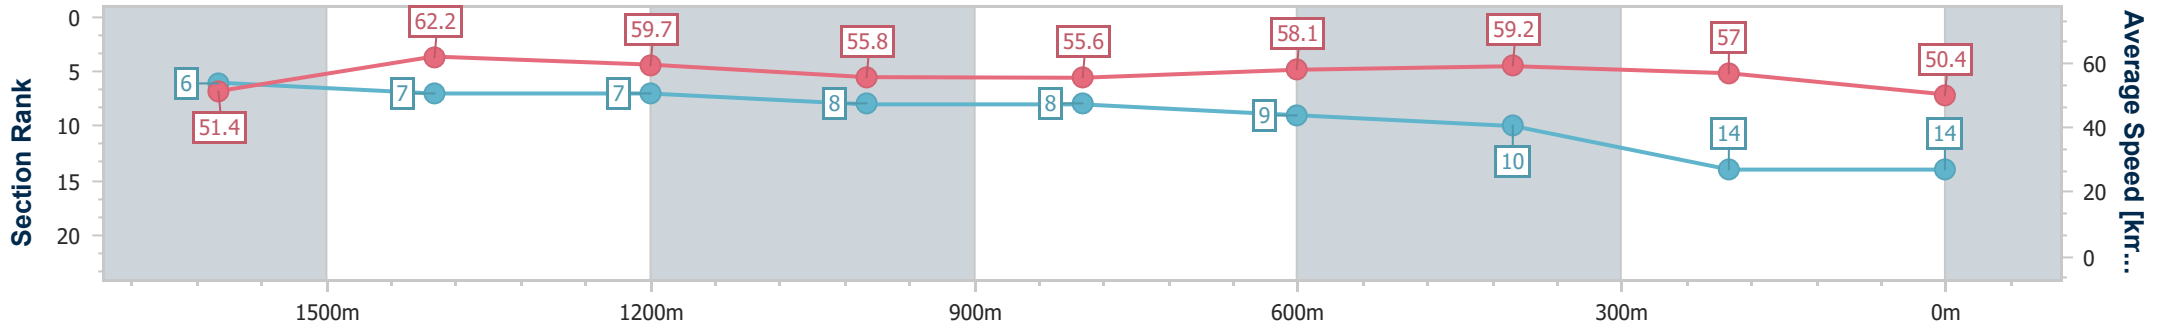

Horse/Jockey Name	Lovezeladys
Final Rank	14
Fastest Section Time (Section)	0:11.61 (1600m)
Top Speed [km/h] (Section)	64.2 (1600m)
Race State	Finished

Sunshine Coast QLD Professional
Race 8: ENDED BENCHMARK 58 Handicap - 1800m
19 May 2024 - 16:52
Track Rating: Soft 7, Weather: Fine, Rail Position: True

Section	Overall	1600m	1400m	1200m	1000m	800m	600m	400m	200m
Section Times	1:55.60 [14] (0:14.04)	1:41.56 [6] (0:11.61)	1:29.95 [7] (0:12.21)	1:17.74 [7] (0:12.88)	1:04.86 [8] (0:13.06)	0:51.80 [8] (0:12.57)	0:39.23 [9] (0:12.31)	0:26.92 [10] (0:12.64)	0:14.28 [14] (0:14.28)
Average Speed [km/h]	51.4	62.2	59.7	55.8	55.6	58.1	59.2	57.0	50.4
Top Speed [km/h]	63.5	64.2	60.8	58.5	57.1	59.4	59.8	58.8	55.4
Avg. Dist. to Rail [m]	1.9	1.8	2.9	3.3	3.1	2.4	2.4	5.9	6.5
Avg. Stride Freq. [Hz]	2.3	2.3	2.2	2.2	2.2	2.2	2.3	2.3	2.2
Avg. Stride Length [m]	6.2	7.4	7.4	7.2	7.1	7.2	7.2	7.0	6.5

- [ ] Ranking at each section and finish
- -.-.- No data available at this section
- NA No data available