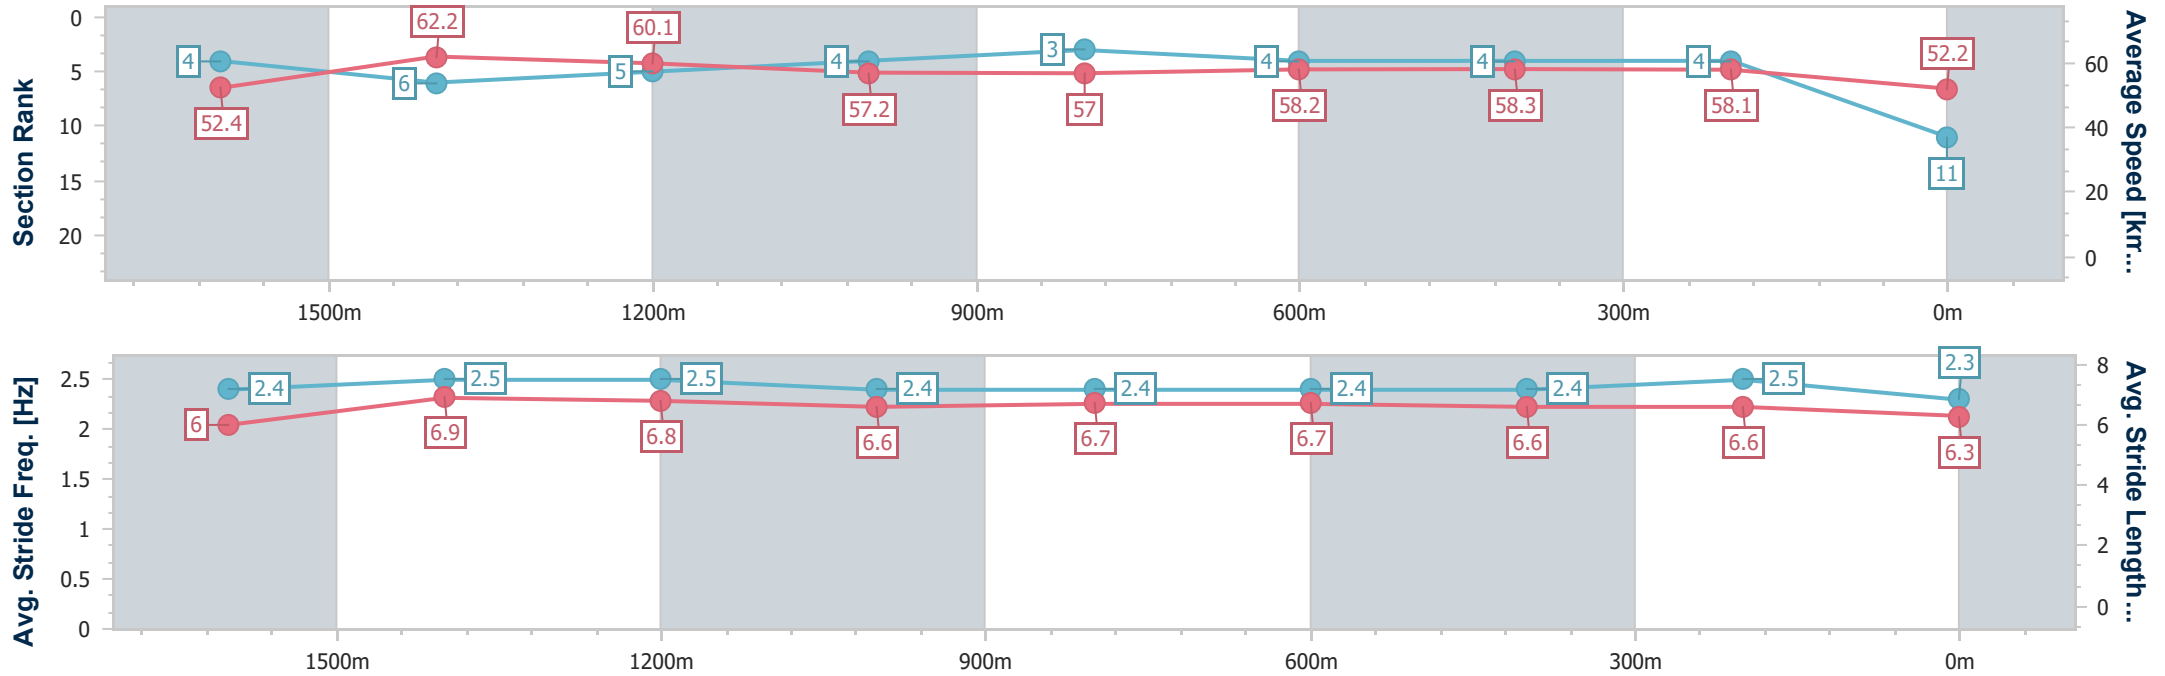

Sunshine Coast QLD Professional
 Race 8: ENDED BENCHMARK 58 Handicap - 1800m
 19 May 2024 - 16:52
 Track Rating: Soft 7, Weather: Fine, Rail Position: True

Section	Overall	1600m	1400m	1200m	1000m	800m	600m	400m	200m
Section Times	1:54.46 [9] (0:14.32)	1:40.14 [9] (0:11.47)	1:28.67 [8] (0:12.21)	1:16.46 [8] (0:12.96)	1:03.50 [9] (0:12.91)	0:50.59 [9] (0:12.50)	0:38.09 [8] (0:12.24)	0:25.85 [9] (0:12.44)	0:13.41 [12] (0:13.41)
Average Speed [km/h]	50.7	63.1	59.2	55.9	56.0	58.0	59.3	57.9	53.7
Top Speed [km/h]	63.5	64.2	60.8	58.0	56.9	59.8	59.8	59.6	55.7
Avg. Dist. to Rail [m]	3.6	2.8	2.2	2.4	2.0	1.5	1.3	4.4	5.3
Avg. Stride Freq. [Hz]	2.2	2.3	2.2	2.1	2.1	2.2	2.2	2.3	2.2
Avg. Stride Length [m]	6.4	7.6	7.5	7.2	7.3	7.3	7.3	7.1	6.8

- [] Ranking at each section and finish
- .-.- No data available at this section
- NA No data available

Horse/Jockey Name	Willnotquit
Final Rank	11
Fastest Section Time (Section)	0:11.68 (1600m)
Top Speed [km/h] (Section)	64.4 (Overall)
Race State	Finished

Sunshine Coast QLD Professional
 Race 8: ENDED BENCHMARK 58 Handicap - 1800m
 19 May 2024 - 16:52
 Track Rating: Soft 7, Weather: Fine, Rail Position: True

Section	Overall	1600m	1400m	1200m	1000m	800m	600m	400m	200m
Section Times	1:54.49 [11] (0:13.97)	1:40.52 [4] (0:11.68)	1:28.84 [6] (0:12.14)	1:16.70 [5] (0:12.60)	1:04.10 [4] (0:12.76)	0:51.34 [3] (0:12.63)	0:38.71 [4] (0:12.50)	0:26.21 [4] (0:12.43)	0:13.78 [4] (0:13.78)
Average Speed [km/h]	52.4	62.2	60.1	57.2	57.0	58.2	58.3	58.1	52.2
Top Speed [km/h]	64.4	64.0	60.6	59.4	57.6	59.8	59.8	59.5	56.4
Avg. Dist. to Rail [m]	8.2	4.9	4.4	4.2	3.9	3.1	2.2	4.8	5.1
Avg. Stride Freq. [Hz]	2.4	2.5	2.5	2.4	2.4	2.4	2.4	2.5	2.3
Avg. Stride Length [m]	6.0	6.9	6.8	6.6	6.7	6.7	6.6	6.6	6.3