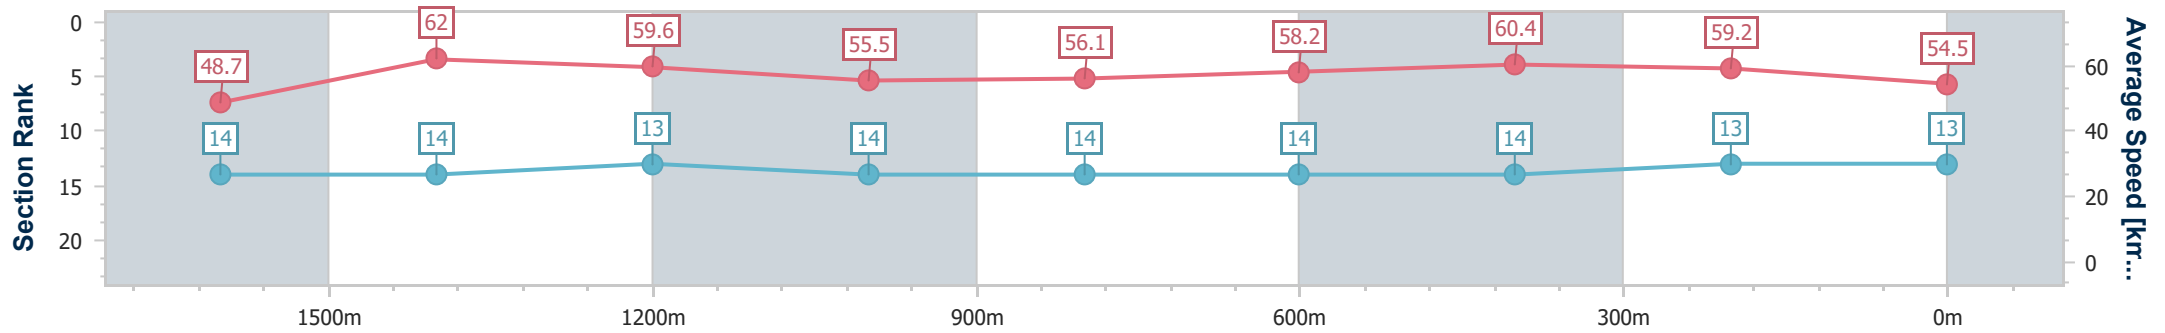

Horse/Jockey Name	Champagne Pop
Final Rank	13
Fastest Section Time (Section)	0:11.70 (1600m)
Top Speed [km/h] (Section)	62.8 (1600m)
Race State	Finished

Sunshine Coast QLD Professional
Race 8: ENDED BENCHMARK 58 Handicap - 1800m
19 May 2024 - 16:52
Track Rating: Soft 7, Weather: Fine, Rail Position: True

Section	Overall	1600m	1400m	1200m	1000m	800m	600m	400m	200m
Section Times	1:54.50 [13] (0:14.83)	1:39.67 [14] (0:11.70)	1:27.97 [14] (0:12.19)	1:15.78 [13] (0:12.97)	1:02.81 [14] (0:12.89)	0:49.92 [14] (0:12.51)	0:37.41 [14] (0:11.98)	0:25.43 [14] (0:12.16)	0:13.27 [13] (0:13.27)
Average Speed [km/h]	48.7	62.0	59.6	55.5	56.1	58.2	60.4	59.2	54.5
Top Speed [km/h]	61.5	62.8	60.9	59.8	58.0	59.8	60.8	60.8	57.7
Avg. Dist. to Rail [m]	2.1	2.5	2.3	2.5	2.2	1.8	1.0	2.7	4.7
Avg. Stride Freq. [Hz]	2.1	2.3	2.3	2.2	2.2	2.2	2.3	2.3	2.2
Avg. Stride Length [m]	6.3	7.5	7.3	7.1	7.1	7.3	7.3	7.2	6.8

- [ ] Ranking at each section and finish
- -.-.- No data available at this section
- NA No data available