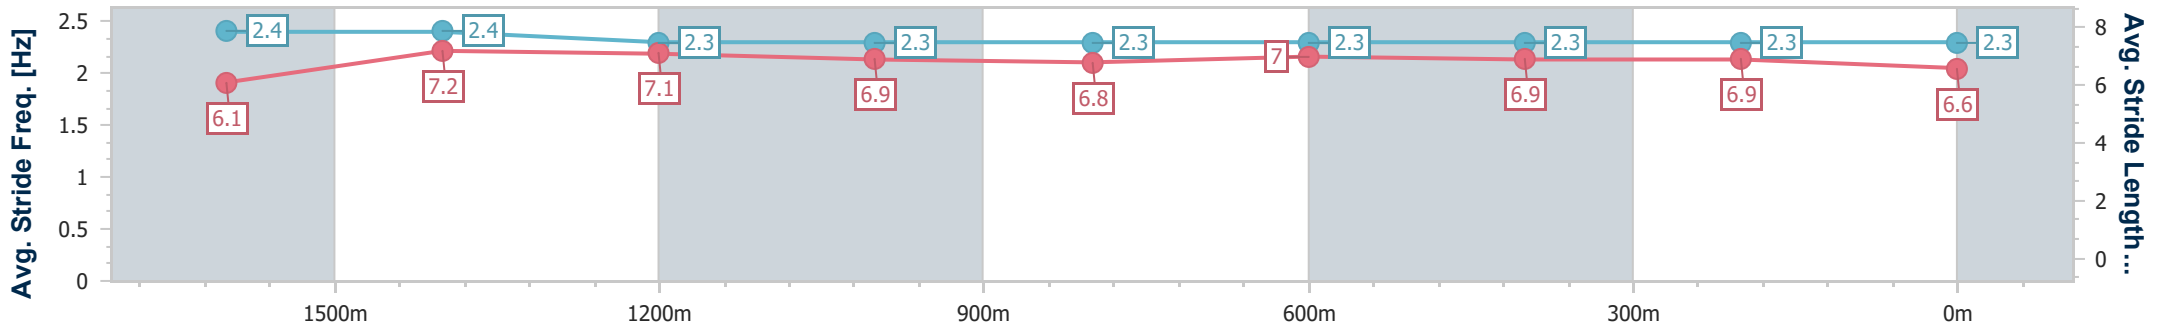

Horse/Jockey Name	Sarodec
Final Rank	5
Fastest Section Time (Section)	0:11.58 (1600m)
Top Speed [km/h] (Section)	65.7 (Overall)
Race State	Finished

Sunshine Coast QLD Professional
Race 8: ENDED BENCHMARK 58 Handicap - 1800m
19 May 2024 - 16:52
Track Rating: Soft 7, Weather: Fine, Rail Position: True

Section	Overall	1600m	1400m	1200m	1000m	800m	600m	400m	200m
Section Times	1:54.10 [5] (0:13.78)	1:40.32 [2] (0:11.58)	1:28.74 [3] (0:12.15)	1:16.59 [3] (0:12.82)	1:03.77 [3] (0:12.84)	0:50.93 [4] (0:12.57)	0:38.36 [3] (0:12.54)	0:25.82 [3] (0:12.49)	0:13.33 [7] (0:13.33)
Average Speed [km/h]	52.8	62.5	59.5	56.1	56.3	57.9	57.8	57.7	53.9
Top Speed [km/h]	65.7	65.2	61.1	58.3	57.0	59.2	59.1	59.5	57.3
Avg. Dist. to Rail [m]	5.9	1.7	1.6	1.3	1.6	1.7	1.0	1.1	0.5
Avg. Stride Freq. [Hz]	2.4	2.4	2.3	2.3	2.3	2.3	2.3	2.3	2.3
Avg. Stride Length [m]	6.1	7.2	7.1	6.9	6.8	7.0	6.9	6.9	6.6

- [ ] Ranking at each section and finish
- -.-.- No data available at this section
- NA No data available