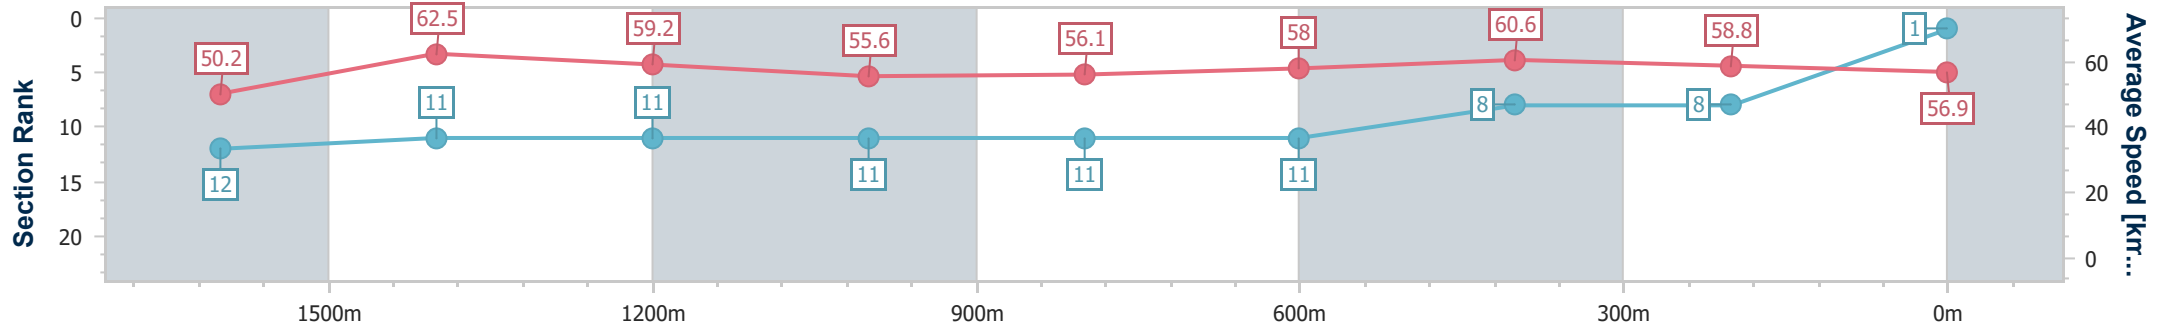

Horse/Jockey Name	Likeabeel
Final Rank	1
Fastest Section Time (Section)	0:11.59 (1600m)
Top Speed [km/h] (Section)	63.6 (1600m)
Race State	Finished

Sunshine Coast QLD Professional
Race 8: ENDED BENCHMARK 58 Handicap - 1800m
19 May 2024 - 16:52
Track Rating: Soft 7, Weather: Fine, Rail Position: True

Section	Overall	1600m	1400m	1200m	1000m	800m	600m	400m	200m
Section Times	1:53.45 [1] (0:14.45)	1:39.00 [12] (0:11.59)	1:27.41 [11] (0:12.23)	1:15.18 [11] (0:12.96)	1:02.22 [11] (0:12.88)	0:49.34 [11] (0:12.50)	0:36.84 [11] (0:11.96)	0:24.88 [8] (0:12.22)	0:12.66 [8] (0:12.66)
Average Speed [km/h]	50.2	62.5	59.2	55.6	56.1	58.0	60.6	58.8	56.9
Top Speed [km/h]	62.5	63.6	60.9	58.4	57.8	60.4	60.8	60.8	58.2
Avg. Dist. to Rail [m]	2.2	1.9	2.0	2.1	2.0	1.2	0.4	3.5	5.3
Avg. Stride Freq. [Hz]	2.2	2.3	2.3	2.2	2.2	2.3	2.3	2.3	2.4
Avg. Stride Length [m]	6.3	7.3	7.2	6.9	6.9	7.2	7.2	7.1	6.7

- [ ] Ranking at each section and finish
- -.-.- No data available at this section
- NA No data available