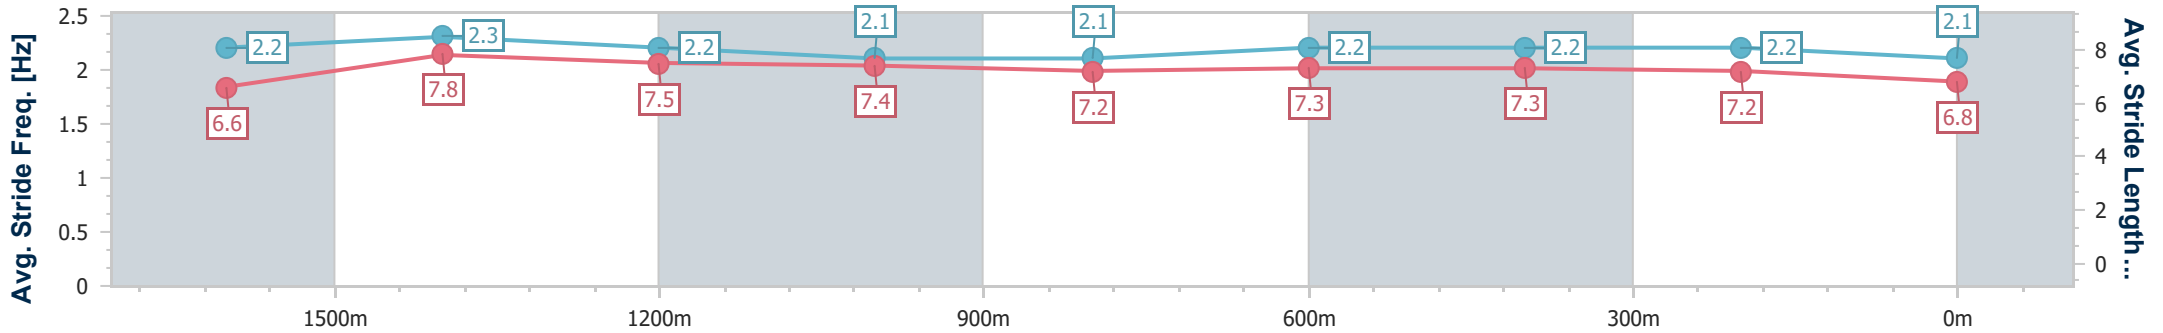

Sunshine Coast QLD Professional
 Race 8: ENDED BENCHMARK 58 Handicap - 1800m
 19 May 2024 - 16:52
 Track Rating: Soft 7, Weather: Fine, Rail Position: True

Section	Overall	1600m	1400m	1200m	1000m	800m	600m	400m	200m
Section Times	1:54.49 [12] (0:13.62)	1:40.87 [1] (0:11.33)	1:29.54 [1] (0:12.25)	1:17.29 [1] (0:12.81)	1:04.48 [1] (0:12.82)	0:51.66 [1] (0:12.60)	0:39.06 [1] (0:12.50)	0:26.56 [1] (0:12.70)	0:13.86 [3] (0:13.86)
Average Speed [km/h]	53.4	63.7	59.2	56.4	56.4	57.6	57.6	56.7	52.0
Top Speed [km/h]	66.1	65.9	61.7	57.8	57.5	58.1	57.9	57.8	54.7
Avg. Dist. to Rail [m]	5.2	2.4	2.8	2.8	2.2	1.2	0.3	0.4	0.2
Avg. Stride Freq. [Hz]	2.2	2.3	2.2	2.1	2.1	2.2	2.2	2.2	2.1
Avg. Stride Length [m]	6.6	7.8	7.5	7.4	7.2	7.3	7.3	7.2	6.8