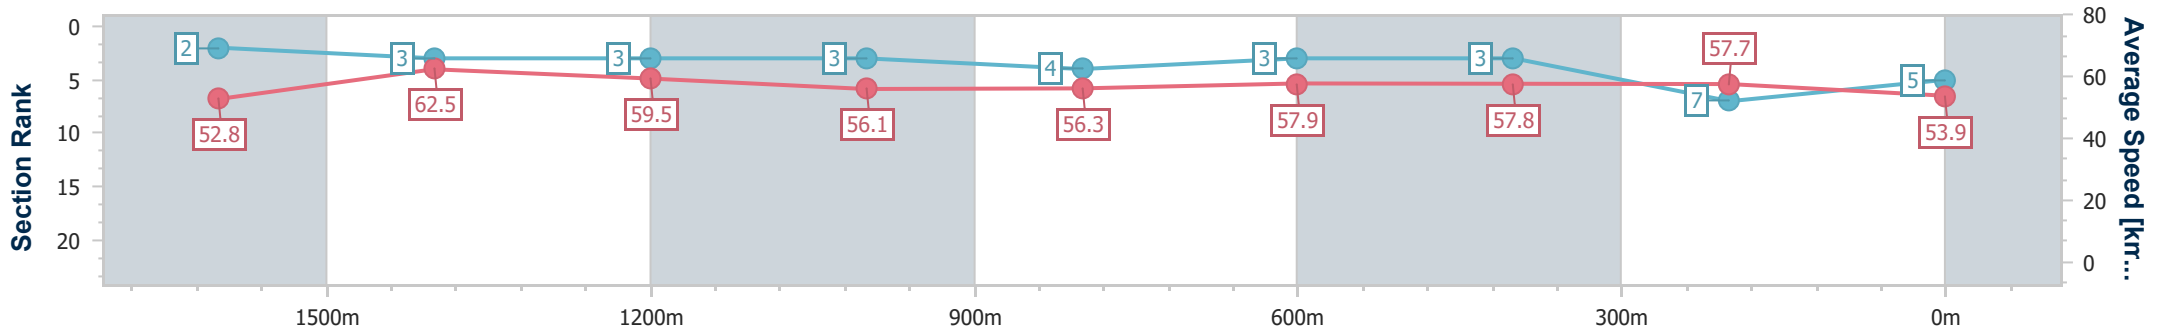

Horse/Jockey Name	Sarodec
Final Rank	5
Fastest Section Time (Section)	0:11.58 (1600m)
Top Speed [km/h] (Section)	65.7 (Overall)
Race State	Finished

Sunshine Coast QLD Professional
Race 8: ENDED BENCHMARK 58 Handicap - 1800m
19 May 2024 - 16:52
Track Rating: Soft 7, Weather: Fine, Rail Position: True

Section	Overall	1600m	1400m	1200m	1000m	800m	600m	400m	200m
Section Times	1:54.10 [5] (0:13.78)	1:40.32 [2] (0:11.58)	1:28.74 [3] (0:12.15)	1:16.59 [3] (0:12.82)	1:03.77 [3] (0:12.84)	0:50.93 [4] (0:12.57)	0:38.36 [3] (0:12.54)	0:25.82 [3] (0:12.49)	0:13.33 [7] (0:13.33)
Average Speed [km/h]	52.8	62.5	59.5	56.1	56.3	57.9	57.8	57.7	53.9
Top Speed [km/h]	65.7	65.2	61.1	58.3	57.0	59.2	59.1	59.5	57.3
Avg. Dist. to Rail [m]	5.9	1.7	1.6	1.3	1.6	1.7	1.0	1.1	0.5
Avg. Stride Freq. [Hz]	2.4	2.4	2.3	2.3	2.3	2.3	2.3	2.3	2.3
Avg. Stride Length [m]	6.1	7.2	7.1	6.9	6.8	7.0	6.9	6.9	6.6

- [ ] Ranking at each section and finish
- -.-.- No data available at this section
- NA No data available