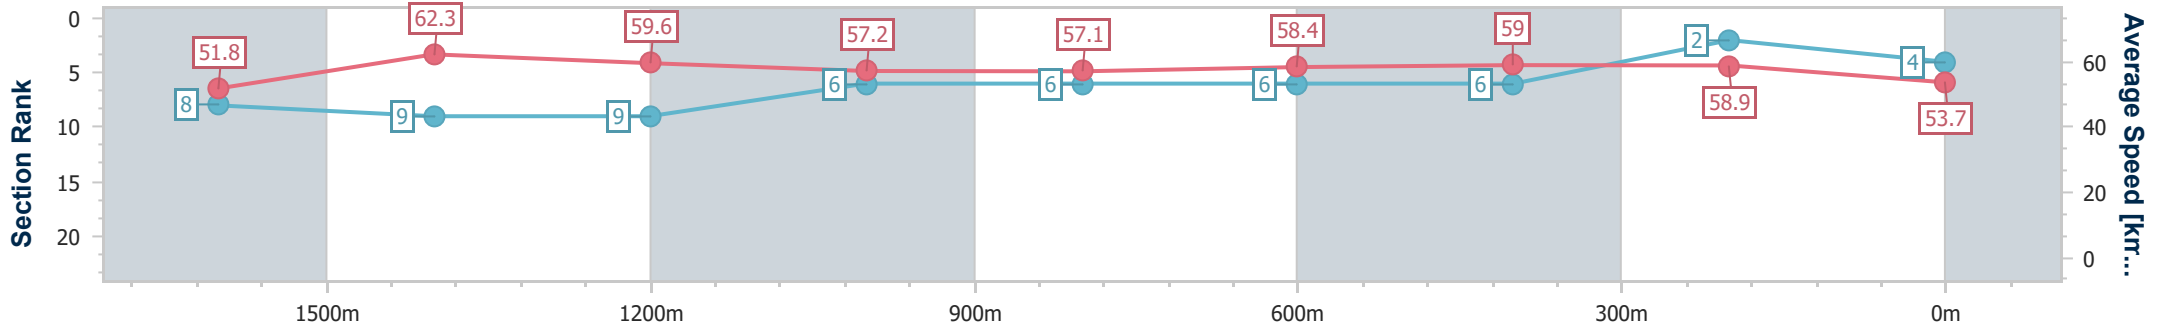

Horse/Jockey Name	December Diamond
Final Rank	4
Fastest Section Time (Section)	0:11.71 (1600m)
Top Speed [km/h] (Section)	63.4 (1600m)
Race State	Finished

Sunshine Coast QLD Professional
Race 8: ENDED BENCHMARK 58 Handicap - 1800m
19 May 2024 - 16:52
Track Rating: Soft 7, Weather: Fine, Rail Position: True

Section	Overall	1600m	1400m	1200m	1000m	800m	600m	400m	200m
Section Times	1:53.98 [4] (0:14.16)	1:39.82 [8] (0:11.71)	1:28.11 [9] (0:12.20)	1:15.91 [9] (0:12.64)	1:03.27 [6] (0:12.72)	0:50.55 [6] (0:12.57)	0:37.98 [6] (0:12.32)	0:25.66 [6] (0:12.27)	0:13.39 [2] (0:13.39)
Average Speed [km/h]	51.8	62.3	59.6	57.2	57.1	58.4	59.0	58.9	53.7
Top Speed [km/h]	62.7	63.4	60.2	59.0	58.0	59.9	60.1	59.9	57.0
Avg. Dist. to Rail [m]	9.8	5.4	4.2	4.4	3.9	3.0	2.1	4.0	4.7
Avg. Stride Freq. [Hz]	2.2	2.3	2.2	2.2	2.2	2.2	2.3	2.3	2.2
Avg. Stride Length [m]	6.5	7.3	7.4	7.2	7.2	7.2	7.2	7.1	6.8

- [ ] Ranking at each section and finish
- -.-.- No data available at this section
- NA No data available