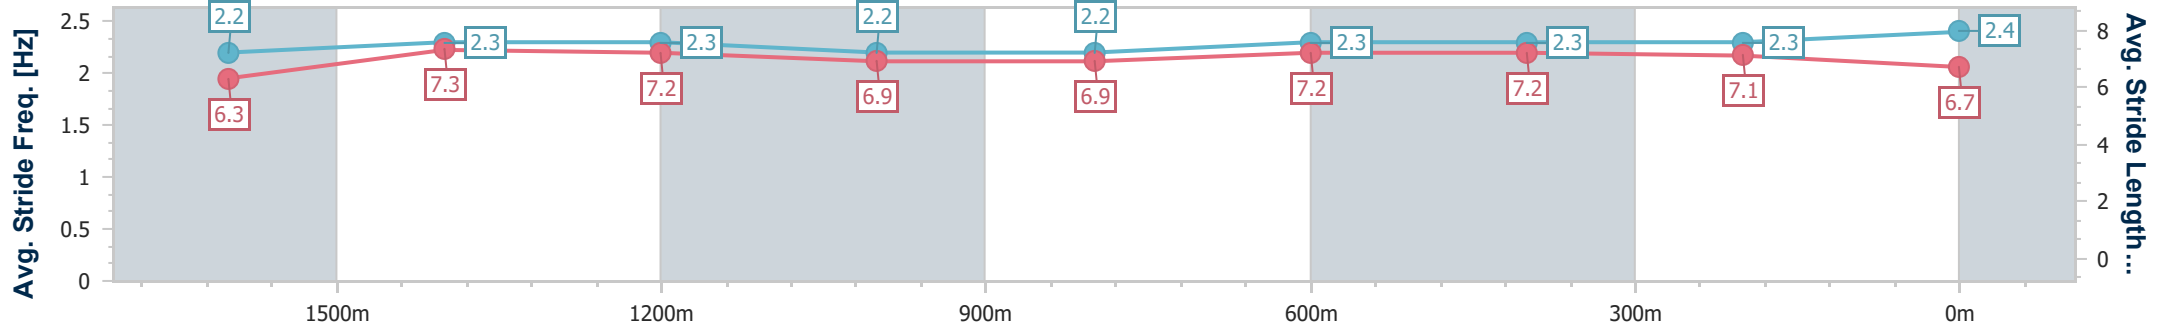

Horse/Jockey Name	Likeabeel
Final Rank	1
Fastest Section Time (Section)	0:11.59 (1600m)
Top Speed [km/h] (Section)	63.6 (1600m)
Race State	Finished

Sunshine Coast QLD Professional
Race 8: ENDED BENCHMARK 58 Handicap - 1800m
19 May 2024 - 16:52
Track Rating: Soft 7, Weather: Fine, Rail Position: True

Section	Overall	1600m	1400m	1200m	1000m	800m	600m	400m	200m
Section Times	1:53.45 [1] (0:14.45)	1:39.00 [12] (0:11.59)	1:27.41 [11] (0:12.23)	1:15.18 [11] (0:12.96)	1:02.22 [11] (0:12.88)	0:49.34 [11] (0:12.50)	0:36.84 [11] (0:11.96)	0:24.88 [8] (0:12.22)	0:12.66 [8] (0:12.66)
Average Speed [km/h]	50.2	62.5	59.2	55.6	56.1	58.0	60.6	58.8	56.9
Top Speed [km/h]	62.5	63.6	60.9	58.4	57.8	60.4	60.8	60.8	58.2
Avg. Dist. to Rail [m]	2.2	1.9	2.0	2.1	2.0	1.2	0.4	3.5	5.3
Avg. Stride Freq. [Hz]	2.2	2.3	2.3	2.2	2.2	2.3	2.3	2.3	2.4
Avg. Stride Length [m]	6.3	7.3	7.2	6.9	6.9	7.2	7.2	7.1	6.7

- [ ] Ranking at each section and finish
- -.-.- No data available at this section
- NA No data available