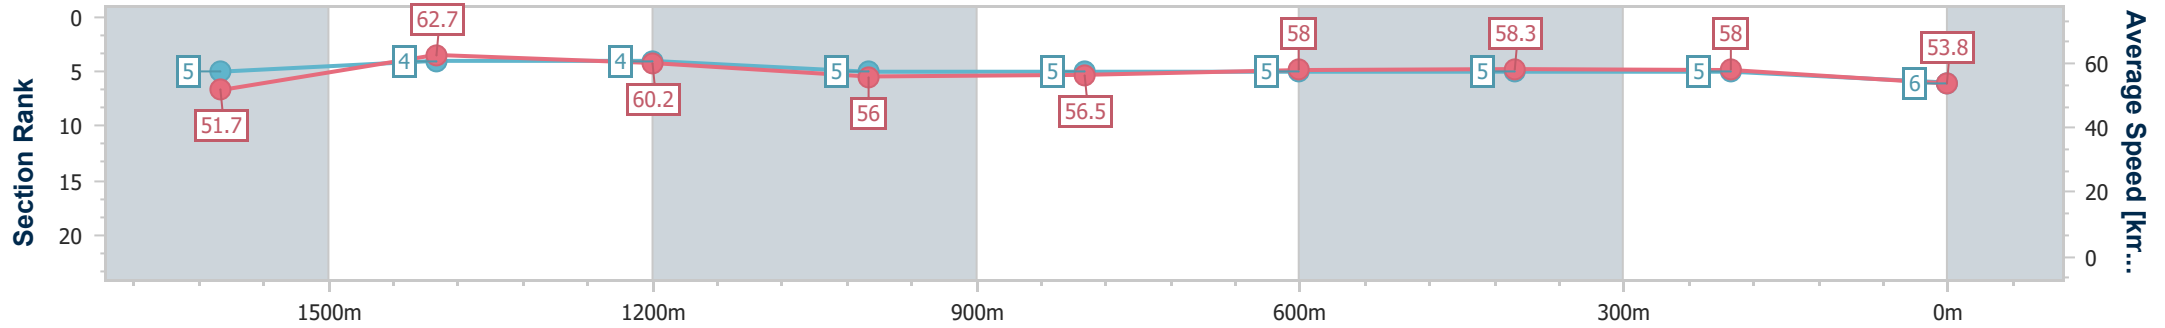

Horse/Jockey Name	Livingstones
Final Rank	6
Fastest Section Time (Section)	0:11.56 (1600m)
Top Speed [km/h] (Section)	64.3 (1600m)
Race State	Finished

Sunshine Coast QLD Professional
Race 8: ENDED BENCHMARK 58 Handicap - 1800m
19 May 2024 - 16:52
Track Rating: Soft 7, Weather: Fine, Rail Position: True

Section	Overall	1600m	1400m	1200m	1000m	800m	600m	400m	200m
Section Times	1:54.12 [6] (0:14.03)	1:40.09 [5] (0:11.56)	1:28.53 [4] (0:12.08)	1:16.45 [4] (0:12.83)	1:03.62 [5] (0:12.88)	0:50.74 [5] (0:12.54)	0:38.20 [5] (0:12.40)	0:25.80 [5] (0:12.43)	0:13.37 [5] (0:13.37)
Average Speed [km/h]	51.7	62.7	60.2	56.0	56.5	58.0	58.3	58.0	53.8
Top Speed [km/h]	64.2	64.3	62.0	57.3	57.7	59.5	59.0	58.8	56.9
Avg. Dist. to Rail [m]	3.4	3.1	3.2	3.1	3.2	2.2	0.7	2.7	3.2
Avg. Stride Freq. [Hz]	2.3	2.3	2.2	2.1	2.2	2.2	2.2	2.3	2.2
Avg. Stride Length [m]	6.3	7.6	7.5	7.3	7.3	7.3	7.3	7.1	6.9

- [ ] Ranking at each section and finish
- -.-.- No data available at this section
- NA No data available