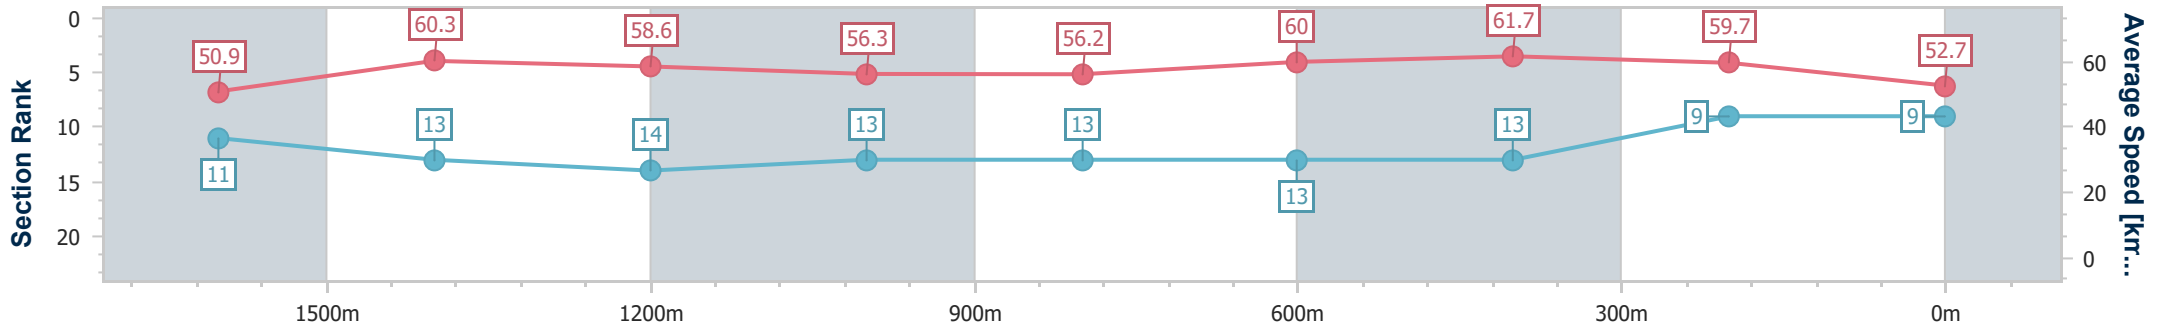

Horse/Jockey Name	Merchant Flyer
Final Rank	9
Fastest Section Time (Section)	0:11.99 (600m)
Top Speed [km/h] (Section)	63.2 (800m)
Race State	Finished

Sunshine Coast QLD Professional
Race 8: ENDED BENCHMARK 58 Handicap - 1800m
19 May 2024 - 16:52
Track Rating: Soft 7, Weather: Fine, Rail Position: True

Section	Overall	1600m	1400m	1200m	1000m	800m	600m	400m	200m
Section Times	1:54.46 [9] (0:14.36)	1:40.10 [11] (0:12.06)	1:28.04 [13] (0:12.39)	1:15.65 [14] (0:12.80)	1:02.85 [13] (0:12.91)	0:49.94 [13] (0:12.25)	0:37.69 [13] (0:11.99)	0:25.70 [13] (0:12.06)	0:13.64 [9] (0:13.64)
Average Speed [km/h]	50.9	60.3	58.6	56.3	56.2	60.0	61.7	59.7	52.7
Top Speed [km/h]	61.5	61.2	60.0	59.2	59.6	63.2	63.0	62.1	57.3
Avg. Dist. to Rail [m]	7.3	4.2	3.2	3.4	3.0	3.0	4.6	8.6	9.4
Avg. Stride Freq. [Hz]	2.2	2.3	2.3	2.3	2.3	2.3	2.4	2.4	2.3
Avg. Stride Length [m]	6.2	7.3	7.1	6.9	6.9	7.2	7.1	6.9	6.3

- [ ] Ranking at each section and finish
- -.-.- No data available at this section
- NA No data available