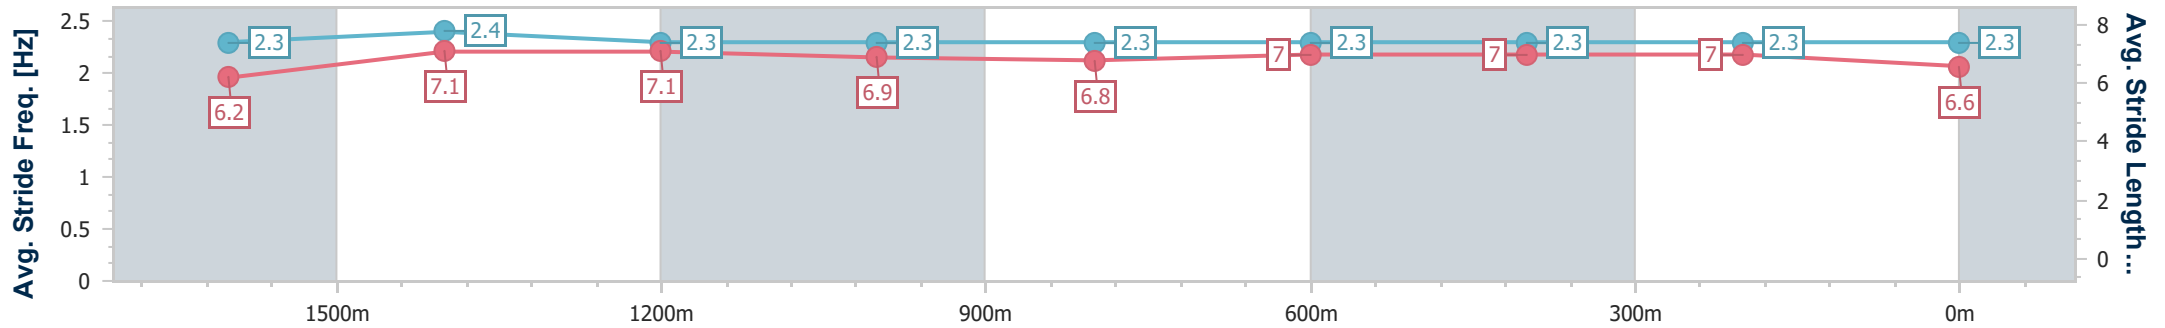

Horse/Jockey Name	Gold Merchant
Final Rank	3
Fastest Section Time (Section)	0:11.47 (1600m)
Top Speed [km/h] (Section)	64.6 (1600m)
Race State	Finished

Sunshine Coast QLD Professional
Race 8: ENDED BENCHMARK 58 Handicap - 1800m
19 May 2024 - 16:52
Track Rating: Soft 7, Weather: Fine, Rail Position: True

Section	Overall	1600m	1400m	1200m	1000m	800m	600m	400m	200m
Section Times	1:53.95 [3] (0:14.12)	1:39.83 [7] (0:11.47)	1:28.36 [4] (0:12.25)	1:16.11 [6] (0:12.90)	1:03.21 [7] (0:12.93)	0:50.28 [7] (0:12.54)	0:37.74 [7] (0:12.27)	0:25.47 [7] (0:12.28)	0:13.19 [6] (0:13.19)
Average Speed [km/h]	51.2	62.9	59.1	55.9	56.1	57.9	58.8	58.7	54.5
Top Speed [km/h]	64.3	64.6	60.9	57.1	56.5	59.3	60.2	59.5	57.7
Avg. Dist. to Rail [m]	1.0	1.5	1.8	2.2	2.2	1.6	0.4	2.0	2.1
Avg. Stride Freq. [Hz]	2.3	2.4	2.3	2.3	2.3	2.3	2.3	2.3	2.3
Avg. Stride Length [m]	6.2	7.1	7.1	6.9	6.8	7.0	7.0	7.0	6.6

- [ ] Ranking at each section and finish
- -.-.- No data available at this section
- NA No data available