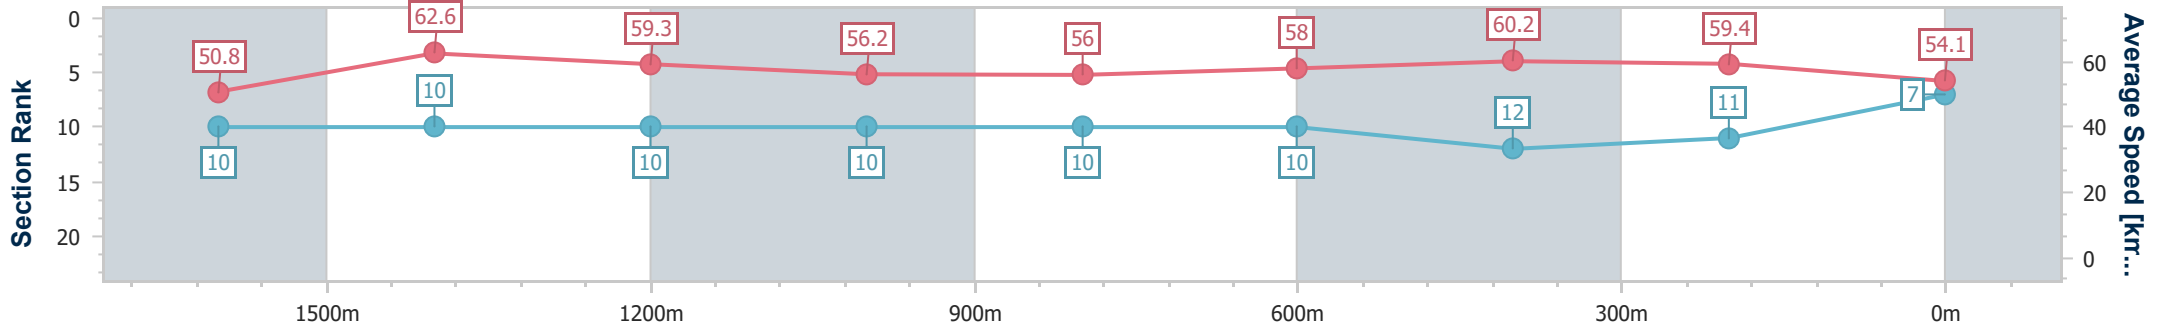

Horse/Jockey Name	Deal An Ace
Final Rank	7
Fastest Section Time (Section)	0:11.64 (1600m)
Top Speed [km/h] (Section)	63.2 (Overall)
Race State	Finished

Sunshine Coast QLD Professional
Race 8: ENDED BENCHMARK 58 Handicap - 1800m
19 May 2024 - 16:52
Track Rating: Soft 7, Weather: Fine, Rail Position: True

Section	Overall	1600m	1400m	1200m	1000m	800m	600m	400m	200m
Section Times	1:54.17 [7] (0:14.33)	1:39.84 [10] (0:11.64)	1:28.20 [10] (0:12.24)	1:15.96 [10] (0:12.83)	1:03.13 [10] (0:12.95)	0:50.18 [10] (0:12.57)	0:37.61 [10] (0:12.16)	0:25.45 [12] (0:12.12)	0:13.33 [11] (0:13.33)
Average Speed [km/h]	50.8	62.6	59.3	56.2	56.0	58.0	60.2	59.4	54.1
Top Speed [km/h]	63.2	63.2	62.0	58.5	57.6	59.9	61.2	61.2	58.2
Avg. Dist. to Rail [m]	5.8	3.7	3.0	3.3	2.8	2.3	2.6	5.5	6.3
Avg. Stride Freq. [Hz]	2.3	2.4	2.3	2.3	2.3	2.3	2.4	2.4	2.3
Avg. Stride Length [m]	6.0	7.1	7.0	6.8	6.8	7.0	7.0	6.8	6.5

- [ ] Ranking at each section and finish
- -.-.- No data available at this section
- NA No data available