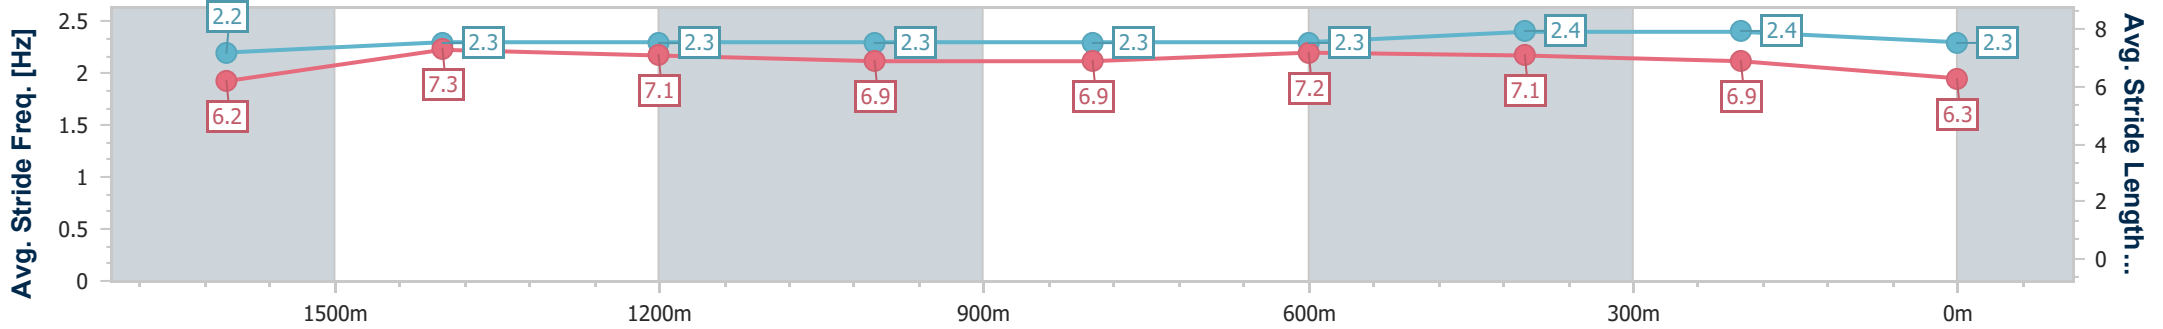

- [] Ranking at each section and finish
- .-.- No data available at this section
- NA No data available

Horse/Jockey Name	Merchant Flyer
Final Rank	9
Fastest Section Time (Section)	0:11.99 (600m)
Top Speed [km/h] (Section)	63.2 (800m)
Race State	Finished

Sunshine Coast QLD Professional
 Race 8: ENDED BENCHMARK 58 Handicap - 1800m
 19 May 2024 - 16:52
 Track Rating: Soft 7, Weather: Fine, Rail Position: True

Section	Overall	1600m	1400m	1200m	1000m	800m	600m	400m	200m
Section Times	1:54.46 [9] (0:14.36)	1:40.10 [11] (0:12.06)	1:28.04 [13] (0:12.39)	1:15.65 [14] (0:12.80)	1:02.85 [13] (0:12.91)	0:49.94 [13] (0:12.25)	0:37.69 [13] (0:11.99)	0:25.70 [13] (0:12.06)	0:13.64 [9] (0:13.64)
Average Speed [km/h]	50.9	60.3	58.6	56.3	56.2	60.0	61.7	59.7	52.7
Top Speed [km/h]	61.5	61.2	60.0	59.2	59.6	63.2	63.0	62.1	57.3
Avg. Dist. to Rail [m]	7.3	4.2	3.2	3.4	3.0	3.0	4.6	8.6	9.4
Avg. Stride Freq. [Hz]	2.2	2.3	2.3	2.3	2.3	2.3	2.4	2.4	2.3
Avg. Stride Length [m]	6.2	7.3	7.1	6.9	6.9	7.2	7.1	6.9	6.3