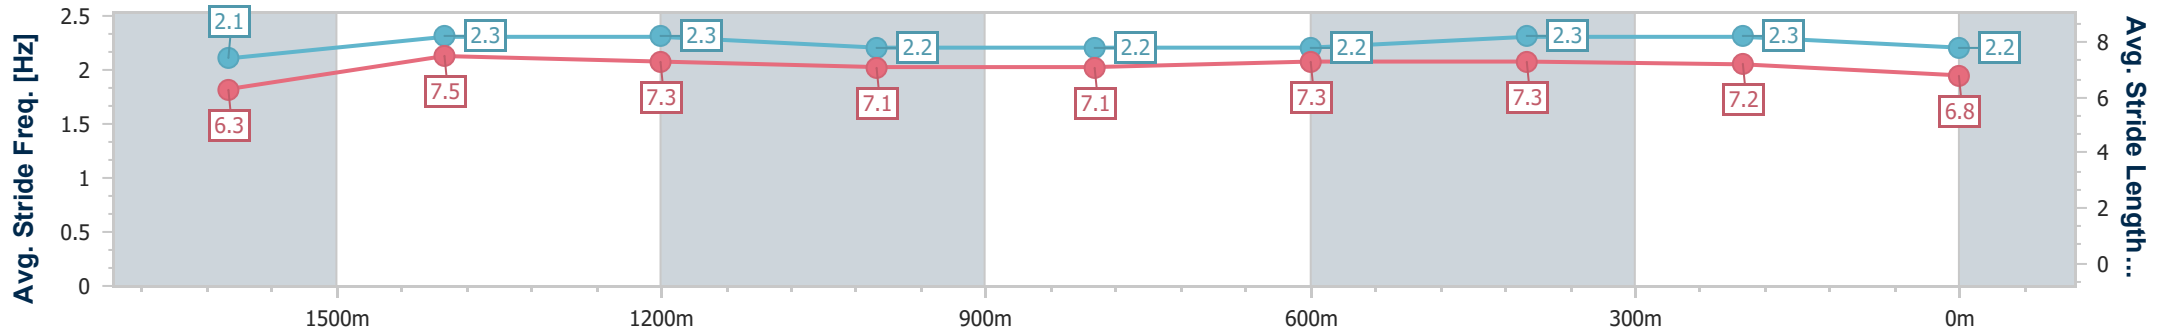

Horse/Jockey Name	Champagne Pop
Final Rank	13
Fastest Section Time (Section)	0:11.70 (1600m)
Top Speed [km/h] (Section)	62.8 (1600m)
Race State	Finished

Sunshine Coast QLD Professional
Race 8: ENDED BENCHMARK 58 Handicap - 1800m
19 May 2024 - 16:52
Track Rating: Soft 7, Weather: Fine, Rail Position: True

Section	Overall	1600m	1400m	1200m	1000m	800m	600m	400m	200m
Section Times	1:54.50 [13] (0:14.83)	1:39.67 [14] (0:11.70)	1:27.97 [14] (0:12.19)	1:15.78 [13] (0:12.97)	1:02.81 [14] (0:12.89)	0:49.92 [14] (0:12.51)	0:37.41 [14] (0:11.98)	0:25.43 [14] (0:12.16)	0:13.27 [13] (0:13.27)
Average Speed [km/h]	48.7	62.0	59.6	55.5	56.1	58.2	60.4	59.2	54.5
Top Speed [km/h]	61.5	62.8	60.9	59.8	58.0	59.8	60.8	60.8	57.7
Avg. Dist. to Rail [m]	2.1	2.5	2.3	2.5	2.2	1.8	1.0	2.7	4.7
Avg. Stride Freq. [Hz]	2.1	2.3	2.3	2.2	2.2	2.2	2.3	2.3	2.2
Avg. Stride Length [m]	6.3	7.5	7.3	7.1	7.1	7.3	7.3	7.2	6.8

- [ ] Ranking at each section and finish
- -.-.- No data available at this section
- NA No data available