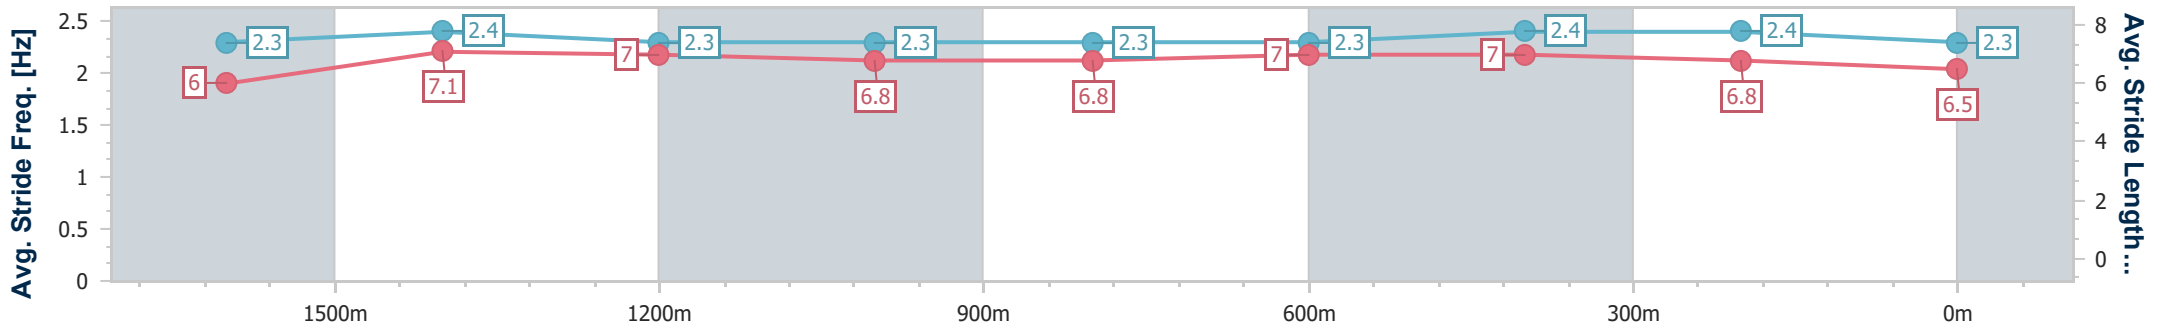

Horse/Jockey Name	Deal An Ace
Final Rank	7
Fastest Section Time (Section)	0:11.64 (1600m)
Top Speed [km/h] (Section)	63.2 (Overall)
Race State	Finished

Sunshine Coast QLD Professional
Race 8: ENDED BENCHMARK 58 Handicap - 1800m
19 May 2024 - 16:52
Track Rating: Soft 7, Weather: Fine, Rail Position: True

Section	Overall	1600m	1400m	1200m	1000m	800m	600m	400m	200m
Section Times	1:54.17 [7] (0:14.33)	1:39.84 [10] (0:11.64)	1:28.20 [10] (0:12.24)	1:15.96 [10] (0:12.83)	1:03.13 [10] (0:12.95)	0:50.18 [10] (0:12.57)	0:37.61 [10] (0:12.16)	0:25.45 [12] (0:12.12)	0:13.33 [11] (0:13.33)
Average Speed [km/h]	50.8	62.6	59.3	56.2	56.0	58.0	60.2	59.4	54.1
Top Speed [km/h]	63.2	63.2	62.0	58.5	57.6	59.9	61.2	61.2	58.2
Avg. Dist. to Rail [m]	5.8	3.7	3.0	3.3	2.8	2.3	2.6	5.5	6.3
Avg. Stride Freq. [Hz]	2.3	2.4	2.3	2.3	2.3	2.3	2.4	2.4	2.3
Avg. Stride Length [m]	6.0	7.1	7.0	6.8	6.8	7.0	7.0	6.8	6.5

- [ ] Ranking at each section and finish
- -.-.- No data available at this section
- NA No data available