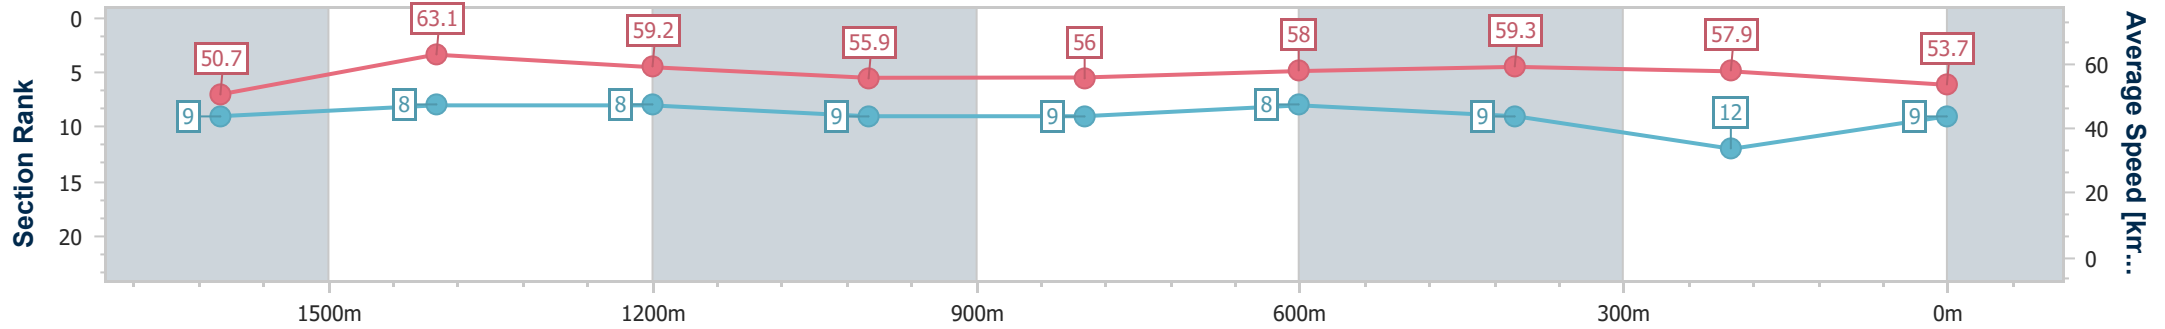

Horse/Jockey Name	Tuki Twelve
Final Rank	9
Fastest Section Time (Section)	0:11.47 (1600m)
Top Speed [km/h] (Section)	64.2 (1600m)
Race State	Finished

Sunshine Coast QLD Professional
Race 8: ENDED BENCHMARK 58 Handicap - 1800m
19 May 2024 - 16:52
Track Rating: Soft 7, Weather: Fine, Rail Position: True

Section	Overall	1600m	1400m	1200m	1000m	800m	600m	400m	200m
Section Times	1:54.46 [9] (0:14.32)	1:40.14 [9] (0:11.47)	1:28.67 [8] (0:12.21)	1:16.46 [8] (0:12.96)	1:03.50 [9] (0:12.91)	0:50.59 [9] (0:12.50)	0:38.09 [8] (0:12.24)	0:25.85 [9] (0:12.44)	0:13.41 [12] (0:13.41)
Average Speed [km/h]	50.7	63.1	59.2	55.9	56.0	58.0	59.3	57.9	53.7
Top Speed [km/h]	63.5	64.2	60.8	58.0	56.9	59.8	59.8	59.6	55.7
Avg. Dist. to Rail [m]	3.6	2.8	2.2	2.4	2.0	1.5	1.3	4.4	5.3
Avg. Stride Freq. [Hz]	2.2	2.3	2.2	2.1	2.1	2.2	2.2	2.3	2.2
Avg. Stride Length [m]	6.4	7.6	7.5	7.2	7.3	7.3	7.3	7.1	6.8

- [ ] Ranking at each section and finish
- -.-.- No data available at this section
- NA No data available