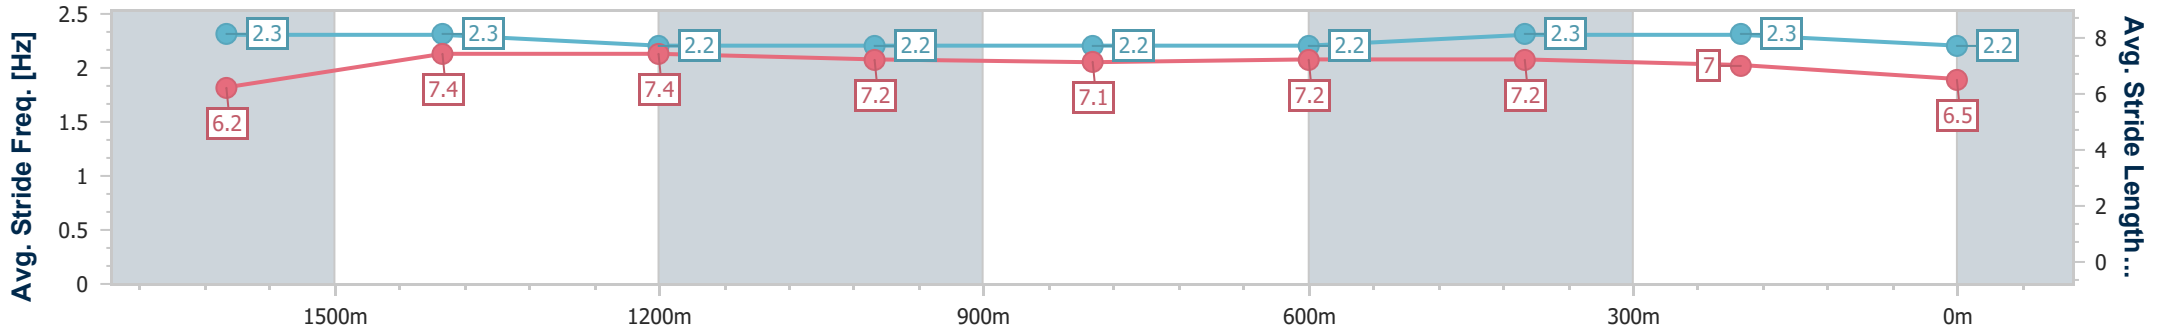

Sunshine Coast QLD Professional
 Race 8: ENDED BENCHMARK 58 Handicap - 1800m
 19 May 2024 - 16:52
 Track Rating: Soft 7, Weather: Fine, Rail Position: True

Section	Overall	1600m	1400m	1200m	1000m	800m	600m	400m	200m
Section Times	1:54.50 [13] (0:14.83)	1:39.67 [14] (0:11.70)	1:27.97 [14] (0:12.19)	1:15.78 [13] (0:12.97)	1:02.81 [14] (0:12.89)	0:49.92 [14] (0:12.51)	0:37.41 [14] (0:11.98)	0:25.43 [14] (0:12.16)	0:13.27 [13] (0:13.27)
Average Speed [km/h]	48.7	62.0	59.6	55.5	56.1	58.2	60.4	59.2	54.5
Top Speed [km/h]	61.5	62.8	60.9	59.8	58.0	59.8	60.8	60.8	57.7
Avg. Dist. to Rail [m]	2.1	2.5	2.3	2.5	2.2	1.8	1.0	2.7	4.7
Avg. Stride Freq. [Hz]	2.1	2.3	2.3	2.2	2.2	2.2	2.3	2.3	2.2
Avg. Stride Length [m]	6.3	7.5	7.3	7.1	7.1	7.3	7.3	7.2	6.8

- [] Ranking at each section and finish
- .-.- No data available at this section
- NA No data available

Horse/Jockey Name	Lovezeladys
Final Rank	14
Fastest Section Time (Section)	0:11.61 (1600m)
Top Speed [km/h] (Section)	64.2 (1600m)
Race State	Finished

Sunshine Coast QLD Professional
 Race 8: ENDED BENCHMARK 58 Handicap - 1800m
 19 May 2024 - 16:52
 Track Rating: Soft 7, Weather: Fine, Rail Position: True

Section	Overall	1600m	1400m	1200m	1000m	800m	600m	400m	200m
Section Times	1:55.60 [14] (0:14.04)	1:41.56 [6] (0:11.61)	1:29.95 [7] (0:12.21)	1:17.74 [7] (0:12.88)	1:04.86 [8] (0:13.06)	0:51.80 [8] (0:12.57)	0:39.23 [9] (0:12.31)	0:26.92 [10] (0:12.64)	0:14.28 [14] (0:14.28)
Average Speed [km/h]	51.4	62.2	59.7	55.8	55.6	58.1	59.2	57.0	50.4
Top Speed [km/h]	63.5	64.2	60.8	58.5	57.1	59.4	59.8	58.8	55.4
Avg. Dist. to Rail [m]	1.9	1.8	2.9	3.3	3.1	2.4	2.4	5.9	6.5
Avg. Stride Freq. [Hz]	2.3	2.3	2.2	2.2	2.2	2.2	2.3	2.3	2.2
Avg. Stride Length [m]	6.2	7.4	7.4	7.2	7.1	7.2	7.2	7.0	6.5