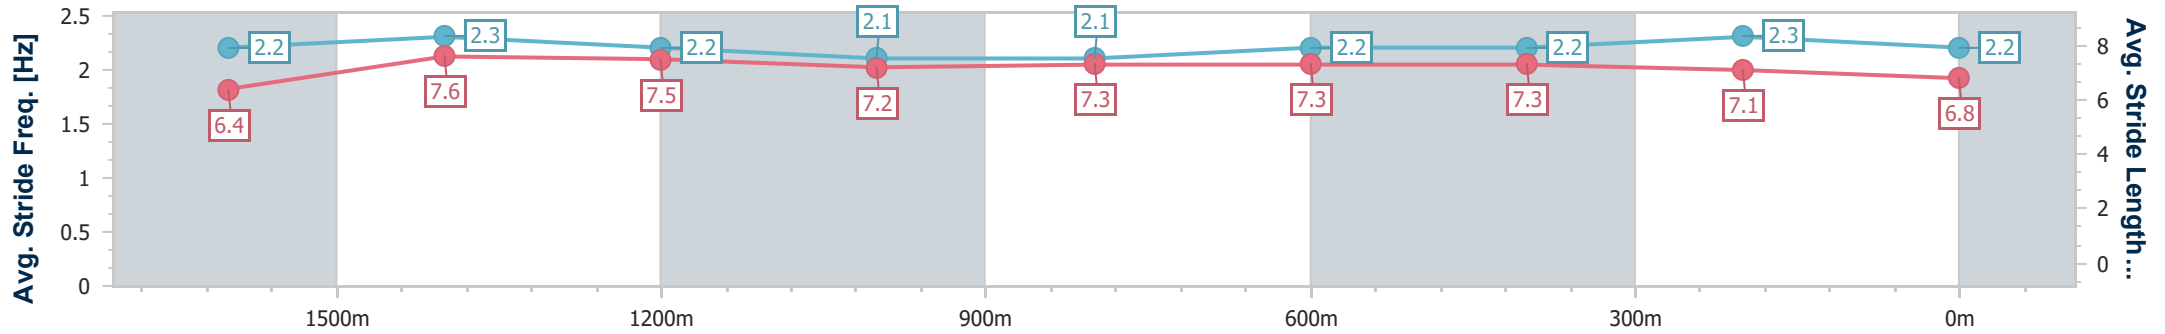

- [] Ranking at each section and finish
- .-.- No data available at this section
- NA No data available

Horse/Jockey Name	Tuki Twelve
Final Rank	9
Fastest Section Time (Section)	0:11.47 (1600m)
Top Speed [km/h] (Section)	64.2 (1600m)
Race State	Finished

Sunshine Coast QLD Professional
 Race 8: ENDED BENCHMARK 58 Handicap - 1800m
 19 May 2024 - 16:52
 Track Rating: Soft 7, Weather: Fine, Rail Position: True

Section	Overall	1600m	1400m	1200m	1000m	800m	600m	400m	200m
Section Times	1:54.46 [9] (0:14.32)	1:40.14 [9] (0:11.47)	1:28.67 [8] (0:12.21)	1:16.46 [8] (0:12.96)	1:03.50 [9] (0:12.91)	0:50.59 [9] (0:12.50)	0:38.09 [8] (0:12.24)	0:25.85 [9] (0:12.44)	0:13.41 [12] (0:13.41)
Average Speed [km/h]	50.7	63.1	59.2	55.9	56.0	58.0	59.3	57.9	53.7
Top Speed [km/h]	63.5	64.2	60.8	58.0	56.9	59.8	59.8	59.6	55.7
Avg. Dist. to Rail [m]	3.6	2.8	2.2	2.4	2.0	1.5	1.3	4.4	5.3
Avg. Stride Freq. [Hz]	2.2	2.3	2.2	2.1	2.1	2.2	2.2	2.3	2.2
Avg. Stride Length [m]	6.4	7.6	7.5	7.2	7.3	7.3	7.3	7.1	6.8