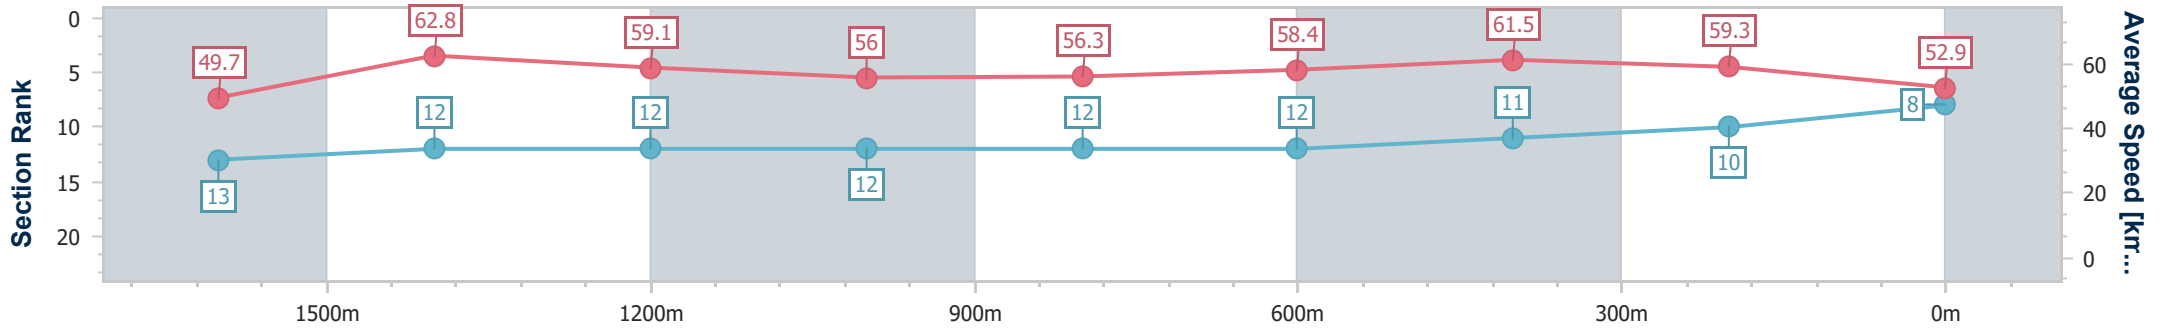

Horse/Jockey Name	Pleadeel
Final Rank	8
Fastest Section Time (Section)	0:11.58 (1600m)
Top Speed [km/h] (Section)	64.1 (1600m)
Race State	Finished

Sunshine Coast QLD Professional
Race 8: ENDED BENCHMARK 58 Handicap - 1800m
19 May 2024 - 16:52
Track Rating: Soft 7, Weather: Fine, Rail Position: True

Section	Overall	1600m	1400m	1200m	1000m	800m	600m	400m	200m			
Section Times	1:54.45 [8] (0:14.61)	1:39.84 [13] (0:11.58)	1:28.26 [12] (0:12.29)	1:15.97 [12] (0:12.83)	1:03.14 [12] (0:12.93)	0:50.21 [12] (0:12.50)	0:37.71 [12] (0:11.95)	0:25.76 [11] (0:12.15)	0:13.61 [10] (0:13.61)			
Average Speed [km/h]	49.7	62.8	59.1	56.0	56.3	58.4	61.5	59.3	52.9			
Top Speed [km/h]	62.9	64.1	61.2	58.7	58.6	60.6	62.1	61.8	56.8			
Avg. Dist. to Rail [m]	6.5	3.1	3.0	3.2	3.1	2.6	3.7	7.4	8.1			
Avg. Stride Freq. [Hz]	2.2	2.3	2.2	2.2	2.2	2.3	2.4	2.4	2.3			
Avg. Stride Length [m]	6.1	7.5	7.3	7.1	7.0	7.2	7.0	6.9	6.4			

- [ ] Ranking at each section and finish
- -.-.- No data available at this section
- NA No data available