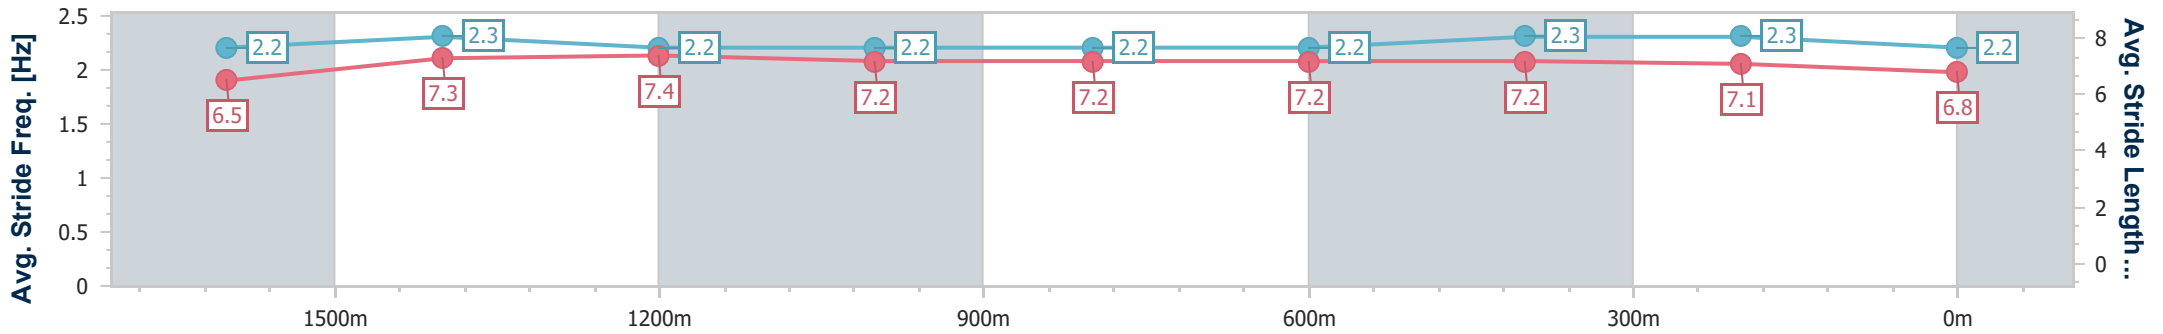

Horse/Jockey Name	December Diamond
Final Rank	4
Fastest Section Time (Section)	0:11.71 (1600m)
Top Speed [km/h] (Section)	63.4 (1600m)
Race State	Finished

Sunshine Coast QLD Professional
Race 8: ENDED BENCHMARK 58 Handicap - 1800m
19 May 2024 - 16:52
Track Rating: Soft 7, Weather: Fine, Rail Position: True

Section	Overall	1600m	1400m	1200m	1000m	800m	600m	400m	200m
Section Times	1:53.98 [4] (0:14.16)	1:39.82 [8] (0:11.71)	1:28.11 [9] (0:12.20)	1:15.91 [9] (0:12.64)	1:03.27 [6] (0:12.72)	0:50.55 [6] (0:12.57)	0:37.98 [6] (0:12.32)	0:25.66 [6] (0:12.27)	0:13.39 [2] (0:13.39)
Average Speed [km/h]	51.8	62.3	59.6	57.2	57.1	58.4	59.0	58.9	53.7
Top Speed [km/h]	62.7	63.4	60.2	59.0	58.0	59.9	60.1	59.9	57.0
Avg. Dist. to Rail [m]	9.8	5.4	4.2	4.4	3.9	3.0	2.1	4.0	4.7
Avg. Stride Freq. [Hz]	2.2	2.3	2.2	2.2	2.2	2.2	2.3	2.3	2.2
Avg. Stride Length [m]	6.5	7.3	7.4	7.2	7.2	7.2	7.2	7.1	6.8

- [ ] Ranking at each section and finish
- -.-.- No data available at this section
- NA No data available