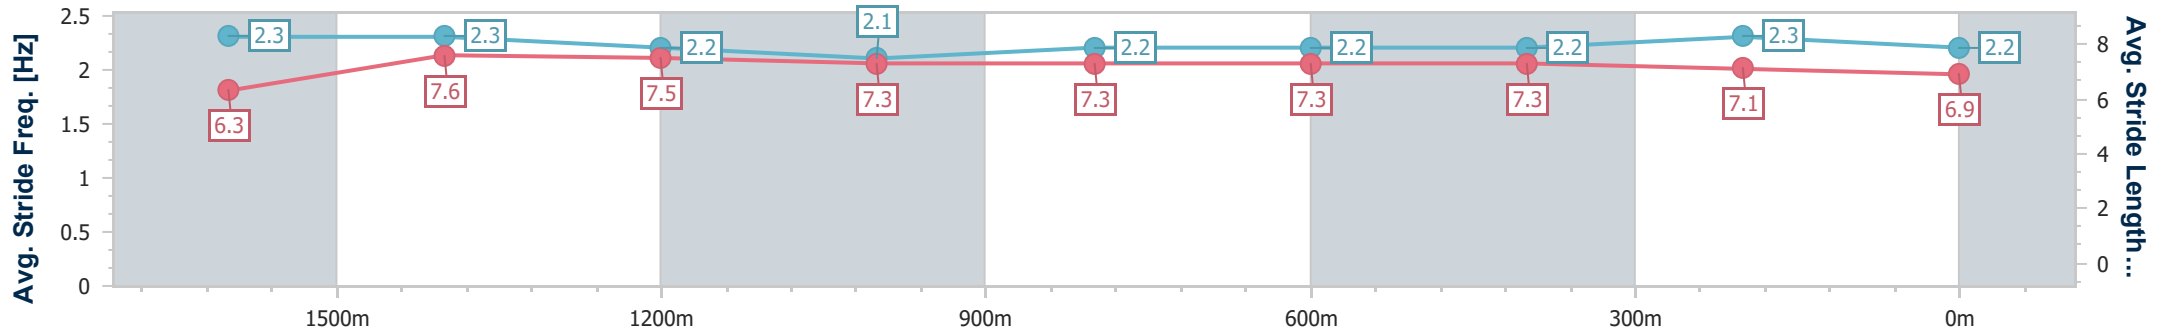

Horse/Jockey Name	Livingstones
Final Rank	6
Fastest Section Time (Section)	0:11.56 (1600m)
Top Speed [km/h] (Section)	64.3 (1600m)
Race State	Finished

Sunshine Coast QLD Professional
Race 8: ENDED BENCHMARK 58 Handicap - 1800m
19 May 2024 - 16:52
Track Rating: Soft 7, Weather: Fine, Rail Position: True

Section	Overall	1600m	1400m	1200m	1000m	800m	600m	400m	200m
Section Times	1:54.12 [6] (0:14.03)	1:40.09 [5] (0:11.56)	1:28.53 [4] (0:12.08)	1:16.45 [4] (0:12.83)	1:03.62 [5] (0:12.88)	0:50.74 [5] (0:12.54)	0:38.20 [5] (0:12.40)	0:25.80 [5] (0:12.43)	0:13.37 [5] (0:13.37)
Average Speed [km/h]	51.7	62.7	60.2	56.0	56.5	58.0	58.3	58.0	53.8
Top Speed [km/h]	64.2	64.3	62.0	57.3	57.7	59.5	59.0	58.8	56.9
Avg. Dist. to Rail [m]	3.4	3.1	3.2	3.1	3.2	2.2	0.7	2.7	3.2
Avg. Stride Freq. [Hz]	2.3	2.3	2.2	2.1	2.2	2.2	2.2	2.3	2.2
Avg. Stride Length [m]	6.3	7.6	7.5	7.3	7.3	7.3	7.3	7.1	6.9

- [ ] Ranking at each section and finish
- -.-.- No data available at this section
- NA No data available