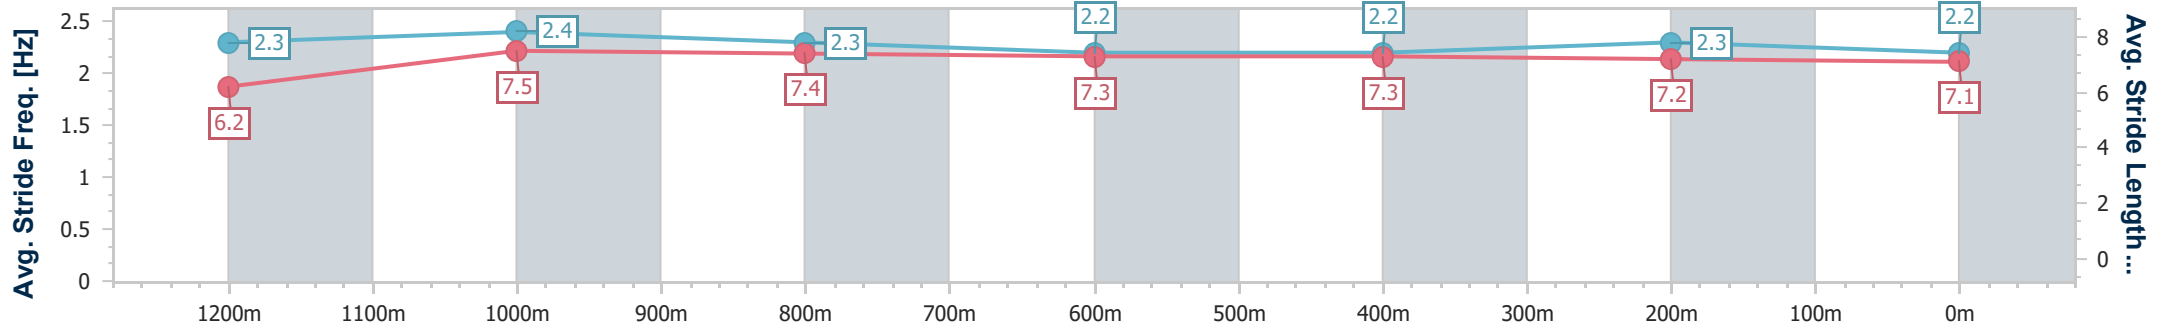

Horse/Jockey Name	Italian Dancer
Final Rank	3
Fastest Section Time (Section)	0:11.09 (1200m)
Top Speed [km/h] (Section)	65.9 (1200m)
Race State	Finished

Sunshine Coast QLD Professional
Race 7: CIVIL SCAPE SACRED ELIXIR QTIS Two-Year-Old
Handicap - 1400m
19 May 2024 - 16:16

Track Rating: Soft 7, Weather: Fine, Rail Position: True

Section	Overall	1200m	1000m	800m	600m	400m	200m
Section Times	1:27.11 [3] (0:13.78)	1:13.33 [2] (0:11.09)	1:02.24 [4] (0:11.82)	0:50.42 [3] (0:12.61)	0:37.81 [3] (0:12.69)	0:25.12 [3] (0:12.22)	0:12.90 [2] (0:12.90)
Average Speed [km/h]	52.1	65.0	61.6	57.5	57.2	58.8	55.9
Top Speed [km/h]	65.8	65.9	64.1	60.1	58.0	60.1	58.1
Avg. Dist. to Rail [m]	3.7	2.7	2.7	1.6	1.2	2.4	2.9
Avg. Stride Freq. [Hz]	2.3	2.4	2.3	2.2	2.2	2.3	2.2
Avg. Stride Length [m]	6.2	7.5	7.4	7.3	7.3	7.2	7.1

- [ ] Ranking at each section and finish
- -.-.- No data available at this section
- NA No data available