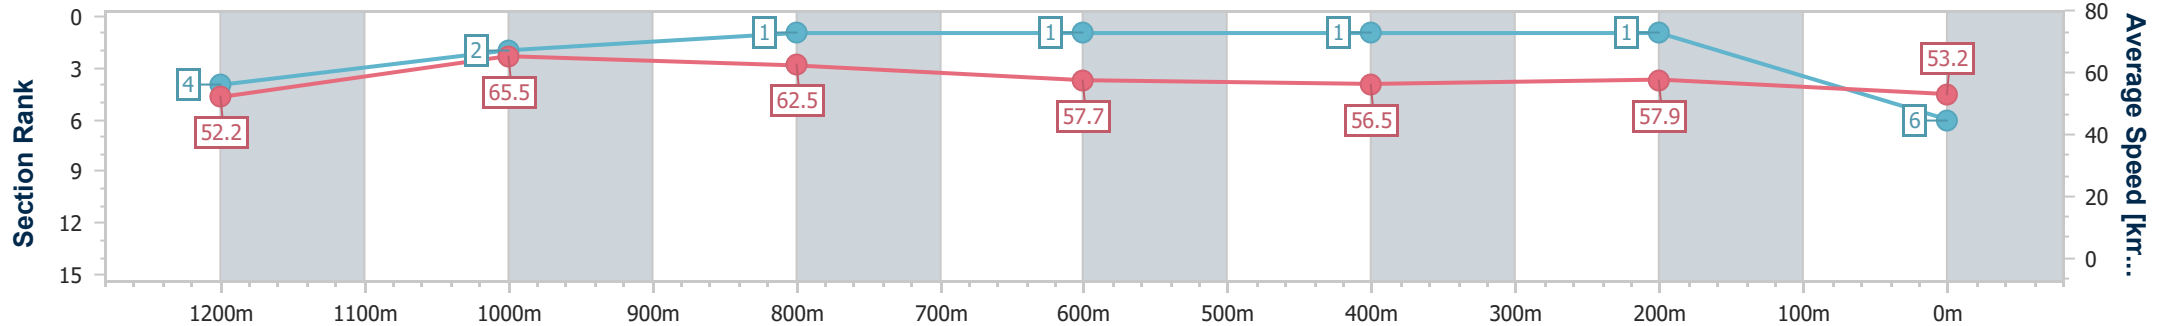

Horse/Jockey Name	Aquaholic
Final Rank	6
Fastest Section Time (Section)	0:11.01 (1200m)
Top Speed [km/h] (Section)	66.4 (1200m)
Race State	Finished

Sunshine Coast QLD Professional
Race 7: CIVIL SCAPE SACRED ELIXIR QTIS Two-Year-Old
Handicap - 1400m
19 May 2024 - 16:16

Track Rating: Soft 7, Weather: Fine, Rail Position: True

Section	Overall	1200m	1000m	800m	600m	400m	200m
Section Times	1:27.71 [6] (0:13.80)	1:13.91 [4] (0:11.01)	1:02.90 [2] (0:11.65)	0:51.25 [1] (0:12.57)	0:38.68 [1] (0:12.70)	0:25.98 [1] (0:12.45)	0:13.53 [1] (0:13.53)
Average Speed [km/h]	52.2	65.5	62.5	57.7	56.5	57.9	53.2
Top Speed [km/h]	66.2	66.4	65.0	59.0	57.2	58.7	57.1
Avg. Dist. to Rail [m]	4.8	4.8	4.3	1.2	0.4	0.5	0.4
Avg. Stride Freq. [Hz]	2.3	2.4	2.3	2.2	2.2	2.3	2.2
Avg. Stride Length [m]	6.2	7.6	7.4	7.3	7.1	7.0	6.7

- [ ] Ranking at each section and finish
- -.-.- No data available at this section
- NA No data available