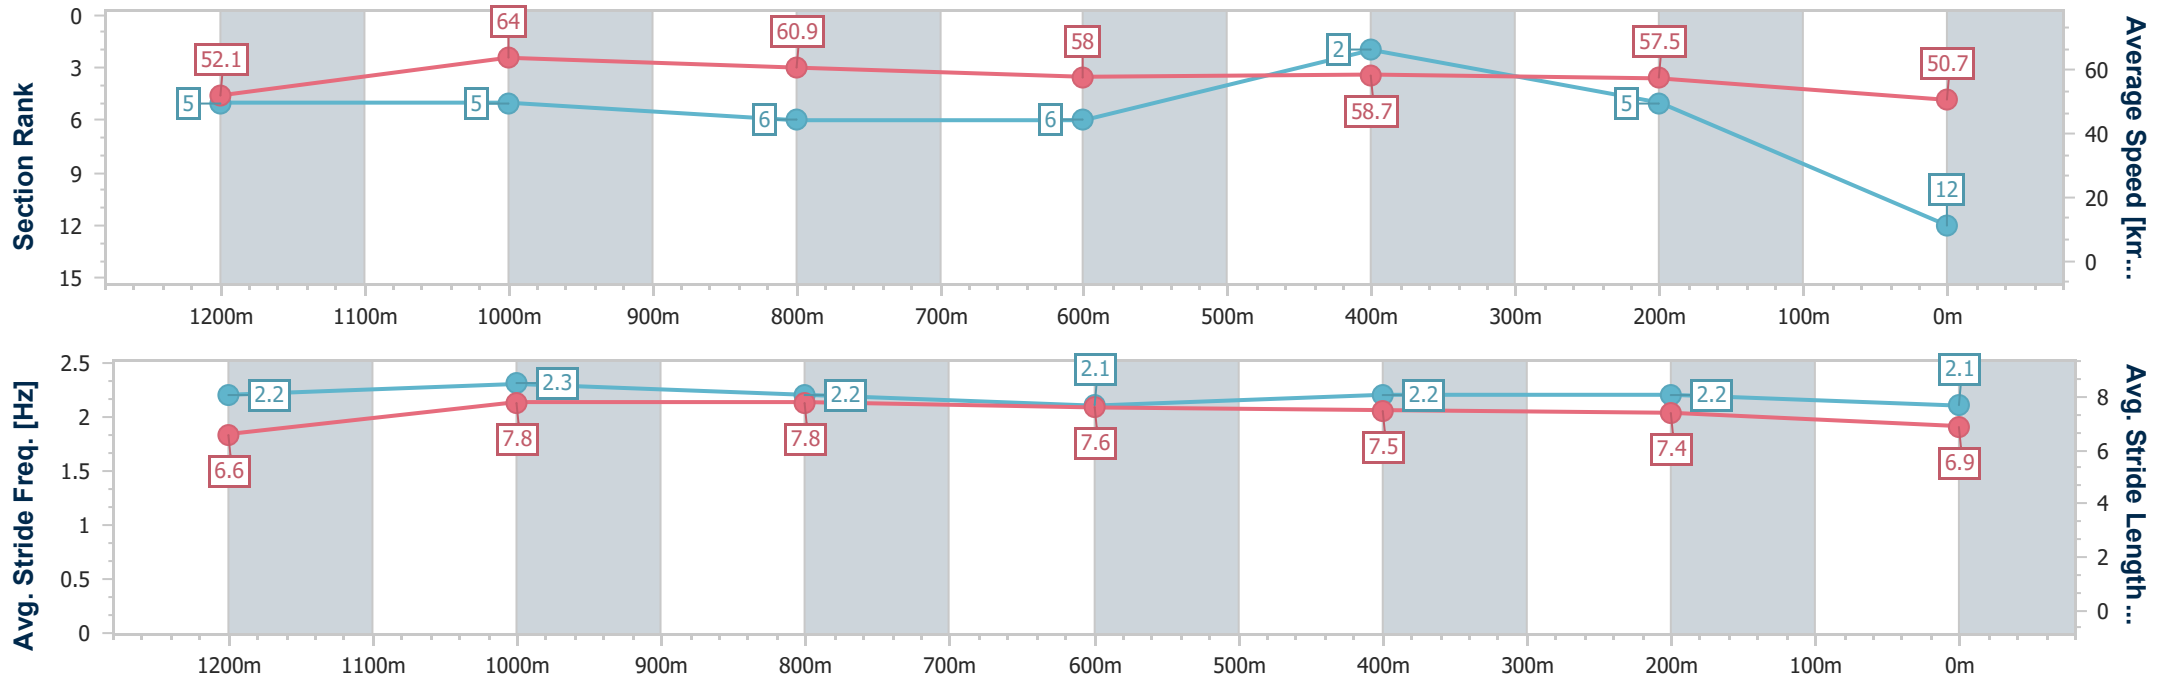

Horse/Jockey Name	Blitzum
Final Rank	12
Fastest Section Time (Section)	0:11.23 (1200m)
Top Speed [km/h] (Section)	65.1 (1200m)
Race State	Finished

Sunshine Coast QLD Professional
Race 7: CIVIL SCAPE SACRED ELIXIR QTIS Two-Year-Old
Handicap - 1400m
19 May 2024 - 16:16

Track Rating: Soft 7, Weather: Fine, Rail Position: True

Section	Overall	1200m	1000m	800m	600m	400m	200m
Section Times	1:28.70 [12] (0:13.88)	1:14.82 [5] (0:11.23)	1:03.59 [5] (0:11.94)	0:51.65 [6] (0:12.55)	0:39.10 [6] (0:12.38)	0:26.72 [2] (0:12.54)	0:14.18 [5] (0:14.18)
Average Speed [km/h]	52.1	64.0	60.9	58.0	58.7	57.5	50.7
Top Speed [km/h]	64.9	65.1	62.7	58.6	59.9	58.7	55.0
Avg. Dist. to Rail [m]	12.5	6.4	3.4	1.9	1.4	4.1	5.4
Avg. Stride Freq. [Hz]	2.2	2.3	2.2	2.1	2.2	2.2	2.1
Avg. Stride Length [m]	6.6	7.8	7.8	7.6	7.5	7.4	6.9

- [ ] Ranking at each section and finish
- -.-.- No data available at this section
- NA No data available