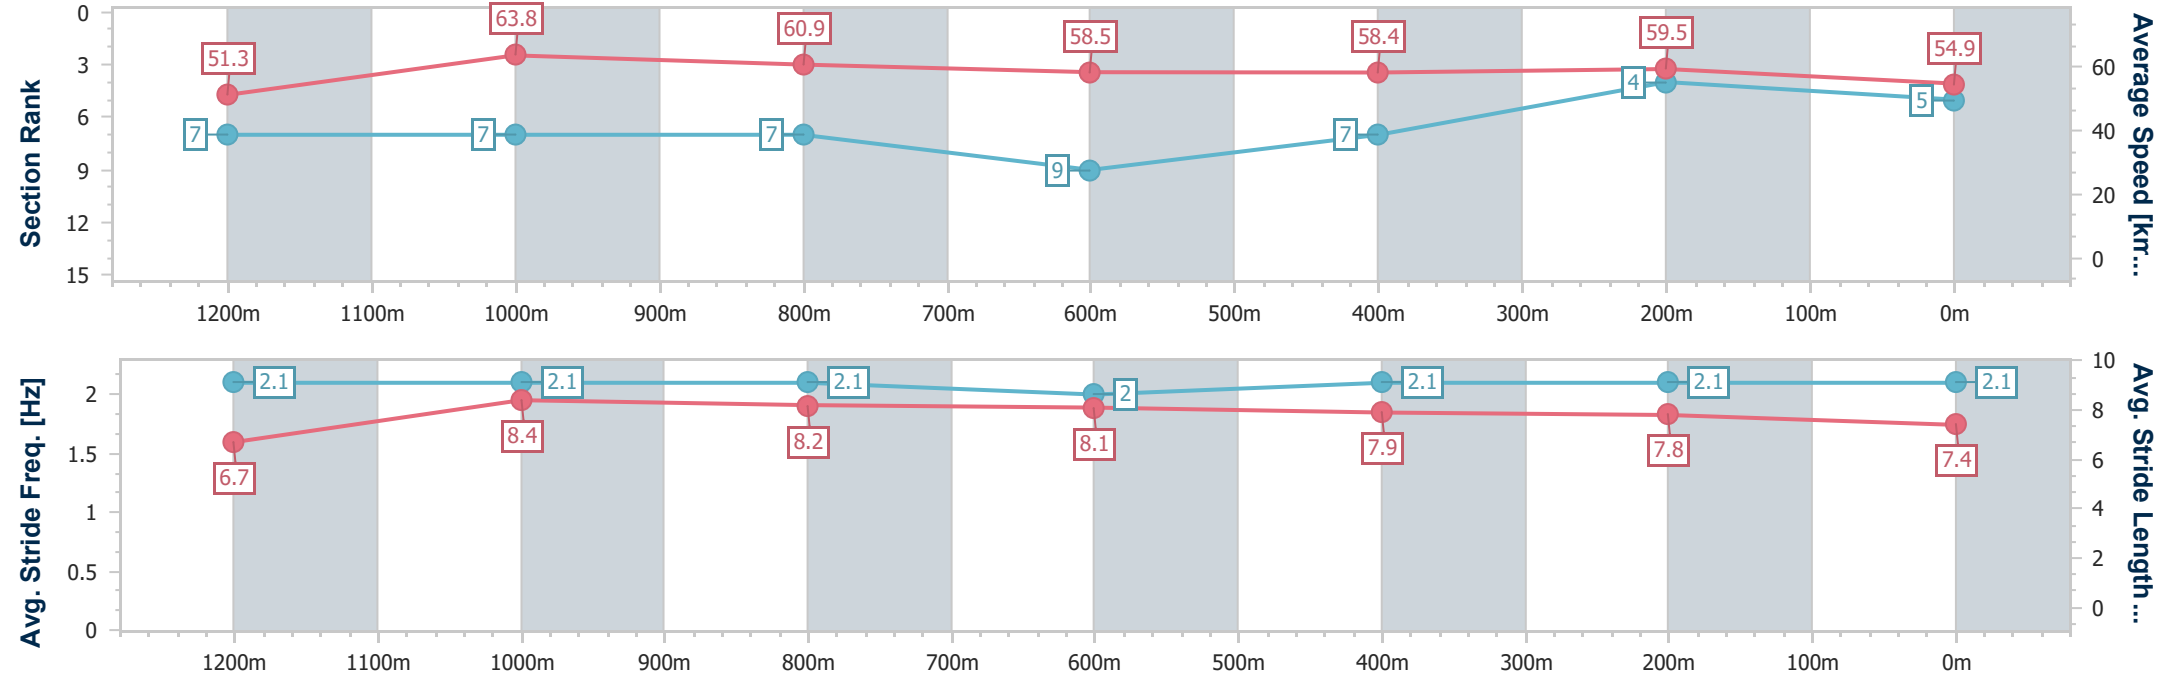

Horse/Jockey Name	Mishani Eclipse
Final Rank	5
Fastest Section Time (Section)	0:11.32 (1200m)
Top Speed [km/h] (Section)	65.1 (1200m)
Race State	Finished

Sunshine Coast QLD Professional
Race 7: CIVIL SCAPE SACRED ELIXIR QTIS Two-Year-Old
Handicap - 1400m
19 May 2024 - 16:16

Track Rating: Soft 7, Weather: Fine, Rail Position: True

Section	Overall	1200m	1000m	800m	600m	400m	200m						
Section Times	1:27.51 [5] (0:14.05)	1:13.46 [7] (0:11.32)	1:02.14 [7] (0:11.90)	0:50.24 [7] (0:12.53)	0:37.71 [9] (0:12.50)	0:25.21 [7] (0:12.13)	0:13.08 [4] (0:13.08)						
Average Speed [km/h]	51.3	63.8	60.9	58.5	58.4	59.5	54.9						
Top Speed [km/h]	64.5	65.1	63.7	59.8	59.2	60.3	58.5						
Avg. Dist. to Rail [m]	10.1	5.1	3.9	3.0	2.6	5.9	5.5						
Avg. Stride Freq. [Hz]	2.1	2.1	2.1	2.0	2.1	2.1	2.1						
Avg. Stride Length [m]	6.7	8.4	8.2	8.1	7.9	7.8	7.4						

- [ ] Ranking at each section and finish
- -.-.- No data available at this section
- NA No data available