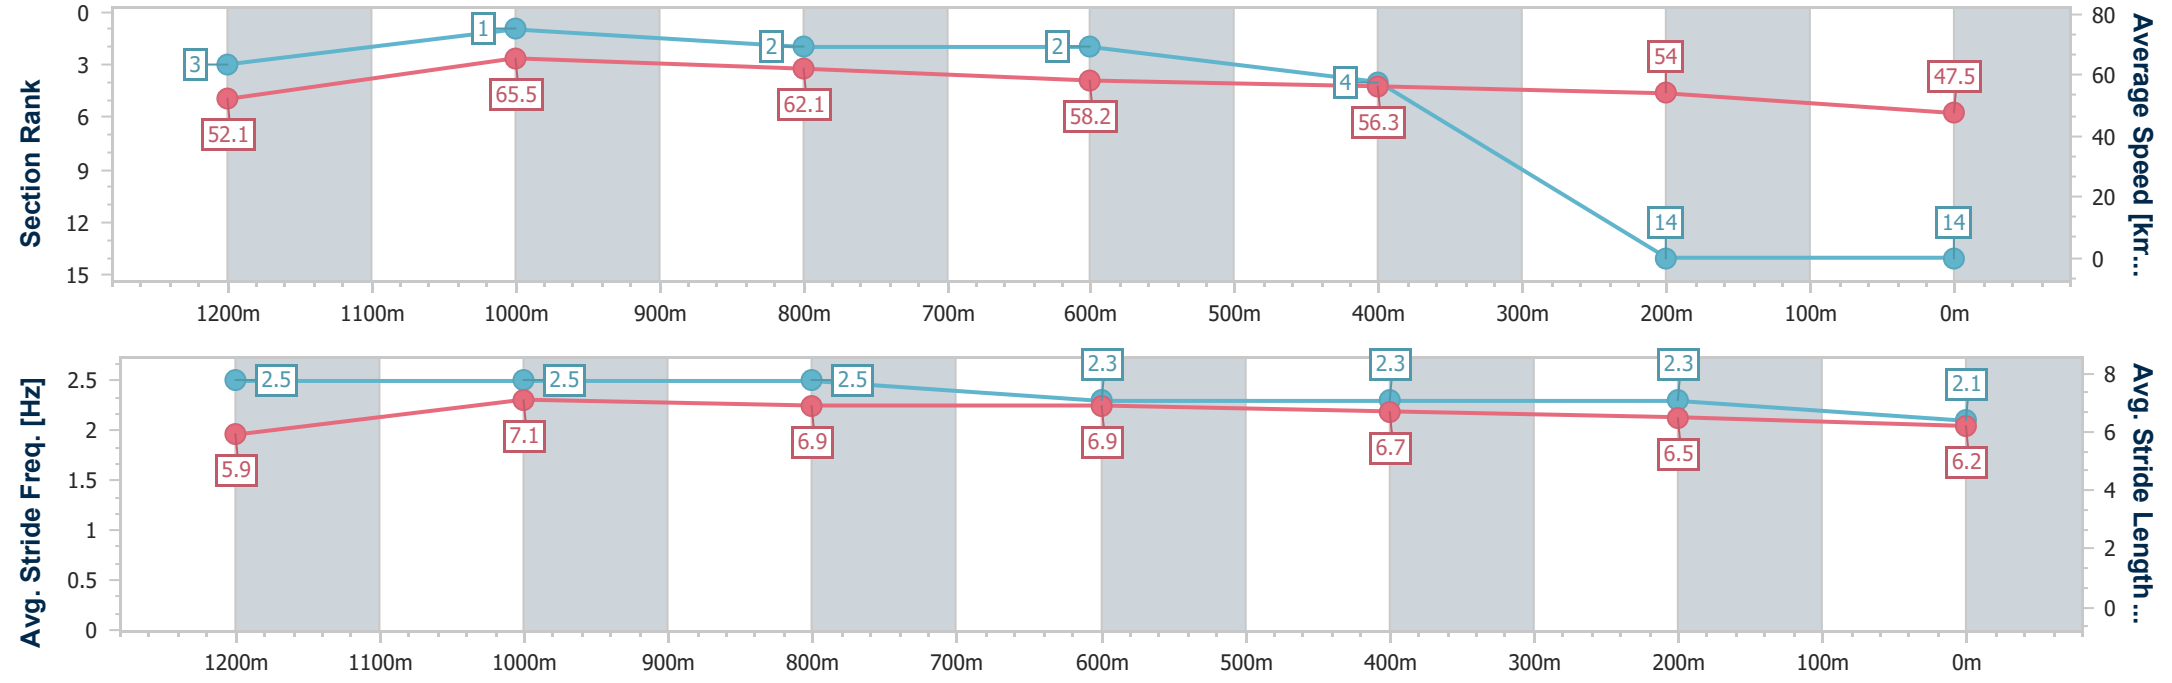

- [ ] Ranking at each section and finish
- .-.- No data available at this section
- NA No data available

|                                |                 |
|--------------------------------|-----------------|
| Horse/Jockey Name              | Stapleton       |
| Final Rank                     | 14              |
| Fastest Section Time (Section) | 0:10.99 (1200m) |
| Top Speed [km/h] (Section)     | 67.9 (1200m)    |
| Race State                     | Finished        |

- [ ] Ranking at each section and finish
- .-.- No data available at this section
- NA No data available