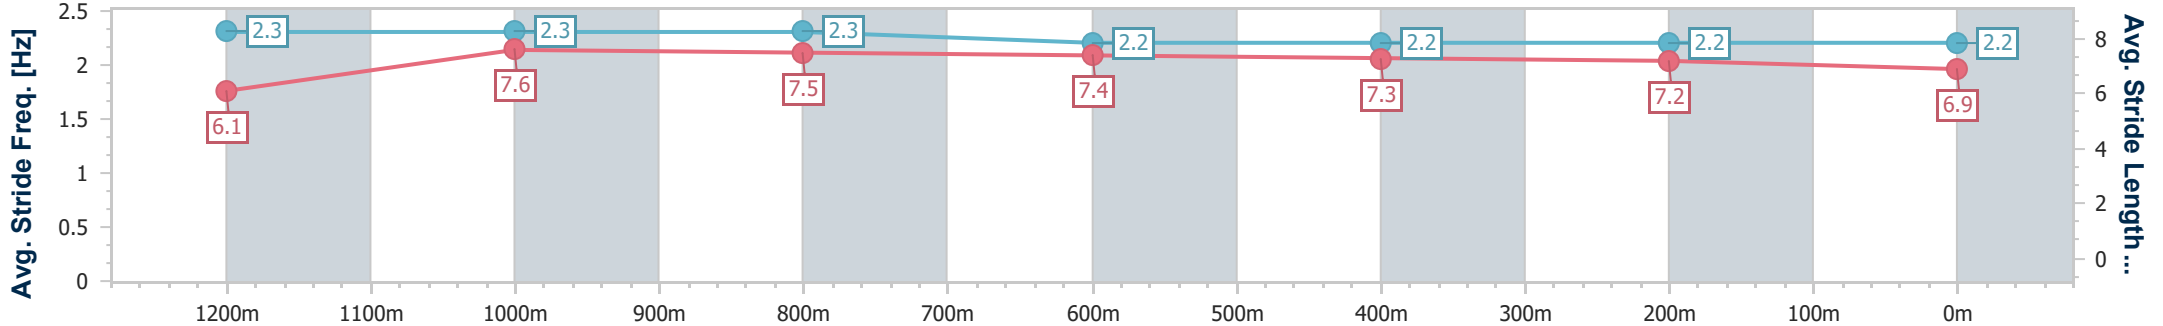

Horse/Jockey Name	Zoular
Final Rank	9
Fastest Section Time (Section)	0:11.26 (1200m)
Top Speed [km/h] (Section)	66.1 (Overall)
Race State	Finished

Sunshine Coast QLD Professional
Race 7: CIVIL SCAPE SACRED ELIXIR QTIS Two-Year-Old
Handicap - 1400m
19 May 2024 - 16:16

Track Rating: Soft 7, Weather: Fine, Rail Position: True

Section	Overall	1200m	1000m	800m	600m	400m	200m
Section Times	1:28.38 [9] (0:14.13)	1:14.25 [8] (0:11.26)	1:02.99 [9] (0:11.94)	0:51.05 [8] (0:12.38)	0:38.67 [7] (0:12.81)	0:25.86 [10] (0:12.58)	0:13.28 [12] (0:13.28)
Average Speed [km/h]	51.0	63.9	60.9	59.1	56.8	57.3	54.1
Top Speed [km/h]	66.1	65.4	63.8	60.0	58.0	58.2	56.6
Avg. Dist. to Rail [m]	5.3	3.4	3.5	2.6	1.9	2.5	4.4
Avg. Stride Freq. [Hz]	2.3	2.3	2.3	2.2	2.2	2.2	2.2
Avg. Stride Length [m]	6.1	7.6	7.5	7.4	7.3	7.2	6.9

- [ ] Ranking at each section and finish
- -.-.- No data available at this section
- NA No data available