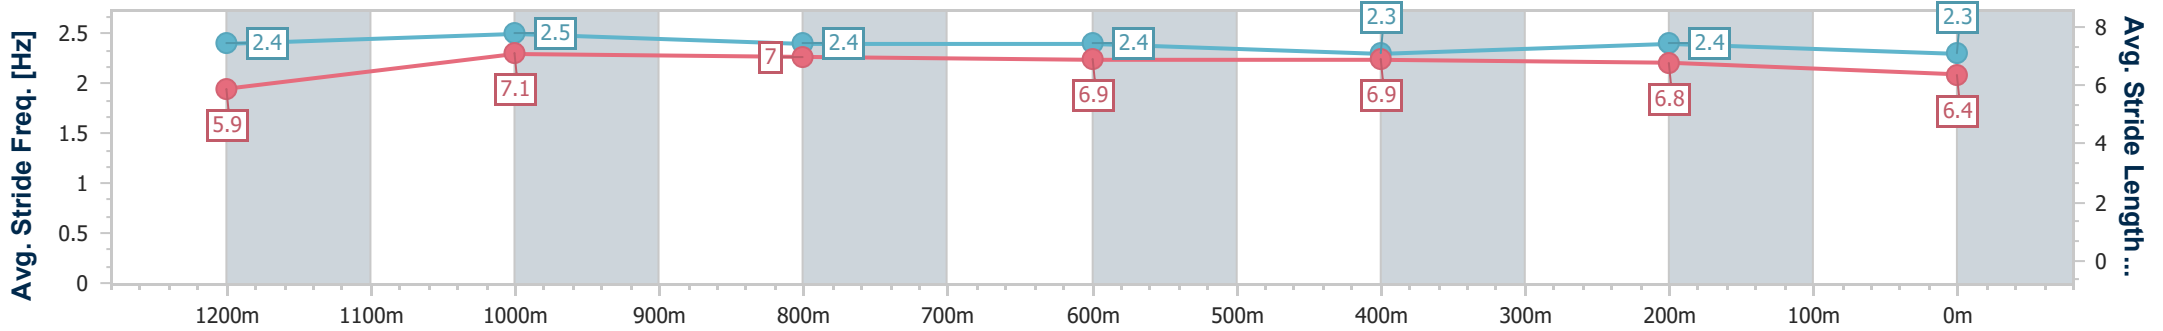

Horse/Jockey Name	Bitten By A Prince
Final Rank	11
Fastest Section Time (Section)	0:11.30 (1200m)
Top Speed [km/h] (Section)	64.8 (Overall)
Race State	Finished

Sunshine Coast QLD Professional
Race 7: CIVIL SCAPE SACRED ELIXIR QTIS Two-Year-Old
Handicap - 1400m
19 May 2024 - 16:16

Track Rating: Soft 7, Weather: Fine, Rail Position: True

Section	Overall	1200m	1000m	800m	600m	400m	200m
Section Times	1:28.61 [11] (0:14.41)	1:14.20 [12] (0:11.30)	1:02.90 [11] (0:11.89)	0:51.01 [11] (0:12.33)	0:38.68 [11] (0:12.65)	0:26.03 [11] (0:12.53)	0:13.50 [13] (0:13.50)
Average Speed [km/h]	50.0	63.7	61.0	59.0	57.0	57.6	53.2
Top Speed [km/h]	64.8	64.7	62.8	59.8	58.5	58.6	55.8
Avg. Dist. to Rail [m]	3.6	2.4	2.1	1.4	0.5	0.5	1.4
Avg. Stride Freq. [Hz]	2.4	2.5	2.4	2.4	2.3	2.4	2.3
Avg. Stride Length [m]	5.9	7.1	7.0	6.9	6.9	6.8	6.4

- [ ] Ranking at each section and finish
- -.-.- No data available at this section
- NA No data available