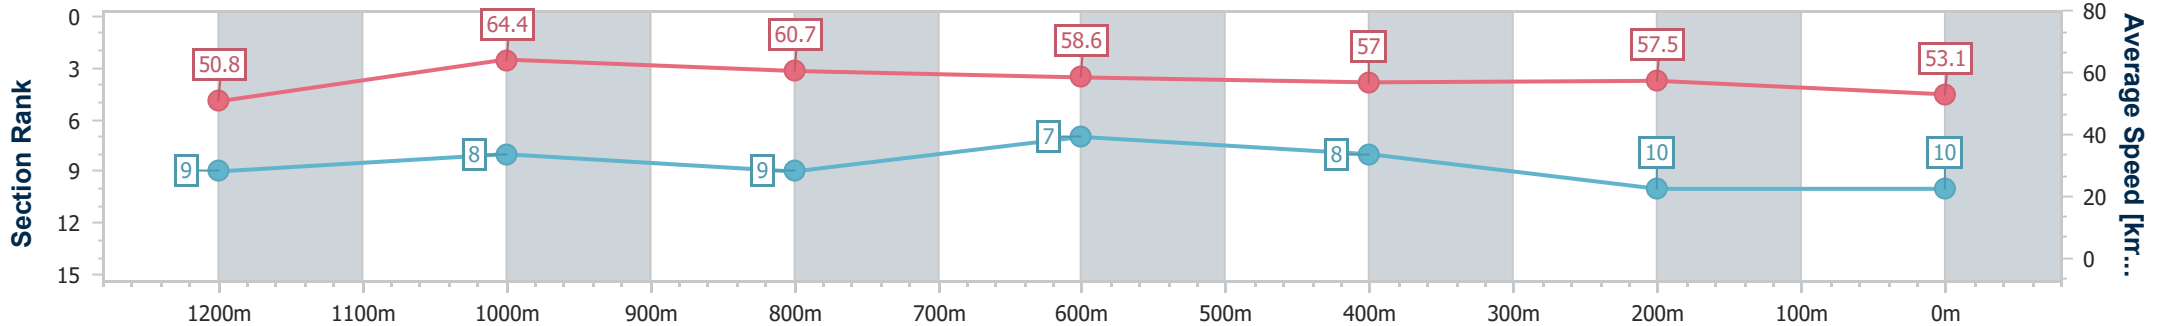

Horse/Jockey Name	Valley Of Owls
Final Rank	10
Fastest Section Time (Section)	0:11.18 (1200m)
Top Speed [km/h] (Section)	65.7 (1200m)
Race State	Finished

Sunshine Coast QLD Professional
Race 7: CIVIL SCAPE SACRED ELIXIR QTIS Two-Year-Old
Handicap - 1400m
19 May 2024 - 16:16

Track Rating: Soft 7, Weather: Fine, Rail Position: True

Section	Overall	1200m	1000m	800m	600m	400m	200m
Section Times	1:28.45 [10] (0:14.20)	1:14.25 [9] (0:11.18)	1:03.07 [8] (0:11.97)	0:51.10 [9] (0:12.36)	0:38.74 [7] (0:12.67)	0:26.07 [8] (0:12.48)	0:13.59 [10] (0:13.59)
Average Speed [km/h]	50.8	64.4	60.7	58.6	57.0	57.5	53.1
Top Speed [km/h]	64.9	65.7	62.3	59.6	58.3	59.7	56.3
Avg. Dist. to Rail [m]	3.0	2.3	2.3	1.5	0.2	0.9	1.5
Avg. Stride Freq. [Hz]	2.4	2.4	2.4	2.3	2.3	2.4	2.3
Avg. Stride Length [m]	6.0	7.2	7.0	6.9	6.8	6.8	6.5

- [ ] Ranking at each section and finish
- -.-.- No data available at this section
- NA No data available