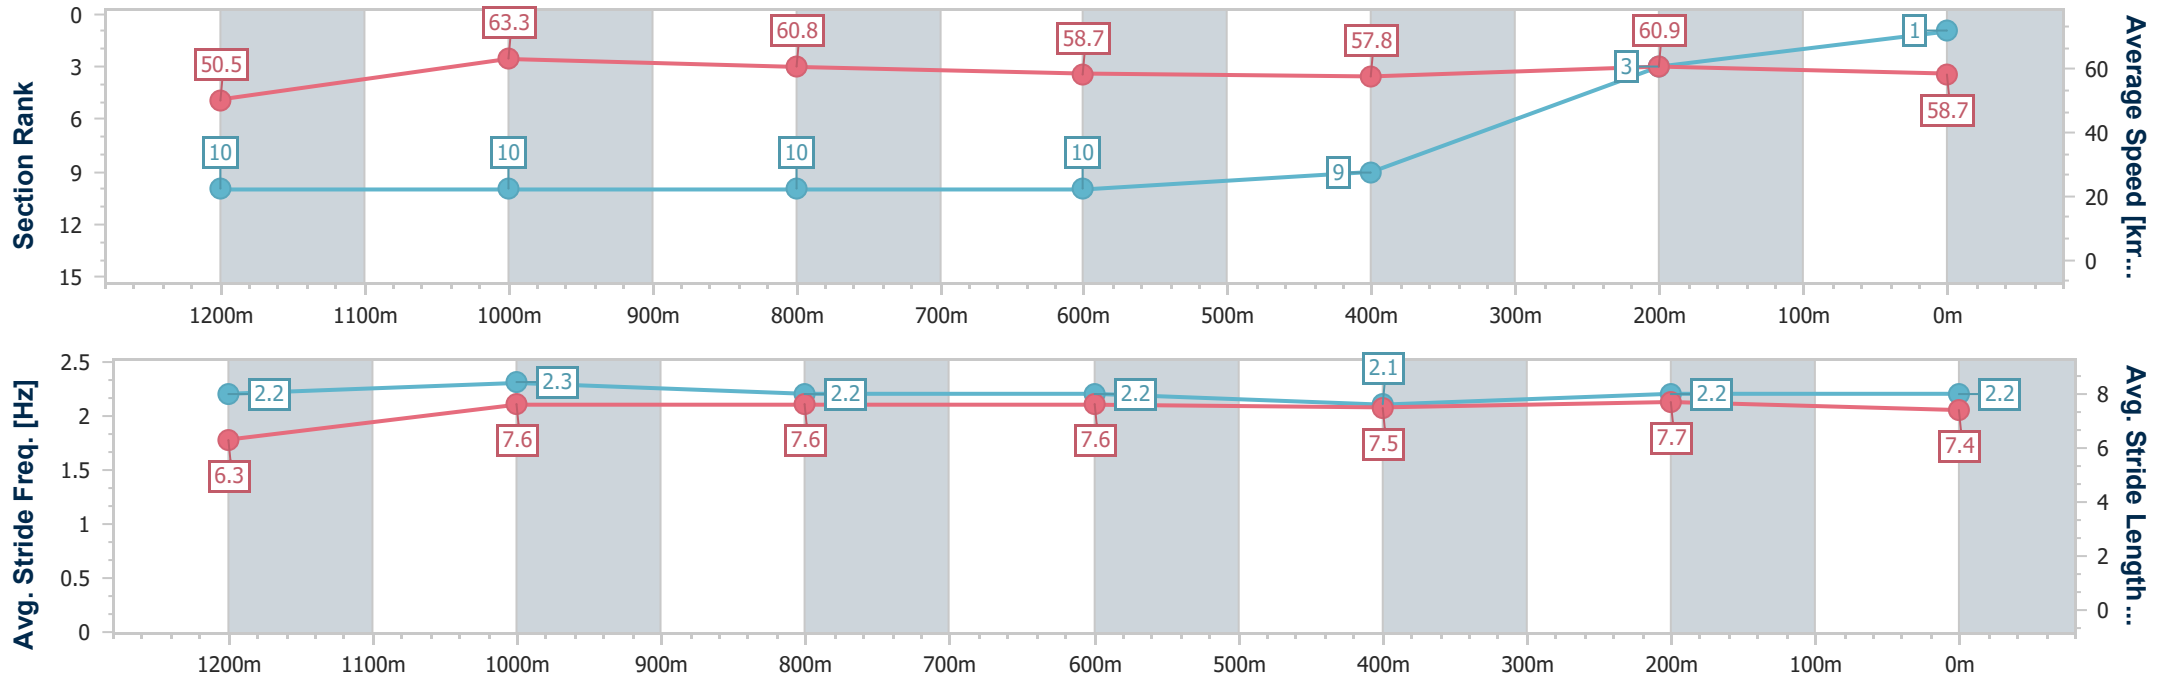

Horse/Jockey Name	Brutal Bowler
Final Rank	1
Fastest Section Time (Section)	0:11.39 (1200m)
Top Speed [km/h] (Section)	65.2 (Overall)
Race State	Finished

Sunshine Coast QLD Professional
Race 7: CIVIL SCAPE SACRED ELIXIR QTIS Two-Year-Old
Handicap - 1400m
19 May 2024 - 16:16

Track Rating: Soft 7, Weather: Fine, Rail Position: True

Section	Overall	1200m	1000m	800m	600m	400m	200m
Section Times	1:26.61 [1] (0:14.24)	1:12.37 [10] (0:11.39)	1:00.98 [10] (0:11.92)	0:49.06 [10] (0:12.38)	0:36.68 [10] (0:12.58)	0:24.10 [9] (0:11.81)	0:12.29 [3] (0:12.29)
Average Speed [km/h]	50.5	63.3	60.8	58.7	57.8	60.9	58.7
Top Speed [km/h]	65.2	64.5	63.2	59.8	59.1	61.8	60.4
Avg. Dist. to Rail [m]	6.8	3.8	3.1	2.0	1.6	3.5	3.9
Avg. Stride Freq. [Hz]	2.2	2.3	2.2	2.2	2.1	2.2	2.2
Avg. Stride Length [m]	6.3	7.6	7.6	7.6	7.5	7.7	7.4

- [ ] Ranking at each section and finish
- -.-.- No data available at this section
- NA No data available