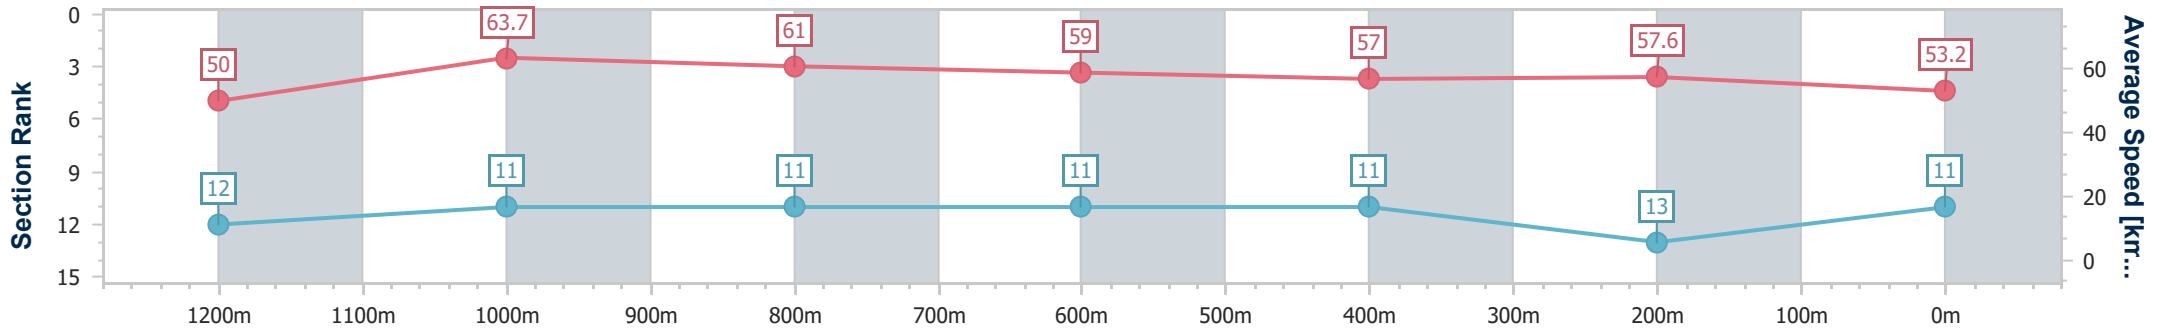

Horse/Jockey Name	Bitten By A Prince
Final Rank	11
Fastest Section Time (Section)	0:11.30 (1200m)
Top Speed [km/h] (Section)	64.8 (Overall)
Race State	Finished

Sunshine Coast QLD Professional
Race 7: CIVIL SCAPE SACRED ELIXIR QTIS Two-Year-Old
Handicap - 1400m
19 May 2024 - 16:16

Track Rating: Soft 7, Weather: Fine, Rail Position: True

Section	Overall	1200m	1000m	800m	600m	400m	200m
Section Times	1:28.61 [11] (0:14.41)	1:14.20 [12] (0:11.30)	1:02.90 [11] (0:11.89)	0:51.01 [11] (0:12.33)	0:38.68 [11] (0:12.65)	0:26.03 [11] (0:12.53)	0:13.50 [13] (0:13.50)
Average Speed [km/h]	50.0	63.7	61.0	59.0	57.0	57.6	53.2
Top Speed [km/h]	64.8	64.7	62.8	59.8	58.5	58.6	55.8
Avg. Dist. to Rail [m]	3.6	2.4	2.1	1.4	0.5	0.5	1.4
Avg. Stride Freq. [Hz]	2.4	2.5	2.4	2.4	2.3	2.4	2.3
Avg. Stride Length [m]	5.9	7.1	7.0	6.9	6.9	6.8	6.4

- [ ] Ranking at each section and finish
- -.-.- No data available at this section
- NA No data available