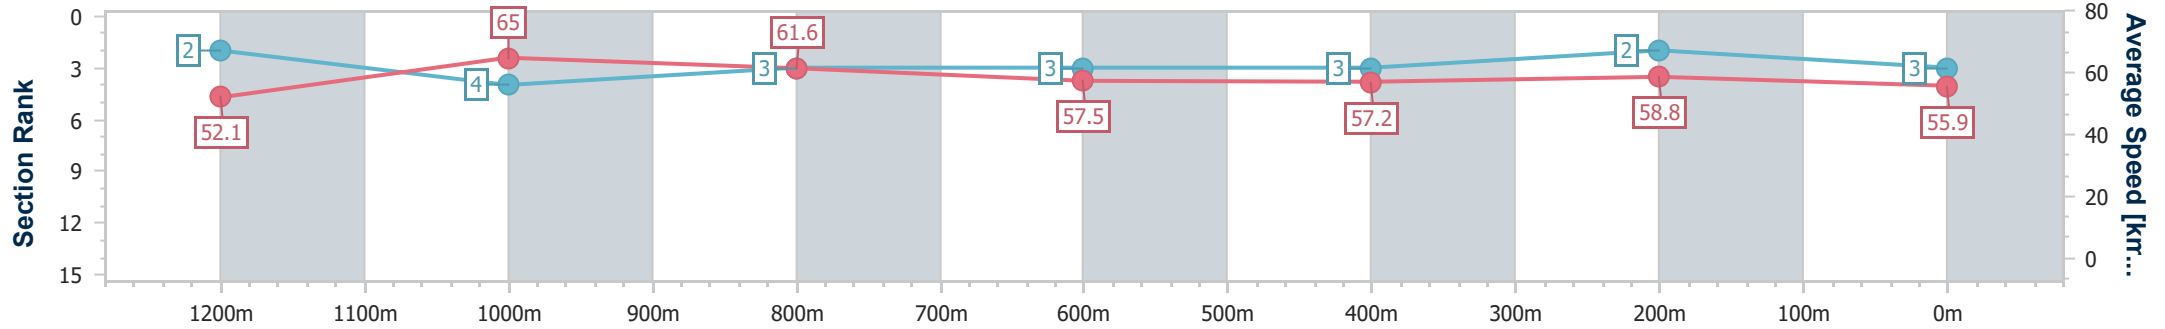

Horse/Jockey Name	Italian Dancer
Final Rank	3
Fastest Section Time (Section)	0:11.09 (1200m)
Top Speed [km/h] (Section)	65.9 (1200m)
Race State	Finished

Sunshine Coast QLD Professional
Race 7: CIVIL SCAPE SACRED ELIXIR QTIS Two-Year-Old
Handicap - 1400m
19 May 2024 - 16:16

Track Rating: Soft 7, Weather: Fine, Rail Position: True

Section	Overall	1200m	1000m	800m	600m	400m	200m
Section Times	1:27.11 [3] (0:13.78)	1:13.33 [2] (0:11.09)	1:02.24 [4] (0:11.82)	0:50.42 [3] (0:12.61)	0:37.81 [3] (0:12.69)	0:25.12 [3] (0:12.22)	0:12.90 [2] (0:12.90)
Average Speed [km/h]	52.1	65.0	61.6	57.5	57.2	58.8	55.9
Top Speed [km/h]	65.8	65.9	64.1	60.1	58.0	60.1	58.1
Avg. Dist. to Rail [m]	3.7	2.7	2.7	1.6	1.2	2.4	2.9
Avg. Stride Freq. [Hz]	2.3	2.4	2.3	2.2	2.2	2.3	2.2
Avg. Stride Length [m]	6.2	7.5	7.4	7.3	7.3	7.2	7.1

- [ ] Ranking at each section and finish
- -.-.- No data available at this section
- NA No data available