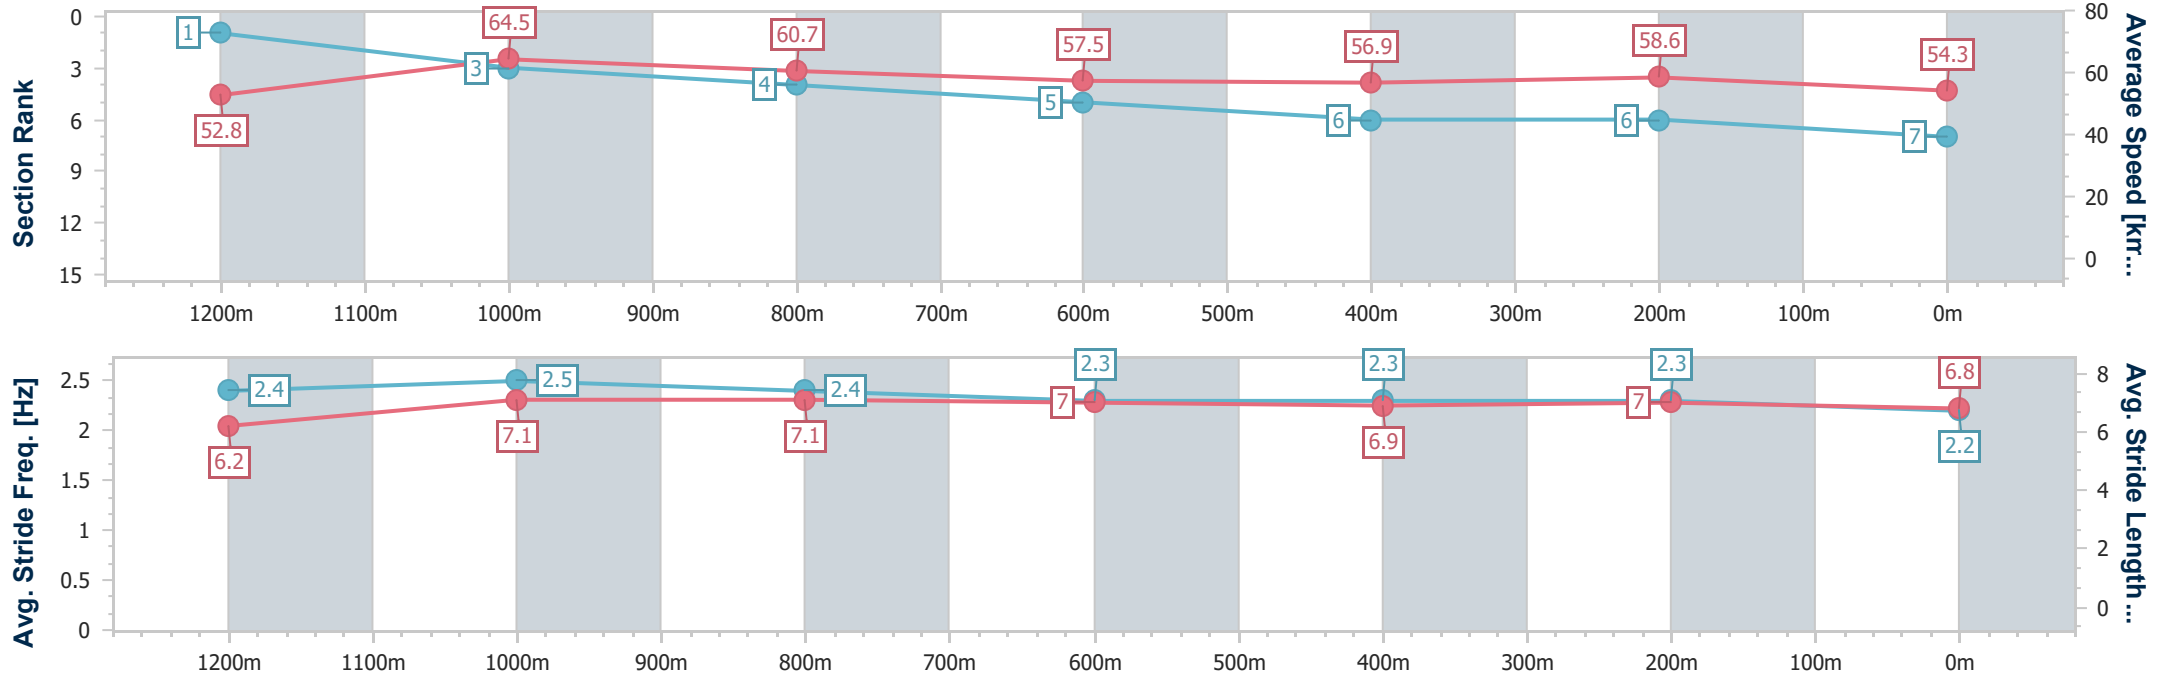

Horse/Jockey Name	Walsh Bay
Final Rank	7
Fastest Section Time (Section)	0:11.16 (1200m)
Top Speed [km/h] (Section)	66.4 (Overall)
Race State	Finished

Sunshine Coast QLD Professional
Race 7: CIVIL SCAPE SACRED ELIXIR QTIS Two-Year-Old
Handicap - 1400m
19 May 2024 - 16:16

Track Rating: Soft 7, Weather: Fine, Rail Position: True

Section	Overall	1200m	1000m	800m	600m	400m	200m
Section Times	1:27.80 [7] (0:13.66)	1:14.14 [1] (0:11.16)	1:02.98 [3] (0:12.02)	0:50.96 [4] (0:12.62)	0:38.34 [5] (0:12.79)	0:25.55 [6] (0:12.27)	0:13.28 [6] (0:13.28)
Average Speed [km/h]	52.8	64.5	60.7	57.5	56.9	58.6	54.3
Top Speed [km/h]	66.4	66.3	63.6	58.1	57.6	60.1	57.4
Avg. Dist. to Rail [m]	10.7	6.2	4.1	1.6	1.8	5.2	5.3
Avg. Stride Freq. [Hz]	2.4	2.5	2.4	2.3	2.3	2.3	2.2
Avg. Stride Length [m]	6.2	7.1	7.1	7.0	6.9	7.0	6.8

- [ ] Ranking at each section and finish
- -.-.- No data available at this section
- NA No data available