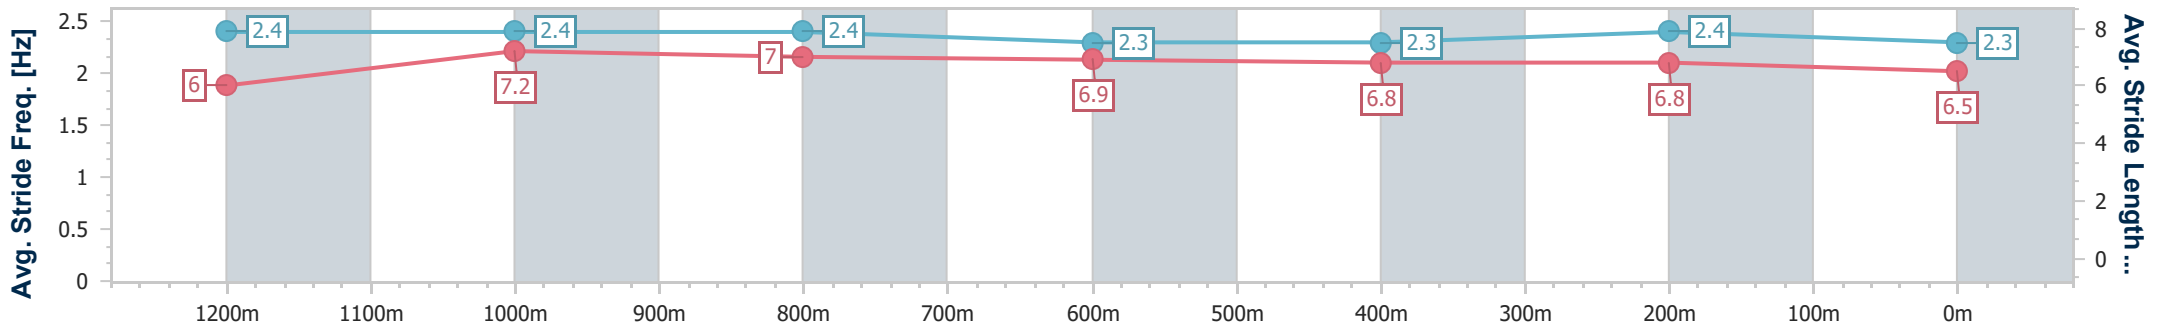

Horse/Jockey Name	Valley Of Owls
Final Rank	10
Fastest Section Time (Section)	0:11.18 (1200m)
Top Speed [km/h] (Section)	65.7 (1200m)
Race State	Finished

Sunshine Coast QLD Professional
Race 7: CIVIL SCAPE SACRED ELIXIR QTIS Two-Year-Old
Handicap - 1400m
19 May 2024 - 16:16

Track Rating: Soft 7, Weather: Fine, Rail Position: True

Section	Overall	1200m	1000m	800m	600m	400m	200m
Section Times	1:28.45 [10] (0:14.20)	1:14.25 [9] (0:11.18)	1:03.07 [8] (0:11.97)	0:51.10 [9] (0:12.36)	0:38.74 [7] (0:12.67)	0:26.07 [8] (0:12.48)	0:13.59 [10] (0:13.59)
Average Speed [km/h]	50.8	64.4	60.7	58.6	57.0	57.5	53.1
Top Speed [km/h]	64.9	65.7	62.3	59.6	58.3	59.7	56.3
Avg. Dist. to Rail [m]	3.0	2.3	2.3	1.5	0.2	0.9	1.5
Avg. Stride Freq. [Hz]	2.4	2.4	2.4	2.3	2.3	2.4	2.3
Avg. Stride Length [m]	6.0	7.2	7.0	6.9	6.8	6.8	6.5

- [ ] Ranking at each section and finish
- -.-.- No data available at this section
- NA No data available