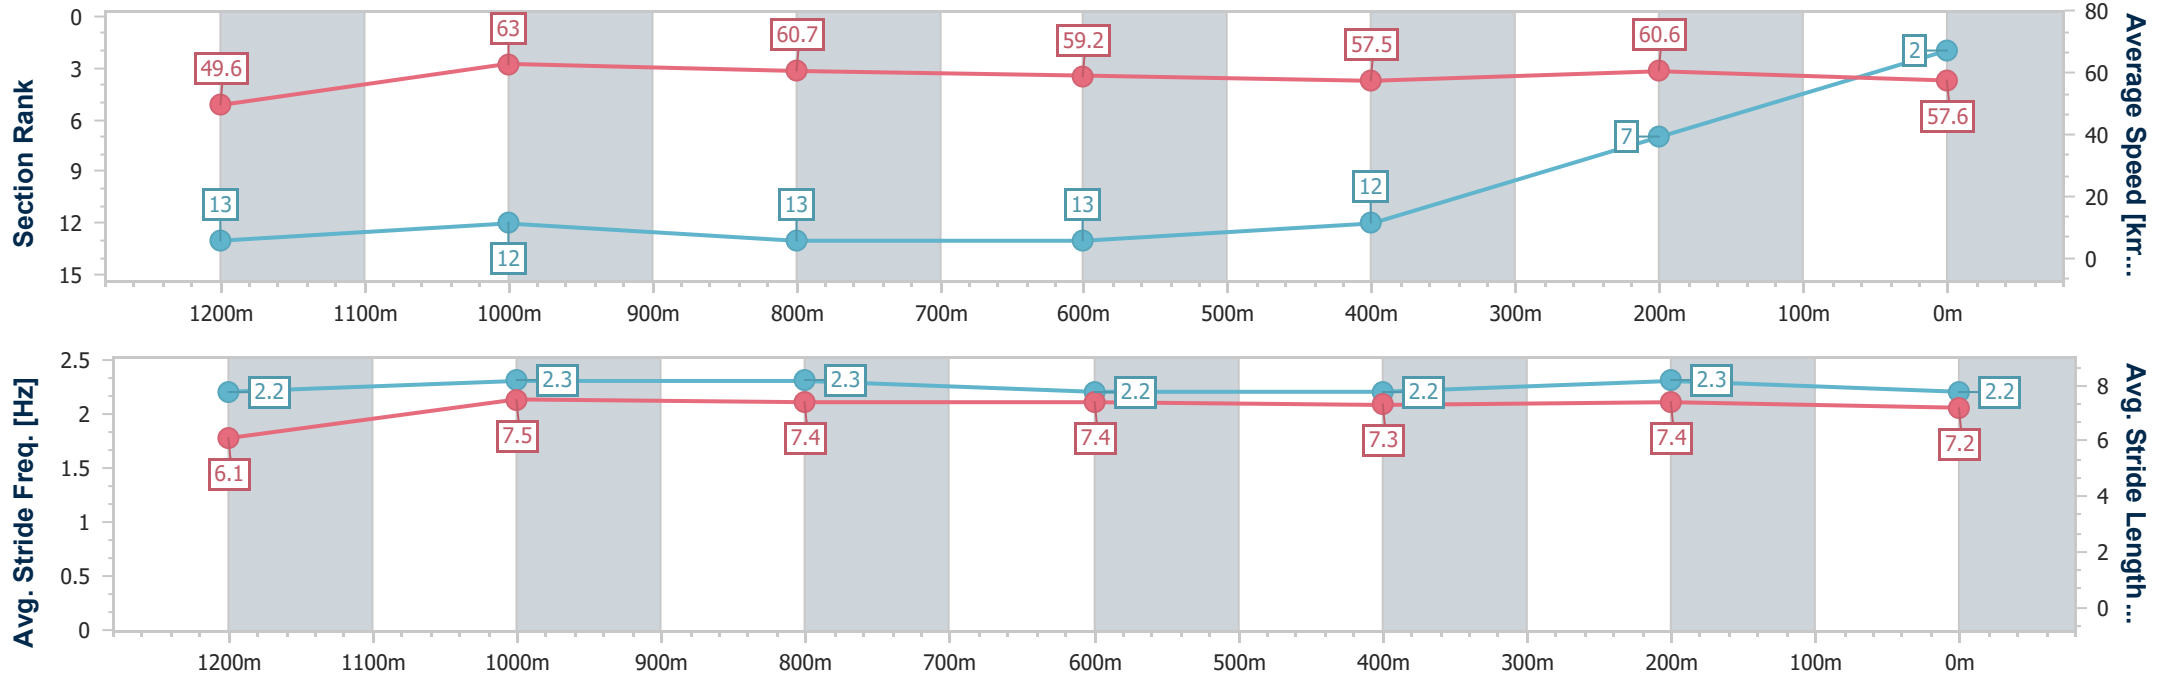

Horse/Jockey Name	Wowzino
Final Rank	2
Fastest Section Time (Section)	0:11.40 (1200m)
Top Speed [km/h] (Section)	65.6 (1200m)
Race State	Finished

Sunshine Coast QLD Professional
Race 7: CIVIL SCAPE SACRED ELIXIR QTIS Two-Year-Old
Handicap - 1400m
19 May 2024 - 16:16

Track Rating: Soft 7, Weather: Fine, Rail Position: True

Section	Overall	1200m	1000m	800m	600m	400m	200m
Section Times	1:27.11 [2] (0:14.54)	1:12.57 [13] (0:11.40)	1:01.17 [12] (0:11.92)	0:49.25 [13] (0:12.29)	0:36.96 [13] (0:12.58)	0:24.38 [12] (0:11.90)	0:12.48 [7] (0:12.48)
Average Speed [km/h]	49.6	63.0	60.7	59.2	57.5	60.6	57.6
Top Speed [km/h]	65.5	65.6	62.6	60.0	59.2	61.1	59.9
Avg. Dist. to Rail [m]	8.7	3.1	2.2	1.4	0.9	3.4	2.8
Avg. Stride Freq. [Hz]	2.2	2.3	2.3	2.2	2.2	2.3	2.2
Avg. Stride Length [m]	6.1	7.5	7.4	7.4	7.3	7.4	7.2

- [ ] Ranking at each section and finish
- -.-.- No data available at this section
- NA No data available