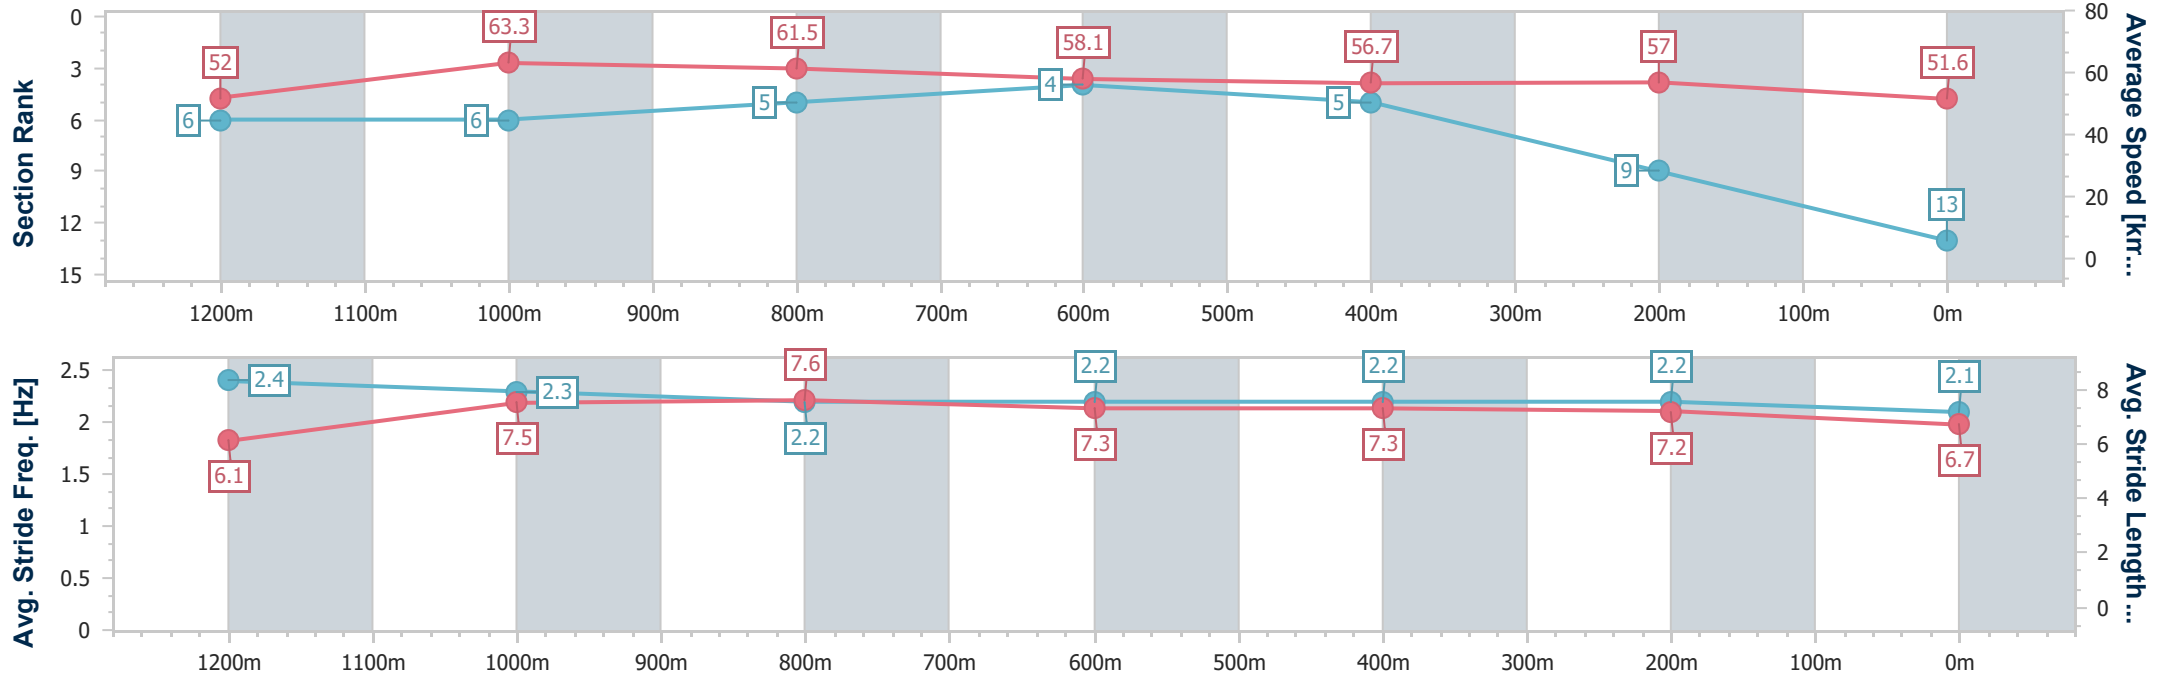

Horse/Jockey Name	Love 'N' Games
Final Rank	13
Fastest Section Time (Section)	0:11.35 (1200m)
Top Speed [km/h] (Section)	65.9 (Overall)
Race State	Finished

Sunshine Coast QLD Professional
Race 7: CIVIL SCAPE SACRED ELIXIR QTIS Two-Year-Old
Handicap - 1400m
19 May 2024 - 16:16

Track Rating: Soft 7, Weather: Fine, Rail Position: True

Section	Overall	1200m	1000m	800m	600m	400m	200m
Section Times	1:28.73 [13] (0:13.89)	1:14.84 [6] (0:11.35)	1:03.49 [6] (0:11.78)	0:51.71 [5] (0:12.43)	0:39.28 [4] (0:12.70)	0:26.58 [5] (0:12.67)	0:13.91 [9] (0:13.91)
Average Speed [km/h]	52.0	63.3	61.5	58.1	56.7	57.0	51.6
Top Speed [km/h]	65.9	64.7	64.7	59.1	58.1	57.9	54.5
Avg. Dist. to Rail [m]	7.0	4.3	2.1	0.5	0.2	1.0	2.4
Avg. Stride Freq. [Hz]	2.4	2.3	2.2	2.2	2.2	2.2	2.1
Avg. Stride Length [m]	6.1	7.5	7.6	7.3	7.3	7.2	6.7

- [ ] Ranking at each section and finish
- -.-.- No data available at this section
- NA No data available