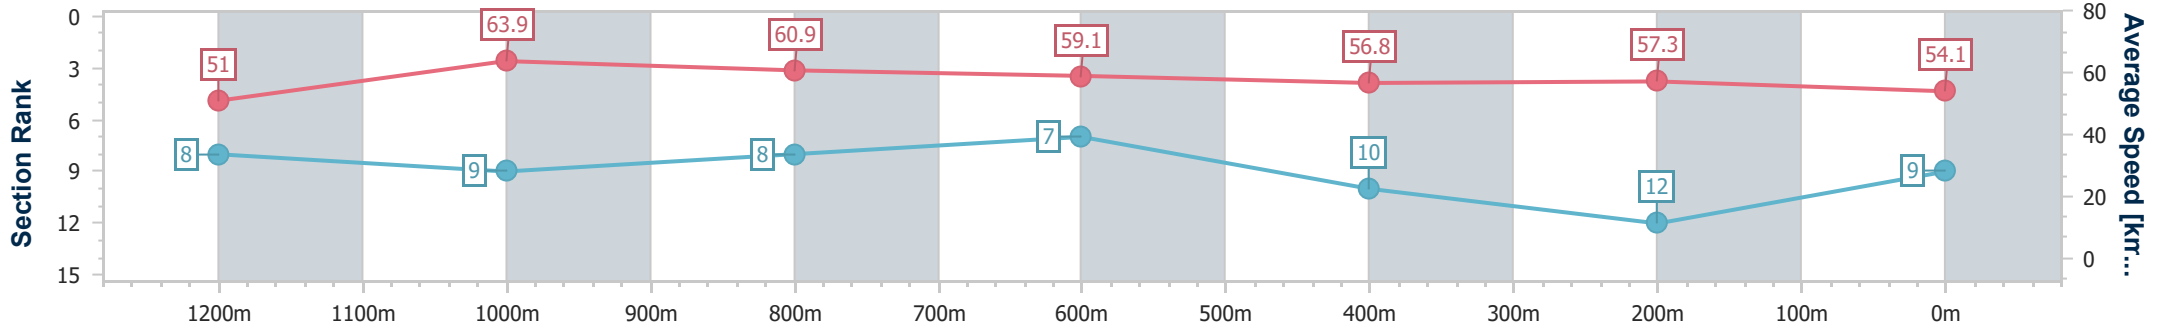

Horse/Jockey Name	Zoular
Final Rank	9
Fastest Section Time (Section)	0:11.26 (1200m)
Top Speed [km/h] (Section)	66.1 (Overall)
Race State	Finished

Sunshine Coast QLD Professional
Race 7: CIVIL SCAPE SACRED ELIXIR QTIS Two-Year-Old
Handicap - 1400m
19 May 2024 - 16:16

Track Rating: Soft 7, Weather: Fine, Rail Position: True

Section	Overall	1200m	1000m	800m	600m	400m	200m
Section Times	1:28.38 [9] (0:14.13)	1:14.25 [8] (0:11.26)	1:02.99 [9] (0:11.94)	0:51.05 [8] (0:12.38)	0:38.67 [7] (0:12.81)	0:25.86 [10] (0:12.58)	0:13.28 [12] (0:13.28)
Average Speed [km/h]	51.0	63.9	60.9	59.1	56.8	57.3	54.1
Top Speed [km/h]	66.1	65.4	63.8	60.0	58.0	58.2	56.6
Avg. Dist. to Rail [m]	5.3	3.4	3.5	2.6	1.9	2.5	4.4
Avg. Stride Freq. [Hz]	2.3	2.3	2.3	2.2	2.2	2.2	2.2
Avg. Stride Length [m]	6.1	7.6	7.5	7.4	7.3	7.2	6.9

- [ ] Ranking at each section and finish
- -.-.- No data available at this section
- NA No data available