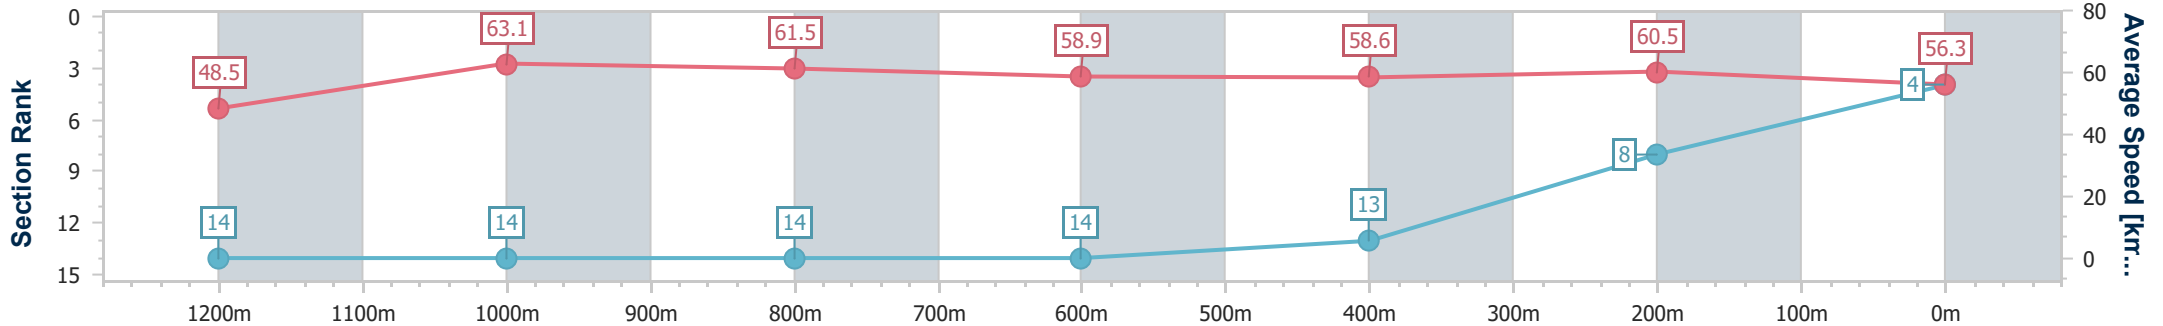

Horse/Jockey Name	Perfect Dawn
Final Rank	4
Fastest Section Time (Section)	0:11.40 (1200m)
Top Speed [km/h] (Section)	65.6 (1200m)
Race State	Finished

Sunshine Coast QLD Professional
Race 7: CIVIL SCAPE SACRED ELIXIR QTIS Two-Year-Old
Handicap - 1400m
19 May 2024 - 16:16

Track Rating: Soft 7, Weather: Fine, Rail Position: True

Section	Overall	1200m	1000m	800m	600m	400m	200m
Section Times	1:27.44 [4] (0:14.89)	1:12.55 [14] (0:11.40)	1:01.15 [14] (0:11.80)	0:49.35 [14] (0:12.24)	0:37.11 [14] (0:12.42)	0:24.69 [13] (0:11.91)	0:12.78 [8] (0:12.78)
Average Speed [km/h]	48.5	63.1	61.5	58.9	58.6	60.5	56.3
Top Speed [km/h]	62.9	65.6	62.4	59.8	59.9	61.4	59.1
Avg. Dist. to Rail [m]	6.9	2.5	2.3	1.1	1.4	6.4	7.7
Avg. Stride Freq. [Hz]	2.2	2.3	2.3	2.2	2.2	2.3	2.3
Avg. Stride Length [m]	6.0	7.5	7.5	7.4	7.4	7.2	6.9

- [ ] Ranking at each section and finish
- -.-.- No data available at this section
- NA No data available