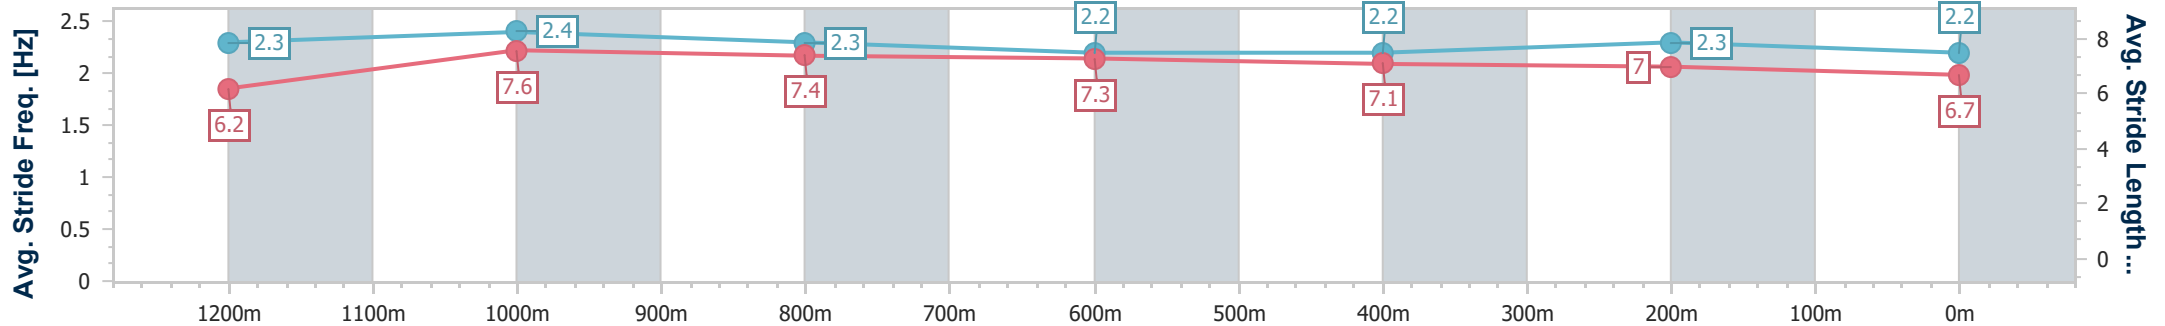

Horse/Jockey Name	Aquaholic
Final Rank	6
Fastest Section Time (Section)	0:11.01 (1200m)
Top Speed [km/h] (Section)	66.4 (1200m)
Race State	Finished

Sunshine Coast QLD Professional
Race 7: CIVIL SCAPE SACRED ELIXIR QTIS Two-Year-Old
Handicap - 1400m
19 May 2024 - 16:16

Track Rating: Soft 7, Weather: Fine, Rail Position: True

Section	Overall	1200m	1000m	800m	600m	400m	200m
Section Times	1:27.71 [6] (0:13.80)	1:13.91 [4] (0:11.01)	1:02.90 [2] (0:11.65)	0:51.25 [1] (0:12.57)	0:38.68 [1] (0:12.70)	0:25.98 [1] (0:12.45)	0:13.53 [1] (0:13.53)
Average Speed [km/h]	52.2	65.5	62.5	57.7	56.5	57.9	53.2
Top Speed [km/h]	66.2	66.4	65.0	59.0	57.2	58.7	57.1
Avg. Dist. to Rail [m]	4.8	4.8	4.3	1.2	0.4	0.5	0.4
Avg. Stride Freq. [Hz]	2.3	2.4	2.3	2.2	2.2	2.3	2.2
Avg. Stride Length [m]	6.2	7.6	7.4	7.3	7.1	7.0	6.7

- [ ] Ranking at each section and finish
- -.-.- No data available at this section
- NA No data available