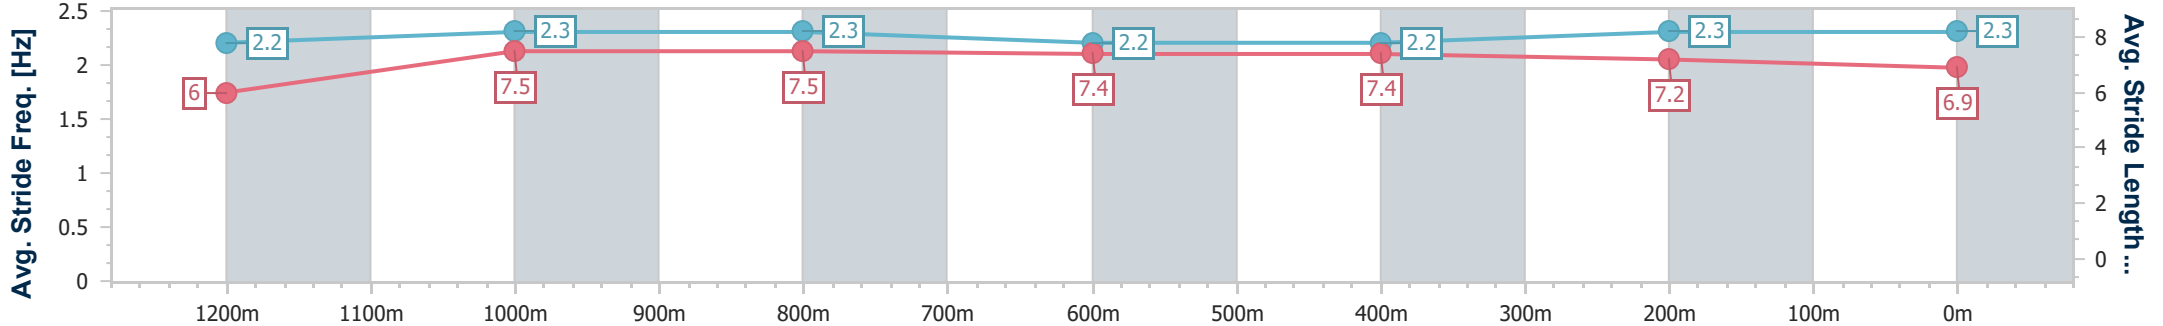

Horse/Jockey Name	Perfect Dawn
Final Rank	4
Fastest Section Time (Section)	0:11.40 (1200m)
Top Speed [km/h] (Section)	65.6 (1200m)
Race State	Finished

Sunshine Coast QLD Professional
Race 7: CIVIL SCAPE SACRED ELIXIR QTIS Two-Year-Old
Handicap - 1400m
19 May 2024 - 16:16

Track Rating: Soft 7, Weather: Fine, Rail Position: True

Section	Overall	1200m	1000m	800m	600m	400m	200m
Section Times	1:27.44 [4] (0:14.89)	1:12.55 [14] (0:11.40)	1:01.15 [14] (0:11.80)	0:49.35 [14] (0:12.24)	0:37.11 [14] (0:12.42)	0:24.69 [13] (0:11.91)	0:12.78 [8] (0:12.78)
Average Speed [km/h]	48.5	63.1	61.5	58.9	58.6	60.5	56.3
Top Speed [km/h]	62.9	65.6	62.4	59.8	59.9	61.4	59.1
Avg. Dist. to Rail [m]	6.9	2.5	2.3	1.1	1.4	6.4	7.7
Avg. Stride Freq. [Hz]	2.2	2.3	2.3	2.2	2.2	2.3	2.3
Avg. Stride Length [m]	6.0	7.5	7.5	7.4	7.4	7.2	6.9

- [ ] Ranking at each section and finish
- -.-.- No data available at this section
- NA No data available