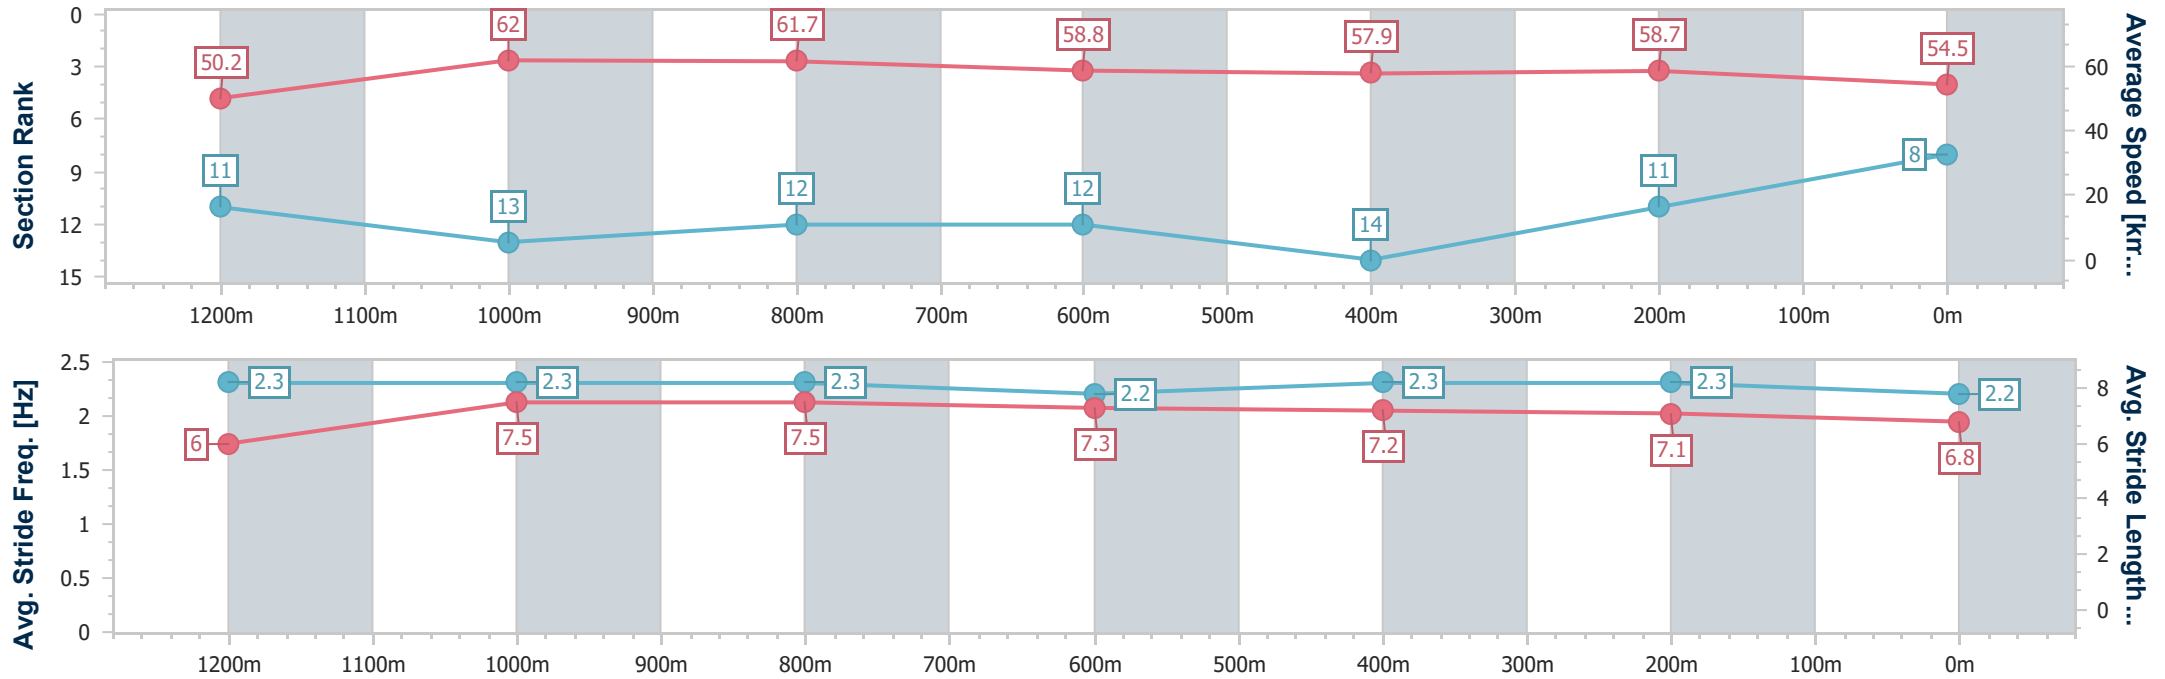

Horse/Jockey Name	Enidzel
Final Rank	8
Fastest Section Time (Section)	0:11.58 (1200m)
Top Speed [km/h] (Section)	63.9 (Overall)
Race State	Finished

Sunshine Coast QLD Professional
Race 7: CIVIL SCAPE SACRED ELIXIR QTIS Two-Year-Old
Handicap - 1400m
19 May 2024 - 16:16

Track Rating: Soft 7, Weather: Fine, Rail Position: True

Section	Overall	1200m	1000m	800m	600m	400m	200m
Section Times	1:28.27 [8] (0:14.38)	1:13.89 [11] (0:11.58)	1:02.31 [13] (0:11.81)	0:50.50 [12] (0:12.37)	0:38.13 [12] (0:12.63)	0:25.50 [14] (0:12.27)	0:13.23 [11] (0:13.23)
Average Speed [km/h]	50.2	62.0	61.7	58.8	57.9	58.7	54.5
Top Speed [km/h]	63.9	63.8	63.2	59.6	58.6	59.5	57.1
Avg. Dist. to Rail [m]	7.8	4.8	3.2	2.1	2.8	7.1	7.2
Avg. Stride Freq. [Hz]	2.3	2.3	2.3	2.2	2.3	2.3	2.2
Avg. Stride Length [m]	6.0	7.5	7.5	7.3	7.2	7.1	6.8

- [ ] Ranking at each section and finish
- -.-.- No data available at this section
- NA No data available