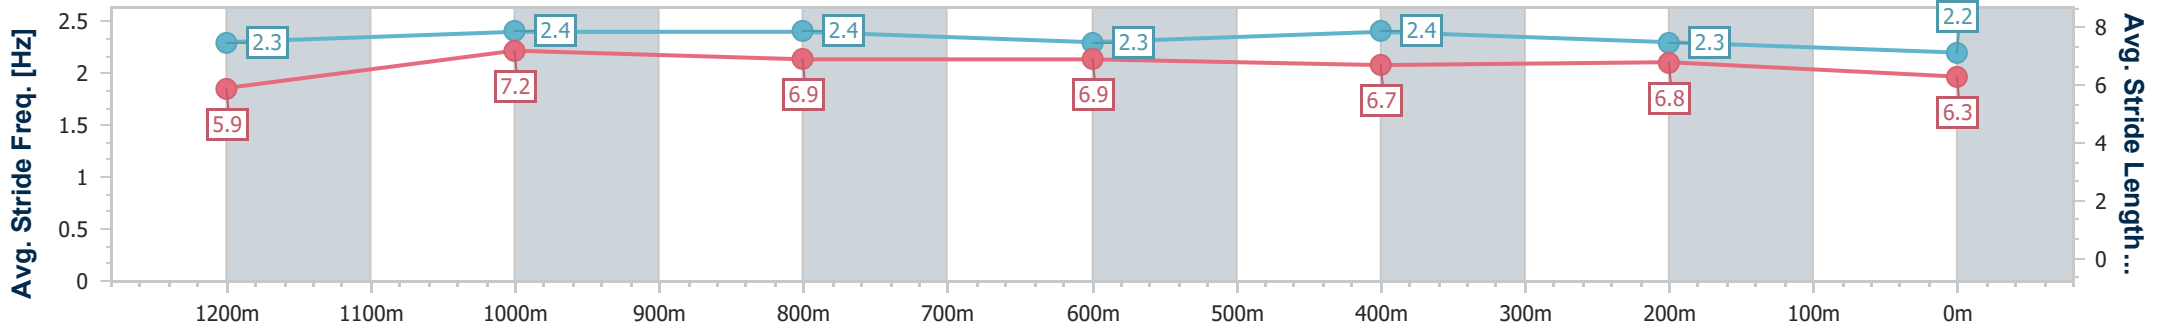

Sunshine Coast QLD Professional

Race 1: I LOVE TURF Maiden Plate - 1400m

19 May 2024 - 12:15

Track Rating: Soft 7, Weather: Fine, Rail Position: True

Section	Overall	1200m	1000m	800m	600m	400m	200m
Section Times	1:31.83 [12] (0:14.69)	1:17.14 [12] (0:11.60)	1:05.54 [11] (0:12.43)	0:53.11 [10] (0:12.81)	0:40.30 [11] (0:12.70)	0:27.60 [12] (0:12.89)	0:14.71 [13] (0:14.71)
Average Speed [km/h]	49.2	62.0	58.6	57.2	58.0	55.7	49.0
Top Speed [km/h]	64.0	64.1	61.1	58.1	58.2	58.3	52.7
Avg. Dist. to Rail [m]	5.8	5.4	4.3	3.2	3.4	3.5	3.3
Avg. Stride Freq. [Hz]	2.3	2.4	2.4	2.3	2.4	2.3	2.2
Avg. Stride Length [m]	5.9	7.2	6.9	6.9	6.7	6.8	6.3

- [] Ranking at each section and finish
- .-.- No data available at this section
- NA No data available

Horse/Jockey Name	Maravillas
Final Rank	13
Fastest Section Time (Section)	0:11.58 (1200m)
Top Speed [km/h] (Section)	66.0 (Overall)
Race State	Finished