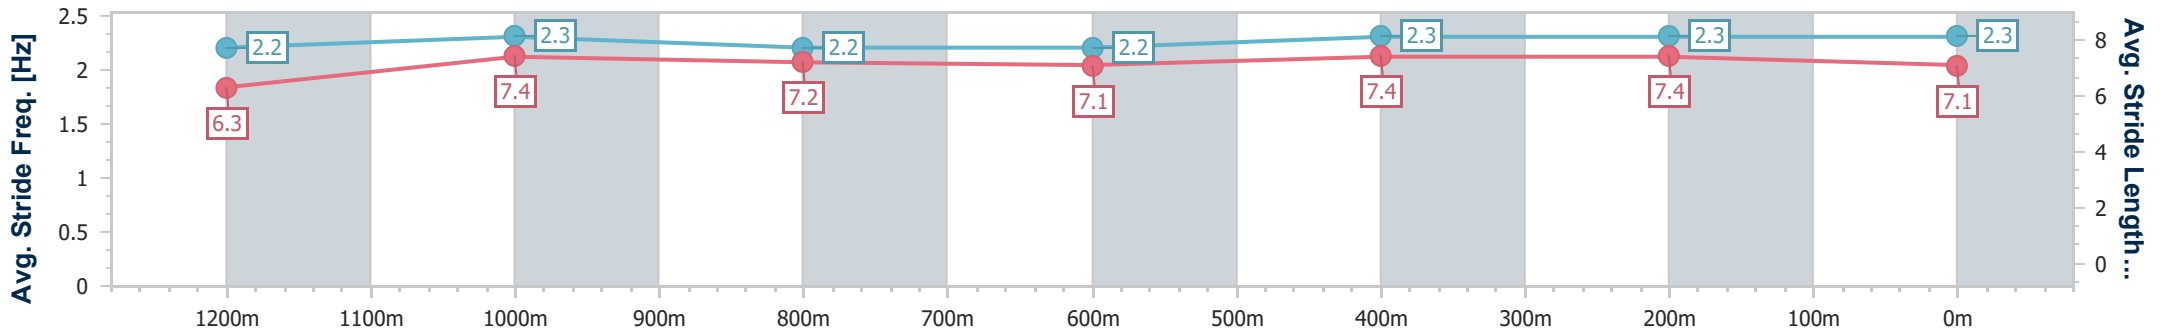

Sunshine Coast QLD Professional

Race 1: I LOVE TURF Maiden Plate - 1400m

19 May 2024 - 12:15

Track Rating: Soft 7, Weather: Fine, Rail Position: True

Section	Overall	1200m	1000m	800m	600m	400m	200m
Section Times	1:27.28 [2] (0:14.30)	1:12.98 [9] (0:11.73)	1:01.25 [9] (0:12.68)	0:48.57 [9] (0:12.83)	0:35.74 [12] (0:12.06)	0:23.68 [8] (0:11.53)	0:12.15 [5] (0:12.15)
Average Speed [km/h]	50.4	61.5	57.2	56.6	60.2	62.3	59.3
Top Speed [km/h]	63.7	63.9	59.5	58.5	62.6	64.3	61.5
Avg. Dist. to Rail [m]	6.6	1.9	1.8	1.9	1.0	0.4	1.3
Avg. Stride Freq. [Hz]	2.2	2.3	2.2	2.2	2.3	2.3	2.3
Avg. Stride Length [m]	6.3	7.4	7.2	7.1	7.4	7.4	7.1