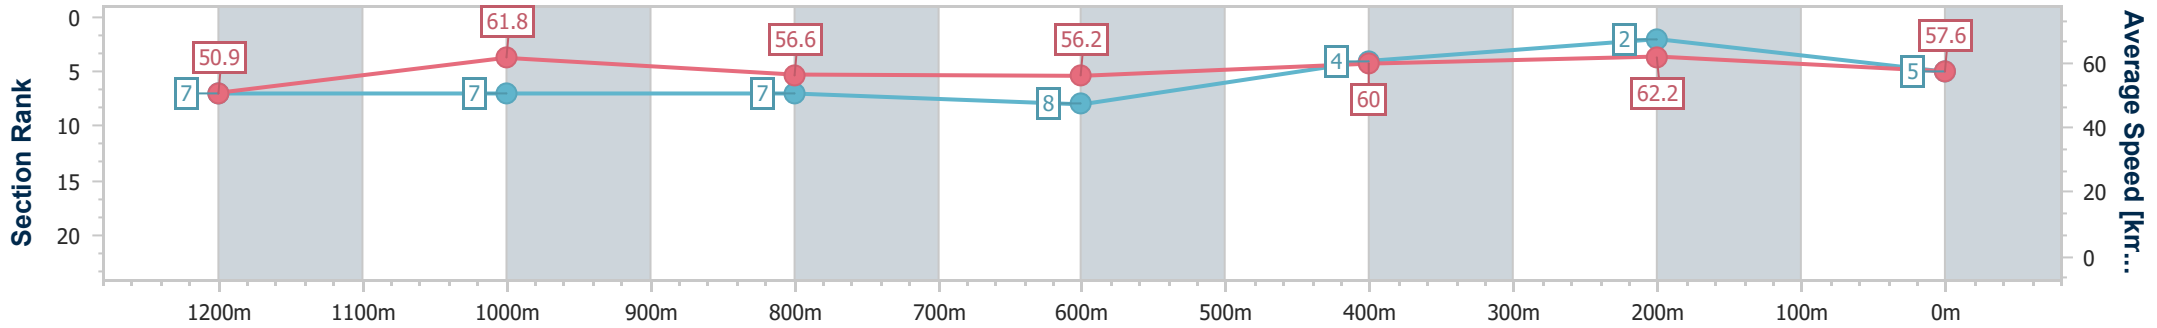

Sunshine Coast QLD Professional

Race 1: I LOVE TURF Maiden Plate - 1400m

19 May 2024 - 12:15

Track Rating: Soft 7, Weather: Fine, Rail Position: True

Section	Overall	1200m	1000m	800m	600m	400m	200m
Section Times	1:27.41 [5] (0:14.12)	1:13.29 [7] (0:11.67)	1:01.62 [7] (0:12.74)	0:48.88 [7] (0:12.81)	0:36.07 [8] (0:12.03)	0:24.04 [4] (0:11.56)	0:12.48 [2] (0:12.48)
Average Speed [km/h]	50.9	61.8	56.6	56.2	60.0	62.2	57.6
Top Speed [km/h]	63.8	64.2	59.4	57.3	62.4	63.2	60.8
Avg. Dist. to Rail [m]	2.5	1.6	1.1	0.2	0.1	0.5	0.6
Avg. Stride Freq. [Hz]	2.1	2.2	2.1	2.1	2.1	2.2	2.1
Avg. Stride Length [m]	6.6	8.0	7.6	7.6	7.9	7.7	7.5