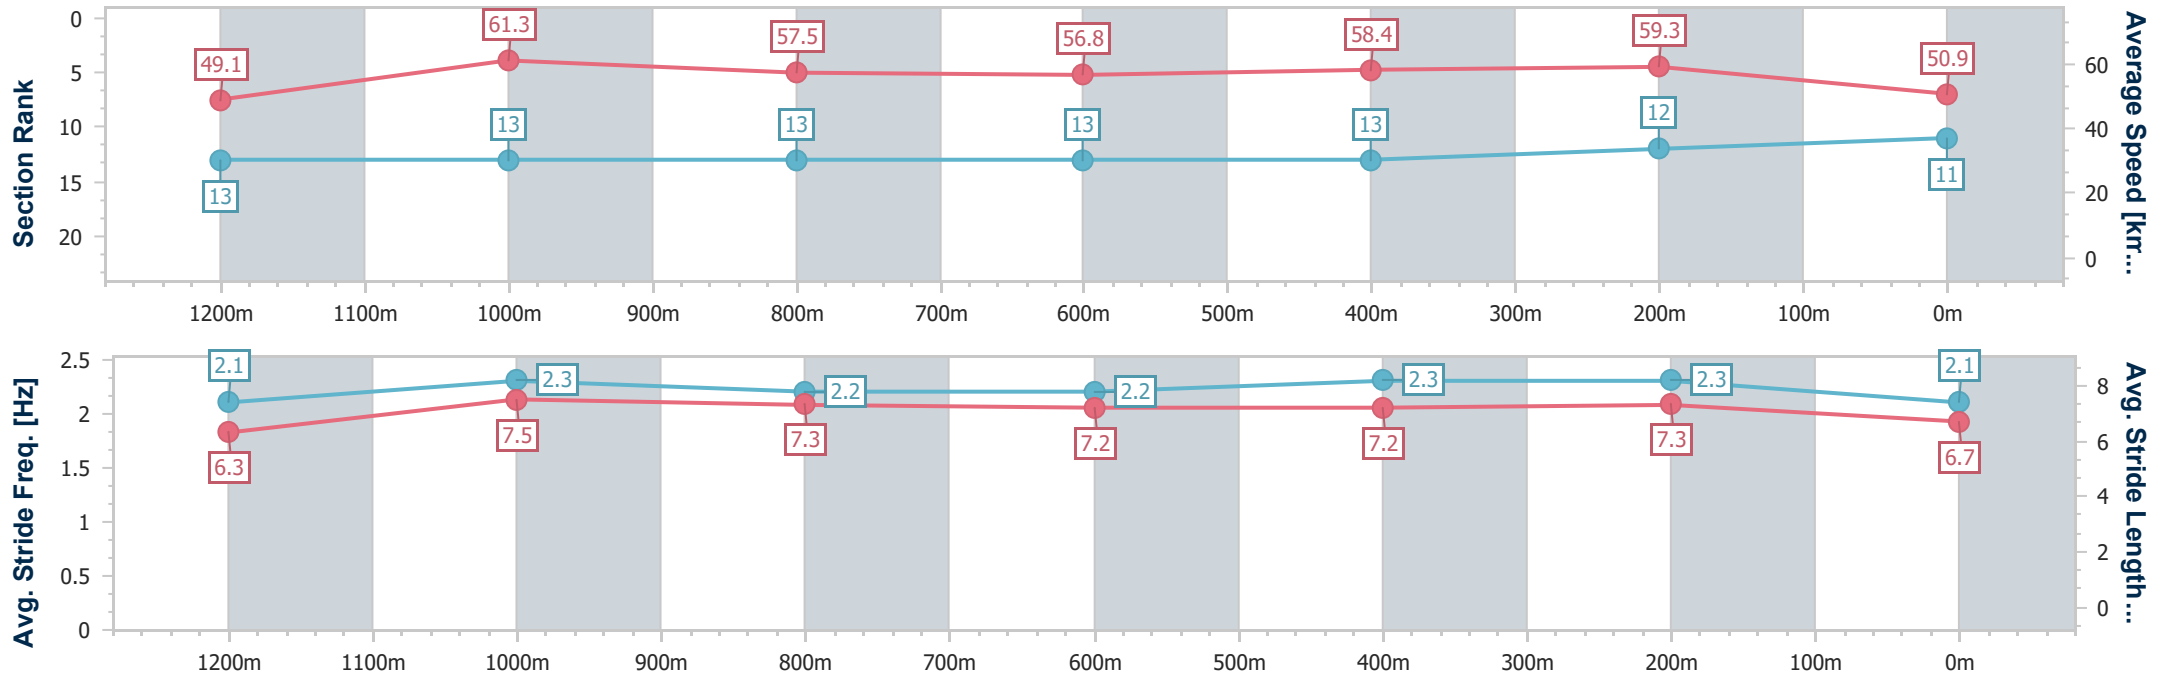

- [] Ranking at each section and finish
- .-.- No data available at this section
- NA No data available

Horse/Jockey Name	Austral Street
Final Rank	11
Fastest Section Time (Section)	0:11.76 (1200m)
Top Speed [km/h] (Section)	63.7 (Overall)
Race State	Finished

Sunshine Coast QLD Professional

Race 1: I LOVE TURF Maiden Plate - 1400m

19 May 2024 - 12:15

Track Rating: Soft 7, Weather: Fine, Rail Position: True

Section	Overall	1200m	1000m	800m	600m	400m	200m
Section Times	1:30.56 [11] (0:14.69)	1:15.87 [13] (0:11.76)	1:04.11 [13] (0:12.58)	0:51.53 [13] (0:12.80)	0:38.73 [13] (0:12.43)	0:26.30 [13] (0:12.15)	0:14.15 [12] (0:14.15)
Average Speed [km/h]	49.1	61.3	57.5	56.8	58.4	59.3	50.9
Top Speed [km/h]	63.7	63.5	59.1	58.7	59.7	60.3	56.0
Avg. Dist. to Rail [m]	3.3	2.1	1.5	1.6	2.0	2.2	1.0
Avg. Stride Freq. [Hz]	2.1	2.3	2.2	2.2	2.3	2.3	2.1
Avg. Stride Length [m]	6.3	7.5	7.3	7.2	7.2	7.3	6.7