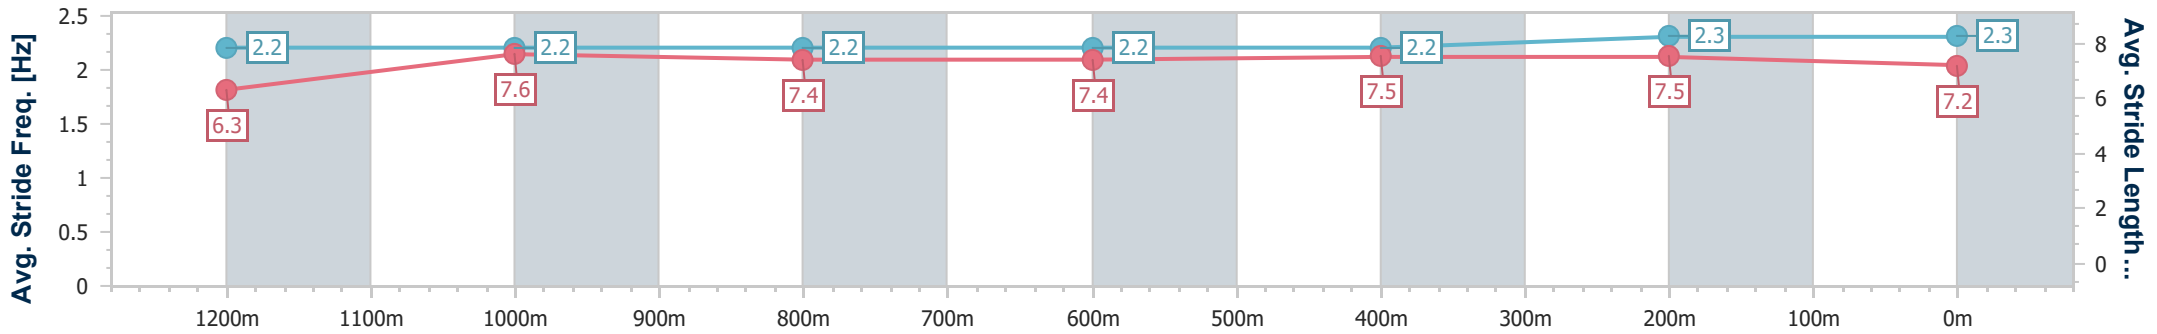

Sunshine Coast QLD Professional

Race 1: I LOVE TURF Maiden Plate - 1400m

19 May 2024 - 12:15

Track Rating: Soft 7, Weather: Fine, Rail Position: True

Section	Overall	1200m	1000m	800m	600m	400m	200m
Section Times	1:27.40 [4] (0:14.37)	1:13.03 [10] (0:11.80)	1:01.23 [10] (0:12.63)	0:48.60 [11] (0:12.72)	0:35.88 [10] (0:12.23)	0:23.65 [11] (0:11.49)	0:12.16 [7] (0:12.16)
Average Speed [km/h]	50.4	60.9	57.4	57.7	59.8	62.7	59.2
Top Speed [km/h]	63.4	64.0	59.1	59.5	61.7	63.2	61.7
Avg. Dist. to Rail [m]	7.0	3.2	3.0	3.0	2.6	4.3	5.1
Avg. Stride Freq. [Hz]	2.2	2.2	2.2	2.2	2.2	2.3	2.3
Avg. Stride Length [m]	6.3	7.6	7.4	7.4	7.5	7.5	7.2