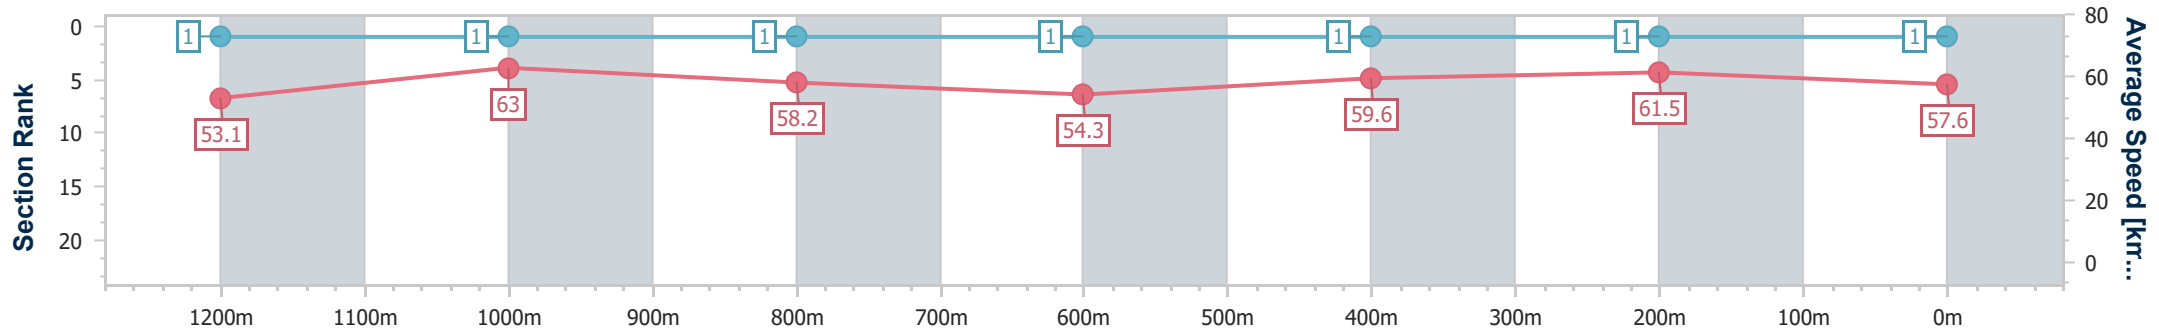

Sunshine Coast QLD Professional

Race 1: I LOVE TURF Maiden Plate - 1400m

19 May 2024 - 12:15

Track Rating: Soft 7, Weather: Fine, Rail Position: True

Section	Overall	1200m	1000m	800m	600m	400m	200m
Section Times	1:27.13 [1] (0:13.59)	1:13.54 [1] (0:11.42)	1:02.12 [1] (0:12.47)	0:49.65 [1] (0:13.33)	0:36.32 [1] (0:12.10)	0:24.22 [1] (0:11.74)	0:12.48 [1] (0:12.48)
Average Speed [km/h]	53.1	63.0	58.2	54.3	59.6	61.5	57.6
Top Speed [km/h]	65.9	64.9	60.8	56.4	61.7	62.5	60.2
Avg. Dist. to Rail [m]	7.9	4.3	2.3	1.5	0.5	0.6	0.8
Avg. Stride Freq. [Hz]	2.3	2.3	2.2	2.1	2.2	2.3	2.2
Avg. Stride Length [m]	6.4	7.5	7.4	7.1	7.4	7.5	7.2