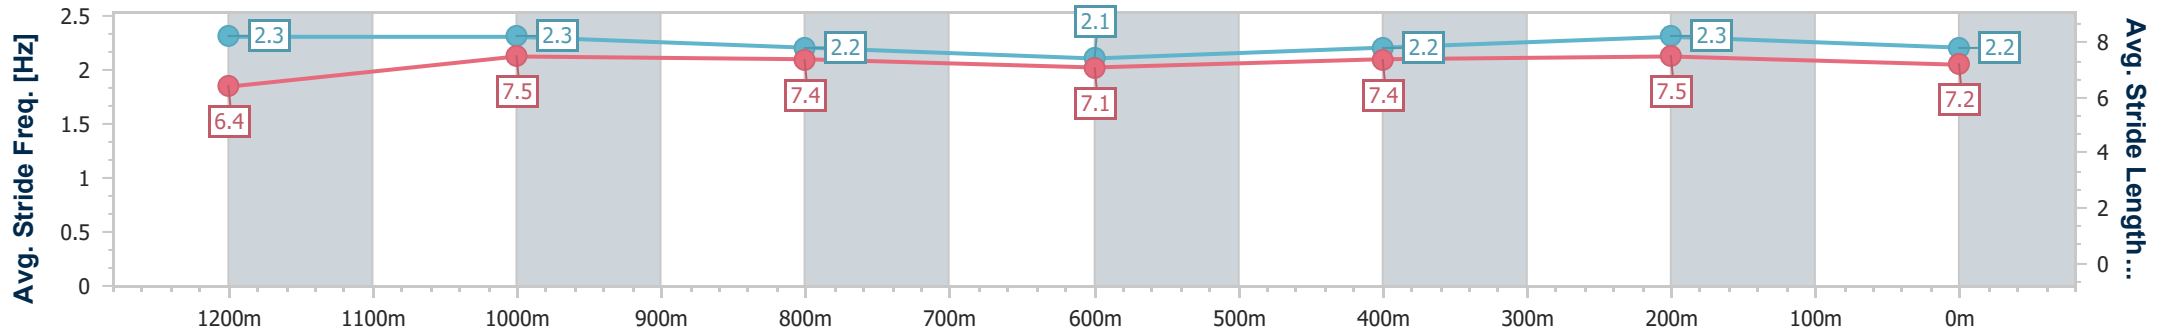

Sunshine Coast QLD Professional

Race 1: I LOVE TURF Maiden Plate - 1400m

19 May 2024 - 12:15

Track Rating: Soft 7, Weather: Fine, Rail Position: True

Section	Overall	1200m	1000m	800m	600m	400m	200m
Section Times	1:27.13 [1] (0:13.59)	1:13.54 [1] (0:11.42)	1:02.12 [1] (0:12.47)	0:49.65 [1] (0:13.33)	0:36.32 [1] (0:12.10)	0:24.22 [1] (0:11.74)	0:12.48 [1] (0:12.48)
Average Speed [km/h]	53.1	63.0	58.2	54.3	59.6	61.5	57.6
Top Speed [km/h]	65.9	64.9	60.8	56.4	61.7	62.5	60.2
Avg. Dist. to Rail [m]	7.9	4.3	2.3	1.5	0.5	0.6	0.8
Avg. Stride Freq. [Hz]	2.3	2.3	2.2	2.1	2.2	2.3	2.2
Avg. Stride Length [m]	6.4	7.5	7.4	7.1	7.4	7.5	7.2