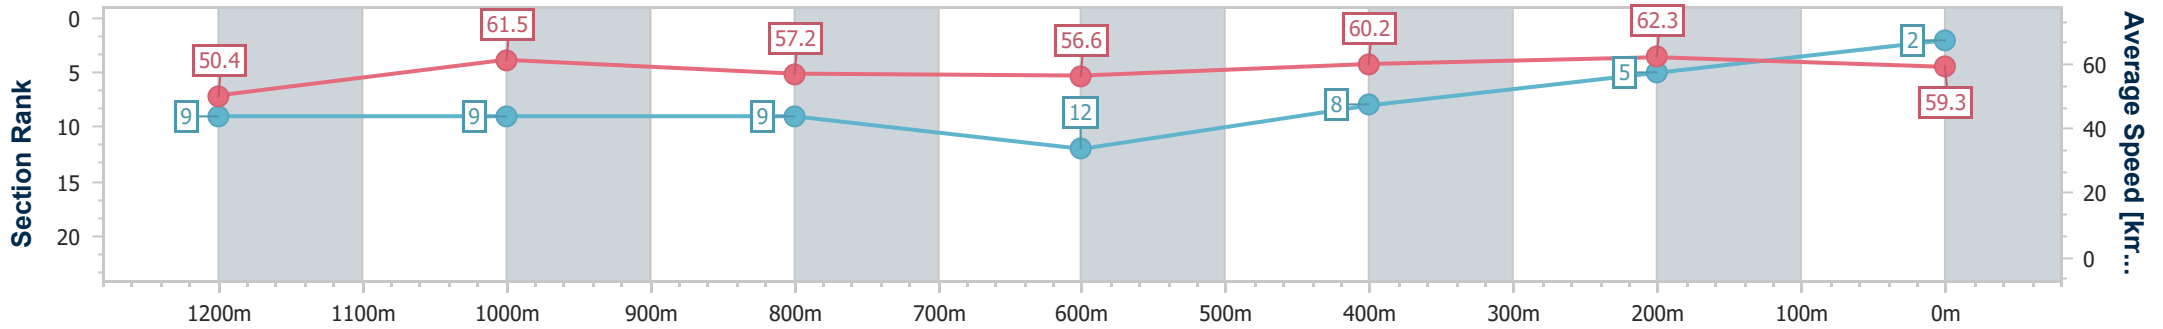

Sunshine Coast QLD Professional

Race 1: I LOVE TURF Maiden Plate - 1400m

19 May 2024 - 12:15

Track Rating: Soft 7, Weather: Fine, Rail Position: True

Section	Overall	1200m	1000m	800m	600m	400m	200m
Section Times	1:27.28 [2] (0:14.30)	1:12.98 [9] (0:11.73)	1:01.25 [9] (0:12.68)	0:48.57 [9] (0:12.83)	0:35.74 [12] (0:12.06)	0:23.68 [8] (0:11.53)	0:12.15 [5] (0:12.15)
Average Speed [km/h]	50.4	61.5	57.2	56.6	60.2	62.3	59.3
Top Speed [km/h]	63.7	63.9	59.5	58.5	62.6	64.3	61.5
Avg. Dist. to Rail [m]	6.6	1.9	1.8	1.9	1.0	0.4	1.3
Avg. Stride Freq. [Hz]	2.2	2.3	2.2	2.2	2.3	2.3	2.3
Avg. Stride Length [m]	6.3	7.4	7.2	7.1	7.4	7.4	7.1