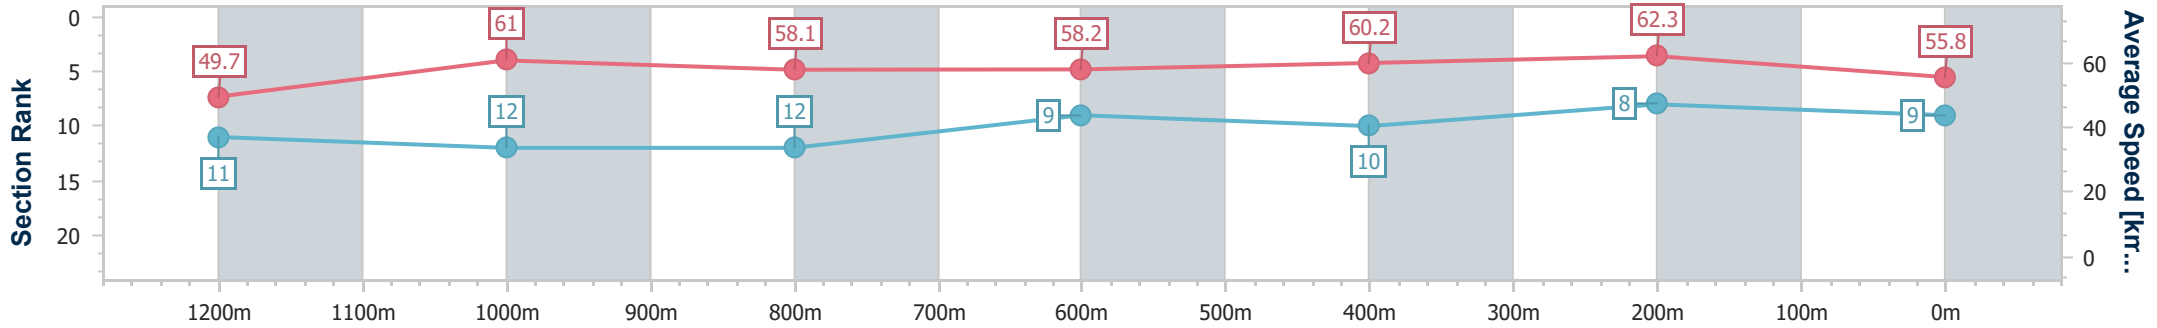

Sunshine Coast QLD Professional

Race 1: I LOVE TURF Maiden Plate - 1400m

19 May 2024 - 12:15

Track Rating: Soft 7, Weather: Fine, Rail Position: True

Section	Overall	1200m	1000m	800m	600m	400m	200m
Section Times	1:28.18 [9] (0:14.51)	1:13.67 [11] (0:11.79)	1:01.88 [12] (0:12.54)	0:49.34 [12] (0:12.63)	0:36.71 [9] (0:12.24)	0:24.47 [10] (0:11.53)	0:12.94 [8] (0:12.94)
Average Speed [km/h]	49.7	61.0	58.1	58.2	60.2	62.3	55.8
Top Speed [km/h]	62.2	62.2	59.0	59.6	62.2	64.0	60.5
Avg. Dist. to Rail [m]	9.3	3.7	3.4	3.9	3.7	5.7	5.8
Avg. Stride Freq. [Hz]	2.2	2.3	2.2	2.3	2.3	2.4	2.3
Avg. Stride Length [m]	6.2	7.2	7.2	7.1	7.3	7.2	6.8

- [] Ranking at each section and finish
- .-.- No data available at this section
- NA No data available

Horse/Jockey Name	Crimson Reward
Final Rank	10
Fastest Section Time (Section)	0:11.75 (1200m)
Top Speed [km/h] (Section)	63.7 (Overall)
Race State	Finished