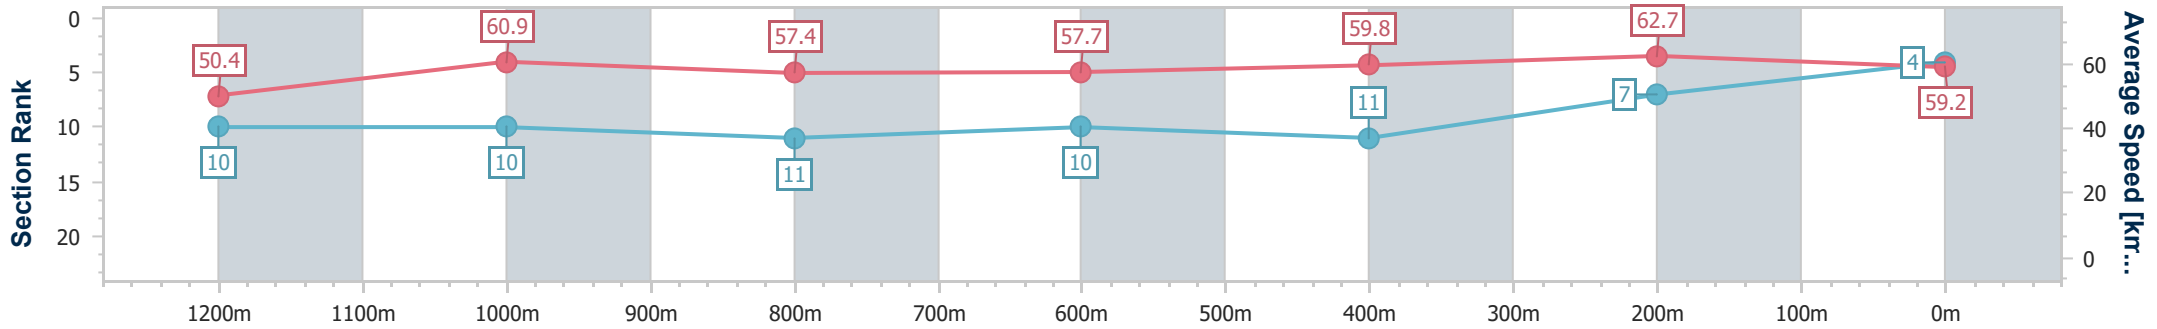

Sunshine Coast QLD Professional

Race 1: I LOVE TURF Maiden Plate - 1400m

19 May 2024 - 12:15

Track Rating: Soft 7, Weather: Fine, Rail Position: True

Section	Overall	1200m	1000m	800m	600m	400m	200m
Section Times	1:27.40 [4] (0:14.37)	1:13.03 [10] (0:11.80)	1:01.23 [10] (0:12.63)	0:48.60 [11] (0:12.72)	0:35.88 [10] (0:12.23)	0:23.65 [11] (0:11.49)	0:12.16 [7] (0:12.16)
Average Speed [km/h]	50.4	60.9	57.4	57.7	59.8	62.7	59.2
Top Speed [km/h]	63.4	64.0	59.1	59.5	61.7	63.2	61.7
Avg. Dist. to Rail [m]	7.0	3.2	3.0	3.0	2.6	4.3	5.1
Avg. Stride Freq. [Hz]	2.2	2.2	2.2	2.2	2.2	2.3	2.3
Avg. Stride Length [m]	6.3	7.6	7.4	7.4	7.5	7.5	7.2