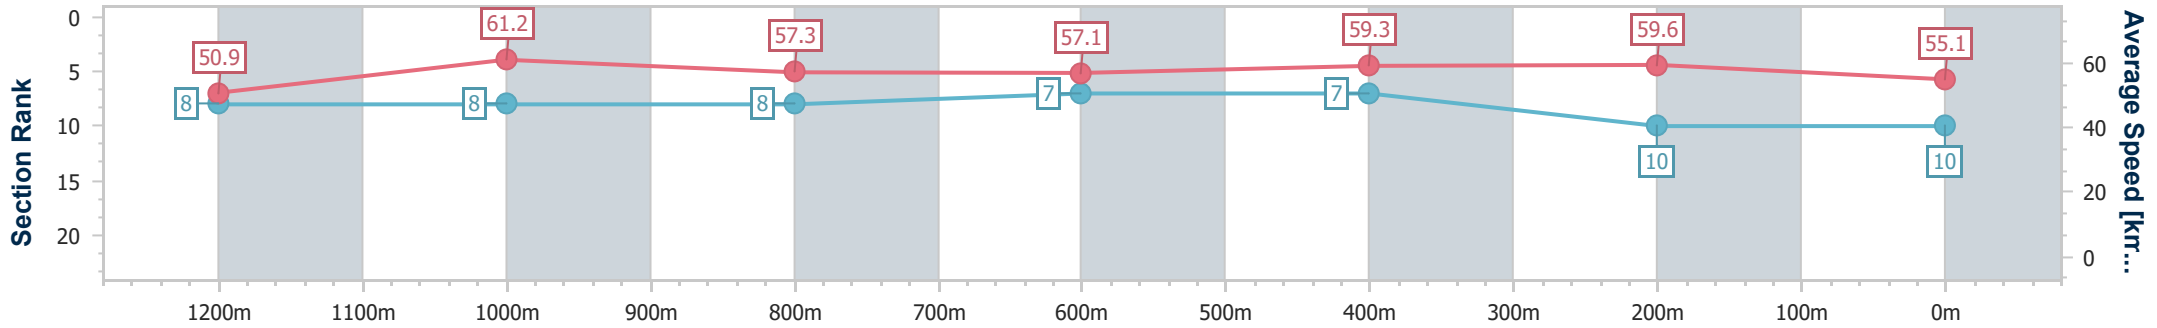

Sunshine Coast QLD Professional

Race 1: I LOVE TURF Maiden Plate - 1400m

19 May 2024 - 12:15

Track Rating: Soft 7, Weather: Fine, Rail Position: True

Section	Overall	1200m	1000m	800m	600m	400m	200m
Section Times	1:28.70 [10] (0:14.15)	1:14.55 [8] (0:11.75)	1:02.80 [8] (0:12.64)	0:50.16 [8] (0:12.78)	0:37.38 [7] (0:12.23)	0:25.15 [7] (0:12.09)	0:13.06 [10] (0:13.06)
Average Speed [km/h]	50.9	61.2	57.3	57.1	59.3	59.6	55.1
Top Speed [km/h]	63.7	63.6	59.7	58.6	61.1	62.0	58.1
Avg. Dist. to Rail [m]	6.8	2.5	2.1	2.0	1.3	1.0	1.1
Avg. Stride Freq. [Hz]	2.4	2.3	2.3	2.3	2.3	2.4	2.3
Avg. Stride Length [m]	6.0	7.2	7.0	6.9	7.1	6.9	6.7

- [] Ranking at each section and finish
- .-.- No data available at this section
- NA No data available

Horse/Jockey Name	Austral Street
Final Rank	11
Fastest Section Time (Section)	0:11.76 (1200m)
Top Speed [km/h] (Section)	63.7 (Overall)
Race State	Finished