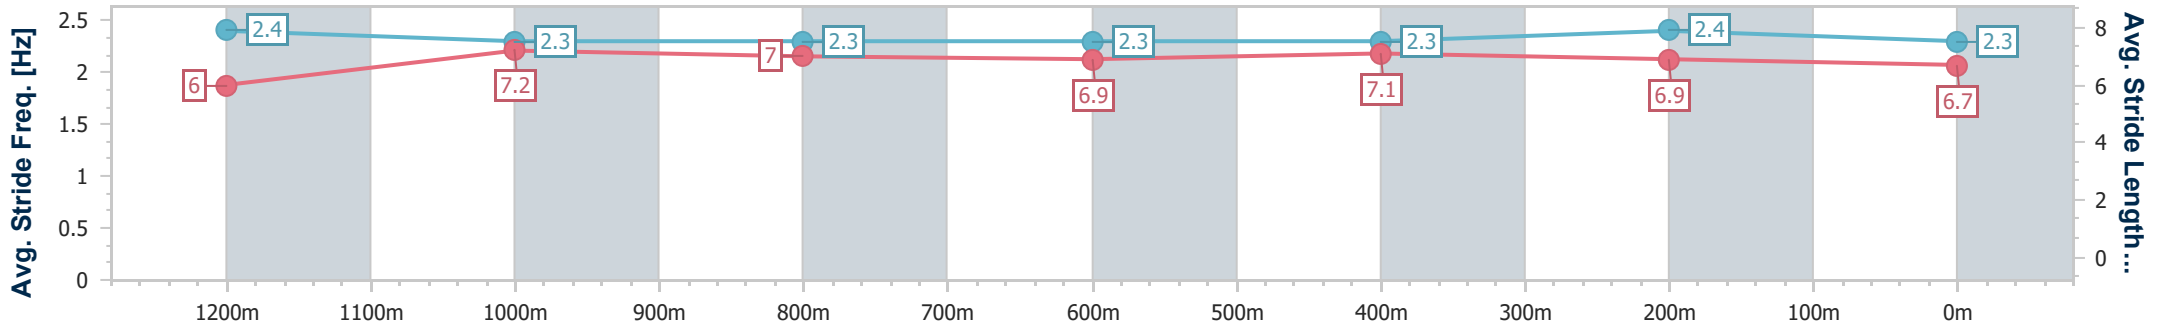

Sunshine Coast QLD Professional

Race 1: I LOVE TURF Maiden Plate - 1400m

19 May 2024 - 12:15

Track Rating: Soft 7, Weather: Fine, Rail Position: True

Section	Overall	1200m	1000m	800m	600m	400m	200m
Section Times	1:28.70 [10] (0:14.15)	1:14.55 [8] (0:11.75)	1:02.80 [8] (0:12.64)	0:50.16 [8] (0:12.78)	0:37.38 [7] (0:12.23)	0:25.15 [7] (0:12.09)	0:13.06 [10] (0:13.06)
Average Speed [km/h]	50.9	61.2	57.3	57.1	59.3	59.6	55.1
Top Speed [km/h]	63.7	63.6	59.7	58.6	61.1	62.0	58.1
Avg. Dist. to Rail [m]	6.8	2.5	2.1	2.0	1.3	1.0	1.1
Avg. Stride Freq. [Hz]	2.4	2.3	2.3	2.3	2.3	2.4	2.3
Avg. Stride Length [m]	6.0	7.2	7.0	6.9	7.1	6.9	6.7

- [] Ranking at each section and finish
- .-.- No data available at this section
- NA No data available

Horse/Jockey Name	Austral Street
Final Rank	11
Fastest Section Time (Section)	0:11.76 (1200m)
Top Speed [km/h] (Section)	63.7 (Overall)
Race State	Finished