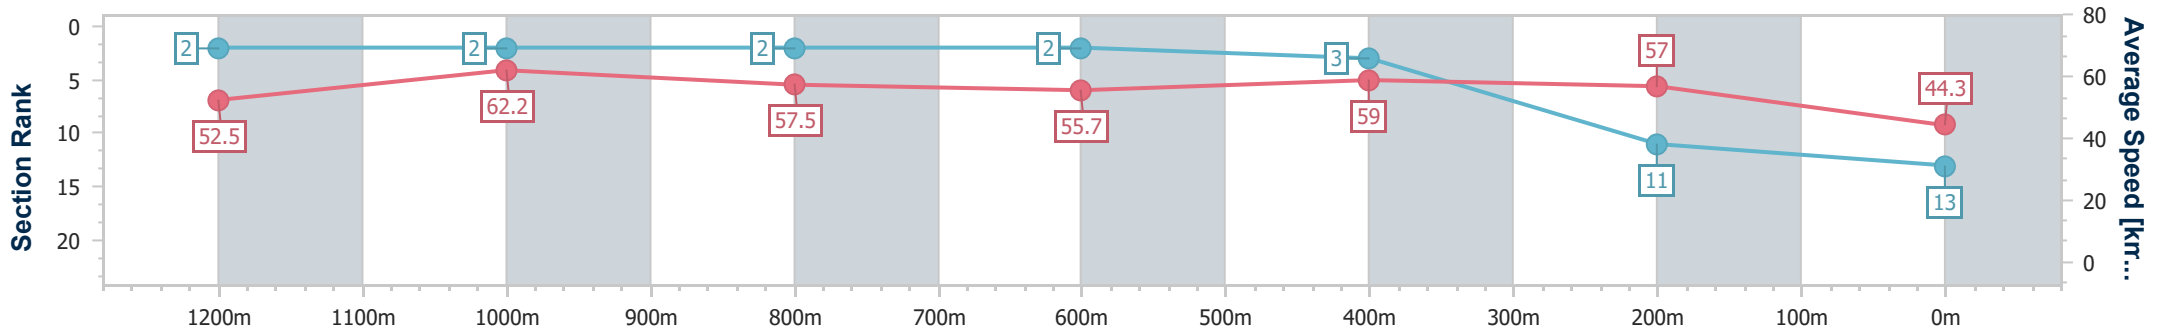

Sunshine Coast QLD Professional

Race 1: I LOVE TURF Maiden Plate - 1400m

19 May 2024 - 12:15

Track Rating: Soft 7, Weather: Fine, Rail Position: True

Section	Overall	1200m	1000m	800m	600m	400m	200m
Section Times	1:32.12 [13] (0:13.69)	1:18.43 [2] (0:11.58)	1:06.85 [2] (0:12.62)	0:54.23 [2] (0:13.04)	0:41.19 [2] (0:12.35)	0:28.84 [3] (0:12.62)	0:16.22 [11] (0:16.22)
Average Speed [km/h]	52.5	62.2	57.5	55.7	59.0	57.0	44.3
Top Speed [km/h]	66.0	65.2	58.9	56.5	60.3	60.4	52.9
Avg. Dist. to Rail [m]	6.3	3.3	2.4	1.7	2.0	2.0	2.4
Avg. Stride Freq. [Hz]	2.4	2.4	2.2	2.2	2.3	2.3	2.0
Avg. Stride Length [m]	6.0	7.3	7.2	7.1	7.1	6.9	6.1

- [] Ranking at each section and finish
- .-.- No data available at this section
- NA No data available