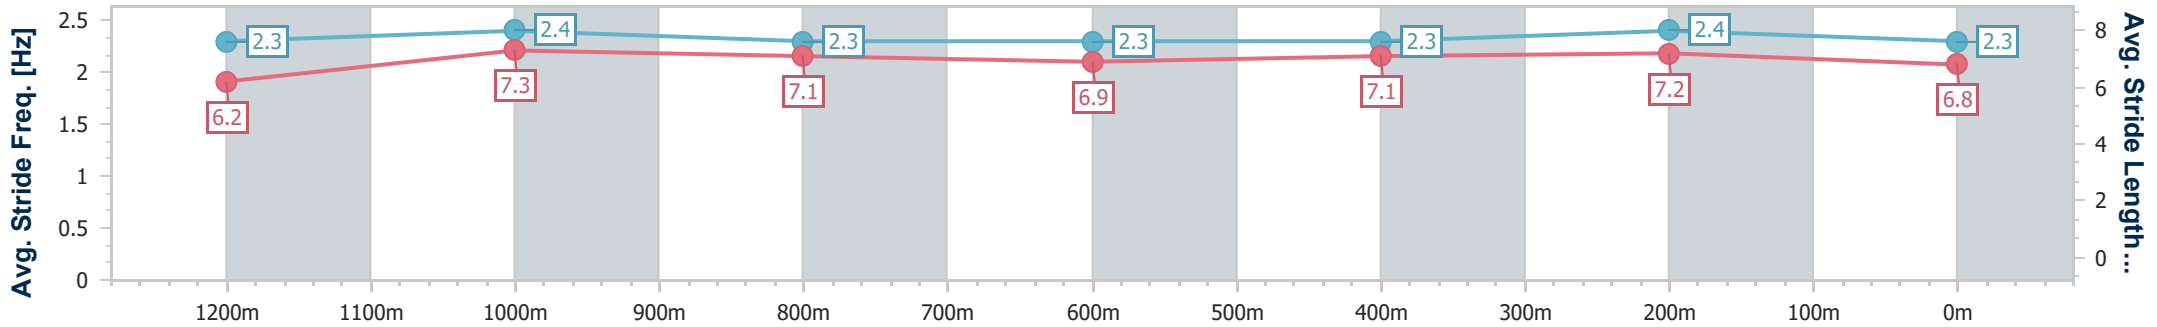

Sunshine Coast QLD Professional

Race 1: I LOVE TURF Maiden Plate - 1400m

19 May 2024 - 12:15

Track Rating: Soft 7, Weather: Fine, Rail Position: True

Section	Overall	1200m	1000m	800m	600m	400m	200m
Section Times	1:27.69 [6] (0:13.96)	1:13.73 [5] (0:11.51)	1:02.22 [3] (0:12.60)	0:49.62 [3] (0:13.01)	0:36.61 [3] (0:12.31)	0:24.30 [5] (0:11.65)	0:12.65 [3] (0:12.65)
Average Speed [km/h]	51.6	62.7	57.6	56.4	59.5	61.8	57.0
Top Speed [km/h]	65.0	65.5	59.9	57.4	62.2	63.6	60.0
Avg. Dist. to Rail [m]	12.5	4.5	3.5	2.8	3.2	2.9	1.9
Avg. Stride Freq. [Hz]	2.3	2.4	2.3	2.3	2.3	2.4	2.3
Avg. Stride Length [m]	6.2	7.3	7.1	6.9	7.1	7.2	6.8