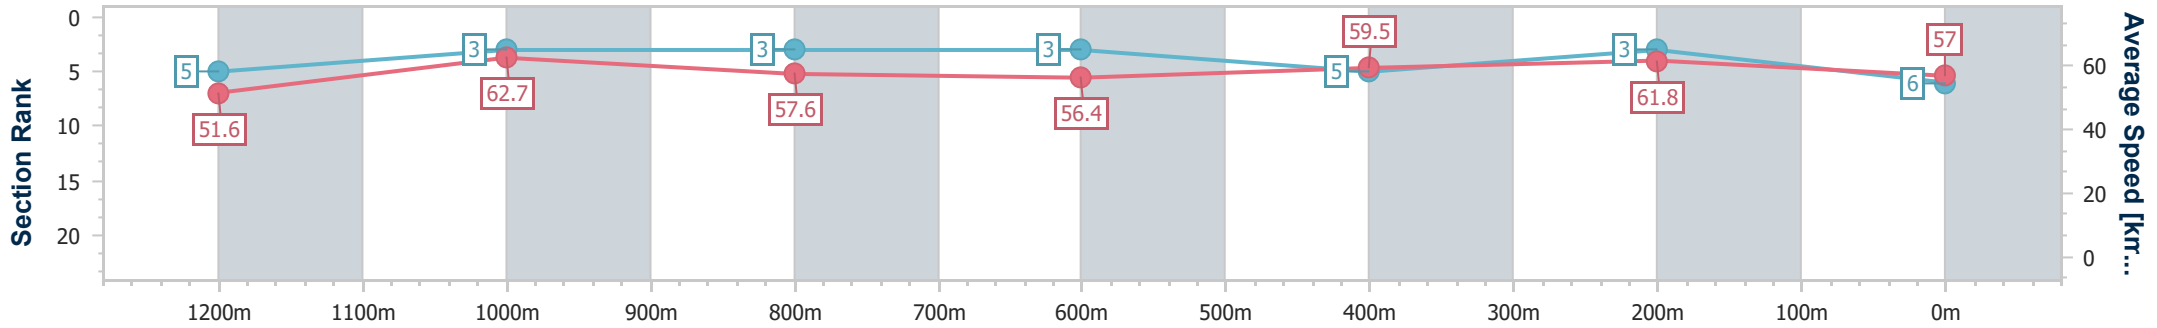

Sunshine Coast QLD Professional

Race 1: I LOVE TURF Maiden Plate - 1400m

19 May 2024 - 12:15

Track Rating: Soft 7, Weather: Fine, Rail Position: True

Section	Overall	1200m	1000m	800m	600m	400m	200m
Section Times	1:27.69 [6] (0:13.96)	1:13.73 [5] (0:11.51)	1:02.22 [3] (0:12.60)	0:49.62 [3] (0:13.01)	0:36.61 [3] (0:12.31)	0:24.30 [5] (0:11.65)	0:12.65 [3] (0:12.65)
Average Speed [km/h]	51.6	62.7	57.6	56.4	59.5	61.8	57.0
Top Speed [km/h]	65.0	65.5	59.9	57.4	62.2	63.6	60.0
Avg. Dist. to Rail [m]	12.5	4.5	3.5	2.8	3.2	2.9	1.9
Avg. Stride Freq. [Hz]	2.3	2.4	2.3	2.3	2.3	2.4	2.3
Avg. Stride Length [m]	6.2	7.3	7.1	6.9	7.1	7.2	6.8