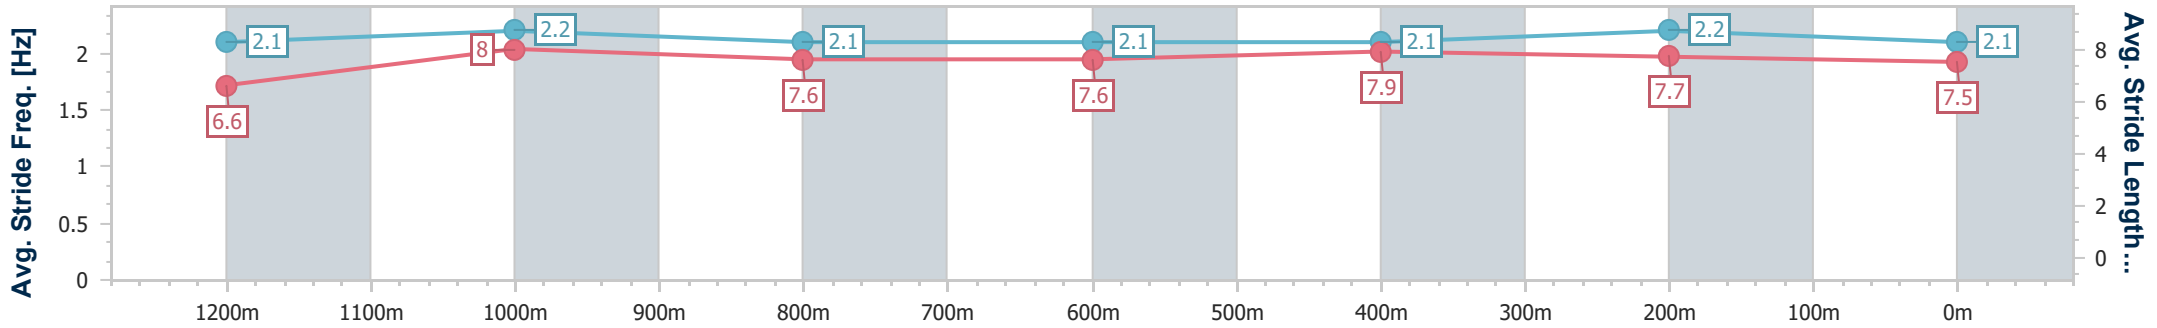

Sunshine Coast QLD Professional

Race 1: I LOVE TURF Maiden Plate - 1400m

19 May 2024 - 12:15

Track Rating: Soft 7, Weather: Fine, Rail Position: True

Section	Overall	1200m	1000m	800m	600m	400m	200m
Section Times	1:27.41 [5] (0:14.12)	1:13.29 [7] (0:11.67)	1:01.62 [7] (0:12.74)	0:48.88 [7] (0:12.81)	0:36.07 [8] (0:12.03)	0:24.04 [4] (0:11.56)	0:12.48 [2] (0:12.48)
Average Speed [km/h]	50.9	61.8	56.6	56.2	60.0	62.2	57.6
Top Speed [km/h]	63.8	64.2	59.4	57.3	62.4	63.2	60.8
Avg. Dist. to Rail [m]	2.5	1.6	1.1	0.2	0.1	0.5	0.6
Avg. Stride Freq. [Hz]	2.1	2.2	2.1	2.1	2.1	2.2	2.1
Avg. Stride Length [m]	6.6	8.0	7.6	7.6	7.9	7.7	7.5