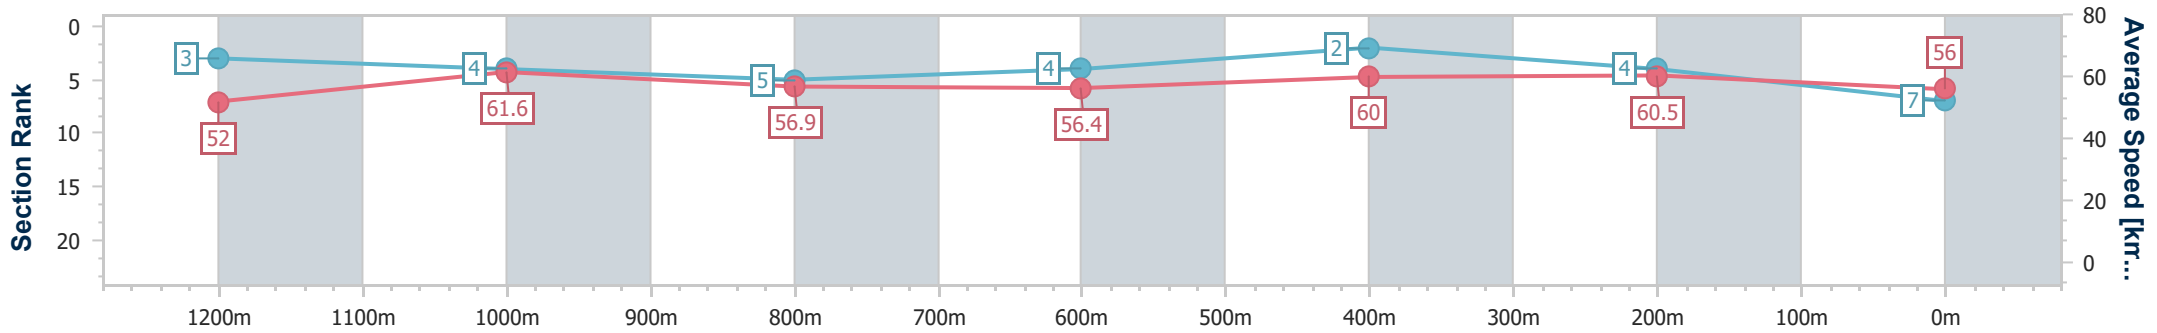

Sunshine Coast QLD Professional

Race 1: I LOVE TURF Maiden Plate - 1400m

19 May 2024 - 12:15

Track Rating: Soft 7, Weather: Fine, Rail Position: True

Section	Overall	1200m	1000m	800m	600m	400m	200m
Section Times	1:27.91 [7] (0:13.82)	1:14.09 [3] (0:11.70)	1:02.39 [4] (0:12.73)	0:49.66 [5] (0:12.88)	0:36.78 [4] (0:12.05)	0:24.73 [2] (0:11.90)	0:12.83 [4] (0:12.83)
Average Speed [km/h]	52.0	61.6	56.9	56.4	60.0	60.5	56.0
Top Speed [km/h]	64.7	65.6	59.1	57.3	62.4	62.0	60.1
Avg. Dist. to Rail [m]	4.1	2.5	2.2	1.4	0.6	1.2	1.7
Avg. Stride Freq. [Hz]	2.5	2.5	2.3	2.3	2.4	2.4	2.3
Avg. Stride Length [m]	5.8	6.9	6.8	6.8	6.9	7.0	6.7