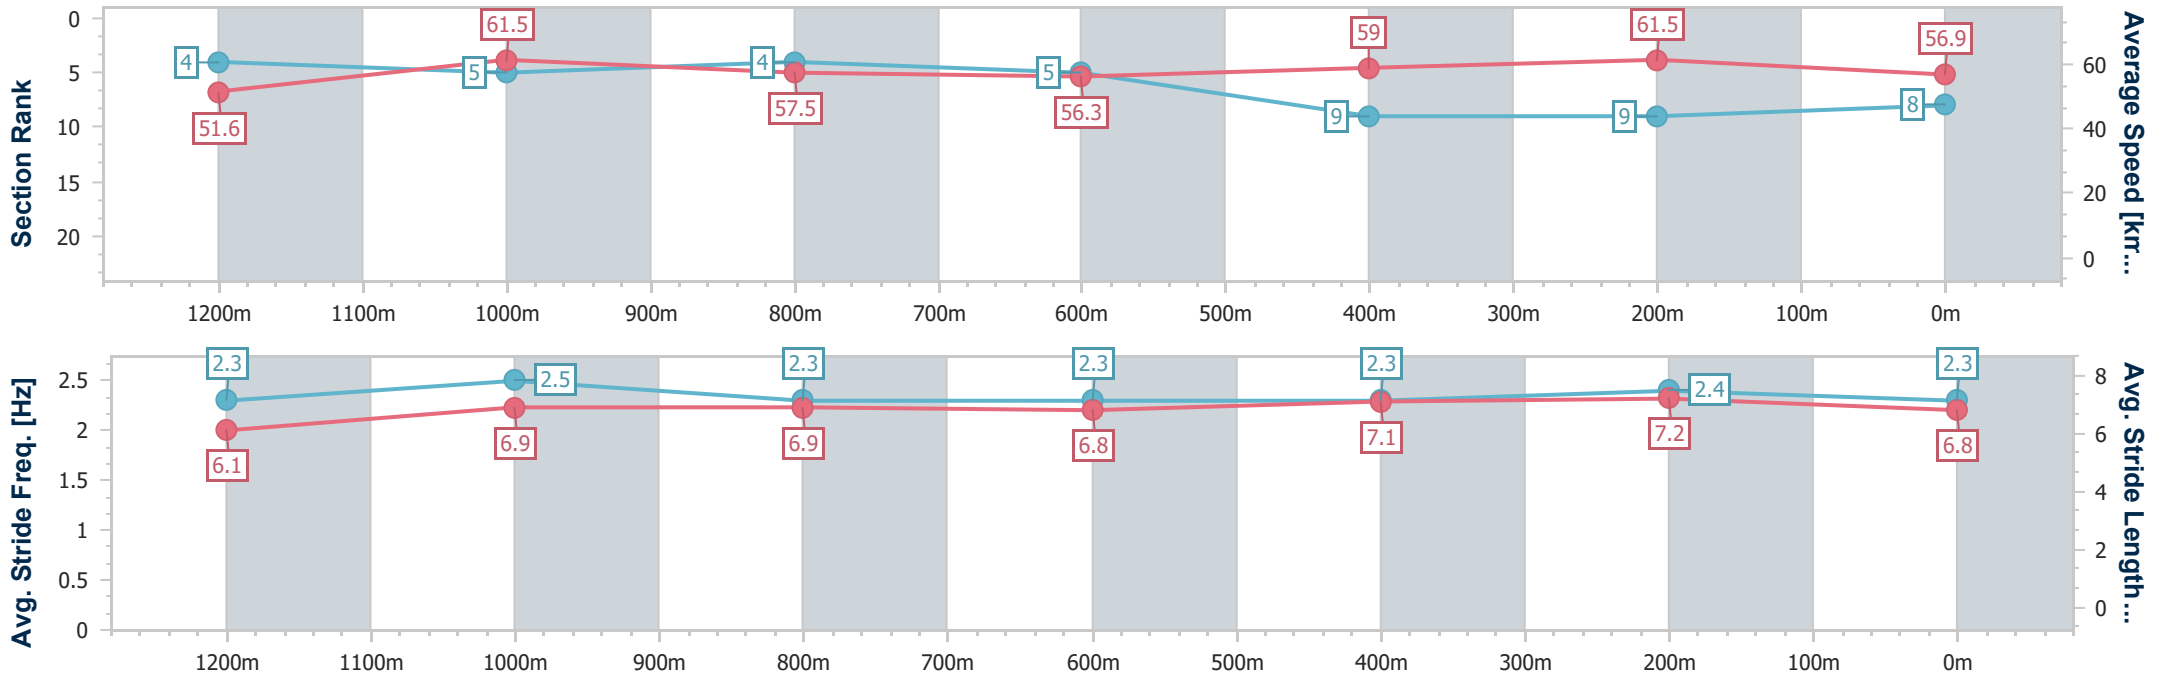

Sunshine Coast QLD Professional

Race 1: I LOVE TURF Maiden Plate - 1400m

19 May 2024 - 12:15

Track Rating: Soft 7, Weather: Fine, Rail Position: True

Section	Overall	1200m	1000m	800m	600m	400m	200m
Section Times	1:27.96 [8] (0:13.91)	1:14.05 [4] (0:11.72)	1:02.33 [5] (0:12.59)	0:49.74 [4] (0:12.98)	0:36.76 [5] (0:12.43)	0:24.33 [9] (0:11.67)	0:12.66 [9] (0:12.66)
Average Speed [km/h]	51.6	61.5	57.5	56.3	59.0	61.5	56.9
Top Speed [km/h]	63.8	63.5	60.3	57.1	60.4	62.6	60.5
Avg. Dist. to Rail [m]	5.0	2.8	2.3	2.5	2.8	2.8	3.1
Avg. Stride Freq. [Hz]	2.3	2.5	2.3	2.3	2.3	2.4	2.3
Avg. Stride Length [m]	6.1	6.9	6.9	6.8	7.1	7.2	6.8

- [] Ranking at each section and finish
- .-.- No data available at this section
- NA No data available

Horse/Jockey Name	Viking Blood
Final Rank	9
Fastest Section Time (Section)	0:11.53 (400m)
Top Speed [km/h] (Section)	64.0 (400m)
Race State	Finished