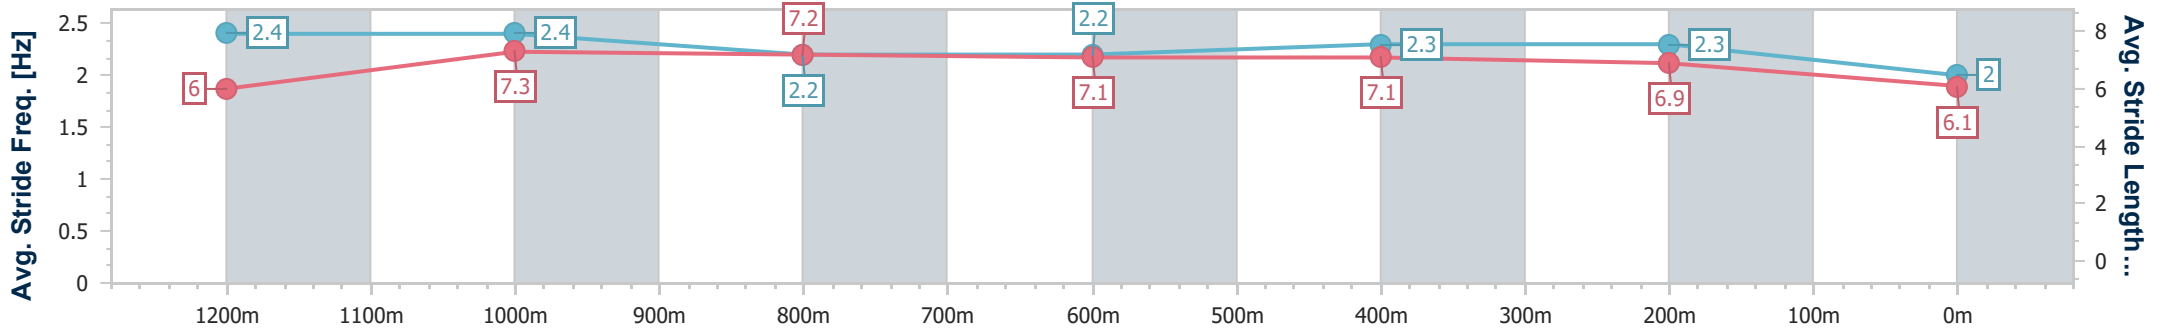

Sunshine Coast QLD Professional

Race 1: I LOVE TURF Maiden Plate - 1400m

19 May 2024 - 12:15

Track Rating: Soft 7, Weather: Fine, Rail Position: True

Section	Overall	1200m	1000m	800m	600m	400m	200m
Section Times	1:32.12 [13] (0:13.69)	1:18.43 [2] (0:11.58)	1:06.85 [2] (0:12.62)	0:54.23 [2] (0:13.04)	0:41.19 [2] (0:12.35)	0:28.84 [3] (0:12.62)	0:16.22 [11] (0:16.22)
Average Speed [km/h]	52.5	62.2	57.5	55.7	59.0	57.0	44.3
Top Speed [km/h]	66.0	65.2	58.9	56.5	60.3	60.4	52.9
Avg. Dist. to Rail [m]	6.3	3.3	2.4	1.7	2.0	2.0	2.4
Avg. Stride Freq. [Hz]	2.4	2.4	2.2	2.2	2.3	2.3	2.0
Avg. Stride Length [m]	6.0	7.3	7.2	7.1	7.1	6.9	6.1

- [] Ranking at each section and finish
- .-.- No data available at this section
- NA No data available