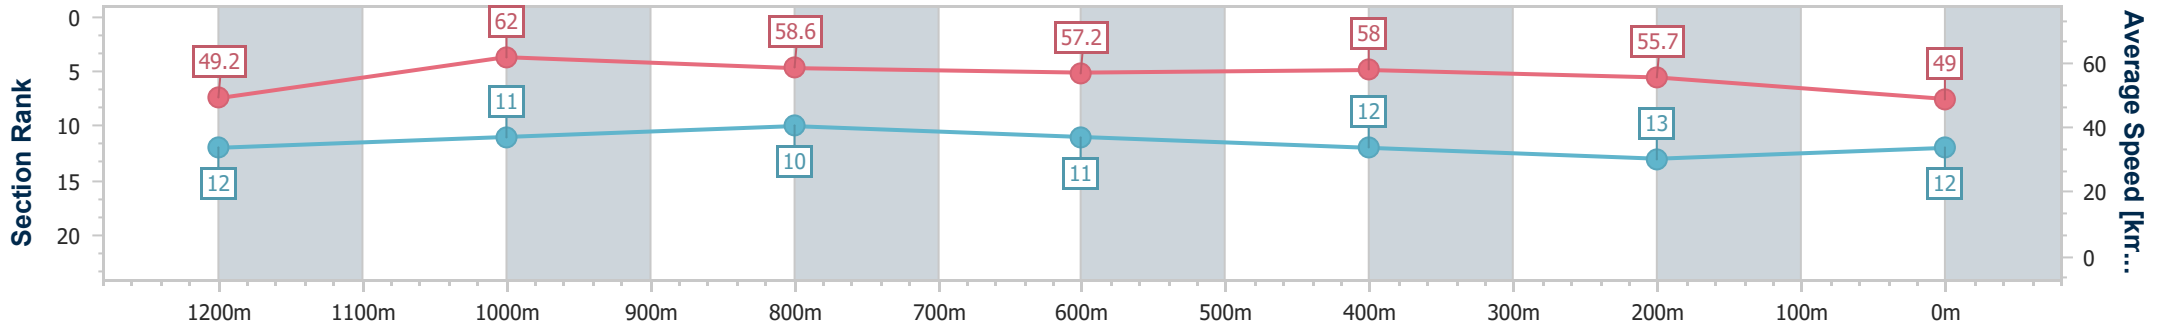

Sunshine Coast QLD Professional

Race 1: I LOVE TURF Maiden Plate - 1400m

19 May 2024 - 12:15

Track Rating: Soft 7, Weather: Fine, Rail Position: True

Section	Overall	1200m	1000m	800m	600m	400m	200m
Section Times	1:31.83 [12] (0:14.69)	1:17.14 [12] (0:11.60)	1:05.54 [11] (0:12.43)	0:53.11 [10] (0:12.81)	0:40.30 [11] (0:12.70)	0:27.60 [12] (0:12.89)	0:14.71 [13] (0:14.71)
Average Speed [km/h]	49.2	62.0	58.6	57.2	58.0	55.7	49.0
Top Speed [km/h]	64.0	64.1	61.1	58.1	58.2	58.3	52.7
Avg. Dist. to Rail [m]	5.8	5.4	4.3	3.2	3.4	3.5	3.3
Avg. Stride Freq. [Hz]	2.3	2.4	2.4	2.3	2.4	2.3	2.2
Avg. Stride Length [m]	5.9	7.2	6.9	6.9	6.7	6.8	6.3

- [] Ranking at each section and finish
- .-.- No data available at this section
- NA No data available

Horse/Jockey Name	Maravillas
Final Rank	13
Fastest Section Time (Section)	0:11.58 (1200m)
Top Speed [km/h] (Section)	66.0 (Overall)
Race State	Finished