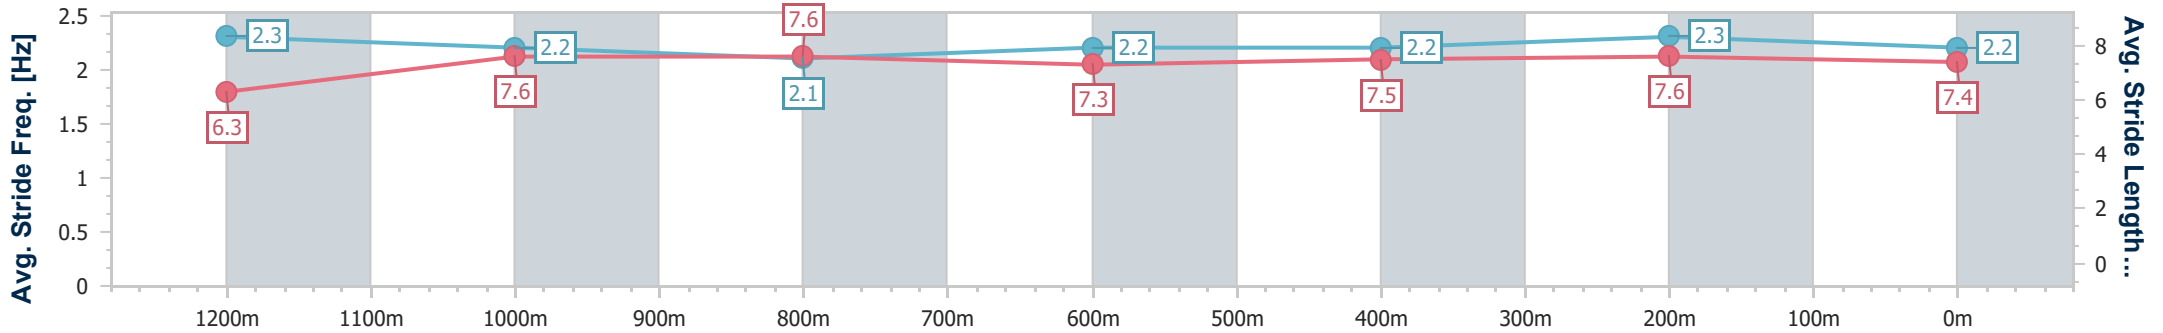

Sunshine Coast QLD Professional

Race 1: I LOVE TURF Maiden Plate - 1400m

19 May 2024 - 12:15

Track Rating: Soft 7, Weather: Fine, Rail Position: True

Section	Overall	1200m	1000m	800m	600m	400m	200m
Section Times	1:27.38 [3] (0:14.01)	1:13.37 [6] (0:11.69)	1:01.68 [6] (0:12.57)	0:49.11 [6] (0:12.94)	0:36.17 [6] (0:12.29)	0:23.88 [6] (0:11.67)	0:12.21 [6] (0:12.21)
Average Speed [km/h]	51.5	61.6	57.9	56.8	59.7	61.6	58.9
Top Speed [km/h]	66.7	64.5	59.7	57.7	61.4	62.9	60.6
Avg. Dist. to Rail [m]	10.9	4.6	3.8	3.8	3.4	4.1	4.2
Avg. Stride Freq. [Hz]	2.3	2.2	2.1	2.2	2.2	2.3	2.2
Avg. Stride Length [m]	6.3	7.6	7.6	7.3	7.5	7.6	7.4