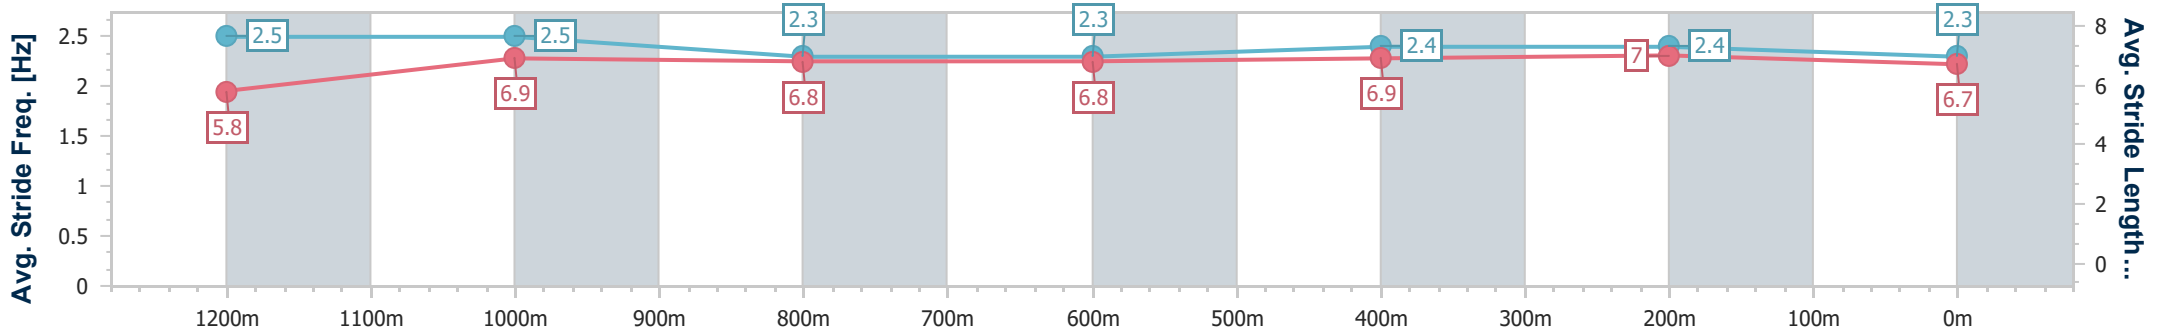

Sunshine Coast QLD Professional

Race 1: I LOVE TURF Maiden Plate - 1400m

19 May 2024 - 12:15

Track Rating: Soft 7, Weather: Fine, Rail Position: True

Section	Overall	1200m	1000m	800m	600m	400m	200m
Section Times	1:27.91 [7] (0:13.82)	1:14.09 [3] (0:11.70)	1:02.39 [4] (0:12.73)	0:49.66 [5] (0:12.88)	0:36.78 [4] (0:12.05)	0:24.73 [2] (0:11.90)	0:12.83 [4] (0:12.83)
Average Speed [km/h]	52.0	61.6	56.9	56.4	60.0	60.5	56.0
Top Speed [km/h]	64.7	65.6	59.1	57.3	62.4	62.0	60.1
Avg. Dist. to Rail [m]	4.1	2.5	2.2	1.4	0.6	1.2	1.7
Avg. Stride Freq. [Hz]	2.5	2.5	2.3	2.3	2.4	2.4	2.3
Avg. Stride Length [m]	5.8	6.9	6.8	6.8	6.9	7.0	6.7