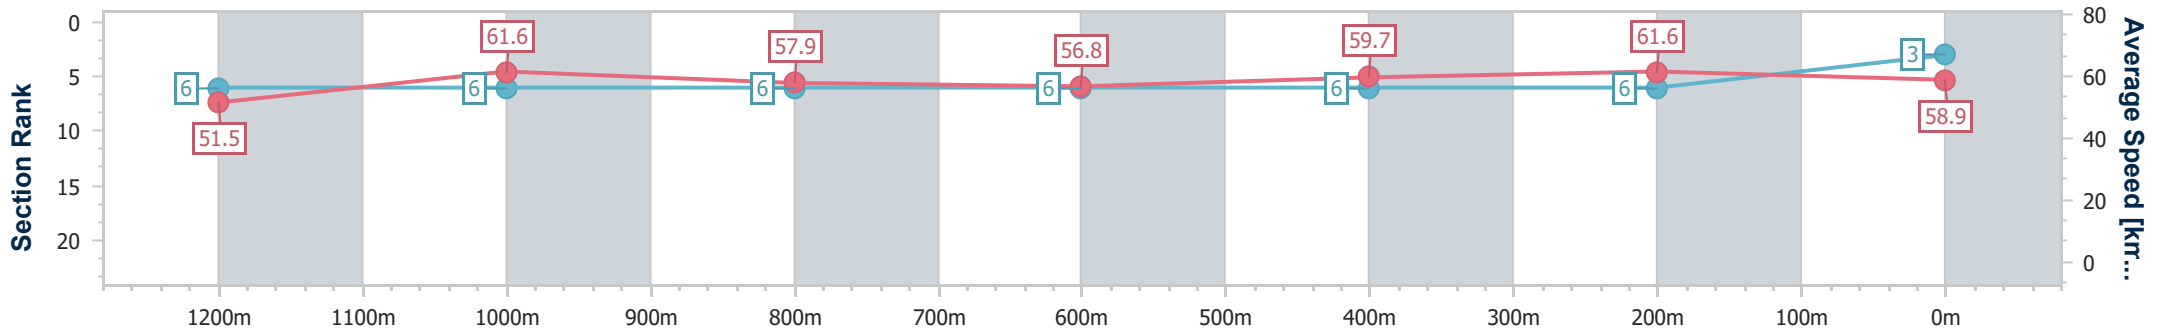

Sunshine Coast QLD Professional

Race 1: I LOVE TURF Maiden Plate - 1400m

19 May 2024 - 12:15

Track Rating: Soft 7, Weather: Fine, Rail Position: True

Section	Overall	1200m	1000m	800m	600m	400m	200m
Section Times	1:27.38 [3] (0:14.01)	1:13.37 [6] (0:11.69)	1:01.68 [6] (0:12.57)	0:49.11 [6] (0:12.94)	0:36.17 [6] (0:12.29)	0:23.88 [6] (0:11.67)	0:12.21 [6] (0:12.21)
Average Speed [km/h]	51.5	61.6	57.9	56.8	59.7	61.6	58.9
Top Speed [km/h]	66.7	64.5	59.7	57.7	61.4	62.9	60.6
Avg. Dist. to Rail [m]	10.9	4.6	3.8	3.8	3.4	4.1	4.2
Avg. Stride Freq. [Hz]	2.3	2.2	2.1	2.2	2.2	2.3	2.2
Avg. Stride Length [m]	6.3	7.6	7.6	7.3	7.5	7.6	7.4