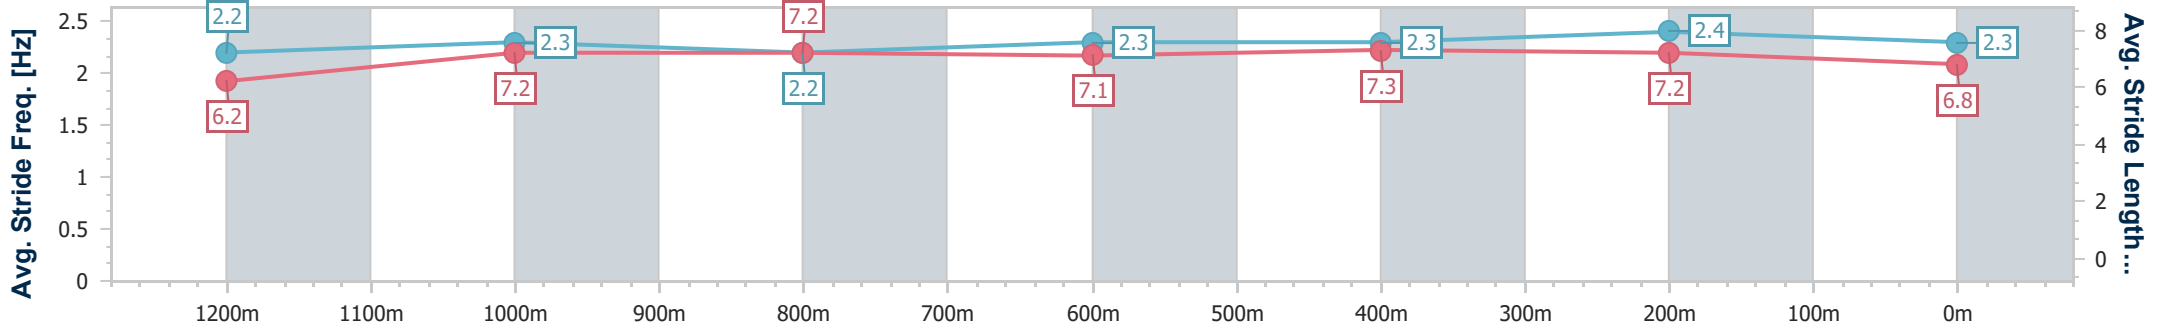

Sunshine Coast QLD Professional

Race 1: I LOVE TURF Maiden Plate - 1400m

19 May 2024 - 12:15

Track Rating: Soft 7, Weather: Fine, Rail Position: True

Section	Overall	1200m	1000m	800m	600m	400m	200m
Section Times	1:28.18 [9] (0:14.51)	1:13.67 [11] (0:11.79)	1:01.88 [12] (0:12.54)	0:49.34 [12] (0:12.63)	0:36.71 [9] (0:12.24)	0:24.47 [10] (0:11.53)	0:12.94 [8] (0:12.94)
Average Speed [km/h]	49.7	61.0	58.1	58.2	60.2	62.3	55.8
Top Speed [km/h]	62.2	62.2	59.0	59.6	62.2	64.0	60.5
Avg. Dist. to Rail [m]	9.3	3.7	3.4	3.9	3.7	5.7	5.8
Avg. Stride Freq. [Hz]	2.2	2.3	2.2	2.3	2.3	2.4	2.3
Avg. Stride Length [m]	6.2	7.2	7.2	7.1	7.3	7.2	6.8