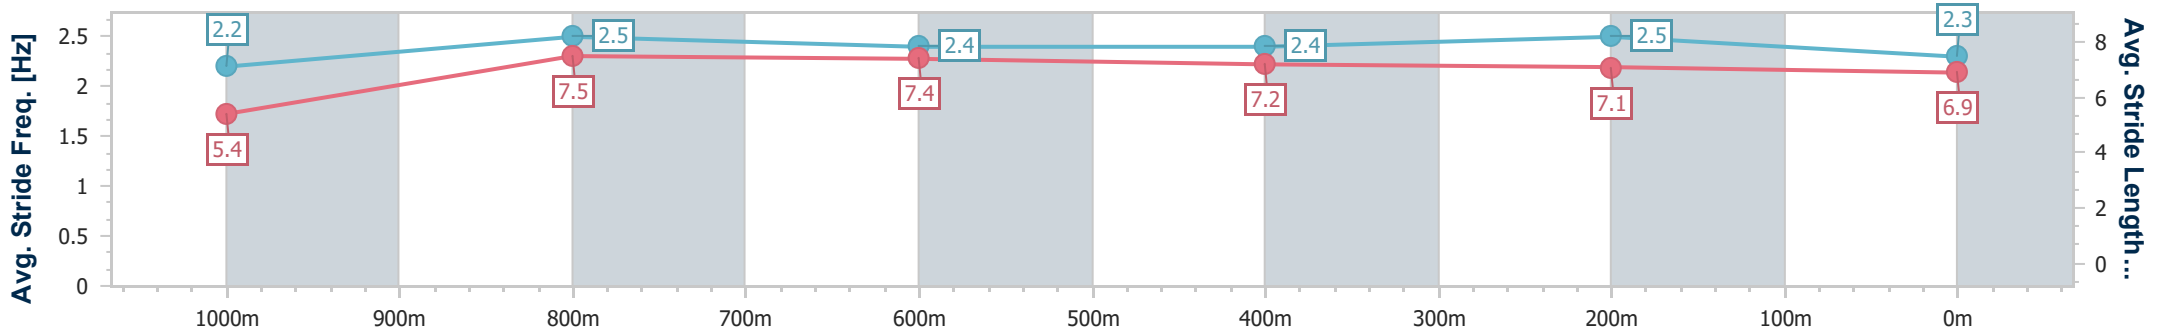

Horse/Jockey Name	Blue Spinel
Final Rank	12
Fastest Section Time (Section)	0:08.93 (Overall)
Top Speed [km/h] (Section)	68.7 (1000m)
Race State	Finished

Doomben QLD Professional
Race 7: MAGIC MILLIONS BRIGHT SHADOW - 1110m
18 May 2024 - 15:22
Track Rating: Soft 7, Weather: Fine, Rail Position: True

BRISBANE
RACING CLUB

Section	Overall	1000m	800m	600m	400m	200m
Section Times	1:06.16 [12] (0:08.93)	0:57.23 [14] (0:10.76)	0:46.47 [14] (0:11.18)	0:35.29 [13] (0:11.30)	0:23.99 [13] (0:11.40)	0:12.59 [14]
Average Speed [km/h]	44.8	66.9	64.5	63.2	62.9	57.2
Top Speed [km/h]	64.2	68.7	66.3	65.2	63.9	61.7
Avg. Dist. to Rail [m]	11.9	1.5	0.6	1.2	2.3	5.4
Avg. Stride Freq. [Hz]	2.2	2.5	2.4	2.4	2.5	2.3
Avg. Stride Length [m]	5.4	7.5	7.4	7.2	7.1	6.9

- [ ] Ranking at each section and finish
- -.-.- No data available at this section
- NA No data available