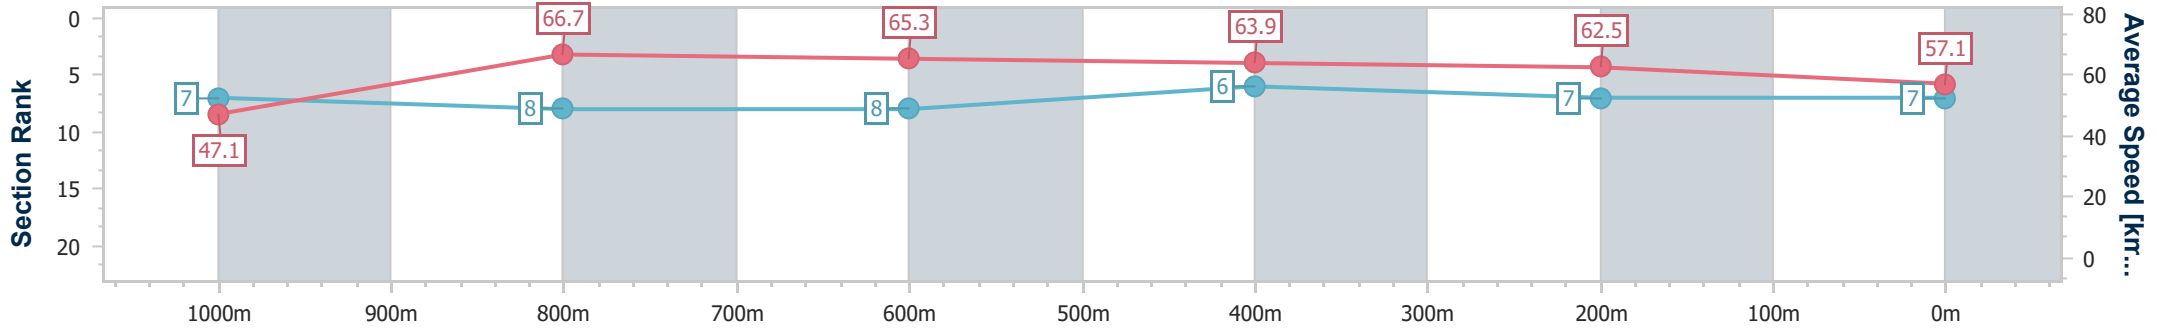

Horse/Jockey Name	Parisal
Final Rank	7
Fastest Section Time (Section)	0:08.40 (Overall)
Top Speed [km/h] (Section)	67.5 (1000m)
Race State	Finished

Doomben QLD Professional
Race 7: MAGIC MILLIONS BRIGHT SHADOW - 1110m
18 May 2024 - 15:22
Track Rating: Soft 7, Weather: Fine, Rail Position: True

BRISBANE
RACING CLUB

Section	Overall	1000m	800m	600m	400m	200m
Section Times	1:05.73 [7] (0:08.40)	0:57.33 [7] (0:10.85)	0:46.48 [8] (0:11.06)	0:35.42 [8] (0:11.30)	0:24.12 [6] (0:11.53)	0:12.59 [7] (0:12.59)
Average Speed [km/h]	47.1	66.7	65.3	63.9	62.5	57.1
Top Speed [km/h]	65.0	67.5	66.9	65.5	64.4	60.9
Avg. Dist. to Rail [m]	2.5	1.0	0.9	0.9	1.3	2.5
Avg. Stride Freq. [Hz]	2.4	2.4	2.4	2.4	2.4	2.3
Avg. Stride Length [m]	5.4	7.6	7.6	7.4	7.1	7.0

- [ ] Ranking at each section and finish
- -.-.- No data available at this section
- NA No data available