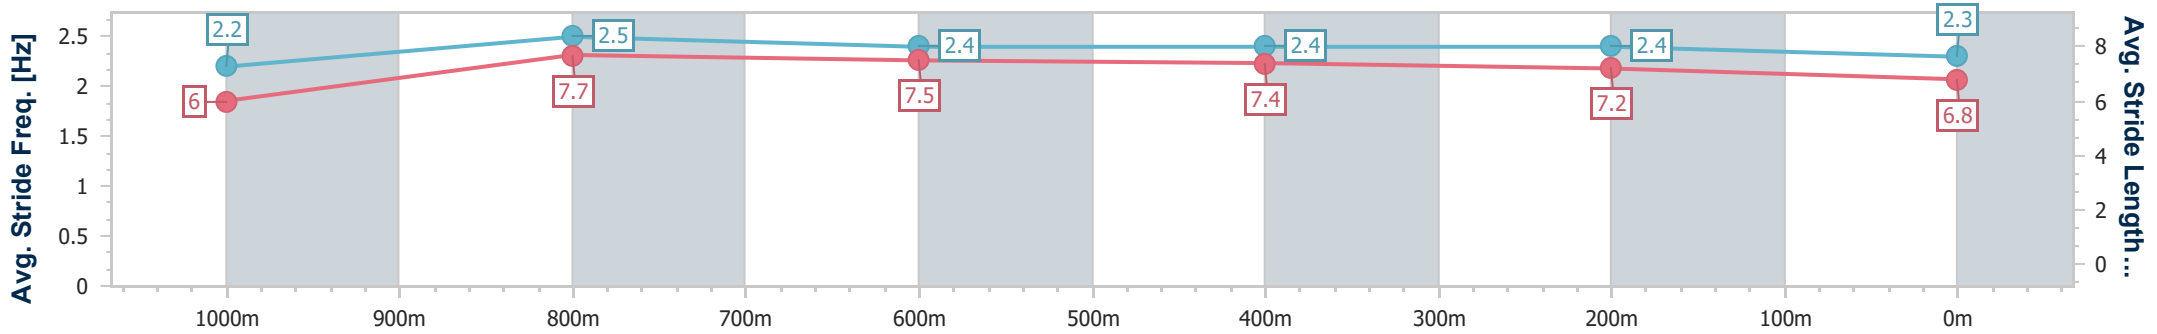

Horse/Jockey Name	You'll Be Mist
Final Rank	6
Fastest Section Time (Section)	0:08.26 (Overall)
Top Speed [km/h] (Section)	69.2 (1000m)
Race State	Finished

Doomben QLD Professional
Race 7: MAGIC MILLIONS BRIGHT SHADOW - 1110m
18 May 2024 - 15:22
Track Rating: Soft 7, Weather: Fine, Rail Position: True

BRISBANE
RACING CLUB

Section	Overall	1000m	800m	600m	400m	200m
Section Times	1:05.60 [6] (0:08.26)	0:57.34 [4] (0:10.69)	0:46.65 [5] (0:11.20)	0:35.45 [5] (0:11.29)	0:24.16 [3] (0:11.38)	0:12.78 [3] (0:12.78)
Average Speed [km/h]	47.9	68.0	64.5	64.1	63.6	56.1
Top Speed [km/h]	66.0	69.2	65.4	65.1	64.6	61.0
Avg. Dist. to Rail [m]	10.6	4.4	1.2	0.6	3.1	5.1
Avg. Stride Freq. [Hz]	2.2	2.5	2.4	2.4	2.4	2.3
Avg. Stride Length [m]	6.0	7.7	7.5	7.4	7.2	6.8

- [ ] Ranking at each section and finish
- -.-.- No data available at this section
- NA No data available