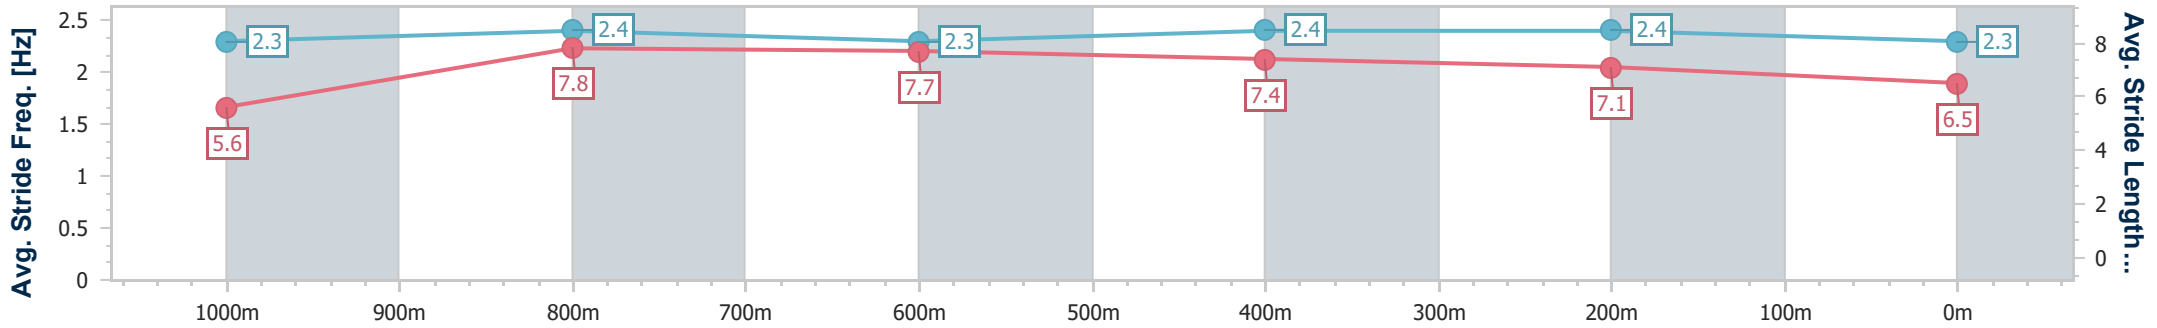

Doomben QLD Professional
Race 7: MAGIC MILLIONS BRIGHT SHADOW - 1110m
 18 May 2024 - 15:22
 Track Rating: Soft 7, Weather: Fine, Rail Position: True

BRISBANE
RACING CLUB

Section	Overall	1000m	800m	600m	400m	200m
Section Times	1:06.37 [13] (0:08.18)	0:58.19 [3] (0:10.71)	0:47.48 [3] (0:11.15)	0:36.33 [3] (0:11.47)	0:24.86 [4] (0:11.36)	0:13.50 [4]
Average Speed [km/h]	48.4	67.5	64.9	63.5	63.6	53.3
Top Speed [km/h]	66.8	68.8	66.1	64.4	65.6	60.7
Avg. Dist. to Rail [m]	7.4	2.3	1.4	1.9	2.9	3.7
Avg. Stride Freq. [Hz]	2.4	2.4	2.4	2.4	2.4	2.2
Avg. Stride Length [m]	5.4	7.8	7.6	7.4	7.2	6.6

- [] Ranking at each section and finish
- .-.- No data available at this section
- NA No data available

Horse/Jockey Name	Jaja Chaboogie
Final Rank	14
Fastest Section Time (Section)	0:08.52 (Overall)
Top Speed [km/h] (Section)	69.6 (1000m)
Race State	Finished

Doomben QLD Professional
Race 7: MAGIC MILLIONS BRIGHT SHADOW - 1110m
 18 May 2024 - 15:22
 Track Rating: Soft 7, Weather: Fine, Rail Position: True

BRISBANE
RACING CLUB

Section	Overall	1000m	800m	600m	400m	200m
Section Times	1:06.52 [14] (0:08.52)	0:58.00 [10] (0:10.62)	0:47.38 [7] (0:11.14)	0:36.24 [7] (0:11.36)	0:24.88 [7] (0:11.62)	0:13.26 [10]
Average Speed [km/h]	46.7	68.0	64.9	64.1	62.2	54.2
Top Speed [km/h]	65.3	69.6	67.9	65.6	63.8	59.9
Avg. Dist. to Rail [m]	12.6	4.4	0.8	1.4	5.2	7.3
Avg. Stride Freq. [Hz]	2.3	2.4	2.3	2.4	2.4	2.3
Avg. Stride Length [m]	5.6	7.8	7.7	7.4	7.1	6.5