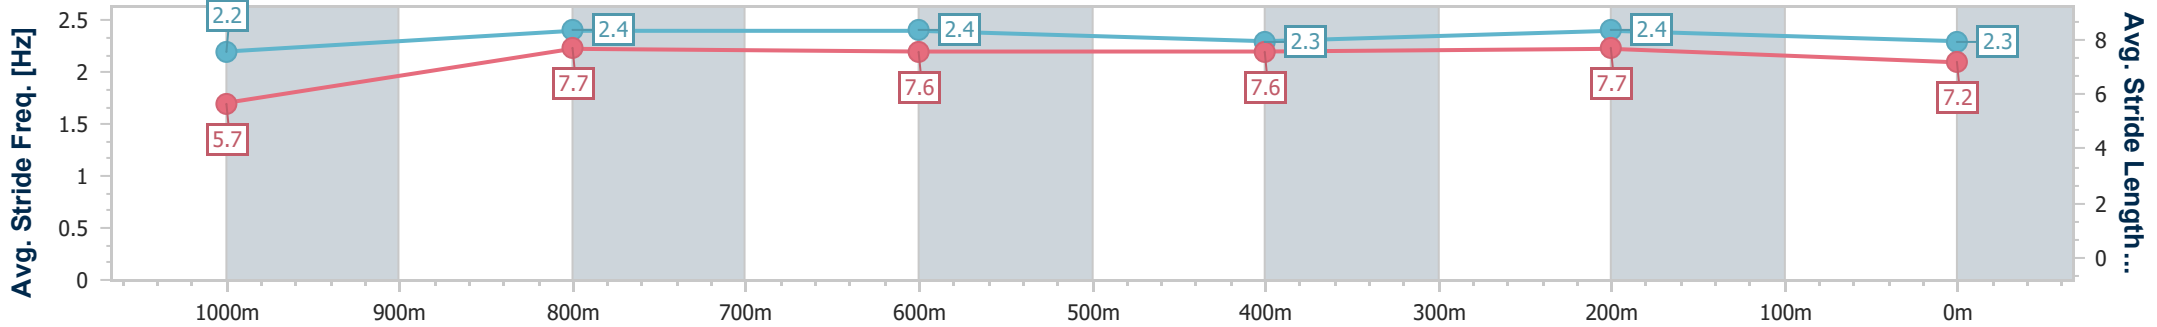

Horse/Jockey Name	Enterprise Pomme
Final Rank	4
Fastest Section Time (Section)	0:08.63 (Overall)
Top Speed [km/h] (Section)	67.4 (1000m)
Race State	Finished

Doomben QLD Professional
Race 7: MAGIC MILLIONS BRIGHT SHADOW - 1110m
18 May 2024 - 15:22
Track Rating: Soft 7, Weather: Fine, Rail Position: True

BRISBANE
RACING CLUB

Section	Overall	1000m	800m	600m	400m	200m
Section Times	1:05.49 [4] (0:08.63)	0:56.86 [12] (0:11.02)	0:45.84 [13] (0:11.26)	0:34.58 [14] (0:11.43)	0:23.15 [14] (0:11.18)	0:11.97 [13] (0:11.97)
Average Speed [km/h]	45.9	65.5	64.9	64.0	65.2	60.2
Top Speed [km/h]	61.9	67.4	67.2	65.1	65.7	64.4
Avg. Dist. to Rail [m]	5.6	2.7	2.1	3.1	7.7	9.8
Avg. Stride Freq. [Hz]	2.2	2.4	2.4	2.3	2.4	2.3
Avg. Stride Length [m]	5.7	7.7	7.6	7.6	7.7	7.2

- [ ] Ranking at each section and finish
- -.-.- No data available at this section
- NA No data available