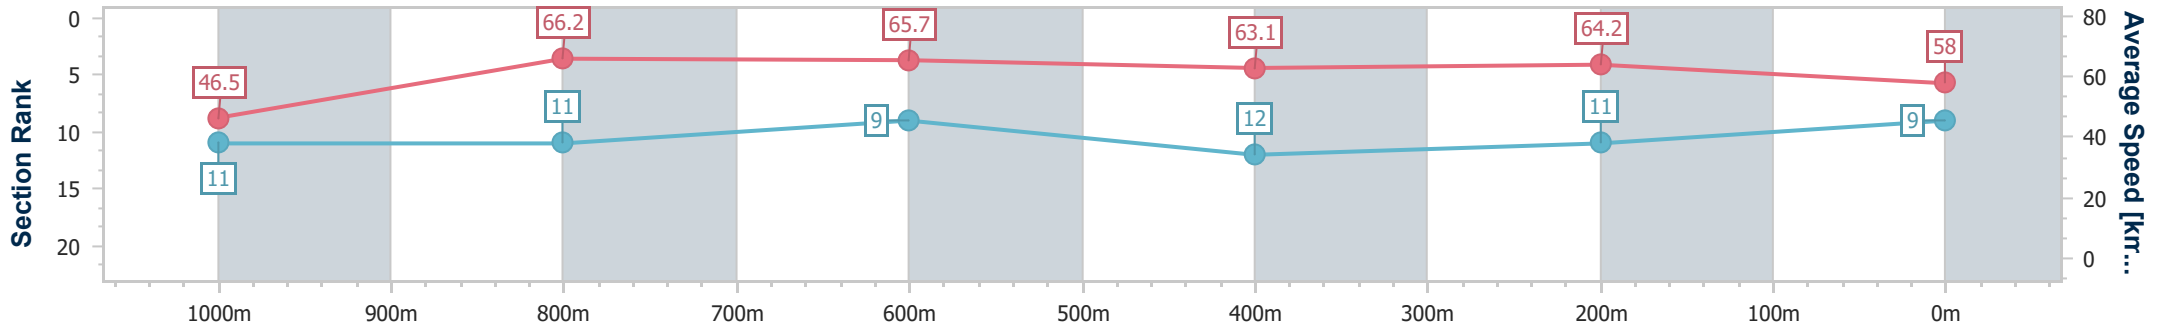

Horse/Jockey Name	Russian Alliance
Final Rank	9
Fastest Section Time (Section)	0:08.54 (Overall)
Top Speed [km/h] (Section)	68.3 (800m)
Race State	Finished

Doomben QLD Professional
Race 7: MAGIC MILLIONS BRIGHT SHADOW - 1110m
18 May 2024 - 15:22
Track Rating: Soft 7, Weather: Fine, Rail Position: True

BRISBANE
RACING CLUB

Section	Overall	1000m	800m	600m	400m	200m
Section Times	1:05.85 [9] (0:08.54)	0:57.31 [11] (0:11.01)	0:46.30 [11] (0:11.04)	0:35.26 [9] (0:11.49)	0:23.77 [12] (0:11.34)	0:12.43 [11] (0:12.43)
Average Speed [km/h]	46.5	66.2	65.7	63.1	64.2	58.0
Top Speed [km/h]	64.1	67.9	68.3	64.6	64.9	62.8
Avg. Dist. to Rail [m]	10.8	3.9	1.5	1.5	6.6	8.6
Avg. Stride Freq. [Hz]	2.3	2.5	2.5	2.5	2.5	2.4
Avg. Stride Length [m]	5.5	7.2	7.2	7.1	7.2	6.7

- [ ] Ranking at each section and finish
- -.-.- No data available at this section
- NA No data available