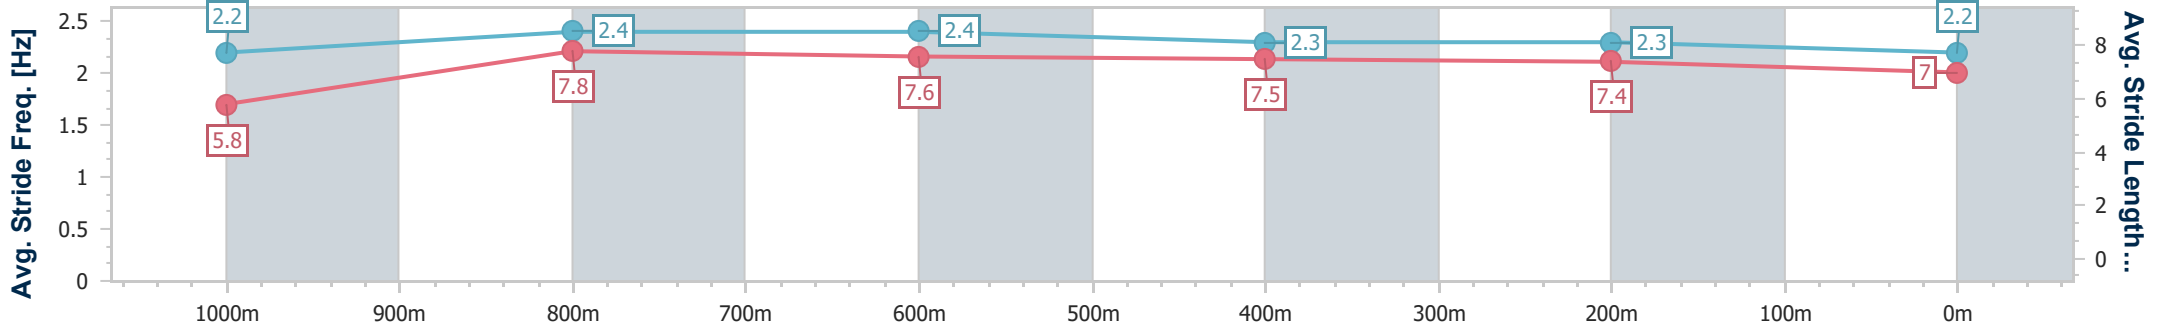

Horse/Jockey Name	Chinny Boom
Final Rank	11
Fastest Section Time (Section)	0:08.31 (Overall)
Top Speed [km/h] (Section)	70.0 (1000m)
Race State	Finished

Doomben QLD Professional
Race 7: MAGIC MILLIONS BRIGHT SHADOW - 1110m
18 May 2024 - 15:22
Track Rating: Soft 7, Weather: Fine, Rail Position: True

BRISBANE
RACING CLUB

Section	Overall	1000m	800m	600m	400m	200m
Section Times	1:05.99 [11] (0:08.31)	0:57.68 [5] (0:10.60)	0:47.08 [4] (0:11.16)	0:35.92 [4] (0:11.44)	0:24.48 [4] (0:11.56)	0:12.92 [5] (0:12.92)
Average Speed [km/h]	47.6	68.0	64.6	63.3	62.3	55.8
Top Speed [km/h]	65.9	70.0	65.7	65.5	64.0	59.9
Avg. Dist. to Rail [m]	1.1	0.3	0.5	1.2	1.9	3.7
Avg. Stride Freq. [Hz]	2.2	2.4	2.4	2.3	2.3	2.2
Avg. Stride Length [m]	5.8	7.8	7.6	7.5	7.4	7.0

- [ ] Ranking at each section and finish
- -.-.- No data available at this section
- NA No data available