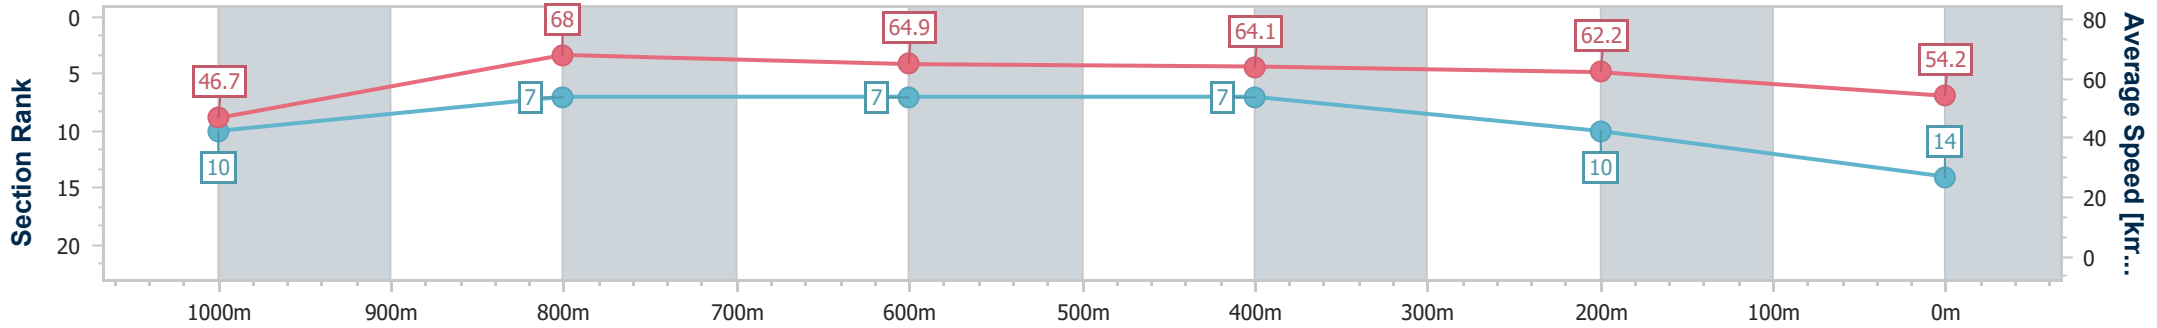

Horse/Jockey Name	Jaja Chaboogie
Final Rank	14
Fastest Section Time (Section)	0:08.52 (Overall)
Top Speed [km/h] (Section)	69.6 (1000m)
Race State	Finished

Doomben QLD Professional
Race 7: MAGIC MILLIONS BRIGHT SHADOW - 1110m
18 May 2024 - 15:22
Track Rating: Soft 7, Weather: Fine, Rail Position: True

BRISBANE
RACING CLUB

Section	Overall	1000m	800m	600m	400m	200m
Section Times	1:06.52 [14] (0:08.52)	0:58.00 [10] (0:10.62)	0:47.38 [7] (0:11.14)	0:36.24 [7] (0:11.36)	0:24.88 [7] (0:11.62)	0:13.26 [10]
Average Speed [km/h]	46.7	68.0	64.9	64.1	62.2	54.2
Top Speed [km/h]	65.3	69.6	67.9	65.6	63.8	59.9
Avg. Dist. to Rail [m]	12.6	4.4	0.8	1.4	5.2	7.3
Avg. Stride Freq. [Hz]	2.3	2.4	2.3	2.4	2.4	2.3
Avg. Stride Length [m]	5.6	7.8	7.7	7.4	7.1	6.5

- [ ] Ranking at each section and finish
- -.-.- No data available at this section
- NA No data available