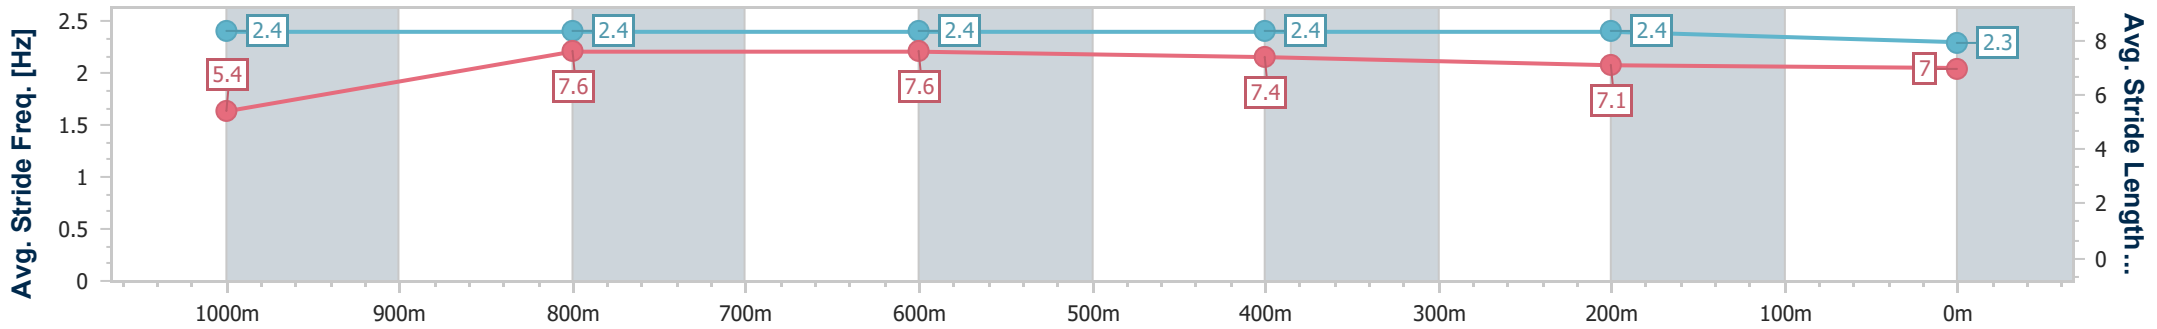

Horse/Jockey Name	Parisal
Final Rank	7
Fastest Section Time (Section)	0:08.40 (Overall)
Top Speed [km/h] (Section)	67.5 (1000m)
Race State	Finished

Doomben QLD Professional
Race 7: MAGIC MILLIONS BRIGHT SHADOW - 1110m
18 May 2024 - 15:22
Track Rating: Soft 7, Weather: Fine, Rail Position: True

BRISBANE
RACING CLUB

Section	Overall	1000m	800m	600m	400m	200m
Section Times	1:05.73 [7] (0:08.40)	0:57.33 [7] (0:10.85)	0:46.48 [8] (0:11.06)	0:35.42 [8] (0:11.30)	0:24.12 [6] (0:11.53)	0:12.59 [7] (0:12.59)
Average Speed [km/h]	47.1	66.7	65.3	63.9	62.5	57.1
Top Speed [km/h]	65.0	67.5	66.9	65.5	64.4	60.9
Avg. Dist. to Rail [m]	2.5	1.0	0.9	0.9	1.3	2.5
Avg. Stride Freq. [Hz]	2.4	2.4	2.4	2.4	2.4	2.3
Avg. Stride Length [m]	5.4	7.6	7.6	7.4	7.1	7.0

- [ ] Ranking at each section and finish
- -.-.- No data available at this section
- NA No data available