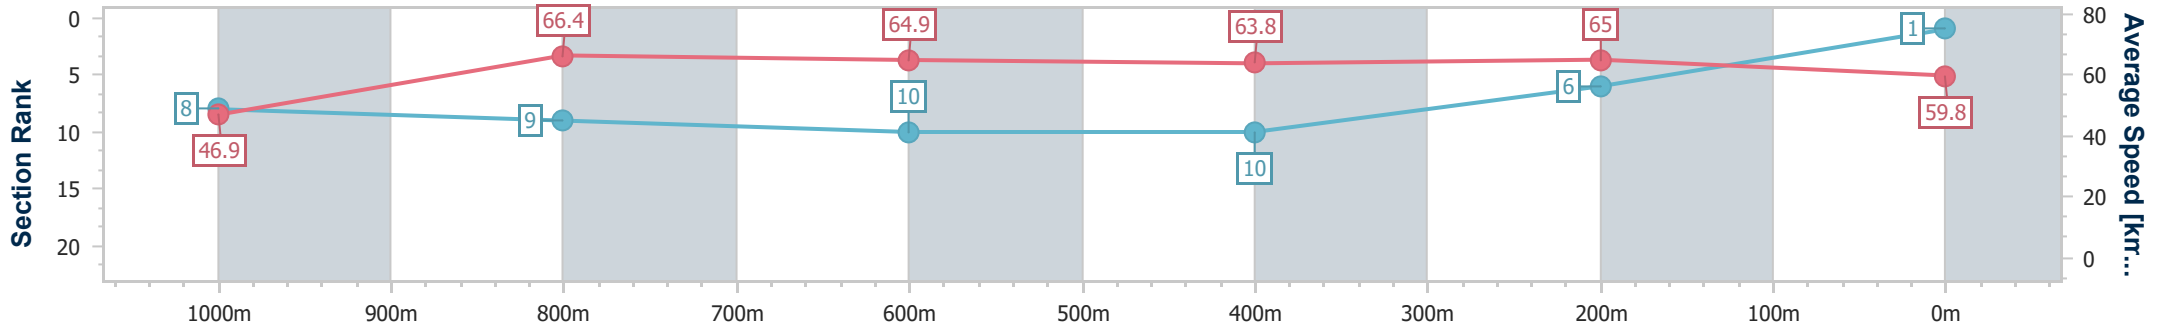

Horse/Jockey Name	Aureus Angel
Final Rank	1
Fastest Section Time (Section)	0:08.48 (Overall)
Top Speed [km/h] (Section)	67.6 (1000m)
Race State	Finished

Doomben QLD Professional
Race 7: MAGIC MILLIONS BRIGHT SHADOW - 1110m
18 May 2024 - 15:22
Track Rating: Soft 7, Weather: Fine, Rail Position: True

BRISBANE
RACING CLUB

Section	Overall	1000m	800m	600m	400m	200m
Section Times	1:05.14 [1] (0:08.48)	0:56.66 [8] (0:10.87)	0:45.79 [9] (0:11.24)	0:34.55 [10] (0:11.40)	0:23.15 [10] (0:11.14)	0:12.01 [6] (0:12.01)
Average Speed [km/h]	46.9	66.4	64.9	63.8	65.0	59.8
Top Speed [km/h]	63.8	67.6	66.9	65.1	66.3	64.0
Avg. Dist. to Rail [m]	4.7	3.0	2.1	1.8	5.1	6.7
Avg. Stride Freq. [Hz]	2.2	2.4	2.4	2.3	2.4	2.4
Avg. Stride Length [m]	5.9	7.7	7.6	7.6	7.4	7.0

- [ ] Ranking at each section and finish
- -.-.- No data available at this section
- NA No data available