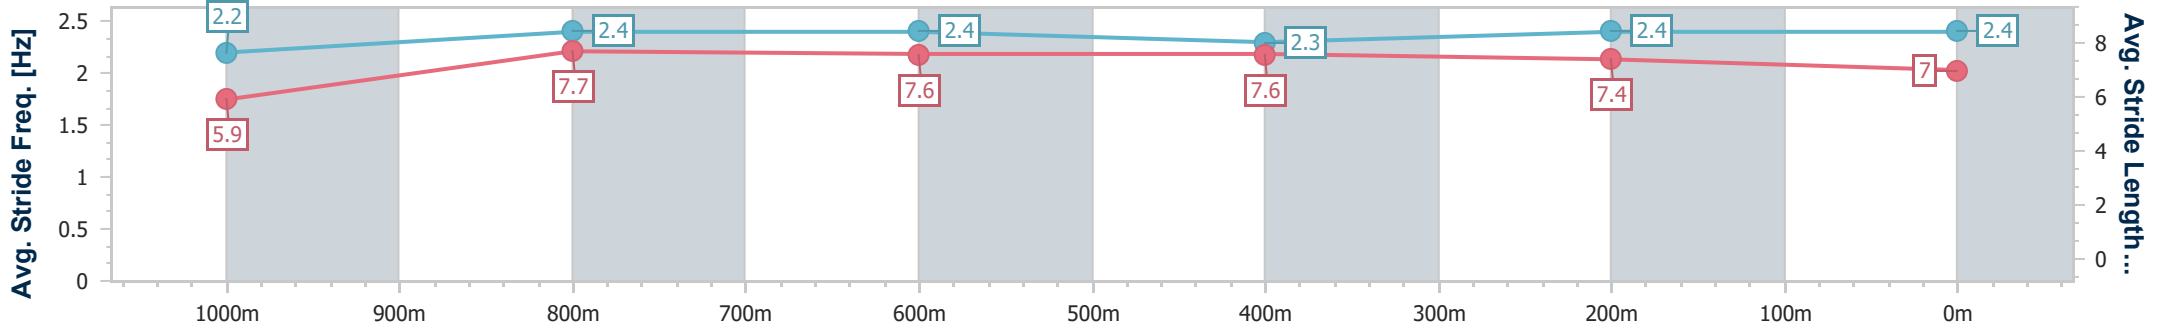

Horse/Jockey Name	Aureus Angel
Final Rank	1
Fastest Section Time (Section)	0:08.48 (Overall)
Top Speed [km/h] (Section)	67.6 (1000m)
Race State	Finished

Doomben QLD Professional
Race 7: MAGIC MILLIONS BRIGHT SHADOW - 1110m
18 May 2024 - 15:22
Track Rating: Soft 7, Weather: Fine, Rail Position: True

BRISBANE
RACING CLUB

Section	Overall	1000m	800m	600m	400m	200m
Section Times	1:05.14 [1] (0:08.48)	0:56.66 [8] (0:10.87)	0:45.79 [9] (0:11.24)	0:34.55 [10] (0:11.40)	0:23.15 [10] (0:11.14)	0:12.01 [6] (0:12.01)
Average Speed [km/h]	46.9	66.4	64.9	63.8	65.0	59.8
Top Speed [km/h]	63.8	67.6	66.9	65.1	66.3	64.0
Avg. Dist. to Rail [m]	4.7	3.0	2.1	1.8	5.1	6.7
Avg. Stride Freq. [Hz]	2.2	2.4	2.4	2.3	2.4	2.4
Avg. Stride Length [m]	5.9	7.7	7.6	7.6	7.4	7.0

- [ ] Ranking at each section and finish
- -.-.- No data available at this section
- NA No data available