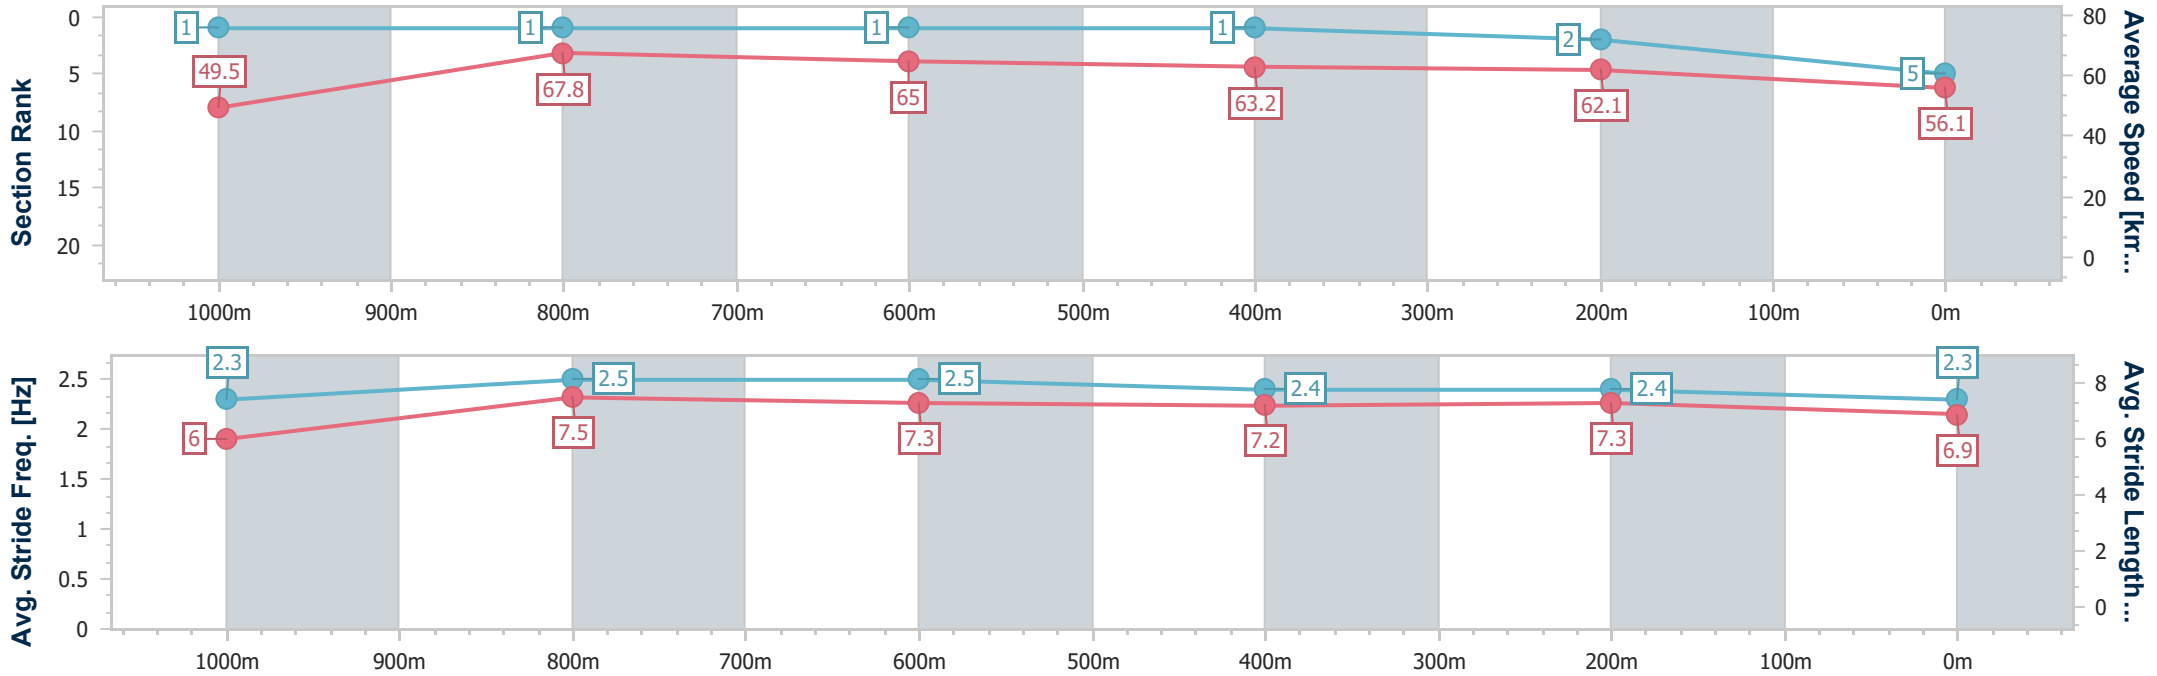

Horse/Jockey Name	Party For Two
Final Rank	5
Fastest Section Time (Section)	0:08.01 (Overall)
Top Speed [km/h] (Section)	68.9 (1000m)
Race State	Finished

Doomben QLD Professional
Race 7: MAGIC MILLIONS BRIGHT SHADOW - 1110m
18 May 2024 - 15:22
Track Rating: Soft 7, Weather: Fine, Rail Position: True

BRISBANE
RACING CLUB

Section	Overall	1000m	800m	600m	400m	200m
Section Times	1:05.57 [5] (0:08.01)	0:57.56 [1] (0:10.64)	0:46.92 [1] (0:11.12)	0:35.80 [1] (0:11.43)	0:24.37 [1] (0:11.56)	0:12.81 [2] (0:12.81)
Average Speed [km/h]	49.5	67.8	65.0	63.2	62.1	56.1
Top Speed [km/h]	66.9	68.9	66.4	64.4	63.3	60.8
Avg. Dist. to Rail [m]	6.0	1.3	0.9	0.6	0.9	1.5
Avg. Stride Freq. [Hz]	2.3	2.5	2.5	2.4	2.4	2.3
Avg. Stride Length [m]	6.0	7.5	7.3	7.2	7.3	6.9

- [ ] Ranking at each section and finish
- -.-.- No data available at this section
- NA No data available