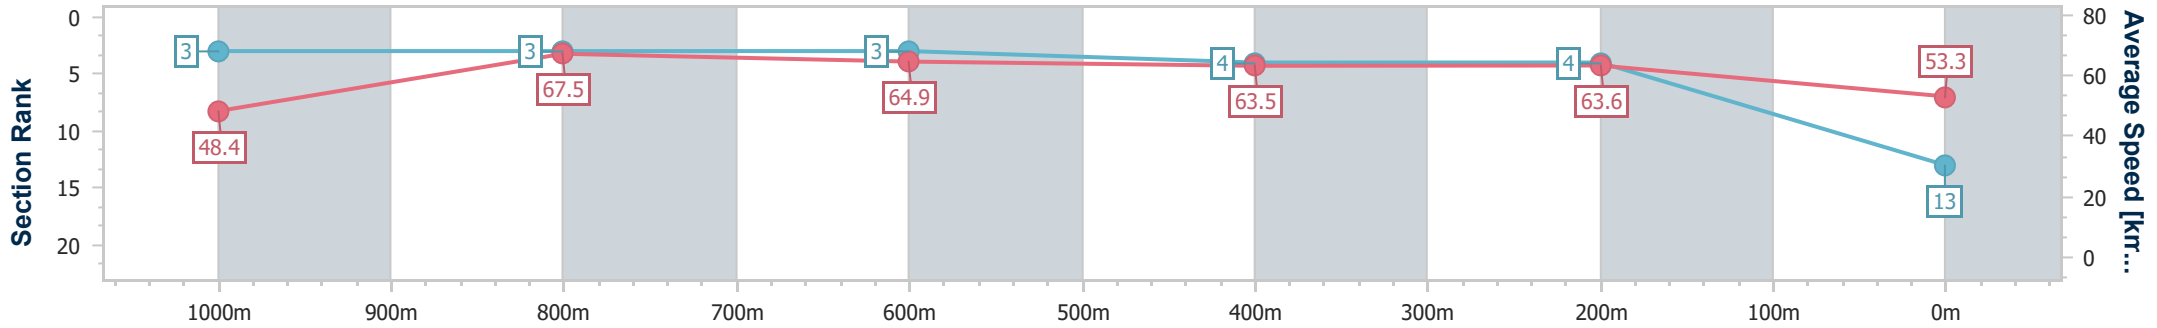

Horse/Jockey Name	Tiger Shark
Final Rank	13
Fastest Section Time (Section)	0:08.18 (Overall)
Top Speed [km/h] (Section)	68.8 (1000m)
Race State	Finished

Doomben QLD Professional
Race 7: MAGIC MILLIONS BRIGHT SHADOW - 1110m
18 May 2024 - 15:22
Track Rating: Soft 7, Weather: Fine, Rail Position: True

BRISBANE
RACING CLUB

Section	Overall	1000m	800m	600m	400m	200m
Section Times	1:06.37 [13] (0:08.18)	0:58.19 [3] (0:10.71)	0:47.48 [3] (0:11.15)	0:36.33 [3] (0:11.47)	0:24.86 [4] (0:11.36)	0:13.50 [4]
Average Speed [km/h]	48.4	67.5	64.9	63.5	63.6	53.3
Top Speed [km/h]	66.8	68.8	66.1	64.4	65.6	60.7
Avg. Dist. to Rail [m]	7.4	2.3	1.4	1.9	2.9	3.7
Avg. Stride Freq. [Hz]	2.4	2.4	2.4	2.4	2.4	2.2
Avg. Stride Length [m]	5.4	7.8	7.6	7.4	7.2	6.6

- [ ] Ranking at each section and finish
- -.-.- No data available at this section
- NA No data available