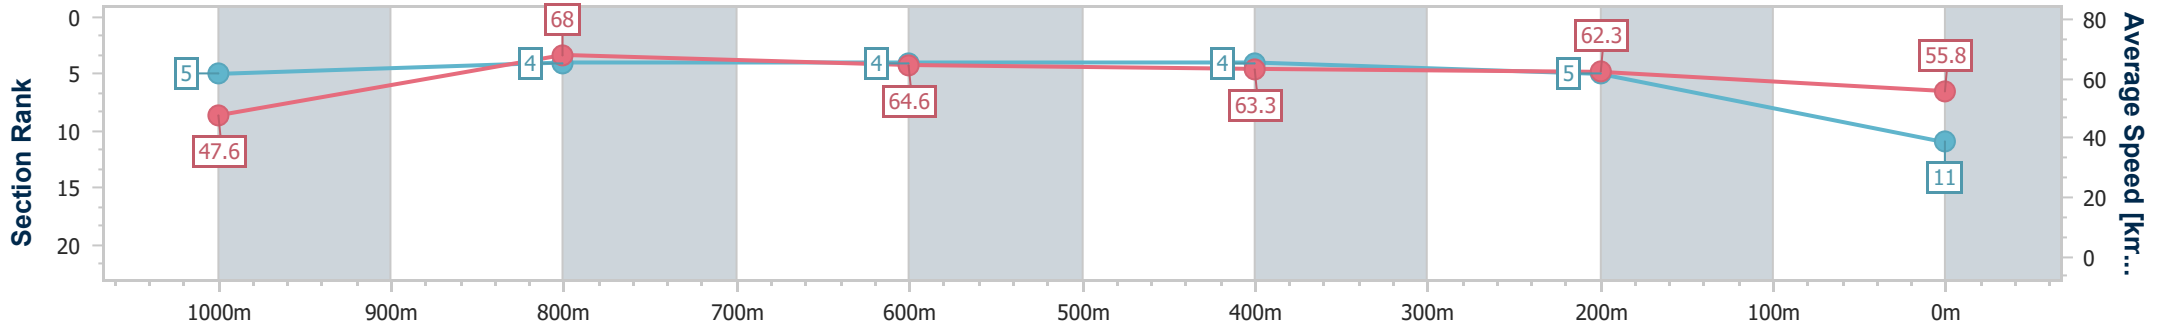

Horse/Jockey Name	Chinny Boom
Final Rank	11
Fastest Section Time (Section)	0:08.31 (Overall)
Top Speed [km/h] (Section)	70.0 (1000m)
Race State	Finished

Doomben QLD Professional
Race 7: MAGIC MILLIONS BRIGHT SHADOW - 1110m
18 May 2024 - 15:22
Track Rating: Soft 7, Weather: Fine, Rail Position: True

BRISBANE
RACING CLUB

Section	Overall	1000m	800m	600m	400m	200m
Section Times	1:05.99 [11] (0:08.31)	0:57.68 [5] (0:10.60)	0:47.08 [4] (0:11.16)	0:35.92 [4] (0:11.44)	0:24.48 [4] (0:11.56)	0:12.92 [5] (0:12.92)
Average Speed [km/h]	47.6	68.0	64.6	63.3	62.3	55.8
Top Speed [km/h]	65.9	70.0	65.7	65.5	64.0	59.9
Avg. Dist. to Rail [m]	1.1	0.3	0.5	1.2	1.9	3.7
Avg. Stride Freq. [Hz]	2.2	2.4	2.4	2.3	2.3	2.2
Avg. Stride Length [m]	5.8	7.8	7.6	7.5	7.4	7.0

- [ ] Ranking at each section and finish
- -.-.- No data available at this section
- NA No data available