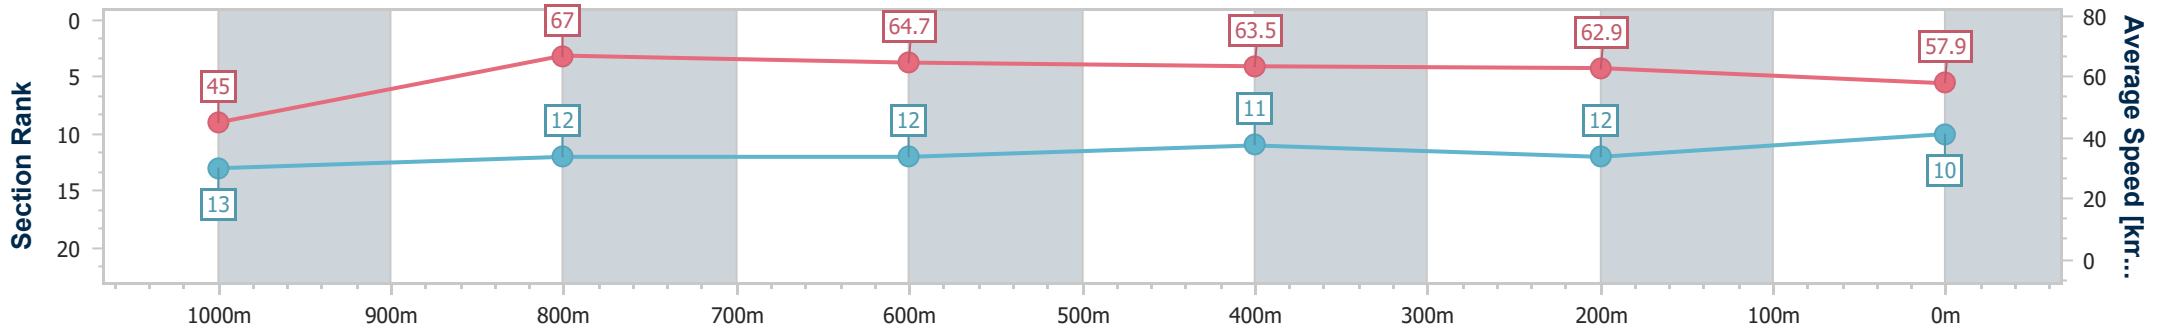

Horse/Jockey Name	Red Rubi
Final Rank	10
Fastest Section Time (Section)	0:08.83 (Overall)
Top Speed [km/h] (Section)	68.1 (1000m)
Race State	Finished

Doomben QLD Professional
Race 7: MAGIC MILLIONS BRIGHT SHADOW - 1110m
18 May 2024 - 15:22
Track Rating: Soft 7, Weather: Fine, Rail Position: True

BRISBANE
RACING CLUB

Section	Overall	1000m	800m	600m	400m	200m
Section Times	1:05.88 [10] (0:08.83)	0:57.05 [13] (0:10.75)	0:46.30 [12] (0:11.11)	0:35.19 [12] (0:11.37)	0:23.82 [11] (0:11.41)	0:12.41 [12] (0:12.41)
Average Speed [km/h]	45.0	67.0	64.7	63.5	62.9	57.9
Top Speed [km/h]	63.5	68.1	66.1	64.1	63.6	63.0
Avg. Dist. to Rail [m]	6.6	1.0	0.1	0.2	1.3	4.2
Avg. Stride Freq. [Hz]	2.2	2.5	2.4	2.4	2.4	2.3
Avg. Stride Length [m]	5.6	7.5	7.4	7.3	7.3	6.9

- [ ] Ranking at each section and finish
- -.-.- No data available at this section
- NA No data available