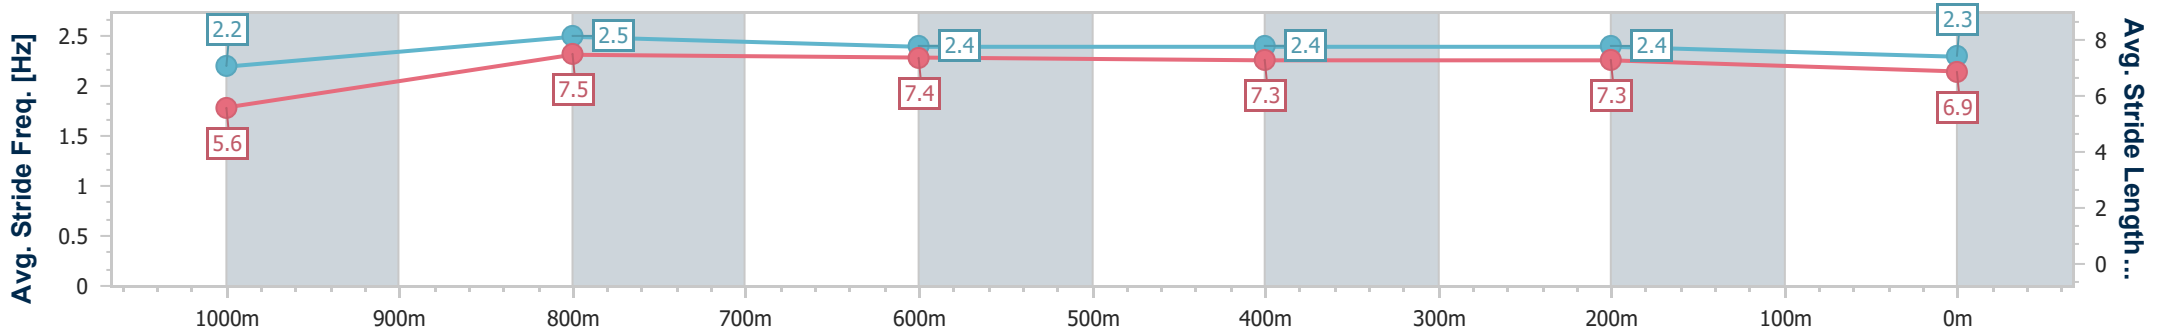

Horse/Jockey Name	Red Rubi
Final Rank	10
Fastest Section Time (Section)	0:08.83 (Overall)
Top Speed [km/h] (Section)	68.1 (1000m)
Race State	Finished

Doomben QLD Professional
Race 7: MAGIC MILLIONS BRIGHT SHADOW - 1110m
18 May 2024 - 15:22
Track Rating: Soft 7, Weather: Fine, Rail Position: True

BRISBANE
RACING CLUB

Section	Overall	1000m	800m	600m	400m	200m
Section Times	1:05.88 [10] (0:08.83)	0:57.05 [13] (0:10.75)	0:46.30 [12] (0:11.11)	0:35.19 [12] (0:11.37)	0:23.82 [11] (0:11.41)	0:12.41 [12] (0:12.41)
Average Speed [km/h]	45.0	67.0	64.7	63.5	62.9	57.9
Top Speed [km/h]	63.5	68.1	66.1	64.1	63.6	63.0
Avg. Dist. to Rail [m]	6.6	1.0	0.1	0.2	1.3	4.2
Avg. Stride Freq. [Hz]	2.2	2.5	2.4	2.4	2.4	2.3
Avg. Stride Length [m]	5.6	7.5	7.4	7.3	7.3	6.9

- [ ] Ranking at each section and finish
- -.-.- No data available at this section
- NA No data available