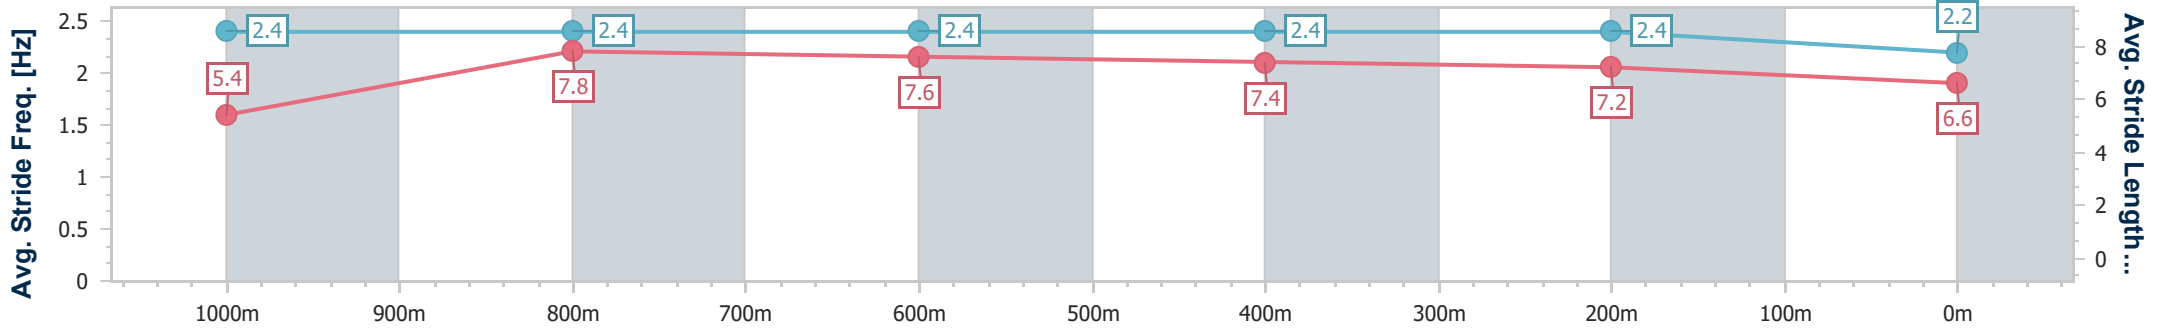

- [] Ranking at each section and finish
- .-.- No data available at this section
- NA No data available

Horse/Jockey Name	Tiger Shark
Final Rank	13
Fastest Section Time (Section)	0:08.18 (Overall)
Top Speed [km/h] (Section)	68.8 (1000m)
Race State	Finished

Doomben QLD Professional
Race 7: MAGIC MILLIONS BRIGHT SHADOW - 1110m
 18 May 2024 - 15:22
 Track Rating: Soft 7, Weather: Fine, Rail Position: True

BRISBANE
RACING CLUB

Section	Overall	1000m	800m	600m	400m	200m
Section Times	1:06.37 [13] (0:08.18)	0:58.19 [3] (0:10.71)	0:47.48 [3] (0:11.15)	0:36.33 [3] (0:11.47)	0:24.86 [4] (0:11.36)	0:13.50 [4]
Average Speed [km/h]	48.4	67.5	64.9	63.5	63.6	53.3
Top Speed [km/h]	66.8	68.8	66.1	64.4	65.6	60.7
Avg. Dist. to Rail [m]	7.4	2.3	1.4	1.9	2.9	3.7
Avg. Stride Freq. [Hz]	2.4	2.4	2.4	2.4	2.4	2.2
Avg. Stride Length [m]	5.4	7.8	7.6	7.4	7.2	6.6