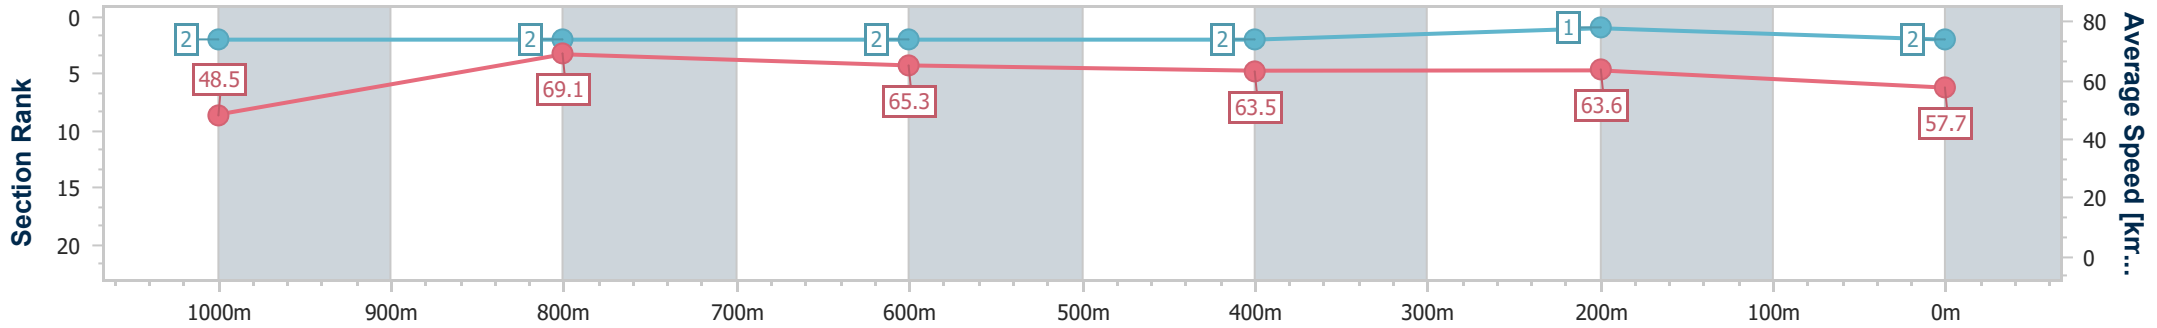

Horse/Jockey Name	Bezique
Final Rank	2
Fastest Section Time (Section)	0:08.18 (Overall)
Top Speed [km/h] (Section)	70.6 (1000m)
Race State	Finished

Doomben QLD Professional
Race 7: MAGIC MILLIONS BRIGHT SHADOW - 1110m
18 May 2024 - 15:22
Track Rating: Soft 7, Weather: Fine, Rail Position: True

BRISBANE
RACING CLUB

Section	Overall	1000m	800m	600m	400m	200m
Section Times	1:05.17 [2] (0:08.18)	0:56.99 [2] (0:10.49)	0:46.50 [2] (0:11.14)	0:35.36 [2] (0:11.50)	0:23.86 [2] (0:11.38)	0:12.48 [1] (0:12.48)
Average Speed [km/h]	48.5	69.1	65.3	63.5	63.6	57.7
Top Speed [km/h]	68.6	70.6	66.8	65.2	64.8	62.8
Avg. Dist. to Rail [m]	9.5	3.8	2.7	2.5	2.5	3.2
Avg. Stride Freq. [Hz]	2.4	2.5	2.5	2.5	2.5	2.3
Avg. Stride Length [m]	5.6	7.6	7.3	7.2	7.2	6.8

- [ ] Ranking at each section and finish
- -.-.- No data available at this section
- NA No data available