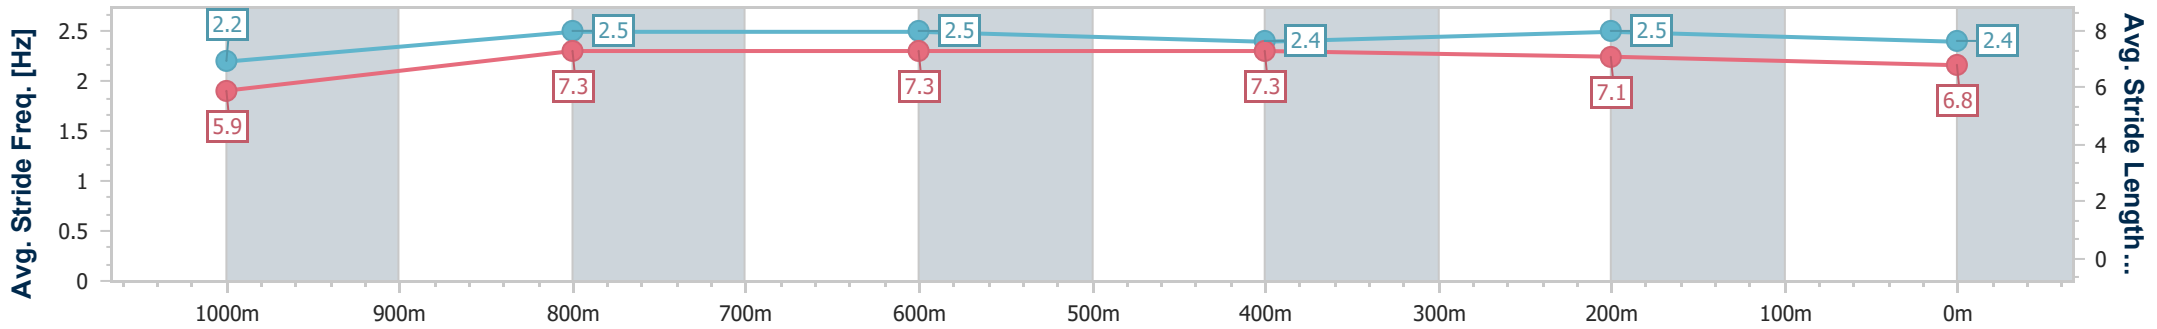

Horse/Jockey Name	Xtravagant Star
Final Rank	3
Fastest Section Time (Section)	0:08.50 (Overall)
Top Speed [km/h] (Section)	67.0 (1000m)
Race State	Finished

Doomben QLD Professional
Race 7: MAGIC MILLIONS BRIGHT SHADOW - 1110m
18 May 2024 - 15:22
Track Rating: Soft 7, Weather: Fine, Rail Position: True

BRISBANE
RACING CLUB

Section	Overall	1000m	800m	600m	400m	200m
Section Times	1:05.37 [3] (0:08.50)	0:56.87 [9] (0:10.97)	0:45.90 [10] (0:11.20)	0:34.70 [11] (0:11.22)	0:23.48 [9] (0:11.27)	0:12.21 [8] (0:12.21)
Average Speed [km/h]	46.4	66.2	64.7	63.8	63.4	58.9
Top Speed [km/h]	64.1	67.0	66.8	66.9	65.7	63.0
Avg. Dist. to Rail [m]	4.6	3.2	1.1	1.3	1.6	2.9
Avg. Stride Freq. [Hz]	2.2	2.5	2.5	2.4	2.5	2.4
Avg. Stride Length [m]	5.9	7.3	7.3	7.3	7.1	6.8

- [ ] Ranking at each section and finish
- -.-.- No data available at this section
- NA No data available