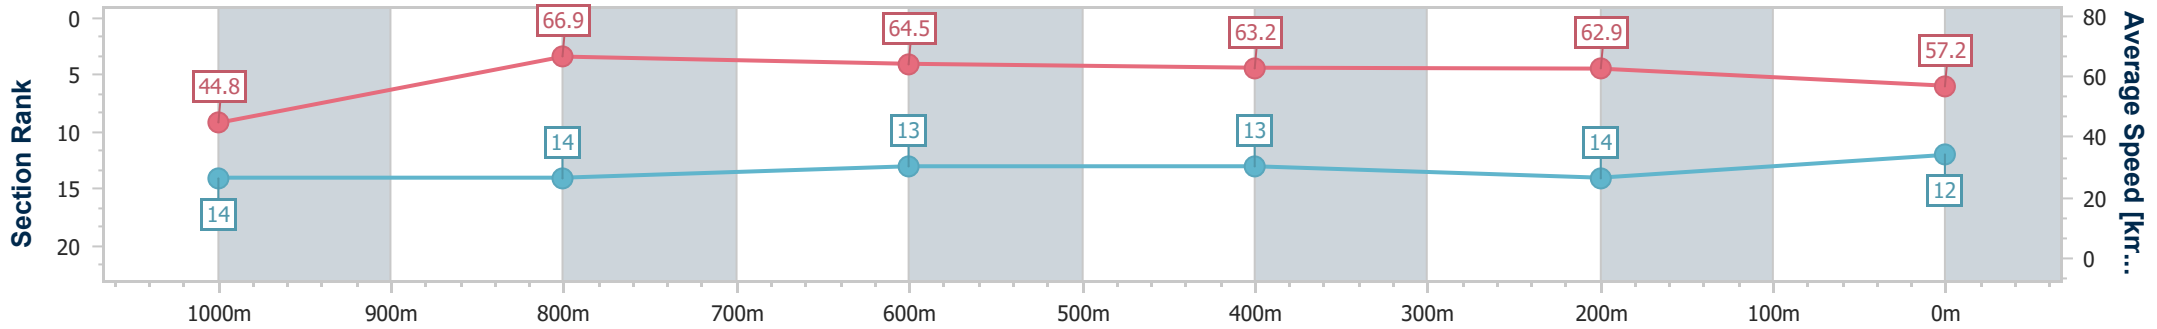

Horse/Jockey Name	Blue Spinel
Final Rank	12
Fastest Section Time (Section)	0:08.93 (Overall)
Top Speed [km/h] (Section)	68.7 (1000m)
Race State	Finished

Doomben QLD Professional
Race 7: MAGIC MILLIONS BRIGHT SHADOW - 1110m
18 May 2024 - 15:22
Track Rating: Soft 7, Weather: Fine, Rail Position: True

BRISBANE
RACING CLUB

Section	Overall	1000m	800m	600m	400m	200m
Section Times	1:06.16 [12] (0:08.93)	0:57.23 [14] (0:10.76)	0:46.47 [14] (0:11.18)	0:35.29 [13] (0:11.30)	0:23.99 [13] (0:11.40)	0:12.59 [14]
Average Speed [km/h]	44.8	66.9	64.5	63.2	62.9	57.2
Top Speed [km/h]	64.2	68.7	66.3	65.2	63.9	61.7
Avg. Dist. to Rail [m]	11.9	1.5	0.6	1.2	2.3	5.4
Avg. Stride Freq. [Hz]	2.2	2.5	2.4	2.4	2.5	2.3
Avg. Stride Length [m]	5.4	7.5	7.4	7.2	7.1	6.9

- [ ] Ranking at each section and finish
- -.-.- No data available at this section
- NA No data available