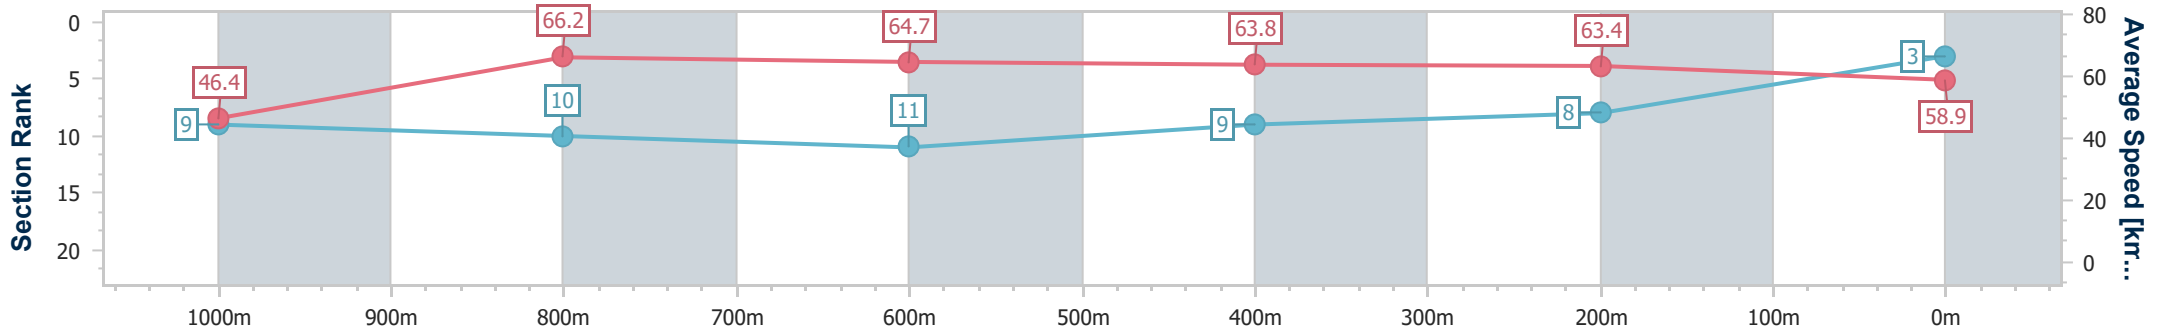

Horse/Jockey Name	Xtravagant Star
Final Rank	3
Fastest Section Time (Section)	0:08.50 (Overall)
Top Speed [km/h] (Section)	67.0 (1000m)
Race State	Finished

Doomben QLD Professional
Race 7: MAGIC MILLIONS BRIGHT SHADOW - 1110m
18 May 2024 - 15:22
Track Rating: Soft 7, Weather: Fine, Rail Position: True

BRISBANE
RACING CLUB

Section	Overall	1000m	800m	600m	400m	200m
Section Times	1:05.37 [3] (0:08.50)	0:56.87 [9] (0:10.97)	0:45.90 [10] (0:11.20)	0:34.70 [11] (0:11.22)	0:23.48 [9] (0:11.27)	0:12.21 [8] (0:12.21)
Average Speed [km/h]	46.4	66.2	64.7	63.8	63.4	58.9
Top Speed [km/h]	64.1	67.0	66.8	66.9	65.7	63.0
Avg. Dist. to Rail [m]	4.6	3.2	1.1	1.3	1.6	2.9
Avg. Stride Freq. [Hz]	2.2	2.5	2.5	2.4	2.5	2.4
Avg. Stride Length [m]	5.9	7.3	7.3	7.3	7.1	6.8

- [ ] Ranking at each section and finish
- -.-.- No data available at this section
- NA No data available