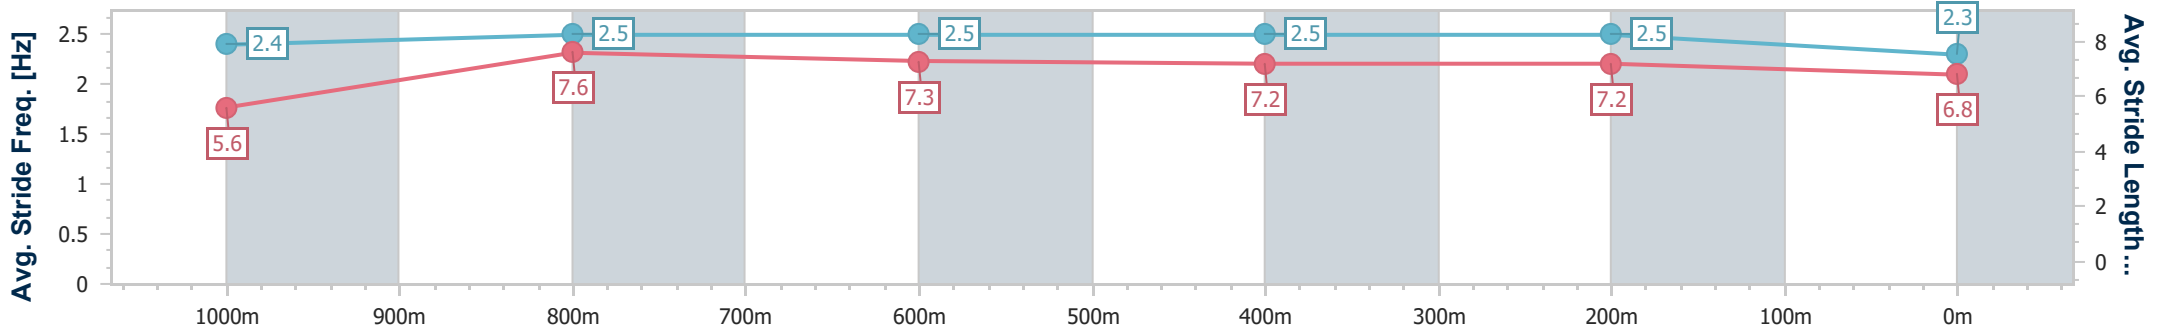

Horse/Jockey Name	Bezique
Final Rank	2
Fastest Section Time (Section)	0:08.18 (Overall)
Top Speed [km/h] (Section)	70.6 (1000m)
Race State	Finished

Doomben QLD Professional
Race 7: MAGIC MILLIONS BRIGHT SHADOW - 1110m
18 May 2024 - 15:22
Track Rating: Soft 7, Weather: Fine, Rail Position: True

BRISBANE
RACING CLUB

Section	Overall	1000m	800m	600m	400m	200m
Section Times	1:05.17 [2] (0:08.18)	0:56.99 [2] (0:10.49)	0:46.50 [2] (0:11.14)	0:35.36 [2] (0:11.50)	0:23.86 [2] (0:11.38)	0:12.48 [1] (0:12.48)
Average Speed [km/h]	48.5	69.1	65.3	63.5	63.6	57.7
Top Speed [km/h]	68.6	70.6	66.8	65.2	64.8	62.8
Avg. Dist. to Rail [m]	9.5	3.8	2.7	2.5	2.5	3.2
Avg. Stride Freq. [Hz]	2.4	2.5	2.5	2.5	2.5	2.3
Avg. Stride Length [m]	5.6	7.6	7.3	7.2	7.2	6.8

- [ ] Ranking at each section and finish
- -.-.- No data available at this section
- NA No data available