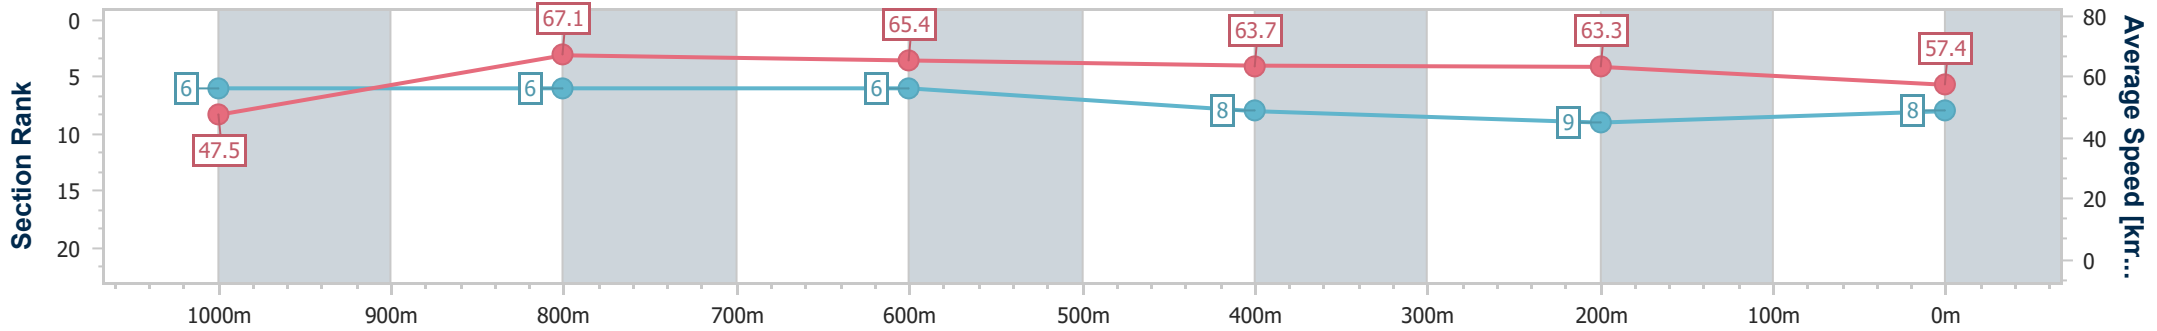

Horse/Jockey Name	Maid To Fit
Final Rank	8
Fastest Section Time (Section)	0:08.34 (Overall)
Top Speed [km/h] (Section)	67.9 (1000m)
Race State	Finished

Doomben QLD Professional
Race 7: MAGIC MILLIONS BRIGHT SHADOW - 1110m
18 May 2024 - 15:22
Track Rating: Soft 7, Weather: Fine, Rail Position: True

BRISBANE
RACING CLUB

Section	Overall	1000m	800m	600m	400m	200m
Section Times	1:05.77 [8] (0:08.34)	0:57.43 [6] (0:10.78)	0:46.65 [6] (0:11.16)	0:35.49 [6] (0:11.55)	0:23.94 [8] (0:11.40)	0:12.54 [9] (0:12.54)
Average Speed [km/h]	47.5	67.1	65.4	63.7	63.3	57.4
Top Speed [km/h]	65.4	67.9	66.0	65.8	63.7	62.2
Avg. Dist. to Rail [m]	3.5	1.9	2.9	3.7	3.3	6.6
Avg. Stride Freq. [Hz]	2.1	2.3	2.3	2.2	2.2	2.2
Avg. Stride Length [m]	6.1	8.1	8.1	8.0	7.9	7.4

- [ ] Ranking at each section and finish
- -.-.- No data available at this section
- NA No data available