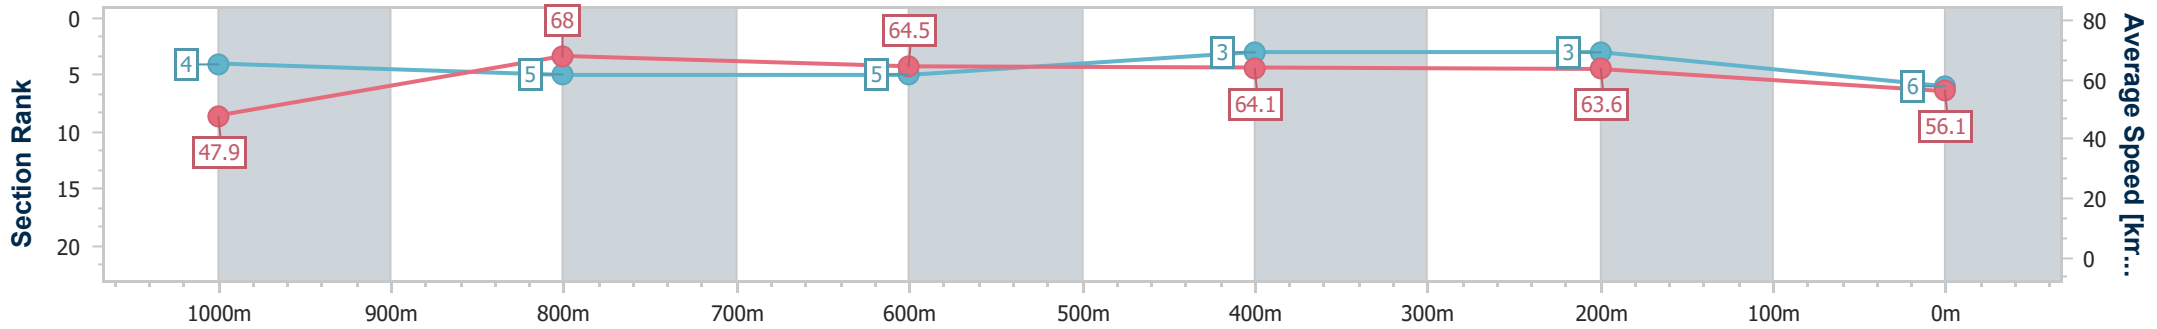

Doomben QLD Professional
Race 7: MAGIC MILLIONS BRIGHT SHADOW - 1110m
 18 May 2024 - 15:22
 Track Rating: Soft 7, Weather: Fine, Rail Position: True

BRISBANE
RACING CLUB

Section	Overall	1000m	800m	600m	400m	200m
Section Times	1:05.60 [6] (0:08.26)	0:57.34 [4] (0:10.69)	0:46.65 [5] (0:11.20)	0:35.45 [5] (0:11.29)	0:24.16 [3] (0:11.38)	0:12.78 [3] (0:12.78)
Average Speed [km/h]	47.9	68.0	64.5	64.1	63.6	56.1
Top Speed [km/h]	66.0	69.2	65.4	65.1	64.6	61.0
Avg. Dist. to Rail [m]	10.6	4.4	1.2	0.6	3.1	5.1
Avg. Stride Freq. [Hz]	2.2	2.5	2.4	2.4	2.4	2.3
Avg. Stride Length [m]	6.0	7.7	7.5	7.4	7.2	6.8