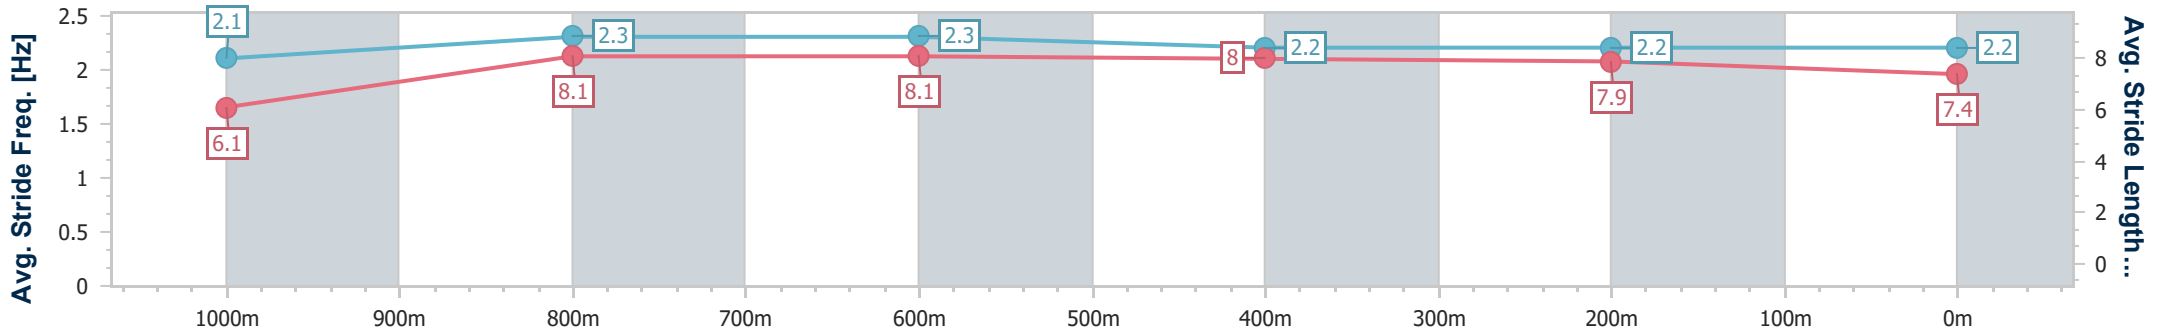

Horse/Jockey Name	Maid To Fit
Final Rank	8
Fastest Section Time (Section)	0:08.34 (Overall)
Top Speed [km/h] (Section)	67.9 (1000m)
Race State	Finished

Doomben QLD Professional
Race 7: MAGIC MILLIONS BRIGHT SHADOW - 1110m
18 May 2024 - 15:22
Track Rating: Soft 7, Weather: Fine, Rail Position: True

BRISBANE
RACING CLUB

Section	Overall	1000m	800m	600m	400m	200m
Section Times	1:05.77 [8] (0:08.34)	0:57.43 [6] (0:10.78)	0:46.65 [6] (0:11.16)	0:35.49 [6] (0:11.55)	0:23.94 [8] (0:11.40)	0:12.54 [9] (0:12.54)
Average Speed [km/h]	47.5	67.1	65.4	63.7	63.3	57.4
Top Speed [km/h]	65.4	67.9	66.0	65.8	63.7	62.2
Avg. Dist. to Rail [m]	3.5	1.9	2.9	3.7	3.3	6.6
Avg. Stride Freq. [Hz]	2.1	2.3	2.3	2.2	2.2	2.2
Avg. Stride Length [m]	6.1	8.1	8.1	8.0	7.9	7.4

- [ ] Ranking at each section and finish
- -.-.- No data available at this section
- NA No data available