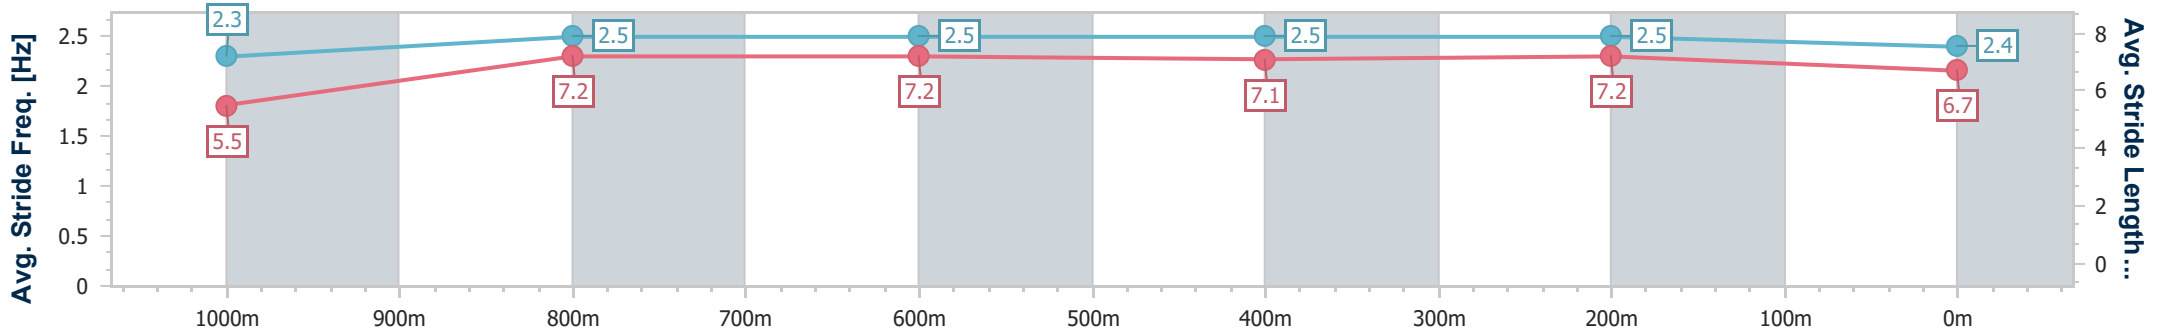

Doomben QLD Professional
Race 7: MAGIC MILLIONS BRIGHT SHADOW - 1110m
 18 May 2024 - 15:22
 Track Rating: Soft 7, Weather: Fine, Rail Position: True

BRISBANE
RACING CLUB

Section	Overall	1000m	800m	600m	400m	200m
Section Times	1:05.85 [9] (0:08.54)	0:57.31 [11] (0:11.01)	0:46.30 [11] (0:11.04)	0:35.26 [9] (0:11.49)	0:23.77 [12] (0:11.34)	0:12.43 [11] (0:12.43)
Average Speed [km/h]	46.5	66.2	65.7	63.1	64.2	58.0
Top Speed [km/h]	64.1	67.9	68.3	64.6	64.9	62.8
Avg. Dist. to Rail [m]	10.8	3.9	1.5	1.5	6.6	8.6
Avg. Stride Freq. [Hz]	2.3	2.5	2.5	2.5	2.5	2.4
Avg. Stride Length [m]	5.5	7.2	7.2	7.1	7.2	6.7