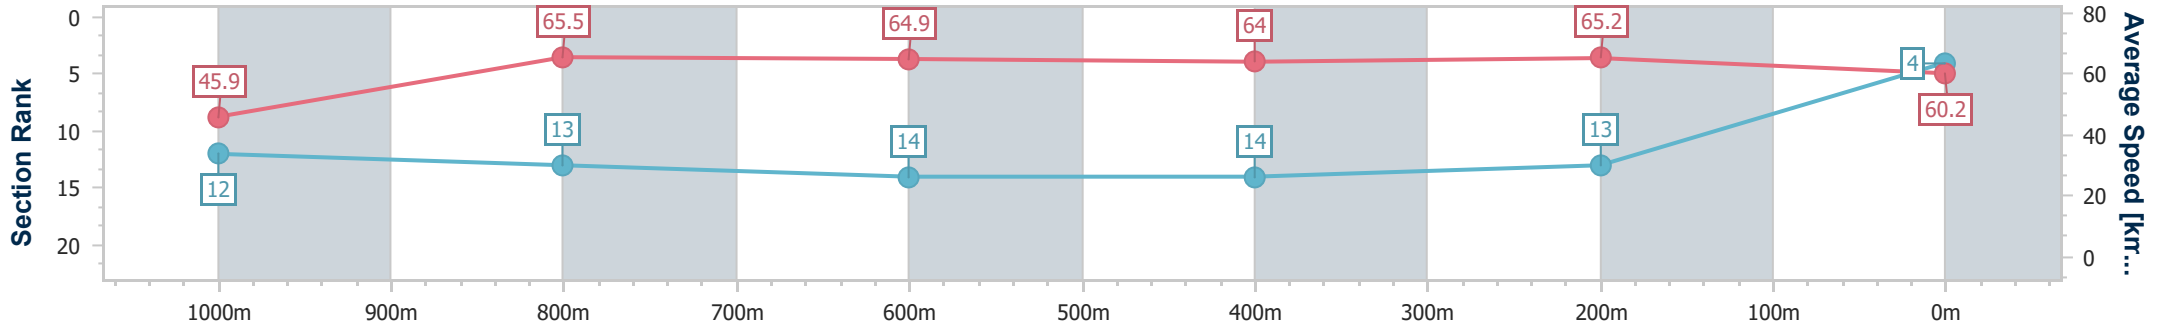

Horse/Jockey Name	Enterprise Pomme
Final Rank	4
Fastest Section Time (Section)	0:08.63 (Overall)
Top Speed [km/h] (Section)	67.4 (1000m)
Race State	Finished

Doomben QLD Professional
Race 7: MAGIC MILLIONS BRIGHT SHADOW - 1110m
18 May 2024 - 15:22
Track Rating: Soft 7, Weather: Fine, Rail Position: True

BRISBANE
RACING CLUB

Section	Overall	1000m	800m	600m	400m	200m
Section Times	1:05.49 [4] (0:08.63)	0:56.86 [12] (0:11.02)	0:45.84 [13] (0:11.26)	0:34.58 [14] (0:11.43)	0:23.15 [14] (0:11.18)	0:11.97 [13] (0:11.97)
Average Speed [km/h]	45.9	65.5	64.9	64.0	65.2	60.2
Top Speed [km/h]	61.9	67.4	67.2	65.1	65.7	64.4
Avg. Dist. to Rail [m]	5.6	2.7	2.1	3.1	7.7	9.8
Avg. Stride Freq. [Hz]	2.2	2.4	2.4	2.3	2.4	2.3
Avg. Stride Length [m]	5.7	7.7	7.6	7.6	7.7	7.2

- [ ] Ranking at each section and finish
- -.-.- No data available at this section
- NA No data available