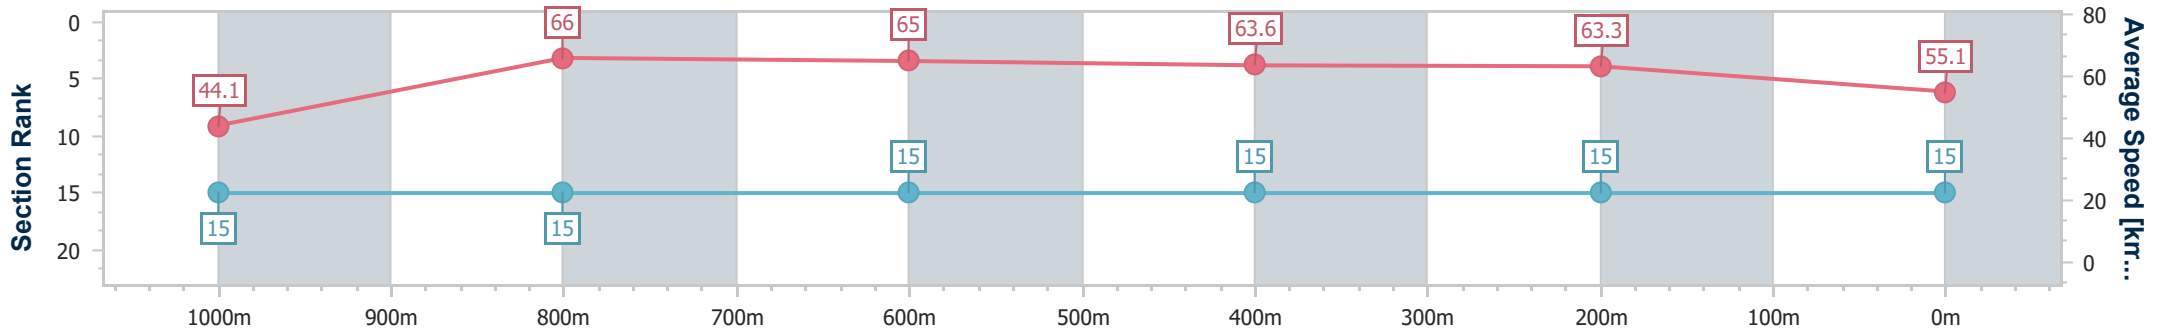

Horse/Jockey Name	Ekaterina
Final Rank	15
Fastest Section Time (Section)	0:09.02 (Overall)
Top Speed [km/h] (Section)	67.2 (1000m)
Race State	Finished

Doomben QLD Professional
Race 7: MAGIC MILLIONS BRIGHT SHADOW - 1110m
18 May 2024 - 15:22
Track Rating: Soft 7, Weather: Fine, Rail Position: True

BRISBANE
RACING CLUB

Section	Overall	1000m	800m	600m	400m	200m
Section Times	1:06.86 [15] (0:09.02)	0:57.84 [15] (0:10.91)	0:46.93 [15] (0:11.07)	0:35.86 [15] (0:11.41)	0:24.45 [15] (0:11.40)	0:13.05 [15] (0:13.05)
Average Speed [km/h]	44.1	66.0	65.0	63.6	63.3	55.1
Top Speed [km/h]	64.7	67.2	66.7	64.5	64.9	60.7
Avg. Dist. to Rail [m]	9.2	0.6	0.3	0.9	3.2	6.2
Avg. Stride Freq. [Hz]	2.2	2.6	2.6	2.5	2.5	2.4
Avg. Stride Length [m]	5.6	7.0	7.0	7.0	6.9	6.5

- [ ] Ranking at each section and finish
- -.-.- No data available at this section
- NA No data available