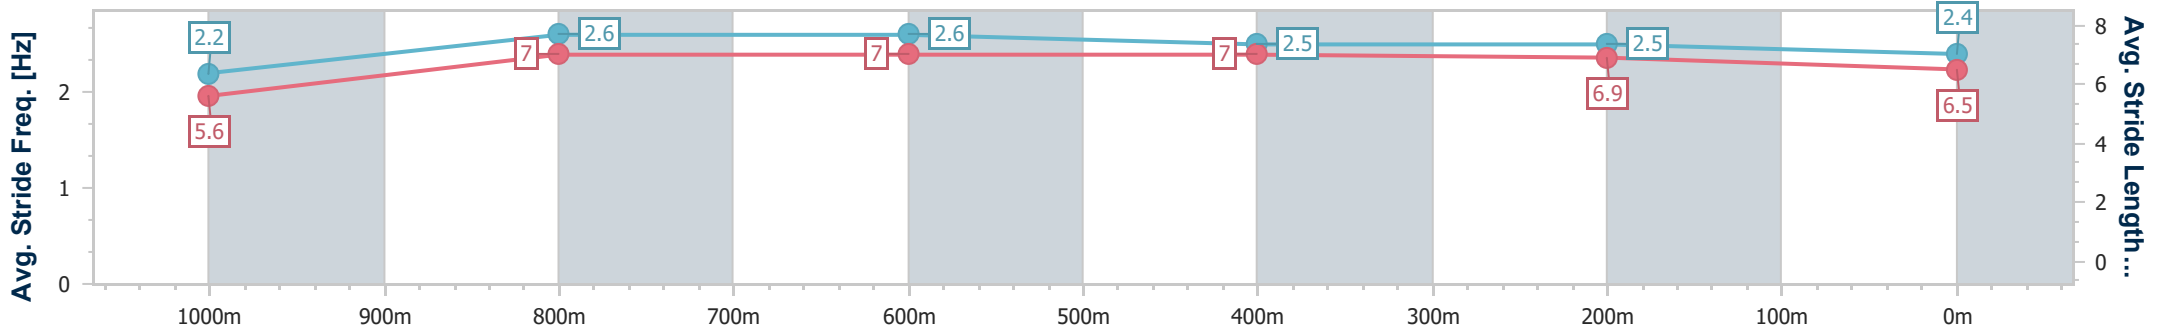

Doomben QLD Professional
Race 7: MAGIC MILLIONS BRIGHT SHADOW - 1110m
 18 May 2024 - 15:22
 Track Rating: Soft 7, Weather: Fine, Rail Position: True

BRISBANE
RACING CLUB

Section	Overall	1000m	800m	600m	400m	200m
Section Times	1:06.52 [14] (0:08.52)	0:58.00 [10] (0:10.62)	0:47.38 [7] (0:11.14)	0:36.24 [7] (0:11.36)	0:24.88 [7] (0:11.62)	0:13.26 [10]
Average Speed [km/h]	46.7	68.0	64.9	64.1	62.2	54.2
Top Speed [km/h]	65.3	69.6	67.9	65.6	63.8	59.9
Avg. Dist. to Rail [m]	12.6	4.4	0.8	1.4	5.2	7.3
Avg. Stride Freq. [Hz]	2.3	2.4	2.3	2.4	2.4	2.3
Avg. Stride Length [m]	5.6	7.8	7.7	7.4	7.1	6.5

- [] Ranking at each section and finish
- .-.- No data available at this section
- NA No data available

Horse/Jockey Name	Ekaterina
Final Rank	15
Fastest Section Time (Section)	0:09.02 (Overall)
Top Speed [km/h] (Section)	67.2 (1000m)
Race State	Finished

Doomben QLD Professional
Race 7: MAGIC MILLIONS BRIGHT SHADOW - 1110m
 18 May 2024 - 15:22
 Track Rating: Soft 7, Weather: Fine, Rail Position: True

BRISBANE
RACING CLUB

Section	Overall	1000m	800m	600m	400m	200m
Section Times	1:06.86 [15] (0:09.02)	0:57.84 [15] (0:10.91)	0:46.93 [15] (0:11.07)	0:35.86 [15] (0:11.41)	0:24.45 [15] (0:11.40)	0:13.05 [15] (0:13.05)
Average Speed [km/h]	44.1	66.0	65.0	63.6	63.3	55.1
Top Speed [km/h]	64.7	67.2	66.7	64.5	64.9	60.7
Avg. Dist. to Rail [m]	9.2	0.6	0.3	0.9	3.2	6.2
Avg. Stride Freq. [Hz]	2.2	2.6	2.6	2.5	2.5	2.4
Avg. Stride Length [m]	5.6	7.0	7.0	7.0	6.9	6.5