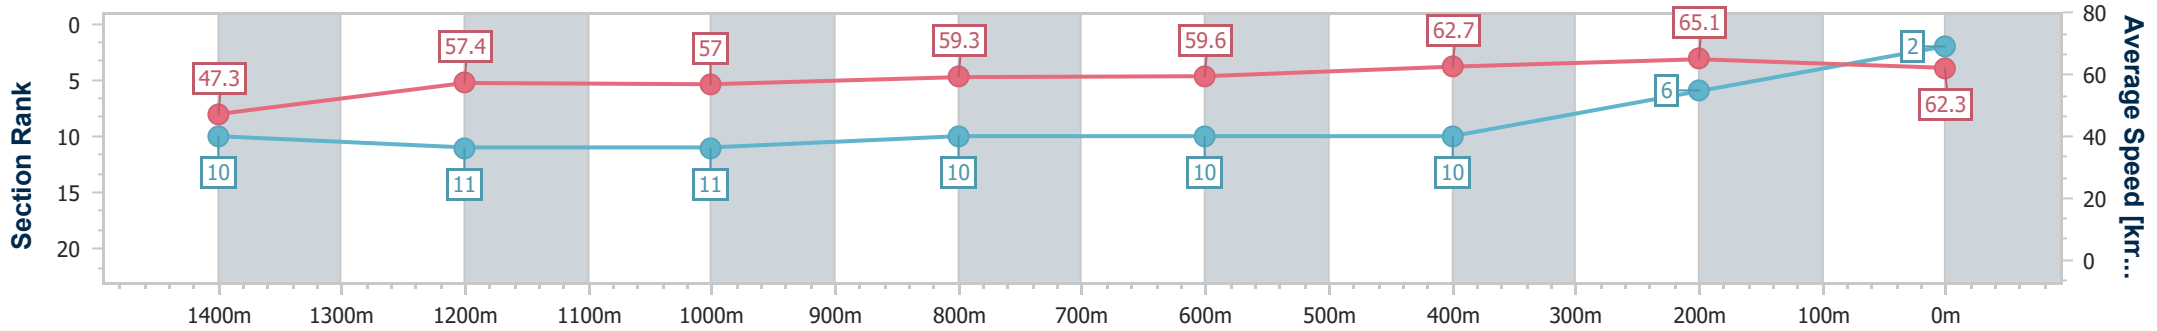

Horse/Jockey Name	Sunset Soiree
Final Rank	2
Fastest Section Time (Section)	0:11.08 (400m)
Top Speed [km/h] (Section)	66.2 (400m)
Race State	Finished

Doomben QLD Professional
Race 1: U&U RECRUITMENT Class 6 Handicap - 1600m
18 May 2024 - 11:48
Track Rating: Soft 7, Weather: Fine, Rail Position: True

BRISBANE
RACING CLUB

Section	Overall	1400m	1200m	1000m	800m	600m	400m	200m
Section Times	1:38.94 [2] (0:15.22)	1:23.72 [10] (0:12.52)	1:11.20 [11] (0:12.63)	0:58.57 [11] (0:12.14)	0:46.43 [10] (0:12.15)	0:34.28 [10] (0:11.53)	0:22.75 [10] (0:11.08)	0:11.67 [6]
Average Speed [km/h]	47.3	57.4	57.0	59.3	59.6	62.7	65.1	62.3
Top Speed [km/h]	60.4	59.4	59.3	60.7	62.9	64.7	66.2	64.9
Avg. Dist. to Rail [m]	2.6	0.3	0.4	0.4	1.3	1.1	2.1	3.1
Avg. Stride Freq. [Hz]	2.2	2.2	2.2	2.3	2.3	2.3	2.4	2.4
Avg. Stride Length [m]	6.1	7.1	7.1	7.3	7.3	7.3	7.4	7.2

- [ ] Ranking at each section and finish
- -.-.- No data available at this section
- NA No data available