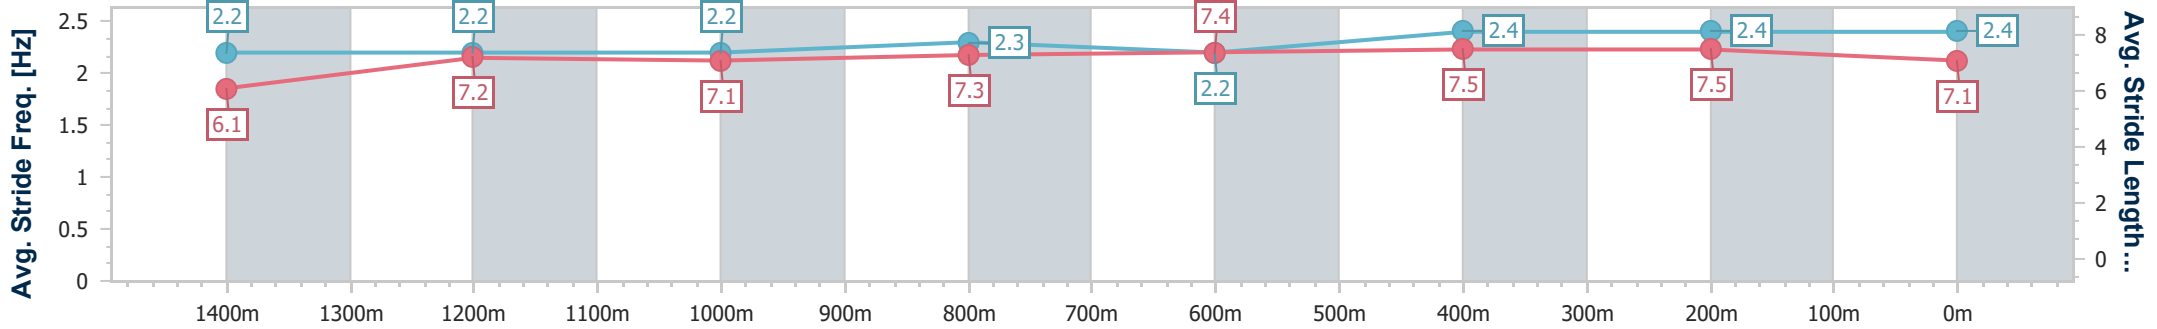

Horse/Jockey Name	Aswaat
Final Rank	8
Fastest Section Time (Section)	0:11.25 (400m)
Top Speed [km/h] (Section)	65.1 (400m)
Race State	Finished

Doomben QLD Professional
Race 1: U&U RECRUITMENT Class 6 Handicap - 1600m
18 May 2024 - 11:48
Track Rating: Soft 7, Weather: Fine, Rail Position: True

BRISBANE
RACING CLUB

Section	Overall	1400m	1200m	1000m	800m	600m	400m	200m
Section Times	1:39.58 [8] (0:15.32)	1:24.26 [12] (0:12.59)	1:11.67 [13] (0:12.72)	0:58.95 [12] (0:12.05)	0:46.90 [12] (0:12.33)	0:34.57 [12] (0:11.41)	0:23.16 [12] (0:11.25)	0:11.91 [9] (0:11.91)
Average Speed [km/h]	47.1	57.2	56.8	59.9	59.0	63.2	63.9	61.0
Top Speed [km/h]	59.1	58.6	60.3	60.6	63.4	63.4	65.1	62.8
Avg. Dist. to Rail [m]	6.8	0.8	1.3	1.7	2.0	0.9	1.3	2.3
Avg. Stride Freq. [Hz]	2.2	2.2	2.2	2.3	2.2	2.4	2.4	2.4
Avg. Stride Length [m]	6.1	7.2	7.1	7.3	7.4	7.5	7.5	7.1

- [ ] Ranking at each section and finish
- -.-.- No data available at this section
- NA No data available