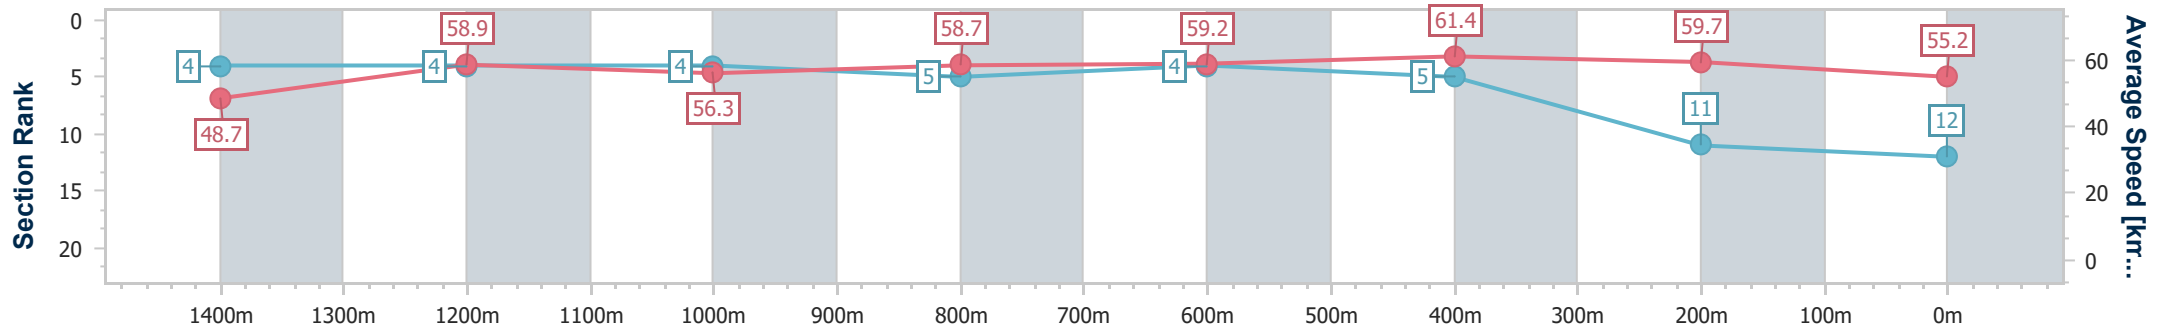

Horse/Jockey Name	Speed Map
Final Rank	12
Fastest Section Time (Section)	0:11.63 (600m)
Top Speed [km/h] (Section)	62.3 (600m)
Race State	Finished

Doomben QLD Professional
Race 1: U&U RECRUITMENT Class 6 Handicap - 1600m
18 May 2024 - 11:48
Track Rating: Soft 7, Weather: Fine, Rail Position: True

BRISBANE
RACING CLUB

Section	Overall	1400m	1200m	1000m	800m	600m	400m	200m
Section Times	1:40.91 [12] (0:14.77)	1:26.14 [4] (0:12.14)	1:14.00 [4] (0:12.77)	1:01.23 [4] (0:12.27)	0:48.96 [5] (0:12.15)	0:36.81 [4] (0:11.63)	0:25.18 [5] (0:12.03)	0:13.15 [11] (0:13.15)
Average Speed [km/h]	48.7	58.9	56.3	58.7	59.2	61.4	59.7	55.2
Top Speed [km/h]	61.2	61.2	58.4	59.4	61.0	62.3	61.5	58.2
Avg. Dist. to Rail [m]	3.1	1.3	0.8	0.3	0.4	1.2	1.6	1.0
Avg. Stride Freq. [Hz]	2.2	2.2	2.1	2.2	2.2	2.3	2.3	2.2
Avg. Stride Length [m]	6.1	7.4	7.2	7.3	7.4	7.4	7.4	6.9

- [ ] Ranking at each section and finish
- -.-.- No data available at this section
- NA No data available