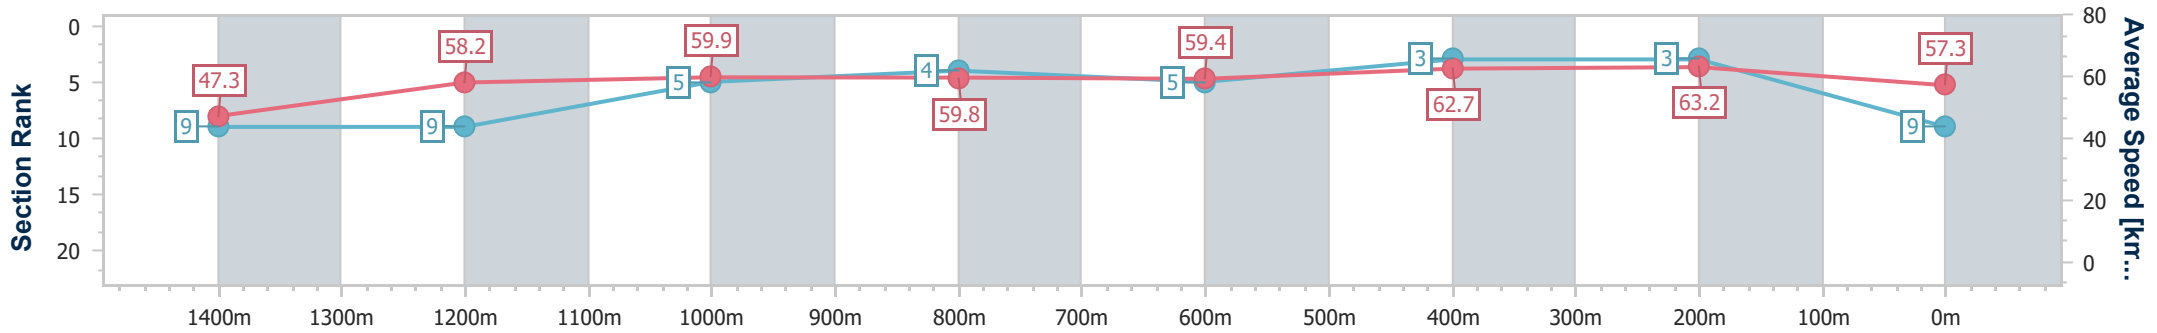

Horse/Jockey Name	Evocator
Final Rank	9
Fastest Section Time (Section)	0:11.33 (400m)
Top Speed [km/h] (Section)	65.6 (600m)
Race State	Finished

Doomben QLD Professional
Race 1: U&U RECRUITMENT Class 6 Handicap - 1600m
18 May 2024 - 11:48
Track Rating: Soft 7, Weather: Fine, Rail Position: True

BRISBANE
RACING CLUB

Section	Overall	1400m	1200m	1000m	800m	600m	400m	200m
Section Times	1:39.65 [9] (0:15.18)	1:24.47 [9] (0:12.50)	1:11.97 [9] (0:12.07)	0:59.90 [5] (0:12.10)	0:47.80 [4] (0:12.28)	0:35.52 [5] (0:11.49)	0:24.03 [3] (0:11.33)	0:12.70 [3] (0:12.70)
Average Speed [km/h]	47.3	58.2	59.9	59.8	59.4	62.7	63.2	57.3
Top Speed [km/h]	61.9	61.5	63.2	62.2	61.7	65.6	65.4	60.7
Avg. Dist. to Rail [m]	4.9	1.3	3.0	3.1	2.6	1.0	1.2	0.9
Avg. Stride Freq. [Hz]	2.1	2.2	2.2	2.2	2.2	2.3	2.3	2.2
Avg. Stride Length [m]	6.2	7.3	7.5	7.5	7.5	7.6	7.6	7.1

- [ ] Ranking at each section and finish
- -.-.- No data available at this section
- NA No data available