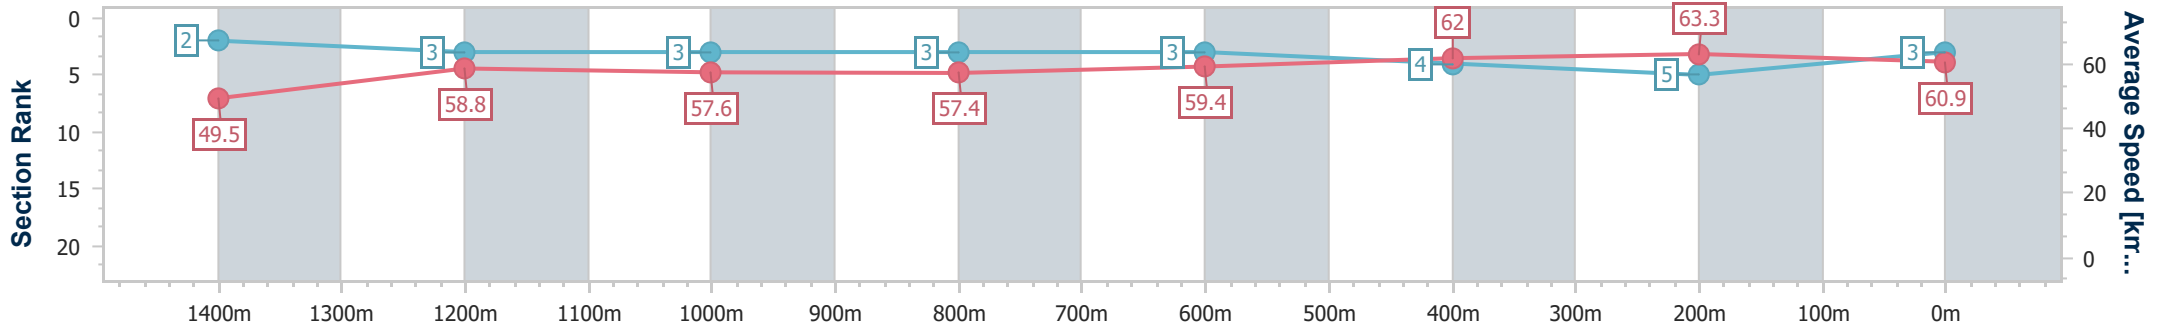

Horse/Jockey Name	Basarwa
Final Rank	3
Fastest Section Time (Section)	0:11.38 (400m)
Top Speed [km/h] (Section)	64.0 (400m)
Race State	Finished

Doomben QLD Professional
Race 1: U&U RECRUITMENT Class 6 Handicap - 1600m
18 May 2024 - 11:48
Track Rating: Soft 7, Weather: Fine, Rail Position: True

BRISBANE
RACING CLUB

Section	Overall	1400m	1200m	1000m	800m	600m	400m	200m
Section Times	1:38.95 [3] (0:14.60)	1:24.35 [2] (0:12.12)	1:12.23 [3] (0:12.50)	0:59.73 [3] (0:12.55)	0:47.18 [3] (0:12.21)	0:34.97 [3] (0:11.64)	0:23.33 [4] (0:11.38)	0:11.95 [5] (0:11.95)
Average Speed [km/h]	49.5	58.8	57.6	57.4	59.4	62.0	63.3	60.9
Top Speed [km/h]	62.3	61.9	58.6	58.9	61.9	63.8	64.0	63.8
Avg. Dist. to Rail [m]	1.7	1.3	0.6	1.5	0.9	1.0	0.7	0.5
Avg. Stride Freq. [Hz]	2.2	2.2	2.2	2.2	2.2	2.3	2.3	2.3
Avg. Stride Length [m]	6.2	7.3	7.3	7.3	7.4	7.6	7.6	7.4

- [ ] Ranking at each section and finish
- -.-.- No data available at this section
- NA No data available