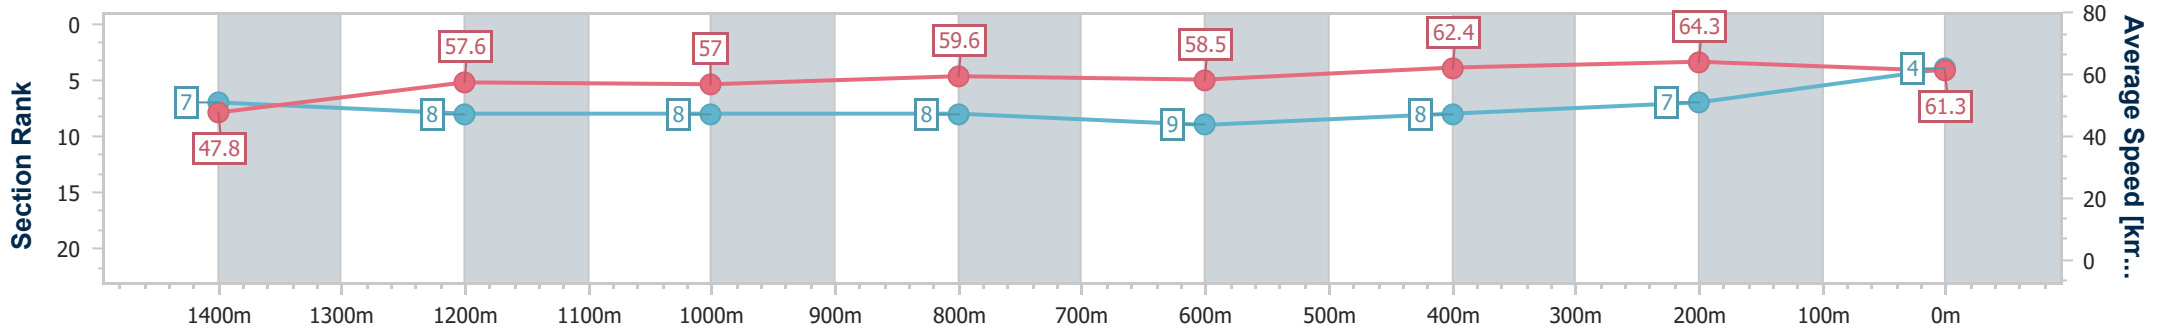

Horse/Jockey Name	Eaglemont
Final Rank	4
Fastest Section Time (Section)	0:11.22 (400m)
Top Speed [km/h] (Section)	65.6 (400m)
Race State	Finished

Doomben QLD Professional
Race 1: U&U RECRUITMENT Class 6 Handicap - 1600m
18 May 2024 - 11:48
Track Rating: Soft 7, Weather: Fine, Rail Position: True

BRISBANE
RACING CLUB

Section	Overall	1400m	1200m	1000m	800m	600m	400m	200m
Section Times	1:39.14 [4] (0:15.06)	1:24.08 [7] (0:12.44)	1:11.64 [8] (0:12.63)	0:59.01 [8] (0:12.09)	0:46.92 [8] (0:12.35)	0:34.57 [9] (0:11.50)	0:23.07 [8] (0:11.22)	0:11.85 [7] (0:11.85)
Average Speed [km/h]	47.8	57.6	57.0	59.6	58.5	62.4	64.3	61.3
Top Speed [km/h]	59.5	59.2	58.5	60.5	62.5	64.0	65.6	63.7
Avg. Dist. to Rail [m]	2.5	0.7	0.3	0.4	0.6	0.6	0.8	1.4
Avg. Stride Freq. [Hz]	2.1	2.3	2.2	2.2	2.2	2.3	2.4	2.4
Avg. Stride Length [m]	6.2	7.1	7.2	7.5	7.3	7.5	7.6	7.2

- [ ] Ranking at each section and finish
- -.-.- No data available at this section
- NA No data available