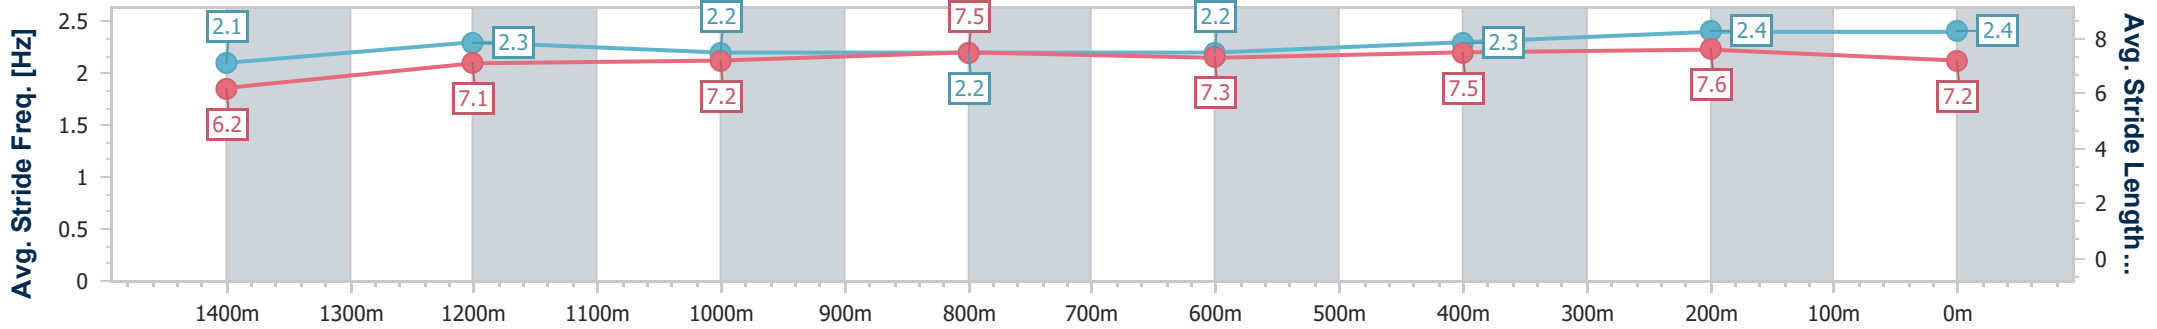

Horse/Jockey Name	Eaglemont
Final Rank	4
Fastest Section Time (Section)	0:11.22 (400m)
Top Speed [km/h] (Section)	65.6 (400m)
Race State	Finished

Doomben QLD Professional
Race 1: U&U RECRUITMENT Class 6 Handicap - 1600m
18 May 2024 - 11:48
Track Rating: Soft 7, Weather: Fine, Rail Position: True

BRISBANE
RACING CLUB

Section	Overall	1400m	1200m	1000m	800m	600m	400m	200m
Section Times	1:39.14 [4] (0:15.06)	1:24.08 [7] (0:12.44)	1:11.64 [8] (0:12.63)	0:59.01 [8] (0:12.09)	0:46.92 [8] (0:12.35)	0:34.57 [9] (0:11.50)	0:23.07 [8] (0:11.22)	0:11.85 [7] (0:11.85)
Average Speed [km/h]	47.8	57.6	57.0	59.6	58.5	62.4	64.3	61.3
Top Speed [km/h]	59.5	59.2	58.5	60.5	62.5	64.0	65.6	63.7
Avg. Dist. to Rail [m]	2.5	0.7	0.3	0.4	0.6	0.6	0.8	1.4
Avg. Stride Freq. [Hz]	2.1	2.3	2.2	2.2	2.2	2.3	2.4	2.4
Avg. Stride Length [m]	6.2	7.1	7.2	7.5	7.3	7.5	7.6	7.2

- [ ] Ranking at each section and finish
- -.-.- No data available at this section
- NA No data available