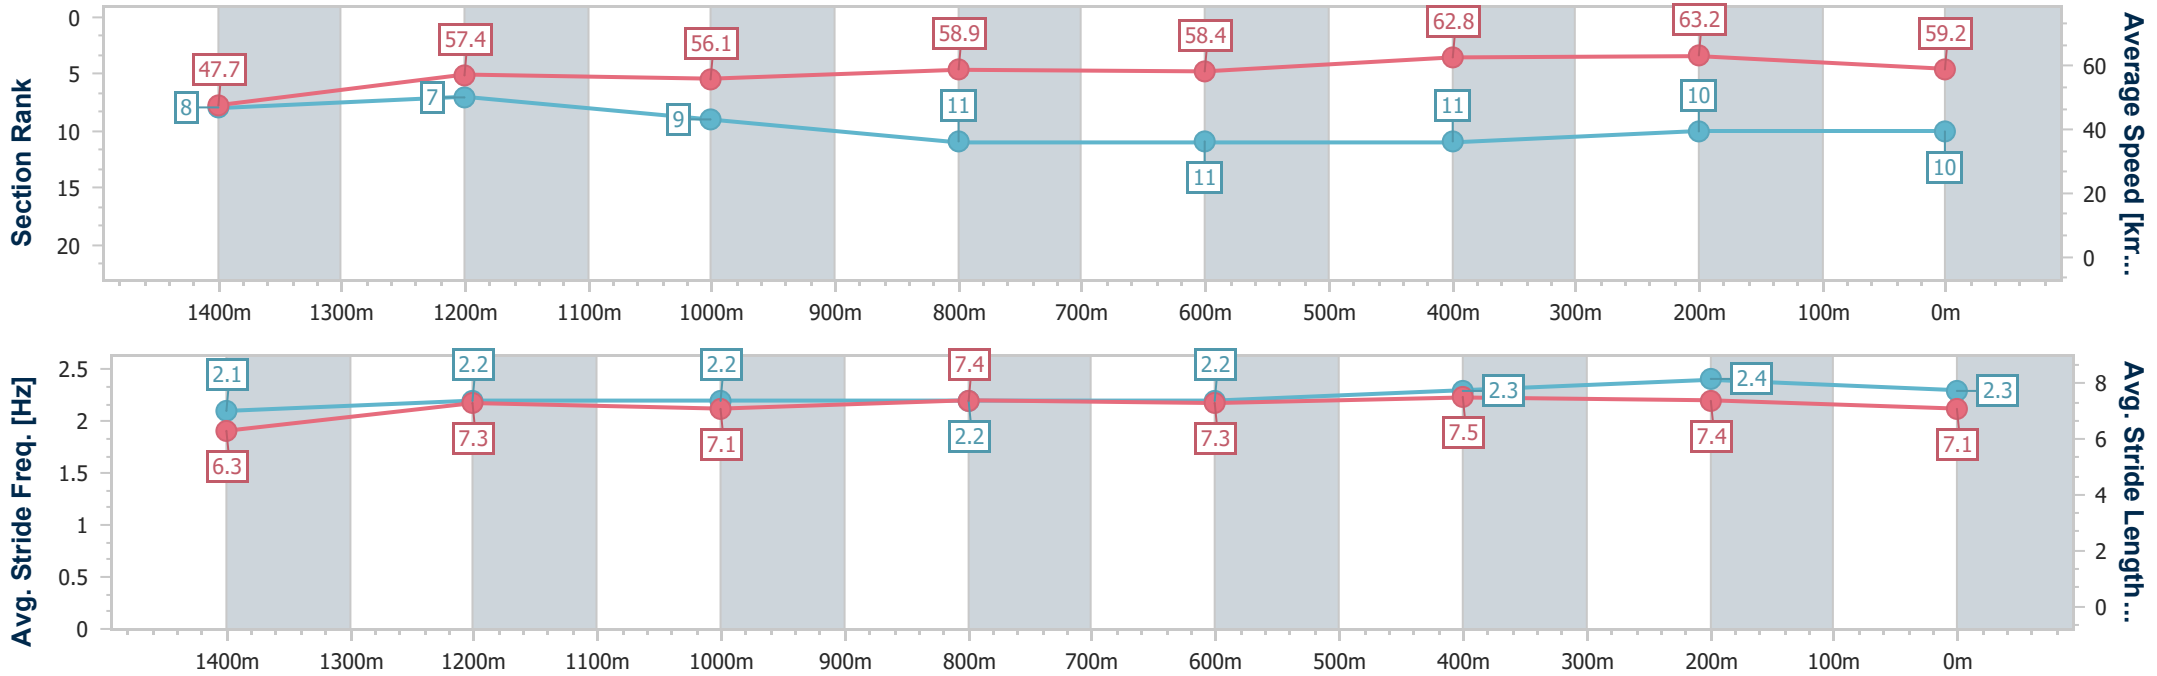

Horse/Jockey Name	Rising Pacific
Final Rank	10
Fastest Section Time (Section)	0:11.39 (400m)
Top Speed [km/h] (Section)	65.0 (400m)
Race State	Finished

Doomben QLD Professional
Race 1: U&U RECRUITMENT Class 6 Handicap - 1600m
18 May 2024 - 11:48
Track Rating: Soft 7, Weather: Fine, Rail Position: True

BRISBANE
RACING CLUB

Section	Overall	1400m	1200m	1000m	800m	600m	400m	200m
Section Times	1:39.95 [10] (0:15.10)	1:24.85 [8] (0:12.37)	1:12.48 [7] (0:12.84)	0:59.64 [9] (0:12.26)	0:47.38 [11] (0:12.31)	0:35.07 [11] (0:11.44)	0:23.63 [11] (0:11.39)	0:12.24 [10] (0:12.24)
Average Speed [km/h]	47.7	57.4	56.1	58.9	58.4	62.8	63.2	59.2
Top Speed [km/h]	60.3	60.3	59.2	59.6	63.5	64.5	65.0	62.2
Avg. Dist. to Rail [m]	1.7	1.6	0.4	0.3	0.2	0.5	1.0	2.1
Avg. Stride Freq. [Hz]	2.1	2.2	2.2	2.2	2.2	2.3	2.4	2.3
Avg. Stride Length [m]	6.3	7.3	7.1	7.4	7.3	7.5	7.4	7.1

- [ ] Ranking at each section and finish
- -.-.- No data available at this section
- NA No data available