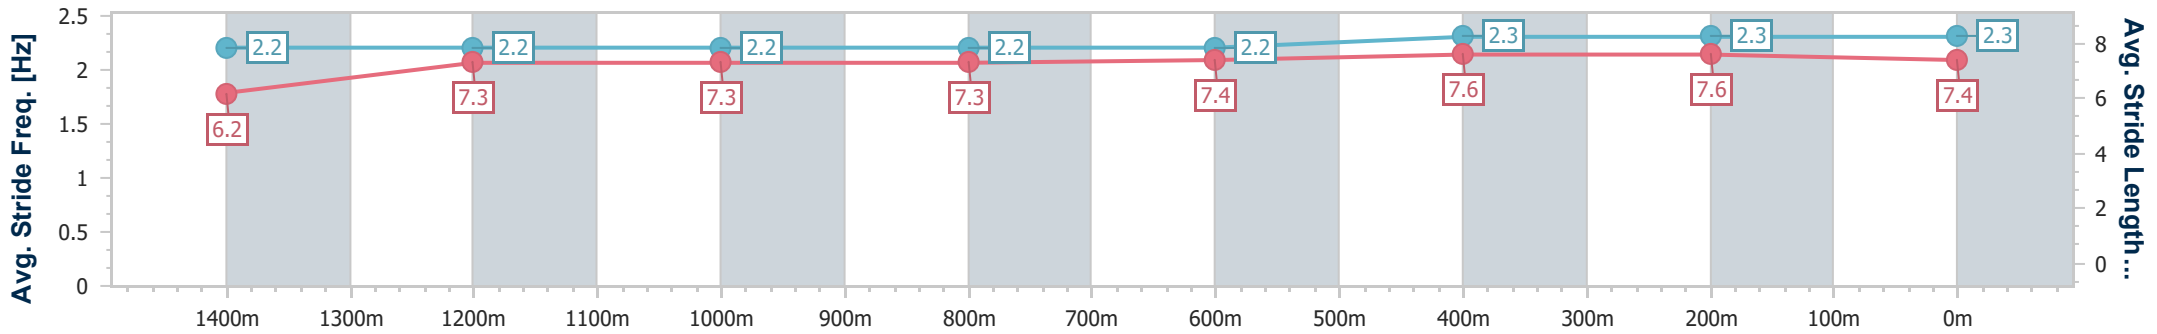

Horse/Jockey Name	Basarwa
Final Rank	3
Fastest Section Time (Section)	0:11.38 (400m)
Top Speed [km/h] (Section)	64.0 (400m)
Race State	Finished

Doomben QLD Professional
Race 1: U&U RECRUITMENT Class 6 Handicap - 1600m
18 May 2024 - 11:48
Track Rating: Soft 7, Weather: Fine, Rail Position: True

BRISBANE
RACING CLUB

Section	Overall	1400m	1200m	1000m	800m	600m	400m	200m
Section Times	1:38.95 [3] (0:14.60)	1:24.35 [2] (0:12.12)	1:12.23 [3] (0:12.50)	0:59.73 [3] (0:12.55)	0:47.18 [3] (0:12.21)	0:34.97 [3] (0:11.64)	0:23.33 [4] (0:11.38)	0:11.95 [5] (0:11.95)
Average Speed [km/h]	49.5	58.8	57.6	57.4	59.4	62.0	63.3	60.9
Top Speed [km/h]	62.3	61.9	58.6	58.9	61.9	63.8	64.0	63.8
Avg. Dist. to Rail [m]	1.7	1.3	0.6	1.5	0.9	1.0	0.7	0.5
Avg. Stride Freq. [Hz]	2.2	2.2	2.2	2.2	2.2	2.3	2.3	2.3
Avg. Stride Length [m]	6.2	7.3	7.3	7.3	7.4	7.6	7.6	7.4

- [ ] Ranking at each section and finish
- -.-.- No data available at this section
- NA No data available