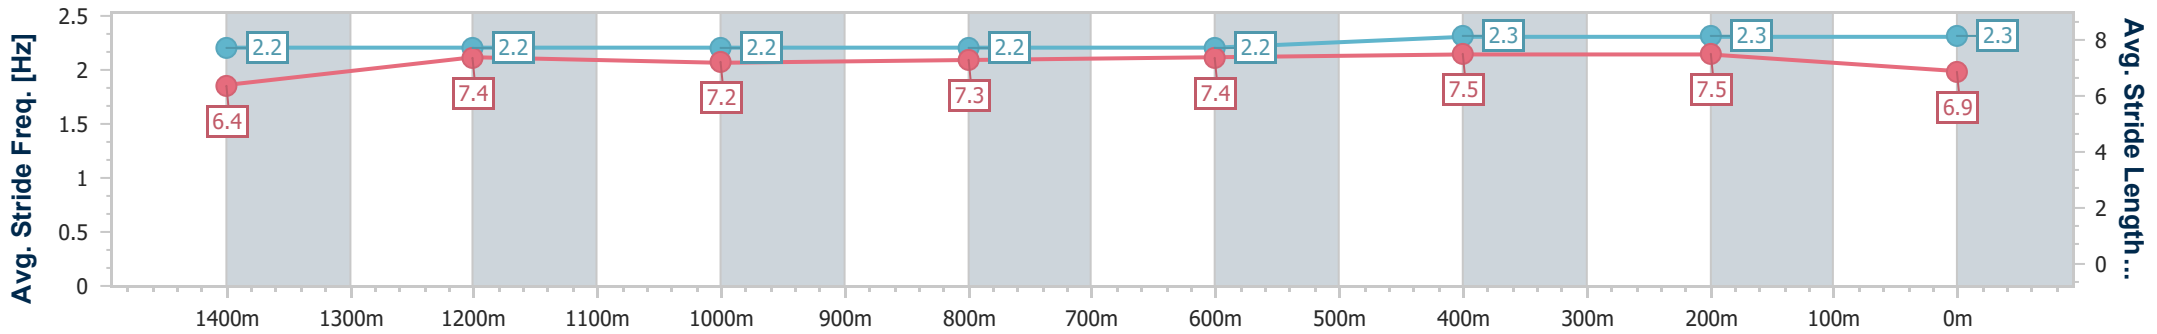

Horse/Jockey Name	Bettcha The Crown
Final Rank	6
Fastest Section Time (Section)	0:11.46 (600m)
Top Speed [km/h] (Section)	64.9 (Overall)
Race State	Finished

Doomben QLD Professional
Race 1: U&U RECRUITMENT Class 6 Handicap - 1600m
18 May 2024 - 11:48
Track Rating: Soft 7, Weather: Fine, Rail Position: True

BRISBANE
RACING CLUB

Section	Overall	1400m	1200m	1000m	800m	600m	400m	200m
Section Times	1:39.36 [6] (0:14.29)	1:25.07 [1] (0:11.98)	1:13.09 [1] (0:12.60)	1:00.49 [1] (0:12.47)	0:48.02 [1] (0:12.22)	0:35.80 [1] (0:11.46)	0:24.34 [1] (0:11.54)	0:12.80 [1] (0:12.80)
Average Speed [km/h]	50.4	59.8	57.3	57.4	59.0	62.3	62.0	56.8
Top Speed [km/h]	64.9	64.8	58.4	59.1	60.8	63.7	63.7	59.1
Avg. Dist. to Rail [m]	4.2	0.4	0.3	0.3	0.2	1.6	2.8	2.2
Avg. Stride Freq. [Hz]	2.2	2.2	2.2	2.2	2.2	2.3	2.3	2.3
Avg. Stride Length [m]	6.4	7.4	7.2	7.3	7.4	7.5	7.5	6.9

- [ ] Ranking at each section and finish
- -.-.- No data available at this section
- NA No data available