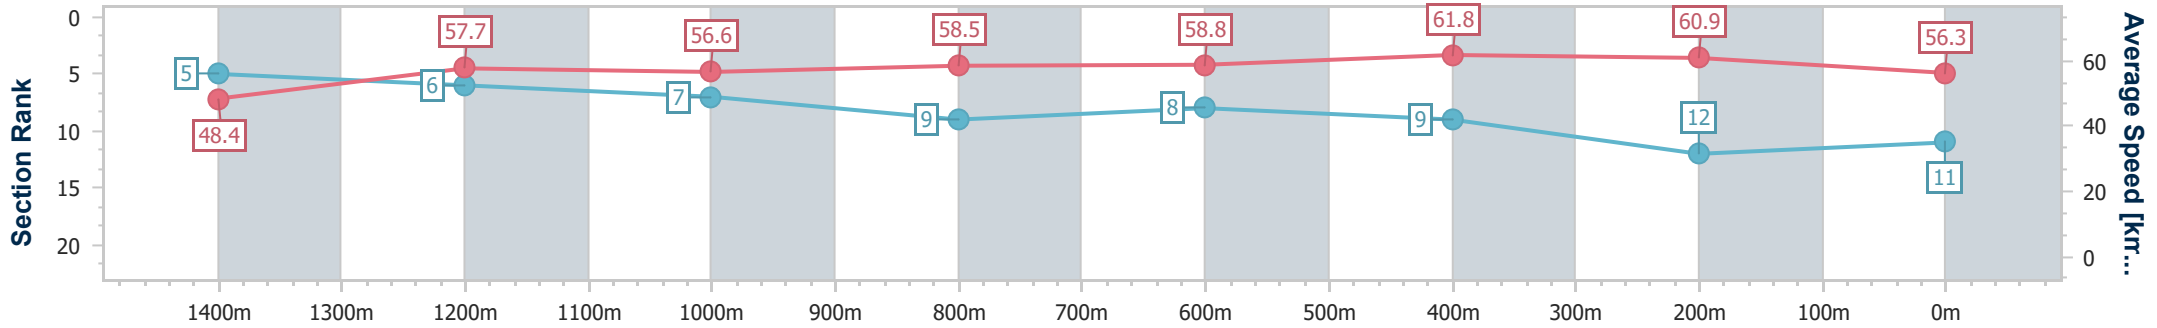

Horse/Jockey Name	Disputed River
Final Rank	11
Fastest Section Time (Section)	0:11.60 (600m)
Top Speed [km/h] (Section)	63.1 (600m)
Race State	Finished

Doomben QLD Professional
Race 1: U&U RECRUITMENT Class 6 Handicap - 1600m
18 May 2024 - 11:48
Track Rating: Soft 7, Weather: Fine, Rail Position: True

BRISBANE
RACING CLUB

Section	Overall	1400m	1200m	1000m	800m	600m	400m	200m
Section Times	1:40.82 [11] (0:14.85)	1:25.97 [5] (0:12.41)	1:13.56 [6] (0:12.75)	1:00.81 [7] (0:12.29)	0:48.52 [9] (0:12.22)	0:36.30 [8] (0:11.60)	0:24.70 [9] (0:11.74)	0:12.96 [12] (0:12.96)
Average Speed [km/h]	48.4	57.7	56.6	58.5	58.8	61.8	60.9	56.3
Top Speed [km/h]	60.8	59.3	57.9	59.1	62.3	63.1	62.2	59.1
Avg. Dist. to Rail [m]	1.9	1.2	0.4	0.3	0.3	0.9	1.2	0.8
Avg. Stride Freq. [Hz]	2.2	2.2	2.2	2.2	2.2	2.3	2.3	2.2
Avg. Stride Length [m]	6.3	7.3	7.2	7.3	7.5	7.5	7.4	7.2

- [ ] Ranking at each section and finish
- -.-.- No data available at this section
- NA No data available