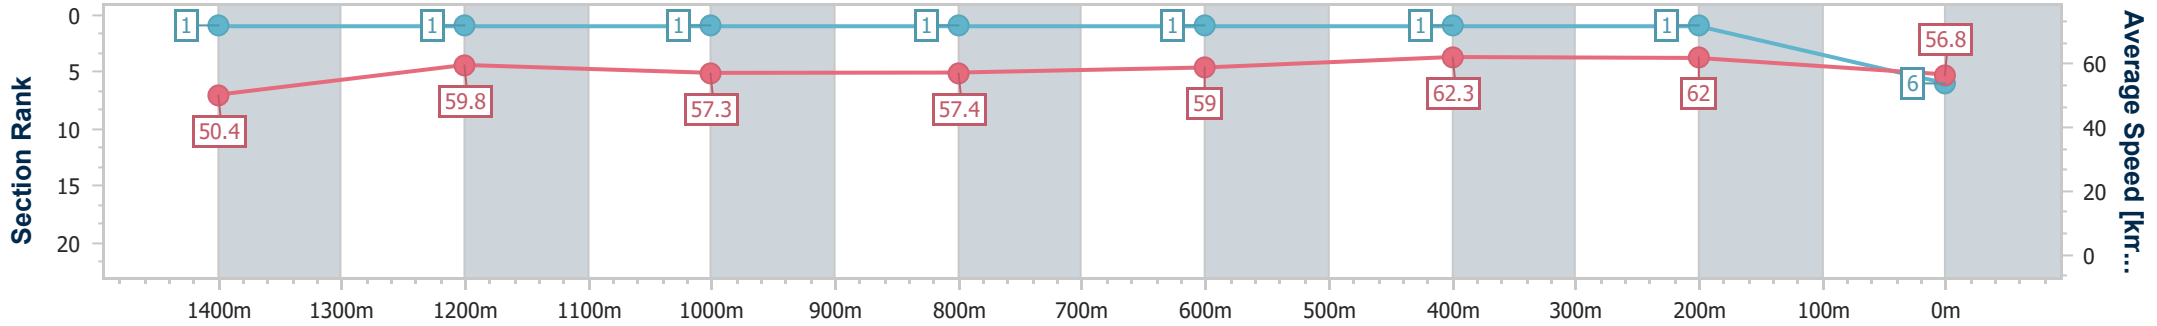

Horse/Jockey Name	Bettcha The Crown
Final Rank	6
Fastest Section Time (Section)	0:11.46 (600m)
Top Speed [km/h] (Section)	64.9 (Overall)
Race State	Finished

Doomben QLD Professional
Race 1: U&U RECRUITMENT Class 6 Handicap - 1600m
18 May 2024 - 11:48
Track Rating: Soft 7, Weather: Fine, Rail Position: True

BRISBANE
RACING CLUB

Section	Overall	1400m	1200m	1000m	800m	600m	400m	200m
Section Times	1:39.36 [6] (0:14.29)	1:25.07 [1] (0:11.98)	1:13.09 [1] (0:12.60)	1:00.49 [1] (0:12.47)	0:48.02 [1] (0:12.22)	0:35.80 [1] (0:11.46)	0:24.34 [1] (0:11.54)	0:12.80 [1] (0:12.80)
Average Speed [km/h]	50.4	59.8	57.3	57.4	59.0	62.3	62.0	56.8
Top Speed [km/h]	64.9	64.8	58.4	59.1	60.8	63.7	63.7	59.1
Avg. Dist. to Rail [m]	4.2	0.4	0.3	0.3	0.2	1.6	2.8	2.2
Avg. Stride Freq. [Hz]	2.2	2.2	2.2	2.2	2.2	2.3	2.3	2.3
Avg. Stride Length [m]	6.4	7.4	7.2	7.3	7.4	7.5	7.5	6.9

- [ ] Ranking at each section and finish
- -.-.- No data available at this section
- NA No data available