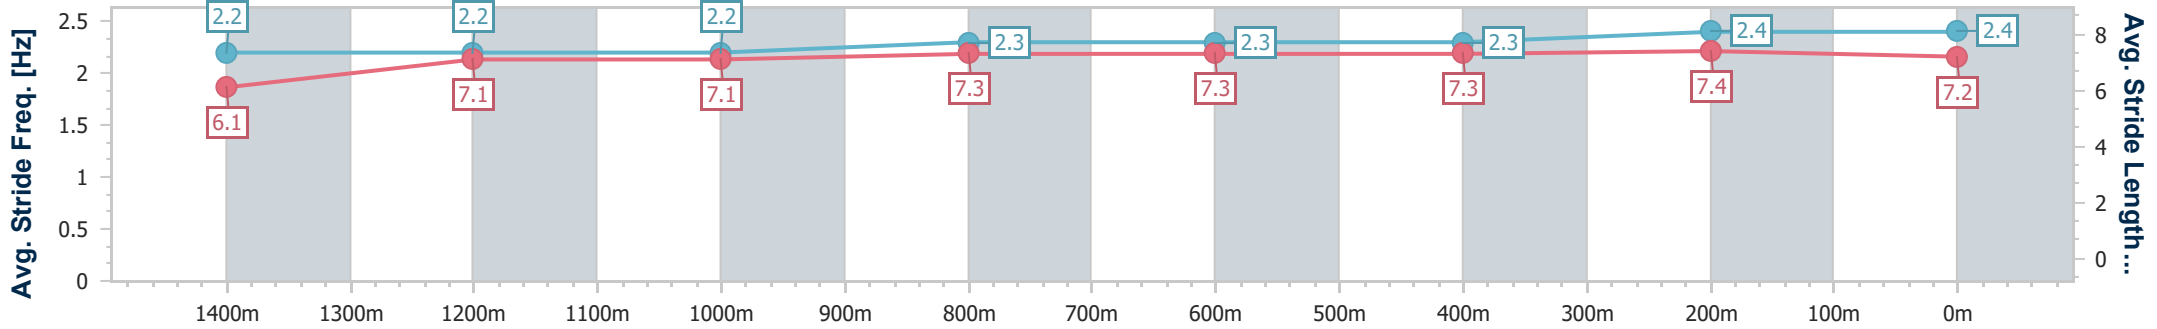

Horse/Jockey Name	Sunset Soiree
Final Rank	2
Fastest Section Time (Section)	0:11.08 (400m)
Top Speed [km/h] (Section)	66.2 (400m)
Race State	Finished

Doomben QLD Professional
Race 1: U&U RECRUITMENT Class 6 Handicap - 1600m
18 May 2024 - 11:48
Track Rating: Soft 7, Weather: Fine, Rail Position: True

BRISBANE
RACING CLUB

Section	Overall	1400m	1200m	1000m	800m	600m	400m	200m
Section Times	1:38.94 [2] (0:15.22)	1:23.72 [10] (0:12.52)	1:11.20 [11] (0:12.63)	0:58.57 [11] (0:12.14)	0:46.43 [10] (0:12.15)	0:34.28 [10] (0:11.53)	0:22.75 [10] (0:11.08)	0:11.67 [6]
Average Speed [km/h]	47.3	57.4	57.0	59.3	59.6	62.7	65.1	62.3
Top Speed [km/h]	60.4	59.4	59.3	60.7	62.9	64.7	66.2	64.9
Avg. Dist. to Rail [m]	2.6	0.3	0.4	0.4	1.3	1.1	2.1	3.1
Avg. Stride Freq. [Hz]	2.2	2.2	2.2	2.3	2.3	2.3	2.4	2.4
Avg. Stride Length [m]	6.1	7.1	7.1	7.3	7.3	7.3	7.4	7.2

- [ ] Ranking at each section and finish
- -.-.- No data available at this section
- NA No data available