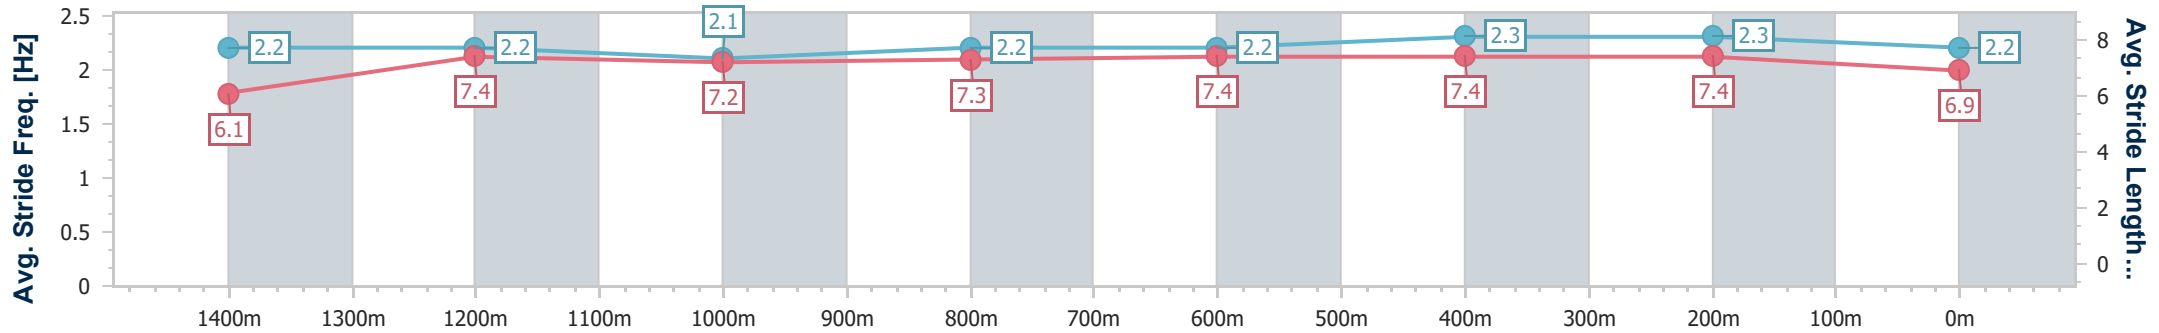

Horse/Jockey Name	Speed Map
Final Rank	12
Fastest Section Time (Section)	0:11.63 (600m)
Top Speed [km/h] (Section)	62.3 (600m)
Race State	Finished

Doomben QLD Professional
Race 1: U&U RECRUITMENT Class 6 Handicap - 1600m
18 May 2024 - 11:48
Track Rating: Soft 7, Weather: Fine, Rail Position: True

BRISBANE
RACING CLUB

Section	Overall	1400m	1200m	1000m	800m	600m	400m	200m
Section Times	1:40.91 [12] (0:14.77)	1:26.14 [4] (0:12.14)	1:14.00 [4] (0:12.77)	1:01.23 [4] (0:12.27)	0:48.96 [5] (0:12.15)	0:36.81 [4] (0:11.63)	0:25.18 [5] (0:12.03)	0:13.15 [11] (0:13.15)
Average Speed [km/h]	48.7	58.9	56.3	58.7	59.2	61.4	59.7	55.2
Top Speed [km/h]	61.2	61.2	58.4	59.4	61.0	62.3	61.5	58.2
Avg. Dist. to Rail [m]	3.1	1.3	0.8	0.3	0.4	1.2	1.6	1.0
Avg. Stride Freq. [Hz]	2.2	2.2	2.1	2.2	2.2	2.3	2.3	2.2
Avg. Stride Length [m]	6.1	7.4	7.2	7.3	7.4	7.4	7.4	6.9

- [ ] Ranking at each section and finish
- -.-.- No data available at this section
- NA No data available