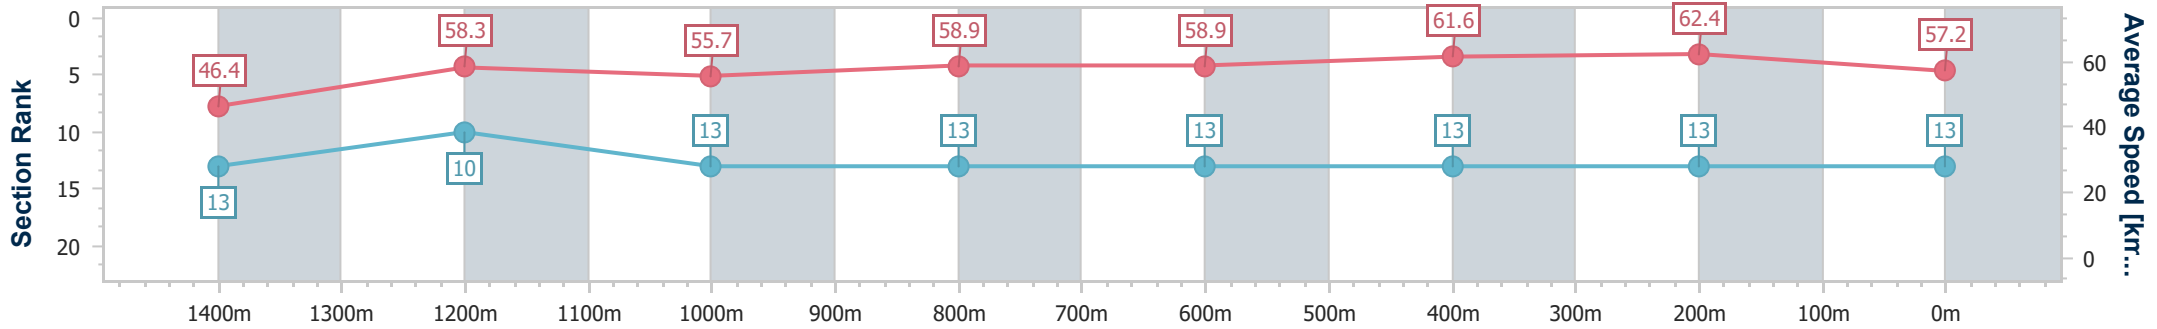

Horse/Jockey Name	Roller Coaster
Final Rank	13
Fastest Section Time (Section)	0:11.49 (400m)
Top Speed [km/h] (Section)	63.4 (400m)
Race State	Finished

Doomben QLD Professional
Race 1: U&U RECRUITMENT Class 6 Handicap - 1600m
18 May 2024 - 11:48
Track Rating: Soft 7, Weather: Fine, Rail Position: True

BRISBANE
RACING CLUB

Section	Overall	1400m	1200m	1000m	800m	600m	400m	200m
Section Times	1:41.09 [13] (0:15.51)	1:25.58 [13] (0:12.22)	1:13.36 [10] (0:12.92)	1:00.44 [13] (0:12.19)	0:48.25 [13] (0:12.33)	0:35.92 [13] (0:11.71)	0:24.21 [13] (0:11.49)	0:12.72 [13] (0:12.72)
Average Speed [km/h]	46.4	58.3	55.7	58.9	58.9	61.6	62.4	57.2
Top Speed [km/h]	60.8	60.9	58.8	60.6	60.6	62.0	63.4	62.1
Avg. Dist. to Rail [m]	4.7	1.7	0.4	0.3	1.4	1.1	1.9	1.3
Avg. Stride Freq. [Hz]	2.1	2.2	2.1	2.2	2.2	2.3	2.3	2.2
Avg. Stride Length [m]	6.0	7.5	7.2	7.4	7.5	7.6	7.5	7.1

- [ ] Ranking at each section and finish
- -.-.- No data available at this section
- NA No data available