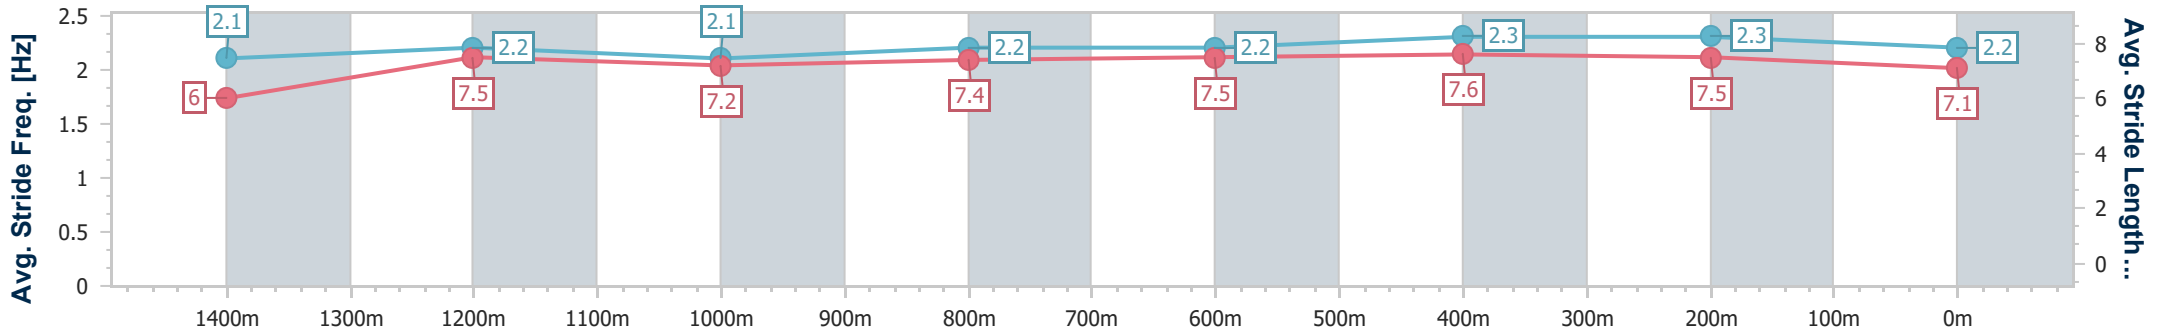

Horse/Jockey Name	Roller Coaster
Final Rank	13
Fastest Section Time (Section)	0:11.49 (400m)
Top Speed [km/h] (Section)	63.4 (400m)
Race State	Finished

Doomben QLD Professional
Race 1: U&U RECRUITMENT Class 6 Handicap - 1600m
18 May 2024 - 11:48
Track Rating: Soft 7, Weather: Fine, Rail Position: True

BRISBANE
RACING CLUB

Section	Overall	1400m	1200m	1000m	800m	600m	400m	200m
Section Times	1:41.09 [13] (0:15.51)	1:25.58 [13] (0:12.22)	1:13.36 [10] (0:12.92)	1:00.44 [13] (0:12.19)	0:48.25 [13] (0:12.33)	0:35.92 [13] (0:11.71)	0:24.21 [13] (0:11.49)	0:12.72 [13] (0:12.72)
Average Speed [km/h]	46.4	58.3	55.7	58.9	58.9	61.6	62.4	57.2
Top Speed [km/h]	60.8	60.9	58.8	60.6	60.6	62.0	63.4	62.1
Avg. Dist. to Rail [m]	4.7	1.7	0.4	0.3	1.4	1.1	1.9	1.3
Avg. Stride Freq. [Hz]	2.1	2.2	2.1	2.2	2.2	2.3	2.3	2.2
Avg. Stride Length [m]	6.0	7.5	7.2	7.4	7.5	7.6	7.5	7.1

- [ ] Ranking at each section and finish
- -.-.- No data available at this section
- NA No data available