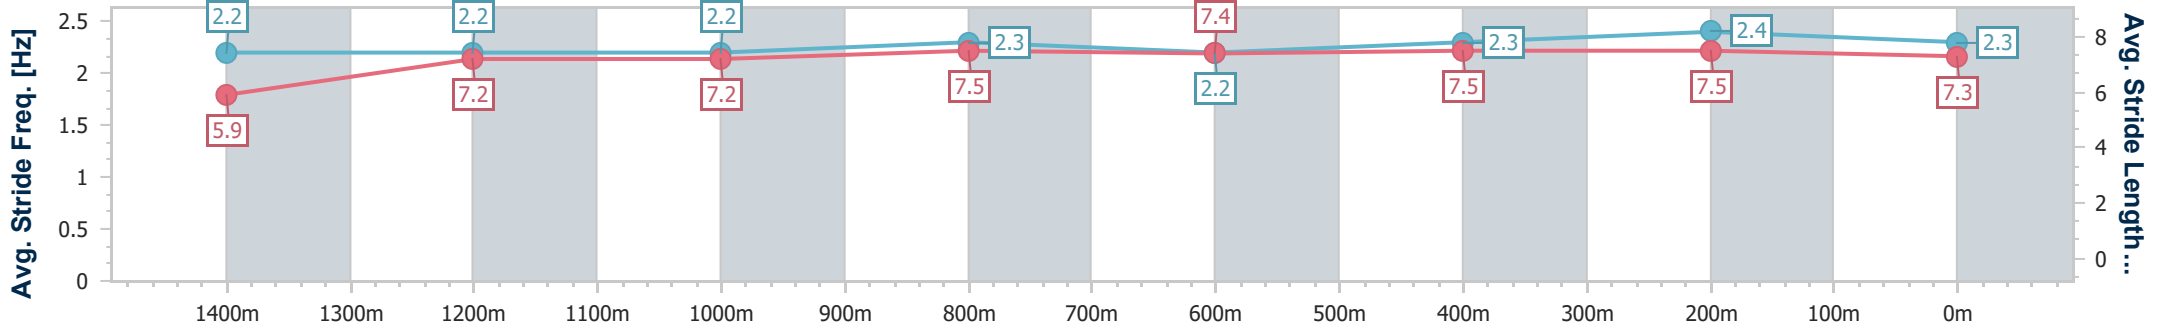

Horse/Jockey Name	Redwood Shadow
Final Rank	5
Fastest Section Time (Section)	0:11.33 (400m)
Top Speed [km/h] (Section)	64.7 (400m)
Race State	Finished

Doomben QLD Professional
Race 1: U&U RECRUITMENT Class 6 Handicap - 1600m
18 May 2024 - 11:48
Track Rating: Soft 7, Weather: Fine, Rail Position: True

BRISBANE
RACING CLUB

Section	Overall	1400m	1200m	1000m	800m	600m	400m	200m
Section Times	1:39.27 [5] (0:15.23)	1:24.04 [11] (0:12.59)	1:11.45 [12] (0:12.50)	0:58.95 [10] (0:11.90)	0:47.05 [7] (0:12.15)	0:34.90 [7] (0:11.63)	0:23.27 [7] (0:11.33)	0:11.94 [8] (0:11.94)
Average Speed [km/h]	47.2	57.8	57.6	60.7	59.9	62.3	63.5	61.0
Top Speed [km/h]	60.3	59.4	59.4	61.9	62.6	64.3	64.7	62.9
Avg. Dist. to Rail [m]	4.0	1.2	2.2	2.2	2.3	1.0	2.1	1.9
Avg. Stride Freq. [Hz]	2.2	2.2	2.2	2.3	2.2	2.3	2.4	2.3
Avg. Stride Length [m]	5.9	7.2	7.2	7.5	7.4	7.5	7.5	7.3

- [ ] Ranking at each section and finish
- -.-.- No data available at this section
- NA No data available