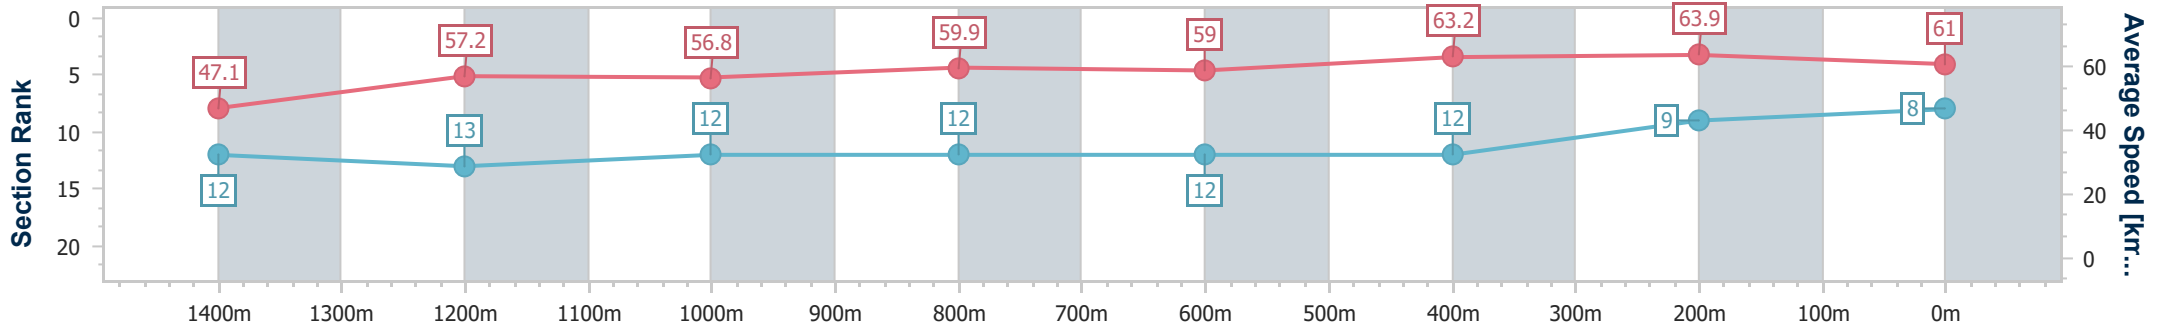

Horse/Jockey Name	Aswaat
Final Rank	8
Fastest Section Time (Section)	0:11.25 (400m)
Top Speed [km/h] (Section)	65.1 (400m)
Race State	Finished

Doomben QLD Professional
Race 1: U&U RECRUITMENT Class 6 Handicap - 1600m
18 May 2024 - 11:48
Track Rating: Soft 7, Weather: Fine, Rail Position: True

BRISBANE
RACING CLUB

Section	Overall	1400m	1200m	1000m	800m	600m	400m	200m
Section Times	1:39.58 [8] (0:15.32)	1:24.26 [12] (0:12.59)	1:11.67 [13] (0:12.72)	0:58.95 [12] (0:12.05)	0:46.90 [12] (0:12.33)	0:34.57 [12] (0:11.41)	0:23.16 [12] (0:11.25)	0:11.91 [9] (0:11.91)
Average Speed [km/h]	47.1	57.2	56.8	59.9	59.0	63.2	63.9	61.0
Top Speed [km/h]	59.1	58.6	60.3	60.6	63.4	63.4	65.1	62.8
Avg. Dist. to Rail [m]	6.8	0.8	1.3	1.7	2.0	0.9	1.3	2.3
Avg. Stride Freq. [Hz]	2.2	2.2	2.2	2.3	2.2	2.4	2.4	2.4
Avg. Stride Length [m]	6.1	7.2	7.1	7.3	7.4	7.5	7.5	7.1

- [ ] Ranking at each section and finish
- -.-.- No data available at this section
- NA No data available