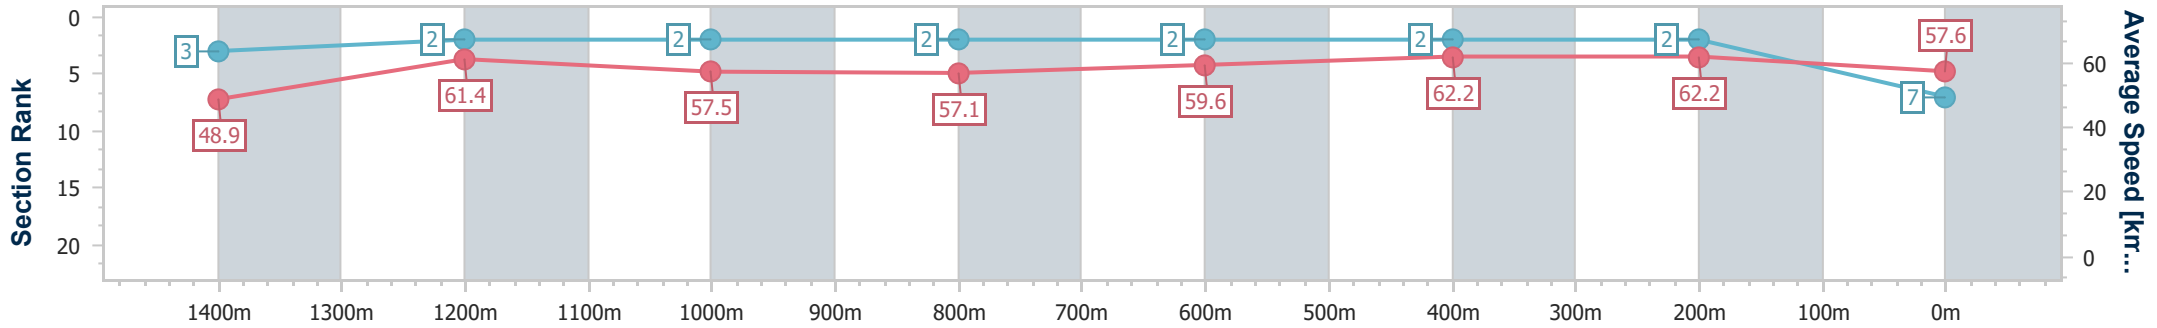

Horse/Jockey Name	Fifth Position
Final Rank	7
Fastest Section Time (Section)	0:11.52 (400m)
Top Speed [km/h] (Section)	64.4 (400m)
Race State	Finished

Doomben QLD Professional
Race 1: U&U RECRUITMENT Class 6 Handicap - 1600m
18 May 2024 - 11:48
Track Rating: Soft 7, Weather: Fine, Rail Position: True

BRISBANE
RACING CLUB

Section	Overall	1400m	1200m	1000m	800m	600m	400m	200m
Section Times	1:39.50 [7] (0:14.72)	1:24.78 [3] (0:11.77)	1:13.01 [2] (0:12.50)	1:00.51 [2] (0:12.67)	0:47.84 [2] (0:12.14)	0:35.70 [2] (0:11.58)	0:24.12 [2] (0:11.52)	0:12.60 [2] (0:12.60)
Average Speed [km/h]	48.9	61.4	57.5	57.1	59.6	62.2	62.2	57.6
Top Speed [km/h]	63.4	63.7	59.0	58.4	61.4	63.3	64.4	60.2
Avg. Dist. to Rail [m]	6.2	0.8	0.5	1.0	0.8	0.6	1.3	1.2
Avg. Stride Freq. [Hz]	2.2	2.3	2.2	2.1	2.2	2.3	2.3	2.2
Avg. Stride Length [m]	6.3	7.6	7.4	7.4	7.5	7.5	7.4	7.1

- [ ] Ranking at each section and finish
- -.-.-.- No data available at this section
- NA No data available