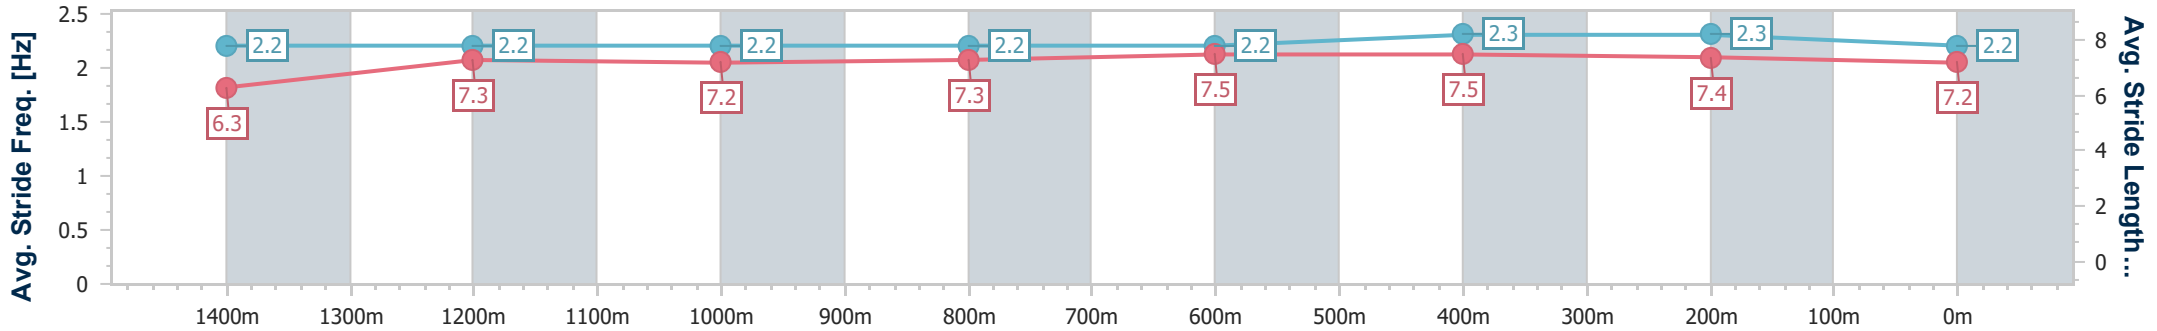

Horse/Jockey Name	Disputed River
Final Rank	11
Fastest Section Time (Section)	0:11.60 (600m)
Top Speed [km/h] (Section)	63.1 (600m)
Race State	Finished

Doomben QLD Professional
Race 1: U&U RECRUITMENT Class 6 Handicap - 1600m
18 May 2024 - 11:48
Track Rating: Soft 7, Weather: Fine, Rail Position: True

BRISBANE
RACING CLUB

Section	Overall	1400m	1200m	1000m	800m	600m	400m	200m
Section Times	1:40.82 [11] (0:14.85)	1:25.97 [5] (0:12.41)	1:13.56 [6] (0:12.75)	1:00.81 [7] (0:12.29)	0:48.52 [9] (0:12.22)	0:36.30 [8] (0:11.60)	0:24.70 [9] (0:11.74)	0:12.96 [12] (0:12.96)
Average Speed [km/h]	48.4	57.7	56.6	58.5	58.8	61.8	60.9	56.3
Top Speed [km/h]	60.8	59.3	57.9	59.1	62.3	63.1	62.2	59.1
Avg. Dist. to Rail [m]	1.9	1.2	0.4	0.3	0.3	0.9	1.2	0.8
Avg. Stride Freq. [Hz]	2.2	2.2	2.2	2.2	2.2	2.3	2.3	2.2
Avg. Stride Length [m]	6.3	7.3	7.2	7.3	7.5	7.5	7.4	7.2

- [ ] Ranking at each section and finish
- -.-.- No data available at this section
- NA No data available