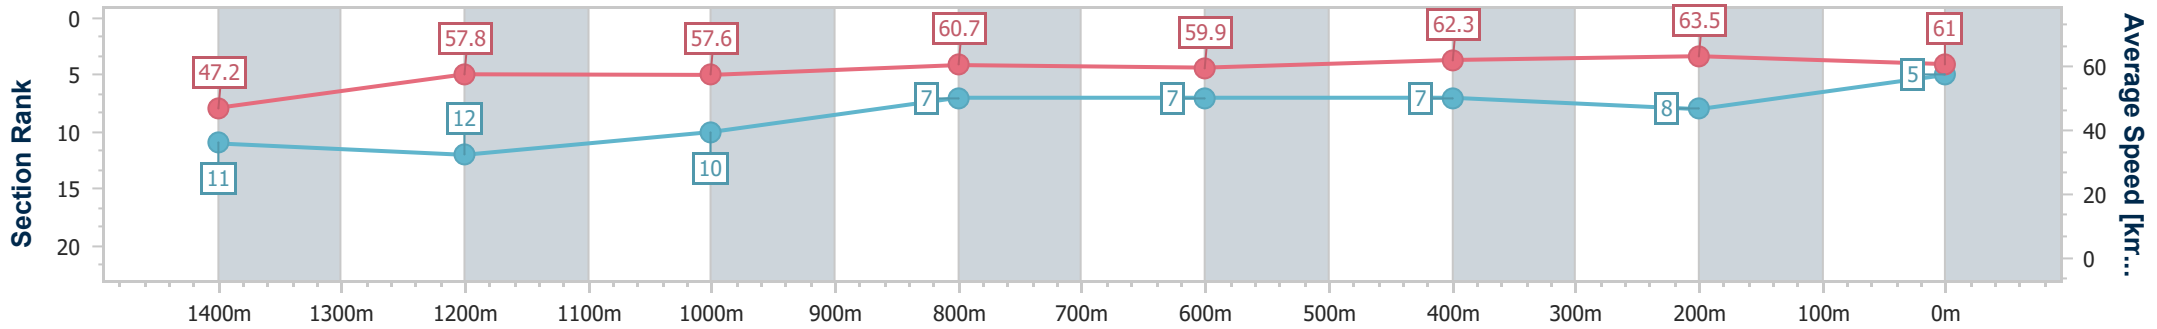

Horse/Jockey Name	Redwood Shadow
Final Rank	5
Fastest Section Time (Section)	0:11.33 (400m)
Top Speed [km/h] (Section)	64.7 (400m)
Race State	Finished

Doomben QLD Professional
Race 1: U&U RECRUITMENT Class 6 Handicap - 1600m
18 May 2024 - 11:48
Track Rating: Soft 7, Weather: Fine, Rail Position: True

BRISBANE
RACING CLUB

Section	Overall	1400m	1200m	1000m	800m	600m	400m	200m
Section Times	1:39.27 [5] (0:15.23)	1:24.04 [11] (0:12.59)	1:11.45 [12] (0:12.50)	0:58.95 [10] (0:11.90)	0:47.05 [7] (0:12.15)	0:34.90 [7] (0:11.63)	0:23.27 [7] (0:11.33)	0:11.94 [8] (0:11.94)
Average Speed [km/h]	47.2	57.8	57.6	60.7	59.9	62.3	63.5	61.0
Top Speed [km/h]	60.3	59.4	59.4	61.9	62.6	64.3	64.7	62.9
Avg. Dist. to Rail [m]	4.0	1.2	2.2	2.2	2.3	1.0	2.1	1.9
Avg. Stride Freq. [Hz]	2.2	2.2	2.2	2.3	2.2	2.3	2.4	2.3
Avg. Stride Length [m]	5.9	7.2	7.2	7.5	7.4	7.5	7.5	7.3

- [ ] Ranking at each section and finish
- -.-.- No data available at this section
- NA No data available