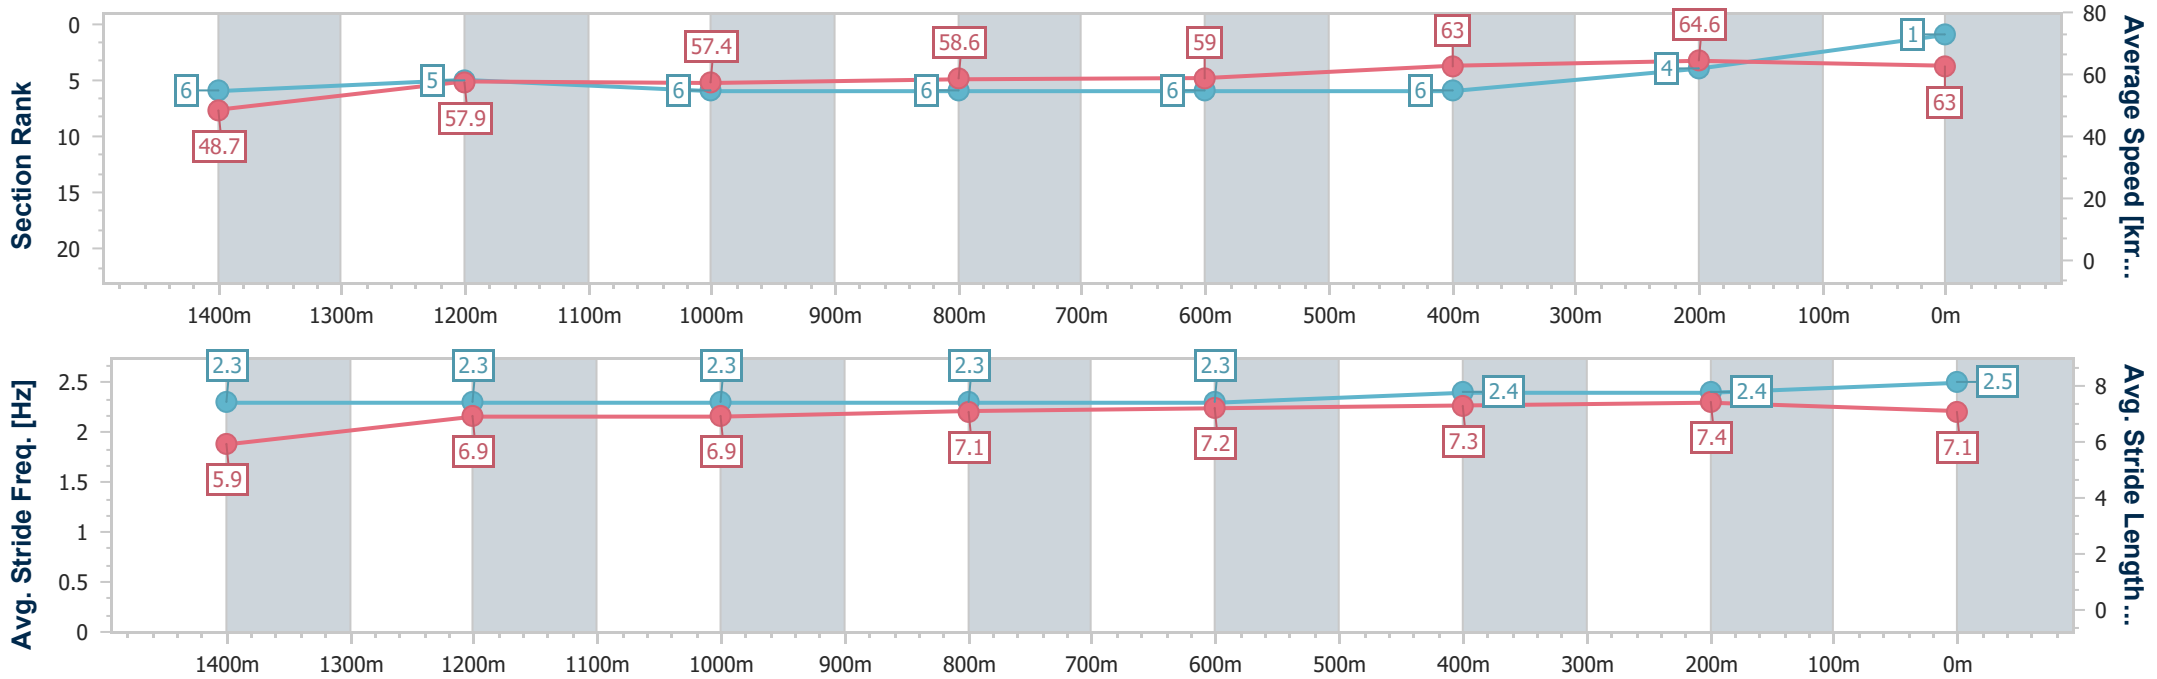

Horse/Jockey Name	Tenzing
Final Rank	1
Fastest Section Time (Section)	0:11.17 (400m)
Top Speed [km/h] (Section)	65.6 (400m)
Race State	Finished

Doomben QLD Professional
Race 1: U&U RECRUITMENT Class 6 Handicap - 1600m
18 May 2024 - 11:48
Track Rating: Soft 7, Weather: Fine, Rail Position: True

BRISBANE
RACING CLUB

Section	Overall	1400m	1200m	1000m	800m	600m	400m	200m
Section Times	1:38.53 [1] (0:14.86)	1:23.67 [6] (0:12.36)	1:11.31 [5] (0:12.59)	0:58.72 [6] (0:12.28)	0:46.44 [6] (0:12.25)	0:34.19 [6] (0:11.47)	0:22.72 [6] (0:11.17)	0:11.55 [4] (0:11.55)
Average Speed [km/h]	48.7	57.9	57.4	58.6	59.0	63.0	64.6	63.0
Top Speed [km/h]	60.0	60.5	59.7	59.7	62.4	64.3	65.6	65.2
Avg. Dist. to Rail [m]	0.7	0.5	1.0	1.3	0.8	0.3	2.2	1.2
Avg. Stride Freq. [Hz]	2.3	2.3	2.3	2.3	2.3	2.4	2.4	2.5
Avg. Stride Length [m]	5.9	6.9	6.9	7.1	7.2	7.3	7.4	7.1

- [ ] Ranking at each section and finish
- -.-.- No data available at this section
- NA No data available