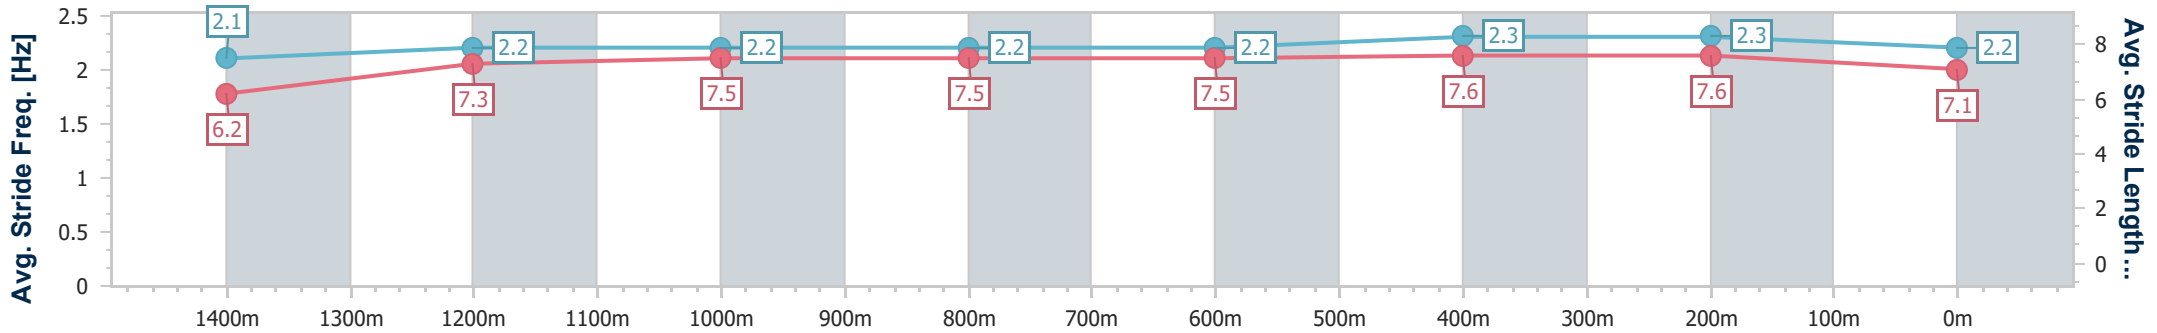

Horse/Jockey Name	Evocator
Final Rank	9
Fastest Section Time (Section)	0:11.33 (400m)
Top Speed [km/h] (Section)	65.6 (600m)
Race State	Finished

Doomben QLD Professional
Race 1: U&U RECRUITMENT Class 6 Handicap - 1600m
18 May 2024 - 11:48
Track Rating: Soft 7, Weather: Fine, Rail Position: True

BRISBANE
RACING CLUB

Section	Overall	1400m	1200m	1000m	800m	600m	400m	200m
Section Times	1:39.65 [9] (0:15.18)	1:24.47 [9] (0:12.50)	1:11.97 [9] (0:12.07)	0:59.90 [5] (0:12.10)	0:47.80 [4] (0:12.28)	0:35.52 [5] (0:11.49)	0:24.03 [3] (0:11.33)	0:12.70 [3] (0:12.70)
Average Speed [km/h]	47.3	58.2	59.9	59.8	59.4	62.7	63.2	57.3
Top Speed [km/h]	61.9	61.5	63.2	62.2	61.7	65.6	65.4	60.7
Avg. Dist. to Rail [m]	4.9	1.3	3.0	3.1	2.6	1.0	1.2	0.9
Avg. Stride Freq. [Hz]	2.1	2.2	2.2	2.2	2.2	2.3	2.3	2.2
Avg. Stride Length [m]	6.2	7.3	7.5	7.5	7.5	7.6	7.6	7.1

- [ ] Ranking at each section and finish
- -.-.- No data available at this section
- NA No data available