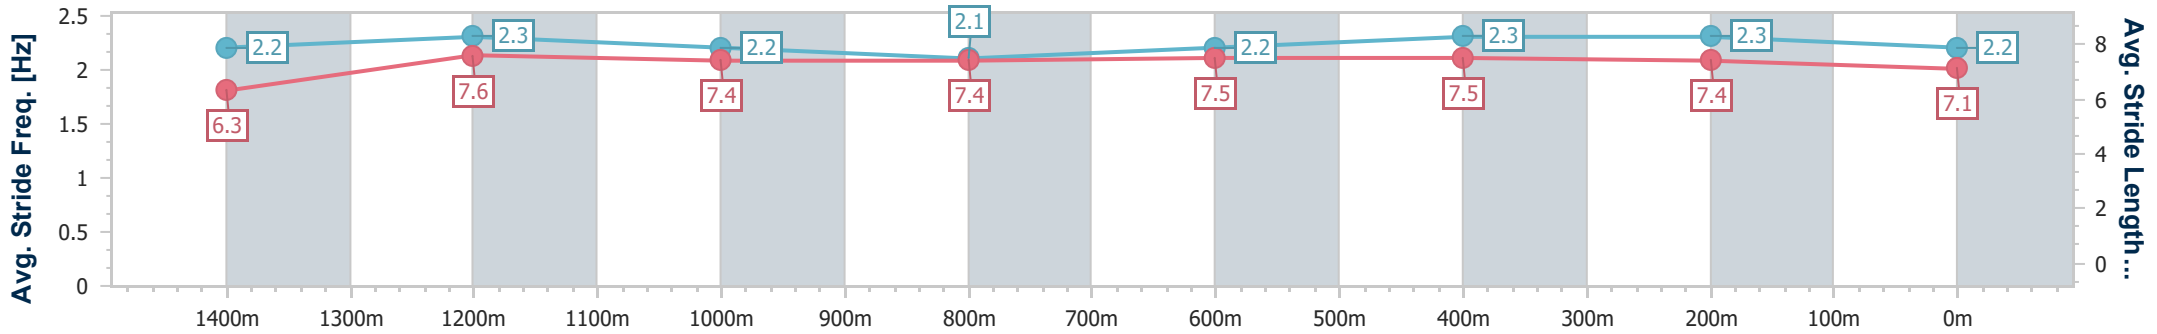

Horse/Jockey Name	Fifth Position
Final Rank	7
Fastest Section Time (Section)	0:11.52 (400m)
Top Speed [km/h] (Section)	64.4 (400m)
Race State	Finished

Doomben QLD Professional
Race 1: U&U RECRUITMENT Class 6 Handicap - 1600m
18 May 2024 - 11:48
Track Rating: Soft 7, Weather: Fine, Rail Position: True

BRISBANE
RACING CLUB

Section	Overall	1400m	1200m	1000m	800m	600m	400m	200m
Section Times	1:39.50 [7] (0:14.72)	1:24.78 [3] (0:11.77)	1:13.01 [2] (0:12.50)	1:00.51 [2] (0:12.67)	0:47.84 [2] (0:12.14)	0:35.70 [2] (0:11.58)	0:24.12 [2] (0:11.52)	0:12.60 [2] (0:12.60)
Average Speed [km/h]	48.9	61.4	57.5	57.1	59.6	62.2	62.2	57.6
Top Speed [km/h]	63.4	63.7	59.0	58.4	61.4	63.3	64.4	60.2
Avg. Dist. to Rail [m]	6.2	0.8	0.5	1.0	0.8	0.6	1.3	1.2
Avg. Stride Freq. [Hz]	2.2	2.3	2.2	2.1	2.2	2.3	2.3	2.2
Avg. Stride Length [m]	6.3	7.6	7.4	7.4	7.5	7.5	7.4	7.1

- [ ] Ranking at each section and finish
- -.-.-.- No data available at this section
- NA No data available