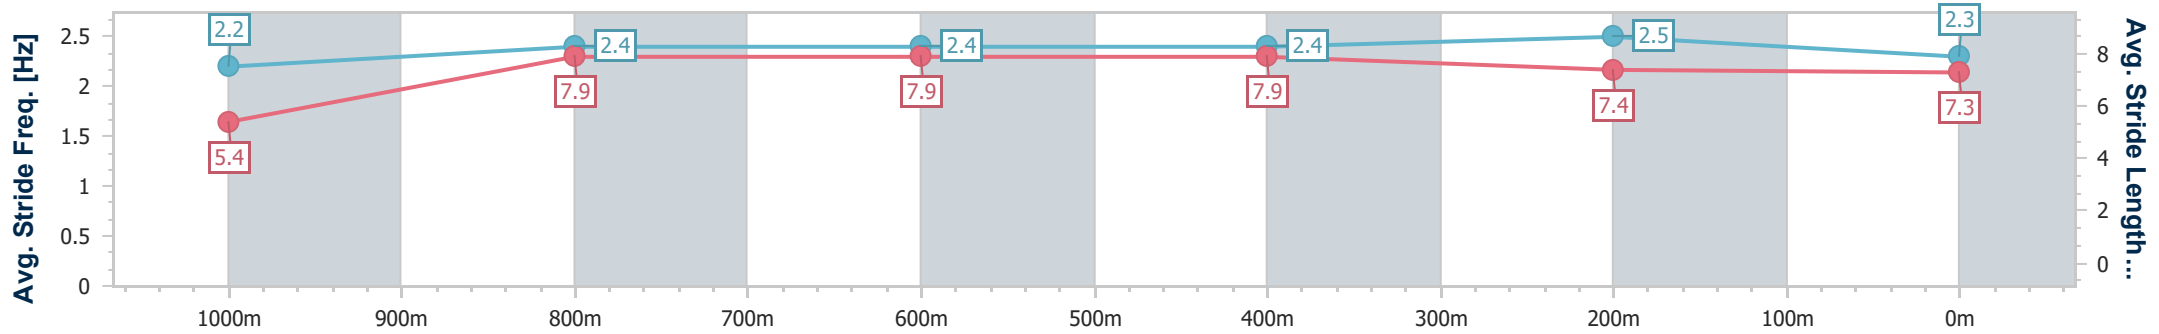

Horse/Jockey Name	Get What You Give
Final Rank	4
Fastest Section Time (Section)	0:08.22 (Overall)
Top Speed [km/h] (Section)	70.4 (800m)
Race State	Finished

Aquis Park Gold Coast Poly QLD Professional
Race 7: TAB BETS FRIENDS GCTC OPEN Handicap - 1100m

18 May 2024 - 15:39

Track Rating: Synthetic, Weather: Fine, Rail Position: True

Section	Overall	1000m	800m	600m	400m	200m
Section Times	1:02.76 [4] (0:08.22)	0:54.54 [7] (0:10.56)	0:43.98 [5] (0:10.43)	0:33.55 [5] (0:10.73)	0:22.82 [4] (0:10.99)	0:11.83 [4] (0:11.83)
Average Speed [km/h]	44.1	68.2	69.4	67.7	65.7	61.3
Top Speed [km/h]	65.6	69.5	70.4	70.0	66.8	64.1
Avg. Dist. to Rail [m]	1.4	0.4	1.1	1.9	2.7	4.1
Avg. Stride Freq. [Hz]	2.2	2.4	2.4	2.4	2.5	2.3
Avg. Stride Length [m]	5.4	7.9	7.9	7.9	7.4	7.3

- [ ] Ranking at each section and finish
- -.-.- No data available at this section
- NA No data available