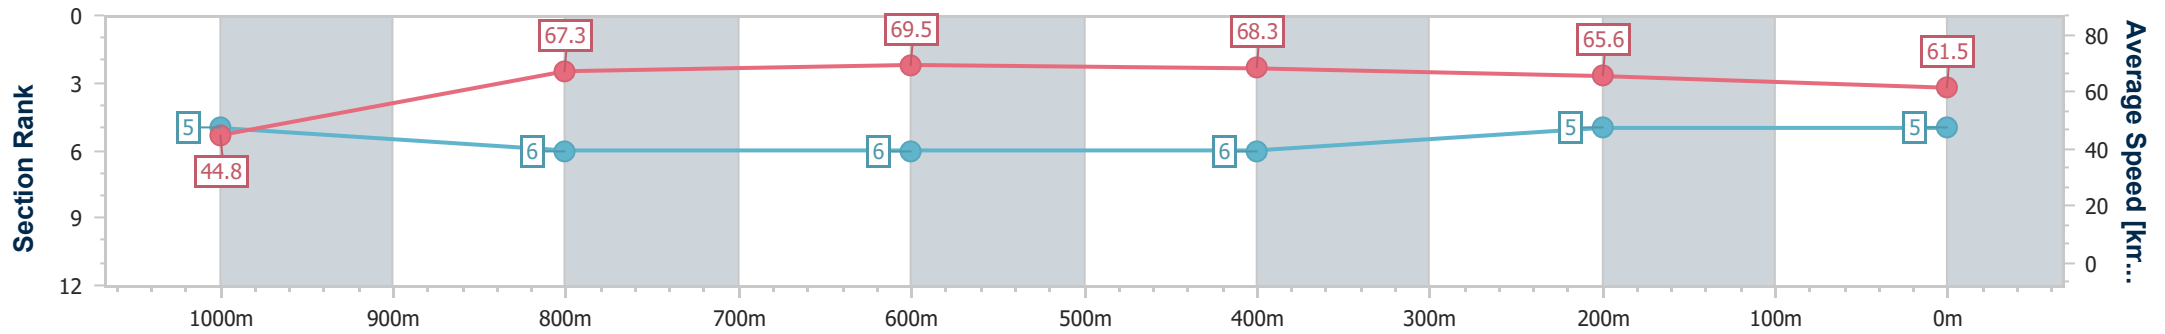

Horse/Jockey Name	Krakarib
Final Rank	5
Fastest Section Time (Section)	0:08.00 (Overall)
Top Speed [km/h] (Section)	71.3 (800m)
Race State	Finished

Aquis Park Gold Coast Poly QLD Professional
Race 7: TAB BETS FRIENDS GCTC OPEN Handicap - 1100m

18 May 2024 - 15:39

Track Rating: Synthetic, Weather: Fine, Rail Position: True

Section	Overall	1000m	800m	600m	400m	200m
Section Times	1:02.91 [5] (0:08.00)	0:54.91 [5] (0:10.85)	0:44.06 [6] (0:10.53)	0:33.53 [6] (0:10.66)	0:22.87 [6] (0:11.07)	0:11.80 [5] (0:11.80)
Average Speed [km/h]	44.8	67.3	69.5	68.3	65.6	61.5
Top Speed [km/h]	64.6	69.5	71.3	71.3	67.1	64.2
Avg. Dist. to Rail [m]	3.4	3.0	2.8	2.7	4.1	5.8
Avg. Stride Freq. [Hz]	2.3	2.5	2.6	2.5	2.5	2.3
Avg. Stride Length [m]	5.2	7.5	7.5	7.6	7.4	7.3

- [ ] Ranking at each section and finish
- -.-.- No data available at this section
- NA No data available