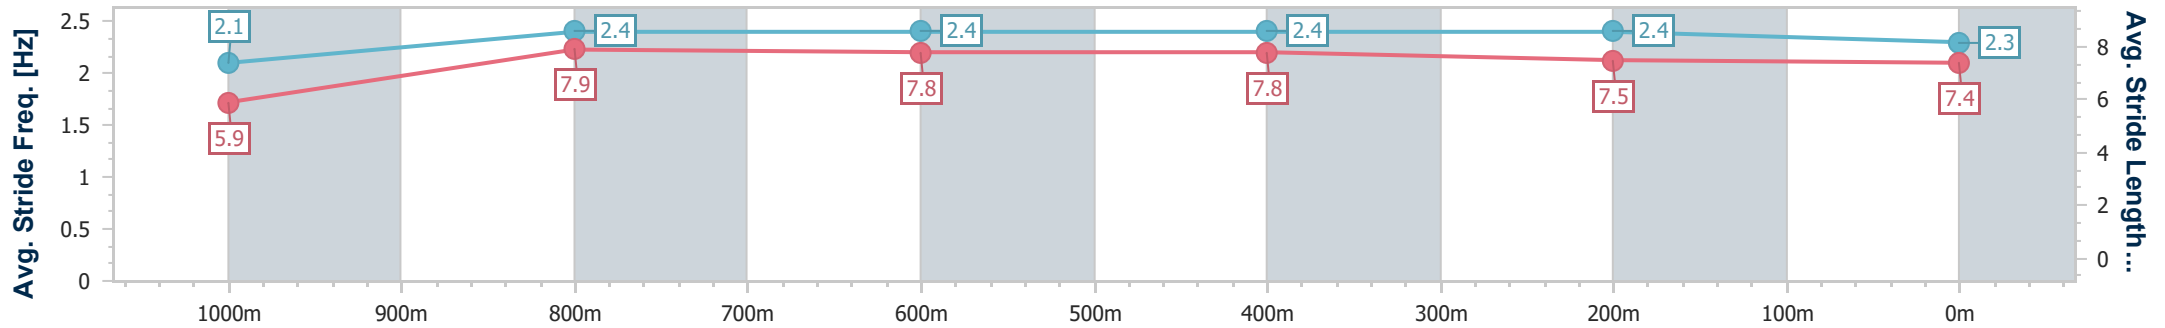

Horse/Jockey Name	Jamaican Rumba
Final Rank	3
Fastest Section Time (Section)	0:07.71 (Overall)
Top Speed [km/h] (Section)	69.4 (1000m)
Race State	Finished

Aquis Park Gold Coast Poly QLD Professional
Race 7: TAB BETS FRIENDS GCTC OPEN Handicap - 1100m

18 May 2024 - 15:39

Track Rating: Synthetic, Weather: Fine, Rail Position: True

Section	Overall	1000m	800m	600m	400m	200m
Section Times	1:02.52 [3] (0:07.71)	0:54.81 [1] (0:10.48)	0:44.33 [1] (0:10.52)	0:33.81 [1] (0:10.72)	0:23.09 [1] (0:11.11)	0:11.98 [1] (0:11.98)
Average Speed [km/h]	46.7	68.4	67.8	67.1	65.0	60.4
Top Speed [km/h]	66.9	69.4	69.3	69.2	65.6	63.9
Avg. Dist. to Rail [m]	1.9	0.6	1.3	0.3	0.8	1.0
Avg. Stride Freq. [Hz]	2.1	2.4	2.4	2.4	2.4	2.3
Avg. Stride Length [m]	5.9	7.9	7.8	7.8	7.5	7.4

- [ ] Ranking at each section and finish
- -.-.- No data available at this section
- NA No data available