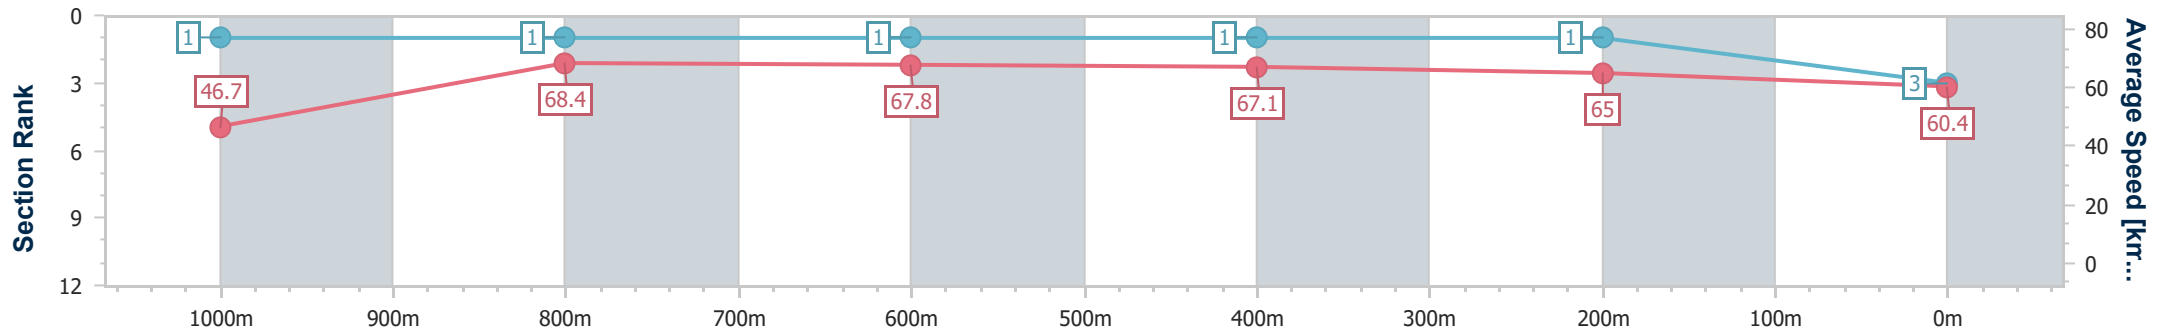

Horse/Jockey Name	Jamaican Rumba
Final Rank	3
Fastest Section Time (Section)	0:07.71 (Overall)
Top Speed [km/h] (Section)	69.4 (1000m)
Race State	Finished

Aquis Park Gold Coast Poly QLD Professional
Race 7: TAB BETS FRIENDS GCTC OPEN Handicap - 1100m

18 May 2024 - 15:39

Track Rating: Synthetic, Weather: Fine, Rail Position: True

Section	Overall	1000m	800m	600m	400m	200m
Section Times	1:02.52 [3] (0:07.71)	0:54.81 [1] (0:10.48)	0:44.33 [1] (0:10.52)	0:33.81 [1] (0:10.72)	0:23.09 [1] (0:11.11)	0:11.98 [1] (0:11.98)
Average Speed [km/h]	46.7	68.4	67.8	67.1	65.0	60.4
Top Speed [km/h]	66.9	69.4	69.3	69.2	65.6	63.9
Avg. Dist. to Rail [m]	1.9	0.6	1.3	0.3	0.8	1.0
Avg. Stride Freq. [Hz]	2.1	2.4	2.4	2.4	2.4	2.3
Avg. Stride Length [m]	5.9	7.9	7.8	7.8	7.5	7.4

- [ ] Ranking at each section and finish
- -.-.- No data available at this section
- NA No data available