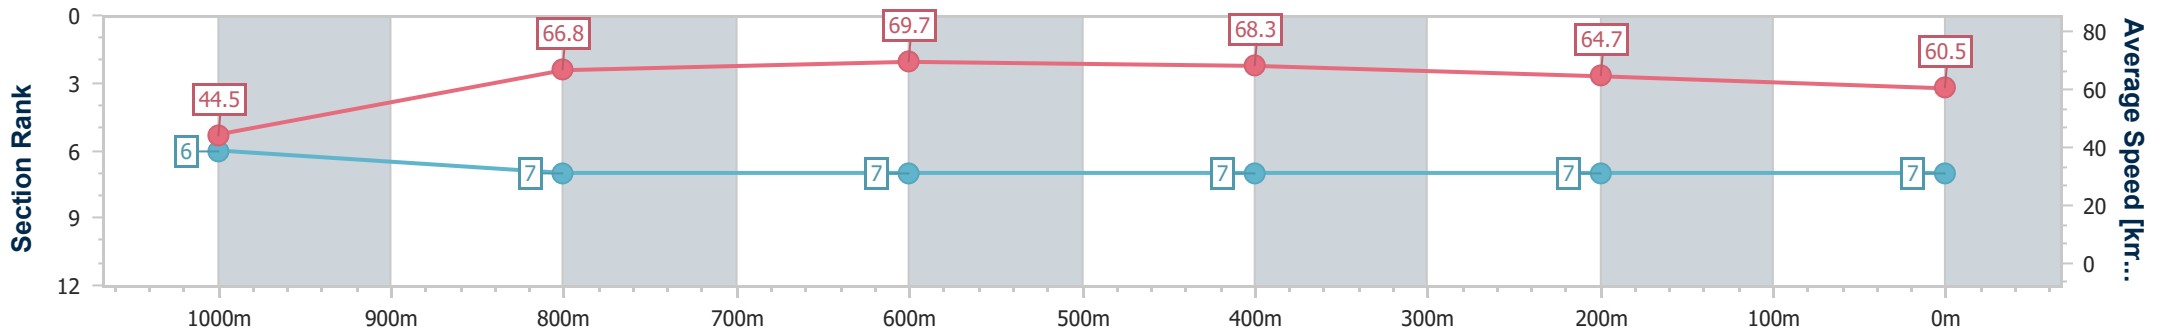

- [] Ranking at each section and finish
- .-.- No data available at this section
- NA No data available

Horse/Jockey Name	Deep Fire
Final Rank	7
Fastest Section Time (Section)	0:08.12 (Overall)
Top Speed [km/h] (Section)	70.7 (600m)
Race State	Finished

Aquis Park Gold Coast Poly QLD Professional
Race 7: TAB BETS FRIENDS GCTC OPEN Handicap - 1100m

18 May 2024 - 15:39

Track Rating: Synthetic, Weather: Fine, Rail Position: True

Section	Overall	1000m	800m	600m	400m	200m
Section Times	1:03.39 [7] (0:08.12)	0:55.27 [6] (0:10.82)	0:44.45 [7] (0:10.58)	0:33.87 [7] (0:10.73)	0:23.14 [7] (0:11.19)	0:11.95 [7] (0:11.95)
Average Speed [km/h]	44.5	66.8	69.7	68.3	64.7	60.5
Top Speed [km/h]	64.8	68.8	69.8	70.7	66.1	63.3
Avg. Dist. to Rail [m]	2.8	2.0	3.7	3.7	5.4	7.8
Avg. Stride Freq. [Hz]	2.2	2.5	2.5	2.5	2.4	2.3
Avg. Stride Length [m]	5.6	7.5	7.8	7.8	7.5	7.2