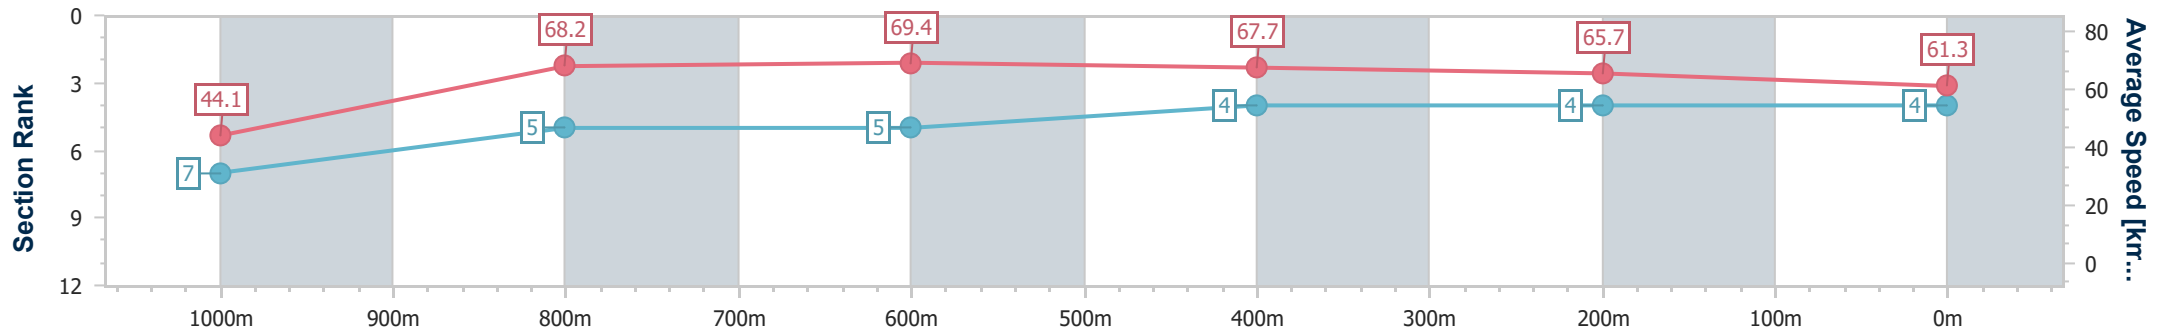

Horse/Jockey Name	Get What You Give
Final Rank	4
Fastest Section Time (Section)	0:08.22 (Overall)
Top Speed [km/h] (Section)	70.4 (800m)
Race State	Finished

Aquis Park Gold Coast Poly QLD Professional
Race 7: TAB BETS FRIENDS GCTC OPEN Handicap - 1100m

18 May 2024 - 15:39

Track Rating: Synthetic, Weather: Fine, Rail Position: True

Section	Overall	1000m	800m	600m	400m	200m
Section Times	1:02.76 [4] (0:08.22)	0:54.54 [7] (0:10.56)	0:43.98 [5] (0:10.43)	0:33.55 [5] (0:10.73)	0:22.82 [4] (0:10.99)	0:11.83 [4] (0:11.83)
Average Speed [km/h]	44.1	68.2	69.4	67.7	65.7	61.3
Top Speed [km/h]	65.6	69.5	70.4	70.0	66.8	64.1
Avg. Dist. to Rail [m]	1.4	0.4	1.1	1.9	2.7	4.1
Avg. Stride Freq. [Hz]	2.2	2.4	2.4	2.4	2.5	2.3
Avg. Stride Length [m]	5.4	7.9	7.9	7.9	7.4	7.3

- [ ] Ranking at each section and finish
- -.-.- No data available at this section
- NA No data available