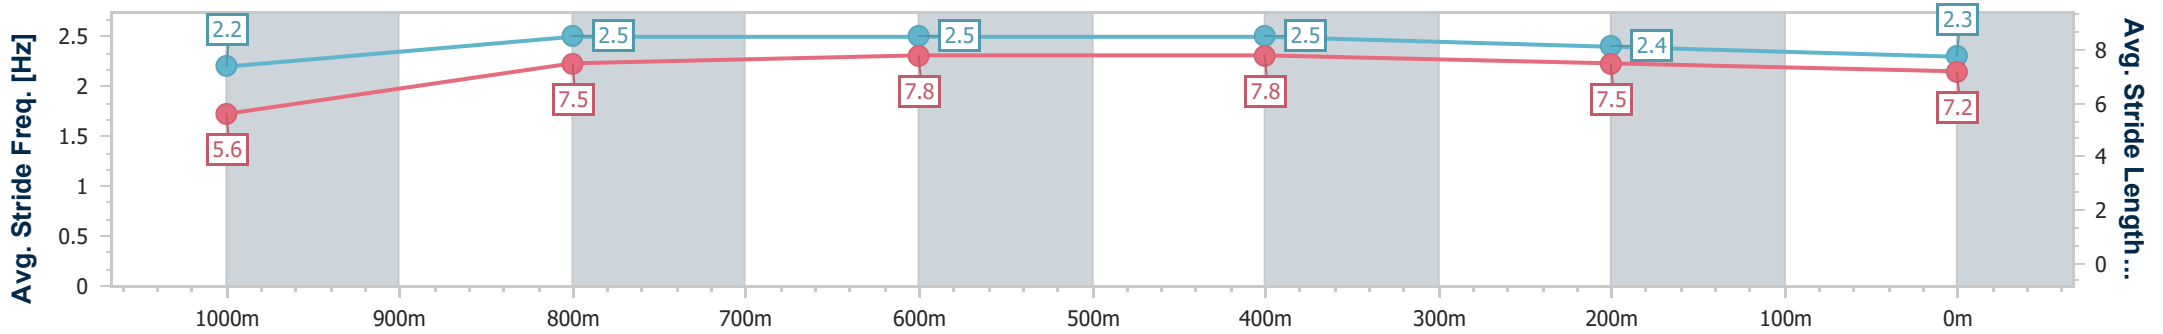

Aquis Park Gold Coast Poly QLD Professional
Race 7: TAB BETS FRIENDS GCTC OPEN Handicap - 1100m

18 May 2024 - 15:39

Track Rating: Synthetic, Weather: Fine, Rail Position: True

Section	Overall	1000m	800m	600m	400m	200m
Section Times	1:03.37 [6] (0:07.79)	0:55.58 [4] (0:10.76)	0:44.82 [4] (0:10.57)	0:34.25 [4] (0:10.86)	0:23.39 [5] (0:11.23)	0:12.16 [6] (0:12.16)
Average Speed [km/h]	46.1	66.9	68.6	66.7	64.1	59.5
Top Speed [km/h]	64.2	69.6	70.1	70.2	65.4	63.0
Avg. Dist. to Rail [m]	0.7	0.4	1.0	1.1	1.7	2.8
Avg. Stride Freq. [Hz]	2.3	2.4	2.4	2.3	2.3	2.2
Avg. Stride Length [m]	5.5	7.8	8.0	8.0	7.6	7.4

- [] Ranking at each section and finish
- .-.- No data available at this section
- NA No data available

Horse/Jockey Name	Deep Fire
Final Rank	7
Fastest Section Time (Section)	0:08.12 (Overall)
Top Speed [km/h] (Section)	70.7 (600m)
Race State	Finished

Aquis Park Gold Coast Poly QLD Professional
Race 7: TAB BETS FRIENDS GCTC OPEN Handicap - 1100m

18 May 2024 - 15:39

Track Rating: Synthetic, Weather: Fine, Rail Position: True

Section	Overall	1000m	800m	600m	400m	200m
Section Times	1:03.39 [7] (0:08.12)	0:55.27 [6] (0:10.82)	0:44.45 [7] (0:10.58)	0:33.87 [7] (0:10.73)	0:23.14 [7] (0:11.19)	0:11.95 [7] (0:11.95)
Average Speed [km/h]	44.5	66.8	69.7	68.3	64.7	60.5
Top Speed [km/h]	64.8	68.8	69.8	70.7	66.1	63.3
Avg. Dist. to Rail [m]	2.8	2.0	3.7	3.7	5.4	7.8
Avg. Stride Freq. [Hz]	2.2	2.5	2.5	2.5	2.4	2.3
Avg. Stride Length [m]	5.6	7.5	7.8	7.8	7.5	7.2

- [] Ranking at each section and finish
- .-.- No data available at this section
- NA No data available