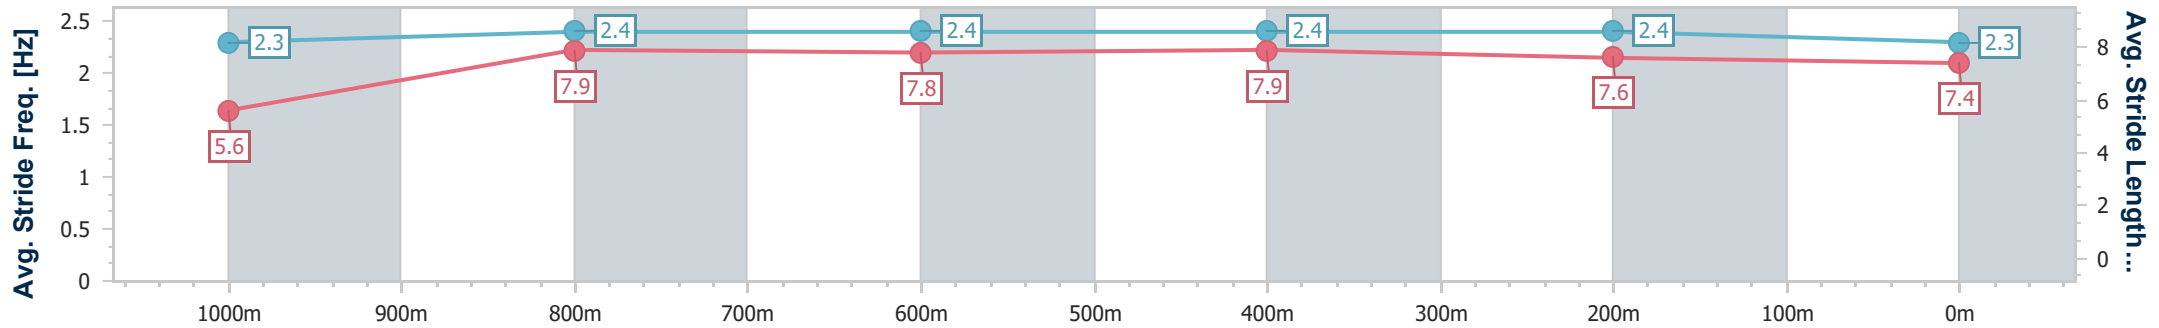

Horse/Jockey Name	The Billionaire
Final Rank	2
Fastest Section Time (Section)	0:07.73 (Overall)
Top Speed [km/h] (Section)	70.3 (1000m)
Race State	Finished

Aquis Park Gold Coast Poly QLD Professional
Race 7: TAB BETS FRIENDS GCTC OPEN Handicap - 1100m

18 May 2024 - 15:39

Track Rating: Synthetic, Weather: Fine, Rail Position: True

Section	Overall	1000m	800m	600m	400m	200m
Section Times	1:02.36 [2] (0:07.73)	0:54.63 [2] (0:10.60)	0:44.03 [2] (0:10.59)	0:33.44 [2] (0:10.63)	0:22.81 [2] (0:11.00)	0:11.81 [2] (0:11.81)
Average Speed [km/h]	46.5	68.3	68.0	67.9	65.4	61.4
Top Speed [km/h]	66.9	70.3	69.5	69.9	66.9	63.6
Avg. Dist. to Rail [m]	4.1	1.3	0.6	0.7	1.4	2.8
Avg. Stride Freq. [Hz]	2.3	2.4	2.4	2.4	2.4	2.3
Avg. Stride Length [m]	5.6	7.9	7.8	7.9	7.6	7.4

- [ ] Ranking at each section and finish
- -.-.- No data available at this section
- NA No data available