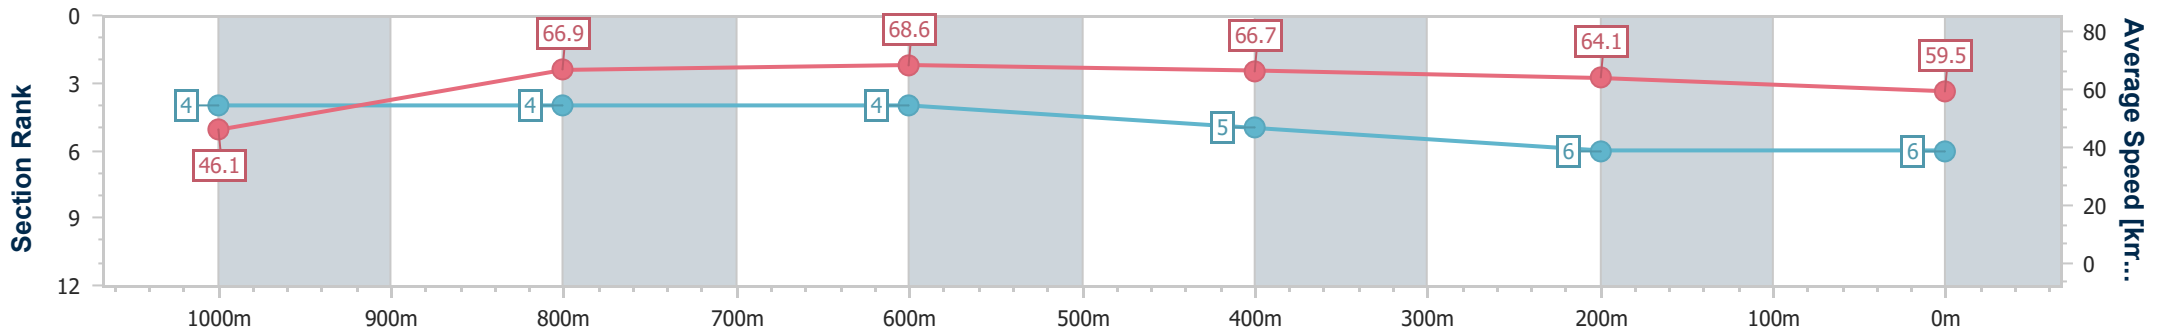

- [] Ranking at each section and finish
- .-.- No data available at this section
- NA No data available

Horse/Jockey Name	Gemelon Bolt
Final Rank	6
Fastest Section Time (Section)	0:07.79 (Overall)
Top Speed [km/h] (Section)	70.2 (600m)
Race State	Finished

Aquis Park Gold Coast Poly QLD Professional
Race 7: TAB BETS FRIENDS GCTC OPEN Handicap - 1100m

18 May 2024 - 15:39

Track Rating: Synthetic, Weather: Fine, Rail Position: True

Section	Overall	1000m	800m	600m	400m	200m
Section Times	1:03.37 [6] (0:07.79)	0:55.58 [4] (0:10.76)	0:44.82 [4] (0:10.57)	0:34.25 [4] (0:10.86)	0:23.39 [5] (0:11.23)	0:12.16 [6] (0:12.16)
Average Speed [km/h]	46.1	66.9	68.6	66.7	64.1	59.5
Top Speed [km/h]	64.2	69.6	70.1	70.2	65.4	63.0
Avg. Dist. to Rail [m]	0.7	0.4	1.0	1.1	1.7	2.8
Avg. Stride Freq. [Hz]	2.3	2.4	2.4	2.3	2.3	2.2
Avg. Stride Length [m]	5.5	7.8	8.0	8.0	7.6	7.4