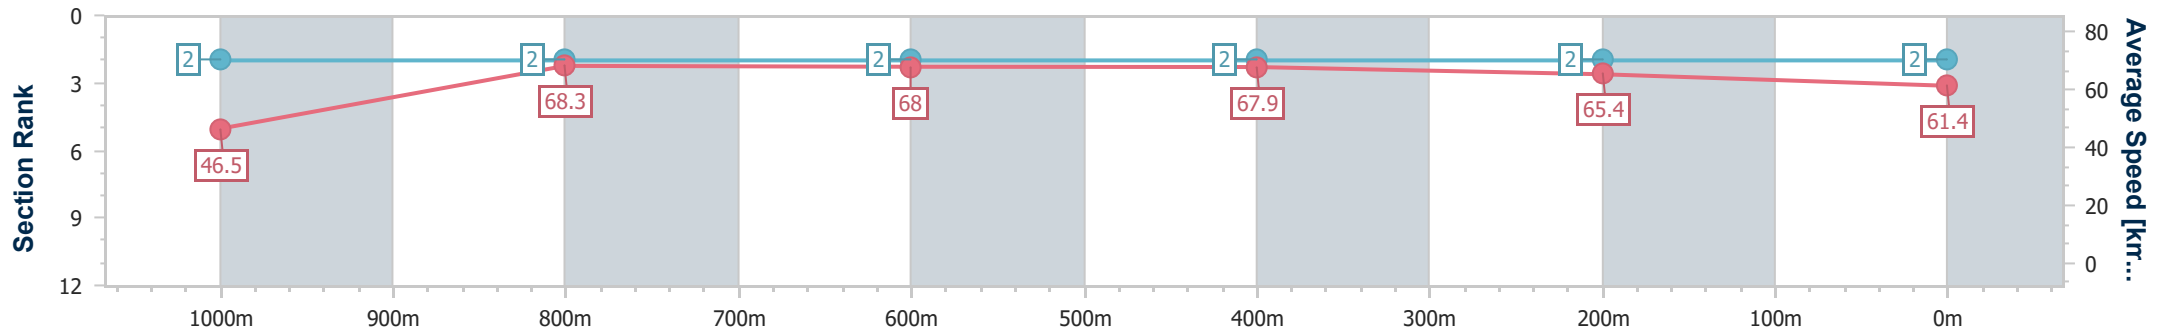

Horse/Jockey Name	The Billionaire
Final Rank	2
Fastest Section Time (Section)	0:07.73 (Overall)
Top Speed [km/h] (Section)	70.3 (1000m)
Race State	Finished

Aquis Park Gold Coast Poly QLD Professional
Race 7: TAB BETS FRIENDS GCTC OPEN Handicap - 1100m

18 May 2024 - 15:39

Track Rating: Synthetic, Weather: Fine, Rail Position: True

Section	Overall	1000m	800m	600m	400m	200m
Section Times	1:02.36 [2] (0:07.73)	0:54.63 [2] (0:10.60)	0:44.03 [2] (0:10.59)	0:33.44 [2] (0:10.63)	0:22.81 [2] (0:11.00)	0:11.81 [2] (0:11.81)
Average Speed [km/h]	46.5	68.3	68.0	67.9	65.4	61.4
Top Speed [km/h]	66.9	70.3	69.5	69.9	66.9	63.6
Avg. Dist. to Rail [m]	4.1	1.3	0.6	0.7	1.4	2.8
Avg. Stride Freq. [Hz]	2.3	2.4	2.4	2.4	2.4	2.3
Avg. Stride Length [m]	5.6	7.9	7.8	7.9	7.6	7.4

- [ ] Ranking at each section and finish
- -.-.- No data available at this section
- NA No data available