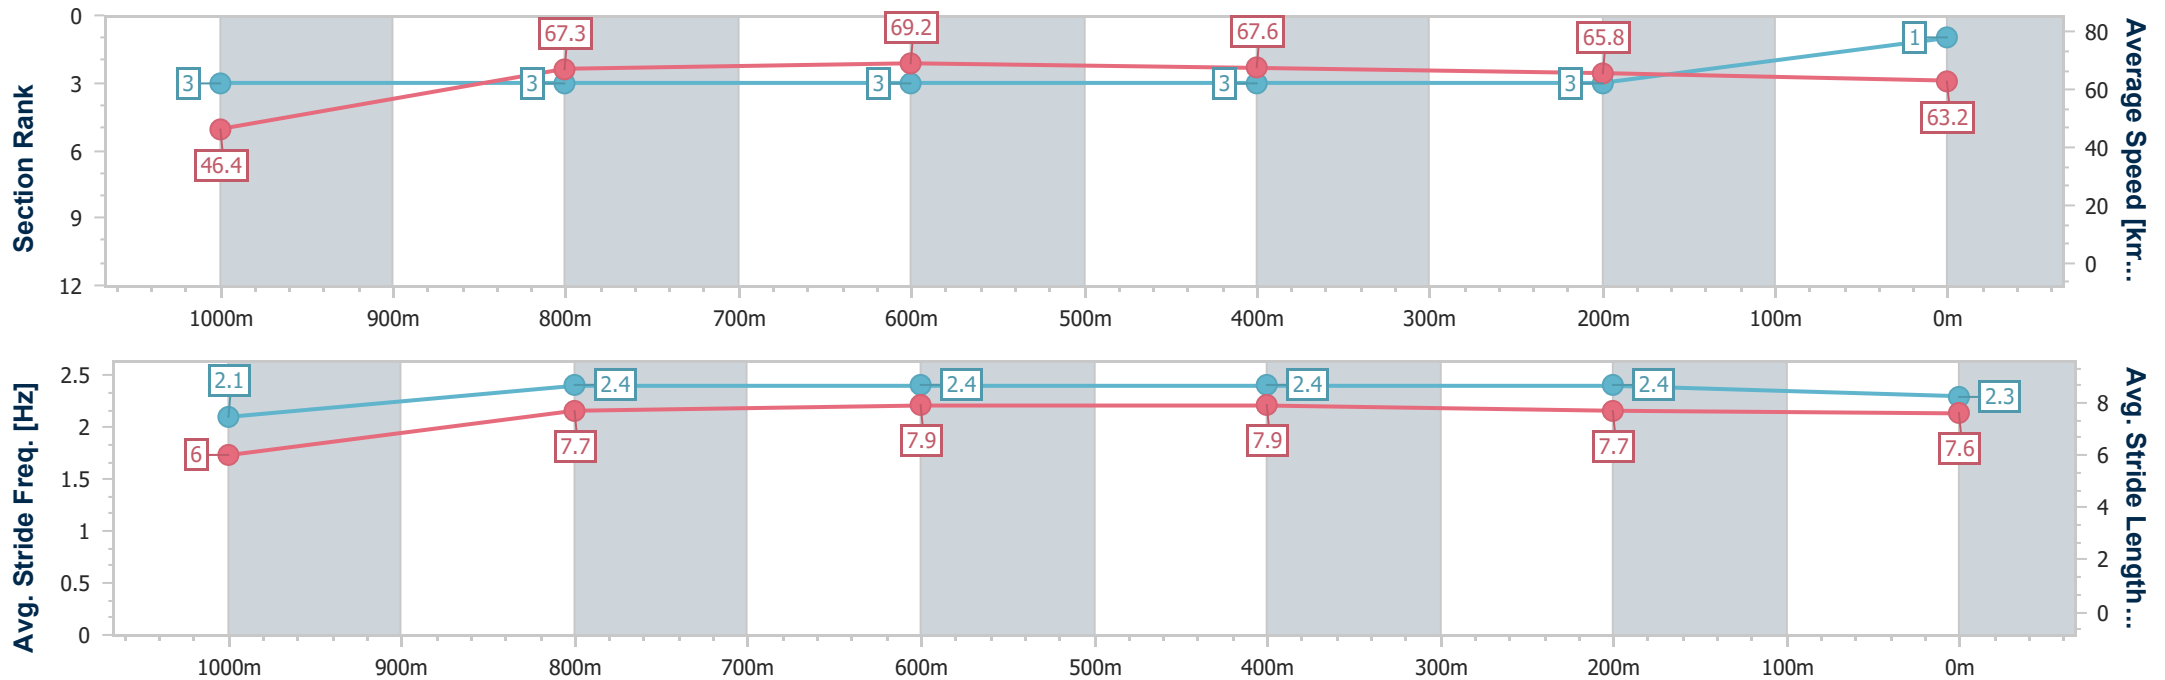

18 May 2024 - 15:39

Track Rating: Synthetic, Weather: Fine, Rail Position: True

Section	Overall	1000m	800m	600m	400m	200m
Section Times	1:02.17 [1] (0:07.75)	0:54.42 [3] (0:10.77)	0:43.65 [3] (0:10.58)	0:33.07 [3] (0:10.66)	0:22.41 [3] (0:10.95)	0:11.46 [3] (0:11.46)
Average Speed [km/h]	46.4	67.3	69.2	67.6	65.8	63.2
Top Speed [km/h]	64.7	69.3	70.5	70.4	66.4	65.1
Avg. Dist. to Rail [m]	1.9	2.8	2.5	1.1	2.3	5.3
Avg. Stride Freq. [Hz]	2.1	2.4	2.4	2.4	2.4	2.3
Avg. Stride Length [m]	6.0	7.7	7.9	7.9	7.7	7.6