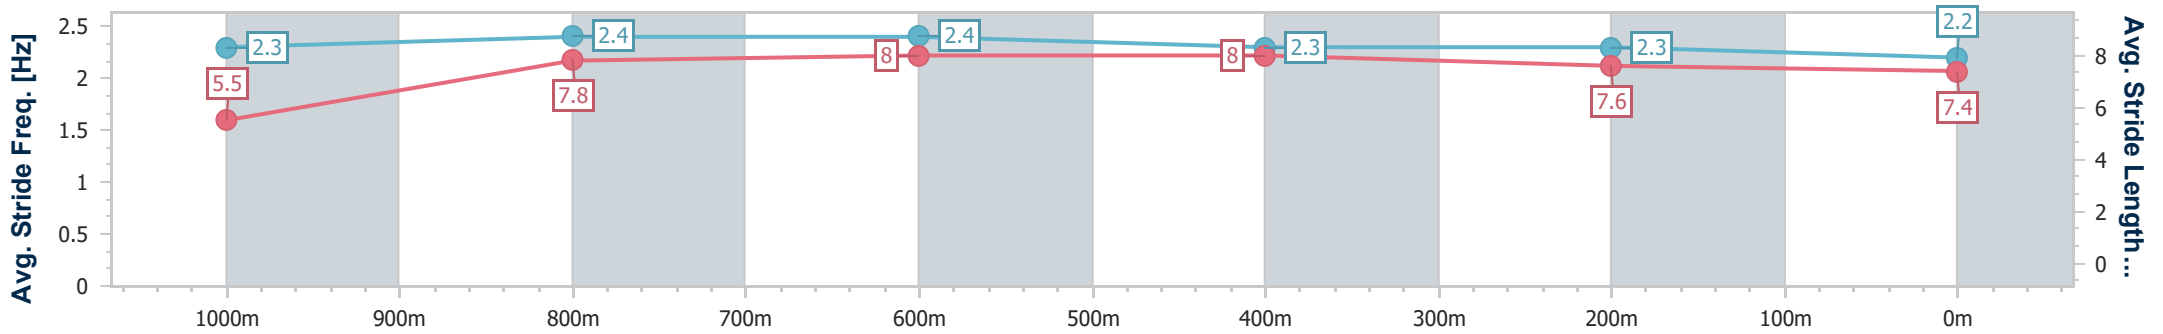

- [] Ranking at each section and finish
- .-.- No data available at this section
- NA No data available

Horse/Jockey Name	Gemelon Bolt
Final Rank	6
Fastest Section Time (Section)	0:07.79 (Overall)
Top Speed [km/h] (Section)	70.2 (600m)
Race State	Finished

Aquis Park Gold Coast Poly QLD Professional
Race 7: TAB BETS FRIENDS GCTC OPEN Handicap - 1100m

18 May 2024 - 15:39

Track Rating: Synthetic, Weather: Fine, Rail Position: True

Section	Overall	1000m	800m	600m	400m	200m
Section Times	1:03.37 [6] (0:07.79)	0:55.58 [4] (0:10.76)	0:44.82 [4] (0:10.57)	0:34.25 [4] (0:10.86)	0:23.39 [5] (0:11.23)	0:12.16 [6] (0:12.16)
Average Speed [km/h]	46.1	66.9	68.6	66.7	64.1	59.5
Top Speed [km/h]	64.2	69.6	70.1	70.2	65.4	63.0
Avg. Dist. to Rail [m]	0.7	0.4	1.0	1.1	1.7	2.8
Avg. Stride Freq. [Hz]	2.3	2.4	2.4	2.3	2.3	2.2
Avg. Stride Length [m]	5.5	7.8	8.0	8.0	7.6	7.4