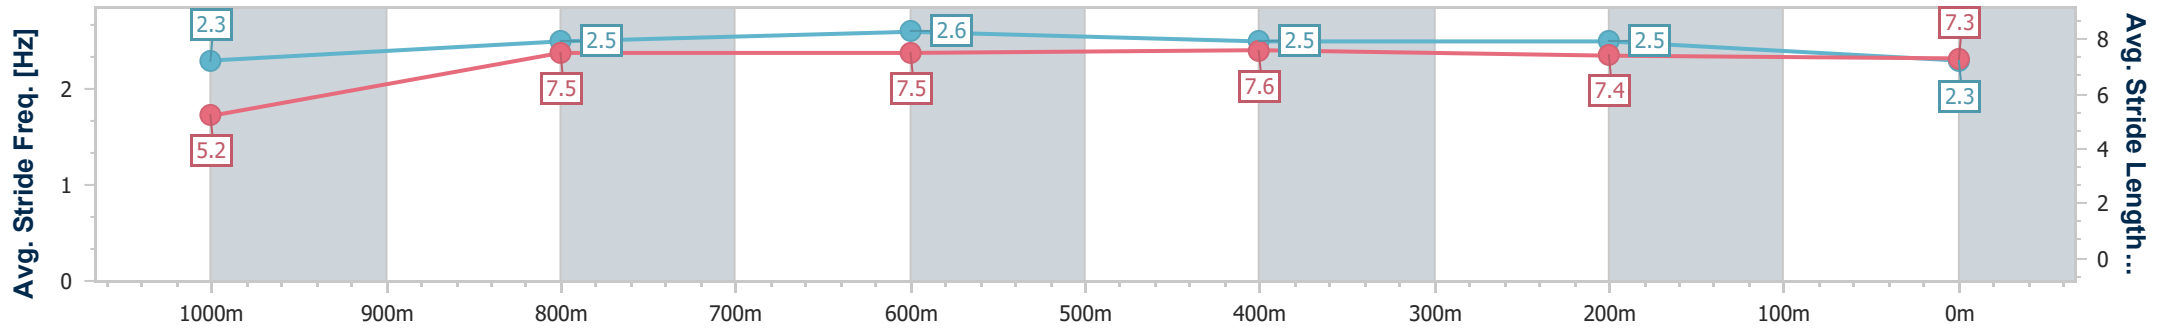

- [] Ranking at each section and finish
- .-.- No data available at this section
- NA No data available

Horse/Jockey Name	Krakarib
Final Rank	5
Fastest Section Time (Section)	0:08.00 (Overall)
Top Speed [km/h] (Section)	71.3 (800m)
Race State	Finished

Aquis Park Gold Coast Poly QLD Professional
Race 7: TAB BETS FRIENDS GCTC OPEN Handicap - 1100m

18 May 2024 - 15:39

Track Rating: Synthetic, Weather: Fine, Rail Position: True

Section	Overall	1000m	800m	600m	400m	200m
Section Times	1:02.91 [5] (0:08.00)	0:54.91 [5] (0:10.85)	0:44.06 [6] (0:10.53)	0:33.53 [6] (0:10.66)	0:22.87 [6] (0:11.07)	0:11.80 [5] (0:11.80)
Average Speed [km/h]	44.8	67.3	69.5	68.3	65.6	61.5
Top Speed [km/h]	64.6	69.5	71.3	71.3	67.1	64.2
Avg. Dist. to Rail [m]	3.4	3.0	2.8	2.7	4.1	5.8
Avg. Stride Freq. [Hz]	2.3	2.5	2.6	2.5	2.5	2.3
Avg. Stride Length [m]	5.2	7.5	7.5	7.6	7.4	7.3