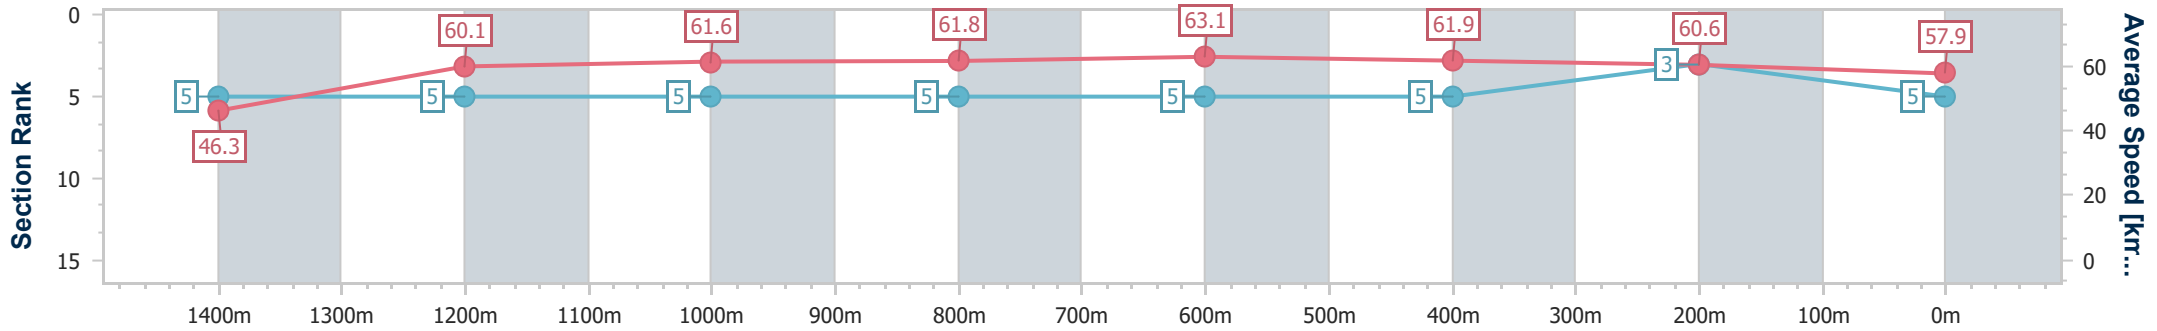

Horse/Jockey Name	Vidya
Final Rank	5
Fastest Section Time (Section)	0:10.83 (Overall)
Top Speed [km/h] (Section)	64.0 (800m)
Race State	Finished

Aquis Park Gold Coast Poly QLD Professional
Race 5: MEMBERS & MATES GCTC 29 JUNE Maiden Handicap - 1540m
AQUIS PARK
HOME OF THE GOLD COAST
TURF CLUB & SPORT CENTRE

18 May 2024 - 14:25

Track Rating: Synthetic, Weather: Fine, Rail Position: True

Section	Overall	1400m	1200m	1000m	800m	600m	400m	200m
Section Times	1:33.52 [5] (0:10.83)	1:22.69 [5] (0:11.98)	1:10.71 [5] (0:11.68)	0:59.03 [5] (0:11.63)	0:47.40 [5] (0:11.40)	0:36.00 [5] (0:11.57)	0:24.43 [5] (0:11.92)	0:12.51 [3] (0:12.51)
Average Speed [km/h]	46.3	60.1	61.6	61.8	63.1	61.9	60.6	57.9
Top Speed [km/h]	60.0	60.8	62.2	63.2	64.0	64.0	61.1	60.1
Avg. Dist. to Rail [m]	2.2	0.6	0.7	0.5	0.4	0.5	0.7	0.6
Avg. Stride Freq. [Hz]	2.2	2.3	2.2	2.2	2.3	2.2	2.2	2.1
Avg. Stride Length [m]	5.8	7.3	7.7	7.9	7.8	7.8	7.7	7.5

- [ ] Ranking at each section and finish
- -.-.- No data available at this section
- NA No data available