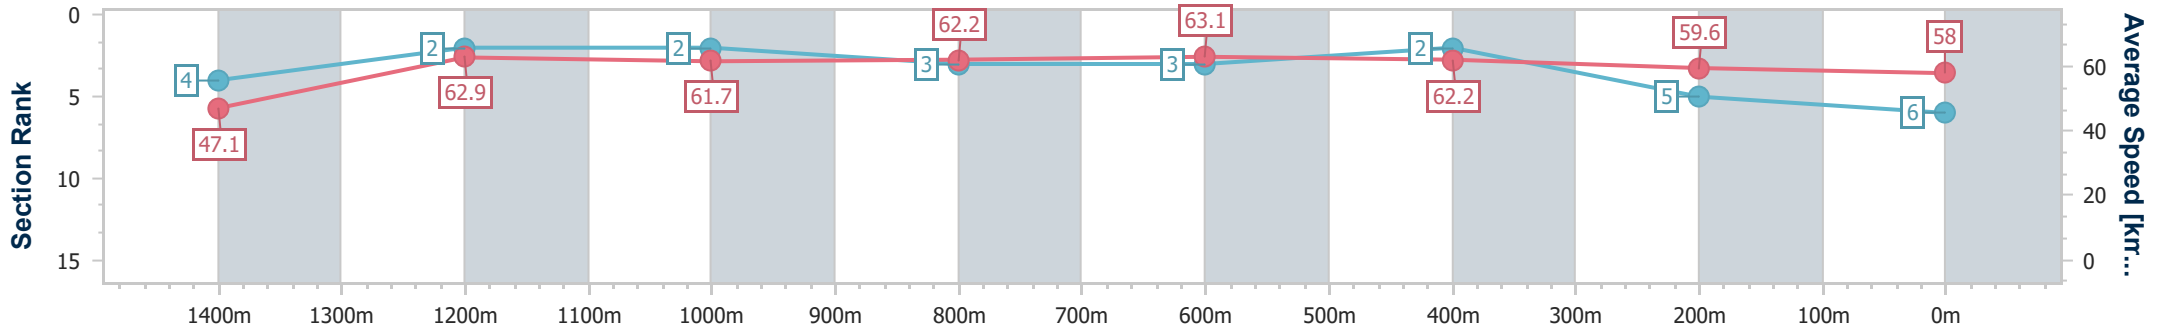

Horse/Jockey Name	Better Than Love
Final Rank	6
Fastest Section Time (Section)	0:10.71 (Overall)
Top Speed [km/h] (Section)	64.3 (600m)
Race State	Finished

Aquis Park Gold Coast Poly QLD Professional
Race 5: MEMBERS & MATES GCTC 29 JUNE Maiden Handicap - 1540m
HOME OF THE GOLD COAST
TRIP CLUB & SPORT CENTRE

18 May 2024 - 14:25

Track Rating: Synthetic, Weather: Fine, Rail Position: True

Section	Overall	1400m	1200m	1000m	800m	600m	400m	200m
Section Times	1:33.53 [6] (0:10.71)	1:22.82 [4] (0:11.77)	1:11.05 [2] (0:11.71)	0:59.34 [2] (0:11.58)	0:47.76 [3] (0:11.52)	0:36.24 [3] (0:11.62)	0:24.62 [2] (0:12.17)	0:12.45 [5] (0:12.45)
Average Speed [km/h]	47.1	62.9	61.7	62.2	63.1	62.2	59.6	58.0
Top Speed [km/h]	63.3	63.9	62.1	63.9	63.6	64.3	60.4	59.4
Avg. Dist. to Rail [m]	6.8	3.8	1.6	0.9	1.5	1.4	3.8	5.3
Avg. Stride Freq. [Hz]	2.1	2.3	2.2	2.2	2.3	2.2	2.2	2.2
Avg. Stride Length [m]	6.2	7.5	7.8	7.7	7.7	7.7	7.5	7.3

- [ ] Ranking at each section and finish
- -.-.- No data available at this section
- NA No data available