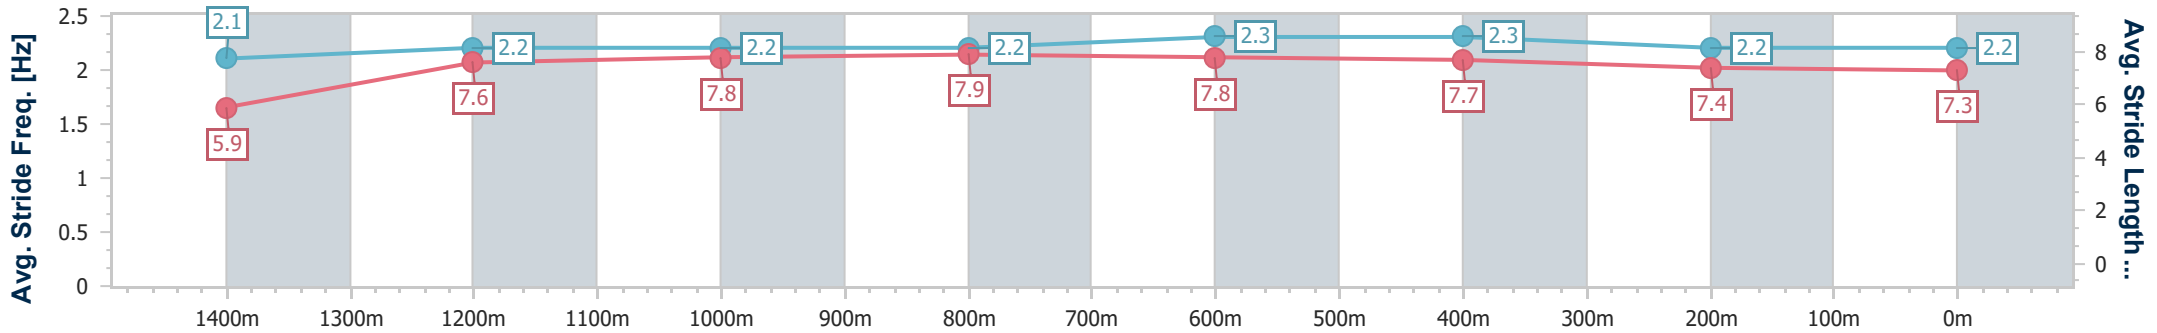

Aquis Park Gold Coast Poly QLD Professional
 Race 5: MEMBERS & MATES GCTC 29 JUNE Maiden Handicap - 1540m

18 May 2024 - 14:25

Track Rating: Synthetic, Weather: Fine, Rail Position: True

Section	Overall	1400m	1200m	1000m	800m	600m	400m	200m
Section Times	1:33.54 [7] (0:10.94)	1:22.60 [7] (0:12.13)	1:10.47 [6] (0:11.60)	0:58.87 [7] (0:11.61)	0:47.26 [6] (0:11.38)	0:35.88 [6] (0:11.55)	0:24.33 [6] (0:12.06)	0:12.27 [7] (0:12.27)
Average Speed [km/h]	46.1	60.8	62.0	62.6	63.8	63.5	60.3	59.0
Top Speed [km/h]	60.4	62.0	63.5	63.3	65.3	64.7	62.4	60.5
Avg. Dist. to Rail [m]	4.6	3.2	3.0	2.4	2.2	3.5	5.7	6.4
Avg. Stride Freq. [Hz]	2.0	2.2	2.2	2.2	2.2	2.2	2.2	2.2
Avg. Stride Length [m]	6.3	7.8	8.0	8.1	7.9	7.9	7.4	7.4

- [] Ranking at each section and finish
- .-.- No data available at this section
- NA No data available

Horse/Jockey Name	Americola
Final Rank	8
Fastest Section Time (Section)	0:11.08 (Overall)
Top Speed [km/h] (Section)	65.1 (800m)
Race State	Finished

Aquis Park Gold Coast Poly QLD Professional
 Race 5: MEMBERS & MATES GCTC 29 JUNE Maiden Handicap - 1540m

18 May 2024 - 14:25

Track Rating: Synthetic, Weather: Fine, Rail Position: True

Section	Overall	1400m	1200m	1000m	800m	600m	400m	200m
Section Times	1:33.75 [8] (0:11.08)	1:22.67 [8] (0:12.05)	1:10.62 [8] (0:11.52)	0:59.10 [6] (0:11.71)	0:47.39 [7] (0:11.35)	0:36.04 [7] (0:11.61)	0:24.43 [8] (0:12.08)	0:12.35 [8] (0:12.35)
Average Speed [km/h]	45.5	60.5	62.4	61.5	64.1	62.7	60.0	58.7
Top Speed [km/h]	58.5	62.1	63.0	62.5	65.1	65.0	60.8	59.6
Avg. Dist. to Rail [m]	5.6	1.1	0.3	0.4	1.7	2.6	2.2	2.0
Avg. Stride Freq. [Hz]	2.1	2.2	2.2	2.2	2.3	2.3	2.2	2.2
Avg. Stride Length [m]	5.9	7.6	7.8	7.9	7.8	7.7	7.4	7.3

- [] Ranking at each section and finish
- .-.- No data available at this section
- NA No data available