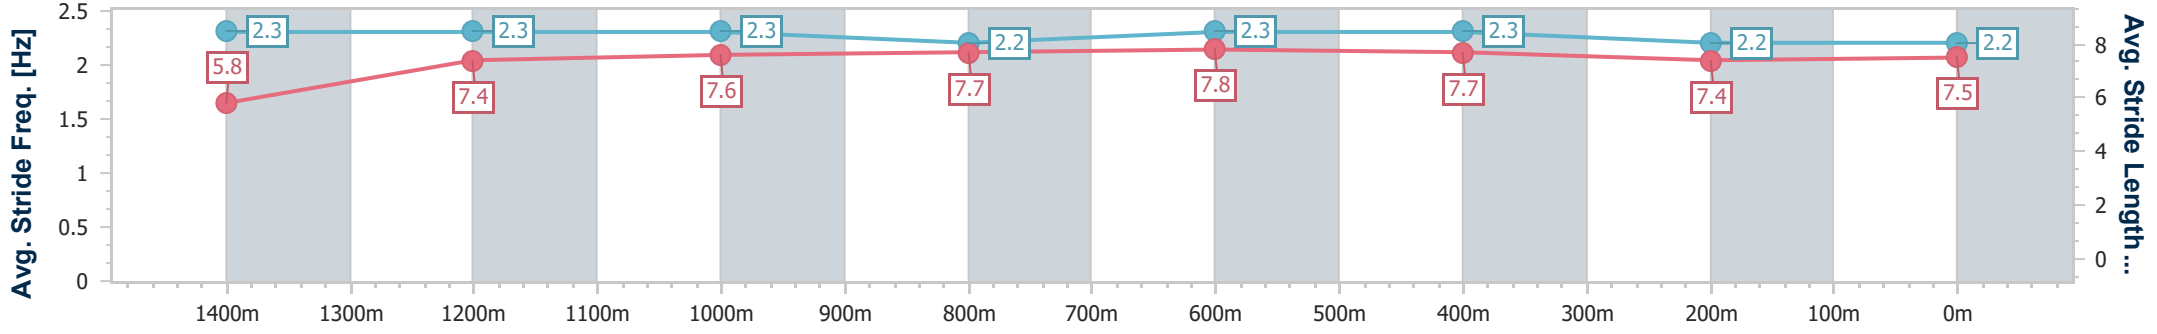

Horse/Jockey Name	Weekend Artist
Final Rank	3
Fastest Section Time (Section)	0:10.53 (Overall)
Top Speed [km/h] (Section)	64.6 (800m)
Race State	Finished

Aquis Park Gold Coast Poly QLD Professional
Race 5: MEMBERS & MATES GCTC 29 JUNE Maiden Handicap - 1540m
AQUIS PARK
HOME OF THE GOLD COAST
TURF CLUB & SPORT CENTRE

18 May 2024 - 14:25

Track Rating: Synthetic, Weather: Fine, Rail Position: True

Section	Overall	1400m	1200m	1000m	800m	600m	400m	200m
Section Times	1:33.30 [3] (0:10.53)	1:22.77 [2] (0:12.10)	1:10.67 [3] (0:11.79)	0:58.88 [4] (0:11.67)	0:47.21 [4] (0:11.37)	0:35.84 [4] (0:11.56)	0:24.28 [4] (0:12.08)	0:12.20 [6] (0:12.20)
Average Speed [km/h]	48.1	60.5	61.0	61.9	63.6	62.5	60.0	59.2
Top Speed [km/h]	61.8	61.3	61.7	63.3	64.6	64.0	61.2	60.6
Avg. Dist. to Rail [m]	7.0	2.3	1.5	1.0	0.7	1.3	4.1	5.0
Avg. Stride Freq. [Hz]	2.3	2.3	2.3	2.2	2.3	2.3	2.2	2.2
Avg. Stride Length [m]	5.8	7.4	7.6	7.7	7.8	7.7	7.4	7.5

- [ ] Ranking at each section and finish
- -.-.- No data available at this section
- NA No data available