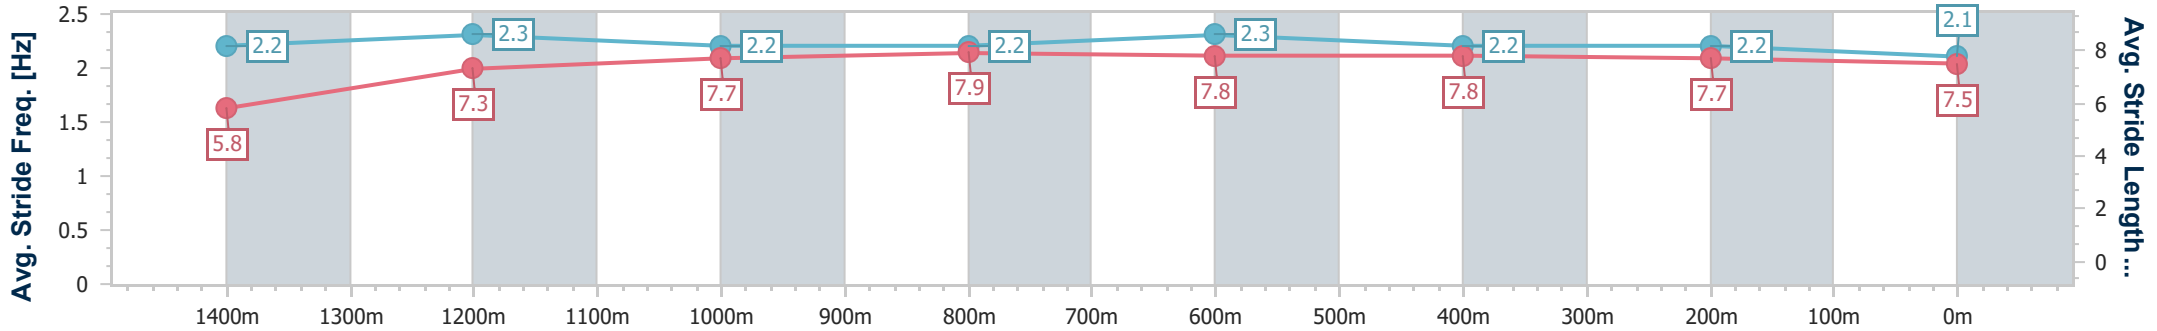

Section	Overall	1400m	1200m	1000m	800m	600m	400m	200m
Section Times	1:33.49 [4] (0:10.43)	1:23.06 [1] (0:11.94)	1:11.12 [1] (0:11.64)	0:59.48 [1] (0:11.64)	0:47.84 [2] (0:11.49)	0:36.35 [2] (0:11.83)	0:24.52 [3] (0:11.85)	0:12.67 [2] (0:12.67)
Average Speed [km/h]	48.2	60.5	61.6	61.8	63.4	61.9	61.0	57.1
Top Speed [km/h]	61.0	61.5	62.7	63.9	64.4	64.3	61.6	59.1
Avg. Dist. to Rail [m]	5.5	0.3	0.4	0.4	2.3	3.1	2.6	3.7
Avg. Stride Freq. [Hz]	2.4	2.5	2.5	2.5	2.5	2.5	2.5	2.4
Avg. Stride Length [m]	5.5	6.7	6.9	6.9	6.9	6.9	6.9	6.6

- [] Ranking at each section and finish
- .-.- No data available at this section
- NA No data available

Horse/Jockey Name	Vidya
Final Rank	5
Fastest Section Time (Section)	0:10.83 (Overall)
Top Speed [km/h] (Section)	64.0 (800m)
Race State	Finished

Section	Overall	1400m	1200m	1000m	800m	600m	400m	200m
Section Times	1:33.52 [5] (0:10.83)	1:22.69 [5] (0:11.98)	1:10.71 [5] (0:11.68)	0:59.03 [5] (0:11.63)	0:47.40 [5] (0:11.40)	0:36.00 [5] (0:11.57)	0:24.43 [5] (0:11.92)	0:12.51 [3] (0:12.51)
Average Speed [km/h]	46.3	60.1	61.6	61.8	63.1	61.9	60.6	57.9
Top Speed [km/h]	60.0	60.8	62.2	63.2	64.0	64.0	61.1	60.1
Avg. Dist. to Rail [m]	2.2	0.6	0.7	0.5	0.4	0.5	0.7	0.6
Avg. Stride Freq. [Hz]	2.2	2.3	2.2	2.2	2.3	2.2	2.2	2.1
Avg. Stride Length [m]	5.8	7.3	7.7	7.9	7.8	7.8	7.7	7.5