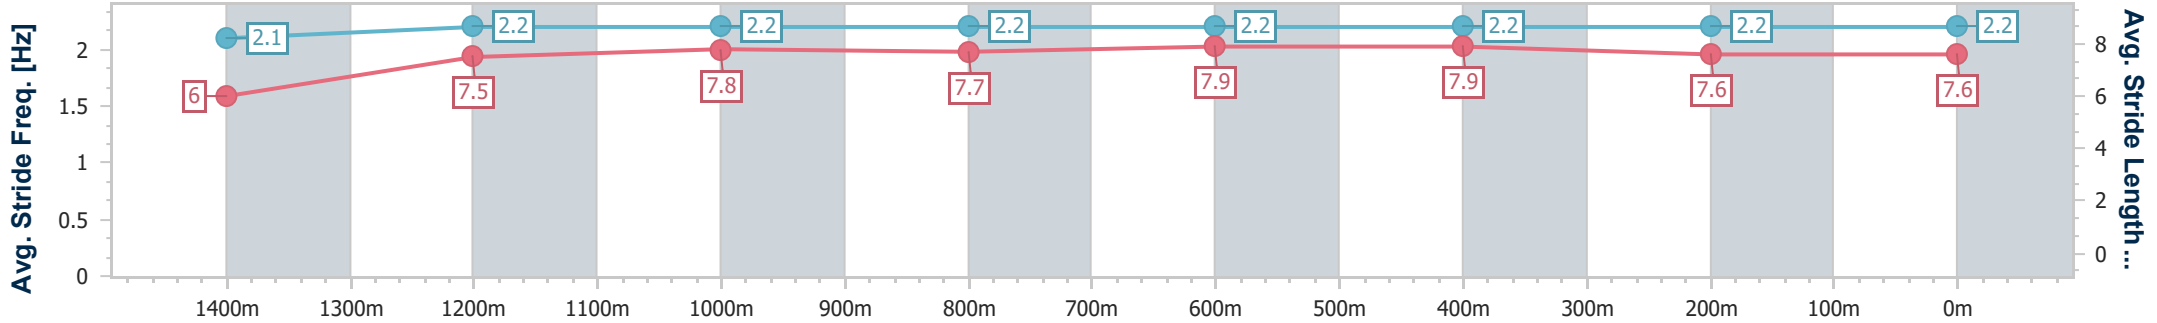

Section	Overall	1400m	1200m	1000m	800m	600m	400m	200m
Section Times	1:32.99 [1] (0:10.93)	1:22.06 [6] (0:12.14)	1:09.92 [7] (0:11.69)	0:58.23 [8] (0:11.77)	0:46.46 [8] (0:11.41)	0:35.05 [8] (0:11.35)	0:23.70 [7] (0:11.73)	0:11.97 [4] (0:11.97)
Average Speed [km/h]	46.1	59.9	61.6	61.4	63.3	63.6	61.4	60.5
Top Speed [km/h]	60.0	61.0	62.6	62.5	64.4	65.3	62.7	62.3
Avg. Dist. to Rail [m]	3.4	1.3	1.5	1.6	0.4	0.6	1.6	1.8
Avg. Stride Freq. [Hz]	2.1	2.2	2.2	2.2	2.2	2.2	2.2	2.2
Avg. Stride Length [m]	6.0	7.5	7.8	7.7	7.9	7.9	7.6	7.6