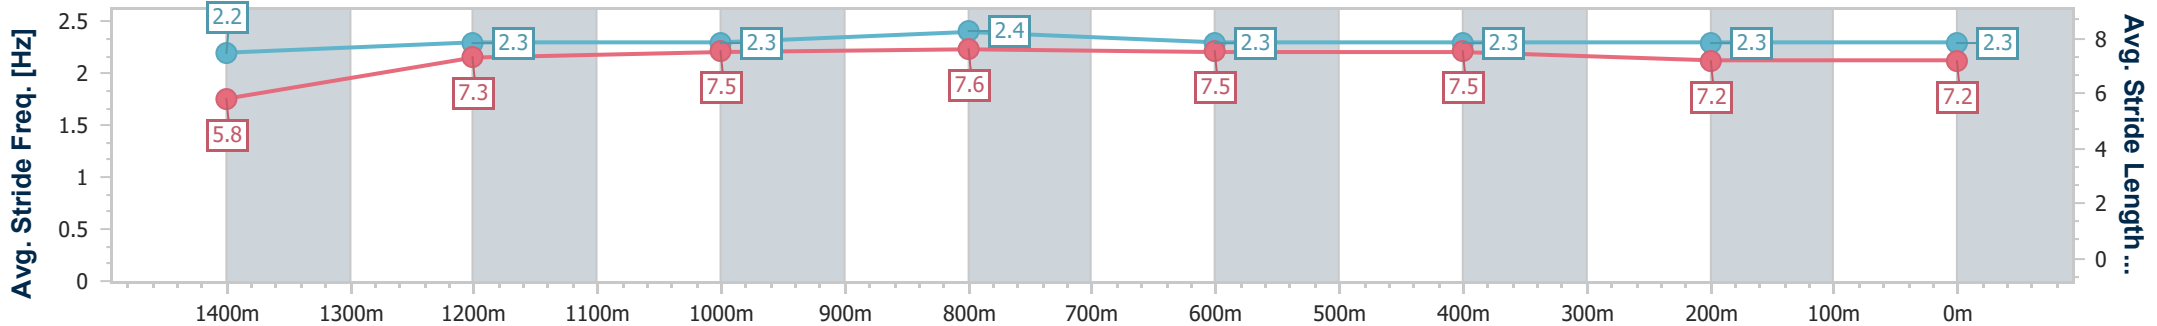

Horse/Jockey Name	Space Journey
Final Rank	2
Fastest Section Time (Section)	0:10.67 (Overall)
Top Speed [km/h] (Section)	65.4 (1000m)
Race State	Finished

Aquis Park Gold Coast Poly QLD Professional
Race 5: MEMBERS & MATES GCTC 29 JUNE Maiden Handicap - 1540m
AQUIS PARK
HOME OF THE GOLD COAST
TURF CLUB & SPORT CENTRE

18 May 2024 - 14:25

Track Rating: Synthetic, Weather: Fine, Rail Position: True

Section	Overall	1400m	1200m	1000m	800m	600m	400m	200m
Section Times	1:33.01 [2] (0:10.67)	1:22.34 [3] (0:12.08)	1:10.26 [4] (0:11.59)	0:58.67 [3] (0:11.28)	0:47.39 [1] (0:11.45)	0:35.94 [1] (0:11.68)	0:24.26 [1] (0:11.96)	0:12.30 [1] (0:12.30)
Average Speed [km/h]	47.4	60.8	62.1	64.1	63.2	62.3	60.3	58.9
Top Speed [km/h]	61.6	63.0	63.8	65.4	64.4	64.2	61.8	59.9
Avg. Dist. to Rail [m]	4.5	2.5	2.8	1.9	1.4	2.5	2.0	2.1
Avg. Stride Freq. [Hz]	2.2	2.3	2.3	2.4	2.3	2.3	2.3	2.3
Avg. Stride Length [m]	5.8	7.3	7.5	7.6	7.5	7.5	7.2	7.2

- [ ] Ranking at each section and finish
- -.-.- No data available at this section
- NA No data available