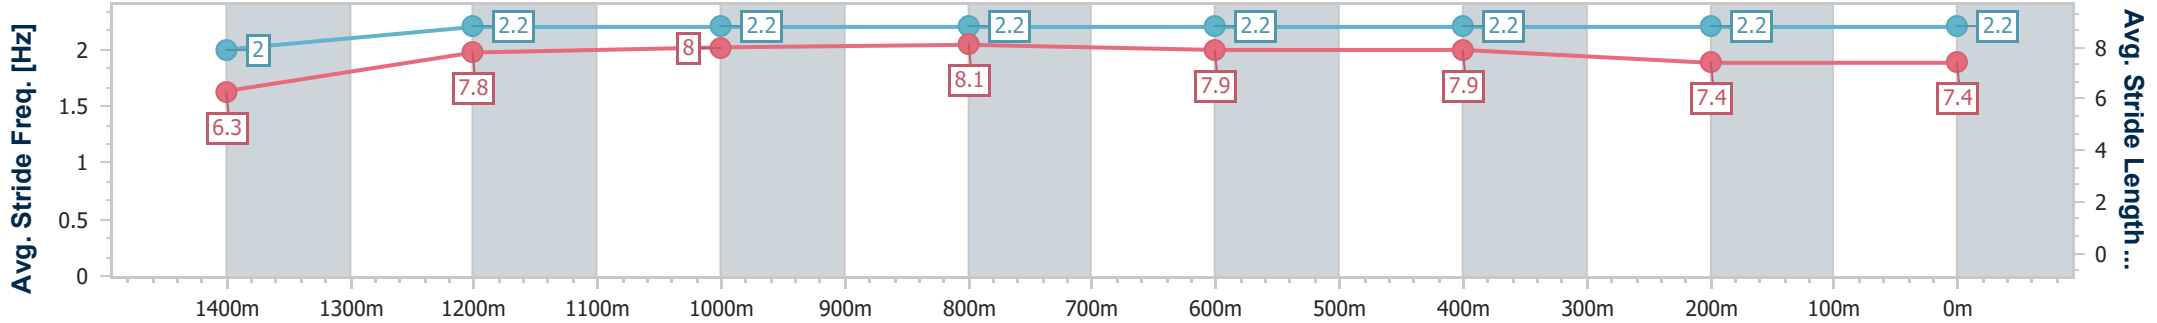

Section	Overall	1400m	1200m	1000m	800m	600m	400m	200m
Section Times	1:33.53 [6] (0:10.71)	1:22.82 [4] (0:11.77)	1:11.05 [2] (0:11.71)	0:59.34 [2] (0:11.58)	0:47.76 [3] (0:11.52)	0:36.24 [3] (0:11.62)	0:24.62 [2] (0:12.17)	0:12.45 [5] (0:12.45)
Average Speed [km/h]	47.1	62.9	61.7	62.2	63.1	62.2	59.6	58.0
Top Speed [km/h]	63.3	63.9	62.1	63.9	63.6	64.3	60.4	59.4
Avg. Dist. to Rail [m]	6.8	3.8	1.6	0.9	1.5	1.4	3.8	5.3
Avg. Stride Freq. [Hz]	2.1	2.3	2.2	2.2	2.3	2.2	2.2	2.2
Avg. Stride Length [m]	6.2	7.5	7.8	7.7	7.7	7.7	7.5	7.3

- [] Ranking at each section and finish
- .-.- No data available at this section
- NA No data available

Horse/Jockey Name	Delibes
Final Rank	7
Fastest Section Time (Section)	0:10.94 (Overall)
Top Speed [km/h] (Section)	65.3 (800m)
Race State	Finished

Aquis Park Gold Coast Poly QLD Professional
 Race 5: MEMBERS & MATES GCTC 29 JUNE Maiden Handicap - 1540m

18 May 2024 - 14:25

Track Rating: Synthetic, Weather: Fine, Rail Position: True

Section	Overall	1400m	1200m	1000m	800m	600m	400m	200m
Section Times	1:33.54 [7] (0:10.94)	1:22.60 [7] (0:12.13)	1:10.47 [6] (0:11.60)	0:58.87 [7] (0:11.61)	0:47.26 [6] (0:11.38)	0:35.88 [6] (0:11.55)	0:24.33 [6] (0:12.06)	0:12.27 [7] (0:12.27)
Average Speed [km/h]	46.1	60.8	62.0	62.6	63.8	63.5	60.3	59.0
Top Speed [km/h]	60.4	62.0	63.5	63.3	65.3	64.7	62.4	60.5
Avg. Dist. to Rail [m]	4.6	3.2	3.0	2.4	2.2	3.5	5.7	6.4
Avg. Stride Freq. [Hz]	2.0	2.2	2.2	2.2	2.2	2.2	2.2	2.2
Avg. Stride Length [m]	6.3	7.8	8.0	8.1	7.9	7.9	7.4	7.4