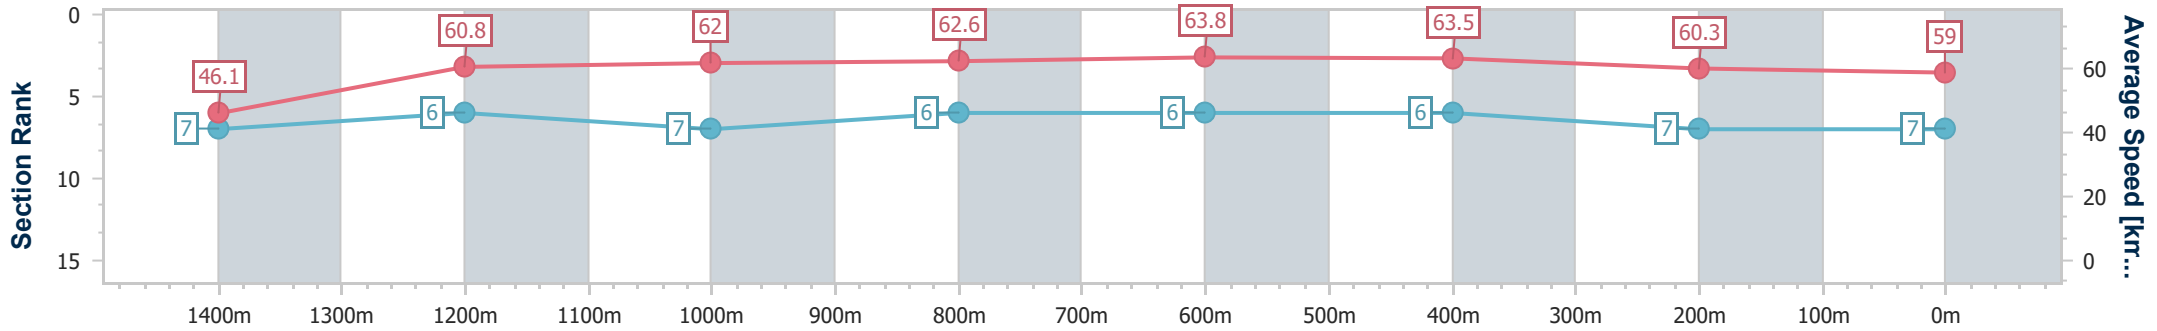

Horse/Jockey Name	Delibes
Final Rank	7
Fastest Section Time (Section)	0:10.94 (Overall)
Top Speed [km/h] (Section)	65.3 (800m)
Race State	Finished

Aquis Park Gold Coast Poly QLD Professional
Race 5: MEMBERS & MATES GCTC 29 JUNE Maiden Handicap - 1540m

18 May 2024 - 14:25

Track Rating: Synthetic, Weather: Fine, Rail Position: True

Section	Overall	1400m	1200m	1000m	800m	600m	400m	200m
Section Times	1:33.54 [7] (0:10.94)	1:22.60 [7] (0:12.13)	1:10.47 [6] (0:11.60)	0:58.87 [7] (0:11.61)	0:47.26 [6] (0:11.38)	0:35.88 [6] (0:11.55)	0:24.33 [6] (0:12.06)	0:12.27 [7] (0:12.27)
Average Speed [km/h]	46.1	60.8	62.0	62.6	63.8	63.5	60.3	59.0
Top Speed [km/h]	60.4	62.0	63.5	63.3	65.3	64.7	62.4	60.5
Avg. Dist. to Rail [m]	4.6	3.2	3.0	2.4	2.2	3.5	5.7	6.4
Avg. Stride Freq. [Hz]	2.0	2.2	2.2	2.2	2.2	2.2	2.2	2.2
Avg. Stride Length [m]	6.3	7.8	8.0	8.1	7.9	7.9	7.4	7.4

- [ ] Ranking at each section and finish
- -.-.- No data available at this section
- NA No data available