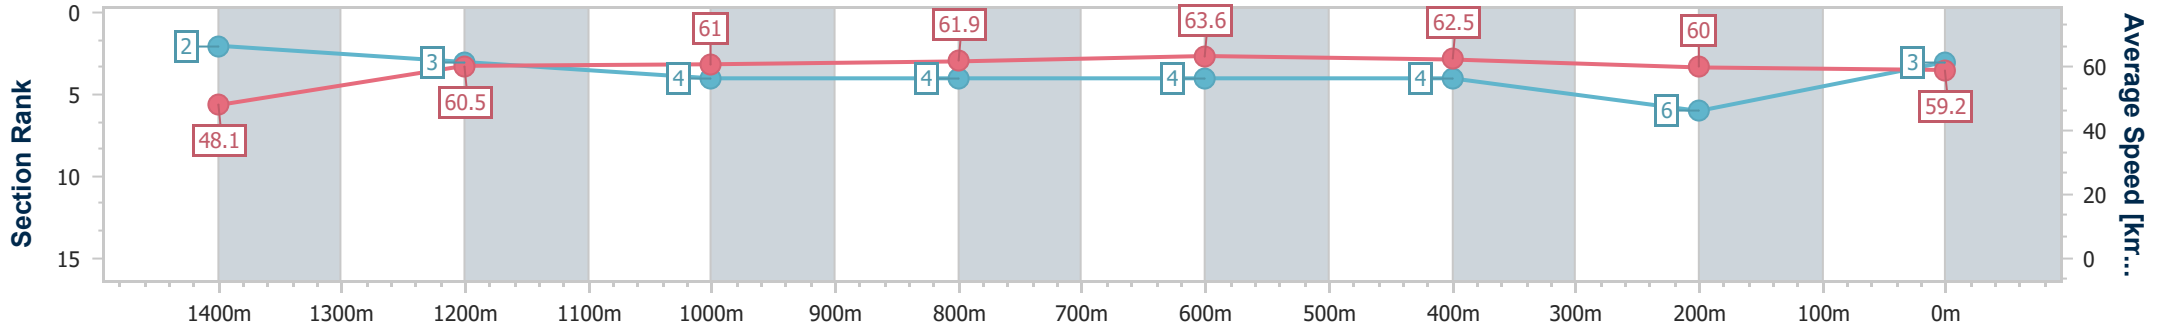

Horse/Jockey Name	Weekend Artist
Final Rank	3
Fastest Section Time (Section)	0:10.53 (Overall)
Top Speed [km/h] (Section)	64.6 (800m)
Race State	Finished

Aquis Park Gold Coast Poly QLD Professional
Race 5: MEMBERS & MATES GCTC 29 JUNE Maiden Handicap - 1540m
AQUIS PARK
HOME OF THE GOLD COAST
TURF CLUB & SPORT CENTRE

18 May 2024 - 14:25

Track Rating: Synthetic, Weather: Fine, Rail Position: True

Section	Overall	1400m	1200m	1000m	800m	600m	400m	200m
Section Times	1:33.30 [3] (0:10.53)	1:22.77 [2] (0:12.10)	1:10.67 [3] (0:11.79)	0:58.88 [4] (0:11.67)	0:47.21 [4] (0:11.37)	0:35.84 [4] (0:11.56)	0:24.28 [4] (0:12.08)	0:12.20 [6] (0:12.20)
Average Speed [km/h]	48.1	60.5	61.0	61.9	63.6	62.5	60.0	59.2
Top Speed [km/h]	61.8	61.3	61.7	63.3	64.6	64.0	61.2	60.6
Avg. Dist. to Rail [m]	7.0	2.3	1.5	1.0	0.7	1.3	4.1	5.0
Avg. Stride Freq. [Hz]	2.3	2.3	2.3	2.2	2.3	2.3	2.2	2.2
Avg. Stride Length [m]	5.8	7.4	7.6	7.7	7.8	7.7	7.4	7.5

- [ ] Ranking at each section and finish
- -.-.- No data available at this section
- NA No data available