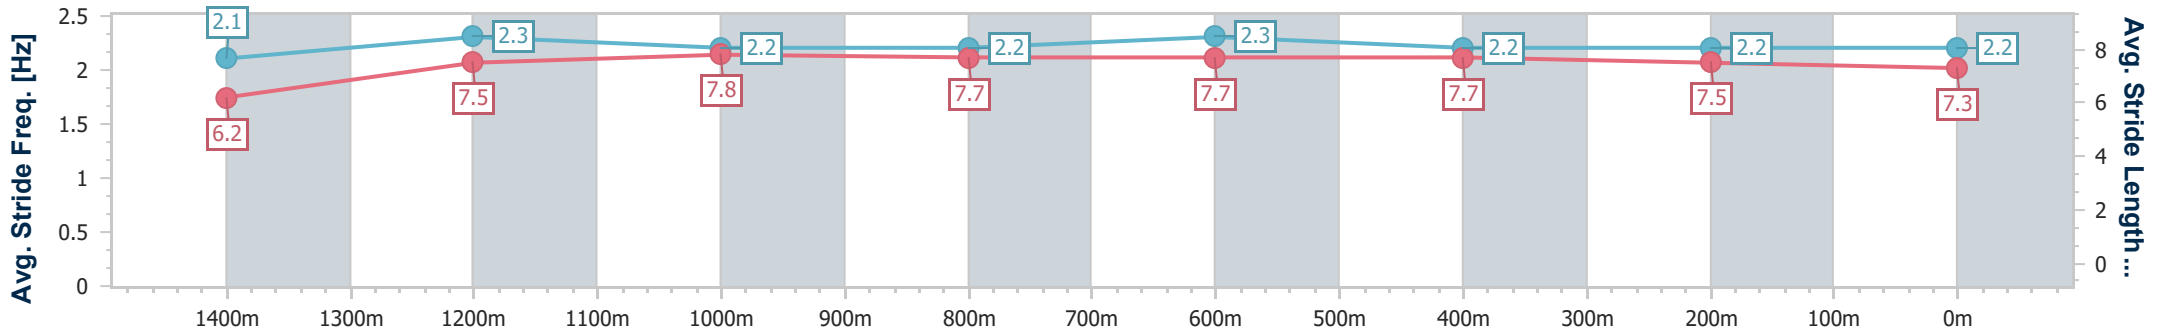

Section	Overall	1400m	1200m	1000m	800m	600m	400m	200m
Section Times	1:33.52 [5] (0:10.83)	1:22.69 [5] (0:11.98)	1:10.71 [5] (0:11.68)	0:59.03 [5] (0:11.63)	0:47.40 [5] (0:11.40)	0:36.00 [5] (0:11.57)	0:24.43 [5] (0:11.92)	0:12.51 [3] (0:12.51)
Average Speed [km/h]	46.3	60.1	61.6	61.8	63.1	61.9	60.6	57.9
Top Speed [km/h]	60.0	60.8	62.2	63.2	64.0	64.0	61.1	60.1
Avg. Dist. to Rail [m]	2.2	0.6	0.7	0.5	0.4	0.5	0.7	0.6
Avg. Stride Freq. [Hz]	2.2	2.3	2.2	2.2	2.3	2.2	2.2	2.1
Avg. Stride Length [m]	5.8	7.3	7.7	7.9	7.8	7.8	7.7	7.5

- [] Ranking at each section and finish
- .-.- No data available at this section
- NA No data available

Horse/Jockey Name	Better Than Love
Final Rank	6
Fastest Section Time (Section)	0:10.71 (Overall)
Top Speed [km/h] (Section)	64.3 (600m)
Race State	Finished

Section	Overall	1400m	1200m	1000m	800m	600m	400m	200m
Section Times	1:33.53 [6] (0:10.71)	1:22.82 [4] (0:11.77)	1:11.05 [2] (0:11.71)	0:59.34 [2] (0:11.58)	0:47.76 [3] (0:11.52)	0:36.24 [3] (0:11.62)	0:24.62 [2] (0:12.17)	0:12.45 [5] (0:12.45)
Average Speed [km/h]	47.1	62.9	61.7	62.2	63.1	62.2	59.6	58.0
Top Speed [km/h]	63.3	63.9	62.1	63.9	63.6	64.3	60.4	59.4
Avg. Dist. to Rail [m]	6.8	3.8	1.6	0.9	1.5	1.4	3.8	5.3
Avg. Stride Freq. [Hz]	2.1	2.3	2.2	2.2	2.3	2.2	2.2	2.2
Avg. Stride Length [m]	6.2	7.5	7.8	7.7	7.7	7.7	7.5	7.3