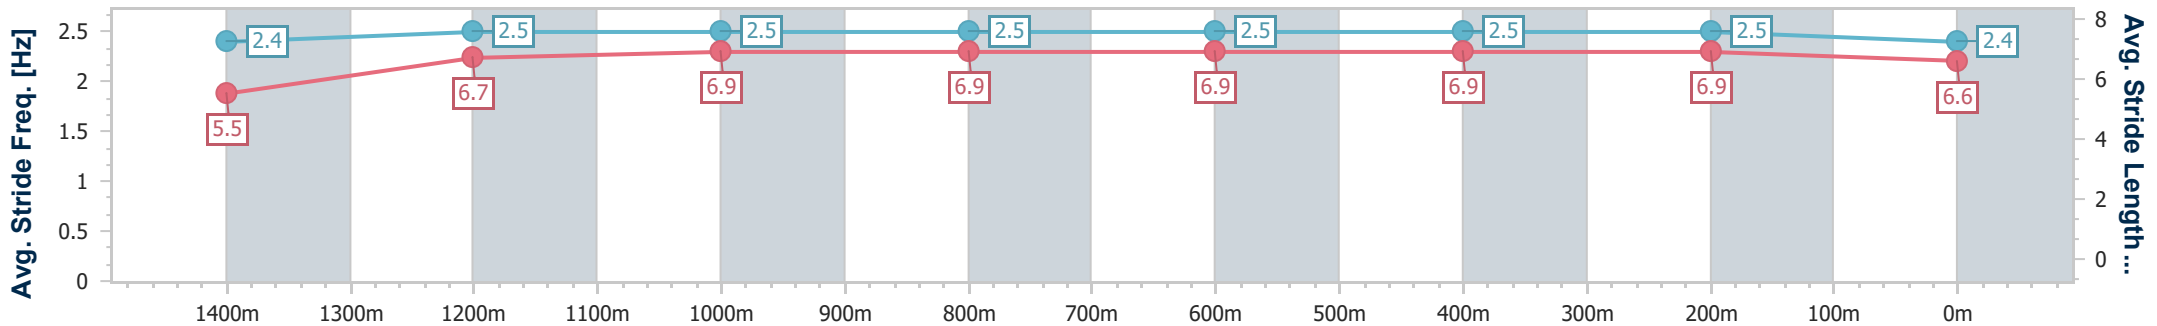

Section	Overall	1400m	1200m	1000m	800m	600m	400m	200m
Section Times	1:33.30 [3] (0:10.53)	1:22.77 [2] (0:12.10)	1:10.67 [3] (0:11.79)	0:58.88 [4] (0:11.67)	0:47.21 [4] (0:11.37)	0:35.84 [4] (0:11.56)	0:24.28 [4] (0:12.08)	0:12.20 [6] (0:12.20)
Average Speed [km/h]	48.1	60.5	61.0	61.9	63.6	62.5	60.0	59.2
Top Speed [km/h]	61.8	61.3	61.7	63.3	64.6	64.0	61.2	60.6
Avg. Dist. to Rail [m]	7.0	2.3	1.5	1.0	0.7	1.3	4.1	5.0
Avg. Stride Freq. [Hz]	2.3	2.3	2.3	2.2	2.3	2.3	2.2	2.2
Avg. Stride Length [m]	5.8	7.4	7.6	7.7	7.8	7.7	7.4	7.5

- [] Ranking at each section and finish
- .-.- No data available at this section
- NA No data available

Horse/Jockey Name	Stiletto
Final Rank	4
Fastest Section Time (Section)	0:10.43 (Overall)
Top Speed [km/h] (Section)	64.4 (800m)
Race State	Finished

Section	Overall	1400m	1200m	1000m	800m	600m	400m	200m
Section Times	1:33.49 [4] (0:10.43)	1:23.06 [1] (0:11.94)	1:11.12 [1] (0:11.64)	0:59.48 [1] (0:11.64)	0:47.84 [2] (0:11.49)	0:36.35 [2] (0:11.83)	0:24.52 [3] (0:11.85)	0:12.67 [2] (0:12.67)
Average Speed [km/h]	48.2	60.5	61.6	61.8	63.4	61.9	61.0	57.1
Top Speed [km/h]	61.0	61.5	62.7	63.9	64.4	64.3	61.6	59.1
Avg. Dist. to Rail [m]	5.5	0.3	0.4	0.4	2.3	3.1	2.6	3.7
Avg. Stride Freq. [Hz]	2.4	2.5	2.5	2.5	2.5	2.5	2.5	2.4
Avg. Stride Length [m]	5.5	6.7	6.9	6.9	6.9	6.9	6.9	6.6