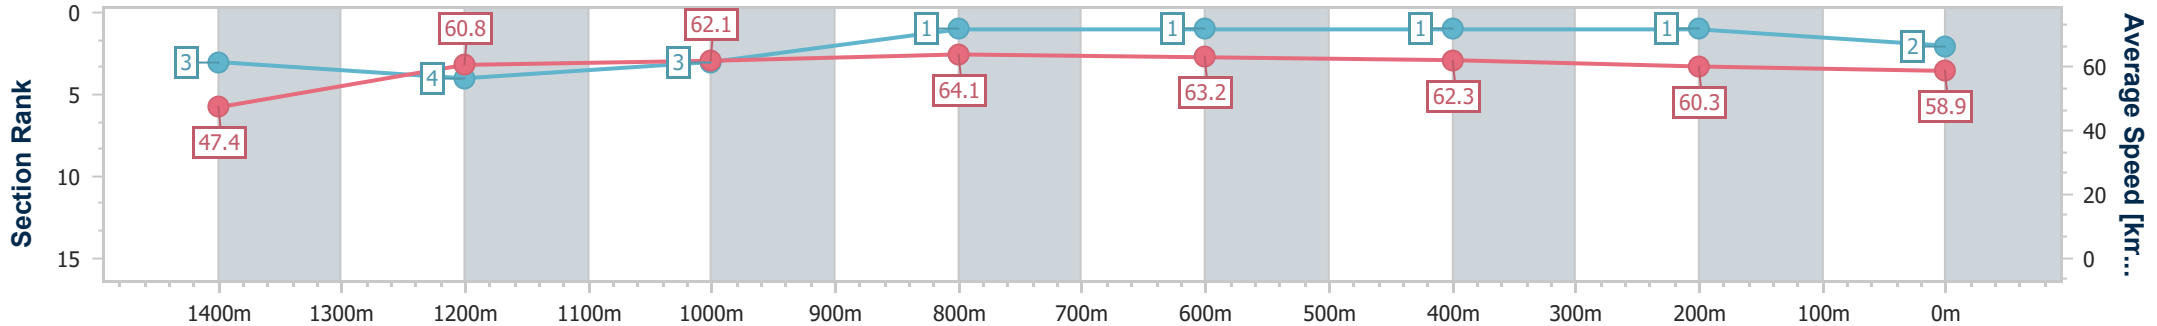

Horse/Jockey Name	Space Journey
Final Rank	2
Fastest Section Time (Section)	0:10.67 (Overall)
Top Speed [km/h] (Section)	65.4 (1000m)
Race State	Finished

Aquis Park Gold Coast Poly QLD Professional
Race 5: MEMBERS & MATES GCTC 29 JUNE Maiden Handicap - 1540m
AQUIS PARK
HOME OF THE GOLD COAST
TURF CLUB & SPORT CENTRE

18 May 2024 - 14:25

Track Rating: Synthetic, Weather: Fine, Rail Position: True

Section	Overall	1400m	1200m	1000m	800m	600m	400m	200m
Section Times	1:33.01 [2] (0:10.67)	1:22.34 [3] (0:12.08)	1:10.26 [4] (0:11.59)	0:58.67 [3] (0:11.28)	0:47.39 [1] (0:11.45)	0:35.94 [1] (0:11.68)	0:24.26 [1] (0:11.96)	0:12.30 [1] (0:12.30)
Average Speed [km/h]	47.4	60.8	62.1	64.1	63.2	62.3	60.3	58.9
Top Speed [km/h]	61.6	63.0	63.8	65.4	64.4	64.2	61.8	59.9
Avg. Dist. to Rail [m]	4.5	2.5	2.8	1.9	1.4	2.5	2.0	2.1
Avg. Stride Freq. [Hz]	2.2	2.3	2.3	2.4	2.3	2.3	2.3	2.3
Avg. Stride Length [m]	5.8	7.3	7.5	7.6	7.5	7.5	7.2	7.2

- [ ] Ranking at each section and finish
- -.-.- No data available at this section
- NA No data available