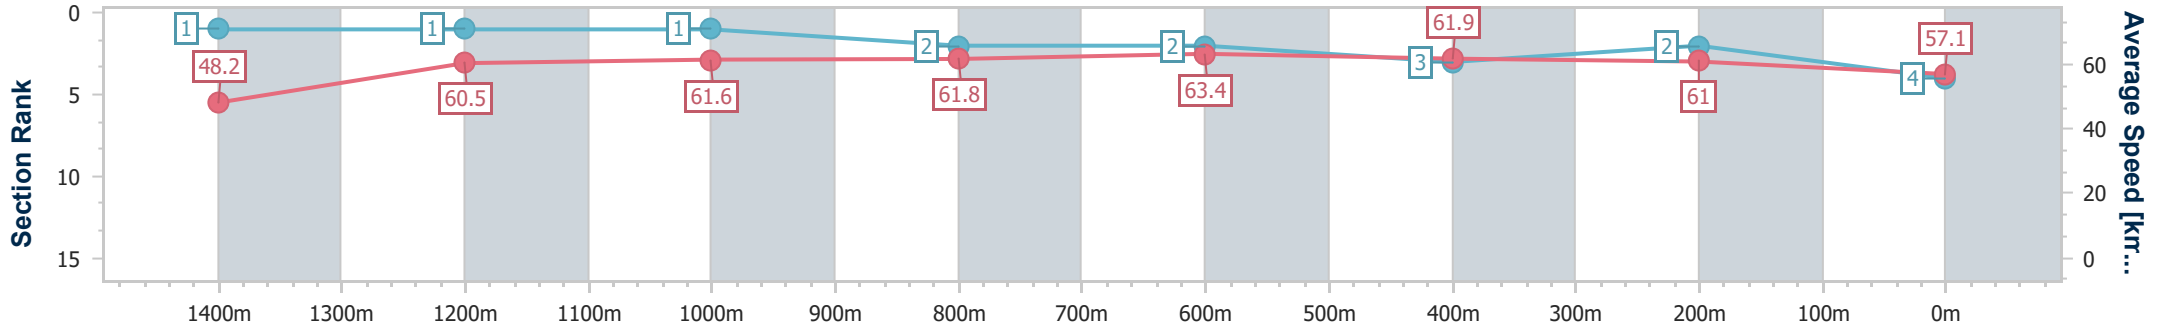

Horse/Jockey Name	Stiletto
Final Rank	4
Fastest Section Time (Section)	0:10.43 (Overall)
Top Speed [km/h] (Section)	64.4 (800m)
Race State	Finished

Aquis Park Gold Coast Poly QLD Professional
Race 5: MEMBERS & MATES GCTC 29 JUNE Maiden Handicap - 1540m
AQUIS PARK
HOME OF THE GOLD COAST
TURF CLUB & SPORT CENTRE

18 May 2024 - 14:25

Track Rating: Synthetic, Weather: Fine, Rail Position: True

Section	Overall	1400m	1200m	1000m	800m	600m	400m	200m
Section Times	1:33.49 [4] (0:10.43)	1:23.06 [1] (0:11.94)	1:11.12 [1] (0:11.64)	0:59.48 [1] (0:11.64)	0:47.84 [2] (0:11.49)	0:36.35 [2] (0:11.83)	0:24.52 [3] (0:11.85)	0:12.67 [2] (0:12.67)
Average Speed [km/h]	48.2	60.5	61.6	61.8	63.4	61.9	61.0	57.1
Top Speed [km/h]	61.0	61.5	62.7	63.9	64.4	64.3	61.6	59.1
Avg. Dist. to Rail [m]	5.5	0.3	0.4	0.4	2.3	3.1	2.6	3.7
Avg. Stride Freq. [Hz]	2.4	2.5	2.5	2.5	2.5	2.5	2.5	2.4
Avg. Stride Length [m]	5.5	6.7	6.9	6.9	6.9	6.9	6.9	6.6

- [ ] Ranking at each section and finish
- -.-.- No data available at this section
- NA No data available