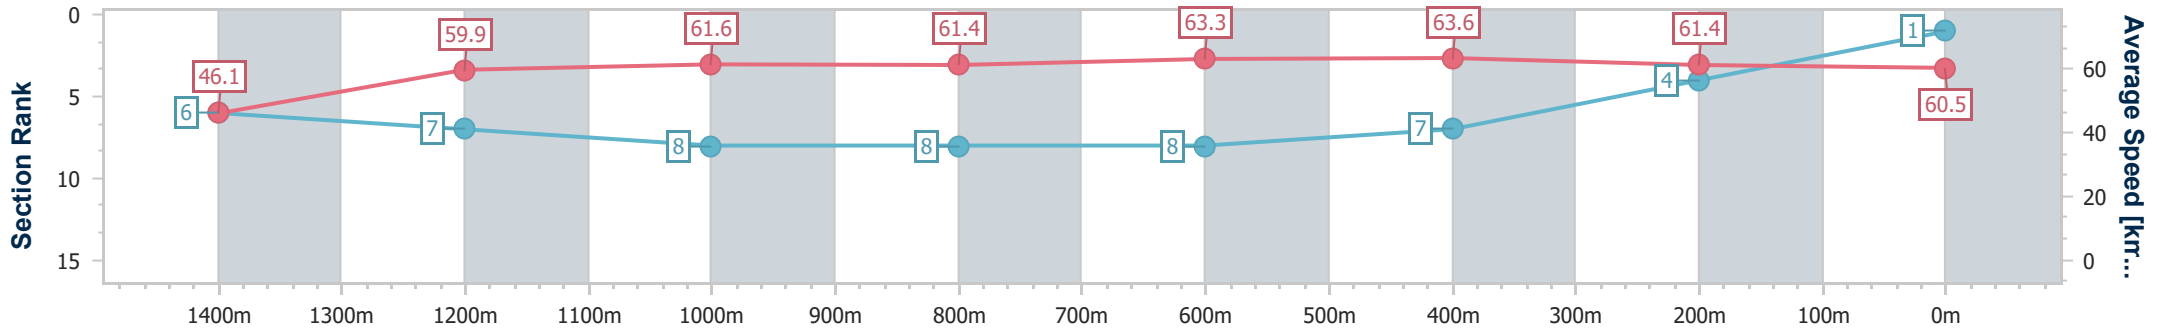

Section	Overall	1400m	1200m	1000m	800m	600m	400m	200m
Section Times	1:32.99 [1] (0:10.93)	1:22.06 [6] (0:12.14)	1:09.92 [7] (0:11.69)	0:58.23 [8] (0:11.77)	0:46.46 [8] (0:11.41)	0:35.05 [8] (0:11.35)	0:23.70 [7] (0:11.73)	0:11.97 [4] (0:11.97)
Average Speed [km/h]	46.1	59.9	61.6	61.4	63.3	63.6	61.4	60.5
Top Speed [km/h]	60.0	61.0	62.6	62.5	64.4	65.3	62.7	62.3
Avg. Dist. to Rail [m]	3.4	1.3	1.5	1.6	0.4	0.6	1.6	1.8
Avg. Stride Freq. [Hz]	2.1	2.2	2.2	2.2	2.2	2.2	2.2	2.2
Avg. Stride Length [m]	6.0	7.5	7.8	7.7	7.9	7.9	7.6	7.6