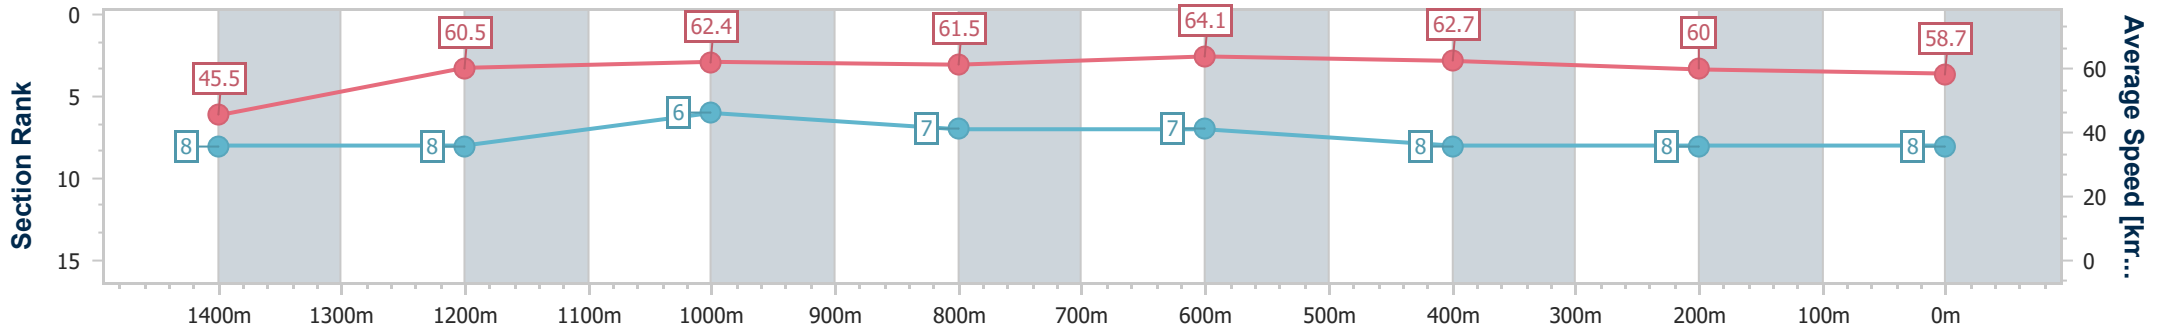

Horse/Jockey Name	Americola
Final Rank	8
Fastest Section Time (Section)	0:11.08 (Overall)
Top Speed [km/h] (Section)	65.1 (800m)
Race State	Finished

Aquis Park Gold Coast Poly QLD Professional
Race 5: MEMBERS & MATES GCTC 29 JUNE Maiden Handicap - 1540m

18 May 2024 - 14:25

Track Rating: Synthetic, Weather: Fine, Rail Position: True

Section	Overall	1400m	1200m	1000m	800m	600m	400m	200m
Section Times	1:33.75 [8] (0:11.08)	1:22.67 [8] (0:12.05)	1:10.62 [8] (0:11.52)	0:59.10 [6] (0:11.71)	0:47.39 [7] (0:11.35)	0:36.04 [7] (0:11.61)	0:24.43 [8] (0:12.08)	0:12.35 [8] (0:12.35)
Average Speed [km/h]	45.5	60.5	62.4	61.5	64.1	62.7	60.0	58.7
Top Speed [km/h]	58.5	62.1	63.0	62.5	65.1	65.0	60.8	59.6
Avg. Dist. to Rail [m]	5.6	1.1	0.3	0.4	1.7	2.6	2.2	2.0
Avg. Stride Freq. [Hz]	2.1	2.2	2.2	2.2	2.3	2.3	2.2	2.2
Avg. Stride Length [m]	5.9	7.6	7.8	7.9	7.8	7.7	7.4	7.3

- [ ] Ranking at each section and finish
- -.-.- No data available at this section
- NA No data available