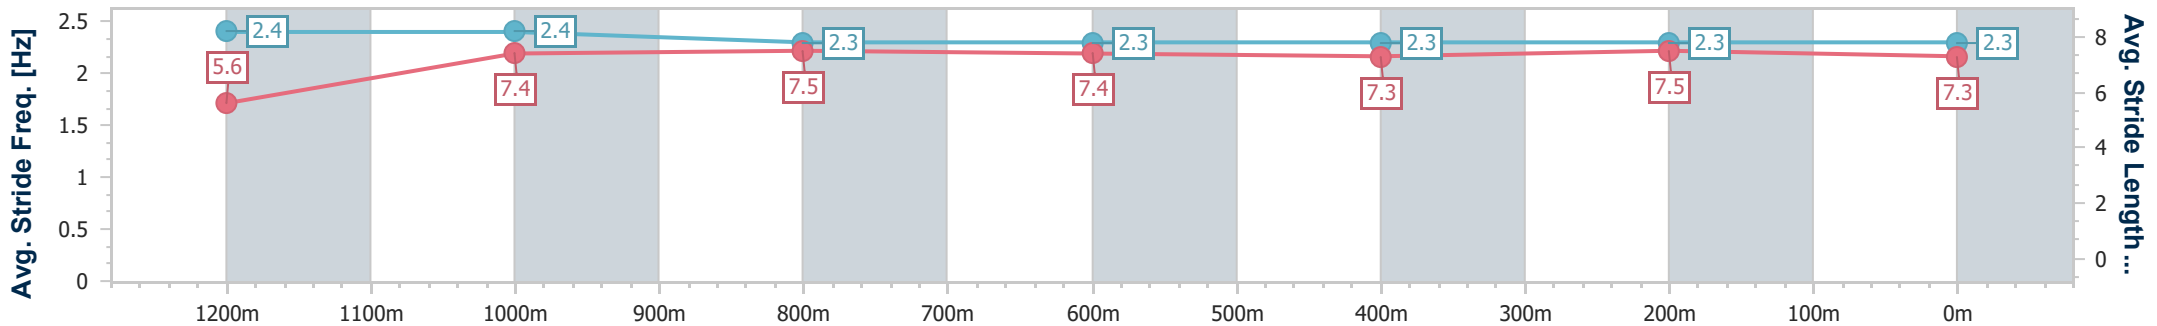

Horse/Jockey Name	Indented Head
Final Rank	8
Fastest Section Time (Section)	0:11.21 (Overall)
Top Speed [km/h] (Section)	67.0 (1200m)
Race State	Finished

Ipswich QLD Professional
Race 6: GREAT NORTHERN Fillies and Mares BM65 Handicap - 1350m

15 May 2024 - 15:28

Track Rating: Good 4, Weather: Overcast, Rail Position: +4m Entire

Section	Overall	1200m	1000m	800m	600m	400m	200m
Section Times	1:21.51 [8] (0:11.21)	1:10.30 [8] (0:11.26)	0:59.04 [8] (0:11.64)	0:47.40 [10] (0:11.98)	0:35.42 [10] (0:11.87)	0:23.55 [10] (0:11.65)	0:11.90 [12] (0:11.90)
Average Speed [km/h]	48.1	64.1	62.2	60.3	60.9	62.1	60.6
Top Speed [km/h]	63.3	67.0	64.0	62.4	62.2	62.5	61.9
Avg. Dist. to Rail [m]	3.4	1.8	1.5	1.2	0.7	2.0	5.3
Avg. Stride Freq. [Hz]	2.4	2.4	2.3	2.3	2.3	2.3	2.3
Avg. Stride Length [m]	5.6	7.4	7.5	7.4	7.3	7.5	7.3

- [ ] Ranking at each section and finish
- -.-.- No data available at this section
- NA No data available