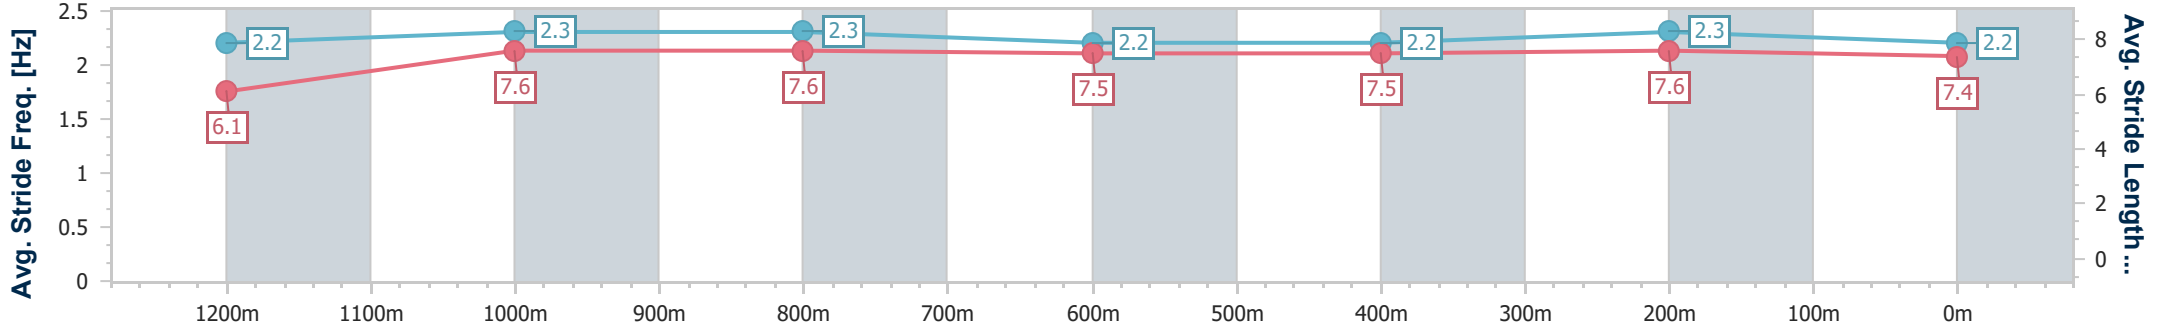

Horse/Jockey Name	Chayse 'N' Adam
Final Rank	12
Fastest Section Time (Section)	0:11.25 (Overall)
Top Speed [km/h] (Section)	66.4 (1200m)
Race State	Finished

Ipswich QLD Professional
Race 6: GREAT NORTHERN Fillies and Mares BM65 Handicap - 1350m

15 May 2024 - 15:28

Track Rating: Good 4, Weather: Overcast, Rail Position: +4m Entire

Section	Overall	1200m	1000m	800m	600m	400m	200m
Section Times	1:21.70 [12] (0:11.25)	1:10.45 [9] (0:11.30)	0:59.15 [10] (0:11.54)	0:47.61 [9] (0:11.82)	0:35.79 [8] (0:11.92)	0:23.87 [8] (0:11.63)	0:12.24 [9] (0:12.24)
Average Speed [km/h]	48.1	63.5	62.5	60.7	60.1	61.7	58.6
Top Speed [km/h]	63.8	66.4	63.6	62.2	61.5	62.0	61.7
Avg. Dist. to Rail [m]	0.8	0.3	0.3	0.6	0.9	0.8	0.6
Avg. Stride Freq. [Hz]	2.2	2.3	2.3	2.2	2.2	2.3	2.2
Avg. Stride Length [m]	6.1	7.6	7.6	7.5	7.5	7.6	7.4

- [ ] Ranking at each section and finish
- -.-.- No data available at this section
- NA No data available