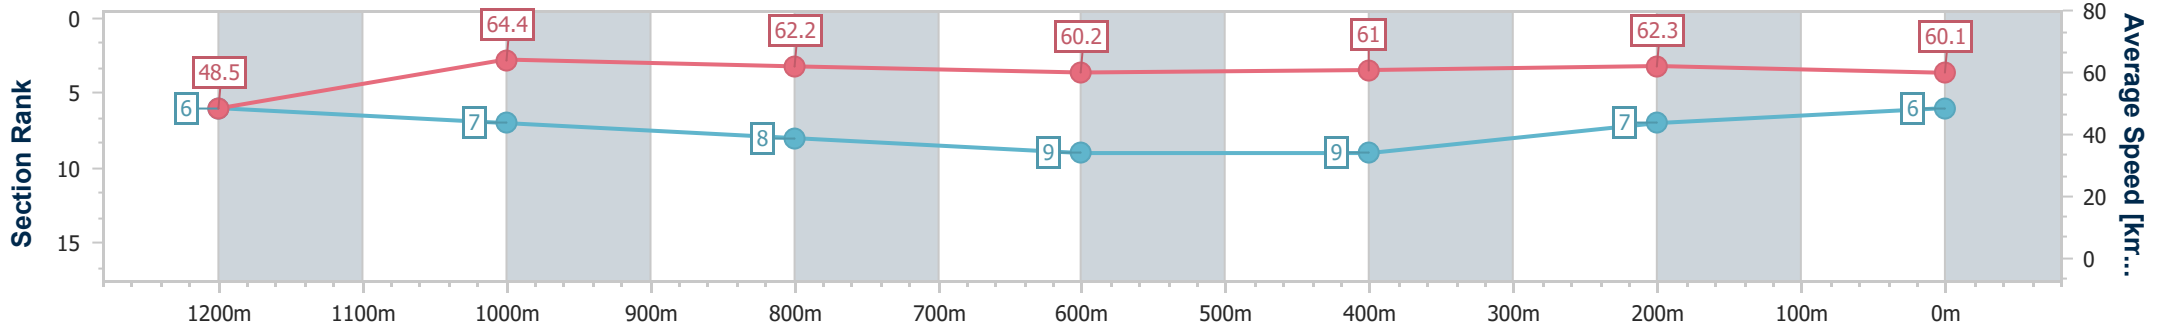

Horse/Jockey Name	Akemi
Final Rank	6
Fastest Section Time (Section)	0:11.14 (Overall)
Top Speed [km/h] (Section)	66.3 (1200m)
Race State	Finished

Ipswich QLD Professional
Race 6: GREAT NORTHERN Fillies and Mares BM65 Handicap - 1350m

15 May 2024 - 15:28

Track Rating: Good 4, Weather: Overcast, Rail Position: +4m Entire

Section	Overall	1200m	1000m	800m	600m	400m	200m
Section Times	1:21.41 [6] (0:11.14)	1:10.27 [6] (0:11.22)	0:59.05 [7] (0:11.65)	0:47.40 [8] (0:11.98)	0:35.42 [9] (0:11.85)	0:23.57 [9] (0:11.60)	0:11.97 [7] (0:11.97)
Average Speed [km/h]	48.5	64.4	62.2	60.2	61.0	62.3	60.1
Top Speed [km/h]	66.1	66.3	64.6	62.1	62.4	63.8	62.6
Avg. Dist. to Rail [m]	6.9	2.3	2.1	0.9	0.7	2.1	3.8
Avg. Stride Freq. [Hz]	2.3	2.5	2.4	2.4	2.4	2.4	2.4
Avg. Stride Length [m]	5.7	7.3	7.3	7.1	7.2	7.1	7.0

- [ ] Ranking at each section and finish
- -.-.- No data available at this section
- NA No data available