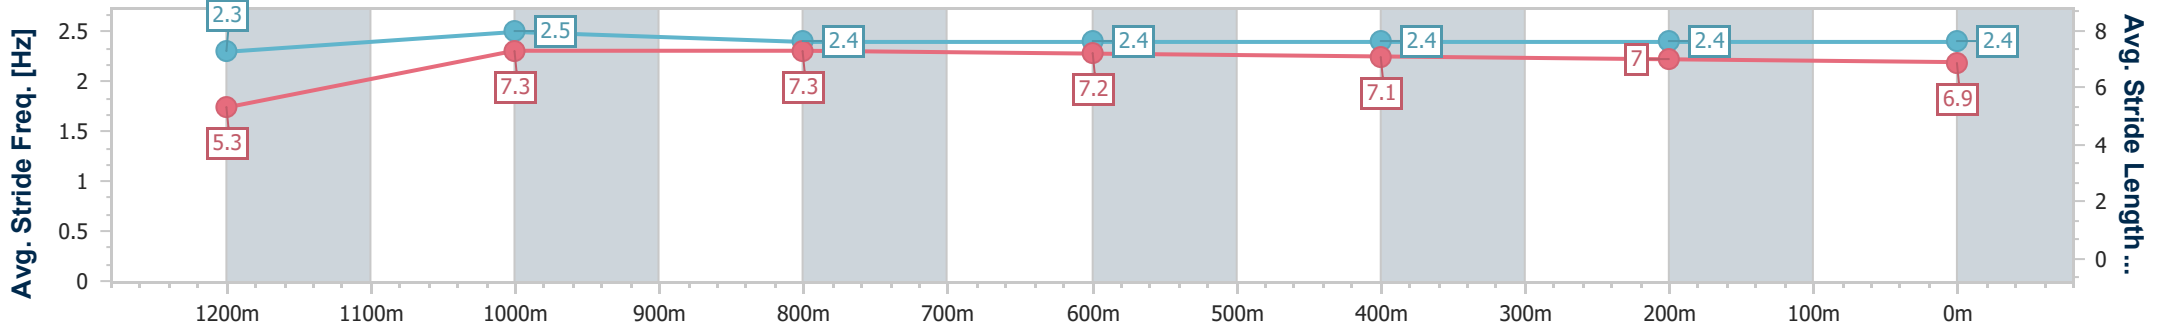

Horse/Jockey Name	Final Selection
Final Rank	14
Fastest Section Time (Section)	0:11.08 (1200m)
Top Speed [km/h] (Section)	66.4 (1200m)
Race State	Finished

Ipswich QLD Professional
Race 6: GREAT NORTHERN Fillies and Mares BM65 Handicap - 1350m

15 May 2024 - 15:28

Track Rating: Good 4, Weather: Overcast, Rail Position: +4m Entire

Section	Overall	1200m	1000m	800m	600m	400m	200m
Section Times	1:22.28 [14] (0:12.06)	1:10.22 [14] (0:11.08)	0:59.14 [14] (0:11.51)	0:47.63 [14] (0:11.74)	0:35.89 [13] (0:11.87)	0:24.02 [14] (0:11.70)	0:12.32 [14] (0:12.32)
Average Speed [km/h]	44.8	64.9	62.6	61.2	60.5	61.3	58.3
Top Speed [km/h]	63.8	66.4	64.6	63.0	61.8	62.4	60.6
Avg. Dist. to Rail [m]	2.9	0.3	0.3	0.9	0.8	1.1	0.3
Avg. Stride Freq. [Hz]	2.3	2.5	2.4	2.4	2.4	2.4	2.4
Avg. Stride Length [m]	5.3	7.3	7.3	7.2	7.1	7.0	6.9

- [ ] Ranking at each section and finish
- -.-.- No data available at this section
- NA No data available