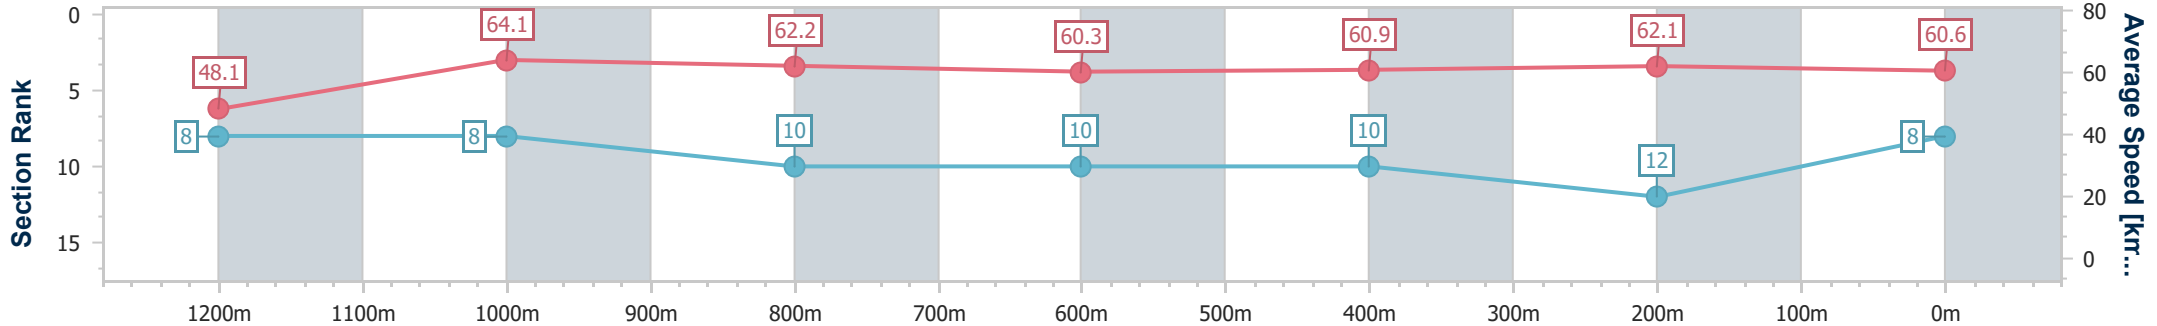

Horse/Jockey Name	Indented Head
Final Rank	8
Fastest Section Time (Section)	0:11.21 (Overall)
Top Speed [km/h] (Section)	67.0 (1200m)
Race State	Finished

Ipswich QLD Professional
Race 6: GREAT NORTHERN Fillies and Mares BM65 Handicap - 1350m

15 May 2024 - 15:28

Track Rating: Good 4, Weather: Overcast, Rail Position: +4m Entire

Section	Overall	1200m	1000m	800m	600m	400m	200m
Section Times	1:21.51 [8] (0:11.21)	1:10.30 [8] (0:11.26)	0:59.04 [8] (0:11.64)	0:47.40 [10] (0:11.98)	0:35.42 [10] (0:11.87)	0:23.55 [10] (0:11.65)	0:11.90 [12] (0:11.90)
Average Speed [km/h]	48.1	64.1	62.2	60.3	60.9	62.1	60.6
Top Speed [km/h]	63.3	67.0	64.0	62.4	62.2	62.5	61.9
Avg. Dist. to Rail [m]	3.4	1.8	1.5	1.2	0.7	2.0	5.3
Avg. Stride Freq. [Hz]	2.4	2.4	2.3	2.3	2.3	2.3	2.3
Avg. Stride Length [m]	5.6	7.4	7.5	7.4	7.3	7.5	7.3

- [ ] Ranking at each section and finish
- -.-.- No data available at this section
- NA No data available