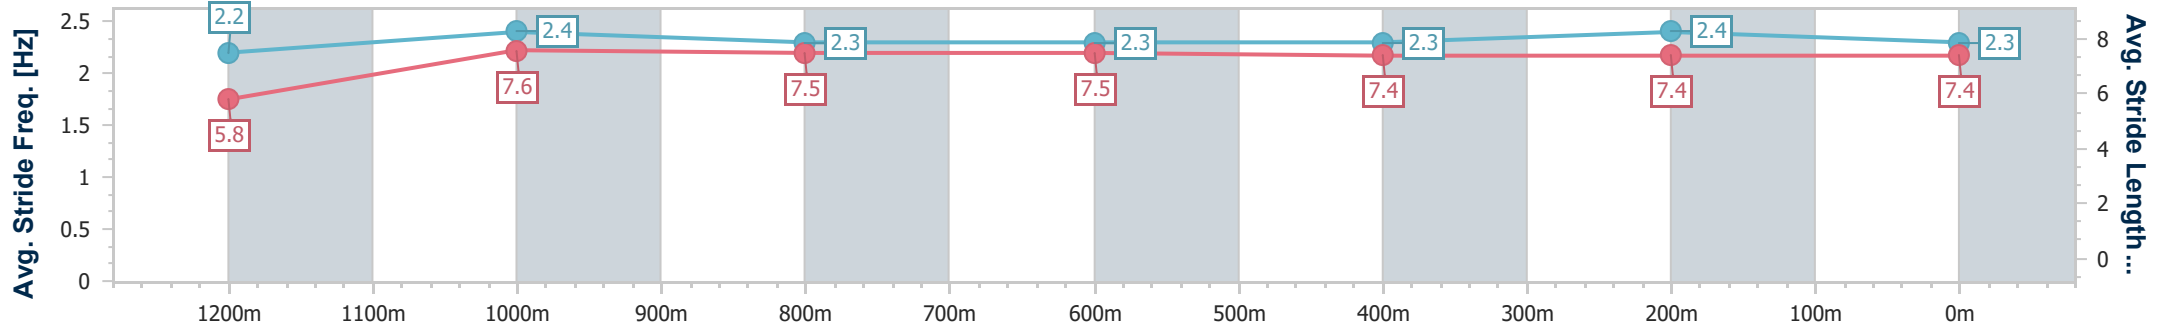

Horse/Jockey Name	Pick Za Beans
Final Rank	5
Fastest Section Time (Section)	0:11.17 (1200m)
Top Speed [km/h] (Section)	66.2 (1200m)
Race State	Finished

Ipswich QLD Professional
Race 6: GREAT NORTHERN Fillies and Mares BM65 Handicap - 1350m

15 May 2024 - 15:28

Track Rating: Good 4, Weather: Overcast, Rail Position: +4m Entire

Section	Overall	1200m	1000m	800m	600m	400m	200m
Section Times	1:21.26 [5] (0:11.61)	1:09.65 [11] (0:11.17)	0:58.48 [12] (0:11.52)	0:46.96 [12] (0:11.80)	0:35.16 [11] (0:11.90)	0:23.26 [11] (0:11.46)	0:11.80 [8] (0:11.80)
Average Speed [km/h]	46.8	64.3	62.5	61.0	60.4	62.7	61.1
Top Speed [km/h]	63.1	66.2	63.7	61.8	62.3	64.1	63.4
Avg. Dist. to Rail [m]	1.2	0.3	0.3	0.3	0.7	0.6	1.0
Avg. Stride Freq. [Hz]	2.2	2.4	2.3	2.3	2.3	2.4	2.3
Avg. Stride Length [m]	5.8	7.6	7.5	7.5	7.4	7.4	7.4

- [ ] Ranking at each section and finish
- -.-.- No data available at this section
- NA No data available