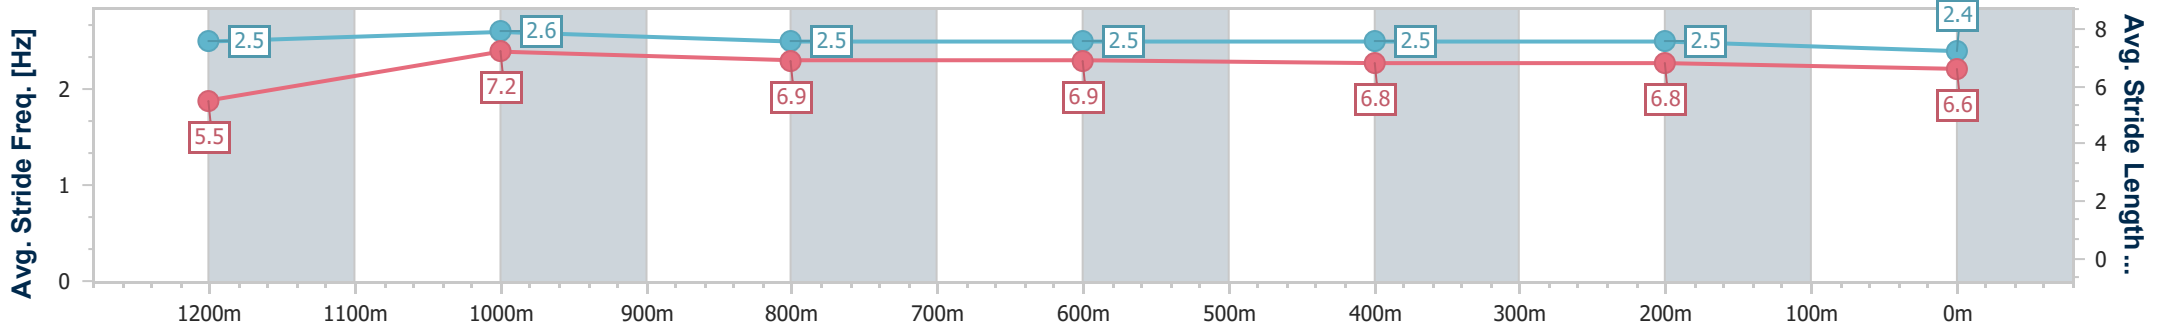

Horse/Jockey Name	One 'N' Only
Final Rank	11
Fastest Section Time (Section)	0:10.81 (1200m)
Top Speed [km/h] (Section)	69.4 (1200m)
Race State	Finished

Ipswich QLD Professional
Race 6: GREAT NORTHERN Fillies and Mares BM65 Handicap - 1350m

15 May 2024 - 15:28

Track Rating: Good 4, Weather: Overcast, Rail Position: +4m Entire

Section	Overall	1200m	1000m	800m	600m	400m	200m
Section Times	1:21.56 [11] (0:10.94)	1:10.62 [4] (0:10.81)	0:59.81 [1] (0:11.39)	0:48.42 [1] (0:11.89)	0:36.53 [1] (0:12.01)	0:24.52 [1] (0:11.85)	0:12.67 [4] (0:12.67)
Average Speed [km/h]	49.2	66.9	63.0	60.5	59.7	60.4	57.0
Top Speed [km/h]	69.1	69.4	64.8	62.7	61.3	61.5	59.3
Avg. Dist. to Rail [m]	9.0	1.6	0.2	0.7	1.0	1.0	0.5
Avg. Stride Freq. [Hz]	2.5	2.6	2.5	2.5	2.5	2.5	2.4
Avg. Stride Length [m]	5.5	7.2	6.9	6.9	6.8	6.8	6.6

- [ ] Ranking at each section and finish
- -.-.- No data available at this section
- NA No data available