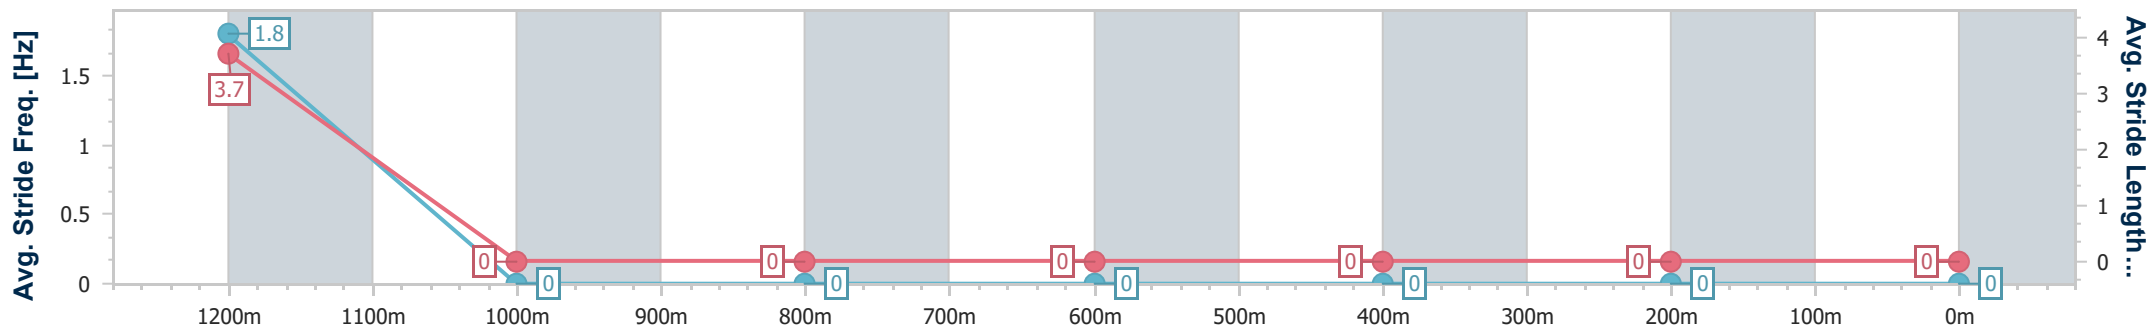

Horse/Jockey Name	Yes To Excess
Final Rank	2147483647
Fastest Section Time (Section)	0:22.76 (Overall)
Top Speed [km/h] (Section)	36.5 (Overall)
Race State	DidNotFinish

Ipswich QLD Professional
Race 6: GREAT NORTHERN Fillies and Mares BM65 Handicap - 1350m

15 May 2024 - 15:28

Track Rating: Good 4, Weather: Overcast, Rail Position: +4m Entire

Section	Overall	1200m	1000m	800m	600m	400m	200m						
Section Times	0:00.00 [2147483647 1 (0:22.76)	-:--	-:--	-:--	-:--	-:--	-:--						
Average Speed [km/h]	23.7	0.0	0.0	0.0	0.0	0.0	0.0						
Top Speed [km/h]	36.5	--	--	--	--	--	--						
Avg. Dist. to Rail [m]	4.4	0.0	0.0	0.0	0.0	0.0	0.0						
Avg. Stride Freq. [Hz]	1.8	--	--	--	--	--	--						
Avg. Stride Length [m]	3.7	--	--	--	--	--	--						

- [ ] Ranking at each section and finish
- -:-- No data available at this section
- NA No data available