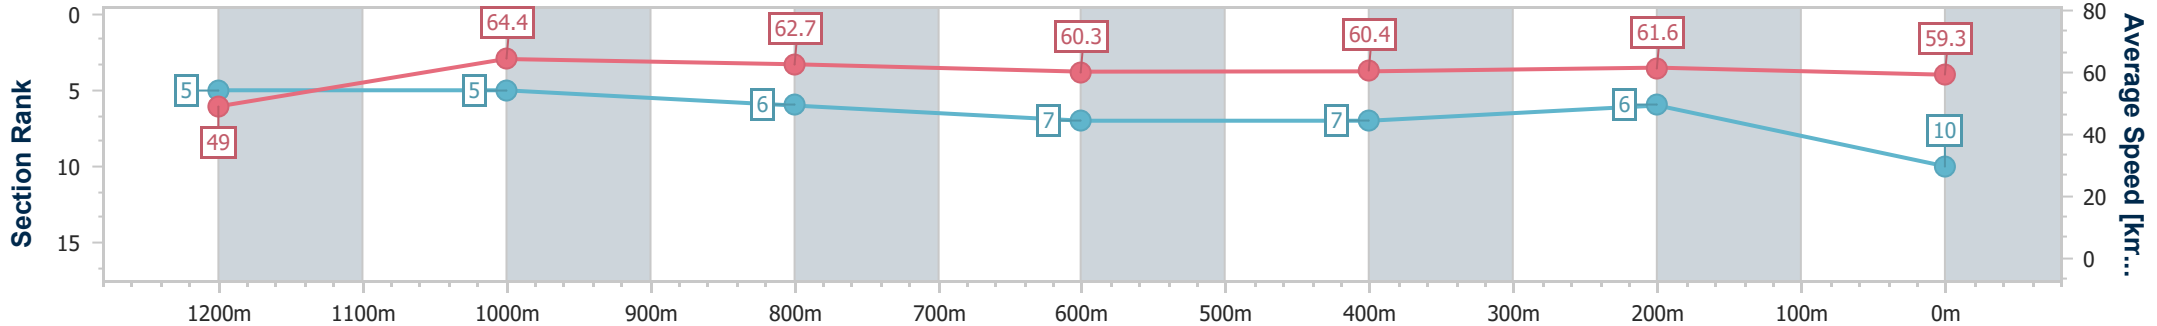

Horse/Jockey Name	Grecian Lass
Final Rank	10
Fastest Section Time (Section)	0:11.06 (Overall)
Top Speed [km/h] (Section)	66.5 (1200m)
Race State	Finished

Ipswich QLD Professional
Race 6: GREAT NORTHERN Fillies and Mares BM65 Handicap - 1350m

15 May 2024 - 15:28

Track Rating: Good 4, Weather: Overcast, Rail Position: +4m Entire

Section	Overall	1200m	1000m	800m	600m	400m	200m
Section Times	1:21.54 [10] (0:11.06)	1:10.48 [5] (0:11.17)	0:59.31 [5] (0:11.58)	0:47.73 [6] (0:11.95)	0:35.78 [7] (0:11.93)	0:23.85 [7] (0:11.74)	0:12.11 [6] (0:12.11)
Average Speed [km/h]	49.0	64.4	62.7	60.3	60.4	61.6	59.3
Top Speed [km/h]	65.5	66.5	64.0	62.5	62.4	62.5	61.7
Avg. Dist. to Rail [m]	8.2	3.0	2.2	0.8	0.4	1.9	3.7
Avg. Stride Freq. [Hz]	2.3	2.3	2.3	2.3	2.3	2.3	2.2
Avg. Stride Length [m]	5.9	7.7	7.7	7.5	7.4	7.4	7.5

- [ ] Ranking at each section and finish
- -.-.- No data available at this section
- NA No data available