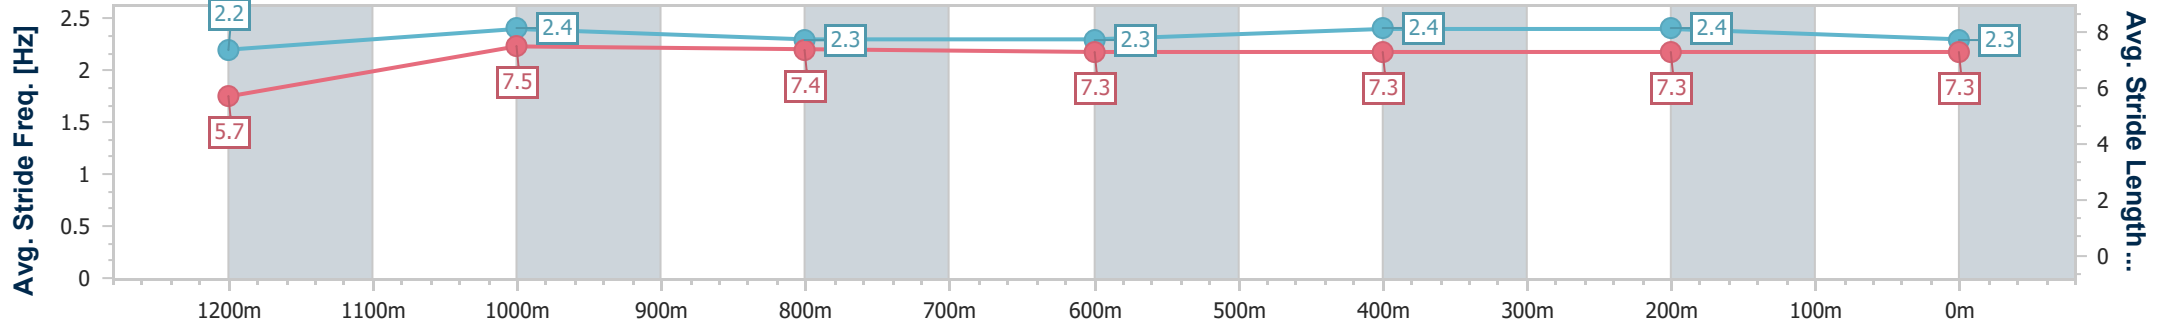

Horse/Jockey Name	La Seule
Final Rank	9
Fastest Section Time (Section)	0:11.14 (1200m)
Top Speed [km/h] (Section)	66.3 (1200m)
Race State	Finished

Ipswich QLD Professional
Race 6: GREAT NORTHERN Fillies and Mares BM65 Handicap - 1350m

15 May 2024 - 15:28

Track Rating: Good 4, Weather: Overcast, Rail Position: +4m Entire

Section	Overall	1200m	1000m	800m	600m	400m	200m
Section Times	1:21.54 [9] (0:11.80)	1:09.74 [13] (0:11.14)	0:58.60 [13] (0:11.64)	0:46.96 [13] (0:11.93)	0:35.03 [14] (0:11.50)	0:23.53 [12] (0:11.59)	0:11.94 [11] (0:11.94)
Average Speed [km/h]	46.0	64.6	62.2	60.4	62.8	62.7	60.1
Top Speed [km/h]	63.2	66.3	63.6	61.5	63.9	63.1	61.8
Avg. Dist. to Rail [m]	2.4	1.0	1.4	0.4	0.9	3.5	6.3
Avg. Stride Freq. [Hz]	2.2	2.4	2.3	2.3	2.4	2.4	2.3
Avg. Stride Length [m]	5.7	7.5	7.4	7.3	7.3	7.3	7.3

- [ ] Ranking at each section and finish
- -.-.- No data available at this section
- NA No data available