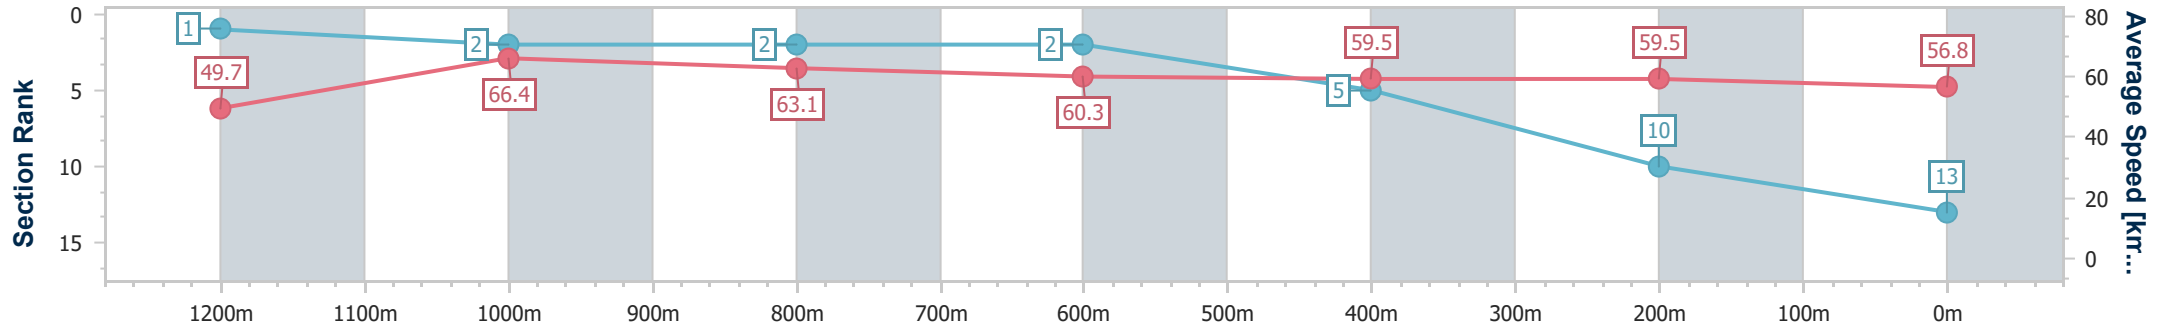

Horse/Jockey Name	Bremerhaven
Final Rank	13
Fastest Section Time (Section)	0:10.86 (1200m)
Top Speed [km/h] (Section)	68.7 (1200m)
Race State	Finished

Ipswich QLD Professional
Race 6: GREAT NORTHERN Fillies and Mares BM65 Handicap - 1350m

15 May 2024 - 15:28

Track Rating: Good 4, Weather: Overcast, Rail Position: +4m Entire

Section	Overall	1200m	1000m	800m	600m	400m	200m
Section Times	1:22.14 [13] (0:10.90)	1:11.24 [1] (0:10.86)	1:00.38 [2] (0:11.47)	0:48.91 [2] (0:11.95)	0:36.96 [2] (0:12.11)	0:24.85 [5] (0:12.19)	0:12.66 [10] (0:12.66)
Average Speed [km/h]	49.7	66.4	63.1	60.3	59.5	59.5	56.8
Top Speed [km/h]	67.9	68.7	64.6	61.9	60.5	60.3	60.3
Avg. Dist. to Rail [m]	12.4	3.9	1.1	0.2	0.4	2.3	3.5
Avg. Stride Freq. [Hz]	2.3	2.3	2.2	2.2	2.2	2.2	2.1
Avg. Stride Length [m]	5.8	7.9	7.9	7.7	7.5	7.4	7.5

- [ ] Ranking at each section and finish
- -.-.- No data available at this section
- NA No data available