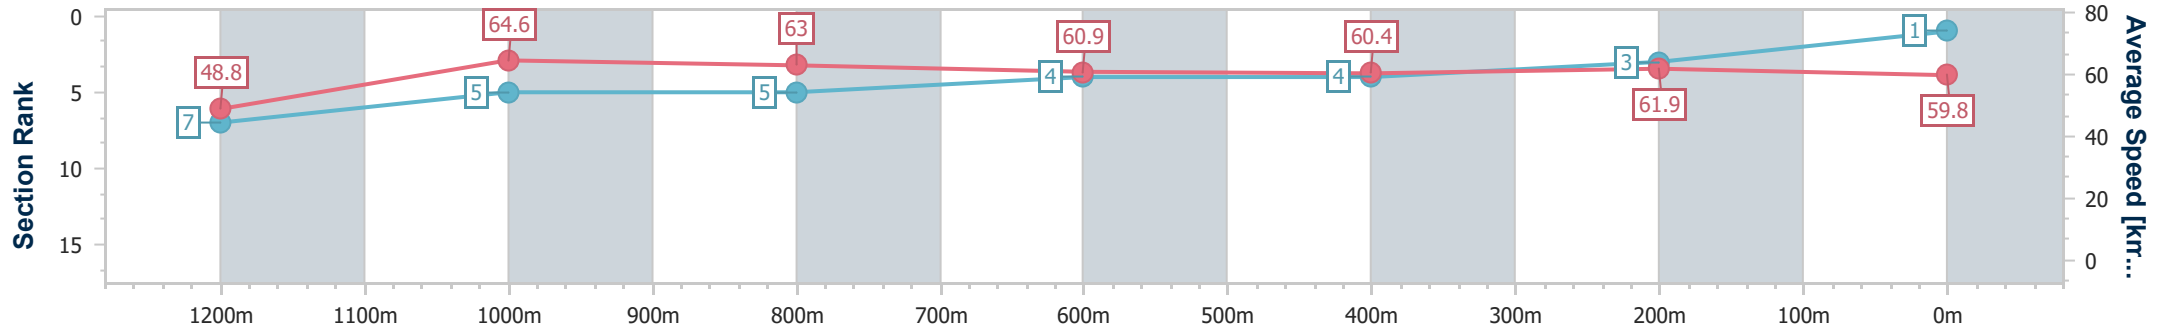

15 May 2024 - 15:28

Track Rating: Good 4, Weather: Overcast, Rail Position: +4m Entire

Section	Overall	1200m	1000m	800m	600m	400m	200m
Section Times	1:20.93 [1] (0:11.14)	1:09.79 [7] (0:11.09)	0:58.70 [5] (0:11.43)	0:47.27 [5] (0:11.76)	0:35.51 [4] (0:11.85)	0:23.66 [4] (0:11.59)	0:12.07 [3] (0:12.07)
Average Speed [km/h]	48.8	64.6	63.0	60.9	60.4	61.9	59.8
Top Speed [km/h]	65.2	66.4	64.3	62.5	61.6	62.4	62.7
Avg. Dist. to Rail [m]	3.5	0.4	0.5	1.1	1.2	0.9	1.1
Avg. Stride Freq. [Hz]	2.5	2.5	2.4	2.3	2.3	2.4	2.4
Avg. Stride Length [m]	5.3	7.3	7.4	7.3	7.2	7.1	6.7