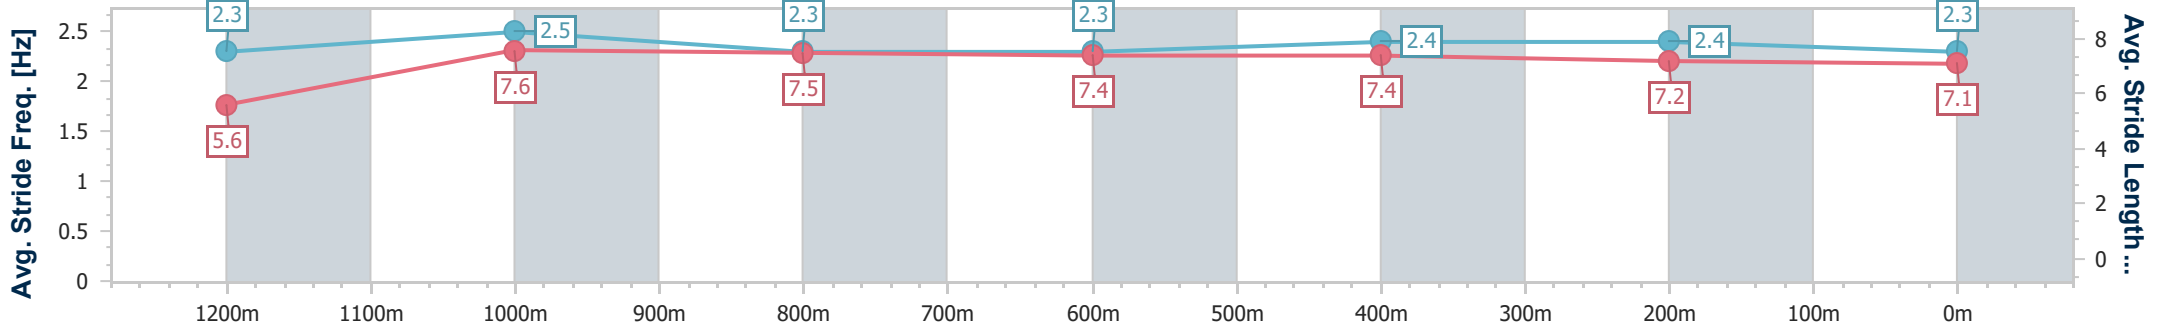

Horse/Jockey Name	Touch Of Gracie
Final Rank	3
Fastest Section Time (Section)	0:10.90 (1200m)
Top Speed [km/h] (Section)	68.4 (1200m)
Race State	Finished

Ipswich QLD Professional
Race 6: GREAT NORTHERN Fillies and Mares BM65 Handicap - 1350m

15 May 2024 - 15:28

Track Rating: Good 4, Weather: Overcast, Rail Position: +4m Entire

Section	Overall	1200m	1000m	800m	600m	400m	200m
Section Times	1:21.18 [3] (0:11.64)	1:09.54 [12] (0:10.90)	0:58.64 [9] (0:11.46)	0:47.18 [7] (0:11.72)	0:35.46 [6] (0:11.77)	0:23.69 [6] (0:11.57)	0:12.12 [5] (0:12.12)
Average Speed [km/h]	46.4	66.4	63.2	61.8	61.6	62.9	59.3
Top Speed [km/h]	65.2	68.4	64.6	63.4	62.8	63.3	61.2
Avg. Dist. to Rail [m]	8.2	2.8	2.6	1.8	1.9	2.6	4.1
Avg. Stride Freq. [Hz]	2.3	2.5	2.3	2.3	2.4	2.4	2.3
Avg. Stride Length [m]	5.6	7.6	7.5	7.4	7.4	7.2	7.1

- [ ] Ranking at each section and finish
- -.-.- No data available at this section
- NA No data available