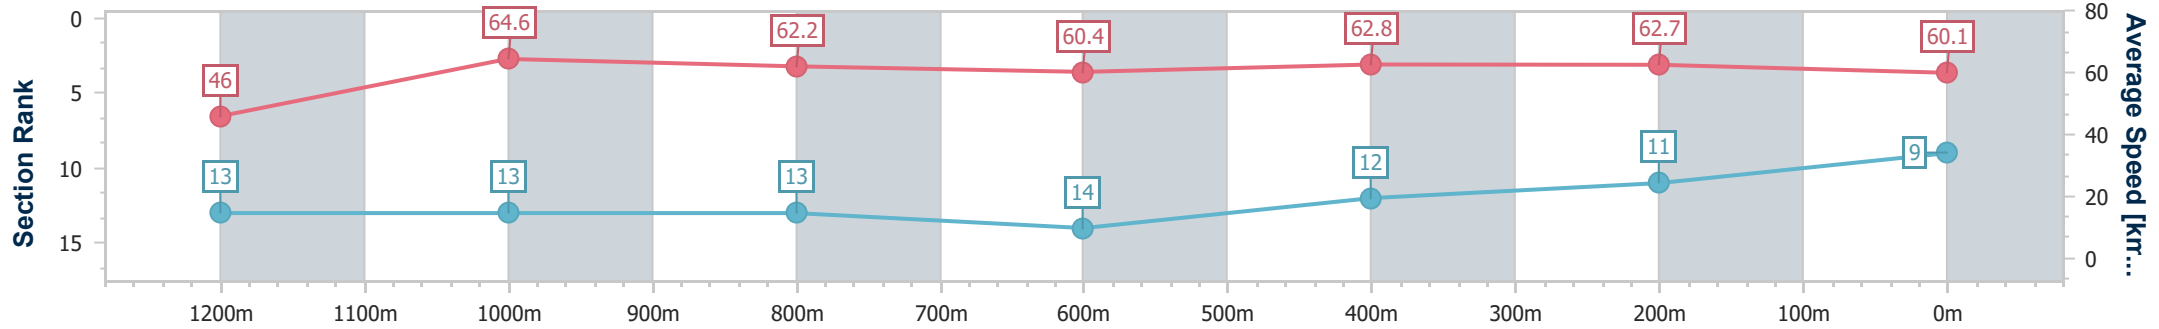

Horse/Jockey Name	La Seule
Final Rank	9
Fastest Section Time (Section)	0:11.14 (1200m)
Top Speed [km/h] (Section)	66.3 (1200m)
Race State	Finished

Ipswich QLD Professional
Race 6: GREAT NORTHERN Fillies and Mares BM65 Handicap - 1350m

15 May 2024 - 15:28

Track Rating: Good 4, Weather: Overcast, Rail Position: +4m Entire

Section	Overall	1200m	1000m	800m	600m	400m	200m
Section Times	1:21.54 [9] (0:11.80)	1:09.74 [13] (0:11.14)	0:58.60 [13] (0:11.64)	0:46.96 [13] (0:11.93)	0:35.03 [14] (0:11.50)	0:23.53 [12] (0:11.59)	0:11.94 [11] (0:11.94)
Average Speed [km/h]	46.0	64.6	62.2	60.4	62.8	62.7	60.1
Top Speed [km/h]	63.2	66.3	63.6	61.5	63.9	63.1	61.8
Avg. Dist. to Rail [m]	2.4	1.0	1.4	0.4	0.9	3.5	6.3
Avg. Stride Freq. [Hz]	2.2	2.4	2.3	2.3	2.4	2.4	2.3
Avg. Stride Length [m]	5.7	7.5	7.4	7.3	7.3	7.3	7.3

- [ ] Ranking at each section and finish
- -.-.- No data available at this section
- NA No data available