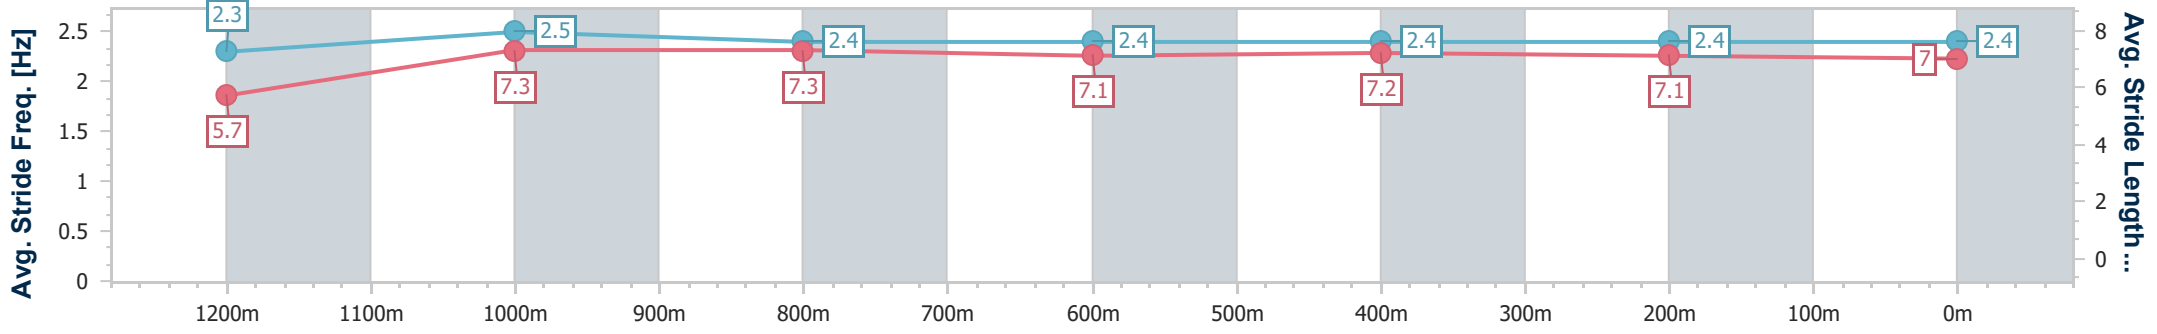

Horse/Jockey Name	Akemi
Final Rank	6
Fastest Section Time (Section)	0:11.14 (Overall)
Top Speed [km/h] (Section)	66.3 (1200m)
Race State	Finished

Ipswich QLD Professional
Race 6: GREAT NORTHERN Fillies and Mares BM65 Handicap - 1350m

15 May 2024 - 15:28

Track Rating: Good 4, Weather: Overcast, Rail Position: +4m Entire

Section	Overall	1200m	1000m	800m	600m	400m	200m
Section Times	1:21.41 [6] (0:11.14)	1:10.27 [6] (0:11.22)	0:59.05 [7] (0:11.65)	0:47.40 [8] (0:11.98)	0:35.42 [9] (0:11.85)	0:23.57 [9] (0:11.60)	0:11.97 [7] (0:11.97)
Average Speed [km/h]	48.5	64.4	62.2	60.2	61.0	62.3	60.1
Top Speed [km/h]	66.1	66.3	64.6	62.1	62.4	63.8	62.6
Avg. Dist. to Rail [m]	6.9	2.3	2.1	0.9	0.7	2.1	3.8
Avg. Stride Freq. [Hz]	2.3	2.5	2.4	2.4	2.4	2.4	2.4
Avg. Stride Length [m]	5.7	7.3	7.3	7.1	7.2	7.1	7.0

- [ ] Ranking at each section and finish
- -.-.- No data available at this section
- NA No data available