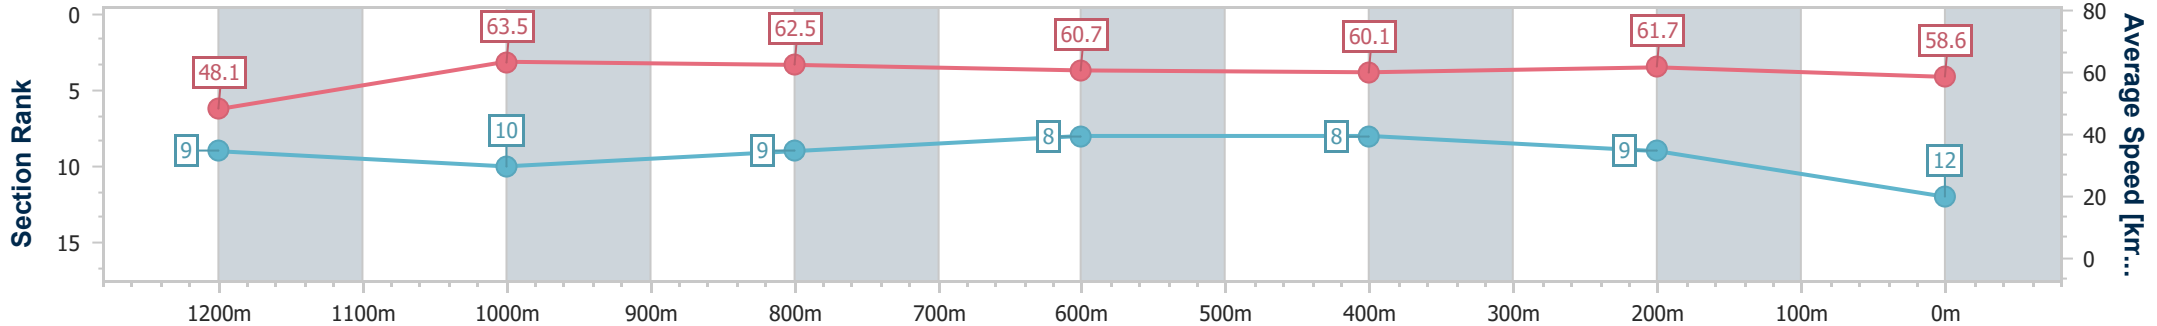

Horse/Jockey Name	Chayse 'N' Adam
Final Rank	12
Fastest Section Time (Section)	0:11.25 (Overall)
Top Speed [km/h] (Section)	66.4 (1200m)
Race State	Finished

Ipswich QLD Professional
Race 6: GREAT NORTHERN Fillies and Mares BM65 Handicap - 1350m

15 May 2024 - 15:28

Track Rating: Good 4, Weather: Overcast, Rail Position: +4m Entire

Section	Overall	1200m	1000m	800m	600m	400m	200m
Section Times	1:21.70 [12] (0:11.25)	1:10.45 [9] (0:11.30)	0:59.15 [10] (0:11.54)	0:47.61 [9] (0:11.82)	0:35.79 [8] (0:11.92)	0:23.87 [8] (0:11.63)	0:12.24 [9] (0:12.24)
Average Speed [km/h]	48.1	63.5	62.5	60.7	60.1	61.7	58.6
Top Speed [km/h]	63.8	66.4	63.6	62.2	61.5	62.0	61.7
Avg. Dist. to Rail [m]	0.8	0.3	0.3	0.6	0.9	0.8	0.6
Avg. Stride Freq. [Hz]	2.2	2.3	2.3	2.2	2.2	2.3	2.2
Avg. Stride Length [m]	6.1	7.6	7.6	7.5	7.5	7.6	7.4

- [ ] Ranking at each section and finish
- -.-.- No data available at this section
- NA No data available