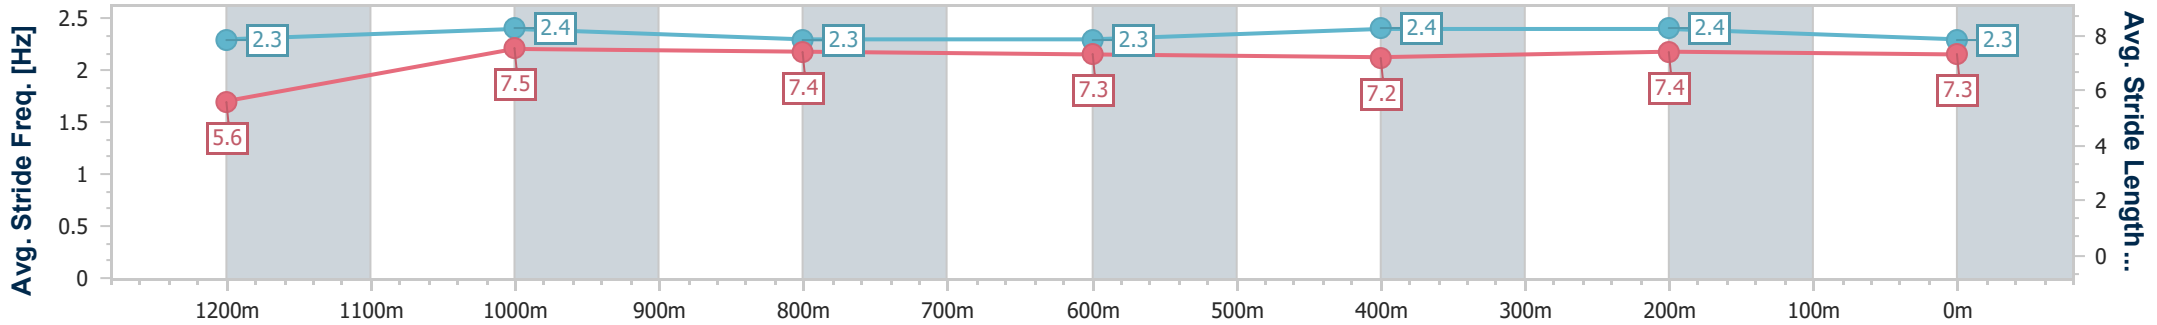

Horse/Jockey Name	Dark Thinker
Final Rank	7
Fastest Section Time (Section)	0:11.19 (1200m)
Top Speed [km/h] (Section)	66.4 (1200m)
Race State	Finished

Ipswich QLD Professional
Race 6: GREAT NORTHERN Fillies and Mares BM65 Handicap - 1350m

15 May 2024 - 15:28

Track Rating: Good 4, Weather: Overcast, Rail Position: +4m Entire

Section	Overall	1200m	1000m	800m	600m	400m	200m
Section Times	1:21.45 [7] (0:11.52)	1:09.93 [10] (0:11.19)	0:58.74 [11] (0:11.58)	0:47.16 [11] (0:11.99)	0:35.17 [12] (0:11.94)	0:23.23 [13] (0:11.50)	0:11.73 [13] (0:11.73)
Average Speed [km/h]	46.9	64.4	62.3	60.1	60.3	62.6	61.5
Top Speed [km/h]	63.7	66.4	63.6	61.4	61.9	63.4	62.3
Avg. Dist. to Rail [m]	5.7	0.7	0.3	0.1	0.9	0.6	2.2
Avg. Stride Freq. [Hz]	2.3	2.4	2.3	2.3	2.4	2.4	2.3
Avg. Stride Length [m]	5.6	7.5	7.4	7.3	7.2	7.4	7.3

- [ ] Ranking at each section and finish
- -.-.- No data available at this section
- NA No data available