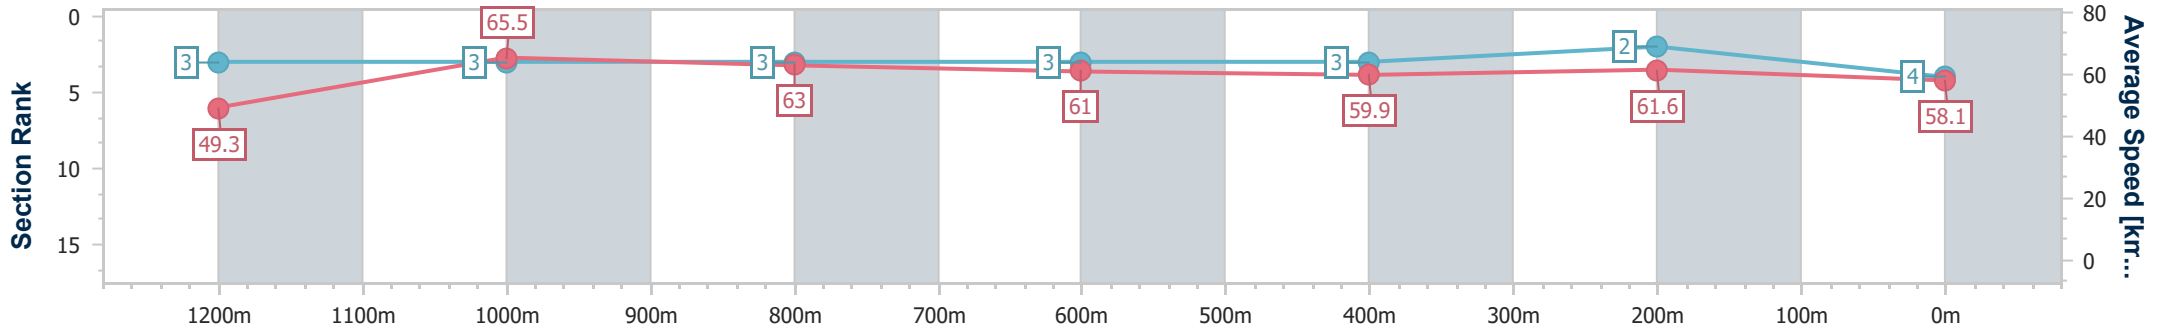

Horse/Jockey Name	Surreal Ascot
Final Rank	4
Fastest Section Time (Section)	0:10.93 (Overall)
Top Speed [km/h] (Section)	66.9 (1200m)
Race State	Finished

Ipswich QLD Professional
Race 6: GREAT NORTHERN Fillies and Mares BM65 Handicap - 1350m

15 May 2024 - 15:28

Track Rating: Good 4, Weather: Overcast, Rail Position: +4m Entire

Section	Overall	1200m	1000m	800m	600m	400m	200m
Section Times	1:21.26 [4] (0:10.93)	1:10.33 [3] (0:11.01)	0:59.32 [3] (0:11.45)	0:47.87 [3] (0:11.80)	0:36.07 [3] (0:12.00)	0:24.07 [3] (0:11.64)	0:12.43 [2] (0:12.43)
Average Speed [km/h]	49.3	65.5	63.0	61.0	59.9	61.6	58.1
Top Speed [km/h]	64.4	66.9	63.7	62.5	62.3	63.0	59.4
Avg. Dist. to Rail [m]	5.8	1.9	0.6	0.6	0.9	1.1	1.2
Avg. Stride Freq. [Hz]	2.4	2.5	2.4	2.4	2.3	2.4	2.4
Avg. Stride Length [m]	5.7	7.2	7.3	7.2	7.1	7.1	6.9

- [ ] Ranking at each section and finish
- -.-.- No data available at this section
- NA No data available