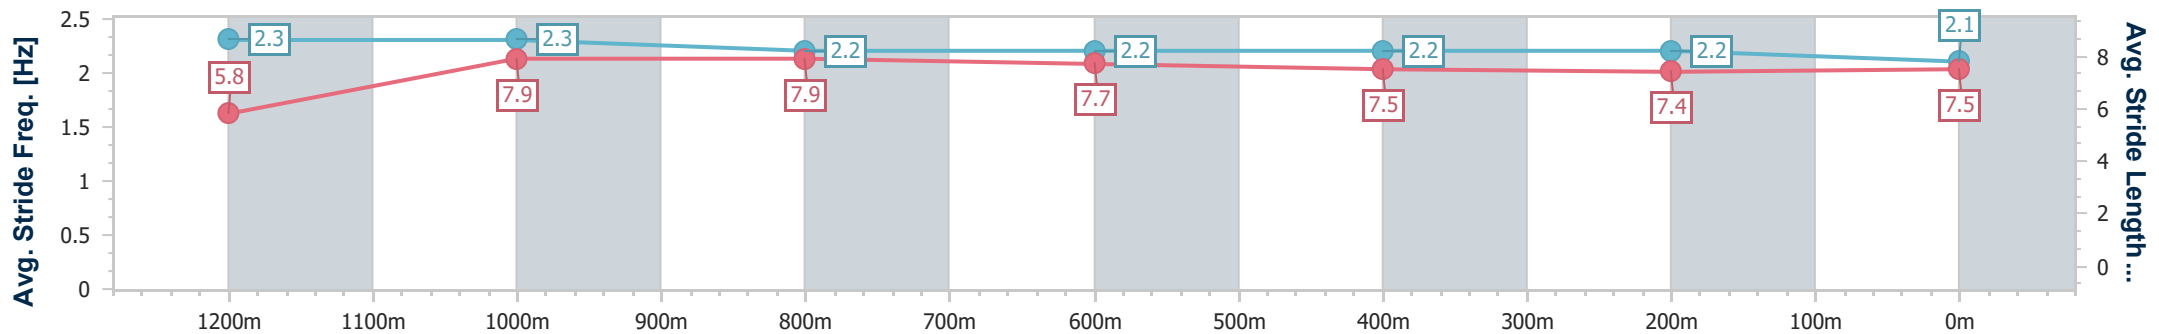

Horse/Jockey Name	Bremerhaven
Final Rank	13
Fastest Section Time (Section)	0:10.86 (1200m)
Top Speed [km/h] (Section)	68.7 (1200m)
Race State	Finished

Ipswich QLD Professional
Race 6: GREAT NORTHERN Fillies and Mares BM65 Handicap - 1350m

15 May 2024 - 15:28

Track Rating: Good 4, Weather: Overcast, Rail Position: +4m Entire

Section	Overall	1200m	1000m	800m	600m	400m	200m
Section Times	1:22.14 [13] (0:10.90)	1:11.24 [1] (0:10.86)	1:00.38 [2] (0:11.47)	0:48.91 [2] (0:11.95)	0:36.96 [2] (0:12.11)	0:24.85 [5] (0:12.19)	0:12.66 [10] (0:12.66)
Average Speed [km/h]	49.7	66.4	63.1	60.3	59.5	59.5	56.8
Top Speed [km/h]	67.9	68.7	64.6	61.9	60.5	60.3	60.3
Avg. Dist. to Rail [m]	12.4	3.9	1.1	0.2	0.4	2.3	3.5
Avg. Stride Freq. [Hz]	2.3	2.3	2.2	2.2	2.2	2.2	2.1
Avg. Stride Length [m]	5.8	7.9	7.9	7.7	7.5	7.4	7.5

- [ ] Ranking at each section and finish
- -.-.- No data available at this section
- NA No data available