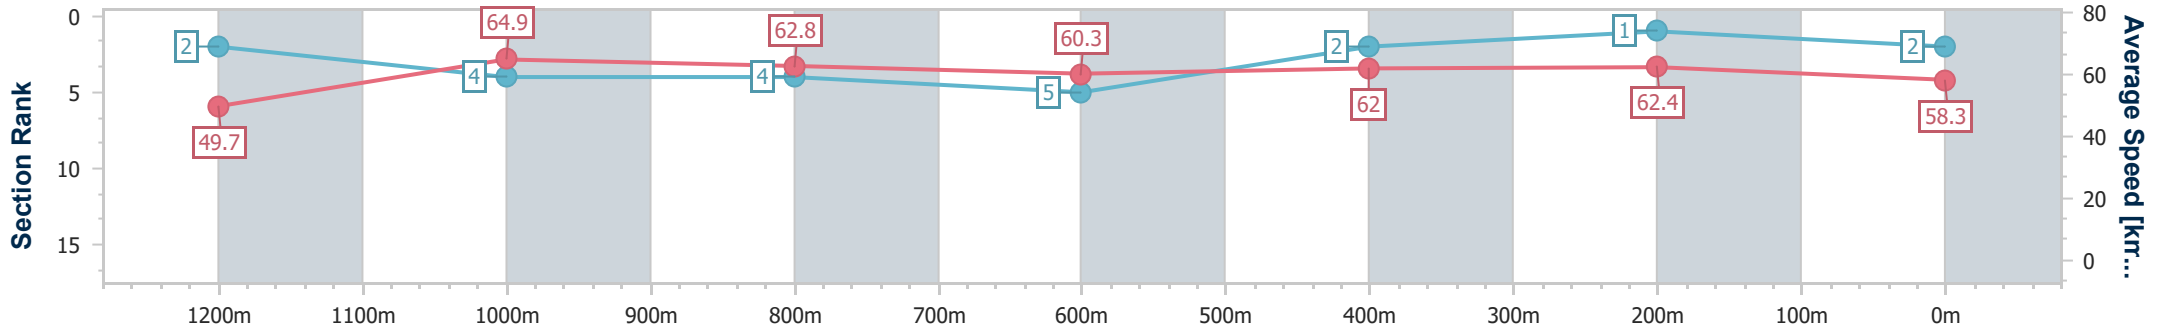

Horse/Jockey Name	Casrock
Final Rank	2
Fastest Section Time (Section)	0:10.90 (Overall)
Top Speed [km/h] (Section)	67.1 (1200m)
Race State	Finished

Ipswich QLD Professional
Race 6: GREAT NORTHERN Fillies and Mares BM65 Handicap - 1350m

15 May 2024 - 15:28

Track Rating: Good 4, Weather: Overcast, Rail Position: +4m Entire

Section	Overall	1200m	1000m	800m	600m	400m	200m
Section Times	1:21.09 [2] (0:10.90)	1:10.19 [2] (0:11.10)	0:59.09 [4] (0:11.50)	0:47.59 [4] (0:11.97)	0:35.62 [5] (0:11.70)	0:23.92 [2] (0:11.56)	0:12.36 [1] (0:12.36)
Average Speed [km/h]	49.7	64.9	62.8	60.3	62.0	62.4	58.3
Top Speed [km/h]	65.4	67.1	64.4	62.0	63.4	63.6	60.2
Avg. Dist. to Rail [m]	11.3	3.0	1.4	0.7	1.3	1.2	1.8
Avg. Stride Freq. [Hz]	2.4	2.5	2.4	2.3	2.4	2.5	2.4
Avg. Stride Length [m]	5.6	7.3	7.3	7.2	7.1	7.0	6.7

- [ ] Ranking at each section and finish
- -.-.- No data available at this section
- NA No data available