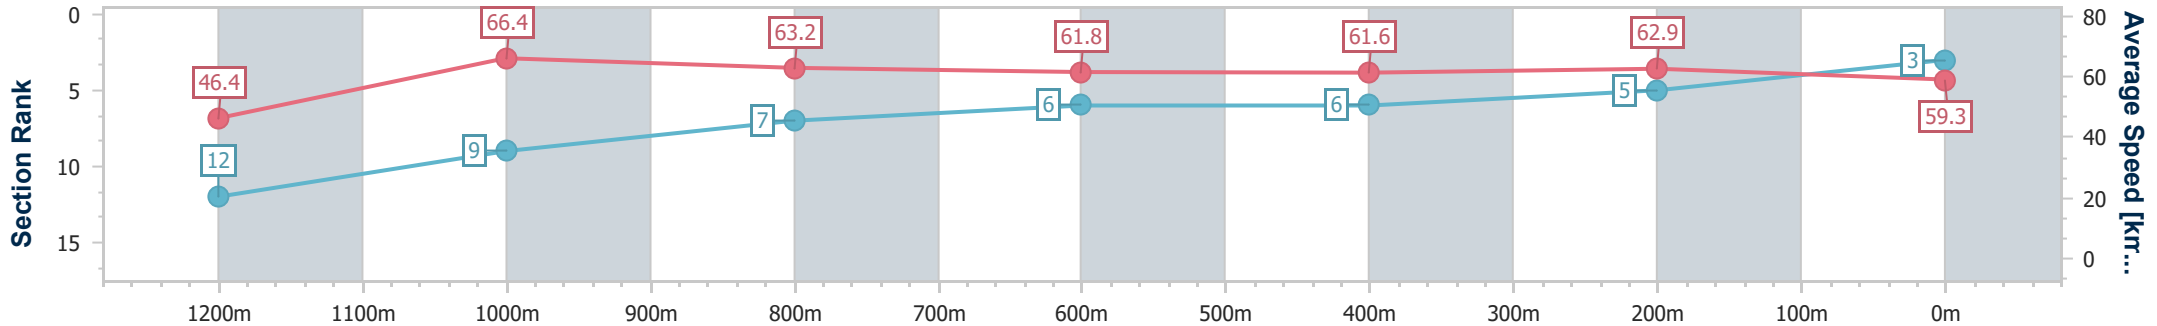

Horse/Jockey Name	Touch Of Gracie
Final Rank	3
Fastest Section Time (Section)	0:10.90 (1200m)
Top Speed [km/h] (Section)	68.4 (1200m)
Race State	Finished

Ipswich QLD Professional
Race 6: GREAT NORTHERN Fillies and Mares BM65 Handicap - 1350m

15 May 2024 - 15:28

Track Rating: Good 4, Weather: Overcast, Rail Position: +4m Entire

Section	Overall	1200m	1000m	800m	600m	400m	200m
Section Times	1:21.18 [3] (0:11.64)	1:09.54 [12] (0:10.90)	0:58.64 [9] (0:11.46)	0:47.18 [7] (0:11.72)	0:35.46 [6] (0:11.77)	0:23.69 [6] (0:11.57)	0:12.12 [5] (0:12.12)
Average Speed [km/h]	46.4	66.4	63.2	61.8	61.6	62.9	59.3
Top Speed [km/h]	65.2	68.4	64.6	63.4	62.8	63.3	61.2
Avg. Dist. to Rail [m]	8.2	2.8	2.6	1.8	1.9	2.6	4.1
Avg. Stride Freq. [Hz]	2.3	2.5	2.3	2.3	2.4	2.4	2.3
Avg. Stride Length [m]	5.6	7.6	7.5	7.4	7.4	7.2	7.1

- [ ] Ranking at each section and finish
- -.-.- No data available at this section
- NA No data available