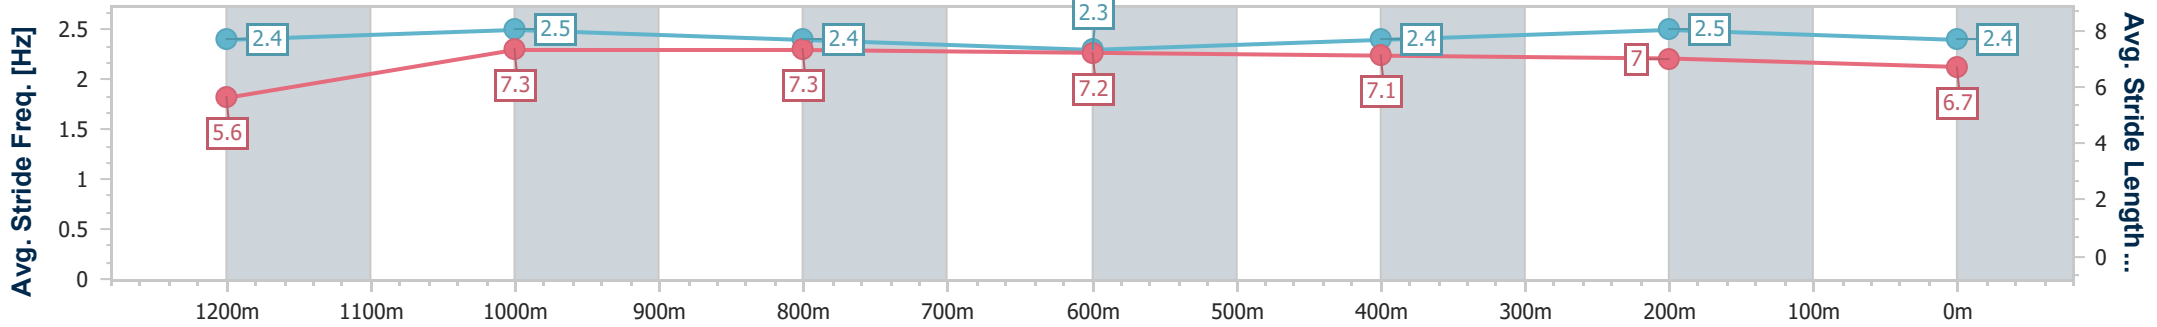

Horse/Jockey Name	Casrock
Final Rank	2
Fastest Section Time (Section)	0:10.90 (Overall)
Top Speed [km/h] (Section)	67.1 (1200m)
Race State	Finished

Ipswich QLD Professional
Race 6: GREAT NORTHERN Fillies and Mares BM65 Handicap - 1350m

15 May 2024 - 15:28

Track Rating: Good 4, Weather: Overcast, Rail Position: +4m Entire

Section	Overall	1200m	1000m	800m	600m	400m	200m
Section Times	1:21.09 [2] (0:10.90)	1:10.19 [2] (0:11.10)	0:59.09 [4] (0:11.50)	0:47.59 [4] (0:11.97)	0:35.62 [5] (0:11.70)	0:23.92 [2] (0:11.56)	0:12.36 [1] (0:12.36)
Average Speed [km/h]	49.7	64.9	62.8	60.3	62.0	62.4	58.3
Top Speed [km/h]	65.4	67.1	64.4	62.0	63.4	63.6	60.2
Avg. Dist. to Rail [m]	11.3	3.0	1.4	0.7	1.3	1.2	1.8
Avg. Stride Freq. [Hz]	2.4	2.5	2.4	2.3	2.4	2.5	2.4
Avg. Stride Length [m]	5.6	7.3	7.3	7.2	7.1	7.0	6.7

- [ ] Ranking at each section and finish
- -.-.- No data available at this section
- NA No data available