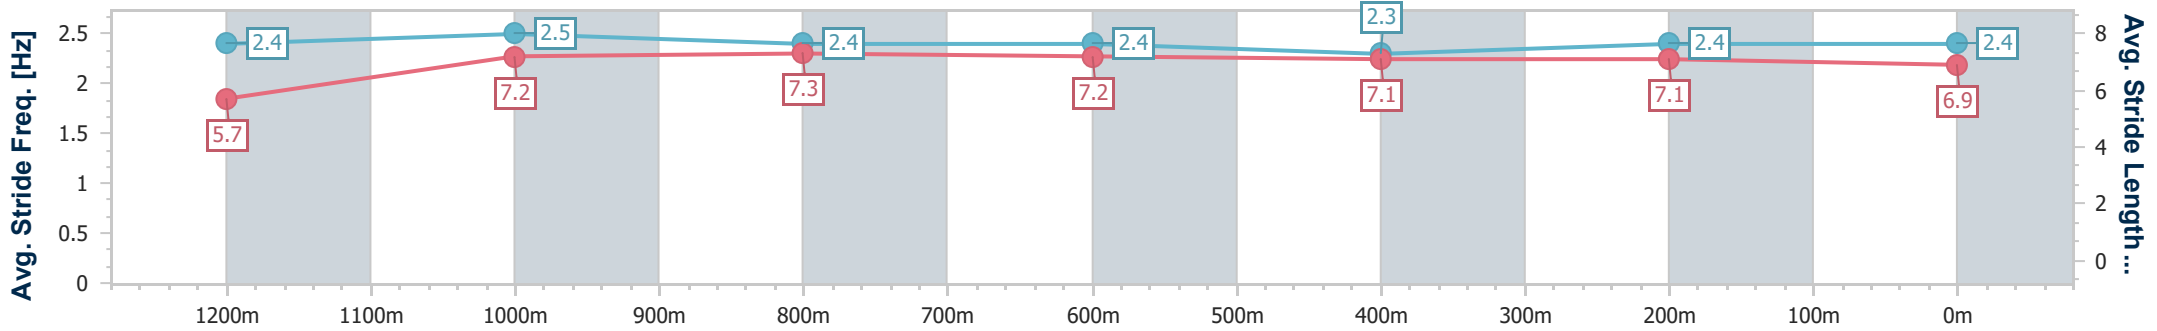

Horse/Jockey Name	Surreal Ascot
Final Rank	4
Fastest Section Time (Section)	0:10.93 (Overall)
Top Speed [km/h] (Section)	66.9 (1200m)
Race State	Finished

Ipswich QLD Professional
Race 6: GREAT NORTHERN Fillies and Mares BM65 Handicap - 1350m

15 May 2024 - 15:28

Track Rating: Good 4, Weather: Overcast, Rail Position: +4m Entire

Section	Overall	1200m	1000m	800m	600m	400m	200m
Section Times	1:21.26 [4] (0:10.93)	1:10.33 [3] (0:11.01)	0:59.32 [3] (0:11.45)	0:47.87 [3] (0:11.80)	0:36.07 [3] (0:12.00)	0:24.07 [3] (0:11.64)	0:12.43 [2] (0:12.43)
Average Speed [km/h]	49.3	65.5	63.0	61.0	59.9	61.6	58.1
Top Speed [km/h]	64.4	66.9	63.7	62.5	62.3	63.0	59.4
Avg. Dist. to Rail [m]	5.8	1.9	0.6	0.6	0.9	1.1	1.2
Avg. Stride Freq. [Hz]	2.4	2.5	2.4	2.4	2.3	2.4	2.4
Avg. Stride Length [m]	5.7	7.2	7.3	7.2	7.1	7.1	6.9

- [ ] Ranking at each section and finish
- -.-.- No data available at this section
- NA No data available