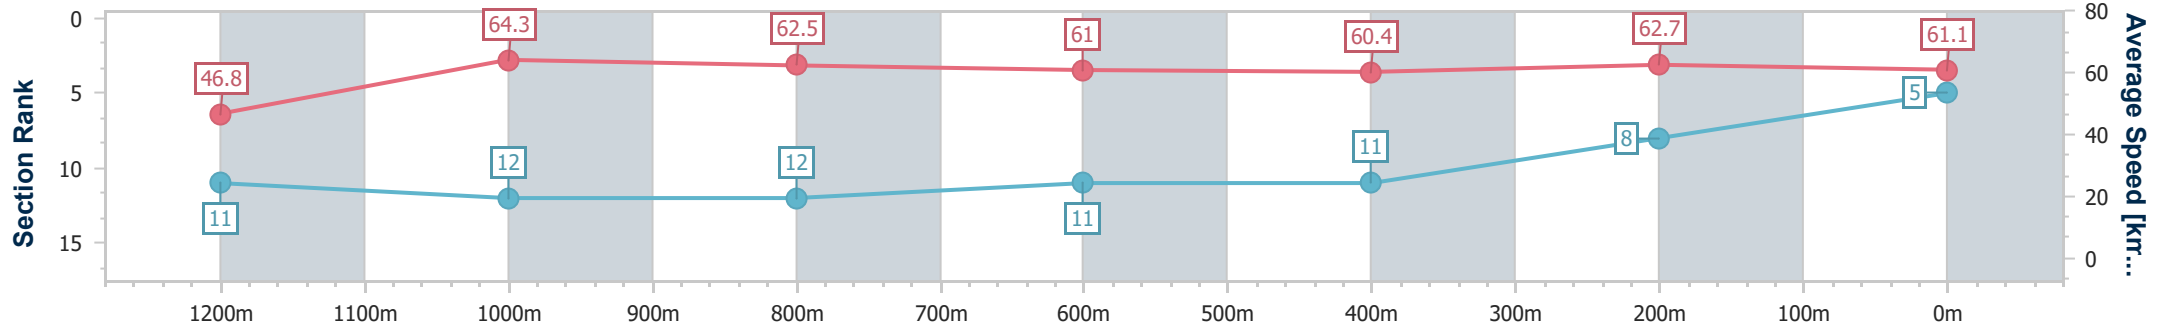

Horse/Jockey Name	Pick Za Beans
Final Rank	5
Fastest Section Time (Section)	0:11.17 (1200m)
Top Speed [km/h] (Section)	66.2 (1200m)
Race State	Finished

Ipswich QLD Professional
Race 6: GREAT NORTHERN Fillies and Mares BM65 Handicap - 1350m

15 May 2024 - 15:28

Track Rating: Good 4, Weather: Overcast, Rail Position: +4m Entire

Section	Overall	1200m	1000m	800m	600m	400m	200m
Section Times	1:21.26 [5] (0:11.61)	1:09.65 [11] (0:11.17)	0:58.48 [12] (0:11.52)	0:46.96 [12] (0:11.80)	0:35.16 [11] (0:11.90)	0:23.26 [11] (0:11.46)	0:11.80 [8] (0:11.80)
Average Speed [km/h]	46.8	64.3	62.5	61.0	60.4	62.7	61.1
Top Speed [km/h]	63.1	66.2	63.7	61.8	62.3	64.1	63.4
Avg. Dist. to Rail [m]	1.2	0.3	0.3	0.3	0.7	0.6	1.0
Avg. Stride Freq. [Hz]	2.2	2.4	2.3	2.3	2.3	2.4	2.3
Avg. Stride Length [m]	5.8	7.6	7.5	7.5	7.4	7.4	7.4

- [ ] Ranking at each section and finish
- -.-.- No data available at this section
- NA No data available