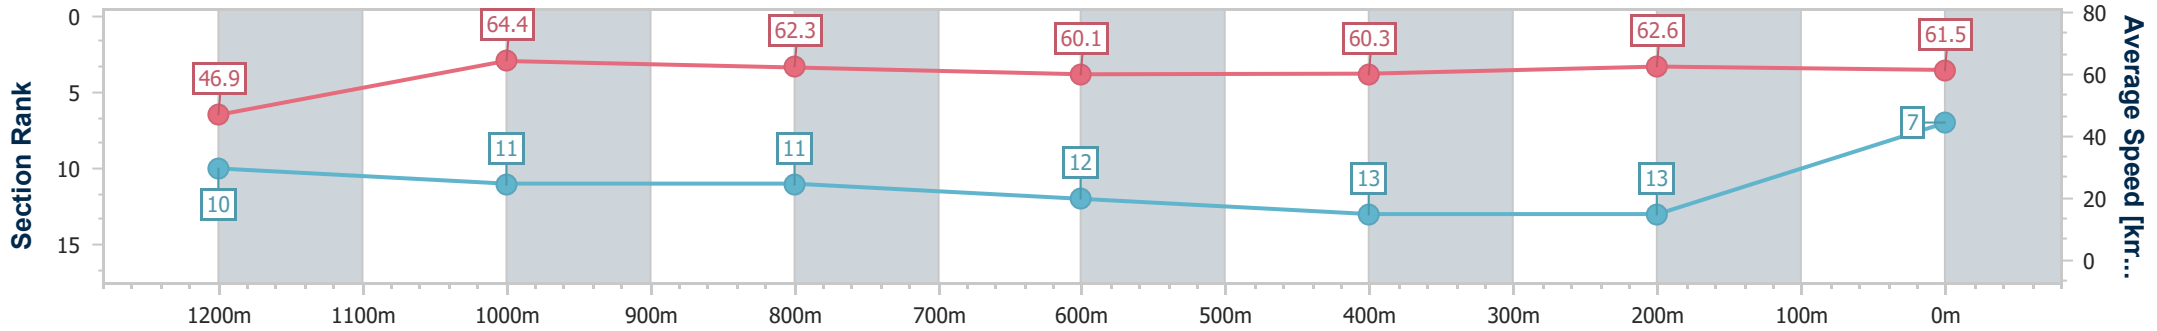

Horse/Jockey Name	Dark Thinker
Final Rank	7
Fastest Section Time (Section)	0:11.19 (1200m)
Top Speed [km/h] (Section)	66.4 (1200m)
Race State	Finished

Ipswich QLD Professional
Race 6: GREAT NORTHERN Fillies and Mares BM65 Handicap - 1350m

15 May 2024 - 15:28

Track Rating: Good 4, Weather: Overcast, Rail Position: +4m Entire

Section	Overall	1200m	1000m	800m	600m	400m	200m
Section Times	1:21.45 [7] (0:11.52)	1:09.93 [10] (0:11.19)	0:58.74 [11] (0:11.58)	0:47.16 [11] (0:11.99)	0:35.17 [12] (0:11.94)	0:23.23 [13] (0:11.50)	0:11.73 [13] (0:11.73)
Average Speed [km/h]	46.9	64.4	62.3	60.1	60.3	62.6	61.5
Top Speed [km/h]	63.7	66.4	63.6	61.4	61.9	63.4	62.3
Avg. Dist. to Rail [m]	5.7	0.7	0.3	0.1	0.9	0.6	2.2
Avg. Stride Freq. [Hz]	2.3	2.4	2.3	2.3	2.4	2.4	2.3
Avg. Stride Length [m]	5.6	7.5	7.4	7.3	7.2	7.4	7.3

- [ ] Ranking at each section and finish
- -.-.- No data available at this section
- NA No data available