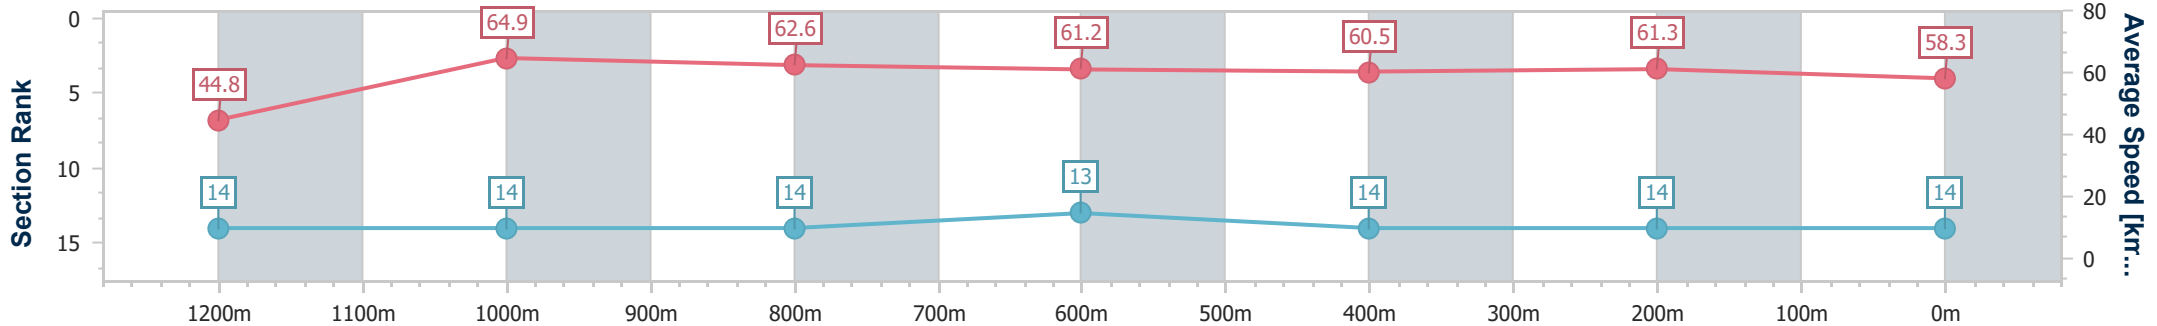

Horse/Jockey Name	Final Selection
Final Rank	14
Fastest Section Time (Section)	0:11.08 (1200m)
Top Speed [km/h] (Section)	66.4 (1200m)
Race State	Finished

Ipswich QLD Professional
Race 6: GREAT NORTHERN Fillies and Mares BM65 Handicap - 1350m

15 May 2024 - 15:28

Track Rating: Good 4, Weather: Overcast, Rail Position: +4m Entire

Section	Overall	1200m	1000m	800m	600m	400m	200m
Section Times	1:22.28 [14] (0:12.06)	1:10.22 [14] (0:11.08)	0:59.14 [14] (0:11.51)	0:47.63 [14] (0:11.74)	0:35.89 [13] (0:11.87)	0:24.02 [14] (0:11.70)	0:12.32 [14] (0:12.32)
Average Speed [km/h]	44.8	64.9	62.6	61.2	60.5	61.3	58.3
Top Speed [km/h]	63.8	66.4	64.6	63.0	61.8	62.4	60.6
Avg. Dist. to Rail [m]	2.9	0.3	0.3	0.9	0.8	1.1	0.3
Avg. Stride Freq. [Hz]	2.3	2.5	2.4	2.4	2.4	2.4	2.4
Avg. Stride Length [m]	5.3	7.3	7.3	7.2	7.1	7.0	6.9

- [ ] Ranking at each section and finish
- -.-.- No data available at this section
- NA No data available