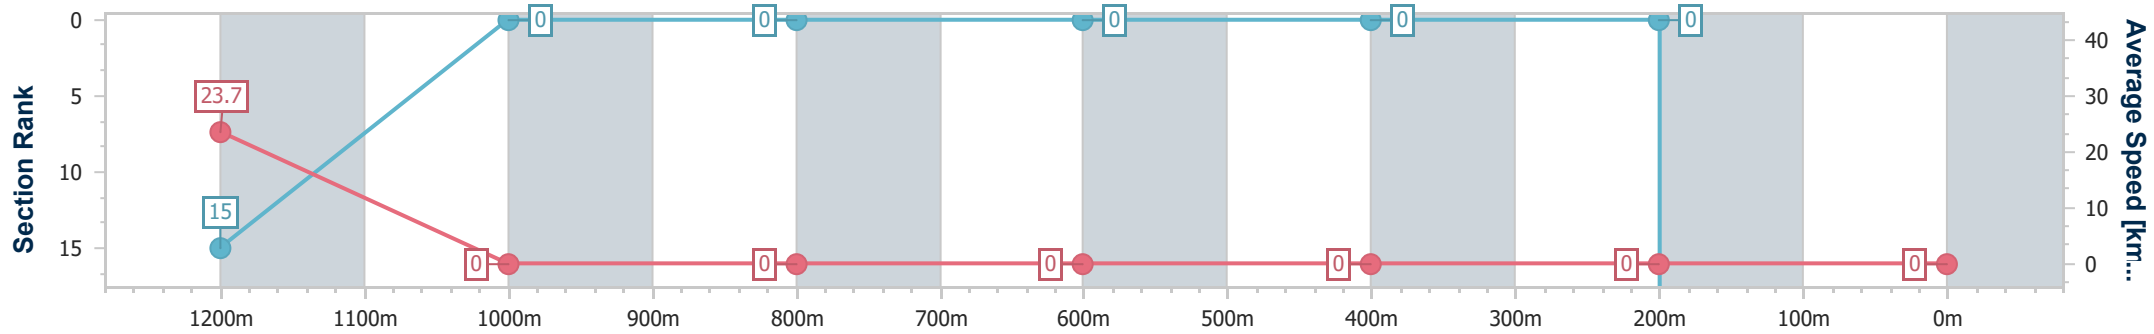

Horse/Jockey Name	Yes To Excess
Final Rank	2147483647
Fastest Section Time (Section)	0:22.76 (Overall)
Top Speed [km/h] (Section)	36.5 (Overall)
Race State	DidNotFinish

Ipswich QLD Professional
Race 6: GREAT NORTHERN Fillies and Mares BM65 Handicap - 1350m

15 May 2024 - 15:28

Track Rating: Good 4, Weather: Overcast, Rail Position: +4m Entire

Section	Overall	1200m	1000m	800m	600m	400m	200m						
Section Times	0:00.00 [2147483647 1 (0:22.76)	-:--	-:--	-:--	-:--	-:--	-:--						
Average Speed [km/h]	23.7	0.0	0.0	0.0	0.0	0.0	0.0						
Top Speed [km/h]	36.5	--	--	--	--	--	--						
Avg. Dist. to Rail [m]	4.4	0.0	0.0	0.0	0.0	0.0	0.0						
Avg. Stride Freq. [Hz]	1.8	--	--	--	--	--	--						
Avg. Stride Length [m]	3.7	--	--	--	--	--	--						

- [ ] Ranking at each section and finish
- -:-- No data available at this section
- NA No data available