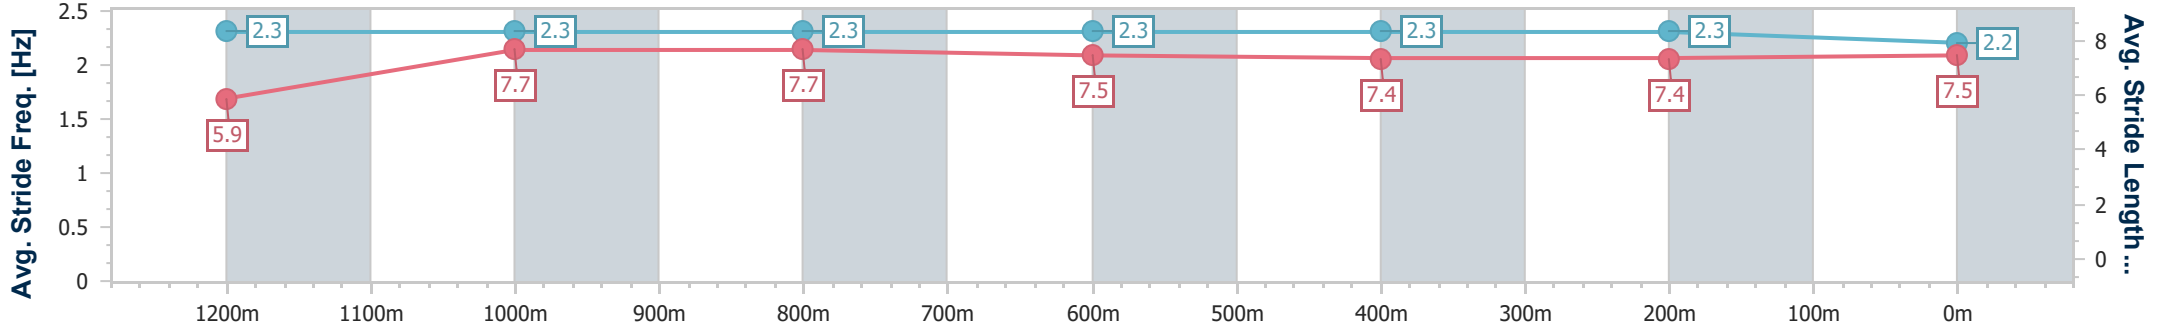

Horse/Jockey Name	Grecian Lass
Final Rank	10
Fastest Section Time (Section)	0:11.06 (Overall)
Top Speed [km/h] (Section)	66.5 (1200m)
Race State	Finished

Ipswich QLD Professional
Race 6: GREAT NORTHERN Fillies and Mares BM65 Handicap - 1350m

15 May 2024 - 15:28

Track Rating: Good 4, Weather: Overcast, Rail Position: +4m Entire

Section	Overall	1200m	1000m	800m	600m	400m	200m
Section Times	1:21.54 [10] (0:11.06)	1:10.48 [5] (0:11.17)	0:59.31 [5] (0:11.58)	0:47.73 [6] (0:11.95)	0:35.78 [7] (0:11.93)	0:23.85 [7] (0:11.74)	0:12.11 [6] (0:12.11)
Average Speed [km/h]	49.0	64.4	62.7	60.3	60.4	61.6	59.3
Top Speed [km/h]	65.5	66.5	64.0	62.5	62.4	62.5	61.7
Avg. Dist. to Rail [m]	8.2	3.0	2.2	0.8	0.4	1.9	3.7
Avg. Stride Freq. [Hz]	2.3	2.3	2.3	2.3	2.3	2.3	2.2
Avg. Stride Length [m]	5.9	7.7	7.7	7.5	7.4	7.4	7.5

- [ ] Ranking at each section and finish
- -.-.- No data available at this section
- NA No data available