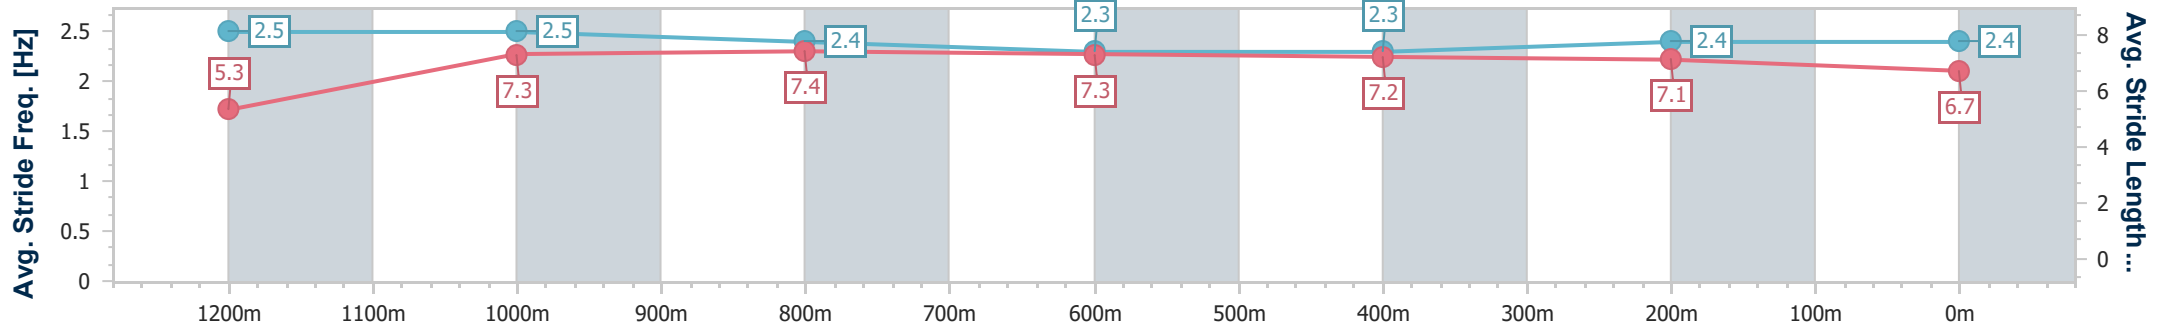

15 May 2024 - 15:28

Track Rating: Good 4, Weather: Overcast, Rail Position: +4m Entire

Section	Overall	1200m	1000m	800m	600m	400m	200m
Section Times	1:20.93 [1] (0:11.14)	1:09.79 [7] (0:11.09)	0:58.70 [5] (0:11.43)	0:47.27 [5] (0:11.76)	0:35.51 [4] (0:11.85)	0:23.66 [4] (0:11.59)	0:12.07 [3] (0:12.07)
Average Speed [km/h]	48.8	64.6	63.0	60.9	60.4	61.9	59.8
Top Speed [km/h]	65.2	66.4	64.3	62.5	61.6	62.4	62.7
Avg. Dist. to Rail [m]	3.5	0.4	0.5	1.1	1.2	0.9	1.1
Avg. Stride Freq. [Hz]	2.5	2.5	2.4	2.3	2.3	2.4	2.4
Avg. Stride Length [m]	5.3	7.3	7.4	7.3	7.2	7.1	6.7