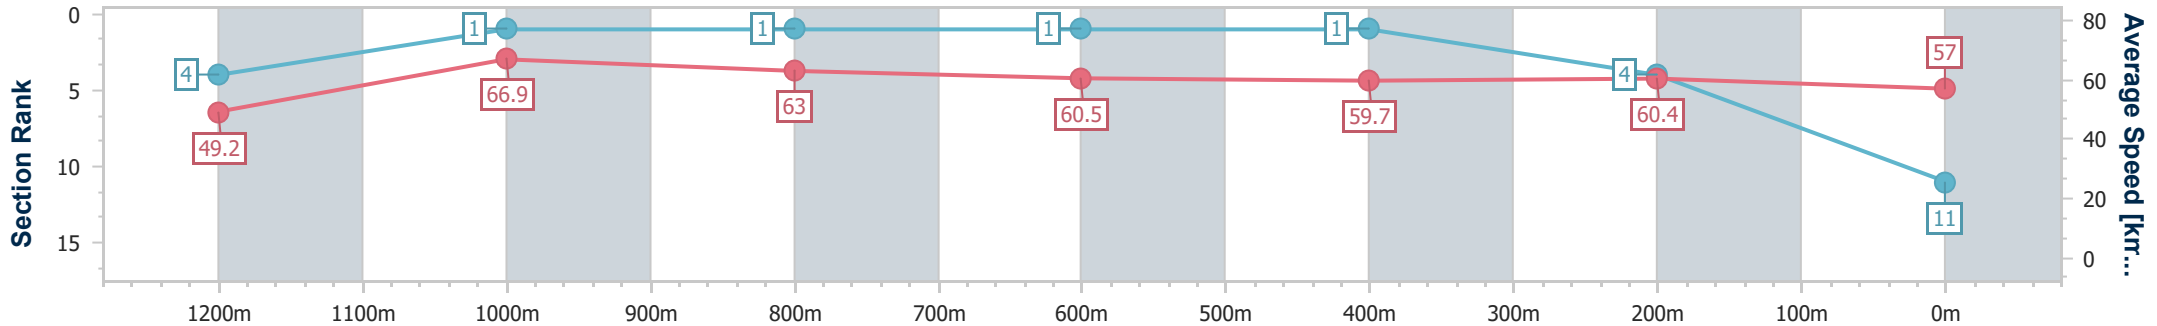

Horse/Jockey Name	One 'N' Only
Final Rank	11
Fastest Section Time (Section)	0:10.81 (1200m)
Top Speed [km/h] (Section)	69.4 (1200m)
Race State	Finished

Ipswich QLD Professional
Race 6: GREAT NORTHERN Fillies and Mares BM65 Handicap - 1350m

15 May 2024 - 15:28

Track Rating: Good 4, Weather: Overcast, Rail Position: +4m Entire

Section	Overall	1200m	1000m	800m	600m	400m	200m
Section Times	1:21.56 [11] (0:10.94)	1:10.62 [4] (0:10.81)	0:59.81 [1] (0:11.39)	0:48.42 [1] (0:11.89)	0:36.53 [1] (0:12.01)	0:24.52 [1] (0:11.85)	0:12.67 [4] (0:12.67)
Average Speed [km/h]	49.2	66.9	63.0	60.5	59.7	60.4	57.0
Top Speed [km/h]	69.1	69.4	64.8	62.7	61.3	61.5	59.3
Avg. Dist. to Rail [m]	9.0	1.6	0.2	0.7	1.0	1.0	0.5
Avg. Stride Freq. [Hz]	2.5	2.6	2.5	2.5	2.5	2.5	2.4
Avg. Stride Length [m]	5.5	7.2	6.9	6.9	6.8	6.8	6.6

- [ ] Ranking at each section and finish
- -.-.- No data available at this section
- NA No data available