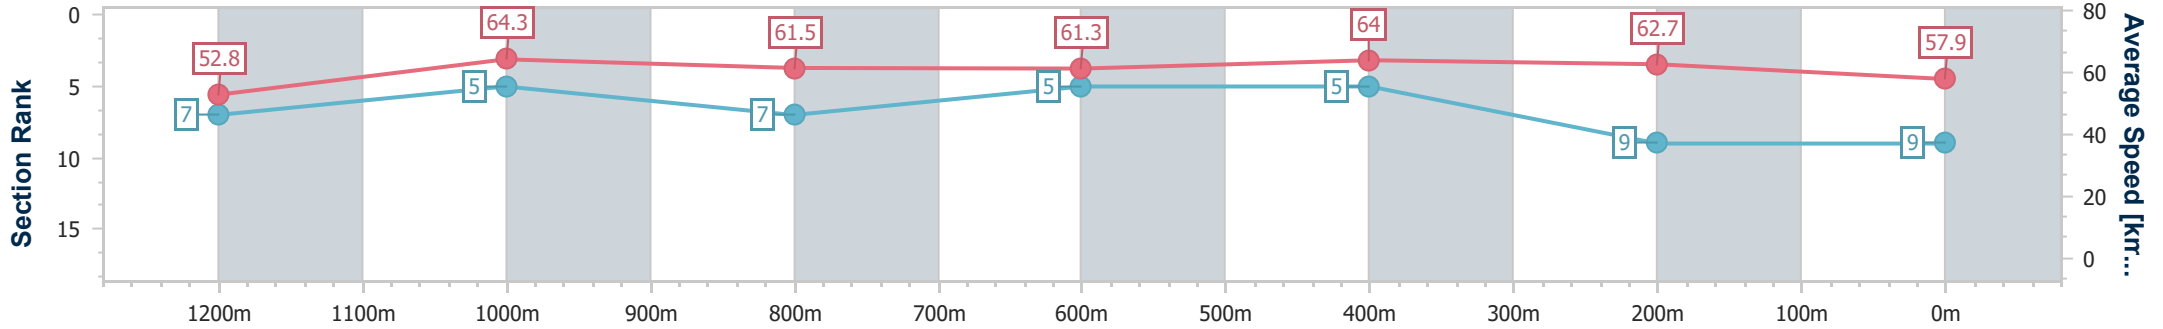

Horse/Jockey Name	Arbat
Final Rank	9
Fastest Section Time (Section)	0:11.21 (1200m)
Top Speed [km/h] (Section)	66.8 (1200m)
Race State	Finished

Rockhampton QLD Professional
Race 6: Grant and Simpson Lawyers QTIS BM58 Handicap - 1400m

14 May 2024 - 16:48

Track Rating: Good 4, Weather: Fine, Rail Position: +4.5m Entire

Section	Overall	1200m	1000m	800m	600m	400m	200m
Section Times	1:23.65 [9] (0:13.63)	1:10.02 [7] (0:11.21)	0:58.81 [5] (0:11.72)	0:47.09 [7] (0:11.90)	0:35.19 [5] (0:11.28)	0:23.91 [5] (0:11.48)	0:12.43 [9] (0:12.43)
Average Speed [km/h]	52.8	64.3	61.5	61.3	64.0	62.7	57.9
Top Speed [km/h]	64.9	66.8	63.3	61.8	64.9	64.8	60.5
Avg. Dist. to Rail [m]	2.2	0.4	0.4	1.6	4.7	5.5	5.5
Avg. Stride Freq. [Hz]	2.2	2.2	2.2	2.2	2.2	2.2	2.1
Avg. Stride Length [m]	6.4	7.9	7.7	7.7	7.9	7.8	7.5

- [ ] Ranking at each section and finish
- -.-.- No data available at this section
- NA No data available