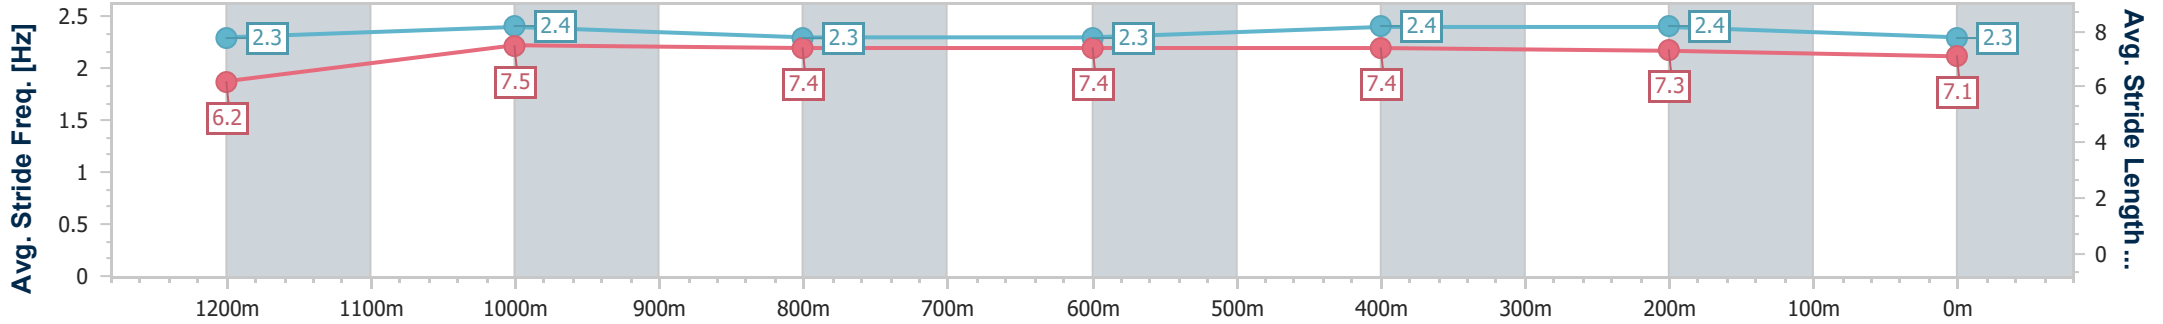

Horse/Jockey Name	El Of A Seniorita
Final Rank	2
Fastest Section Time (Section)	0:11.32 (1200m)
Top Speed [km/h] (Section)	65.5 (Overall)
Race State	Finished

Rockhampton QLD Professional
Race 6: Grant and Simpson Lawyers QTIS BM58 Handicap - 1400m

14 May 2024 - 16:48

Track Rating: Good 4, Weather: Fine, Rail Position: +4.5m Entire

Section	Overall	1200m	1000m	800m	600m	400m	200m
Section Times	1:23.16 [2] (0:13.14)	1:10.02 [1] (0:11.32)	0:58.70 [1] (0:11.59)	0:47.11 [1] (0:11.99)	0:35.12 [1] (0:11.42)	0:23.70 [2] (0:11.41)	0:12.29 [2] (0:12.29)
Average Speed [km/h]	54.9	63.6	62.3	60.7	63.2	63.0	58.6
Top Speed [km/h]	65.5	64.0	63.9	61.4	64.5	64.4	61.8
Avg. Dist. to Rail [m]	7.6	0.6	0.5	1.3	3.6	3.8	3.1
Avg. Stride Freq. [Hz]	2.3	2.4	2.3	2.3	2.4	2.4	2.3
Avg. Stride Length [m]	6.2	7.5	7.4	7.4	7.4	7.3	7.1

- [ ] Ranking at each section and finish
- -.-.- No data available at this section
- NA No data available