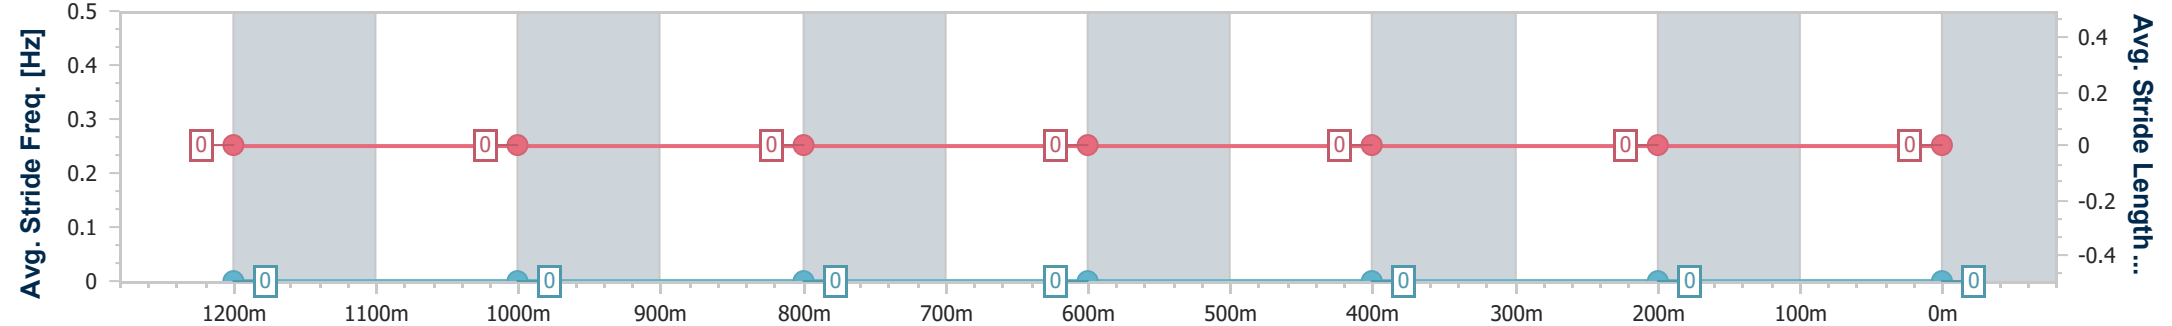

Rockhampton QLD Professional  
Race 6: Grant and Simpson Lawyers QTIS BM58 Handicap - 1400m

14 May 2024 - 16:48

Track Rating: Good 4, Weather: Fine, Rail Position: +4.5m Entire

Section	Overall	1200m	1000m	800m	600m	400m	200m
Section Times	1:23.70 [10] (0:14.22)	1:09.48 [13] (0:11.44)	0:58.04 [13] (0:11.74)	0:46.30 [13] (0:11.81)	0:34.49 [13] (0:11.23)	0:23.26 [13] (0:11.12)	0:12.14 [13] (0:12.14)
Average Speed [km/h]	50.7	63.0	61.2	60.8	64.3	64.8	59.3
Top Speed [km/h]	60.7	64.3	63.2	61.6	65.8	65.9	63.4
Avg. Dist. to Rail [m]	4.9	0.3	0.4	0.5	3.9	7.7	8.9
Avg. Stride Freq. [Hz]	2.3	2.4	2.3	2.3	2.4	2.4	2.3
Avg. Stride Length [m]	6.0	7.3	7.2	7.3	7.5	7.5	7.1

- [ ] Ranking at each section and finish
- .-.- No data available at this section
- NA No data available

Horse/Jockey Name	Chilli Palmer
Final Rank	11
Fastest Section Time (Section)	0:11.18 (600m)
Top Speed [km/h] (Section)	65.9 (600m)
Race State	Finished

Rockhampton QLD Professional  
Race 6: Grant and Simpson Lawyers QTIS BM58 Handicap - 1400m

14 May 2024 - 16:48

Track Rating: Good 4, Weather: Fine, Rail Position: +4.5m Entire

Section	Overall	1200m	1000m	800m	600m	400m	200m						
Section Times	1:23.79 [11] (0:13.73)	1:10.06 [8] (0:11.44)	0:58.62 [9] (0:11.73)	0:46.89 [9] (0:12.04)	0:34.85 [11] (0:11.18)	0:23.67 [12] (0:11.42)	0:12.25 [12] (0:12.25)						
Average Speed [km/h]	52.6	63.2	62.5	62.0	64.6	63.1	58.8						
Top Speed [km/h]	63.1	64.4	64.0	63.0	65.9	64.3	61.5						
Avg. Dist. to Rail [m]	7.3	3.5	3.4	4.4	7.1	8.3	9.0						
Avg. Stride Freq. [Hz]	---	---	---	---	---	---	---						
Avg. Stride Length [m]	---	---	---	---	---	---	---						