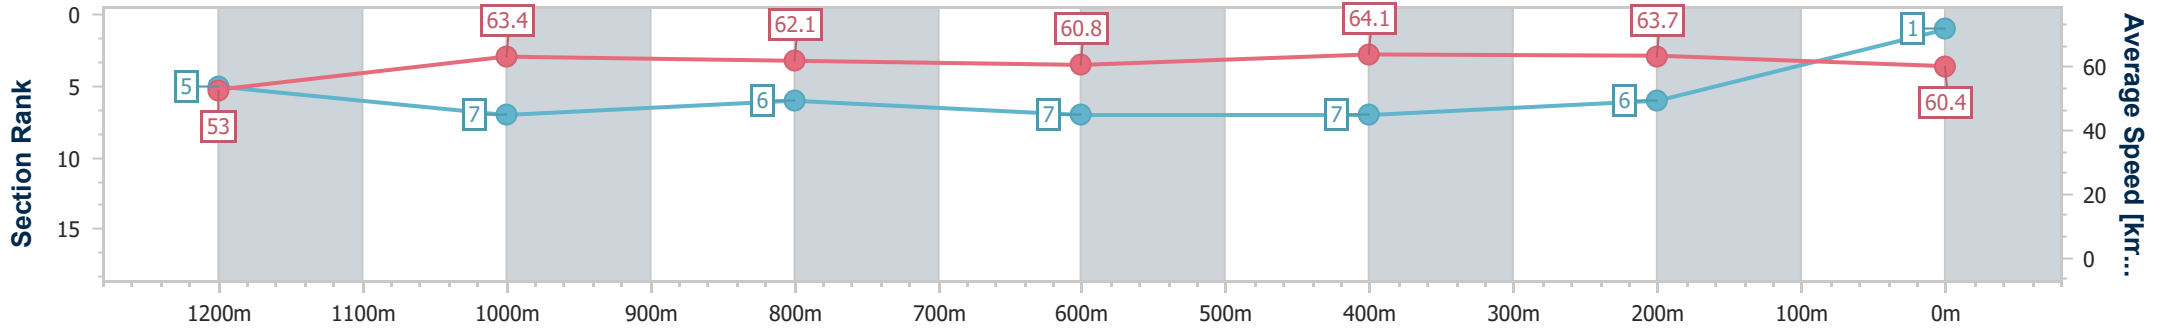

14 May 2024 - 16:48

Track Rating: Good 4, Weather: Fine, Rail Position: +4.5m Entire

Section	Overall	1200m	1000m	800m	600m	400m	200m
Section Times	1:23.01 [1] (0:13.60)	1:09.41 [5] (0:11.34)	0:58.07 [7] (0:11.59)	0:46.48 [6] (0:11.99)	0:34.49 [7] (0:11.26)	0:23.23 [7] (0:11.31)	0:11.92 [6] (0:11.92)
Average Speed [km/h]	53.0	63.4	62.1	60.8	64.1	63.7	60.4
Top Speed [km/h]	65.1	65.1	63.3	61.5	65.1	65.0	62.5
Avg. Dist. to Rail [m]	1.2	0.8	0.6	1.7	3.8	4.4	4.3
Avg. Stride Freq. [Hz]	2.1	2.2	2.2	2.2	2.2	2.2	2.1
Avg. Stride Length [m]	6.6	7.8	7.7	7.7	8.0	8.1	7.9