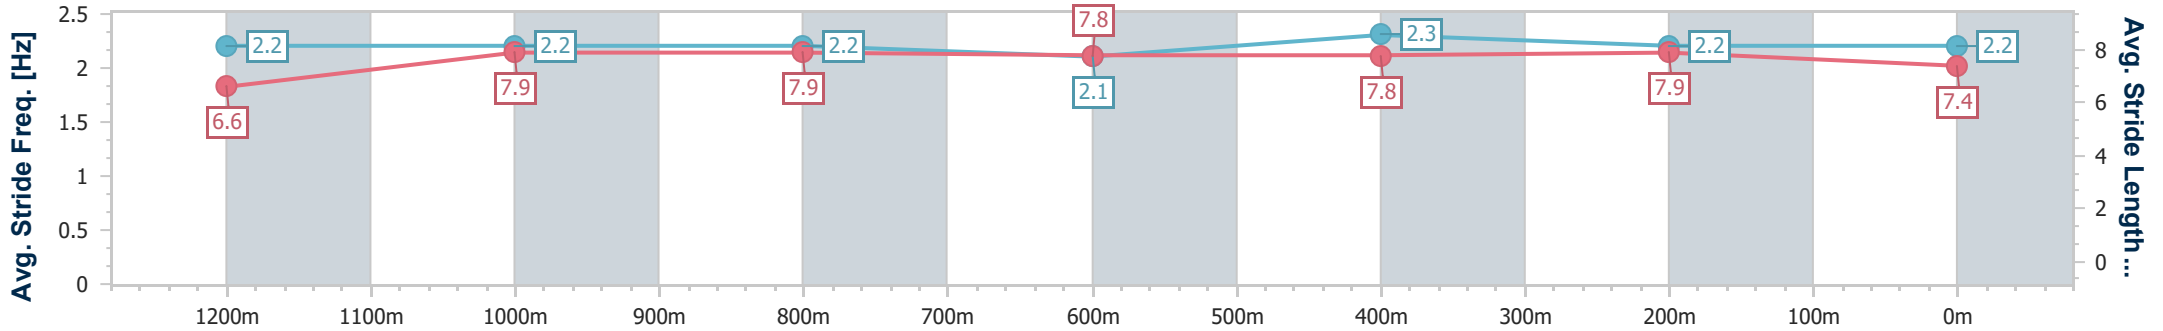

Horse/Jockey Name	Gilbert's Gold
Final Rank	5
Fastest Section Time (Section)	0:11.23 (600m)
Top Speed [km/h] (Section)	65.8 (Overall)
Race State	Finished

Rockhampton QLD Professional
Race 6: Grant and Simpson Lawyers QTIS BM58 Handicap - 1400m

14 May 2024 - 16:48

Track Rating: Good 4, Weather: Fine, Rail Position: +4.5m Entire

Section	Overall	1200m	1000m	800m	600m	400m	200m
Section Times	1:23.20 [5] (0:13.32)	1:09.88 [3] (0:11.30)	0:58.58 [3] (0:11.62)	0:46.96 [3] (0:12.02)	0:34.94 [3] (0:11.23)	0:23.71 [3] (0:11.36)	0:12.35 [1] (0:12.35)
Average Speed [km/h]	54.0	63.6	62.0	60.8	64.2	63.4	58.2
Top Speed [km/h]	65.8	65.6	63.7	62.2	65.8	65.0	61.3
Avg. Dist. to Rail [m]	0.7	0.4	0.4	1.8	4.8	5.6	6.2
Avg. Stride Freq. [Hz]	2.2	2.2	2.2	2.1	2.3	2.2	2.2
Avg. Stride Length [m]	6.6	7.9	7.9	7.8	7.8	7.9	7.4

- [ ] Ranking at each section and finish
- -.-.- No data available at this section
- NA No data available