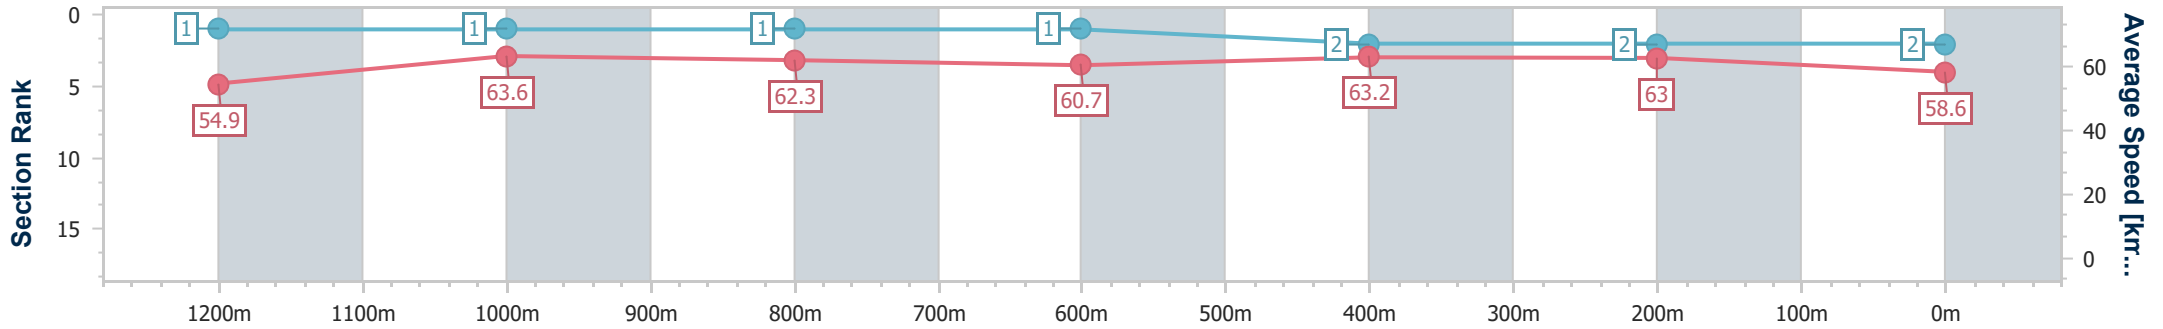

Horse/Jockey Name	El Of A Seniorita
Final Rank	2
Fastest Section Time (Section)	0:11.32 (1200m)
Top Speed [km/h] (Section)	65.5 (Overall)
Race State	Finished

Rockhampton QLD Professional
Race 6: Grant and Simpson Lawyers QTIS BM58 Handicap - 1400m

14 May 2024 - 16:48

Track Rating: Good 4, Weather: Fine, Rail Position: +4.5m Entire

Section	Overall	1200m	1000m	800m	600m	400m	200m
Section Times	1:23.16 [2] (0:13.14)	1:10.02 [1] (0:11.32)	0:58.70 [1] (0:11.59)	0:47.11 [1] (0:11.99)	0:35.12 [1] (0:11.42)	0:23.70 [2] (0:11.41)	0:12.29 [2] (0:12.29)
Average Speed [km/h]	54.9	63.6	62.3	60.7	63.2	63.0	58.6
Top Speed [km/h]	65.5	64.0	63.9	61.4	64.5	64.4	61.8
Avg. Dist. to Rail [m]	7.6	0.6	0.5	1.3	3.6	3.8	3.1
Avg. Stride Freq. [Hz]	2.3	2.4	2.3	2.3	2.4	2.4	2.3
Avg. Stride Length [m]	6.2	7.5	7.4	7.4	7.4	7.3	7.1

- [ ] Ranking at each section and finish
- -.-.- No data available at this section
- NA No data available