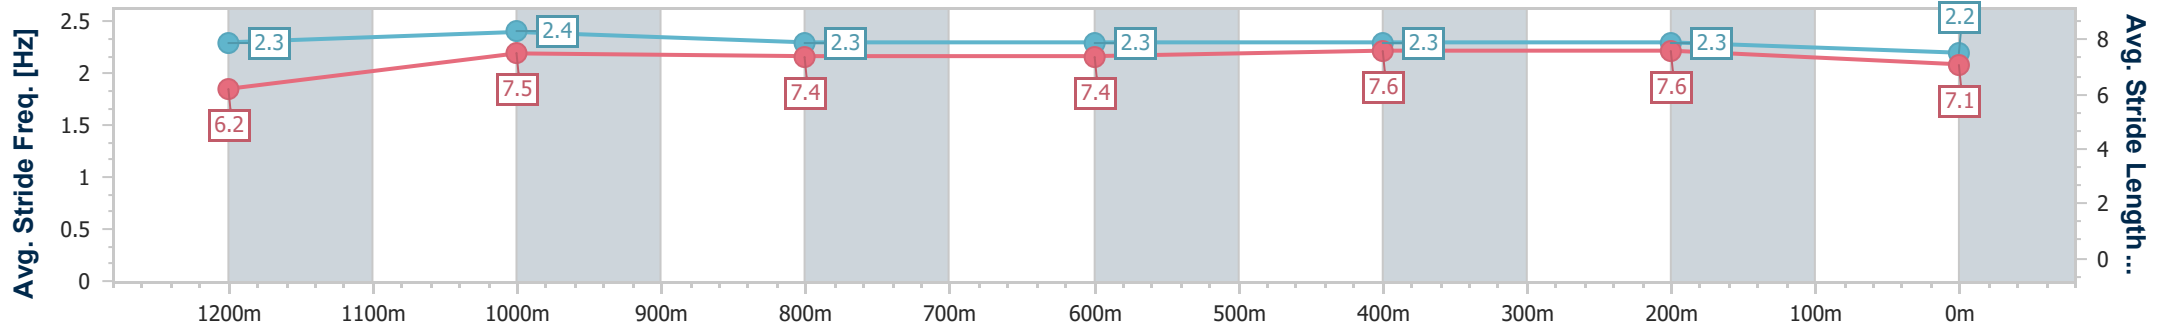

Rockhampton QLD Professional  
Race 6: Grant and Simpson Lawyers QTIS BM58 Handicap - 1400m

14 May 2024 - 16:48

Track Rating: Good 4, Weather: Fine, Rail Position: +4.5m Entire

Section	Overall	1200m	1000m	800m	600m	400m	200m						
Section Times	1:23.79 [11] (0:13.73)	1:10.06 [8] (0:11.44)	0:58.62 [9] (0:11.73)	0:46.89 [9] (0:12.04)	0:34.85 [11] (0:11.18)	0:23.67 [12] (0:11.42)	0:12.25 [12] (0:12.25)						
Average Speed [km/h]	52.6	63.2	62.5	62.0	64.6	63.1	58.8						
Top Speed [km/h]	63.1	64.4	64.0	63.0	65.9	64.3	61.5						
Avg. Dist. to Rail [m]	7.3	3.5	3.4	4.4	7.1	8.3	9.0						
Avg. Stride Freq. [Hz]	---	---	---	---	---	---	---						
Avg. Stride Length [m]	---	---	---	---	---	---	---						

- [ ] Ranking at each section and finish
- No data available at this section
- NA No data available

Horse/Jockey Name	I'm Bluey
Final Rank	12
Fastest Section Time (Section)	0:11.27 (600m)
Top Speed [km/h] (Section)	67.0 (Overall)
Race State	Finished

Rockhampton QLD Professional  
Race 6: Grant and Simpson Lawyers QTIS BM58 Handicap - 1400m

14 May 2024 - 16:48

Track Rating: Good 4, Weather: Fine, Rail Position: +4.5m Entire

Section	Overall	1200m	1000m	800m	600m	400m	200m
Section Times	1:23.94 [12] (0:13.40)	1:10.54 [4] (0:11.29)	0:59.25 [4] (0:11.69)	0:47.56 [4] (0:11.95)	0:35.61 [4] (0:11.27)	0:24.34 [4] (0:11.46)	0:12.88 [5] (0:12.88)
Average Speed [km/h]	53.8	63.9	61.7	60.6	64.2	62.8	55.9
Top Speed [km/h]	67.0	65.8	63.8	62.0	65.1	65.6	59.3
Avg. Dist. to Rail [m]	4.4	1.6	0.8	0.9	5.6	7.8	7.5
Avg. Stride Freq. [Hz]	2.3	2.4	2.3	2.3	2.3	2.3	2.2
Avg. Stride Length [m]	6.2	7.5	7.4	7.4	7.6	7.6	7.1