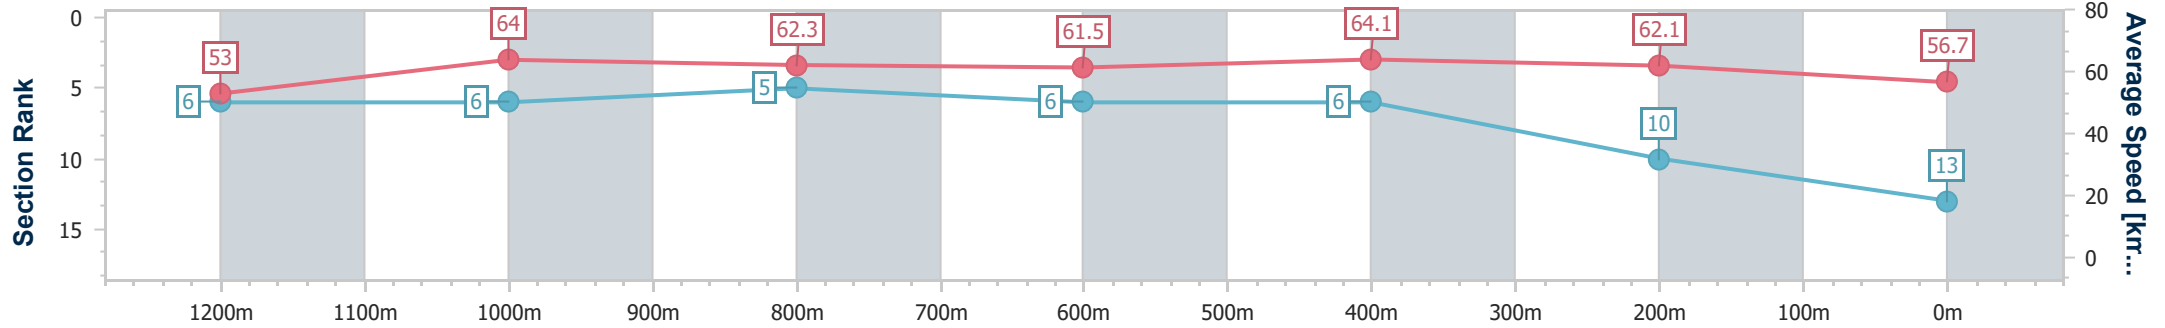

- [ ] Ranking at each section and finish
- .-.- No data available at this section
- NA No data available

Horse/Jockey Name	Replace The Ace
Final Rank	13
Fastest Section Time (Section)	0:11.26 (1200m)
Top Speed [km/h] (Section)	65.9 (1200m)
Race State	Finished

Rockhampton QLD Professional  
Race 6: Grant and Simpson Lawyers QTIS BM58 Handicap - 1400m

14 May 2024 - 16:48

Track Rating: Good 4, Weather: Fine, Rail Position: +4.5m Entire

Section	Overall	1200m	1000m	800m	600m	400m	200m
Section Times	1:24.07 [13] (0:13.61)	1:10.46 [6] (0:11.26)	0:59.20 [6] (0:11.64)	0:47.56 [5] (0:11.98)	0:35.58 [6] (0:11.27)	0:24.31 [6] (0:11.58)	0:12.73 [10] (0:12.73)
Average Speed [km/h]	53.0	64.0	62.3	61.5	64.1	62.1	56.7
Top Speed [km/h]	65.9	65.9	63.6	62.1	65.1	64.9	60.6
Avg. Dist. to Rail [m]	5.2	1.1	0.9	3.1	7.6	10.2	11.7
Avg. Stride Freq. [Hz]	2.3	2.4	2.3	2.3	2.4	2.4	2.3
Avg. Stride Length [m]	6.1	7.5	7.5	7.4	7.4	7.3	7.0