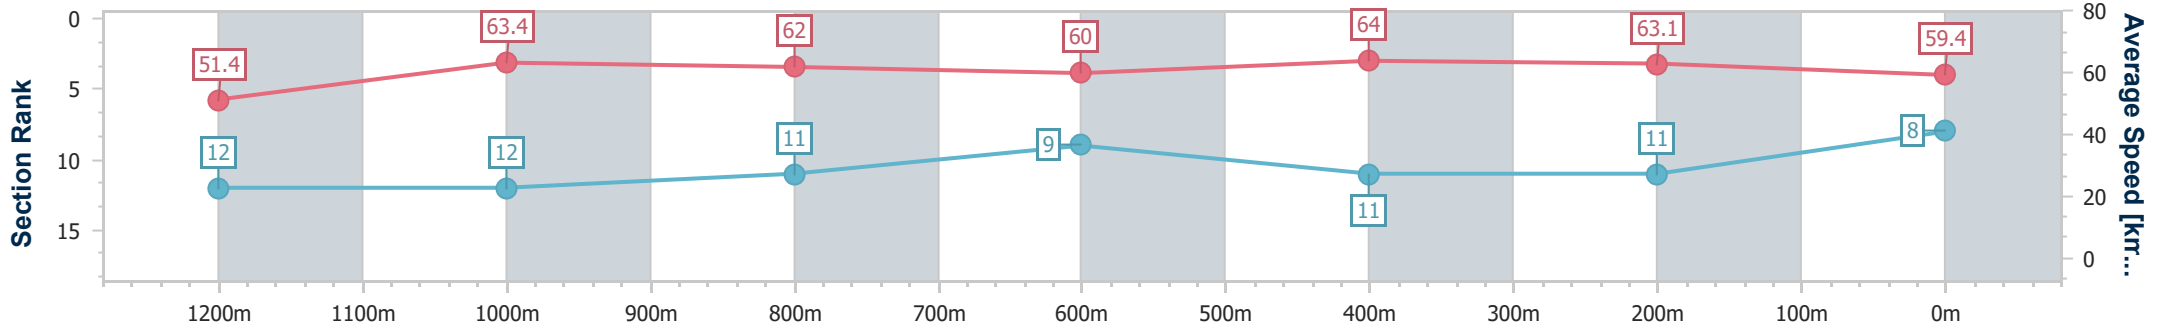

Horse/Jockey Name	Desert Grit
Final Rank	8
Fastest Section Time (Section)	0:11.26 (600m)
Top Speed [km/h] (Section)	66.0 (600m)
Race State	Finished

Rockhampton QLD Professional
Race 6: Grant and Simpson Lawyers QTIS BM58 Handicap - 1400m

14 May 2024 - 16:48

Track Rating: Good 4, Weather: Fine, Rail Position: +4.5m Entire

Section	Overall	1200m	1000m	800m	600m	400m	200m
Section Times	1:23.58 [8] (0:14.02)	1:09.56 [12] (0:11.37)	0:58.19 [12] (0:11.56)	0:46.63 [11] (0:11.86)	0:34.77 [9] (0:11.26)	0:23.51 [11] (0:11.40)	0:12.11 [11] (0:12.11)
Average Speed [km/h]	51.4	63.4	62.0	60.0	64.0	63.1	59.4
Top Speed [km/h]	63.6	65.2	64.3	61.2	66.0	65.6	62.4
Avg. Dist. to Rail [m]	2.7	0.3	0.8	1.2	2.5	4.6	6.1
Avg. Stride Freq. [Hz]	2.3	2.4	2.4	2.4	2.4	2.4	2.4
Avg. Stride Length [m]	6.1	7.2	7.2	7.1	7.2	7.3	7.0

- [ ] Ranking at each section and finish
- -.-.- No data available at this section
- NA No data available