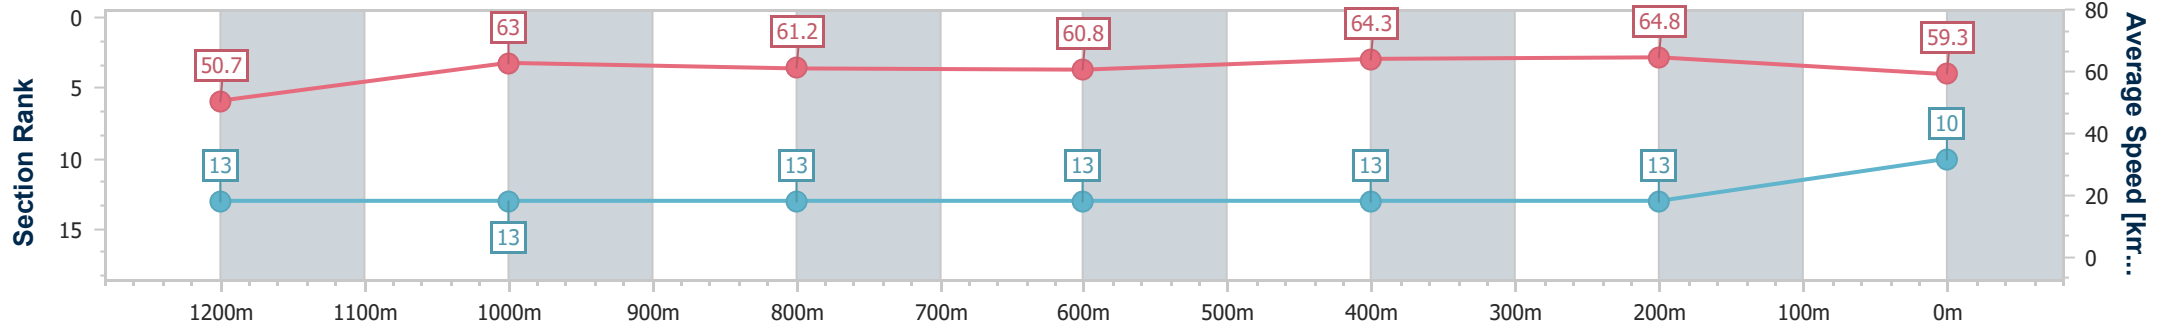

Horse/Jockey Name	Robust Boy
Final Rank	10
Fastest Section Time (Section)	0:11.12 (400m)
Top Speed [km/h] (Section)	65.9 (400m)
Race State	Finished

Rockhampton QLD Professional
Race 6: Grant and Simpson Lawyers QTIS BM58 Handicap - 1400m

14 May 2024 - 16:48

Track Rating: Good 4, Weather: Fine, Rail Position: +4.5m Entire

Section	Overall	1200m	1000m	800m	600m	400m	200m
Section Times	1:23.70 [10] (0:14.22)	1:09.48 [13] (0:11.44)	0:58.04 [13] (0:11.74)	0:46.30 [13] (0:11.81)	0:34.49 [13] (0:11.23)	0:23.26 [13] (0:11.12)	0:12.14 [13] (0:12.14)
Average Speed [km/h]	50.7	63.0	61.2	60.8	64.3	64.8	59.3
Top Speed [km/h]	60.7	64.3	63.2	61.6	65.8	65.9	63.4
Avg. Dist. to Rail [m]	4.9	0.3	0.4	0.5	3.9	7.7	8.9
Avg. Stride Freq. [Hz]	2.3	2.4	2.3	2.3	2.4	2.4	2.3
Avg. Stride Length [m]	6.0	7.3	7.2	7.3	7.5	7.5	7.1

- [ ] Ranking at each section and finish
- -.-.- No data available at this section
- NA No data available