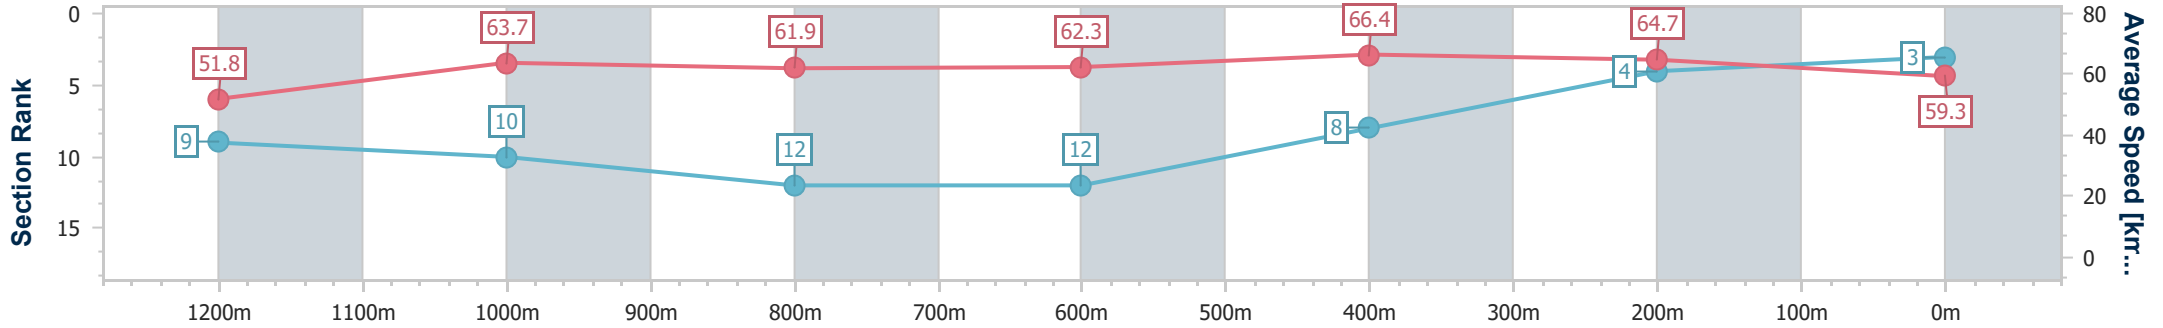

Horse/Jockey Name	All The Shops
Final Rank	3
Fastest Section Time (Section)	0:10.88 (600m)
Top Speed [km/h] (Section)	67.7 (600m)
Race State	Finished

Rockhampton QLD Professional
Race 6: Grant and Simpson Lawyers QTIS BM58 Handicap - 1400m

14 May 2024 - 16:48

Track Rating: Good 4, Weather: Fine, Rail Position: +4.5m Entire

Section	Overall	1200m	1000m	800m	600m	400m	200m
Section Times	1:23.17 [3] (0:13.91)	1:09.26 [9] (0:11.32)	0:57.94 [10] (0:11.77)	0:46.17 [12] (0:11.99)	0:34.18 [12] (0:10.88)	0:23.30 [8] (0:11.14)	0:12.16 [4]
Average Speed [km/h]	51.8	63.7	61.9	62.3	66.4	64.7	59.3
Top Speed [km/h]	65.4	66.2	63.0	65.1	67.7	66.9	62.4
Avg. Dist. to Rail [m]	3.3	1.5	1.8	4.7	9.5	11.6	11.0
Avg. Stride Freq. [Hz]	2.2	2.3	2.2	2.2	2.4	2.4	2.3
Avg. Stride Length [m]	6.5	7.8	7.6	7.8	7.8	7.6	7.3

- [ ] Ranking at each section and finish
- -.-.- No data available at this section
- NA No data available