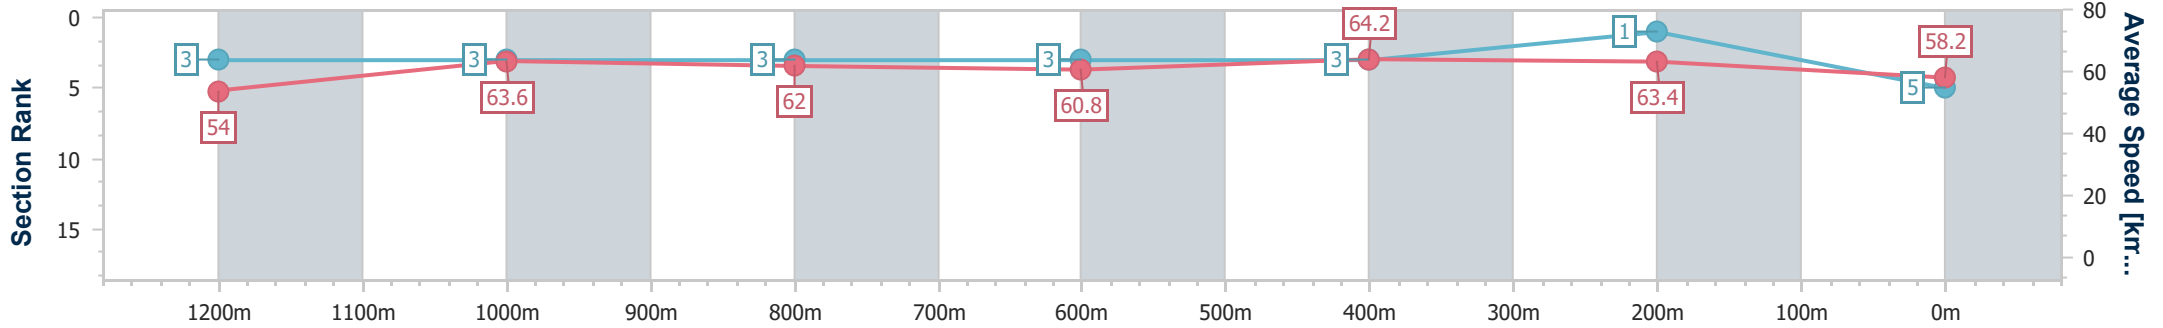

Horse/Jockey Name	Gilbert's Gold
Final Rank	5
Fastest Section Time (Section)	0:11.23 (600m)
Top Speed [km/h] (Section)	65.8 (Overall)
Race State	Finished

Rockhampton QLD Professional
Race 6: Grant and Simpson Lawyers QTIS BM58 Handicap - 1400m

14 May 2024 - 16:48

Track Rating: Good 4, Weather: Fine, Rail Position: +4.5m Entire

Section	Overall	1200m	1000m	800m	600m	400m	200m
Section Times	1:23.20 [5] (0:13.32)	1:09.88 [3] (0:11.30)	0:58.58 [3] (0:11.62)	0:46.96 [3] (0:12.02)	0:34.94 [3] (0:11.23)	0:23.71 [3] (0:11.36)	0:12.35 [1] (0:12.35)
Average Speed [km/h]	54.0	63.6	62.0	60.8	64.2	63.4	58.2
Top Speed [km/h]	65.8	65.6	63.7	62.2	65.8	65.0	61.3
Avg. Dist. to Rail [m]	0.7	0.4	0.4	1.8	4.8	5.6	6.2
Avg. Stride Freq. [Hz]	2.2	2.2	2.2	2.1	2.3	2.2	2.2
Avg. Stride Length [m]	6.6	7.9	7.9	7.8	7.8	7.9	7.4

- [ ] Ranking at each section and finish
- -.-.- No data available at this section
- NA No data available