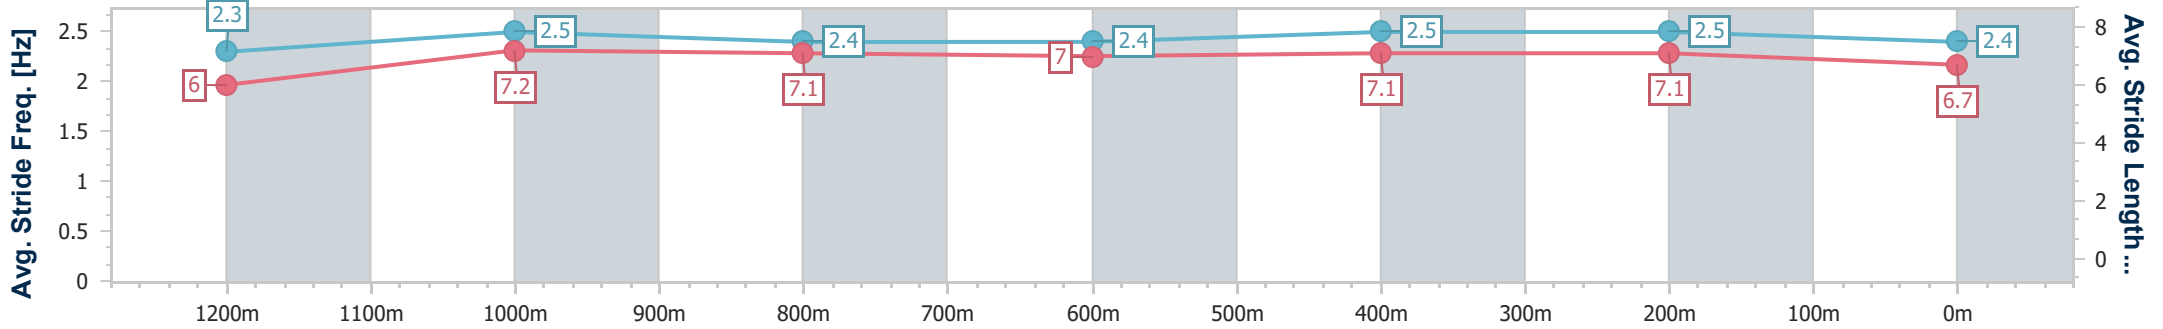

Horse/Jockey Name	Spring Valley
Final Rank	6
Fastest Section Time (Section)	0:11.04 (600m)
Top Speed [km/h] (Section)	67.2 (600m)
Race State	Finished

Rockhampton QLD Professional
Race 6: Grant and Simpson Lawyers QTIS BM58 Handicap - 1400m

14 May 2024 - 16:48

Track Rating: Good 4, Weather: Fine, Rail Position: +4.5m Entire

Section	Overall	1200m	1000m	800m	600m	400m	200m
Section Times	1:23.41 [6] (0:13.97)	1:09.44 [11] (0:11.15)	0:58.29 [8] (0:11.69)	0:46.60 [8] (0:12.11)	0:34.49 [10] (0:11.04)	0:23.45 [9] (0:11.16)	0:12.29 [7] (0:12.29)
Average Speed [km/h]	51.6	64.4	61.8	60.9	65.3	64.5	58.5
Top Speed [km/h]	63.8	65.8	63.7	61.5	67.2	66.0	62.1
Avg. Dist. to Rail [m]	1.4	0.6	0.8	2.9	3.5	6.4	6.1
Avg. Stride Freq. [Hz]	2.3	2.5	2.4	2.4	2.5	2.5	2.4
Avg. Stride Length [m]	6.0	7.2	7.1	7.0	7.1	7.1	6.7

- [ ] Ranking at each section and finish
- -.-.- No data available at this section
- NA No data available