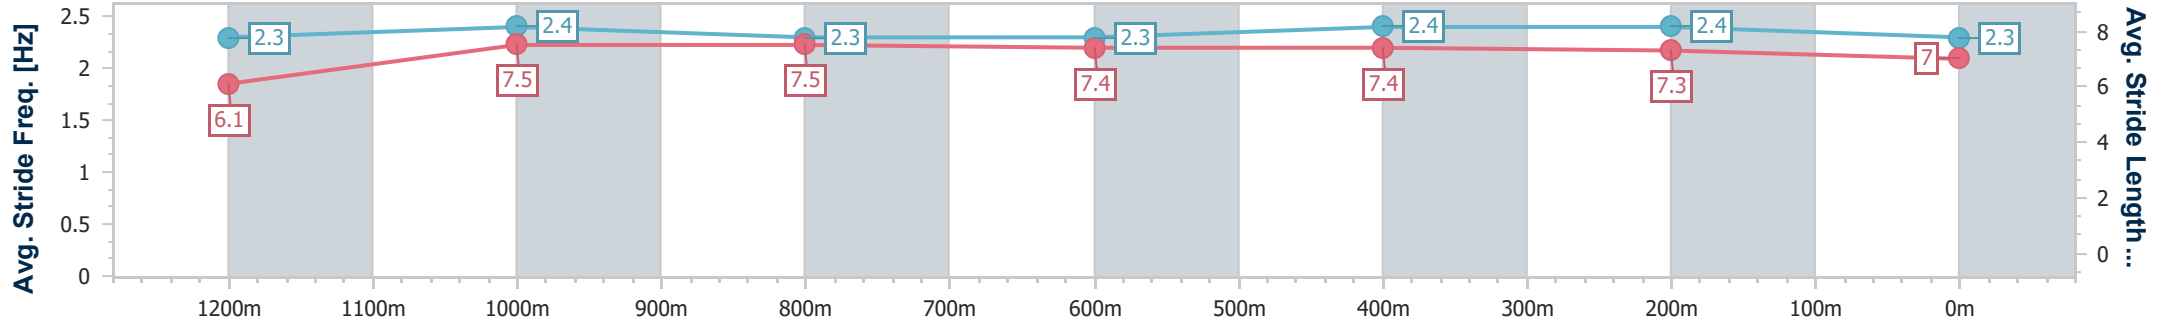

Rockhampton QLD Professional  
Race 6: Grant and Simpson Lawyers QTIS BM58 Handicap - 1400m

14 May 2024 - 16:48

Track Rating: Good 4, Weather: Fine, Rail Position: +4.5m Entire

Section	Overall	1200m	1000m	800m	600m	400m	200m
Section Times	1:23.94 [12] (0:13.40)	1:10.54 [4] (0:11.29)	0:59.25 [4] (0:11.69)	0:47.56 [4] (0:11.95)	0:35.61 [4] (0:11.27)	0:24.34 [4] (0:11.46)	0:12.88 [5] (0:12.88)
Average Speed [km/h]	53.8	63.9	61.7	60.6	64.2	62.8	55.9
Top Speed [km/h]	67.0	65.8	63.8	62.0	65.1	65.6	59.3
Avg. Dist. to Rail [m]	4.4	1.6	0.8	0.9	5.6	7.8	7.5
Avg. Stride Freq. [Hz]	2.3	2.4	2.3	2.3	2.3	2.3	2.2
Avg. Stride Length [m]	6.2	7.5	7.4	7.4	7.6	7.6	7.1

- [ ] Ranking at each section and finish
- .-.- No data available at this section
- NA No data available

Horse/Jockey Name	Replace The Ace
Final Rank	13
Fastest Section Time (Section)	0:11.26 (1200m)
Top Speed [km/h] (Section)	65.9 (1200m)
Race State	Finished

Rockhampton QLD Professional  
Race 6: Grant and Simpson Lawyers QTIS BM58 Handicap - 1400m

14 May 2024 - 16:48

Track Rating: Good 4, Weather: Fine, Rail Position: +4.5m Entire

Section	Overall	1200m	1000m	800m	600m	400m	200m
Section Times	1:24.07 [13] (0:13.61)	1:10.46 [6] (0:11.26)	0:59.20 [6] (0:11.64)	0:47.56 [5] (0:11.98)	0:35.58 [6] (0:11.27)	0:24.31 [6] (0:11.58)	0:12.73 [10] (0:12.73)
Average Speed [km/h]	53.0	64.0	62.3	61.5	64.1	62.1	56.7
Top Speed [km/h]	65.9	65.9	63.6	62.1	65.1	64.9	60.6
Avg. Dist. to Rail [m]	5.2	1.1	0.9	3.1	7.6	10.2	11.7
Avg. Stride Freq. [Hz]	2.3	2.4	2.3	2.3	2.4	2.4	2.3
Avg. Stride Length [m]	6.1	7.5	7.5	7.4	7.4	7.3	7.0