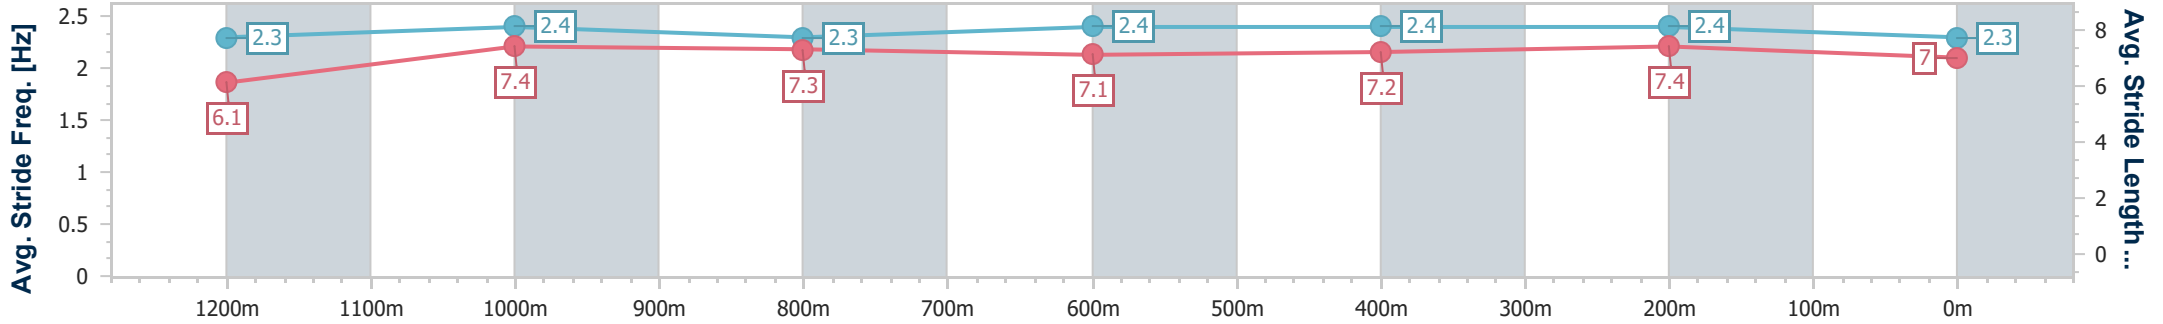

Horse/Jockey Name	Bull Dimple Rum
Final Rank	7
Fastest Section Time (Section)	0:11.25 (400m)
Top Speed [km/h] (Section)	66.4 (400m)
Race State	Finished

Rockhampton QLD Professional
Race 6: Grant and Simpson Lawyers QTIS BM58 Handicap - 1400m

14 May 2024 - 16:48

Track Rating: Good 4, Weather: Fine, Rail Position: +4.5m Entire

Section	Overall	1200m	1000m	800m	600m	400m	200m
Section Times	1:23.43 [7] (0:13.92)	1:09.51 [10] (0:11.37)	0:58.14 [11] (0:11.62)	0:46.52 [10] (0:11.71)	0:34.81 [8] (0:11.35)	0:23.46 [10] (0:11.25)	0:12.21 [8] (0:12.21)
Average Speed [km/h]	51.8	63.2	61.9	60.8	63.5	63.9	59.0
Top Speed [km/h]	65.0	65.1	63.2	61.9	66.4	66.4	62.2
Avg. Dist. to Rail [m]	0.7	0.8	0.4	1.5	1.8	2.1	2.1
Avg. Stride Freq. [Hz]	2.3	2.4	2.3	2.4	2.4	2.4	2.3
Avg. Stride Length [m]	6.1	7.4	7.3	7.1	7.2	7.4	7.0

- [ ] Ranking at each section and finish
- -.-.- No data available at this section
- NA No data available