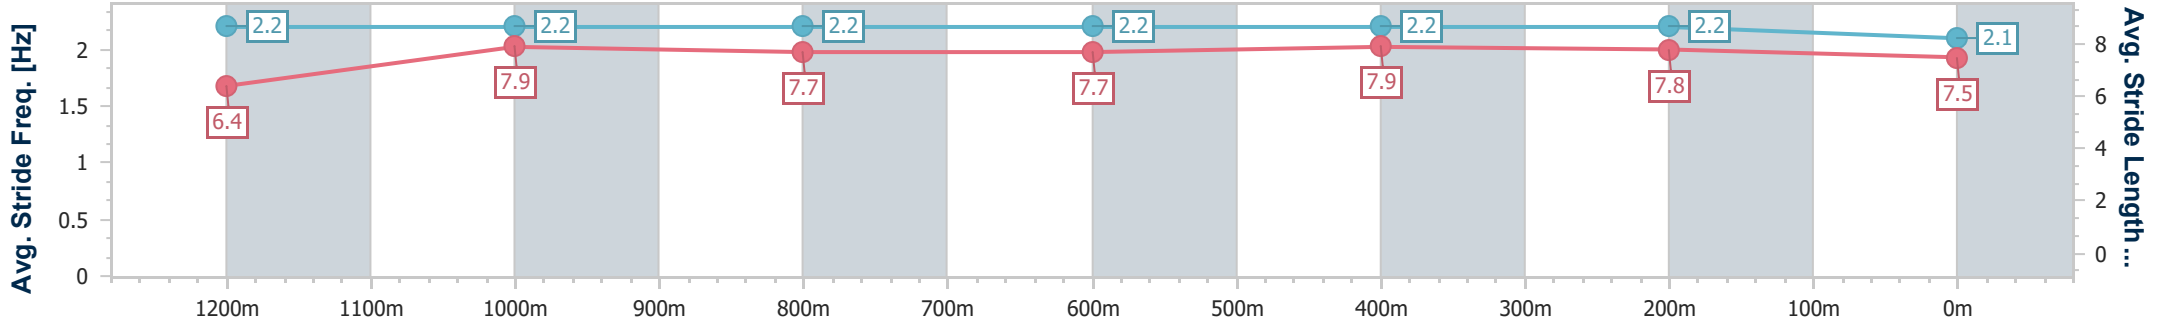

Horse/Jockey Name	Arbat
Final Rank	9
Fastest Section Time (Section)	0:11.21 (1200m)
Top Speed [km/h] (Section)	66.8 (1200m)
Race State	Finished

Rockhampton QLD Professional
Race 6: Grant and Simpson Lawyers QTIS BM58 Handicap - 1400m

14 May 2024 - 16:48

Track Rating: Good 4, Weather: Fine, Rail Position: +4.5m Entire

Section	Overall	1200m	1000m	800m	600m	400m	200m
Section Times	1:23.65 [9] (0:13.63)	1:10.02 [7] (0:11.21)	0:58.81 [5] (0:11.72)	0:47.09 [7] (0:11.90)	0:35.19 [5] (0:11.28)	0:23.91 [5] (0:11.48)	0:12.43 [9] (0:12.43)
Average Speed [km/h]	52.8	64.3	61.5	61.3	64.0	62.7	57.9
Top Speed [km/h]	64.9	66.8	63.3	61.8	64.9	64.8	60.5
Avg. Dist. to Rail [m]	2.2	0.4	0.4	1.6	4.7	5.5	5.5
Avg. Stride Freq. [Hz]	2.2	2.2	2.2	2.2	2.2	2.2	2.1
Avg. Stride Length [m]	6.4	7.9	7.7	7.7	7.9	7.8	7.5

- [ ] Ranking at each section and finish
- -.-.- No data available at this section
- NA No data available