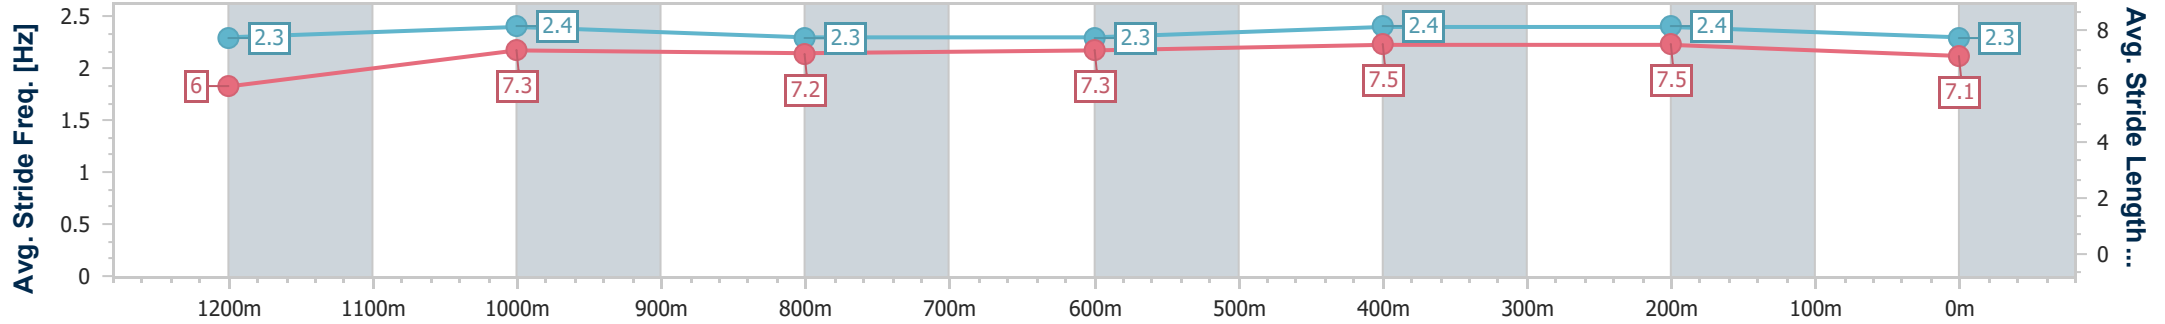

- [ ] Ranking at each section and finish
- .-.- No data available at this section
- NA No data available

Horse/Jockey Name	Robust Boy
Final Rank	10
Fastest Section Time (Section)	0:11.12 (400m)
Top Speed [km/h] (Section)	65.9 (400m)
Race State	Finished

Rockhampton QLD Professional  
Race 6: Grant and Simpson Lawyers QTIS BM58 Handicap - 1400m

14 May 2024 - 16:48

Track Rating: Good 4, Weather: Fine, Rail Position: +4.5m Entire

Section	Overall	1200m	1000m	800m	600m	400m	200m
Section Times	1:23.70 [10] (0:14.22)	1:09.48 [13] (0:11.44)	0:58.04 [13] (0:11.74)	0:46.30 [13] (0:11.81)	0:34.49 [13] (0:11.23)	0:23.26 [13] (0:11.12)	0:12.14 [13] (0:12.14)
Average Speed [km/h]	50.7	63.0	61.2	60.8	64.3	64.8	59.3
Top Speed [km/h]	60.7	64.3	63.2	61.6	65.8	65.9	63.4
Avg. Dist. to Rail [m]	4.9	0.3	0.4	0.5	3.9	7.7	8.9
Avg. Stride Freq. [Hz]	2.3	2.4	2.3	2.3	2.4	2.4	2.3
Avg. Stride Length [m]	6.0	7.3	7.2	7.3	7.5	7.5	7.1