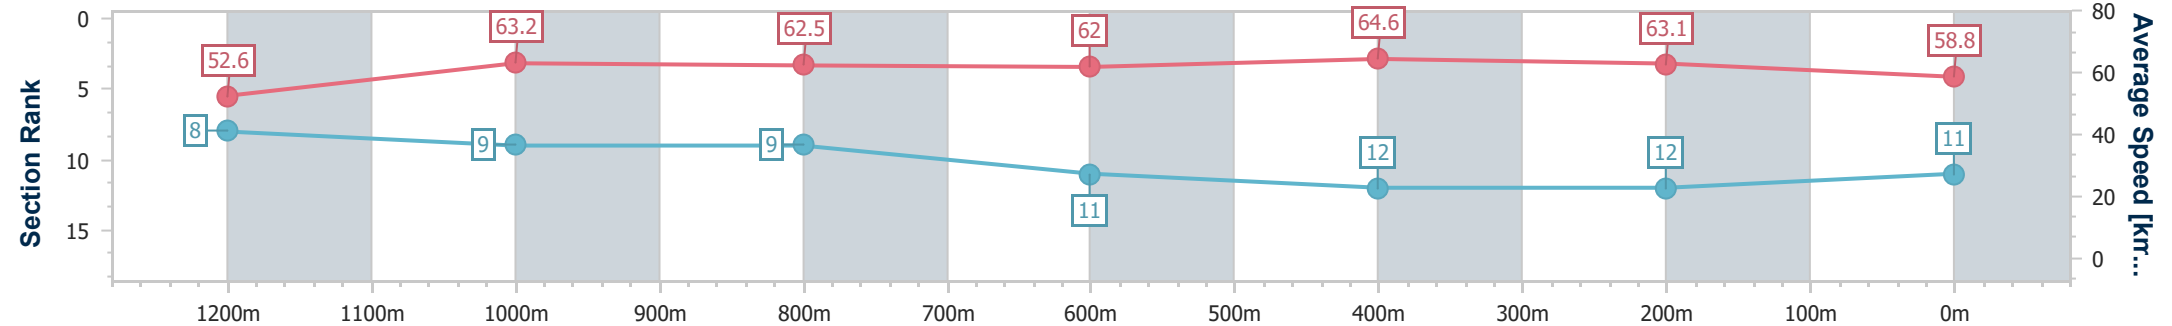

Horse/Jockey Name	Chilli Palmer
Final Rank	11
Fastest Section Time (Section)	0:11.18 (600m)
Top Speed [km/h] (Section)	65.9 (600m)
Race State	Finished

Rockhampton QLD Professional
Race 6: Grant and Simpson Lawyers QTIS BM58 Handicap - 1400m

14 May 2024 - 16:48

Track Rating: Good 4, Weather: Fine, Rail Position: +4.5m Entire

Section	Overall	1200m	1000m	800m	600m	400m	200m						
Section Times	1:23.79 [11] (0:13.73)	1:10.06 [8] (0:11.44)	0:58.62 [9] (0:11.73)	0:46.89 [9] (0:12.04)	0:34.85 [11] (0:11.18)	0:23.67 [12] (0:11.42)	0:12.25 [12] (0:12.25)						
Average Speed [km/h]	52.6	63.2	62.5	62.0	64.6	63.1	58.8						
Top Speed [km/h]	63.1	64.4	64.0	63.0	65.9	64.3	61.5						
Avg. Dist. to Rail [m]	7.3	3.5	3.4	4.4	7.1	8.3	9.0						
Avg. Stride Freq. [Hz]	---	---	---	---	---	---	---						
Avg. Stride Length [m]	---	---	---	---	---	---	---						

- [ ] Ranking at each section and finish
- --- No data available at this section
- NA No data available