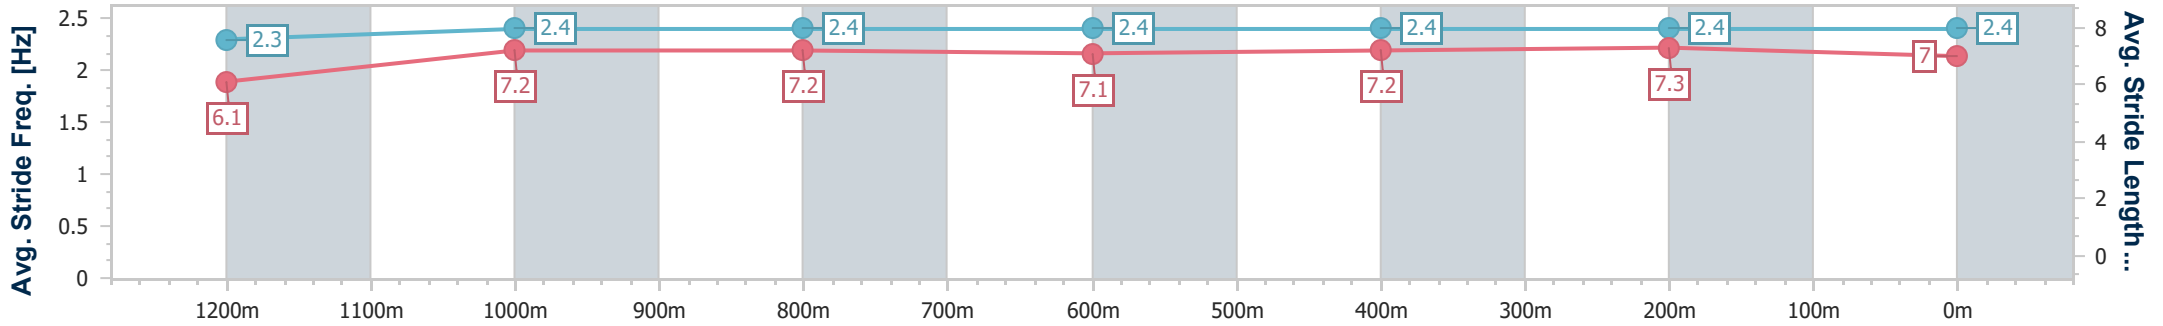

Horse/Jockey Name	Desert Grit
Final Rank	8
Fastest Section Time (Section)	0:11.26 (600m)
Top Speed [km/h] (Section)	66.0 (600m)
Race State	Finished

Rockhampton QLD Professional
Race 6: Grant and Simpson Lawyers QTIS BM58 Handicap - 1400m

14 May 2024 - 16:48

Track Rating: Good 4, Weather: Fine, Rail Position: +4.5m Entire

Section	Overall	1200m	1000m	800m	600m	400m	200m
Section Times	1:23.58 [8] (0:14.02)	1:09.56 [12] (0:11.37)	0:58.19 [12] (0:11.56)	0:46.63 [11] (0:11.86)	0:34.77 [9] (0:11.26)	0:23.51 [11] (0:11.40)	0:12.11 [11] (0:12.11)
Average Speed [km/h]	51.4	63.4	62.0	60.0	64.0	63.1	59.4
Top Speed [km/h]	63.6	65.2	64.3	61.2	66.0	65.6	62.4
Avg. Dist. to Rail [m]	2.7	0.3	0.8	1.2	2.5	4.6	6.1
Avg. Stride Freq. [Hz]	2.3	2.4	2.4	2.4	2.4	2.4	2.4
Avg. Stride Length [m]	6.1	7.2	7.2	7.1	7.2	7.3	7.0

- [ ] Ranking at each section and finish
- -.-.- No data available at this section
- NA No data available