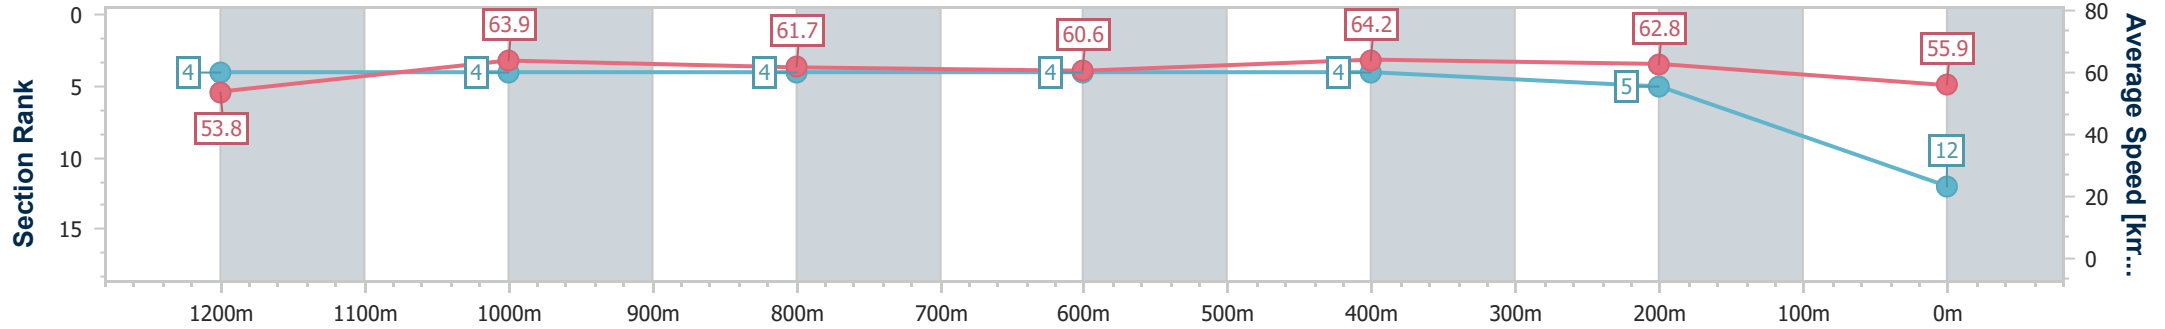

- [ ] Ranking at each section and finish
- No data available at this section
- NA No data available

Horse/Jockey Name	I'm Bluey
Final Rank	12
Fastest Section Time (Section)	0:11.27 (600m)
Top Speed [km/h] (Section)	67.0 (Overall)
Race State	Finished

Rockhampton QLD Professional  
Race 6: Grant and Simpson Lawyers QTIS BM58 Handicap - 1400m

14 May 2024 - 16:48

Track Rating: Good 4, Weather: Fine, Rail Position: +4.5m Entire

Section	Overall	1200m	1000m	800m	600m	400m	200m
Section Times	1:23.94 [12] (0:13.40)	1:10.54 [4] (0:11.29)	0:59.25 [4] (0:11.69)	0:47.56 [4] (0:11.95)	0:35.61 [4] (0:11.27)	0:24.34 [4] (0:11.46)	0:12.88 [5] (0:12.88)
Average Speed [km/h]	53.8	63.9	61.7	60.6	64.2	62.8	55.9
Top Speed [km/h]	67.0	65.8	63.8	62.0	65.1	65.6	59.3
Avg. Dist. to Rail [m]	4.4	1.6	0.8	0.9	5.6	7.8	7.5
Avg. Stride Freq. [Hz]	2.3	2.4	2.3	2.3	2.3	2.3	2.2
Avg. Stride Length [m]	6.2	7.5	7.4	7.4	7.6	7.6	7.1