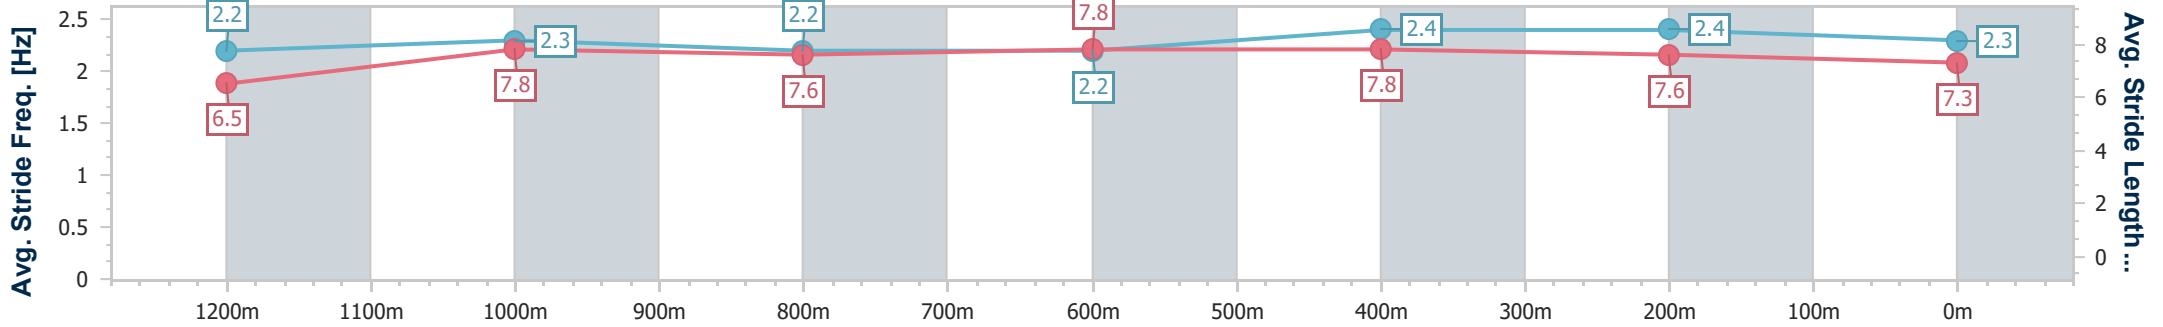

Horse/Jockey Name	All The Shops
Final Rank	3
Fastest Section Time (Section)	0:10.88 (600m)
Top Speed [km/h] (Section)	67.7 (600m)
Race State	Finished

Rockhampton QLD Professional
Race 6: Grant and Simpson Lawyers QTIS BM58 Handicap - 1400m

14 May 2024 - 16:48

Track Rating: Good 4, Weather: Fine, Rail Position: +4.5m Entire

Section	Overall	1200m	1000m	800m	600m	400m	200m
Section Times	1:23.17 [3] (0:13.91)	1:09.26 [9] (0:11.32)	0:57.94 [10] (0:11.77)	0:46.17 [12] (0:11.99)	0:34.18 [12] (0:10.88)	0:23.30 [8] (0:11.14)	0:12.16 [4]
Average Speed [km/h]	51.8	63.7	61.9	62.3	66.4	64.7	59.3
Top Speed [km/h]	65.4	66.2	63.0	65.1	67.7	66.9	62.4
Avg. Dist. to Rail [m]	3.3	1.5	1.8	4.7	9.5	11.6	11.0
Avg. Stride Freq. [Hz]	2.2	2.3	2.2	2.2	2.4	2.4	2.3
Avg. Stride Length [m]	6.5	7.8	7.6	7.8	7.8	7.6	7.3

- [ ] Ranking at each section and finish
- -.-.- No data available at this section
- NA No data available