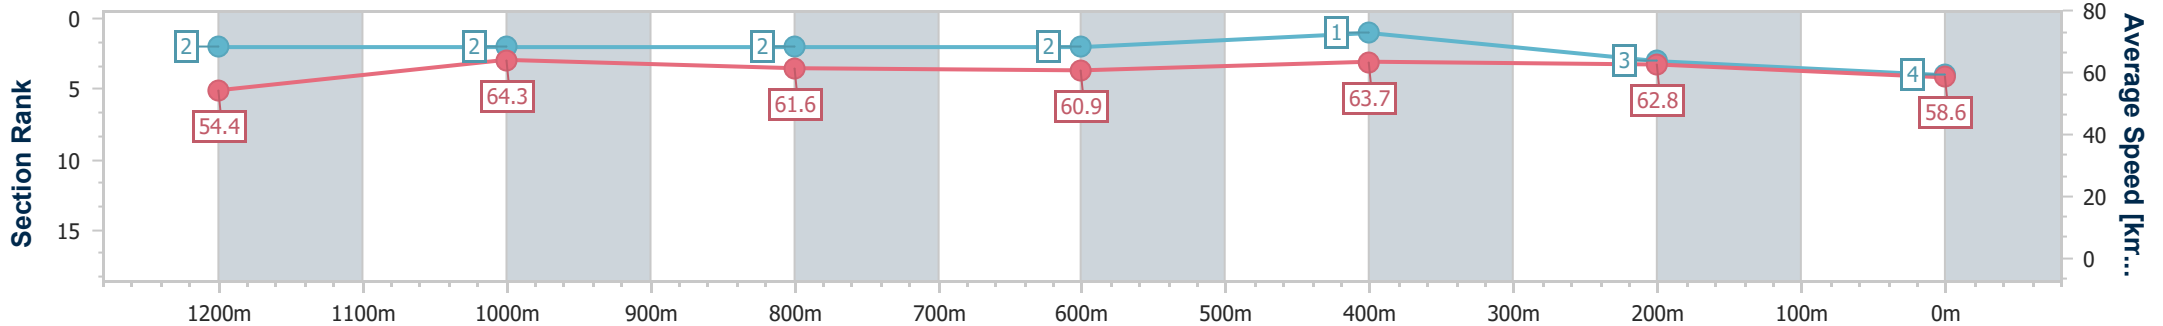

Horse/Jockey Name	Hangin' Around
Final Rank	4
Fastest Section Time (Section)	0:11.20 (1200m)
Top Speed [km/h] (Section)	65.6 (Overall)
Race State	Finished

Rockhampton QLD Professional
Race 6: Grant and Simpson Lawyers QTIS BM58 Handicap - 1400m

14 May 2024 - 16:48

Track Rating: Good 4, Weather: Fine, Rail Position: +4.5m Entire

Section	Overall	1200m	1000m	800m	600m	400m	200m
Section Times	1:23.19 [4] (0:13.27)	1:09.92 [2] (0:11.20)	0:58.72 [2] (0:11.69)	0:47.03 [2] (0:11.96)	0:35.07 [2] (0:11.32)	0:23.75 [1] (0:11.46)	0:12.29 [3]
Average Speed [km/h]	54.4	64.3	61.6	60.9	63.7	62.8	58.6
Top Speed [km/h]	65.6	65.3	63.8	61.8	64.7	64.3	60.6
Avg. Dist. to Rail [m]	2.3	0.4	0.2	1.5	4.6	6.5	7.4
Avg. Stride Freq. [Hz]	2.3	2.3	2.2	2.2	2.2	2.2	2.1
Avg. Stride Length [m]	6.3	7.8	7.8	7.7	7.9	7.9	7.6

- [ ] Ranking at each section and finish
- -.-.- No data available at this section
- NA No data available