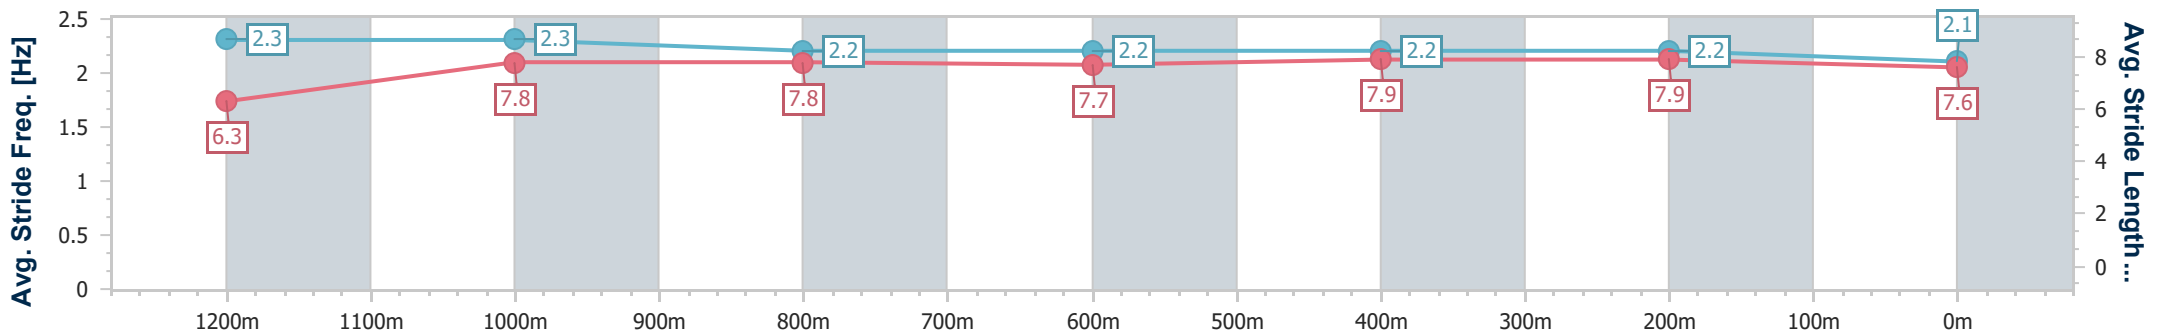

Horse/Jockey Name	Hangin' Around
Final Rank	4
Fastest Section Time (Section)	0:11.20 (1200m)
Top Speed [km/h] (Section)	65.6 (Overall)
Race State	Finished

Rockhampton QLD Professional
Race 6: Grant and Simpson Lawyers QTIS BM58 Handicap - 1400m

14 May 2024 - 16:48

Track Rating: Good 4, Weather: Fine, Rail Position: +4.5m Entire

Section	Overall	1200m	1000m	800m	600m	400m	200m
Section Times	1:23.19 [4] (0:13.27)	1:09.92 [2] (0:11.20)	0:58.72 [2] (0:11.69)	0:47.03 [2] (0:11.96)	0:35.07 [2] (0:11.32)	0:23.75 [1] (0:11.46)	0:12.29 [3]
Average Speed [km/h]	54.4	64.3	61.6	60.9	63.7	62.8	58.6
Top Speed [km/h]	65.6	65.3	63.8	61.8	64.7	64.3	60.6
Avg. Dist. to Rail [m]	2.3	0.4	0.2	1.5	4.6	6.5	7.4
Avg. Stride Freq. [Hz]	2.3	2.3	2.2	2.2	2.2	2.2	2.1
Avg. Stride Length [m]	6.3	7.8	7.8	7.7	7.9	7.9	7.6

- [ ] Ranking at each section and finish
- -.-.- No data available at this section
- NA No data available