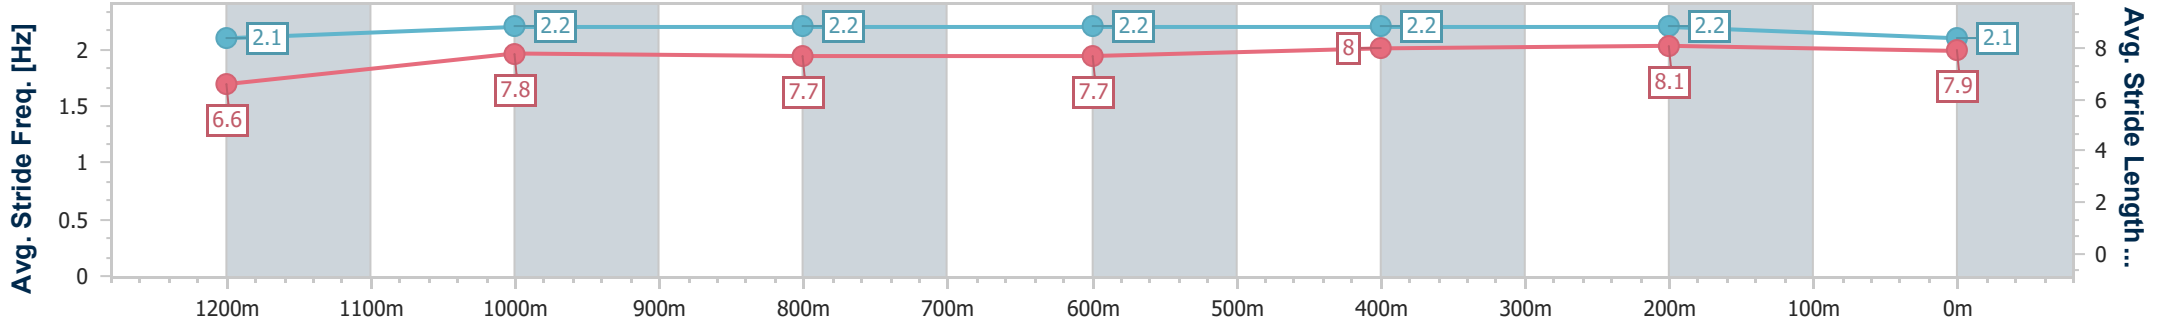

14 May 2024 - 16:48

Track Rating: Good 4, Weather: Fine, Rail Position: +4.5m Entire

Section	Overall	1200m	1000m	800m	600m	400m	200m
Section Times	1:23.01 [1] (0:13.60)	1:09.41 [5] (0:11.34)	0:58.07 [7] (0:11.59)	0:46.48 [6] (0:11.99)	0:34.49 [7] (0:11.26)	0:23.23 [7] (0:11.31)	0:11.92 [6] (0:11.92)
Average Speed [km/h]	53.0	63.4	62.1	60.8	64.1	63.7	60.4
Top Speed [km/h]	65.1	65.1	63.3	61.5	65.1	65.0	62.5
Avg. Dist. to Rail [m]	1.2	0.8	0.6	1.7	3.8	4.4	4.3
Avg. Stride Freq. [Hz]	2.1	2.2	2.2	2.2	2.2	2.2	2.1
Avg. Stride Length [m]	6.6	7.8	7.7	7.7	8.0	8.1	7.9