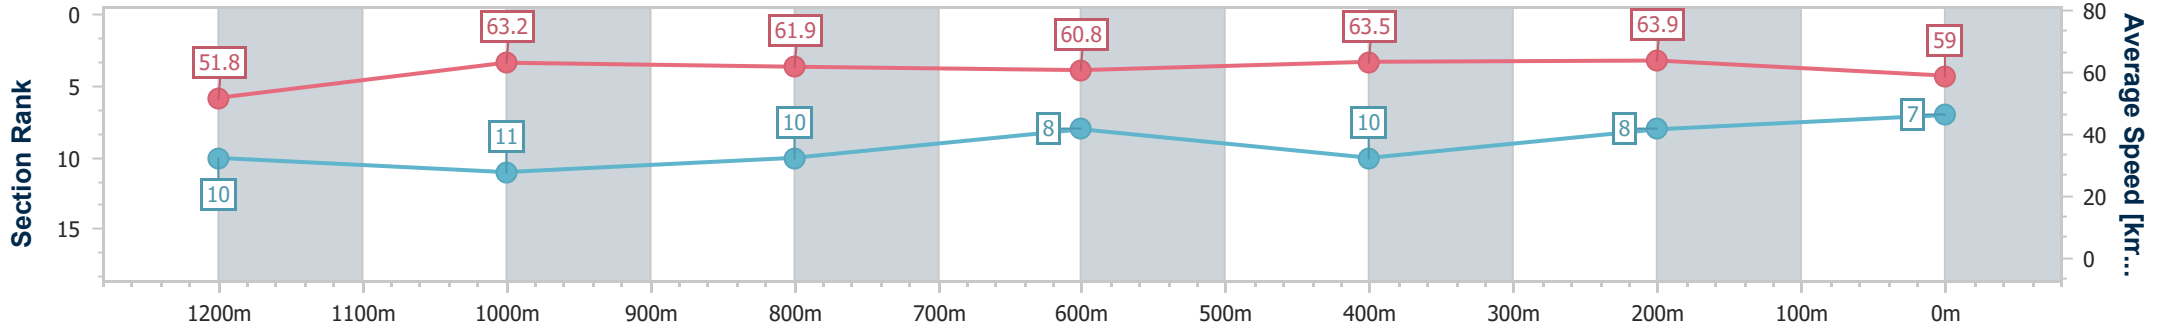

Horse/Jockey Name	Bull Dimple Rum
Final Rank	7
Fastest Section Time (Section)	0:11.25 (400m)
Top Speed [km/h] (Section)	66.4 (400m)
Race State	Finished

Rockhampton QLD Professional
Race 6: Grant and Simpson Lawyers QTIS BM58 Handicap - 1400m

14 May 2024 - 16:48

Track Rating: Good 4, Weather: Fine, Rail Position: +4.5m Entire

Section	Overall	1200m	1000m	800m	600m	400m	200m
Section Times	1:23.43 [7] (0:13.92)	1:09.51 [10] (0:11.37)	0:58.14 [11] (0:11.62)	0:46.52 [10] (0:11.71)	0:34.81 [8] (0:11.35)	0:23.46 [10] (0:11.25)	0:12.21 [8] (0:12.21)
Average Speed [km/h]	51.8	63.2	61.9	60.8	63.5	63.9	59.0
Top Speed [km/h]	65.0	65.1	63.2	61.9	66.4	66.4	62.2
Avg. Dist. to Rail [m]	0.7	0.8	0.4	1.5	1.8	2.1	2.1
Avg. Stride Freq. [Hz]	2.3	2.4	2.3	2.4	2.4	2.4	2.3
Avg. Stride Length [m]	6.1	7.4	7.3	7.1	7.2	7.4	7.0

- [ ] Ranking at each section and finish
- -.-.- No data available at this section
- NA No data available