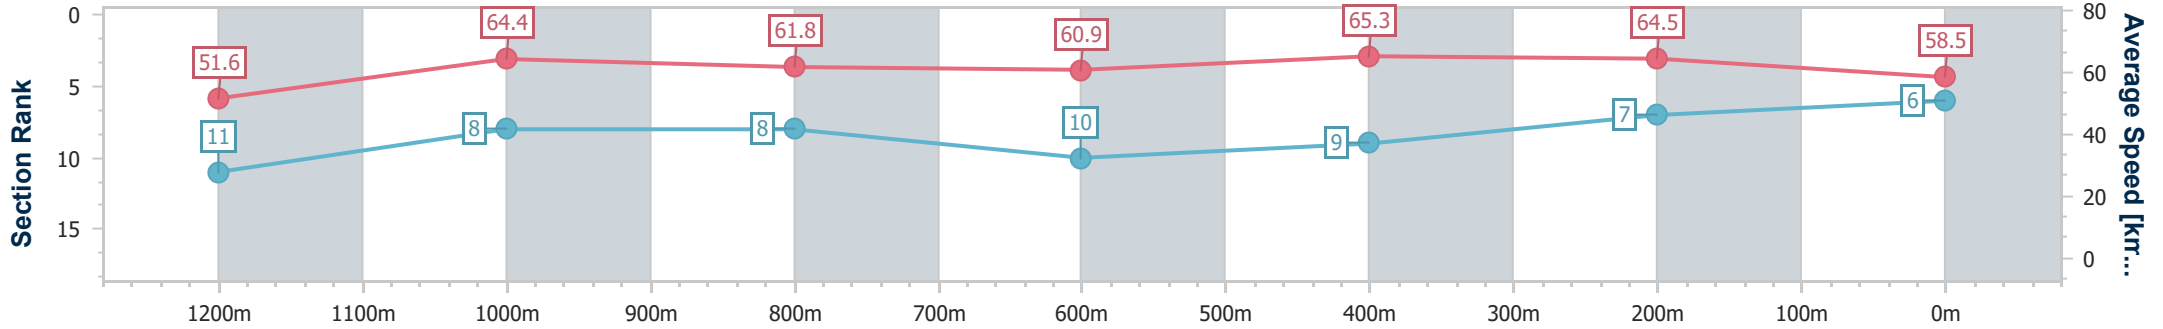

Horse/Jockey Name	Spring Valley
Final Rank	6
Fastest Section Time (Section)	0:11.04 (600m)
Top Speed [km/h] (Section)	67.2 (600m)
Race State	Finished

Rockhampton QLD Professional
Race 6: Grant and Simpson Lawyers QTIS BM58 Handicap - 1400m

14 May 2024 - 16:48

Track Rating: Good 4, Weather: Fine, Rail Position: +4.5m Entire

Section	Overall	1200m	1000m	800m	600m	400m	200m
Section Times	1:23.41 [6] (0:13.97)	1:09.44 [11] (0:11.15)	0:58.29 [8] (0:11.69)	0:46.60 [8] (0:12.11)	0:34.49 [10] (0:11.04)	0:23.45 [9] (0:11.16)	0:12.29 [7] (0:12.29)
Average Speed [km/h]	51.6	64.4	61.8	60.9	65.3	64.5	58.5
Top Speed [km/h]	63.8	65.8	63.7	61.5	67.2	66.0	62.1
Avg. Dist. to Rail [m]	1.4	0.6	0.8	2.9	3.5	6.4	6.1
Avg. Stride Freq. [Hz]	2.3	2.5	2.4	2.4	2.5	2.5	2.4
Avg. Stride Length [m]	6.0	7.2	7.1	7.0	7.1	7.1	6.7

- [ ] Ranking at each section and finish
- -.-.- No data available at this section
- NA No data available