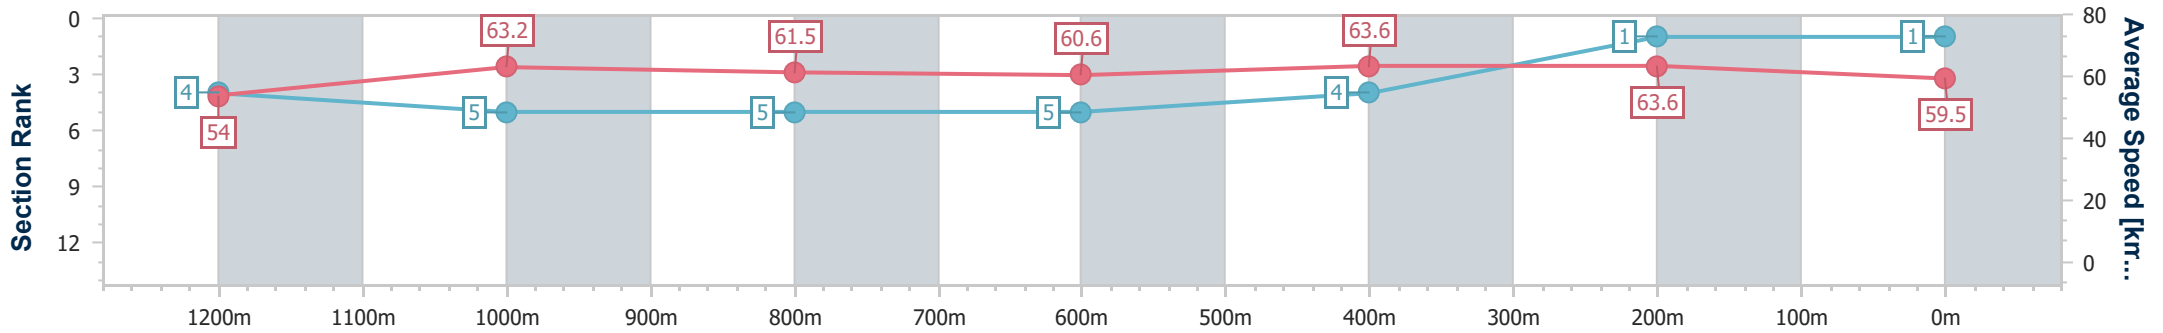

Horse/Jockey Name	Mont Royal
Final Rank	1
Fastest Section Time (Section)	0:11.33 (400m)
Top Speed [km/h] (Section)	65.7 (1200m)
Race State	Finished

Rockhampton QLD Professional
Race 3: Great Northern Maiden Plate - 1400m
14 May 2024 - 14:58
Track Rating: Good 4, Weather: Fine, Rail Position: +4.5m Entire

Section	Overall	1200m	1000m	800m	600m	400m	200m
Section Times	1:22.97 [1] (0:13.35)	1:09.62 [4] (0:11.37)	0:58.25 [5] (0:11.57)	0:46.68 [5] (0:11.91)	0:34.77 [5] (0:11.34)	0:23.43 [4] (0:11.33)	0:12.10 [1] (0:12.10)
Average Speed [km/h]	54.0	63.2	61.5	60.6	63.6	63.6	59.5
Top Speed [km/h]	64.8	65.7	65.3	62.1	65.4	65.2	61.9
Avg. Dist. to Rail [m]	1.6	0.7	2.1	1.3	3.8	4.3	5.5
Avg. Stride Freq. [Hz]	2.5	2.6	2.5	2.5	2.6	2.5	2.5
Avg. Stride Length [m]	5.9	6.7	6.8	6.7	6.8	6.9	6.7

- [ ] Ranking at each section and finish
- -.-.- No data available at this section
- NA No data available