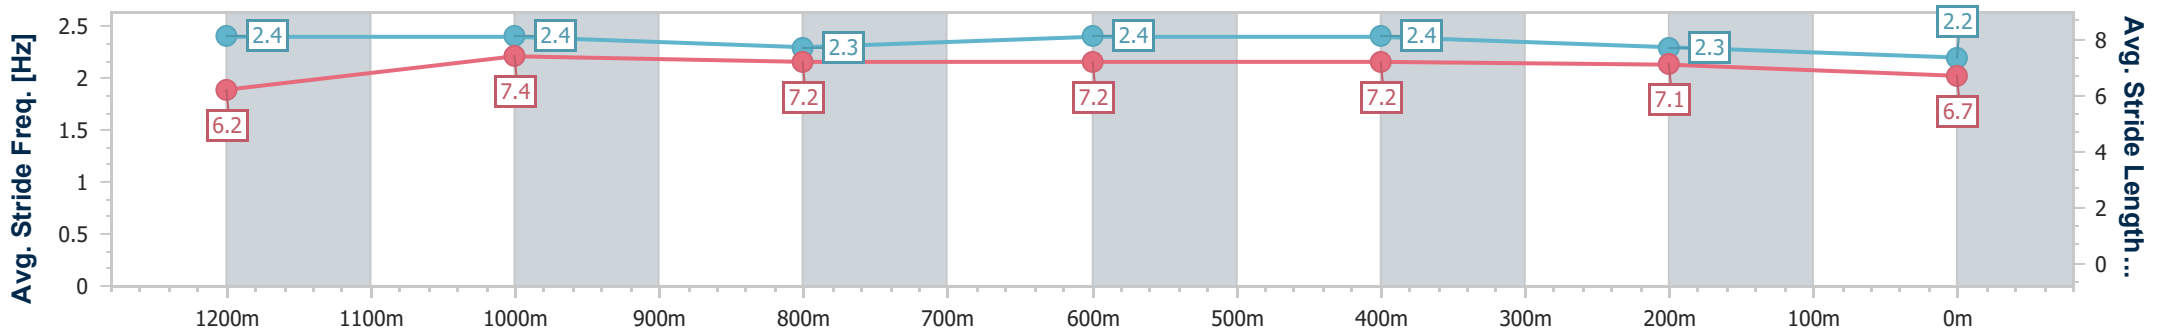

- [ ] Ranking at each section and finish
- .-.- No data available at this section
- NA No data available

Horse/Jockey Name	Mansouri
Final Rank	9
Fastest Section Time (Section)	0:11.04 (1200m)
Top Speed [km/h] (Section)	67.5 (1200m)
Race State	Finished

Rockhampton QLD Professional  
 Race 3: Great Northern Maiden Plate - 1400m  
 14 May 2024 - 14:58  
 Track Rating: Good 4, Weather: Fine, Rail Position: +4.5m Entire

Section	Overall	1200m	1000m	800m	600m	400m	200m
Section Times	1:25.77 [9] (0:13.21)	1:12.56 [1] (0:11.04)	1:01.52 [2] (0:11.83)	0:49.69 [2] (0:11.96)	0:37.73 [3] (0:11.68)	0:26.05 [6] (0:12.28)	0:13.77 [8] (0:13.77)
Average Speed [km/h]	54.5	65.1	61.1	61.2	61.8	58.7	52.3
Top Speed [km/h]	66.6	67.5	64.0	62.6	62.9	60.7	56.0
Avg. Dist. to Rail [m]	0.7	0.7	0.8	2.2	3.1	2.8	3.0
Avg. Stride Freq. [Hz]	2.4	2.4	2.3	2.4	2.4	2.3	2.2
Avg. Stride Length [m]	6.2	7.4	7.2	7.2	7.2	7.1	6.7