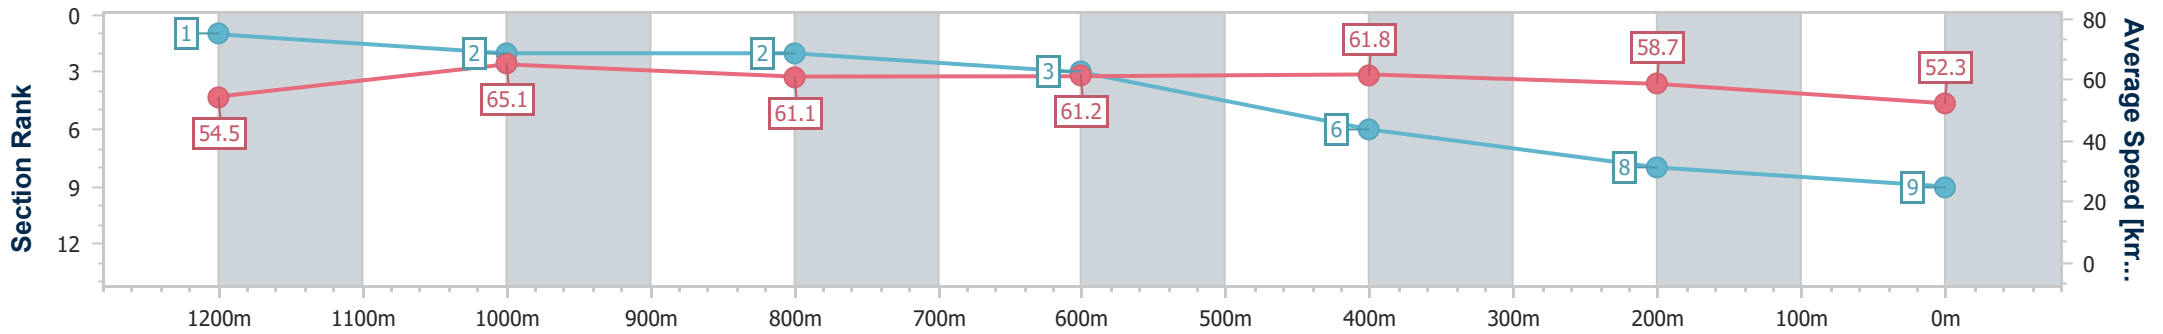

- [ ] Ranking at each section and finish
- .-.- No data available at this section
- NA No data available

Horse/Jockey Name	Mansouri
Final Rank	9
Fastest Section Time (Section)	0:11.04 (1200m)
Top Speed [km/h] (Section)	67.5 (1200m)
Race State	Finished

Rockhampton QLD Professional  
 Race 3: Great Northern Maiden Plate - 1400m  
 14 May 2024 - 14:58  
 Track Rating: Good 4, Weather: Fine, Rail Position: +4.5m Entire

Section	Overall	1200m	1000m	800m	600m	400m	200m
Section Times	1:25.77 [9] (0:13.21)	1:12.56 [1] (0:11.04)	1:01.52 [2] (0:11.83)	0:49.69 [2] (0:11.96)	0:37.73 [3] (0:11.68)	0:26.05 [6] (0:12.28)	0:13.77 [8] (0:13.77)
Average Speed [km/h]	54.5	65.1	61.1	61.2	61.8	58.7	52.3
Top Speed [km/h]	66.6	67.5	64.0	62.6	62.9	60.7	56.0
Avg. Dist. to Rail [m]	0.7	0.7	0.8	2.2	3.1	2.8	3.0
Avg. Stride Freq. [Hz]	2.4	2.4	2.3	2.4	2.4	2.3	2.2
Avg. Stride Length [m]	6.2	7.4	7.2	7.2	7.2	7.1	6.7