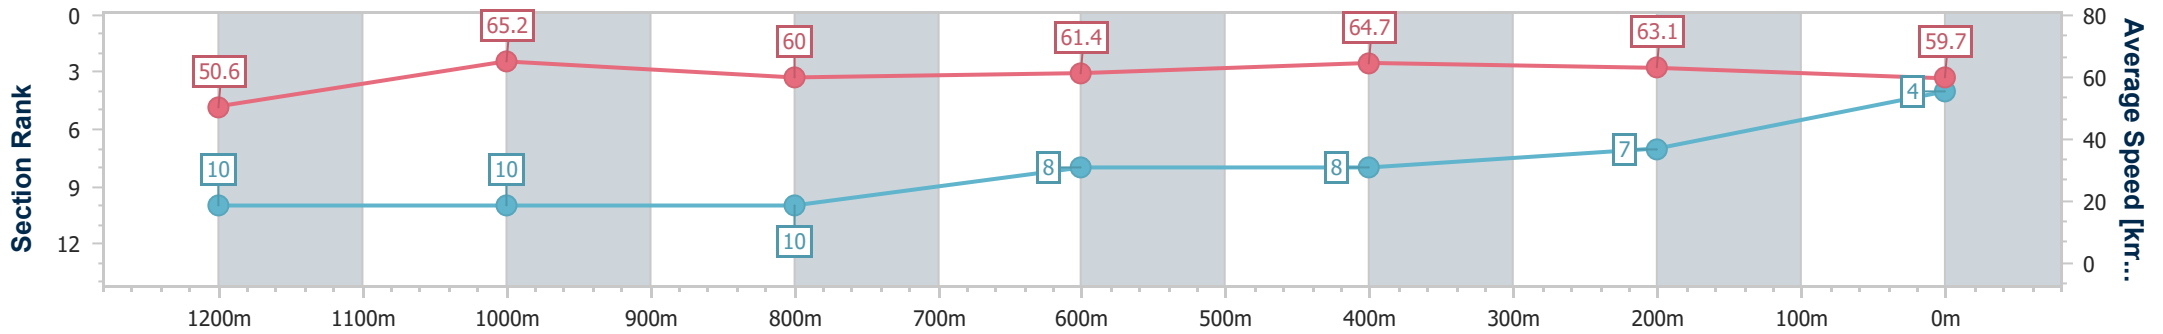

Horse/Jockey Name	Naheightkay
Final Rank	4
Fastest Section Time (Section)	0:11.03 (1200m)
Top Speed [km/h] (Section)	66.8 (1200m)
Race State	Finished

Rockhampton QLD Professional
Race 3: Great Northern Maiden Plate - 1400m
14 May 2024 - 14:58
Track Rating: Good 4, Weather: Fine, Rail Position: +4.5m Entire

Section	Overall	1200m	1000m	800m	600m	400m	200m
Section Times	1:23.78 [4] (0:14.22)	1:09.56 [10] (0:11.03)	0:58.53 [10] (0:11.98)	0:46.55 [10] (0:11.92)	0:34.63 [8] (0:11.14)	0:23.49 [8] (0:11.43)	0:12.06 [7] (0:12.06)
Average Speed [km/h]	50.6	65.2	60.0	61.4	64.7	63.1	59.7
Top Speed [km/h]	64.8	66.8	64.9	63.9	65.2	64.7	62.0
Avg. Dist. to Rail [m]	3.4	0.4	0.5	2.0	4.0	6.7	8.5
Avg. Stride Freq. [Hz]	2.3	2.4	2.3	2.4	2.4	2.4	2.3
Avg. Stride Length [m]	6.0	7.4	7.1	7.2	7.5	7.4	7.2

- [ ] Ranking at each section and finish
- -.-.- No data available at this section
- NA No data available