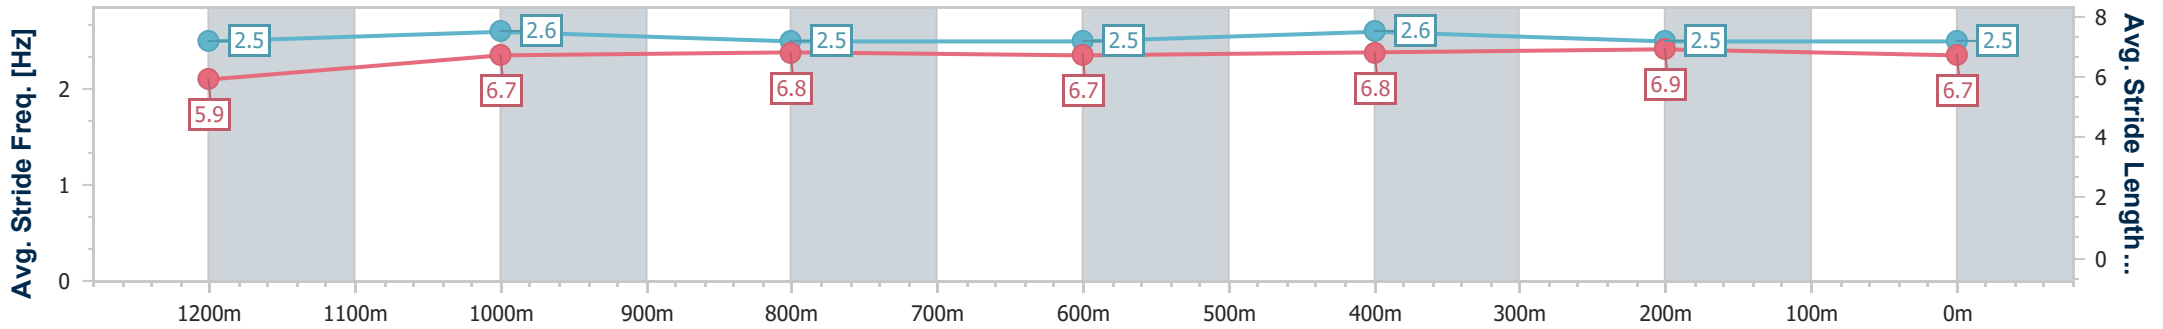

Rockhampton QLD Professional  
 Race 3: Great Northern Maiden Plate - 1400m  
 14 May 2024 - 14:58  
 Track Rating: Good 4, Weather: Fine, Rail Position: +4.5m Entire

Section	Overall	1200m	1000m	800m	600m	400m	200m
Section Times	1:22.97 [1] (0:13.35)	1:09.62 [4] (0:11.37)	0:58.25 [5] (0:11.57)	0:46.68 [5] (0:11.91)	0:34.77 [5] (0:11.34)	0:23.43 [4] (0:11.33)	0:12.10 [1] (0:12.10)
Average Speed [km/h]	54.0	63.2	61.5	60.6	63.6	63.6	59.5
Top Speed [km/h]	64.8	65.7	65.3	62.1	65.4	65.2	61.9
Avg. Dist. to Rail [m]	1.6	0.7	2.1	1.3	3.8	4.3	5.5
Avg. Stride Freq. [Hz]	2.5	2.6	2.5	2.5	2.6	2.5	2.5
Avg. Stride Length [m]	5.9	6.7	6.8	6.7	6.8	6.9	6.7