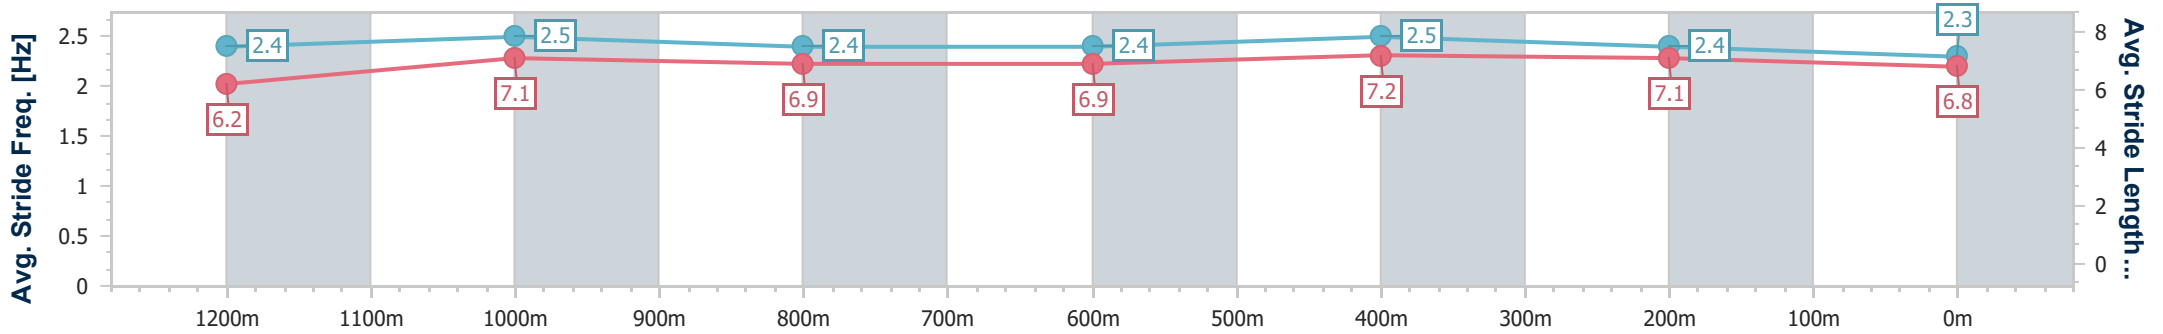

Horse/Jockey Name	Book Of Exodus
Final Rank	3
Fastest Section Time (Section)	0:11.10 (1200m)
Top Speed [km/h] (Section)	66.4 (Overall)
Race State	Finished

Rockhampton QLD Professional
Race 3: Great Northern Maiden Plate - 1400m
14 May 2024 - 14:58
Track Rating: Good 4, Weather: Fine, Rail Position: +4.5m Entire

Section	Overall	1200m	1000m	800m	600m	400m	200m
Section Times	1:23.74 [3] (0:13.22)	1:10.52 [3] (0:11.10)	0:59.42 [3] (0:11.85)	0:47.57 [3] (0:11.82)	0:35.75 [2] (0:11.33)	0:24.42 [2] (0:11.66)	0:12.76 [3] (0:12.76)
Average Speed [km/h]	54.5	64.8	60.6	60.6	63.7	61.8	56.5
Top Speed [km/h]	66.4	65.8	62.8	62.6	64.1	63.7	60.6
Avg. Dist. to Rail [m]	5.2	0.9	0.7	1.4	2.3	4.2	4.8
Avg. Stride Freq. [Hz]	2.4	2.5	2.4	2.4	2.5	2.4	2.3
Avg. Stride Length [m]	6.2	7.1	6.9	6.9	7.2	7.1	6.8

- [ ] Ranking at each section and finish
- -.-.- No data available at this section
- NA No data available