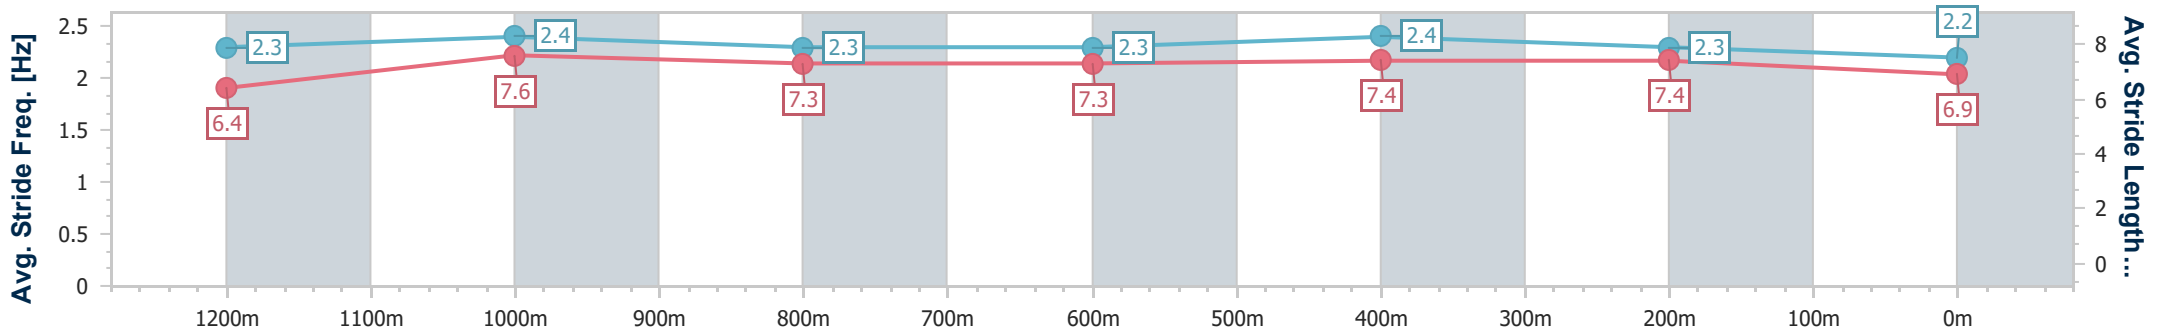

Horse/Jockey Name	Diamond Sky
Final Rank	6
Fastest Section Time (Section)	0:10.97 (1200m)
Top Speed [km/h] (Section)	67.6 (1200m)
Race State	Finished

Rockhampton QLD Professional
Race 3: Great Northern Maiden Plate - 1400m
14 May 2024 - 14:58
Track Rating: Good 4, Weather: Fine, Rail Position: +4.5m Entire

Section	Overall	1200m	1000m	800m	600m	400m	200m
Section Times	1:23.96 [6] (0:13.22)	1:10.74 [2] (0:10.97)	0:59.77 [1] (0:11.63)	0:48.14 [1] (0:11.82)	0:36.32 [1] (0:11.50)	0:24.82 [1] (0:11.77)	0:13.05 [2] (0:13.05)
Average Speed [km/h]	54.6	65.5	61.0	61.0	62.8	61.2	55.1
Top Speed [km/h]	67.3	67.6	64.5	62.2	63.5	63.6	58.7
Avg. Dist. to Rail [m]	3.4	0.5	1.8	1.7	3.0	2.8	2.3
Avg. Stride Freq. [Hz]	2.3	2.4	2.3	2.3	2.4	2.3	2.2
Avg. Stride Length [m]	6.4	7.6	7.3	7.3	7.4	7.4	6.9

- [ ] Ranking at each section and finish
- -.-.- No data available at this section
- NA No data available