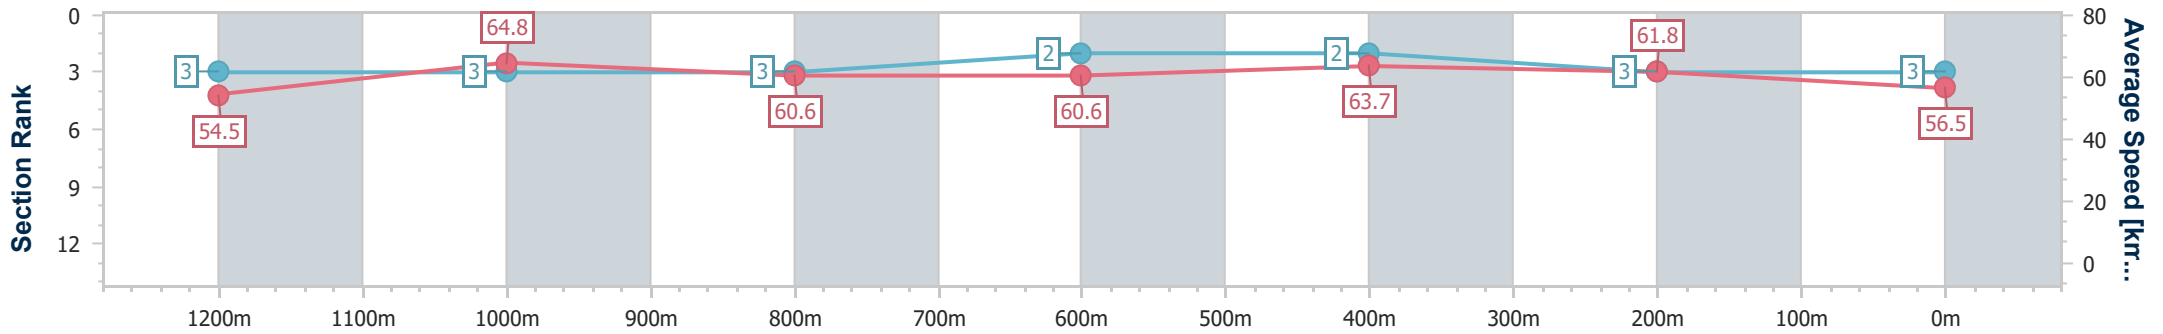

Horse/Jockey Name	Book Of Exodus
Final Rank	3
Fastest Section Time (Section)	0:11.10 (1200m)
Top Speed [km/h] (Section)	66.4 (Overall)
Race State	Finished

Rockhampton QLD Professional
Race 3: Great Northern Maiden Plate - 1400m
14 May 2024 - 14:58
Track Rating: Good 4, Weather: Fine, Rail Position: +4.5m Entire

Section	Overall	1200m	1000m	800m	600m	400m	200m
Section Times	1:23.74 [3] (0:13.22)	1:10.52 [3] (0:11.10)	0:59.42 [3] (0:11.85)	0:47.57 [3] (0:11.82)	0:35.75 [2] (0:11.33)	0:24.42 [2] (0:11.66)	0:12.76 [3] (0:12.76)
Average Speed [km/h]	54.5	64.8	60.6	60.6	63.7	61.8	56.5
Top Speed [km/h]	66.4	65.8	62.8	62.6	64.1	63.7	60.6
Avg. Dist. to Rail [m]	5.2	0.9	0.7	1.4	2.3	4.2	4.8
Avg. Stride Freq. [Hz]	2.4	2.5	2.4	2.4	2.5	2.4	2.3
Avg. Stride Length [m]	6.2	7.1	6.9	6.9	7.2	7.1	6.8

- [ ] Ranking at each section and finish
- -.-.- No data available at this section
- NA No data available