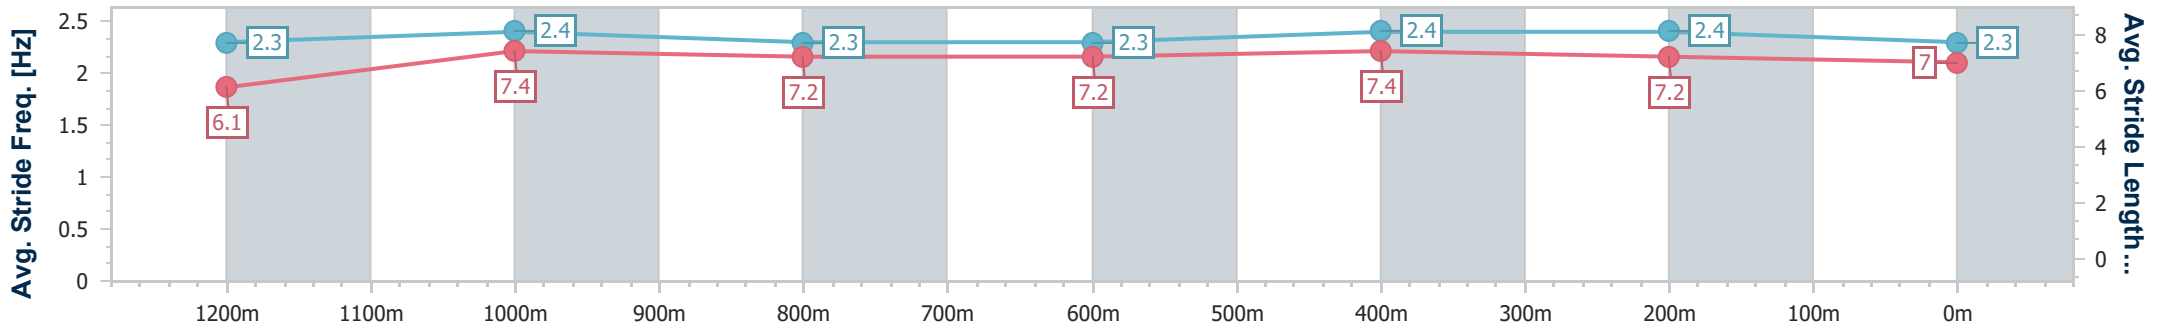

Horse/Jockey Name	Juke Box Jimmy
Final Rank	5
Fastest Section Time (Section)	0:11.14 (1200m)
Top Speed [km/h] (Section)	67.2 (1200m)
Race State	Finished

Rockhampton QLD Professional
Race 3: Great Northern Maiden Plate - 1400m
14 May 2024 - 14:58
Track Rating: Good 4, Weather: Fine, Rail Position: +4.5m Entire

Section	Overall	1200m	1000m	800m	600m	400m	200m
Section Times	1:23.90 [5] (0:13.63)	1:10.27 [6] (0:11.14)	0:59.13 [7] (0:11.80)	0:47.33 [7] (0:11.98)	0:35.35 [7] (0:11.24)	0:24.11 [7] (0:11.66)	0:12.45 [6] (0:12.45)
Average Speed [km/h]	52.8	64.5	60.8	60.8	64.1	61.8	57.8
Top Speed [km/h]	65.3	67.2	61.9	63.1	65.4	64.3	60.9
Avg. Dist. to Rail [m]	0.6	1.1	0.9	1.4	3.4	4.7	3.4
Avg. Stride Freq. [Hz]	2.3	2.4	2.3	2.3	2.4	2.4	2.3
Avg. Stride Length [m]	6.1	7.4	7.2	7.2	7.4	7.2	7.0

- [ ] Ranking at each section and finish
- -.-.- No data available at this section
- NA No data available