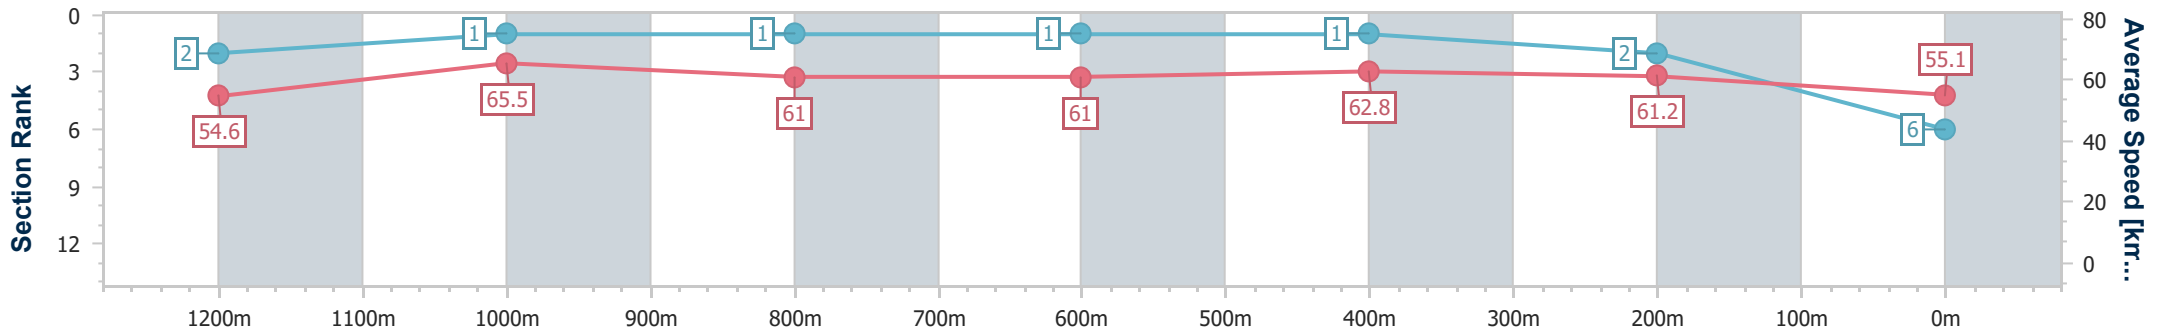

Horse/Jockey Name	Diamond Sky
Final Rank	6
Fastest Section Time (Section)	0:10.97 (1200m)
Top Speed [km/h] (Section)	67.6 (1200m)
Race State	Finished

Rockhampton QLD Professional
Race 3: Great Northern Maiden Plate - 1400m
14 May 2024 - 14:58
Track Rating: Good 4, Weather: Fine, Rail Position: +4.5m Entire

Section	Overall	1200m	1000m	800m	600m	400m	200m
Section Times	1:23.96 [6] (0:13.22)	1:10.74 [2] (0:10.97)	0:59.77 [1] (0:11.63)	0:48.14 [1] (0:11.82)	0:36.32 [1] (0:11.50)	0:24.82 [1] (0:11.77)	0:13.05 [2] (0:13.05)
Average Speed [km/h]	54.6	65.5	61.0	61.0	62.8	61.2	55.1
Top Speed [km/h]	67.3	67.6	64.5	62.2	63.5	63.6	58.7
Avg. Dist. to Rail [m]	3.4	0.5	1.8	1.7	3.0	2.8	2.3
Avg. Stride Freq. [Hz]	2.3	2.4	2.3	2.3	2.4	2.3	2.2
Avg. Stride Length [m]	6.4	7.6	7.3	7.3	7.4	7.4	6.9

- [ ] Ranking at each section and finish
- -.-.- No data available at this section
- NA No data available