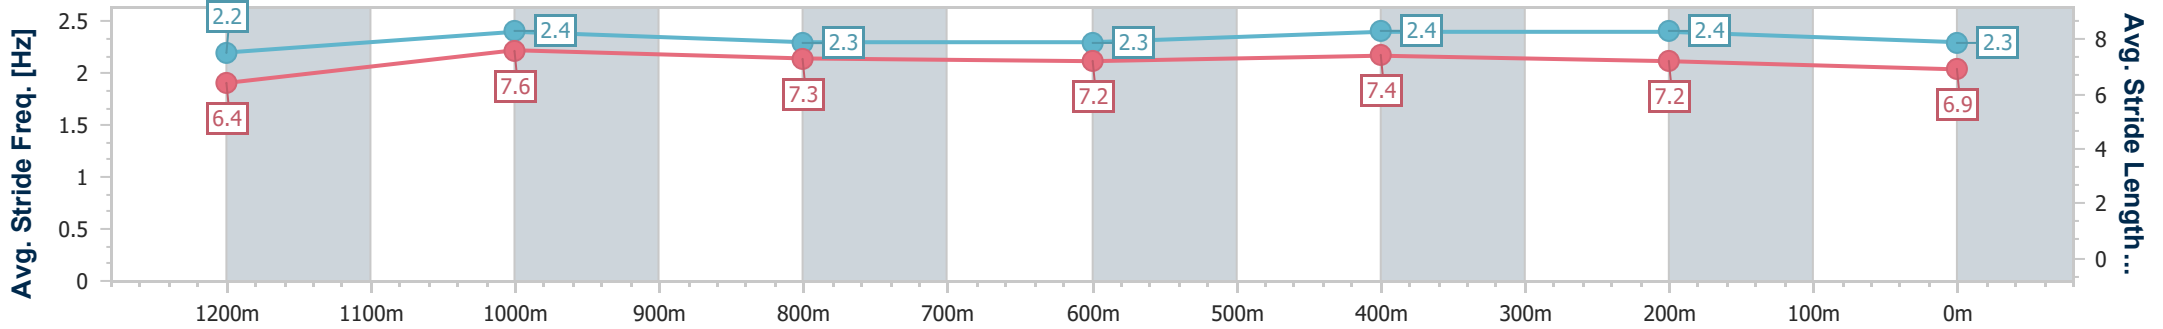

Horse/Jockey Name	Sunshine Ruby
Final Rank	7
Fastest Section Time (Section)	0:11.13 (1200m)
Top Speed [km/h] (Section)	65.5 (1200m)
Race State	Finished

Rockhampton QLD Professional
Race 3: Great Northern Maiden Plate - 1400m
14 May 2024 - 14:58
Track Rating: Good 4, Weather: Fine, Rail Position: +4.5m Entire

Section	Overall	1200m	1000m	800m	600m	400m	200m
Section Times	1:23.99 [7] (0:13.63)	1:10.36 [7] (0:11.13)	0:59.23 [6] (0:11.67)	0:47.56 [6] (0:11.92)	0:35.64 [6] (0:11.27)	0:24.37 [5] (0:11.74)	0:12.63 [5] (0:12.63)
Average Speed [km/h]	52.8	64.7	61.6	61.1	64.0	61.4	57.0
Top Speed [km/h]	64.3	65.5	62.6	63.5	64.6	63.6	59.6
Avg. Dist. to Rail [m]	1.3	0.3	0.4	1.6	4.5	7.6	7.8
Avg. Stride Freq. [Hz]	2.2	2.4	2.3	2.3	2.4	2.4	2.3
Avg. Stride Length [m]	6.4	7.6	7.3	7.2	7.4	7.2	6.9

- [ ] Ranking at each section and finish
- -.-.- No data available at this section
- NA No data available