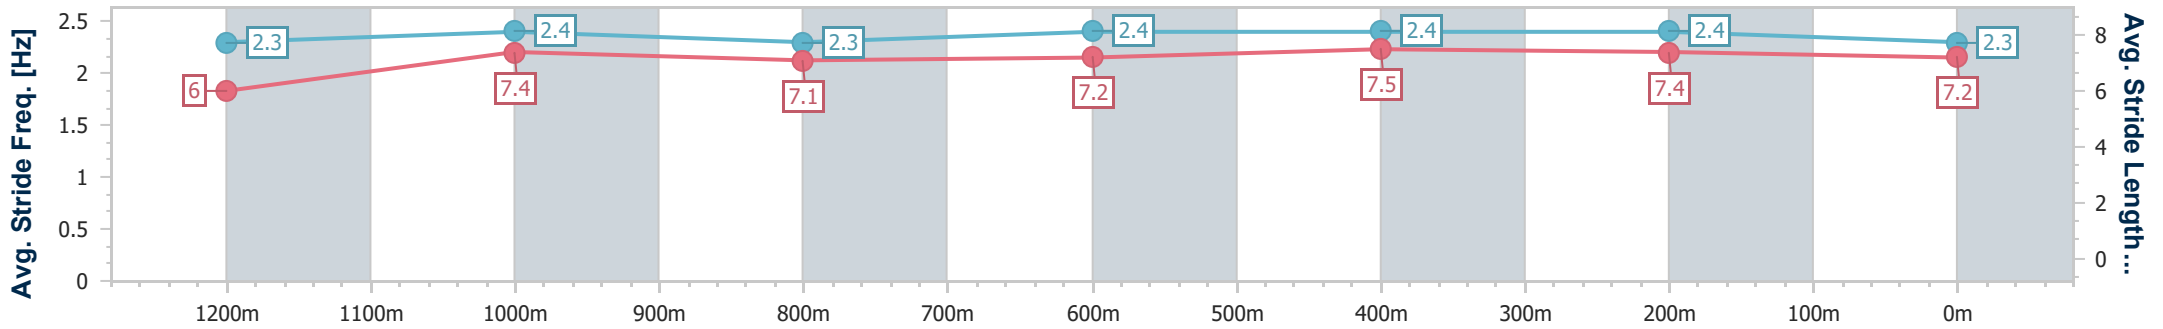

Horse/Jockey Name	Naheightkay
Final Rank	4
Fastest Section Time (Section)	0:11.03 (1200m)
Top Speed [km/h] (Section)	66.8 (1200m)
Race State	Finished

Rockhampton QLD Professional
Race 3: Great Northern Maiden Plate - 1400m
14 May 2024 - 14:58
Track Rating: Good 4, Weather: Fine, Rail Position: +4.5m Entire

Section	Overall	1200m	1000m	800m	600m	400m	200m
Section Times	1:23.78 [4] (0:14.22)	1:09.56 [10] (0:11.03)	0:58.53 [10] (0:11.98)	0:46.55 [10] (0:11.92)	0:34.63 [8] (0:11.14)	0:23.49 [8] (0:11.43)	0:12.06 [7] (0:12.06)
Average Speed [km/h]	50.6	65.2	60.0	61.4	64.7	63.1	59.7
Top Speed [km/h]	64.8	66.8	64.9	63.9	65.2	64.7	62.0
Avg. Dist. to Rail [m]	3.4	0.4	0.5	2.0	4.0	6.7	8.5
Avg. Stride Freq. [Hz]	2.3	2.4	2.3	2.4	2.4	2.4	2.3
Avg. Stride Length [m]	6.0	7.4	7.1	7.2	7.5	7.4	7.2

- [ ] Ranking at each section and finish
- -.-.- No data available at this section
- NA No data available