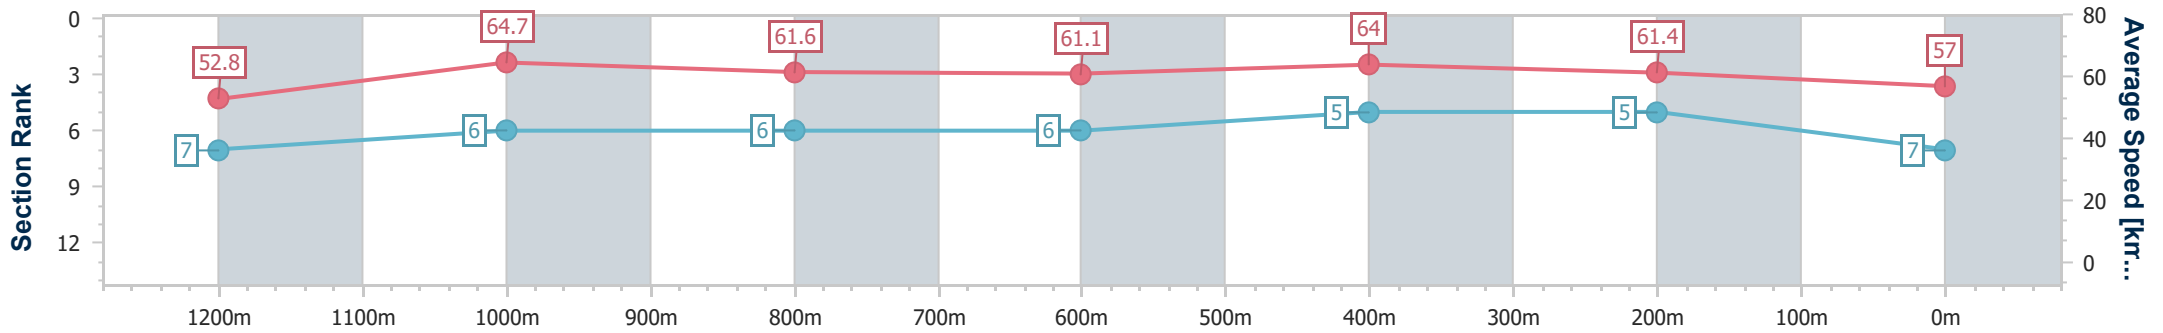

Horse/Jockey Name	Sunshine Ruby
Final Rank	7
Fastest Section Time (Section)	0:11.13 (1200m)
Top Speed [km/h] (Section)	65.5 (1200m)
Race State	Finished

Rockhampton QLD Professional
Race 3: Great Northern Maiden Plate - 1400m
14 May 2024 - 14:58
Track Rating: Good 4, Weather: Fine, Rail Position: +4.5m Entire

Section	Overall	1200m	1000m	800m	600m	400m	200m
Section Times	1:23.99 [7] (0:13.63)	1:10.36 [7] (0:11.13)	0:59.23 [6] (0:11.67)	0:47.56 [6] (0:11.92)	0:35.64 [6] (0:11.27)	0:24.37 [5] (0:11.74)	0:12.63 [5] (0:12.63)
Average Speed [km/h]	52.8	64.7	61.6	61.1	64.0	61.4	57.0
Top Speed [km/h]	64.3	65.5	62.6	63.5	64.6	63.6	59.6
Avg. Dist. to Rail [m]	1.3	0.3	0.4	1.6	4.5	7.6	7.8
Avg. Stride Freq. [Hz]	2.2	2.4	2.3	2.3	2.4	2.4	2.3
Avg. Stride Length [m]	6.4	7.6	7.3	7.2	7.4	7.2	6.9

- [ ] Ranking at each section and finish
- -.-.- No data available at this section
- NA No data available