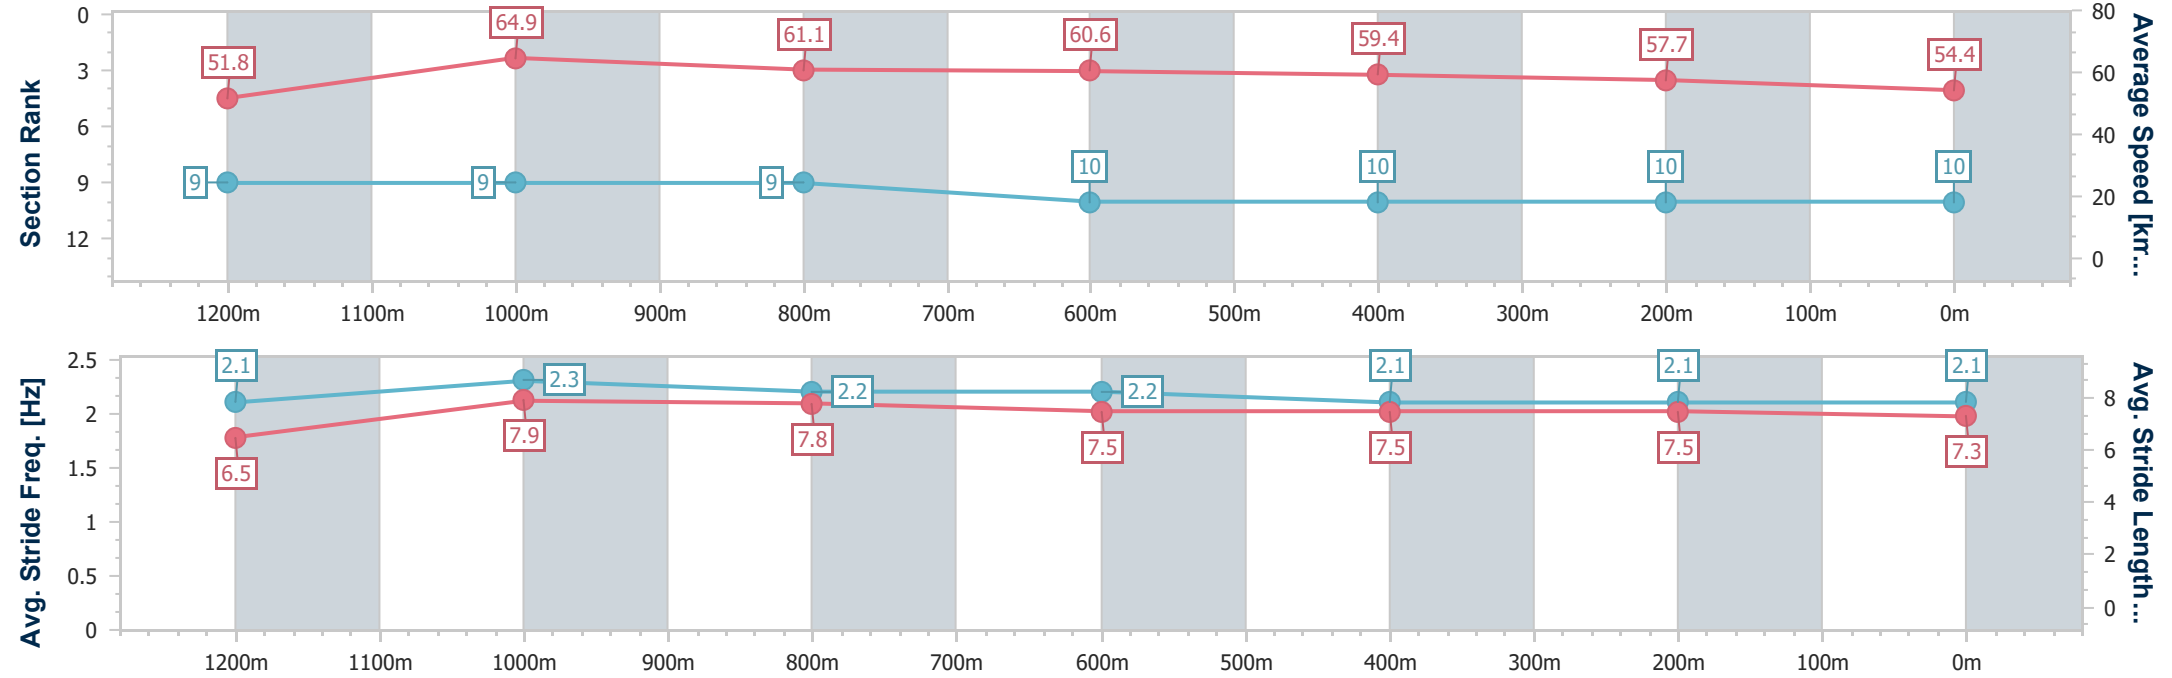

Rockhampton QLD Professional  
 Race 3: Great Northern Maiden Plate - 1400m  
 14 May 2024 - 14:58  
 Track Rating: Good 4, Weather: Fine, Rail Position: +4.5m Entire

Section	Overall	1200m	1000m	800m	600m	400m	200m
Section Times	1:25.77 [9] (0:13.21)	1:12.56 [1] (0:11.04)	1:01.52 [2] (0:11.83)	0:49.69 [2] (0:11.96)	0:37.73 [3] (0:11.68)	0:26.05 [6] (0:12.28)	0:13.77 [8] (0:13.77)
Average Speed [km/h]	54.5	65.1	61.1	61.2	61.8	58.7	52.3
Top Speed [km/h]	66.6	67.5	64.0	62.6	62.9	60.7	56.0
Avg. Dist. to Rail [m]	0.7	0.7	0.8	2.2	3.1	2.8	3.0
Avg. Stride Freq. [Hz]	2.4	2.4	2.3	2.4	2.4	2.3	2.2
Avg. Stride Length [m]	6.2	7.4	7.2	7.2	7.2	7.1	6.7

- [ ] Ranking at each section and finish
- .-.- No data available at this section
- NA No data available

Horse/Jockey Name	Biker
Final Rank	10
Fastest Section Time (Section)	0:11.08 (1200m)
Top Speed [km/h] (Section)	65.8 (1200m)
Race State	Finished

Rockhampton QLD Professional  
 Race 3: Great Northern Maiden Plate - 1400m  
 14 May 2024 - 14:58  
 Track Rating: Good 4, Weather: Fine, Rail Position: +4.5m Entire

Section	Overall	1200m	1000m	800m	600m	400m	200m
Section Times	1:27.40 [10] (0:13.90)	1:13.50 [9] (0:11.08)	1:02.42 [9] (0:11.76)	0:50.66 [9] (0:12.66)	0:38.00 [10] (0:12.27)	0:25.73 [10] (0:12.47)	0:13.26 [10] (0:13.26)
Average Speed [km/h]	51.8	64.9	61.1	60.6	59.4	57.7	54.4
Top Speed [km/h]	64.3	65.8	62.2	61.3	59.8	58.9	57.4
Avg. Dist. to Rail [m]	1.9	0.6	0.4	8.0	18.5	18.0	17.9
Avg. Stride Freq. [Hz]	2.1	2.3	2.2	2.2	2.1	2.1	2.1
Avg. Stride Length [m]	6.5	7.9	7.8	7.5	7.5	7.5	7.3

- [ ] Ranking at each section and finish
- .-.- No data available at this section
- NA No data available