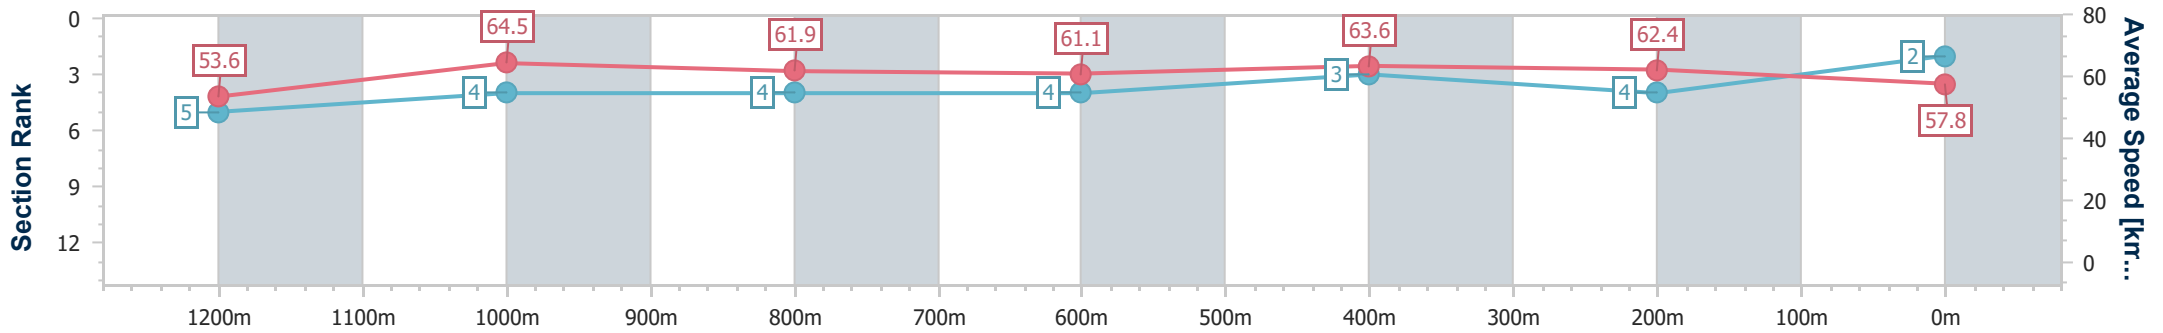

Horse/Jockey Name	Super Rooster
Final Rank	2
Fastest Section Time (Section)	0:11.17 (1200m)
Top Speed [km/h] (Section)	65.8 (1200m)
Race State	Finished

Rockhampton QLD Professional
Race 3: Great Northern Maiden Plate - 1400m
14 May 2024 - 14:58
Track Rating: Good 4, Weather: Fine, Rail Position: +4.5m Entire

Section	Overall	1200m	1000m	800m	600m	400m	200m
Section Times	1:23.51 [2] (0:13.43)	1:10.08 [5] (0:11.17)	0:58.91 [4] (0:11.61)	0:47.30 [4] (0:11.97)	0:35.33 [4] (0:11.34)	0:23.99 [3] (0:11.55)	0:12.44 [4] (0:12.44)
Average Speed [km/h]	53.6	64.5	61.9	61.1	63.6	62.4	57.8
Top Speed [km/h]	64.2	65.8	64.1	62.4	64.1	63.6	60.6
Avg. Dist. to Rail [m]	2.8	0.3	0.4	1.9	3.8	6.0	7.6
Avg. Stride Freq. [Hz]	2.4	2.5	2.4	2.4	2.5	2.5	2.4
Avg. Stride Length [m]	6.0	7.2	7.1	7.0	7.1	7.1	6.8

- [ ] Ranking at each section and finish
- -.-.- No data available at this section
- NA No data available