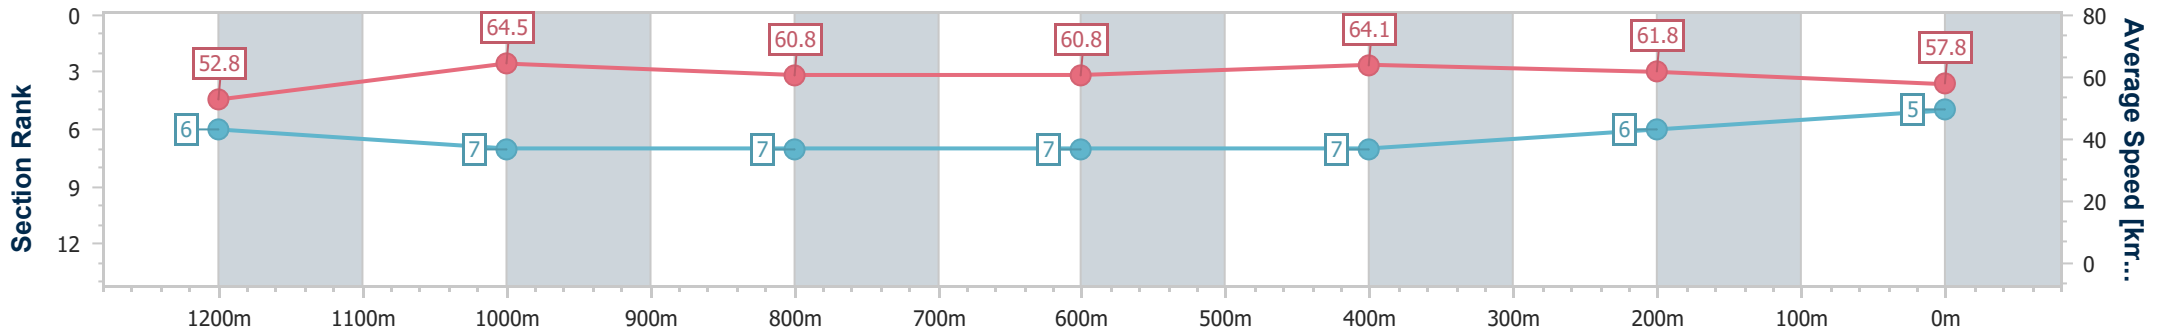

Horse/Jockey Name	Juke Box Jimmy
Final Rank	5
Fastest Section Time (Section)	0:11.14 (1200m)
Top Speed [km/h] (Section)	67.2 (1200m)
Race State	Finished

Rockhampton QLD Professional
Race 3: Great Northern Maiden Plate - 1400m
14 May 2024 - 14:58
Track Rating: Good 4, Weather: Fine, Rail Position: +4.5m Entire

Section	Overall	1200m	1000m	800m	600m	400m	200m
Section Times	1:23.90 [5] (0:13.63)	1:10.27 [6] (0:11.14)	0:59.13 [7] (0:11.80)	0:47.33 [7] (0:11.98)	0:35.35 [7] (0:11.24)	0:24.11 [7] (0:11.66)	0:12.45 [6] (0:12.45)
Average Speed [km/h]	52.8	64.5	60.8	60.8	64.1	61.8	57.8
Top Speed [km/h]	65.3	67.2	61.9	63.1	65.4	64.3	60.9
Avg. Dist. to Rail [m]	0.6	1.1	0.9	1.4	3.4	4.7	3.4
Avg. Stride Freq. [Hz]	2.3	2.4	2.3	2.3	2.4	2.4	2.3
Avg. Stride Length [m]	6.1	7.4	7.2	7.2	7.4	7.2	7.0

- [ ] Ranking at each section and finish
- -.-.- No data available at this section
- NA No data available