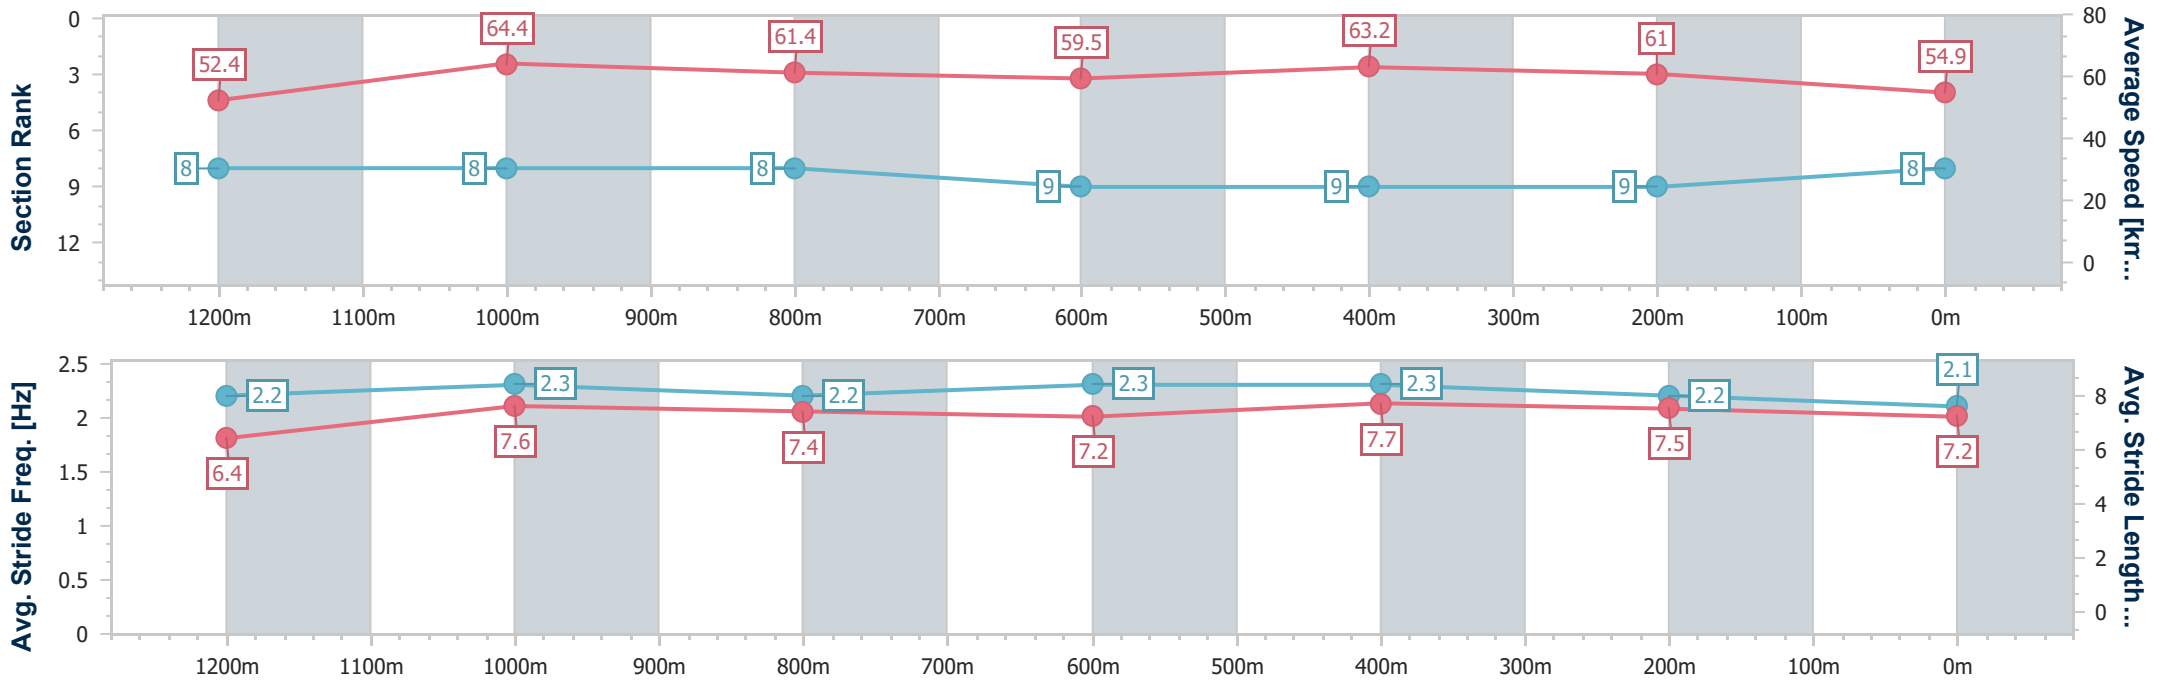

Rockhampton QLD Professional  
 Race 3: Great Northern Maiden Plate - 1400m  
 14 May 2024 - 14:58  
 Track Rating: Good 4, Weather: Fine, Rail Position: +4.5m Entire

Section	Overall	1200m	1000m	800m	600m	400m	200m
Section Times	1:23.99 [7] (0:13.63)	1:10.36 [7] (0:11.13)	0:59.23 [6] (0:11.67)	0:47.56 [6] (0:11.92)	0:35.64 [6] (0:11.27)	0:24.37 [5] (0:11.74)	0:12.63 [5] (0:12.63)
Average Speed [km/h]	52.8	64.7	61.6	61.1	64.0	61.4	57.0
Top Speed [km/h]	64.3	65.5	62.6	63.5	64.6	63.6	59.6
Avg. Dist. to Rail [m]	1.3	0.3	0.4	1.6	4.5	7.6	7.8
Avg. Stride Freq. [Hz]	2.2	2.4	2.3	2.3	2.4	2.4	2.3
Avg. Stride Length [m]	6.4	7.6	7.3	7.2	7.4	7.2	6.9

- [ ] Ranking at each section and finish
- .-.- No data available at this section
- NA No data available

Horse/Jockey Name	Kalpovar King
Final Rank	8
Fastest Section Time (Section)	0:11.19 (1200m)
Top Speed [km/h] (Section)	65.6 (1200m)
Race State	Finished

Rockhampton QLD Professional  
 Race 3: Great Northern Maiden Plate - 1400m  
 14 May 2024 - 14:58  
 Track Rating: Good 4, Weather: Fine, Rail Position: +4.5m Entire

Section	Overall	1200m	1000m	800m	600m	400m	200m
Section Times	1:25.53 [8] (0:13.78)	1:11.75 [8] (0:11.19)	1:00.56 [8] (0:11.76)	0:48.80 [8] (0:12.48)	0:36.32 [9] (0:11.41)	0:24.91 [9] (0:11.80)	0:13.11 [9] (0:13.11)
Average Speed [km/h]	52.4	64.4	61.4	59.5	63.2	61.0	54.9
Top Speed [km/h]	63.3	65.6	63.5	61.4	64.0	63.0	59.1
Avg. Dist. to Rail [m]	5.6	0.5	0.9	3.8	1.5	1.9	3.4
Avg. Stride Freq. [Hz]	2.2	2.3	2.2	2.3	2.3	2.2	2.1
Avg. Stride Length [m]	6.4	7.6	7.4	7.2	7.7	7.5	7.2