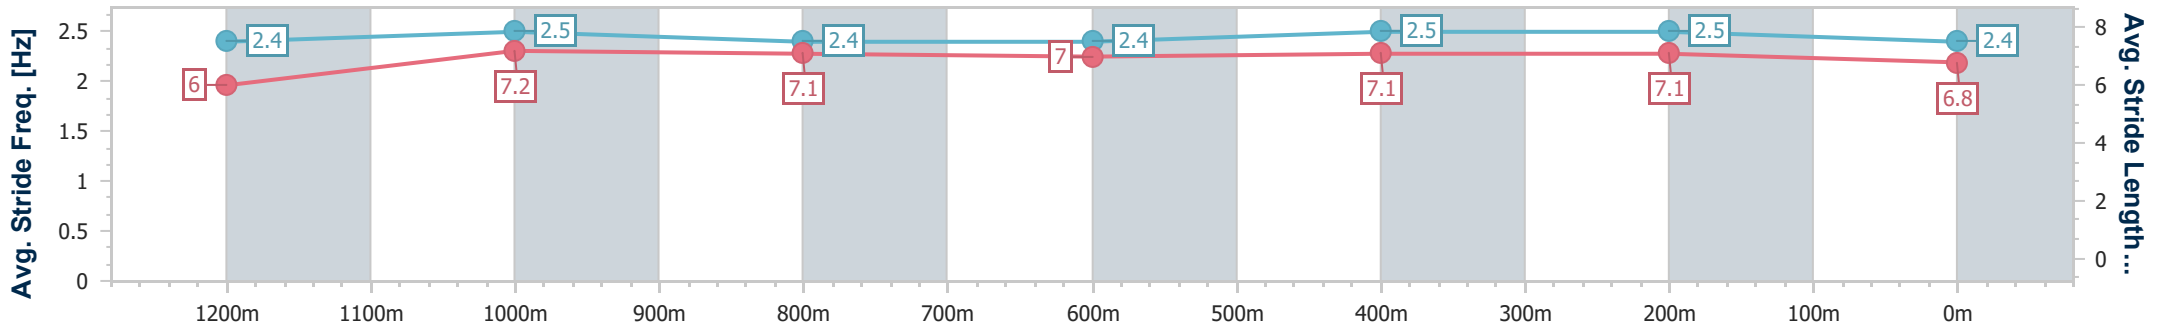

Horse/Jockey Name	Super Rooster
Final Rank	2
Fastest Section Time (Section)	0:11.17 (1200m)
Top Speed [km/h] (Section)	65.8 (1200m)
Race State	Finished

Rockhampton QLD Professional
Race 3: Great Northern Maiden Plate - 1400m
14 May 2024 - 14:58
Track Rating: Good 4, Weather: Fine, Rail Position: +4.5m Entire

Section	Overall	1200m	1000m	800m	600m	400m	200m
Section Times	1:23.51 [2] (0:13.43)	1:10.08 [5] (0:11.17)	0:58.91 [4] (0:11.61)	0:47.30 [4] (0:11.97)	0:35.33 [4] (0:11.34)	0:23.99 [3] (0:11.55)	0:12.44 [4] (0:12.44)
Average Speed [km/h]	53.6	64.5	61.9	61.1	63.6	62.4	57.8
Top Speed [km/h]	64.2	65.8	64.1	62.4	64.1	63.6	60.6
Avg. Dist. to Rail [m]	2.8	0.3	0.4	1.9	3.8	6.0	7.6
Avg. Stride Freq. [Hz]	2.4	2.5	2.4	2.4	2.5	2.5	2.4
Avg. Stride Length [m]	6.0	7.2	7.1	7.0	7.1	7.1	6.8

- [ ] Ranking at each section and finish
- -.-.- No data available at this section
- NA No data available