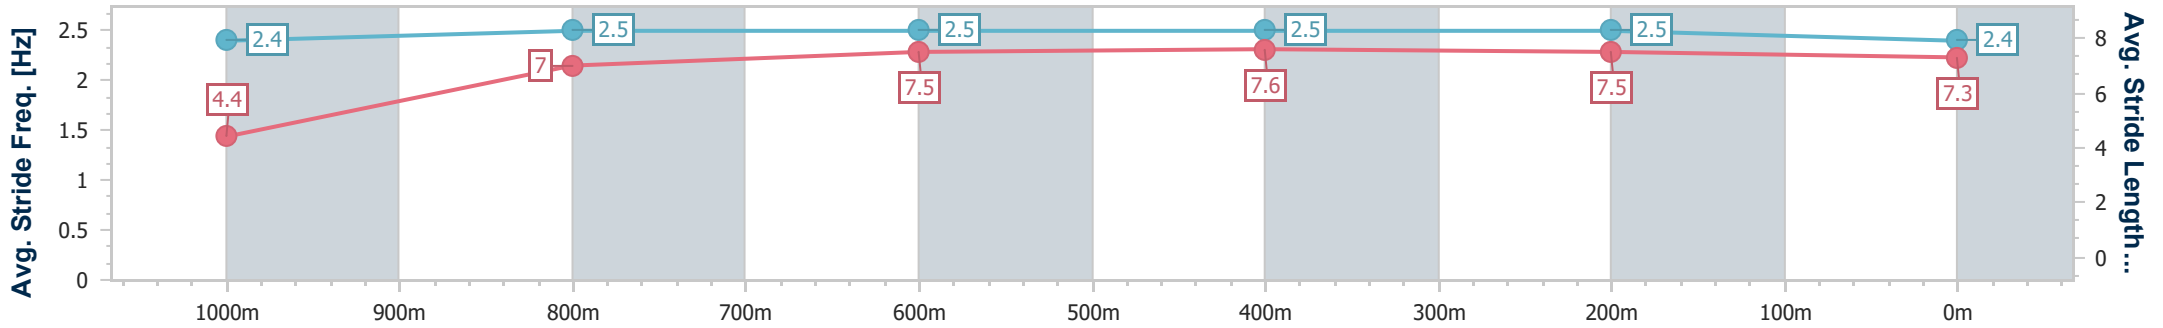

Rockhampton QLD Professional
 Race 2: TAB OPEN Handicap - 1050m
 14 May 2024 - 14:18
 Track Rating: Good 4, Weather: Fine, Rail Position: +4.5m

Section	Overall	1000m	800m	600m	400m	200m
Section Times	1:00.05 [4] (0:04.53)	0:55.52 [6] (0:11.48)	0:44.04 [6] (0:10.87)	0:33.17 [5] (0:10.63)	0:22.54 [5] (0:10.85)	0:11.69 [5] (0:11.69)
Average Speed [km/h]	40.0	62.7	66.9	67.9	66.3	61.5
Top Speed [km/h]	56.1	69.1	69.2	68.4	68.6	65.9
Avg. Dist. to Rail [m]	2.8	0.6	2.4	5.4	6.4	6.4
Avg. Stride Freq. [Hz]	2.1	2.5	2.5	2.5	2.4	2.3
Avg. Stride Length [m]	4.9	7.1	7.4	7.7	7.5	7.4

- [] Ranking at each section and finish
- .-.- No data available at this section
- NA No data available

Horse/Jockey Name	Media Empire
Final Rank	5
Fastest Section Time (Section)	0:04.44 (Overall)
Top Speed [km/h] (Section)	69.2 (400m)
Race State	Finished

Rockhampton QLD Professional
 Race 2: TAB OPEN Handicap - 1050m
 14 May 2024 - 14:18
 Track Rating: Good 4, Weather: Fine, Rail Position: +4.5m

Section	Overall	1000m	800m	600m	400m	200m
Section Times	1:00.19 [5] (0:04.44)	0:55.75 [4] (0:11.54)	0:44.21 [5] (0:10.97)	0:33.24 [6] (0:10.65)	0:22.59 [6] (0:10.89)	0:11.70 [6] (0:11.70)
Average Speed [km/h]	40.8	62.5	66.5	67.7	66.1	61.5
Top Speed [km/h]	55.1	66.9	67.3	68.3	69.2	64.0
Avg. Dist. to Rail [m]	2.8	0.8	1.5	3.2	4.1	2.8
Avg. Stride Freq. [Hz]	2.4	2.5	2.5	2.5	2.5	2.4
Avg. Stride Length [m]	4.4	7.0	7.5	7.6	7.5	7.3