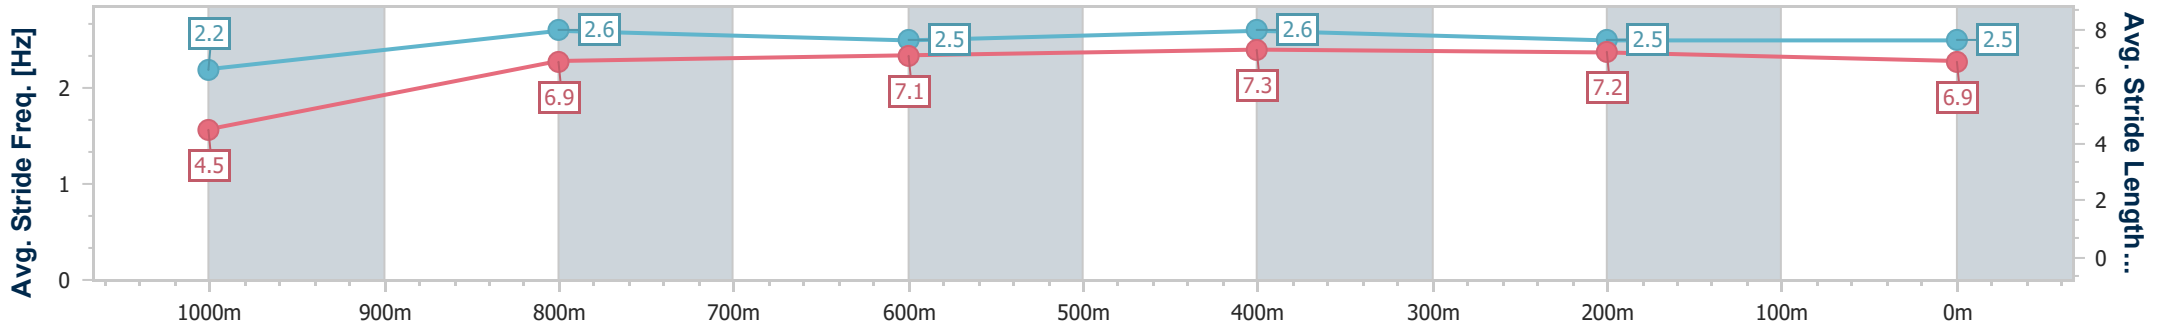

- [] Ranking at each section and finish
- .-.- No data available at this section
- NA No data available

Horse/Jockey Name	Just Super
Final Rank	2
Fastest Section Time (Section)	0:04.48 (Overall)
Top Speed [km/h] (Section)	69.2 (600m)
Race State	Finished

Rockhampton QLD Professional
 Race 2: TAB OPEN Handicap - 1050m
 14 May 2024 - 14:18
 Track Rating: Good 4, Weather: Fine, Rail Position: +4.5m

Section	Overall	1000m	800m	600m	400m	200m
Section Times	0:59.96 [2] (0:04.48)	0:55.48 [5] (0:11.05)	0:44.43 [2] (0:10.97)	0:33.46 [1] (0:10.66)	0:22.80 [2] (0:10.94)	0:11.86 [1] (0:11.86)
Average Speed [km/h]	40.4	64.5	65.2	67.6	65.8	60.7
Top Speed [km/h]	56.9	66.7	67.8	69.2	67.5	63.6
Avg. Dist. to Rail [m]	0.7	1.3	1.3	0.9	2.1	2.2
Avg. Stride Freq. [Hz]	2.2	2.6	2.5	2.6	2.5	2.5
Avg. Stride Length [m]	4.5	6.9	7.1	7.3	7.2	6.9