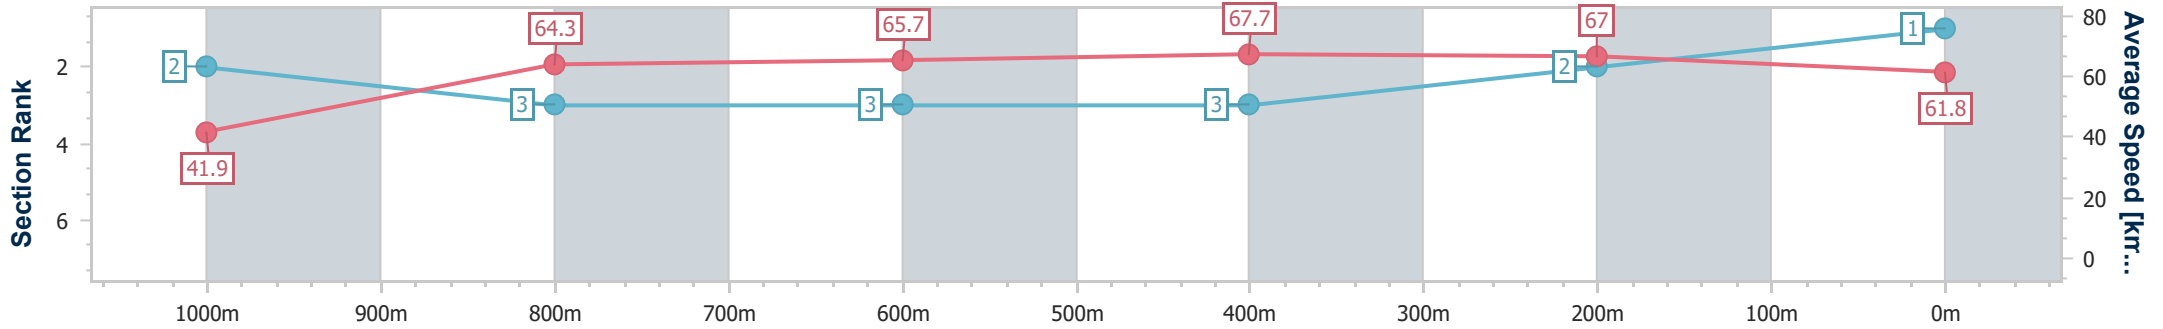

Rockhampton QLD Professional
 Race 2: TAB OPEN Handicap - 1050m
 14 May 2024 - 14:18
 Track Rating: Good 4, Weather: Fine, Rail Position: +4.5m

Section	Overall	1000m	800m	600m	400m	200m
Section Times	0:59.81 [1] (0:04.31)	0:55.50 [2] (0:11.30)	0:44.20 [3] (0:11.16)	0:33.04 [3] (0:10.66)	0:22.38 [3] (0:10.75)	0:11.63 [2] (0:11.63)
Average Speed [km/h]	41.9	64.3	65.7	67.7	67.0	61.8
Top Speed [km/h]	56.6	66.0	66.2	68.4	68.1	65.4
Avg. Dist. to Rail [m]	5.9	2.4	2.3	3.8	4.5	4.4
Avg. Stride Freq. [Hz]	2.2	2.5	2.4	2.4	2.4	2.3
Avg. Stride Length [m]	4.9	7.2	7.5	7.8	7.7	7.4