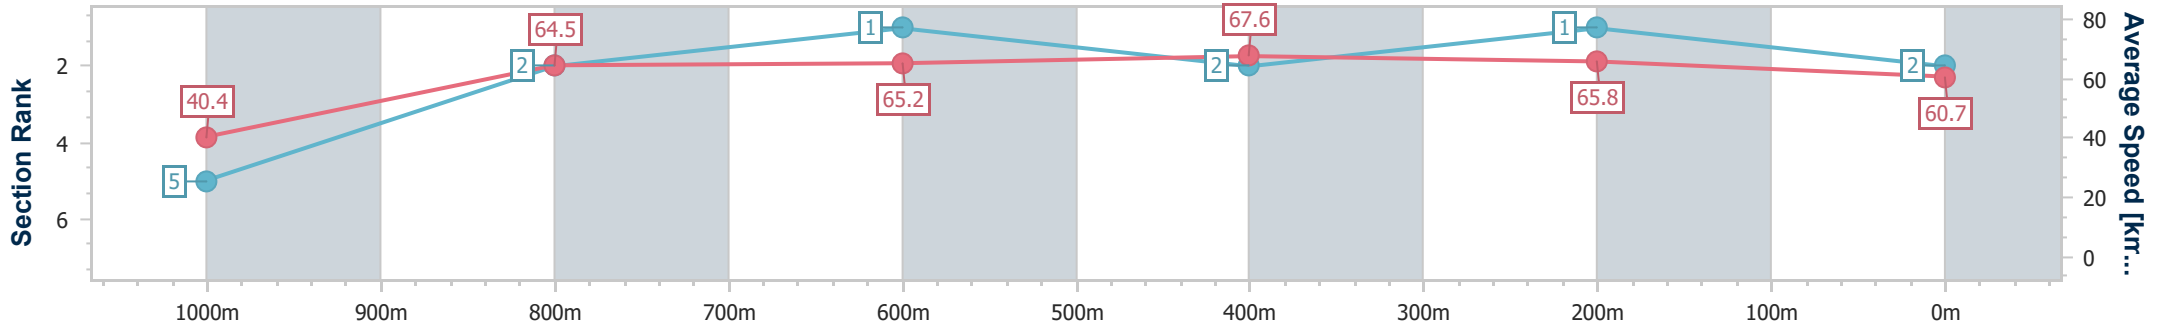

Horse/Jockey Name	Just Super
Final Rank	2
Fastest Section Time (Section)	0:04.48 (Overall)
Top Speed [km/h] (Section)	69.2 (600m)
Race State	Finished

Rockhampton QLD Professional
Race 2: TAB OPEN Handicap - 1050m
14 May 2024 - 14:18
Track Rating: Good 4, Weather: Fine, Rail Position: +4.5m

Section	Overall	1000m	800m	600m	400m	200m
Section Times	0:59.96 [2] (0:04.48)	0:55.48 [5] (0:11.05)	0:44.43 [2] (0:10.97)	0:33.46 [1] (0:10.66)	0:22.80 [2] (0:10.94)	0:11.86 [1] (0:11.86)
Average Speed [km/h]	40.4	64.5	65.2	67.6	65.8	60.7
Top Speed [km/h]	56.9	66.7	67.8	69.2	67.5	63.6
Avg. Dist. to Rail [m]	0.7	1.3	1.3	0.9	2.1	2.2
Avg. Stride Freq. [Hz]	2.2	2.6	2.5	2.6	2.5	2.5
Avg. Stride Length [m]	4.5	6.9	7.1	7.3	7.2	6.9

- [ ] Ranking at each section and finish
- -.-.- No data available at this section
- NA No data available