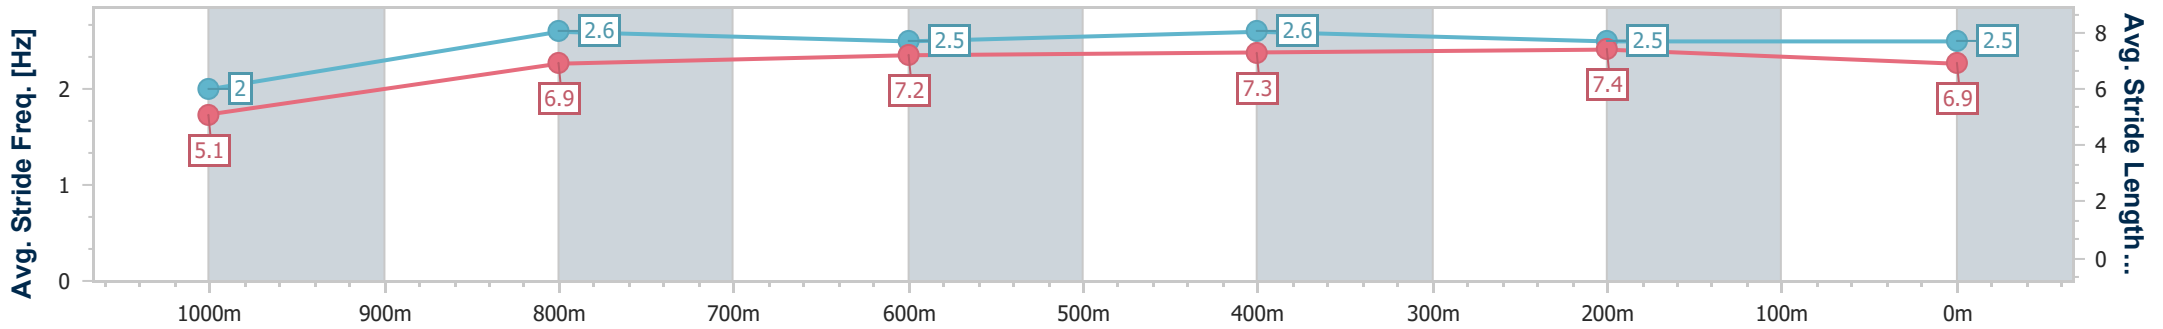

- [] Ranking at each section and finish
- .-.- No data available at this section
- NA No data available

Horse/Jockey Name	Captain Fox
Final Rank	3
Fastest Section Time (Section)	0:04.35 (Overall)
Top Speed [km/h] (Section)	68.1 (400m)
Race State	Finished

Rockhampton QLD Professional
 Race 2: TAB OPEN Handicap - 1050m
 14 May 2024 - 14:18
 Track Rating: Good 4, Weather: Fine, Rail Position: +4.5m

Section	Overall	1000m	800m	600m	400m	200m
Section Times	0:59.97 [3] (0:04.35)	0:55.62 [3] (0:11.38)	0:44.24 [4] (0:11.06)	0:33.18 [4] (0:10.72)	0:22.46 [4] (0:10.75)	0:11.71 [3] (0:11.71)
Average Speed [km/h]	41.3	63.6	66.2	67.3	67.0	61.5
Top Speed [km/h]	54.5	67.2	67.5	68.0	68.1	64.7
Avg. Dist. to Rail [m]	1.5	0.6	2.4	3.6	3.3	3.9
Avg. Stride Freq. [Hz]	2.0	2.6	2.5	2.6	2.5	2.5
Avg. Stride Length [m]	5.1	6.9	7.2	7.3	7.4	6.9