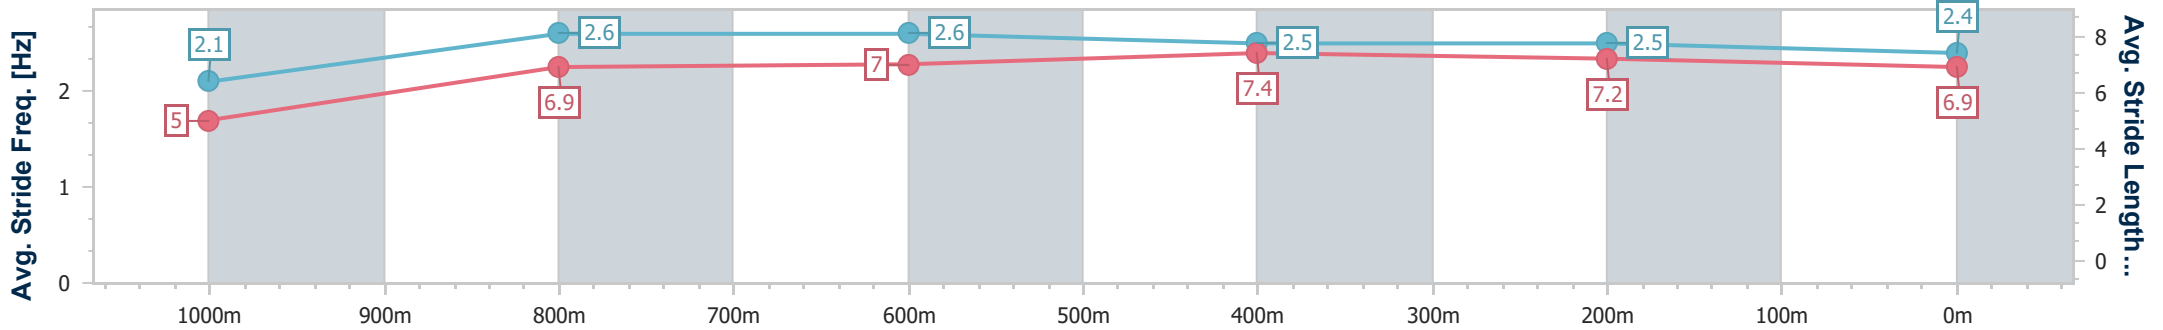

Rockhampton QLD Professional
 Race 2: TAB OPEN Handicap - 1050m
 14 May 2024 - 14:18
 Track Rating: Good 4, Weather: Fine, Rail Position: +4.5m

Section	Overall	1000m	800m	600m	400m	200m
Section Times	1:00.19 [5] (0:04.44)	0:55.75 [4] (0:11.54)	0:44.21 [5] (0:10.97)	0:33.24 [6] (0:10.65)	0:22.59 [6] (0:10.89)	0:11.70 [6] (0:11.70)
Average Speed [km/h]	40.8	62.5	66.5	67.7	66.1	61.5
Top Speed [km/h]	55.1	66.9	67.3	68.3	69.2	64.0
Avg. Dist. to Rail [m]	2.8	0.8	1.5	3.2	4.1	2.8
Avg. Stride Freq. [Hz]	2.4	2.5	2.5	2.5	2.5	2.4
Avg. Stride Length [m]	4.4	7.0	7.5	7.6	7.5	7.3

- [] Ranking at each section and finish
- .-.- No data available at this section
- NA No data available

Horse/Jockey Name	It's Gerry
Final Rank	6
Fastest Section Time (Section)	0:04.20 (Overall)
Top Speed [km/h] (Section)	67.8 (600m)
Race State	Finished

Rockhampton QLD Professional
 Race 2: TAB OPEN Handicap - 1050m
 14 May 2024 - 14:18
 Track Rating: Good 4, Weather: Fine, Rail Position: +4.5m

Section	Overall	1000m	800m	600m	400m	200m
Section Times	1:00.57 [6] (0:04.20)	0:56.37 [1] (0:11.19)	0:45.18 [1] (0:11.12)	0:34.06 [2] (0:10.65)	0:23.41 [1] (0:11.13)	0:12.28 [4] (0:12.28)
Average Speed [km/h]	42.9	64.6	65.6	67.7	64.7	58.6
Top Speed [km/h]	56.3	66.8	66.7	67.8	67.3	62.9
Avg. Dist. to Rail [m]	4.7	1.4	1.6	2.8	5.5	5.2
Avg. Stride Freq. [Hz]	2.1	2.6	2.6	2.5	2.5	2.4
Avg. Stride Length [m]	5.0	6.9	7.0	7.4	7.2	6.9

- [] Ranking at each section and finish
- .-.- No data available at this section
- NA No data available