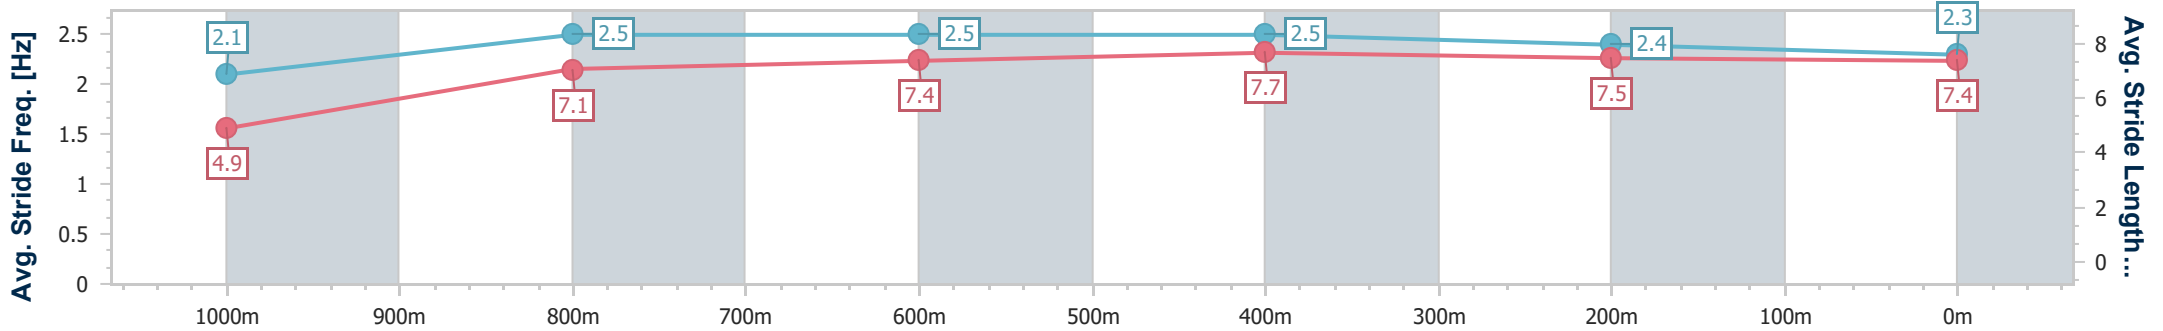

- [] Ranking at each section and finish
- .-.- No data available at this section
- NA No data available

Horse/Jockey Name	Thisland Is Myland
Final Rank	4
Fastest Section Time (Section)	0:04.53 (Overall)
Top Speed [km/h] (Section)	69.2 (800m)
Race State	Finished

Rockhampton QLD Professional
 Race 2: TAB OPEN Handicap - 1050m
 14 May 2024 - 14:18
 Track Rating: Good 4, Weather: Fine, Rail Position: +4.5m

Section	Overall	1000m	800m	600m	400m	200m
Section Times	1:00.05 [4] (0:04.53)	0:55.52 [6] (0:11.48)	0:44.04 [6] (0:10.87)	0:33.17 [5] (0:10.63)	0:22.54 [5] (0:10.85)	0:11.69 [5] (0:11.69)
Average Speed [km/h]	40.0	62.7	66.9	67.9	66.3	61.5
Top Speed [km/h]	56.1	69.1	69.2	68.4	68.6	65.9
Avg. Dist. to Rail [m]	2.8	0.6	2.4	5.4	6.4	6.4
Avg. Stride Freq. [Hz]	2.1	2.5	2.5	2.5	2.4	2.3
Avg. Stride Length [m]	4.9	7.1	7.4	7.7	7.5	7.4