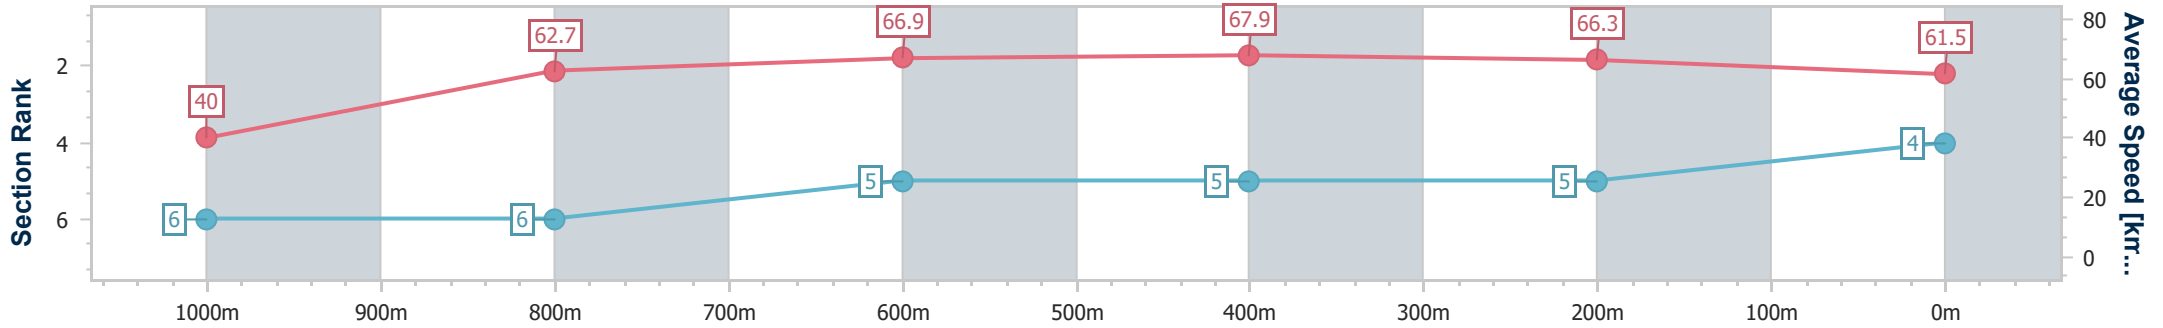

- [] Ranking at each section and finish
- .-.- No data available at this section
- NA No data available

Horse/Jockey Name	Thisland Is Myland
Final Rank	4
Fastest Section Time (Section)	0:04.53 (Overall)
Top Speed [km/h] (Section)	69.2 (800m)
Race State	Finished

Rockhampton QLD Professional
 Race 2: TAB OPEN Handicap - 1050m
 14 May 2024 - 14:18
 Track Rating: Good 4, Weather: Fine, Rail Position: +4.5m

Section	Overall	1000m	800m	600m	400m	200m
Section Times	1:00.05 [4] (0:04.53)	0:55.52 [6] (0:11.48)	0:44.04 [6] (0:10.87)	0:33.17 [5] (0:10.63)	0:22.54 [5] (0:10.85)	0:11.69 [5] (0:11.69)
Average Speed [km/h]	40.0	62.7	66.9	67.9	66.3	61.5
Top Speed [km/h]	56.1	69.1	69.2	68.4	68.6	65.9
Avg. Dist. to Rail [m]	2.8	0.6	2.4	5.4	6.4	6.4
Avg. Stride Freq. [Hz]	2.1	2.5	2.5	2.5	2.4	2.3
Avg. Stride Length [m]	4.9	7.1	7.4	7.7	7.5	7.4