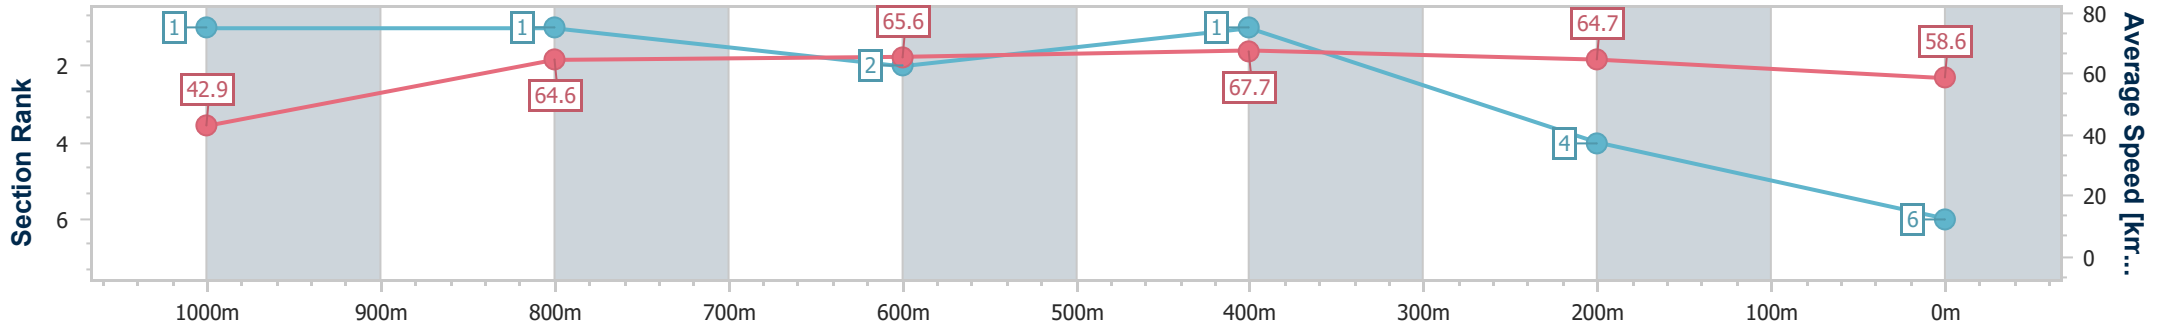

Rockhampton QLD Professional
 Race 2: TAB OPEN Handicap - 1050m
 14 May 2024 - 14:18
 Track Rating: Good 4, Weather: Fine, Rail Position: +4.5m

Section	Overall	1000m	800m	600m	400m	200m
Section Times	1:00.19 [5] (0:04.44)	0:55.75 [4] (0:11.54)	0:44.21 [5] (0:10.97)	0:33.24 [6] (0:10.65)	0:22.59 [6] (0:10.89)	0:11.70 [6] (0:11.70)
Average Speed [km/h]	40.8	62.5	66.5	67.7	66.1	61.5
Top Speed [km/h]	55.1	66.9	67.3	68.3	69.2	64.0
Avg. Dist. to Rail [m]	2.8	0.8	1.5	3.2	4.1	2.8
Avg. Stride Freq. [Hz]	2.4	2.5	2.5	2.5	2.5	2.4
Avg. Stride Length [m]	4.4	7.0	7.5	7.6	7.5	7.3

- [] Ranking at each section and finish
- .-.- No data available at this section
- NA No data available

Horse/Jockey Name	It's Gerry
Final Rank	6
Fastest Section Time (Section)	0:04.20 (Overall)
Top Speed [km/h] (Section)	67.8 (600m)
Race State	Finished

Rockhampton QLD Professional
 Race 2: TAB OPEN Handicap - 1050m
 14 May 2024 - 14:18
 Track Rating: Good 4, Weather: Fine, Rail Position: +4.5m

Section	Overall	1000m	800m	600m	400m	200m
Section Times	1:00.57 [6] (0:04.20)	0:56.37 [1] (0:11.19)	0:45.18 [1] (0:11.12)	0:34.06 [2] (0:10.65)	0:23.41 [1] (0:11.13)	0:12.28 [4] (0:12.28)
Average Speed [km/h]	42.9	64.6	65.6	67.7	64.7	58.6
Top Speed [km/h]	56.3	66.8	66.7	67.8	67.3	62.9
Avg. Dist. to Rail [m]	4.7	1.4	1.6	2.8	5.5	5.2
Avg. Stride Freq. [Hz]	2.1	2.6	2.6	2.5	2.5	2.4
Avg. Stride Length [m]	5.0	6.9	7.0	7.4	7.2	6.9