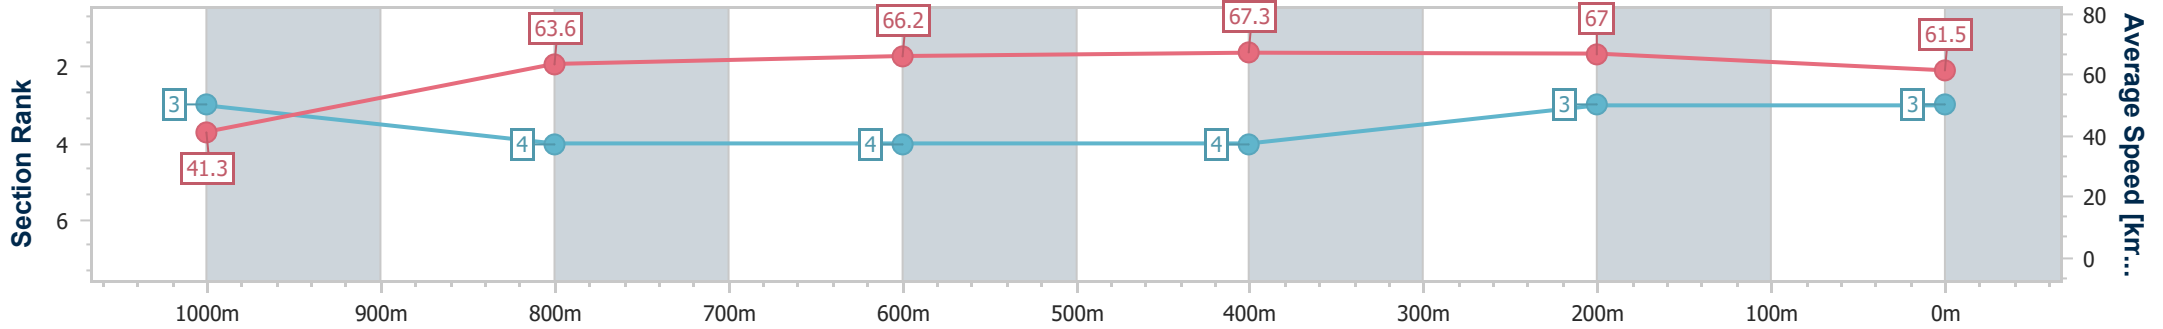

- [] Ranking at each section and finish
- .-.- No data available at this section
- NA No data available

Horse/Jockey Name	Captain Fox
Final Rank	3
Fastest Section Time (Section)	0:04.35 (Overall)
Top Speed [km/h] (Section)	68.1 (400m)
Race State	Finished

Rockhampton QLD Professional
 Race 2: TAB OPEN Handicap - 1050m
 14 May 2024 - 14:18
 Track Rating: Good 4, Weather: Fine, Rail Position: +4.5m

Section	Overall	1000m	800m	600m	400m	200m
Section Times	0:59.97 [3] (0:04.35)	0:55.62 [3] (0:11.38)	0:44.24 [4] (0:11.06)	0:33.18 [4] (0:10.72)	0:22.46 [4] (0:10.75)	0:11.71 [3] (0:11.71)
Average Speed [km/h]	41.3	63.6	66.2	67.3	67.0	61.5
Top Speed [km/h]	54.5	67.2	67.5	68.0	68.1	64.7
Avg. Dist. to Rail [m]	1.5	0.6	2.4	3.6	3.3	3.9
Avg. Stride Freq. [Hz]	2.0	2.6	2.5	2.6	2.5	2.5
Avg. Stride Length [m]	5.1	6.9	7.2	7.3	7.4	6.9