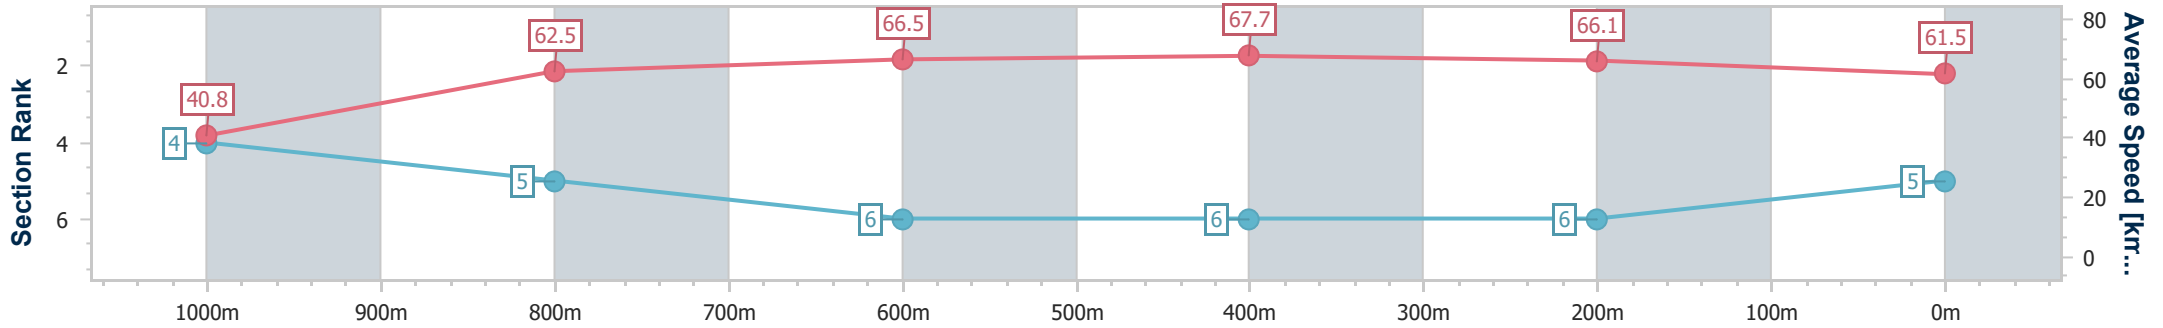

Rockhampton QLD Professional
 Race 2: TAB OPEN Handicap - 1050m
 14 May 2024 - 14:18
 Track Rating: Good 4, Weather: Fine, Rail Position: +4.5m

Section	Overall	1000m	800m	600m	400m	200m
Section Times	1:00.05 [4] (0:04.53)	0:55.52 [6] (0:11.48)	0:44.04 [6] (0:10.87)	0:33.17 [5] (0:10.63)	0:22.54 [5] (0:10.85)	0:11.69 [5] (0:11.69)
Average Speed [km/h]	40.0	62.7	66.9	67.9	66.3	61.5
Top Speed [km/h]	56.1	69.1	69.2	68.4	68.6	65.9
Avg. Dist. to Rail [m]	2.8	0.6	2.4	5.4	6.4	6.4
Avg. Stride Freq. [Hz]	2.1	2.5	2.5	2.5	2.4	2.3
Avg. Stride Length [m]	4.9	7.1	7.4	7.7	7.5	7.4

- [] Ranking at each section and finish
- .-.- No data available at this section
- NA No data available

Horse/Jockey Name	Media Empire
Final Rank	5
Fastest Section Time (Section)	0:04.44 (Overall)
Top Speed [km/h] (Section)	69.2 (400m)
Race State	Finished

Rockhampton QLD Professional
 Race 2: TAB OPEN Handicap - 1050m
 14 May 2024 - 14:18
 Track Rating: Good 4, Weather: Fine, Rail Position: +4.5m

Section	Overall	1000m	800m	600m	400m	200m
Section Times	1:00.19 [5] (0:04.44)	0:55.75 [4] (0:11.54)	0:44.21 [5] (0:10.97)	0:33.24 [6] (0:10.65)	0:22.59 [6] (0:10.89)	0:11.70 [6] (0:11.70)
Average Speed [km/h]	40.8	62.5	66.5	67.7	66.1	61.5
Top Speed [km/h]	55.1	66.9	67.3	68.3	69.2	64.0
Avg. Dist. to Rail [m]	2.8	0.8	1.5	3.2	4.1	2.8
Avg. Stride Freq. [Hz]	2.4	2.5	2.5	2.5	2.5	2.4
Avg. Stride Length [m]	4.4	7.0	7.5	7.6	7.5	7.3