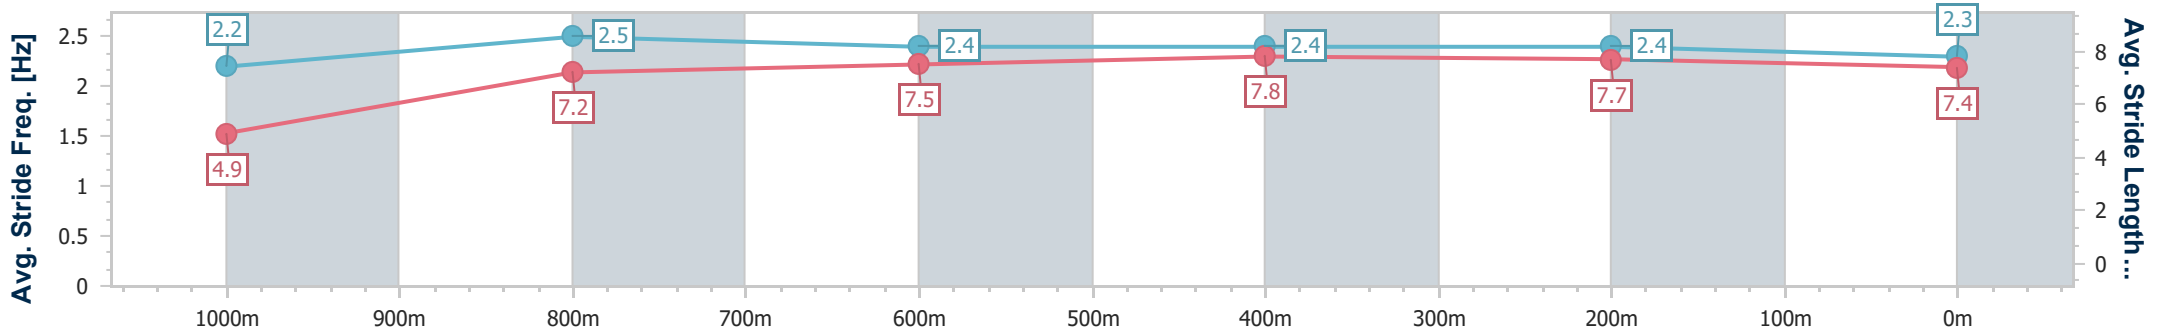

Rockhampton QLD Professional
 Race 2: TAB OPEN Handicap - 1050m
 14 May 2024 - 14:18
 Track Rating: Good 4, Weather: Fine, Rail Position: +4.5m

Section	Overall	1000m	800m	600m	400m	200m
Section Times	0:59.81 [1] (0:04.31)	0:55.50 [2] (0:11.30)	0:44.20 [3] (0:11.16)	0:33.04 [3] (0:10.66)	0:22.38 [3] (0:10.75)	0:11.63 [2] (0:11.63)
Average Speed [km/h]	41.9	64.3	65.7	67.7	67.0	61.8
Top Speed [km/h]	56.6	66.0	66.2	68.4	68.1	65.4
Avg. Dist. to Rail [m]	5.9	2.4	2.3	3.8	4.5	4.4
Avg. Stride Freq. [Hz]	2.2	2.5	2.4	2.4	2.4	2.3
Avg. Stride Length [m]	4.9	7.2	7.5	7.8	7.7	7.4