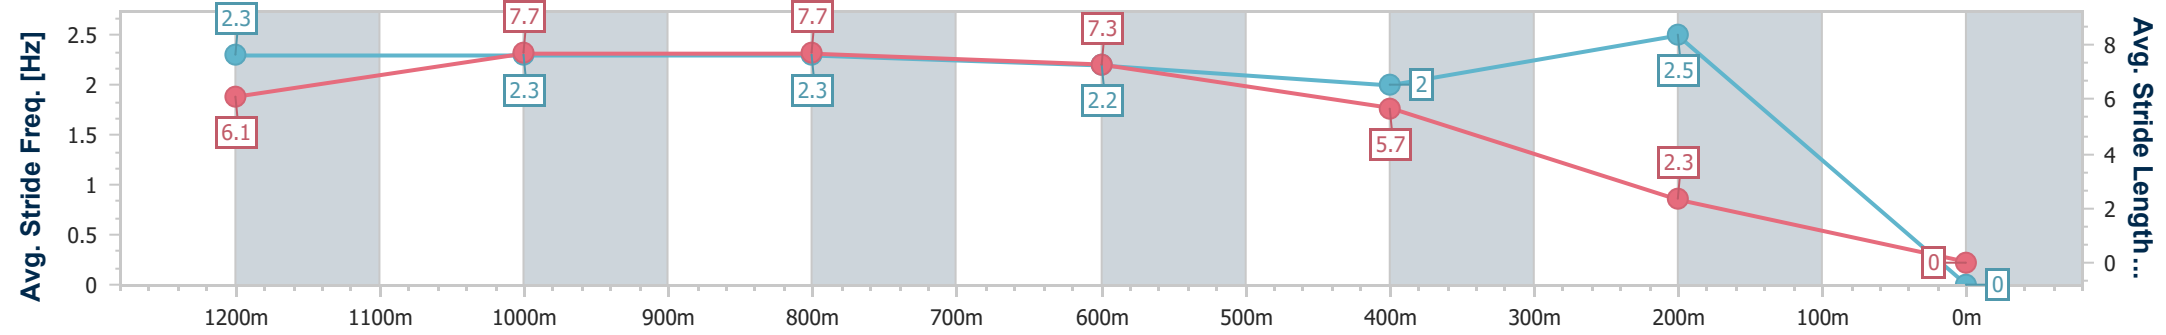

Sunshine Coast Poly Track QLD Professional
Race 7: WEALTHMED AUSTRALIA BENCHMARK 55 Handicap - 1400m

12 May 2024 - 16:17

Track Rating: Synthetic, Weather: Fine, Rail Position: True

Section	Overall	1200m	1000m	800m	600m	400m	200m
Section Times	1:27.23 [11] (0:13.76)	1:13.47 [3] (0:11.01)	1:02.46 [3] (0:11.34)	0:51.12 [3] (0:12.24)	0:38.88 [4] (0:12.35)	0:26.53 [9] (0:12.74)	0:13.79 [11] (0:13.79)
Average Speed [km/h]	52.5	65.8	63.6	60.0	58.2	56.6	52.0
Top Speed [km/h]	67.9	67.6	65.4	61.4	59.3	57.6	54.2
Avg. Dist. to Rail [m]	6.6	2.5	3.0	2.7	0.7	2.1	4.0
Avg. Stride Freq. [Hz]	2.4	2.4	2.3	2.3	2.2	2.2	2.1
Avg. Stride Length [m]	6.3	7.7	7.6	7.3	7.2	7.2	6.9

- [] Ranking at each section and finish
- .-.- No data available at this section
- NA No data available

Horse/Jockey Name	Cleary Adonis
Final Rank	2147483647
Fastest Section Time (Section)	0:11.34 (1200m)
Top Speed [km/h] (Section)	65.3 (1000m)
Race State	DidNotFinish

Sunshine Coast Poly Track QLD Professional
Race 7: WEALTHMED AUSTRALIA BENCHMARK 55 Handicap - 1400m

12 May 2024 - 16:17

Track Rating: Synthetic, Weather: Fine, Rail Position: True

Section	Overall	1200m	1000m	800m	600m	400m	200m						
Section Times	0:00.00 [2147483647] (0:14.48)	0:00.00 [12] (0:11.34)	0:00.00 [12] (0:11.50)	0:00.00 [12] (0:12.51)	0:00.00 [12] (0:18.01)	0:00.00 [12] (0:35.88)	---	---					
Average Speed [km/h]	50.9	63.7	62.5	58.1	40.3	20.5	0.0						
Top Speed [km/h]	63.8	65.1	65.3	61.9	56.4	31.0	---						
Avg. Dist. to Rail [m]	3.5	1.3	0.4	0.7	0.3	0.4	0.0						
Avg. Stride Freq. [Hz]	2.3	2.3	2.3	2.2	2.0	2.5	---						
Avg. Stride Length [m]	6.1	7.7	7.7	7.3	5.7	2.3	---						