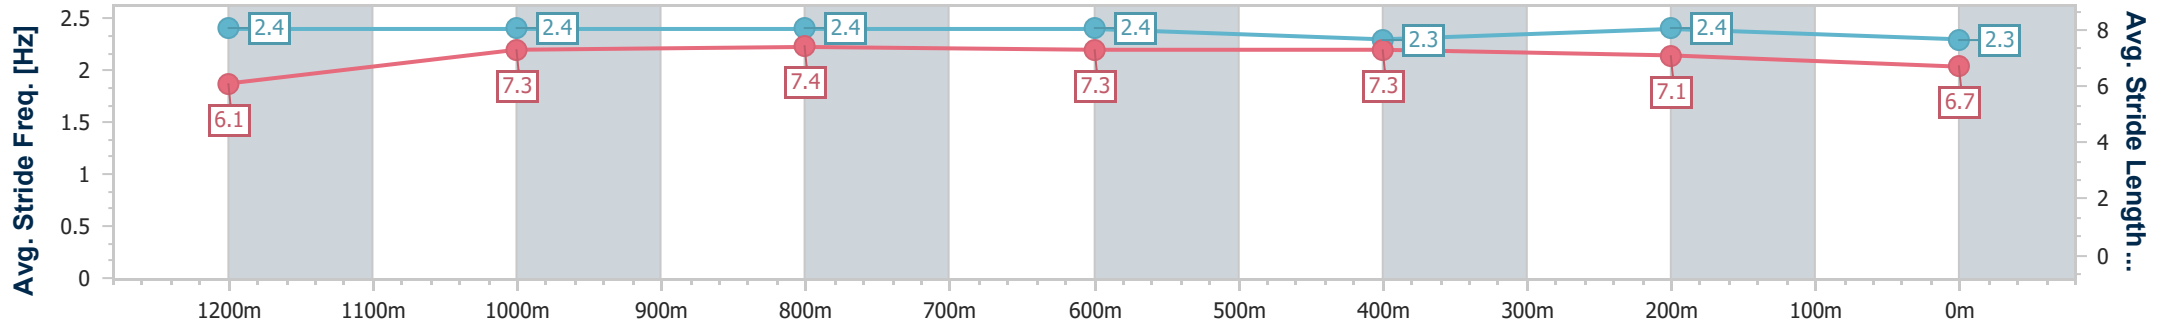

Sunshine Coast Poly Track QLD Professional
Race 7: WEALTHMED AUSTRALIA BENCHMARK 55 Handicap - 1400m

12 May 2024 - 16:17

Track Rating: Synthetic, Weather: Fine, Rail Position: True

Section	Overall	1200m	1000m	800m	600m	400m	200m
Section Times	1:25.21 [9] (0:13.48)	1:11.73 [1] (0:10.69)	1:01.04 [1] (0:11.07)	0:49.97 [1] (0:11.88)	0:38.09 [1] (0:12.33)	0:25.76 [1] (0:12.47)	0:13.29 [4] (0:13.29)
Average Speed [km/h]	53.7	67.9	65.1	61.0	58.3	57.7	53.9
Top Speed [km/h]	69.3	69.8	66.8	63.2	59.2	58.3	56.2
Avg. Dist. to Rail [m]	10.6	2.9	2.0	1.0	0.3	0.3	0.7
Avg. Stride Freq. [Hz]	2.5	2.5	2.4	2.3	2.3	2.3	2.2
Avg. Stride Length [m]	6.1	7.5	7.6	7.3	7.0	7.0	6.8

- [] Ranking at each section and finish
- .-.- No data available at this section
- NA No data available

Horse/Jockey Name	Daunting Lady
Final Rank	10
Fastest Section Time (Section)	0:11.34 (1000m)
Top Speed [km/h] (Section)	66.2 (1200m)
Race State	Finished

Sunshine Coast Poly Track QLD Professional
Race 7: WEALTHMED AUSTRALIA BENCHMARK 55 Handicap - 1400m

12 May 2024 - 16:17

Track Rating: Synthetic, Weather: Fine, Rail Position: True

Section	Overall	1200m	1000m	800m	600m	400m	200m
Section Times	1:26.02 [10] (0:14.33)	1:11.69 [11] (0:11.41)	1:00.28 [10] (0:11.34)	0:48.94 [10] (0:11.93)	0:37.01 [10] (0:11.88)	0:25.13 [10] (0:11.93)	0:13.20 [10] (0:13.20)
Average Speed [km/h]	50.6	63.9	63.6	61.8	61.8	60.4	54.3
Top Speed [km/h]	65.0	66.2	64.5	62.5	62.9	61.7	58.2
Avg. Dist. to Rail [m]	9.0	4.4	3.8	3.4	3.2	6.4	6.5
Avg. Stride Freq. [Hz]	2.4	2.4	2.4	2.4	2.3	2.4	2.3
Avg. Stride Length [m]	6.1	7.3	7.4	7.3	7.3	7.1	6.7