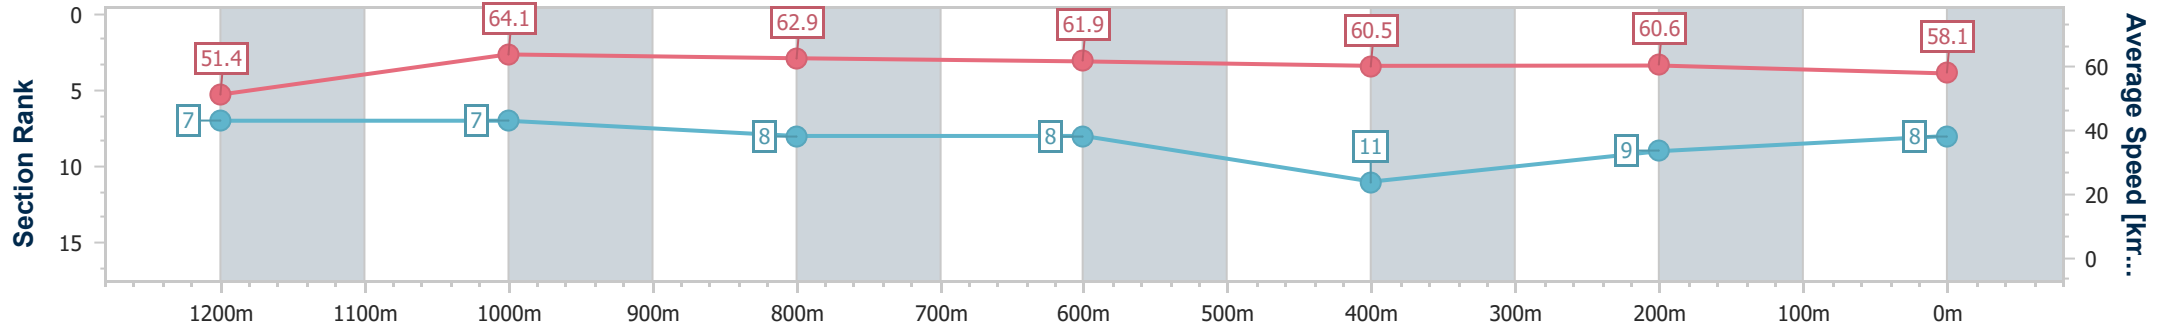

Sunshine Coast Poly Track QLD Professional
Race 7: WEALTHMED AUSTRALIA BENCHMARK 55 Handicap - 1400m

12 May 2024 - 16:17

Track Rating: Synthetic, Weather: Fine, Rail Position: True

Section	Overall	1200m	1000m	800m	600m	400m	200m
Section Times	1:25.13 [8] (0:14.09)	1:11.04 [7] (0:11.31)	0:59.73 [7] (0:11.45)	0:48.28 [8] (0:11.91)	0:36.37 [8] (0:12.14)	0:24.23 [11] (0:11.91)	0:12.32 [9] (0:12.32)
Average Speed [km/h]	51.4	64.1	62.9	61.9	60.5	60.6	58.1
Top Speed [km/h]	64.0	65.2	64.2	62.8	61.2	61.3	59.6
Avg. Dist. to Rail [m]	5.2	3.1	3.9	3.3	2.9	5.1	5.0
Avg. Stride Freq. [Hz]	2.3	2.3	2.2	2.2	2.2	2.2	2.1
Avg. Stride Length [m]	6.4	7.9	7.8	7.8	7.7	7.8	7.6