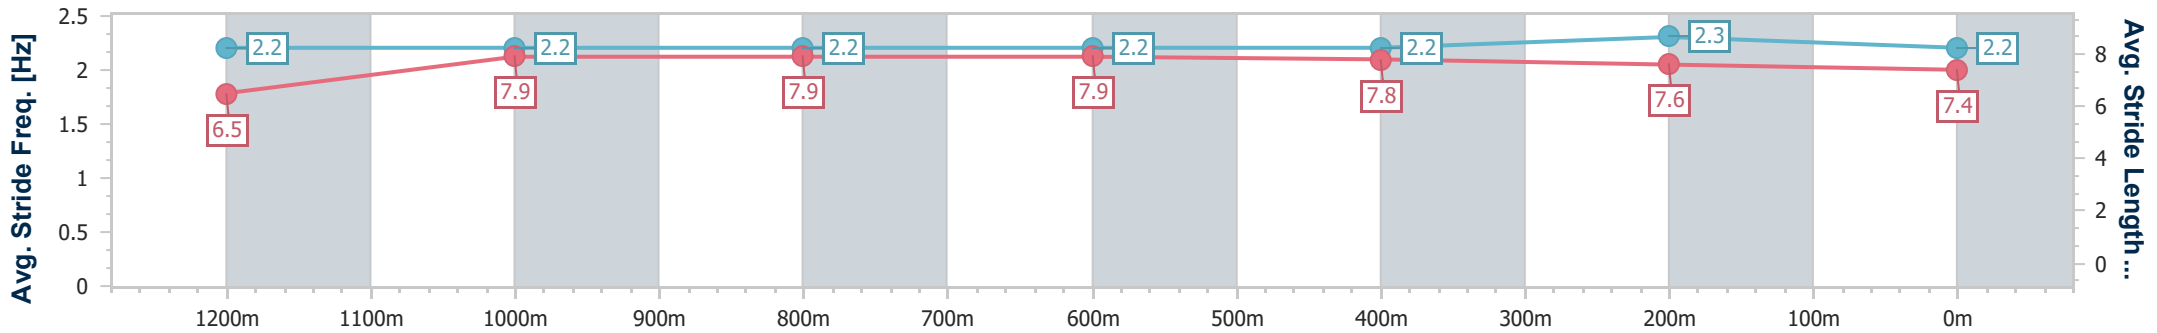

Horse/Jockey Name	Birmingham
Final Rank	3
Fastest Section Time (Section)	0:11.37 (1200m)
Top Speed [km/h] (Section)	64.1 (1200m)
Race State	Finished

Sunshine Coast Poly Track QLD Professional
Race 7: WEALTHMED AUSTRALIA BENCHMARK 55 Handicap - 1400m

12 May 2024 - 16:17

Track Rating: Synthetic, Weather: Fine, Rail Position: True

Section	Overall	1200m	1000m	800m	600m	400m	200m
Section Times	1:24.23 [3] (0:14.19)	1:10.04 [8] (0:11.37)	0:58.67 [9] (0:11.48)	0:47.19 [9] (0:11.78)	0:35.41 [9] (0:11.48)	0:23.93 [5] (0:11.66)	0:12.27 [5] (0:12.27)
Average Speed [km/h]	50.9	63.9	62.8	62.3	62.6	61.9	58.3
Top Speed [km/h]	63.6	64.1	63.8	62.9	62.9	63.3	60.0
Avg. Dist. to Rail [m]	4.5	3.6	3.1	2.9	0.8	2.2	5.2
Avg. Stride Freq. [Hz]	2.2	2.2	2.2	2.2	2.2	2.3	2.2
Avg. Stride Length [m]	6.5	7.9	7.9	7.9	7.8	7.6	7.4

- [ ] Ranking at each section and finish
- -.-.- No data available at this section
- NA No data available