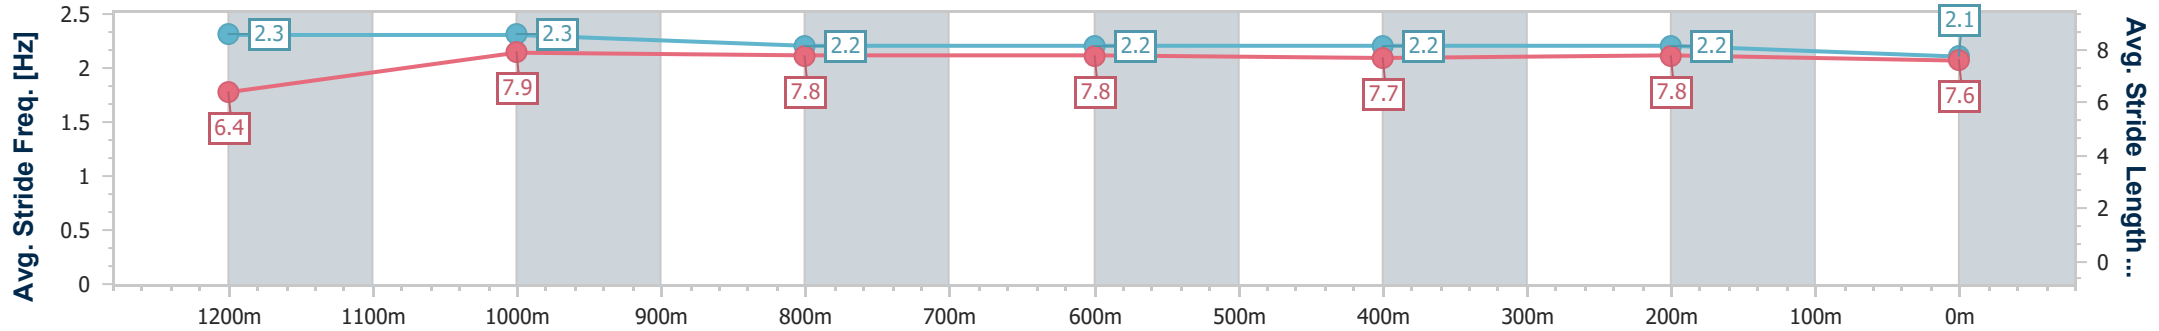

- [] Ranking at each section and finish
- .-.- No data available at this section
- NA No data available

Horse/Jockey Name	Parchemin
Final Rank	8
Fastest Section Time (Section)	0:11.31 (1200m)
Top Speed [km/h] (Section)	65.2 (1200m)
Race State	Finished

Sunshine Coast Poly Track QLD Professional
Race 7: WEALTHMED AUSTRALIA BENCHMARK 55 Handicap - 1400m

12 May 2024 - 16:17

Track Rating: Synthetic, Weather: Fine, Rail Position: True

Section	Overall	1200m	1000m	800m	600m	400m	200m
Section Times	1:25.13 [8] (0:14.09)	1:11.04 [7] (0:11.31)	0:59.73 [7] (0:11.45)	0:48.28 [8] (0:11.91)	0:36.37 [8] (0:12.14)	0:24.23 [11] (0:11.91)	0:12.32 [9] (0:12.32)
Average Speed [km/h]	51.4	64.1	62.9	61.9	60.5	60.6	58.1
Top Speed [km/h]	64.0	65.2	64.2	62.8	61.2	61.3	59.6
Avg. Dist. to Rail [m]	5.2	3.1	3.9	3.3	2.9	5.1	5.0
Avg. Stride Freq. [Hz]	2.3	2.3	2.2	2.2	2.2	2.2	2.1
Avg. Stride Length [m]	6.4	7.9	7.8	7.8	7.7	7.8	7.6