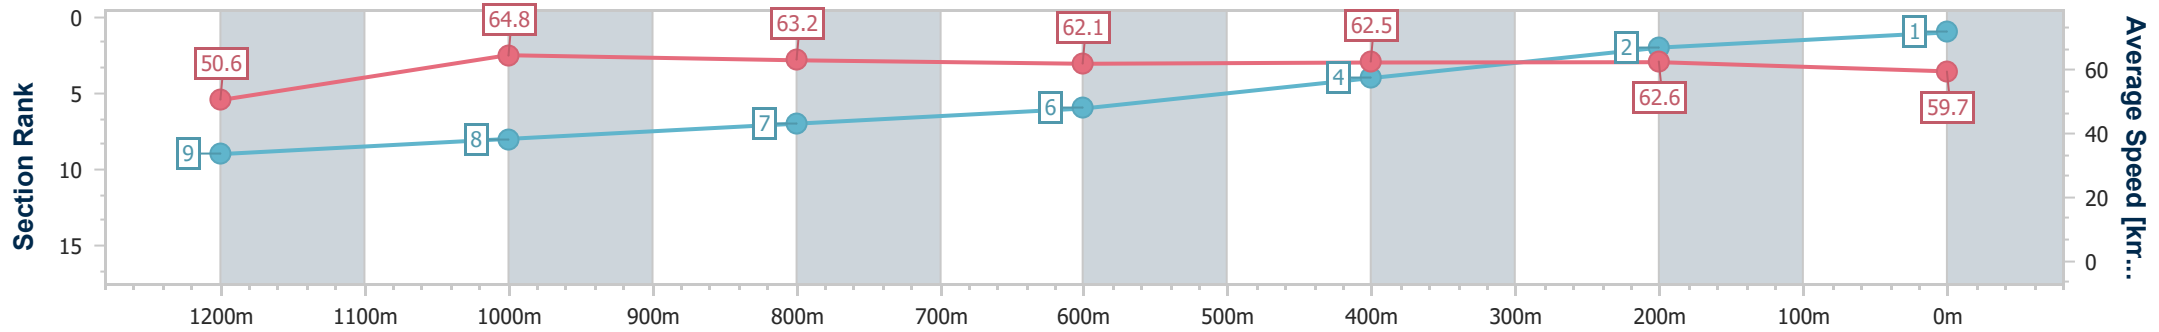

Horse/Jockey Name	loane
Final Rank	1
Fastest Section Time (Section)	0:11.16 (1200m)
Top Speed [km/h] (Section)	65.3 (1200m)
Race State	Finished

Sunshine Coast Poly Track QLD Professional
Race 7: WEALTHMED AUSTRALIA BENCHMARK 55 Handicap - 1400m

12 May 2024 - 16:17

Track Rating: Synthetic, Weather: Fine, Rail Position: True

Section	Overall	1200m	1000m	800m	600m	400m	200m
Section Times	1:23.56 [1] (0:14.28)	1:09.28 [9] (0:11.16)	0:58.12 [8] (0:11.39)	0:46.73 [7] (0:11.71)	0:35.02 [6] (0:11.51)	0:23.51 [4] (0:11.50)	0:12.01 [2] (0:12.01)
Average Speed [km/h]	50.6	64.8	63.2	62.1	62.5	62.6	59.7
Top Speed [km/h]	64.6	65.3	64.5	63.0	62.9	63.6	61.4
Avg. Dist. to Rail [m]	3.3	1.7	1.8	1.5	0.2	1.5	4.0
Avg. Stride Freq. [Hz]	2.3	2.3	2.3	2.3	2.3	2.4	2.3
Avg. Stride Length [m]	6.2	7.6	7.4	7.6	7.6	7.3	7.2

- [ ] Ranking at each section and finish
- -.-.- No data available at this section
- NA No data available