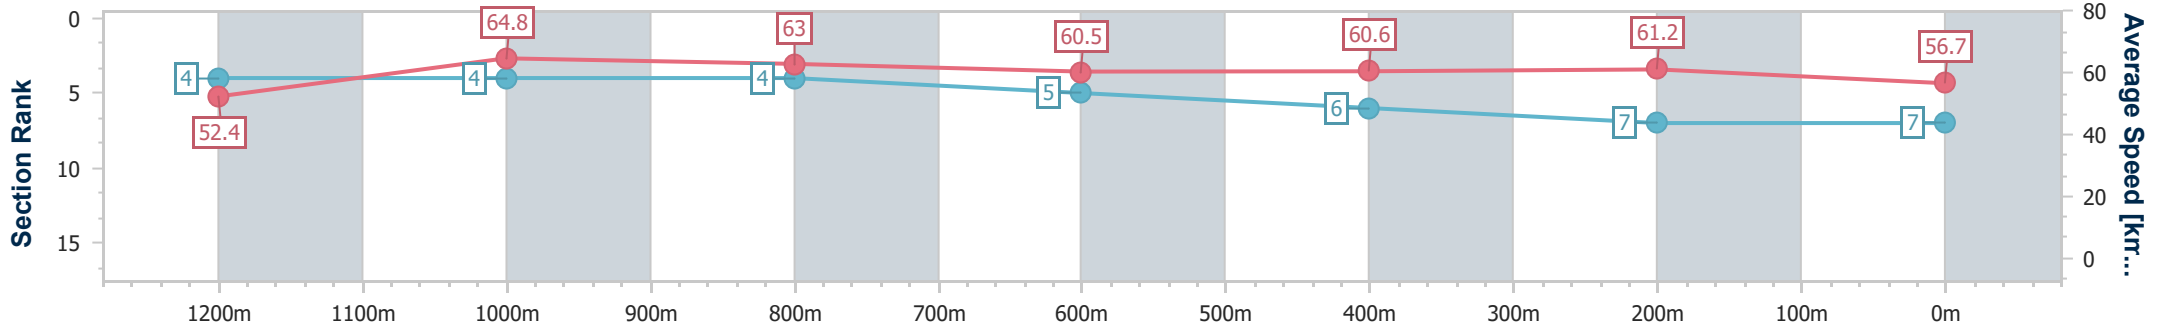

- [] Ranking at each section and finish
- .-.- No data available at this section
- NA No data available

Horse/Jockey Name	Step On Fire
Final Rank	7
Fastest Section Time (Section)	0:11.14 (1200m)
Top Speed [km/h] (Section)	66.3 (1200m)
Race State	Finished

Sunshine Coast Poly Track QLD Professional
Race 7: WEALTHMED AUSTRALIA BENCHMARK 55 Handicap - 1400m

12 May 2024 - 16:17

Track Rating: Synthetic, Weather: Fine, Rail Position: True

Section	Overall	1200m	1000m	800m	600m	400m	200m
Section Times	1:24.95 [7] (0:13.79)	1:11.16 [4] (0:11.14)	1:00.02 [4] (0:11.46)	0:48.56 [4] (0:12.10)	0:36.46 [5] (0:12.03)	0:24.43 [6] (0:11.79)	0:12.64 [7] (0:12.64)
Average Speed [km/h]	52.4	64.8	63.0	60.5	60.6	61.2	56.7
Top Speed [km/h]	65.6	66.3	64.4	61.6	61.9	61.8	59.6
Avg. Dist. to Rail [m]	5.9	1.6	2.4	2.5	2.0	4.5	8.5
Avg. Stride Freq. [Hz]	2.4	2.5	2.4	2.4	2.5	2.4	2.3
Avg. Stride Length [m]	6.2	7.2	7.2	7.1	6.9	7.0	6.8