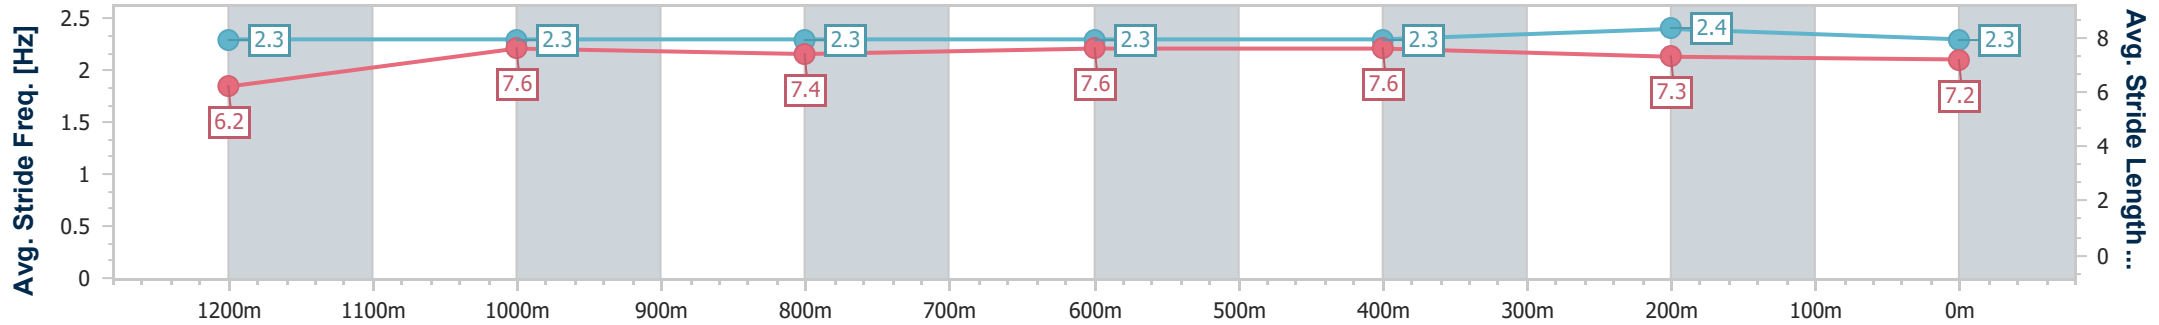

Horse/Jockey Name	loane
Final Rank	1
Fastest Section Time (Section)	0:11.16 (1200m)
Top Speed [km/h] (Section)	65.3 (1200m)
Race State	Finished

Sunshine Coast Poly Track QLD Professional
Race 7: WEALTHMED AUSTRALIA BENCHMARK 55 Handicap - 1400m

12 May 2024 - 16:17

Track Rating: Synthetic, Weather: Fine, Rail Position: True

Section	Overall	1200m	1000m	800m	600m	400m	200m
Section Times	1:23.56 [1] (0:14.28)	1:09.28 [9] (0:11.16)	0:58.12 [8] (0:11.39)	0:46.73 [7] (0:11.71)	0:35.02 [6] (0:11.51)	0:23.51 [4] (0:11.50)	0:12.01 [2] (0:12.01)
Average Speed [km/h]	50.6	64.8	63.2	62.1	62.5	62.6	59.7
Top Speed [km/h]	64.6	65.3	64.5	63.0	62.9	63.6	61.4
Avg. Dist. to Rail [m]	3.3	1.7	1.8	1.5	0.2	1.5	4.0
Avg. Stride Freq. [Hz]	2.3	2.3	2.3	2.3	2.3	2.4	2.3
Avg. Stride Length [m]	6.2	7.6	7.4	7.6	7.6	7.3	7.2

- [ ] Ranking at each section and finish
- -.-.- No data available at this section
- NA No data available