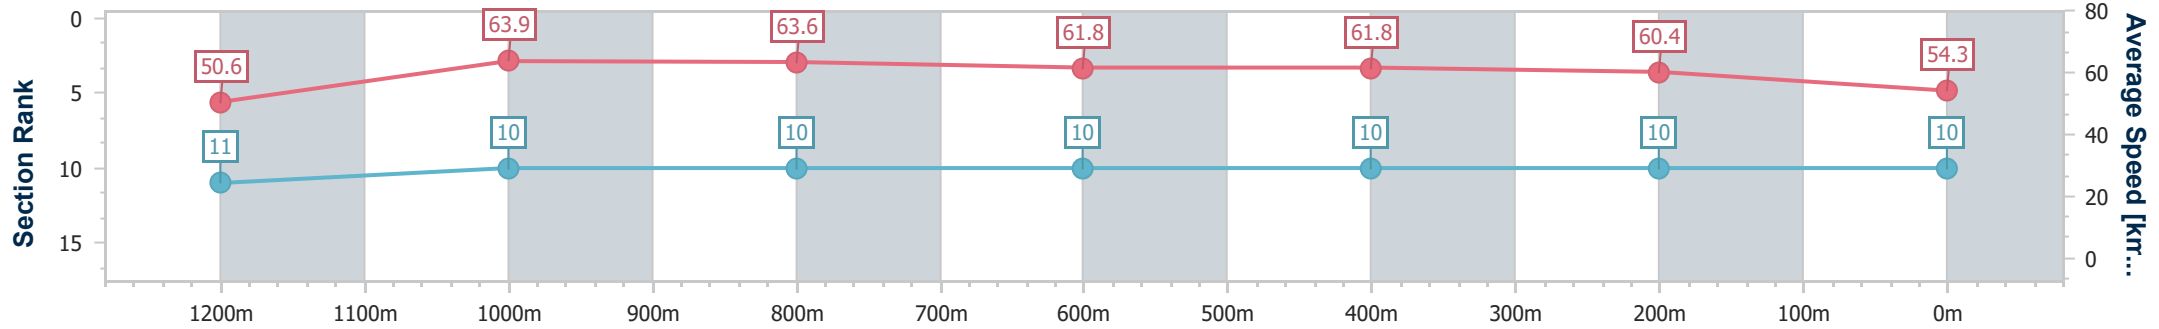

- [] Ranking at each section and finish
- .-.- No data available at this section
- NA No data available

Horse/Jockey Name	Daunting Lady
Final Rank	10
Fastest Section Time (Section)	0:11.34 (1000m)
Top Speed [km/h] (Section)	66.2 (1200m)
Race State	Finished

Sunshine Coast Poly Track QLD Professional
Race 7: WEALTHMED AUSTRALIA BENCHMARK 55 Handicap - 1400m

12 May 2024 - 16:17

Track Rating: Synthetic, Weather: Fine, Rail Position: True

Section	Overall	1200m	1000m	800m	600m	400m	200m
Section Times	1:26.02 [10] (0:14.33)	1:11.69 [11] (0:11.41)	1:00.28 [10] (0:11.34)	0:48.94 [10] (0:11.93)	0:37.01 [10] (0:11.88)	0:25.13 [10] (0:11.93)	0:13.20 [10] (0:13.20)
Average Speed [km/h]	50.6	63.9	63.6	61.8	61.8	60.4	54.3
Top Speed [km/h]	65.0	66.2	64.5	62.5	62.9	61.7	58.2
Avg. Dist. to Rail [m]	9.0	4.4	3.8	3.4	3.2	6.4	6.5
Avg. Stride Freq. [Hz]	2.4	2.4	2.4	2.4	2.3	2.4	2.3
Avg. Stride Length [m]	6.1	7.3	7.4	7.3	7.3	7.1	6.7