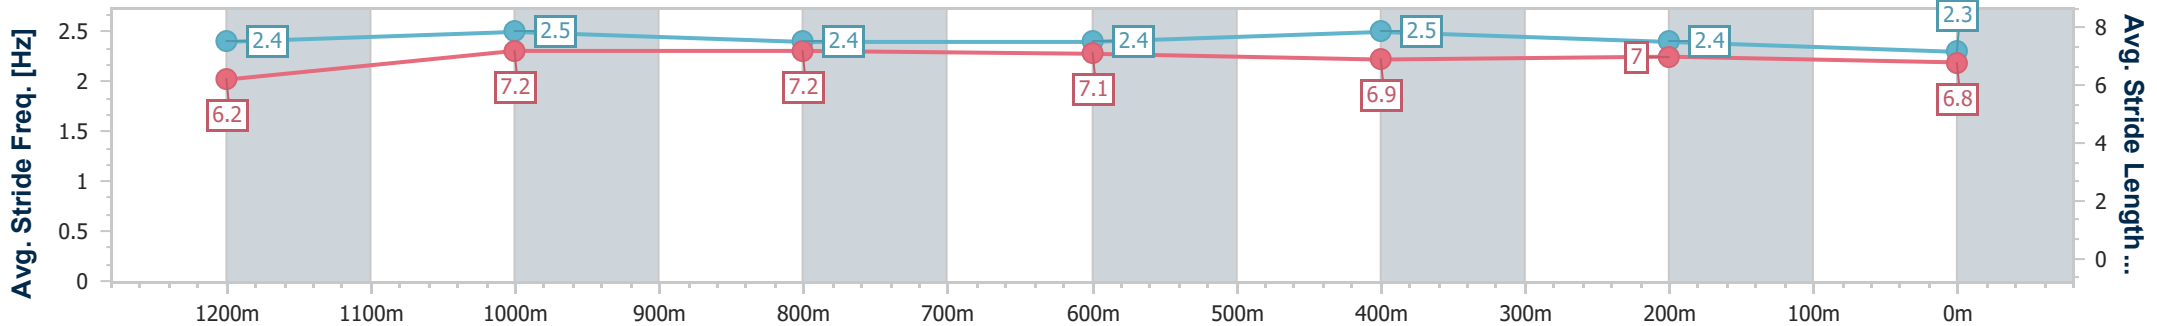

- [] Ranking at each section and finish
- .-.- No data available at this section
- NA No data available

Horse/Jockey Name	Step On Fire
Final Rank	7
Fastest Section Time (Section)	0:11.14 (1200m)
Top Speed [km/h] (Section)	66.3 (1200m)
Race State	Finished

Sunshine Coast Poly Track QLD Professional
Race 7: WEALTHMED AUSTRALIA BENCHMARK 55 Handicap - 1400m

12 May 2024 - 16:17

Track Rating: Synthetic, Weather: Fine, Rail Position: True

Section	Overall	1200m	1000m	800m	600m	400m	200m
Section Times	1:24.95 [7] (0:13.79)	1:11.16 [4] (0:11.14)	1:00.02 [4] (0:11.46)	0:48.56 [4] (0:12.10)	0:36.46 [5] (0:12.03)	0:24.43 [6] (0:11.79)	0:12.64 [7] (0:12.64)
Average Speed [km/h]	52.4	64.8	63.0	60.5	60.6	61.2	56.7
Top Speed [km/h]	65.6	66.3	64.4	61.6	61.9	61.8	59.6
Avg. Dist. to Rail [m]	5.9	1.6	2.4	2.5	2.0	4.5	8.5
Avg. Stride Freq. [Hz]	2.4	2.5	2.4	2.4	2.5	2.4	2.3
Avg. Stride Length [m]	6.2	7.2	7.2	7.1	6.9	7.0	6.8