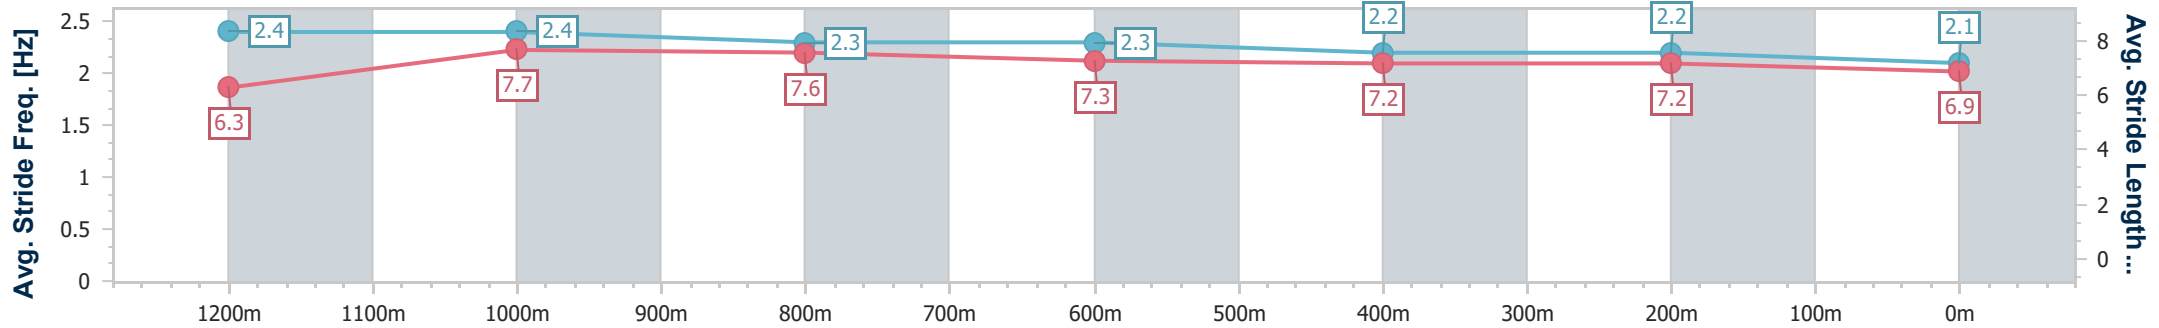

Sunshine Coast Poly Track QLD Professional
Race 7: WEALTHMED AUSTRALIA BENCHMARK 55 Handicap - 1400m

12 May 2024 - 16:17

Track Rating: Synthetic, Weather: Fine, Rail Position: True

Section	Overall	1200m	1000m	800m	600m	400m	200m
Section Times	1:26.02 [10] (0:14.33)	1:11.69 [11] (0:11.41)	1:00.28 [10] (0:11.34)	0:48.94 [10] (0:11.93)	0:37.01 [10] (0:11.88)	0:25.13 [10] (0:11.93)	0:13.20 [10] (0:13.20)
Average Speed [km/h]	50.6	63.9	63.6	61.8	61.8	60.4	54.3
Top Speed [km/h]	65.0	66.2	64.5	62.5	62.9	61.7	58.2
Avg. Dist. to Rail [m]	9.0	4.4	3.8	3.4	3.2	6.4	6.5
Avg. Stride Freq. [Hz]	2.4	2.4	2.4	2.4	2.3	2.4	2.3
Avg. Stride Length [m]	6.1	7.3	7.4	7.3	7.3	7.1	6.7

- [] Ranking at each section and finish
- .-.- No data available at this section
- NA No data available

Horse/Jockey Name	Mussel Lines
Final Rank	11
Fastest Section Time (Section)	0:11.01 (1200m)
Top Speed [km/h] (Section)	67.9 (Overall)
Race State	Finished

Sunshine Coast Poly Track QLD Professional
Race 7: WEALTHMED AUSTRALIA BENCHMARK 55 Handicap - 1400m

12 May 2024 - 16:17

Track Rating: Synthetic, Weather: Fine, Rail Position: True

Section	Overall	1200m	1000m	800m	600m	400m	200m
Section Times	1:27.23 [11] (0:13.76)	1:13.47 [3] (0:11.01)	1:02.46 [3] (0:11.34)	0:51.12 [3] (0:12.24)	0:38.88 [4] (0:12.35)	0:26.53 [9] (0:12.74)	0:13.79 [11] (0:13.79)
Average Speed [km/h]	52.5	65.8	63.6	60.0	58.2	56.6	52.0
Top Speed [km/h]	67.9	67.6	65.4	61.4	59.3	57.6	54.2
Avg. Dist. to Rail [m]	6.6	2.5	3.0	2.7	0.7	2.1	4.0
Avg. Stride Freq. [Hz]	2.4	2.4	2.3	2.3	2.2	2.2	2.1
Avg. Stride Length [m]	6.3	7.7	7.6	7.3	7.2	7.2	6.9