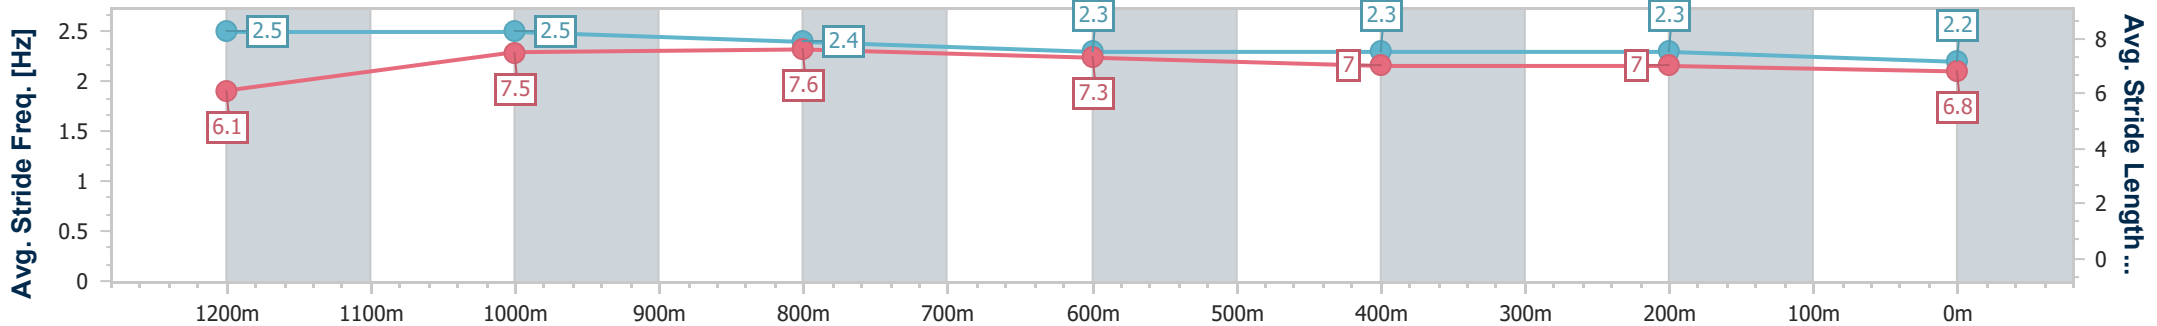

Sunshine Coast Poly Track QLD Professional
Race 7: WEALTHMED AUSTRALIA BENCHMARK 55 Handicap - 1400m

12 May 2024 - 16:17

Track Rating: Synthetic, Weather: Fine, Rail Position: True

Section	Overall	1200m	1000m	800m	600m	400m	200m
Section Times	1:25.13 [8] (0:14.09)	1:11.04 [7] (0:11.31)	0:59.73 [7] (0:11.45)	0:48.28 [8] (0:11.91)	0:36.37 [8] (0:12.14)	0:24.23 [11] (0:11.91)	0:12.32 [9] (0:12.32)
Average Speed [km/h]	51.4	64.1	62.9	61.9	60.5	60.6	58.1
Top Speed [km/h]	64.0	65.2	64.2	62.8	61.2	61.3	59.6
Avg. Dist. to Rail [m]	5.2	3.1	3.9	3.3	2.9	5.1	5.0
Avg. Stride Freq. [Hz]	2.3	2.3	2.2	2.2	2.2	2.2	2.1
Avg. Stride Length [m]	6.4	7.9	7.8	7.8	7.7	7.8	7.6

- [] Ranking at each section and finish
- .-.- No data available at this section
- NA No data available

Horse/Jockey Name	Claudius
Final Rank	9
Fastest Section Time (Section)	0:10.69 (1200m)
Top Speed [km/h] (Section)	69.8 (1200m)
Race State	Finished

Sunshine Coast Poly Track QLD Professional
Race 7: WEALTHMED AUSTRALIA BENCHMARK 55 Handicap - 1400m

12 May 2024 - 16:17

Track Rating: Synthetic, Weather: Fine, Rail Position: True

Section	Overall	1200m	1000m	800m	600m	400m	200m
Section Times	1:25.21 [9] (0:13.48)	1:11.73 [1] (0:10.69)	1:01.04 [1] (0:11.07)	0:49.97 [1] (0:11.88)	0:38.09 [1] (0:12.33)	0:25.76 [1] (0:12.47)	0:13.29 [4] (0:13.29)
Average Speed [km/h]	53.7	67.9	65.1	61.0	58.3	57.7	53.9
Top Speed [km/h]	69.3	69.8	66.8	63.2	59.2	58.3	56.2
Avg. Dist. to Rail [m]	10.6	2.9	2.0	1.0	0.3	0.3	0.7
Avg. Stride Freq. [Hz]	2.5	2.5	2.4	2.3	2.3	2.3	2.2
Avg. Stride Length [m]	6.1	7.5	7.6	7.3	7.0	7.0	6.8