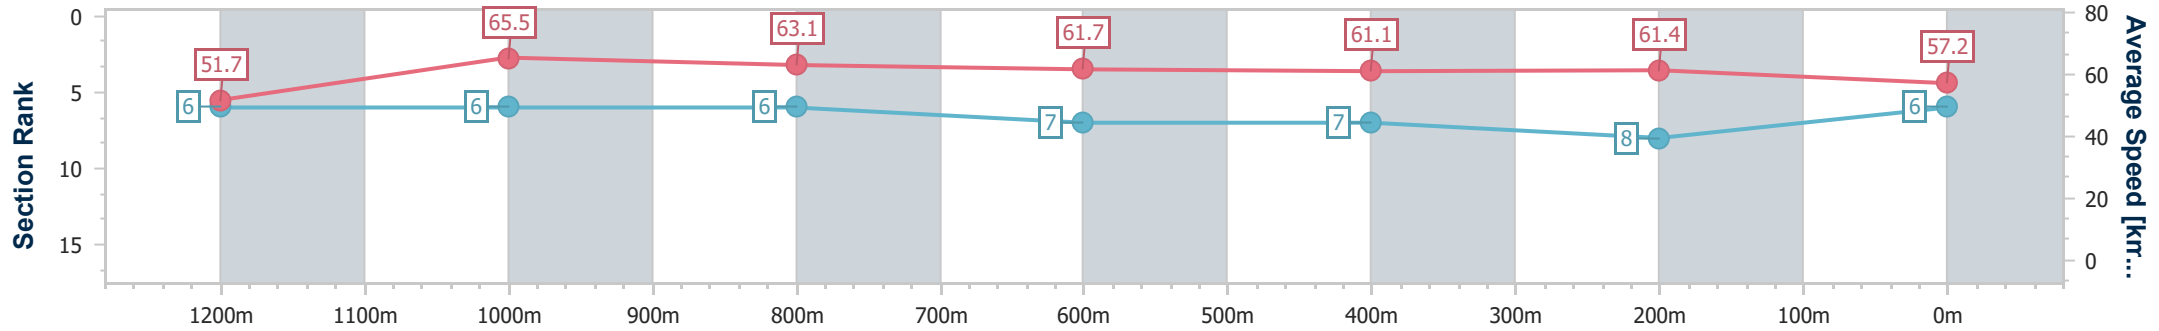

Horse/Jockey Name	Aiden
Final Rank	6
Fastest Section Time (Section)	0:11.12 (1200m)
Top Speed [km/h] (Section)	66.5 (1200m)
Race State	Finished

Sunshine Coast Poly Track QLD Professional
Race 7: WEALTHMED AUSTRALIA BENCHMARK 55 Handicap - 1400m

12 May 2024 - 16:17

Track Rating: Synthetic, Weather: Fine, Rail Position: True

Section	Overall	1200m	1000m	800m	600m	400m	200m
Section Times	1:24.90 [6] (0:14.01)	1:10.89 [6] (0:11.12)	0:59.77 [6] (0:11.45)	0:48.32 [6] (0:11.98)	0:36.34 [7] (0:12.05)	0:24.29 [7] (0:11.77)	0:12.52 [8] (0:12.52)
Average Speed [km/h]	51.7	65.5	63.1	61.7	61.1	61.4	57.2
Top Speed [km/h]	65.6	66.5	63.7	62.6	61.7	62.8	58.9
Avg. Dist. to Rail [m]	9.3	4.5	3.5	3.8	3.3	6.4	10.2
Avg. Stride Freq. [Hz]	2.2	2.3	2.2	2.3	2.3	2.3	2.2
Avg. Stride Length [m]	6.6	8.0	7.8	7.6	7.5	7.6	7.3

- [ ] Ranking at each section and finish
- -.-.- No data available at this section
- NA No data available