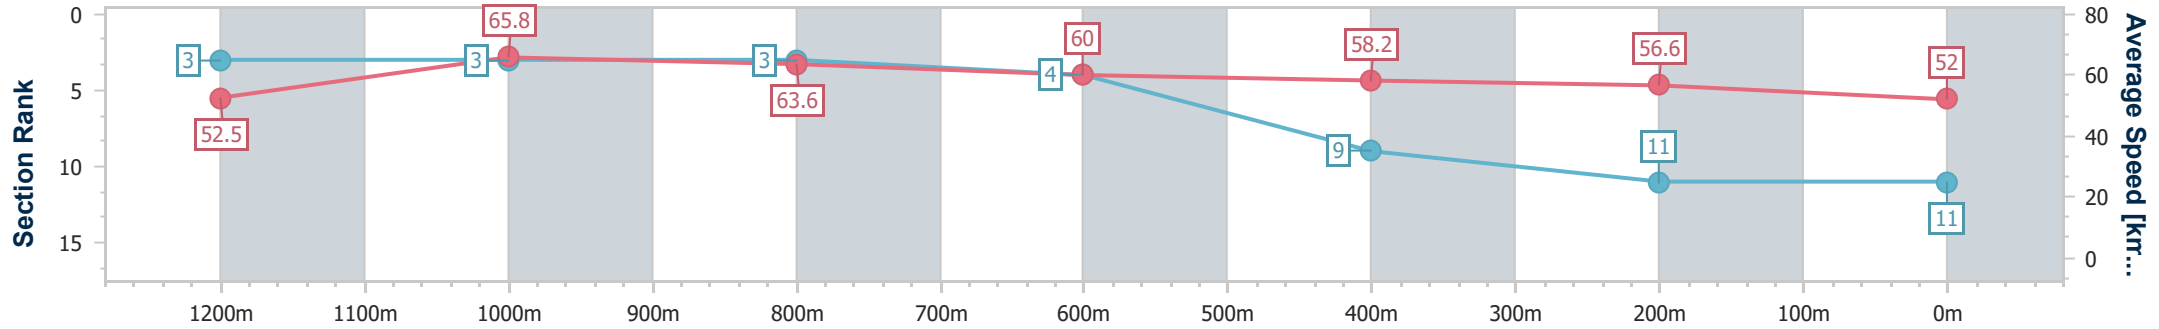

Sunshine Coast Poly Track QLD Professional
Race 7: WEALTHMED AUSTRALIA BENCHMARK 55 Handicap - 1400m

12 May 2024 - 16:17

Track Rating: Synthetic, Weather: Fine, Rail Position: True

Section	Overall	1200m	1000m	800m	600m	400m	200m
Section Times	1:26.02 [10] (0:14.33)	1:11.69 [11] (0:11.41)	1:00.28 [10] (0:11.34)	0:48.94 [10] (0:11.93)	0:37.01 [10] (0:11.88)	0:25.13 [10] (0:11.93)	0:13.20 [10] (0:13.20)
Average Speed [km/h]	50.6	63.9	63.6	61.8	61.8	60.4	54.3
Top Speed [km/h]	65.0	66.2	64.5	62.5	62.9	61.7	58.2
Avg. Dist. to Rail [m]	9.0	4.4	3.8	3.4	3.2	6.4	6.5
Avg. Stride Freq. [Hz]	2.4	2.4	2.4	2.4	2.3	2.4	2.3
Avg. Stride Length [m]	6.1	7.3	7.4	7.3	7.3	7.1	6.7

- [] Ranking at each section and finish
- .-.- No data available at this section
- NA No data available

Horse/Jockey Name	Mussel Lines
Final Rank	11
Fastest Section Time (Section)	0:11.01 (1200m)
Top Speed [km/h] (Section)	67.9 (Overall)
Race State	Finished

Sunshine Coast Poly Track QLD Professional
Race 7: WEALTHMED AUSTRALIA BENCHMARK 55 Handicap - 1400m

12 May 2024 - 16:17

Track Rating: Synthetic, Weather: Fine, Rail Position: True

Section	Overall	1200m	1000m	800m	600m	400m	200m
Section Times	1:27.23 [11] (0:13.76)	1:13.47 [3] (0:11.01)	1:02.46 [3] (0:11.34)	0:51.12 [3] (0:12.24)	0:38.88 [4] (0:12.35)	0:26.53 [9] (0:12.74)	0:13.79 [11] (0:13.79)
Average Speed [km/h]	52.5	65.8	63.6	60.0	58.2	56.6	52.0
Top Speed [km/h]	67.9	67.6	65.4	61.4	59.3	57.6	54.2
Avg. Dist. to Rail [m]	6.6	2.5	3.0	2.7	0.7	2.1	4.0
Avg. Stride Freq. [Hz]	2.4	2.4	2.3	2.3	2.2	2.2	2.1
Avg. Stride Length [m]	6.3	7.7	7.6	7.3	7.2	7.2	6.9