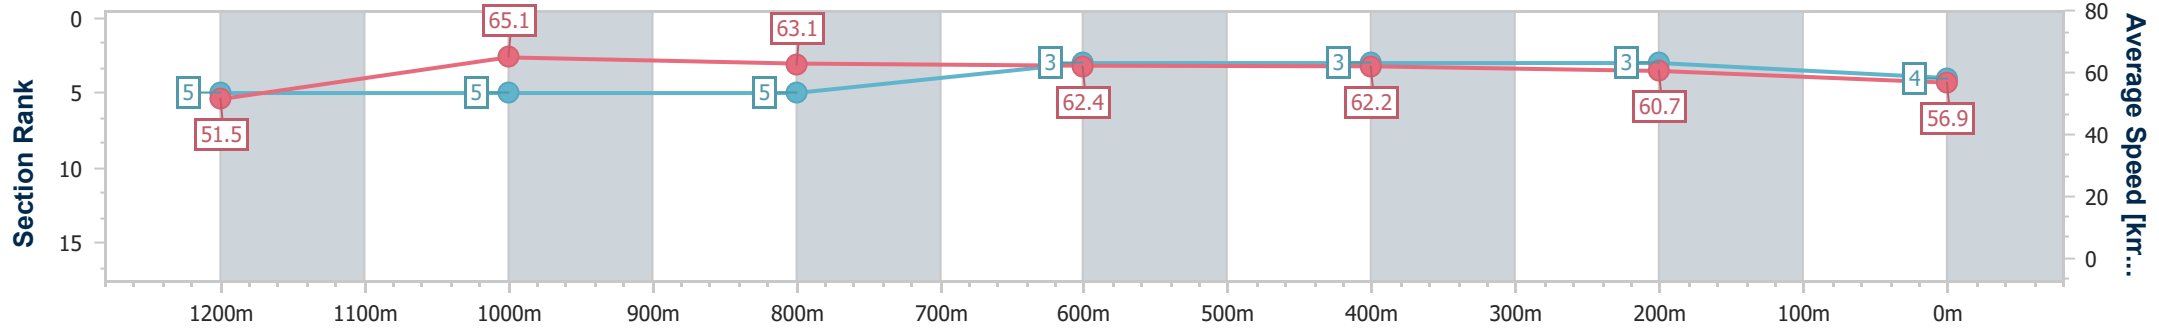

Horse/Jockey Name	Echo Hunter
Final Rank	4
Fastest Section Time (Section)	0:11.10 (1200m)
Top Speed [km/h] (Section)	66.3 (1200m)
Race State	Finished

Sunshine Coast Poly Track QLD Professional
Race 7: WEALTHMED AUSTRALIA BENCHMARK 55 Handicap - 1400m

12 May 2024 - 16:17

Track Rating: Synthetic, Weather: Fine, Rail Position: True

Section	Overall	1200m	1000m	800m	600m	400m	200m
Section Times	1:24.35 [4] (0:13.99)	1:10.36 [5] (0:11.10)	0:59.26 [5] (0:11.41)	0:47.85 [5] (0:11.69)	0:36.16 [3] (0:11.70)	0:24.46 [3] (0:11.87)	0:12.59 [3] (0:12.59)
Average Speed [km/h]	51.5	65.1	63.1	62.4	62.2	60.7	56.9
Top Speed [km/h]	66.1	66.3	63.6	62.8	63.1	61.6	59.2
Avg. Dist. to Rail [m]	2.1	1.8	2.1	1.8	1.5	4.3	5.0
Avg. Stride Freq. [Hz]	2.3	2.3	2.2	2.3	2.3	2.3	2.2
Avg. Stride Length [m]	6.5	7.9	7.8	7.7	7.5	7.3	7.1

- [ ] Ranking at each section and finish
- -.-.- No data available at this section
- NA No data available