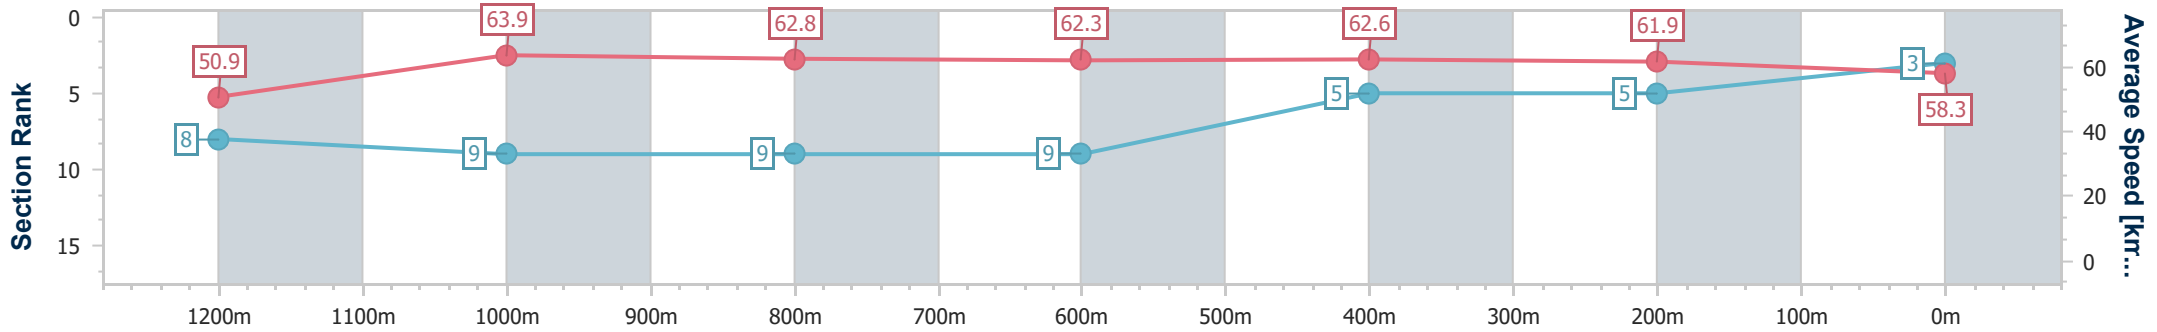

Horse/Jockey Name	Birmingham
Final Rank	3
Fastest Section Time (Section)	0:11.37 (1200m)
Top Speed [km/h] (Section)	64.1 (1200m)
Race State	Finished

Sunshine Coast Poly Track QLD Professional
Race 7: WEALTHMED AUSTRALIA BENCHMARK 55 Handicap - 1400m

12 May 2024 - 16:17

Track Rating: Synthetic, Weather: Fine, Rail Position: True

Section	Overall	1200m	1000m	800m	600m	400m	200m
Section Times	1:24.23 [3] (0:14.19)	1:10.04 [8] (0:11.37)	0:58.67 [9] (0:11.48)	0:47.19 [9] (0:11.78)	0:35.41 [9] (0:11.48)	0:23.93 [5] (0:11.66)	0:12.27 [5] (0:12.27)
Average Speed [km/h]	50.9	63.9	62.8	62.3	62.6	61.9	58.3
Top Speed [km/h]	63.6	64.1	63.8	62.9	62.9	63.3	60.0
Avg. Dist. to Rail [m]	4.5	3.6	3.1	2.9	0.8	2.2	5.2
Avg. Stride Freq. [Hz]	2.2	2.2	2.2	2.2	2.2	2.3	2.2
Avg. Stride Length [m]	6.5	7.9	7.9	7.9	7.8	7.6	7.4

- [ ] Ranking at each section and finish
- -.-.- No data available at this section
- NA No data available