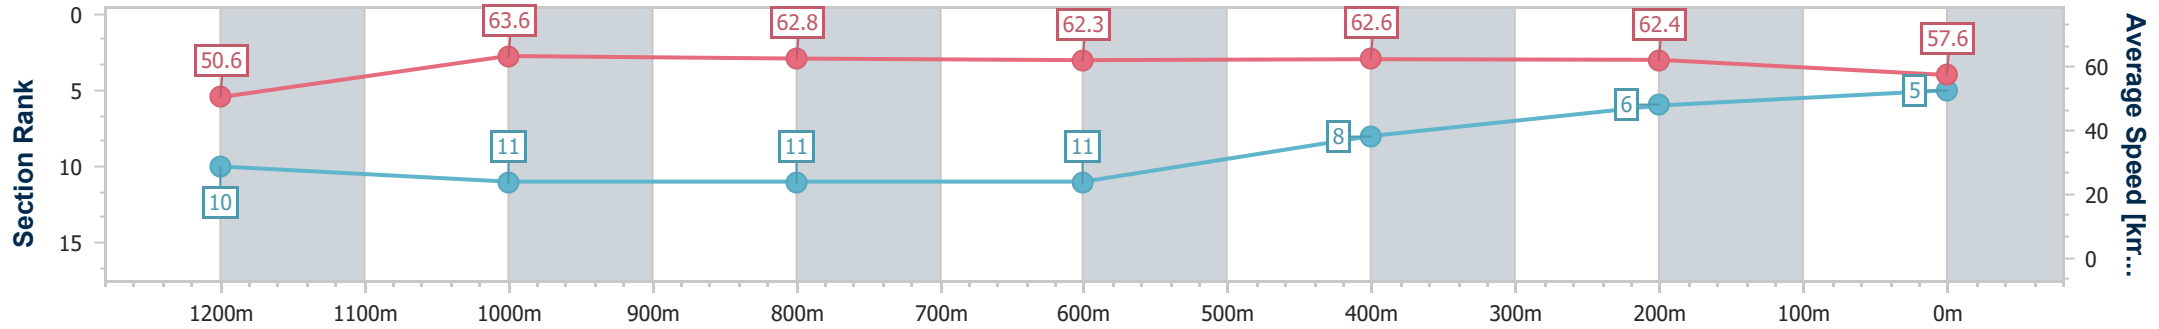

Horse/Jockey Name	Astern Villa
Final Rank	5
Fastest Section Time (Section)	0:11.45 (1200m)
Top Speed [km/h] (Section)	64.8 (1200m)
Race State	Finished

Sunshine Coast Poly Track QLD Professional
Race 7: WEALTHMED AUSTRALIA BENCHMARK 55 Handicap - 1400m

12 May 2024 - 16:17

Track Rating: Synthetic, Weather: Fine, Rail Position: True

Section	Overall	1200m	1000m	800m	600m	400m	200m
Section Times	1:24.58 [5] (0:14.31)	1:10.27 [10] (0:11.45)	0:58.82 [11] (0:11.49)	0:47.33 [11] (0:11.80)	0:35.53 [11] (0:11.56)	0:23.97 [8] (0:11.55)	0:12.42 [6] (0:12.42)
Average Speed [km/h]	50.6	63.6	62.8	62.3	62.6	62.4	57.6
Top Speed [km/h]	64.0	64.8	63.4	62.9	63.0	63.5	60.9
Avg. Dist. to Rail [m]	8.2	3.8	3.3	3.0	1.1	3.3	7.5
Avg. Stride Freq. [Hz]	2.2	2.3	2.3	2.2	2.3	2.3	2.2
Avg. Stride Length [m]	6.4	7.7	7.7	7.8	7.6	7.6	7.3

- [ ] Ranking at each section and finish
- -.-.- No data available at this section
- NA No data available