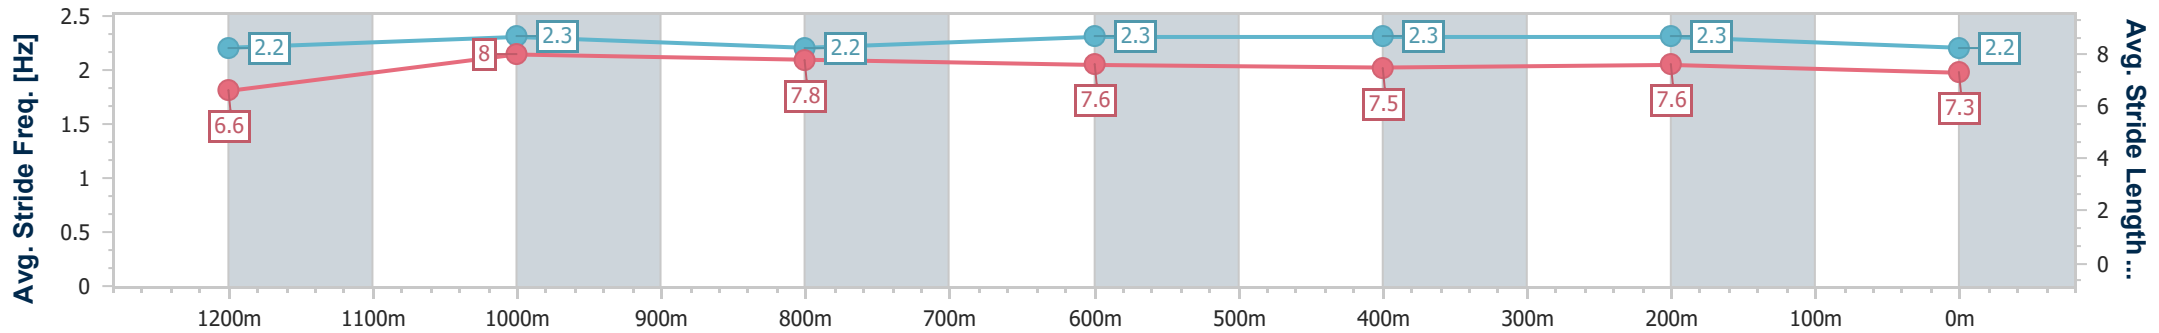

- [] Ranking at each section and finish
- .-.- No data available at this section
- NA No data available

Horse/Jockey Name	Aiden
Final Rank	6
Fastest Section Time (Section)	0:11.12 (1200m)
Top Speed [km/h] (Section)	66.5 (1200m)
Race State	Finished

Sunshine Coast Poly Track QLD Professional
Race 7: WEALTHMED AUSTRALIA BENCHMARK 55 Handicap - 1400m

12 May 2024 - 16:17

Track Rating: Synthetic, Weather: Fine, Rail Position: True

Section	Overall	1200m	1000m	800m	600m	400m	200m
Section Times	1:24.90 [6] (0:14.01)	1:10.89 [6] (0:11.12)	0:59.77 [6] (0:11.45)	0:48.32 [6] (0:11.98)	0:36.34 [7] (0:12.05)	0:24.29 [7] (0:11.77)	0:12.52 [8] (0:12.52)
Average Speed [km/h]	51.7	65.5	63.1	61.7	61.1	61.4	57.2
Top Speed [km/h]	65.6	66.5	63.7	62.6	61.7	62.8	58.9
Avg. Dist. to Rail [m]	9.3	4.5	3.5	3.8	3.3	6.4	10.2
Avg. Stride Freq. [Hz]	2.2	2.3	2.2	2.3	2.3	2.3	2.2
Avg. Stride Length [m]	6.6	8.0	7.8	7.6	7.5	7.6	7.3