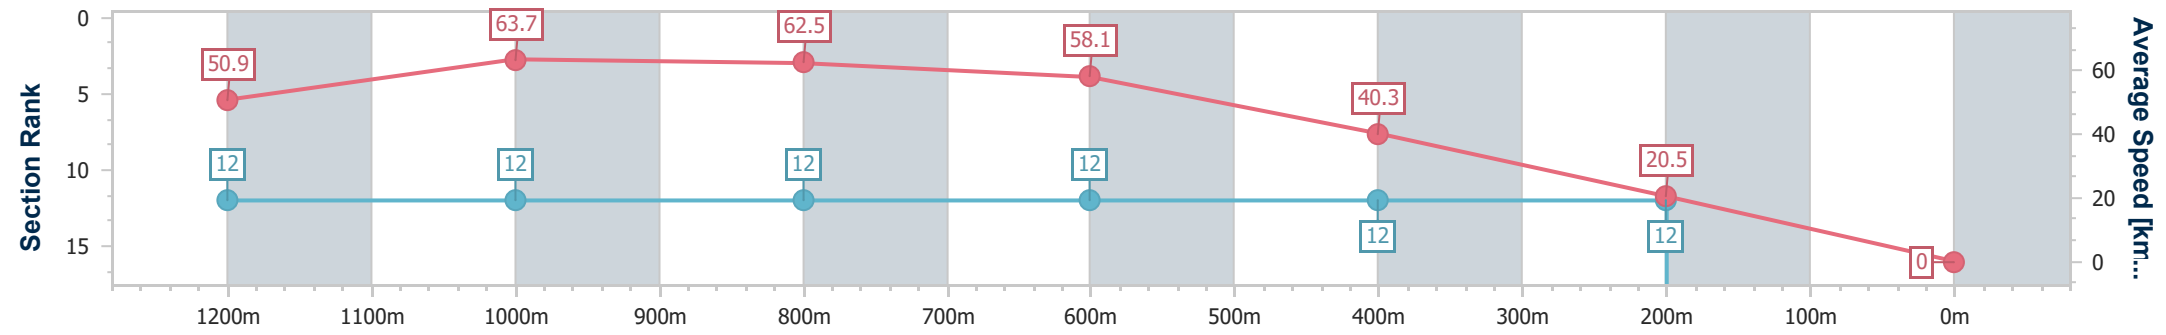

- [] Ranking at each section and finish
- .-.- No data available at this section
- NA No data available

Horse/Jockey Name	Cleary Adonis
Final Rank	2147483647
Fastest Section Time (Section)	0:11.34 (1200m)
Top Speed [km/h] (Section)	65.3 (1000m)
Race State	DidNotFinish

Sunshine Coast Poly Track QLD Professional
Race 7: WEALTHMED AUSTRALIA BENCHMARK 55 Handicap - 1400m

12 May 2024 - 16:17

Track Rating: Synthetic, Weather: Fine, Rail Position: True

Section	Overall	1200m	1000m	800m	600m	400m	200m						
Section Times	0:00.00 [2147483647] (0:14.48)	0:00.00 [12] (0:11.34)	0:00.00 [12] (0:11.50)	0:00.00 [12] (0:12.51)	0:00.00 [12] (0:18.01)	0:00.00 [12] (0:35.88)	---	---					
Average Speed [km/h]	50.9	63.7	62.5	58.1	40.3	20.5	0.0						
Top Speed [km/h]	63.8	65.1	65.3	61.9	56.4	31.0	---						
Avg. Dist. to Rail [m]	3.5	1.3	0.4	0.7	0.3	0.4	0.0						
Avg. Stride Freq. [Hz]	2.3	2.3	2.3	2.2	2.0	2.5	---						
Avg. Stride Length [m]	6.1	7.7	7.7	7.3	5.7	2.3	---						