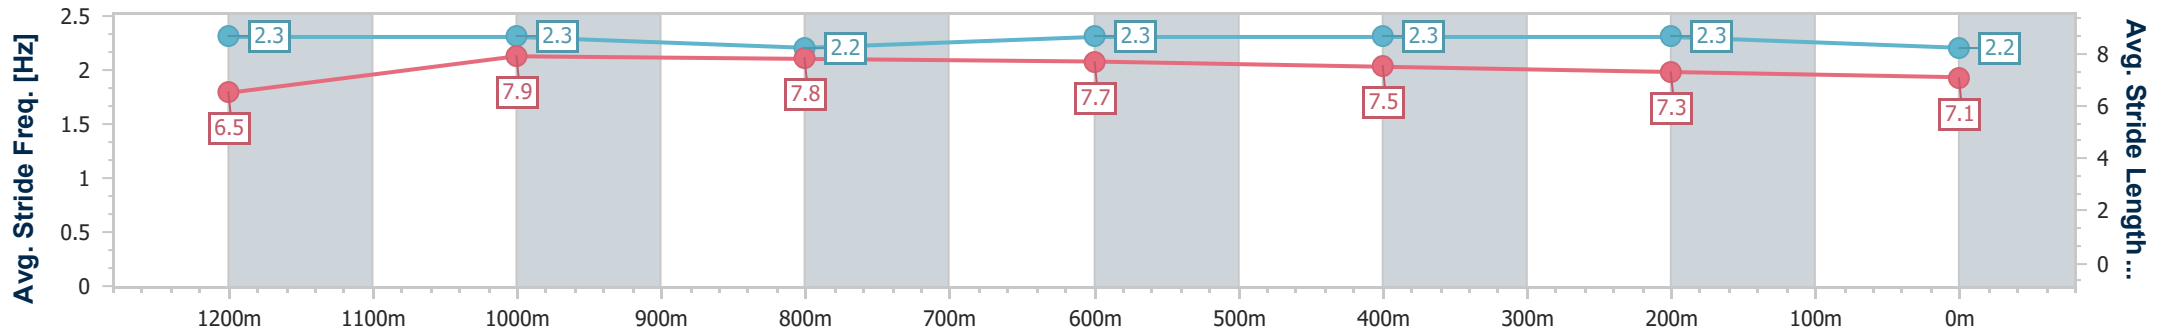

- [] Ranking at each section and finish
- .-.- No data available at this section
- NA No data available

Horse/Jockey Name	Echo Hunter
Final Rank	4
Fastest Section Time (Section)	0:11.10 (1200m)
Top Speed [km/h] (Section)	66.3 (1200m)
Race State	Finished

Sunshine Coast Poly Track QLD Professional
Race 7: WEALTHMED AUSTRALIA BENCHMARK 55 Handicap - 1400m

12 May 2024 - 16:17

Track Rating: Synthetic, Weather: Fine, Rail Position: True

Section	Overall	1200m	1000m	800m	600m	400m	200m
Section Times	1:24.35 [4] (0:13.99)	1:10.36 [5] (0:11.10)	0:59.26 [5] (0:11.41)	0:47.85 [5] (0:11.69)	0:36.16 [3] (0:11.70)	0:24.46 [3] (0:11.87)	0:12.59 [3] (0:12.59)
Average Speed [km/h]	51.5	65.1	63.1	62.4	62.2	60.7	56.9
Top Speed [km/h]	66.1	66.3	63.6	62.8	63.1	61.6	59.2
Avg. Dist. to Rail [m]	2.1	1.8	2.1	1.8	1.5	4.3	5.0
Avg. Stride Freq. [Hz]	2.3	2.3	2.2	2.3	2.3	2.3	2.2
Avg. Stride Length [m]	6.5	7.9	7.8	7.7	7.5	7.3	7.1