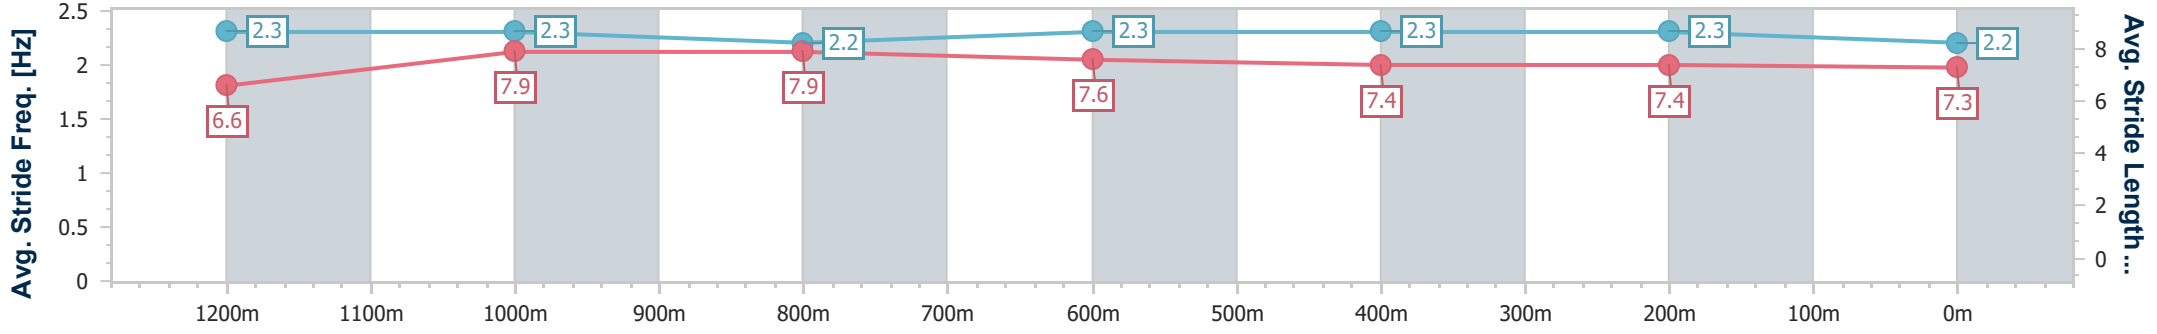

Horse/Jockey Name	Breaking Ground
Final Rank	2
Fastest Section Time (Section)	0:10.88 (1200m)
Top Speed [km/h] (Section)	68.5 (Overall)
Race State	Finished

Sunshine Coast Poly Track QLD Professional
Race 7: WEALTHMED AUSTRALIA BENCHMARK 55 Handicap - 1400m

12 May 2024 - 16:17

Track Rating: Synthetic, Weather: Fine, Rail Position: True

Section	Overall	1200m	1000m	800m	600m	400m	200m
Section Times	1:23.66 [2] (0:13.65)	1:10.01 [2] (0:10.88)	0:59.13 [2] (0:11.21)	0:47.92 [2] (0:11.94)	0:35.98 [2] (0:11.87)	0:24.11 [2] (0:11.78)	0:12.33 [1] (0:12.33)
Average Speed [km/h]	52.9	66.3	64.1	61.1	61.5	61.1	58.1
Top Speed [km/h]	68.5	68.2	65.5	62.0	62.7	61.9	60.2
Avg. Dist. to Rail [m]	1.7	1.5	1.0	1.7	1.8	2.0	1.1
Avg. Stride Freq. [Hz]	2.3	2.3	2.2	2.3	2.3	2.3	2.2
Avg. Stride Length [m]	6.6	7.9	7.9	7.6	7.4	7.4	7.3

- [ ] Ranking at each section and finish
- -.-.- No data available at this section
- NA No data available