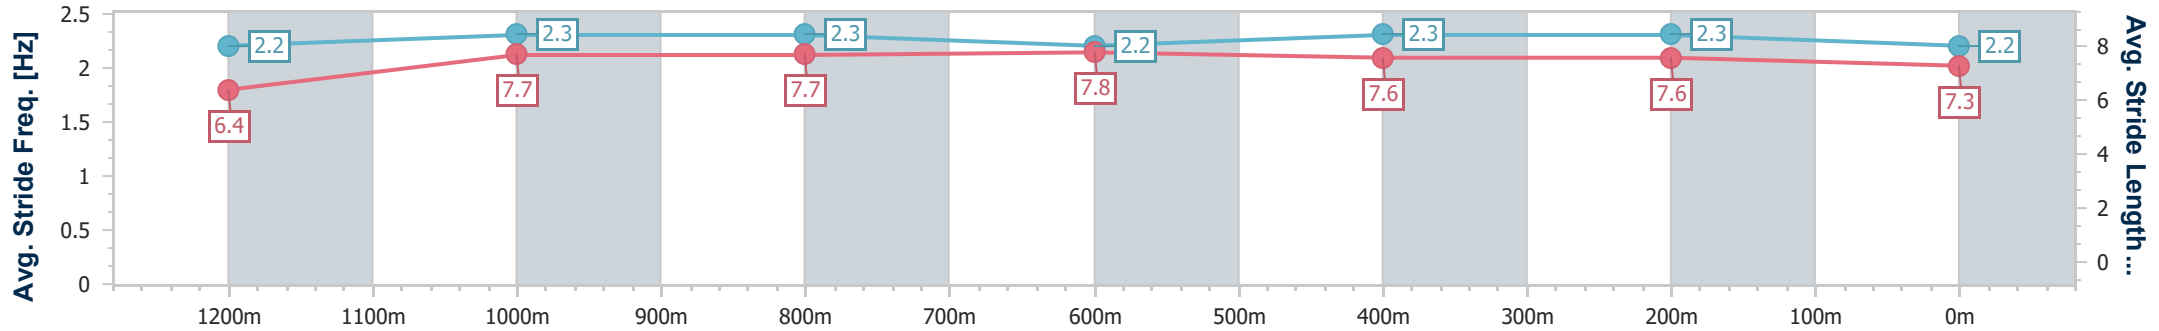

- [] Ranking at each section and finish
- .-.- No data available at this section
- NA No data available

Horse/Jockey Name	Astern Villa
Final Rank	5
Fastest Section Time (Section)	0:11.45 (1200m)
Top Speed [km/h] (Section)	64.8 (1200m)
Race State	Finished

Sunshine Coast Poly Track QLD Professional
Race 7: WEALTHMED AUSTRALIA BENCHMARK 55 Handicap - 1400m

12 May 2024 - 16:17

Track Rating: Synthetic, Weather: Fine, Rail Position: True

Section	Overall	1200m	1000m	800m	600m	400m	200m
Section Times	1:24.58 [5] (0:14.31)	1:10.27 [10] (0:11.45)	0:58.82 [11] (0:11.49)	0:47.33 [11] (0:11.80)	0:35.53 [11] (0:11.56)	0:23.97 [8] (0:11.55)	0:12.42 [6] (0:12.42)
Average Speed [km/h]	50.6	63.6	62.8	62.3	62.6	62.4	57.6
Top Speed [km/h]	64.0	64.8	63.4	62.9	63.0	63.5	60.9
Avg. Dist. to Rail [m]	8.2	3.8	3.3	3.0	1.1	3.3	7.5
Avg. Stride Freq. [Hz]	2.2	2.3	2.3	2.2	2.3	2.3	2.2
Avg. Stride Length [m]	6.4	7.7	7.7	7.8	7.6	7.6	7.3