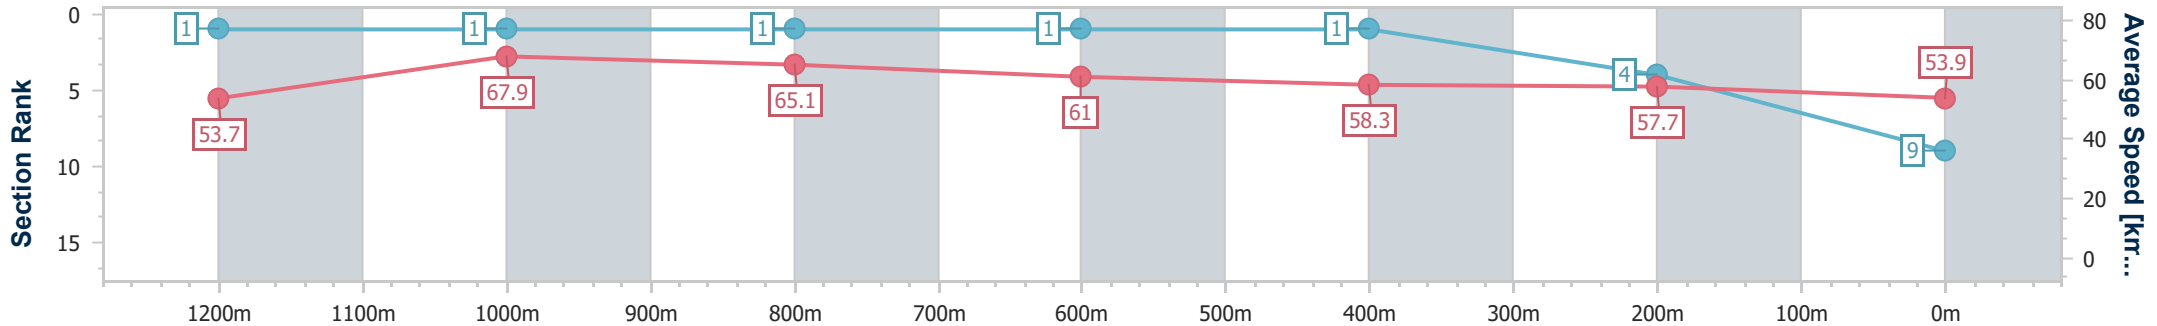

- [] Ranking at each section and finish
- .-.- No data available at this section
- NA No data available

Horse/Jockey Name	Claudius
Final Rank	9
Fastest Section Time (Section)	0:10.69 (1200m)
Top Speed [km/h] (Section)	69.8 (1200m)
Race State	Finished

Sunshine Coast Poly Track QLD Professional
Race 7: WEALTHMED AUSTRALIA BENCHMARK 55 Handicap - 1400m

12 May 2024 - 16:17

Track Rating: Synthetic, Weather: Fine, Rail Position: True

Section	Overall	1200m	1000m	800m	600m	400m	200m
Section Times	1:25.21 [9] (0:13.48)	1:11.73 [1] (0:10.69)	1:01.04 [1] (0:11.07)	0:49.97 [1] (0:11.88)	0:38.09 [1] (0:12.33)	0:25.76 [1] (0:12.47)	0:13.29 [4] (0:13.29)
Average Speed [km/h]	53.7	67.9	65.1	61.0	58.3	57.7	53.9
Top Speed [km/h]	69.3	69.8	66.8	63.2	59.2	58.3	56.2
Avg. Dist. to Rail [m]	10.6	2.9	2.0	1.0	0.3	0.3	0.7
Avg. Stride Freq. [Hz]	2.5	2.5	2.4	2.3	2.3	2.3	2.2
Avg. Stride Length [m]	6.1	7.5	7.6	7.3	7.0	7.0	6.8