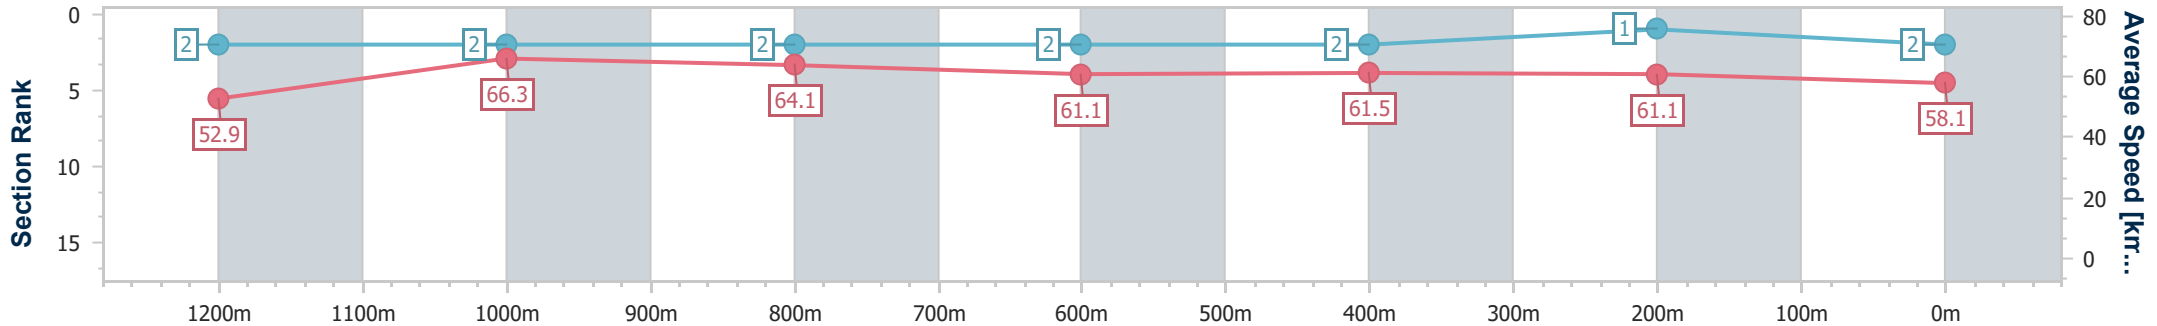

Horse/Jockey Name	Breaking Ground
Final Rank	2
Fastest Section Time (Section)	0:10.88 (1200m)
Top Speed [km/h] (Section)	68.5 (Overall)
Race State	Finished

Sunshine Coast Poly Track QLD Professional
Race 7: WEALTHMED AUSTRALIA BENCHMARK 55 Handicap - 1400m

12 May 2024 - 16:17

Track Rating: Synthetic, Weather: Fine, Rail Position: True

Section	Overall	1200m	1000m	800m	600m	400m	200m
Section Times	1:23.66 [2] (0:13.65)	1:10.01 [2] (0:10.88)	0:59.13 [2] (0:11.21)	0:47.92 [2] (0:11.94)	0:35.98 [2] (0:11.87)	0:24.11 [2] (0:11.78)	0:12.33 [1] (0:12.33)
Average Speed [km/h]	52.9	66.3	64.1	61.1	61.5	61.1	58.1
Top Speed [km/h]	68.5	68.2	65.5	62.0	62.7	61.9	60.2
Avg. Dist. to Rail [m]	1.7	1.5	1.0	1.7	1.8	2.0	1.1
Avg. Stride Freq. [Hz]	2.3	2.3	2.2	2.3	2.3	2.3	2.2
Avg. Stride Length [m]	6.6	7.9	7.9	7.6	7.4	7.4	7.3

- [ ] Ranking at each section and finish
- -.-.- No data available at this section
- NA No data available