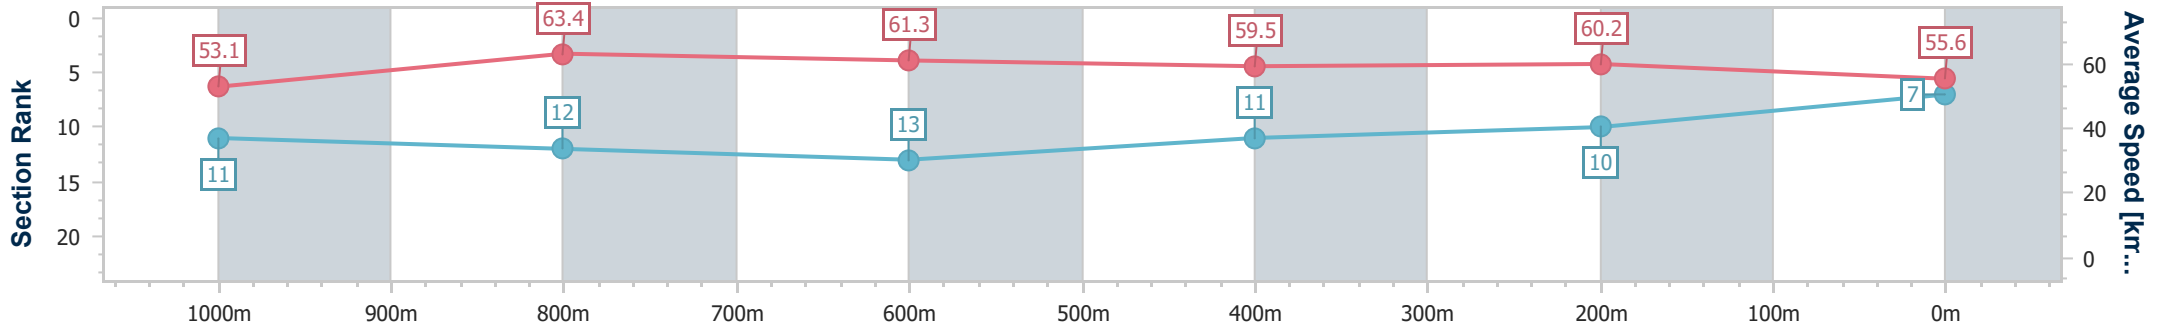

Horse/Jockey Name	Aquaholic
Final Rank	7
Fastest Section Time (Section)	0:11.52 (1000m)
Top Speed [km/h] (Section)	64.4 (Overall)
Race State	Finished

Sunshine Coast QLD Professional
Race 4: TAB KEN RUSSELL MEMORIAL CLASSIC - 1200m
11 May 2024 - 14:20
Track Rating: Heavy 10, Weather: Fine, Rail Position: True

Section	Overall	1000m	800m	600m	400m	200m
Section Times	1:14.41 [7] (0:13.57)	1:00.84 [11] (0:11.52)	0:49.32 [12] (0:12.00)	0:37.32 [13] (0:12.43)	0:24.89 [11] (0:11.96)	0:12.93 [10]
Average Speed [km/h]	53.1	63.4	61.3	59.5	60.2	55.6
Top Speed [km/h]	64.4	64.3	62.9	60.9	61.2	58.7
Avg. Dist. to Rail [m]	9.9	5.3	4.0	4.6	10.8	10.9
Avg. Stride Freq. [Hz]	2.3	2.3	2.3	2.3	2.3	2.3
Avg. Stride Length [m]	6.1	7.7	7.4	7.3	7.3	6.8

- [ ] Ranking at each section and finish
- -.-.- No data available at this section
- NA No data available