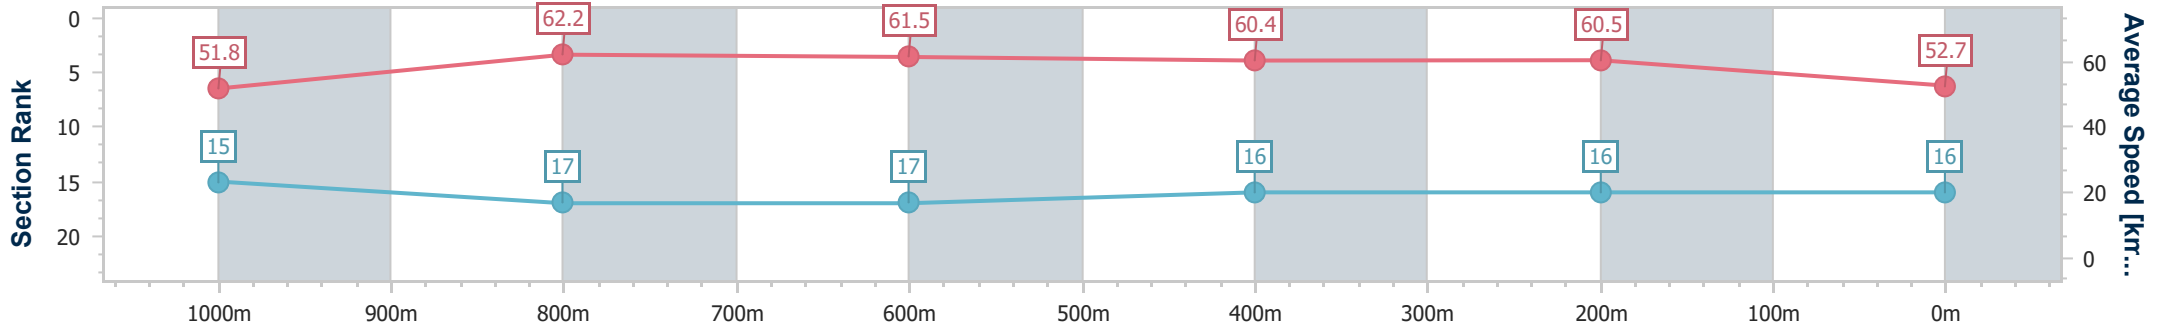

Horse/Jockey Name	Pulpit
Final Rank	16
Fastest Section Time (Section)	0:11.69 (1000m)
Top Speed [km/h] (Section)	63.0 (1000m)
Race State	Finished

Sunshine Coast QLD Professional
Race 4: TAB KEN RUSSELL MEMORIAL CLASSIC - 1200m
11 May 2024 - 14:20
Track Rating: Heavy 10, Weather: Fine, Rail Position: True

Section	Overall	1000m	800m	600m	400m	200m
Section Times	1:15.40 [16] (0:13.89)	1:01.51 [15] (0:11.69)	0:49.82 [17] (0:11.97)	0:37.85 [17] (0:12.30)	0:25.55 [16] (0:11.91)	0:13.64 [16] (0:13.64)
Average Speed [km/h]	51.8	62.2	61.5	60.4	60.5	52.7
Top Speed [km/h]	62.7	63.0	62.8	61.8	62.4	57.6
Avg. Dist. to Rail [m]	11.4	3.2	3.5	5.5	13.3	14.9
Avg. Stride Freq. [Hz]	2.2	2.3	2.3	2.3	2.3	2.2
Avg. Stride Length [m]	6.2	7.5	7.4	7.4	7.2	6.6

- [ ] Ranking at each section and finish
- -.-.- No data available at this section
- NA No data available