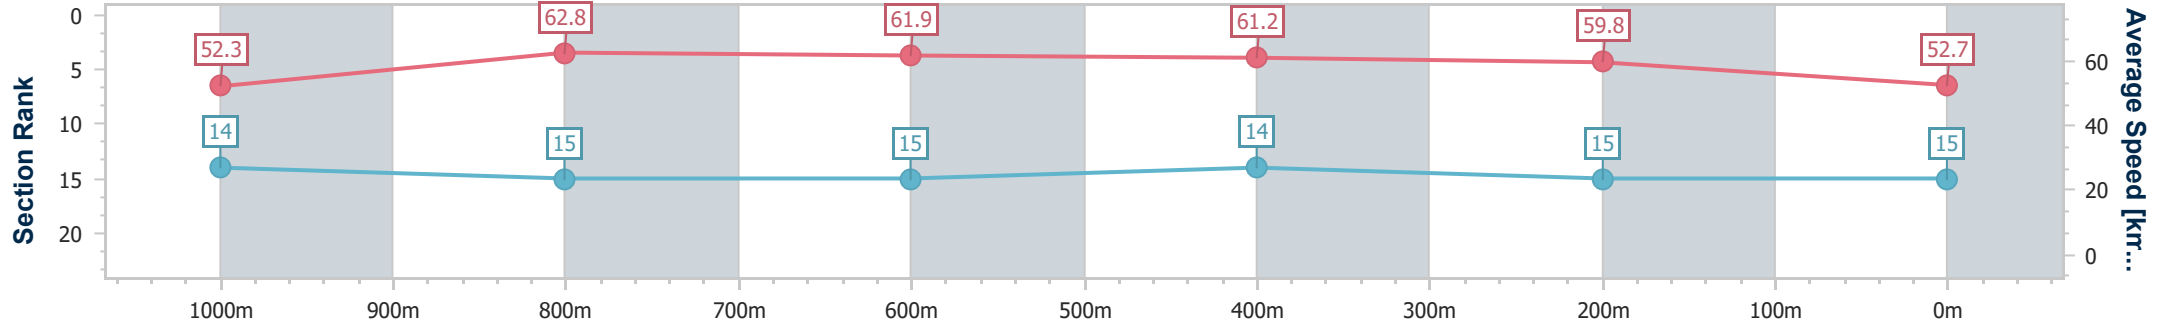

Horse/Jockey Name	Runaway Tycoon
Final Rank	15
Fastest Section Time (Section)	0:11.57 (1000m)
Top Speed [km/h] (Section)	64.0 (1000m)
Race State	Finished

Sunshine Coast QLD Professional
Race 4: TAB KEN RUSSELL MEMORIAL CLASSIC - 1200m
11 May 2024 - 14:20
Track Rating: Heavy 10, Weather: Fine, Rail Position: True

Section	Overall	1000m	800m	600m	400m	200m
Section Times	1:15.26 [15] (0:13.80)	1:01.46 [14] (0:11.57)	0:49.89 [15] (0:11.99)	0:37.90 [15] (0:12.19)	0:25.71 [14] (0:12.05)	0:13.66 [15] (0:13.66)
Average Speed [km/h]	52.3	62.8	61.9	61.2	59.8	52.7
Top Speed [km/h]	63.6	64.0	62.6	62.6	61.4	57.2
Avg. Dist. to Rail [m]	12.2	5.4	5.2	5.6	12.7	14.2
Avg. Stride Freq. [Hz]	2.3	2.2	2.2	2.2	2.3	2.2
Avg. Stride Length [m]	6.2	7.9	7.7	7.7	7.3	6.7

- [ ] Ranking at each section and finish
- -.-.- No data available at this section
- NA No data available