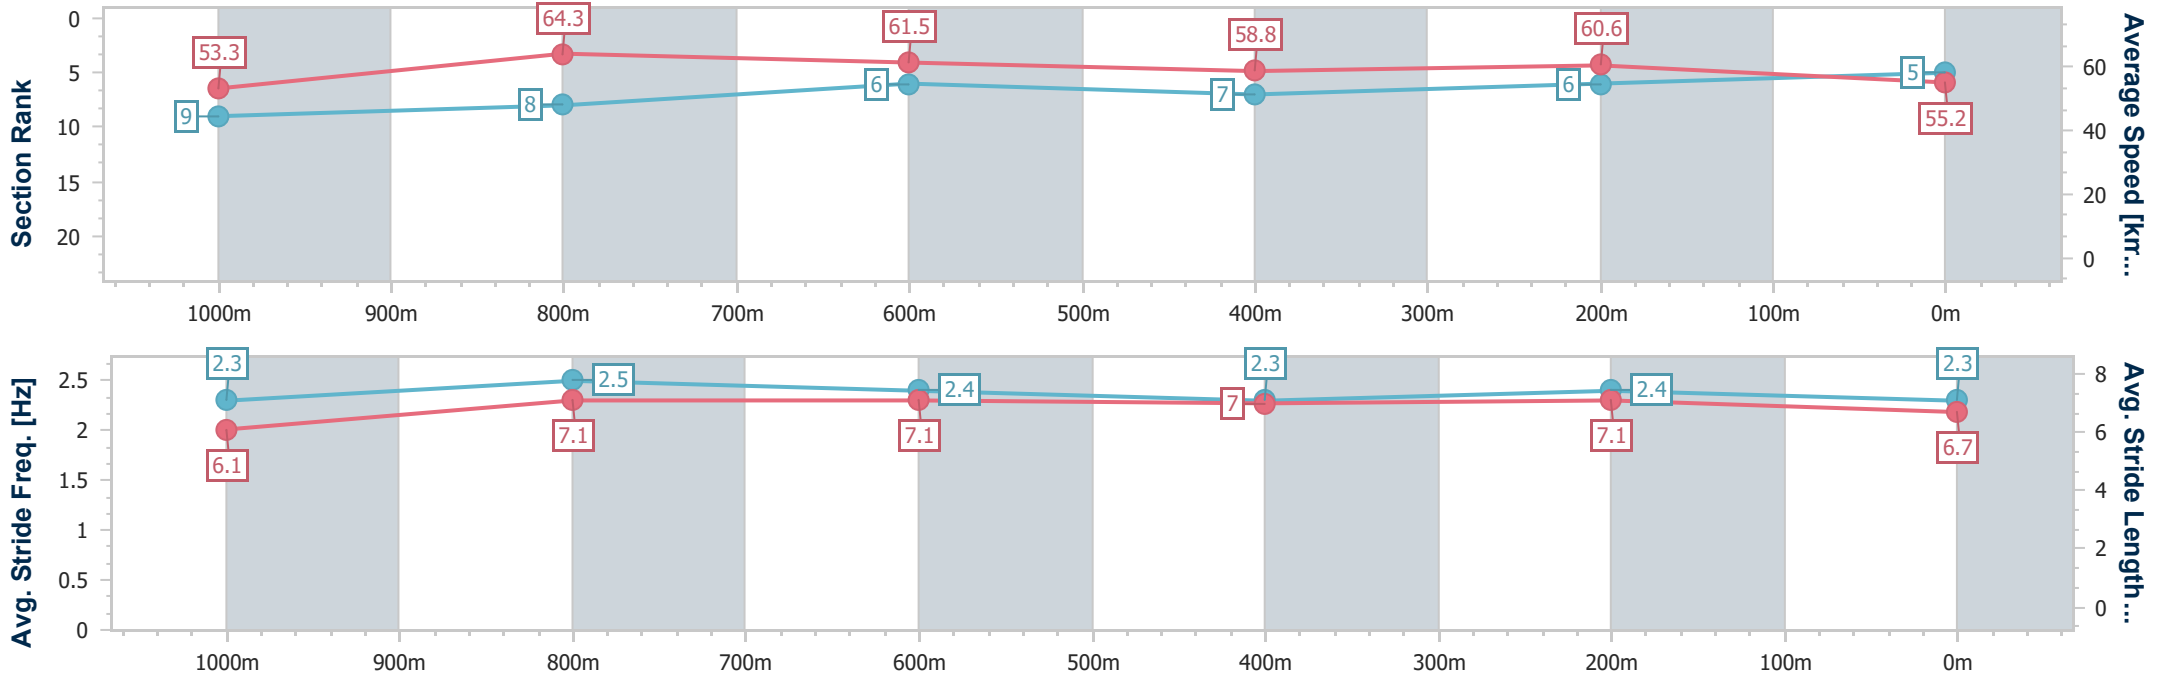

Horse/Jockey Name	Barbaric Lad
Final Rank	5
Fastest Section Time (Section)	0:11.27 (1000m)
Top Speed [km/h] (Section)	65.2 (Overall)
Race State	Finished

Sunshine Coast QLD Professional
Race 4: TAB KEN RUSSELL MEMORIAL CLASSIC - 1200m
11 May 2024 - 14:20
Track Rating: Heavy 10, Weather: Fine, Rail Position: True

Section	Overall	1000m	800m	600m	400m	200m
Section Times	1:14.00 [5] (0:13.49)	1:00.51 [9] (0:11.27)	0:49.24 [8] (0:11.84)	0:37.40 [6] (0:12.48)	0:24.92 [7] (0:11.89)	0:13.03 [6] (0:13.03)
Average Speed [km/h]	53.3	64.3	61.5	58.8	60.6	55.2
Top Speed [km/h]	65.2	64.6	63.5	61.4	61.9	58.2
Avg. Dist. to Rail [m]	2.3	1.5	1.8	3.5	6.9	5.3
Avg. Stride Freq. [Hz]	2.3	2.5	2.4	2.3	2.4	2.3
Avg. Stride Length [m]	6.1	7.1	7.1	7.0	7.1	6.7

- [ ] Ranking at each section and finish
- -.-.- No data available at this section
- NA No data available