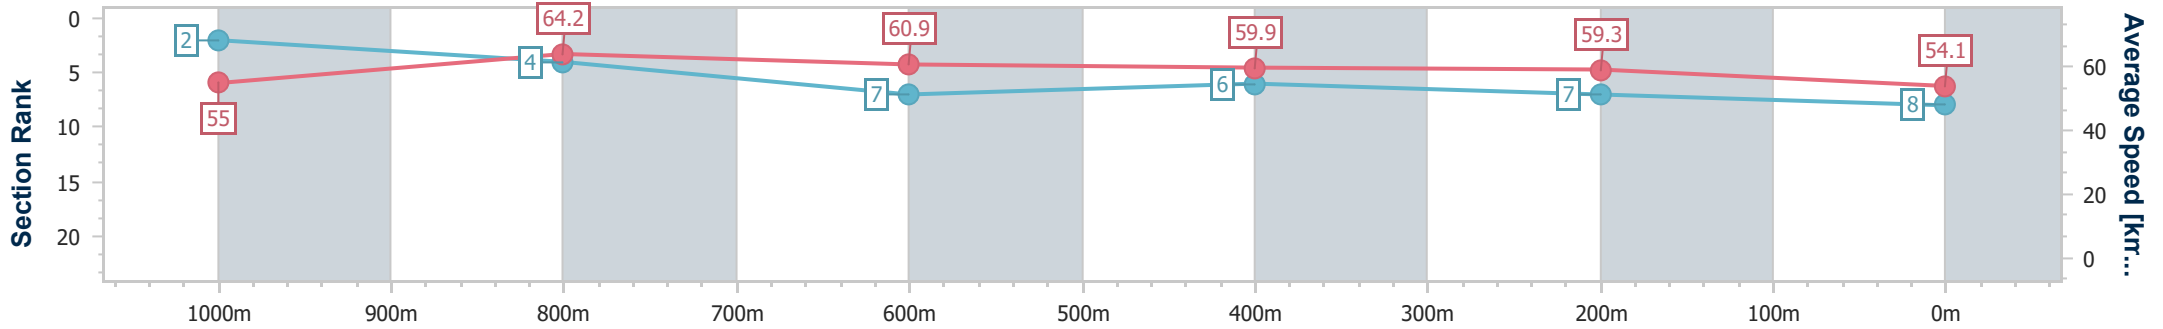

Horse/Jockey Name	Froebel Star
Final Rank	8
Fastest Section Time (Section)	0:11.36 (1000m)
Top Speed [km/h] (Section)	65.4 (1000m)
Race State	Finished

Sunshine Coast QLD Professional
Race 4: TAB KEN RUSSELL MEMORIAL CLASSIC - 1200m
11 May 2024 - 14:20
Track Rating: Heavy 10, Weather: Fine, Rail Position: True

Section	Overall	1000m	800m	600m	400m	200m
Section Times	1:14.49 [8] (0:13.09)	1:01.40 [2] (0:11.36)	0:50.04 [4] (0:12.21)	0:37.83 [7] (0:12.37)	0:25.46 [6] (0:12.15)	0:13.31 [7] (0:13.31)
Average Speed [km/h]	55.0	64.2	60.9	59.9	59.3	54.1
Top Speed [km/h]	64.0	65.4	63.7	61.0	60.8	57.4
Avg. Dist. to Rail [m]	6.0	4.5	5.8	5.2	9.6	10.5
Avg. Stride Freq. [Hz]	2.4	2.3	2.4	2.3	2.3	2.3
Avg. Stride Length [m]	6.3	7.7	7.0	7.1	7.1	6.6

- [ ] Ranking at each section and finish
- -.-.- No data available at this section
- NA No data available