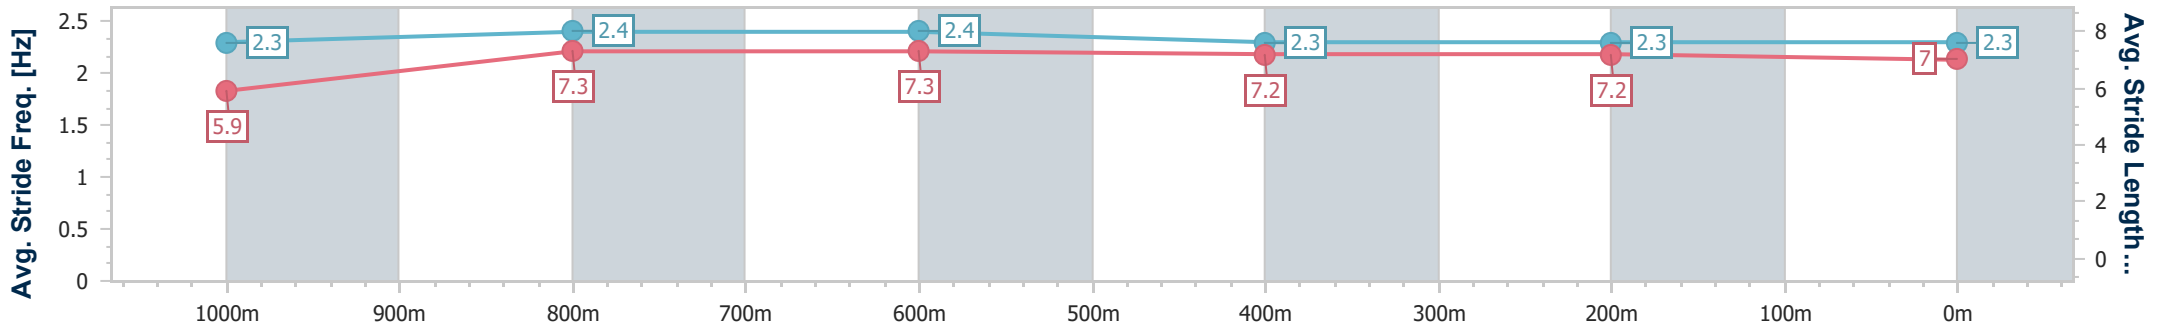

- [] Ranking at each section and finish
- .-.- No data available at this section
- NA No data available

Horse/Jockey Name	Beau Dazzler
Final Rank	11
Fastest Section Time (Section)	0:11.36 (1000m)
Top Speed [km/h] (Section)	66.4 (1000m)
Race State	Finished

Sunshine Coast QLD Professional
 Race 4: TAB KEN RUSSELL MEMORIAL CLASSIC - 1200m
 11 May 2024 - 14:20
 Track Rating: Heavy 10, Weather: Fine, Rail Position: True

Section	Overall	1000m	800m	600m	400m	200m
Section Times	1:14.72 [11] (0:14.10)	1:00.62 [17] (0:11.36)	0:49.26 [16] (0:11.96)	0:37.30 [16] (0:12.43)	0:24.87 [17] (0:12.04)	0:12.83 [17] (0:12.83)
Average Speed [km/h]	51.2	64.1	61.7	59.4	59.9	56.0
Top Speed [km/h]	65.3	66.4	63.0	61.4	61.6	57.9
Avg. Dist. to Rail [m]	13.6	4.9	4.4	4.3	9.6	10.0
Avg. Stride Freq. [Hz]	2.3	2.4	2.4	2.3	2.3	2.3
Avg. Stride Length [m]	5.9	7.3	7.3	7.2	7.2	7.0