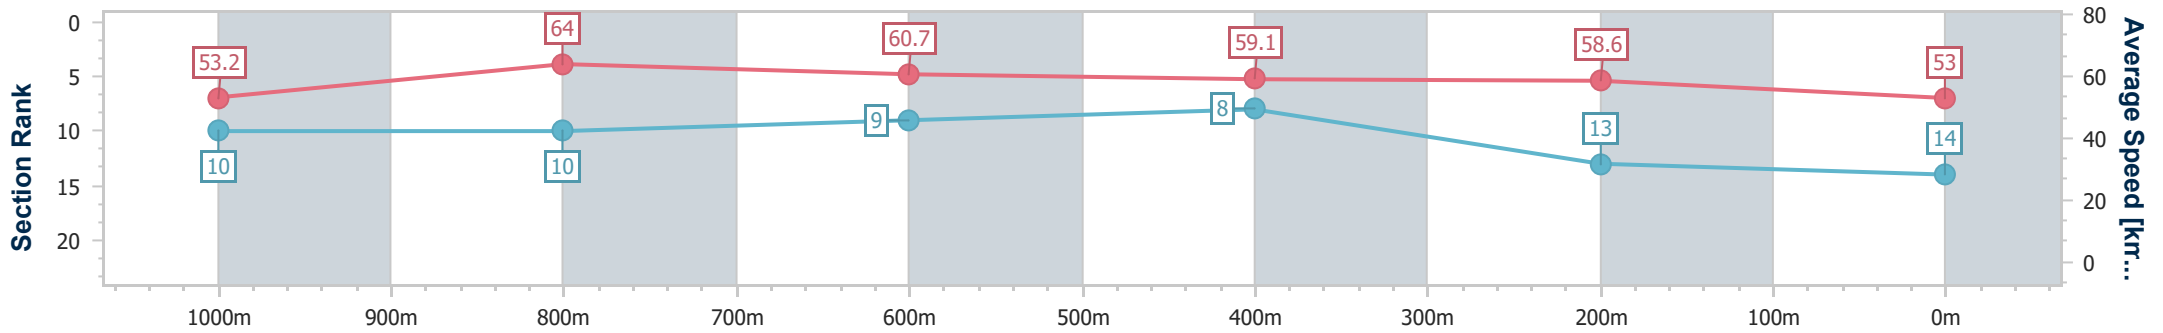

Horse/Jockey Name	Kaluakoi
Final Rank	14
Fastest Section Time (Section)	0:11.36 (1000m)
Top Speed [km/h] (Section)	66.6 (Overall)
Race State	Finished

Sunshine Coast QLD Professional
Race 4: TAB KEN RUSSELL MEMORIAL CLASSIC - 1200m
11 May 2024 - 14:20
Track Rating: Heavy 10, Weather: Fine, Rail Position: True

Section	Overall	1000m	800m	600m	400m	200m
Section Times	1:15.08 [14] (0:13.55)	1:01.53 [10] (0:11.36)	0:50.17 [10] (0:11.96)	0:38.21 [9] (0:12.34)	0:25.87 [8] (0:12.32)	0:13.55 [13]
Average Speed [km/h]	53.2	64.0	60.7	59.1	58.6	53.0
Top Speed [km/h]	66.6	65.2	62.3	60.2	59.5	56.8
Avg. Dist. to Rail [m]	7.6	4.6	1.8	2.1	7.3	8.1
Avg. Stride Freq. [Hz]	2.3	2.4	2.3	2.3	2.2	2.1
Avg. Stride Length [m]	6.1	7.5	7.2	7.2	7.3	7.0

- [ ] Ranking at each section and finish
- -.-.- No data available at this section
- NA No data available