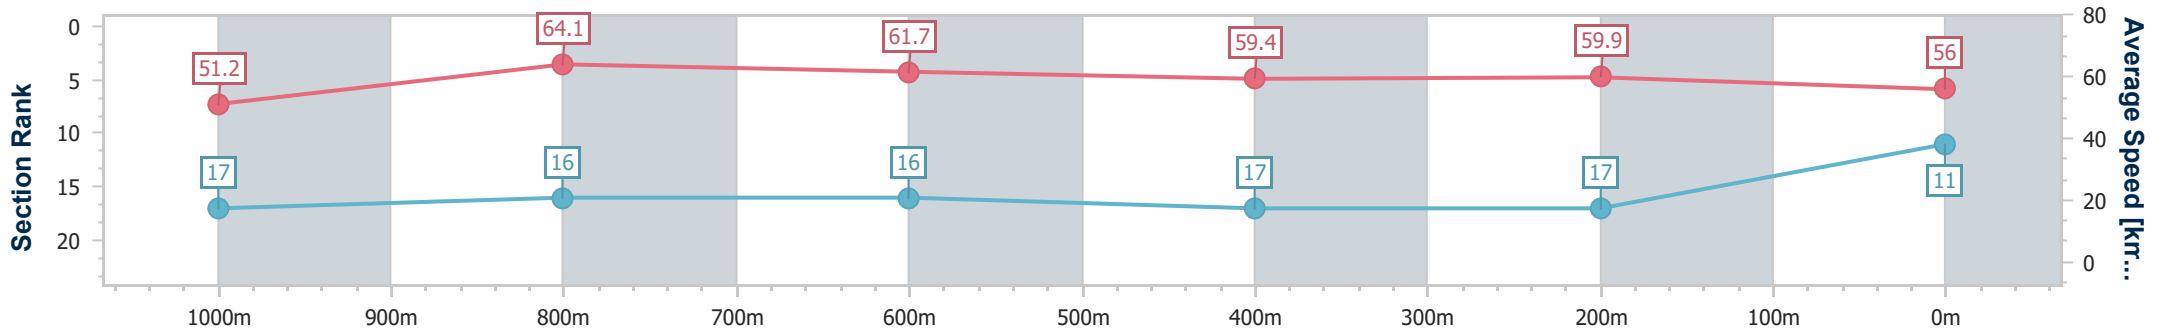

Horse/Jockey Name	Beau Dazzler
Final Rank	11
Fastest Section Time (Section)	0:11.36 (1000m)
Top Speed [km/h] (Section)	66.4 (1000m)
Race State	Finished

Sunshine Coast QLD Professional
Race 4: TAB KEN RUSSELL MEMORIAL CLASSIC - 1200m
11 May 2024 - 14:20
Track Rating: Heavy 10, Weather: Fine, Rail Position: True

Section	Overall	1000m	800m	600m	400m	200m
Section Times	1:14.72 [11] (0:14.10)	1:00.62 [17] (0:11.36)	0:49.26 [16] (0:11.96)	0:37.30 [16] (0:12.43)	0:24.87 [17] (0:12.04)	0:12.83 [17] (0:12.83)
Average Speed [km/h]	51.2	64.1	61.7	59.4	59.9	56.0
Top Speed [km/h]	65.3	66.4	63.0	61.4	61.6	57.9
Avg. Dist. to Rail [m]	13.6	4.9	4.4	4.3	9.6	10.0
Avg. Stride Freq. [Hz]	2.3	2.4	2.4	2.3	2.3	2.3
Avg. Stride Length [m]	5.9	7.3	7.3	7.2	7.2	7.0

- [ ] Ranking at each section and finish
- -.-.- No data available at this section
- NA No data available