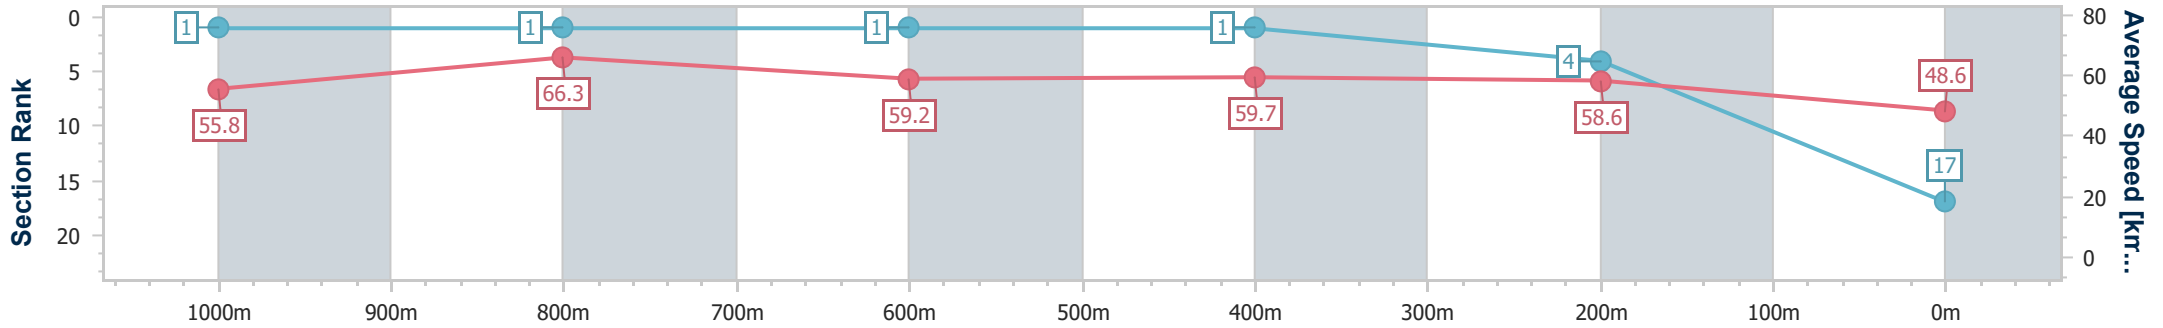

Horse/Jockey Name	Balastier
Final Rank	17
Fastest Section Time (Section)	0:10.75 (1000m)
Top Speed [km/h] (Section)	69.0 (1000m)
Race State	Finished

Sunshine Coast QLD Professional
Race 4: TAB KEN RUSSELL MEMORIAL CLASSIC - 1200m
11 May 2024 - 14:20
Track Rating: Heavy 10, Weather: Fine, Rail Position: True

Section	Overall	1000m	800m	600m	400m	200m
Section Times	1:15.63 [17] (0:12.93)	1:02.70 [1] (0:10.75)	0:51.95 [1] (0:12.37)	0:39.58 [1] (0:12.50)	0:27.08 [1] (0:12.29)	0:14.79 [4] (0:14.79)
Average Speed [km/h]	55.8	66.3	59.2	59.7	58.6	48.6
Top Speed [km/h]	69.0	69.0	60.9	62.1	60.5	54.3
Avg. Dist. to Rail [m]	2.0	3.7	2.5	6.0	9.4	5.3
Avg. Stride Freq. [Hz]	2.3	2.5	2.4	2.4	2.4	2.2
Avg. Stride Length [m]	6.4	7.4	6.9	7.0	6.8	6.1

- [ ] Ranking at each section and finish
- -.-.- No data available at this section
- NA No data available