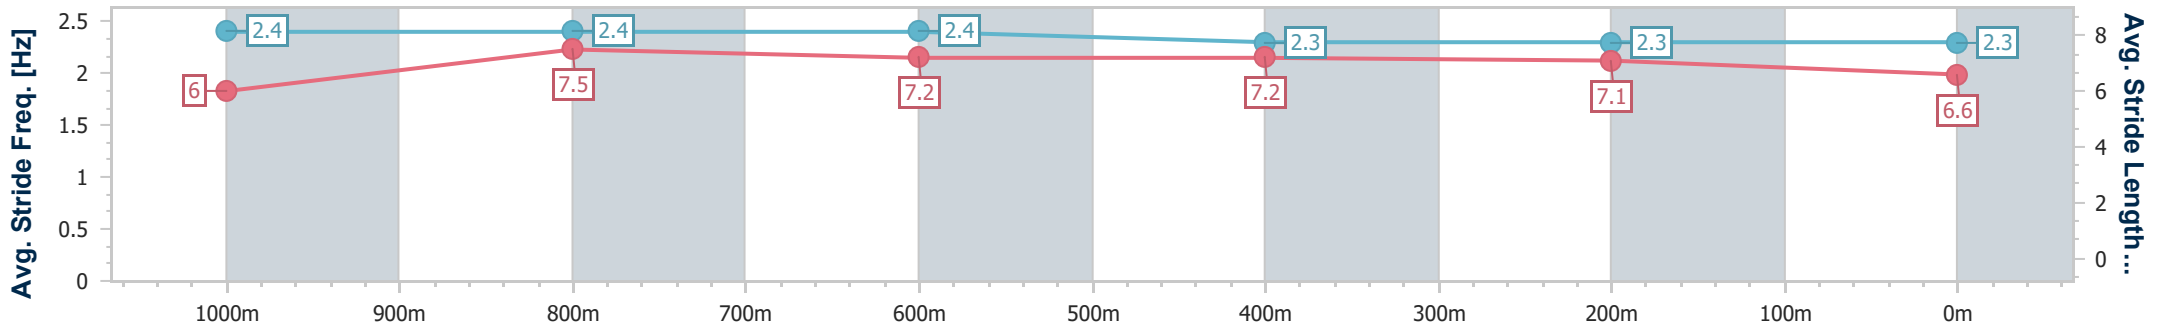

- [] Ranking at each section and finish
- .-.- No data available at this section
- NA No data available

Horse/Jockey Name	Alpha Bravo
Final Rank	12
Fastest Section Time (Section)	0:11.45 (1000m)
Top Speed [km/h] (Section)	65.1 (1000m)
Race State	Finished

Sunshine Coast QLD Professional
 Race 4: TAB KEN RUSSELL MEMORIAL CLASSIC - 1200m
 11 May 2024 - 14:20
 Track Rating: Heavy 10, Weather: Fine, Rail Position: True

Section	Overall	1000m	800m	600m	400m	200m
Section Times	1:14.80 [12] (0:13.45)	1:01.35 [8] (0:11.45)	0:49.90 [9] (0:12.18)	0:37.72 [12] (0:12.45)	0:25.27 [12] (0:11.99)	0:13.28 [12] (0:13.28)
Average Speed [km/h]	53.5	63.9	60.8	59.8	60.1	54.1
Top Speed [km/h]	64.8	65.1	62.7	61.0	62.1	57.4
Avg. Dist. to Rail [m]	11.0	5.7	5.1	5.9	11.2	11.9
Avg. Stride Freq. [Hz]	2.4	2.4	2.4	2.3	2.3	2.3
Avg. Stride Length [m]	6.0	7.5	7.2	7.2	7.1	6.6