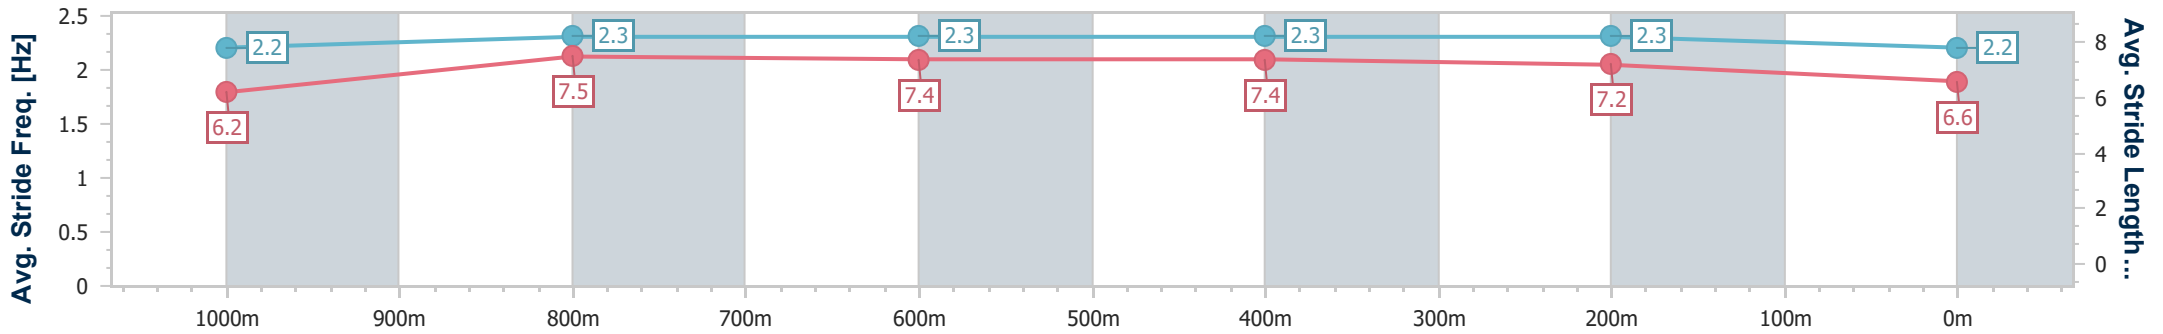

- [] Ranking at each section and finish
- .-.- No data available at this section
- NA No data available

Horse/Jockey Name	Pulpit
Final Rank	16
Fastest Section Time (Section)	0:11.69 (1000m)
Top Speed [km/h] (Section)	63.0 (1000m)
Race State	Finished

Sunshine Coast QLD Professional
 Race 4: TAB KEN RUSSELL MEMORIAL CLASSIC - 1200m
 11 May 2024 - 14:20
 Track Rating: Heavy 10, Weather: Fine, Rail Position: True

Section	Overall	1000m	800m	600m	400m	200m
Section Times	1:15.40 [16] (0:13.89)	1:01.51 [15] (0:11.69)	0:49.82 [17] (0:11.97)	0:37.85 [17] (0:12.30)	0:25.55 [16] (0:11.91)	0:13.64 [16] (0:13.64)
Average Speed [km/h]	51.8	62.2	61.5	60.4	60.5	52.7
Top Speed [km/h]	62.7	63.0	62.8	61.8	62.4	57.6
Avg. Dist. to Rail [m]	11.4	3.2	3.5	5.5	13.3	14.9
Avg. Stride Freq. [Hz]	2.2	2.3	2.3	2.3	2.3	2.2
Avg. Stride Length [m]	6.2	7.5	7.4	7.4	7.2	6.6