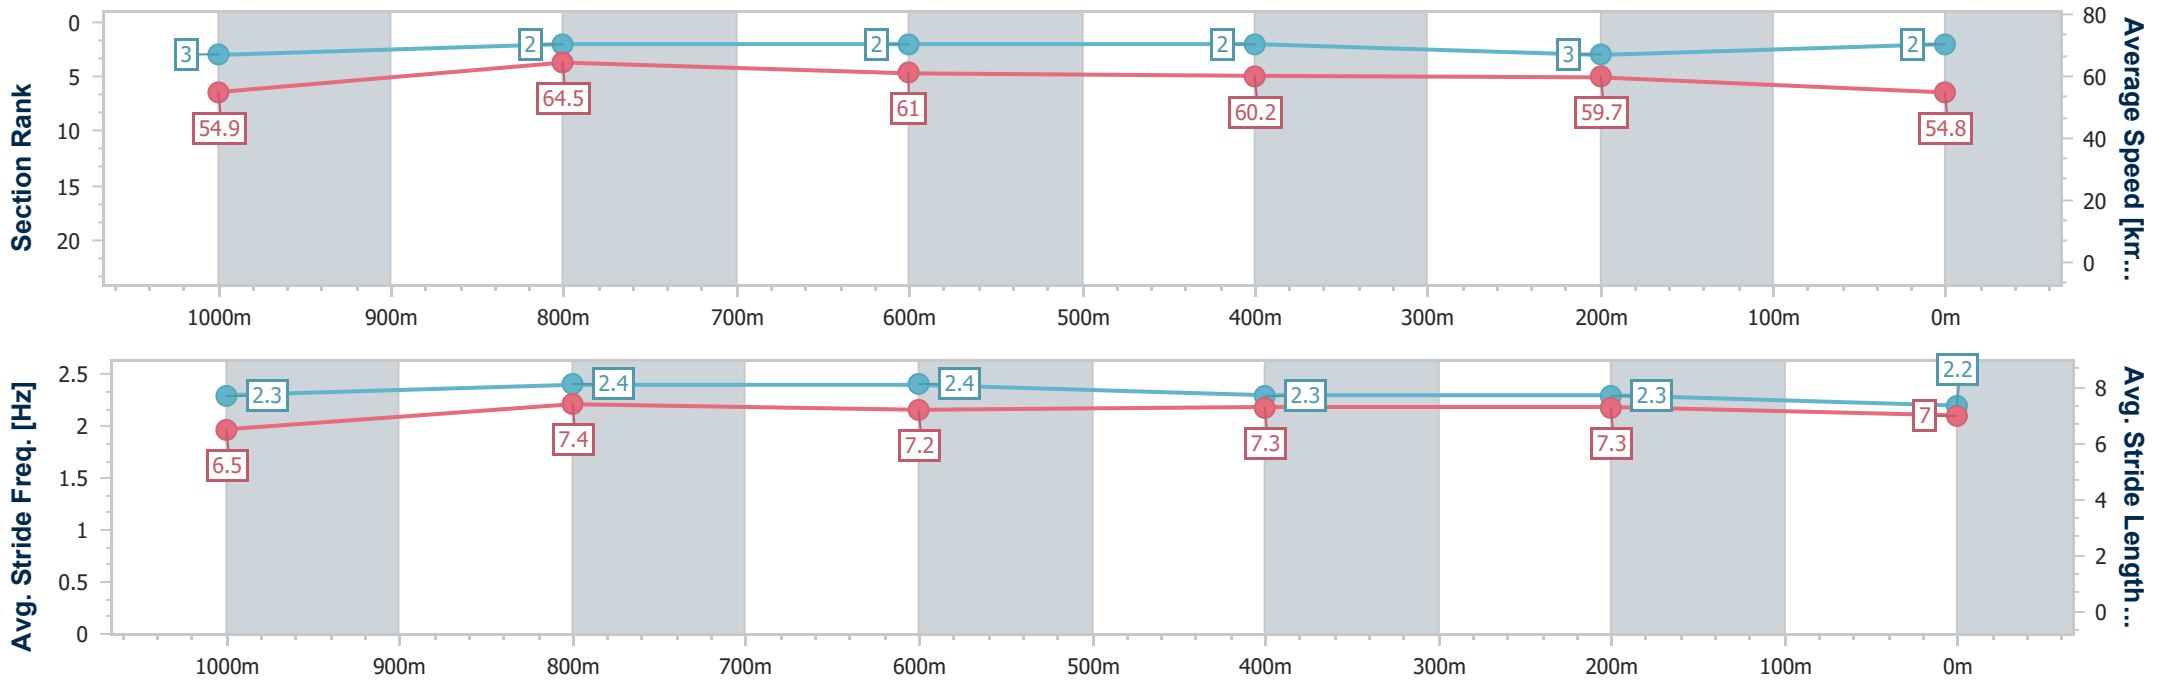

Horse/Jockey Name	Silva 'N' Suave
Final Rank	2
Fastest Section Time (Section)	0:11.22 (1000m)
Top Speed [km/h] (Section)	67.3 (1000m)
Race State	Finished

Sunshine Coast QLD Professional
Race 4: TAB KEN RUSSELL MEMORIAL CLASSIC - 1200m
11 May 2024 - 14:20
Track Rating: Heavy 10, Weather: Fine, Rail Position: True

Section	Overall	1000m	800m	600m	400m	200m
Section Times	1:13.75 [2] (0:13.15)	1:00.60 [3] (0:11.22)	0:49.38 [2] (0:11.99)	0:37.39 [2] (0:12.23)	0:25.16 [2] (0:12.03)	0:13.13 [3] (0:13.13)
Average Speed [km/h]	54.9	64.5	61.0	60.2	59.7	54.8
Top Speed [km/h]	67.1	67.3	62.4	61.2	60.8	57.7
Avg. Dist. to Rail [m]	8.0	4.0	2.4	3.6	8.1	5.7
Avg. Stride Freq. [Hz]	2.3	2.4	2.4	2.3	2.3	2.2
Avg. Stride Length [m]	6.5	7.4	7.2	7.3	7.3	7.0

- [ ] Ranking at each section and finish
- -.-.- No data available at this section
- NA No data available