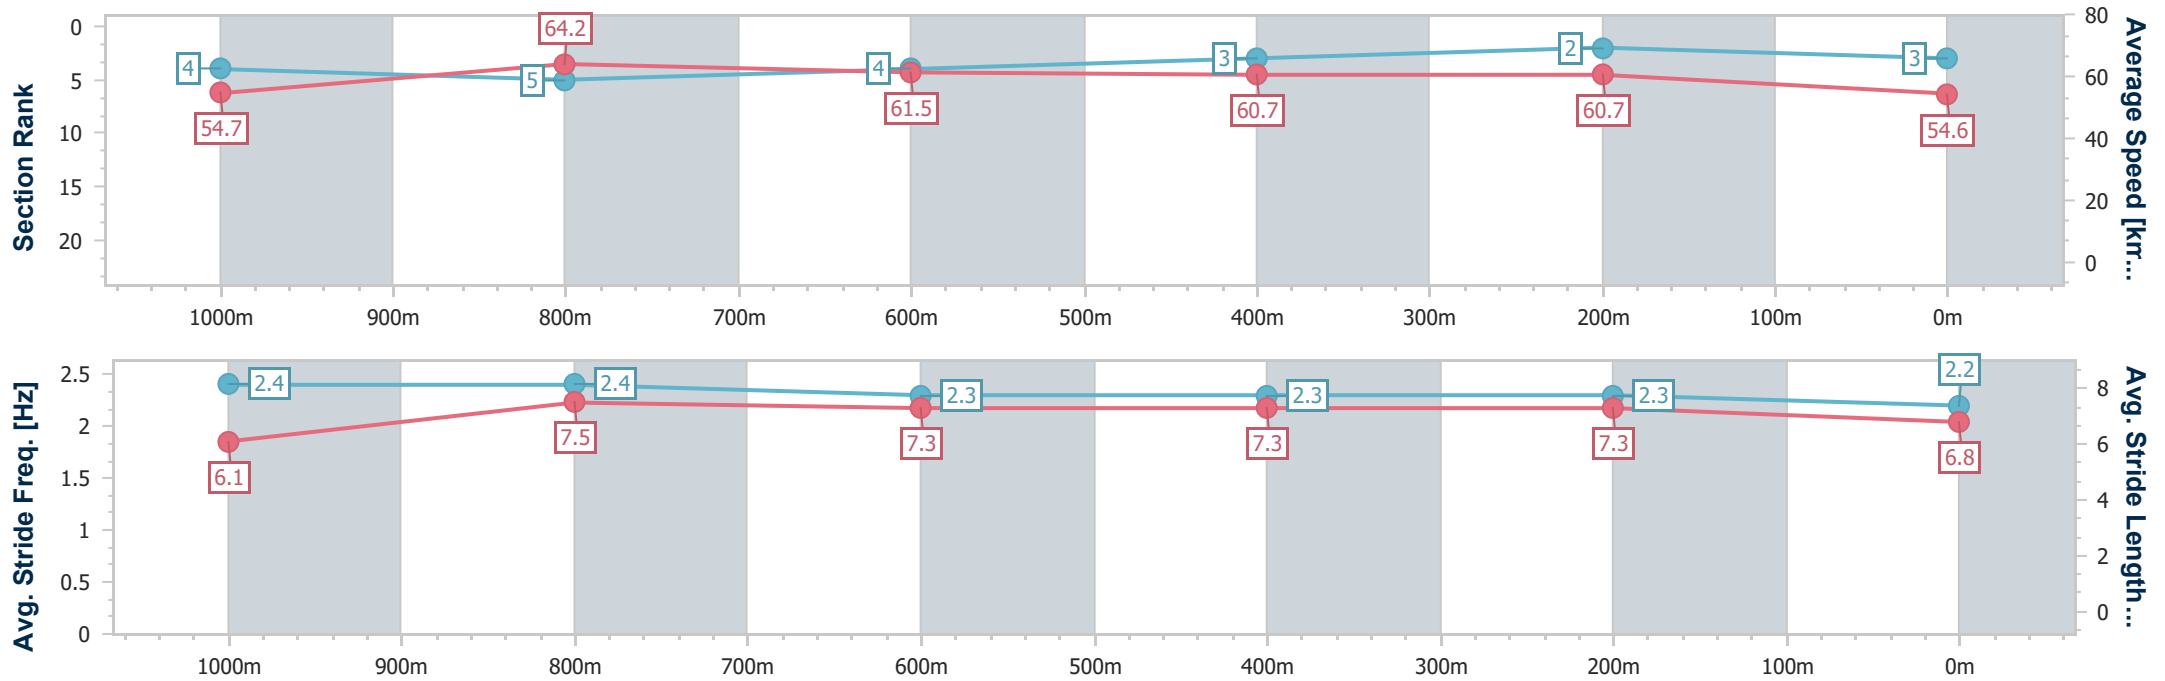

Horse/Jockey Name	Gin A Tonic
Final Rank	3
Fastest Section Time (Section)	0:11.36 (1000m)
Top Speed [km/h] (Section)	66.2 (Overall)
Race State	Finished

Sunshine Coast QLD Professional
Race 4: TAB KEN RUSSELL MEMORIAL CLASSIC - 1200m
11 May 2024 - 14:20
Track Rating: Heavy 10, Weather: Fine, Rail Position: True

Section	Overall	1000m	800m	600m	400m	200m
Section Times	1:13.77 [3] (0:13.17)	1:00.60 [4] (0:11.36)	0:49.24 [5] (0:11.98)	0:37.26 [4] (0:12.19)	0:25.07 [3] (0:11.92)	0:13.15 [2] (0:13.15)
Average Speed [km/h]	54.7	64.2	61.5	60.7	60.7	54.6
Top Speed [km/h]	66.2	65.4	63.0	62.1	61.4	59.3
Avg. Dist. to Rail [m]	13.2	5.2	3.8	5.1	10.0	6.1
Avg. Stride Freq. [Hz]	2.4	2.4	2.3	2.3	2.3	2.2
Avg. Stride Length [m]	6.1	7.5	7.3	7.3	7.3	6.8

- [ ] Ranking at each section and finish
- -.-.- No data available at this section
- NA No data available