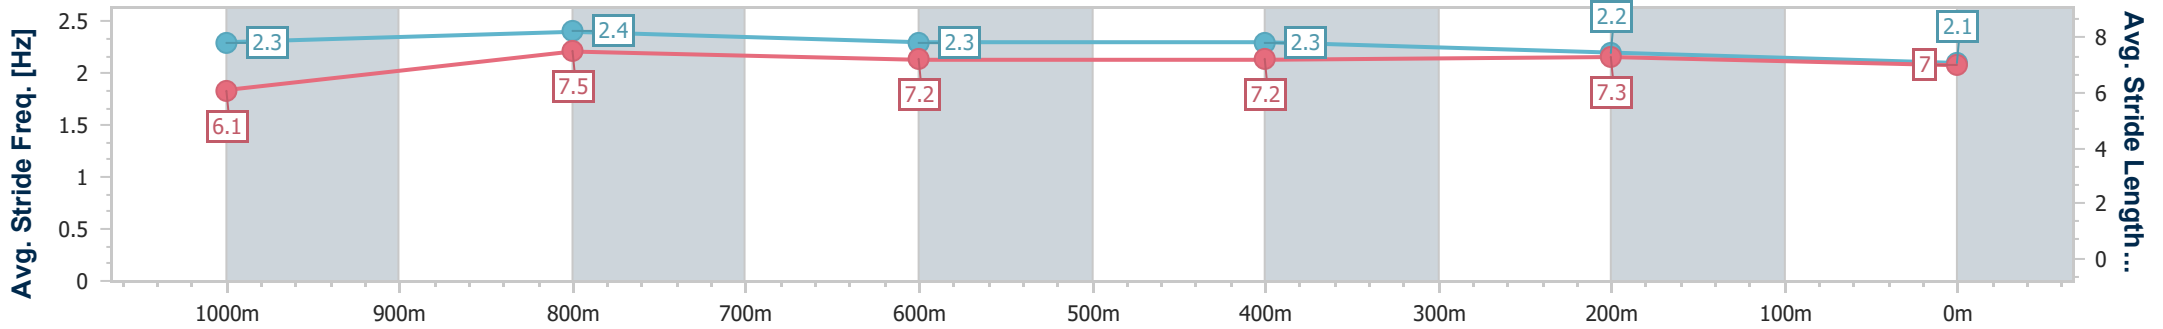

Sunshine Coast QLD Professional
 Race 4: TAB KEN RUSSELL MEMORIAL CLASSIC - 1200m
 11 May 2024 - 14:20
 Track Rating: Heavy 10, Weather: Fine, Rail Position: True

Section	Overall	1000m	800m	600m	400m	200m
Section Times	1:14.80 [13] (0:13.77)	1:01.03 [13] (0:11.29)	0:49.74 [11] (0:11.99)	0:37.75 [11] (0:12.49)	0:25.26 [13] (0:11.99)	0:13.27 [13] (0:13.27)
Average Speed [km/h]	52.3	64.2	61.0	59.1	60.1	54.3
Top Speed [km/h]	65.2	65.7	62.7	60.0	61.4	60.0
Avg. Dist. to Rail [m]	5.5	2.6	2.6	3.9	9.2	8.3
Avg. Stride Freq. [Hz]	2.3	2.4	2.3	2.2	2.3	2.2
Avg. Stride Length [m]	6.0	7.4	7.4	7.4	7.3	6.9

- [] Ranking at each section and finish
- .-.- No data available at this section
- NA No data available

Horse/Jockey Name	Kaluakoi
Final Rank	14
Fastest Section Time (Section)	0:11.36 (1000m)
Top Speed [km/h] (Section)	66.6 (Overall)
Race State	Finished

Sunshine Coast QLD Professional
 Race 4: TAB KEN RUSSELL MEMORIAL CLASSIC - 1200m
 11 May 2024 - 14:20
 Track Rating: Heavy 10, Weather: Fine, Rail Position: True

Section	Overall	1000m	800m	600m	400m	200m
Section Times	1:15.08 [14] (0:13.55)	1:01.53 [10] (0:11.36)	0:50.17 [10] (0:11.96)	0:38.21 [9] (0:12.34)	0:25.87 [8] (0:12.32)	0:13.55 [13]
Average Speed [km/h]	53.2	64.0	60.7	59.1	58.6	53.0
Top Speed [km/h]	66.6	65.2	62.3	60.2	59.5	56.8
Avg. Dist. to Rail [m]	7.6	4.6	1.8	2.1	7.3	8.1
Avg. Stride Freq. [Hz]	2.3	2.4	2.3	2.3	2.2	2.1
Avg. Stride Length [m]	6.1	7.5	7.2	7.2	7.3	7.0