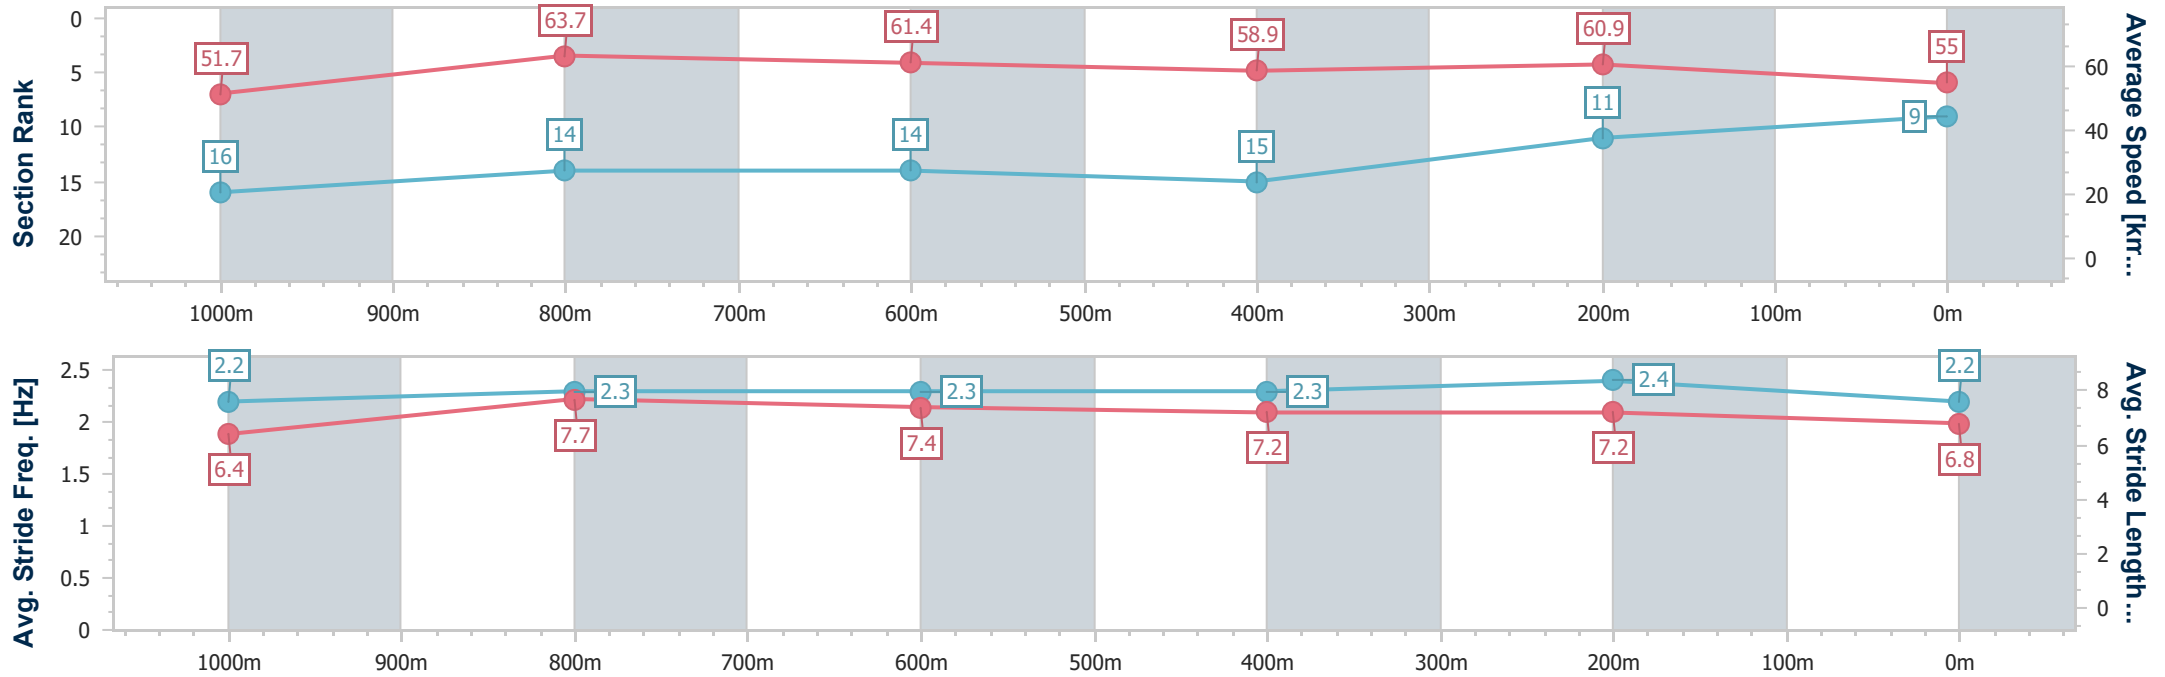

- [] Ranking at each section and finish
- .-.- No data available at this section
- NA No data available

Horse/Jockey Name	Territory Ash
Final Rank	9
Fastest Section Time (Section)	0:11.32 (1000m)
Top Speed [km/h] (Section)	65.4 (1000m)
Race State	Finished

Sunshine Coast QLD Professional
 Race 4: TAB KEN RUSSELL MEMORIAL CLASSIC - 1200m
 11 May 2024 - 14:20
 Track Rating: Heavy 10, Weather: Fine, Rail Position: True

Section	Overall	1000m	800m	600m	400m	200m
Section Times	1:14.55 [9] (0:13.96)	1:00.59 [16] (0:11.32)	0:49.27 [14] (0:11.91)	0:37.36 [14] (0:12.44)	0:24.92 [15] (0:11.86)	0:13.06 [11]
Average Speed [km/h]	51.7	63.7	61.4	58.9	60.9	55.0
Top Speed [km/h]	65.3	65.4	62.8	61.0	61.9	58.7
Avg. Dist. to Rail [m]	8.3	1.5	2.8	3.3	7.7	6.3
Avg. Stride Freq. [Hz]	2.2	2.3	2.3	2.3	2.4	2.2
Avg. Stride Length [m]	6.4	7.7	7.4	7.2	7.2	6.8