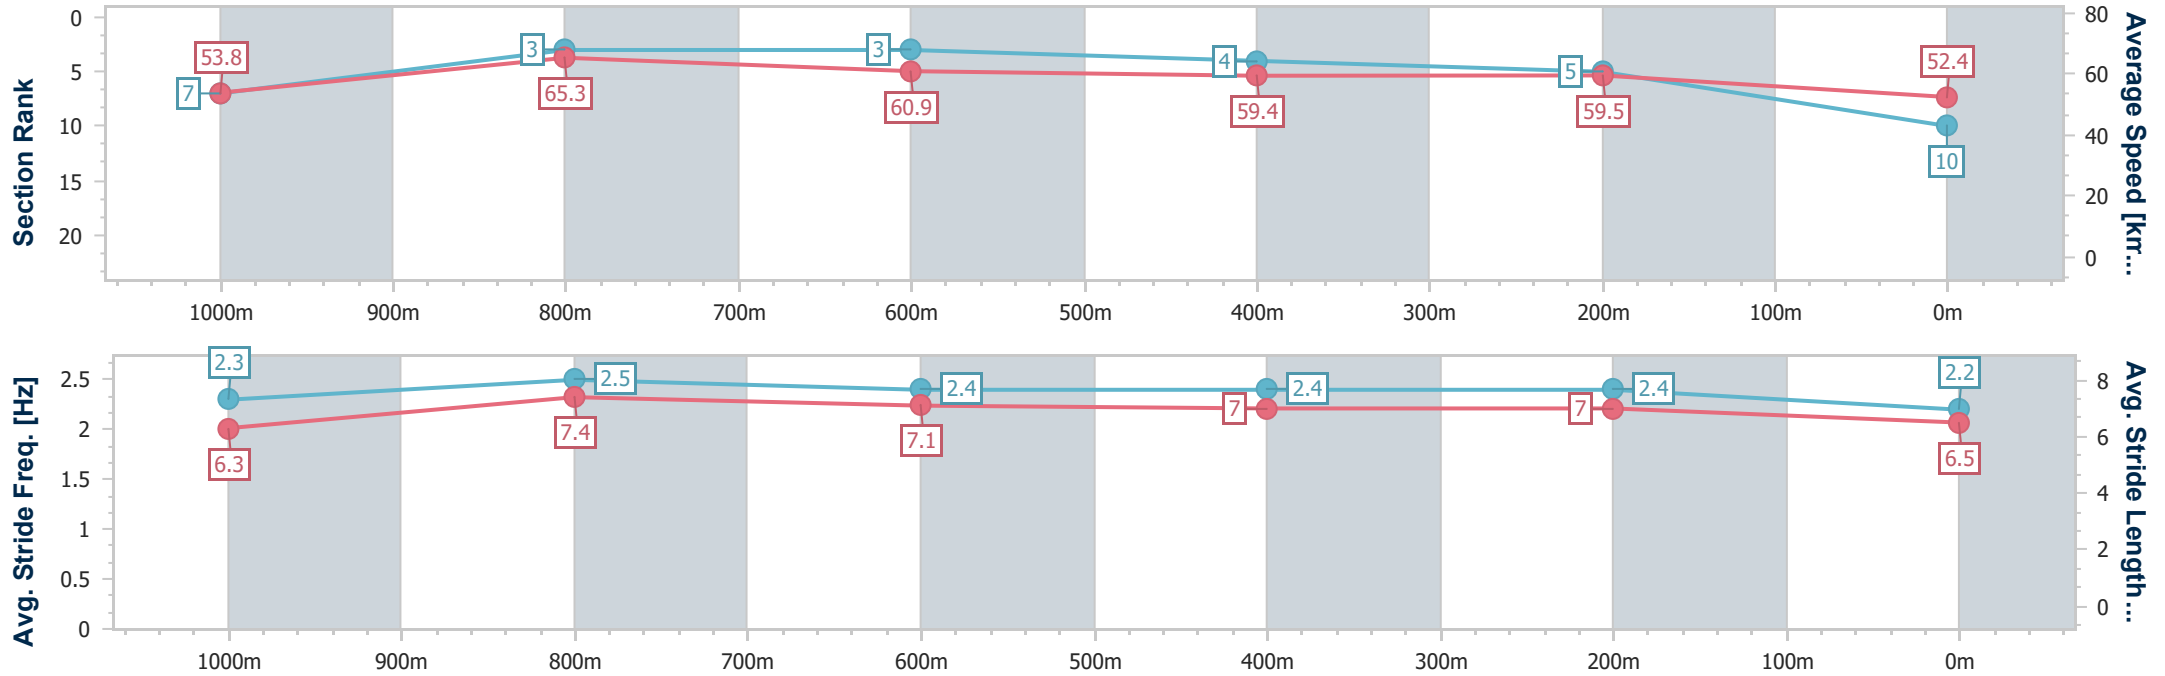

- [] Ranking at each section and finish
- .-.- No data available at this section
- NA No data available

Horse/Jockey Name	Volatile
Final Rank	10
Fastest Section Time (Section)	0:11.03 (1000m)
Top Speed [km/h] (Section)	68.0 (1000m)
Race State	Finished

Sunshine Coast QLD Professional
 Race 4: TAB KEN RUSSELL MEMORIAL CLASSIC - 1200m
 11 May 2024 - 14:20
 Track Rating: Heavy 10, Weather: Fine, Rail Position: True

Section	Overall	1000m	800m	600m	400m	200m
Section Times	1:14.63 [10] (0:13.39)	1:01.24 [7] (0:11.03)	0:50.21 [3] (0:11.98)	0:38.23 [3] (0:12.40)	0:25.83 [4] (0:12.08)	0:13.75 [5] (0:13.75)
Average Speed [km/h]	53.8	65.3	60.9	59.4	59.5	52.4
Top Speed [km/h]	67.7	68.0	63.5	61.9	62.0	56.2
Avg. Dist. to Rail [m]	3.9	0.8	2.5	3.8	6.7	4.6
Avg. Stride Freq. [Hz]	2.3	2.5	2.4	2.4	2.4	2.2
Avg. Stride Length [m]	6.3	7.4	7.1	7.0	7.0	6.5