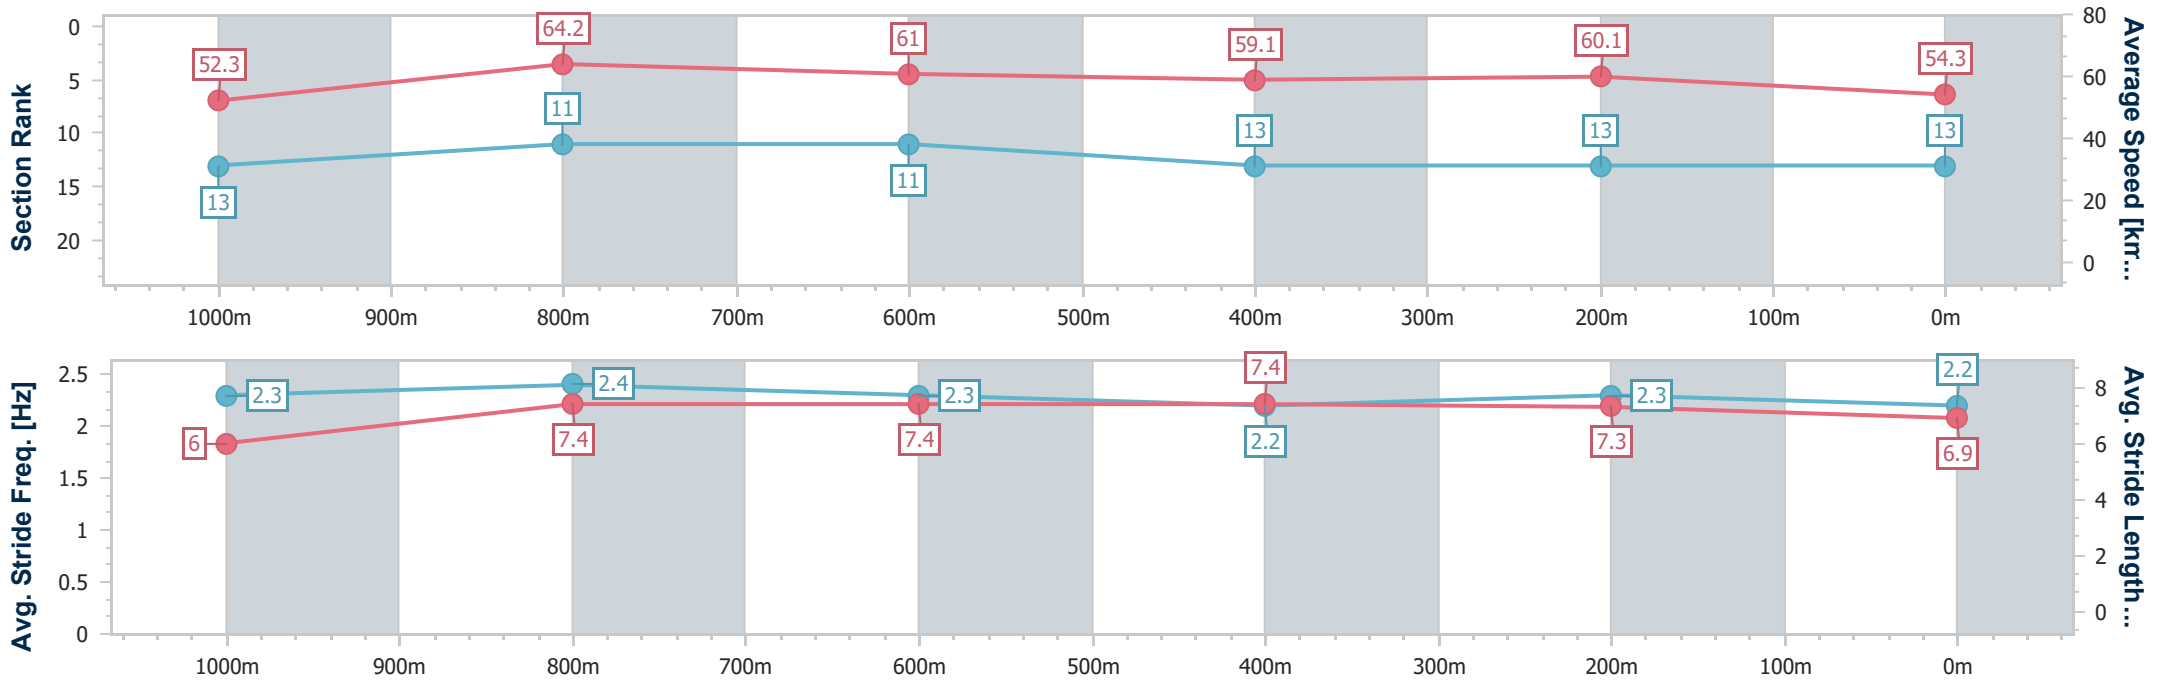

Sunshine Coast QLD Professional
 Race 4: TAB KEN RUSSELL MEMORIAL CLASSIC - 1200m
 11 May 2024 - 14:20
 Track Rating: Heavy 10, Weather: Fine, Rail Position: True

Section	Overall	1000m	800m	600m	400m	200m
Section Times	1:14.80 [12] (0:13.45)	1:01.35 [8] (0:11.45)	0:49.90 [9] (0:12.18)	0:37.72 [12] (0:12.45)	0:25.27 [12] (0:11.99)	0:13.28 [12] (0:13.28)
Average Speed [km/h]	53.5	63.9	60.8	59.8	60.1	54.1
Top Speed [km/h]	64.8	65.1	62.7	61.0	62.1	57.4
Avg. Dist. to Rail [m]	11.0	5.7	5.1	5.9	11.2	11.9
Avg. Stride Freq. [Hz]	2.4	2.4	2.4	2.3	2.3	2.3
Avg. Stride Length [m]	6.0	7.5	7.2	7.2	7.1	6.6

- [] Ranking at each section and finish
- .-.- No data available at this section
- NA No data available

Horse/Jockey Name	Zoular
Final Rank	13
Fastest Section Time (Section)	0:11.29 (1000m)
Top Speed [km/h] (Section)	65.7 (1000m)
Race State	Finished

Sunshine Coast QLD Professional
 Race 4: TAB KEN RUSSELL MEMORIAL CLASSIC - 1200m
 11 May 2024 - 14:20
 Track Rating: Heavy 10, Weather: Fine, Rail Position: True

Section	Overall	1000m	800m	600m	400m	200m
Section Times	1:14.80 [13] (0:13.77)	1:01.03 [13] (0:11.29)	0:49.74 [11] (0:11.99)	0:37.75 [11] (0:12.49)	0:25.26 [13] (0:11.99)	0:13.27 [13] (0:13.27)
Average Speed [km/h]	52.3	64.2	61.0	59.1	60.1	54.3
Top Speed [km/h]	65.2	65.7	62.7	60.0	61.4	60.0
Avg. Dist. to Rail [m]	5.5	2.6	2.6	3.9	9.2	8.3
Avg. Stride Freq. [Hz]	2.3	2.4	2.3	2.2	2.3	2.2
Avg. Stride Length [m]	6.0	7.4	7.4	7.4	7.3	6.9