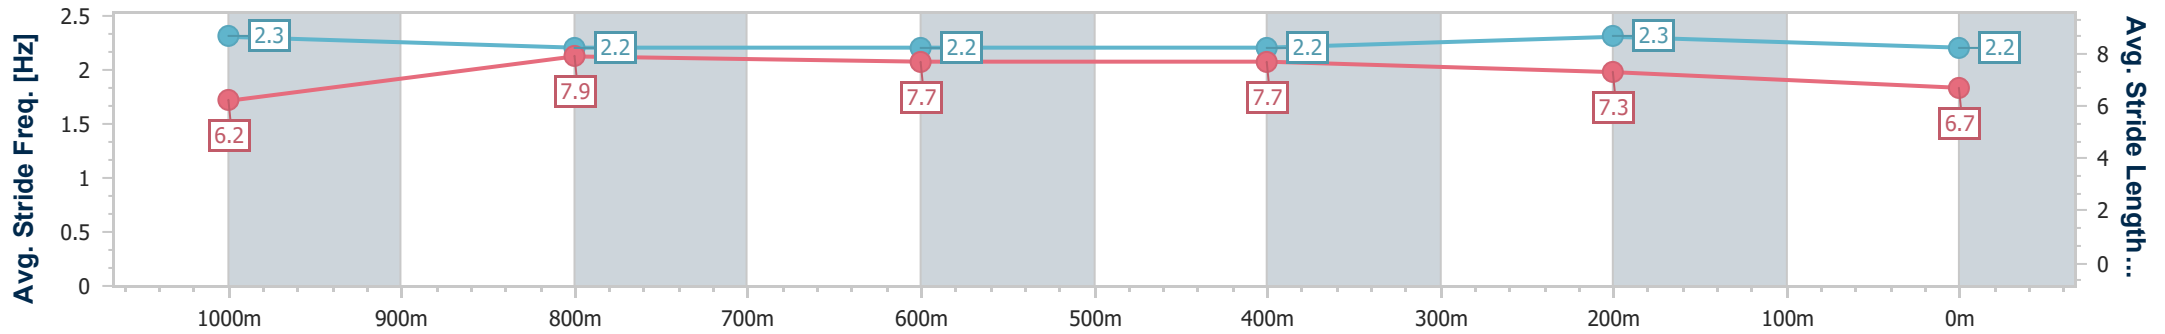

- [] Ranking at each section and finish
- .-.- No data available at this section
- NA No data available

Horse/Jockey Name	Runaway Tycoon
Final Rank	15
Fastest Section Time (Section)	0:11.57 (1000m)
Top Speed [km/h] (Section)	64.0 (1000m)
Race State	Finished

Sunshine Coast QLD Professional
 Race 4: TAB KEN RUSSELL MEMORIAL CLASSIC - 1200m
 11 May 2024 - 14:20
 Track Rating: Heavy 10, Weather: Fine, Rail Position: True

Section	Overall	1000m	800m	600m	400m	200m
Section Times	1:15.26 [15] (0:13.80)	1:01.46 [14] (0:11.57)	0:49.89 [15] (0:11.99)	0:37.90 [15] (0:12.19)	0:25.71 [14] (0:12.05)	0:13.66 [15] (0:13.66)
Average Speed [km/h]	52.3	62.8	61.9	61.2	59.8	52.7
Top Speed [km/h]	63.6	64.0	62.6	62.6	61.4	57.2
Avg. Dist. to Rail [m]	12.2	5.4	5.2	5.6	12.7	14.2
Avg. Stride Freq. [Hz]	2.3	2.2	2.2	2.2	2.3	2.2
Avg. Stride Length [m]	6.2	7.9	7.7	7.7	7.3	6.7