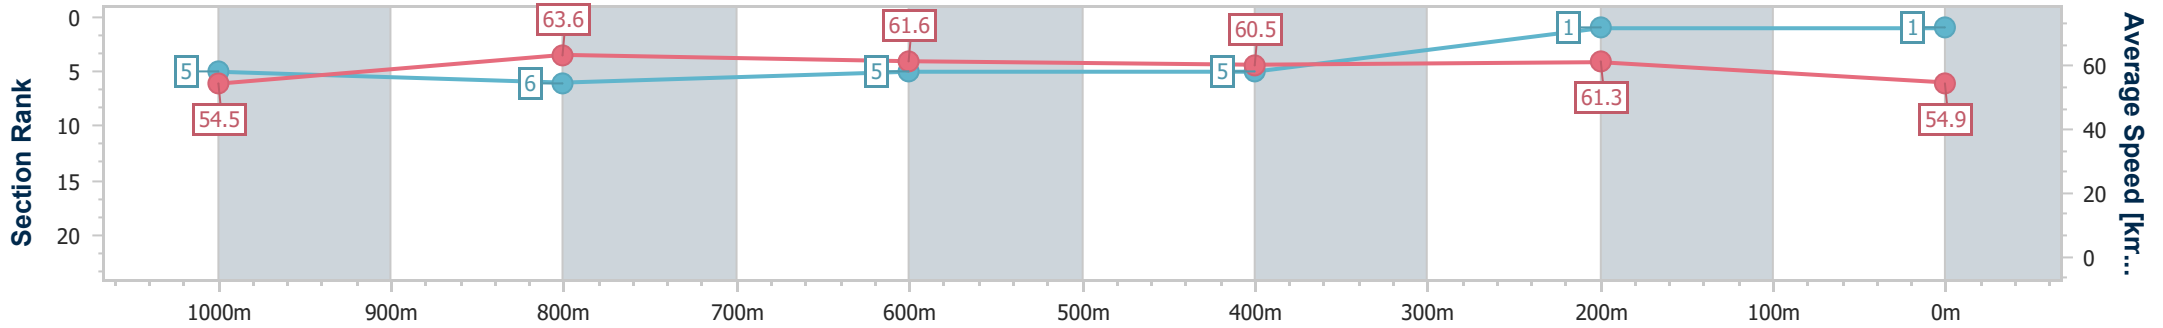

Horse/Jockey Name	Althoff
Final Rank	1
Fastest Section Time (Section)	0:11.38 (1000m)
Top Speed [km/h] (Section)	65.3 (1000m)
Race State	Finished

Sunshine Coast QLD Professional
Race 4: TAB KEN RUSSELL MEMORIAL CLASSIC - 1200m
11 May 2024 - 14:20
Track Rating: Heavy 10, Weather: Fine, Rail Position: True

Section	Overall	1000m	800m	600m	400m	200m
Section Times	1:13.71 [1] (0:13.21)	1:00.50 [5] (0:11.38)	0:49.12 [6] (0:11.98)	0:37.14 [5] (0:12.27)	0:24.87 [5] (0:11.76)	0:13.11 [1] (0:13.11)
Average Speed [km/h]	54.5	63.6	61.6	60.5	61.3	54.9
Top Speed [km/h]	65.3	65.3	62.5	61.9	62.8	58.6
Avg. Dist. to Rail [m]	6.0	3.9	3.8	5.7	11.0	10.0
Avg. Stride Freq. [Hz]	2.3	2.3	2.3	2.2	2.3	2.2
Avg. Stride Length [m]	6.4	7.6	7.5	7.5	7.4	7.0

- [ ] Ranking at each section and finish
- -.-.- No data available at this section
- NA No data available