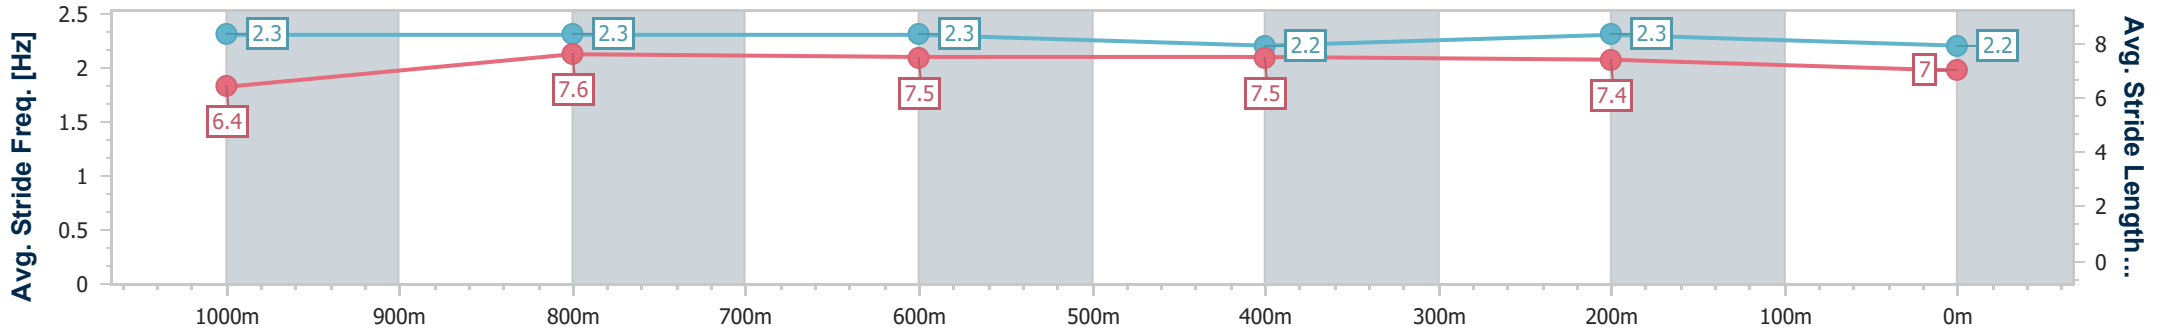

Horse/Jockey Name	Althoff
Final Rank	1
Fastest Section Time (Section)	0:11.38 (1000m)
Top Speed [km/h] (Section)	65.3 (1000m)
Race State	Finished

Sunshine Coast QLD Professional
Race 4: TAB KEN RUSSELL MEMORIAL CLASSIC - 1200m
11 May 2024 - 14:20
Track Rating: Heavy 10, Weather: Fine, Rail Position: True

Section	Overall	1000m	800m	600m	400m	200m
Section Times	1:13.71 [1] (0:13.21)	1:00.50 [5] (0:11.38)	0:49.12 [6] (0:11.98)	0:37.14 [5] (0:12.27)	0:24.87 [5] (0:11.76)	0:13.11 [1] (0:13.11)
Average Speed [km/h]	54.5	63.6	61.6	60.5	61.3	54.9
Top Speed [km/h]	65.3	65.3	62.5	61.9	62.8	58.6
Avg. Dist. to Rail [m]	6.0	3.9	3.8	5.7	11.0	10.0
Avg. Stride Freq. [Hz]	2.3	2.3	2.3	2.2	2.3	2.2
Avg. Stride Length [m]	6.4	7.6	7.5	7.5	7.4	7.0

- [ ] Ranking at each section and finish
- -.-.- No data available at this section
- NA No data available