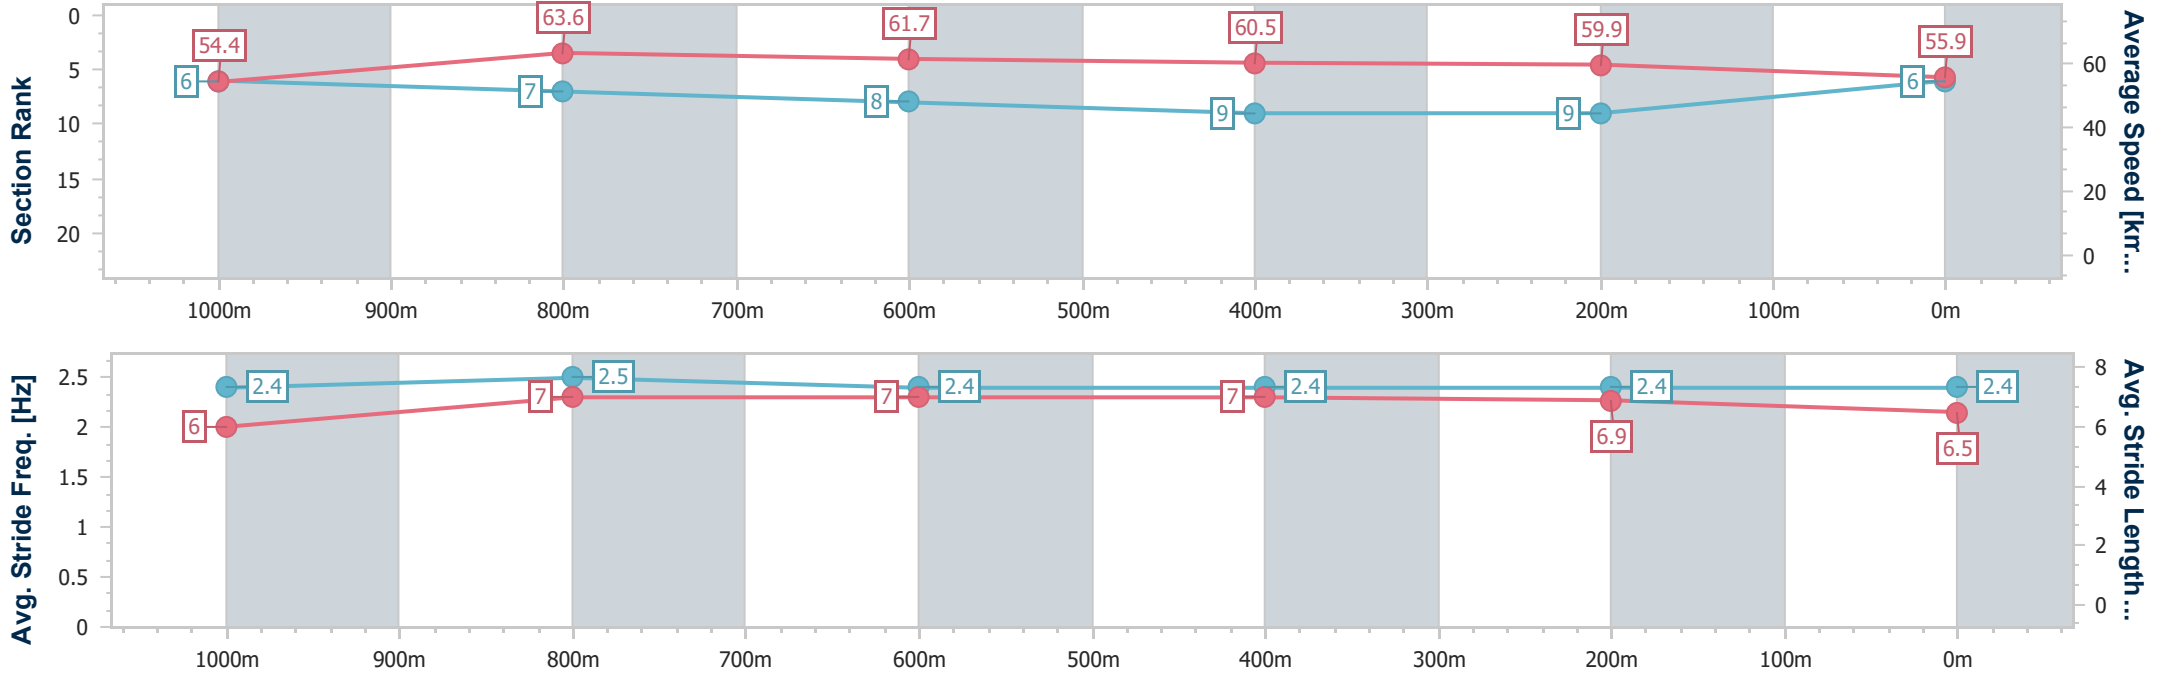

Horse/Jockey Name	Superalloy
Final Rank	6
Fastest Section Time (Section)	0:11.37 (1000m)
Top Speed [km/h] (Section)	64.7 (1000m)
Race State	Finished

Sunshine Coast QLD Professional
Race 4: TAB KEN RUSSELL MEMORIAL CLASSIC - 1200m
11 May 2024 - 14:20
Track Rating: Heavy 10, Weather: Fine, Rail Position: True

Section	Overall	1000m	800m	600m	400m	200m
Section Times	1:14.16 [6] (0:13.29)	1:00.87 [6] (0:11.37)	0:49.50 [7] (0:12.10)	0:37.40 [8] (0:12.50)	0:24.90 [9] (0:12.00)	0:12.90 [9] (0:12.90)
Average Speed [km/h]	54.4	63.6	61.7	60.5	59.9	55.9
Top Speed [km/h]	63.9	64.7	62.9	61.6	62.1	58.2
Avg. Dist. to Rail [m]	9.3	4.4	5.6	8.6	11.5	10.4
Avg. Stride Freq. [Hz]	2.4	2.5	2.4	2.4	2.4	2.4
Avg. Stride Length [m]	6.0	7.0	7.0	7.0	6.9	6.5

- [ ] Ranking at each section and finish
- -.-.- No data available at this section
- NA No data available