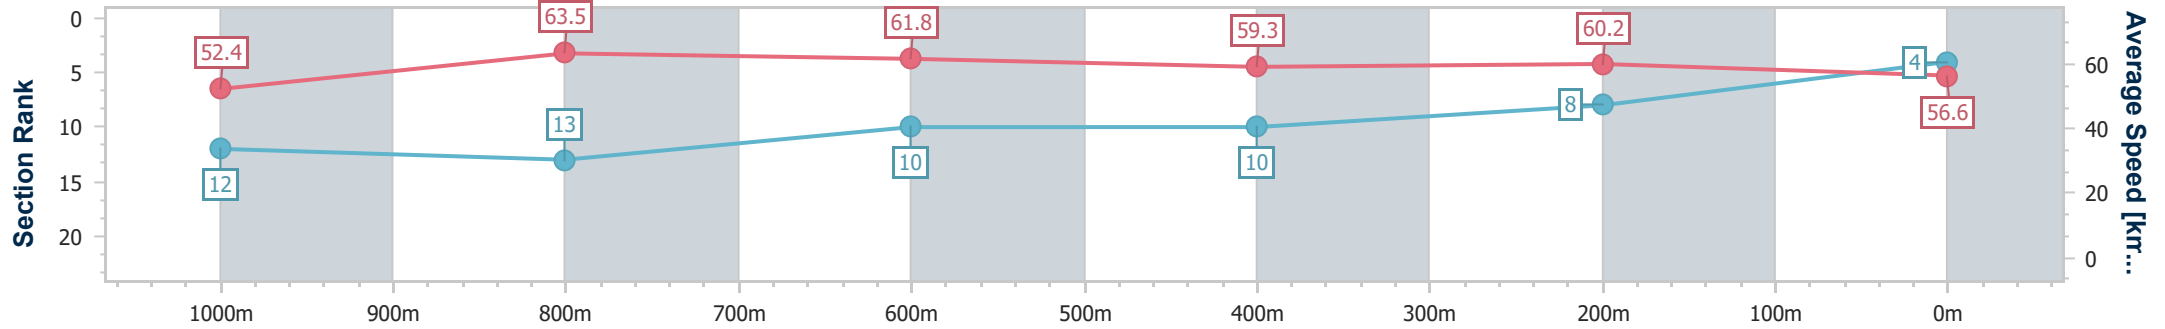

Horse/Jockey Name	Jemoma Alpilage
Final Rank	4
Fastest Section Time (Section)	0:11.43 (1000m)
Top Speed [km/h] (Section)	63.9 (1000m)
Race State	Finished

Sunshine Coast QLD Professional
Race 4: TAB KEN RUSSELL MEMORIAL CLASSIC - 1200m
11 May 2024 - 14:20
Track Rating: Heavy 10, Weather: Fine, Rail Position: True

Section	Overall	1000m	800m	600m	400m	200m
Section Times	1:13.98 [4] (0:13.73)	1:00.25 [12] (0:11.43)	0:48.82 [13] (0:11.81)	0:37.01 [10] (0:12.30)	0:24.71 [10] (0:11.96)	0:12.75 [8]
Average Speed [km/h]	52.4	63.5	61.8	59.3	60.2	56.6
Top Speed [km/h]	63.3	63.9	63.2	60.8	61.6	58.5
Avg. Dist. to Rail [m]	5.6	3.1	1.9	2.6	5.1	2.3
Avg. Stride Freq. [Hz]	2.2	2.3	2.2	2.2	2.2	2.2
Avg. Stride Length [m]	6.4	7.8	7.7	7.5	7.7	7.3

- [ ] Ranking at each section and finish
- -.-.- No data available at this section
- NA No data available