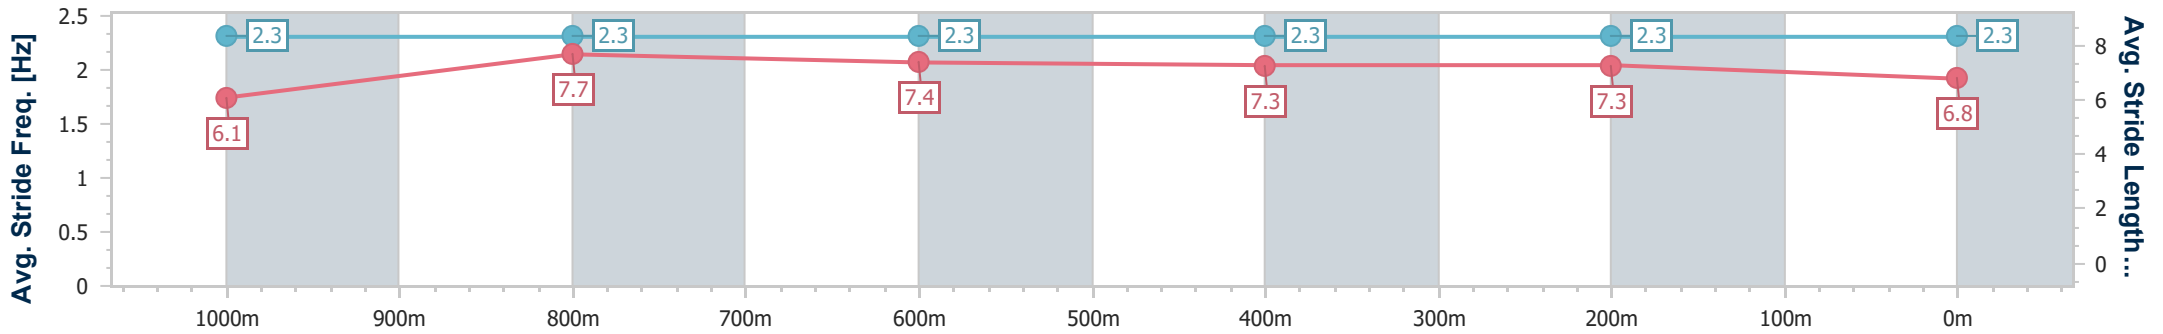

Horse/Jockey Name	Aquaholic
Final Rank	7
Fastest Section Time (Section)	0:11.52 (1000m)
Top Speed [km/h] (Section)	64.4 (Overall)
Race State	Finished

Sunshine Coast QLD Professional
Race 4: TAB KEN RUSSELL MEMORIAL CLASSIC - 1200m
11 May 2024 - 14:20
Track Rating: Heavy 10, Weather: Fine, Rail Position: True

Section	Overall	1000m	800m	600m	400m	200m
Section Times	1:14.41 [7] (0:13.57)	1:00.84 [11] (0:11.52)	0:49.32 [12] (0:12.00)	0:37.32 [13] (0:12.43)	0:24.89 [11] (0:11.96)	0:12.93 [10]
Average Speed [km/h]	53.1	63.4	61.3	59.5	60.2	55.6
Top Speed [km/h]	64.4	64.3	62.9	60.9	61.2	58.7
Avg. Dist. to Rail [m]	9.9	5.3	4.0	4.6	10.8	10.9
Avg. Stride Freq. [Hz]	2.3	2.3	2.3	2.3	2.3	2.3
Avg. Stride Length [m]	6.1	7.7	7.4	7.3	7.3	6.8

- [ ] Ranking at each section and finish
- -.-.- No data available at this section
- NA No data available