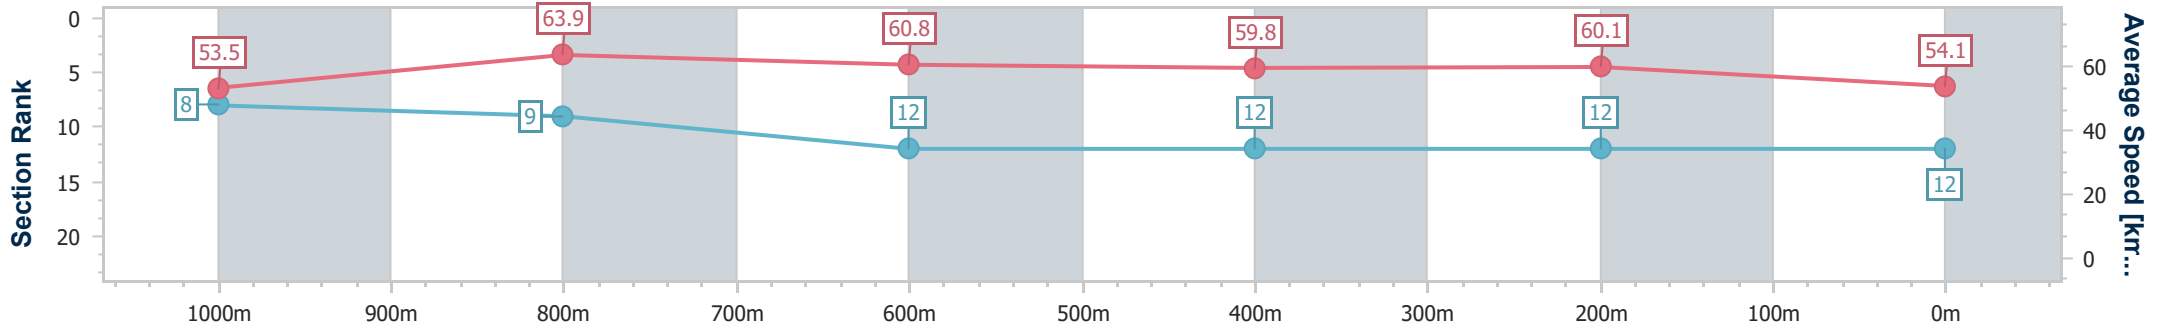

Horse/Jockey Name	Alpha Bravo
Final Rank	12
Fastest Section Time (Section)	0:11.45 (1000m)
Top Speed [km/h] (Section)	65.1 (1000m)
Race State	Finished

Sunshine Coast QLD Professional
Race 4: TAB KEN RUSSELL MEMORIAL CLASSIC - 1200m
11 May 2024 - 14:20
Track Rating: Heavy 10, Weather: Fine, Rail Position: True

Section	Overall	1000m	800m	600m	400m	200m
Section Times	1:14.80 [12] (0:13.45)	1:01.35 [8] (0:11.45)	0:49.90 [9] (0:12.18)	0:37.72 [12] (0:12.45)	0:25.27 [12] (0:11.99)	0:13.28 [12] (0:13.28)
Average Speed [km/h]	53.5	63.9	60.8	59.8	60.1	54.1
Top Speed [km/h]	64.8	65.1	62.7	61.0	62.1	57.4
Avg. Dist. to Rail [m]	11.0	5.7	5.1	5.9	11.2	11.9
Avg. Stride Freq. [Hz]	2.4	2.4	2.4	2.3	2.3	2.3
Avg. Stride Length [m]	6.0	7.5	7.2	7.2	7.1	6.6

- [ ] Ranking at each section and finish
- -.-.- No data available at this section
- NA No data available