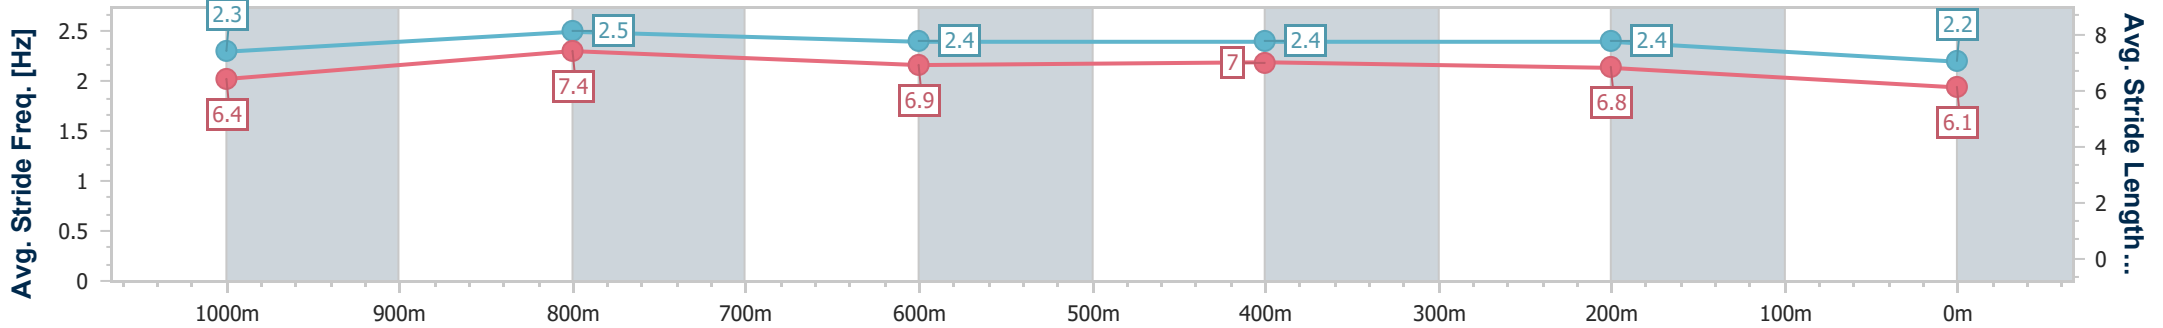

Sunshine Coast QLD Professional
 Race 4: TAB KEN RUSSELL MEMORIAL CLASSIC - 1200m
 11 May 2024 - 14:20
 Track Rating: Heavy 10, Weather: Fine, Rail Position: True

Section	Overall	1000m	800m	600m	400m	200m
Section Times	1:15.40 [16] (0:13.89)	1:01.51 [15] (0:11.69)	0:49.82 [17] (0:11.97)	0:37.85 [17] (0:12.30)	0:25.55 [16] (0:11.91)	0:13.64 [16] (0:13.64)
Average Speed [km/h]	51.8	62.2	61.5	60.4	60.5	52.7
Top Speed [km/h]	62.7	63.0	62.8	61.8	62.4	57.6
Avg. Dist. to Rail [m]	11.4	3.2	3.5	5.5	13.3	14.9
Avg. Stride Freq. [Hz]	2.2	2.3	2.3	2.3	2.3	2.2
Avg. Stride Length [m]	6.2	7.5	7.4	7.4	7.2	6.6

- [] Ranking at each section and finish
- .-.- No data available at this section
- NA No data available

Horse/Jockey Name	Balastier
Final Rank	17
Fastest Section Time (Section)	0:10.75 (1000m)
Top Speed [km/h] (Section)	69.0 (1000m)
Race State	Finished

Sunshine Coast QLD Professional
 Race 4: TAB KEN RUSSELL MEMORIAL CLASSIC - 1200m
 11 May 2024 - 14:20
 Track Rating: Heavy 10, Weather: Fine, Rail Position: True

Section	Overall	1000m	800m	600m	400m	200m
Section Times	1:15.63 [17] (0:12.93)	1:02.70 [1] (0:10.75)	0:51.95 [1] (0:12.37)	0:39.58 [1] (0:12.50)	0:27.08 [1] (0:12.29)	0:14.79 [4] (0:14.79)
Average Speed [km/h]	55.8	66.3	59.2	59.7	58.6	48.6
Top Speed [km/h]	69.0	69.0	60.9	62.1	60.5	54.3
Avg. Dist. to Rail [m]	2.0	3.7	2.5	6.0	9.4	5.3
Avg. Stride Freq. [Hz]	2.3	2.5	2.4	2.4	2.4	2.2
Avg. Stride Length [m]	6.4	7.4	6.9	7.0	6.8	6.1