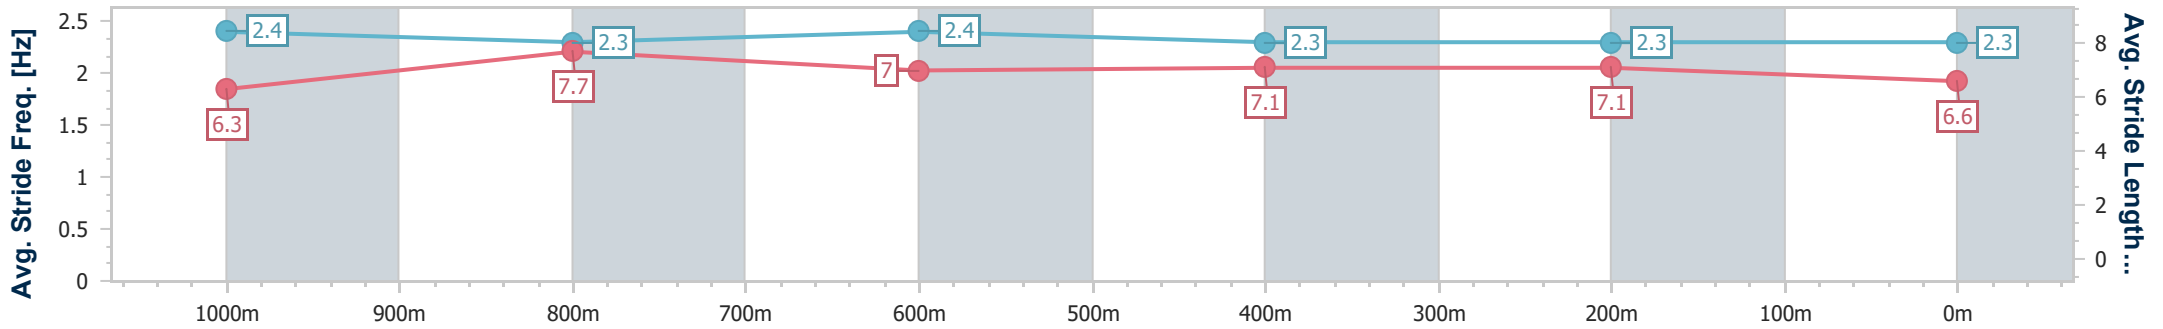

Horse/Jockey Name	Froebel Star
Final Rank	8
Fastest Section Time (Section)	0:11.36 (1000m)
Top Speed [km/h] (Section)	65.4 (1000m)
Race State	Finished

Sunshine Coast QLD Professional
Race 4: TAB KEN RUSSELL MEMORIAL CLASSIC - 1200m
11 May 2024 - 14:20
Track Rating: Heavy 10, Weather: Fine, Rail Position: True

Section	Overall	1000m	800m	600m	400m	200m
Section Times	1:14.49 [8] (0:13.09)	1:01.40 [2] (0:11.36)	0:50.04 [4] (0:12.21)	0:37.83 [7] (0:12.37)	0:25.46 [6] (0:12.15)	0:13.31 [7] (0:13.31)
Average Speed [km/h]	55.0	64.2	60.9	59.9	59.3	54.1
Top Speed [km/h]	64.0	65.4	63.7	61.0	60.8	57.4
Avg. Dist. to Rail [m]	6.0	4.5	5.8	5.2	9.6	10.5
Avg. Stride Freq. [Hz]	2.4	2.3	2.4	2.3	2.3	2.3
Avg. Stride Length [m]	6.3	7.7	7.0	7.1	7.1	6.6

- [ ] Ranking at each section and finish
- -.-.- No data available at this section
- NA No data available