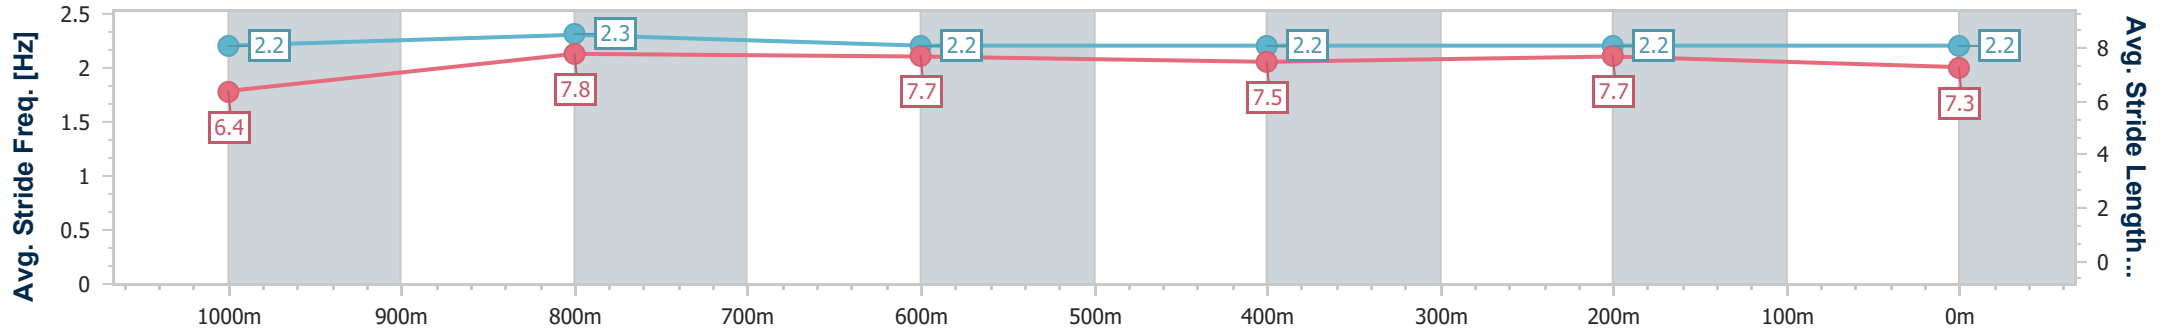

Horse/Jockey Name	Jemoma Alpilage
Final Rank	4
Fastest Section Time (Section)	0:11.43 (1000m)
Top Speed [km/h] (Section)	63.9 (1000m)
Race State	Finished

Sunshine Coast QLD Professional
Race 4: TAB KEN RUSSELL MEMORIAL CLASSIC - 1200m
11 May 2024 - 14:20
Track Rating: Heavy 10, Weather: Fine, Rail Position: True

Section	Overall	1000m	800m	600m	400m	200m
Section Times	1:13.98 [4] (0:13.73)	1:00.25 [12] (0:11.43)	0:48.82 [13] (0:11.81)	0:37.01 [10] (0:12.30)	0:24.71 [10] (0:11.96)	0:12.75 [8]
Average Speed [km/h]	52.4	63.5	61.8	59.3	60.2	56.6
Top Speed [km/h]	63.3	63.9	63.2	60.8	61.6	58.5
Avg. Dist. to Rail [m]	5.6	3.1	1.9	2.6	5.1	2.3
Avg. Stride Freq. [Hz]	2.2	2.3	2.2	2.2	2.2	2.2
Avg. Stride Length [m]	6.4	7.8	7.7	7.5	7.7	7.3

- [ ] Ranking at each section and finish
- -.-.- No data available at this section
- NA No data available