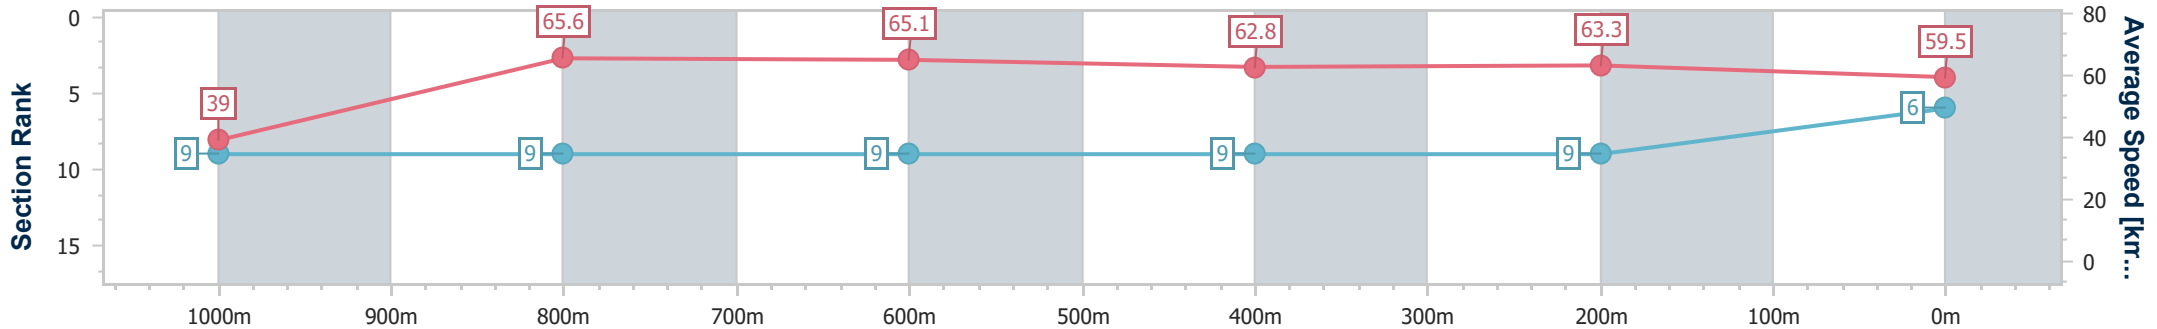

Horse/Jockey Name	Magic Talent
Final Rank	6
Fastest Section Time (Section)	0:09.20 (Overall)
Top Speed [km/h] (Section)	66.6 (1000m)
Race State	Finished

Ipswich QLD Professional
Race 7: EDDIES COMMUNITY EVENT Fillies & Mares
BENCHMARK 62 Handicap - 1100m

11 May 2024 - 15:47

Track Rating: Soft 5, Weather: Fine, Rail Position: +2.0M Entire

Section	Overall	1000m	800m	600m	400m	200m
Section Times	1:06.07 [6] (0:09.20)	0:56.87 [9] (0:10.99)	0:45.88 [9] (0:11.01)	0:34.87 [9] (0:11.43)	0:23.44 [9] (0:11.32)	0:12.12 [9] (0:12.12)
Average Speed [km/h]	39.0	65.6	65.1	62.8	63.3	59.5
Top Speed [km/h]	62.4	66.6	66.3	63.5	64.3	62.7
Avg. Dist. to Rail [m]	5.5	0.7	0.9	1.2	0.9	2.7
Avg. Stride Freq. [Hz]	2.2	2.5	2.4	2.4	2.4	2.3
Avg. Stride Length [m]	5.1	7.4	7.5	7.4	7.2	7.1

- [ ] Ranking at each section and finish
- -.-.- No data available at this section
- NA No data available