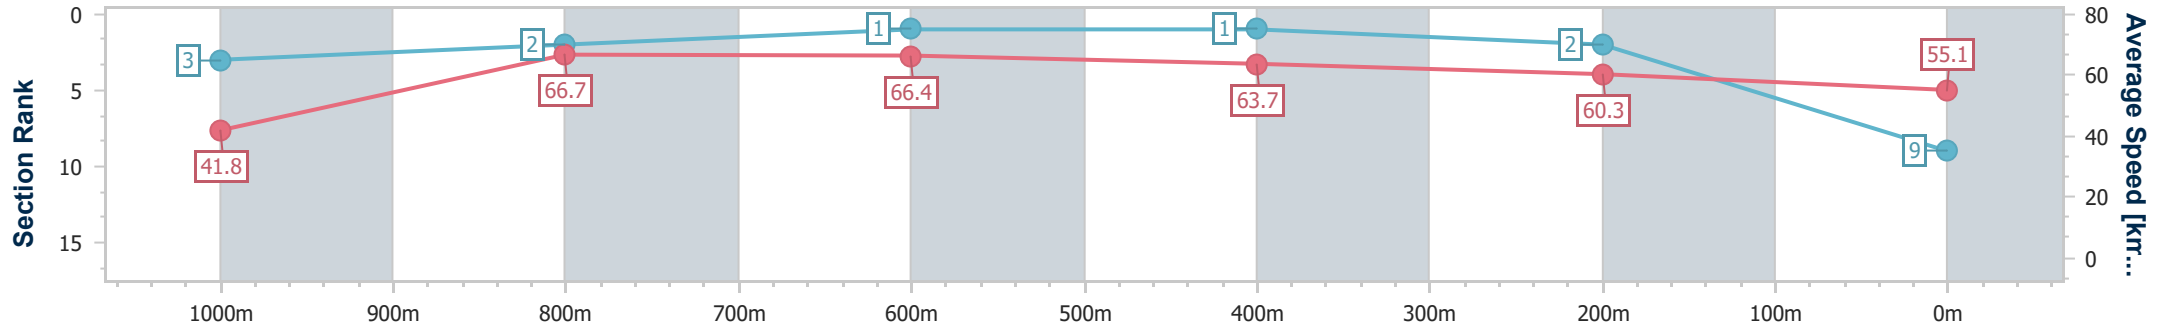

Horse/Jockey Name	Tycoon Mistress
Final Rank	9
Fastest Section Time (Section)	0:08.59 (Overall)
Top Speed [km/h] (Section)	67.6 (1000m)
Race State	Finished

Ipswich QLD Professional
Race 7: EDDIES COMMUNITY EVENT Fillies & Mares
BENCHMARK 62 Handicap - 1100m

11 May 2024 - 15:47

Track Rating: Soft 5, Weather: Fine, Rail Position: +2.0M Entire

Section	Overall	1000m	800m	600m	400m	200m
Section Times	1:06.53 [9] (0:08.59)	0:57.94 [3] (0:10.80)	0:47.14 [2] (0:10.84)	0:36.30 [1] (0:11.26)	0:25.04 [1] (0:11.98)	0:13.06 [2] (0:13.06)
Average Speed [km/h]	41.8	66.7	66.4	63.7	60.3	55.1
Top Speed [km/h]	64.0	67.6	67.2	66.1	63.0	58.2
Avg. Dist. to Rail [m]	5.8	0.9	0.3	0.5	0.7	1.9
Avg. Stride Freq. [Hz]	2.2	2.5	2.5	2.5	2.4	2.3
Avg. Stride Length [m]	5.3	7.5	7.4	7.2	7.0	6.7

- [ ] Ranking at each section and finish
- -.-.- No data available at this section
- NA No data available