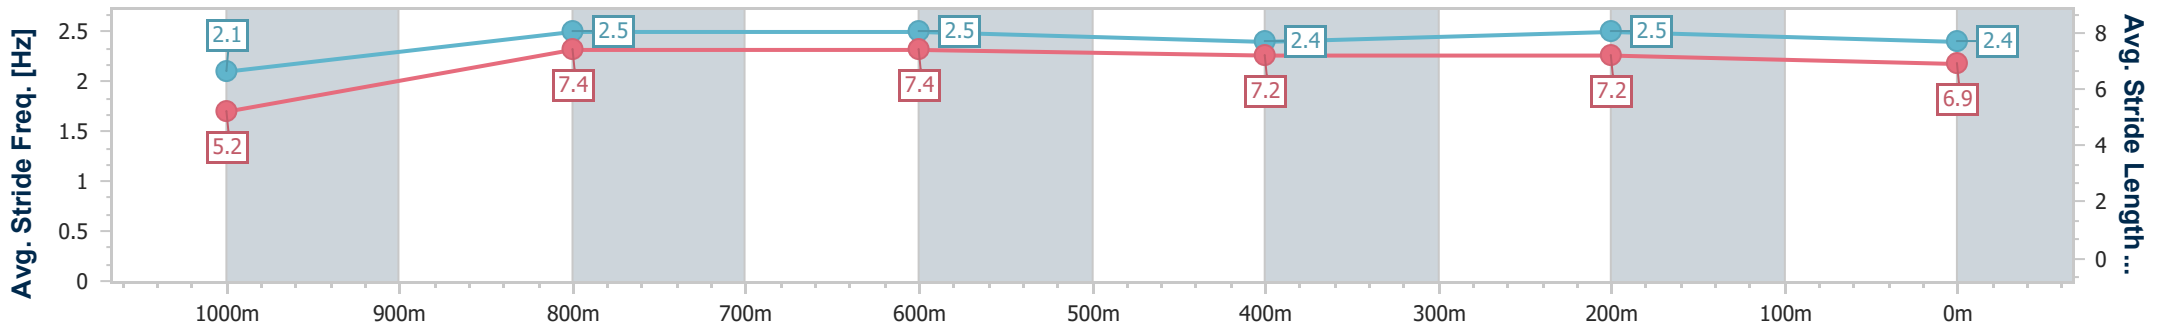

Horse/Jockey Name	Duchess Bree
Final Rank	4
Fastest Section Time (Section)	0:09.21 (Overall)
Top Speed [km/h] (Section)	67.2 (1000m)
Race State	Finished

Ipswich QLD Professional
Race 7: EDDIES COMMUNITY EVENT Fillies & Mares
BENCHMARK 62 Handicap - 1100m

11 May 2024 - 15:47

Track Rating: Soft 5, Weather: Fine, Rail Position: +2.0M Entire

Section	Overall	1000m	800m	600m	400m	200m
Section Times	1:05.79 [4] (0:09.21)	0:56.58 [10] (0:11.04)	0:45.54 [10] (0:11.00)	0:34.54 [10] (0:11.38)	0:23.16 [10] (0:11.20)	0:11.96 [7] (0:11.96)
Average Speed [km/h]	39.2	65.5	65.2	63.2	64.5	60.1
Top Speed [km/h]	61.3	67.2	67.1	64.5	66.0	63.1
Avg. Dist. to Rail [m]	10.3	1.3	0.3	0.2	2.8	8.3
Avg. Stride Freq. [Hz]	2.1	2.5	2.5	2.4	2.5	2.4
Avg. Stride Length [m]	5.2	7.4	7.4	7.2	7.2	6.9

- [ ] Ranking at each section and finish
- -.-.- No data available at this section
- NA No data available