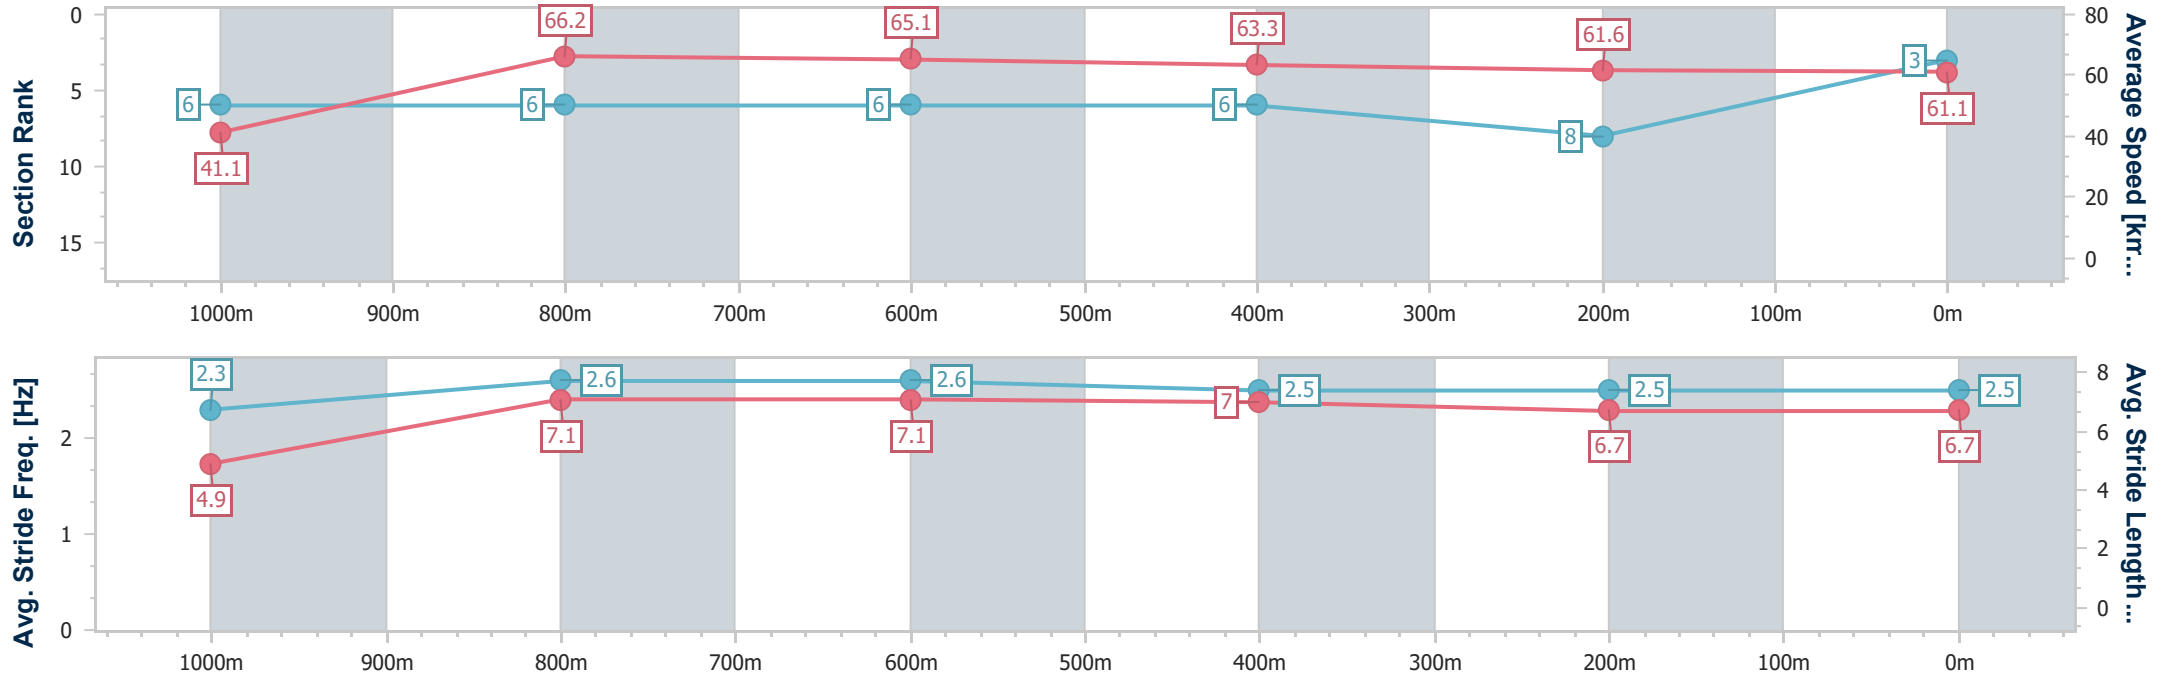

Horse/Jockey Name	Kitri
Final Rank	3
Fastest Section Time (Section)	0:08.81 (Overall)
Top Speed [km/h] (Section)	67.5 (1000m)
Race State	Finished

Ipswich QLD Professional
Race 7: EDDIES COMMUNITY EVENT Fillies & Mares
BENCHMARK 62 Handicap - 1100m

11 May 2024 - 15:47

Track Rating: Soft 5, Weather: Fine, Rail Position: +2.0M Entire

Section	Overall	1000m	800m	600m	400m	200m
Section Times	1:05.66 [3] (0:08.81)	0:56.85 [6] (0:10.90)	0:45.95 [6] (0:11.03)	0:34.92 [6] (0:11.35)	0:23.57 [6] (0:11.75)	0:11.82 [8] (0:11.82)
Average Speed [km/h]	41.1	66.2	65.1	63.3	61.6	61.1
Top Speed [km/h]	63.1	67.5	67.4	64.1	63.1	62.3
Avg. Dist. to Rail [m]	9.0	2.1	0.2	0.3	2.6	6.0
Avg. Stride Freq. [Hz]	2.3	2.6	2.6	2.5	2.5	2.5
Avg. Stride Length [m]	4.9	7.1	7.1	7.0	6.7	6.7

- [ ] Ranking at each section and finish
- -.-.- No data available at this section
- NA No data available