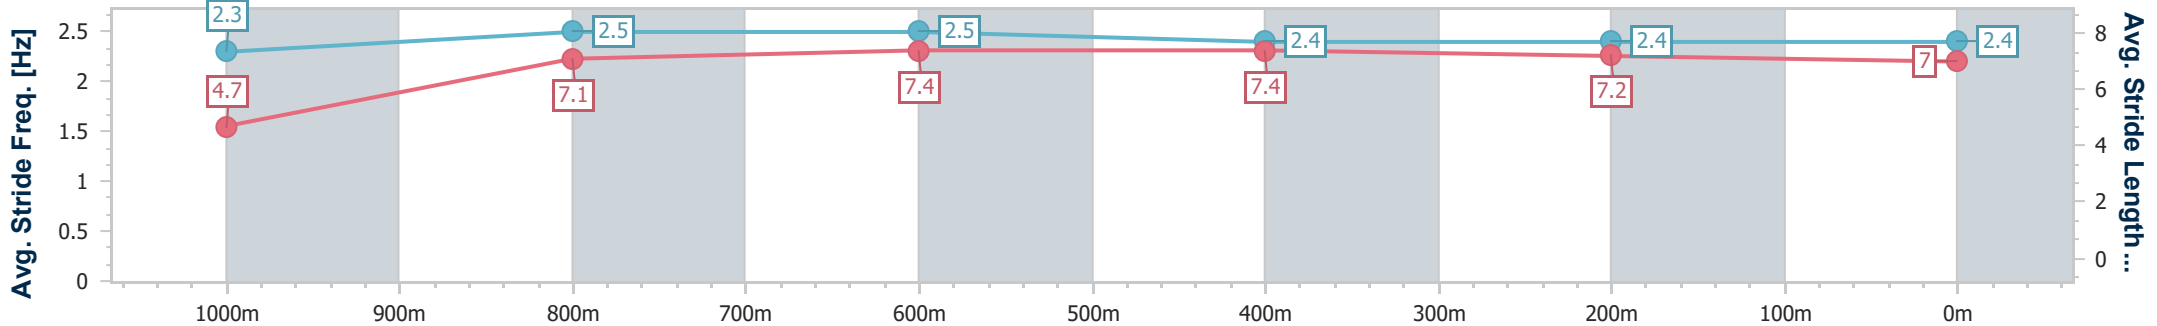

Horse/Jockey Name	Epicurious
Final Rank	10
Fastest Section Time (Section)	0:09.53 (Overall)
Top Speed [km/h] (Section)	66.3 (800m)
Race State	Finished

Ipswich QLD Professional
Race 7: EDDIES COMMUNITY EVENT Fillies & Mares
BENCHMARK 62 Handicap - 1100m

11 May 2024 - 15:47

Track Rating: Soft 5, Weather: Fine, Rail Position: +2.0M Entire

Section	Overall	1000m	800m	600m	400m	200m
Section Times	1:06.55 [10] (0:09.53)	0:57.02 [11] (0:11.27)	0:45.75 [11] (0:10.91)	0:34.84 [11] (0:11.36)	0:23.48 [11] (0:11.47)	0:12.01 [11] (0:12.01)
Average Speed [km/h]	37.8	63.9	65.5	63.2	62.4	59.9
Top Speed [km/h]	60.2	65.5	66.3	65.3	63.9	63.1
Avg. Dist. to Rail [m]	2.8	0.4	1.2	1.0	1.2	0.9
Avg. Stride Freq. [Hz]	2.3	2.5	2.5	2.4	2.4	2.4
Avg. Stride Length [m]	4.7	7.1	7.4	7.4	7.2	7.0

- [ ] Ranking at each section and finish
- -.-.- No data available at this section
- NA No data available