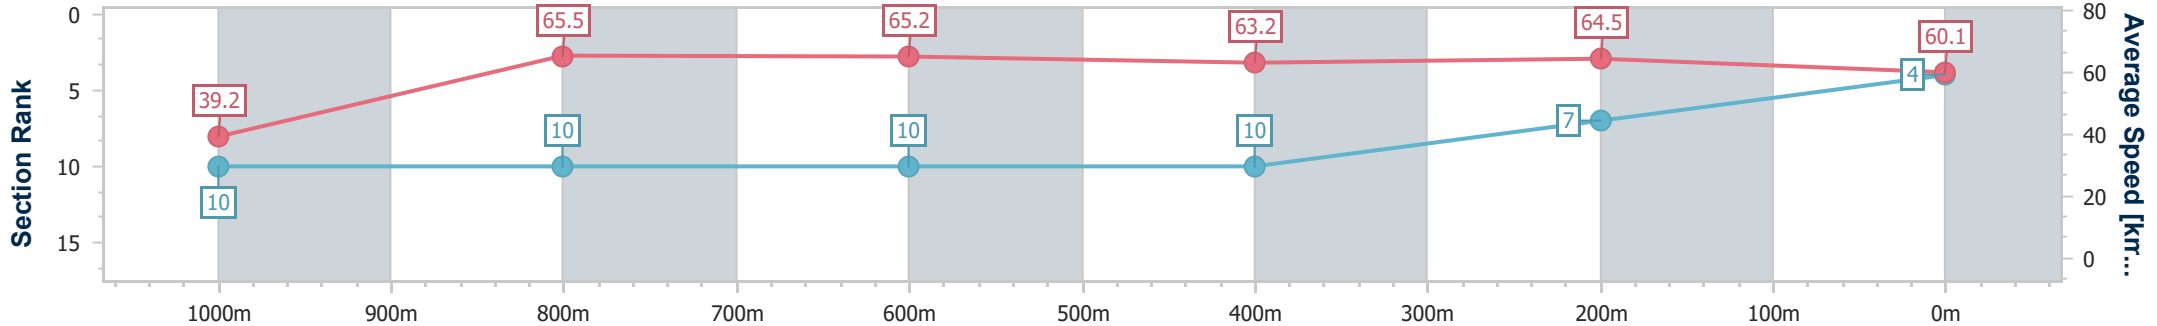

Horse/Jockey Name	Duchess Bree
Final Rank	4
Fastest Section Time (Section)	0:09.21 (Overall)
Top Speed [km/h] (Section)	67.2 (1000m)
Race State	Finished

Ipswich QLD Professional
Race 7: EDDIES COMMUNITY EVENT Fillies & Mares
BENCHMARK 62 Handicap - 1100m

11 May 2024 - 15:47

Track Rating: Soft 5, Weather: Fine, Rail Position: +2.0M Entire

Section	Overall	1000m	800m	600m	400m	200m
Section Times	1:05.79 [4] (0:09.21)	0:56.58 [10] (0:11.04)	0:45.54 [10] (0:11.00)	0:34.54 [10] (0:11.38)	0:23.16 [10] (0:11.20)	0:11.96 [7] (0:11.96)
Average Speed [km/h]	39.2	65.5	65.2	63.2	64.5	60.1
Top Speed [km/h]	61.3	67.2	67.1	64.5	66.0	63.1
Avg. Dist. to Rail [m]	10.3	1.3	0.3	0.2	2.8	8.3
Avg. Stride Freq. [Hz]	2.1	2.5	2.5	2.4	2.5	2.4
Avg. Stride Length [m]	5.2	7.4	7.4	7.2	7.2	6.9

- [ ] Ranking at each section and finish
- -.-.- No data available at this section
- NA No data available