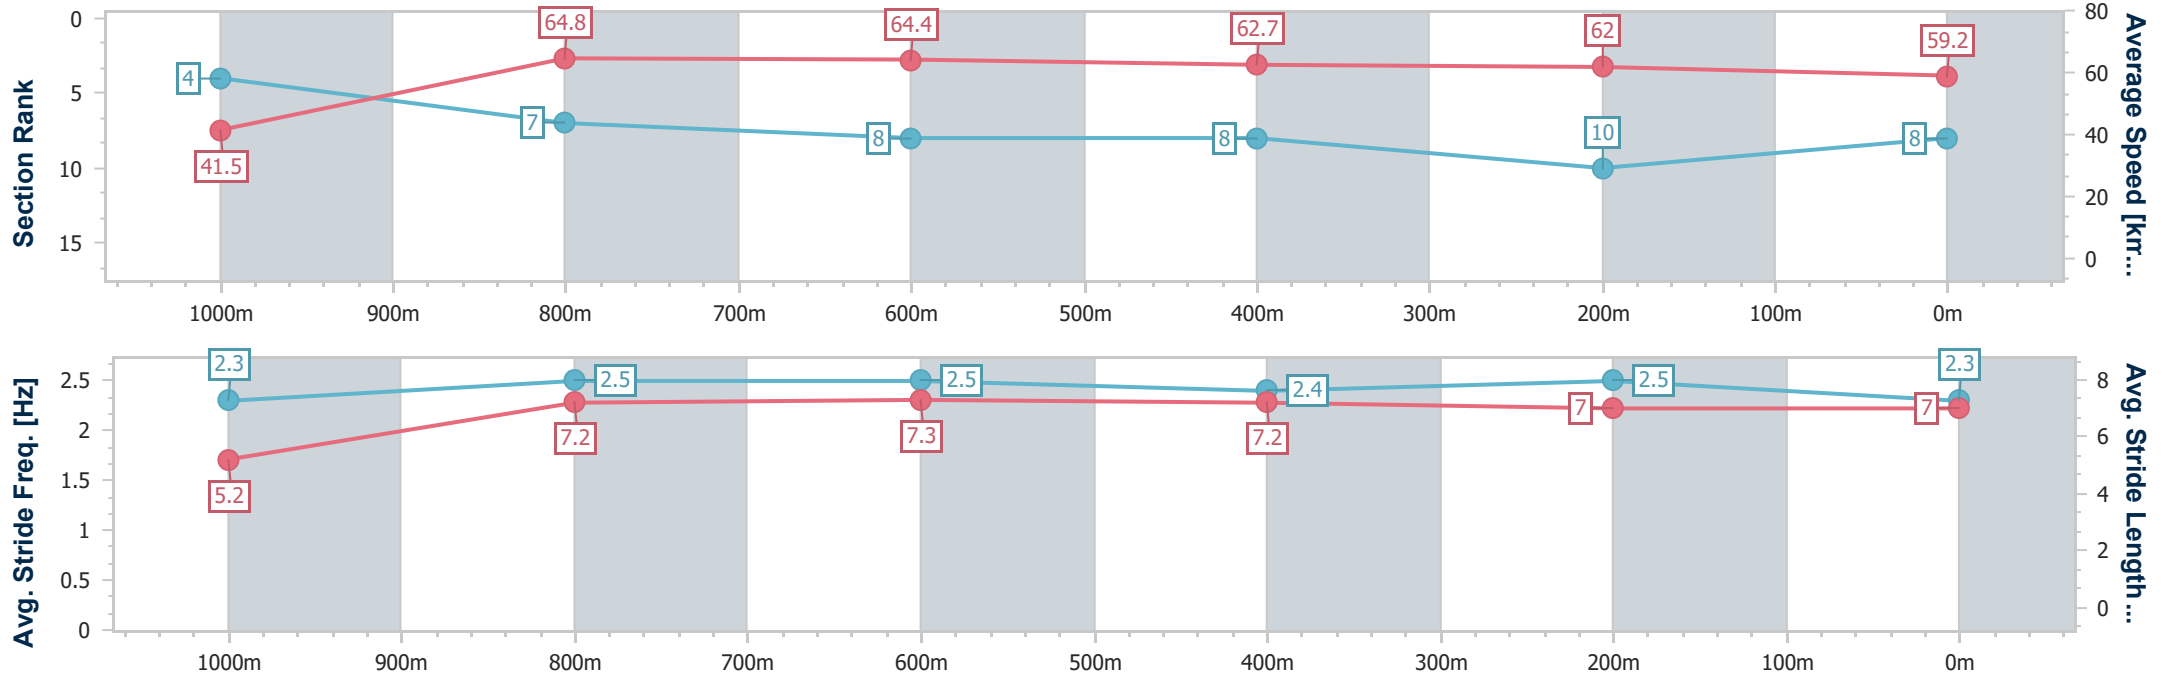

Horse/Jockey Name	Soozie Maree
Final Rank	8
Fastest Section Time (Section)	0:08.64 (Overall)
Top Speed [km/h] (Section)	65.7 (1000m)
Race State	Finished

Ipswich QLD Professional
Race 7: EDDIES COMMUNITY EVENT Fillies & Mares
BENCHMARK 62 Handicap - 1100m

11 May 2024 - 15:47

Track Rating: Soft 5, Weather: Fine, Rail Position: +2.0M Entire

Section	Overall	1000m	800m	600m	400m	200m
Section Times	1:06.30 [8] (0:08.64)	0:57.66 [4] (0:11.19)	0:46.47 [7] (0:11.17)	0:35.30 [8] (0:11.50)	0:23.80 [8] (0:11.67)	0:12.13 [10] (0:12.13)
Average Speed [km/h]	41.5	64.8	64.4	62.7	62.0	59.2
Top Speed [km/h]	62.4	65.7	65.4	63.8	62.6	61.1
Avg. Dist. to Rail [m]	10.6	3.6	0.4	0.4	1.5	4.4
Avg. Stride Freq. [Hz]	2.3	2.5	2.5	2.4	2.5	2.3
Avg. Stride Length [m]	5.2	7.2	7.3	7.2	7.0	7.0

- [ ] Ranking at each section and finish
- -.-.- No data available at this section
- NA No data available