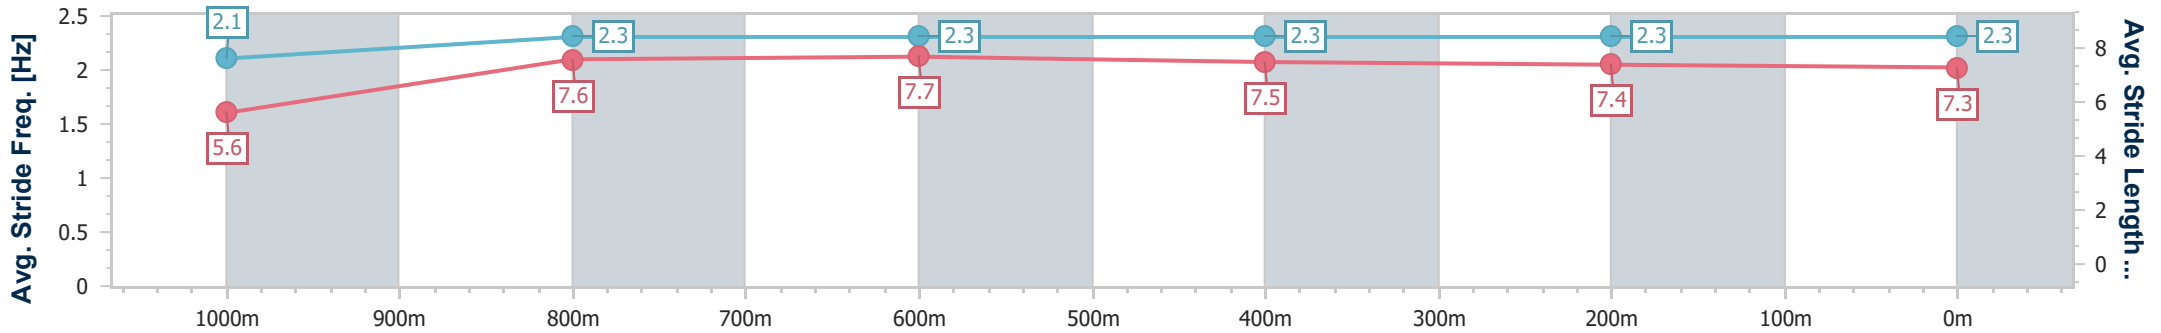

Horse/Jockey Name	Yalla
Final Rank	2
Fastest Section Time (Section)	0:08.66 (Overall)
Top Speed [km/h] (Section)	66.6 (1000m)
Race State	Finished

Ipswich QLD Professional
Race 7: EDDIES COMMUNITY EVENT Fillies & Mares
BENCHMARK 62 Handicap - 1100m

11 May 2024 - 15:47

Track Rating: Soft 5, Weather: Fine, Rail Position: +2.0M Entire

Section	Overall	1000m	800m	600m	400m	200m
Section Times	1:05.65 [2] (0:08.66)	0:56.99 [5] (0:11.26)	0:45.73 [8] (0:10.97)	0:34.76 [7] (0:11.29)	0:23.47 [7] (0:11.59)	0:11.88 [6] (0:11.88)
Average Speed [km/h]	41.5	64.2	65.2	63.3	62.2	60.5
Top Speed [km/h]	61.2	66.6	66.2	64.4	63.3	61.8
Avg. Dist. to Rail [m]	9.5	1.9	1.0	1.3	1.8	4.4
Avg. Stride Freq. [Hz]	2.1	2.3	2.3	2.3	2.3	2.3
Avg. Stride Length [m]	5.6	7.6	7.7	7.5	7.4	7.3

- [ ] Ranking at each section and finish
- -.-.- No data available at this section
- NA No data available