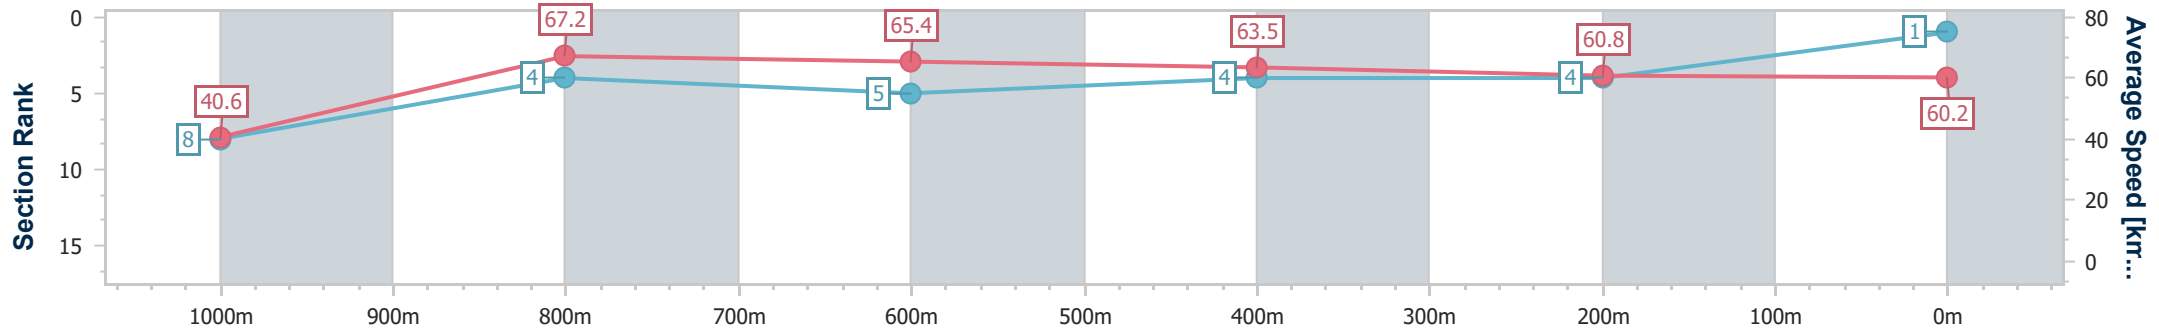

11 May 2024 - 15:47

Track Rating: Soft 5, Weather: Fine, Rail Position: +2.0M Entire

Section	Overall	1000m	800m	600m	400m	200m
Section Times	1:05.58 [1] (0:08.84)	0:56.74 [8] (0:10.71)	0:46.03 [4] (0:10.98)	0:35.05 [5] (0:11.27)	0:23.78 [4] (0:11.80)	0:11.98 [4] (0:11.98)
Average Speed [km/h]	40.6	67.2	65.4	63.5	60.8	60.2
Top Speed [km/h]	65.9	68.0	66.7	65.0	61.9	61.3
Avg. Dist. to Rail [m]	4.2	0.4	1.0	1.0	1.1	0.5
Avg. Stride Freq. [Hz]	2.2	2.6	2.4	2.4	2.3	2.3
Avg. Stride Length [m]	5.2	7.3	7.5	7.4	7.1	7.1