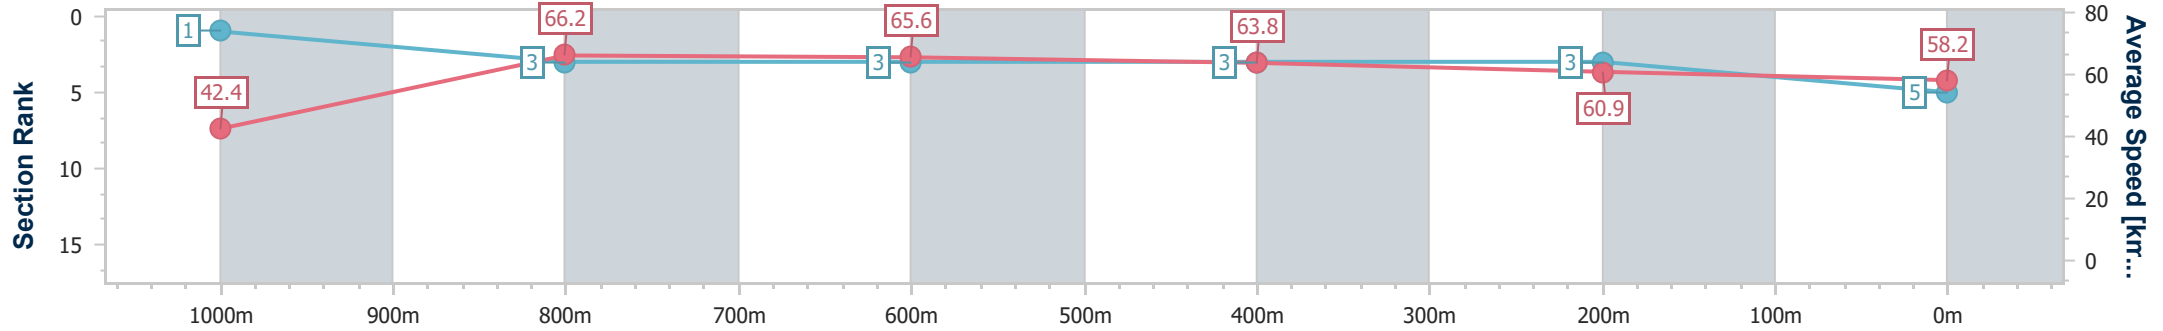

Horse/Jockey Name	Emilee's Empire
Final Rank	5
Fastest Section Time (Section)	0:08.50 (Overall)
Top Speed [km/h] (Section)	67.3 (800m)
Race State	Finished

Ipswich QLD Professional
Race 7: EDDIES COMMUNITY EVENT Fillies & Mares
BENCHMARK 62 Handicap - 1100m

11 May 2024 - 15:47

Track Rating: Soft 5, Weather: Fine, Rail Position: +2.0M Entire

Section	Overall	1000m	800m	600m	400m	200m
Section Times	1:05.94 [5] (0:08.50)	0:57.44 [1] (0:10.90)	0:46.54 [3] (0:11.00)	0:35.54 [3] (0:11.32)	0:24.22 [3] (0:11.83)	0:12.39 [3] (0:12.39)
Average Speed [km/h]	42.4	66.2	65.6	63.8	60.9	58.2
Top Speed [km/h]	64.1	67.1	67.3	65.0	62.3	60.2
Avg. Dist. to Rail [m]	6.3	1.5	0.5	0.2	1.4	3.3
Avg. Stride Freq. [Hz]	2.3	2.5	2.4	2.4	2.4	2.3
Avg. Stride Length [m]	5.3	7.4	7.5	7.4	7.1	6.9

- [ ] Ranking at each section and finish
- -.-.- No data available at this section
- NA No data available