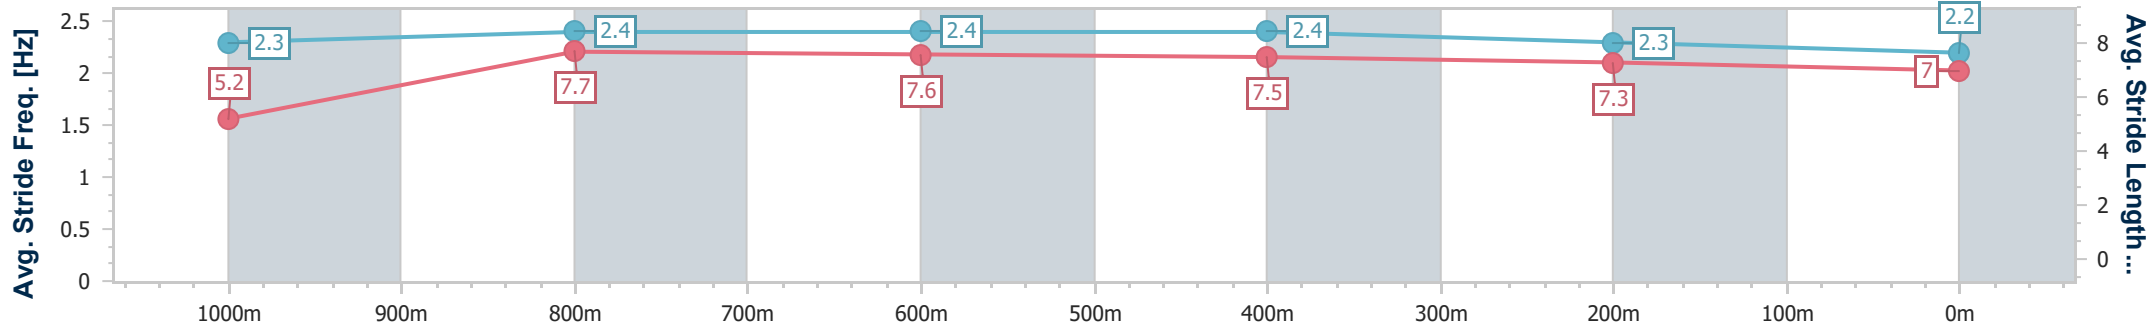

Horse/Jockey Name	Spirit Of Milan
Final Rank	7
Fastest Section Time (Section)	0:08.54 (Overall)
Top Speed [km/h] (Section)	67.5 (1000m)
Race State	Finished

Ipswich QLD Professional
Race 7: EDDIES COMMUNITY EVENT Fillies & Mares
BENCHMARK 62 Handicap - 1100m

11 May 2024 - 15:47

Track Rating: Soft 5, Weather: Fine, Rail Position: +2.0M Entire

Section	Overall	1000m	800m	600m	400m	200m
Section Times	1:06.14 [7] (0:08.54)	0:57.60 [2] (0:10.84)	0:46.76 [1] (0:10.95)	0:35.81 [2] (0:11.25)	0:24.56 [2] (0:11.84)	0:12.72 [1] (0:12.72)
Average Speed [km/h]	42.0	66.5	65.2	63.7	60.6	56.5
Top Speed [km/h]	66.0	67.5	66.1	65.9	61.3	59.7
Avg. Dist. to Rail [m]	3.3	1.0	1.6	1.4	0.9	0.7
Avg. Stride Freq. [Hz]	2.3	2.4	2.4	2.4	2.3	2.2
Avg. Stride Length [m]	5.2	7.7	7.6	7.5	7.3	7.0

- [ ] Ranking at each section and finish
- -.-.- No data available at this section
- NA No data available