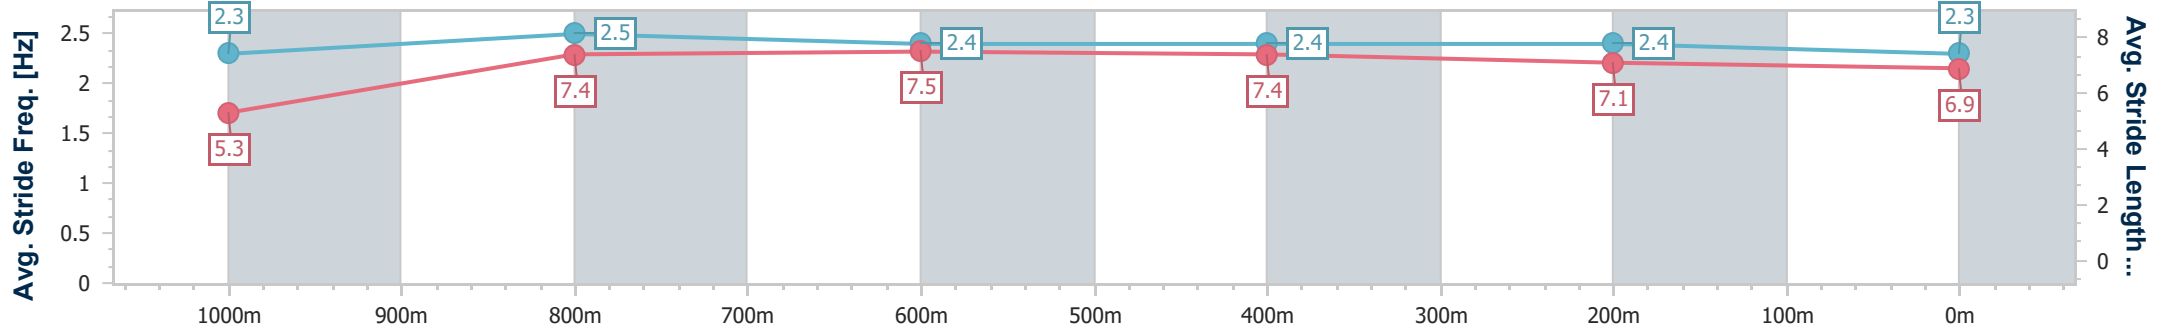

Horse/Jockey Name	Emilee's Empire
Final Rank	5
Fastest Section Time (Section)	0:08.50 (Overall)
Top Speed [km/h] (Section)	67.3 (800m)
Race State	Finished

Ipswich QLD Professional
Race 7: EDDIES COMMUNITY EVENT Fillies & Mares
BENCHMARK 62 Handicap - 1100m

11 May 2024 - 15:47

Track Rating: Soft 5, Weather: Fine, Rail Position: +2.0M Entire

Section	Overall	1000m	800m	600m	400m	200m
Section Times	1:05.94 [5] (0:08.50)	0:57.44 [1] (0:10.90)	0:46.54 [3] (0:11.00)	0:35.54 [3] (0:11.32)	0:24.22 [3] (0:11.83)	0:12.39 [3] (0:12.39)
Average Speed [km/h]	42.4	66.2	65.6	63.8	60.9	58.2
Top Speed [km/h]	64.1	67.1	67.3	65.0	62.3	60.2
Avg. Dist. to Rail [m]	6.3	1.5	0.5	0.2	1.4	3.3
Avg. Stride Freq. [Hz]	2.3	2.5	2.4	2.4	2.4	2.3
Avg. Stride Length [m]	5.3	7.4	7.5	7.4	7.1	6.9

- [ ] Ranking at each section and finish
- -.-.- No data available at this section
- NA No data available