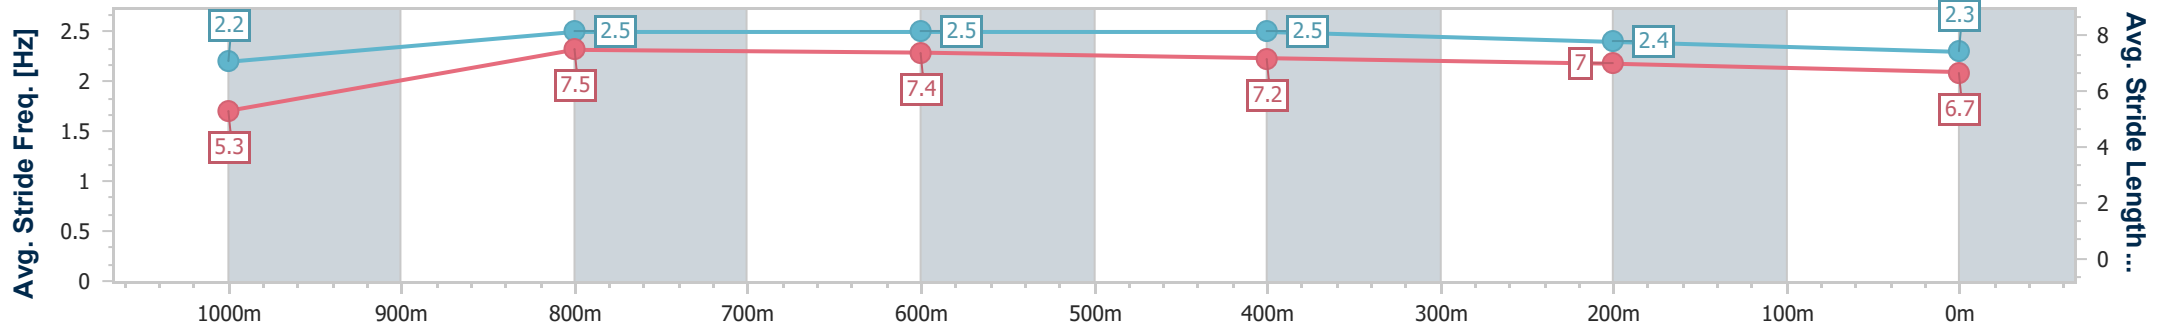

Horse/Jockey Name	Tycoon Mistress
Final Rank	9
Fastest Section Time (Section)	0:08.59 (Overall)
Top Speed [km/h] (Section)	67.6 (1000m)
Race State	Finished

Ipswich QLD Professional
Race 7: EDDIES COMMUNITY EVENT Fillies & Mares
BENCHMARK 62 Handicap - 1100m

11 May 2024 - 15:47

Track Rating: Soft 5, Weather: Fine, Rail Position: +2.0M Entire

Section	Overall	1000m	800m	600m	400m	200m
Section Times	1:06.53 [9] (0:08.59)	0:57.94 [3] (0:10.80)	0:47.14 [2] (0:10.84)	0:36.30 [1] (0:11.26)	0:25.04 [1] (0:11.98)	0:13.06 [2] (0:13.06)
Average Speed [km/h]	41.8	66.7	66.4	63.7	60.3	55.1
Top Speed [km/h]	64.0	67.6	67.2	66.1	63.0	58.2
Avg. Dist. to Rail [m]	5.8	0.9	0.3	0.5	0.7	1.9
Avg. Stride Freq. [Hz]	2.2	2.5	2.5	2.5	2.4	2.3
Avg. Stride Length [m]	5.3	7.5	7.4	7.2	7.0	6.7

- [ ] Ranking at each section and finish
- -.-.- No data available at this section
- NA No data available