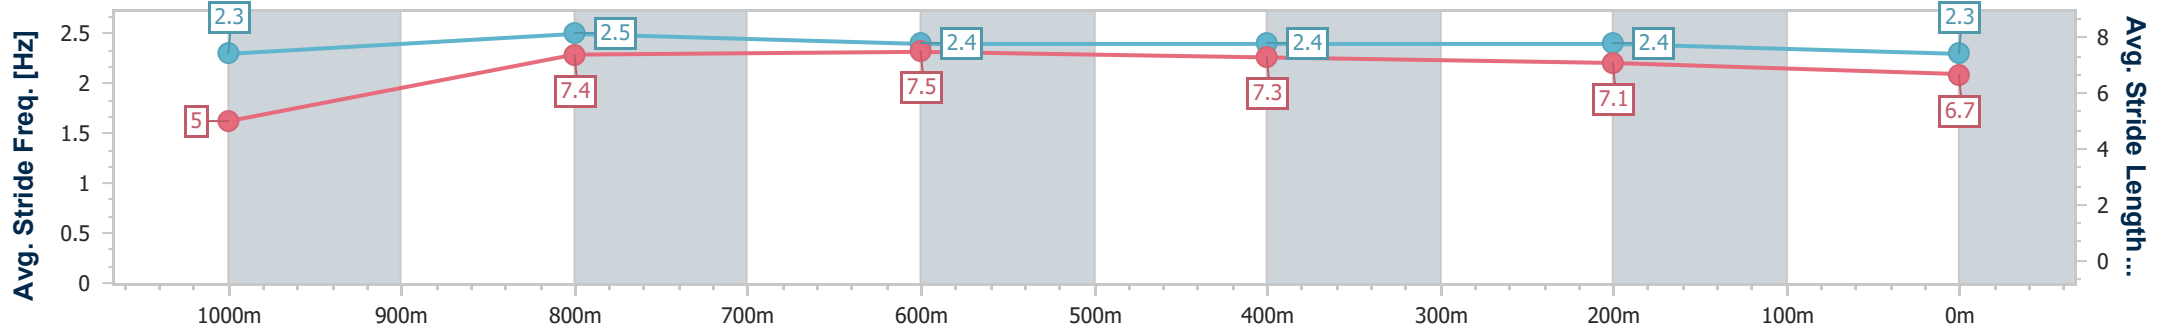

- [] Ranking at each section and finish
- .-.- No data available at this section
- NA No data available

Horse/Jockey Name	Yemean
Final Rank	11
Fastest Section Time (Section)	0:08.84 (Overall)
Top Speed [km/h] (Section)	67.8 (1000m)
Race State	Finished

- [] Ranking at each section and finish
- .-.- No data available at this section
- NA No data available