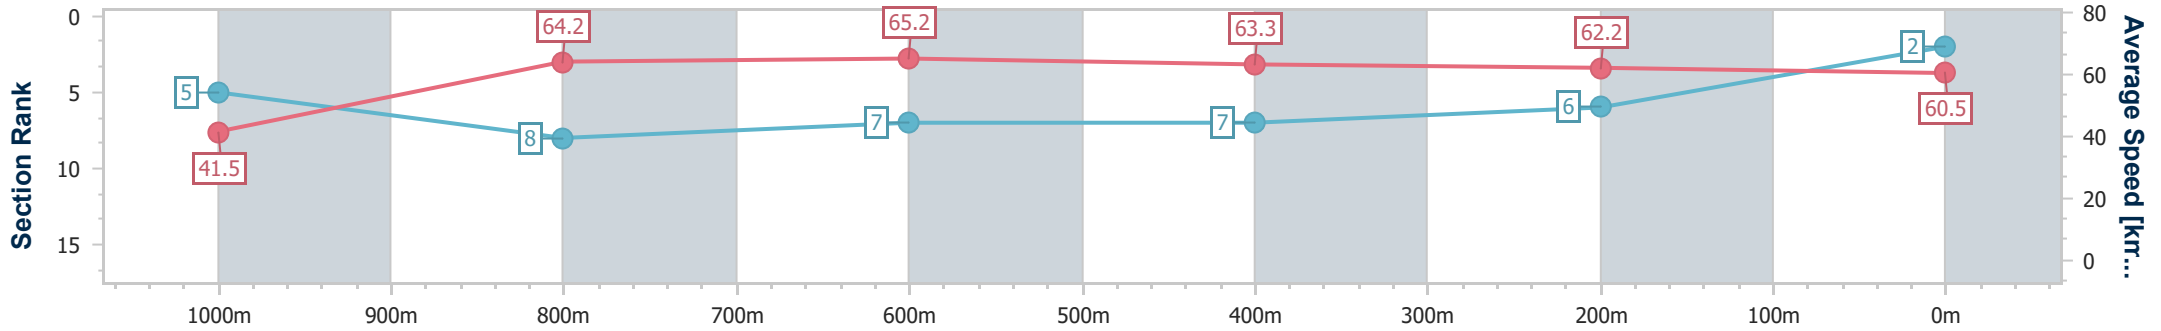

Horse/Jockey Name	Yalla
Final Rank	2
Fastest Section Time (Section)	0:08.66 (Overall)
Top Speed [km/h] (Section)	66.6 (1000m)
Race State	Finished

Ipswich QLD Professional
Race 7: EDDIES COMMUNITY EVENT Fillies & Mares
BENCHMARK 62 Handicap - 1100m

11 May 2024 - 15:47

Track Rating: Soft 5, Weather: Fine, Rail Position: +2.0M Entire

Section	Overall	1000m	800m	600m	400m	200m
Section Times	1:05.65 [2] (0:08.66)	0:56.99 [5] (0:11.26)	0:45.73 [8] (0:10.97)	0:34.76 [7] (0:11.29)	0:23.47 [7] (0:11.59)	0:11.88 [6] (0:11.88)
Average Speed [km/h]	41.5	64.2	65.2	63.3	62.2	60.5
Top Speed [km/h]	61.2	66.6	66.2	64.4	63.3	61.8
Avg. Dist. to Rail [m]	9.5	1.9	1.0	1.3	1.8	4.4
Avg. Stride Freq. [Hz]	2.1	2.3	2.3	2.3	2.3	2.3
Avg. Stride Length [m]	5.6	7.6	7.7	7.5	7.4	7.3

- [ ] Ranking at each section and finish
- -.-.- No data available at this section
- NA No data available