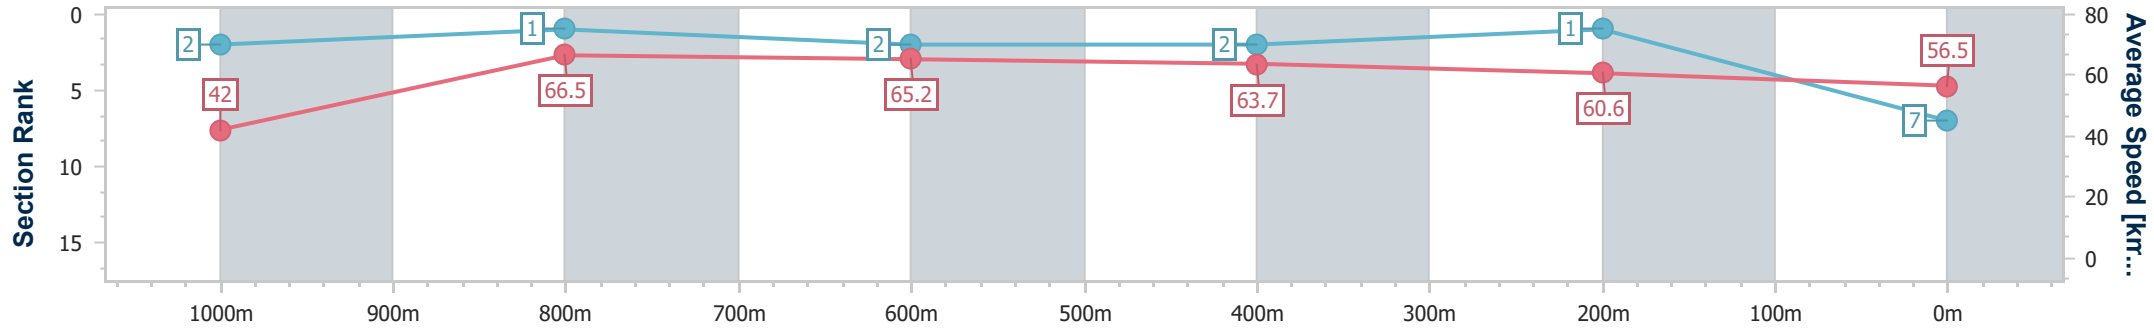

Horse/Jockey Name	Spirit Of Milan
Final Rank	7
Fastest Section Time (Section)	0:08.54 (Overall)
Top Speed [km/h] (Section)	67.5 (1000m)
Race State	Finished

Ipswich QLD Professional
Race 7: EDDIES COMMUNITY EVENT Fillies & Mares
BENCHMARK 62 Handicap - 1100m

11 May 2024 - 15:47

Track Rating: Soft 5, Weather: Fine, Rail Position: +2.0M Entire

Section	Overall	1000m	800m	600m	400m	200m
Section Times	1:06.14 [7] (0:08.54)	0:57.60 [2] (0:10.84)	0:46.76 [1] (0:10.95)	0:35.81 [2] (0:11.25)	0:24.56 [2] (0:11.84)	0:12.72 [1] (0:12.72)
Average Speed [km/h]	42.0	66.5	65.2	63.7	60.6	56.5
Top Speed [km/h]	66.0	67.5	66.1	65.9	61.3	59.7
Avg. Dist. to Rail [m]	3.3	1.0	1.6	1.4	0.9	0.7
Avg. Stride Freq. [Hz]	2.3	2.4	2.4	2.4	2.3	2.2
Avg. Stride Length [m]	5.2	7.7	7.6	7.5	7.3	7.0

- [ ] Ranking at each section and finish
- -.-.- No data available at this section
- NA No data available