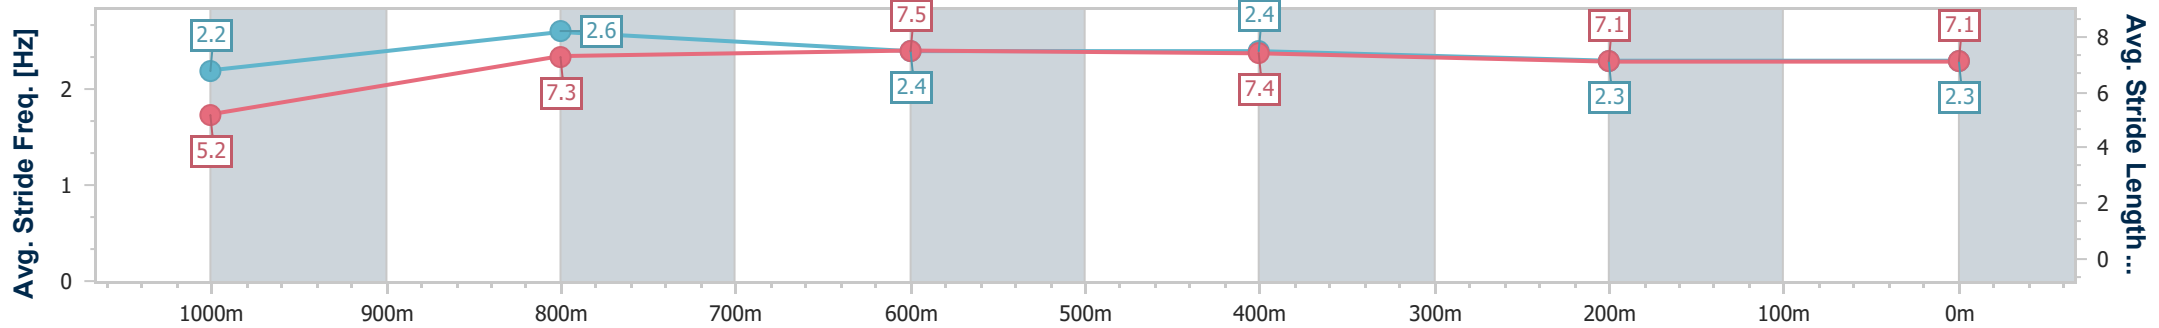

11 May 2024 - 15:47

Track Rating: Soft 5, Weather: Fine, Rail Position: +2.0M Entire

Section	Overall	1000m	800m	600m	400m	200m
Section Times	1:05.58 [1] (0:08.84)	0:56.74 [8] (0:10.71)	0:46.03 [4] (0:10.98)	0:35.05 [5] (0:11.27)	0:23.78 [4] (0:11.80)	0:11.98 [4] (0:11.98)
Average Speed [km/h]	40.6	67.2	65.4	63.5	60.8	60.2
Top Speed [km/h]	65.9	68.0	66.7	65.0	61.9	61.3
Avg. Dist. to Rail [m]	4.2	0.4	1.0	1.0	1.1	0.5
Avg. Stride Freq. [Hz]	2.2	2.6	2.4	2.4	2.3	2.3
Avg. Stride Length [m]	5.2	7.3	7.5	7.4	7.1	7.1