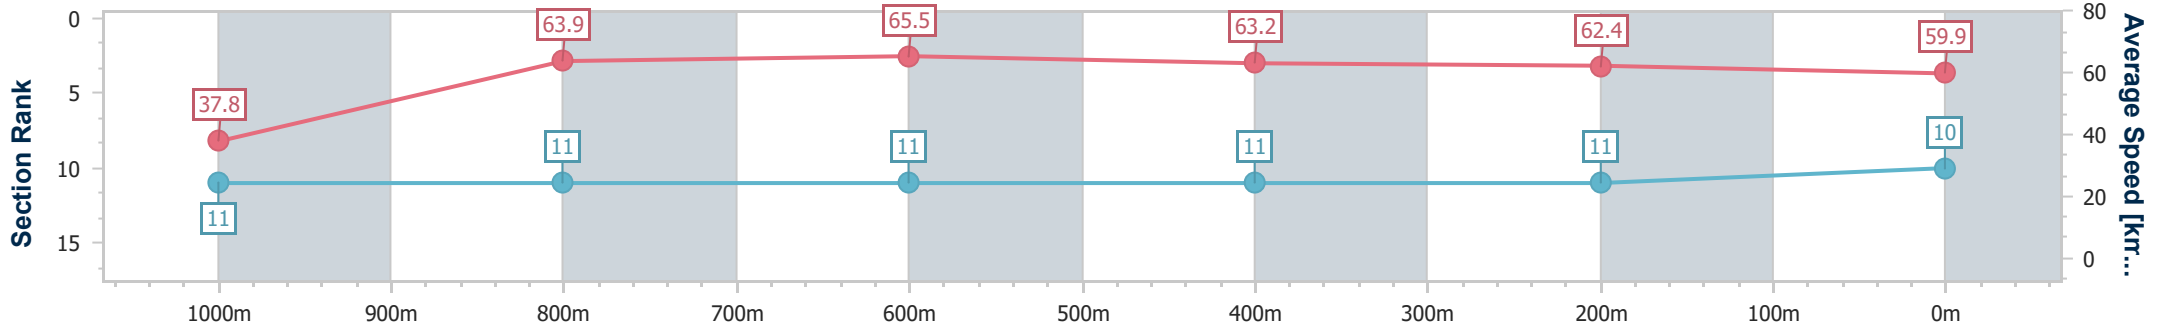

Horse/Jockey Name	Epicurious
Final Rank	10
Fastest Section Time (Section)	0:09.53 (Overall)
Top Speed [km/h] (Section)	66.3 (800m)
Race State	Finished

Ipswich QLD Professional
Race 7: EDDIES COMMUNITY EVENT Fillies & Mares
BENCHMARK 62 Handicap - 1100m

11 May 2024 - 15:47

Track Rating: Soft 5, Weather: Fine, Rail Position: +2.0M Entire

Section	Overall	1000m	800m	600m	400m	200m
Section Times	1:06.55 [10] (0:09.53)	0:57.02 [11] (0:11.27)	0:45.75 [11] (0:10.91)	0:34.84 [11] (0:11.36)	0:23.48 [11] (0:11.47)	0:12.01 [11] (0:12.01)
Average Speed [km/h]	37.8	63.9	65.5	63.2	62.4	59.9
Top Speed [km/h]	60.2	65.5	66.3	65.3	63.9	63.1
Avg. Dist. to Rail [m]	2.8	0.4	1.2	1.0	1.2	0.9
Avg. Stride Freq. [Hz]	2.3	2.5	2.5	2.4	2.4	2.4
Avg. Stride Length [m]	4.7	7.1	7.4	7.4	7.2	7.0

- [ ] Ranking at each section and finish
- -.-.- No data available at this section
- NA No data available