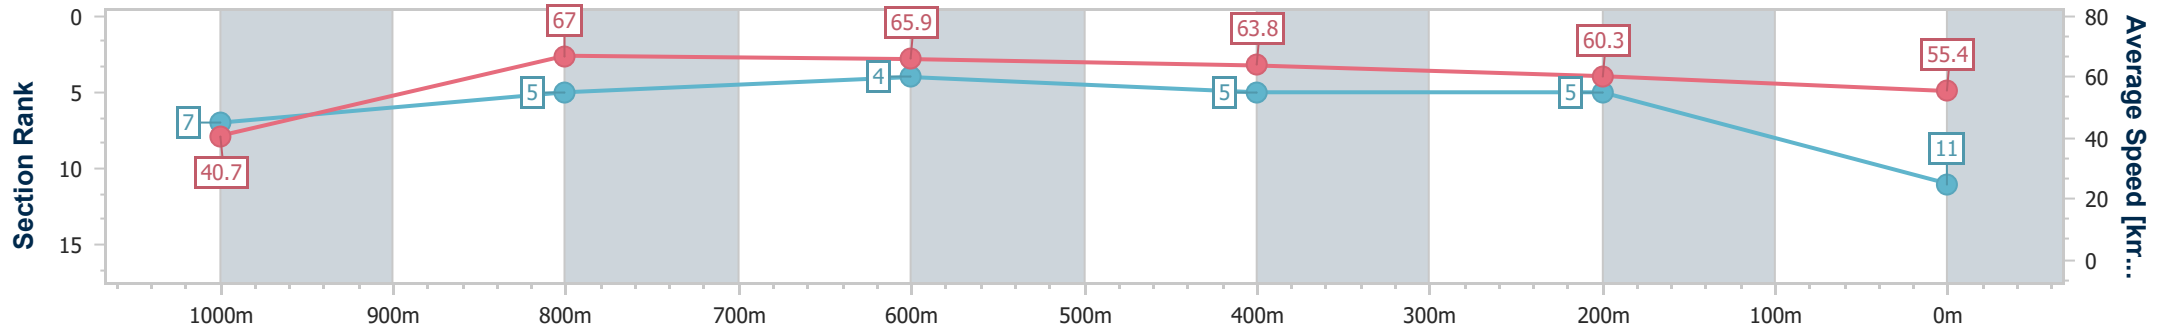

Horse/Jockey Name	Yemean
Final Rank	11
Fastest Section Time (Section)	0:08.84 (Overall)
Top Speed [km/h] (Section)	67.8 (1000m)
Race State	Finished

Ipswich QLD Professional
Race 7: EDDIES COMMUNITY EVENT Fillies & Mares
BENCHMARK 62 Handicap - 1100m

11 May 2024 - 15:47

Track Rating: Soft 5, Weather: Fine, Rail Position: +2.0M Entire

Section	Overall	1000m	800m	600m	400m	200m
Section Times	1:06.73 [11] (0:08.84)	0:57.89 [7] (0:10.75)	0:47.14 [5] (0:10.91)	0:36.23 [4] (0:11.32)	0:24.91 [5] (0:11.94)	0:12.97 [5] (0:12.97)
Average Speed [km/h]	40.7	67.0	65.9	63.8	60.3	55.4
Top Speed [km/h]	65.4	67.8	67.4	65.2	62.1	58.7
Avg. Dist. to Rail [m]	6.0	0.7	0.3	0.3	0.4	0.7
Avg. Stride Freq. [Hz]	2.3	2.5	2.4	2.4	2.4	2.3
Avg. Stride Length [m]	5.0	7.4	7.5	7.3	7.1	6.7

- [ ] Ranking at each section and finish
- -.-.- No data available at this section
- NA No data available