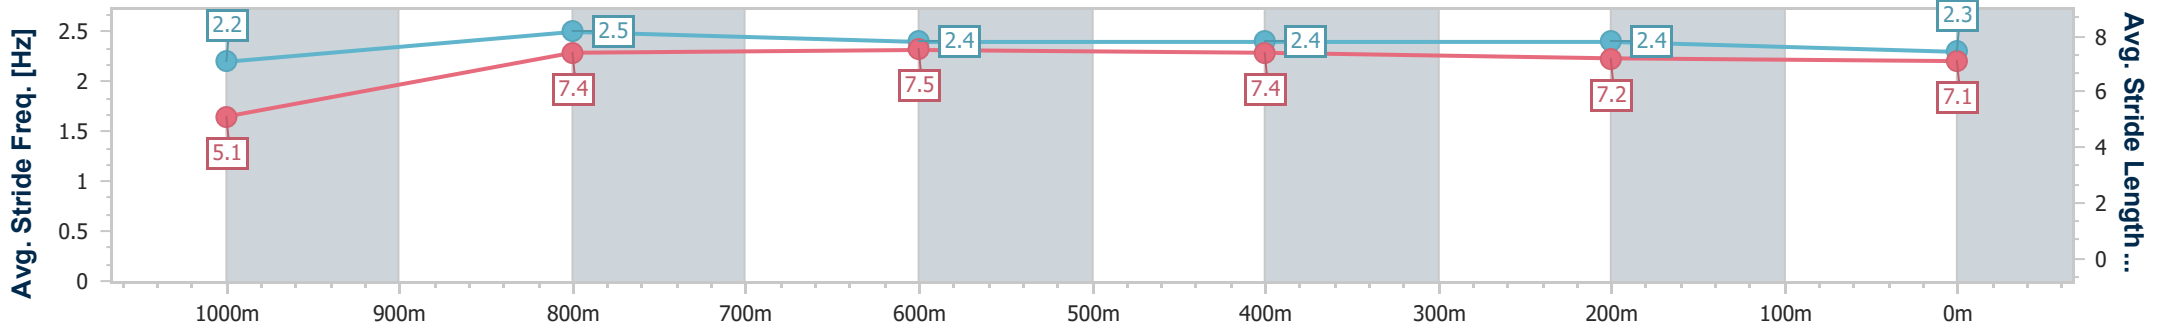

Horse/Jockey Name	Magic Talent
Final Rank	6
Fastest Section Time (Section)	0:09.20 (Overall)
Top Speed [km/h] (Section)	66.6 (1000m)
Race State	Finished

Ipswich QLD Professional
Race 7: EDDIES COMMUNITY EVENT Fillies & Mares
BENCHMARK 62 Handicap - 1100m

11 May 2024 - 15:47

Track Rating: Soft 5, Weather: Fine, Rail Position: +2.0M Entire

Section	Overall	1000m	800m	600m	400m	200m
Section Times	1:06.07 [6] (0:09.20)	0:56.87 [9] (0:10.99)	0:45.88 [9] (0:11.01)	0:34.87 [9] (0:11.43)	0:23.44 [9] (0:11.32)	0:12.12 [9] (0:12.12)
Average Speed [km/h]	39.0	65.6	65.1	62.8	63.3	59.5
Top Speed [km/h]	62.4	66.6	66.3	63.5	64.3	62.7
Avg. Dist. to Rail [m]	5.5	0.7	0.9	1.2	0.9	2.7
Avg. Stride Freq. [Hz]	2.2	2.5	2.4	2.4	2.4	2.3
Avg. Stride Length [m]	5.1	7.4	7.5	7.4	7.2	7.1

- [ ] Ranking at each section and finish
- -.-.- No data available at this section
- NA No data available