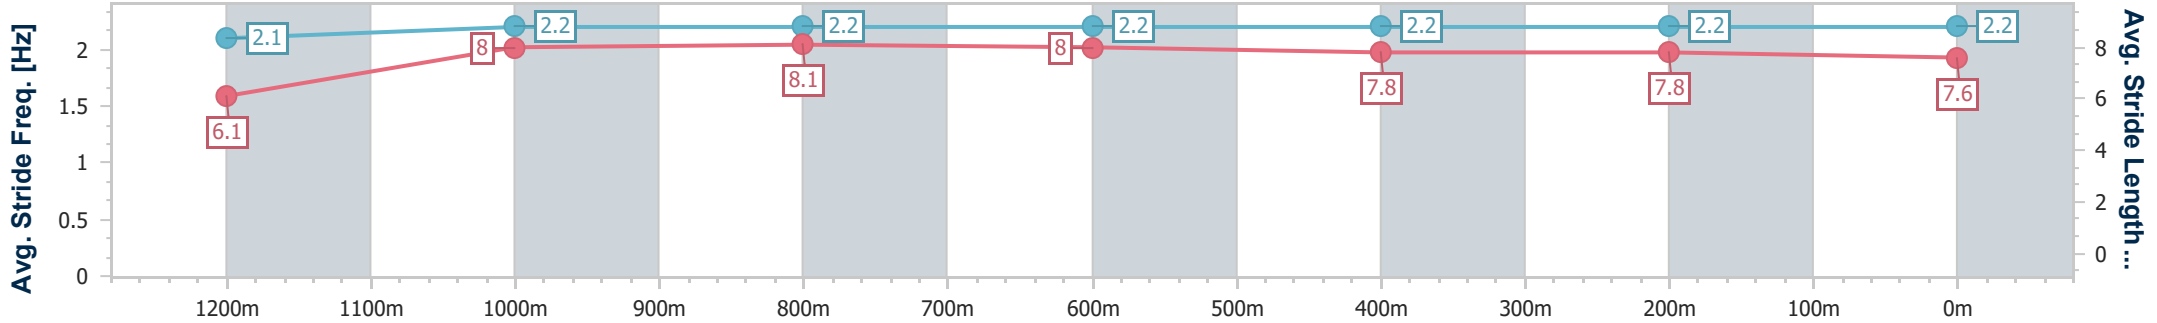

Horse/Jockey Name	Kipling's Journey
Final Rank	2
Fastest Section Time (Section)	0:11.20 (1200m)
Top Speed [km/h] (Section)	65.6 (1200m)
Race State	Finished

Ipswich QLD Professional
Race 4: ALLNEX RESINS SOCIAL CLUB OPEN Handicap - 1350m

11 May 2024 - 13:56

Track Rating: Soft 5, Weather: Fine, Rail Position: +2m Entire

Section	Overall	1200m	1000m	800m	600m	400m	200m
Section Times	1:21.01 [2] (0:11.57)	1:09.44 [3] (0:11.20)	0:58.24 [3] (0:11.48)	0:46.76 [3] (0:11.53)	0:35.23 [4] (0:11.58)	0:23.65 [3] (0:11.61)	0:12.04 [2] (0:12.04)
Average Speed [km/h]	46.8	64.1	63.1	62.4	62.3	62.5	59.7
Top Speed [km/h]	63.6	65.6	65.0	63.5	63.7	63.6	61.5
Avg. Dist. to Rail [m]	3.6	1.4	1.2	0.2	0.6	1.9	3.2
Avg. Stride Freq. [Hz]	2.1	2.2	2.2	2.2	2.2	2.2	2.2
Avg. Stride Length [m]	6.1	8.0	8.1	8.0	7.8	7.8	7.6

- [ ] Ranking at each section and finish
- -.-.- No data available at this section
- NA No data available