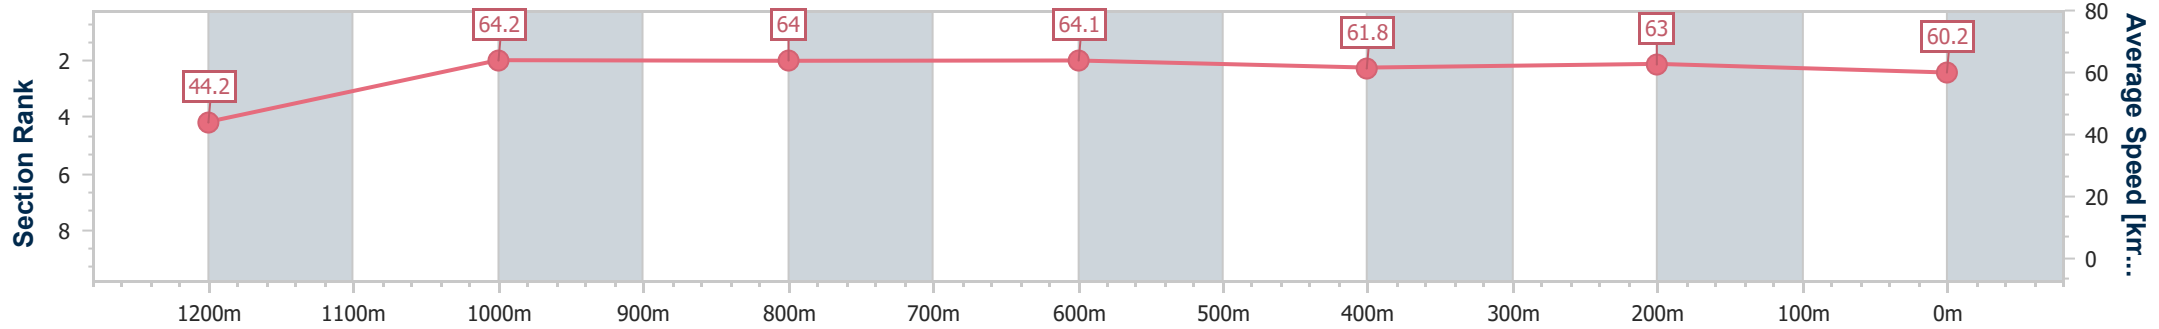

Horse/Jockey Name	Tara Jasmine
Final Rank	3
Fastest Section Time (Section)	0:11.20 (1200m)
Top Speed [km/h] (Section)	65.6 (1200m)
Race State	Finished

Ipswich QLD Professional
Race 4: ALLNEX RESINS SOCIAL CLUB OPEN Handicap - 1350m

11 May 2024 - 13:56

Track Rating: Soft 5, Weather: Fine, Rail Position: +2m Entire

Section	Overall	1200m	1000m	800m	600m	400m	200m						
Section Times	1:21.15 [3] (0:12.22)	1:08.93 [6] (0:11.20)	0:57.73 [6] (0:11.29)	0:46.44 [5] (0:11.24)	0:35.20 [5] (0:11.70)	0:23.50 [5] (0:11.54)	0:11.96 [4] (0:11.96)						
Average Speed [km/h]	44.2	64.2	64.0	64.1	61.8	63.0	60.2						
Top Speed [km/h]	62.5	65.6	65.2	65.1	62.7	63.8	62.5						
Avg. Dist. to Rail [m]	1.4	0.5	0.5	0.4	1.0	3.5	6.6						
Avg. Stride Freq. [Hz]	2.1	2.3	2.3	2.3	2.3	2.3	2.3						
Avg. Stride Length [m]	5.9	7.7	7.7	7.8	7.6	7.5	7.2						

- [ ] Ranking at each section and finish
- -.-.- No data available at this section
- NA No data available