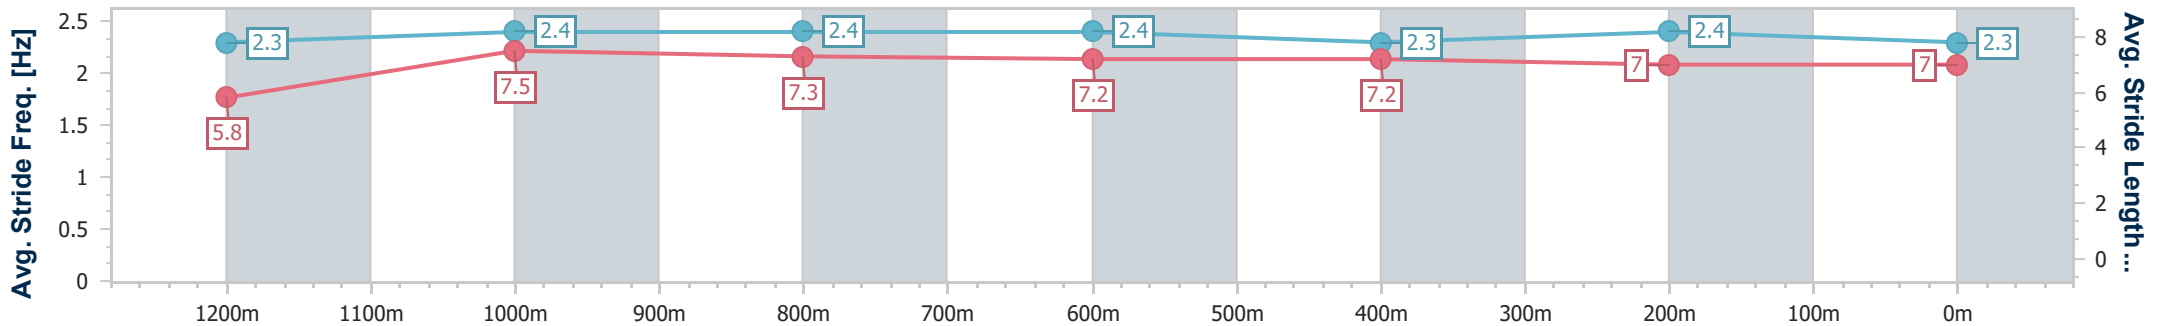

- [] Ranking at each section and finish
- .-.- No data available at this section
- NA No data available

Horse/Jockey Name	Winston Smurfhill
Final Rank	6
Fastest Section Time (Section)	0:11.02 (1200m)
Top Speed [km/h] (Section)	66.9 (1200m)
Race State	Finished

Ipswich QLD Professional
 Race 4: ALLNEX RESINS SOCIAL CLUB OPEN Handicap - 1350m

11 May 2024 - 13:56

Track Rating: Soft 5, Weather: Fine, Rail Position: +2m Entire

Section	Overall	1200m	1000m	800m	600m	400m	200m
Section Times	1:21.71 [6] (0:11.33)	1:10.38 [1] (0:11.02)	0:59.36 [1] (0:11.50)	0:47.86 [1] (0:11.57)	0:36.29 [1] (0:11.77)	0:24.52 [1] (0:12.00)	0:12.52 [3] (0:12.52)
Average Speed [km/h]	47.7	65.6	62.7	62.0	60.8	60.0	57.6
Top Speed [km/h]	65.2	66.9	64.6	63.4	61.6	61.2	59.7
Avg. Dist. to Rail [m]	5.2	1.6	0.5	0.5	0.8	0.9	1.9
Avg. Stride Freq. [Hz]	2.3	2.4	2.4	2.4	2.3	2.4	2.3
Avg. Stride Length [m]	5.8	7.5	7.3	7.2	7.2	7.0	7.0