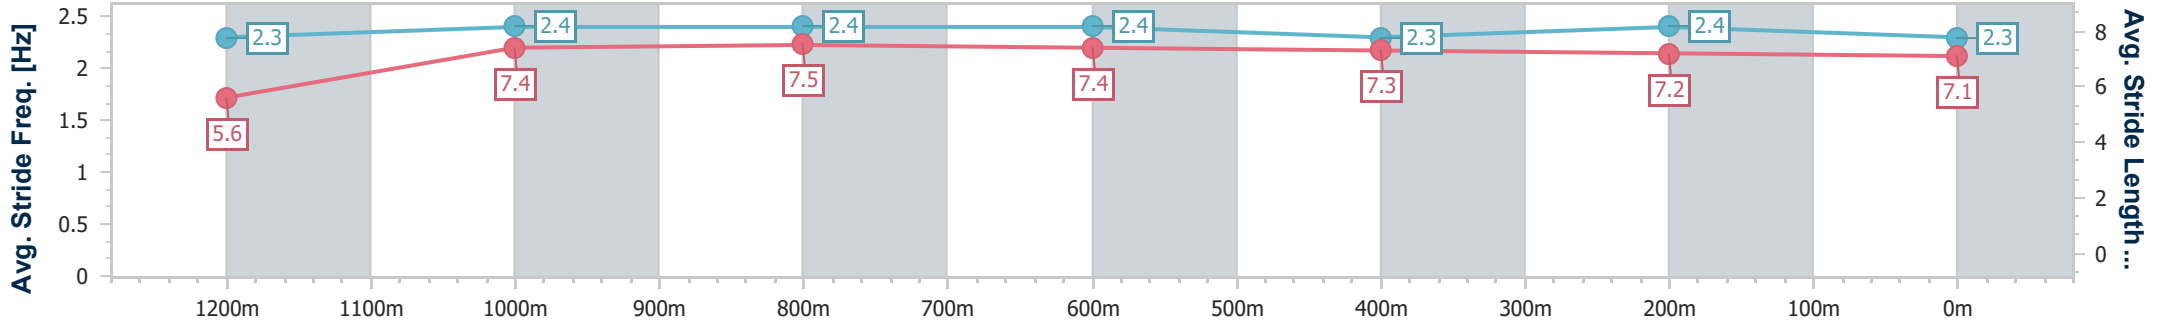

Ipswich QLD Professional
Race 4: ALLNEX RESINS SOCIAL CLUB OPEN Handicap - 1350m

11 May 2024 - 13:56

Track Rating: Soft 5, Weather: Fine, Rail Position: +2m Entire

Section	Overall	1200m	1000m	800m	600m	400m	200m
Section Times	1:20.92 [1] (0:11.83)	1:09.09 [4] (0:11.17)	0:57.92 [4] (0:11.26)	0:46.66 [4] (0:11.42)	0:35.24 [3] (0:11.70)	0:23.54 [4] (0:11.54)	0:12.00 [1] (0:12.00)
Average Speed [km/h]	45.6	64.4	64.2	62.8	61.2	62.1	60.0
Top Speed [km/h]	63.2	65.5	65.6	64.6	62.3	62.9	62.0
Avg. Dist. to Rail [m]	1.9	1.2	0.7	0.7	1.2	1.0	1.8
Avg. Stride Freq. [Hz]	2.3	2.4	2.4	2.4	2.3	2.4	2.3
Avg. Stride Length [m]	5.6	7.4	7.5	7.4	7.3	7.2	7.1