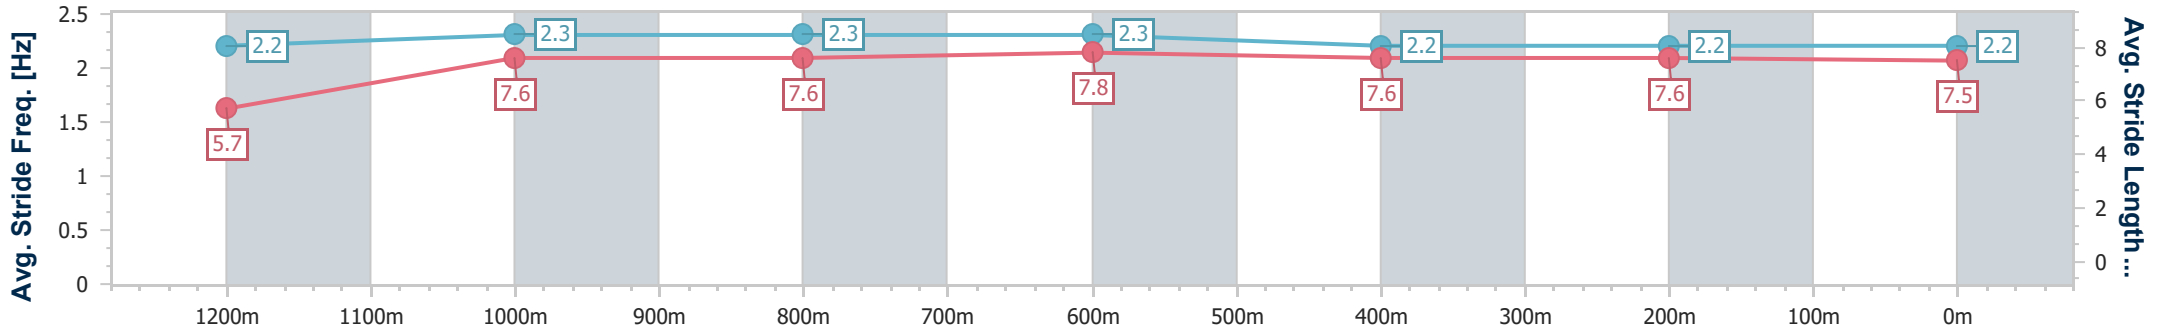

- [] Ranking at each section and finish
- .-.- No data available at this section
- NA No data available

Horse/Jockey Name	Early Thoughts
Final Rank	5
Fastest Section Time (Section)	0:11.27 (800m)
Top Speed [km/h] (Section)	64.2 (1000m)
Race State	Finished

Ipswich QLD Professional
 Race 4: ALLNEX RESINS SOCIAL CLUB OPEN Handicap - 1350m

11 May 2024 - 13:56

Track Rating: Soft 5, Weather: Fine, Rail Position: +2m Entire

Section	Overall	1200m	1000m	800m	600m	400m	200m
Section Times	1:21.51 [5] (0:11.88)	1:09.63 [5] (0:11.46)	0:58.17 [5] (0:11.38)	0:46.79 [6] (0:11.27)	0:35.52 [6] (0:11.68)	0:23.84 [6] (0:11.77)	0:12.07 [6] (0:12.07)
Average Speed [km/h]	45.4	62.7	63.1	63.8	61.2	61.2	59.5
Top Speed [km/h]	61.4	63.7	64.2	64.1	62.5	61.5	61.3
Avg. Dist. to Rail [m]	1.0	0.4	0.5	1.0	0.7	0.7	0.7
Avg. Stride Freq. [Hz]	2.2	2.3	2.3	2.3	2.2	2.2	2.2
Avg. Stride Length [m]	5.7	7.6	7.6	7.8	7.6	7.6	7.5