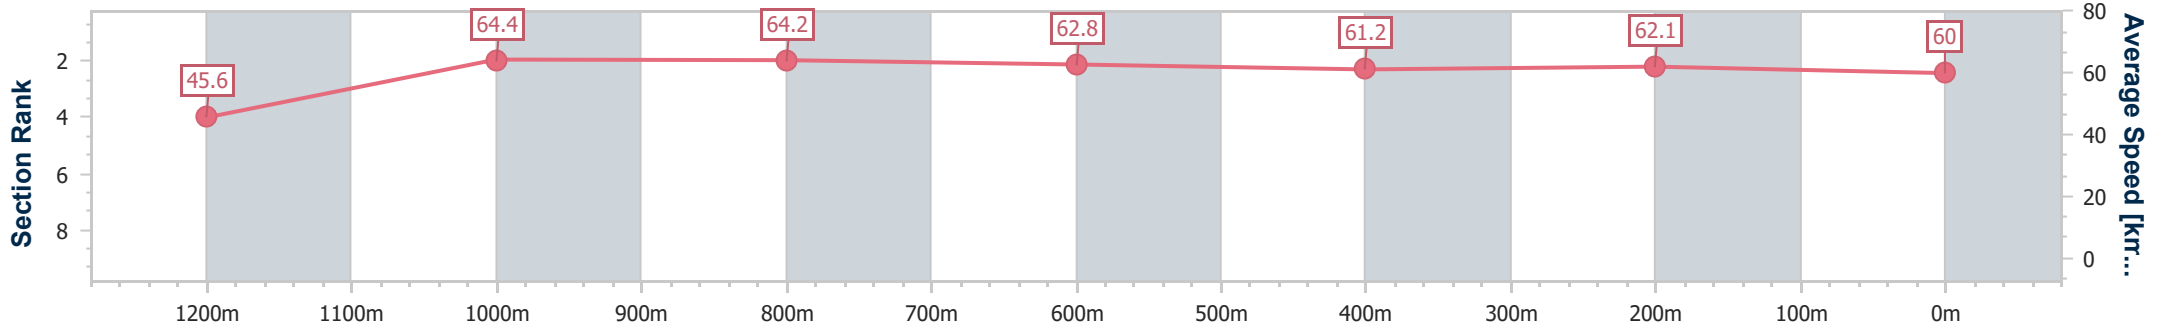

Ipswich QLD Professional
Race 4: ALLNEX RESINS SOCIAL CLUB OPEN Handicap - 1350m

11 May 2024 - 13:56

Track Rating: Soft 5, Weather: Fine, Rail Position: +2m Entire

Section	Overall	1200m	1000m	800m	600m	400m	200m
Section Times	1:20.92 [1] (0:11.83)	1:09.09 [4] (0:11.17)	0:57.92 [4] (0:11.26)	0:46.66 [4] (0:11.42)	0:35.24 [3] (0:11.70)	0:23.54 [4] (0:11.54)	0:12.00 [1] (0:12.00)
Average Speed [km/h]	45.6	64.4	64.2	62.8	61.2	62.1	60.0
Top Speed [km/h]	63.2	65.5	65.6	64.6	62.3	62.9	62.0
Avg. Dist. to Rail [m]	1.9	1.2	0.7	0.7	1.2	1.0	1.8
Avg. Stride Freq. [Hz]	2.3	2.4	2.4	2.4	2.3	2.4	2.3
Avg. Stride Length [m]	5.6	7.4	7.5	7.4	7.3	7.2	7.1