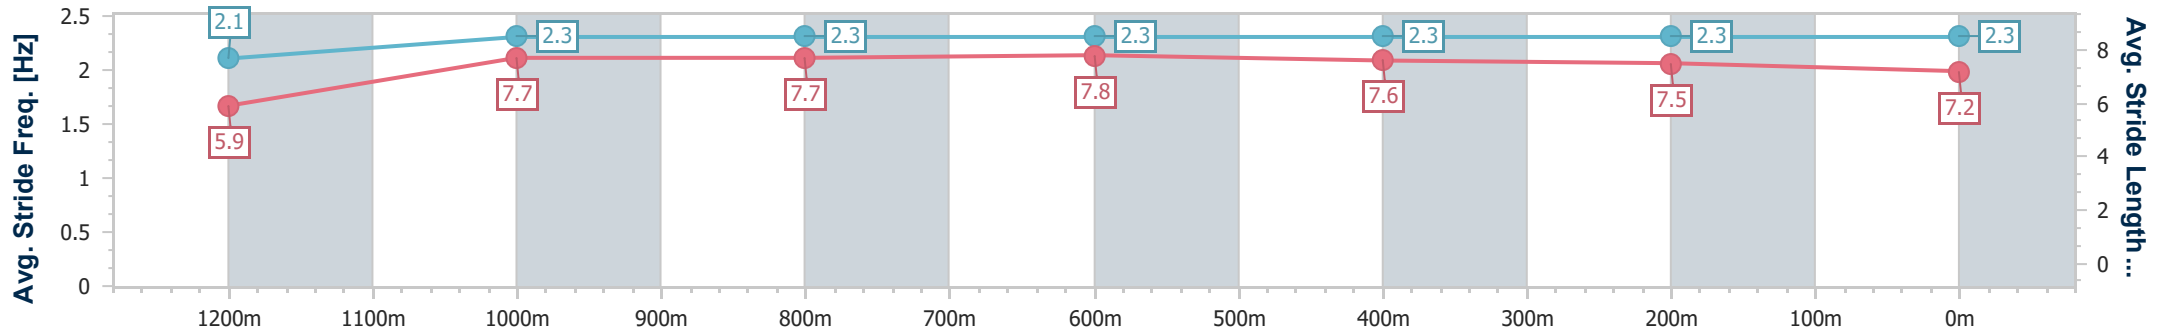

Horse/Jockey Name	Tara Jasmine
Final Rank	3
Fastest Section Time (Section)	0:11.20 (1200m)
Top Speed [km/h] (Section)	65.6 (1200m)
Race State	Finished

Ipswich QLD Professional
Race 4: ALLNEX RESINS SOCIAL CLUB OPEN Handicap - 1350m

11 May 2024 - 13:56

Track Rating: Soft 5, Weather: Fine, Rail Position: +2m Entire

Section	Overall	1200m	1000m	800m	600m	400m	200m						
Section Times	1:21.15 [3] (0:12.22)	1:08.93 [6] (0:11.20)	0:57.73 [6] (0:11.29)	0:46.44 [5] (0:11.24)	0:35.20 [5] (0:11.70)	0:23.50 [5] (0:11.54)	0:11.96 [4] (0:11.96)						
Average Speed [km/h]	44.2	64.2	64.0	64.1	61.8	63.0	60.2						
Top Speed [km/h]	62.5	65.6	65.2	65.1	62.7	63.8	62.5						
Avg. Dist. to Rail [m]	1.4	0.5	0.5	0.4	1.0	3.5	6.6						
Avg. Stride Freq. [Hz]	2.1	2.3	2.3	2.3	2.3	2.3	2.3						
Avg. Stride Length [m]	5.9	7.7	7.7	7.8	7.6	7.5	7.2						

- [ ] Ranking at each section and finish
- -.-.- No data available at this section
- NA No data available