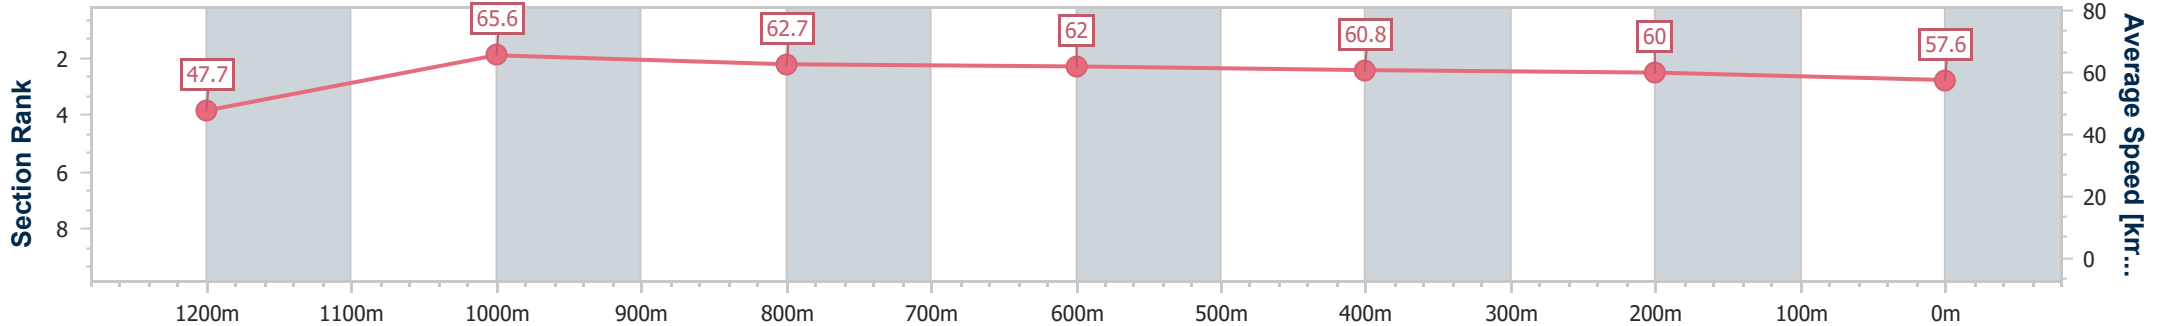

- [] Ranking at each section and finish
- .-.- No data available at this section
- NA No data available

Horse/Jockey Name	Winston Smurfhill
Final Rank	6
Fastest Section Time (Section)	0:11.02 (1200m)
Top Speed [km/h] (Section)	66.9 (1200m)
Race State	Finished

Ipswich QLD Professional
 Race 4: ALLNEX RESINS SOCIAL CLUB OPEN Handicap - 1350m

11 May 2024 - 13:56

Track Rating: Soft 5, Weather: Fine, Rail Position: +2m Entire

Section	Overall	1200m	1000m	800m	600m	400m	200m
Section Times	1:21.71 [6] (0:11.33)	1:10.38 [1] (0:11.02)	0:59.36 [1] (0:11.50)	0:47.86 [1] (0:11.57)	0:36.29 [1] (0:11.77)	0:24.52 [1] (0:12.00)	0:12.52 [3] (0:12.52)
Average Speed [km/h]	47.7	65.6	62.7	62.0	60.8	60.0	57.6
Top Speed [km/h]	65.2	66.9	64.6	63.4	61.6	61.2	59.7
Avg. Dist. to Rail [m]	5.2	1.6	0.5	0.5	0.8	0.9	1.9
Avg. Stride Freq. [Hz]	2.3	2.4	2.4	2.4	2.3	2.4	2.3
Avg. Stride Length [m]	5.8	7.5	7.3	7.2	7.2	7.0	7.0