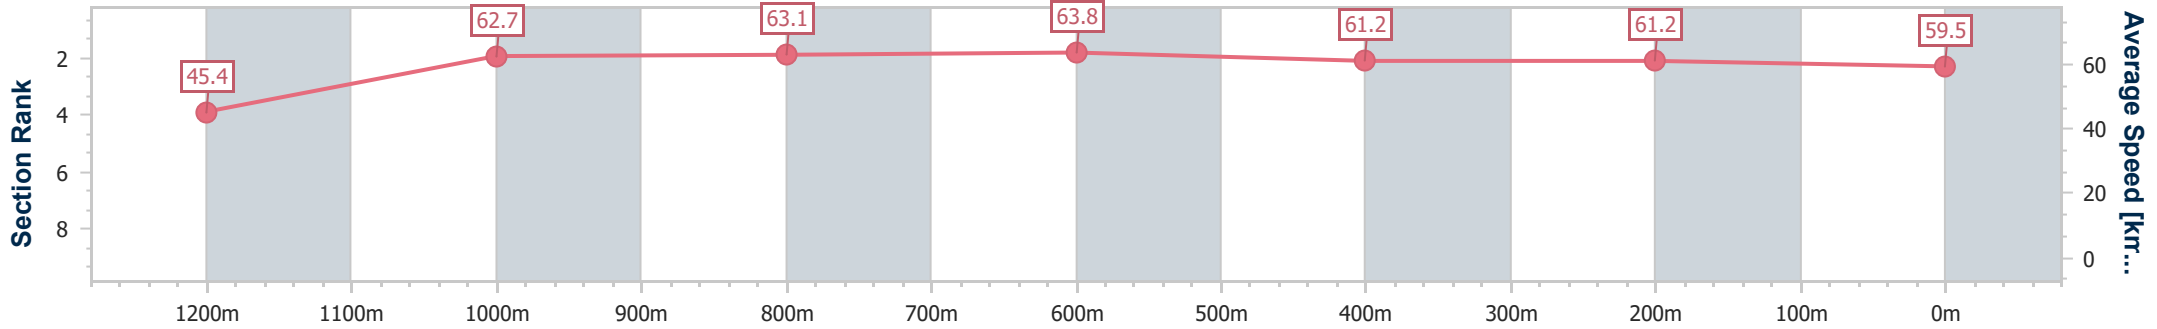

Horse/Jockey Name	Early Thoughts
Final Rank	5
Fastest Section Time (Section)	0:11.27 (800m)
Top Speed [km/h] (Section)	64.2 (1000m)
Race State	Finished

Ipswich QLD Professional
Race 4: ALLNEX RESINS SOCIAL CLUB OPEN Handicap - 1350m

11 May 2024 - 13:56

Track Rating: Soft 5, Weather: Fine, Rail Position: +2m Entire

Section	Overall	1200m	1000m	800m	600m	400m	200m
Section Times	1:21.51 [5] (0:11.88)	1:09.63 [5] (0:11.46)	0:58.17 [5] (0:11.38)	0:46.79 [6] (0:11.27)	0:35.52 [6] (0:11.68)	0:23.84 [6] (0:11.77)	0:12.07 [6] (0:12.07)
Average Speed [km/h]	45.4	62.7	63.1	63.8	61.2	61.2	59.5
Top Speed [km/h]	61.4	63.7	64.2	64.1	62.5	61.5	61.3
Avg. Dist. to Rail [m]	1.0	0.4	0.5	1.0	0.7	0.7	0.7
Avg. Stride Freq. [Hz]	2.2	2.3	2.3	2.3	2.2	2.2	2.2
Avg. Stride Length [m]	5.7	7.6	7.6	7.8	7.6	7.6	7.5

- [ ] Ranking at each section and finish
- -.-.- No data available at this section
- NA No data available