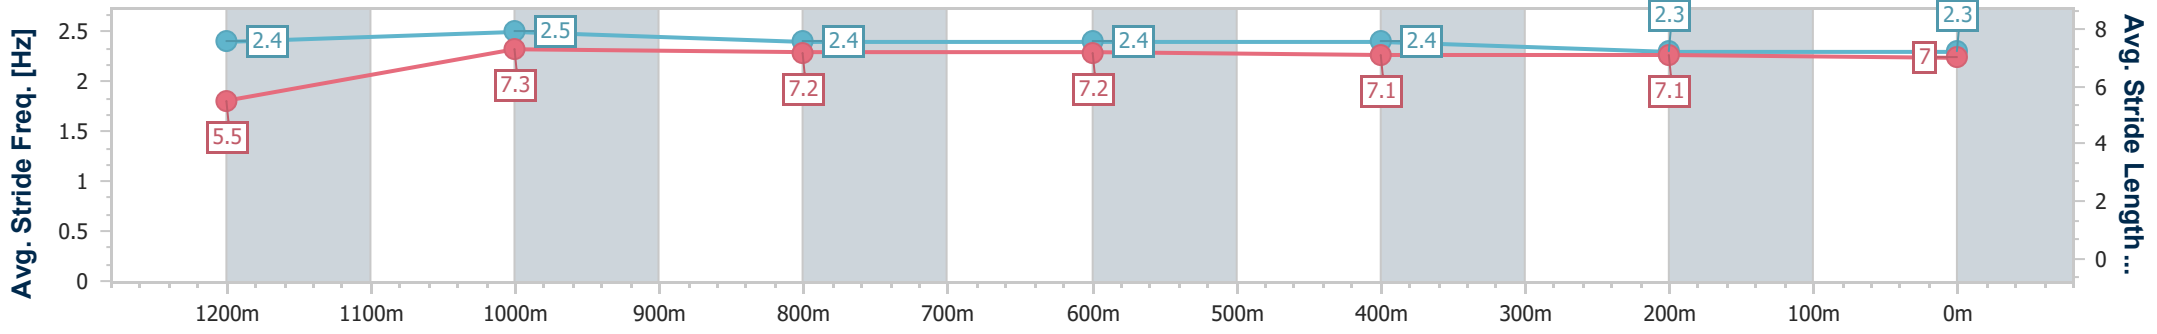

Ipswich QLD Professional
 Race 4: ALLNEX RESINS SOCIAL CLUB OPEN Handicap - 1350m

11 May 2024 - 13:56

Track Rating: Soft 5, Weather: Fine, Rail Position: +2m Entire

Section	Overall	1200m	1000m	800m	600m	400m	200m
Section Times	1:21.71 [6] (0:11.33)	1:10.38 [1] (0:11.02)	0:59.36 [1] (0:11.50)	0:47.86 [1] (0:11.57)	0:36.29 [1] (0:11.77)	0:24.52 [1] (0:12.00)	0:12.52 [3] (0:12.52)
Average Speed [km/h]	47.7	65.6	62.7	62.0	60.8	60.0	57.6
Top Speed [km/h]	65.2	66.9	64.6	63.4	61.6	61.2	59.7
Avg. Dist. to Rail [m]	5.2	1.6	0.5	0.5	0.8	0.9	1.9
Avg. Stride Freq. [Hz]	2.3	2.4	2.4	2.4	2.3	2.4	2.3
Avg. Stride Length [m]	5.8	7.5	7.3	7.2	7.2	7.0	7.0

- [] Ranking at each section and finish
- .-.- No data available at this section
- NA No data available

Horse/Jockey Name	Stampe
Final Rank	7
Fastest Section Time (Section)	0:11.05 (1200m)
Top Speed [km/h] (Section)	66.4 (1200m)
Race State	Finished

Ipswich QLD Professional
 Race 4: ALLNEX RESINS SOCIAL CLUB OPEN Handicap - 1350m

11 May 2024 - 13:56

Track Rating: Soft 5, Weather: Fine, Rail Position: +2m Entire

Section	Overall	1200m	1000m	800m	600m	400m	200m
Section Times	1:21.87 [7] (0:11.49)	1:10.38 [2] (0:11.05)	0:59.33 [2] (0:11.44)	0:47.89 [2] (0:11.54)	0:36.35 [2] (0:11.83)	0:24.52 [2] (0:12.05)	0:12.47 [5] (0:12.47)
Average Speed [km/h]	47.0	65.2	63.1	62.6	60.9	59.6	57.9
Top Speed [km/h]	63.8	66.4	63.3	63.4	61.4	60.8	59.2
Avg. Dist. to Rail [m]	1.1	0.5	0.7	0.4	0.3	1.6	4.7
Avg. Stride Freq. [Hz]	2.4	2.5	2.4	2.4	2.4	2.3	2.3
Avg. Stride Length [m]	5.5	7.3	7.2	7.2	7.1	7.1	7.0