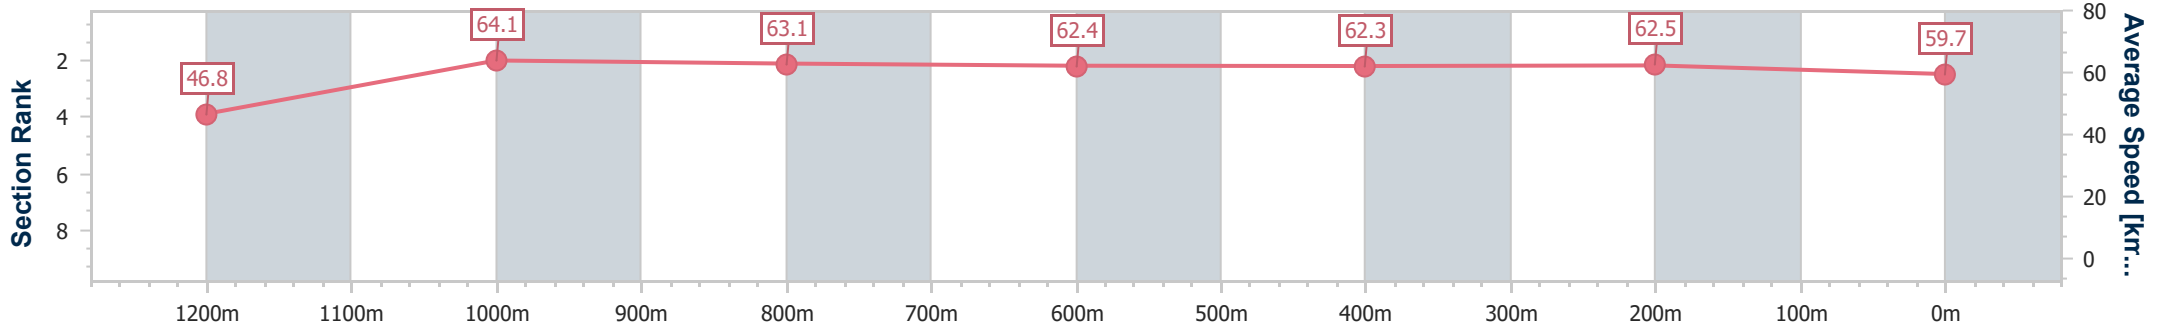

Horse/Jockey Name	Kipling's Journey
Final Rank	2
Fastest Section Time (Section)	0:11.20 (1200m)
Top Speed [km/h] (Section)	65.6 (1200m)
Race State	Finished

Ipswich QLD Professional
Race 4: ALLNEX RESINS SOCIAL CLUB OPEN Handicap - 1350m

11 May 2024 - 13:56

Track Rating: Soft 5, Weather: Fine, Rail Position: +2m Entire

Section	Overall	1200m	1000m	800m	600m	400m	200m
Section Times	1:21.01 [2] (0:11.57)	1:09.44 [3] (0:11.20)	0:58.24 [3] (0:11.48)	0:46.76 [3] (0:11.53)	0:35.23 [4] (0:11.58)	0:23.65 [3] (0:11.61)	0:12.04 [2] (0:12.04)
Average Speed [km/h]	46.8	64.1	63.1	62.4	62.3	62.5	59.7
Top Speed [km/h]	63.6	65.6	65.0	63.5	63.7	63.6	61.5
Avg. Dist. to Rail [m]	3.6	1.4	1.2	0.2	0.6	1.9	3.2
Avg. Stride Freq. [Hz]	2.1	2.2	2.2	2.2	2.2	2.2	2.2
Avg. Stride Length [m]	6.1	8.0	8.1	8.0	7.8	7.8	7.6

- [ ] Ranking at each section and finish
- -.-.- No data available at this section
- NA No data available