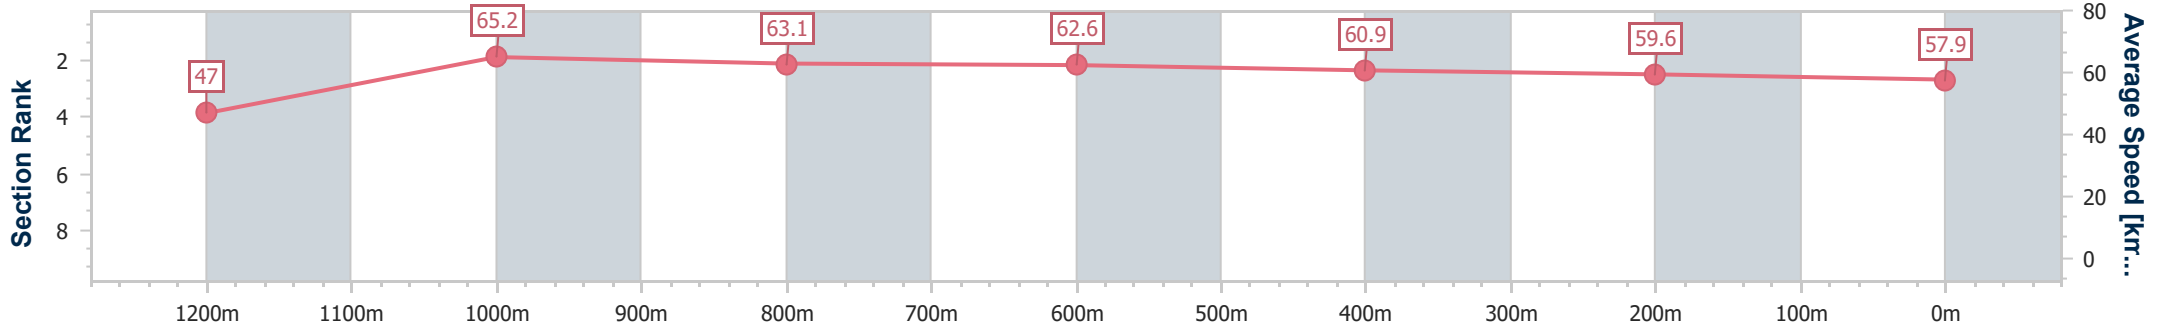

- [] Ranking at each section and finish
- .-.- No data available at this section
- NA No data available

Horse/Jockey Name	Stampe
Final Rank	7
Fastest Section Time (Section)	0:11.05 (1200m)
Top Speed [km/h] (Section)	66.4 (1200m)
Race State	Finished

Ipswich QLD Professional
 Race 4: ALLNEX RESINS SOCIAL CLUB OPEN Handicap - 1350m

11 May 2024 - 13:56

Track Rating: Soft 5, Weather: Fine, Rail Position: +2m Entire

Section	Overall	1200m	1000m	800m	600m	400m	200m
Section Times	1:21.87 [7] (0:11.49)	1:10.38 [2] (0:11.05)	0:59.33 [2] (0:11.44)	0:47.89 [2] (0:11.54)	0:36.35 [2] (0:11.83)	0:24.52 [2] (0:12.05)	0:12.47 [5] (0:12.47)
Average Speed [km/h]	47.0	65.2	63.1	62.6	60.9	59.6	57.9
Top Speed [km/h]	63.8	66.4	63.3	63.4	61.4	60.8	59.2
Avg. Dist. to Rail [m]	1.1	0.5	0.7	0.4	0.3	1.6	4.7
Avg. Stride Freq. [Hz]	2.4	2.5	2.4	2.4	2.4	2.3	2.3
Avg. Stride Length [m]	5.5	7.3	7.2	7.2	7.1	7.1	7.0