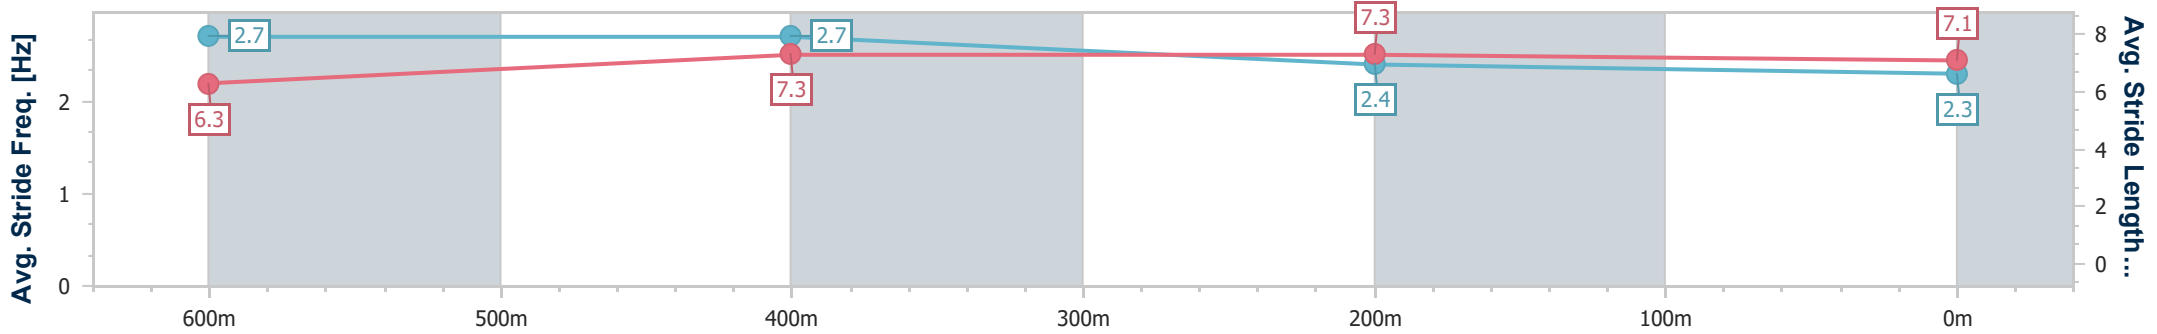

Horse/Jockey Name	Croatian Queen
Final Rank	4
Fastest Section Time (Section)	0:10.42 (600m)
Top Speed [km/h] (Section)	72.0 (600m)
Race State	Finished

Ipswich QLD Professional
Race 2: SEVEN NEWS QTIS Two-Year-Old Maiden Plate - 800m
11 May 2024 - 12:50
Track Rating: Soft 5, Weather: Fine, Rail Position: +2.0M Entire

Section	Overall	600m	400m	200m
Section Times	0:47.19 [4] (0:13.44)	0:33.75 [1] (0:10.42)	0:23.33 [2] (0:11.25)	0:12.08 [2] (0:12.08)
Average Speed [km/h]	53.4	69.6	64.1	59.5
Top Speed [km/h]	71.6	72.0	66.3	62.5
Avg. Dist. to Rail [m]	7.2	2.4	0.7	1.1
Avg. Stride Freq. [Hz]	2.7	2.7	2.4	2.3
Avg. Stride Length [m]	6.3	7.3	7.3	7.1

- [ ] Ranking at each section and finish
- -.-.- No data available at this section
- NA No data available