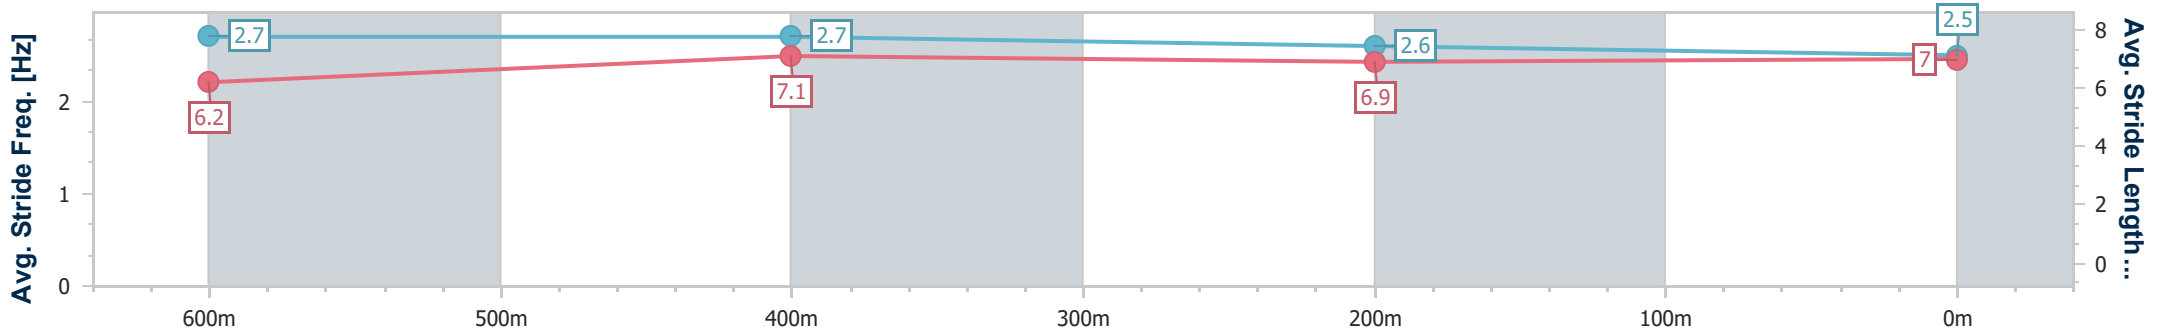

Horse/Jockey Name	Aratiri
Final Rank	3
Fastest Section Time (Section)	0:10.37 (600m)
Top Speed [km/h] (Section)	70.2 (600m)
Race State	Finished

Ipswich QLD Professional
Race 2: SEVEN NEWS QTIS Two-Year-Old Maiden Plate - 800m
11 May 2024 - 12:50
Track Rating: Soft 5, Weather: Fine, Rail Position: +2.0M Entire

Section	Overall	600m	400m	200m
Section Times	0:47.04 [3] (0:14.19)	0:32.85 [7] (0:10.37)	0:22.48 [5] (0:10.99)	0:11.49 [5] (0:11.49)
Average Speed [km/h]	50.8	68.5	64.5	62.7
Top Speed [km/h]	69.7	70.2	66.7	63.8
Avg. Dist. to Rail [m]	1.0	2.6	2.5	3.7
Avg. Stride Freq. [Hz]	2.7	2.7	2.6	2.5
Avg. Stride Length [m]	6.2	7.1	6.9	7.0

- [ ] Ranking at each section and finish
- -.-.- No data available at this section
- NA No data available