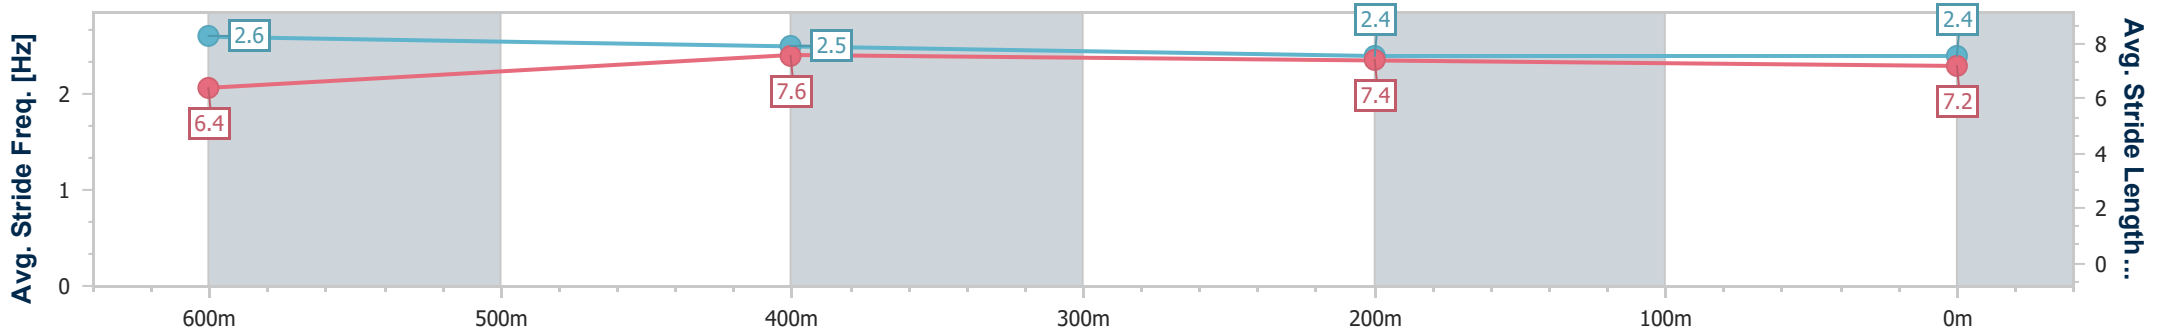

- [] Ranking at each section and finish
- .-.- No data available at this section
- NA No data available

Horse/Jockey Name	Gagnante Enchere
Final Rank	6
Fastest Section Time (Section)	0:10.70 (600m)
Top Speed [km/h] (Section)	69.3 (600m)
Race State	Finished

Ipswich QLD Professional
 Race 2: SEVEN NEWS QTIS Two-Year-Old Maiden Plate - 800m
 11 May 2024 - 12:50
 Track Rating: Soft 5, Weather: Fine, Rail Position: +2.0M Entire

Section	Overall	600m	400m	200m
Section Times	0:47.36 [6] (0:13.94)	0:33.42 [6] (0:10.70)	0:22.72 [7] (0:11.03)	0:11.69 [7] (0:11.69)
Average Speed [km/h]	51.7	67.5	65.6	61.3
Top Speed [km/h]	69.3	69.3	66.9	64.4
Avg. Dist. to Rail [m]	4.6	1.7	1.3	4.5
Avg. Stride Freq. [Hz]	2.6	2.5	2.4	2.4
Avg. Stride Length [m]	6.4	7.6	7.4	7.2