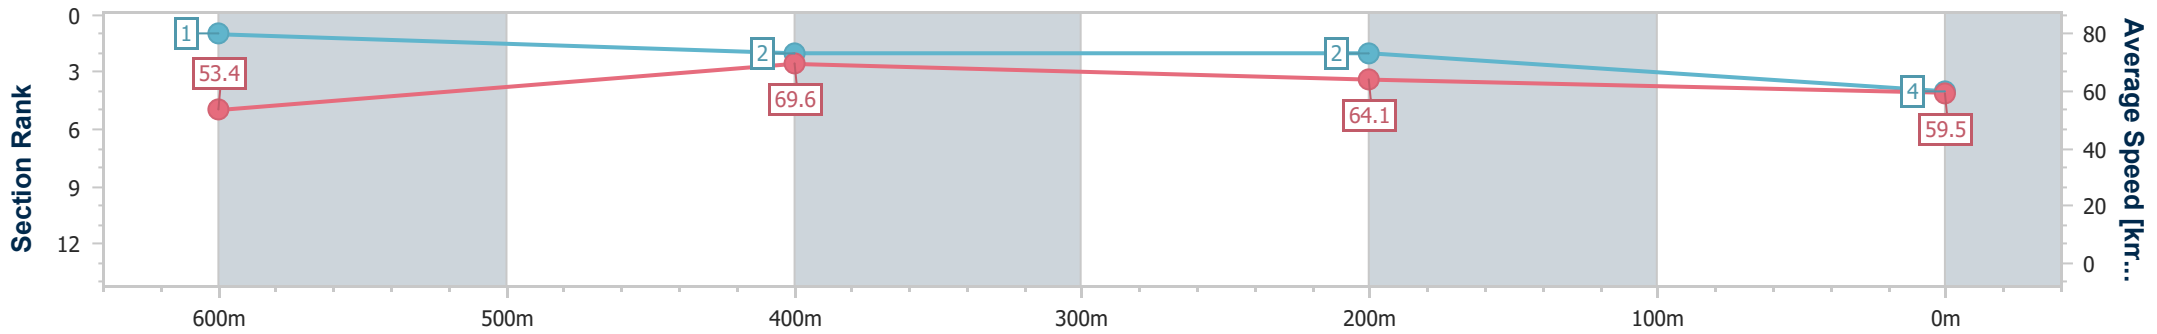

Horse/Jockey Name	Croatian Queen
Final Rank	4
Fastest Section Time (Section)	0:10.42 (600m)
Top Speed [km/h] (Section)	72.0 (600m)
Race State	Finished

Ipswich QLD Professional
Race 2: SEVEN NEWS QTIS Two-Year-Old Maiden Plate - 800m
11 May 2024 - 12:50
Track Rating: Soft 5, Weather: Fine, Rail Position: +2.0M Entire

Section	Overall	600m	400m	200m
Section Times	0:47.19 [4] (0:13.44)	0:33.75 [1] (0:10.42)	0:23.33 [2] (0:11.25)	0:12.08 [2] (0:12.08)
Average Speed [km/h]	53.4	69.6	64.1	59.5
Top Speed [km/h]	71.6	72.0	66.3	62.5
Avg. Dist. to Rail [m]	7.2	2.4	0.7	1.1
Avg. Stride Freq. [Hz]	2.7	2.7	2.4	2.3
Avg. Stride Length [m]	6.3	7.3	7.3	7.1

- [ ] Ranking at each section and finish
- -.-.- No data available at this section
- NA No data available