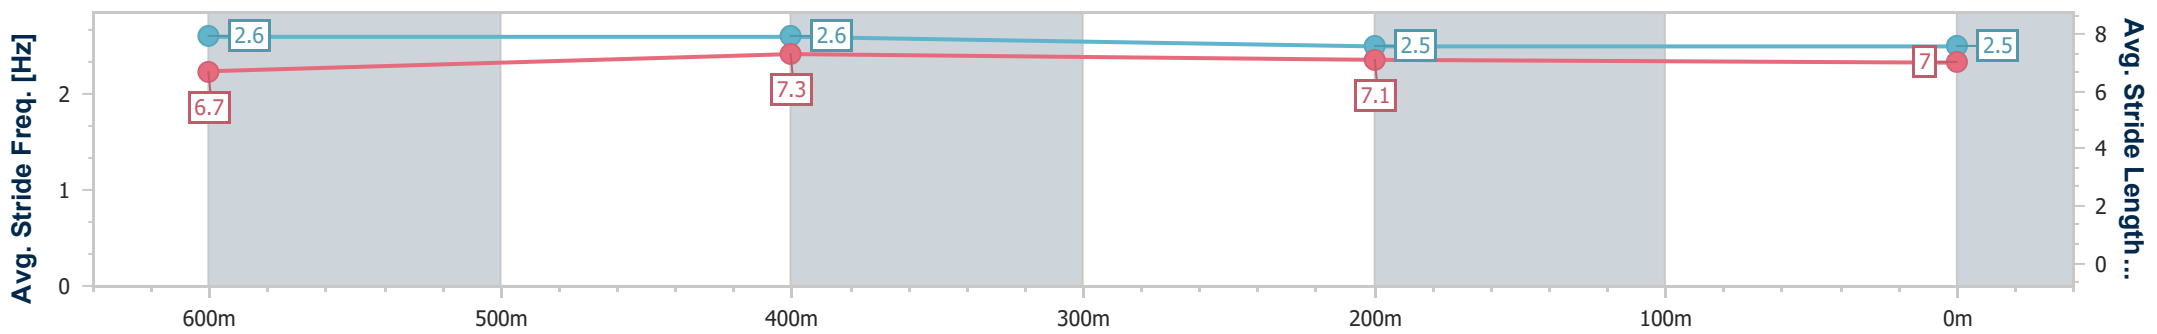

Horse/Jockey Name	Invading Jilly
Final Rank	2
Fastest Section Time (Section)	0:10.54 (600m)
Top Speed [km/h] (Section)	70.0 (Overall)
Race State	Finished

Ipswich QLD Professional
Race 2: SEVEN NEWS QTIS Two-Year-Old Maiden Plate - 800m
11 May 2024 - 12:50
Track Rating: Soft 5, Weather: Fine, Rail Position: +2.0M Entire

Section	Overall	600m	400m	200m
Section Times	0:47.03 [2] (0:13.77)	0:33.26 [4] (0:10.54)	0:22.72 [4] (0:11.11)	0:11.61 [4] (0:11.61)
Average Speed [km/h]	52.3	67.2	64.0	62.0
Top Speed [km/h]	70.0	69.9	65.3	62.6
Avg. Dist. to Rail [m]	1.2	2.9	2.8	0.4
Avg. Stride Freq. [Hz]	2.6	2.6	2.5	2.5
Avg. Stride Length [m]	6.7	7.3	7.1	7.0

- [ ] Ranking at each section and finish
- -.-.- No data available at this section
- NA No data available