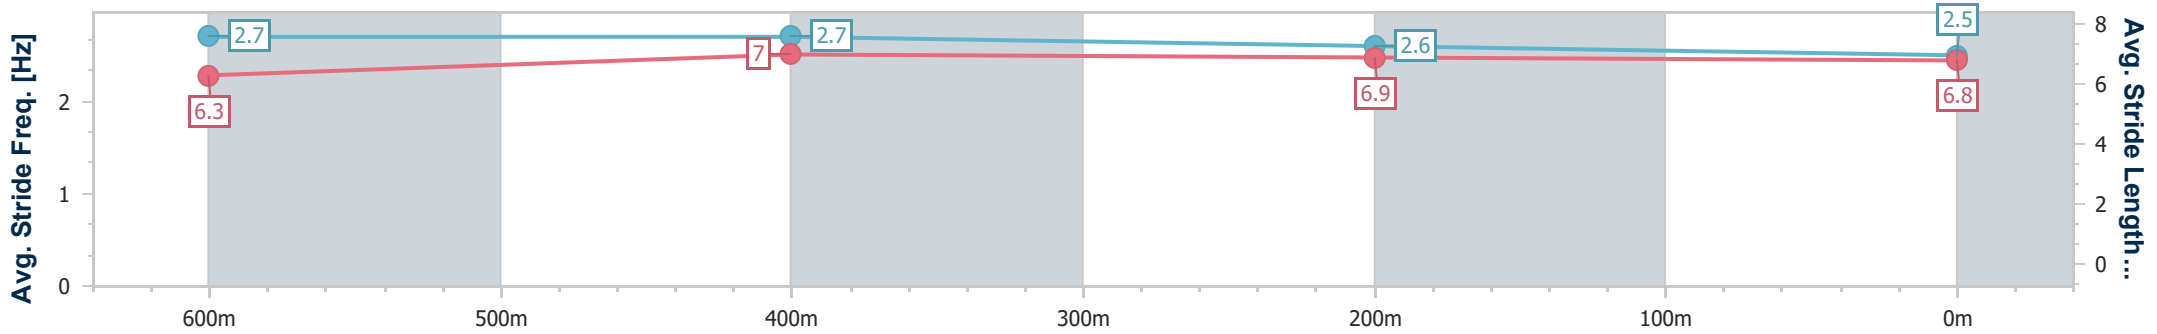

- [] Ranking at each section and finish
- .-.- No data available at this section
- NA No data available

Horse/Jockey Name	Rivelly
Final Rank	5
Fastest Section Time (Section)	0:10.66 (600m)
Top Speed [km/h] (Section)	69.3 (600m)
Race State	Finished

Ipswich QLD Professional
 Race 2: SEVEN NEWS QTIS Two-Year-Old Maiden Plate - 800m
 11 May 2024 - 12:50
 Track Rating: Soft 5, Weather: Fine, Rail Position: +2.0M Entire

Section	Overall	600m	400m	200m
Section Times	0:47.34 [5] (0:13.90)	0:33.44 [5] (0:10.66)	0:22.78 [6] (0:11.08)	0:11.70 [6] (0:11.70)
Average Speed [km/h]	52.0	67.3	64.9	61.6
Top Speed [km/h]	67.3	69.3	65.4	64.1
Avg. Dist. to Rail [m]	3.5	0.9	1.1	2.7
Avg. Stride Freq. [Hz]	2.7	2.7	2.6	2.5
Avg. Stride Length [m]	6.3	7.0	6.9	6.8