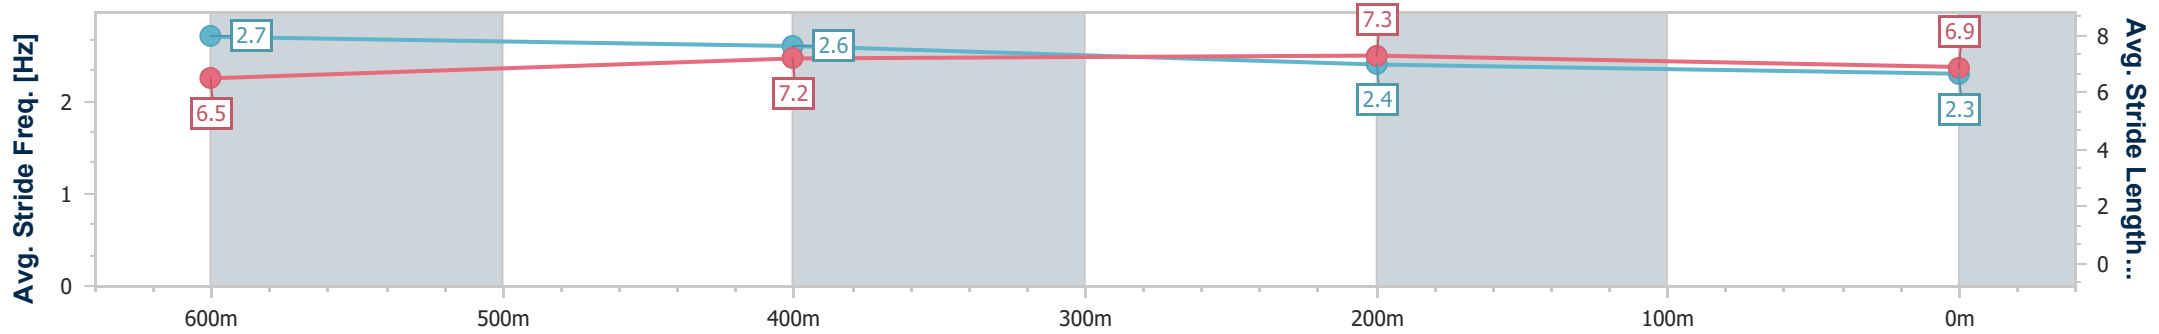

- [] Ranking at each section and finish
- .-.- No data available at this section
- NA No data available

Horse/Jockey Name	Bobbi Darlin'
Final Rank	7
Fastest Section Time (Section)	0:10.43 (600m)
Top Speed [km/h] (Section)	70.7 (Overall)
Race State	Finished

Ipswich QLD Professional

Race 2: SEVEN NEWS QTIS Two-Year-Old Maiden Plate - 800m

11 May 2024 - 12:50

Track Rating: Soft 5, Weather: Fine, Rail Position: +2.0M Entire

Section	Overall	600m	400m	200m
Section Times	0:47.61 [7] (0:13.57)	0:34.04 [3] (0:10.43)	0:23.61 [3] (0:11.29)	0:12.32 [3] (0:12.32)
Average Speed [km/h]	53.3	68.4	63.1	58.4
Top Speed [km/h]	70.7	70.7	66.0	61.0
Avg. Dist. to Rail [m]	5.4	1.9	2.6	0.8
Avg. Stride Freq. [Hz]	2.7	2.6	2.4	2.3
Avg. Stride Length [m]	6.5	7.2	7.3	6.9

- [] Ranking at each section and finish
- .-.- No data available at this section
- NA No data available

Horse/Jockey Name	Sugar Island
Final Rank	8
Fastest Section Time (Section)	0:11.34 (600m)
Top Speed [km/h] (Section)	65.2 (Overall)
Race State	Finished