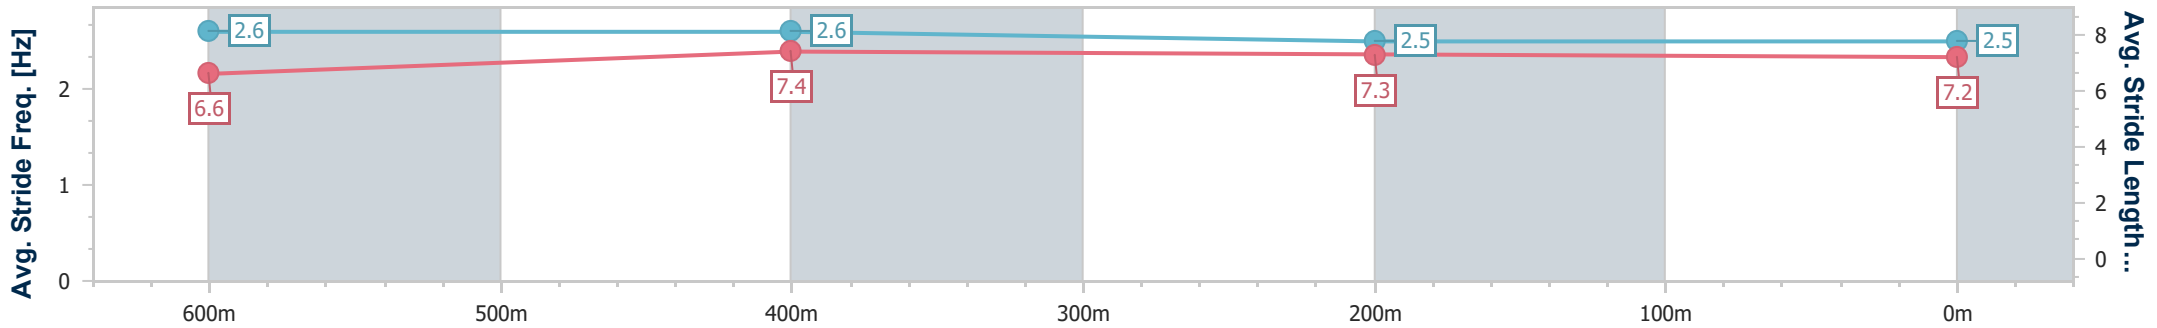

Horse/Jockey Name	Zatanna
Final Rank	1
Fastest Section Time (Section)	0:10.27 (600m)
Top Speed [km/h] (Section)	71.5 (600m)
Race State	Finished

Ipswich QLD Professional
Race 2: SEVEN NEWS QTIS Two-Year-Old Maiden Plate - 800m
11 May 2024 - 12:50
Track Rating: Soft 5, Weather: Fine, Rail Position: +2.0M Entire

Section	Overall	600m	400m	200m
Section Times	0:45.89 [1] (0:13.50)	0:32.39 [2] (0:10.27)	0:22.12 [1] (0:10.91)	0:11.21 [1] (0:11.21)
Average Speed [km/h]	53.3	69.8	65.3	64.2
Top Speed [km/h]	71.0	71.5	67.0	65.4
Avg. Dist. to Rail [m]	2.9	1.4	2.0	0.4
Avg. Stride Freq. [Hz]	2.6	2.6	2.5	2.5
Avg. Stride Length [m]	6.6	7.4	7.3	7.2

- [ ] Ranking at each section and finish
- -.-.- No data available at this section
- NA No data available