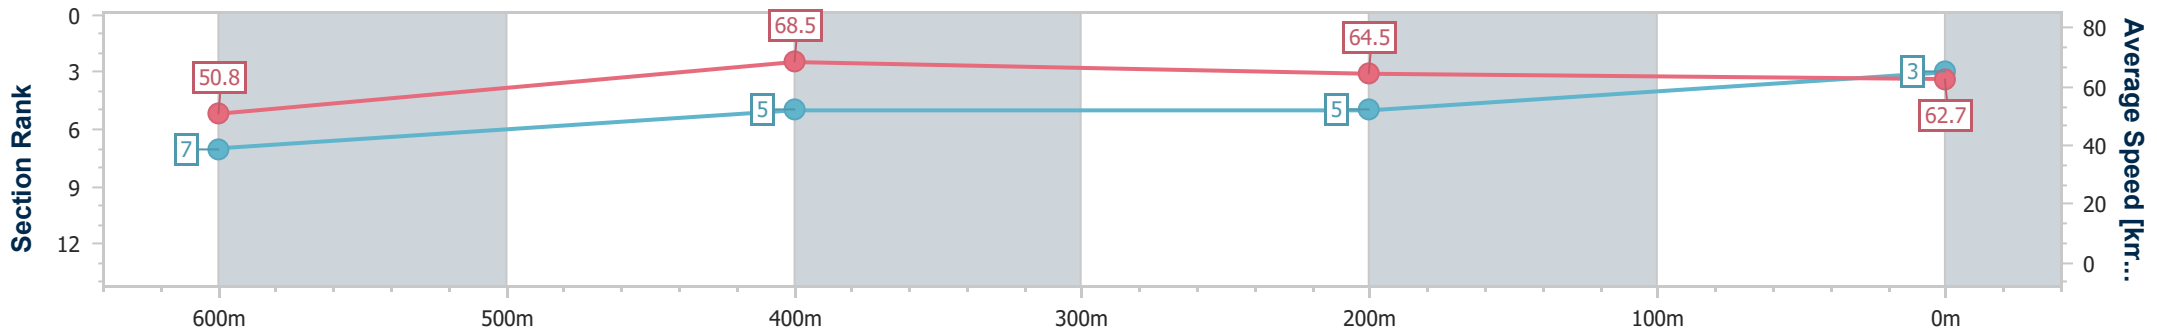

Horse/Jockey Name	Aratiri
Final Rank	3
Fastest Section Time (Section)	0:10.37 (600m)
Top Speed [km/h] (Section)	70.2 (600m)
Race State	Finished

Ipswich QLD Professional
Race 2: SEVEN NEWS QTIS Two-Year-Old Maiden Plate - 800m
11 May 2024 - 12:50
Track Rating: Soft 5, Weather: Fine, Rail Position: +2.0M Entire

Section	Overall	600m	400m	200m
Section Times	0:47.04 [3] (0:14.19)	0:32.85 [7] (0:10.37)	0:22.48 [5] (0:10.99)	0:11.49 [5] (0:11.49)
Average Speed [km/h]	50.8	68.5	64.5	62.7
Top Speed [km/h]	69.7	70.2	66.7	63.8
Avg. Dist. to Rail [m]	1.0	2.6	2.5	3.7
Avg. Stride Freq. [Hz]	2.7	2.7	2.6	2.5
Avg. Stride Length [m]	6.2	7.1	6.9	7.0

- [ ] Ranking at each section and finish
- -.-.- No data available at this section
- NA No data available