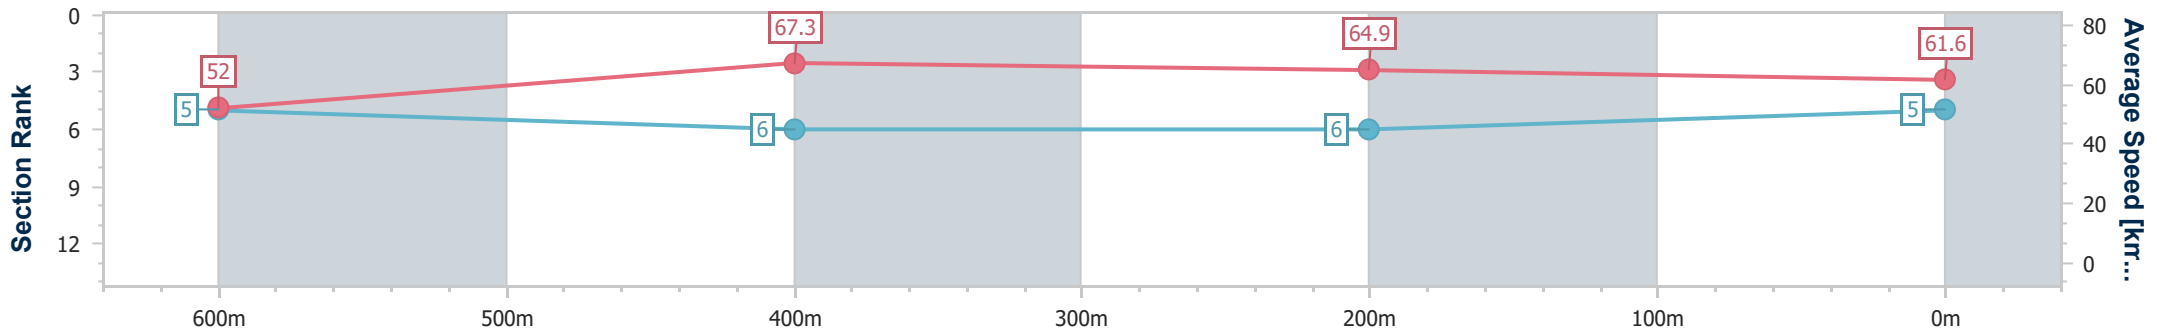

Horse/Jockey Name	Rivelly
Final Rank	5
Fastest Section Time (Section)	0:10.66 (600m)
Top Speed [km/h] (Section)	69.3 (600m)
Race State	Finished

Ipswich QLD Professional
Race 2: SEVEN NEWS QTIS Two-Year-Old Maiden Plate - 800m
11 May 2024 - 12:50
Track Rating: Soft 5, Weather: Fine, Rail Position: +2.0M Entire

Section	Overall	600m	400m	200m
Section Times	0:47.34 [5] (0:13.90)	0:33.44 [5] (0:10.66)	0:22.78 [6] (0:11.08)	0:11.70 [6] (0:11.70)
Average Speed [km/h]	52.0	67.3	64.9	61.6
Top Speed [km/h]	67.3	69.3	65.4	64.1
Avg. Dist. to Rail [m]	3.5	0.9	1.1	2.7
Avg. Stride Freq. [Hz]	2.7	2.7	2.6	2.5
Avg. Stride Length [m]	6.3	7.0	6.9	6.8

- [ ] Ranking at each section and finish
- -.-.- No data available at this section
- NA No data available