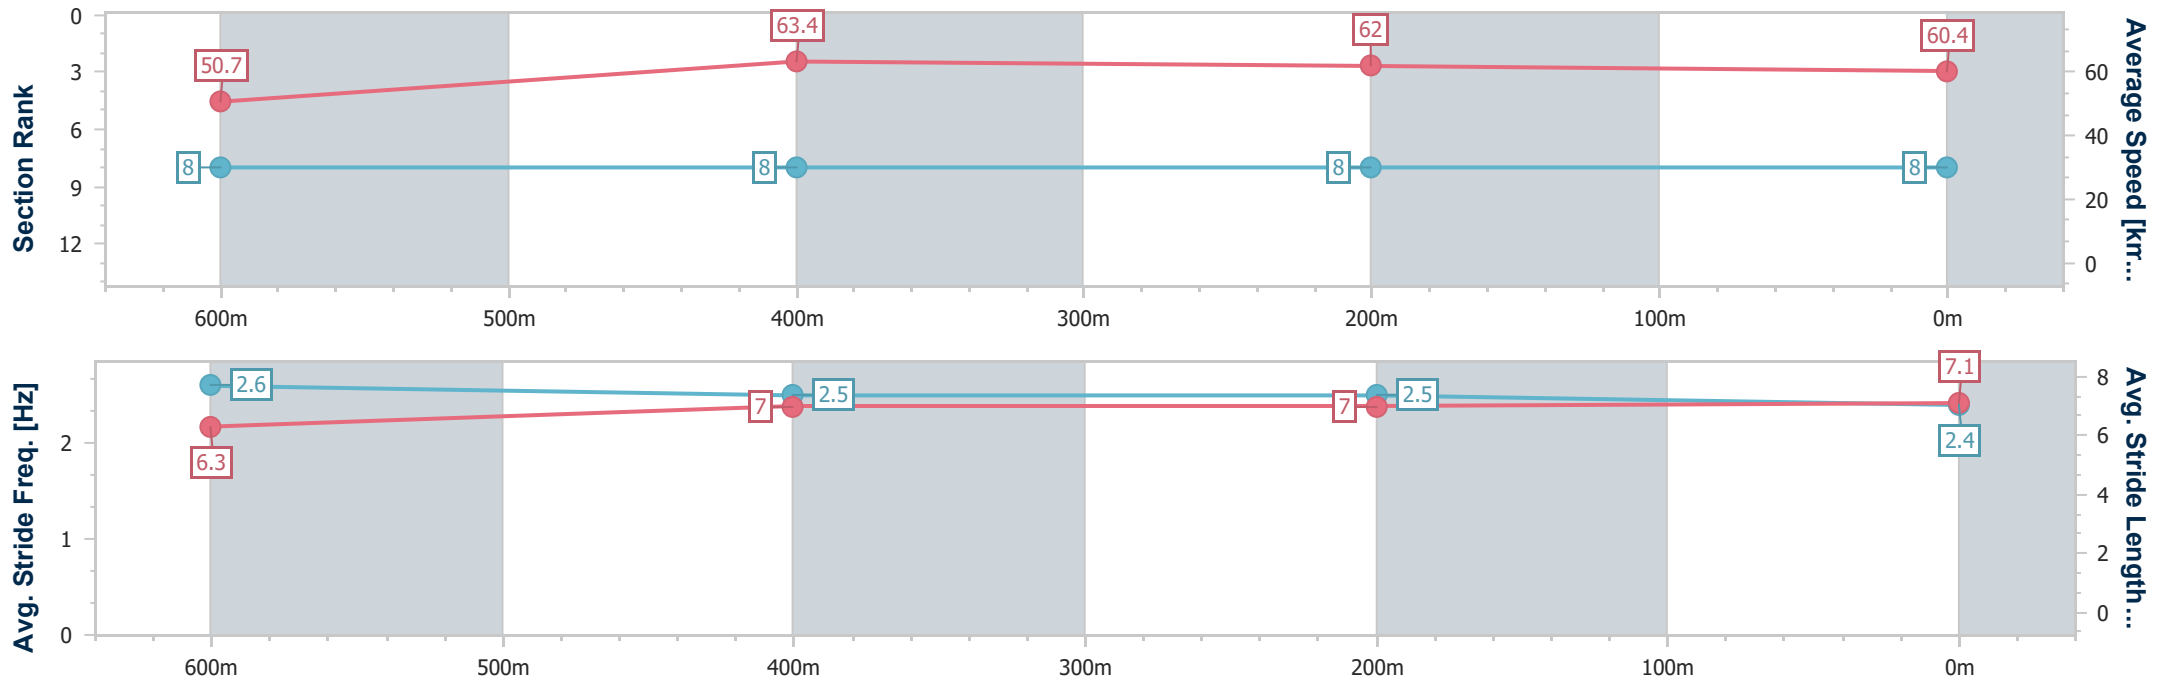

- [] Ranking at each section and finish
- .-.- No data available at this section
- NA No data available

Horse/Jockey Name	Sugar Island
Final Rank	8
Fastest Section Time (Section)	0:11.34 (600m)
Top Speed [km/h] (Section)	65.2 (Overall)
Race State	Finished

Ipswich QLD Professional
 Race 2: SEVEN NEWS QTIS Two-Year-Old Maiden Plate - 800m
 11 May 2024 - 12:50
 Track Rating: Soft 5, Weather: Fine, Rail Position: +2.0M Entire

Section	Overall	600m	400m	200m
Section Times	0:48.94 [8] (0:14.19)	0:34.75 [8] (0:11.34)	0:23.41 [8] (0:11.48)	0:11.93 [8] (0:11.93)
Average Speed [km/h]	50.7	63.4	62.0	60.4
Top Speed [km/h]	65.2	65.1	62.8	62.1
Avg. Dist. to Rail [m]	8.2	3.4	1.8	0.7
Avg. Stride Freq. [Hz]	2.6	2.5	2.5	2.4
Avg. Stride Length [m]	6.3	7.0	7.0	7.1

- [] Ranking at each section and finish
- .-.- No data available at this section
- NA No data available