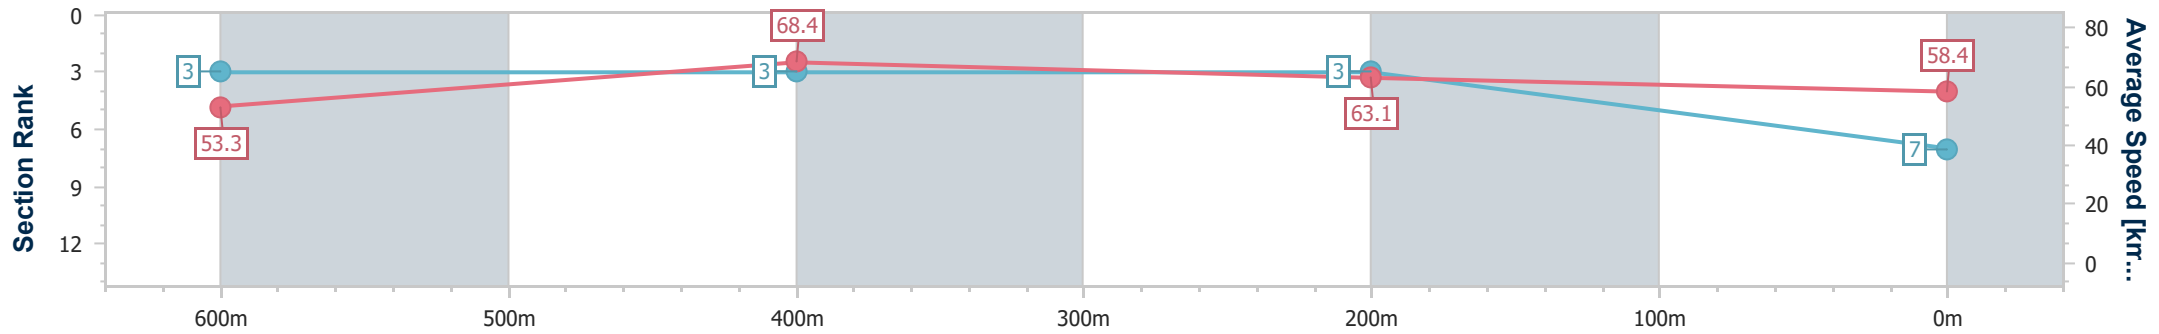

- [] Ranking at each section and finish
- .-.- No data available at this section
- NA No data available

Horse/Jockey Name	Bobbi Darlin'
Final Rank	7
Fastest Section Time (Section)	0:10.43 (600m)
Top Speed [km/h] (Section)	70.7 (Overall)
Race State	Finished

Ipswich QLD Professional

Race 2: SEVEN NEWS QTIS Two-Year-Old Maiden Plate - 800m

11 May 2024 - 12:50

Track Rating: Soft 5, Weather: Fine, Rail Position: +2.0M Entire

Section	Overall	600m	400m	200m
Section Times	0:47.61 [7] (0:13.57)	0:34.04 [3] (0:10.43)	0:23.61 [3] (0:11.29)	0:12.32 [3] (0:12.32)
Average Speed [km/h]	53.3	68.4	63.1	58.4
Top Speed [km/h]	70.7	70.7	66.0	61.0
Avg. Dist. to Rail [m]	5.4	1.9	2.6	0.8
Avg. Stride Freq. [Hz]	2.7	2.6	2.4	2.3
Avg. Stride Length [m]	6.5	7.2	7.3	6.9

- [] Ranking at each section and finish
- .-.- No data available at this section
- NA No data available

Horse/Jockey Name	Sugar Island
Final Rank	8
Fastest Section Time (Section)	0:11.34 (600m)
Top Speed [km/h] (Section)	65.2 (Overall)
Race State	Finished