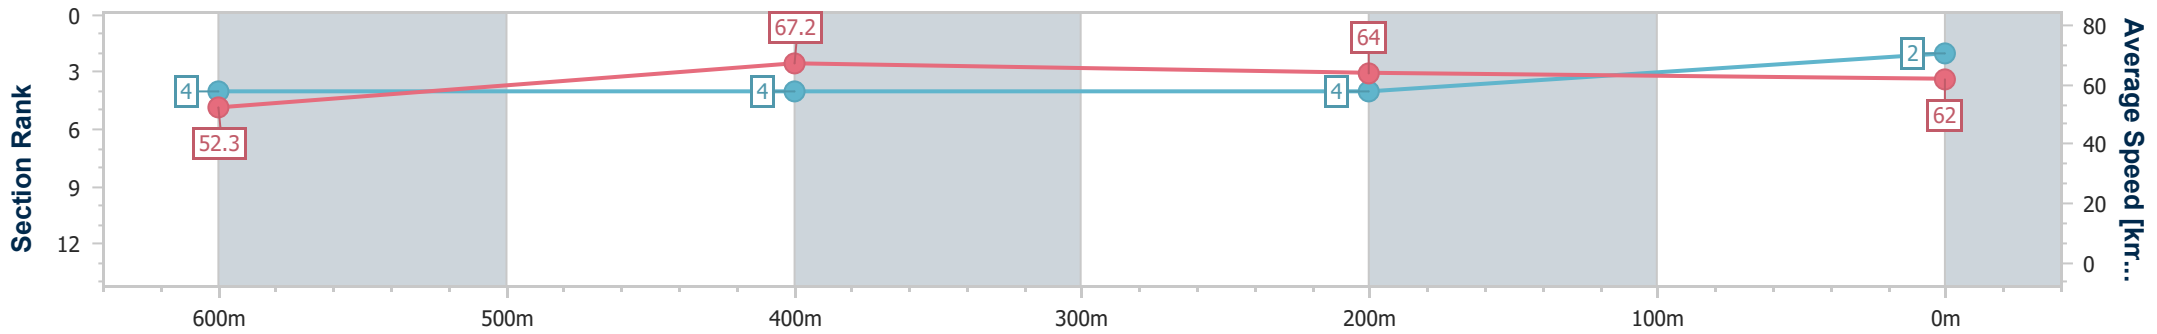

Horse/Jockey Name	Invading Jilly
Final Rank	2
Fastest Section Time (Section)	0:10.54 (600m)
Top Speed [km/h] (Section)	70.0 (Overall)
Race State	Finished

Ipswich QLD Professional
Race 2: SEVEN NEWS QTIS Two-Year-Old Maiden Plate - 800m
11 May 2024 - 12:50
Track Rating: Soft 5, Weather: Fine, Rail Position: +2.0M Entire

Section	Overall	600m	400m	200m
Section Times	0:47.03 [2] (0:13.77)	0:33.26 [4] (0:10.54)	0:22.72 [4] (0:11.11)	0:11.61 [4] (0:11.61)
Average Speed [km/h]	52.3	67.2	64.0	62.0
Top Speed [km/h]	70.0	69.9	65.3	62.6
Avg. Dist. to Rail [m]	1.2	2.9	2.8	0.4
Avg. Stride Freq. [Hz]	2.6	2.6	2.5	2.5
Avg. Stride Length [m]	6.7	7.3	7.1	7.0

- [ ] Ranking at each section and finish
- -.-.- No data available at this section
- NA No data available