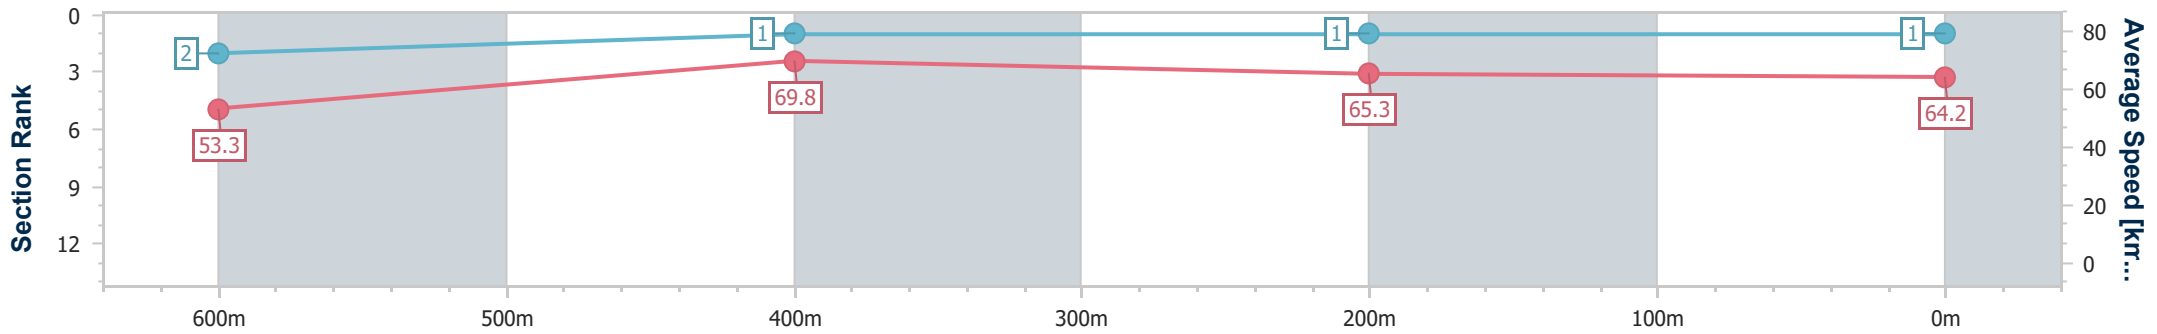

Horse/Jockey Name	Zatanna
Final Rank	1
Fastest Section Time (Section)	0:10.27 (600m)
Top Speed [km/h] (Section)	71.5 (600m)
Race State	Finished

Ipswich QLD Professional
Race 2: SEVEN NEWS QTIS Two-Year-Old Maiden Plate - 800m
11 May 2024 - 12:50
Track Rating: Soft 5, Weather: Fine, Rail Position: +2.0M Entire

Section	Overall	600m	400m	200m
Section Times	0:45.89 [1] (0:13.50)	0:32.39 [2] (0:10.27)	0:22.12 [1] (0:10.91)	0:11.21 [1] (0:11.21)
Average Speed [km/h]	53.3	69.8	65.3	64.2
Top Speed [km/h]	71.0	71.5	67.0	65.4
Avg. Dist. to Rail [m]	2.9	1.4	2.0	0.4
Avg. Stride Freq. [Hz]	2.6	2.6	2.5	2.5
Avg. Stride Length [m]	6.6	7.4	7.3	7.2

- [ ] Ranking at each section and finish
- -.-.- No data available at this section
- NA No data available