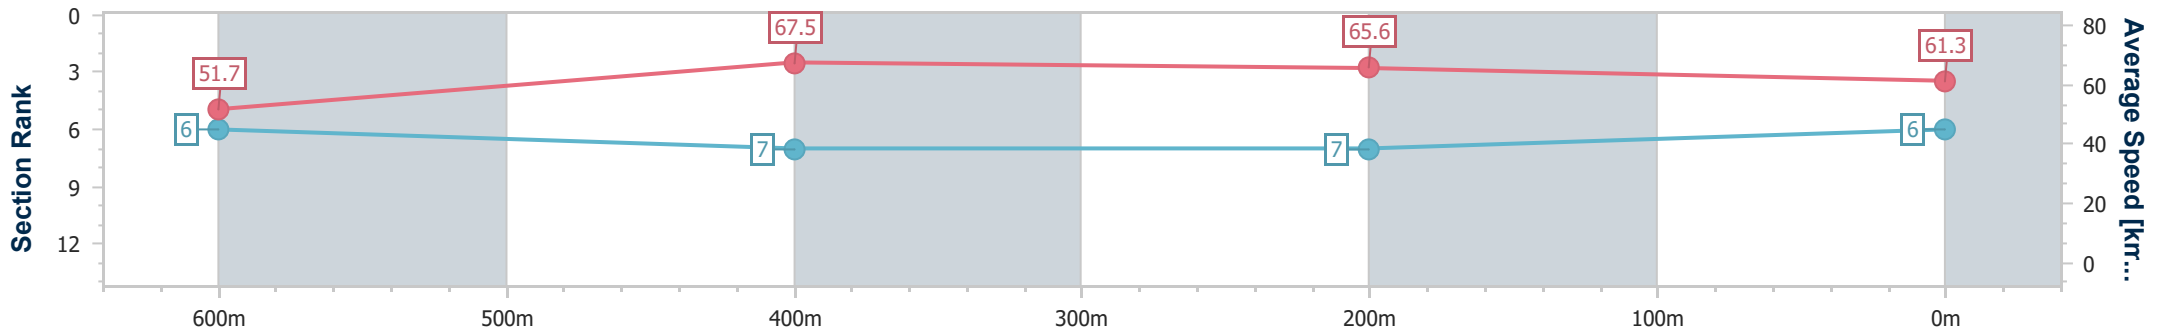

Horse/Jockey Name	Gagnante Enchere
Final Rank	6
Fastest Section Time (Section)	0:10.70 (600m)
Top Speed [km/h] (Section)	69.3 (600m)
Race State	Finished

Ipswich QLD Professional
Race 2: SEVEN NEWS QTIS Two-Year-Old Maiden Plate - 800m
11 May 2024 - 12:50
Track Rating: Soft 5, Weather: Fine, Rail Position: +2.0M Entire

Section	Overall	600m	400m	200m
Section Times	0:47.36 [6] (0:13.94)	0:33.42 [6] (0:10.70)	0:22.72 [7] (0:11.03)	0:11.69 [7] (0:11.69)
Average Speed [km/h]	51.7	67.5	65.6	61.3
Top Speed [km/h]	69.3	69.3	66.9	64.4
Avg. Dist. to Rail [m]	4.6	1.7	1.3	4.5
Avg. Stride Freq. [Hz]	2.6	2.5	2.4	2.4
Avg. Stride Length [m]	6.4	7.6	7.4	7.2

- [ ] Ranking at each section and finish
- -.-.- No data available at this section
- NA No data available