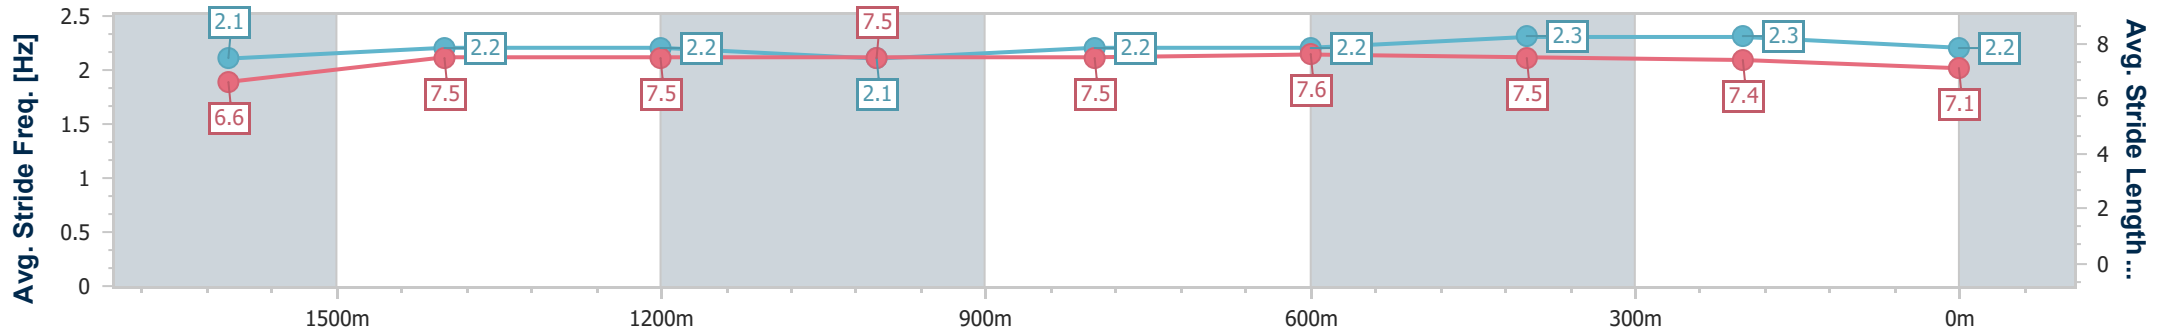

Horse/Jockey Name	Thesecondatportsea
Final Rank	5
Fastest Section Time (Section)	0:11.80 (600m)
Top Speed [km/h] (Section)	62.2 (600m)
Race State	Finished

Eagle Farm QLD Professional
Race 4: STRADBROKE SEASON BOOK NOW BENCHMARK 70
Handicap - 1800m
08 May 2024 - 13:44
Track Rating: Soft 7, Weather: Fine, Rail Position: +11m Entire

BRISBANE
RACING CLUB

Section	Overall	1600m	1400m	1200m	1000m	800m	600m	400m	200m
Section Times	1:51.77 [5] (0:14.49)	1:37.28 [6] (0:11.92)	1:25.36 [6] (0:12.14)	1:13.22 [6] (0:12.48)	1:00.74 [7] (0:12.31)	0:48.43 [7] (0:12.25)	0:36.18 [8] (0:11.80)	0:24.38 [7] (0:11.83)	0:12.55 [6] (0:12.55)
Average Speed [km/h]	49.6	60.2	59.3	57.9	59.0	59.0	61.1	61.0	57.7
Top Speed [km/h]	59.8	61.1	61.3	58.4	59.4	61.5	62.2	62.0	58.5
Avg. Dist. to Rail [m]	2.5	0.3	0.9	1.3	1.5	1.0	0.8	3.9	5.7
Avg. Stride Freq. [Hz]	2.1	2.2	2.2	2.1	2.2	2.2	2.3	2.3	2.2
Avg. Stride Length [m]	6.6	7.5	7.5	7.5	7.5	7.6	7.5	7.4	7.1

- [ ] Ranking at each section and finish
- -.-.- No data available at this section
- NA No data available