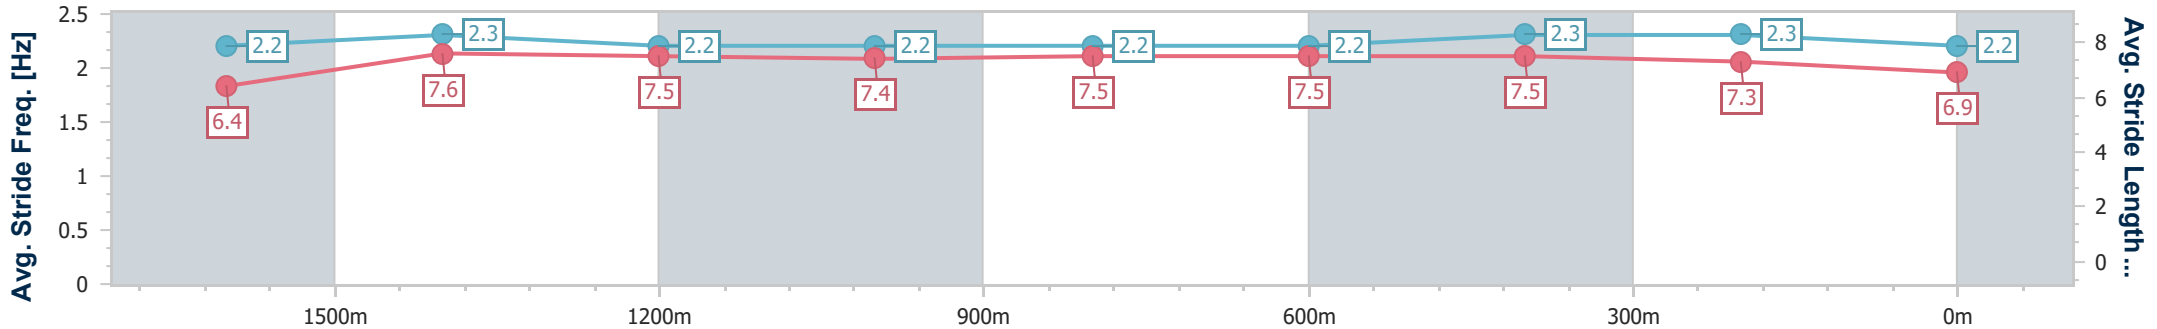

Horse/Jockey Name	Kokonotsu
Final Rank	3
Fastest Section Time (Section)	0:11.78 (600m)
Top Speed [km/h] (Section)	63.5 (1600m)
Race State	Finished

Eagle Farm QLD Professional
Race 4: STRADBROKE SEASON BOOK NOW BENCHMARK 70
Handicap - 1800m
08 May 2024 - 13:44
Track Rating: Soft 7, Weather: Fine, Rail Position: +11m Entire

BRISBANE
RACING CLUB

Section	Overall	1600m	1400m	1200m	1000m	800m	600m	400m	200m
Section Times	1:51.60 [3] (0:14.64)	1:36.96 [7] (0:11.79)	1:25.17 [7] (0:12.16)	1:13.01 [7] (0:12.43)	1:00.58 [6] (0:12.11)	0:48.47 [5] (0:11.99)	0:36.48 [4] (0:11.78)	0:24.70 [2] (0:11.78)	0:12.92 [1] (0:12.92)
Average Speed [km/h]	49.4	61.6	59.5	57.9	60.0	60.7	62.0	61.3	55.9
Top Speed [km/h]	60.3	63.5	60.3	59.0	61.4	63.4	62.9	63.0	58.4
Avg. Dist. to Rail [m]	4.6	2.6	1.9	1.6	1.9	2.4	3.0	2.5	0.7
Avg. Stride Freq. [Hz]	2.2	2.3	2.2	2.2	2.2	2.2	2.3	2.3	2.2
Avg. Stride Length [m]	6.4	7.6	7.5	7.4	7.5	7.5	7.5	7.3	6.9

- [ ] Ranking at each section and finish
- -.-.- No data available at this section
- NA No data available