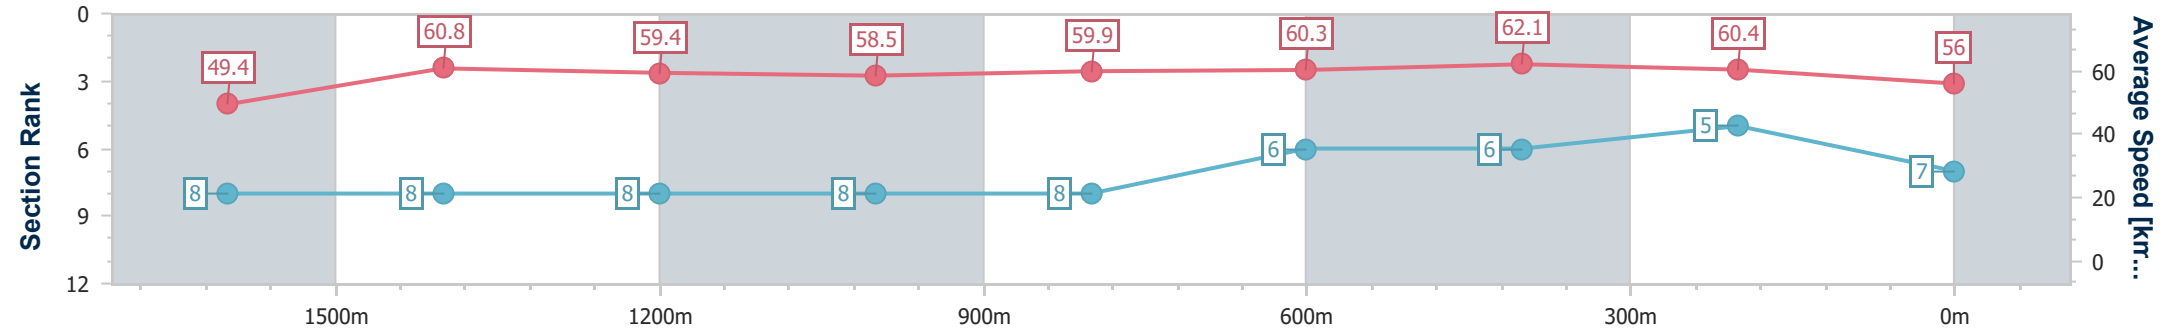

Horse/Jockey Name	Aldeenaary
Final Rank	7
Fastest Section Time (Section)	0:11.68 (600m)
Top Speed [km/h] (Section)	63.7 (800m)
Race State	Finished

Eagle Farm QLD Professional
Race 4: STRADBROKE SEASON BOOK NOW BENCHMARK 70
Handicap - 1800m
08 May 2024 - 13:44
Track Rating: Soft 7, Weather: Fine, Rail Position: +11m Entire

BRISBANE
RACING CLUB

Section	Overall	1600m	1400m	1200m	1000m	800m	600m	400m	200m
Section Times	1:52.01 [7] (0:14.82)	1:37.19 [8] (0:11.94)	1:25.25 [8] (0:12.18)	1:13.07 [8] (0:12.40)	1:00.67 [8] (0:12.14)	0:48.53 [8] (0:12.03)	0:36.50 [6] (0:11.68)	0:24.82 [6] (0:11.91)	0:12.91 [5] (0:12.91)
Average Speed [km/h]	49.4	60.8	59.4	58.5	59.9	60.3	62.1	60.4	56.0
Top Speed [km/h]	59.0	62.3	62.3	59.7	60.6	63.7	63.3	63.0	58.4
Avg. Dist. to Rail [m]	7.6	2.7	2.6	3.0	2.6	1.7	1.2	2.4	3.1
Avg. Stride Freq. [Hz]	2.2	2.3	2.2	2.2	2.3	2.3	2.4	2.4	2.3
Avg. Stride Length [m]	6.3	7.4	7.3	7.3	7.4	7.4	7.3	7.0	6.7

- [ ] Ranking at each section and finish
- -.-.- No data available at this section
- NA No data available