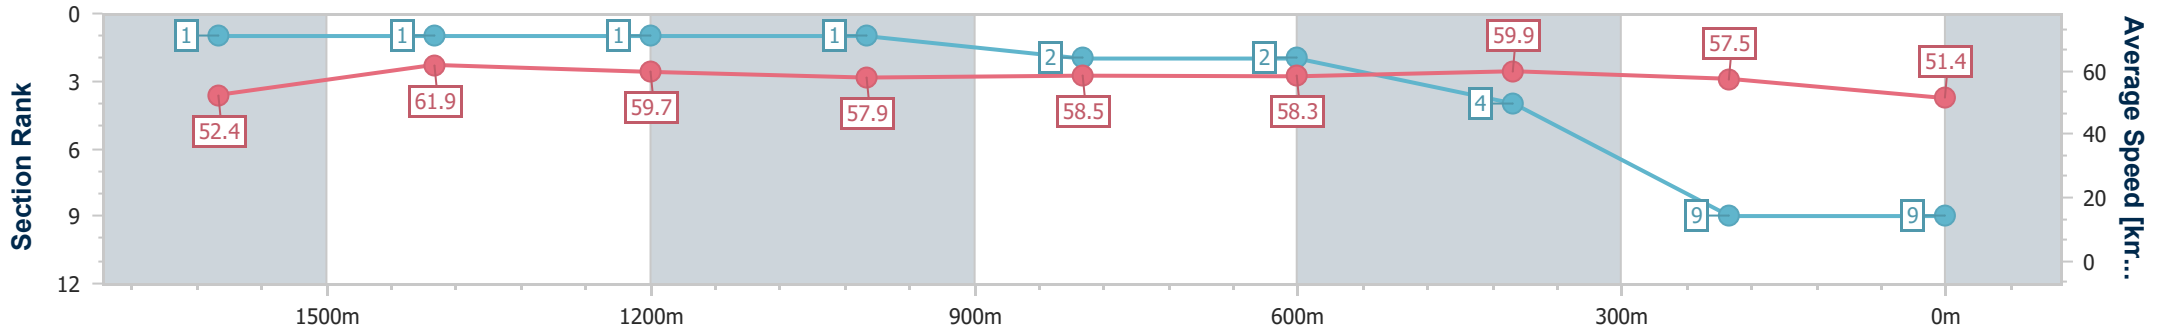

Horse/Jockey Name	December Diamond
Final Rank	9
Fastest Section Time (Section)	0:11.73 (1600m)
Top Speed [km/h] (Section)	63.9 (1600m)
Race State	Finished

Eagle Farm QLD Professional
Race 4: STRADBROKE SEASON BOOK NOW BENCHMARK 70
Handicap - 1800m
08 May 2024 - 13:44
Track Rating: Soft 7, Weather: Fine, Rail Position: +11m Entire

BRISBANE
RACING CLUB

Section	Overall	1600m	1400m	1200m	1000m	800m	600m	400m	200m
Section Times	1:53.65 [9] (0:14.01)	1:39.64 [1] (0:11.73)	1:27.91 [1] (0:12.06)	1:15.85 [1] (0:12.45)	1:03.40 [1] (0:12.42)	0:50.98 [2] (0:12.38)	0:38.60 [2] (0:12.01)	0:26.59 [4] (0:12.56)	0:14.03 [9] (0:14.03)
Average Speed [km/h]	52.4	61.9	59.7	57.9	58.5	58.3	59.9	57.5	51.4
Top Speed [km/h]	63.4	63.9	60.8	58.7	59.1	59.5	60.7	59.9	54.8
Avg. Dist. to Rail [m]	6.8	3.6	3.1	2.5	1.3	1.2	0.4	0.4	0.4
Avg. Stride Freq. [Hz]	2.2	2.3	2.2	2.2	2.2	2.2	2.3	2.3	2.2
Avg. Stride Length [m]	6.7	7.5	7.4	7.3	7.3	7.2	7.3	7.0	6.6

- [ ] Ranking at each section and finish
- -.-.- No data available at this section
- NA No data available