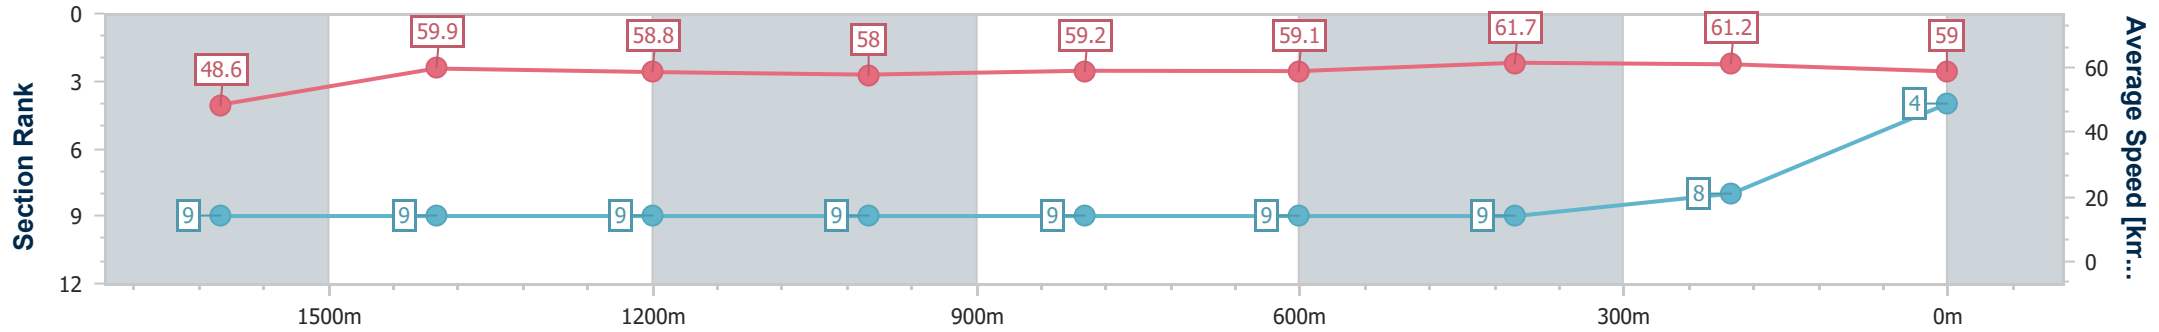

Horse/Jockey Name	Ichiban
Final Rank	4
Fastest Section Time (Section)	0:11.68 (600m)
Top Speed [km/h] (Section)	63.0 (400m)
Race State	Finished

Eagle Farm QLD Professional
Race 4: STRADBROKE SEASON BOOK NOW BENCHMARK 70
Handicap - 1800m
08 May 2024 - 13:44

BRISBANE
RACING CLUB

Track Rating: Soft 7, Weather: Fine, Rail Position: +11m Entire

Section	Overall	1600m	1400m	1200m	1000m	800m	600m	400m	200m
Section Times	1:51.67 [4] (0:14.83)	1:36.84 [9] (0:12.03)	1:24.81 [9] (0:12.29)	1:12.52 [9] (0:12.48)	1:00.04 [9] (0:12.17)	0:47.87 [9] (0:12.14)	0:35.73 [9] (0:11.68)	0:24.05 [9] (0:11.78)	0:12.27 [8] (0:12.27)
Average Speed [km/h]	48.6	59.9	58.8	58.0	59.2	59.1	61.7	61.2	59.0
Top Speed [km/h]	59.9	60.6	60.7	60.0	59.9	61.8	62.6	63.0	61.4
Avg. Dist. to Rail [m]	3.6	1.2	1.9	2.3	0.6	0.5	0.7	2.9	7.7
Avg. Stride Freq. [Hz]	2.2	2.3	2.2	2.2	2.2	2.2	2.2	2.3	2.3
Avg. Stride Length [m]	6.3	7.4	7.6	7.4	7.5	7.5	7.6	7.5	7.1

- [ ] Ranking at each section and finish
- -.-.- No data available at this section
- NA No data available