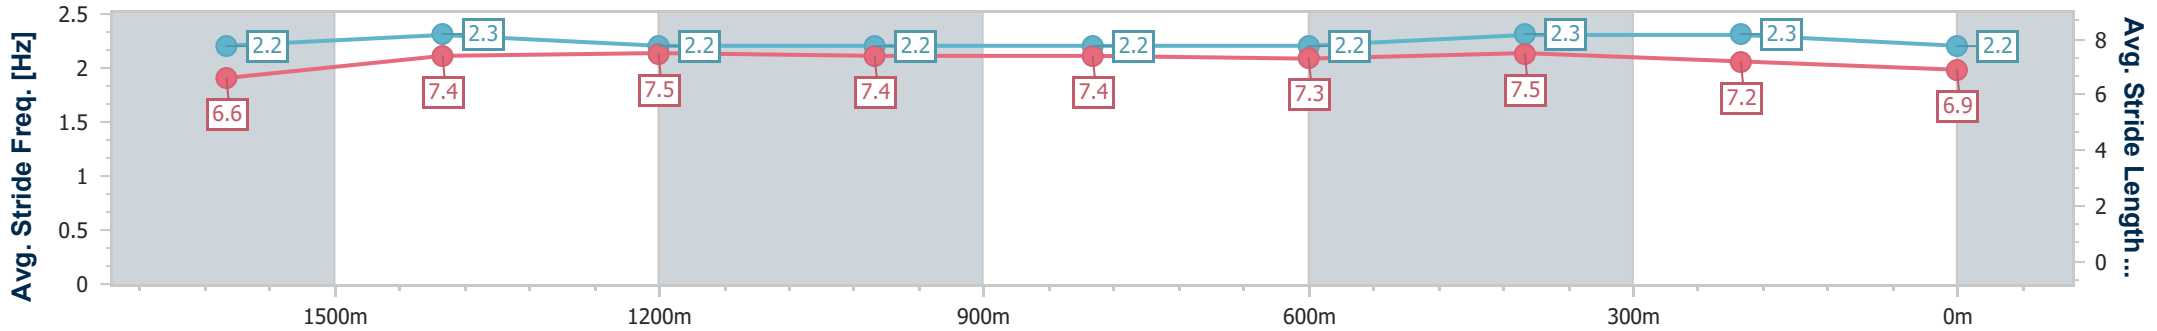

Horse/Jockey Name	Gripping
Final Rank	8
Fastest Section Time (Section)	0:11.76 (600m)
Top Speed [km/h] (Section)	62.8 (1600m)
Race State	Finished

Eagle Farm QLD Professional
Race 4: STRADBROKE SEASON BOOK NOW BENCHMARK 70
Handicap - 1800m
08 May 2024 - 13:44
Track Rating: Soft 7, Weather: Fine, Rail Position: +11m Entire

BRISBANE
RACING CLUB

Section	Overall	1600m	1400m	1200m	1000m	800m	600m	400m	200m
Section Times	1:52.46 [8] (0:14.29)	1:38.17 [4] (0:11.87)	1:26.30 [5] (0:12.07)	1:14.23 [4] (0:12.40)	1:01.83 [4] (0:12.32)	0:49.51 [4] (0:12.39)	0:37.12 [5] (0:11.76)	0:25.36 [5] (0:12.18)	0:13.18 [7] (0:13.18)
Average Speed [km/h]	51.1	61.1	59.9	58.1	59.2	58.7	61.7	59.0	55.0
Top Speed [km/h]	62.1	62.8	61.8	59.4	60.0	60.3	62.7	61.6	56.5
Avg. Dist. to Rail [m]	5.5	3.3	2.7	2.8	2.8	2.4	0.9	3.3	3.3
Avg. Stride Freq. [Hz]	2.2	2.3	2.2	2.2	2.2	2.2	2.3	2.3	2.2
Avg. Stride Length [m]	6.6	7.4	7.5	7.4	7.4	7.3	7.5	7.2	6.9

- [ ] Ranking at each section and finish
- -.-.- No data available at this section
- NA No data available