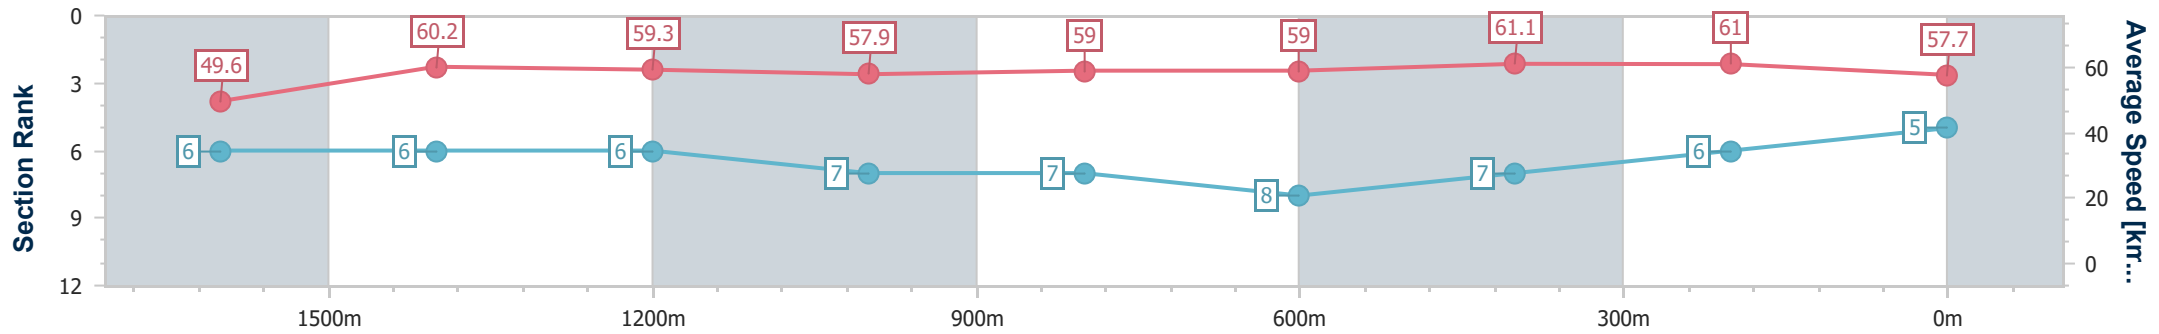

Horse/Jockey Name	Thesecondatportsea
Final Rank	5
Fastest Section Time (Section)	0:11.80 (600m)
Top Speed [km/h] (Section)	62.2 (600m)
Race State	Finished

Eagle Farm QLD Professional
Race 4: STRADBROKE SEASON BOOK NOW BENCHMARK 70
Handicap - 1800m
08 May 2024 - 13:44
Track Rating: Soft 7, Weather: Fine, Rail Position: +11m Entire

BRISBANE
RACING CLUB

Section	Overall	1600m	1400m	1200m	1000m	800m	600m	400m	200m
Section Times	1:51.77 [5] (0:14.49)	1:37.28 [6] (0:11.92)	1:25.36 [6] (0:12.14)	1:13.22 [6] (0:12.48)	1:00.74 [7] (0:12.31)	0:48.43 [7] (0:12.25)	0:36.18 [8] (0:11.80)	0:24.38 [7] (0:11.83)	0:12.55 [6] (0:12.55)
Average Speed [km/h]	49.6	60.2	59.3	57.9	59.0	59.0	61.1	61.0	57.7
Top Speed [km/h]	59.8	61.1	61.3	58.4	59.4	61.5	62.2	62.0	58.5
Avg. Dist. to Rail [m]	2.5	0.3	0.9	1.3	1.5	1.0	0.8	3.9	5.7
Avg. Stride Freq. [Hz]	2.1	2.2	2.2	2.1	2.2	2.2	2.3	2.3	2.2
Avg. Stride Length [m]	6.6	7.5	7.5	7.5	7.5	7.6	7.5	7.4	7.1

- [ ] Ranking at each section and finish
- -.-.- No data available at this section
- NA No data available