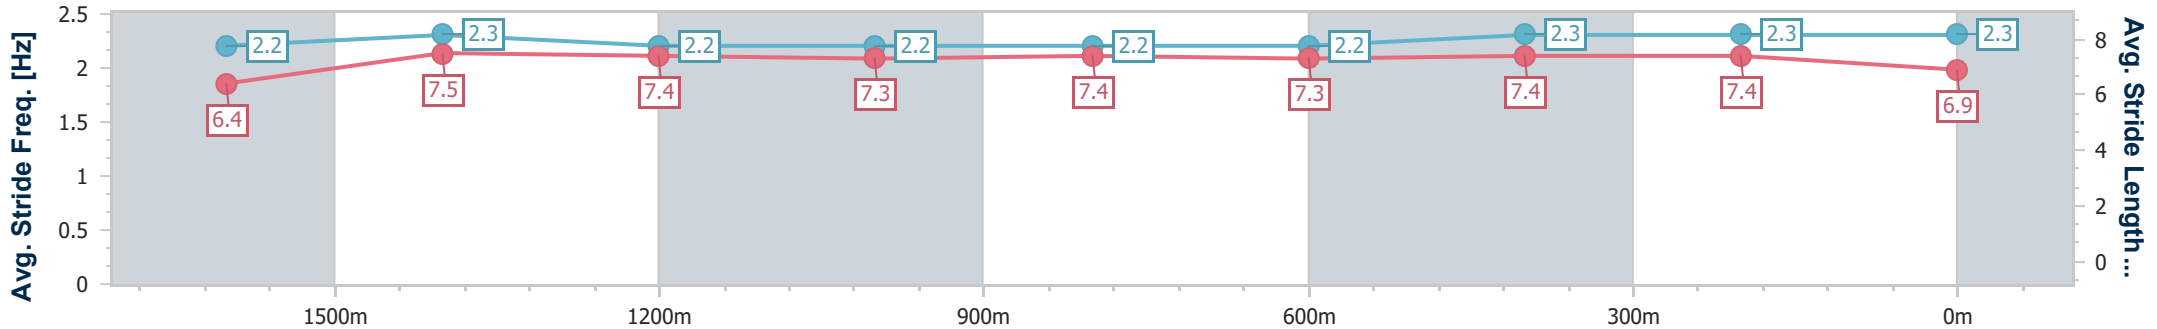

BRISBANE  
 RACING CLUB

Section	Overall	1600m	1400m	1200m	1000m	800m	600m	400m	200m
Section Times	1:51.38 [1] (0:14.35)	1:37.03 [5] (0:11.79)	1:25.24 [4] (0:12.18)	1:13.06 [5] (0:12.51)	1:00.55 [5] (0:12.33)	0:48.22 [6] (0:12.35)	0:35.87 [6] (0:11.89)	0:23.98 [8] (0:11.65)	0:12.33 [4] (0:12.33)
Average Speed [km/h]	50.6	61.0	59.1	57.6	58.5	58.2	60.5	61.8	58.6
Top Speed [km/h]	60.9	62.3	60.5	58.4	59.4	60.0	61.9	62.8	60.5
Avg. Dist. to Rail [m]	3.3	0.3	0.5	0.7	0.2	0.4	0.8	0.8	3.3
Avg. Stride Freq. [Hz]	2.2	2.3	2.2	2.2	2.2	2.2	2.3	2.3	2.3
Avg. Stride Length [m]	6.4	7.5	7.4	7.3	7.4	7.3	7.4	7.4	6.9