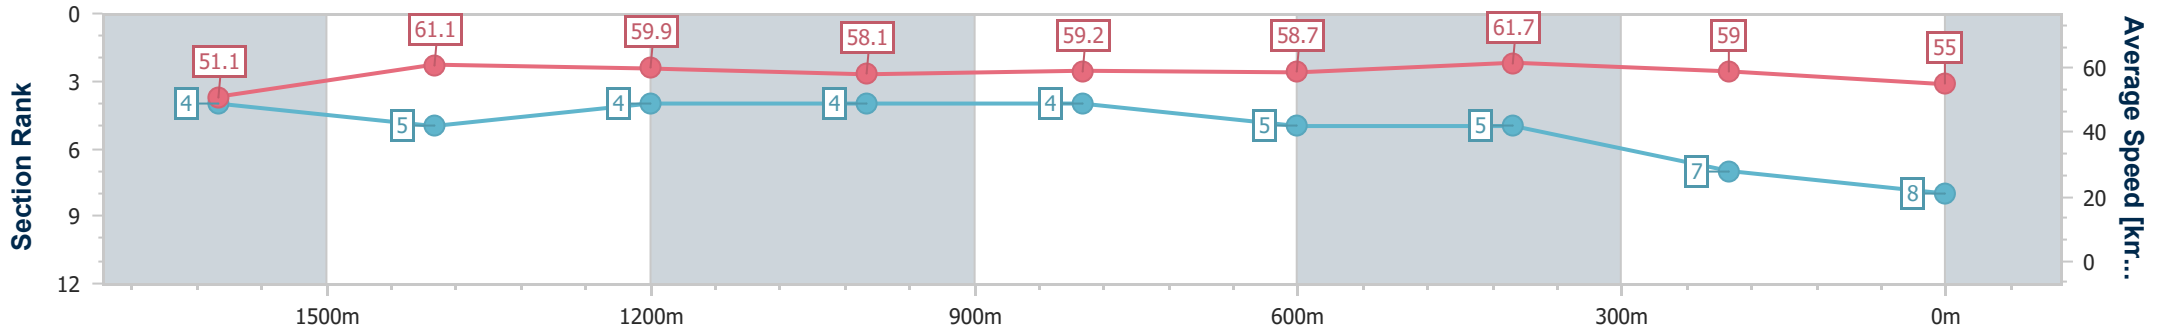

Horse/Jockey Name	Gripping
Final Rank	8
Fastest Section Time (Section)	0:11.76 (600m)
Top Speed [km/h] (Section)	62.8 (1600m)
Race State	Finished

Eagle Farm QLD Professional
Race 4: STRADBROKE SEASON BOOK NOW BENCHMARK 70
Handicap - 1800m
08 May 2024 - 13:44
Track Rating: Soft 7, Weather: Fine, Rail Position: +11m Entire

BRISBANE
RACING CLUB

Section	Overall	1600m	1400m	1200m	1000m	800m	600m	400m	200m
Section Times	1:52.46 [8] (0:14.29)	1:38.17 [4] (0:11.87)	1:26.30 [5] (0:12.07)	1:14.23 [4] (0:12.40)	1:01.83 [4] (0:12.32)	0:49.51 [4] (0:12.39)	0:37.12 [5] (0:11.76)	0:25.36 [5] (0:12.18)	0:13.18 [7] (0:13.18)
Average Speed [km/h]	51.1	61.1	59.9	58.1	59.2	58.7	61.7	59.0	55.0
Top Speed [km/h]	62.1	62.8	61.8	59.4	60.0	60.3	62.7	61.6	56.5
Avg. Dist. to Rail [m]	5.5	3.3	2.7	2.8	2.8	2.4	0.9	3.3	3.3
Avg. Stride Freq. [Hz]	2.2	2.3	2.2	2.2	2.2	2.2	2.3	2.3	2.2
Avg. Stride Length [m]	6.6	7.4	7.5	7.4	7.4	7.3	7.5	7.2	6.9

- [ ] Ranking at each section and finish
- -.-.- No data available at this section
- NA No data available