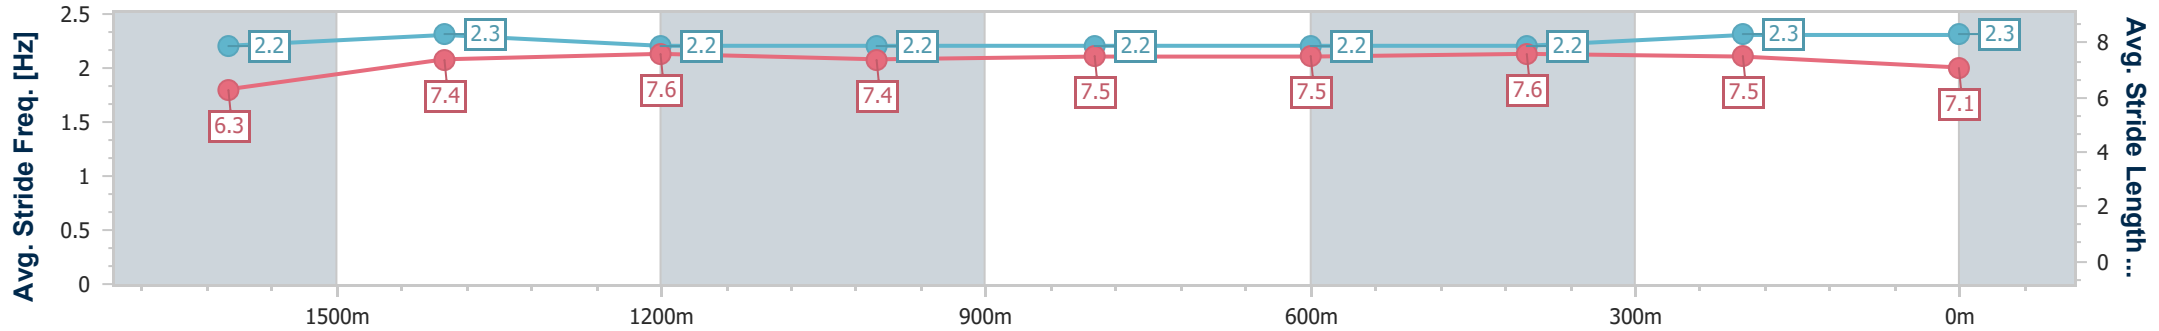

Horse/Jockey Name	Ichiban
Final Rank	4
Fastest Section Time (Section)	0:11.68 (600m)
Top Speed [km/h] (Section)	63.0 (400m)
Race State	Finished

Eagle Farm QLD Professional
Race 4: STRADBROKE SEASON BOOK NOW BENCHMARK 70
Handicap - 1800m
08 May 2024 - 13:44

BRISBANE
RACING CLUB

Track Rating: Soft 7, Weather: Fine, Rail Position: +11m Entire

Section	Overall	1600m	1400m	1200m	1000m	800m	600m	400m	200m
Section Times	1:51.67 [4] (0:14.83)	1:36.84 [9] (0:12.03)	1:24.81 [9] (0:12.29)	1:12.52 [9] (0:12.48)	1:00.04 [9] (0:12.17)	0:47.87 [9] (0:12.14)	0:35.73 [9] (0:11.68)	0:24.05 [9] (0:11.78)	0:12.27 [8] (0:12.27)
Average Speed [km/h]	48.6	59.9	58.8	58.0	59.2	59.1	61.7	61.2	59.0
Top Speed [km/h]	59.9	60.6	60.7	60.0	59.9	61.8	62.6	63.0	61.4
Avg. Dist. to Rail [m]	3.6	1.2	1.9	2.3	0.6	0.5	0.7	2.9	7.7
Avg. Stride Freq. [Hz]	2.2	2.3	2.2	2.2	2.2	2.2	2.2	2.3	2.3
Avg. Stride Length [m]	6.3	7.4	7.6	7.4	7.5	7.5	7.6	7.5	7.1

- [ ] Ranking at each section and finish
- -.-.- No data available at this section
- NA No data available