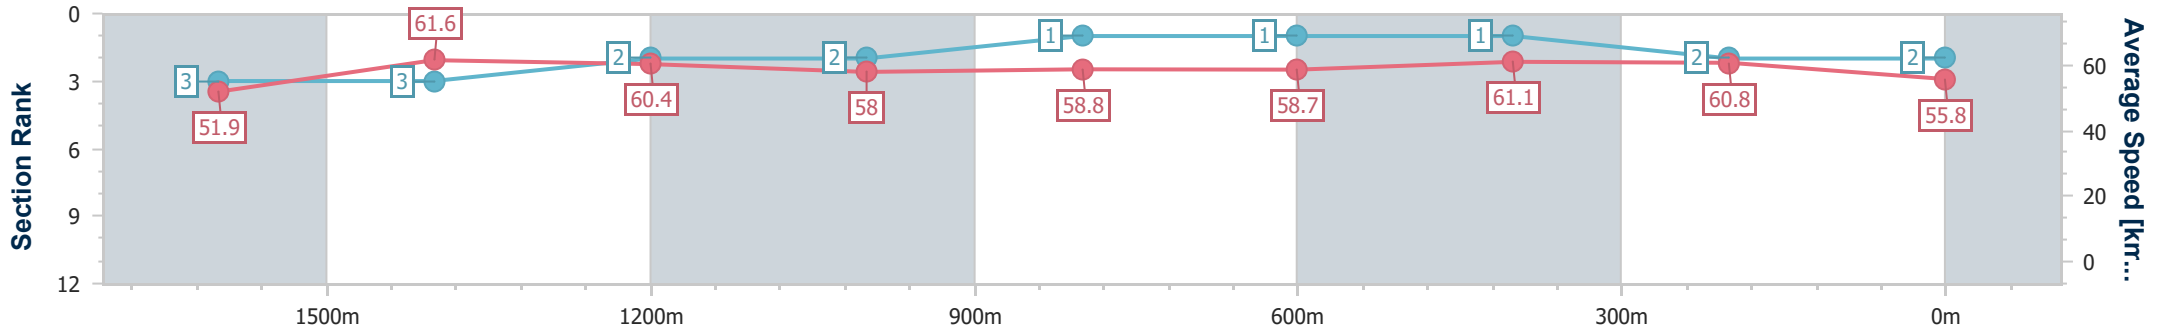

Horse/Jockey Name	Talk Time
Final Rank	2
Fastest Section Time (Section)	0:11.79 (1600m)
Top Speed [km/h] (Section)	62.5 (600m)
Race State	Finished

Eagle Farm QLD Professional
Race 4: STRADBROKE SEASON BOOK NOW BENCHMARK 70
Handicap - 1800m
08 May 2024 - 13:44
Track Rating: Soft 7, Weather: Fine, Rail Position: +11m Entire

BRISBANE
RACING CLUB

Section	Overall	1600m	1400m	1200m	1000m	800m	600m	400m	200m
Section Times	1:51.59 [2] (0:14.06)	1:37.53 [3] (0:11.79)	1:25.74 [3] (0:11.96)	1:13.78 [2] (0:12.45)	1:01.33 [2] (0:12.37)	0:48.96 [1] (0:12.36)	0:36.60 [1] (0:11.87)	0:24.73 [1] (0:11.84)	0:12.89 [2] (0:12.89)
Average Speed [km/h]	51.9	61.6	60.4	58.0	58.8	58.7	61.1	60.8	55.8
Top Speed [km/h]	62.4	62.5	61.9	59.0	59.2	60.1	62.5	62.5	58.7
Avg. Dist. to Rail [m]	5.3	2.9	2.9	2.5	2.4	2.1	1.7	1.2	1.4
Avg. Stride Freq. [Hz]	2.2	2.3	2.2	2.2	2.2	2.2	2.3	2.3	2.2
Avg. Stride Length [m]	6.7	7.6	7.6	7.4	7.5	7.4	7.4	7.3	6.9

- [ ] Ranking at each section and finish
- -.-.- No data available at this section
- NA No data available