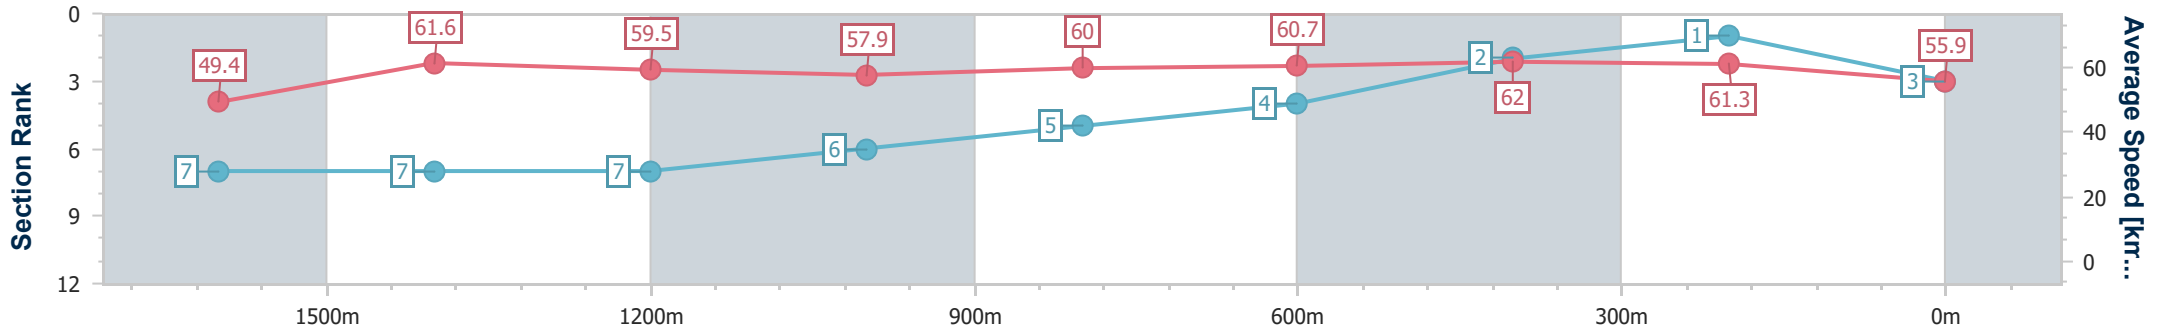

Horse/Jockey Name	Kokonotsu
Final Rank	3
Fastest Section Time (Section)	0:11.78 (600m)
Top Speed [km/h] (Section)	63.5 (1600m)
Race State	Finished

Eagle Farm QLD Professional
Race 4: STRADBROKE SEASON BOOK NOW BENCHMARK 70
Handicap - 1800m
08 May 2024 - 13:44
Track Rating: Soft 7, Weather: Fine, Rail Position: +11m Entire

BRISBANE
RACING CLUB

Section	Overall	1600m	1400m	1200m	1000m	800m	600m	400m	200m
Section Times	1:51.60 [3] (0:14.64)	1:36.96 [7] (0:11.79)	1:25.17 [7] (0:12.16)	1:13.01 [7] (0:12.43)	1:00.58 [6] (0:12.11)	0:48.47 [5] (0:11.99)	0:36.48 [4] (0:11.78)	0:24.70 [2] (0:11.78)	0:12.92 [1] (0:12.92)
Average Speed [km/h]	49.4	61.6	59.5	57.9	60.0	60.7	62.0	61.3	55.9
Top Speed [km/h]	60.3	63.5	60.3	59.0	61.4	63.4	62.9	63.0	58.4
Avg. Dist. to Rail [m]	4.6	2.6	1.9	1.6	1.9	2.4	3.0	2.5	0.7
Avg. Stride Freq. [Hz]	2.2	2.3	2.2	2.2	2.2	2.2	2.3	2.3	2.2
Avg. Stride Length [m]	6.4	7.6	7.5	7.4	7.5	7.5	7.5	7.3	6.9

- [ ] Ranking at each section and finish
- -.-.- No data available at this section
- NA No data available