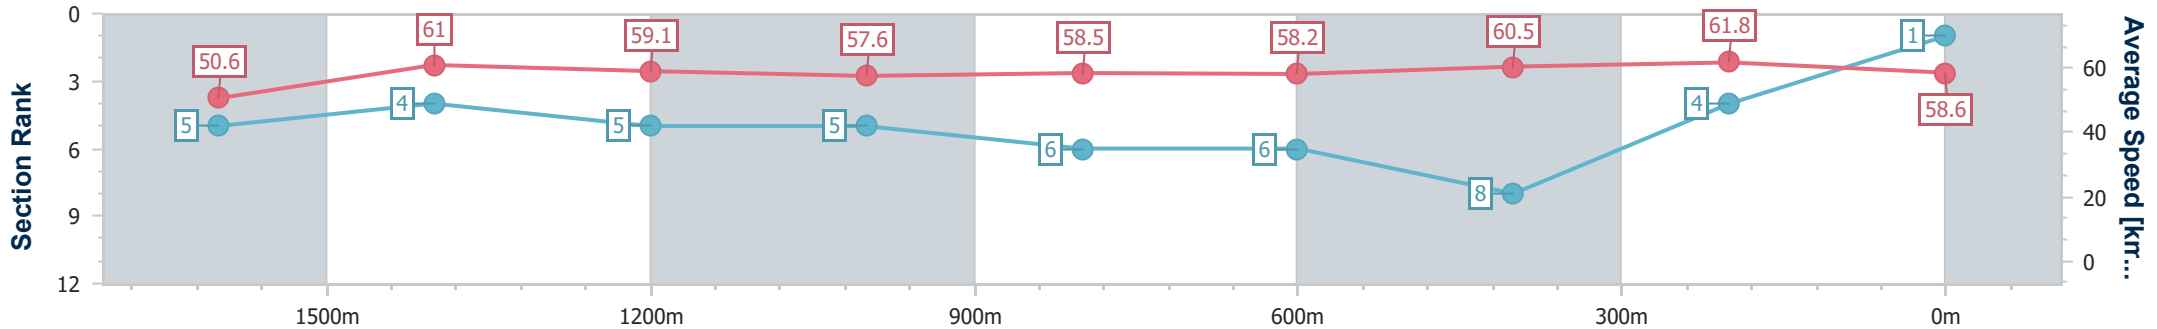

BRISBANE  
 RACING CLUB

Section	Overall	1600m	1400m	1200m	1000m	800m	600m	400m	200m
Section Times	1:51.38 [1] (0:14.35)	1:37.03 [5] (0:11.79)	1:25.24 [4] (0:12.18)	1:13.06 [5] (0:12.51)	1:00.55 [5] (0:12.33)	0:48.22 [6] (0:12.35)	0:35.87 [6] (0:11.89)	0:23.98 [8] (0:11.65)	0:12.33 [4] (0:12.33)
Average Speed [km/h]	50.6	61.0	59.1	57.6	58.5	58.2	60.5	61.8	58.6
Top Speed [km/h]	60.9	62.3	60.5	58.4	59.4	60.0	61.9	62.8	60.5
Avg. Dist. to Rail [m]	3.3	0.3	0.5	0.7	0.2	0.4	0.8	0.8	3.3
Avg. Stride Freq. [Hz]	2.2	2.3	2.2	2.2	2.2	2.2	2.3	2.3	2.3
Avg. Stride Length [m]	6.4	7.5	7.4	7.3	7.4	7.3	7.4	7.4	6.9