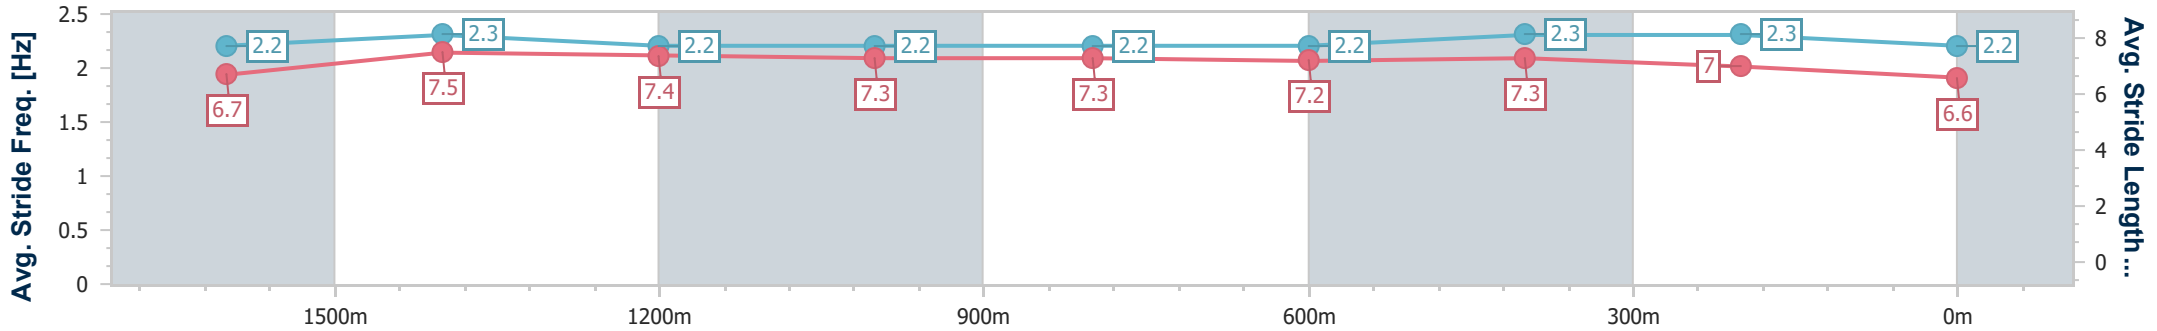

Horse/Jockey Name	December Diamond
Final Rank	9
Fastest Section Time (Section)	0:11.73 (1600m)
Top Speed [km/h] (Section)	63.9 (1600m)
Race State	Finished

Eagle Farm QLD Professional
Race 4: STRADBROKE SEASON BOOK NOW BENCHMARK 70
Handicap - 1800m
08 May 2024 - 13:44
Track Rating: Soft 7, Weather: Fine, Rail Position: +11m Entire

BRISBANE
RACING CLUB

Section	Overall	1600m	1400m	1200m	1000m	800m	600m	400m	200m
Section Times	1:53.65 [9] (0:14.01)	1:39.64 [1] (0:11.73)	1:27.91 [1] (0:12.06)	1:15.85 [1] (0:12.45)	1:03.40 [1] (0:12.42)	0:50.98 [2] (0:12.38)	0:38.60 [2] (0:12.01)	0:26.59 [4] (0:12.56)	0:14.03 [9] (0:14.03)
Average Speed [km/h]	52.4	61.9	59.7	57.9	58.5	58.3	59.9	57.5	51.4
Top Speed [km/h]	63.4	63.9	60.8	58.7	59.1	59.5	60.7	59.9	54.8
Avg. Dist. to Rail [m]	6.8	3.6	3.1	2.5	1.3	1.2	0.4	0.4	0.4
Avg. Stride Freq. [Hz]	2.2	2.3	2.2	2.2	2.2	2.2	2.3	2.3	2.2
Avg. Stride Length [m]	6.7	7.5	7.4	7.3	7.3	7.2	7.3	7.0	6.6

- [ ] Ranking at each section and finish
- -.-.- No data available at this section
- NA No data available