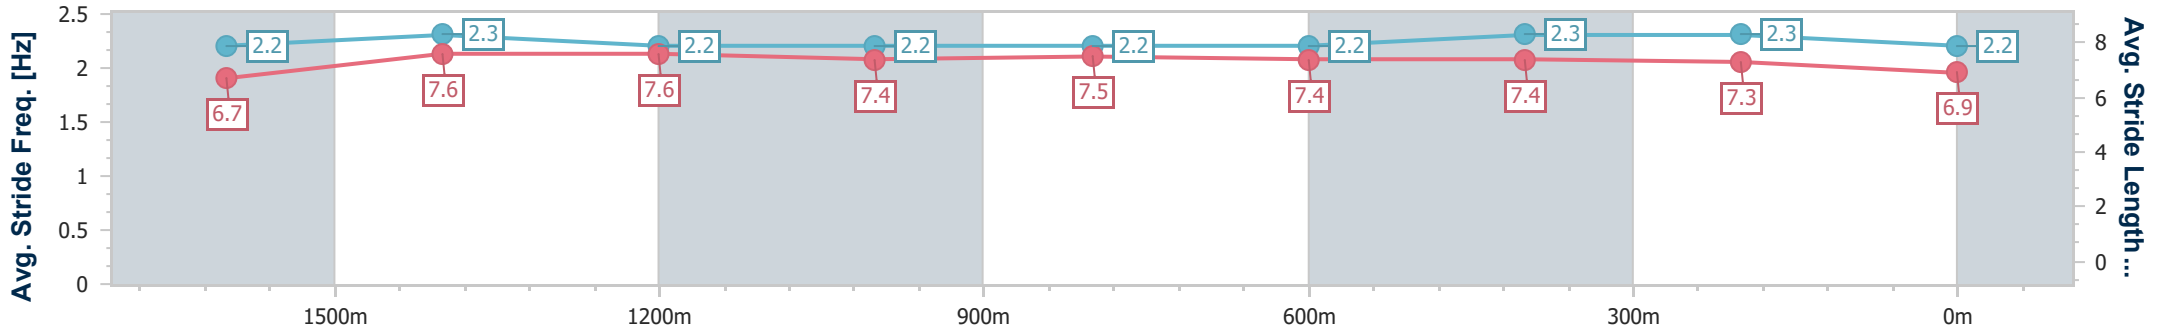

Horse/Jockey Name	Talk Time
Final Rank	2
Fastest Section Time (Section)	0:11.79 (1600m)
Top Speed [km/h] (Section)	62.5 (600m)
Race State	Finished

Eagle Farm QLD Professional
Race 4: STRADBROKE SEASON BOOK NOW BENCHMARK 70
Handicap - 1800m
08 May 2024 - 13:44
Track Rating: Soft 7, Weather: Fine, Rail Position: +11m Entire

BRISBANE
RACING CLUB

Section	Overall	1600m	1400m	1200m	1000m	800m	600m	400m	200m
Section Times	1:51.59 [2] (0:14.06)	1:37.53 [3] (0:11.79)	1:25.74 [3] (0:11.96)	1:13.78 [2] (0:12.45)	1:01.33 [2] (0:12.37)	0:48.96 [1] (0:12.36)	0:36.60 [1] (0:11.87)	0:24.73 [1] (0:11.84)	0:12.89 [2] (0:12.89)
Average Speed [km/h]	51.9	61.6	60.4	58.0	58.8	58.7	61.1	60.8	55.8
Top Speed [km/h]	62.4	62.5	61.9	59.0	59.2	60.1	62.5	62.5	58.7
Avg. Dist. to Rail [m]	5.3	2.9	2.9	2.5	2.4	2.1	1.7	1.2	1.4
Avg. Stride Freq. [Hz]	2.2	2.3	2.2	2.2	2.2	2.2	2.3	2.3	2.2
Avg. Stride Length [m]	6.7	7.6	7.6	7.4	7.5	7.4	7.4	7.3	6.9

- [ ] Ranking at each section and finish
- -.-.- No data available at this section
- NA No data available