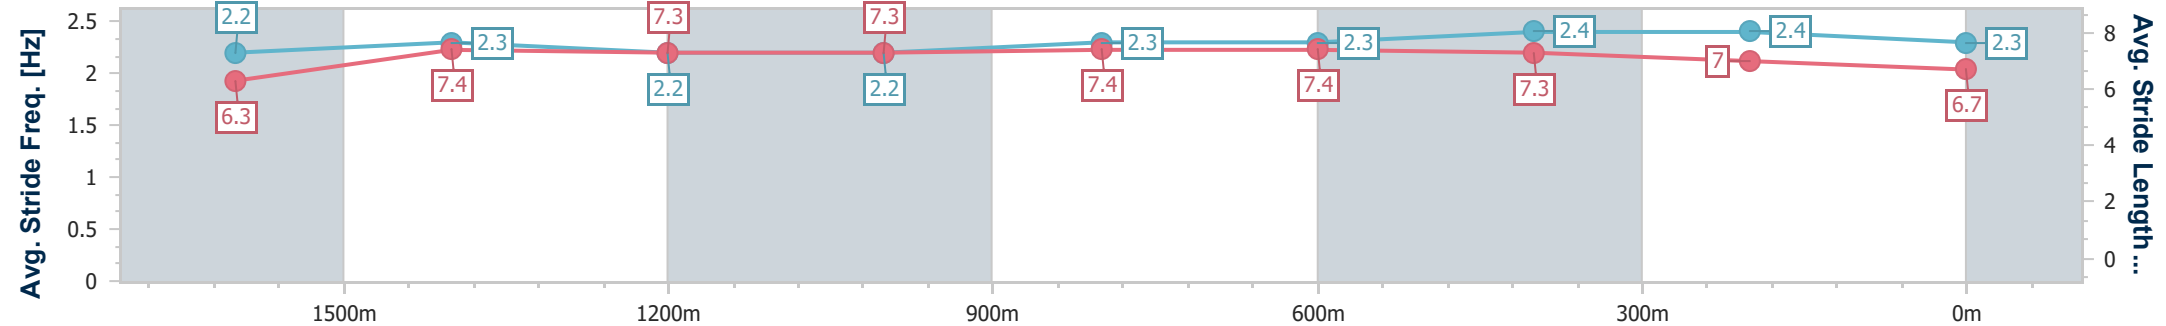

Horse/Jockey Name	Aldeenaary
Final Rank	7
Fastest Section Time (Section)	0:11.68 (600m)
Top Speed [km/h] (Section)	63.7 (800m)
Race State	Finished

Eagle Farm QLD Professional
Race 4: STRADBROKE SEASON BOOK NOW BENCHMARK 70
Handicap - 1800m
08 May 2024 - 13:44
Track Rating: Soft 7, Weather: Fine, Rail Position: +11m Entire

BRISBANE
RACING CLUB

Section	Overall	1600m	1400m	1200m	1000m	800m	600m	400m	200m
Section Times	1:52.01 [7] (0:14.82)	1:37.19 [8] (0:11.94)	1:25.25 [8] (0:12.18)	1:13.07 [8] (0:12.40)	1:00.67 [8] (0:12.14)	0:48.53 [8] (0:12.03)	0:36.50 [6] (0:11.68)	0:24.82 [6] (0:11.91)	0:12.91 [5] (0:12.91)
Average Speed [km/h]	49.4	60.8	59.4	58.5	59.9	60.3	62.1	60.4	56.0
Top Speed [km/h]	59.0	62.3	62.3	59.7	60.6	63.7	63.3	63.0	58.4
Avg. Dist. to Rail [m]	7.6	2.7	2.6	3.0	2.6	1.7	1.2	2.4	3.1
Avg. Stride Freq. [Hz]	2.2	2.3	2.2	2.2	2.3	2.3	2.4	2.4	2.3
Avg. Stride Length [m]	6.3	7.4	7.3	7.3	7.4	7.4	7.3	7.0	6.7

- [ ] Ranking at each section and finish
- -.-.- No data available at this section
- NA No data available