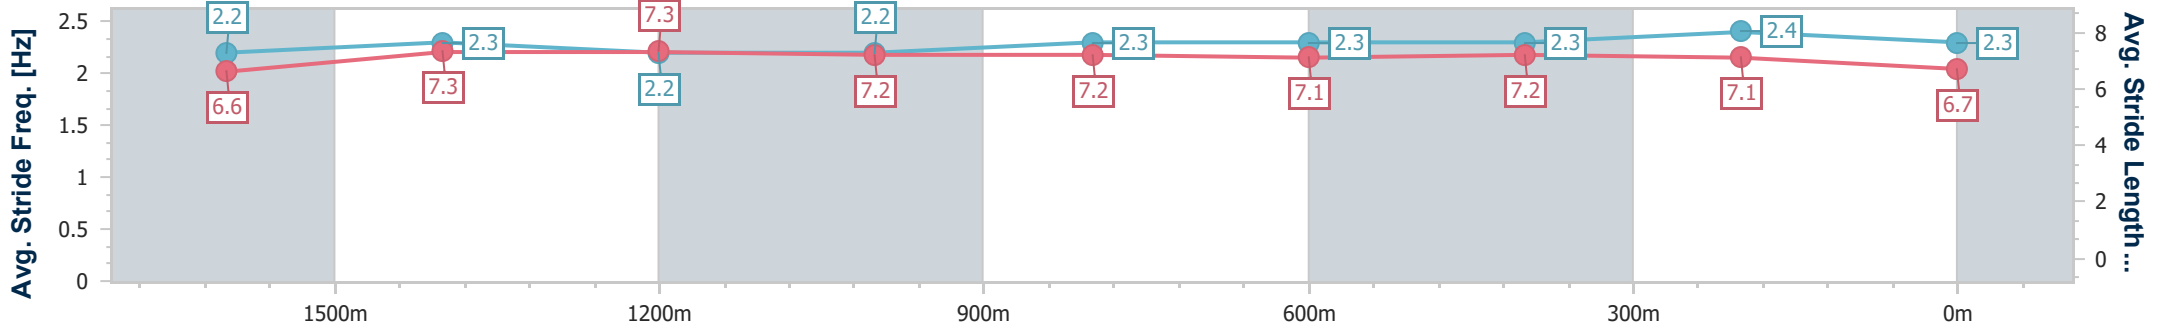

Horse/Jockey Name	All's Fair
Final Rank	6
Fastest Section Time (Section)	0:11.78 (1600m)
Top Speed [km/h] (Section)	62.8 (Overall)
Race State	Finished

Eagle Farm QLD Professional
Race 4: STRADBROKE SEASON BOOK NOW BENCHMARK 70
Handicap - 1800m
08 May 2024 - 13:44
Track Rating: Soft 7, Weather: Fine, Rail Position: +11m Entire

BRISBANE
RACING CLUB

Section	Overall	1600m	1400m	1200m	1000m	800m	600m	400m	200m
Section Times	1:51.80 [6] (0:14.02)	1:37.78 [2] (0:11.78)	1:26.00 [2] (0:12.16)	1:13.84 [3] (0:12.51)	1:01.33 [3] (0:12.36)	0:48.97 [3] (0:12.27)	0:36.70 [3] (0:11.86)	0:24.84 [3] (0:11.96)	0:12.88 [3] (0:12.88)
Average Speed [km/h]	51.2	61.5	59.0	57.7	58.5	58.7	60.6	60.1	56.1
Top Speed [km/h]	62.8	62.5	60.4	58.9	59.1	60.4	62.0	62.0	58.4
Avg. Dist. to Rail [m]	1.8	0.4	0.9	1.3	0.6	0.1	0.5	1.9	4.7
Avg. Stride Freq. [Hz]	2.2	2.3	2.2	2.2	2.3	2.3	2.3	2.4	2.3
Avg. Stride Length [m]	6.6	7.3	7.3	7.2	7.2	7.1	7.2	7.1	6.7

- [ ] Ranking at each section and finish
- -.-.- No data available at this section
- NA No data available