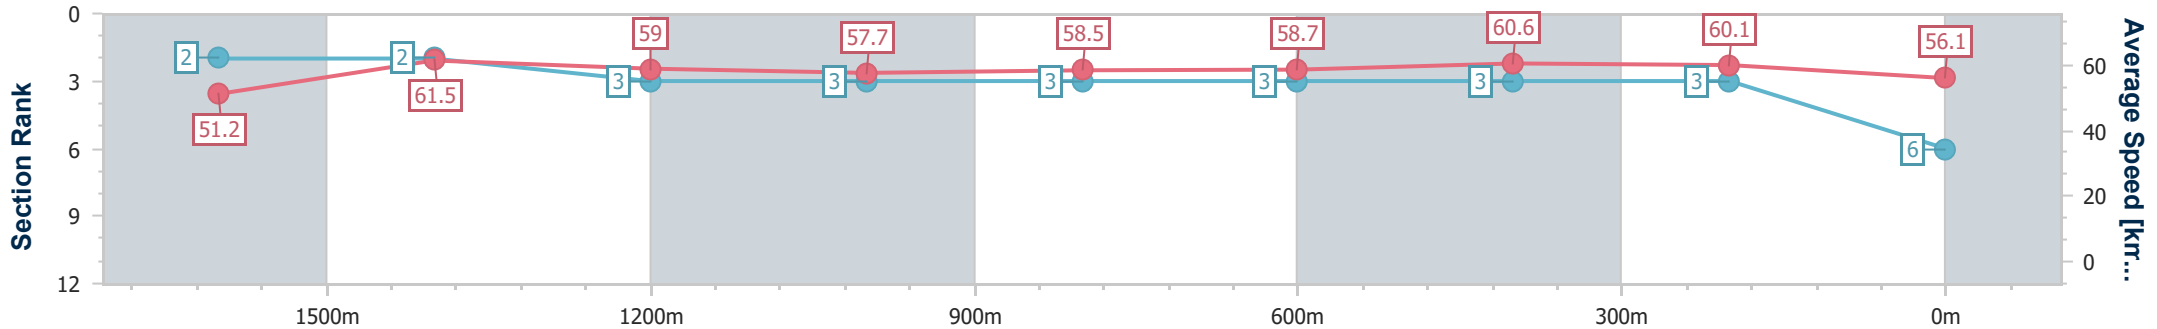

Horse/Jockey Name	All's Fair
Final Rank	6
Fastest Section Time (Section)	0:11.78 (1600m)
Top Speed [km/h] (Section)	62.8 (Overall)
Race State	Finished

Eagle Farm QLD Professional
Race 4: STRADBROKE SEASON BOOK NOW BENCHMARK 70
Handicap - 1800m
08 May 2024 - 13:44
Track Rating: Soft 7, Weather: Fine, Rail Position: +11m Entire

BRISBANE
RACING CLUB

Section	Overall	1600m	1400m	1200m	1000m	800m	600m	400m	200m
Section Times	1:51.80 [6] (0:14.02)	1:37.78 [2] (0:11.78)	1:26.00 [2] (0:12.16)	1:13.84 [3] (0:12.51)	1:01.33 [3] (0:12.36)	0:48.97 [3] (0:12.27)	0:36.70 [3] (0:11.86)	0:24.84 [3] (0:11.96)	0:12.88 [3] (0:12.88)
Average Speed [km/h]	51.2	61.5	59.0	57.7	58.5	58.7	60.6	60.1	56.1
Top Speed [km/h]	62.8	62.5	60.4	58.9	59.1	60.4	62.0	62.0	58.4
Avg. Dist. to Rail [m]	1.8	0.4	0.9	1.3	0.6	0.1	0.5	1.9	4.7
Avg. Stride Freq. [Hz]	2.2	2.3	2.2	2.2	2.3	2.3	2.3	2.4	2.3
Avg. Stride Length [m]	6.6	7.3	7.3	7.2	7.2	7.1	7.2	7.1	6.7

- [ ] Ranking at each section and finish
- -.-.- No data available at this section
- NA No data available