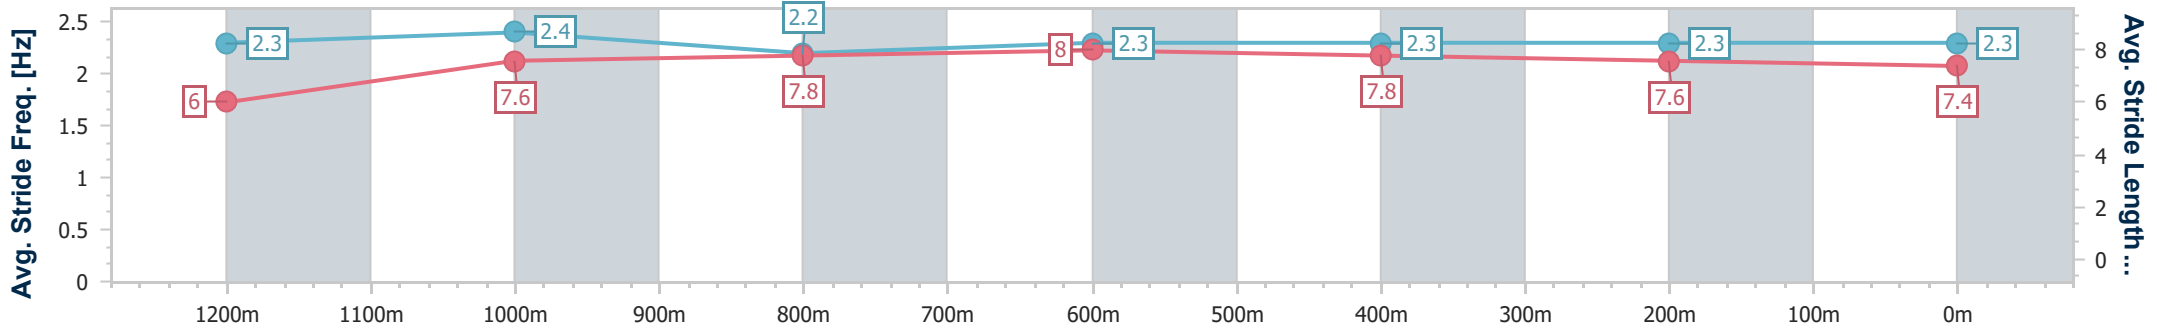

### Townsville QLD Professional

Race 5: Ladbrokes Same Race Multi Class 6 Plate - 1400m

07 May 2024 - 15:58

Track Rating: Soft, Weather: Fine, Rail Position: +4.5m 1000m-0m, +3m Remainder

Section	Overall	1200m	1000m	800m	600m	400m	200m
Section Times	1:22.84 [6] (0:14.19)	1:08.65 [4] (0:11.07)	0:57.58 [4] (0:11.44)	0:46.14 [4] (0:11.26)	0:34.88 [4] (0:11.28)	0:23.60 [4] (0:11.45)	0:12.15 [5] (0:12.15)
Average Speed [km/h]	50.7	65.2	62.9	64.6	64.9	63.5	59.4
Top Speed [km/h]	66.7	66.3	64.8	65.0	65.7	65.0	61.4
Avg. Dist. to Rail [m]	8.9	2.0	0.4	2.5	3.5	5.9	8.5
Avg. Stride Freq. [Hz]	2.3	2.4	2.2	2.3	2.3	2.3	2.3
Avg. Stride Length [m]	6.0	7.6	7.8	8.0	7.8	7.6	7.4