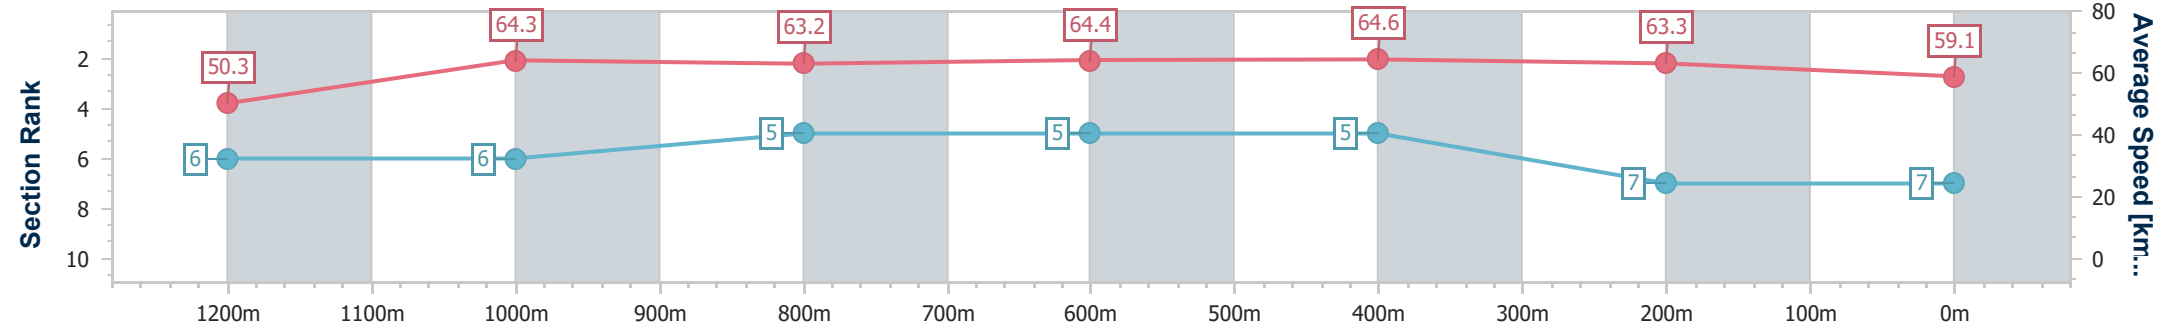

Townsville QLD Professional

Race 5: Ladbrokes Same Race Multi Class 6 Plate - 1400m

07 May 2024 - 15:58

Track Rating: Soft, Weather: Fine, Rail Position: +4.5m 1000m-0m, +3m Remainder

Section	Overall	1200m	1000m	800m	600m	400m	200m							
Section Times	1:22.92 [7] (0:14.32)	1:08.60 [6] (0:11.17)	0:57.43 [6] (0:11.32)	0:46.11 [5] (0:11.22)	0:34.89 [5] (0:11.24)	0:23.65 [5] (0:11.47)	0:12.18 [7] (0:12.18)							
Average Speed [km/h]	50.3	64.3	63.2	64.4	64.6	63.3	59.1							
Top Speed [km/h]	65.8	65.1	65.0	65.5	66.4	64.8	61.3							
Avg. Dist. to Rail [m]	3.0	0.6	1.3	0.2	2.0	5.1	7.0							
Avg. Stride Freq. [Hz]	2.4	2.4	2.3	2.3	2.4	2.5	2.4							
Avg. Stride Length [m]	5.9	7.5	7.6	7.6	7.5	6.9	6.9							

- [ ] Ranking at each section and finish
- .-.- No data available at this section
- NA No data available

Horse/Jockey Name	Razment
Final Rank	8
Fastest Section Time (Section)	0:11.10 (800m)
Top Speed [km/h] (Section)	66.7 (800m)
Race State	Finished