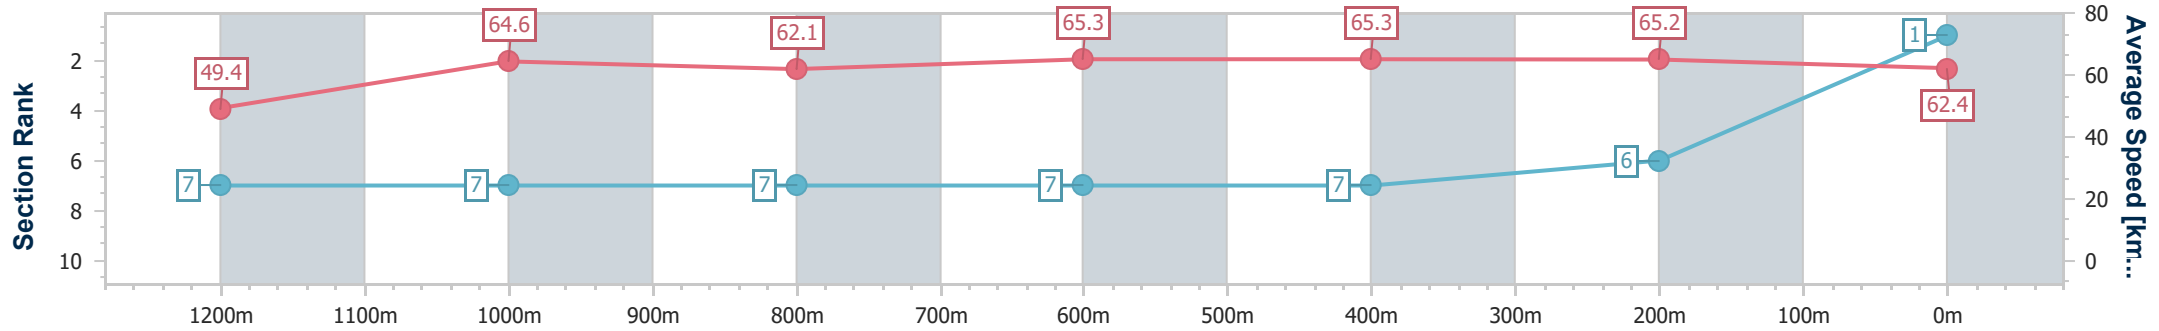

### Townsville QLD Professional

Race 5: Ladbrokes Same Race Multi Class 6 Plate - 1400m

07 May 2024 - 15:58

Track Rating: Soft, Weather: Fine, Rail Position: +4.5m 1000m-0m, +3m Remainder

Section	Overall	1200m	1000m	800m	600m	400m	200m
Section Times	1:22.23 [1] (0:14.59)	1:07.64 [7] (0:11.11)	0:56.53 [7] (0:11.48)	0:45.05 [7] (0:11.14)	0:33.91 [7] (0:11.24)	0:22.67 [7] (0:11.13)	0:11.54 [6] (0:11.54)
Average Speed [km/h]	49.4	64.6	62.1	65.3	65.3	65.2	62.4
Top Speed [km/h]	64.9	65.3	64.3	66.4	66.1	66.1	64.6
Avg. Dist. to Rail [m]	2.7	1.5	2.2	2.2	3.7	6.1	6.0
Avg. Stride Freq. [Hz]	2.3	2.3	2.3	2.3	2.3	2.4	2.4
Avg. Stride Length [m]	6.0	7.7	7.5	7.7	7.7	7.6	7.4

- [ ] Ranking at each section and finish
- .-.- No data available at this section
- NA No data available

Horse/Jockey Name	Talons
Final Rank	2
Fastest Section Time (Section)	0:11.15 (1200m)
Top Speed [km/h] (Section)	66.3 (600m)
Race State	Finished