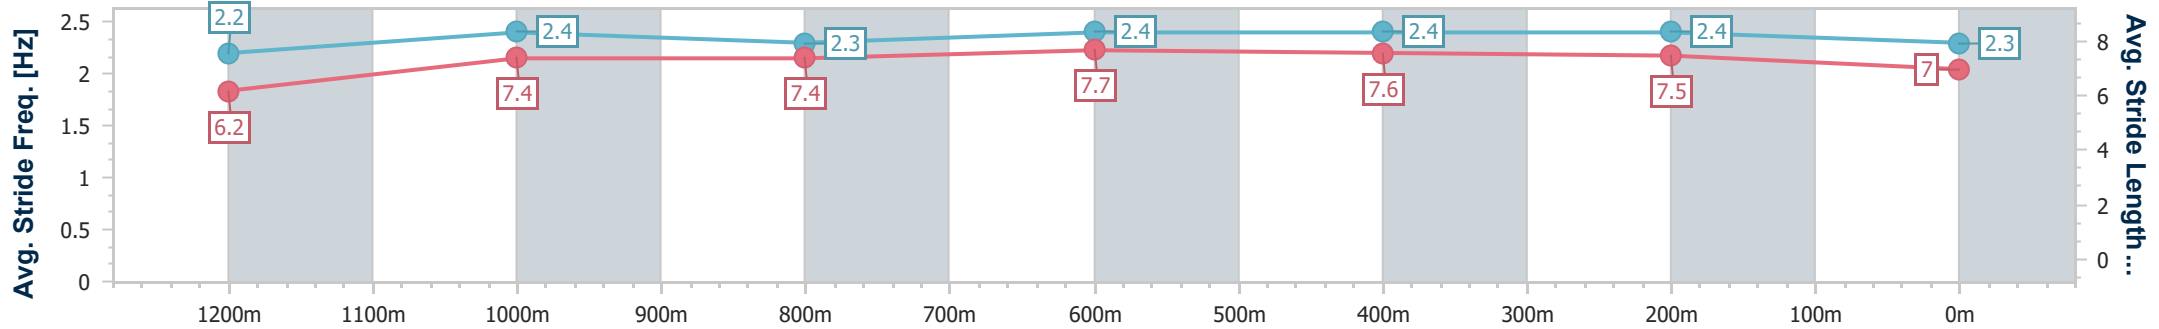

Townsville QLD Professional

Race 5: Ladbrokes Same Race Multi Class 6 Plate - 1400m

07 May 2024 - 15:58

Track Rating: Soft, Weather: Fine, Rail Position: +4.5m 1000m-0m, +3m Remainder

Section	Overall	1200m	1000m	800m	600m	400m	200m
Section Times	1:22.96 [8] (0:14.69)	1:08.27 [8] (0:11.14)	0:57.13 [8] (0:11.46)	0:45.67 [8] (0:11.10)	0:34.57 [8] (0:11.30)	0:23.27 [8] (0:11.20)	0:12.07 [8] (0:12.07)
Average Speed [km/h]	49.1	64.5	62.2	65.2	64.5	64.8	59.6
Top Speed [km/h]	65.8	65.7	64.5	66.7	65.7	66.3	65.1
Avg. Dist. to Rail [m]	2.1	1.1	2.0	1.0	2.4	3.7	5.4
Avg. Stride Freq. [Hz]	2.2	2.4	2.3	2.4	2.4	2.4	2.3
Avg. Stride Length [m]	6.2	7.4	7.4	7.7	7.6	7.5	7.0