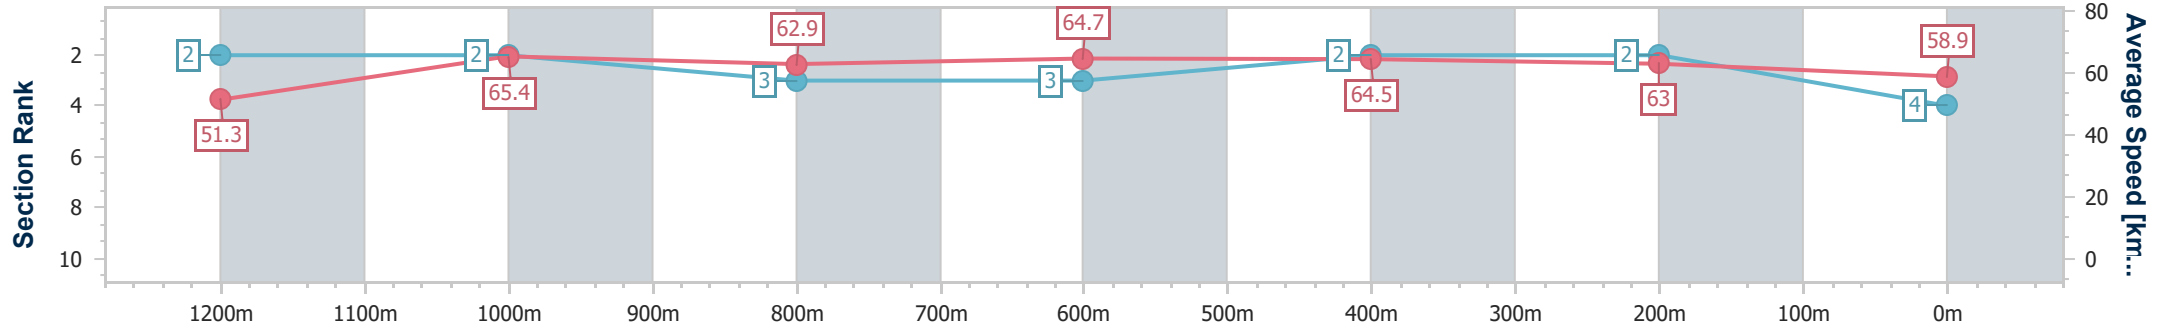

Townsville QLD Professional

Race 5: Ladbrokes Same Race Multi Class 6 Plate - 1400m

07 May 2024 - 15:58

Track Rating: Soft, Weather: Fine, Rail Position: +4.5m 1000m-0m, +3m Remainder

Section	Overall	1200m	1000m	800m	600m	400m	200m
Section Times	1:22.74 [4] (0:14.04)	1:08.70 [2] (0:11.01)	0:57.69 [2] (0:11.40)	0:46.29 [3] (0:11.22)	0:35.07 [3] (0:11.33)	0:23.74 [2] (0:11.50)	0:12.24 [2] (0:12.24)
Average Speed [km/h]	51.3	65.4	62.9	64.7	64.5	63.0	58.9
Top Speed [km/h]	65.8	66.6	65.0	65.3	65.0	64.0	61.7
Avg. Dist. to Rail [m]	6.6	1.6	0.6	1.7	3.0	3.4	5.1
Avg. Stride Freq. [Hz]	2.4	2.5	2.4	2.4	2.4	2.4	2.3
Avg. Stride Length [m]	5.9	7.3	7.3	7.5	7.4	7.3	7.1

- [ ] Ranking at each section and finish
- .-.- No data available at this section
- NA No data available

Horse/Jockey Name	Outback Action
Final Rank	5
Fastest Section Time (Section)	0:10.99 (1200m)
Top Speed [km/h] (Section)	66.2 (1200m)
Race State	Finished