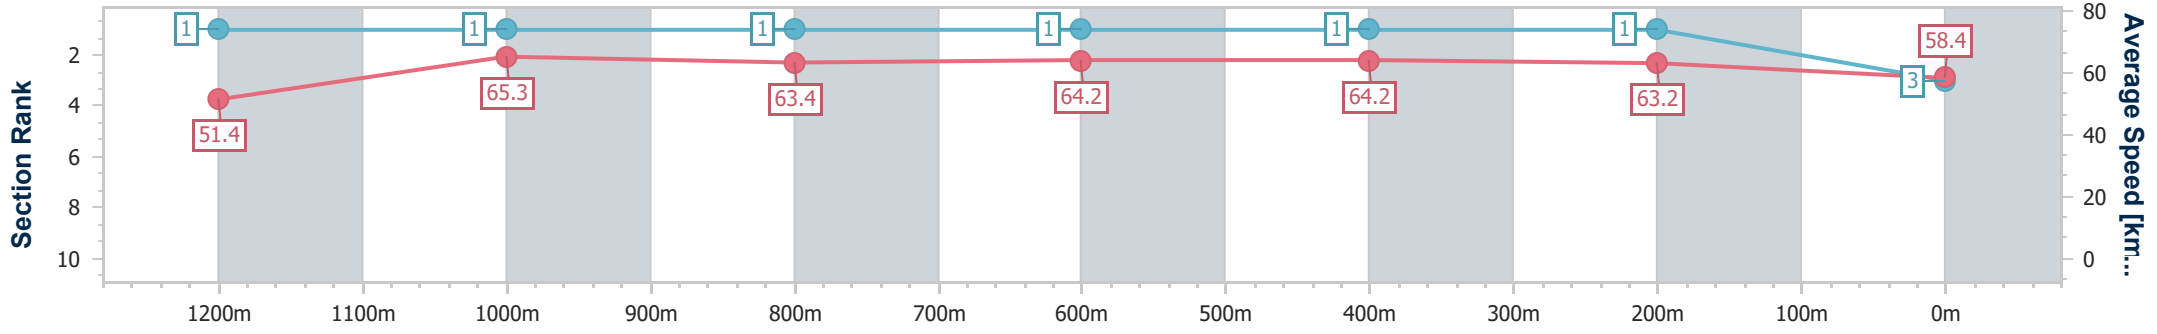

Townsville QLD Professional

Race 5: Ladbrokes Same Race Multi Class 6 Plate - 1400m

07 May 2024 - 15:58

Track Rating: Soft, Weather: Fine, Rail Position: +4.5m 1000m-0m, +3m Remainder

Section	Overall	1200m	1000m	800m	600m	400m	200m							
Section Times	1:22.62 [3] (0:14.02)	1:08.60 [1] (0:10.99)	0:57.61 [1] (0:11.26)	0:46.35 [1] (0:11.24)	0:35.11 [1] (0:11.32)	0:23.79 [1] (0:11.45)	0:12.34 [1] (0:12.34)							
Average Speed [km/h]	51.4	65.3	63.4	64.2	64.2	63.2	58.4							
Top Speed [km/h]	66.5	67.0	64.5	64.6	64.4	64.2	61.9							
Avg. Dist. to Rail [m]	5.3	0.7	1.9	0.5	2.0	3.5	4.8							
Avg. Stride Freq. [Hz]	--	--	--	--	--	--	--							
Avg. Stride Length [m]	--	--	--	--	--	--	--							