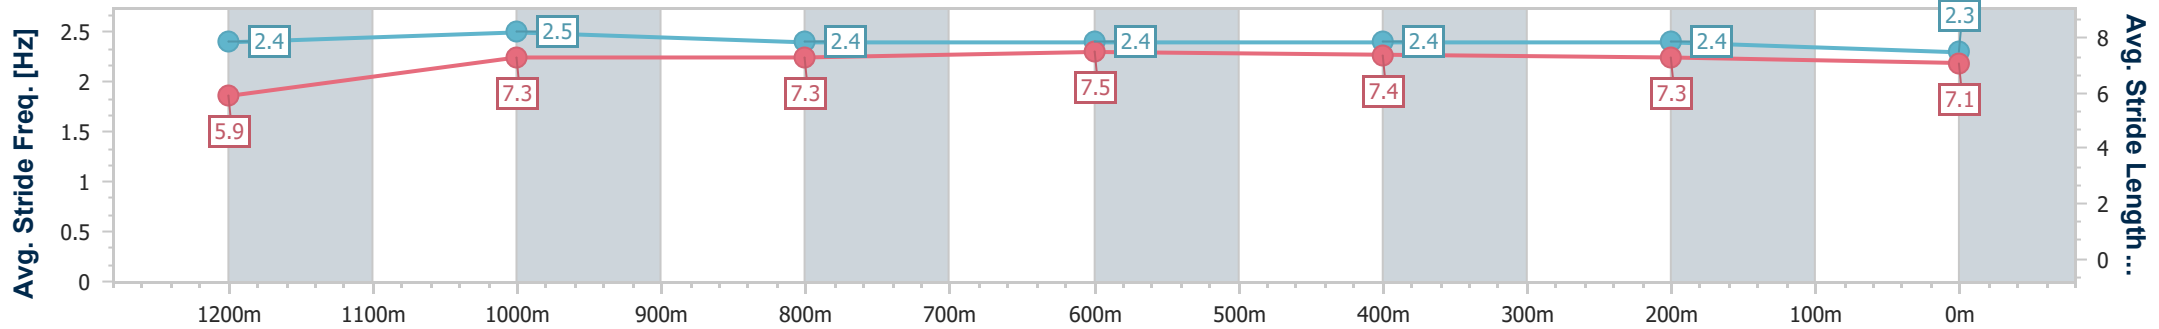

Townsville QLD Professional

Race 5: Ladbrokes Same Race Multi Class 6 Plate - 1400m

07 May 2024 - 15:58

Track Rating: Soft, Weather: Fine, Rail Position: +4.5m 1000m-0m, +3m Remainder

Section	Overall	1200m	1000m	800m	600m	400m	200m
Section Times	1:22.74 [4] (0:14.04)	1:08.70 [2] (0:11.01)	0:57.69 [2] (0:11.40)	0:46.29 [3] (0:11.22)	0:35.07 [3] (0:11.33)	0:23.74 [2] (0:11.50)	0:12.24 [2] (0:12.24)
Average Speed [km/h]	51.3	65.4	62.9	64.7	64.5	63.0	58.9
Top Speed [km/h]	65.8	66.6	65.0	65.3	65.0	64.0	61.7
Avg. Dist. to Rail [m]	6.6	1.6	0.6	1.7	3.0	3.4	5.1
Avg. Stride Freq. [Hz]	2.4	2.5	2.4	2.4	2.4	2.4	2.3
Avg. Stride Length [m]	5.9	7.3	7.3	7.5	7.4	7.3	7.1

- [ ] Ranking at each section and finish
- .-.- No data available at this section
- NA No data available

Horse/Jockey Name	Outback Action
Final Rank	5
Fastest Section Time (Section)	0:10.99 (1200m)
Top Speed [km/h] (Section)	66.2 (1200m)
Race State	Finished