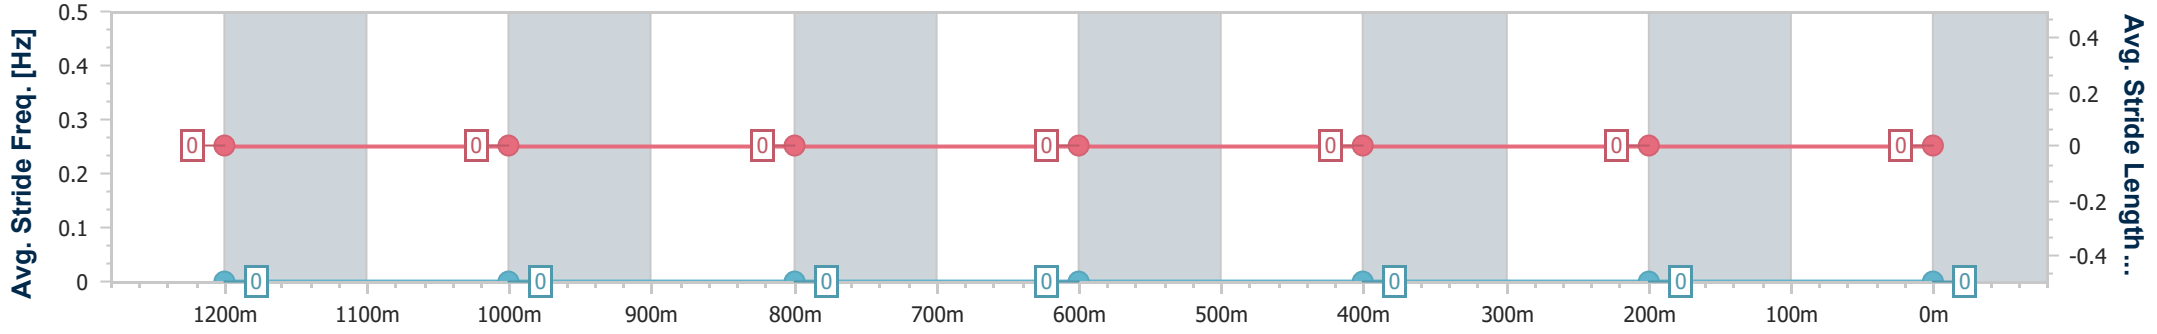

Townsville QLD Professional

Race 5: Ladbrokes Same Race Multi Class 6 Plate - 1400m

07 May 2024 - 15:58

Track Rating: Soft, Weather: Fine, Rail Position: +4.5m 1000m-0m, +3m Remainder

Section	Overall	1200m	1000m	800m	600m	400m	200m							
Section Times	1:22.62 [3] (0:14.02)	1:08.60 [1] (0:10.99)	0:57.61 [1] (0:11.26)	0:46.35 [1] (0:11.24)	0:35.11 [1] (0:11.32)	0:23.79 [1] (0:11.45)	0:12.34 [1] (0:12.34)							
Average Speed [km/h]	51.4	65.3	63.4	64.2	64.2	63.2	58.4							
Top Speed [km/h]	66.5	67.0	64.5	64.6	64.4	64.2	61.9							
Avg. Dist. to Rail [m]	5.3	0.7	1.9	0.5	2.0	3.5	4.8							
Avg. Stride Freq. [Hz]	--	--	--	--	--	--	--							
Avg. Stride Length [m]	--	--	--	--	--	--	--							