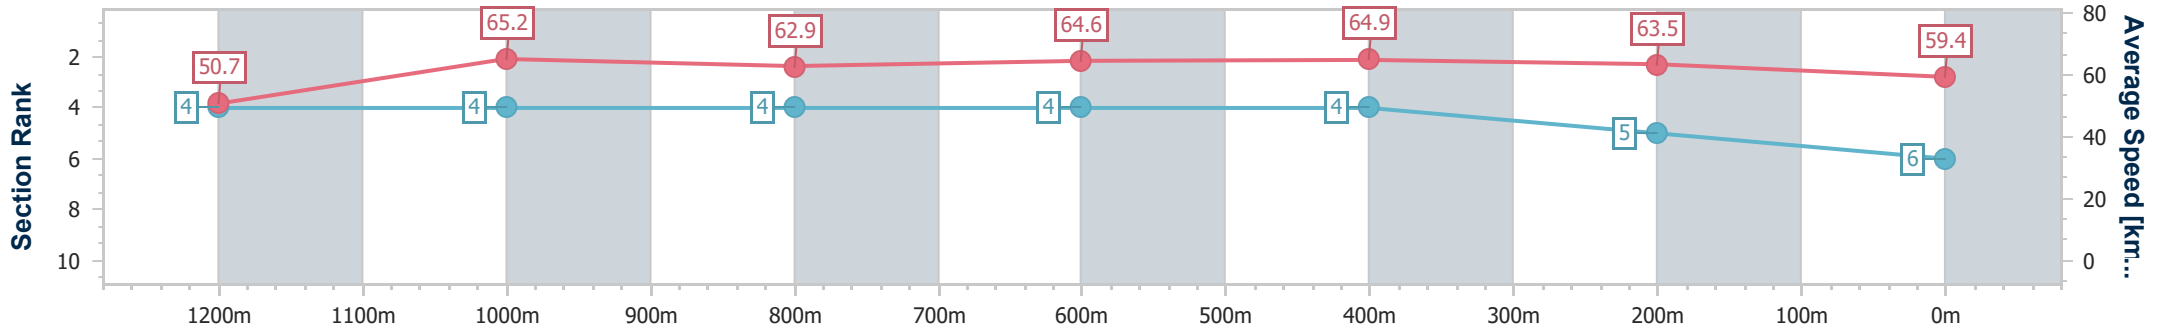

### Townsville QLD Professional

Race 5: Ladbrokes Same Race Multi Class 6 Plate - 1400m

07 May 2024 - 15:58

Track Rating: Soft, Weather: Fine, Rail Position: +4.5m 1000m-0m, +3m Remainder

Section	Overall	1200m	1000m	800m	600m	400m	200m
Section Times	1:22.84 [6] (0:14.19)	1:08.65 [4] (0:11.07)	0:57.58 [4] (0:11.44)	0:46.14 [4] (0:11.26)	0:34.88 [4] (0:11.28)	0:23.60 [4] (0:11.45)	0:12.15 [5] (0:12.15)
Average Speed [km/h]	50.7	65.2	62.9	64.6	64.9	63.5	59.4
Top Speed [km/h]	66.7	66.3	64.8	65.0	65.7	65.0	61.4
Avg. Dist. to Rail [m]	8.9	2.0	0.4	2.5	3.5	5.9	8.5
Avg. Stride Freq. [Hz]	2.3	2.4	2.2	2.3	2.3	2.3	2.3
Avg. Stride Length [m]	6.0	7.6	7.8	8.0	7.8	7.6	7.4