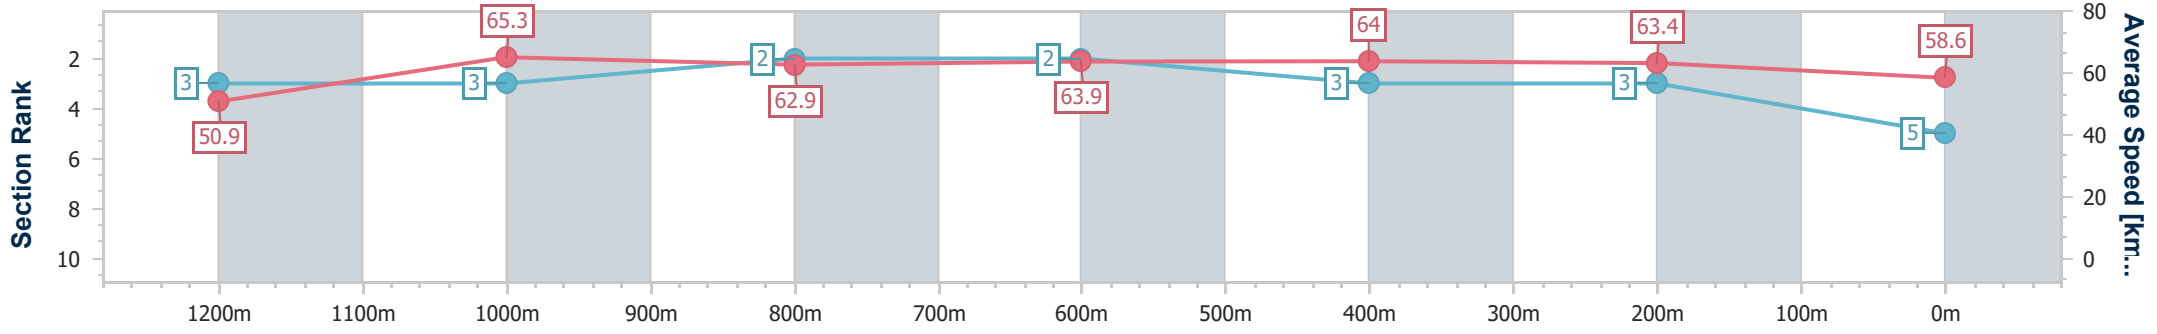

### Townsville QLD Professional

Race 5: Ladbrokes Same Race Multi Class 6 Plate - 1400m

07 May 2024 - 15:58

Track Rating: Soft, Weather: Fine, Rail Position: +4.5m 1000m-0m, +3m Remainder

Section	Overall	1200m	1000m	800m	600m	400m	200m
Section Times	1:22.82 [5] (0:14.17)	1:08.65 [3] (0:10.99)	0:57.66 [3] (0:11.27)	0:46.39 [2] (0:11.24)	0:35.15 [2] (0:11.43)	0:23.72 [3] (0:11.41)	0:12.31 [3] (0:12.31)
Average Speed [km/h]	50.9	65.3	62.9	63.9	64.0	63.4	58.6
Top Speed [km/h]	66.0	66.2	64.8	65.9	66.1	65.2	61.0
Avg. Dist. to Rail [m]	4.6	1.7	3.2	0.7	2.5	4.0	3.9
Avg. Stride Freq. [Hz]	2.3	2.4	2.4	2.4	2.3	2.4	2.3
Avg. Stride Length [m]	6.0	7.4	7.5	7.6	7.6	7.5	6.9