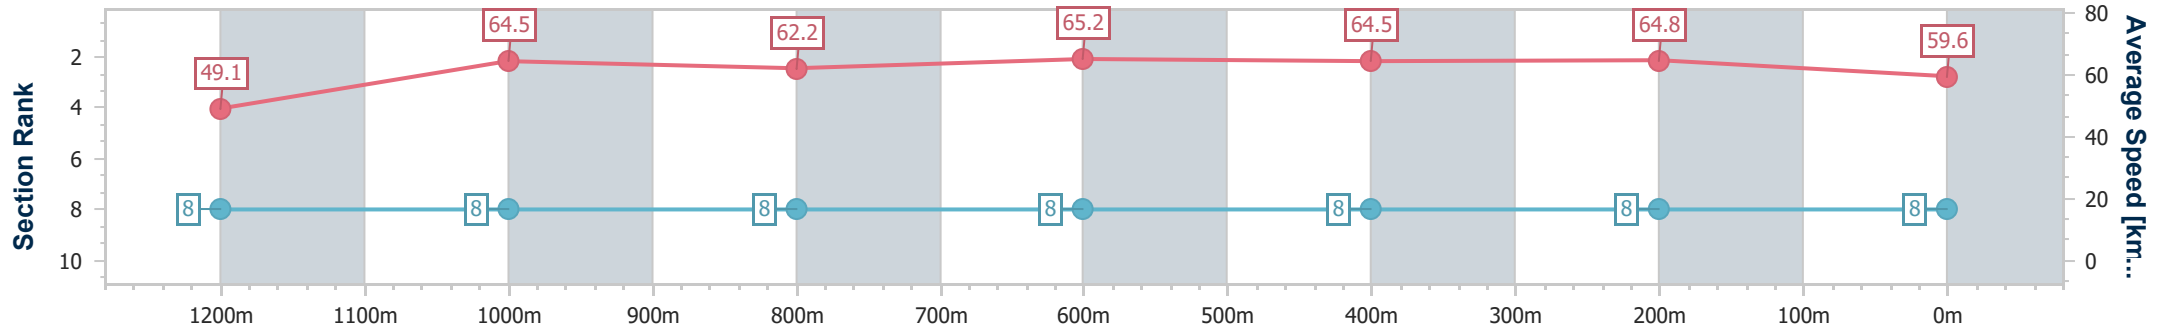

- [ ] Ranking at each section and finish
- .-.- No data available at this section
- NA No data available

Horse/Jockey Name	Razment
Final Rank	8
Fastest Section Time (Section)	0:11.10 (800m)
Top Speed [km/h] (Section)	66.7 (800m)
Race State	Finished

Townsville QLD Professional

Race 5: Ladbrokes Same Race Multi Class 6 Plate - 1400m

07 May 2024 - 15:58

Track Rating: Soft, Weather: Fine, Rail Position: +4.5m 1000m-0m, +3m Remainder

Section	Overall	1200m	1000m	800m	600m	400m	200m
Section Times	1:22.96 [8] (0:14.69)	1:08.27 [8] (0:11.14)	0:57.13 [8] (0:11.46)	0:45.67 [8] (0:11.10)	0:34.57 [8] (0:11.30)	0:23.27 [8] (0:11.20)	0:12.07 [8] (0:12.07)
Average Speed [km/h]	49.1	64.5	62.2	65.2	64.5	64.8	59.6
Top Speed [km/h]	65.8	65.7	64.5	66.7	65.7	66.3	65.1
Avg. Dist. to Rail [m]	2.1	1.1	2.0	1.0	2.4	3.7	5.4
Avg. Stride Freq. [Hz]	2.2	2.4	2.3	2.4	2.4	2.4	2.3
Avg. Stride Length [m]	6.2	7.4	7.4	7.7	7.6	7.5	7.0