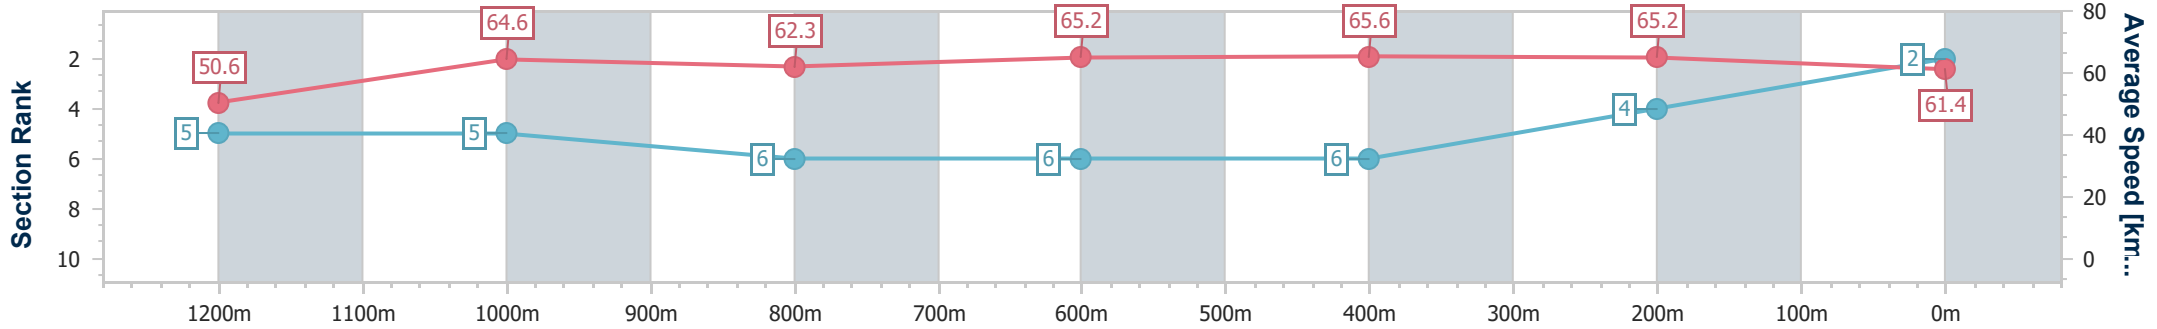

### Townsville QLD Professional

Race 5: Ladbrokes Same Race Multi Class 6 Plate - 1400m

07 May 2024 - 15:58

Track Rating: Soft, Weather: Fine, Rail Position: +4.5m 1000m-0m, +3m Remainder

Section	Overall	1200m	1000m	800m	600m	400m	200m
Section Times	1:22.28 [2] (0:14.25)	1:08.03 [5] (0:11.15)	0:56.88 [5] (0:11.58)	0:45.30 [6] (0:11.17)	0:34.13 [6] (0:11.21)	0:22.92 [6] (0:11.18)	0:11.74 [4] (0:11.74)
Average Speed [km/h]	50.6	64.6	62.3	65.2	65.6	65.2	61.4
Top Speed [km/h]	65.7	66.3	64.7	65.9	66.3	65.9	63.7
Avg. Dist. to Rail [m]	3.8	0.6	0.5	2.6	4.7	7.4	7.8
Avg. Stride Freq. [Hz]	2.4	2.4	2.3	2.3	2.3	2.4	2.4
Avg. Stride Length [m]	5.9	7.4	7.5	7.8	7.8	7.6	7.3