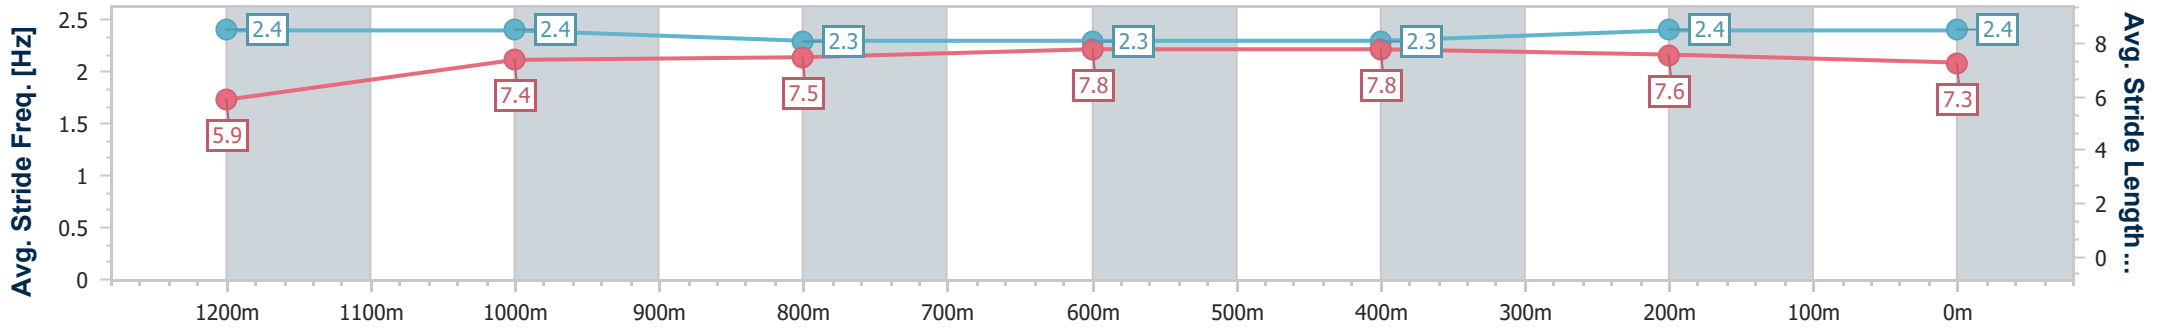

### Townsville QLD Professional

Race 5: Ladbrokes Same Race Multi Class 6 Plate - 1400m

07 May 2024 - 15:58

Track Rating: Soft, Weather: Fine, Rail Position: +4.5m 1000m-0m, +3m Remainder

Section	Overall	1200m	1000m	800m	600m	400m	200m
Section Times	1:22.28 [2] (0:14.25)	1:08.03 [5] (0:11.15)	0:56.88 [5] (0:11.58)	0:45.30 [6] (0:11.17)	0:34.13 [6] (0:11.21)	0:22.92 [6] (0:11.18)	0:11.74 [4] (0:11.74)
Average Speed [km/h]	50.6	64.6	62.3	65.2	65.6	65.2	61.4
Top Speed [km/h]	65.7	66.3	64.7	65.9	66.3	65.9	63.7
Avg. Dist. to Rail [m]	3.8	0.6	0.5	2.6	4.7	7.4	7.8
Avg. Stride Freq. [Hz]	2.4	2.4	2.3	2.3	2.3	2.4	2.4
Avg. Stride Length [m]	5.9	7.4	7.5	7.8	7.8	7.6	7.3