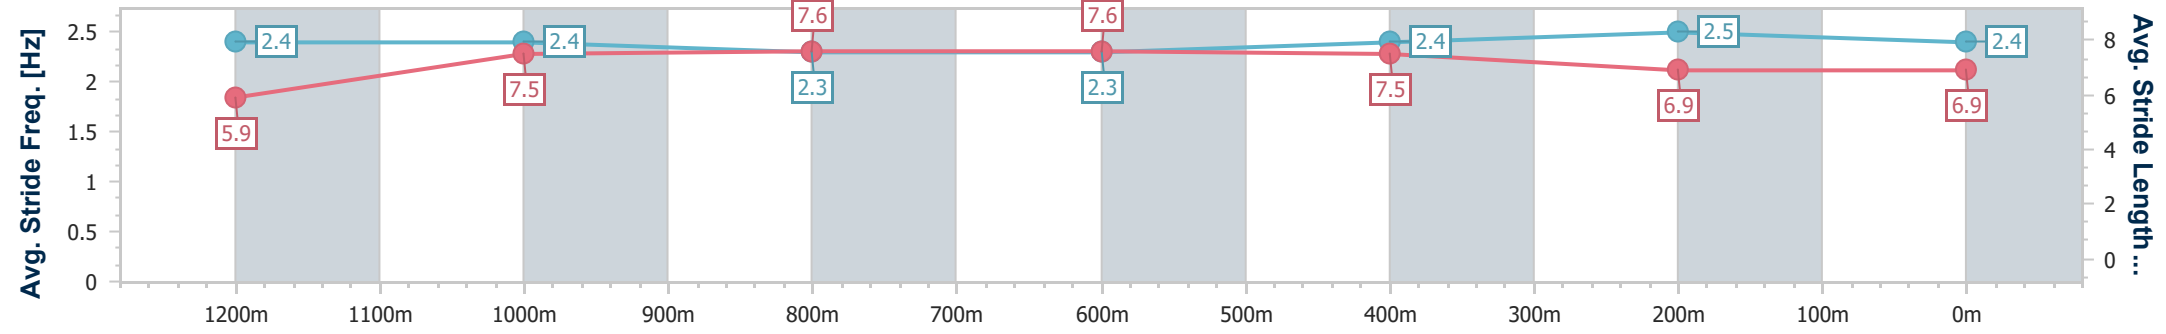

Townsville QLD Professional

Race 5: Ladbrokes Same Race Multi Class 6 Plate - 1400m

07 May 2024 - 15:58

Track Rating: Soft, Weather: Fine, Rail Position: +4.5m 1000m-0m, +3m Remainder

Section	Overall	1200m	1000m	800m	600m	400m	200m							
Section Times	1:22.92 [7] (0:14.32)	1:08.60 [6] (0:11.17)	0:57.43 [6] (0:11.32)	0:46.11 [5] (0:11.22)	0:34.89 [5] (0:11.24)	0:23.65 [5] (0:11.47)	0:12.18 [7] (0:12.18)							
Average Speed [km/h]	50.3	64.3	63.2	64.4	64.6	63.3	59.1							
Top Speed [km/h]	65.8	65.1	65.0	65.5	66.4	64.8	61.3							
Avg. Dist. to Rail [m]	3.0	0.6	1.3	0.2	2.0	5.1	7.0							
Avg. Stride Freq. [Hz]	2.4	2.4	2.3	2.3	2.4	2.5	2.4							
Avg. Stride Length [m]	5.9	7.5	7.6	7.6	7.5	6.9	6.9							

- [ ] Ranking at each section and finish
- .-.- No data available at this section
- NA No data available

Horse/Jockey Name	Razment
Final Rank	8
Fastest Section Time (Section)	0:11.10 (800m)
Top Speed [km/h] (Section)	66.7 (800m)
Race State	Finished