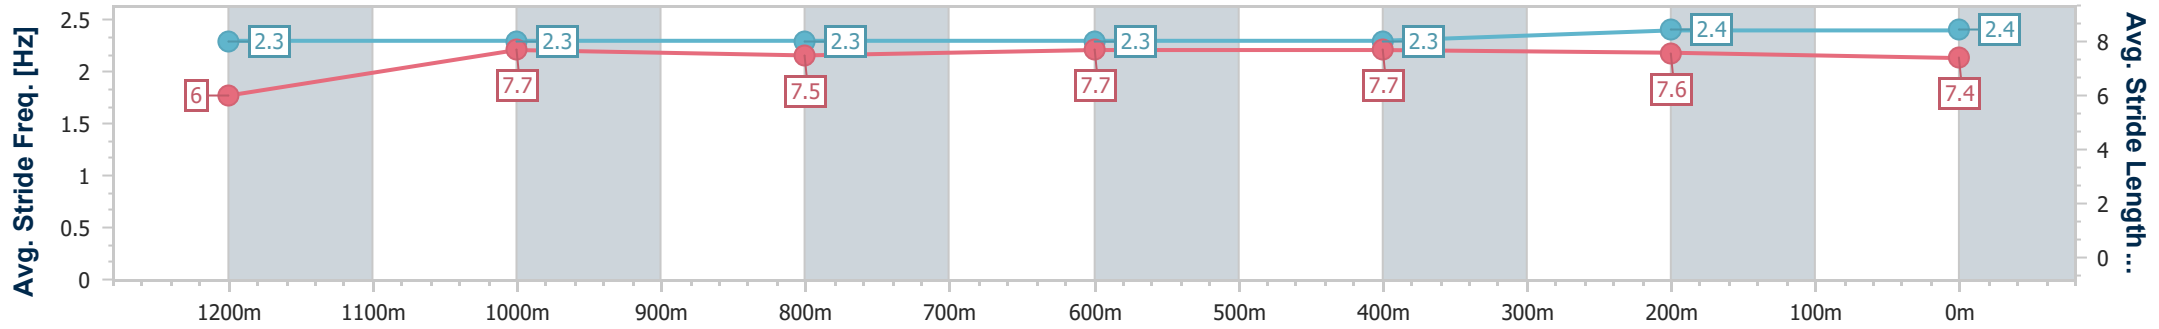

### Townsville QLD Professional

Race 5: Ladbrokes Same Race Multi Class 6 Plate - 1400m

07 May 2024 - 15:58

Track Rating: Soft, Weather: Fine, Rail Position: +4.5m 1000m-0m, +3m Remainder

Section	Overall	1200m	1000m	800m	600m	400m	200m
Section Times	1:22.23 [1] (0:14.59)	1:07.64 [7] (0:11.11)	0:56.53 [7] (0:11.48)	0:45.05 [7] (0:11.14)	0:33.91 [7] (0:11.24)	0:22.67 [7] (0:11.13)	0:11.54 [6] (0:11.54)
Average Speed [km/h]	49.4	64.6	62.1	65.3	65.3	65.2	62.4
Top Speed [km/h]	64.9	65.3	64.3	66.4	66.1	66.1	64.6
Avg. Dist. to Rail [m]	2.7	1.5	2.2	2.2	3.7	6.1	6.0
Avg. Stride Freq. [Hz]	2.3	2.3	2.3	2.3	2.3	2.4	2.4
Avg. Stride Length [m]	6.0	7.7	7.5	7.7	7.7	7.6	7.4