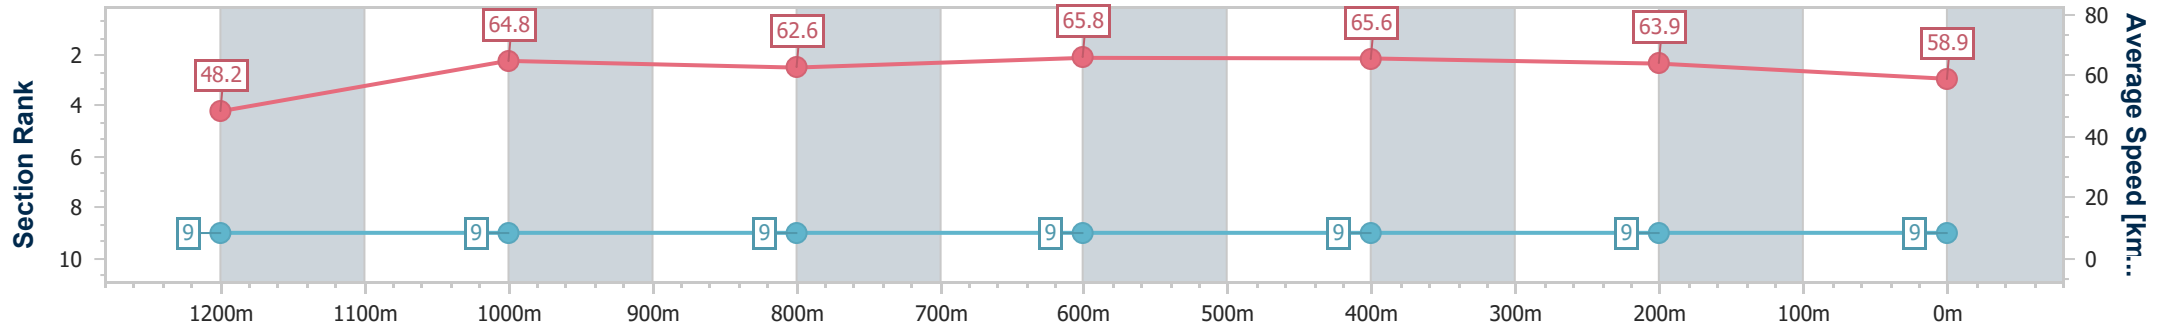

Townsville QLD Professional

Race 5: Ladbrokes Same Race Multi Class 6 Plate - 1400m

07 May 2024 - 15:58

Track Rating: Soft, Weather: Fine, Rail Position: +4.5m 1000m-0m, +3m Remainder

Section	Overall	1200m	1000m	800m	600m	400m	200m
Section Times	1:23.35 [9] (0:14.94)	1:08.41 [9] (0:11.12)	0:57.29 [9] (0:11.48)	0:45.81 [9] (0:11.02)	0:34.79 [9] (0:11.17)	0:23.62 [9] (0:11.38)	0:12.24 [9] (0:12.24)
Average Speed [km/h]	48.2	64.8	62.6	65.8	65.6	63.9	58.9
Top Speed [km/h]	66.1	66.2	64.1	68.1	66.6	65.9	62.4
Avg. Dist. to Rail [m]	5.5	2.3	0.3	1.6	3.6	6.6	10.0
Avg. Stride Freq. [Hz]	2.1	2.3	2.2	2.3	2.3	2.3	2.2
Avg. Stride Length [m]	6.3	8.0	7.9	8.0	7.9	7.6	7.3

- [ ] Ranking at each section and finish
- .-.- No data available at this section
- NA No data available