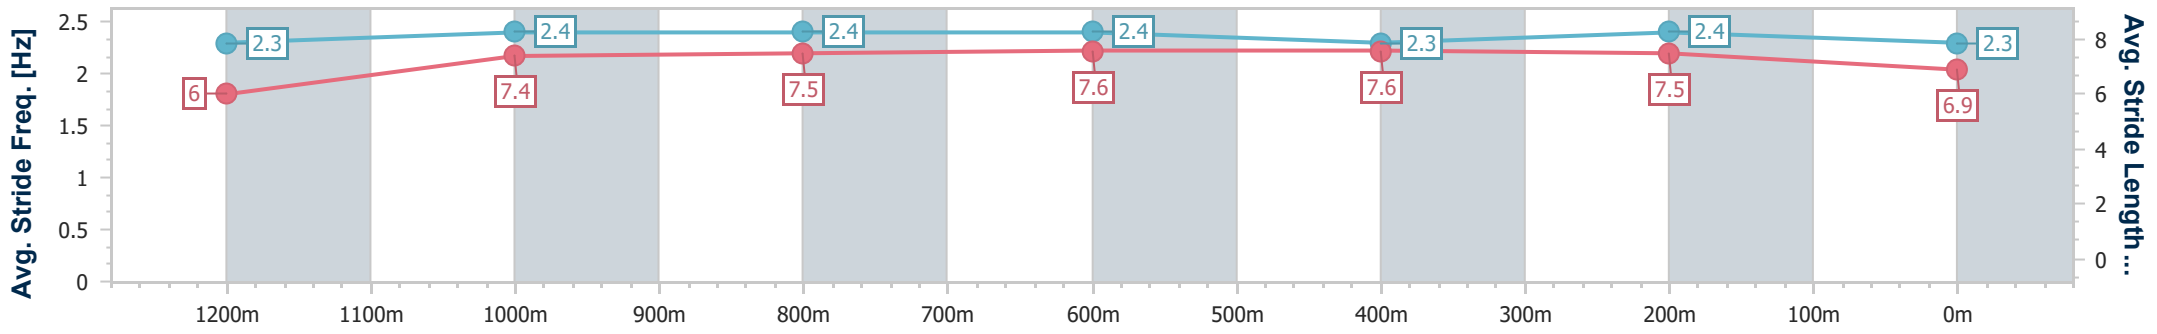

- [ ] Ranking at each section and finish
- .-.- No data available at this section
- NA No data available

Horse/Jockey Name	Outback Action
Final Rank	5
Fastest Section Time (Section)	0:10.99 (1200m)
Top Speed [km/h] (Section)	66.2 (1200m)
Race State	Finished

### Townsville QLD Professional

Race 5: Ladbrokes Same Race Multi Class 6 Plate - 1400m

07 May 2024 - 15:58

Track Rating: Soft, Weather: Fine, Rail Position: +4.5m 1000m-0m, +3m Remainder

Section	Overall	1200m	1000m	800m	600m	400m	200m
Section Times	1:22.82 [5] (0:14.17)	1:08.65 [3] (0:10.99)	0:57.66 [3] (0:11.27)	0:46.39 [2] (0:11.24)	0:35.15 [2] (0:11.43)	0:23.72 [3] (0:11.41)	0:12.31 [3] (0:12.31)
Average Speed [km/h]	50.9	65.3	62.9	63.9	64.0	63.4	58.6
Top Speed [km/h]	66.0	66.2	64.8	65.9	66.1	65.2	61.0
Avg. Dist. to Rail [m]	4.6	1.7	3.2	0.7	2.5	4.0	3.9
Avg. Stride Freq. [Hz]	2.3	2.4	2.4	2.4	2.3	2.4	2.3
Avg. Stride Length [m]	6.0	7.4	7.5	7.6	7.6	7.5	6.9