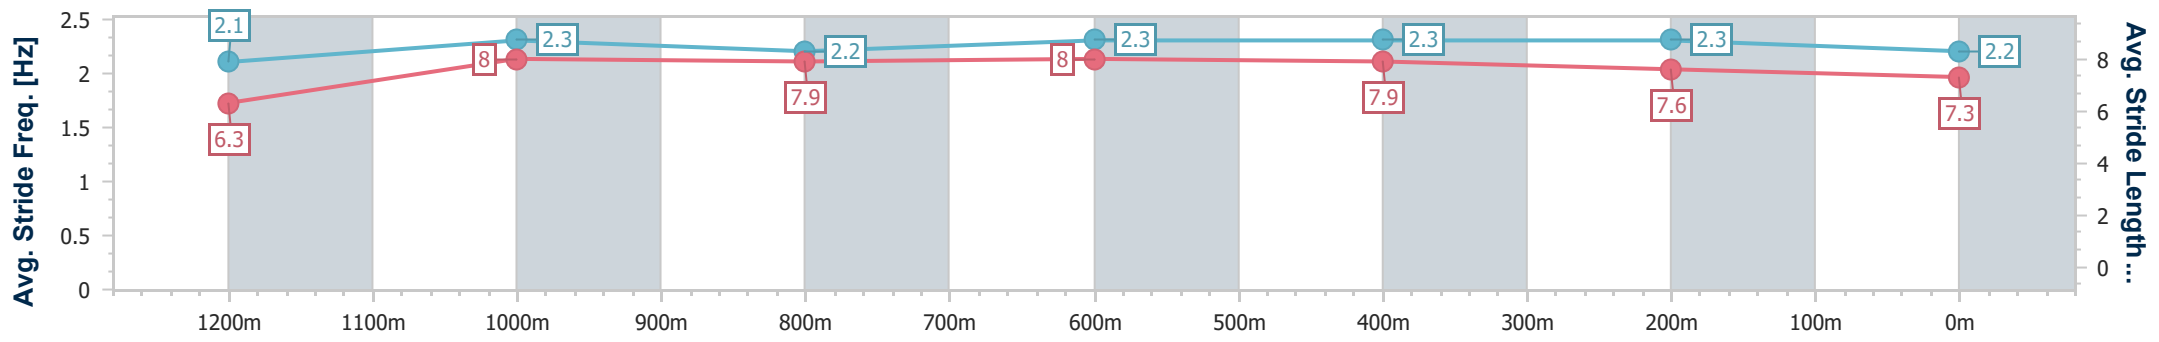

Townsville QLD Professional

Race 5: Ladbrokes Same Race Multi Class 6 Plate - 1400m

07 May 2024 - 15:58

Track Rating: Soft, Weather: Fine, Rail Position: +4.5m 1000m-0m, +3m Remainder

Section	Overall	1200m	1000m	800m	600m	400m	200m
Section Times	1:23.35 [9] (0:14.94)	1:08.41 [9] (0:11.12)	0:57.29 [9] (0:11.48)	0:45.81 [9] (0:11.02)	0:34.79 [9] (0:11.17)	0:23.62 [9] (0:11.38)	0:12.24 [9] (0:12.24)
Average Speed [km/h]	48.2	64.8	62.6	65.8	65.6	63.9	58.9
Top Speed [km/h]	66.1	66.2	64.1	68.1	66.6	65.9	62.4
Avg. Dist. to Rail [m]	5.5	2.3	0.3	1.6	3.6	6.6	10.0
Avg. Stride Freq. [Hz]	2.1	2.3	2.2	2.3	2.3	2.3	2.2
Avg. Stride Length [m]	6.3	8.0	7.9	8.0	7.9	7.6	7.3

- [ ] Ranking at each section and finish
- .-.- No data available at this section
- NA No data available